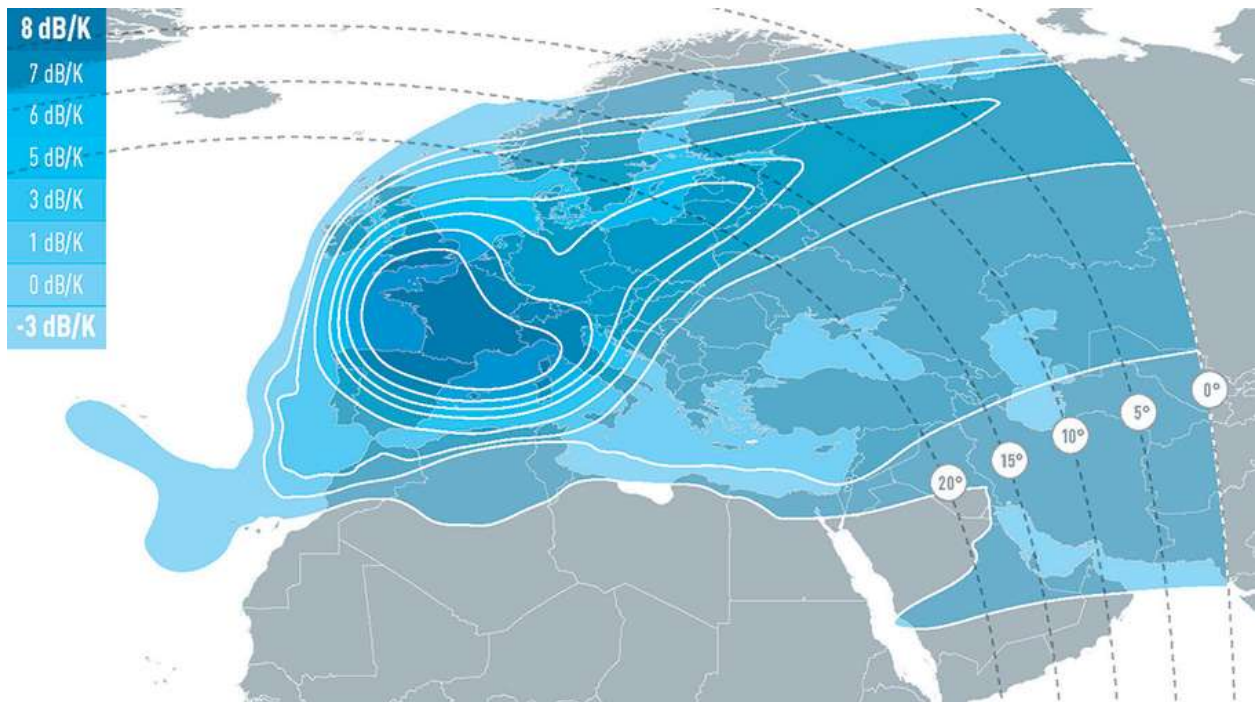

## Europe

The current Europe Service Area includes the Europe, Western Russian and parts of North Africa and is illustrated in Figure 3 and Figure 4.

It reflects the service area for:

Uplink beams: F2H1, F2H2, F2V1 and F2V2

Downlink beams: F2H4, F2H5, F2H6, F2V4, F2V5 and F2V6

Figure 3 Europe Uplink Service Area - EUTELSAT 12 West B

Figure 4 Europe Downlink Service Area - EUTELSAT 12 West B

## Steerable

The current Service Area for the Steerable uplink and downlink beams is illustrated in Figure 5 for the downlink and Figure 6 for the uplink.

It reflects the service area for:

Uplink beams: S1H1 and S1V1

## Range of Possible Future Service Areas

The EUTELSAT 12 West B Satellite has a steerable beam and two fixed beams. The operator is considering alternate service options for the remaining life of the satellite and is considering various options to repoint both the satellite and the steerable beams to support new service concepts. The possible range of Service Areas for the Americas uplink/downlink beams, the Europe uplink/downlink beams and the Steerable uplink/downlink beams are all defined by the visible Earth as viewed from the orbital position 12.5° W.L. and is illustrated in Figure 7.