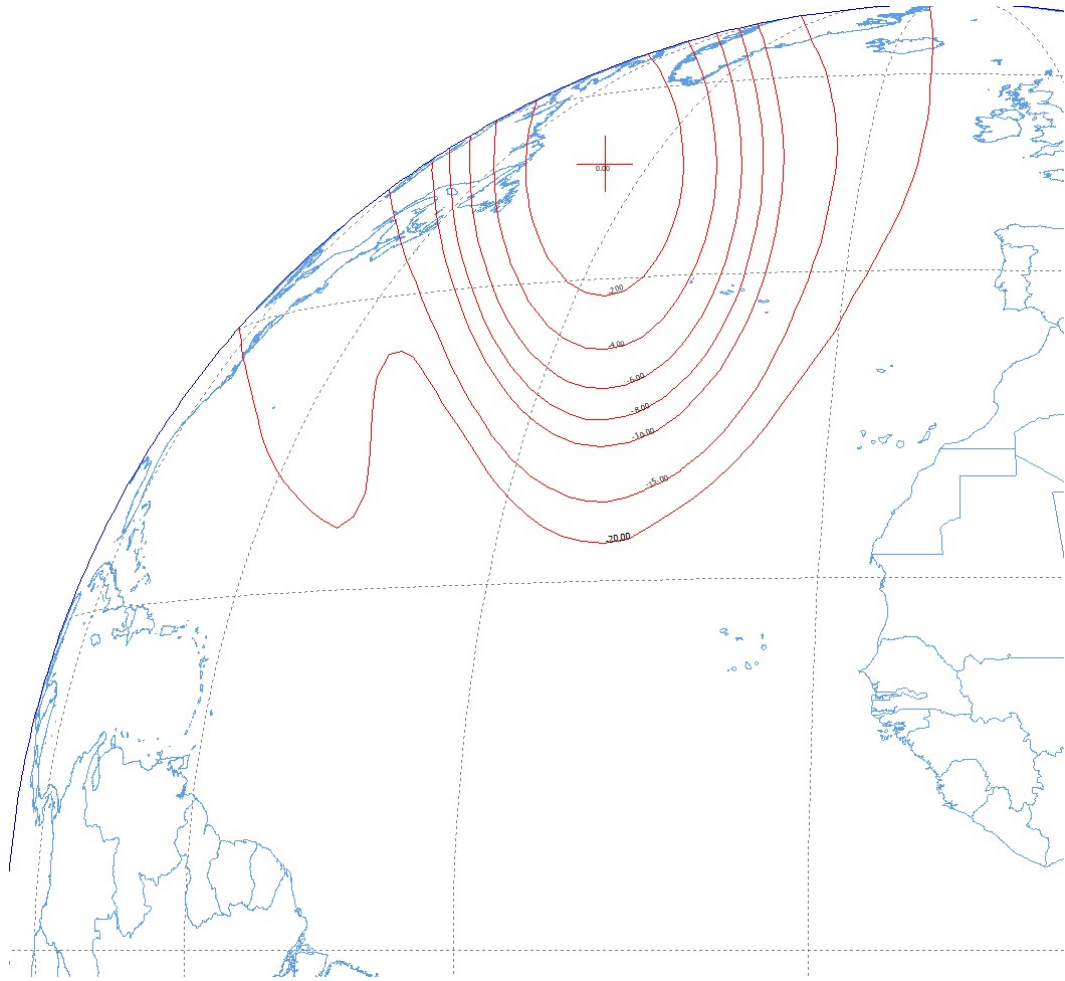

## Steerable

The current Service Area for the Steerable uplink and downlink beams is illustrated in Figure 5 for the downlink and Figure 6 for the uplink.

It reflects the service area for:

Uplink beams: S1H1 and S1V1

Downlink beams: S1H4 and S1V4

Figure 5 Steerable Beam Downlink Service Area - EUTELSAT 12 West B

Figure 6 Steerable Beam Uplink Service Area - EUTELSAT 12 West B

## Range of Possible Future Service Areas

The EUTELSAT 12 West B Satellite has a steerable beam and two fixed beams. The operator is considering alternate service options for the remaining life of the satellite and is considering various options to repoint both the satellite and the steerable beams to support new service concepts. The possible range of Service Areas for the Americas uplink/downlink beams, the Europe uplink/downlink beams and the Steerable uplink/downlink beams are all defined by the visible Earth as viewed from the orbital position 12.5° W.L. and is illustrated in Figure 7.

*Figure 7 Americas, Europe and Steerable Beam Uplink/Downlink Service Area - EUTELSAT 12 West B*