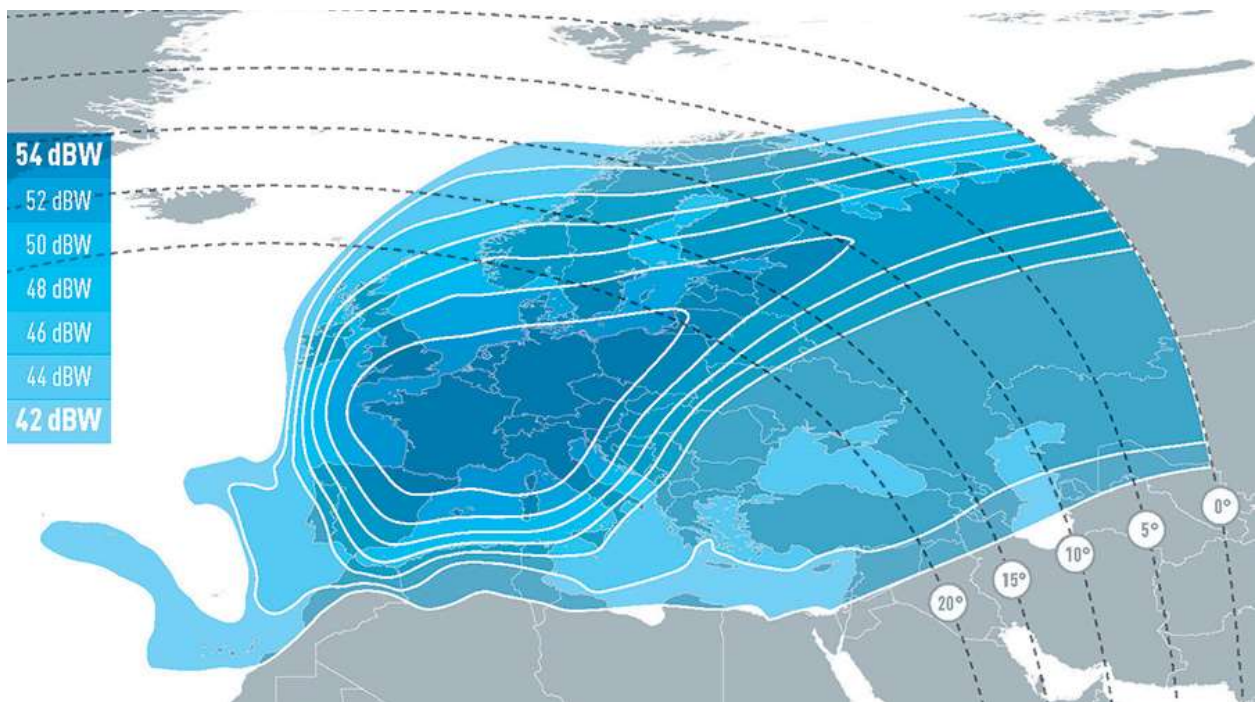

## Europe

The current Europe Service Area includes the Europe, Western Russian and parts of North Africa and is illustrated in Figure 3 and Figure 4.

It reflects the service area for:

Uplink beams: F2H1, F2H2, F2V1 and F2V2

Downlink beams: F2H4, F2H5, F2H6, F2V4, F2V5 and F2V6

Figure 3 Europe Uplink Service Area - EUTELSAT 12 West B

Figure 4 Europe Downlink Service Area - EUTELSAT 12 West B

## Steerable

The current Service Area for the Steerable uplink and downlink beams is illustrated in Figure 5 for the downlink and Figure 6 for the uplink.

It reflects the service area for:

Uplink beams: S1H1 and S1V1

## Range of Possible Future Service Areas

The EUTELSAT 12 West B Satellite has a steerable beam and two fixed beams. The operator is considering alternate service options for the remaining life of the satellite and is considering various options to repoint both the satellite and the steerable beams to support new service concepts. The possible range of Service Areas for the Americas uplink/downlink beams, the Europe uplink/downlink beams and the Steerable uplink/downlink beams are all defined by the visible Earth as viewed from the orbital position 12.5° W.L. and is illustrated in Figure 7.