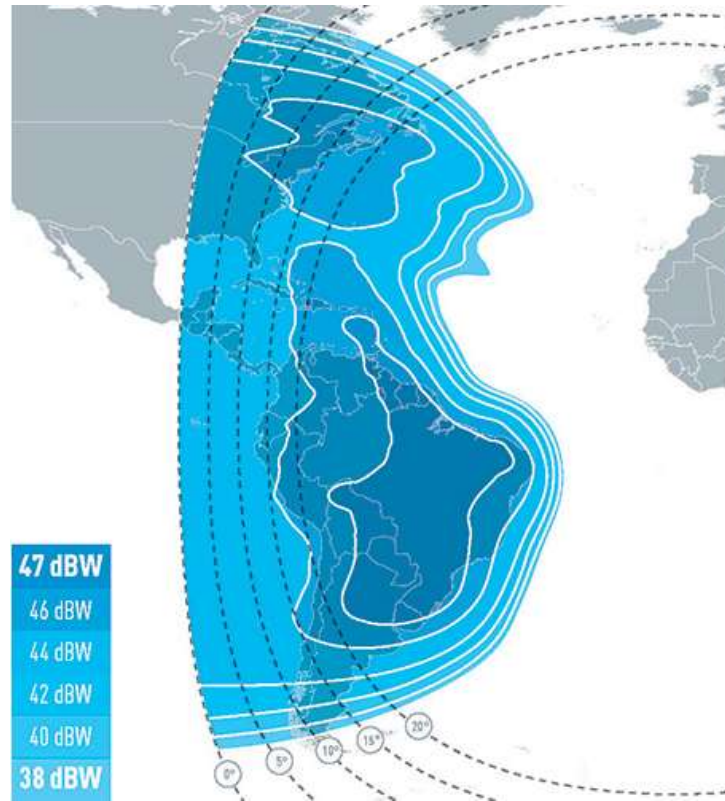

### Americas

The current Americas Service Area includes the Eastern third of North America, most of South America, the Bahamas and the Caribbean and is illustrated in Figure 1 and Figure 2.

It reflects the service area for:

Uplink beams: F1H1, F1H2, F1V1 and F1V2

Downlink beams: F1H4, F1H5, F1V4 and F1V5

Figure 1 American Uplink Service Area - EUTELSAT 12 West B

Figure 2 American Downlink Service Area - EUTELSAT 12 West B

## Europe

The current Europe Service Area includes the Europe, Western Russian and parts of North Africa and is illustrated in Figure 3 and Figure 4.

It reflects the service area for:

Uplink beams: F2H1, F2H2, F2V1 and F2V2