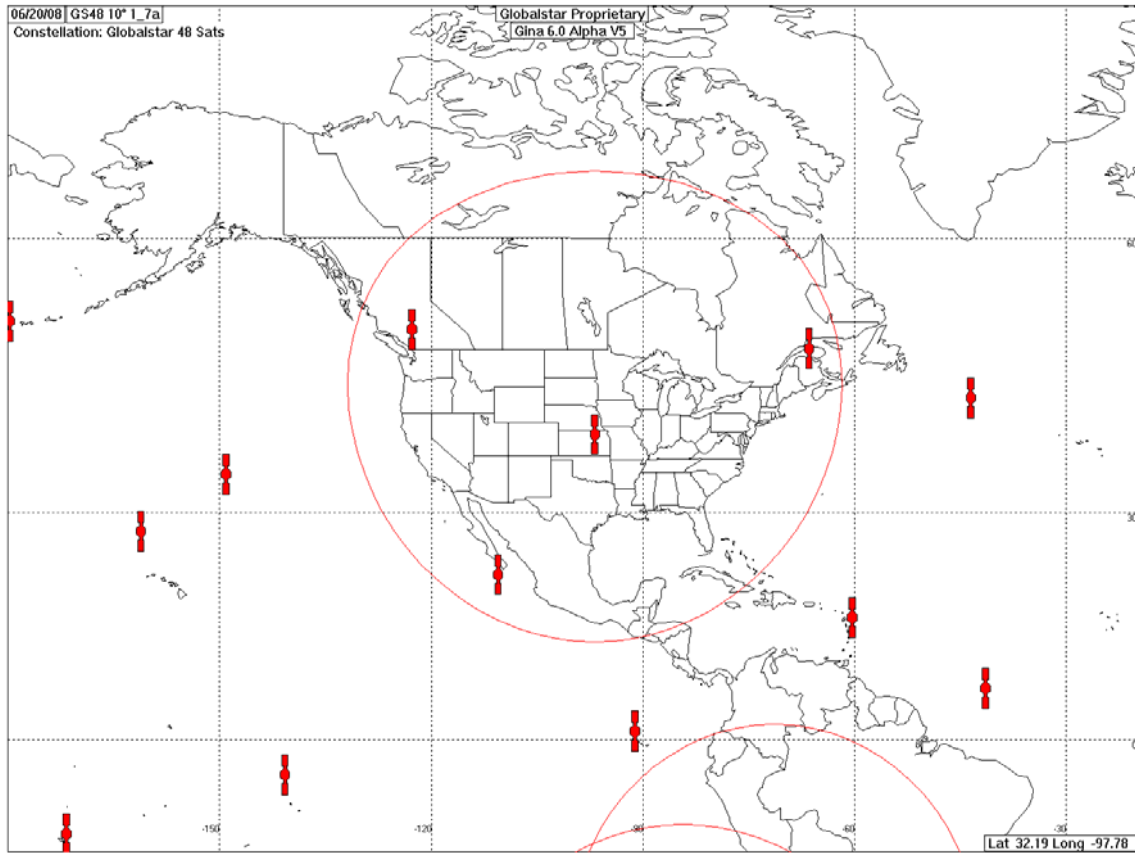

Representative Satellite Footprint with user elevation mask at 10 degrees above the horizon:

Representative 48-Satellite Constellation Footprint with user elevation mask at 10 degrees above the horizon: