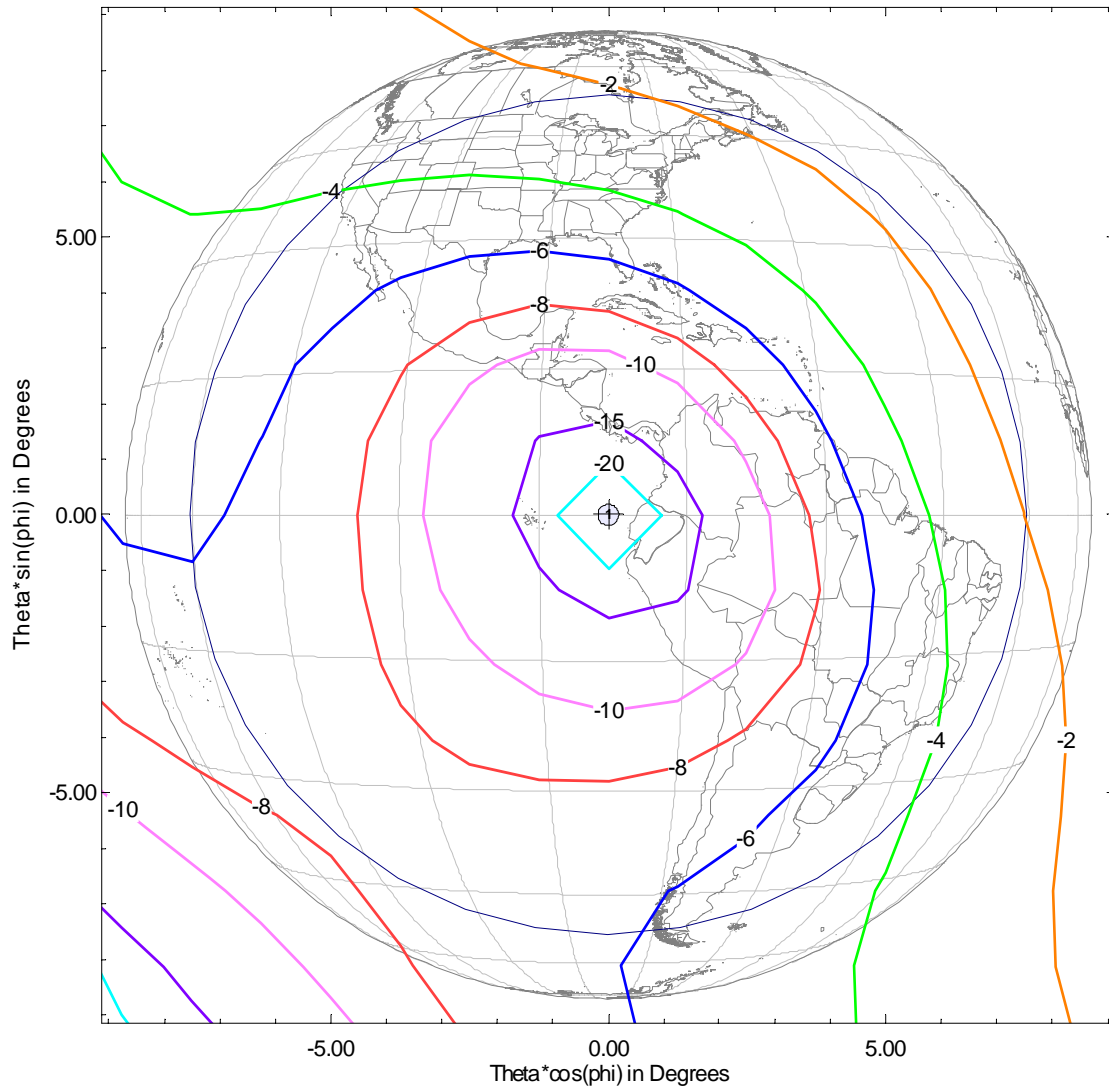

### Beacon Contours Transmit and Receive (Xpol)

### GSO Satellite at 83W Transmit and Receive Beacon Beam - Xpol