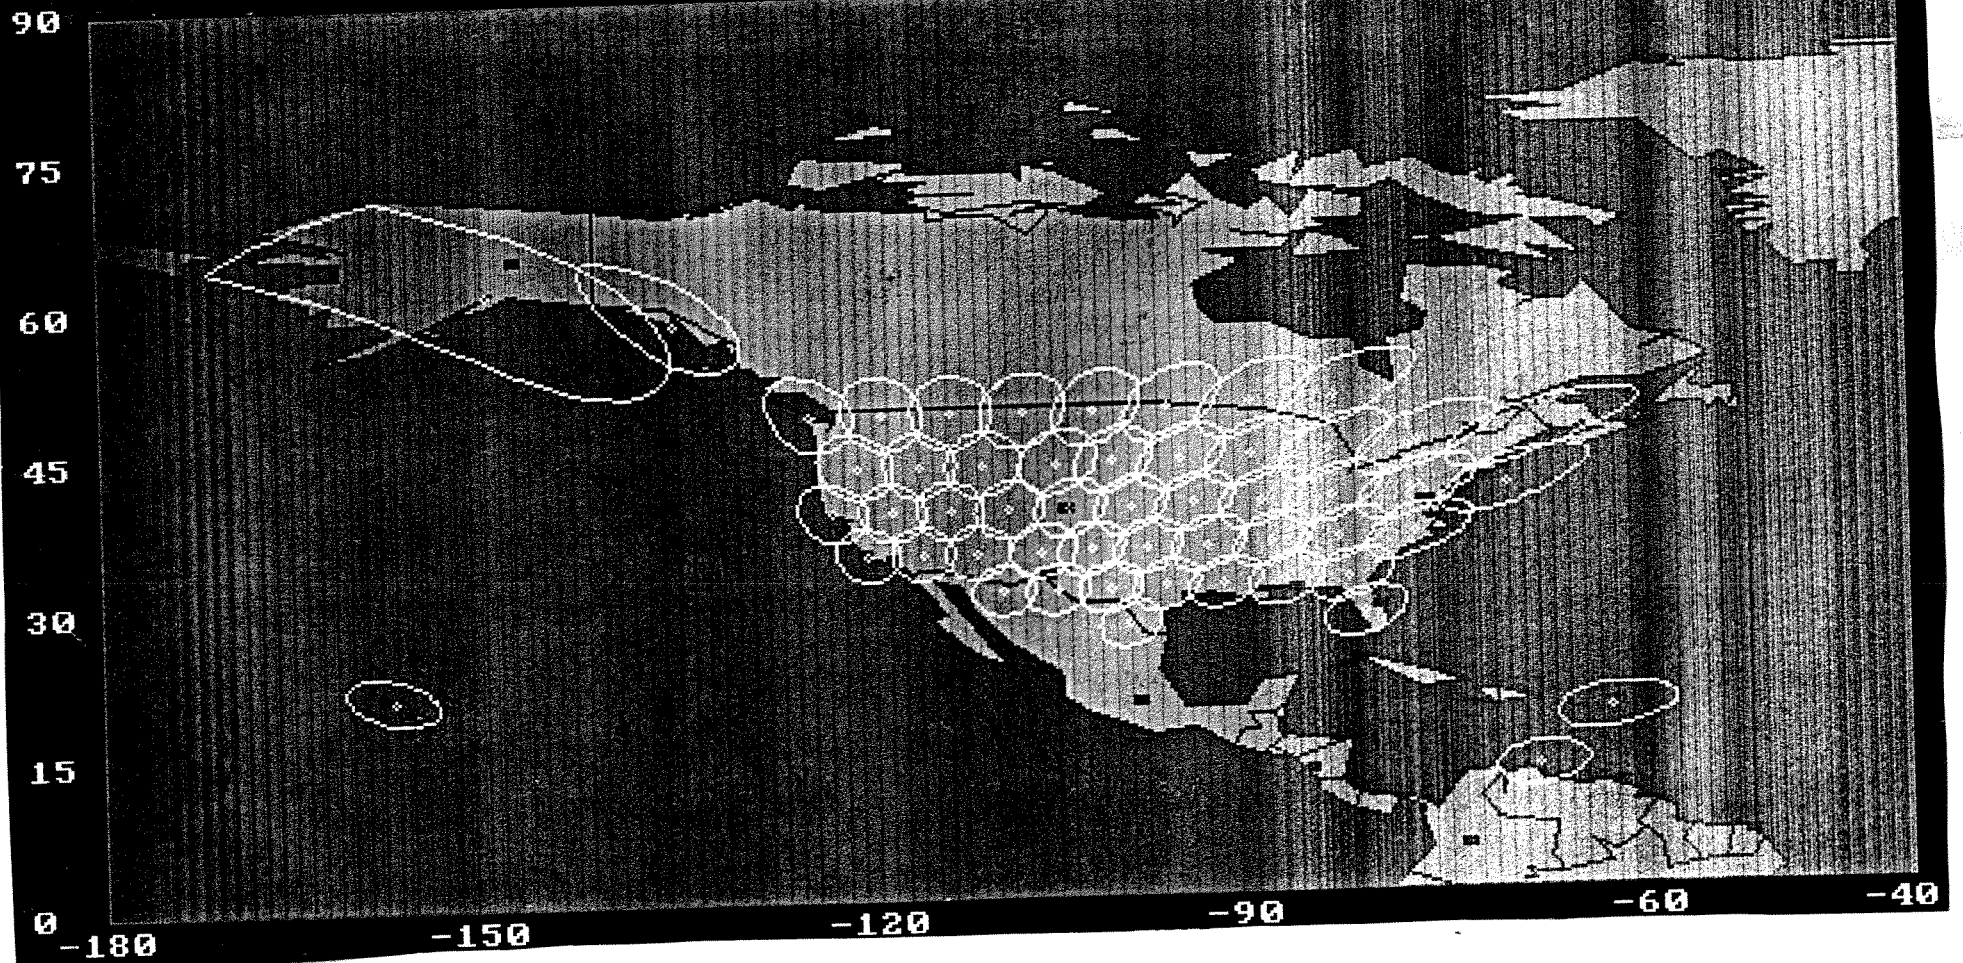

SPECTRUM5

Figure 1. Spot-Beam Coverage of U.S. and Netherlands Antilles. The Beams Are Numbered 1 through 53, Starting With Seattle As Beam Number 1, From Left To Right And From Top To Bottom. Beam 49 Covers Anchorage-Fairbanks, Beam 50 Covers Honolulu, Beam 51 Covers Curacao/Bonaire, Beam 52 Covers St Martin/Saba/St. Eustacius and Beam 53 Covers Juneau.