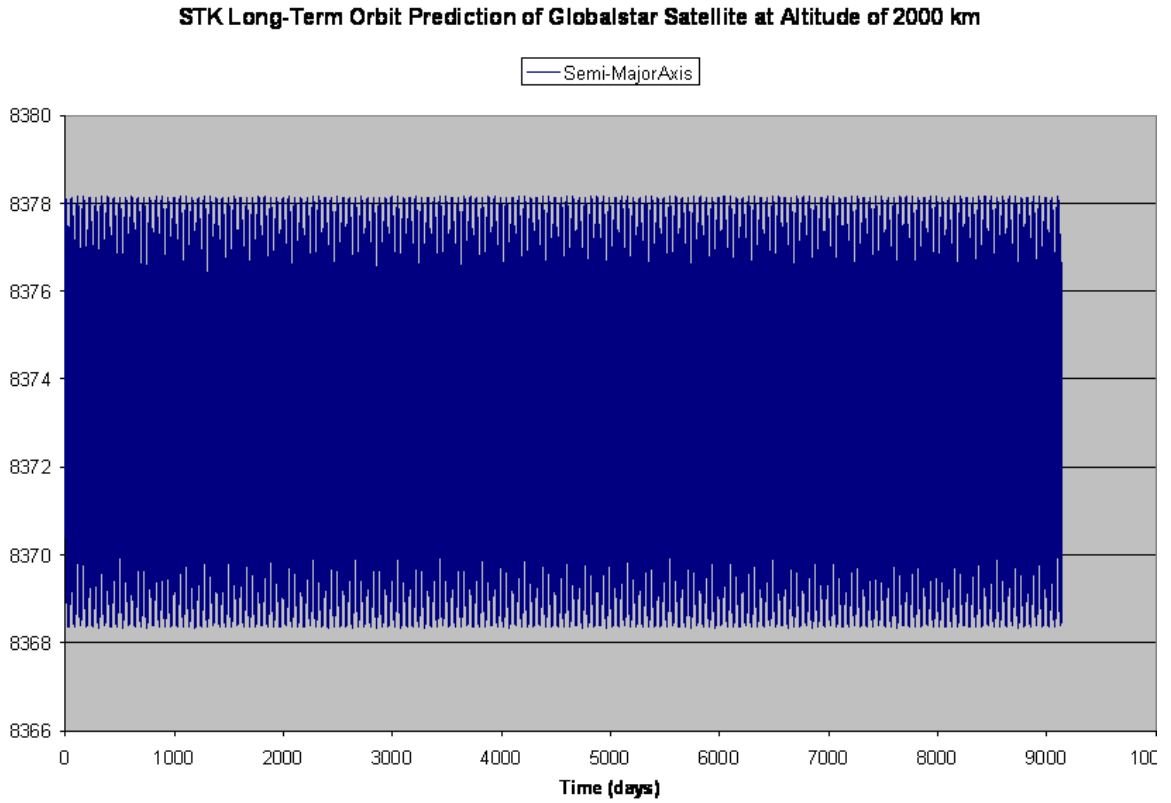

STK Long-Term Orbit Prediction of Globalstar Satellite at Altitude of 1535 km

STK Long-Term Orbit Prediction of Globalstar Satellite at Altitude of 2000 km

STK Long-Term Orbit Prediction of Globalstar Satellite at Altitude of 2000 km