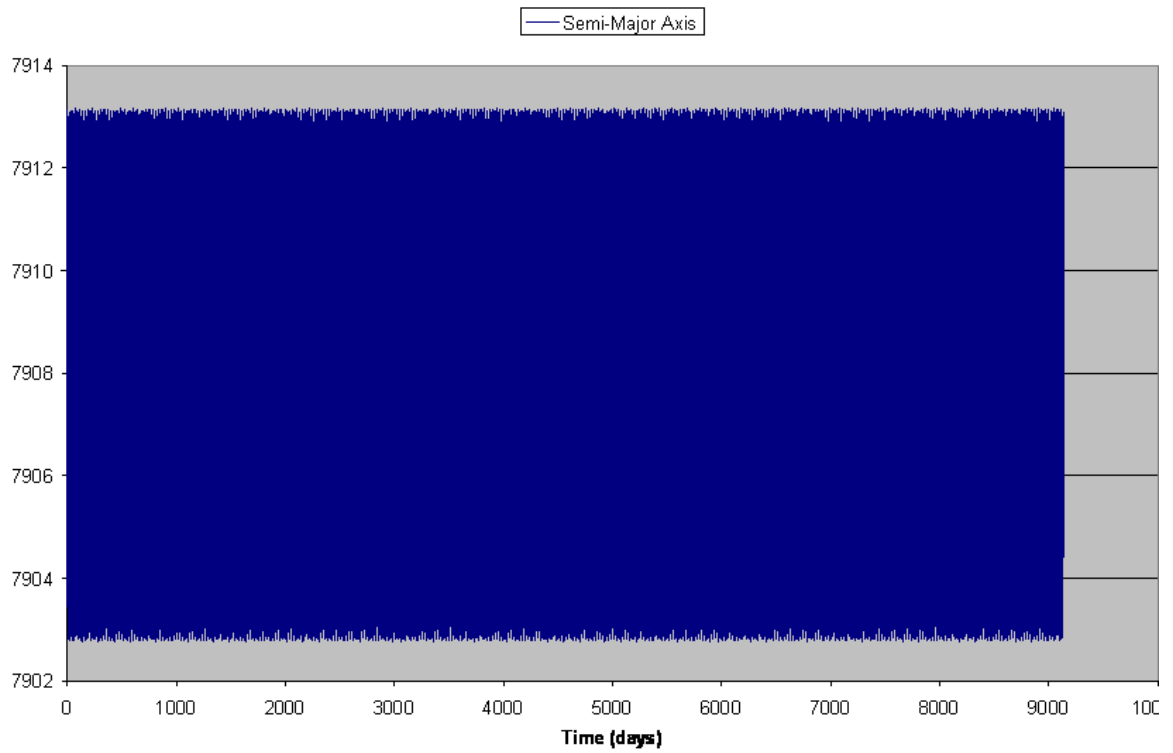

STK Long-Term Orbit Prediction of Globalstar Satellite at Altitude of 1535 km

STK Long-Term Orbit Prediction of Globalstar Satellite at Altitude of 2000 km

STK Long-Term Orbit Prediction of Globalstar Satellite at Altitude of 2000 km