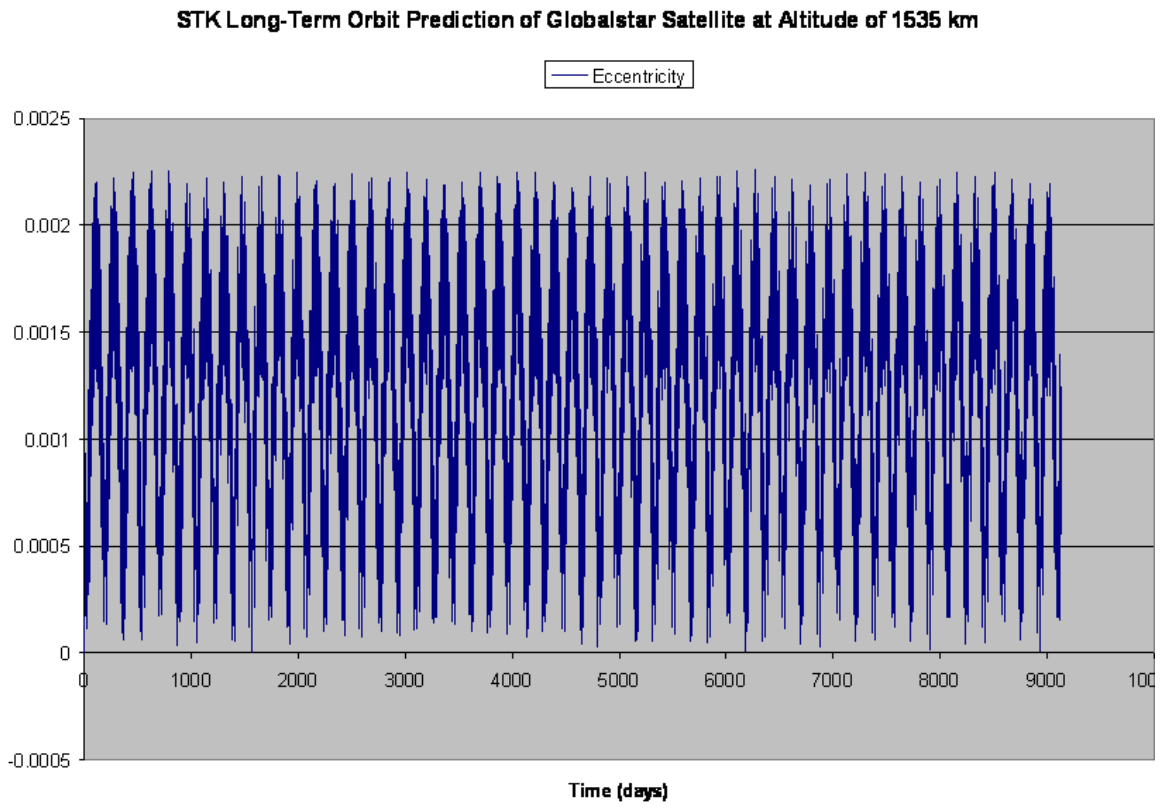

STK Long-Term Orbit Prediction of Globalstar Satellite at Altitude of 1535 km

STK Long-Term Orbit Prediction of Globalstar Satellite at Altitude of 2000 km

STK Long-Term Orbit Prediction of Globalstar Satellite at Altitude of 2000 km