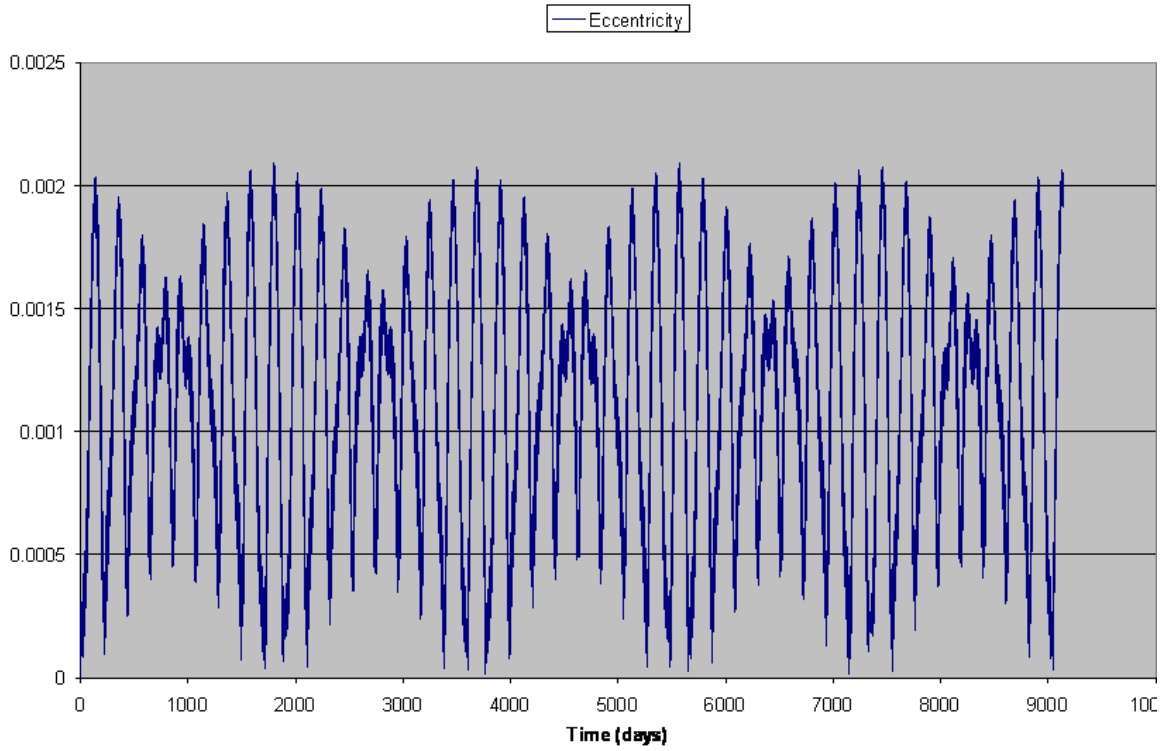

STK Long-Term Orbit Prediction of Globalstar Satellite at Altitude of 1535 km

STK Long-Term Orbit Prediction of Globalstar Satellite at Altitude of 2000 km

STK Long-Term Orbit Prediction of Globalstar Satellite at Altitude of 2000 km