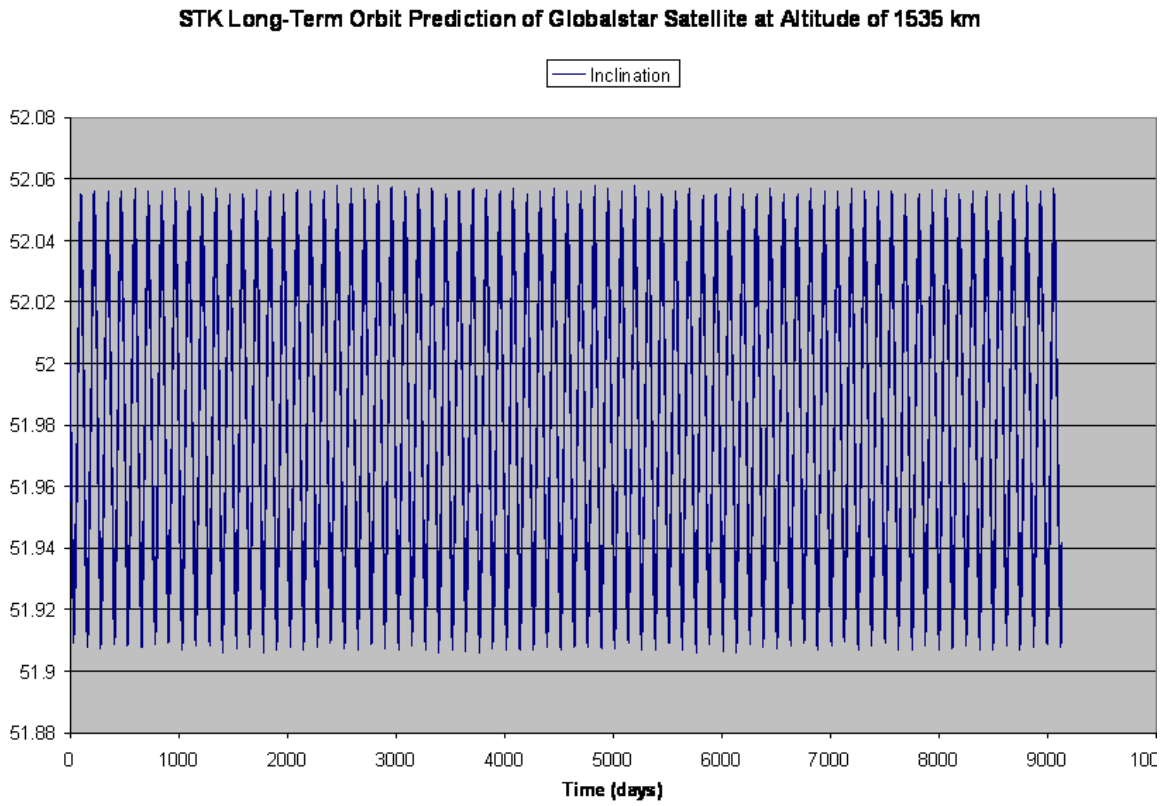

STK Long-Term Orbit Prediction of Globalstar Satellite at Altitude of 1535 km

STK Long-Term Orbit Prediction of Globalstar Satellite at Altitude of 2000 km

STK Long-Term Orbit Prediction of Globalstar Satellite at Altitude of 2000 km