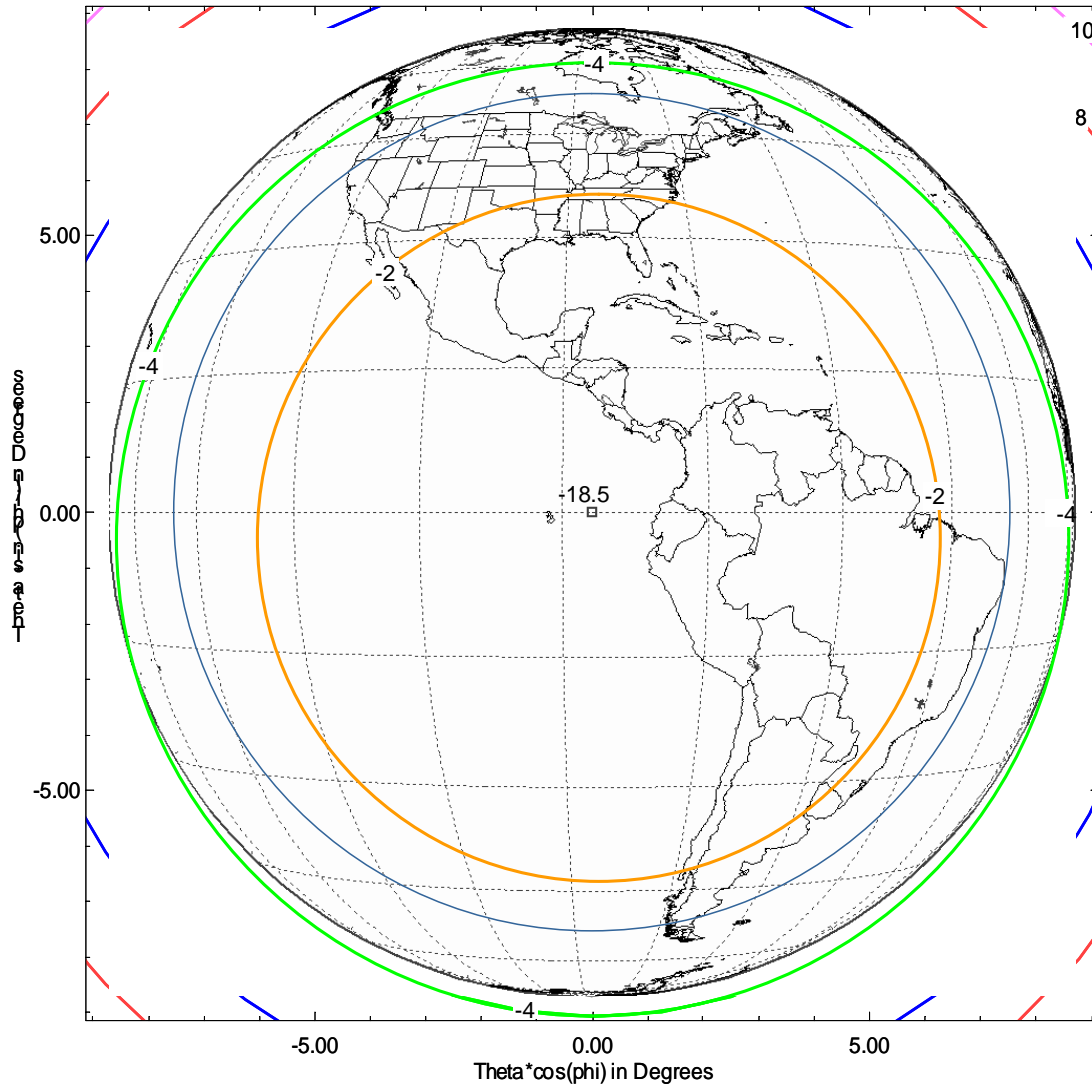

Figure C5: Beacon Contours Transmit and Receive (Copo)

GSO Satellite at 87W Transmit and Receive Beacon Beam - Copo