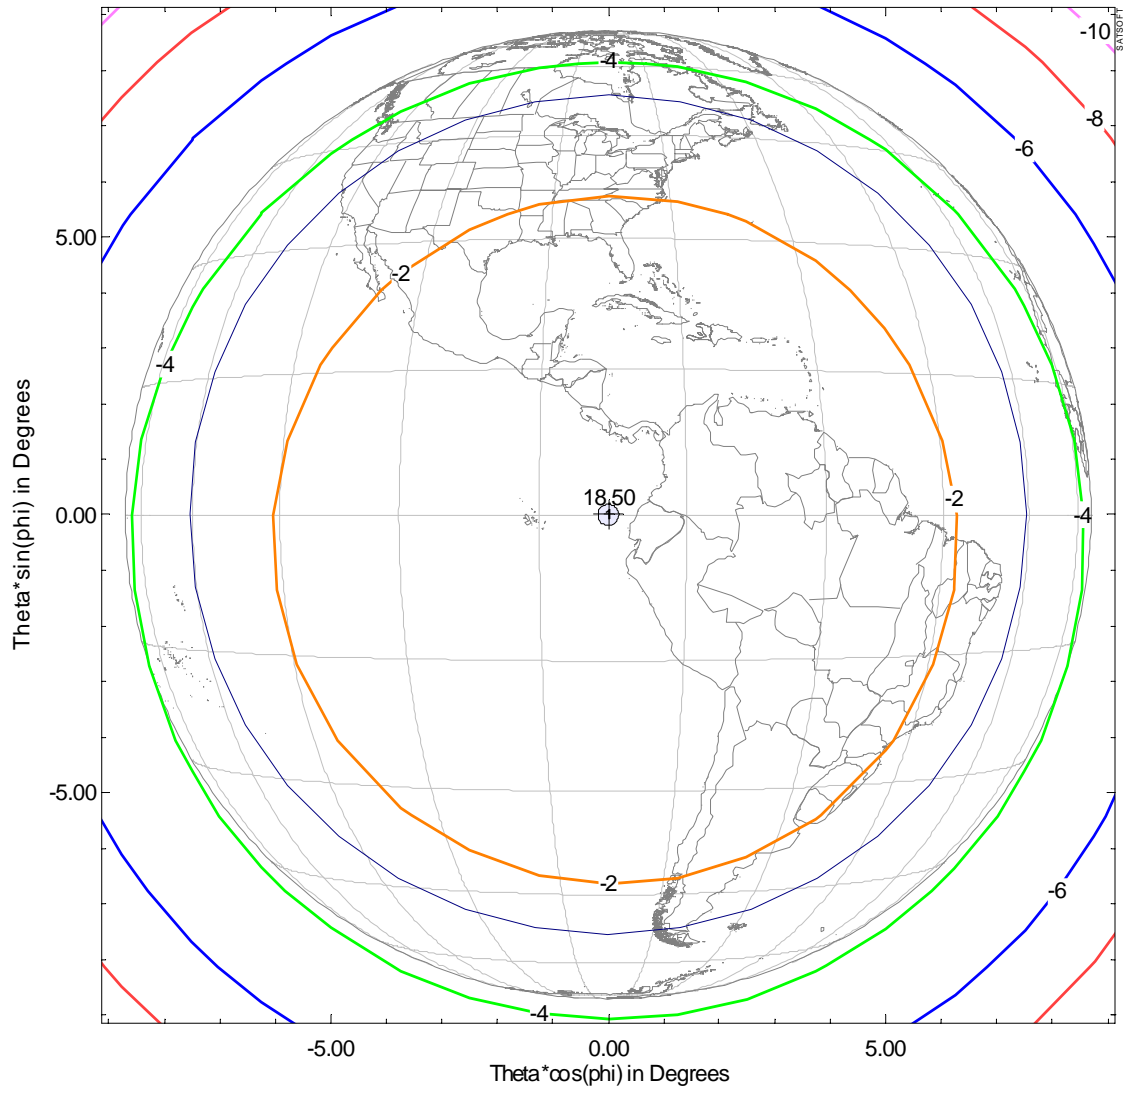

Beacon Contours Transmit and Receive (Copo)

GSO Satellite at 83W Transmit and Receive Beacon Beam - Copo