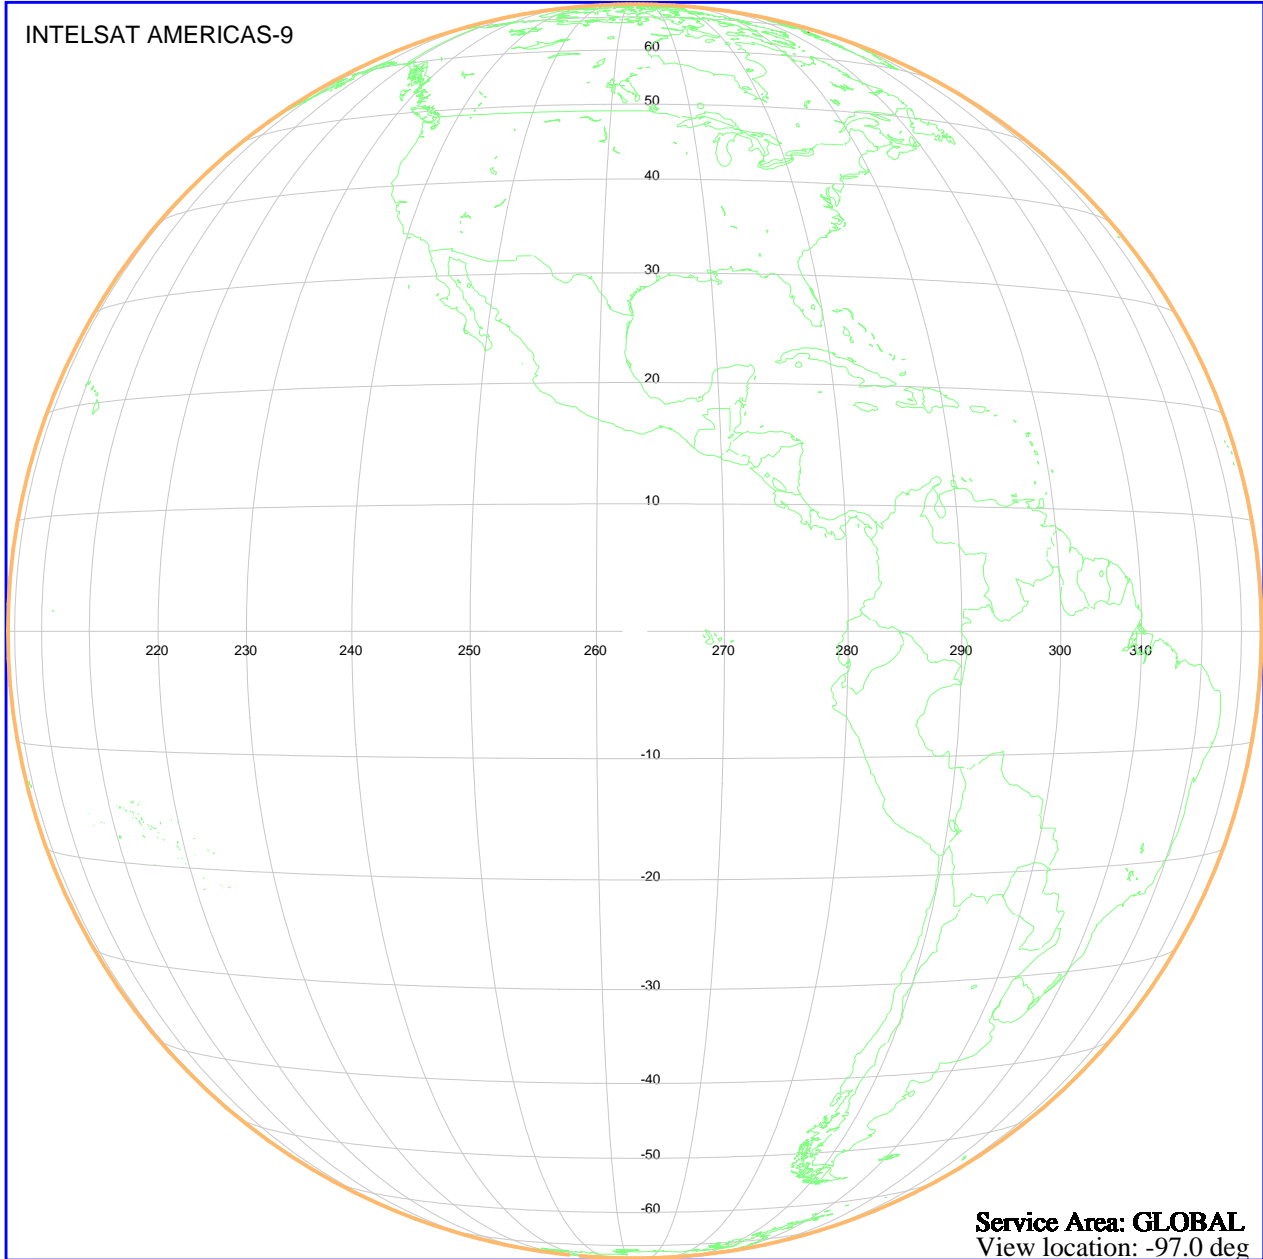

INTELSAT AMERICAS-9

SATELLITE ANTENNA BEAM GAIN CONTOUR DIAGRAM