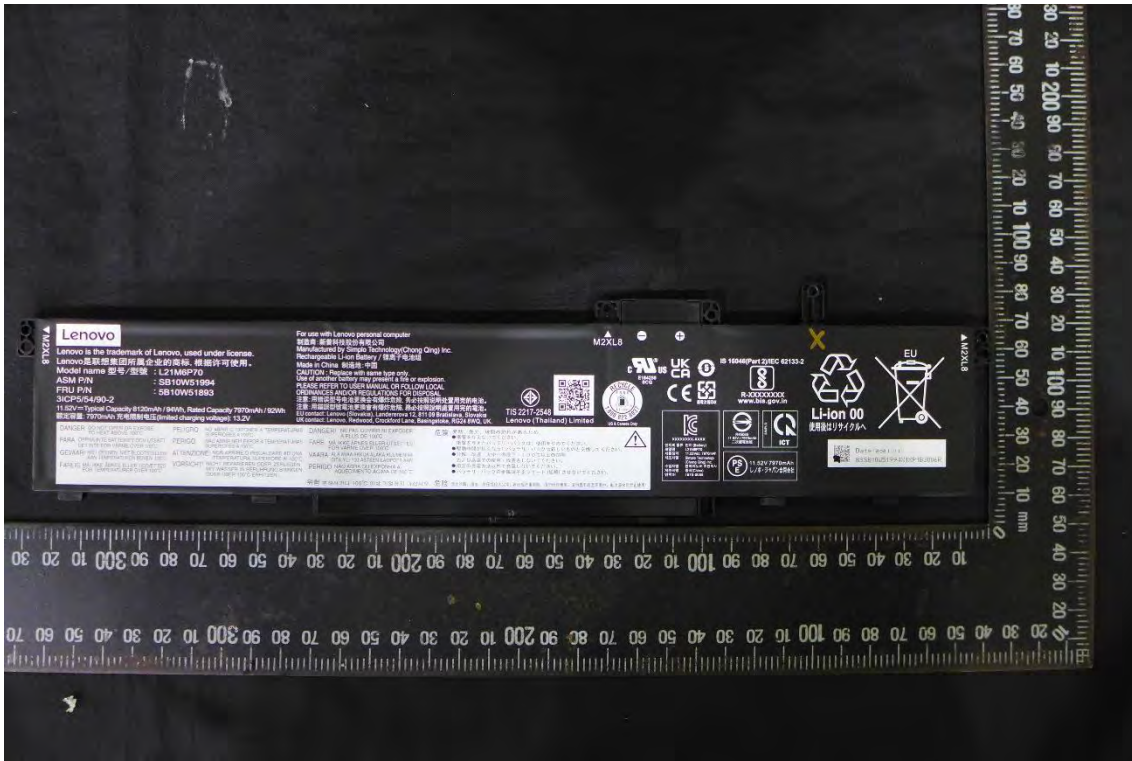

L21M6P70

L21L6P70

AWAN WLAN Combo Antenna

AWAN WLAN Only Antenna

Amphenol Taiwan Corporation WLAN Only Antenna

WWAN Aux Antenna

WWAN Main Antenna

WWAN MIMO Antenna