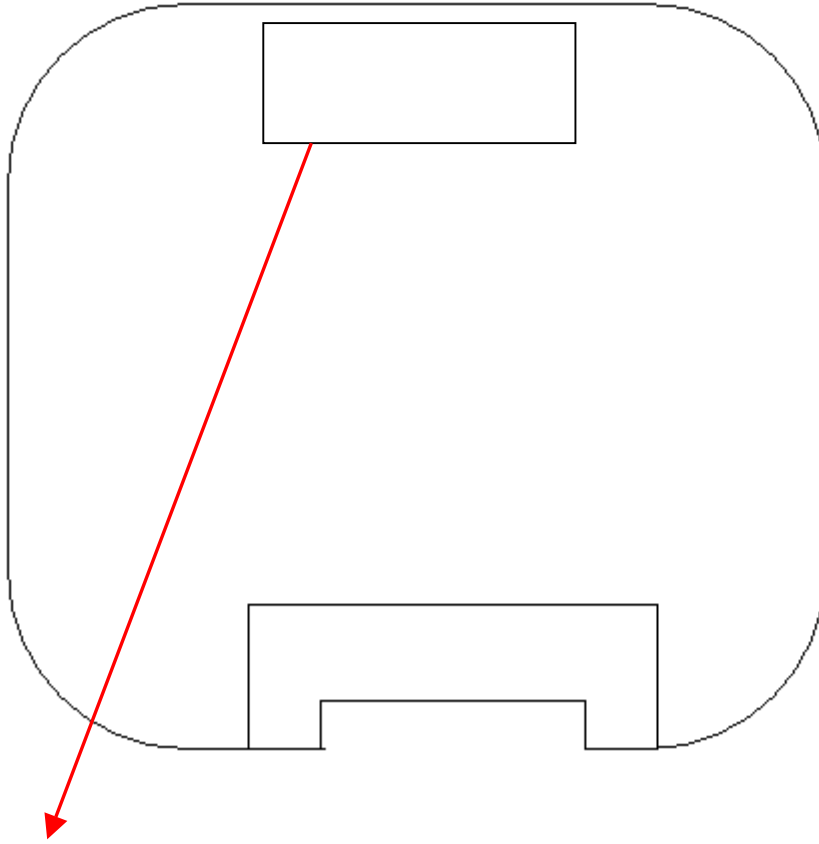

Label Location

<Back>

Label Here

Cambium Networks™
Ashburton, TQ13 7UP, UK

cnPilotXirrus XV3-8, 8x8 WiFi 6
Model Name : REG-XV3-8
VIN : 42.5-57V ; I_{MAX} : 0.94A
FCC ID : Z8H89FT0058
IC : 109W-0058

IMPORTANT
See the System User Guide
before connecting to AC
power. The guide is available online at
www.cambiumnetworks.com/guides

MADE IN XXXXX 246000002625A R01 JT-SZNC-01

Label adhesive area
(38x25mm)
No Printing

UL US LISTED I.T.E. E141136
FCC 5mm CE 15