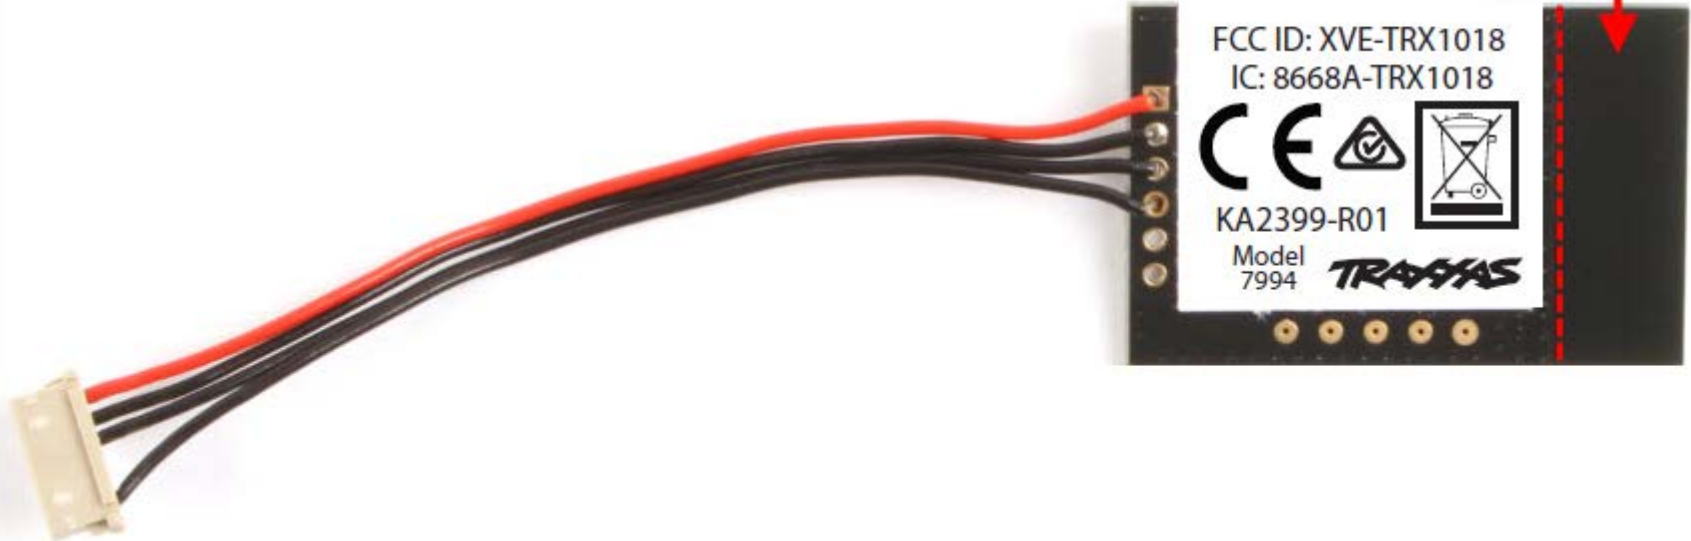

**Do NOT place decal in
this area (antenna)**

FCC ID: XVE-TRX1018

IC: 8668A-TRX1018

KA2399-R01

Model
7994

TRAXXAS