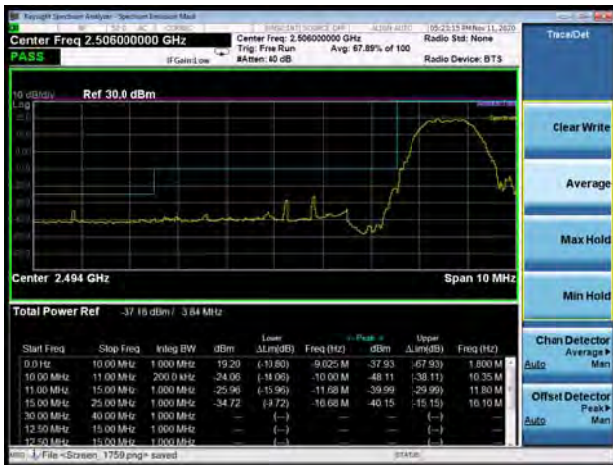

LTE Band 41 16QAM 15MHz CH-Low, 1 RB

LTE Band 41 16QAM 15MHz CH-High, 1 RB

LTE Band 41 16QAM 15MHz CH-Low, 100%RB

LTE Band 41 16QAM 15MHz CH-High, 100%RB

LTE Band 41 16QAM 20MHz CH-Low, RB 1

LTE Band 41 16QAM 20MHz CH-High, RB 1