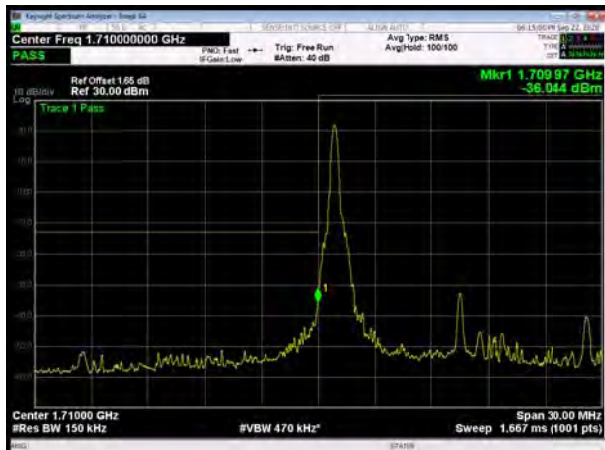

LTE Band 66 16QAM 10MHz CH-Low, 1 RB

LTE Band 66 16QAM 10MHz CH-High, 1 RB

LTE Band 66 16QAM 10MHz CH-Low, 100%RB

LTE Band 66 16QAM 10MHz CH-High, 100%RB

LTE Band 66 16QAM 15MHz CH-Low, 1 RB

LTE Band 66 16QAM 15MHz CH-High, 1 RB