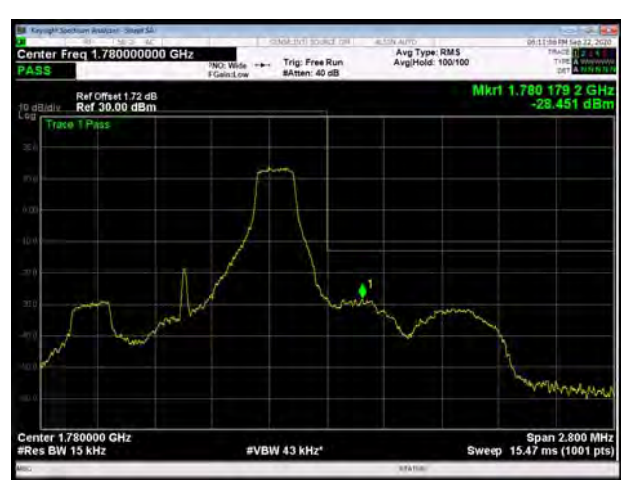

LTE Band 41 64QAM 15MHz CH-Low, 100%RB

LTE Band 41 64QAM 15MHz CH-High, 100%RB

LTE Band 41 64QAM 20MHz CH-Low, RB 1

LTE Band 41 64QAM 20MHz CH-High, RB 1

LTE Band 41 64QAM 20MHz CH-Low, 100%RB

LTE Band 41 64QAM 20MHz CH-High, 100%RB

LTE Band 66 QPSK 1.4MHz CH-Low, 1 RB

LTE Band 66 QPSK 1.4MHz CH-High, 1 RB

LTE Band 66 QPSK 1.4MHz CH-Low, 100%RB

LTE Band 66 QPSK 1.4MHz CH-High, 100%RB

LTE Band 66 QPSK 3MHz CH-Low, 1 RB

LTE Band 66 QPSK 3MHz CH-High, 1 RB