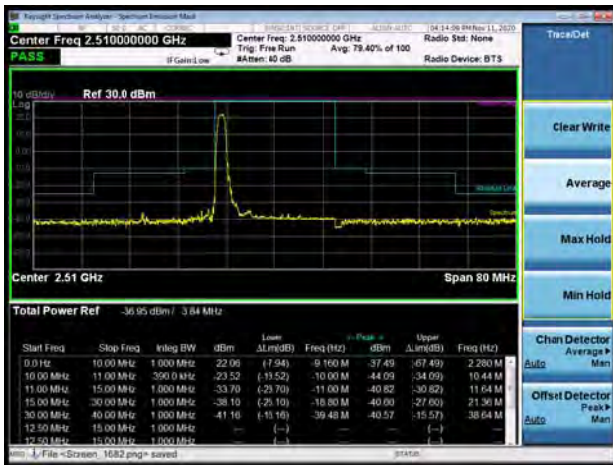

LTE Band 7 16QAM 20MHz CH-Low, 100%RB

LTE Band 7 16QAM 20MHz CH-High, 100%RB

LTE Band 7 64QAM 5MHz CH-Low, 1 RB

LTE Band 7 64QAM 5MHz CH-High, 1 RB

LTE Band 7 64QAM 5MHz CH-Low, 100%RB

LTE Band 7 64QAM 5MHz CH-High, 100%RB

LTE Band 7 64QAM 10MHz CH-Low, 1 RB

LTE Band 7 64QAM 10MHz CH-High, 1 RB

LTE Band 7 64QAM 10MHz CH-Low, 100%RB

LTE Band 7 64QAM 10MHz CH-High, 100%RB

LTE Band 7 64QAM 15MHz CH-Low, 1 RB

LTE Band 7 64QAM 15MHz CH-High, 1 RB

LTE Band 7 64QAM 15MHz CH-Low, 100%RB

LTE Band 7 64QAM 15MHz CH-High, 100%RB

LTE Band 7 64QAM 20MHz CH-Low, 1 RB

LTE Band 7 64QAM 20MHz CH-High, 1 RB

LTE Band 7 64QAM 20MHz CH-Low, 100%RB

LTE Band 7 64QAM 20MHz CH-High, 100%RB