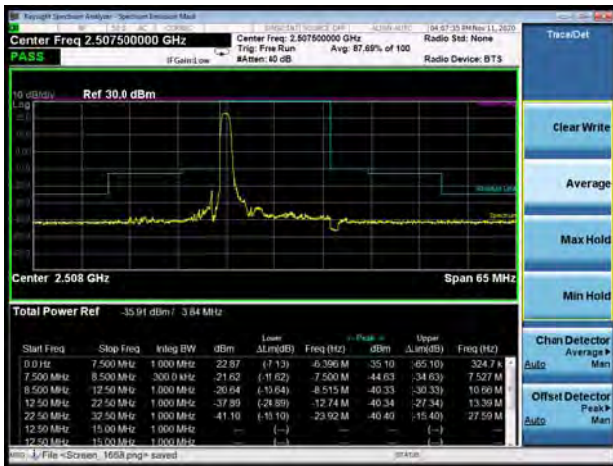

LTE Band 7 QPSK 20MHz CH-Low, 1 RB

LTE Band 7 QPSK 20MHz CH-High, 1 RB

LTE Band 7 QPSK 20MHz CH-Low, 100%RB

LTE Band 7 QPSK 20MHz CH-High, 100%RB

LTE Band 7 16QAM 5MHz CH-Low, 1 RB

LTE Band 7 16QAM 5MHz CH-High, 1 RB

LTE Band 7 16QAM 5MHz CH-Low, 100%RB

LTE Band 7 16QAM 5MHz CH-High, 100%RB

LTE Band 7 16QAM 10MHz CH-Low, 1 RB

LTE Band 7 16QAM 10MHz CH-High, 1 RB

LTE Band 7 16QAM 10MHz CH-Low, 100%RB

LTE Band 7 16QAM 10MHz CH-High, 100%RB

LTE Band 7 16QAM 15MHz CH-Low, 1 RB

LTE Band 7 16QAM 15MHz CH-High, 1 RB

LTE Band 7 16QAM 15MHz CH-Low, 100%RB

LTE Band 7 16QAM 15MHz CH-High, 100%RB

LTE Band 7 16QAM 20MHz CH-Low, 1 RB

LTE Band 7 16QAM 20MHz CH-High, 1 RB