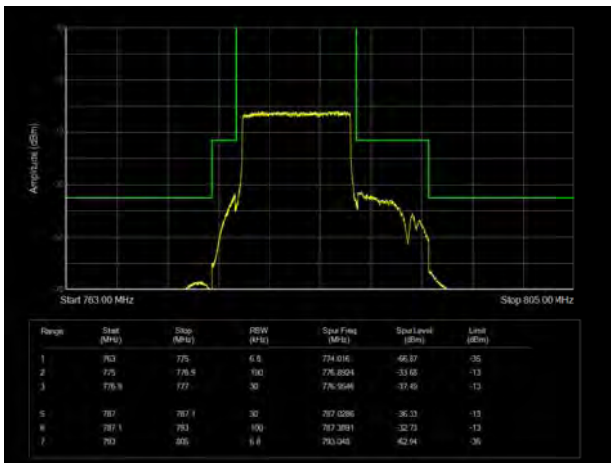

LTE Band 13 QPSK 5MHz CH-Low, 1 RB

LTE Band 13 QPSK 5MHz CH-High, 1 RB

LTE Band 13 QPSK 5MHz CH-Low, 100%RB

LTE Band 13 QPSK 5MHz CH-High, 100%RB

LTE Band 13 QPSK 10MHz CH-Low, 1 RB

LTE Band 13 QPSK 10MHz CH-High, 1 RB

LTE Band 13 QPSK 10MHz CH-Low, 100%RB

LTE Band 13 QPSK 10MHz CH-High, 100%RB

LTE Band 13 16QAM 5MHz CH-Low, 1 RB

LTE Band 13 16QAM 5MHz CH-High, 1 RB

LTE Band 13 16QAM 5MHz CH-Low, 100%RB

LTE Band 13 16QAM 5MHz CH-High, 100%RB

LTE Band 13 16QAM 10MHz CH-Low, 1 RB

LTE Band 13 16QAM 10MHz CH-High, 1 RB

LTE Band 13 16QAM 10MHz CH-Low, 100%RB

LTE Band 13 16QAM 10MHz CH-High, 100%RB

LTE Band 13 64QAM 5MHz CH-Low, 1 RB

LTE Band 13 64QAM 5MHz CH-High, 1 RB