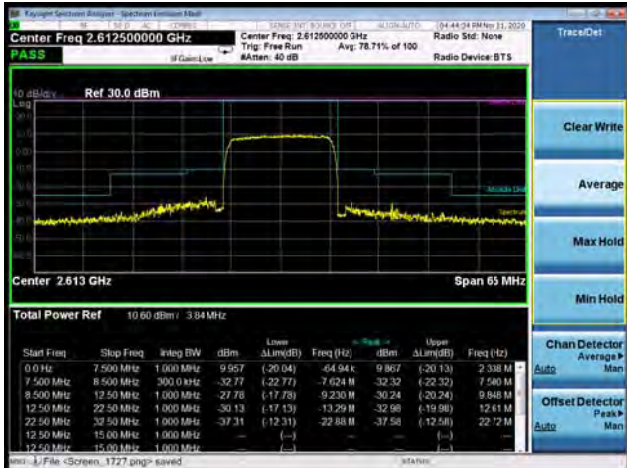

LTE Band 38 16QAM 20MHz CH-Low, 100%RB

LTE Band 38 16QAM 20MHz CH-High, 100%RB

LTE Band 38 64QAM 5MHz CH-Low, 1 RB

LTE Band 38 64QAM 5MHz CH-High, 1 RB

LTE Band 38 64QAM 5MHz CH-Low, 100%RB

LTE Band 38 64QAM 5MHz CH-High, 100%RB

LTE Band 38 64QAM 10MHz CH-Low, 1 RB

LTE Band 38 64QAM 10MHz CH-High, 1 RB

LTE Band 38 64QAM 10MHz CH-Low, 100%RB

LTE Band 38 64QAM 10MHz CH-High, 100%RB

LTE Band 38 64QAM 15MHz CH-Low, 1 RB

LTE Band 38 64QAM 15MHz CH-High, 1 RB

LTE Band 38 64QAM 15MHz CH-Low, 100%RB

LTE Band 38 64QAM 15MHz CH-High, 100%RB

LTE Band 38 64QAM 20MHz CH-Low, 1 RB

LTE Band 38 64QAM 20MHz CH-High, 1 RB

LTE Band 38 64QAM 20MHz CH-Low, 100%RB

LTE Band 38 64QAM 20MHz CH-High, 100%RB