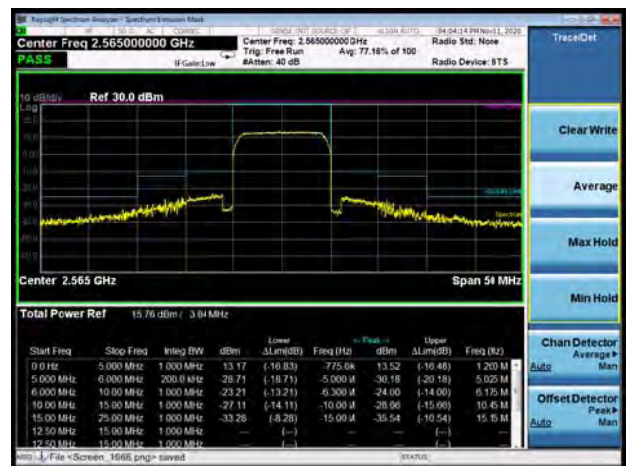

LTE Band 7 64QAM 10MHz CH-Low, 1 RB

LTE Band 7 64QAM 10MHz CH-High, 1 RB

LTE Band 7 64QAM 10MHz CH-Low, 100%RB

LTE Band 7 64QAM 10MHz CH-High, 100%RB

LTE Band 7 64QAM 15MHz CH-Low, 1 RB

LTE Band 7 64QAM 15MHz CH-High, 1 RB