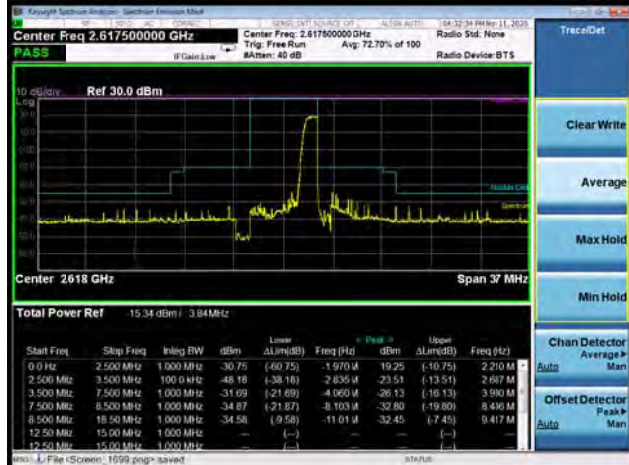

LTE Band 38 QPSK 10MHz CH-Low, 100%RB

LTE Band 38 QPSK 10MHz CH-High, 100%RB

LTE Band 38 QPSK 15MHz CH-Low, 1 RB

LTE Band 38 QPSK 15MHz CH-High, 1 RB

LTE Band 38 QPSK 15MHz CH-Low, 100%RB

LTE Band 38 QPSK 15MHz CH-High, 100%RB

LTE Band 38 QPSK 20MHz CH-Low, 1 RB

LTE Band 38 QPSK 20MHz CH-High, 1 RB

LTE Band 38 QPSK 20MHz CH-Low, 100%RB

LTE Band 38 QPSK 20MHz CH-High, 100%RB

LTE Band 38 16QAM 5MHz CH-Low, 1 RB

LTE Band 38 16QAM 5MHz CH-High, 1 RB

LTE Band 38 16QAM 5MHz CH-Low, 100%RB

LTE Band 38 16QAM 5MHz CH-High, 100%RB

LTE Band 38 16QAM 10MHz CH-Low, 1 RB

LTE Band 38 16QAM 10MHz CH-High, 1 RB

LTE Band 38 16QAM 10MHz CH-Low, 100%RB

LTE Band 38 16QAM 10MHz CH-High, 100%RB