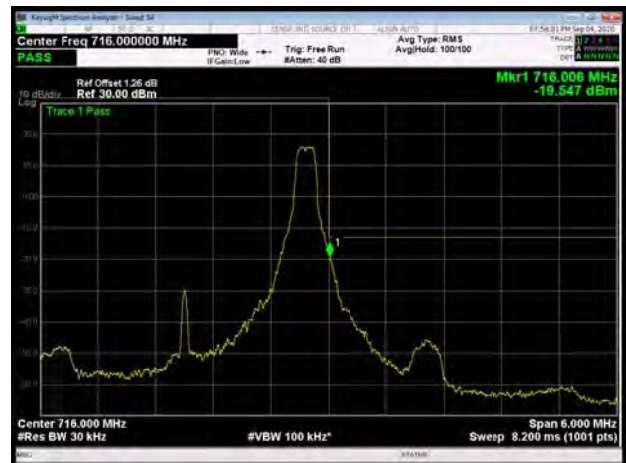

LTE Band 12 QPSK 1.4MHz CH-Low, 1 RB

LTE Band 12 QPSK 1.4MHz CH-High, 1 RB

LTE Band 12 QPSK 1.4MHz CH-Low, 100%RB

LTE Band 12 QPSK 1.4MHz CH-High, 100%RB

LTE Band 12 QPSK 3MHz CH-Low, 1 RB

LTE Band 12 QPSK 3MHz CH-High, 1 RB

LTE Band 12 QPSK 3MHz CH-Low, 100%RB

LTE Band 12 QPSK 3MHz CH-High, 100%RB

LTE Band 12 QPSK 5MHz CH-Low, 1 RB

LTE Band 12 QPSK 5MHz CH-High, 1 RB

LTE Band 12 QPSK 5MHz CH-Low, 100%RB

LTE Band 12 QPSK 5MHz CH-High, 100%RB