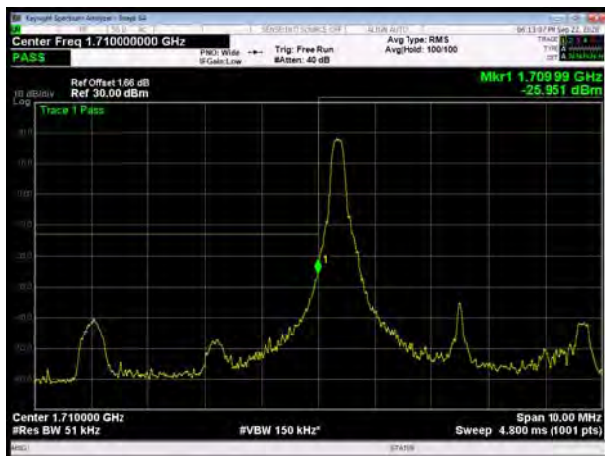

LTE Band 66 64QAM 5MHz CH-Low, 100%RB