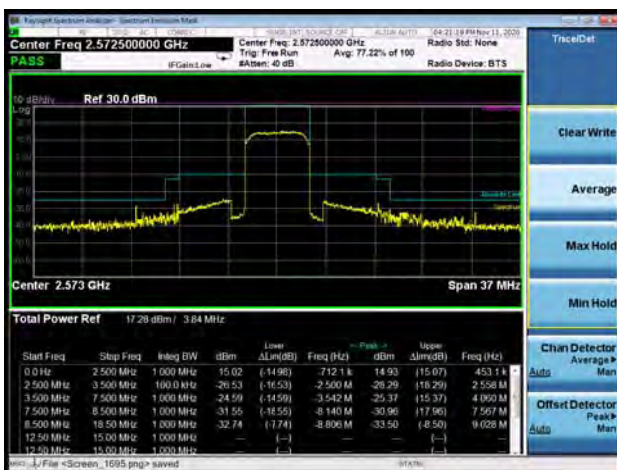

LTE Band 13 64QAM 5MHz CH-Low, 100%RB

LTE Band 13 64QAM 5MHz CH-High, 100%RB

LTE Band 13 64QAM 10MHz CH-Low, 1 RB

LTE Band 13 64QAM 10MHz CH-High, 1 RB

LTE Band 13 64QAM 10MHz CH-Low, 100%RB

LTE Band 13 64QAM 10MHz CH-High, 100%RB

LTE Band 38 QPSK 5MHz CH-Low, 1 RB

LTE Band 38 QPSK 5MHz CH-High, 1 RB

LTE Band 38 QPSK 5MHz CH-Low, 100%RB

LTE Band 38 QPSK 5MHz CH-High, 100%RB

LTE Band 38 QPSK 10MHz CH-Low, 1 RB

LTE Band 38 QPSK 10MHz CH-High, 1 RB