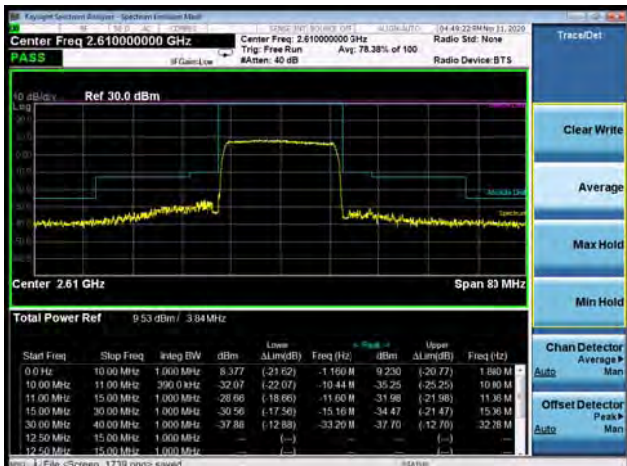

LTE Band 38 64QAM 15MHz CH-Low, 100%RB

LTE Band 38 64QAM 15MHz CH-High, 100%RB

LTE Band 38 64QAM 20MHz CH-Low, 1 RB

LTE Band 38 64QAM 20MHz CH-High, 1 RB

LTE Band 38 64QAM 20MHz CH-Low, 100%RB

LTE Band 38 64QAM 20MHz CH-High, 100%RB

LTE Band 41 QPSK 5MHz CH-Low, 1 RB

LTE Band 41 QPSK 5MHz CH-High, 1 RB

LTE Band 41 QPSK 5MHz CH-Low, 100%RB

LTE Band 41 QPSK 5MHz CH-High, 100%RB

LTE Band 41 QPSK 10MHz CH-Low, 1 RB

LTE Band 41 QPSK 10MHz CH-High, 1 RB