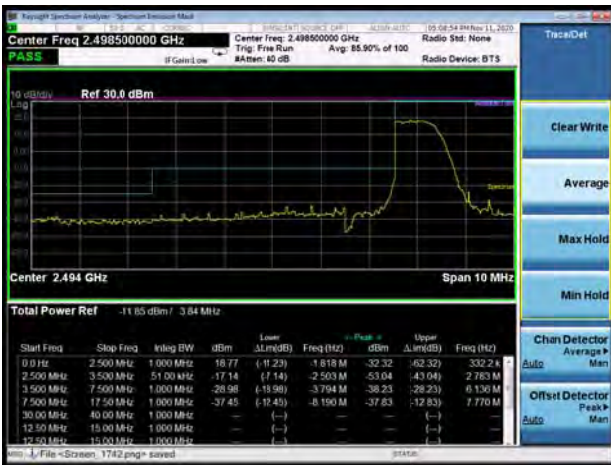

LTE Band 41 64QAM 5MHz CH-Low, 1 RB