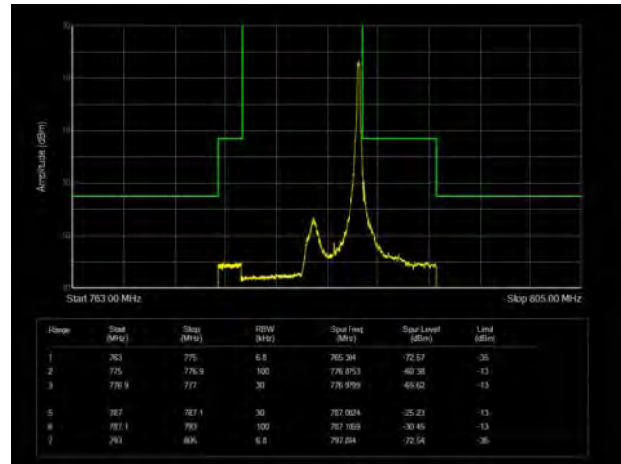

LTE Band 12 64QAM 5MHz CH-Low, 100%RB

LTE Band 12 64QAM 5MHz CH-High, 100%RB

LTE Band 12 64QAM 10MHz CH-Low, 1 RB

LTE Band 12 64QAM 10MHz CH-High, 1 RB

LTE Band 12 64QAM 10MHz CH-Low, 100%RB

LTE Band 12 64QAM 10MHz CH-High, 100%RB

LTE Band 13 QPSK 5MHz CH-Low, 1 RB

LTE Band 13 QPSK 5MHz CH-High, 1 RB

LTE Band 13 QPSK 5MHz CH-Low, 100%RB

LTE Band 13 QPSK 5MHz CH-High, 100%RB

LTE Band 13 QPSK 10MHz CH-Low, 1 RB

LTE Band 13 QPSK 10MHz CH-High, 1 RB