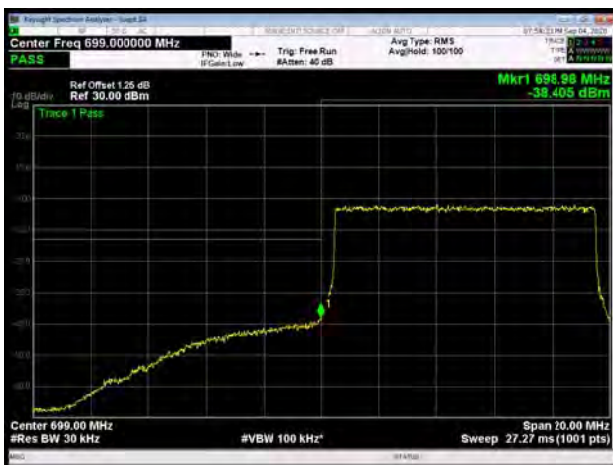

LTE Band 12 64QAM 5MHz CH-Low, 100%RB

LTE Band 12 64QAM 5MHz CH-High, 100%RB

LTE Band 12 64QAM 10MHz CH-Low, 1 RB

LTE Band 12 64QAM 10MHz CH-High, 1 RB

LTE Band 12 64QAM 10MHz CH-Low, 100%RB

LTE Band 12 64QAM 10MHz CH-High, 100%RB

LTE Band 13 QPSK 5MHz CH-Low, 1 RB

LTE Band 13 QPSK 5MHz CH-High, 1 RB

LTE Band 13 QPSK 5MHz CH-Low, 100%RB

LTE Band 13 QPSK 5MHz CH-High, 100%RB

LTE Band 13 QPSK 10MHz CH-Low, 1 RB

LTE Band 13 QPSK 10MHz CH-High, 1 RB