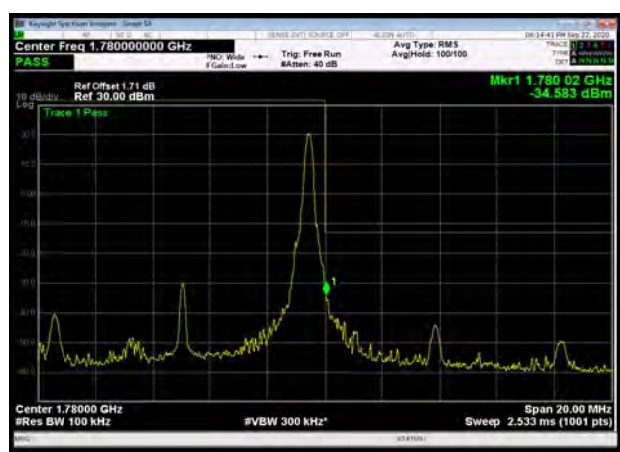

LTE Band 66 64QAM 10MHz CH-High, 100%RB