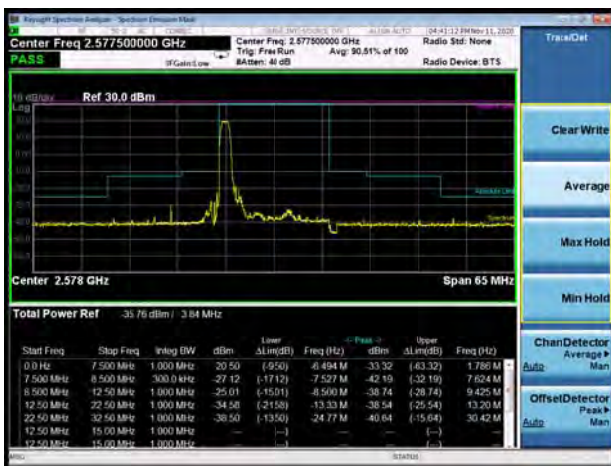

LTE Band 13 64QAM 5MHz CH-Low, 100%RB

LTE Band 13 64QAM 5MHz CH-High, 100%RB

LTE Band 13 64QAM 10MHz CH-Low, 1 RB

LTE Band 13 64QAM 10MHz CH-High, 1 RB

LTE Band 13 64QAM 10MHz CH-Low, 100%RB

LTE Band 13 64QAM 10MHz CH-High, 100%RB

LTE Band 38 QPSK 5MHz CH-Low, 1 RB

LTE Band 38 QPSK 5MHz CH-High, 1 RB

LTE Band 38 QPSK 5MHz CH-Low, 100%RB

LTE Band 38 QPSK 5MHz CH-High, 100%RB

LTE Band 38 QPSK 10MHz CH-Low, 1 RB

LTE Band 38 QPSK 10MHz CH-High, 1 RB

LTE Band 38 QPSK 10MHz CH-Low, 100%RB

LTE Band 38 QPSK 10MHz CH-High, 100%RB

LTE Band 38 QPSK 15MHz CH-Low, 1 RB

LTE Band 38 QPSK 15MHz CH-High, 1 RB

LTE Band 38 QPSK 15MHz CH-Low, 100%RB

LTE Band 38 QPSK 15MHz CH-High, 100%RB