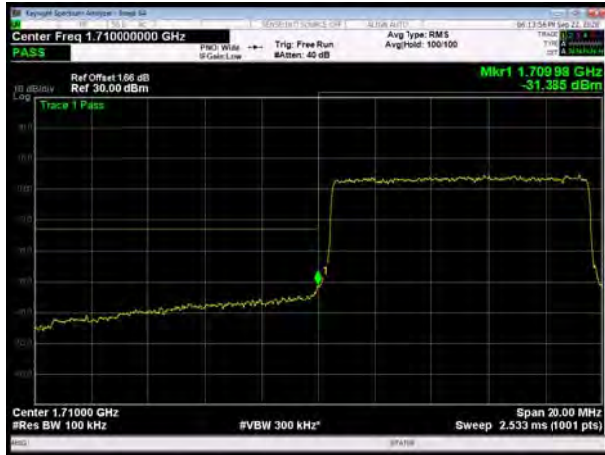

LTE Band 66 QPSK 1.4MHz CH-Low, 1 RB

LTE Band 66 QPSK 1.4MHz CH-High, 1 RB

LTE Band 66 QPSK 1.4MHz CH-Low, 100%RB

LTE Band 66 QPSK 1.4MHz CH-High, 100%RB

LTE Band 66 QPSK 3MHz CH-Low, 1 RB

LTE Band 66 QPSK 3MHz CH-High, 1 RB

LTE Band 66 QPSK 3MHz CH-Low, 100%RB

LTE Band 66 QPSK 3MHz CH-High, 100%RB

LTE Band 66 QPSK 5MHz CH-Low, 1 RB

LTE Band 66 QPSK 5MHz CH-High, 1 RB

LTE Band 66 QPSK 5MHz CH-Low, 100%RB

LTE Band 66 QPSK 5MHz CH-High, 100%RB

LTE Band 66 QPSK 10MHz CH-Low, 1 RB

LTE Band 66 QPSK 10MHz CH-High, 1 RB

LTE Band 66 QPSK 10MHz CH-Low, 100%RB

LTE Band 66 QPSK 10MHz CH-High, 100%RB

LTE Band 66 QPSK 15MHz CH-Low, 1 RB

LTE Band 66 QPSK 15MHz CH-High, 1 RB