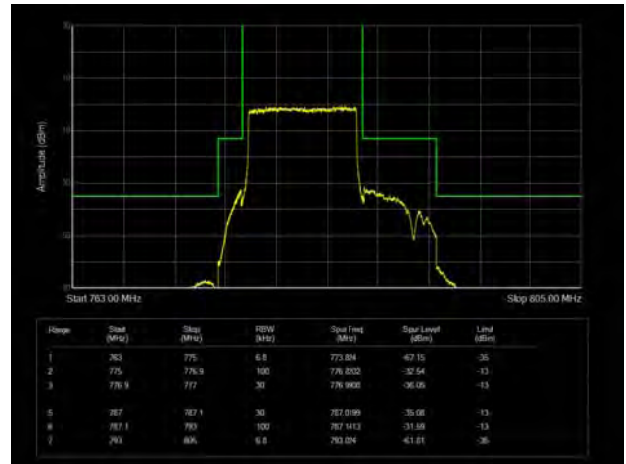

LTE Band 12 64QAM 5MHz CH-Low, 100%RB

LTE Band 12 64QAM 5MHz CH-High, 100%RB

LTE Band 12 64QAM 10MHz CH-Low, 1 RB

LTE Band 12 64QAM 10MHz CH-High, 1 RB

LTE Band 12 64QAM 10MHz CH-Low, 100%RB

LTE Band 12 64QAM 10MHz CH-High, 100%RB

LTE Band 13 QPSK 5MHz CH-Low, 1 RB

LTE Band 13 QPSK 5MHz CH-High, 1 RB

LTE Band 13 QPSK 5MHz CH-Low, 100%RB

LTE Band 13 QPSK 5MHz CH-High, 100%RB

LTE Band 13 QPSK 10MHz CH-Low, 1 RB

LTE Band 13 QPSK 10MHz CH-High, 1 RB

LTE Band 13 QPSK 10MHz CH-Low, 100%RB

LTE Band 13 QPSK 10MHz CH-High, 100%RB

LTE Band 13 16QAM 5MHz CH-Low, 1 RB

LTE Band 13 16QAM 5MHz CH-High, 1 RB

LTE Band 13 16QAM 5MHz CH-Low, 100%RB

LTE Band 13 16QAM 5MHz CH-High, 100%RB