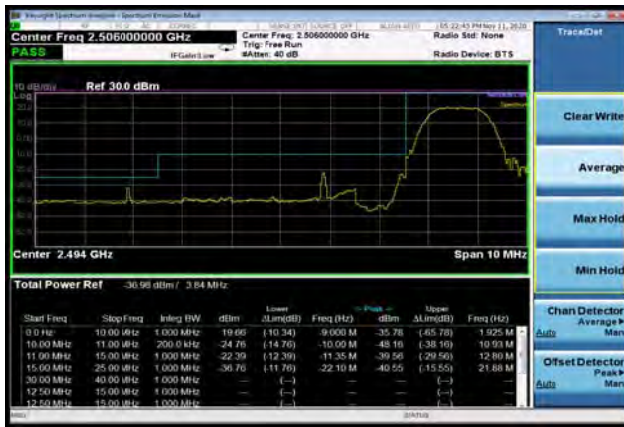

LTE Band 41 QPSK 20MHz CH-Low, 1 RB