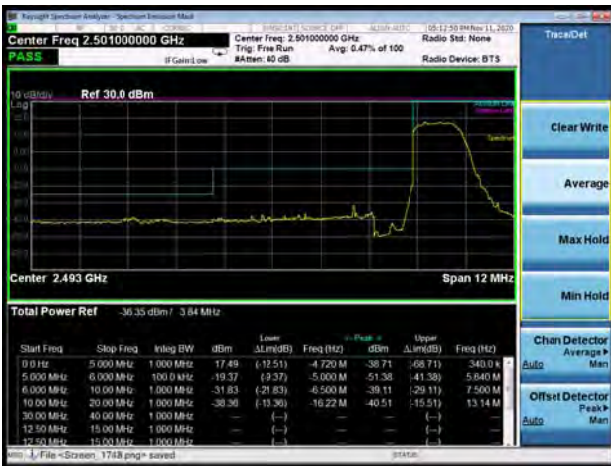

LTE Band 41 64QAM 10MHz CH-Low, 1 RB