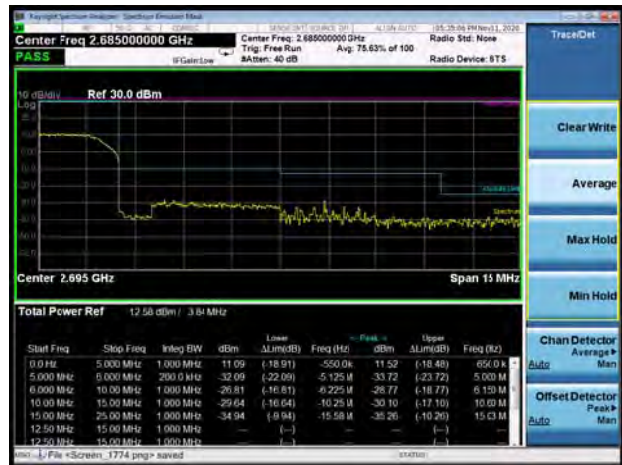

LTE Band 41 16QAM 5MHz CH-Low, 100%RB

LTE Band 41 16QAM 5MHz CH-High, 100%RB

LTE Band 41 16QAM 10MHz CH-Low, 1 RB

LTE Band 41 16QAM 10MHz CH-High, 1 RB

LTE Band 41 16QAM 10MHz CH-Low, 100%RB

LTE Band 41 16QAM 10MHz CH-High, 100%RB