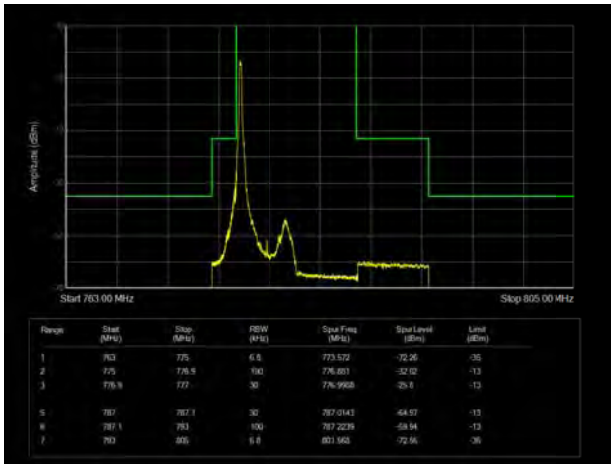

LTE Band 12 64QAM 5MHz CH-Low, 100%RB

LTE Band 12 64QAM 5MHz CH-High, 100%RB

LTE Band 12 64QAM 10MHz CH-Low, 1 RB

LTE Band 12 64QAM 10MHz CH-High, 1 RB

LTE Band 12 64QAM 10MHz CH-Low, 100%RB

LTE Band 12 64QAM 10MHz CH-High, 100%RB

LTE Band 13 QPSK 5MHz CH-Low, 1 RB

LTE Band 13 QPSK 5MHz CH-High, 1 RB

LTE Band 13 QPSK 5MHz CH-Low, 100%RB

LTE Band 13 QPSK 5MHz CH-High, 100%RB

LTE Band 13 QPSK 10MHz CH-Low, 1 RB

LTE Band 13 QPSK 10MHz CH-High, 1 RB

LTE Band 13 QPSK 10MHz CH-Low, 100%RB

LTE Band 13 QPSK 10MHz CH-High, 100%RB

LTE Band 13 16QAM 5MHz CH-Low, 1 RB

LTE Band 13 16QAM 5MHz CH-High, 1 RB

LTE Band 13 16QAM 5MHz CH-Low, 100%RB

LTE Band 13 16QAM 5MHz CH-High, 100%RB