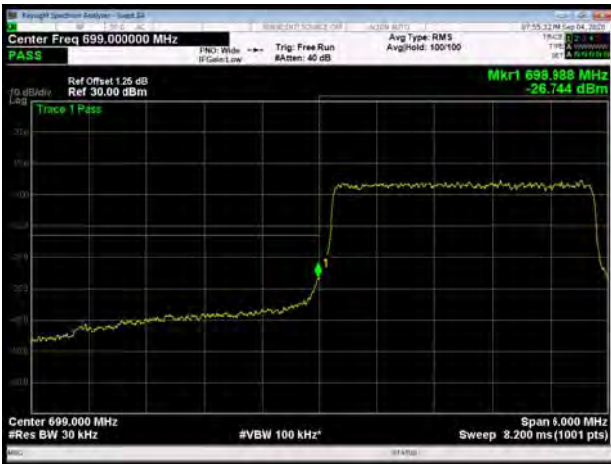

LTE Band 12 QPSK 1.4MHz CH-Low, 1 RB

LTE Band 12 QPSK 1.4MHz CH-High, 1 RB

LTE Band 12 QPSK 1.4MHz CH-Low, 100%RB

LTE Band 12 QPSK 1.4MHz CH-High, 100%RB

LTE Band 12 QPSK 3MHz CH-Low, 1 RB

LTE Band 12 QPSK 3MHz CH-High, 1 RB

LTE Band 12 QPSK 3MHz CH-Low, 100%RB

LTE Band 12 QPSK 3MHz CH-High, 100%RB

LTE Band 12 QPSK 5MHz CH-Low, 1 RB

LTE Band 12 QPSK 5MHz CH-High, 1 RB

LTE Band 12 QPSK 5MHz CH-Low, 100%RB

LTE Band 12 QPSK 5MHz CH-High, 100%RB