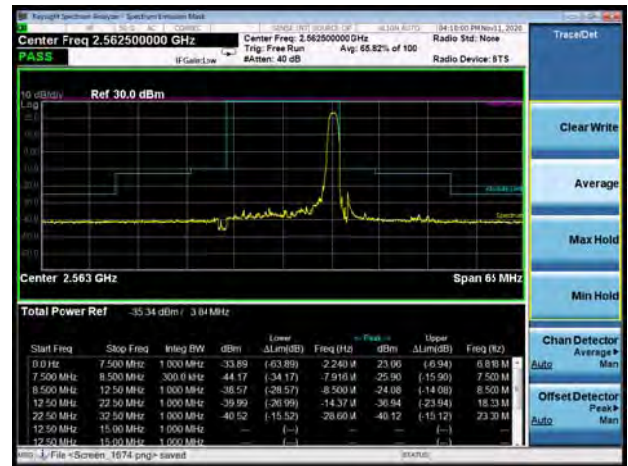

LTE Band 7 QPSK 20MHz CH-Low, 1 RB

LTE Band 7 QPSK 20MHz CH-High, 1 RB

LTE Band 7 QPSK 20MHz CH-Low, 100%RB

LTE Band 7 QPSK 20MHz CH-High, 100%RB

LTE Band 7 16QAM 5MHz CH-Low, 1 RB

LTE Band 7 16QAM 5MHz CH-High, 1 RB

LTE Band 7 16QAM 5MHz CH-Low, 100%RB

LTE Band 7 16QAM 5MHz CH-High, 100%RB

LTE Band 7 16QAM 10MHz CH-Low, 1 RB

LTE Band 7 16QAM 10MHz CH-High, 1 RB

LTE Band 7 16QAM 10MHz CH-Low, 100%RB

LTE Band 7 16QAM 10MHz CH-High, 100%RB

LTE Band 7 16QAM 15MHz CH-Low, 1 RB

LTE Band 7 16QAM 15MHz CH-High, 1 RB

LTE Band 7 16QAM 15MHz CH-Low, 100%RB

LTE Band 7 16QAM 15MHz CH-High, 100%RB

LTE Band 7 16QAM 20MHz CH-Low, 1 RB

LTE Band 7 16QAM 20MHz CH-High, 1 RB