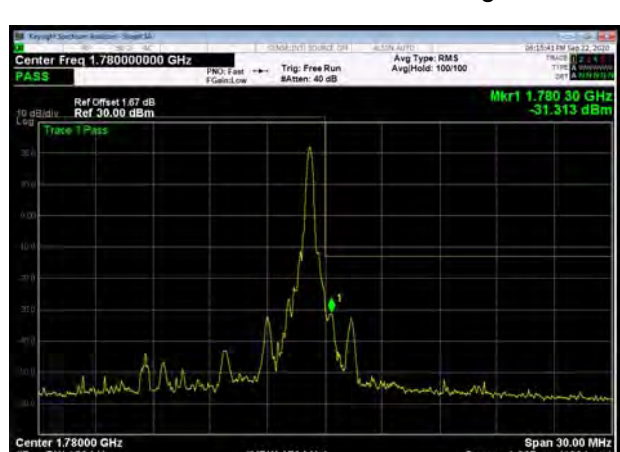

LTE Band 66 64QAM 10MHz CH-Low, 1 RB

LTE Band 66 64QAM 10MHz CH-High, 1 RB

LTE Band 66 64QAM 10MHz CH-Low, 100%RB

LTE Band 66 64QAM 10MHz CH-High, 100%RB

LTE Band 66 64QAM 15MHz CH-Low, 1 RB

LTE Band 66 64QAM 15MHz CH-High, 1 RB