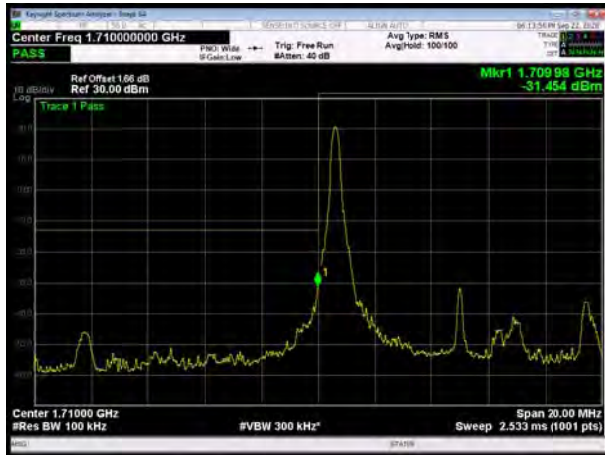

LTE Band 66 QPSK 1.4MHz CH-Low, 1 RB

LTE Band 66 QPSK 1.4MHz CH-High, 1 RB

LTE Band 66 QPSK 1.4MHz CH-Low, 100%RB

LTE Band 66 QPSK 1.4MHz CH-High, 100%RB

LTE Band 66 QPSK 3MHz CH-Low, 1 RB

LTE Band 66 QPSK 3MHz CH-High, 1 RB

LTE Band 66 QPSK 3MHz CH-Low, 100%RB

LTE Band 66 QPSK 3MHz CH-High, 100%RB

LTE Band 66 QPSK 5MHz CH-Low, 1 RB

LTE Band 66 QPSK 5MHz CH-High, 1 RB

LTE Band 66 QPSK 5MHz CH-Low, 100%RB

LTE Band 66 QPSK 5MHz CH-High, 100%RB

LTE Band 66 QPSK 10MHz CH-Low, 1 RB

LTE Band 66 QPSK 10MHz CH-High, 1 RB

LTE Band 66 QPSK 10MHz CH-Low, 100%RB

LTE Band 66 QPSK 10MHz CH-High, 100%RB

LTE Band 66 QPSK 15MHz CH-Low, 1 RB

LTE Band 66 QPSK 15MHz CH-High, 1 RB