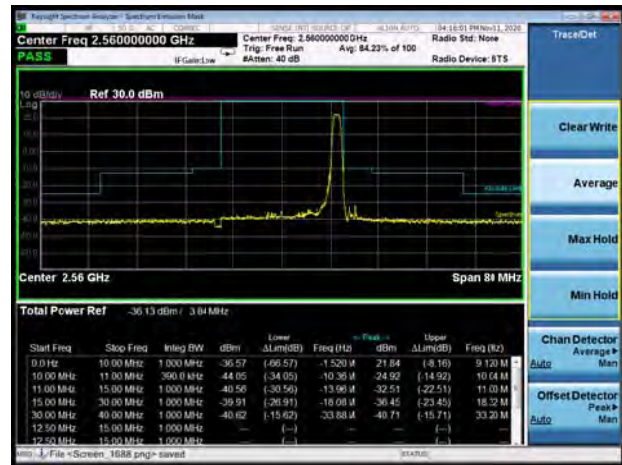

LTE Band 7 64QAM 15MHz CH-Low, 100%RB

LTE Band 7 64QAM 15MHz CH-High, 100%RB

LTE Band 7 64QAM 20MHz CH-Low, 1 RB

LTE Band 7 64QAM 20MHz CH-High, 1 RB

LTE Band 7 64QAM 20MHz CH-Low, 100%RB

LTE Band 7 64QAM 20MHz CH-High, 100%RB

LTE Band 12 QPSK 1.4MHz CH-Low, 1 RB

LTE Band 12 QPSK 1.4MHz CH-High, 1 RB

LTE Band 12 QPSK 1.4MHz CH-Low, 100%RB

LTE Band 12 QPSK 1.4MHz CH-High, 100%RB

LTE Band 12 QPSK 3MHz CH-Low, 1 RB

LTE Band 12 QPSK 3MHz CH-High, 1 RB