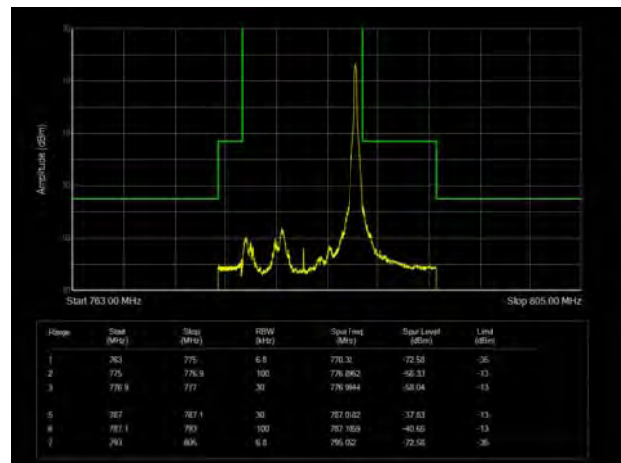

LTE Band 13 QPSK 5MHz CH-Low, 1 RB

LTE Band 13 QPSK 5MHz CH-High, 1 RB

LTE Band 13 QPSK 5MHz CH-Low, 100%RB

LTE Band 13 QPSK 5MHz CH-High, 100%RB

LTE Band 13 QPSK 10MHz CH-Low, 1 RB

LTE Band 13 QPSK 10MHz CH-High, 1 RB

LTE Band 13 QPSK 10MHz CH-Low, 100%RB

LTE Band 13 QPSK 10MHz CH-High, 100%RB

LTE Band 13 16QAM 5MHz CH-Low, 1 RB

LTE Band 13 16QAM 5MHz CH-High, 1 RB

LTE Band 13 16QAM 5MHz CH-Low, 100%RB

LTE Band 13 16QAM 5MHz CH-High, 100%RB