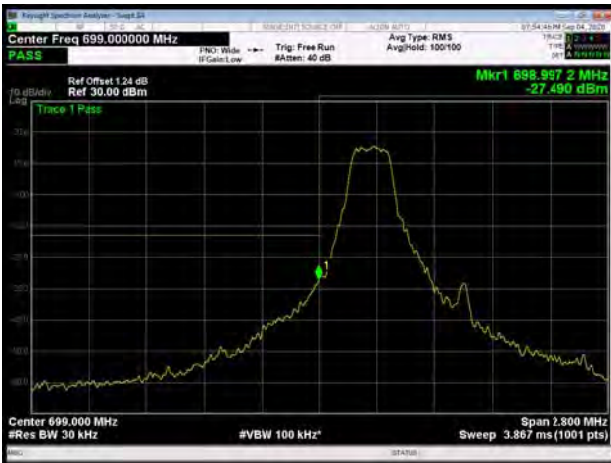

LTE Band 12 16QAM 5MHz CH-Low, 1 RB

LTE Band 12 16QAM 5MHz CH-High, 1 RB

LTE Band 12 16QAM 5MHz CH-Low, 100%RB

LTE Band 12 16QAM 5MHz CH-High, 100%RB

LTE Band 12 16QAM 10MHz CH-Low, 1 RB

LTE Band 12 16QAM 10MHz CH-High, 1 RB

LTE Band 12 16QAM 10MHz CH-Low, 100%RB

LTE Band 12 16QAM 10MHz CH-High, 100%RB

LTE Band 12 64QAM 1.4MHz CH-Low, 1 RB

LTE Band 12 64QAM 1.4MHz CH-High, 1 RB

LTE Band 12 64QAM 1.4MHz CH-Low, 100%RB

LTE Band 12 64QAM 1.4MHz CH-High, 100%RB