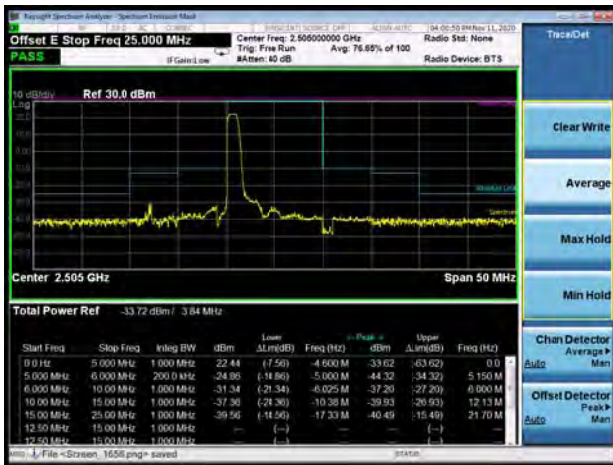

LTE Band 7 QPSK 10MHz CH-Low, 100%RB

LTE Band 7 QPSK 10MHz CH-High, 100%RB

LTE Band 7 QPSK 15MHz CH-Low, 1 RB

LTE Band 7 QPSK 15MHz CH-High, 1 RB

LTE Band 7 QPSK 15MHz CH-Low, 100%RB

LTE Band 7 QPSK 15MHz CH-High, 100%RB

LTE Band 7 QPSK 20MHz CH-Low, 1 RB

LTE Band 7 QPSK 20MHz CH-High, 1 RB

LTE Band 7 QPSK 20MHz CH-Low, 100%RB

LTE Band 7 QPSK 20MHz CH-High, 100%RB

LTE Band 7 16QAM 5MHz CH-Low, 1 RB

LTE Band 7 16QAM 5MHz CH-High, 1 RB

LTE Band 7 16QAM 5MHz CH-Low, 100%RB

LTE Band 7 16QAM 5MHz CH-High, 100%RB

LTE Band 7 16QAM 10MHz CH-Low, 1 RB

LTE Band 7 16QAM 10MHz CH-High, 1 RB

LTE Band 7 16QAM 10MHz CH-Low, 100%RB

LTE Band 7 16QAM 10MHz CH-High, 100%RB