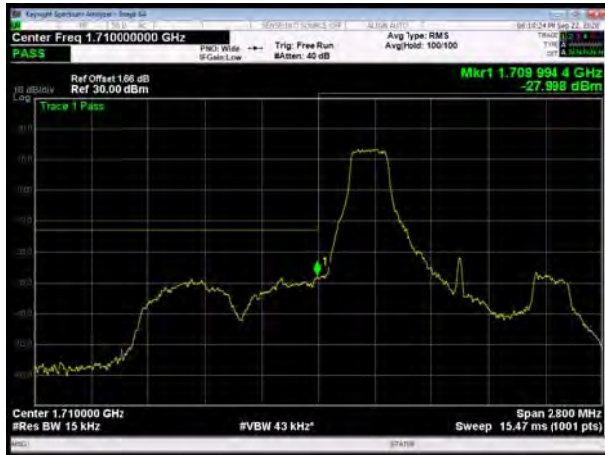

LTE Band 41 64QAM 15MHz CH-Low, 100%RB

LTE Band 41 64QAM 15MHz CH-High, 100%RB

LTE Band 41 64QAM 20MHz CH-Low, RB 1

LTE Band 41 64QAM 20MHz CH-High, RB 1

LTE Band 41 64QAM 20MHz CH-Low, 100%RB

LTE Band 41 64QAM 20MHz CH-High, 100%RB

LTE Band 66 QPSK 1.4MHz CH-Low, 1 RB

LTE Band 66 QPSK 1.4MHz CH-High, 1 RB

LTE Band 66 QPSK 1.4MHz CH-Low, 100%RB

LTE Band 66 QPSK 1.4MHz CH-High, 100%RB

LTE Band 66 QPSK 3MHz CH-Low, 1 RB

LTE Band 66 QPSK 3MHz CH-High, 1 RB