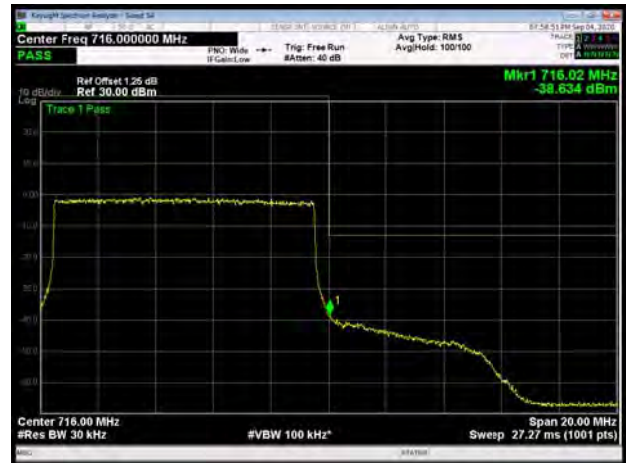

LTE Band 12 QPSK 10MHz CH-Low, 1 RB

LTE Band 12 QPSK 10MHz CH-High, 1 RB

LTE Band 12 QPSK 10MHz CH-Low, 100%RB

LTE Band 12 QPSK 10MHz CH-High, 100%RB

LTE Band 12 16QAM 1.4MHz CH-Low, 1 RB

LTE Band 12 16QAM 1.4MHz CH-High, 1 RB