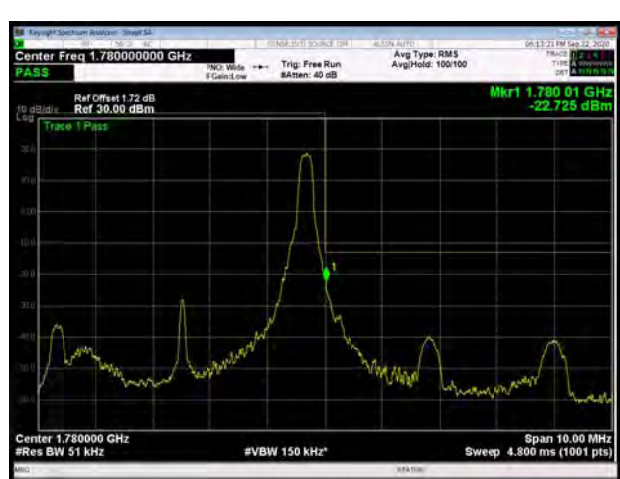

LTE Band 66 QPSK 1.4MHz CH-Low, 1 RB

LTE Band 66 QPSK 1.4MHz CH-High, 1 RB

LTE Band 66 QPSK 1.4MHz CH-Low, 100%RB

LTE Band 66 QPSK 1.4MHz CH-High, 100%RB

LTE Band 66 QPSK 3MHz CH-Low, 1 RB

LTE Band 66 QPSK 3MHz CH-High, 1 RB

LTE Band 66 QPSK 3MHz CH-Low, 100%RB

LTE Band 66 QPSK 3MHz CH-High, 100%RB

LTE Band 66 QPSK 5MHz CH-Low, 1 RB

LTE Band 66 QPSK 5MHz CH-High, 1 RB

LTE Band 66 QPSK 5MHz CH-Low, 100%RB

LTE Band 66 QPSK 5MHz CH-High, 100%RB

LTE Band 66 QPSK 10MHz CH-Low, 1 RB

LTE Band 66 QPSK 10MHz CH-High, 1 RB

LTE Band 66 QPSK 10MHz CH-Low, 100%RB

LTE Band 66 QPSK 10MHz CH-High, 100%RB

LTE Band 66 QPSK 15MHz CH-Low, 1 RB

LTE Band 66 QPSK 15MHz CH-High, 1 RB