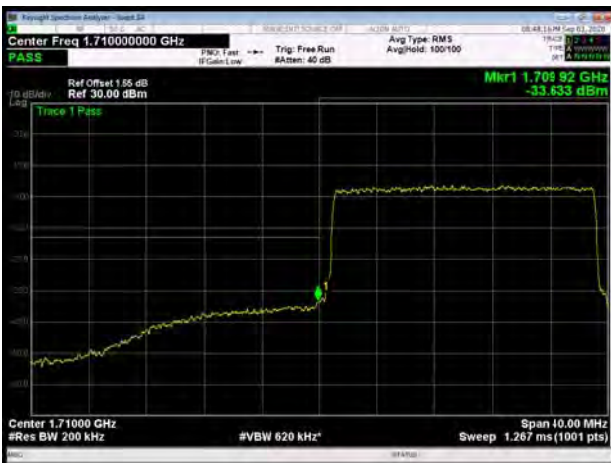

LTE Band 4 64QAM 15MHz CH-Low, 100%RB

LTE Band 4 64QAM 15MHz CH-High, 100%RB

LTE Band 4 64QAM 20MHz CH-Low, 1 RB

LTE Band 4 64QAM 20MHz CH-High, 1 RB

LTE Band 4 64QAM 20MHz CH-Low, 100%RB

LTE Band 4 64QAM 20MHz CH-High, 100%RB

LTE Band 7 QPSK 5MHz CH-Low, 1 RB

LTE Band 7 QPSK 5MHz CH-High, 1 RB

LTE Band 7 QPSK 5MHz CH-Low, 100%RB

LTE Band 7 QPSK 5MHz CH-High, 100%RB

LTE Band 7 QPSK 10MHz CH-Low, 1 RB

LTE Band 7 QPSK 10MHz CH-High, 1 RB