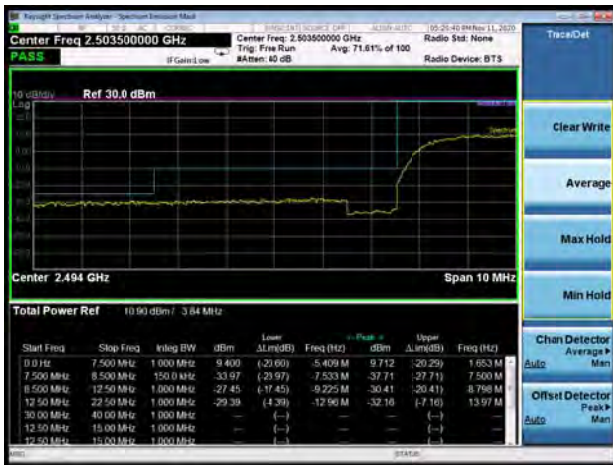

LTE Band 41 16QAM 15MHz CH-Low, 100%RB