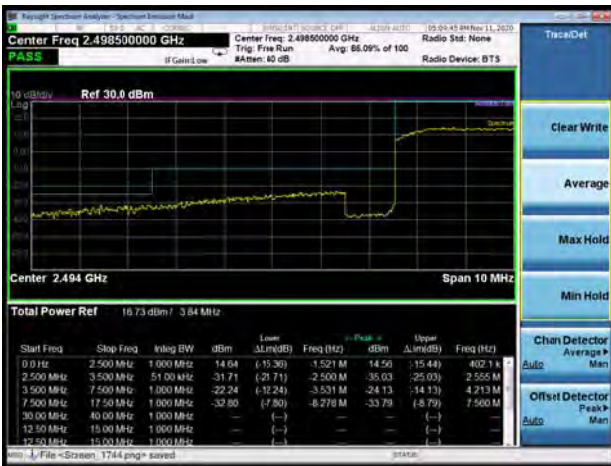

LTE Band 41 16QAM 5MHz CH-Low, 100%RB