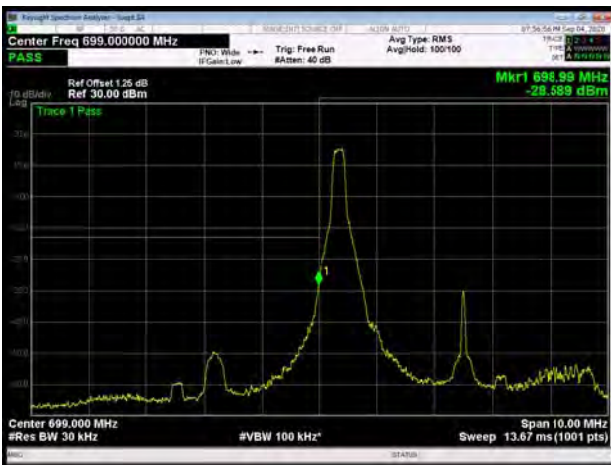

LTE Band 12 64QAM 3MHz CH-Low, 1 RB

LTE Band 12 64QAM 3MHz CH-High, 1 RB

LTE Band 12 64QAM 3MHz CH-Low, 100%RB

LTE Band 12 64QAM 3MHz CH-High, 100%RB

LTE Band 12 64QAM 5MHz CH-Low, 1 RB

LTE Band 12 64QAM 5MHz CH-High, 1 RB