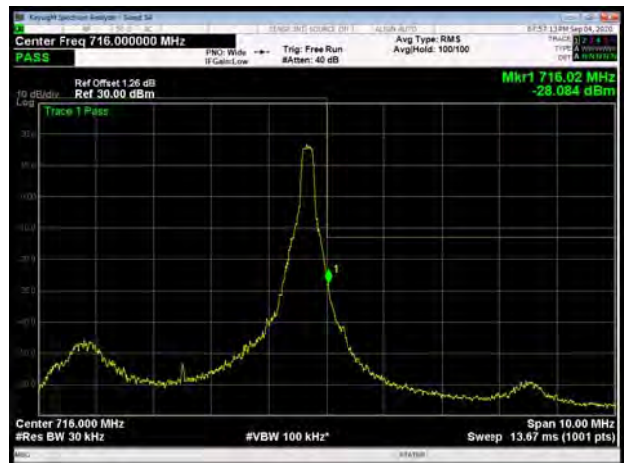

LTE Band 12 QPSK 3MHz CH-Low, 100%RB

LTE Band 12 QPSK 3MHz CH-High, 100%RB

LTE Band 12 QPSK 5MHz CH-Low, 1 RB

LTE Band 12 QPSK 5MHz CH-High, 1 RB

LTE Band 12 QPSK 5MHz CH-Low, 100%RB

LTE Band 12 QPSK 5MHz CH-High, 100%RB