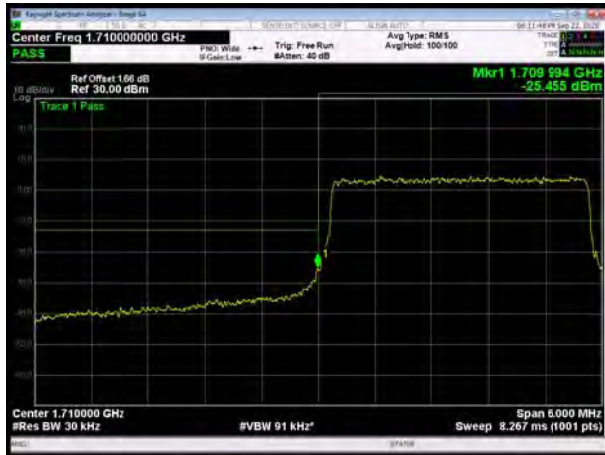

LTE Band 66 QPSK 1.4MHz CH-Low, 1 RB

LTE Band 66 QPSK 1.4MHz CH-High, 1 RB

LTE Band 66 QPSK 1.4MHz CH-Low, 100%RB

LTE Band 66 QPSK 1.4MHz CH-High, 100%RB

LTE Band 66 QPSK 3MHz CH-Low, 1 RB

LTE Band 66 QPSK 3MHz CH-High, 1 RB

LTE Band 66 QPSK 3MHz CH-Low, 100%RB

LTE Band 66 QPSK 3MHz CH-High, 100%RB

LTE Band 66 QPSK 5MHz CH-Low, 1 RB

LTE Band 66 QPSK 5MHz CH-High, 1 RB

LTE Band 66 QPSK 5MHz CH-Low, 100%RB

LTE Band 66 QPSK 5MHz CH-High, 100%RB