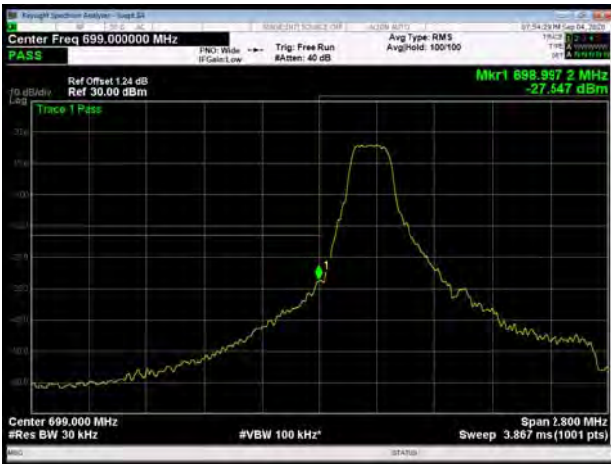

LTE Band 7 64QAM 15MHz CH-Low, 100%RB

LTE Band 7 64QAM 15MHz CH-High, 100%RB

LTE Band 7 64QAM 20MHz CH-Low, 1 RB

LTE Band 7 64QAM 20MHz CH-High, 1 RB

LTE Band 7 64QAM 20MHz CH-Low, 100%RB

LTE Band 7 64QAM 20MHz CH-High, 100%RB

LTE Band 12 QPSK 1.4MHz CH-Low, 1 RB

LTE Band 12 QPSK 1.4MHz CH-High, 1 RB

LTE Band 12 QPSK 1.4MHz CH-Low, 100%RB

LTE Band 12 QPSK 1.4MHz CH-High, 100%RB

LTE Band 12 QPSK 3MHz CH-Low, 1 RB

LTE Band 12 QPSK 3MHz CH-High, 1 RB