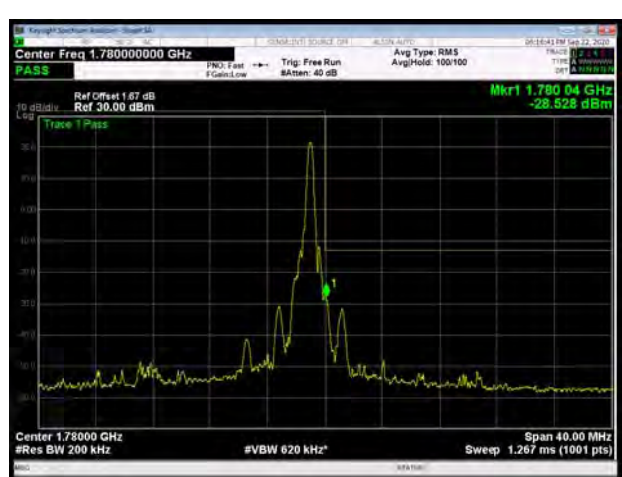

LTE Band 66 64QAM 15MHz CH-Low, 100%RB

LTE Band 66 64QAM 15MHz CH-High, 100%RB

LTE Band 66 64QAM 20MHz CH-Low, 1 RB

LTE Band 66 64QAM 20MHz CH-High, 1 RB

LTE Band 66 64QAM 20MHz CH-Low, 100%RB

LTE Band 66 64QAM 20MHz CH-High, 100%RB