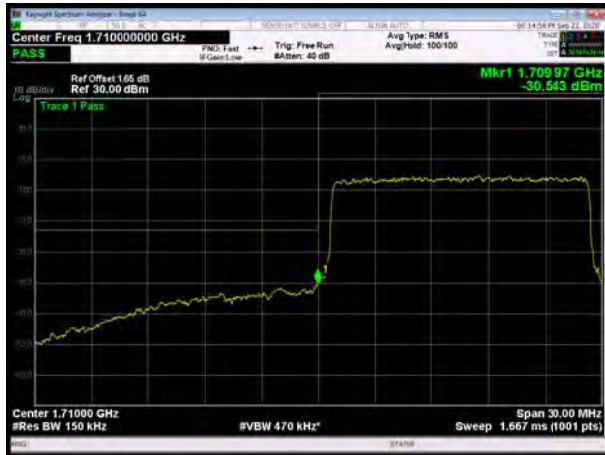

LTE Band 66 QPSK 3MHz CH-Low, 100%RB

LTE Band 66 QPSK 3MHz CH-High, 100%RB

LTE Band 66 QPSK 5MHz CH-Low, 1 RB

LTE Band 66 QPSK 5MHz CH-High, 1 RB

LTE Band 66 QPSK 5MHz CH-Low, 100%RB

LTE Band 66 QPSK 5MHz CH-High, 100%RB

LTE Band 66 QPSK 10MHz CH-Low, 1 RB

LTE Band 66 QPSK 10MHz CH-High, 1 RB

LTE Band 66 QPSK 10MHz CH-Low, 100%RB

LTE Band 66 QPSK 10MHz CH-High, 100%RB

LTE Band 66 QPSK 15MHz CH-Low, 1 RB

LTE Band 66 QPSK 15MHz CH-High, 1 RB

LTE Band 66 QPSK 15MHz CH-Low, 100%RB

LTE Band 66 QPSK 15MHz CH-High, 100%RB

LTE Band 66 QPSK 20MHz CH-Low, 1 RB

LTE Band 66 QPSK 20MHz CH-High, 1 RB

LTE Band 66 QPSK 20MHz CH-Low, 100%RB

LTE Band 66 QPSK 20MHz CH-High, 100%RB