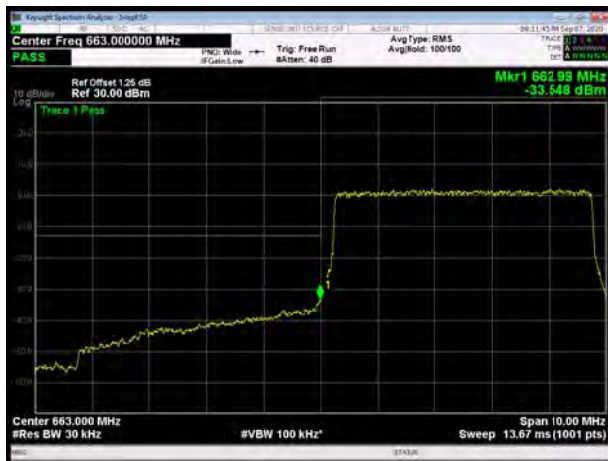

LTE Band 71 QPSK 10MHz CH-Low, 1 RB