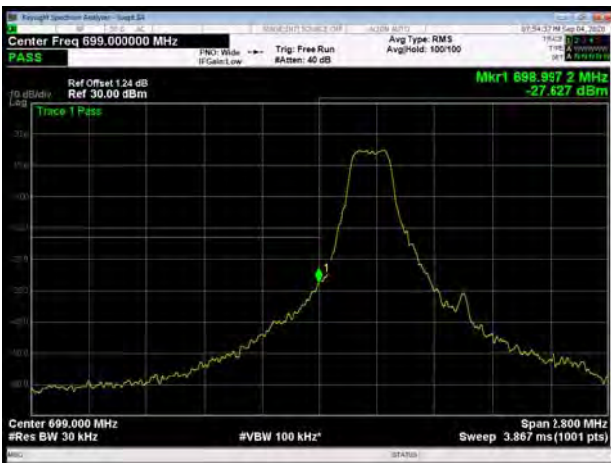

LTE Band 12 QPSK 3MHz CH-Low, 100%RB

LTE Band 12 QPSK 3MHz CH-High, 100%RB

LTE Band 12 QPSK 5MHz CH-Low, 1 RB

LTE Band 12 QPSK 5MHz CH-High, 1 RB

LTE Band 12 QPSK 5MHz CH-Low, 100%RB

LTE Band 12 QPSK 5MHz CH-High, 100%RB

LTE Band 12 QPSK 10MHz CH-Low, 1 RB

LTE Band 12 QPSK 10MHz CH-High, 1 RB

LTE Band 12 QPSK 10MHz CH-Low, 100%RB

LTE Band 12 QPSK 10MHz CH-High, 100%RB

LTE Band 12 16QAM 1.4MHz CH-Low, 1 RB

LTE Band 12 16QAM 1.4MHz CH-High, 1 RB

LTE Band 12 16QAM 1.4MHz CH-Low, 100%RB

LTE Band 12 16QAM 1.4MHz CH-High, 100%RB

LTE Band 12 16QAM 3MHz CH-Low, 1 RB

LTE Band 12 16QAM 3MHz CH-High, 1 RB

LTE Band 12 16QAM 3MHz CH-Low, 100%RB

LTE Band 12 16QAM 3MHz CH-High, 100%RB