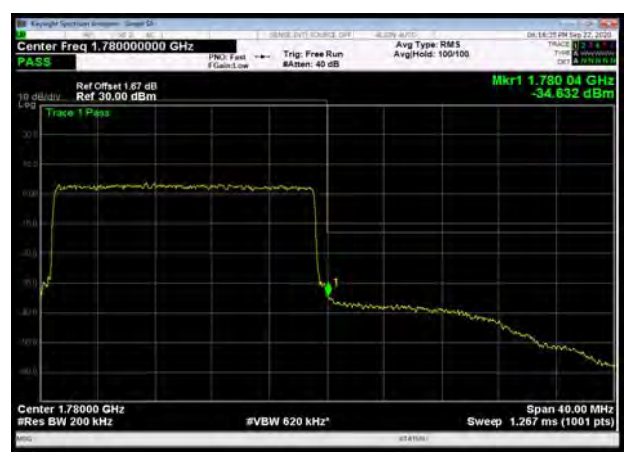

LTE Band 66 16QAM 15MHz CH-Low, 100%RB

LTE Band 66 16QAM 15MHz CH-High, 100%RB

LTE Band 66 16QAM 20MHz CH-Low, 1 RB

LTE Band 66 16QAM 20MHz CH-High, 1 RB

LTE Band 66 16QAM 20MHz CH-Low, 100%RB

LTE Band 66 16QAM 20MHz CH-High, 100%RB