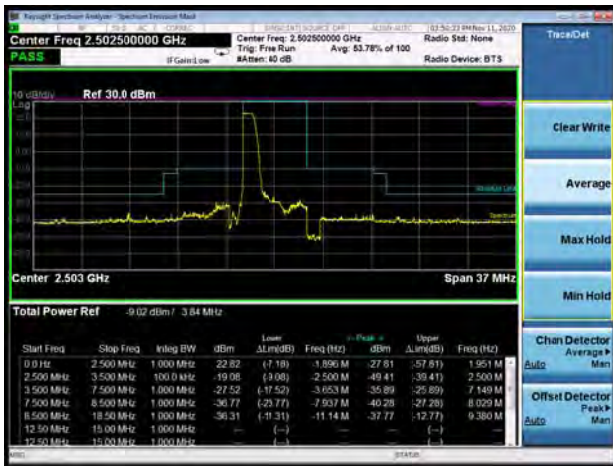

LTE Band 4 64QAM 15MHz CH-Low, 100%RB

LTE Band 4 64QAM 15MHz CH-High, 100%RB

LTE Band 4 64QAM 20MHz CH-Low, 1 RB

LTE Band 4 64QAM 20MHz CH-High, 1 RB

LTE Band 4 64QAM 20MHz CH-Low, 100%RB

LTE Band 4 64QAM 20MHz CH-High, 100%RB

LTE Band 7 QPSK 5MHz CH-Low, 1 RB

LTE Band 7 QPSK 5MHz CH-High, 1 RB

LTE Band 7 QPSK 5MHz CH-Low, 100%RB

LTE Band 7 QPSK 5MHz CH-High, 100%RB

LTE Band 7 QPSK 10MHz CH-Low, 1 RB

LTE Band 7 QPSK 10MHz CH-High, 1 RB