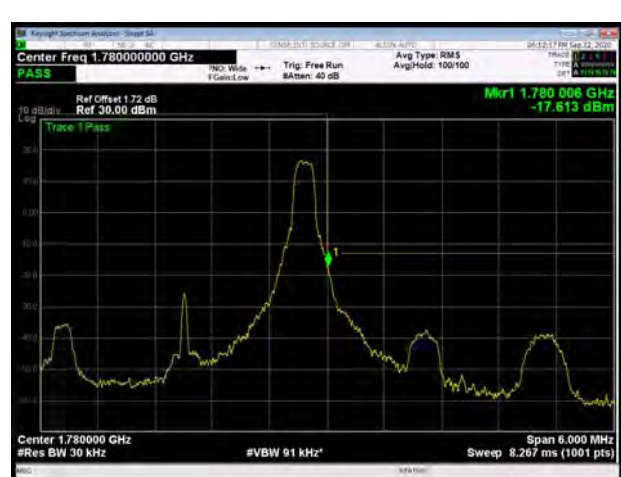

LTE Band 66 QPSK 1.4MHz CH-Low, 1 RB

LTE Band 66 QPSK 1.4MHz CH-High, 1 RB

LTE Band 66 QPSK 1.4MHz CH-Low, 100%RB

LTE Band 66 QPSK 1.4MHz CH-High, 100%RB

LTE Band 66 QPSK 3MHz CH-Low, 1 RB

LTE Band 66 QPSK 3MHz CH-High, 1 RB

LTE Band 66 QPSK 3MHz CH-Low, 100%RB

LTE Band 66 QPSK 3MHz CH-High, 100%RB

LTE Band 66 QPSK 5MHz CH-Low, 1 RB

LTE Band 66 QPSK 5MHz CH-High, 1 RB

LTE Band 66 QPSK 5MHz CH-Low, 100%RB

LTE Band 66 QPSK 5MHz CH-High, 100%RB