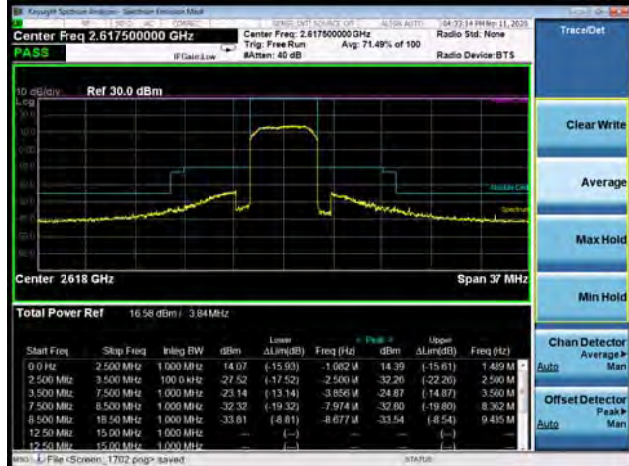

LTE Band 38 QPSK 10MHz CH-Low, 100%RB

LTE Band 38 QPSK 10MHz CH-High, 100%RB

LTE Band 38 QPSK 15MHz CH-Low, 1 RB

LTE Band 38 QPSK 15MHz CH-High, 1 RB

LTE Band 38 QPSK 15MHz CH-Low, 100%RB

LTE Band 38 QPSK 15MHz CH-High, 100%RB

LTE Band 38 QPSK 20MHz CH-Low, 1 RB

LTE Band 38 QPSK 20MHz CH-High, 1 RB

LTE Band 38 QPSK 20MHz CH-Low, 100%RB

LTE Band 38 QPSK 20MHz CH-High, 100%RB

LTE Band 38 16QAM 5MHz CH-Low, 1 RB

LTE Band 38 16QAM 5MHz CH-High, 1 RB

LTE Band 38 16QAM 5MHz CH-Low, 100%RB

LTE Band 38 16QAM 5MHz CH-High, 100%RB

LTE Band 38 16QAM 10MHz CH-Low, 1 RB

LTE Band 38 16QAM 10MHz CH-High, 1 RB

LTE Band 38 16QAM 10MHz CH-Low, 100%RB

LTE Band 38 16QAM 10MHz CH-High, 100%RB