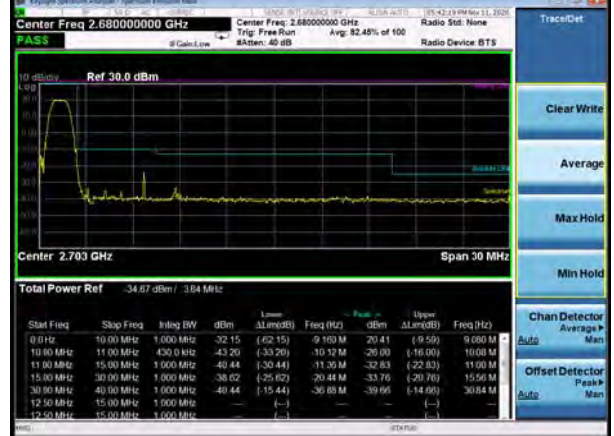

LTE Band 41 QPSK 20MHz CH-High, 1 RB