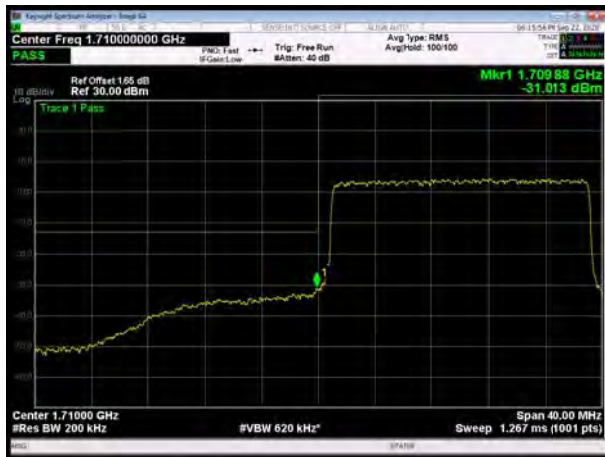

LTE Band 66 QPSK 10MHz CH-Low, 1 RB

LTE Band 66 QPSK 10MHz CH-High, 1 RB

LTE Band 66 QPSK 10MHz CH-Low, 100%RB

LTE Band 66 QPSK 10MHz CH-High, 100%RB

LTE Band 66 QPSK 15MHz CH-Low, 1 RB

LTE Band 66 QPSK 15MHz CH-High, 1 RB

LTE Band 66 QPSK 15MHz CH-Low, 100%RB

LTE Band 66 QPSK 15MHz CH-High, 100%RB

LTE Band 66 QPSK 20MHz CH-Low, 1 RB

LTE Band 66 QPSK 20MHz CH-High, 1 RB

LTE Band 66 QPSK 20MHz CH-Low, 100%RB

LTE Band 66 QPSK 20MHz CH-High, 100%RB