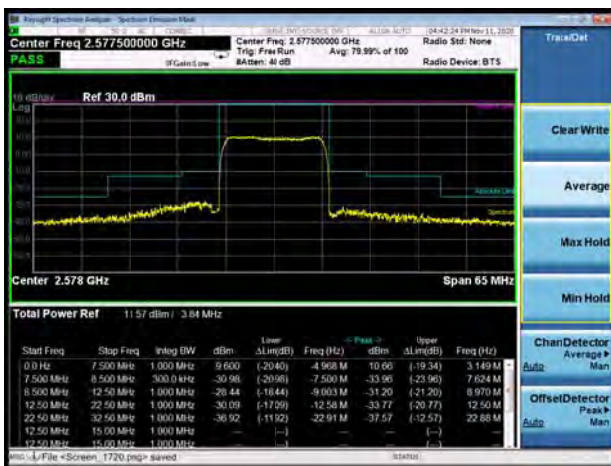

LTE Band 38 QPSK 20MHz CH-Low, 1 RB

LTE Band 38 QPSK 20MHz CH-High, 1 RB

LTE Band 38 QPSK 20MHz CH-Low, 100%RB

LTE Band 38 QPSK 20MHz CH-High, 100%RB

LTE Band 38 16QAM 5MHz CH-Low, 1 RB

LTE Band 38 16QAM 5MHz CH-High, 1 RB

LTE Band 38 16QAM 5MHz CH-Low, 100%RB

LTE Band 38 16QAM 5MHz CH-High, 100%RB

LTE Band 38 16QAM 10MHz CH-Low, 1 RB

LTE Band 38 16QAM 10MHz CH-High, 1 RB

LTE Band 38 16QAM 10MHz CH-Low, 100%RB

LTE Band 38 16QAM 10MHz CH-High, 100%RB

LTE Band 38 16QAM 15MHz CH-Low, 1 RB

LTE Band 38 16QAM 15MHz CH-High, 1 RB

LTE Band 38 16QAM 15MHz CH-Low, 100%RB

LTE Band 38 16QAM 15MHz CH-High, 100%RB

LTE Band 38 16QAM 20MHz CH-Low, 1 RB

LTE Band 38 16QAM 20MHz CH-High, 1 RB