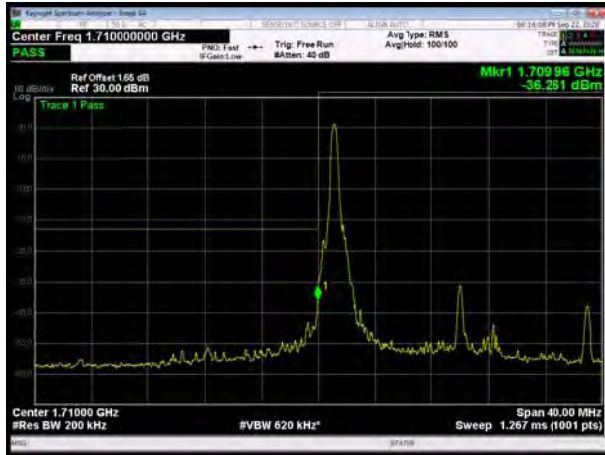

LTE Band 66 64QAM 10MHz CH-Low, 1 RB

LTE Band 66 64QAM 10MHz CH-High, 1 RB

LTE Band 66 64QAM 10MHz CH-Low, 100%RB

LTE Band 66 64QAM 10MHz CH-High, 100%RB

LTE Band 66 64QAM 15MHz CH-Low, 1 RB

LTE Band 66 64QAM 15MHz CH-High, 1 RB

LTE Band 66 64QAM 15MHz CH-Low, 100%RB

LTE Band 66 64QAM 15MHz CH-High, 100%RB

LTE Band 66 64QAM 20MHz CH-Low, 1 RB

LTE Band 66 64QAM 20MHz CH-High, 1 RB

LTE Band 66 64QAM 20MHz CH-Low, 100%RB

LTE Band 66 64QAM 20MHz CH-High, 100%RB