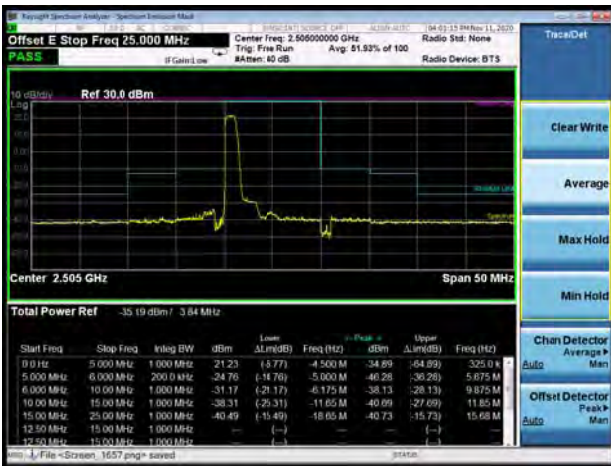

LTE Band 7 16QAM 15MHz CH-Low, 1 RB

LTE Band 7 16QAM 15MHz CH-High, 1 RB

LTE Band 7 16QAM 15MHz CH-Low, 100%RB

LTE Band 7 16QAM 15MHz CH-High, 100%RB

LTE Band 7 16QAM 20MHz CH-Low, 1 RB

LTE Band 7 16QAM 20MHz CH-High, 1 RB

LTE Band 7 16QAM 20MHz CH-Low, 100%RB

LTE Band 7 16QAM 20MHz CH-High, 100%RB

LTE Band 7 64QAM 5MHz CH-Low, 1 RB

LTE Band 7 64QAM 5MHz CH-High, 1 RB

LTE Band 7 64QAM 5MHz CH-Low, 100%RB

LTE Band 7 64QAM 5MHz CH-High, 100%RB

LTE Band 7 64QAM 10MHz CH-Low, 1 RB

LTE Band 7 64QAM 10MHz CH-High, 1 RB

LTE Band 7 64QAM 10MHz CH-Low, 100%RB

LTE Band 7 64QAM 10MHz CH-High, 100%RB

LTE Band 7 64QAM 15MHz CH-Low, 1 RB

LTE Band 7 64QAM 15MHz CH-High, 1 RB