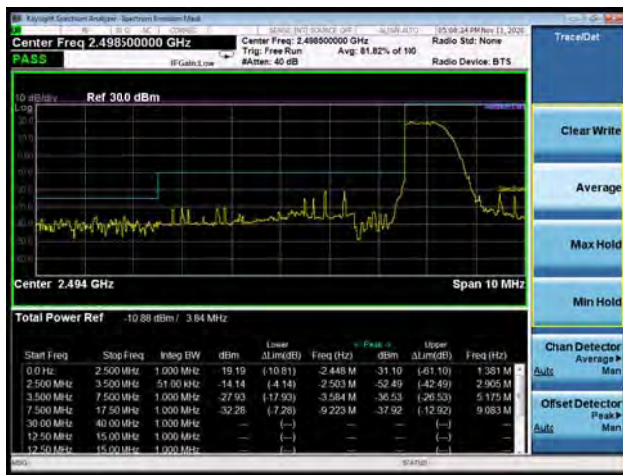

LTE Band 41 QPSK 5MHz CH-Low, 1 RB