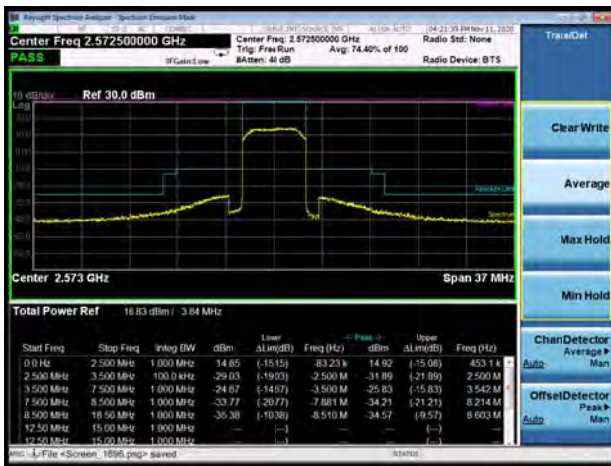

LTE Band 38 QPSK 10MHz CH-Low, 100%RB

LTE Band 38 QPSK 10MHz CH-High, 100%RB

LTE Band 38 QPSK 15MHz CH-Low, 1 RB

LTE Band 38 QPSK 15MHz CH-High, 1 RB

LTE Band 38 QPSK 15MHz CH-Low, 100%RB

LTE Band 38 QPSK 15MHz CH-High, 100%RB

LTE Band 38 QPSK 20MHz CH-Low, 1 RB

LTE Band 38 QPSK 20MHz CH-High, 1 RB

LTE Band 38 QPSK 20MHz CH-Low, 100%RB

LTE Band 38 QPSK 20MHz CH-High, 100%RB

LTE Band 38 16QAM 5MHz CH-Low, 1 RB

LTE Band 38 16QAM 5MHz CH-High, 1 RB

LTE Band 38 16QAM 5MHz CH-Low, 100%RB

LTE Band 38 16QAM 5MHz CH-High, 100%RB

LTE Band 38 16QAM 10MHz CH-Low, 1 RB

LTE Band 38 16QAM 10MHz CH-High, 1 RB

LTE Band 38 16QAM 10MHz CH-Low, 100%RB

LTE Band 38 16QAM 10MHz CH-High, 100%RB