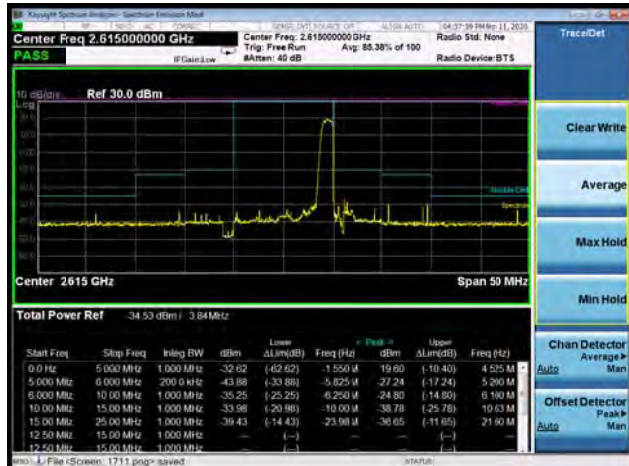

LTE Band 38 QPSK 20MHz CH-Low, 1 RB

LTE Band 38 QPSK 20MHz CH-High, 1 RB

LTE Band 38 QPSK 20MHz CH-Low, 100%RB

LTE Band 38 QPSK 20MHz CH-High, 100%RB

LTE Band 38 16QAM 5MHz CH-Low, 1 RB

LTE Band 38 16QAM 5MHz CH-High, 1 RB

LTE Band 38 16QAM 5MHz CH-Low, 100%RB

LTE Band 38 16QAM 5MHz CH-High, 100%RB

LTE Band 38 16QAM 10MHz CH-Low, 1 RB

LTE Band 38 16QAM 10MHz CH-High, 1 RB

LTE Band 38 16QAM 10MHz CH-Low, 100%RB

LTE Band 38 16QAM 10MHz CH-High, 100%RB

LTE Band 38 16QAM 15MHz CH-Low, 1 RB

LTE Band 38 16QAM 15MHz CH-High, 1 RB

LTE Band 38 16QAM 15MHz CH-Low, 100%RB

LTE Band 38 16QAM 15MHz CH-High, 100%RB

LTE Band 38 16QAM 20MHz CH-Low, 1 RB

LTE Band 38 16QAM 20MHz CH-High, 1 RB