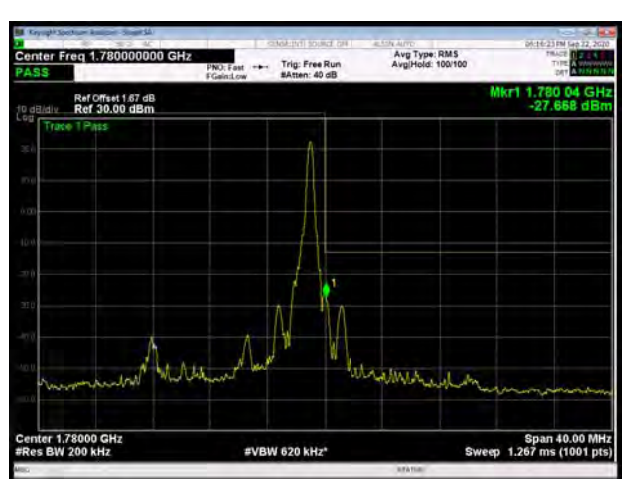

LTE Band 66 QPSK 10MHz CH-Low, 1 RB

LTE Band 66 QPSK 10MHz CH-High, 1 RB

LTE Band 66 QPSK 10MHz CH-Low, 100%RB

LTE Band 66 QPSK 10MHz CH-High, 100%RB

LTE Band 66 QPSK 15MHz CH-Low, 1 RB

LTE Band 66 QPSK 15MHz CH-High, 1 RB

LTE Band 66 QPSK 15MHz CH-Low, 100%RB

LTE Band 66 QPSK 15MHz CH-High, 100%RB

LTE Band 66 QPSK 20MHz CH-Low, 1 RB

LTE Band 66 QPSK 20MHz CH-High, 1 RB

LTE Band 66 QPSK 20MHz CH-Low, 100%RB

LTE Band 66 QPSK 20MHz CH-High, 100%RB