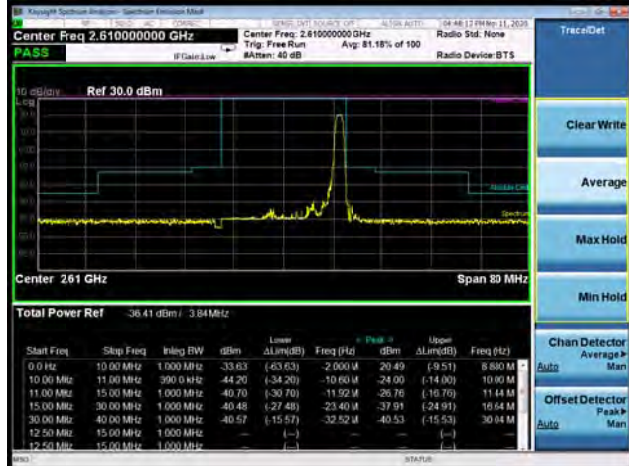

LTE Band 38 QPSK 5MHz CH-Low, 1 RB

LTE Band 38 QPSK 5MHz CH-High, 1 RB

LTE Band 38 QPSK 5MHz CH-Low, 100%RB

LTE Band 38 QPSK 5MHz CH-High, 100%RB

LTE Band 38 QPSK 10MHz CH-Low, 1 RB

LTE Band 38 QPSK 10MHz CH-High, 1 RB

LTE Band 38 QPSK 10MHz CH-Low, 100%RB

LTE Band 38 QPSK 10MHz CH-High, 100%RB

LTE Band 38 QPSK 15MHz CH-Low, 1 RB

LTE Band 38 QPSK 15MHz CH-High, 1 RB

LTE Band 38 QPSK 15MHz CH-Low, 100%RB

LTE Band 38 QPSK 15MHz CH-High, 100%RB

LTE Band 38 QPSK 20MHz CH-Low, 1 RB

LTE Band 38 QPSK 20MHz CH-High, 1 RB

LTE Band 38 QPSK 20MHz CH-Low, 100%RB

LTE Band 38 QPSK 20MHz CH-High, 100%RB

LTE Band 38 16QAM 5MHz CH-Low, 1 RB

LTE Band 38 16QAM 5MHz CH-High, 1 RB