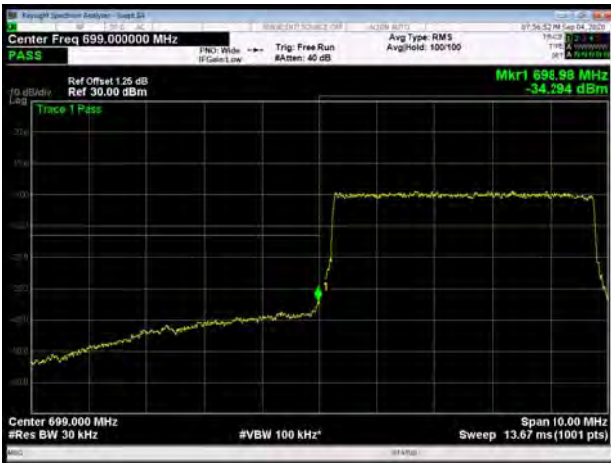

LTE Band 12 16QAM 1.4MHz CH-Low, 100%RB

LTE Band 12 16QAM 1.4MHz CH-High, 100%RB

LTE Band 12 16QAM 3MHz CH-Low, 1 RB

LTE Band 12 16QAM 3MHz CH-High, 1 RB

LTE Band 12 16QAM 3MHz CH-Low, 100%RB

LTE Band 12 16QAM 3MHz CH-High, 100%RB

LTE Band 12 16QAM 5MHz CH-Low, 1 RB

LTE Band 12 16QAM 5MHz CH-High, 1 RB

LTE Band 12 16QAM 5MHz CH-Low, 100%RB

LTE Band 12 16QAM 5MHz CH-High, 100%RB

LTE Band 12 16QAM 10MHz CH-Low, 1 RB

LTE Band 12 16QAM 10MHz CH-High, 1 RB