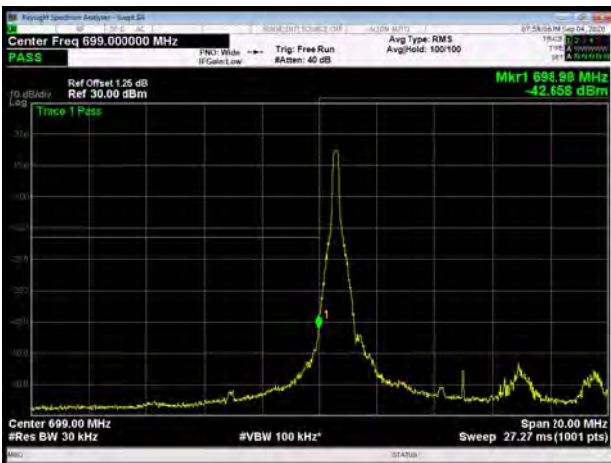

LTE Band 12 16QAM 5MHz CH-Low, 1 RB

LTE Band 12 16QAM 5MHz CH-High, 1 RB

LTE Band 12 16QAM 5MHz CH-Low, 100%RB

LTE Band 12 16QAM 5MHz CH-High, 100%RB

LTE Band 12 16QAM 10MHz CH-Low, 1 RB

LTE Band 12 16QAM 10MHz CH-High, 1 RB

LTE Band 12 16QAM 10MHz CH-Low, 100%RB

LTE Band 12 16QAM 10MHz CH-High, 100%RB

LTE Band 12 64QAM 1.4MHz CH-Low, 1 RB

LTE Band 12 64QAM 1.4MHz CH-High, 1 RB

LTE Band 12 64QAM 1.4MHz CH-Low, 100%RB

LTE Band 12 64QAM 1.4MHz CH-High, 100%RB