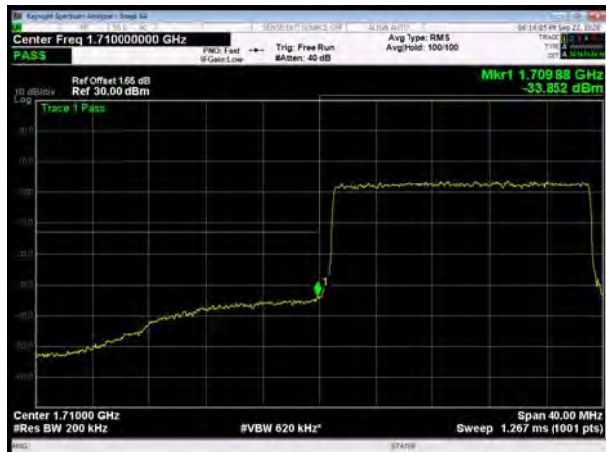

LTE Band 66 16QAM 15MHz CH-Low, 100%RB

LTE Band 66 16QAM 15MHz CH-High, 100%RB

LTE Band 66 16QAM 20MHz CH-Low, 1 RB

LTE Band 66 16QAM 20MHz CH-High, 1 RB

LTE Band 66 16QAM 20MHz CH-Low, 100%RB

LTE Band 66 16QAM 20MHz CH-High, 100%RB