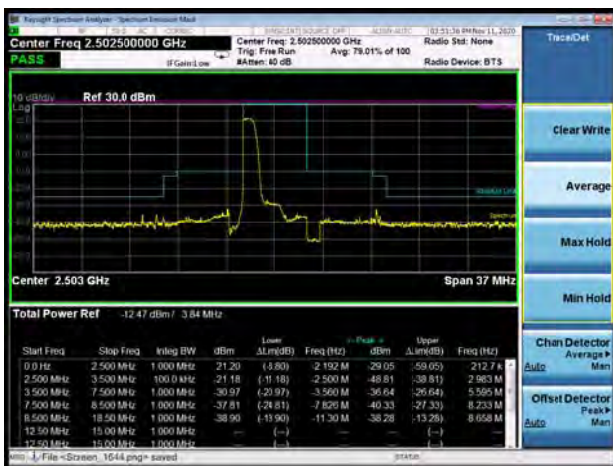

LTE Band 7 16QAM 5MHz CH-Low, 100%RB

LTE Band 7 16QAM 5MHz CH-High, 100%RB

LTE Band 7 16QAM 10MHz CH-Low, 1 RB

LTE Band 7 16QAM 10MHz CH-High, 1 RB

LTE Band 7 16QAM 10MHz CH-Low, 100%RB

LTE Band 7 16QAM 10MHz CH-High, 100%RB

LTE Band 7 16QAM 15MHz CH-Low, 1 RB

LTE Band 7 16QAM 15MHz CH-High, 1 RB

LTE Band 7 16QAM 15MHz CH-Low, 100%RB

LTE Band 7 16QAM 15MHz CH-High, 100%RB

LTE Band 7 16QAM 20MHz CH-Low, 1 RB

LTE Band 7 16QAM 20MHz CH-High, 1 RB

LTE Band 7 16QAM 20MHz CH-Low, 100%RB

LTE Band 7 16QAM 20MHz CH-High, 100%RB

LTE Band 7 64QAM 5MHz CH-Low, 1 RB

LTE Band 7 64QAM 5MHz CH-High, 1 RB

LTE Band 7 64QAM 5MHz CH-Low, 100%RB

LTE Band 7 64QAM 5MHz CH-High, 100%RB