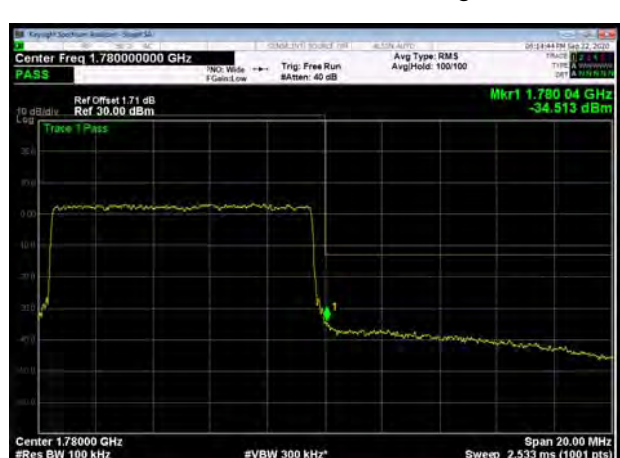

LTE Band 66 64QAM 10MHz CH-Low, 1 RB

LTE Band 66 64QAM 10MHz CH-High, 1 RB

LTE Band 66 64QAM 10MHz CH-Low, 100%RB

LTE Band 66 64QAM 10MHz CH-High, 100%RB

LTE Band 66 64QAM 15MHz CH-Low, 1 RB

LTE Band 66 64QAM 15MHz CH-High, 1 RB