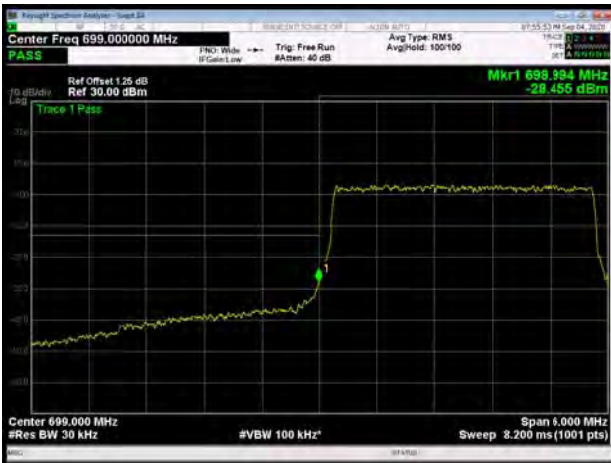

LTE Band 12 64QAM 5MHz CH-Low, 1 RB