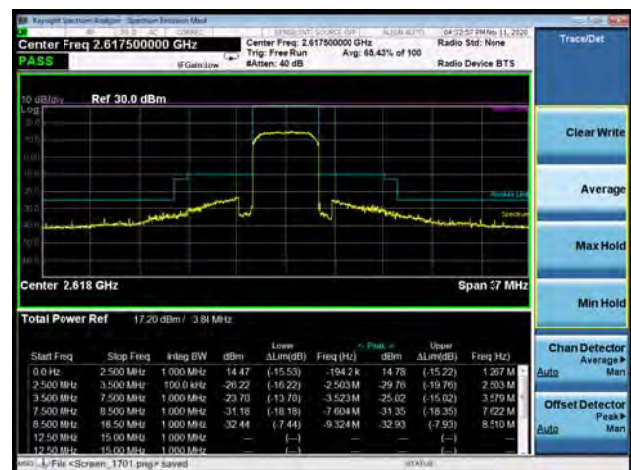

LTE Band 38 QPSK 5MHz CH-Low, 1 RB

LTE Band 38 QPSK 5MHz CH-High, 1 RB

LTE Band 38 QPSK 5MHz CH-Low, 100%RB

LTE Band 38 QPSK 5MHz CH-High, 100%RB

LTE Band 38 QPSK 10MHz CH-Low, 1 RB

LTE Band 38 QPSK 10MHz CH-High, 1 RB

LTE Band 38 QPSK 10MHz CH-Low, 100%RB

LTE Band 38 QPSK 10MHz CH-High, 100%RB

LTE Band 38 QPSK 15MHz CH-Low, 1 RB

LTE Band 38 QPSK 15MHz CH-High, 1 RB

LTE Band 38 QPSK 15MHz CH-Low, 100%RB

LTE Band 38 QPSK 15MHz CH-High, 100%RB