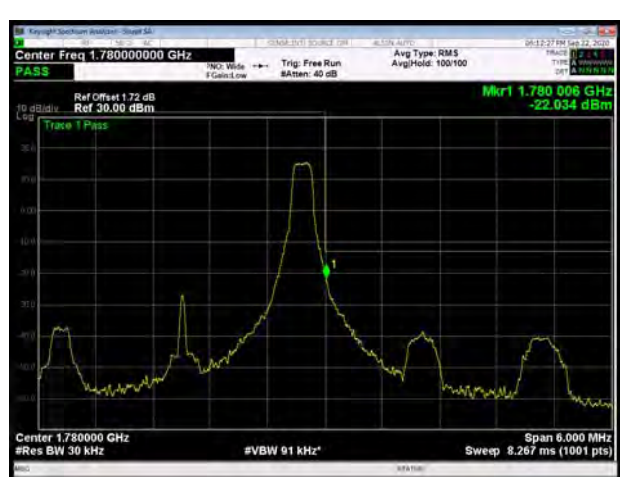

LTE Band 66 16QAM 1.4MHz CH-Low, 1 RB

LTE Band 66 16QAM 1.4MHz CH-High, 1 RB

LTE Band 66 16QAM 1.4MHz CH-Low, 100%RB

LTE Band 66 16QAM 1.4MHz CH-High, 100%RB

LTE Band 66 16QAM 3MHz CH-Low, 1 RB

LTE Band 66 16QAM 3MHz CH-High, 1 RB