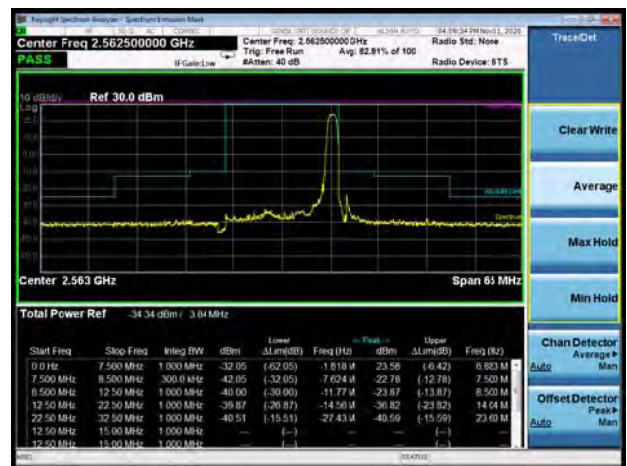

LTE Band 7 QPSK 5MHz CH-Low, 1 RB

LTE Band 7 QPSK 5MHz CH-High, 1 RB

LTE Band 7 QPSK 5MHz CH-Low, 100%RB

LTE Band 7 QPSK 5MHz CH-High, 100%RB

LTE Band 7 QPSK 10MHz CH-Low, 1 RB

LTE Band 7 QPSK 10MHz CH-High, 1 RB

LTE Band 7 QPSK 10MHz CH-Low, 100%RB

LTE Band 7 QPSK 10MHz CH-High, 100%RB

LTE Band 7 QPSK 15MHz CH-Low, 1 RB

LTE Band 7 QPSK 15MHz CH-High, 1 RB

LTE Band 7 QPSK 15MHz CH-Low, 100%RB

LTE Band 7 QPSK 15MHz CH-High, 100%RB

LTE Band 7 QPSK 20MHz CH-Low, 1 RB

LTE Band 7 QPSK 20MHz CH-High, 1 RB

LTE Band 7 QPSK 20MHz CH-Low, 100%RB

LTE Band 7 QPSK 20MHz CH-High, 100%RB

LTE Band 7 16QAM 5MHz CH-Low, 1 RB

LTE Band 7 16QAM 5MHz CH-High, 1 RB