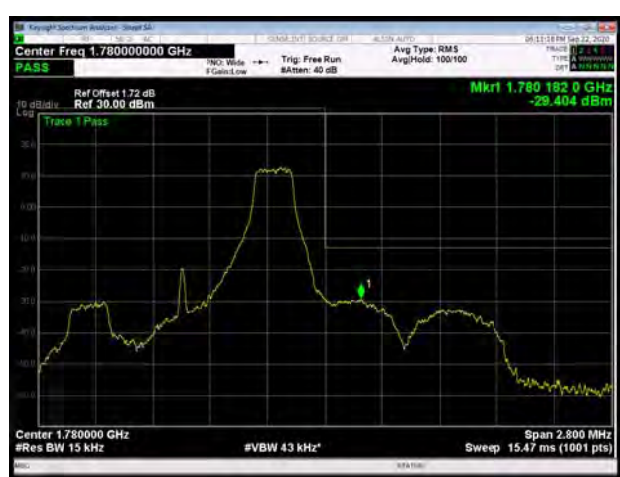

LTE Band 66 QPSK 10MHz CH-Low, 1 RB

LTE Band 66 QPSK 10MHz CH-High, 1 RB

LTE Band 66 QPSK 10MHz CH-Low, 100%RB

LTE Band 66 QPSK 10MHz CH-High, 100%RB

LTE Band 66 QPSK 15MHz CH-Low, 1 RB

LTE Band 66 QPSK 15MHz CH-High, 1 RB

LTE Band 66 QPSK 15MHz CH-Low, 100%RB

LTE Band 66 QPSK 15MHz CH-High, 100%RB

LTE Band 66 QPSK 20MHz CH-Low, 1 RB

LTE Band 66 QPSK 20MHz CH-High, 1 RB

LTE Band 66 QPSK 20MHz CH-Low, 100%RB

LTE Band 66 QPSK 20MHz CH-High, 100%RB

LTE Band 66 16QAM 1.4MHz CH-Low, 1 RB

LTE Band 66 16QAM 1.4MHz CH-High, 1 RB

LTE Band 66 16QAM 1.4MHz CH-Low, 100%RB

LTE Band 66 16QAM 1.4MHz CH-High, 100%RB

LTE Band 66 16QAM 3MHz CH-Low, 1 RB

LTE Band 66 16QAM 3MHz CH-High, 1 RB