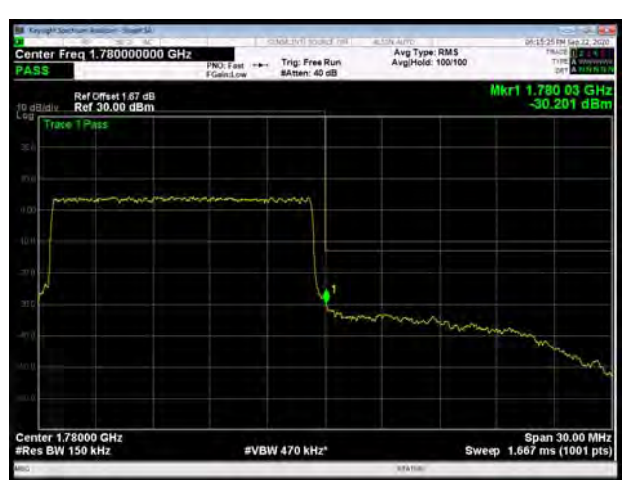

LTE Band 66 QPSK 3MHz CH-Low, 100%RB

LTE Band 66 QPSK 3MHz CH-High, 100%RB

LTE Band 66 QPSK 5MHz CH-Low, 1 RB

LTE Band 66 QPSK 5MHz CH-High, 1 RB

LTE Band 66 QPSK 5MHz CH-Low, 100%RB

LTE Band 66 QPSK 5MHz CH-High, 100%RB

LTE Band 66 QPSK 10MHz CH-Low, 1 RB

LTE Band 66 QPSK 10MHz CH-High, 1 RB

LTE Band 66 QPSK 10MHz CH-Low, 100%RB

LTE Band 66 QPSK 10MHz CH-High, 100%RB

LTE Band 66 QPSK 15MHz CH-Low, 1 RB

LTE Band 66 QPSK 15MHz CH-High, 1 RB

LTE Band 66 QPSK 15MHz CH-Low, 100%RB

LTE Band 66 QPSK 15MHz CH-High, 100%RB

LTE Band 66 QPSK 20MHz CH-Low, 1 RB

LTE Band 66 QPSK 20MHz CH-High, 1 RB

LTE Band 66 QPSK 20MHz CH-Low, 100%RB

LTE Band 66 QPSK 20MHz CH-High, 100%RB