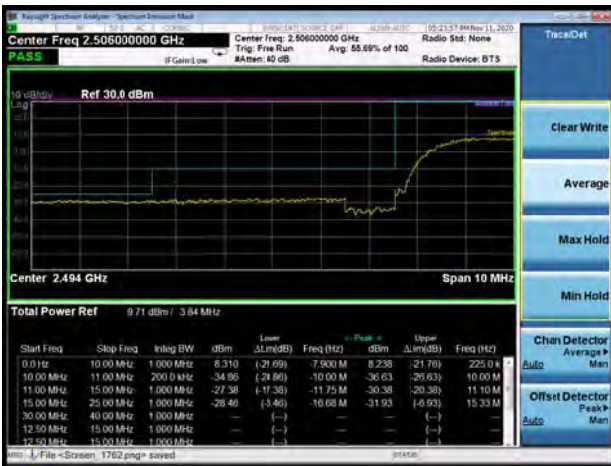

LTE Band 41 16QAM 20MHz CH-Low, 100%RB