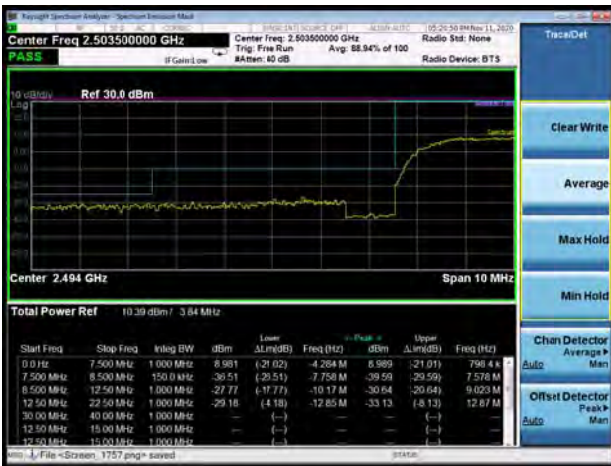

LTE Band 41 64QAM 15MHz CH-Low, 100%RB