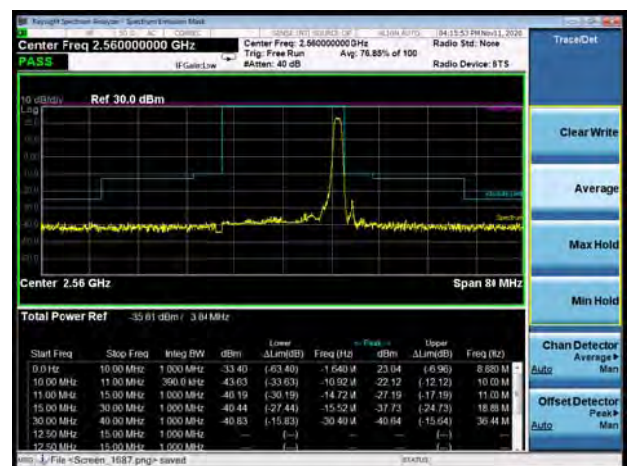

LTE Band 7 16QAM 5MHz CH-Low, 100%RB

LTE Band 7 16QAM 5MHz CH-High, 100%RB

LTE Band 7 16QAM 10MHz CH-Low, 1 RB

LTE Band 7 16QAM 10MHz CH-High, 1 RB

LTE Band 7 16QAM 10MHz CH-Low, 100%RB

LTE Band 7 16QAM 10MHz CH-High, 100%RB

LTE Band 7 16QAM 15MHz CH-Low, 1 RB

LTE Band 7 16QAM 15MHz CH-High, 1 RB

LTE Band 7 16QAM 15MHz CH-Low, 100%RB

LTE Band 7 16QAM 15MHz CH-High, 100%RB

LTE Band 7 16QAM 20MHz CH-Low, 1 RB

LTE Band 7 16QAM 20MHz CH-High, 1 RB

LTE Band 7 16QAM 20MHz CH-Low, 100%RB

LTE Band 7 16QAM 20MHz CH-High, 100%RB

LTE Band 7 64QAM 5MHz CH-Low, 1 RB

LTE Band 7 64QAM 5MHz CH-High, 1 RB

LTE Band 7 64QAM 5MHz CH-Low, 100%RB

LTE Band 7 64QAM 5MHz CH-High, 100%RB