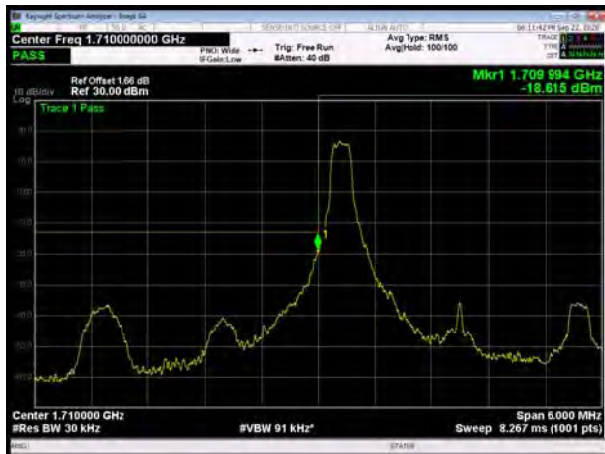

LTE Band 66 QPSK 1.4MHz CH-Low, 1 RB

LTE Band 66 QPSK 1.4MHz CH-High, 1 RB

LTE Band 66 QPSK 1.4MHz CH-Low, 100%RB

LTE Band 66 QPSK 1.4MHz CH-High, 100%RB

LTE Band 66 QPSK 3MHz CH-Low, 1 RB

LTE Band 66 QPSK 3MHz CH-High, 1 RB

LTE Band 66 QPSK 3MHz CH-Low, 100%RB

LTE Band 66 QPSK 3MHz CH-High, 100%RB

LTE Band 66 QPSK 5MHz CH-Low, 1 RB

LTE Band 66 QPSK 5MHz CH-High, 1 RB

LTE Band 66 QPSK 5MHz CH-Low, 100%RB

LTE Band 66 QPSK 5MHz CH-High, 100%RB