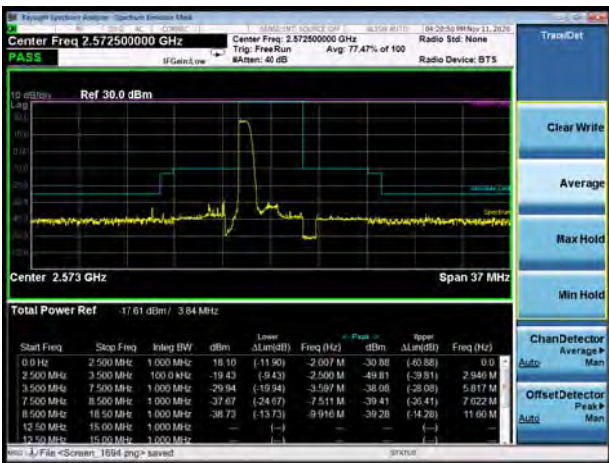

LTE Band 38 16QAM 5MHz CH-Low, 100%RB

LTE Band 38 16QAM 5MHz CH-High, 100%RB

LTE Band 38 16QAM 10MHz CH-Low, 1 RB

LTE Band 38 16QAM 10MHz CH-High, 1 RB

LTE Band 38 16QAM 10MHz CH-Low, 100%RB

LTE Band 38 16QAM 10MHz CH-High, 100%RB

LTE Band 38 16QAM 15MHz CH-Low, 1 RB

LTE Band 38 16QAM 15MHz CH-High, 1 RB

LTE Band 38 16QAM 15MHz CH-Low, 100%RB

LTE Band 38 16QAM 15MHz CH-High, 100%RB

LTE Band 38 16QAM 20MHz CH-Low, 1 RB

LTE Band 38 16QAM 20MHz CH-High, 1 RB

LTE Band 38 16QAM 20MHz CH-Low, 100%RB

LTE Band 38 16QAM 20MHz CH-High, 100%RB

LTE Band 38 64QAM 5MHz CH-Low, 1 RB

LTE Band 38 64QAM 5MHz CH-High, 1 RB

LTE Band 38 64QAM 5MHz CH-Low, 100%RB

LTE Band 38 64QAM 5MHz CH-High, 100%RB