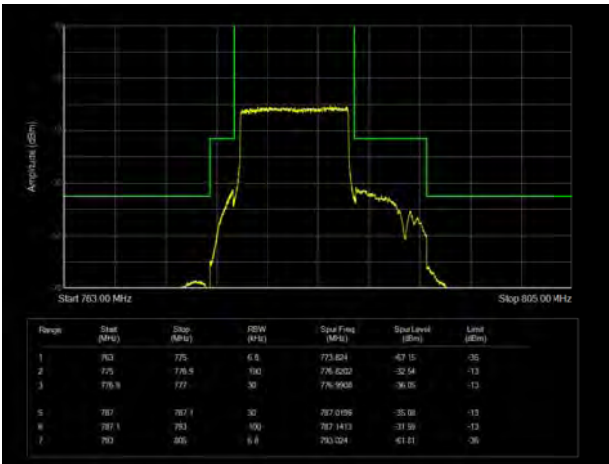

LTE Band 12 64QAM 5MHz CH-Low, 100%RB

LTE Band 12 64QAM 5MHz CH-High, 100%RB

LTE Band 12 64QAM 10MHz CH-Low, 1 RB

LTE Band 12 64QAM 10MHz CH-High, 1 RB

LTE Band 12 64QAM 10MHz CH-Low, 100%RB

LTE Band 12 64QAM 10MHz CH-High, 100%RB

LTE Band 13 QPSK 5MHz CH-Low, 1 RB

LTE Band 13 QPSK 5MHz CH-High, 1 RB

LTE Band 13 QPSK 5MHz CH-Low, 100%RB

LTE Band 13 QPSK 5MHz CH-High, 100%RB

LTE Band 13 QPSK 10MHz CH-Low, 1 RB

LTE Band 13 QPSK 10MHz CH-High, 1 RB

LTE Band 13 QPSK 10MHz CH-Low, 100%RB

LTE Band 13 QPSK 10MHz CH-High, 100%RB

LTE Band 13 16QAM 5MHz CH-Low, 1 RB

LTE Band 13 16QAM 5MHz CH-High, 1 RB

LTE Band 13 16QAM 5MHz CH-Low, 100%RB

LTE Band 13 16QAM 5MHz CH-High, 100%RB