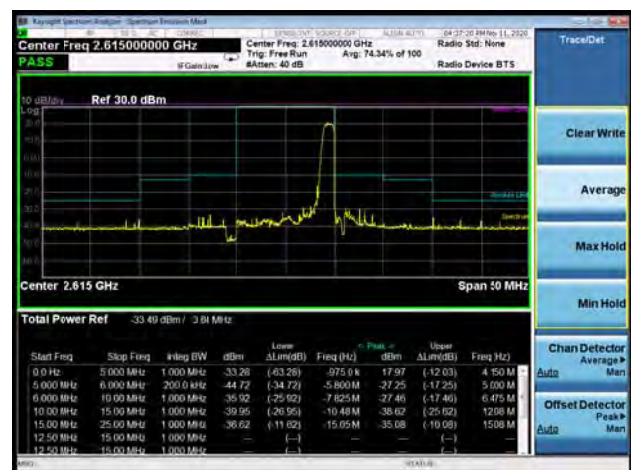

LTE Band 38 QPSK 5MHz CH-Low, 1 RB

LTE Band 38 QPSK 5MHz CH-High, 1 RB

LTE Band 38 QPSK 5MHz CH-Low, 100%RB

LTE Band 38 QPSK 5MHz CH-High, 100%RB

LTE Band 38 QPSK 10MHz CH-Low, 1 RB

LTE Band 38 QPSK 10MHz CH-High, 1 RB

LTE Band 38 QPSK 10MHz CH-Low, 100%RB

LTE Band 38 QPSK 10MHz CH-High, 100%RB

LTE Band 38 QPSK 15MHz CH-Low, 1 RB

LTE Band 38 QPSK 15MHz CH-High, 1 RB

LTE Band 38 QPSK 15MHz CH-Low, 100%RB

LTE Band 38 QPSK 15MHz CH-High, 100%RB