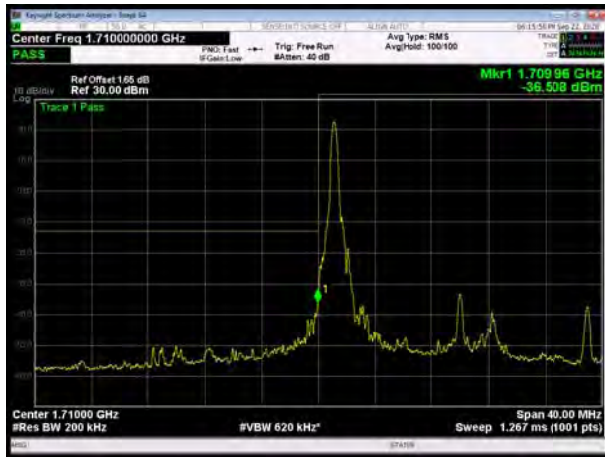

LTE Band 66 QPSK 3MHz CH-Low, 100%RB

LTE Band 66 QPSK 3MHz CH-High, 100%RB

LTE Band 66 QPSK 5MHz CH-Low, 1 RB

LTE Band 66 QPSK 5MHz CH-High, 1 RB

LTE Band 66 QPSK 5MHz CH-Low, 100%RB

LTE Band 66 QPSK 5MHz CH-High, 100%RB

LTE Band 66 QPSK 10MHz CH-Low, 1 RB

LTE Band 66 QPSK 10MHz CH-High, 1 RB

LTE Band 66 QPSK 10MHz CH-Low, 100%RB

LTE Band 66 QPSK 10MHz CH-High, 100%RB

LTE Band 66 QPSK 15MHz CH-Low, 1 RB

LTE Band 66 QPSK 15MHz CH-High, 1 RB

LTE Band 66 QPSK 15MHz CH-Low, 100%RB

LTE Band 66 QPSK 15MHz CH-High, 100%RB

LTE Band 66 QPSK 20MHz CH-Low, 1 RB

LTE Band 66 QPSK 20MHz CH-High, 1 RB

LTE Band 66 QPSK 20MHz CH-Low, 100%RB

LTE Band 66 QPSK 20MHz CH-High, 100%RB