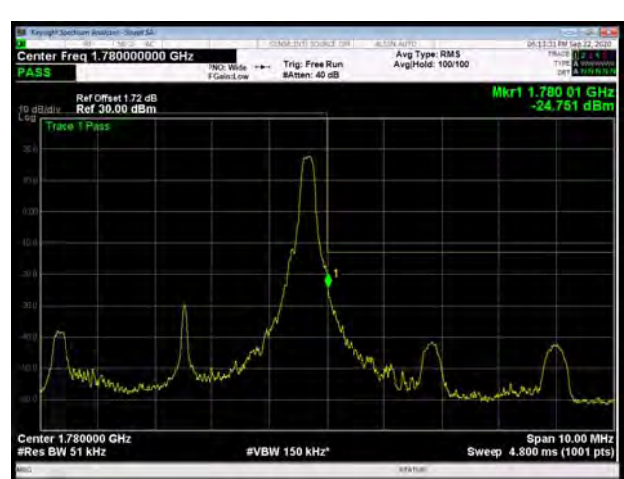

LTE Band 66 16QAM 3MHz CH-Low, 100%RB

LTE Band 66 16QAM 3MHz CH-High, 100%RB

LTE Band 66 16QAM 5MHz CH-Low, 1 RB

LTE Band 66 16QAM 5MHz CH-High, 1 RB

LTE Band 66 16QAM 5MHz CH-Low, 100%RB

LTE Band 66 16QAM 5MHz CH-High, 100%RB