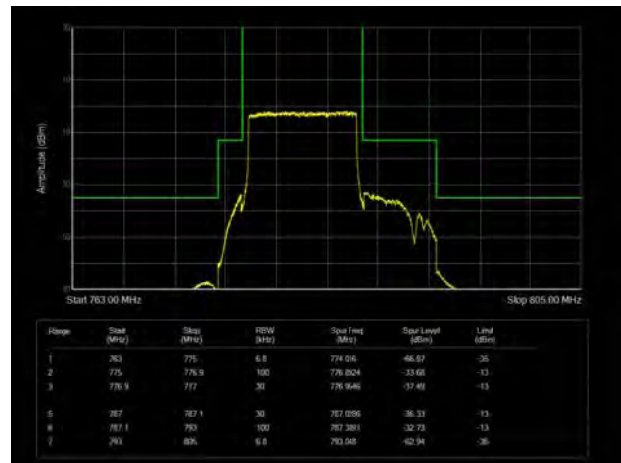

LTE Band 13 QPSK 10MHz CH-Low, 100%RB

LTE Band 13 QPSK 10MHz CH-High, 100%RB

LTE Band 13 16QAM 5MHz CH-Low, 1 RB

LTE Band 13 16QAM 5MHz CH-High, 1 RB

LTE Band 13 16QAM 5MHz CH-Low, 100%RB

LTE Band 13 16QAM 5MHz CH-High, 100%RB

LTE Band 13 16QAM 10MHz CH-Low, 1 RB

LTE Band 13 16QAM 10MHz CH-High, 1 RB

LTE Band 13 16QAM 10MHz CH-Low, 100%RB

LTE Band 13 16QAM 10MHz CH-High, 100%RB

LTE Band 13 64QAM 5MHz CH-Low, 1 RB

LTE Band 13 64QAM 5MHz CH-High, 1 RB

LTE Band 13 64QAM 5MHz CH-Low, 100%RB

LTE Band 13 64QAM 5MHz CH-High, 100%RB

LTE Band 13 64QAM 10MHz CH-Low, 1 RB

LTE Band 13 64QAM 10MHz CH-High, 1 RB

LTE Band 13 64QAM 10MHz CH-Low, 100%RB

LTE Band 13 64QAM 10MHz CH-High, 100%RB

LTE Band 38 QPSK 5MHz CH-Low, 1 RB

LTE Band 38 QPSK 5MHz CH-High, 1 RB

LTE Band 38 QPSK 5MHz CH-Low, 100%RB

LTE Band 38 QPSK 5MHz CH-High, 100%RB

LTE Band 38 QPSK 10MHz CH-Low, 1 RB

LTE Band 38 QPSK 10MHz CH-High, 1 RB