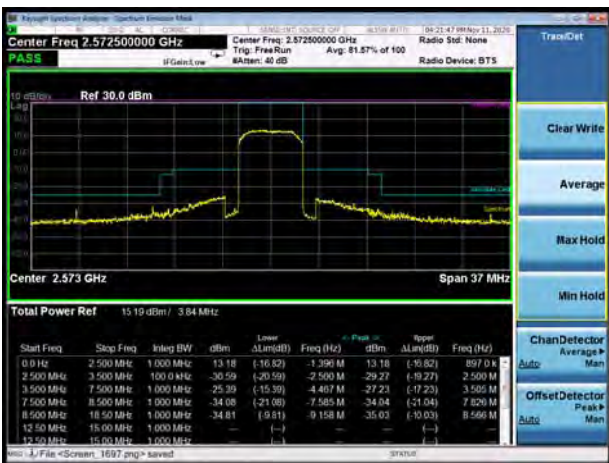

LTE Band 38 16QAM 15MHz CH-Low, 1 RB

LTE Band 38 16QAM 15MHz CH-High, 1 RB

LTE Band 38 16QAM 15MHz CH-Low, 100%RB

LTE Band 38 16QAM 15MHz CH-High, 100%RB

LTE Band 38 16QAM 20MHz CH-Low, 1 RB

LTE Band 38 16QAM 20MHz CH-High, 1 RB

LTE Band 38 16QAM 20MHz CH-Low, 100%RB

LTE Band 38 16QAM 20MHz CH-High, 100%RB

LTE Band 38 64QAM 5MHz CH-Low, 1 RB

LTE Band 38 64QAM 5MHz CH-High, 1 RB

LTE Band 38 64QAM 5MHz CH-Low, 100%RB

LTE Band 38 64QAM 5MHz CH-High, 100%RB

LTE Band 38 64QAM 10MHz CH-Low, 1 RB

LTE Band 38 64QAM 10MHz CH-High, 1 RB

LTE Band 38 64QAM 10MHz CH-Low, 100%RB

LTE Band 38 64QAM 10MHz CH-High, 100%RB

LTE Band 38 64QAM 15MHz CH-Low, 1 RB

LTE Band 38 64QAM 15MHz CH-High, 1 RB