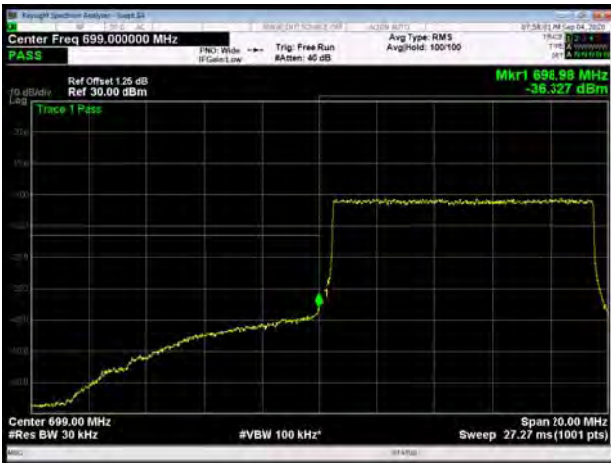

LTE Band 12 QPSK 3MHz CH-Low, 100%RB

LTE Band 12 QPSK 3MHz CH-High, 100%RB

LTE Band 12 QPSK 5MHz CH-Low, 1 RB

LTE Band 12 QPSK 5MHz CH-High, 1 RB

LTE Band 12 QPSK 5MHz CH-Low, 100%RB

LTE Band 12 QPSK 5MHz CH-High, 100%RB

LTE Band 12 QPSK 10MHz CH-Low, 1 RB

LTE Band 12 QPSK 10MHz CH-High, 1 RB

LTE Band 12 QPSK 10MHz CH-Low, 100%RB

LTE Band 12 QPSK 10MHz CH-High, 100%RB

LTE Band 12 16QAM 1.4MHz CH-Low, 1 RB

LTE Band 12 16QAM 1.4MHz CH-High, 1 RB