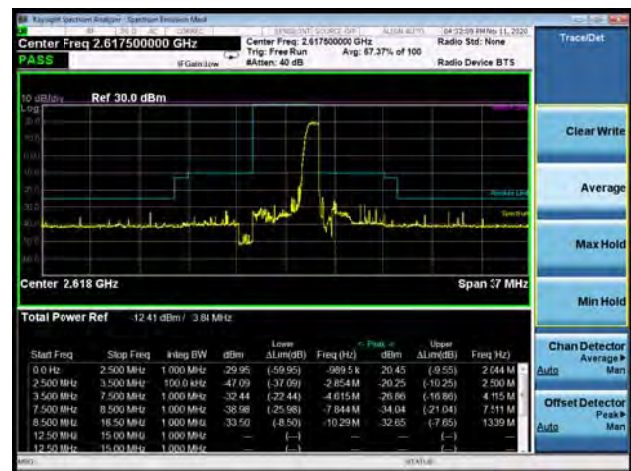

LTE Band 13 16QAM 10MHz CH-Low, 1 RB

LTE Band 13 16QAM 10MHz CH-High, 1 RB

LTE Band 13 16QAM 10MHz CH-Low, 100%RB

LTE Band 13 16QAM 10MHz CH-High, 100%RB

LTE Band 13 64QAM 5MHz CH-Low, 1 RB

LTE Band 13 64QAM 5MHz CH-High, 1 RB

LTE Band 13 64QAM 5MHz CH-Low, 100%RB

LTE Band 13 64QAM 5MHz CH-High, 100%RB

LTE Band 13 64QAM 10MHz CH-Low, 1 RB

LTE Band 13 64QAM 10MHz CH-High, 1 RB

LTE Band 13 64QAM 10MHz CH-Low, 100%RB

LTE Band 13 64QAM 10MHz CH-High, 100%RB

LTE Band 38 QPSK 5MHz CH-Low, 1 RB

LTE Band 38 QPSK 5MHz CH-High, 1 RB

LTE Band 38 QPSK 5MHz CH-Low, 100%RB

LTE Band 38 QPSK 5MHz CH-High, 100%RB

LTE Band 38 QPSK 10MHz CH-Low, 1 RB

LTE Band 38 QPSK 10MHz CH-High, 1 RB