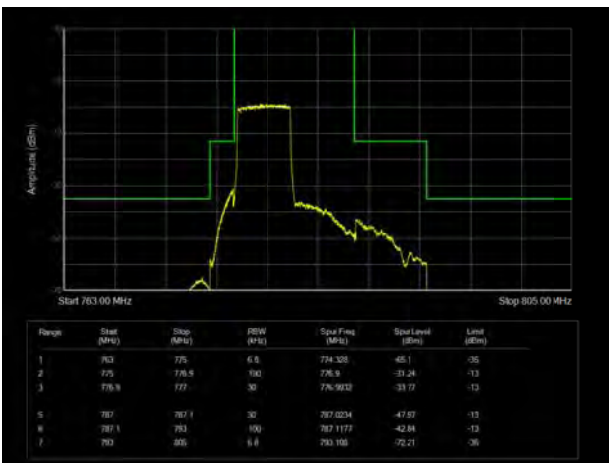

LTE Band 13 QPSK 5MHz CH-Low, 1 RB

LTE Band 13 QPSK 5MHz CH-High, 1 RB

LTE Band 13 QPSK 5MHz CH-Low, 100%RB

LTE Band 13 QPSK 5MHz CH-High, 100%RB

LTE Band 13 QPSK 10MHz CH-Low, 1 RB

LTE Band 13 QPSK 10MHz CH-High, 1 RB

LTE Band 13 QPSK 10MHz CH-Low, 100%RB

LTE Band 13 QPSK 10MHz CH-High, 100%RB

LTE Band 13 16QAM 5MHz CH-Low, 1 RB

LTE Band 13 16QAM 5MHz CH-High, 1 RB

LTE Band 13 16QAM 5MHz CH-Low, 100%RB

LTE Band 13 16QAM 5MHz CH-High, 100%RB

LTE Band 13 16QAM 10MHz CH-Low, 1 RB

LTE Band 13 16QAM 10MHz CH-High, 1 RB

LTE Band 13 16QAM 10MHz CH-Low, 100%RB

LTE Band 13 16QAM 10MHz CH-High, 100%RB

LTE Band 13 64QAM 5MHz CH-Low, 1 RB

LTE Band 13 64QAM 5MHz CH-High, 1 RB