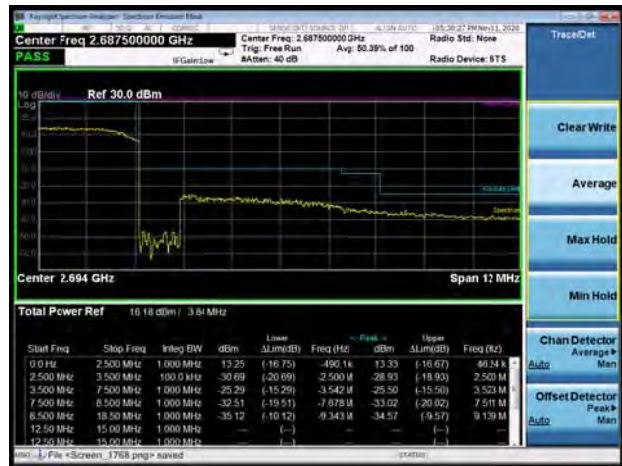

LTE Band 41 16QAM 5MHz CH-High, 100%RB