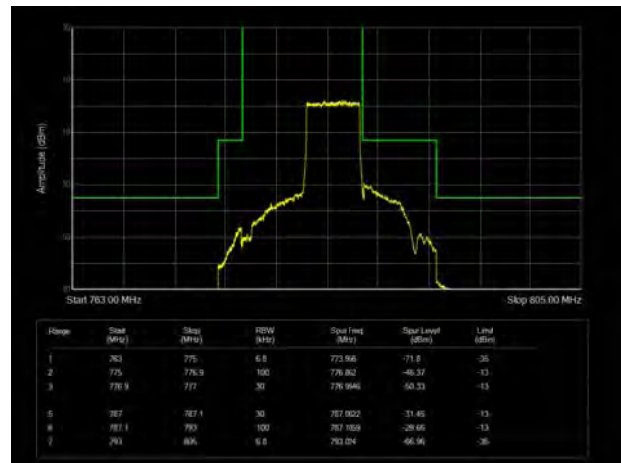

LTE Band 12 64QAM 5MHz CH-Low, 100%RB

LTE Band 12 64QAM 5MHz CH-High, 100%RB

LTE Band 12 64QAM 10MHz CH-Low, 1 RB

LTE Band 12 64QAM 10MHz CH-High, 1 RB

LTE Band 12 64QAM 10MHz CH-Low, 100%RB

LTE Band 12 64QAM 10MHz CH-High, 100%RB

LTE Band 13 QPSK 5MHz CH-Low, 1 RB

LTE Band 13 QPSK 5MHz CH-High, 1 RB

LTE Band 13 QPSK 5MHz CH-Low, 100%RB

LTE Band 13 QPSK 5MHz CH-High, 100%RB

LTE Band 13 QPSK 10MHz CH-Low, 1 RB

LTE Band 13 QPSK 10MHz CH-High, 1 RB

LTE Band 13 QPSK 10MHz CH-Low, 100%RB

LTE Band 13 QPSK 10MHz CH-High, 100%RB

LTE Band 13 16QAM 5MHz CH-Low, 1 RB

LTE Band 13 16QAM 5MHz CH-High, 1 RB

LTE Band 13 16QAM 5MHz CH-Low, 100%RB

LTE Band 13 16QAM 5MHz CH-High, 100%RB