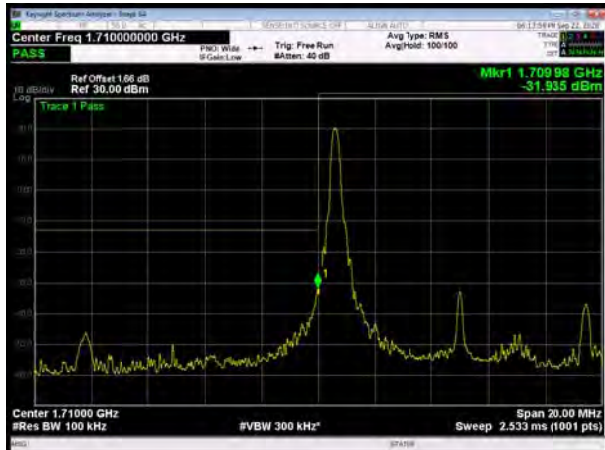

LTE Band 66 16QAM 3MHz CH-Low, 100%RB

LTE Band 66 16QAM 3MHz CH-High, 100%RB

LTE Band 66 16QAM 5MHz CH-Low, 1 RB

LTE Band 66 16QAM 5MHz CH-High, 1 RB

LTE Band 66 16QAM 5MHz CH-Low, 100%RB

LTE Band 66 16QAM 5MHz CH-High, 100%RB

LTE Band 66 16QAM 10MHz CH-Low, 1 RB

LTE Band 66 16QAM 10MHz CH-High, 1 RB

LTE Band 66 16QAM 10MHz CH-Low, 100%RB

LTE Band 66 16QAM 10MHz CH-High, 100%RB

LTE Band 66 16QAM 15MHz CH-Low, 1 RB

LTE Band 66 16QAM 15MHz CH-High, 1 RB