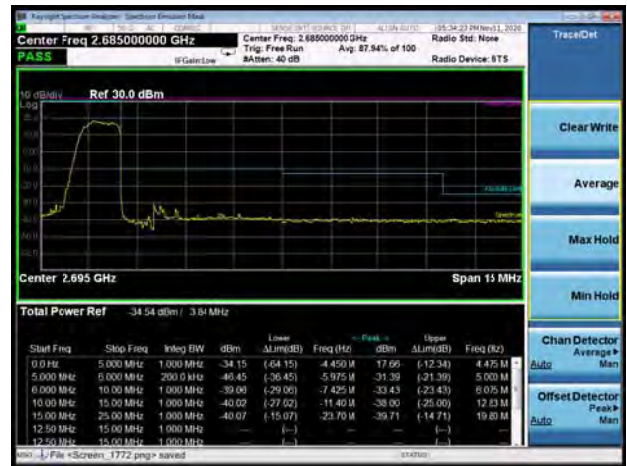

LTE Band 41 64QAM 10MHz CH-High, 1 RB