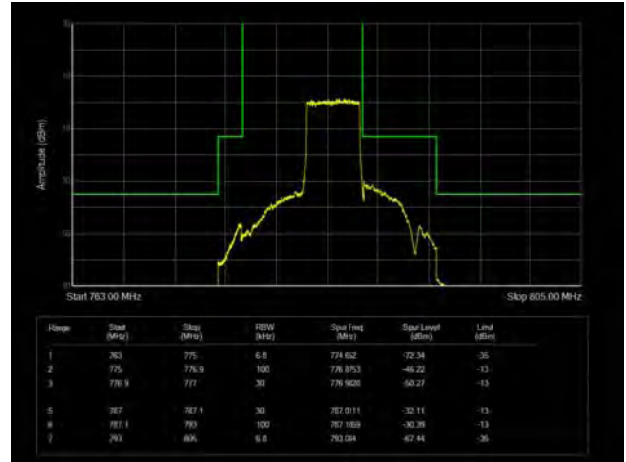

LTE Band 13 QPSK 10MHz CH-Low, 100%RB

LTE Band 13 QPSK 10MHz CH-High, 100%RB

LTE Band 13 16QAM 5MHz CH-Low, 1 RB

LTE Band 13 16QAM 5MHz CH-High, 1 RB

LTE Band 13 16QAM 5MHz CH-Low, 100%RB

LTE Band 13 16QAM 5MHz CH-High, 100%RB

LTE Band 13 16QAM 10MHz CH-Low, 1 RB

LTE Band 13 16QAM 10MHz CH-High, 1 RB

LTE Band 13 16QAM 10MHz CH-Low, 100%RB

LTE Band 13 16QAM 10MHz CH-High, 100%RB

LTE Band 13 64QAM 5MHz CH-Low, 1 RB

LTE Band 13 64QAM 5MHz CH-High, 1 RB

LTE Band 13 64QAM 5MHz CH-Low, 100%RB

LTE Band 13 64QAM 5MHz CH-High, 100%RB

LTE Band 13 64QAM 10MHz CH-Low, 1 RB

LTE Band 13 64QAM 10MHz CH-High, 1 RB

LTE Band 13 64QAM 10MHz CH-Low, 100%RB

LTE Band 13 64QAM 10MHz CH-High, 100%RB

LTE Band 38 QPSK 5MHz CH-Low, 1 RB

LTE Band 38 QPSK 5MHz CH-High, 1 RB

LTE Band 38 QPSK 5MHz CH-Low, 100%RB

LTE Band 38 QPSK 5MHz CH-High, 100%RB

LTE Band 38 QPSK 10MHz CH-Low, 1 RB

LTE Band 38 QPSK 10MHz CH-High, 1 RB