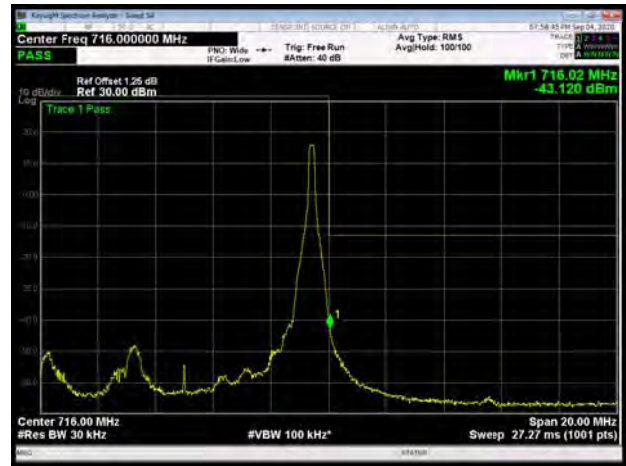

LTE Band 12 QPSK 3MHz CH-Low, 100%RB

LTE Band 12 QPSK 3MHz CH-High, 100%RB

LTE Band 12 QPSK 5MHz CH-Low, 1 RB

LTE Band 12 QPSK 5MHz CH-High, 1 RB

LTE Band 12 QPSK 5MHz CH-Low, 100%RB

LTE Band 12 QPSK 5MHz CH-High, 100%RB

LTE Band 12 QPSK 10MHz CH-Low, 1 RB

LTE Band 12 QPSK 10MHz CH-High, 1 RB

LTE Band 12 QPSK 10MHz CH-Low, 100%RB

LTE Band 12 QPSK 10MHz CH-High, 100%RB

LTE Band 12 16QAM 1.4MHz CH-Low, 1 RB

LTE Band 12 16QAM 1.4MHz CH-High, 1 RB