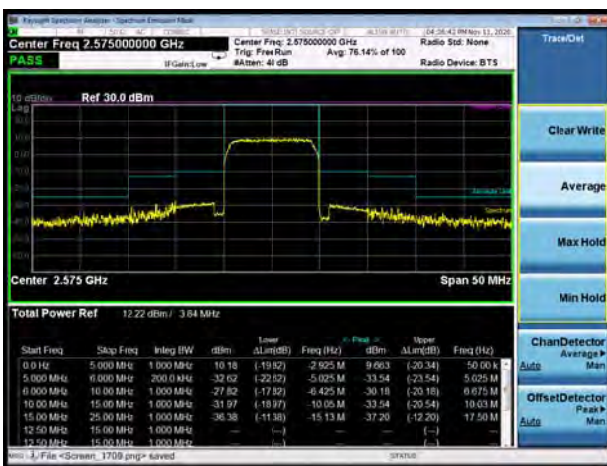

LTE Band 38 16QAM 15MHz CH-Low, 1 RB

LTE Band 38 16QAM 15MHz CH-High, 1 RB

LTE Band 38 16QAM 15MHz CH-Low, 100%RB

LTE Band 38 16QAM 15MHz CH-High, 100%RB

LTE Band 38 16QAM 20MHz CH-Low, 1 RB

LTE Band 38 16QAM 20MHz CH-High, 1 RB

LTE Band 38 16QAM 20MHz CH-Low, 100%RB

LTE Band 38 16QAM 20MHz CH-High, 100%RB

LTE Band 38 64QAM 5MHz CH-Low, 1 RB

LTE Band 38 64QAM 5MHz CH-High, 1 RB

LTE Band 38 64QAM 5MHz CH-Low, 100%RB

LTE Band 38 64QAM 5MHz CH-High, 100%RB

LTE Band 38 64QAM 10MHz CH-Low, 1 RB

LTE Band 38 64QAM 10MHz CH-High, 1 RB

LTE Band 38 64QAM 10MHz CH-Low, 100%RB

LTE Band 38 64QAM 10MHz CH-High, 100%RB

LTE Band 38 64QAM 15MHz CH-Low, 1 RB

LTE Band 38 64QAM 15MHz CH-High, 1 RB