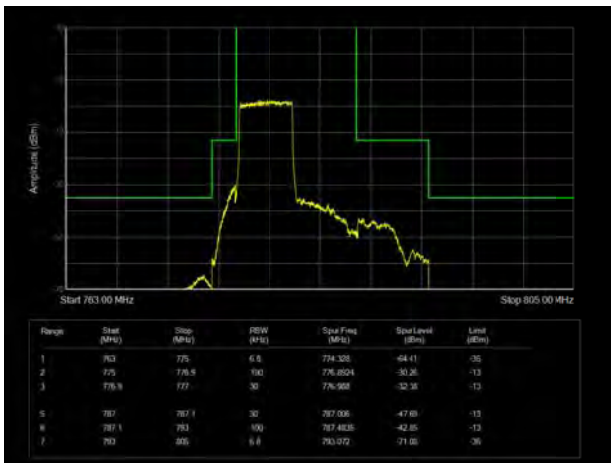

LTE Band 12 64QAM 3MHz CH-Low, 1 RB

LTE Band 12 64QAM 3MHz CH-High, 1 RB

LTE Band 12 64QAM 3MHz CH-Low, 100%RB

LTE Band 12 64QAM 3MHz CH-High, 100%RB

LTE Band 12 64QAM 5MHz CH-Low, 1 RB

LTE Band 12 64QAM 5MHz CH-High, 1 RB

LTE Band 12 64QAM 5MHz CH-Low, 100%RB

LTE Band 12 64QAM 5MHz CH-High, 100%RB

LTE Band 12 64QAM 10MHz CH-Low, 1 RB

LTE Band 12 64QAM 10MHz CH-High, 1 RB

LTE Band 12 64QAM 10MHz CH-Low, 100%RB

LTE Band 12 64QAM 10MHz CH-High, 100%RB

LTE Band 13 QPSK 5MHz CH-Low, 1 RB

LTE Band 13 QPSK 5MHz CH-High, 1 RB

LTE Band 13 QPSK 5MHz CH-Low, 100%RB

LTE Band 13 QPSK 5MHz CH-High, 100%RB

LTE Band 13 QPSK 10MHz CH-Low, 1 RB

LTE Band 13 QPSK 10MHz CH-High, 1 RB

LTE Band 13 QPSK 10MHz CH-Low, 100%RB

LTE Band 13 QPSK 10MHz CH-High, 100%RB

LTE Band 13 16QAM 5MHz CH-Low, 1 RB

LTE Band 13 16QAM 5MHz CH-High, 1 RB

LTE Band 13 16QAM 5MHz CH-Low, 100%RB

LTE Band 13 16QAM 5MHz CH-High, 100%RB