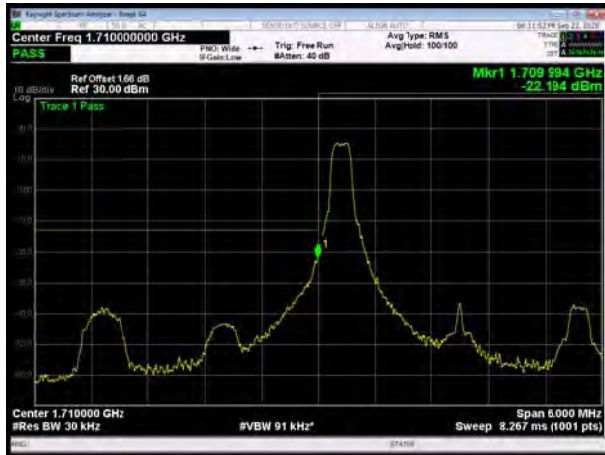

LTE Band 66 QPSK 15MHz CH-Low, 100%RB

LTE Band 66 QPSK 15MHz CH-High, 100%RB

LTE Band 66 QPSK 20MHz CH-Low, 1 RB

LTE Band 66 QPSK 20MHz CH-High, 1 RB

LTE Band 66 QPSK 20MHz CH-Low, 100%RB

LTE Band 66 QPSK 20MHz CH-High, 100%RB

LTE Band 66 16QAM 1.4MHz CH-Low, 1 RB

LTE Band 66 16QAM 1.4MHz CH-High, 1 RB

LTE Band 66 16QAM 1.4MHz CH-Low, 100%RB

LTE Band 66 16QAM 1.4MHz CH-High, 100%RB

LTE Band 66 16QAM 3MHz CH-Low, 1 RB

LTE Band 66 16QAM 3MHz CH-High, 1 RB