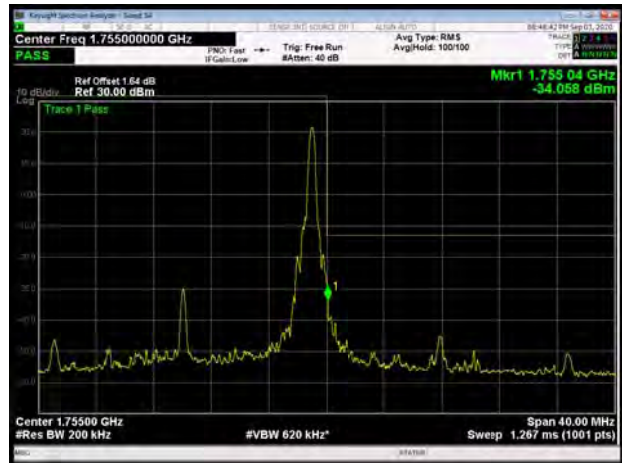

LTE Band 4 64QAM 15MHz CH-Low, 100%RB

LTE Band 4 64QAM 15MHz CH-High, 100%RB

LTE Band 4 64QAM 20MHz CH-Low, 1 RB

LTE Band 4 64QAM 20MHz CH-High, 1 RB

LTE Band 4 64QAM 20MHz CH-Low, 100%RB

LTE Band 4 64QAM 20MHz CH-High, 100%RB

LTE Band 7 QPSK 5MHz CH-Low, 1 RB

LTE Band 7 QPSK 5MHz CH-High, 1 RB

LTE Band 7 QPSK 5MHz CH-Low, 100%RB

LTE Band 7 QPSK 5MHz CH-High, 100%RB

LTE Band 7 QPSK 10MHz CH-Low, 1 RB

LTE Band 7 QPSK 10MHz CH-High, 1 RB