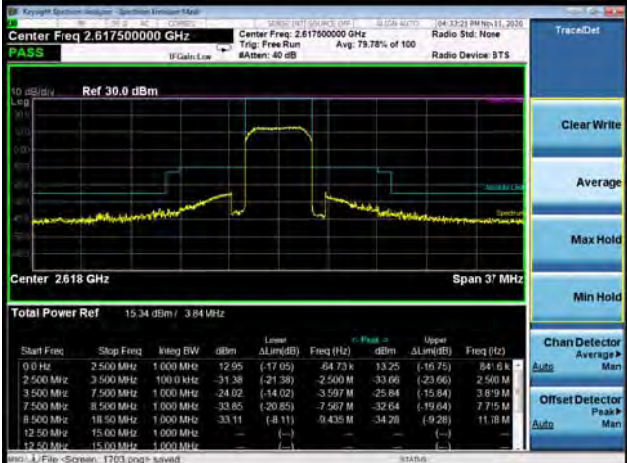

LTE Band 38 16QAM 15MHz CH-Low, 1 RB

LTE Band 38 16QAM 15MHz CH-High, 1 RB

LTE Band 38 16QAM 15MHz CH-Low, 100%RB

LTE Band 38 16QAM 15MHz CH-High, 100%RB

LTE Band 38 16QAM 20MHz CH-Low, 1 RB

LTE Band 38 16QAM 20MHz CH-High, 1 RB

LTE Band 38 16QAM 20MHz CH-Low, 100%RB

LTE Band 38 16QAM 20MHz CH-High, 100%RB

LTE Band 38 64QAM 5MHz CH-Low, 1 RB

LTE Band 38 64QAM 5MHz CH-High, 1 RB

LTE Band 38 64QAM 5MHz CH-Low, 100%RB

LTE Band 38 64QAM 5MHz CH-High, 100%RB

LTE Band 38 64QAM 10MHz CH-Low, 1 RB

LTE Band 38 64QAM 10MHz CH-High, 1 RB

LTE Band 38 64QAM 10MHz CH-Low, 100%RB

LTE Band 38 64QAM 10MHz CH-High, 100%RB

LTE Band 38 64QAM 15MHz CH-Low, 1 RB

LTE Band 38 64QAM 15MHz CH-High, 1 RB