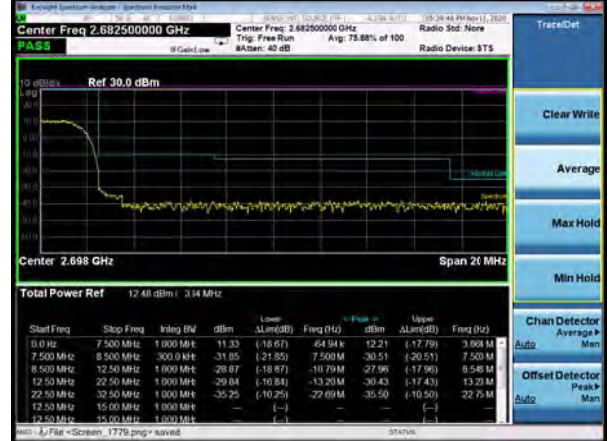

LTE Band 41 QPSK 5MHz CH-Low, 1 RB

LTE Band 41 QPSK 5MHz CH-High, 1 RB

LTE Band 41 QPSK 5MHz CH-Low, 100%RB

LTE Band 41 QPSK 5MHz CH-High, 100%RB

LTE Band 41 QPSK 10MHz CH-Low, 1 RB

LTE Band 41 QPSK 10MHz CH-High, 1 RB

LTE Band 41 QPSK 10MHz CH-Low, 100%RB

LTE Band 41 QPSK 10MHz CH-High, 100%RB

LTE Band 41 QPSK 15MHz CH-Low, 1 RB

LTE Band 41 QPSK 15MHz CH-High, 1 RB

LTE Band 41 QPSK 15MHz CH-Low, 100%RB

LTE Band 41 QPSK 15MHz CH-High, 100%RB