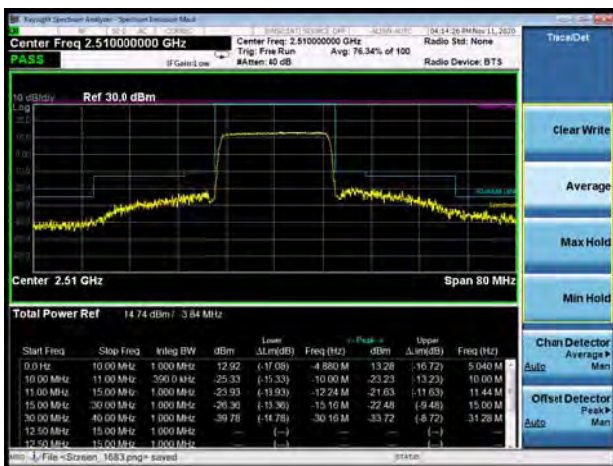

LTE Band 7 QPSK 5MHz CH-Low, 1 RB

LTE Band 7 QPSK 5MHz CH-High, 1 RB

LTE Band 7 QPSK 5MHz CH-Low, 100%RB

LTE Band 7 QPSK 5MHz CH-High, 100%RB

LTE Band 7 QPSK 10MHz CH-Low, 1 RB

LTE Band 7 QPSK 10MHz CH-High, 1 RB

LTE Band 7 QPSK 10MHz CH-Low, 100%RB

LTE Band 7 QPSK 10MHz CH-High, 100%RB

LTE Band 7 QPSK 15MHz CH-Low, 1 RB

LTE Band 7 QPSK 15MHz CH-High, 1 RB

LTE Band 7 QPSK 15MHz CH-Low, 100%RB

LTE Band 7 QPSK 15MHz CH-High, 100%RB

LTE Band 7 QPSK 20MHz CH-Low, 1 RB

LTE Band 7 QPSK 20MHz CH-High, 1 RB

LTE Band 7 QPSK 20MHz CH-Low, 100%RB

LTE Band 7 QPSK 20MHz CH-High, 100%RB

LTE Band 7 16QAM 5MHz CH-Low, 1 RB

LTE Band 7 16QAM 5MHz CH-High, 1 RB