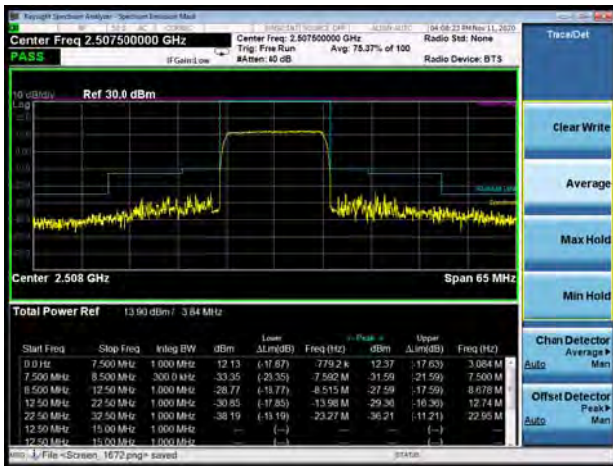

LTE Band 7 64QAM 15MHz CH-Low, 100%RB