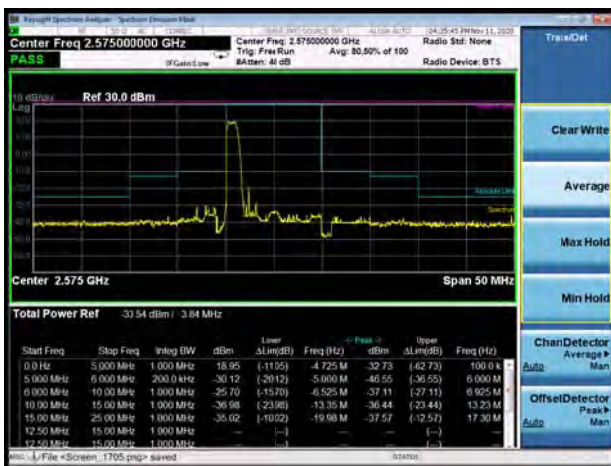

LTE Band 38 QPSK 10MHz CH-Low, 100%RB

LTE Band 38 QPSK 10MHz CH-High, 100%RB

LTE Band 38 QPSK 15MHz CH-Low, 1 RB

LTE Band 38 QPSK 15MHz CH-High, 1 RB

LTE Band 38 QPSK 15MHz CH-Low, 100%RB

LTE Band 38 QPSK 15MHz CH-High, 100%RB

LTE Band 38 QPSK 20MHz CH-Low, 1 RB

LTE Band 38 QPSK 20MHz CH-High, 1 RB

LTE Band 38 QPSK 20MHz CH-Low, 100%RB

LTE Band 38 QPSK 20MHz CH-High, 100%RB

LTE Band 38 16QAM 5MHz CH-Low, 1 RB

LTE Band 38 16QAM 5MHz CH-High, 1 RB

LTE Band 38 16QAM 5MHz CH-Low, 100%RB

LTE Band 38 16QAM 5MHz CH-High, 100%RB

LTE Band 38 16QAM 10MHz CH-Low, 1 RB

LTE Band 38 16QAM 10MHz CH-High, 1 RB

LTE Band 38 16QAM 10MHz CH-Low, 100%RB

LTE Band 38 16QAM 10MHz CH-High, 100%RB