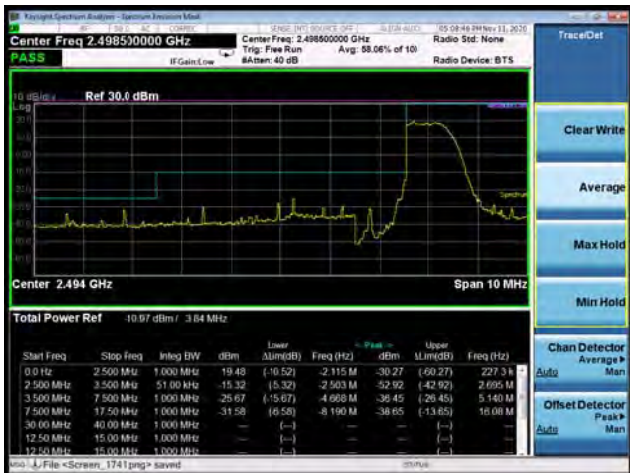

LTE Band 41 QPSK 10MHz CH-Low, 100%RB

LTE Band 41 QPSK 10MHz CH-High, 100%RB

LTE Band 41 QPSK 15MHz CH-Low, 1 RB

LTE Band 41 QPSK 15MHz CH-High, 1 RB

LTE Band 41 QPSK 15MHz CH-Low, 100%RB

LTE Band 41 QPSK 15MHz CH-High, 100%RB

LTE Band 41 QPSK 20MHz CH-Low, 1 RB

LTE Band 41 QPSK 20MHz CH-High, 1 RB

LTE Band 41 QPSK 20MHz CH-Low, 100%RB

LTE Band 41 QPSK 20MHz CH-High, 100%RB

LTE Band 41 16QAM 5MHz CH-Low, 1 RB

LTE Band 41 16QAM 5MHz CH-High, 1 RB