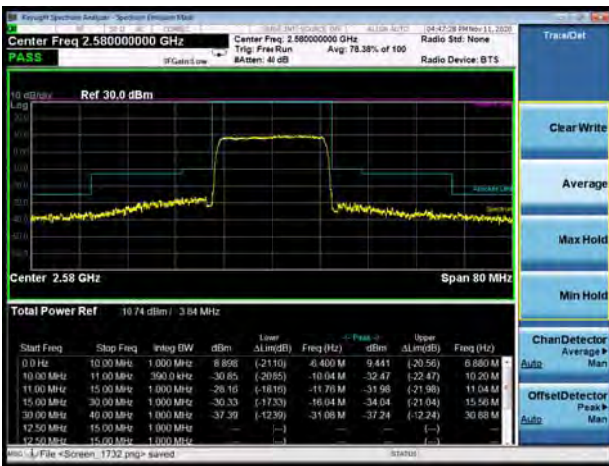

LTE Band 38 16QAM 5MHz CH-Low, 100%RB

LTE Band 38 16QAM 5MHz CH-High, 100%RB

LTE Band 38 16QAM 10MHz CH-Low, 1 RB

LTE Band 38 16QAM 10MHz CH-High, 1 RB

LTE Band 38 16QAM 10MHz CH-Low, 100%RB

LTE Band 38 16QAM 10MHz CH-High, 100%RB

LTE Band 38 16QAM 15MHz CH-Low, 1 RB

LTE Band 38 16QAM 15MHz CH-High, 1 RB

LTE Band 38 16QAM 15MHz CH-Low, 100%RB

LTE Band 38 16QAM 15MHz CH-High, 100%RB

LTE Band 38 16QAM 20MHz CH-Low, 1 RB

LTE Band 38 16QAM 20MHz CH-High, 1 RB

LTE Band 38 16QAM 20MHz CH-Low, 100%RB

LTE Band 38 16QAM 20MHz CH-High, 100%RB

LTE Band 38 64QAM 5MHz CH-Low, 1 RB

LTE Band 38 64QAM 5MHz CH-High, 1 RB

LTE Band 38 64QAM 5MHz CH-Low, 100%RB

LTE Band 38 64QAM 5MHz CH-High, 100%RB