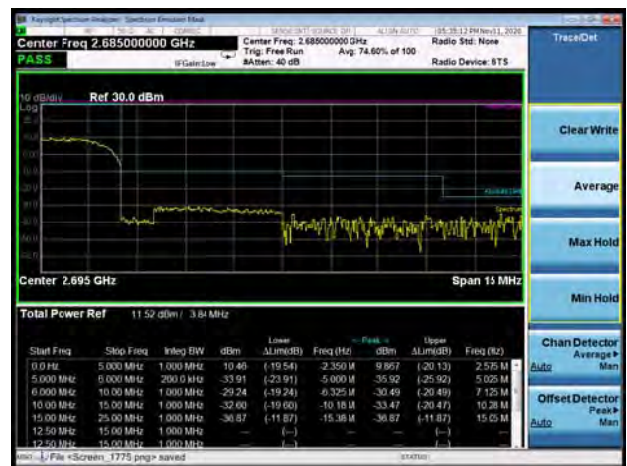

LTE Band 41 64QAM 10MHz CH-Low, 1 RB

LTE Band 41 64QAM 10MHz CH-High, 1 RB

LTE Band 41 64QAM 10MHz CH-Low, 100%RB

LTE Band 41 64QAM 10MHz CH-High, 100%RB

LTE Band 41 64QAM 15MHz CH-Low, 1 RB

LTE Band 41 64QAM 15MHz CH-High, 1 RB