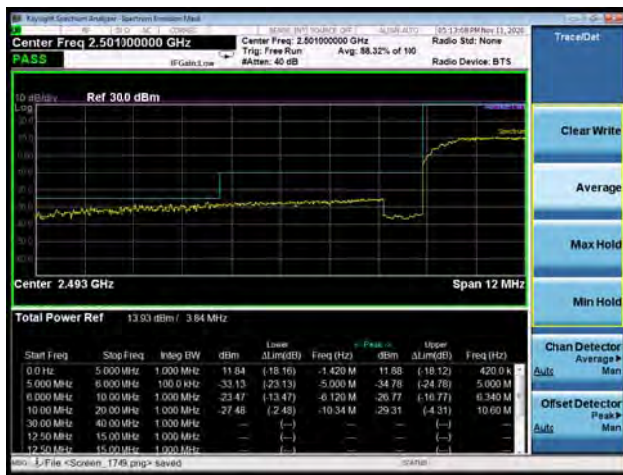

LTE Band 41 QPSK 10MHz CH-Low, 100%RB