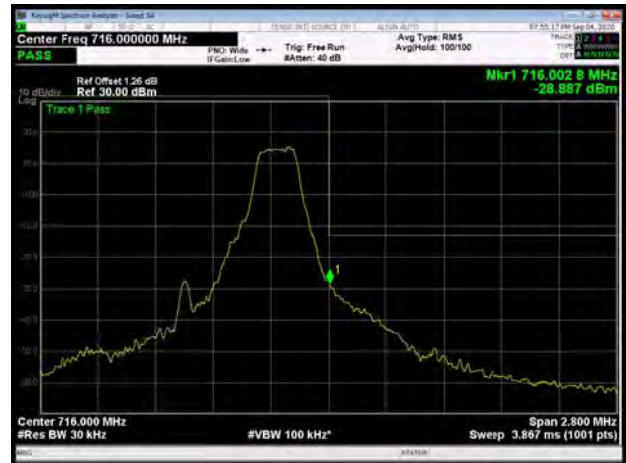

LTE Band 12 16QAM 10MHz CH-Low, 100%RB

LTE Band 12 16QAM 10MHz CH-High, 100%RB

LTE Band 12 64QAM 1.4MHz CH-Low, 1 RB

LTE Band 12 64QAM 1.4MHz CH-High, 1 RB

LTE Band 12 64QAM 1.4MHz CH-Low, 100%RB

LTE Band 12 64QAM 1.4MHz CH-High, 100%RB