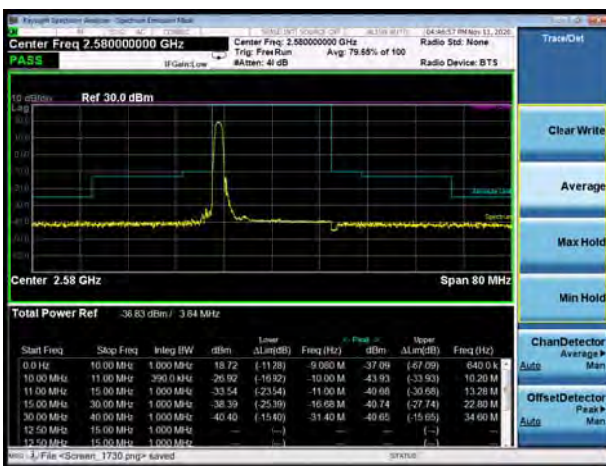

LTE Band 38 16QAM 20MHz CH-Low, 100%RB

LTE Band 38 16QAM 20MHz CH-High, 100%RB

LTE Band 38 64QAM 5MHz CH-Low, 1 RB

LTE Band 38 64QAM 5MHz CH-High, 1 RB

LTE Band 38 64QAM 5MHz CH-Low, 100%RB

LTE Band 38 64QAM 5MHz CH-High, 100%RB

LTE Band 38 64QAM 10MHz CH-Low, 1 RB

LTE Band 38 64QAM 10MHz CH-High, 1 RB

LTE Band 38 64QAM 10MHz CH-Low, 100%RB

LTE Band 38 64QAM 10MHz CH-High, 100%RB

LTE Band 38 64QAM 15MHz CH-Low, 1 RB

LTE Band 38 64QAM 15MHz CH-High, 1 RB

LTE Band 38 64QAM 15MHz CH-Low, 100%RB

LTE Band 38 64QAM 15MHz CH-High, 100%RB

LTE Band 38 64QAM 20MHz CH-Low, 1 RB

LTE Band 38 64QAM 20MHz CH-High, 1 RB

LTE Band 38 64QAM 20MHz CH-Low, 100%RB

LTE Band 38 64QAM 20MHz CH-High, 100%RB