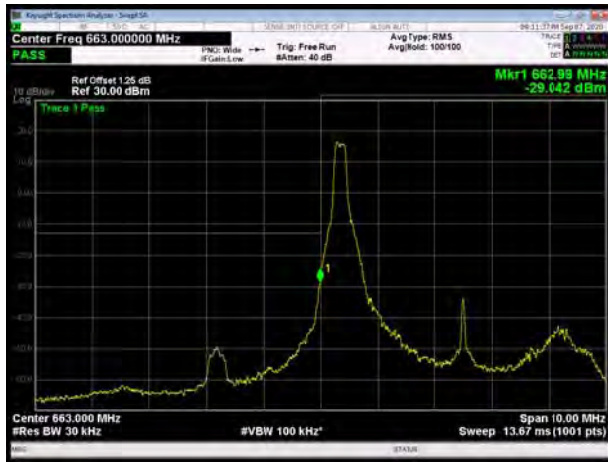

LTE Band 71 QPSK 5MHz CH-Low, 100%RB