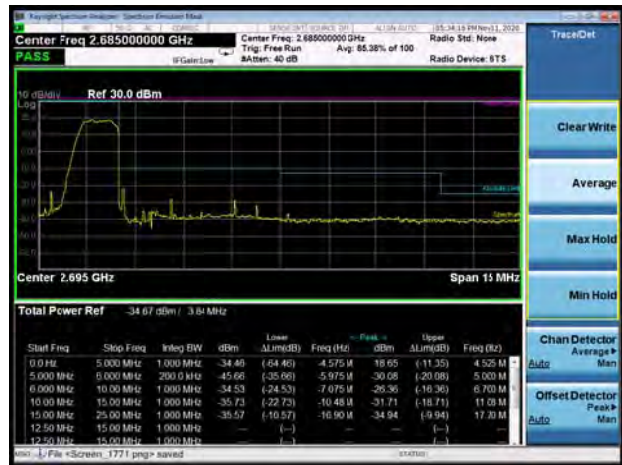

LTE Band 41 16QAM 5MHz CH-Low, 100%RB

LTE Band 41 16QAM 5MHz CH-High, 100%RB

LTE Band 41 16QAM 10MHz CH-Low, 1 RB

LTE Band 41 16QAM 10MHz CH-High, 1 RB

LTE Band 41 16QAM 10MHz CH-Low, 100%RB

LTE Band 41 16QAM 10MHz CH-High, 100%RB