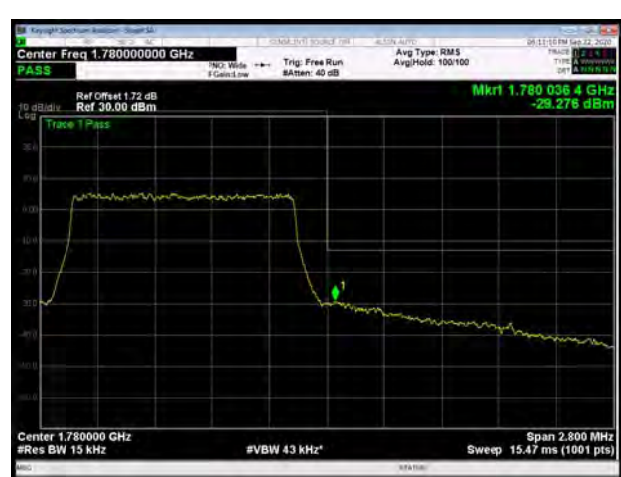

LTE Band 66 QPSK 1.4MHz CH-Low, 1 RB

LTE Band 66 QPSK 1.4MHz CH-High, 1 RB

LTE Band 66 QPSK 1.4MHz CH-Low, 100%RB

LTE Band 66 QPSK 1.4MHz CH-High, 100%RB

LTE Band 66 QPSK 3MHz CH-Low, 1 RB

LTE Band 66 QPSK 3MHz CH-High, 1 RB

LTE Band 66 QPSK 3MHz CH-Low, 100%RB

LTE Band 66 QPSK 3MHz CH-High, 100%RB

LTE Band 66 QPSK 5MHz CH-Low, 1 RB

LTE Band 66 QPSK 5MHz CH-High, 1 RB

LTE Band 66 QPSK 5MHz CH-Low, 100%RB

LTE Band 66 QPSK 5MHz CH-High, 100%RB