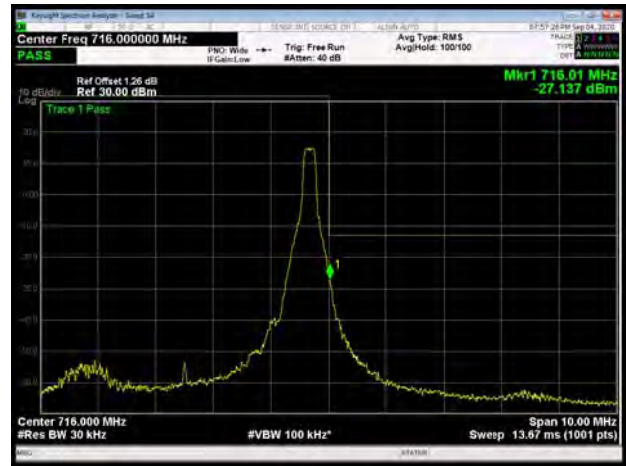

LTE Band 12 16QAM 5MHz CH-High, 100%RB