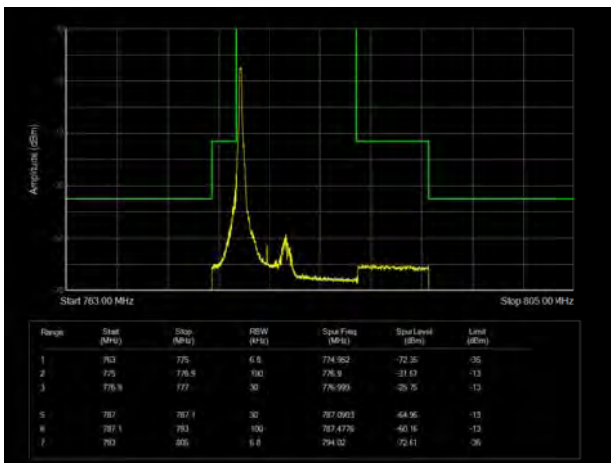

LTE Band 13 QPSK 10MHz CH-Low, 100%RB

LTE Band 13 QPSK 10MHz CH-High, 100%RB

LTE Band 13 16QAM 5MHz CH-Low, 1 RB

LTE Band 13 16QAM 5MHz CH-High, 1 RB

LTE Band 13 16QAM 5MHz CH-Low, 100%RB

LTE Band 13 16QAM 5MHz CH-High, 100%RB

LTE Band 13 16QAM 10MHz CH-Low, 1 RB

LTE Band 13 16QAM 10MHz CH-High, 1 RB

LTE Band 13 16QAM 10MHz CH-Low, 100%RB

LTE Band 13 16QAM 10MHz CH-High, 100%RB

LTE Band 13 64QAM 5MHz CH-Low, 1 RB

LTE Band 13 64QAM 5MHz CH-High, 1 RB

LTE Band 13 64QAM 5MHz CH-Low, 100%RB

LTE Band 13 64QAM 5MHz CH-High, 100%RB

LTE Band 13 64QAM 10MHz CH-Low, 1 RB

LTE Band 13 64QAM 10MHz CH-High, 1 RB

LTE Band 13 64QAM 10MHz CH-Low, 100%RB

LTE Band 13 64QAM 10MHz CH-High, 100%RB

LTE Band 38 QPSK 5MHz CH-Low, 1 RB

LTE Band 38 QPSK 5MHz CH-High, 1 RB

LTE Band 38 QPSK 5MHz CH-Low, 100%RB

LTE Band 38 QPSK 5MHz CH-High, 100%RB

LTE Band 38 QPSK 10MHz CH-Low, 1 RB

LTE Band 38 QPSK 10MHz CH-High, 1 RB