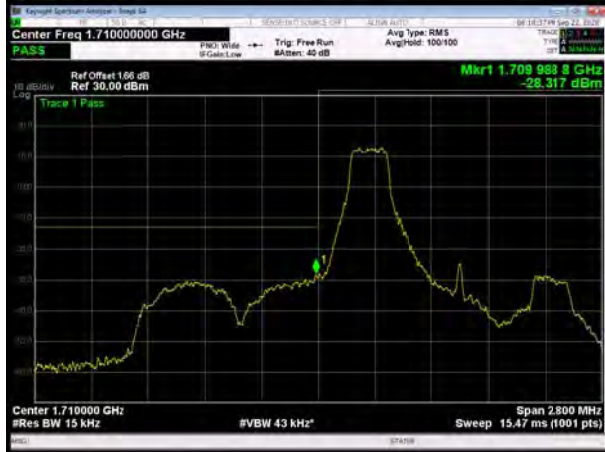

LTE Band 66 QPSK 10MHz CH-Low, 1 RB

LTE Band 66 QPSK 10MHz CH-High, 1 RB

LTE Band 66 QPSK 10MHz CH-Low, 100%RB

LTE Band 66 QPSK 10MHz CH-High, 100%RB

LTE Band 66 QPSK 15MHz CH-Low, 1 RB

LTE Band 66 QPSK 15MHz CH-High, 1 RB

LTE Band 66 QPSK 15MHz CH-Low, 100%RB

LTE Band 66 QPSK 15MHz CH-High, 100%RB

LTE Band 66 QPSK 20MHz CH-Low, 1 RB

LTE Band 66 QPSK 20MHz CH-High, 1 RB

LTE Band 66 QPSK 20MHz CH-Low, 100%RB

LTE Band 66 QPSK 20MHz CH-High, 100%RB

LTE Band 66 16QAM 1.4MHz CH-Low, 1 RB

LTE Band 66 16QAM 1.4MHz CH-High, 1 RB

LTE Band 66 16QAM 1.4MHz CH-Low, 100%RB

LTE Band 66 16QAM 1.4MHz CH-High, 100%RB

LTE Band 66 16QAM 3MHz CH-Low, 1 RB

LTE Band 66 16QAM 3MHz CH-High, 1 RB