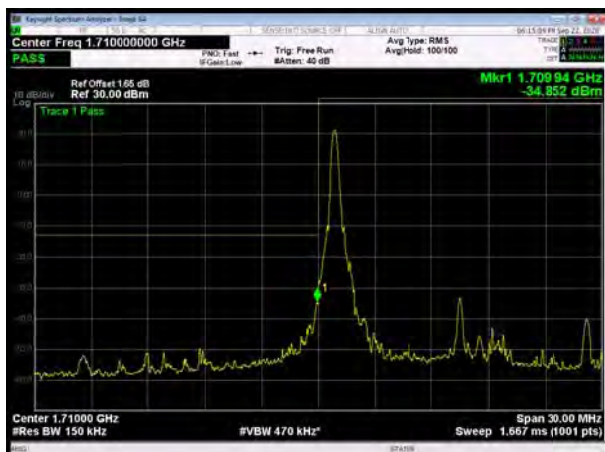

LTE Band 66 64QAM 10MHz CH-Low, 1 RB

LTE Band 66 64QAM 10MHz CH-High, 1 RB

LTE Band 66 64QAM 10MHz CH-Low, 100%RB

LTE Band 66 64QAM 10MHz CH-High, 100%RB

LTE Band 66 64QAM 15MHz CH-Low, 1 RB

LTE Band 66 64QAM 15MHz CH-High, 1 RB

LTE Band 66 64QAM 15MHz CH-Low, 100%RB

LTE Band 66 64QAM 15MHz CH-High, 100%RB

LTE Band 66 64QAM 20MHz CH-Low, 1 RB

LTE Band 66 64QAM 20MHz CH-High, 1 RB

LTE Band 66 64QAM 20MHz CH-Low, 100%RB

LTE Band 66 64QAM 20MHz CH-High, 100%RB