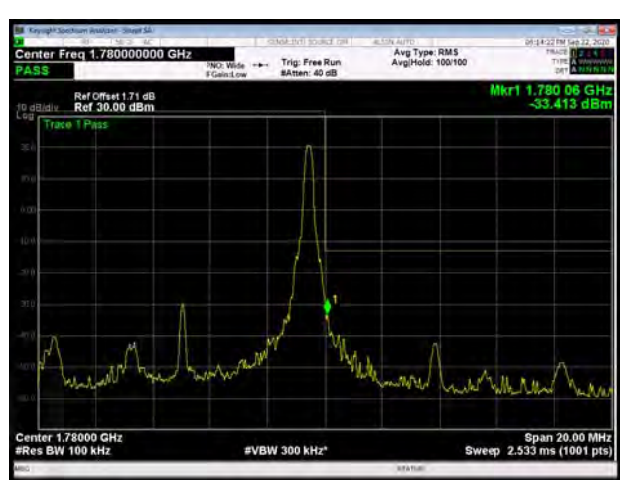

LTE Band 66 QPSK 1.4MHz CH-Low, 1 RB

LTE Band 66 QPSK 1.4MHz CH-High, 1 RB

LTE Band 66 QPSK 1.4MHz CH-Low, 100%RB

LTE Band 66 QPSK 1.4MHz CH-High, 100%RB

LTE Band 66 QPSK 3MHz CH-Low, 1 RB

LTE Band 66 QPSK 3MHz CH-High, 1 RB

LTE Band 66 QPSK 3MHz CH-Low, 100%RB

LTE Band 66 QPSK 3MHz CH-High, 100%RB

LTE Band 66 QPSK 5MHz CH-Low, 1 RB

LTE Band 66 QPSK 5MHz CH-High, 1 RB

LTE Band 66 QPSK 5MHz CH-Low, 100%RB

LTE Band 66 QPSK 5MHz CH-High, 100%RB

LTE Band 66 QPSK 10MHz CH-Low, 1 RB

LTE Band 66 QPSK 10MHz CH-High, 1 RB

LTE Band 66 QPSK 10MHz CH-Low, 100%RB

LTE Band 66 QPSK 10MHz CH-High, 100%RB

LTE Band 66 QPSK 15MHz CH-Low, 1 RB

LTE Band 66 QPSK 15MHz CH-High, 1 RB