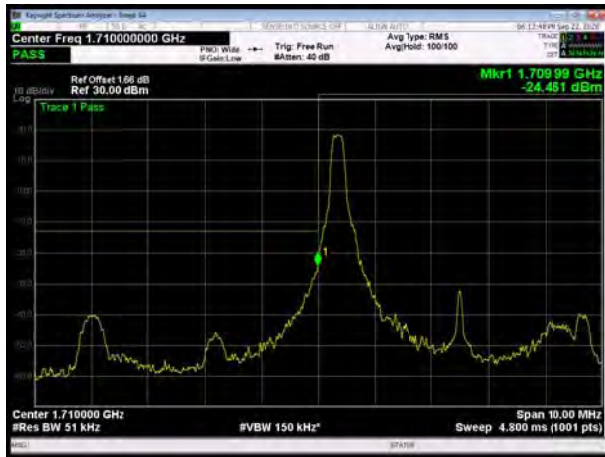

LTE Band 66 QPSK 1.4MHz CH-Low, 1 RB

LTE Band 66 QPSK 1.4MHz CH-High, 1 RB

LTE Band 66 QPSK 1.4MHz CH-Low, 100%RB

LTE Band 66 QPSK 1.4MHz CH-High, 100%RB

LTE Band 66 QPSK 3MHz CH-Low, 1 RB

LTE Band 66 QPSK 3MHz CH-High, 1 RB

LTE Band 66 QPSK 3MHz CH-Low, 100%RB

LTE Band 66 QPSK 3MHz CH-High, 100%RB

LTE Band 66 QPSK 5MHz CH-Low, 1 RB

LTE Band 66 QPSK 5MHz CH-High, 1 RB

LTE Band 66 QPSK 5MHz CH-Low, 100%RB

LTE Band 66 QPSK 5MHz CH-High, 100%RB