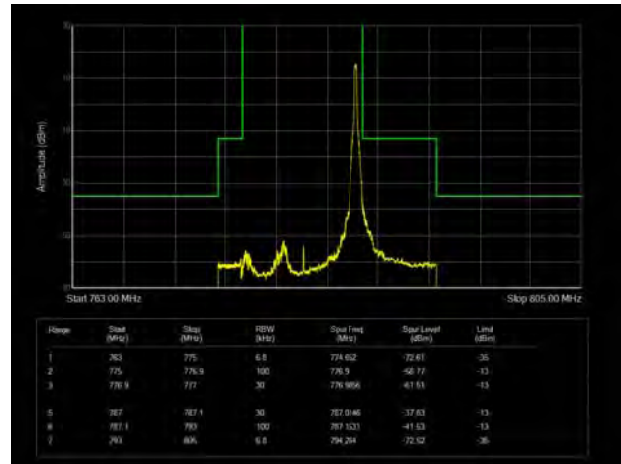

LTE Band 13 QPSK 5MHz CH-Low, 1 RB

LTE Band 13 QPSK 5MHz CH-High, 1 RB

LTE Band 13 QPSK 5MHz CH-Low, 100%RB

LTE Band 13 QPSK 5MHz CH-High, 100%RB

LTE Band 13 QPSK 10MHz CH-Low, 1 RB

LTE Band 13 QPSK 10MHz CH-High, 1 RB

LTE Band 13 QPSK 10MHz CH-Low, 100%RB

LTE Band 13 QPSK 10MHz CH-High, 100%RB

LTE Band 13 16QAM 5MHz CH-Low, 1 RB

LTE Band 13 16QAM 5MHz CH-High, 1 RB

LTE Band 13 16QAM 5MHz CH-Low, 100%RB

LTE Band 13 16QAM 5MHz CH-High, 100%RB

LTE Band 13 16QAM 10MHz CH-Low, 1 RB

LTE Band 13 16QAM 10MHz CH-High, 1 RB

LTE Band 13 16QAM 10MHz CH-Low, 100%RB

LTE Band 13 16QAM 10MHz CH-High, 100%RB

LTE Band 13 64QAM 5MHz CH-Low, 1 RB

LTE Band 13 64QAM 5MHz CH-High, 1 RB