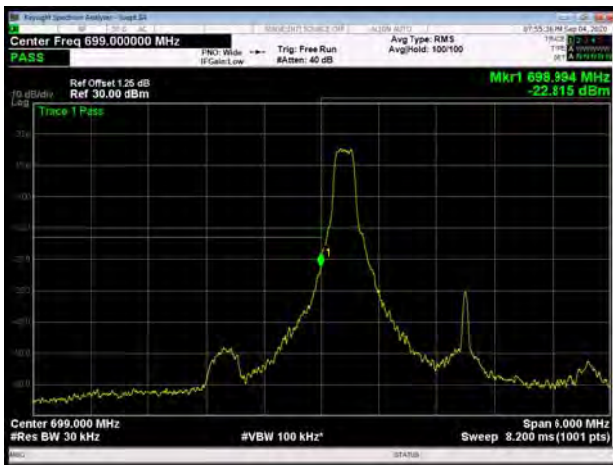

LTE Band 12 16QAM 3MHz CH-Low, 100%RB