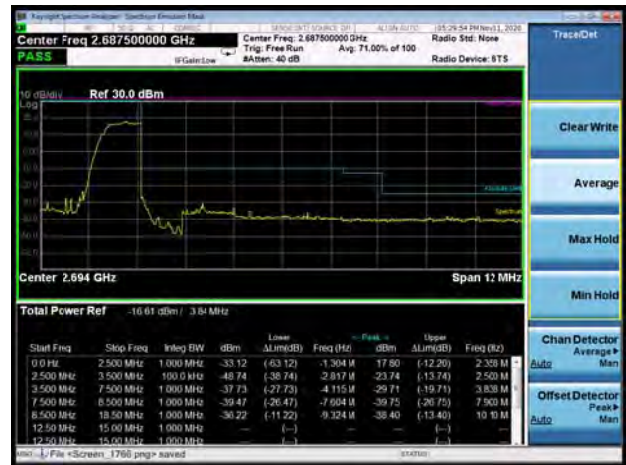

LTE Band 41 16QAM 20MHz CH-Low, 100%RB

LTE Band 41 16QAM 20MHz CH-High, 100%RB

LTE Band 41 64QAM 5MHz CH-Low, 1 RB

LTE Band 41 64QAM 5MHz CH-High, 1 RB

LTE Band 41 64QAM 5MHz CH-Low, 100%RB

LTE Band 41 64QAM 5MHz CH-High, 100%RB