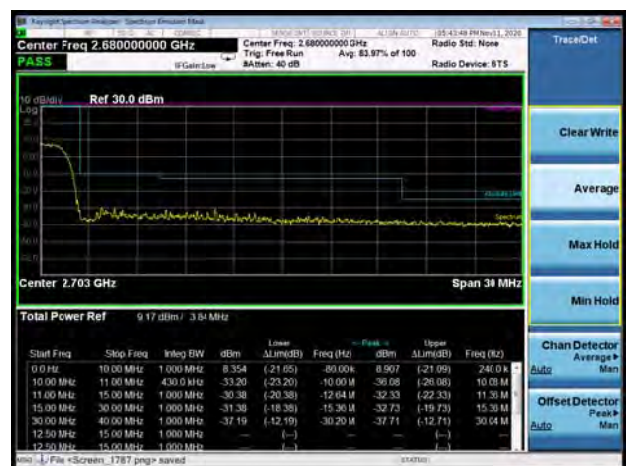

LTE Band 41 64QAM 15MHz CH-Low, 100%RB

LTE Band 41 64QAM 15MHz CH-High, 100%RB

LTE Band 41 64QAM 20MHz CH-Low, RB 1

LTE Band 41 64QAM 20MHz CH-High, RB 1

LTE Band 41 64QAM 20MHz CH-Low, 100%RB

LTE Band 41 64QAM 20MHz CH-High, 100%RB

LTE Band 66 QPSK 1.4MHz CH-Low, 1 RB

LTE Band 66 QPSK 1.4MHz CH-High, 1 RB

LTE Band 66 QPSK 1.4MHz CH-Low, 100%RB

LTE Band 66 QPSK 1.4MHz CH-High, 100%RB

LTE Band 66 QPSK 3MHz CH-Low, 1 RB

LTE Band 66 QPSK 3MHz CH-High, 1 RB