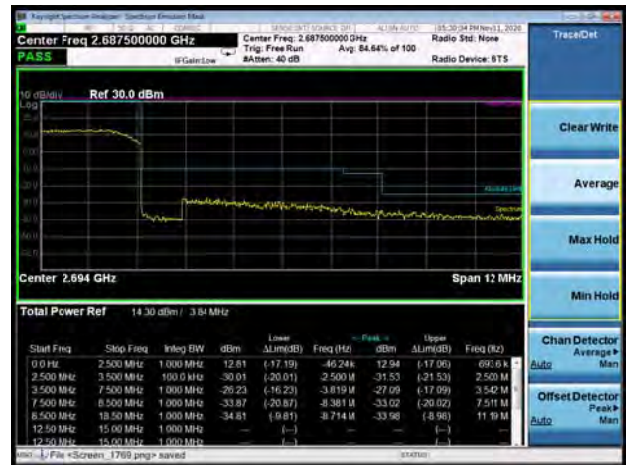

LTE Band 41 16QAM 20MHz CH-Low, 100%RB

LTE Band 41 16QAM 20MHz CH-High, 100%RB

LTE Band 41 64QAM 5MHz CH-Low, 1 RB

LTE Band 41 64QAM 5MHz CH-High, 1 RB

LTE Band 41 64QAM 5MHz CH-Low, 100%RB

LTE Band 41 64QAM 5MHz CH-High, 100%RB