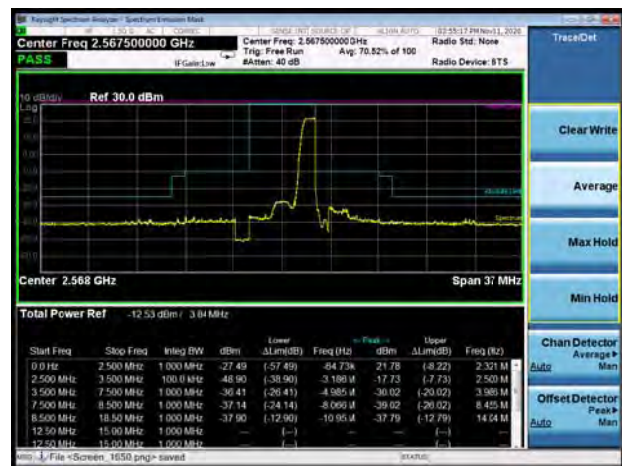

LTE Band 7 16QAM 15MHz CH-Low, 1 RB

LTE Band 7 16QAM 15MHz CH-High, 1 RB

LTE Band 7 16QAM 15MHz CH-Low, 100%RB

LTE Band 7 16QAM 15MHz CH-High, 100%RB

LTE Band 7 16QAM 20MHz CH-Low, 1 RB

LTE Band 7 16QAM 20MHz CH-High, 1 RB

LTE Band 7 16QAM 20MHz CH-Low, 100%RB

LTE Band 7 16QAM 20MHz CH-High, 100%RB

LTE Band 7 64QAM 5MHz CH-Low, 1 RB

LTE Band 7 64QAM 5MHz CH-High, 1 RB

LTE Band 7 64QAM 5MHz CH-Low, 100%RB

LTE Band 7 64QAM 5MHz CH-High, 100%RB

LTE Band 7 64QAM 10MHz CH-Low, 1 RB

LTE Band 7 64QAM 10MHz CH-High, 1 RB

LTE Band 7 64QAM 10MHz CH-Low, 100%RB

LTE Band 7 64QAM 10MHz CH-High, 100%RB

LTE Band 7 64QAM 15MHz CH-Low, 1 RB

LTE Band 7 64QAM 15MHz CH-High, 1 RB