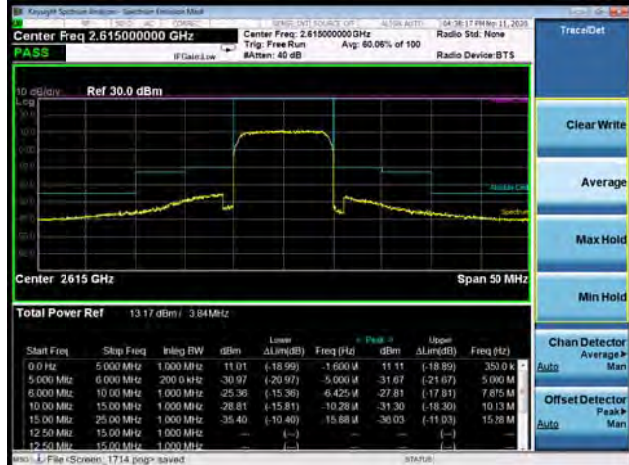

LTE Band 38 QPSK 20MHz CH-Low, 1 RB

LTE Band 38 QPSK 20MHz CH-High, 1 RB

LTE Band 38 QPSK 20MHz CH-Low, 100%RB

LTE Band 38 QPSK 20MHz CH-High, 100%RB

LTE Band 38 16QAM 5MHz CH-Low, 1 RB

LTE Band 38 16QAM 5MHz CH-High, 1 RB

LTE Band 38 16QAM 5MHz CH-Low, 100%RB

LTE Band 38 16QAM 5MHz CH-High, 100%RB

LTE Band 38 16QAM 10MHz CH-Low, 1 RB

LTE Band 38 16QAM 10MHz CH-High, 1 RB

LTE Band 38 16QAM 10MHz CH-Low, 100%RB

LTE Band 38 16QAM 10MHz CH-High, 100%RB

LTE Band 38 16QAM 15MHz CH-Low, 1 RB

LTE Band 38 16QAM 15MHz CH-High, 1 RB

LTE Band 38 16QAM 15MHz CH-Low, 100%RB

LTE Band 38 16QAM 15MHz CH-High, 100%RB

LTE Band 38 16QAM 20MHz CH-Low, 1 RB

LTE Band 38 16QAM 20MHz CH-High, 1 RB