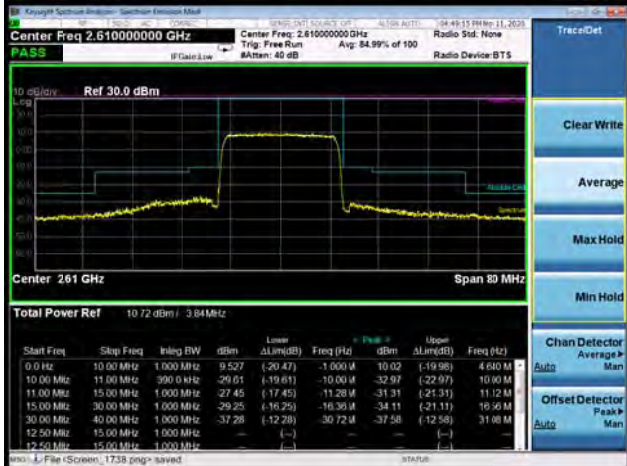

LTE Band 38 16QAM 5MHz CH-Low, 100%RB

LTE Band 38 16QAM 5MHz CH-High, 100%RB

LTE Band 38 16QAM 10MHz CH-Low, 1 RB

LTE Band 38 16QAM 10MHz CH-High, 1 RB

LTE Band 38 16QAM 10MHz CH-Low, 100%RB

LTE Band 38 16QAM 10MHz CH-High, 100%RB

LTE Band 38 16QAM 15MHz CH-Low, 1 RB

LTE Band 38 16QAM 15MHz CH-High, 1 RB

LTE Band 38 16QAM 15MHz CH-Low, 100%RB

LTE Band 38 16QAM 15MHz CH-High, 100%RB

LTE Band 38 16QAM 20MHz CH-Low, 1 RB

LTE Band 38 16QAM 20MHz CH-High, 1 RB

LTE Band 38 16QAM 20MHz CH-Low, 100%RB

LTE Band 38 16QAM 20MHz CH-High, 100%RB

LTE Band 38 64QAM 5MHz CH-Low, 1 RB

LTE Band 38 64QAM 5MHz CH-High, 1 RB

LTE Band 38 64QAM 5MHz CH-Low, 100%RB

LTE Band 38 64QAM 5MHz CH-High, 100%RB