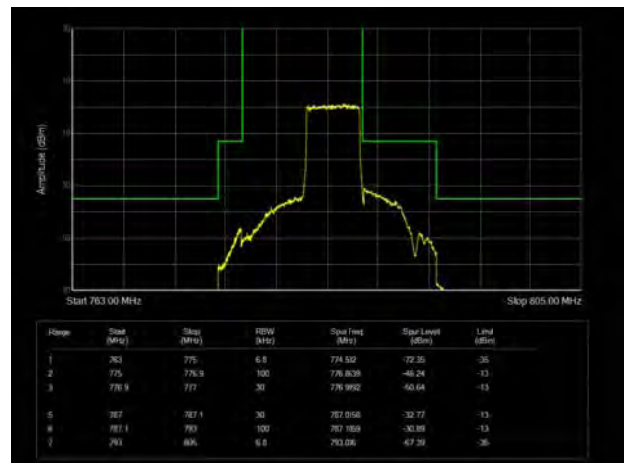

LTE Band 13 QPSK 5MHz CH-Low, 1 RB

LTE Band 13 QPSK 5MHz CH-High, 1 RB

LTE Band 13 QPSK 5MHz CH-Low, 100%RB

LTE Band 13 QPSK 5MHz CH-High, 100%RB

LTE Band 13 QPSK 10MHz CH-Low, 1 RB

LTE Band 13 QPSK 10MHz CH-High, 1 RB

LTE Band 13 QPSK 10MHz CH-Low, 100%RB

LTE Band 13 QPSK 10MHz CH-High, 100%RB

LTE Band 13 16QAM 5MHz CH-Low, 1 RB

LTE Band 13 16QAM 5MHz CH-High, 1 RB

LTE Band 13 16QAM 5MHz CH-Low, 100%RB

LTE Band 13 16QAM 5MHz CH-High, 100%RB

LTE Band 13 16QAM 10MHz CH-Low, 1 RB

LTE Band 13 16QAM 10MHz CH-High, 1 RB

LTE Band 13 16QAM 10MHz CH-Low, 100%RB

LTE Band 13 16QAM 10MHz CH-High, 100%RB

LTE Band 13 64QAM 5MHz CH-Low, 1 RB

LTE Band 13 64QAM 5MHz CH-High, 1 RB