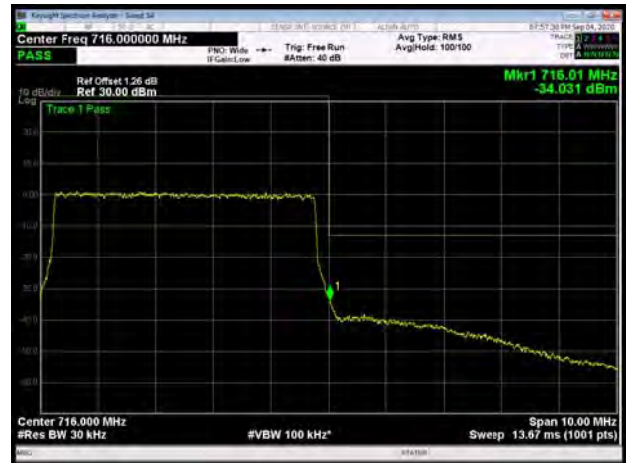

LTE Band 12 16QAM 5MHz CH-Low, 1 RB

LTE Band 12 16QAM 5MHz CH-High, 1 RB

LTE Band 12 16QAM 5MHz CH-Low, 100%RB

LTE Band 12 16QAM 5MHz CH-High, 100%RB

LTE Band 12 16QAM 10MHz CH-Low, 1 RB

LTE Band 12 16QAM 10MHz CH-High, 1 RB