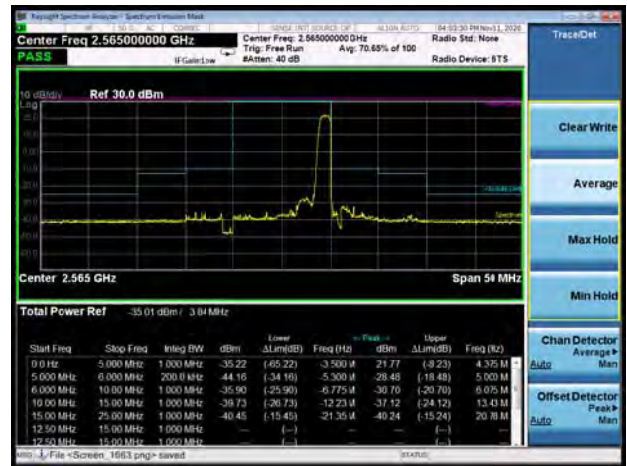

LTE Band 7 16QAM 15MHz CH-Low, 1 RB

LTE Band 7 16QAM 15MHz CH-High, 1 RB

LTE Band 7 16QAM 15MHz CH-Low, 100%RB

LTE Band 7 16QAM 15MHz CH-High, 100%RB

LTE Band 7 16QAM 20MHz CH-Low, 1 RB

LTE Band 7 16QAM 20MHz CH-High, 1 RB

LTE Band 7 16QAM 20MHz CH-Low, 100%RB

LTE Band 7 16QAM 20MHz CH-High, 100%RB

LTE Band 7 64QAM 5MHz CH-Low, 1 RB

LTE Band 7 64QAM 5MHz CH-High, 1 RB

LTE Band 7 64QAM 5MHz CH-Low, 100%RB

LTE Band 7 64QAM 5MHz CH-High, 100%RB

LTE Band 7 64QAM 10MHz CH-Low, 1 RB

LTE Band 7 64QAM 10MHz CH-High, 1 RB

LTE Band 7 64QAM 10MHz CH-Low, 100%RB

LTE Band 7 64QAM 10MHz CH-High, 100%RB

LTE Band 7 64QAM 15MHz CH-Low, 1 RB

LTE Band 7 64QAM 15MHz CH-High, 1 RB