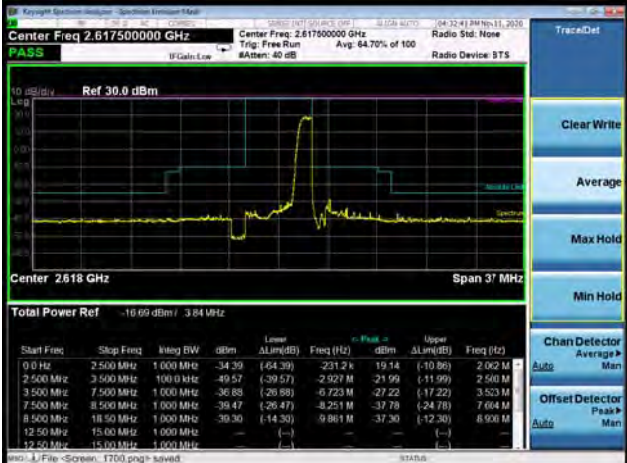

LTE Band 38 16QAM 15MHz CH-Low, 1 RB

LTE Band 38 16QAM 15MHz CH-High, 1 RB

LTE Band 38 16QAM 15MHz CH-Low, 100%RB

LTE Band 38 16QAM 15MHz CH-High, 100%RB

LTE Band 38 16QAM 20MHz CH-Low, 1 RB

LTE Band 38 16QAM 20MHz CH-High, 1 RB

LTE Band 38 16QAM 20MHz CH-Low, 100%RB

LTE Band 38 16QAM 20MHz CH-High, 100%RB

LTE Band 38 64QAM 5MHz CH-Low, 1 RB

LTE Band 38 64QAM 5MHz CH-High, 1 RB

LTE Band 38 64QAM 5MHz CH-Low, 100%RB

LTE Band 38 64QAM 5MHz CH-High, 100%RB

LTE Band 38 64QAM 10MHz CH-Low, 1 RB

LTE Band 38 64QAM 10MHz CH-High, 1 RB

LTE Band 38 64QAM 10MHz CH-Low, 100%RB

LTE Band 38 64QAM 10MHz CH-High, 100%RB

LTE Band 38 64QAM 15MHz CH-Low, 1 RB

LTE Band 38 64QAM 15MHz CH-High, 1 RB