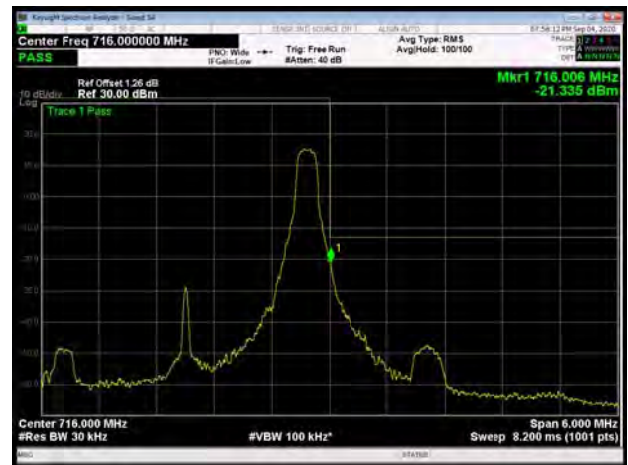

LTE Band 12 16QAM 1.4MHz CH-Low, 100%RB

LTE Band 12 16QAM 1.4MHz CH-High, 100%RB

LTE Band 12 16QAM 3MHz CH-Low, 1 RB

LTE Band 12 16QAM 3MHz CH-High, 1 RB

LTE Band 12 16QAM 3MHz CH-Low, 100%RB

LTE Band 12 16QAM 3MHz CH-High, 100%RB