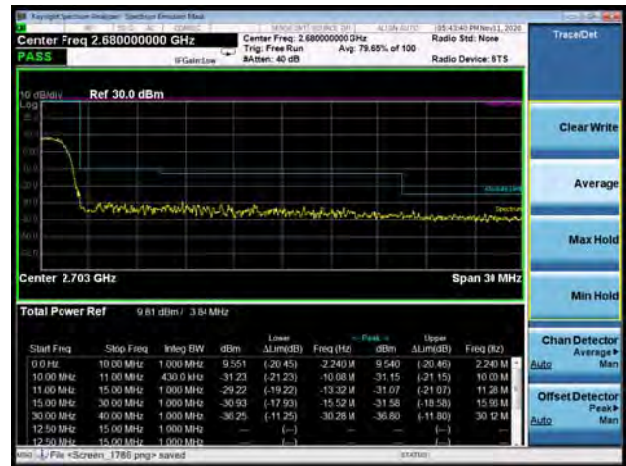

LTE Band 41 16QAM 20MHz CH-High, 100%RB