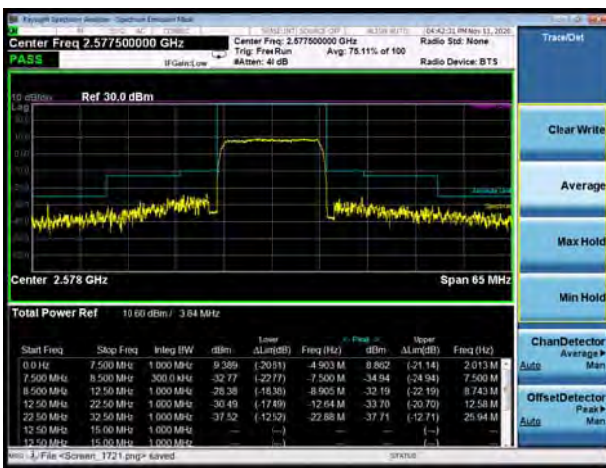

LTE Band 38 64QAM 20MHz CH-Low, 1 RB