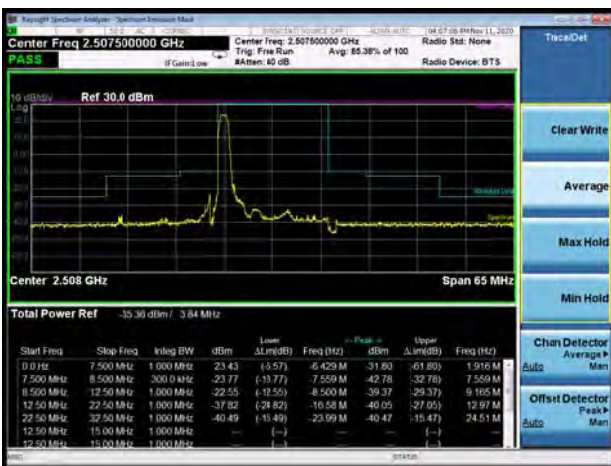

LTE Band 7 QPSK 5MHz CH-Low, 1 RB

LTE Band 7 QPSK 5MHz CH-High, 1 RB

LTE Band 7 QPSK 5MHz CH-Low, 100%RB

LTE Band 7 QPSK 5MHz CH-High, 100%RB

LTE Band 7 QPSK 10MHz CH-Low, 1 RB

LTE Band 7 QPSK 10MHz CH-High, 1 RB

LTE Band 7 QPSK 10MHz CH-Low, 100%RB

LTE Band 7 QPSK 10MHz CH-High, 100%RB

LTE Band 7 QPSK 15MHz CH-Low, 1 RB

LTE Band 7 QPSK 15MHz CH-High, 1 RB

LTE Band 7 QPSK 15MHz CH-Low, 100%RB

LTE Band 7 QPSK 15MHz CH-High, 100%RB