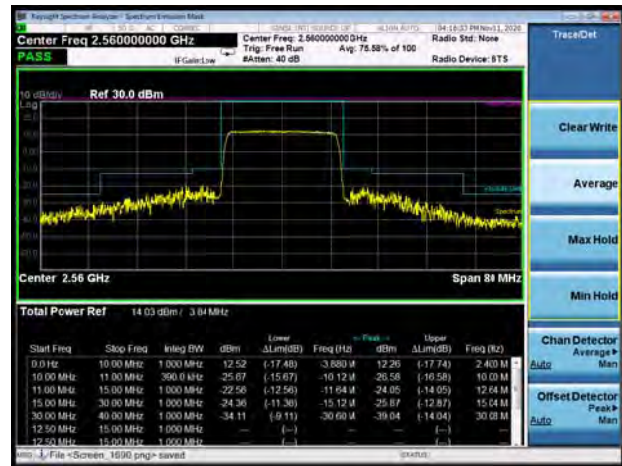

LTE Band 7 16QAM 15MHz CH-Low, 1 RB

LTE Band 7 16QAM 15MHz CH-High, 1 RB

LTE Band 7 16QAM 15MHz CH-Low, 100%RB

LTE Band 7 16QAM 15MHz CH-High, 100%RB

LTE Band 7 16QAM 20MHz CH-Low, 1 RB

LTE Band 7 16QAM 20MHz CH-High, 1 RB

LTE Band 7 16QAM 20MHz CH-Low, 100%RB

LTE Band 7 16QAM 20MHz CH-High, 100%RB

LTE Band 7 64QAM 5MHz CH-Low, 1 RB

LTE Band 7 64QAM 5MHz CH-High, 1 RB

LTE Band 7 64QAM 5MHz CH-Low, 100%RB

LTE Band 7 64QAM 5MHz CH-High, 100%RB