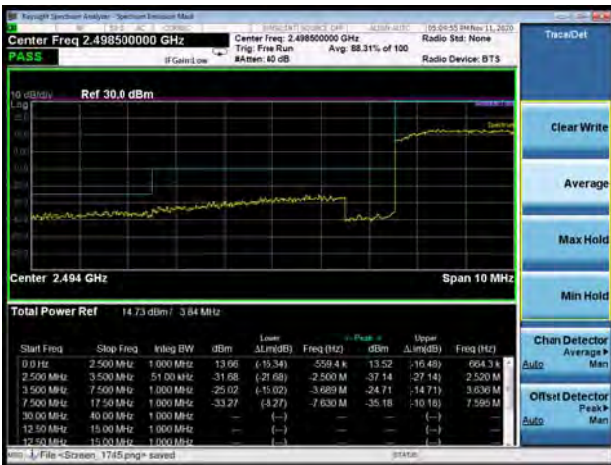

LTE Band 41 16QAM 20MHz CH-Low, 100%RB

LTE Band 41 16QAM 20MHz CH-High, 100%RB

LTE Band 41 64QAM 5MHz CH-Low, 1 RB

LTE Band 41 64QAM 5MHz CH-High, 1 RB

LTE Band 41 64QAM 5MHz CH-Low, 100%RB

LTE Band 41 64QAM 5MHz CH-High, 100%RB