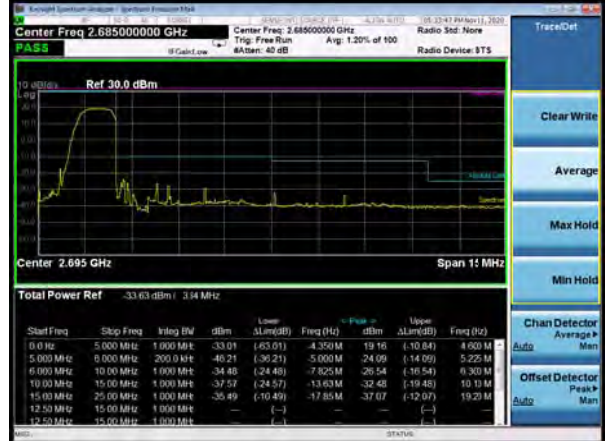

LTE Band 38 64QAM 15MHz CH-Low, 100%RB

LTE Band 38 64QAM 15MHz CH-High, 100%RB

LTE Band 38 64QAM 20MHz CH-Low, 1 RB

LTE Band 38 64QAM 20MHz CH-High, 1 RB

LTE Band 38 64QAM 20MHz CH-Low, 100%RB

LTE Band 38 64QAM 20MHz CH-High, 100%RB

LTE Band 41 QPSK 5MHz CH-Low, 1 RB

LTE Band 41 QPSK 5MHz CH-High, 1 RB

LTE Band 41 QPSK 5MHz CH-Low, 100%RB

LTE Band 41 QPSK 5MHz CH-High, 100%RB

LTE Band 41 QPSK 10MHz CH-Low, 1 RB

LTE Band 41 QPSK 10MHz CH-High, 1 RB

LTE Band 41 QPSK 10MHz CH-Low, 100%RB

LTE Band 41 QPSK 10MHz CH-High, 100%RB

LTE Band 41 QPSK 15MHz CH-Low, 1 RB

LTE Band 41 QPSK 15MHz CH-High, 1 RB

LTE Band 41 QPSK 15MHz CH-Low, 100%RB

LTE Band 41 QPSK 15MHz CH-High, 100%RB