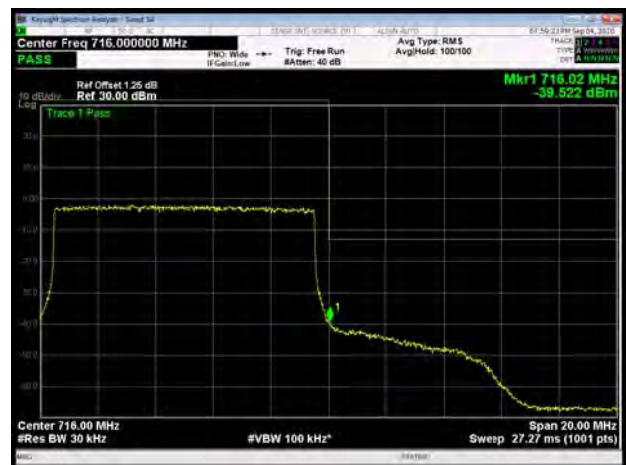

LTE Band 12 64QAM 5MHz CH-Low, 100%RB

LTE Band 12 64QAM 5MHz CH-High, 100%RB

LTE Band 12 64QAM 10MHz CH-Low, 1 RB

LTE Band 12 64QAM 10MHz CH-High, 1 RB

LTE Band 12 64QAM 10MHz CH-Low, 100%RB

LTE Band 12 64QAM 10MHz CH-High, 100%RB

LTE Band 13 QPSK 5MHz CH-Low, 1 RB

LTE Band 13 QPSK 5MHz CH-High, 1 RB

LTE Band 13 QPSK 5MHz CH-Low, 100%RB

LTE Band 13 QPSK 5MHz CH-High, 100%RB

LTE Band 13 QPSK 10MHz CH-Low, 1 RB

LTE Band 13 QPSK 10MHz CH-High, 1 RB