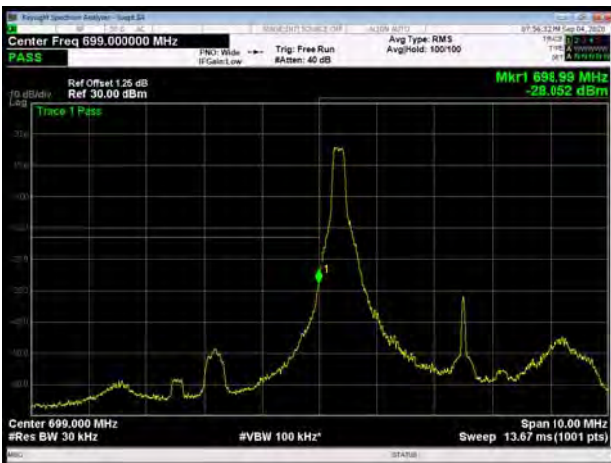

LTE Band 12 QPSK 1.4MHz CH-Low, 1 RB

LTE Band 12 QPSK 1.4MHz CH-High, 1 RB

LTE Band 12 QPSK 1.4MHz CH-Low, 100%RB

LTE Band 12 QPSK 1.4MHz CH-High, 100%RB

LTE Band 12 QPSK 3MHz CH-Low, 1 RB

LTE Band 12 QPSK 3MHz CH-High, 1 RB

LTE Band 12 QPSK 3MHz CH-Low, 100%RB

LTE Band 12 QPSK 3MHz CH-High, 100%RB

LTE Band 12 QPSK 5MHz CH-Low, 1 RB

LTE Band 12 QPSK 5MHz CH-High, 1 RB

LTE Band 12 QPSK 5MHz CH-Low, 100%RB

LTE Band 12 QPSK 5MHz CH-High, 100%RB