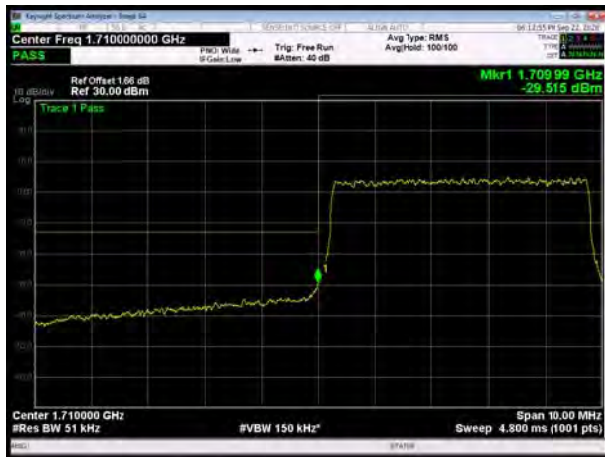

LTE Band 66 QPSK 1.4MHz CH-Low, 1 RB

LTE Band 66 QPSK 1.4MHz CH-High, 1 RB

LTE Band 66 QPSK 1.4MHz CH-Low, 100%RB

LTE Band 66 QPSK 1.4MHz CH-High, 100%RB

LTE Band 66 QPSK 3MHz CH-Low, 1 RB

LTE Band 66 QPSK 3MHz CH-High, 1 RB

LTE Band 66 QPSK 3MHz CH-Low, 100%RB

LTE Band 66 QPSK 3MHz CH-High, 100%RB

LTE Band 66 QPSK 5MHz CH-Low, 1 RB

LTE Band 66 QPSK 5MHz CH-High, 1 RB

LTE Band 66 QPSK 5MHz CH-Low, 100%RB

LTE Band 66 QPSK 5MHz CH-High, 100%RB

LTE Band 66 QPSK 10MHz CH-Low, 1 RB

LTE Band 66 QPSK 10MHz CH-High, 1 RB

LTE Band 66 QPSK 10MHz CH-Low, 100%RB

LTE Band 66 QPSK 10MHz CH-High, 100%RB

LTE Band 66 QPSK 15MHz CH-Low, 1 RB

LTE Band 66 QPSK 15MHz CH-High, 1 RB