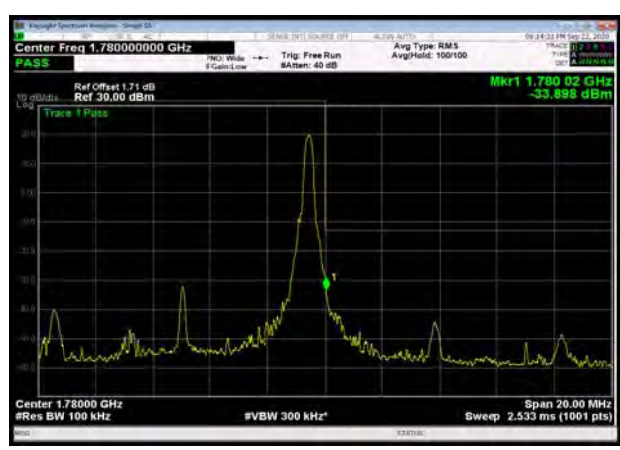

LTE Band 66 16QAM 10MHz CH-High, 100%RB