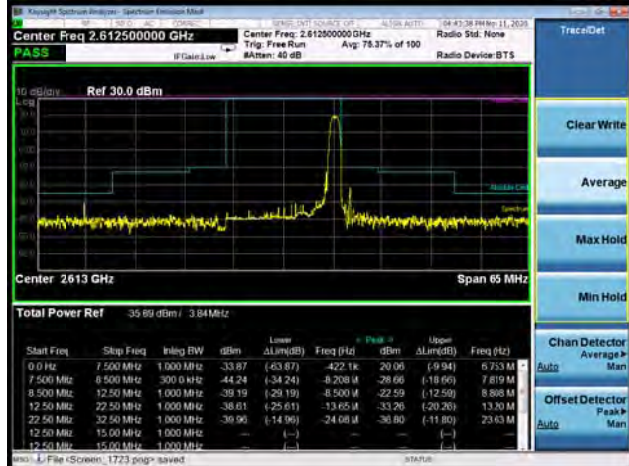

LTE Band 38 QPSK 20MHz CH-Low, 1 RB

LTE Band 38 QPSK 20MHz CH-High, 1 RB

LTE Band 38 QPSK 20MHz CH-Low, 100%RB

LTE Band 38 QPSK 20MHz CH-High, 100%RB

LTE Band 38 16QAM 5MHz CH-Low, 1 RB

LTE Band 38 16QAM 5MHz CH-High, 1 RB

LTE Band 38 16QAM 5MHz CH-Low, 100%RB

LTE Band 38 16QAM 5MHz CH-High, 100%RB

LTE Band 38 16QAM 10MHz CH-Low, 1 RB

LTE Band 38 16QAM 10MHz CH-High, 1 RB

LTE Band 38 16QAM 10MHz CH-Low, 100%RB

LTE Band 38 16QAM 10MHz CH-High, 100%RB

LTE Band 38 16QAM 15MHz CH-Low, 1 RB

LTE Band 38 16QAM 15MHz CH-High, 1 RB

LTE Band 38 16QAM 15MHz CH-Low, 100%RB

LTE Band 38 16QAM 15MHz CH-High, 100%RB

LTE Band 38 16QAM 20MHz CH-Low, 1 RB

LTE Band 38 16QAM 20MHz CH-High, 1 RB