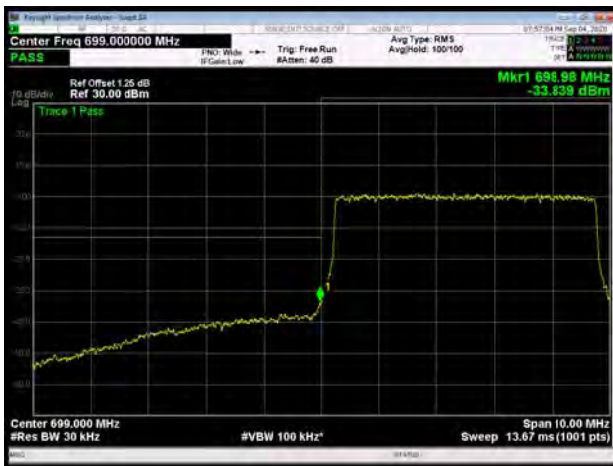

LTE Band 12 64QAM 10MHz CH-Low, 1 RB