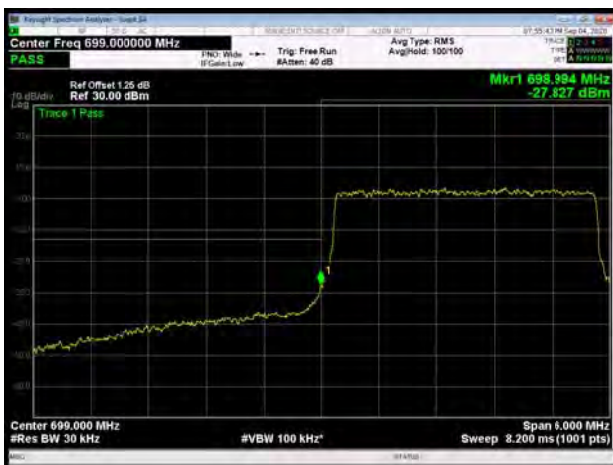

LTE Band 12 16QAM 1.4MHz CH-Low, 100%RB

LTE Band 12 16QAM 1.4MHz CH-High, 100%RB

LTE Band 12 16QAM 3MHz CH-Low, 1 RB

LTE Band 12 16QAM 3MHz CH-High, 1 RB

LTE Band 12 16QAM 3MHz CH-Low, 100%RB

LTE Band 12 16QAM 3MHz CH-High, 100%RB