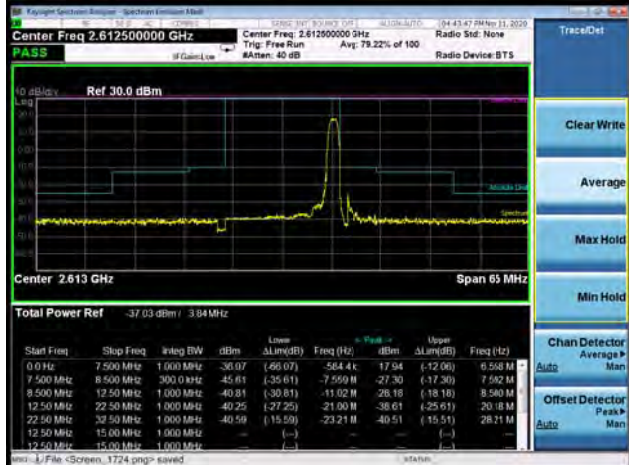

LTE Band 38 16QAM 20MHz CH-Low, 100%RB

LTE Band 38 16QAM 20MHz CH-High, 100%RB

LTE Band 38 64QAM 5MHz CH-Low, 1 RB

LTE Band 38 64QAM 5MHz CH-High, 1 RB

LTE Band 38 64QAM 5MHz CH-Low, 100%RB

LTE Band 38 64QAM 5MHz CH-High, 100%RB

LTE Band 38 64QAM 10MHz CH-Low, 1 RB

LTE Band 38 64QAM 10MHz CH-High, 1 RB

LTE Band 38 64QAM 10MHz CH-Low, 100%RB

LTE Band 38 64QAM 10MHz CH-High, 100%RB

LTE Band 38 64QAM 15MHz CH-Low, 1 RB

LTE Band 38 64QAM 15MHz CH-High, 1 RB

LTE Band 38 64QAM 15MHz CH-Low, 100%RB

LTE Band 38 64QAM 15MHz CH-High, 100%RB

LTE Band 38 64QAM 20MHz CH-Low, 1 RB

LTE Band 38 64QAM 20MHz CH-High, 1 RB

LTE Band 38 64QAM 20MHz CH-Low, 100%RB

LTE Band 38 64QAM 20MHz CH-High, 100%RB