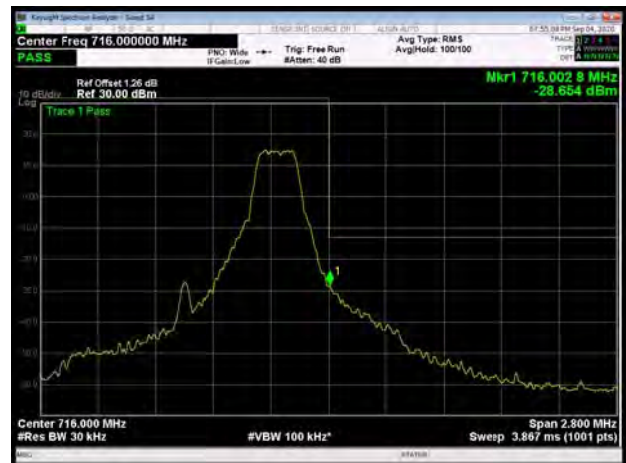

LTE Band 12 QPSK 10MHz CH-Low, 1 RB

LTE Band 12 QPSK 10MHz CH-High, 1 RB

LTE Band 12 QPSK 10MHz CH-Low, 100%RB

LTE Band 12 QPSK 10MHz CH-High, 100%RB

LTE Band 12 16QAM 1.4MHz CH-Low, 1 RB

LTE Band 12 16QAM 1.4MHz CH-High, 1 RB