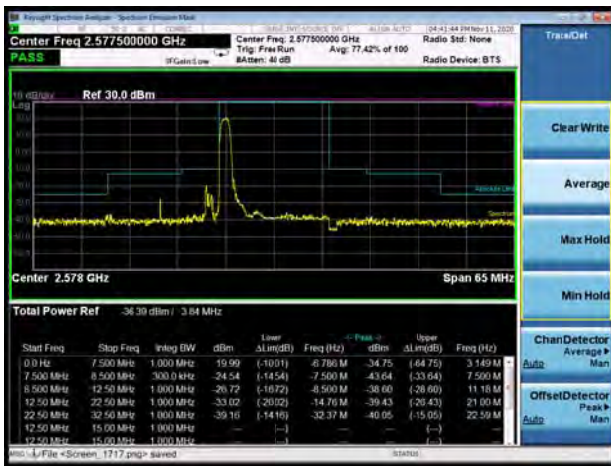

LTE Band 38 QPSK 20MHz CH-Low, 1 RB

LTE Band 38 QPSK 20MHz CH-High, 1 RB

LTE Band 38 QPSK 20MHz CH-Low, 100%RB

LTE Band 38 QPSK 20MHz CH-High, 100%RB

LTE Band 38 16QAM 5MHz CH-Low, 1 RB

LTE Band 38 16QAM 5MHz CH-High, 1 RB

LTE Band 38 16QAM 5MHz CH-Low, 100%RB

LTE Band 38 16QAM 5MHz CH-High, 100%RB

LTE Band 38 16QAM 10MHz CH-Low, 1 RB

LTE Band 38 16QAM 10MHz CH-High, 1 RB

LTE Band 38 16QAM 10MHz CH-Low, 100%RB

LTE Band 38 16QAM 10MHz CH-High, 100%RB

LTE Band 38 16QAM 15MHz CH-Low, 1 RB

LTE Band 38 16QAM 15MHz CH-High, 1 RB

LTE Band 38 16QAM 15MHz CH-Low, 100%RB

LTE Band 38 16QAM 15MHz CH-High, 100%RB

LTE Band 38 16QAM 20MHz CH-Low, 1 RB

LTE Band 38 16QAM 20MHz CH-High, 1 RB