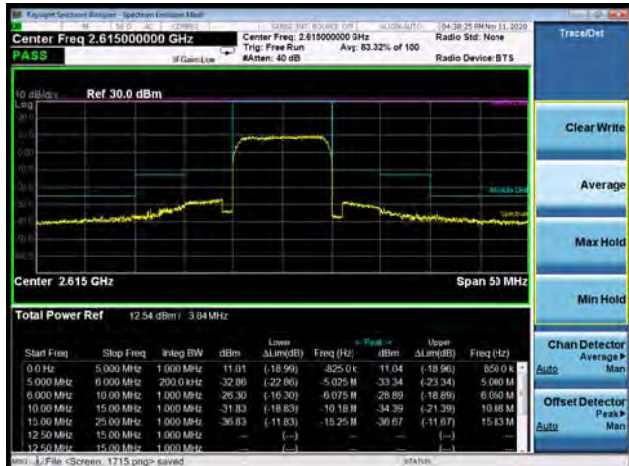

LTE Band 38 16QAM 20MHz CH-Low, 100%RB

LTE Band 38 16QAM 20MHz CH-High, 100%RB

LTE Band 38 64QAM 5MHz CH-Low, 1 RB

LTE Band 38 64QAM 5MHz CH-High, 1 RB

LTE Band 38 64QAM 5MHz CH-Low, 100%RB

LTE Band 38 64QAM 5MHz CH-High, 100%RB

LTE Band 38 64QAM 10MHz CH-Low, 1 RB

LTE Band 38 64QAM 10MHz CH-High, 1 RB

LTE Band 38 64QAM 10MHz CH-Low, 100%RB

LTE Band 38 64QAM 10MHz CH-High, 100%RB

LTE Band 38 64QAM 15MHz CH-Low, 1 RB

LTE Band 38 64QAM 15MHz CH-High, 1 RB

LTE Band 38 64QAM 15MHz CH-Low, 100%RB

LTE Band 38 64QAM 15MHz CH-High, 100%RB

LTE Band 38 64QAM 20MHz CH-Low, 1 RB

LTE Band 38 64QAM 20MHz CH-High, 1 RB

LTE Band 38 64QAM 20MHz CH-Low, 100%RB

LTE Band 38 64QAM 20MHz CH-High, 100%RB