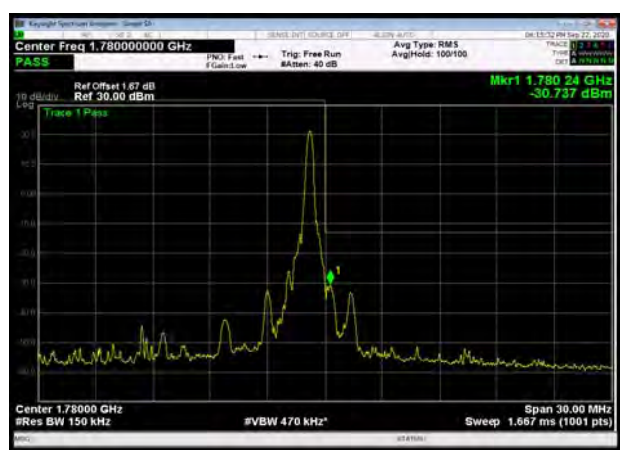

LTE Band 66 16QAM 10MHz CH-Low, 1 RB

LTE Band 66 16QAM 10MHz CH-High, 1 RB

LTE Band 66 16QAM 10MHz CH-Low, 100%RB

LTE Band 66 16QAM 10MHz CH-High, 100%RB

LTE Band 66 16QAM 15MHz CH-Low, 1 RB

LTE Band 66 16QAM 15MHz CH-High, 1 RB