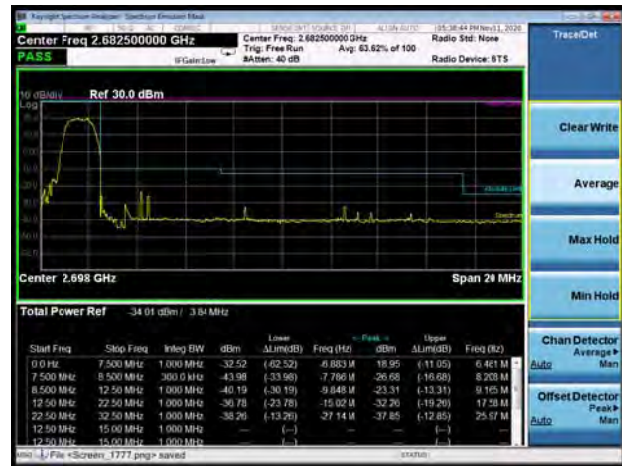

LTE Band 41 16QAM 15MHz CH-High, 1 RB