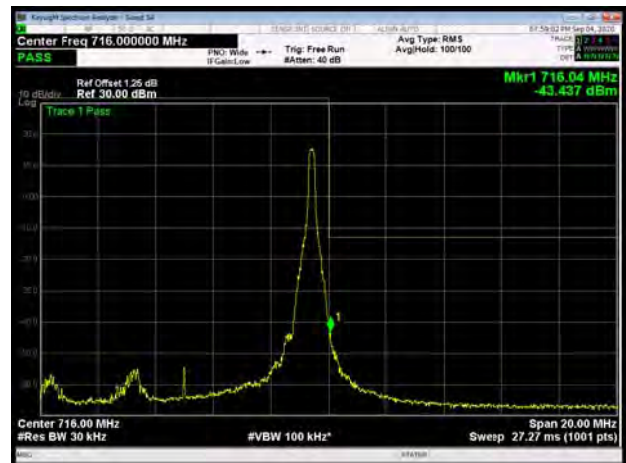

LTE Band 12 16QAM 5MHz CH-Low, 1 RB

LTE Band 12 16QAM 5MHz CH-High, 1 RB

LTE Band 12 16QAM 5MHz CH-Low, 100%RB

LTE Band 12 16QAM 5MHz CH-High, 100%RB

LTE Band 12 16QAM 10MHz CH-Low, 1 RB

LTE Band 12 16QAM 10MHz CH-High, 1 RB