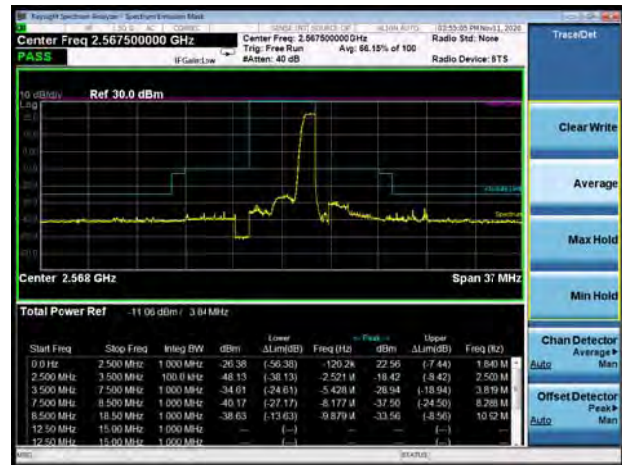

LTE Band 7 QPSK 10MHz CH-Low, 100%RB

LTE Band 7 QPSK 10MHz CH-High, 100%RB

LTE Band 7 QPSK 15MHz CH-Low, 1 RB

LTE Band 7 QPSK 15MHz CH-High, 1 RB

LTE Band 7 QPSK 15MHz CH-Low, 100%RB

LTE Band 7 QPSK 15MHz CH-High, 100%RB

LTE Band 7 QPSK 20MHz CH-Low, 1 RB

LTE Band 7 QPSK 20MHz CH-High, 1 RB

LTE Band 7 QPSK 20MHz CH-Low, 100%RB

LTE Band 7 QPSK 20MHz CH-High, 100%RB

LTE Band 7 16QAM 5MHz CH-Low, 1 RB

LTE Band 7 16QAM 5MHz CH-High, 1 RB

LTE Band 7 16QAM 5MHz CH-Low, 100%RB

LTE Band 7 16QAM 5MHz CH-High, 100%RB

LTE Band 7 16QAM 10MHz CH-Low, 1 RB

LTE Band 7 16QAM 10MHz CH-High, 1 RB

LTE Band 7 16QAM 10MHz CH-Low, 100%RB

LTE Band 7 16QAM 10MHz CH-High, 100%RB