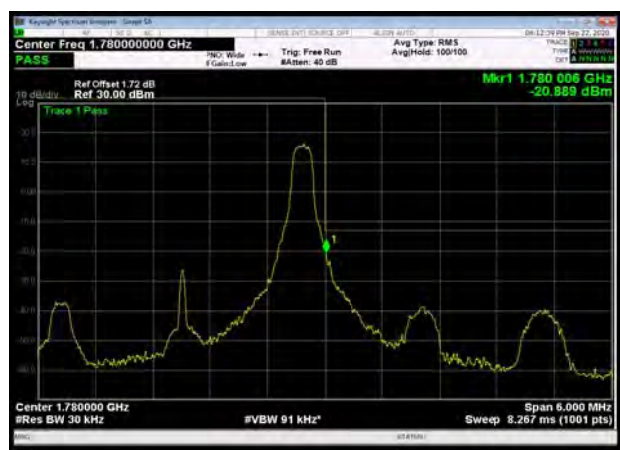

LTE Band 66 64QAM 1.4MHz CH-Low, 1 RB

LTE Band 66 64QAM 1.4MHz CH-High, 1 RB

LTE Band 66 64QAM 1.4MHz CH-Low, 100%RB

LTE Band 66 64QAM 1.4MHz CH-High, 100%RB

LTE Band 66 64QAM 3MHz CH-Low, 1 RB

LTE Band 66 64QAM 3MHz CH-High, 1 RB