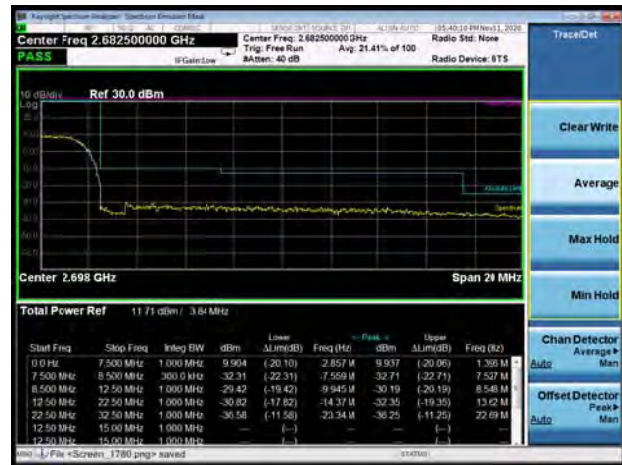

LTE Band 41 16QAM 15MHz CH-Low, 1 RB

LTE Band 41 16QAM 15MHz CH-High, 1 RB

LTE Band 41 16QAM 15MHz CH-Low, 100%RB

LTE Band 41 16QAM 15MHz CH-High, 100%RB

LTE Band 41 16QAM 20MHz CH-Low, RB 1

LTE Band 41 16QAM 20MHz CH-High, RB 1