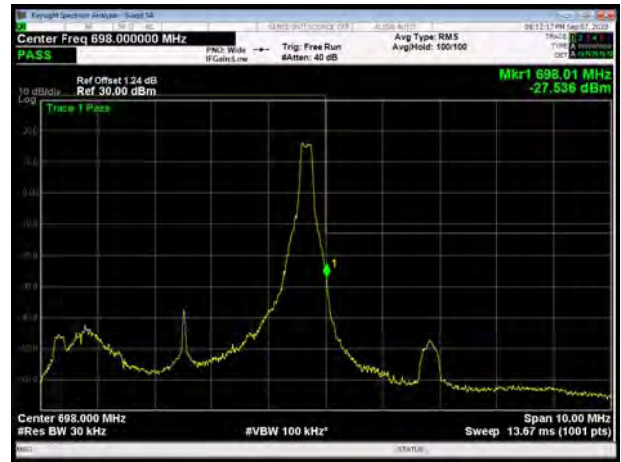

LTE Band 71 QPSK 5MHz CH-High, 100%RB