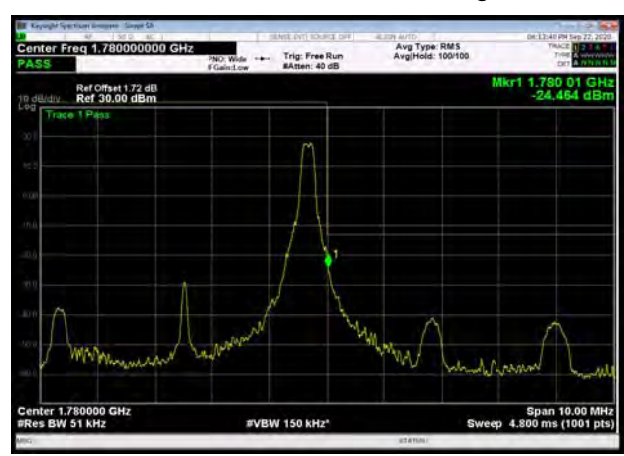

LTE Band 66 64QAM 3MHz CH-Low, 100%RB

LTE Band 66 64QAM 3MHz CH-High, 100%RB

LTE Band 66 64QAM 5MHz CH-Low, 1 RB

LTE Band 66 64QAM 5MHz CH-High, 1 RB

LTE Band 66 64QAM 5MHz CH-Low, 100%RB

LTE Band 66 64QAM 5MHz CH-High, 100%RB