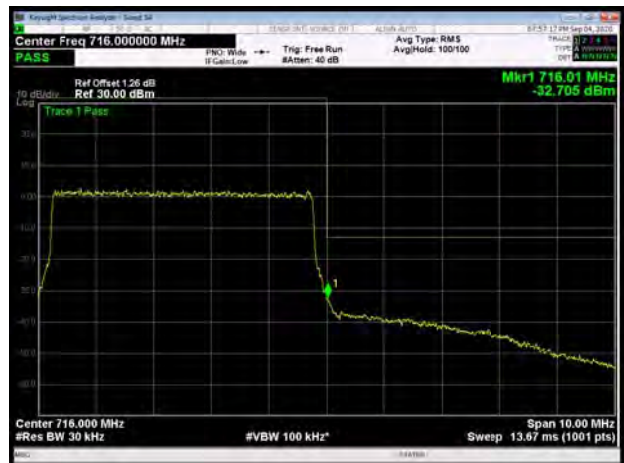

LTE Band 12 QPSK 3MHz CH-Low, 100%RB

LTE Band 12 QPSK 3MHz CH-High, 100%RB

LTE Band 12 QPSK 5MHz CH-Low, 1 RB

LTE Band 12 QPSK 5MHz CH-High, 1 RB

LTE Band 12 QPSK 5MHz CH-Low, 100%RB

LTE Band 12 QPSK 5MHz CH-High, 100%RB

LTE Band 12 QPSK 10MHz CH-Low, 1 RB

LTE Band 12 QPSK 10MHz CH-High, 1 RB

LTE Band 12 QPSK 10MHz CH-Low, 100%RB

LTE Band 12 QPSK 10MHz CH-High, 100%RB

LTE Band 12 16QAM 1.4MHz CH-Low, 1 RB

LTE Band 12 16QAM 1.4MHz CH-High, 1 RB