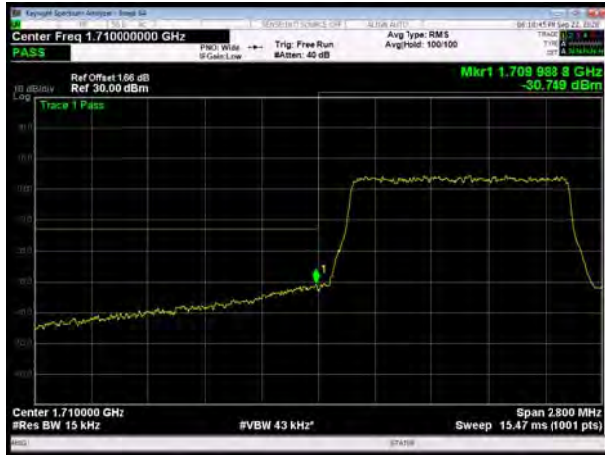

LTE Band 66 16QAM 3MHz CH-Low, 1 RB