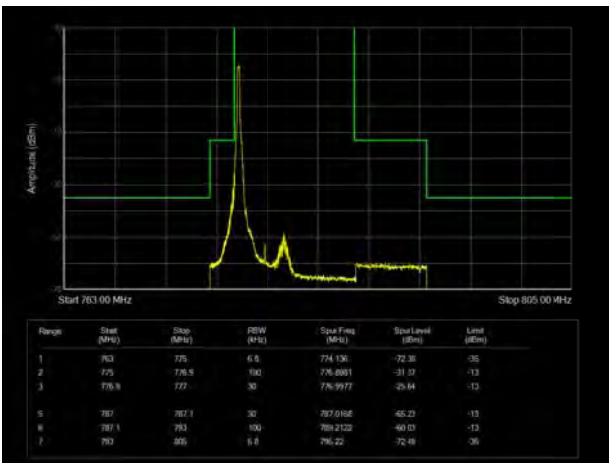

LTE Band 12 64QAM 5MHz CH-Low, 100%RB

LTE Band 12 64QAM 5MHz CH-High, 100%RB

LTE Band 12 64QAM 10MHz CH-Low, 1 RB

LTE Band 12 64QAM 10MHz CH-High, 1 RB

LTE Band 12 64QAM 10MHz CH-Low, 100%RB

LTE Band 12 64QAM 10MHz CH-High, 100%RB

LTE Band 13 QPSK 5MHz CH-Low, 1 RB

LTE Band 13 QPSK 5MHz CH-High, 1 RB

LTE Band 13 QPSK 5MHz CH-Low, 100%RB

LTE Band 13 QPSK 5MHz CH-High, 100%RB

LTE Band 13 QPSK 10MHz CH-Low, 1 RB

LTE Band 13 QPSK 10MHz CH-High, 1 RB

LTE Band 13 QPSK 10MHz CH-Low, 100%RB

LTE Band 13 QPSK 10MHz CH-High, 100%RB

LTE Band 13 16QAM 5MHz CH-Low, 1 RB

LTE Band 13 16QAM 5MHz CH-High, 1 RB

LTE Band 13 16QAM 5MHz CH-Low, 100%RB

LTE Band 13 16QAM 5MHz CH-High, 100%RB