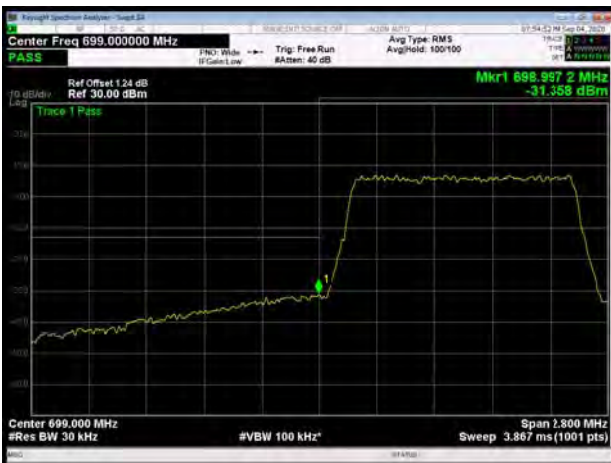

LTE Band 12 16QAM 10MHz CH-Low, 100%RB

LTE Band 12 16QAM 10MHz CH-High, 100%RB

LTE Band 12 64QAM 1.4MHz CH-Low, 1 RB

LTE Band 12 64QAM 1.4MHz CH-High, 1 RB

LTE Band 12 64QAM 1.4MHz CH-Low, 100%RB

LTE Band 12 64QAM 1.4MHz CH-High, 100%RB