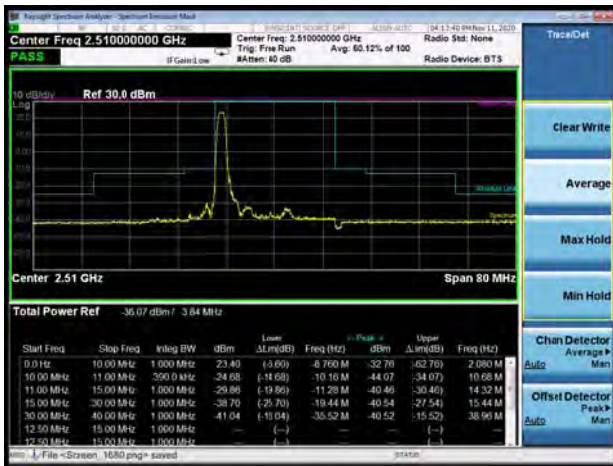

LTE Band 7 QPSK 5MHz CH-Low, 1 RB

LTE Band 7 QPSK 5MHz CH-High, 1 RB

LTE Band 7 QPSK 5MHz CH-Low, 100%RB

LTE Band 7 QPSK 5MHz CH-High, 100%RB

LTE Band 7 QPSK 10MHz CH-Low, 1 RB

LTE Band 7 QPSK 10MHz CH-High, 1 RB

LTE Band 7 QPSK 10MHz CH-Low, 100%RB

LTE Band 7 QPSK 10MHz CH-High, 100%RB

LTE Band 7 QPSK 15MHz CH-Low, 1 RB

LTE Band 7 QPSK 15MHz CH-High, 1 RB

LTE Band 7 QPSK 15MHz CH-Low, 100%RB

LTE Band 7 QPSK 15MHz CH-High, 100%RB

LTE Band 7 QPSK 20MHz CH-Low, 1 RB

LTE Band 7 QPSK 20MHz CH-High, 1 RB

LTE Band 7 QPSK 20MHz CH-Low, 100%RB

LTE Band 7 QPSK 20MHz CH-High, 100%RB

LTE Band 7 16QAM 5MHz CH-Low, 1 RB

LTE Band 7 16QAM 5MHz CH-High, 1 RB