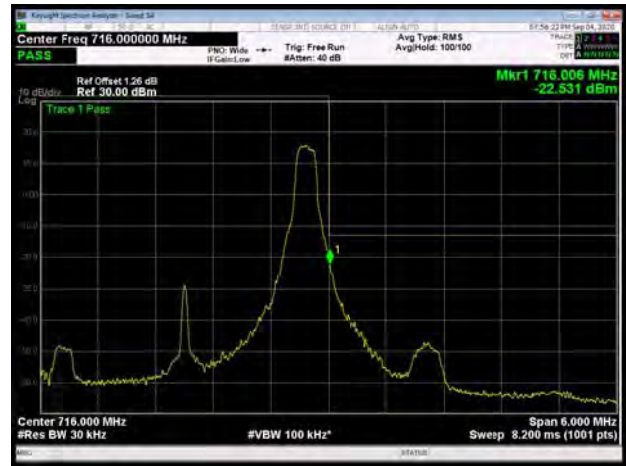

LTE Band 12 64QAM 3MHz CH-High, 100%RB