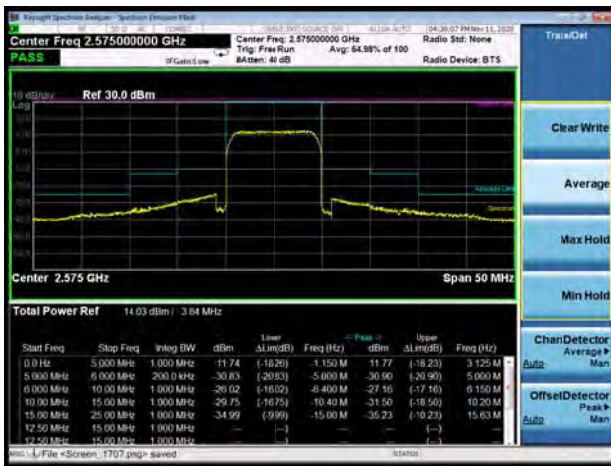

LTE Band 38 QPSK 5MHz CH-Low, 1 RB

LTE Band 38 QPSK 5MHz CH-High, 1 RB

LTE Band 38 QPSK 5MHz CH-Low, 100%RB

LTE Band 38 QPSK 5MHz CH-High, 100%RB

LTE Band 38 QPSK 10MHz CH-Low, 1 RB

LTE Band 38 QPSK 10MHz CH-High, 1 RB

LTE Band 38 QPSK 10MHz CH-Low, 100%RB

LTE Band 38 QPSK 10MHz CH-High, 100%RB

LTE Band 38 QPSK 15MHz CH-Low, 1 RB

LTE Band 38 QPSK 15MHz CH-High, 1 RB

LTE Band 38 QPSK 15MHz CH-Low, 100%RB

LTE Band 38 QPSK 15MHz CH-High, 100%RB