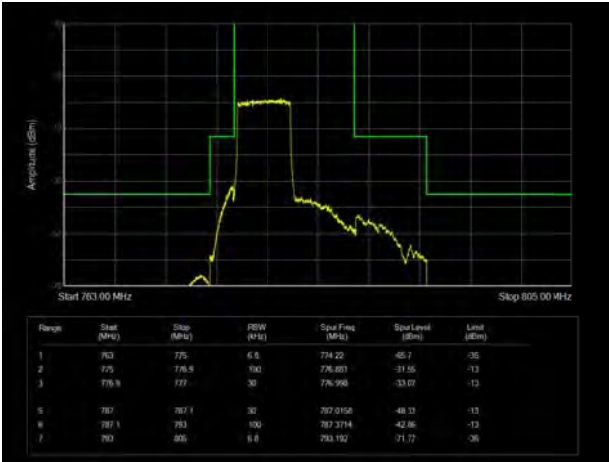

LTE Band 13 QPSK 10MHz CH-Low, 100%RB

LTE Band 13 QPSK 10MHz CH-High, 100%RB

LTE Band 13 16QAM 5MHz CH-Low, 1 RB

LTE Band 13 16QAM 5MHz CH-High, 1 RB

LTE Band 13 16QAM 5MHz CH-Low, 100%RB

LTE Band 13 16QAM 5MHz CH-High, 100%RB

LTE Band 13 16QAM 10MHz CH-Low, 1 RB

LTE Band 13 16QAM 10MHz CH-High, 1 RB

LTE Band 13 16QAM 10MHz CH-Low, 100%RB

LTE Band 13 16QAM 10MHz CH-High, 100%RB

LTE Band 13 64QAM 5MHz CH-Low, 1 RB

LTE Band 13 64QAM 5MHz CH-High, 1 RB

LTE Band 13 64QAM 5MHz CH-Low, 100%RB

LTE Band 13 64QAM 5MHz CH-High, 100%RB

LTE Band 13 64QAM 10MHz CH-Low, 1 RB

LTE Band 13 64QAM 10MHz CH-High, 1 RB

LTE Band 13 64QAM 10MHz CH-Low, 100%RB

LTE Band 13 64QAM 10MHz CH-High, 100%RB

LTE Band 38 QPSK 5MHz CH-Low, 1 RB

LTE Band 38 QPSK 5MHz CH-High, 1 RB

LTE Band 38 QPSK 5MHz CH-Low, 100%RB

LTE Band 38 QPSK 5MHz CH-High, 100%RB

LTE Band 38 QPSK 10MHz CH-Low, 1 RB

LTE Band 38 QPSK 10MHz CH-High, 1 RB