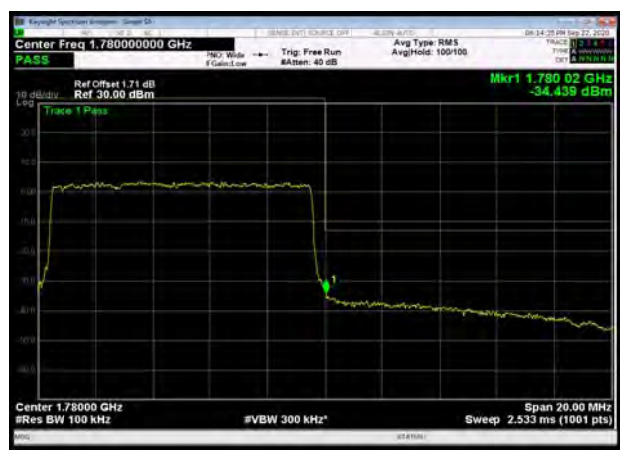

LTE Band 66 16QAM 10MHz CH-Low, 1 RB

LTE Band 66 16QAM 10MHz CH-High, 1 RB

LTE Band 66 16QAM 10MHz CH-Low, 100%RB

LTE Band 66 16QAM 10MHz CH-High, 100%RB

LTE Band 66 16QAM 15MHz CH-Low, 1 RB

LTE Band 66 16QAM 15MHz CH-High, 1 RB