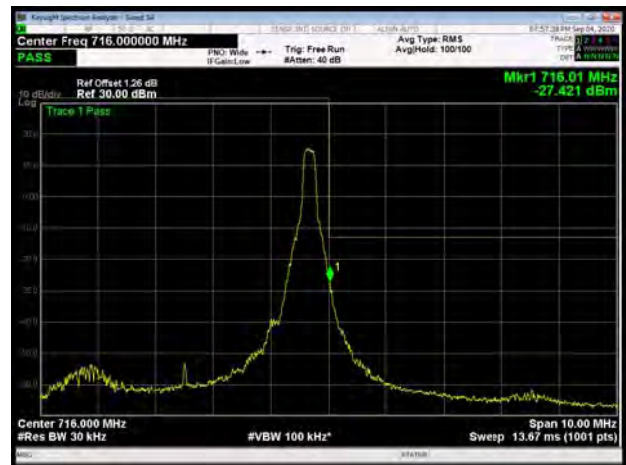

LTE Band 12 64QAM 3MHz CH-Low, 1 RB

LTE Band 12 64QAM 3MHz CH-High, 1 RB

LTE Band 12 64QAM 3MHz CH-Low, 100%RB

LTE Band 12 64QAM 3MHz CH-High, 100%RB

LTE Band 12 64QAM 5MHz CH-Low, 1 RB

LTE Band 12 64QAM 5MHz CH-High, 1 RB