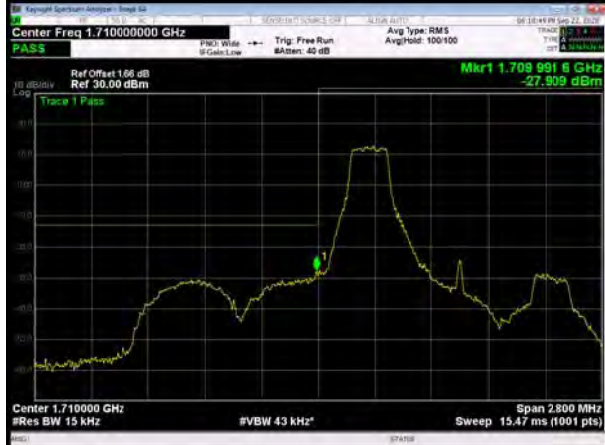

LTE Band 66 16QAM 15MHz CH-Low, 100%RB

LTE Band 66 16QAM 15MHz CH-High, 100%RB

LTE Band 66 16QAM 20MHz CH-Low, 1 RB

LTE Band 66 16QAM 20MHz CH-High, 1 RB

LTE Band 66 16QAM 20MHz CH-Low, 100%RB

LTE Band 66 16QAM 20MHz CH-High, 100%RB

LTE Band 66 64QAM 1.4MHz CH-Low, 1 RB

LTE Band 66 64QAM 1.4MHz CH-High, 1 RB

LTE Band 66 64QAM 1.4MHz CH-Low, 100%RB

LTE Band 66 64QAM 1.4MHz CH-High, 100%RB

LTE Band 66 64QAM 3MHz CH-Low, 1 RB

LTE Band 66 64QAM 3MHz CH-High, 1 RB