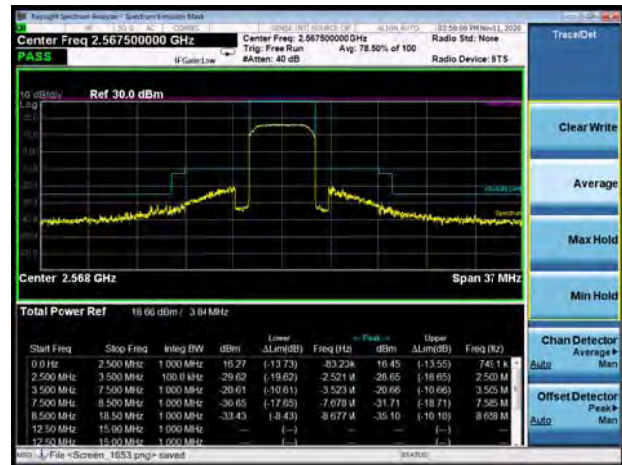

LTE Band 7 16QAM 20MHz CH-Low, 100%RB

LTE Band 7 16QAM 20MHz CH-High, 100%RB

LTE Band 7 64QAM 5MHz CH-Low, 1 RB

LTE Band 7 64QAM 5MHz CH-High, 1 RB

LTE Band 7 64QAM 5MHz CH-Low, 100%RB

LTE Band 7 64QAM 5MHz CH-High, 100%RB

LTE Band 7 64QAM 10MHz CH-Low, 1 RB

LTE Band 7 64QAM 10MHz CH-High, 1 RB

LTE Band 7 64QAM 10MHz CH-Low, 100%RB

LTE Band 7 64QAM 10MHz CH-High, 100%RB

LTE Band 7 64QAM 15MHz CH-Low, 1 RB

LTE Band 7 64QAM 15MHz CH-High, 1 RB