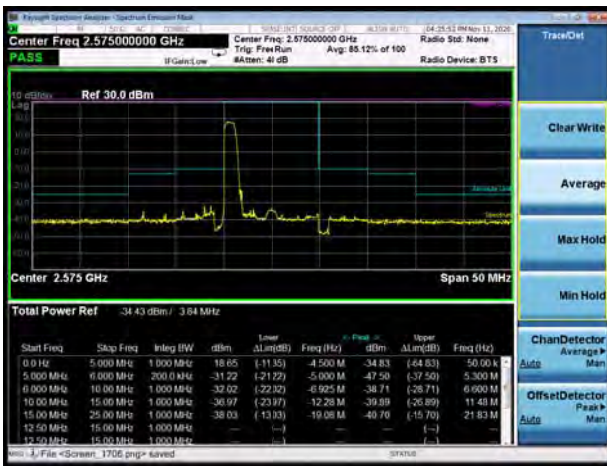

LTE Band 38 16QAM 15MHz CH-Low, 1 RB

LTE Band 38 16QAM 15MHz CH-High, 1 RB

LTE Band 38 16QAM 15MHz CH-Low, 100%RB

LTE Band 38 16QAM 15MHz CH-High, 100%RB

LTE Band 38 16QAM 20MHz CH-Low, 1 RB

LTE Band 38 16QAM 20MHz CH-High, 1 RB

LTE Band 38 16QAM 20MHz CH-Low, 100%RB

LTE Band 38 16QAM 20MHz CH-High, 100%RB

LTE Band 38 64QAM 5MHz CH-Low, 1 RB

LTE Band 38 64QAM 5MHz CH-High, 1 RB

LTE Band 38 64QAM 5MHz CH-Low, 100%RB

LTE Band 38 64QAM 5MHz CH-High, 100%RB

LTE Band 38 64QAM 10MHz CH-Low, 1 RB

LTE Band 38 64QAM 10MHz CH-High, 1 RB

LTE Band 38 64QAM 10MHz CH-Low, 100%RB

LTE Band 38 64QAM 10MHz CH-High, 100%RB

LTE Band 38 64QAM 15MHz CH-Low, 1 RB

LTE Band 38 64QAM 15MHz CH-High, 1 RB