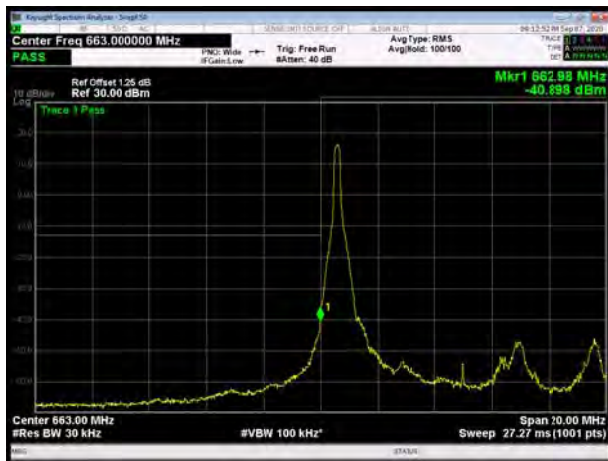

LTE Band 71 QPSK 5MHz CH-Low, 1 RB

LTE Band 71 QPSK 5MHz CH-High, 1 RB

LTE Band 71 QPSK 5MHz CH-Low, 100%RB

LTE Band 71 QPSK 5MHz CH-High, 100%RB

LTE Band 71 QPSK 10MHz CH-Low, 1 RB

LTE Band 71 QPSK 10MHz CH-High, 1 RB