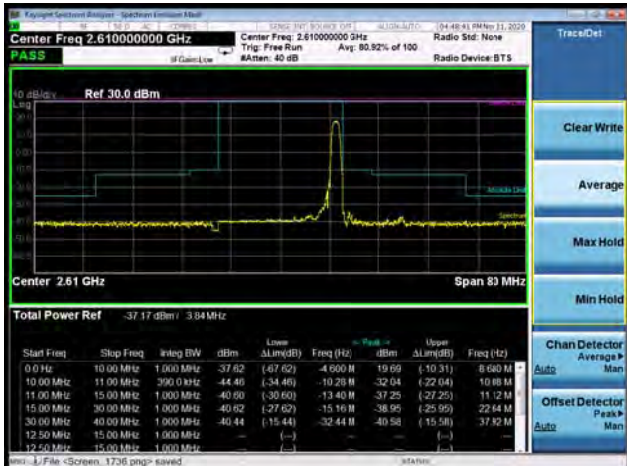

LTE Band 38 64QAM 15MHz CH-Low, 100%RB

LTE Band 38 64QAM 15MHz CH-High, 100%RB

LTE Band 38 64QAM 20MHz CH-Low, 1 RB

LTE Band 38 64QAM 20MHz CH-High, 1 RB

LTE Band 38 64QAM 20MHz CH-Low, 100%RB

LTE Band 38 64QAM 20MHz CH-High, 100%RB

LTE Band 41 QPSK 5MHz CH-Low, 1 RB

LTE Band 41 QPSK 5MHz CH-High, 1 RB

LTE Band 41 QPSK 5MHz CH-Low, 100%RB

LTE Band 41 QPSK 5MHz CH-High, 100%RB

LTE Band 41 QPSK 10MHz CH-Low, 1 RB

LTE Band 41 QPSK 10MHz CH-High, 1 RB