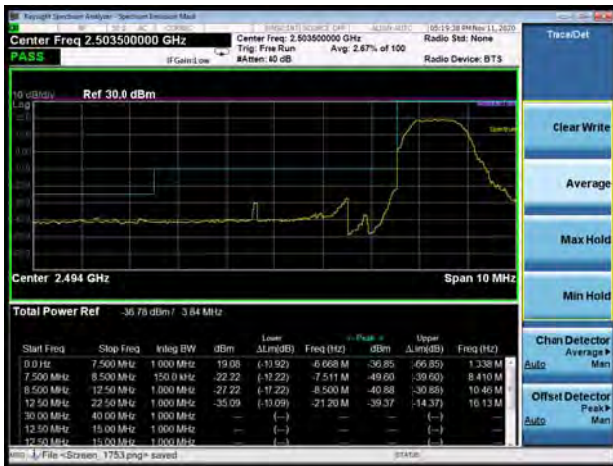

LTE Band 41 16QAM 15MHz CH-Low, 1 RB