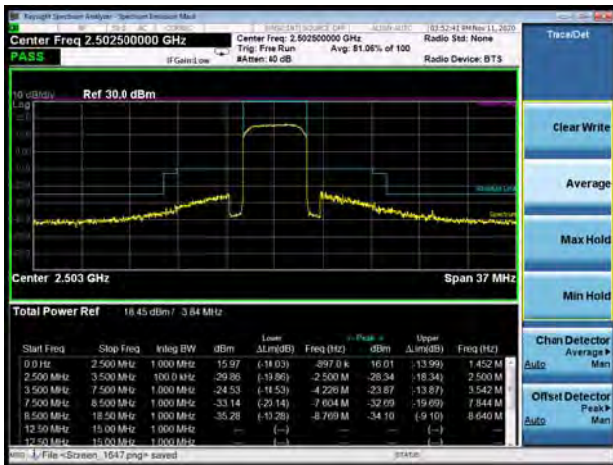

LTE Band 7 16QAM 20MHz CH-Low, 100%RB

LTE Band 7 16QAM 20MHz CH-High, 100%RB

LTE Band 7 64QAM 5MHz CH-Low, 1 RB

LTE Band 7 64QAM 5MHz CH-High, 1 RB

LTE Band 7 64QAM 5MHz CH-Low, 100%RB

LTE Band 7 64QAM 5MHz CH-High, 100%RB

LTE Band 7 64QAM 10MHz CH-Low, 1 RB

LTE Band 7 64QAM 10MHz CH-High, 1 RB

LTE Band 7 64QAM 10MHz CH-Low, 100%RB

LTE Band 7 64QAM 10MHz CH-High, 100%RB

LTE Band 7 64QAM 15MHz CH-Low, 1 RB

LTE Band 7 64QAM 15MHz CH-High, 1 RB