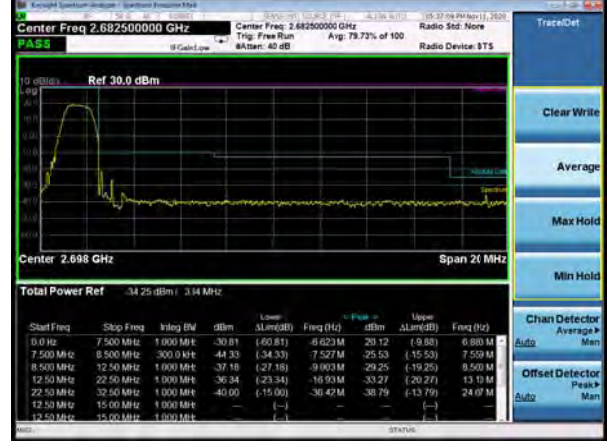

LTE Band 41 QPSK 5MHz CH-Low, 1 RB

LTE Band 41 QPSK 5MHz CH-High, 1 RB

LTE Band 41 QPSK 5MHz CH-Low, 100%RB

LTE Band 41 QPSK 5MHz CH-High, 100%RB

LTE Band 41 QPSK 10MHz CH-Low, 1 RB

LTE Band 41 QPSK 10MHz CH-High, 1 RB

LTE Band 41 QPSK 10MHz CH-Low, 100%RB

LTE Band 41 QPSK 10MHz CH-High, 100%RB

LTE Band 41 QPSK 15MHz CH-Low, 1 RB

LTE Band 41 QPSK 15MHz CH-High, 1 RB

LTE Band 41 QPSK 15MHz CH-Low, 100%RB

LTE Band 41 QPSK 15MHz CH-High, 100%RB

LTE Band 41 QPSK 20MHz CH-Low, 1 RB

LTE Band 41 QPSK 20MHz CH-High, 1 RB

LTE Band 41 QPSK 20MHz CH-Low, 100%RB

LTE Band 41 QPSK 20MHz CH-High, 100%RB

LTE Band 41 16QAM 5MHz CH-Low, 1 RB

LTE Band 41 16QAM 5MHz CH-High, 1 RB