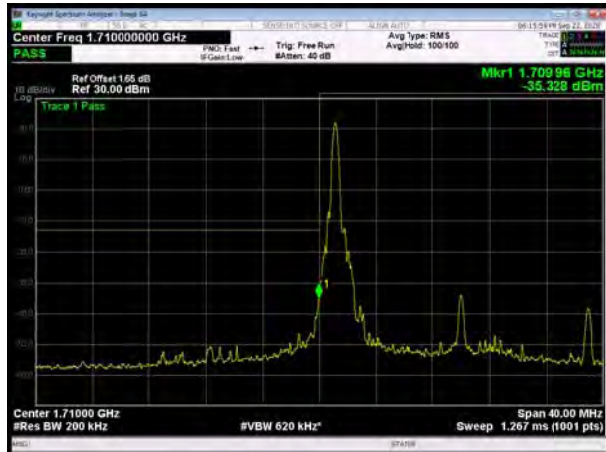

LTE Band 66 16QAM 10MHz CH-Low, 1 RB

LTE Band 66 16QAM 10MHz CH-High, 1 RB

LTE Band 66 16QAM 10MHz CH-Low, 100%RB

LTE Band 66 16QAM 10MHz CH-High, 100%RB

LTE Band 66 16QAM 15MHz CH-Low, 1 RB

LTE Band 66 16QAM 15MHz CH-High, 1 RB

LTE Band 66 16QAM 15MHz CH-Low, 100%RB

LTE Band 66 16QAM 15MHz CH-High, 100%RB

LTE Band 66 16QAM 20MHz CH-Low, 1 RB

LTE Band 66 16QAM 20MHz CH-High, 1 RB

LTE Band 66 16QAM 20MHz CH-Low, 100%RB

LTE Band 66 16QAM 20MHz CH-High, 100%RB