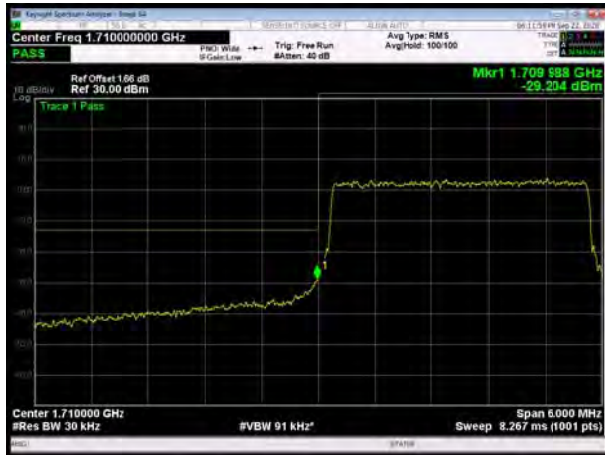

LTE Band 66 16QAM 5MHz CH-Low, 1 RB