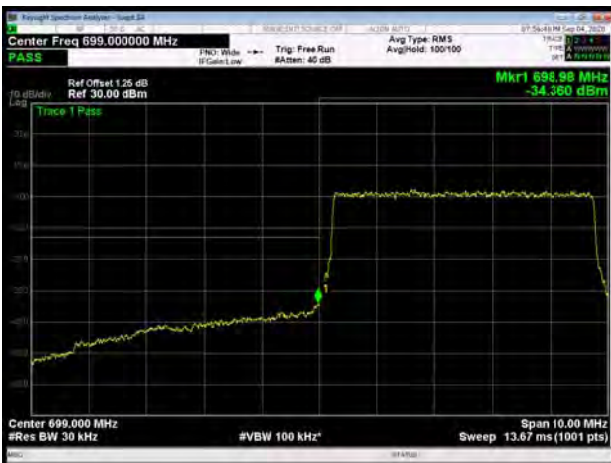

LTE Band 12 QPSK 3MHz CH-Low, 100%RB

LTE Band 12 QPSK 3MHz CH-High, 100%RB

LTE Band 12 QPSK 5MHz CH-Low, 1 RB

LTE Band 12 QPSK 5MHz CH-High, 1 RB

LTE Band 12 QPSK 5MHz CH-Low, 100%RB

LTE Band 12 QPSK 5MHz CH-High, 100%RB

LTE Band 12 QPSK 10MHz CH-Low, 1 RB

LTE Band 12 QPSK 10MHz CH-High, 1 RB

LTE Band 12 QPSK 10MHz CH-Low, 100%RB

LTE Band 12 QPSK 10MHz CH-High, 100%RB

LTE Band 12 16QAM 1.4MHz CH-Low, 1 RB

LTE Band 12 16QAM 1.4MHz CH-High, 1 RB