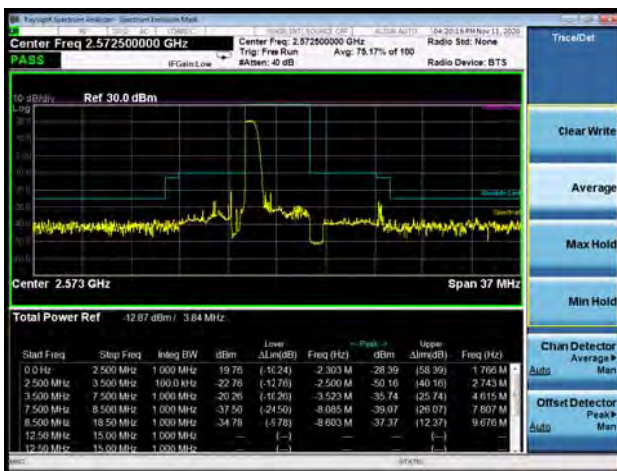

LTE Band 13 64QAM 5MHz CH-Low, 100%RB

LTE Band 13 64QAM 5MHz CH-High, 100%RB

LTE Band 13 64QAM 10MHz CH-Low, 1 RB

LTE Band 13 64QAM 10MHz CH-High, 1 RB

LTE Band 13 64QAM 10MHz CH-Low, 100%RB

LTE Band 13 64QAM 10MHz CH-High, 100%RB

LTE Band 38 QPSK 5MHz CH-Low, 1 RB

LTE Band 38 QPSK 5MHz CH-High, 1 RB

LTE Band 38 QPSK 5MHz CH-Low, 100%RB

LTE Band 38 QPSK 5MHz CH-High, 100%RB

LTE Band 38 QPSK 10MHz CH-Low, 1 RB

LTE Band 38 QPSK 10MHz CH-High, 1 RB