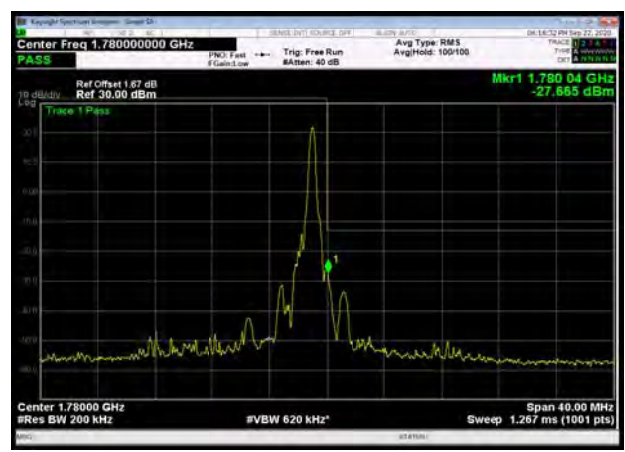

LTE Band 66 16QAM 15MHz CH-Low, 100%RB

LTE Band 66 16QAM 15MHz CH-High, 100%RB

LTE Band 66 16QAM 20MHz CH-Low, 1 RB

LTE Band 66 16QAM 20MHz CH-High, 1 RB

LTE Band 66 16QAM 20MHz CH-Low, 100%RB

LTE Band 66 16QAM 20MHz CH-High, 100%RB