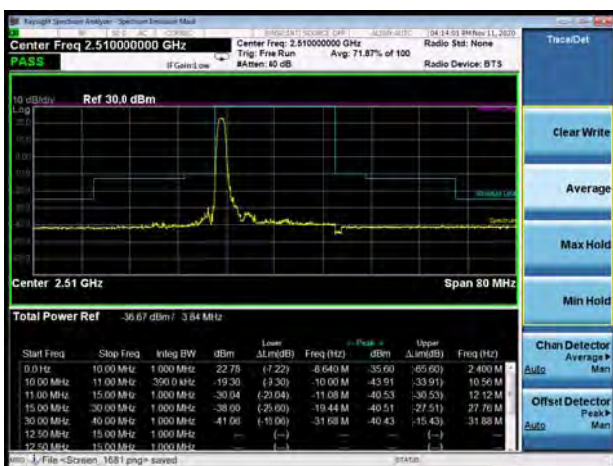

LTE Band 7 16QAM 5MHz CH-Low, 100%RB

LTE Band 7 16QAM 5MHz CH-High, 100%RB

LTE Band 7 16QAM 10MHz CH-Low, 1 RB

LTE Band 7 16QAM 10MHz CH-High, 1 RB

LTE Band 7 16QAM 10MHz CH-Low, 100%RB

LTE Band 7 16QAM 10MHz CH-High, 100%RB

LTE Band 7 16QAM 15MHz CH-Low, 1 RB

LTE Band 7 16QAM 15MHz CH-High, 1 RB

LTE Band 7 16QAM 15MHz CH-Low, 100%RB

LTE Band 7 16QAM 15MHz CH-High, 100%RB

LTE Band 7 16QAM 20MHz CH-Low, 1 RB

LTE Band 7 16QAM 20MHz CH-High, 1 RB

LTE Band 7 16QAM 20MHz CH-Low, 100%RB

LTE Band 7 16QAM 20MHz CH-High, 100%RB

LTE Band 7 64QAM 5MHz CH-Low, 1 RB

LTE Band 7 64QAM 5MHz CH-High, 1 RB

LTE Band 7 64QAM 5MHz CH-Low, 100%RB

LTE Band 7 64QAM 5MHz CH-High, 100%RB