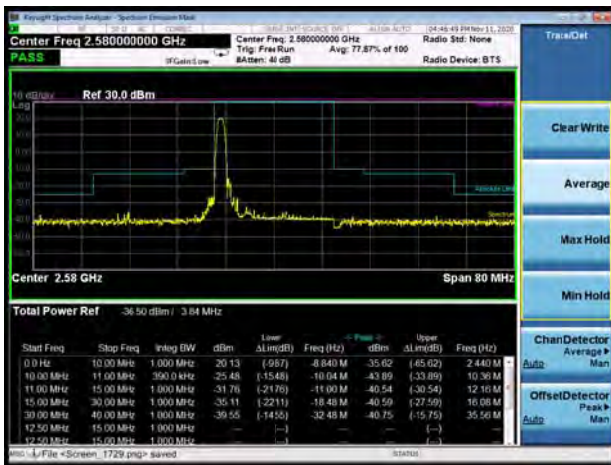

LTE Band 38 16QAM 5MHz CH-Low, 100%RB

LTE Band 38 16QAM 5MHz CH-High, 100%RB

LTE Band 38 16QAM 10MHz CH-Low, 1 RB

LTE Band 38 16QAM 10MHz CH-High, 1 RB

LTE Band 38 16QAM 10MHz CH-Low, 100%RB

LTE Band 38 16QAM 10MHz CH-High, 100%RB

LTE Band 38 16QAM 15MHz CH-Low, 1 RB

LTE Band 38 16QAM 15MHz CH-High, 1 RB

LTE Band 38 16QAM 15MHz CH-Low, 100%RB

LTE Band 38 16QAM 15MHz CH-High, 100%RB

LTE Band 38 16QAM 20MHz CH-Low, 1 RB

LTE Band 38 16QAM 20MHz CH-High, 1 RB

LTE Band 38 16QAM 20MHz CH-Low, 100%RB

LTE Band 38 16QAM 20MHz CH-High, 100%RB

LTE Band 38 64QAM 5MHz CH-Low, 1 RB

LTE Band 38 64QAM 5MHz CH-High, 1 RB

LTE Band 38 64QAM 5MHz CH-Low, 100%RB

LTE Band 38 64QAM 5MHz CH-High, 100%RB