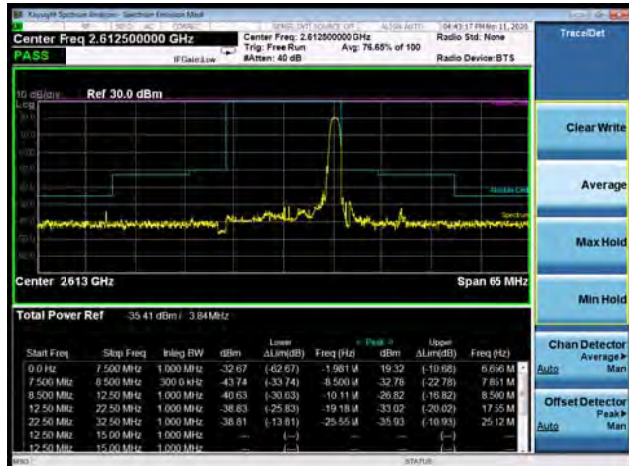

LTE Band 38 QPSK 5MHz CH-Low, 1 RB

LTE Band 38 QPSK 5MHz CH-High, 1 RB

LTE Band 38 QPSK 5MHz CH-Low, 100%RB

LTE Band 38 QPSK 5MHz CH-High, 100%RB

LTE Band 38 QPSK 10MHz CH-Low, 1 RB

LTE Band 38 QPSK 10MHz CH-High, 1 RB

LTE Band 38 QPSK 10MHz CH-Low, 100%RB

LTE Band 38 QPSK 10MHz CH-High, 100%RB

LTE Band 38 QPSK 15MHz CH-Low, 1 RB

LTE Band 38 QPSK 15MHz CH-High, 1 RB

LTE Band 38 QPSK 15MHz CH-Low, 100%RB

LTE Band 38 QPSK 15MHz CH-High, 100%RB

LTE Band 38 QPSK 20MHz CH-Low, 1 RB

LTE Band 38 QPSK 20MHz CH-High, 1 RB

LTE Band 38 QPSK 20MHz CH-Low, 100%RB

LTE Band 38 QPSK 20MHz CH-High, 100%RB

LTE Band 38 16QAM 5MHz CH-Low, 1 RB

LTE Band 38 16QAM 5MHz CH-High, 1 RB