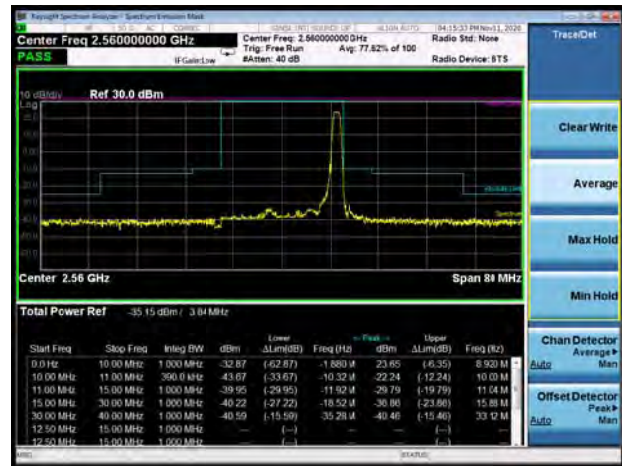

LTE Band 7 QPSK 5MHz CH-Low, 1 RB

LTE Band 7 QPSK 5MHz CH-High, 1 RB

LTE Band 7 QPSK 5MHz CH-Low, 100%RB

LTE Band 7 QPSK 5MHz CH-High, 100%RB

LTE Band 7 QPSK 10MHz CH-Low, 1 RB

LTE Band 7 QPSK 10MHz CH-High, 1 RB

LTE Band 7 QPSK 10MHz CH-Low, 100%RB

LTE Band 7 QPSK 10MHz CH-High, 100%RB

LTE Band 7 QPSK 15MHz CH-Low, 1 RB

LTE Band 7 QPSK 15MHz CH-High, 1 RB

LTE Band 7 QPSK 15MHz CH-Low, 100%RB

LTE Band 7 QPSK 15MHz CH-High, 100%RB

LTE Band 7 QPSK 20MHz CH-Low, 1 RB

LTE Band 7 QPSK 20MHz CH-High, 1 RB

LTE Band 7 QPSK 20MHz CH-Low, 100%RB

LTE Band 7 QPSK 20MHz CH-High, 100%RB

LTE Band 7 16QAM 5MHz CH-Low, 1 RB

LTE Band 7 16QAM 5MHz CH-High, 1 RB