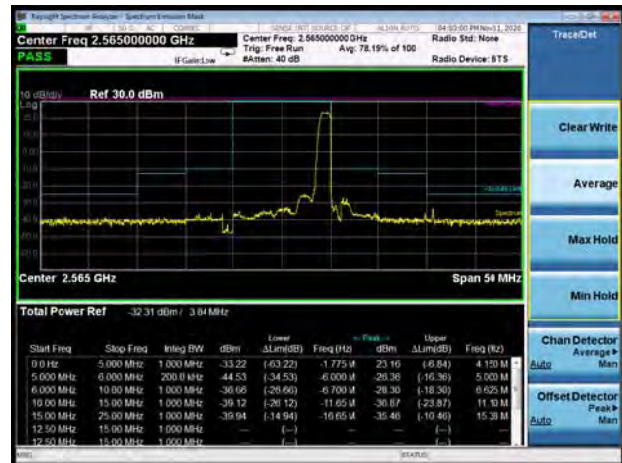

LTE Band 4 64QAM 15MHz CH-Low, 100%RB

LTE Band 4 64QAM 15MHz CH-High, 100%RB

LTE Band 4 64QAM 20MHz CH-Low, 1 RB

LTE Band 4 64QAM 20MHz CH-High, 1 RB

LTE Band 4 64QAM 20MHz CH-Low, 100%RB

LTE Band 4 64QAM 20MHz CH-High, 100%RB

LTE Band 7 QPSK 5MHz CH-Low, 1 RB

LTE Band 7 QPSK 5MHz CH-High, 1 RB

LTE Band 7 QPSK 5MHz CH-Low, 100%RB

LTE Band 7 QPSK 5MHz CH-High, 100%RB

LTE Band 7 QPSK 10MHz CH-Low, 1 RB

LTE Band 7 QPSK 10MHz CH-High, 1 RB

LTE Band 7 QPSK 10MHz CH-Low, 100%RB

LTE Band 7 QPSK 10MHz CH-High, 100%RB

LTE Band 7 QPSK 15MHz CH-Low, 1 RB

LTE Band 7 QPSK 15MHz CH-High, 1 RB

LTE Band 7 QPSK 15MHz CH-Low, 100%RB

LTE Band 7 QPSK 15MHz CH-High, 100%RB