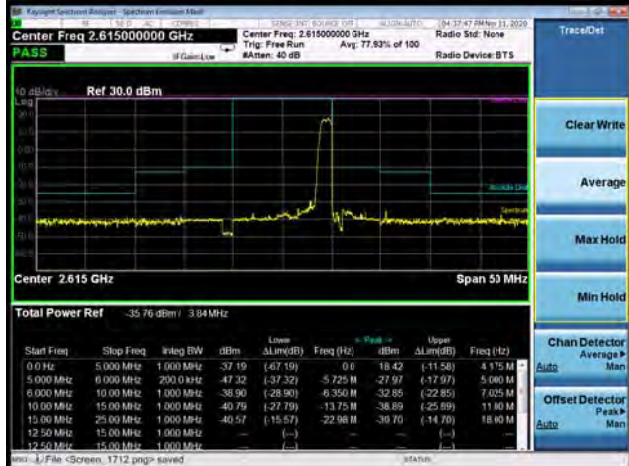

LTE Band 38 16QAM 15MHz CH-Low, 1 RB

LTE Band 38 16QAM 15MHz CH-High, 1 RB

LTE Band 38 16QAM 15MHz CH-Low, 100%RB

LTE Band 38 16QAM 15MHz CH-High, 100%RB

LTE Band 38 16QAM 20MHz CH-Low, 1 RB

LTE Band 38 16QAM 20MHz CH-High, 1 RB

LTE Band 38 16QAM 20MHz CH-Low, 100%RB

LTE Band 38 16QAM 20MHz CH-High, 100%RB

LTE Band 38 64QAM 5MHz CH-Low, 1 RB

LTE Band 38 64QAM 5MHz CH-High, 1 RB

LTE Band 38 64QAM 5MHz CH-Low, 100%RB

LTE Band 38 64QAM 5MHz CH-High, 100%RB

LTE Band 38 64QAM 10MHz CH-Low, 1 RB

LTE Band 38 64QAM 10MHz CH-High, 1 RB

LTE Band 38 64QAM 10MHz CH-Low, 100%RB

LTE Band 38 64QAM 10MHz CH-High, 100%RB

LTE Band 38 64QAM 15MHz CH-Low, 1 RB

LTE Band 38 64QAM 15MHz CH-High, 1 RB