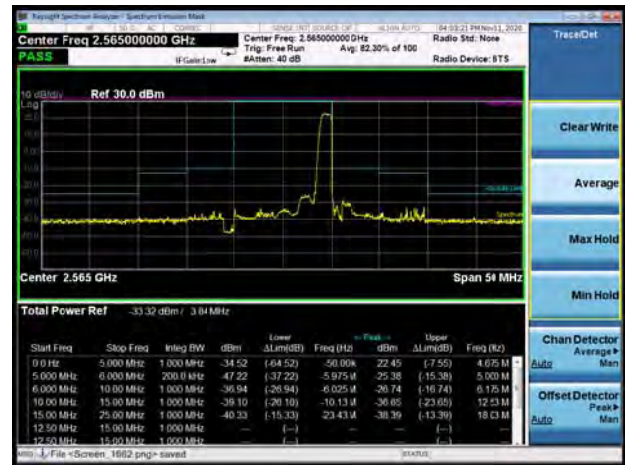

LTE Band 7 QPSK 20MHz CH-Low, 1 RB

LTE Band 7 QPSK 20MHz CH-High, 1 RB

LTE Band 7 QPSK 20MHz CH-Low, 100%RB

LTE Band 7 QPSK 20MHz CH-High, 100%RB

LTE Band 7 16QAM 5MHz CH-Low, 1 RB

LTE Band 7 16QAM 5MHz CH-High, 1 RB

LTE Band 7 16QAM 5MHz CH-Low, 100%RB

LTE Band 7 16QAM 5MHz CH-High, 100%RB

LTE Band 7 16QAM 10MHz CH-Low, 1 RB

LTE Band 7 16QAM 10MHz CH-High, 1 RB

LTE Band 7 16QAM 10MHz CH-Low, 100%RB

LTE Band 7 16QAM 10MHz CH-High, 100%RB

LTE Band 7 16QAM 15MHz CH-Low, 1 RB

LTE Band 7 16QAM 15MHz CH-High, 1 RB

LTE Band 7 16QAM 15MHz CH-Low, 100%RB

LTE Band 7 16QAM 15MHz CH-High, 100%RB

LTE Band 7 16QAM 20MHz CH-Low, 1 RB

LTE Band 7 16QAM 20MHz CH-High, 1 RB