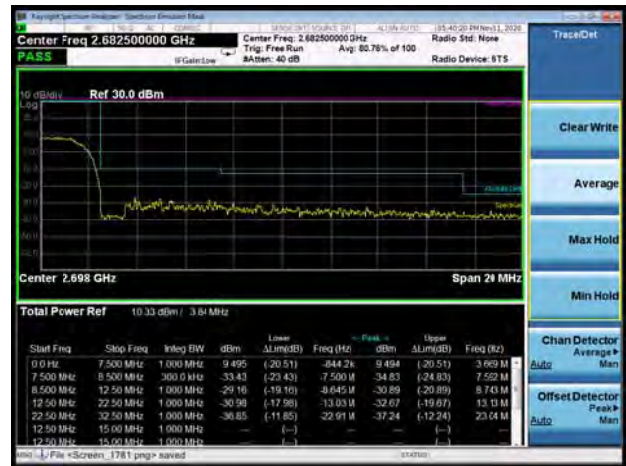

LTE Band 41 64QAM 15MHz CH-High, 100%RB