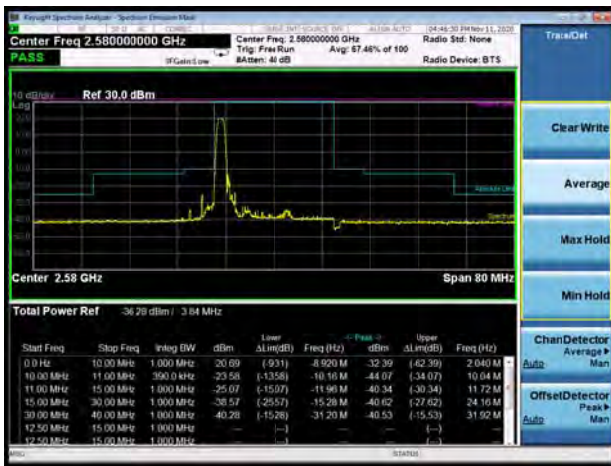

LTE Band 38 QPSK 5MHz CH-Low, 1 RB

LTE Band 38 QPSK 5MHz CH-High, 1 RB

LTE Band 38 QPSK 5MHz CH-Low, 100%RB

LTE Band 38 QPSK 5MHz CH-High, 100%RB

LTE Band 38 QPSK 10MHz CH-Low, 1 RB

LTE Band 38 QPSK 10MHz CH-High, 1 RB

LTE Band 38 QPSK 10MHz CH-Low, 100%RB

LTE Band 38 QPSK 10MHz CH-High, 100%RB

LTE Band 38 QPSK 15MHz CH-Low, 1 RB

LTE Band 38 QPSK 15MHz CH-High, 1 RB

LTE Band 38 QPSK 15MHz CH-Low, 100%RB

LTE Band 38 QPSK 15MHz CH-High, 100%RB

LTE Band 38 QPSK 20MHz CH-Low, 1 RB

LTE Band 38 QPSK 20MHz CH-High, 1 RB

LTE Band 38 QPSK 20MHz CH-Low, 100%RB

LTE Band 38 QPSK 20MHz CH-High, 100%RB

LTE Band 38 16QAM 5MHz CH-Low, 1 RB

LTE Band 38 16QAM 5MHz CH-High, 1 RB