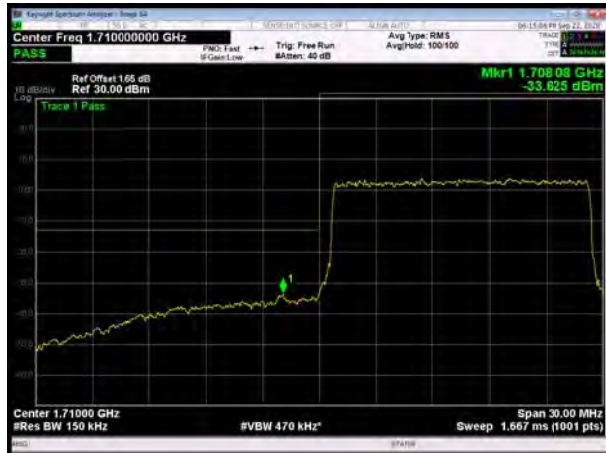

LTE Band 66 16QAM 10MHz CH-Low, 1 RB

LTE Band 66 16QAM 10MHz CH-High, 1 RB

LTE Band 66 16QAM 10MHz CH-Low, 100%RB

LTE Band 66 16QAM 10MHz CH-High, 100%RB

LTE Band 66 16QAM 15MHz CH-Low, 1 RB

LTE Band 66 16QAM 15MHz CH-High, 1 RB

LTE Band 66 16QAM 15MHz CH-Low, 100%RB

LTE Band 66 16QAM 15MHz CH-High, 100%RB

LTE Band 66 16QAM 20MHz CH-Low, 1 RB

LTE Band 66 16QAM 20MHz CH-High, 1 RB

LTE Band 66 16QAM 20MHz CH-Low, 100%RB

LTE Band 66 16QAM 20MHz CH-High, 100%RB