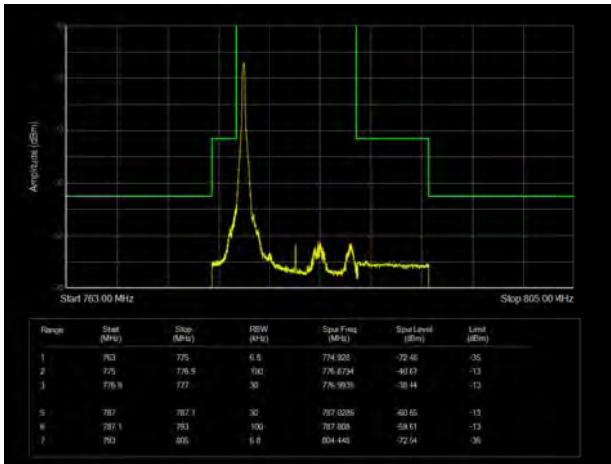

LTE Band 13 QPSK 5MHz CH-Low, 1 RB

LTE Band 13 QPSK 5MHz CH-High, 1 RB

LTE Band 13 QPSK 5MHz CH-Low, 100%RB

LTE Band 13 QPSK 5MHz CH-High, 100%RB

LTE Band 13 QPSK 10MHz CH-Low, 1 RB

LTE Band 13 QPSK 10MHz CH-High, 1 RB

LTE Band 13 QPSK 10MHz CH-Low, 100%RB

LTE Band 13 QPSK 10MHz CH-High, 100%RB

LTE Band 13 16QAM 5MHz CH-Low, 1 RB

LTE Band 13 16QAM 5MHz CH-High, 1 RB

LTE Band 13 16QAM 5MHz CH-Low, 100%RB

LTE Band 13 16QAM 5MHz CH-High, 100%RB

LTE Band 13 16QAM 10MHz CH-Low, 1 RB

LTE Band 13 16QAM 10MHz CH-High, 1 RB

LTE Band 13 16QAM 10MHz CH-Low, 100%RB

LTE Band 13 16QAM 10MHz CH-High, 100%RB

LTE Band 13 64QAM 5MHz CH-Low, 1 RB

LTE Band 13 64QAM 5MHz CH-High, 1 RB