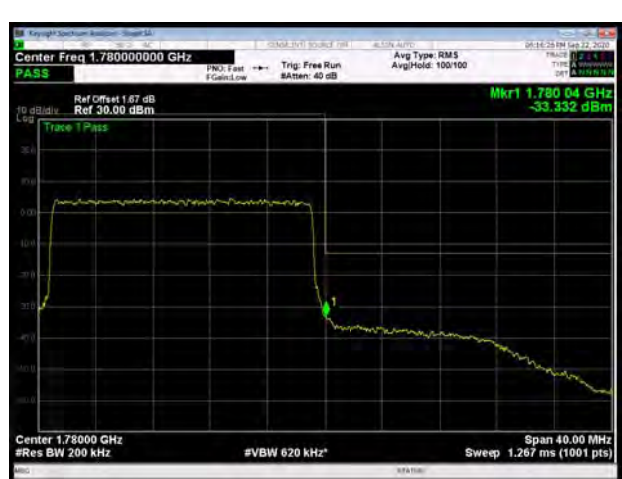

LTE Band 66 QPSK 10MHz CH-Low, 1 RB

LTE Band 66 QPSK 10MHz CH-High, 1 RB

LTE Band 66 QPSK 10MHz CH-Low, 100%RB

LTE Band 66 QPSK 10MHz CH-High, 100%RB

LTE Band 66 QPSK 15MHz CH-Low, 1 RB

LTE Band 66 QPSK 15MHz CH-High, 1 RB

LTE Band 66 QPSK 15MHz CH-Low, 100%RB

LTE Band 66 QPSK 15MHz CH-High, 100%RB

LTE Band 66 QPSK 20MHz CH-Low, 1 RB

LTE Band 66 QPSK 20MHz CH-High, 1 RB

LTE Band 66 QPSK 20MHz CH-Low, 100%RB

LTE Band 66 QPSK 20MHz CH-High, 100%RB