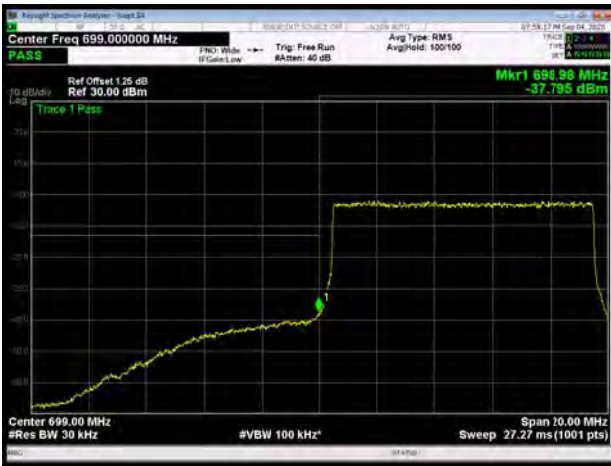

LTE Band 12 16QAM 5MHz CH-Low, 1 RB

LTE Band 12 16QAM 5MHz CH-High, 1 RB

LTE Band 12 16QAM 5MHz CH-Low, 100%RB

LTE Band 12 16QAM 5MHz CH-High, 100%RB

LTE Band 12 16QAM 10MHz CH-Low, 1 RB

LTE Band 12 16QAM 10MHz CH-High, 1 RB

LTE Band 12 16QAM 10MHz CH-Low, 100%RB

LTE Band 12 16QAM 10MHz CH-High, 100%RB

LTE Band 12 64QAM 1.4MHz CH-Low, 1 RB

LTE Band 12 64QAM 1.4MHz CH-High, 1 RB

LTE Band 12 64QAM 1.4MHz CH-Low, 100%RB

LTE Band 12 64QAM 1.4MHz CH-High, 100%RB