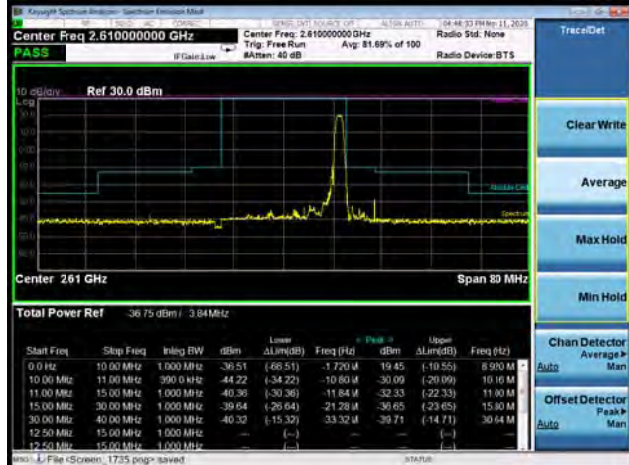

LTE Band 38 16QAM 5MHz CH-Low, 100%RB

LTE Band 38 16QAM 5MHz CH-High, 100%RB

LTE Band 38 16QAM 10MHz CH-Low, 1 RB

LTE Band 38 16QAM 10MHz CH-High, 1 RB

LTE Band 38 16QAM 10MHz CH-Low, 100%RB

LTE Band 38 16QAM 10MHz CH-High, 100%RB

LTE Band 38 16QAM 15MHz CH-Low, 1 RB

LTE Band 38 16QAM 15MHz CH-High, 1 RB

LTE Band 38 16QAM 15MHz CH-Low, 100%RB

LTE Band 38 16QAM 15MHz CH-High, 100%RB

LTE Band 38 16QAM 20MHz CH-Low, 1 RB

LTE Band 38 16QAM 20MHz CH-High, 1 RB

LTE Band 38 16QAM 20MHz CH-Low, 100%RB

LTE Band 38 16QAM 20MHz CH-High, 100%RB

LTE Band 38 64QAM 5MHz CH-Low, 1 RB

LTE Band 38 64QAM 5MHz CH-High, 1 RB

LTE Band 38 64QAM 5MHz CH-Low, 100%RB

LTE Band 38 64QAM 5MHz CH-High, 100%RB