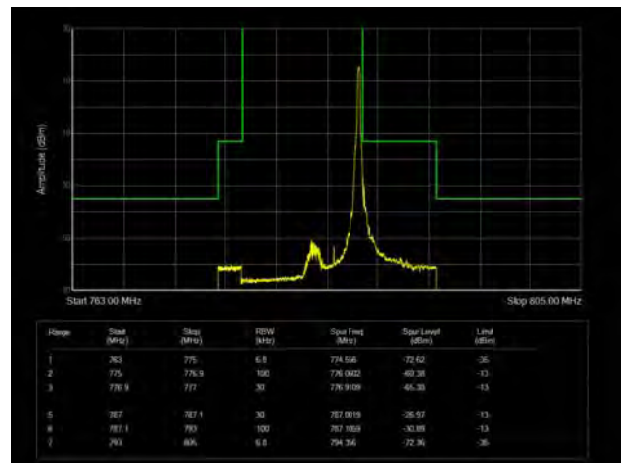

LTE Band 13 QPSK 10MHz CH-Low, 100%RB

LTE Band 13 QPSK 10MHz CH-High, 100%RB

LTE Band 13 16QAM 5MHz CH-Low, 1 RB

LTE Band 13 16QAM 5MHz CH-High, 1 RB

LTE Band 13 16QAM 5MHz CH-Low, 100%RB

LTE Band 13 16QAM 5MHz CH-High, 100%RB

LTE Band 13 16QAM 10MHz CH-Low, 1 RB

LTE Band 13 16QAM 10MHz CH-High, 1 RB

LTE Band 13 16QAM 10MHz CH-Low, 100%RB

LTE Band 13 16QAM 10MHz CH-High, 100%RB

LTE Band 13 64QAM 5MHz CH-Low, 1 RB

LTE Band 13 64QAM 5MHz CH-High, 1 RB

LTE Band 13 64QAM 5MHz CH-Low, 100%RB

LTE Band 13 64QAM 5MHz CH-High, 100%RB

LTE Band 13 64QAM 10MHz CH-Low, 1 RB

LTE Band 13 64QAM 10MHz CH-High, 1 RB

LTE Band 13 64QAM 10MHz CH-Low, 100%RB

LTE Band 13 64QAM 10MHz CH-High, 100%RB