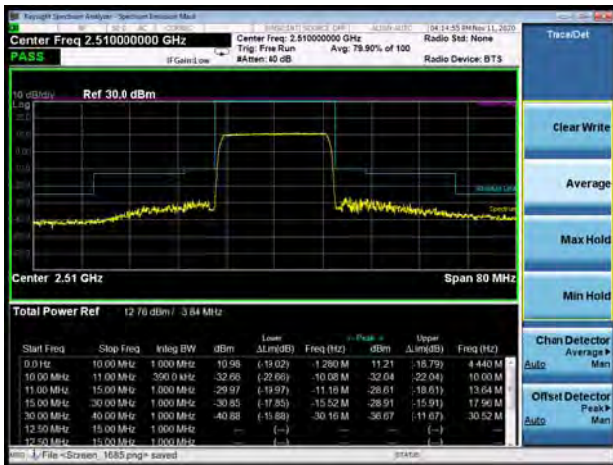

LTE Band 7 64QAM 15MHz CH-Low, 100%RB

LTE Band 7 64QAM 15MHz CH-High, 100%RB

LTE Band 7 64QAM 20MHz CH-Low, 1 RB

LTE Band 7 64QAM 20MHz CH-High, 1 RB

LTE Band 7 64QAM 20MHz CH-Low, 100%RB

LTE Band 7 64QAM 20MHz CH-High, 100%RB

LTE Band 12 QPSK 1.4MHz CH-Low, 1 RB

LTE Band 12 QPSK 1.4MHz CH-High, 1 RB

LTE Band 12 QPSK 1.4MHz CH-Low, 100%RB

LTE Band 12 QPSK 1.4MHz CH-High, 100%RB

LTE Band 12 QPSK 3MHz CH-Low, 1 RB

LTE Band 12 QPSK 3MHz CH-High, 1 RB