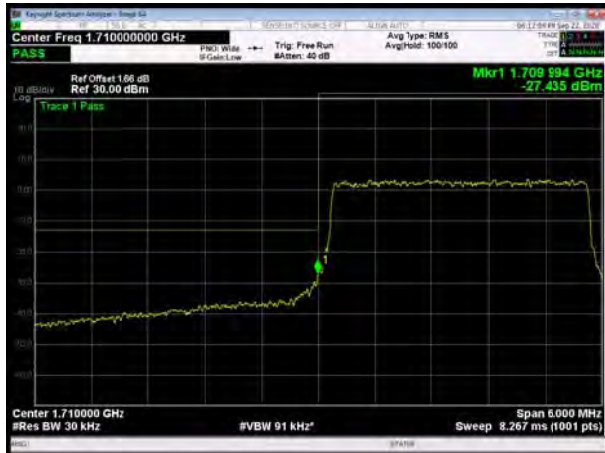

LTE Band 66 64QAM 5MHz CH-Low, 1 RB