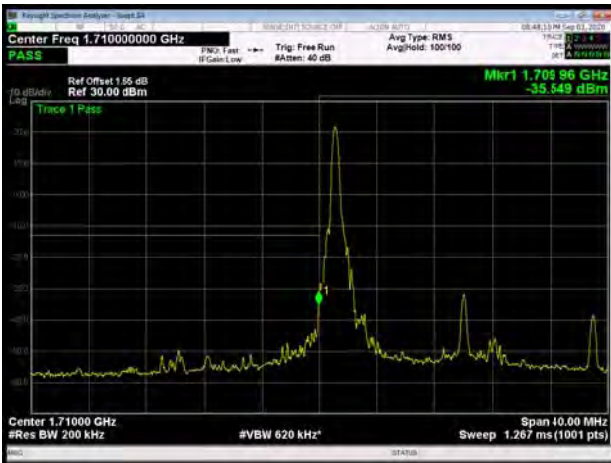

LTE Band 4 64QAM 15MHz CH-Low, 100%RB

LTE Band 4 64QAM 15MHz CH-High, 100%RB

LTE Band 4 64QAM 20MHz CH-Low, 1 RB

LTE Band 4 64QAM 20MHz CH-High, 1 RB

LTE Band 4 64QAM 20MHz CH-Low, 100%RB

LTE Band 4 64QAM 20MHz CH-High, 100%RB

LTE Band 7 QPSK 5MHz CH-Low, 1 RB

LTE Band 7 QPSK 5MHz CH-High, 1 RB

LTE Band 7 QPSK 5MHz CH-Low, 100%RB

LTE Band 7 QPSK 5MHz CH-High, 100%RB

LTE Band 7 QPSK 10MHz CH-Low, 1 RB

LTE Band 7 QPSK 10MHz CH-High, 1 RB