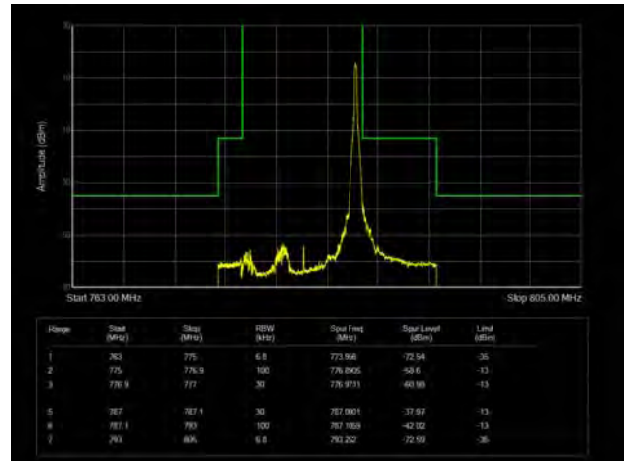

LTE Band 13 64QAM 5MHz CH-Low, 100%RB

LTE Band 13 64QAM 5MHz CH-High, 100%RB

LTE Band 13 64QAM 10MHz CH-Low, 1 RB

LTE Band 13 64QAM 10MHz CH-High, 1 RB

LTE Band 13 64QAM 10MHz CH-Low, 100%RB

LTE Band 13 64QAM 10MHz CH-High, 100%RB

LTE Band 38 QPSK 5MHz CH-Low, 1 RB

LTE Band 38 QPSK 5MHz CH-High, 1 RB

LTE Band 38 QPSK 5MHz CH-Low, 100%RB

LTE Band 38 QPSK 5MHz CH-High, 100%RB

LTE Band 38 QPSK 10MHz CH-Low, 1 RB

LTE Band 38 QPSK 10MHz CH-High, 1 RB