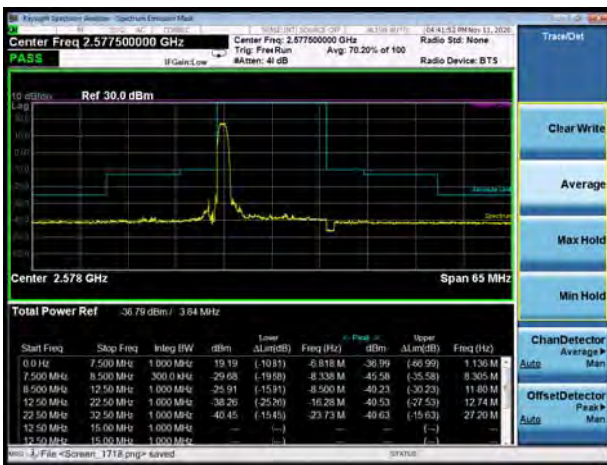

LTE Band 38 16QAM 20MHz CH-Low, 100%RB

LTE Band 38 16QAM 20MHz CH-High, 100%RB

LTE Band 38 64QAM 5MHz CH-Low, 1 RB

LTE Band 38 64QAM 5MHz CH-High, 1 RB

LTE Band 38 64QAM 5MHz CH-Low, 100%RB

LTE Band 38 64QAM 5MHz CH-High, 100%RB

LTE Band 38 64QAM 10MHz CH-Low, 1 RB

LTE Band 38 64QAM 10MHz CH-High, 1 RB

LTE Band 38 64QAM 10MHz CH-Low, 100%RB

LTE Band 38 64QAM 10MHz CH-High, 100%RB

LTE Band 38 64QAM 15MHz CH-Low, 1 RB

LTE Band 38 64QAM 15MHz CH-High, 1 RB

LTE Band 38 64QAM 15MHz CH-Low, 100%RB

LTE Band 38 64QAM 15MHz CH-High, 100%RB

LTE Band 38 64QAM 20MHz CH-Low, 1 RB

LTE Band 38 64QAM 20MHz CH-High, 1 RB

LTE Band 38 64QAM 20MHz CH-Low, 100%RB

LTE Band 38 64QAM 20MHz CH-High, 100%RB