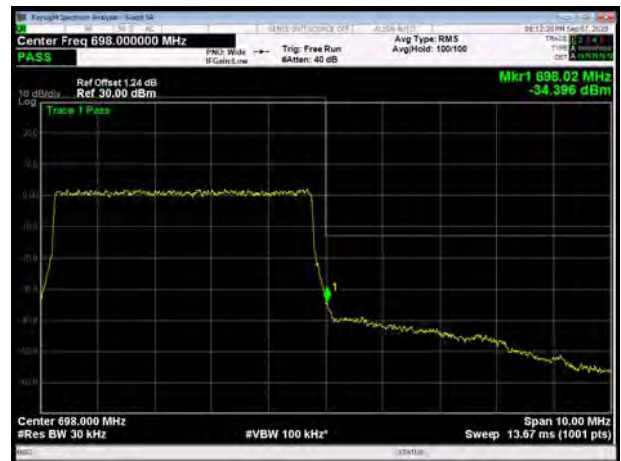

LTE Band 71 QPSK 5MHz CH-Low, 1 RB

LTE Band 71 QPSK 5MHz CH-High, 1 RB

LTE Band 71 QPSK 5MHz CH-Low, 100%RB

LTE Band 71 QPSK 5MHz CH-High, 100%RB

LTE Band 71 QPSK 10MHz CH-Low, 1 RB

LTE Band 71 QPSK 10MHz CH-High, 1 RB