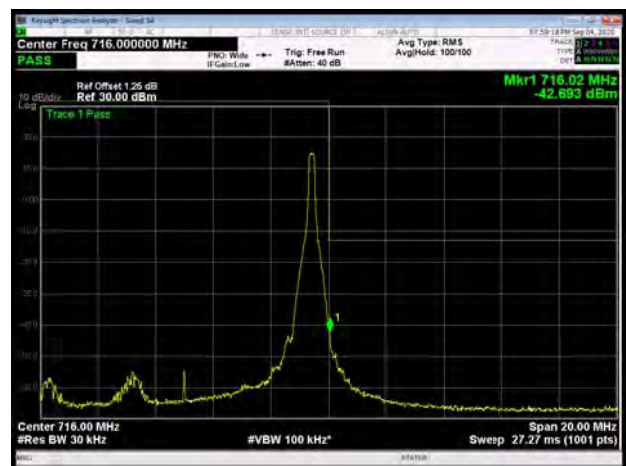

LTE Band 12 64QAM 5MHz CH-Low, 100%RB

LTE Band 12 64QAM 5MHz CH-High, 100%RB

LTE Band 12 64QAM 10MHz CH-Low, 1 RB

LTE Band 12 64QAM 10MHz CH-High, 1 RB

LTE Band 12 64QAM 10MHz CH-Low, 100%RB

LTE Band 12 64QAM 10MHz CH-High, 100%RB

LTE Band 13 QPSK 5MHz CH-Low, 1 RB

LTE Band 13 QPSK 5MHz CH-High, 1 RB

LTE Band 13 QPSK 5MHz CH-Low, 100%RB

LTE Band 13 QPSK 5MHz CH-High, 100%RB

LTE Band 13 QPSK 10MHz CH-Low, 1 RB

LTE Band 13 QPSK 10MHz CH-High, 1 RB