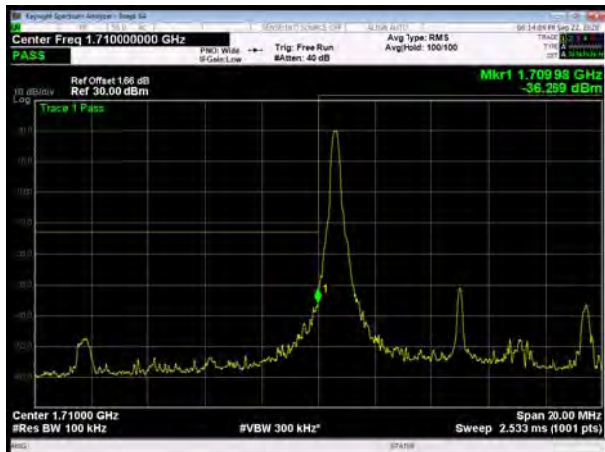

LTE Band 66 64QAM 10MHz CH-Low, 100%RB