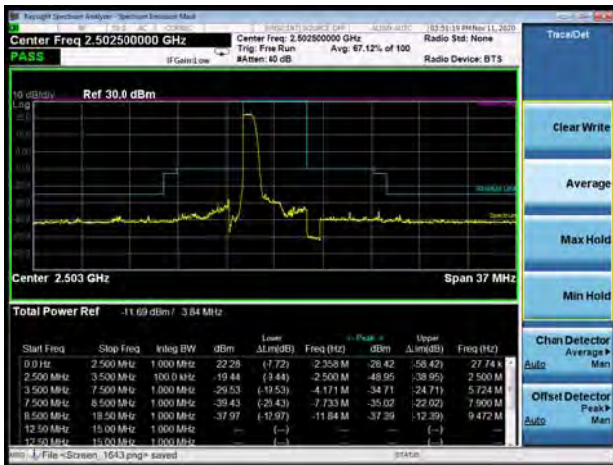

LTE Band 7 QPSK 10MHz CH-Low, 100%RB

LTE Band 7 QPSK 10MHz CH-High, 100%RB

LTE Band 7 QPSK 15MHz CH-Low, 1 RB

LTE Band 7 QPSK 15MHz CH-High, 1 RB

LTE Band 7 QPSK 15MHz CH-Low, 100%RB

LTE Band 7 QPSK 15MHz CH-High, 100%RB

LTE Band 7 QPSK 20MHz CH-Low, 1 RB

LTE Band 7 QPSK 20MHz CH-High, 1 RB

LTE Band 7 QPSK 20MHz CH-Low, 100%RB

LTE Band 7 QPSK 20MHz CH-High, 100%RB

LTE Band 7 16QAM 5MHz CH-Low, 1 RB

LTE Band 7 16QAM 5MHz CH-High, 1 RB

LTE Band 7 16QAM 5MHz CH-Low, 100%RB

LTE Band 7 16QAM 5MHz CH-High, 100%RB

LTE Band 7 16QAM 10MHz CH-Low, 1 RB

LTE Band 7 16QAM 10MHz CH-High, 1 RB

LTE Band 7 16QAM 10MHz CH-Low, 100%RB

LTE Band 7 16QAM 10MHz CH-High, 100%RB