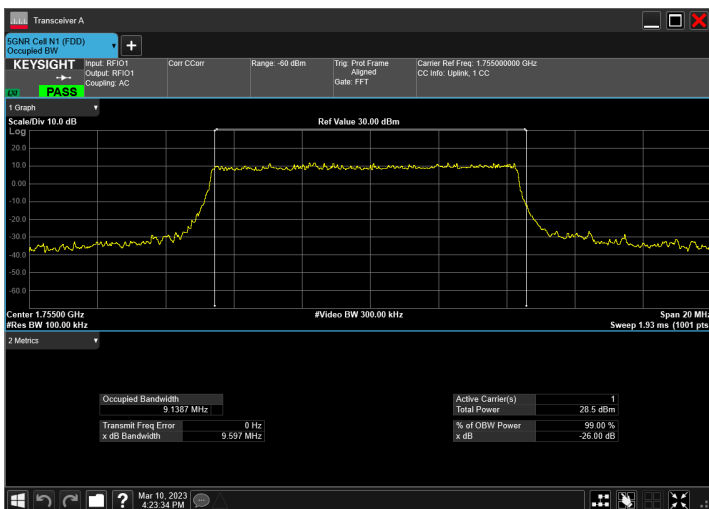

DC_5A_n66A_10MHz|10MHz_15kHz_836.5MHz|1775MHz_Q
PSK|DFT-s-OFDM 64 QAM_RB1@50|RB50@0