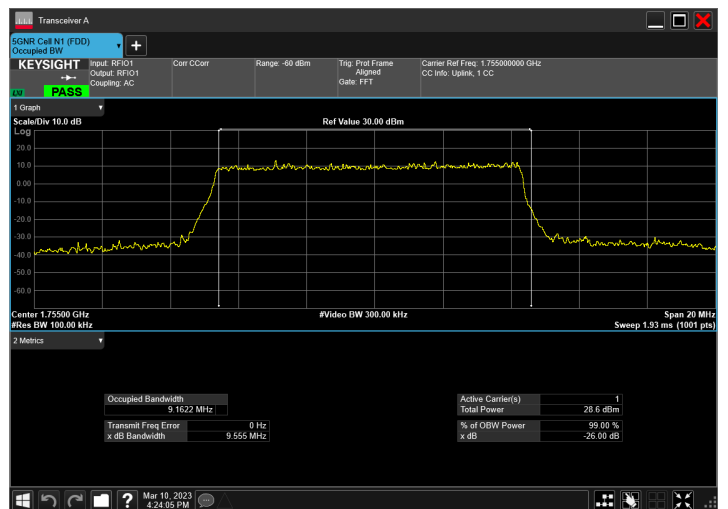

DC_5A_n66A_10MHz|10MHz_15kHz_836.5MHz|1775MHz_Q
PSK|DFT-s-OFDM 256 QAM_RB1@50|RB50@0