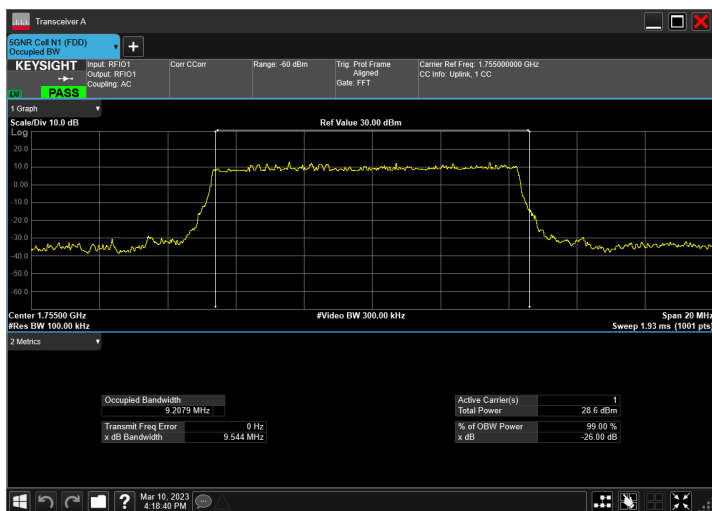

DC_5A_n66A_10MHz|10MHz_15kHz_836.5MHz|1745MHz_Q
PSK|DFT-s-OFDM 16 QAM_RB1@50|RB50@0