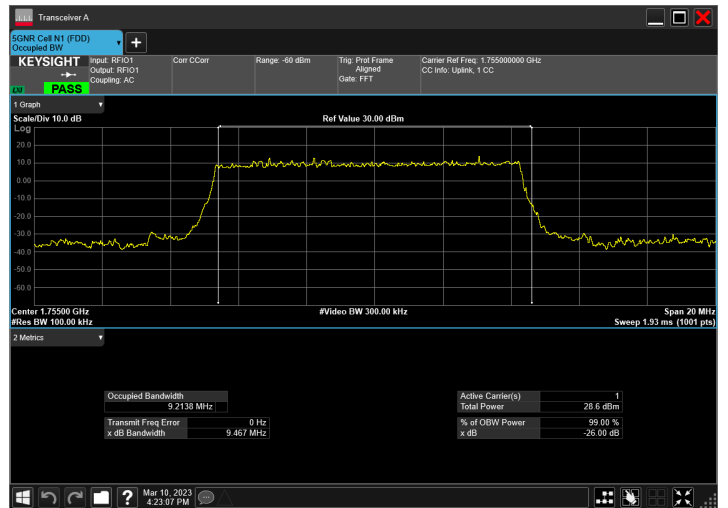

DC_5A_n66A_10MHz|10MHz_15kHz_836.5MHz|1775MHz_Q
PSK|DFT-s-OFDM 16 QAM_RB1@50|RB50@0