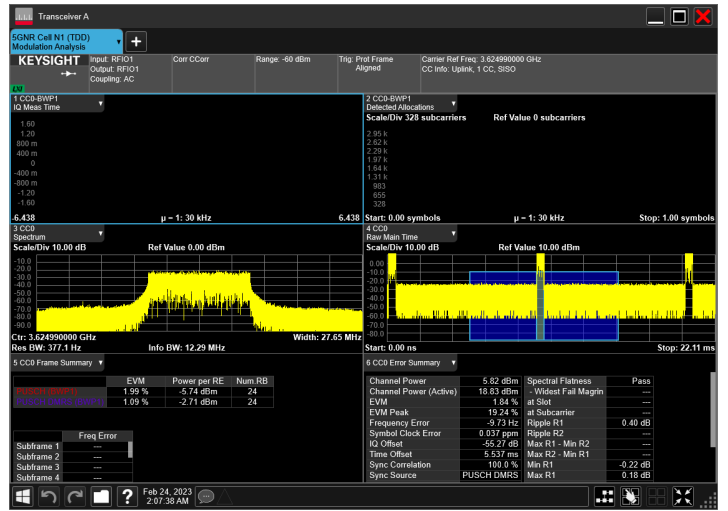

DC_5A_n48A_10MHz|20MHz_30kHz_836.5MHz|3624.99MHz
_DFT-s-OFDM QPSK_RB0|RB50@0