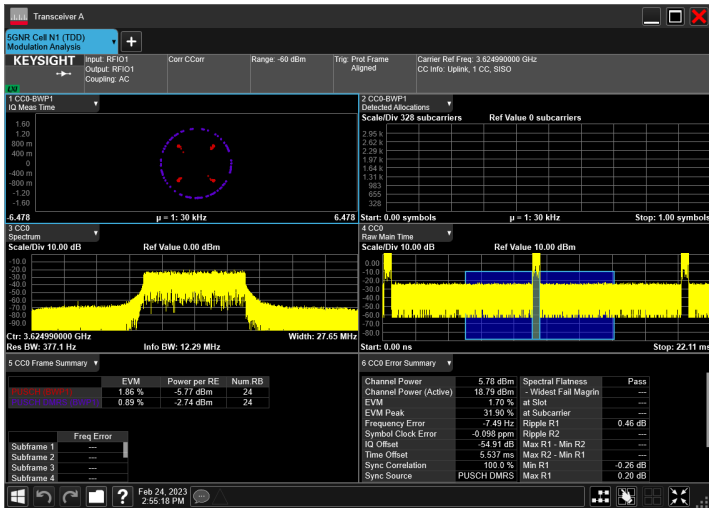

DC_5A_n48A, T1/VN

DC_5A_n48A_10MHz|10MHz_30kHz_836.5MHz|3624.99MHz
_DFT-s-OFDM QPSK_RB0|RB24@0