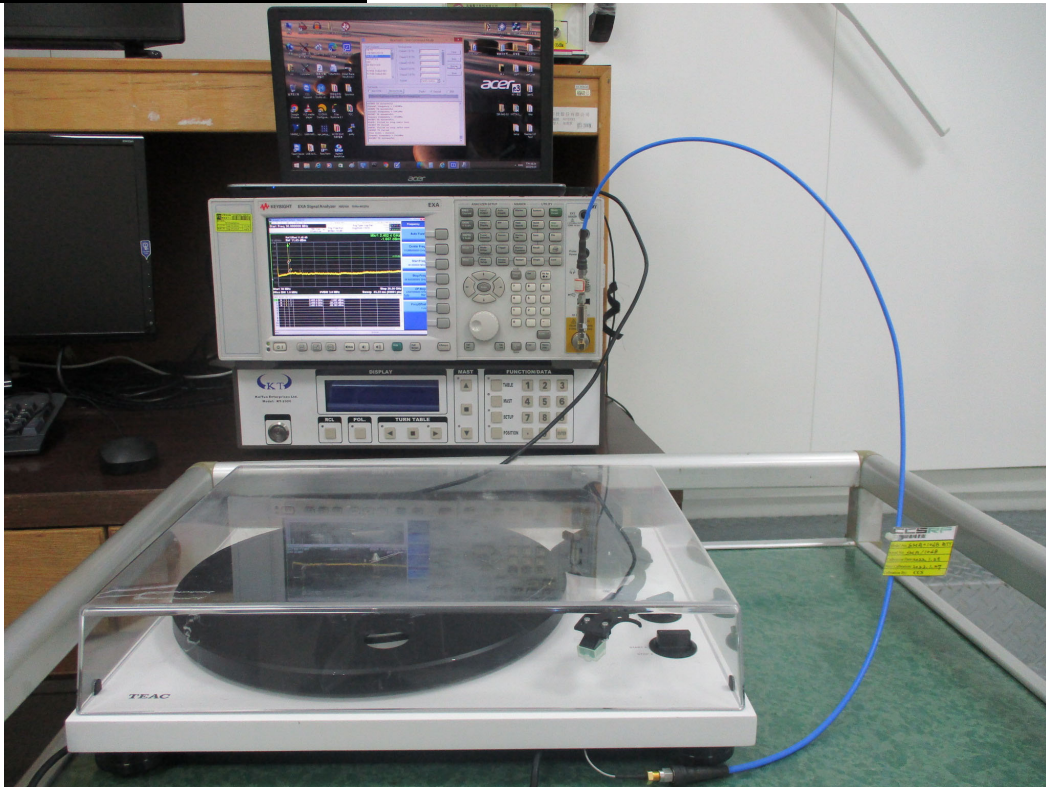

APPENDIX I SETUP PHOTOS

RADIATED EMISSION MEASUREMENT SETUP

Below 1GHz

RADIATED RF MEASUREMENT SETUP

RF CONDUCTED SETUP

CONDUCTED EMISSION MEASUREMENT SETUP

MODE: NORMAL OPERATION