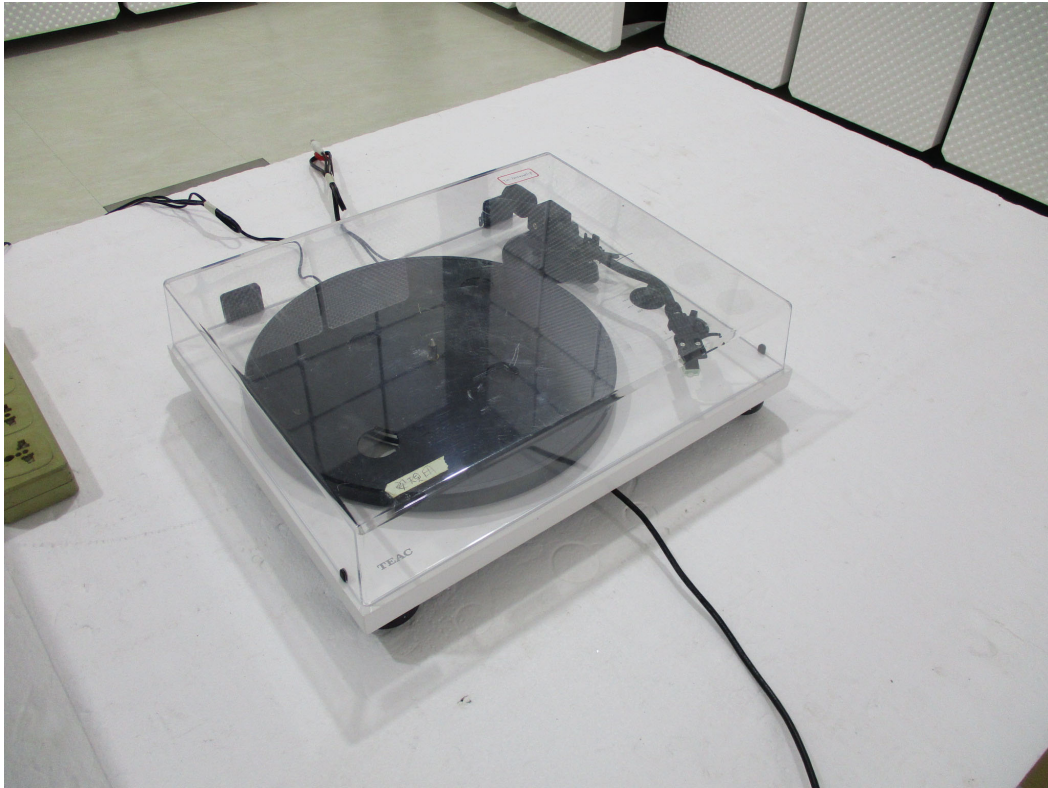

APPENDIX I SETUP PHOTOS

RADIATED EMISSION MEASUREMENT SETUP

Below 1GHz

RADIATED RF MEASUREMENT SETUP

RF CONDUCTED SETUP

CONDUCTED EMISSION MEASUREMENT SETUP

MODE: NORMAL OPERATION