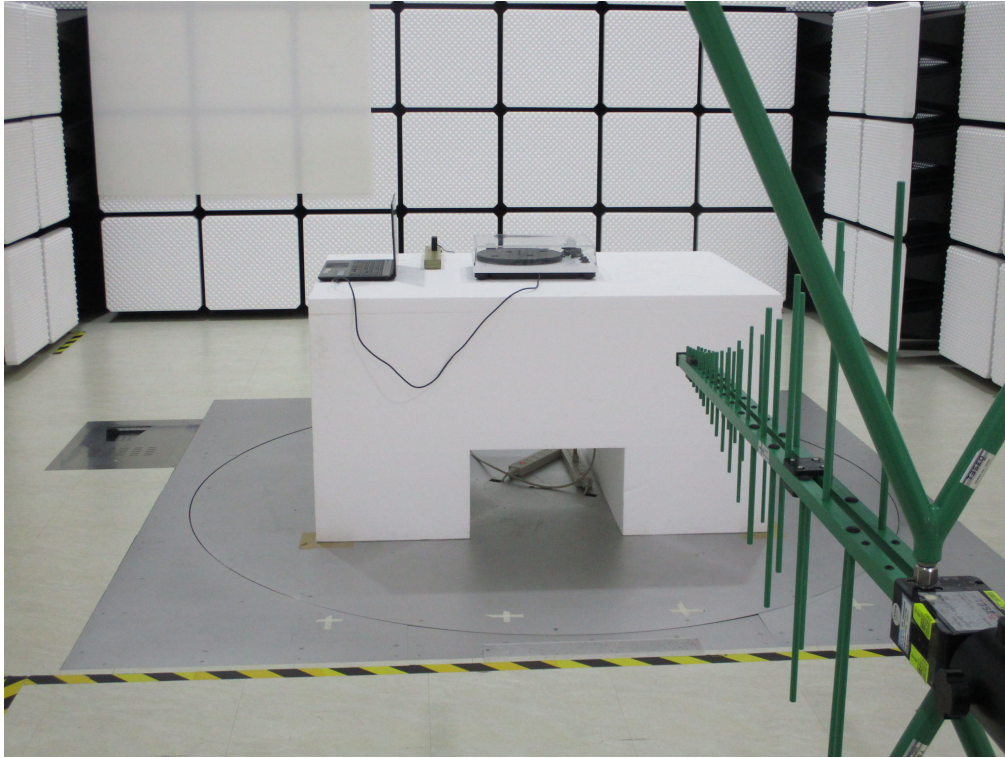

APPENDIX I SETUP PHOTOS

RADIATED EMISSION MEASUREMENT SETUP

Below 1GHz

RADIATED RF MEASUREMENT SETUP

RF CONDUCTED SETUP

CONDUCTED EMISSION MEASUREMENT SETUP

MODE: NORMAL OPERATION