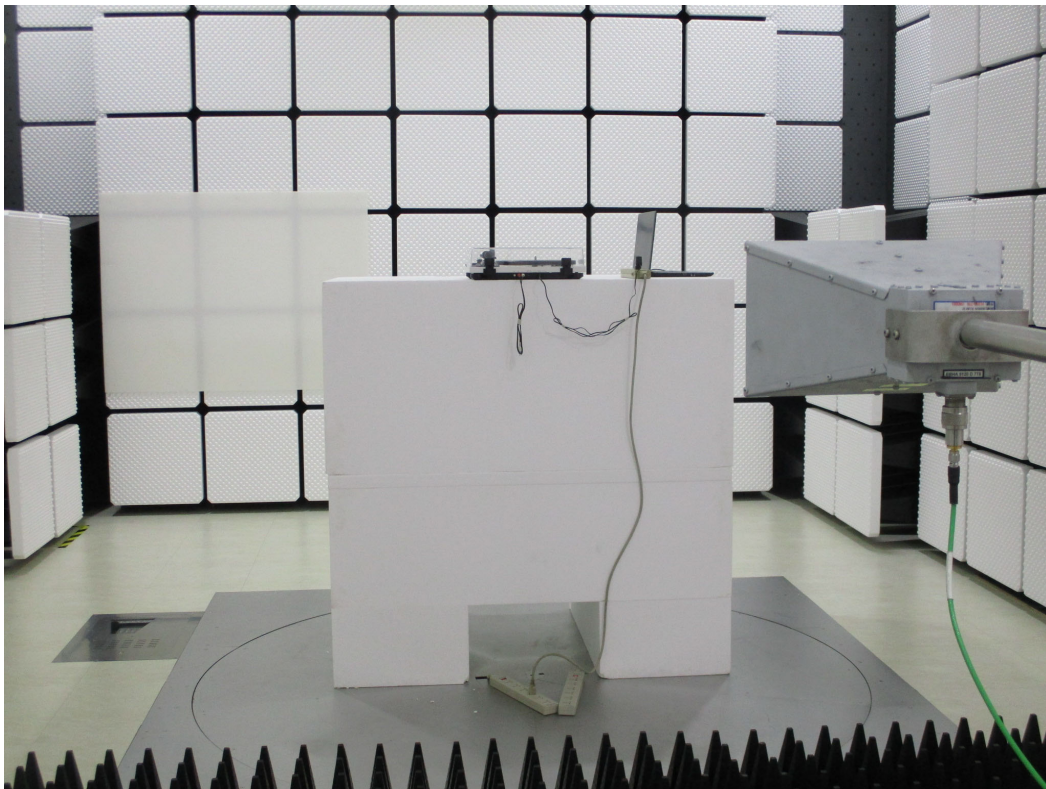

APPENDIX I SETUP PHOTOS

RADIATED EMISSION MEASUREMENT SETUP

Below 1GHz

RADIATED RF MEASUREMENT SETUP

RF CONDUCTED SETUP

CONDUCTED EMISSION MEASUREMENT SETUP

MODE: NORMAL OPERATION