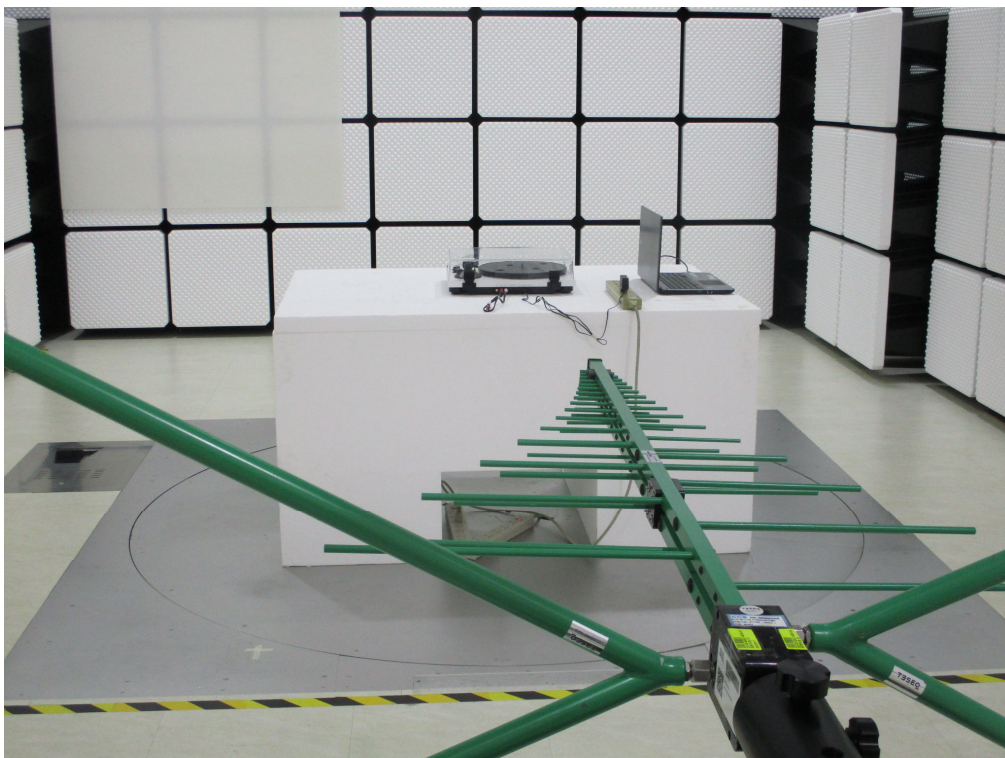

APPENDIX I SETUP PHOTOS

RADIATED EMISSION MEASUREMENT SETUP

Below 1GHz

RADIATED RF MEASUREMENT SETUP

RF CONDUCTED SETUP

CONDUCTED EMISSION MEASUREMENT SETUP

MODE: NORMAL OPERATION