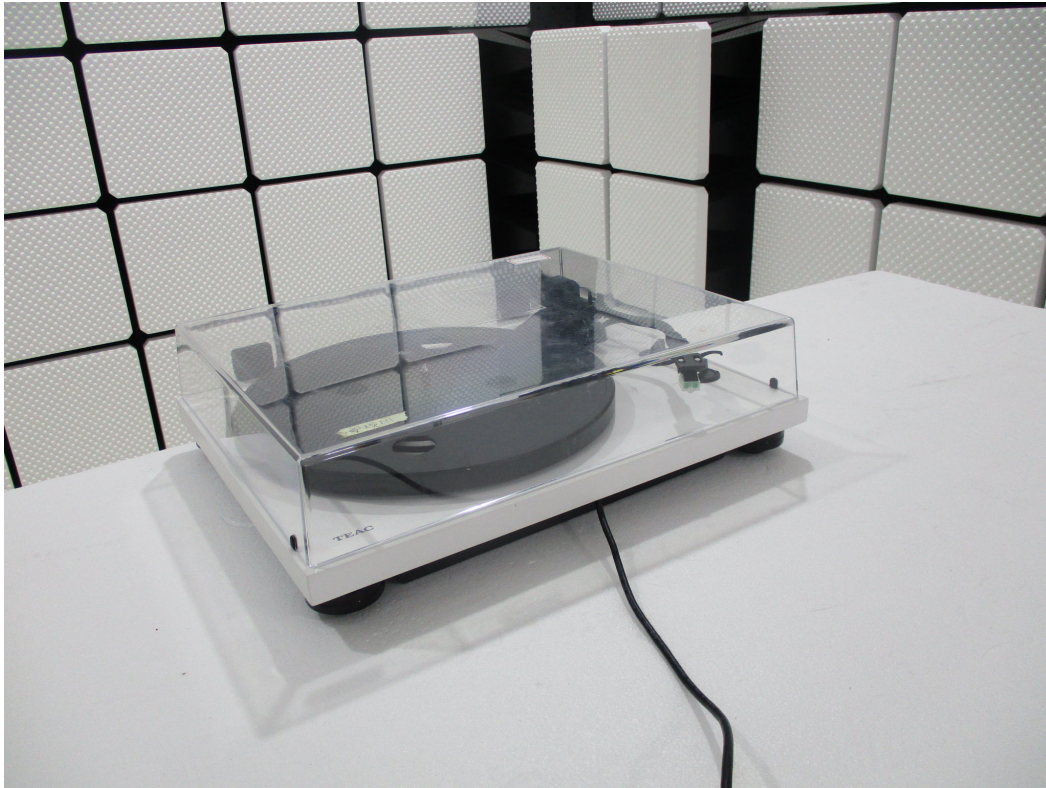

APPENDIX I SETUP PHOTOS

RADIATED EMISSION MEASUREMENT SETUP

Below 1GHz

RADIATED RF MEASUREMENT SETUP

RF CONDUCTED SETUP

CONDUCTED EMISSION MEASUREMENT SETUP

MODE: NORMAL OPERATION