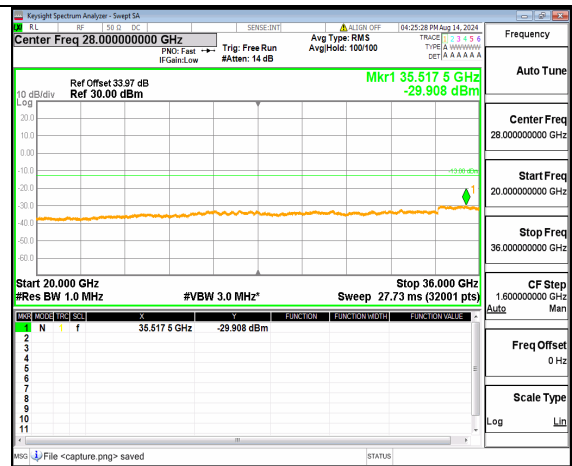

n78(3450-3550MHz) (20GHz-36GHz) 70M DFT-s-OFDM BPSK Inner_1RB_Right Low

n78(3450-3550MHz) (20GHz-36GHz) 70M DFT-s-OFDM QPSK Inner_1RB_Left Low