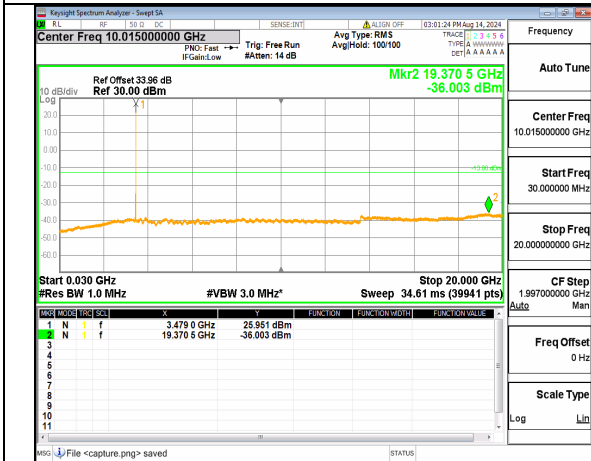

n78(3450-3550MHz) (30MHz-20GHz) 30M DFT-s-OFDM BPSK Inner_1RB_Left Low

n78(3450-3550MHz) (30MHz-20GHz) 30M DFT-s-OFDM BPSK Inner_1RB_Right Low