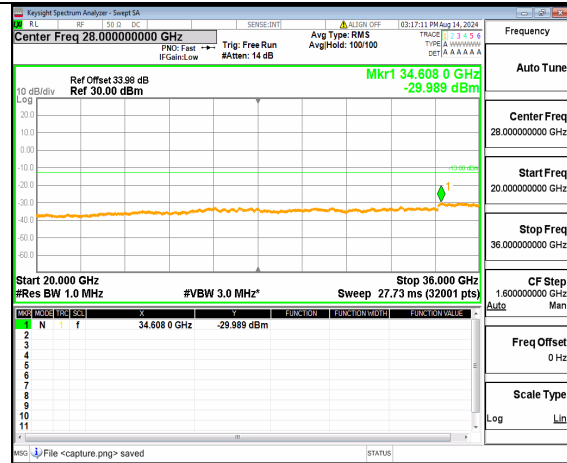

n78(3450-3550MHz) (20GHz-36GHz) 30M DFT-s-OFDM QPSK Inner_1RB_Left High

n78(3450-3550MHz) (20GHz-36GHz) 30M DFT-s-OFDM QPSK Inner_1RB_Right High