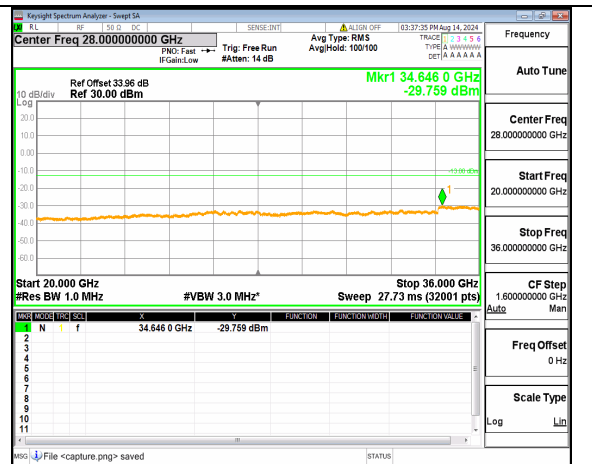

n78(3450-3550MHz) (20GHz-36GHz) 50M DFT-s-OFDM BPSK Inner_1RB_Right Low

n78(3450-3550MHz) (20GHz-36GHz) 50M DFT-s-OFDM QPSK Inner_1RB_Left Low