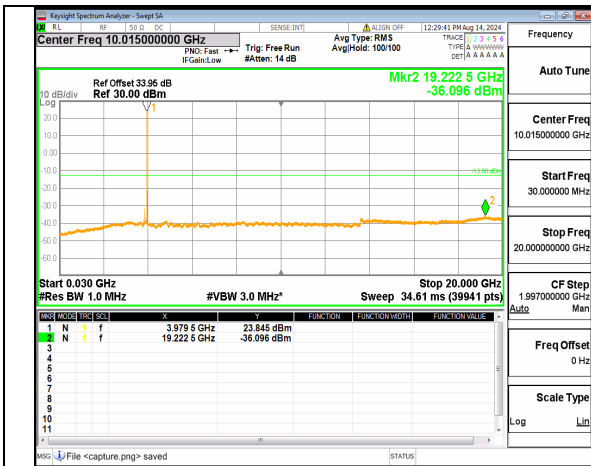

n77(3700-3980MHz) (30MHz-20GHz) 100M DFT-s-OFDM QPSK Inner_1RB_Right High