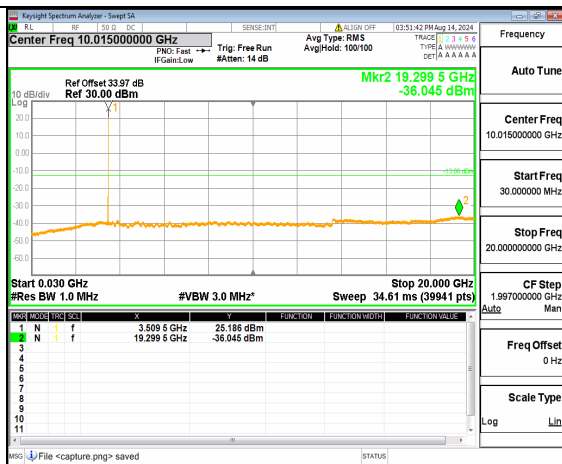

n78(3450-3550MHz) (30MHz-20GHz) 60M DFT-s-OFDM BPSK Inner_1RB_Left Low

n78(3450-3550MHz) (30MHz-20GHz) 60M DFT-s-OFDM BPSK Inner_1RB_Right Low