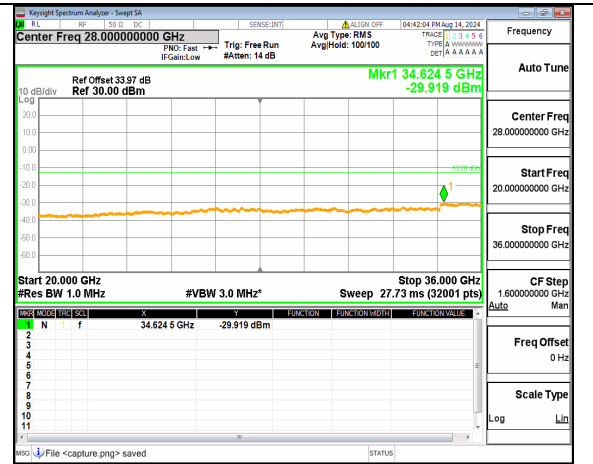

n78(3450-3550MHz) (20GHz-36GHz) 70M DFT-s-OFDM QPSK Inner_1RB_Right High

n78(3450-3550MHz) (20GHz-36GHz) 80M DFT-s-OFDM BPSK Inner_1RB_Left Low