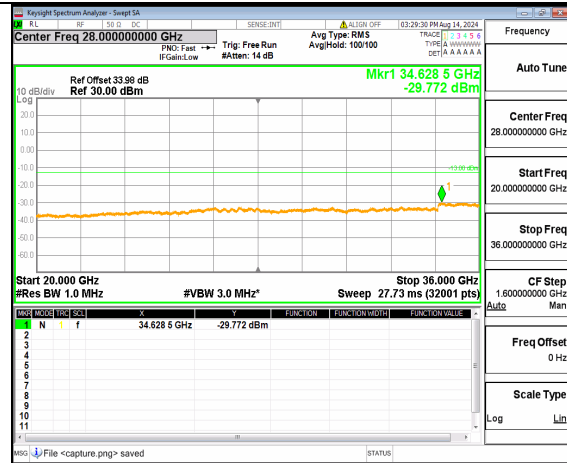

n78(3450-3550MHz) (20GHz-36GHz) 40M DFT-s-OFDM QPSK Inner\_1RB\_Left Mid

n78(3450-3550MHz) (30MHz-20GHz) 40M DFT-s-OFDM QPSK Inner\_1RB\_Right Mid

n78(3450-3550MHz) (20GHz-36GHz) 40M DFT-s-OFDM QPSK Inner\_1RB\_Right Mid

n78(3450-3550MHz) (30MHz-20GHz) 40M DFT-s-OFDM BPSK Inner\_1RB\_Left High

n78(3450-3550MHz) (20GHz-36GHz) 40M DFT-s-OFDM BPSK Inner\_1RB\_Left High

n78(3450-3550MHz) (30MHz-20GHz) 40M DFT-s-OFDM BPSK Inner\_1RB\_Right High