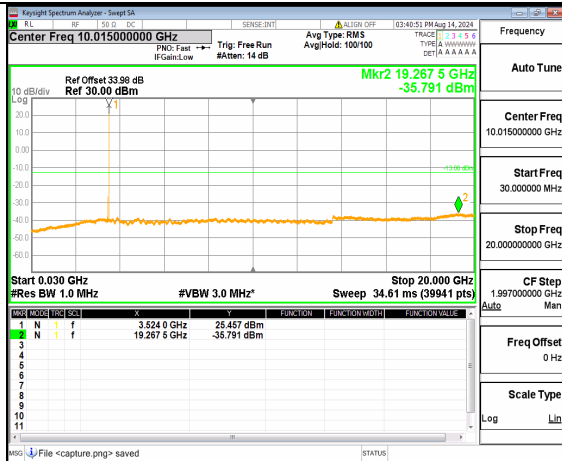

n78(3450-3550MHz) (30MHz-20GHz) 50M DFT-s-OFDM BPSK Inner_1RB_Right Mid