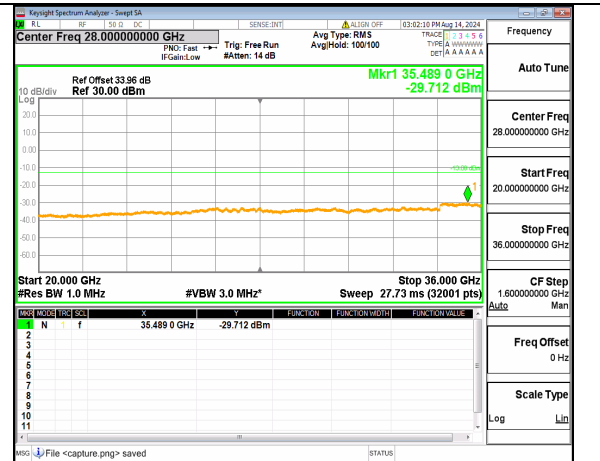

n77(3700-3980MHz) (30MHz-20GHz) 100M DFT-s-OFDM QPSK Inner\_1RB\_Right High

n77(3700-3980MHz) (20GHz-40GHz) 100M DFT-s-OFDM QPSK Inner\_1RB\_Right High

n78(3450-3550MHz) (30MHz-20GHz) 30M DFT-s-OFDM BPSK Inner\_1RB\_Left Low

n78(3450-3550MHz) (20GHz-36GHz) 30M DFT-s-OFDM BPSK Inner\_1RB\_Left Low

n78(3450-3550MHz) (30MHz-20GHz) 30M DFT-s-OFDM BPSK Inner\_1RB\_Right Low

n78(3450-3550MHz) (20GHz-36GHz) 30M DFT-s-OFDM BPSK Inner\_1RB\_Right Low