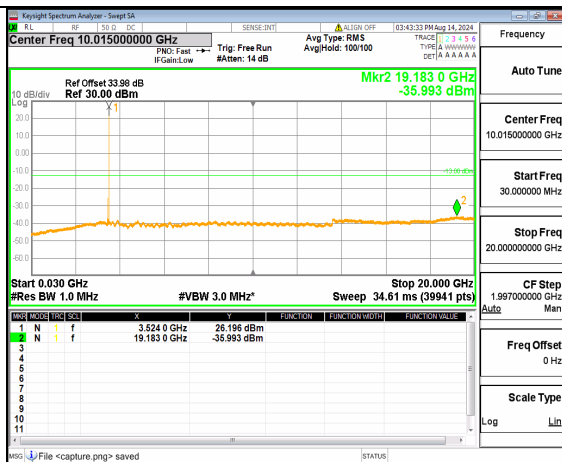

n78(3450-3550MHz) (30MHz-20GHz) 50M DFT-s-OFDM QPSK Inner_1RB_Left Mid

n78(3450-3550MHz) (30MHz-20GHz) 50M DFT-s-OFDM QPSK Inner_1RB_Right Mid