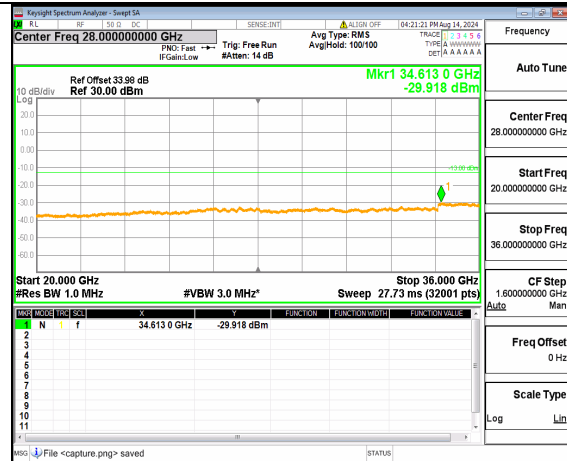

n78(3450-3550MHz) (20GHz-36GHz) 60M DFT-s-OFDM QPSK Inner_1RB_Left High

n78(3450-3550MHz) (20GHz-36GHz) 60M DFT-s-OFDM QPSK Inner_1RB_Right High