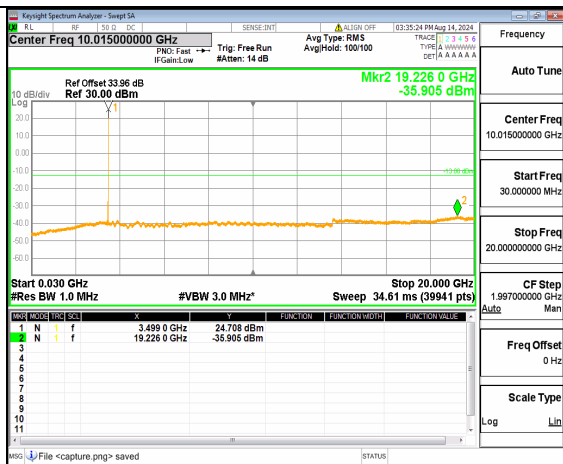

n78(3450-3550MHz) (30MHz-20GHz) 50M DFT-s-OFDM BPSK Inner_1RB_Left Low

n78(3450-3550MHz) (30MHz-20GHz) 50M DFT-s-OFDM BPSK Inner_1RB_Right Low