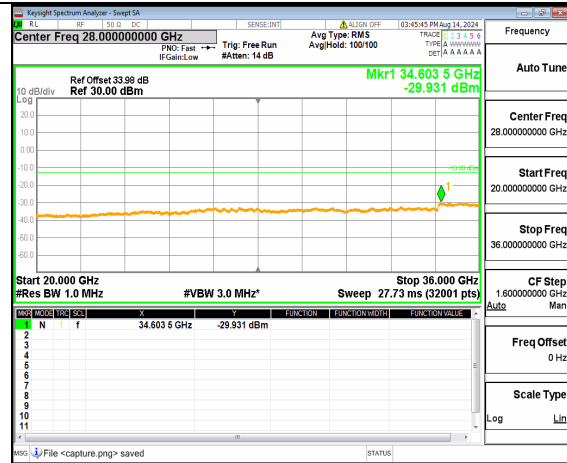

n78(3450-3550MHz) (20GHz-36GHz) 50M DFT-s-OFDM QPSK Inner_1RB_Right Mid

n78(3450-3550MHz) (20GHz-36GHz) 50M DFT-s-OFDM BPSK Inner_1RB_Left High