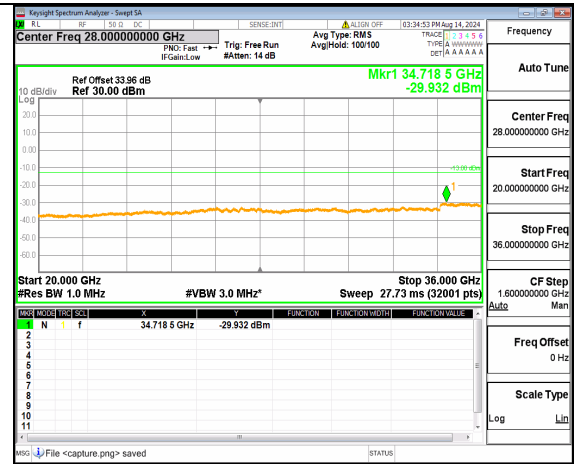

n78(3450-3550MHz) (20GHz-36GHz) 40M DFT-s-OFDM QPSK Inner_1RB_Right High

n78(3450-3550MHz) (20GHz-36GHz) 50M DFT-s-OFDM BPSK Inner_1RB_Left Low