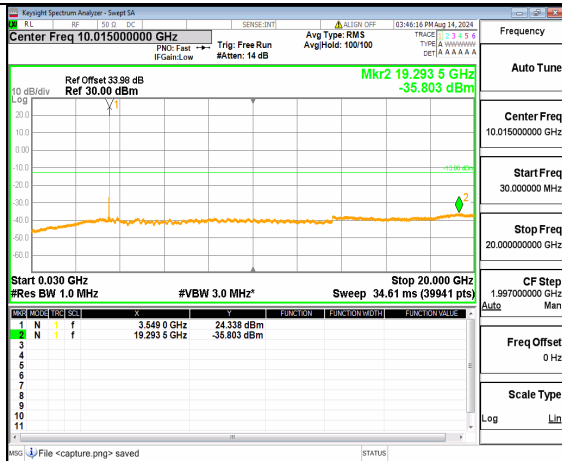

n78(3450-3550MHz) (30MHz-20GHz) 50M DFT-s-OFDM BPSK Inner_1RB_Left High

n78(3450-3550MHz) (30MHz-20GHz) 50M DFT-s-OFDM BPSK Inner_1RB_Right High