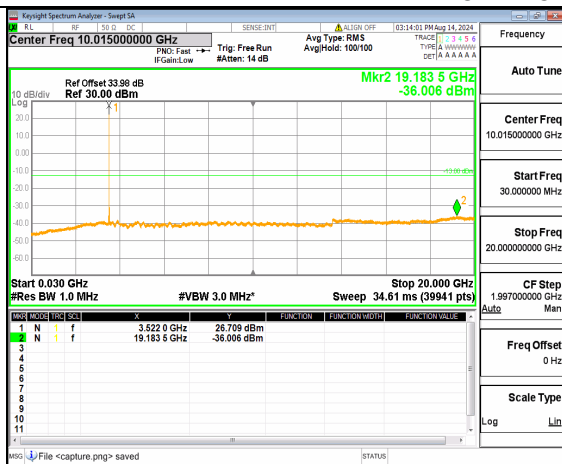

n78(3450-3550MHz) (30MHz-20GHz) 30M DFT-s-OFDM BPSK Inner\_1RB\_Left High

n78(3450-3550MHz) (20GHz-36GHz) 30M DFT-s-OFDM BPSK Inner\_1RB\_Left High

n78(3450-3550MHz) (30MHz-20GHz) 30M DFT-s-OFDM BPSK Inner\_1RB\_Right High

n78(3450-3550MHz) (20GHz-36GHz) 30M DFT-s-OFDM BPSK Inner\_1RB\_Right High

n78(3450-3550MHz) (30MHz-20GHz) 30M DFT-s-OFDM QPSK Inner\_1RB\_Left High

n78(3450-3550MHz) (20GHz-36GHz) 30M DFT-s-OFDM QPSK Inner\_1RB\_Left High