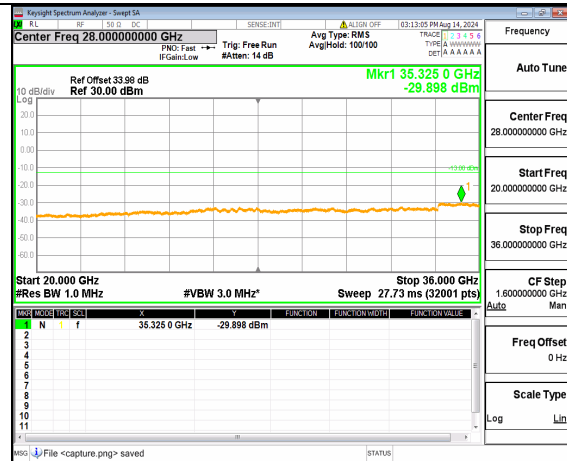

n78(3450-3550MHz) (20GHz-36GHz) 30M DFT-s-OFDM QPSK Inner\_1RB\_Left Mid

n78(3450-3550MHz) (30MHz-20GHz) 30M DFT-s-OFDM QPSK Inner\_1RB\_Right Mid

n78(3450-3550MHz) (20GHz-36GHz) 30M DFT-s-OFDM QPSK Inner\_1RB\_Right Mid

n78(3450-3550MHz) (30MHz-20GHz) 30M DFT-s-OFDM BPSK Inner\_1RB\_Left High

n78(3450-3550MHz) (20GHz-36GHz) 30M DFT-s-OFDM BPSK Inner\_1RB\_Left High

n78(3450-3550MHz) (30MHz-20GHz) 30M DFT-s-OFDM BPSK Inner\_1RB\_Right High