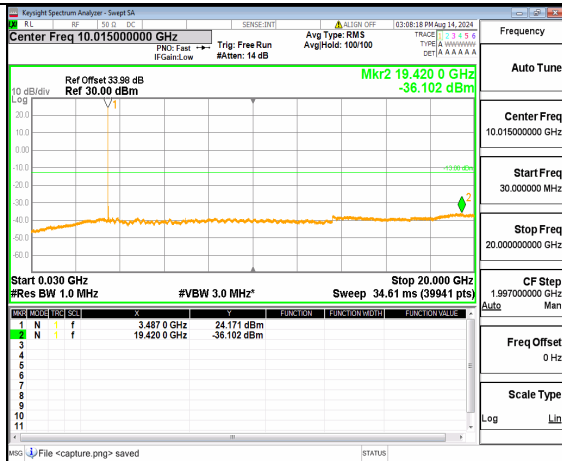

n78(3450-3550MHz) (30MHz-20GHz) 30M DFT-s-OFDM BPSK Inner_1RB_Right Mid

n78(3450-3550MHz) (30MHz-20GHz) 30M DFT-s-OFDM QPSK Inner_1RB_Left Mid