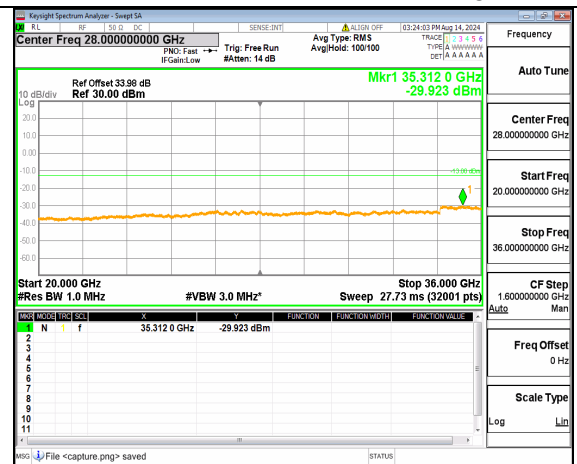

n78(3450-3550MHz) (20GHz-36GHz) 40M DFT-s-OFDM QPSK Inner_1RB_Right Low

n78(3450-3550MHz) (20GHz-36GHz) 40M DFT-s-OFDM BPSK Inner_1RB_Left Mid