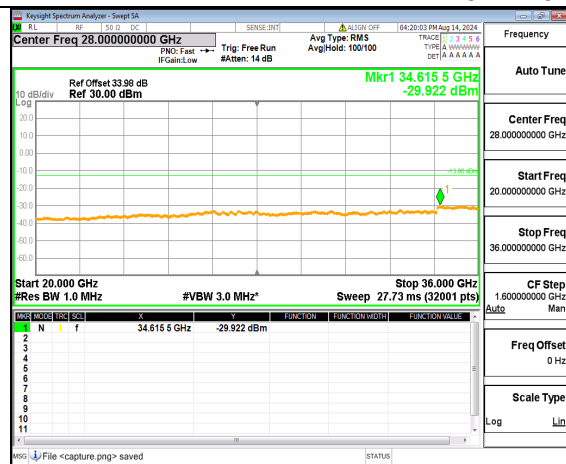

n78(3450-3550MHz) (20GHz-36GHz) 60M DFT-s-OFDM BPSK Inner_1RB_Right High

n78(3450-3550MHz) (20GHz-36GHz) 60M DFT-s-OFDM QPSK Inner_1RB_Left High