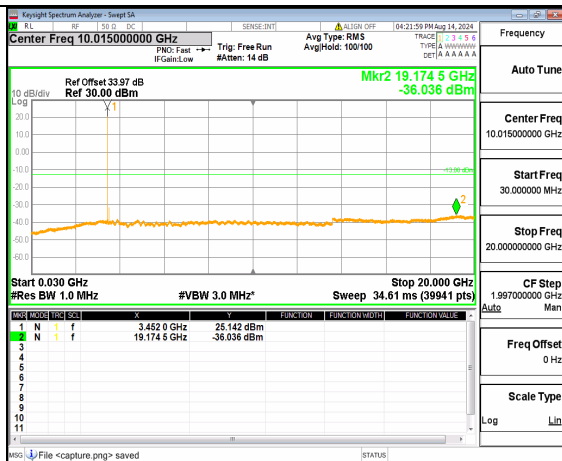

n78(3450-3550MHz) (30MHz-20GHz) 60M DFT-s-OFDM QPSK Inner_1RB_Right High

n78(3450-3550MHz) (30MHz-20GHz) 70M DFT-s-OFDM BPSK Inner_1RB_Left Low