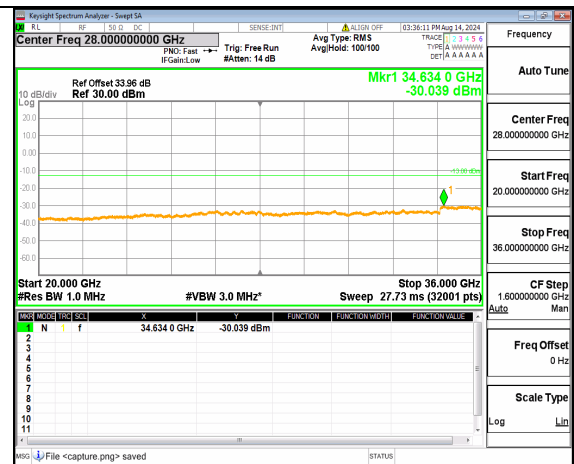

n78(3450-3550MHz) (20GHz-36GHz) 50M DFT-s-OFDM BPSK Inner_1RB_Left Low

n78(3450-3550MHz) (20GHz-36GHz) 50M DFT-s-OFDM BPSK Inner_1RB_Right Low