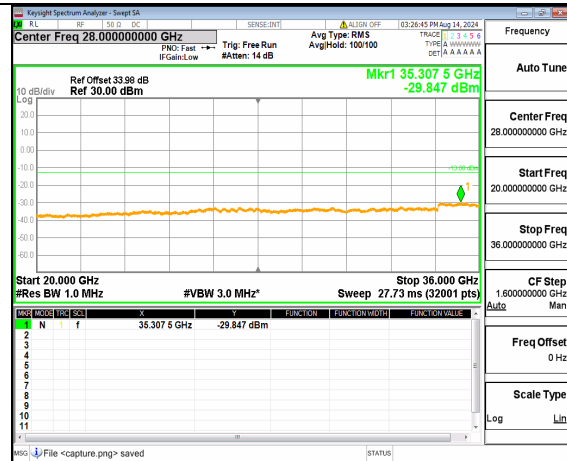

n78(3450-3550MHz) (20GHz-36GHz) 40M DFT-s-OFDM BPSK Inner_1RB_Right Mid

n78(3450-3550MHz) (20GHz-36GHz) 40M DFT-s-OFDM QPSK Inner_1RB_Left Mid