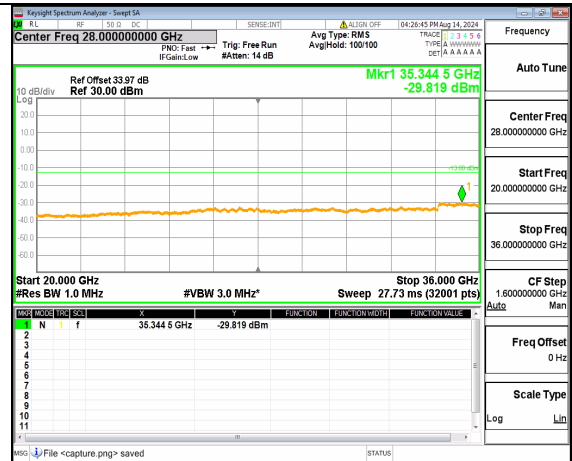

n78(3450-3550MHz) (20GHz-36GHz) 70M DFT-s-OFDM QPSK Inner_1RB_Left Low

n78(3450-3550MHz) (20GHz-36GHz) 70M DFT-s-OFDM QPSK Inner_1RB_Right Low