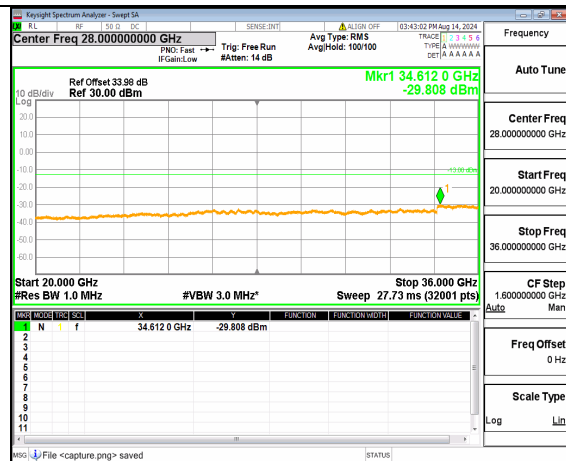

n78(3450-3550MHz) (20GHz-36GHz) 50M DFT-s-OFDM BPSK Inner_1RB_Right Mid

n78(3450-3550MHz) (20GHz-36GHz) 50M DFT-s-OFDM QPSK Inner_1RB_Left Mid