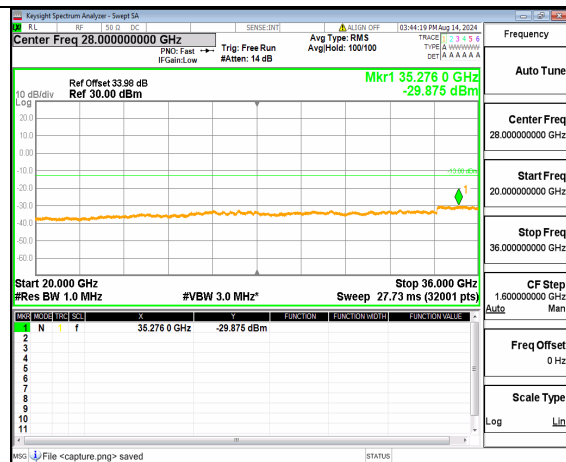

n78(3450-3550MHz) (20GHz-36GHz) 50M DFT-s-OFDM QPSK Inner_1RB_Left Mid

n78(3450-3550MHz) (20GHz-36GHz) 50M DFT-s-OFDM QPSK Inner_1RB_Right Mid