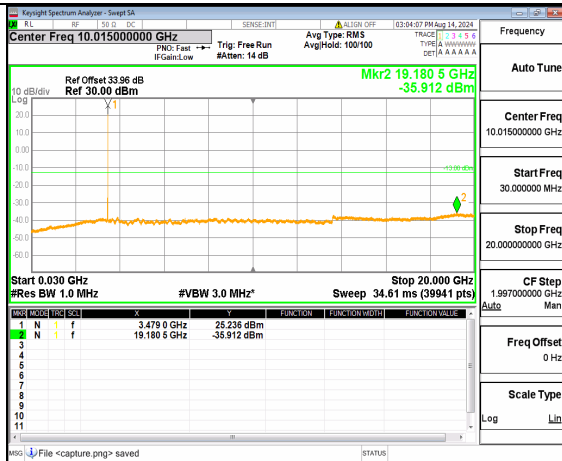

n78(3450-3550MHz) (30MHz-20GHz) 30M DFT-s-OFDM QPSK Inner_1RB_Left Low

n78(3450-3550MHz) (30MHz-20GHz) 30M DFT-s-OFDM QPSK Inner_1RB_Right Low