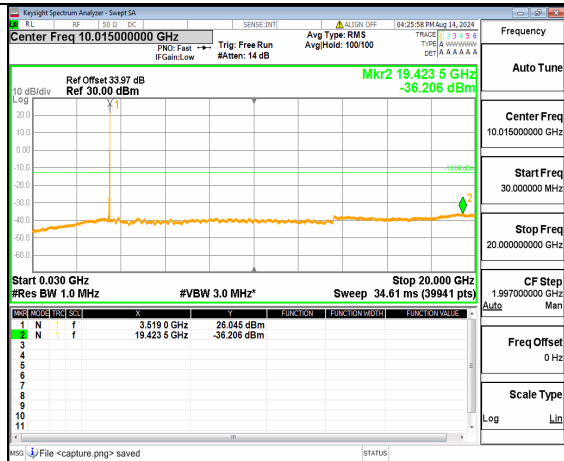

n78(3450-3550MHz) (30MHz-20GHz) 70M DFT-s-OFDM QPSK Inner_1RB_Left Low

n78(3450-3550MHz) (30MHz-20GHz) 70M DFT-s-OFDM QPSK Inner_1RB_Right Low