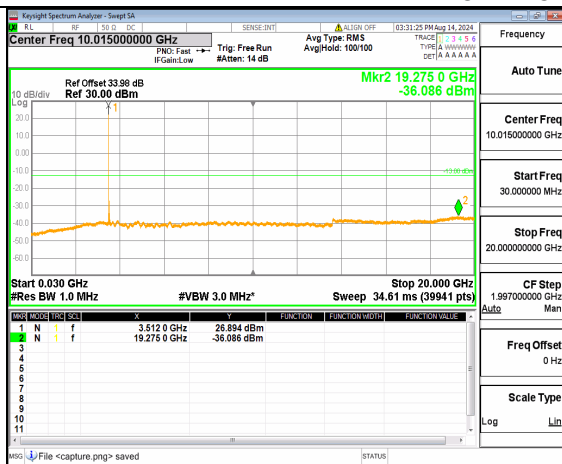

n78(3450-3550MHz) (30MHz-20GHz) 40M DFT-s-OFDM BPSK Inner_1RB_Right High

n78(3450-3550MHz) (30MHz-20GHz) 40M DFT-s-OFDM QPSK Inner_1RB_Left High