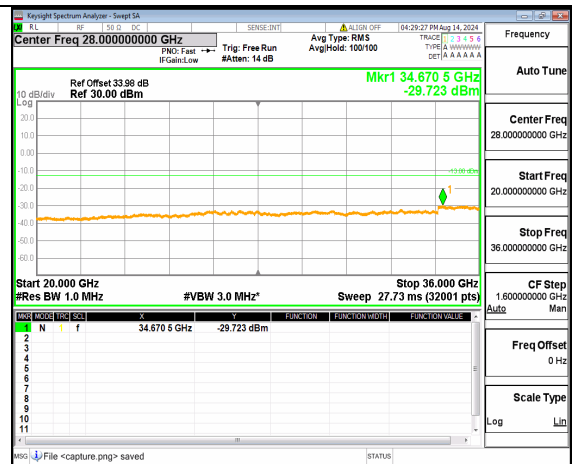

n78(3450-3550MHz) (20GHz-36GHz) 70M DFT-s-OFDM BPSK Inner_1RB_Left Mid

n78(3450-3550MHz) (20GHz-36GHz) 70M DFT-s-OFDM BPSK Inner_1RB_Right Mid