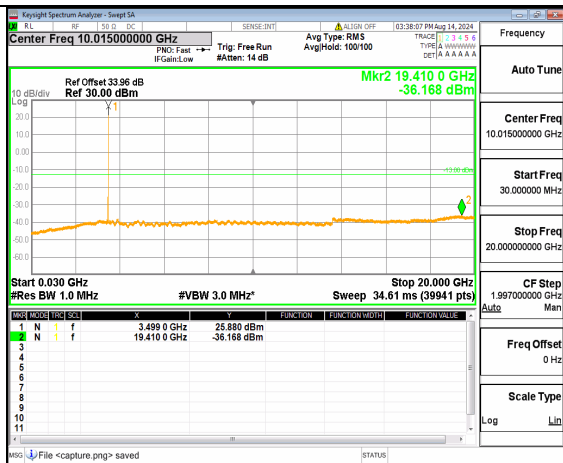

n78(3450-3550MHz) (30MHz-20GHz) 50M DFT-s-OFDM QPSK Inner_1RB_Left Low

n78(3450-3550MHz) (30MHz-20GHz) 50M DFT-s-OFDM QPSK Inner_1RB_Right Low