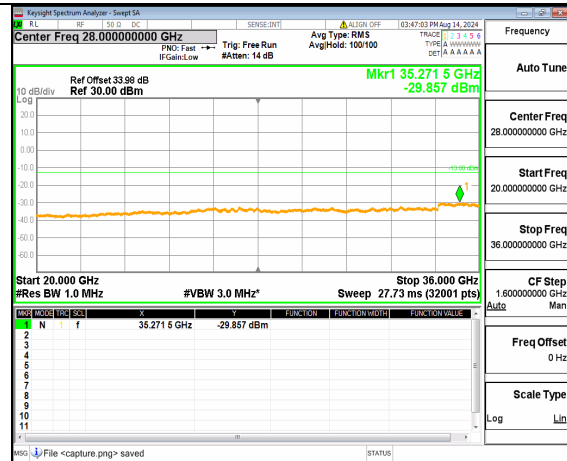

n78(3450-3550MHz) (20GHz-36GHz) 50M DFT-s-OFDM BPSK Inner_1RB_Left High

n78(3450-3550MHz) (20GHz-36GHz) 50M DFT-s-OFDM BPSK Inner_1RB_Right High