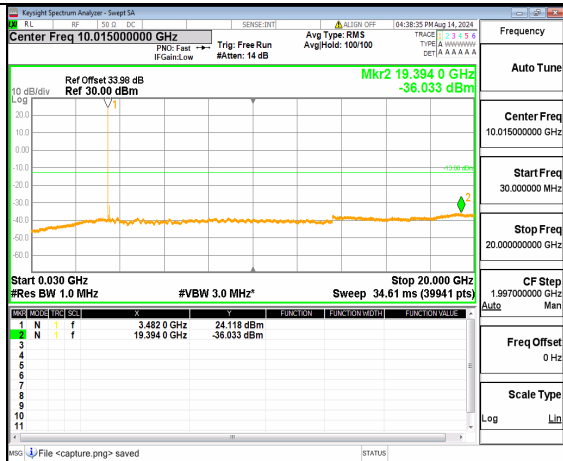

n78(3450-3550MHz) (30MHz-20GHz) 70M DFT-s-OFDM BPSK Inner_1RB_Right High

n78(3450-3550MHz) (30MHz-20GHz) 70M DFT-s-OFDM QPSK Inner_1RB_Left High