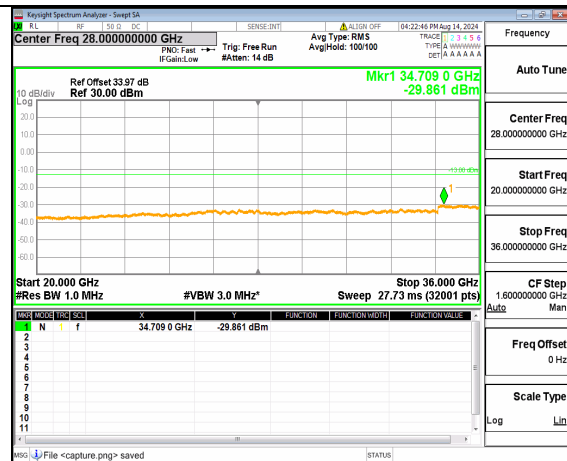

n78(3450-3550MHz) (20GHz-36GHz) 60M DFT-s-OFDM QPSK Inner_1RB_Right High

n78(3450-3550MHz) (20GHz-36GHz) 70M DFT-s-OFDM BPSK Inner_1RB_Left Low