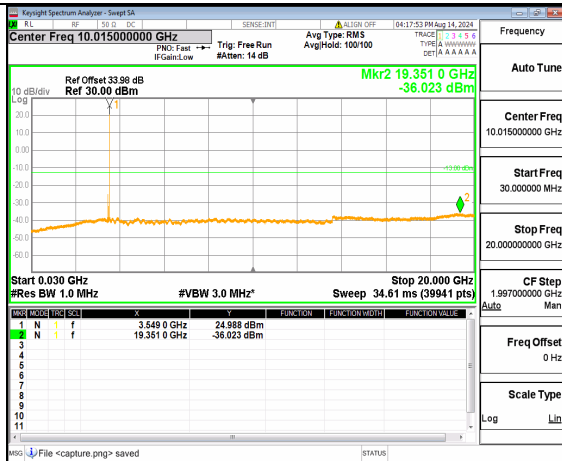

n78(3450-3550MHz) (30MHz-20GHz) 60M DFT-s-OFDM BPSK Inner_1RB_Left High

n78(3450-3550MHz) (30MHz-20GHz) 60M DFT-s-OFDM BPSK Inner_1RB_Right High