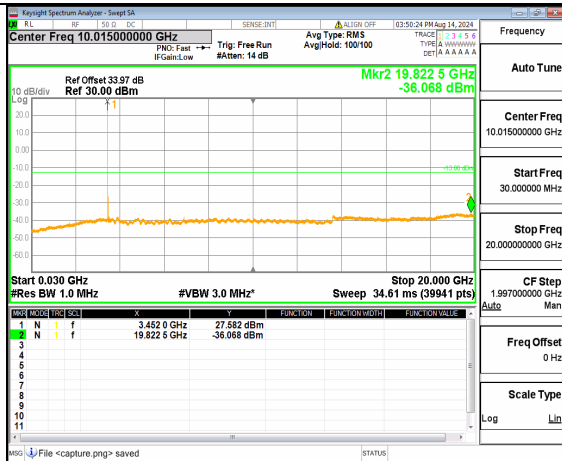

n78(3450-3550MHz) (30MHz-20GHz) 50M DFT-s-OFDM QPSK Inner_1RB_Right High

n78(3450-3550MHz) (30MHz-20GHz) 60M DFT-s-OFDM BPSK Inner_1RB_Left Low