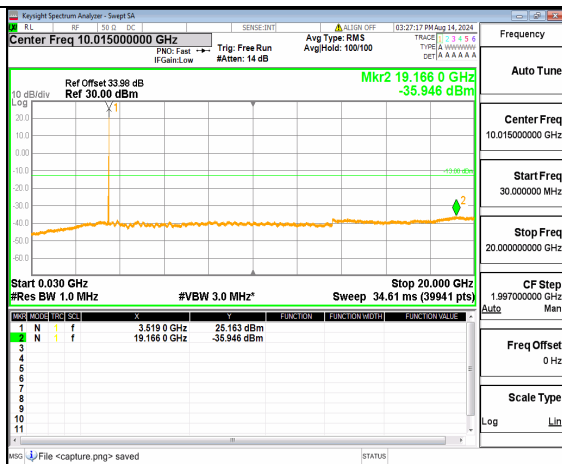

n78(3450-3550MHz) (30MHz-20GHz) 40M DFT-s-OFDM QPSK Inner_1RB_Left Mid

n78(3450-3550MHz) (30MHz-20GHz) 40M DFT-s-OFDM QPSK Inner_1RB_Right Mid