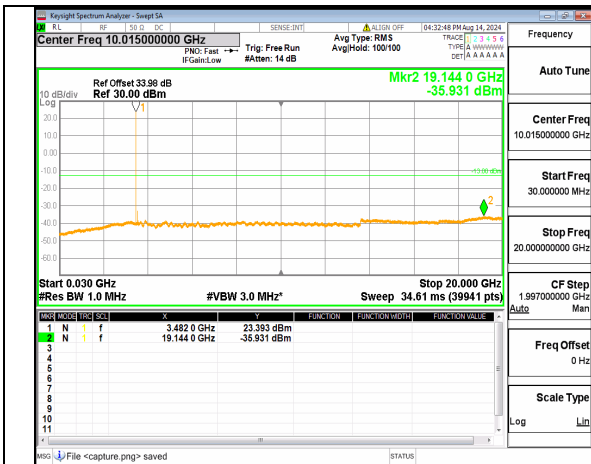

n78(3450-3550MHz) (30MHz-20GHz) 70M DFT-s-OFDM BPSK Inner_1RB_Left High