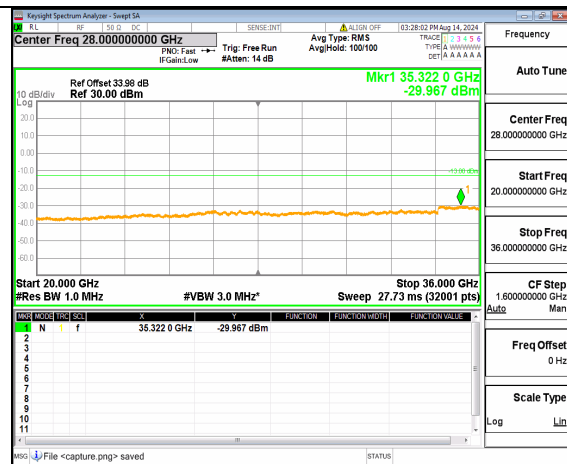

n78(3450-3550MHz) (20GHz-36GHz) 40M DFT-s-OFDM QPSK Inner_1RB_Left Mid

n78(3450-3550MHz) (20GHz-36GHz) 40M DFT-s-OFDM QPSK Inner_1RB_Right Mid