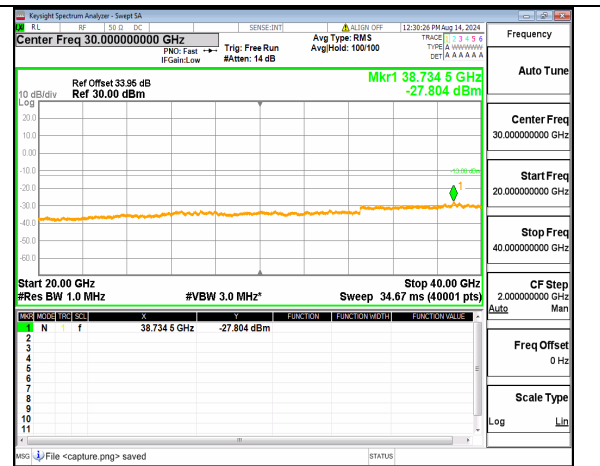

n77(3700-3980MHz) (20GHz-40GHz) 100M DFT-s-OFDM QPSK Inner_1RB_Left High

n77(3700-3980MHz) (20GHz-40GHz) 100M DFT-s-OFDM QPSK Inner_1RB_Right High