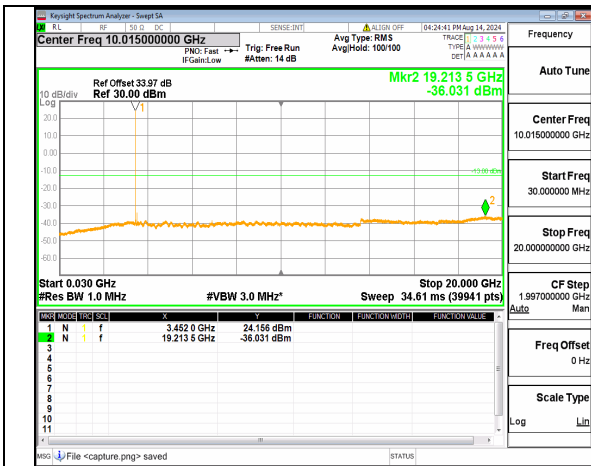

n78(3450-3550MHz) (30MHz-20GHz) 70M DFT-s-OFDM QPSK Inner_1RB_Left Low