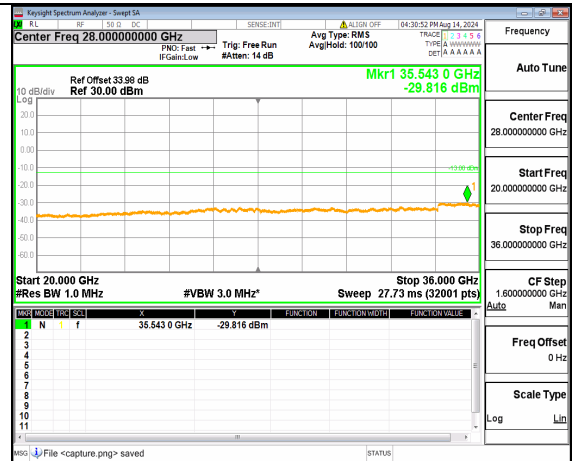

n78(3450-3550MHz) (20GHz-36GHz) 70M DFT-s-OFDM BPSK Inner_1RB_Right Mid

n78(3450-3550MHz) (20GHz-36GHz) 70M DFT-s-OFDM QPSK Inner_1RB_Left Mid