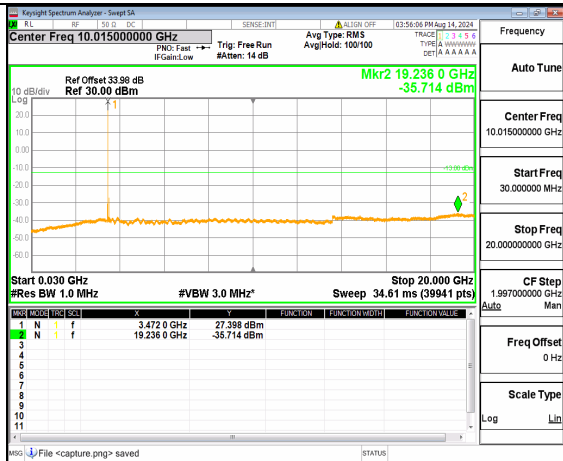

n78(3450-3550MHz) (30MHz-20GHz) 60M DFT-s-OFDM QPSK Inner_1RB_Right Low

n78(3450-3550MHz) (30MHz-20GHz) 60M DFT-s-OFDM BPSK Inner_1RB_Left Mid