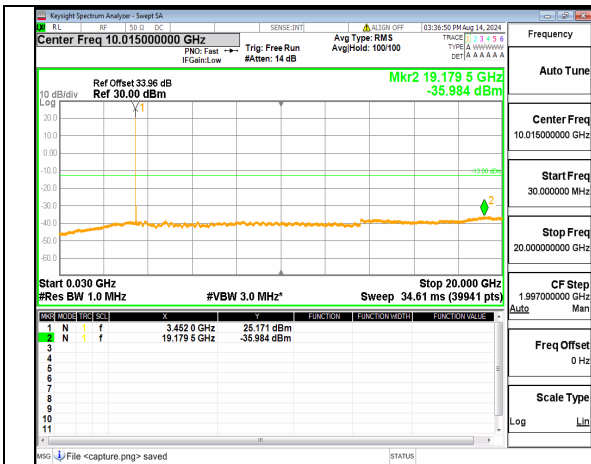

n78(3450-3550MHz) (30MHz-20GHz) 50M DFT-s-OFDM QPSK Inner_1RB_Left Low