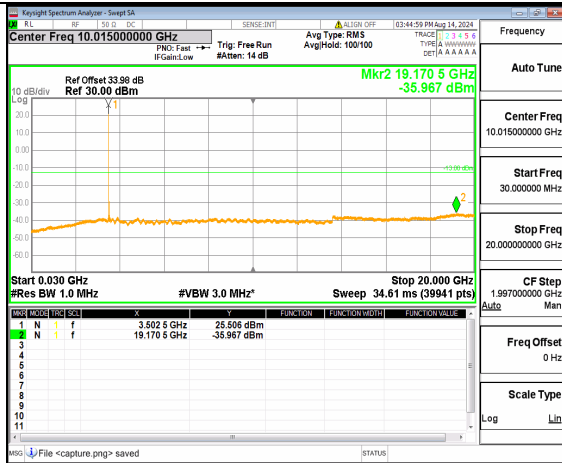

n78(3450-3550MHz) (30MHz-20GHz) 50M DFT-s-OFDM BPSK Inner_1RB_Left High