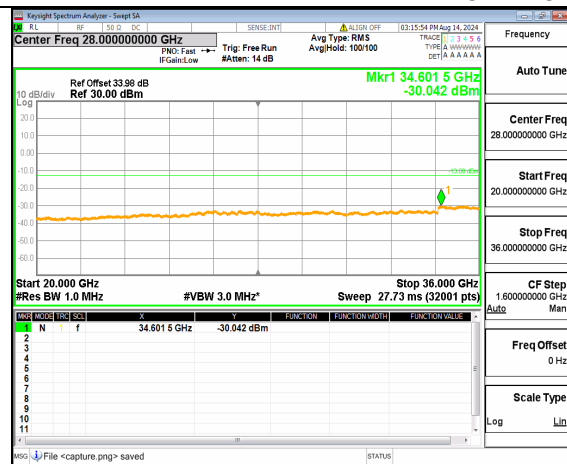

n78(3450-3550MHz) (20GHz-36GHz) 30M DFT-s-OFDM BPSK Inner_1RB_Right High

n78(3450-3550MHz) (20GHz-36GHz) 30M DFT-s-OFDM QPSK Inner_1RB_Left High