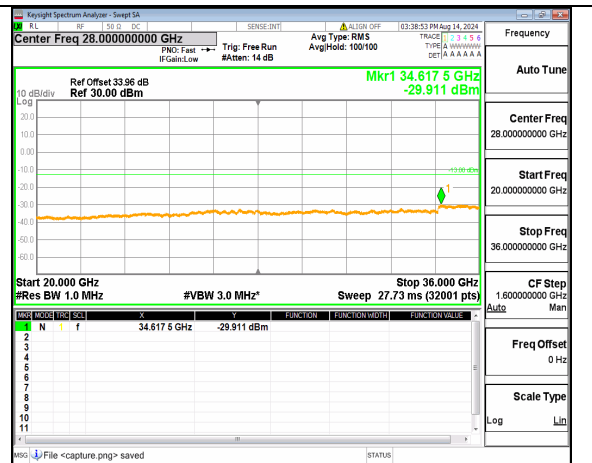

n78(3450-3550MHz) (20GHz-36GHz) 50M DFT-s-OFDM QPSK Inner_1RB_Left Low

n78(3450-3550MHz) (20GHz-36GHz) 50M DFT-s-OFDM QPSK Inner_1RB_Right Low