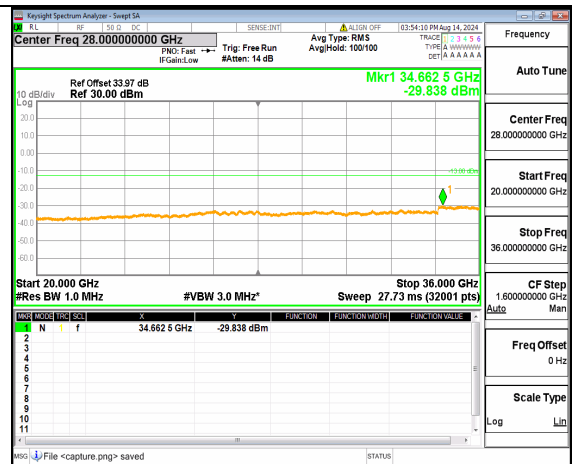

n78(3450-3550MHz) (20GHz-36GHz) 60M DFT-s-OFDM BPSK Inner_1RB_Right Low

n78(3450-3550MHz) (20GHz-36GHz) 60M DFT-s-OFDM QPSK Inner_1RB_Left Low