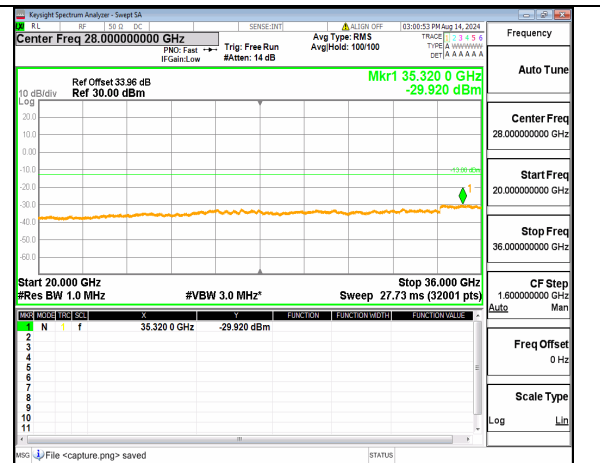

n77(3700-3980MHz) (20GHz-40GHz) 100M DFT-s-OFDM QPSK Inner_1RB_Right High

n78(3450-3550MHz) (20GHz-36GHz) 30M DFT-s-OFDM BPSK Inner_1RB_Left Low