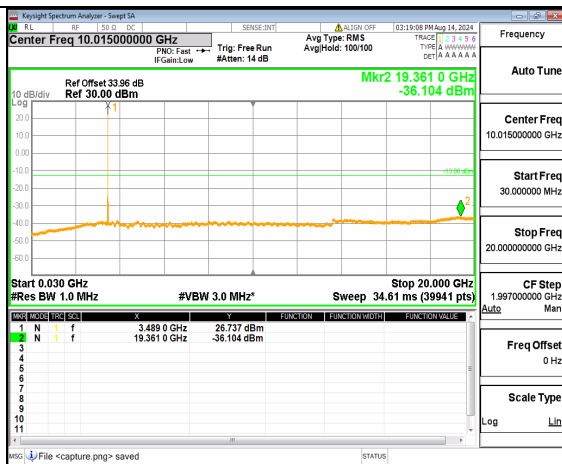

n78(3450-3550MHz) (30MHz-20GHz) 30M DFT-s-OFDM QPSK Inner\_1RB\_Right High

n78(3450-3550MHz) (20GHz-36GHz) 30M DFT-s-OFDM QPSK Inner\_1RB\_Right High

n78(3450-3550MHz) (30MHz-20GHz) 40M DFT-s-OFDM BPSK Inner\_1RB\_Left Low

n78(3450-3550MHz) (20GHz-36GHz) 40M DFT-s-OFDM BPSK Inner\_1RB\_Left Low

n78(3450-3550MHz) (30MHz-20GHz) 40M DFT-s-OFDM BPSK Inner\_1RB\_Right Low

n78(3450-3550MHz) (20GHz-36GHz) 40M DFT-s-OFDM BPSK Inner\_1RB\_Right Low