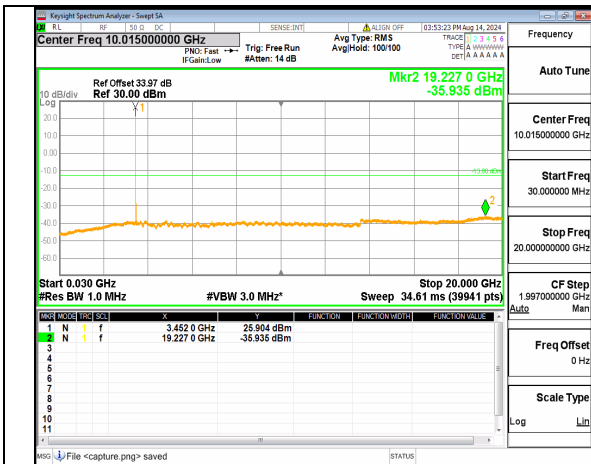

n78(3450-3550MHz) (30MHz-20GHz) 60M DFT-s-OFDM QPSK Inner_1RB_Left Low