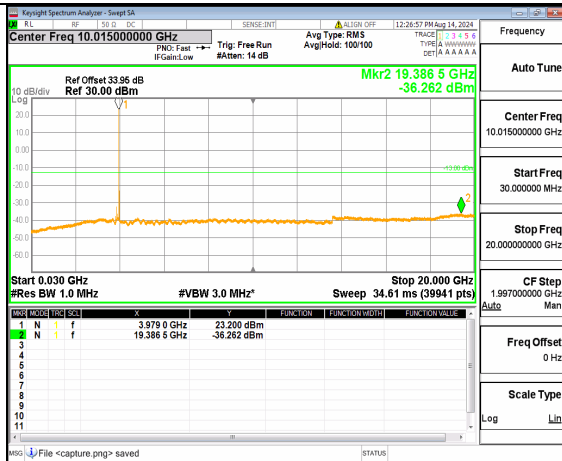

n77(3700-3980MHz) (30MHz-20GHz) 100M DFT-s-OFDM BPSK Inner\_1RB\_Left High

n77(3700-3980MHz) (20GHz-40GHz) 100M DFT-s-OFDM BPSK Inner\_1RB\_Left High

n77(3700-3980MHz) (30MHz-20GHz) 100M DFT-s-OFDM BPSK Inner\_1RB\_Right High