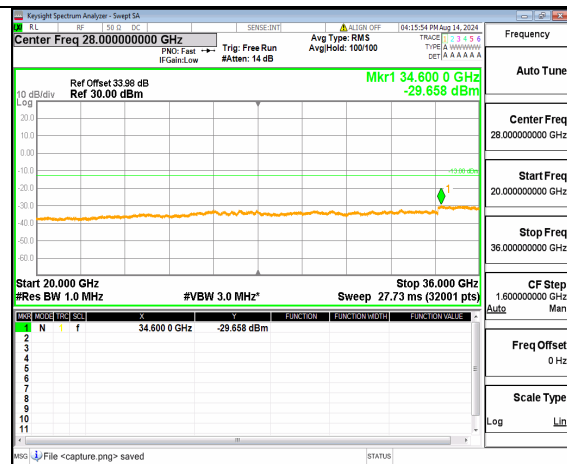

n78(3450-3550MHz) (20GHz-36GHz) 60M DFT-s-OFDM QPSK Inner_1RB_Left Mid

n78(3450-3550MHz) (20GHz-36GHz) 60M DFT-s-OFDM QPSK Inner_1RB_Right Mid