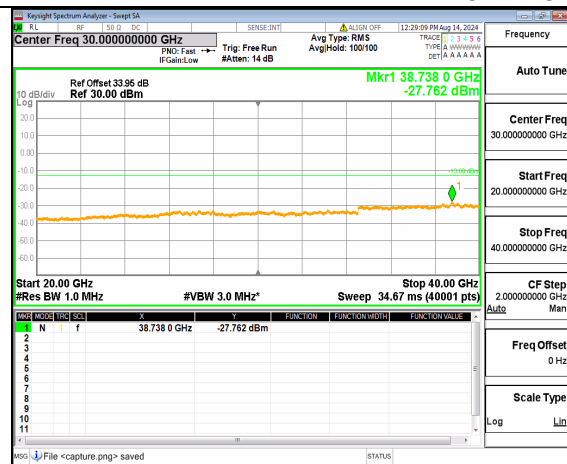

n77(3700-3980MHz) (20GHz-40GHz) 100M DFT-s-OFDM BPSK Inner_1RB_Right High

n77(3700-3980MHz) (20GHz-40GHz) 100M DFT-s-OFDM QPSK Inner_1RB_Left High