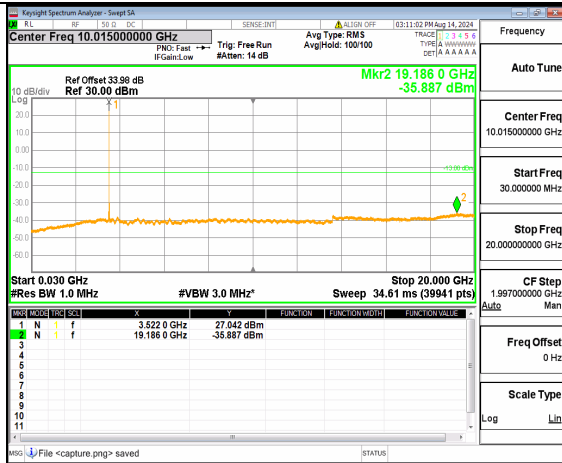

n78(3450-3550MHz) (30MHz-20GHz) 30M DFT-s-OFDM BPSK Inner_1RB_Left High