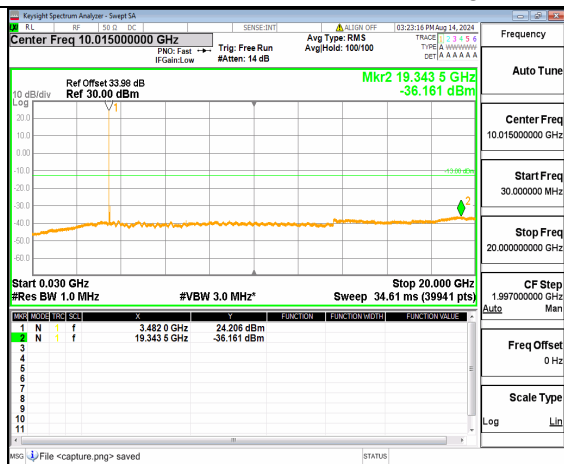

n78(3450-3550MHz) (30MHz-20GHz) 40M DFT-s-OFDM QPSK Inner_1RB_Right Low

n78(3450-3550MHz) (30MHz-20GHz) 40M DFT-s-OFDM BPSK Inner_1RB_Left Mid