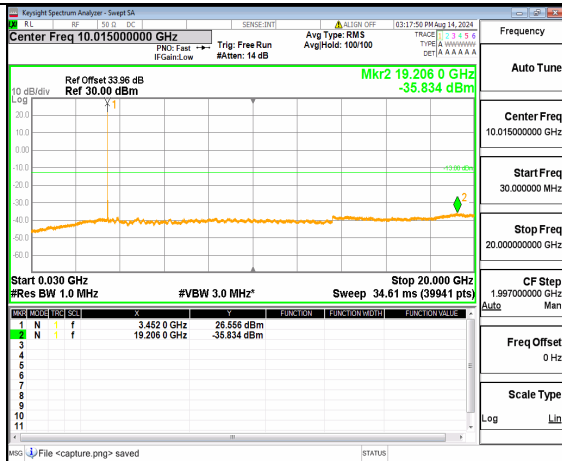

n78(3450-3550MHz) (30MHz-20GHz) 30M DFT-s-OFDM QPSK Inner_1RB_Right High

n78(3450-3550MHz) (30MHz-20GHz) 40M DFT-s-OFDM BPSK Inner_1RB_Left Low