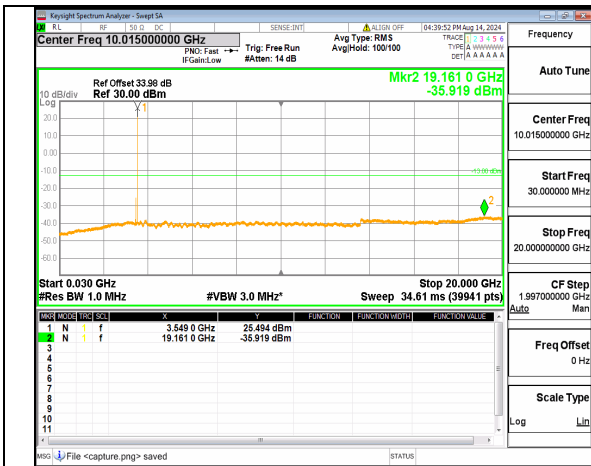

n78(3450-3550MHz) (30MHz-20GHz) 70M DFT-s-OFDM QPSK Inner_1RB_Right High