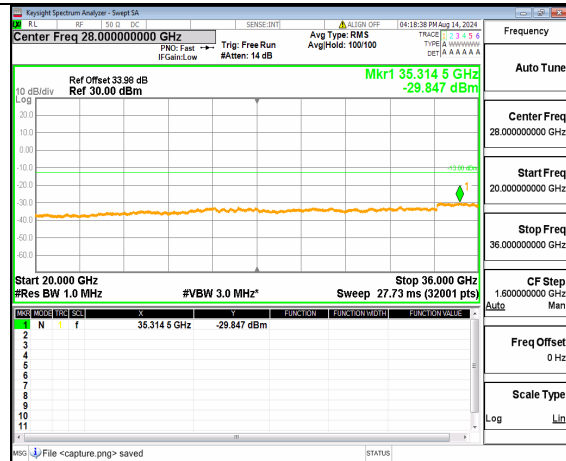

n78(3450-3550MHz) (20GHz-36GHz) 60M DFT-s-OFDM BPSK Inner_1RB_Left High

n78(3450-3550MHz) (20GHz-36GHz) 60M DFT-s-OFDM BPSK Inner_1RB_Right High