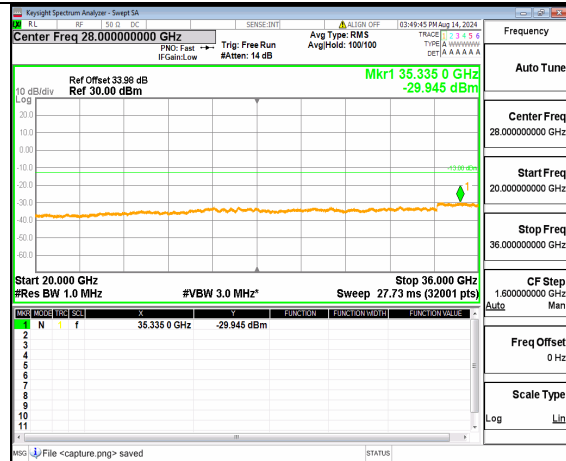

n78(3450-3550MHz) (20GHz-36GHz) 50M DFT-s-OFDM QPSK Inner_1RB_Left High

n78(3450-3550MHz) (20GHz-36GHz) 50M DFT-s-OFDM QPSK Inner_1RB_Right High