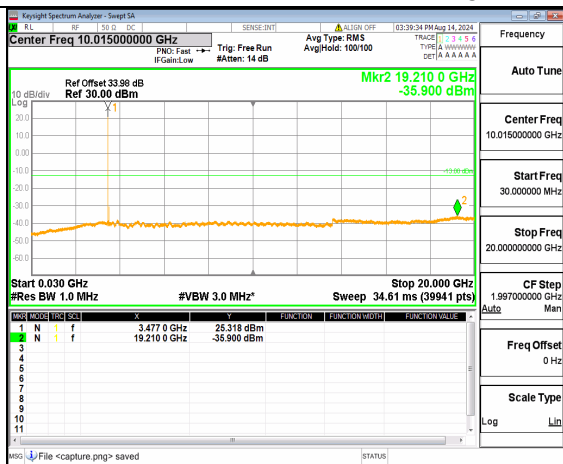

n78(3450-3550MHz) (30MHz-20GHz) 50M DFT-s-OFDM QPSK Inner_1RB_Right Low

n78(3450-3550MHz) (30MHz-20GHz) 50M DFT-s-OFDM BPSK Inner_1RB_Left Mid