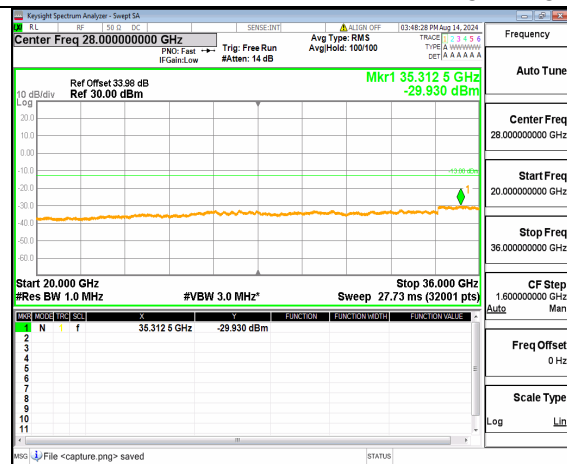

n78(3450-3550MHz) (20GHz-36GHz) 50M DFT-s-OFDM BPSK Inner_1RB_Right High

n78(3450-3550MHz) (20GHz-36GHz) 50M DFT-s-OFDM QPSK Inner_1RB_Left High