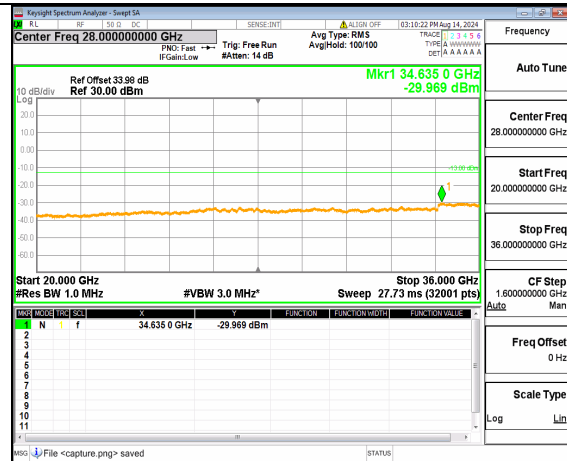

n78(3450-3550MHz) (20GHz-36GHz) 30M DFT-s-OFDM QPSK Inner_1RB_Left Mid

n78(3450-3550MHz) (20GHz-36GHz) 30M DFT-s-OFDM QPSK Inner_1RB_Right Mid