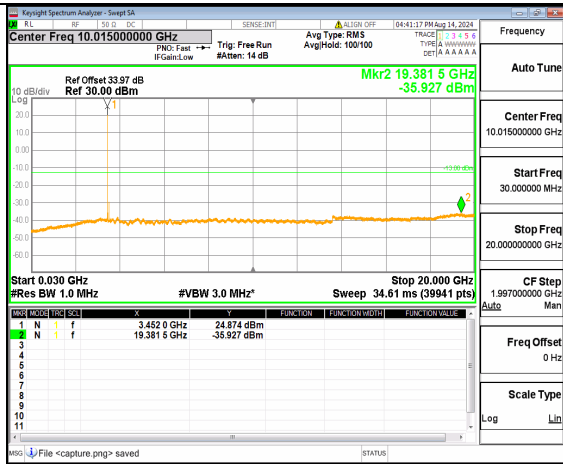

n78(3450-3550MHz) (30MHz-20GHz) 70M DFT-s-OFDM QPSK Inner_1RB_Right High

n78(3450-3550MHz) (30MHz-20GHz) 80M DFT-s-OFDM BPSK Inner_1RB_Left Low