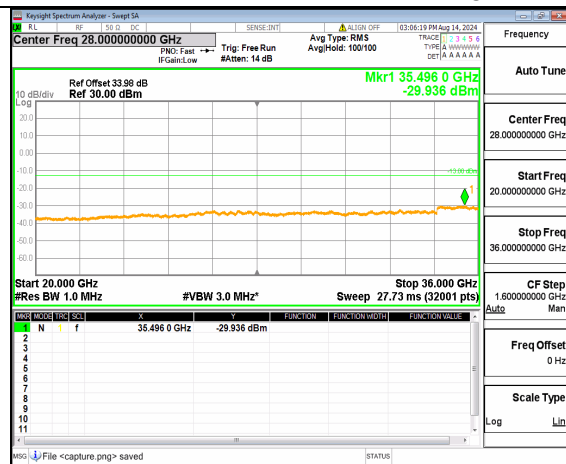

n78(3450-3550MHz) (20GHz-36GHz) 30M DFT-s-OFDM QPSK Inner_1RB_Right Low

n78(3450-3550MHz) (20GHz-36GHz) 30M DFT-s-OFDM BPSK Inner_1RB_Left Mid