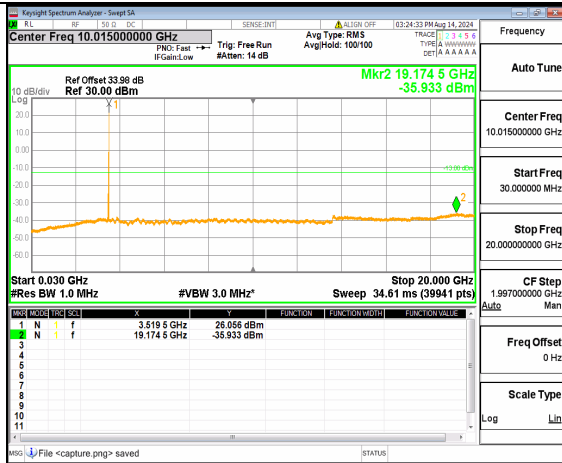

n78(3450-3550MHz) (30MHz-20GHz) 40M DFT-s-OFDM BPSK Inner_1RB_Right Mid