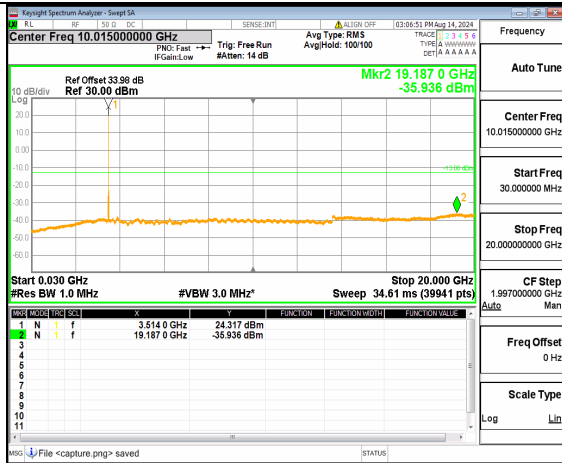

n78(3450-3550MHz) (30MHz-20GHz) 30M DFT-s-OFDM BPSK Inner_1RB_Right Mid