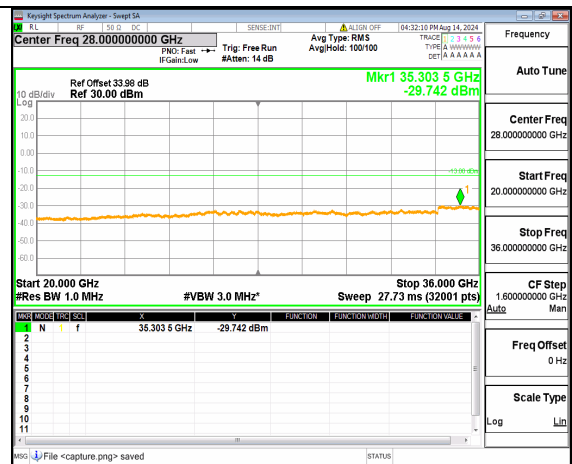

n78(3450-3550MHz) (20GHz-36GHz) 70M DFT-s-OFDM QPSK Inner_1RB_Left Mid

n78(3450-3550MHz) (20GHz-36GHz) 70M DFT-s-OFDM QPSK Inner_1RB_Right Mid