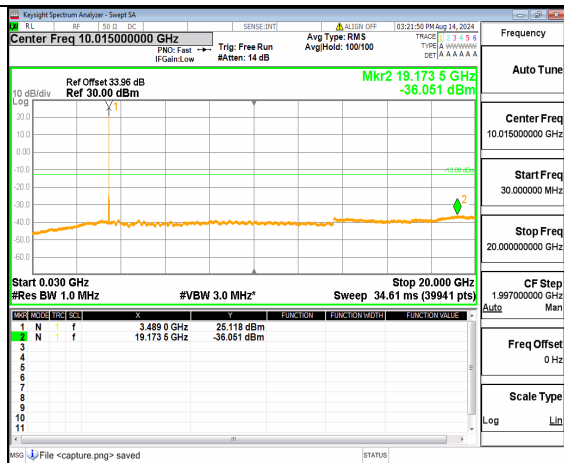

n78(3450-3550MHz) (30MHz-20GHz) 40M DFT-s-OFDM QPSK Inner_1RB_Left Low

n78(3450-3550MHz) (30MHz-20GHz) 40M DFT-s-OFDM QPSK Inner_1RB_Right Low