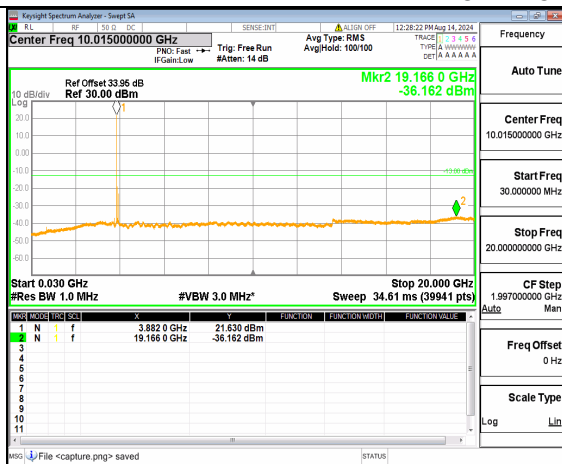

n77(3700-3980MHz) (30MHz-20GHz) 100M DFT-s-OFDM BPSK Inner_1RB_Right High

n77(3700-3980MHz) (30MHz-20GHz) 100M DFT-s-OFDM QPSK Inner_1RB_Left High