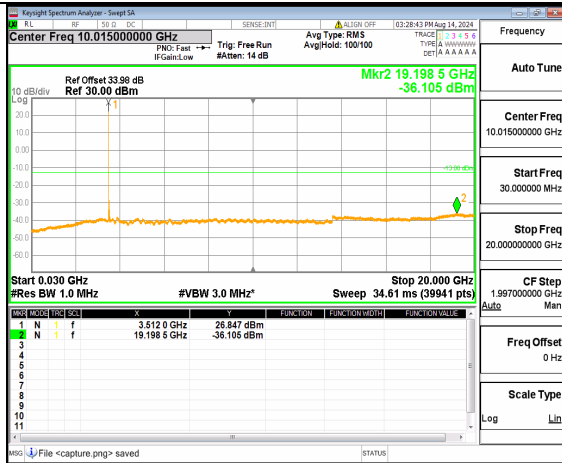

n78(3450-3550MHz) (30MHz-20GHz) 40M DFT-s-OFDM BPSK Inner_1RB_Left High