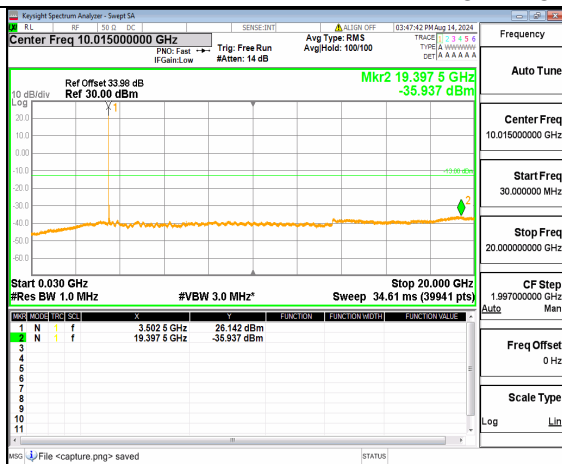

n78(3450-3550MHz) (30MHz-20GHz) 50M DFT-s-OFDM BPSK Inner_1RB_Right High

n78(3450-3550MHz) (30MHz-20GHz) 50M DFT-s-OFDM QPSK Inner_1RB_Left High