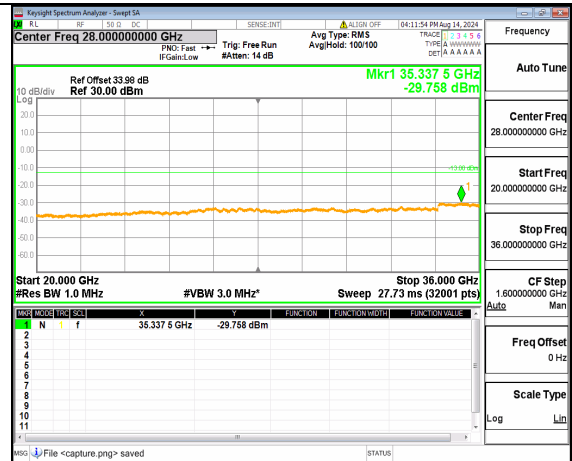

n78(3450-3550MHz) (20GHz-36GHz) 60M DFT-s-OFDM QPSK Inner_1RB_Right Low

n78(3450-3550MHz) (20GHz-36GHz) 60M DFT-s-OFDM BPSK Inner_1RB_Left Mid