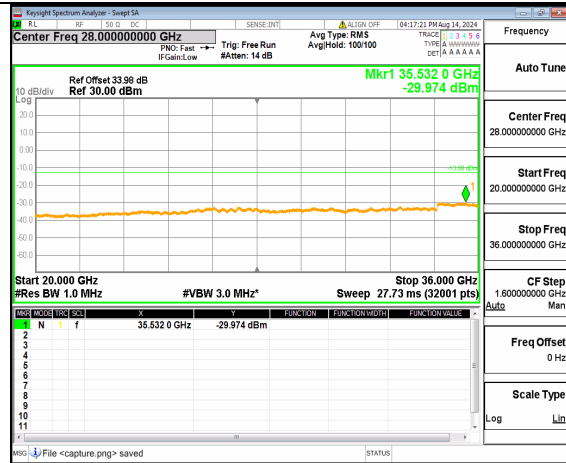

n78(3450-3550MHz) (20GHz-36GHz) 60M DFT-s-OFDM QPSK Inner_1RB_Right Mid

n78(3450-3550MHz) (20GHz-36GHz) 60M DFT-s-OFDM BPSK Inner_1RB_Left High