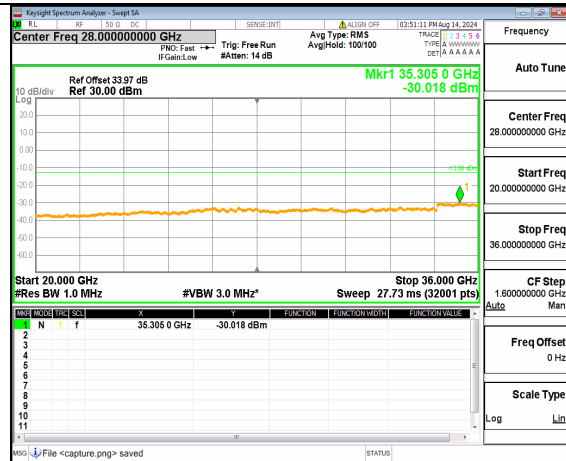

n78(3450-3550MHz) (20GHz-36GHz) 50M DFT-s-OFDM QPSK Inner_1RB_Right High

n78(3450-3550MHz) (20GHz-36GHz) 60M DFT-s-OFDM BPSK Inner_1RB_Left Low