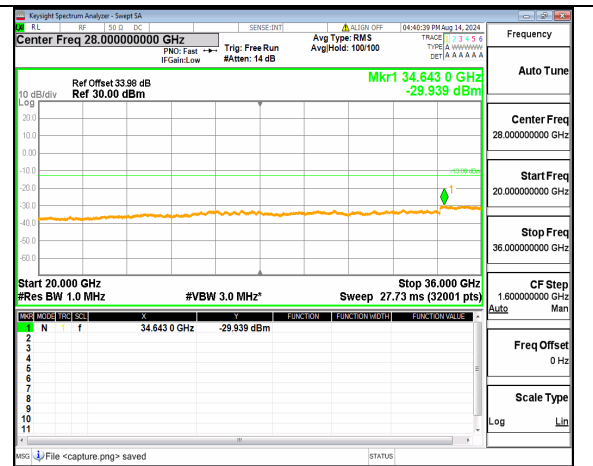

n78(3450-3550MHz) (20GHz-36GHz) 70M DFT-s-OFDM QPSK Inner_1RB_Left High

n78(3450-3550MHz) (20GHz-36GHz) 70M DFT-s-OFDM QPSK Inner_1RB_Right High