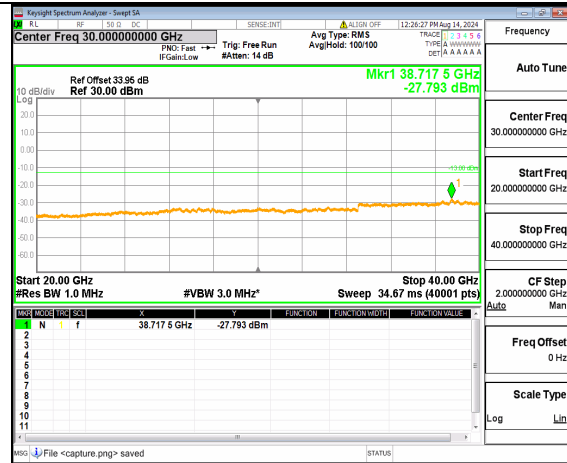

n77(3700-3980MHz) (30MHz-20GHz) 100M DFT-s-OFDM BPSK Inner\_1RB\_Left High

n77(3700-3980MHz) (20GHz-40GHz) 100M DFT-s-OFDM BPSK Inner\_1RB\_Left High

n77(3700-3980MHz) (30MHz-20GHz) 100M DFT-s-OFDM BPSK Inner\_1RB\_Right High