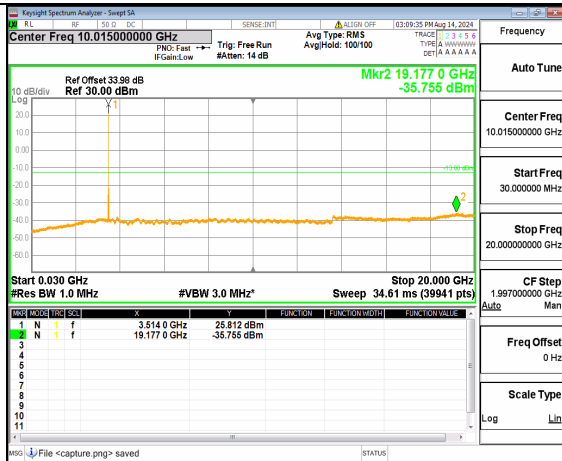

n78(3450-3550MHz) (30MHz-20GHz) 30M DFT-s-OFDM QPSK Inner_1RB_Left Mid

n78(3450-3550MHz) (30MHz-20GHz) 30M DFT-s-OFDM QPSK Inner_1RB_Right Mid