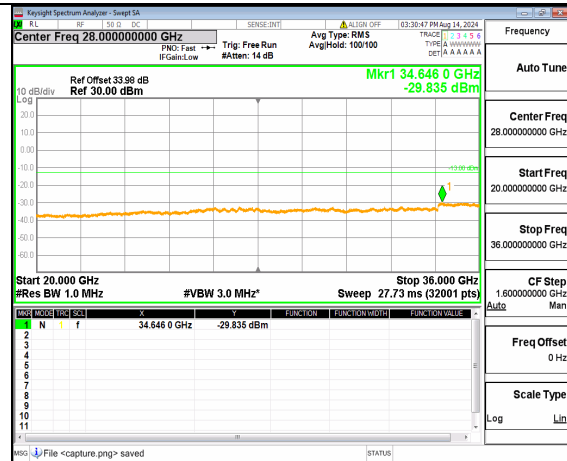

n78(3450-3550MHz) (20GHz-36GHz) 40M DFT-s-OFDM QPSK Inner\_1RB\_Left Mid

n78(3450-3550MHz) (30MHz-20GHz) 40M DFT-s-OFDM QPSK Inner\_1RB\_Right Mid

n78(3450-3550MHz) (20GHz-36GHz) 40M DFT-s-OFDM QPSK Inner\_1RB\_Right Mid

n78(3450-3550MHz) (30MHz-20GHz) 40M DFT-s-OFDM BPSK Inner\_1RB\_Left High

n78(3450-3550MHz) (20GHz-36GHz) 40M DFT-s-OFDM BPSK Inner\_1RB\_Left High

n78(3450-3550MHz) (30MHz-20GHz) 40M DFT-s-OFDM BPSK Inner\_1RB\_Right High