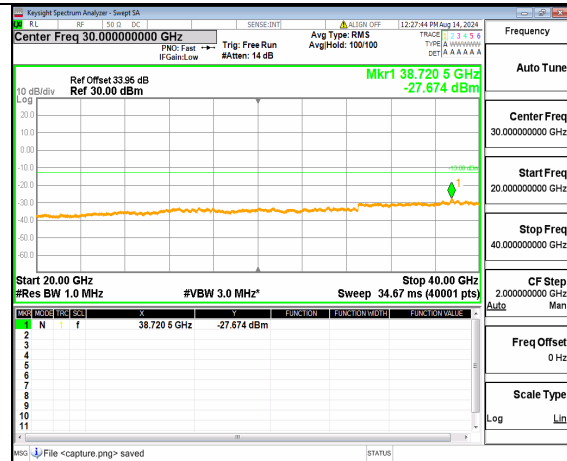

n77(3700-3980MHz) (30MHz-20GHz) 100M DFT-s-OFDM BPSK Inner\_1RB\_Left High

n77(3700-3980MHz) (20GHz-40GHz) 100M DFT-s-OFDM BPSK Inner\_1RB\_Left High

n77(3700-3980MHz) (30MHz-20GHz) 100M DFT-s-OFDM BPSK Inner\_1RB\_Right High