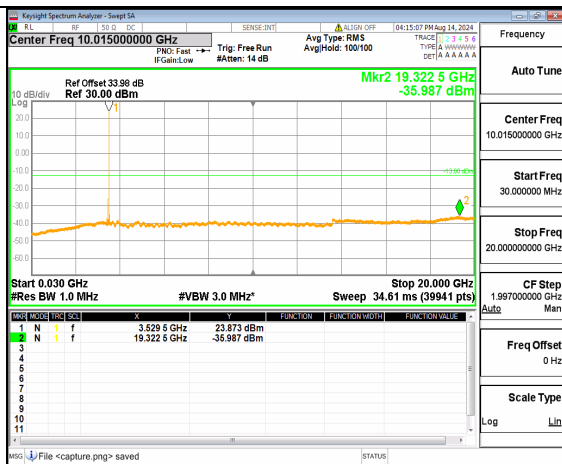

n78(3450-3550MHz) (30MHz-20GHz) 60M DFT-s-OFDM QPSK Inner_1RB_Left Mid

n78(3450-3550MHz) (30MHz-20GHz) 60M DFT-s-OFDM QPSK Inner_1RB_Right Mid