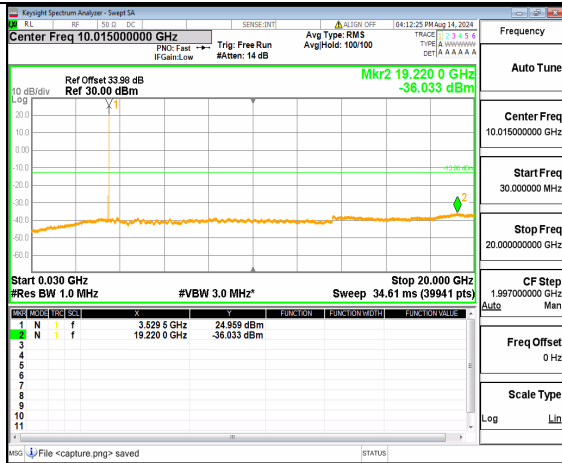

n78(3450-3550MHz) (30MHz-20GHz) 60M DFT-s-OFDM BPSK Inner_1RB_Right Mid