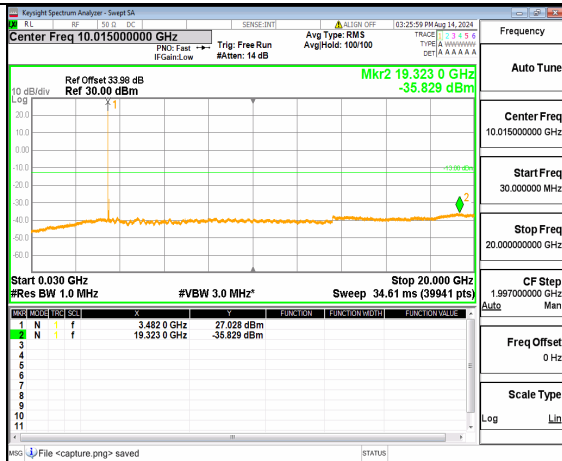

n78(3450-3550MHz) (30MHz-20GHz) 40M DFT-s-OFDM BPSK Inner_1RB_Right Mid

n78(3450-3550MHz) (30MHz-20GHz) 40M DFT-s-OFDM QPSK Inner_1RB_Left Mid