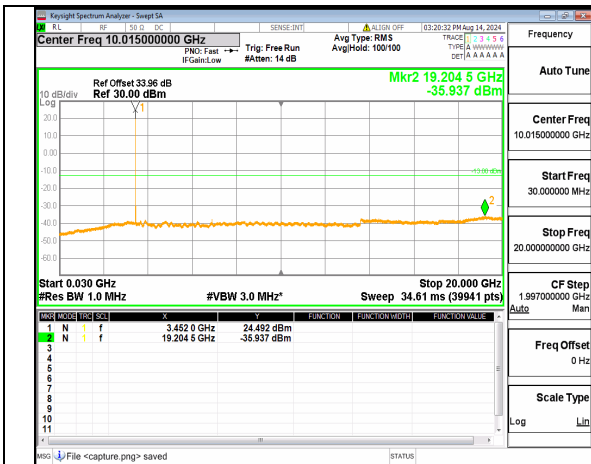

n78(3450-3550MHz) (30MHz-20GHz) 40M DFT-s-OFDM QPSK Inner_1RB_Left Low