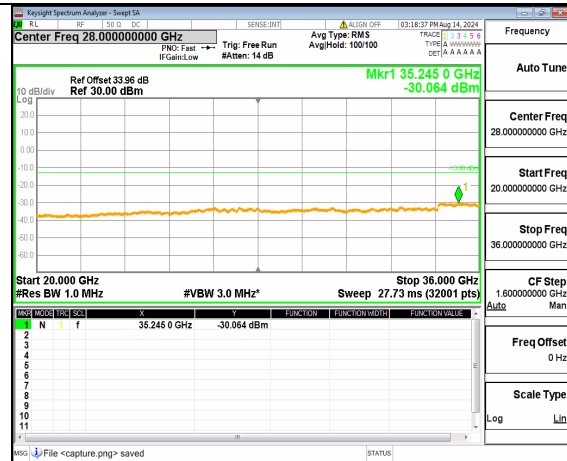

n78(3450-3550MHz) (20GHz-36GHz) 30M DFT-s-OFDM QPSK Inner_1RB_Right High

n78(3450-3550MHz) (20GHz-36GHz) 40M DFT-s-OFDM BPSK Inner_1RB_Left Low