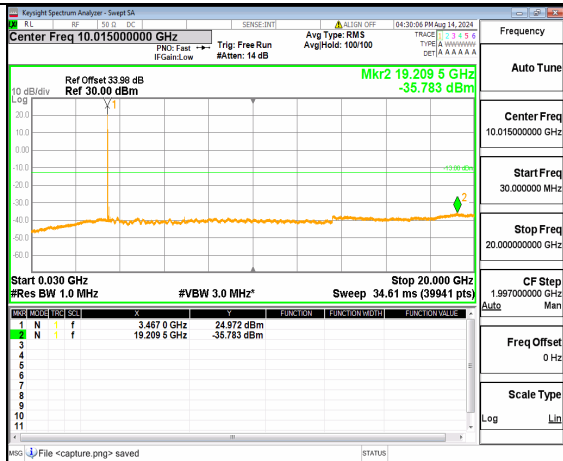

n78(3450-3550MHz) (30MHz-20GHz) 70M DFT-s-OFDM BPSK Inner_1RB_Right Mid

n78(3450-3550MHz) (30MHz-20GHz) 70M DFT-s-OFDM QPSK Inner_1RB_Left Mid