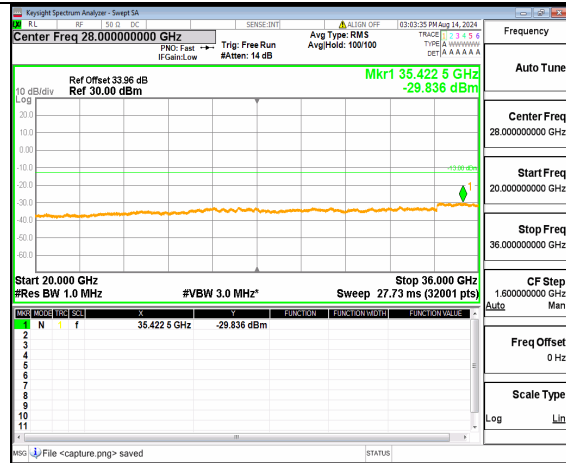

n78(3450-3550MHz) (20GHz-36GHz) 30M DFT-s-OFDM BPSK Inner_1RB_Right Low

n78(3450-3550MHz) (20GHz-36GHz) 30M DFT-s-OFDM QPSK Inner_1RB_Left Low