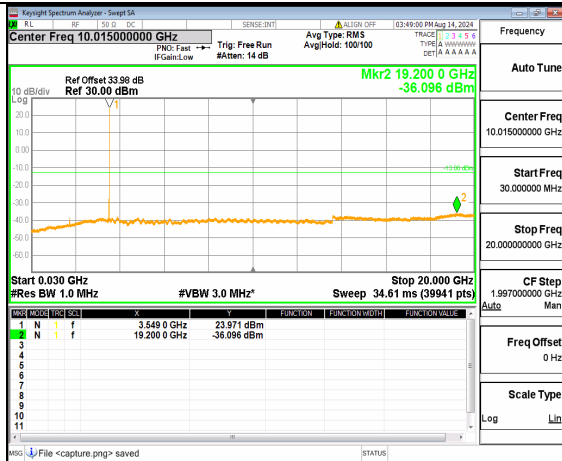

n78(3450-3550MHz) (30MHz-20GHz) 50M DFT-s-OFDM QPSK Inner_1RB_Right High