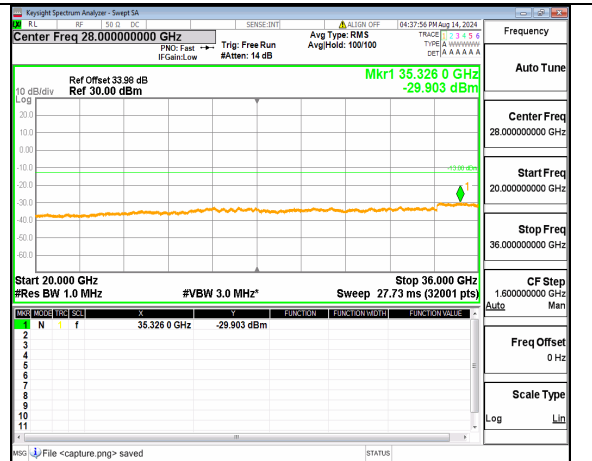

n78(3450-3550MHz) (20GHz-36GHz) 70M DFT-s-OFDM BPSK Inner_1RB_Left High

n78(3450-3550MHz) (20GHz-36GHz) 70M DFT-s-OFDM BPSK Inner_1RB_Right High