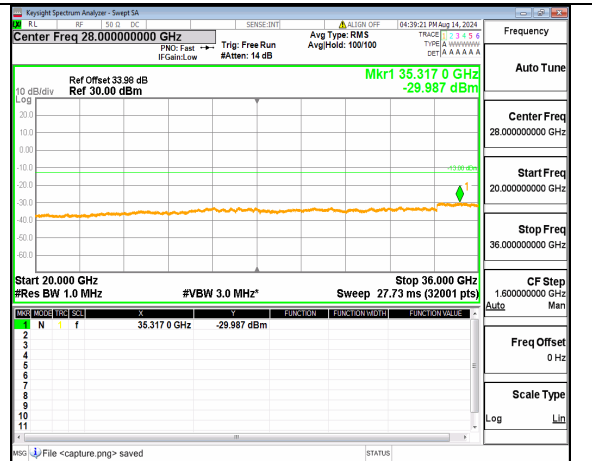

n78(3450-3550MHz) (20GHz-36GHz) 70M DFT-s-OFDM BPSK Inner_1RB_Right High

n78(3450-3550MHz) (20GHz-36GHz) 70M DFT-s-OFDM QPSK Inner_1RB_Left High