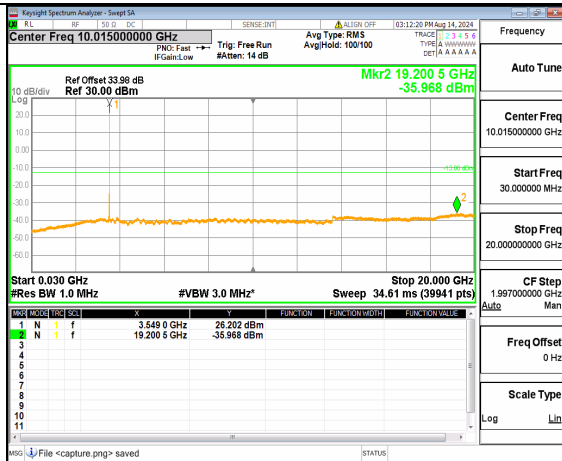

n78(3450-3550MHz) (20GHz-36GHz) 30M DFT-s-OFDM QPSK Inner\_1RB\_Left Mid

n78(3450-3550MHz) (30MHz-20GHz) 30M DFT-s-OFDM QPSK Inner\_1RB\_Right Mid

n78(3450-3550MHz) (20GHz-36GHz) 30M DFT-s-OFDM QPSK Inner\_1RB\_Right Mid

n78(3450-3550MHz) (30MHz-20GHz) 30M DFT-s-OFDM BPSK Inner\_1RB\_Left High

n78(3450-3550MHz) (20GHz-36GHz) 30M DFT-s-OFDM BPSK Inner\_1RB\_Left High

n78(3450-3550MHz) (30MHz-20GHz) 30M DFT-s-OFDM BPSK Inner\_1RB\_Right High