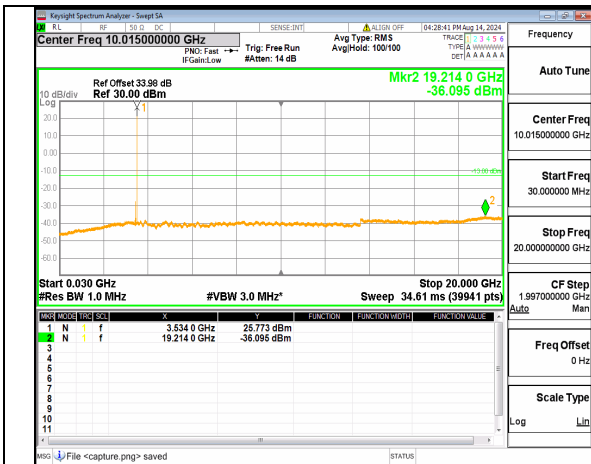

n78(3450-3550MHz) (30MHz-20GHz) 70M DFT-s-OFDM BPSK Inner_1RB_Right Mid