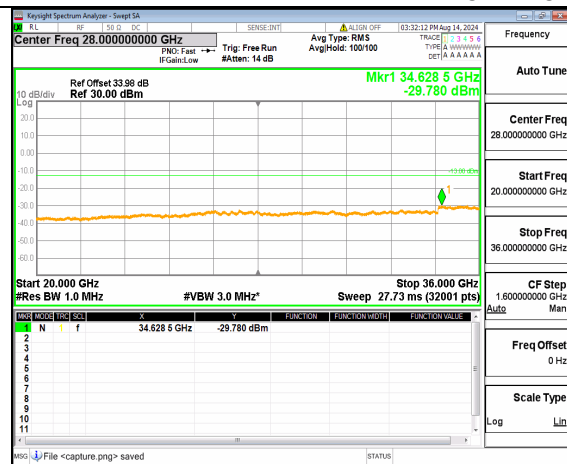

n78(3450-3550MHz) (20GHz-36GHz) 40M DFT-s-OFDM BPSK Inner_1RB_Right High

n78(3450-3550MHz) (20GHz-36GHz) 40M DFT-s-OFDM QPSK Inner_1RB_Left High