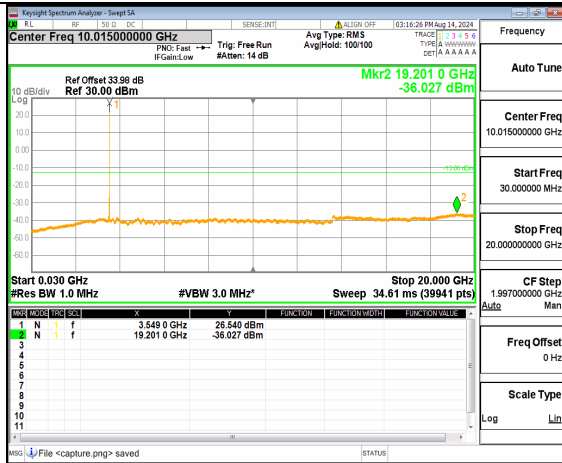

n78(3450-3550MHz) (30MHz-20GHz) 30M DFT-s-OFDM QPSK Inner_1RB_Right High