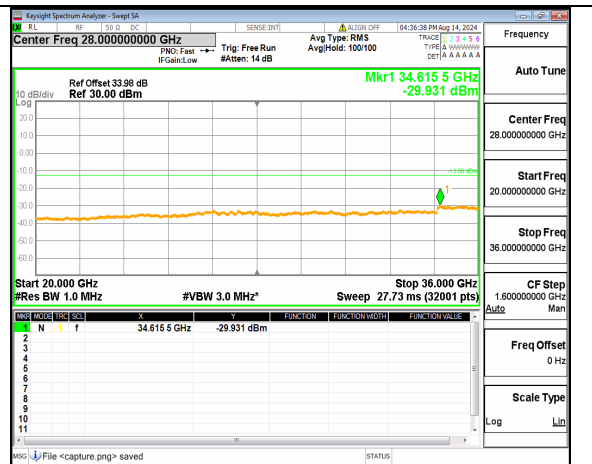

n78(3450-3550MHz) (20GHz-36GHz) 70M DFT-s-OFDM QPSK Inner_1RB_Right Mid

n78(3450-3550MHz) (20GHz-36GHz) 70M DFT-s-OFDM BPSK Inner_1RB_Left High