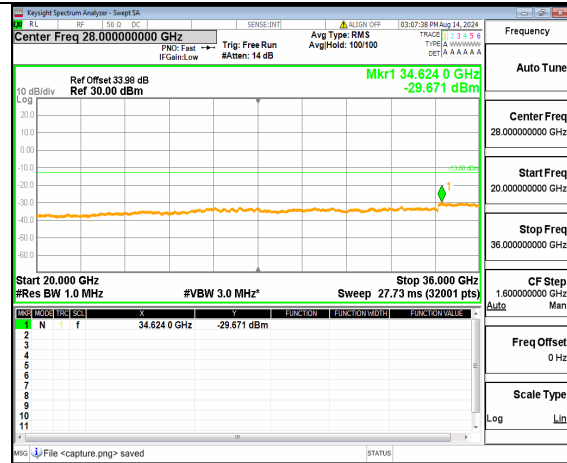

n78(3450-3550MHz) (20GHz-36GHz) 30M DFT-s-OFDM BPSK Inner_1RB_Left Mid

n78(3450-3550MHz) (20GHz-36GHz) 30M DFT-s-OFDM BPSK Inner_1RB_Right Mid