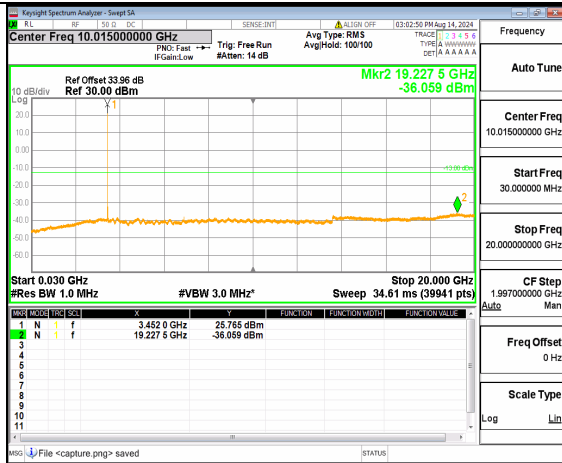

n77(3700-3980MHz) (30MHz-20GHz) 100M DFT-s-OFDM QPSK Inner\_1RB\_Right High

n77(3700-3980MHz) (20GHz-40GHz) 100M DFT-s-OFDM QPSK Inner\_1RB\_Right High

n78(3450-3550MHz) (30MHz-20GHz) 30M DFT-s-OFDM BPSK Inner\_1RB\_Left Low

n78(3450-3550MHz) (20GHz-36GHz) 30M DFT-s-OFDM BPSK Inner\_1RB\_Left Low

n78(3450-3550MHz) (30MHz-20GHz) 30M DFT-s-OFDM BPSK Inner\_1RB\_Right Low

n78(3450-3550MHz) (20GHz-36GHz) 30M DFT-s-OFDM BPSK Inner\_1RB\_Right Low