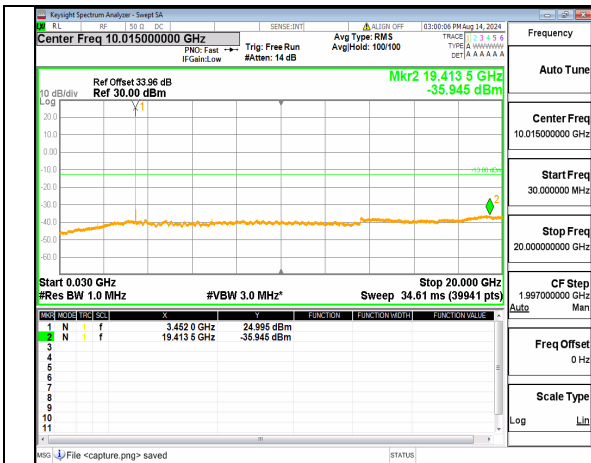

n77(3700-3980MHz) (30MHz-20GHz) 100M DFT-s-OFDM QPSK Inner_1RB_Right High

n78(3450-3550MHz) (30MHz-20GHz) 30M DFT-s-OFDM BPSK Inner_1RB_Left Low