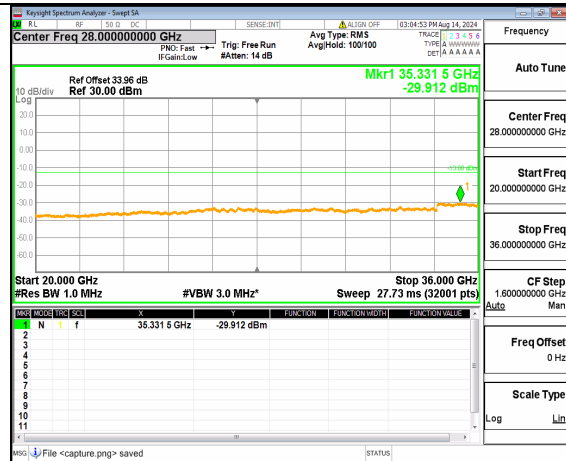

n78(3450-3550MHz) (20GHz-36GHz) 30M DFT-s-OFDM QPSK Inner_1RB_Left Low

n78(3450-3550MHz) (20GHz-36GHz) 30M DFT-s-OFDM QPSK Inner_1RB_Right Low