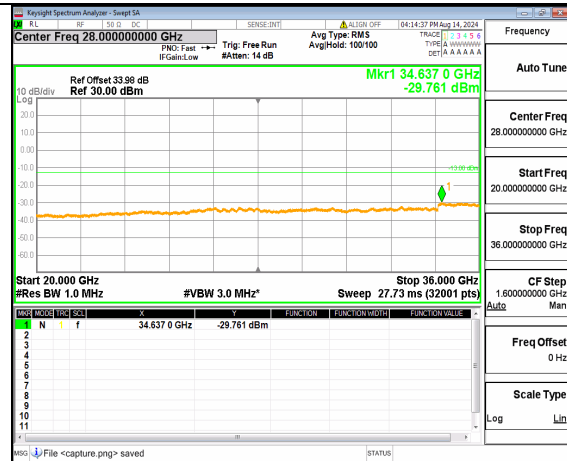

n78(3450-3550MHz) (20GHz-36GHz) 60M DFT-s-OFDM BPSK Inner_1RB_Right Mid

n78(3450-3550MHz) (20GHz-36GHz) 60M DFT-s-OFDM QPSK Inner_1RB_Left Mid