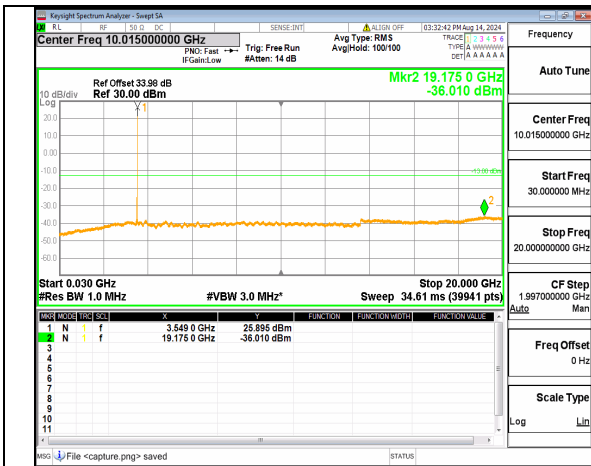

n78(3450-3550MHz) (30MHz-20GHz) 40M DFT-s-OFDM QPSK Inner_1RB_Right High