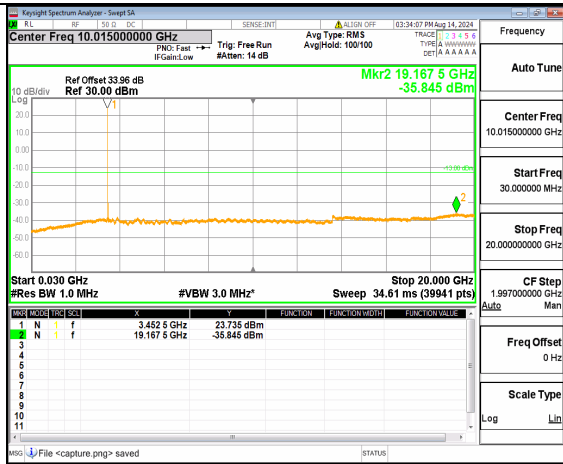

n78(3450-3550MHz) (30MHz-20GHz) 40M DFT-s-OFDM QPSK Inner_1RB_Right High

n78(3450-3550MHz) (30MHz-20GHz) 50M DFT-s-OFDM BPSK Inner_1RB_Left Low