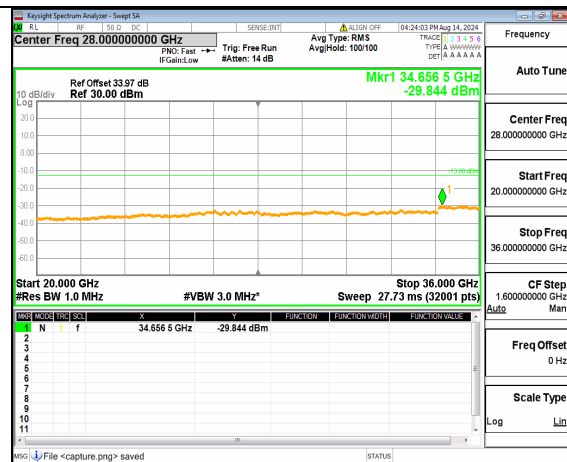

n78(3450-3550MHz) (20GHz-36GHz) 70M DFT-s-OFDM BPSK Inner_1RB_Left Low

n78(3450-3550MHz) (20GHz-36GHz) 70M DFT-s-OFDM BPSK Inner_1RB_Right Low