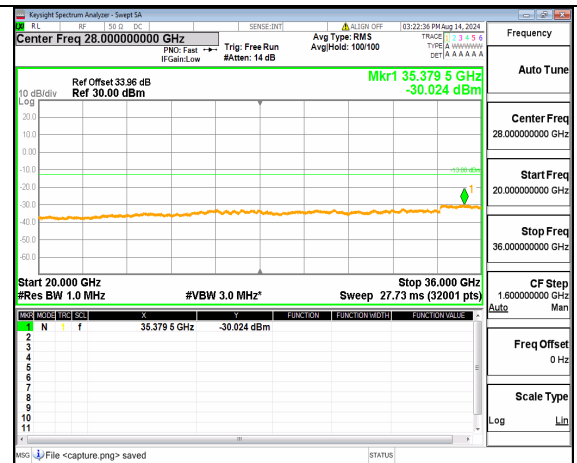

n78(3450-3550MHz) (20GHz-36GHz) 40M DFT-s-OFDM QPSK Inner_1RB_Left Low

n78(3450-3550MHz) (20GHz-36GHz) 40M DFT-s-OFDM QPSK Inner_1RB_Right Low