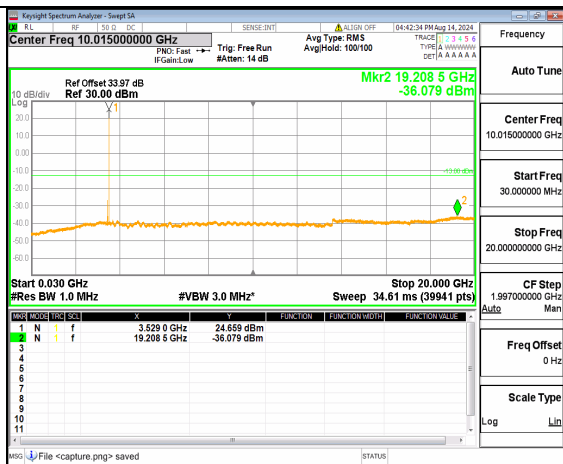

n78(3450-3550MHz) (30MHz-20GHz) 80M DFT-s-OFDM BPSK Inner_1RB_Left Low

n78(3450-3550MHz) (30MHz-20GHz) 80M DFT-s-OFDM BPSK Inner_1RB_Right Low