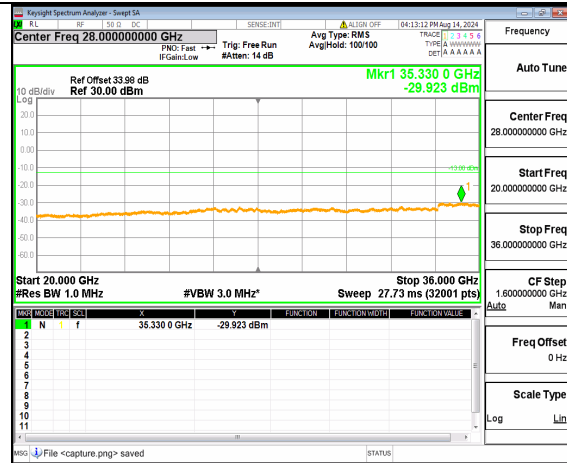

n78(3450-3550MHz) (20GHz-36GHz) 60M DFT-s-OFDM BPSK Inner_1RB_Left Mid

n78(3450-3550MHz) (20GHz-36GHz) 60M DFT-s-OFDM BPSK Inner_1RB_Right Mid