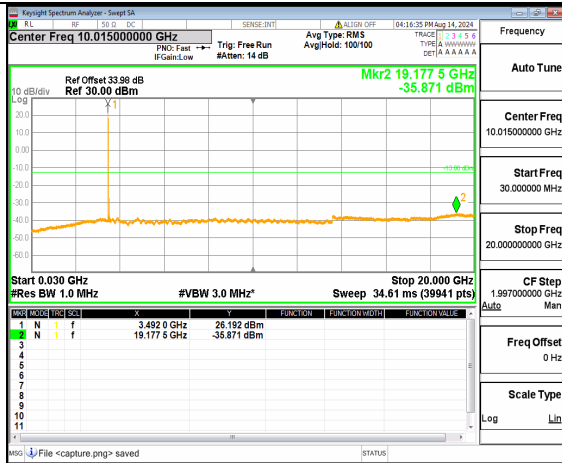

n78(3450-3550MHz) (30MHz-20GHz) 60M DFT-s-OFDM BPSK Inner_1RB_Left High