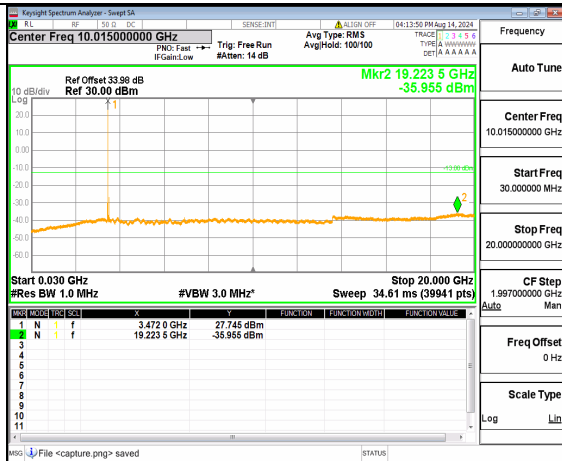

n78(3450-3550MHz) (30MHz-20GHz) 60M DFT-s-OFDM BPSK Inner_1RB_Right Mid

n78(3450-3550MHz) (30MHz-20GHz) 60M DFT-s-OFDM QPSK Inner_1RB_Left Mid