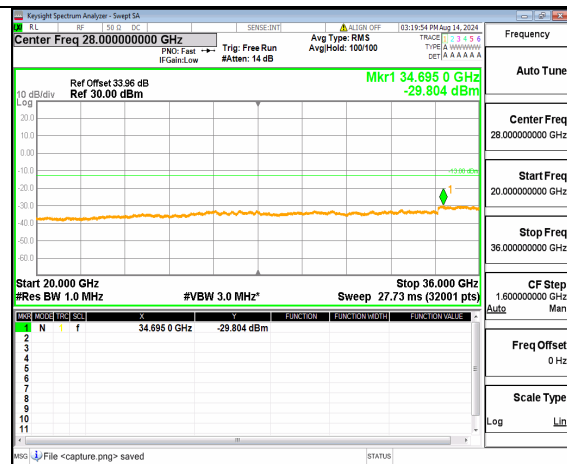

n78(3450-3550MHz) (20GHz-36GHz) 40M DFT-s-OFDM BPSK Inner_1RB_Left Low

n78(3450-3550MHz) (20GHz-36GHz) 40M DFT-s-OFDM BPSK Inner_1RB_Right Low