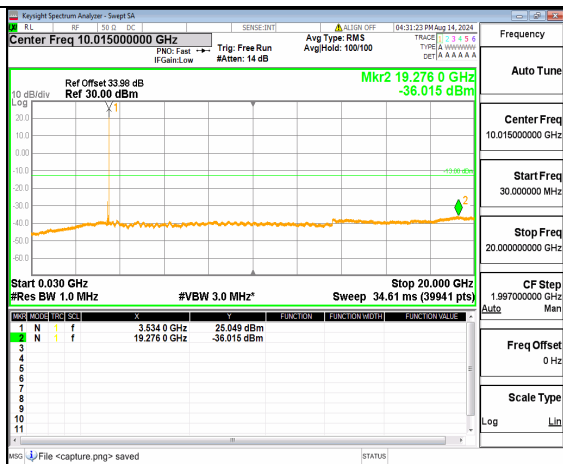

n78(3450-3550MHz) (30MHz-20GHz) 70M DFT-s-OFDM QPSK Inner_1RB_Left Mid

n78(3450-3550MHz) (30MHz-20GHz) 70M DFT-s-OFDM QPSK Inner_1RB_Right Mid