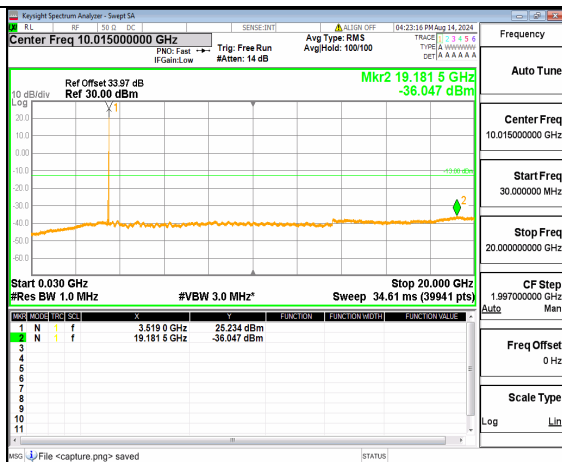

n78(3450-3550MHz) (30MHz-20GHz) 70M DFT-s-OFDM BPSK Inner_1RB_Left Low

n78(3450-3550MHz) (30MHz-20GHz) 70M DFT-s-OFDM BPSK Inner_1RB_Right Low