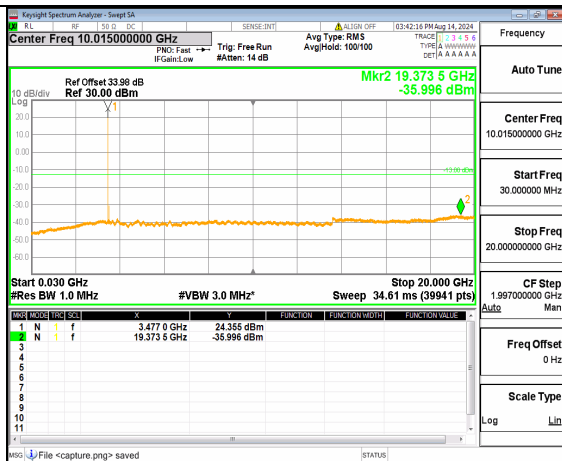

n78(3450-3550MHz) (30MHz-20GHz) 50M DFT-s-OFDM BPSK Inner_1RB_Right Mid

n78(3450-3550MHz) (30MHz-20GHz) 50M DFT-s-OFDM QPSK Inner_1RB_Left Mid