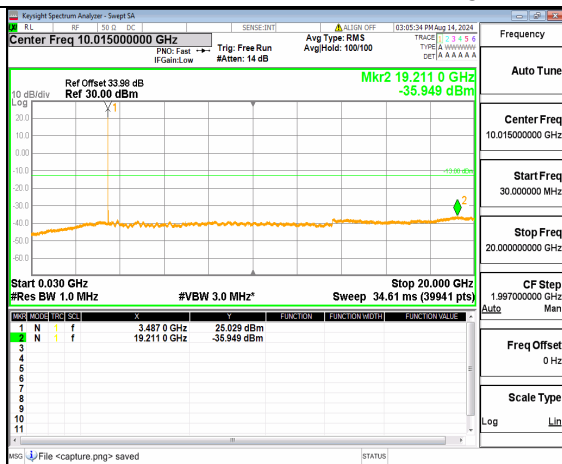

n78(3450-3550MHz) (30MHz-20GHz) 30M DFT-s-OFDM QPSK Inner_1RB_Right Low

n78(3450-3550MHz) (30MHz-20GHz) 30M DFT-s-OFDM BPSK Inner_1RB_Left Mid