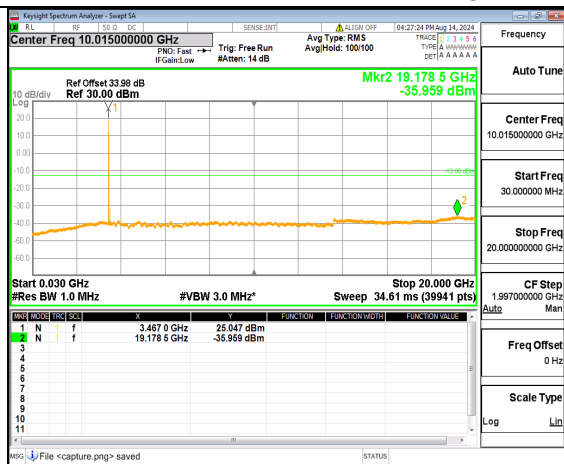

n78(3450-3550MHz) (30MHz-20GHz) 70M DFT-s-OFDM QPSK Inner_1RB_Right Low

n78(3450-3550MHz) (30MHz-20GHz) 70M DFT-s-OFDM BPSK Inner_1RB_Left Mid