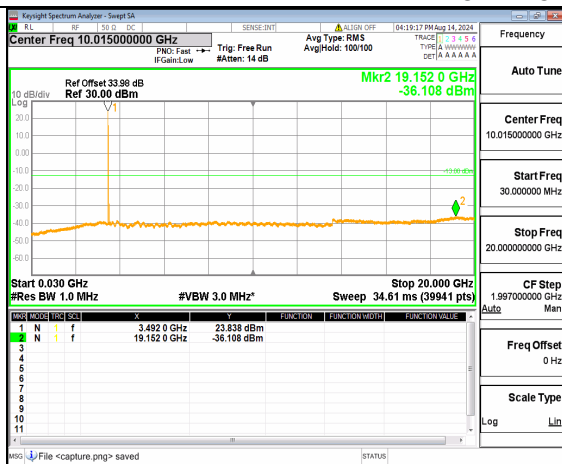

n78(3450-3550MHz) (30MHz-20GHz) 60M DFT-s-OFDM BPSK Inner_1RB_Right High

n78(3450-3550MHz) (30MHz-20GHz) 60M DFT-s-OFDM QPSK Inner_1RB_Left High