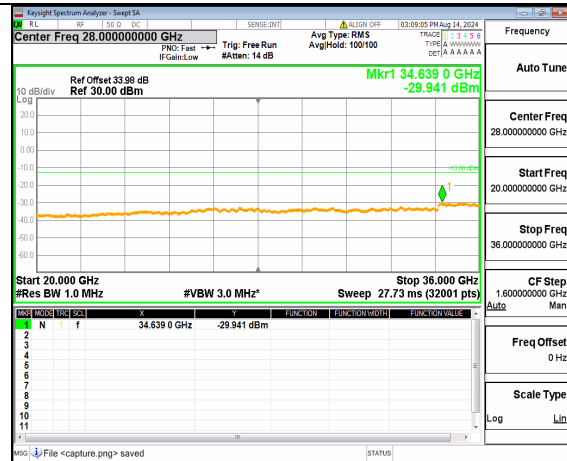

n78(3450-3550MHz) (20GHz-36GHz) 30M DFT-s-OFDM QPSK Inner\_1RB\_Right Low

n78(3450-3550MHz) (30MHz-20GHz) 30M DFT-s-OFDM BPSK Inner\_1RB\_Left Mid

n78(3450-3550MHz) (20GHz-36GHz) 30M DFT-s-OFDM BPSK Inner\_1RB\_Left Mid

n78(3450-3550MHz) (30MHz-20GHz) 30M DFT-s-OFDM BPSK Inner\_1RB\_Right Mid

n78(3450-3550MHz) (20GHz-36GHz) 30M DFT-s-OFDM BPSK Inner\_1RB\_Right Mid

n78(3450-3550MHz) (30MHz-20GHz) 30M DFT-s-OFDM QPSK Inner\_1RB\_Left Mid