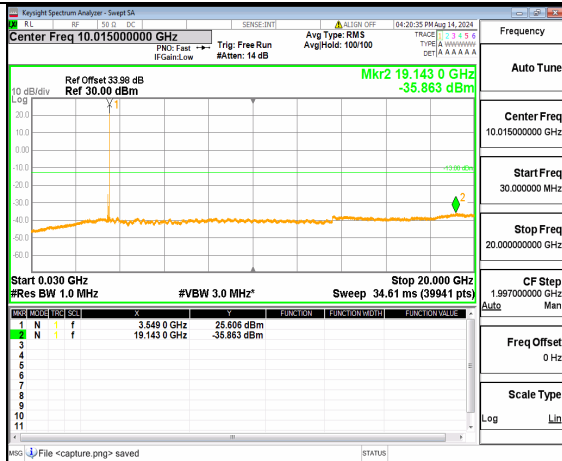

n78(3450-3550MHz) (30MHz-20GHz) 60M DFT-s-OFDM QPSK Inner_1RB_Right High