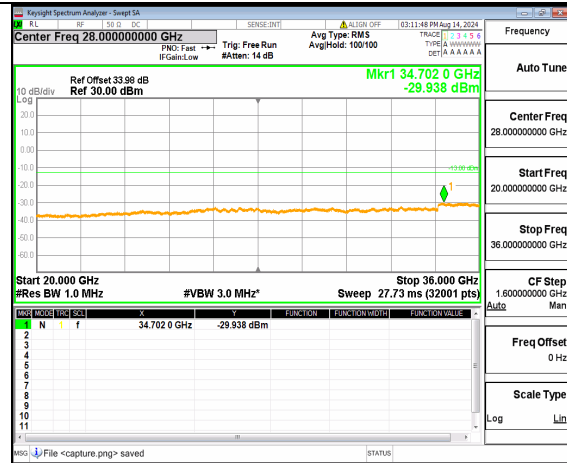

n78(3450-3550MHz) (20GHz-36GHz) 30M DFT-s-OFDM QPSK Inner\_1RB\_Left Mid

n78(3450-3550MHz) (30MHz-20GHz) 30M DFT-s-OFDM QPSK Inner\_1RB\_Right Mid

n78(3450-3550MHz) (20GHz-36GHz) 30M DFT-s-OFDM QPSK Inner\_1RB\_Right Mid

n78(3450-3550MHz) (30MHz-20GHz) 30M DFT-s-OFDM BPSK Inner\_1RB\_Left High

n78(3450-3550MHz) (20GHz-36GHz) 30M DFT-s-OFDM BPSK Inner\_1RB\_Left High

n78(3450-3550MHz) (30MHz-20GHz) 30M DFT-s-OFDM BPSK Inner\_1RB\_Right High