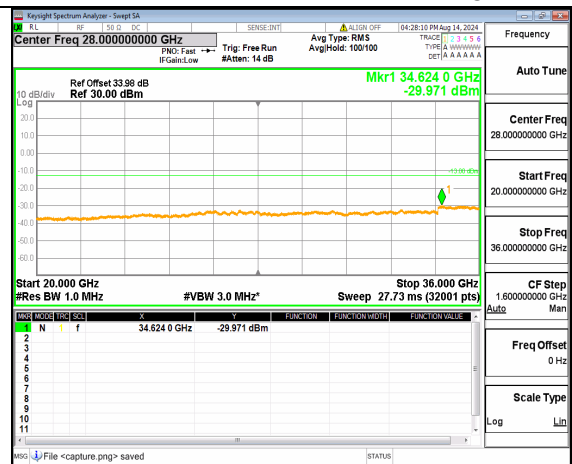

n78(3450-3550MHz) (20GHz-36GHz) 70M DFT-s-OFDM QPSK Inner_1RB_Right Low

n78(3450-3550MHz) (20GHz-36GHz) 70M DFT-s-OFDM BPSK Inner_1RB_Left Mid