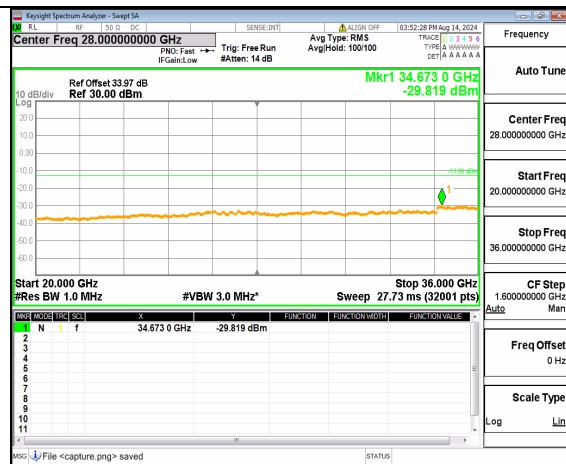

n78(3450-3550MHz) (20GHz-36GHz) 60M DFT-s-OFDM BPSK Inner_1RB_Left Low

n78(3450-3550MHz) (20GHz-36GHz) 60M DFT-s-OFDM BPSK Inner_1RB_Right Low