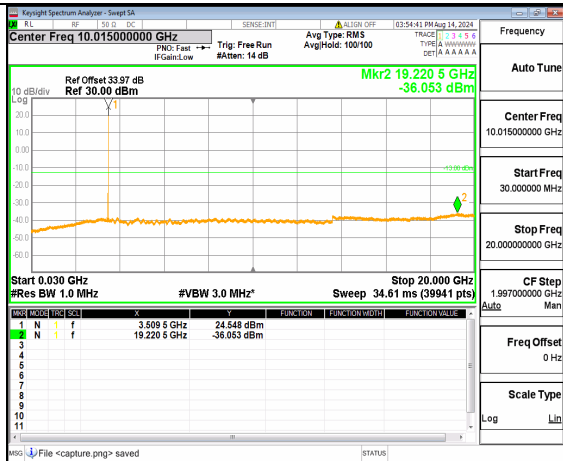

n78(3450-3550MHz) (30MHz-20GHz) 60M DFT-s-OFDM QPSK Inner_1RB_Left Low

n78(3450-3550MHz) (30MHz-20GHz) 60M DFT-s-OFDM QPSK Inner_1RB_Right Low