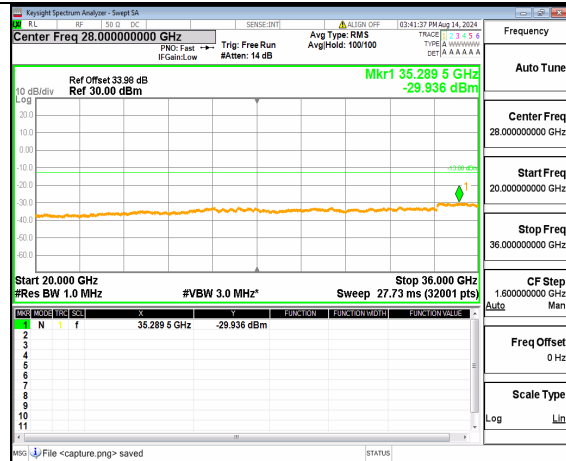

n78(3450-3550MHz) (20GHz-36GHz) 50M DFT-s-OFDM BPSK Inner_1RB_Left Mid

n78(3450-3550MHz) (20GHz-36GHz) 50M DFT-s-OFDM BPSK Inner_1RB_Right Mid