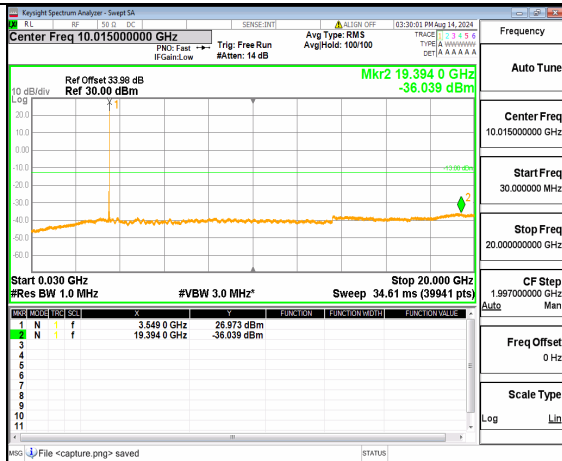

n78(3450-3550MHz) (30MHz-20GHz) 40M DFT-s-OFDM BPSK Inner_1RB_Left High

n78(3450-3550MHz) (30MHz-20GHz) 40M DFT-s-OFDM BPSK Inner_1RB_Right High