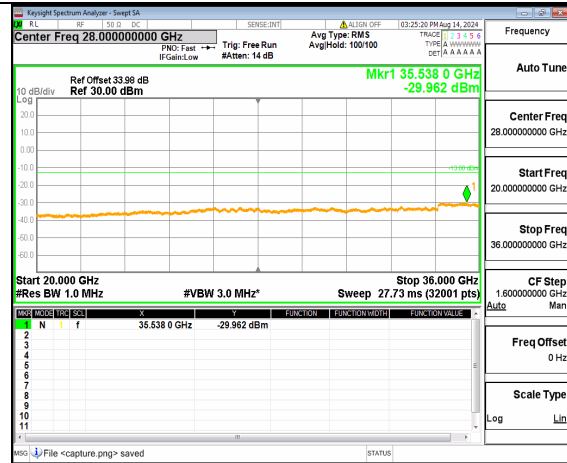

n78(3450-3550MHz) (20GHz-36GHz) 40M DFT-s-OFDM BPSK Inner_1RB_Left Mid

n78(3450-3550MHz) (20GHz-36GHz) 40M DFT-s-OFDM BPSK Inner_1RB_Right Mid