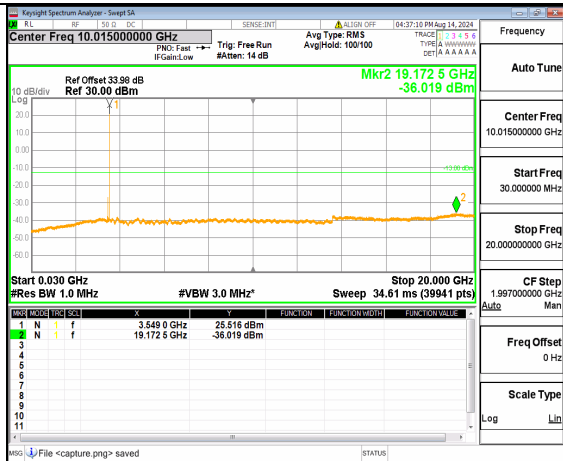

n78(3450-3550MHz) (30MHz-20GHz) 70M DFT-s-OFDM BPSK Inner_1RB_Left High

n78(3450-3550MHz) (30MHz-20GHz) 70M DFT-s-OFDM BPSK Inner_1RB_Right High