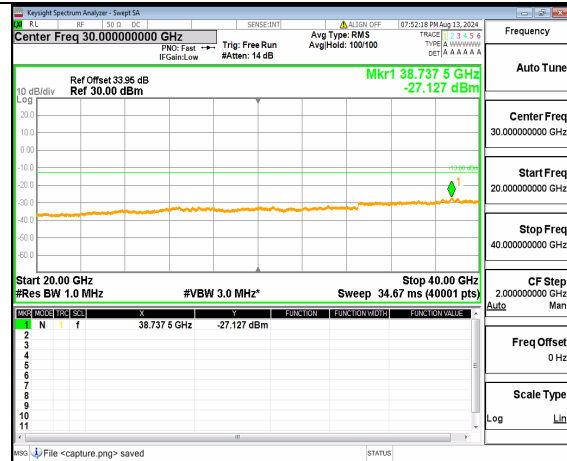

n77(3700-3980MHz) (20GHz-40GHz) 40M DFT-s-OFDM QPSK Inner_1RB_Left High

n77(3700-3980MHz) (20GHz-40GHz) 40M DFT-s-OFDM QPSK Inner_1RB_Right High