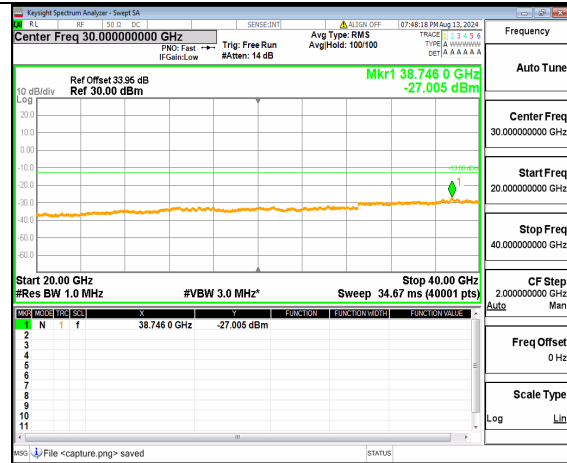

n77(3700-3980MHz) (20GHz-40GHz) 40M DFT-s-OFDM QPSK Inner_1RB_Right Mid

n77(3700-3980MHz) (20GHz-40GHz) 40M DFT-s-OFDM BPSK Inner_1RB_Left High