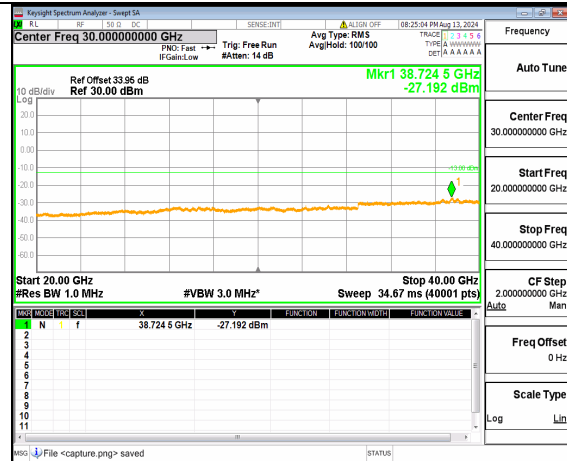

n77(3700-3980MHz) (20GHz-40GHz) 80M DFT-s-OFDM QPSK Inner_1RB_Left High

n77(3700-3980MHz) (20GHz-40GHz) 80M DFT-s-OFDM QPSK Inner_1RB_Right High