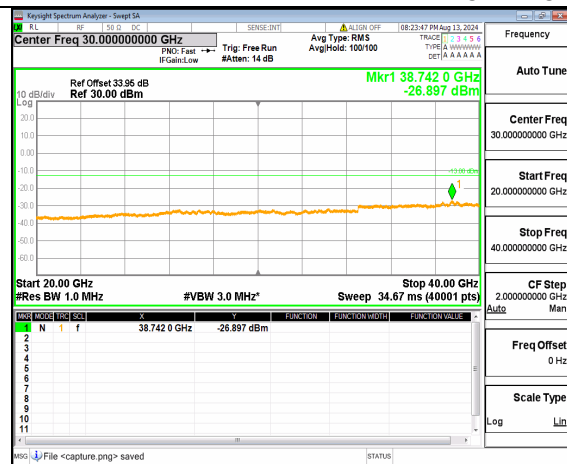

n77(3700-3980MHz) (20GHz-40GHz) 80M DFT-s-OFDM BPSK Inner_1RB_Right High

n77(3700-3980MHz) (20GHz-40GHz) 80M DFT-s-OFDM QPSK Inner_1RB_Left High