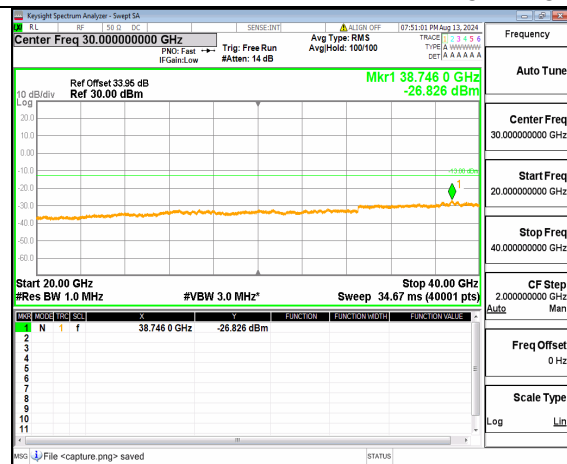

n77(3700-3980MHz) (20GHz-40GHz) 40M DFT-s-OFDM BPSK Inner_1RB_Right High

n77(3700-3980MHz) (20GHz-40GHz) 40M DFT-s-OFDM QPSK Inner_1RB_Left High