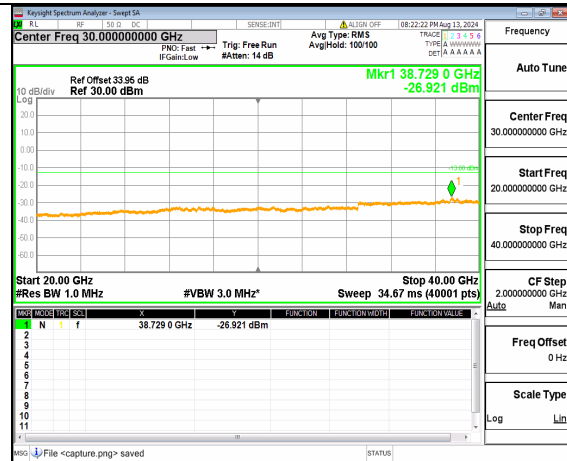

n77(3700-3980MHz) (20GHz-40GHz) 80M DFT-s-OFDM BPSK Inner_1RB_Left High

n77(3700-3980MHz) (20GHz-40GHz) 80M DFT-s-OFDM BPSK Inner_1RB_Right High