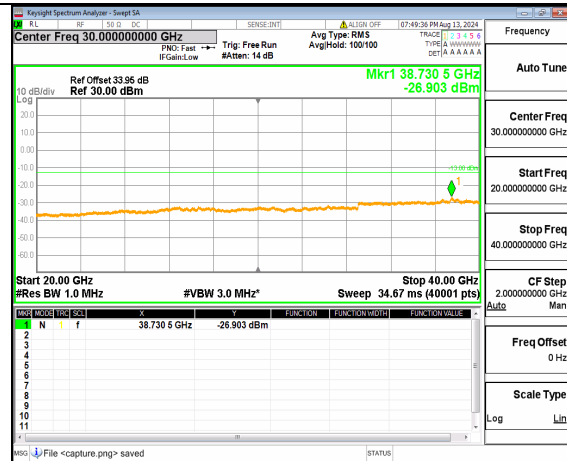

n77(3700-3980MHz) (20GHz-40GHz) 40M DFT-s-OFDM BPSK Inner_1RB_Left High

n77(3700-3980MHz) (20GHz-40GHz) 40M DFT-s-OFDM BPSK Inner_1RB_Right High