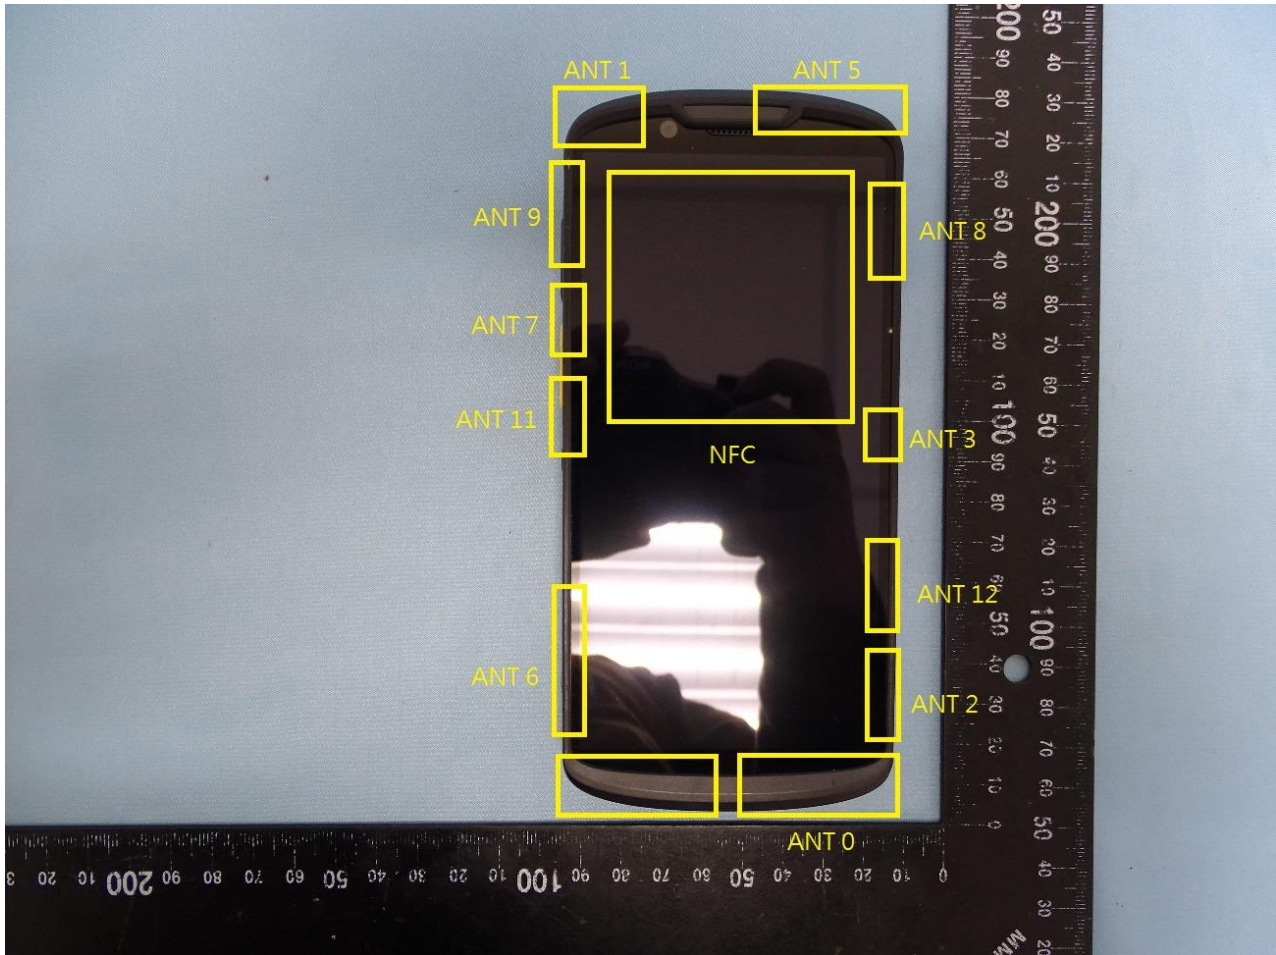

3. Internal Photograph of EUT

Brand Name: Zebra / Model Name: TC58B1

Sample 1