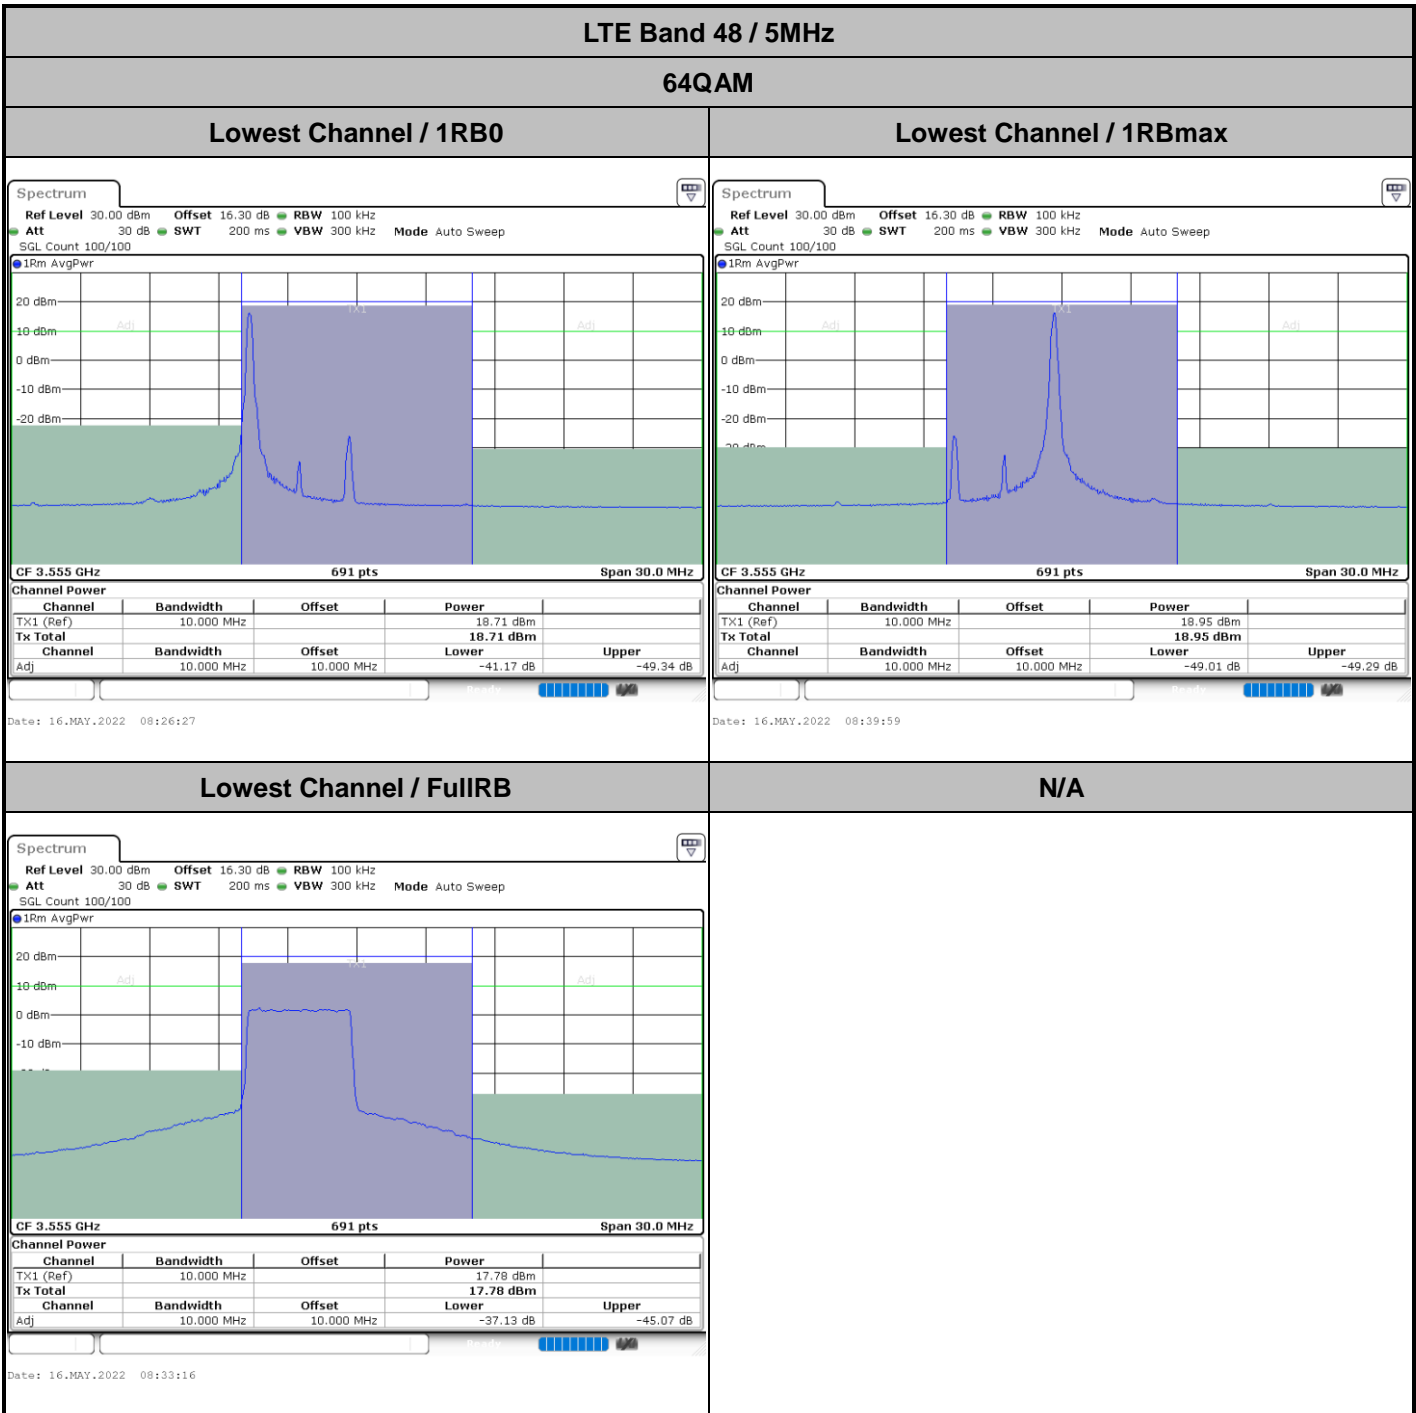

LTE Band 48 / 20MHz

16QAM

Highest Channel / 1RB0

Highest Channel / 1RBmax

Date: 14.MAY.2022 20:50:37

Date: 14.MAY.2022 20:57:38

Highest Channel / FullIRB

N/A

Date: 14.MAY.2022 20:43:32

LTE Band 48 / 10MHz

64QAM

MiddleChannel / 1RB0

Middle Channel / 1RBmax

Middle Channel / FullIRB

N/A

LTE Band 48 / 15MHz

64QAM

Lowest Channel / 1RB0

Lowest Channel / 1RBmax

Lowest Channel / FullIRB

N/A

LTE Band 48 / 20MHz

64QAM

Highest Channel / 1RB0