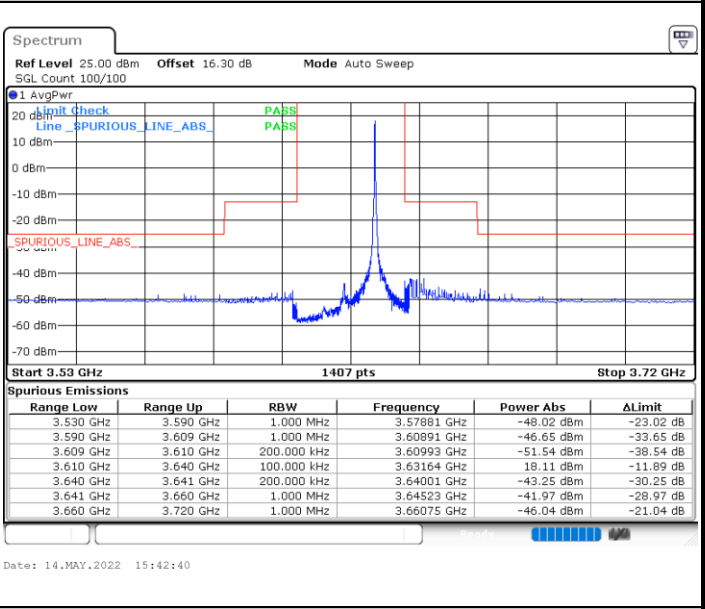

Highest Channel / FullIRB

N/A

Date: 14.MAY.2022 15:05:09

LTE Band 48 / 15MHz

QPSK

Lowest Channel / 1RB0

Lowest Channel / 1RBmax

Date: 14.MAY.2022 15:16:39

Date: 14.MAY.2022 15:36:59

Lowest Channel / FullIRB

N/A

Date: 14.MAY.2022 15:26:49

LTE Band 48 / 15MHz

QPSK

Middle Channel / 1RB0

Middle Channel / 1RBmax

Middle Channel / FullIRB

N/A

LTE Band 48 / 15MHz

QPSK

Highest Channel / 1RB0

Highest Channel / 1RBmax

Date: 14.MAY.2022 15:23:25

Date: 14.MAY.2022 15:43:48

Highest Channel / FullIRB

N/A

Date: 14.MAY.2022 15:33:35

LTE Band 48 / 20MHz

QPSK

Lowest Channel / 1RB0

Lowest Channel / 1RBmax

Date: 14.MAY.2022 16:09:10