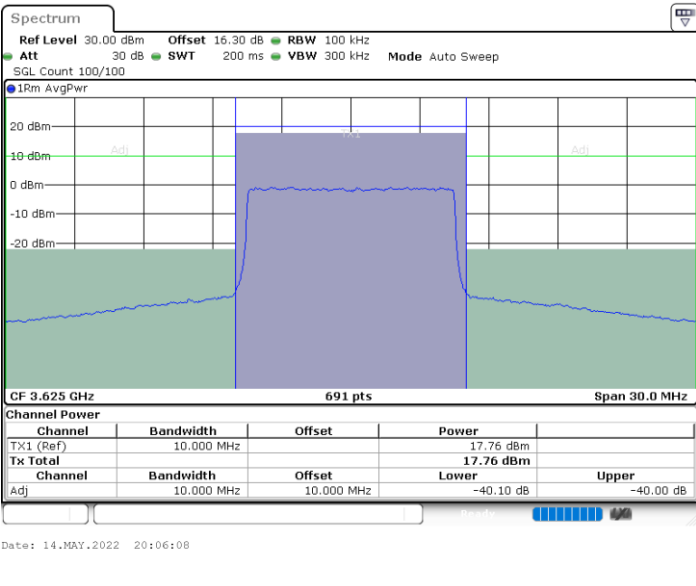

Date: 14.MAY.2022 20:43:32

LTE Band 48 / 10MHz

64QAM

MiddleChannel / 1RB0

Middle Channel / 1RBmax

Middle Channel / FullIRB

N/A

LTE Band 48 / 15MHz

64QAM

Lowest Channel / 1RB0

Lowest Channel / 1RBmax

Lowest Channel / FullIRB

N/A

LTE Band 48 / 20MHz

64QAM

Highest Channel / 1RB0