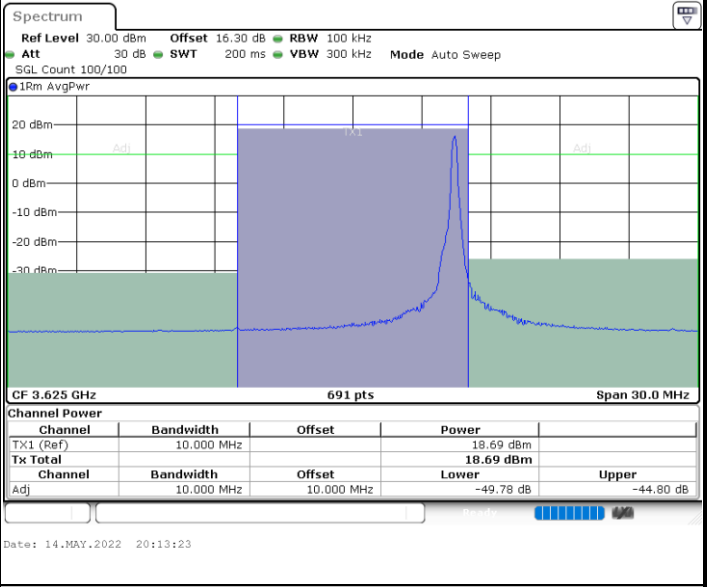

Date: 14.MAY.2022 20:43:32

LTE Band 48 / 10MHz

64QAM

MiddleChannel / 1RB0

Middle Channel / 1RBmax

Middle Channel / FullIRB

N/A

LTE Band 48 / 15MHz

64QAM

Lowest Channel / 1RB0

Lowest Channel / 1RBmax

Lowest Channel / FullIRB

N/A

LTE Band 48 / 20MHz

64QAM

Highest Channel / 1RB0