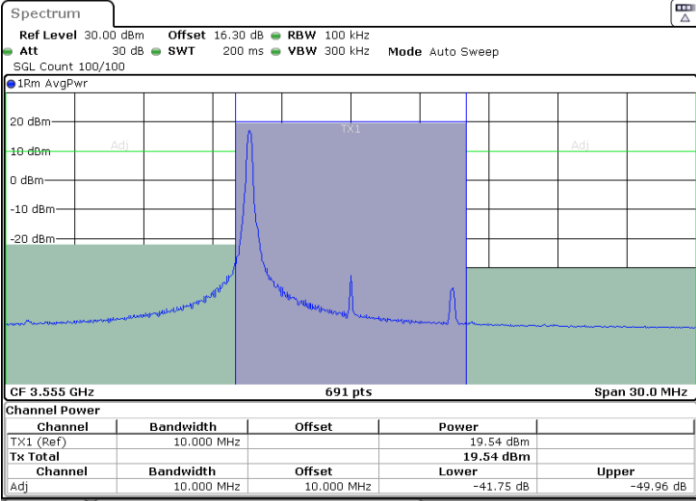

Highest Channel / 1RBmax

Highest Channel / FullIRB

N/A

LTE Band 48 / 10MHz

256QAM

Lowest Channel / 1RB0

Lowest Channel / 1RBmax

Date: 4 JUN.2022 02:19:39

Date: 4 JUN.2022 02:26:35

Lowest Channel / FullIRB

N/A

Date: 4 JUN.2022 02:23:07

Conducted Band Edge

LTE Band 48 / 5MHz

QPSK

Lowest Channel / 1RB0