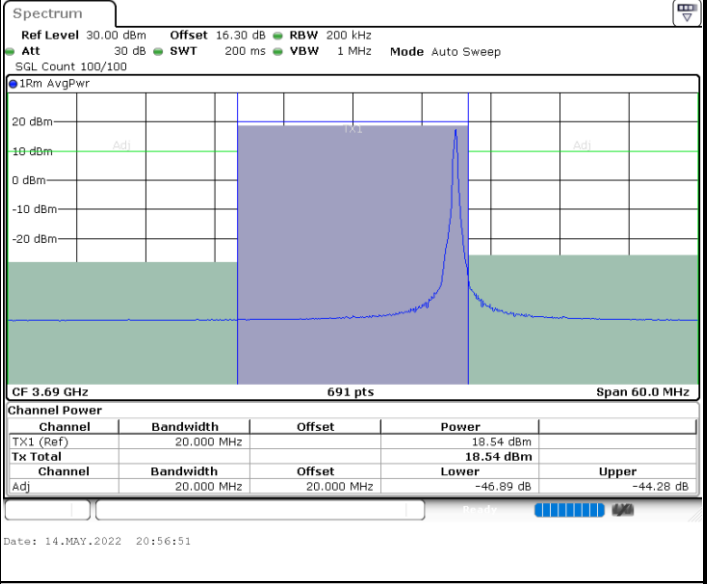

64QAM

Lowest Channel / 1RB0

Lowest Channel / 1RBmax

Lowest Channel / FullIRB

N/A

LTE Band 48 / 20MHz

64QAM

Highest Channel / 1RB0

Highest Channel / 1RBmax

Highest Channel / FullIRB

N/A

LTE Band 48 / 10MHz

256QAM

Lowest Channel / 1RB0

Lowest Channel / 1RBmax

Date: 4 JUN.2022 02:19:39