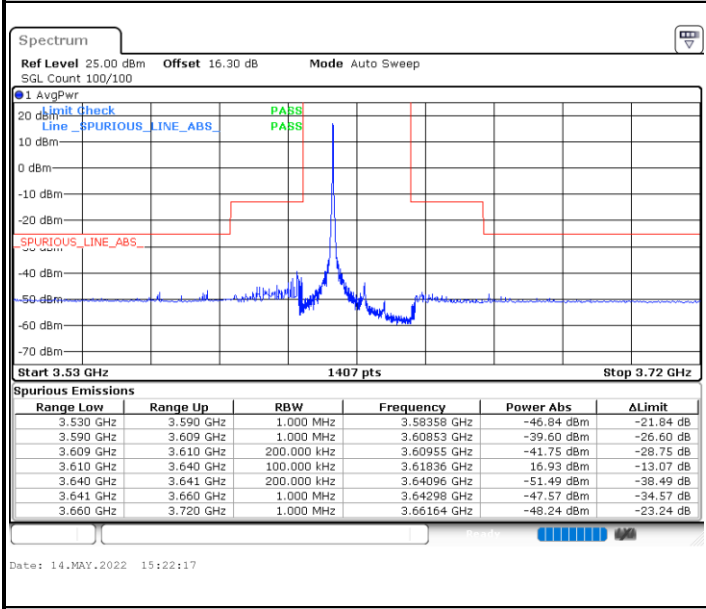

Highest Channel / FullIRB

N/A

Date: 14.MAY.2022 15:05:09

LTE Band 48 / 15MHz

QPSK

Lowest Channel / 1RB0

Lowest Channel / 1RBmax

Date: 14.MAY.2022 15:16:39

Date: 14.MAY.2022 15:36:59

Lowest Channel / FullIRB

N/A

Date: 14.MAY.2022 15:26:49

LTE Band 48 / 15MHz

QPSK

Middle Channel / 1RB0

Middle Channel / 1RBmax

Middle Channel / FullIRB

N/A

LTE Band 48 / 15MHz

QPSK

Highest Channel / 1RB0

Highest Channel / 1RBmax

Date: 14.MAY.2022 15:23:25

Date: 14.MAY.2022 15:43:48

Highest Channel / FullIRB

N/A

Date: 14.MAY.2022 15:33:35

LTE Band 48 / 20MHz

QPSK

Lowest Channel / 1RB0

Lowest Channel / 1RBmax

Date: 14.MAY.2022 16:09:10