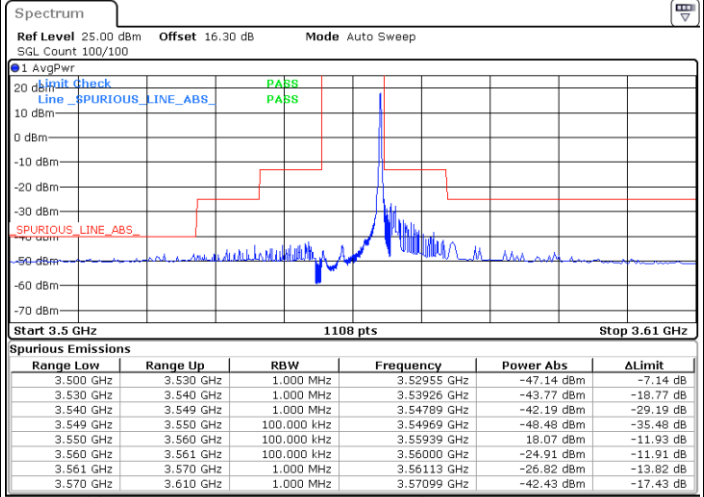

Middle Channel / 1RB0

Middle Channel / 1RBmax

Date: 14.MAY.2022 14:17:18

Date: 14.MAY.2022 14:41:13

Middle Channel / FullIRB

N/A

Date: 14.MAY.2022 14:30:59

LTE Band 48 / 5MHz

QPSK

Highest Channel / 1RB0

Highest Channel / 1RBmax

Date: 14.MAY.2022 14:18:30

Date: 14.MAY.2022 14:42:20

Highest Channel / FullIRB

N/A

Date: 14.MAY.2022 14:32:07

LTE Band 48 / 10MHz

QPSK

Lowest Channel / 1RB0

Lowest Channel / 1RBmax

Date: 14.MAY.2022 14:48:06

Date: 14.MAY.2022 15:08:36

Lowest Channel / FullIRB

N/A