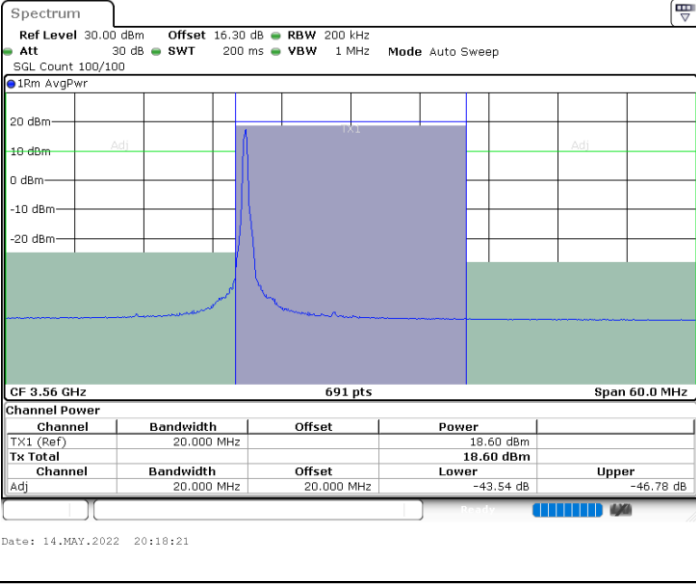

Date: 14.MAY.2022 20:43:32

LTE Band 48 / 10MHz

64QAM

MiddleChannel / 1RB0

Middle Channel / 1RBmax

Middle Channel / FullIRB

N/A

LTE Band 48 / 15MHz

64QAM

Lowest Channel / 1RB0

Lowest Channel / 1RBmax

Lowest Channel / FullIRB

N/A

LTE Band 48 / 20MHz

64QAM

Highest Channel / 1RB0