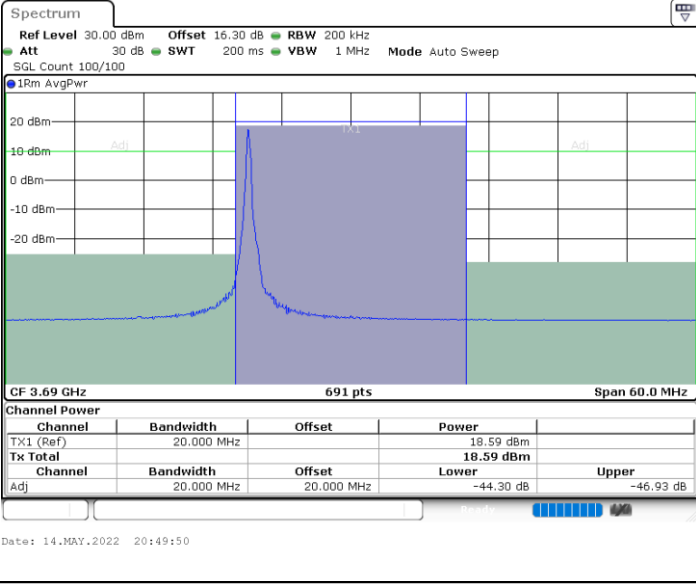

64QAM

Lowest Channel / 1RB0

Lowest Channel / 1RBmax

Lowest Channel / FullIRB

N/A

LTE Band 48 / 20MHz

64QAM

Highest Channel / 1RB0

Highest Channel / 1RBmax

Highest Channel / FullIRB

N/A

LTE Band 48 / 10MHz

256QAM

Lowest Channel / 1RB0

Lowest Channel / 1RBmax

Date: 4 JUN.2022 02:19:39