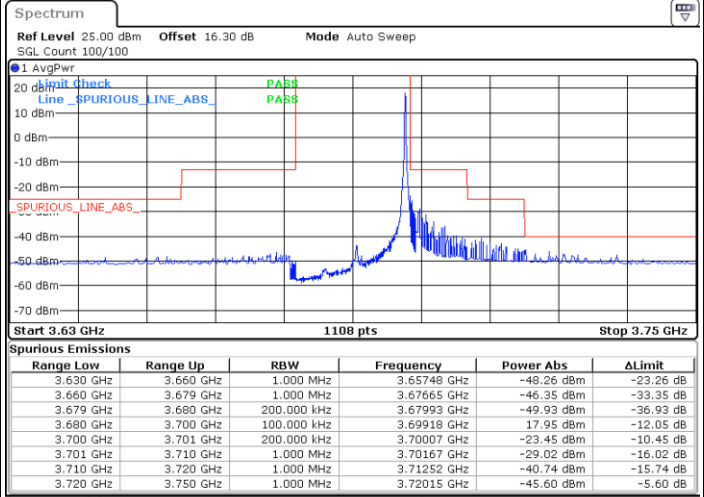

Highest Channel / FullIRB

N/A

Date: 14.MAY.2022 15:05:09

LTE Band 48 / 15MHz

QPSK

Lowest Channel / 1RB0

Lowest Channel / 1RBmax

Date: 14.MAY.2022 15:16:39

Date: 14.MAY.2022 15:36:59

Lowest Channel / FullIRB

N/A

Date: 14.MAY.2022 15:26:49

LTE Band 48 / 15MHz

QPSK

Middle Channel / 1RB0

Middle Channel / 1RBmax

Middle Channel / FullIRB

N/A

LTE Band 48 / 15MHz

QPSK

Highest Channel / 1RB0

Highest Channel / 1RBmax

Date: 14.MAY.2022 15:23:25

Date: 14.MAY.2022 15:43:48

Highest Channel / FullIRB

N/A

Date: 14.MAY.2022 15:33:35

LTE Band 48 / 20MHz

QPSK

Lowest Channel / 1RB0

Lowest Channel / 1RBmax

Date: 14.MAY.2022 16:09:10