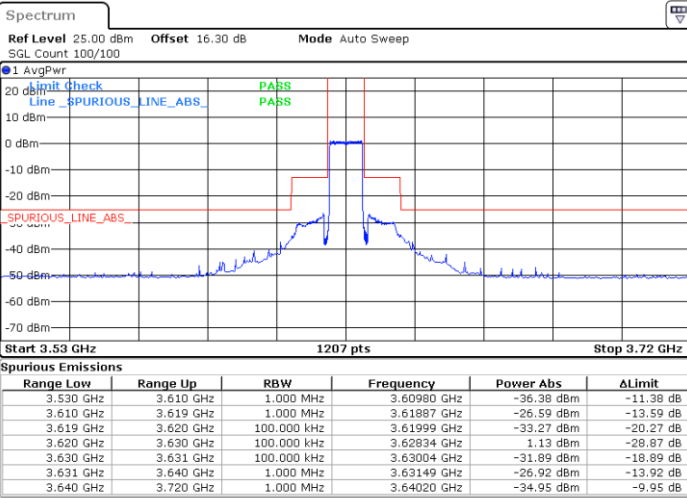

LTE Band 48 / 10MHz

QPSK

Lowest Channel / 1RB0

Lowest Channel / 1RBmax

Date: 14.MAY.2022 14:48:06

Date: 14.MAY.2022 15:08:36

Lowest Channel / FullIRB

N/A

Date: 14.MAY.2022 14:58:16

LTE Band 48 / 10MHz

QPSK

MiddleChannel / 1RB0

Middle Channel / 1RBmax

Date: 14.MAY.2022 14:49:13

Date: 14.MAY.2022 15:09:44

Middle Channel / FullIRB

N/A

Date: 14.MAY.2022 14:59:27

LTE Band 48 / 10MHz

QPSK

Highest Channel / 1RB0

Highest Channel / 1RBmax

Date: 14.MAY.2022 14:54:52

Date: 14.MAY.2022 15:15:26

Highest Channel / FullIRB

N/A

Date: 14.MAY.2022 15:05:09

LTE Band 48 / 15MHz

QPSK

Lowest Channel / 1RB0

Lowest Channel / 1RBmax

Date: 14.MAY.2022 15:16:39