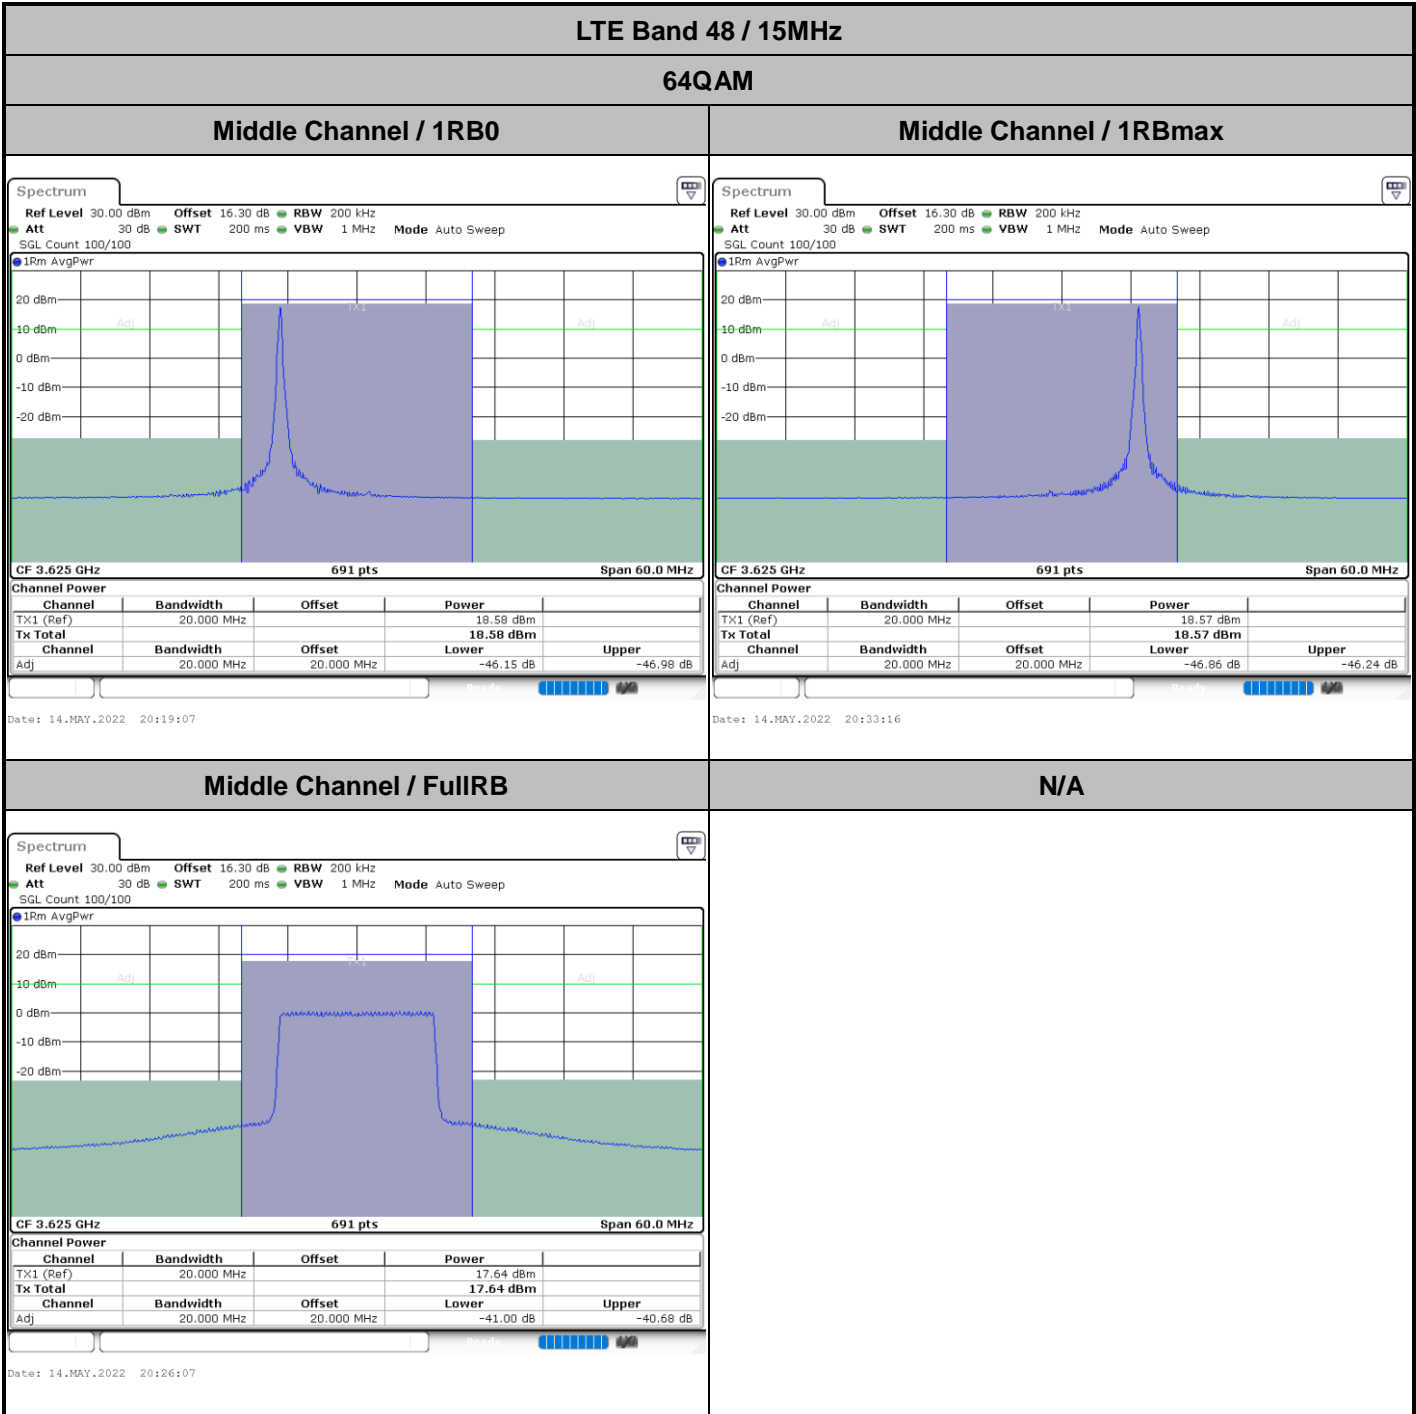

64QAM

Lowest Channel / 1RB0

Lowest Channel / 1RBmax

Lowest Channel / FullIRB

N/A

LTE Band 48 / 20MHz

64QAM

Highest Channel / 1RB0

Highest Channel / 1RBmax

Highest Channel / FullIRB

N/A

LTE Band 48 / 10MHz

256QAM

Lowest Channel / 1RB0

Lowest Channel / 1RBmax

Date: 4 JUN.2022 02:19:39

Date: 4 JUN.2022 02:26:35

Lowest Channel / FullIRB

N/A

Date: 4 JUN.2022 02:23:07

Conducted Band Edge

LTE Band 48 / 5MHz

QPSK

Lowest Channel / 1RB0