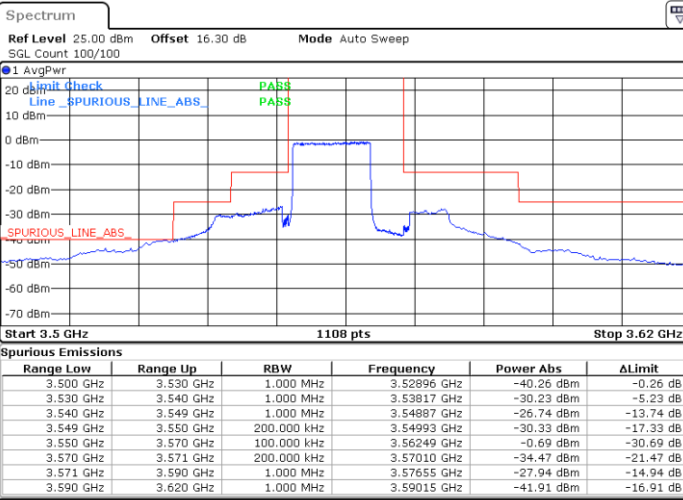

N/A

Date: 14.MAY.2022 14:59:27

LTE Band 48 / 10MHz

QPSK

Highest Channel / 1RB0

Highest Channel / 1RBmax

Date: 14.MAY.2022 14:54:52

Date: 14.MAY.2022 15:15:26

Highest Channel / FullIRB

N/A

Date: 14.MAY.2022 15:05:09

LTE Band 48 / 15MHz

QPSK

Lowest Channel / 1RB0

Lowest Channel / 1RBmax

Date: 14.MAY.2022 15:16:39

Date: 14.MAY.2022 15:36:59

Lowest Channel / FullIRB

N/A

Date: 14.MAY.2022 15:26:49

LTE Band 48 / 15MHz

QPSK

Middle Channel / 1RB0

Middle Channel / 1RBmax

Middle Channel / FullIRB

N/A

LTE Band 48 / 15MHz

QPSK

Highest Channel / 1RB0

Highest Channel / 1RBmax

Date: 14.MAY.2022 15:23:25

Date: 14.MAY.2022 15:43:48