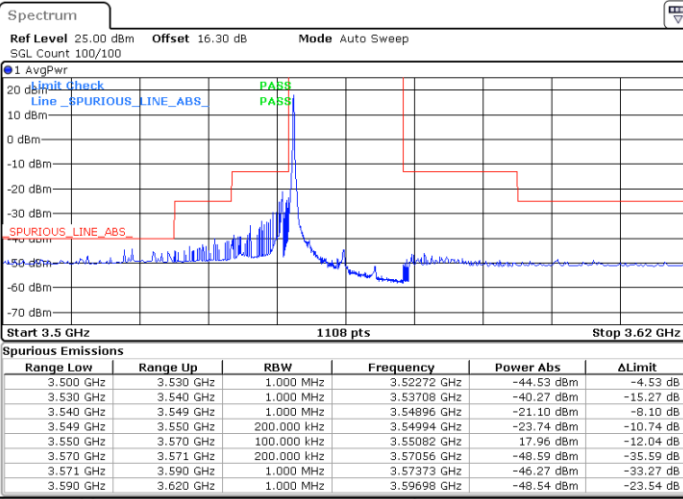

N/A

Date: 14.MAY.2022 14:59:27

LTE Band 48 / 10MHz

QPSK

Highest Channel / 1RB0

Highest Channel / 1RBmax

Date: 14.MAY.2022 14:54:52

Date: 14.MAY.2022 15:15:26

Highest Channel / FullIRB

N/A

Date: 14.MAY.2022 15:05:09

LTE Band 48 / 15MHz

QPSK

Lowest Channel / 1RB0

Lowest Channel / 1RBmax

Date: 14.MAY.2022 15:16:39

Date: 14.MAY.2022 15:36:59

Lowest Channel / FullIRB

N/A

Date: 14.MAY.2022 15:26:49

LTE Band 48 / 15MHz

QPSK

Middle Channel / 1RB0

Middle Channel / 1RBmax

Middle Channel / FullIRB

N/A

LTE Band 48 / 15MHz

QPSK

Highest Channel / 1RB0

Highest Channel / 1RBmax

Date: 14.MAY.2022 15:23:25

Date: 14.MAY.2022 15:43:48