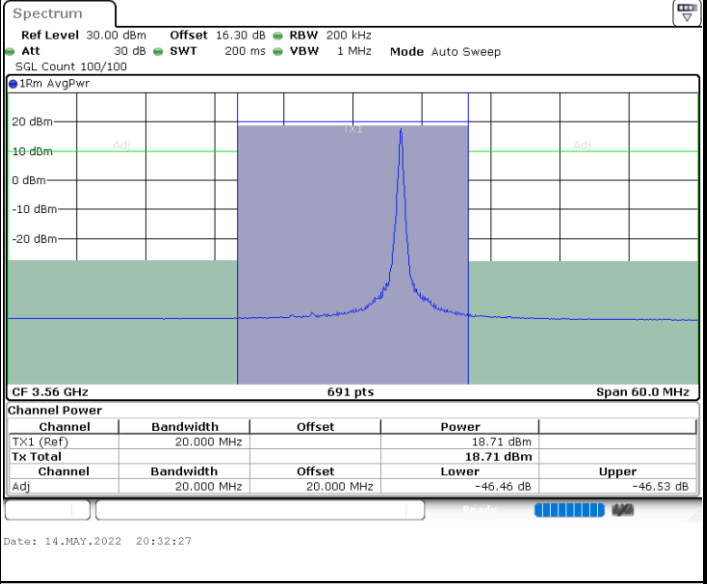

Date: 14.MAY.2022 20:43:32

LTE Band 48 / 10MHz

64QAM

MiddleChannel / 1RB0

Middle Channel / 1RBmax

Middle Channel / FullIRB

N/A

LTE Band 48 / 15MHz

64QAM

Lowest Channel / 1RB0

Lowest Channel / 1RBmax

Lowest Channel / FullIRB

N/A

LTE Band 48 / 20MHz

64QAM

Highest Channel / 1RB0

Highest Channel / 1RBmax

Highest Channel / FullIRB

N/A

LTE Band 48 / 10MHz

256QAM

Lowest Channel / 1RB0

Lowest Channel / 1RBmax

Date: 4 JUN.2022 02:19:39