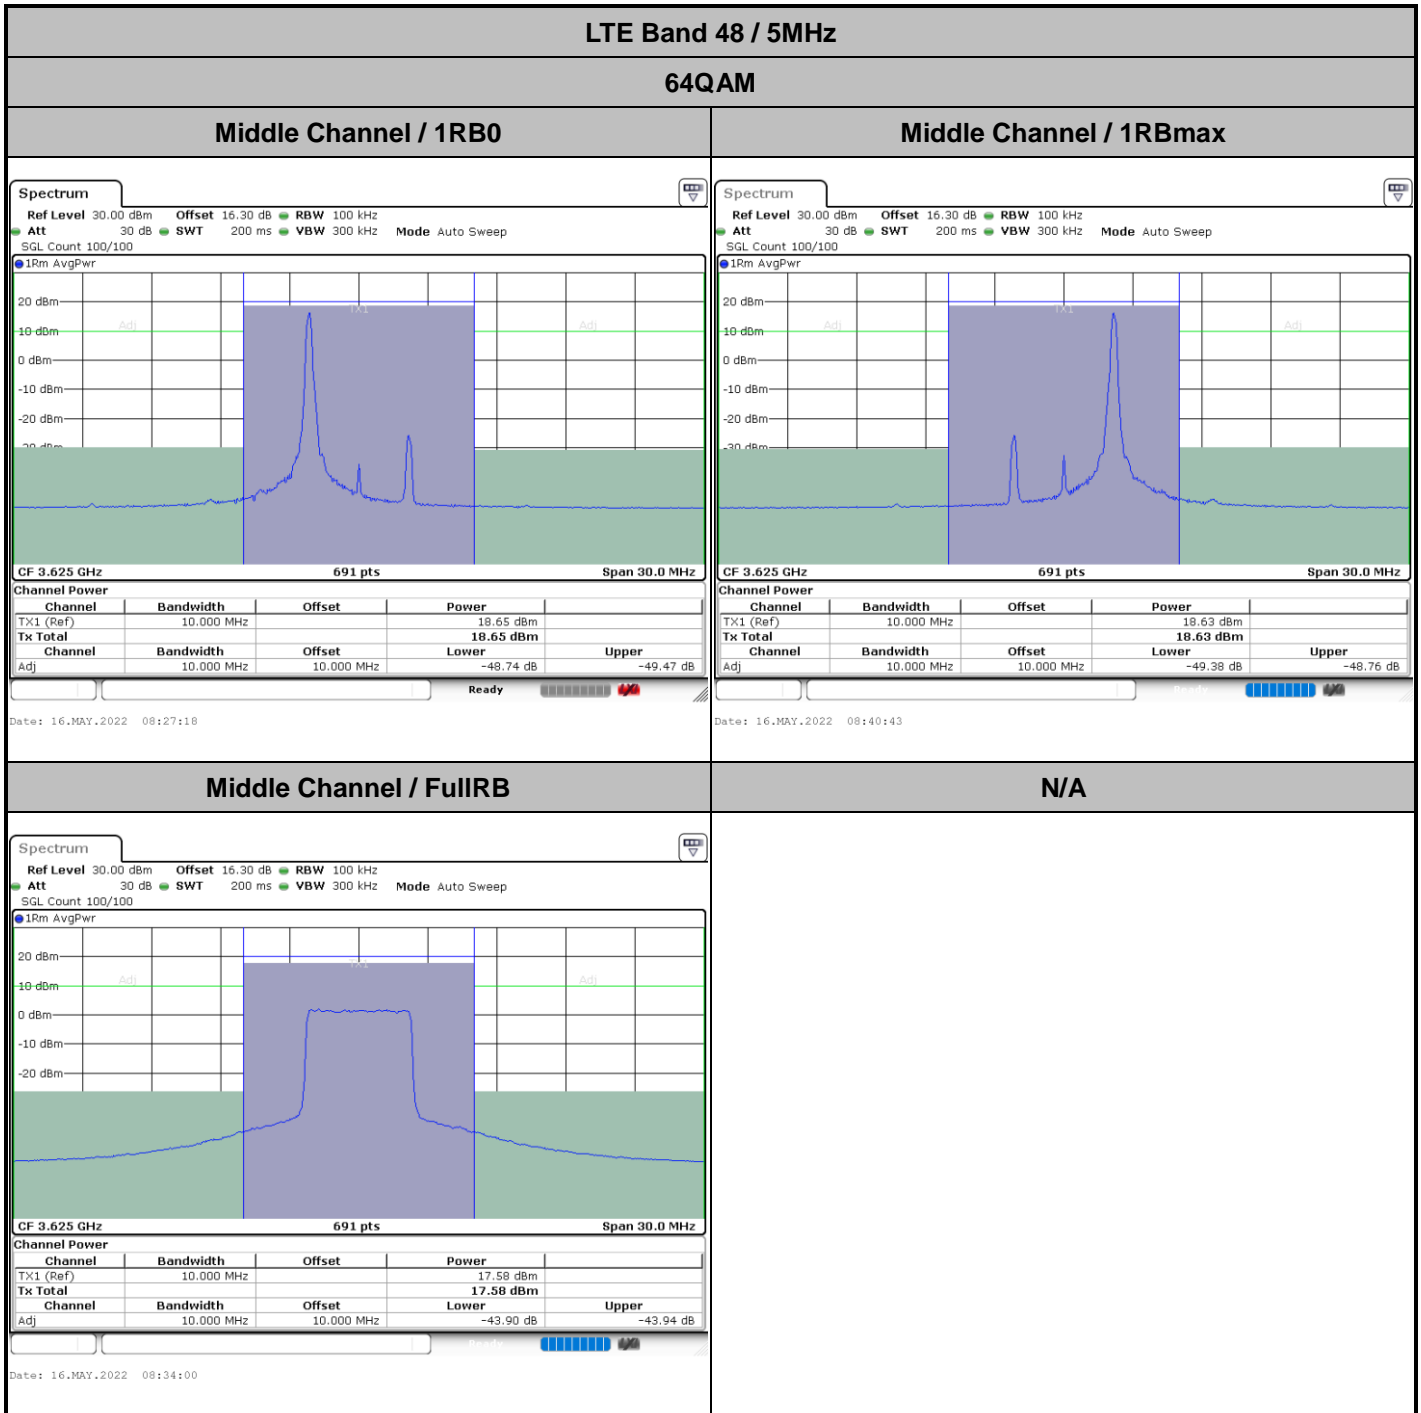

LTE Band 48 / 20MHz

16QAM

Highest Channel / 1RB0

Highest Channel / 1RBmax

Date: 14.MAY.2022 20:50:37

Date: 14.MAY.2022 20:57:38

Highest Channel / FullIRB

N/A

Date: 14.MAY.2022 20:43:32

LTE Band 48 / 10MHz

64QAM

MiddleChannel / 1RB0

Middle Channel / 1RBmax

Middle Channel / FullIRB

N/A

LTE Band 48 / 15MHz

64QAM

Lowest Channel / 1RB0

Lowest Channel / 1RBmax

Lowest Channel / FullIRB

N/A

LTE Band 48 / 20MHz

64QAM

Highest Channel / 1RB0