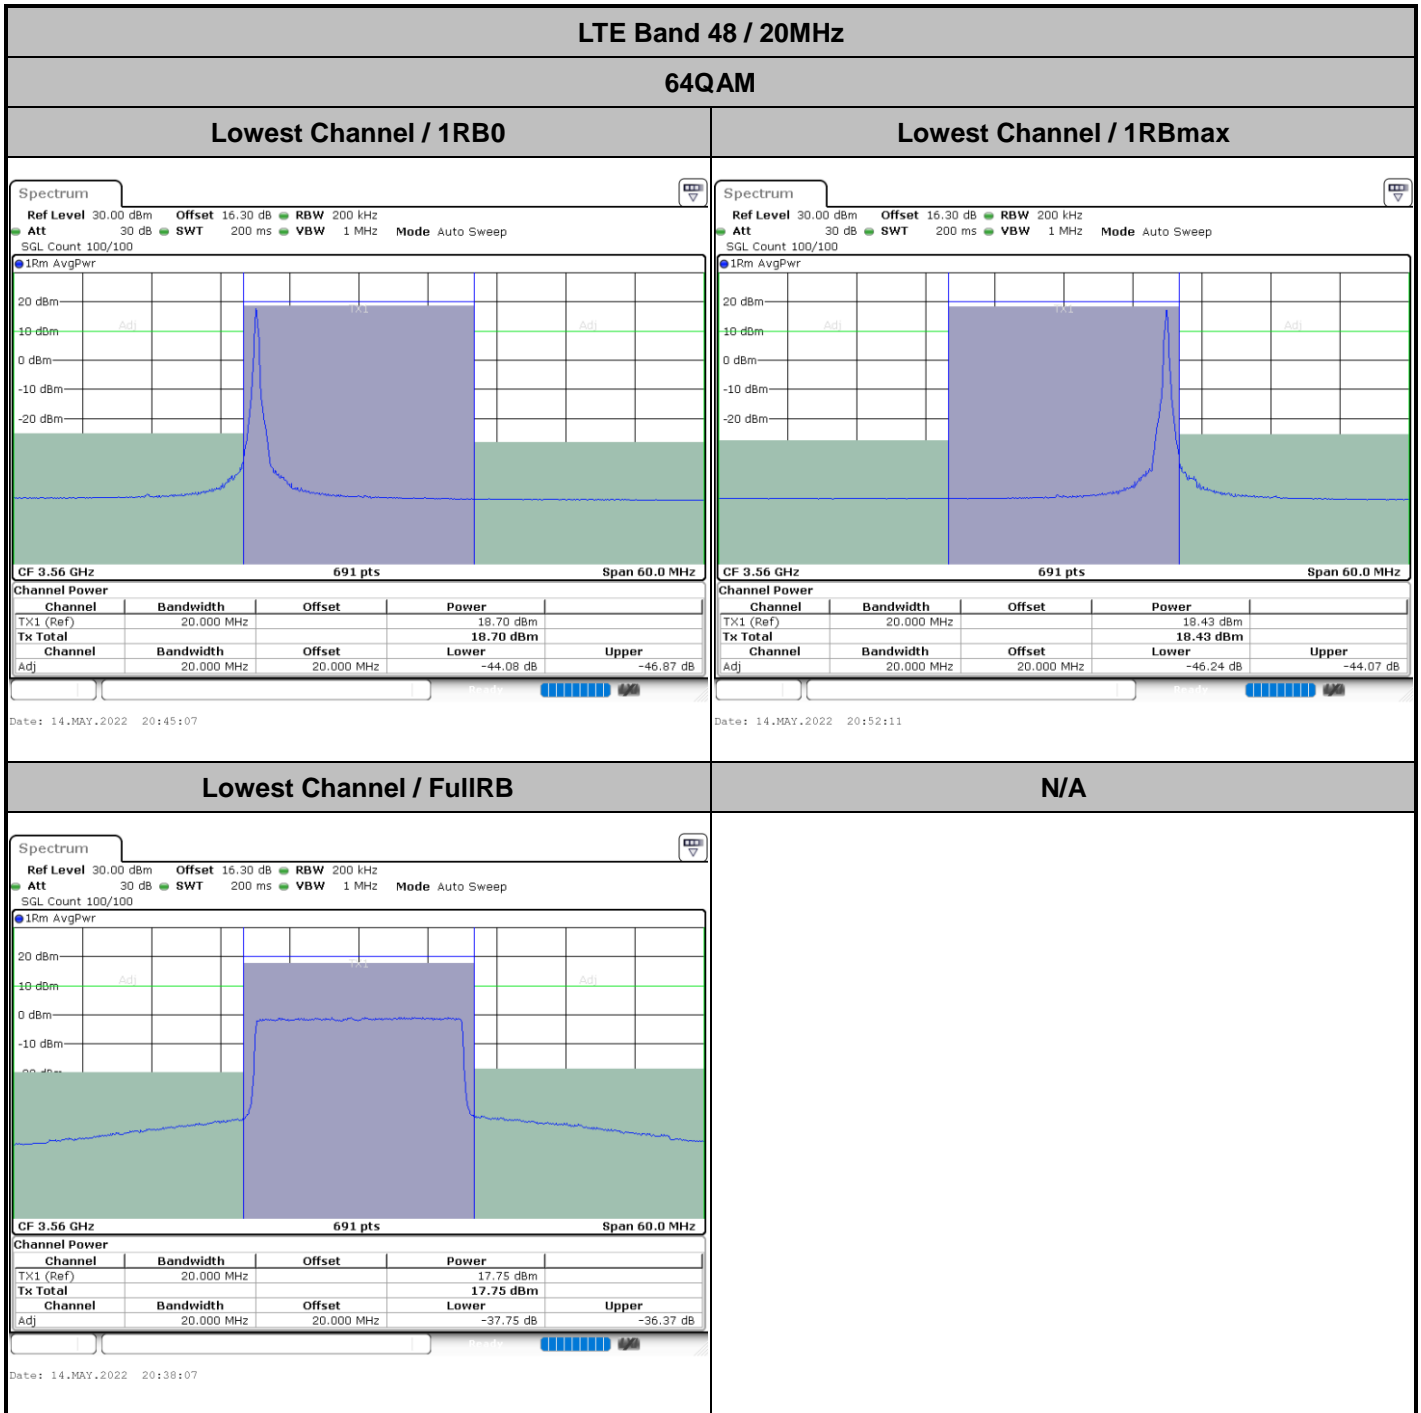

64QAM

Lowest Channel / 1RB0

Lowest Channel / 1RBmax

Lowest Channel / FullIRB

N/A

LTE Band 48 / 20MHz

64QAM

Highest Channel / 1RB0

Highest Channel / 1RBmax

Highest Channel / FullIRB

N/A

LTE Band 48 / 10MHz

256QAM

Lowest Channel / 1RB0

Lowest Channel / 1RBmax

Date: 4 JUN.2022 02:19:39

Date: 4 JUN.2022 02:26:35

Lowest Channel / FullIRB

N/A

Date: 4 JUN.2022 02:23:07

Conducted Band Edge

LTE Band 48 / 5MHz

QPSK

Lowest Channel / 1RB0