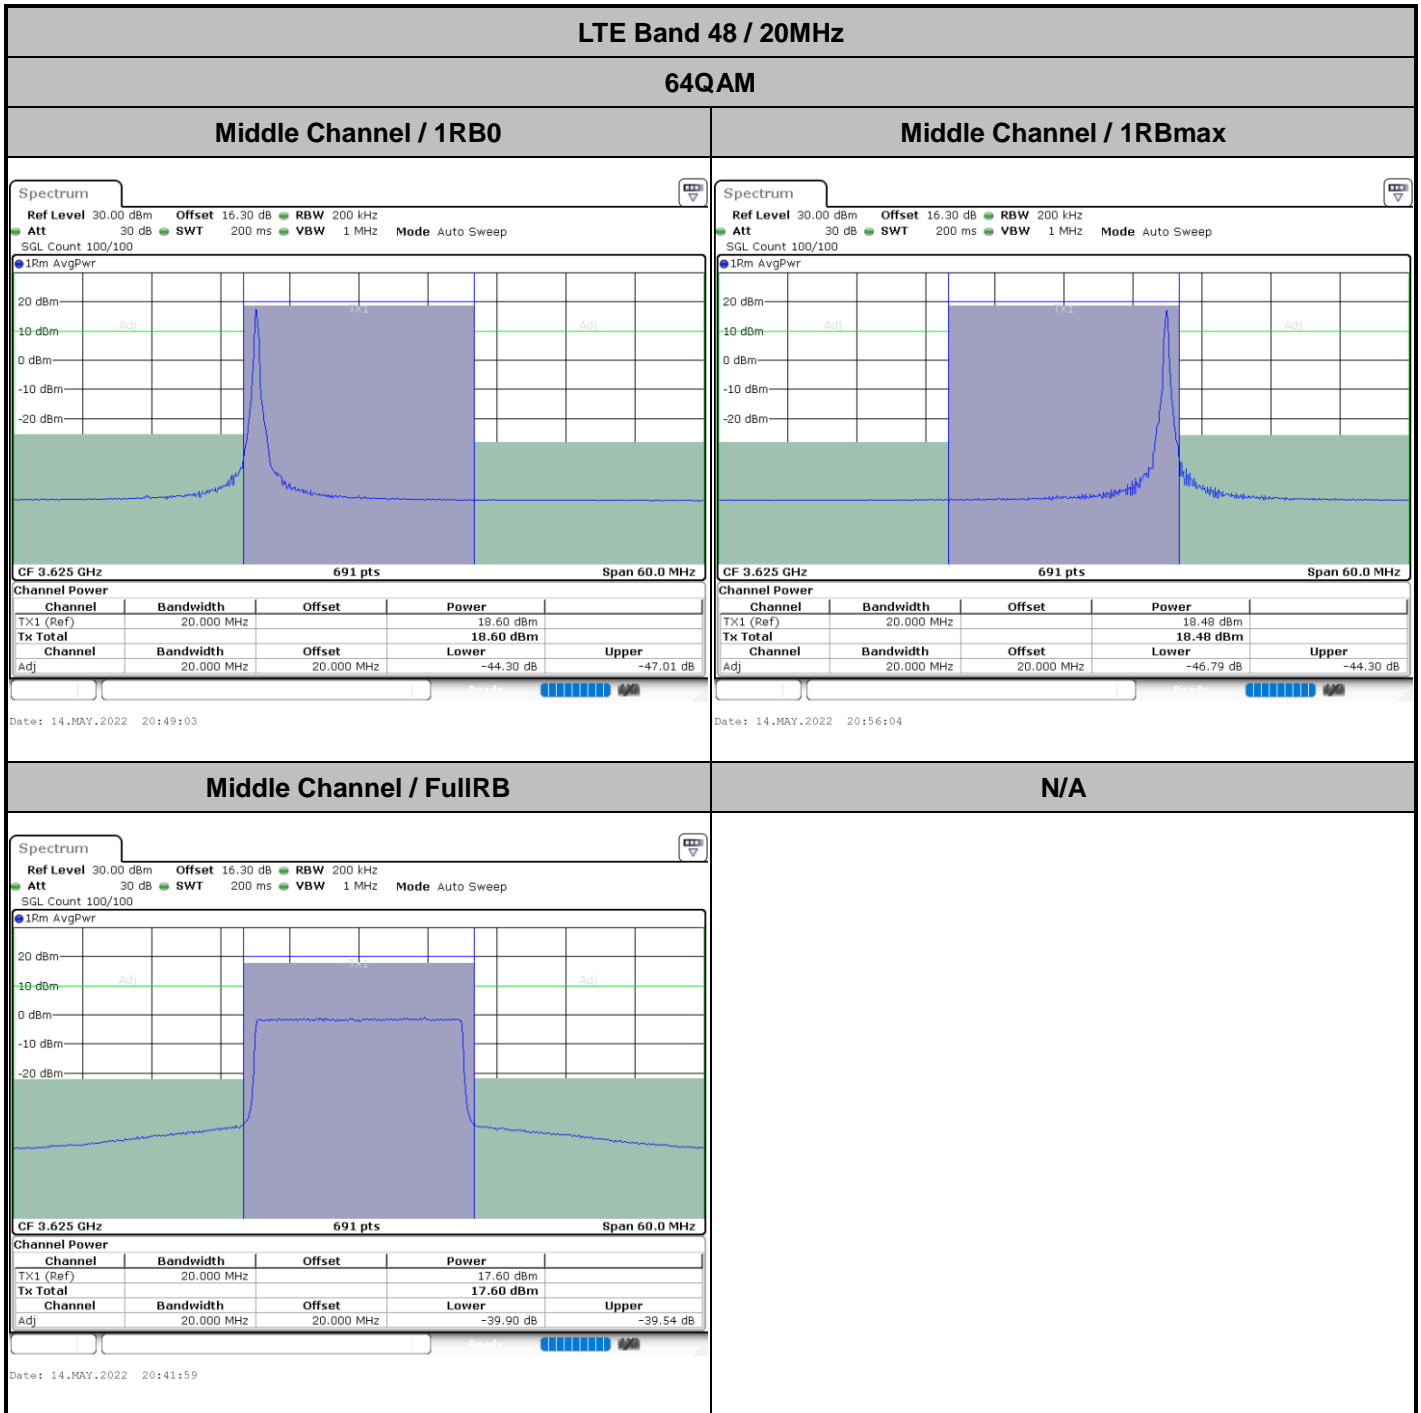

64QAM

Lowest Channel / 1RB0

Lowest Channel / 1RBmax

Lowest Channel / FullIRB

N/A

LTE Band 48 / 20MHz

64QAM

Highest Channel / 1RB0

Highest Channel / 1RBmax

Highest Channel / FullIRB

N/A

LTE Band 48 / 10MHz

256QAM

Lowest Channel / 1RB0

Lowest Channel / 1RBmax

Date: 4 JUN.2022 02:19:39

Date: 4 JUN.2022 02:26:35

Lowest Channel / FullIRB

N/A

Date: 4 JUN.2022 02:23:07

Conducted Band Edge

LTE Band 48 / 5MHz

QPSK

Lowest Channel / 1RB0