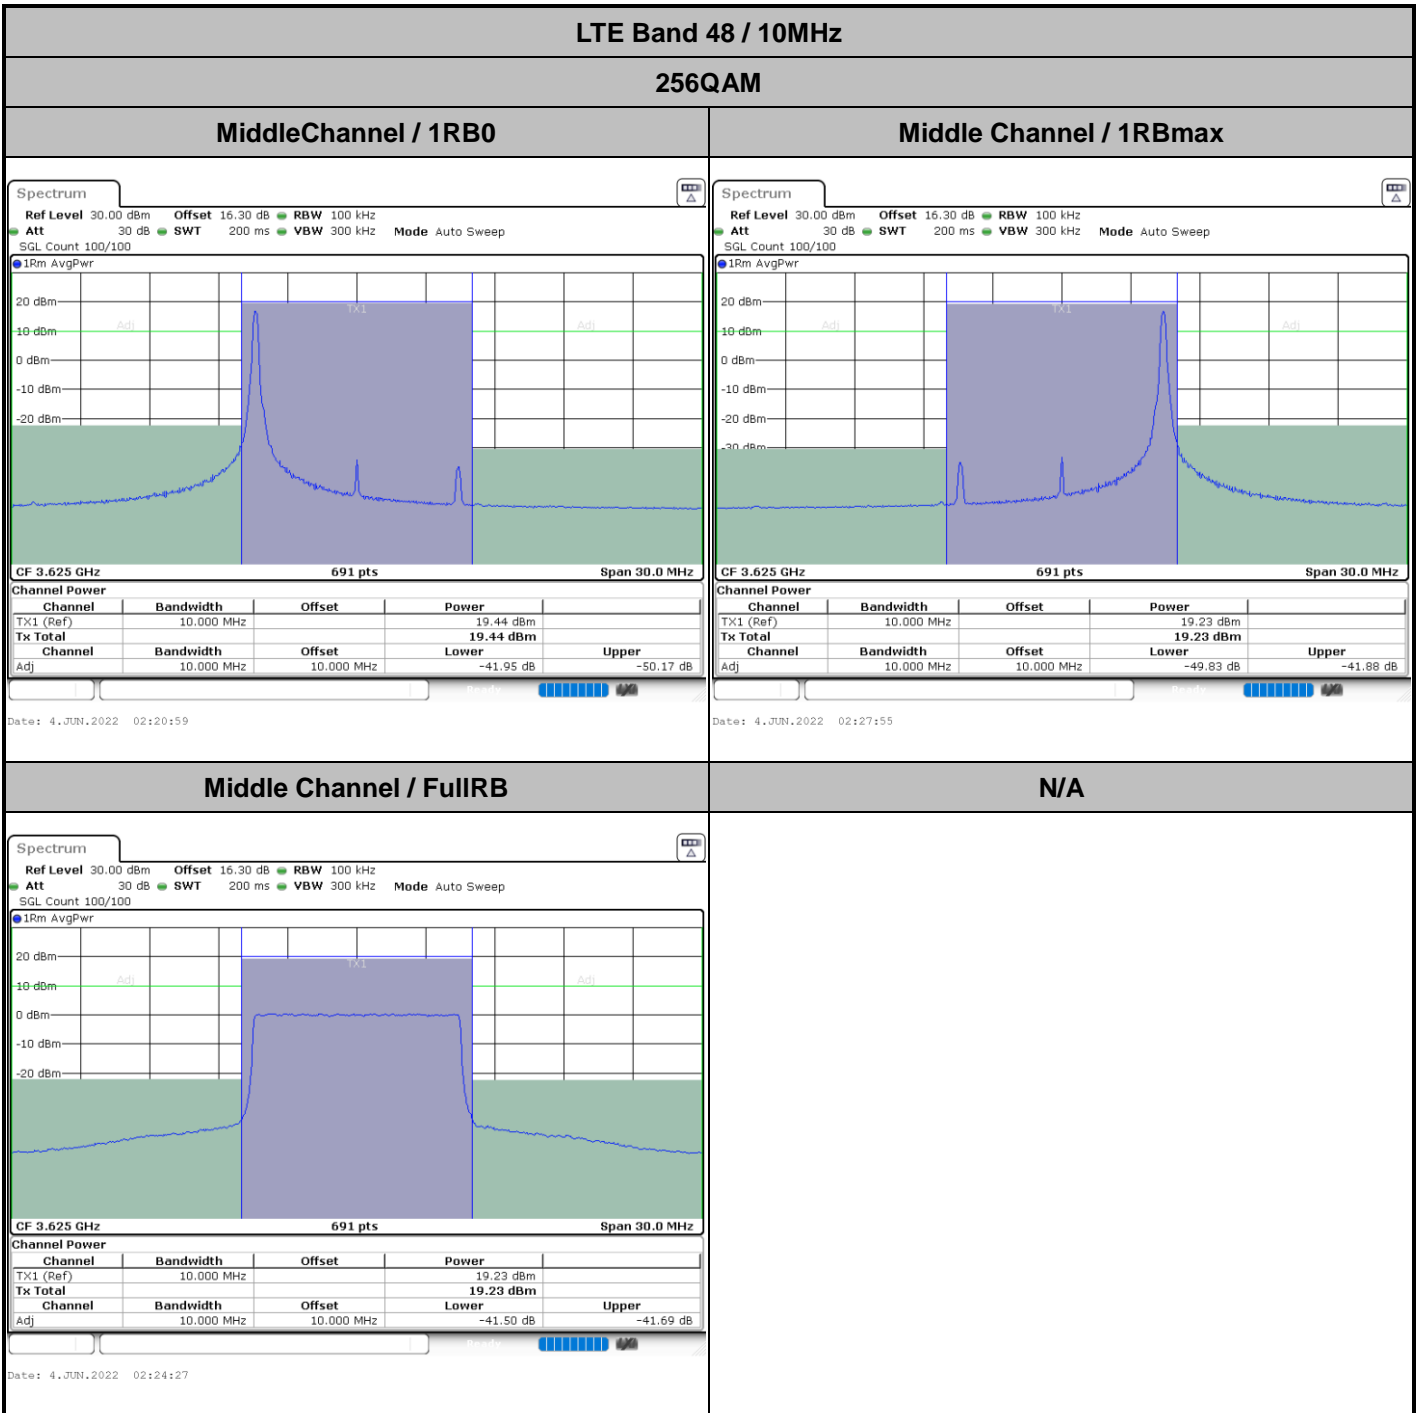

64QAM

Lowest Channel / 1RB0

Lowest Channel / 1RBmax

Lowest Channel / FullIRB

N/A

LTE Band 48 / 20MHz

64QAM

Highest Channel / 1RB0

Highest Channel / 1RBmax

Highest Channel / FullIRB

N/A

LTE Band 48 / 10MHz

256QAM

Lowest Channel / 1RB0

Lowest Channel / 1RBmax

Date: 4 JUN.2022 02:19:39

Date: 4 JUN.2022 02:26:35

Lowest Channel / FullIRB

N/A

Date: 4 JUN.2022 02:23:07

Conducted Band Edge

LTE Band 48 / 5MHz

QPSK

Lowest Channel / 1RB0