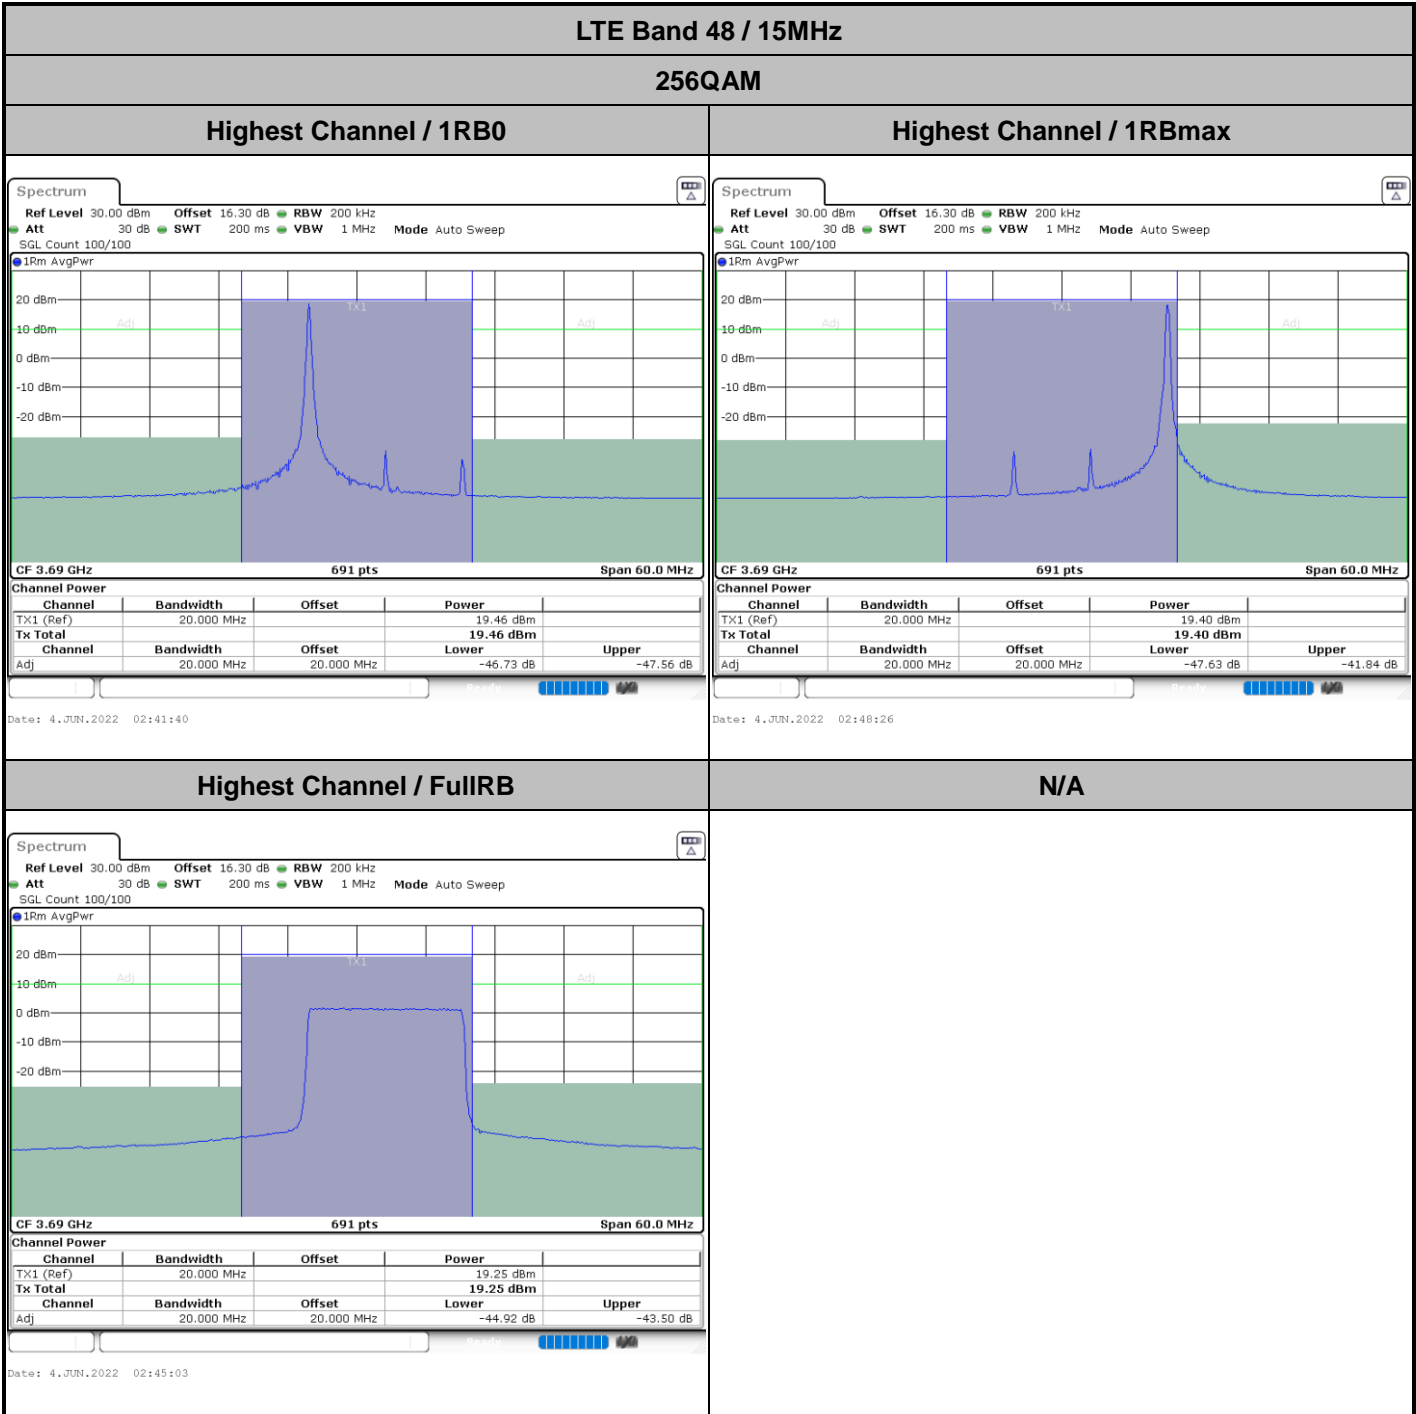

Highest Channel / 1RBmax

Highest Channel / FullIRB

N/A

LTE Band 48 / 10MHz

256QAM

Lowest Channel / 1RB0

Lowest Channel / 1RBmax

Date: 4 JUN.2022 02:19:39

Date: 4 JUN.2022 02:26:35

Lowest Channel / FullIRB

N/A

Date: 4 JUN.2022 02:23:07

Conducted Band Edge

LTE Band 48 / 5MHz

QPSK

Lowest Channel / 1RB0

Lowest Channel / 1RBmax

Date: 14.MAY.2022 14:11:14

Date: 14.MAY.2022 14:35:31

Lowest Channel / FullIRB

N/A

Date: 14.MAY.2022 14:22:09

LTE Band 48 / 5MHz

QPSK

Middle Channel / 1RB0

Middle Channel / 1RBmax

Date: 14.MAY.2022 14:17:18

Date: 14.MAY.2022 14:41:13

Middle Channel / FullIRB

N/A

Date: 14.MAY.2022 14:30:59

LTE Band 48 / 5MHz