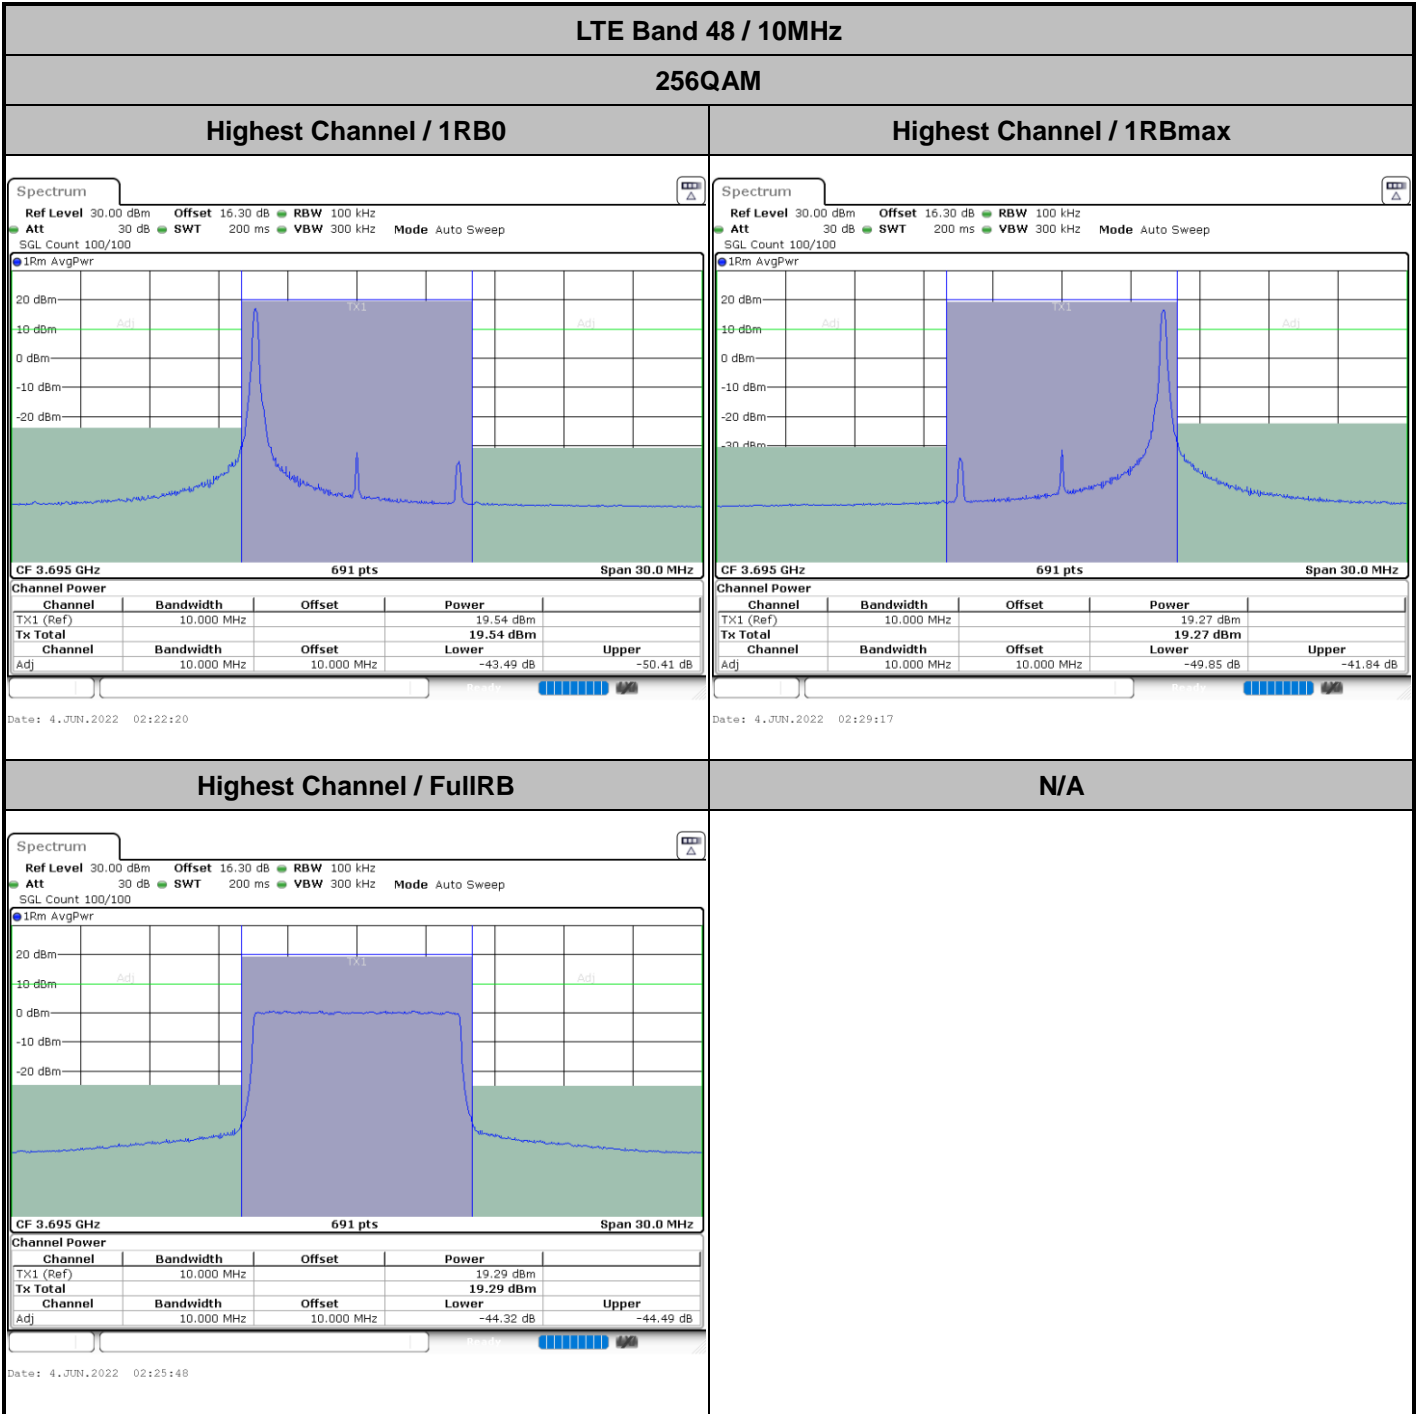

Highest Channel / 1RBmax

Highest Channel / FullIRB

N/A

LTE Band 48 / 10MHz

256QAM

Lowest Channel / 1RB0

Lowest Channel / 1RBmax

Date: 4 JUN.2022 02:19:39

Date: 4 JUN.2022 02:26:35

Lowest Channel / FullIRB

N/A

Date: 4 JUN.2022 02:23:07

Conducted Band Edge

LTE Band 48 / 5MHz

QPSK

Lowest Channel / 1RB0

Lowest Channel / 1RBmax

Date: 14.MAY.2022 14:11:14

Date: 14.MAY.2022 14:35:31

Lowest Channel / FullIRB

N/A

Date: 14.MAY.2022 14:22:09

LTE Band 48 / 5MHz

QPSK

Middle Channel / 1RB0

Middle Channel / 1RBmax

Date: 14.MAY.2022 14:17:18

Date: 14.MAY.2022 14:41:13

Middle Channel / FullIRB

N/A

Date: 14.MAY.2022 14:30:59

LTE Band 48 / 5MHz