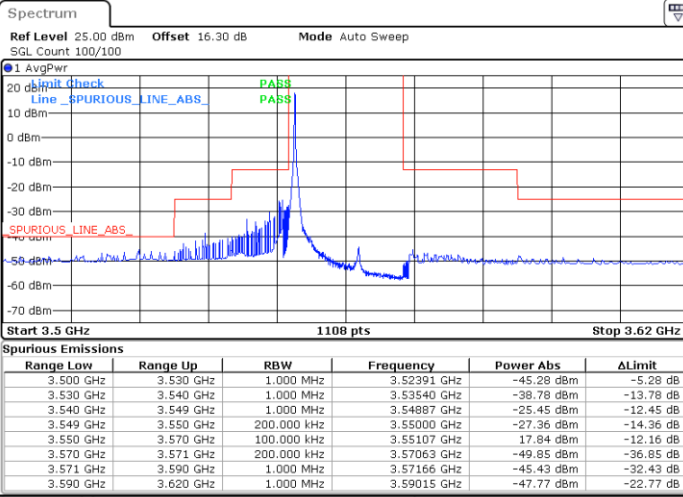

Middle Channel / FullIRB

N/A

LTE Band 48 / 15MHz

QPSK

Highest Channel / 1RB0

Highest Channel / 1RBmax

Date: 14.MAY.2022 15:23:25

Date: 14.MAY.2022 15:43:48

Highest Channel / FullIRB

N/A

Date: 14.MAY.2022 15:33:35

LTE Band 48 / 20MHz

QPSK

Lowest Channel / 1RB0

Lowest Channel / 1RBmax

Date: 14.MAY.2022 16:09:10

Date: 14.MAY.2022 16:19:45

Lowest Channel / FullIRB

N/A

Date: 14.MAY.2022 17:37:52