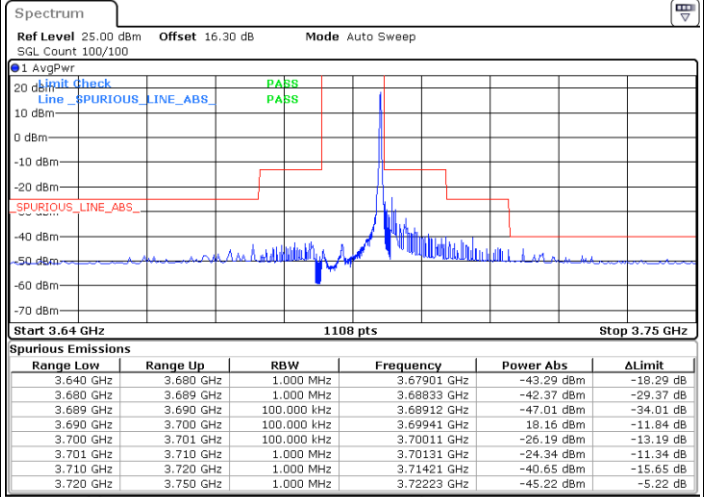

Date: 14.MAY.2022 14:58:16

LTE Band 48 / 10MHz

QPSK

MiddleChannel / 1RB0

Middle Channel / 1RBmax

Date: 14.MAY.2022 14:49:13

Date: 14.MAY.2022 15:09:44

Middle Channel / FullIRB

N/A

Date: 14.MAY.2022 14:59:27

LTE Band 48 / 10MHz

QPSK

Highest Channel / 1RB0

Highest Channel / 1RBmax

Date: 14.MAY.2022 14:54:52

Date: 14.MAY.2022 15:15:26

Highest Channel / FullIRB

N/A

Date: 14.MAY.2022 15:05:09

LTE Band 48 / 15MHz

QPSK

Lowest Channel / 1RB0

Lowest Channel / 1RBmax

Date: 14.MAY.2022 15:16:39

Date: 14.MAY.2022 15:36:59

Lowest Channel / FullIRB

N/A

Date: 14.MAY.2022 15:26:49

LTE Band 48 / 15MHz

QPSK

Middle Channel / 1RB0

Middle Channel / 1RBmax