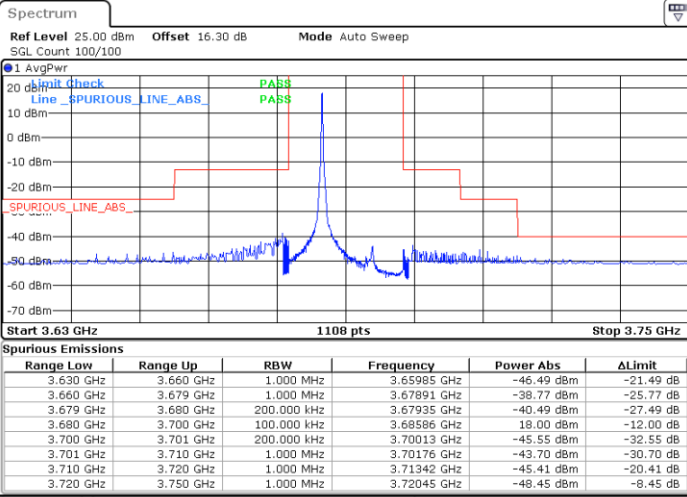

Date: 14.MAY.2022 15:36:59

Lowest Channel / FullIRB

N/A

Date: 14.MAY.2022 15:26:49

LTE Band 48 / 15MHz

QPSK

Middle Channel / 1RB0

Middle Channel / 1RBmax

Middle Channel / FullIRB

N/A

LTE Band 48 / 15MHz

QPSK

Highest Channel / 1RB0

Highest Channel / 1RBmax

Date: 14.MAY.2022 15:23:25

Date: 14.MAY.2022 15:43:48

Highest Channel / FullIRB

N/A

Date: 14.MAY.2022 15:33:35

LTE Band 48 / 20MHz

QPSK

Lowest Channel / 1RB0

Lowest Channel / 1RBmax

Date: 14.MAY.2022 16:09:10