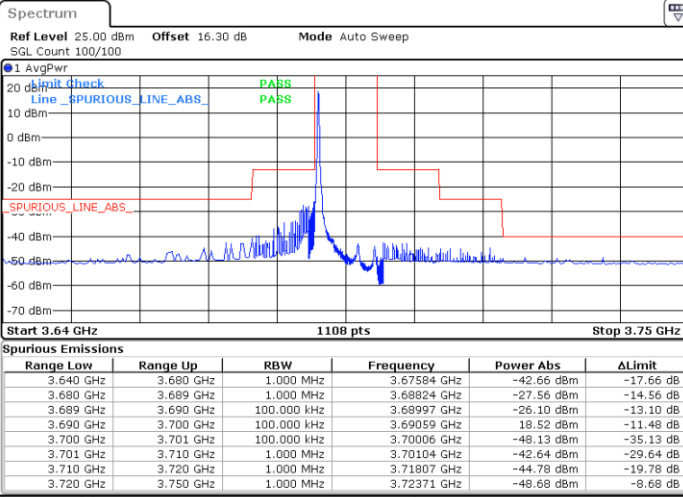

Date: 14.MAY.2022 14:58:16

LTE Band 48 / 10MHz

QPSK

MiddleChannel / 1RB0

Middle Channel / 1RBmax

Date: 14.MAY.2022 14:49:13

Date: 14.MAY.2022 15:09:44

Middle Channel / FullIRB

N/A

Date: 14.MAY.2022 14:59:27

LTE Band 48 / 10MHz

QPSK

Highest Channel / 1RB0

Highest Channel / 1RBmax

Date: 14.MAY.2022 14:54:52

Date: 14.MAY.2022 15:15:26

Highest Channel / FullIRB

N/A

Date: 14.MAY.2022 15:05:09

LTE Band 48 / 15MHz

QPSK

Lowest Channel / 1RB0

Lowest Channel / 1RBmax

Date: 14.MAY.2022 15:16:39

Date: 14.MAY.2022 15:36:59

Lowest Channel / FullIRB

N/A

Date: 14.MAY.2022 15:26:49

LTE Band 48 / 15MHz

QPSK

Middle Channel / 1RB0

Middle Channel / 1RBmax