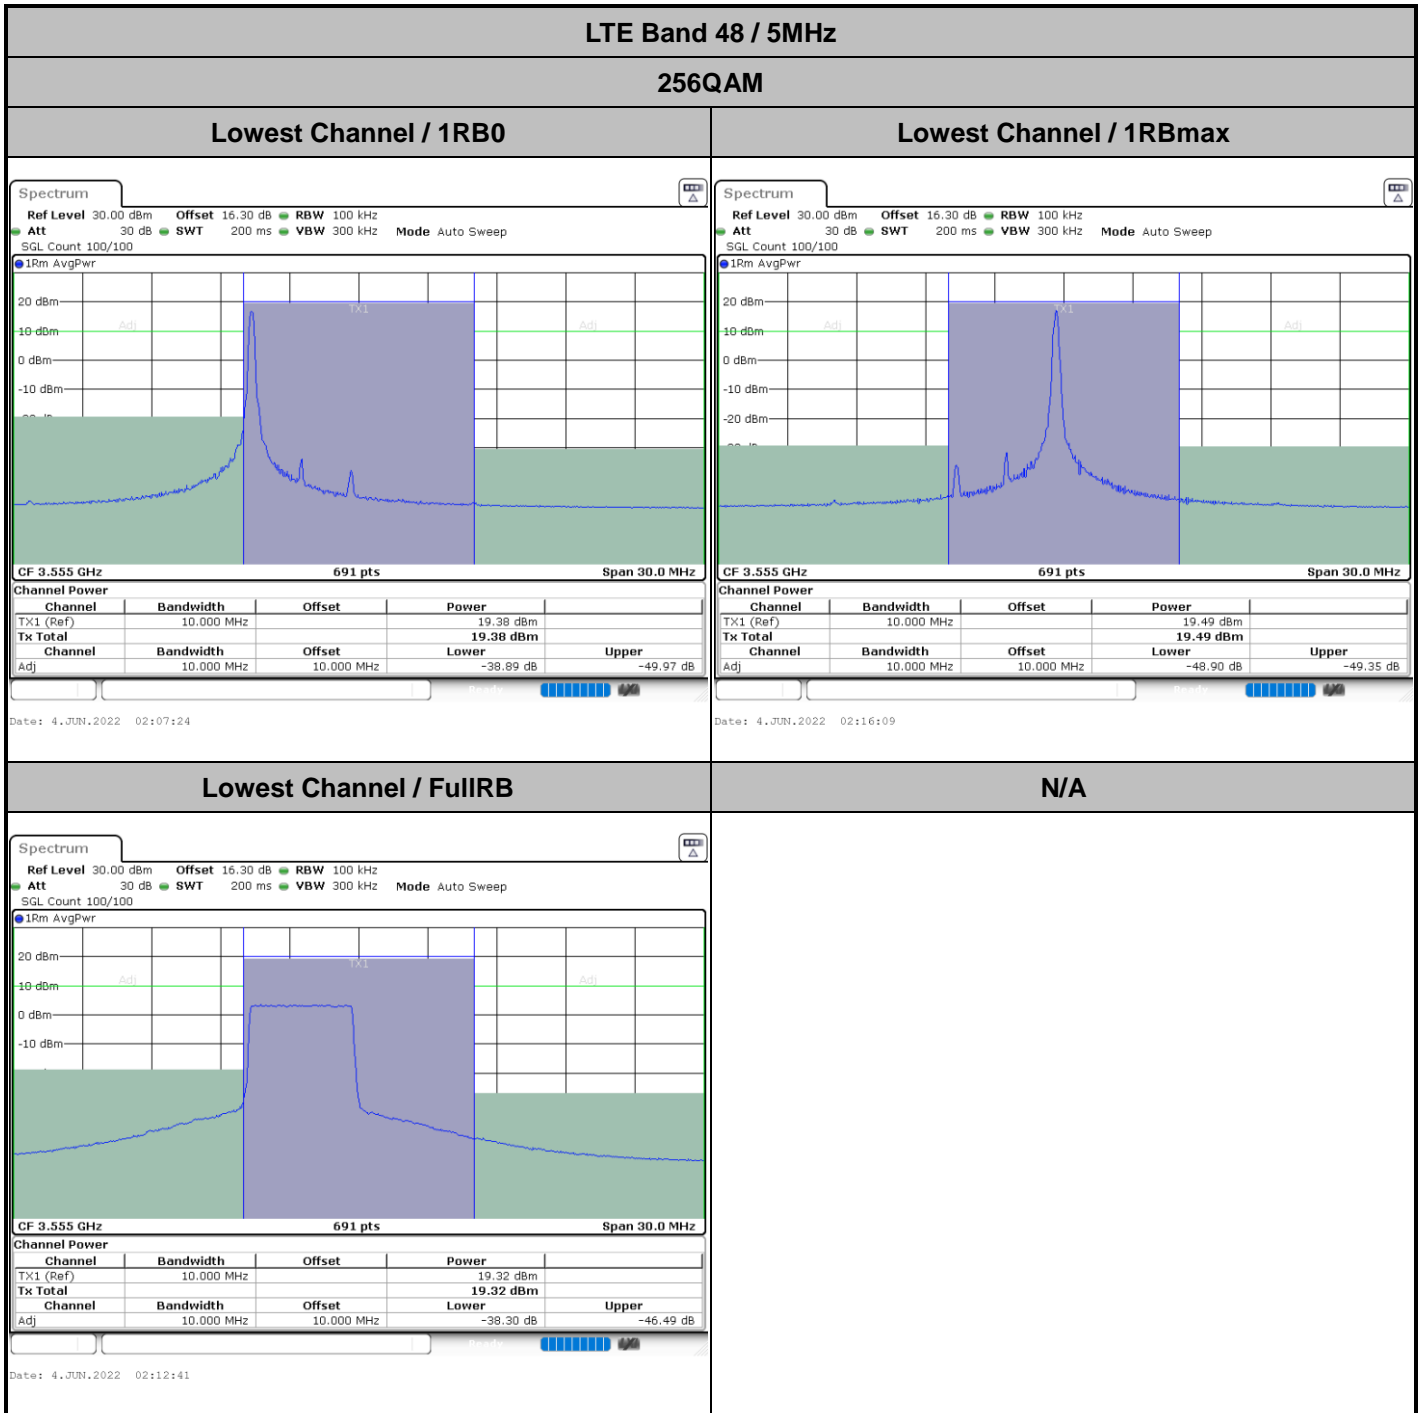

64QAM

Lowest Channel / 1RB0

Lowest Channel / 1RBmax

Lowest Channel / FullIRB

N/A

LTE Band 48 / 20MHz

64QAM

Highest Channel / 1RB0

Highest Channel / 1RBmax

Highest Channel / FullIRB

N/A

LTE Band 48 / 10MHz

256QAM

Lowest Channel / 1RB0

Lowest Channel / 1RBmax

Date: 4 JUN.2022 02:19:39

Date: 4 JUN.2022 02:26:35

Lowest Channel / FullIRB

N/A

Date: 4 JUN.2022 02:23:07

Conducted Band Edge

LTE Band 48 / 5MHz

QPSK

Lowest Channel / 1RB0