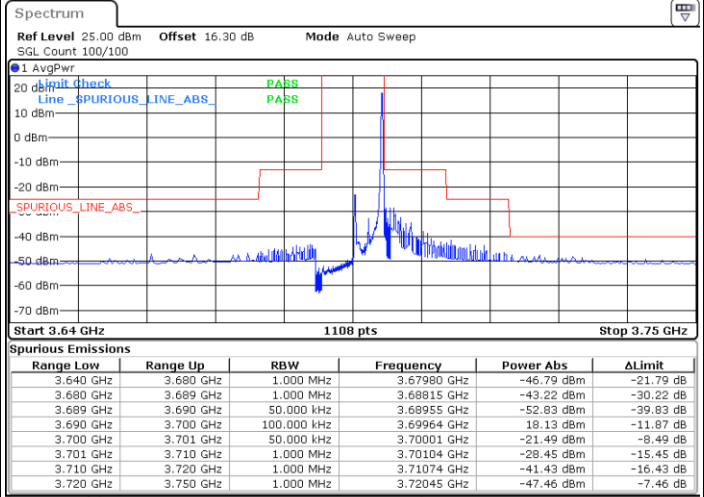

Lowest Channel / 1RBmax

Date: 14.MAY.2022 14:11:14

Date: 14.MAY.2022 14:35:31

Lowest Channel / FullIRB

N/A

Date: 14.MAY.2022 14:22:09

LTE Band 48 / 5MHz

QPSK

Middle Channel / 1RB0

Middle Channel / 1RBmax

Date: 14.MAY.2022 14:17:18

Date: 14.MAY.2022 14:41:13

Middle Channel / FullIRB

N/A

Date: 14.MAY.2022 14:30:59

LTE Band 48 / 5MHz

QPSK

Highest Channel / 1RB0

Highest Channel / 1RBmax

Date: 14.MAY.2022 14:18:30

Date: 14.MAY.2022 14:42:20

Highest Channel / FullIRB

N/A

Date: 14.MAY.2022 14:32:07

LTE Band 48 / 10MHz

QPSK

Lowest Channel / 1RB0

Lowest Channel / 1RBmax

Date: 14.MAY.2022 14:48:06

Date: 14.MAY.2022 15:08:36

Lowest Channel / FullIRB

N/A