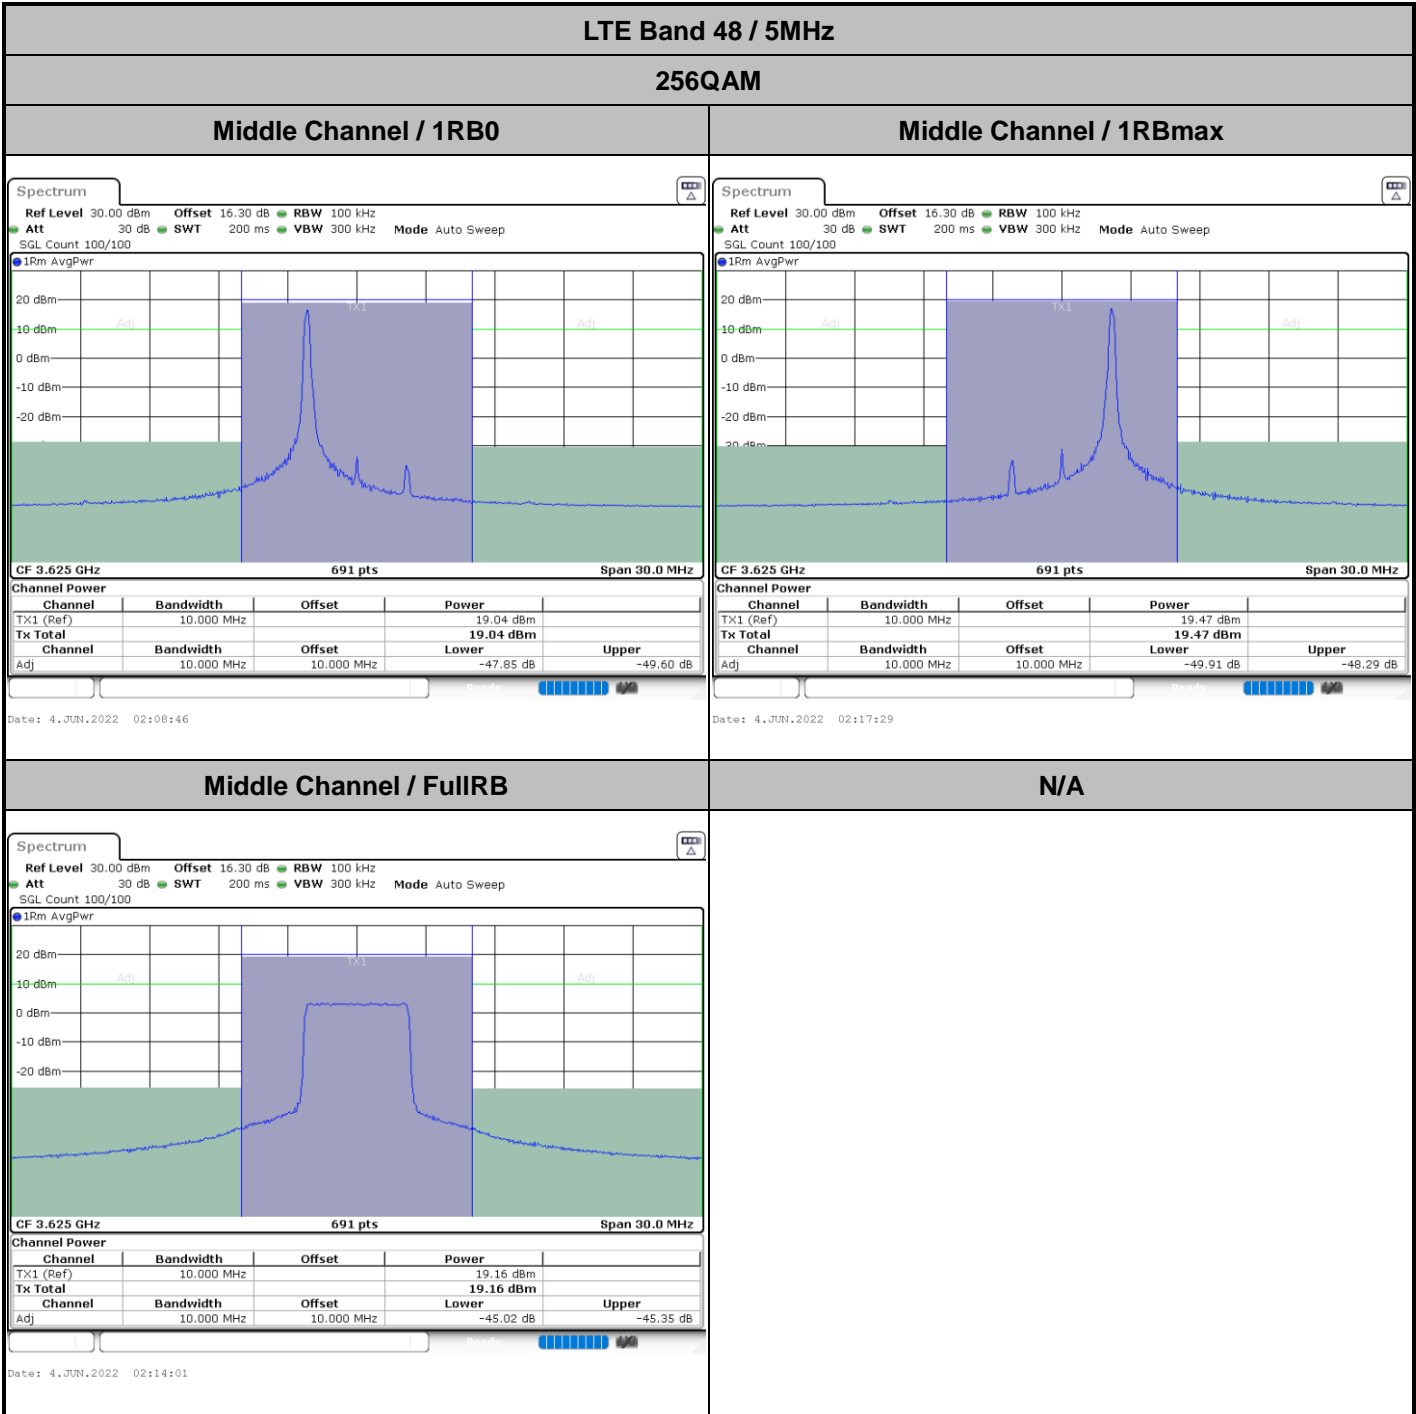

64QAM

Lowest Channel / 1RB0

Lowest Channel / 1RBmax

Lowest Channel / FullIRB

N/A

LTE Band 48 / 20MHz

64QAM

Highest Channel / 1RB0

Highest Channel / 1RBmax

Highest Channel / FullIRB

N/A

LTE Band 48 / 10MHz

256QAM

Lowest Channel / 1RB0

Lowest Channel / 1RBmax

Date: 4 JUN.2022 02:19:39

Date: 4 JUN.2022 02:26:35

Lowest Channel / FullIRB

N/A

Date: 4 JUN.2022 02:23:07

Conducted Band Edge

LTE Band 48 / 5MHz

QPSK

Lowest Channel / 1RB0