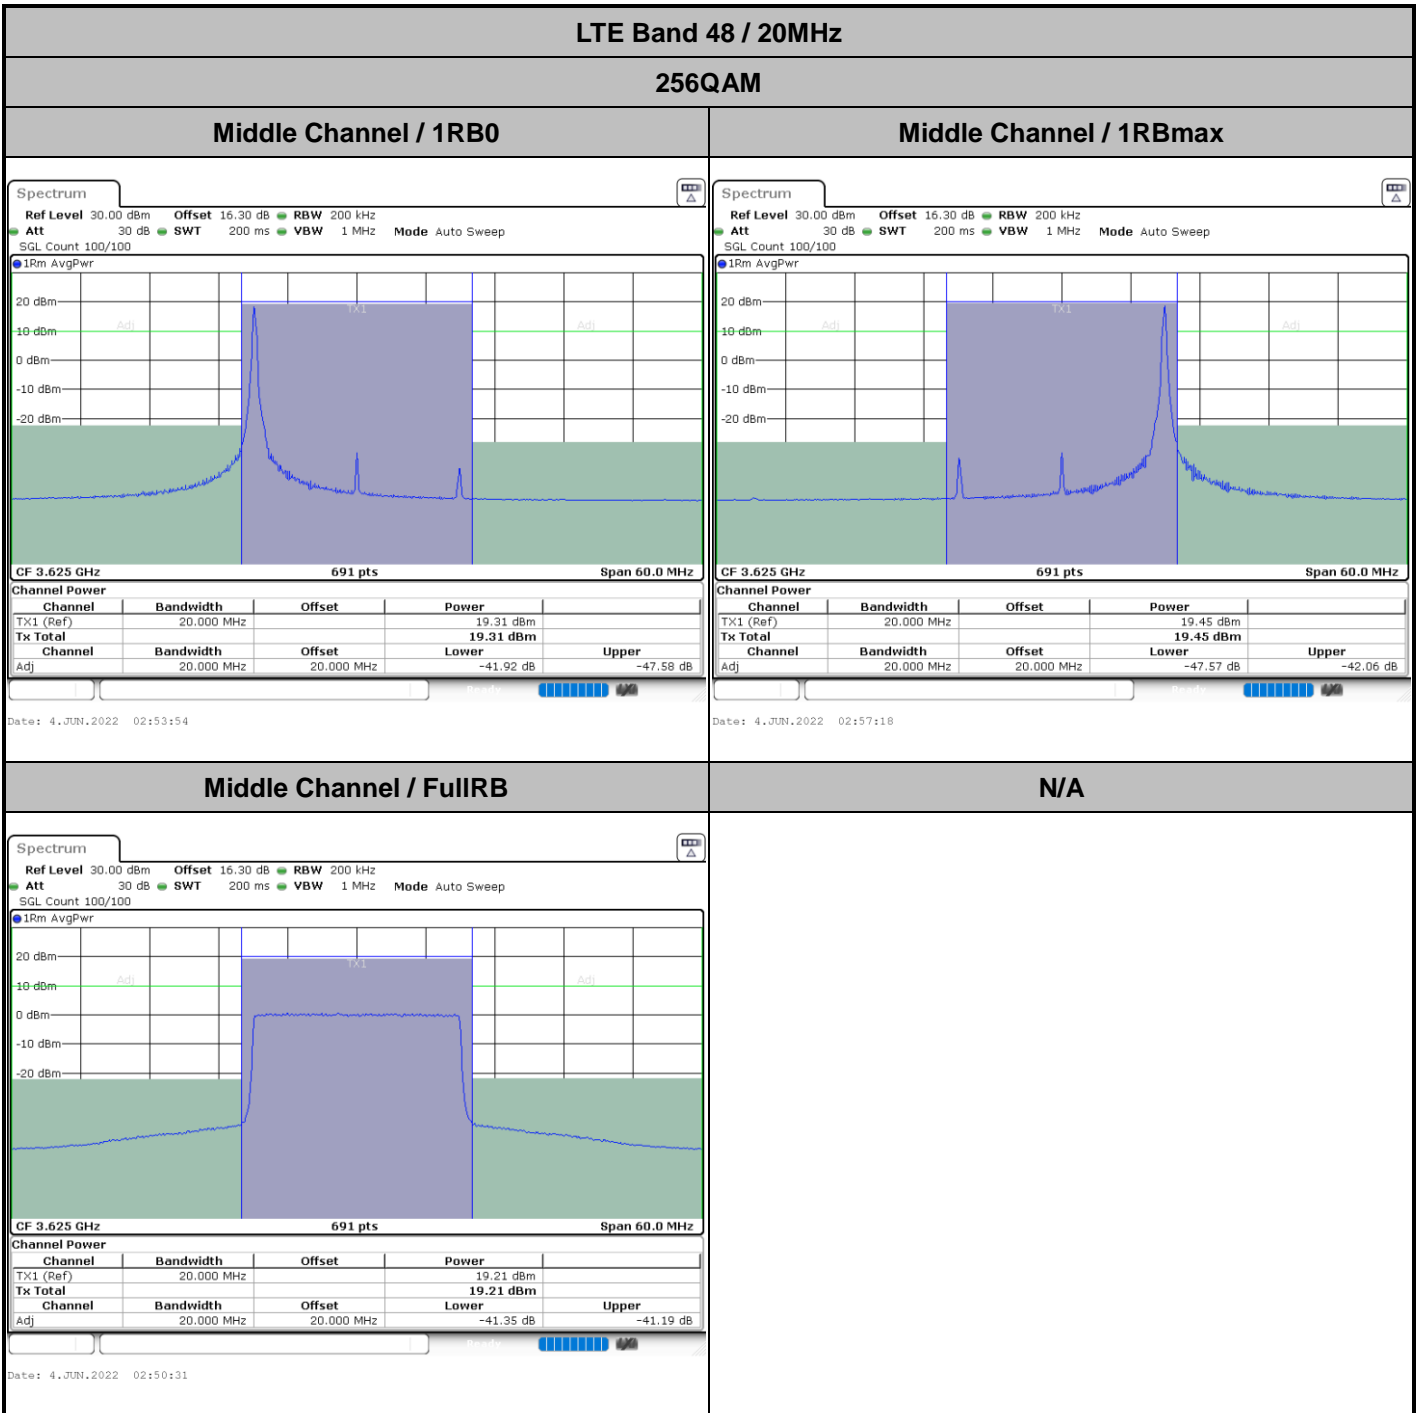

Highest Channel / 1RBmax

Highest Channel / FullIRB

N/A

LTE Band 48 / 10MHz

256QAM

Lowest Channel / 1RB0

Lowest Channel / 1RBmax

Date: 4 JUN.2022 02:19:39

Date: 4 JUN.2022 02:26:35

Lowest Channel / FullIRB

N/A

Date: 4 JUN.2022 02:23:07

Conducted Band Edge

LTE Band 48 / 5MHz

QPSK

Lowest Channel / 1RB0

Lowest Channel / 1RBmax

Date: 14.MAY.2022 14:11:14

Date: 14.MAY.2022 14:35:31

Lowest Channel / FullIRB

N/A

Date: 14.MAY.2022 14:22:09

LTE Band 48 / 5MHz

QPSK

Middle Channel / 1RB0

Middle Channel / 1RBmax

Date: 14.MAY.2022 14:17:18

Date: 14.MAY.2022 14:41:13

Middle Channel / FullIRB

N/A

Date: 14.MAY.2022 14:30:59

LTE Band 48 / 5MHz