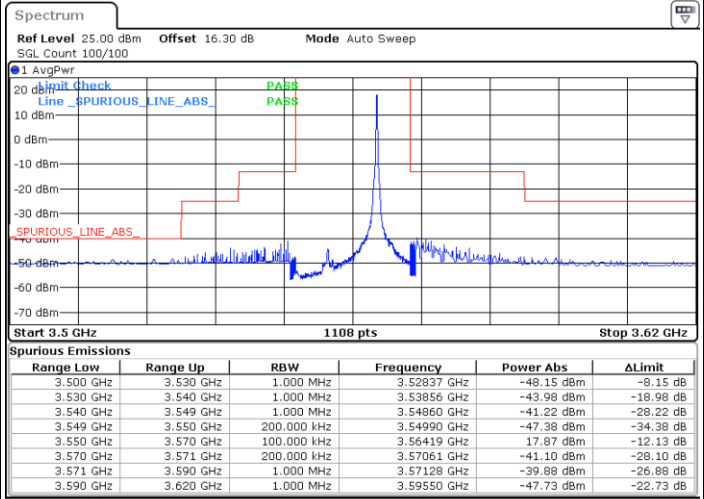

N/A

Date: 14.MAY.2022 14:59:27

LTE Band 48 / 10MHz

QPSK

Highest Channel / 1RB0

Highest Channel / 1RBmax

Date: 14.MAY.2022 14:54:52

Date: 14.MAY.2022 15:15:26

Highest Channel / FullIRB

N/A

Date: 14.MAY.2022 15:05:09

LTE Band 48 / 15MHz

QPSK

Lowest Channel / 1RB0

Lowest Channel / 1RBmax

Date: 14.MAY.2022 15:16:39

Date: 14.MAY.2022 15:36:59

Lowest Channel / FullIRB

N/A

Date: 14.MAY.2022 15:26:49

LTE Band 48 / 15MHz

QPSK

Middle Channel / 1RB0

Middle Channel / 1RBmax

Middle Channel / FullIRB

N/A

LTE Band 48 / 15MHz

QPSK

Highest Channel / 1RB0

Highest Channel / 1RBmax

Date: 14.MAY.2022 15:23:25

Date: 14.MAY.2022 15:43:48