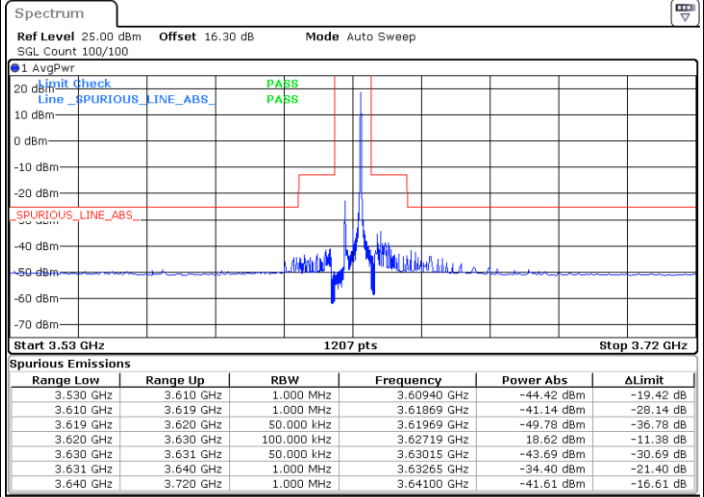

Date: 4 JUN.2022 02:26:35

Lowest Channel / FullIRB

N/A

Date: 4 JUN.2022 02:23:07

Conducted Band Edge

LTE Band 48 / 5MHz

QPSK

Lowest Channel / 1RB0

Lowest Channel / 1RBmax

Date: 14.MAY.2022 14:11:14

Date: 14.MAY.2022 14:35:31

Lowest Channel / FullIRB

N/A

Date: 14.MAY.2022 14:22:09

LTE Band 48 / 5MHz

QPSK

Middle Channel / 1RB0

Middle Channel / 1RBmax

Date: 14.MAY.2022 14:17:18

Date: 14.MAY.2022 14:41:13

Middle Channel / FullIRB

N/A

Date: 14.MAY.2022 14:30:59

LTE Band 48 / 5MHz