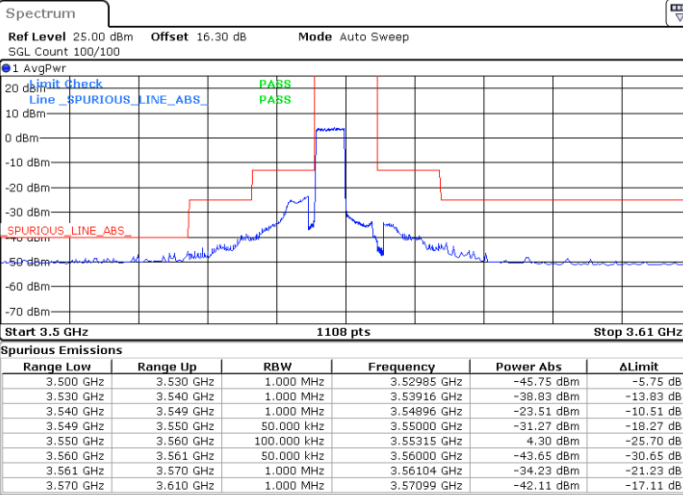

Date: 4 JUN.2022 02:26:35

Lowest Channel / FullIRB

N/A

Date: 4 JUN.2022 02:23:07

Conducted Band Edge

LTE Band 48 / 5MHz

QPSK

Lowest Channel / 1RB0

Lowest Channel / 1RBmax

Date: 14.MAY.2022 14:11:14

Date: 14.MAY.2022 14:35:31

Lowest Channel / FullIRB

N/A

Date: 14.MAY.2022 14:22:09

LTE Band 48 / 5MHz

QPSK

Middle Channel / 1RB0

Middle Channel / 1RBmax

Date: 14.MAY.2022 14:17:18

Date: 14.MAY.2022 14:41:13

Middle Channel / FullIRB

N/A

Date: 14.MAY.2022 14:30:59

LTE Band 48 / 5MHz

QPSK

Highest Channel / 1RB0

Highest Channel / 1RBmax

Date: 14.MAY.2022 14:18:30

Date: 14.MAY.2022 14:42:20

Highest Channel / FullIRB

N/A

Date: 14.MAY.2022 14:32:07