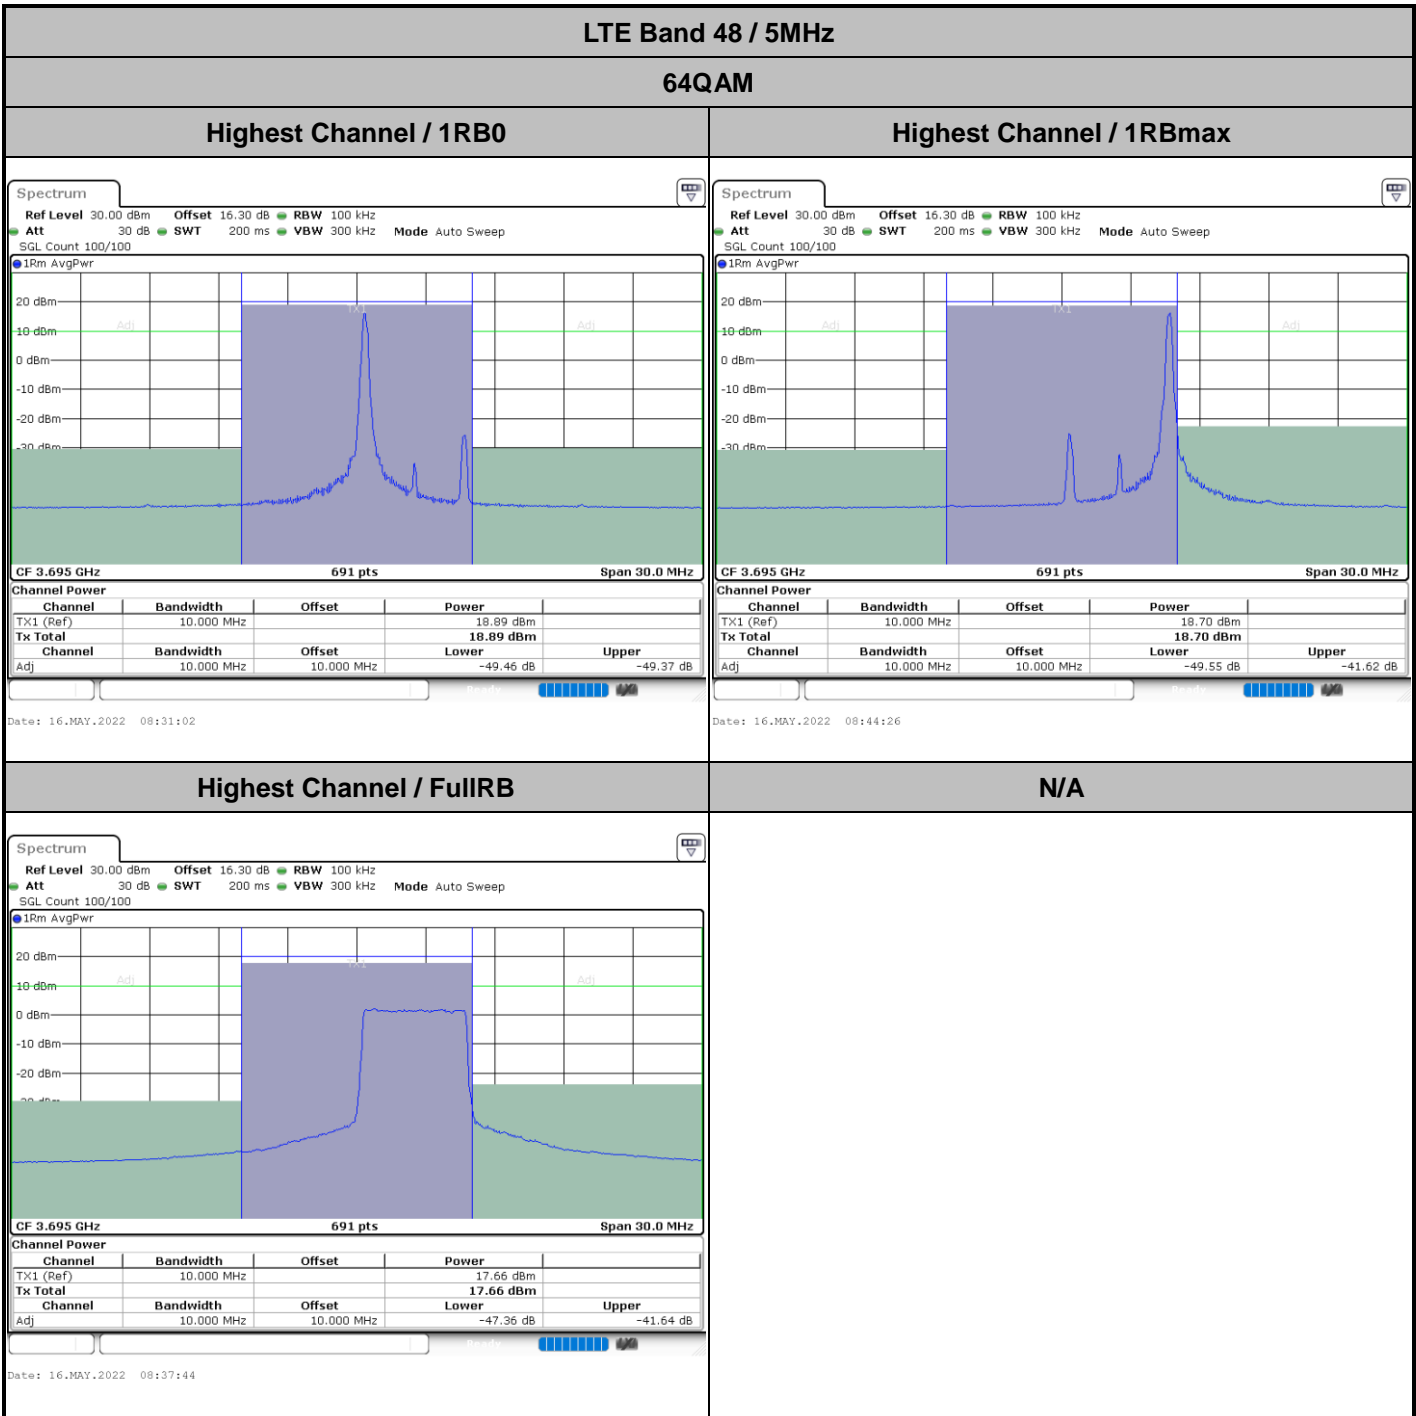

LTE Band 48 / 20MHz

16QAM

Highest Channel / 1RB0

Highest Channel / 1RBmax

Date: 14.MAY.2022 20:50:37

Date: 14.MAY.2022 20:57:38

Highest Channel / FullIRB

N/A

Date: 14.MAY.2022 20:43:32

LTE Band 48 / 10MHz

64QAM

MiddleChannel / 1RB0

Middle Channel / 1RBmax

Middle Channel / FullIRB

N/A

LTE Band 48 / 15MHz

64QAM

Lowest Channel / 1RB0

Lowest Channel / 1RBmax

Lowest Channel / FullIRB

N/A

LTE Band 48 / 20MHz

64QAM

Highest Channel / 1RB0