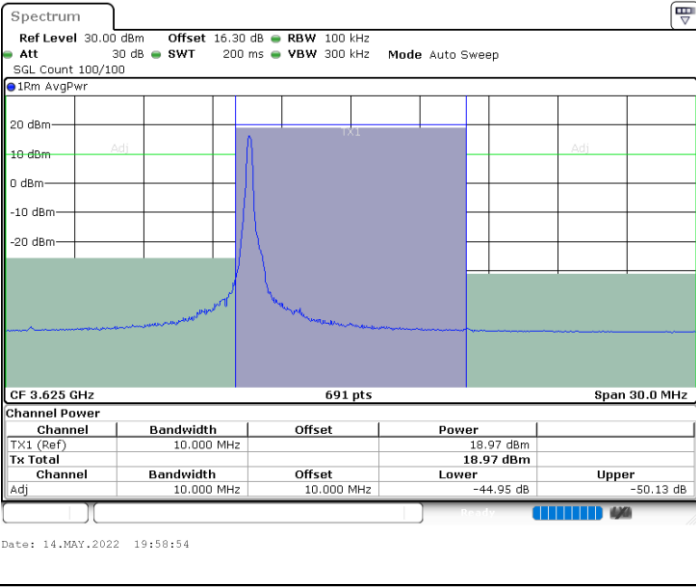

Date: 14.MAY.2022 20:43:32

LTE Band 48 / 10MHz

64QAM

MiddleChannel / 1RB0

Middle Channel / 1RBmax

Middle Channel / FullIRB

N/A

LTE Band 48 / 15MHz

64QAM

Lowest Channel / 1RB0

Lowest Channel / 1RBmax

Lowest Channel / FullIRB

N/A

LTE Band 48 / 20MHz

64QAM

Highest Channel / 1RB0