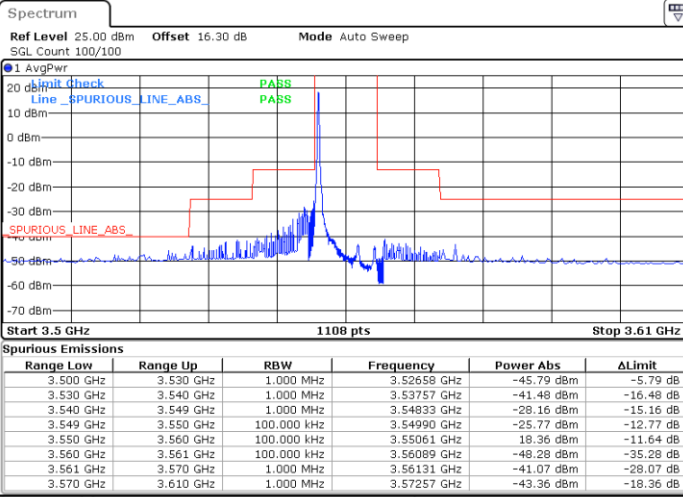

Middle Channel / 1RB0

Middle Channel / 1RBmax

Date: 14.MAY.2022 14:17:18

Date: 14.MAY.2022 14:41:13

Middle Channel / FullIRB

N/A

Date: 14.MAY.2022 14:30:59

LTE Band 48 / 5MHz

QPSK

Highest Channel / 1RB0

Highest Channel / 1RBmax

Date: 14.MAY.2022 14:18:30

Date: 14.MAY.2022 14:42:20

Highest Channel / FullIRB

N/A

Date: 14.MAY.2022 14:32:07

LTE Band 48 / 10MHz

QPSK

Lowest Channel / 1RB0

Lowest Channel / 1RBmax

Date: 14.MAY.2022 14:48:06

Date: 14.MAY.2022 15:08:36

Lowest Channel / FullIRB

N/A