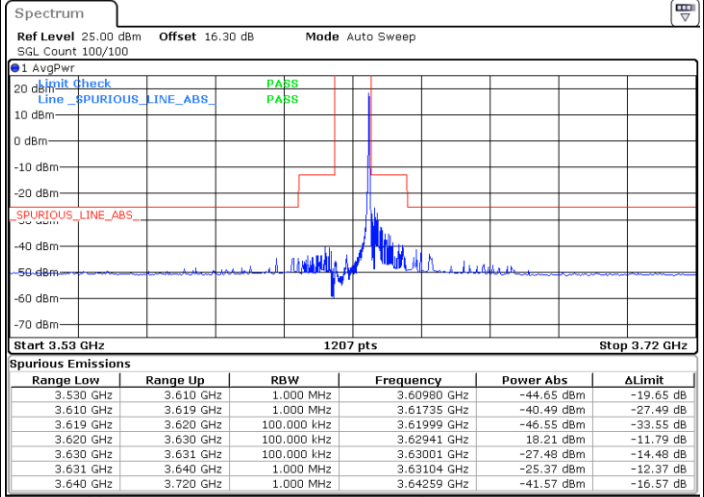

LTE Band 48 / 10MHz

QPSK

Lowest Channel / 1RB0

Lowest Channel / 1RBmax

Date: 14.MAY.2022 14:48:06

Date: 14.MAY.2022 15:08:36

Lowest Channel / FullIRB

N/A

Date: 14.MAY.2022 14:58:16

LTE Band 48 / 10MHz

QPSK

MiddleChannel / 1RB0

Middle Channel / 1RBmax

Date: 14.MAY.2022 14:49:13

Date: 14.MAY.2022 15:09:44

Middle Channel / FullIRB

N/A

Date: 14.MAY.2022 14:59:27

LTE Band 48 / 10MHz

QPSK

Highest Channel / 1RB0

Highest Channel / 1RBmax

Date: 14.MAY.2022 14:54:52

Date: 14.MAY.2022 15:15:26

Highest Channel / FullIRB

N/A

Date: 14.MAY.2022 15:05:09

LTE Band 48 / 15MHz

QPSK

Lowest Channel / 1RB0

Lowest Channel / 1RBmax

Date: 14.MAY.2022 15:16:39