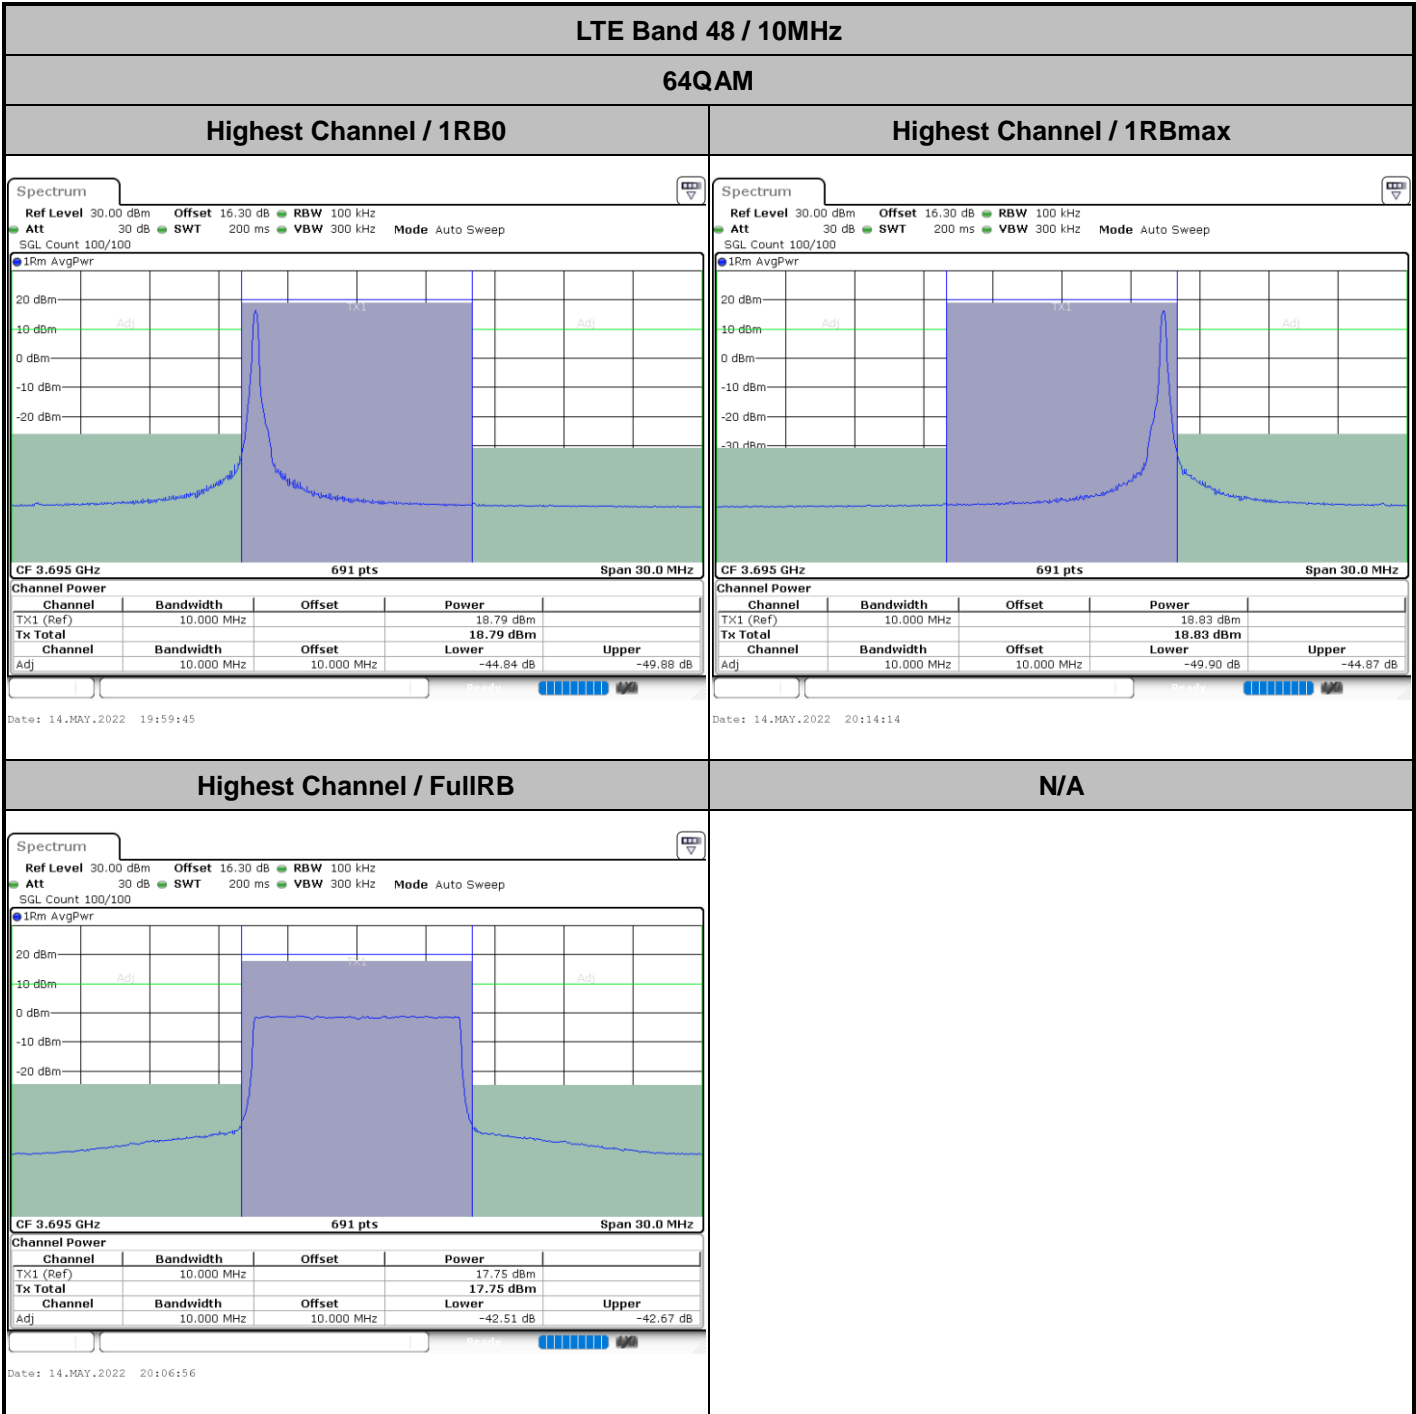

Date: 14.MAY.2022 20:43:32

LTE Band 48 / 10MHz

64QAM

MiddleChannel / 1RB0

Middle Channel / 1RBmax

Middle Channel / FullIRB

N/A

LTE Band 48 / 15MHz

64QAM

Lowest Channel / 1RB0

Lowest Channel / 1RBmax

Lowest Channel / FullIRB

N/A

LTE Band 48 / 20MHz

64QAM

Highest Channel / 1RB0

Highest Channel / 1RBmax

Highest Channel / FullIRB

N/A

LTE Band 48 / 10MHz

256QAM

Lowest Channel / 1RB0

Lowest Channel / 1RBmax

Date: 4 JUN.2022 02:19:39