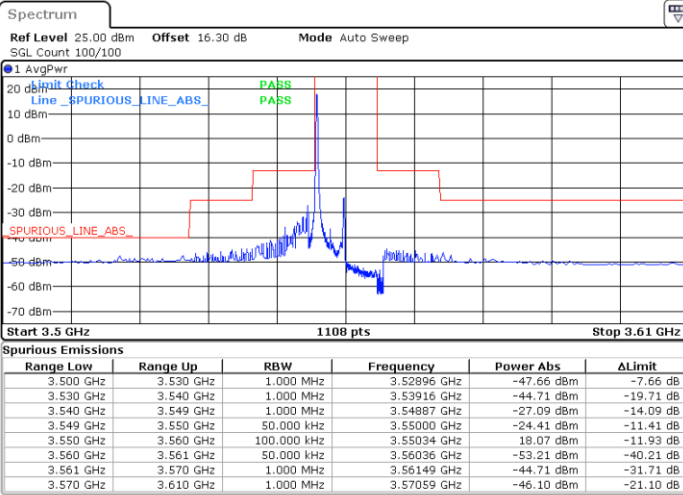

Highest Channel / 1RBmax

Highest Channel / FullIRB

N/A

LTE Band 48 / 10MHz

256QAM

Lowest Channel / 1RB0

Lowest Channel / 1RBmax

Date: 4 JUN.2022 02:19:39

Date: 4 JUN.2022 02:26:35

Lowest Channel / FullIRB

N/A

Date: 4 JUN.2022 02:23:07

Conducted Band Edge

LTE Band 48 / 5MHz

QPSK

Lowest Channel / 1RB0

Lowest Channel / 1RBmax

Date: 14.MAY.2022 14:11:14

Date: 14.MAY.2022 14:35:31

Lowest Channel / FullIRB

N/A

Date: 14.MAY.2022 14:22:09

LTE Band 48 / 5MHz

QPSK

Middle Channel / 1RB0

Middle Channel / 1RBmax

Date: 14.MAY.2022 14:17:18

Date: 14.MAY.2022 14:41:13

Middle Channel / FullIRB

N/A

Date: 14.MAY.2022 14:30:59

LTE Band 48 / 5MHz