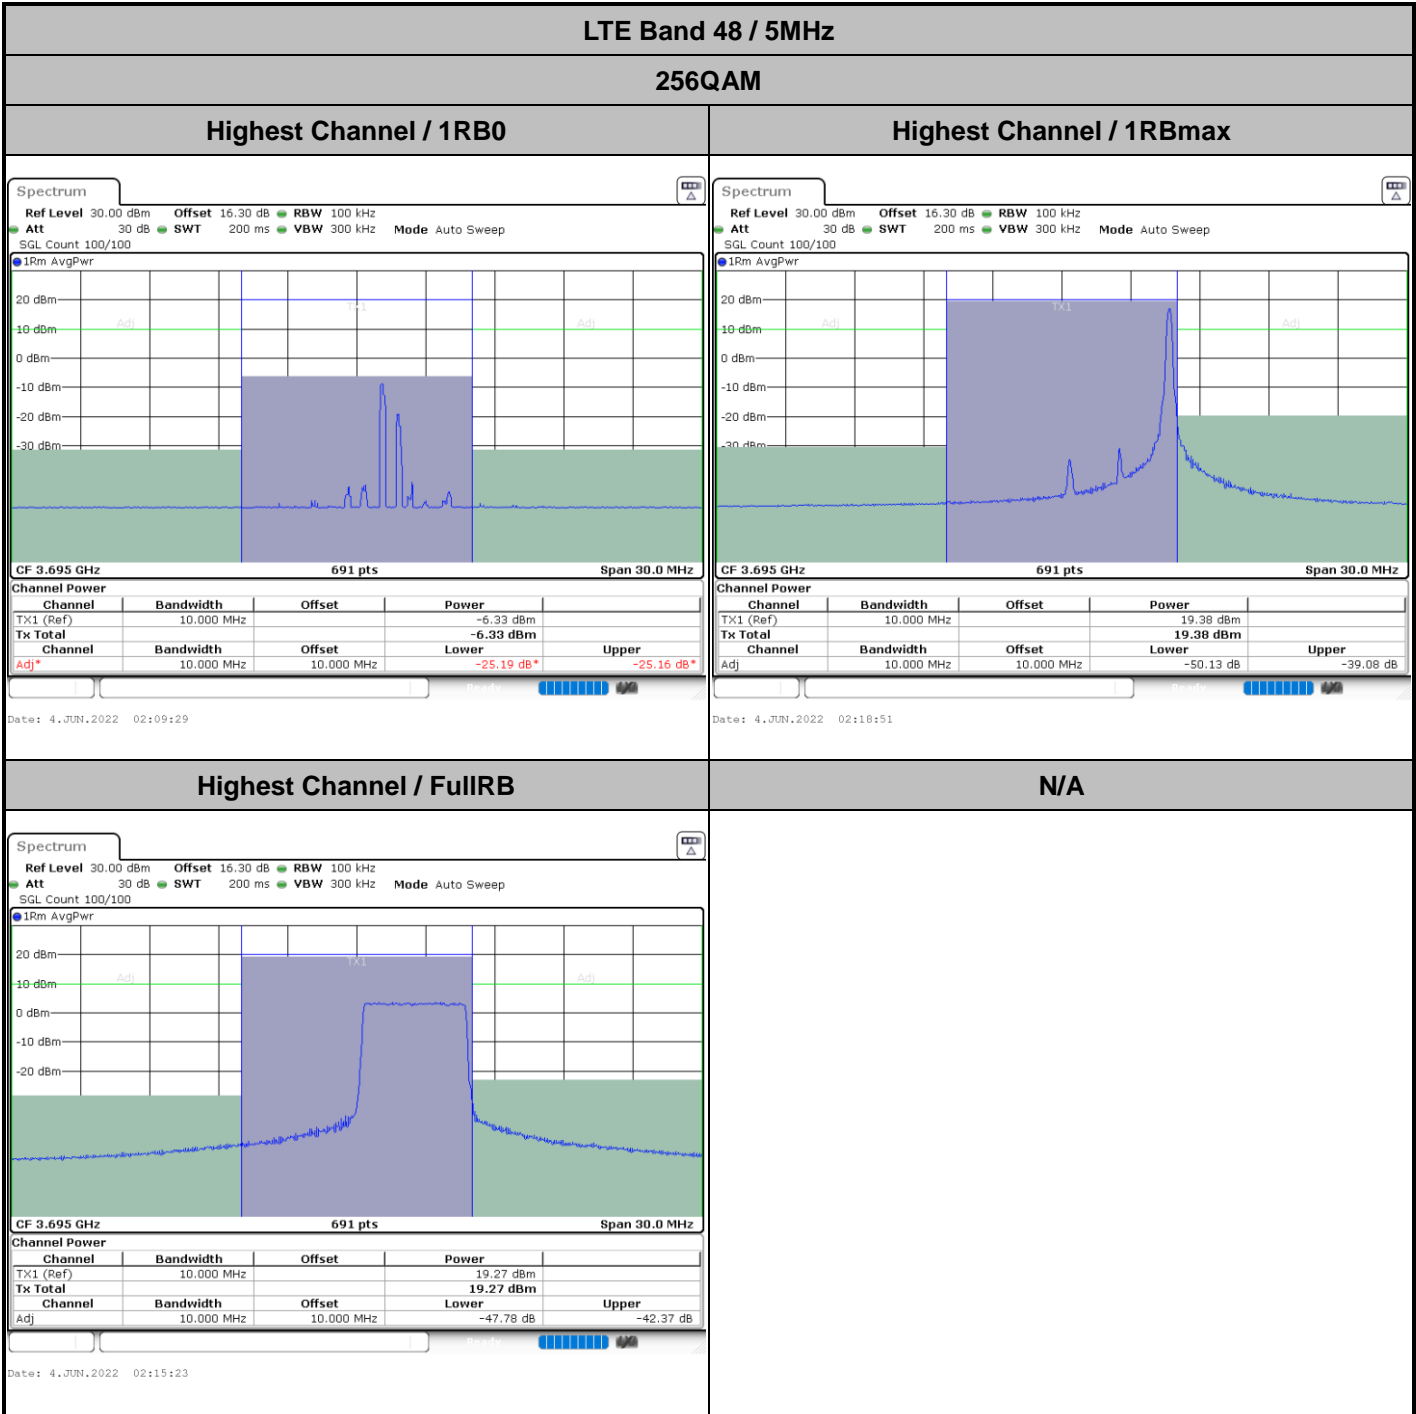

64QAM

Lowest Channel / 1RB0

Lowest Channel / 1RBmax

Lowest Channel / FullIRB

N/A

LTE Band 48 / 20MHz

64QAM

Highest Channel / 1RB0

Highest Channel / 1RBmax

Highest Channel / FullIRB

N/A

LTE Band 48 / 10MHz

256QAM

Lowest Channel / 1RB0

Lowest Channel / 1RBmax

Date: 4 JUN.2022 02:19:39

Date: 4 JUN.2022 02:26:35

Lowest Channel / FullIRB

N/A

Date: 4 JUN.2022 02:23:07

Conducted Band Edge

LTE Band 48 / 5MHz

QPSK

Lowest Channel / 1RB0

Lowest Channel / 1RBmax

Date: 14.MAY.2022 14:11:14

Date: 14.MAY.2022 14:35:31

Lowest Channel / FullIRB

N/A

Date: 14.MAY.2022 14:22:09

LTE Band 48 / 5MHz

QPSK