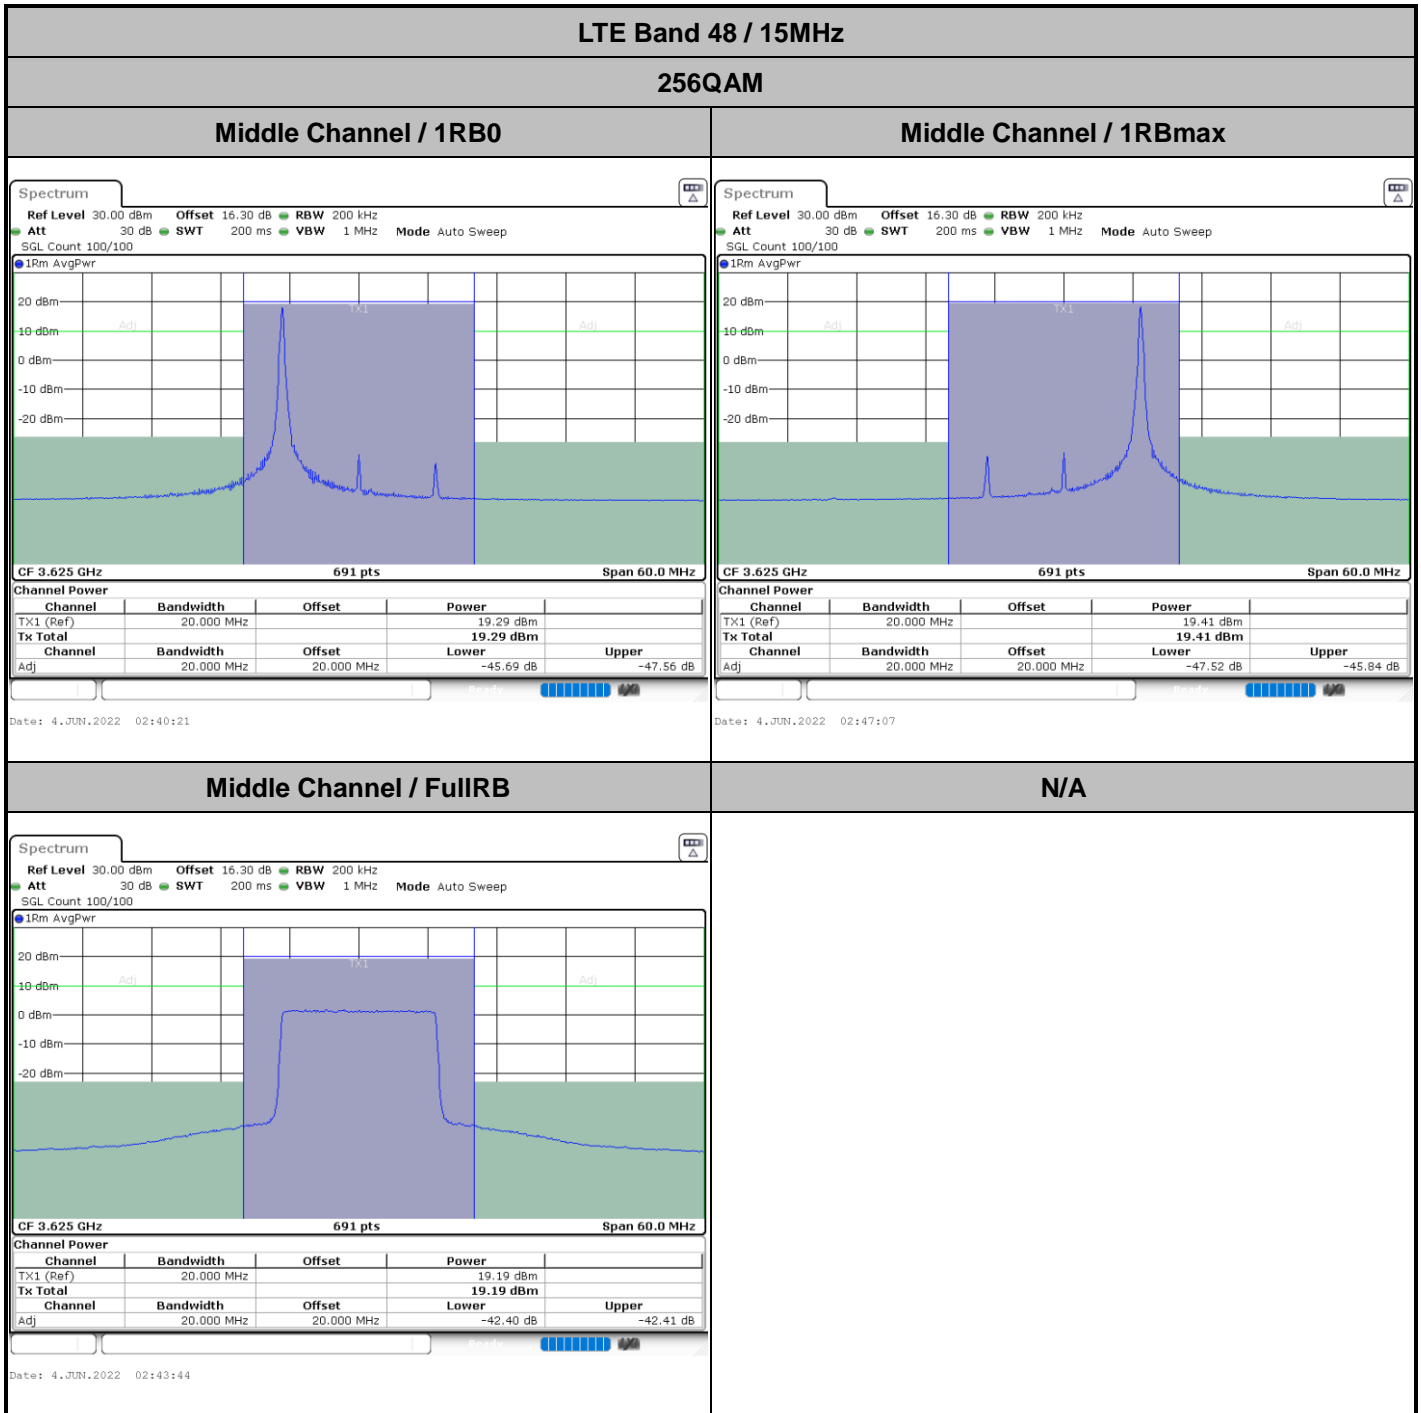

Highest Channel / 1RBmax

Highest Channel / FullIRB

N/A

LTE Band 48 / 10MHz

256QAM

Lowest Channel / 1RB0

Lowest Channel / 1RBmax

Date: 4 JUN.2022 02:19:39

Date: 4 JUN.2022 02:26:35

Lowest Channel / FullIRB

N/A

Date: 4 JUN.2022 02:23:07

Conducted Band Edge

LTE Band 48 / 5MHz

QPSK

Lowest Channel / 1RB0

Lowest Channel / 1RBmax

Date: 14.MAY.2022 14:11:14

Date: 14.MAY.2022 14:35:31

Lowest Channel / FullIRB

N/A

Date: 14.MAY.2022 14:22:09

LTE Band 48 / 5MHz

QPSK