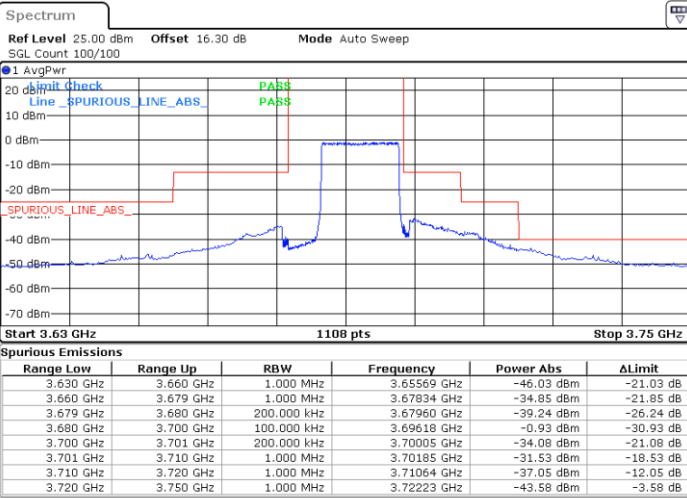

Highest Channel / FullIRB

N/A

Date: 14.MAY.2022 15:05:09

LTE Band 48 / 15MHz

QPSK

Lowest Channel / 1RB0

Lowest Channel / 1RBmax

Date: 14.MAY.2022 15:16:39

Date: 14.MAY.2022 15:36:59

Lowest Channel / FullIRB

N/A

Date: 14.MAY.2022 15:26:49

LTE Band 48 / 15MHz

QPSK

Middle Channel / 1RB0

Middle Channel / 1RBmax

Middle Channel / FullIRB

N/A

LTE Band 48 / 15MHz

QPSK

Highest Channel / 1RB0

Highest Channel / 1RBmax

Date: 14.MAY.2022 15:23:25

Date: 14.MAY.2022 15:43:48

Highest Channel / FullIRB

N/A

Date: 14.MAY.2022 15:33:35

LTE Band 48 / 20MHz

QPSK

Lowest Channel / 1RB0

Lowest Channel / 1RBmax

Date: 14.MAY.2022 16:09:10