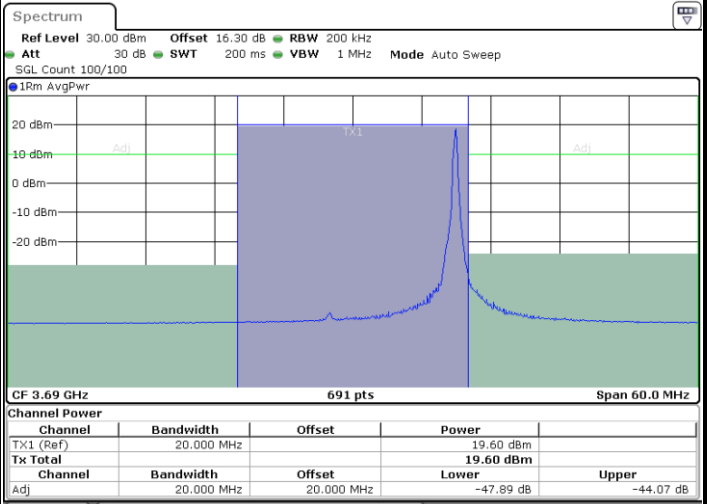

LTE Band 48 / 20MHz

16QAM

Highest Channel / 1RB0

Highest Channel / 1RBmax

Date: 14.MAY.2022 20:50:37

Date: 14.MAY.2022 20:57:38

Highest Channel / FullIRB

N/A

64QAM

Lowest Channel / 1RB0

Lowest Channel / 1RBmax

Lowest Channel / FullIRB

N/A

LTE Band 48 / 20MHz

64QAM

Highest Channel / 1RB0