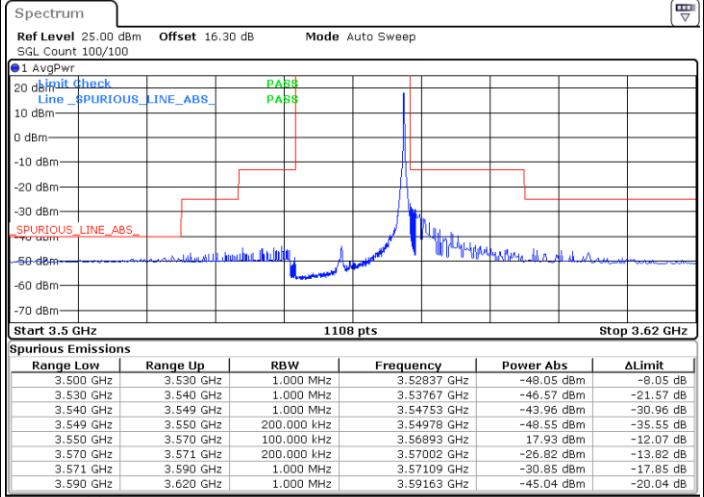

Middle Channel / FullIRB

N/A

LTE Band 48 / 15MHz

QPSK

Highest Channel / 1RB0

Highest Channel / 1RBmax

Date: 14.MAY.2022 15:23:25

Date: 14.MAY.2022 15:43:48

Highest Channel / FullIRB

N/A

Date: 14.MAY.2022 15:33:35

LTE Band 48 / 20MHz

QPSK

Lowest Channel / 1RB0

Lowest Channel / 1RBmax

Date: 14.MAY.2022 16:09:10

Date: 14.MAY.2022 16:19:45

Lowest Channel / FullIRB

N/A

Date: 14.MAY.2022 17:37:52