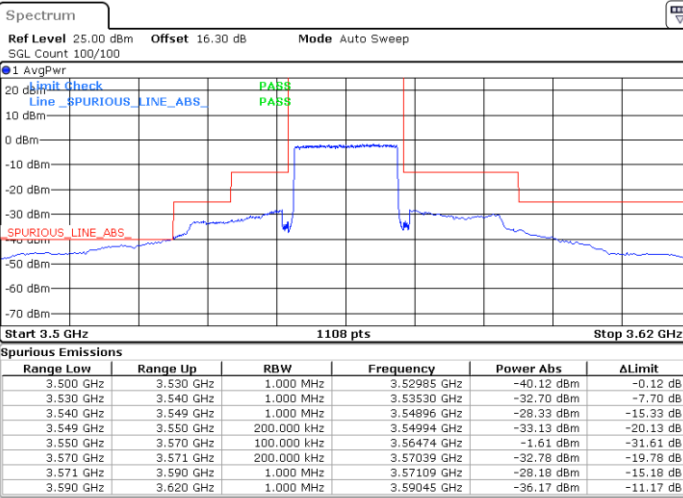

Date: 14.MAY.2022 15:36:59

Lowest Channel / FullIRB

N/A

Date: 14.MAY.2022 15:26:49

LTE Band 48 / 15MHz

QPSK

Middle Channel / 1RB0

Middle Channel / 1RBmax

Middle Channel / FullIRB

N/A

LTE Band 48 / 15MHz

QPSK

Highest Channel / 1RB0

Highest Channel / 1RBmax

Date: 14.MAY.2022 15:23:25

Date: 14.MAY.2022 15:43:48

Highest Channel / FullIRB

N/A

Date: 14.MAY.2022 15:33:35

LTE Band 48 / 20MHz

QPSK

Lowest Channel / 1RB0

Lowest Channel / 1RBmax

Date: 14.MAY.2022 16:09:10

Date: 14.MAY.2022 16:19:45

Lowest Channel / FullIRB

N/A

Date: 14.MAY.2022 17:37:52