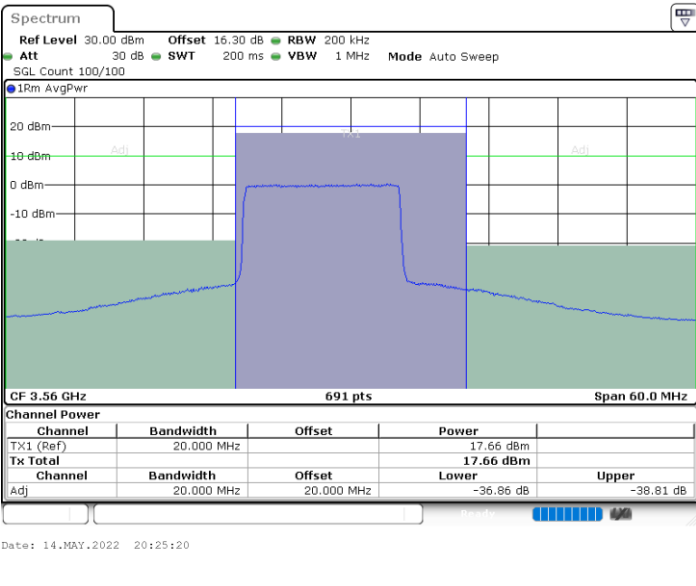

64QAM

Lowest Channel / 1RB0

Lowest Channel / 1RBmax

Lowest Channel / FullIRB

N/A

LTE Band 48 / 20MHz

64QAM

Highest Channel / 1RB0

Highest Channel / 1RBmax

Highest Channel / FullIRB

N/A

LTE Band 48 / 10MHz

256QAM

Lowest Channel / 1RB0

Lowest Channel / 1RBmax

Date: 4 JUN.2022 02:19:39