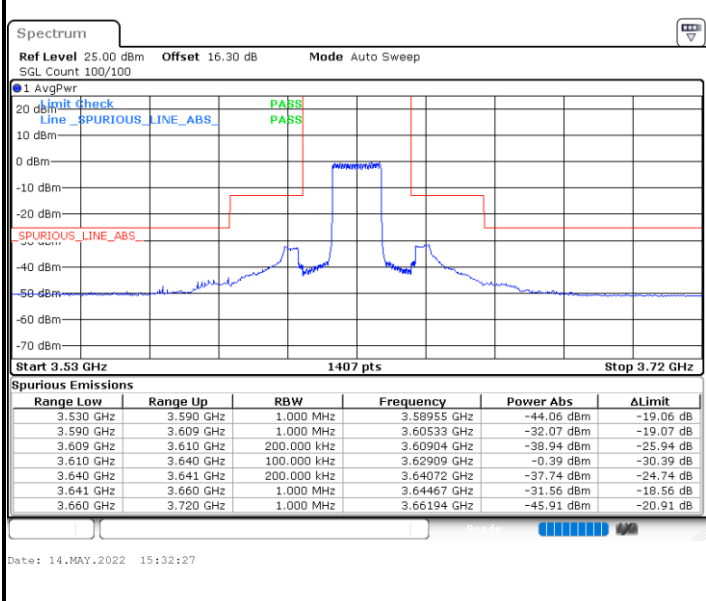

Highest Channel / FullIRB

N/A

Date: 14.MAY.2022 15:05:09

LTE Band 48 / 15MHz

QPSK

Lowest Channel / 1RB0

Lowest Channel / 1RBmax

Date: 14.MAY.2022 15:16:39

Date: 14.MAY.2022 15:36:59

Lowest Channel / FullIRB

N/A

Date: 14.MAY.2022 15:26:49

LTE Band 48 / 15MHz

QPSK

Middle Channel / 1RB0

Middle Channel / 1RBmax

Middle Channel / FullIRB

N/A

LTE Band 48 / 15MHz

QPSK

Highest Channel / 1RB0

Highest Channel / 1RBmax

Date: 14.MAY.2022 15:23:25

Date: 14.MAY.2022 15:43:48

Highest Channel / FullIRB

N/A

Date: 14.MAY.2022 15:33:35

LTE Band 48 / 20MHz

QPSK

Lowest Channel / 1RB0

Lowest Channel / 1RBmax

Date: 14.MAY.2022 16:09:10