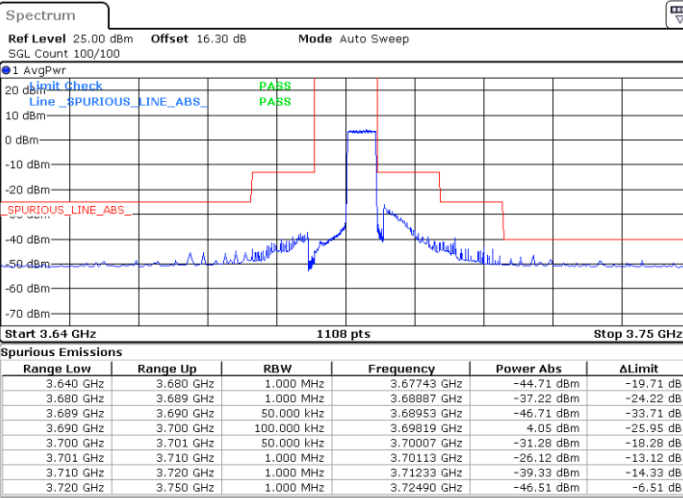

Middle Channel / 1RB0

Middle Channel / 1RBmax

Date: 14.MAY.2022 14:17:18

Date: 14.MAY.2022 14:41:13

Middle Channel / FullIRB

N/A

Date: 14.MAY.2022 14:30:59

LTE Band 48 / 5MHz

QPSK

Highest Channel / 1RB0

Highest Channel / 1RBmax

Date: 14.MAY.2022 14:18:30

Date: 14.MAY.2022 14:42:20

Highest Channel / FullIRB

N/A

Date: 14.MAY.2022 14:32:07

LTE Band 48 / 10MHz

QPSK

Lowest Channel / 1RB0

Lowest Channel / 1RBmax

Date: 14.MAY.2022 14:48:06

Date: 14.MAY.2022 15:08:36

Lowest Channel / FullIRB

N/A

Date: 14.MAY.2022 14:58:16

LTE Band 48 / 10MHz

QPSK

MiddleChannel / 1RB0

Middle Channel / 1RBmax

Date: 14.MAY.2022 14:49:13

Date: 14.MAY.2022 15:09:44

Middle Channel / FullIRB