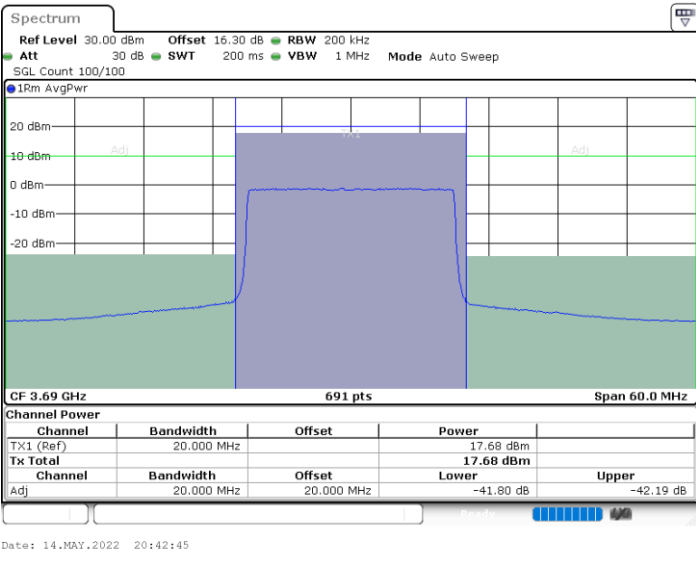

64QAM

Lowest Channel / 1RB0

Lowest Channel / 1RBmax

Lowest Channel / FullIRB

N/A

LTE Band 48 / 20MHz

64QAM

Highest Channel / 1RB0

Highest Channel / 1RBmax

Highest Channel / FullIRB

N/A

LTE Band 48 / 10MHz

256QAM

Lowest Channel / 1RB0

Lowest Channel / 1RBmax

Date: 4 JUN.2022 02:19:39