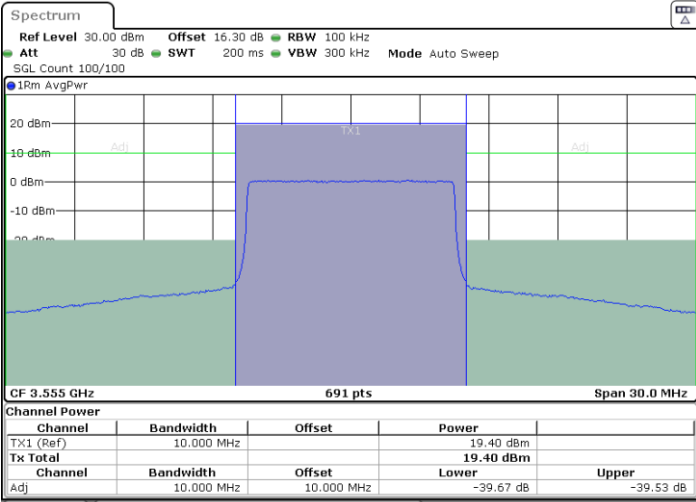

64QAM

Lowest Channel / 1RB0

Lowest Channel / 1RBmax

Lowest Channel / FullIRB

N/A

LTE Band 48 / 20MHz

64QAM

Highest Channel / 1RB0

Highest Channel / 1RBmax

Highest Channel / FullIRB

N/A

LTE Band 48 / 10MHz

256QAM

Lowest Channel / 1RB0

Lowest Channel / 1RBmax

Date: 4 JUN.2022 02:19:39

Date: 4 JUN.2022 02:26:35

Lowest Channel / FullIRB

N/A

Date: 4 JUN.2022 02:23:07

Conducted Band Edge

LTE Band 48 / 5MHz

QPSK

Lowest Channel / 1RB0