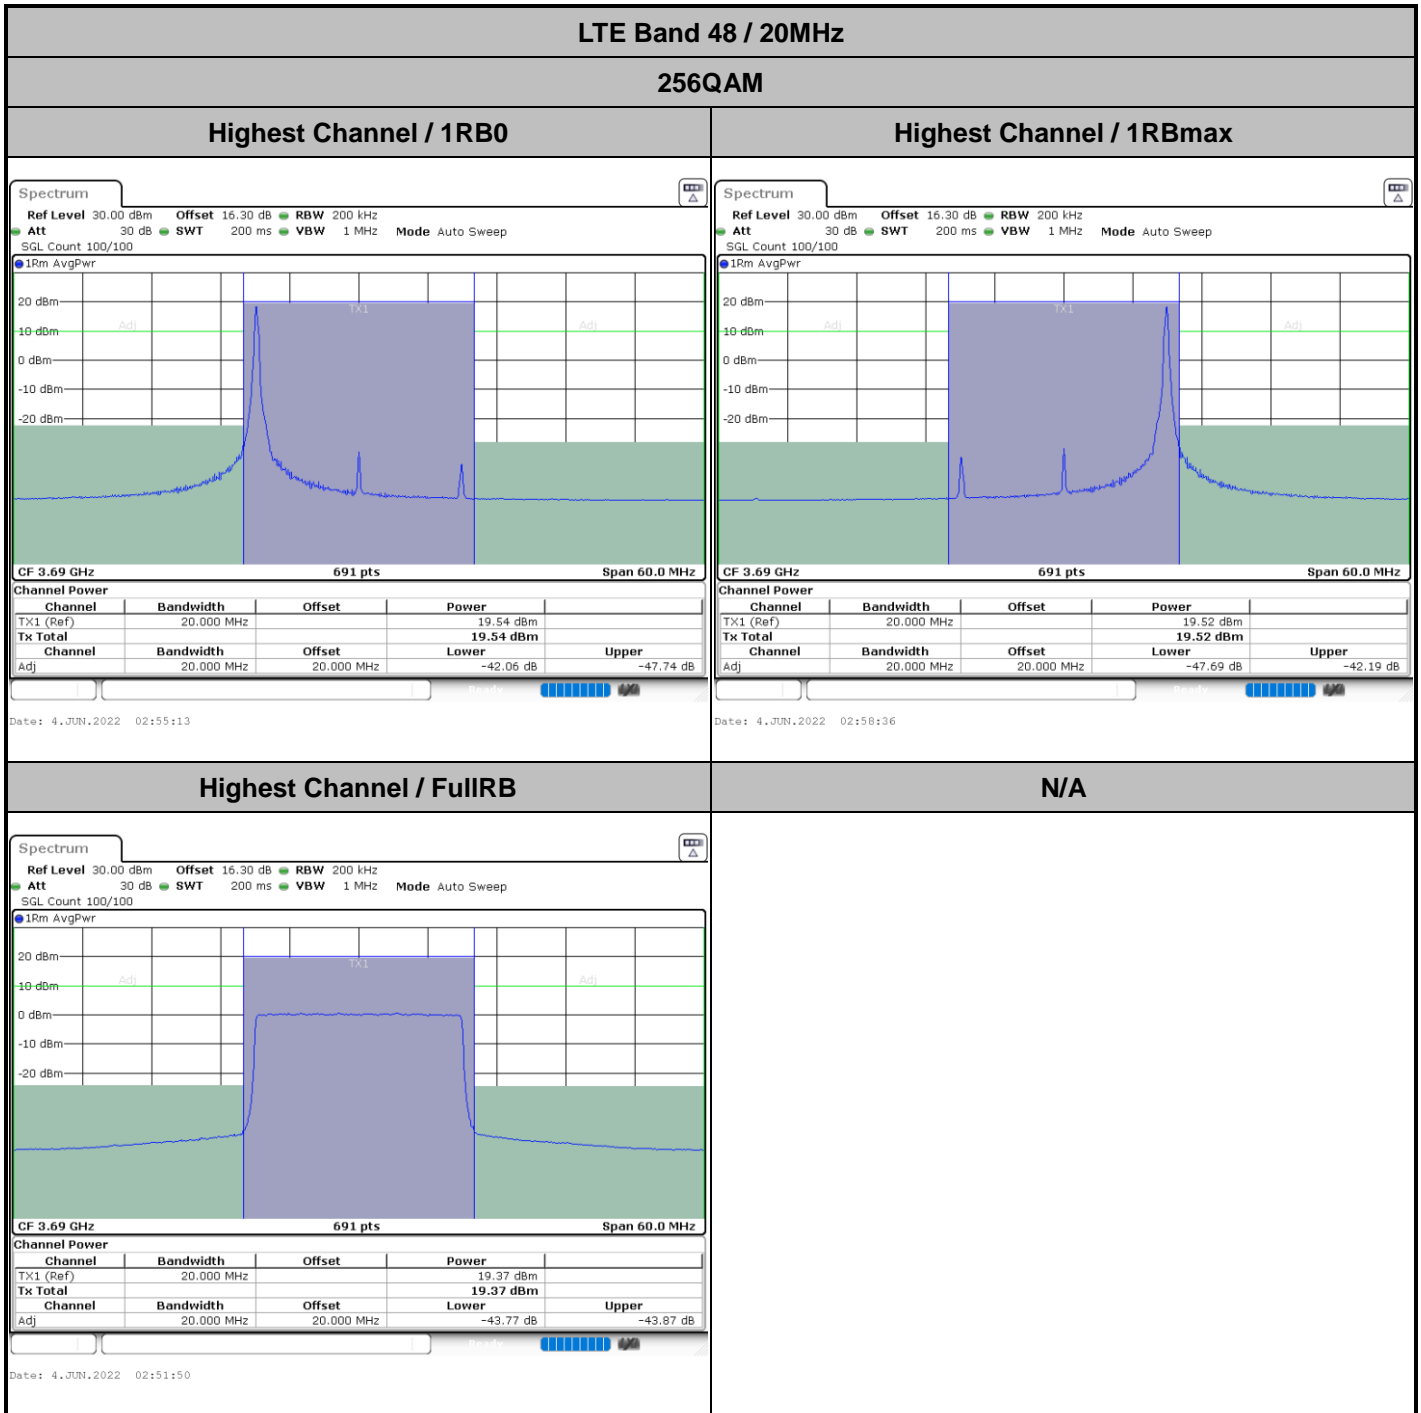

Highest Channel / 1RBmax

Highest Channel / FullIRB

N/A

LTE Band 48 / 10MHz

256QAM

Lowest Channel / 1RB0

Lowest Channel / 1RBmax

Date: 4 JUN.2022 02:19:39

Date: 4 JUN.2022 02:26:35

Lowest Channel / FullIRB

N/A

Date: 4 JUN.2022 02:23:07

Conducted Band Edge

LTE Band 48 / 5MHz

QPSK

Lowest Channel / 1RB0

Lowest Channel / 1RBmax

Date: 14.MAY.2022 14:11:14

Date: 14.MAY.2022 14:35:31

Lowest Channel / FullIRB

N/A

Date: 14.MAY.2022 14:22:09

LTE Band 48 / 5MHz

QPSK

Middle Channel / 1RB0

Middle Channel / 1RBmax

Date: 14.MAY.2022 14:17:18

Date: 14.MAY.2022 14:41:13

Middle Channel / FullIRB

N/A

Date: 14.MAY.2022 14:30:59

LTE Band 48 / 5MHz