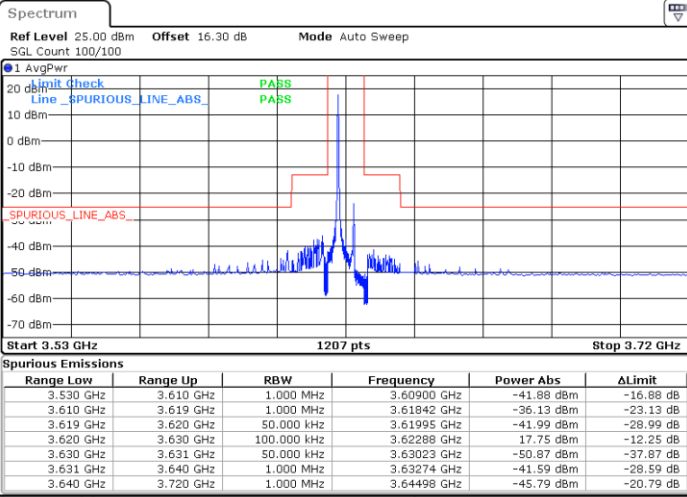

Date: 4 JUN.2022 02:26:35

Lowest Channel / FullIRB

N/A

Date: 4 JUN.2022 02:23:07

Conducted Band Edge

LTE Band 48 / 5MHz

QPSK

Lowest Channel / 1RB0

Lowest Channel / 1RBmax

Date: 14.MAY.2022 14:11:14

Date: 14.MAY.2022 14:35:31

Lowest Channel / FullIRB

N/A

Date: 14.MAY.2022 14:22:09

LTE Band 48 / 5MHz

QPSK

Middle Channel / 1RB0

Middle Channel / 1RBmax

Date: 14.MAY.2022 14:17:18

Date: 14.MAY.2022 14:41:13

Middle Channel / FullIRB

N/A

Date: 14.MAY.2022 14:30:59

LTE Band 48 / 5MHz