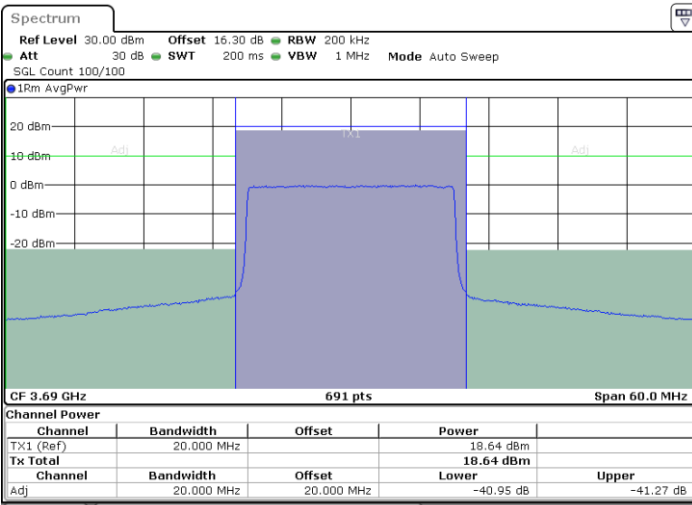

LTE Band 48 / 20MHz

16QAM

Highest Channel / 1RB0

Highest Channel / 1RBmax

Date: 14.MAY.2022 20:50:37

Date: 14.MAY.2022 20:57:38

Highest Channel / FullIRB

N/A

64QAM

Lowest Channel / 1RB0

Lowest Channel / 1RBmax

Lowest Channel / FullIRB

N/A

LTE Band 48 / 20MHz

64QAM

Highest Channel / 1RB0