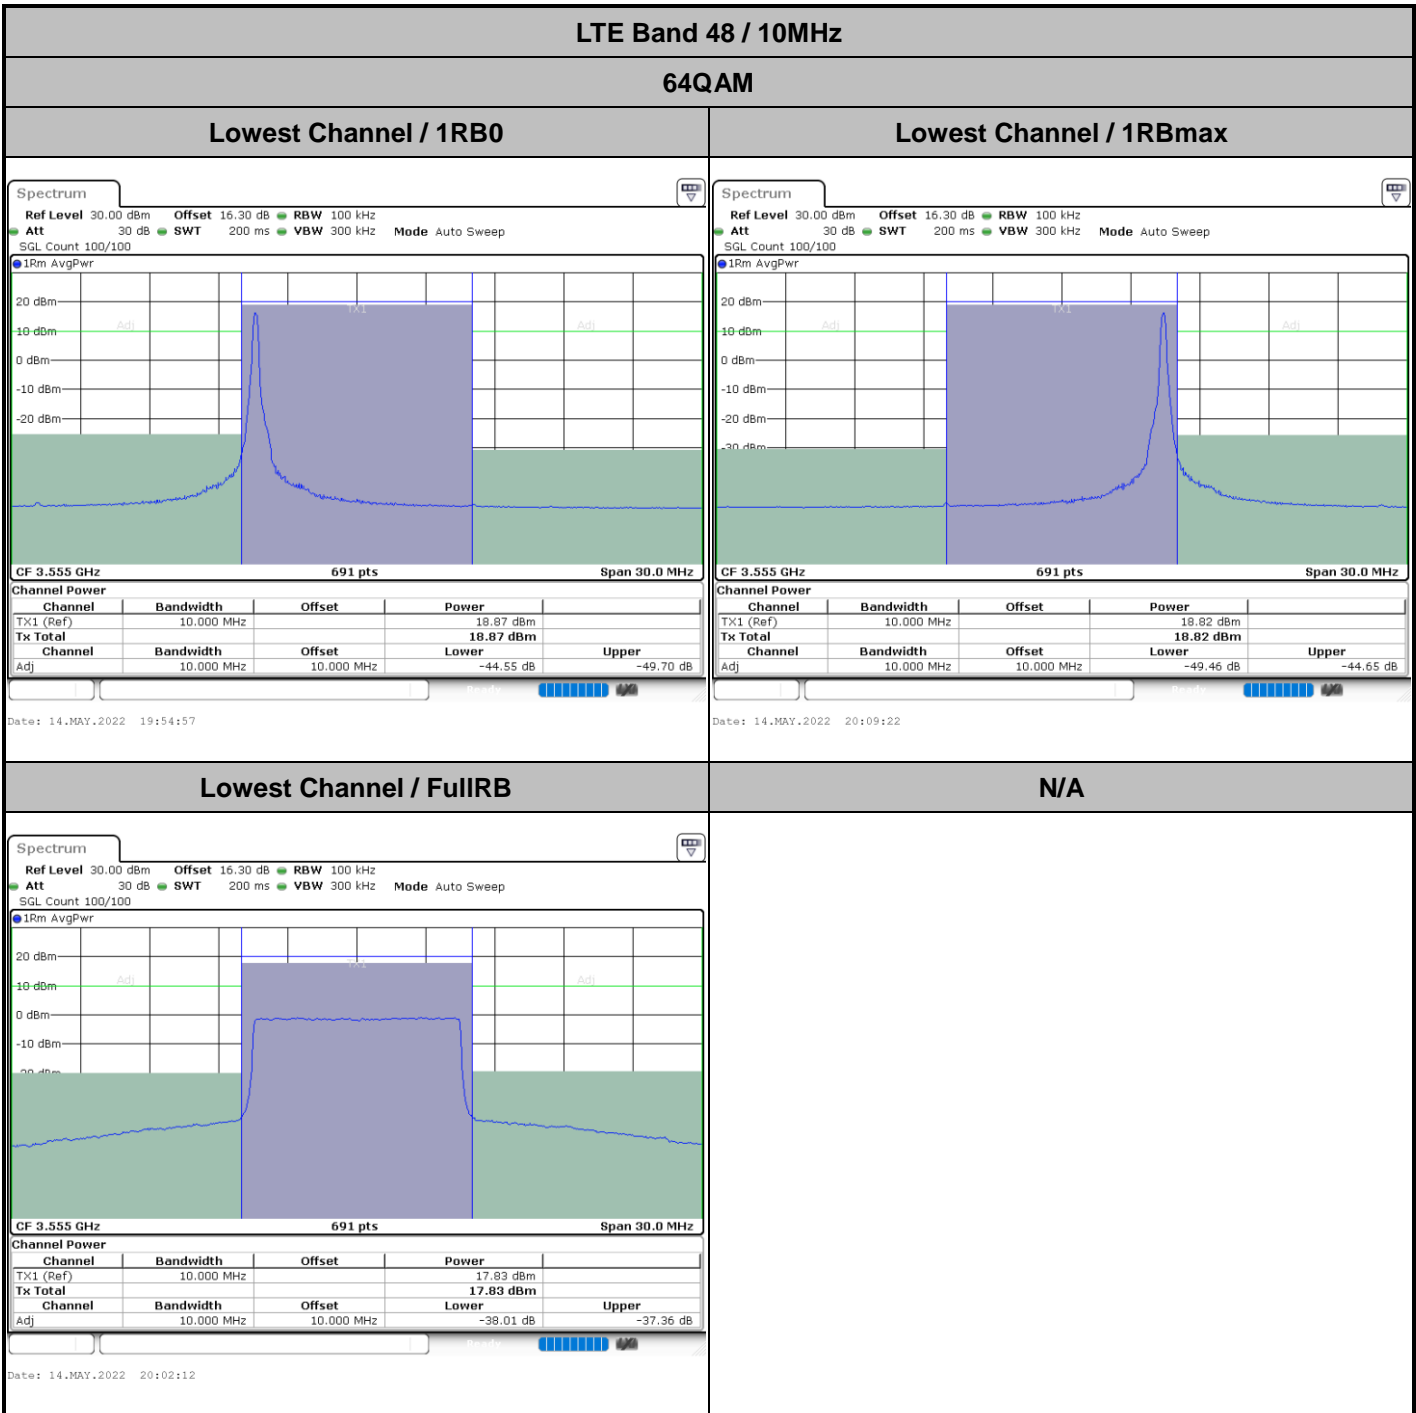

LTE Band 48 / 20MHz

16QAM

Highest Channel / 1RB0

Highest Channel / 1RBmax

Date: 14.MAY.2022 20:50:37

Date: 14.MAY.2022 20:57:38

Highest Channel / FullIRB

N/A

Date: 14.MAY.2022 20:43:32

LTE Band 48 / 10MHz

64QAM

MiddleChannel / 1RB0

Middle Channel / 1RBmax

Middle Channel / FullIRB

N/A

LTE Band 48 / 15MHz

64QAM

Lowest Channel / 1RB0

Lowest Channel / 1RBmax

Lowest Channel / FullIRB

N/A

LTE Band 48 / 20MHz

64QAM

Highest Channel / 1RB0