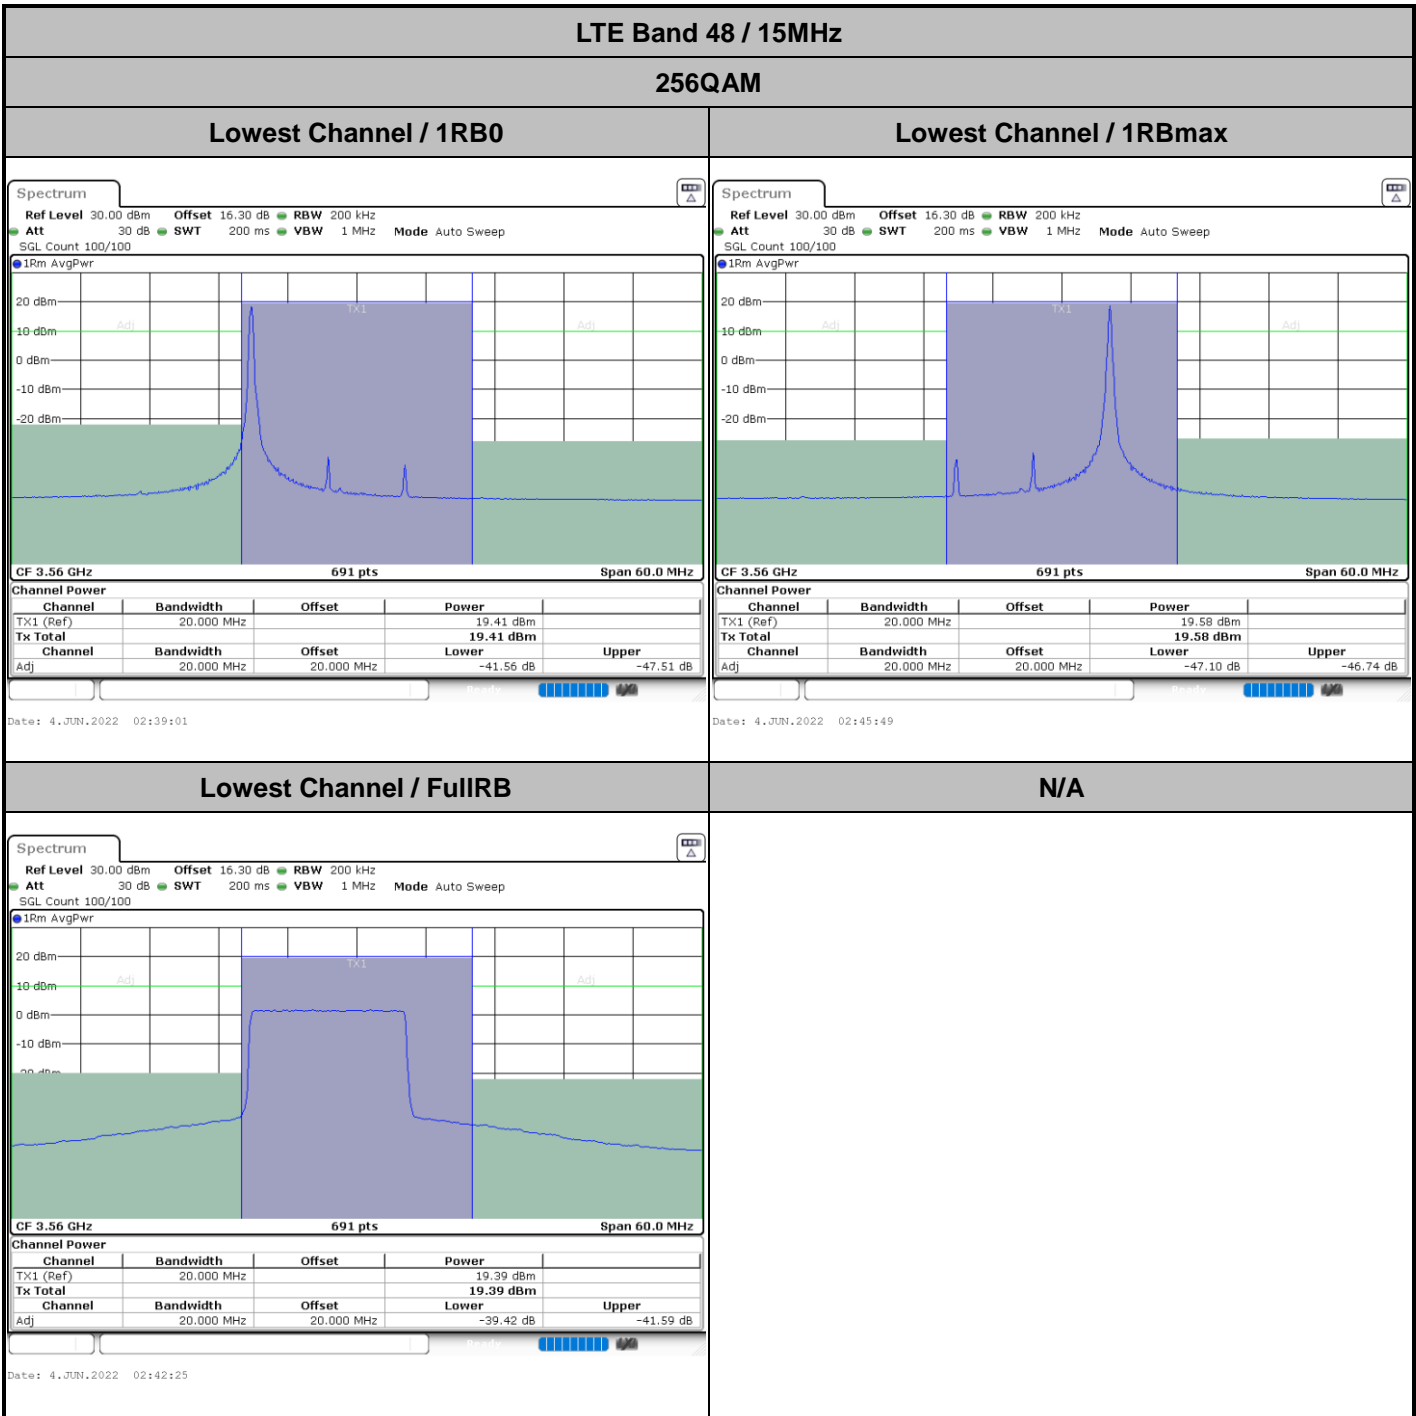

Highest Channel / 1RBmax

Highest Channel / FullIRB

N/A

LTE Band 48 / 10MHz

256QAM

Lowest Channel / 1RB0

Lowest Channel / 1RBmax

Date: 4 JUN.2022 02:19:39

Date: 4 JUN.2022 02:26:35

Lowest Channel / FullIRB

N/A

Date: 4 JUN.2022 02:23:07

Conducted Band Edge

LTE Band 48 / 5MHz

QPSK

Lowest Channel / 1RB0

Lowest Channel / 1RBmax

Date: 14.MAY.2022 14:11:14

Date: 14.MAY.2022 14:35:31

Lowest Channel / FullIRB

N/A

Date: 14.MAY.2022 14:22:09

LTE Band 48 / 5MHz

QPSK

Middle Channel / 1RB0

Middle Channel / 1RBmax

Date: 14.MAY.2022 14:17:18

Date: 14.MAY.2022 14:41:13

Middle Channel / FullIRB

N/A

Date: 14.MAY.2022 14:30:59

LTE Band 48 / 5MHz