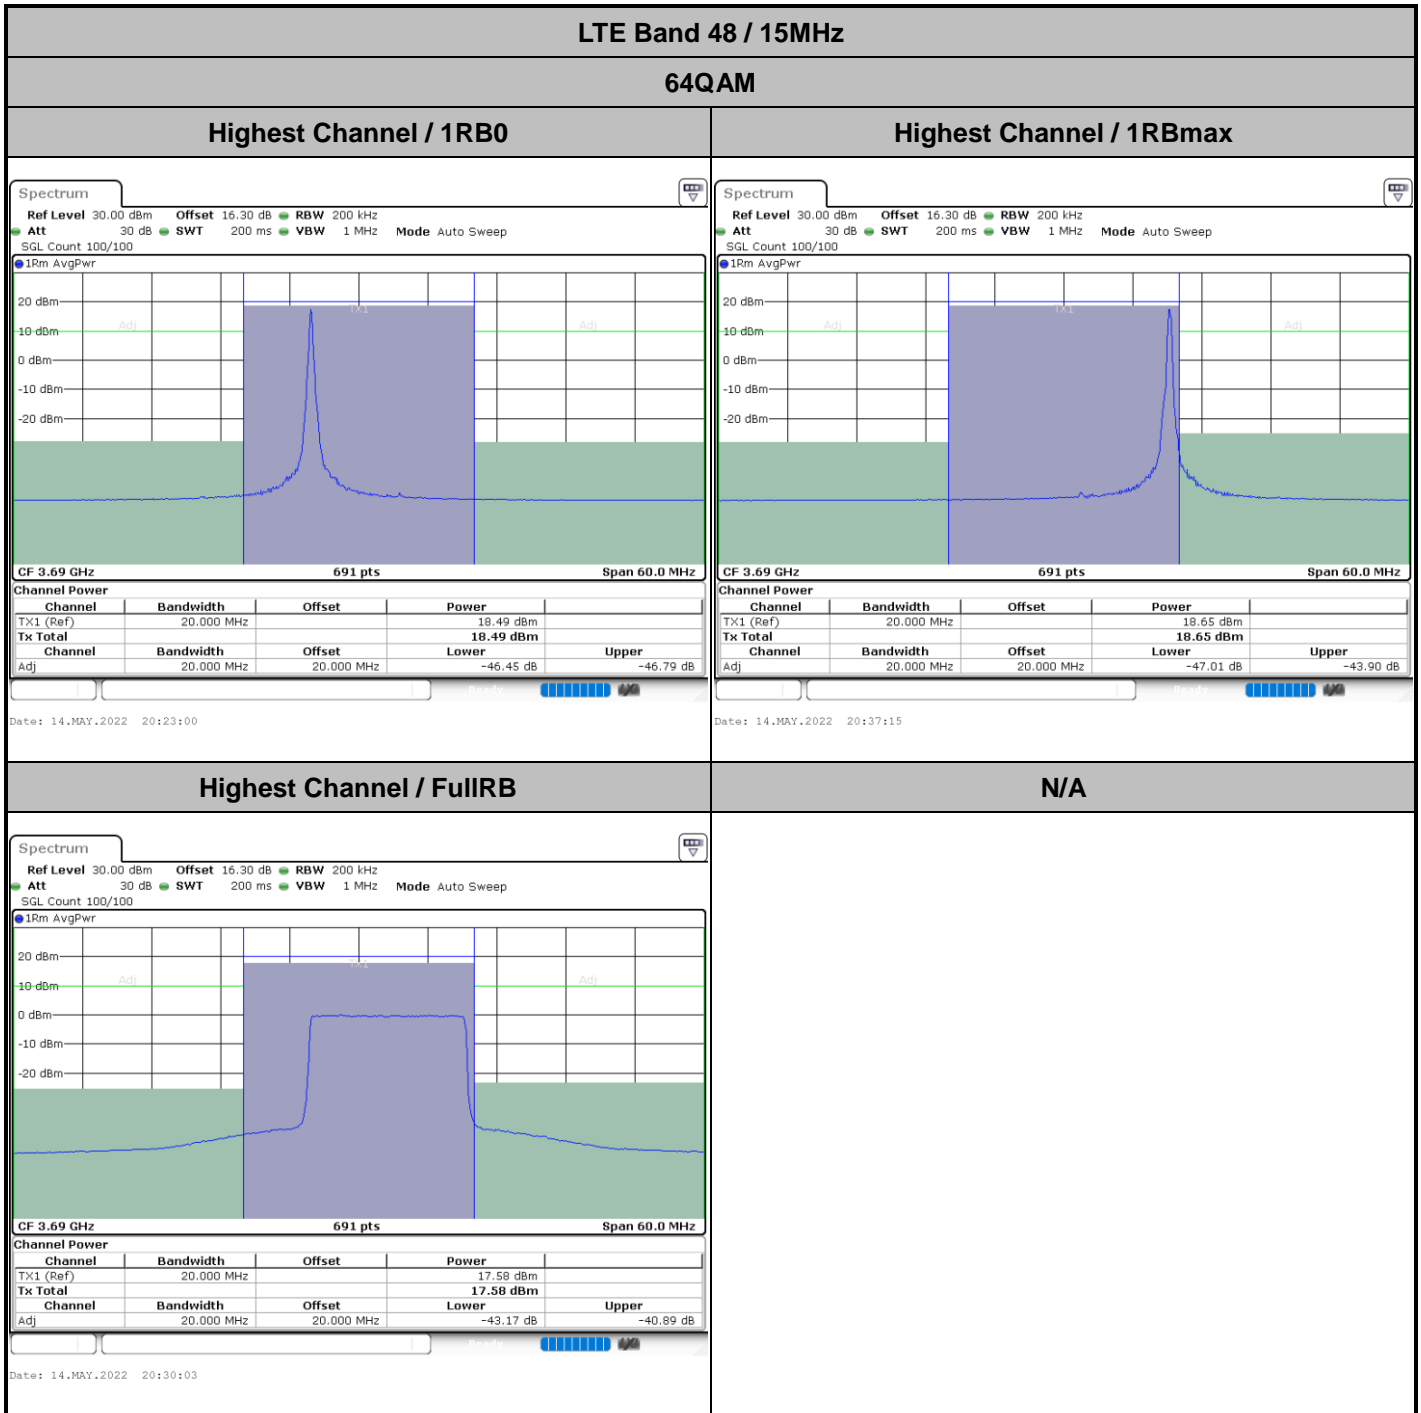

64QAM

Lowest Channel / 1RB0

Lowest Channel / 1RBmax

Lowest Channel / FullIRB

N/A

LTE Band 48 / 20MHz

64QAM

Highest Channel / 1RB0

Highest Channel / 1RBmax

Highest Channel / FullIRB

N/A

LTE Band 48 / 10MHz

256QAM

Lowest Channel / 1RB0

Lowest Channel / 1RBmax

Date: 4 JUN.2022 02:19:39

Date: 4 JUN.2022 02:26:35

Lowest Channel / FullIRB

N/A

Date: 4 JUN.2022 02:23:07

Conducted Band Edge

LTE Band 48 / 5MHz

QPSK

Lowest Channel / 1RB0