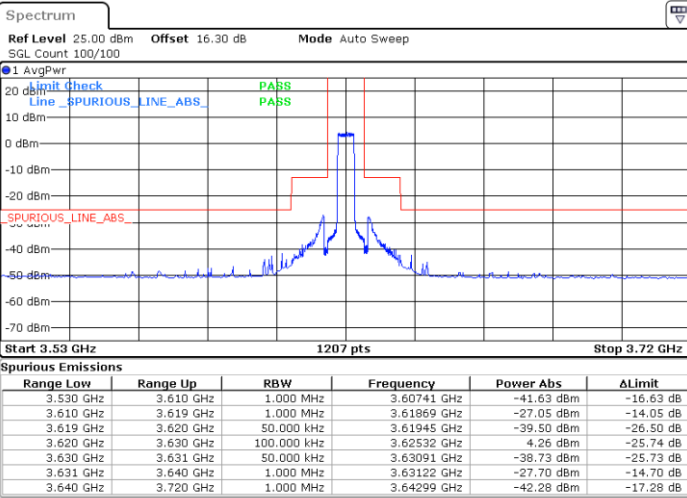

Lowest Channel / 1RBmax

Date: 14.MAY.2022 14:11:14

Date: 14.MAY.2022 14:35:31

Lowest Channel / FullIRB

N/A

Date: 14.MAY.2022 14:22:09

LTE Band 48 / 5MHz

QPSK

Middle Channel / 1RB0

Middle Channel / 1RBmax

Date: 14.MAY.2022 14:17:18

Date: 14.MAY.2022 14:41:13

Middle Channel / FullIRB

N/A

Date: 14.MAY.2022 14:30:59

LTE Band 48 / 5MHz

QPSK

Highest Channel / 1RB0

Highest Channel / 1RBmax

Date: 14.MAY.2022 14:18:30

Date: 14.MAY.2022 14:42:20

Highest Channel / FullIRB

N/A

Date: 14.MAY.2022 14:32:07

LTE Band 48 / 10MHz

QPSK

Lowest Channel / 1RB0

Lowest Channel / 1RBmax

Date: 14.MAY.2022 14:48:06

Date: 14.MAY.2022 15:08:36

Lowest Channel / FullIRB

N/A