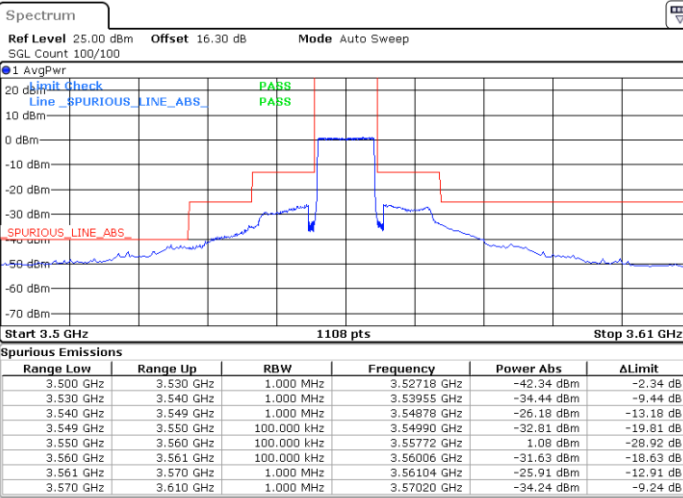

QPSK

Highest Channel / 1RB0

Highest Channel / 1RBmax

Date: 14.MAY.2022 14:18:30

Date: 14.MAY.2022 14:42:20

Highest Channel / FullIRB

N/A

Date: 14.MAY.2022 14:32:07

LTE Band 48 / 10MHz

QPSK

Lowest Channel / 1RB0

Lowest Channel / 1RBmax

Date: 14.MAY.2022 14:48:06

Date: 14.MAY.2022 15:08:36

Lowest Channel / FullIRB

N/A

Date: 14.MAY.2022 14:58:16

LTE Band 48 / 10MHz

QPSK

MiddleChannel / 1RB0

Middle Channel / 1RBmax

Date: 14.MAY.2022 14:49:13

Date: 14.MAY.2022 15:09:44

Middle Channel / FullIRB

N/A

Date: 14.MAY.2022 14:59:27

LTE Band 48 / 10MHz

QPSK

Highest Channel / 1RB0

Highest Channel / 1RBmax

Date: 14.MAY.2022 14:54:52

Date: 14.MAY.2022 15:15:26