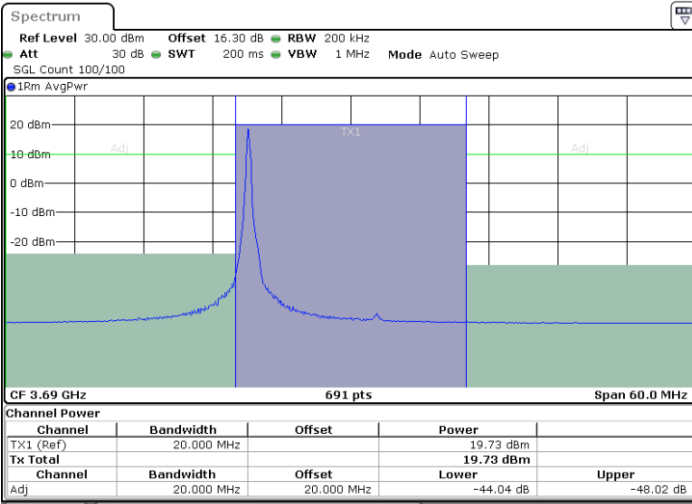

LTE Band 48 / 20MHz

16QAM

Highest Channel / 1RB0

Highest Channel / 1RBmax

Date: 14.MAY.2022 20:50:37

Date: 14.MAY.2022 20:57:38

Highest Channel / FullIRB

N/A

64QAM

Lowest Channel / 1RB0

Lowest Channel / 1RBmax

Lowest Channel / FullIRB

N/A

LTE Band 48 / 20MHz

64QAM

Highest Channel / 1RB0