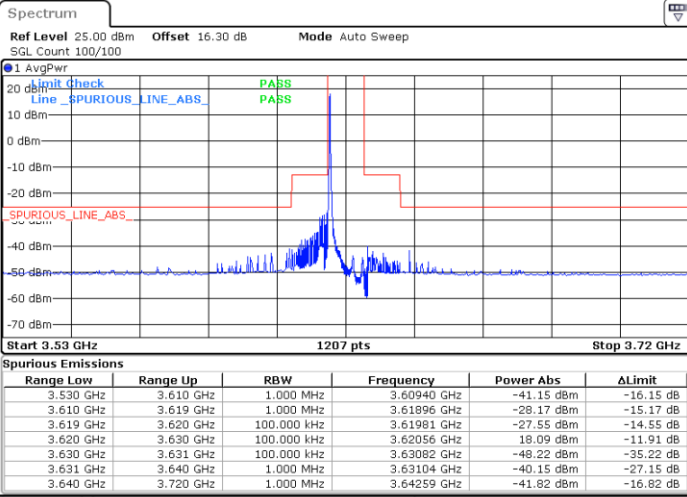

LTE Band 48 / 10MHz

QPSK

Lowest Channel / 1RB0

Lowest Channel / 1RBmax

Date: 14.MAY.2022 14:48:06

Date: 14.MAY.2022 15:08:36

Lowest Channel / FullIRB

N/A

Date: 14.MAY.2022 14:58:16

LTE Band 48 / 10MHz

QPSK

MiddleChannel / 1RB0

Middle Channel / 1RBmax

Date: 14.MAY.2022 14:49:13

Date: 14.MAY.2022 15:09:44

Middle Channel / FullIRB

N/A

Date: 14.MAY.2022 14:59:27

LTE Band 48 / 10MHz

QPSK

Highest Channel / 1RB0

Highest Channel / 1RBmax

Date: 14.MAY.2022 14:54:52

Date: 14.MAY.2022 15:15:26

Highest Channel / FullIRB

N/A

Date: 14.MAY.2022 15:05:09

LTE Band 48 / 15MHz

QPSK

Lowest Channel / 1RB0

Lowest Channel / 1RBmax

Date: 14.MAY.2022 15:16:39