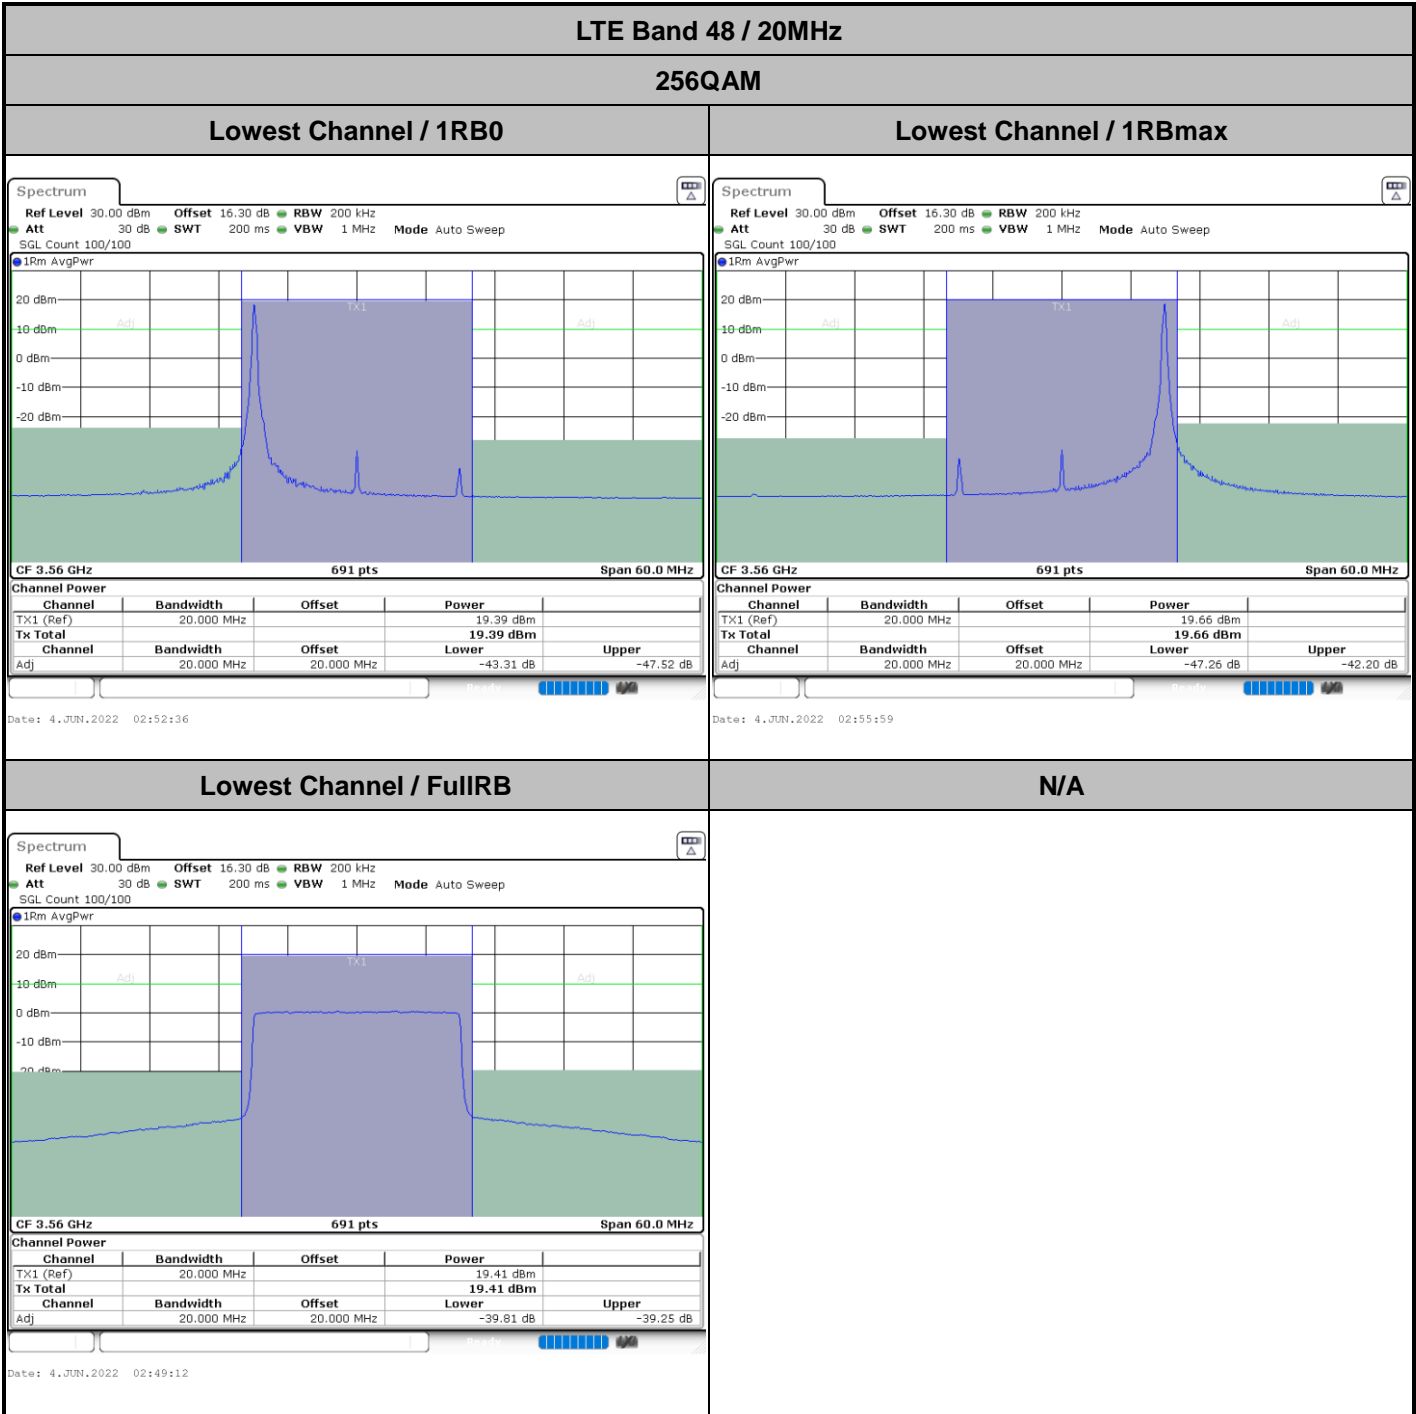

Highest Channel / 1RBmax

Highest Channel / FullIRB

N/A

LTE Band 48 / 10MHz

256QAM

Lowest Channel / 1RB0

Lowest Channel / 1RBmax

Date: 4 JUN.2022 02:19:39

Date: 4 JUN.2022 02:26:35

Lowest Channel / FullIRB

N/A

Date: 4 JUN.2022 02:23:07

Conducted Band Edge

LTE Band 48 / 5MHz

QPSK

Lowest Channel / 1RB0

Lowest Channel / 1RBmax

Date: 14.MAY.2022 14:11:14

Date: 14.MAY.2022 14:35:31

Lowest Channel / FullIRB

N/A

Date: 14.MAY.2022 14:22:09

LTE Band 48 / 5MHz

QPSK

Middle Channel / 1RB0

Middle Channel / 1RBmax

Date: 14.MAY.2022 14:17:18

Date: 14.MAY.2022 14:41:13

Middle Channel / FullIRB

N/A

Date: 14.MAY.2022 14:30:59

LTE Band 48 / 5MHz