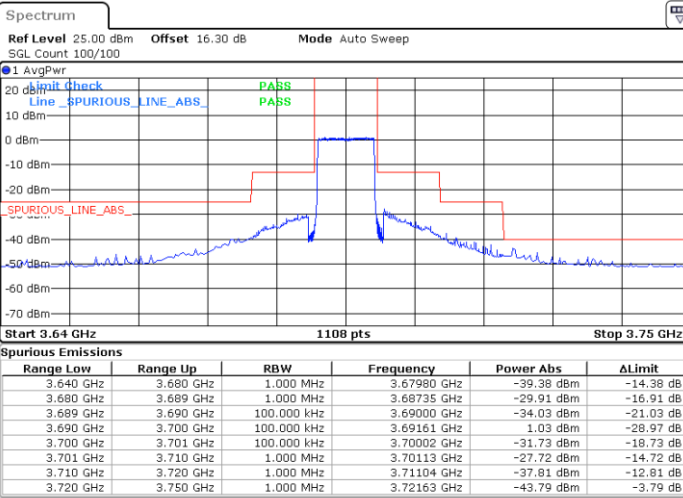

Date: 14.MAY.2022 14:58:16

LTE Band 48 / 10MHz

QPSK

MiddleChannel / 1RB0

Middle Channel / 1RBmax

Date: 14.MAY.2022 14:49:13

Date: 14.MAY.2022 15:09:44

Middle Channel / FullIRB

N/A

Date: 14.MAY.2022 14:59:27

LTE Band 48 / 10MHz

QPSK

Highest Channel / 1RB0

Highest Channel / 1RBmax

Date: 14.MAY.2022 14:54:52

Date: 14.MAY.2022 15:15:26

Highest Channel / FullIRB

N/A

Date: 14.MAY.2022 15:05:09

LTE Band 48 / 15MHz

QPSK

Lowest Channel / 1RB0

Lowest Channel / 1RBmax

Date: 14.MAY.2022 15:16:39

Date: 14.MAY.2022 15:36:59

Lowest Channel / FullIRB

N/A

Date: 14.MAY.2022 15:26:49

LTE Band 48 / 15MHz

QPSK

Middle Channel / 1RB0

Middle Channel / 1RBmax