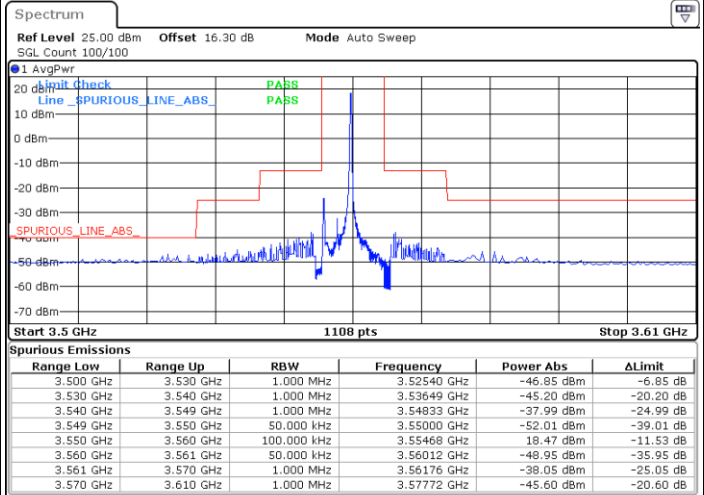

Highest Channel / 1RBmax

Highest Channel / FullIRB

N/A

LTE Band 48 / 10MHz

256QAM

Lowest Channel / 1RB0

Lowest Channel / 1RBmax

Date: 4 JUN.2022 02:19:39

Date: 4 JUN.2022 02:26:35

Lowest Channel / FullIRB

N/A

Date: 4 JUN.2022 02:23:07

Conducted Band Edge

LTE Band 48 / 5MHz

QPSK

Lowest Channel / 1RB0

Lowest Channel / 1RBmax

Date: 14.MAY.2022 14:11:14

Date: 14.MAY.2022 14:35:31

Lowest Channel / FullIRB

N/A

Date: 14.MAY.2022 14:22:09

LTE Band 48 / 5MHz

QPSK

Middle Channel / 1RB0

Middle Channel / 1RBmax

Date: 14.MAY.2022 14:17:18

Date: 14.MAY.2022 14:41:13

Middle Channel / FullIRB

N/A

Date: 14.MAY.2022 14:30:59

LTE Band 48 / 5MHz