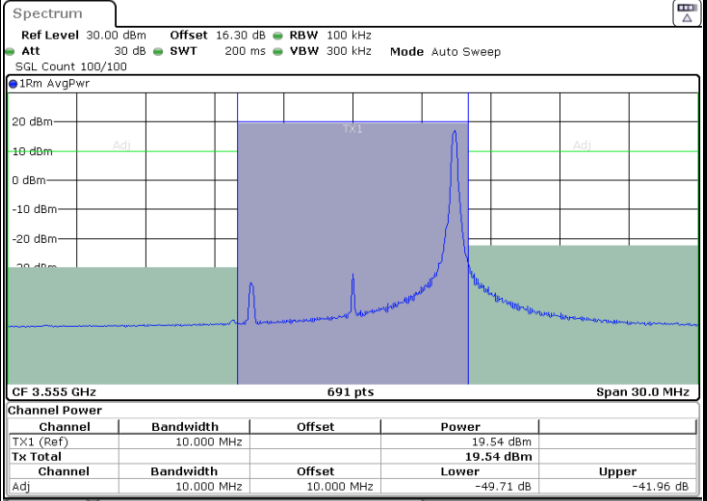

Highest Channel / 1RBmax

Highest Channel / FullIRB

N/A

LTE Band 48 / 10MHz

256QAM

Lowest Channel / 1RB0

Lowest Channel / 1RBmax

Date: 4 JUN.2022 02:19:39

Date: 4 JUN.2022 02:26:35

Lowest Channel / FullIRB

N/A

Date: 4 JUN.2022 02:23:07

Conducted Band Edge

LTE Band 48 / 5MHz

QPSK

Lowest Channel / 1RB0