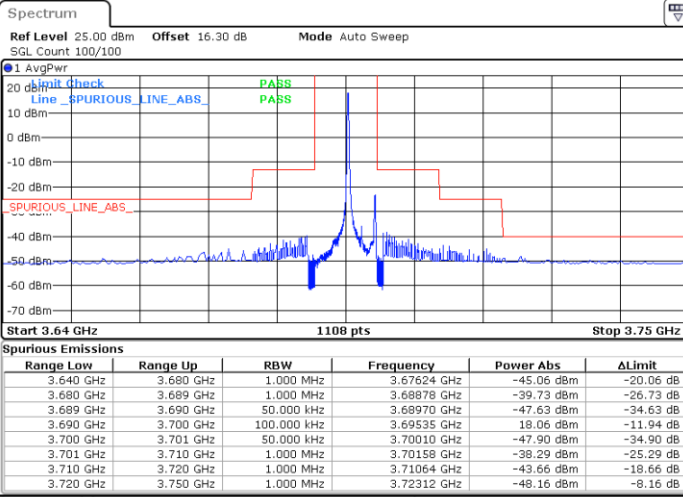

Lowest Channel / 1RBmax

Date: 14.MAY.2022 14:11:14

Date: 14.MAY.2022 14:35:31

Lowest Channel / FullIRB

N/A

Date: 14.MAY.2022 14:22:09

LTE Band 48 / 5MHz

QPSK

Middle Channel / 1RB0

Middle Channel / 1RBmax

Date: 14.MAY.2022 14:17:18

Date: 14.MAY.2022 14:41:13

Middle Channel / FullIRB

N/A

Date: 14.MAY.2022 14:30:59

LTE Band 48 / 5MHz

QPSK

Highest Channel / 1RB0

Highest Channel / 1RBmax

Date: 14.MAY.2022 14:18:30

Date: 14.MAY.2022 14:42:20

Highest Channel / FullIRB

N/A

Date: 14.MAY.2022 14:32:07

LTE Band 48 / 10MHz

QPSK

Lowest Channel / 1RB0

Lowest Channel / 1RBmax

Date: 14.MAY.2022 14:48:06

Date: 14.MAY.2022 15:08:36

Lowest Channel / FullIRB

N/A