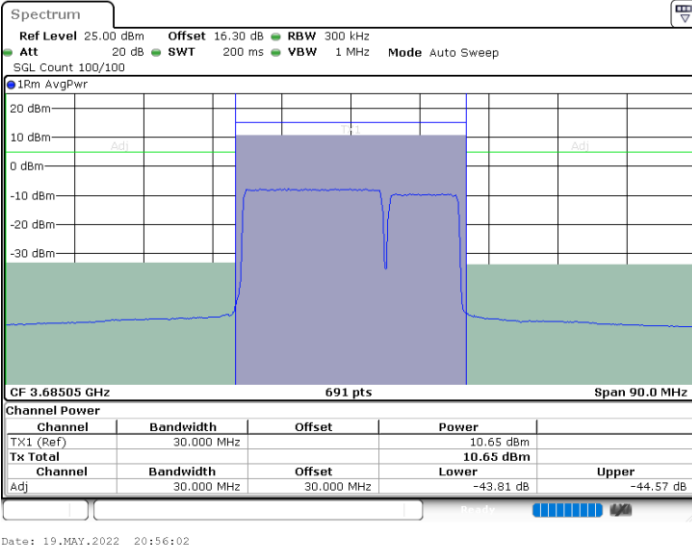

QPSK

Lowest Channel / 1RB0 and 1RB49

Lowest Channel / 1RB99 and 1RB0

Lowest Channel / FullIRB

N/A

LTE Band 48C / 20MHz+10MHz

QPSK

Middle Channel / 1RB0 and 1RB49

Middle Channel / 1RB99 and 1RB0

Middle Channel / FullRB

N/A

LTE Band 48C / 20MHz+10MHz

QPSK

Highest Channel / 1RB0 and 1RB49

Highest Channel / 1RB99 and 1RB0

Highest Channel / FullIRB

N/A

LTE Band 48C / 20MHz+15MHz

QPSK

Lowest Channel / 1RB0 and 1RB74

Lowest Channel / 1RB99 and 1RB0

Date: 19.MAY.2022 21:30:25

Date: 19.MAY.2022 21:31:17

Lowest Channel / FullIRB