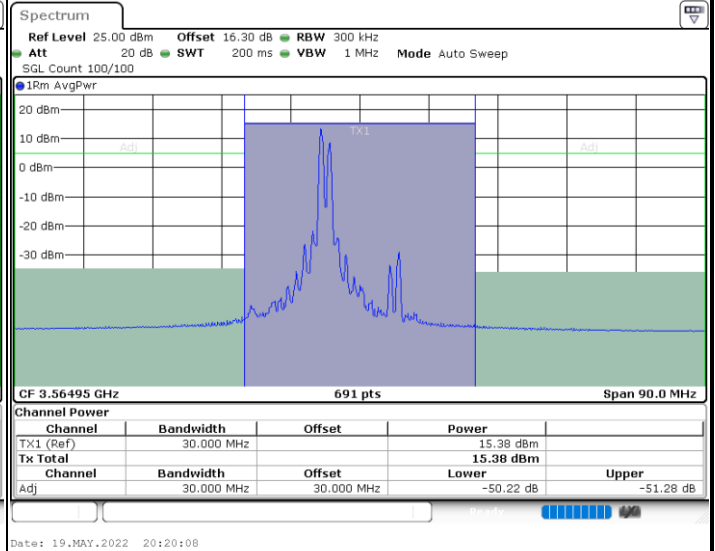

LTE Band 48C / 5MHz+20MHz

QPSK

Highest Channel / 1RB0 and 1RB99

Highest Channel / 1RB24 and 1RB0

Highest Channel / FullIRB

N/A

LTE Band 48C / 10MHz+20MHz

QPSK

Lowest Channel / 1RB0 and 1RB99

Lowest Channel / 1RB49 and 1RB0

Lowest Channel / FullIRB

N/A

LTE Band 48C / 10MHz+20MHz

QPSK

Middle Channel / 1RB0 and 1RB99

Middle Channel / 1RB49 and 1RB0