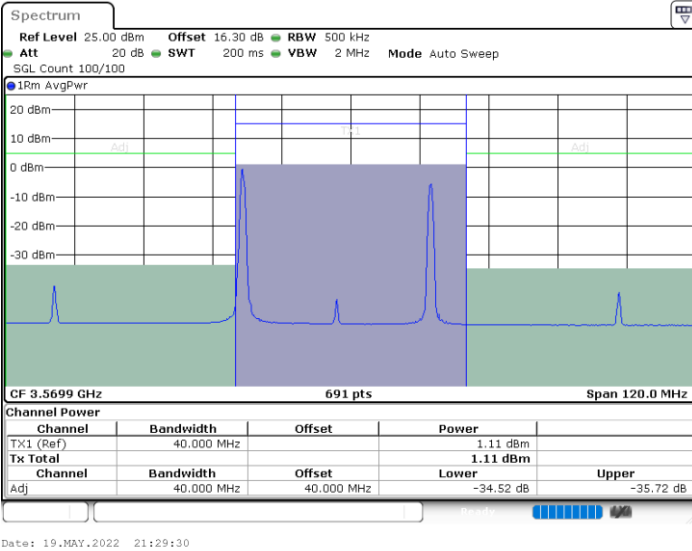

16QAM

Middle Channel / 1RB0 and 1RB49

Middle Channel / 1RB99 and 1RB0

Middle Channel / FullIRB

N/A

LTE Band 48C / 20MHz+10MHz

16QAM

Highest Channel / 1RB0 and 1RB49

Highest Channel / 1RB99 and 1RB0

Highest Channel / FullIRB

N/A

LTE Band 48C / 20MHz+15MHz

16QAM

Lowest Channel / 1RB0 and 1RB74

Lowest Channel / 1RB99 and 1RB0

Lowest Channel / FullIRB

N/A

LTE Band 48C / 20MHz+15MHz

16QAM

Middle Channel / 1RB0 and 1RB74

Middle Channel / 1RB99 and 1RB0

Middle Channel / FullIRB

N/A

LTE Band 48C / 20MHz+15MHz

16QAM

Highest Channel / 1RB0 and 1RB74

Highest Channel / 1RB99 and 1RB0

Highest Channel / FullIRB

N/A

LTE Band 48C / 20MHz+20MHz

16QAM

Lowest Channel / 1RB0 and 1RB99