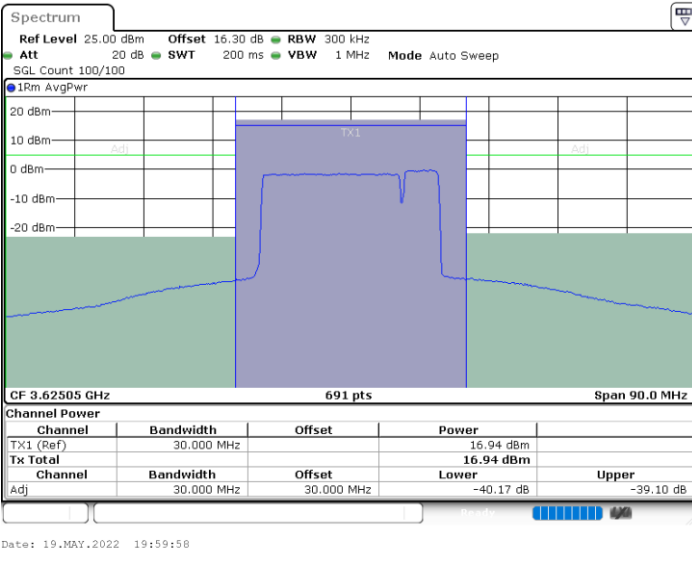

Highest Channel / 1RB0 and 1RB99

Highest Channel / 1RB74 and 1RB0

Highest Channel / FullIRB

N/A

LTE Band 48C / 20MHz+5MHz

16QAM

Lowest Channel / 1RB0 and 1RB24

Lowest Channel / 1RB99 and 1RB0

Lowest Channel / FullIRB

N/A

LTE Band 48C / 20MHz+5MHz

16QAM

Middle Channel / 1RB0 and 1RB24

Middle Channel / 1RB99 and 1RB0

Middle Channel / FullIRB

N/A

LTE Band 48C / 20MHz+5MHz

16QAM

Highest Channel / 1RB0 and 1RB24

Highest Channel / 1RB99 and 1RB0

Date: 19.MAY.2022 20:10:30

Date: 19.MAY.2022 20:13:07

Highest Channel / FullIRB

N/A

Date: 19.MAY.2022 20:07:49

LTE Band 48C / 20MHz+10MHz

16QAM

Lowest Channel / 1RB0 and 1RB49

Lowest Channel / 1RB99 and 1RB0

Lowest Channel / FullIRB

N/A

LTE Band 48C / 20MHz+10MHz