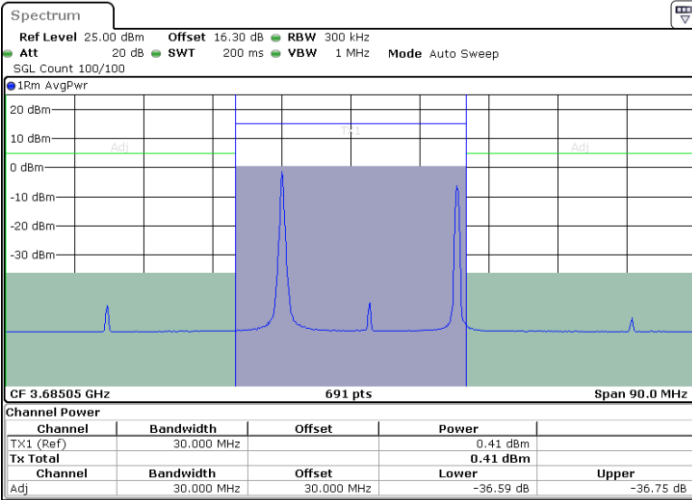

Highest Channel / 1RB0 and 1RB99

Highest Channel / 1RB74 and 1RB0

Highest Channel / FullIRB

N/A

LTE Band 48C / 20MHz+5MHz

16QAM

Lowest Channel / 1RB0 and 1RB24

Lowest Channel / 1RB99 and 1RB0

Lowest Channel / FullIRB

N/A

LTE Band 48C / 20MHz+5MHz

16QAM

Middle Channel / 1RB0 and 1RB24

Middle Channel / 1RB99 and 1RB0

Middle Channel / FullIRB

N/A

LTE Band 48C / 20MHz+5MHz

16QAM

Highest Channel / 1RB0 and 1RB24

Highest Channel / 1RB99 and 1RB0

Date: 19.MAY.2022 20:10:30

Date: 19.MAY.2022 20:13:07

Highest Channel / FullIRB

N/A