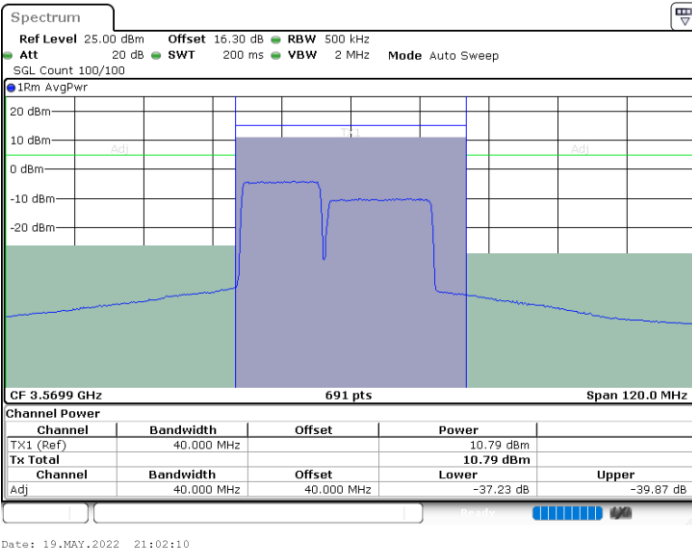

Highest Channel / FullIRB

N/A

Date: 19.MAY.2022 20:32:27

LTE Band 48C / 15MHz+20MHz

QPSK

Lowest Channel / 1RB0 and 1RB9

Lowest Channel / 1RB74 and 1RB0

Lowest Channel / FullIRB

N/A

LTE Band 48C / 15MHz+20MHz

QPSK

Middle Channel / 1RB0 and 1RB9

Middle Channel / 1RB74 and 1RB0

Middle Channel / FullIRB

N/A

LTE Band 48C / 15MHz+20MHz

QPSK

Highest Channel / 1RB0 and 1RB99

Highest Channel / 1RB74 and 1RB0

Highest Channel / FullIRB

N/A

LTE Band 48C / 20MHz+5MHz

QPSK

Lowest Channel / 1RB0 and 1RB24