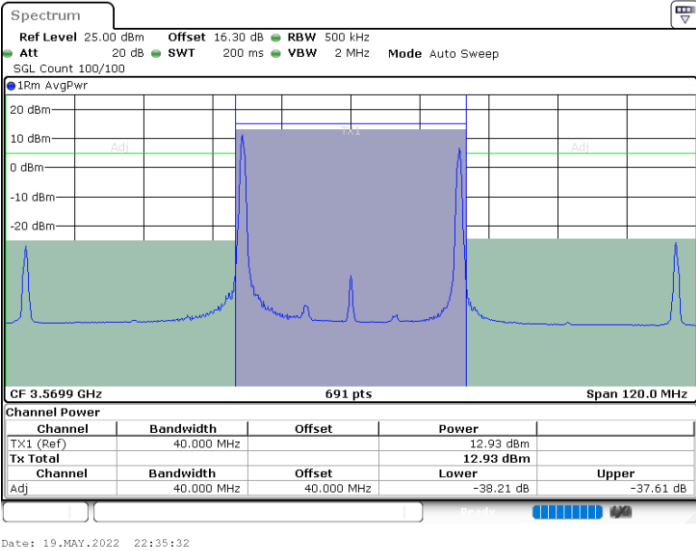

LTE Band 48C / 20MHz+15MHz

QPSK

Highest Channel / 1RB0 and 1RB74

Highest Channel / 1RB99 and 1RB0

Highest Channel / FullIRB

N/A

LTE Band 48C / 20MHz+20MHz

QPSK

Lowest Channel / 1RB0 and 1RB99

Lowest Channel / 1RB99 and 1RB0

Lowest Channel / FullIRB

N/A

LTE Band 48C / 20MHz+20MHz

QPSK

MiddleChannel / 1RB0 and 1RB99

Middle Channel / 1RB99 and 1RB0