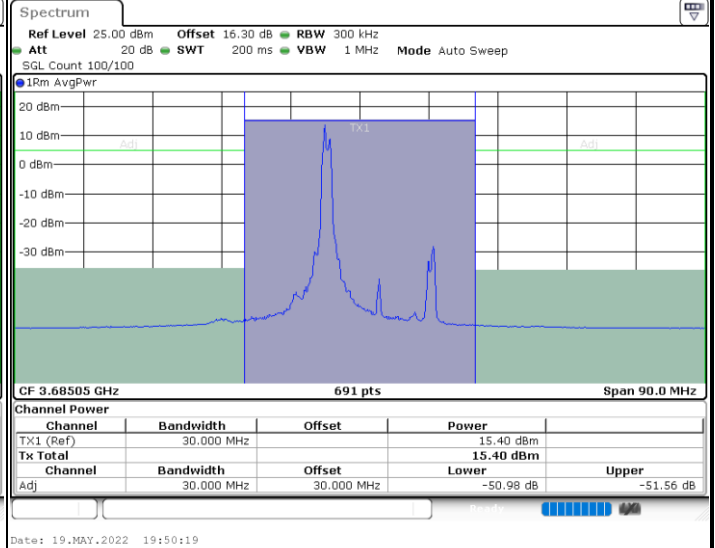

LTE Band 48C / 5MHz+20MHz

QPSK

Highest Channel / 1RB0 and 1RB99

Highest Channel / 1RB24 and 1RB0

Highest Channel / FullIRB

N/A

LTE Band 48C / 10MHz+20MHz

QPSK

Lowest Channel / 1RB0 and 1RB99

Lowest Channel / 1RB49 and 1RB0

Lowest Channel / FullIRB

N/A

LTE Band 48C / 10MHz+20MHz

QPSK

Middle Channel / 1RB0 and 1RB99

Middle Channel / 1RB49 and 1RB0