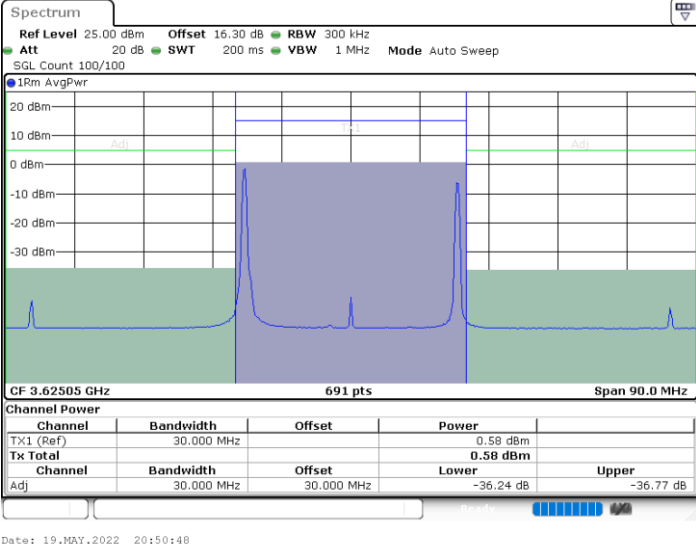

N/A

LTE Band 48C / 20MHz+5MHz

QPSK

Highest Channel / 1RB0 and 1RB24

Highest Channel / 1RB99 and 1RB0

Highest Channel / FullIRB

N/A

LTE Band 48C / 20MHz+10MHz

QPSK

Lowest Channel / 1RB0 and 1RB49

Lowest Channel / 1RB99 and 1RB0

Lowest Channel / FullIRB

N/A

LTE Band 48C / 20MHz+10MHz

QPSK

Middle Channel / 1RB0 and 1RB49

Middle Channel / 1RB99 and 1RB0

Middle Channel / FullRB

N/A

LTE Band 48C / 20MHz+10MHz

QPSK

Highest Channel / 1RB0 and 1RB49

Highest Channel / 1RB99 and 1RB0

Highest Channel / FullIRB