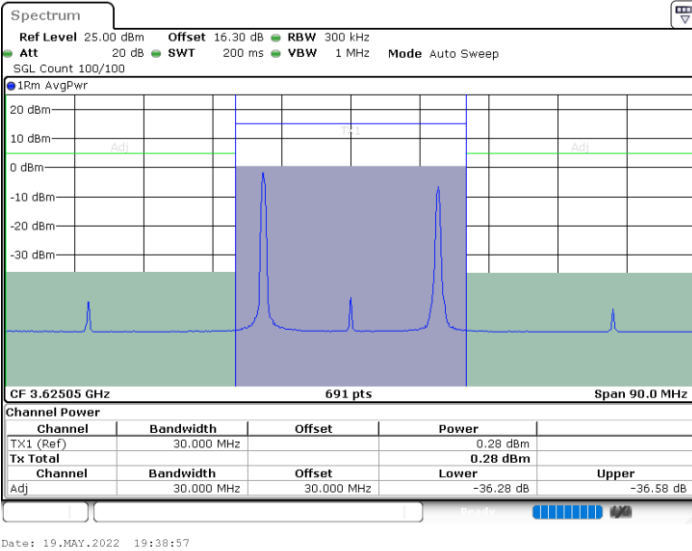

Middle Channel / FullIRB

N/A

LTE Band 48C / 20MHz+20MHz

QPSK

Highest Channel / 1RB0 and 1RB99

Highest Channel / 1RB99 and 1RB0

Highest Channel / FullIRB

N/A

LTE Band 48C / 5MHz+20MHz

16QAM

Lowest Channel / 1RB0 and 1RB9

Lowest Channel / 1RB24 and 1RB0

Lowest Channel / FullIRB

N/A

LTE Band 48C / 5MHz+20MHz

16QAM

Middle Channel / 1RB0 and 1RB99

Middle Channel / 1RB24 and 1RB0

Middle Channel / FullIRB

N/A

LTE Band 48C / 5MHz+20MHz

16QAM

Highest Channel / 1RB0 and 1RB99

Highest Channel / 1RB24 and 1RB0