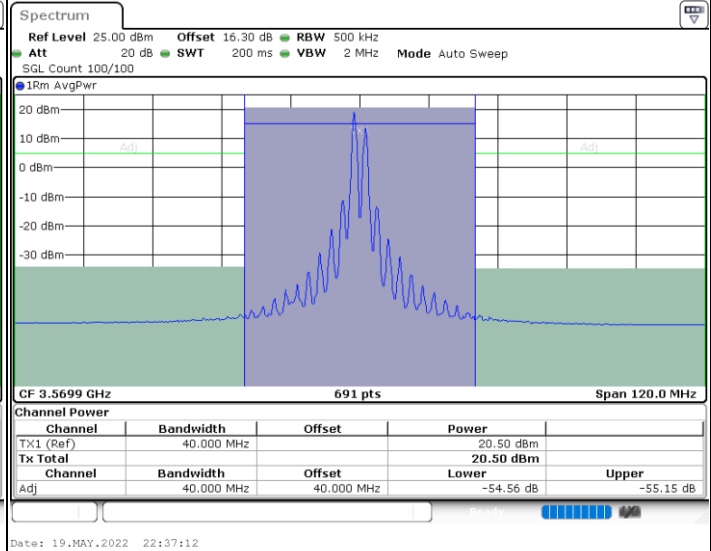

Highest Channel / 1RB99 and 1RB0

Highest Channel / FullIRB

N/A

LTE Band 48C / 20MHz+15MHz

16QAM

Lowest Channel / 1RB0 and 1RB74

Lowest Channel / 1RB99 and 1RB0

Lowest Channel / FullIRB

N/A

LTE Band 48C / 20MHz+15MHz

16QAM

Middle Channel / 1RB0 and 1RB74

Middle Channel / 1RB99 and 1RB0

Middle Channel / FullIRB

N/A

LTE Band 48C / 20MHz+15MHz

16QAM

Highest Channel / 1RB0 and 1RB74

Highest Channel / 1RB99 and 1RB0

Highest Channel / FullIRB

N/A

LTE Band 48C / 20MHz+20MHz

16QAM

Lowest Channel / 1RB0 and 1RB99

Lowest Channel / 1RB99 and 1RB0

Lowest Channel / FullIRB

N/A

LTE Band 48C / 20MHz+20MHz

16QAM

MiddleChannel / 1RB0 and 1RB99

Middle Channel / 1RB99 and 1RB0

Date: 19.MAY.2022 22:42:14