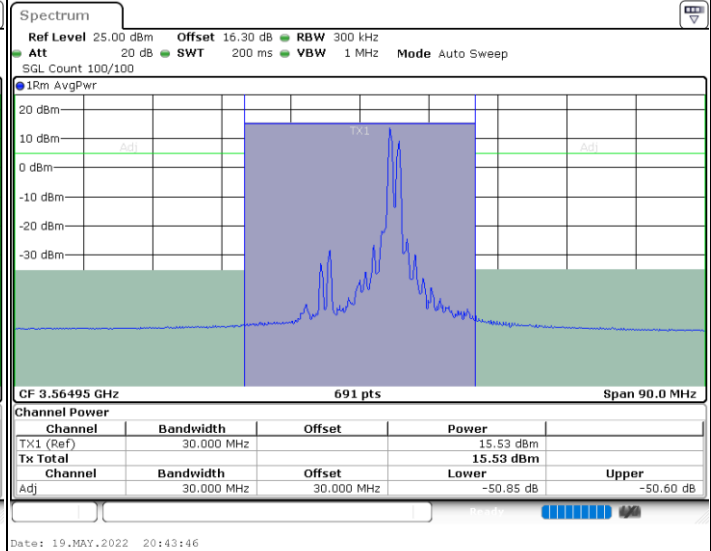

Lowest Channel / 1RB99 and 1RB0

Lowest Channel / FullIRB

N/A

LTE Band 48C / 20MHz+5MHz

QPSK

Middle Channel / 1RB0 and 1RB24

Middle Channel / 1RB99 and 1RB0

Middle Channel / FullIRB

N/A

LTE Band 48C / 20MHz+5MHz

QPSK

Highest Channel / 1RB0 and 1RB24

Highest Channel / 1RB99 and 1RB0

Highest Channel / FullIRB

N/A

LTE Band 48C / 20MHz+10MHz

QPSK

Lowest Channel / 1RB0 and 1RB49

Lowest Channel / 1RB99 and 1RB0

Lowest Channel / FullIRB

N/A

LTE Band 48C / 20MHz+10MHz

QPSK

Middle Channel / 1RB0 and 1RB49

Middle Channel / 1RB99 and 1RB0

Middle Channel / FullRB

N/A

LTE Band 48C / 20MHz+10MHz

QPSK

Highest Channel / 1RB0 and 1RB49

Highest Channel / 1RB99 and 1RB0

Highest Channel / FullIRB