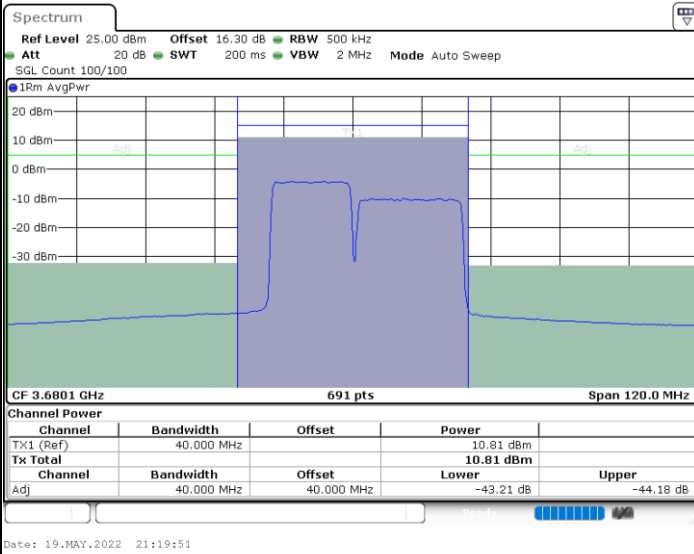

QPSK

Highest Channel / 1RB0 and 1RB99

Highest Channel / 1RB74 and 1RB0

Highest Channel / FullIRB

N/A

LTE Band 48C / 20MHz+5MHz

QPSK

Lowest Channel / 1RB0 and 1RB24

Lowest Channel / 1RB99 and 1RB0

Lowest Channel / FullIRB

N/A

LTE Band 48C / 20MHz+5MHz

QPSK

Middle Channel / 1RB0 and 1RB24

Middle Channel / 1RB99 and 1RB0

Middle Channel / FullIRB

N/A

LTE Band 48C / 20MHz+5MHz

QPSK

Highest Channel / 1RB0 and 1RB24

Highest Channel / 1RB99 and 1RB0

Highest Channel / FullIRB

N/A

LTE Band 48C / 20MHz+10MHz