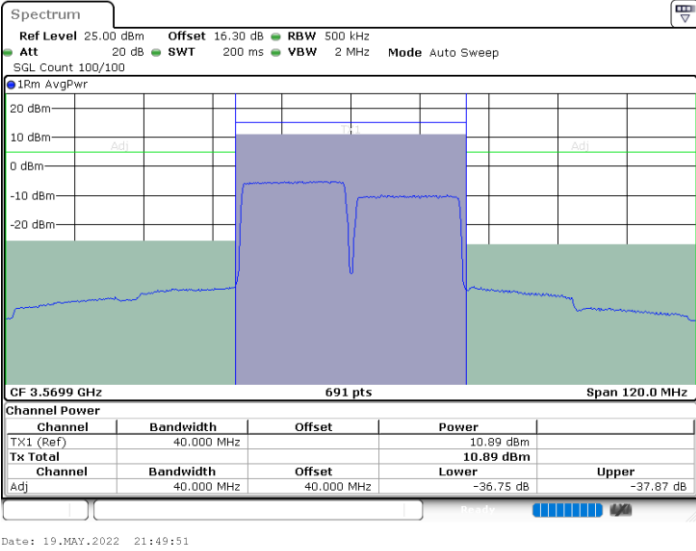

LTE Band 48C / 20MHz+15MHz

QPSK

Highest Channel / 1RB0 and 1RB74

Highest Channel / 1RB99 and 1RB0

Highest Channel / FullIRB

N/A

LTE Band 48C / 20MHz+20MHz

QPSK

Lowest Channel / 1RB0 and 1RB99

Lowest Channel / 1RB99 and 1RB0

Lowest Channel / FullIRB

N/A

LTE Band 48C / 20MHz+20MHz

QPSK

MiddleChannel / 1RB0 and 1RB99

Middle Channel / 1RB99 and 1RB0

Middle Channel / FullIRB

N/A

LTE Band 48C / 20MHz+20MHz

QPSK

Highest Channel / 1RB0 and 1RB99

Highest Channel / 1RB99 and 1RB0

Highest Channel / FullIRB

N/A