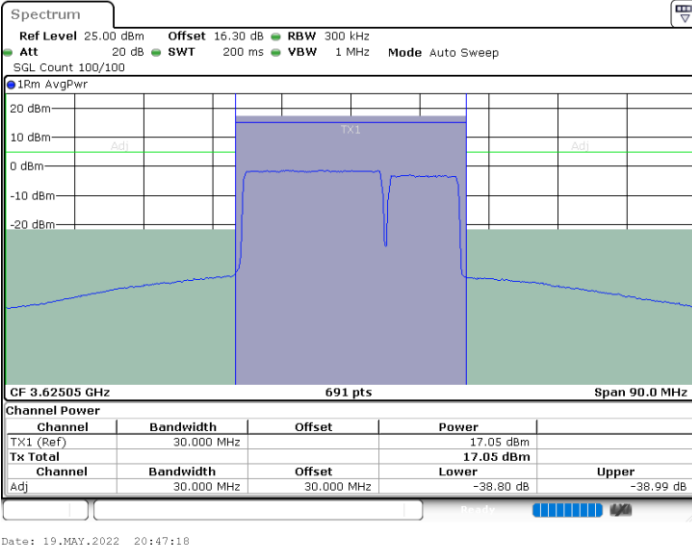

Date: 19.MAY.2022 20:07:49

LTE Band 48C / 20MHz+10MHz

16QAM

Lowest Channel / 1RB0 and 1RB49

Lowest Channel / 1RB99 and 1RB0

Lowest Channel / FullIRB

N/A

LTE Band 48C / 20MHz+10MHz

16QAM

Middle Channel / 1RB0 and 1RB49

Middle Channel / 1RB99 and 1RB0

Middle Channel / FullIRB

N/A

LTE Band 48C / 20MHz+10MHz

16QAM

Highest Channel / 1RB0 and 1RB49

Highest Channel / 1RB99 and 1RB0

Highest Channel / FullIRB

N/A

LTE Band 48C / 20MHz+15MHz

16QAM

Lowest Channel / 1RB0 and 1RB74

Lowest Channel / 1RB99 and 1RB0

Lowest Channel / FullIRB