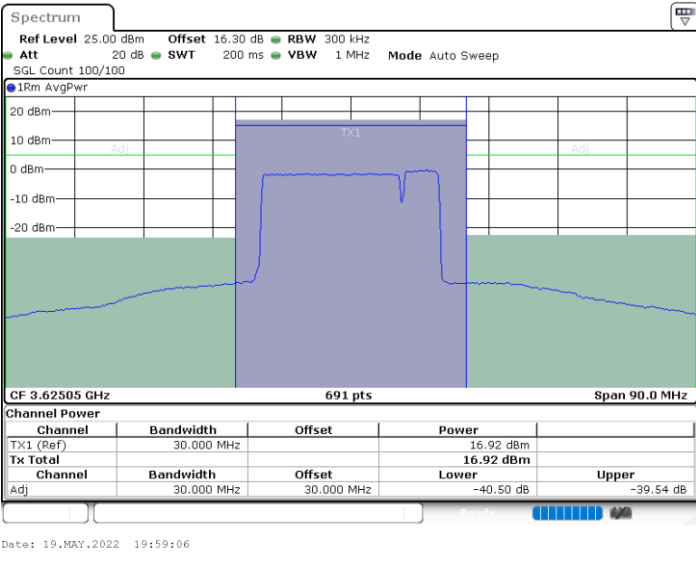

QPSK

Highest Channel / 1RB0 and 1RB99

Highest Channel / 1RB74 and 1RB0

Highest Channel / FullIRB

N/A

LTE Band 48C / 20MHz+5MHz

QPSK

Lowest Channel / 1RB0 and 1RB24

Lowest Channel / 1RB99 and 1RB0

Lowest Channel / FullIRB

N/A

LTE Band 48C / 20MHz+5MHz

QPSK

Middle Channel / 1RB0 and 1RB24

Middle Channel / 1RB99 and 1RB0

Middle Channel / FullIRB

N/A

LTE Band 48C / 20MHz+5MHz

QPSK

Highest Channel / 1RB0 and 1RB24

Highest Channel / 1RB99 and 1RB0

Highest Channel / FullIRB

N/A

LTE Band 48C / 20MHz+10MHz