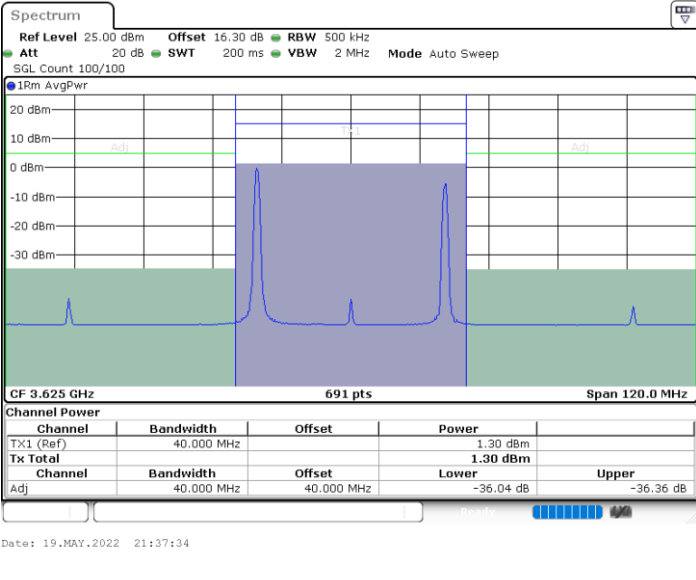

Highest Channel / 1RB99 and 1RB0

Highest Channel / FullIRB

N/A

LTE Band 48C / 20MHz+15MHz

16QAM

Lowest Channel / 1RB0 and 1RB74

Lowest Channel / 1RB99 and 1RB0

Lowest Channel / FullIRB

N/A

LTE Band 48C / 20MHz+15MHz

16QAM

Middle Channel / 1RB0 and 1RB74

Middle Channel / 1RB99 and 1RB0

Middle Channel / FullIRB

N/A

LTE Band 48C / 20MHz+15MHz

16QAM

Highest Channel / 1RB0 and 1RB74

Highest Channel / 1RB99 and 1RB0

Highest Channel / FullIRB

N/A

LTE Band 48C / 20MHz+20MHz

16QAM

Lowest Channel / 1RB0 and 1RB99

Lowest Channel / 1RB99 and 1RB0

Lowest Channel / FullIRB

N/A

LTE Band 48C / 20MHz+20MHz

16QAM

MiddleChannel / 1RB0 and 1RB99

Middle Channel / 1RB99 and 1RB0

Date: 19.MAY.2022 22:42:14