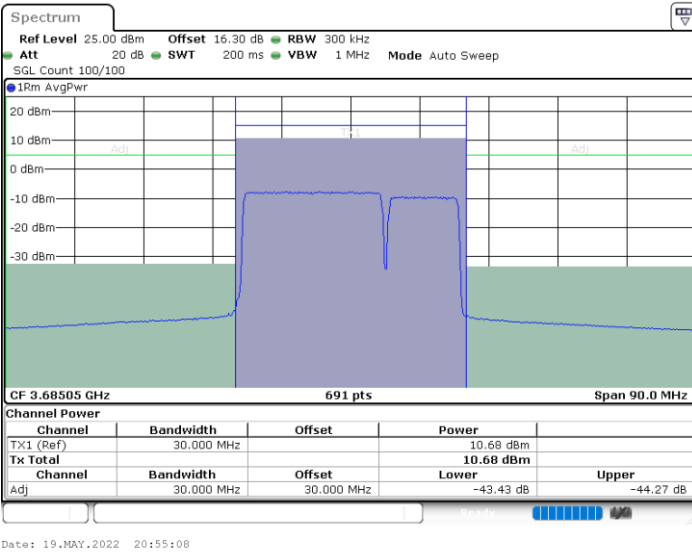

Date: 19.MAY.2022 20:07:49

LTE Band 48C / 20MHz+10MHz

16QAM

Lowest Channel / 1RB0 and 1RB49

Lowest Channel / 1RB99 and 1RB0

Lowest Channel / FullIRB

N/A

LTE Band 48C / 20MHz+10MHz

16QAM

Middle Channel / 1RB0 and 1RB49

Middle Channel / 1RB99 and 1RB0

Middle Channel / FullIRB

N/A

LTE Band 48C / 20MHz+10MHz

16QAM

Highest Channel / 1RB0 and 1RB49

Highest Channel / 1RB99 and 1RB0

Highest Channel / FullIRB

N/A

LTE Band 48C / 20MHz+15MHz

16QAM

Lowest Channel / 1RB0 and 1RB74

Lowest Channel / 1RB99 and 1RB0

Lowest Channel / FullIRB