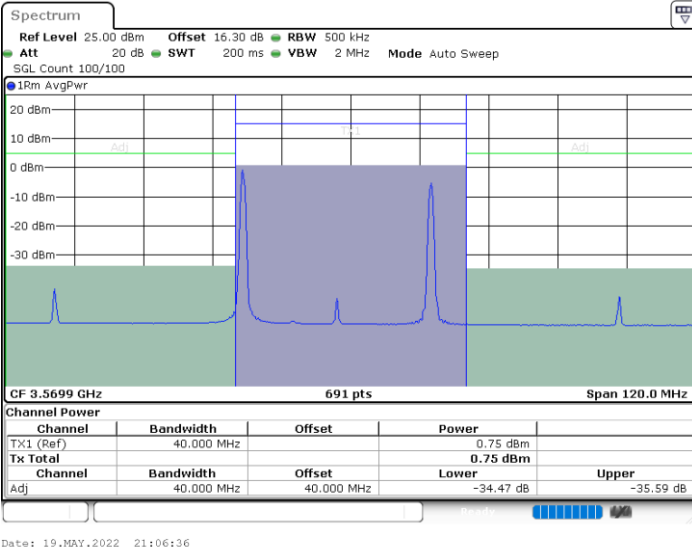

Highest Channel / FullIRB

N/A

Date: 19.MAY.2022 20:32:27

LTE Band 48C / 15MHz+20MHz

QPSK

Lowest Channel / 1RB0 and 1RB9

Lowest Channel / 1RB74 and 1RB0

Lowest Channel / FullIRB

N/A

LTE Band 48C / 15MHz+20MHz

QPSK

Middle Channel / 1RB0 and 1RB9

Middle Channel / 1RB74 and 1RB0

Middle Channel / FullIRB

N/A

LTE Band 48C / 15MHz+20MHz