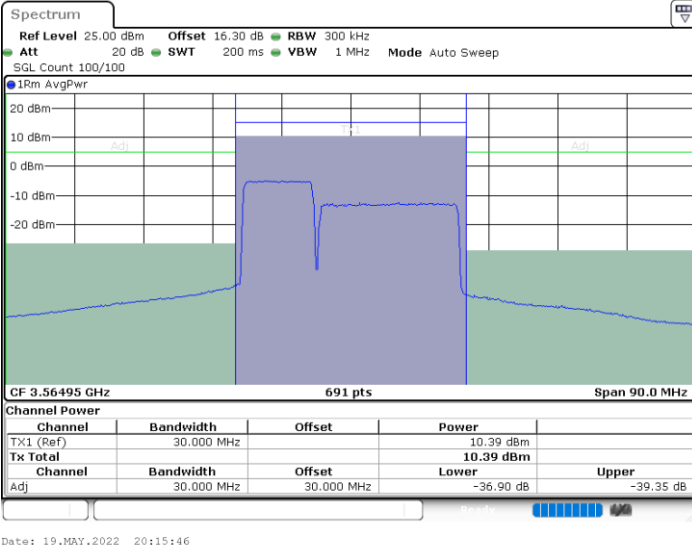

Middle Channel / 1RB0 and 1RB99

Middle Channel / 1RB24 and 1RB0

Middle Channel / FullIRB

N/A

LTE Band 48C / 5MHz+20MHz

16QAM

Highest Channel / 1RB0 and 1RB99

Highest Channel / 1RB24 and 1RB0

Highest Channel / FullIRB

N/A

LTE Band 48C / 10MHz+20MHz

16QAM

Lowest Channel / 1RB0 and 1RB9

Lowest Channel / 1RB49 and 1RB0

Lowest Channel / FullIRB

N/A