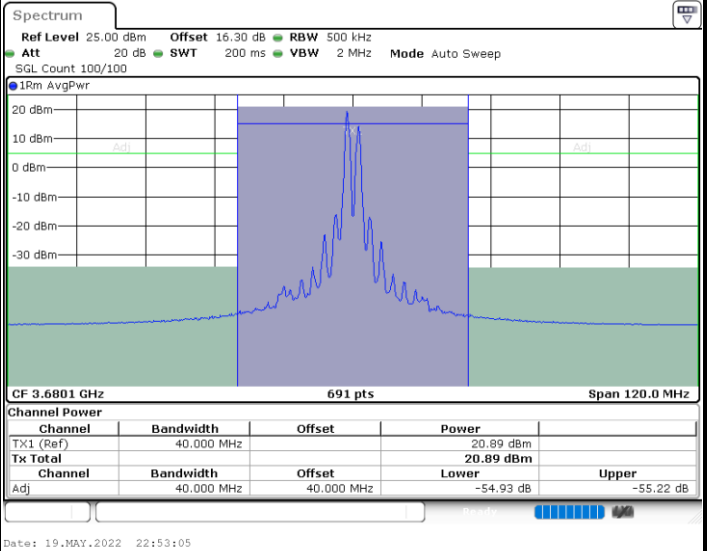

Lowest Channel / 1RB0 and 1RB99

Lowest Channel / 1RB99 and 1RB0

Lowest Channel / FullIRB

N/A

LTE Band 48C / 20MHz+20MHz

QPSK

MiddleChannel / 1RB0 and 1RB99

Middle Channel / 1RB99 and 1RB0

Middle Channel / FullIRB

N/A

LTE Band 48C / 20MHz+20MHz

QPSK

Highest Channel / 1RB0 and 1RB99

Highest Channel / 1RB99 and 1RB0

Highest Channel / FullIRB

N/A

LTE Band 48C / 5MHz+20MHz

16QAM

Lowest Channel / 1RB0 and 1RB9

Lowest Channel / 1RB24 and 1RB0

Lowest Channel / FullIRB

N/A

LTE Band 48C / 5MHz+20MHz

16QAM

Middle Channel / 1RB0 and 1RB99

Middle Channel / 1RB24 and 1RB0

Middle Channel / FullIRB

N/A

LTE Band 48C / 5MHz+20MHz

16QAM

Highest Channel / 1RB0 and 1RB99

Highest Channel / 1RB24 and 1RB0