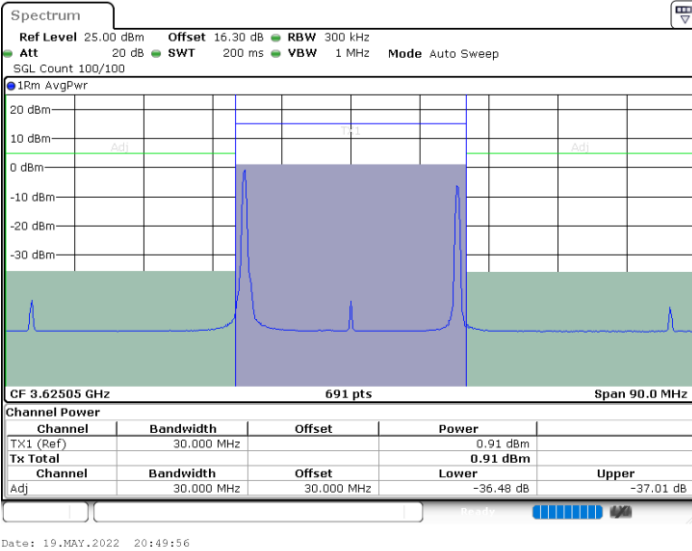

LTE Band 48C / 20MHz+5MHz

16QAM

Highest Channel / 1RB0 and 1RB24

Highest Channel / 1RB99 and 1RB0

Date: 19.MAY.2022 20:10:30

Date: 19.MAY.2022 20:13:07

Highest Channel / FullIRB

N/A

Date: 19.MAY.2022 20:07:49

LTE Band 48C / 20MHz+10MHz

16QAM

Lowest Channel / 1RB0 and 1RB49

Lowest Channel / 1RB99 and 1RB0

Lowest Channel / FullIRB

N/A

LTE Band 48C / 20MHz+10MHz

16QAM

Middle Channel / 1RB0 and 1RB49

Middle Channel / 1RB99 and 1RB0

Middle Channel / FullIRB

N/A

LTE Band 48C / 20MHz+10MHz

16QAM

Highest Channel / 1RB0 and 1RB49

Highest Channel / 1RB99 and 1RB0

Highest Channel / FullIRB

N/A

LTE Band 48C / 20MHz+15MHz

16QAM

Lowest Channel / 1RB0 and 1RB74

Lowest Channel / 1RB99 and 1RB0

Lowest Channel / FullIRB