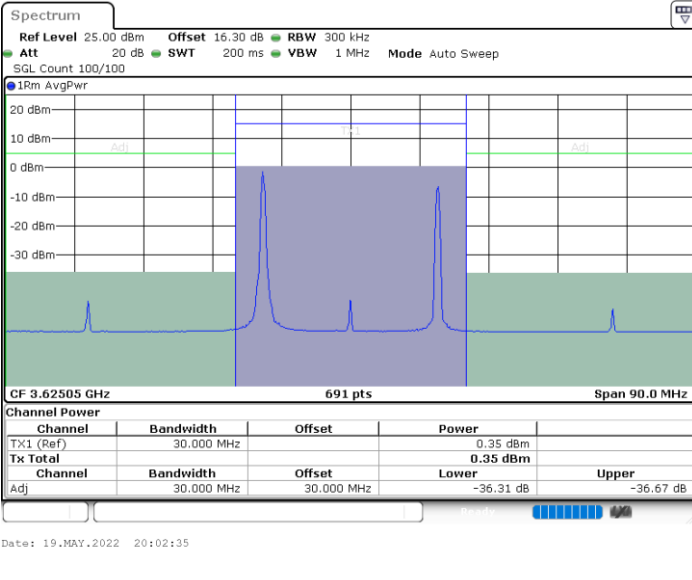

Highest Channel / 1RB0 and 1RB99

Highest Channel / 1RB74 and 1RB0

Highest Channel / FullIRB

N/A

LTE Band 48C / 20MHz+5MHz

16QAM

Lowest Channel / 1RB0 and 1RB24

Lowest Channel / 1RB99 and 1RB0

Lowest Channel / FullIRB

N/A

LTE Band 48C / 20MHz+5MHz

16QAM

Middle Channel / 1RB0 and 1RB24

Middle Channel / 1RB99 and 1RB0

Middle Channel / FullIRB

N/A

LTE Band 48C / 20MHz+5MHz

16QAM

Highest Channel / 1RB0 and 1RB24

Highest Channel / 1RB99 and 1RB0

Date: 19.MAY.2022 20:10:30

Date: 19.MAY.2022 20:13:07

Highest Channel / FullIRB

N/A