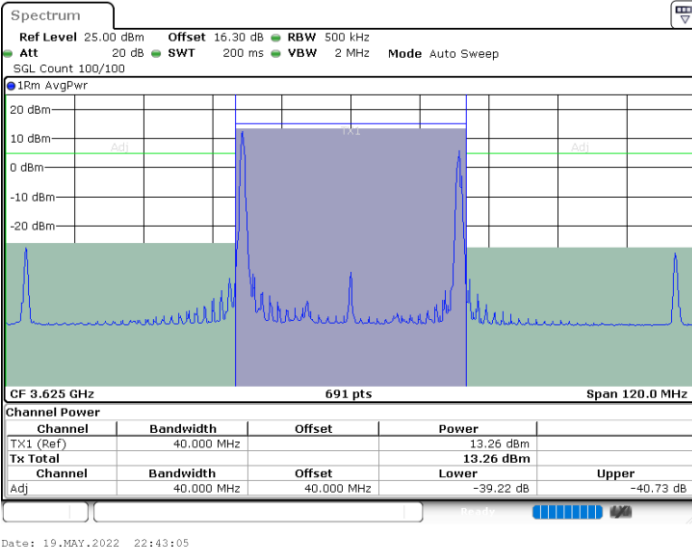

LTE Band 48C / 20MHz+15MHz

QPSK

Highest Channel / 1RB0 and 1RB74

Highest Channel / 1RB99 and 1RB0

Highest Channel / FullIRB

N/A

LTE Band 48C / 20MHz+20MHz

QPSK

Lowest Channel / 1RB0 and 1RB99

Lowest Channel / 1RB99 and 1RB0

Lowest Channel / FullIRB

N/A

LTE Band 48C / 20MHz+20MHz

QPSK

MiddleChannel / 1RB0 and 1RB99

Middle Channel / 1RB99 and 1RB0

Middle Channel / FullIRB

N/A

LTE Band 48C / 20MHz+20MHz

QPSK

Highest Channel / 1RB0 and 1RB99

Highest Channel / 1RB99 and 1RB0

Highest Channel / FullIRB

N/A