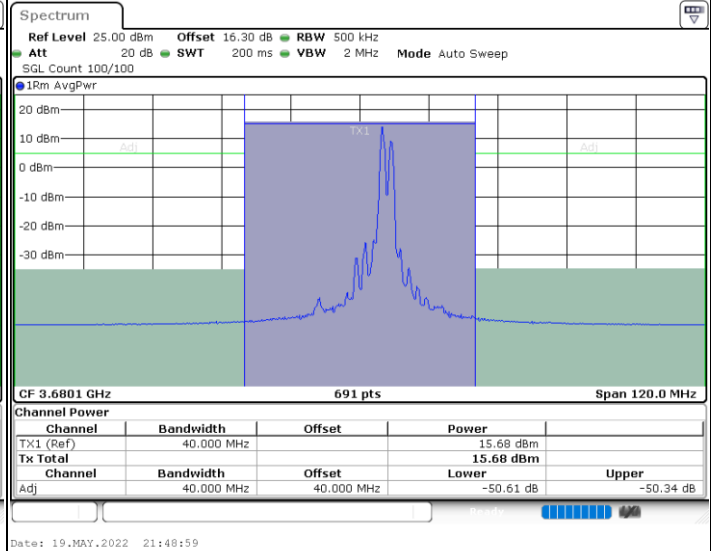

N/A

LTE Band 48C / 20MHz+15MHz

QPSK

Lowest Channel / 1RB0 and 1RB74

Lowest Channel / 1RB99 and 1RB0

Date: 19.MAY.2022 21:30:25

Date: 19.MAY.2022 21:31:17

Lowest Channel / FullIRB

N/A

Date: 19.MAY.2022 21:25:59

LTE Band 48C / 20MHz+15MHz

QPSK

Middle Channel / 1RB0 and 1RB74

Middle Channel / 1RB99 and 1RB0

Middle Channel / FullIRB

N/A

LTE Band 48C / 20MHz+15MHz

QPSK

Highest Channel / 1RB0 and 1RB74

Highest Channel / 1RB99 and 1RB0

Highest Channel / FullIRB

N/A

LTE Band 48C / 20MHz+20MHz

QPSK

Lowest Channel / 1RB0 and 1RB99

Lowest Channel / 1RB99 and 1RB0

Lowest Channel / FullIRB

N/A

LTE Band 48C / 20MHz+20MHz

QPSK

MiddleChannel / 1RB0 and 1RB99

Middle Channel / 1RB99 and 1RB0