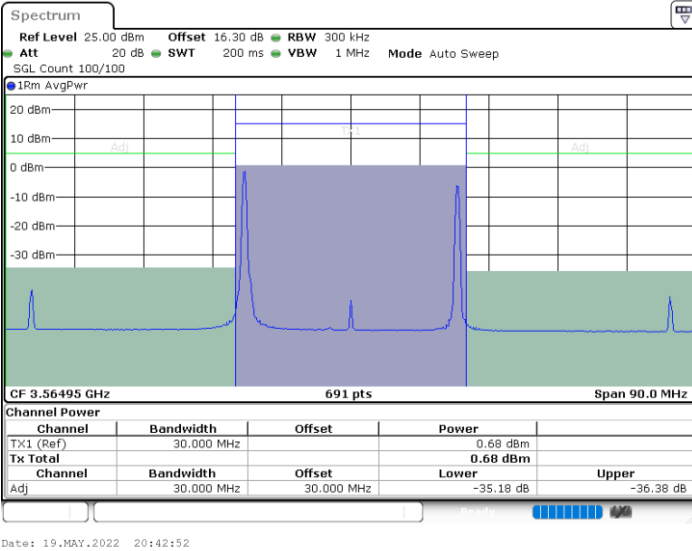

Lowest Channel / 1RB99 and 1RB0

Lowest Channel / FullIRB

N/A

LTE Band 48C / 20MHz+5MHz

QPSK

Middle Channel / 1RB0 and 1RB24

Middle Channel / 1RB99 and 1RB0

Middle Channel / FullIRB

N/A

LTE Band 48C / 20MHz+5MHz

QPSK

Highest Channel / 1RB0 and 1RB24

Highest Channel / 1RB99 and 1RB0

Highest Channel / FullIRB

N/A

LTE Band 48C / 20MHz+10MHz

QPSK

Lowest Channel / 1RB0 and 1RB49

Lowest Channel / 1RB99 and 1RB0

Lowest Channel / FullIRB

N/A

LTE Band 48C / 20MHz+10MHz

QPSK

Middle Channel / 1RB0 and 1RB49