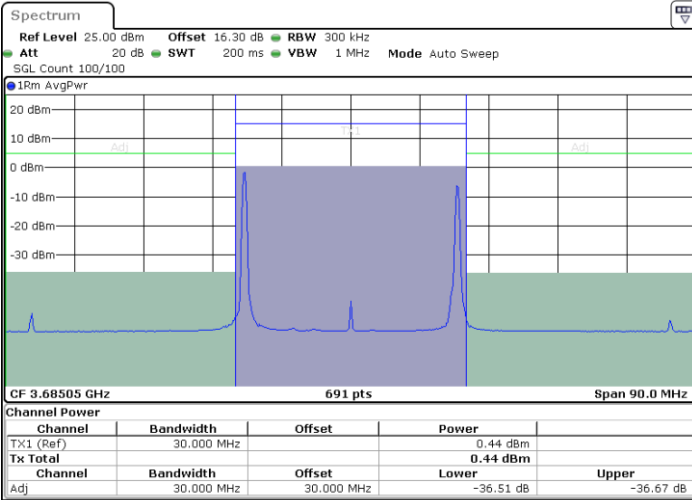

Lowest Channel / 1RB0 and 1RB99

Lowest Channel / 1RB49 and 1RB0

Lowest Channel / FullIRB

N/A

LTE Band 48C / 10MHz+20MHz

QPSK

Middle Channel / 1RB0 and 1RB99

Middle Channel / 1RB49 and 1RB0

Middle Channel / FullIRB

N/A

LTE Band 48C / 10MHz+20MHz

QPSK

Highest Channel / 1RB0 and 1RB99

Highest Channel / 1RB49 and 1RB0

Date: 19.MAY.2022 20:33:19

Date: 19.MAY.2022 20:37:38

Highest Channel / FullIRB

N/A

Date: 19.MAY.2022 20:32:27

LTE Band 48C / 15MHz+20MHz

QPSK

Lowest Channel / 1RB0 and 1RB9

Lowest Channel / 1RB74 and 1RB0

Lowest Channel / FullIRB