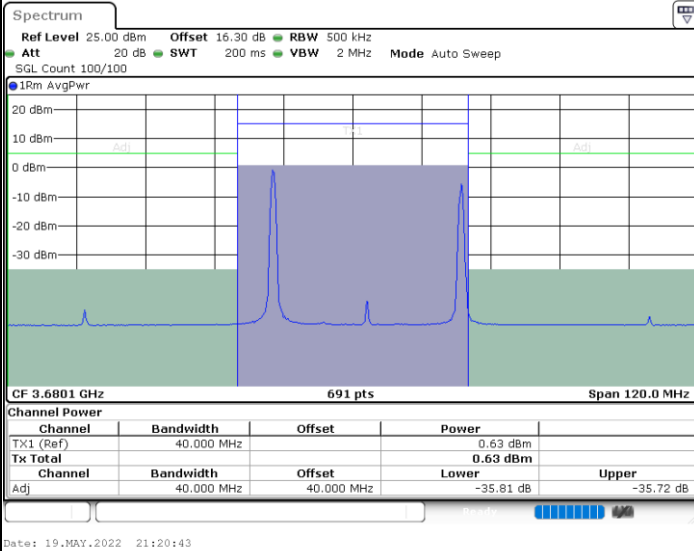

Highest Channel / FullIRB

N/A

Date: 19.MAY.2022 20:32:27

LTE Band 48C / 15MHz+20MHz

QPSK

Lowest Channel / 1RB0 and 1RB9

Lowest Channel / 1RB74 and 1RB0

Lowest Channel / FullIRB

N/A

LTE Band 48C / 15MHz+20MHz

QPSK

Middle Channel / 1RB0 and 1RB9

Middle Channel / 1RB74 and 1RB0

Middle Channel / FullIRB

N/A

LTE Band 48C / 15MHz+20MHz

QPSK

Highest Channel / 1RB0 and 1RB99

Highest Channel / 1RB74 and 1RB0

Highest Channel / FullIRB

N/A

LTE Band 48C / 20MHz+5MHz

QPSK

Lowest Channel / 1RB0 and 1RB24