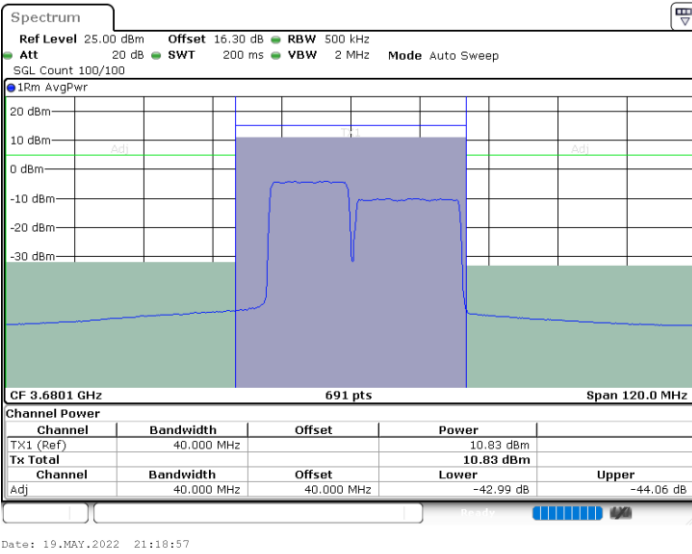

LTE Band 48C / 15MHz+20MHz

16QAM

Middle Channel / 1RB0 and 1RB9

Middle Channel / 1RB74 and 1RB0

Middle Channel / FullIRB

N/A

LTE Band 48C / 15MHz+20MHz

16QAM

Highest Channel / 1RB0 and 1RB99

Highest Channel / 1RB74 and 1RB0

Highest Channel / FullIRB

N/A

LTE Band 48C / 20MHz+5MHz

16QAM

Lowest Channel / 1RB0 and 1RB24

Lowest Channel / 1RB99 and 1RB0