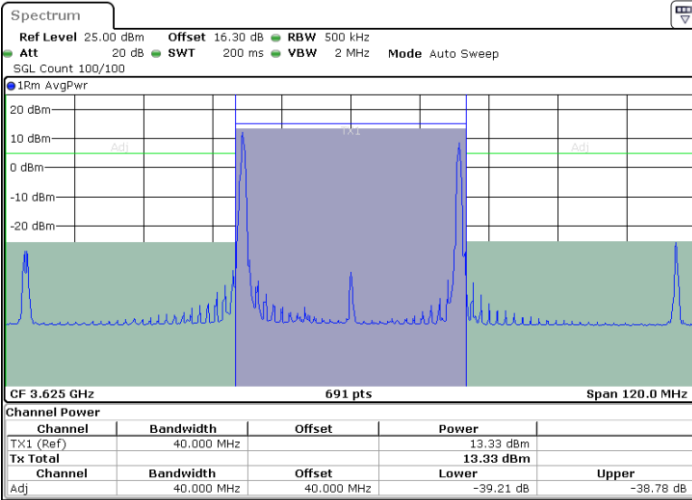

16QAM

Highest Channel / 1RB0 and 1RB74

Highest Channel / 1RB99 and 1RB0

Highest Channel / FullIRB

N/A

LTE Band 48C / 20MHz+20MHz

16QAM

Lowest Channel / 1RB0 and 1RB99

Lowest Channel / 1RB99 and 1RB0

Lowest Channel / FullIRB

N/A

LTE Band 48C / 20MHz+20MHz

16QAM

MiddleChannel / 1RB0 and 1RB99

Middle Channel / 1RB99 and 1RB0

Date: 19.MAY.2022 22:42:14