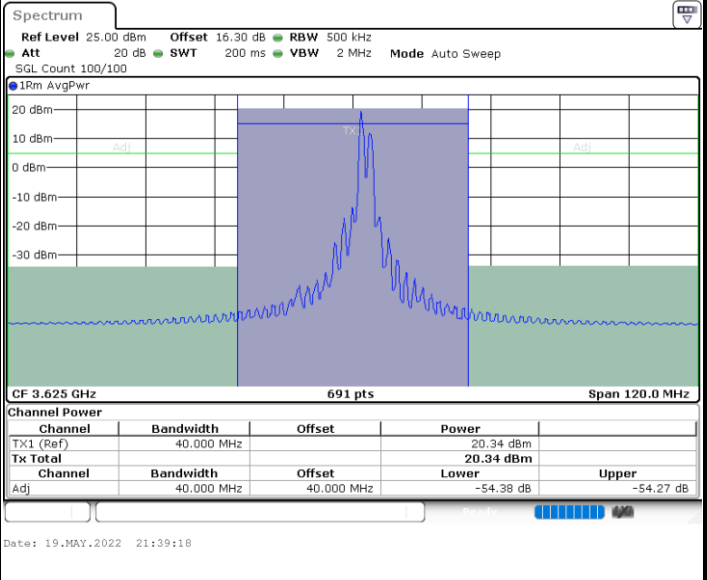

N/A

LTE Band 48C / 20MHz+15MHz

QPSK

Lowest Channel / 1RB0 and 1RB74

Lowest Channel / 1RB99 and 1RB0

Date: 19.MAY.2022 21:30:25

Date: 19.MAY.2022 21:31:17

Lowest Channel / FullIRB

N/A

Date: 19.MAY.2022 21:25:59

LTE Band 48C / 20MHz+15MHz

QPSK

Middle Channel / 1RB0 and 1RB74

Middle Channel / 1RB99 and 1RB0

Middle Channel / FullIRB

N/A

LTE Band 48C / 20MHz+15MHz

QPSK

Highest Channel / 1RB0 and 1RB74

Highest Channel / 1RB99 and 1RB0

Highest Channel / FullIRB

N/A

LTE Band 48C / 20MHz+20MHz

QPSK

Lowest Channel / 1RB0 and 1RB99

Lowest Channel / 1RB99 and 1RB0

Lowest Channel / FullIRB

N/A

LTE Band 48C / 20MHz+20MHz

QPSK

MiddleChannel / 1RB0 and 1RB99

Middle Channel / 1RB99 and 1RB0