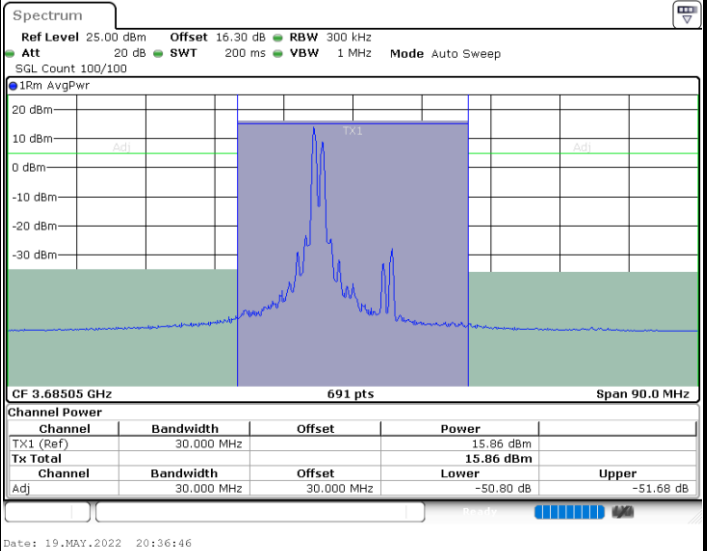

Date: 19.MAY.2022 20:23:39

LTE Band 48C / 10MHz+20MHz

16QAM

Highest Channel / 1RB0 and 1RB99

Highest Channel / 1RB49 and 1RB0

Highest Channel / FullIRB

N/A

LTE Band 48C / 15MHz+20MHz

16QAM

Lowest Channel / 1RB0 and 1RB99

Lowest Channel / 1RB74 and 1RB0

Date: 19.MAY.2022 21:05:42

Date: 19.MAY.2022 21:08:23

Lowest Channel / FullIRB

N/A

Date: 19.MAY.2022 21:03:05