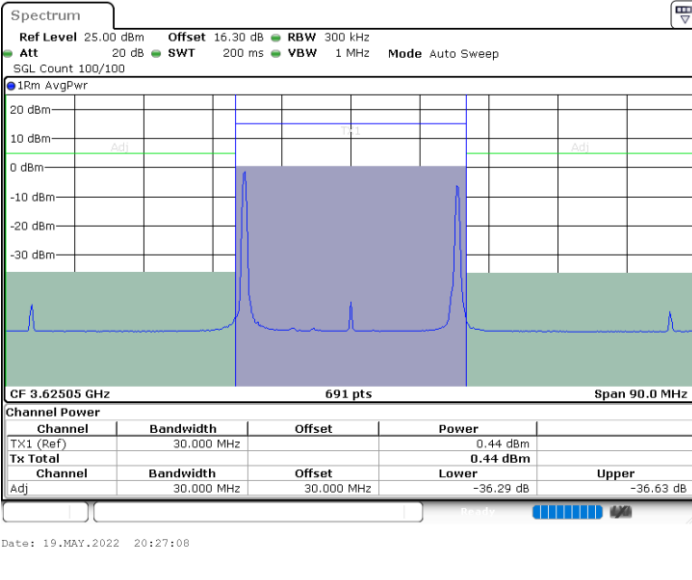

LTE Band 48C / 5MHz+20MHz

QPSK

Highest Channel / 1RB0 and 1RB99

Highest Channel / 1RB24 and 1RB0

Highest Channel / FullIRB

N/A

LTE Band 48C / 10MHz+20MHz

QPSK

Lowest Channel / 1RB0 and 1RB99

Lowest Channel / 1RB49 and 1RB0

Lowest Channel / FullIRB

N/A

LTE Band 48C / 10MHz+20MHz

QPSK

Middle Channel / 1RB0 and 1RB99

Middle Channel / 1RB49 and 1RB0

Middle Channel / FullIRB

N/A

LTE Band 48C / 10MHz+20MHz

QPSK

Highest Channel / 1RB0 and 1RB99

Highest Channel / 1RB49 and 1RB0

Date: 19.MAY.2022 20:33:19

Date: 19.MAY.2022 20:37:38