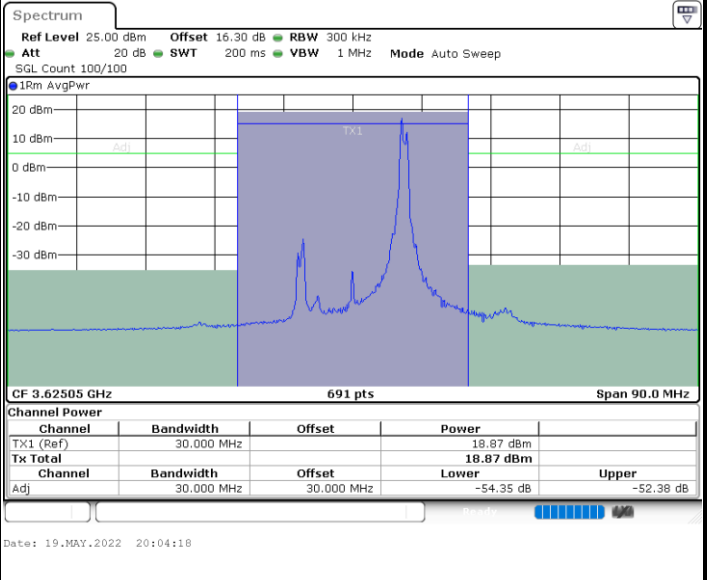

QPSK

Highest Channel / 1RB0 and 1RB99

Highest Channel / 1RB74 and 1RB0

Highest Channel / FullIRB

N/A

LTE Band 48C / 20MHz+5MHz

QPSK

Lowest Channel / 1RB0 and 1RB24

Lowest Channel / 1RB99 and 1RB0

Lowest Channel / FullIRB

N/A

LTE Band 48C / 20MHz+5MHz

QPSK

Middle Channel / 1RB0 and 1RB24

Middle Channel / 1RB99 and 1RB0

Middle Channel / FullIRB

N/A

LTE Band 48C / 20MHz+5MHz

QPSK

Highest Channel / 1RB0 and 1RB24

Highest Channel / 1RB99 and 1RB0

Highest Channel / FullIRB

N/A

LTE Band 48C / 20MHz+10MHz