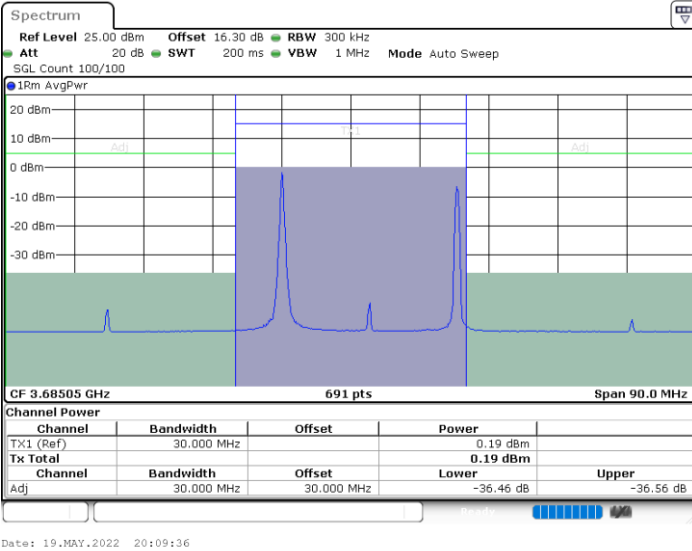

Lowest Channel / 1RB99 and 1RB0

Lowest Channel / FullIRB

N/A

LTE Band 48C / 20MHz+5MHz

QPSK

Middle Channel / 1RB0 and 1RB24

Middle Channel / 1RB99 and 1RB0

Middle Channel / FullIRB

N/A

LTE Band 48C / 20MHz+5MHz

QPSK

Highest Channel / 1RB0 and 1RB24

Highest Channel / 1RB99 and 1RB0

Highest Channel / FullIRB

N/A

LTE Band 48C / 20MHz+10MHz

QPSK

Lowest Channel / 1RB0 and 1RB49

Lowest Channel / 1RB99 and 1RB0

Lowest Channel / FullIRB

N/A

LTE Band 48C / 20MHz+10MHz

QPSK

Middle Channel / 1RB0 and 1RB49