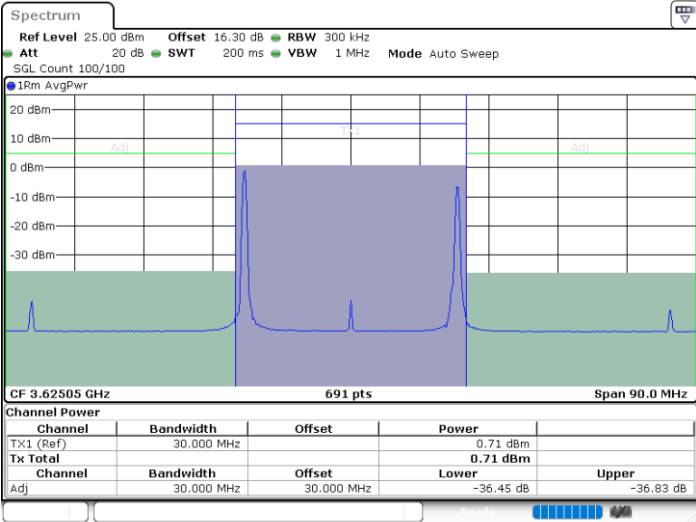

Middle Channel / 1RB0 and 1RB99

Middle Channel / 1RB24 and 1RB0

Middle Channel / FullIRB

N/A

LTE Band 48C / 5MHz+20MHz

16QAM

Highest Channel / 1RB0 and 1RB99

Highest Channel / 1RB24 and 1RB0

Highest Channel / FullIRB

N/A

LTE Band 48C / 10MHz+20MHz

16QAM

Lowest Channel / 1RB0 and 1RB9

Lowest Channel / 1RB49 and 1RB0

Lowest Channel / FullIRB

N/A

LTE Band 48C / 10MHz+20MHz

16QAM

Middle Channel / 1RB0 and 1RB99

Middle Channel / 1RB49 and 1RB0

Date: 19.MAY.2022 20:26:16

Date: 19.MAY.2022 20:28:55

Middle Channel / FullIRB

N/A