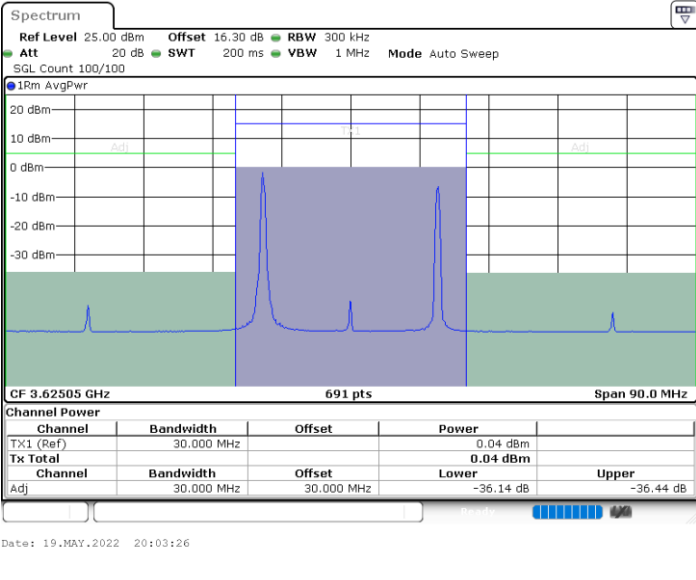

QPSK

Highest Channel / 1RB0 and 1RB99

Highest Channel / 1RB74 and 1RB0

Highest Channel / FullIRB

N/A

LTE Band 48C / 20MHz+5MHz

QPSK

Lowest Channel / 1RB0 and 1RB24

Lowest Channel / 1RB99 and 1RB0

Lowest Channel / FullIRB

N/A

LTE Band 48C / 20MHz+5MHz

QPSK

Middle Channel / 1RB0 and 1RB24

Middle Channel / 1RB99 and 1RB0

Middle Channel / FullIRB

N/A

LTE Band 48C / 20MHz+5MHz

QPSK

Highest Channel / 1RB0 and 1RB24

Highest Channel / 1RB99 and 1RB0

Highest Channel / FullIRB

N/A

LTE Band 48C / 20MHz+10MHz