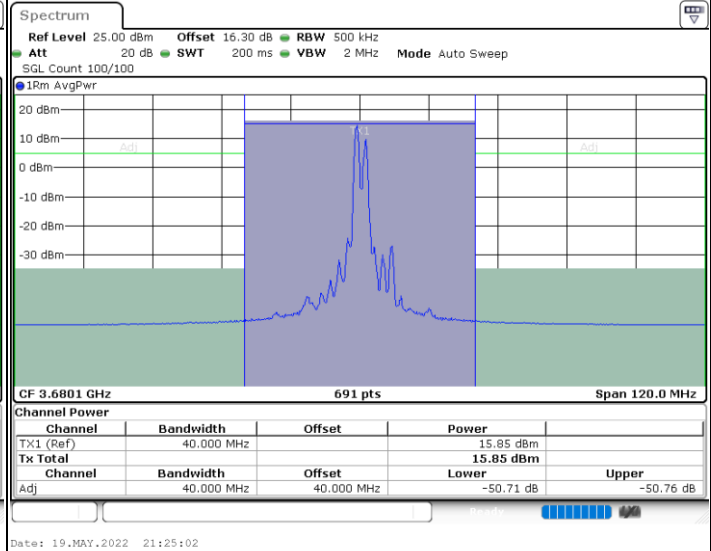

Highest Channel / FullIRB

N/A

Date: 19.MAY.2022 20:32:27

LTE Band 48C / 15MHz+20MHz

QPSK

Lowest Channel / 1RB0 and 1RB9

Lowest Channel / 1RB74 and 1RB0

Lowest Channel / FullIRB

N/A

LTE Band 48C / 15MHz+20MHz

QPSK

Middle Channel / 1RB0 and 1RB9

Middle Channel / 1RB74 and 1RB0

Middle Channel / FullIRB

N/A

LTE Band 48C / 15MHz+20MHz

QPSK

Highest Channel / 1RB0 and 1RB99

Highest Channel / 1RB74 and 1RB0

Highest Channel / FullIRB

N/A

LTE Band 48C / 20MHz+5MHz

QPSK

Lowest Channel / 1RB0 and 1RB24

Lowest Channel / 1RB99 and 1RB0

Lowest Channel / FullIRB

N/A

LTE Band 48C / 20MHz+5MHz

QPSK

Middle Channel / 1RB0 and 1RB24

Middle Channel / 1RB99 and 1RB0

Middle Channel / FullIRB