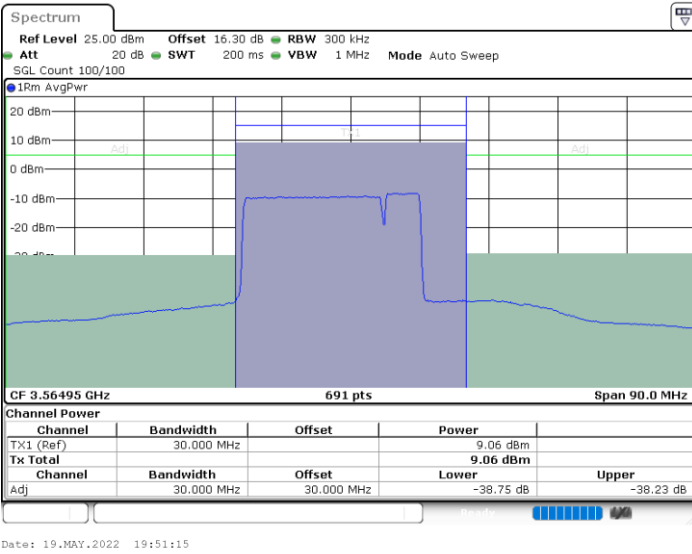

N/A

LTE Band 48C / 15MHz+20MHz

QPSK

Middle Channel / 1RB0 and 1RB9

Middle Channel / 1RB74 and 1RB0

Middle Channel / FullIRB

N/A

LTE Band 48C / 15MHz+20MHz

QPSK

Highest Channel / 1RB0 and 1RB99

Highest Channel / 1RB74 and 1RB0

Highest Channel / FullIRB

N/A

LTE Band 48C / 20MHz+5MHz

QPSK

Lowest Channel / 1RB0 and 1RB24

Lowest Channel / 1RB99 and 1RB0

Lowest Channel / FullIRB

N/A

LTE Band 48C / 20MHz+5MHz

QPSK

Middle Channel / 1RB0 and 1RB24

Middle Channel / 1RB99 and 1RB0

Middle Channel / FullIRB

N/A

LTE Band 48C / 20MHz+5MHz

QPSK

Highest Channel / 1RB0 and 1RB24

Highest Channel / 1RB99 and 1RB0

Highest Channel / FullIRB

N/A

LTE Band 48C / 20MHz+10MHz