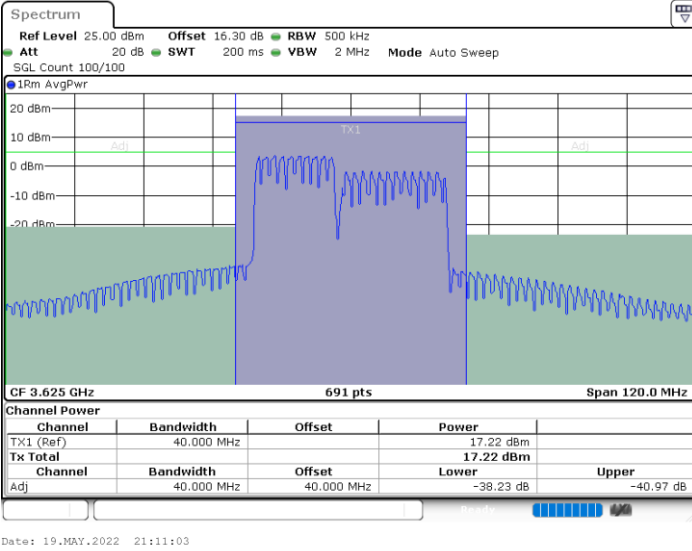

LTE Band 48C / 15MHz+20MHz

16QAM

Middle Channel / 1RB0 and 1RB9

Middle Channel / 1RB74 and 1RB0

Middle Channel / FullIRB

N/A

LTE Band 48C / 15MHz+20MHz

16QAM

Highest Channel / 1RB0 and 1RB99

Highest Channel / 1RB74 and 1RB0

Highest Channel / FullIRB

N/A

LTE Band 48C / 20MHz+5MHz

16QAM

Lowest Channel / 1RB0 and 1RB24

Lowest Channel / 1RB99 and 1RB0