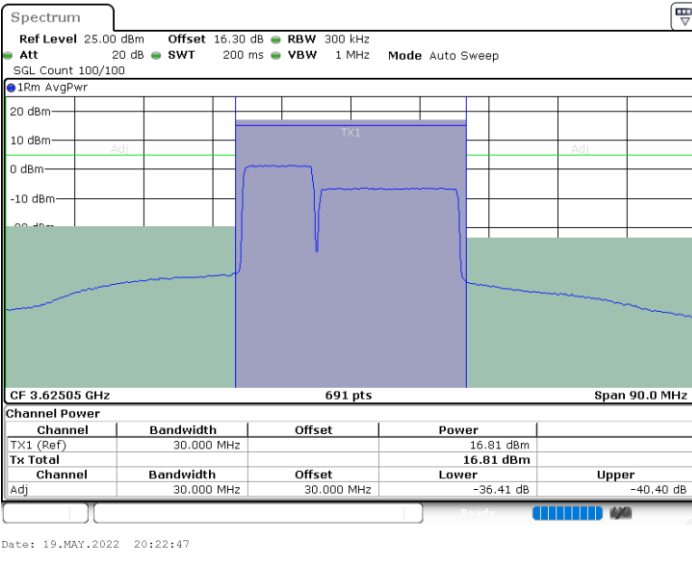

LTE Band 48C / 5MHz+20MHz

QPSK

Highest Channel / 1RB0 and 1RB99

Highest Channel / 1RB24 and 1RB0

Highest Channel / FullIRB

N/A

LTE Band 48C / 10MHz+20MHz

QPSK

Lowest Channel / 1RB0 and 1RB99

Lowest Channel / 1RB49 and 1RB0

Lowest Channel / FullIRB

N/A

LTE Band 48C / 10MHz+20MHz

QPSK

Middle Channel / 1RB0 and 1RB99

Middle Channel / 1RB49 and 1RB0

Middle Channel / FullIRB

N/A

LTE Band 48C / 10MHz+20MHz

QPSK

Highest Channel / 1RB0 and 1RB99

Highest Channel / 1RB49 and 1RB0

Date: 19.MAY.2022 20:33:19

Date: 19.MAY.2022 20:37:38