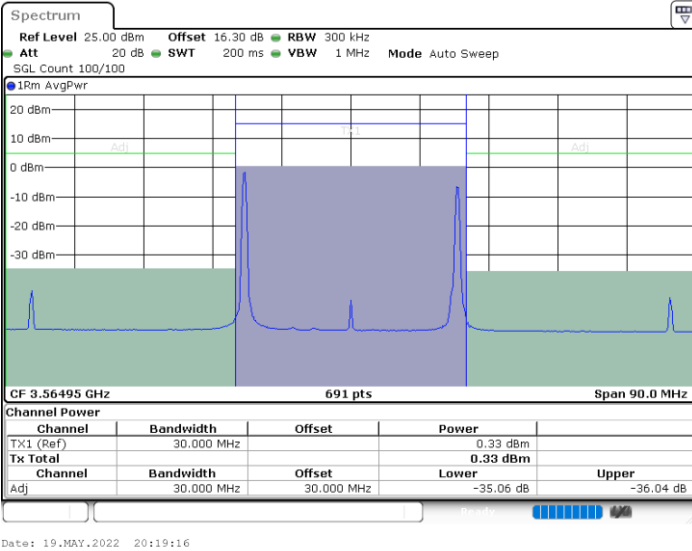

LTE Band 48C / 5MHz+20MHz

QPSK

Highest Channel / 1RB0 and 1RB99

Highest Channel / 1RB24 and 1RB0

Highest Channel / FullIRB

N/A

LTE Band 48C / 10MHz+20MHz

QPSK

Lowest Channel / 1RB0 and 1RB99

Lowest Channel / 1RB49 and 1RB0

Lowest Channel / FullIRB

N/A

LTE Band 48C / 10MHz+20MHz

QPSK

Middle Channel / 1RB0 and 1RB99

Middle Channel / 1RB49 and 1RB0