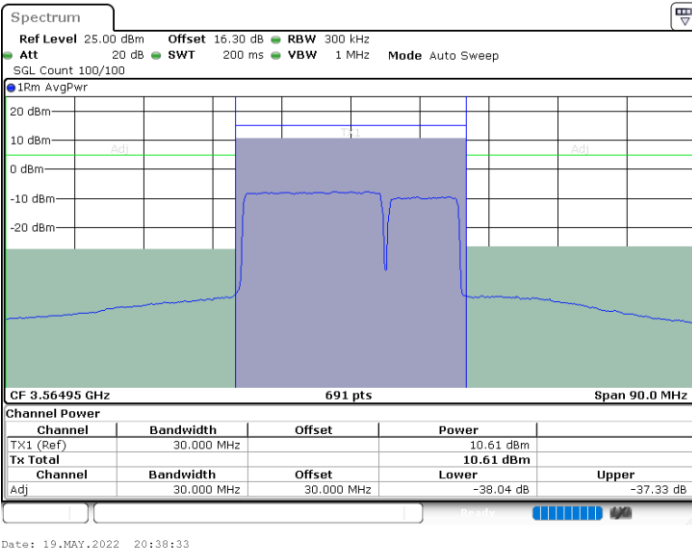

N/A

LTE Band 48C / 20MHz+5MHz

QPSK

Highest Channel / 1RB0 and 1RB24

Highest Channel / 1RB99 and 1RB0

Highest Channel / FullIRB

N/A

LTE Band 48C / 20MHz+10MHz

QPSK

Lowest Channel / 1RB0 and 1RB49

Lowest Channel / 1RB99 and 1RB0

Lowest Channel / FullIRB

N/A

LTE Band 48C / 20MHz+10MHz

QPSK

Middle Channel / 1RB0 and 1RB49

Middle Channel / 1RB99 and 1RB0

Middle Channel / FullRB

N/A

LTE Band 48C / 20MHz+10MHz

QPSK

Highest Channel / 1RB0 and 1RB49

Highest Channel / 1RB99 and 1RB0

Highest Channel / FullIRB