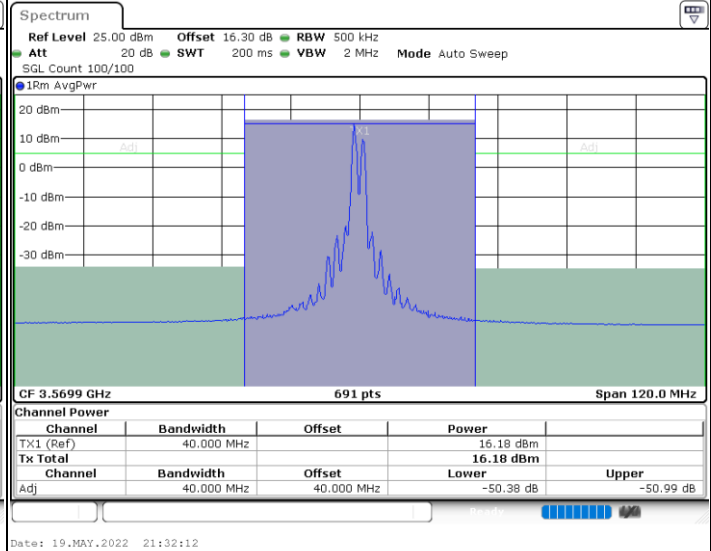

16QAM

Middle Channel / 1RB0 and 1RB49

Middle Channel / 1RB99 and 1RB0

Middle Channel / FullIRB

N/A

LTE Band 48C / 20MHz+10MHz

16QAM

Highest Channel / 1RB0 and 1RB49

Highest Channel / 1RB99 and 1RB0

Highest Channel / FullIRB

N/A

LTE Band 48C / 20MHz+15MHz

16QAM

Lowest Channel / 1RB0 and 1RB74

Lowest Channel / 1RB99 and 1RB0

Lowest Channel / FullIRB

N/A

LTE Band 48C / 20MHz+15MHz

16QAM

Middle Channel / 1RB0 and 1RB74

Middle Channel / 1RB99 and 1RB0

Middle Channel / FullIRB

N/A

LTE Band 48C / 20MHz+15MHz

16QAM

Highest Channel / 1RB0 and 1RB74

Highest Channel / 1RB99 and 1RB0

Highest Channel / FullIRB

N/A

LTE Band 48C / 20MHz+20MHz

16QAM

Lowest Channel / 1RB0 and 1RB99