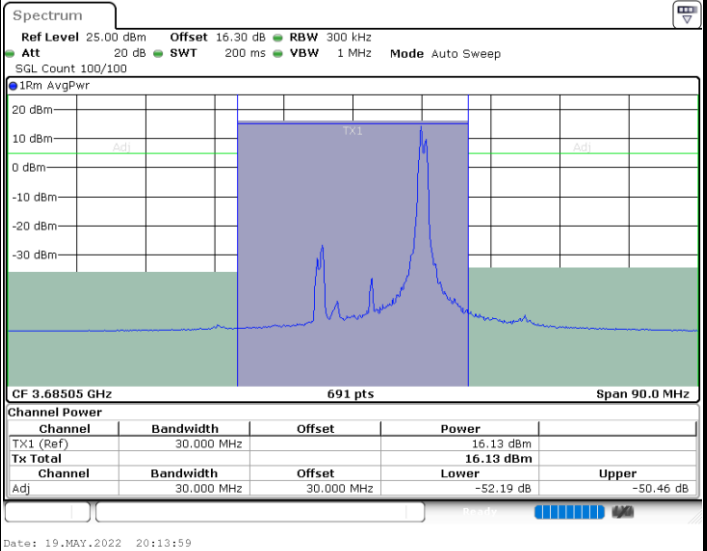

Lowest Channel / 1RB99 and 1RB0

Lowest Channel / FullIRB

N/A

LTE Band 48C / 20MHz+5MHz

QPSK

Middle Channel / 1RB0 and 1RB24

Middle Channel / 1RB99 and 1RB0

Middle Channel / FullIRB

N/A

LTE Band 48C / 20MHz+5MHz

QPSK

Highest Channel / 1RB0 and 1RB24

Highest Channel / 1RB99 and 1RB0

Highest Channel / FullIRB

N/A

LTE Band 48C / 20MHz+10MHz

QPSK

Lowest Channel / 1RB0 and 1RB49

Lowest Channel / 1RB99 and 1RB0

Lowest Channel / FullIRB

N/A

LTE Band 48C / 20MHz+10MHz

QPSK

Middle Channel / 1RB0 and 1RB49

Middle Channel / 1RB99 and 1RB0

Middle Channel / FullRB

N/A

LTE Band 48C / 20MHz+10MHz

QPSK

Highest Channel / 1RB0 and 1RB49

Highest Channel / 1RB99 and 1RB0

Highest Channel / FullIRB