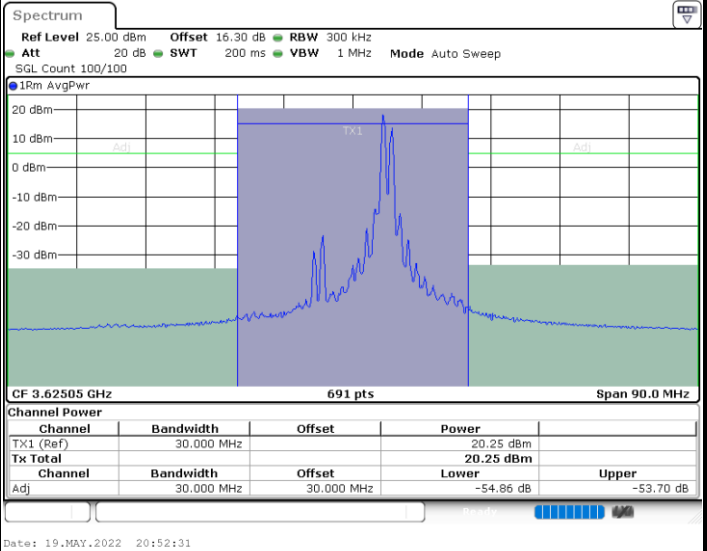

LTE Band 48C / 20MHz+5MHz

16QAM

Highest Channel / 1RB0 and 1RB24

Highest Channel / 1RB99 and 1RB0

Date: 19.MAY.2022 20:10:30

Date: 19.MAY.2022 20:13:07

Highest Channel / FullIRB

N/A

Date: 19.MAY.2022 20:07:49

LTE Band 48C / 20MHz+10MHz

16QAM

Lowest Channel / 1RB0 and 1RB49

Lowest Channel / 1RB99 and 1RB0

Lowest Channel / FullIRB

N/A

LTE Band 48C / 20MHz+10MHz

16QAM

Middle Channel / 1RB0 and 1RB49

Middle Channel / 1RB99 and 1RB0

Middle Channel / FullIRB

N/A

LTE Band 48C / 20MHz+10MHz

16QAM

Highest Channel / 1RB0 and 1RB49

Highest Channel / 1RB99 and 1RB0

Highest Channel / FullIRB

N/A

LTE Band 48C / 20MHz+15MHz

16QAM

Lowest Channel / 1RB0 and 1RB74

Lowest Channel / 1RB99 and 1RB0

Lowest Channel / FullIRB