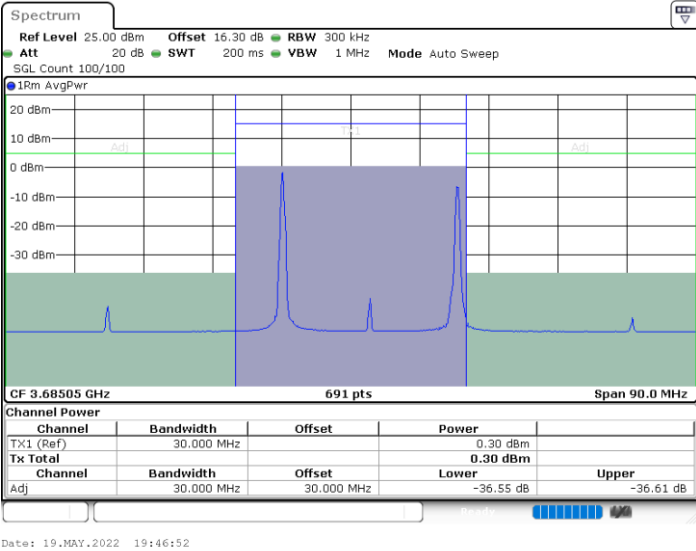

LTE Band 48C / 5MHz+20MHz

16QAM

Lowest Channel / 1RB0 and 1RB9

Lowest Channel / 1RB24 and 1RB0

Lowest Channel / FullIRB

N/A

LTE Band 48C / 5MHz+20MHz

16QAM

Middle Channel / 1RB0 and 1RB99

Middle Channel / 1RB24 and 1RB0

Middle Channel / FullIRB

N/A

LTE Band 48C / 5MHz+20MHz

16QAM

Highest Channel / 1RB0 and 1RB99

Highest Channel / 1RB24 and 1RB0

Highest Channel / FullIRB

N/A

LTE Band 48C / 10MHz+20MHz

16QAM

Lowest Channel / 1RB0 and 1RB9

Lowest Channel / 1RB49 and 1RB0

Lowest Channel / FullIRB

N/A