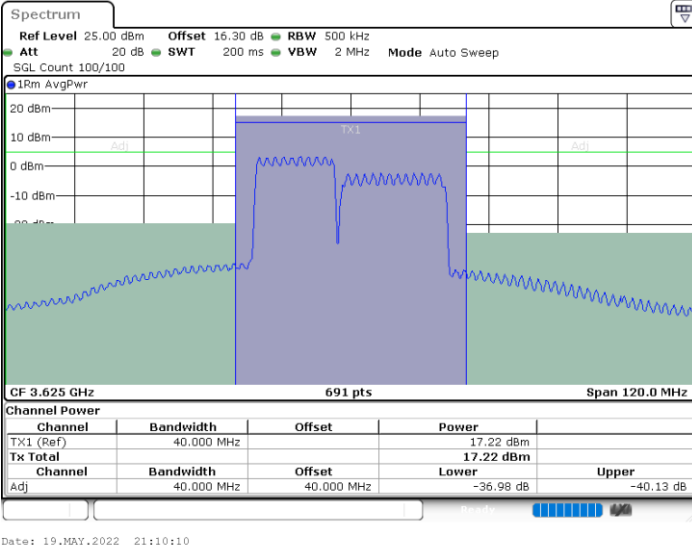

N/A

LTE Band 48C / 15MHz+20MHz

QPSK

Middle Channel / 1RB0 and 1RB9

Middle Channel / 1RB74 and 1RB0

Middle Channel / FullIRB

N/A

LTE Band 48C / 15MHz+20MHz

QPSK

Highest Channel / 1RB0 and 1RB99

Highest Channel / 1RB74 and 1RB0

Highest Channel / FullIRB

N/A

LTE Band 48C / 20MHz+5MHz

QPSK

Lowest Channel / 1RB0 and 1RB24