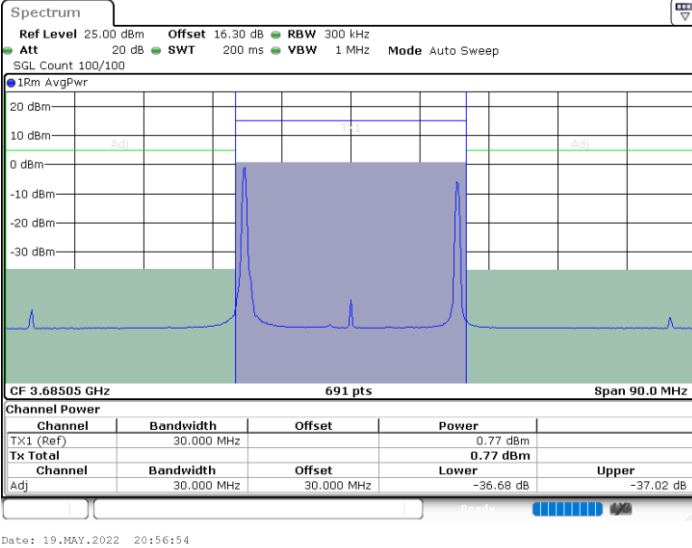

Middle Channel / 1RB99 and 1RB0

Middle Channel / FullRB

N/A

LTE Band 48C / 20MHz+10MHz

QPSK

Highest Channel / 1RB0 and 1RB49

Highest Channel / 1RB99 and 1RB0

Highest Channel / FullIRB

N/A

LTE Band 48C / 20MHz+15MHz

QPSK

Lowest Channel / 1RB0 and 1RB74

Lowest Channel / 1RB99 and 1RB0

Date: 19.MAY.2022 21:30:25

Date: 19.MAY.2022 21:31:17

Lowest Channel / FullIRB