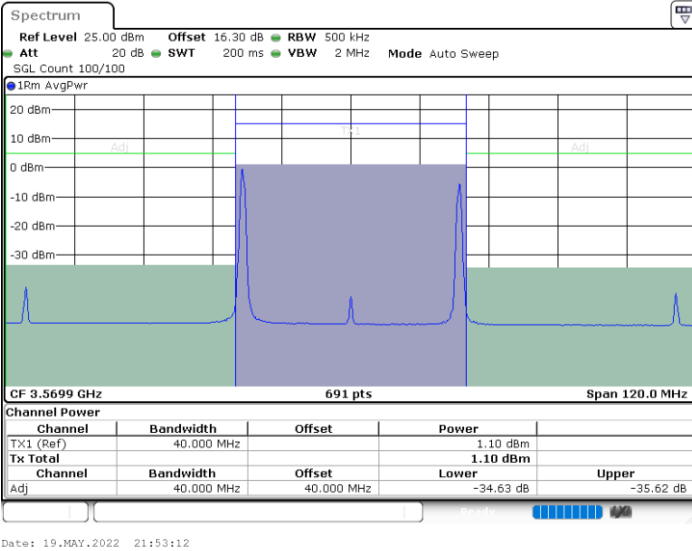

N/A

LTE Band 48C / 20MHz+15MHz

16QAM

Middle Channel / 1RB0 and 1RB74

Middle Channel / 1RB99 and 1RB0

Middle Channel / FullIRB

N/A

LTE Band 48C / 20MHz+15MHz

16QAM

Highest Channel / 1RB0 and 1RB74

Highest Channel / 1RB99 and 1RB0

Highest Channel / FullIRB

N/A

LTE Band 48C / 20MHz+20MHz

16QAM

Lowest Channel / 1RB0 and 1RB99

Lowest Channel / 1RB99 and 1RB0

Lowest Channel / FullIRB

N/A

LTE Band 48C / 20MHz+20MHz

16QAM

MiddleChannel / 1RB0 and 1RB99

Middle Channel / 1RB99 and 1RB0

Date: 19.MAY.2022 22:42:14