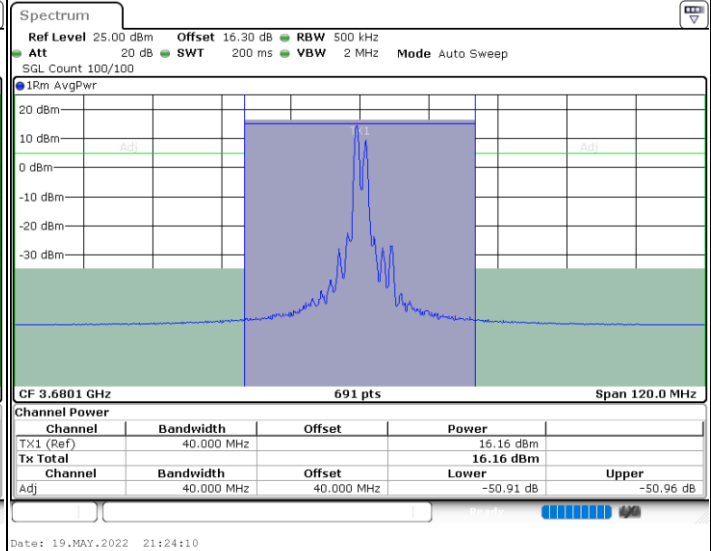

LTE Band 48C / 15MHz+20MHz

16QAM

Middle Channel / 1RB0 and 1RB9

Middle Channel / 1RB74 and 1RB0

Middle Channel / FullIRB

N/A

LTE Band 48C / 15MHz+20MHz

16QAM

Highest Channel / 1RB0 and 1RB99

Highest Channel / 1RB74 and 1RB0

Highest Channel / FullIRB

N/A

LTE Band 48C / 20MHz+5MHz

16QAM

Lowest Channel / 1RB0 and 1RB24

Lowest Channel / 1RB99 and 1RB0