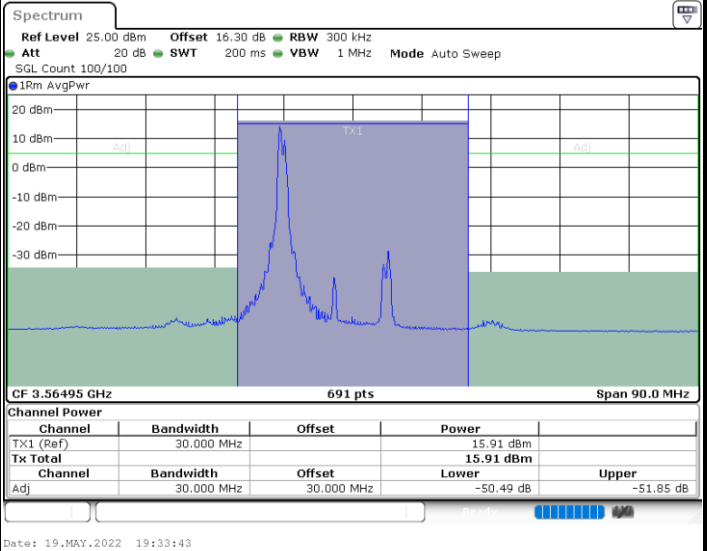

Lowest Channel / 1RB0 and 1RB99

Lowest Channel / 1RB99 and 1RB0

Lowest Channel / FullIRB

N/A

LTE Band 48C / 20MHz+20MHz

QPSK

MiddleChannel / 1RB0 and 1RB99

Middle Channel / 1RB99 and 1RB0

Middle Channel / FullIRB

N/A

LTE Band 48C / 20MHz+20MHz

QPSK

Highest Channel / 1RB0 and 1RB99

Highest Channel / 1RB99 and 1RB0

Highest Channel / FullIRB

N/A

LTE Band 48C / 5MHz+20MHz

16QAM

Lowest Channel / 1RB0 and 1RB9

Lowest Channel / 1RB24 and 1RB0

Lowest Channel / FullIRB

N/A

LTE Band 48C / 5MHz+20MHz

16QAM

Middle Channel / 1RB0 and 1RB99

Middle Channel / 1RB24 and 1RB0

Middle Channel / FullIRB

N/A

LTE Band 48C / 5MHz+20MHz

16QAM

Highest Channel / 1RB0 and 1RB99

Highest Channel / 1RB24 and 1RB0