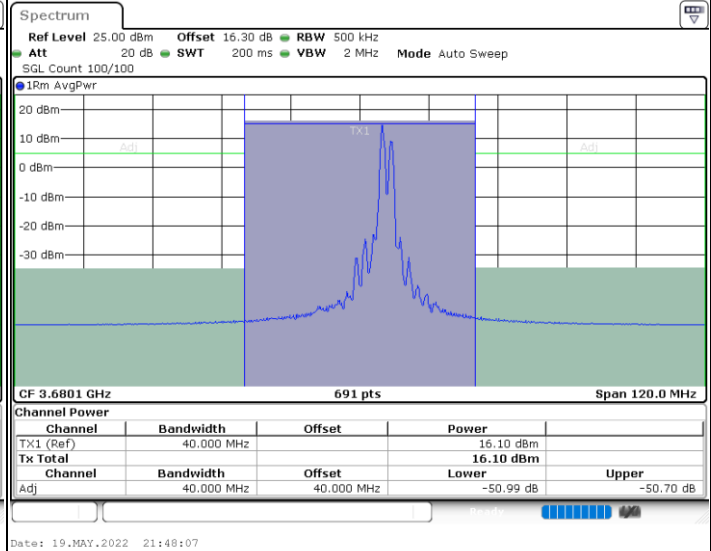

Highest Channel / 1RB99 and 1RB0

Highest Channel / FullIRB

N/A

LTE Band 48C / 20MHz+15MHz

16QAM

Lowest Channel / 1RB0 and 1RB74

Lowest Channel / 1RB99 and 1RB0

Lowest Channel / FullIRB

N/A

LTE Band 48C / 20MHz+15MHz

16QAM

Middle Channel / 1RB0 and 1RB74

Middle Channel / 1RB99 and 1RB0

Middle Channel / FullIRB

N/A

LTE Band 48C / 20MHz+15MHz

16QAM

Highest Channel / 1RB0 and 1RB74

Highest Channel / 1RB99 and 1RB0

Highest Channel / FullIRB

N/A

LTE Band 48C / 20MHz+20MHz

16QAM

Lowest Channel / 1RB0 and 1RB99