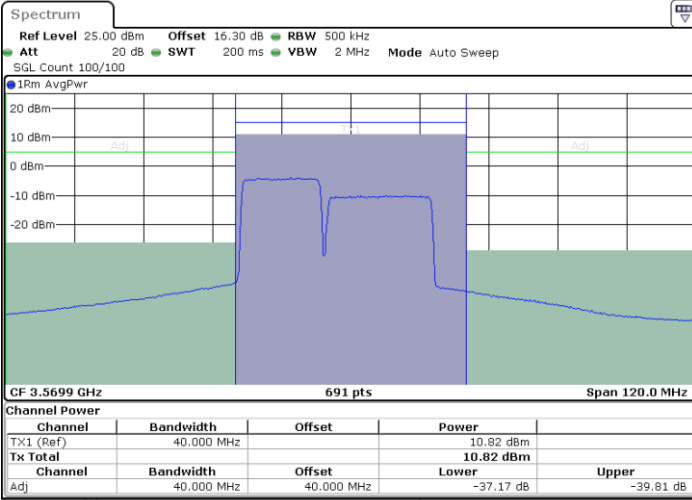

Date: 19.MAY.2022 20:23:39

LTE Band 48C / 10MHz+20MHz

16QAM

Highest Channel / 1RB0 and 1RB99

Highest Channel / 1RB49 and 1RB0

Highest Channel / FullIRB

N/A

LTE Band 48C / 15MHz+20MHz

16QAM

Lowest Channel / 1RB0 and 1RB99

Lowest Channel / 1RB74 and 1RB0

Date: 19.MAY.2022 21:05:42

Date: 19.MAY.2022 21:08:23

Lowest Channel / FullIRB

N/A

Date: 19.MAY.2022 21:03:05

LTE Band 48C / 15MHz+20MHz

16QAM

Middle Channel / 1RB0 and 1RB9

Middle Channel / 1RB74 and 1RB0

Middle Channel / FullIRB

N/A

LTE Band 48C / 15MHz+20MHz

16QAM

Highest Channel / 1RB0 and 1RB99

Highest Channel / 1RB74 and 1RB0

Highest Channel / FullIRB

N/A

LTE Band 48C / 20MHz+5MHz

16QAM

Lowest Channel / 1RB0 and 1RB24

Lowest Channel / 1RB99 and 1RB0