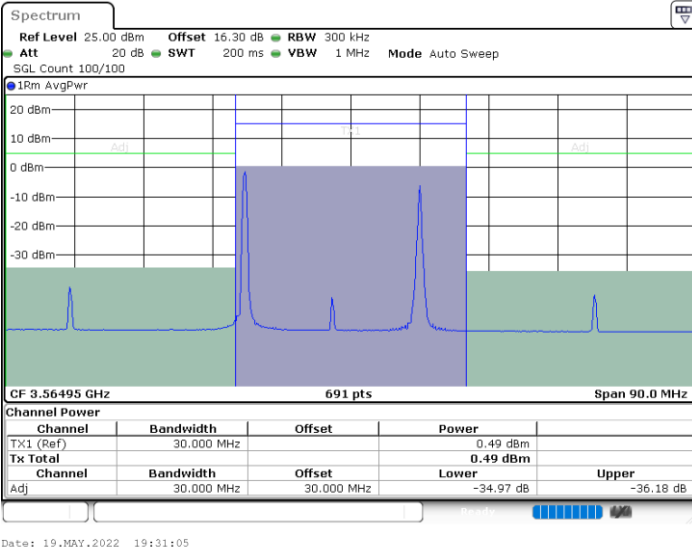

Lowest Channel / 1RB0 and 1RB99

Lowest Channel / 1RB99 and 1RB0

Lowest Channel / FullIRB

N/A

LTE Band 48C / 20MHz+20MHz

QPSK

MiddleChannel / 1RB0 and 1RB99

Middle Channel / 1RB99 and 1RB0

Middle Channel / FullIRB

N/A

LTE Band 48C / 20MHz+20MHz

QPSK

Highest Channel / 1RB0 and 1RB99

Highest Channel / 1RB99 and 1RB0

Highest Channel / FullIRB

N/A

LTE Band 48C / 5MHz+20MHz

16QAM

Lowest Channel / 1RB0 and 1RB9

Lowest Channel / 1RB24 and 1RB0

Lowest Channel / FullIRB

N/A

LTE Band 48C / 5MHz+20MHz

16QAM