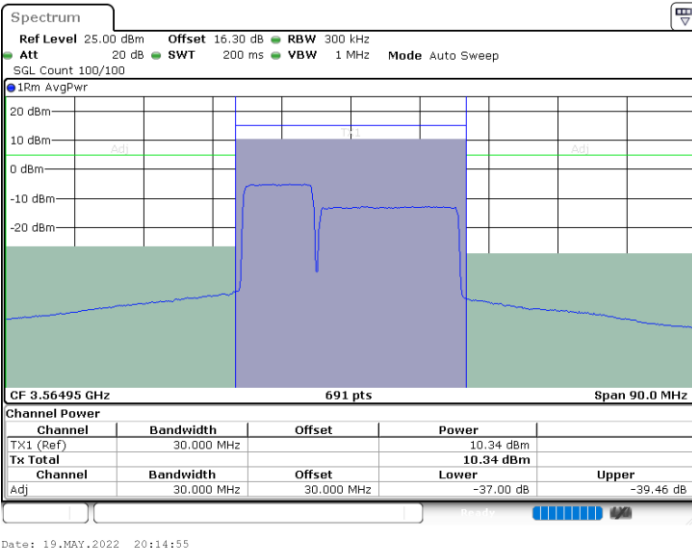

LTE Band 48C / 5MHz+20MHz

QPSK

Highest Channel / 1RB0 and 1RB99

Highest Channel / 1RB24 and 1RB0

Highest Channel / FullIRB

N/A

LTE Band 48C / 10MHz+20MHz

QPSK

Lowest Channel / 1RB0 and 1RB99

Lowest Channel / 1RB49 and 1RB0

Lowest Channel / FullIRB

N/A

LTE Band 48C / 10MHz+20MHz

QPSK

Middle Channel / 1RB0 and 1RB99

Middle Channel / 1RB49 and 1RB0