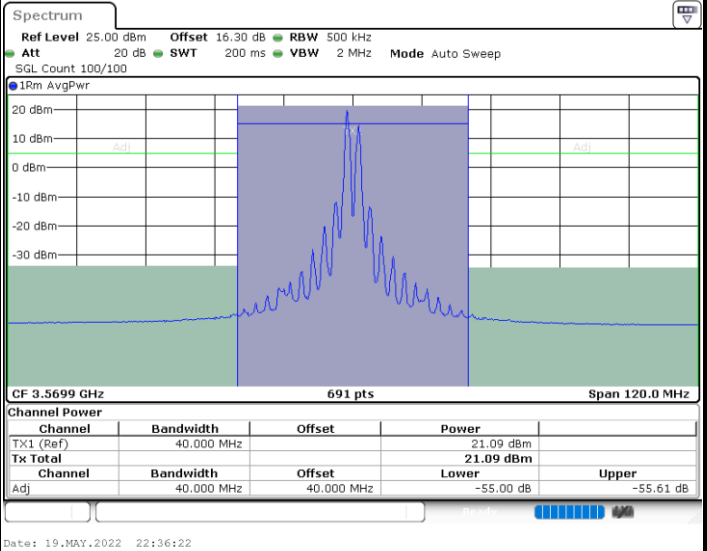

LTE Band 48C / 20MHz+15MHz

QPSK

Highest Channel / 1RB0 and 1RB74

Highest Channel / 1RB99 and 1RB0

Highest Channel / FullIRB

N/A

LTE Band 48C / 20MHz+20MHz

QPSK

Lowest Channel / 1RB0 and 1RB99

Lowest Channel / 1RB99 and 1RB0

Lowest Channel / FullIRB

N/A

LTE Band 48C / 20MHz+20MHz

QPSK

MiddleChannel / 1RB0 and 1RB99

Middle Channel / 1RB99 and 1RB0

Middle Channel / FullIRB

N/A

LTE Band 48C / 20MHz+20MHz

QPSK

Highest Channel / 1RB0 and 1RB99

Highest Channel / 1RB99 and 1RB0

Highest Channel / FullIRB

N/A