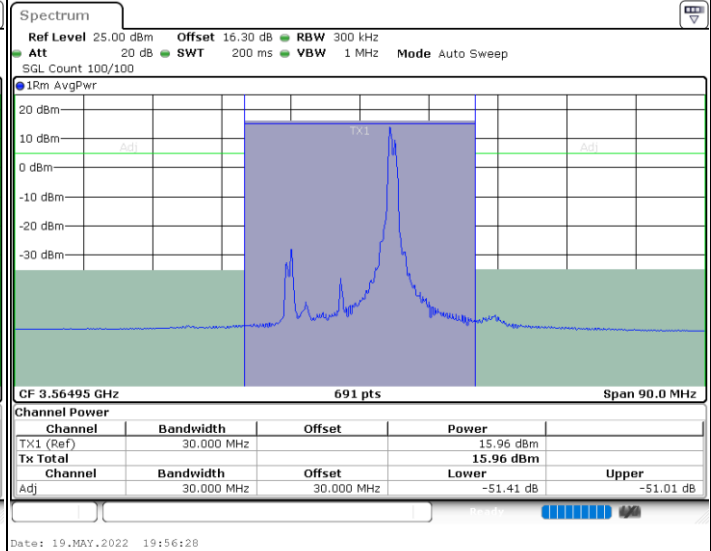

N/A

LTE Band 48C / 15MHz+20MHz

QPSK

Middle Channel / 1RB0 and 1RB9

Middle Channel / 1RB74 and 1RB0

Middle Channel / FullIRB

N/A

LTE Band 48C / 15MHz+20MHz

QPSK

Highest Channel / 1RB0 and 1RB99

Highest Channel / 1RB74 and 1RB0

Highest Channel / FullIRB

N/A

LTE Band 48C / 20MHz+5MHz

QPSK

Lowest Channel / 1RB0 and 1RB24

Lowest Channel / 1RB99 and 1RB0

Lowest Channel / FullIRB

N/A

LTE Band 48C / 20MHz+5MHz

QPSK

Middle Channel / 1RB0 and 1RB24

Middle Channel / 1RB99 and 1RB0

Middle Channel / FullIRB

N/A

LTE Band 48C / 20MHz+5MHz

QPSK

Highest Channel / 1RB0 and 1RB24

Highest Channel / 1RB99 and 1RB0

Highest Channel / FullIRB

N/A

LTE Band 48C / 20MHz+10MHz