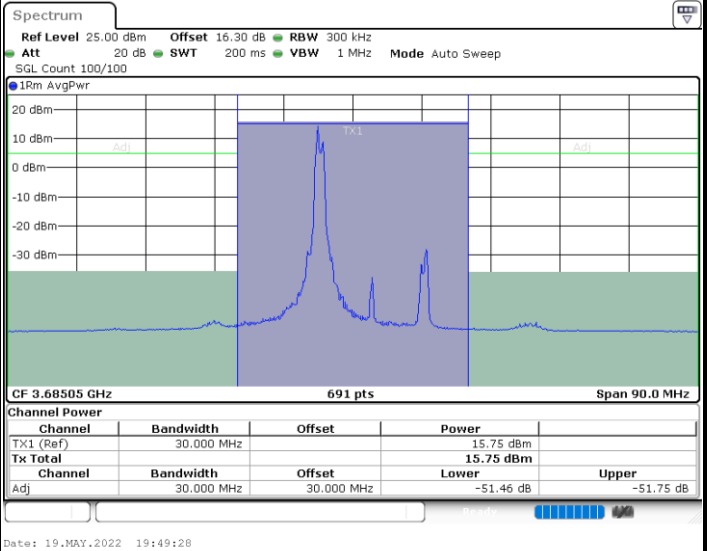

LTE Band 48C / 5MHz+20MHz

16QAM

Lowest Channel / 1RB0 and 1RB9

Lowest Channel / 1RB24 and 1RB0

Lowest Channel / FullIRB

N/A

LTE Band 48C / 5MHz+20MHz

16QAM

Middle Channel / 1RB0 and 1RB99

Middle Channel / 1RB24 and 1RB0

Middle Channel / FullIRB

N/A

LTE Band 48C / 5MHz+20MHz

16QAM

Highest Channel / 1RB0 and 1RB99

Highest Channel / 1RB24 and 1RB0

Highest Channel / FullIRB

N/A

LTE Band 48C / 10MHz+20MHz

16QAM

Lowest Channel / 1RB0 and 1RB9

Lowest Channel / 1RB49 and 1RB0

Lowest Channel / FullIRB

N/A