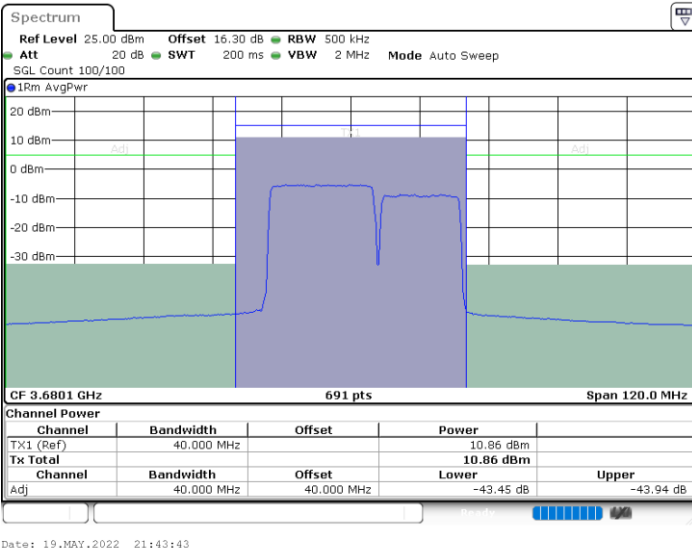

LTE Band 48C / 20MHz+15MHz

QPSK

Highest Channel / 1RB0 and 1RB74

Highest Channel / 1RB99 and 1RB0

Highest Channel / FullIRB

N/A

LTE Band 48C / 20MHz+20MHz

QPSK

Lowest Channel / 1RB0 and 1RB99

Lowest Channel / 1RB99 and 1RB0

Lowest Channel / FullIRB

N/A

LTE Band 48C / 20MHz+20MHz

QPSK

MiddleChannel / 1RB0 and 1RB99

Middle Channel / 1RB99 and 1RB0

Middle Channel / FullIRB

N/A

LTE Band 48C / 20MHz+20MHz

QPSK

Highest Channel / 1RB0 and 1RB99

Highest Channel / 1RB99 and 1RB0

Highest Channel / FullIRB

N/A