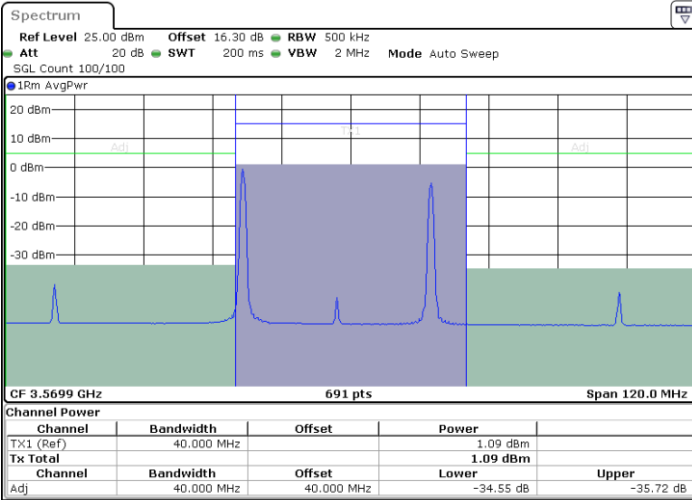

LTE Band 48C / 15MHz+20MHz

16QAM

Lowest Channel / 1RB0 and 1RB99

Lowest Channel / 1RB74 and 1RB0

Date: 19.MAY.2022 21:05:42