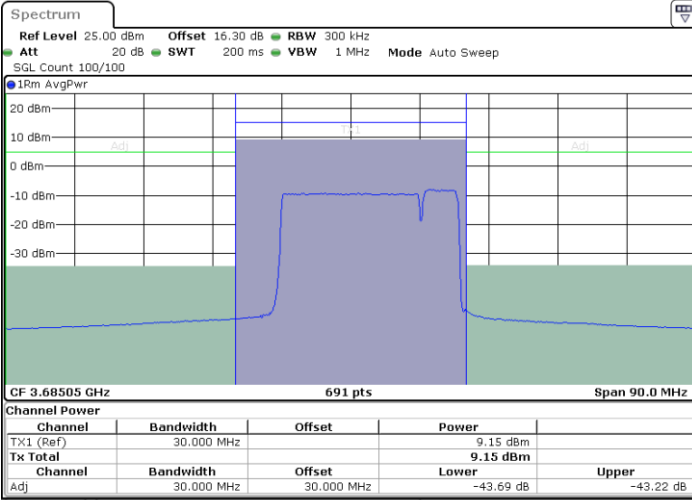

Highest Channel / 1RB0 and 1RB99

Highest Channel / 1RB74 and 1RB0

Highest Channel / FullIRB

N/A

LTE Band 48C / 20MHz+5MHz

16QAM

Lowest Channel / 1RB0 and 1RB24

Lowest Channel / 1RB99 and 1RB0

Lowest Channel / FullIRB

N/A

LTE Band 48C / 20MHz+5MHz

16QAM

Middle Channel / 1RB0 and 1RB24

Middle Channel / 1RB99 and 1RB0

Middle Channel / FullIRB

N/A

LTE Band 48C / 20MHz+5MHz

16QAM

Highest Channel / 1RB0 and 1RB24

Highest Channel / 1RB99 and 1RB0

Date: 19.MAY.2022 20:10:30

Date: 19.MAY.2022 20:13:07

Highest Channel / FullIRB

N/A

Date: 19.MAY.2022 20:07:49

LTE Band 48C / 20MHz+10MHz

16QAM

Lowest Channel / 1RB0 and 1RB49

Lowest Channel / 1RB99 and 1RB0

Lowest Channel / FullIRB

N/A

LTE Band 48C / 20MHz+10MHz