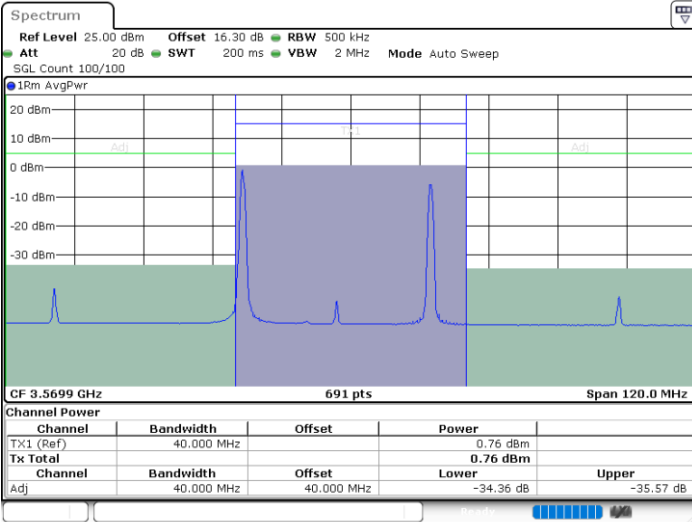

Middle Channel / 1RB99 and 1RB0

Middle Channel / FullRB

N/A

LTE Band 48C / 20MHz+10MHz

QPSK

Highest Channel / 1RB0 and 1RB49

Highest Channel / 1RB99 and 1RB0

Highest Channel / FullIRB

N/A

LTE Band 48C / 20MHz+15MHz

QPSK

Lowest Channel / 1RB0 and 1RB74

Lowest Channel / 1RB99 and 1RB0

Date: 19.MAY.2022 21:30:25

Date: 19.MAY.2022 21:31:17

Lowest Channel / FullIRB

LTE Band 48C / 20MHz+15MHz

QPSK

Highest Channel / 1RB0 and 1RB74

Highest Channel / 1RB99 and 1RB0

Highest Channel / FullIRB

N/A

LTE Band 48C / 20MHz+20MHz

QPSK