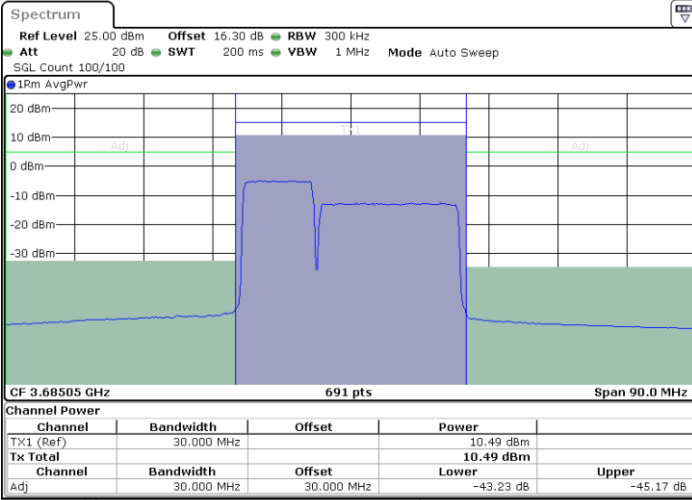

Lowest Channel / 1RB0 and 1RB99

Lowest Channel / 1RB49 and 1RB0

Lowest Channel / FullIRB

N/A

LTE Band 48C / 10MHz+20MHz

QPSK

Middle Channel / 1RB0 and 1RB99

Middle Channel / 1RB49 and 1RB0

Middle Channel / FullIRB

N/A

LTE Band 48C / 10MHz+20MHz

QPSK

Highest Channel / 1RB0 and 1RB99

Highest Channel / 1RB49 and 1RB0

Date: 19.MAY.2022 20:33:19

Date: 19.MAY.2022 20:37:38

Highest Channel / FullIRB

N/A

Date: 19.MAY.2022 20:32:27

LTE Band 48C / 15MHz+20MHz

QPSK

Lowest Channel / 1RB0 and 1RB9

Lowest Channel / 1RB74 and 1RB0

Lowest Channel / FullIRB