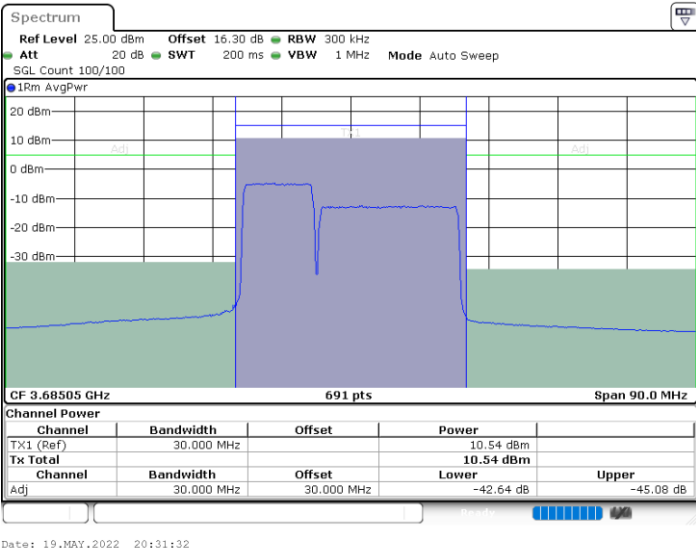

Date: 19.MAY.2022 20:23:39

LTE Band 48C / 10MHz+20MHz

16QAM

Highest Channel / 1RB0 and 1RB99

Highest Channel / 1RB49 and 1RB0

Highest Channel / FullIRB

N/A

LTE Band 48C / 15MHz+20MHz