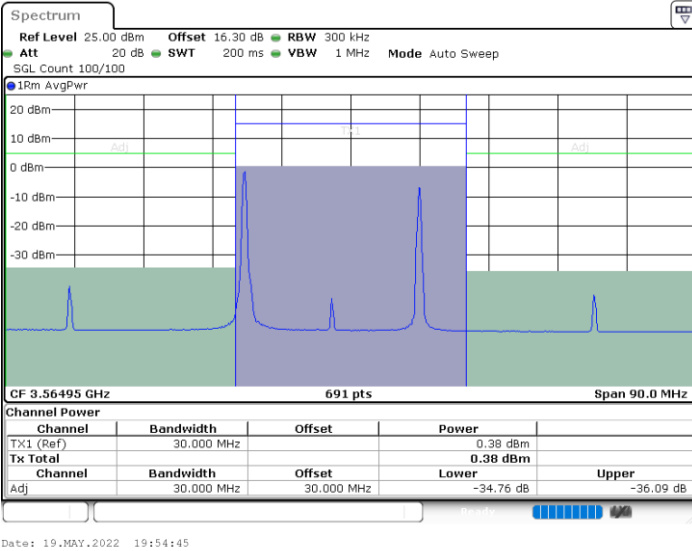

Highest Channel / 1RB0 and 1RB99

Highest Channel / 1RB74 and 1RB0

Highest Channel / FullIRB

N/A

LTE Band 48C / 20MHz+5MHz

16QAM

Lowest Channel / 1RB0 and 1RB24

Lowest Channel / 1RB99 and 1RB0

Lowest Channel / FullIRB

N/A

LTE Band 48C / 20MHz+5MHz

16QAM

Middle Channel / 1RB0 and 1RB24

Middle Channel / 1RB99 and 1RB0

Middle Channel / FullIRB

N/A