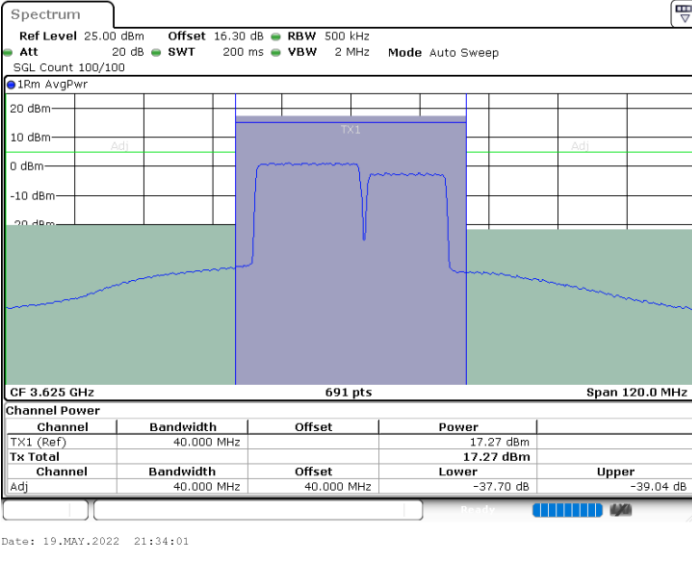

N/A

LTE Band 48C / 20MHz+15MHz

QPSK

Lowest Channel / 1RB0 and 1RB74

Lowest Channel / 1RB99 and 1RB0

Date: 19.MAY.2022 21:30:25

Date: 19.MAY.2022 21:31:17

Lowest Channel / FullIRB

N/A

Date: 19.MAY.2022 21:25:59

LTE Band 48C / 20MHz+15MHz

QPSK

Middle Channel / 1RB0 and 1RB74

Middle Channel / 1RB99 and 1RB0

Middle Channel / FullIRB

N/A

LTE Band 48C / 20MHz+15MHz

QPSK

Highest Channel / 1RB0 and 1RB74

Highest Channel / 1RB99 and 1RB0

Highest Channel / FullIRB

N/A

LTE Band 48C / 20MHz+20MHz

QPSK

Lowest Channel / 1RB0 and 1RB99

Lowest Channel / 1RB99 and 1RB0

Lowest Channel / FullIRB

N/A

LTE Band 48C / 20MHz+20MHz

QPSK

MiddleChannel / 1RB0 and 1RB99

Middle Channel / 1RB99 and 1RB0