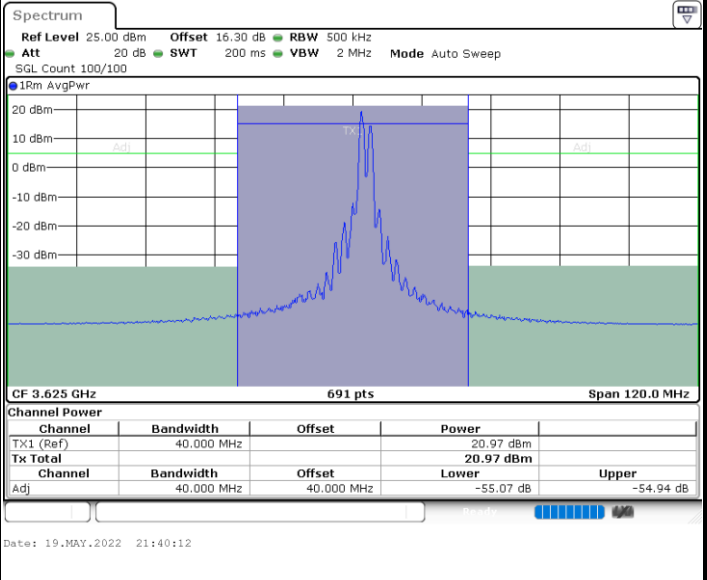

Highest Channel / 1RB99 and 1RB0

Highest Channel / FullIRB

N/A

LTE Band 48C / 20MHz+15MHz

16QAM

Lowest Channel / 1RB0 and 1RB74

Lowest Channel / 1RB99 and 1RB0

Lowest Channel / FullIRB

N/A

LTE Band 48C / 20MHz+15MHz

16QAM

Middle Channel / 1RB0 and 1RB74

Middle Channel / 1RB99 and 1RB0

Middle Channel / FullIRB

N/A

LTE Band 48C / 20MHz+15MHz

16QAM

Highest Channel / 1RB0 and 1RB74

Highest Channel / 1RB99 and 1RB0

Highest Channel / FullIRB

N/A

LTE Band 48C / 20MHz+20MHz

16QAM

Lowest Channel / 1RB0 and 1RB99

Lowest Channel / 1RB99 and 1RB0

Lowest Channel / FullIRB

N/A

LTE Band 48C / 20MHz+20MHz

16QAM

MiddleChannel / 1RB0 and 1RB99

Middle Channel / 1RB99 and 1RB0

Date: 19.MAY.2022 22:42:14