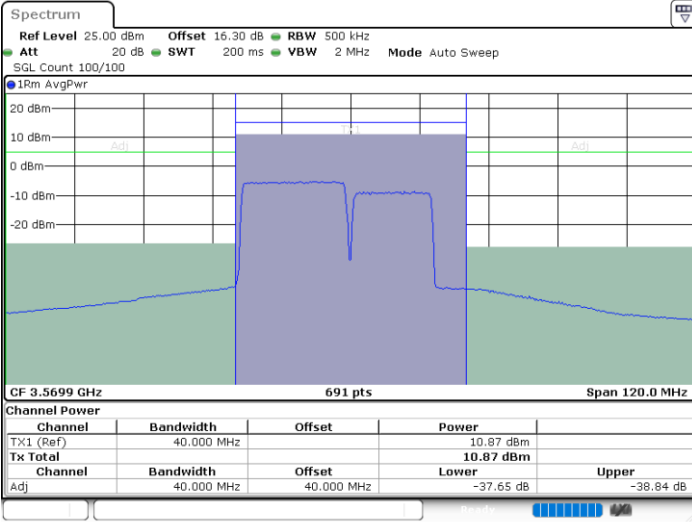

Lowest Channel / FullIRB

N/A

Date: 19.MAY.2022 21:25:59