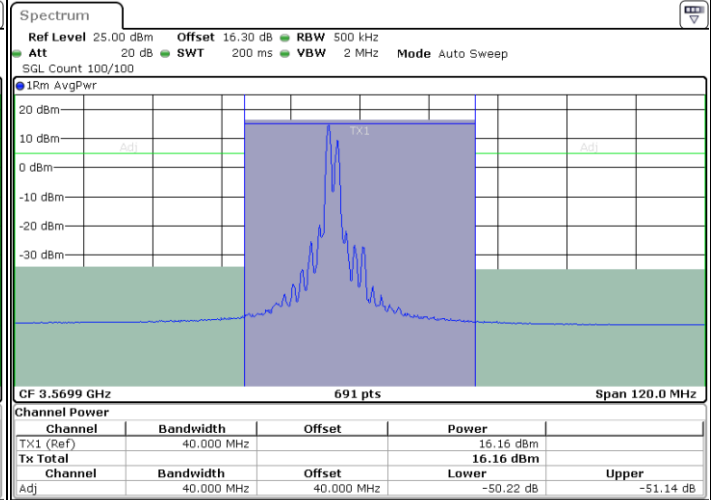

Date: 19.MAY.2022 21:08:23