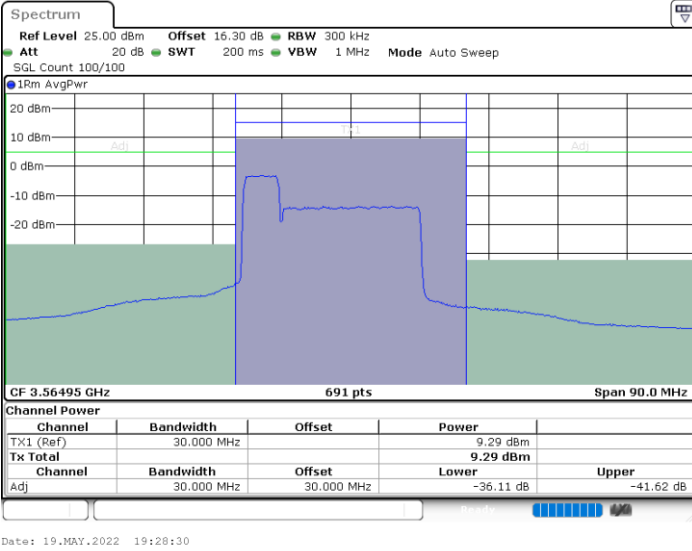

Middle Channel / FullIRB

N/A

LTE Band 48C / 20MHz+20MHz

QPSK

Highest Channel / 1RB0 and 1RB99

Highest Channel / 1RB99 and 1RB0

Highest Channel / FullIRB

N/A

LTE Band 48C / 5MHz+20MHz

16QAM

Lowest Channel / 1RB0 and 1RB9

Lowest Channel / 1RB24 and 1RB0

Lowest Channel / FullIRB

N/A

LTE Band 48C / 5MHz+20MHz

16QAM

Middle Channel / 1RB0 and 1RB99

Middle Channel / 1RB24 and 1RB0

Middle Channel / FullIRB

N/A

LTE Band 48C / 5MHz+20MHz

16QAM

Highest Channel / 1RB0 and 1RB99

Highest Channel / 1RB24 and 1RB0