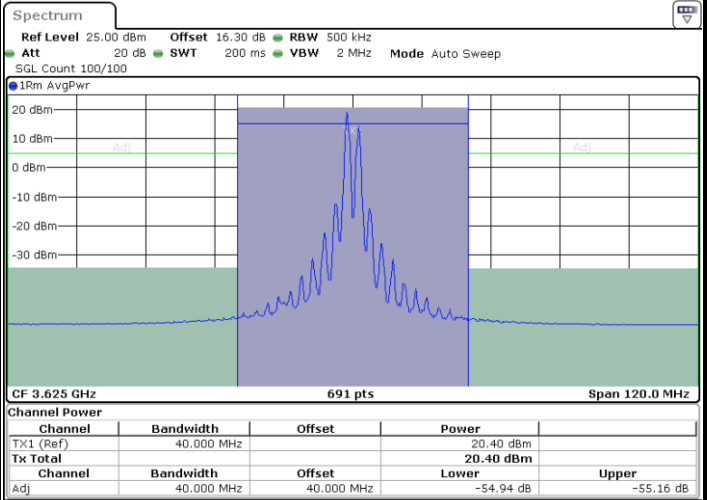

16QAM

Highest Channel / 1RB0 and 1RB74

Highest Channel / 1RB99 and 1RB0

Highest Channel / FullIRB

N/A

LTE Band 48C / 20MHz+20MHz

16QAM

Lowest Channel / 1RB0 and 1RB99

Lowest Channel / 1RB99 and 1RB0

Lowest Channel / FullIRB

N/A

LTE Band 48C / 20MHz+20MHz

16QAM

MiddleChannel / 1RB0 and 1RB99

Middle Channel / 1RB99 and 1RB0

Date: 19.MAY.2022 22:42:14