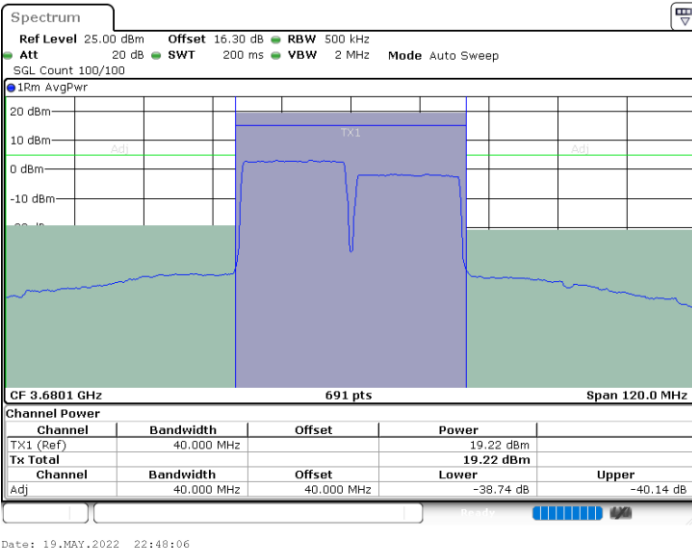

Lowest Channel / 1RB0 and 1RB99

Lowest Channel / 1RB99 and 1RB0

Lowest Channel / FullIRB

N/A

LTE Band 48C / 20MHz+20MHz

QPSK

MiddleChannel / 1RB0 and 1RB99

Middle Channel / 1RB99 and 1RB0

Middle Channel / FullIRB

N/A

LTE Band 48C / 20MHz+20MHz

QPSK

Highest Channel / 1RB0 and 1RB99

Highest Channel / 1RB99 and 1RB0

Highest Channel / FullIRB

N/A

LTE Band 48C / 5MHz+20MHz

16QAM

Lowest Channel / 1RB0 and 1RB9

Lowest Channel / 1RB24 and 1RB0

Lowest Channel / FullIRB

N/A

LTE Band 48C / 5MHz+20MHz

16QAM

Middle Channel / 1RB0 and 1RB99

Middle Channel / 1RB24 and 1RB0

Middle Channel / FullIRB

N/A

LTE Band 48C / 5MHz+20MHz

16QAM

Highest Channel / 1RB0 and 1RB99

Highest Channel / 1RB24 and 1RB0