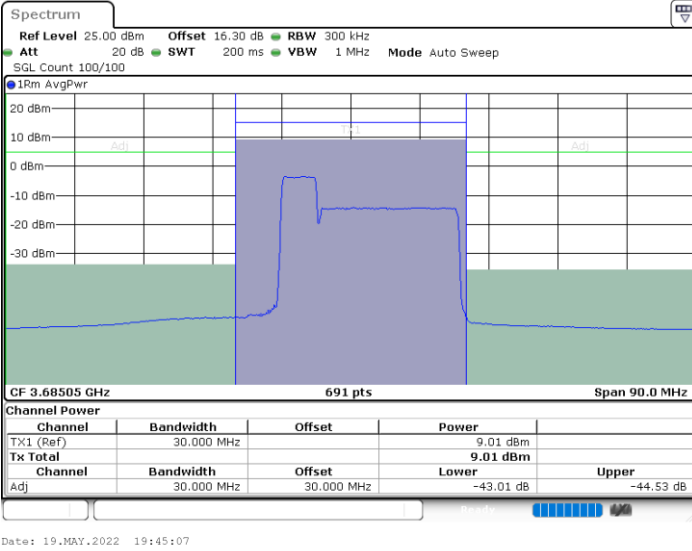

LTE Band 48C / 5MHz+20MHz

QPSK

Highest Channel / 1RB0 and 1RB99

Highest Channel / 1RB24 and 1RB0

Highest Channel / FullIRB

N/A

LTE Band 48C / 10MHz+20MHz

QPSK

Lowest Channel / 1RB0 and 1RB99

Lowest Channel / 1RB49 and 1RB0

Lowest Channel / FullIRB

N/A

LTE Band 48C / 10MHz+20MHz

QPSK

Middle Channel / 1RB0 and 1RB99

Middle Channel / 1RB49 and 1RB0