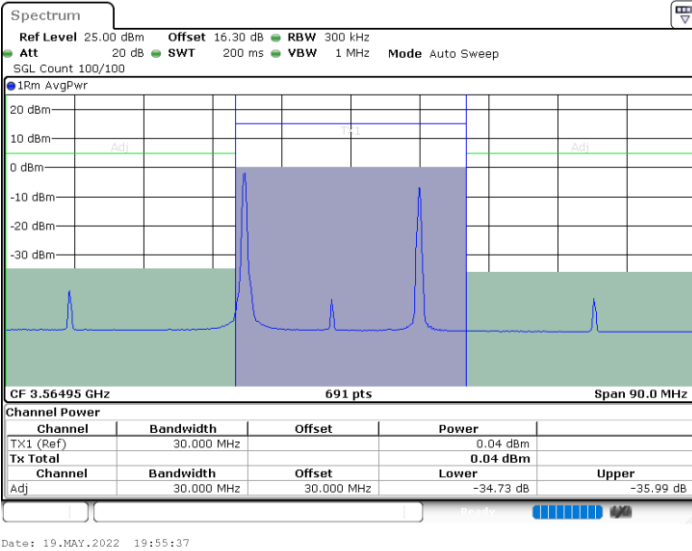

QPSK

Highest Channel / 1RB0 and 1RB99

Highest Channel / 1RB74 and 1RB0

Highest Channel / FullIRB

N/A

LTE Band 48C / 20MHz+5MHz

QPSK

Lowest Channel / 1RB0 and 1RB24

Lowest Channel / 1RB99 and 1RB0

Lowest Channel / FullIRB

N/A

LTE Band 48C / 20MHz+5MHz

QPSK

Middle Channel / 1RB0 and 1RB24

Middle Channel / 1RB99 and 1RB0

Middle Channel / FullIRB

N/A

LTE Band 48C / 20MHz+5MHz

QPSK

Highest Channel / 1RB0 and 1RB24

Highest Channel / 1RB99 and 1RB0

Highest Channel / FullIRB

N/A

LTE Band 48C / 20MHz+10MHz