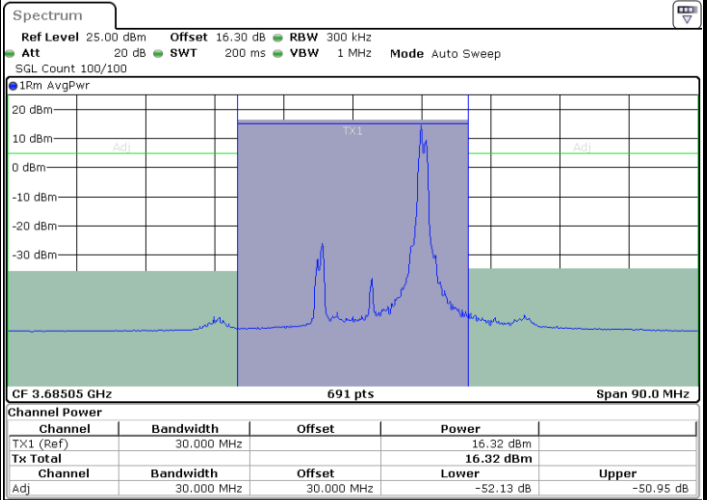

Lowest Channel / FullIRB

N/A

LTE Band 48C / 20MHz+5MHz

16QAM

Middle Channel / 1RB0 and 1RB24

Middle Channel / 1RB99 and 1RB0

Middle Channel / FullIRB

N/A

LTE Band 48C / 20MHz+5MHz

16QAM

Highest Channel / 1RB0 and 1RB24

Highest Channel / 1RB99 and 1RB0

Date: 19.MAY.2022 20:10:30

Date: 19.MAY.2022 20:13:07

Highest Channel / FullIRB

N/A

Date: 19.MAY.2022 20:07:49

LTE Band 48C / 20MHz+10MHz

16QAM

Lowest Channel / 1RB0 and 1RB49

Lowest Channel / 1RB99 and 1RB0

Lowest Channel / FullIRB

N/A

LTE Band 48C / 20MHz+10MHz