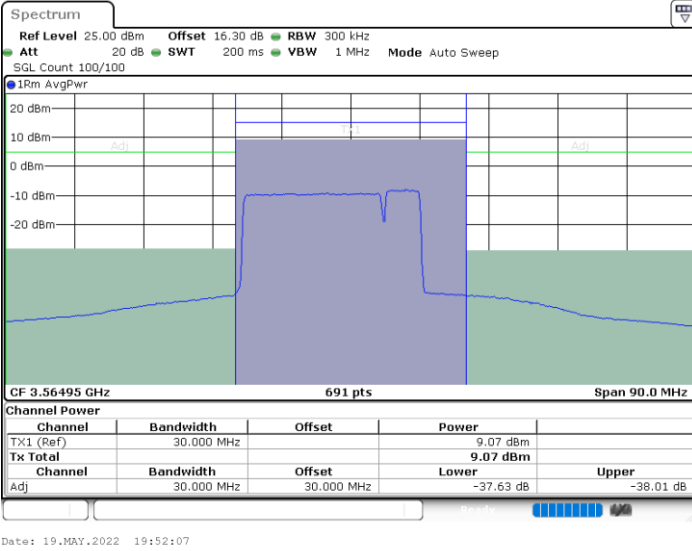

LTE Band 48C / 15MHz+20MHz

16QAM

Middle Channel / 1RB0 and 1RB9

Middle Channel / 1RB74 and 1RB0

Middle Channel / FullIRB

N/A

LTE Band 48C / 15MHz+20MHz

16QAM

Highest Channel / 1RB0 and 1RB99

Highest Channel / 1RB74 and 1RB0

Highest Channel / FullIRB

N/A

LTE Band 48C / 20MHz+5MHz

16QAM

Lowest Channel / 1RB0 and 1RB24

Lowest Channel / 1RB99 and 1RB0

Lowest Channel / FullIRB

N/A

LTE Band 48C / 20MHz+5MHz

16QAM

Middle Channel / 1RB0 and 1RB24

Middle Channel / 1RB99 and 1RB0

Middle Channel / FullIRB

N/A