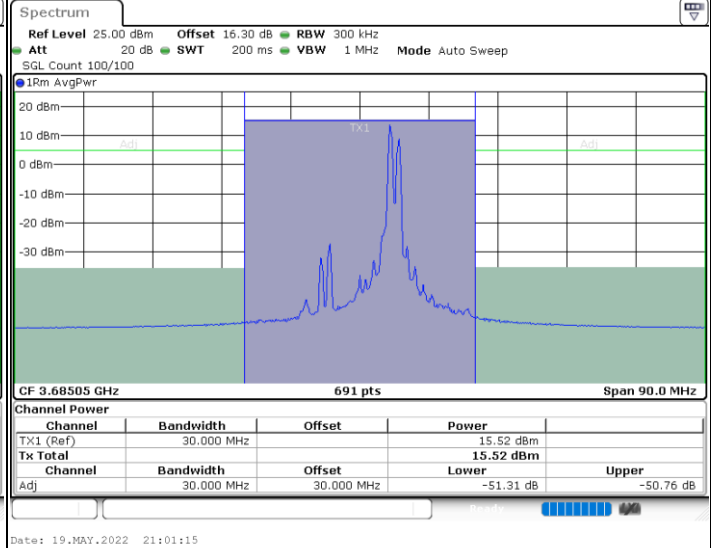

QPSK

Lowest Channel / 1RB0 and 1RB49

Lowest Channel / 1RB99 and 1RB0

Lowest Channel / FullIRB

N/A

LTE Band 48C / 20MHz+10MHz

QPSK

Middle Channel / 1RB0 and 1RB49

Middle Channel / 1RB99 and 1RB0

Middle Channel / FullRB

N/A

LTE Band 48C / 20MHz+10MHz

QPSK

Highest Channel / 1RB0 and 1RB49

Highest Channel / 1RB99 and 1RB0

Highest Channel / FullIRB

N/A

LTE Band 48C / 20MHz+15MHz

QPSK

Lowest Channel / 1RB0 and 1RB74

Lowest Channel / 1RB99 and 1RB0

Date: 19.MAY.2022 21:30:25

Date: 19.MAY.2022 21:31:17

Lowest Channel / FullIRB