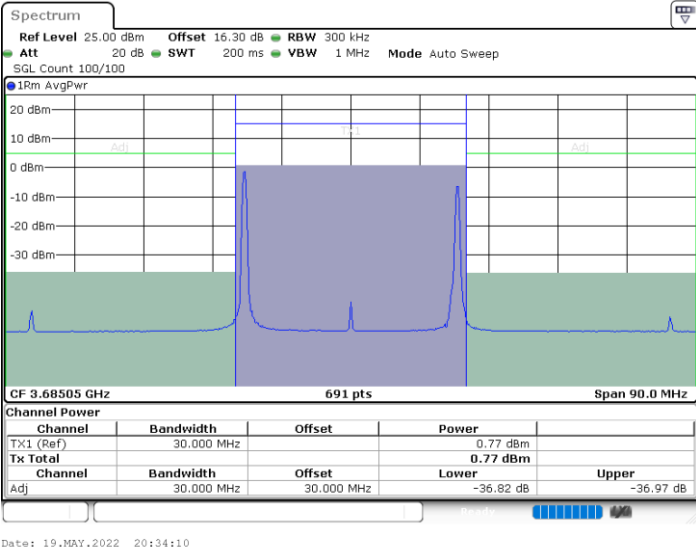

Date: 19.MAY.2022 20:23:39

LTE Band 48C / 10MHz+20MHz

16QAM

Highest Channel / 1RB0 and 1RB99

Highest Channel / 1RB49 and 1RB0

Highest Channel / FullIRB

N/A

LTE Band 48C / 15MHz+20MHz