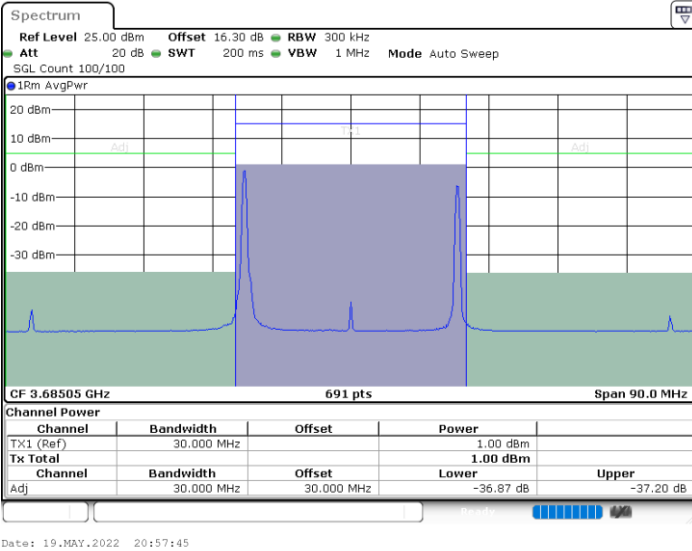

Date: 19.MAY.2022 20:07:49

LTE Band 48C / 20MHz+10MHz

16QAM

Lowest Channel / 1RB0 and 1RB49

Lowest Channel / 1RB99 and 1RB0

Lowest Channel / FullIRB

N/A

LTE Band 48C / 20MHz+10MHz

16QAM

Middle Channel / 1RB0 and 1RB49

Middle Channel / 1RB99 and 1RB0

Middle Channel / FullIRB

N/A

LTE Band 48C / 20MHz+10MHz

16QAM

Highest Channel / 1RB0 and 1RB49

Highest Channel / 1RB99 and 1RB0

Highest Channel / FullIRB

N/A

LTE Band 48C / 20MHz+15MHz

16QAM

Lowest Channel / 1RB0 and 1RB74

Lowest Channel / 1RB99 and 1RB0

Lowest Channel / FullIRB