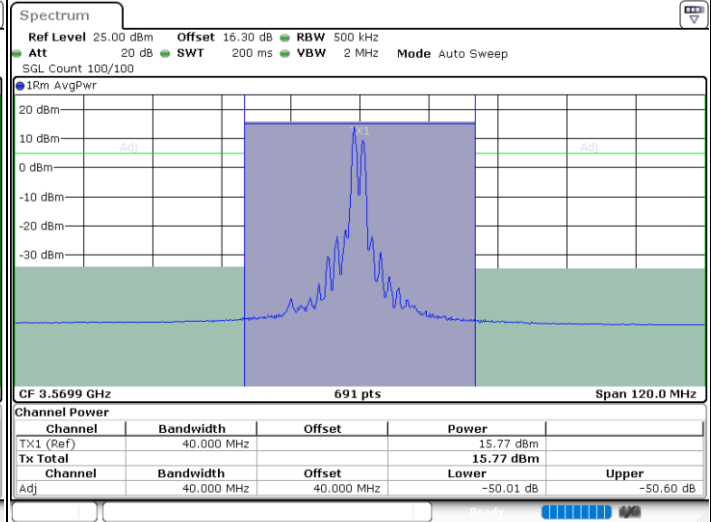

Middle Channel / 1RB99 and 1RB0

Middle Channel / FullRB

N/A

LTE Band 48C / 20MHz+10MHz

QPSK

Highest Channel / 1RB0 and 1RB49

Highest Channel / 1RB99 and 1RB0

Highest Channel / FullIRB

N/A

LTE Band 48C / 20MHz+15MHz

QPSK

Lowest Channel / 1RB0 and 1RB74

Lowest Channel / 1RB99 and 1RB0

Date: 19.MAY.2022 21:30:25

Date: 19.MAY.2022 21:31:17

Lowest Channel / FullIRB

N/A

Date: 19.MAY.2022 21:25:59

LTE Band 48C / 20MHz+15MHz

QPSK

Middle Channel / 1RB0 and 1RB74

Middle Channel / 1RB99 and 1RB0

Middle Channel / FullIRB

N/A

LTE Band 48C / 20MHz+15MHz

QPSK

Highest Channel / 1RB0 and 1RB74

Highest Channel / 1RB99 and 1RB0

Highest Channel / FullIRB

N/A

LTE Band 48C / 20MHz+20MHz

QPSK