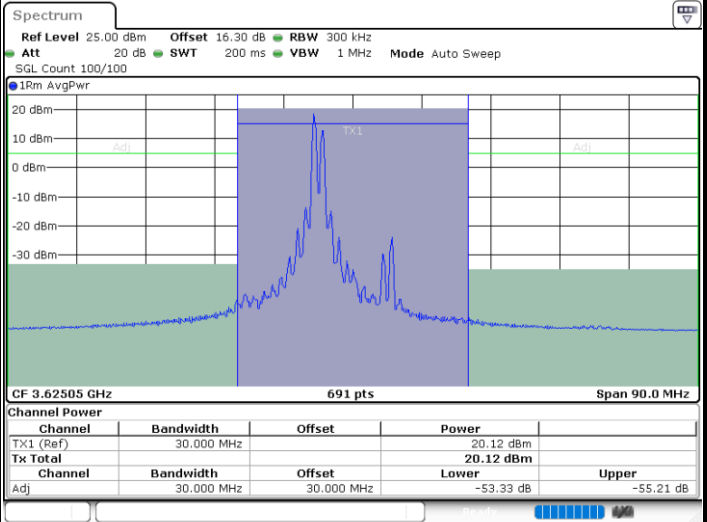

Highest Channel / FullIRB

N/A

LTE Band 48C / 10MHz+20MHz

16QAM

Lowest Channel / 1RB0 and 1RB9

Lowest Channel / 1RB49 and 1RB0

Lowest Channel / FullIRB

N/A

LTE Band 48C / 10MHz+20MHz

16QAM

Middle Channel / 1RB0 and 1RB99

Middle Channel / 1RB49 and 1RB0

Date: 19.MAY.2022 20:26:16

Date: 19.MAY.2022 20:28:55

Middle Channel / FullIRB

N/A

Date: 19.MAY.2022 20:23:39

LTE Band 48C / 10MHz+20MHz

16QAM

Highest Channel / 1RB0 and 1RB99

Highest Channel / 1RB49 and 1RB0

Highest Channel / FullIRB

N/A

LTE Band 48C / 15MHz+20MHz