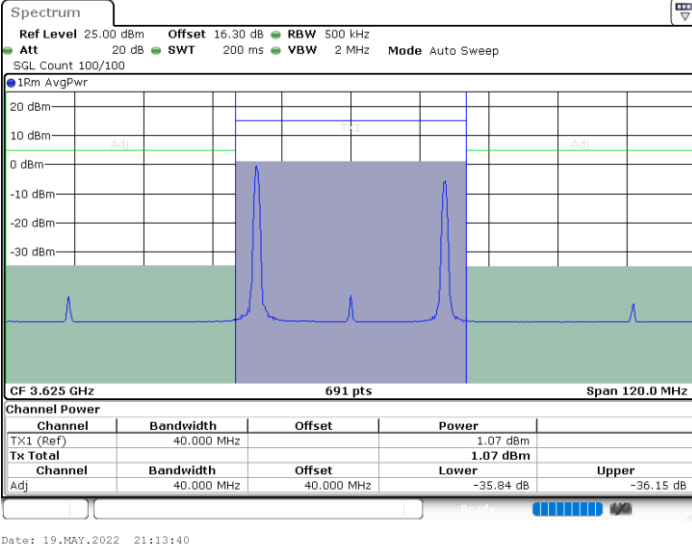

Date: 19.MAY.2022 20:23:39

LTE Band 48C / 10MHz+20MHz

16QAM

Highest Channel / 1RB0 and 1RB99

Highest Channel / 1RB49 and 1RB0

Highest Channel / FullIRB

N/A

LTE Band 48C / 15MHz+20MHz

16QAM

Lowest Channel / 1RB0 and 1RB99

Lowest Channel / 1RB74 and 1RB0

Date: 19.MAY.2022 21:05:42

Date: 19.MAY.2022 21:08:23

Lowest Channel / FullIRB

N/A

Date: 19.MAY.2022 21:03:05

LTE Band 48C / 15MHz+20MHz

16QAM

Middle Channel / 1RB0 and 1RB9

Middle Channel / 1RB74 and 1RB0

Middle Channel / FullIRB

N/A

LTE Band 48C / 15MHz+20MHz

16QAM

Highest Channel / 1RB0 and 1RB99

Highest Channel / 1RB74 and 1RB0

Highest Channel / FullIRB

N/A

LTE Band 48C / 20MHz+5MHz

16QAM

Lowest Channel / 1RB0 and 1RB24

Lowest Channel / 1RB99 and 1RB0