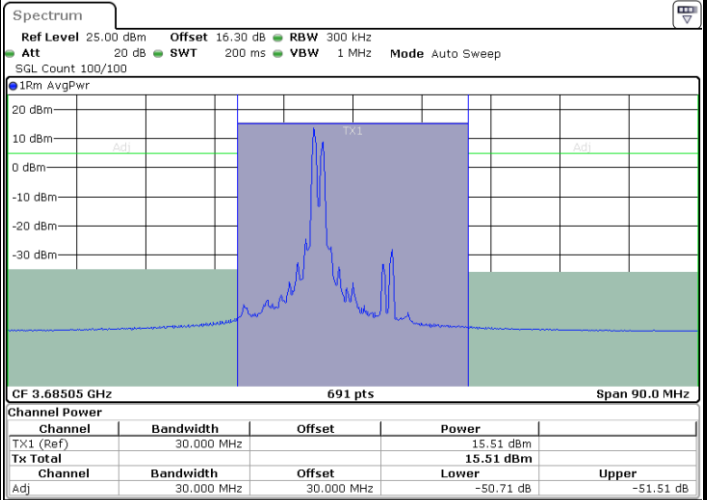

Lowest Channel / 1RB0 and 1RB99

Lowest Channel / 1RB49 and 1RB0

Lowest Channel / FullIRB

N/A

LTE Band 48C / 10MHz+20MHz

QPSK

Middle Channel / 1RB0 and 1RB99

Middle Channel / 1RB49 and 1RB0

Middle Channel / FullIRB

N/A

LTE Band 48C / 10MHz+20MHz

QPSK

Highest Channel / 1RB0 and 1RB99

Highest Channel / 1RB49 and 1RB0

Date: 19.MAY.2022 20:33:19

Date: 19.MAY.2022 20:37:38

Highest Channel / FullIRB

N/A

Date: 19.MAY.2022 20:32:27

LTE Band 48C / 15MHz+20MHz

QPSK

Lowest Channel / 1RB0 and 1RB9

Lowest Channel / 1RB74 and 1RB0

Lowest Channel / FullIRB