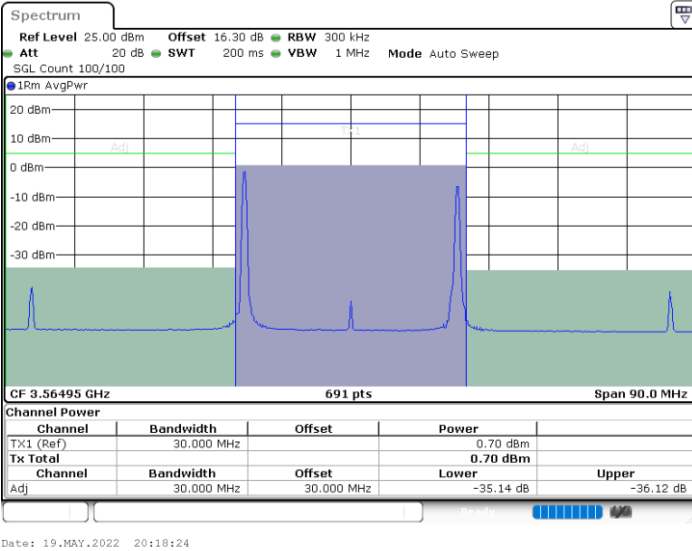

Middle Channel / 1RB0 and 1RB99

Middle Channel / 1RB24 and 1RB0

Middle Channel / FullIRB

N/A

LTE Band 48C / 5MHz+20MHz

16QAM

Highest Channel / 1RB0 and 1RB99

Highest Channel / 1RB24 and 1RB0

Highest Channel / FullIRB

N/A

LTE Band 48C / 10MHz+20MHz

16QAM

Lowest Channel / 1RB0 and 1RB9

Lowest Channel / 1RB49 and 1RB0

Lowest Channel / FullIRB

N/A