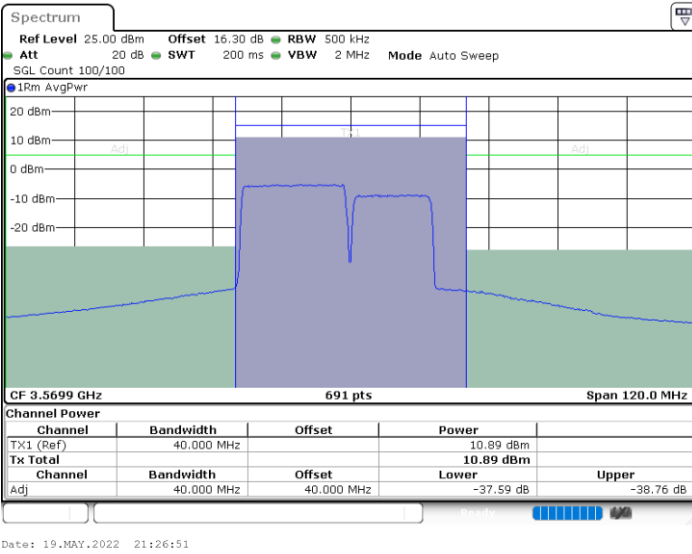

16QAM

Middle Channel / 1RB0 and 1RB49

Middle Channel / 1RB99 and 1RB0

Middle Channel / FullIRB

N/A

LTE Band 48C / 20MHz+10MHz

16QAM

Highest Channel / 1RB0 and 1RB49

Highest Channel / 1RB99 and 1RB0

Highest Channel / FullIRB

N/A

LTE Band 48C / 20MHz+15MHz

16QAM

Lowest Channel / 1RB0 and 1RB74

Lowest Channel / 1RB99 and 1RB0

Lowest Channel / FullIRB

N/A

LTE Band 48C / 20MHz+15MHz

16QAM

Middle Channel / 1RB0 and 1RB74

Middle Channel / 1RB99 and 1RB0

Middle Channel / FullIRB

N/A

LTE Band 48C / 20MHz+15MHz