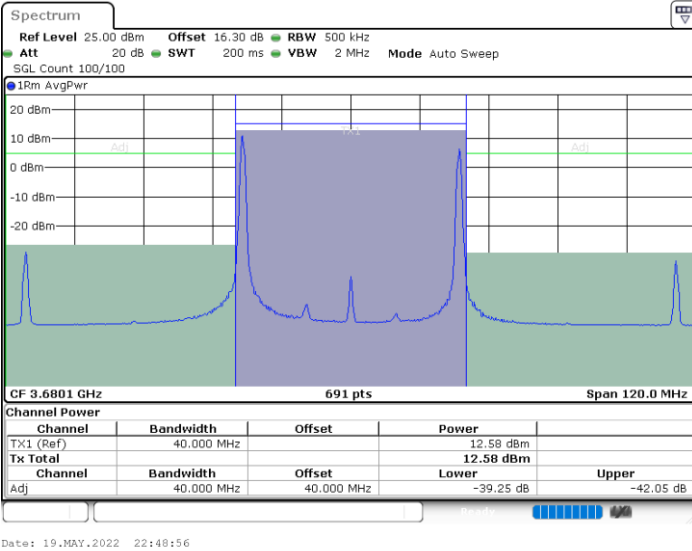

Lowest Channel / 1RB0 and 1RB99

Lowest Channel / 1RB99 and 1RB0

Lowest Channel / FullIRB

N/A

LTE Band 48C / 20MHz+20MHz

QPSK

MiddleChannel / 1RB0 and 1RB99

Middle Channel / 1RB99 and 1RB0

Middle Channel / FullIRB

N/A

LTE Band 48C / 20MHz+20MHz

QPSK

Highest Channel / 1RB0 and 1RB99

Highest Channel / 1RB99 and 1RB0

Highest Channel / FullIRB

N/A

LTE Band 48C / 5MHz+20MHz

16QAM

Lowest Channel / 1RB0 and 1RB9

Lowest Channel / 1RB24 and 1RB0

Lowest Channel / FullIRB

N/A

LTE Band 48C / 5MHz+20MHz

16QAM