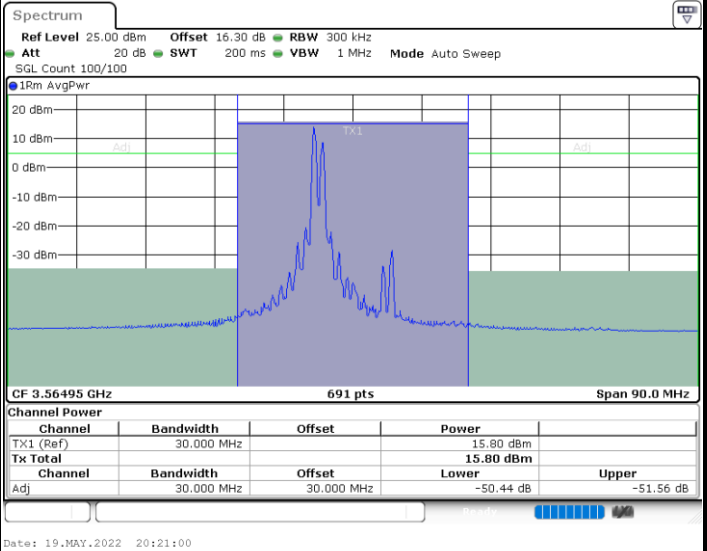

Middle Channel / 1RB0 and 1RB99

Middle Channel / 1RB24 and 1RB0

Middle Channel / FullIRB

N/A

LTE Band 48C / 5MHz+20MHz

16QAM

Highest Channel / 1RB0 and 1RB99

Highest Channel / 1RB24 and 1RB0

Highest Channel / FullIRB

N/A

LTE Band 48C / 10MHz+20MHz

16QAM

Lowest Channel / 1RB0 and 1RB9

Lowest Channel / 1RB49 and 1RB0

Lowest Channel / FullIRB

N/A

LTE Band 48C / 10MHz+20MHz

16QAM

Middle Channel / 1RB0 and 1RB99

Middle Channel / 1RB49 and 1RB0

Date: 19.MAY.2022 20:26:16

Date: 19.MAY.2022 20:28:55

Middle Channel / FullIRB

N/A

Date: 19.MAY.2022 20:23:39

LTE Band 48C / 10MHz+20MHz

16QAM

Highest Channel / 1RB0 and 1RB99

Highest Channel / 1RB49 and 1RB0

Highest Channel / FullIRB

N/A

LTE Band 48C / 15MHz+20MHz