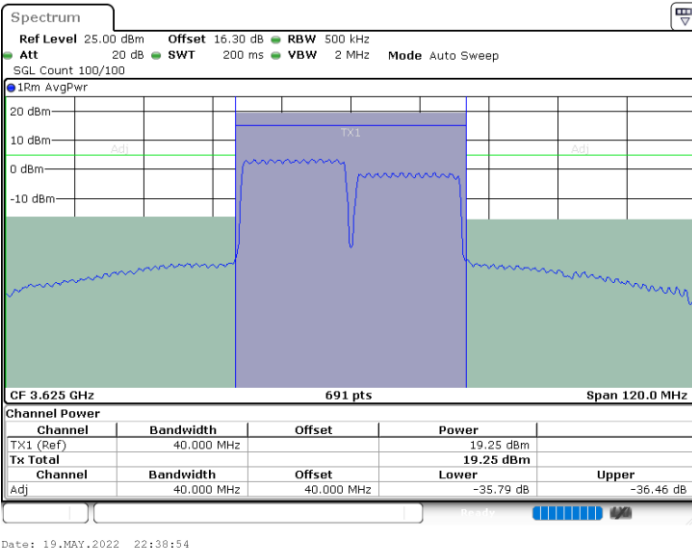

LTE Band 48C / 20MHz+15MHz

QPSK

Highest Channel / 1RB0 and 1RB74

Highest Channel / 1RB99 and 1RB0

Highest Channel / FullIRB

N/A

LTE Band 48C / 20MHz+20MHz

QPSK

Lowest Channel / 1RB0 and 1RB99

Lowest Channel / 1RB99 and 1RB0

Lowest Channel / FullIRB

N/A

LTE Band 48C / 20MHz+20MHz

QPSK

MiddleChannel / 1RB0 and 1RB99

Middle Channel / 1RB99 and 1RB0

Middle Channel / FullIRB

N/A

LTE Band 48C / 20MHz+20MHz

QPSK

Highest Channel / 1RB0 and 1RB99

Highest Channel / 1RB99 and 1RB0

Highest Channel / FullIRB

N/A