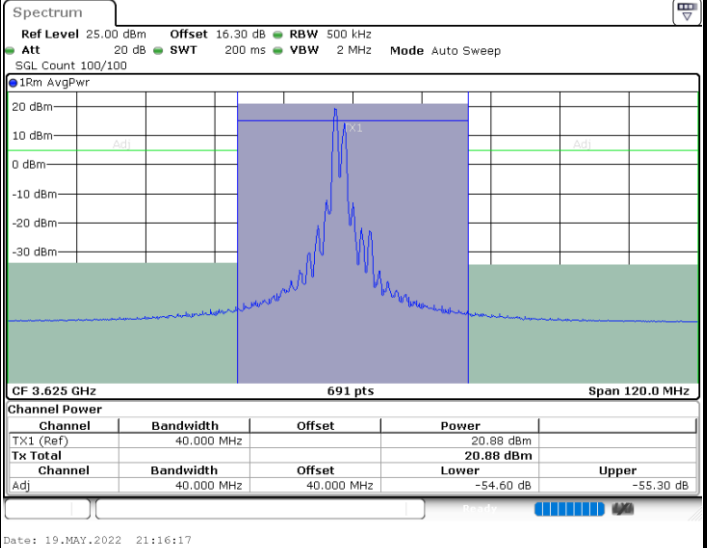

Date: 19.MAY.2022 20:23:39

LTE Band 48C / 10MHz+20MHz

16QAM

Highest Channel / 1RB0 and 1RB99

Highest Channel / 1RB49 and 1RB0

Highest Channel / FullIRB

N/A

LTE Band 48C / 15MHz+20MHz

16QAM

Lowest Channel / 1RB0 and 1RB99

Lowest Channel / 1RB74 and 1RB0

Date: 19.MAY.2022 21:05:42

Date: 19.MAY.2022 21:08:23

Lowest Channel / FullIRB

N/A

Date: 19.MAY.2022 21:03:05

LTE Band 48C / 15MHz+20MHz

16QAM

Middle Channel / 1RB0 and 1RB9

Middle Channel / 1RB74 and 1RB0

Middle Channel / FullIRB

N/A

LTE Band 48C / 15MHz+20MHz

16QAM

Highest Channel / 1RB0 and 1RB99

Highest Channel / 1RB74 and 1RB0

Highest Channel / FullIRB

N/A

LTE Band 48C / 20MHz+5MHz

16QAM

Lowest Channel / 1RB0 and 1RB24

Lowest Channel / 1RB99 and 1RB0