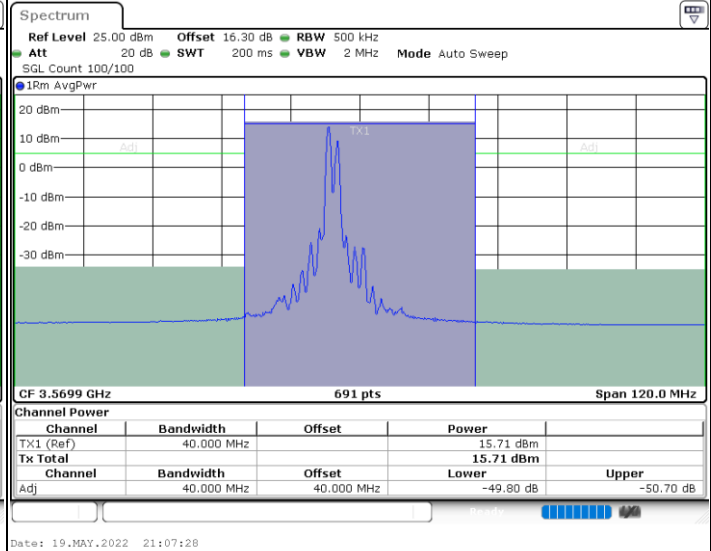

Highest Channel / FullIRB

N/A

Date: 19.MAY.2022 20:32:27

LTE Band 48C / 15MHz+20MHz

QPSK

Lowest Channel / 1RB0 and 1RB9

Lowest Channel / 1RB74 and 1RB0

Lowest Channel / FullIRB

N/A

LTE Band 48C / 15MHz+20MHz

QPSK

Middle Channel / 1RB0 and 1RB9

Middle Channel / 1RB74 and 1RB0

Middle Channel / FullIRB

N/A

LTE Band 48C / 15MHz+20MHz

QPSK

Highest Channel / 1RB0 and 1RB99

Highest Channel / 1RB74 and 1RB0

Highest Channel / FullIRB

N/A

LTE Band 48C / 20MHz+5MHz

QPSK

Lowest Channel / 1RB0 and 1RB24