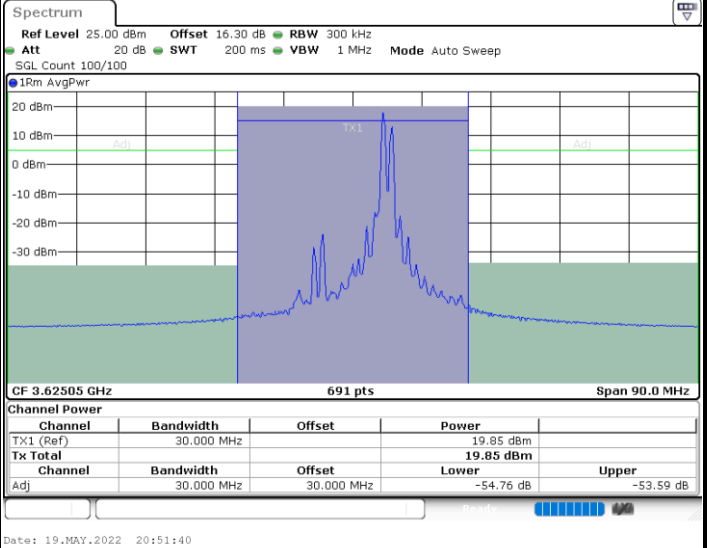

N/A

LTE Band 48C / 20MHz+5MHz

QPSK

Highest Channel / 1RB0 and 1RB24

Highest Channel / 1RB99 and 1RB0

Highest Channel / FullIRB

N/A

LTE Band 48C / 20MHz+10MHz

QPSK

Lowest Channel / 1RB0 and 1RB49

Lowest Channel / 1RB99 and 1RB0

Lowest Channel / FullIRB

N/A

LTE Band 48C / 20MHz+10MHz

QPSK

Middle Channel / 1RB0 and 1RB49

Middle Channel / 1RB99 and 1RB0

Middle Channel / FullRB

N/A

LTE Band 48C / 20MHz+10MHz

QPSK

Highest Channel / 1RB0 and 1RB49

Highest Channel / 1RB99 and 1RB0

Highest Channel / FullIRB