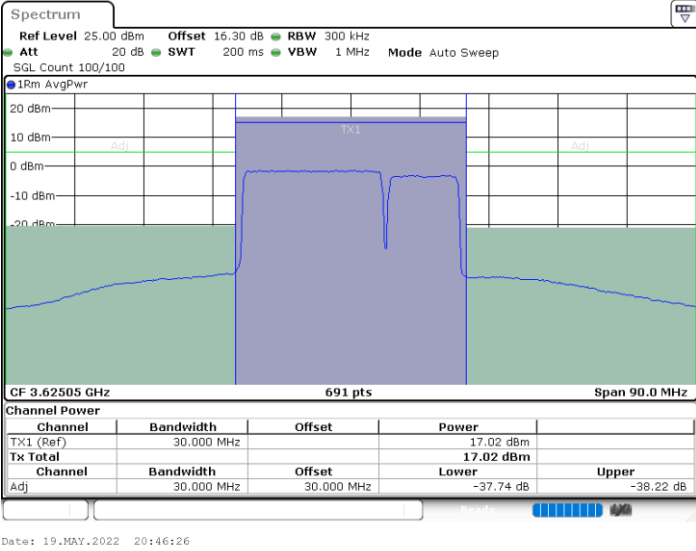

N/A

LTE Band 48C / 20MHz+5MHz

QPSK

Highest Channel / 1RB0 and 1RB24

Highest Channel / 1RB99 and 1RB0

Highest Channel / FullIRB

N/A

LTE Band 48C / 20MHz+10MHz

QPSK

Lowest Channel / 1RB0 and 1RB49

Lowest Channel / 1RB99 and 1RB0

Lowest Channel / FullIRB

N/A

LTE Band 48C / 20MHz+10MHz

QPSK

Middle Channel / 1RB0 and 1RB49

Middle Channel / 1RB99 and 1RB0

Middle Channel / FullRB

N/A

LTE Band 48C / 20MHz+10MHz

QPSK

Highest Channel / 1RB0 and 1RB49

Highest Channel / 1RB99 and 1RB0

Highest Channel / FullIRB