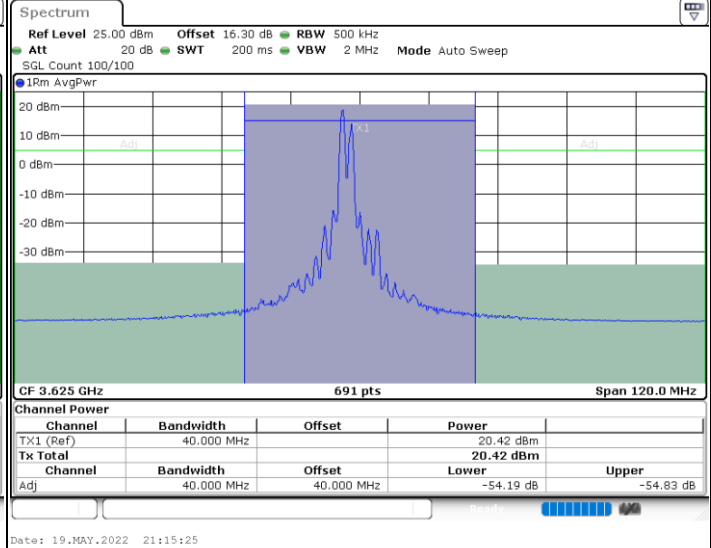

Highest Channel / FullIRB

N/A

Date: 19.MAY.2022 20:32:27

LTE Band 48C / 15MHz+20MHz

QPSK

Lowest Channel / 1RB0 and 1RB9

Lowest Channel / 1RB74 and 1RB0

Lowest Channel / FullIRB

N/A

LTE Band 48C / 15MHz+20MHz

QPSK

Middle Channel / 1RB0 and 1RB9

Middle Channel / 1RB74 and 1RB0

Middle Channel / FullIRB

N/A

LTE Band 48C / 15MHz+20MHz

QPSK

Highest Channel / 1RB0 and 1RB99

Highest Channel / 1RB74 and 1RB0

Highest Channel / FullIRB

N/A

LTE Band 48C / 20MHz+5MHz

QPSK

Lowest Channel / 1RB0 and 1RB24

Lowest Channel / 1RB99 and 1RB0

Lowest Channel / FullIRB

N/A

LTE Band 48C / 20MHz+5MHz

QPSK

Middle Channel / 1RB0 and 1RB24

Middle Channel / 1RB99 and 1RB0

Middle Channel / FullIRB