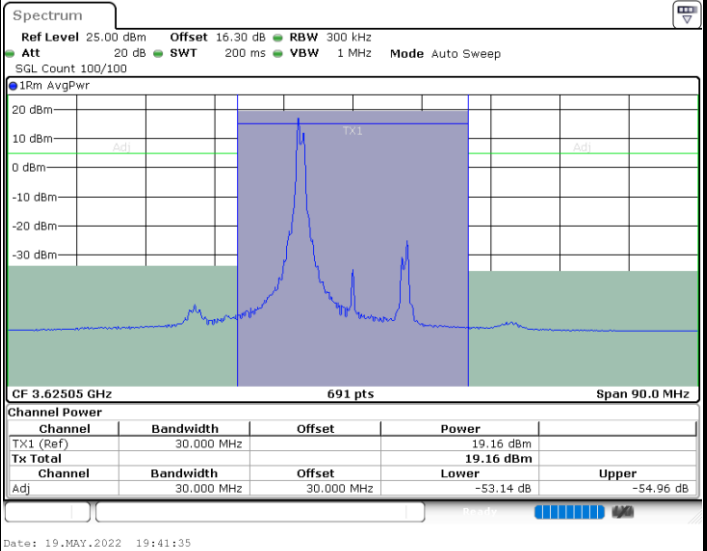

Middle Channel / FullIRB

N/A

LTE Band 48C / 20MHz+20MHz

QPSK

Highest Channel / 1RB0 and 1RB99

Highest Channel / 1RB99 and 1RB0

Highest Channel / FullIRB

N/A

LTE Band 48C / 5MHz+20MHz

16QAM

Lowest Channel / 1RB0 and 1RB9

Lowest Channel / 1RB24 and 1RB0

Lowest Channel / FullIRB

N/A

LTE Band 48C / 5MHz+20MHz

16QAM

Middle Channel / 1RB0 and 1RB99

Middle Channel / 1RB24 and 1RB0

Middle Channel / FullIRB

N/A

LTE Band 48C / 5MHz+20MHz

16QAM

Highest Channel / 1RB0 and 1RB99

Highest Channel / 1RB24 and 1RB0

Highest Channel / FullIRB

N/A

LTE Band 48C / 10MHz+20MHz

16QAM

Lowest Channel / 1RB0 and 1RB9

Lowest Channel / 1RB49 and 1RB0

Lowest Channel / FullIRB

N/A