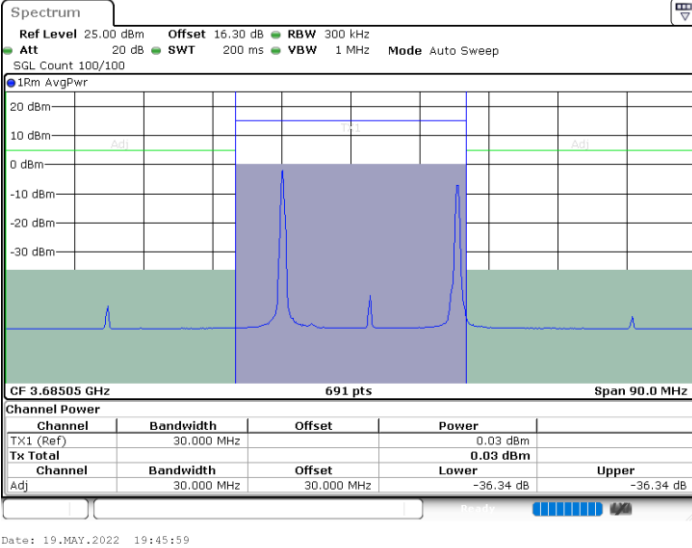

LTE Band 48C / 5MHz+20MHz

QPSK

Highest Channel / 1RB0 and 1RB99

Highest Channel / 1RB24 and 1RB0

Highest Channel / FullIRB

N/A

LTE Band 48C / 10MHz+20MHz

QPSK

Lowest Channel / 1RB0 and 1RB99

Lowest Channel / 1RB49 and 1RB0

Lowest Channel / FullIRB

N/A

LTE Band 48C / 10MHz+20MHz

QPSK

Middle Channel / 1RB0 and 1RB99

Middle Channel / 1RB49 and 1RB0