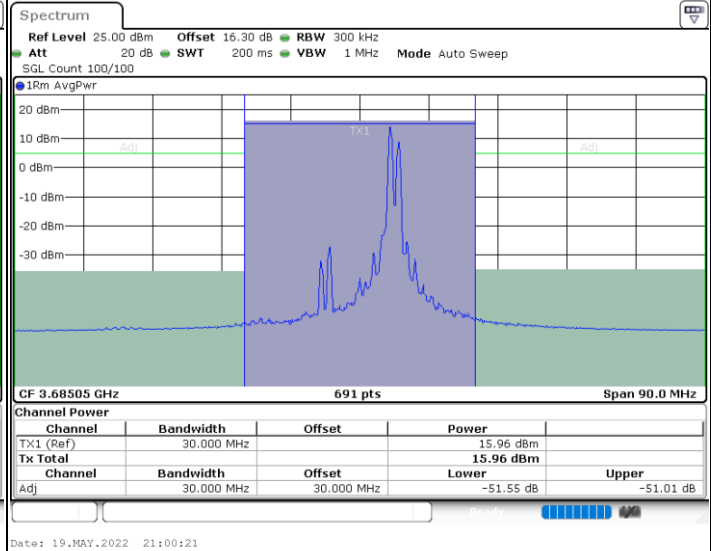

Date: 19.MAY.2022 20:07:49

LTE Band 48C / 20MHz+10MHz

16QAM

Lowest Channel / 1RB0 and 1RB49

Lowest Channel / 1RB99 and 1RB0

Lowest Channel / FullIRB

N/A

LTE Band 48C / 20MHz+10MHz

16QAM

Middle Channel / 1RB0 and 1RB49

Middle Channel / 1RB99 and 1RB0

Middle Channel / FullIRB

N/A

LTE Band 48C / 20MHz+10MHz

16QAM

Highest Channel / 1RB0 and 1RB49

Highest Channel / 1RB99 and 1RB0

Highest Channel / FullIRB

N/A

LTE Band 48C / 20MHz+15MHz

16QAM

Lowest Channel / 1RB0 and 1RB74

Lowest Channel / 1RB99 and 1RB0

Lowest Channel / FullIRB