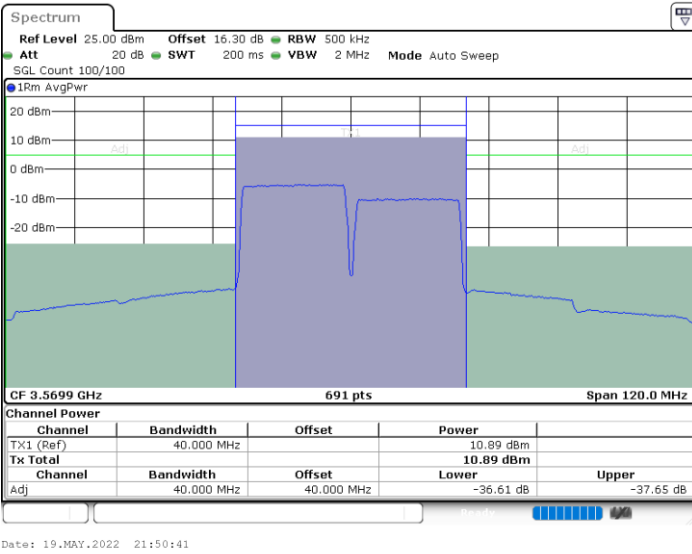

Highest Channel / 1RB99 and 1RB0

Highest Channel / FullIRB

N/A

LTE Band 48C / 20MHz+15MHz

16QAM

Lowest Channel / 1RB0 and 1RB74

Lowest Channel / 1RB99 and 1RB0

Lowest Channel / FullIRB

N/A

LTE Band 48C / 20MHz+15MHz

16QAM

Middle Channel / 1RB0 and 1RB74

Middle Channel / 1RB99 and 1RB0

Middle Channel / FullIRB

N/A

LTE Band 48C / 20MHz+15MHz

16QAM

Highest Channel / 1RB0 and 1RB74

Highest Channel / 1RB99 and 1RB0

Highest Channel / FullIRB

N/A

LTE Band 48C / 20MHz+20MHz

16QAM

Lowest Channel / 1RB0 and 1RB99

Lowest Channel / 1RB99 and 1RB0

Lowest Channel / FullIRB

N/A

LTE Band 48C / 20MHz+20MHz

16QAM

MiddleChannel / 1RB0 and 1RB99

Middle Channel / 1RB99 and 1RB0

Date: 19.MAY.2022 22:42:14