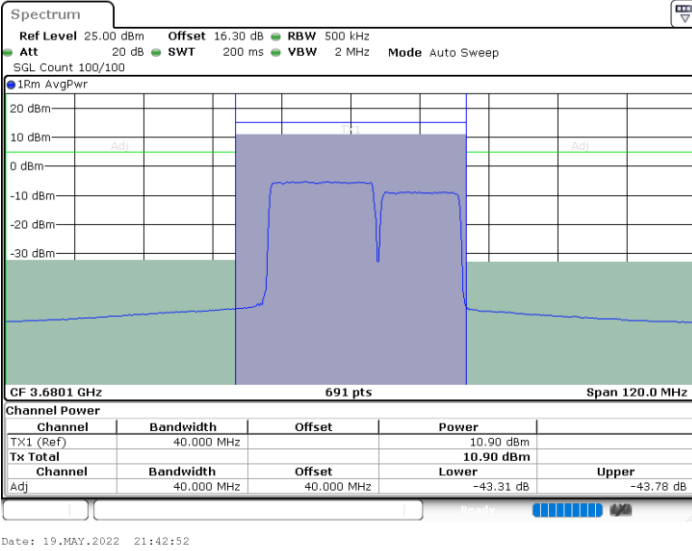

N/A

LTE Band 48C / 20MHz+15MHz

16QAM

Middle Channel / 1RB0 and 1RB74

Middle Channel / 1RB99 and 1RB0

Middle Channel / FullIRB

N/A

LTE Band 48C / 20MHz+15MHz

16QAM

Highest Channel / 1RB0 and 1RB74

Highest Channel / 1RB99 and 1RB0

Highest Channel / FullIRB

N/A

LTE Band 48C / 20MHz+20MHz

16QAM

Lowest Channel / 1RB0 and 1RB99

Lowest Channel / 1RB99 and 1RB0

Lowest Channel / FullIRB

N/A

LTE Band 48C / 20MHz+20MHz

16QAM

MiddleChannel / 1RB0 and 1RB99

Middle Channel / 1RB99 and 1RB0

Date: 19.MAY.2022 22:42:14