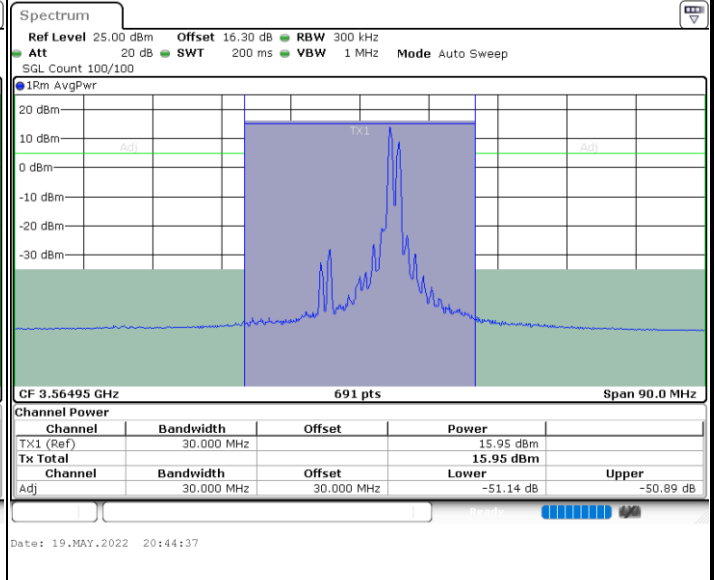

LTE Band 48C / 20MHz+5MHz

16QAM

Highest Channel / 1RB0 and 1RB24

Highest Channel / 1RB99 and 1RB0

Date: 19.MAY.2022 20:10:30

Date: 19.MAY.2022 20:13:07

Highest Channel / FullIRB

N/A

Date: 19.MAY.2022 20:07:49

LTE Band 48C / 20MHz+10MHz

16QAM

Lowest Channel / 1RB0 and 1RB49

Lowest Channel / 1RB99 and 1RB0

Lowest Channel / FullIRB

N/A

LTE Band 48C / 20MHz+10MHz

16QAM

Middle Channel / 1RB0 and 1RB49

Middle Channel / 1RB99 and 1RB0

Middle Channel / FullIRB

N/A

LTE Band 48C / 20MHz+10MHz

16QAM

Highest Channel / 1RB0 and 1RB49

Highest Channel / 1RB99 and 1RB0

Highest Channel / FullIRB

N/A

LTE Band 48C / 20MHz+15MHz

16QAM

Lowest Channel / 1RB0 and 1RB74

Lowest Channel / 1RB99 and 1RB0

Lowest Channel / FullIRB