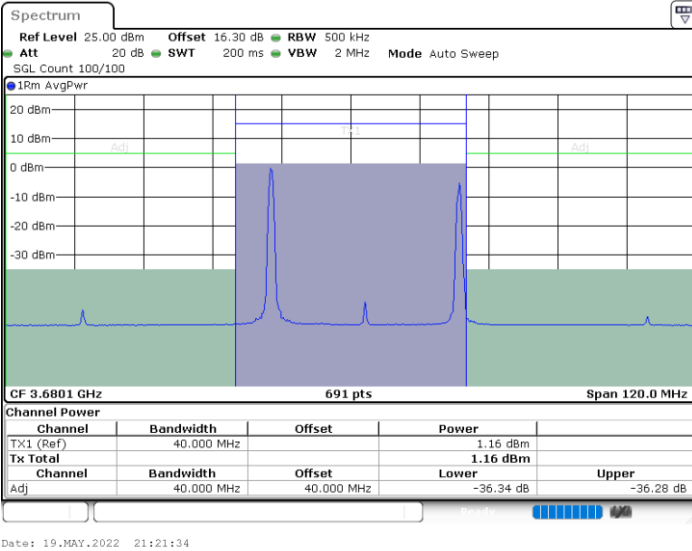

LTE Band 48C / 15MHz+20MHz

16QAM

Middle Channel / 1RB0 and 1RB9

Middle Channel / 1RB74 and 1RB0

Middle Channel / FullIRB

N/A

LTE Band 48C / 15MHz+20MHz

16QAM

Highest Channel / 1RB0 and 1RB99

Highest Channel / 1RB74 and 1RB0

Highest Channel / FullIRB

N/A

LTE Band 48C / 20MHz+5MHz

16QAM

Lowest Channel / 1RB0 and 1RB24

Lowest Channel / 1RB99 and 1RB0