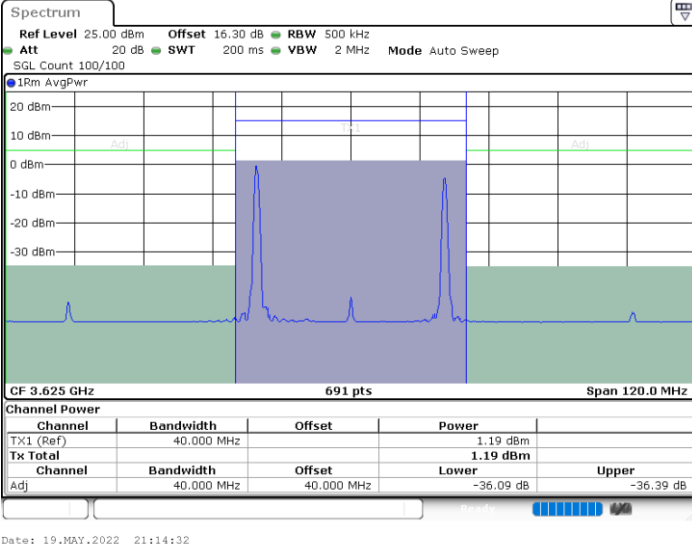

Highest Channel / FullIRB

N/A

Date: 19.MAY.2022 20:32:27

LTE Band 48C / 15MHz+20MHz

QPSK

Lowest Channel / 1RB0 and 1RB9

Lowest Channel / 1RB74 and 1RB0

Lowest Channel / FullIRB

N/A

LTE Band 48C / 15MHz+20MHz

QPSK

Middle Channel / 1RB0 and 1RB9

Middle Channel / 1RB74 and 1RB0

Middle Channel / FullIRB

N/A

LTE Band 48C / 15MHz+20MHz

QPSK

Highest Channel / 1RB0 and 1RB99

Highest Channel / 1RB74 and 1RB0

Highest Channel / FullIRB

N/A

LTE Band 48C / 20MHz+5MHz

QPSK

Lowest Channel / 1RB0 and 1RB24