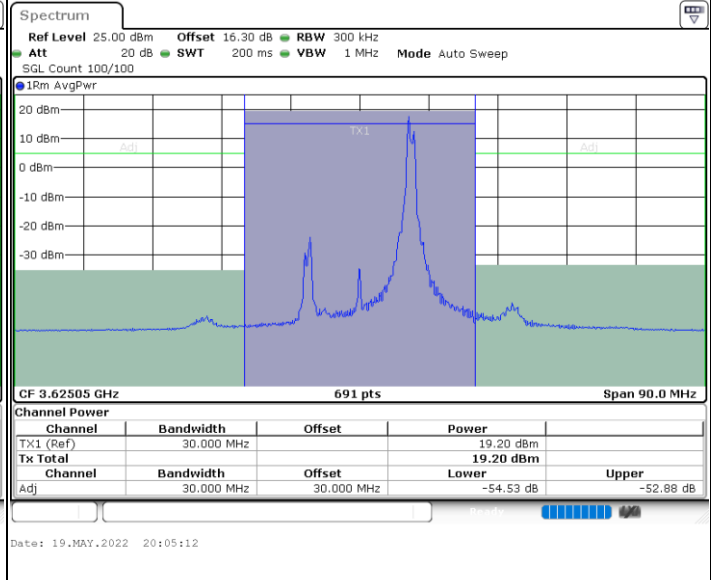

Highest Channel / 1RB0 and 1RB99

Highest Channel / 1RB74 and 1RB0

Highest Channel / FullIRB

N/A

LTE Band 48C / 20MHz+5MHz

16QAM

Lowest Channel / 1RB0 and 1RB24

Lowest Channel / 1RB99 and 1RB0

Lowest Channel / FullIRB

N/A

LTE Band 48C / 20MHz+5MHz

16QAM

Middle Channel / 1RB0 and 1RB24

Middle Channel / 1RB99 and 1RB0

Middle Channel / FullIRB

N/A

LTE Band 48C / 20MHz+5MHz

16QAM

Highest Channel / 1RB0 and 1RB24

Highest Channel / 1RB99 and 1RB0

Date: 19.MAY.2022 20:10:30

Date: 19.MAY.2022 20:13:07

Highest Channel / FullIRB

N/A