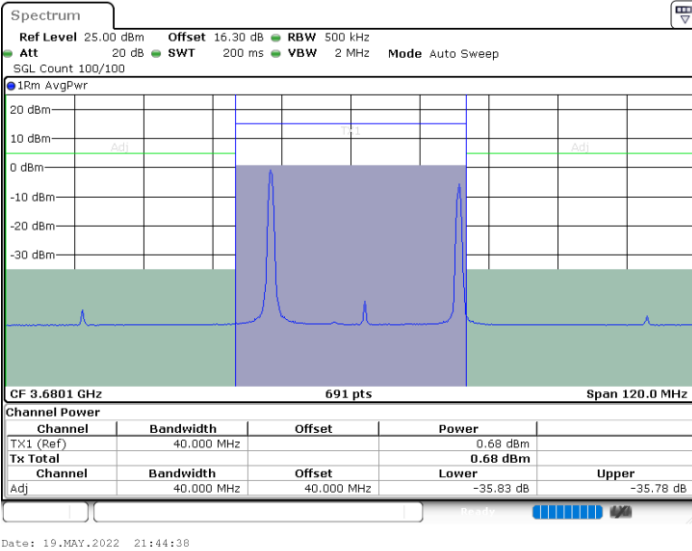

N/A

Date: 19.MAY.2022 21:25:59

LTE Band 48C / 20MHz+15MHz

QPSK

Middle Channel / 1RB0 and 1RB74

Middle Channel / 1RB99 and 1RB0

Middle Channel / FullIRB

N/A

LTE Band 48C / 20MHz+15MHz

QPSK

Highest Channel / 1RB0 and 1RB74

Highest Channel / 1RB99 and 1RB0

Highest Channel / FullIRB

N/A

LTE Band 48C / 20MHz+20MHz

QPSK