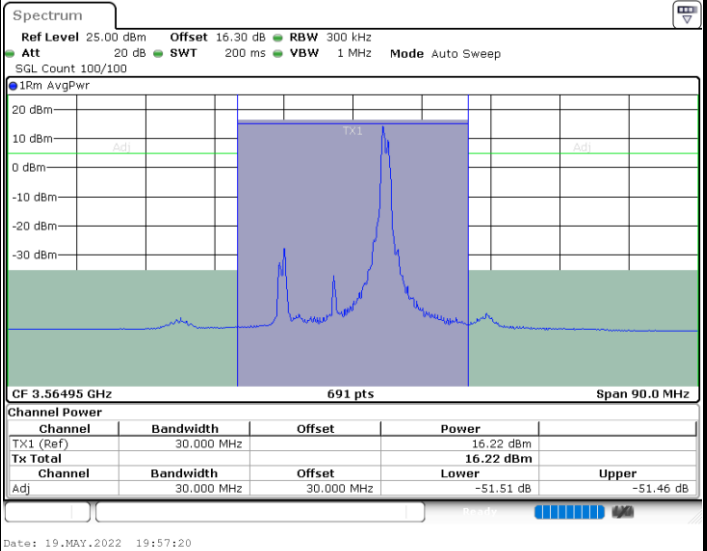

LTE Band 48C / 15MHz+20MHz

16QAM

Middle Channel / 1RB0 and 1RB9

Middle Channel / 1RB74 and 1RB0

Middle Channel / FullIRB

N/A

LTE Band 48C / 15MHz+20MHz

16QAM

Highest Channel / 1RB0 and 1RB99

Highest Channel / 1RB74 and 1RB0

Highest Channel / FullIRB

N/A

LTE Band 48C / 20MHz+5MHz

16QAM

Lowest Channel / 1RB0 and 1RB24

Lowest Channel / 1RB99 and 1RB0

Lowest Channel / FullIRB

N/A

LTE Band 48C / 20MHz+5MHz

16QAM

Middle Channel / 1RB0 and 1RB24

Middle Channel / 1RB99 and 1RB0

Middle Channel / FullIRB

N/A