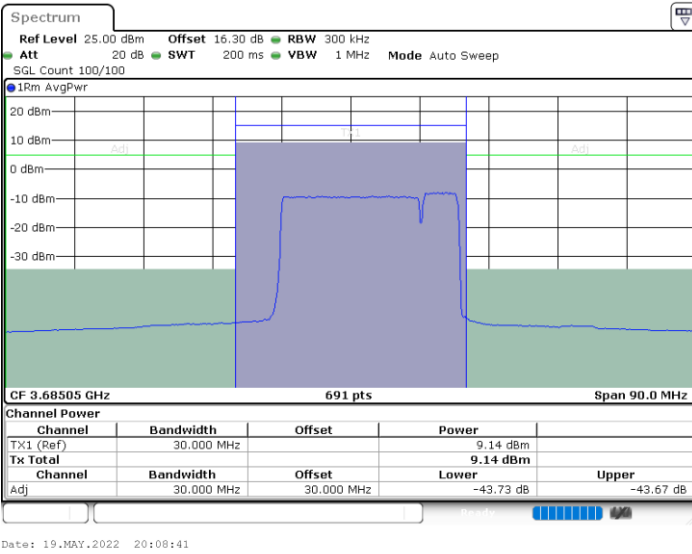

Lowest Channel / 1RB99 and 1RB0

Lowest Channel / FullIRB

N/A

LTE Band 48C / 20MHz+5MHz

QPSK

Middle Channel / 1RB0 and 1RB24

Middle Channel / 1RB99 and 1RB0

Middle Channel / FullIRB

N/A

LTE Band 48C / 20MHz+5MHz

QPSK

Highest Channel / 1RB0 and 1RB24

Highest Channel / 1RB99 and 1RB0

Highest Channel / FullIRB

N/A

LTE Band 48C / 20MHz+10MHz

QPSK

Lowest Channel / 1RB0 and 1RB49

Lowest Channel / 1RB99 and 1RB0

Lowest Channel / FullIRB

N/A

LTE Band 48C / 20MHz+10MHz

QPSK

Middle Channel / 1RB0 and 1RB49

Middle Channel / 1RB99 and 1RB0

Middle Channel / FullRB

N/A

LTE Band 48C / 20MHz+10MHz

QPSK

Highest Channel / 1RB0 and 1RB49

Highest Channel / 1RB99 and 1RB0

Highest Channel / FullIRB