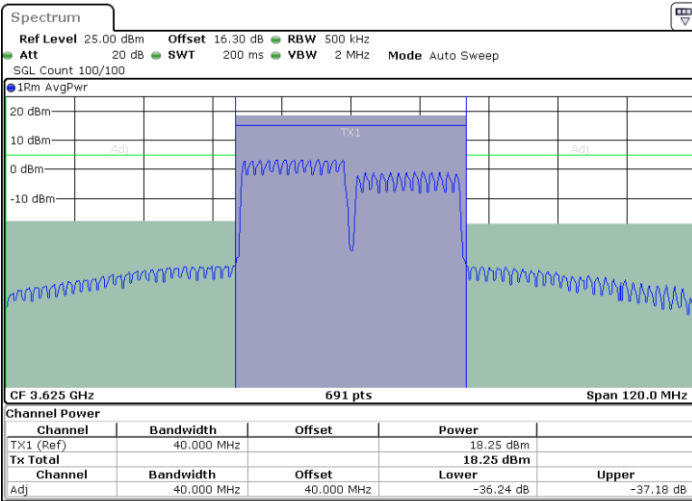

Middle Channel / FullIRB

N/A

Date: 19.MAY.2022 22:39:44