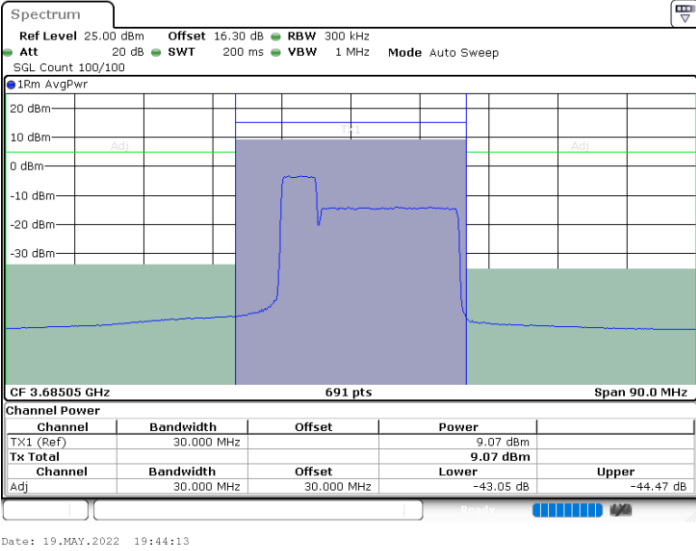

LTE Band 48C / 5MHz+20MHz

16QAM

Lowest Channel / 1RB0 and 1RB9

Lowest Channel / 1RB24 and 1RB0

Lowest Channel / FullIRB

N/A

LTE Band 48C / 5MHz+20MHz

16QAM

Middle Channel / 1RB0 and 1RB99

Middle Channel / 1RB24 and 1RB0

Middle Channel / FullIRB

N/A

LTE Band 48C / 5MHz+20MHz

16QAM

Highest Channel / 1RB0 and 1RB99

Highest Channel / 1RB24 and 1RB0

Highest Channel / FullIRB

N/A

LTE Band 48C / 10MHz+20MHz

16QAM

Lowest Channel / 1RB0 and 1RB9

Lowest Channel / 1RB49 and 1RB0

Lowest Channel / FullIRB

N/A