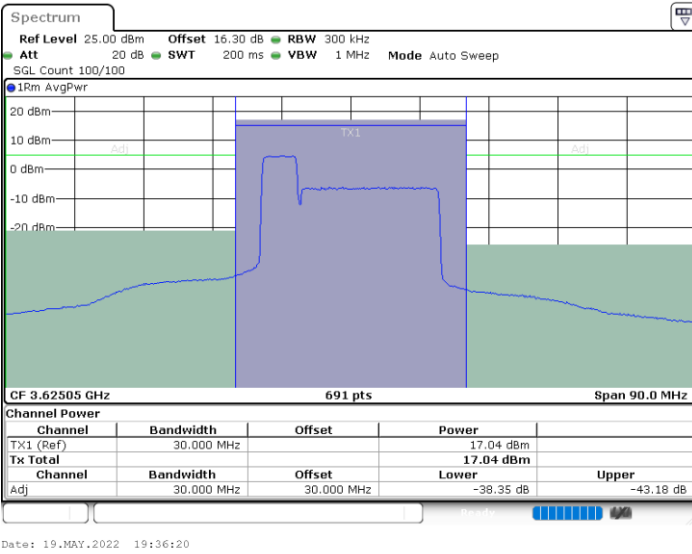

Middle Channel / FullIRB

N/A

LTE Band 48C / 20MHz+20MHz

QPSK

Highest Channel / 1RB0 and 1RB99

Highest Channel / 1RB99 and 1RB0

Highest Channel / FullIRB

N/A

LTE Band 48C / 5MHz+20MHz

16QAM

Lowest Channel / 1RB0 and 1RB9

Lowest Channel / 1RB24 and 1RB0

Lowest Channel / FullIRB

N/A

LTE Band 48C / 5MHz+20MHz

16QAM

Middle Channel / 1RB0 and 1RB99

Middle Channel / 1RB24 and 1RB0

Middle Channel / FullIRB

N/A

LTE Band 48C / 5MHz+20MHz

16QAM

Highest Channel / 1RB0 and 1RB99

Highest Channel / 1RB24 and 1RB0

Highest Channel / FullIRB

N/A

LTE Band 48C / 10MHz+20MHz

16QAM

Lowest Channel / 1RB0 and 1RB9

Lowest Channel / 1RB49 and 1RB0

Lowest Channel / FullIRB

N/A