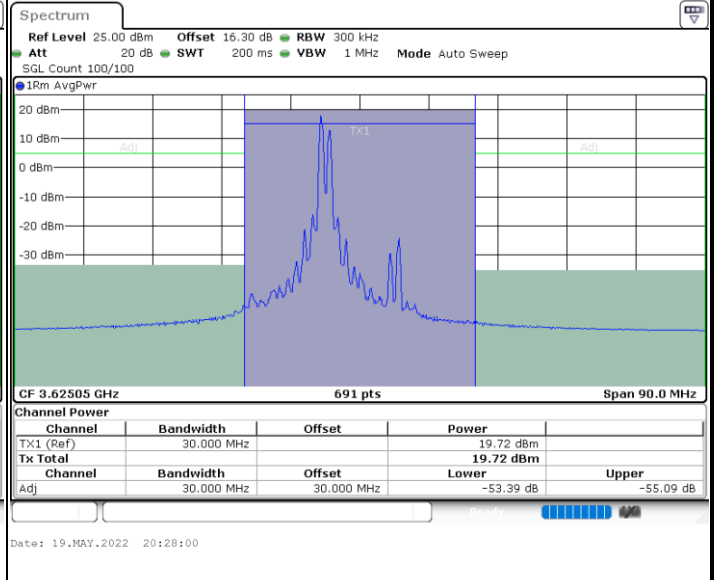

LTE Band 48C / 5MHz+20MHz

QPSK

Highest Channel / 1RB0 and 1RB99

Highest Channel / 1RB24 and 1RB0

Highest Channel / FullIRB

N/A

LTE Band 48C / 10MHz+20MHz

QPSK

Lowest Channel / 1RB0 and 1RB99

Lowest Channel / 1RB49 and 1RB0

Lowest Channel / FullIRB

N/A

LTE Band 48C / 10MHz+20MHz

QPSK

Middle Channel / 1RB0 and 1RB99

Middle Channel / 1RB49 and 1RB0

Middle Channel / FullIRB

N/A

LTE Band 48C / 10MHz+20MHz

QPSK

Highest Channel / 1RB0 and 1RB99

Highest Channel / 1RB49 and 1RB0

Date: 19.MAY.2022 20:33:19

Date: 19.MAY.2022 20:37:38

Highest Channel / FullIRB

N/A

Date: 19.MAY.2022 20:32:27

LTE Band 48C / 15MHz+20MHz

QPSK

Lowest Channel / 1RB0 and 1RB9

Lowest Channel / 1RB74 and 1RB0

Lowest Channel / FullIRB