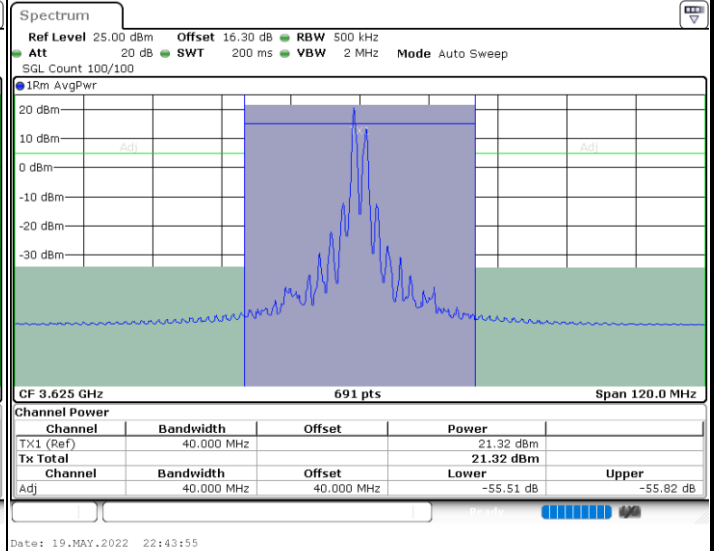

LTE Band 48C / 20MHz+15MHz

QPSK

Highest Channel / 1RB0 and 1RB74

Highest Channel / 1RB99 and 1RB0

Highest Channel / FullIRB

N/A

LTE Band 48C / 20MHz+20MHz

QPSK

Lowest Channel / 1RB0 and 1RB99

Lowest Channel / 1RB99 and 1RB0

Lowest Channel / FullIRB

N/A

LTE Band 48C / 20MHz+20MHz

QPSK

MiddleChannel / 1RB0 and 1RB99

Middle Channel / 1RB99 and 1RB0

Middle Channel / FullIRB

N/A

LTE Band 48C / 20MHz+20MHz

QPSK

Highest Channel / 1RB0 and 1RB99

Highest Channel / 1RB99 and 1RB0

Highest Channel / FullIRB

N/A