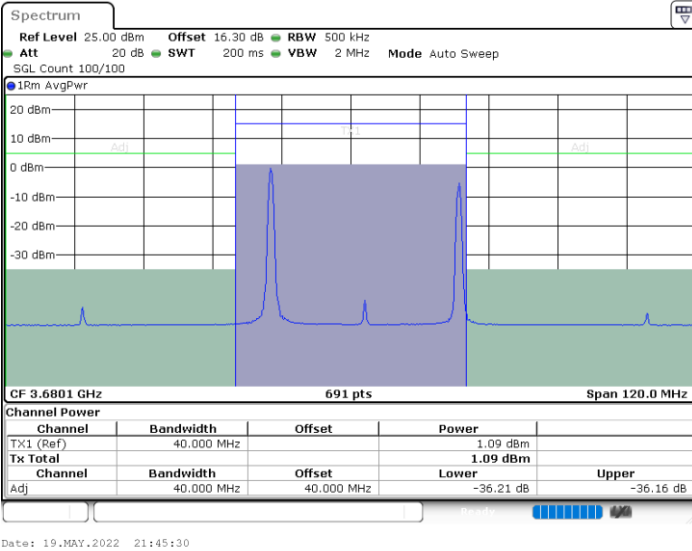

Highest Channel / 1RB99 and 1RB0

Highest Channel / FullIRB

N/A

LTE Band 48C / 20MHz+15MHz

16QAM

Lowest Channel / 1RB0 and 1RB74

Lowest Channel / 1RB99 and 1RB0

Lowest Channel / FullIRB

N/A

LTE Band 48C / 20MHz+15MHz

16QAM

Middle Channel / 1RB0 and 1RB74

Middle Channel / 1RB99 and 1RB0

Middle Channel / FullIRB

N/A

LTE Band 48C / 20MHz+15MHz

16QAM

Highest Channel / 1RB0 and 1RB74

Highest Channel / 1RB99 and 1RB0

Highest Channel / FullIRB

N/A

LTE Band 48C / 20MHz+20MHz

16QAM

Lowest Channel / 1RB0 and 1RB99