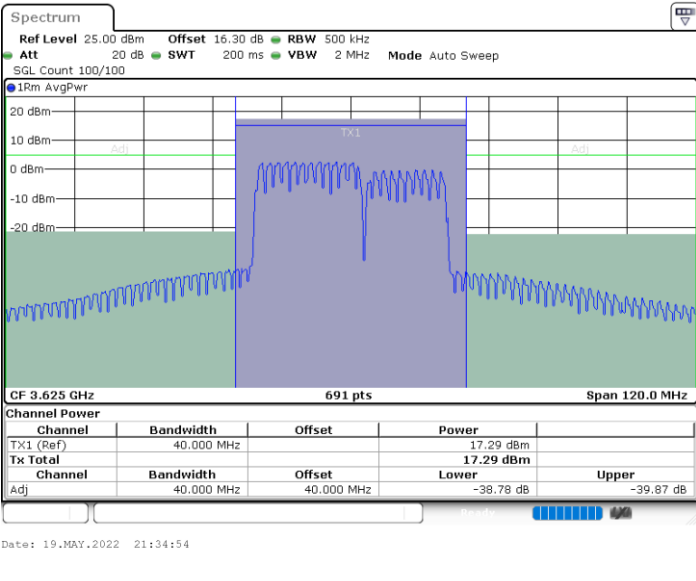

Highest Channel / 1RB99 and 1RB0

Highest Channel / FullIRB

N/A

LTE Band 48C / 20MHz+15MHz

16QAM

Lowest Channel / 1RB0 and 1RB74

Lowest Channel / 1RB99 and 1RB0

Lowest Channel / FullIRB

N/A

LTE Band 48C / 20MHz+15MHz

16QAM

Middle Channel / 1RB0 and 1RB74

Middle Channel / 1RB99 and 1RB0

Middle Channel / FullIRB

N/A

LTE Band 48C / 20MHz+15MHz

16QAM

Highest Channel / 1RB0 and 1RB74

Highest Channel / 1RB99 and 1RB0

Highest Channel / FullIRB

N/A

LTE Band 48C / 20MHz+20MHz

16QAM

Lowest Channel / 1RB0 and 1RB99