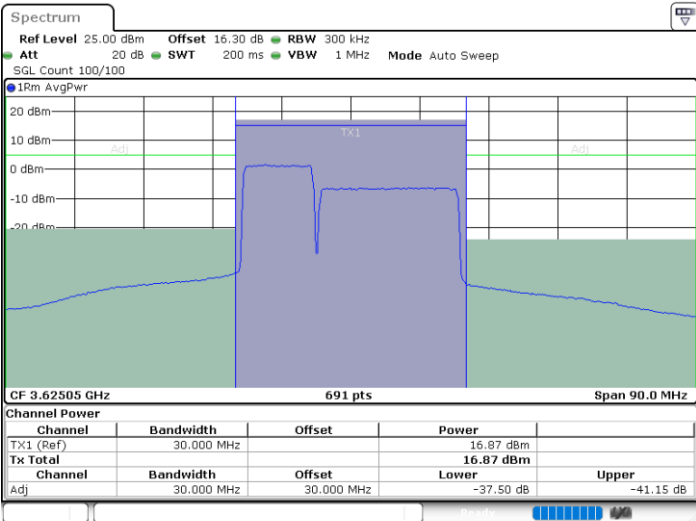

Highest Channel / FullIRB

N/A

LTE Band 48C / 10MHz+20MHz

16QAM

Lowest Channel / 1RB0 and 1RB9

Lowest Channel / 1RB49 and 1RB0

Lowest Channel / FullIRB

N/A

LTE Band 48C / 10MHz+20MHz

16QAM

Middle Channel / 1RB0 and 1RB99

Middle Channel / 1RB49 and 1RB0

Date: 19.MAY.2022 20:26:16

Date: 19.MAY.2022 20:28:55

Middle Channel / FullIRB

N/A

Date: 19.MAY.2022 20:23:39

LTE Band 48C / 10MHz+20MHz

16QAM

Highest Channel / 1RB0 and 1RB99

Highest Channel / 1RB49 and 1RB0

Highest Channel / FullIRB

N/A

LTE Band 48C / 15MHz+20MHz