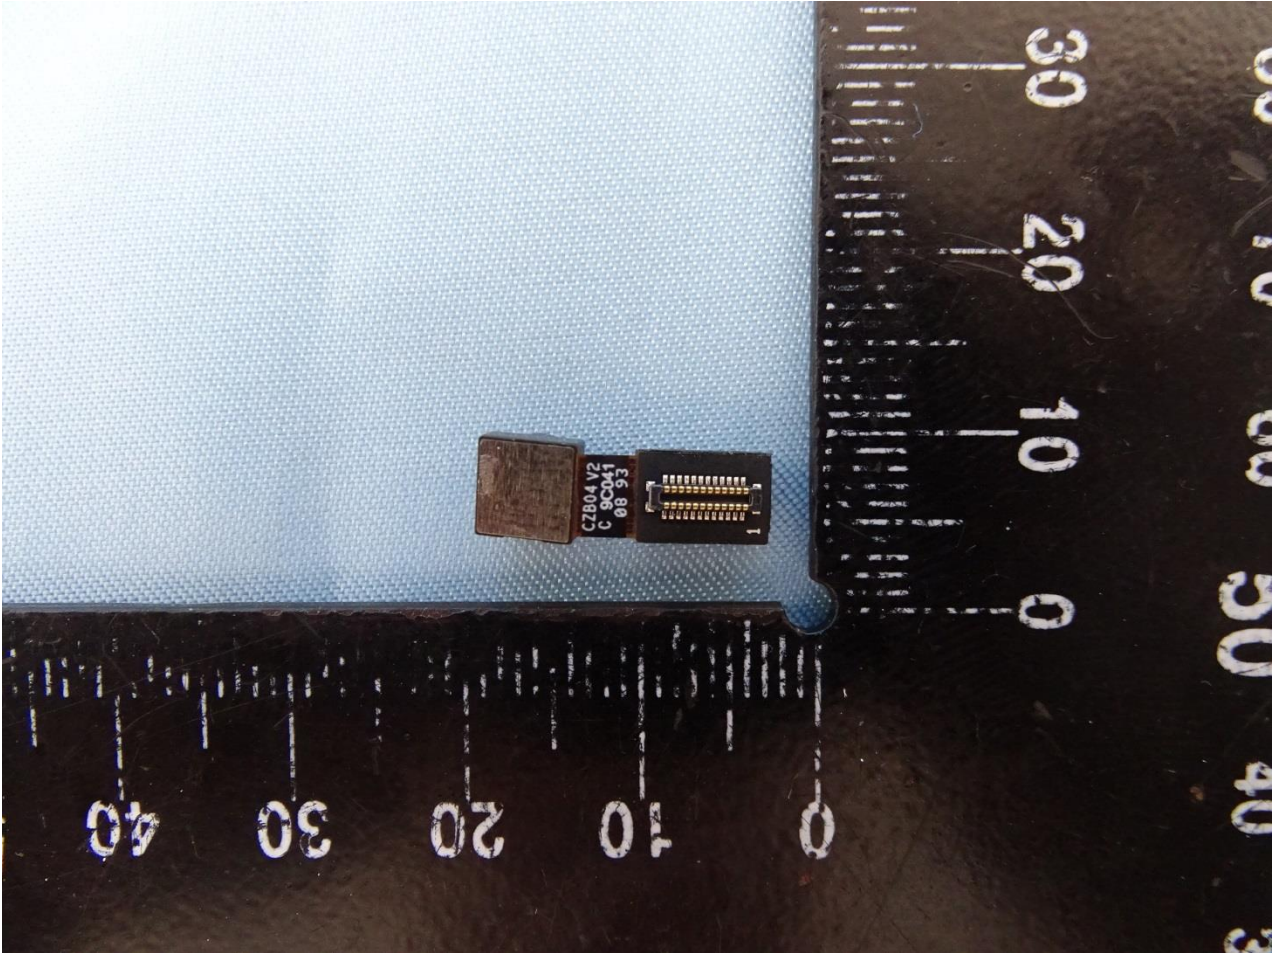

Brand Name: Zebra / Model Name: ET56DT

Brand Name: Zebra / Model Name: ET56DT

Brand Name: Zebra / Model Name: ET56DT

Brand Name: Zebra / Model Name: ET56DT

Brand Name: Zebra / Model Name: ET56DT

Brand Name: Zebra / Model Name: ET56DT

Brand Name: Zebra / Model Name: ET56DT

Brand Name: Zebra / Model Name: ET56DT

Brand Name: Zebra / Model Name: ET56DT

WWAN Main Antenna

Brand Name: Zebra / Model Name: ET56DT

WWAN Aux. Antenna

Brand Name: Zebra / Model Name: ET56DT