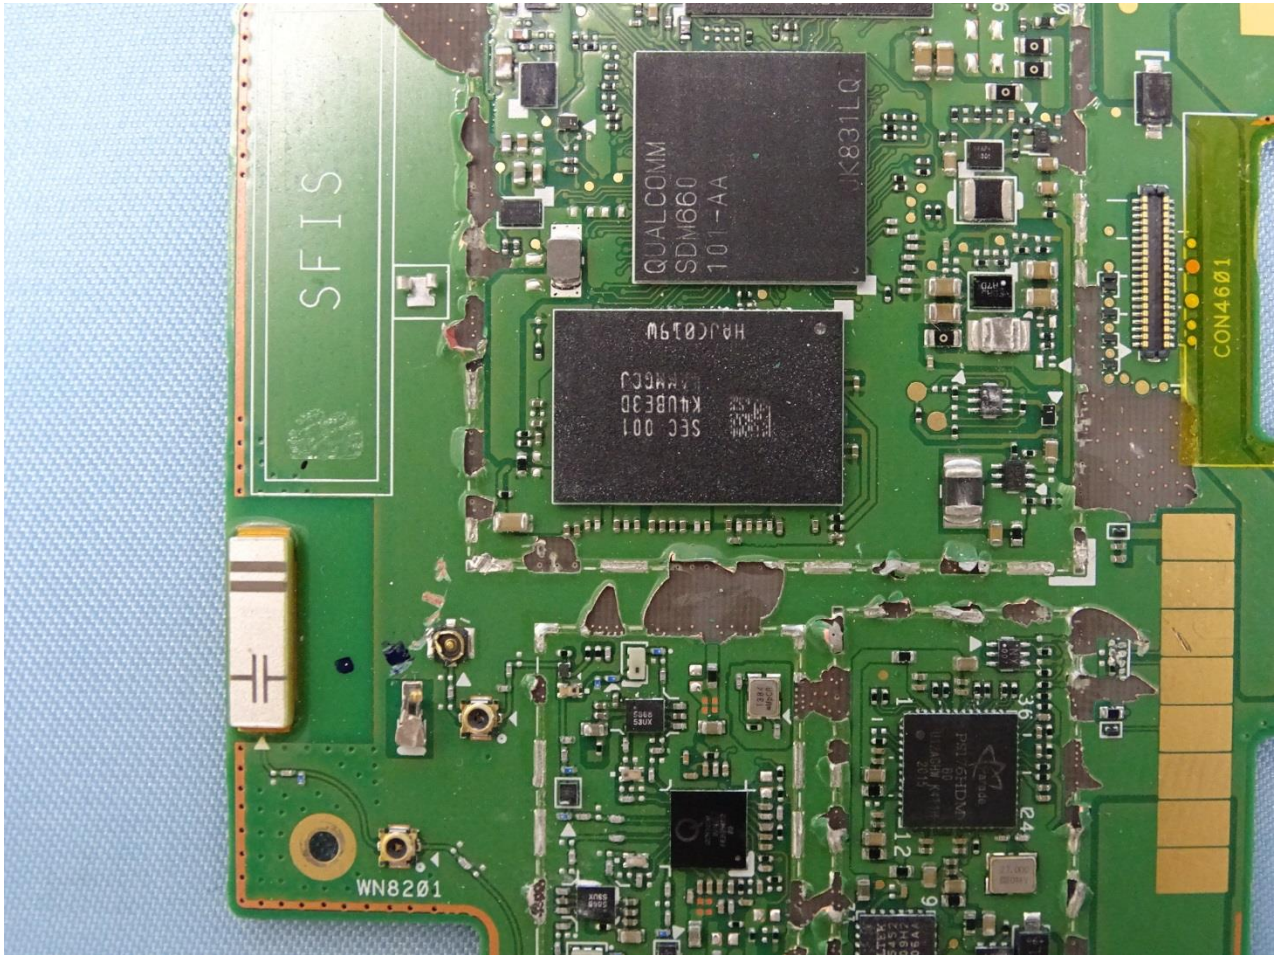

Brand Name: Zebra / Model Name: ET56DT

Brand Name: Zebra / Model Name: ET56DT

Brand Name: Zebra / Model Name: ET56DT

Brand Name: Zebra / Model Name: ET56DT

Brand Name: Zebra / Model Name: ET56DT

Brand Name: Zebra / Model Name: ET56DT

Brand Name: Zebra / Model Name: ET56DT

Brand Name: Zebra / Model Name: ET56DT

Brand Name: Zebra / Model Name: ET56DT

WWAN Main Antenna

Brand Name: Zebra / Model Name: ET56DT

WWAN Aux. Antenna

Brand Name: Zebra / Model Name: ET56DT