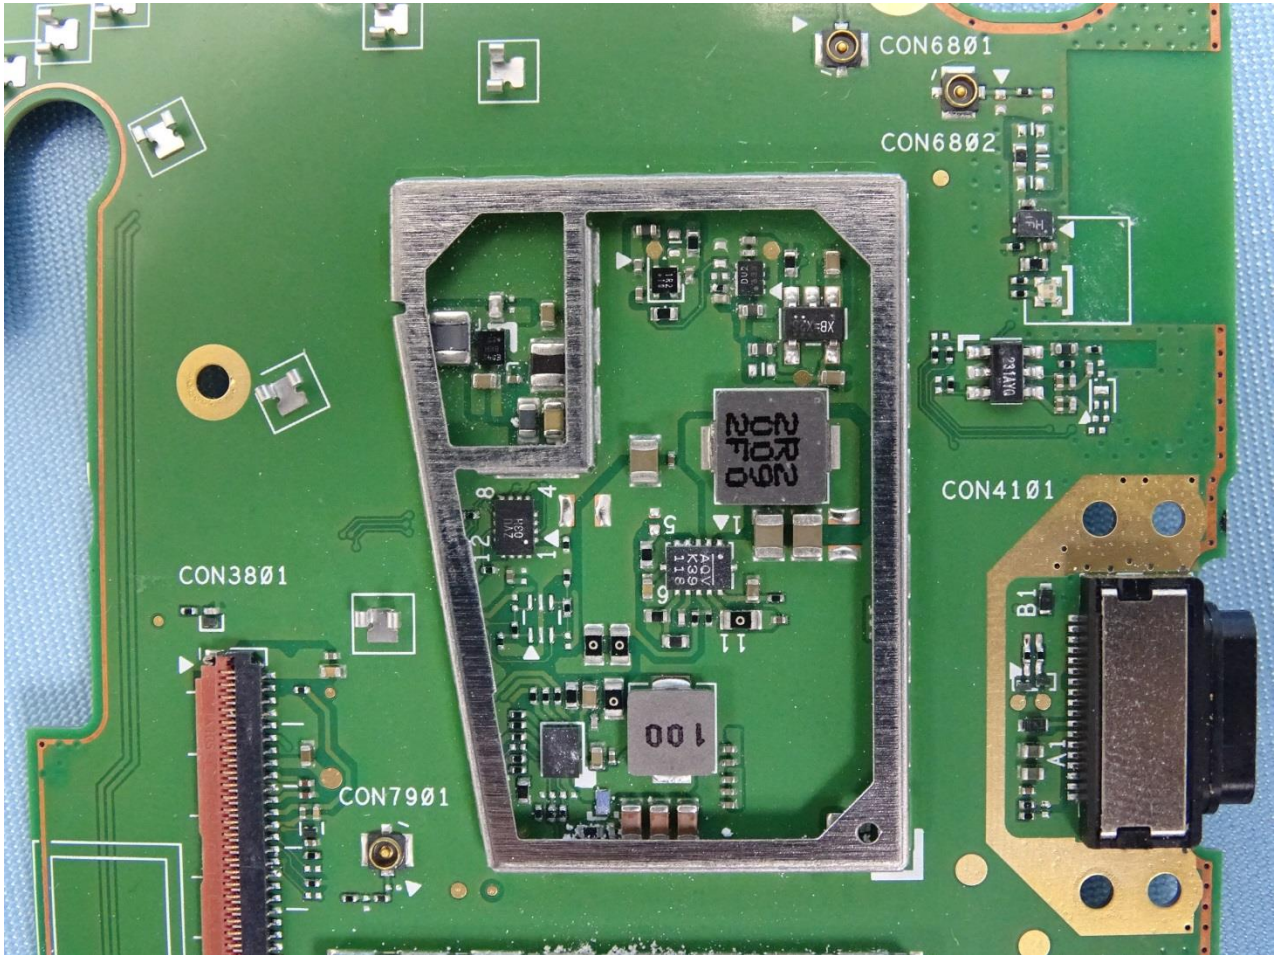

Brand Name: Zebra / Model Name: ET56DT

Brand Name: Zebra / Model Name: ET56DT

Brand Name: Zebra / Model Name: ET56DT

Brand Name: Zebra / Model Name: ET56DT

Brand Name: Zebra / Model Name: ET56DT

Brand Name: Zebra / Model Name: ET56DT

Brand Name: Zebra / Model Name: ET56DT

Brand Name: Zebra / Model Name: ET56DT

Brand Name: Zebra / Model Name: ET56DT

WWAN Main Antenna

Brand Name: Zebra / Model Name: ET56DT

WWAN Aux. Antenna

Brand Name: Zebra / Model Name: ET56DT