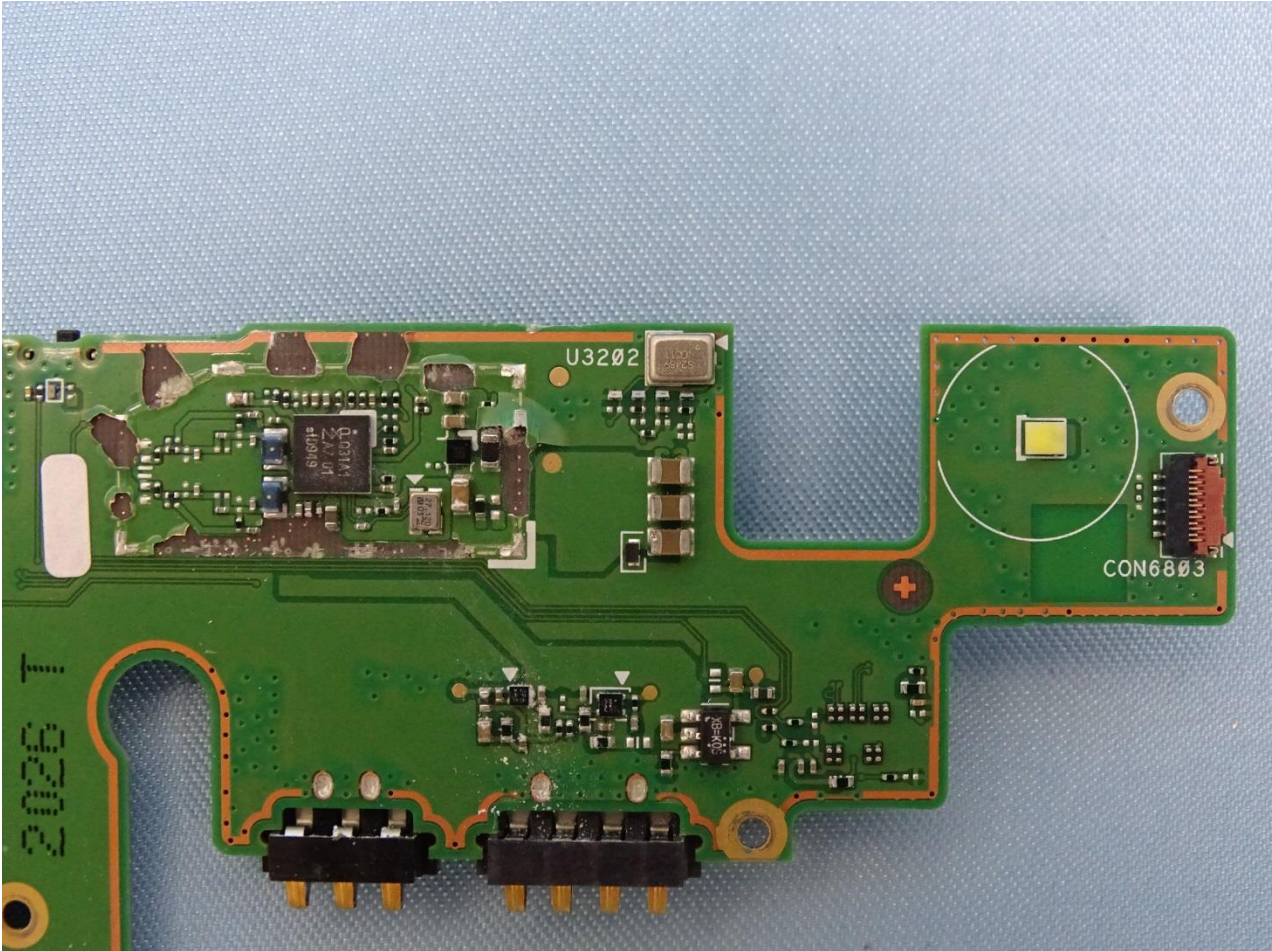

Brand Name: Zebra / Model Name: ET56DT

Brand Name: Zebra / Model Name: ET56DT

Brand Name: Zebra / Model Name: ET56DT

Brand Name: Zebra / Model Name: ET56DT

Brand Name: Zebra / Model Name: ET56DT

Brand Name: Zebra / Model Name: ET56DT

Brand Name: Zebra / Model Name: ET56DT

Brand Name: Zebra / Model Name: ET56DT

Brand Name: Zebra / Model Name: ET56DT

WWAN Main Antenna

Brand Name: Zebra / Model Name: ET56DT

WWAN Aux. Antenna

Brand Name: Zebra / Model Name: ET56DT

WLAN Main and Bluetooth Antenna

Brand Name: Zebra / Model Name: ET56DT

Brand Name: Zebra / Model Name: ET56DT

WLAN Aux. Antenna

Brand Name: Zebra / Model Name: ET56DT

Brand Name: Zebra / Model Name: ET56DT