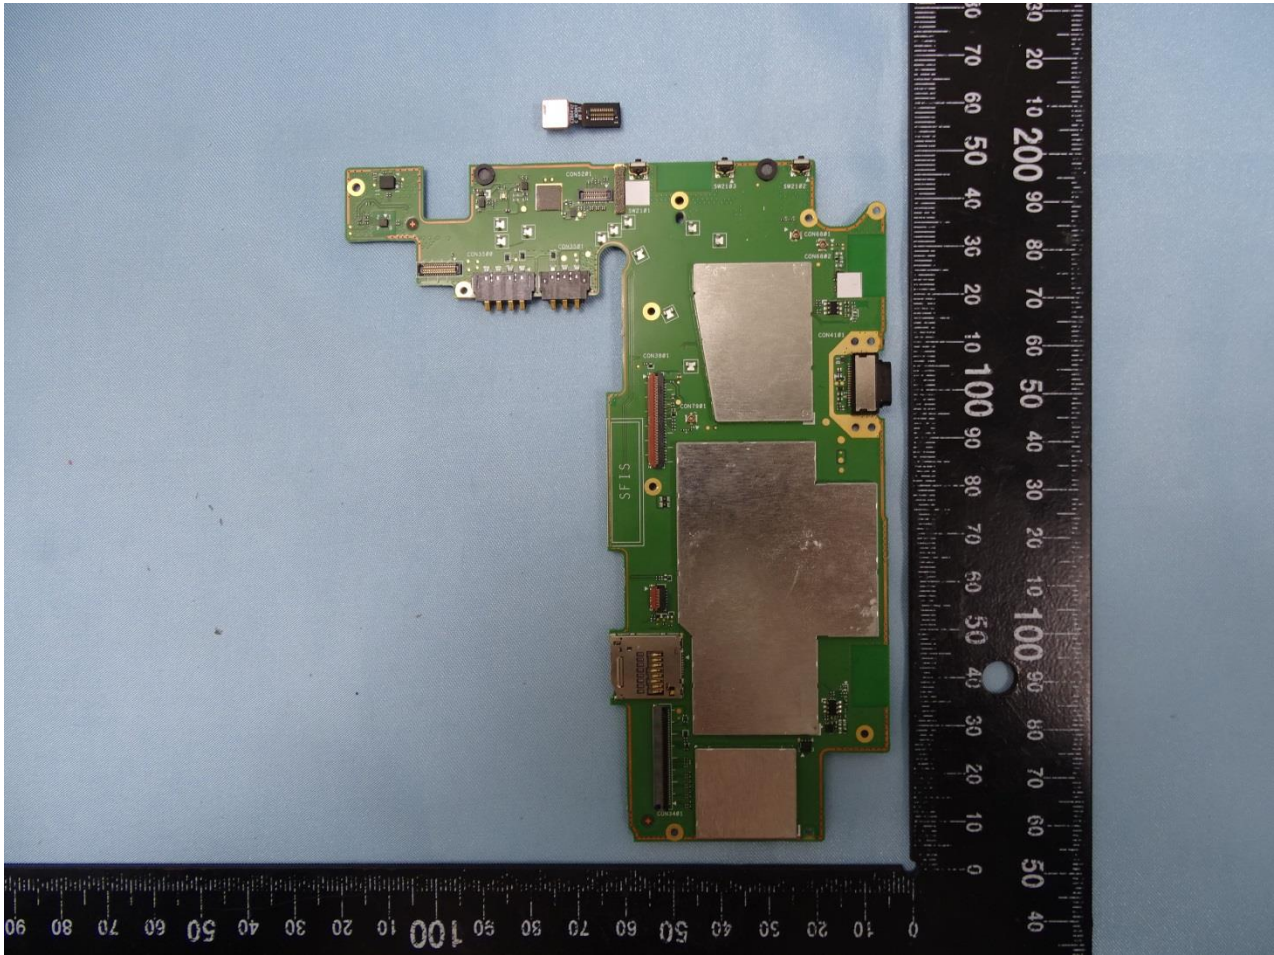

Brand Name: Zebra / Model Name: ET56DT

Brand Name: Zebra / Model Name: ET56DT

Brand Name: Zebra / Model Name: ET56DT

Brand Name: Zebra / Model Name: ET56DT

Brand Name: Zebra / Model Name: ET56DT

Brand Name: Zebra / Model Name: ET56DT

Brand Name: Zebra / Model Name: ET56DT

Brand Name: Zebra / Model Name: ET56DT

Brand Name: Zebra / Model Name: ET56DT

WWAN Main Antenna

Brand Name: Zebra / Model Name: ET56DT

WWAN Aux. Antenna

Brand Name: Zebra / Model Name: ET56DT