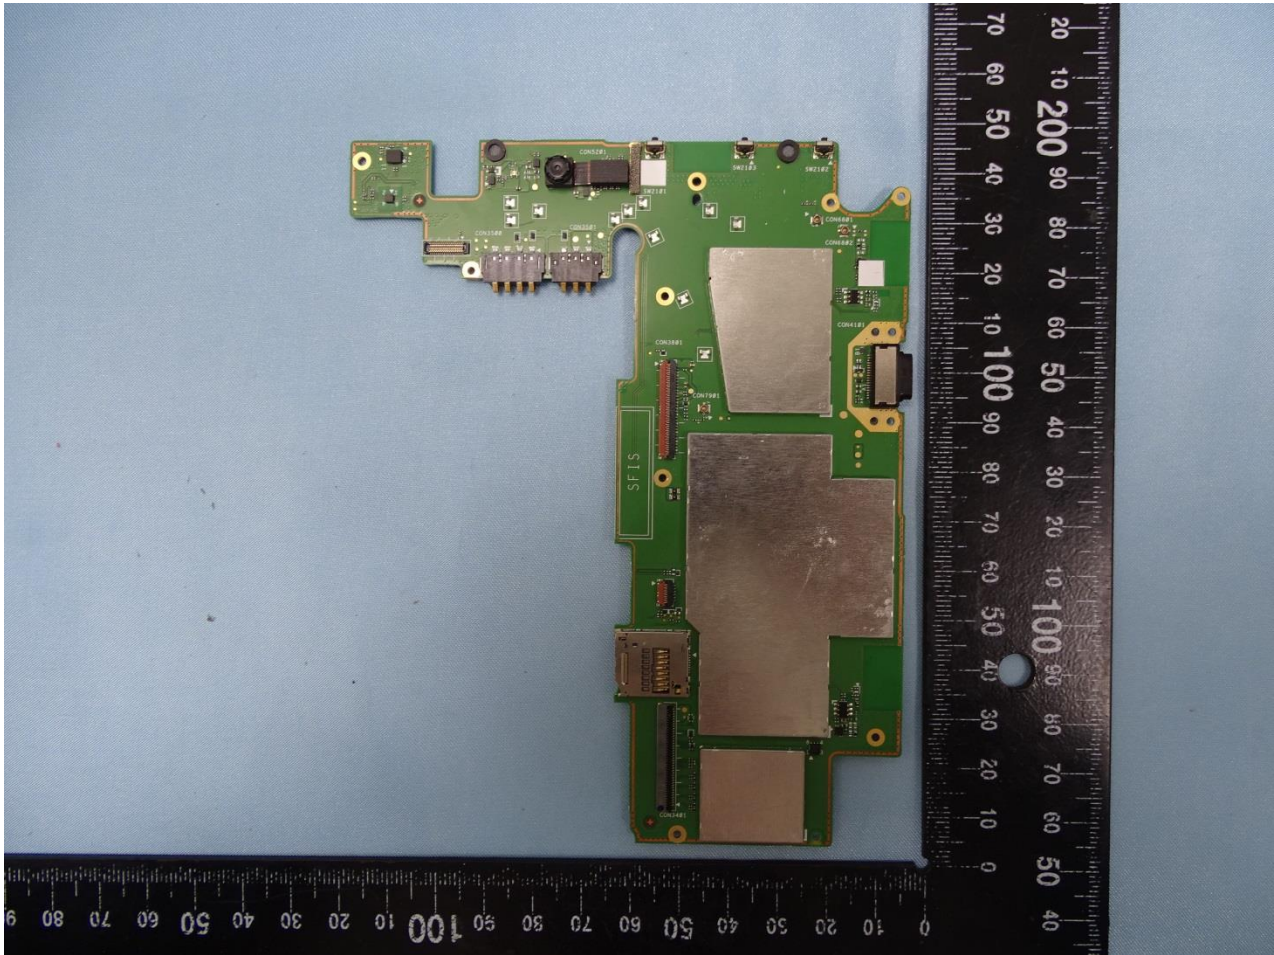

Brand Name: Zebra / Model Name: ET56DT

Brand Name: Zebra / Model Name: ET56DT

Brand Name: Zebra / Model Name: ET56DT

Brand Name: Zebra / Model Name: ET56DT

Brand Name: Zebra / Model Name: ET56DT

Brand Name: Zebra / Model Name: ET56DT

Brand Name: Zebra / Model Name: ET56DT

Brand Name: Zebra / Model Name: ET56DT

Brand Name: Zebra / Model Name: ET56DT

WWAN Main Antenna

Brand Name: Zebra / Model Name: ET56DT

WWAN Aux. Antenna

Brand Name: Zebra / Model Name: ET56DT