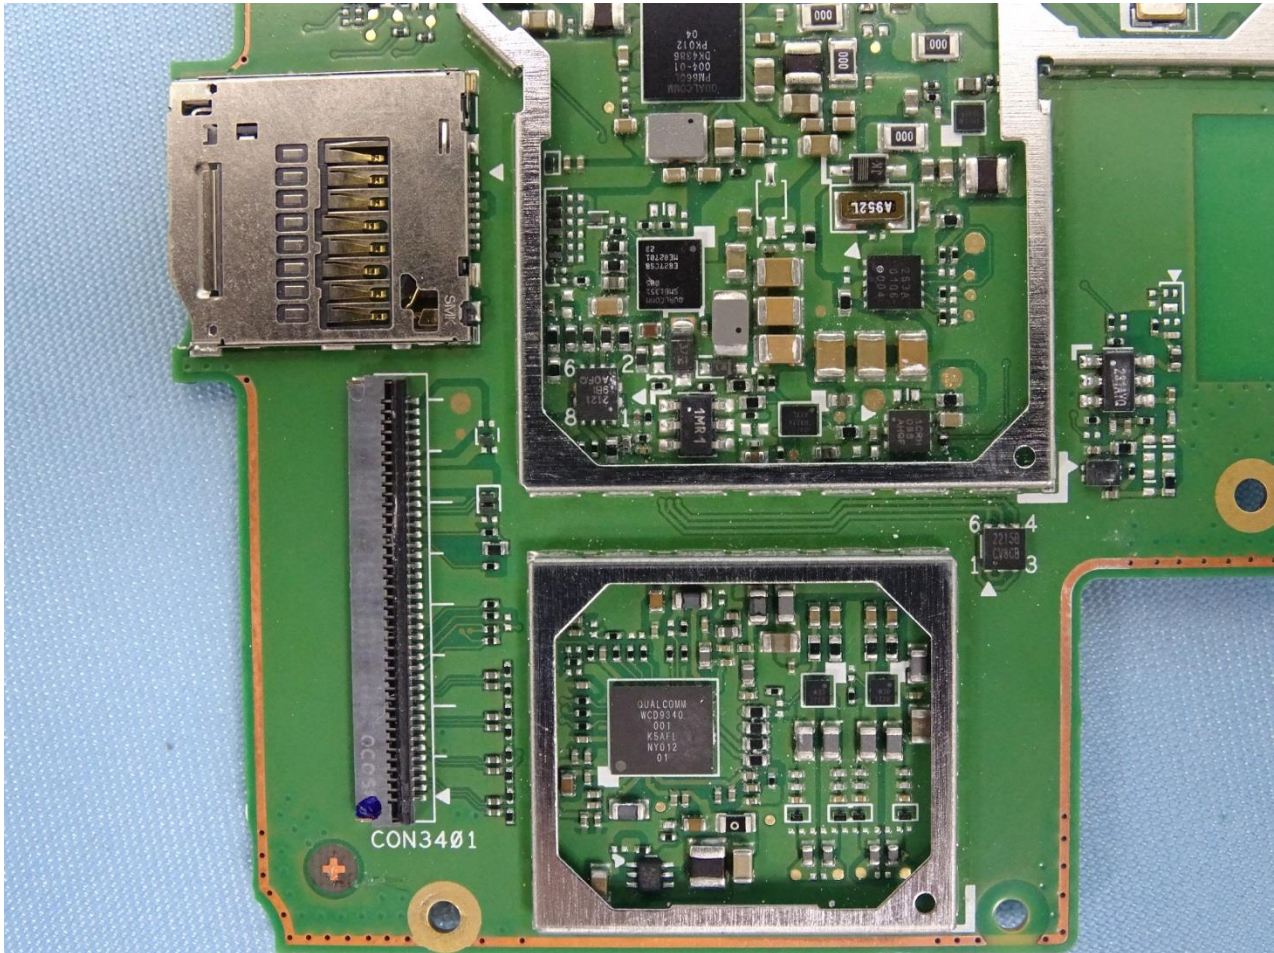

Brand Name: Zebra / Model Name: ET56DT

Brand Name: Zebra / Model Name: ET56DT

Brand Name: Zebra / Model Name: ET56DT

Brand Name: Zebra / Model Name: ET56DT

Brand Name: Zebra / Model Name: ET56DT

Brand Name: Zebra / Model Name: ET56DT

Brand Name: Zebra / Model Name: ET56DT

Brand Name: Zebra / Model Name: ET56DT

Brand Name: Zebra / Model Name: ET56DT

WWAN Main Antenna

Brand Name: Zebra / Model Name: ET56DT

WWAN Aux. Antenna

Brand Name: Zebra / Model Name: ET56DT