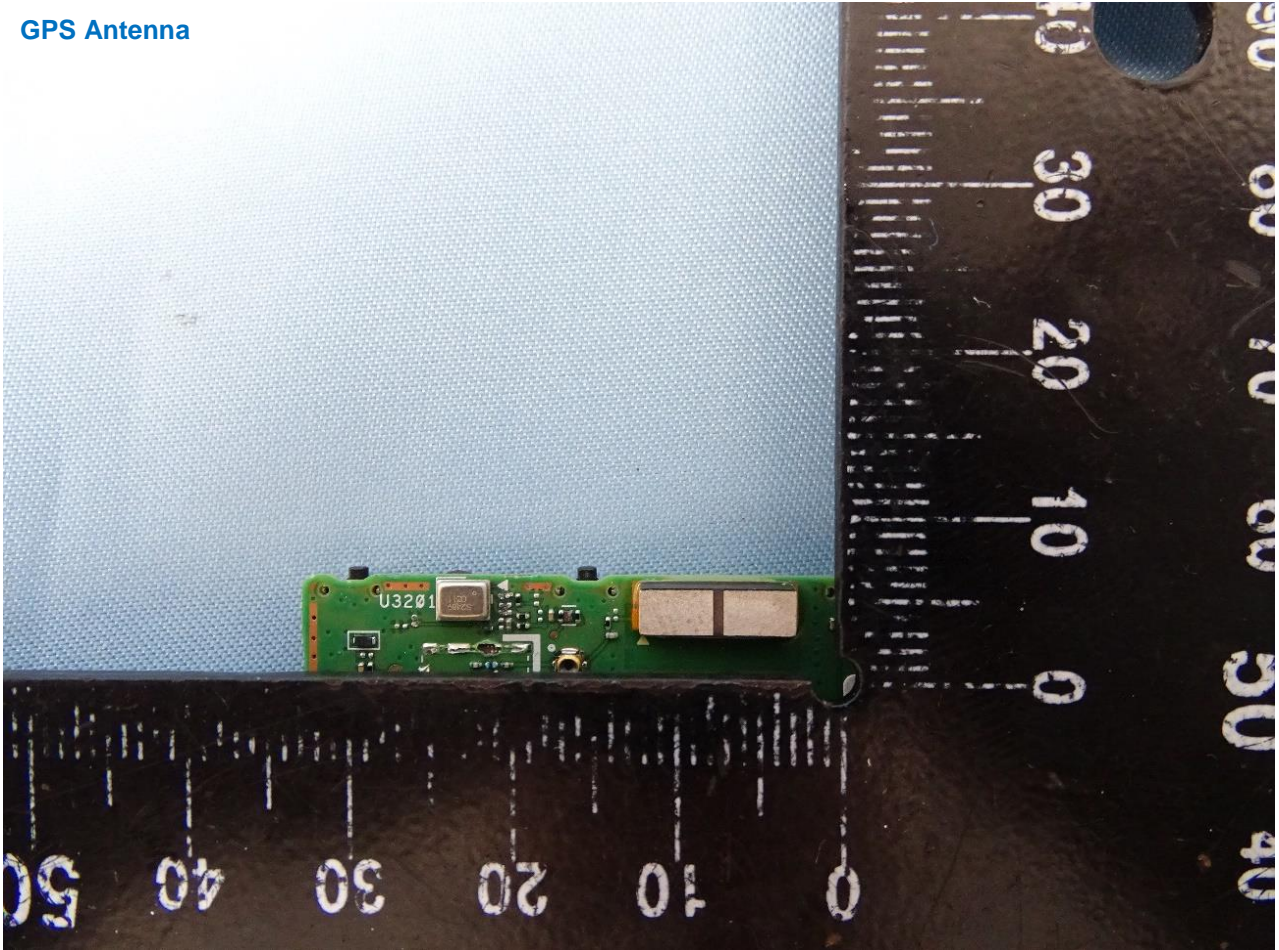

Brand Name: Zebra / Model Name: ET56DT

GPS Antenna