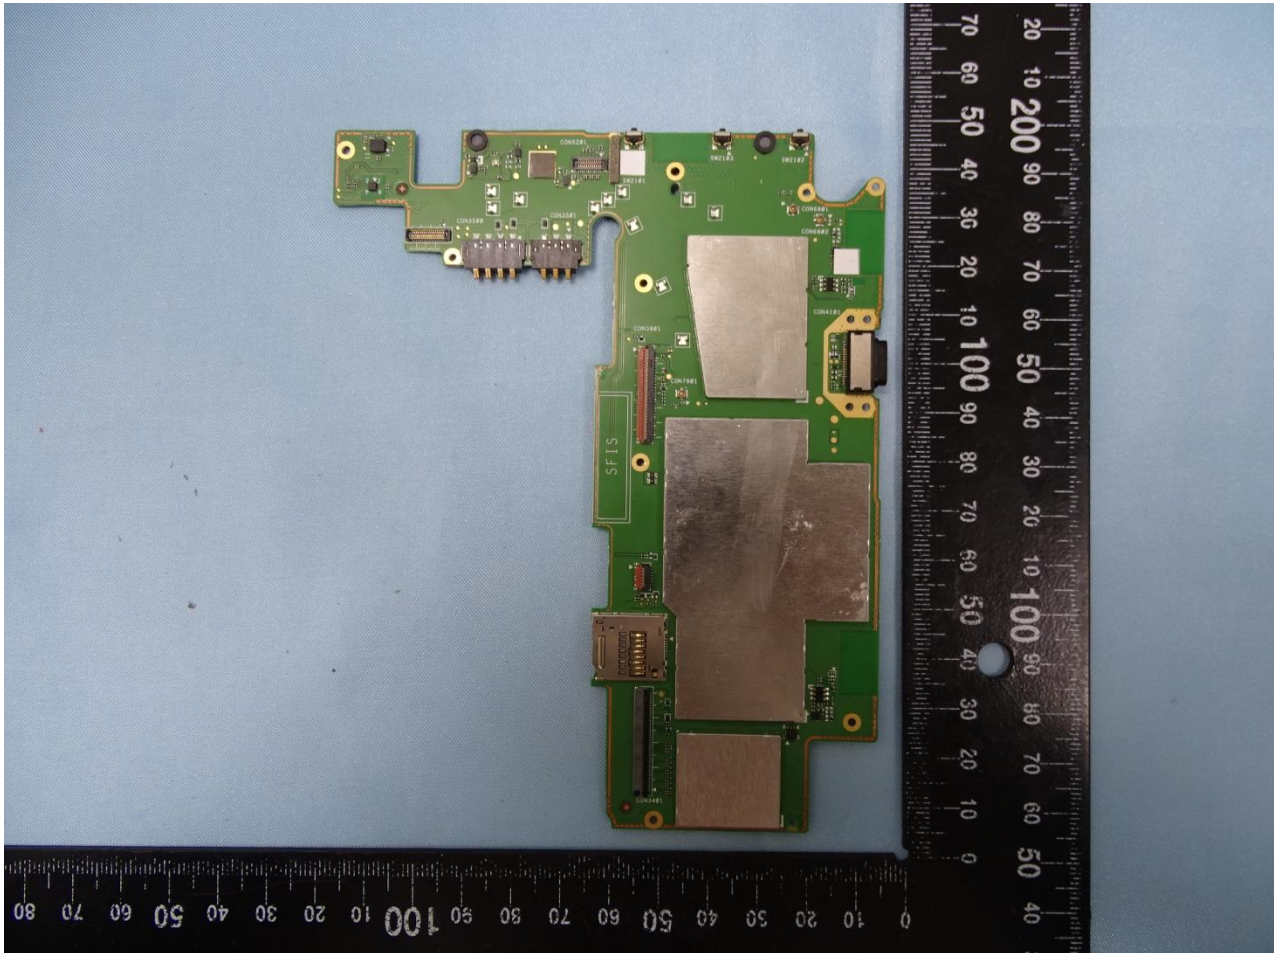

Brand Name: Zebra / Model Name: ET56DT

Brand Name: Zebra / Model Name: ET56DT

Brand Name: Zebra / Model Name: ET56DT

Brand Name: Zebra / Model Name: ET56DT

Brand Name: Zebra / Model Name: ET56DT

Brand Name: Zebra / Model Name: ET56DT

Brand Name: Zebra / Model Name: ET56DT

Brand Name: Zebra / Model Name: ET56DT

Brand Name: Zebra / Model Name: ET56DT

WWAN Main Antenna

Brand Name: Zebra / Model Name: ET56DT

WWAN Aux. Antenna

Brand Name: Zebra / Model Name: ET56DT