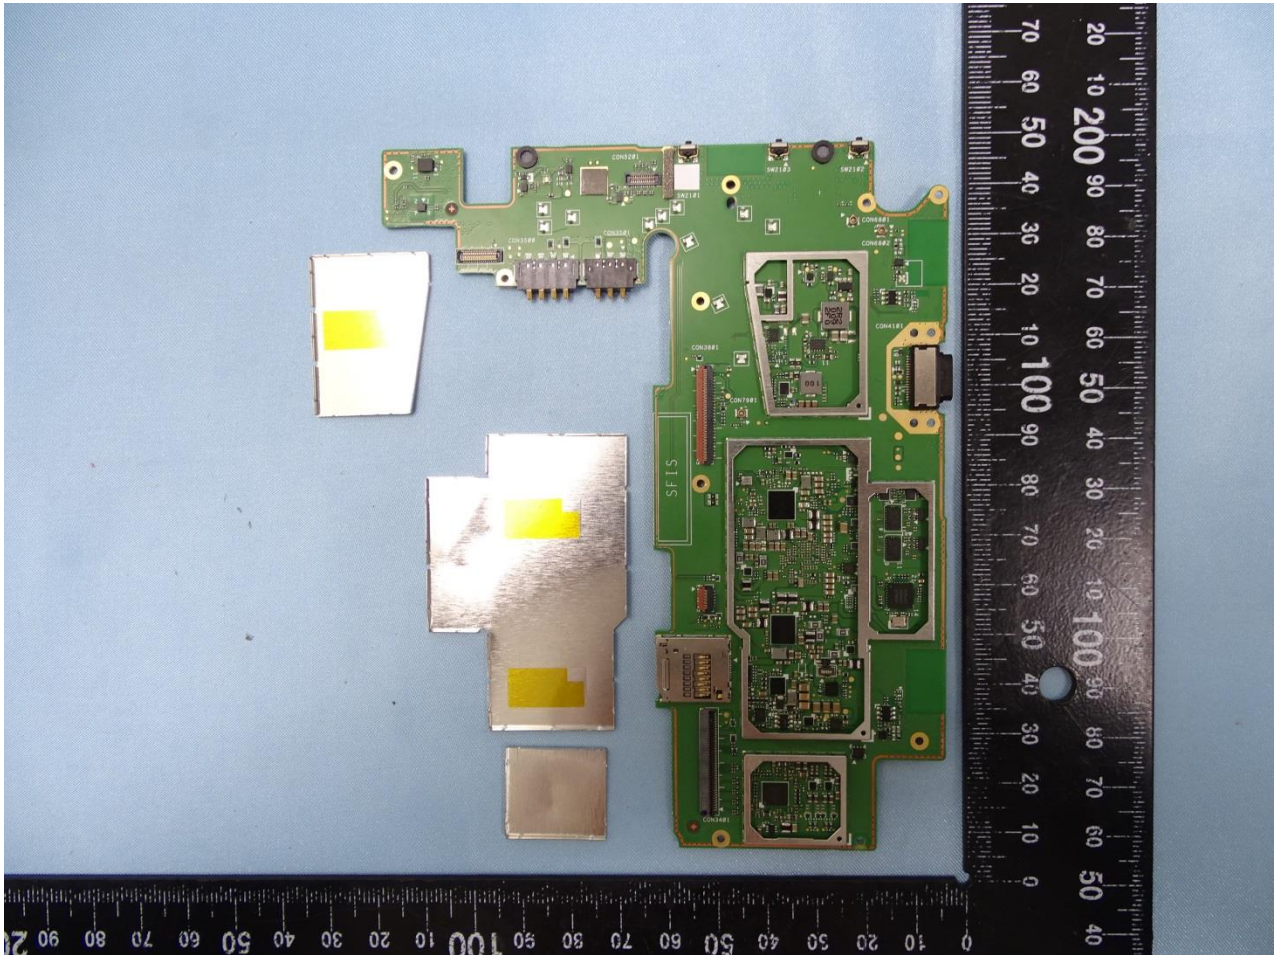

Brand Name: Zebra / Model Name: ET56DT

Brand Name: Zebra / Model Name: ET56DT

Brand Name: Zebra / Model Name: ET56DT

Brand Name: Zebra / Model Name: ET56DT

Brand Name: Zebra / Model Name: ET56DT

Brand Name: Zebra / Model Name: ET56DT

Brand Name: Zebra / Model Name: ET56DT

Brand Name: Zebra / Model Name: ET56DT

Brand Name: Zebra / Model Name: ET56DT

WWAN Main Antenna

Brand Name: Zebra / Model Name: ET56DT

WWAN Aux. Antenna

Brand Name: Zebra / Model Name: ET56DT