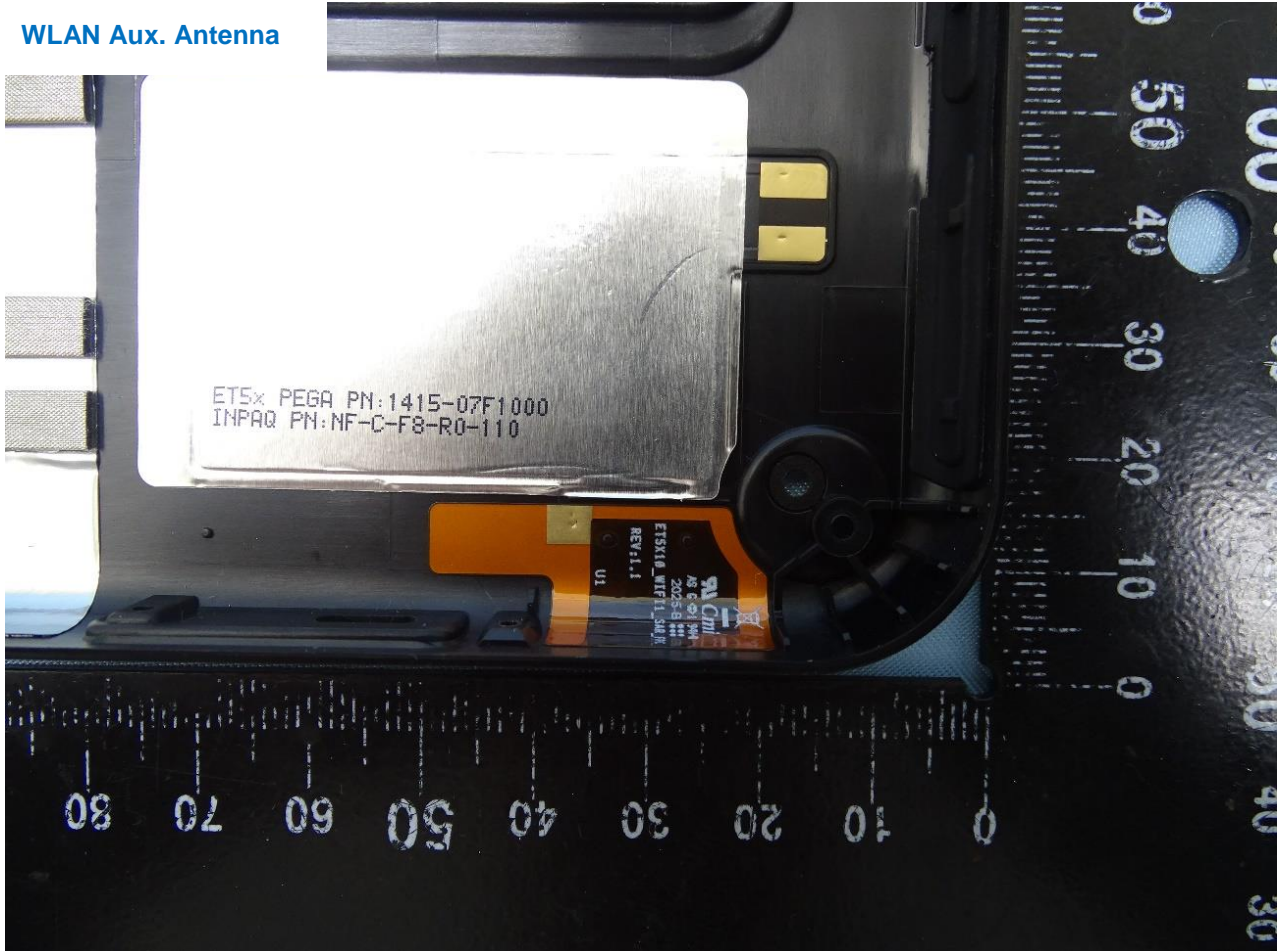

WLAN Main and Bluetooth Antenna

Brand Name: Zebra / Model Name: ET56DT

Brand Name: Zebra / Model Name: ET56DT

WLAN Aux. Antenna

Brand Name: Zebra / Model Name: ET56DT

Brand Name: Zebra / Model Name: ET56DT