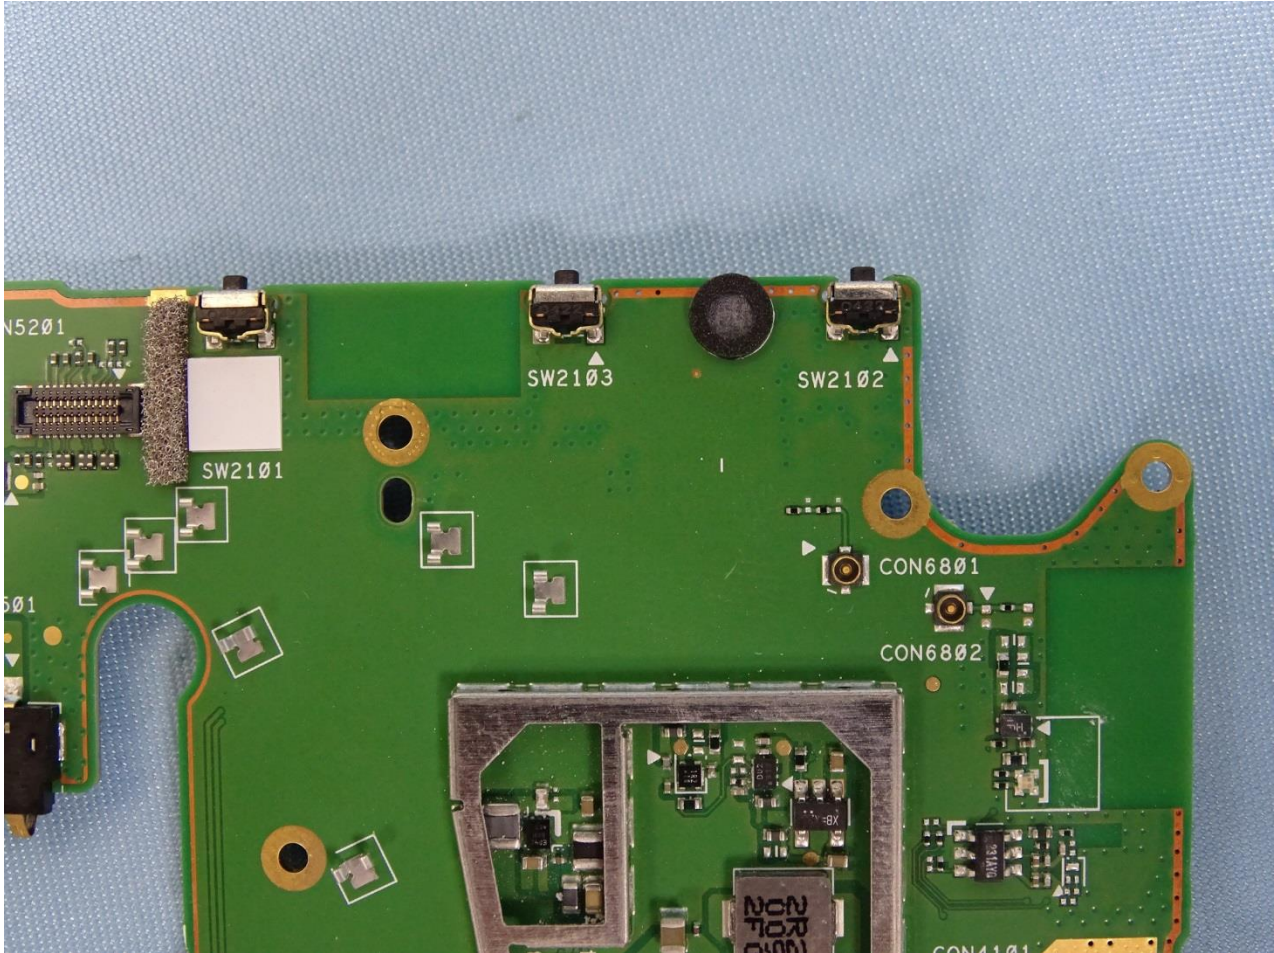

Brand Name: Zebra / Model Name: ET56DT

Brand Name: Zebra / Model Name: ET56DT

Brand Name: Zebra / Model Name: ET56DT

Brand Name: Zebra / Model Name: ET56DT

Brand Name: Zebra / Model Name: ET56DT

Brand Name: Zebra / Model Name: ET56DT

Brand Name: Zebra / Model Name: ET56DT

Brand Name: Zebra / Model Name: ET56DT

Brand Name: Zebra / Model Name: ET56DT

WWAN Main Antenna

Brand Name: Zebra / Model Name: ET56DT

WWAN Aux. Antenna

Brand Name: Zebra / Model Name: ET56DT