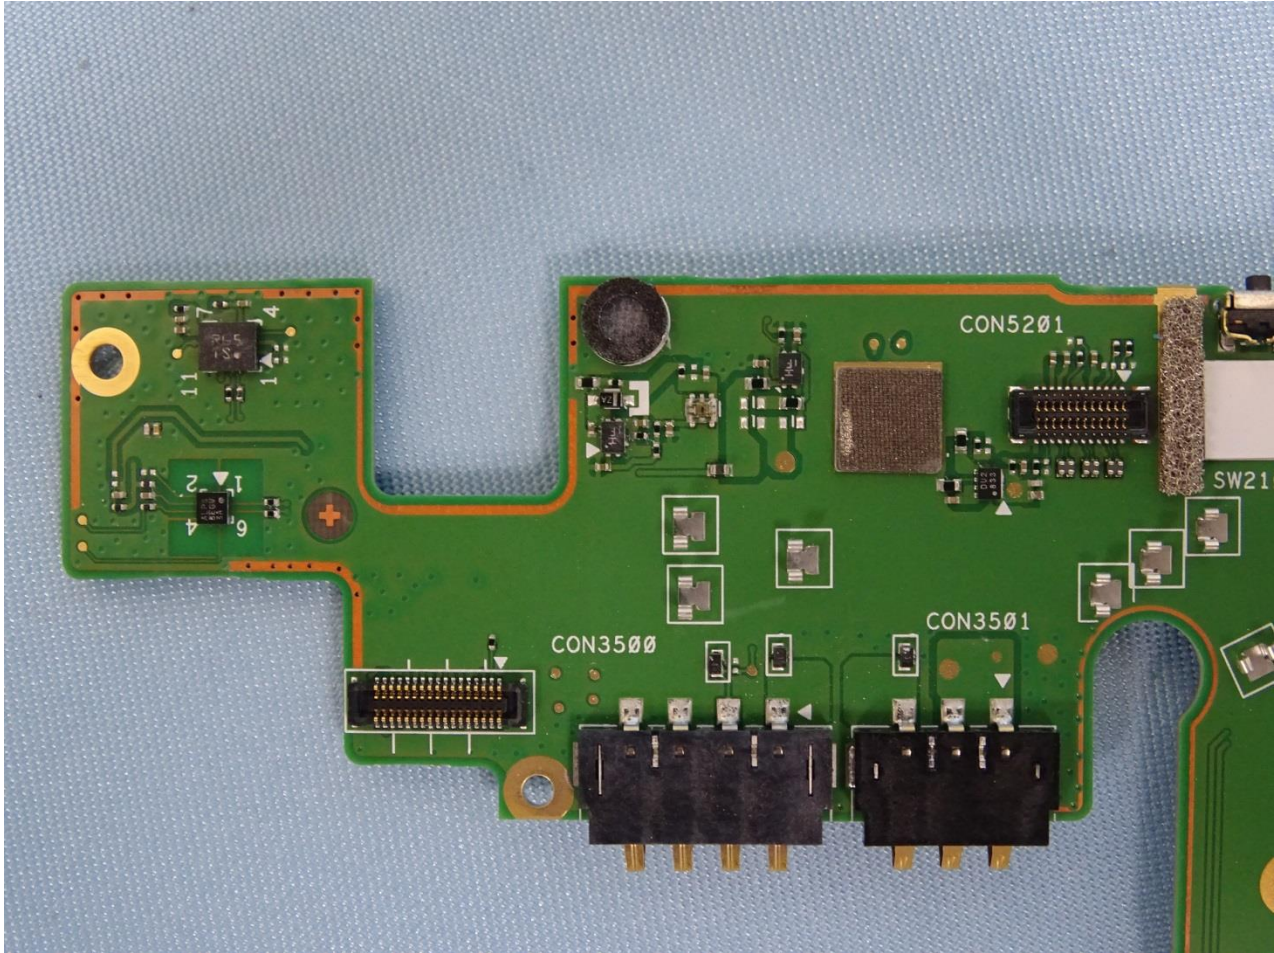

Brand Name: Zebra / Model Name: ET56DT

Brand Name: Zebra / Model Name: ET56DT

Brand Name: Zebra / Model Name: ET56DT

Brand Name: Zebra / Model Name: ET56DT

Brand Name: Zebra / Model Name: ET56DT

Brand Name: Zebra / Model Name: ET56DT

Brand Name: Zebra / Model Name: ET56DT

Brand Name: Zebra / Model Name: ET56DT

Brand Name: Zebra / Model Name: ET56DT

WWAN Main Antenna

Brand Name: Zebra / Model Name: ET56DT

WWAN Aux. Antenna

Brand Name: Zebra / Model Name: ET56DT

WLAN Main and Bluetooth Antenna

Brand Name: Zebra / Model Name: ET56DT

Brand Name: Zebra / Model Name: ET56DT

WLAN Aux. Antenna

Brand Name: Zebra / Model Name: ET56DT

Brand Name: Zebra / Model Name: ET56DT