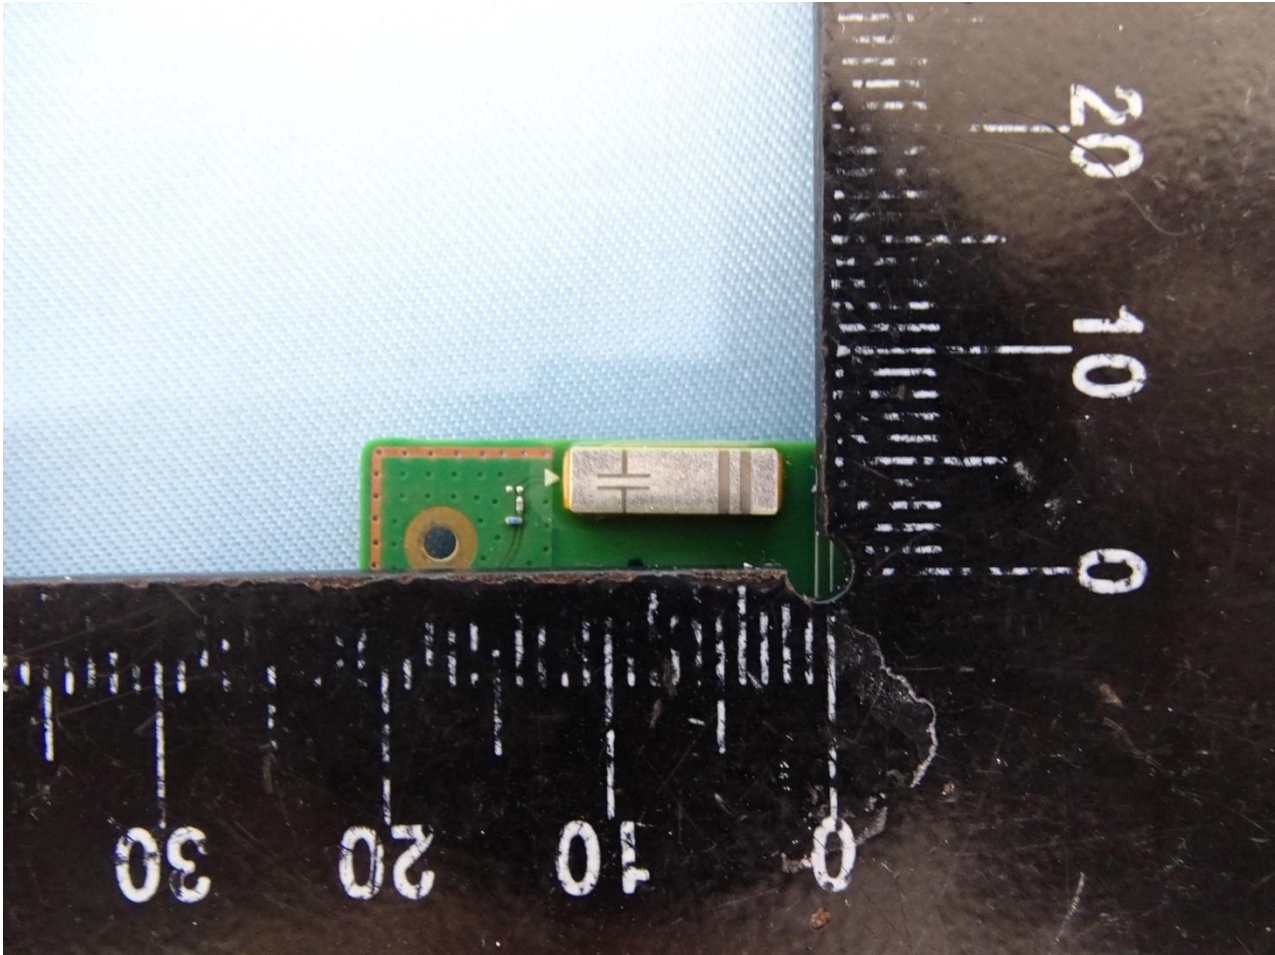

Brand Name: Zebra / Model Name: ET56DT