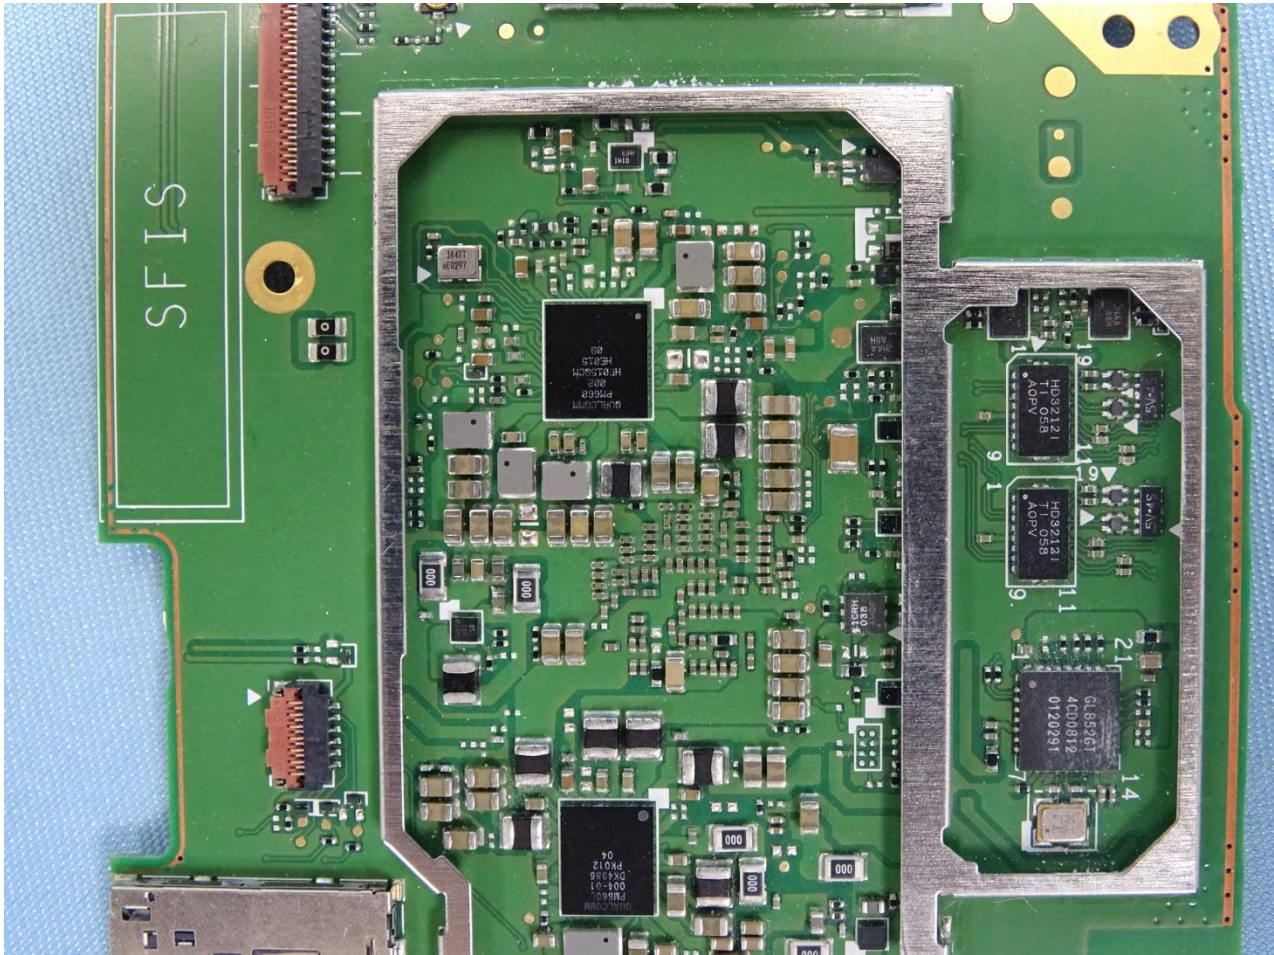

Brand Name: Zebra / Model Name: ET56DT

Brand Name: Zebra / Model Name: ET56DT

Brand Name: Zebra / Model Name: ET56DT

Brand Name: Zebra / Model Name: ET56DT

Brand Name: Zebra / Model Name: ET56DT

Brand Name: Zebra / Model Name: ET56DT

Brand Name: Zebra / Model Name: ET56DT

Brand Name: Zebra / Model Name: ET56DT

Brand Name: Zebra / Model Name: ET56DT

WWAN Main Antenna

Brand Name: Zebra / Model Name: ET56DT

WWAN Aux. Antenna

Brand Name: Zebra / Model Name: ET56DT