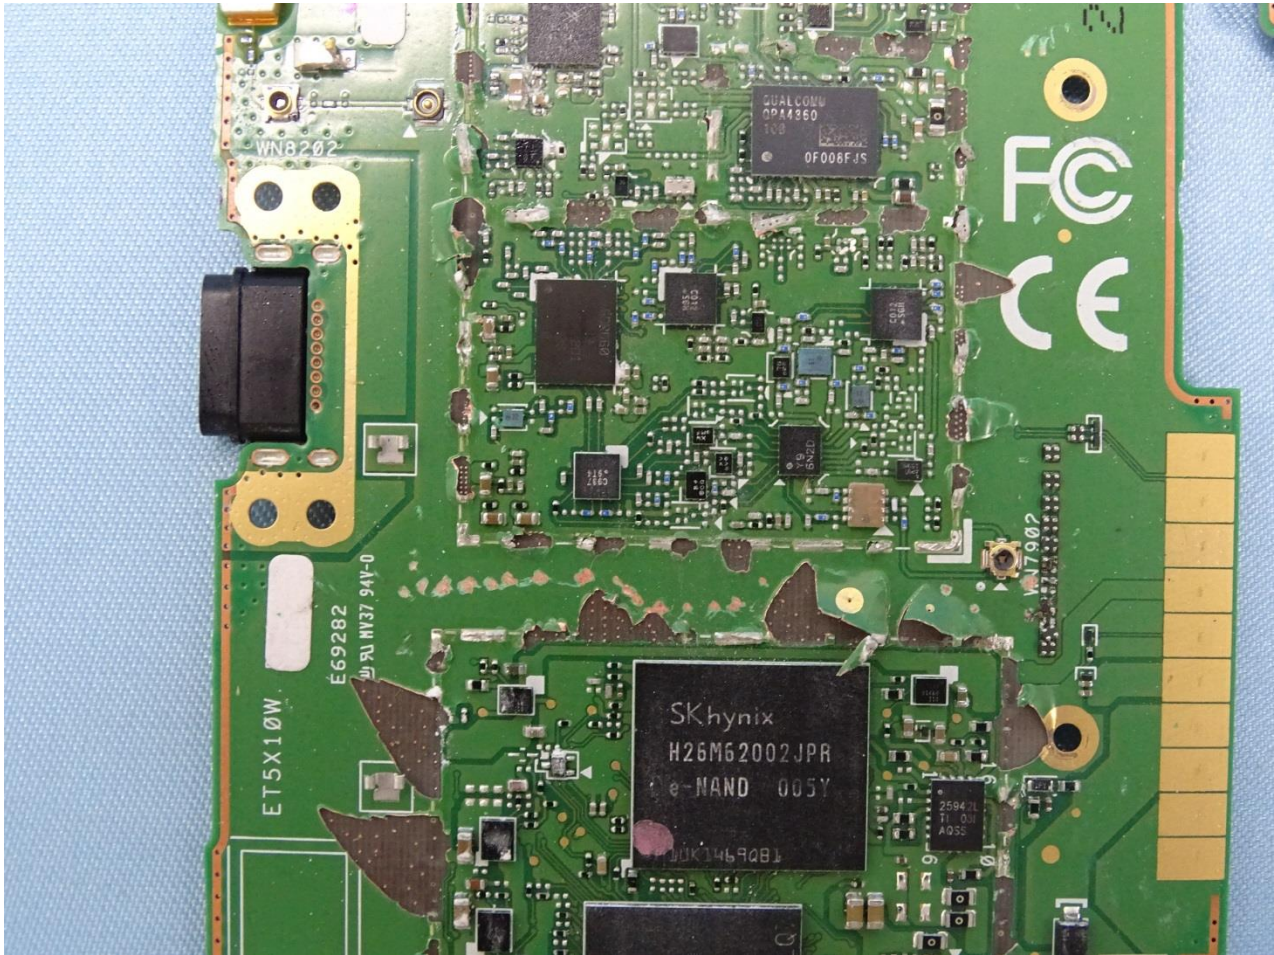

Brand Name: Zebra / Model Name: ET56DT

Brand Name: Zebra / Model Name: ET56DT

Brand Name: Zebra / Model Name: ET56DT

Brand Name: Zebra / Model Name: ET56DT

Brand Name: Zebra / Model Name: ET56DT

Brand Name: Zebra / Model Name: ET56DT

Brand Name: Zebra / Model Name: ET56DT

Brand Name: Zebra / Model Name: ET56DT

Brand Name: Zebra / Model Name: ET56DT

WWAN Main Antenna

Brand Name: Zebra / Model Name: ET56DT

WWAN Aux. Antenna

Brand Name: Zebra / Model Name: ET56DT