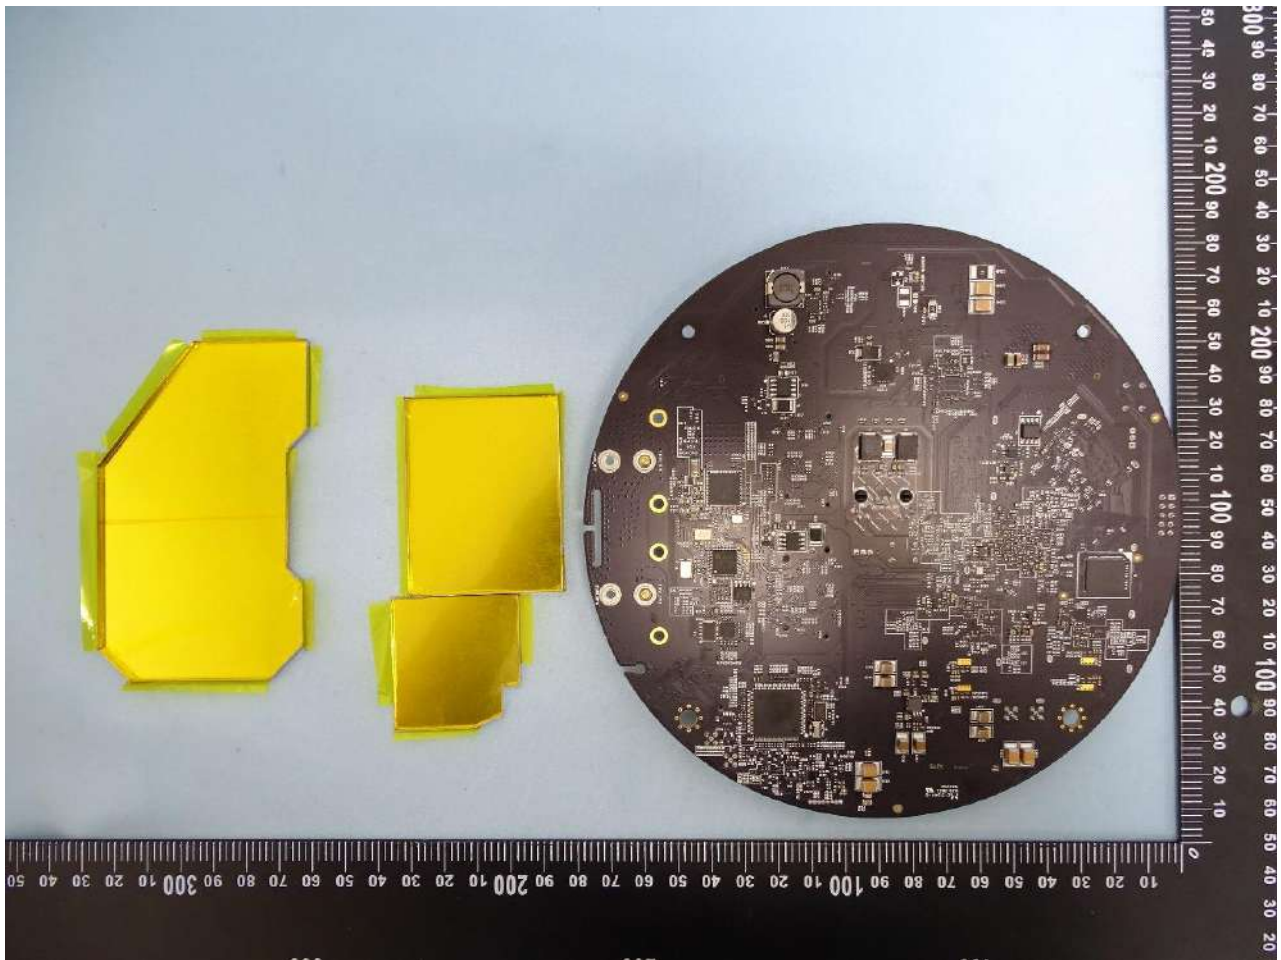

1. Internal Photograph of EUT

Brand Name:

Model Name: MAX HD1 Dome Pro

MAX-HD1-DOM-PRO-5GH

MAX HD2 Dome Pro

MAX-HD2-DOM-PRO-LTEA-Q

Sample 1

Sample 2

WWAN Module (EM9191) for Sample 1

WWAN Module (LN920A12-WW) for Sample 2

GPS Module

Ant. 1_WWAN Antenna

Ant. 2_WWAN Antenna

Ant. 3_WWAN Antenna

Ant. 4_WWAN Antenna

Ant. 5_WLAN Main Antenna