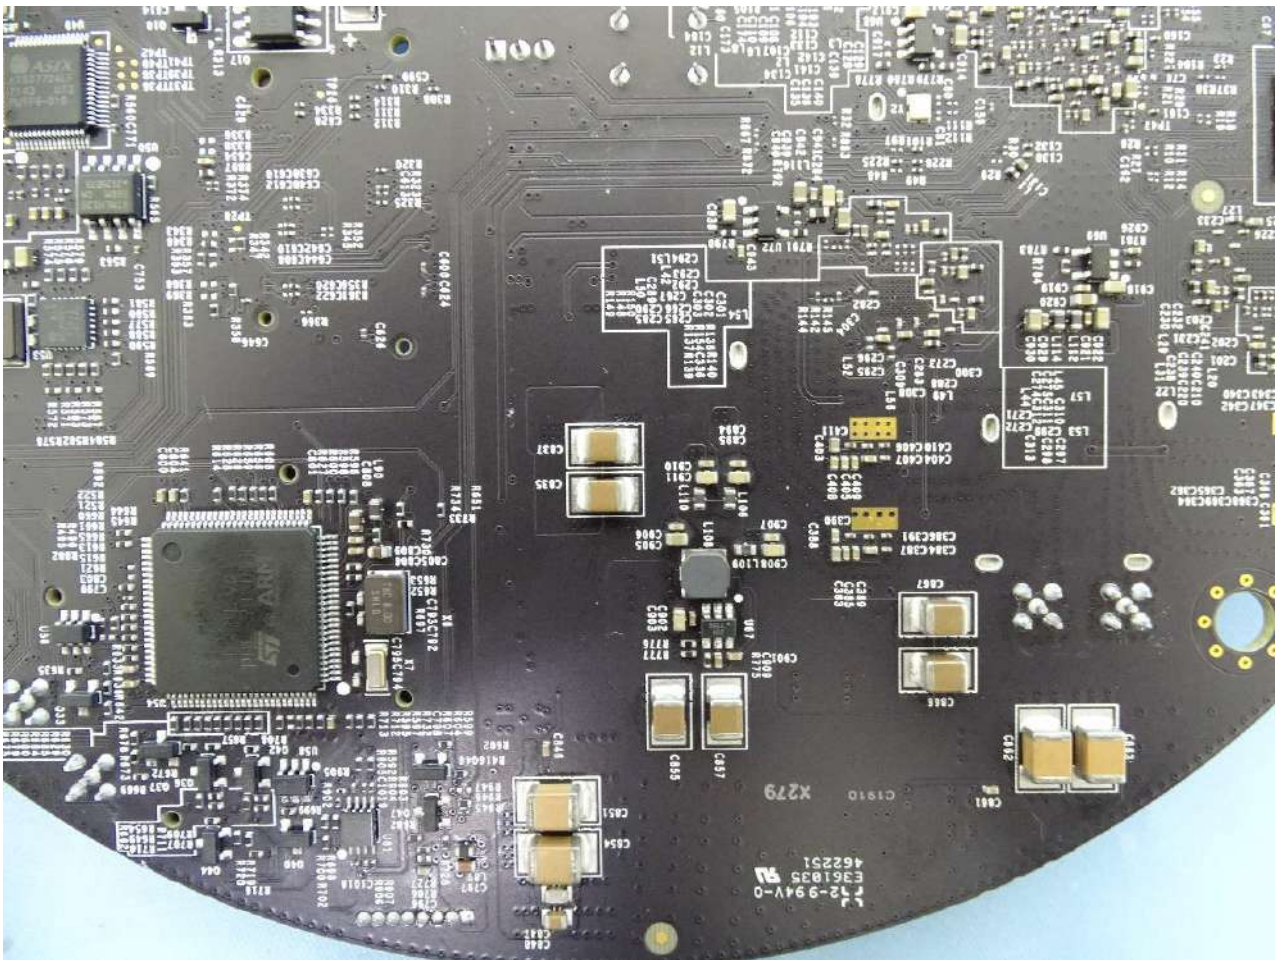

1. Internal Photograph of EUT

Brand Name:

Model Name: MAX HD1 Dome Pro

MAX-HD1-DOM-PRO-5GH

MAX HD2 Dome Pro

MAX-HD2-DOM-PRO-LTEA-Q

Sample 1

Sample 2

WWAN Module (EM9191) for Sample 1

WWAN Module (LN920A12-WW) for Sample 2

GPS Module

Ant. 1_WWAN Antenna

Ant. 2_WWAN Antenna

Ant. 3_WWAN Antenna

Ant. 4_WWAN Antenna

Ant. 5_WLAN Main Antenna