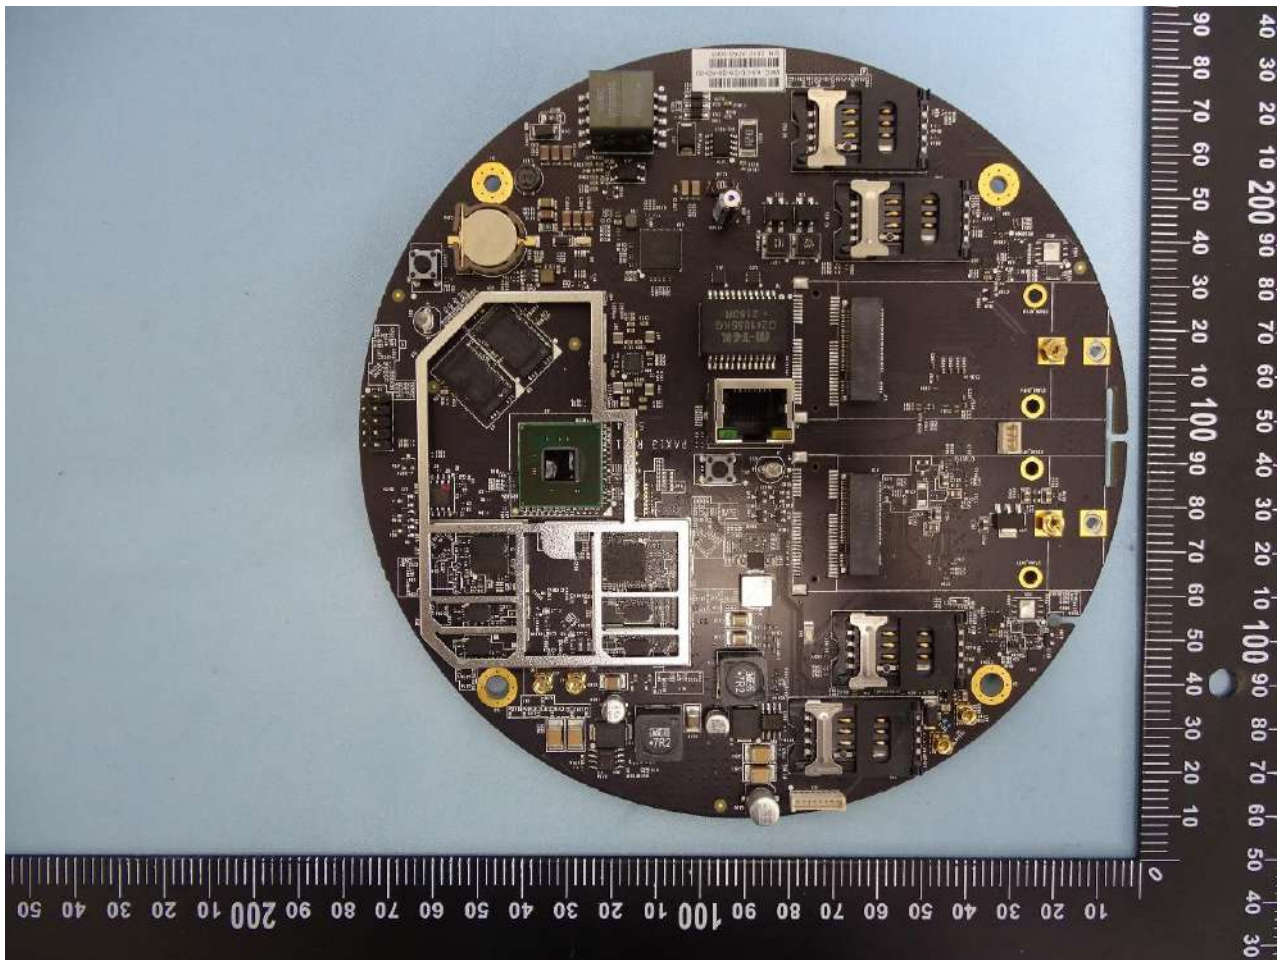

1. Internal Photograph of EUT

Brand Name:

Model Name: MAX HD1 Dome Pro

MAX-HD1-DOM-PRO-5GH

MAX HD2 Dome Pro

MAX-HD2-DOM-PRO-LTEA-Q

Sample 1

Sample 2

WWAN Module (EM9191) for Sample 1

WWAN Module (LN920A12-WW) for Sample 2

GPS Module

Ant. 1_WWAN Antenna

Ant. 2_WWAN Antenna

Ant. 3_WWAN Antenna

Ant. 4_WWAN Antenna

Ant. 5_WLAN Main Antenna