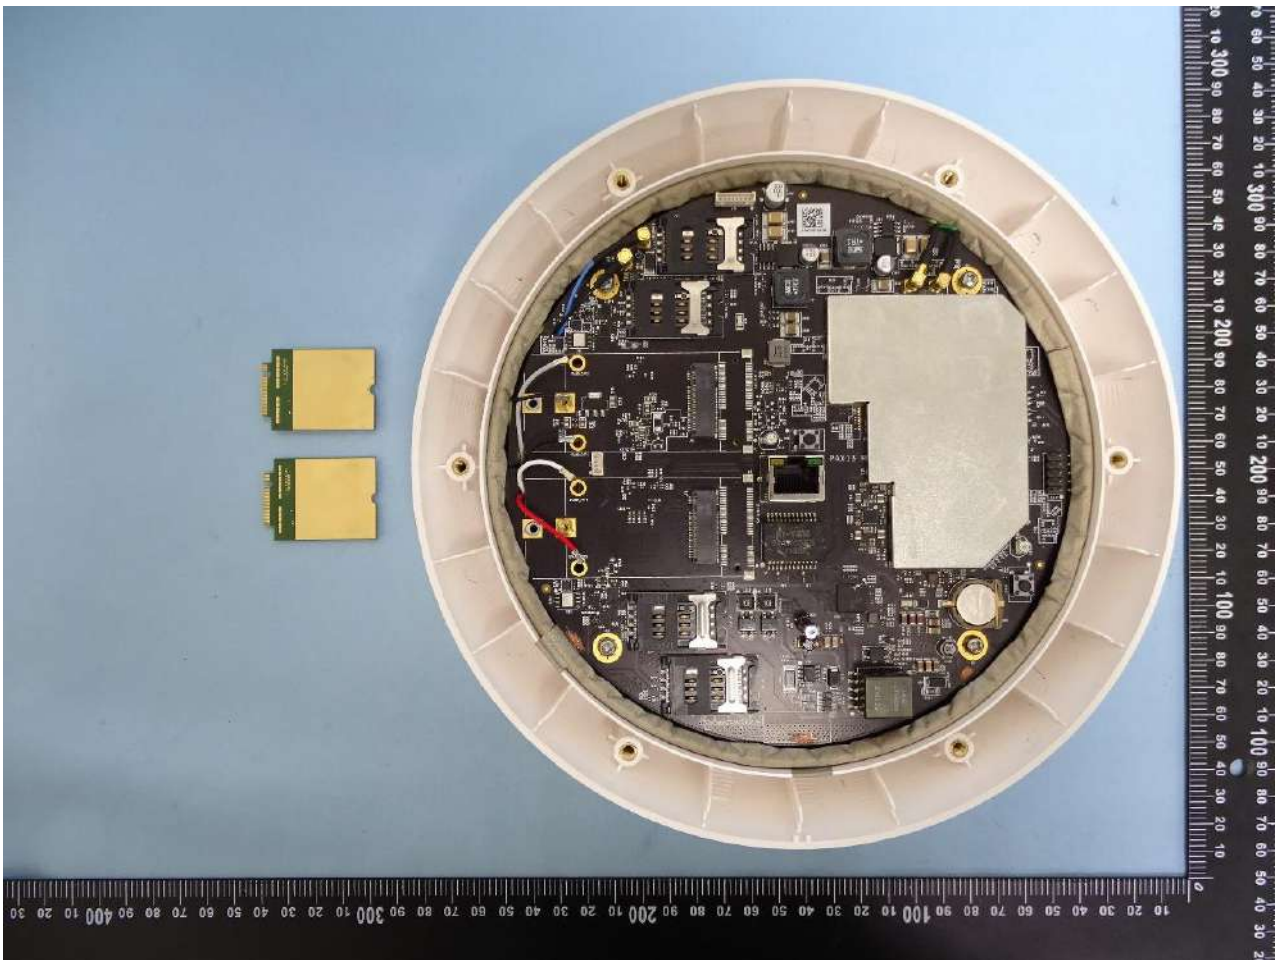

1. Internal Photograph of EUT

Brand Name:

Model Name: MAX HD1 Dome Pro

MAX-HD1-DOM-PRO-5GH

MAX HD2 Dome Pro

MAX-HD2-DOM-PRO-LTEA-Q

Sample 1

Sample 2

WWAN Module (EM9191) for Sample 1

WWAN Module (LN920A12-WW) for Sample 2

GPS Module

Ant. 1_WWAN Antenna

Ant. 2_WWAN Antenna

Ant. 3_WWAN Antenna

Ant. 4_WWAN Antenna

Ant. 5_WLAN Main Antenna