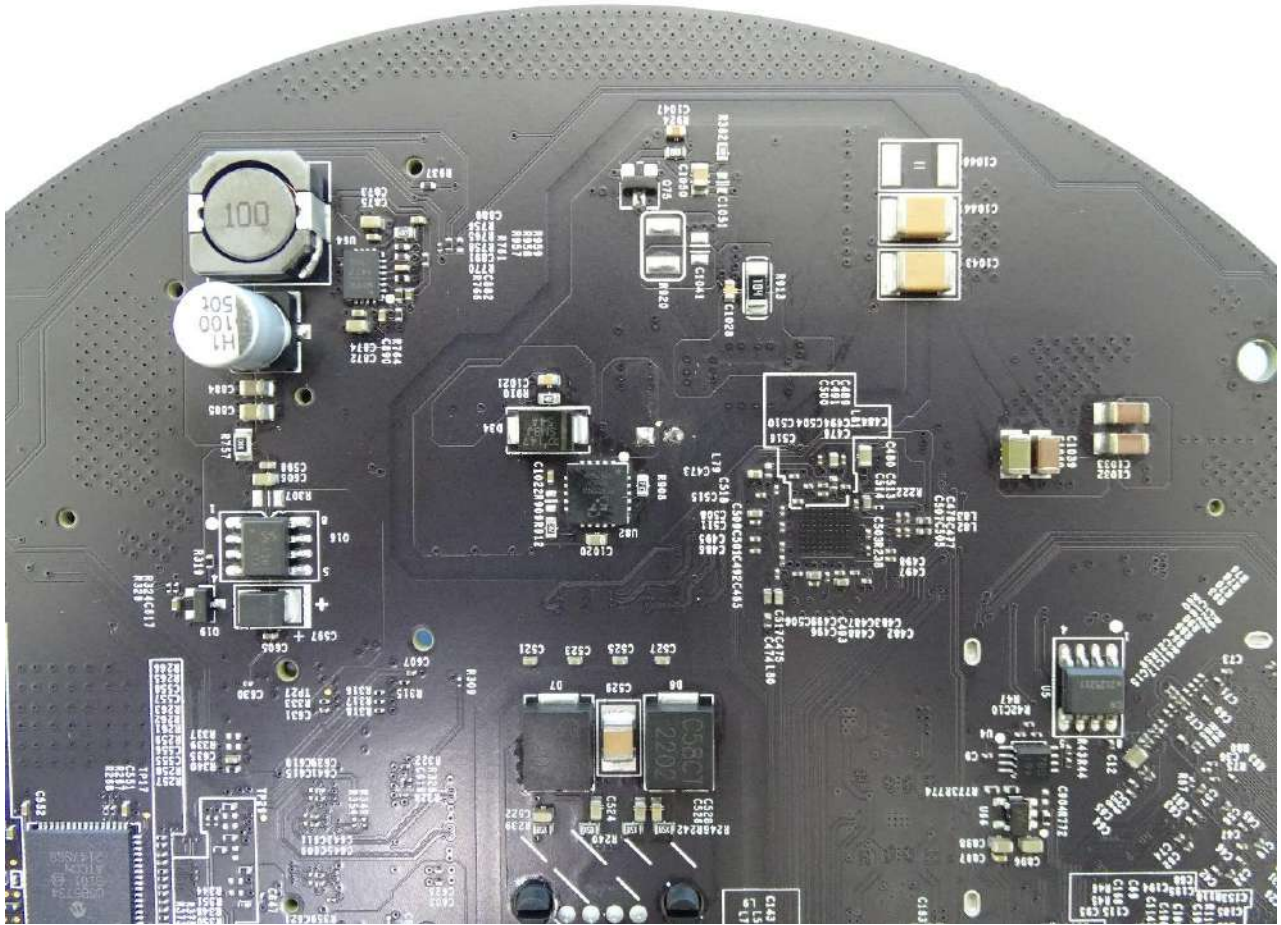

1. Internal Photograph of EUT

Brand Name:

Model Name: MAX HD1 Dome Pro

MAX-HD1-DOM-PRO-5GH

MAX HD2 Dome Pro

MAX-HD2-DOM-PRO-LTEA-Q

Sample 1

Sample 2

WWAN Module (EM9191) for Sample 1

WWAN Module (LN920A12-WW) for Sample 2

GPS Module

Ant. 1_WWAN Antenna

Ant. 2_WWAN Antenna

Ant. 3_WWAN Antenna

Ant. 4_WWAN Antenna

Ant. 5_WLAN Main Antenna