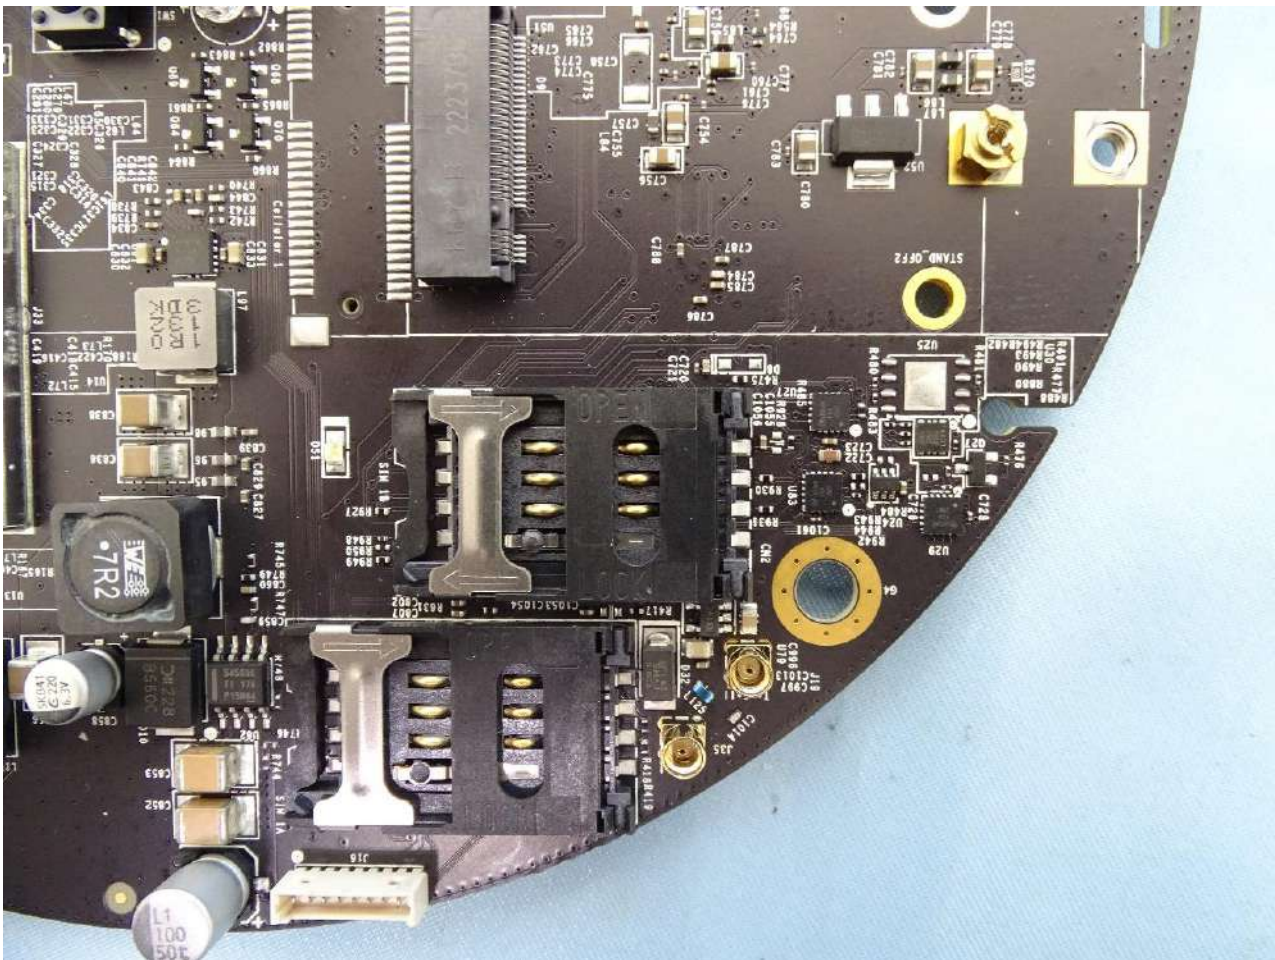

1. Internal Photograph of EUT

Brand Name:

Model Name: MAX HD1 Dome Pro

MAX-HD1-DOM-PRO-5GH

MAX HD2 Dome Pro

MAX-HD2-DOM-PRO-LTEA-Q

Sample 1

Sample 2

WWAN Module (EM9191) for Sample 1

WWAN Module (LN920A12-WW) for Sample 2

GPS Module

Ant. 1_WWAN Antenna

Ant. 2_WWAN Antenna

Ant. 3_WWAN Antenna

Ant. 4_WWAN Antenna

Ant. 5_WLAN Main Antenna