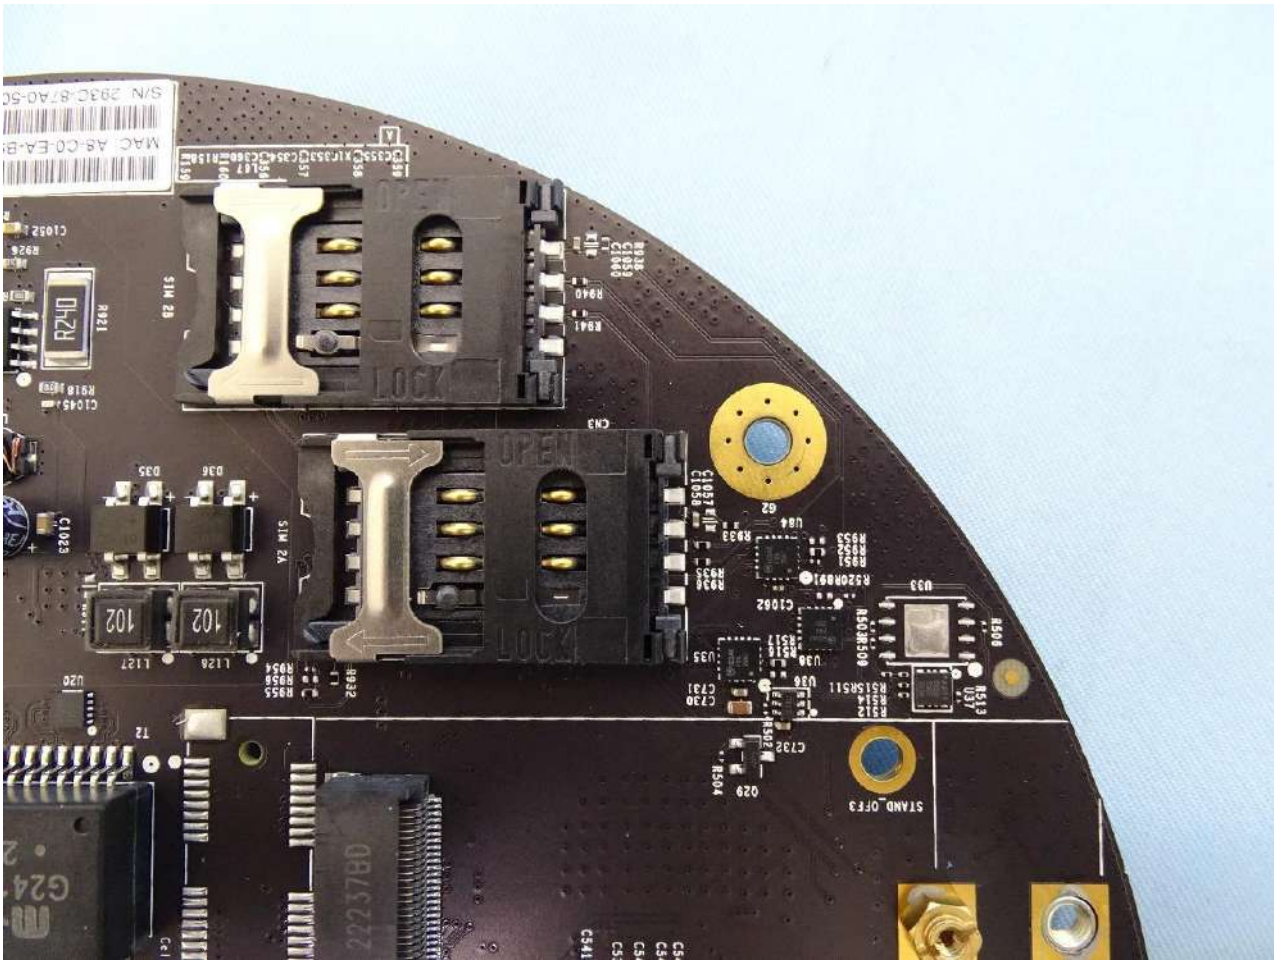

1. Internal Photograph of EUT

Brand Name:

Model Name: MAX HD1 Dome Pro

MAX-HD1-DOM-PRO-5GH

MAX HD2 Dome Pro

MAX-HD2-DOM-PRO-LTEA-Q

Sample 1

Sample 2

WWAN Module (EM9191) for Sample 1

WWAN Module (LN920A12-WW) for Sample 2

GPS Module

Ant. 1_WWAN Antenna

Ant. 2_WWAN Antenna

Ant. 3_WWAN Antenna

Ant. 4_WWAN Antenna

Ant. 5_WLAN Main Antenna