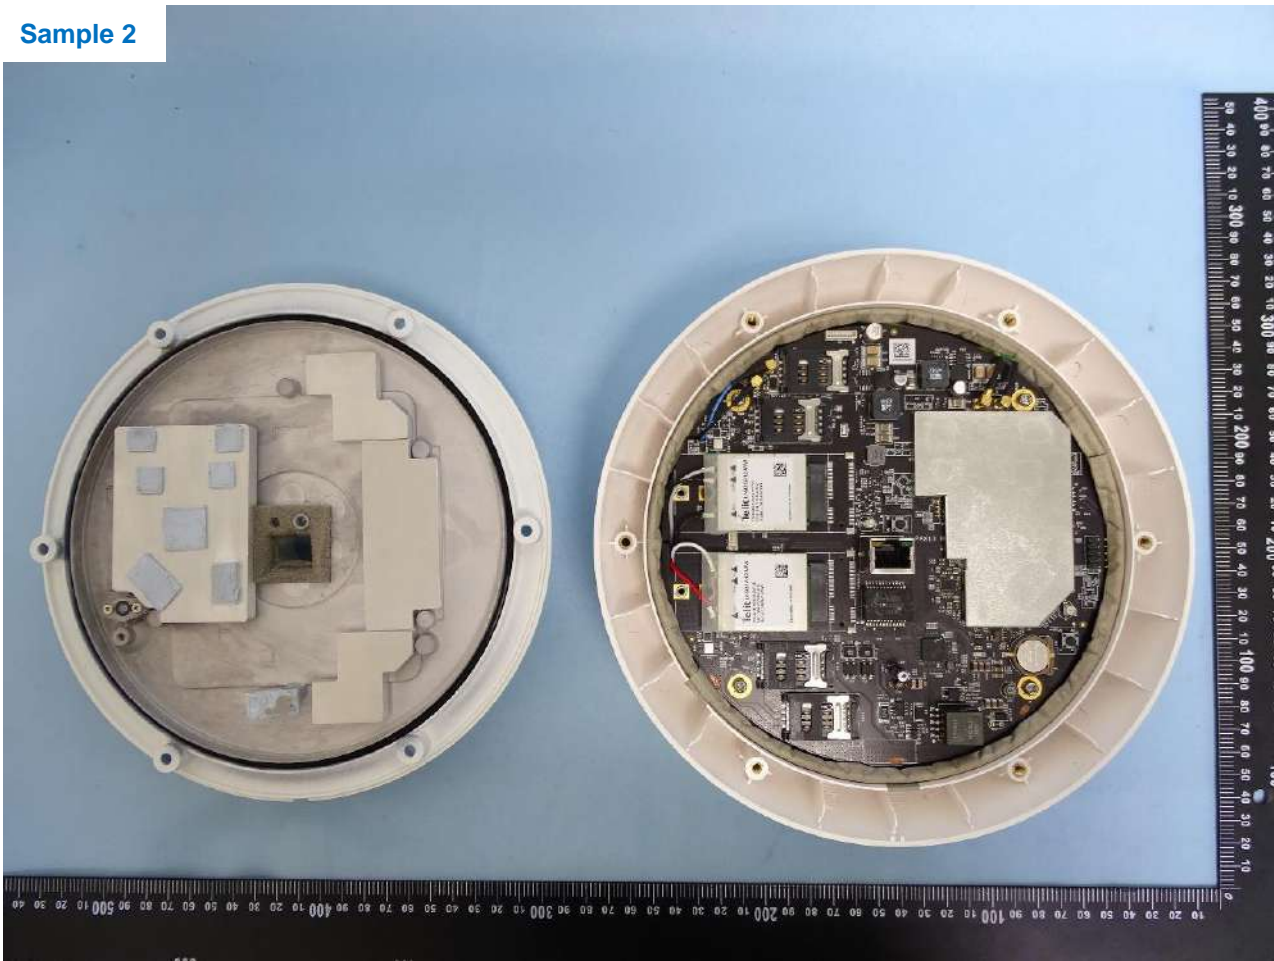

1. Internal Photograph of EUT

Brand Name:

Model Name: MAX HD1 Dome Pro

MAX-HD1-DOM-PRO-5GH

MAX HD2 Dome Pro

MAX-HD2-DOM-PRO-LTEA-Q

Sample 1

Sample 2

WWAN Module (EM9191) for Sample 1

WWAN Module (LN920A12-WW) for Sample 2

GPS Module

Ant. 1_WWAN Antenna

Ant. 2_WWAN Antenna

Ant. 3_WWAN Antenna

Ant. 4_WWAN Antenna

Ant. 5_WLAN Main Antenna