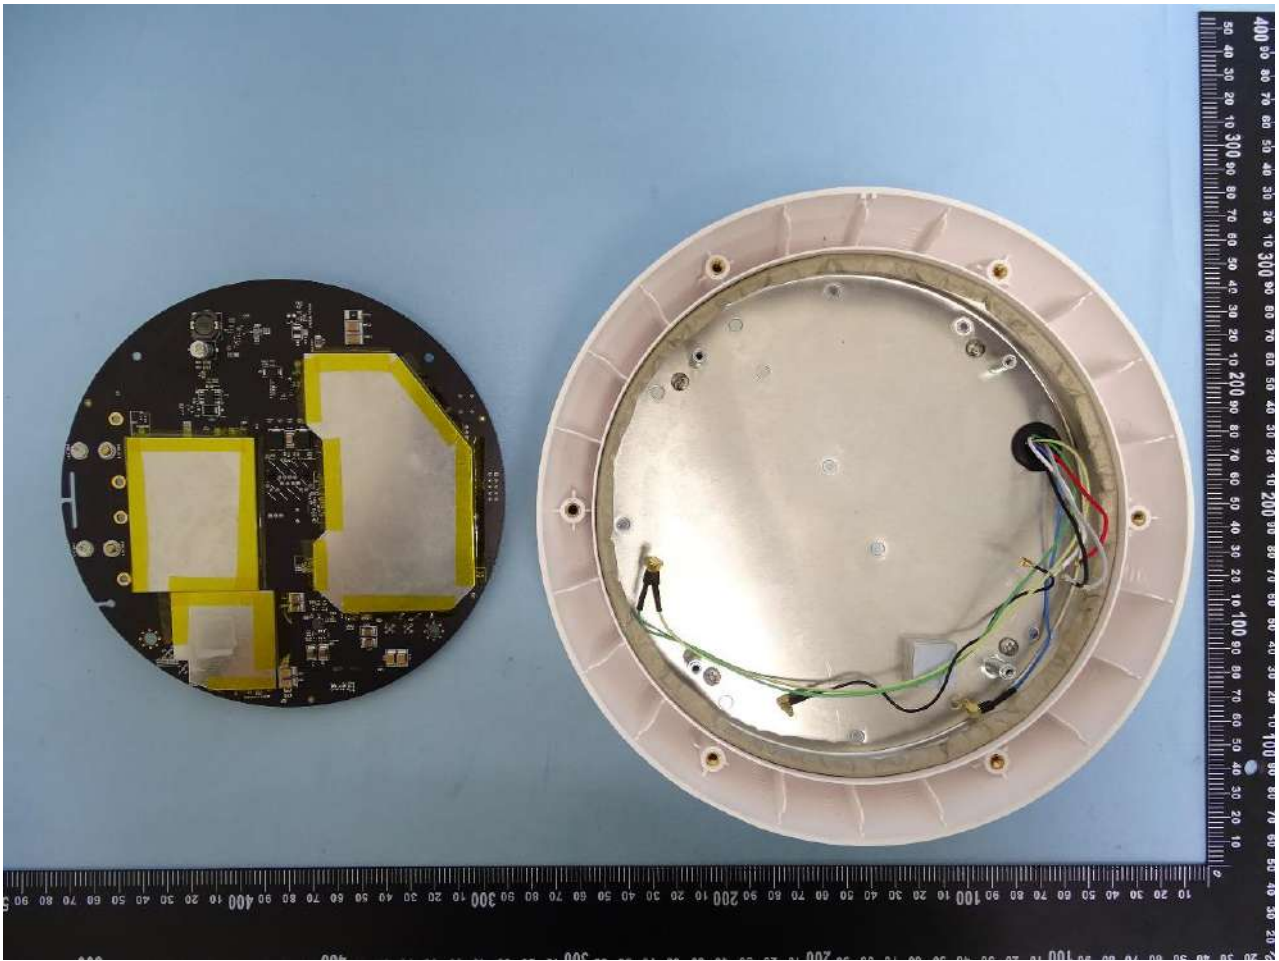

1. Internal Photograph of EUT

Brand Name:

Model Name: MAX HD1 Dome Pro

MAX-HD1-DOM-PRO-5GH

MAX HD2 Dome Pro

MAX-HD2-DOM-PRO-LTEA-Q

Sample 1

Sample 2

WWAN Module (EM9191) for Sample 1

WWAN Module (LN920A12-WW) for Sample 2

GPS Module

Ant. 1_WWAN Antenna

Ant. 2_WWAN Antenna

Ant. 3_WWAN Antenna

Ant. 4_WWAN Antenna

Ant. 5_WLAN Main Antenna