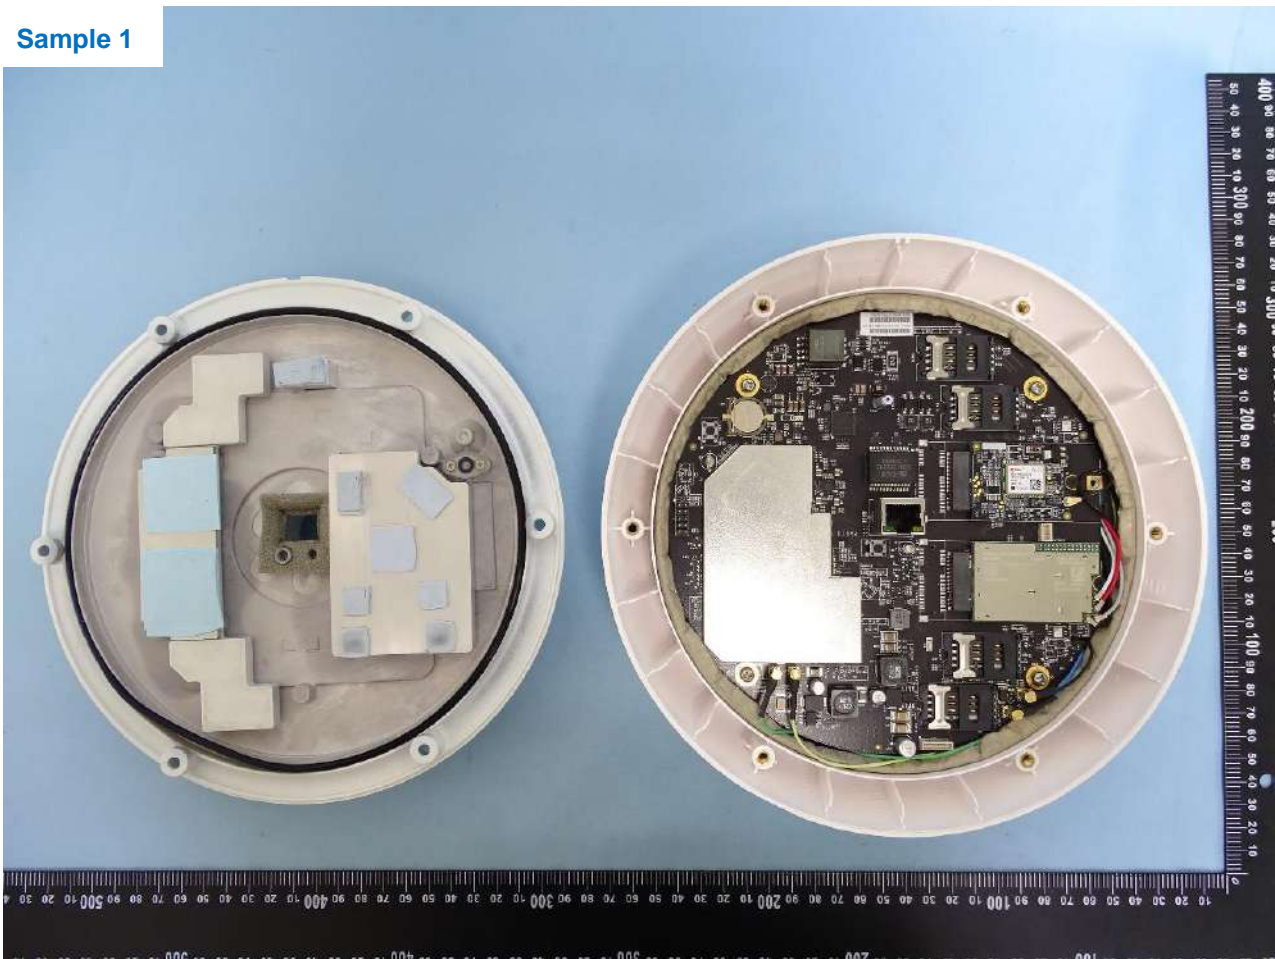

1. Internal Photograph of EUT

Brand Name:

Model Name: MAX HD1 Dome Pro

MAX-HD1-DOM-PRO-5GH

MAX HD2 Dome Pro

MAX-HD2-DOM-PRO-LTEA-Q

Sample 1

Sample 2

WWAN Module (EM9191) for Sample 1

WWAN Module (LN920A12-WW) for Sample 2

GPS Module

Ant. 1_WWAN Antenna

Ant. 2_WWAN Antenna

Ant. 3_WWAN Antenna

Ant. 4_WWAN Antenna

Ant. 5_WLAN Main Antenna