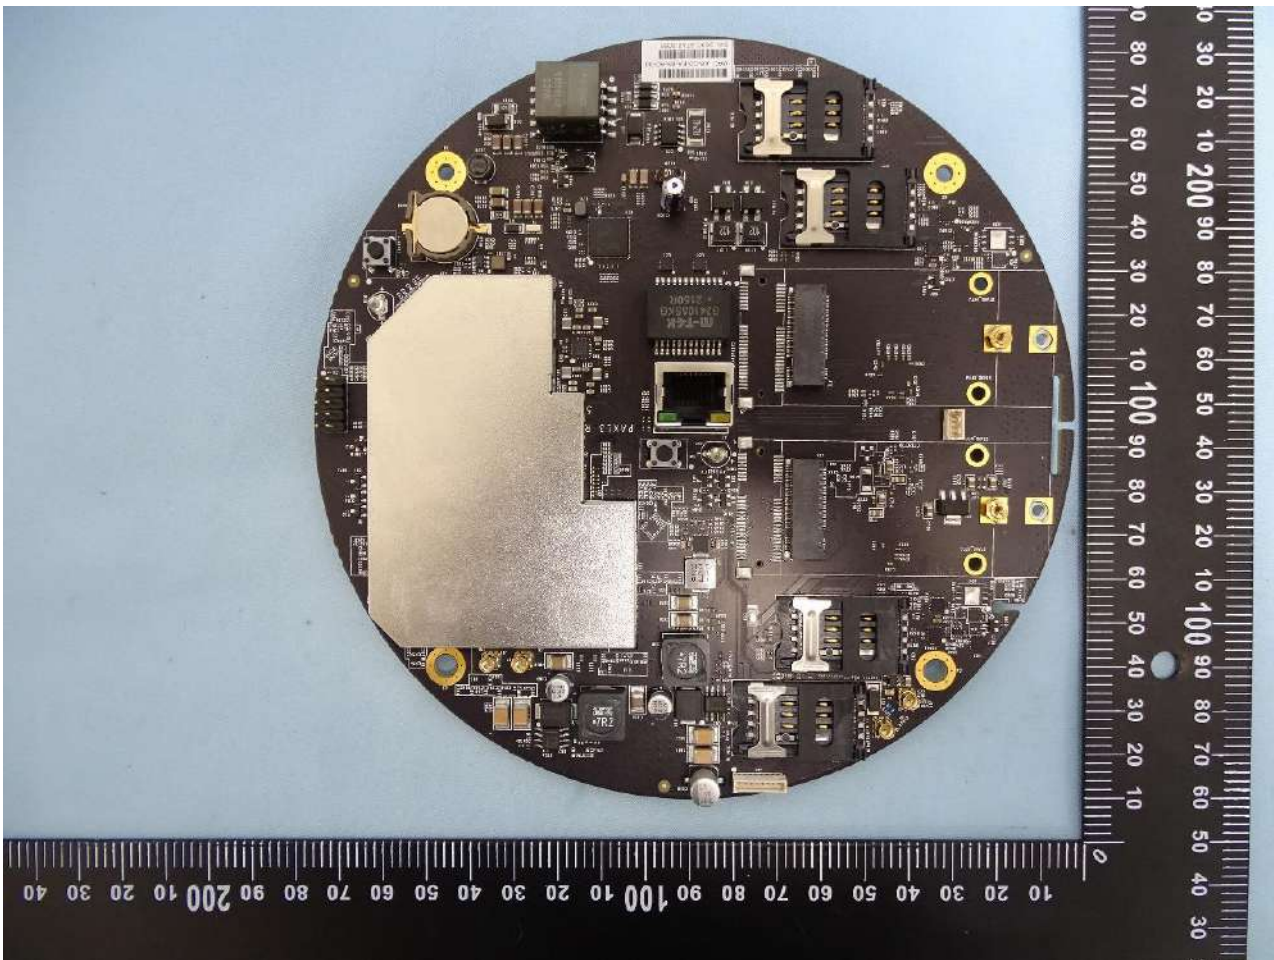

1. Internal Photograph of EUT

Brand Name:

Model Name: MAX HD1 Dome Pro

MAX-HD1-DOM-PRO-5GH

MAX HD2 Dome Pro

MAX-HD2-DOM-PRO-LTEA-Q

Sample 1

Sample 2

WWAN Module (EM9191) for Sample 1

WWAN Module (LN920A12-WW) for Sample 2

GPS Module

Ant. 1_WWAN Antenna

Ant. 2_WWAN Antenna

Ant. 3_WWAN Antenna

Ant. 4_WWAN Antenna

Ant. 5_WLAN Main Antenna