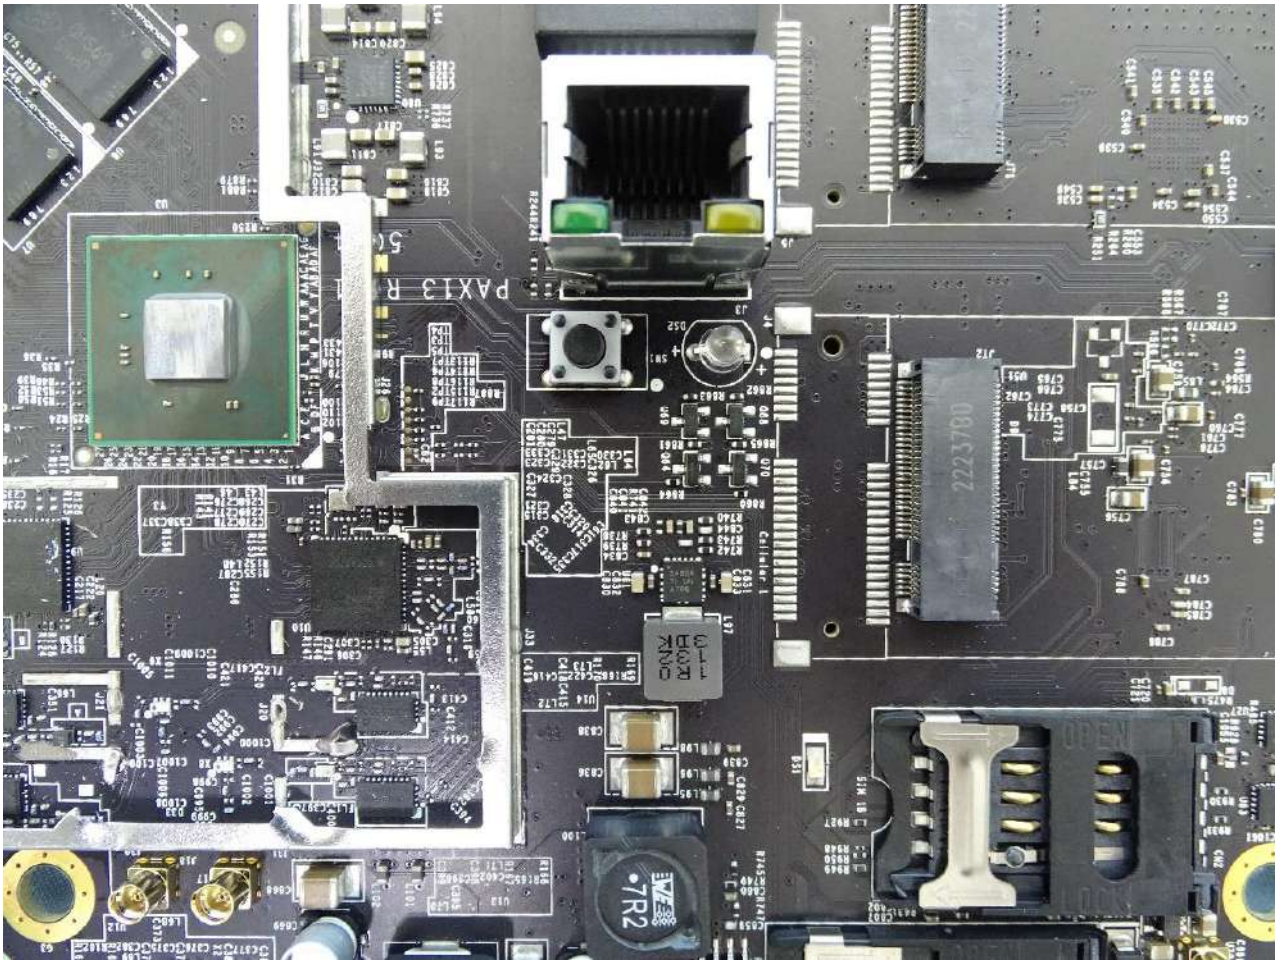

1. Internal Photograph of EUT

Brand Name:

Model Name: MAX HD1 Dome Pro

MAX-HD1-DOM-PRO-5GH

MAX HD2 Dome Pro

MAX-HD2-DOM-PRO-LTEA-Q

Sample 1

Sample 2

WWAN Module (EM9191) for Sample 1

WWAN Module (LN920A12-WW) for Sample 2

GPS Module

Ant. 1_WWAN Antenna

Ant. 2_WWAN Antenna

Ant. 3_WWAN Antenna

Ant. 4_WWAN Antenna

Ant. 5_WLAN Main Antenna