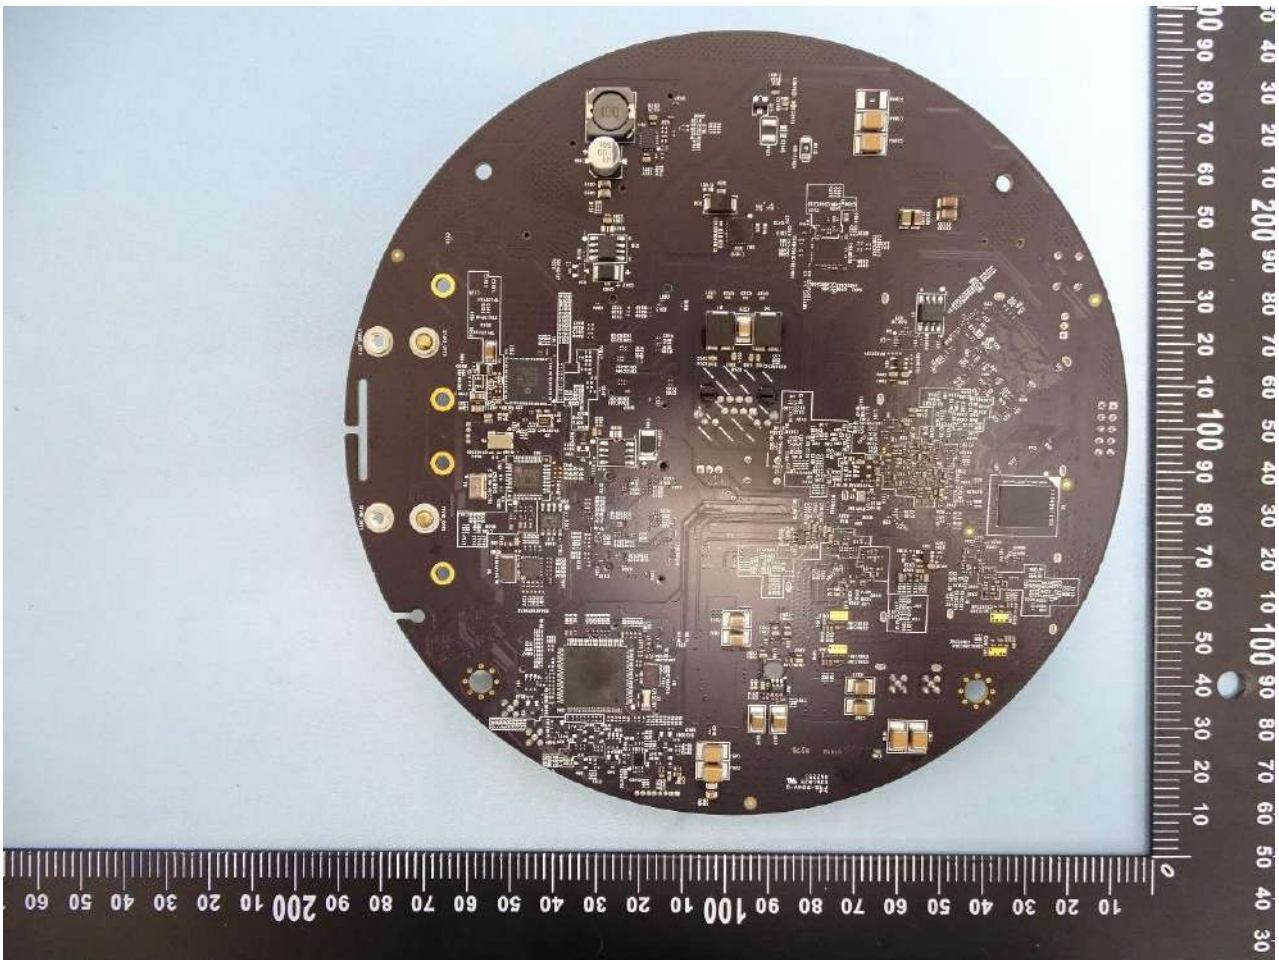

1. Internal Photograph of EUT

Brand Name:

Model Name: MAX HD1 Dome Pro

MAX-HD1-DOM-PRO-5GH

MAX HD2 Dome Pro

MAX-HD2-DOM-PRO-LTEA-Q

Sample 1

Sample 2

WWAN Module (EM9191) for Sample 1

WWAN Module (LN920A12-WW) for Sample 2

GPS Module

Ant. 1_WWAN Antenna

Ant. 2_WWAN Antenna

Ant. 3_WWAN Antenna

Ant. 4_WWAN Antenna

Ant. 5_WLAN Main Antenna