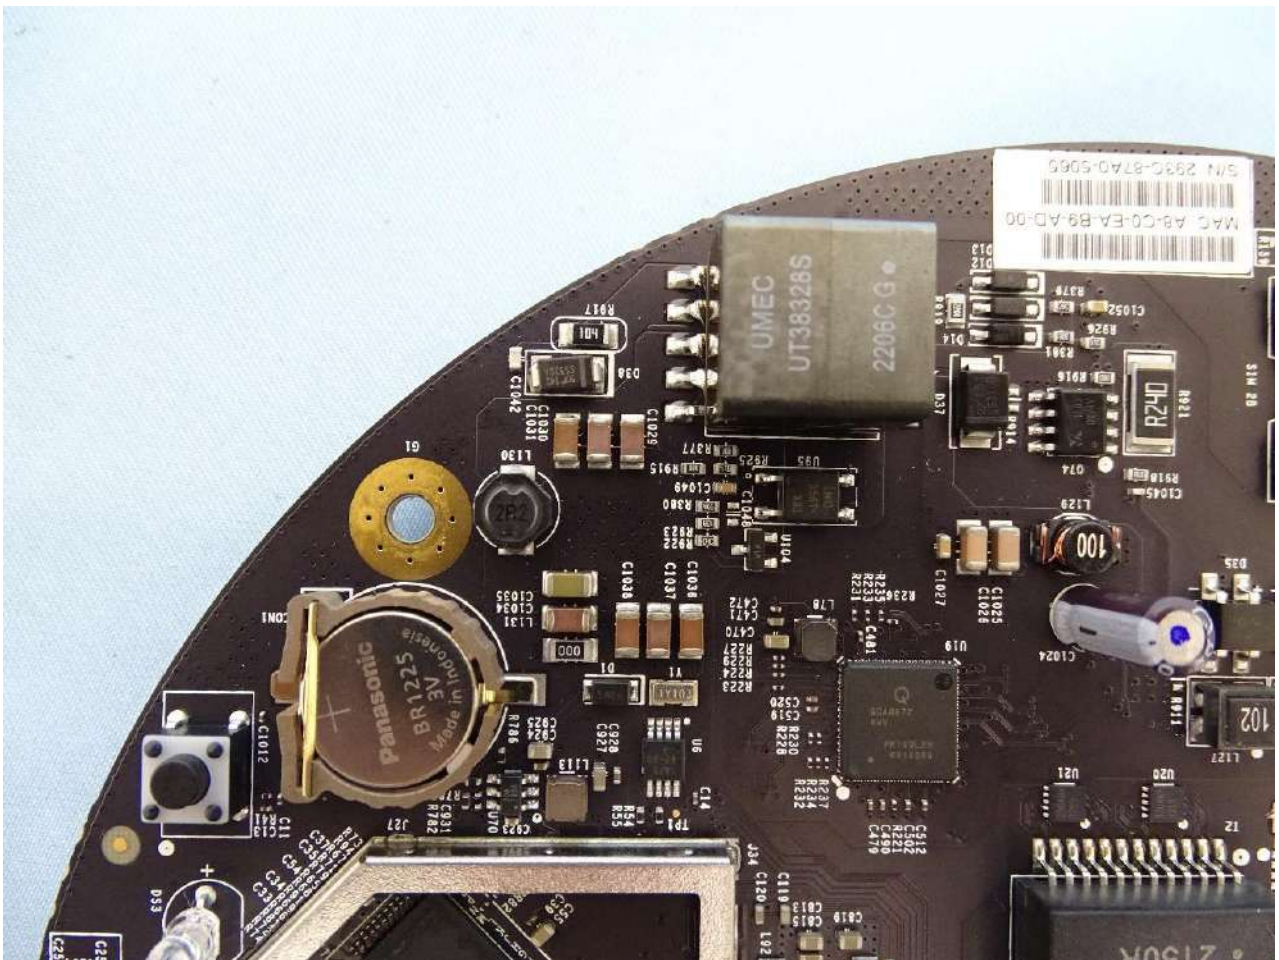

1. Internal Photograph of EUT

Brand Name:

Model Name: MAX HD1 Dome Pro

MAX-HD1-DOM-PRO-5GH

MAX HD2 Dome Pro

MAX-HD2-DOM-PRO-LTEA-Q

Sample 1

Sample 2

WWAN Module (EM9191) for Sample 1

WWAN Module (LN920A12-WW) for Sample 2

GPS Module

Ant. 1_WWAN Antenna

Ant. 2_WWAN Antenna

Ant. 3_WWAN Antenna

Ant. 4_WWAN Antenna

Ant. 5_WLAN Main Antenna