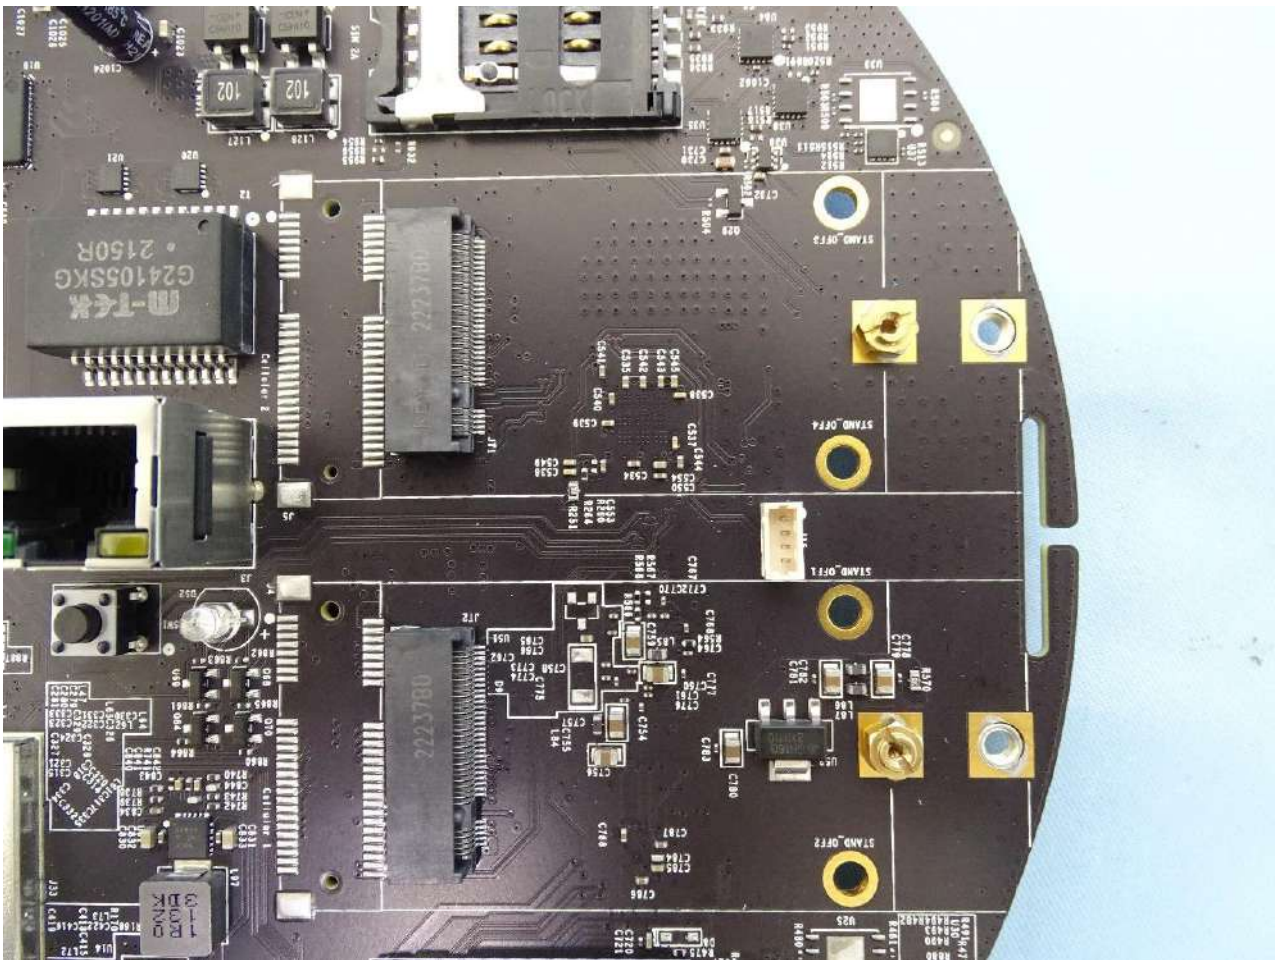

1. Internal Photograph of EUT

Brand Name:

Model Name: MAX HD1 Dome Pro

MAX-HD1-DOM-PRO-5GH

MAX HD2 Dome Pro

MAX-HD2-DOM-PRO-LTEA-Q

Sample 1

Sample 2

WWAN Module (EM9191) for Sample 1

WWAN Module (LN920A12-WW) for Sample 2

GPS Module

Ant. 1_WWAN Antenna

Ant. 2_WWAN Antenna

Ant. 3_WWAN Antenna

Ant. 4_WWAN Antenna

Ant. 5_WLAN Main Antenna