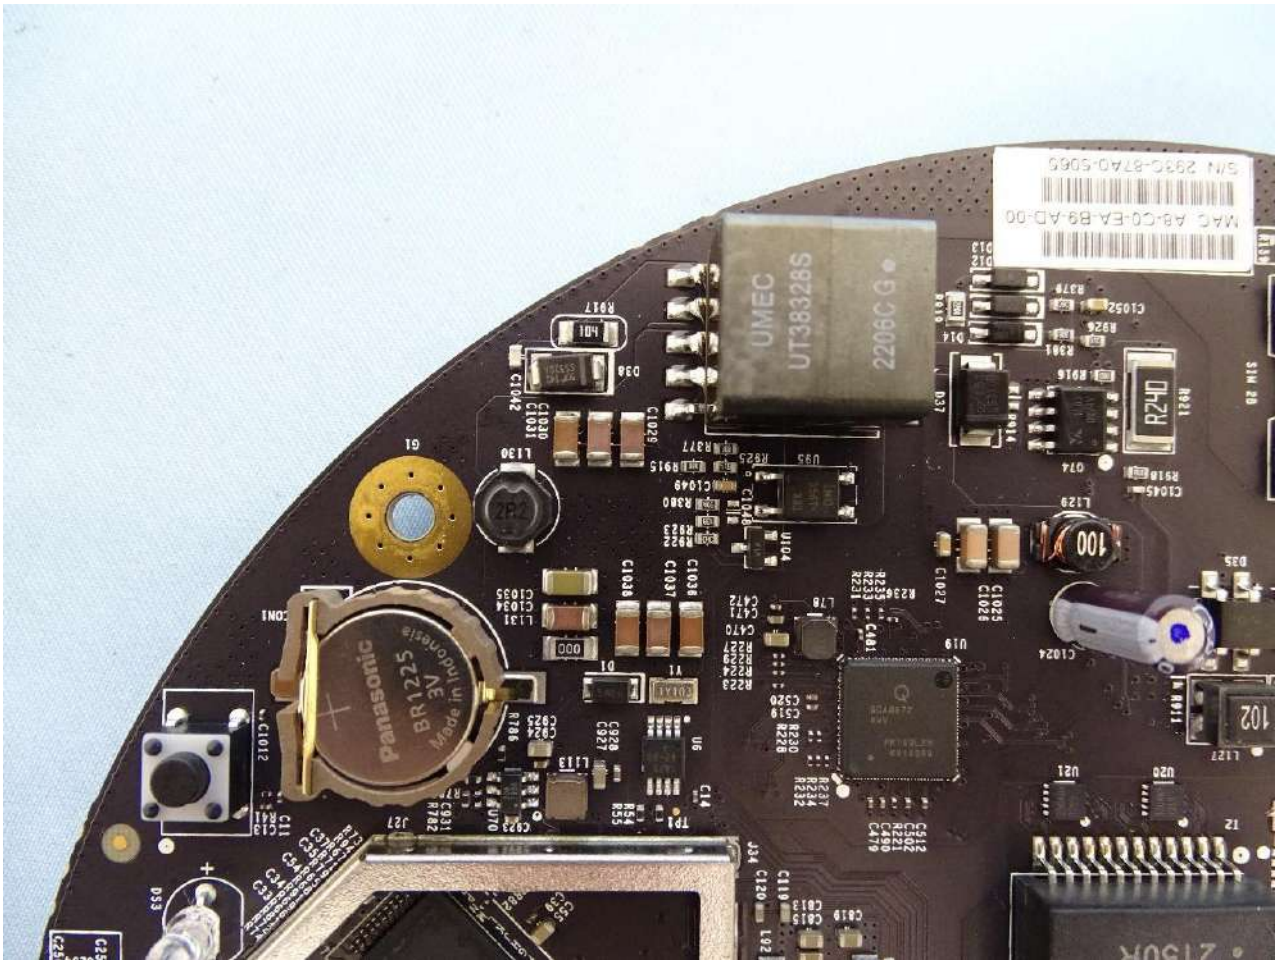

1. Internal Photograph of EUT

Brand Name:

Model Name: MAX HD1 Dome Pro

MAX-HD1-DOM-PRO-5GH

MAX HD2 Dome Pro

MAX-HD2-DOM-PRO-LTEA-Q

Sample 1

Sample 2

WWAN Module (EM9191) for Sample 1

WWAN Module (LN920A12-WW) for Sample 2

GPS Module

Ant. 1_WWAN Antenna

Ant. 2_WWAN Antenna

Ant. 3_WWAN Antenna

Ant. 4_WWAN Antenna

Ant. 5_WLAN Main Antenna