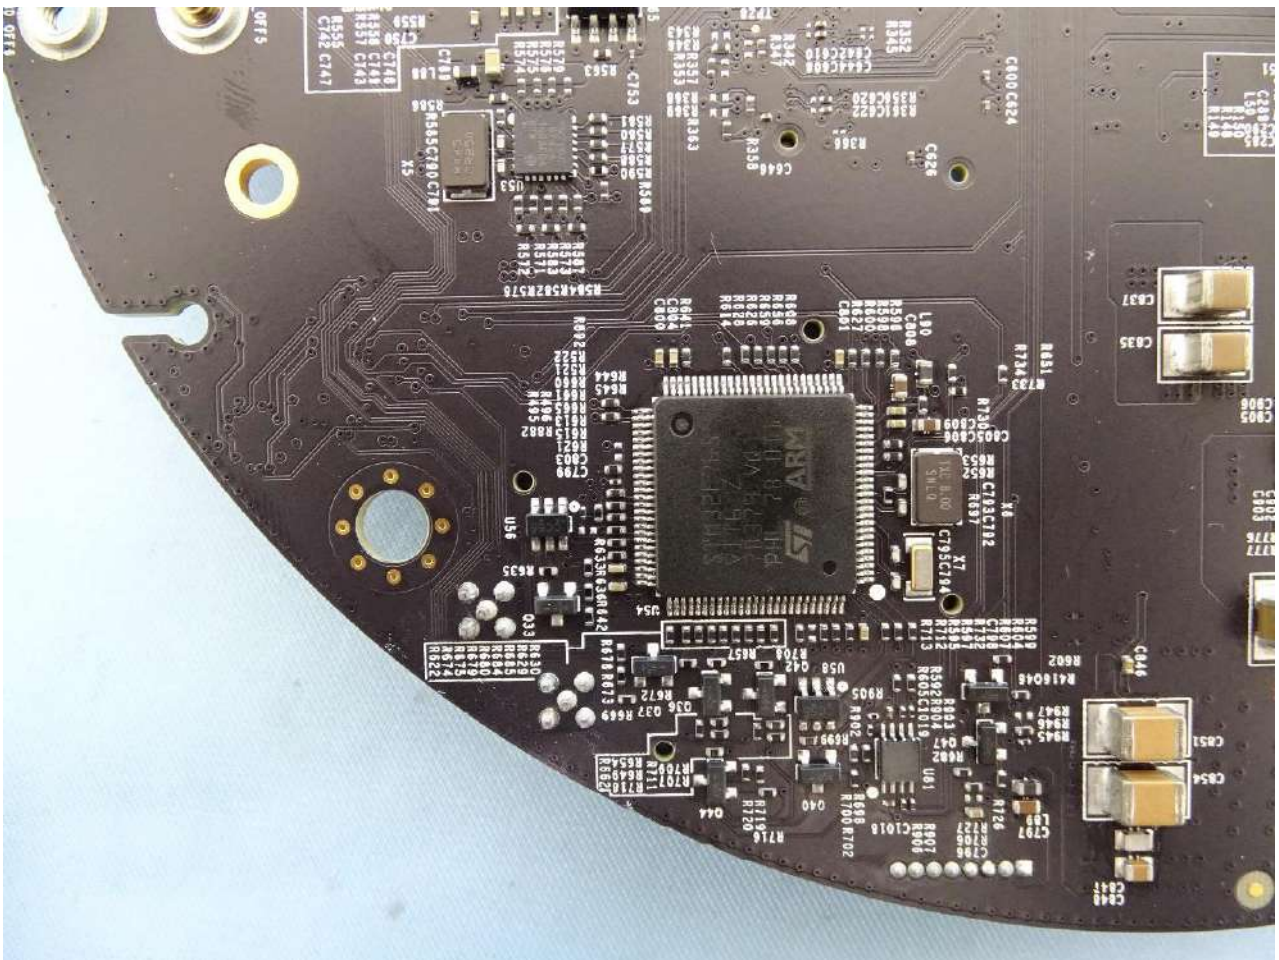

1. Internal Photograph of EUT

Brand Name:

Model Name: MAX HD1 Dome Pro

MAX-HD1-DOM-PRO-5GH

MAX HD2 Dome Pro

MAX-HD2-DOM-PRO-LTEA-Q

Sample 1

Sample 2

WWAN Module (EM9191) for Sample 1

WWAN Module (LN920A12-WW) for Sample 2

GPS Module

Ant. 1_WWAN Antenna

Ant. 2_WWAN Antenna

Ant. 3_WWAN Antenna

Ant. 4_WWAN Antenna

Ant. 5_WLAN Main Antenna