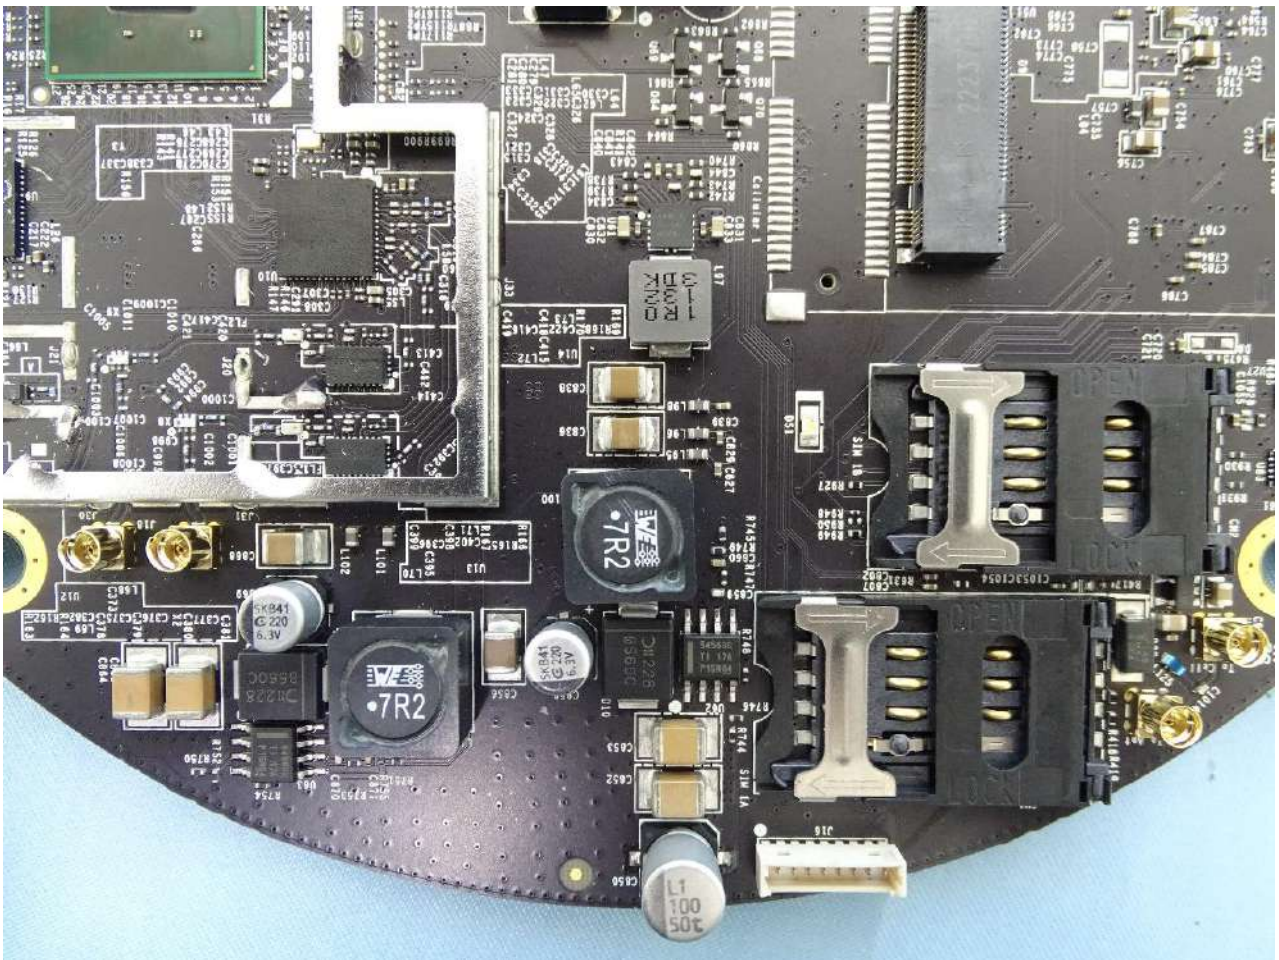

1. Internal Photograph of EUT

Brand Name:

Model Name: MAX HD1 Dome Pro

MAX-HD1-DOM-PRO-5GH

MAX HD2 Dome Pro

MAX-HD2-DOM-PRO-LTEA-Q

Sample 1

Sample 2

WWAN Module (EM9191) for Sample 1

WWAN Module (LN920A12-WW) for Sample 2

GPS Module

Ant. 1_WWAN Antenna

Ant. 2_WWAN Antenna

Ant. 3_WWAN Antenna

Ant. 4_WWAN Antenna

Ant. 5_WLAN Main Antenna