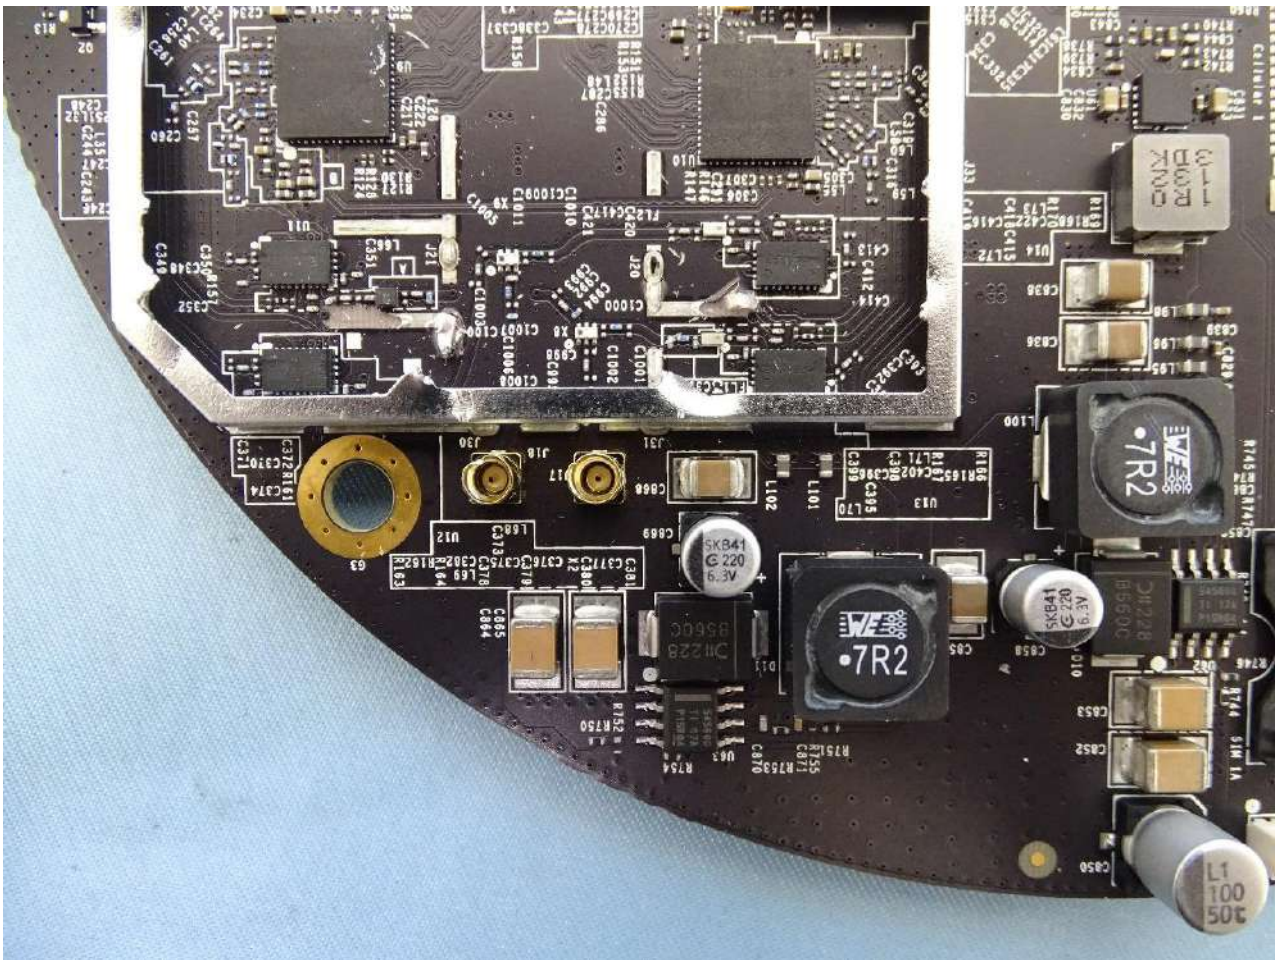

1. Internal Photograph of EUT

Brand Name:

Model Name: MAX HD1 Dome Pro

MAX-HD1-DOM-PRO-5GH

MAX HD2 Dome Pro

MAX-HD2-DOM-PRO-LTEA-Q

Sample 1

Sample 2

WWAN Module (EM9191) for Sample 1

WWAN Module (LN920A12-WW) for Sample 2

GPS Module

Ant. 1_WWAN Antenna

Ant. 2_WWAN Antenna

Ant. 3_WWAN Antenna

Ant. 4_WWAN Antenna

Ant. 5_WLAN Main Antenna