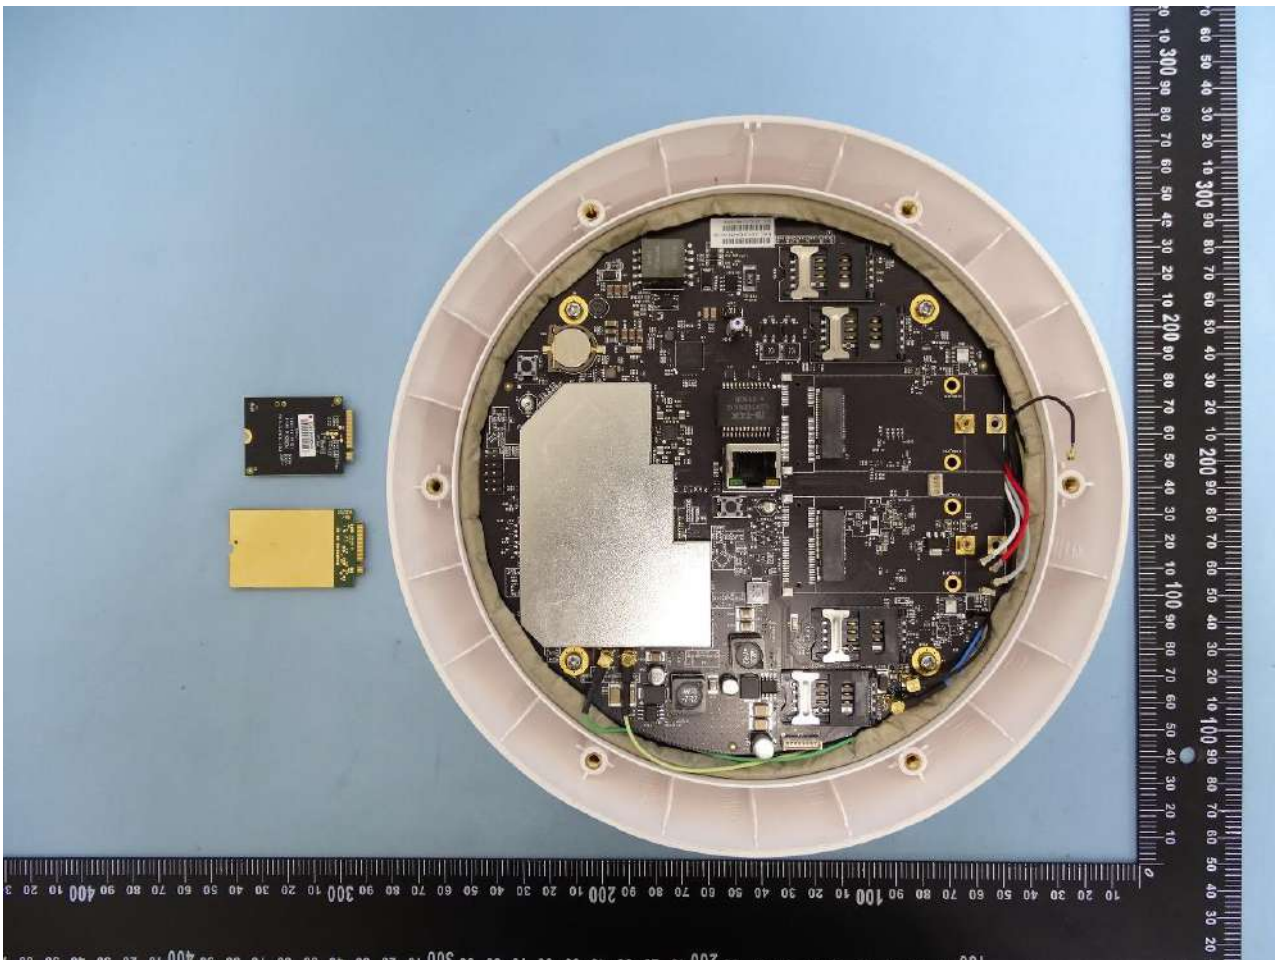

1. Internal Photograph of EUT

Brand Name:

Model Name: MAX HD1 Dome Pro

MAX-HD1-DOM-PRO-5GH

MAX HD2 Dome Pro

MAX-HD2-DOM-PRO-LTEA-Q

Sample 1

Sample 2

WWAN Module (EM9191) for Sample 1

WWAN Module (LN920A12-WW) for Sample 2

GPS Module

Ant. 1_WWAN Antenna

Ant. 2_WWAN Antenna

Ant. 3_WWAN Antenna

Ant. 4_WWAN Antenna

Ant. 5_WLAN Main Antenna