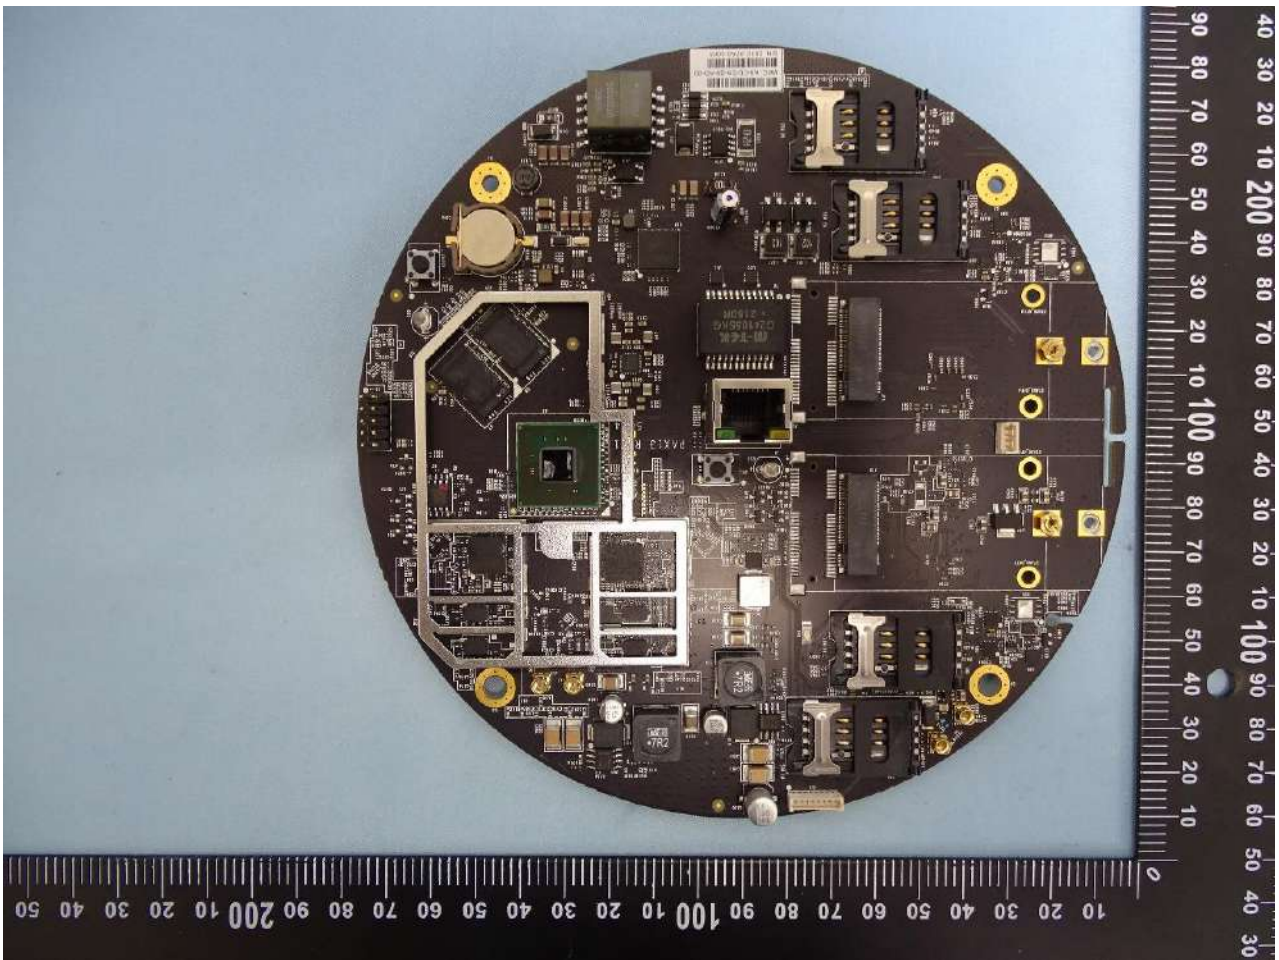

1. Internal Photograph of EUT

Brand Name:

Model Name: MAX HD1 Dome Pro

MAX-HD1-DOM-PRO-5GH

MAX HD2 Dome Pro

MAX-HD2-DOM-PRO-LTEA-Q

Sample 1

Sample 2

WWAN Module (EM9191) for Sample 1

WWAN Module (LN920A12-WW) for Sample 2

GPS Module

Ant. 1_WWAN Antenna

Ant. 2_WWAN Antenna

Ant. 3_WWAN Antenna

Ant. 4_WWAN Antenna

Ant. 5_WLAN Main Antenna