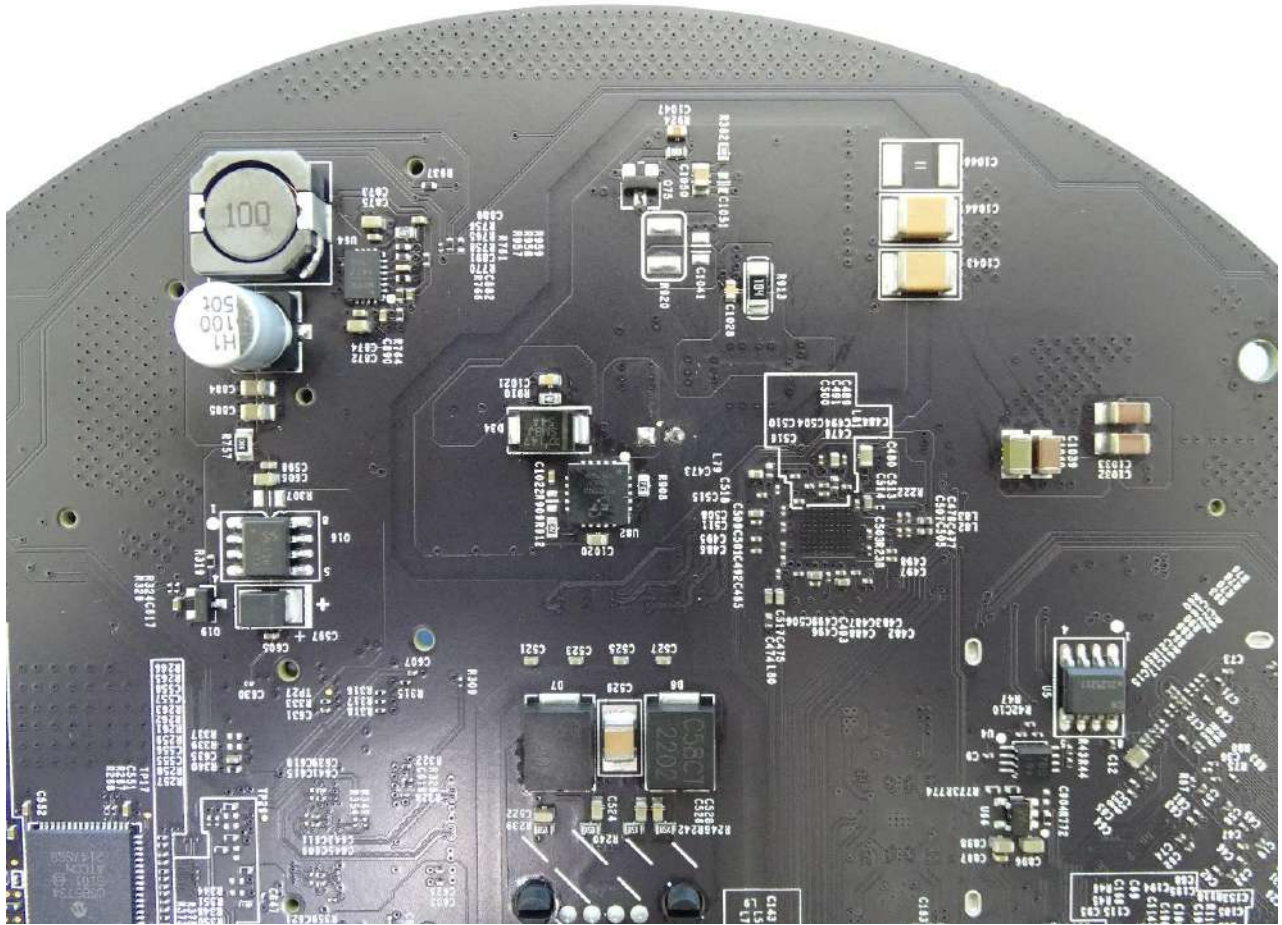

1. Internal Photograph of EUT

Brand Name:

Model Name: MAX HD1 Dome Pro

MAX-HD1-DOM-PRO-5GH

MAX HD2 Dome Pro

MAX-HD2-DOM-PRO-LTEA-Q

Sample 1

Sample 2

WWAN Module (EM9191) for Sample 1

WWAN Module (LN920A12-WW) for Sample 2

GPS Module

Ant. 1_WWAN Antenna

Ant. 2_WWAN Antenna

Ant. 3_WWAN Antenna

Ant. 4_WWAN Antenna

Ant. 5_WLAN Main Antenna