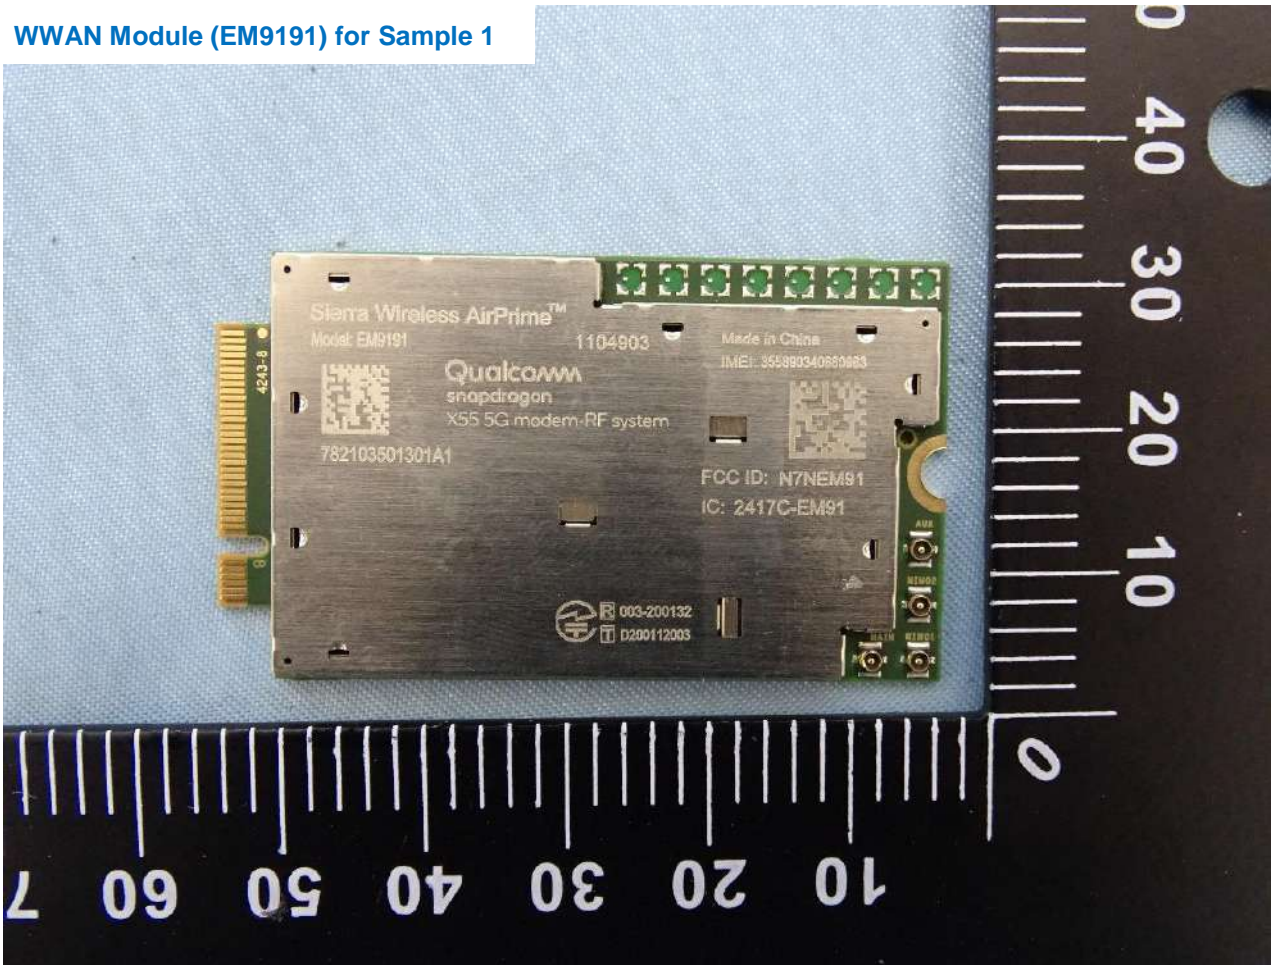

1. Internal Photograph of EUT

Brand Name:

Model Name: MAX HD1 Dome Pro

MAX-HD1-DOM-PRO-5GH

MAX HD2 Dome Pro

MAX-HD2-DOM-PRO-LTEA-Q

Sample 1

Sample 2

WWAN Module (EM9191) for Sample 1

WWAN Module (LN920A12-WW) for Sample 2

GPS Module

Ant. 1_WWAN Antenna

Ant. 2_WWAN Antenna

Ant. 3_WWAN Antenna

Ant. 4_WWAN Antenna

Ant. 5_WLAN Main Antenna