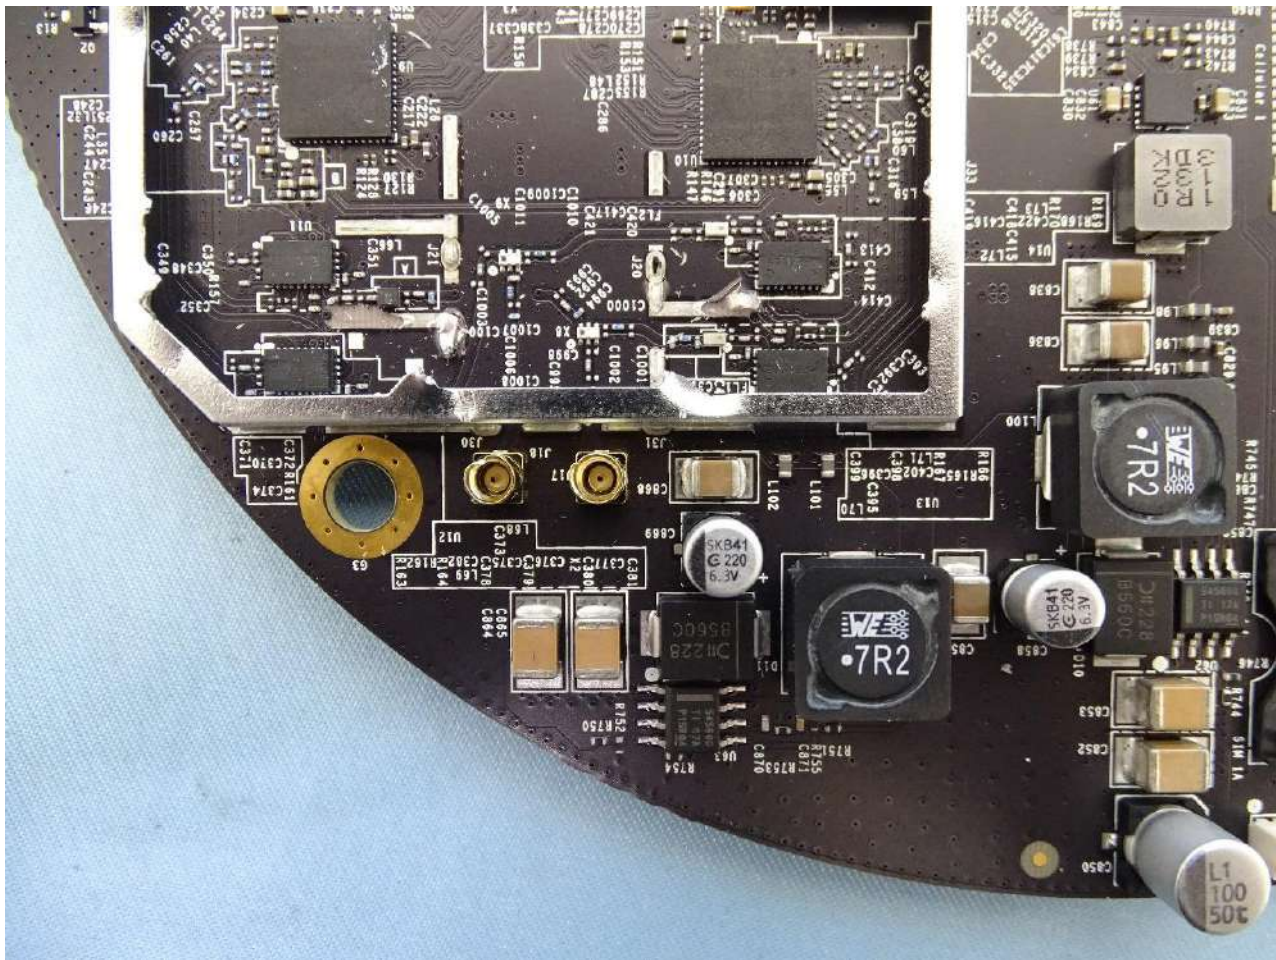

1. Internal Photograph of EUT

Brand Name:

Model Name: MAX HD1 Dome Pro

MAX-HD1-DOM-PRO-5GH

MAX HD2 Dome Pro

MAX-HD2-DOM-PRO-LTEA-Q

Sample 1

Sample 2

WWAN Module (EM9191) for Sample 1

WWAN Module (LN920A12-WW) for Sample 2

GPS Module

Ant. 1_WWAN Antenna

Ant. 2_WWAN Antenna

Ant. 3_WWAN Antenna

Ant. 4_WWAN Antenna

Ant. 5_WLAN Main Antenna