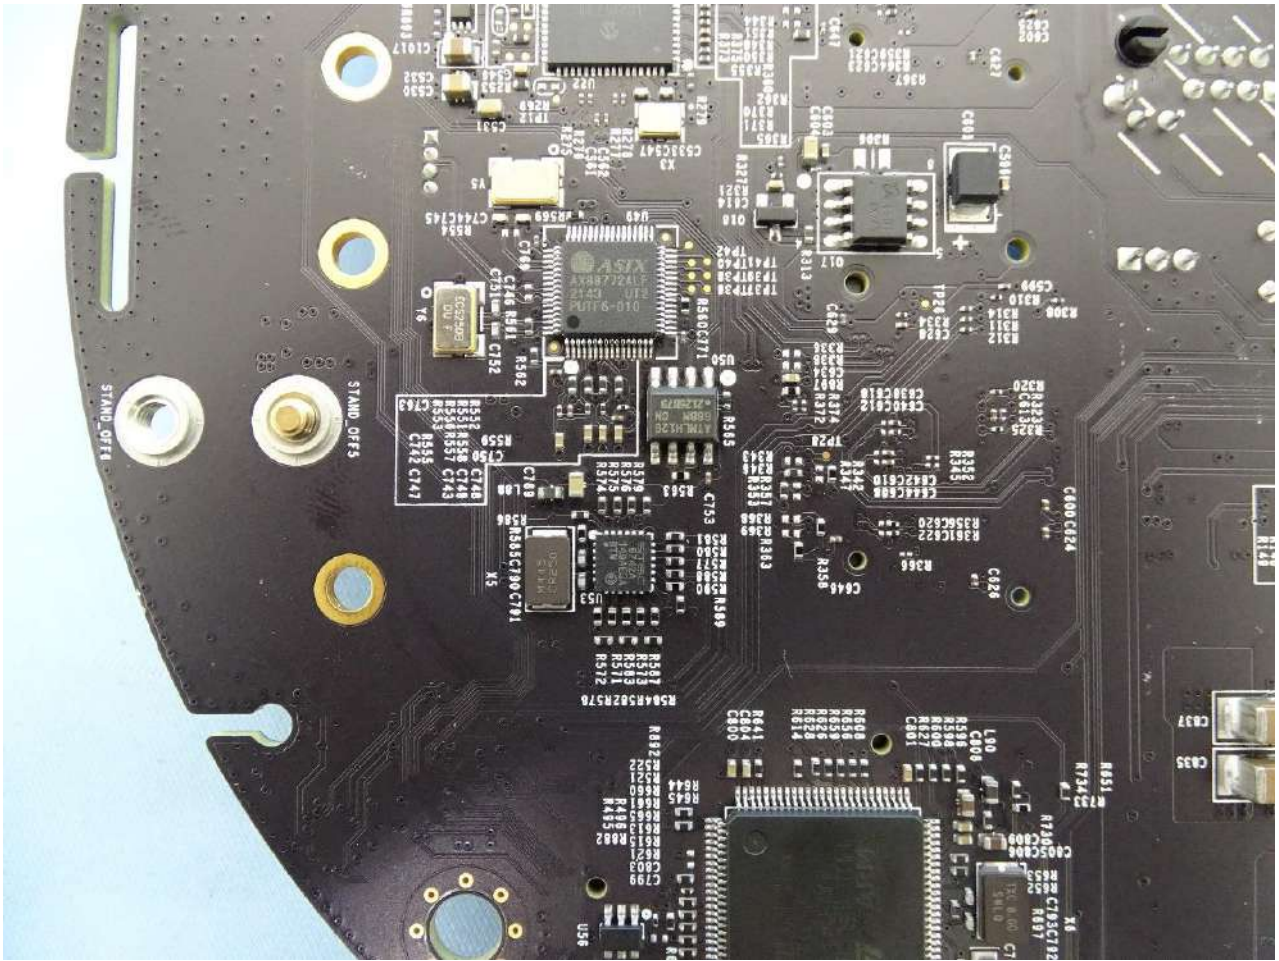

1. Internal Photograph of EUT

Brand Name:

Model Name: MAX HD1 Dome Pro

MAX-HD1-DOM-PRO-5GH

MAX HD2 Dome Pro

MAX-HD2-DOM-PRO-LTEA-Q

Sample 1

Sample 2

WWAN Module (EM9191) for Sample 1

WWAN Module (LN920A12-WW) for Sample 2

GPS Module

Ant. 1_WWAN Antenna

Ant. 2_WWAN Antenna

Ant. 3_WWAN Antenna

Ant. 4_WWAN Antenna

Ant. 5_WLAN Main Antenna