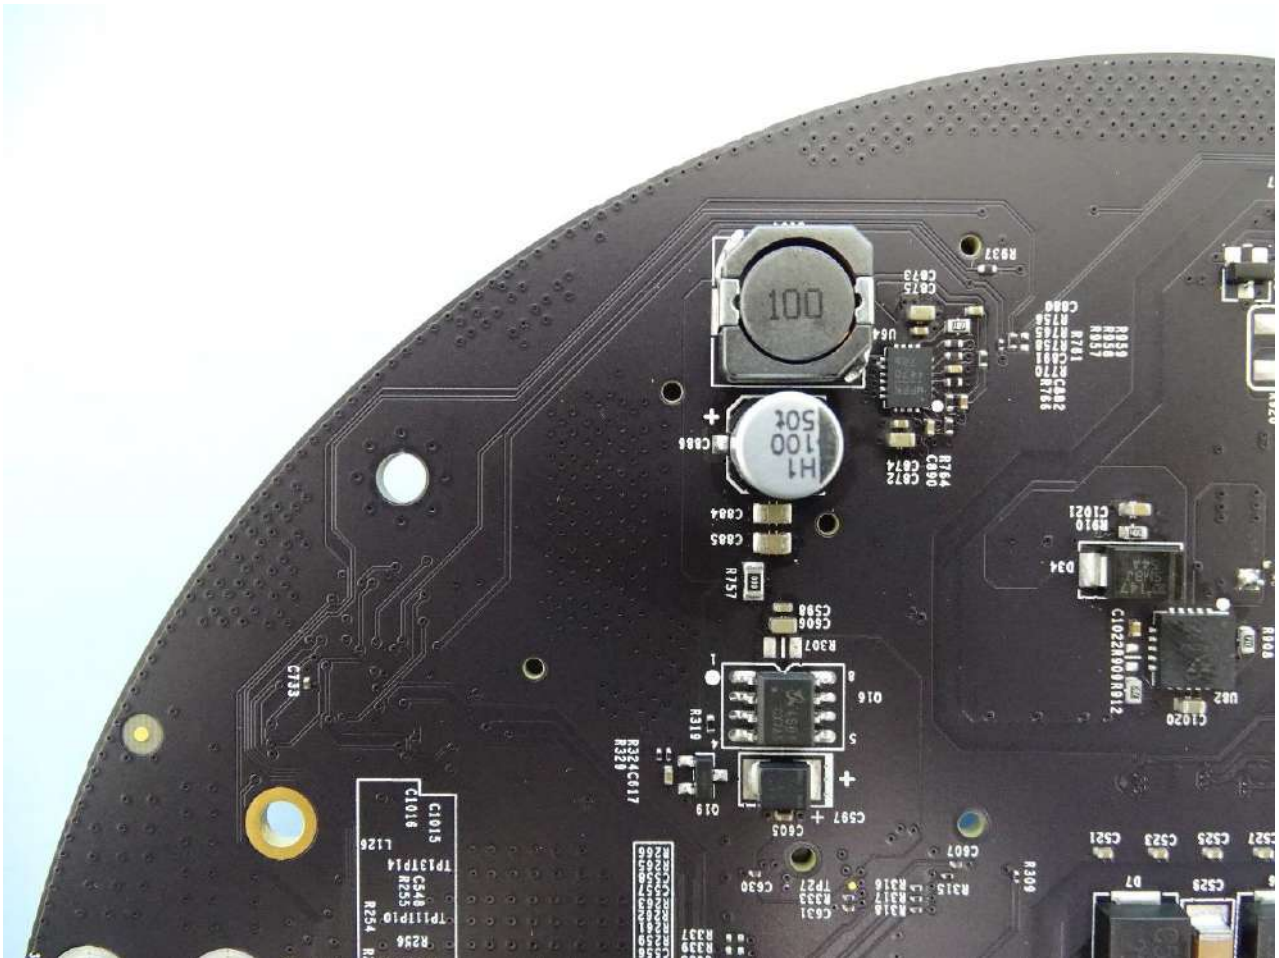

1. Internal Photograph of EUT

Brand Name:

Model Name: MAX HD1 Dome Pro

MAX-HD1-DOM-PRO-5GH

MAX HD2 Dome Pro

MAX-HD2-DOM-PRO-LTEA-Q

Sample 1

Sample 2

WWAN Module (EM9191) for Sample 1

WWAN Module (LN920A12-WW) for Sample 2

GPS Module

Ant. 1_WWAN Antenna

Ant. 2_WWAN Antenna

Ant. 3_WWAN Antenna

Ant. 4_WWAN Antenna

Ant. 5_WLAN Main Antenna