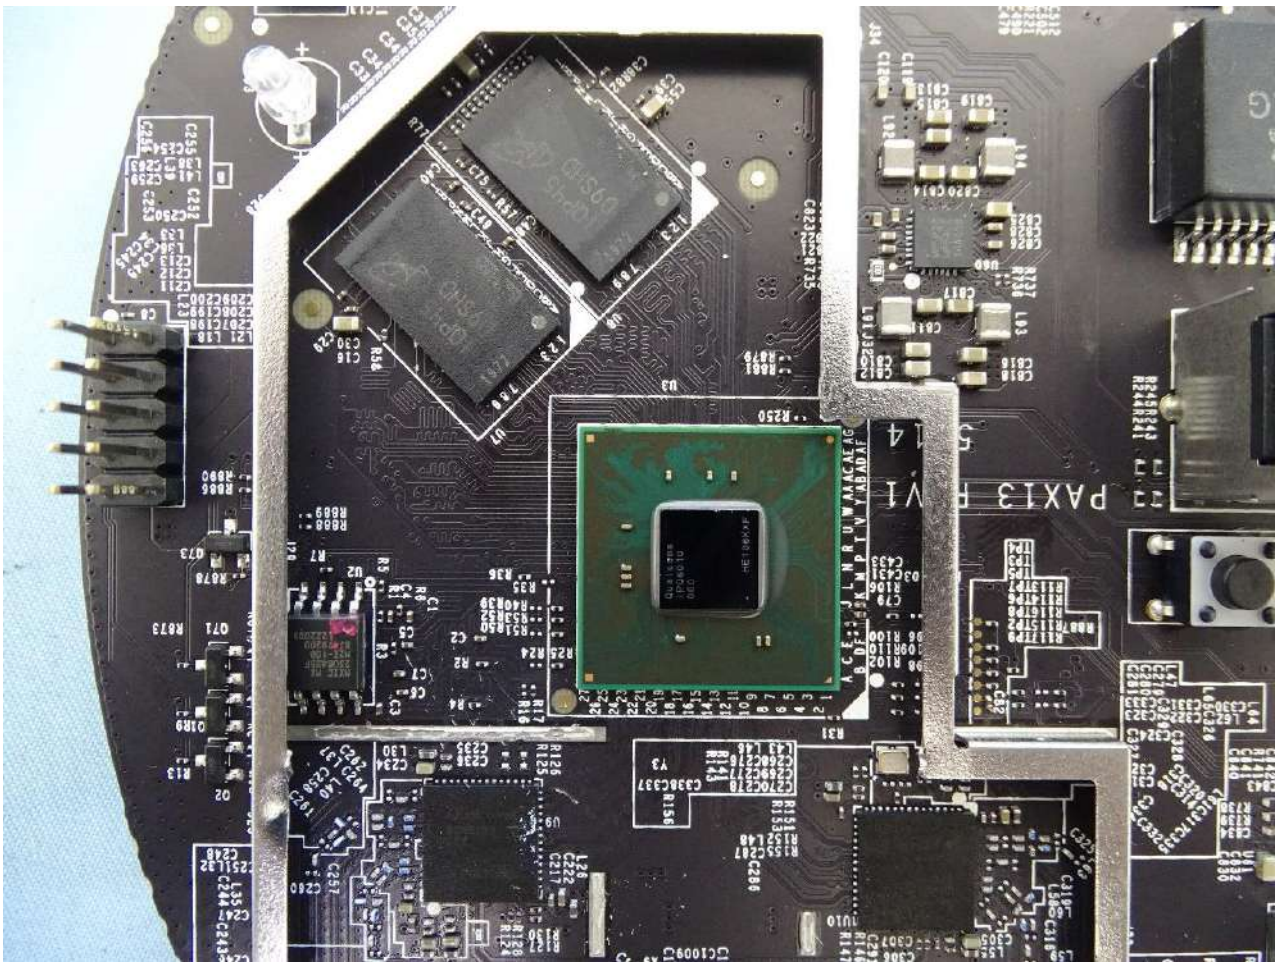

1. Internal Photograph of EUT

Brand Name:

Model Name: MAX HD1 Dome Pro

MAX-HD1-DOM-PRO-5GH

MAX HD2 Dome Pro

MAX-HD2-DOM-PRO-LTEA-Q

Sample 1

Sample 2

WWAN Module (EM9191) for Sample 1

WWAN Module (LN920A12-WW) for Sample 2

GPS Module

Ant. 1_WWAN Antenna

Ant. 2_WWAN Antenna

Ant. 3_WWAN Antenna

Ant. 4_WWAN Antenna

Ant. 5_WLAN Main Antenna