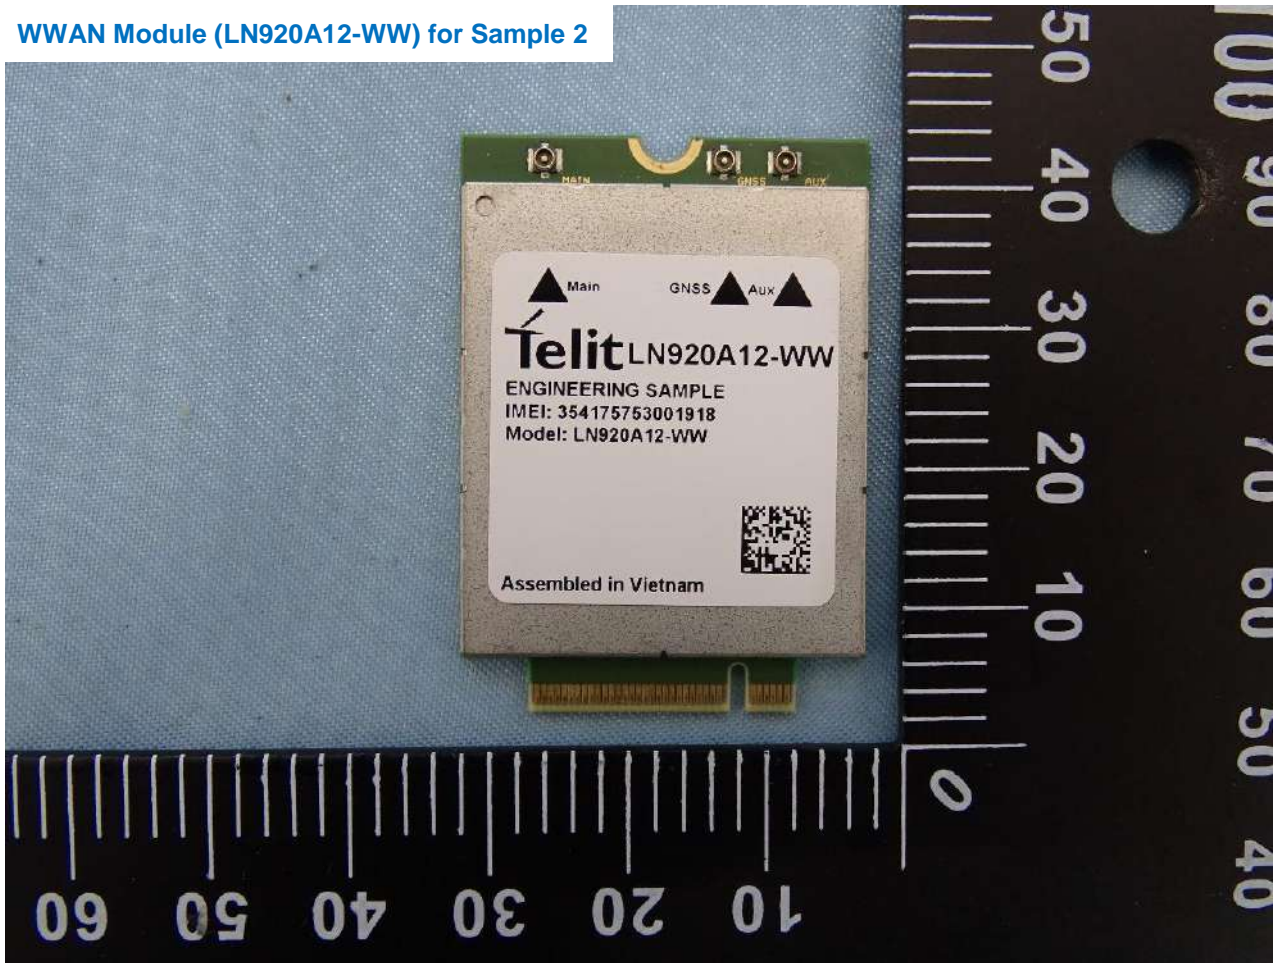

1. Internal Photograph of EUT

Brand Name:

Model Name: MAX HD1 Dome Pro

MAX-HD1-DOM-PRO-5GH

MAX HD2 Dome Pro

MAX-HD2-DOM-PRO-LTEA-Q

Sample 1

Sample 2

WWAN Module (EM9191) for Sample 1

WWAN Module (LN920A12-WW) for Sample 2

GPS Module

Ant. 1_WWAN Antenna

Ant. 2_WWAN Antenna

Ant. 3_WWAN Antenna

Ant. 4_WWAN Antenna

Ant. 5_WLAN Main Antenna