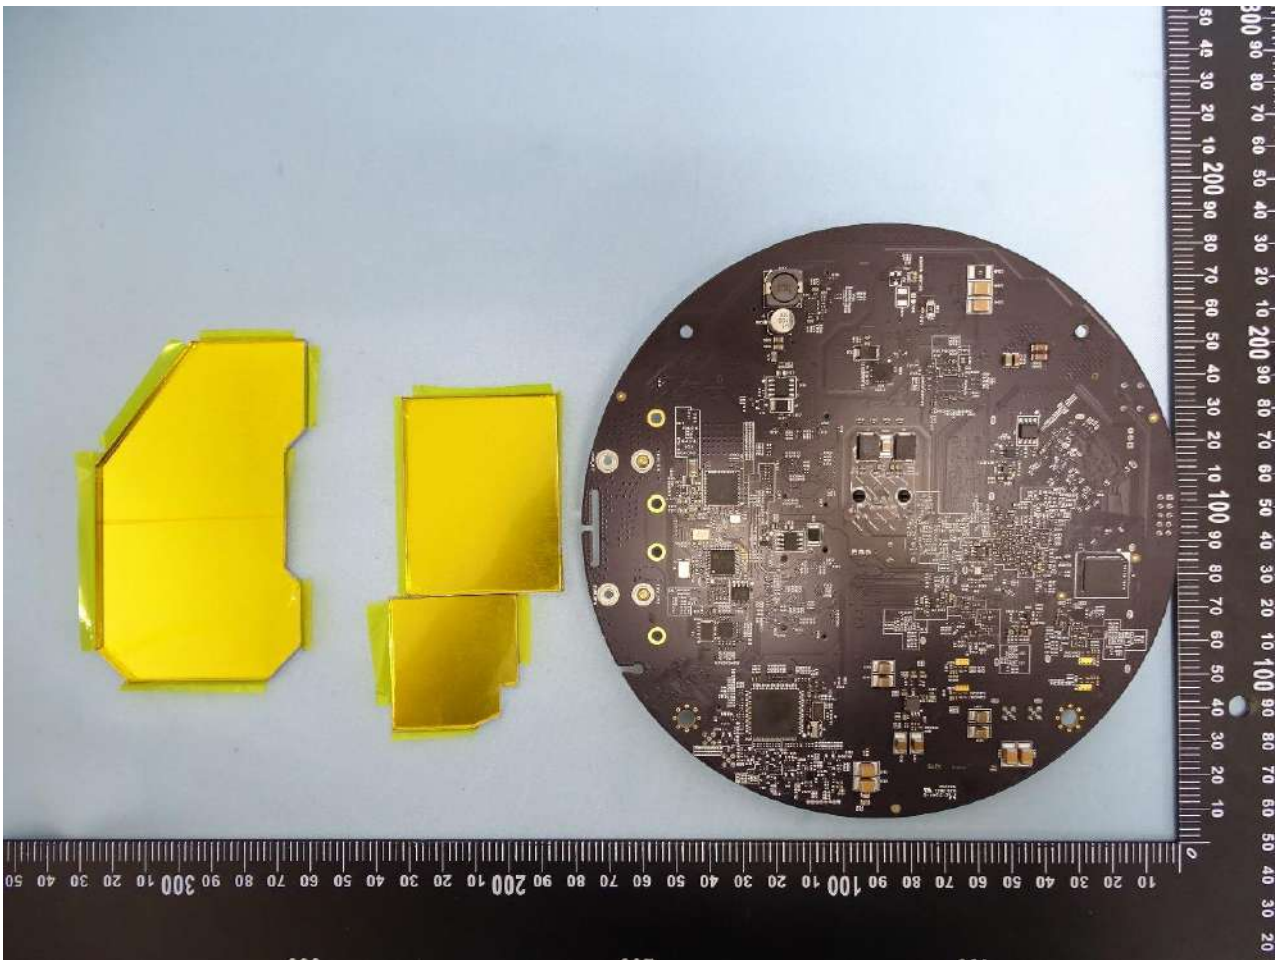

1. Internal Photograph of EUT

Brand Name:

Model Name: MAX HD1 Dome Pro

MAX-HD1-DOM-PRO-5GH

MAX HD2 Dome Pro

MAX-HD2-DOM-PRO-LTEA-Q

Sample 1

Sample 2

WWAN Module (EM9191) for Sample 1

WWAN Module (LN920A12-WW) for Sample 2

GPS Module

Ant. 1_WWAN Antenna

Ant. 2_WWAN Antenna

Ant. 3_WWAN Antenna

Ant. 4_WWAN Antenna

Ant. 5_WLAN Main Antenna