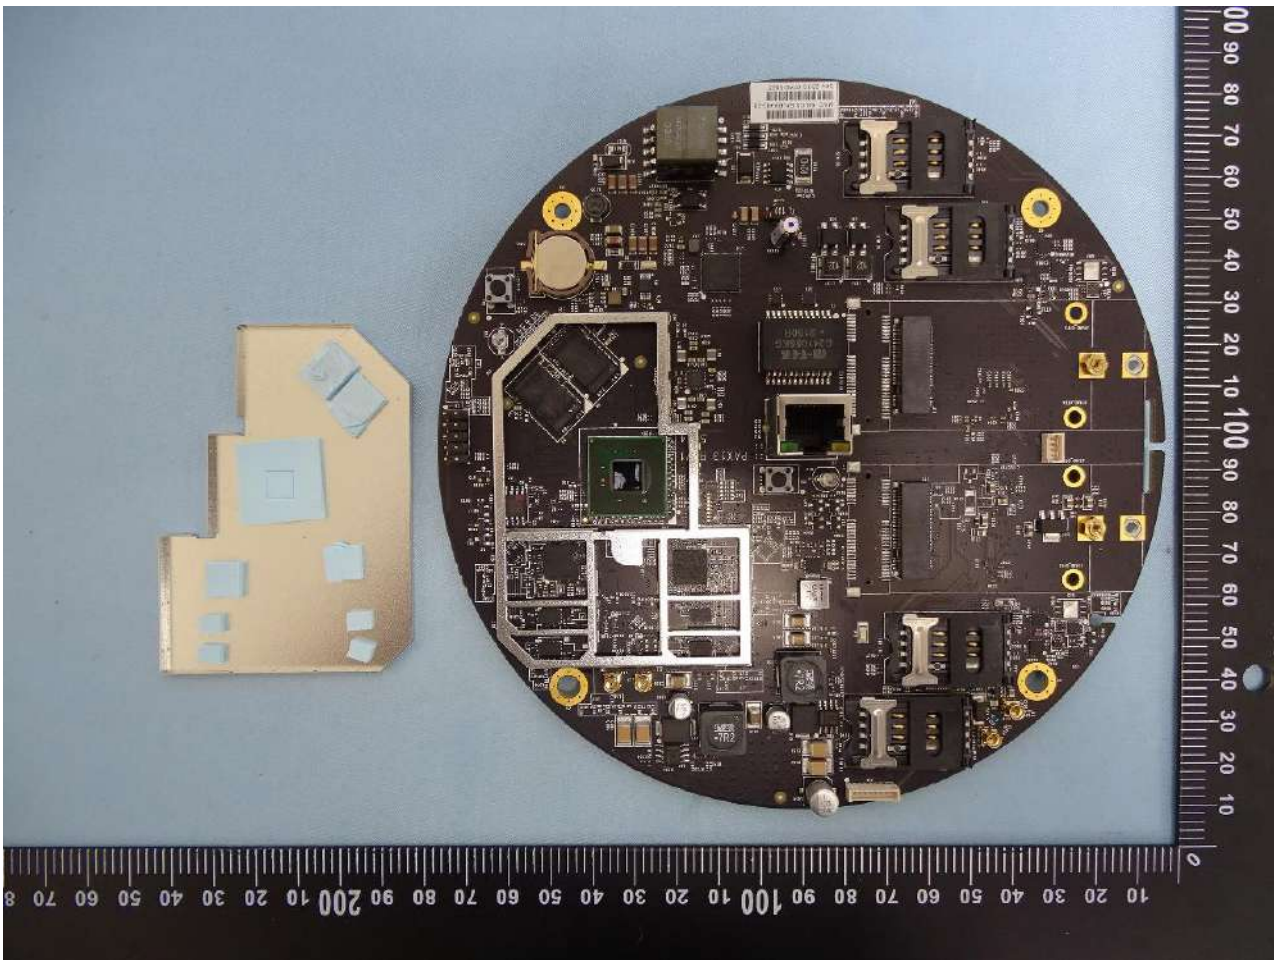

1. Internal Photograph of EUT

Brand Name:

Model Name: MAX HD1 Dome Pro

MAX-HD1-DOM-PRO-5GH

MAX HD2 Dome Pro

MAX-HD2-DOM-PRO-LTEA-Q

Sample 1

Sample 2

WWAN Module (EM9191) for Sample 1

WWAN Module (LN920A12-WW) for Sample 2

GPS Module

Ant. 1_WWAN Antenna

Ant. 2_WWAN Antenna

Ant. 3_WWAN Antenna

Ant. 4_WWAN Antenna

Ant. 5_WLAN Main Antenna