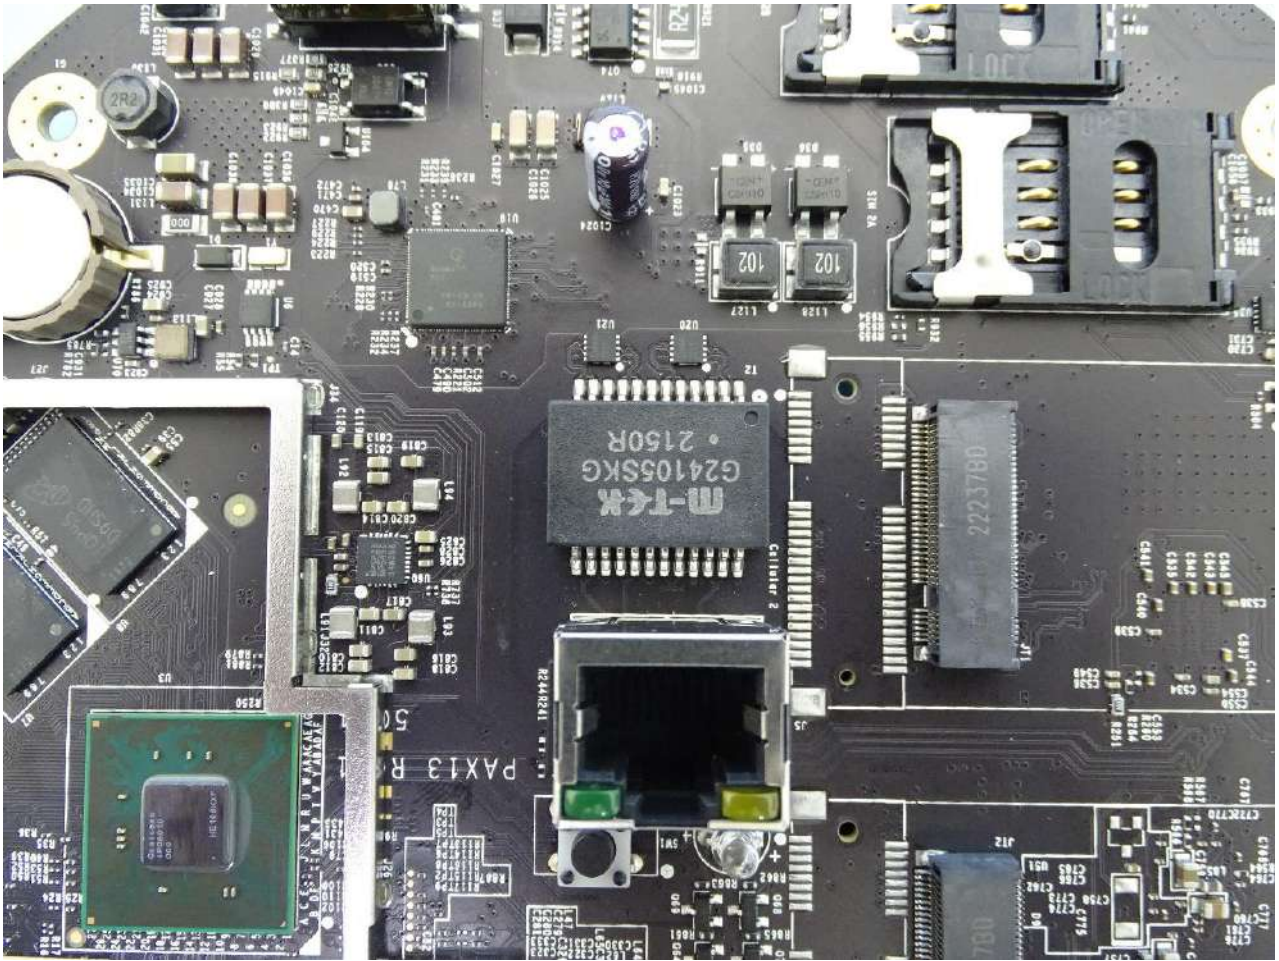

1. Internal Photograph of EUT

Brand Name:

Model Name: MAX HD1 Dome Pro

MAX-HD1-DOM-PRO-5GH

MAX HD2 Dome Pro

MAX-HD2-DOM-PRO-LTEA-Q

Sample 1

Sample 2

WWAN Module (EM9191) for Sample 1

WWAN Module (LN920A12-WW) for Sample 2

GPS Module

Ant. 1_WWAN Antenna

Ant. 2_WWAN Antenna

Ant. 3_WWAN Antenna

Ant. 4_WWAN Antenna

Ant. 5_WLAN Main Antenna