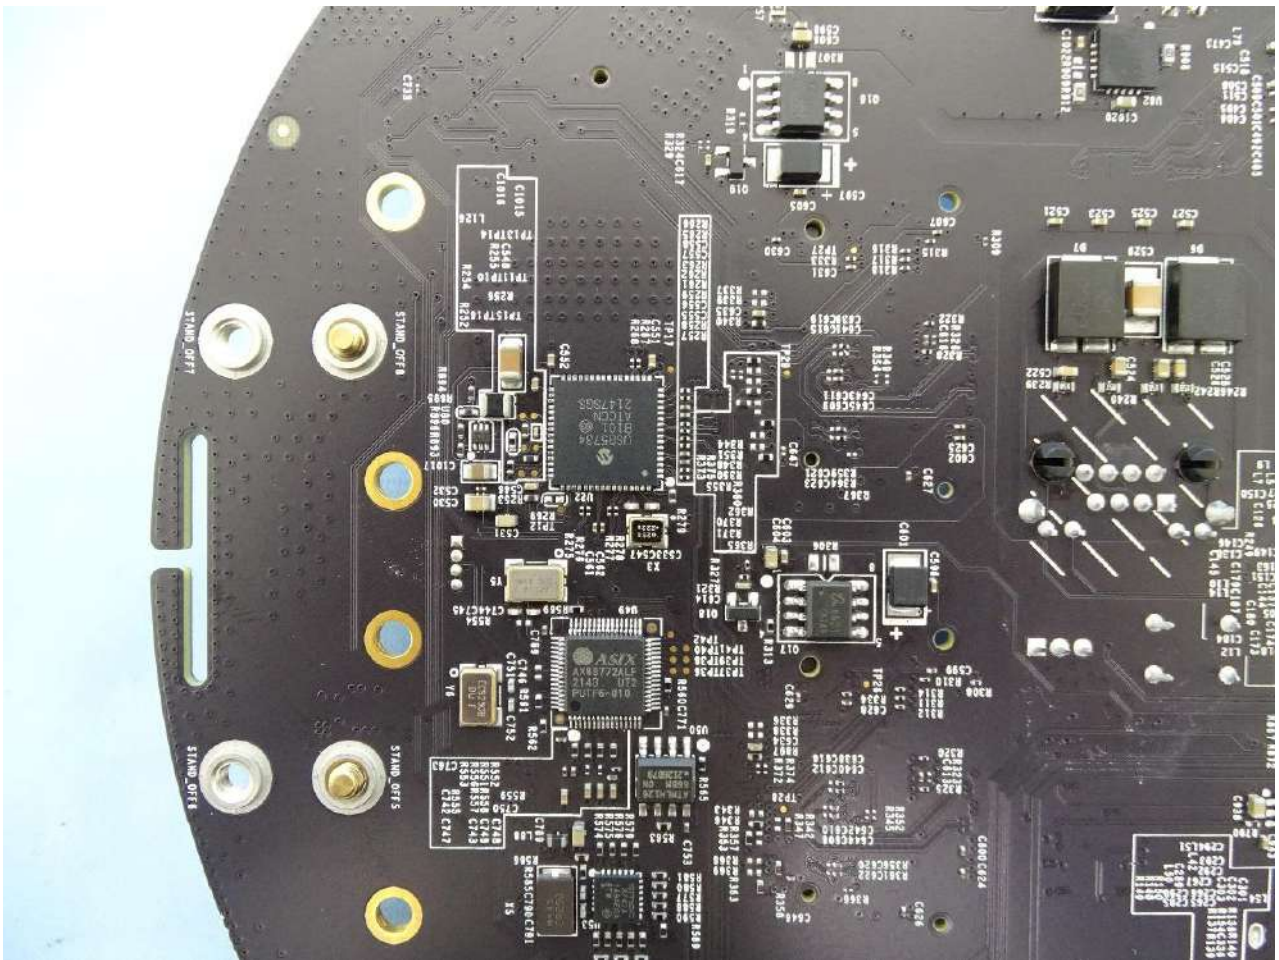

1. Internal Photograph of EUT

Brand Name:

Model Name: MAX HD1 Dome Pro

MAX-HD1-DOM-PRO-5GH

MAX HD2 Dome Pro

MAX-HD2-DOM-PRO-LTEA-Q

Sample 1

Sample 2

WWAN Module (EM9191) for Sample 1

WWAN Module (LN920A12-WW) for Sample 2

GPS Module

Ant. 1_WWAN Antenna

Ant. 2_WWAN Antenna

Ant. 3_WWAN Antenna

Ant. 4_WWAN Antenna

Ant. 5_WLAN Main Antenna