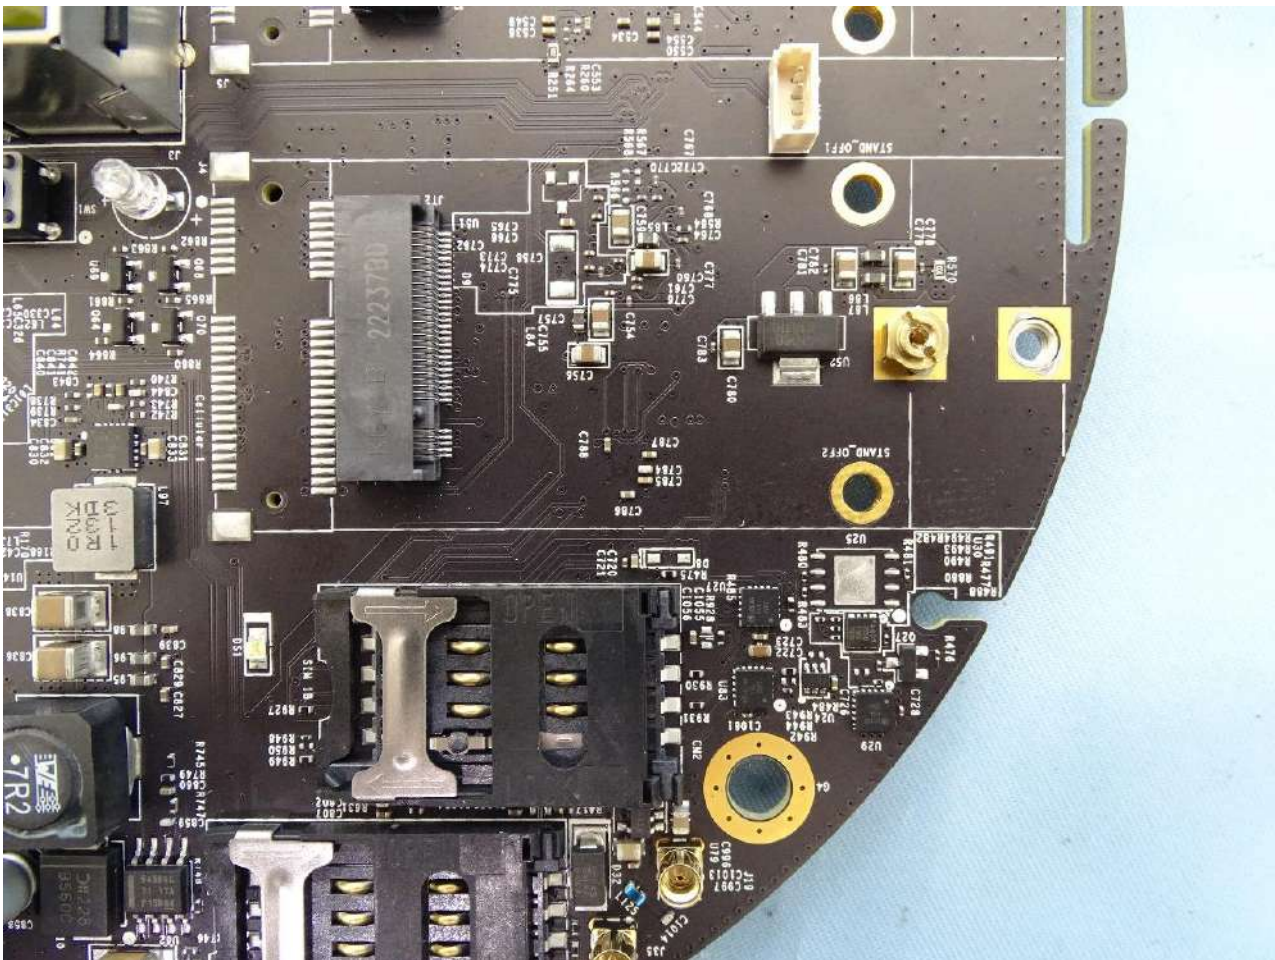

1. Internal Photograph of EUT

Brand Name:

Model Name: MAX HD1 Dome Pro

MAX-HD1-DOM-PRO-5GH

MAX HD2 Dome Pro

MAX-HD2-DOM-PRO-LTEA-Q

Sample 1

Sample 2

WWAN Module (EM9191) for Sample 1

WWAN Module (LN920A12-WW) for Sample 2

GPS Module

Ant. 1_WWAN Antenna

Ant. 2_WWAN Antenna

Ant. 3_WWAN Antenna

Ant. 4_WWAN Antenna

Ant. 5_WLAN Main Antenna