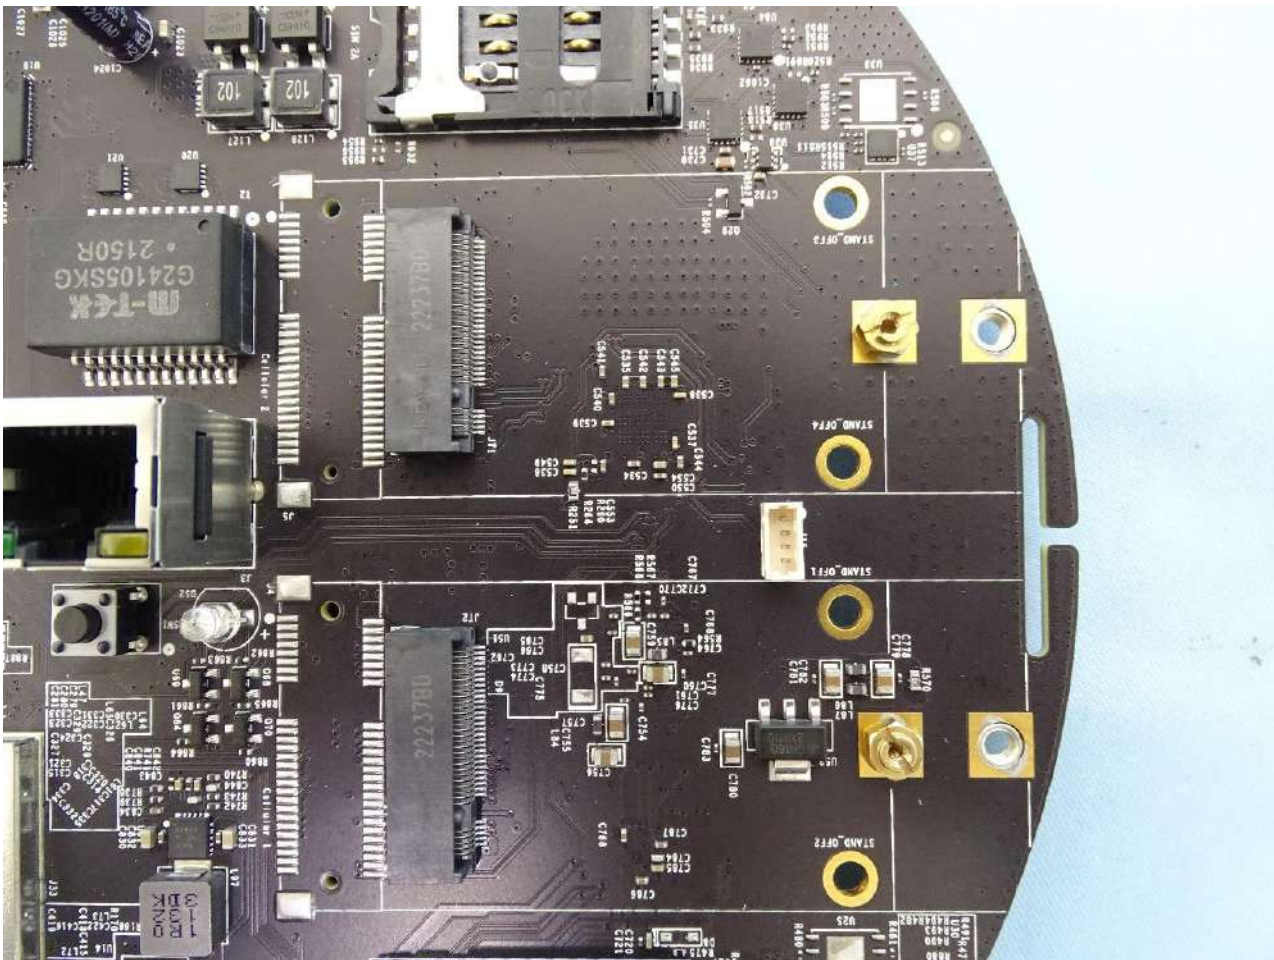

1. Internal Photograph of EUT

Brand Name:

Model Name: MAX HD1 Dome Pro

MAX-HD1-DOM-PRO-5GH

MAX HD2 Dome Pro

MAX-HD2-DOM-PRO-LTEA-Q

Sample 1

Sample 2

WWAN Module (EM9191) for Sample 1

WWAN Module (LN920A12-WW) for Sample 2

GPS Module

Ant. 1_WWAN Antenna

Ant. 2_WWAN Antenna

Ant. 3_WWAN Antenna

Ant. 4_WWAN Antenna

Ant. 5_WLAN Main Antenna