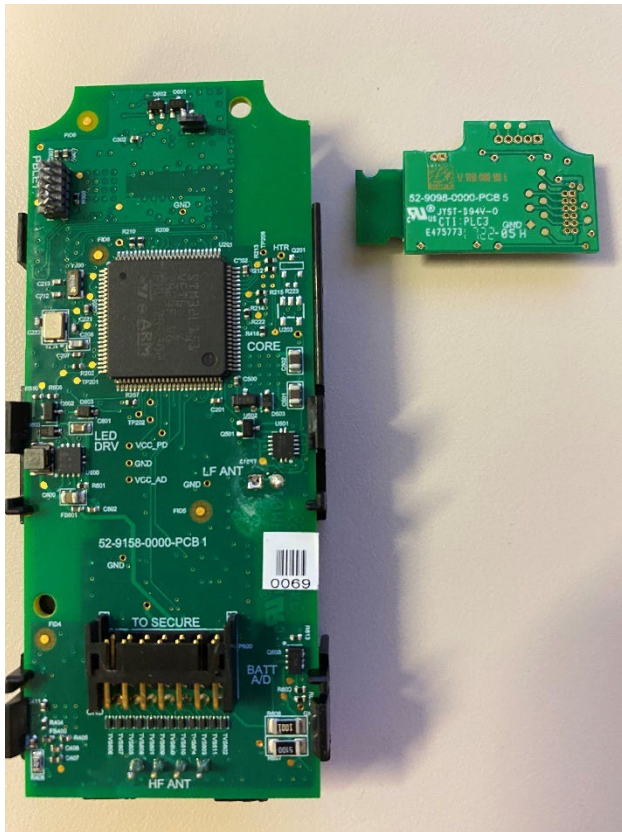

IN100 Photos Internal of Limited Module

2.4GHz
CHIP
ANTENNA
BLE

2.4GHz
TRACE
ANTENNA
ZIGBEE

125kHz
COIL
ANTENNA
RFID

13.56MHz
TRACE
ANTENNA
RFID

125kHz
COIL
ANTENNA
RFID