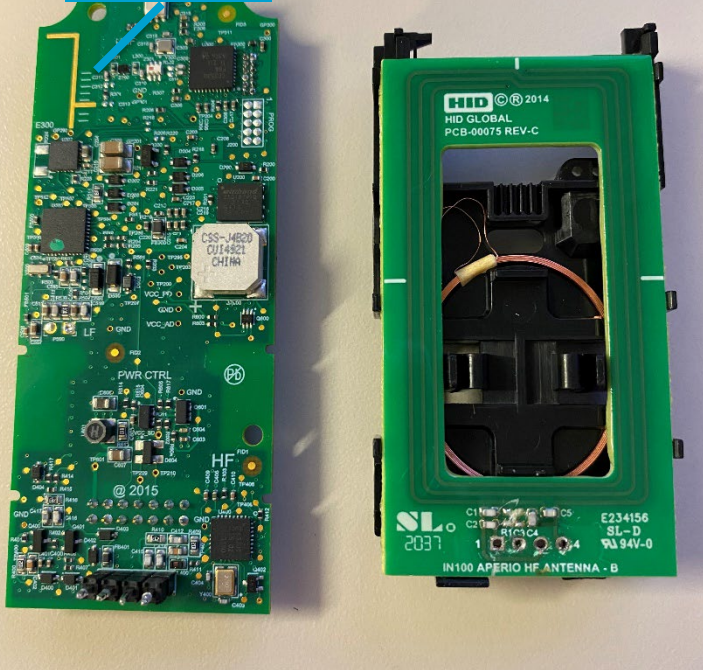

IN100 Photos Internal of Limited Module

2.4GHz
CHIP
ANTENNA
BLE

2.4GHz
TRACE
ANTENNA
ZIGBEE

125kHz
COIL
ANTENNA
RFID

13.56MHz
TRACE
ANTENNA
RFID

125kHz
COIL
ANTENNA
RFID