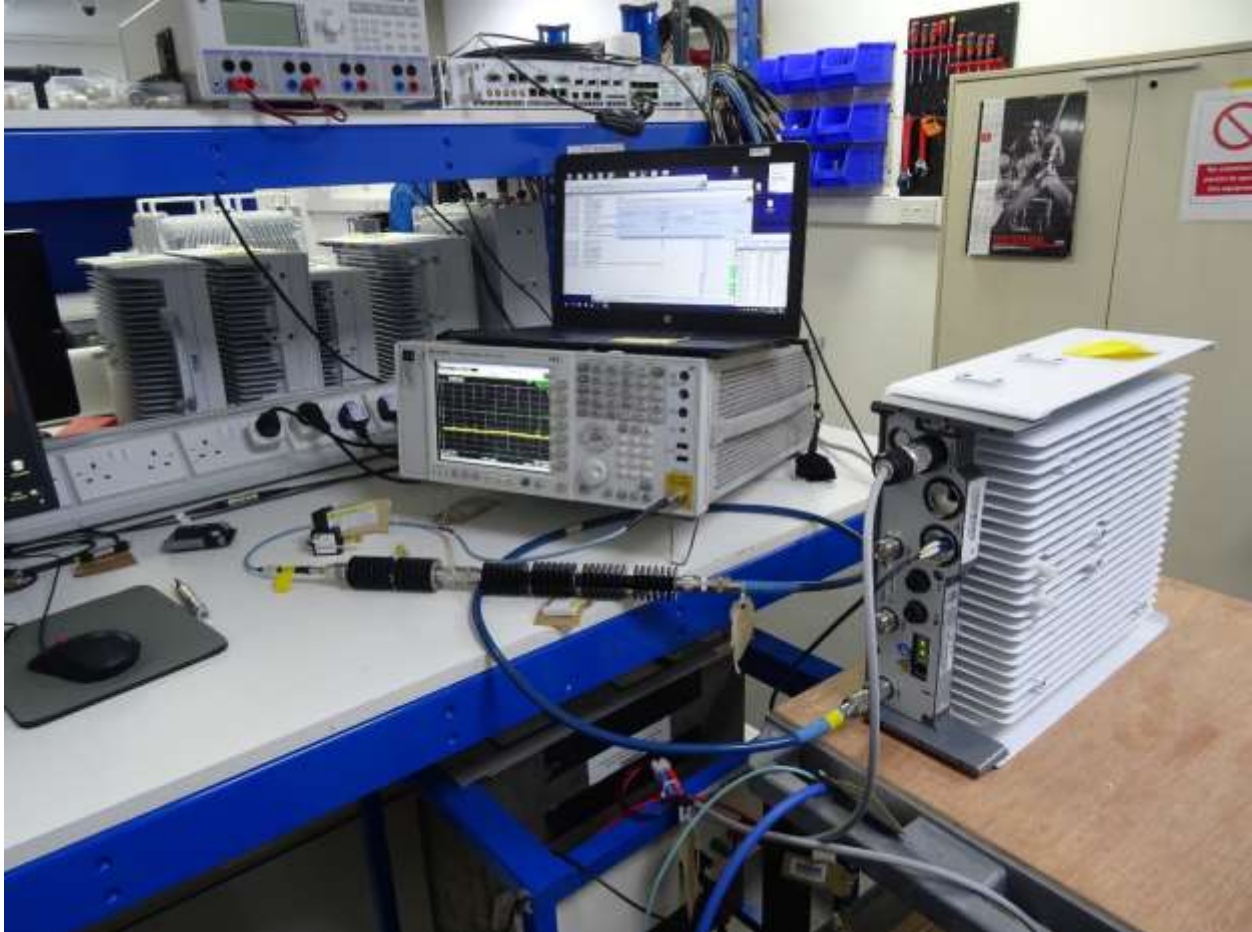

PHOTOGRAPHS OF TEST SET UP

Conducted Lab Testing

FCC : TA8AKRC161636
IC ID: 287AB-AS161636

Ericsson Radio 4415 B2 B25 (G2)

Radiated 30 MHz – 1GHz Testing

FCC : TA8AKRC161636
IC ID: 287AB-AS161636

Ericsson Radio 4415 B2 B25 (G2)

Radiated 1GHz – 18 GHz Testing

Radiated 18 GHz – 22 GHz Testing