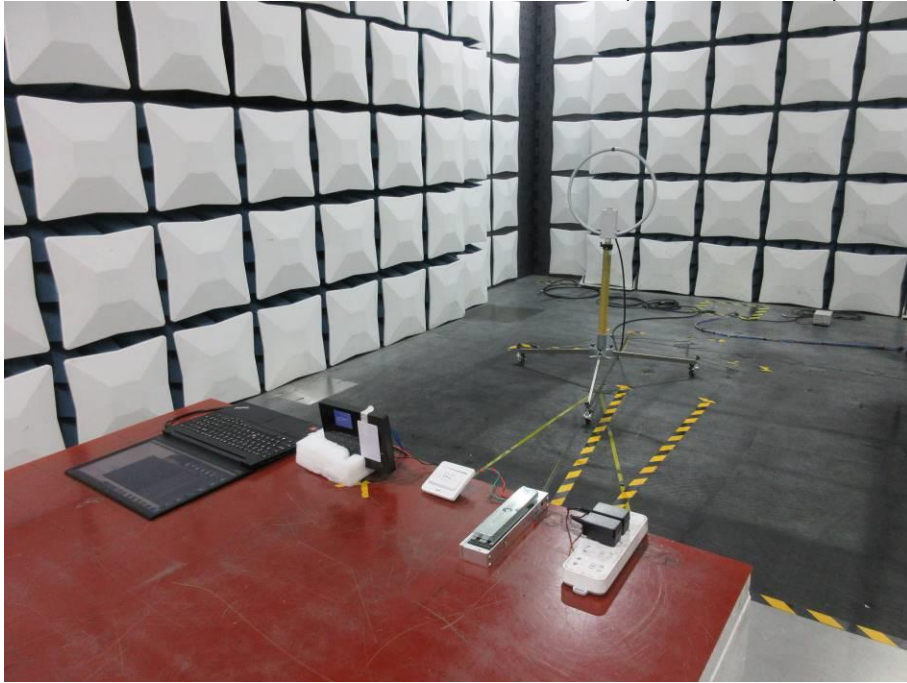

Appendix III

Setup Photographs

RADIATED RF MEASUREMENT SETUP (9kHz ~ 30 MHz)

RADIATED RF MEASUREMENT SETUP (30MHz ~ 1 GHz)

POWERLINE CONDUCTED EMISSIONS MEASUREMENT SETUP