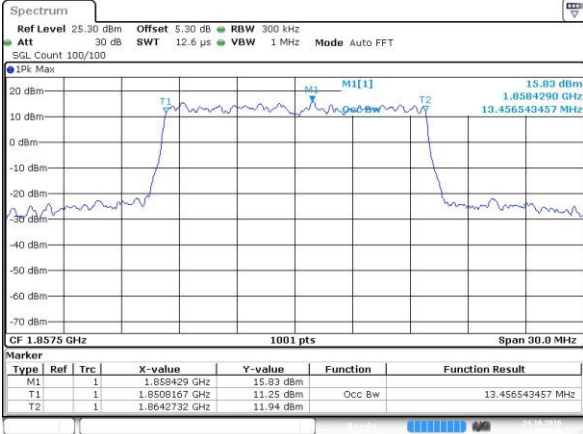

Highest Channel / 10MHz / QPSK

Date: 24.OCT.2016 20:58:40

Highest Channel / 10MHz / 16QAM

Date: 24.OCT.2016 20:58:51

LTE Band 2

Lowest Channel / 15MHz / QPSK

Date: 24.OCT.2016 21:05:45

Lowest Channel / 15MHz / 16QAM