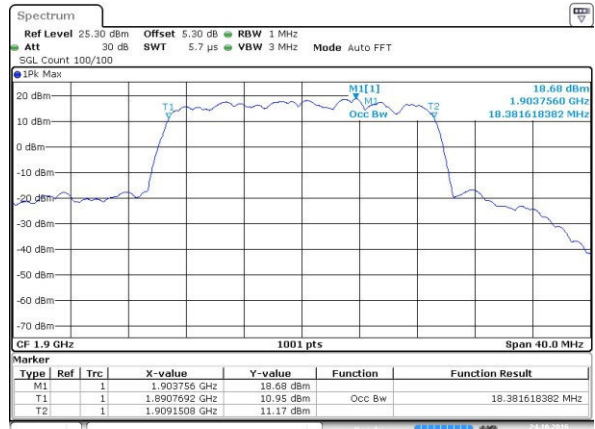

Date: 24.OCT.2016 21:15:34

LTE Band 2

Lowest Channel / 20MHz / QPSK

Date: 24.OCT.2016 21:22:28

Lowest Channel / 20MHz / 16QAM

Date: 24.OCT.2016 21:22:39

Middle Channel / 20MHz / QPSK

Date: 24.OCT.2016 21:29:33

Middle Channel / 20MHz / 16QAM

Date: 24.OCT.2016 21:29:44

Highest Channel / 20MHz / QPSK

Date: 24.OCT.2016 21:32:06

Highest Channel / 20MHz / 16QAM

Date: 24.OCT.2016 21:32:17

LTE Band 4

Lowest Channel / 1.4MHz / QPSK

Date: 24.OCT.2016 22:15:02

Lowest Channel / 1.4MHz / 16QAM

Date: 24.OCT.2016 22:15:13

Middle Channel / 1.4MHz / QPSK

Date: 24.OCT.2016 22:22:07

Middle Channel / 1.4MHz / 16QAM

Date: 24.OCT.2016 22:22:18

Highest Channel / 1.4MHz / QPSK

Date: 24.OCT.2016 22:24:40

Highest Channel / 1.4MHz / 16QAM

Date: 24.OCT.2016 22:24:51