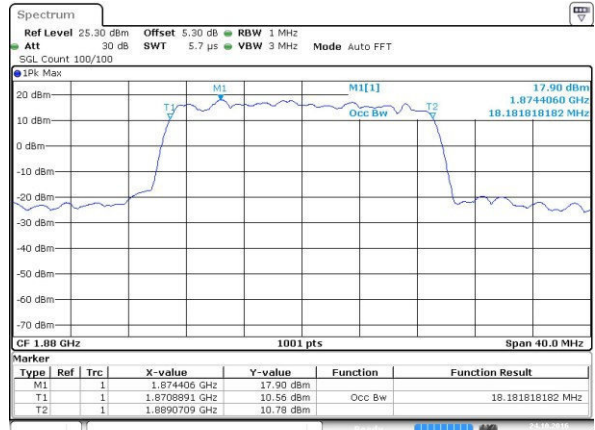

Date: 24.OCT.2016 21:15:34

LTE Band 2

Lowest Channel / 20MHz / QPSK

Date: 24.OCT.2016 21:22:28

Lowest Channel / 20MHz / 16QAM

Date: 24.OCT.2016 21:22:39

Middle Channel / 20MHz / QPSK

Date: 24.OCT.2016 21:29:33

Middle Channel / 20MHz / 16QAM

Date: 24.OCT.2016 21:29:44

Highest Channel / 20MHz / QPSK

Date: 24.OCT.2016 21:32:06

Highest Channel / 20MHz / 16QAM

Date: 24.OCT.2016 21:32:17

LTE Band 4

Lowest Channel / 1.4MHz / QPSK