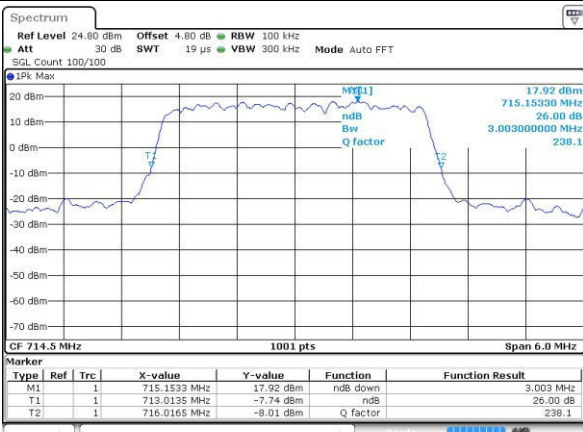

Highest Channel / 3MHz / QPSK

Date: 25.OCT.2016 19:03:05

Highest Channel / 3MHz / 16QAM

Date: 25.OCT.2016 19:02:54

LTE Band 12

Lowest Channel / 5MHz / QPSK

Date: 25.OCT.2016 19:20:27

Lowest Channel / 5MHz / 16QAM