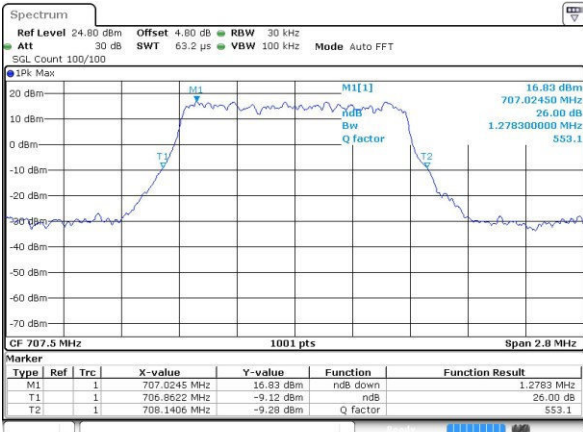

Highest Channel / 10MHz / 16QAM

Date: 25.OCT.2016 21:33:55

LTE Band 12

Lowest Channel / 1.4MHz / QPSK

Date: 25.OCT.2016 18:47:05

Lowest Channel / 1.4MHz / 16QAM

Date: 25.OCT.2016 18:46:54

Middle Channel / 1.4MHz / QPSK

Date: 25.OCT.2016 18:46:33

Middle Channel / 1.4MHz / 16QAM

Date: 25.OCT.2016 18:46:44

Highest Channel / 1.4MHz / QPSK

Date: 25.OCT.2016 18:46:21

Highest Channel / 1.4MHz / 16QAM

Date: 25.OCT.2016 18:46:10

LTE Band 12