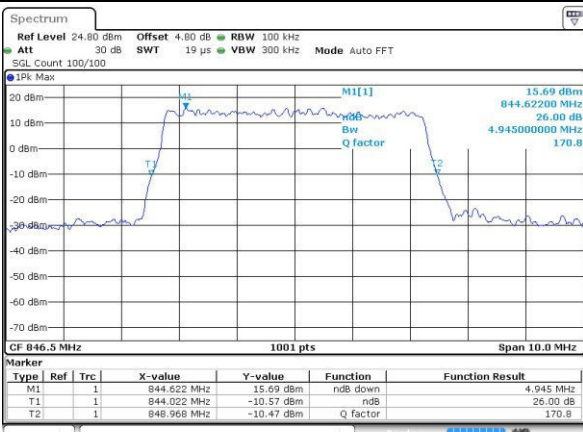

LTE Band 5

Lowest Channel / 5MHz / QPSK

Date: 25.OCT.2016 21:00:48

Lowest Channel / 5MHz / 16QAM

Date: 25.OCT.2016 21:00:59

Middle Channel / 5MHz / QPSK

Date: 25.OCT.2016 21:09:51

Middle Channel / 5MHz / 16QAM

Date: 25.OCT.2016 21:10:02

Highest Channel / 5MHz / QPSK

Date: 25.OCT.2016 21:12:23

Highest Channel / 5MHz / 16QAM

Date: 25.OCT.2016 21:12:33

LTE Band 5

Lowest Channel / 10MHz / QPSK

Date: 25.OCT.2016 21:22:09