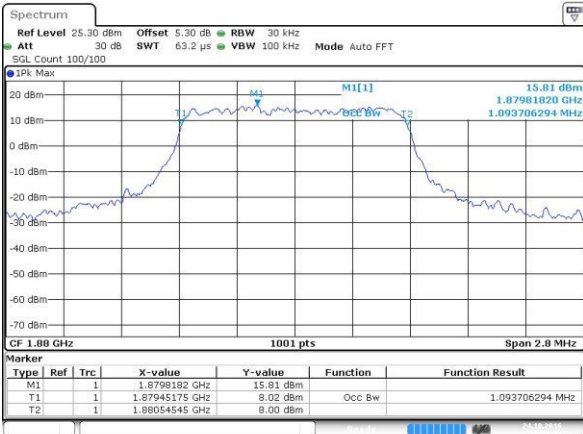

Mode	LTE Band 12 : 99%OBW(MHz)											
	1.4MHz		3MHz		5MHz		10MHz		15MHz		20MHz	
Mod.	QPSK	16QAM	QPSK	16QAM	QPSK	16QAM	QPSK	16QAM	QPSK	16QAM	QPSK	16QAM
Lowest CH	1.08	1.09	2.72	2.72	4.49	4.49	9.01	9.01	-	-	-	-
Middle CH	1.09	1.10	2.73	2.71	4.51	4.49	9.05	9.03	-	-	-	-
Highest CH	1.09	1.09	2.72	2.71	4.48	4.51	9.09	8.97	-	-	-	-

LTE Band 2

Lowest Channel / 1.4MHz / QPSK

Date: 24.OCT.2016 19:58:53

Lowest Channel / 1.4MHz / 16QAM

Date: 24.OCT.2016 19:59:04

Middle Channel / 1.4MHz / QPSK

Date: 24.OCT.2016 20:05:59

Middle Channel / 1.4MHz / 16QAM

Date: 24.OCT.2016 20:06:09

Highest Channel / 1.4MHz / QPSK

Date: 24.OCT.2016 20:08:32

Highest Channel / 1.4MHz / 16QAM

Date: 24.OCT.2016 20:08:42

LTE Band 2

Lowest Channel / 3MHz / QPSK

Date: 24.OCT.2016 20:15:36