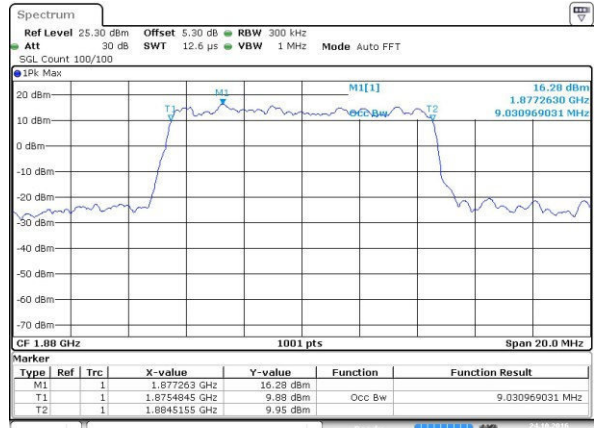

Date: 24.OCT.2016 20:39:24

Middle Channel / 5MHz / 16QAM

Date: 24.OCT.2016 20:39:35

Highest Channel / 5MHz / QPSK

Date: 24.OCT.2016 20:41:57

Highest Channel / 5MHz / 16QAM

Date: 24.OCT.2016 22:01:35

LTE Band 2

Lowest Channel / 10MHz / QPSK

Date: 24.OCT.2016 20:49:02

Lowest Channel / 10MHz / 16QAM

Date: 24.OCT.2016 20:49:13

Middle Channel / 10MHz / QPSK

Date: 24.OCT.2016 20:56:07

Middle Channel / 10MHz / 16QAM

Date: 24.OCT.2016 20:56:18

Highest Channel / 10MHz / QPSK

Date: 24.OCT.2016 20:58:40

Highest Channel / 10MHz / 16QAM

Date: 24.OCT.2016 20:58:51

LTE Band 2

Lowest Channel / 15MHz / QPSK

Date: 24.OCT.2016 21:05:45

Lowest Channel / 15MHz / 16QAM