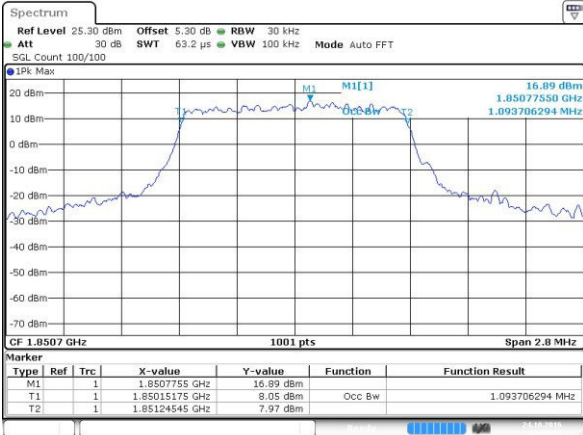

LTE Band 2

Lowest Channel / 1.4MHz / QPSK

Date: 24.OCT.2016 19:58:53