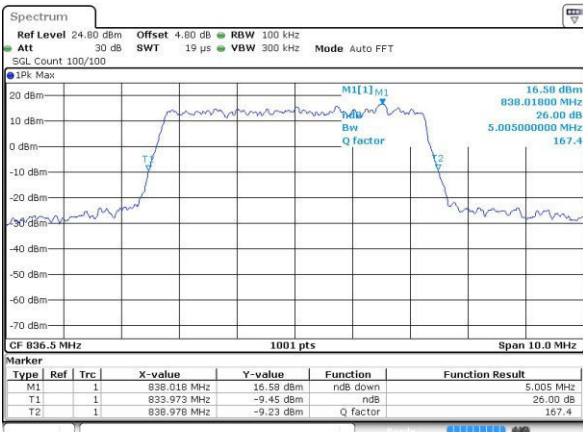

LTE Band 5

Lowest Channel / 5MHz / QPSK

Date: 25.OCT.2016 21:00:48

Lowest Channel / 5MHz / 16QAM

Date: 25.OCT.2016 21:00:59

Middle Channel / 5MHz / QPSK

Date: 25.OCT.2016 21:09:51

Middle Channel / 5MHz / 16QAM

Date: 25.OCT.2016 21:10:02

Highest Channel / 5MHz / QPSK

Date: 25.OCT.2016 21:12:23

Highest Channel / 5MHz / 16QAM

Date: 25.OCT.2016 21:12:33

LTE Band 5

Lowest Channel / 10MHz / QPSK

Date: 25.OCT.2016 21:22:09