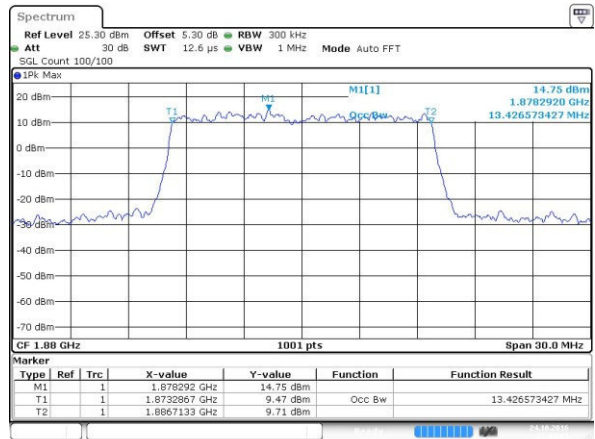

Middle Channel / 15MHz / 16QAM

Date: 24.OCT.2016 21:13:01