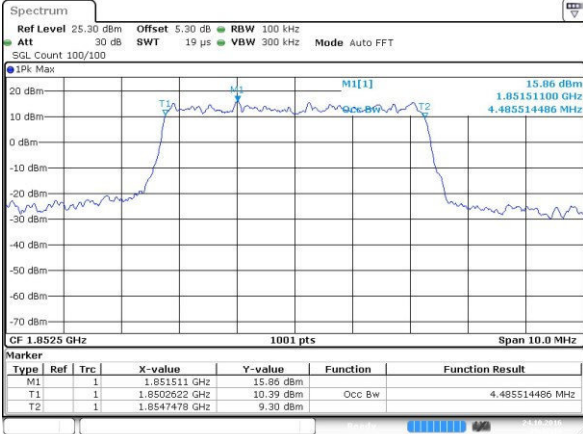

Highest Channel / 3MHz / 16QAM

Date: 24.OCT.2016 22:03:01

LTE Band 2

Lowest Channel / 5MHz / QPSK

Date: 24.OCT.2016 20:32:19

Lowest Channel / 5MHz / 16QAM

Date: 24.OCT.2016 20:32:30

Middle Channel / 5MHz / QPSK

Date: 24.OCT.2016 20:39:24

Middle Channel / 5MHz / 16QAM

Date: 24.OCT.2016 20:39:35

Highest Channel / 5MHz / QPSK

Date: 24.OCT.2016 20:41:57

Highest Channel / 5MHz / 16QAM

Date: 24.OCT.2016 22:01:35

LTE Band 2