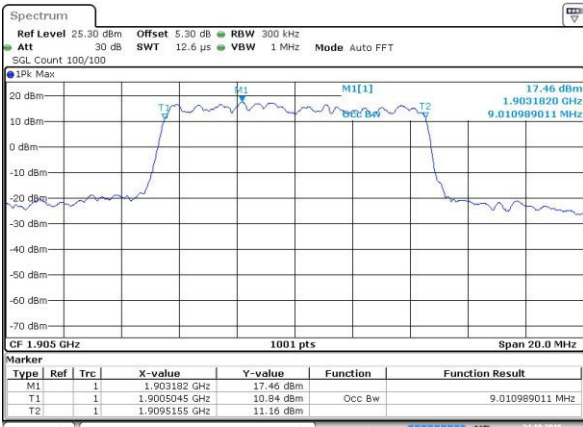

Lowest Channel / 10MHz / QPSK

Date: 24.OCT.2016 20:49:02

Lowest Channel / 10MHz / 16QAM

Date: 24.OCT.2016 20:49:13

Middle Channel / 10MHz / QPSK

Date: 24.OCT.2016 20:56:07

Middle Channel / 10MHz / 16QAM

Date: 24.OCT.2016 20:56:18

Highest Channel / 10MHz / QPSK

Date: 24.OCT.2016 20:58:40

Highest Channel / 10MHz / 16QAM

Date: 24.OCT.2016 20:58:51

LTE Band 2

Lowest Channel / 15MHz / QPSK

Date: 24.OCT.2016 21:05:45

Lowest Channel / 15MHz / 16QAM