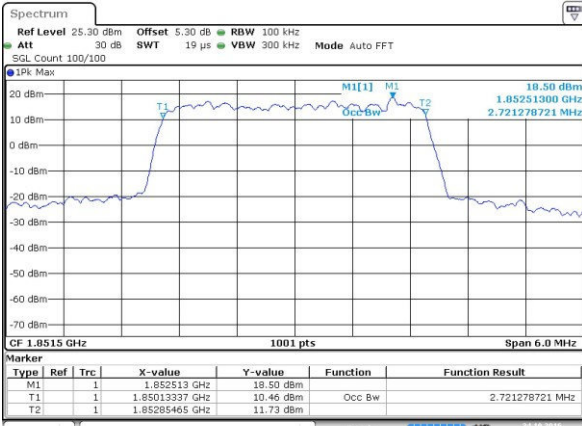

Date: 24.OCT.2016 20:06:09

Highest Channel / 1.4MHz / QPSK

Date: 24.OCT.2016 20:08:32

Highest Channel / 1.4MHz / 16QAM

Date: 24.OCT.2016 20:08:42

LTE Band 2

Lowest Channel / 3MHz / QPSK

Date: 24.OCT.2016 20:15:36