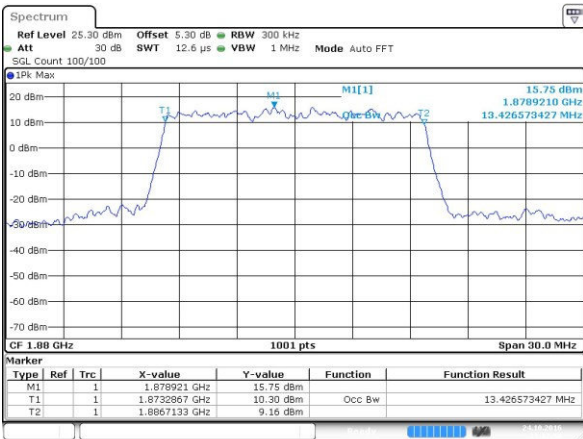

Middle Channel / 15MHz / QPSK

Date: 24.OCT.2016 21:12:50