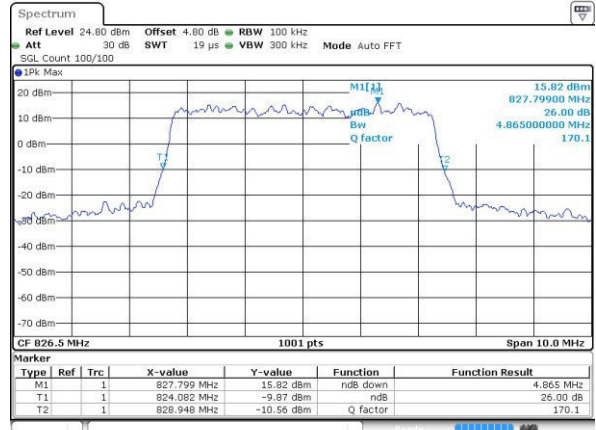

LTE Band 5

Lowest Channel / 5MHz / QPSK

Date: 25.OCT.2016 21:00:48

Lowest Channel / 5MHz / 16QAM

Date: 25.OCT.2016 21:00:59

Middle Channel / 5MHz / QPSK

Date: 25.OCT.2016 21:09:51

Middle Channel / 5MHz / 16QAM

Date: 25.OCT.2016 21:10:02

Highest Channel / 5MHz / QPSK

Date: 25.OCT.2016 21:12:23

Highest Channel / 5MHz / 16QAM

Date: 25.OCT.2016 21:12:33

LTE Band 5

Lowest Channel / 10MHz / QPSK

Date: 25.OCT.2016 21:22:09