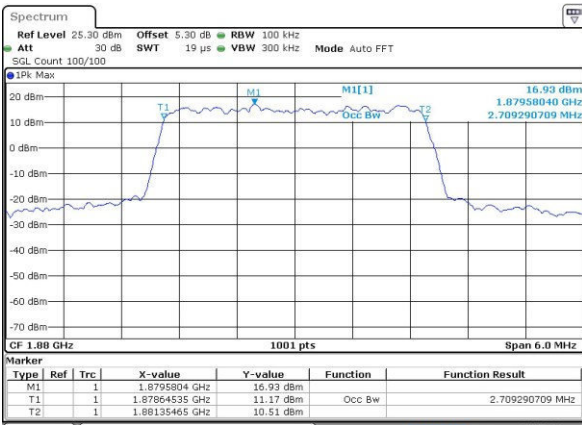

Middle Channel / 3MHz / QPSK

Date: 24.OCT.2016 20:22:41