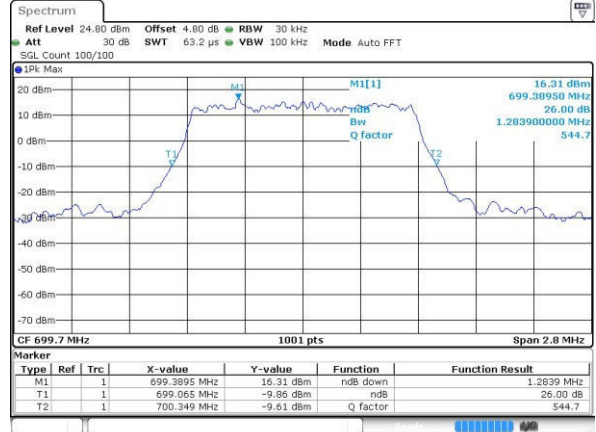

Highest Channel / 10MHz / 16QAM

Date: 25.OCT.2016 21:33:55

LTE Band 12

Lowest Channel / 1.4MHz / QPSK

Date: 25.OCT.2016 18:47:05

Lowest Channel / 1.4MHz / 16QAM

Date: 25.OCT.2016 18:46:54

Middle Channel / 1.4MHz / QPSK

Date: 25.OCT.2016 18:46:33

Middle Channel / 1.4MHz / 16QAM

Date: 25.OCT.2016 18:46:44

Highest Channel / 1.4MHz / QPSK

Date: 25.OCT.2016 18:46:21

Highest Channel / 1.4MHz / 16QAM

Date: 25.OCT.2016 18:46:10

LTE Band 12