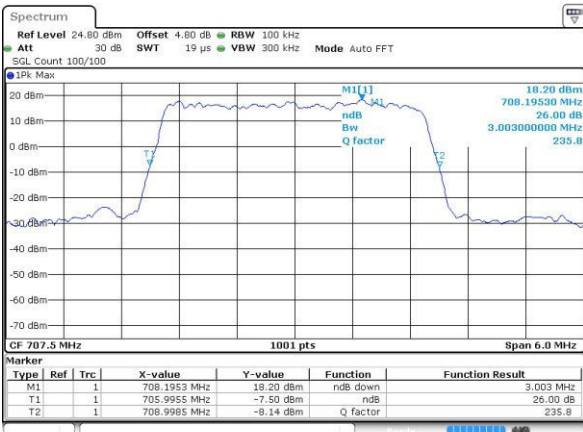

Lowest Channel / 3MHz / QPSK

Date: 25.OCT.2016 19:03:47

Lowest Channel / 3MHz / 16QAM

Date: 25.OCT.2016 19:03:36

Middle Channel / 3MHz / QPSK

Date: 25.OCT.2016 19:03:15

Middle Channel / 3MHz / 16QAM

Date: 25.OCT.2016 19:03:26

Highest Channel / 3MHz / QPSK

Date: 25.OCT.2016 19:03:05

Highest Channel / 3MHz / 16QAM

Date: 25.OCT.2016 19:02:54

LTE Band 12

Lowest Channel / 5MHz / QPSK

Date: 25.OCT.2016 19:20:27

Lowest Channel / 5MHz / 16QAM