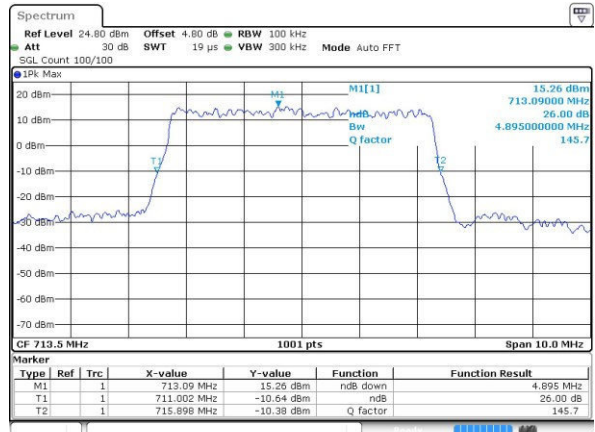

Date: 25.OCT.2016 19:20:17

Middle Channel / 5MHz / QPSK

Date: 25.OCT.2016 19:19:56

Middle Channel / 5MHz / 16QAM

Date: 25.OCT.2016 19:20:06

Highest Channel / 5MHz / QPSK

Date: 25.OCT.2016 19:19:45

Highest Channel / 5MHz / 16QAM