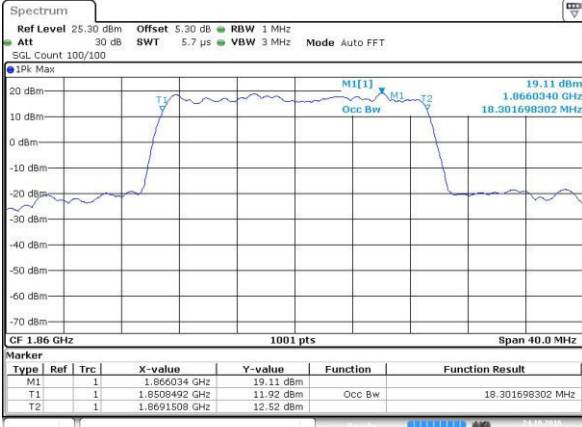

Highest Channel / 10MHz / QPSK

Date: 24.OCT.2016 20:58:40

Highest Channel / 10MHz / 16QAM

Date: 24.OCT.2016 20:58:51

LTE Band 2

Lowest Channel / 15MHz / QPSK

Date: 24.OCT.2016 21:05:45

Lowest Channel / 15MHz / 16QAM

Date: 24.OCT.2016 21:05:55

Middle Channel / 15MHz / QPSK

Date: 24.OCT.2016 21:12:50

Middle Channel / 15MHz / 16QAM

Date: 24.OCT.2016 21:13:01

Highest Channel / 15MHz / QPSK

Date: 24.OCT.2016 21:15:23

Highest Channel / 15MHz / 16QAM

Date: 24.OCT.2016 21:15:34

LTE Band 2

Lowest Channel / 20MHz / QPSK

Date: 24.OCT.2016 21:22:28

Lowest Channel / 20MHz / 16QAM

Date: 24.OCT.2016 21:22:39

Middle Channel / 20MHz / QPSK

Date: 24.OCT.2016 21:29:33