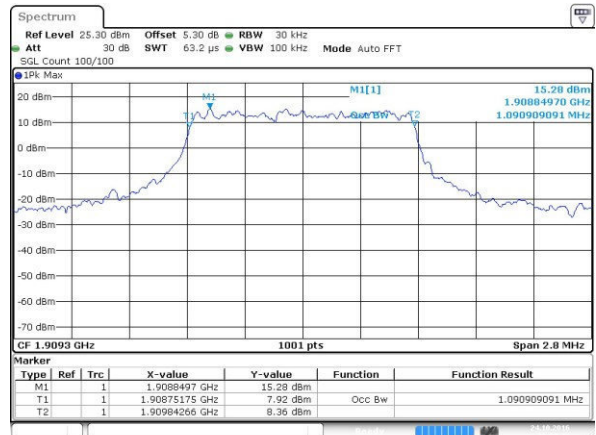

Mode	LTE Band 12 : 99%OBW(MHz)											
	1.4MHz		3MHz		5MHz		10MHz		15MHz		20MHz	
Mod.	QPSK	16QAM	QPSK	16QAM	QPSK	16QAM	QPSK	16QAM	QPSK	16QAM	QPSK	16QAM
Lowest CH	1.08	1.09	2.72	2.72	4.49	4.49	9.01	9.01	-	-	-	-
Middle CH	1.09	1.10	2.73	2.71	4.51	4.49	9.05	9.03	-	-	-	-
Highest CH	1.09	1.09	2.72	2.71	4.48	4.51	9.09	8.97	-	-	-	-

LTE Band 2

Lowest Channel / 1.4MHz / QPSK

Date: 24.OCT.2016 19:58:53

Lowest Channel / 1.4MHz / 16QAM

Date: 24.OCT.2016 19:59:04

Middle Channel / 1.4MHz / QPSK

Date: 24.OCT.2016 20:05:59

Middle Channel / 1.4MHz / 16QAM

Date: 24.OCT.2016 20:06:09

Highest Channel / 1.4MHz / QPSK

Date: 24.OCT.2016 20:08:32

Highest Channel / 1.4MHz / 16QAM

Date: 24.OCT.2016 20:08:42

LTE Band 2

Lowest Channel / 3MHz / QPSK

Date: 24.OCT.2016 20:15:36