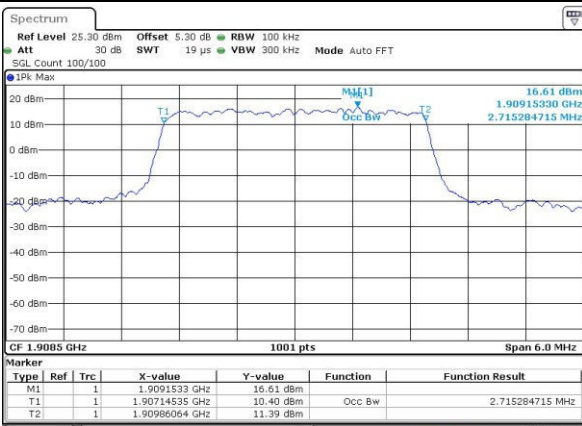

Date: 24.OCT.2016 20:06:09

Highest Channel / 1.4MHz / QPSK

Date: 24.OCT.2016 20:08:32

Highest Channel / 1.4MHz / 16QAM

Date: 24.OCT.2016 20:08:42

LTE Band 2

Lowest Channel / 3MHz / QPSK

Date: 24.OCT.2016 20:15:36

Lowest Channel / 3MHz / 16QAM

Date: 24.OCT.2016 20:15:47

Middle Channel / 3MHz / QPSK

Date: 24.OCT.2016 20:22:41

Middle Channel / 3MHz / 16QAM

Date: 24.OCT.2016 20:22:52

Highest Channel / 3MHz / QPSK

Date: 24.OCT.2016 20:25:14

Highest Channel / 3MHz / 16QAM

Date: 24.OCT.2016 22:03:01

LTE Band 2

Lowest Channel / 5MHz / QPSK

Date: 24.OCT.2016 20:32:19

Lowest Channel / 5MHz / 16QAM

Date: 24.OCT.2016 20:32:30

Middle Channel / 5MHz / QPSK