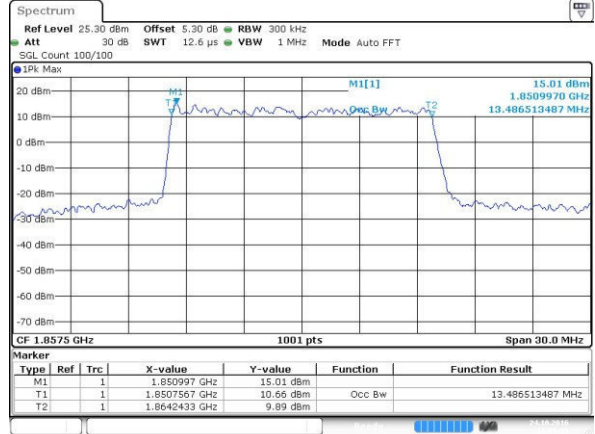

Highest Channel / 10MHz / QPSK

Date: 24.OCT.2016 20:58:40

Highest Channel / 10MHz / 16QAM

Date: 24.OCT.2016 20:58:51

LTE Band 2

Lowest Channel / 15MHz / QPSK

Date: 24.OCT.2016 21:05:45

Lowest Channel / 15MHz / 16QAM