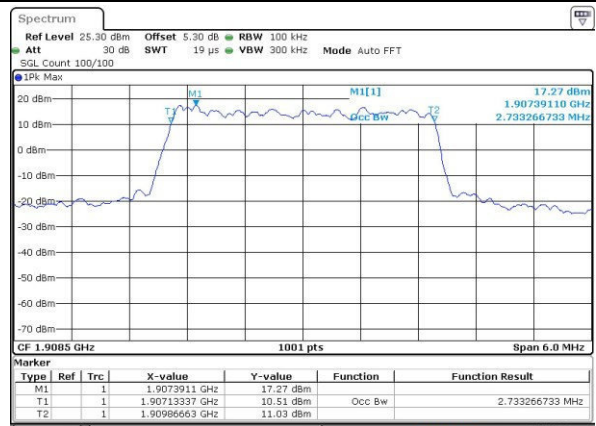

Date: 24.OCT.2016 20:06:09

Highest Channel / 1.4MHz / QPSK

Date: 24.OCT.2016 20:08:32

Highest Channel / 1.4MHz / 16QAM

Date: 24.OCT.2016 20:08:42

LTE Band 2

Lowest Channel / 3MHz / QPSK

Date: 24.OCT.2016 20:15:36

Lowest Channel / 3MHz / 16QAM

Date: 24.OCT.2016 20:15:47

Middle Channel / 3MHz / QPSK

Date: 24.OCT.2016 20:22:41

Middle Channel / 3MHz / 16QAM

Date: 24.OCT.2016 20:22:52

Highest Channel / 3MHz / QPSK

Date: 24.OCT.2016 20:25:14

Highest Channel / 3MHz / 16QAM

Date: 24.OCT.2016 22:03:01

LTE Band 2

Lowest Channel / 5MHz / QPSK

Date: 24.OCT.2016 20:32:19

Lowest Channel / 5MHz / 16QAM

Date: 24.OCT.2016 20:32:30

Middle Channel / 5MHz / QPSK