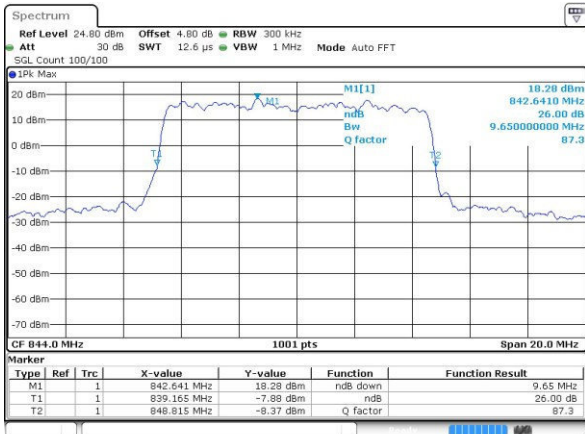

Lowest Channel / 10MHz / 16QAM

Date: 25.OCT.2016 21:22:20

Middle Channel / 10MHz / QPSK

Date: 25.OCT.2016 21:31:13

Middle Channel / 10MHz / 16QAM

Date: 25.OCT.2016 21:31:23

Highest Channel / 10MHz / QPSK

Date: 25.OCT.2016 21:33:44

Highest Channel / 10MHz / 16QAM

Date: 25.OCT.2016 21:33:55

LTE Band 12

Lowest Channel / 1.4MHz / QPSK

Date: 25.OCT.2016 18:47:05

Lowest Channel / 1.4MHz / 16QAM

Date: 25.OCT.2016 18:46:54

Middle Channel / 1.4MHz / QPSK