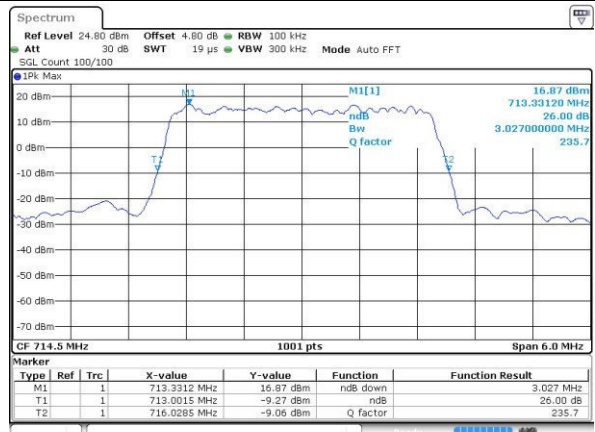

Highest Channel / 3MHz / QPSK

Date: 25.OCT.2016 19:03:05

Highest Channel / 3MHz / 16QAM

Date: 25.OCT.2016 19:02:54

LTE Band 12

Lowest Channel / 5MHz / QPSK

Date: 25.OCT.2016 19:20:27

Lowest Channel / 5MHz / 16QAM