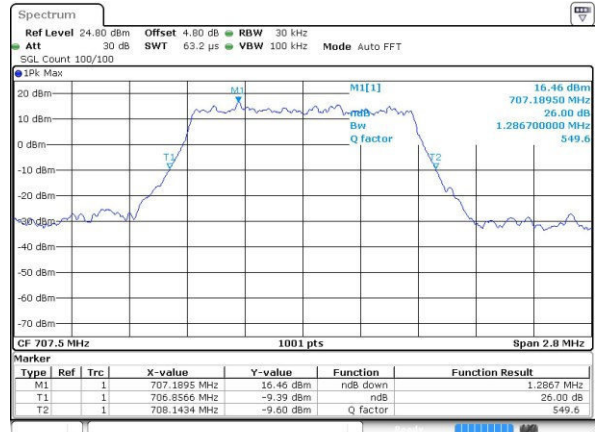

Highest Channel / 10MHz / 16QAM

Date: 25.OCT.2016 21:33:55

LTE Band 12

Lowest Channel / 1.4MHz / QPSK

Date: 25.OCT.2016 18:47:05

Lowest Channel / 1.4MHz / 16QAM

Date: 25.OCT.2016 18:46:54

Middle Channel / 1.4MHz / QPSK

Date: 25.OCT.2016 18:46:33

Middle Channel / 1.4MHz / 16QAM

Date: 25.OCT.2016 18:46:44

Highest Channel / 1.4MHz / QPSK

Date: 25.OCT.2016 18:46:21

Highest Channel / 1.4MHz / 16QAM

Date: 25.OCT.2016 18:46:10

LTE Band 12