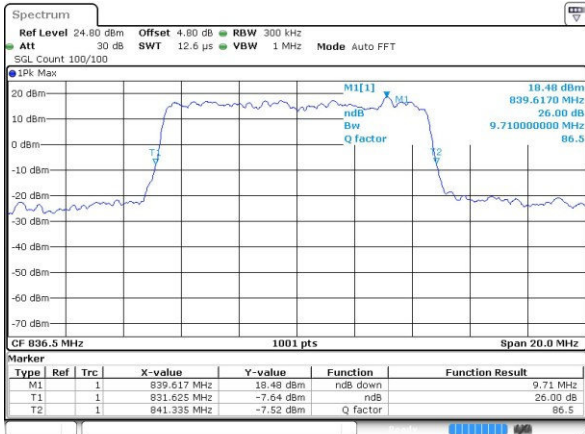

Middle Channel / 10MHz / QPSK

Date: 25.OCT.2016 21:31:13