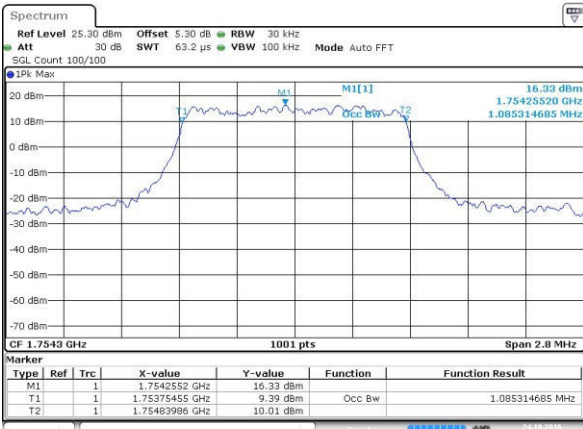

Middle Channel / 20MHz / 16QAM

Date: 24.OCT.2016 21:29:44

Highest Channel / 20MHz / QPSK

Date: 24.OCT.2016 21:32:06

Highest Channel / 20MHz / 16QAM

Date: 24.OCT.2016 21:32:17

LTE Band 4

Lowest Channel / 1.4MHz / QPSK

Date: 24.OCT.2016 22:15:02

Lowest Channel / 1.4MHz / 16QAM

Date: 24.OCT.2016 22:15:13

Middle Channel / 1.4MHz / QPSK

Date: 24.OCT.2016 22:22:07

Middle Channel / 1.4MHz / 16QAM

Date: 24.OCT.2016 22:22:18

Highest Channel / 1.4MHz / QPSK

Date: 24.OCT.2016 22:24:40

Highest Channel / 1.4MHz / 16QAM

Date: 24.OCT.2016 22:24:51