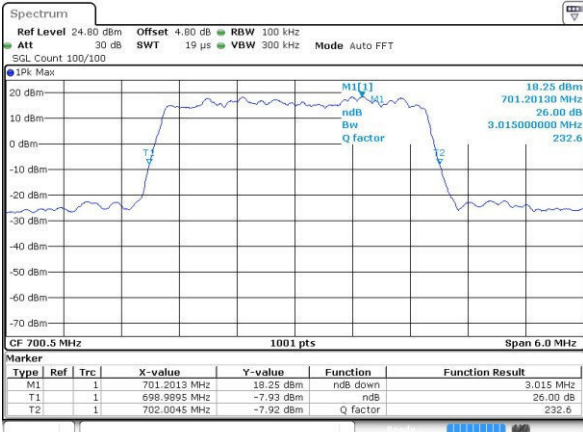

LTE Band 12

Lowest Channel / 3MHz / QPSK

Date: 25.OCT.2016 19:03:47