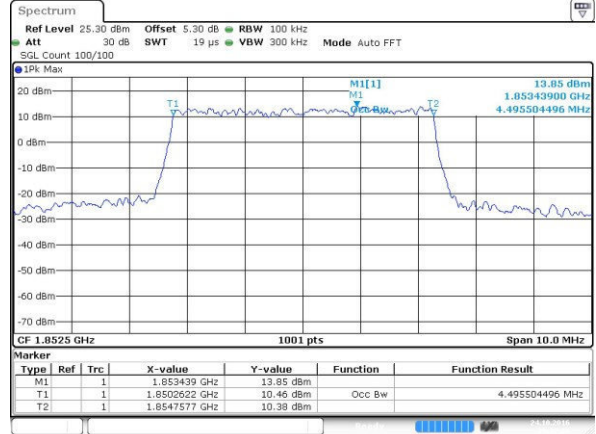

Highest Channel / 3MHz / 16QAM

Date: 24.OCT.2016 22:03:01

LTE Band 2

Lowest Channel / 5MHz / QPSK

Date: 24.OCT.2016 20:32:19

Lowest Channel / 5MHz / 16QAM

Date: 24.OCT.2016 20:32:30

Middle Channel / 5MHz / QPSK

Date: 24.OCT.2016 20:39:24

Middle Channel / 5MHz / 16QAM

Date: 24.OCT.2016 20:39:35

Highest Channel / 5MHz / QPSK

Date: 24.OCT.2016 20:41:57

Highest Channel / 5MHz / 16QAM

Date: 24.OCT.2016 22:01:35

LTE Band 2