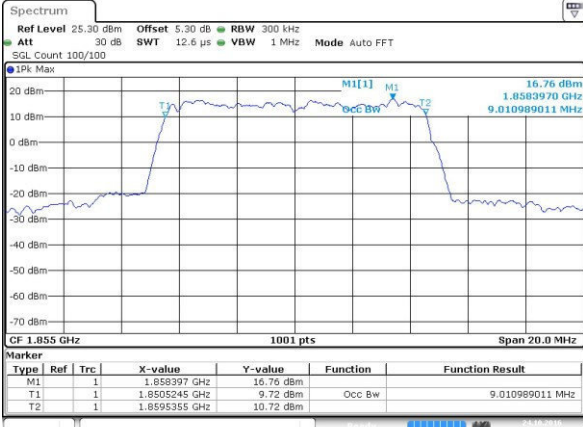

LTE Band 2

Lowest Channel / 10MHz / QPSK

Date: 24.OCT.2016 20:49:02