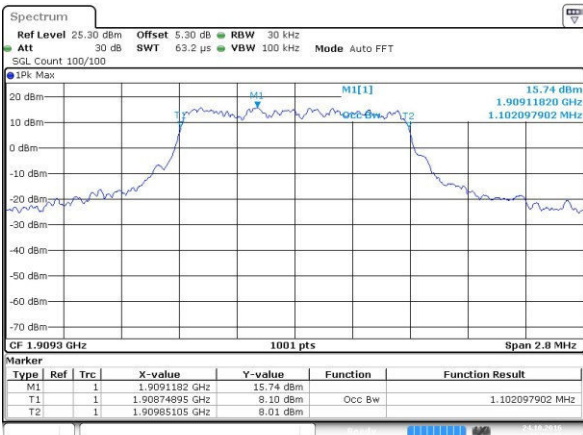

Mode	LTE Band 12 : 99%OBW(MHz)											
	1.4MHz		3MHz		5MHz		10MHz		15MHz		20MHz	
Mod.	QPSK	16QAM	QPSK	16QAM	QPSK	16QAM	QPSK	16QAM	QPSK	16QAM	QPSK	16QAM
Lowest CH	1.08	1.09	2.72	2.72	4.49	4.49	9.01	9.01	-	-	-	-
Middle CH	1.09	1.10	2.73	2.71	4.51	4.49	9.05	9.03	-	-	-	-
Highest CH	1.09	1.09	2.72	2.71	4.48	4.51	9.09	8.97	-	-	-	-

LTE Band 2

Lowest Channel / 1.4MHz / QPSK

Date: 24.OCT.2016 19:58:53

Lowest Channel / 1.4MHz / 16QAM

Date: 24.OCT.2016 19:59:04

Middle Channel / 1.4MHz / QPSK

Date: 24.OCT.2016 20:05:59

Middle Channel / 1.4MHz / 16QAM

Date: 24.OCT.2016 20:06:09

Highest Channel / 1.4MHz / QPSK

Date: 24.OCT.2016 20:08:32

Highest Channel / 1.4MHz / 16QAM

Date: 24.OCT.2016 20:08:42

LTE Band 2

Lowest Channel / 3MHz / QPSK

Date: 24.OCT.2016 20:15:36