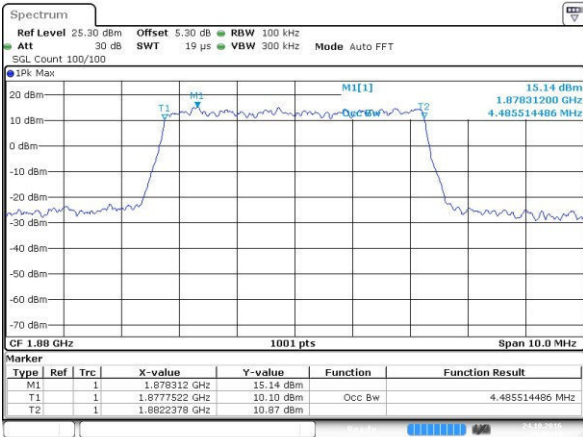

Highest Channel / 3MHz / 16QAM

Date: 24.OCT.2016 22:03:01

LTE Band 2

Lowest Channel / 5MHz / QPSK

Date: 24.OCT.2016 20:32:19

Lowest Channel / 5MHz / 16QAM

Date: 24.OCT.2016 20:32:30

Middle Channel / 5MHz / QPSK

Date: 24.OCT.2016 20:39:24

Middle Channel / 5MHz / 16QAM

Date: 24.OCT.2016 20:39:35

Highest Channel / 5MHz / QPSK

Date: 24.OCT.2016 20:41:57

Highest Channel / 5MHz / 16QAM

Date: 24.OCT.2016 22:01:35

LTE Band 2