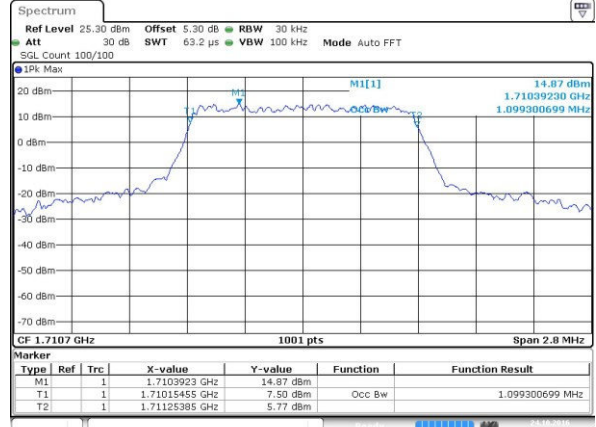

Date: 24.OCT.2016 21:15:34

LTE Band 2

Lowest Channel / 20MHz / QPSK

Date: 24.OCT.2016 21:22:28

Lowest Channel / 20MHz / 16QAM

Date: 24.OCT.2016 21:22:39

Middle Channel / 20MHz / QPSK

Date: 24.OCT.2016 21:29:33

Middle Channel / 20MHz / 16QAM

Date: 24.OCT.2016 21:29:44

Highest Channel / 20MHz / QPSK

Date: 24.OCT.2016 21:32:06

Highest Channel / 20MHz / 16QAM

Date: 24.OCT.2016 21:32:17

LTE Band 4

Lowest Channel / 1.4MHz / QPSK

Date: 24.OCT.2016 22:15:02

Lowest Channel / 1.4MHz / 16QAM

Date: 24.OCT.2016 22:15:13

Middle Channel / 1.4MHz / QPSK

Date: 24.OCT.2016 22:22:07

Middle Channel / 1.4MHz / 16QAM

Date: 24.OCT.2016 22:22:18

Highest Channel / 1.4MHz / QPSK

Date: 24.OCT.2016 22:24:40

Highest Channel / 1.4MHz / 16QAM

Date: 24.OCT.2016 22:24:51