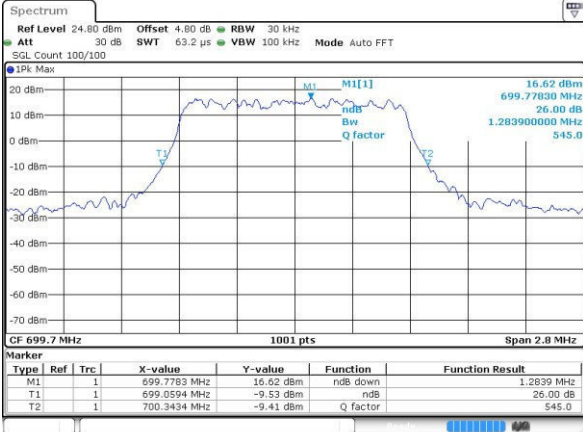

Highest Channel / 10MHz / 16QAM

Date: 25.OCT.2016 21:33:55

LTE Band 12

Lowest Channel / 1.4MHz / QPSK

Date: 25.OCT.2016 18:47:05

Lowest Channel / 1.4MHz / 16QAM

Date: 25.OCT.2016 18:46:54

Middle Channel / 1.4MHz / QPSK

Date: 25.OCT.2016 18:46:33

Middle Channel / 1.4MHz / 16QAM

Date: 25.OCT.2016 18:46:44

Highest Channel / 1.4MHz / QPSK

Date: 25.OCT.2016 18:46:21

Highest Channel / 1.4MHz / 16QAM

Date: 25.OCT.2016 18:46:10

LTE Band 12