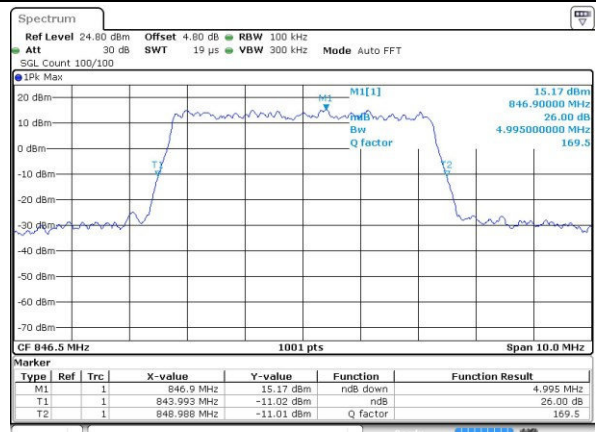

LTE Band 5

Lowest Channel / 5MHz / QPSK

Date: 25.OCT.2016 21:00:48

Lowest Channel / 5MHz / 16QAM

Date: 25.OCT.2016 21:00:59

Middle Channel / 5MHz / QPSK

Date: 25.OCT.2016 21:09:51

Middle Channel / 5MHz / 16QAM

Date: 25.OCT.2016 21:10:02

Highest Channel / 5MHz / QPSK

Date: 25.OCT.2016 21:12:23

Highest Channel / 5MHz / 16QAM

Date: 25.OCT.2016 21:12:33

LTE Band 5

Lowest Channel / 10MHz / QPSK

Date: 25.OCT.2016 21:22:09