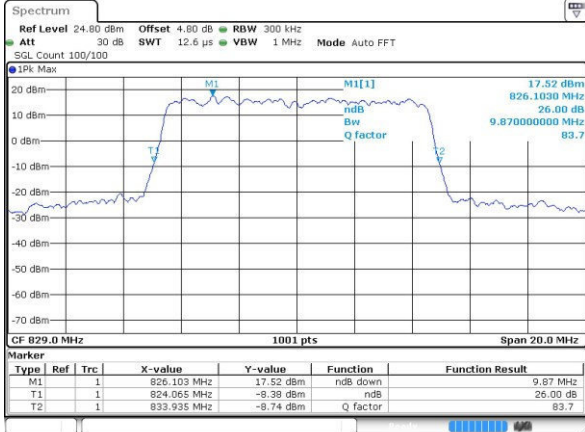

Date: 25.OCT.2016 21:10:02

Highest Channel / 5MHz / QPSK

Date: 25.OCT.2016 21:12:23

Highest Channel / 5MHz / 16QAM

Date: 25.OCT.2016 21:12:33

LTE Band 5

Lowest Channel / 10MHz / QPSK

Date: 25.OCT.2016 21:22:09