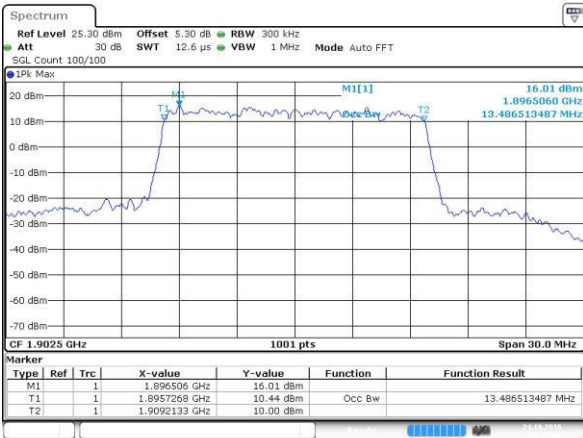

Highest Channel / 10MHz / QPSK

Date: 24.OCT.2016 20:58:40

Highest Channel / 10MHz / 16QAM

Date: 24.OCT.2016 20:58:51

LTE Band 2

Lowest Channel / 15MHz / QPSK

Date: 24.OCT.2016 21:05:45

Lowest Channel / 15MHz / 16QAM

Date: 24.OCT.2016 21:05:55

Middle Channel / 15MHz / QPSK

Date: 24.OCT.2016 21:12:50

Middle Channel / 15MHz / 16QAM

Date: 24.OCT.2016 21:13:01

Highest Channel / 15MHz / QPSK

Date: 24.OCT.2016 21:15:23

Highest Channel / 15MHz / 16QAM

Date: 24.OCT.2016 21:15:34

LTE Band 2

Lowest Channel / 20MHz / QPSK

Date: 24.OCT.2016 21:22:28

Lowest Channel / 20MHz / 16QAM

Date: 24.OCT.2016 21:22:39

Middle Channel / 20MHz / QPSK

Date: 24.OCT.2016 21:29:33