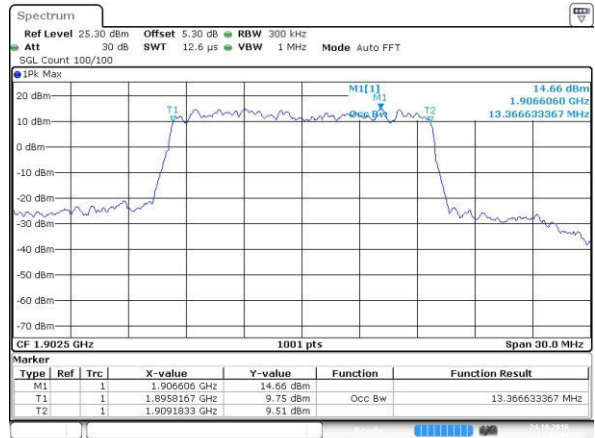

Highest Channel / 10MHz / QPSK

Date: 24.OCT.2016 20:58:40

Highest Channel / 10MHz / 16QAM

Date: 24.OCT.2016 20:58:51

LTE Band 2

Lowest Channel / 15MHz / QPSK

Date: 24.OCT.2016 21:05:45

Lowest Channel / 15MHz / 16QAM

Date: 24.OCT.2016 21:05:55

Middle Channel / 15MHz / QPSK

Date: 24.OCT.2016 21:12:50

Middle Channel / 15MHz / 16QAM

Date: 24.OCT.2016 21:13:01

Highest Channel / 15MHz / QPSK

Date: 24.OCT.2016 21:15:23

Highest Channel / 15MHz / 16QAM

Date: 24.OCT.2016 21:15:34

LTE Band 2

Lowest Channel / 20MHz / QPSK

Date: 24.OCT.2016 21:22:28

Lowest Channel / 20MHz / 16QAM

Date: 24.OCT.2016 21:22:39

Middle Channel / 20MHz / QPSK

Date: 24.OCT.2016 21:29:33