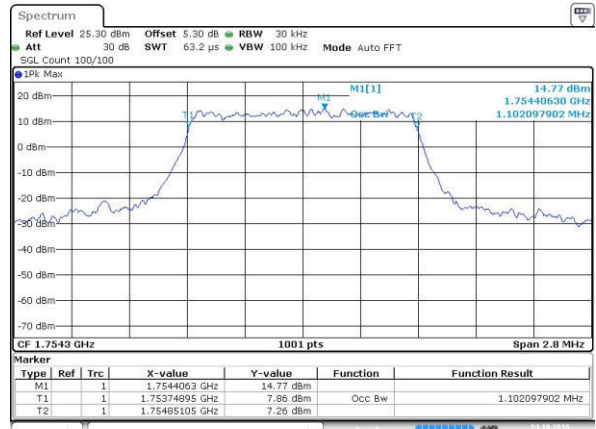

Middle Channel / 20MHz / 16QAM

Date: 24.OCT.2016 21:29:44

Highest Channel / 20MHz / QPSK

Date: 24.OCT.2016 21:32:06

Highest Channel / 20MHz / 16QAM

Date: 24.OCT.2016 21:32:17

LTE Band 4

Lowest Channel / 1.4MHz / QPSK

Date: 24.OCT.2016 22:15:02

Lowest Channel / 1.4MHz / 16QAM

Date: 24.OCT.2016 22:15:13

Middle Channel / 1.4MHz / QPSK

Date: 24.OCT.2016 22:22:07

Middle Channel / 1.4MHz / 16QAM

Date: 24.OCT.2016 22:22:18

Highest Channel / 1.4MHz / QPSK

Date: 24.OCT.2016 22:24:40

Highest Channel / 1.4MHz / 16QAM

Date: 24.OCT.2016 22:24:51