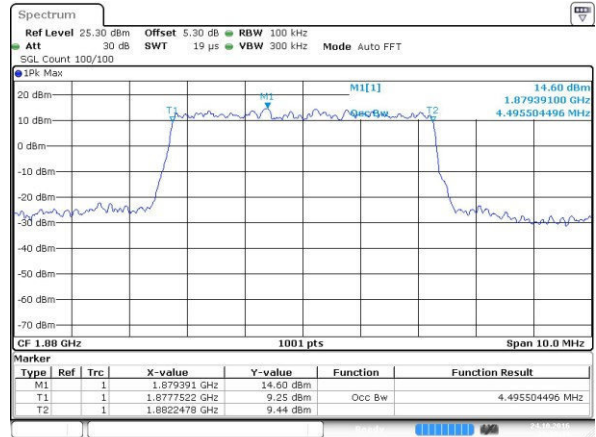

Highest Channel / 3MHz / 16QAM

Date: 24.OCT.2016 22:03:01

LTE Band 2

Lowest Channel / 5MHz / QPSK

Date: 24.OCT.2016 20:32:19

Lowest Channel / 5MHz / 16QAM

Date: 24.OCT.2016 20:32:30

Middle Channel / 5MHz / QPSK

Date: 24.OCT.2016 20:39:24

Middle Channel / 5MHz / 16QAM

Date: 24.OCT.2016 20:39:35

Highest Channel / 5MHz / QPSK

Date: 24.OCT.2016 20:41:57

Highest Channel / 5MHz / 16QAM

Date: 24.OCT.2016 22:01:35

LTE Band 2