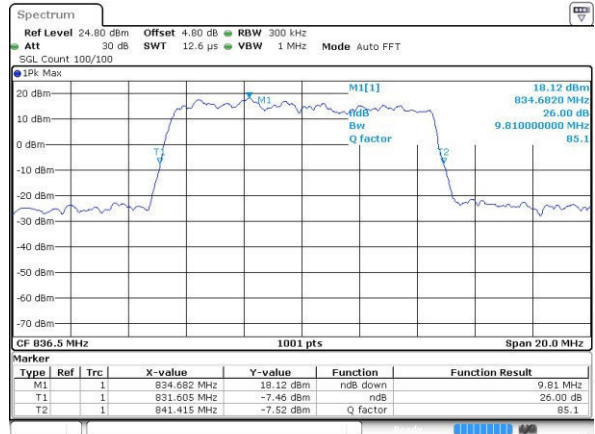

Date: 25.OCT.2016 21:10:02

Highest Channel / 5MHz / QPSK

Date: 25.OCT.2016 21:12:23

Highest Channel / 5MHz / 16QAM

Date: 25.OCT.2016 21:12:33

LTE Band 5

Lowest Channel / 10MHz / QPSK

Date: 25.OCT.2016 21:22:09

Lowest Channel / 10MHz / 16QAM

Date: 25.OCT.2016 21:22:20

Middle Channel / 10MHz / QPSK

Date: 25.OCT.2016 21:31:13

Middle Channel / 10MHz / 16QAM

Date: 25.OCT.2016 21:31:23

Highest Channel / 10MHz / QPSK

Date: 25.OCT.2016 21:33:44

Highest Channel / 10MHz / 16QAM

Date: 25.OCT.2016 21:33:55

LTE Band 12

Lowest Channel / 1.4MHz / QPSK

Date: 25.OCT.2016 18:47:05

Lowest Channel / 1.4MHz / 16QAM

Date: 25.OCT.2016 18:46:54

Middle Channel / 1.4MHz / QPSK