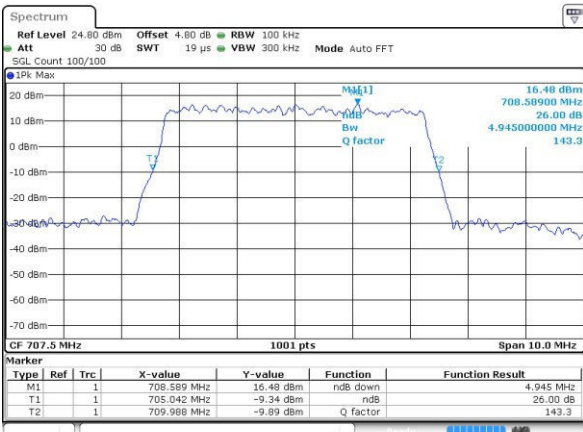

Middle Channel / 5MHz / QPSK

Date: 25.OCT.2016 19:19:56