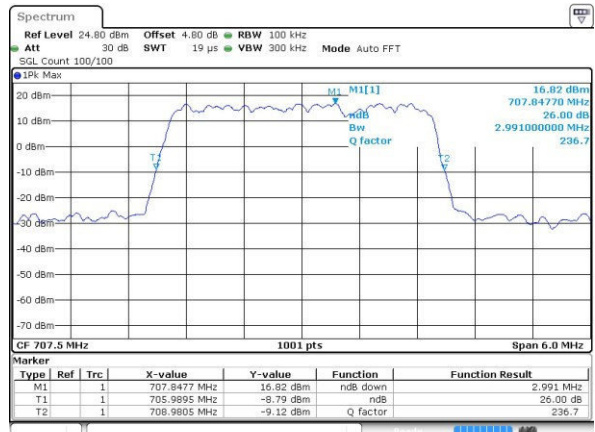

Date: 25.OCT.2016 18:46:33

Middle Channel / 1.4MHz / 16QAM

Date: 25.OCT.2016 18:46:44

Highest Channel / 1.4MHz / QPSK

Date: 25.OCT.2016 18:46:21

Highest Channel / 1.4MHz / 16QAM

Date: 25.OCT.2016 18:46:10

LTE Band 12

Lowest Channel / 3MHz / QPSK

Date: 25.OCT.2016 19:03:47

Lowest Channel / 3MHz / 16QAM

Date: 25.OCT.2016 19:03:36

Middle Channel / 3MHz / QPSK

Date: 25.OCT.2016 19:03:15

Middle Channel / 3MHz / 16QAM

Date: 25.OCT.2016 19:03:26

Highest Channel / 3MHz / QPSK

Date: 25.OCT.2016 19:03:05

Highest Channel / 3MHz / 16QAM

Date: 25.OCT.2016 19:02:54

LTE Band 12

Lowest Channel / 5MHz / QPSK

Date: 25.OCT.2016 19:20:27

Lowest Channel / 5MHz / 16QAM