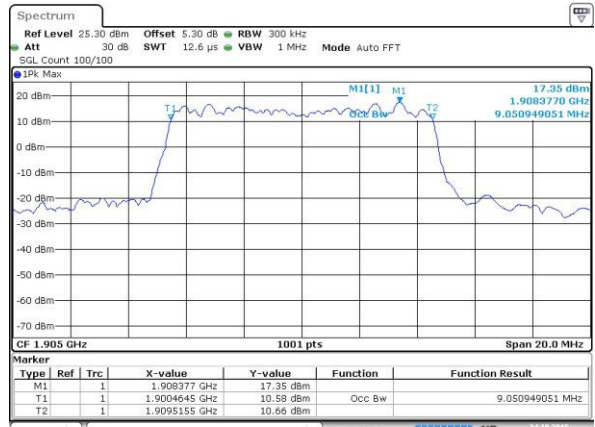

Date: 24.OCT.2016 20:39:24

Middle Channel / 5MHz / 16QAM

Date: 24.OCT.2016 20:39:35

Highest Channel / 5MHz / QPSK

Date: 24.OCT.2016 20:41:57

Highest Channel / 5MHz / 16QAM

Date: 24.OCT.2016 22:01:35

LTE Band 2

Lowest Channel / 10MHz / QPSK

Date: 24.OCT.2016 20:49:02

Lowest Channel / 10MHz / 16QAM

Date: 24.OCT.2016 20:49:13

Middle Channel / 10MHz / QPSK

Date: 24.OCT.2016 20:56:07

Middle Channel / 10MHz / 16QAM

Date: 24.OCT.2016 20:56:18

Highest Channel / 10MHz / QPSK

Date: 24.OCT.2016 20:58:40

Highest Channel / 10MHz / 16QAM

Date: 24.OCT.2016 20:58:51

LTE Band 2

Lowest Channel / 15MHz / QPSK

Date: 24.OCT.2016 21:05:45

Lowest Channel / 15MHz / 16QAM