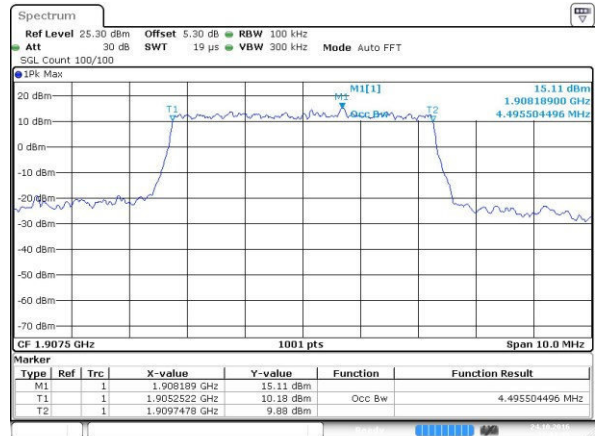

Highest Channel / 3MHz / 16QAM

Date: 24.OCT.2016 22:03:01

LTE Band 2

Lowest Channel / 5MHz / QPSK

Date: 24.OCT.2016 20:32:19

Lowest Channel / 5MHz / 16QAM

Date: 24.OCT.2016 20:32:30

Middle Channel / 5MHz / QPSK

Date: 24.OCT.2016 20:39:24

Middle Channel / 5MHz / 16QAM

Date: 24.OCT.2016 20:39:35

Highest Channel / 5MHz / QPSK

Date: 24.OCT.2016 20:41:57

Highest Channel / 5MHz / 16QAM

Date: 24.OCT.2016 22:01:35

LTE Band 2