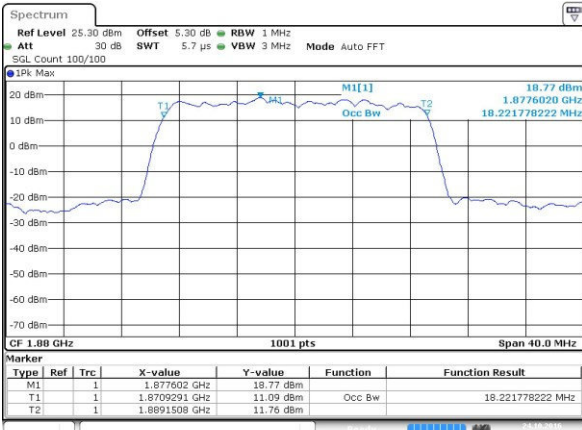

Date: 24.OCT.2016 21:15:34

LTE Band 2

Lowest Channel / 20MHz / QPSK

Date: 24.OCT.2016 21:22:28

Lowest Channel / 20MHz / 16QAM

Date: 24.OCT.2016 21:22:39

Middle Channel / 20MHz / QPSK

Date: 24.OCT.2016 21:29:33

Middle Channel / 20MHz / 16QAM

Date: 24.OCT.2016 21:29:44

Highest Channel / 20MHz / QPSK

Date: 24.OCT.2016 21:32:06

Highest Channel / 20MHz / 16QAM

Date: 24.OCT.2016 21:32:17

LTE Band 4

Lowest Channel / 1.4MHz / QPSK