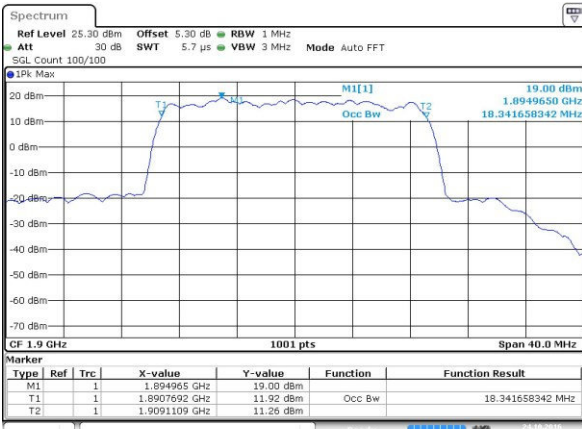

Date: 24.OCT.2016 21:15:34

LTE Band 2

Lowest Channel / 20MHz / QPSK

Date: 24.OCT.2016 21:22:28

Lowest Channel / 20MHz / 16QAM

Date: 24.OCT.2016 21:22:39

Middle Channel / 20MHz / QPSK

Date: 24.OCT.2016 21:29:33

Middle Channel / 20MHz / 16QAM

Date: 24.OCT.2016 21:29:44

Highest Channel / 20MHz / QPSK

Date: 24.OCT.2016 21:32:06

Highest Channel / 20MHz / 16QAM

Date: 24.OCT.2016 21:32:17

LTE Band 4

Lowest Channel / 1.4MHz / QPSK