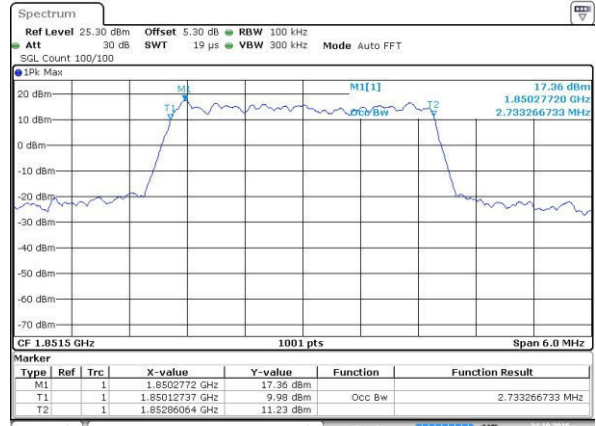

Lowest Channel / 3MHz / 16QAM

Date: 24.OCT.2016 20:15:47