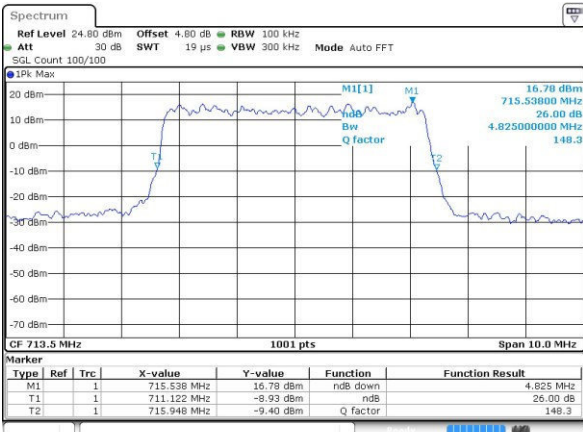

Date: 25.OCT.2016 19:20:17

Middle Channel / 5MHz / QPSK

Date: 25.OCT.2016 19:19:56

Middle Channel / 5MHz / 16QAM

Date: 25.OCT.2016 19:20:06

Highest Channel / 5MHz / QPSK

Date: 25.OCT.2016 19:19:45

Highest Channel / 5MHz / 16QAM