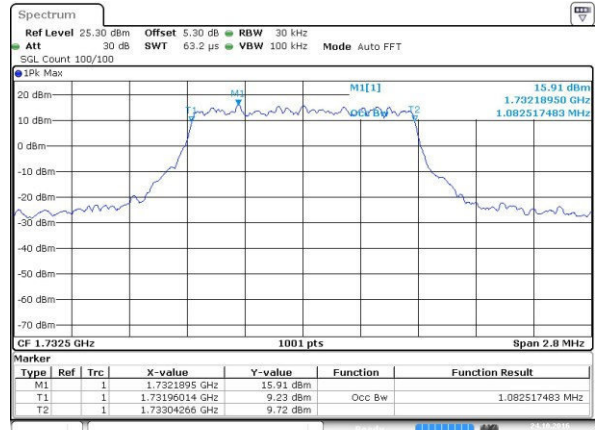

Middle Channel / 20MHz / 16QAM

Date: 24.OCT.2016 21:29:44

Highest Channel / 20MHz / QPSK

Date: 24.OCT.2016 21:32:06

Highest Channel / 20MHz / 16QAM

Date: 24.OCT.2016 21:32:17

LTE Band 4

Lowest Channel / 1.4MHz / QPSK

Date: 24.OCT.2016 22:15:02

Lowest Channel / 1.4MHz / 16QAM

Date: 24.OCT.2016 22:15:13

Middle Channel / 1.4MHz / QPSK

Date: 24.OCT.2016 22:22:07

Middle Channel / 1.4MHz / 16QAM

Date: 24.OCT.2016 22:22:18

Highest Channel / 1.4MHz / QPSK

Date: 24.OCT.2016 22:24:40

Highest Channel / 1.4MHz / 16QAM

Date: 24.OCT.2016 22:24:51