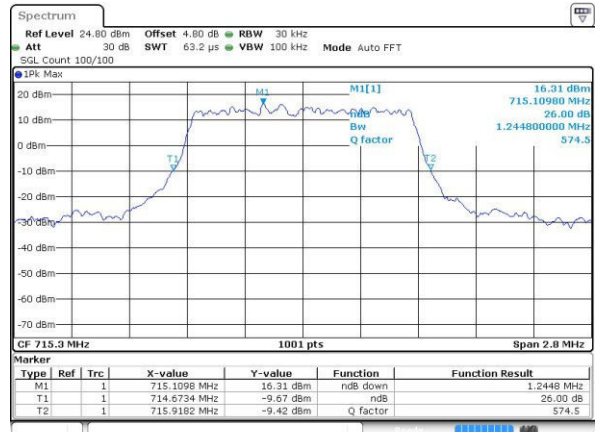

Highest Channel / 10MHz / 16QAM

Date: 25.OCT.2016 21:33:55

LTE Band 12

Lowest Channel / 1.4MHz / QPSK

Date: 25.OCT.2016 18:47:05

Lowest Channel / 1.4MHz / 16QAM

Date: 25.OCT.2016 18:46:54

Middle Channel / 1.4MHz / QPSK

Date: 25.OCT.2016 18:46:33

Middle Channel / 1.4MHz / 16QAM

Date: 25.OCT.2016 18:46:44

Highest Channel / 1.4MHz / QPSK

Date: 25.OCT.2016 18:46:21

Highest Channel / 1.4MHz / 16QAM

Date: 25.OCT.2016 18:46:10

LTE Band 12