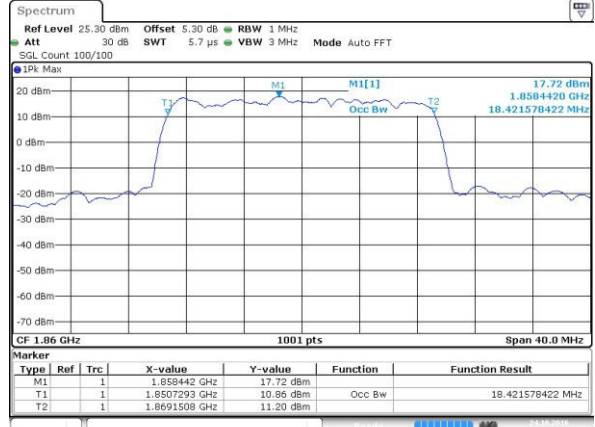

Date: 24.OCT.2016 21:15:34

LTE Band 2

Lowest Channel / 20MHz / QPSK

Date: 24.OCT.2016 21:22:28

Lowest Channel / 20MHz / 16QAM

Date: 24.OCT.2016 21:22:39

Middle Channel / 20MHz / QPSK

Date: 24.OCT.2016 21:29:33

Middle Channel / 20MHz / 16QAM

Date: 24.OCT.2016 21:29:44

Highest Channel / 20MHz / QPSK

Date: 24.OCT.2016 21:32:06

Highest Channel / 20MHz / 16QAM

Date: 24.OCT.2016 21:32:17

LTE Band 4

Lowest Channel / 1.4MHz / QPSK