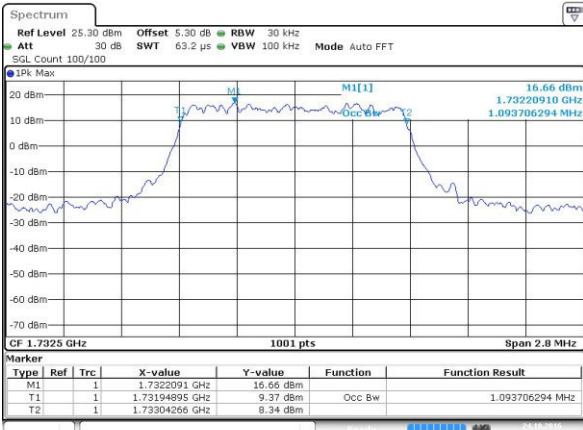

Date: 24.OCT.2016 21:15:34

LTE Band 2

Lowest Channel / 20MHz / QPSK

Date: 24.OCT.2016 21:22:28

Lowest Channel / 20MHz / 16QAM

Date: 24.OCT.2016 21:22:39

Middle Channel / 20MHz / QPSK

Date: 24.OCT.2016 21:29:33

Middle Channel / 20MHz / 16QAM

Date: 24.OCT.2016 21:29:44

Highest Channel / 20MHz / QPSK

Date: 24.OCT.2016 21:32:06

Highest Channel / 20MHz / 16QAM

Date: 24.OCT.2016 21:32:17

LTE Band 4

Lowest Channel / 1.4MHz / QPSK

Date: 24.OCT.2016 22:15:02

Lowest Channel / 1.4MHz / 16QAM

Date: 24.OCT.2016 22:15:13

Middle Channel / 1.4MHz / QPSK

Date: 24.OCT.2016 22:22:07

Middle Channel / 1.4MHz / 16QAM

Date: 24.OCT.2016 22:22:18

Highest Channel / 1.4MHz / QPSK

Date: 24.OCT.2016 22:24:40

Highest Channel / 1.4MHz / 16QAM

Date: 24.OCT.2016 22:24:51