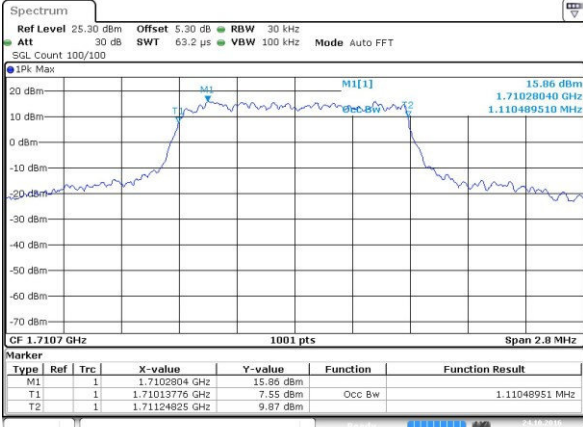

Date: 24.OCT.2016 21:15:34

LTE Band 2

Lowest Channel / 20MHz / QPSK

Date: 24.OCT.2016 21:22:28

Lowest Channel / 20MHz / 16QAM

Date: 24.OCT.2016 21:22:39

Middle Channel / 20MHz / QPSK

Date: 24.OCT.2016 21:29:33

Middle Channel / 20MHz / 16QAM

Date: 24.OCT.2016 21:29:44

Highest Channel / 20MHz / QPSK

Date: 24.OCT.2016 21:32:06

Highest Channel / 20MHz / 16QAM

Date: 24.OCT.2016 21:32:17

LTE Band 4

Lowest Channel / 1.4MHz / QPSK

Date: 24.OCT.2016 22:15:02

Lowest Channel / 1.4MHz / 16QAM

Date: 24.OCT.2016 22:15:13

Middle Channel / 1.4MHz / QPSK

Date: 24.OCT.2016 22:22:07

Middle Channel / 1.4MHz / 16QAM

Date: 24.OCT.2016 22:22:18

Highest Channel / 1.4MHz / QPSK

Date: 24.OCT.2016 22:24:40

Highest Channel / 1.4MHz / 16QAM

Date: 24.OCT.2016 22:24:51