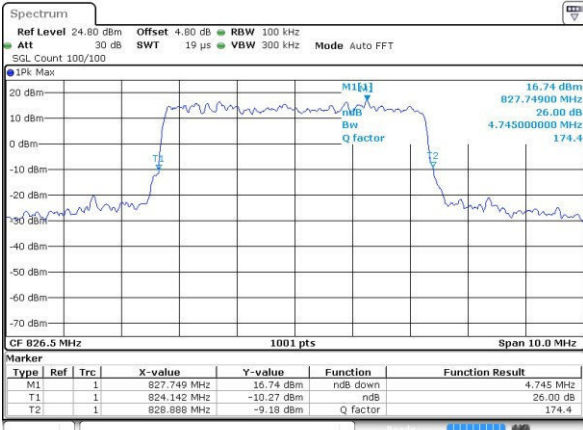

LTE Band 5

Lowest Channel / 5MHz / QPSK

Date: 25.OCT.2016 21:00:48

Lowest Channel / 5MHz / 16QAM

Date: 25.OCT.2016 21:00:59

Middle Channel / 5MHz / QPSK

Date: 25.OCT.2016 21:09:51

Middle Channel / 5MHz / 16QAM

Date: 25.OCT.2016 21:10:02

Highest Channel / 5MHz / QPSK

Date: 25.OCT.2016 21:12:23

Highest Channel / 5MHz / 16QAM

Date: 25.OCT.2016 21:12:33

LTE Band 5

Lowest Channel / 10MHz / QPSK

Date: 25.OCT.2016 21:22:09