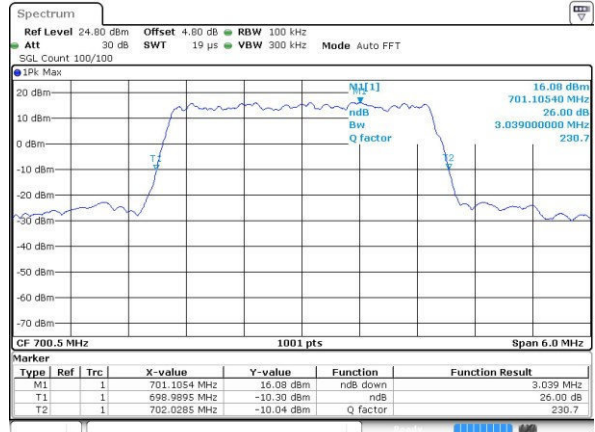

Lowest Channel / 3MHz / 16QAM

Date: 25.OCT.2016 19:03:36