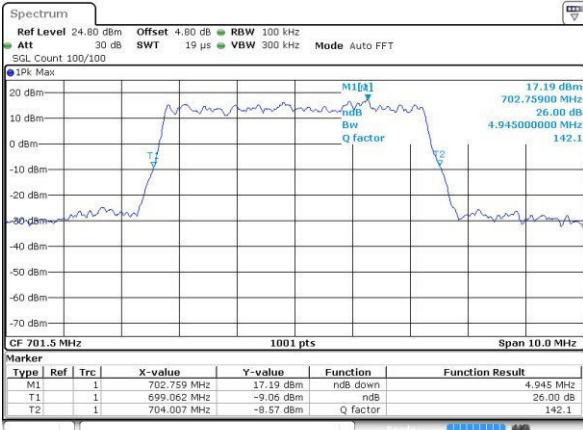

Highest Channel / 3MHz / QPSK

Date: 25.OCT.2016 19:03:05

Highest Channel / 3MHz / 16QAM

Date: 25.OCT.2016 19:02:54

LTE Band 12

Lowest Channel / 5MHz / QPSK

Date: 25.OCT.2016 19:20:27

Lowest Channel / 5MHz / 16QAM