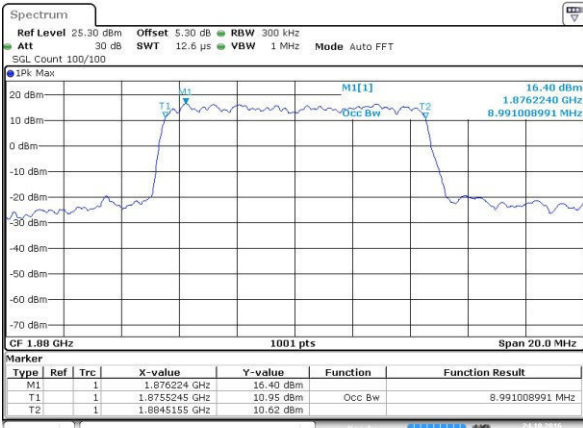

Date: 24.OCT.2016 20:39:24

Middle Channel / 5MHz / 16QAM

Date: 24.OCT.2016 20:39:35

Highest Channel / 5MHz / QPSK

Date: 24.OCT.2016 20:41:57

Highest Channel / 5MHz / 16QAM

Date: 24.OCT.2016 22:01:35

LTE Band 2

Lowest Channel / 10MHz / QPSK

Date: 24.OCT.2016 20:49:02

Lowest Channel / 10MHz / 16QAM

Date: 24.OCT.2016 20:49:13

Middle Channel / 10MHz / QPSK

Date: 24.OCT.2016 20:56:07

Middle Channel / 10MHz / 16QAM

Date: 24.OCT.2016 20:56:18

Highest Channel / 10MHz / QPSK

Date: 24.OCT.2016 20:58:40

Highest Channel / 10MHz / 16QAM

Date: 24.OCT.2016 20:58:51

LTE Band 2

Lowest Channel / 15MHz / QPSK

Date: 24.OCT.2016 21:05:45

Lowest Channel / 15MHz / 16QAM