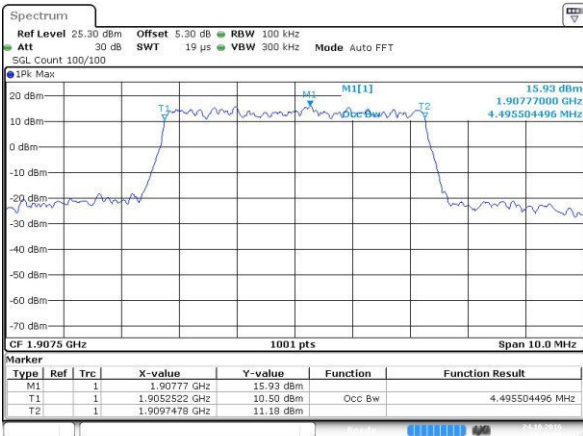

Highest Channel / 3MHz / 16QAM

Date: 24.OCT.2016 22:03:01

LTE Band 2

Lowest Channel / 5MHz / QPSK

Date: 24.OCT.2016 20:32:19

Lowest Channel / 5MHz / 16QAM

Date: 24.OCT.2016 20:32:30

Middle Channel / 5MHz / QPSK

Date: 24.OCT.2016 20:39:24

Middle Channel / 5MHz / 16QAM

Date: 24.OCT.2016 20:39:35

Highest Channel / 5MHz / QPSK

Date: 24.OCT.2016 20:41:57

Highest Channel / 5MHz / 16QAM

Date: 24.OCT.2016 22:01:35

LTE Band 2