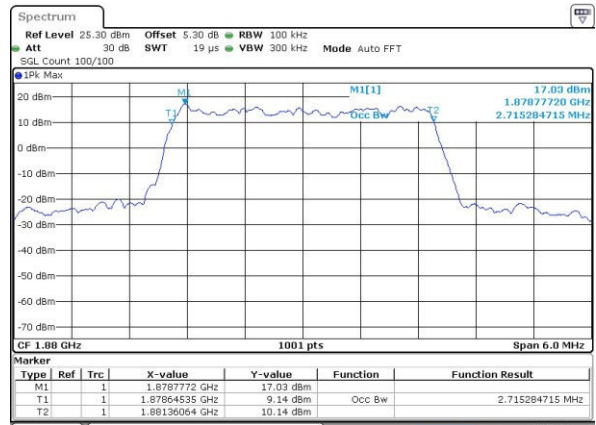

Date: 24.OCT.2016 20:06:09

Highest Channel / 1.4MHz / QPSK

Date: 24.OCT.2016 20:08:32

Highest Channel / 1.4MHz / 16QAM

Date: 24.OCT.2016 20:08:42

LTE Band 2

Lowest Channel / 3MHz / QPSK

Date: 24.OCT.2016 20:15:36

Lowest Channel / 3MHz / 16QAM

Date: 24.OCT.2016 20:15:47

Middle Channel / 3MHz / QPSK

Date: 24.OCT.2016 20:22:41

Middle Channel / 3MHz / 16QAM

Date: 24.OCT.2016 20:22:52

Highest Channel / 3MHz / QPSK

Date: 24.OCT.2016 20:25:14

Highest Channel / 3MHz / 16QAM

Date: 24.OCT.2016 22:03:01

LTE Band 2

Lowest Channel / 5MHz / QPSK

Date: 24.OCT.2016 20:32:19

Lowest Channel / 5MHz / 16QAM

Date: 24.OCT.2016 20:32:30

Middle Channel / 5MHz / QPSK