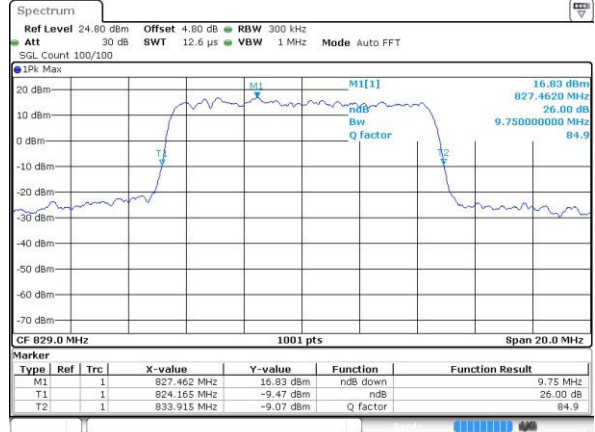

Lowest Channel / 10MHz / 16QAM

Date: 25.OCT.2016 21:22:20