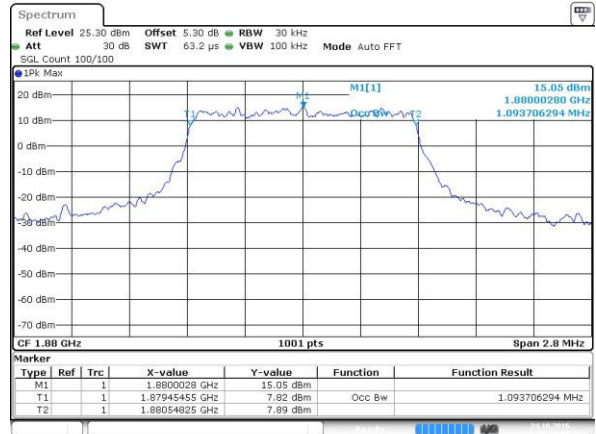

Mode	LTE Band 12 : 99%OBW(MHz)											
	1.4MHz		3MHz		5MHz		10MHz		15MHz		20MHz	
Mod.	QPSK	16QAM	QPSK	16QAM	QPSK	16QAM	QPSK	16QAM	QPSK	16QAM	QPSK	16QAM
Lowest CH	1.08	1.09	2.72	2.72	4.49	4.49	9.01	9.01	-	-	-	-
Middle CH	1.09	1.10	2.73	2.71	4.51	4.49	9.05	9.03	-	-	-	-
Highest CH	1.09	1.09	2.72	2.71	4.48	4.51	9.09	8.97	-	-	-	-

LTE Band 2

Lowest Channel / 1.4MHz / QPSK

Date: 24.OCT.2016 19:58:53

Lowest Channel / 1.4MHz / 16QAM

Date: 24.OCT.2016 19:59:04

Middle Channel / 1.4MHz / QPSK

Date: 24.OCT.2016 20:05:59

Middle Channel / 1.4MHz / 16QAM

Date: 24.OCT.2016 20:06:09

Highest Channel / 1.4MHz / QPSK

Date: 24.OCT.2016 20:08:32

Highest Channel / 1.4MHz / 16QAM

Date: 24.OCT.2016 20:08:42

LTE Band 2

Lowest Channel / 3MHz / QPSK

Date: 24.OCT.2016 20:15:36