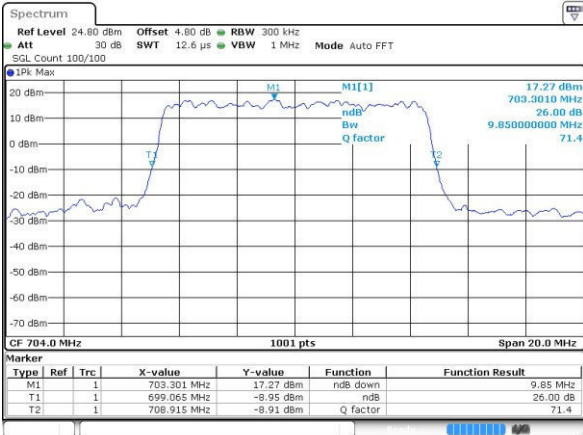

LTE Band 12

Lowest Channel / 10MHz / QPSK

Date: 25.OCT.2016 19:37:08