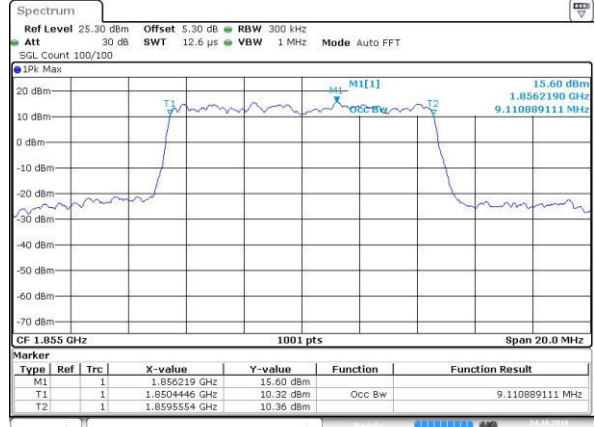

Lowest Channel / 10MHz / 16QAM

Date: 24.OCT.2016 20:49:13