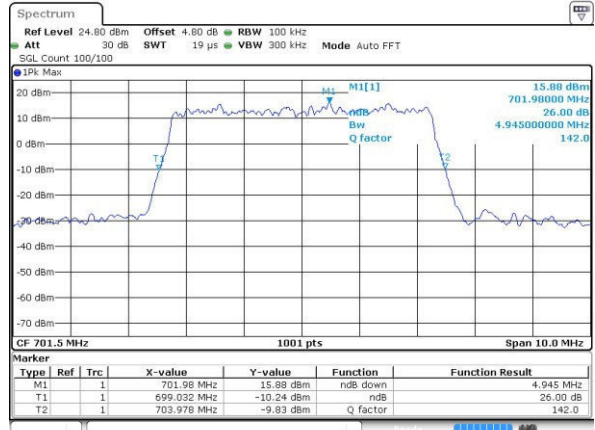

Highest Channel / 3MHz / QPSK

Date: 25.OCT.2016 19:03:05

Highest Channel / 3MHz / 16QAM

Date: 25.OCT.2016 19:02:54

LTE Band 12

Lowest Channel / 5MHz / QPSK

Date: 25.OCT.2016 19:20:27

Lowest Channel / 5MHz / 16QAM