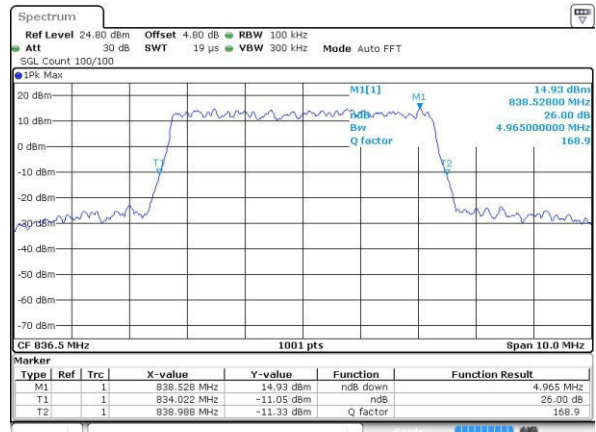

LTE Band 5

Lowest Channel / 5MHz / QPSK

Date: 25.OCT.2016 21:00:48

Lowest Channel / 5MHz / 16QAM

Date: 25.OCT.2016 21:00:59

Middle Channel / 5MHz / QPSK

Date: 25.OCT.2016 21:09:51

Middle Channel / 5MHz / 16QAM

Date: 25.OCT.2016 21:10:02

Highest Channel / 5MHz / QPSK

Date: 25.OCT.2016 21:12:23

Highest Channel / 5MHz / 16QAM

Date: 25.OCT.2016 21:12:33

LTE Band 5

Lowest Channel / 10MHz / QPSK

Date: 25.OCT.2016 21:22:09