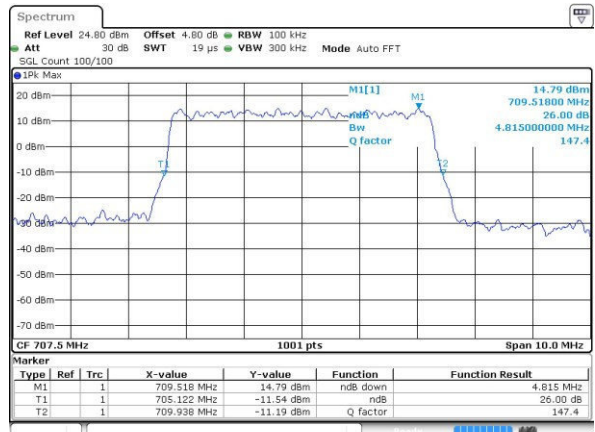

Middle Channel / 5MHz / 16QAM

Date: 25.OCT.2016 19:20:06