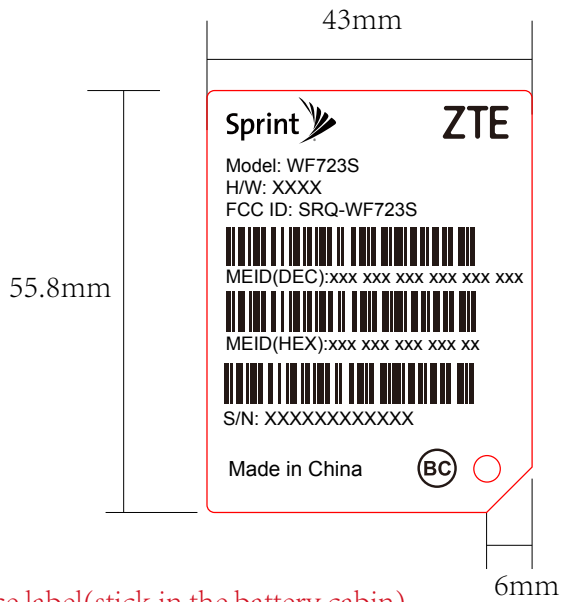

LED indicators label(stick on the back of the device)

Device label(stick in the battery cabin)