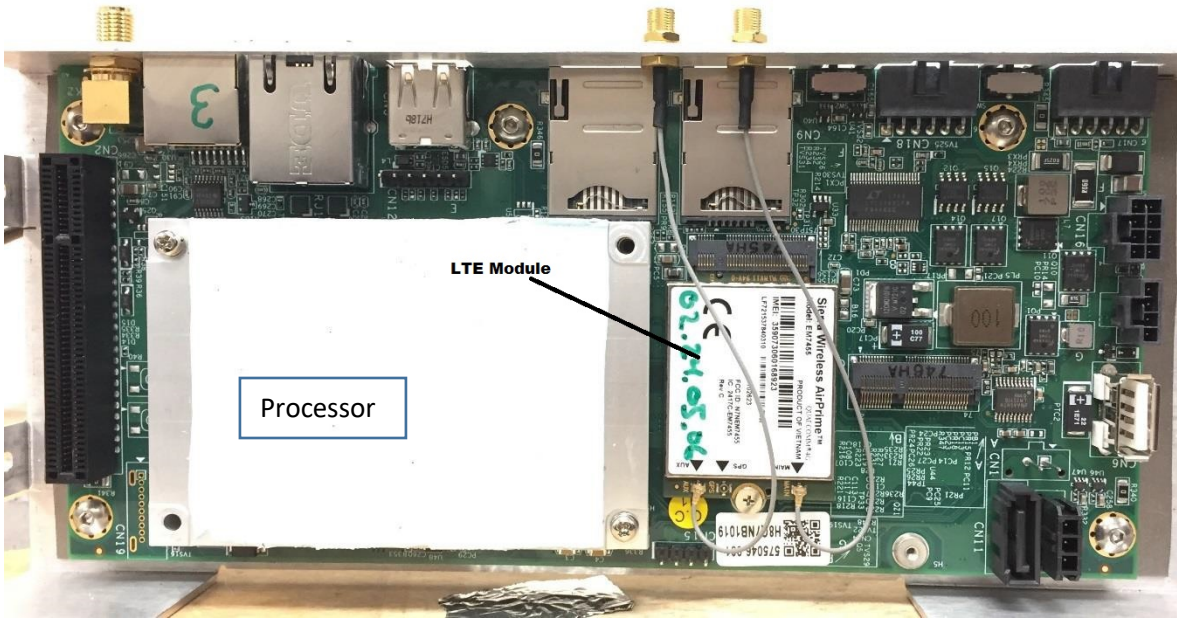

Socket Based Router Assembly Photographs

April 19, 2017

**313 SC-11 B
West Union, SC 29696**

SBR ASSEMBLY ON METER HOST

SBR ANTENNA ARRAY

SBCR ASSEMBLY TOP FACE

ITR900 MODULE MOUNT LOCATION

ITR900 MODULE COVER REMOVED

OW1 MODULE MOUNT LOCATION

OW1 MODULE COVER REMOVED

SBR MAIN BOARD ASSY WITH PROCESSOR AND LTE MODEM MOUNTED

SBCR CARRIER BOARD – REAR