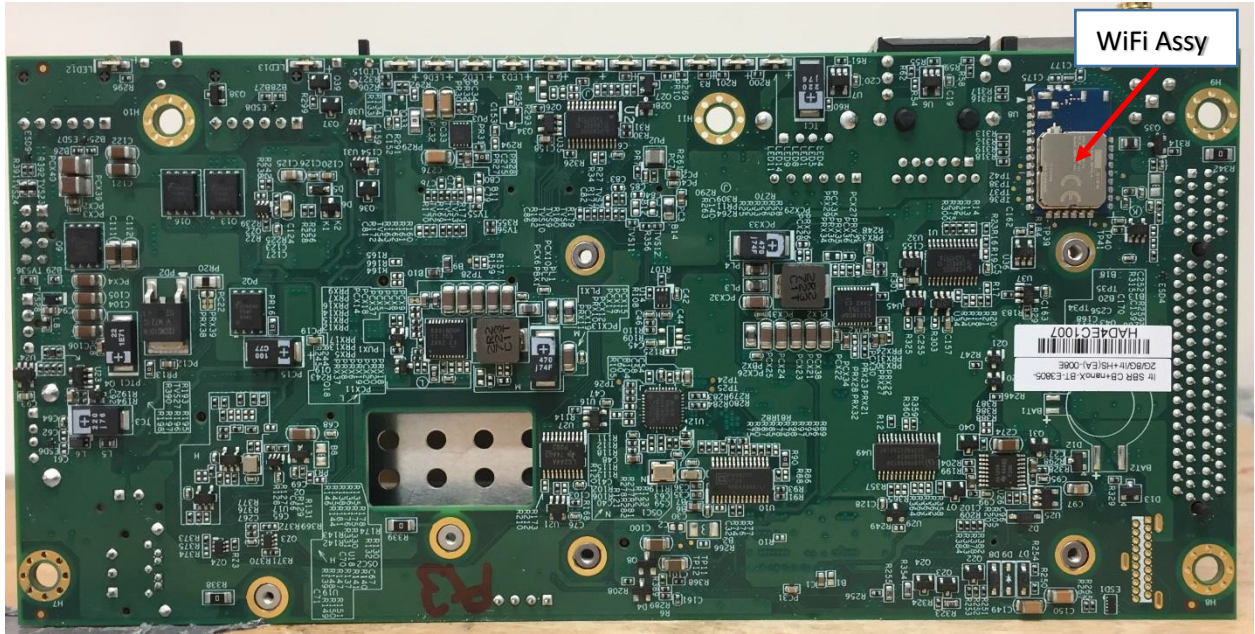

Socket Based Router Assembly Photographs

April 19, 2017

**313 SC-11 B
West Union, SC 29696**

SBR ASSEMBLY ON METER HOST

SBR ANTENNA ARRAY

SBCR ASSEMBLY TOP FACE

ITR900 MODULE MOUNT LOCATION

ITR900 MODULE COVER REMOVED

OW1 MODULE MOUNT LOCATION

OW1 MODULE COVER REMOVED

SBR MAIN BOARD ASSY WITH PROCESSOR AND LTE MODEM MOUNTED

SBCR CARRIER BOARD – REAR