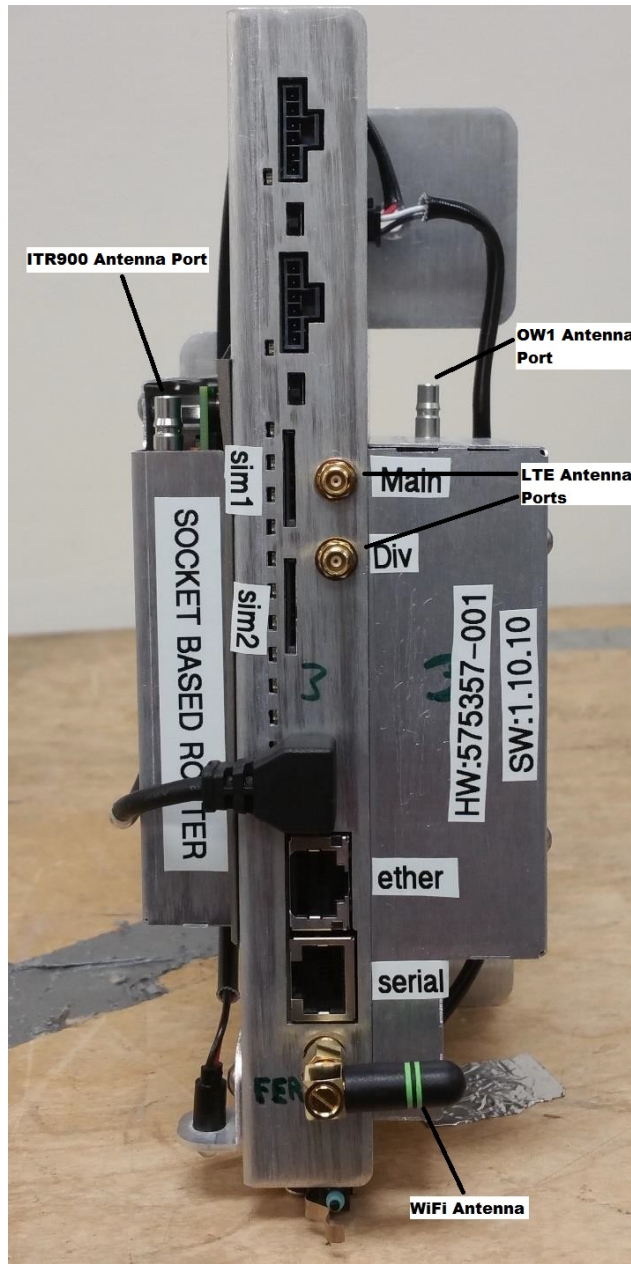

Socket Based Router Assembly Photographs

April 19, 2017

**313 SC-11 B
West Union, SC 29696**

SBR ASSEMBLY ON METER HOST

SBR ANTENNA ARRAY

SBCR ASSEMBLY TOP FACE

ITR900 MODULE MOUNT LOCATION

ITR900 MODULE COVER REMOVED

OW1 MODULE MOUNT LOCATION

OW1 MODULE COVER REMOVED

SBR MAIN BOARD ASSY WITH PROCESSOR AND LTE MODEM MOUNTED

SBCR CARRIER BOARD – REAR