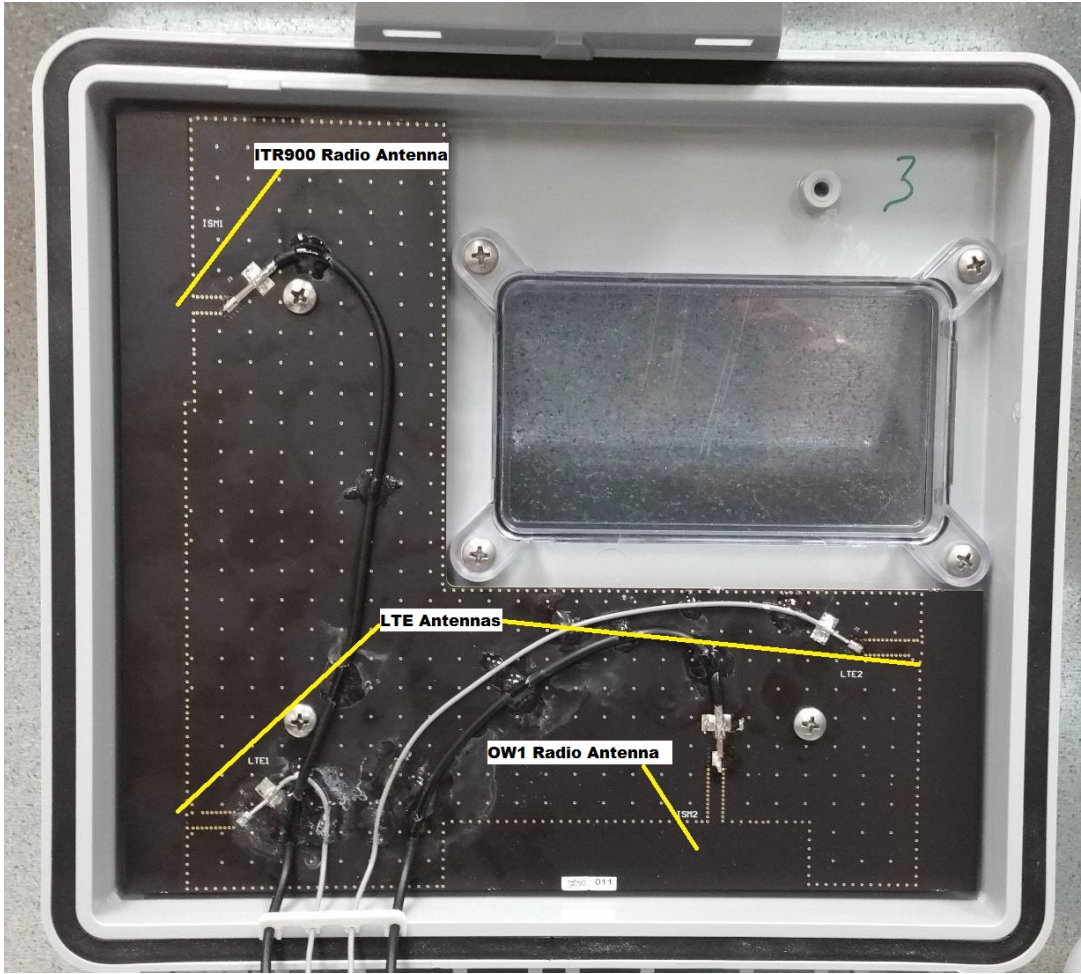

Socket Based Router Assembly Photographs

April 19, 2017

**313 SC-11 B
West Union, SC 29696**

SBR ASSEMBLY ON METER HOST

SBR ANTENNA ARRAY

SBCR ASSEMBLY TOP FACE

ITR900 MODULE MOUNT LOCATION

ITR900 MODULE COVER REMOVED

OW1 MODULE MOUNT LOCATION

OW1 MODULE COVER REMOVED

SBR MAIN BOARD ASSY WITH PROCESSOR AND LTE MODEM MOUNTED

SBCR CARRIER BOARD – REAR