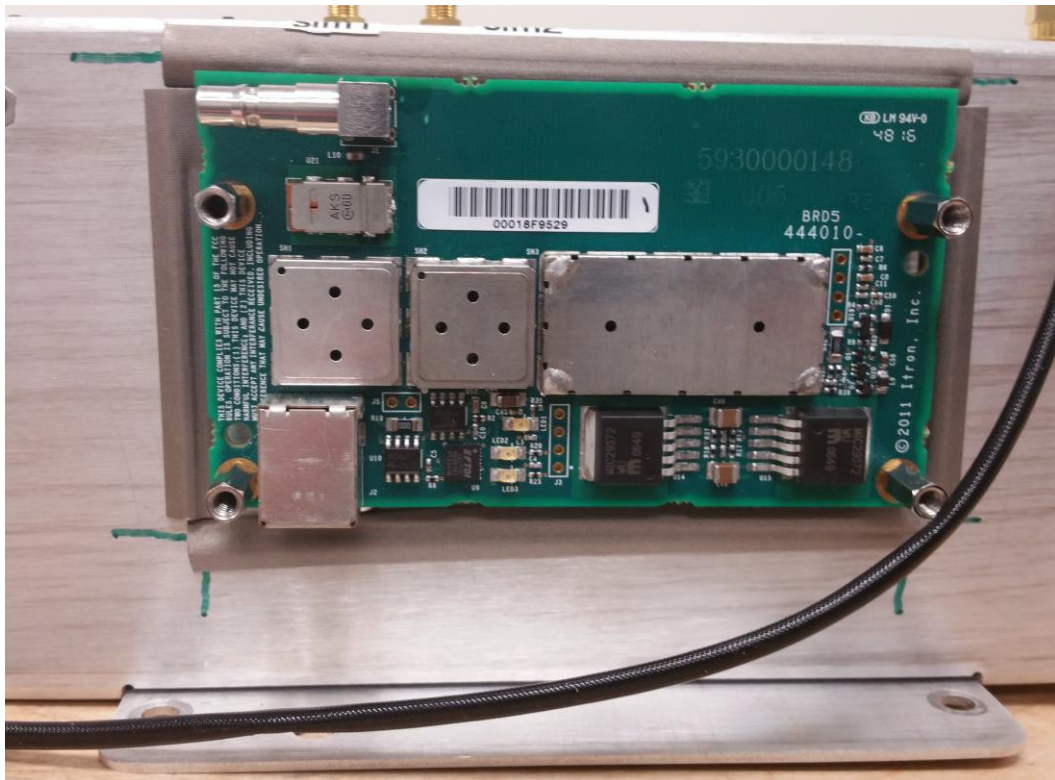

Socket Based Router Assembly Photographs

April 19, 2017

**313 SC-11 B
West Union, SC 29696**

SBR ASSEMBLY ON METER HOST

SBR ANTENNA ARRAY

SBCR ASSEMBLY TOP FACE

ITR900 MODULE MOUNT LOCATION

ITR900 MODULE COVER REMOVED

OW1 MODULE MOUNT LOCATION

OW1 MODULE COVER REMOVED

SBR MAIN BOARD ASSY WITH PROCESSOR AND LTE MODEM MOUNTED

SBCR CARRIER BOARD – REAR