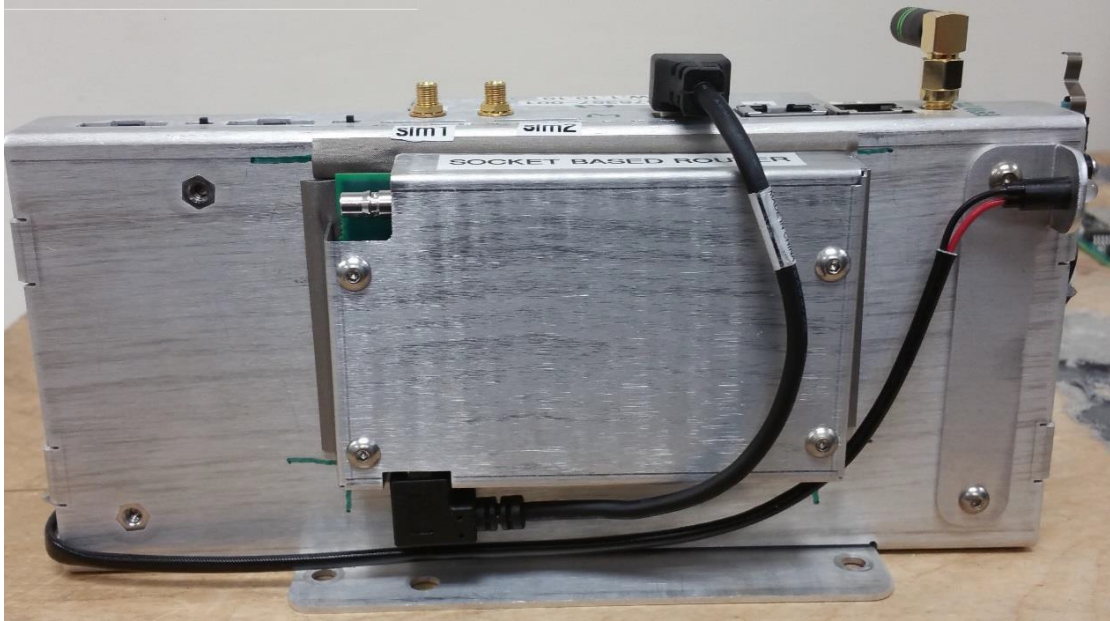

Socket Based Router Assembly Photographs

April 19, 2017

**313 SC-11 B
West Union, SC 29696**

SBR ASSEMBLY ON METER HOST

SBR ANTENNA ARRAY

SBCR ASSEMBLY TOP FACE

ITR900 MODULE MOUNT LOCATION

ITR900 MODULE COVER REMOVED

OW1 MODULE MOUNT LOCATION

OW1 MODULE COVER REMOVED

SBR MAIN BOARD ASSY WITH PROCESSOR AND LTE MODEM MOUNTED

SBCR CARRIER BOARD – REAR