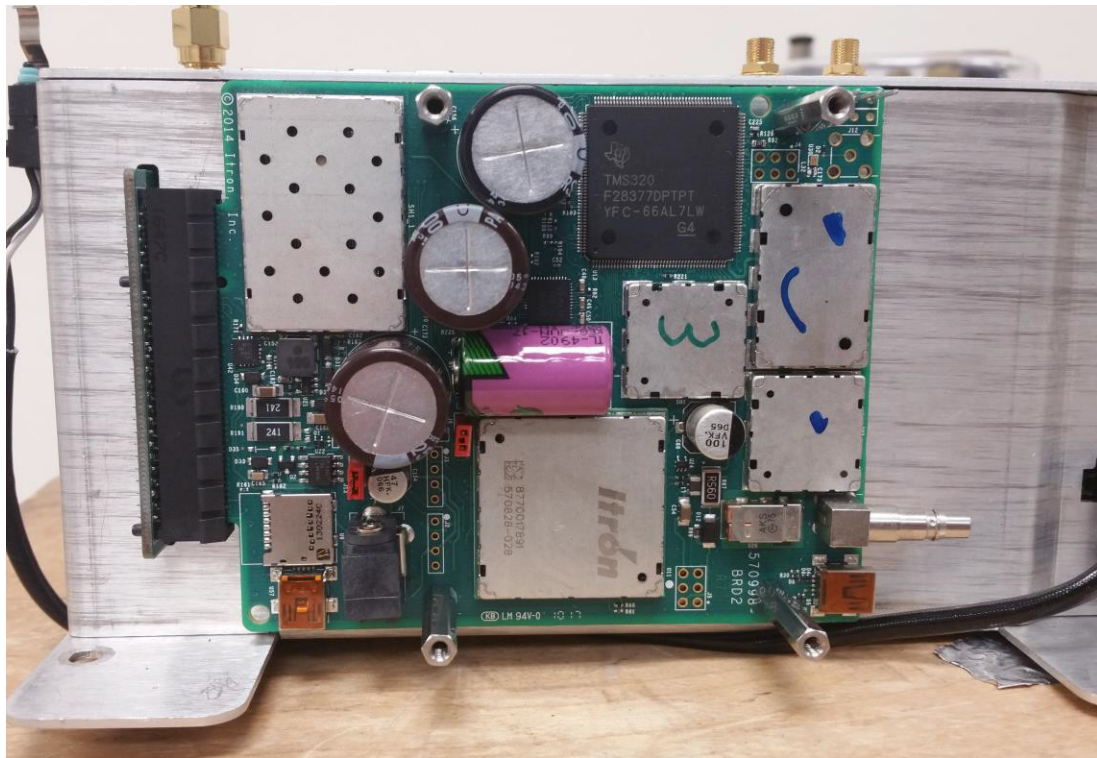

Socket Based Router Assembly Photographs

April 19, 2017

**313 SC-11 B
West Union, SC 29696**

SBR ASSEMBLY ON METER HOST

SBR ANTENNA ARRAY

SBCR ASSEMBLY TOP FACE

ITR900 MODULE MOUNT LOCATION

ITR900 MODULE COVER REMOVED

OW1 MODULE MOUNT LOCATION

OW1 MODULE COVER REMOVED

SBR MAIN BOARD ASSY WITH PROCESSOR AND LTE MODEM MOUNTED

SBCR CARRIER BOARD – REAR