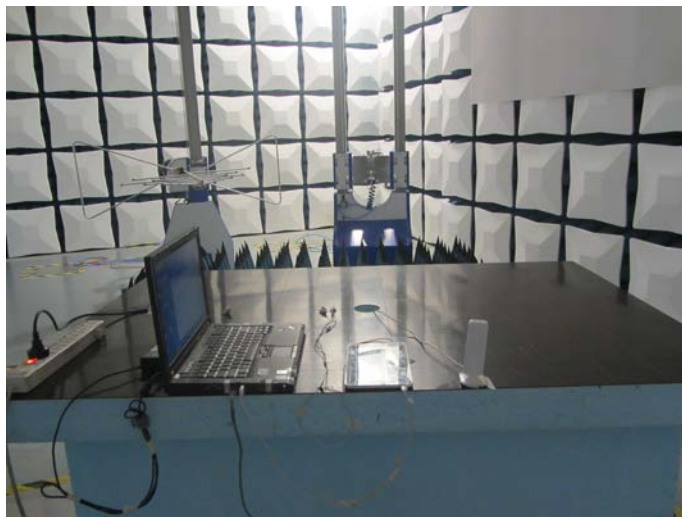

Photos of Test Setup

For GSM&WCDMA

1. Radiated Spurious Emissions

Radiated Spurious Emission (below 3GHz)

Radiated Spurious Emission (3GHz to18GHz)

Radiated Spurious Emission (18GHz to26.5GHz)

For Bluetooth & Wlan

1. Radiated Spurious Emissions

Radiated Spurious Emission (below 1GHz)

Radiated Spurious Emission (1GHz to 18GHz)

Radiated Spurious Emission (above 18GHz)

Conducted Emissions

Conducted Emissions for AC Ports