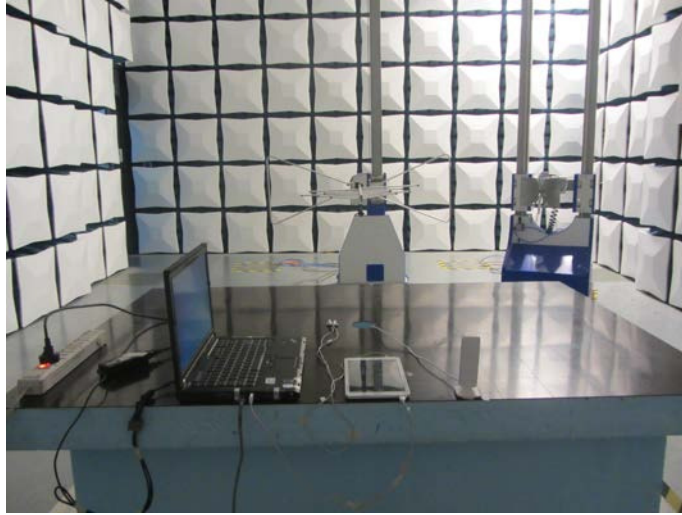

Photos of Test Setup

For GSM&WCDMA

1. Radiated Spurious Emissions

Radiated Spurious Emission (below 3GHz)

Radiated Spurious Emission (3GHz to18GHz)

Radiated Spurious Emission (18GHz to26.5GHz)

For Bluetooth & Wlan

1. Radiated Spurious Emissions

Radiated Spurious Emission (below 1GHz)

Radiated Spurious Emission (1GHz to 18GHz)

Radiated Spurious Emission (above 18GHz)

Conducted Emissions

Conducted Emissions for AC Ports