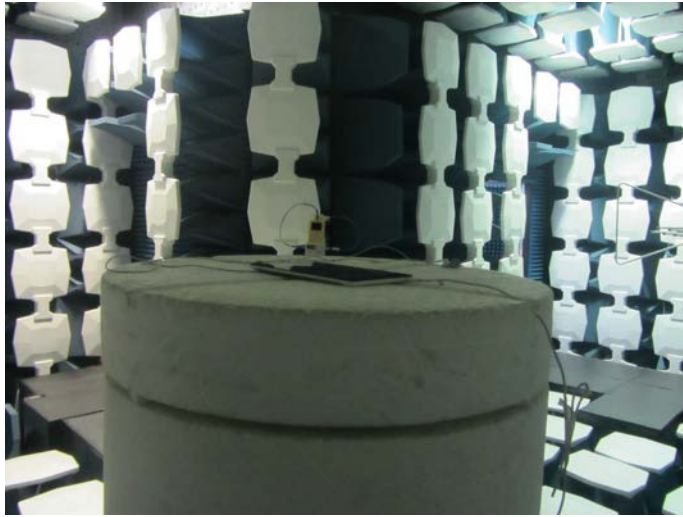

Photos of Test Setup

For GSM&WCDMA

1. Radiated Spurious Emissions

Radiated Spurious Emission (below 3GHz)

Radiated Spurious Emission (3GHz to18GHz)

Radiated Spurious Emission (18GHz to26.5GHz)

For Bluetooth & Wlan

1. Radiated Spurious Emissions

Radiated Spurious Emission (below 1GHz)

Radiated Spurious Emission (1GHz to 18GHz)

Radiated Spurious Emission (above 18GHz)

Conducted Emissions

Conducted Emissions for AC Ports