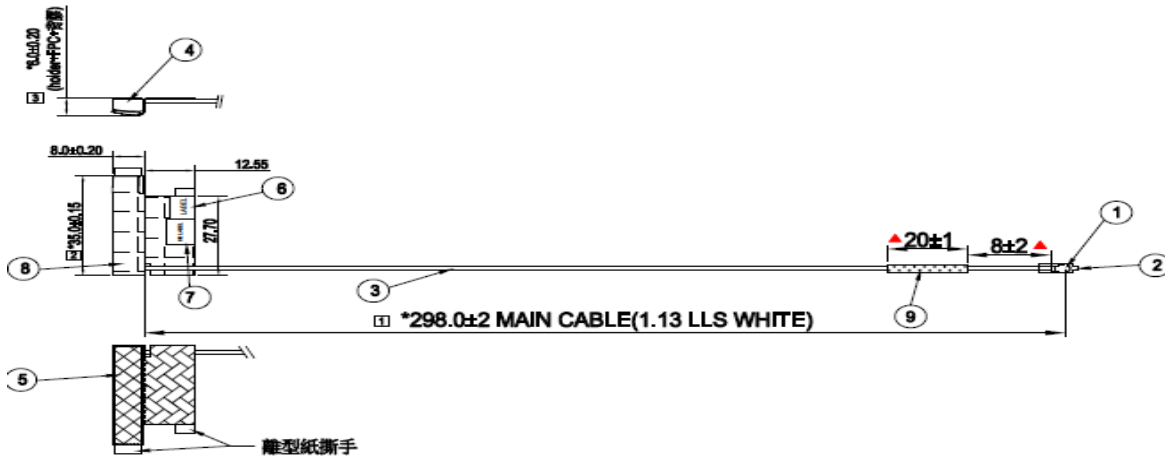

Section 2. Dimensioned Photos and Drawings of Antennas

Include the dimensioned photo and drawing of Main antenna here.

Main Antenna Drawing:

Main Antenna Photo (Front/Back):

Antenna Manufacturer: Hong-BO Co., Ltd.

Antenna Part Number: 025.901XP.0001 (260-29090) (Main)

Note: antenna photo should include L type ruler

Include the dimensioned photo and drawing of Aux antenna here.

Aux Antenna Drawing:

Aux Antenna Photo (Front/Back):

Antenna Manufacturer: Hong-BO Co., Ltd.

Antenna Part Number: 025.901XQ.0001(260-29091) (Aux)

Note: antenna photo should include L type ruler