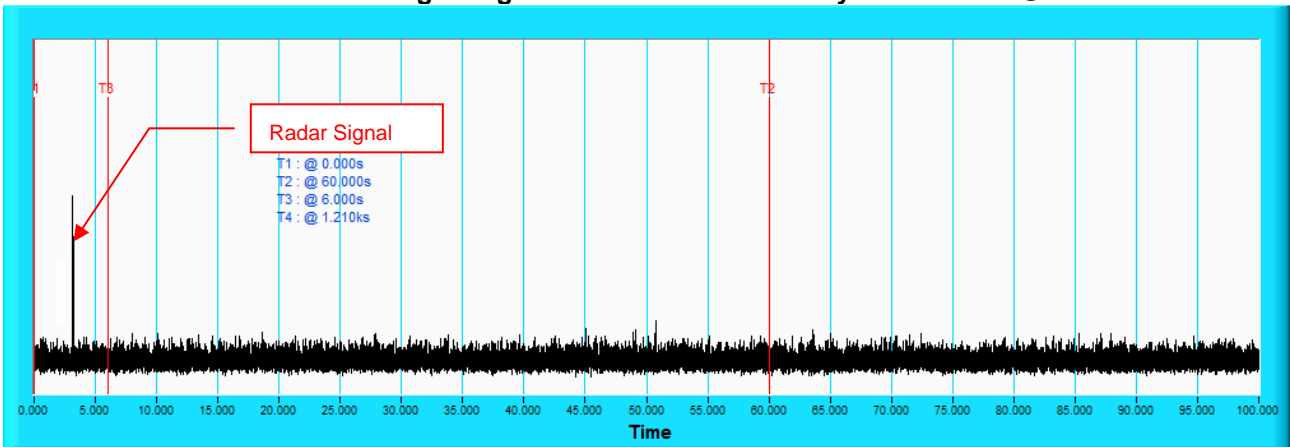

Zero Wait - Radar Burst at the Beginning of the Channel Availability Check Time @ CH106 5530MHz

NOTE: T1 denotes the start of zero wait time period is 0th second. T3 denotes 6th second and the radar burst was commenced within a 6 second window starting from the start of zero wait time sequence. T2 denotes the 60th second.