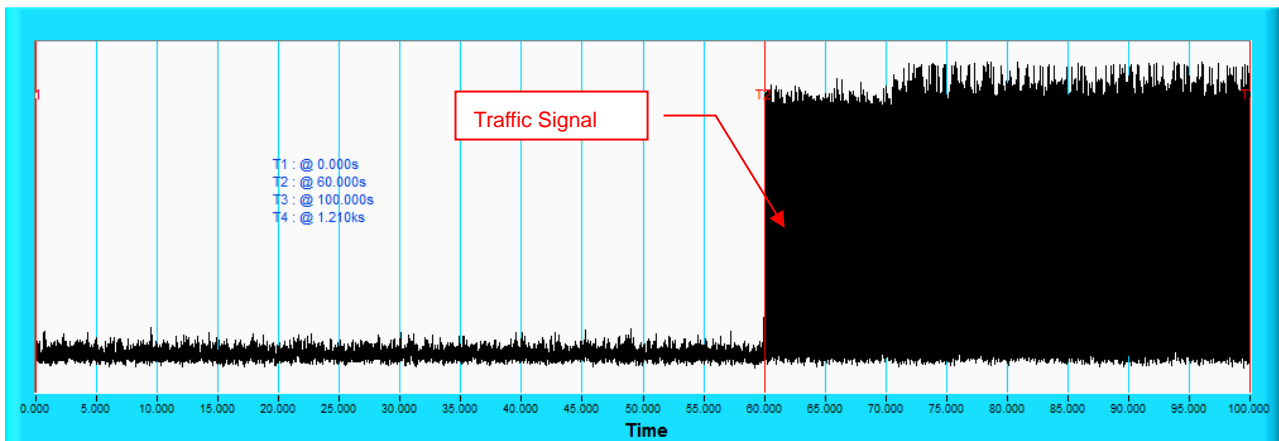

PPENDIX B. Zero-Wait CAC

B.1 Zero Wait - Channel Availability Check Time

If the EUT successfully detected the radar burst, it should be observed as the EUT has no transmissions occurred on zero wait monitored channel.

Radar Type	Timing of Radar Signal	Observation	
		EUT	Spectrum Analyzer
0	Within 1 to 6 second	Detected	No transmissions
0	Within 54 to 60 second	Detected	No transmissions

Zero Wait - Initial Channel Availability Check Time @ CH106 5530MHz

NOTE: T1 denotes the start of zero wait time periods is 0th second. T2 denotes the end of zero wait -Channel Availability Check time is 60th second. Channel Availability Check time is equal to (T2 – T1) 60 seconds.