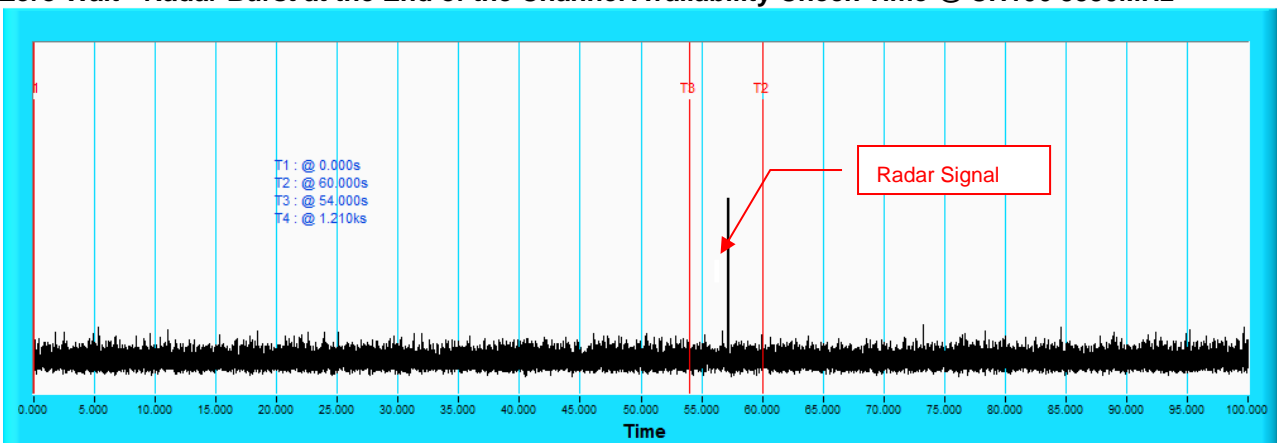

Zero Wait - Radar Burst at the End of the Channel Availability Check Time @ CH106 5530MHz

NOTE: T1 denotes the start of zero wait time period is 0th second. T3 denotes 54th second and the radar burst was commenced within 54th second to 60th second window starting from the start of zero wait time sequence. T2 denotes the 60th second.