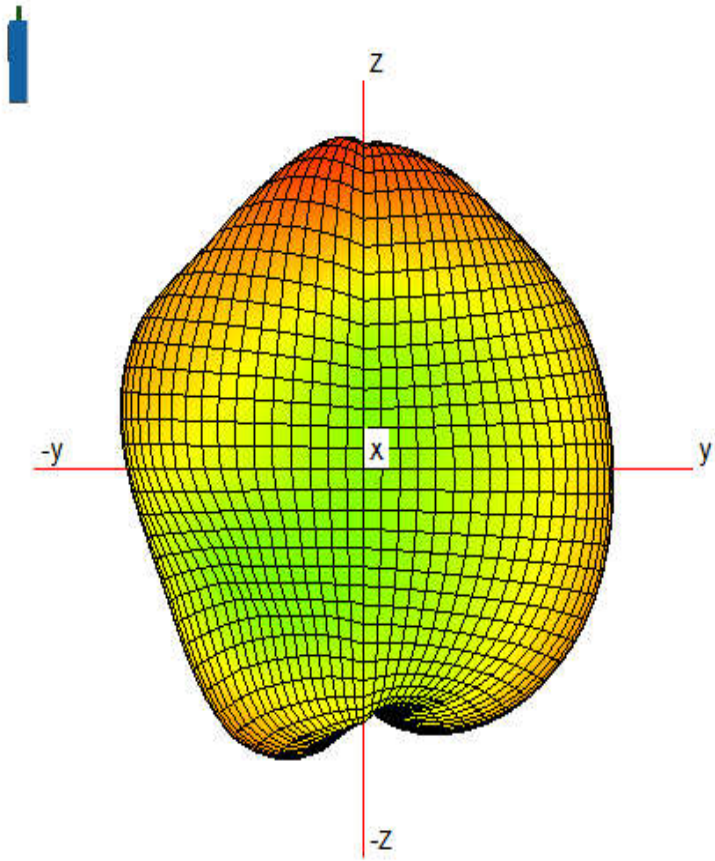

Antenna model name: GPS&WIFI&BT Antenna

Antenna type: PIFA

Issue date: 2022-8-12

Peak Gain

BT/WLAN Peak Gain (dBi)			
2400~2483.5MHz	-1.5	5470~5725MHz	-1.6
5150~5250MHz	-1.7	5725~5850MHz	-1.6
5250~5350MHz	-1.7		

Test equipment: GTS2800

Directional Pattern

WiFi 2.48G

WIFI 5150MHZ

WIFI 5300MHz

WIFI 5500MHz

WIFI 5800MHz