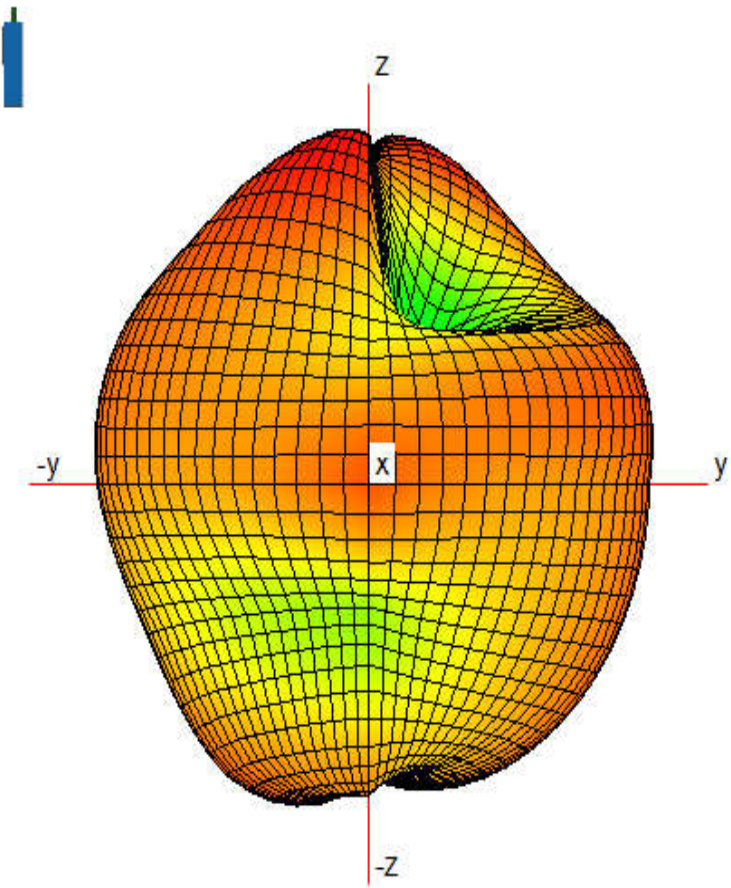

Antenna model name: GPS&WIFI&BT Antenna

Antenna type: PIFA

Issue date: 2022-8-12

Peak Gain

BT/WLAN Peak Gain (dBi)			
2400~2483.5MHz	-1.5	5470~5725MHz	-1.6
5150~5250MHz	-1.7	5725~5850MHz	-1.6
5250~5350MHz	-1.7		

Test equipment: GTS2800

Directional Pattern

WiFi 2.48G

WIFI 5150MHZ

WIFI 5300MHz

WIFI 5500MHz

WIFI 5800MHz