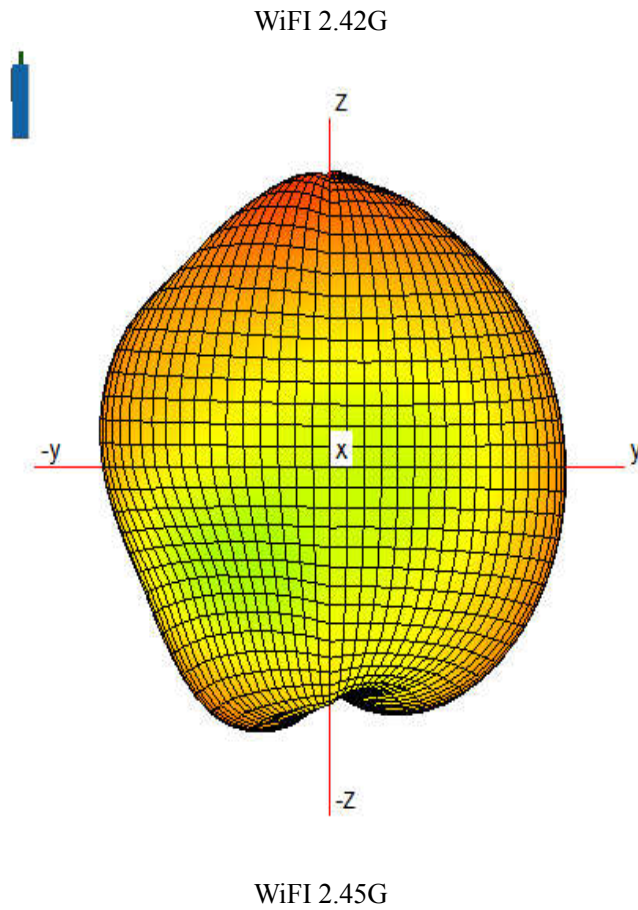


Antenna Reports

Antenna vendor: ShenZhen Sunway Communication Co.,Ltd. /

Huizhou Speed Wireless technology Co.,Ltd.

Test lab: GTS 2800

Test Instrument: E5071C/CMW500

Test Environment: Temperature 26°C Humidity 45%

Antenna model name: GPS&WIFI&BT Antenna

Antenna type: PIFA

Issue date: 2022-8-12

Peak Gain

BT/WLAN Peak Gain (dBi)			
2400~2483.5MHz	-1.5	5470~5725MHz	-1.6
5150~5250MHz	-1.7	5725~5850MHz	-1.6
5250~5350MHz	-1.7		

Test equipment: GTS2800

Directional Pattern

WiFi 2.48G

WIFI 5150MHZ

WIFI 5300MHz

WIFI 5500MHz

WIFI 5800MHz