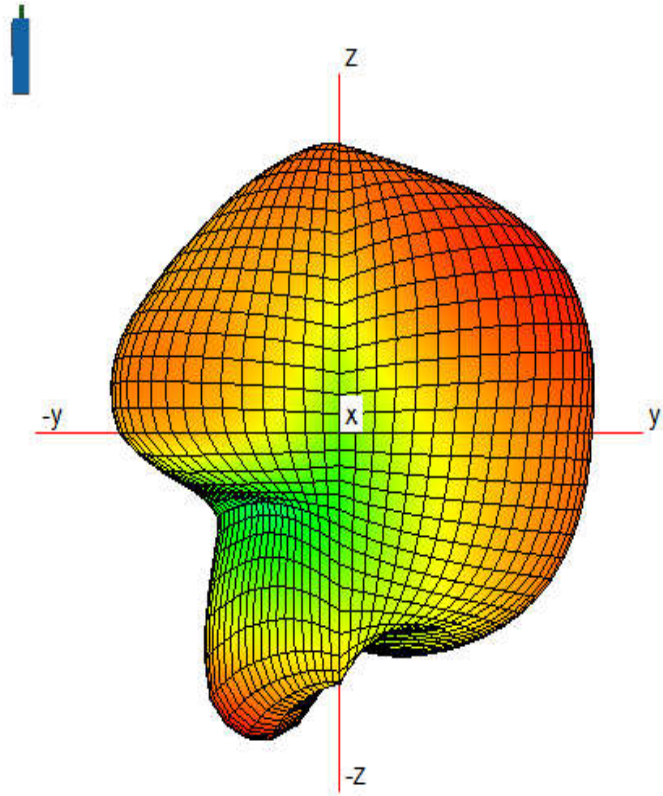

Test equipment: GTS2800

Directional Pattern

WiFi 2.48G

WIFI 5150MHZ

WIFI 5300MHz

WIFI 5500MHz

WIFI 5800MHz