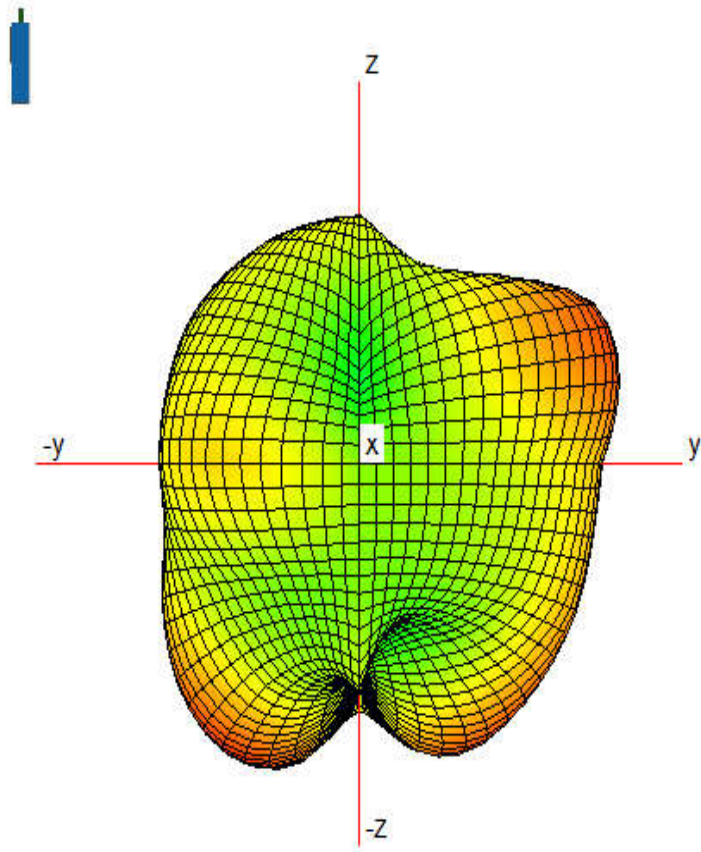

Test equipment: GTS2800

Directional Pattern

WiFi 2.48G

WIFI 5150MHZ

WIFI 5300MHz

WIFI 5500MHz

WIFI 5800MHz