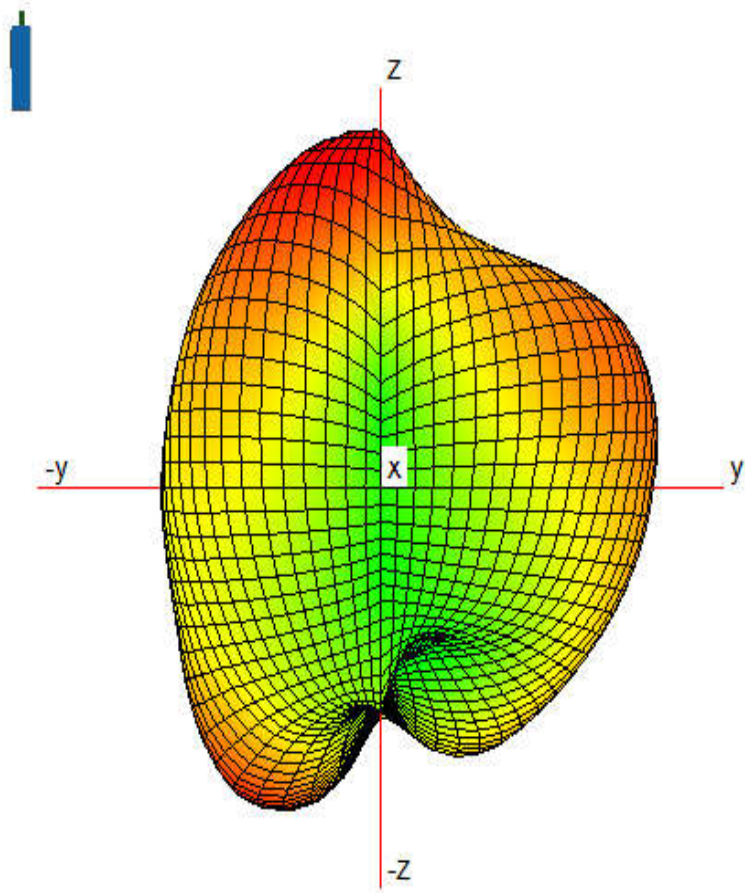

Test equipment: GTS2800

Directional Pattern

WiFi 2.48G

WIFI 5150MHZ

WIFI 5300MHz

WIFI 5500MHz

WIFI 5800MHz