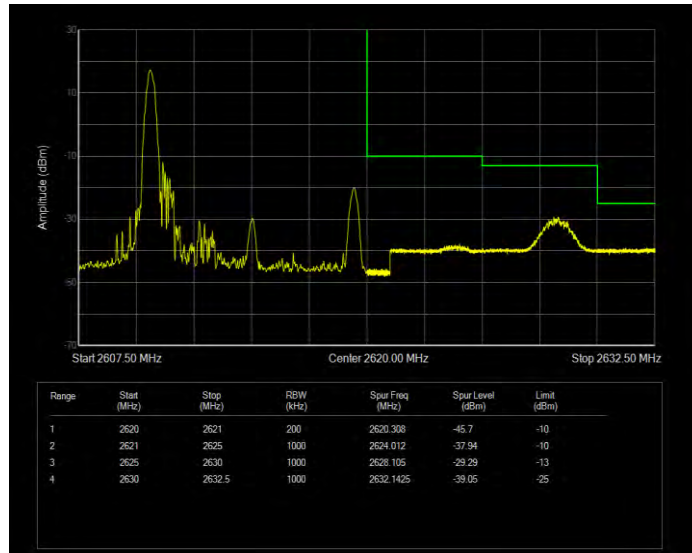

Band38 16QAM BW=10MHz Channel=38200 RB Size=1 Position=#0

Band38 16QAM BW=10MHz Channel=38200 RB Size=50 Position=#0