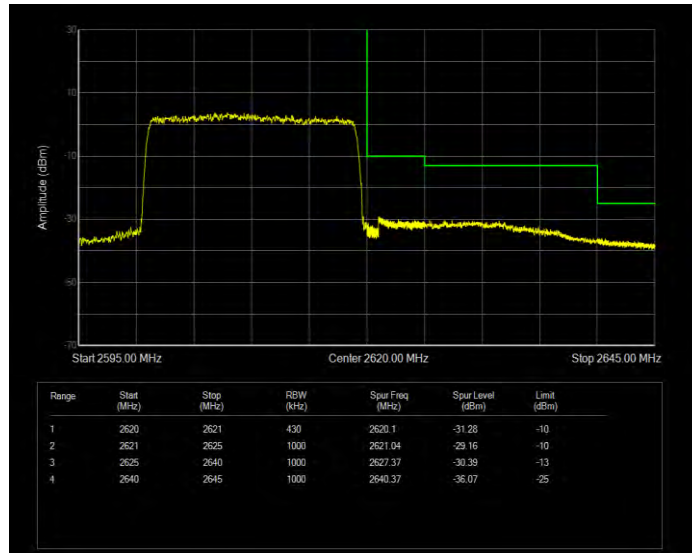

Band38 16QAM BW=15MHz Channel=37825 RB Size=75 Position=#0

Band38 16QAM BW=15MHz Channel=38175 RB Size=1 Position=#0

Band38 16QAM BW=15MHz Channel=38175 RB Size=75 Position=#0

Band38 16QAM BW=20MHz Channel=37850 RB Size=1 Position=#0

Band38 16QAM BW=20MHz Channel=37850 RB Size=100 Position=#0

Band38 16QAM BW=20MHz Channel=38150 RB Size=1 Position=#0

Band38 16QAM BW=20MHz Channel=38150 RB Size=100 Position=#0

Band38 16QAM BW=5MHz Channel=37775 RB Size=1 Position=#0