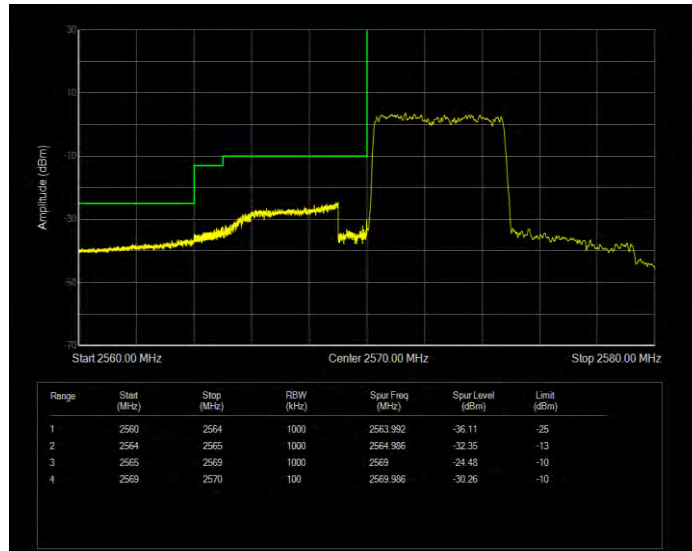

Band38 QPSK BW=5MHz Channel=37775 RB Size=25 Position=#0

Band38 QPSK BW=5MHz Channel=38225 RB Size=1 Position=#0