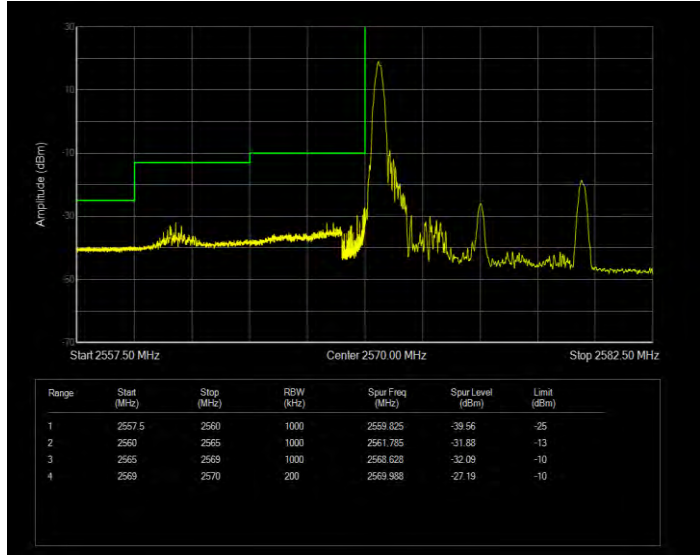

Band17 QPSK BW=5MHz Channel=23755 RB Size=25 Position=#0

Band17 QPSK BW=5MHz Channel=23825 RB Size=1 Position=#0

Band17 QPSK BW=5MHz Channel=23825 RB Size=25 Position=#0

Band38 16QAM BW=10MHz Channel=37800 RB Size=1 Position=#0