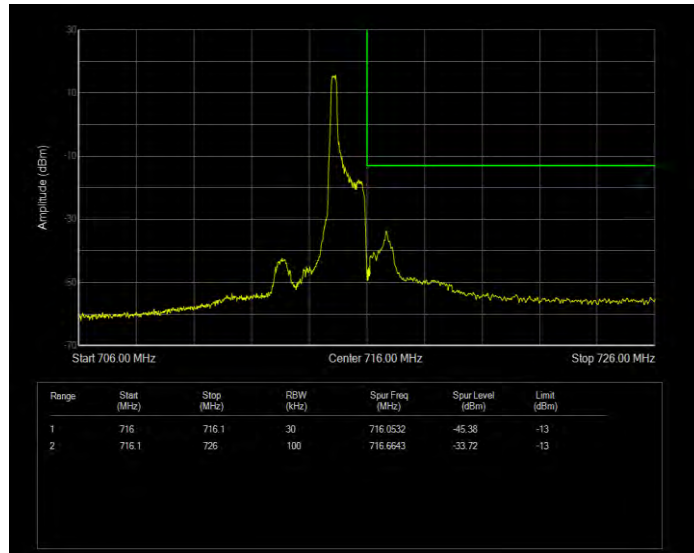

Band12 16QAM BW=1.4MHz Channel=23173 RB Size=1 Position=#0

Band12 16QAM BW=1.4MHz Channel=23173 RB Size=6 Position=#0