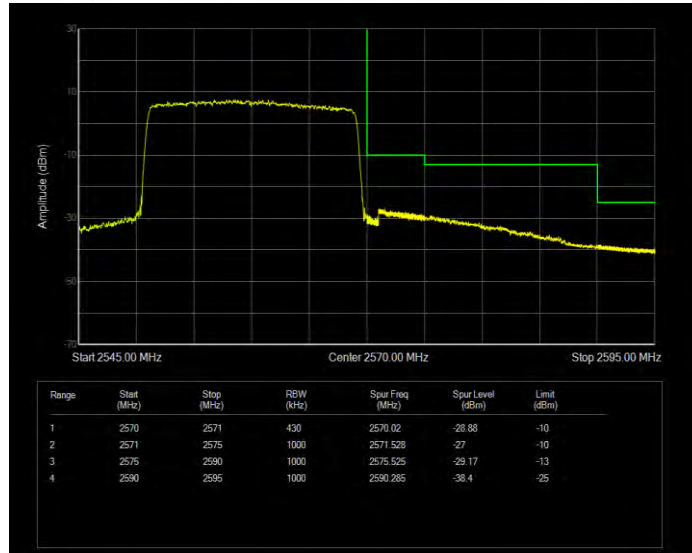

Band7 16QAM BW=10MHz Channel=20800 RB Size=50 Position=#0

Band7 16QAM BW=10MHz Channel=21400 RB Size=1 Position=#0

Band7 16QAM BW=10MHz Channel=21400 RB Size=50 Position=#0

Band7 16QAM BW=15MHz Channel=20825 RB Size=1 Position=#0

Band7 16QAM BW=15MHz Channel=20825 RB Size=75 Position=#0

Band7 16QAM BW=15MHz Channel=21375 RB Size=1 Position=#0

Band7 16QAM BW=15MHz Channel=21375 RB Size=75 Position=#0

Band7 16QAM BW=20MHz Channel=20850 RB Size=1 Position=#0

Band7 16QAM BW=20MHz Channel=20850 RB Size=100 Position=#0

Band7 16QAM BW=20MHz Channel=21350 RB Size=1 Position=#0

Band7 16QAM BW=20MHz Channel=21350 RB Size=100 Position=#0

Band7 16QAM BW=5MHz Channel=20775 RB Size=1 Position=#0