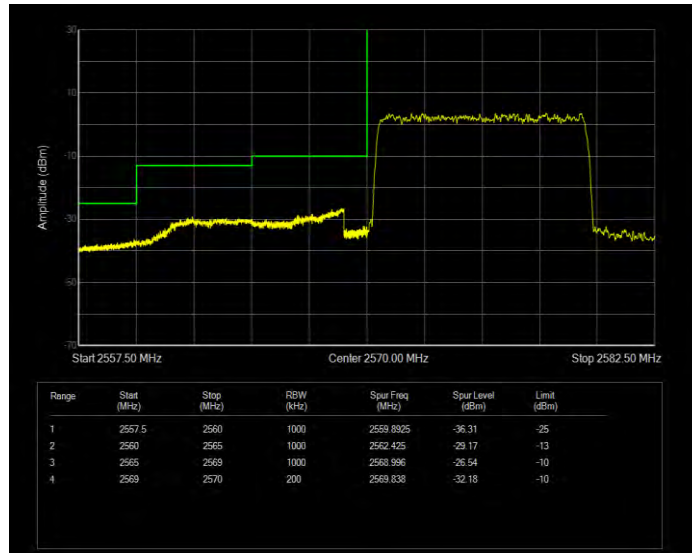

Band38 16QAM BW=20MHz Channel=37850 RB Size=100 Position=#0

Band38 16QAM BW=20MHz Channel=38150 RB Size=1 Position=#0

Band38 16QAM BW=20MHz Channel=38150 RB Size=100 Position=#0

Band38 16QAM BW=5MHz Channel=37775 RB Size=1 Position=#0

Band38 16QAM BW=5MHz Channel=37775 RB Size=25 Position=#0

Band38 16QAM BW=5MHz Channel=38225 RB Size=1 Position=#0

Band38 16QAM BW=5MHz Channel=38225 RB Size=25 Position=#0

Band38 QPSK BW=10MHz Channel=37800 RB Size=1 Position=#0

Band38 QPSK BW=10MHz Channel=37800 RB Size=50 Position=#0

Band38 QPSK BW=10MHz Channel=38200 RB Size=1 Position=#0

Band38 QPSK BW=10MHz Channel=38200 RB Size=50 Position=#0

Band38 QPSK BW=15MHz Channel=37825 RB Size=1 Position=#0