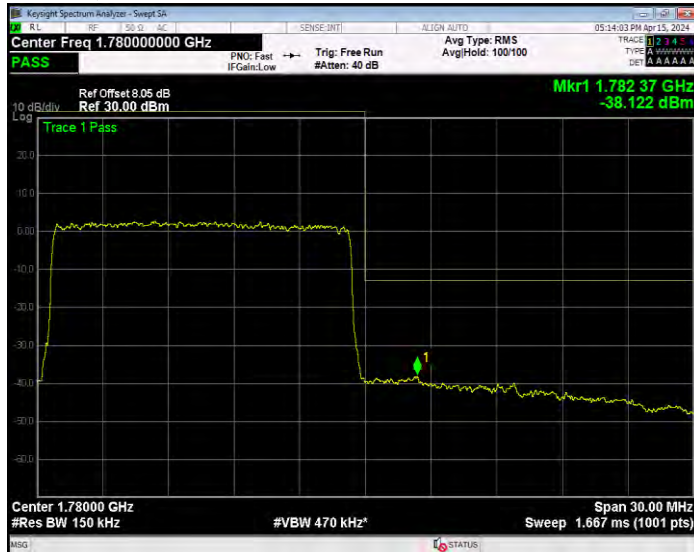

Band66 16QAM BW=15MHz Channel=132597 RB Size=75 Position=#0

Band66 16QAM BW=20MHz Channel=132072 RB Size=1 Position=#0