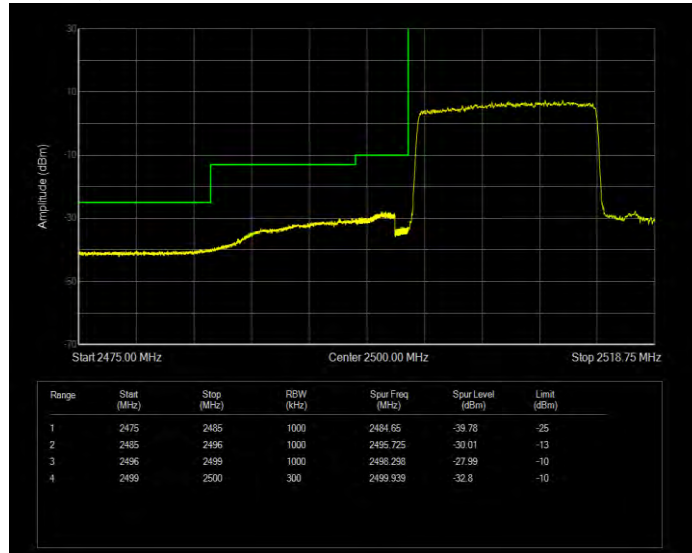

Band5 QPSK BW=5MHz Channel=20425 RB Size=25 Position=#0

Band5 QPSK BW=5MHz Channel=20625 RB Size=1 Position=#0

Band5 QPSK BW=5MHz Channel=20625 RB Size=25 Position=#0

Band7 16QAM BW=10MHz Channel=20800 RB Size=1 Position=#0

Band7 16QAM BW=10MHz Channel=20800 RB Size=50 Position=#0

Band7 16QAM BW=10MHz Channel=21400 RB Size=1 Position=#0

Band7 16QAM BW=10MHz Channel=21400 RB Size=50 Position=#0

Band7 16QAM BW=15MHz Channel=20825 RB Size=1 Position=#0

Band7 16QAM BW=15MHz Channel=20825 RB Size=75 Position=#0

Band7 16QAM BW=15MHz Channel=21375 RB Size=1 Position=#0

Band7 16QAM BW=15MHz Channel=21375 RB Size=75 Position=#0

Band7 16QAM BW=20MHz Channel=20850 RB Size=1 Position=#0