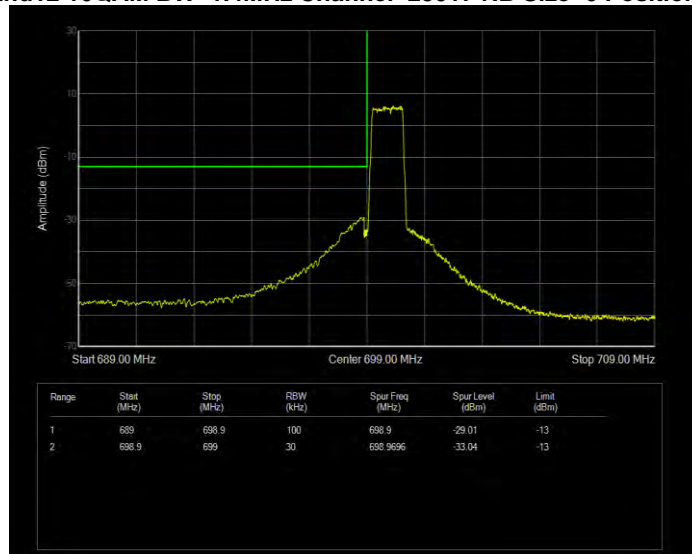

Band12 16QAM BW=1.4MHz Channel=23017 RB Size=6 Position=#0

Band12 16QAM BW=1.4MHz Channel=23173 RB Size=1 Position=#0