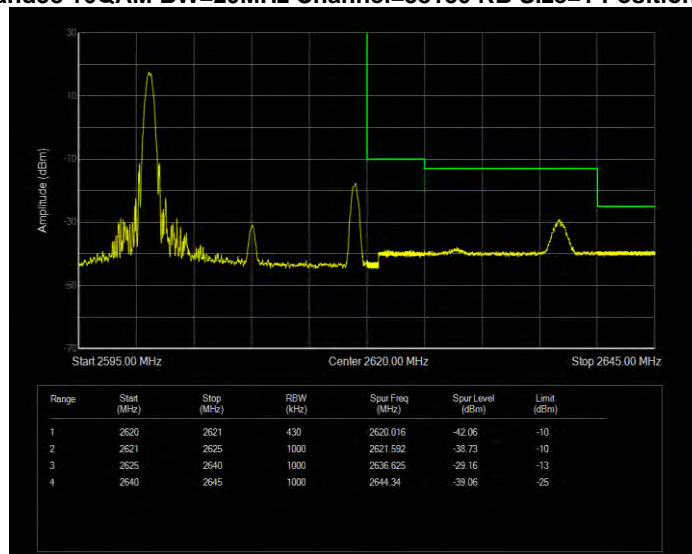

Band38 16QAM BW=15MHz Channel=37825 RB Size=75 Position=#0

Band38 16QAM BW=15MHz Channel=38175 RB Size=1 Position=#0

Band38 16QAM BW=15MHz Channel=38175 RB Size=75 Position=#0

Band38 16QAM BW=20MHz Channel=37850 RB Size=1 Position=#0

Band38 16QAM BW=20MHz Channel=37850 RB Size=100 Position=#0

Band38 16QAM BW=20MHz Channel=38150 RB Size=1 Position=#0

Band38 16QAM BW=20MHz Channel=38150 RB Size=100 Position=#0

Band38 16QAM BW=5MHz Channel=37775 RB Size=1 Position=#0