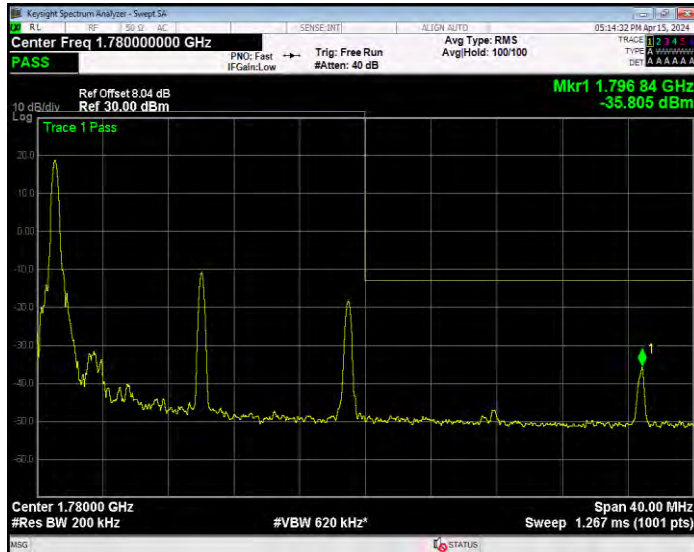

Band66 16QAM BW=20MHz Channel=132572 RB Size=1 Position=#0

Band66 16QAM BW=20MHz Channel=132572 RB Size=100 Position=#0