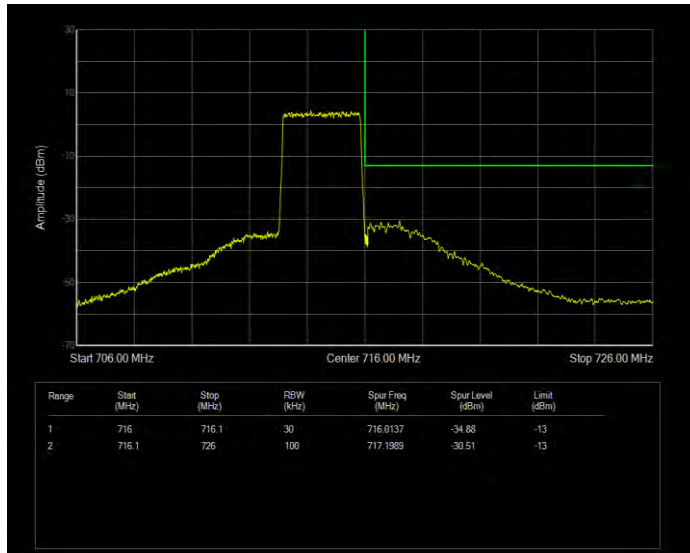

Band12 16QAM BW=3MHz Channel=23165 RB Size=15 Position=#0

Band12 16QAM BW=5MHz Channel=23035 RB Size=1 Position=#0