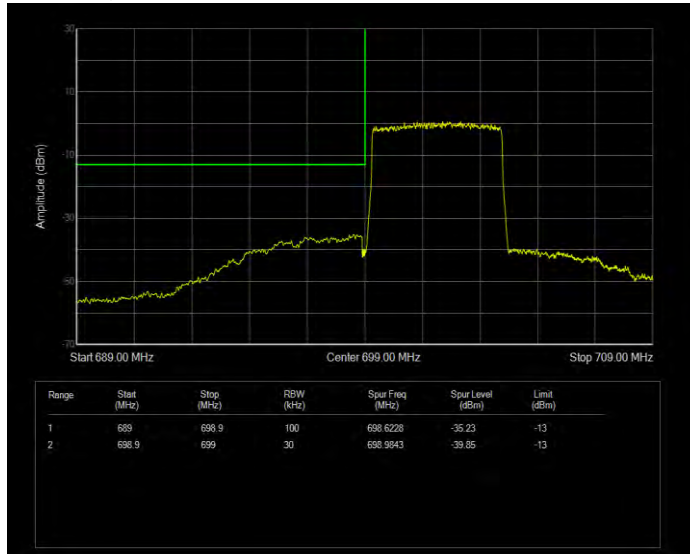

Band12 16QAM BW=3MHz Channel=23025 RB Size=15 Position=#0

Band12 16QAM BW=3MHz Channel=23165 RB Size=1 Position=#0

Band12 16QAM BW=3MHz Channel=23165 RB Size=15 Position=#0

Band12 16QAM BW=5MHz Channel=23035 RB Size=1 Position=#0

Band12 16QAM BW=5MHz Channel=23035 RB Size=25 Position=#0

Band12 16QAM BW=5MHz Channel=23155 RB Size=1 Position=#0

Band12 16QAM BW=5MHz Channel=23155 RB Size=25 Position=#0

Band12 QPSK BW=1.4MHz Channel=23017 RB Size=1 Position=#0