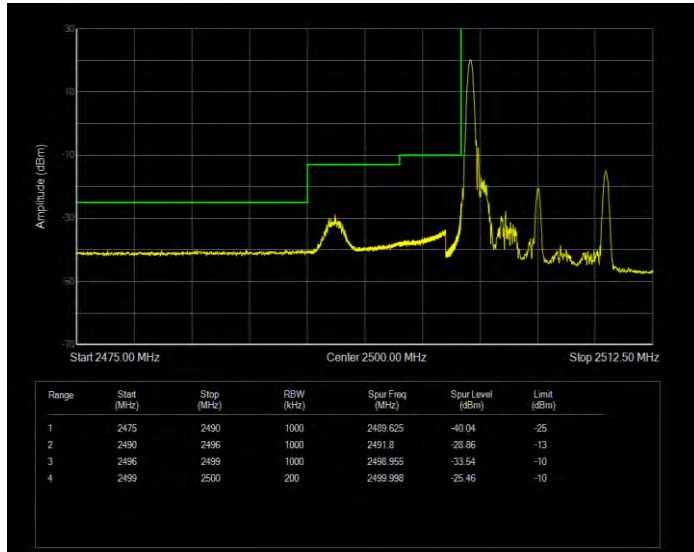

Band5 QPSK BW=5MHz Channel=20425 RB Size=25 Position=#0

Band5 QPSK BW=5MHz Channel=20625 RB Size=1 Position=#0

Band5 QPSK BW=5MHz Channel=20625 RB Size=25 Position=#0

Band7 16QAM BW=10MHz Channel=20800 RB Size=1 Position=#0

Band7 16QAM BW=10MHz Channel=20800 RB Size=50 Position=#0

Band7 16QAM BW=10MHz Channel=21400 RB Size=1 Position=#0

Band7 16QAM BW=10MHz Channel=21400 RB Size=50 Position=#0

Band7 16QAM BW=15MHz Channel=20825 RB Size=1 Position=#0