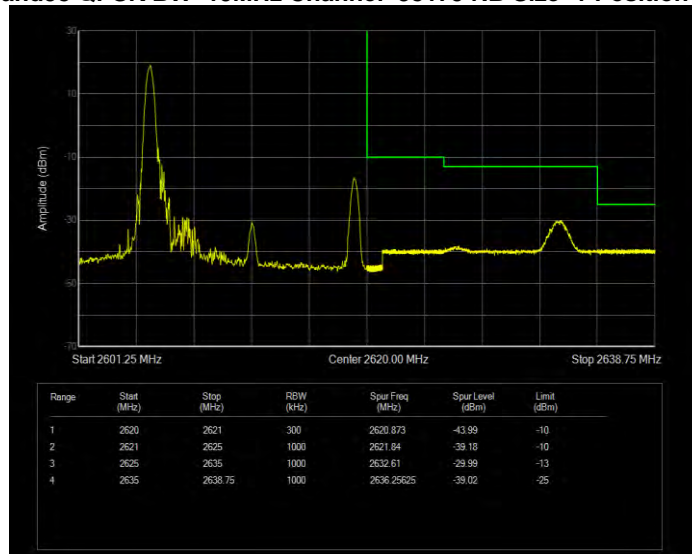

Band38 QPSK BW=15MHz Channel=38175 RB Size=1 Position=#0

Band38 QPSK BW=15MHz Channel=38175 RB Size=75 Position=#0