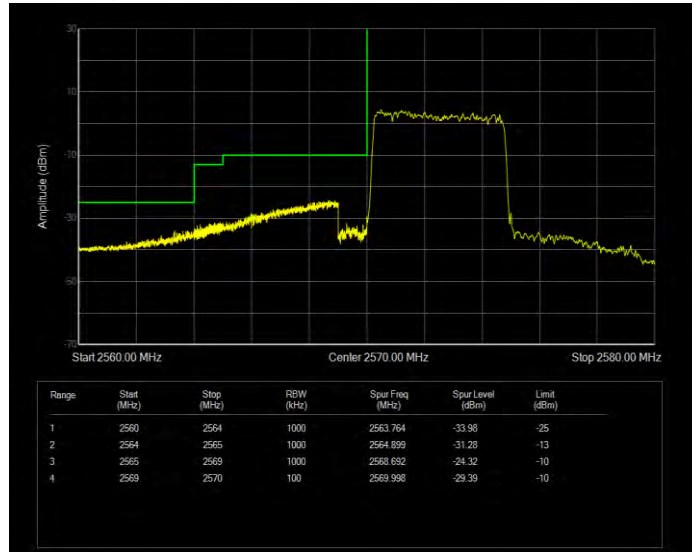

Band38 16QAM BW=20MHz Channel=37850 RB Size=100 Position=#0

Band38 16QAM BW=20MHz Channel=38150 RB Size=1 Position=#0

Band38 16QAM BW=20MHz Channel=38150 RB Size=100 Position=#0

Band38 16QAM BW=5MHz Channel=37775 RB Size=1 Position=#0

Band38 16QAM BW=5MHz Channel=37775 RB Size=25 Position=#0

Band38 16QAM BW=5MHz Channel=38225 RB Size=1 Position=#0

Band38 16QAM BW=5MHz Channel=38225 RB Size=25 Position=#0

Band38 QPSK BW=10MHz Channel=37800 RB Size=1 Position=#0