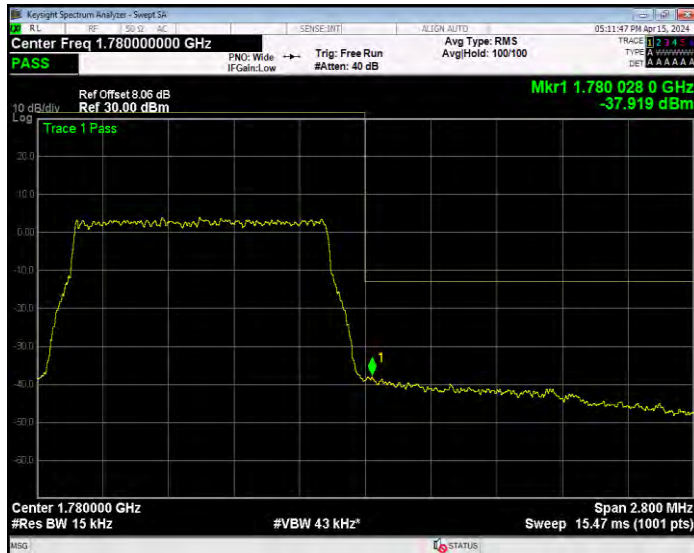

Band66 16QAM BW=1.4MHz Channel=132665 RB Size=6 Position=#0

Band66 16QAM BW=10MHz Channel=132022 RB Size=1 Position=#0