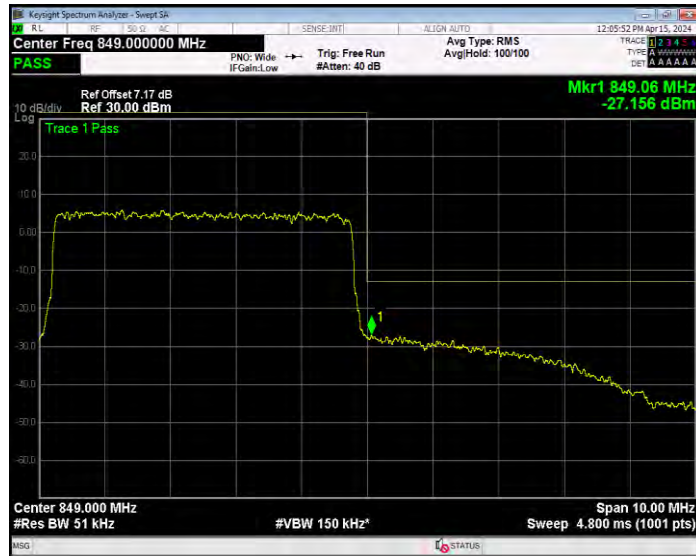

Band5 16QAM BW=5MHz Channel=20425 RB Size=25 Position=#0

Band5 16QAM BW=5MHz Channel=20625 RB Size=1 Position=#0

Band5 16QAM BW=5MHz Channel=20625 RB Size=25 Position=#0

Band5 QPSK BW=1.4MHz Channel=20407 RB Size=1 Position=#0