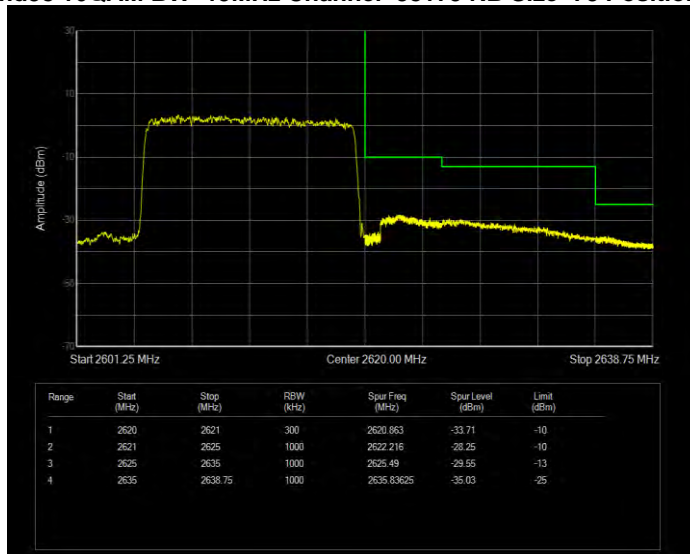

Band38 16QAM BW=15MHz Channel=38175 RB Size=75 Position=#0

Band38 16QAM BW=20MHz Channel=37850 RB Size=1 Position=#0