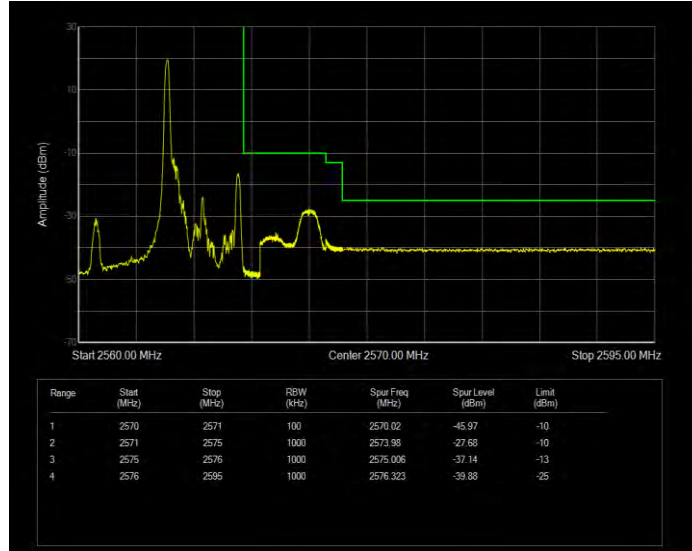

Band7 16QAM BW=20MHz Channel=20850 RB Size=100 Position=#0

Band7 16QAM BW=20MHz Channel=21350 RB Size=1 Position=#0

Band7 16QAM BW=20MHz Channel=21350 RB Size=100 Position=#0

Band7 16QAM BW=5MHz Channel=20775 RB Size=1 Position=#0

Band7 16QAM BW=5MHz Channel=20775 RB Size=25 Position=#0

Band7 16QAM BW=5MHz Channel=21425 RB Size=1 Position=#0

Band7 16QAM BW=5MHz Channel=21425 RB Size=25 Position=#0

Band7 QPSK BW=10MHz Channel=20800 RB Size=1 Position=#0