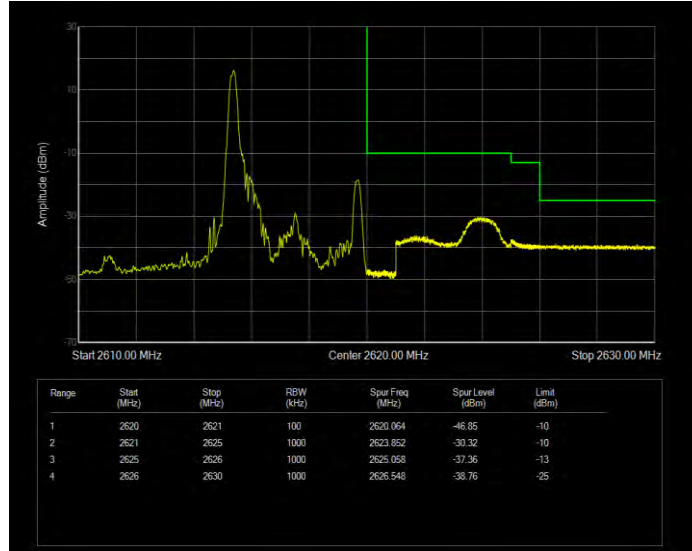

Band38 QPSK BW=5MHz Channel=38225 RB Size=1 Position=#0

Band38 QPSK BW=5MHz Channel=38225 RB Size=25 Position=#0