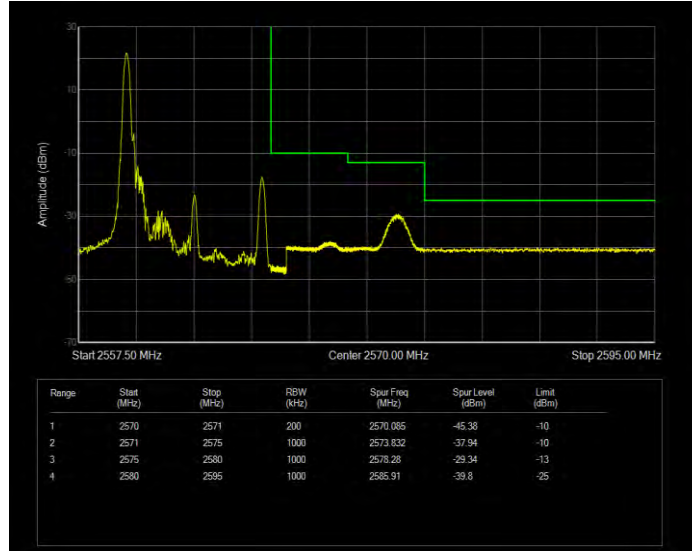

Band5 QPSK BW=5MHz Channel=20425 RB Size=25 Position=#0

Band5 QPSK BW=5MHz Channel=20625 RB Size=1 Position=#0

Band5 QPSK BW=5MHz Channel=20625 RB Size=25 Position=#0

Band7 16QAM BW=10MHz Channel=20800 RB Size=1 Position=#0

Band7 16QAM BW=10MHz Channel=20800 RB Size=50 Position=#0

Band7 16QAM BW=10MHz Channel=21400 RB Size=1 Position=#0

Band7 16QAM BW=10MHz Channel=21400 RB Size=50 Position=#0

Band7 16QAM BW=15MHz Channel=20825 RB Size=1 Position=#0