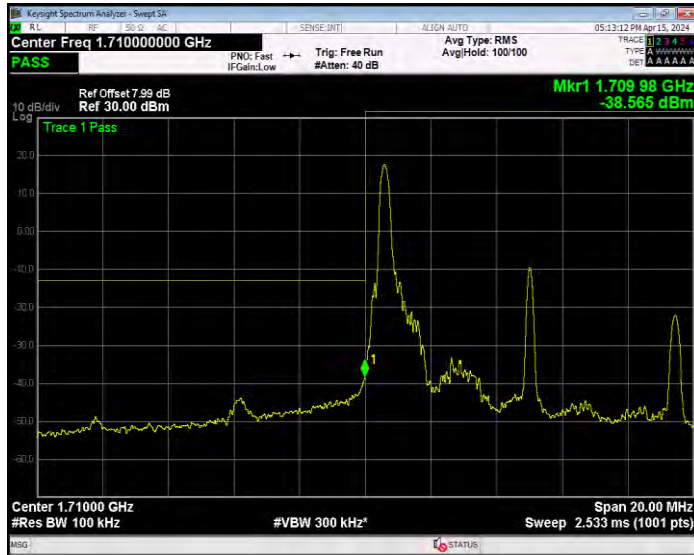

Band66 16QAM BW=1.4MHz Channel=131979 RB Size=6 Position=#0

Band66 16QAM BW=1.4MHz Channel=132665 RB Size=1 Position=#0

Band66 16QAM BW=1.4MHz Channel=132665 RB Size=6 Position=#0

Band66 16QAM BW=10MHz Channel=132022 RB Size=1 Position=#0