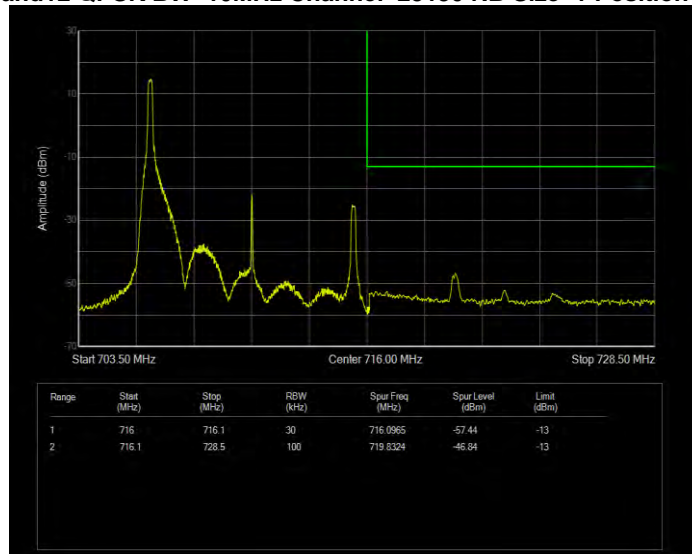

Band12 QPSK BW=10MHz Channel=23130 RB Size=1 Position=#0

Band12 QPSK BW=10MHz Channel=23130 RB Size=50 Position=#0