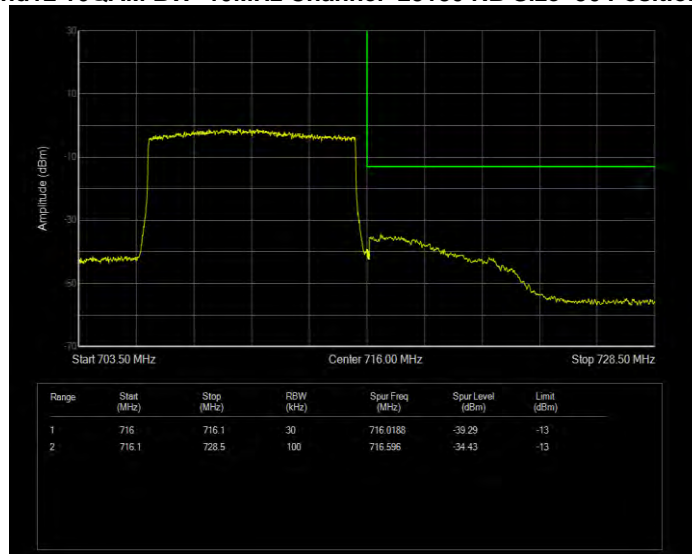

Band12 16QAM BW=1.4MHz Channel=23017 RB Size=6 Position=#0

Band12 16QAM BW=1.4MHz Channel=23173 RB Size=1 Position=#0

Band12 16QAM BW=1.4MHz Channel=23173 RB Size=6 Position=#0

Band12 16QAM BW=10MHz Channel=23060 RB Size=1 Position=#0

Band12 16QAM BW=10MHz Channel=23060 RB Size=50 Position=#0

Band12 16QAM BW=10MHz Channel=23130 RB Size=1 Position=#0

Band12 16QAM BW=10MHz Channel=23130 RB Size=50 Position=#0

Band12 16QAM BW=3MHz Channel=23025 RB Size=1 Position=#0