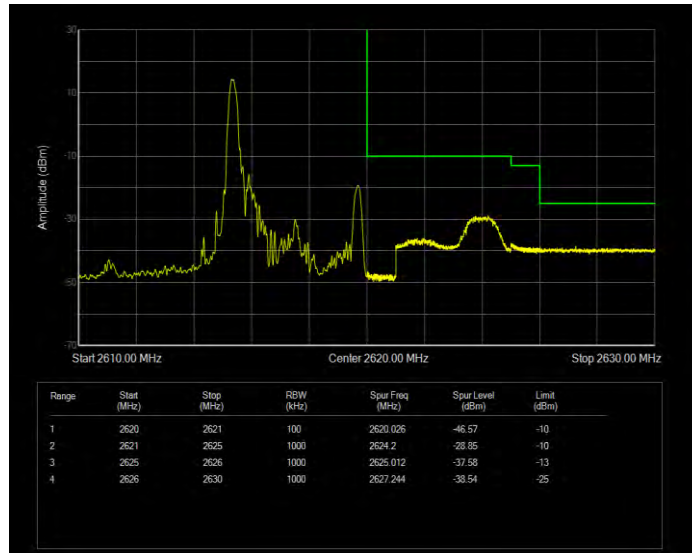

Band38 16QAM BW=5MHz Channel=38225 RB Size=1 Position=#0

Band38 16QAM BW=5MHz Channel=38225 RB Size=25 Position=#0