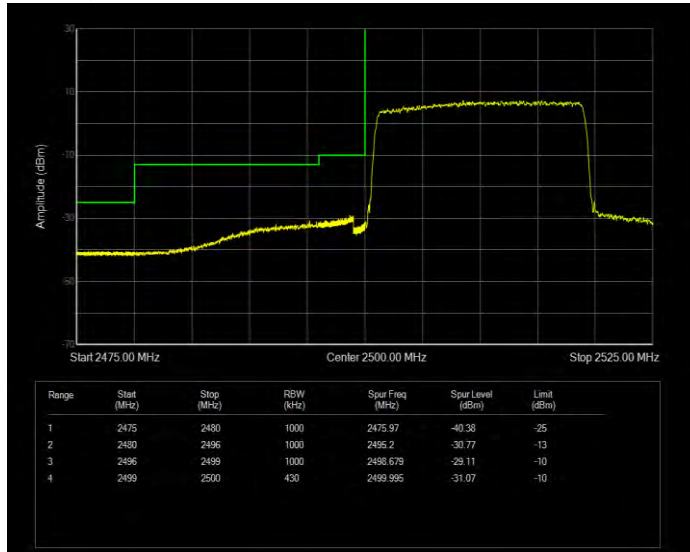

Band7 16QAM BW=10MHz Channel=20800 RB Size=50 Position=#0

Band7 16QAM BW=10MHz Channel=21400 RB Size=1 Position=#0

Band7 16QAM BW=10MHz Channel=21400 RB Size=50 Position=#0

Band7 16QAM BW=15MHz Channel=20825 RB Size=1 Position=#0

Band7 16QAM BW=15MHz Channel=20825 RB Size=75 Position=#0

Band7 16QAM BW=15MHz Channel=21375 RB Size=1 Position=#0

Band7 16QAM BW=15MHz Channel=21375 RB Size=75 Position=#0

Band7 16QAM BW=20MHz Channel=20850 RB Size=1 Position=#0

Band7 16QAM BW=20MHz Channel=20850 RB Size=100 Position=#0

Band7 16QAM BW=20MHz Channel=21350 RB Size=1 Position=#0

Band7 16QAM BW=20MHz Channel=21350 RB Size=100 Position=#0

Band7 16QAM BW=5MHz Channel=20775 RB Size=1 Position=#0