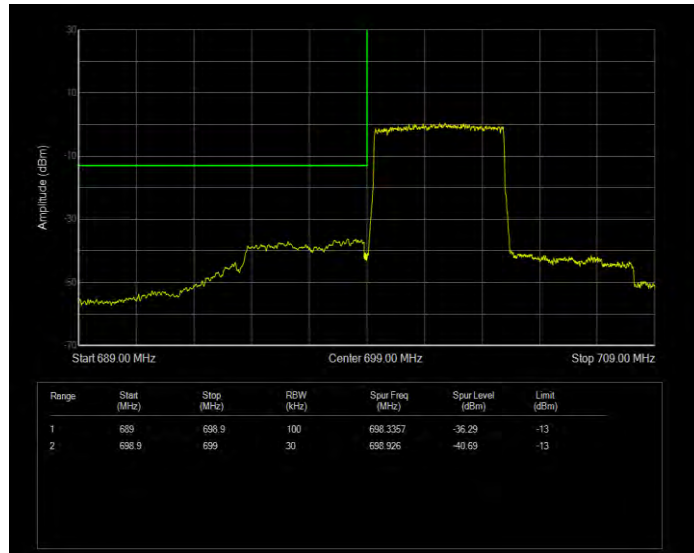

Band12 QPSK BW=5MHz Channel=23035 RB Size=25 Position=#0

Band12 QPSK BW=5MHz Channel=23155 RB Size=1 Position=#0