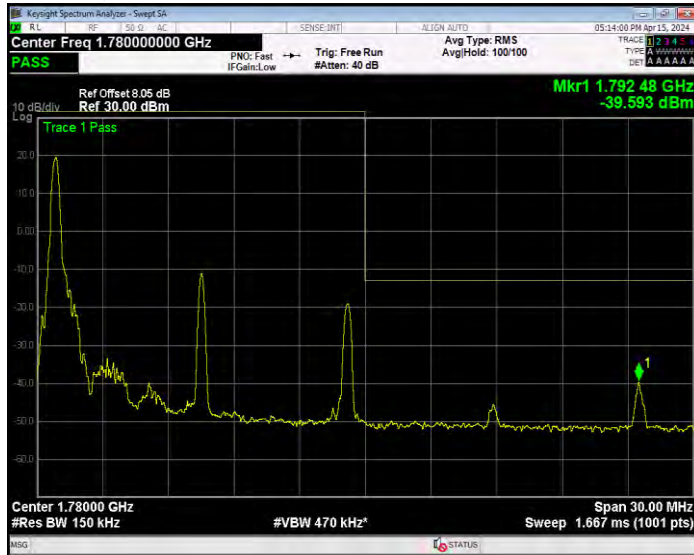

Band66 16QAM BW=15MHz Channel=132597 RB Size=1 Position=#0

Band66 16QAM BW=15MHz Channel=132597 RB Size=75 Position=#0