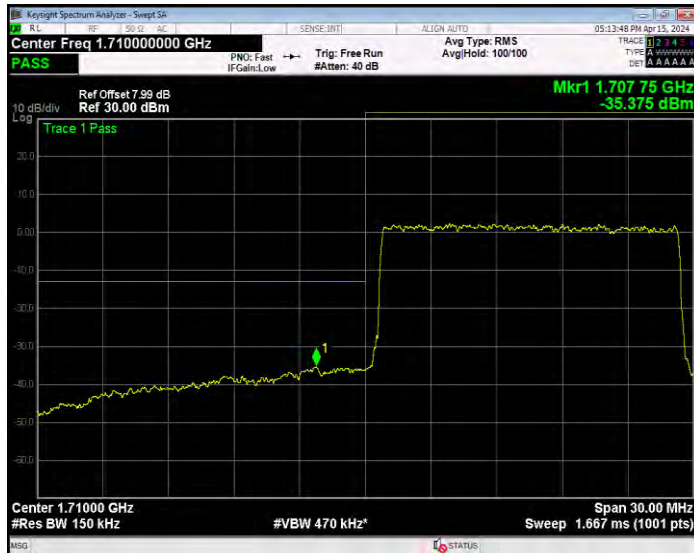

Band66 16QAM BW=15MHz Channel=132047 RB Size=75 Position=#0

Band66 16QAM BW=15MHz Channel=132597 RB Size=1 Position=#0