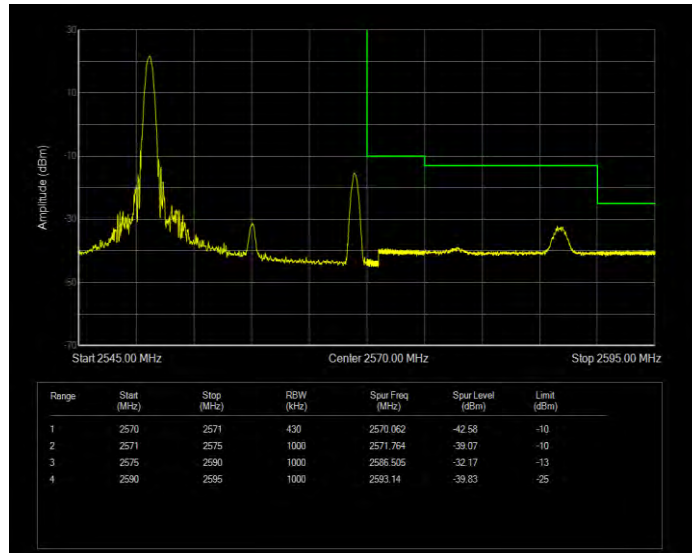

Band7 16QAM BW=15MHz Channel=20825 RB Size=75 Position=#0

Band7 16QAM BW=15MHz Channel=21375 RB Size=1 Position=#0

Band7 16QAM BW=15MHz Channel=21375 RB Size=75 Position=#0

Band7 16QAM BW=20MHz Channel=20850 RB Size=1 Position=#0

Band7 16QAM BW=20MHz Channel=20850 RB Size=100 Position=#0

Band7 16QAM BW=20MHz Channel=21350 RB Size=1 Position=#0

Band7 16QAM BW=20MHz Channel=21350 RB Size=100 Position=#0

Band7 16QAM BW=5MHz Channel=20775 RB Size=1 Position=#0