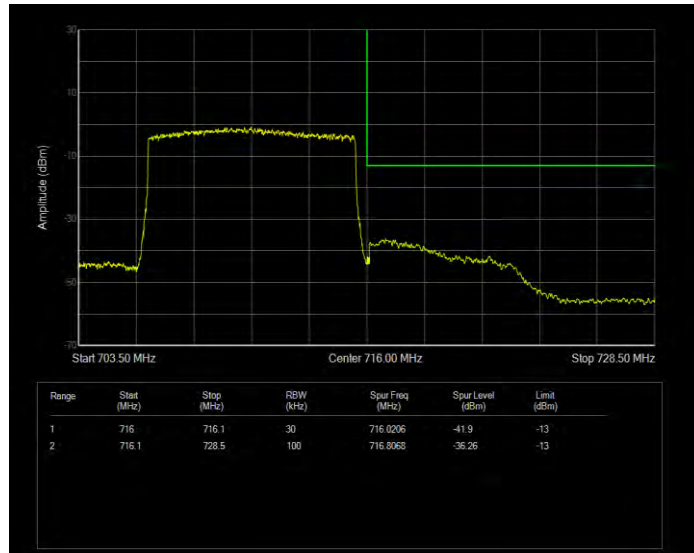

Band12 QPSK BW=10MHz Channel=23130 RB Size=50 Position=#0

Band12 QPSK BW=3MHz Channel=23025 RB Size=1 Position=#0