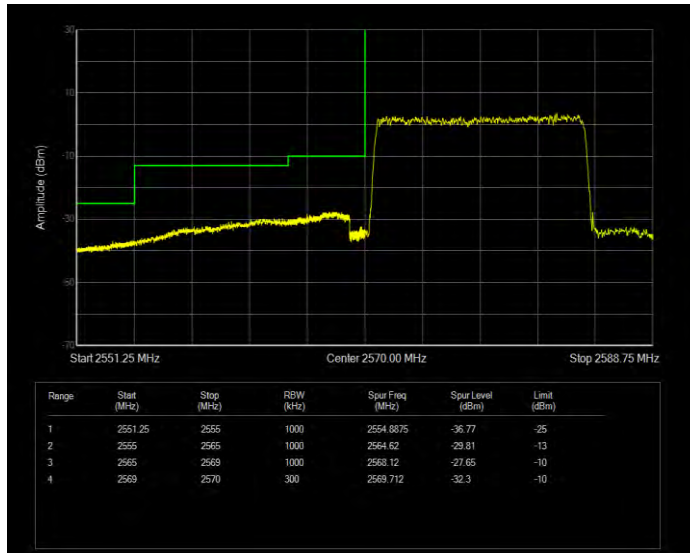

Band38 16QAM BW=15MHz Channel=37825 RB Size=75 Position=#0

Band38 16QAM BW=15MHz Channel=38175 RB Size=1 Position=#0