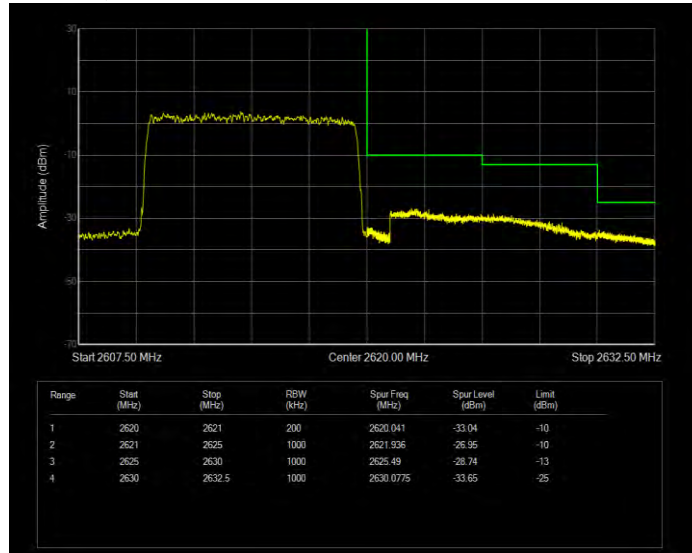

Band17 QPSK BW=5MHz Channel=23755 RB Size=25 Position=#0

Band17 QPSK BW=5MHz Channel=23825 RB Size=1 Position=#0

Band17 QPSK BW=5MHz Channel=23825 RB Size=25 Position=#0

Band38 16QAM BW=10MHz Channel=37800 RB Size=1 Position=#0

Band38 16QAM BW=10MHz Channel=37800 RB Size=50 Position=#0

Band38 16QAM BW=10MHz Channel=38200 RB Size=1 Position=#0

Band38 16QAM BW=10MHz Channel=38200 RB Size=50 Position=#0

Band38 16QAM BW=15MHz Channel=37825 RB Size=1 Position=#0