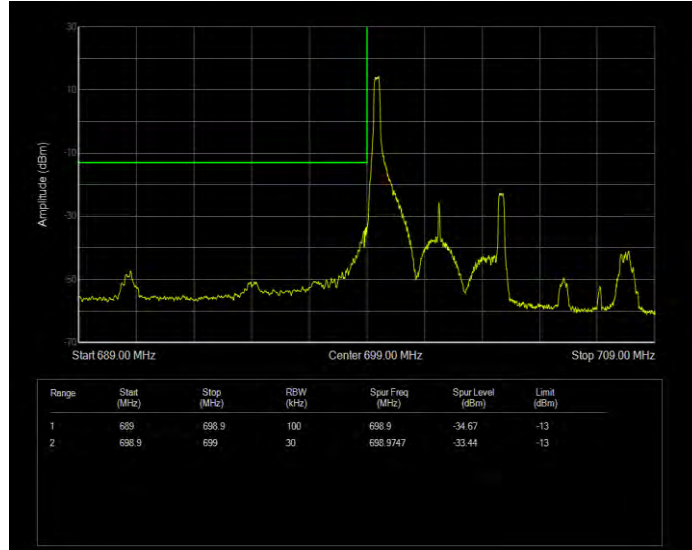

Band12 QPSK BW=3MHz Channel=23025 RB Size=15 Position=#0

Band12 QPSK BW=3MHz Channel=23165 RB Size=1 Position=#0

Band12 QPSK BW=3MHz Channel=23165 RB Size=15 Position=#0

Band12 QPSK BW=5MHz Channel=23035 RB Size=1 Position=#0