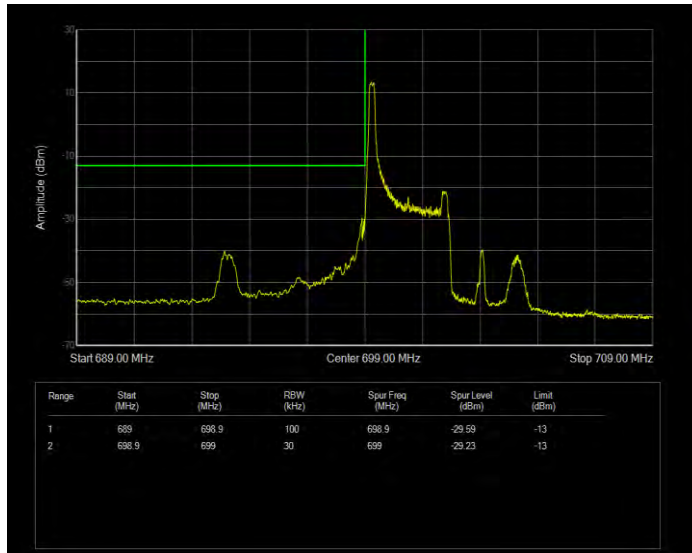

Band12 16QAM BW=10MHz Channel=23060 RB Size=50 Position=#0

Band12 16QAM BW=10MHz Channel=23130 RB Size=1 Position=#0

Band12 16QAM BW=10MHz Channel=23130 RB Size=50 Position=#0

Band12 16QAM BW=3MHz Channel=23025 RB Size=1 Position=#0