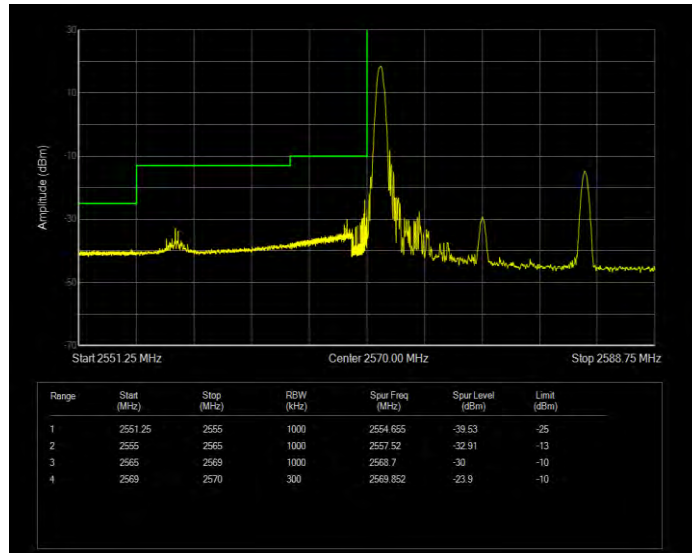

Band38 QPSK BW=10MHz Channel=37800 RB Size=50 Position=#0

Band38 QPSK BW=10MHz Channel=38200 RB Size=1 Position=#0

Band38 QPSK BW=10MHz Channel=38200 RB Size=50 Position=#0

Band38 QPSK BW=15MHz Channel=37825 RB Size=1 Position=#0