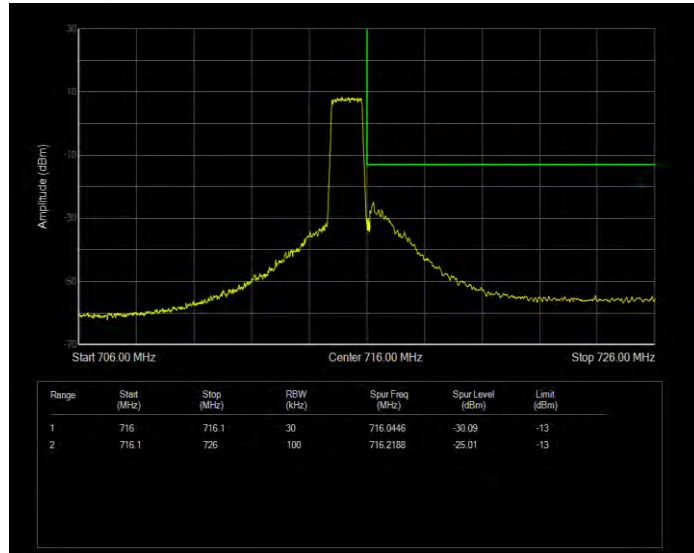

Band12 16QAM BW=1.4MHz Channel=23173 RB Size=6 Position=#0

Band12 16QAM BW=10MHz Channel=23060 RB Size=1 Position=#0