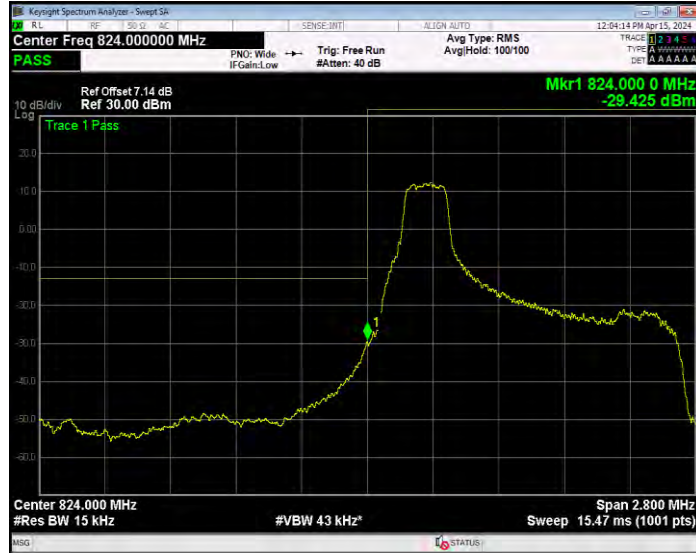

Band5 16QAM BW=5MHz Channel=20425 RB Size=25 Position=#0

Band5 16QAM BW=5MHz Channel=20625 RB Size=1 Position=#0

Band5 16QAM BW=5MHz Channel=20625 RB Size=25 Position=#0

Band5 QPSK BW=1.4MHz Channel=20407 RB Size=1 Position=#0