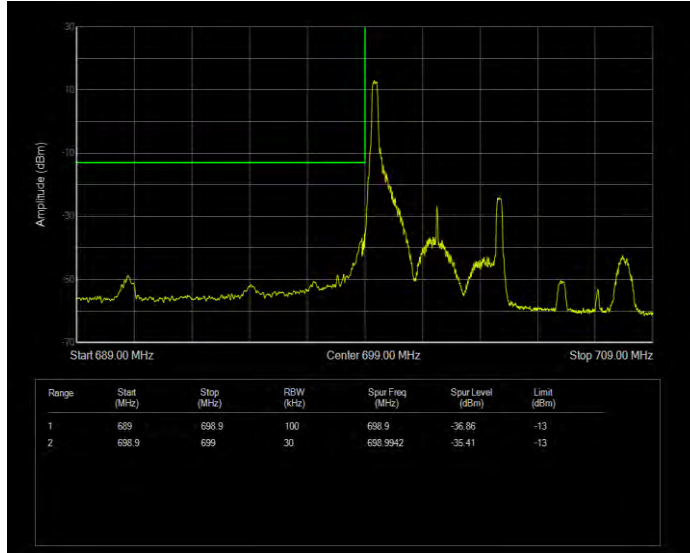

Band12 16QAM BW=3MHz Channel=23025 RB Size=15 Position=#0

Band12 16QAM BW=3MHz Channel=23165 RB Size=1 Position=#0

Band12 16QAM BW=3MHz Channel=23165 RB Size=15 Position=#0

Band12 16QAM BW=5MHz Channel=23035 RB Size=1 Position=#0