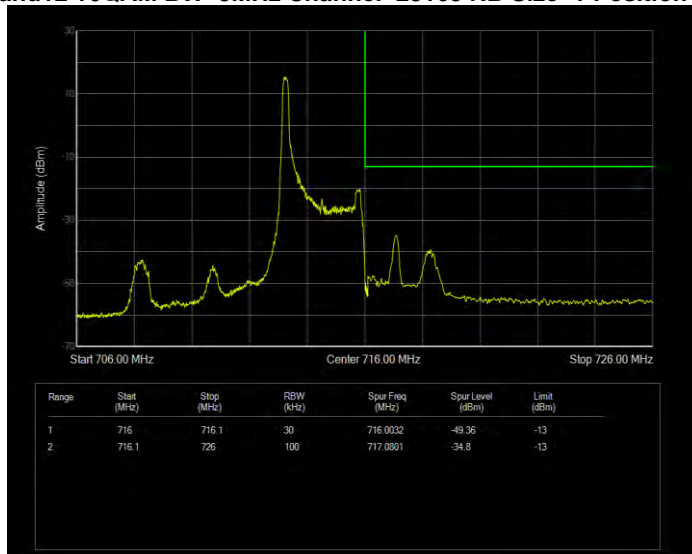

Band12 16QAM BW=3MHz Channel=23165 RB Size=1 Position=#0

Band12 16QAM BW=3MHz Channel=23165 RB Size=15 Position=#0