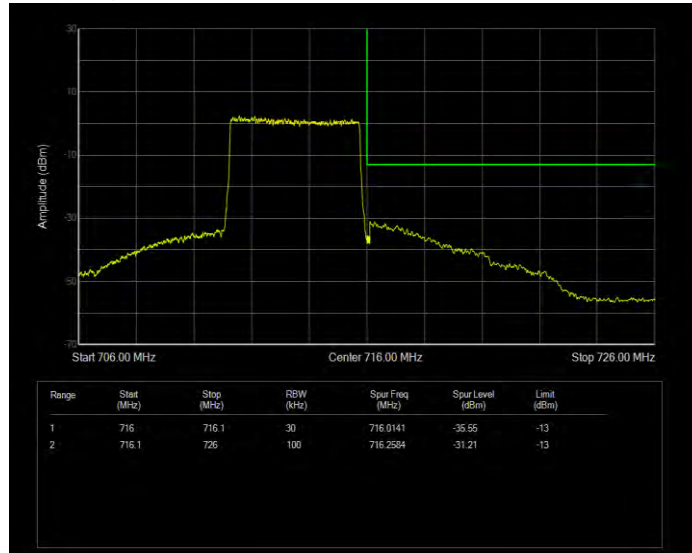

Band12 16QAM BW=3MHz Channel=23025 RB Size=15 Position=#0

Band12 16QAM BW=3MHz Channel=23165 RB Size=1 Position=#0

Band12 16QAM BW=3MHz Channel=23165 RB Size=15 Position=#0

Band12 16QAM BW=5MHz Channel=23035 RB Size=1 Position=#0

Band12 16QAM BW=5MHz Channel=23035 RB Size=25 Position=#0

Band12 16QAM BW=5MHz Channel=23155 RB Size=1 Position=#0

Band12 16QAM BW=5MHz Channel=23155 RB Size=25 Position=#0

Band12 QPSK BW=1.4MHz Channel=23017 RB Size=1 Position=#0