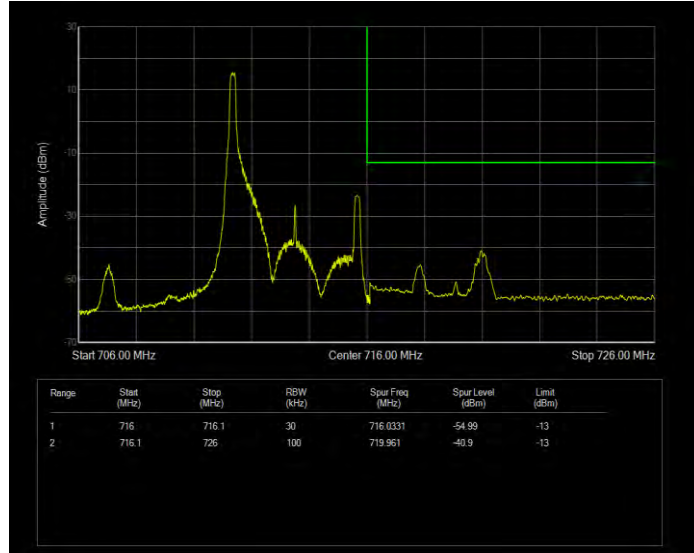

Band12 QPSK BW=5MHz Channel=23155 RB Size=1 Position=#0

Band12 QPSK BW=5MHz Channel=23155 RB Size=25 Position=#0