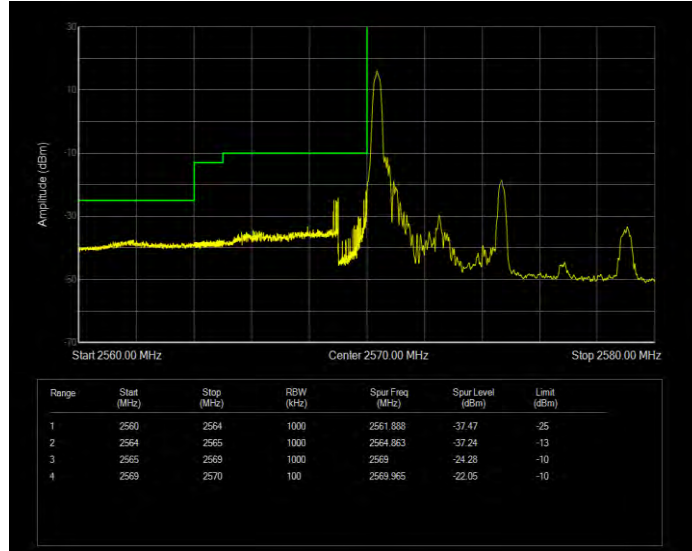

Band38 16QAM BW=20MHz Channel=37850 RB Size=100 Position=#0

Band38 16QAM BW=20MHz Channel=38150 RB Size=1 Position=#0

Band38 16QAM BW=20MHz Channel=38150 RB Size=100 Position=#0

Band38 16QAM BW=5MHz Channel=37775 RB Size=1 Position=#0