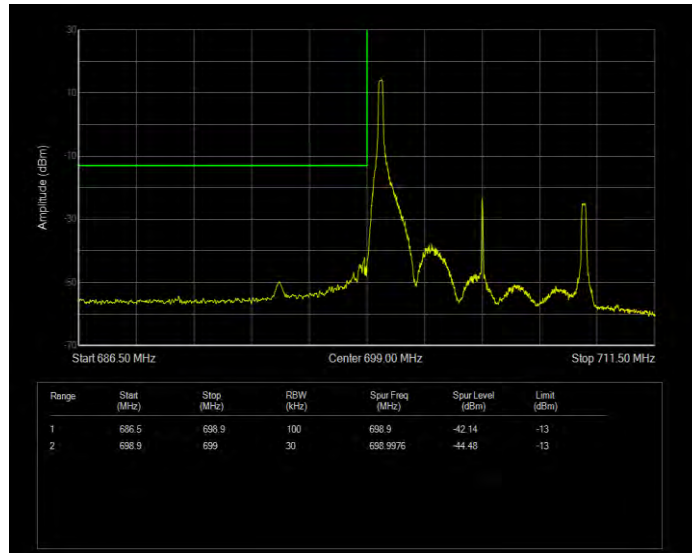

Band12 QPSK BW=1.4MHz Channel=23017 RB Size=6 Position=#0

Band12 QPSK BW=1.4MHz Channel=23173 RB Size=1 Position=#0

Band12 QPSK BW=1.4MHz Channel=23173 RB Size=6 Position=#0

Band12 QPSK BW=10MHz Channel=23060 RB Size=1 Position=#0