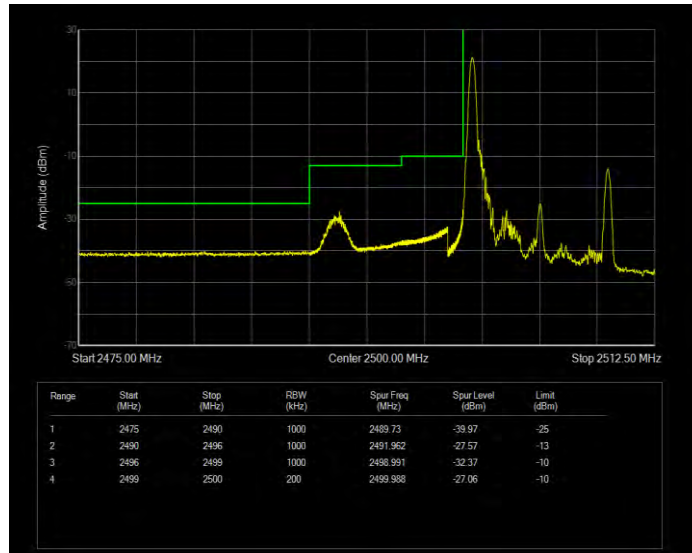

Band7 16QAM BW=5MHz Channel=20775 RB Size=25 Position=#0

Band7 16QAM BW=5MHz Channel=21425 RB Size=1 Position=#0

Band7 16QAM BW=5MHz Channel=21425 RB Size=25 Position=#0

Band7 QPSK BW=10MHz Channel=20800 RB Size=1 Position=#0

Band7 QPSK BW=10MHz Channel=20800 RB Size=50 Position=#0

Band7 QPSK BW=10MHz Channel=21400 RB Size=1 Position=#0

Band7 QPSK BW=10MHz Channel=21400 RB Size=50 Position=#0

Band7 QPSK BW=15MHz Channel=20825 RB Size=1 Position=#0