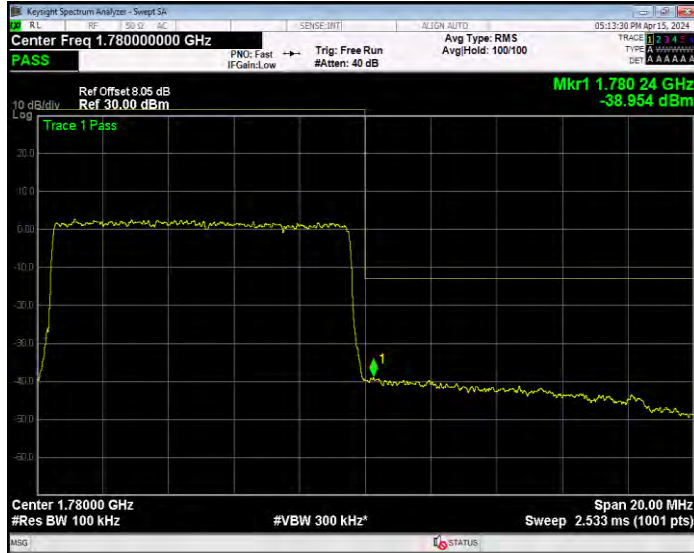

Band66 16QAM BW=10MHz Channel=132622 RB Size=50 Position=#0

Band66 16QAM BW=15MHz Channel=132047 RB Size=1 Position=#0