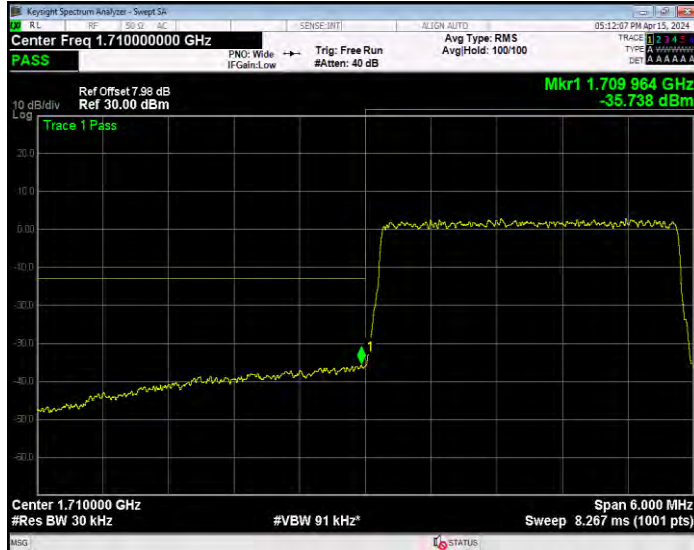

Band66 16QAM BW=3MHz Channel=131987 RB Size=15 Position=#0

Band66 16QAM BW=3MHz Channel=132657 RB Size=1 Position=#0