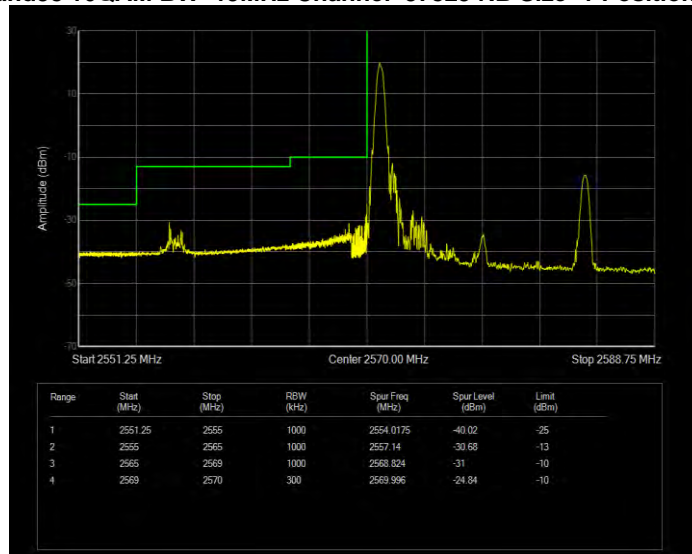

Band38 16QAM BW=10MHz Channel=37800 RB Size=50 Position=#0

Band38 16QAM BW=10MHz Channel=38200 RB Size=1 Position=#0

Band38 16QAM BW=10MHz Channel=38200 RB Size=50 Position=#0

Band38 16QAM BW=15MHz Channel=37825 RB Size=1 Position=#0