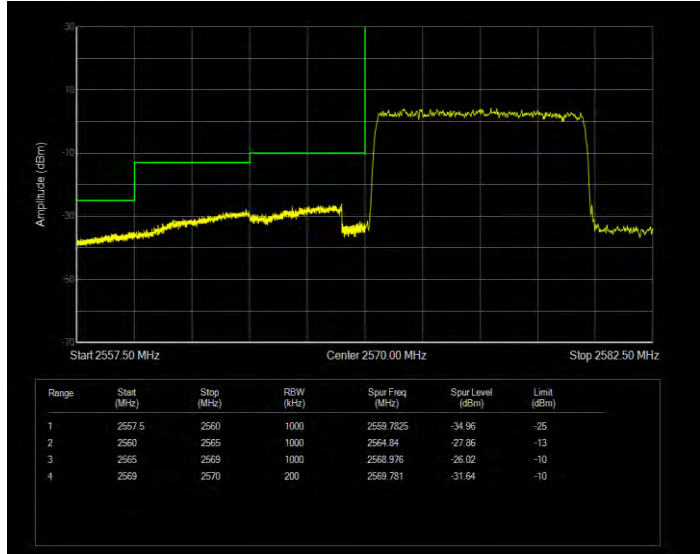

Band17 QPSK BW=5MHz Channel=23755 RB Size=25 Position=#0

Band17 QPSK BW=5MHz Channel=23825 RB Size=1 Position=#0

Band17 QPSK BW=5MHz Channel=23825 RB Size=25 Position=#0

Band38 16QAM BW=10MHz Channel=37800 RB Size=1 Position=#0

Band38 16QAM BW=10MHz Channel=37800 RB Size=50 Position=#0

Band38 16QAM BW=10MHz Channel=38200 RB Size=1 Position=#0

Band38 16QAM BW=10MHz Channel=38200 RB Size=50 Position=#0

Band38 16QAM BW=15MHz Channel=37825 RB Size=1 Position=#0