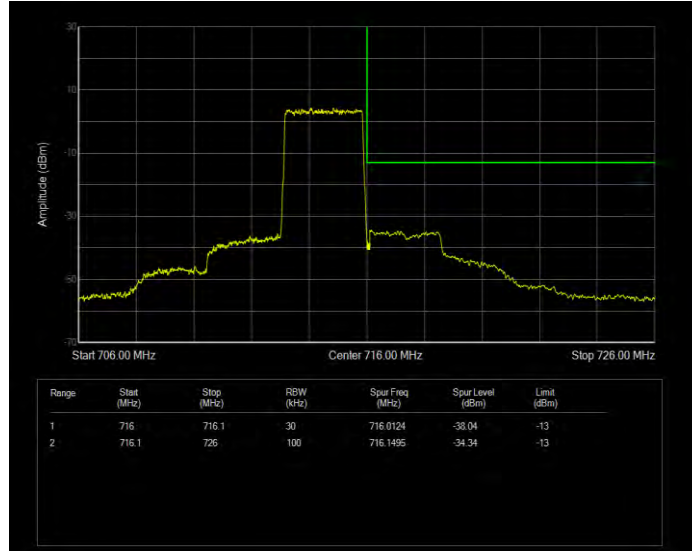

Band12 QPSK BW=3MHz Channel=23165 RB Size=15 Position=#0

Band12 QPSK BW=5MHz Channel=23035 RB Size=1 Position=#0