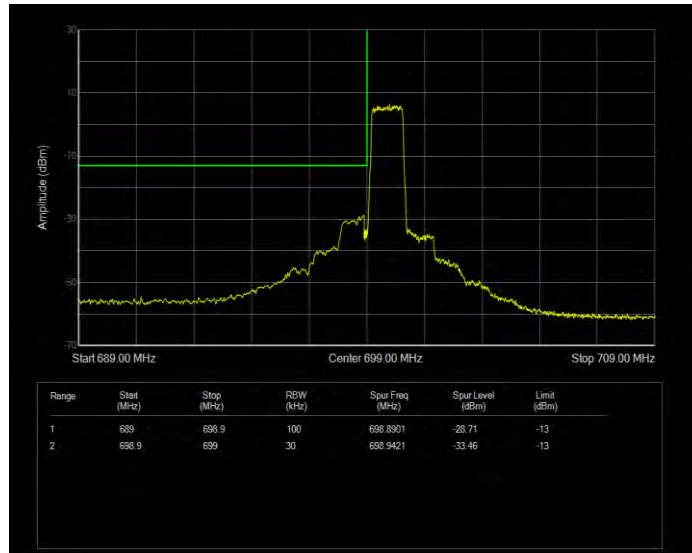

Band12 QPSK BW=1.4MHz Channel=23017 RB Size=6 Position=#0

Band12 QPSK BW=1.4MHz Channel=23173 RB Size=1 Position=#0