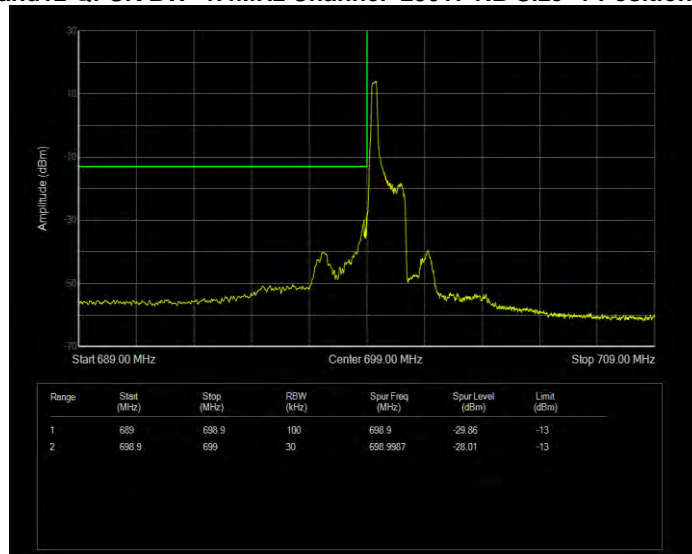

Band12 16QAM BW=5MHz Channel=23035 RB Size=25 Position=#0

Band12 16QAM BW=5MHz Channel=23155 RB Size=1 Position=#0

Band12 16QAM BW=5MHz Channel=23155 RB Size=25 Position=#0

Band12 QPSK BW=1.4MHz Channel=23017 RB Size=1 Position=#0