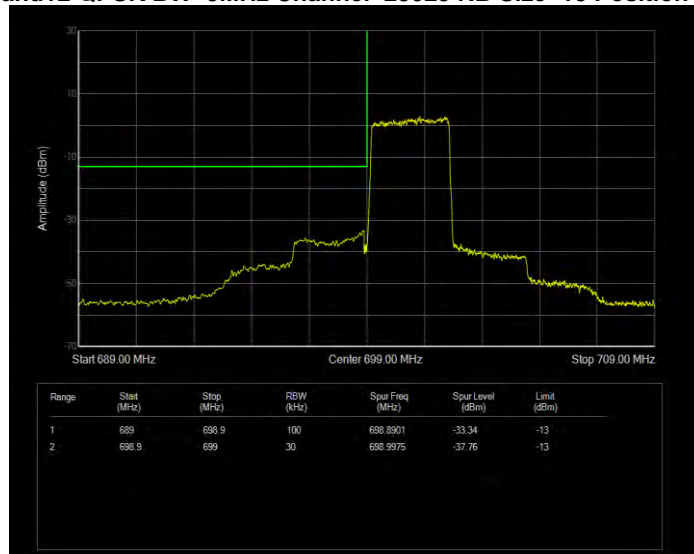

Band12 QPSK BW=3MHz Channel=23025 RB Size=15 Position=#0

Band12 QPSK BW=3MHz Channel=23165 RB Size=1 Position=#0