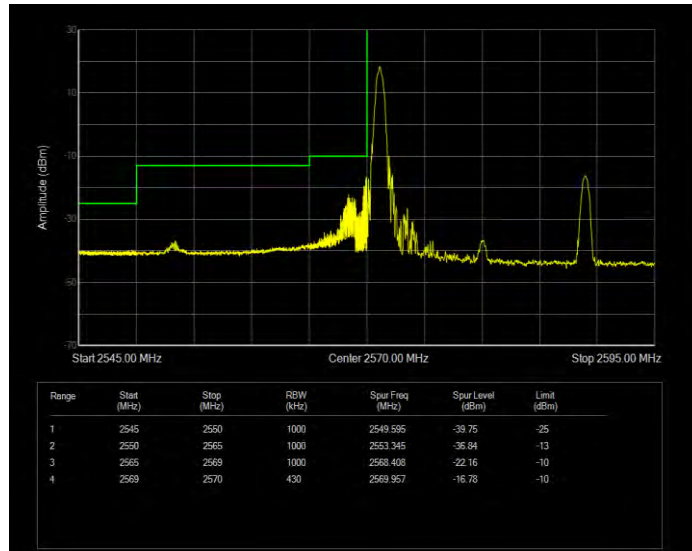

Band38 16QAM BW=15MHz Channel=37825 RB Size=75 Position=#0

Band38 16QAM BW=15MHz Channel=38175 RB Size=1 Position=#0

Band38 16QAM BW=15MHz Channel=38175 RB Size=75 Position=#0

Band38 16QAM BW=20MHz Channel=37850 RB Size=1 Position=#0

Band38 16QAM BW=20MHz Channel=37850 RB Size=100 Position=#0

Band38 16QAM BW=20MHz Channel=38150 RB Size=1 Position=#0

Band38 16QAM BW=20MHz Channel=38150 RB Size=100 Position=#0

Band38 16QAM BW=5MHz Channel=37775 RB Size=1 Position=#0