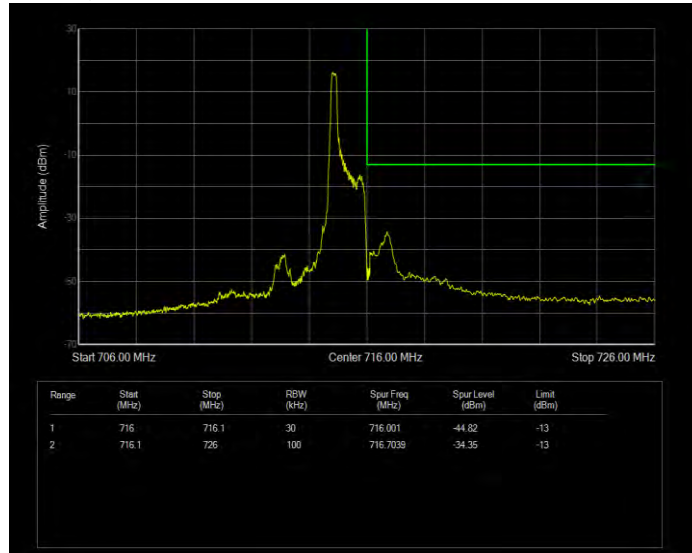

Band12 QPSK BW=1.4MHz Channel=23173 RB Size=1 Position=#0

Band12 QPSK BW=1.4MHz Channel=23173 RB Size=6 Position=#0