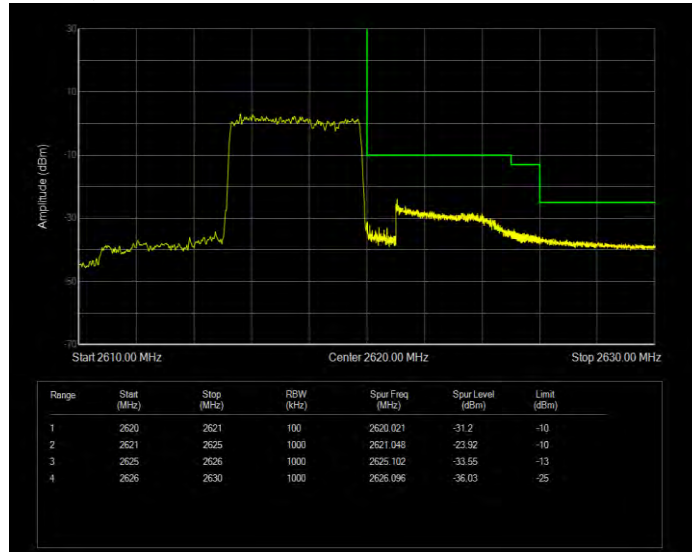

Band38 QPSK BW=5MHz Channel=38225 RB Size=25 Position=#0

Band66 16QAM BW=1.4MHz Channel=131979 RB Size=1 Position=#0