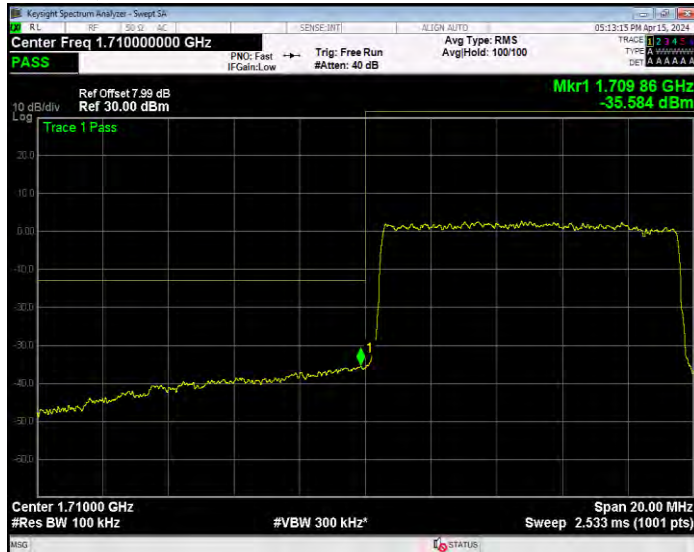

Band66 16QAM BW=10MHz Channel=132022 RB Size=50 Position=#0

Band66 16QAM BW=10MHz Channel=132622 RB Size=1 Position=#0