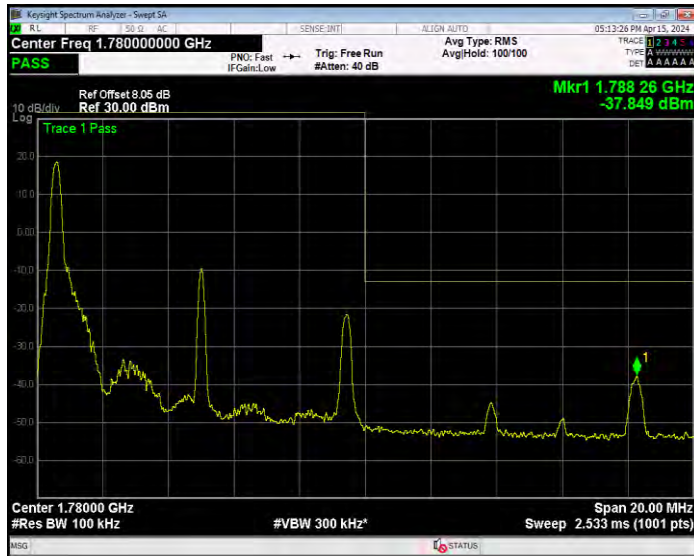

Band66 16QAM BW=10MHz Channel=132622 RB Size=1 Position=#0

Band66 16QAM BW=10MHz Channel=132622 RB Size=50 Position=#0