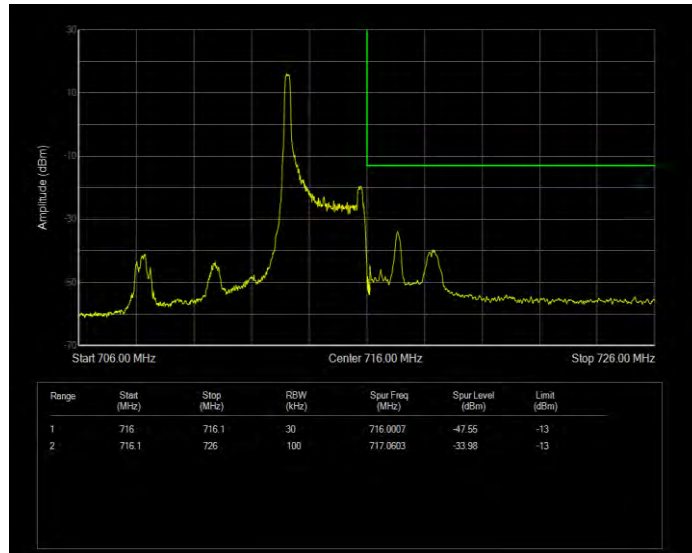

Band12 QPSK BW=3MHz Channel=23165 RB Size=1 Position=#0

Band12 QPSK BW=3MHz Channel=23165 RB Size=15 Position=#0