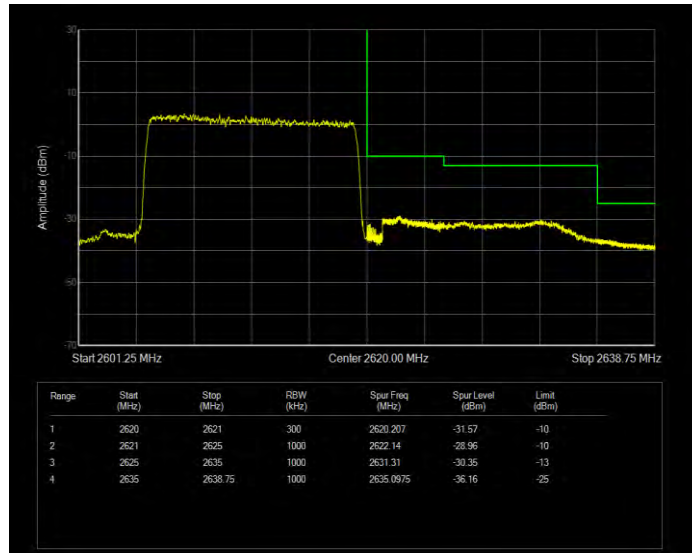

Band38 QPSK BW=15MHz Channel=38175 RB Size=75 Position=#0

Band38 QPSK BW=20MHz Channel=37850 RB Size=1 Position=#0