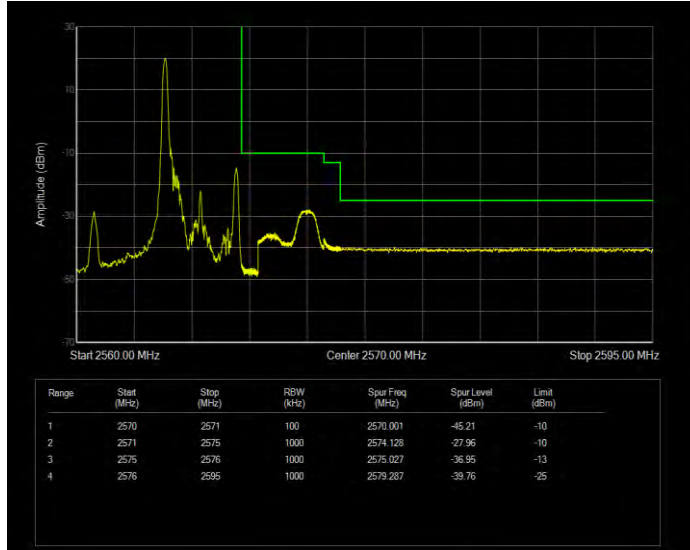

Band7 QPSK BW=5MHz Channel=21425 RB Size=1 Position=#0

Band7 QPSK BW=5MHz Channel=21425 RB Size=25 Position=#0