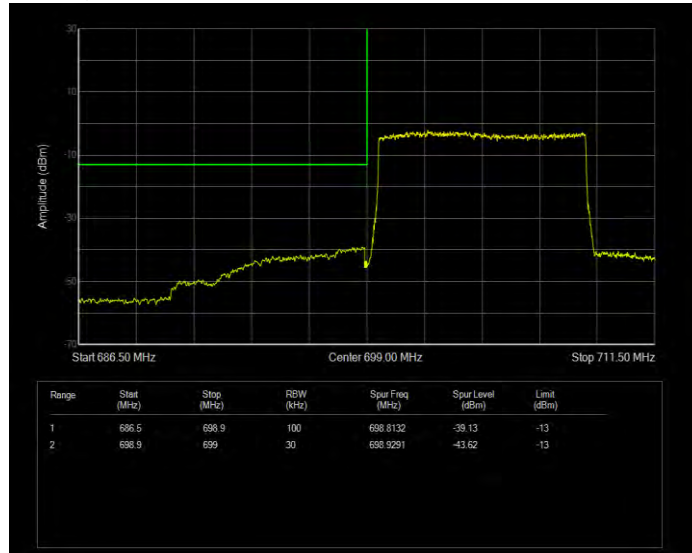

Band12 QPSK BW=10MHz Channel=23060 RB Size=50 Position=#0

Band12 QPSK BW=10MHz Channel=23130 RB Size=1 Position=#0