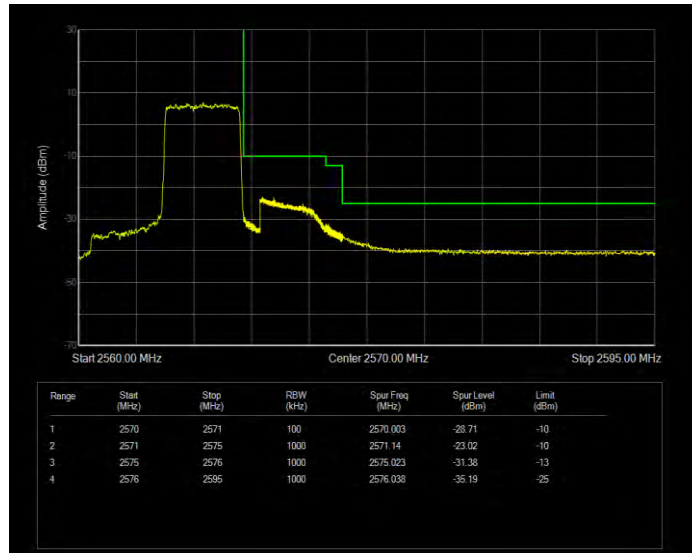

Band7 QPSK BW=5MHz Channel=21425 RB Size=25 Position=#0

Band12 16QAM BW=1.4MHz Channel=23017 RB Size=1 Position=#0