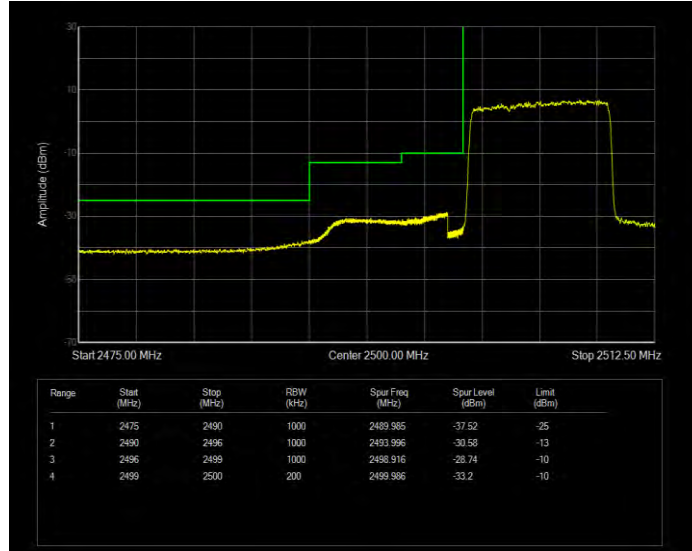

Band7 16QAM BW=20MHz Channel=20850 RB Size=100 Position=#0

Band7 16QAM BW=20MHz Channel=21350 RB Size=1 Position=#0

Band7 16QAM BW=20MHz Channel=21350 RB Size=100 Position=#0

Band7 16QAM BW=5MHz Channel=20775 RB Size=1 Position=#0

Band7 16QAM BW=5MHz Channel=20775 RB Size=25 Position=#0

Band7 16QAM BW=5MHz Channel=21425 RB Size=1 Position=#0

Band7 16QAM BW=5MHz Channel=21425 RB Size=25 Position=#0

Band7 QPSK BW=10MHz Channel=20800 RB Size=1 Position=#0

Band7 QPSK BW=10MHz Channel=20800 RB Size=50 Position=#0

Band7 QPSK BW=10MHz Channel=21400 RB Size=1 Position=#0

Band7 QPSK BW=10MHz Channel=21400 RB Size=50 Position=#0

Band7 QPSK BW=15MHz Channel=20825 RB Size=1 Position=#0