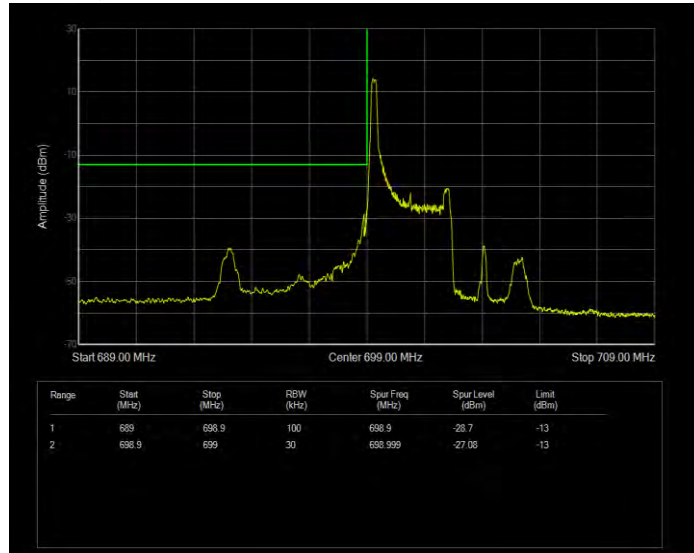

Band12 QPSK BW=10MHz Channel=23060 RB Size=50 Position=#0

Band12 QPSK BW=10MHz Channel=23130 RB Size=1 Position=#0

Band12 QPSK BW=10MHz Channel=23130 RB Size=50 Position=#0

Band12 QPSK BW=3MHz Channel=23025 RB Size=1 Position=#0