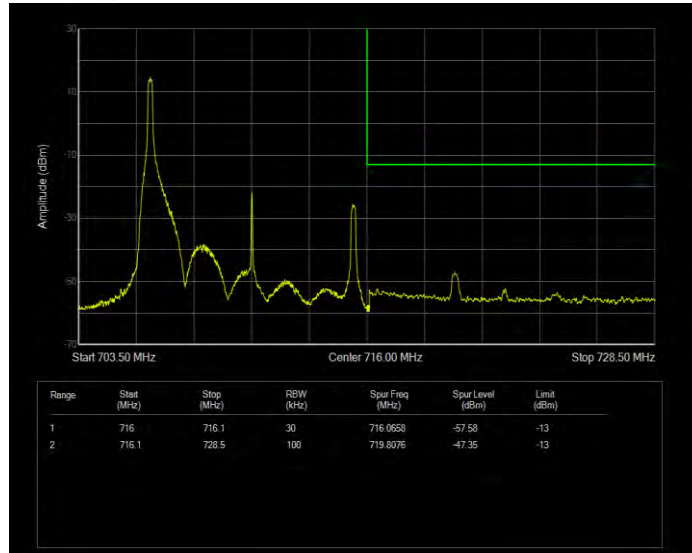

Band12 16QAM BW=10MHz Channel=23130 RB Size=1 Position=#0

Band12 16QAM BW=10MHz Channel=23130 RB Size=50 Position=#0