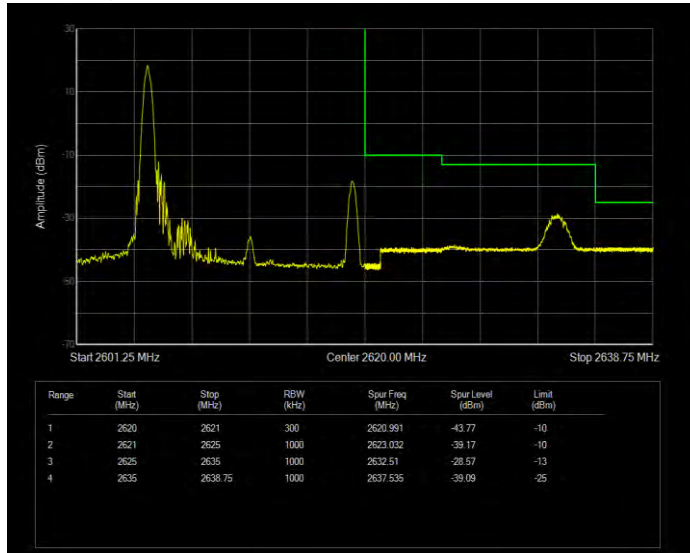

Band38 16QAM BW=15MHz Channel=38175 RB Size=1 Position=#0

Band38 16QAM BW=15MHz Channel=38175 RB Size=75 Position=#0