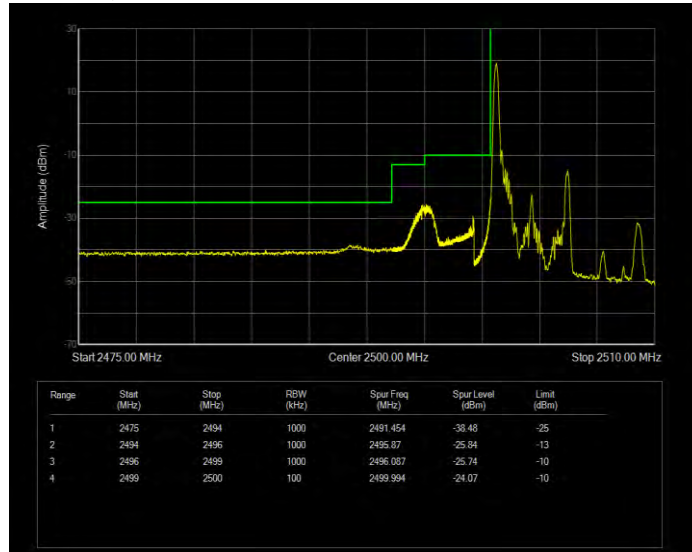

Band7 16QAM BW=20MHz Channel=20850 RB Size=100 Position=#0

Band7 16QAM BW=20MHz Channel=21350 RB Size=1 Position=#0

Band7 16QAM BW=20MHz Channel=21350 RB Size=100 Position=#0

Band7 16QAM BW=5MHz Channel=20775 RB Size=1 Position=#0

Band7 16QAM BW=5MHz Channel=20775 RB Size=25 Position=#0

Band7 16QAM BW=5MHz Channel=21425 RB Size=1 Position=#0

Band7 16QAM BW=5MHz Channel=21425 RB Size=25 Position=#0

Band7 QPSK BW=10MHz Channel=20800 RB Size=1 Position=#0