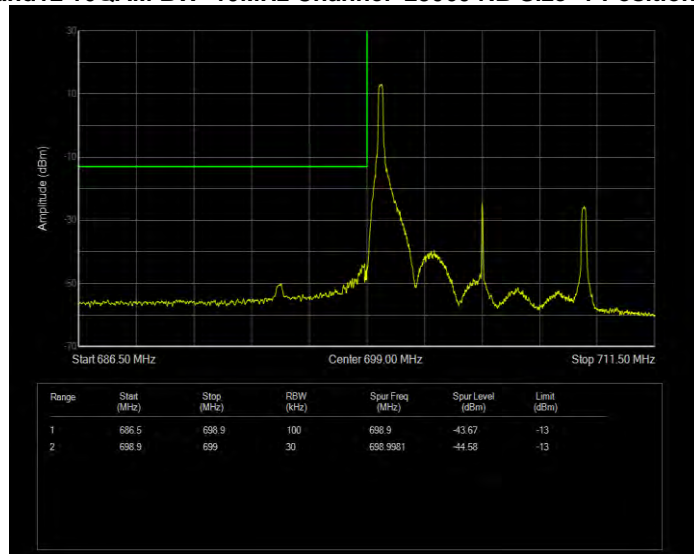

Band12 16QAM BW=1.4MHz Channel=23017 RB Size=6 Position=#0

Band12 16QAM BW=1.4MHz Channel=23173 RB Size=1 Position=#0

Band12 16QAM BW=1.4MHz Channel=23173 RB Size=6 Position=#0

Band12 16QAM BW=10MHz Channel=23060 RB Size=1 Position=#0