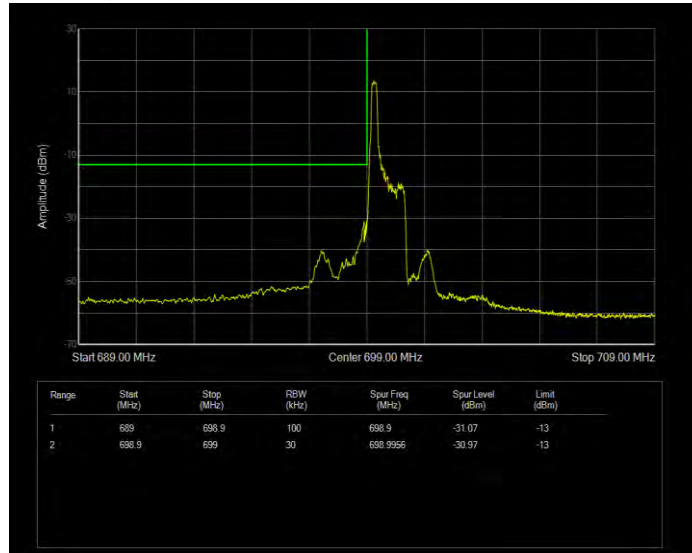

Band7 QPSK BW=5MHz Channel=20775 RB Size=25 Position=#0

Band7 QPSK BW=5MHz Channel=21425 RB Size=1 Position=#0

Band7 QPSK BW=5MHz Channel=21425 RB Size=25 Position=#0

Band12 16QAM BW=1.4MHz Channel=23017 RB Size=1 Position=#0