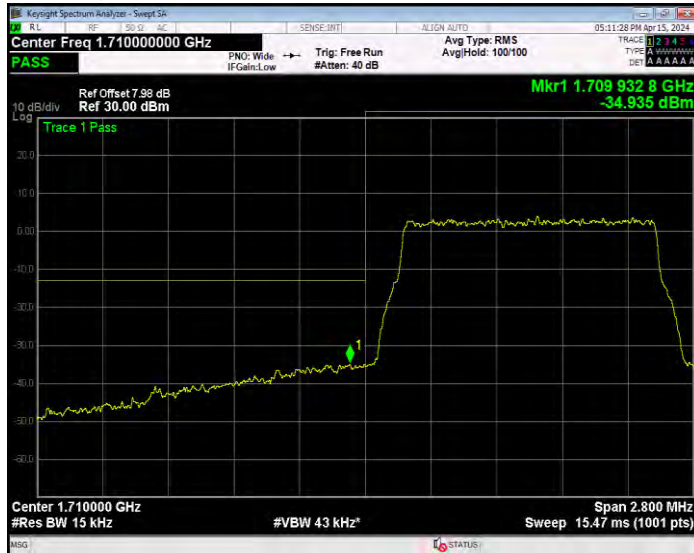

Band66 16QAM BW=1.4MHz Channel=131979 RB Size=6 Position=#0

Band66 16QAM BW=1.4MHz Channel=132665 RB Size=1 Position=#0