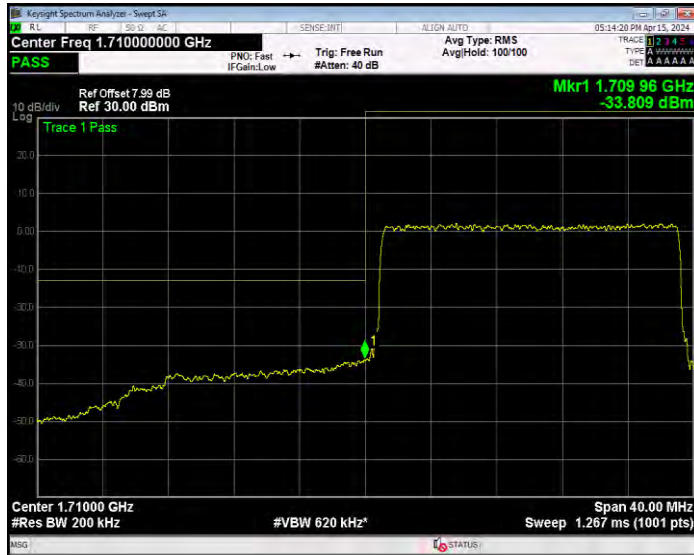

Band66 16QAM BW=20MHz Channel=132072 RB Size=100 Position=#0

Band66 16QAM BW=20MHz Channel=132572 RB Size=1 Position=#0