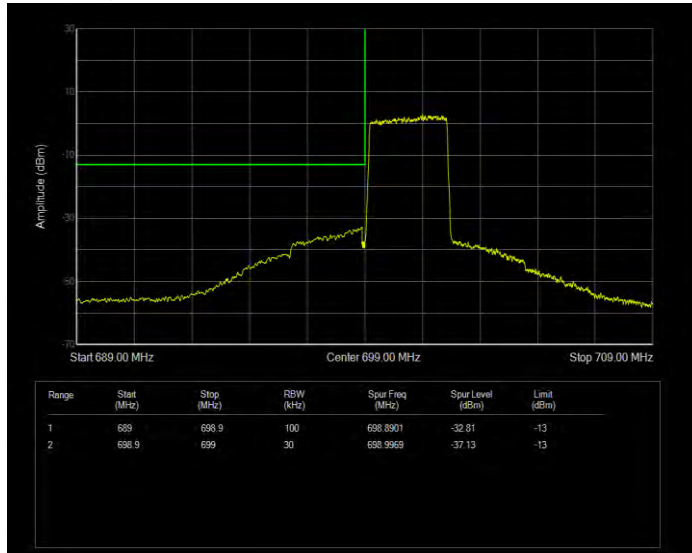

Band12 16QAM BW=3MHz Channel=23025 RB Size=15 Position=#0

Band12 16QAM BW=3MHz Channel=23165 RB Size=1 Position=#0