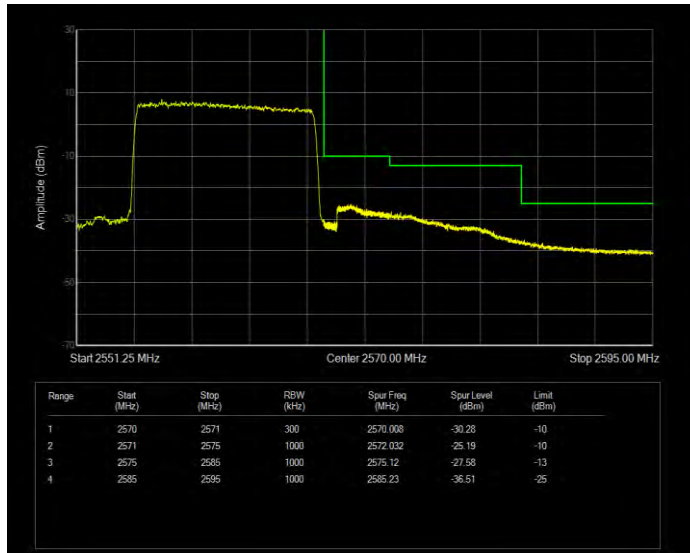

Band5 QPSK BW=5MHz Channel=20425 RB Size=25 Position=#0

Band5 QPSK BW=5MHz Channel=20625 RB Size=1 Position=#0

Band5 QPSK BW=5MHz Channel=20625 RB Size=25 Position=#0

Band7 16QAM BW=10MHz Channel=20800 RB Size=1 Position=#0

Band7 16QAM BW=10MHz Channel=20800 RB Size=50 Position=#0

Band7 16QAM BW=10MHz Channel=21400 RB Size=1 Position=#0

Band7 16QAM BW=10MHz Channel=21400 RB Size=50 Position=#0

Band7 16QAM BW=15MHz Channel=20825 RB Size=1 Position=#0

Band7 16QAM BW=15MHz Channel=20825 RB Size=75 Position=#0

Band7 16QAM BW=15MHz Channel=21375 RB Size=1 Position=#0

Band7 16QAM BW=15MHz Channel=21375 RB Size=75 Position=#0

Band7 16QAM BW=20MHz Channel=20850 RB Size=1 Position=#0