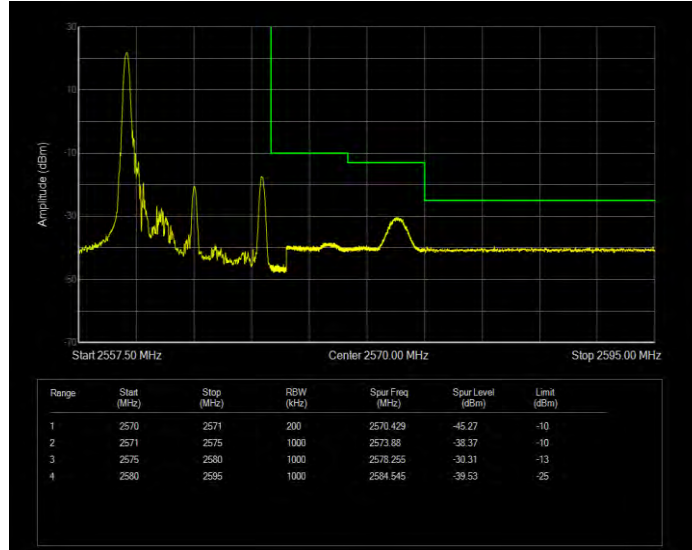

Band7 16QAM BW=5MHz Channel=20775 RB Size=25 Position=#0

Band7 16QAM BW=5MHz Channel=21425 RB Size=1 Position=#0

Band7 16QAM BW=5MHz Channel=21425 RB Size=25 Position=#0

Band7 QPSK BW=10MHz Channel=20800 RB Size=1 Position=#0

Band7 QPSK BW=10MHz Channel=20800 RB Size=50 Position=#0

Band7 QPSK BW=10MHz Channel=21400 RB Size=1 Position=#0

Band7 QPSK BW=10MHz Channel=21400 RB Size=50 Position=#0

Band7 QPSK BW=15MHz Channel=20825 RB Size=1 Position=#0