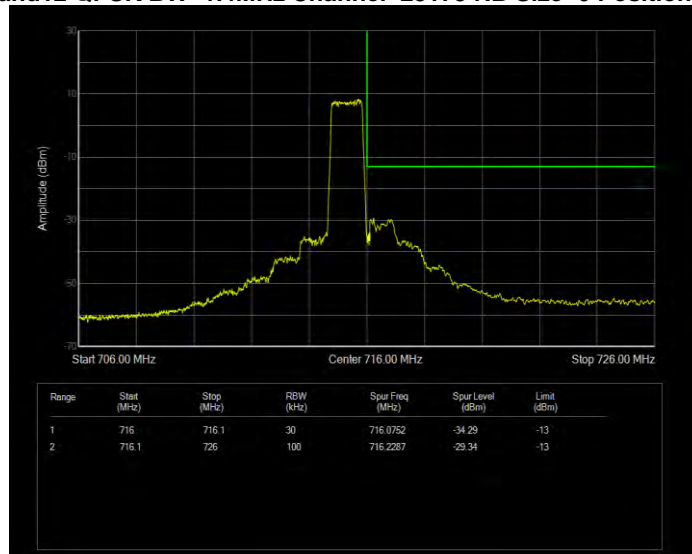

Band12 16QAM BW=5MHz Channel=23035 RB Size=25 Position=#0

Band12 16QAM BW=5MHz Channel=23155 RB Size=1 Position=#0

Band12 16QAM BW=5MHz Channel=23155 RB Size=25 Position=#0

Band12 QPSK BW=1.4MHz Channel=23017 RB Size=1 Position=#0

Band12 QPSK BW=1.4MHz Channel=23017 RB Size=6 Position=#0

Band12 QPSK BW=1.4MHz Channel=23173 RB Size=1 Position=#0

Band12 QPSK BW=1.4MHz Channel=23173 RB Size=6 Position=#0

Band12 QPSK BW=10MHz Channel=23060 RB Size=1 Position=#0