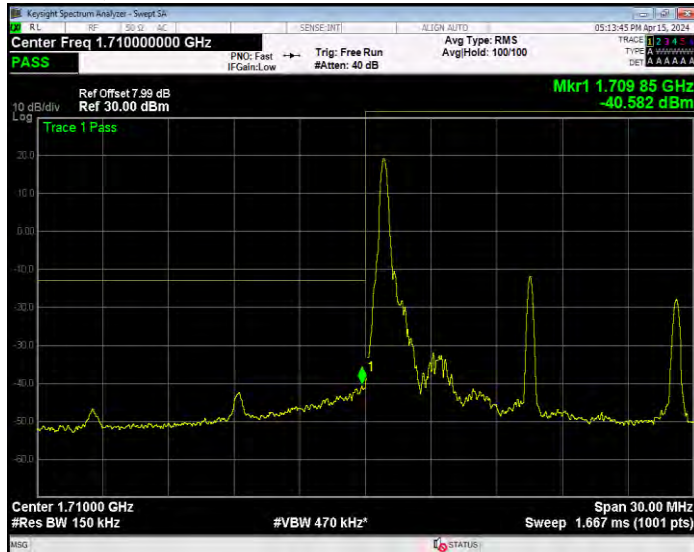

Band66 16QAM BW=10MHz Channel=132022 RB Size=50 Position=#0

Band66 16QAM BW=10MHz Channel=132622 RB Size=1 Position=#0

Band66 16QAM BW=10MHz Channel=132622 RB Size=50 Position=#0

Band66 16QAM BW=15MHz Channel=132047 RB Size=1 Position=#0