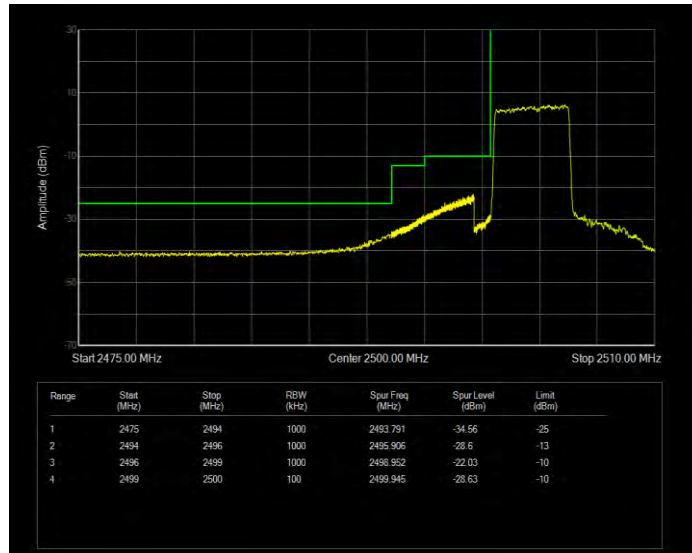

Band7 16QAM BW=20MHz Channel=20850 RB Size=100 Position=#0

Band7 16QAM BW=20MHz Channel=21350 RB Size=1 Position=#0

Band7 16QAM BW=20MHz Channel=21350 RB Size=100 Position=#0

Band7 16QAM BW=5MHz Channel=20775 RB Size=1 Position=#0

Band7 16QAM BW=5MHz Channel=20775 RB Size=25 Position=#0

Band7 16QAM BW=5MHz Channel=21425 RB Size=1 Position=#0

Band7 16QAM BW=5MHz Channel=21425 RB Size=25 Position=#0

Band7 QPSK BW=10MHz Channel=20800 RB Size=1 Position=#0