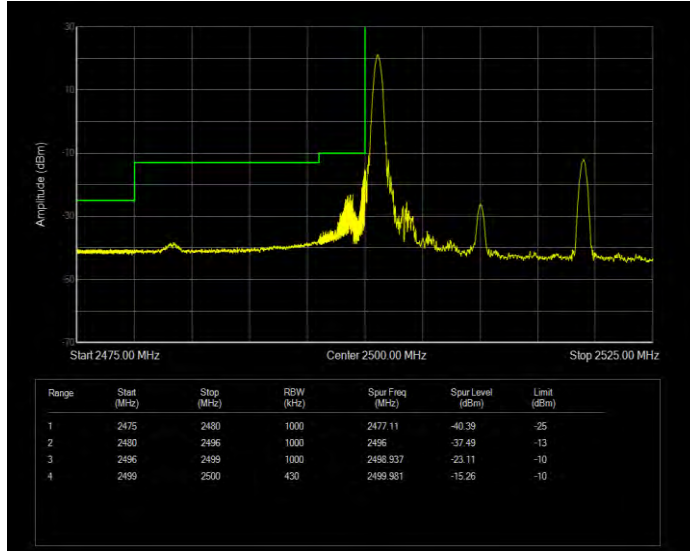

Band7 16QAM BW=15MHz Channel=20825 RB Size=75 Position=#0

Band7 16QAM BW=15MHz Channel=21375 RB Size=1 Position=#0

Band7 16QAM BW=15MHz Channel=21375 RB Size=75 Position=#0

Band7 16QAM BW=20MHz Channel=20850 RB Size=1 Position=#0

Band7 16QAM BW=20MHz Channel=20850 RB Size=100 Position=#0

Band7 16QAM BW=20MHz Channel=21350 RB Size=1 Position=#0

Band7 16QAM BW=20MHz Channel=21350 RB Size=100 Position=#0

Band7 16QAM BW=5MHz Channel=20775 RB Size=1 Position=#0