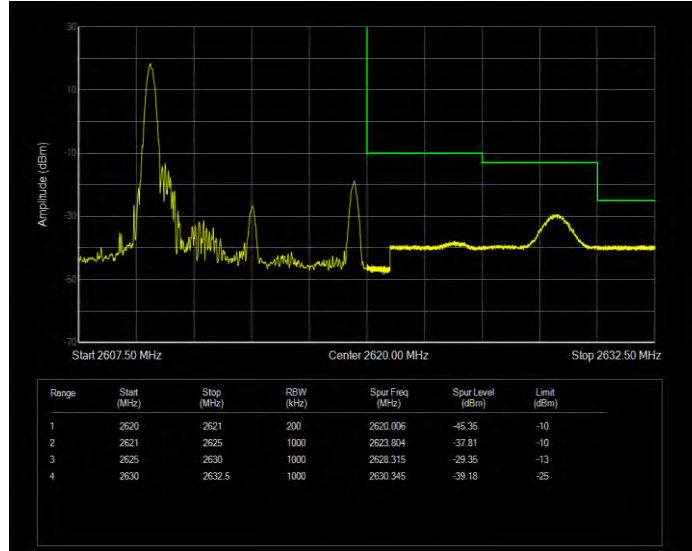

Band38 16QAM BW=5MHz Channel=37775 RB Size=25 Position=#0

Band38 16QAM BW=5MHz Channel=38225 RB Size=1 Position=#0

Band38 16QAM BW=5MHz Channel=38225 RB Size=25 Position=#0

Band38 QPSK BW=10MHz Channel=37800 RB Size=1 Position=#0

Band38 QPSK BW=10MHz Channel=37800 RB Size=50 Position=#0

Band38 QPSK BW=10MHz Channel=38200 RB Size=1 Position=#0

Band38 QPSK BW=10MHz Channel=38200 RB Size=50 Position=#0

Band38 QPSK BW=15MHz Channel=37825 RB Size=1 Position=#0