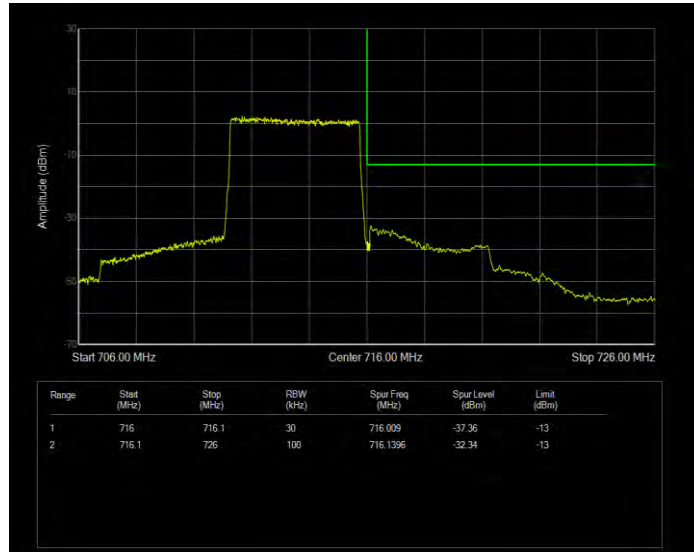

Band12 QPSK BW=5MHz Channel=23155 RB Size=25 Position=#0

Band17 16QAM BW=10MHz Channel=23780 RB Size=1 Position=#0