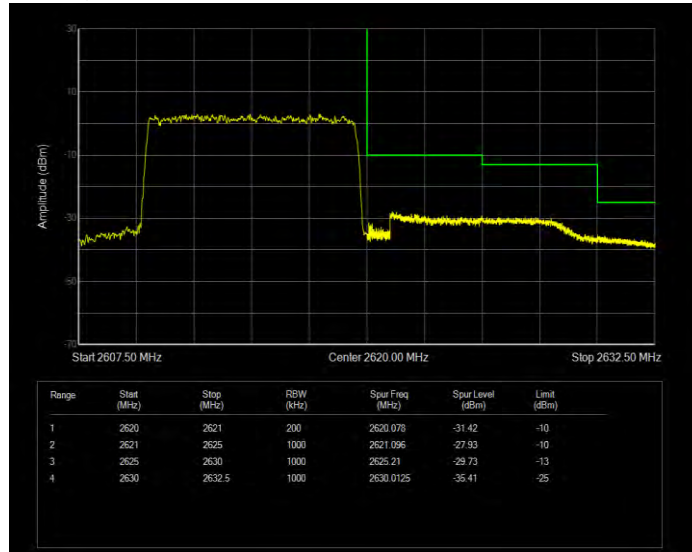

Band38 16QAM BW=5MHz Channel=37775 RB Size=25 Position=#0

Band38 16QAM BW=5MHz Channel=38225 RB Size=1 Position=#0

Band38 16QAM BW=5MHz Channel=38225 RB Size=25 Position=#0

Band38 QPSK BW=10MHz Channel=37800 RB Size=1 Position=#0

Band38 QPSK BW=10MHz Channel=37800 RB Size=50 Position=#0

Band38 QPSK BW=10MHz Channel=38200 RB Size=1 Position=#0

Band38 QPSK BW=10MHz Channel=38200 RB Size=50 Position=#0

Band38 QPSK BW=15MHz Channel=37825 RB Size=1 Position=#0