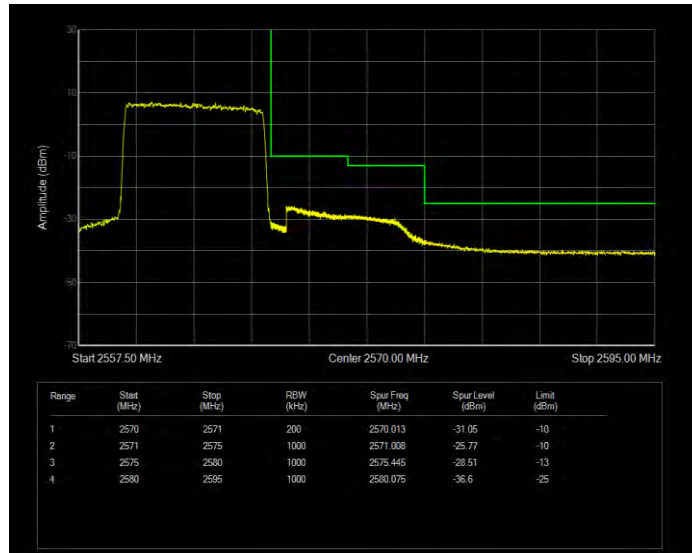

Band7 16QAM BW=20MHz Channel=20850 RB Size=100 Position=#0

Band7 16QAM BW=20MHz Channel=21350 RB Size=1 Position=#0

Band7 16QAM BW=20MHz Channel=21350 RB Size=100 Position=#0

Band7 16QAM BW=5MHz Channel=20775 RB Size=1 Position=#0

Band7 16QAM BW=5MHz Channel=20775 RB Size=25 Position=#0

Band7 16QAM BW=5MHz Channel=21425 RB Size=1 Position=#0

Band7 16QAM BW=5MHz Channel=21425 RB Size=25 Position=#0

Band7 QPSK BW=10MHz Channel=20800 RB Size=1 Position=#0

Band7 QPSK BW=10MHz Channel=20800 RB Size=50 Position=#0

Band7 QPSK BW=10MHz Channel=21400 RB Size=1 Position=#0

Band7 QPSK BW=10MHz Channel=21400 RB Size=50 Position=#0

Band7 QPSK BW=15MHz Channel=20825 RB Size=1 Position=#0