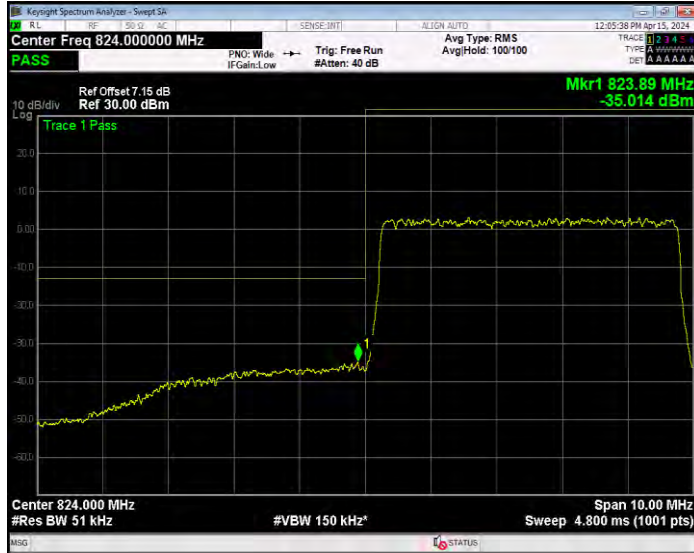

Band5 16QAM BW=5MHz Channel=20425 RB Size=25 Position=#0

Band5 16QAM BW=5MHz Channel=20625 RB Size=1 Position=#0

Band5 16QAM BW=5MHz Channel=20625 RB Size=25 Position=#0

Band5 QPSK BW=1.4MHz Channel=20407 RB Size=1 Position=#0