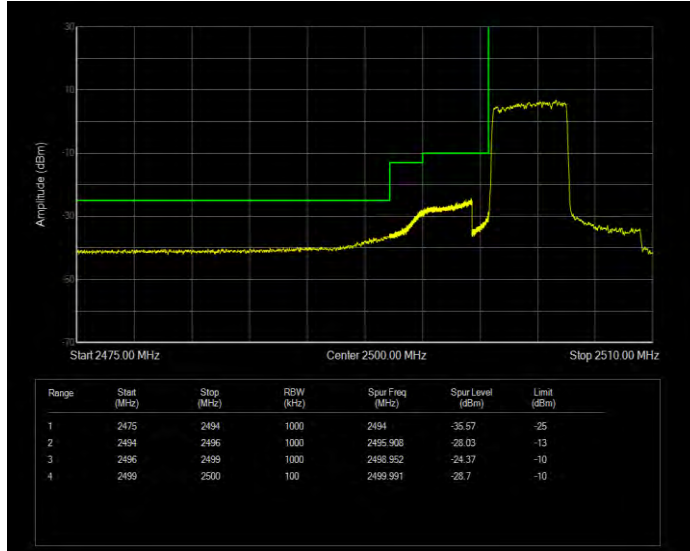

Band7 QPSK BW=20MHz Channel=20850 RB Size=100 Position=#0

Band7 QPSK BW=20MHz Channel=21350 RB Size=1 Position=#0

Band7 QPSK BW=20MHz Channel=21350 RB Size=100 Position=#0

Band7 QPSK BW=5MHz Channel=20775 RB Size=1 Position=#0

Band7 QPSK BW=5MHz Channel=20775 RB Size=25 Position=#0

Band7 QPSK BW=5MHz Channel=21425 RB Size=1 Position=#0

Band7 QPSK BW=5MHz Channel=21425 RB Size=25 Position=#0

Band12 16QAM BW=1.4MHz Channel=23017 RB Size=1 Position=#0