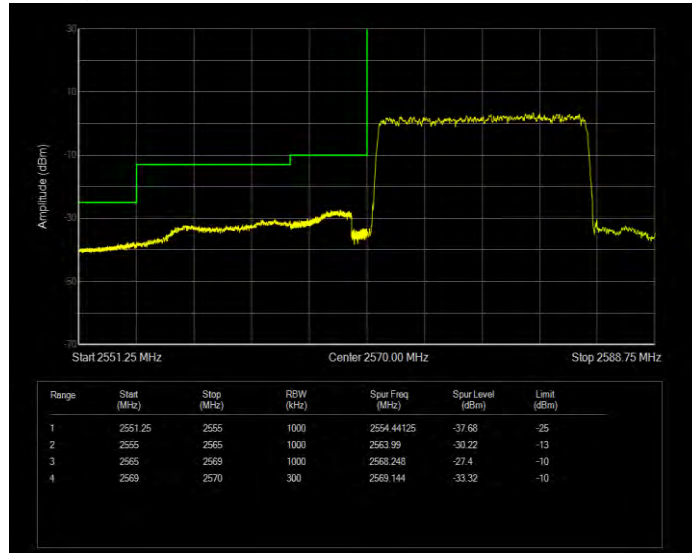

Band38 QPSK BW=15MHz Channel=37825 RB Size=75 Position=#0

Band38 QPSK BW=15MHz Channel=38175 RB Size=1 Position=#0