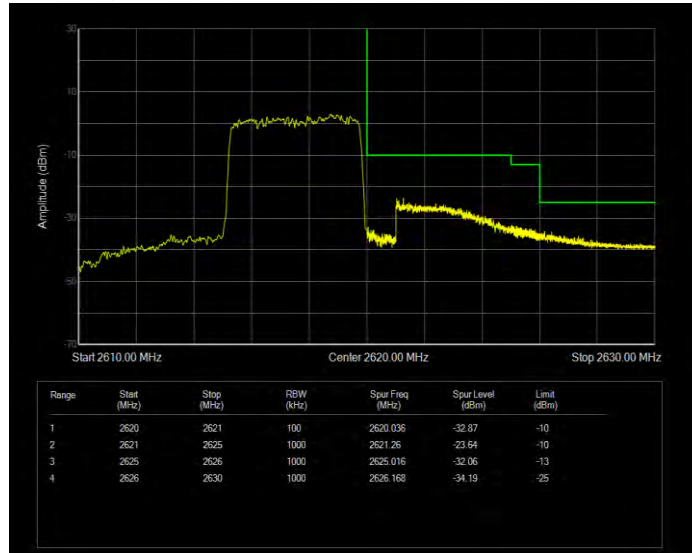

Band38 16QAM BW=20MHz Channel=37850 RB Size=100 Position=#0

Band38 16QAM BW=20MHz Channel=38150 RB Size=1 Position=#0

Band38 16QAM BW=20MHz Channel=38150 RB Size=100 Position=#0

Band38 16QAM BW=5MHz Channel=37775 RB Size=1 Position=#0

Band38 16QAM BW=5MHz Channel=37775 RB Size=25 Position=#0

Band38 16QAM BW=5MHz Channel=38225 RB Size=1 Position=#0

Band38 16QAM BW=5MHz Channel=38225 RB Size=25 Position=#0

Band38 QPSK BW=10MHz Channel=37800 RB Size=1 Position=#0