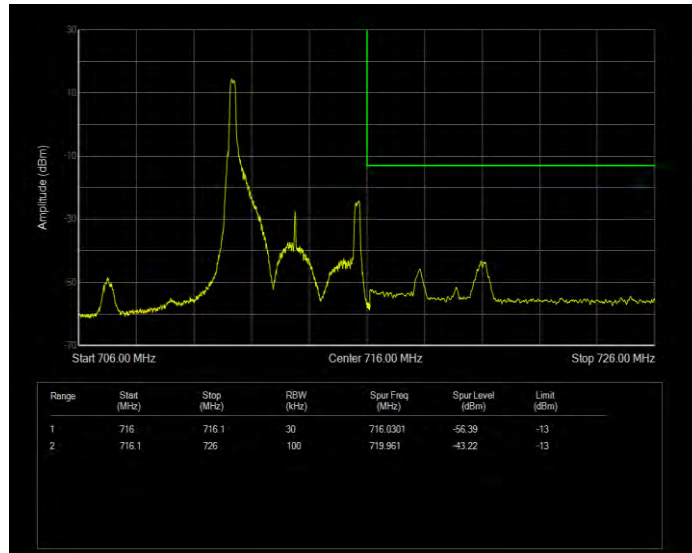

Band12 16QAM BW=5MHz Channel=23155 RB Size=1 Position=#0

Band12 16QAM BW=5MHz Channel=23155 RB Size=25 Position=#0