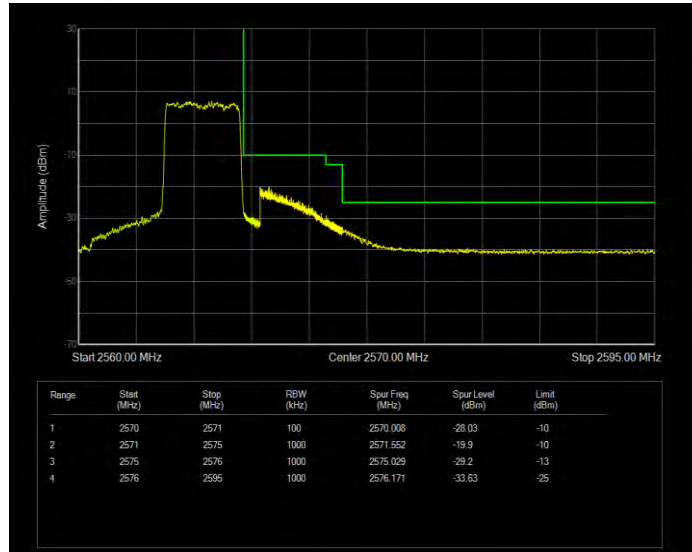

Band7 16QAM BW=20MHz Channel=20850 RB Size=100 Position=#0

Band7 16QAM BW=20MHz Channel=21350 RB Size=1 Position=#0

Band7 16QAM BW=20MHz Channel=21350 RB Size=100 Position=#0

Band7 16QAM BW=5MHz Channel=20775 RB Size=1 Position=#0

Band7 16QAM BW=5MHz Channel=20775 RB Size=25 Position=#0

Band7 16QAM BW=5MHz Channel=21425 RB Size=1 Position=#0

Band7 16QAM BW=5MHz Channel=21425 RB Size=25 Position=#0

Band7 QPSK BW=10MHz Channel=20800 RB Size=1 Position=#0