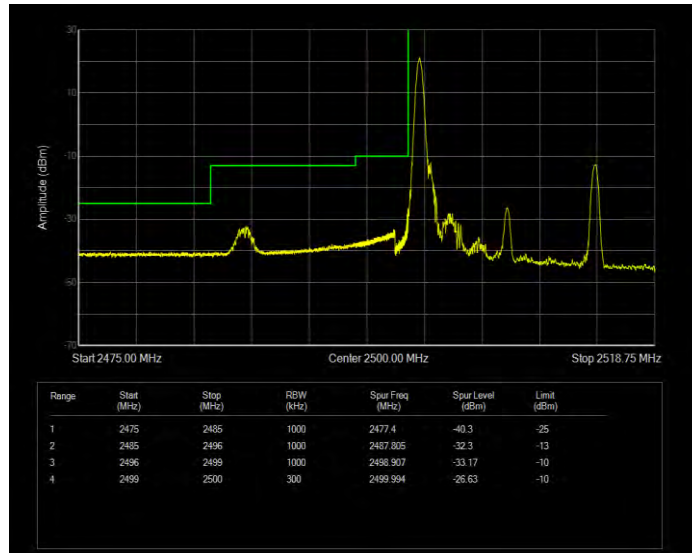

Band5 QPSK BW=5MHz Channel=20425 RB Size=25 Position=#0

Band5 QPSK BW=5MHz Channel=20625 RB Size=1 Position=#0

Band5 QPSK BW=5MHz Channel=20625 RB Size=25 Position=#0

Band7 16QAM BW=10MHz Channel=20800 RB Size=1 Position=#0

Band7 16QAM BW=10MHz Channel=20800 RB Size=50 Position=#0

Band7 16QAM BW=10MHz Channel=21400 RB Size=1 Position=#0

Band7 16QAM BW=10MHz Channel=21400 RB Size=50 Position=#0

Band7 16QAM BW=15MHz Channel=20825 RB Size=1 Position=#0