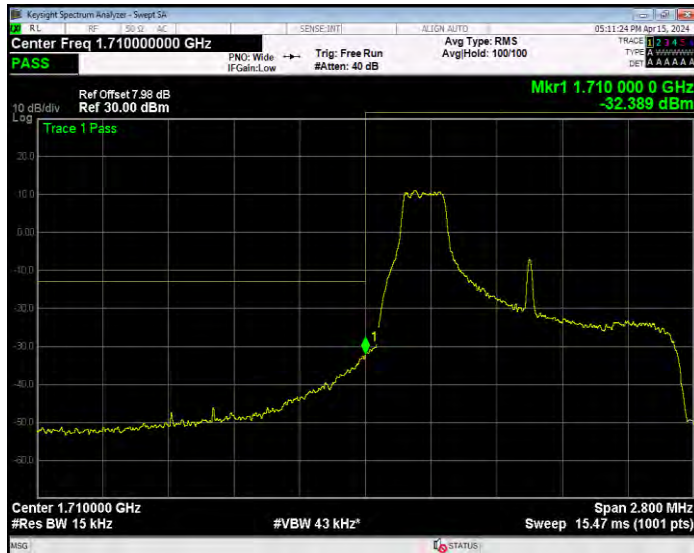

Band38 QPSK BW=5MHz Channel=37775 RB Size=25 Position=#0

Band38 QPSK BW=5MHz Channel=38225 RB Size=1 Position=#0

Band38 QPSK BW=5MHz Channel=38225 RB Size=25 Position=#0

Band66 16QAM BW=1.4MHz Channel=131979 RB Size=1 Position=#0