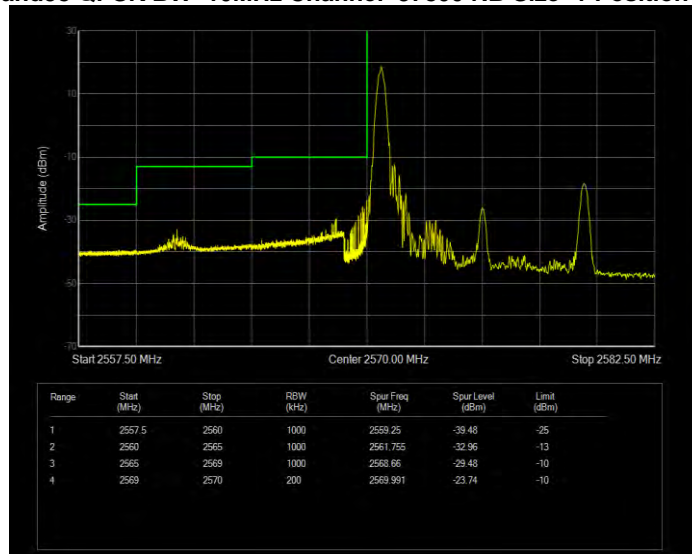

Band38 16QAM BW=5MHz Channel=37775 RB Size=25 Position=#0

Band38 16QAM BW=5MHz Channel=38225 RB Size=1 Position=#0

Band38 16QAM BW=5MHz Channel=38225 RB Size=25 Position=#0

Band38 QPSK BW=10MHz Channel=37800 RB Size=1 Position=#0