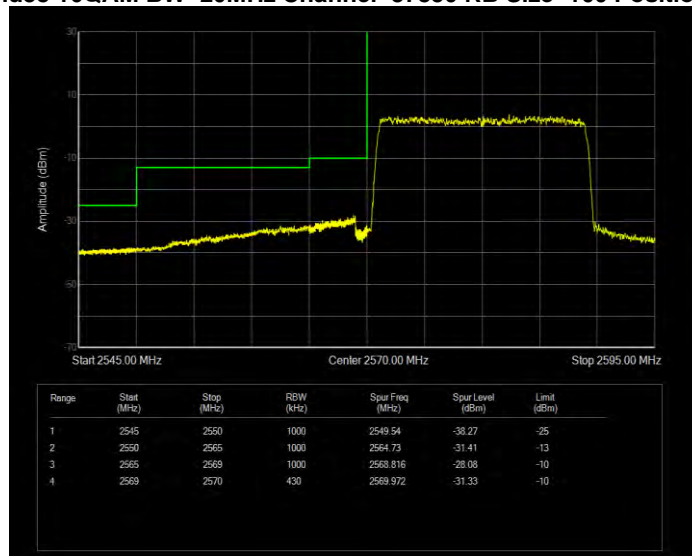

Band38 16QAM BW=15MHz Channel=37825 RB Size=75 Position=#0

Band38 16QAM BW=15MHz Channel=38175 RB Size=1 Position=#0

Band38 16QAM BW=15MHz Channel=38175 RB Size=75 Position=#0

Band38 16QAM BW=20MHz Channel=37850 RB Size=1 Position=#0

Band38 16QAM BW=20MHz Channel=37850 RB Size=100 Position=#0

Band38 16QAM BW=20MHz Channel=38150 RB Size=1 Position=#0

Band38 16QAM BW=20MHz Channel=38150 RB Size=100 Position=#0

Band38 16QAM BW=5MHz Channel=37775 RB Size=1 Position=#0