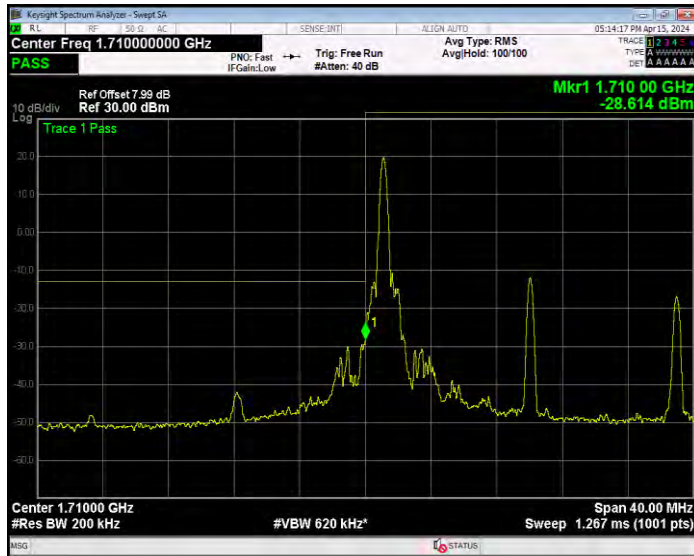

Band66 16QAM BW=15MHz Channel=132047 RB Size=75 Position=#0

Band66 16QAM BW=15MHz Channel=132597 RB Size=1 Position=#0

Band66 16QAM BW=15MHz Channel=132597 RB Size=75 Position=#0

Band66 16QAM BW=20MHz Channel=132072 RB Size=1 Position=#0