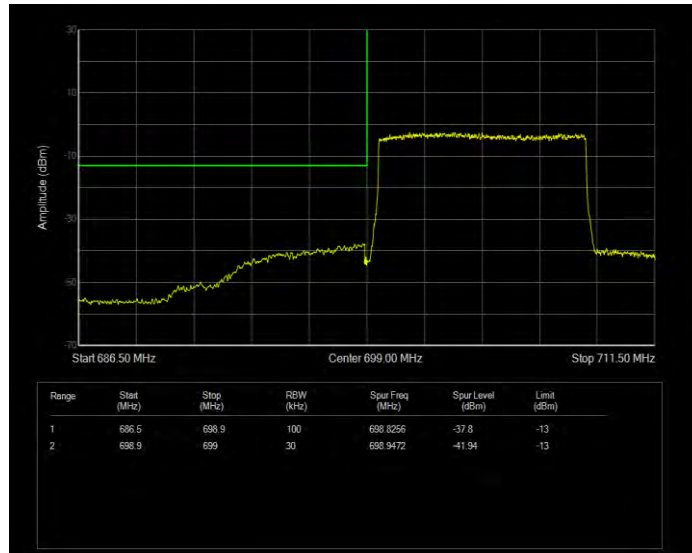

Band12 16QAM BW=10MHz Channel=23060 RB Size=50 Position=#0

Band12 16QAM BW=10MHz Channel=23130 RB Size=1 Position=#0