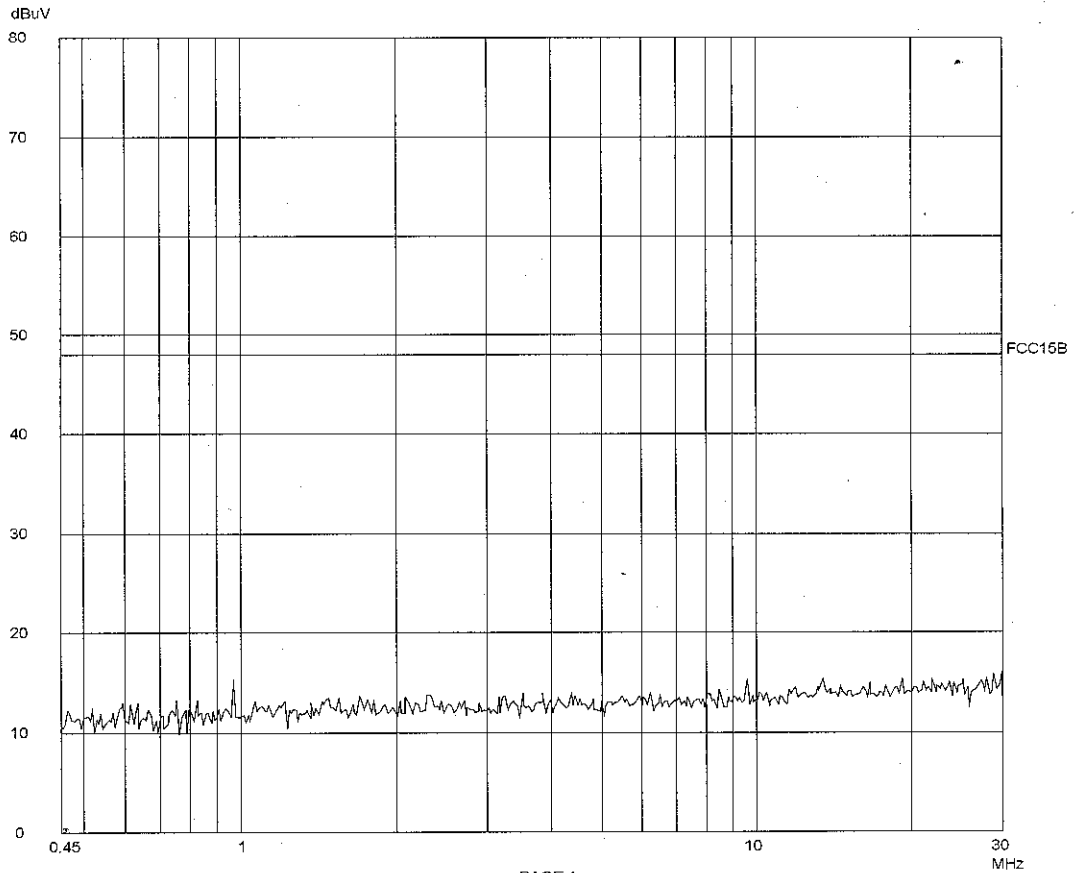

Intertek Testing Services

ETL SEMKO

Report No.: 00108891
Mode: Talk

Tested By: Hong, Report No.: 00108891

Scan Settings (1 Range)

Frequencies			Receiver Settings					
Start	Stop	Step	IF BW	Detector	M-Time	Atten	Preamp	OpRge
450k	30M	5k	10k	PK	20ms	AUTO	LN OFF	60dB

Final Measurement: x QP

Meas Time: 1 s
Subranges: 16
Acc Margin: 20dB

Transducer No.	Start	Stop	Name
21	9k	30M	EW0698 ↘

PAGE 1

Ctrl No.: N/A

Intertek Testing Services

ETL SEMKO

Report No.: 00108891
Mode: Talk

Tested By: Hong, Report No.: 00108891

Scan Settings (1 Range)

|----- Frequencies -----||----- Receiver Settings -----|

Start	Stop	Step	IF BW	Detector	M-Time	Atten	Preamp	OpRge
450k	30M	5k	10k	PK	20ms	AUTO	LN OFF	60dB

Final Measurement Results:

no Results

Ctrl No.: N/A