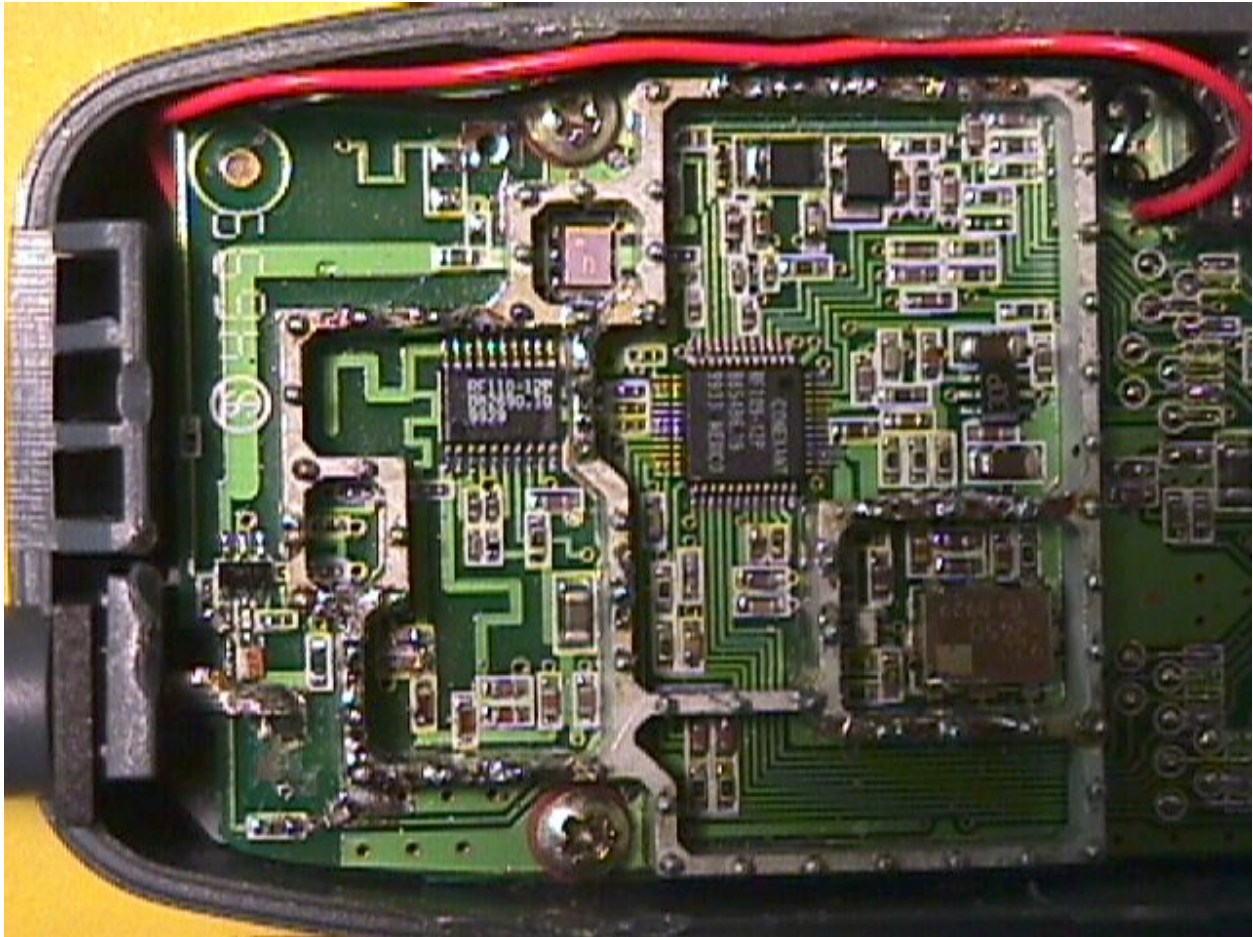

**INTERNAL PHOTOGRAPHS  
GIANT ELECTRONICS LTD.  
(FCC ID: K7GG2488)**

**INTERNAL PHOTOGRAPHS  
GIANT ELECTRONICS LTD.  
(FCC ID: K7GG2488)**

**INTERNAL PHOTOGRAPHS  
GIANT ELECTRONICS LTD.  
(FCC ID: K7GG2488)**