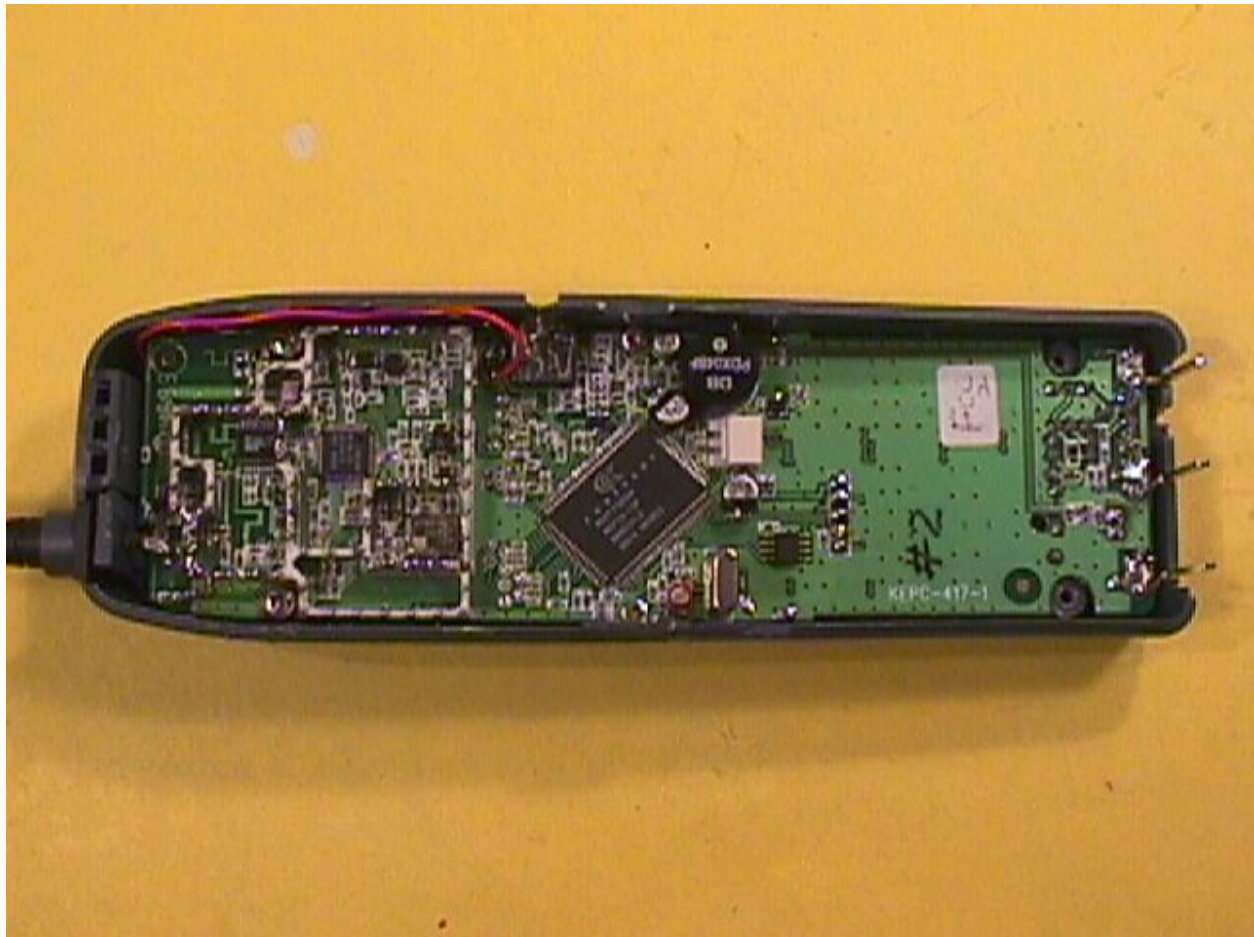

**INTERNAL PHOTOGRAPHS  
GIANT ELECTRONICS LTD.  
(FCC ID: K7GG2488)**

**INTERNAL PHOTOGRAPHS  
GIANT ELECTRONICS LTD.  
(FCC ID: K7GG2488)**

**INTERNAL PHOTOGRAPHS  
GIANT ELECTRONICS LTD.  
(FCC ID: K7GG2488)**