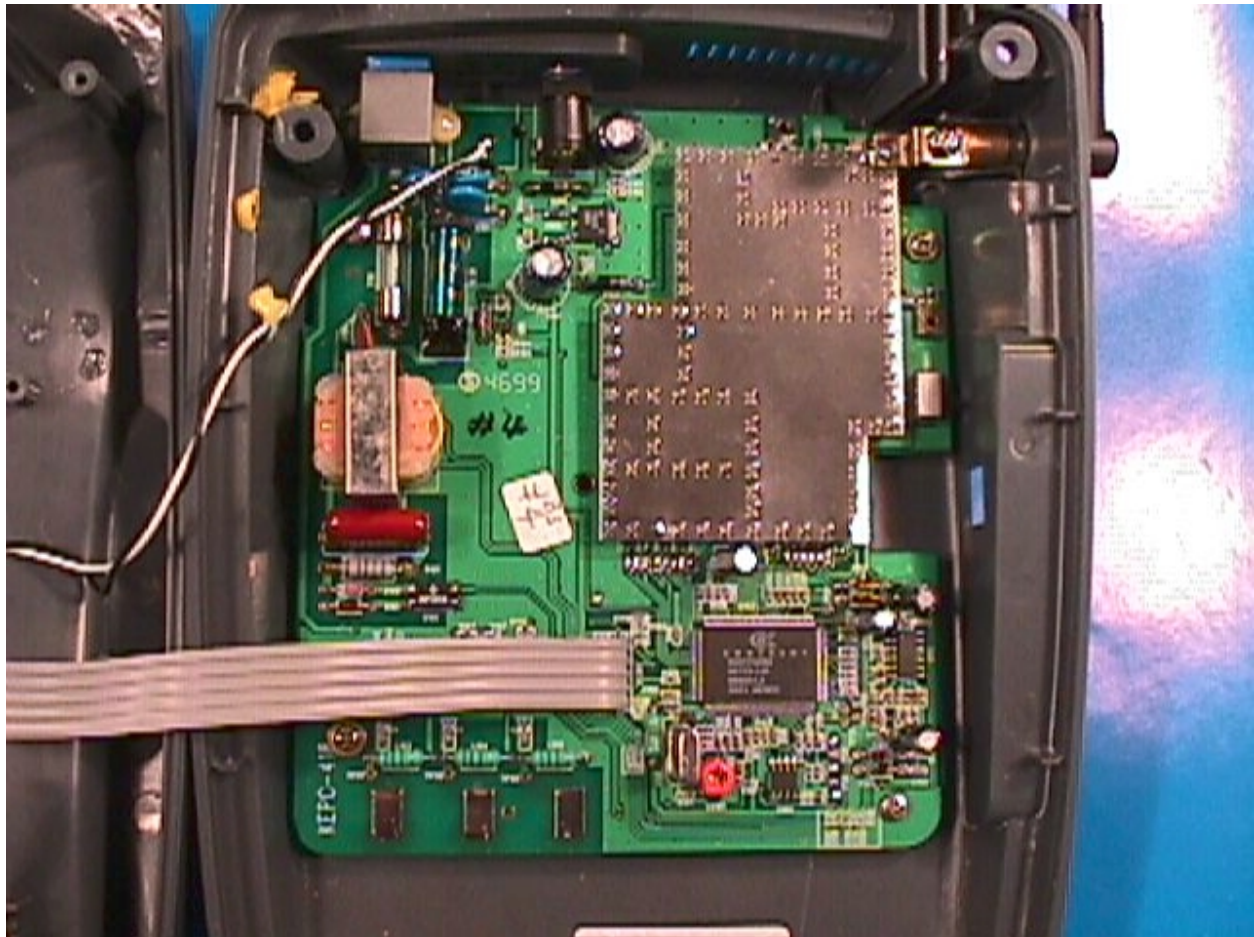

**INTERNAL PHOTOGRAPHS
GIANT ELECTRONICS LTD.
(FCC ID: K7GG2488)**