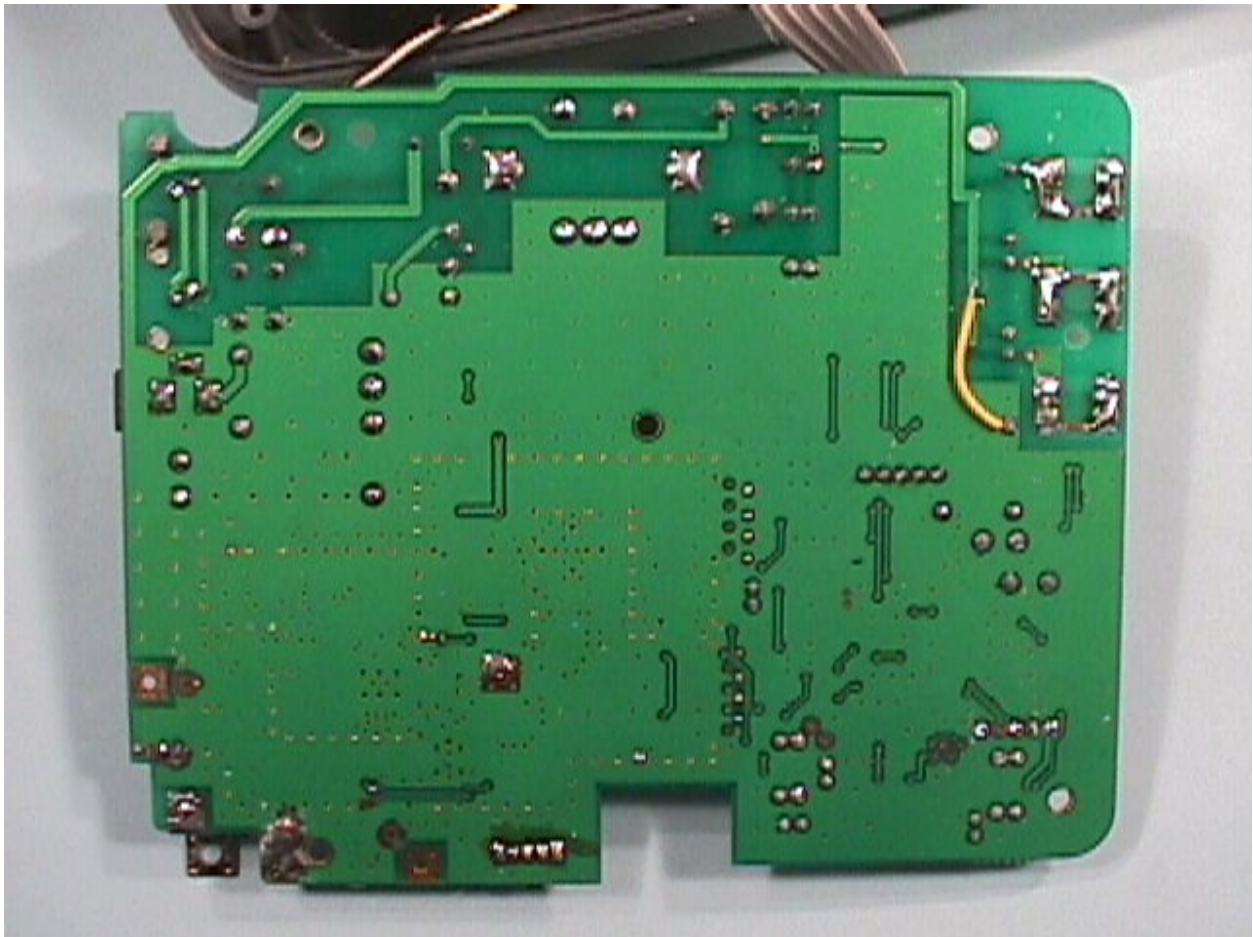

**INTERNAL PHOTOGRAPHS
GIANT ELECTRONICS LTD.
(FCC ID: K7GG2488)**