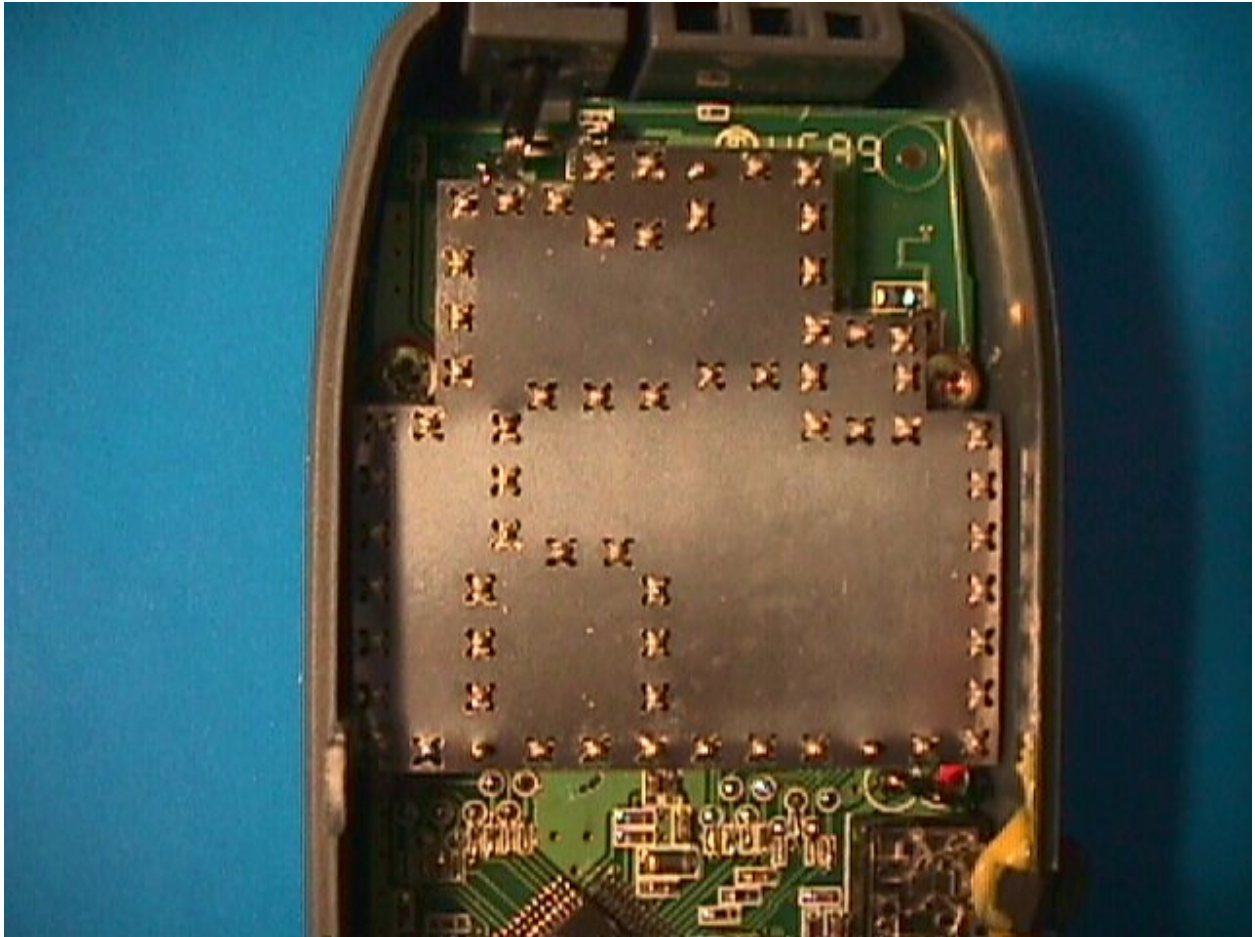

**INTERNAL PHOTOGRAPHS
GIANT ELECTRONICS LTD.
(FCC ID: K7GG2488)**