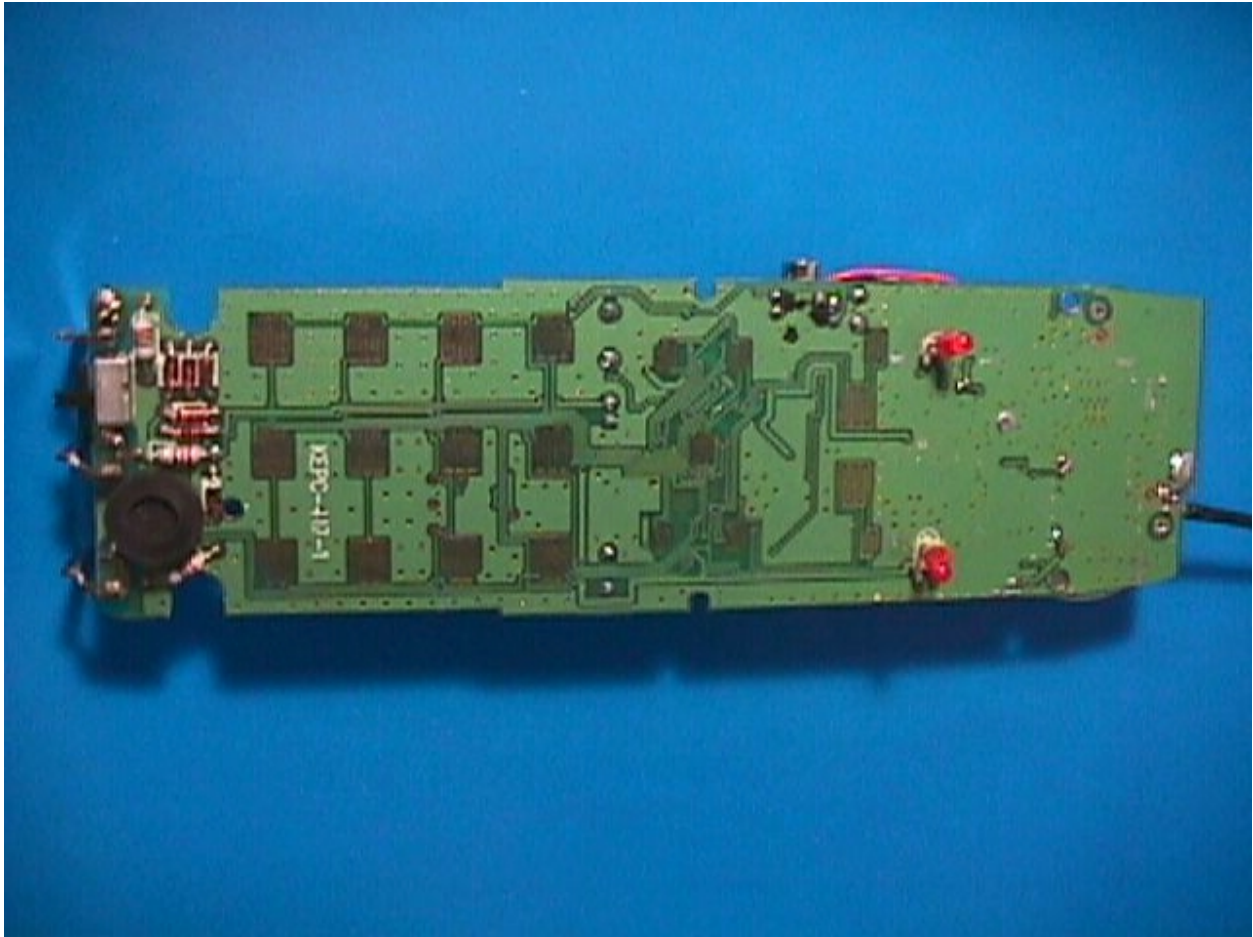

**INTERNAL PHOTOGRAPHS  
GIANT ELECTRONICS LTD.  
(FCC ID: K7GG2488)**

**INTERNAL PHOTOGRAPHS  
GIANT ELECTRONICS LTD.  
(FCC ID: K7GG2488)**

**INTERNAL PHOTOGRAPHS  
GIANT ELECTRONICS LTD.  
(FCC ID: K7GG2488)**