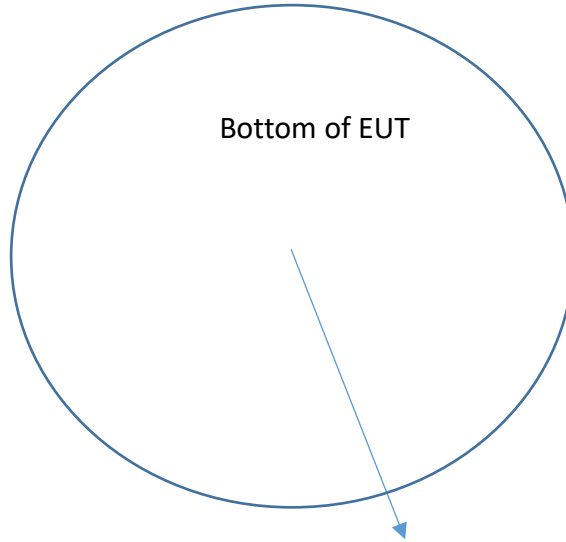

LABEL & Label LOCATION

The label will be permanently affixed at a conspicuous location on the device.

FCC ID: JNZSR0192

IC: 4418A-SR0192