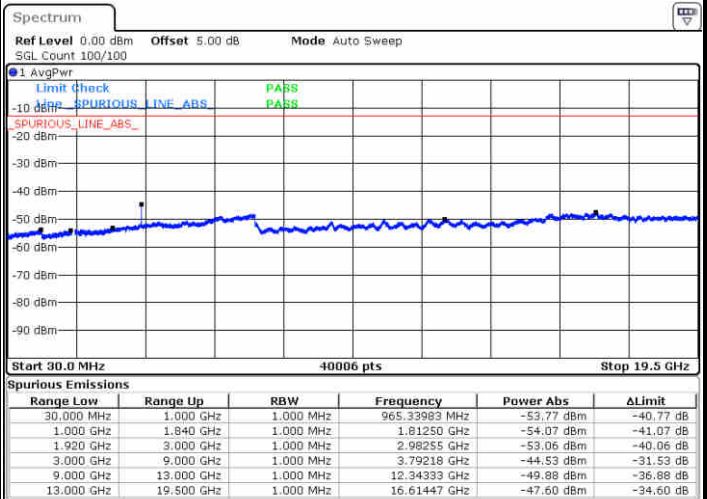

Middle Channel / 16QAM

Date: 29 JUN 2017 15:14:47

Date: 29 JUN 2017 15:14:02

LTE Band 25 / 15MHz

Highest Channel / QPSK

Highest Channel / 16QAM

Date: 29 JUN 2017 15:15:43

Date: 29 JUN 2017 15:16:34

LTE Band 25 / 20MHz

Lowest Channel / QPSK

Lowest Channel / 16QAM

Date: 29 JUN 2017 15:36:49

Date: 29 JUN 2017 15:36:02

LTE Band 25 / 20MHz

Middle Channel / QPSK

Middle Channel / 16QAM

Date: 29 JUN 2017 15:37:44

Date: 29 JUN 2017 15:38:28

Highest Channel / QPSK

Highest Channel / 16QAM

Date: 29 JUN 2017 15:47:18

Date: 29 JUN 2017 15:40:52

**LTE Band 25 / 3MHz**

**Lowest Channel / 64QAM**