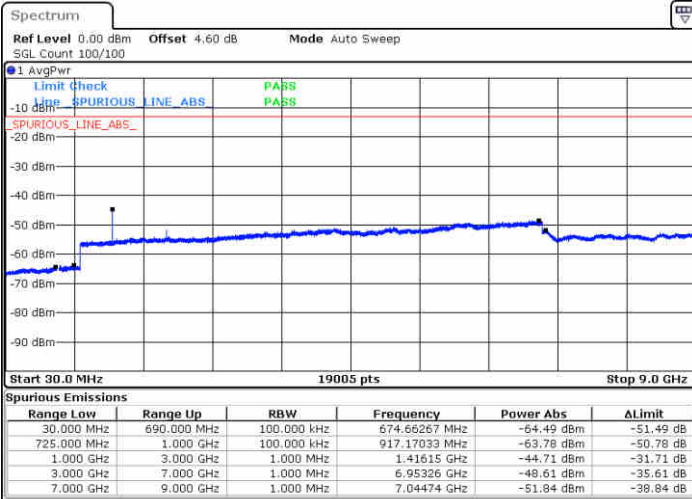

LTE Band 17 / 5MHz

Lowest Channel / QPSK

Lowest Channel / 16QAM

Date: 27 JUN 2017 10:05:10

Date: 27 JUN 2017 10:06:05

Middle Channel / QPSK

Middle Channel / 16QAM

Date: 27 JUN 2017 10:07:43

Date: 27 JUN 2017 10:08:38

LTE Band 17 / 5MHz

Highest Channel / QPSK

Date: 27 JUN 2017 10:14:48

Highest Channel / 16QAM

Date: 27 JUN 2017 10:15:44

LTE Band 17 / 10MHz

Lowest Channel / QPSK