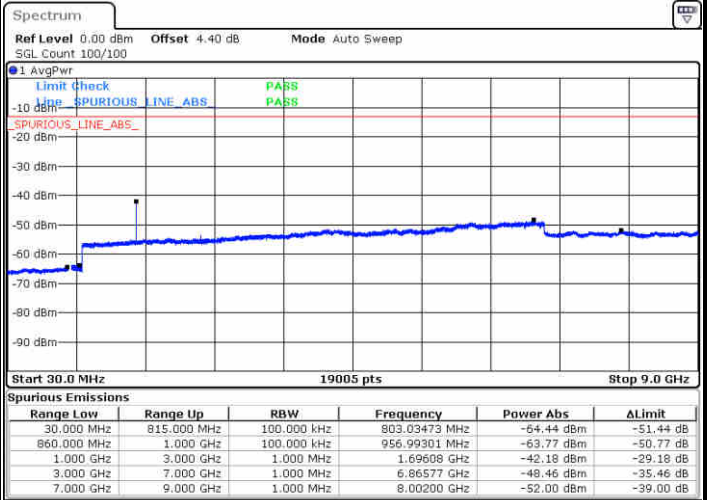

Highest Channel / 64QAM

Date: 29 JUN 2017 15:17:57

**LTE Band 25 / 20MHz**

**Lowest Channel / 64QAM**

**Middle Channel / 64QAM**

**Highest Channel / 64QAM**

LTE Band 26 / 1.4MHz

Lowest Channel / QPSK

Date: 27 JUN 2017 22:04:06

Lowest Channel / 16QAM

Date: 27 JUN 2017 22:04:32

Middle Channel / QPSK

Date: 27 JUN 2017 22:02:44

Middle Channel / 16QAM

Date: 27 JUN 2017 22:03:10

LTE Band 26 / 1.4MHz

Highest Channel / QPSK

Date: 27 JUN 2017 22:01:10

Highest Channel / 16QAM

Date: 27 JUN 2017 22:01:44

LTE Band 26 / 3MHz

Lowest Channel / QPSK

Date: 27 JUN 2017 22:43:14

Lowest Channel / 16QAM

Date: 27 JUN 2017 22:43:38

LTE Band 26 / 3MHz

Middle Channel / QPSK

Middle Channel / 16QAM

Date: 27 JUN 2017 22:44:30

Date: 27 JUN 2017 22:44:53

Highest Channel / QPSK

Highest Channel / 16QAM