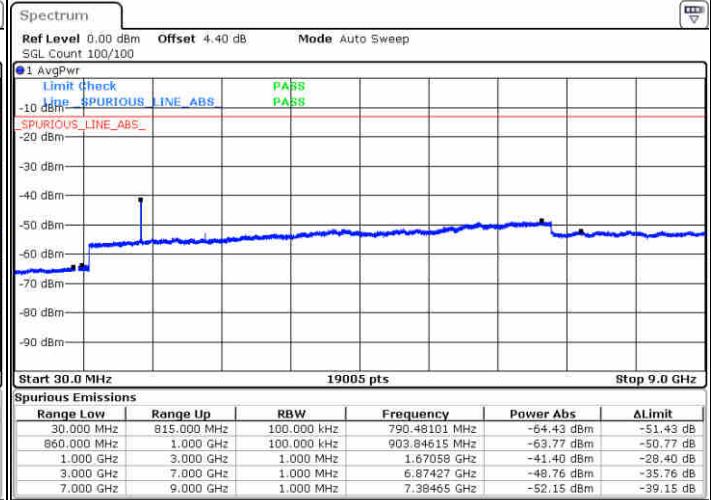

Highest Channel / QPSK

Date: 27 JUN 2017 23:59:33

Highest Channel / 16QAM

Date: 27 JUN 2017 23:59:58

LTE Band 26 / 15MHz

CH26765 / QPSK

Date: 29 JUN 2017 22:07:32

CH26765 / 16QAM

Date: 29 JUN 2017 22:08:07

LTE Band 26 / 1.4MHz

Lowest Channel / 64QAM

Middle Channel / 64QAM

Date: 27 JUN 2017 22:04:57

Date: 27 JUN 2017 22:03:38

Highest Channel / 64QAM

Date: 27 JUN 2017 22:02:11

LTE Band 26 / 3MHz

Lowest Channel / 64QAM

Middle Channel / 64QAM

Date: 27 JUN 2017 22:44:02

Date: 27 JUN 2017 22:45:17

Highest Channel / 64QAM

Date: 27 JUN 2017 22:46:33

LTE Band 26 / 5MHz

Lowest Channel / 64QAM

Middle Channel / 64QAM

Date: 27 JUN 2017 23:13:01

Date: 27 JUN 2017 23:14:26

Highest Channel / 64QAM

Date: 27 JUN 2017 23:15:56