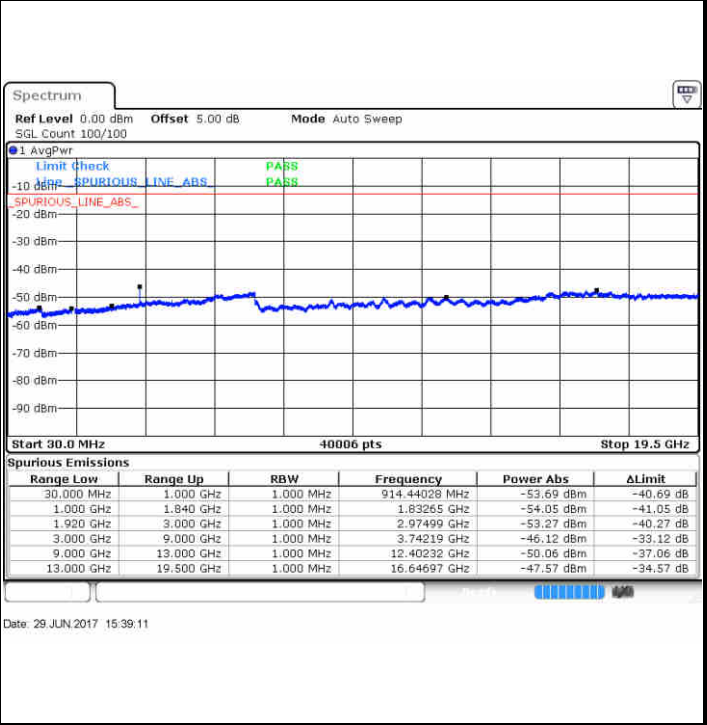

Date: 29 JUN 2017 14:43:03

**Highest Channel / 64QAM**

Date: 29 JUN 2017 14:47:22

LTE Band 25 / 15MHz

Lowest Channel / 64QAM

Middle Channel / 64QAM

Date: 29 JUN 2017 15:12:27

Date: 29 JUN 2017 15:13:13

Highest Channel / 64QAM

Date: 29 JUN 2017 15:17:57

**LTE Band 25 / 20MHz**

**Lowest Channel / 64QAM**

**Middle Channel / 64QAM**

**Highest Channel / 64QAM**

LTE Band 26 / 1.4MHz

Lowest Channel / QPSK

Date: 27 JUN 2017 22:04:06

Lowest Channel / 16QAM

Date: 27 JUN 2017 22:04:32

Middle Channel / QPSK

Date: 27 JUN 2017 22:02:44

Middle Channel / 16QAM

Date: 27 JUN 2017 22:03:10

LTE Band 26 / 1.4MHz

Highest Channel / QPSK

Date: 27 JUN 2017 22:01:10

Highest Channel / 16QAM

Date: 27 JUN 2017 22:01:44

LTE Band 26 / 3MHz

Lowest Channel / QPSK

Date: 27 JUN 2017 22:43:14

Lowest Channel / 16QAM