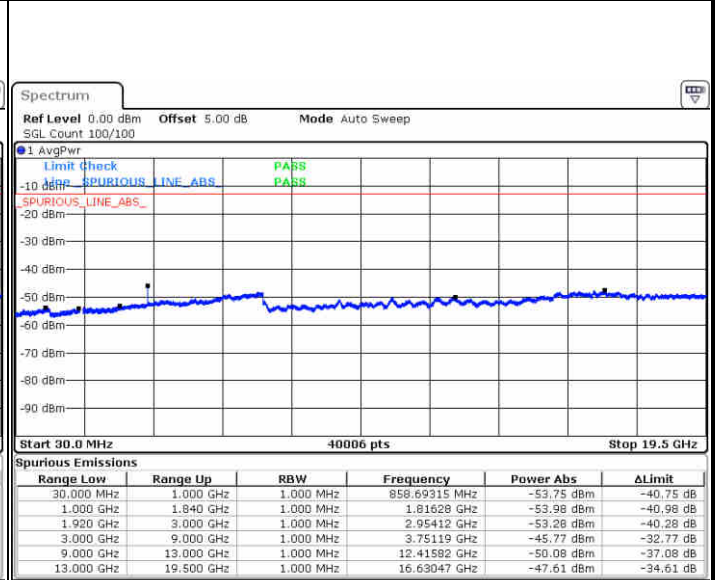

Date: 29 JUN 2017 13:53:06

**Middle Channel / 64QAM**

Date: 29 JUN 2017 13:53:54

**Highest Channel / 64QAM**

Date: 29 JUN 2017 13:57:43

LTE Band 25 / 5MHz

Lowest Channel / 64QAM

Middle Channel / 64QAM

Date: 29 JUN 2017 14:16:56

Date: 29 JUN 2017 14:17:53

Highest Channel / 64QAM

Date: 29 JUN 2017 14:21:54

**LTE Band 25 / 10MHz**

**Lowest Channel / 64QAM**

Date: 29 JUN 2017 14:42:15

**Middle Channel / 64QAM**

Date: 29 JUN 2017 14:43:03

**Highest Channel / 64QAM**

Date: 29 JUN 2017 14:47:22

LTE Band 25 / 15MHz

Lowest Channel / 64QAM

Middle Channel / 64QAM

Date: 29 JUN 2017 15:12:27

Date: 29 JUN 2017 15:13:13

Highest Channel / 64QAM

Date: 29 JUN 2017 15:17:57

**LTE Band 25 / 20MHz**

**Lowest Channel / 64QAM**

**Middle Channel / 64QAM**

**Highest Channel / 64QAM**

LTE Band 26 / 1.4MHz

Lowest Channel / QPSK