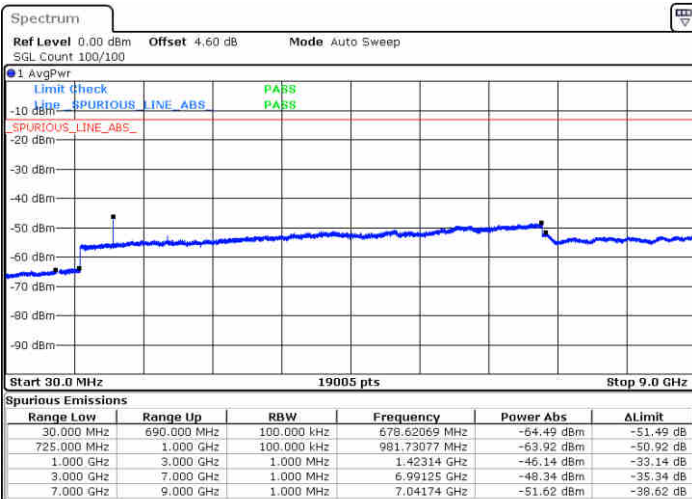

Date: 27 JUN 2017 10:21:54

Lowest Channel / 16QAM

Date: 27 JUN 2017 10:22:49

LTE Band 17 / 10MHz

Middle Channel / QPSK

Middle Channel / 16QAM

Date: 27 JUN 2017 10:24:27

Date: 27 JUN 2017 10:25:22

Highest Channel / QPSK

Highest Channel / 16QAM

Date: 27 JUN 2017 10:31:32

Date: 27 JUN 2017 10:32:27

LTE Band 17 / 5MHz

Lowest Channel / 64QAM

Middle Channel / 64QAM

Date: 27 JUN 2017 11:25:24

Date: 27 JUN 2017 11:25:51

Highest Channel / 64QAM

Date: 27 JUN 2017 11:26:26

LTE Band 17 / 10MHz

Lowest Channel / 64QAM

Middle Channel / 64QAM

Date: 27 JUN 2017 11:46:07

Date: 27 JUN 2017 11:47:52