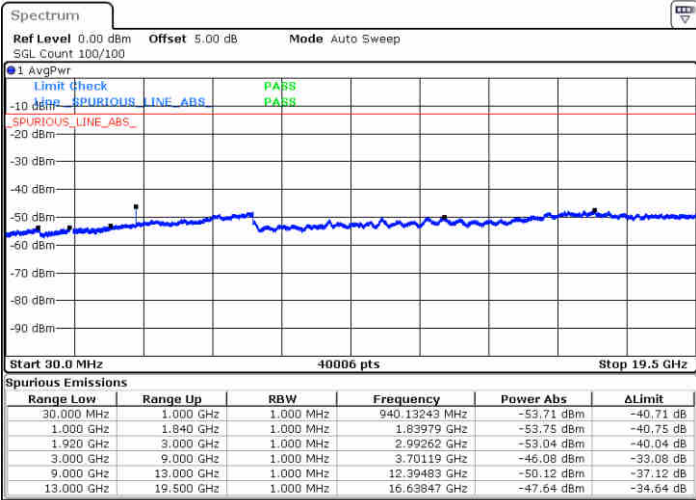

Date: 29 JUN 2017 15:37:44

Date: 29 JUN 2017 15:38:28

Highest Channel / QPSK

Highest Channel / 16QAM

Date: 29 JUN 2017 15:47:18

Date: 29 JUN 2017 15:40:52

**LTE Band 25 / 3MHz**

**Lowest Channel / 64QAM**

Date: 29 JUN 2017 13:53:06

**Middle Channel / 64QAM**

Date: 29 JUN 2017 13:53:54

**Highest Channel / 64QAM**

Date: 29 JUN 2017 13:57:43

LTE Band 25 / 5MHz

Lowest Channel / 64QAM

Middle Channel / 64QAM

Date: 29 JUN 2017 14:16:56

Date: 29 JUN 2017 14:17:53

Highest Channel / 64QAM

Date: 29 JUN 2017 14:21:54

**LTE Band 25 / 10MHz**

**Lowest Channel / 64QAM**

Date: 29 JUN 2017 14:42:15

**Middle Channel / 64QAM**