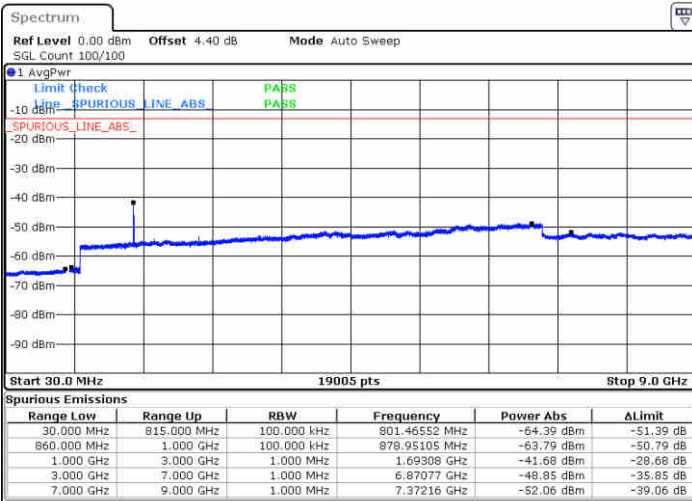

Highest Channel / QPSK

Date: 27 JUN 2017 22:01:10

Highest Channel / 16QAM

Date: 27 JUN 2017 22:01:44

LTE Band 26 / 3MHz

Lowest Channel / QPSK

Date: 27 JUN 2017 22:43:14

Lowest Channel / 16QAM

Date: 27 JUN 2017 22:43:38

LTE Band 26 / 3MHz

Middle Channel / QPSK

Middle Channel / 16QAM

Date: 27 JUN 2017 22:44:30

Date: 27 JUN 2017 22:44:53

Highest Channel / QPSK

Highest Channel / 16QAM

Date: 27 JUN 2017 22:45:43

Date: 27 JUN 2017 22:46:08

LTE Band 26 / 5MHz

Lowest Channel / QPSK

Lowest Channel / 16QAM

Date: 27 JUN 2017 23:12:04

Date: 27 JUN 2017 23:12:33

Middle Channel / QPSK

Middle Channel / 16QAM

Date: 27 JUN 2017 23:13:33

Date: 27 JUN 2017 23:14:01

LTE Band 26 / 5MHz

Highest Channel / QPSK

Date: 27 JUN 2017 23:14:54

Highest Channel / 16QAM

Date: 27 JUN 2017 23:15:31