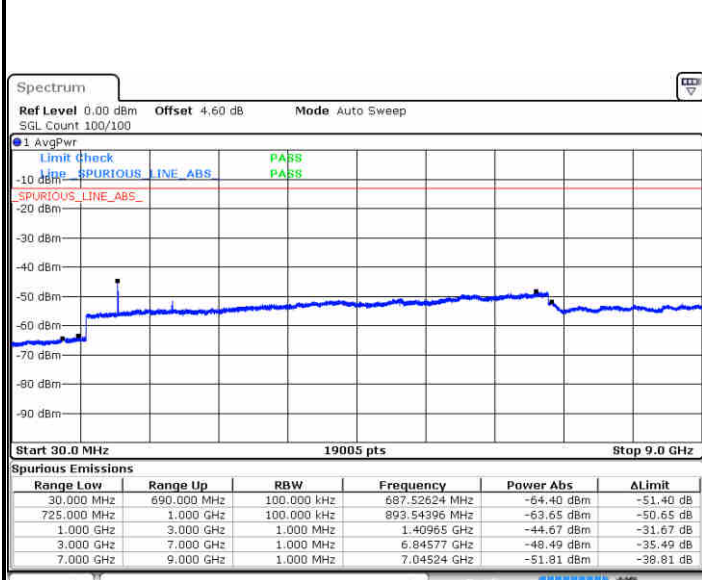

LTE Band 17 / 5MHz

Lowest Channel / QPSK

Lowest Channel / 16QAM

Date: 27 JUN 2017 10:05:10

Date: 27 JUN 2017 10:06:05

Middle Channel / QPSK

Middle Channel / 16QAM

Date: 27 JUN 2017 10:07:43

Date: 27 JUN 2017 10:08:38

LTE Band 17 / 5MHz

Highest Channel / QPSK

Date: 27 JUN 2017 10:14:48

Highest Channel / 16QAM

Date: 27 JUN 2017 10:15:44

LTE Band 17 / 10MHz

Lowest Channel / QPSK

Date: 27 JUN 2017 10:21:54

Lowest Channel / 16QAM

Date: 27 JUN 2017 10:22:49

LTE Band 17 / 10MHz

Middle Channel / QPSK

Middle Channel / 16QAM

Date: 27 JUN 2017 10:24:27

Date: 27 JUN 2017 10:25:22

Highest Channel / QPSK

Highest Channel / 16QAM

Date: 27 JUN 2017 10:31:32

Date: 27 JUN 2017 10:32:27

LTE Band 17 / 5MHz

Lowest Channel / 64QAM

Middle Channel / 64QAM

Date: 27 JUN 2017 11:25:24