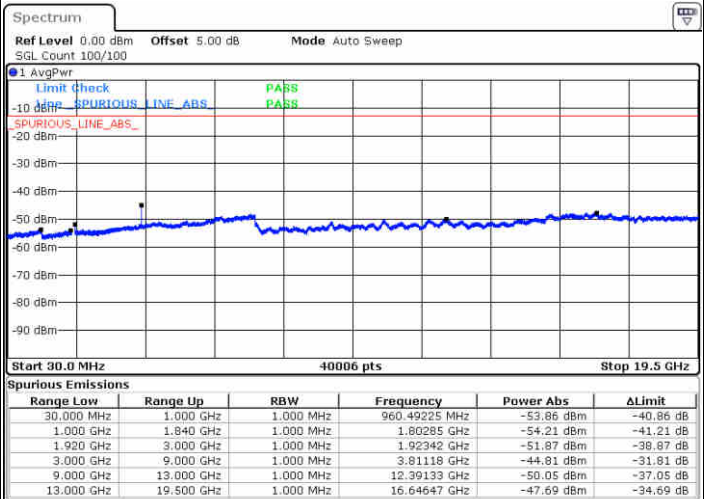

Highest Channel / QPSK

Highest Channel / 16QAM

Date: 29 JUN 2017 14:20:09

Date: 29 JUN 2017 14:20:52

LTE Band 25 / 10MHz

Lowest Channel / QPSK

Lowest Channel / 16QAM

Date: 29 JUN 2017 14:40:52

Date: 29 JUN 2017 14:41:34

LTE Band 25 / 10MHz

Middle Channel / QPSK

Middle Channel / 16QAM

Date: 29 JUN 2017 14:45:03

Date: 29 JUN 2017 14:43:48

Highest Channel / QPSK

Highest Channel / 16QAM

Date: 29 JUN 2017 14:45:56

Date: 29 JUN 2017 14:46:40

LTE Band 25 / 15MHz

Lowest Channel / QPSK

Lowest Channel / 16QAM

Date: 29 JUN 2017 15:09:58

Date: 29 JUN 2017 15:11:39

Middle Channel / QPSK