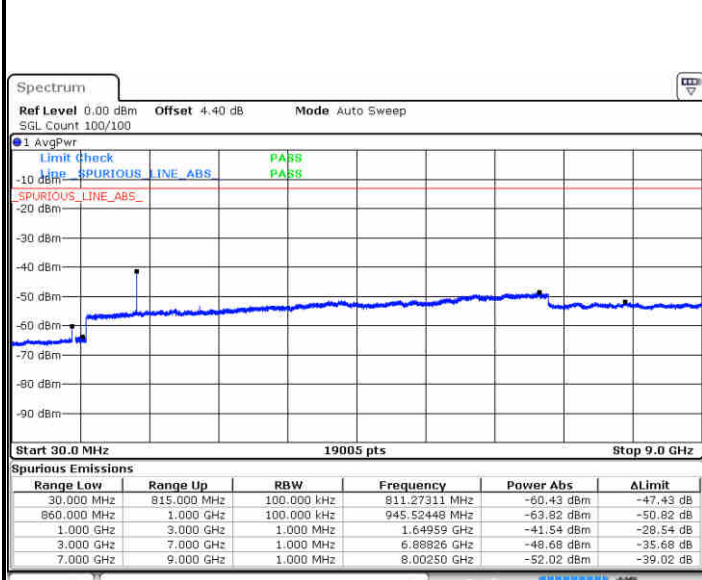

Date: 27 JUN 2017 22:45:43

Date: 27 JUN 2017 22:46:08

LTE Band 26 / 5MHz

Lowest Channel / QPSK

Lowest Channel / 16QAM

Date: 27 JUN 2017 23:12:04

Date: 27 JUN 2017 23:12:33

Middle Channel / QPSK

Middle Channel / 16QAM

Date: 27 JUN 2017 23:13:33

Date: 27 JUN 2017 23:14:01

LTE Band 26 / 5MHz

Highest Channel / QPSK

Date: 27 JUN 2017 23:14:54

Highest Channel / 16QAM

Date: 27 JUN 2017 23:15:31

LTE Band 26 / 10MHz

Lowest Channel / QPSK

Date: 27 JUN 2017 23:36:43

Lowest Channel / 16QAM

Date: 27 JUN 2017 23:37:16

LTE Band 26 / 10MHz

Middle Channel / QPSK

Middle Channel / 16QAM

Date: 27 JUN 2017 23:38:09

Date: 27 JUN 2017 23:38:35

Highest Channel / QPSK

Highest Channel / 16QAM

Date: 27 JUN 2017 23:39:37

Date: 27 JUN 2017 23:40:13

LTE Band 26 / 15MHz

Lowest Channel / QPSK