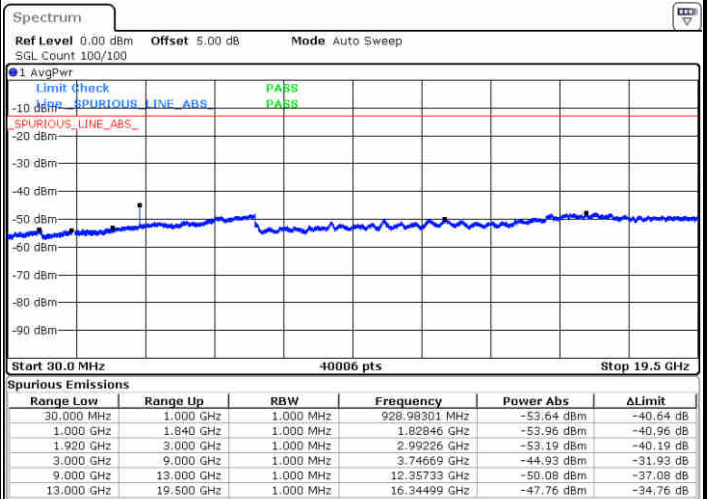

Date: 29 JUN 2017 14:41:34

LTE Band 25 / 10MHz

Middle Channel / QPSK

Middle Channel / 16QAM

Date: 29 JUN 2017 14:45:03

Date: 29 JUN 2017 14:43:48

Highest Channel / QPSK

Highest Channel / 16QAM

Date: 29 JUN 2017 14:45:56

Date: 29 JUN 2017 14:46:40

LTE Band 25 / 15MHz

Lowest Channel / QPSK

Lowest Channel / 16QAM

Date: 29 JUN 2017 15:09:58

Date: 29 JUN 2017 15:11:39

Middle Channel / QPSK

Middle Channel / 16QAM

Date: 29 JUN 2017 15:14:47

Date: 29 JUN 2017 15:14:02

LTE Band 25 / 15MHz

Highest Channel / QPSK

Highest Channel / 16QAM

Date: 29 JUN 2017 15:15:43

Date: 29 JUN 2017 15:16:34