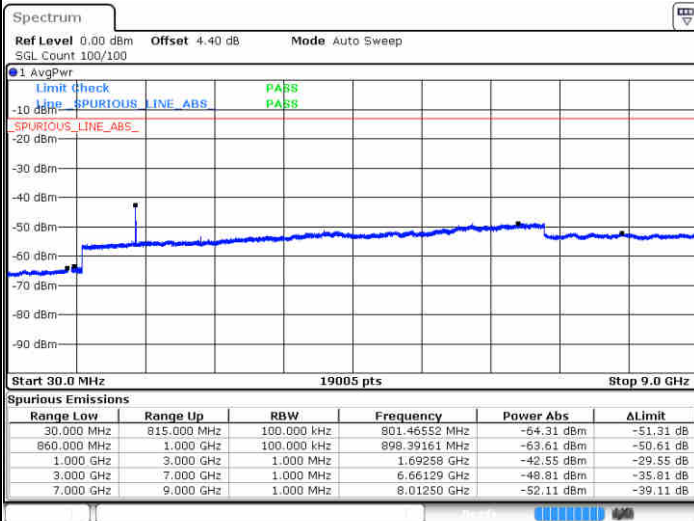

Date: 29 JUN 2017 22:08:07

LTE Band 26 / 1.4MHz

Lowest Channel / 64QAM

Middle Channel / 64QAM

Date: 27 JUN 2017 22:04:57

Date: 27 JUN 2017 22:03:38

Highest Channel / 64QAM

Date: 27 JUN 2017 22:02:11

LTE Band 26 / 3MHz

Lowest Channel / 64QAM

Middle Channel / 64QAM

Date: 27 JUN 2017 22:44:02

Date: 27 JUN 2017 22:45:17

Highest Channel / 64QAM

Date: 27 JUN 2017 22:46:33

LTE Band 26 / 5MHz

Lowest Channel / 64QAM

Middle Channel / 64QAM

Date: 27 JUN 2017 23:13:01

Date: 27 JUN 2017 23:14:26

Highest Channel / 64QAM

Date: 27 JUN 2017 23:15:56