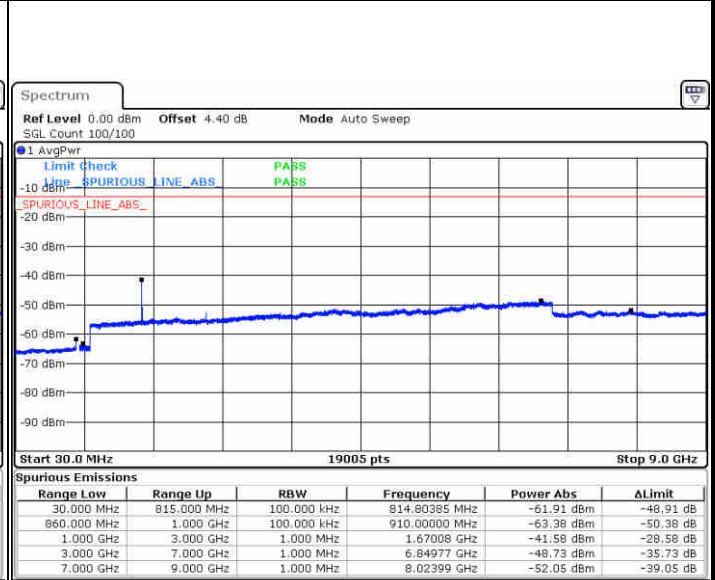

Date: 27 JUN 2017 23:38:09

Date: 27 JUN 2017 23:38:35

Highest Channel / QPSK

Highest Channel / 16QAM

Date: 27 JUN 2017 23:39:37

Date: 27 JUN 2017 23:40:13

LTE Band 26 / 15MHz

Lowest Channel / QPSK

Lowest Channel / 16QAM

Date: 27 JUN 2017 23:56:41

Date: 27 JUN 2017 23:57:06

Middle Channel / QPSK

Middle Channel / 16QAM

Date: 27 JUN 2017 23:58:07

Date: 27 JUN 2017 23:58:33

LTE Band 26 / 15MHz

Highest Channel / QPSK

Date: 27 JUN 2017 23:59:33

Highest Channel / 16QAM

Date: 27 JUN 2017 23:59:58

LTE Band 26 / 15MHz

CH26765 / QPSK

Date: 29 JUN 2017 22:07:32

CH26765 / 16QAM

Date: 29 JUN 2017 22:08:07

LTE Band 26 / 1.4MHz

Lowest Channel / 64QAM

Middle Channel / 64QAM

Date: 27 JUN 2017 22:04:57

Date: 27 JUN 2017 22:03:38

Highest Channel / 64QAM

Date: 27 JUN 2017 22:02:11