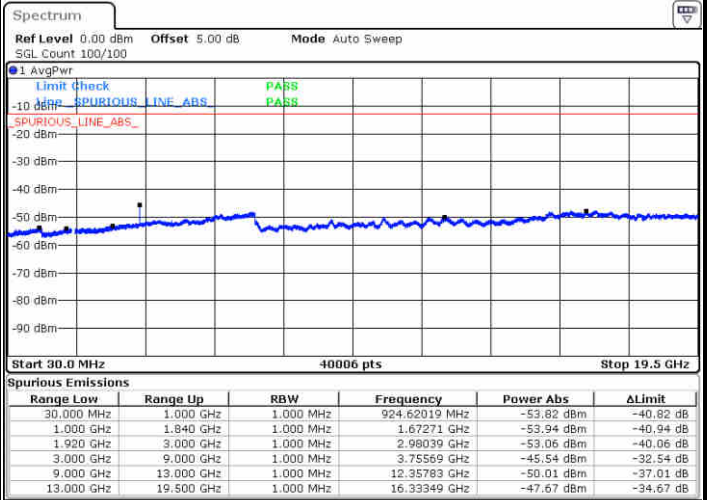

Date: 29 JUN 2017 15:37:44

Date: 29 JUN 2017 15:38:28

Highest Channel / QPSK

Highest Channel / 16QAM

Date: 29 JUN 2017 15:47:18

Date: 29 JUN 2017 15:40:52

**LTE Band 25 / 3MHz**

**Lowest Channel / 64QAM**

Date: 29 JUN 2017 13:53:06

**Middle Channel / 64QAM**

Date: 29 JUN 2017 13:53:54

**Highest Channel / 64QAM**

Date: 29 JUN 2017 13:57:43

LTE Band 25 / 5MHz

Lowest Channel / 64QAM

Middle Channel / 64QAM

Date: 29 JUN 2017 14:16:56

Date: 29 JUN 2017 14:17:53

Highest Channel / 64QAM

Date: 29 JUN 2017 14:21:54

**LTE Band 25 / 10MHz**

**Lowest Channel / 64QAM**

Date: 29 JUN 2017 14:42:15

**Middle Channel / 64QAM**