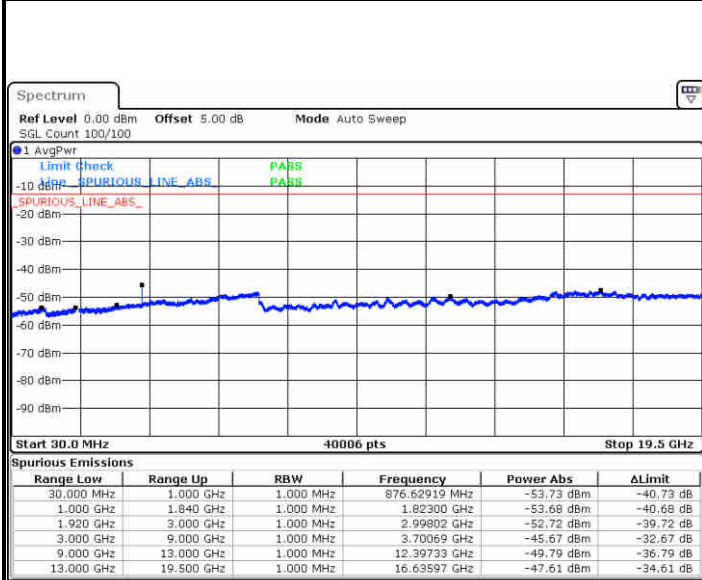

LTE Band 25 / 20MHz

Lowest Channel / QPSK

Lowest Channel / 16QAM

Date: 29 JUN 2017 15:36:49

Date: 29 JUN 2017 15:36:02

LTE Band 25 / 20MHz

Middle Channel / QPSK

Middle Channel / 16QAM

Date: 29 JUN 2017 15:37:44

Date: 29 JUN 2017 15:38:28

Highest Channel / QPSK

Highest Channel / 16QAM

Date: 29 JUN 2017 15:47:18

Date: 29 JUN 2017 15:40:52

**LTE Band 25 / 3MHz**

**Lowest Channel / 64QAM**

Date: 29 JUN 2017 13:53:06

**Middle Channel / 64QAM**

Date: 29 JUN 2017 13:53:54

**Highest Channel / 64QAM**

Date: 29 JUN 2017 13:57:43

LTE Band 25 / 5MHz

Lowest Channel / 64QAM

Middle Channel / 64QAM

Date: 29 JUN 2017 14:16:56

Date: 29 JUN 2017 14:17:53

Highest Channel / 64QAM

Date: 29 JUN 2017 14:21:54

**LTE Band 25 / 10MHz**

**Lowest Channel / 64QAM**

Date: 29 JUN 2017 14:42:15

**Middle Channel / 64QAM**