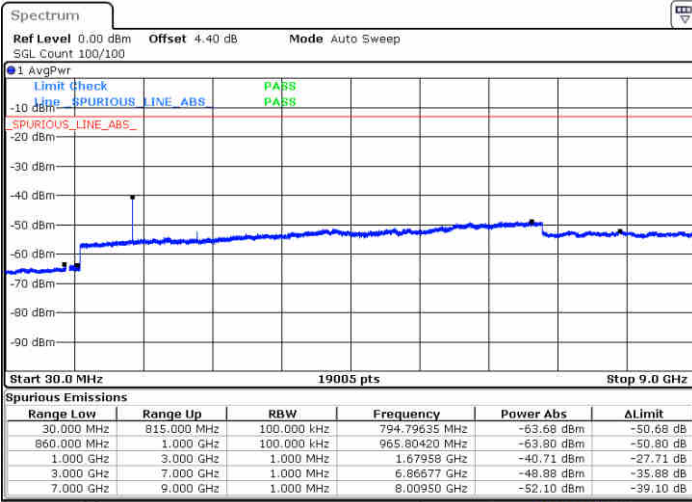

Middle Channel / 16QAM

Date: 27 JUN 2017 23:13:33

Date: 27 JUN 2017 23:14:01

LTE Band 26 / 5MHz

Highest Channel / QPSK

Date: 27 JUN 2017 23:14:54

Highest Channel / 16QAM

Date: 27 JUN 2017 23:15:31

LTE Band 26 / 10MHz

Lowest Channel / QPSK

Date: 27 JUN 2017 23:36:43

Lowest Channel / 16QAM

Date: 27 JUN 2017 23:37:16

LTE Band 26 / 10MHz

Middle Channel / QPSK

Middle Channel / 16QAM

Date: 27 JUN 2017 23:38:09

Date: 27 JUN 2017 23:38:35

Highest Channel / QPSK

Highest Channel / 16QAM

Date: 27 JUN 2017 23:39:37

Date: 27 JUN 2017 23:40:13

LTE Band 26 / 15MHz

Lowest Channel / QPSK