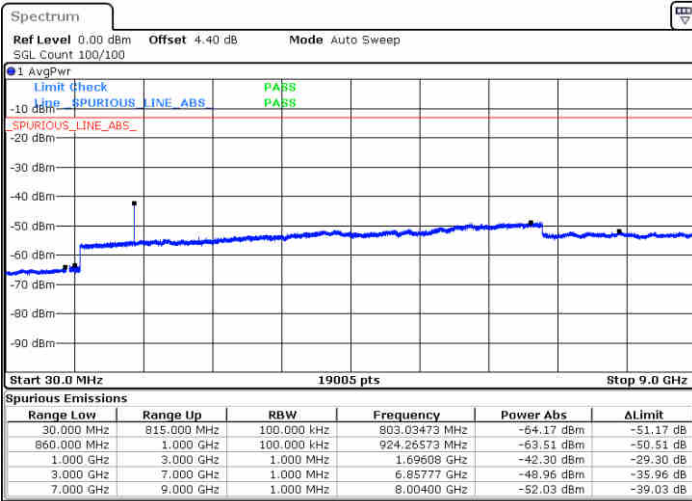

Highest Channel / QPSK

Date: 27 JUN 2017 23:59:33

Highest Channel / 16QAM

Date: 27 JUN 2017 23:59:58

LTE Band 26 / 15MHz

CH26765 / QPSK

Date: 29 JUN 2017 22:07:32

CH26765 / 16QAM

Date: 29 JUN 2017 22:08:07

LTE Band 26 / 1.4MHz

Lowest Channel / 64QAM

Middle Channel / 64QAM

Date: 27 JUN 2017 22:04:57

Date: 27 JUN 2017 22:03:38

Highest Channel / 64QAM

Date: 27 JUN 2017 22:02:11

LTE Band 26 / 3MHz

Lowest Channel / 64QAM

Middle Channel / 64QAM

Date: 27 JUN 2017 22:44:02

Date: 27 JUN 2017 22:45:17

Highest Channel / 64QAM

Date: 27 JUN 2017 22:46:33

LTE Band 26 / 5MHz

Lowest Channel / 64QAM

Middle Channel / 64QAM

Date: 27 JUN 2017 23:13:01

Date: 27 JUN 2017 23:14:26

Highest Channel / 64QAM

Date: 27 JUN 2017 23:15:56