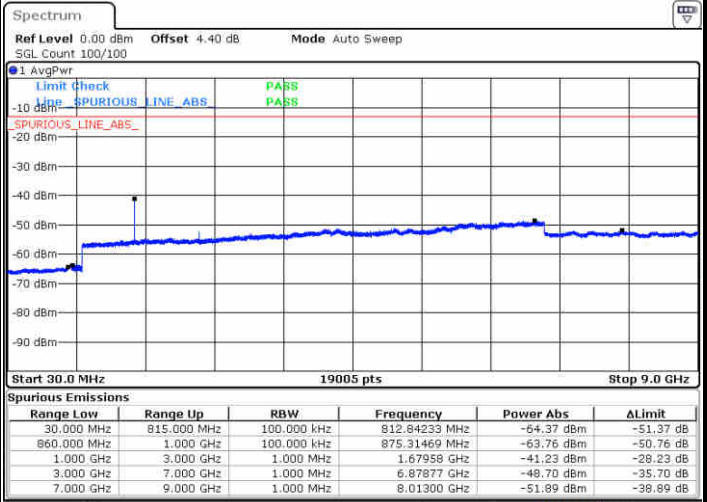

Middle Channel / 16QAM

Date: 27 JUN 2017 23:13:33

Date: 27 JUN 2017 23:14:01

LTE Band 26 / 5MHz

Highest Channel / QPSK

Date: 27 JUN 2017 23:14:54

Highest Channel / 16QAM

Date: 27 JUN 2017 23:15:31

LTE Band 26 / 10MHz

Lowest Channel / QPSK

Date: 27 JUN 2017 23:36:43

Lowest Channel / 16QAM

Date: 27 JUN 2017 23:37:16

LTE Band 26 / 10MHz

Middle Channel / QPSK

Middle Channel / 16QAM

Date: 27 JUN 2017 23:38:09

Date: 27 JUN 2017 23:38:35

Highest Channel / QPSK

Highest Channel / 16QAM

Date: 27 JUN 2017 23:39:37

Date: 27 JUN 2017 23:40:13

LTE Band 26 / 15MHz

Lowest Channel / QPSK