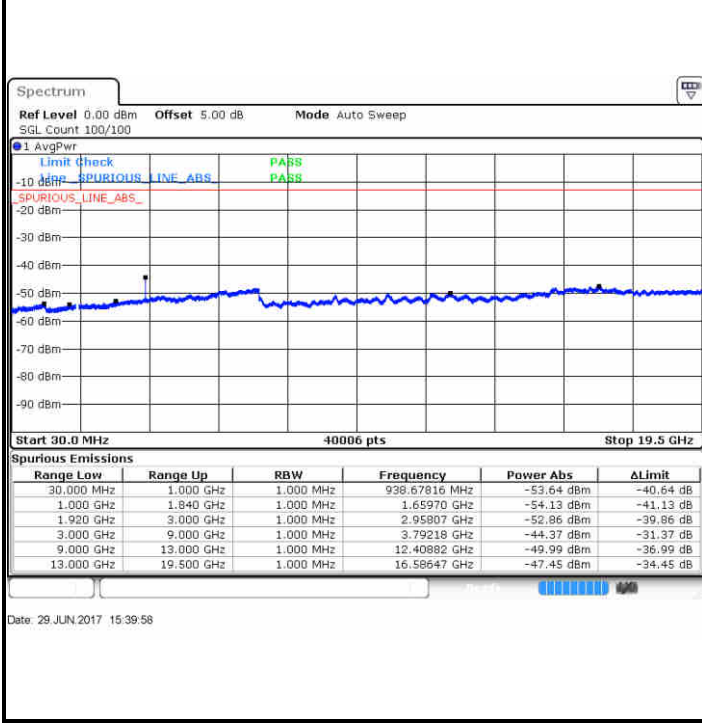

Date: 29 JUN 2017 14:43:03

**Highest Channel / 64QAM**

Date: 29 JUN 2017 14:47:22

LTE Band 25 / 15MHz

Lowest Channel / 64QAM

Middle Channel / 64QAM

Date: 29 JUN 2017 15:12:27

Date: 29 JUN 2017 15:13:13

Highest Channel / 64QAM

Date: 29 JUN 2017 15:17:57

**LTE Band 25 / 20MHz**

**Lowest Channel / 64QAM**

**Middle Channel / 64QAM**

**Highest Channel / 64QAM**

LTE Band 26 / 1.4MHz

Lowest Channel / QPSK

Date: 27 JUN 2017 22:04:06

Lowest Channel / 16QAM

Date: 27 JUN 2017 22:04:32

Middle Channel / QPSK

Date: 27 JUN 2017 22:02:44

Middle Channel / 16QAM

Date: 27 JUN 2017 22:03:10

LTE Band 26 / 1.4MHz

Highest Channel / QPSK

Date: 27 JUN 2017 22:01:10

Highest Channel / 16QAM

Date: 27 JUN 2017 22:01:44

LTE Band 26 / 3MHz

Lowest Channel / QPSK

Date: 27 JUN 2017 22:43:14

Lowest Channel / 16QAM