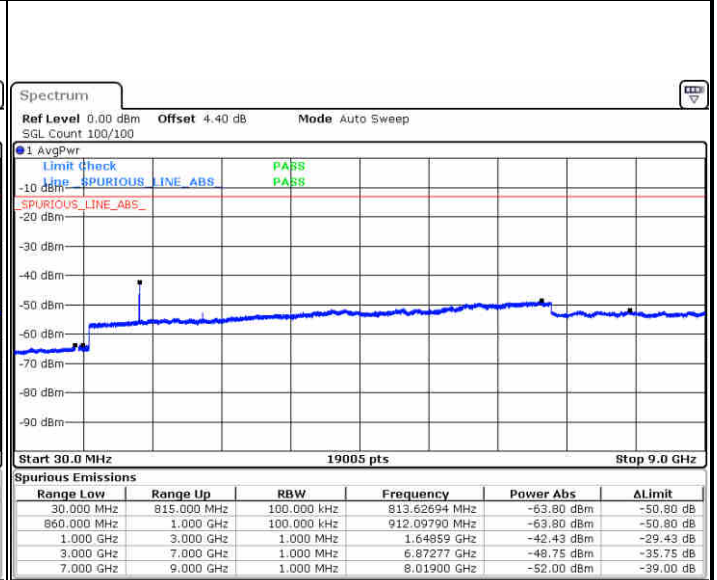

Date: 29 JUN 2017 14:43:03

**Highest Channel / 64QAM**

Date: 29 JUN 2017 14:47:22

LTE Band 25 / 15MHz

Lowest Channel / 64QAM

Middle Channel / 64QAM

Date: 29 JUN 2017 15:12:27

Date: 29 JUN 2017 15:13:13

Highest Channel / 64QAM

Date: 29 JUN 2017 15:17:57

**LTE Band 25 / 20MHz**

**Lowest Channel / 64QAM**

**Middle Channel / 64QAM**

**Highest Channel / 64QAM**

LTE Band 26 / 1.4MHz

Lowest Channel / QPSK

Date: 27 JUN 2017 22:04:06

Lowest Channel / 16QAM

Date: 27 JUN 2017 22:04:32

Middle Channel / QPSK

Date: 27 JUN 2017 22:02:44

Middle Channel / 16QAM

Date: 27 JUN 2017 22:03:10

LTE Band 26 / 1.4MHz