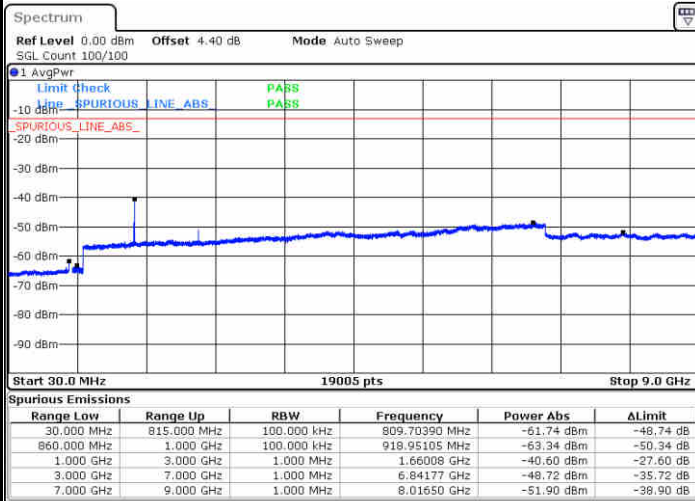

Date: 27 JUN 2017 23:38:09

Date: 27 JUN 2017 23:38:35

Highest Channel / QPSK

Highest Channel / 16QAM

Date: 27 JUN 2017 23:39:37

Date: 27 JUN 2017 23:40:13

LTE Band 26 / 15MHz

Lowest Channel / QPSK

Lowest Channel / 16QAM

Date: 27 JUN 2017 23:56:41

Date: 27 JUN 2017 23:57:06

Middle Channel / QPSK

Middle Channel / 16QAM

Date: 27 JUN 2017 23:58:07

Date: 27 JUN 2017 23:58:33

LTE Band 26 / 15MHz

Highest Channel / QPSK

Date: 27 JUN 2017 23:59:33

Highest Channel / 16QAM

Date: 27 JUN 2017 23:59:58

LTE Band 26 / 15MHz

CH26765 / QPSK

Date: 29 JUN 2017 22:07:32

CH26765 / 16QAM

Date: 29 JUN 2017 22:08:07

LTE Band 26 / 1.4MHz

Lowest Channel / 64QAM

Middle Channel / 64QAM

Date: 27 JUN 2017 22:04:57

Date: 27 JUN 2017 22:03:38

Highest Channel / 64QAM

Date: 27 JUN 2017 22:02:11