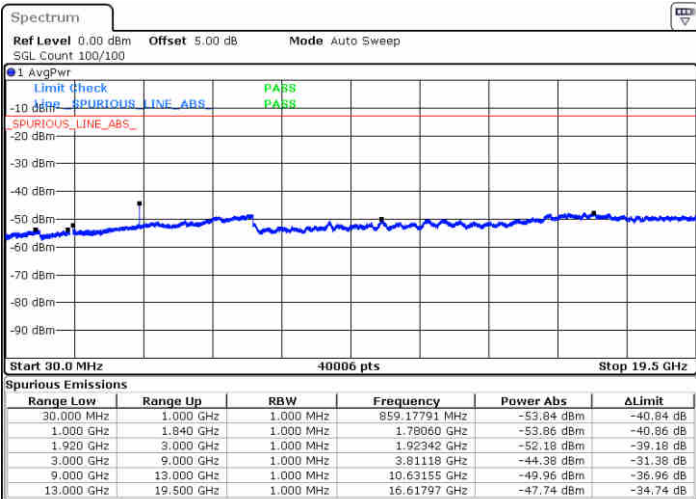

Highest Channel / QPSK

Highest Channel / 16QAM

Date: 29 JUN 2017 14:20:09

Date: 29 JUN 2017 14:20:52

LTE Band 25 / 10MHz

Lowest Channel / QPSK

Lowest Channel / 16QAM

Date: 29 JUN 2017 14:40:52

Date: 29 JUN 2017 14:41:34

LTE Band 25 / 10MHz

Middle Channel / QPSK

Middle Channel / 16QAM

Date: 29 JUN 2017 14:45:03

Date: 29 JUN 2017 14:43:48

Highest Channel / QPSK

Highest Channel / 16QAM

Date: 29 JUN 2017 14:45:56

Date: 29 JUN 2017 14:46:40

LTE Band 25 / 15MHz

Lowest Channel / QPSK

Lowest Channel / 16QAM

Date: 29 JUN 2017 15:09:58

Date: 29 JUN 2017 15:11:39

Middle Channel / QPSK