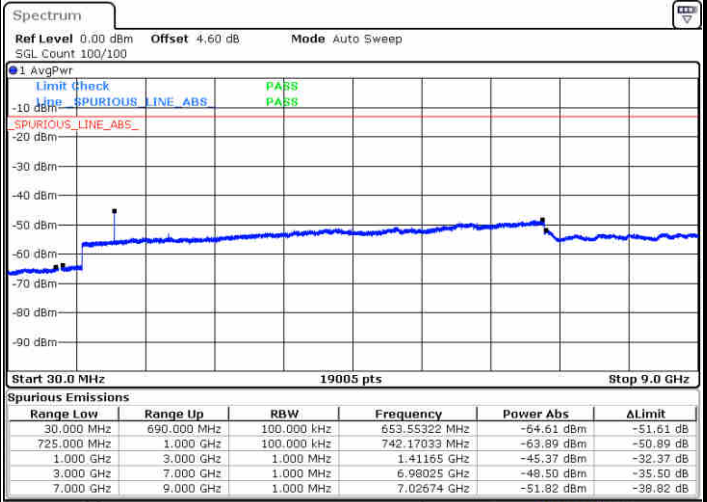

Date: 27 JUN 2017 10:08:38

LTE Band 17 / 5MHz

Highest Channel / QPSK

Date: 27 JUN 2017 10:14:48

Highest Channel / 16QAM

Date: 27 JUN 2017 10:15:44

LTE Band 17 / 10MHz

Lowest Channel / QPSK

Date: 27 JUN 2017 10:21:54

Lowest Channel / 16QAM

Date: 27 JUN 2017 10:22:49

LTE Band 17 / 10MHz

Middle Channel / QPSK

Middle Channel / 16QAM

Date: 27 JUN 2017 10:24:27

Date: 27 JUN 2017 10:25:22

Highest Channel / QPSK

Highest Channel / 16QAM

Date: 27 JUN 2017 10:31:32

Date: 27 JUN 2017 10:32:27

LTE Band 17 / 5MHz

Lowest Channel / 64QAM

Middle Channel / 64QAM

Date: 27 JUN 2017 11:25:24

Date: 27 JUN 2017 11:25:51

Highest Channel / 64QAM

Date: 27 JUN 2017 11:26:26

LTE Band 17 / 10MHz

Lowest Channel / 64QAM

Middle Channel / 64QAM

Date: 27 JUN 2017 11:46:07

Date: 27 JUN 2017 11:47:52