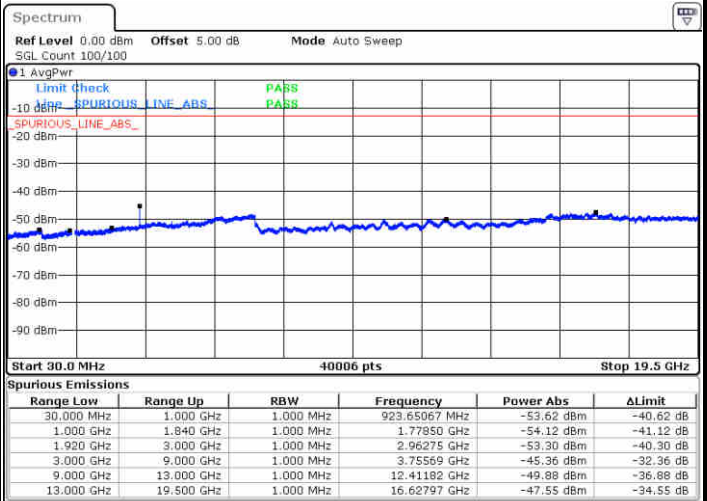

Date: 29 JUN 2017 13:55:29

Date: 29 JUN 2017 13:54:48

Highest Channel / QPSK

Highest Channel / 16QAM

Date: 29 JUN 2017 13:56:14

Date: 29 JUN 2017 13:57:01

LTE Band 25 / 5MHz

Lowest Channel / QPSK

Lowest Channel / 16QAM

Date: 2 JUL 2017 13:59:34

Date: 29 JUN 2017 14:16:01

Middle Channel / QPSK

Middle Channel / 16QAM

Date: 29 JUN 2017 14:19:26

Date: 29 JUN 2017 14:18:36

LTE Band 25 / 5MHz

Highest Channel / QPSK

Highest Channel / 16QAM

Date: 29 JUN 2017 14:20:09

Date: 29 JUN 2017 14:20:52

LTE Band 25 / 10MHz

Lowest Channel / QPSK

Lowest Channel / 16QAM

Date: 29 JUN 2017 14:40:52