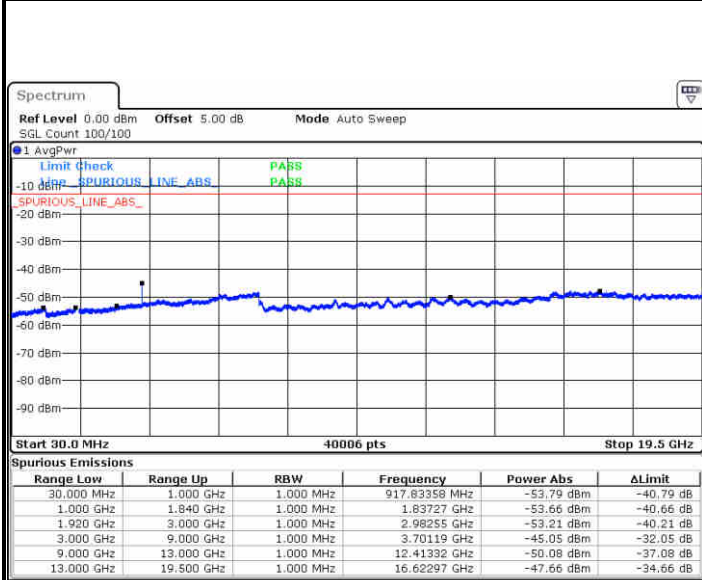

Date: 29 JUN 2017 15:37:44

Date: 29 JUN 2017 15:38:28

Highest Channel / QPSK

Highest Channel / 16QAM

Date: 29 JUN 2017 15:47:18

Date: 29 JUN 2017 15:40:52

**LTE Band 25 / 3MHz**

**Lowest Channel / 64QAM**

Date: 29 JUN 2017 13:53:06

**Middle Channel / 64QAM**

Date: 29 JUN 2017 13:53:54

**Highest Channel / 64QAM**

Date: 29 JUN 2017 13:57:43

LTE Band 25 / 5MHz

Lowest Channel / 64QAM

Middle Channel / 64QAM

Date: 29 JUN 2017 14:16:56

Date: 29 JUN 2017 14:17:53

Highest Channel / 64QAM

Date: 29 JUN 2017 14:21:54

**LTE Band 25 / 10MHz**

**Lowest Channel / 64QAM**

Date: 29 JUN 2017 14:42:15

**Middle Channel / 64QAM**

Date: 29 JUN 2017 14:43:03

**Highest Channel / 64QAM**

Date: 29 JUN 2017 14:47:22

LTE Band 25 / 15MHz

Lowest Channel / 64QAM

Middle Channel / 64QAM

Date: 29 JUN 2017 15:12:27

Date: 29 JUN 2017 15:13:13