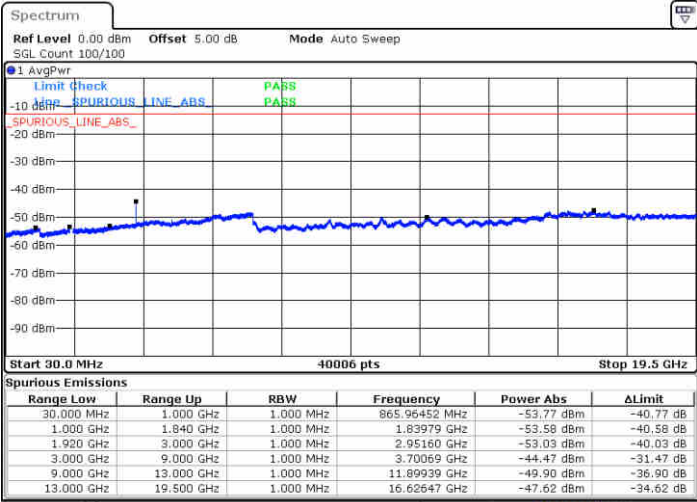

Date: 27 JUN 2017 11:25:51

Highest Channel / 64QAM

Date: 27 JUN 2017 11:26:26

LTE Band 17 / 10MHz

Lowest Channel / 64QAM

Middle Channel / 64QAM

Date: 27 JUN 2017 11:46:07

Date: 27 JUN 2017 11:47:52

Highest Channel / 64QAM

Date: 27 JUN 2017 11:49:21

LTE Band 25 / 1.4MHz

Lowest Channel / QPSK

Lowest Channel / 16QAM

Date: 29 JUN 2017 11:34:40

Date: 29 JUN 2017 11:35:23

Middle Channel / QPSK

Middle Channel / 16QAM

Date: 29 JUN 2017 11:45:34

Date: 29 JUN 2017 11:46:14

LTE Band 25 / 1.4MHz

Highest Channel / QPSK

Date: 29 JUN 2017 11:48:25

Highest Channel / 16QAM

Date: 29 JUN 2017 11:48:58