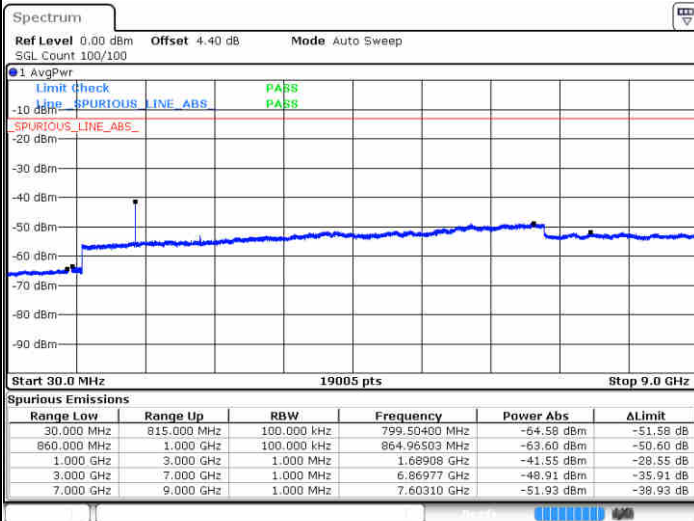

Date: 29 JUN 2017 22:08:07

LTE Band 26 / 1.4MHz

Lowest Channel / 64QAM

Middle Channel / 64QAM

Date: 27 JUN 2017 22:04:57

Date: 27 JUN 2017 22:03:38

Highest Channel / 64QAM

Date: 27 JUN 2017 22:02:11

LTE Band 26 / 3MHz

Lowest Channel / 64QAM

Middle Channel / 64QAM

Date: 27 JUN 2017 22:44:02

Date: 27 JUN 2017 22:45:17

Highest Channel / 64QAM

Date: 27 JUN 2017 22:46:33

LTE Band 26 / 5MHz

Lowest Channel / 64QAM

Middle Channel / 64QAM

Date: 27 JUN 2017 23:13:01

Date: 27 JUN 2017 23:14:26

Highest Channel / 64QAM

Date: 27 JUN 2017 23:15:56