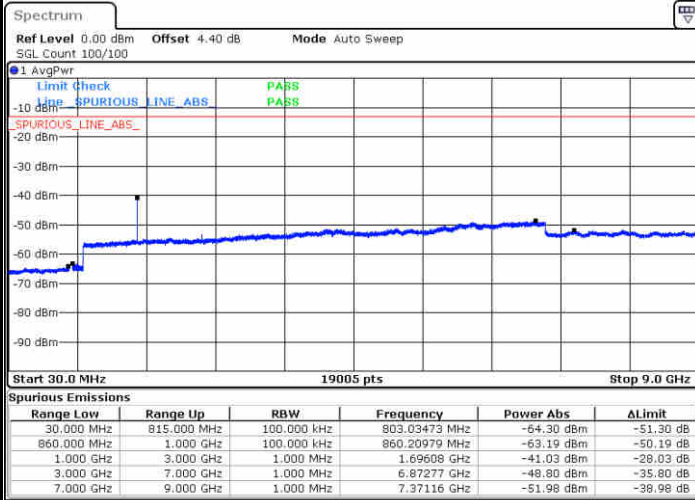

Highest Channel / 64QAM

Date: 29 JUN 2017 15:17:57

**LTE Band 25 / 20MHz**

**Lowest Channel / 64QAM**

**Middle Channel / 64QAM**

**Highest Channel / 64QAM**

LTE Band 26 / 1.4MHz

Lowest Channel / QPSK

Date: 27 JUN 2017 22:04:06

Lowest Channel / 16QAM

Date: 27 JUN 2017 22:04:32

Middle Channel / QPSK

Date: 27 JUN 2017 22:02:44

Middle Channel / 16QAM

Date: 27 JUN 2017 22:03:10

LTE Band 26 / 1.4MHz

Highest Channel / QPSK

Date: 27 JUN 2017 22:01:10

Highest Channel / 16QAM

Date: 27 JUN 2017 22:01:44

LTE Band 26 / 3MHz

Lowest Channel / QPSK

Date: 27 JUN 2017 22:43:14

Lowest Channel / 16QAM