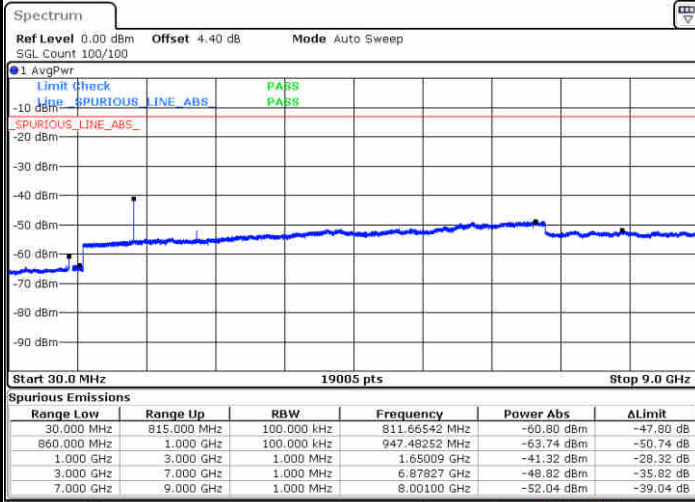

LTE Band 26 / 10MHz

Lowest Channel / QPSK

Date: 27 JUN 2017 23:36:43

Lowest Channel / 16QAM

Date: 27 JUN 2017 23:37:16

LTE Band 26 / 10MHz

Middle Channel / QPSK

Middle Channel / 16QAM

Date: 27 JUN 2017 23:38:09

Date: 27 JUN 2017 23:38:35

Highest Channel / QPSK

Highest Channel / 16QAM

Date: 27 JUN 2017 23:39:37

Date: 27 JUN 2017 23:40:13

LTE Band 26 / 15MHz

Lowest Channel / QPSK

Lowest Channel / 16QAM

Date: 27 JUN 2017 23:56:41

Date: 27 JUN 2017 23:57:06

Middle Channel / QPSK

Middle Channel / 16QAM

Date: 27 JUN 2017 23:58:07

Date: 27 JUN 2017 23:58:33

LTE Band 26 / 15MHz