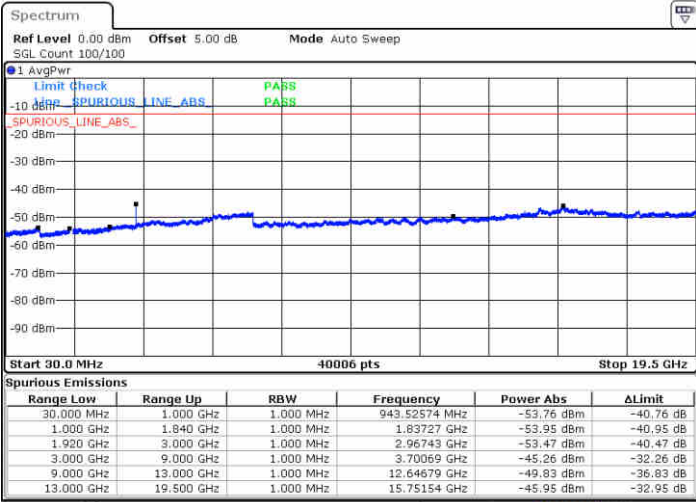

Date: 29 JUN 2017 13:55:29

Date: 29 JUN 2017 13:54:48

Highest Channel / QPSK

Highest Channel / 16QAM

Date: 29 JUN 2017 13:56:14

Date: 29 JUN 2017 13:57:01

LTE Band 25 / 5MHz

Lowest Channel / QPSK

Lowest Channel / 16QAM

Date: 2 JUL 2017 13:59:34

Date: 29 JUN 2017 14:16:01

Middle Channel / QPSK

Middle Channel / 16QAM

Date: 29 JUN 2017 14:19:26

Date: 29 JUN 2017 14:18:36

LTE Band 25 / 5MHz