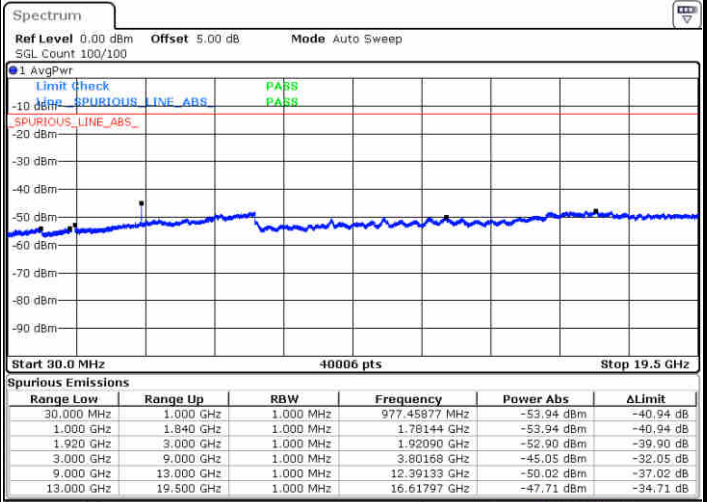

Date: 29 JUN 2017 14:45:56

Date: 29 JUN 2017 14:46:40

LTE Band 25 / 15MHz

Lowest Channel / QPSK

Lowest Channel / 16QAM

Date: 29 JUN 2017 15:09:58

Date: 29 JUN 2017 15:11:39

Middle Channel / QPSK

Middle Channel / 16QAM

Date: 29 JUN 2017 15:14:47

Date: 29 JUN 2017 15:14:02

LTE Band 25 / 15MHz

Highest Channel / QPSK

Highest Channel / 16QAM

Date: 29 JUN 2017 15:15:43

Date: 29 JUN 2017 15:16:34

LTE Band 25 / 20MHz

Lowest Channel / QPSK

Lowest Channel / 16QAM

Date: 29 JUN 2017 15:36:49

Date: 29 JUN 2017 15:36:02

LTE Band 25 / 20MHz

Middle Channel / QPSK

Middle Channel / 16QAM

Date: 29 JUN 2017 15:37:44

Date: 29 JUN 2017 15:38:28

Highest Channel / QPSK

Highest Channel / 16QAM

Date: 29 JUN 2017 15:47:18

Date: 29 JUN 2017 15:40:52

**LTE Band 25 / 3MHz**

**Lowest Channel / 64QAM**