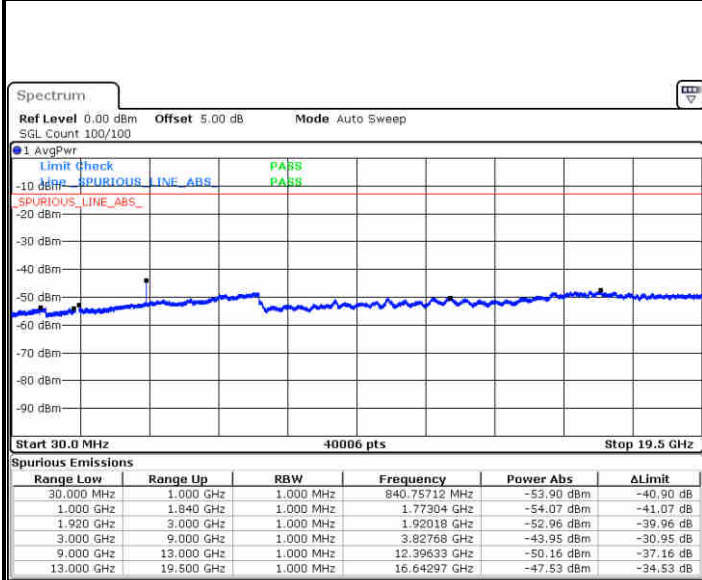

Highest Channel / 64QAM

Date: 27 JUN 2017 11:49:21

LTE Band 25 / 1.4MHz

Lowest Channel / QPSK

Lowest Channel / 16QAM

Date: 29 JUN 2017 11:34:40

Date: 29 JUN 2017 11:35:23

Middle Channel / QPSK

Middle Channel / 16QAM

Date: 29 JUN 2017 11:45:34

Date: 29 JUN 2017 11:46:14

LTE Band 25 / 1.4MHz

Highest Channel / QPSK

Date: 29 JUN 2017 11:48:25

Highest Channel / 16QAM

Date: 29 JUN 2017 11:48:58

LTE Band 25 / 3MHz

Lowest Channel / QPSK

Date: 29 JUN 2017 13:50:37

Lowest Channel / 16QAM

Date: 29 JUN 2017 13:52:21

LTE Band 25 / 3MHz

Middle Channel / QPSK

Middle Channel / 16QAM

Date: 29 JUN 2017 13:55:29

Date: 29 JUN 2017 13:54:48

Highest Channel / QPSK

Highest Channel / 16QAM

Date: 29 JUN 2017 13:56:14

Date: 29 JUN 2017 13:57:01

LTE Band 25 / 5MHz

Lowest Channel / QPSK