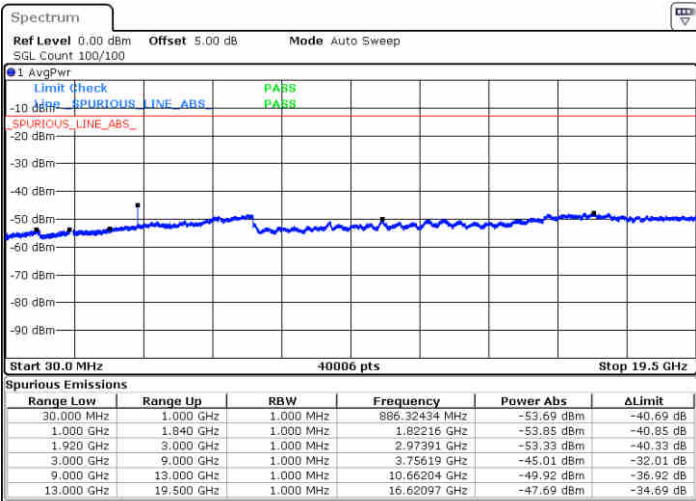

Date: 29 JUN 2017 13:55:29

Date: 29 JUN 2017 13:54:48

Highest Channel / QPSK

Highest Channel / 16QAM

Date: 29 JUN 2017 13:56:14

Date: 29 JUN 2017 13:57:01

LTE Band 25 / 5MHz

Lowest Channel / QPSK

Lowest Channel / 16QAM

Date: 2 JUL 2017 13:59:34

Date: 29 JUN 2017 14:16:01

Middle Channel / QPSK

Middle Channel / 16QAM

Date: 29 JUN 2017 14:19:26

Date: 29 JUN 2017 14:18:36

LTE Band 25 / 5MHz

Highest Channel / QPSK

Highest Channel / 16QAM

Date: 29 JUN 2017 14:20:09

Date: 29 JUN 2017 14:20:52

LTE Band 25 / 10MHz

Lowest Channel / QPSK

Lowest Channel / 16QAM

Date: 29 JUN 2017 14:40:52