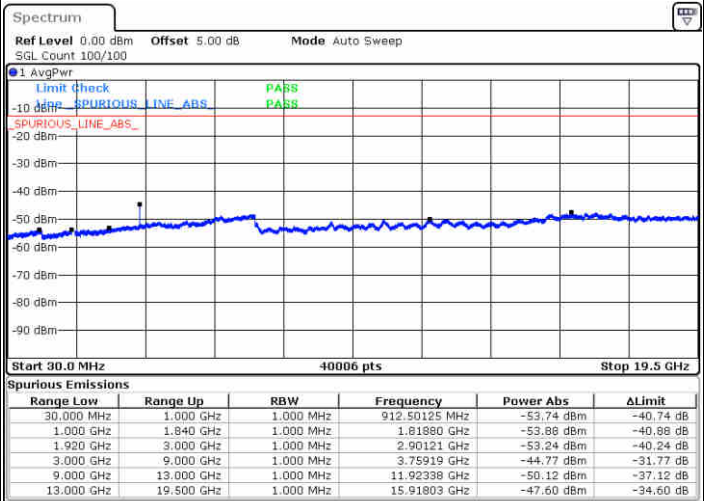

Date: 27 JUN 2017 11:25:51

Highest Channel / 64QAM

Date: 27 JUN 2017 11:26:26

LTE Band 17 / 10MHz

Lowest Channel / 64QAM

Middle Channel / 64QAM

Date: 27 JUN 2017 11:46:07

Date: 27 JUN 2017 11:47:52

Highest Channel / 64QAM

Date: 27 JUN 2017 11:49:21

LTE Band 25 / 1.4MHz

Lowest Channel / QPSK

Lowest Channel / 16QAM

Date: 29 JUN 2017 11:34:40

Date: 29 JUN 2017 11:35:23

Middle Channel / QPSK

Middle Channel / 16QAM

Date: 29 JUN 2017 11:45:34

Date: 29 JUN 2017 11:46:14

LTE Band 25 / 1.4MHz

Highest Channel / QPSK

Date: 29 JUN 2017 11:48:25

Highest Channel / 16QAM

Date: 29 JUN 2017 11:48:58