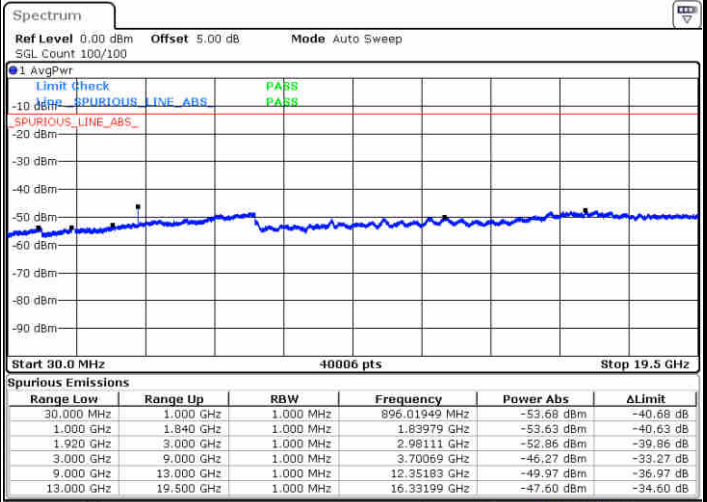

Date: 29 JUN 2017 13:55:29

Date: 29 JUN 2017 13:54:48

Highest Channel / QPSK

Highest Channel / 16QAM

Date: 29 JUN 2017 13:56:14

Date: 29 JUN 2017 13:57:01

LTE Band 25 / 5MHz

Lowest Channel / QPSK

Lowest Channel / 16QAM

Date: 2 JUL 2017 13:59:34

Date: 29 JUN 2017 14:16:01

Middle Channel / QPSK

Middle Channel / 16QAM

Date: 29 JUN 2017 14:19:26

Date: 29 JUN 2017 14:18:36

LTE Band 25 / 5MHz