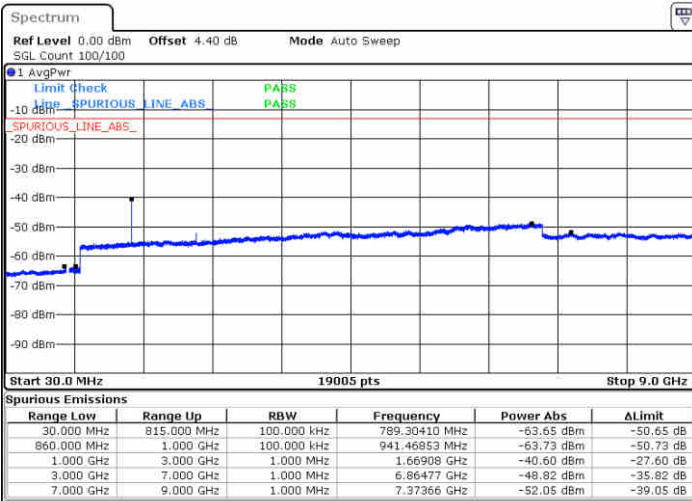

Date: 27 JUN 2017 22:43:38

LTE Band 26 / 3MHz

Middle Channel / QPSK

Middle Channel / 16QAM

Date: 27 JUN 2017 22:44:30

Date: 27 JUN 2017 22:44:53

Highest Channel / QPSK

Highest Channel / 16QAM

Date: 27 JUN 2017 22:45:43

Date: 27 JUN 2017 22:46:08

LTE Band 26 / 5MHz

Lowest Channel / QPSK

Lowest Channel / 16QAM

Date: 27 JUN 2017 23:12:04

Date: 27 JUN 2017 23:12:33

Middle Channel / QPSK

Middle Channel / 16QAM

Date: 27 JUN 2017 23:13:33

Date: 27 JUN 2017 23:14:01

LTE Band 26 / 5MHz

Highest Channel / QPSK

Date: 27 JUN 2017 23:14:54

Highest Channel / 16QAM

Date: 27 JUN 2017 23:15:31