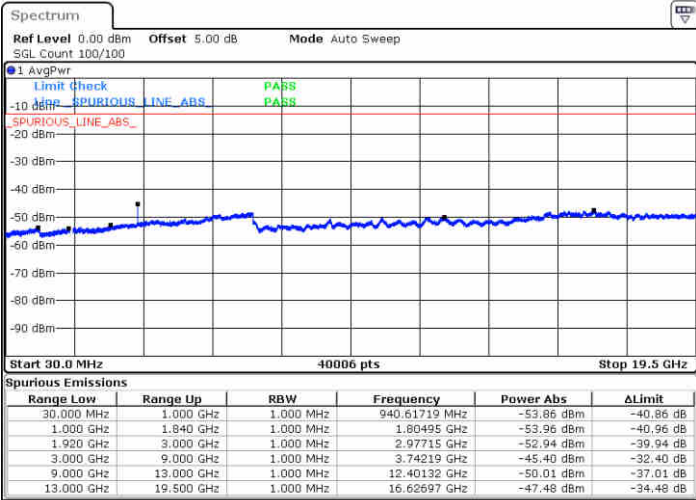

Middle Channel / 16QAM

Date: 29 JUN 2017 15:14:47

Date: 29 JUN 2017 15:14:02

LTE Band 25 / 15MHz

Highest Channel / QPSK

Highest Channel / 16QAM

Date: 29 JUN 2017 15:15:43

Date: 29 JUN 2017 15:16:34

LTE Band 25 / 20MHz

Lowest Channel / QPSK

Lowest Channel / 16QAM

Date: 29 JUN 2017 15:36:49

Date: 29 JUN 2017 15:36:02

LTE Band 25 / 20MHz

Middle Channel / QPSK

Middle Channel / 16QAM

Date: 29 JUN 2017 15:37:44

Date: 29 JUN 2017 15:38:28

Highest Channel / QPSK

Highest Channel / 16QAM

Date: 29 JUN 2017 15:47:18

Date: 29 JUN 2017 15:40:52

**LTE Band 25 / 3MHz**

**Lowest Channel / 64QAM**