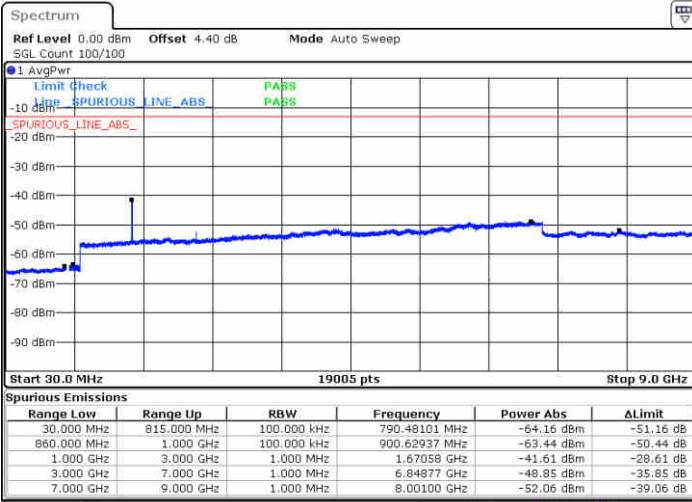

Date: 27 JUN 2017 22:04:06

Lowest Channel / 16QAM

Date: 27 JUN 2017 22:04:32

Middle Channel / QPSK

Date: 27 JUN 2017 22:02:44

Middle Channel / 16QAM

Date: 27 JUN 2017 22:03:10

LTE Band 26 / 1.4MHz

Highest Channel / QPSK

Date: 27 JUN 2017 22:01:10

Highest Channel / 16QAM

Date: 27 JUN 2017 22:01:44

LTE Band 26 / 3MHz

Lowest Channel / QPSK

Date: 27 JUN 2017 22:43:14

Lowest Channel / 16QAM

Date: 27 JUN 2017 22:43:38

LTE Band 26 / 3MHz

Middle Channel / QPSK

Middle Channel / 16QAM

Date: 27 JUN 2017 22:44:30

Date: 27 JUN 2017 22:44:53

Highest Channel / QPSK

Highest Channel / 16QAM