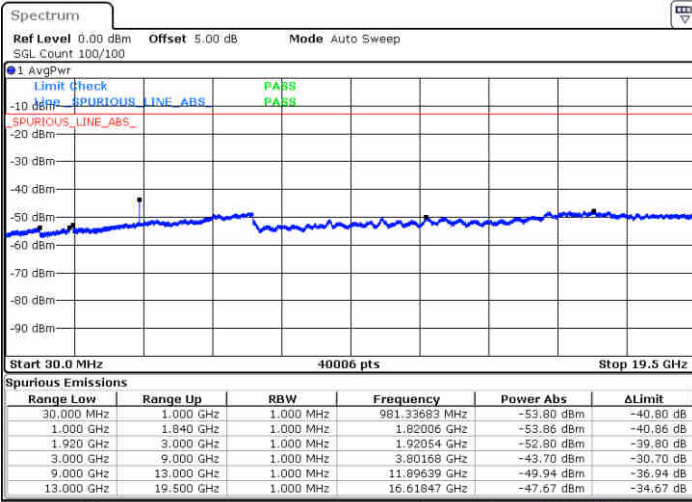

Middle Channel / 16QAM

Date: 29 JUN 2017 15:14:47

Date: 29 JUN 2017 15:14:02

LTE Band 25 / 15MHz

Highest Channel / QPSK

Highest Channel / 16QAM

Date: 29 JUN 2017 15:15:43

Date: 29 JUN 2017 15:16:34

LTE Band 25 / 20MHz

Lowest Channel / QPSK

Lowest Channel / 16QAM

Date: 29 JUN 2017 15:36:49

Date: 29 JUN 2017 15:36:02

LTE Band 25 / 20MHz

Middle Channel / QPSK

Middle Channel / 16QAM