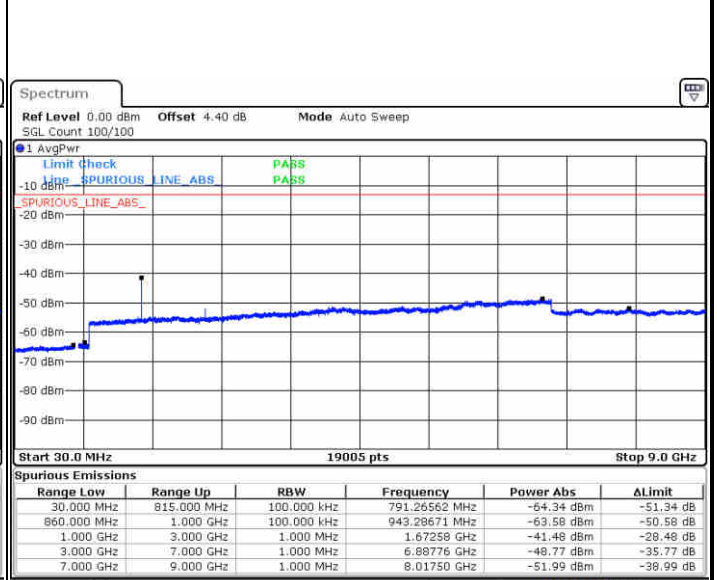

Highest Channel / 64QAM

Date: 29 JUN 2017 15:17:57

**LTE Band 25 / 20MHz**

**Lowest Channel / 64QAM**

**Middle Channel / 64QAM**

**Highest Channel / 64QAM**

LTE Band 26 / 1.4MHz

Lowest Channel / QPSK

Date: 27 JUN 2017 22:04:06

Lowest Channel / 16QAM

Date: 27 JUN 2017 22:04:32

Middle Channel / QPSK

Date: 27 JUN 2017 22:02:44

Middle Channel / 16QAM

Date: 27 JUN 2017 22:03:10

LTE Band 26 / 1.4MHz

Highest Channel / QPSK

Date: 27 JUN 2017 22:01:10

Highest Channel / 16QAM

Date: 27 JUN 2017 22:01:44

LTE Band 26 / 3MHz

Lowest Channel / QPSK

Date: 27 JUN 2017 22:43:14

Lowest Channel / 16QAM