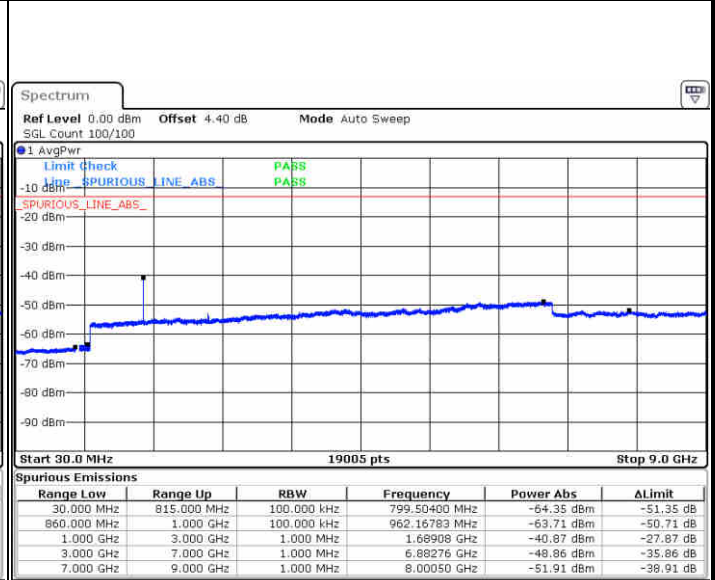

Date: 27 JUN 2017 22:45:43

Date: 27 JUN 2017 22:46:08

LTE Band 26 / 5MHz

Lowest Channel / QPSK

Lowest Channel / 16QAM

Date: 27 JUN 2017 23:12:04

Date: 27 JUN 2017 23:12:33

Middle Channel / QPSK

Middle Channel / 16QAM

Date: 27 JUN 2017 23:13:33

Date: 27 JUN 2017 23:14:01

LTE Band 26 / 5MHz

Highest Channel / QPSK

Date: 27 JUN 2017 23:14:54

Highest Channel / 16QAM

Date: 27 JUN 2017 23:15:31

LTE Band 26 / 10MHz

Lowest Channel / QPSK

Date: 27 JUN 2017 23:36:43

Lowest Channel / 16QAM

Date: 27 JUN 2017 23:37:16

LTE Band 26 / 10MHz

Middle Channel / QPSK

Middle Channel / 16QAM

Date: 27 JUN 2017 23:38:09

Date: 27 JUN 2017 23:38:35

Highest Channel / QPSK

Highest Channel / 16QAM

Date: 27 JUN 2017 23:39:37

Date: 27 JUN 2017 23:40:13

LTE Band 26 / 15MHz

Lowest Channel / QPSK