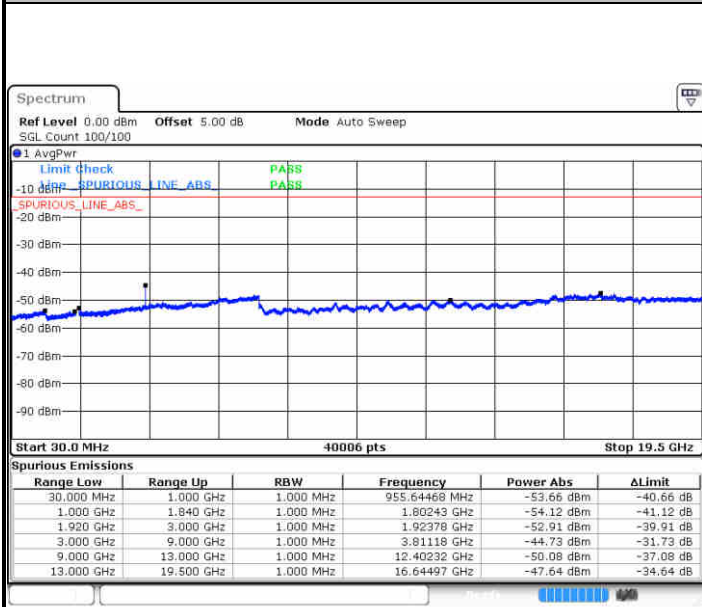

Date: 29 JUN 2017 13:53:06

**Middle Channel / 64QAM**

Date: 29 JUN 2017 13:53:54

**Highest Channel / 64QAM**

Date: 29 JUN 2017 13:57:43

LTE Band 25 / 5MHz

Lowest Channel / 64QAM

Middle Channel / 64QAM

Date: 29 JUN 2017 14:16:56

Date: 29 JUN 2017 14:17:53

Highest Channel / 64QAM

Date: 29 JUN 2017 14:21:54

**LTE Band 25 / 10MHz**

**Lowest Channel / 64QAM**

Date: 29 JUN 2017 14:42:15

**Middle Channel / 64QAM**

Date: 29 JUN 2017 14:43:03

**Highest Channel / 64QAM**

Date: 29 JUN 2017 14:47:22

LTE Band 25 / 15MHz

Lowest Channel / 64QAM

Middle Channel / 64QAM

Date: 29 JUN 2017 15:12:27

Date: 29 JUN 2017 15:13:13

Highest Channel / 64QAM

Date: 29 JUN 2017 15:17:57

**LTE Band 25 / 20MHz**

**Lowest Channel / 64QAM**

**Middle Channel / 64QAM**

**Highest Channel / 64QAM**

LTE Band 26 / 1.4MHz

Lowest Channel / QPSK