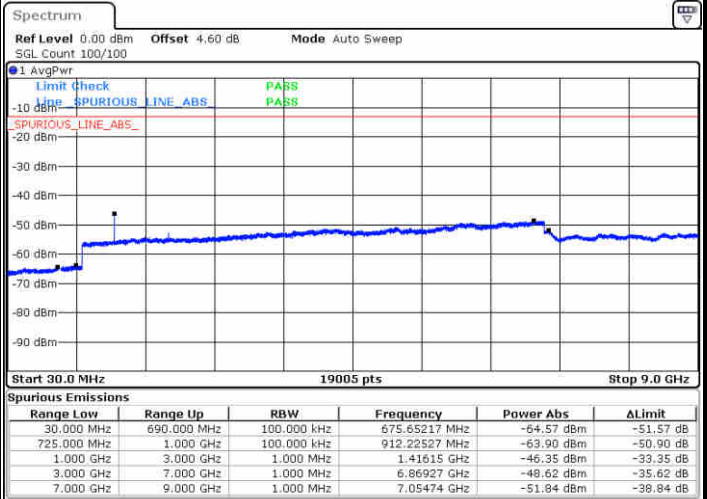

LTE Band 17 / 5MHz

Lowest Channel / QPSK

Lowest Channel / 16QAM

Date: 27 JUN 2017 10:05:10

Date: 27 JUN 2017 10:06:05

Middle Channel / QPSK

Middle Channel / 16QAM

Date: 27 JUN 2017 10:07:43

Date: 27 JUN 2017 10:08:38

LTE Band 17 / 5MHz

Highest Channel / QPSK

Date: 27 JUN 2017 10:14:48

Highest Channel / 16QAM

Date: 27 JUN 2017 10:15:44

LTE Band 17 / 10MHz

Lowest Channel / QPSK

Date: 27 JUN 2017 10:21:54

Lowest Channel / 16QAM

Date: 27 JUN 2017 10:22:49

LTE Band 17 / 10MHz

Middle Channel / QPSK

Middle Channel / 16QAM

Date: 27 JUN 2017 10:24:27

Date: 27 JUN 2017 10:25:22