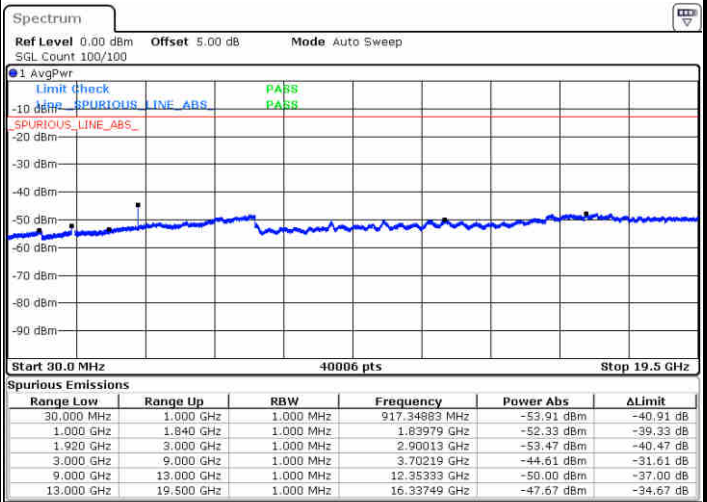

Middle Channel / 16QAM

Date: 29 JUN 2017 15:14:47

Date: 29 JUN 2017 15:14:02

LTE Band 25 / 15MHz

Highest Channel / QPSK

Highest Channel / 16QAM

Date: 29 JUN 2017 15:15:43

Date: 29 JUN 2017 15:16:34

LTE Band 25 / 20MHz

Lowest Channel / QPSK

Lowest Channel / 16QAM

Date: 29 JUN 2017 15:36:49

Date: 29 JUN 2017 15:36:02

LTE Band 25 / 20MHz

Middle Channel / QPSK

Middle Channel / 16QAM

Date: 29 JUN 2017 15:37:44

Date: 29 JUN 2017 15:38:28

Highest Channel / QPSK

Highest Channel / 16QAM

Date: 29 JUN 2017 15:47:18

Date: 29 JUN 2017 15:40:52

**LTE Band 25 / 3MHz**

**Lowest Channel / 64QAM**