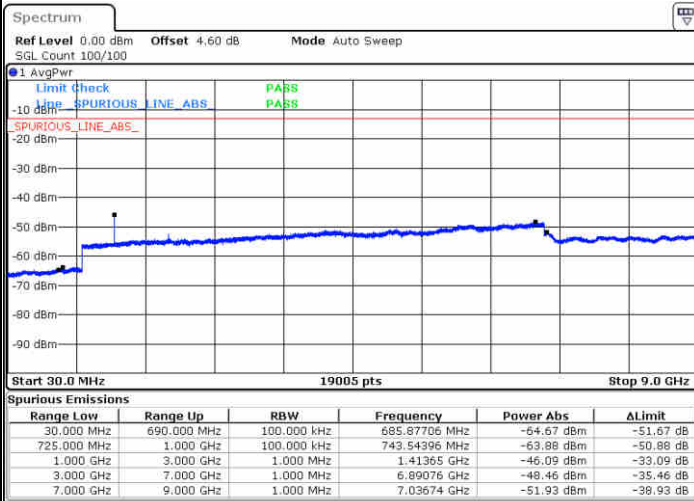

Highest Channel / QPSK

Highest Channel / 16QAM

Date: 27 JUN 2017 10:31:32

Date: 27 JUN 2017 10:32:27

LTE Band 17 / 5MHz

Lowest Channel / 64QAM

Middle Channel / 64QAM

Date: 27 JUN 2017 11:25:24

Date: 27 JUN 2017 11:25:51

Highest Channel / 64QAM

Date: 27 JUN 2017 11:26:26

LTE Band 17 / 10MHz

Lowest Channel / 64QAM

Middle Channel / 64QAM

Date: 27 JUN 2017 11:46:07

Date: 27 JUN 2017 11:47:52

Highest Channel / 64QAM

Date: 27 JUN 2017 11:49:21

LTE Band 25 / 1.4MHz

Lowest Channel / QPSK

Lowest Channel / 16QAM

Date: 29 JUN 2017 11:34:40

Date: 29 JUN 2017 11:35:23

Middle Channel / QPSK

Middle Channel / 16QAM

Date: 29 JUN 2017 11:45:34

Date: 29 JUN 2017 11:46:14

LTE Band 25 / 1.4MHz

Highest Channel / QPSK

Date: 29 JUN 2017 11:48:25

Highest Channel / 16QAM

Date: 29 JUN 2017 11:48:58