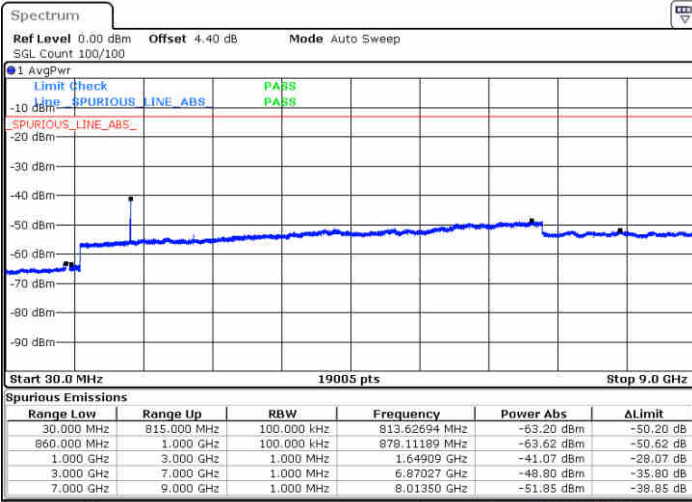

Date: 27 JUN 2017 22:43:38

LTE Band 26 / 3MHz

Middle Channel / QPSK

Middle Channel / 16QAM

Date: 27 JUN 2017 22:44:30

Date: 27 JUN 2017 22:44:53

Highest Channel / QPSK

Highest Channel / 16QAM

Date: 27 JUN 2017 22:45:43

Date: 27 JUN 2017 22:46:08

LTE Band 26 / 5MHz

Lowest Channel / QPSK

Lowest Channel / 16QAM

Date: 27 JUN 2017 23:12:04

Date: 27 JUN 2017 23:12:33

Middle Channel / QPSK

Middle Channel / 16QAM

Date: 27 JUN 2017 23:13:33

Date: 27 JUN 2017 23:14:01

LTE Band 26 / 5MHz

Highest Channel / QPSK

Date: 27 JUN 2017 23:14:54

Highest Channel / 16QAM

Date: 27 JUN 2017 23:15:31