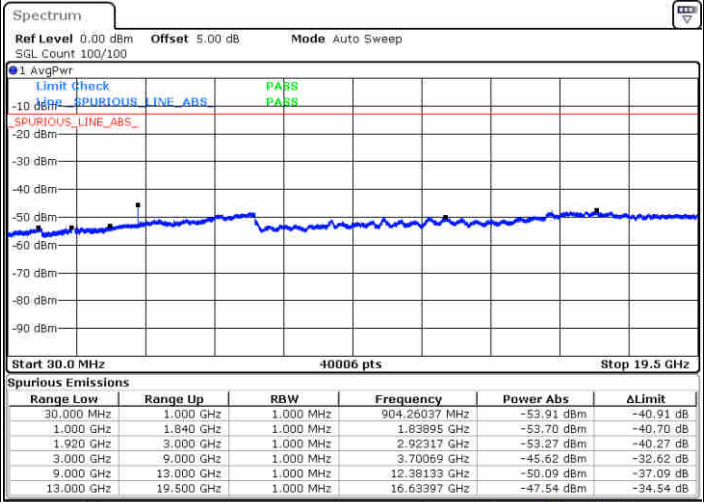

Date: 27 JUN 2017 11:25:51

Highest Channel / 64QAM

Date: 27 JUN 2017 11:26:26

LTE Band 17 / 10MHz

Lowest Channel / 64QAM

Middle Channel / 64QAM

Date: 27 JUN 2017 11:46:07

Date: 27 JUN 2017 11:47:52

Highest Channel / 64QAM

Date: 27 JUN 2017 11:49:21

LTE Band 25 / 1.4MHz

Lowest Channel / QPSK

Lowest Channel / 16QAM

Date: 29 JUN 2017 11:34:40

Date: 29 JUN 2017 11:35:23

Middle Channel / QPSK

Middle Channel / 16QAM

Date: 29 JUN 2017 11:45:34

Date: 29 JUN 2017 11:46:14

LTE Band 25 / 1.4MHz

Highest Channel / QPSK

Date: 29 JUN 2017 11:48:25

Highest Channel / 16QAM

Date: 29 JUN 2017 11:48:58