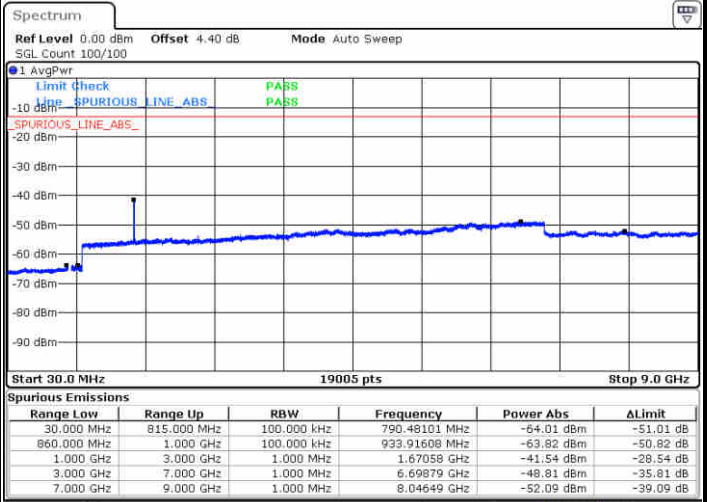

Date: 27 JUN 2017 22:04:06

Lowest Channel / 16QAM

Date: 27 JUN 2017 22:04:32

Middle Channel / QPSK

Date: 27 JUN 2017 22:02:44

Middle Channel / 16QAM

Date: 27 JUN 2017 22:03:10

LTE Band 26 / 1.4MHz

Highest Channel / QPSK

Date: 27 JUN 2017 22:01:10

Highest Channel / 16QAM

Date: 27 JUN 2017 22:01:44

LTE Band 26 / 3MHz

Lowest Channel / QPSK

Date: 27 JUN 2017 22:43:14

Lowest Channel / 16QAM

Date: 27 JUN 2017 22:43:38

LTE Band 26 / 3MHz

Middle Channel / QPSK

Middle Channel / 16QAM

Date: 27 JUN 2017 22:44:30

Date: 27 JUN 2017 22:44:53

Highest Channel / QPSK

Highest Channel / 16QAM