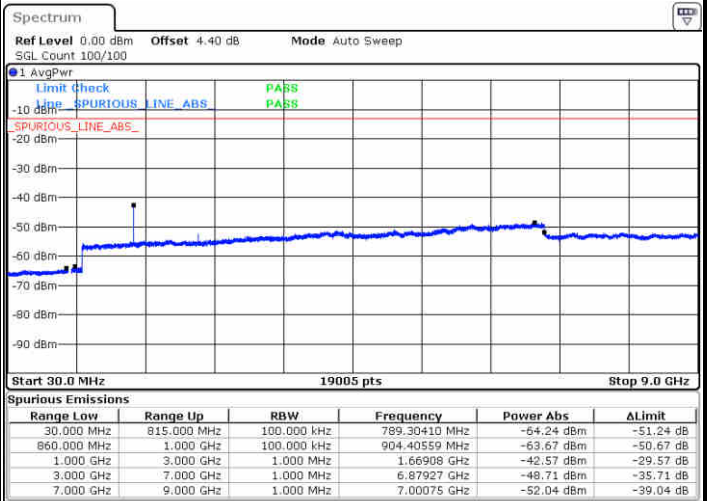

Highest Channel / QPSK

Date: 27 JUN 2017 22:01:10

Highest Channel / 16QAM

Date: 27 JUN 2017 22:01:44

LTE Band 26 / 3MHz

Lowest Channel / QPSK

Date: 27 JUN 2017 22:43:14

Lowest Channel / 16QAM

Date: 27 JUN 2017 22:43:38

LTE Band 26 / 3MHz

Middle Channel / QPSK

Middle Channel / 16QAM

Date: 27 JUN 2017 22:44:30

Date: 27 JUN 2017 22:44:53

Highest Channel / QPSK

Highest Channel / 16QAM

Date: 27 JUN 2017 22:45:43

Date: 27 JUN 2017 22:46:08

LTE Band 26 / 5MHz

Lowest Channel / QPSK

Lowest Channel / 16QAM

Date: 27 JUN 2017 23:12:04

Date: 27 JUN 2017 23:12:33

Middle Channel / QPSK

Middle Channel / 16QAM

Date: 27 JUN 2017 23:13:33

Date: 27 JUN 2017 23:14:01

LTE Band 26 / 5MHz

Highest Channel / QPSK

Date: 27 JUN 2017 23:14:54

Highest Channel / 16QAM

Date: 27 JUN 2017 23:15:31