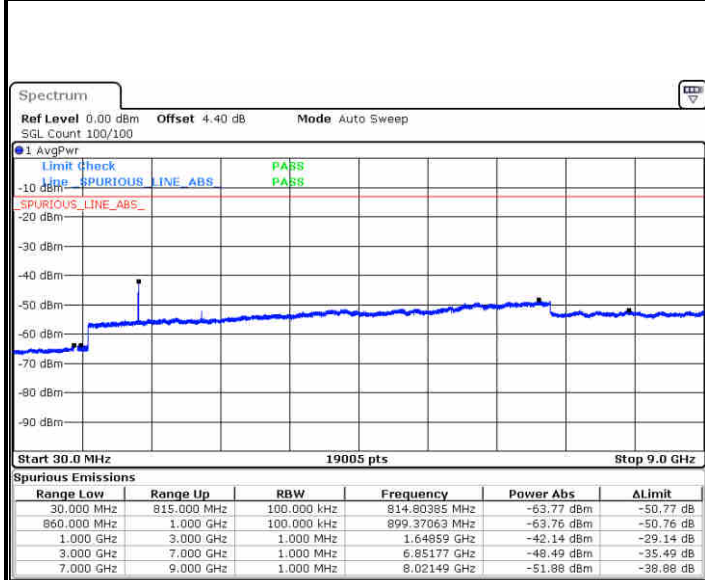

Date: 29 JUN 2017 14:43:03

**Highest Channel / 64QAM**

Date: 29 JUN 2017 14:47:22

LTE Band 25 / 15MHz

Lowest Channel / 64QAM

Middle Channel / 64QAM

Date: 29 JUN 2017 15:12:27

Date: 29 JUN 2017 15:13:13

Highest Channel / 64QAM

Date: 29 JUN 2017 15:17:57

**LTE Band 25 / 20MHz**

**Lowest Channel / 64QAM**

**Middle Channel / 64QAM**

**Highest Channel / 64QAM**

LTE Band 26 / 1.4MHz

Lowest Channel / QPSK

Date: 27 JUN 2017 22:04:06

Lowest Channel / 16QAM

Date: 27 JUN 2017 22:04:32

Middle Channel / QPSK

Date: 27 JUN 2017 22:02:44

Middle Channel / 16QAM

Date: 27 JUN 2017 22:03:10

LTE Band 26 / 1.4MHz

Highest Channel / QPSK

Date: 27 JUN 2017 22:01:10

Highest Channel / 16QAM

Date: 27 JUN 2017 22:01:44

LTE Band 26 / 3MHz

Lowest Channel / QPSK

Date: 27 JUN 2017 22:43:14

Lowest Channel / 16QAM