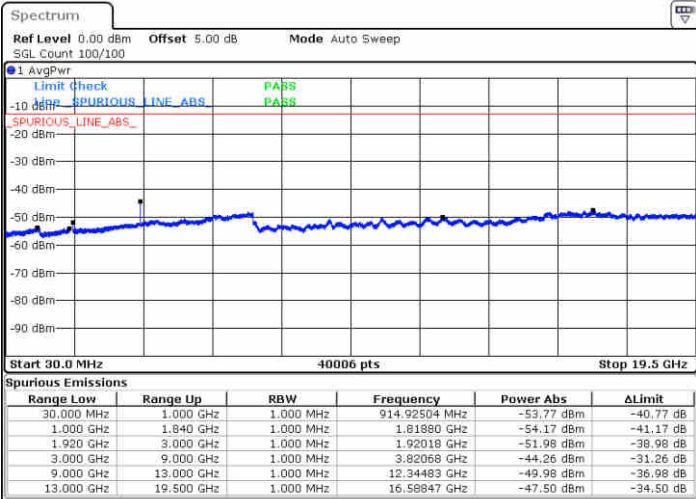

Date: 29 JUN 2017 15:37:44

Date: 29 JUN 2017 15:38:28

Highest Channel / QPSK

Highest Channel / 16QAM

Date: 29 JUN 2017 15:47:18

Date: 29 JUN 2017 15:40:52

**LTE Band 25 / 3MHz**

**Lowest Channel / 64QAM**

Date: 29 JUN 2017 13:53:06

**Middle Channel / 64QAM**

Date: 29 JUN 2017 13:53:54

**Highest Channel / 64QAM**

Date: 29 JUN 2017 13:57:43

LTE Band 25 / 5MHz

Lowest Channel / 64QAM

Middle Channel / 64QAM

Date: 29 JUN 2017 14:16:56

Date: 29 JUN 2017 14:17:53

Highest Channel / 64QAM

Date: 29 JUN 2017 14:21:54

**LTE Band 25 / 10MHz**

**Lowest Channel / 64QAM**

Date: 29 JUN 2017 14:42:15

**Middle Channel / 64QAM**