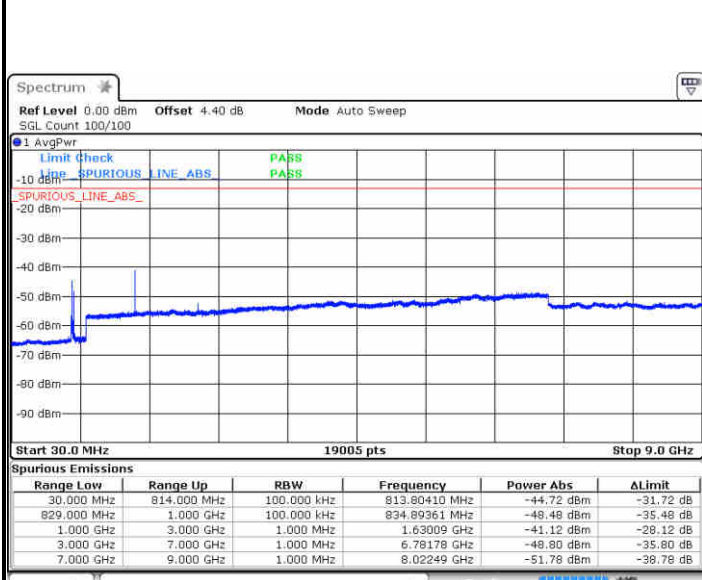

Date: 27 JUN 2017 23:38:09

Date: 27 JUN 2017 23:38:35

Highest Channel / QPSK

Highest Channel / 16QAM

Date: 27 JUN 2017 23:39:37

Date: 27 JUN 2017 23:40:13

LTE Band 26 / 15MHz

Lowest Channel / QPSK

Lowest Channel / 16QAM

Date: 27 JUN 2017 23:56:41

Date: 27 JUN 2017 23:57:06

Middle Channel / QPSK

Middle Channel / 16QAM

Date: 27 JUN 2017 23:58:07

Date: 27 JUN 2017 23:58:33

LTE Band 26 / 15MHz

Highest Channel / QPSK

Date: 27 JUN 2017 23:59:33

Highest Channel / 16QAM

Date: 27 JUN 2017 23:59:58

LTE Band 26 / 15MHz

CH26765 / QPSK

Date: 29 JUN 2017 22:07:32

CH26765 / 16QAM

Date: 29 JUN 2017 22:08:07

LTE Band 26 / 1.4MHz

Lowest Channel / 64QAM

Middle Channel / 64QAM

Date: 27 JUN 2017 22:04:57

Date: 27 JUN 2017 22:03:38

Highest Channel / 64QAM

Date: 27 JUN 2017 22:02:11