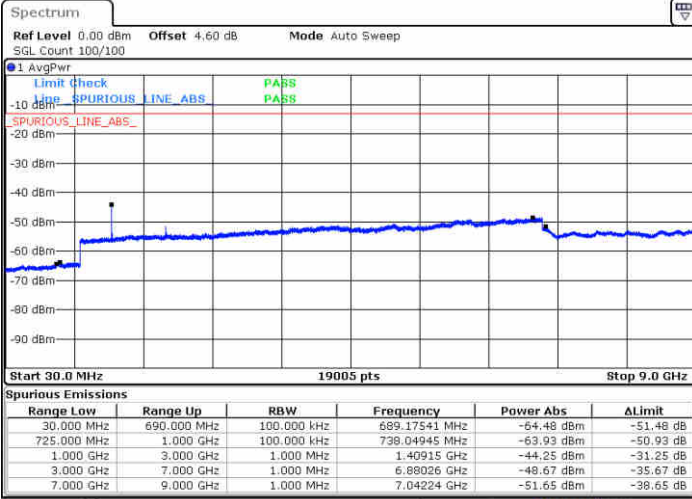

LTE Band 17 / 5MHz

Lowest Channel / QPSK

Lowest Channel / 16QAM

Date: 27 JUN 2017 10:05:10

Date: 27 JUN 2017 10:06:05

Middle Channel / QPSK

Middle Channel / 16QAM

Date: 27 JUN 2017 10:07:43

Date: 27 JUN 2017 10:08:38

LTE Band 17 / 5MHz

Highest Channel / QPSK

Date: 27 JUN 2017 10:14:48

Highest Channel / 16QAM

Date: 27 JUN 2017 10:15:44

LTE Band 17 / 10MHz

Lowest Channel / QPSK

Date: 27 JUN 2017 10:21:54

Lowest Channel / 16QAM

Date: 27 JUN 2017 10:22:49

LTE Band 17 / 10MHz

Middle Channel / QPSK

Middle Channel / 16QAM

Date: 27 JUN 2017 10:24:27

Date: 27 JUN 2017 10:25:22