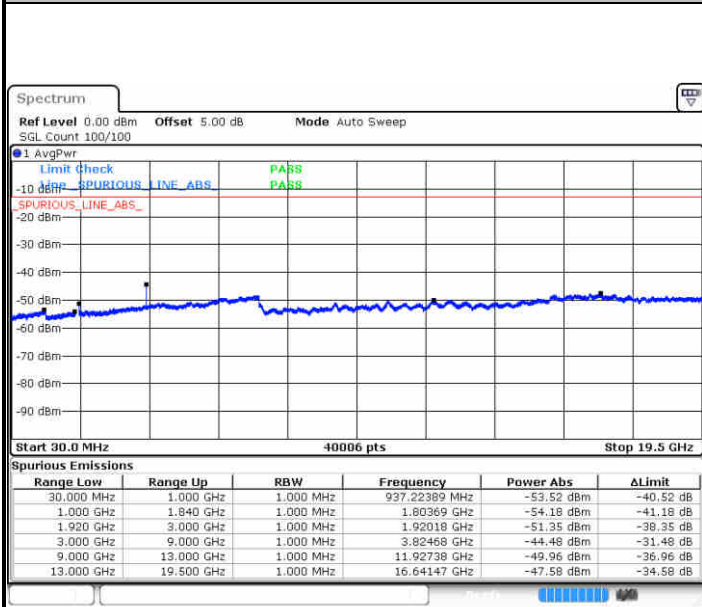

LTE Band 25 / 20MHz

Lowest Channel / QPSK

Lowest Channel / 16QAM

Date: 29 JUN 2017 15:36:49

Date: 29 JUN 2017 15:36:02

LTE Band 25 / 20MHz

Middle Channel / QPSK

Middle Channel / 16QAM

Date: 29 JUN 2017 15:37:44

Date: 29 JUN 2017 15:38:28

Highest Channel / QPSK

Highest Channel / 16QAM

Date: 29 JUN 2017 15:47:18

Date: 29 JUN 2017 15:40:52

**LTE Band 25 / 3MHz**

**Lowest Channel / 64QAM**

Date: 29 JUN 2017 13:53:06

**Middle Channel / 64QAM**

Date: 29 JUN 2017 13:53:54

**Highest Channel / 64QAM**

Date: 29 JUN 2017 13:57:43

LTE Band 25 / 5MHz

Lowest Channel / 64QAM

Middle Channel / 64QAM

Date: 29 JUN 2017 14:16:56

Date: 29 JUN 2017 14:17:53

Highest Channel / 64QAM

Date: 29 JUN 2017 14:21:54

**LTE Band 25 / 10MHz**

**Lowest Channel / 64QAM**

Date: 29 JUN 2017 14:42:15

**Middle Channel / 64QAM**