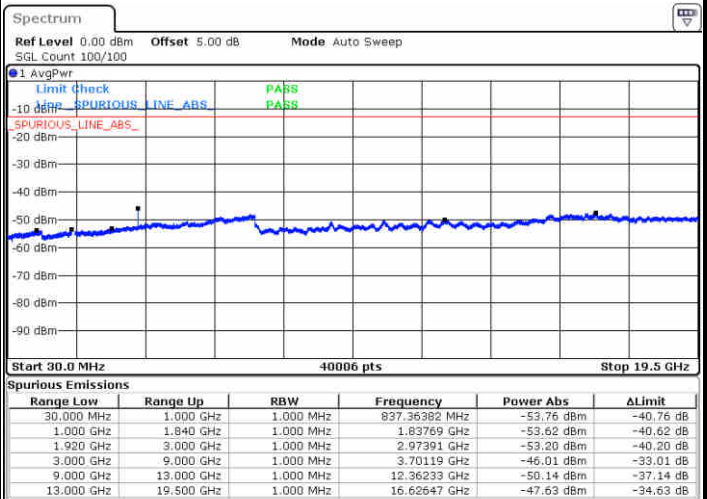

Highest Channel / QPSK

Highest Channel / 16QAM

Date: 29 JUN 2017 14:20:09

Date: 29 JUN 2017 14:20:52

LTE Band 25 / 10MHz

Lowest Channel / QPSK

Lowest Channel / 16QAM

Date: 29 JUN 2017 14:40:52

Date: 29 JUN 2017 14:41:34

LTE Band 25 / 10MHz

Middle Channel / QPSK

Middle Channel / 16QAM

Date: 29 JUN 2017 14:45:03

Date: 29 JUN 2017 14:43:48

Highest Channel / QPSK

Highest Channel / 16QAM