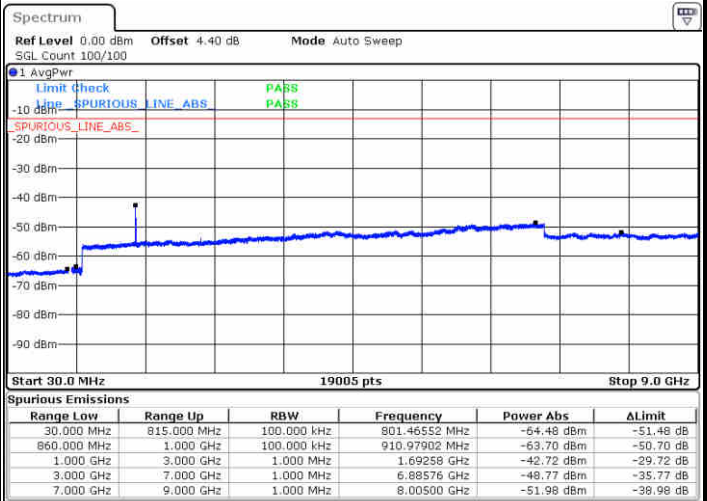

Highest Channel / QPSK

Date: 27 JUN 2017 22:01:10

Highest Channel / 16QAM

Date: 27 JUN 2017 22:01:44

LTE Band 26 / 3MHz

Lowest Channel / QPSK

Date: 27 JUN 2017 22:43:14

Lowest Channel / 16QAM

Date: 27 JUN 2017 22:43:38

LTE Band 26 / 3MHz

Middle Channel / QPSK

Middle Channel / 16QAM

Date: 27 JUN 2017 22:44:30

Date: 27 JUN 2017 22:44:53

Highest Channel / QPSK

Highest Channel / 16QAM

Date: 27 JUN 2017 22:45:43

Date: 27 JUN 2017 22:46:08

LTE Band 26 / 5MHz

Lowest Channel / QPSK

Lowest Channel / 16QAM

Date: 27 JUN 2017 23:12:04

Date: 27 JUN 2017 23:12:33

Middle Channel / QPSK

Middle Channel / 16QAM

Date: 27 JUN 2017 23:13:33

Date: 27 JUN 2017 23:14:01

LTE Band 26 / 5MHz

Highest Channel / QPSK

Date: 27 JUN 2017 23:14:54

Highest Channel / 16QAM

Date: 27 JUN 2017 23:15:31