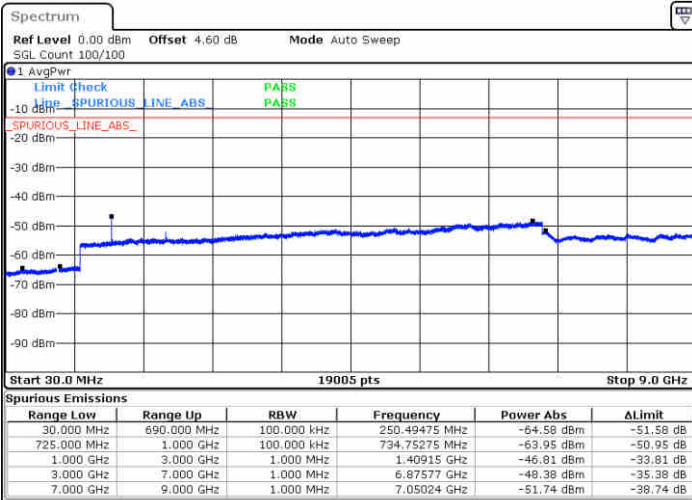

Date: 27 JUN 2017 10:21:54

Lowest Channel / 16QAM

Date: 27 JUN 2017 10:22:49

LTE Band 17 / 10MHz

Middle Channel / QPSK

Middle Channel / 16QAM

Date: 27 JUN 2017 10:24:27

Date: 27 JUN 2017 10:25:22

Highest Channel / QPSK

Highest Channel / 16QAM

Date: 27 JUN 2017 10:31:32

Date: 27 JUN 2017 10:32:27

LTE Band 17 / 5MHz

Lowest Channel / 64QAM

Middle Channel / 64QAM

Date: 27 JUN 2017 11:25:24

Date: 27 JUN 2017 11:25:51

Highest Channel / 64QAM

Date: 27 JUN 2017 11:26:26

LTE Band 17 / 10MHz

Lowest Channel / 64QAM

Middle Channel / 64QAM

Date: 27 JUN 2017 11:46:07

Date: 27 JUN 2017 11:47:52

Highest Channel / 64QAM

Date: 27 JUN 2017 11:49:21

LTE Band 25 / 1.4MHz

Lowest Channel / QPSK

Lowest Channel / 16QAM

Date: 29 JUN 2017 11:34:40

Date: 29 JUN 2017 11:35:23

Middle Channel / QPSK