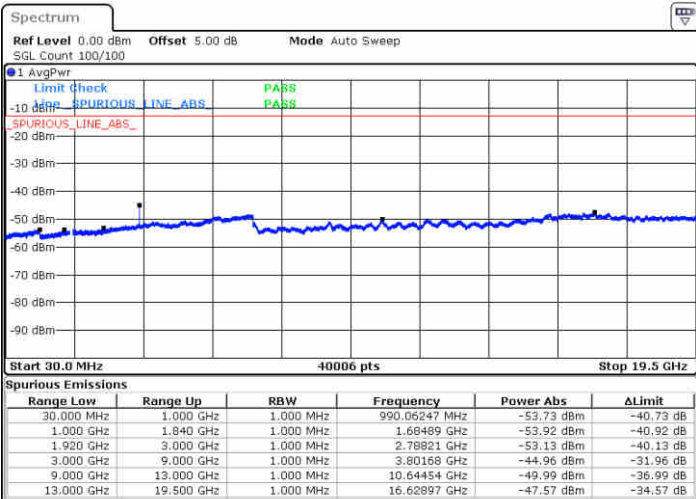

Date: 29 JUN 2017 14:16:56

Date: 29 JUN 2017 14:17:53

Highest Channel / 64QAM

Date: 29 JUN 2017 14:21:54

**LTE Band 25 / 10MHz**

**Lowest Channel / 64QAM**

Date: 29 JUN 2017 14:42:15

**Middle Channel / 64QAM**

Date: 29 JUN 2017 14:43:03

**Highest Channel / 64QAM**

Date: 29 JUN 2017 14:47:22

LTE Band 25 / 15MHz

Lowest Channel / 64QAM

Middle Channel / 64QAM

Date: 29 JUN 2017 15:12:27

Date: 29 JUN 2017 15:13:13

Highest Channel / 64QAM

Date: 29 JUN 2017 15:17:57

**LTE Band 25 / 20MHz**

**Lowest Channel / 64QAM**

**Middle Channel / 64QAM**

**Highest Channel / 64QAM**

LTE Band 26 / 1.4MHz

Lowest Channel / QPSK