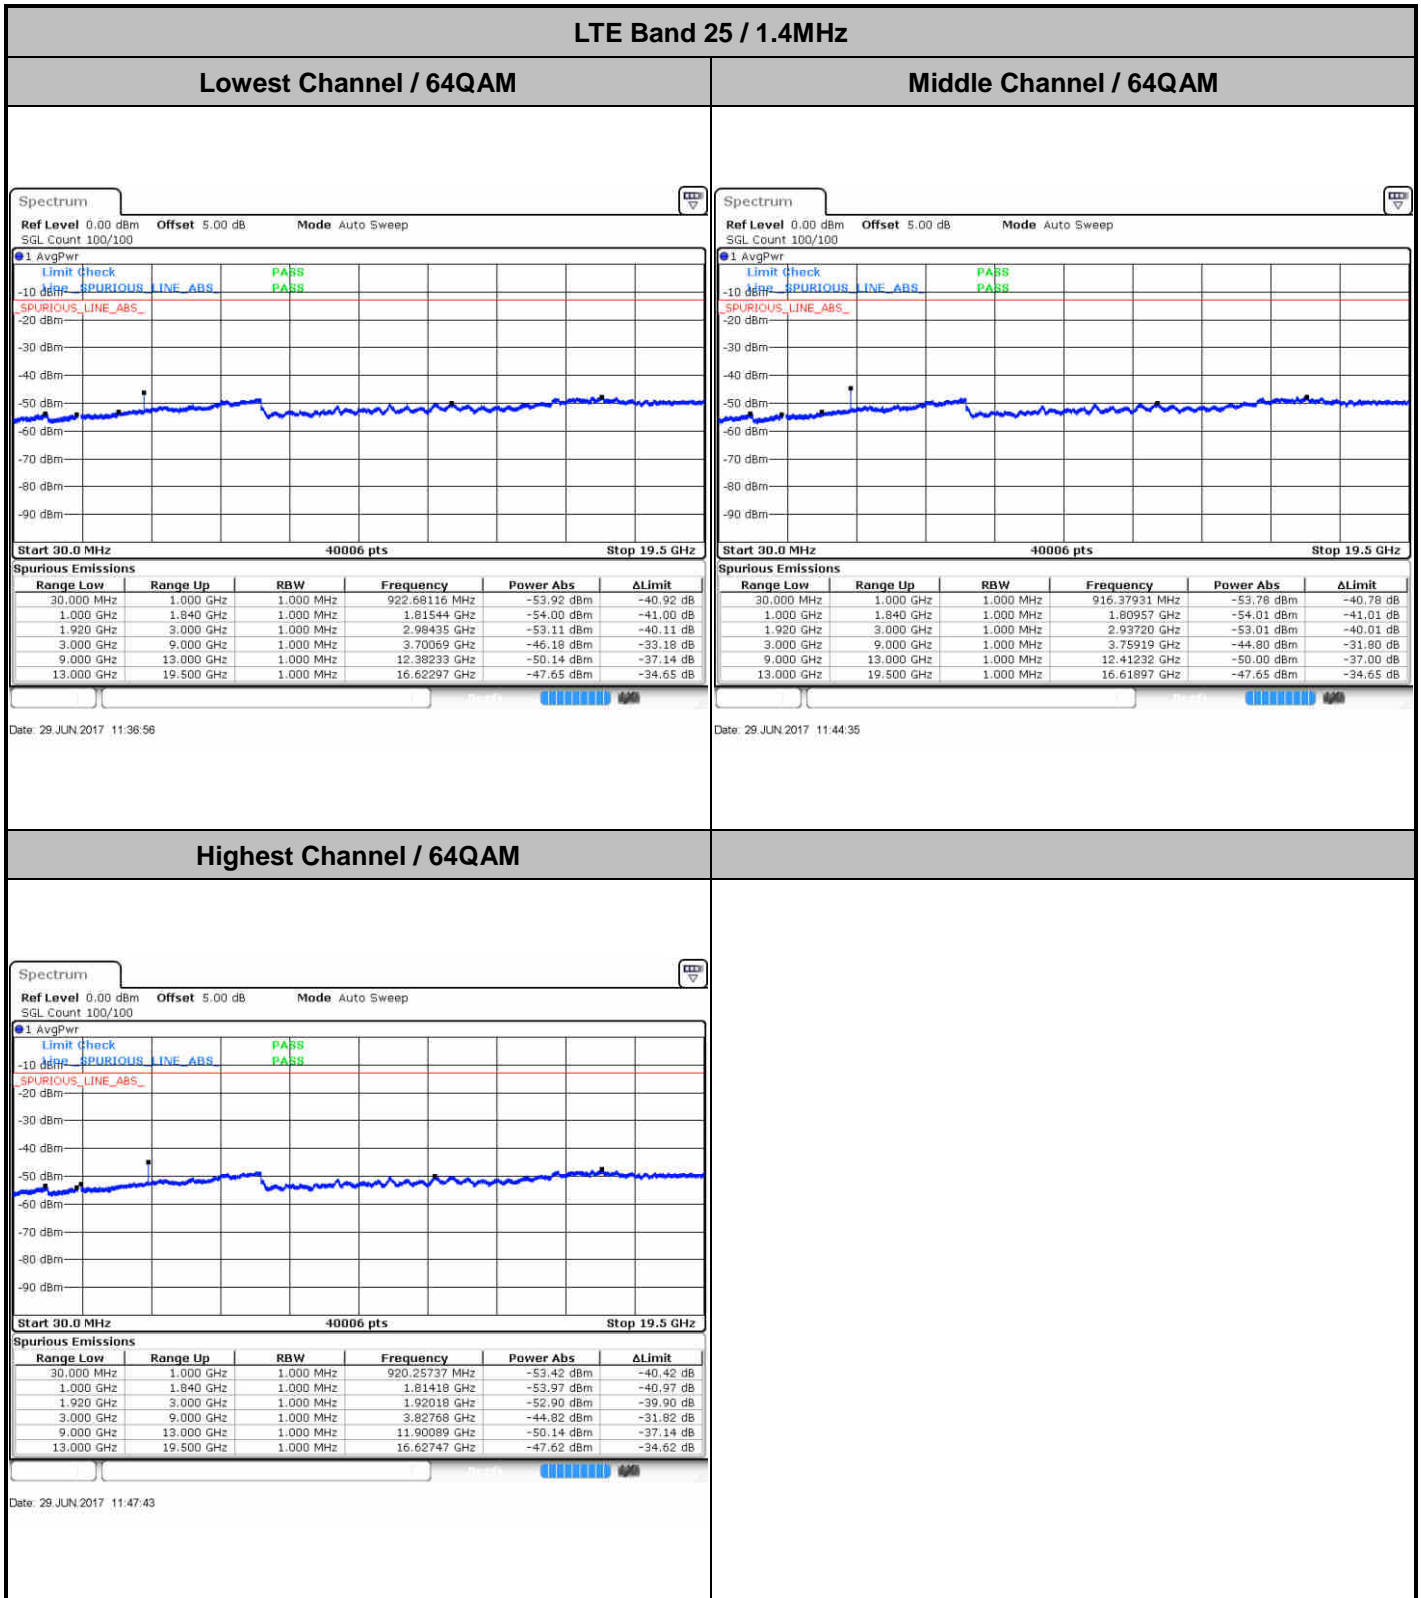

LTE Band 25 / 20MHz

Lowest Channel / QPSK

Lowest Channel / 16QAM

Date: 29 JUN 2017 15:36:49

Date: 29 JUN 2017 15:36:02

LTE Band 25 / 20MHz

Middle Channel / QPSK

Middle Channel / 16QAM

Date: 29 JUN 2017 15:37:44

Date: 29 JUN 2017 15:38:28

Highest Channel / QPSK

Highest Channel / 16QAM

Date: 29 JUN 2017 15:47:18

Date: 29 JUN 2017 15:40:52

**LTE Band 25 / 3MHz**

**Lowest Channel / 64QAM**

Date: 29 JUN 2017 13:53:06

**Middle Channel / 64QAM**

Date: 29 JUN 2017 13:53:54

**Highest Channel / 64QAM**

Date: 29 JUN 2017 13:57:43

LTE Band 25 / 5MHz

Lowest Channel / 64QAM

Middle Channel / 64QAM

Date: 29 JUN 2017 14:16:56

Date: 29 JUN 2017 14:17:53

Highest Channel / 64QAM

Date: 29 JUN 2017 14:21:54

**LTE Band 25 / 10MHz**

**Lowest Channel / 64QAM**

Date: 29 JUN 2017 14:42:15

**Middle Channel / 64QAM**