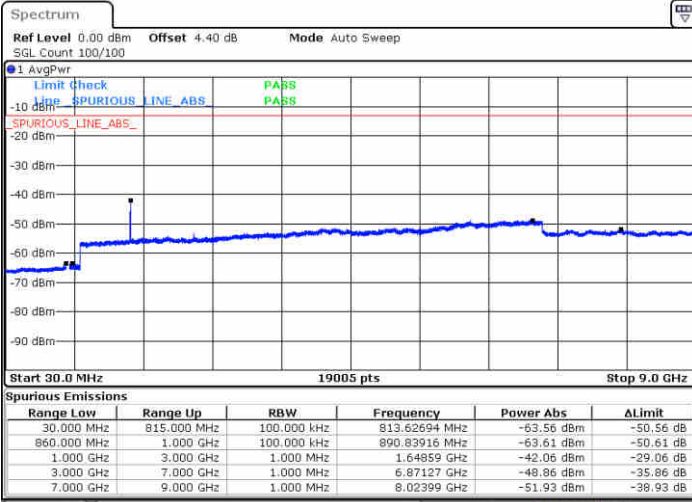

Lowest Channel / 16QAM

Date: 27 JUN 2017 23:56:41

Date: 27 JUN 2017 23:57:06

Middle Channel / QPSK

Middle Channel / 16QAM

Date: 27 JUN 2017 23:58:07

Date: 27 JUN 2017 23:58:33

LTE Band 26 / 15MHz

Highest Channel / QPSK

Date: 27 JUN 2017 23:59:33

Highest Channel / 16QAM

Date: 27 JUN 2017 23:59:58

LTE Band 26 / 15MHz

CH26765 / QPSK

Date: 29 JUN 2017 22:07:32

CH26765 / 16QAM

Date: 29 JUN 2017 22:08:07

LTE Band 26 / 1.4MHz

Lowest Channel / 64QAM

Middle Channel / 64QAM

Date: 27 JUN 2017 22:04:57

Date: 27 JUN 2017 22:03:38

Highest Channel / 64QAM

Date: 27 JUN 2017 22:02:11

LTE Band 26 / 3MHz

Lowest Channel / 64QAM

Middle Channel / 64QAM

Date: 27 JUN 2017 22:44:02

Date: 27 JUN 2017 22:45:17

Highest Channel / 64QAM

Date: 27 JUN 2017 22:46:33

LTE Band 26 / 5MHz