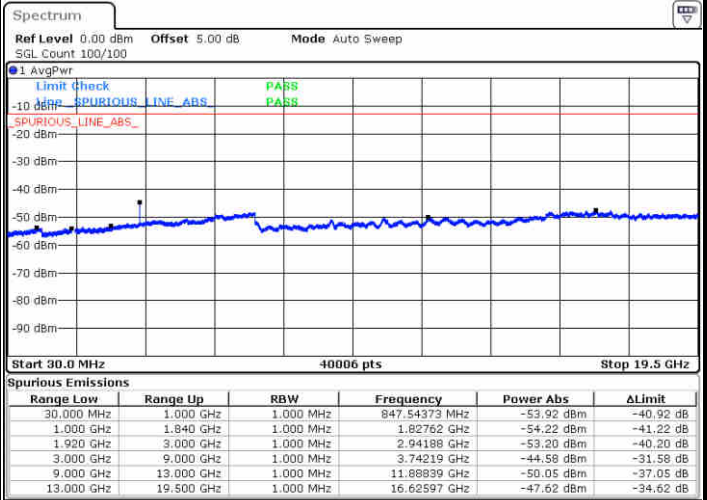

Middle Channel / 16QAM

Date: 29 JUN 2017 15:14:47

Date: 29 JUN 2017 15:14:02

LTE Band 25 / 15MHz

Highest Channel / QPSK

Highest Channel / 16QAM

Date: 29 JUN 2017 15:15:43

Date: 29 JUN 2017 15:16:34

LTE Band 25 / 20MHz

Lowest Channel / QPSK

Lowest Channel / 16QAM

Date: 29 JUN 2017 15:36:49

Date: 29 JUN 2017 15:36:02

LTE Band 25 / 20MHz

Middle Channel / QPSK

Middle Channel / 16QAM

Date: 29 JUN 2017 15:37:44

Date: 29 JUN 2017 15:38:28

Highest Channel / QPSK

Highest Channel / 16QAM

Date: 29 JUN 2017 15:47:18

Date: 29 JUN 2017 15:40:52

**LTE Band 25 / 3MHz**

**Lowest Channel / 64QAM**