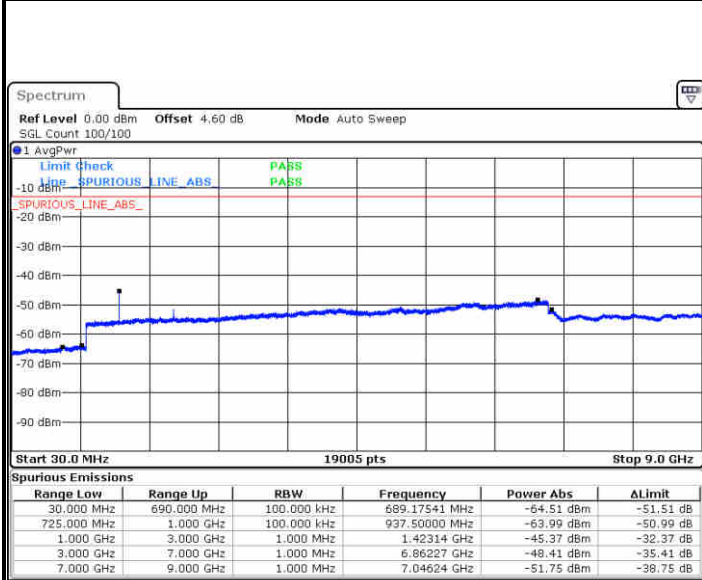

LTE Band 17 / 5MHz

Lowest Channel / QPSK

Lowest Channel / 16QAM

Date: 27 JUN 2017 10:05:10

Date: 27 JUN 2017 10:06:05

Middle Channel / QPSK

Middle Channel / 16QAM

Date: 27 JUN 2017 10:07:43

Date: 27 JUN 2017 10:08:38

LTE Band 17 / 5MHz

Highest Channel / QPSK

Date: 27 JUN 2017 10:14:48

Highest Channel / 16QAM

Date: 27 JUN 2017 10:15:44

LTE Band 17 / 10MHz

Lowest Channel / QPSK

Date: 27 JUN 2017 10:21:54

Lowest Channel / 16QAM

Date: 27 JUN 2017 10:22:49

LTE Band 17 / 10MHz

Middle Channel / QPSK

Middle Channel / 16QAM

Date: 27 JUN 2017 10:24:27

Date: 27 JUN 2017 10:25:22