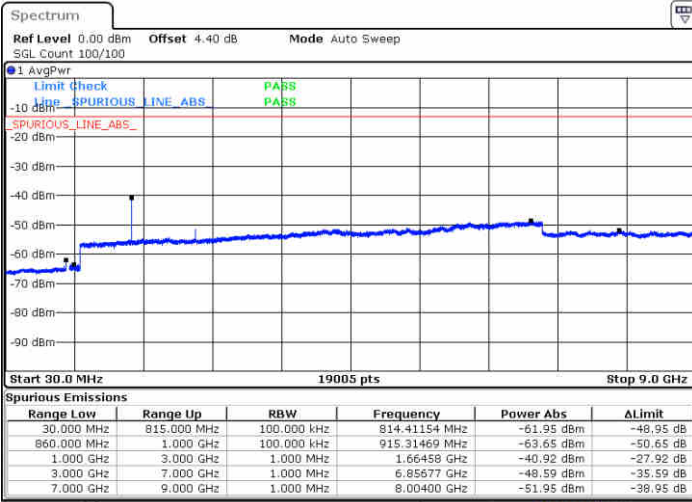

Middle Channel / 16QAM

Date: 27 JUN 2017 23:13:33

Date: 27 JUN 2017 23:14:01

LTE Band 26 / 5MHz

Highest Channel / QPSK

Date: 27 JUN 2017 23:14:54

Highest Channel / 16QAM

Date: 27 JUN 2017 23:15:31

LTE Band 26 / 10MHz

Lowest Channel / QPSK

Date: 27 JUN 2017 23:36:43

Lowest Channel / 16QAM

Date: 27 JUN 2017 23:37:16

LTE Band 26 / 10MHz

Middle Channel / QPSK

Middle Channel / 16QAM

Date: 27 JUN 2017 23:38:09

Date: 27 JUN 2017 23:38:35

Highest Channel / QPSK

Highest Channel / 16QAM

Date: 27 JUN 2017 23:39:37

Date: 27 JUN 2017 23:40:13

LTE Band 26 / 15MHz

Lowest Channel / QPSK