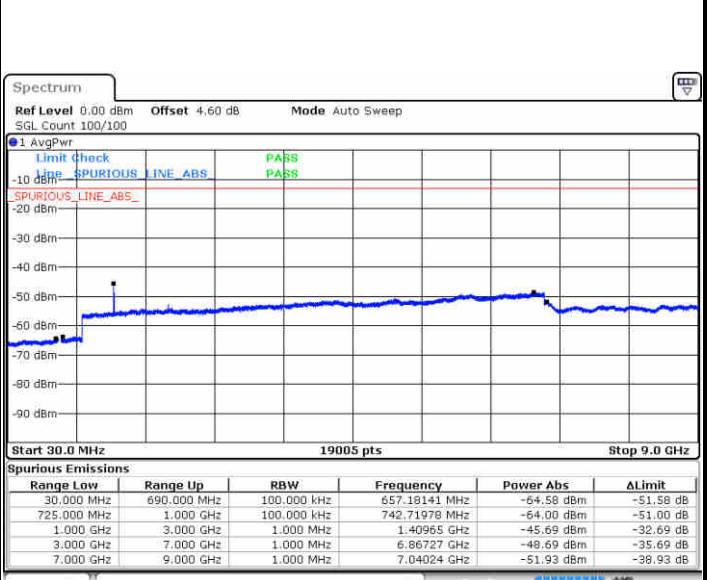

LTE Band 17 / 5MHz

Lowest Channel / QPSK

Lowest Channel / 16QAM

Date: 27 JUN 2017 10:05:10

Date: 27 JUN 2017 10:06:05

Middle Channel / QPSK

Middle Channel / 16QAM

Date: 27 JUN 2017 10:07:43

Date: 27 JUN 2017 10:08:38

LTE Band 17 / 5MHz

Highest Channel / QPSK

Date: 27 JUN 2017 10:14:48

Highest Channel / 16QAM

Date: 27 JUN 2017 10:15:44

LTE Band 17 / 10MHz

Lowest Channel / QPSK

Date: 27 JUN 2017 10:21:54

Lowest Channel / 16QAM

Date: 27 JUN 2017 10:22:49

LTE Band 17 / 10MHz

Middle Channel / QPSK

Middle Channel / 16QAM

Date: 27 JUN 2017 10:24:27

Date: 27 JUN 2017 10:25:22

Highest Channel / QPSK

Highest Channel / 16QAM

Date: 27 JUN 2017 10:31:32

Date: 27 JUN 2017 10:32:27

LTE Band 17 / 5MHz

Lowest Channel / 64QAM

Middle Channel / 64QAM

Date: 27 JUN 2017 11:25:24