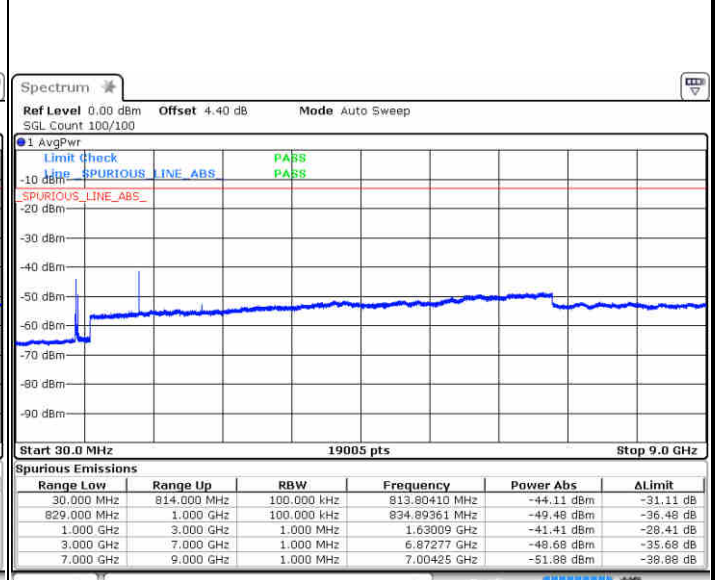

Lowest Channel / 16QAM

Date: 27 JUN 2017 23:56:41

Date: 27 JUN 2017 23:57:06

Middle Channel / QPSK

Middle Channel / 16QAM

Date: 27 JUN 2017 23:58:07

Date: 27 JUN 2017 23:58:33

LTE Band 26 / 15MHz

Highest Channel / QPSK

Date: 27 JUN 2017 23:59:33

Highest Channel / 16QAM

Date: 27 JUN 2017 23:59:58

LTE Band 26 / 15MHz

CH26765 / QPSK

Date: 29 JUN 2017 22:07:32

CH26765 / 16QAM

Date: 29 JUN 2017 22:08:07

LTE Band 26 / 1.4MHz

Lowest Channel / 64QAM

Middle Channel / 64QAM

Date: 27 JUN 2017 22:04:57

Date: 27 JUN 2017 22:03:38

Highest Channel / 64QAM

Date: 27 JUN 2017 22:02:11

LTE Band 26 / 3MHz

Lowest Channel / 64QAM

Middle Channel / 64QAM

Date: 27 JUN 2017 22:44:02

Date: 27 JUN 2017 22:45:17

Highest Channel / 64QAM

Date: 27 JUN 2017 22:46:33

LTE Band 26 / 5MHz