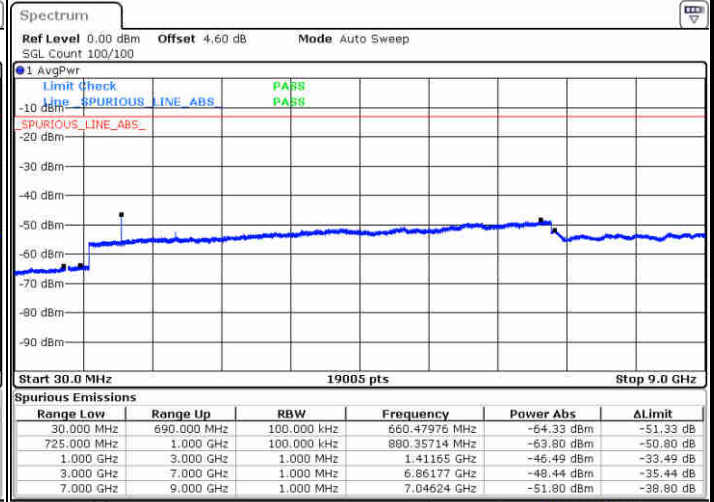

Highest Channel / QPSK

Highest Channel / 16QAM

Date: 27 JUN 2017 10:31:32

Date: 27 JUN 2017 10:32:27

LTE Band 17 / 5MHz

Lowest Channel / 64QAM

Middle Channel / 64QAM

Date: 27 JUN 2017 11:25:24

Date: 27 JUN 2017 11:25:51

Highest Channel / 64QAM

Date: 27 JUN 2017 11:26:26

LTE Band 17 / 10MHz

Lowest Channel / 64QAM

Middle Channel / 64QAM

Date: 27 JUN 2017 11:46:07

Date: 27 JUN 2017 11:47:52

Highest Channel / 64QAM

Date: 27 JUN 2017 11:49:21

LTE Band 25 / 1.4MHz

Lowest Channel / QPSK

Lowest Channel / 16QAM

Date: 29 JUN 2017 11:34:40

Date: 29 JUN 2017 11:35:23

Middle Channel / QPSK

Middle Channel / 16QAM

Date: 29 JUN 2017 11:45:34

Date: 29 JUN 2017 11:46:14

LTE Band 25 / 1.4MHz

Highest Channel / QPSK

Date: 29 JUN 2017 11:48:25

Highest Channel / 16QAM

Date: 29 JUN 2017 11:48:58