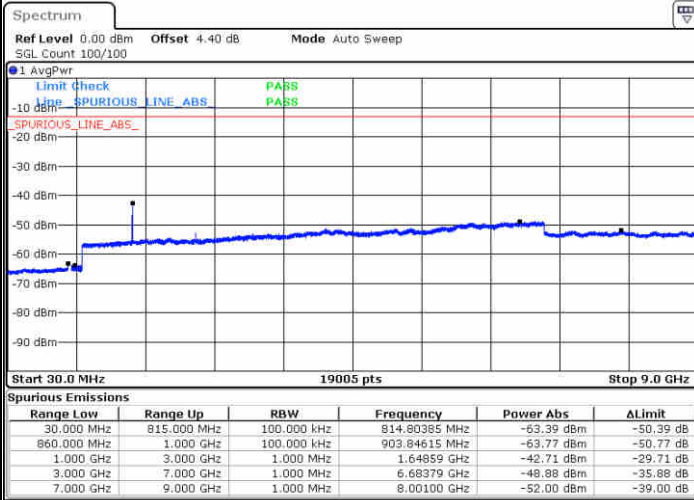

Highest Channel / QPSK

Date: 27 JUN 2017 23:59:33

Highest Channel / 16QAM

Date: 27 JUN 2017 23:59:58

LTE Band 26 / 15MHz

CH26765 / QPSK

Date: 29 JUN 2017 22:07:32

CH26765 / 16QAM

Date: 29 JUN 2017 22:08:07

LTE Band 26 / 1.4MHz

Lowest Channel / 64QAM

Middle Channel / 64QAM

Date: 27 JUN 2017 22:04:57

Date: 27 JUN 2017 22:03:38

Highest Channel / 64QAM

Date: 27 JUN 2017 22:02:11

LTE Band 26 / 3MHz

Lowest Channel / 64QAM

Middle Channel / 64QAM

Date: 27 JUN 2017 22:44:02

Date: 27 JUN 2017 22:45:17

Highest Channel / 64QAM

Date: 27 JUN 2017 22:46:33

LTE Band 26 / 5MHz

Lowest Channel / 64QAM

Middle Channel / 64QAM

Date: 27 JUN 2017 23:13:01

Date: 27 JUN 2017 23:14:26

Highest Channel / 64QAM

Date: 27 JUN 2017 23:15:56