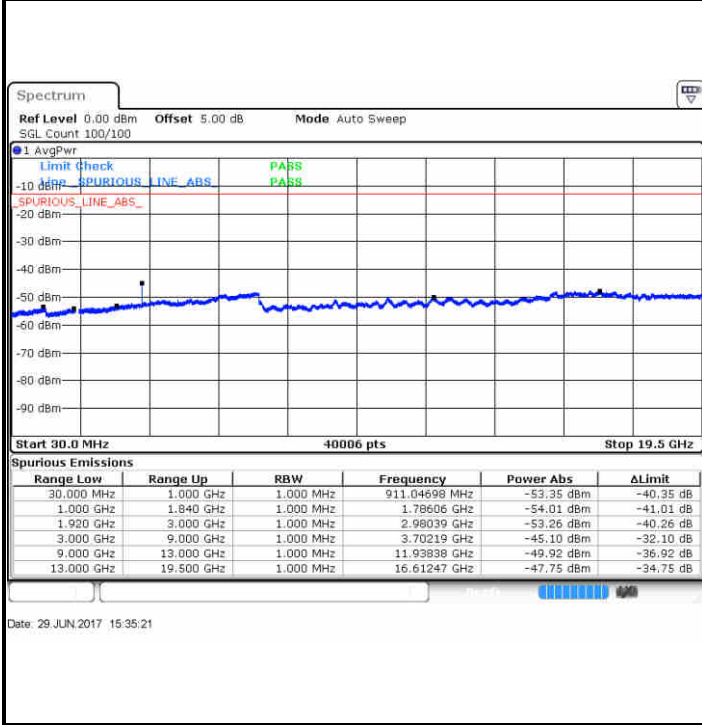

Date: 29 JUN 2017 14:43:03

**Highest Channel / 64QAM**

Date: 29 JUN 2017 14:47:22

LTE Band 25 / 15MHz

Lowest Channel / 64QAM

Middle Channel / 64QAM

Date: 29 JUN 2017 15:12:27

Date: 29 JUN 2017 15:13:13

Highest Channel / 64QAM

Date: 29 JUN 2017 15:17:57

**LTE Band 25 / 20MHz**

**Lowest Channel / 64QAM**

**Middle Channel / 64QAM**

**Highest Channel / 64QAM**

LTE Band 26 / 1.4MHz

Lowest Channel / QPSK

Date: 27 JUN 2017 22:04:06

Lowest Channel / 16QAM

Date: 27 JUN 2017 22:04:32

Middle Channel / QPSK

Date: 27 JUN 2017 22:02:44

Middle Channel / 16QAM

Date: 27 JUN 2017 22:03:10

LTE Band 26 / 1.4MHz

Highest Channel / QPSK

Date: 27 JUN 2017 22:01:10

Highest Channel / 16QAM

Date: 27 JUN 2017 22:01:44

LTE Band 26 / 3MHz

Lowest Channel / QPSK

Date: 27 JUN 2017 22:43:14

Lowest Channel / 16QAM