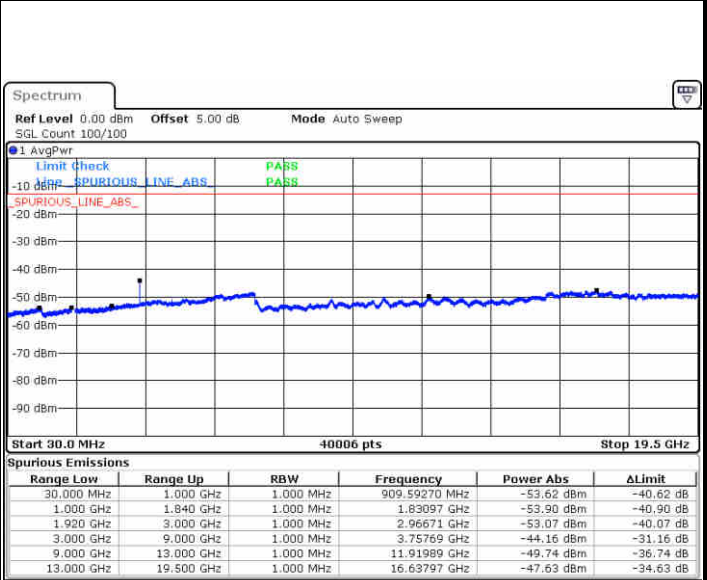

LTE Band 25 / 20MHz

Lowest Channel / QPSK

Lowest Channel / 16QAM

Date: 29 JUN 2017 15:36:49

Date: 29 JUN 2017 15:36:02

LTE Band 25 / 20MHz

Middle Channel / QPSK

Middle Channel / 16QAM

Date: 29 JUN 2017 15:37:44

Date: 29 JUN 2017 15:38:28

Highest Channel / QPSK

Highest Channel / 16QAM

Date: 29 JUN 2017 15:47:18

Date: 29 JUN 2017 15:40:52

**LTE Band 25 / 3MHz**

**Lowest Channel / 64QAM**

Date: 29 JUN 2017 13:53:06

**Middle Channel / 64QAM**

Date: 29 JUN 2017 13:53:54

**Highest Channel / 64QAM**

Date: 29 JUN 2017 13:57:43

LTE Band 25 / 5MHz

Lowest Channel / 64QAM

Middle Channel / 64QAM

Date: 29 JUN 2017 14:16:56

Date: 29 JUN 2017 14:17:53

Highest Channel / 64QAM

Date: 29 JUN 2017 14:21:54

**LTE Band 25 / 10MHz**

**Lowest Channel / 64QAM**

Date: 29 JUN 2017 14:42:15

**Middle Channel / 64QAM**