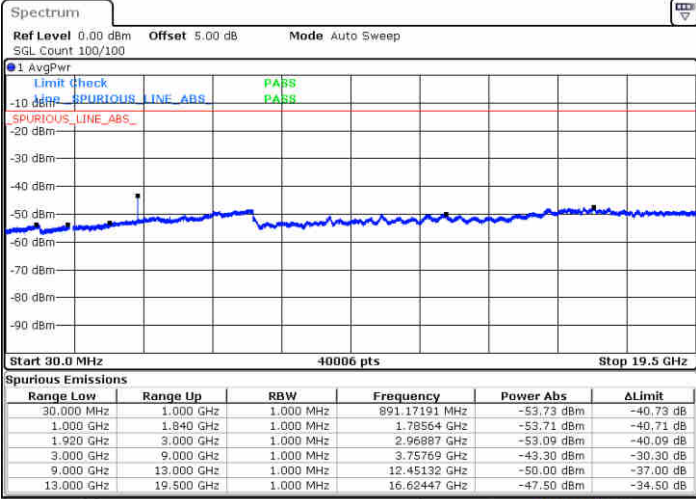

Middle Channel / 16QAM

Date: 29 JUN 2017 11:45:34

Date: 29 JUN 2017 11:46:14

LTE Band 25 / 1.4MHz

Highest Channel / QPSK

Date: 29 JUN 2017 11:48:25

Highest Channel / 16QAM

Date: 29 JUN 2017 11:48:58

LTE Band 25 / 3MHz

Lowest Channel / QPSK

Date: 29 JUN 2017 13:50:37

Lowest Channel / 16QAM

Date: 29 JUN 2017 13:52:21

LTE Band 25 / 3MHz

Middle Channel / QPSK

Middle Channel / 16QAM

Date: 29 JUN 2017 13:55:29

Date: 29 JUN 2017 13:54:48

Highest Channel / QPSK

Highest Channel / 16QAM

Date: 29 JUN 2017 13:56:14

Date: 29 JUN 2017 13:57:01

LTE Band 25 / 5MHz

Lowest Channel / QPSK