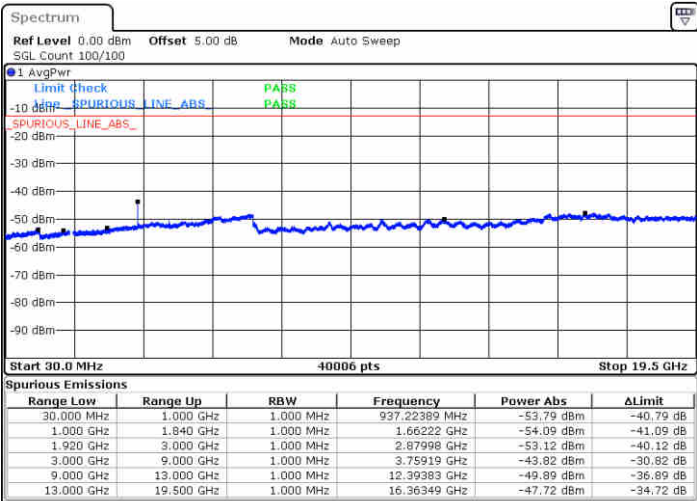

Date: 27 JUN 2017 11:25:51

Highest Channel / 64QAM

Date: 27 JUN 2017 11:26:26

LTE Band 17 / 10MHz

Lowest Channel / 64QAM

Middle Channel / 64QAM

Date: 27 JUN 2017 11:46:07

Date: 27 JUN 2017 11:47:52

Highest Channel / 64QAM

Date: 27 JUN 2017 11:49:21

LTE Band 25 / 1.4MHz

Lowest Channel / QPSK

Lowest Channel / 16QAM

Date: 29 JUN 2017 11:34:40

Date: 29 JUN 2017 11:35:23

Middle Channel / QPSK

Middle Channel / 16QAM

Date: 29 JUN 2017 11:45:34

Date: 29 JUN 2017 11:46:14

LTE Band 25 / 1.4MHz

Highest Channel / QPSK

Date: 29 JUN 2017 11:48:25

Highest Channel / 16QAM

Date: 29 JUN 2017 11:48:58