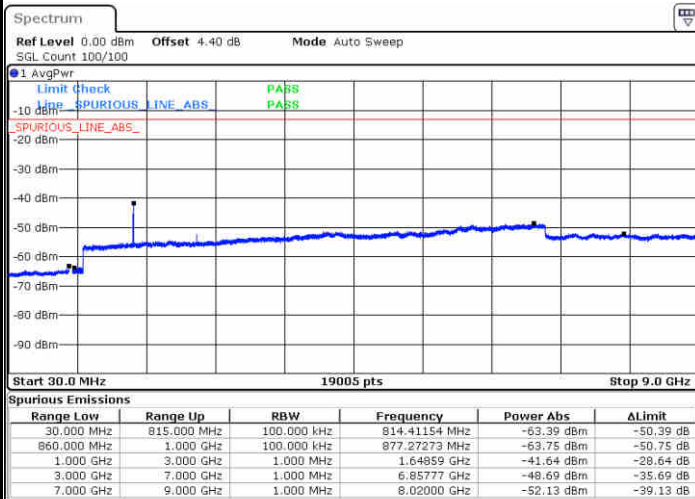

Date: 27 JUN 2017 22:04:06

Lowest Channel / 16QAM

Date: 27 JUN 2017 22:04:32

Middle Channel / QPSK

Date: 27 JUN 2017 22:02:44

Middle Channel / 16QAM

Date: 27 JUN 2017 22:03:10

LTE Band 26 / 1.4MHz

Highest Channel / QPSK

Date: 27 JUN 2017 22:01:10

Highest Channel / 16QAM

Date: 27 JUN 2017 22:01:44

LTE Band 26 / 3MHz

Lowest Channel / QPSK

Date: 27 JUN 2017 22:43:14

Lowest Channel / 16QAM

Date: 27 JUN 2017 22:43:38

LTE Band 26 / 3MHz

Middle Channel / QPSK

Middle Channel / 16QAM

Date: 27 JUN 2017 22:44:30

Date: 27 JUN 2017 22:44:53

Highest Channel / QPSK

Highest Channel / 16QAM