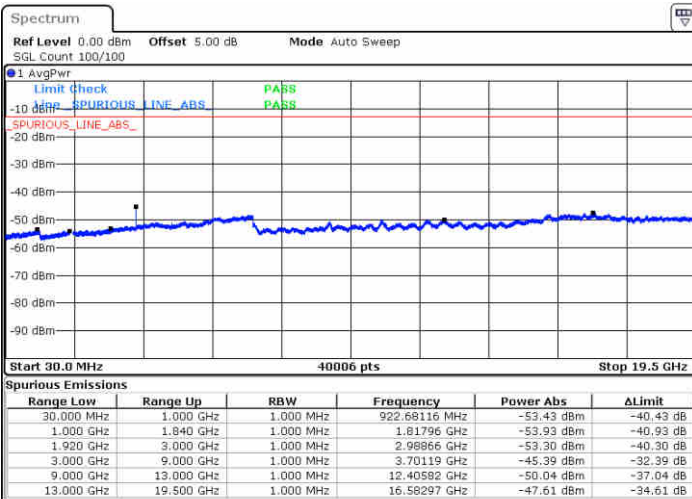

Highest Channel / QPSK

Highest Channel / 16QAM

Date: 29 JUN 2017 14:20:09

Date: 29 JUN 2017 14:20:52

LTE Band 25 / 10MHz

Lowest Channel / QPSK

Lowest Channel / 16QAM

Date: 29 JUN 2017 14:40:52

Date: 29 JUN 2017 14:41:34

LTE Band 25 / 10MHz

Middle Channel / QPSK

Middle Channel / 16QAM

Date: 29 JUN 2017 14:45:03

Date: 29 JUN 2017 14:43:48

Highest Channel / QPSK

Highest Channel / 16QAM