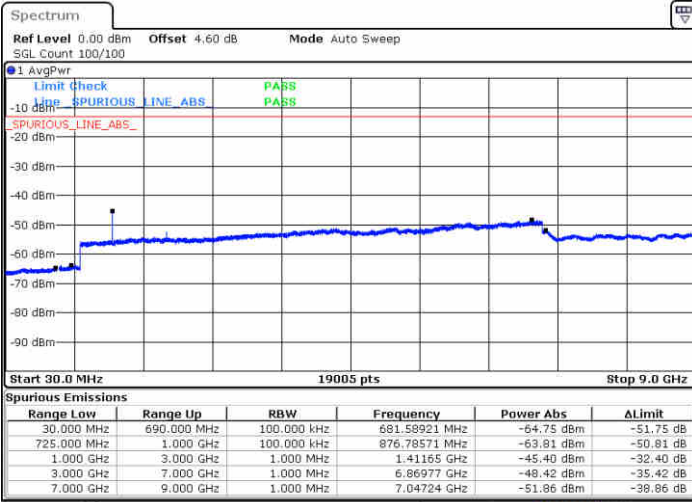

Date: 27 JUN 2017 10:08:38

LTE Band 17 / 5MHz

Highest Channel / QPSK

Date: 27 JUN 2017 10:14:48

Highest Channel / 16QAM

Date: 27 JUN 2017 10:15:44

LTE Band 17 / 10MHz

Lowest Channel / QPSK

Date: 27 JUN 2017 10:21:54

Lowest Channel / 16QAM

Date: 27 JUN 2017 10:22:49

LTE Band 17 / 10MHz

Middle Channel / QPSK

Middle Channel / 16QAM

Date: 27 JUN 2017 10:24:27

Date: 27 JUN 2017 10:25:22

Highest Channel / QPSK

Highest Channel / 16QAM

Date: 27 JUN 2017 10:31:32

Date: 27 JUN 2017 10:32:27

LTE Band 17 / 5MHz

Lowest Channel / 64QAM

Middle Channel / 64QAM

Date: 27 JUN 2017 11:25:24

Date: 27 JUN 2017 11:25:51

Highest Channel / 64QAM

Date: 27 JUN 2017 11:26:26

LTE Band 17 / 10MHz

Lowest Channel / 64QAM

Middle Channel / 64QAM

Date: 27 JUN 2017 11:46:07

Date: 27 JUN 2017 11:47:52