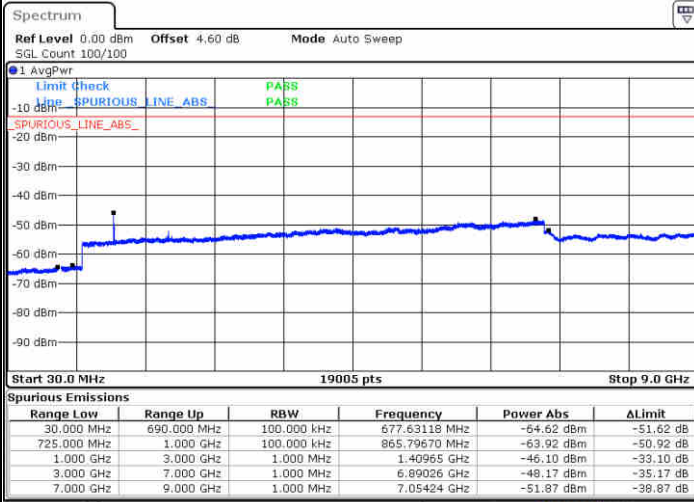

Highest Channel / QPSK

Highest Channel / 16QAM

Date: 27 JUN 2017 10:31:32

Date: 27 JUN 2017 10:32:27

LTE Band 17 / 5MHz

Lowest Channel / 64QAM

Middle Channel / 64QAM

Date: 27 JUN 2017 11:25:24

Date: 27 JUN 2017 11:25:51

Highest Channel / 64QAM

Date: 27 JUN 2017 11:26:26

LTE Band 17 / 10MHz

Lowest Channel / 64QAM

Middle Channel / 64QAM

Date: 27 JUN 2017 11:46:07

Date: 27 JUN 2017 11:47:52

Highest Channel / 64QAM

Date: 27 JUN 2017 11:49:21

LTE Band 25 / 1.4MHz

Lowest Channel / QPSK

Lowest Channel / 16QAM

Date: 29 JUN 2017 11:34:40

Date: 29 JUN 2017 11:35:23

Middle Channel / QPSK

Middle Channel / 16QAM

Date: 29 JUN 2017 11:45:34

Date: 29 JUN 2017 11:46:14

LTE Band 25 / 1.4MHz

Highest Channel / QPSK

Date: 29 JUN 2017 11:48:25

Highest Channel / 16QAM

Date: 29 JUN 2017 11:48:58