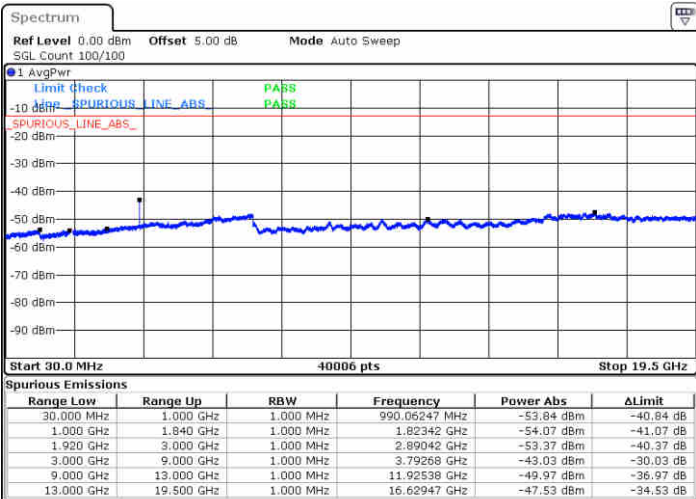

Middle Channel / 16QAM

Date: 29 JUN 2017 15:14:47

Date: 29 JUN 2017 15:14:02

LTE Band 25 / 15MHz

Highest Channel / QPSK

Highest Channel / 16QAM

Date: 29 JUN 2017 15:15:43

Date: 29 JUN 2017 15:16:34

LTE Band 25 / 20MHz

Lowest Channel / QPSK

Lowest Channel / 16QAM

Date: 29 JUN 2017 15:36:49

Date: 29 JUN 2017 15:36:02

LTE Band 25 / 20MHz

Middle Channel / QPSK

Middle Channel / 16QAM

Date: 29 JUN 2017 15:37:44

Date: 29 JUN 2017 15:38:28

Highest Channel / QPSK

Highest Channel / 16QAM

Date: 29 JUN 2017 15:47:18

Date: 29 JUN 2017 15:40:52

**LTE Band 25 / 3MHz**

**Lowest Channel / 64QAM**