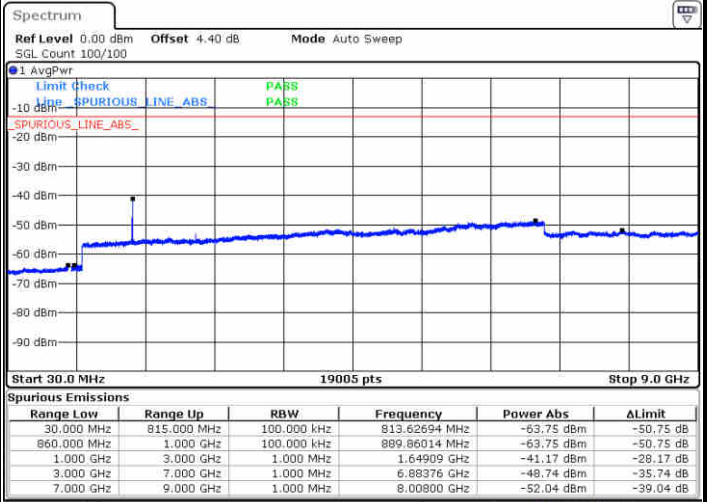

Date: 27 JUN 2017 22:43:38

LTE Band 26 / 3MHz

Middle Channel / QPSK

Middle Channel / 16QAM

Date: 27 JUN 2017 22:44:30

Date: 27 JUN 2017 22:44:53

Highest Channel / QPSK

Highest Channel / 16QAM

Date: 27 JUN 2017 22:45:43

Date: 27 JUN 2017 22:46:08

LTE Band 26 / 5MHz

Lowest Channel / QPSK

Lowest Channel / 16QAM

Date: 27 JUN 2017 23:12:04

Date: 27 JUN 2017 23:12:33

Middle Channel / QPSK

Middle Channel / 16QAM

Date: 27 JUN 2017 23:13:33

Date: 27 JUN 2017 23:14:01

LTE Band 26 / 5MHz

Highest Channel / QPSK

Date: 27 JUN 2017 23:14:54

Highest Channel / 16QAM

Date: 27 JUN 2017 23:15:31