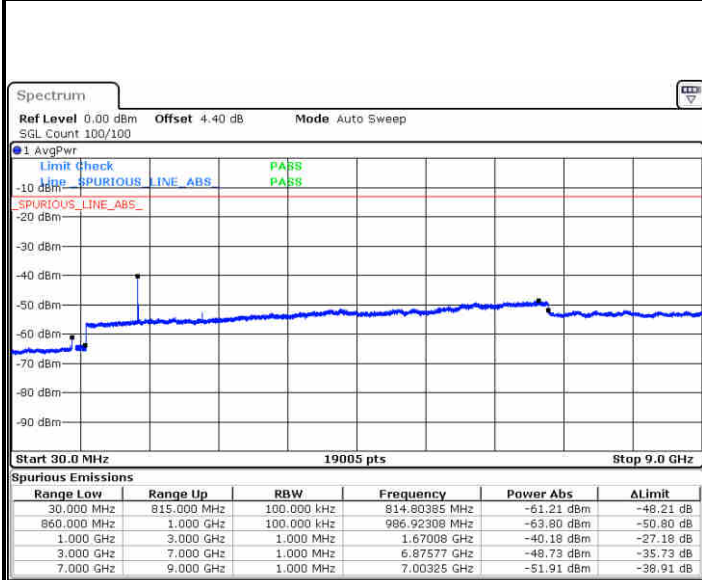

Date: 27 JUN 2017 23:38:09

Date: 27 JUN 2017 23:38:35

Highest Channel / QPSK

Highest Channel / 16QAM

Date: 27 JUN 2017 23:39:37

Date: 27 JUN 2017 23:40:13

LTE Band 26 / 15MHz

Lowest Channel / QPSK

Lowest Channel / 16QAM

Date: 27 JUN 2017 23:56:41

Date: 27 JUN 2017 23:57:06

Middle Channel / QPSK

Middle Channel / 16QAM

Date: 27 JUN 2017 23:58:07

Date: 27 JUN 2017 23:58:33

LTE Band 26 / 15MHz

Highest Channel / QPSK

Date: 27 JUN 2017 23:59:33

Highest Channel / 16QAM

Date: 27 JUN 2017 23:59:58

LTE Band 26 / 15MHz

CH26765 / QPSK

Date: 29 JUN 2017 22:07:32

CH26765 / 16QAM

Date: 29 JUN 2017 22:08:07

LTE Band 26 / 1.4MHz

Lowest Channel / 64QAM

Middle Channel / 64QAM

Date: 27 JUN 2017 22:04:57

Date: 27 JUN 2017 22:03:38

Highest Channel / 64QAM

Date: 27 JUN 2017 22:02:11