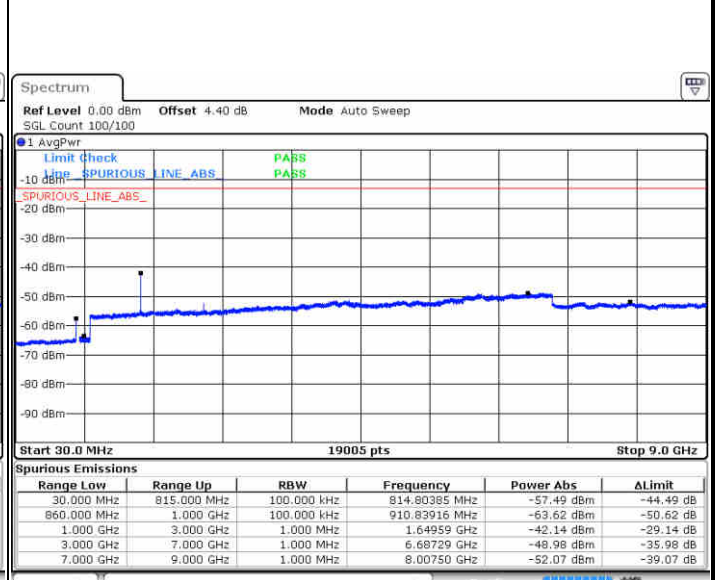

Date: 27 JUN 2017 22:45:43

Date: 27 JUN 2017 22:46:08

LTE Band 26 / 5MHz

Lowest Channel / QPSK

Lowest Channel / 16QAM

Date: 27 JUN 2017 23:12:04

Date: 27 JUN 2017 23:12:33

Middle Channel / QPSK

Middle Channel / 16QAM

Date: 27 JUN 2017 23:13:33

Date: 27 JUN 2017 23:14:01

LTE Band 26 / 5MHz

Highest Channel / QPSK

Date: 27 JUN 2017 23:14:54

Highest Channel / 16QAM

Date: 27 JUN 2017 23:15:31

LTE Band 26 / 10MHz

Lowest Channel / QPSK

Date: 27 JUN 2017 23:36:43

Lowest Channel / 16QAM

Date: 27 JUN 2017 23:37:16

LTE Band 26 / 10MHz

Middle Channel / QPSK

Middle Channel / 16QAM

Date: 27 JUN 2017 23:38:09

Date: 27 JUN 2017 23:38:35

Highest Channel / QPSK

Highest Channel / 16QAM

Date: 27 JUN 2017 23:39:37

Date: 27 JUN 2017 23:40:13

LTE Band 26 / 15MHz

Lowest Channel / QPSK