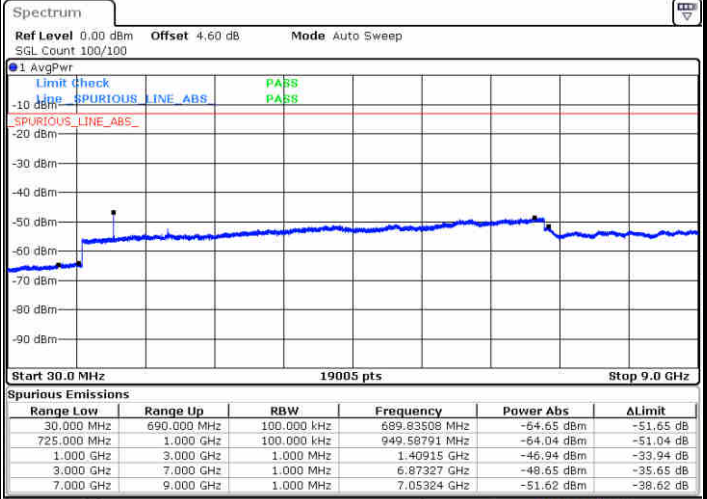

LTE Band 17 / 5MHz

Lowest Channel / QPSK

Lowest Channel / 16QAM

Date: 27 JUN 2017 10:05:10

Date: 27 JUN 2017 10:06:05

Middle Channel / QPSK

Middle Channel / 16QAM

Date: 27 JUN 2017 10:07:43

Date: 27 JUN 2017 10:08:38

LTE Band 17 / 5MHz

Highest Channel / QPSK

Date: 27 JUN 2017 10:14:48

Highest Channel / 16QAM

Date: 27 JUN 2017 10:15:44

LTE Band 17 / 10MHz

Lowest Channel / QPSK

Date: 27 JUN 2017 10:21:54

Lowest Channel / 16QAM

Date: 27 JUN 2017 10:22:49

LTE Band 17 / 10MHz

Middle Channel / QPSK

Middle Channel / 16QAM

Date: 27 JUN 2017 10:24:27

Date: 27 JUN 2017 10:25:22