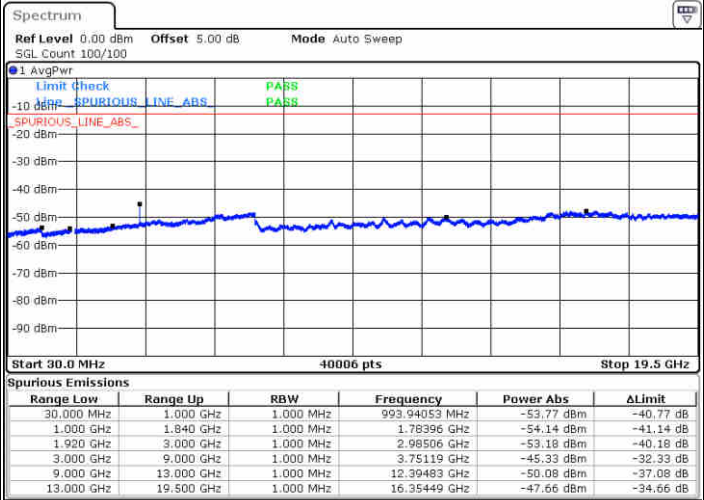

Highest Channel / QPSK

Highest Channel / 16QAM

Date: 29 JUN 2017 14:20:09

Date: 29 JUN 2017 14:20:52

LTE Band 25 / 10MHz

Lowest Channel / QPSK

Lowest Channel / 16QAM

Date: 29 JUN 2017 14:40:52

Date: 29 JUN 2017 14:41:34

LTE Band 25 / 10MHz

Middle Channel / QPSK

Middle Channel / 16QAM

Date: 29 JUN 2017 14:45:03

Date: 29 JUN 2017 14:43:48

Highest Channel / QPSK

Highest Channel / 16QAM

Date: 29 JUN 2017 14:45:56

Date: 29 JUN 2017 14:46:40

LTE Band 25 / 15MHz

Lowest Channel / QPSK

Lowest Channel / 16QAM

Date: 29 JUN 2017 15:09:58

Date: 29 JUN 2017 15:11:39

Middle Channel / QPSK