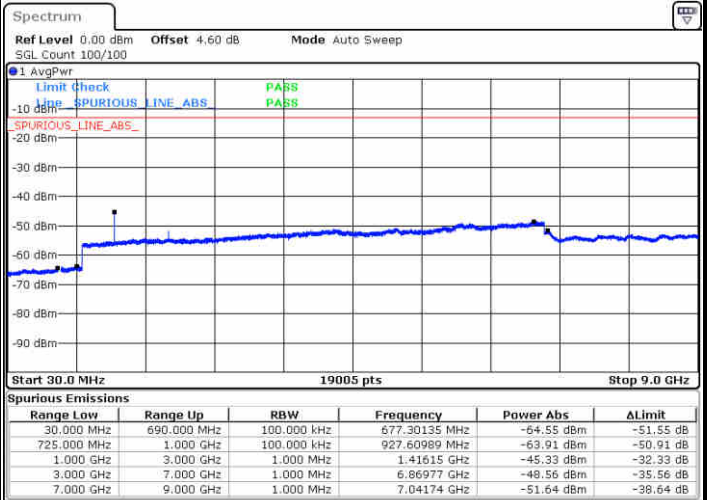

Date: 27 JUN 2017 10:21:54

Lowest Channel / 16QAM

Date: 27 JUN 2017 10:22:49

LTE Band 17 / 10MHz

Middle Channel / QPSK

Middle Channel / 16QAM

Date: 27 JUN 2017 10:24:27

Date: 27 JUN 2017 10:25:22

Highest Channel / QPSK

Highest Channel / 16QAM

Date: 27 JUN 2017 10:31:32

Date: 27 JUN 2017 10:32:27

LTE Band 17 / 5MHz

Lowest Channel / 64QAM

Middle Channel / 64QAM

Date: 27 JUN 2017 11:25:24

Date: 27 JUN 2017 11:25:51

Highest Channel / 64QAM

Date: 27 JUN 2017 11:26:26

LTE Band 17 / 10MHz

Lowest Channel / 64QAM

Middle Channel / 64QAM

Date: 27 JUN 2017 11:46:07

Date: 27 JUN 2017 11:47:52

Highest Channel / 64QAM

Date: 27 JUN 2017 11:49:21

LTE Band 25 / 1.4MHz

Lowest Channel / QPSK

Lowest Channel / 16QAM

Date: 29 JUN 2017 11:34:40

Date: 29 JUN 2017 11:35:23

Middle Channel / QPSK