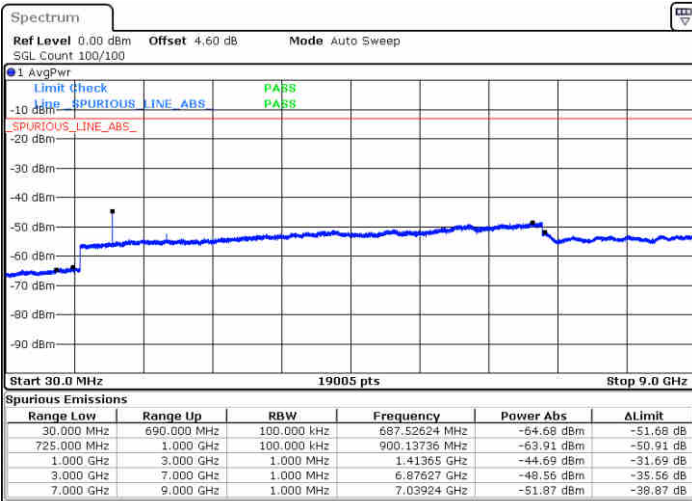

Date: 27 JUN 2017 10:08:38

LTE Band 17 / 5MHz

Highest Channel / QPSK

Date: 27 JUN 2017 10:14:48

Highest Channel / 16QAM

Date: 27 JUN 2017 10:15:44

LTE Band 17 / 10MHz

Lowest Channel / QPSK

Date: 27 JUN 2017 10:21:54

Lowest Channel / 16QAM

Date: 27 JUN 2017 10:22:49

LTE Band 17 / 10MHz

Middle Channel / QPSK

Middle Channel / 16QAM

Date: 27 JUN 2017 10:24:27

Date: 27 JUN 2017 10:25:22

Highest Channel / QPSK

Highest Channel / 16QAM

Date: 27 JUN 2017 10:31:32

Date: 27 JUN 2017 10:32:27

LTE Band 17 / 5MHz

Lowest Channel / 64QAM

Middle Channel / 64QAM

Date: 27 JUN 2017 11:25:24

Date: 27 JUN 2017 11:25:51

Highest Channel / 64QAM

Date: 27 JUN 2017 11:26:26

LTE Band 17 / 10MHz

Lowest Channel / 64QAM

Middle Channel / 64QAM

Date: 27 JUN 2017 11:46:07

Date: 27 JUN 2017 11:47:52