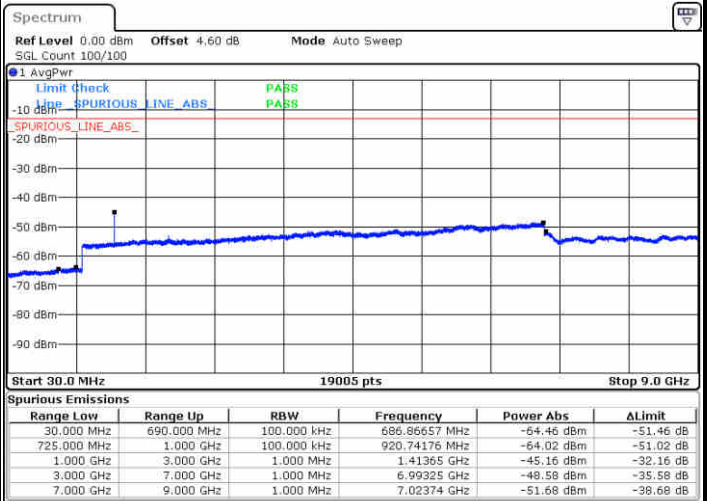

Date: 27 JUN 2017 10:08:38

LTE Band 17 / 5MHz

Highest Channel / QPSK

Date: 27 JUN 2017 10:14:48

Highest Channel / 16QAM

Date: 27 JUN 2017 10:15:44

LTE Band 17 / 10MHz

Lowest Channel / QPSK

Date: 27 JUN 2017 10:21:54

Lowest Channel / 16QAM

Date: 27 JUN 2017 10:22:49

LTE Band 17 / 10MHz

Middle Channel / QPSK

Middle Channel / 16QAM

Date: 27 JUN 2017 10:24:27

Date: 27 JUN 2017 10:25:22

Highest Channel / QPSK

Highest Channel / 16QAM

Date: 27 JUN 2017 10:31:32

Date: 27 JUN 2017 10:32:27

LTE Band 17 / 5MHz

Lowest Channel / 64QAM

Middle Channel / 64QAM

Date: 27 JUN 2017 11:25:24

Date: 27 JUN 2017 11:25:51

Highest Channel / 64QAM

Date: 27 JUN 2017 11:26:26

LTE Band 17 / 10MHz

Lowest Channel / 64QAM

Middle Channel / 64QAM

Date: 27 JUN 2017 11:46:07

Date: 27 JUN 2017 11:47:52