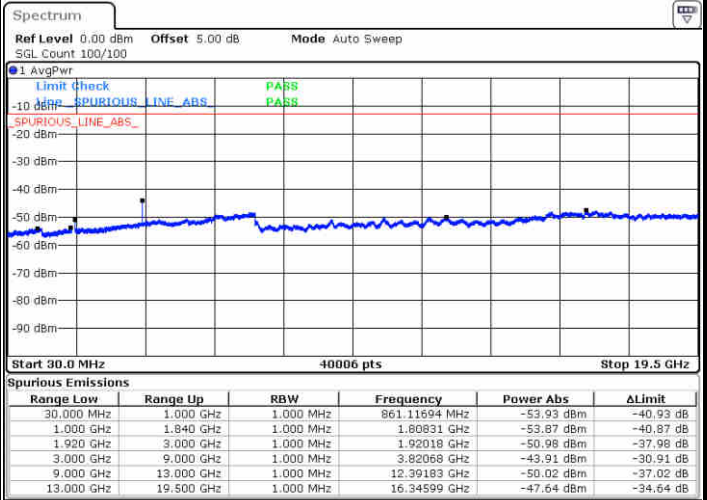

Date: 29 JUN 2017 13:55:29

Date: 29 JUN 2017 13:54:48

Highest Channel / QPSK

Highest Channel / 16QAM

Date: 29 JUN 2017 13:56:14

Date: 29 JUN 2017 13:57:01

LTE Band 25 / 5MHz

Lowest Channel / QPSK

Lowest Channel / 16QAM

Date: 2 JUL 2017 13:59:34

Date: 29 JUN 2017 14:16:01

Middle Channel / QPSK

Middle Channel / 16QAM

Date: 29 JUN 2017 14:19:26

Date: 29 JUN 2017 14:18:36

LTE Band 25 / 5MHz

Highest Channel / QPSK

Highest Channel / 16QAM

Date: 29 JUN 2017 14:20:09

Date: 29 JUN 2017 14:20:52

LTE Band 25 / 10MHz

Lowest Channel / QPSK

Lowest Channel / 16QAM

Date: 29 JUN 2017 14:40:52