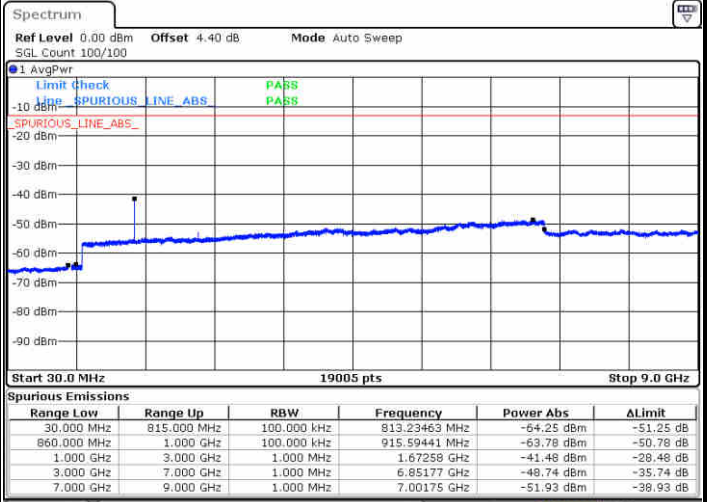

Lowest Channel / 16QAM

Date: 27 JUN 2017 23:56:41

Date: 27 JUN 2017 23:57:06

Middle Channel / QPSK

Middle Channel / 16QAM

Date: 27 JUN 2017 23:58:07

Date: 27 JUN 2017 23:58:33

LTE Band 26 / 15MHz

Highest Channel / QPSK

Date: 27 JUN 2017 23:59:33

Highest Channel / 16QAM

Date: 27 JUN 2017 23:59:58

LTE Band 26 / 15MHz

CH26765 / QPSK

Date: 29 JUN 2017 22:07:32

CH26765 / 16QAM

Date: 29 JUN 2017 22:08:07

LTE Band 26 / 1.4MHz

Lowest Channel / 64QAM

Middle Channel / 64QAM

Date: 27 JUN 2017 22:04:57

Date: 27 JUN 2017 22:03:38

Highest Channel / 64QAM

Date: 27 JUN 2017 22:02:11

LTE Band 26 / 3MHz

Lowest Channel / 64QAM

Middle Channel / 64QAM

Date: 27 JUN 2017 22:44:02

Date: 27 JUN 2017 22:45:17

Highest Channel / 64QAM

Date: 27 JUN 2017 22:46:33

LTE Band 26 / 5MHz