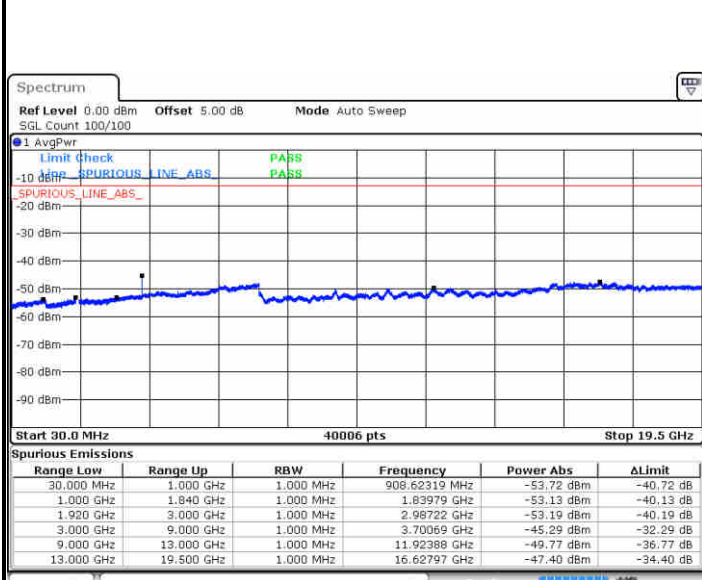

Highest Channel / 64QAM

Date: 27 JUN 2017 11:49:21

LTE Band 25 / 1.4MHz

Lowest Channel / QPSK

Lowest Channel / 16QAM

Date: 29 JUN 2017 11:34:40

Date: 29 JUN 2017 11:35:23

Middle Channel / QPSK

Middle Channel / 16QAM

Date: 29 JUN 2017 11:45:34

Date: 29 JUN 2017 11:46:14

LTE Band 25 / 1.4MHz

Highest Channel / QPSK

Date: 29 JUN 2017 11:48:25

Highest Channel / 16QAM

Date: 29 JUN 2017 11:48:58

LTE Band 25 / 3MHz

Lowest Channel / QPSK

Date: 29 JUN 2017 13:50:37

Lowest Channel / 16QAM

Date: 29 JUN 2017 13:52:21

LTE Band 25 / 3MHz

Middle Channel / QPSK

Middle Channel / 16QAM

Date: 29 JUN 2017 13:55:29

Date: 29 JUN 2017 13:54:48

Highest Channel / QPSK

Highest Channel / 16QAM

Date: 29 JUN 2017 13:56:14

Date: 29 JUN 2017 13:57:01

LTE Band 25 / 5MHz

Lowest Channel / QPSK