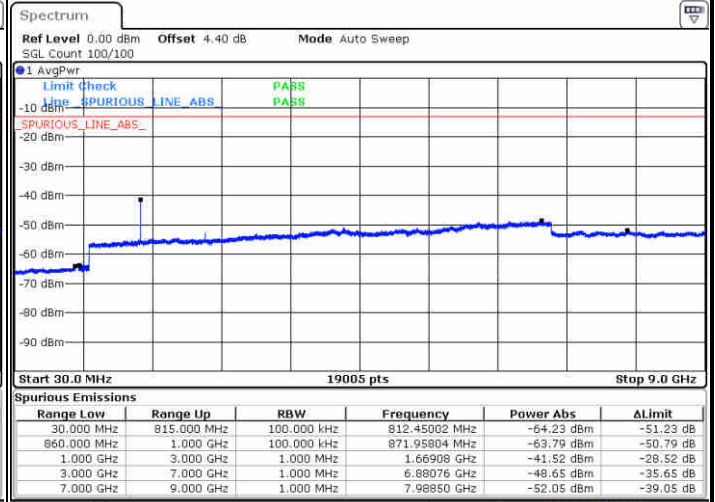

Date: 29 JUN 2017 22:08:07

LTE Band 26 / 1.4MHz

Lowest Channel / 64QAM

Middle Channel / 64QAM

Date: 27 JUN 2017 22:04:57

Date: 27 JUN 2017 22:03:38

Highest Channel / 64QAM

Date: 27 JUN 2017 22:02:11

LTE Band 26 / 3MHz

Lowest Channel / 64QAM

Middle Channel / 64QAM

Date: 27 JUN 2017 22:44:02

Date: 27 JUN 2017 22:45:17

Highest Channel / 64QAM

Date: 27 JUN 2017 22:46:33

LTE Band 26 / 5MHz

Lowest Channel / 64QAM

Middle Channel / 64QAM

Date: 27 JUN 2017 23:13:01

Date: 27 JUN 2017 23:14:26

Highest Channel / 64QAM

Date: 27 JUN 2017 23:15:56