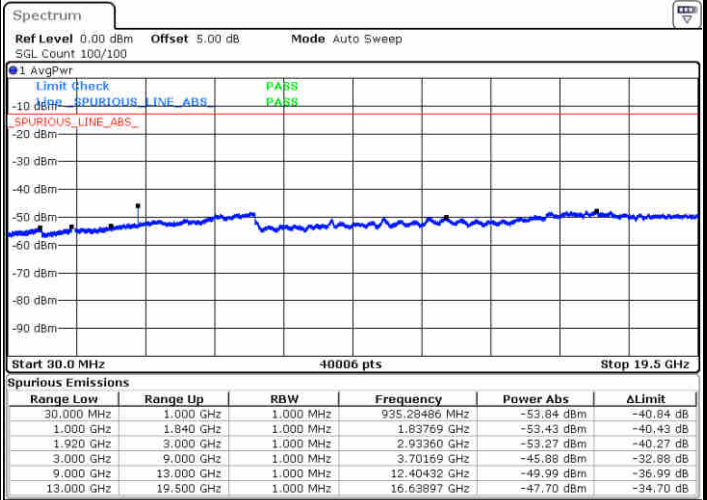

Date: 29 JUN 2017 14:41:34

LTE Band 25 / 10MHz

Middle Channel / QPSK

Middle Channel / 16QAM

Date: 29 JUN 2017 14:45:03

Date: 29 JUN 2017 14:43:48

Highest Channel / QPSK

Highest Channel / 16QAM

Date: 29 JUN 2017 14:45:56

Date: 29 JUN 2017 14:46:40

LTE Band 25 / 15MHz

Lowest Channel / QPSK

Lowest Channel / 16QAM

Date: 29 JUN 2017 15:09:58

Date: 29 JUN 2017 15:11:39

Middle Channel / QPSK

Middle Channel / 16QAM

Date: 29 JUN 2017 15:14:47

Date: 29 JUN 2017 15:14:02

LTE Band 25 / 15MHz

Highest Channel / QPSK

Highest Channel / 16QAM

Date: 29 JUN 2017 15:15:43

Date: 29 JUN 2017 15:16:34