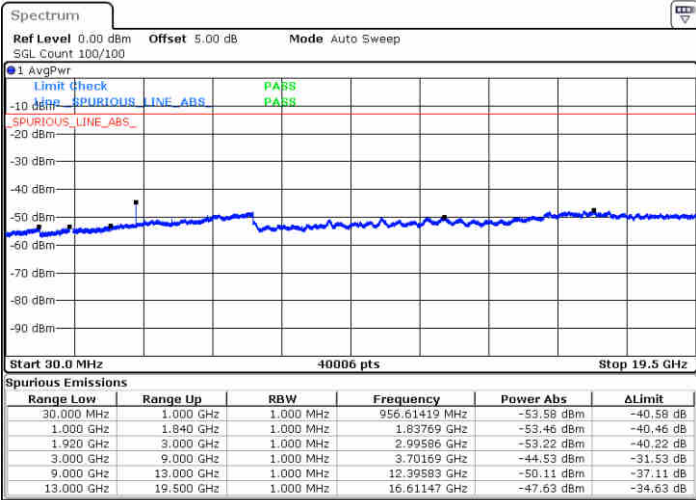

Date: 29 JUN 2017 14:41:34

LTE Band 25 / 10MHz

Middle Channel / QPSK

Middle Channel / 16QAM

Date: 29 JUN 2017 14:45:03

Date: 29 JUN 2017 14:43:48

Highest Channel / QPSK

Highest Channel / 16QAM

Date: 29 JUN 2017 14:45:56

Date: 29 JUN 2017 14:46:40

LTE Band 25 / 15MHz

Lowest Channel / QPSK

Lowest Channel / 16QAM

Date: 29 JUN 2017 15:09:58

Date: 29 JUN 2017 15:11:39

Middle Channel / QPSK

Middle Channel / 16QAM

Date: 29 JUN 2017 15:14:47

Date: 29 JUN 2017 15:14:02

LTE Band 25 / 15MHz

Highest Channel / QPSK

Highest Channel / 16QAM

Date: 29 JUN 2017 15:15:43

Date: 29 JUN 2017 15:16:34