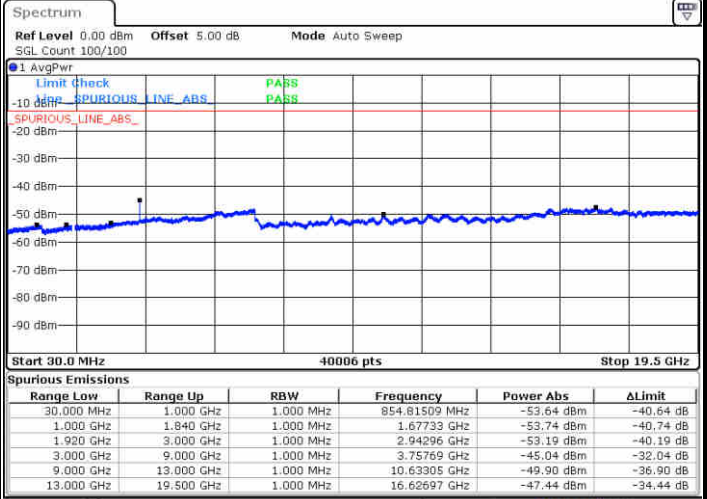

Middle Channel / 16QAM

Date: 29 JUN 2017 11:45:34

Date: 29 JUN 2017 11:46:14

LTE Band 25 / 1.4MHz

Highest Channel / QPSK

Date: 29 JUN 2017 11:48:25

Highest Channel / 16QAM

Date: 29 JUN 2017 11:48:58

LTE Band 25 / 3MHz

Lowest Channel / QPSK

Date: 29 JUN 2017 13:50:37

Lowest Channel / 16QAM

Date: 29 JUN 2017 13:52:21

LTE Band 25 / 3MHz

Middle Channel / QPSK

Middle Channel / 16QAM

Date: 29 JUN 2017 13:55:29

Date: 29 JUN 2017 13:54:48

Highest Channel / QPSK

Highest Channel / 16QAM

Date: 29 JUN 2017 13:56:14

Date: 29 JUN 2017 13:57:01

LTE Band 25 / 5MHz

Lowest Channel / QPSK