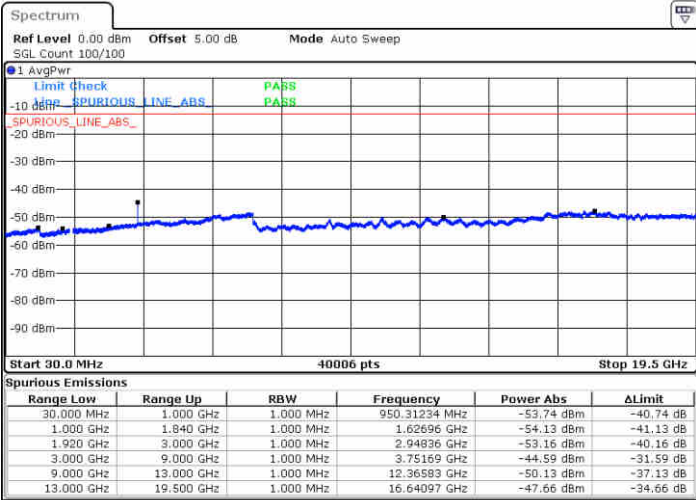

Lowest Channel / 16QAM

Date: 2 JUL 2017 13:59:34

Date: 29 JUN 2017 14:16:01

Middle Channel / QPSK

Middle Channel / 16QAM

Date: 29 JUN 2017 14:19:26

Date: 29 JUN 2017 14:18:36

LTE Band 25 / 5MHz

Highest Channel / QPSK

Highest Channel / 16QAM

Date: 29 JUN 2017 14:20:09

Date: 29 JUN 2017 14:20:52

LTE Band 25 / 10MHz

Lowest Channel / QPSK

Lowest Channel / 16QAM

Date: 29 JUN 2017 14:40:52

Date: 29 JUN 2017 14:41:34

LTE Band 25 / 10MHz

Middle Channel / QPSK

Middle Channel / 16QAM

Date: 29 JUN 2017 14:45:03

Date: 29 JUN 2017 14:43:48

Highest Channel / QPSK

Highest Channel / 16QAM