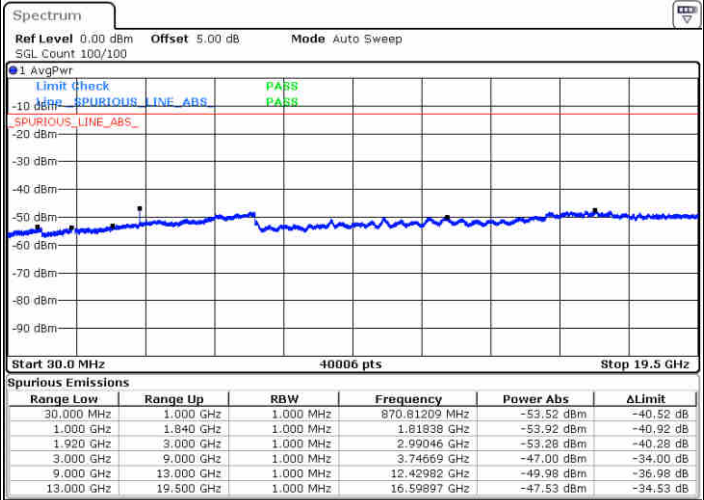

Date: 29 JUN 2017 14:16:56

Date: 29 JUN 2017 14:17:53

Highest Channel / 64QAM

Date: 29 JUN 2017 14:21:54

**LTE Band 25 / 10MHz**

**Lowest Channel / 64QAM**

Date: 29 JUN 2017 14:42:15

**Middle Channel / 64QAM**

Date: 29 JUN 2017 14:43:03

**Highest Channel / 64QAM**

Date: 29 JUN 2017 14:47:22

LTE Band 25 / 15MHz

Lowest Channel / 64QAM

Middle Channel / 64QAM

Date: 29 JUN 2017 15:12:27

Date: 29 JUN 2017 15:13:13

Highest Channel / 64QAM

Date: 29 JUN 2017 15:17:57

**LTE Band 25 / 20MHz**

**Lowest Channel / 64QAM**

**Middle Channel / 64QAM**

**Highest Channel / 64QAM**

LTE Band 26 / 1.4MHz

Lowest Channel / QPSK