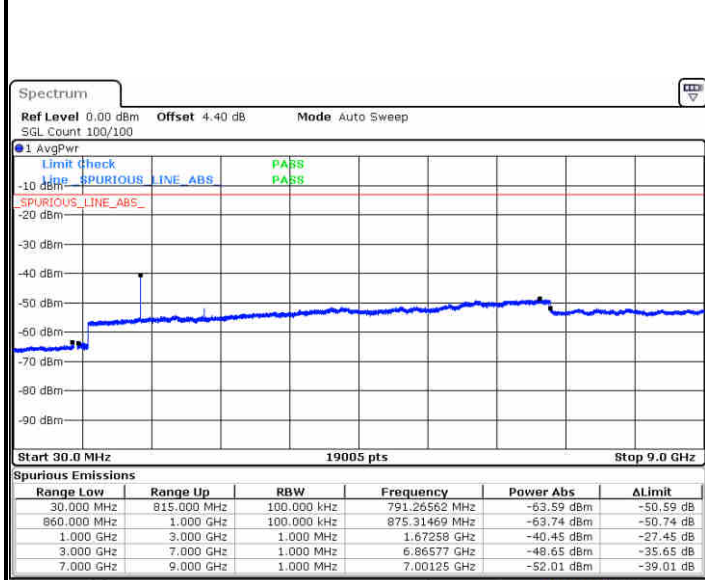

Date: 29 JUN 2017 14:43:03

**Highest Channel / 64QAM**

Date: 29 JUN 2017 14:47:22

LTE Band 25 / 15MHz

Lowest Channel / 64QAM

Middle Channel / 64QAM

Date: 29 JUN 2017 15:12:27

Date: 29 JUN 2017 15:13:13

Highest Channel / 64QAM

Date: 29 JUN 2017 15:17:57

**LTE Band 25 / 20MHz**

**Lowest Channel / 64QAM**

**Middle Channel / 64QAM**

**Highest Channel / 64QAM**

LTE Band 26 / 1.4MHz

Lowest Channel / QPSK

Date: 27 JUN 2017 22:04:06

Lowest Channel / 16QAM

Date: 27 JUN 2017 22:04:32

Middle Channel / QPSK

Date: 27 JUN 2017 22:02:44

Middle Channel / 16QAM

Date: 27 JUN 2017 22:03:10

LTE Band 26 / 1.4MHz

Highest Channel / QPSK

Date: 27 JUN 2017 22:01:10

Highest Channel / 16QAM

Date: 27 JUN 2017 22:01:44

LTE Band 26 / 3MHz

Lowest Channel / QPSK

Date: 27 JUN 2017 22:43:14

Lowest Channel / 16QAM