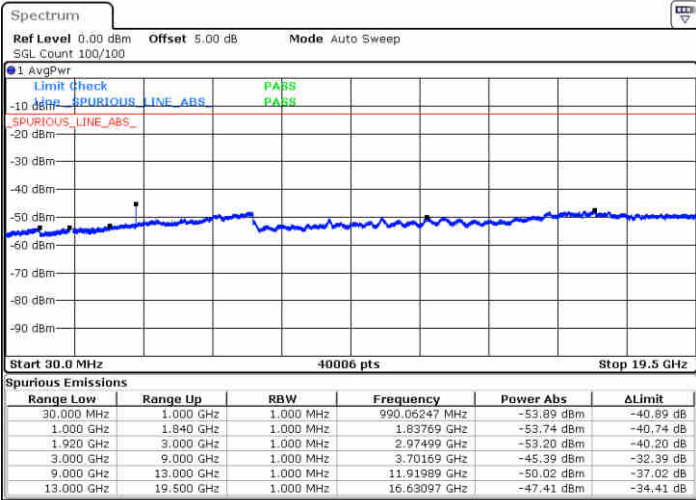

Date: 29 JUN 2017 14:16:56

Date: 29 JUN 2017 14:17:53

Highest Channel / 64QAM

Date: 29 JUN 2017 14:21:54

**LTE Band 25 / 10MHz**

**Lowest Channel / 64QAM**

Date: 29 JUN 2017 14:42:15

**Middle Channel / 64QAM**

Date: 29 JUN 2017 14:43:03

**Highest Channel / 64QAM**

Date: 29 JUN 2017 14:47:22

LTE Band 25 / 15MHz

Lowest Channel / 64QAM

Middle Channel / 64QAM

Date: 29 JUN 2017 15:12:27

Date: 29 JUN 2017 15:13:13

Highest Channel / 64QAM

Date: 29 JUN 2017 15:17:57

**LTE Band 25 / 20MHz**

**Lowest Channel / 64QAM**

**Middle Channel / 64QAM**

**Highest Channel / 64QAM**

LTE Band 26 / 1.4MHz

Lowest Channel / QPSK

Date: 27 JUN 2017 22:04:06

Lowest Channel / 16QAM

Date: 27 JUN 2017 22:04:32

Middle Channel / QPSK

Date: 27 JUN 2017 22:02:44

Middle Channel / 16QAM

Date: 27 JUN 2017 22:03:10

LTE Band 26 / 1.4MHz