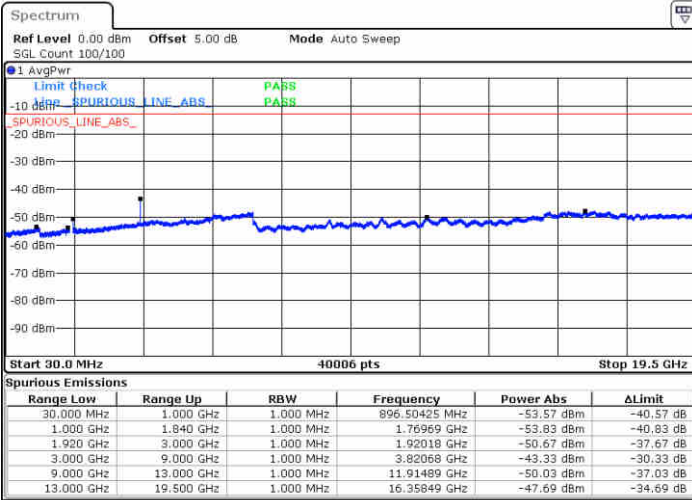

Date: 29 JUN 2017 13:55:29

Date: 29 JUN 2017 13:54:48

Highest Channel / QPSK

Highest Channel / 16QAM

Date: 29 JUN 2017 13:56:14

Date: 29 JUN 2017 13:57:01

LTE Band 25 / 5MHz

Lowest Channel / QPSK

Lowest Channel / 16QAM

Date: 2 JUL 2017 13:59:34

Date: 29 JUN 2017 14:16:01

Middle Channel / QPSK

Middle Channel / 16QAM

Date: 29 JUN 2017 14:19:26

Date: 29 JUN 2017 14:18:36

LTE Band 25 / 5MHz

Highest Channel / QPSK

Highest Channel / 16QAM

Date: 29 JUN 2017 14:20:09

Date: 29 JUN 2017 14:20:52

LTE Band 25 / 10MHz

Lowest Channel / QPSK

Lowest Channel / 16QAM

Date: 29 JUN 2017 14:40:52