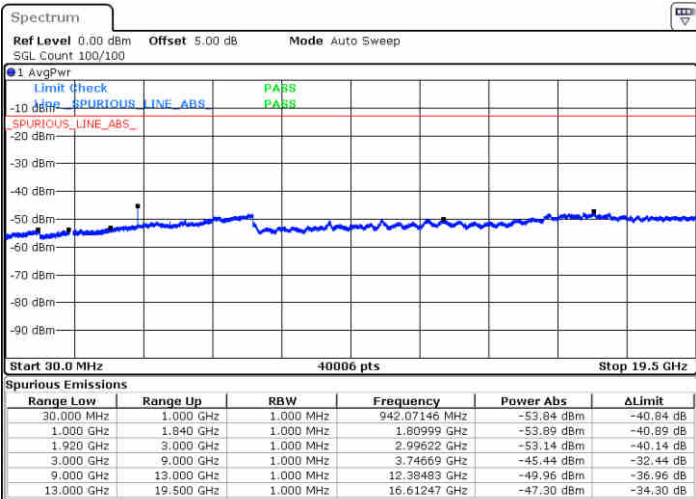

Date: 29 JUN 2017 14:41:34

LTE Band 25 / 10MHz

Middle Channel / QPSK

Middle Channel / 16QAM

Date: 29 JUN 2017 14:45:03

Date: 29 JUN 2017 14:43:48

Highest Channel / QPSK

Highest Channel / 16QAM

Date: 29 JUN 2017 14:45:56

Date: 29 JUN 2017 14:46:40

LTE Band 25 / 15MHz

Lowest Channel / QPSK

Lowest Channel / 16QAM

Date: 29 JUN 2017 15:09:58

Date: 29 JUN 2017 15:11:39

Middle Channel / QPSK

Middle Channel / 16QAM

Date: 29 JUN 2017 15:14:47

Date: 29 JUN 2017 15:14:02

LTE Band 25 / 15MHz

Highest Channel / QPSK

Highest Channel / 16QAM

Date: 29 JUN 2017 15:15:43

Date: 29 JUN 2017 15:16:34