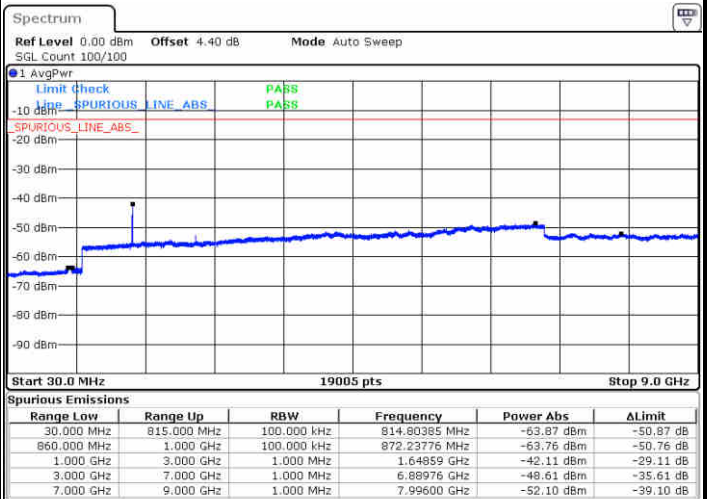

Date: 27 JUN 2017 22:04:06

Lowest Channel / 16QAM

Date: 27 JUN 2017 22:04:32

Middle Channel / QPSK

Date: 27 JUN 2017 22:02:44

Middle Channel / 16QAM

Date: 27 JUN 2017 22:03:10

LTE Band 26 / 1.4MHz

Highest Channel / QPSK

Date: 27 JUN 2017 22:01:10

Highest Channel / 16QAM

Date: 27 JUN 2017 22:01:44

LTE Band 26 / 3MHz

Lowest Channel / QPSK

Date: 27 JUN 2017 22:43:14

Lowest Channel / 16QAM

Date: 27 JUN 2017 22:43:38

LTE Band 26 / 3MHz

Middle Channel / QPSK

Middle Channel / 16QAM

Date: 27 JUN 2017 22:44:30

Date: 27 JUN 2017 22:44:53

Highest Channel / QPSK

Highest Channel / 16QAM