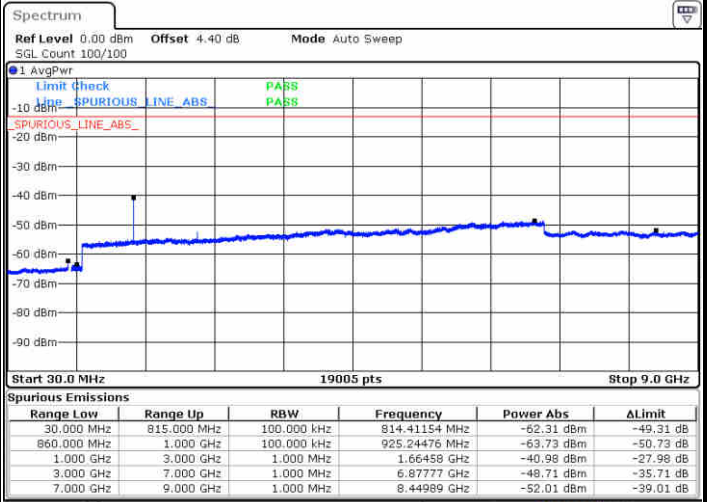

Middle Channel / 16QAM

Date: 27 JUN 2017 23:13:33

Date: 27 JUN 2017 23:14:01

LTE Band 26 / 5MHz

Highest Channel / QPSK

Date: 27 JUN 2017 23:14:54

Highest Channel / 16QAM

Date: 27 JUN 2017 23:15:31

LTE Band 26 / 10MHz

Lowest Channel / QPSK

Date: 27 JUN 2017 23:36:43

Lowest Channel / 16QAM

Date: 27 JUN 2017 23:37:16

LTE Band 26 / 10MHz

Middle Channel / QPSK

Middle Channel / 16QAM

Date: 27 JUN 2017 23:38:09

Date: 27 JUN 2017 23:38:35

Highest Channel / QPSK

Highest Channel / 16QAM

Date: 27 JUN 2017 23:39:37

Date: 27 JUN 2017 23:40:13

LTE Band 26 / 15MHz

Lowest Channel / QPSK