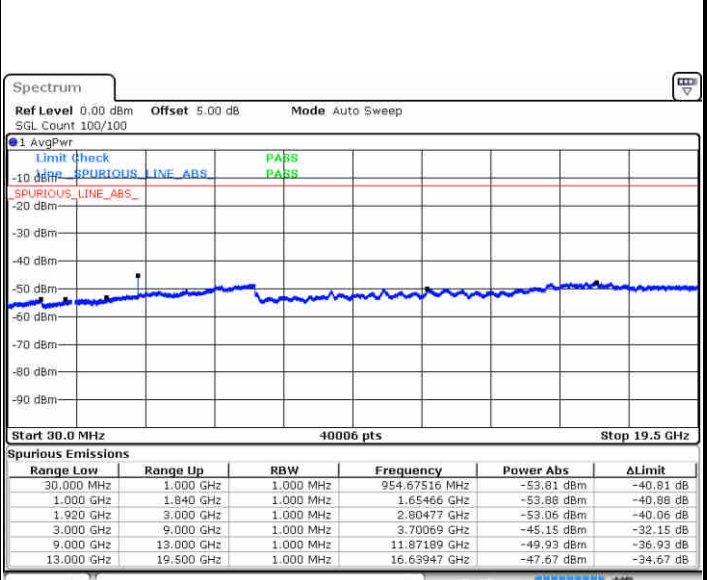

Highest Channel / 64QAM

Date: 27 JUN 2017 11:49:21

LTE Band 25 / 1.4MHz

Lowest Channel / QPSK

Lowest Channel / 16QAM

Date: 29 JUN 2017 11:34:40

Date: 29 JUN 2017 11:35:23

Middle Channel / QPSK

Middle Channel / 16QAM

Date: 29 JUN 2017 11:45:34

Date: 29 JUN 2017 11:46:14

LTE Band 25 / 1.4MHz

Highest Channel / QPSK

Date: 29 JUN 2017 11:48:25

Highest Channel / 16QAM

Date: 29 JUN 2017 11:48:58

LTE Band 25 / 3MHz

Lowest Channel / QPSK

Date: 29 JUN 2017 13:50:37

Lowest Channel / 16QAM

Date: 29 JUN 2017 13:52:21

LTE Band 25 / 3MHz

Middle Channel / QPSK

Middle Channel / 16QAM

Date: 29 JUN 2017 13:55:29

Date: 29 JUN 2017 13:54:48

Highest Channel / QPSK

Highest Channel / 16QAM

Date: 29 JUN 2017 13:56:14

Date: 29 JUN 2017 13:57:01

LTE Band 25 / 5MHz

Lowest Channel / QPSK