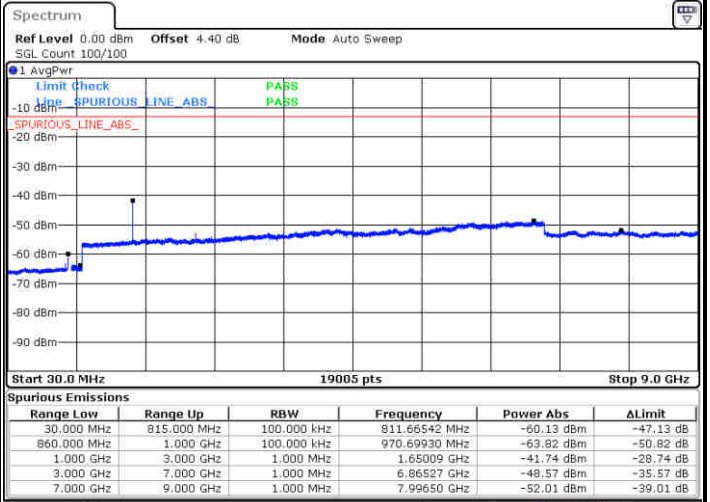

LTE Band 26 / 10MHz

Lowest Channel / QPSK

Date: 27 JUN 2017 23:36:43

Lowest Channel / 16QAM

Date: 27 JUN 2017 23:37:16

LTE Band 26 / 10MHz

Middle Channel / QPSK

Middle Channel / 16QAM

Date: 27 JUN 2017 23:38:09

Date: 27 JUN 2017 23:38:35

Highest Channel / QPSK

Highest Channel / 16QAM

Date: 27 JUN 2017 23:39:37

Date: 27 JUN 2017 23:40:13

LTE Band 26 / 15MHz

Lowest Channel / QPSK

Lowest Channel / 16QAM

Date: 27 JUN 2017 23:56:41

Date: 27 JUN 2017 23:57:06

Middle Channel / QPSK

Middle Channel / 16QAM

Date: 27 JUN 2017 23:58:07

Date: 27 JUN 2017 23:58:33

LTE Band 26 / 15MHz