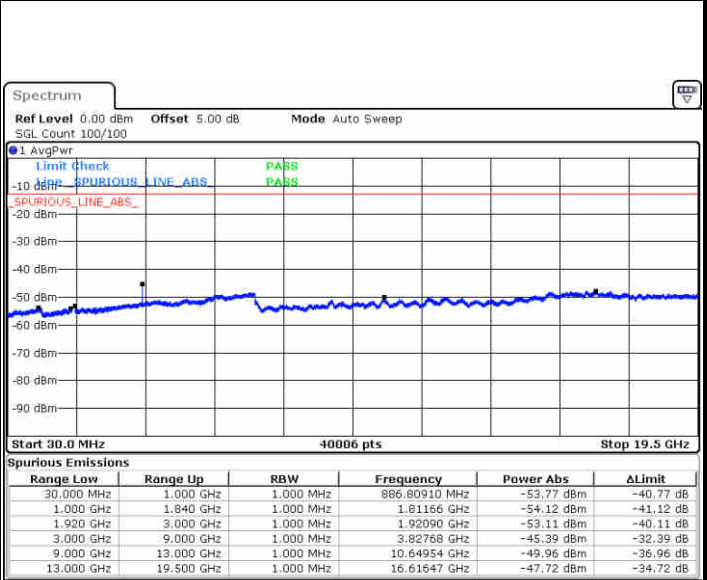

Highest Channel / 64QAM

Date: 27 JUN 2017 11:49:21

LTE Band 25 / 1.4MHz

Lowest Channel / QPSK

Lowest Channel / 16QAM

Date: 29 JUN 2017 11:34:40

Date: 29 JUN 2017 11:35:23

Middle Channel / QPSK

Middle Channel / 16QAM

Date: 29 JUN 2017 11:45:34

Date: 29 JUN 2017 11:46:14

LTE Band 25 / 1.4MHz

Highest Channel / QPSK

Date: 29 JUN 2017 11:48:25

Highest Channel / 16QAM

Date: 29 JUN 2017 11:48:58

LTE Band 25 / 3MHz

Lowest Channel / QPSK

Date: 29 JUN 2017 13:50:37

Lowest Channel / 16QAM

Date: 29 JUN 2017 13:52:21

LTE Band 25 / 3MHz

Middle Channel / QPSK

Middle Channel / 16QAM

Date: 29 JUN 2017 13:55:29

Date: 29 JUN 2017 13:54:48

Highest Channel / QPSK

Highest Channel / 16QAM

Date: 29 JUN 2017 13:56:14

Date: 29 JUN 2017 13:57:01

LTE Band 25 / 5MHz

Lowest Channel / QPSK