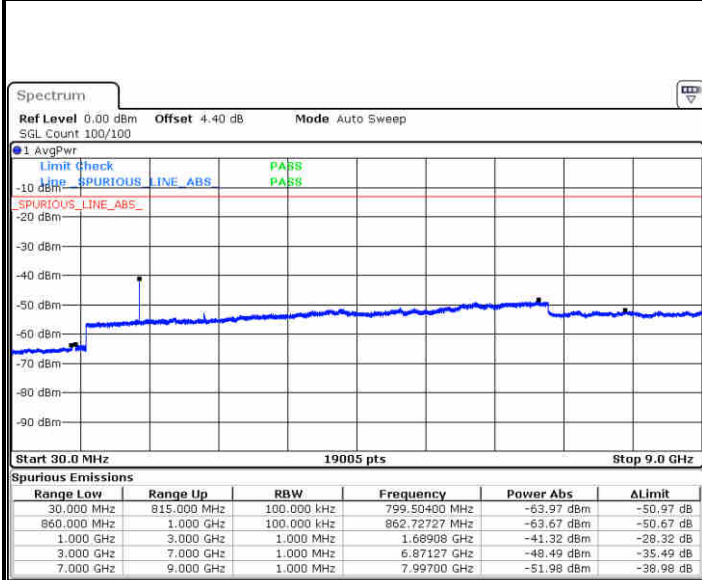

Date: 27 JUN 2017 22:45:43

Date: 27 JUN 2017 22:46:08

LTE Band 26 / 5MHz

Lowest Channel / QPSK

Lowest Channel / 16QAM

Date: 27 JUN 2017 23:12:04

Date: 27 JUN 2017 23:12:33

Middle Channel / QPSK

Middle Channel / 16QAM

Date: 27 JUN 2017 23:13:33

Date: 27 JUN 2017 23:14:01

LTE Band 26 / 5MHz

Highest Channel / QPSK

Date: 27 JUN 2017 23:14:54

Highest Channel / 16QAM

Date: 27 JUN 2017 23:15:31

LTE Band 26 / 10MHz

Lowest Channel / QPSK

Date: 27 JUN 2017 23:36:43

Lowest Channel / 16QAM

Date: 27 JUN 2017 23:37:16

LTE Band 26 / 10MHz

Middle Channel / QPSK

Middle Channel / 16QAM

Date: 27 JUN 2017 23:38:09

Date: 27 JUN 2017 23:38:35

Highest Channel / QPSK

Highest Channel / 16QAM

Date: 27 JUN 2017 23:39:37

Date: 27 JUN 2017 23:40:13

LTE Band 26 / 15MHz

Lowest Channel / QPSK