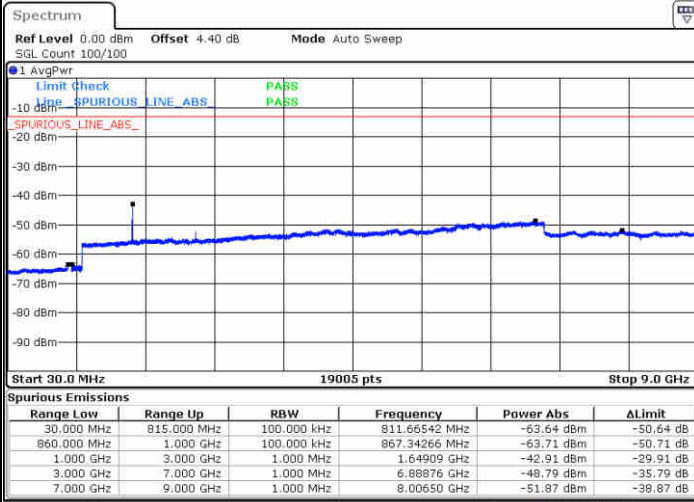

Date: 29 JUN 2017 22:08:07

LTE Band 26 / 1.4MHz

Lowest Channel / 64QAM

Middle Channel / 64QAM

Date: 27 JUN 2017 22:04:57

Date: 27 JUN 2017 22:03:38

Highest Channel / 64QAM

Date: 27 JUN 2017 22:02:11

LTE Band 26 / 3MHz

Lowest Channel / 64QAM

Middle Channel / 64QAM

Date: 27 JUN 2017 22:44:02

Date: 27 JUN 2017 22:45:17

Highest Channel / 64QAM

Date: 27 JUN 2017 22:46:33

LTE Band 26 / 5MHz

Lowest Channel / 64QAM

Middle Channel / 64QAM

Date: 27 JUN 2017 23:13:01

Date: 27 JUN 2017 23:14:26

Highest Channel / 64QAM

Date: 27 JUN 2017 23:15:56