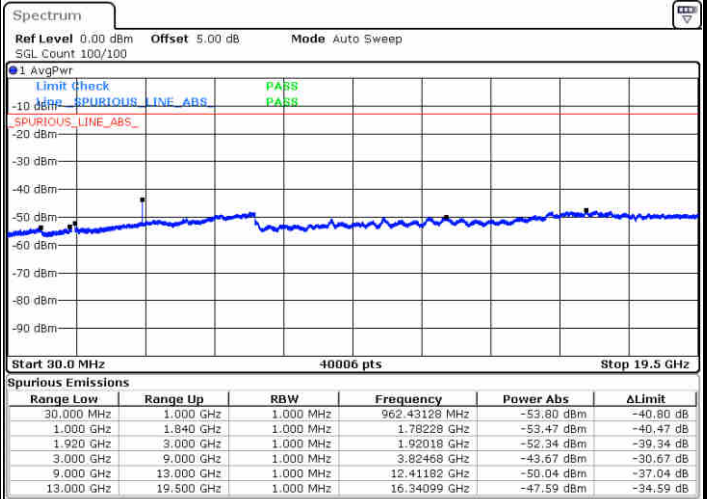

Middle Channel / 16QAM

Date: 29 JUN 2017 11:45:34

Date: 29 JUN 2017 11:46:14

LTE Band 25 / 1.4MHz

Highest Channel / QPSK

Date: 29 JUN 2017 11:48:25

Highest Channel / 16QAM

Date: 29 JUN 2017 11:48:58

LTE Band 25 / 3MHz

Lowest Channel / QPSK

Date: 29 JUN 2017 13:50:37

Lowest Channel / 16QAM

Date: 29 JUN 2017 13:52:21

LTE Band 25 / 3MHz

Middle Channel / QPSK

Middle Channel / 16QAM

Date: 29 JUN 2017 13:55:29

Date: 29 JUN 2017 13:54:48

Highest Channel / QPSK

Highest Channel / 16QAM

Date: 29 JUN 2017 13:56:14

Date: 29 JUN 2017 13:57:01

LTE Band 25 / 5MHz

Lowest Channel / QPSK