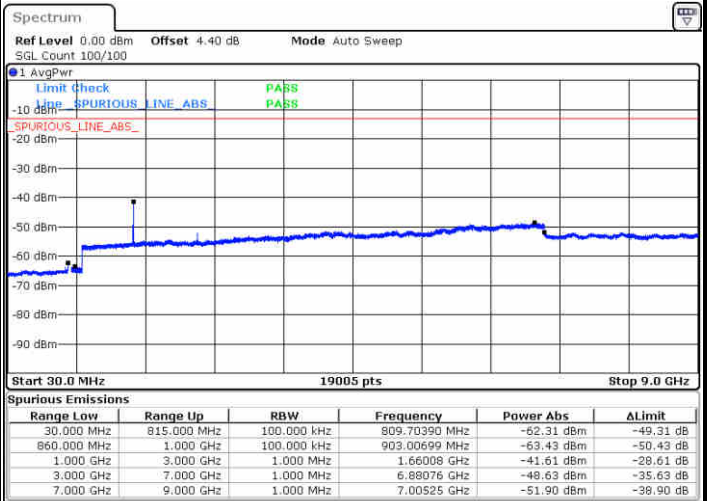

Date: 27 JUN 2017 23:38:09

Date: 27 JUN 2017 23:38:35

Highest Channel / QPSK

Highest Channel / 16QAM

Date: 27 JUN 2017 23:39:37

Date: 27 JUN 2017 23:40:13

LTE Band 26 / 15MHz

Lowest Channel / QPSK

Lowest Channel / 16QAM

Date: 27 JUN 2017 23:56:41

Date: 27 JUN 2017 23:57:06

Middle Channel / QPSK

Middle Channel / 16QAM

Date: 27 JUN 2017 23:58:07

Date: 27 JUN 2017 23:58:33

LTE Band 26 / 15MHz

Highest Channel / QPSK

Date: 27 JUN 2017 23:59:33

Highest Channel / 16QAM

Date: 27 JUN 2017 23:59:58

LTE Band 26 / 15MHz

CH26765 / QPSK

Date: 29 JUN 2017 22:07:32

CH26765 / 16QAM

Date: 29 JUN 2017 22:08:07

LTE Band 26 / 1.4MHz

Lowest Channel / 64QAM

Middle Channel / 64QAM

Date: 27 JUN 2017 22:04:57

Date: 27 JUN 2017 22:03:38

Highest Channel / 64QAM

Date: 27 JUN 2017 22:02:11