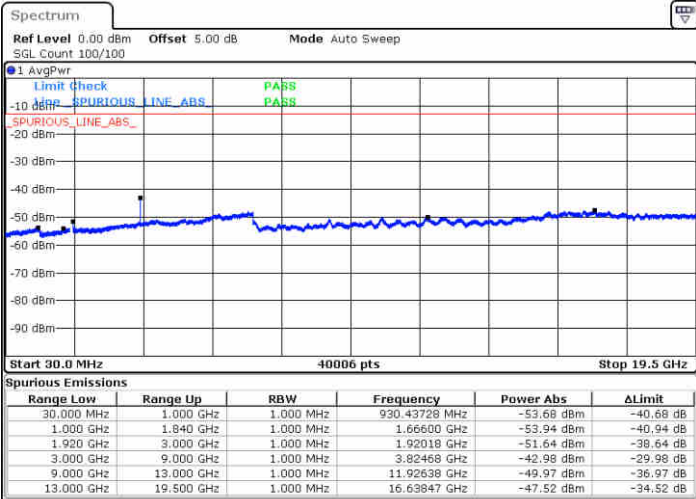

Middle Channel / 16QAM

Date: 29 JUN 2017 11:45:34

Date: 29 JUN 2017 11:46:14

LTE Band 25 / 1.4MHz

Highest Channel / QPSK

Date: 29 JUN 2017 11:48:25

Highest Channel / 16QAM

Date: 29 JUN 2017 11:48:58

LTE Band 25 / 3MHz

Lowest Channel / QPSK

Date: 29 JUN 2017 13:50:37

Lowest Channel / 16QAM

Date: 29 JUN 2017 13:52:21

LTE Band 25 / 3MHz

Middle Channel / QPSK

Middle Channel / 16QAM

Date: 29 JUN 2017 13:55:29

Date: 29 JUN 2017 13:54:48

Highest Channel / QPSK

Highest Channel / 16QAM

Date: 29 JUN 2017 13:56:14

Date: 29 JUN 2017 13:57:01

LTE Band 25 / 5MHz

Lowest Channel / QPSK