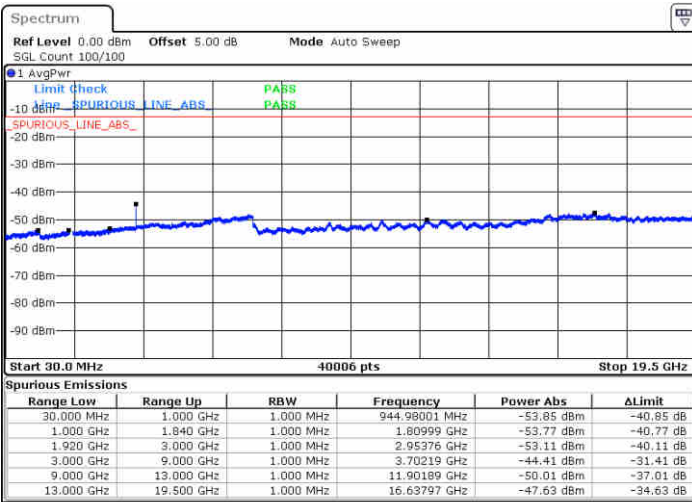

Middle Channel / 16QAM

Date: 29 JUN 2017 15:14:47

Date: 29 JUN 2017 15:14:02

LTE Band 25 / 15MHz

Highest Channel / QPSK

Highest Channel / 16QAM

Date: 29 JUN 2017 15:15:43

Date: 29 JUN 2017 15:16:34

LTE Band 25 / 20MHz

Lowest Channel / QPSK

Lowest Channel / 16QAM

Date: 29 JUN 2017 15:36:49

Date: 29 JUN 2017 15:36:02

LTE Band 25 / 20MHz

Middle Channel / QPSK

Middle Channel / 16QAM