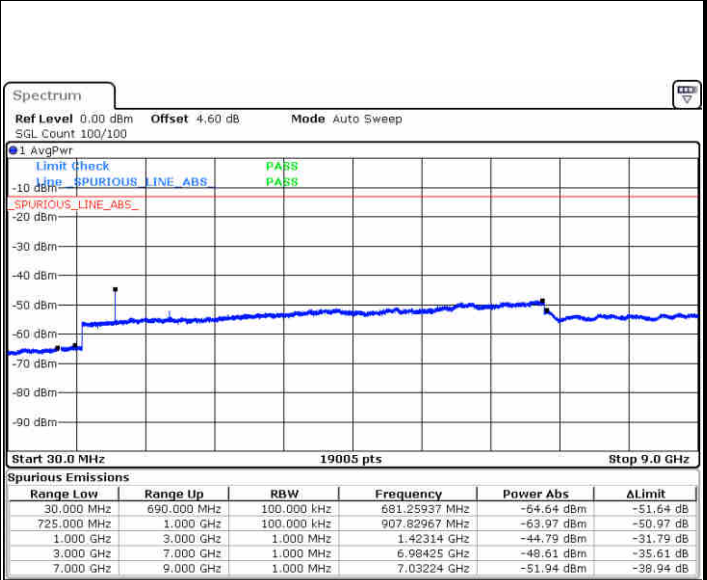

LTE Band 17 / 5MHz

Lowest Channel / QPSK

Lowest Channel / 16QAM

Date: 27 JUN 2017 10:05:10

Date: 27 JUN 2017 10:06:05

Middle Channel / QPSK

Middle Channel / 16QAM

Date: 27 JUN 2017 10:07:43

Date: 27 JUN 2017 10:08:38

LTE Band 17 / 5MHz

Highest Channel / QPSK

Date: 27 JUN 2017 10:14:48

Highest Channel / 16QAM

Date: 27 JUN 2017 10:15:44

LTE Band 17 / 10MHz

Lowest Channel / QPSK

Date: 27 JUN 2017 10:21:54

Lowest Channel / 16QAM

Date: 27 JUN 2017 10:22:49

LTE Band 17 / 10MHz

Middle Channel / QPSK

Middle Channel / 16QAM

Date: 27 JUN 2017 10:24:27

Date: 27 JUN 2017 10:25:22

Highest Channel / QPSK

Highest Channel / 16QAM

Date: 27 JUN 2017 10:31:32

Date: 27 JUN 2017 10:32:27

LTE Band 17 / 5MHz

Lowest Channel / 64QAM

Middle Channel / 64QAM

Date: 27 JUN 2017 11:25:24