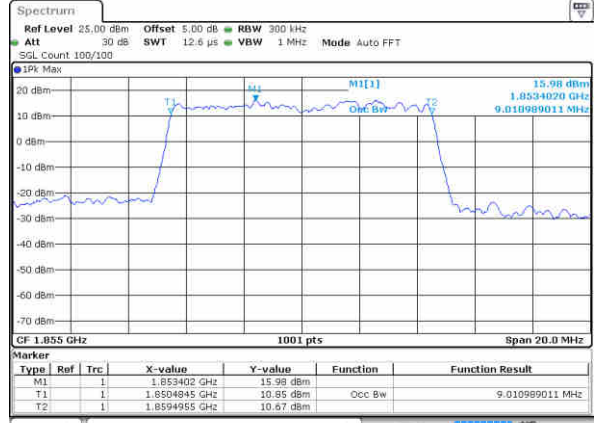

Date: 29 JUN 2017 12:14:55

Highest Channel / 1.4MHz / 64QAM

Date: 29 JUN 2017 11:33:07

Highest Channel / 3MHz / 64QAM

Date: 29 JUN 2017 12:15:32

LTE Band 25

Lowest Channel / 5MHz / 64QAM

Date: 29 JUN 2017 14 04:27

Lowest Channel / 10MHz / 64QAM

Date: 29 JUN 2017 14 29:59

Middle Channel / 5MHz / 64QAM

Date: 29 JUN 2017 14 08:04

Middle Channel / 10MHz / 64QAM

Date: 29 JUN 2017 14 32:07

Highest Channel / 5MHz / 64QAM

Date: 29 JUN 2017 14 08:50