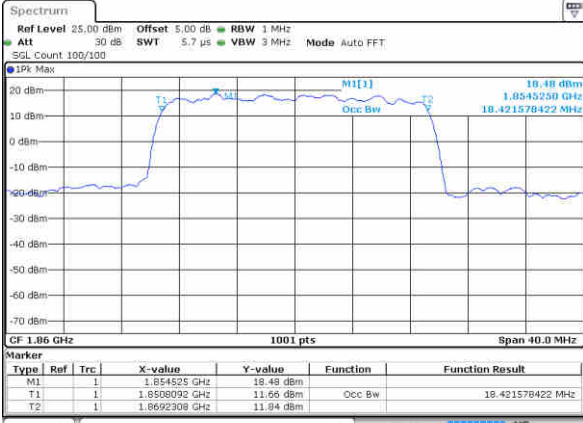

Date: 29 JUN 2017 14:53:32

Highest Channel / 15MHz / 16QAM

Date: 29 JUN 2017 14:54:13

LTE Band 25

Lowest Channel / 20MHz / QPSK

Date: 29 JUN 2017 15:19:32

Lowest Channel / 20MHz / 16QAM

Date: 29 JUN 2017 15:19:54