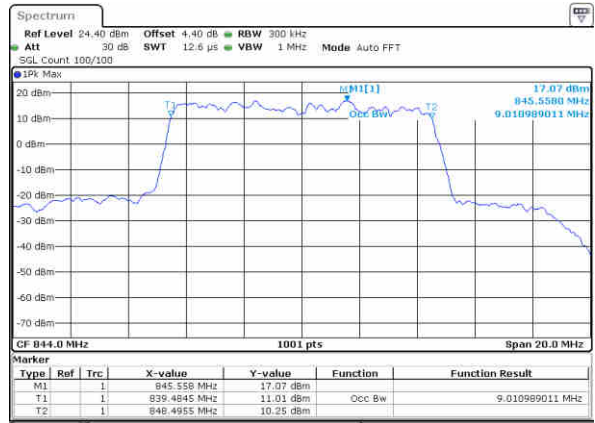

Date: 27 JUN 2017 23:05:50

Middle Channel / 5MHz / 16QAM

Date: 27 JUN 2017 23:06:08

Highest Channel / 5MHz / QPSK

Date: 27 JUN 2017 23:06:46

Highest Channel / 5MHz / 16QAM

Date: 27 JUN 2017 23:07:12

LTE Band 26

Lowest Channel / 10MHz / QPSK

Date: 27 JUN 2017 23:30:43

Lowest Channel / 10MHz / 16QAM

Date: 27 JUN 2017 23:31:06

Middle Channel / 10MHz / QPSK

Date: 27 JUN 2017 23:31:55

Middle Channel / 10MHz / 16QAM

Date: 27 JUN 2017 23:32:18

Highest Channel / 10MHz / QPSK

Date: 27 JUN 2017 23:33:13

Highest Channel / 10MHz / 16QAM

Date: 27 JUN 2017 23:33:43

LTE Band 26

Lowest Channel / 15MHz / QPSK

Date: 27 JUN 2017 23:51:17

Lowest Channel / 15MHz / 16QAM