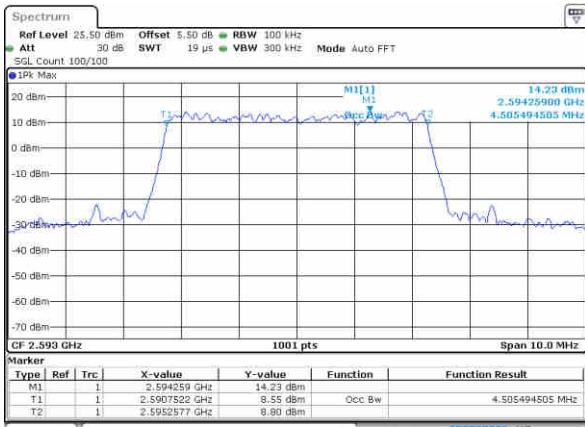

Date: 29 JUN 2017 21 06:08

Middle Channel / 20MHz / 64QAM

Date: 29 JUN 2017 21 02:29

Highest Channel / 15MHz / 64QAM

Date: 29 JUN 2017 21 06:28

Highest Channel / 20MHz / 64QAM

Date: 29 JUN 2017 21 02:49

LTE Band 41

Lowest Channel / 5MHz / QPSK

Date: 29 JUN 2017 21:12:51

Lowest Channel / 5MHz / 16QAM

Date: 29 JUN 2017 21:13:01

Middle Channel / 5MHz / QPSK

Date: 29 JUN 2017 21:13:31

Middle Channel / 5MHz / 16QAM

Date: 29 JUN 2017 21:13:41