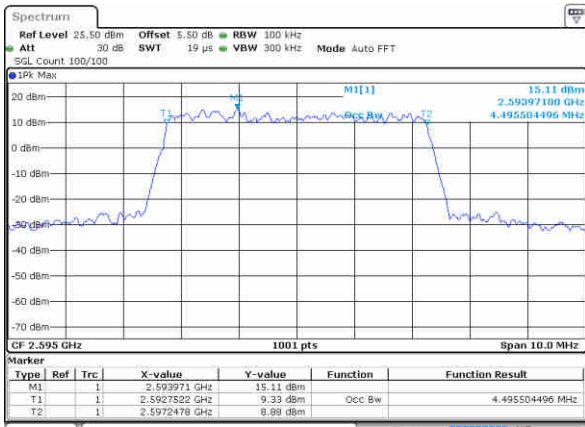

Date: 27 JUN 2017 23 54 29

LTE Band 38

Lowest Channel / 5MHz / QPSK

Date: 29 JUN 2017 20:44:47

Lowest Channel / 5MHz / 16QAM

Date: 29 JUN 2017 20:44:57

Middle Channel / 5MHz / QPSK

Date: 29 JUN 2017 20:45:27

Middle Channel / 5MHz / 16QAM

Date: 29 JUN 2017 20:45:37

Highest Channel / 5MHz / QPSK

Date: 29 JUN 2017 20:46:07

Highest Channel / 5MHz / 16QAM

Date: 29 JUN 2017 20:46:17

LTE Band 38

Lowest Channel / 10MHz / QPSK