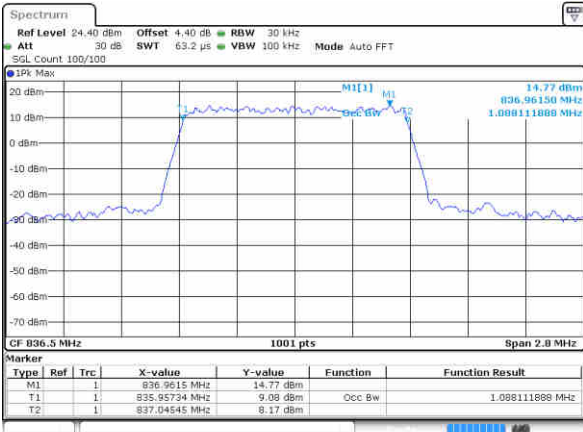

Date: 27 JUN 2017 23:54:07

LTE Band 26

CH26765 / 15MHz / QPSK

Date: 29 JUN 2017 21 09 14

CH26765 / 15MHz / 16QAM

Date: 29 JUN 2017 21 09 35

LTE Band 26

Lowest Channel / 1.4MHz / 64QAM

Date: 27 JUN 2017 21:57:50

Lowest Channel / 3MHz / 64QAM

Date: 27 JUN 2017 22:37:01

Middle Channel / 1.4MHz / 64QAM

Date: 27 JUN 2017 21:58:03

Middle Channel / 3MHz / 64QAM

Date: 27 JUN 2017 22:39:21

Highest Channel / 1.4MHz / 64QAM