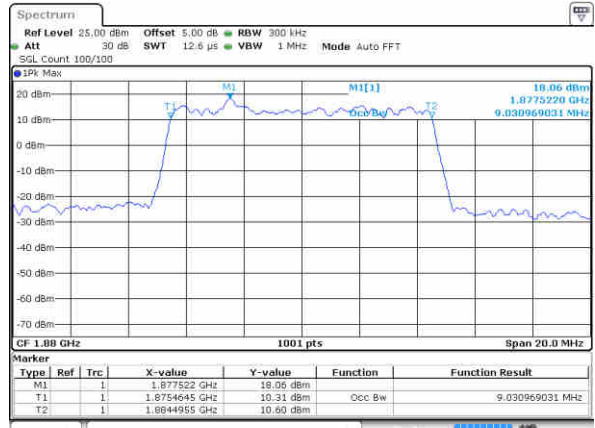

Date: 29 JUN 2017 14:11:24

LTE Band 25

Lowest Channel / 10MHz / QPSK

Date: 29 JUN 2017 14:28:17

Lowest Channel / 10MHz / 16QAM

Date: 29 JUN 2017 14:28:42

Middle Channel / 10MHz / QPSK

Date: 29 JUN 2017 14:31:23

Middle Channel / 10MHz / 16QAM

Date: 29 JUN 2017 14:30:48

Highest Channel / 10MHz / QPSK

Date: 29 JUN 2017 14:34:50

Highest Channel / 10MHz / 16QAM

Date: 29 JUN 2017 14:33:50

LTE Band 25

Lowest Channel / 15MHz / QPSK