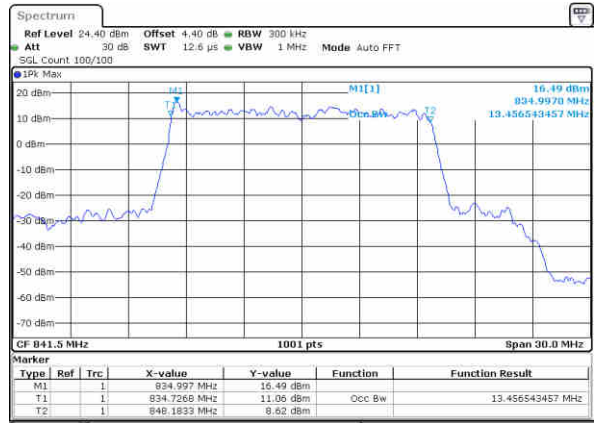

Highest Channel / 10MHz / QPSK

Date: 27 JUN 2017 23:33:13

Highest Channel / 10MHz / 16QAM

Date: 27 JUN 2017 23:33:43

LTE Band 26

Lowest Channel / 15MHz / QPSK

Date: 27 JUN 2017 23:51:17

Lowest Channel / 15MHz / 16QAM

Date: 27 JUN 2017 23:51:40

Middle Channel / 15MHz / QPSK

Date: 27 JUN 2017 23:52:25

Middle Channel / 15MHz / 16QAM

Date: 27 JUN 2017 23:52:47

Highest Channel / 15MHz / QPSK

Date: 27 JUN 2017 23:53:33

Highest Channel / 15MHz / 16QAM