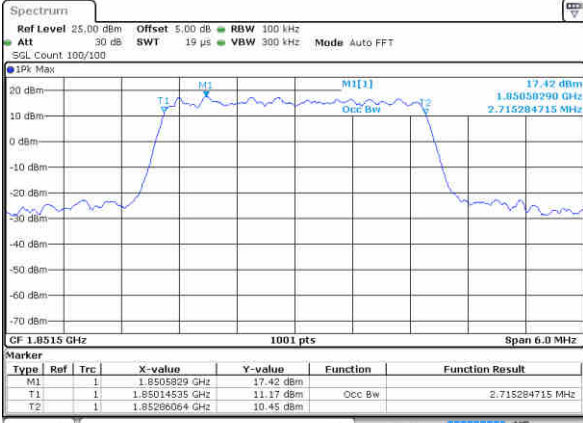

LTE Band 25

Lowest Channel / 3MHz / QPSK

Date: 29 JUN 2017 12:13:19