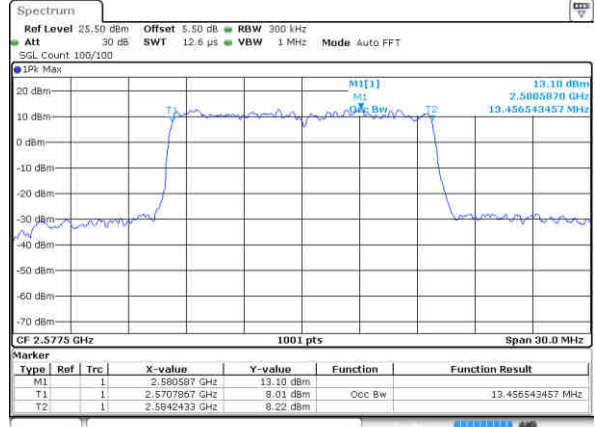

Date: 29 JUN 2017 20:48:06

Highest Channel / 10MHz / 16QAM

Date: 29 JUN 2017 20:48:16

LTE Band 38

Lowest Channel / 15MHz / QPSK

Date: 29 JUN 2017 20:48:46

Lowest Channel / 15MHz / 16QAM

Date: 29 JUN 2017 20:48:56