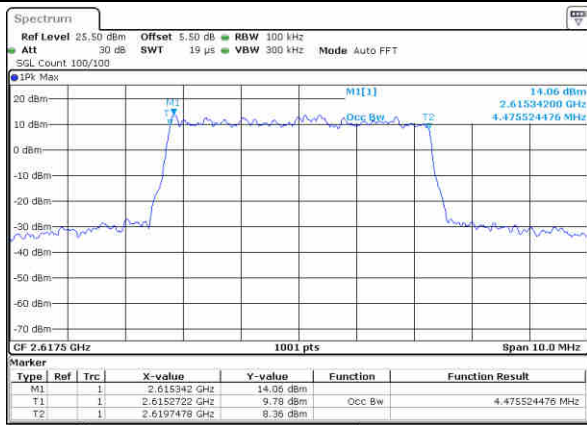

Date: 29 JUN 2017 20:51:36

Highest Channel / 20MHz / QPSK

Date: 29 JUN 2017 20:52:06

Highest Channel / 20MHz / 16QAM

Date: 29 JUN 2017 20:52:15

LTE Band 38

Lowest Channel / 5MHz / 64QAM

Date: 29 JUN 2017 21 03 12

Lowest Channel / 10MHz / 64QAM

Date: 29 JUN 2017 21 04 15

Middle Channel / 5MHz / 64QAM

Date: 29 JUN 2017 21 03 32

Middle Channel / 10MHz / 64QAM

Date: 29 JUN 2017 21 04 50

Highest Channel / 5MHz / 64QAM

Date: 29 JUN 2017 21 03 52

Highest Channel / 10MHz / 64QAM

Date: 29 JUN 2017 21 05 10

LTE Band 38

Lowest Channel / 15MHz / 64QAM

Date: 29 JUN 2017 21 05:35

Lowest Channel / 20MHz / 64QAM

Date: 29 JUN 2017 21 02:02

Middle Channel / 15MHz / 64QAM