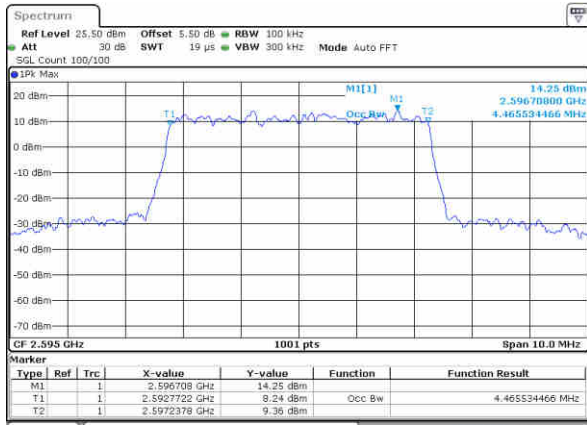

Middle Channel / 5MHz / 64QAM

Date: 29 JUN 2017 21 03 32