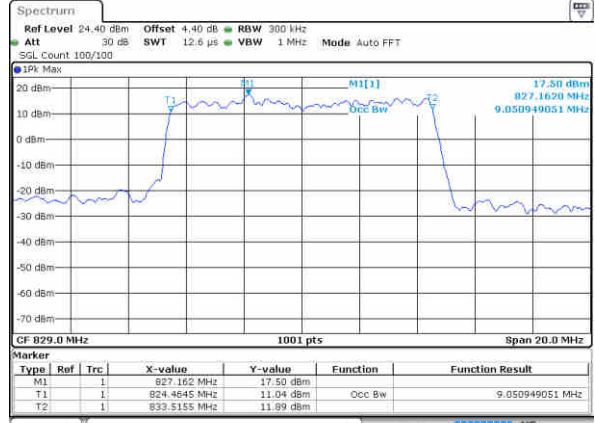

Lowest Channel / 10MHz / 16QAM

Date: 27 JUN 2017 23:31:06