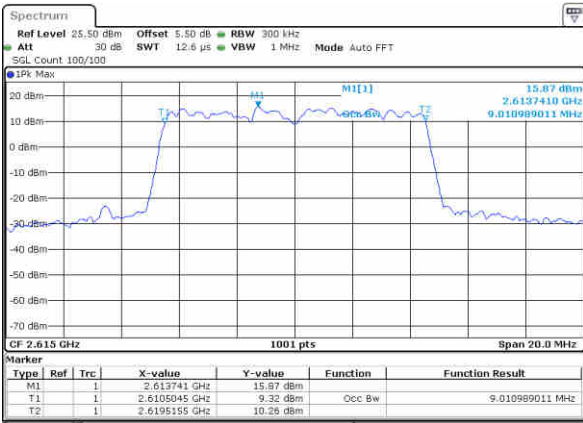

Middle Channel / 5MHz / 16QAM

Date: 29 JUN 2017 20:45:37

Highest Channel / 5MHz / QPSK

Date: 29 JUN 2017 20:46:07

Highest Channel / 5MHz / 16QAM

Date: 29 JUN 2017 20:46:17

LTE Band 38

Lowest Channel / 10MHz / QPSK

Date: 29 JUN 2017 20:46:47

Lowest Channel / 10MHz / 16QAM

Date: 29 JUN 2017 20:46:57

Middle Channel / 10MHz / QPSK

Date: 29 JUN 2017 20:47:27

Middle Channel / 10MHz / 16QAM

Date: 29 JUN 2017 20:47:37

Highest Channel / 10MHz / QPSK

Date: 29 JUN 2017 20:48:06

Highest Channel / 10MHz / 16QAM

Date: 29 JUN 2017 20:48:16

LTE Band 38

Lowest Channel / 15MHz / QPSK

Date: 29 JUN 2017 20:48:46

Lowest Channel / 15MHz / 16QAM

Date: 29 JUN 2017 20:48:56