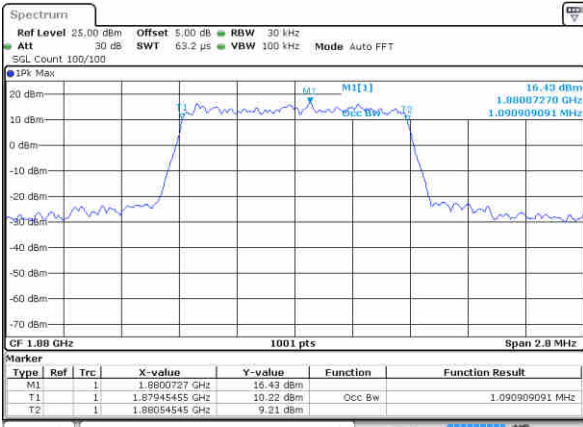

Highest Channel / 10MHz / 64QAM

Date: 27 JUN 2017 11:42:59

LTE Band 25

Lowest Channel / 1.4MHz / QPSK

Date: 29 JUN 2017 11:26:25

Lowest Channel / 1.4MHz / 16QAM

Date: 29 JUN 2017 11:27:47

Middle Channel / 1.4MHz / QPSK