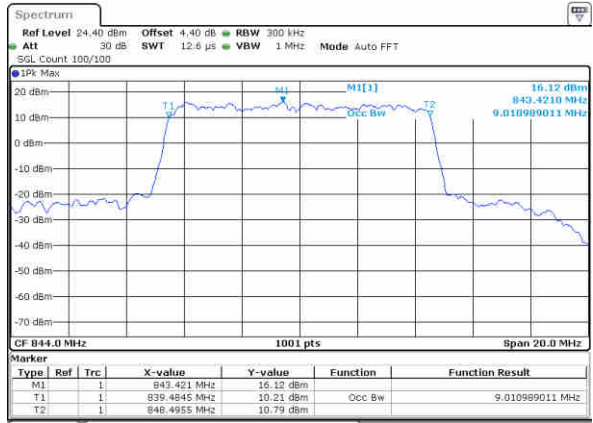

Date: 27 JUN 2017 22:00:17

Highest Channel / 3MHz / 64QAM

Date: 27 JUN 2017 22:40:51

LTE Band 26

Lowest Channel / 5MHz / 64QAM

Date: 27 JUN 2017 23:05:29

Lowest Channel / 10MHz / 64QAM

Date: 27 JUN 2017 23:31:28

Middle Channel / 5MHz / 64QAM

Date: 27 JUN 2017 23:06:26

Middle Channel / 10MHz / 64QAM

Date: 27 JUN 2017 23:32:43

Highest Channel / 5MHz / 64QAM

Date: 27 JUN 2017 23:07:35

Highest Channel / 10MHz / 64QAM

Date: 27 JUN 2017 23:34:11