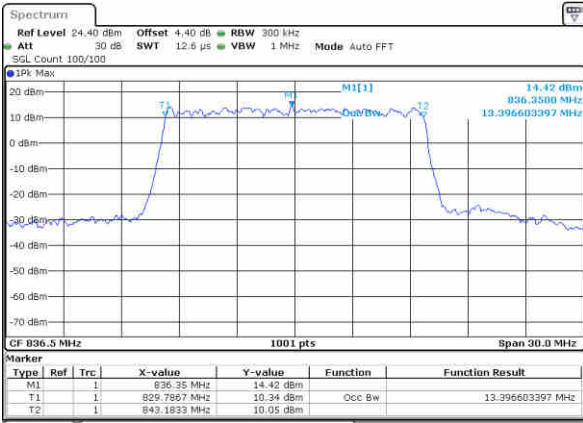

Middle Channel / 5MHz / 64QAM

Date: 27 JUN 2017 23:06:26

Middle Channel / 10MHz / 64QAM

Date: 27 JUN 2017 23:32:43

Highest Channel / 5MHz / 64QAM

Date: 27 JUN 2017 23:07:35

Highest Channel / 10MHz / 64QAM

Date: 27 JUN 2017 23:34:11

LTE Band 26

Lowest Channel / 15MHz / 64QAM

Date: 27 JUN 2017 23 51 59

CH26765 / 15MHz / 64QAM

Date: 29 JUN 2017 21 09 57

Middle Channel / 15MHz / 64QAM

Date: 27 JUN 2017 23 53 10

Highest Channel / 15MHz / 64QAM

Date: 27 JUN 2017 23 54 29

LTE Band 38

Lowest Channel / 5MHz / QPSK

Date: 29 JUN 2017 20:44:47

Lowest Channel / 5MHz / 16QAM

Date: 29 JUN 2017 20:44:57

Middle Channel / 5MHz / QPSK

Date: 29 JUN 2017 20:45:27