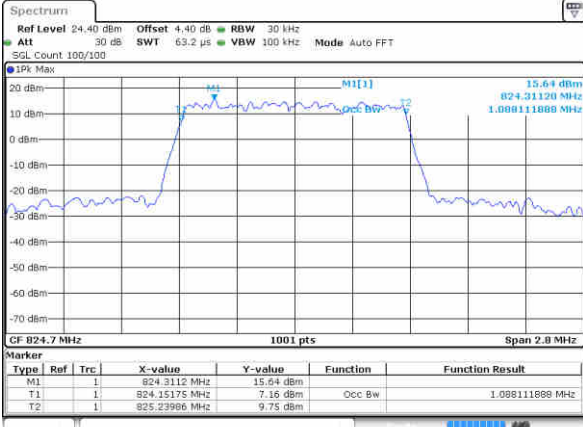

Date: 27 JUN 2017 23:54:07

LTE Band 26

CH26765 / 15MHz / QPSK

Date: 29 JUN 2017 21 09 14

CH26765 / 15MHz / 16QAM

Date: 29 JUN 2017 21 09 35

LTE Band 26

Lowest Channel / 1.4MHz / 64QAM

Date: 27 JUN 2017 21:57:50

Lowest Channel / 3MHz / 64QAM

Date: 27 JUN 2017 22:37:01

Middle Channel / 1.4MHz / 64QAM

Date: 27 JUN 2017 21:58:03

Middle Channel / 3MHz / 64QAM

Date: 27 JUN 2017 22:39:21

Highest Channel / 1.4MHz / 64QAM