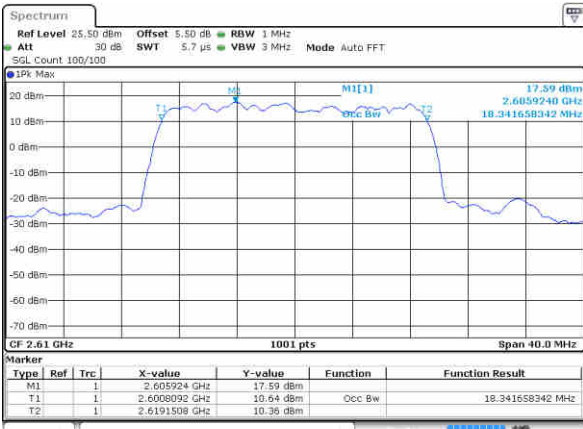

LTE Band 38

Lowest Channel / 20MHz / QPSK

Date: 29 JUN 2017 20:50:46

Lowest Channel / 20MHz / 16QAM

Date: 29 JUN 2017 20:50:56

Middle Channel / 20MHz / QPSK

Date: 29 JUN 2017 20:51:26

Middle Channel / 20MHz / 16QAM

Date: 29 JUN 2017 20:51:36

Highest Channel / 20MHz / QPSK

Date: 29 JUN 2017 20:52:06

Highest Channel / 20MHz / 16QAM

Date: 29 JUN 2017 20:52:15

LTE Band 38

Lowest Channel / 5MHz / 64QAM

Date: 29 JUN 2017 21 03 12