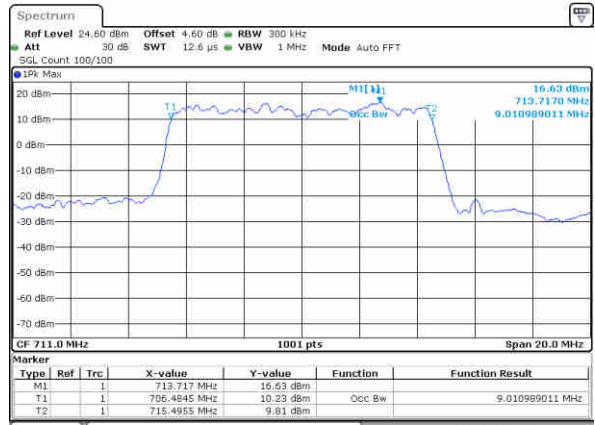

LTE Band 17

Lowest Channel / 10MHz / QPSK

Date: 27 JUN 2017 10:15:55

Lowest Channel / 10MHz / 16QAM

Date: 27 JUN 2017 10:16:05

Middle Channel / 10MHz / QPSK

Date: 27 JUN 2017 10:23:00

Middle Channel / 10MHz / 16QAM

Date: 27 JUN 2017 10:23:11

Highest Channel / 10MHz / QPSK

Date: 27 JUN 2017 10:25:33

Highest Channel / 10MHz / 16QAM

Date: 27 JUN 2017 10:25:43

LTE Band 17

Lowest Channel / 5MHz / 64QAM

Date: 27 JUN 2017 11:23:59