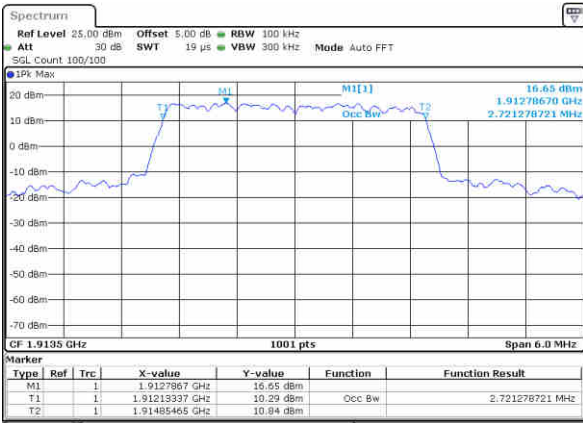

Date: 29 JUN 2017 11:31:40

Middle Channel / 1.4MHz / 16QAM

Date: 29 JUN 2017 11:31:23

Highest Channel / 1.4MHz / QPSK

Date: 29 JUN 2017 11:32:19

Highest Channel / 1.4MHz / 16QAM

Date: 29 JUN 2017 11:32:44

LTE Band 25

Lowest Channel / 3MHz / QPSK

Date: 29 JUN 2017 12:13:19

Lowest Channel / 3MHz / 16QAM

Date: 29 JUN 2017 12:13:44

Middle Channel / 3MHz / QPSK

Date: 29 JUN 2017 12:17:35

Middle Channel / 3MHz / 16QAM

Date: 29 JUN 2017 13:49:26

Highest Channel / 3MHz / QPSK

Date: 29 JUN 2017 12:16:52

Highest Channel / 3MHz / 16QAM

Date: 29 JUN 2017 12:16:21

LTE Band 25

Lowest Channel / 5MHz / QPSK

Date: 29 JUN 2017 14:06:05

Lowest Channel / 5MHz / 16QAM