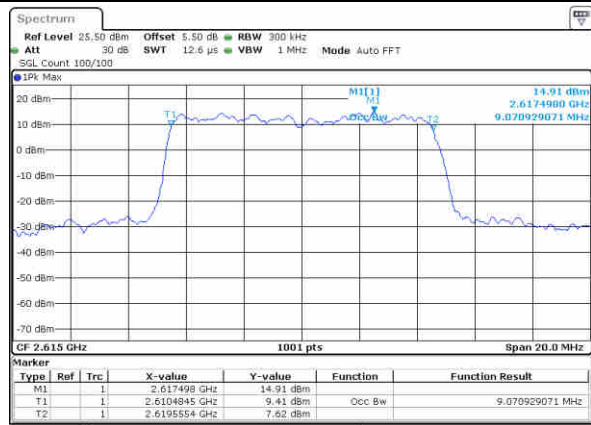

Date: 29 JUN 2017 20:51:36

Highest Channel / 20MHz / QPSK

Date: 29 JUN 2017 20:52:06

Highest Channel / 20MHz / 16QAM

Date: 29 JUN 2017 20:52:15

LTE Band 38

Lowest Channel / 5MHz / 64QAM

Date: 29 JUN 2017 21 03 12

Lowest Channel / 10MHz / 64QAM

Date: 29 JUN 2017 21 04 15

Middle Channel / 5MHz / 64QAM

Date: 29 JUN 2017 21 03 32

Middle Channel / 10MHz / 64QAM

Date: 29 JUN 2017 21 04 50

Highest Channel / 5MHz / 64QAM

Date: 29 JUN 2017 21 03 52

Highest Channel / 10MHz / 64QAM

Date: 29 JUN 2017 21 05 10

LTE Band 38

Lowest Channel / 15MHz / 64QAM

Date: 29 JUN 2017 21 05:35

Lowest Channel / 20MHz / 64QAM

Date: 29 JUN 2017 21 02:02

Middle Channel / 15MHz / 64QAM