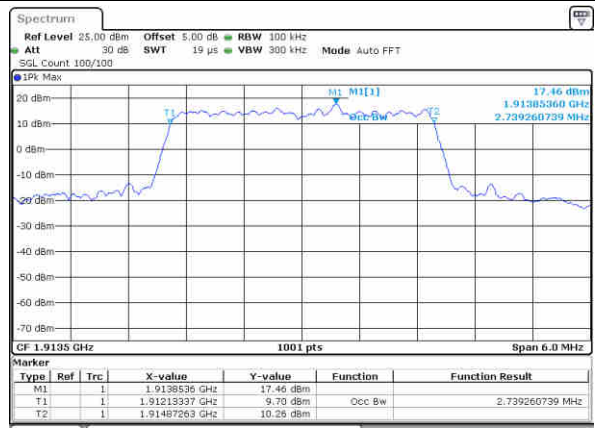

LTE Band 25

Lowest Channel / 1.4MHz / 64QAM

Date: 29 JUN 2017 11:28:28

Lowest Channel / 3MHz / 64QAM

Date: 29 JUN 2017 12:14:11

Middle Channel / 1.4MHz / 64QAM

Date: 29 JUN 2017 11:30:05

Middle Channel / 3MHz / 64QAM

Date: 29 JUN 2017 12:14:55

Highest Channel / 1.4MHz / 64QAM

Date: 29 JUN 2017 11:33:07

Highest Channel / 3MHz / 64QAM

Date: 29 JUN 2017 12:15:32

LTE Band 25

Lowest Channel / 5MHz / 64QAM

Date: 29 JUN 2017 14 04:27