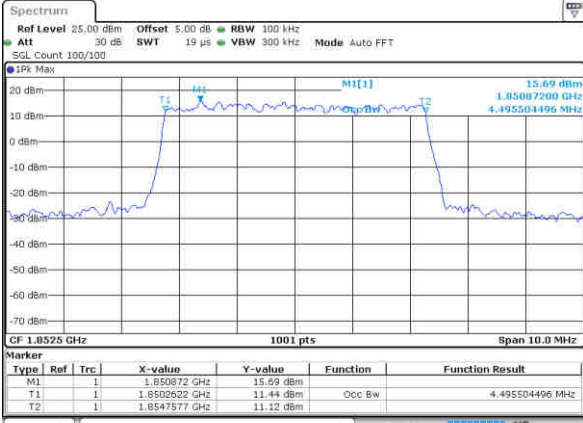

Highest Channel / 3MHz / QPSK

Date: 29 JUN 2017 12:16:52

Highest Channel / 3MHz / 16QAM

Date: 29 JUN 2017 12:16:21

LTE Band 25

Lowest Channel / 5MHz / QPSK

Date: 29 JUN 2017 14:06:05

Lowest Channel / 5MHz / 16QAM