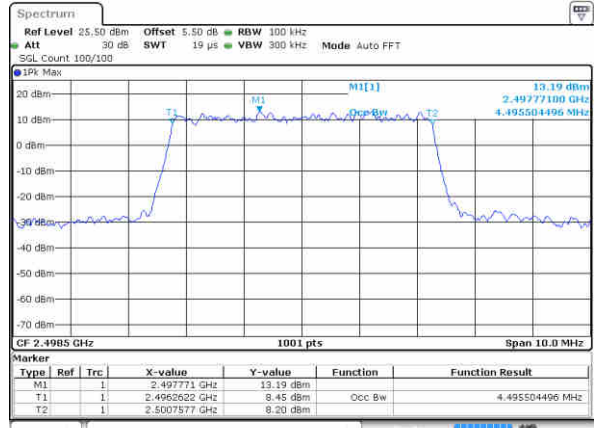

Lowest Channel / 5MHz / 16QAM

Date: 29 JUN 2017 21:13:01