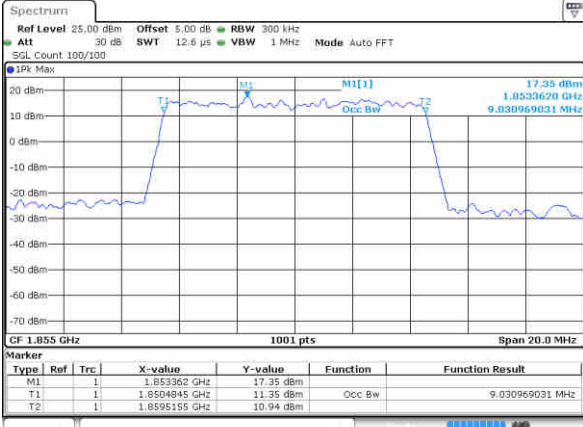

LTE Band 25

Lowest Channel / 10MHz / QPSK

Date: 29 JUN 2017 14:28:17