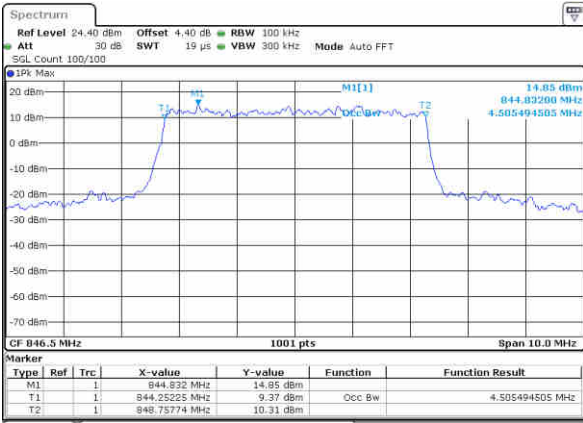

Date: 27 JUN 2017 22:00:17

Highest Channel / 3MHz / 64QAM

Date: 27 JUN 2017 22:40:51

LTE Band 26

Lowest Channel / 5MHz / 64QAM

Date: 27 JUN 2017 23:05:29

Lowest Channel / 10MHz / 64QAM

Date: 27 JUN 2017 23:31:28

Middle Channel / 5MHz / 64QAM

Date: 27 JUN 2017 23:06:26

Middle Channel / 10MHz / 64QAM

Date: 27 JUN 2017 23:32:43

Highest Channel / 5MHz / 64QAM

Date: 27 JUN 2017 23:07:35

Highest Channel / 10MHz / 64QAM

Date: 27 JUN 2017 23:34:11

LTE Band 26

Lowest Channel / 15MHz / 64QAM

Date: 27 JUN 2017 23 51 59

CH26765 / 15MHz / 64QAM

Date: 29 JUN 2017 21 09 57

Middle Channel / 15MHz / 64QAM

Date: 27 JUN 2017 23 53 10

Highest Channel / 15MHz / 64QAM