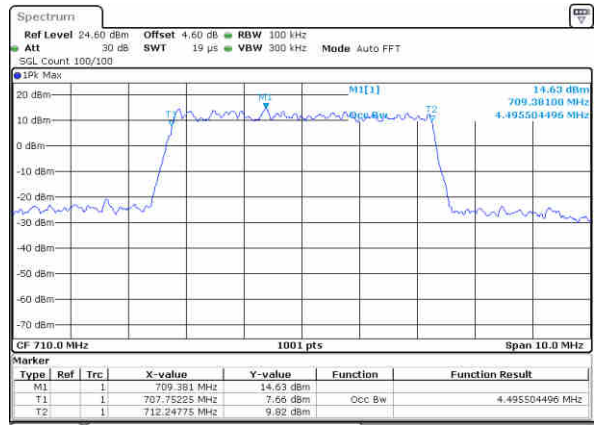

Middle Channel / 5MHz / 16QAM

Date: 27 JUN 2017 10:06:27