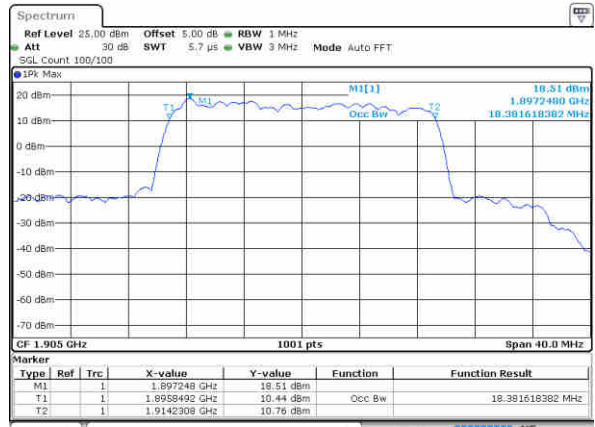

Highest Channel / 10MHz / 64QAM

Date: 29 JUN 2017 14 32:52

LTE Band 25

Lowest Channel / 15MHz / 64QAM

Date: 29 JUN 2017 14:50:19

Lowest Channel / 20MHz / 64QAM

Date: 29 JUN 2017 15:22:12

Middle Channel / 15MHz / 64QAM

Date: 29 JUN 2017 14:50:39

Middle Channel / 20MHz / 64QAM

Date: 29 JUN 2017 15:21:05

Highest Channel / 15MHz / 64QAM

Date: 29 JUN 2017 14:54:42

Highest Channel / 20MHz / 64QAM

Date: 29 JUN 2017 15:26:02

LTE Band 26

Lowest Channel / 1.4MHz / QPSK

Date: 27 JUN 2017 21:57:09

Lowest Channel / 1.4MHz / 16QAM

Date: 27 JUN 2017 21:57:29

Middle Channel / 1.4MHz / QPSK

Date: 27 JUN 2017 21:58:15

Middle Channel / 1.4MHz / 16QAM

Date: 27 JUN 2017 21:58:38

Highest Channel / 1.4MHz / QPSK

Date: 27 JUN 2017 21:59:29

Highest Channel / 1.4MHz / 16QAM

Date: 27 JUN 2017 21:59:57

LTE Band 26

Lowest Channel / 3MHz / QPSK

Date: 27 JUN 2017 22:36:13