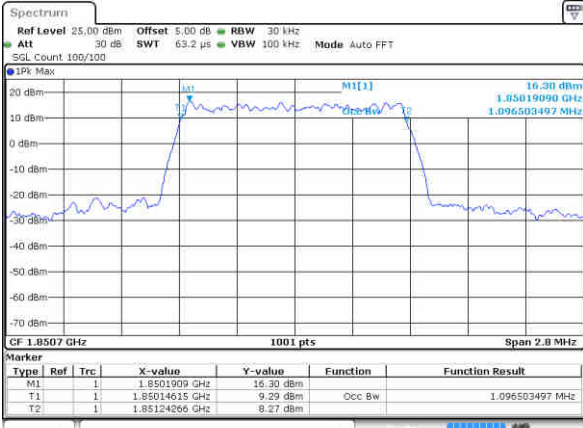

Highest Channel / 10MHz / 64QAM

Date: 27 JUN 2017 11:42:59

LTE Band 25

Lowest Channel / 1.4MHz / QPSK

Date: 29 JUN 2017 11:26:25

Lowest Channel / 1.4MHz / 16QAM

Date: 29 JUN 2017 11:27:47

Middle Channel / 1.4MHz / QPSK

Date: 29 JUN 2017 11:31:40

Middle Channel / 1.4MHz / 16QAM

Date: 29 JUN 2017 11:31:23

Highest Channel / 1.4MHz / QPSK

Date: 29 JUN 2017 11:32:19

Highest Channel / 1.4MHz / 16QAM

Date: 29 JUN 2017 11:32:44

LTE Band 25