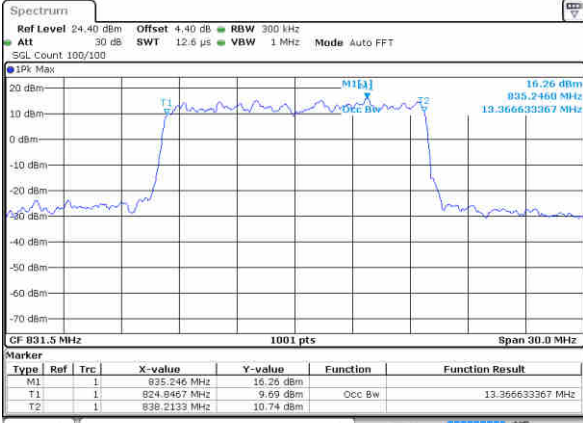

LTE Band 26

Lowest Channel / 15MHz / 64QAM

Date: 27 JUN 2017 23 51 59