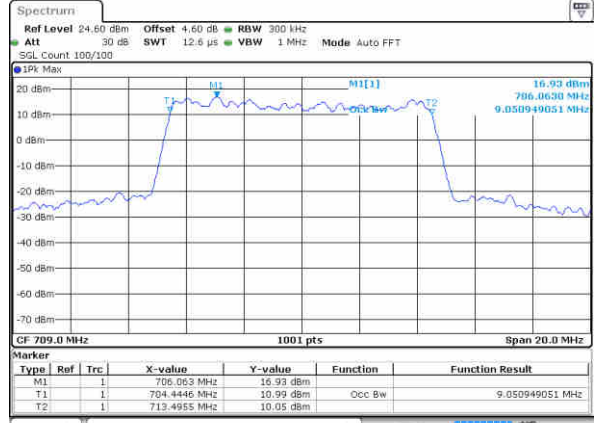

Date: 27 JUN 2017 10:23:11

Highest Channel / 10MHz / QPSK

Date: 27 JUN 2017 10:25:33

Highest Channel / 10MHz / 16QAM

Date: 27 JUN 2017 10:25:43

LTE Band 17

Lowest Channel / 5MHz / 64QAM

Date: 27 JUN 2017 11:23:59

Lowest Channel / 10MHz / 64QAM

Date: 27 JUN 2017 11:41:05

Middle Channel / 5MHz / 64QAM

Date: 27 JUN 2017 11:24:24

Middle Channel / 10MHz / 64QAM

Date: 27 JUN 2017 11:42:26

Highest Channel / 5MHz / 64QAM

Date: 27 JUN 2017 11:24:46