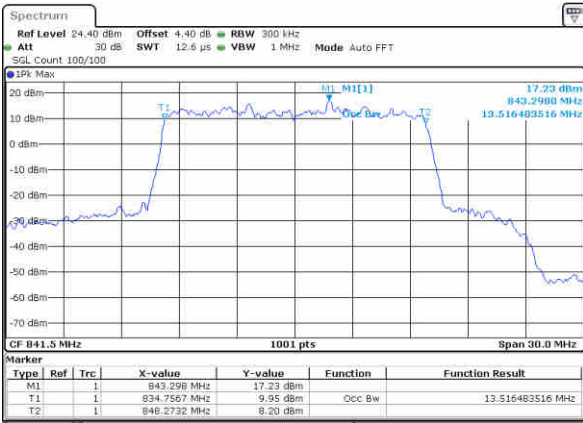

Middle Channel / 5MHz / 64QAM

Date: 27 JUN 2017 23:06:26

Middle Channel / 10MHz / 64QAM

Date: 27 JUN 2017 23:32:43

Highest Channel / 5MHz / 64QAM

Date: 27 JUN 2017 23:07:35

Highest Channel / 10MHz / 64QAM

Date: 27 JUN 2017 23:34:11

LTE Band 26

Lowest Channel / 15MHz / 64QAM

Date: 27 JUN 2017 23 51 59

CH26765 / 15MHz / 64QAM

Date: 29 JUN 2017 21 09 57

Middle Channel / 15MHz / 64QAM

Date: 27 JUN 2017 23 53 10

Highest Channel / 15MHz / 64QAM

Date: 27 JUN 2017 23 54 29

LTE Band 38

Lowest Channel / 5MHz / QPSK

Date: 29 JUN 2017 20:44:47

Lowest Channel / 5MHz / 16QAM

Date: 29 JUN 2017 20:44:57

Middle Channel / 5MHz / QPSK

Date: 29 JUN 2017 20:45:27