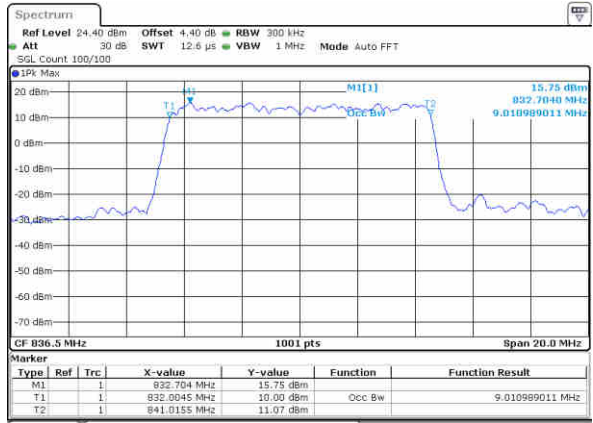

Date: 27 JUN 2017 21:57:50

Lowest Channel / 3MHz / 64QAM

Date: 27 JUN 2017 22:37:01

Middle Channel / 1.4MHz / 64QAM

Date: 27 JUN 2017 21:58:03

Middle Channel / 3MHz / 64QAM

Date: 27 JUN 2017 22:39:21

Highest Channel / 1.4MHz / 64QAM

Date: 27 JUN 2017 22:00:17

Highest Channel / 3MHz / 64QAM

Date: 27 JUN 2017 22:40:51

LTE Band 26

Lowest Channel / 5MHz / 64QAM

Date: 27 JUN 2017 23:05:29

Lowest Channel / 10MHz / 64QAM

Date: 27 JUN 2017 23:31:28

Middle Channel / 5MHz / 64QAM

Date: 27 JUN 2017 23:06:26

Middle Channel / 10MHz / 64QAM

Date: 27 JUN 2017 23:32:43

Highest Channel / 5MHz / 64QAM

Date: 27 JUN 2017 23:07:35

Highest Channel / 10MHz / 64QAM

Date: 27 JUN 2017 23:34:11