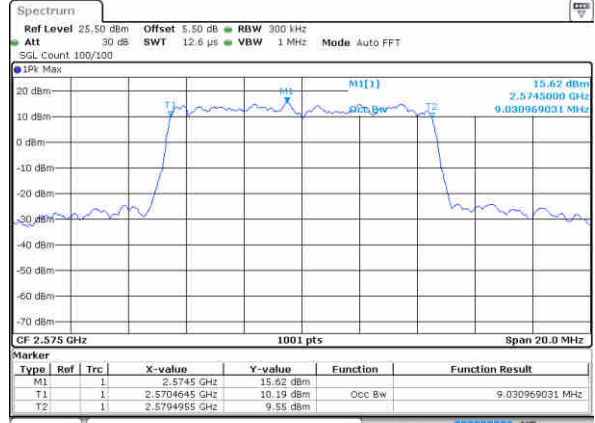

Lowest Channel / 10MHz / 16QAM

Date: 29 JUN 2017 20:46:57