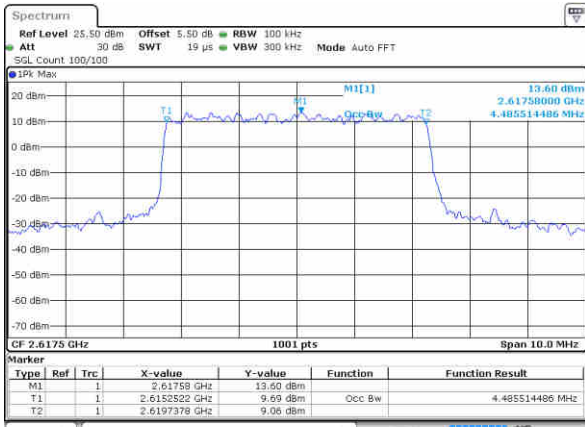

Highest Channel / 5MHz / QPSK

Date: 29 JUN 2017 20:46:07