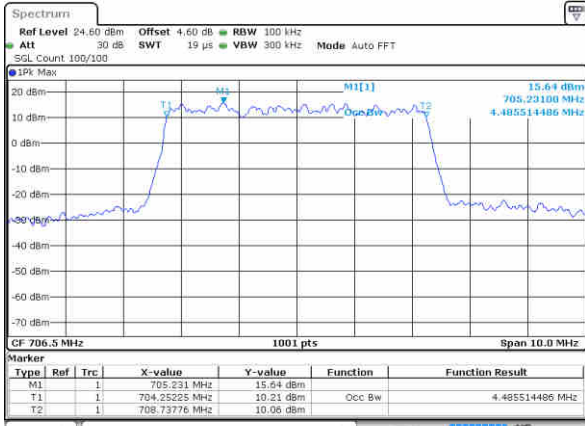

Highest Channel / 5MHz / 64QAM

Date: 26 JUN 2017 19:38:01

Highest Channel / 10MHz / 64QAM

LTE Band 17

Lowest Channel / 5MHz / QPSK

Date: 27 JUN 2017 09:59:10

Lowest Channel / 5MHz / 16QAM

Date: 27 JUN 2017 09:59:21