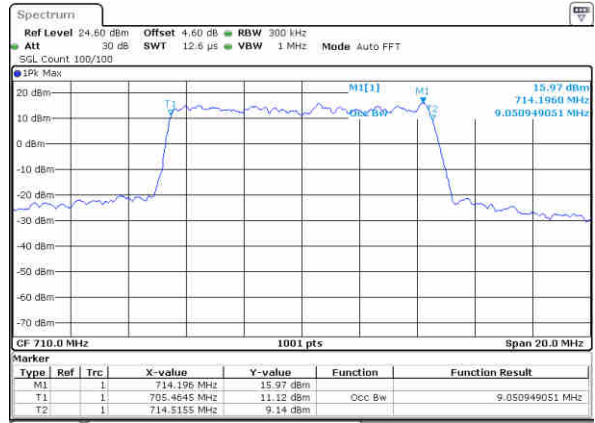

Date: 27 JUN 2017 10:23:11

Highest Channel / 10MHz / QPSK

Date: 27 JUN 2017 10:25:33

Highest Channel / 10MHz / 16QAM

Date: 27 JUN 2017 10:25:43

LTE Band 17

Lowest Channel / 5MHz / 64QAM

Date: 27 JUN 2017 11:23:59

Lowest Channel / 10MHz / 64QAM

Date: 27 JUN 2017 11:41:05

Middle Channel / 5MHz / 64QAM

Date: 27 JUN 2017 11:24:24

Middle Channel / 10MHz / 64QAM

Date: 27 JUN 2017 11:42:26

Highest Channel / 5MHz / 64QAM

Date: 27 JUN 2017 11:24:46

Highest Channel / 10MHz / 64QAM

Date: 27 JUN 2017 11:42:59

LTE Band 25

Lowest Channel / 1.4MHz / QPSK

Date: 29 JUN 2017 11:26:25

Lowest Channel / 1.4MHz / 16QAM

Date: 29 JUN 2017 11:27:47

Middle Channel / 1.4MHz / QPSK

Date: 29 JUN 2017 11:31:40

Middle Channel / 1.4MHz / 16QAM

Date: 29 JUN 2017 11:31:23

Highest Channel / 1.4MHz / QPSK

Date: 29 JUN 2017 11:32:19

Highest Channel / 1.4MHz / 16QAM

Date: 29 JUN 2017 11:32:44

LTE Band 25