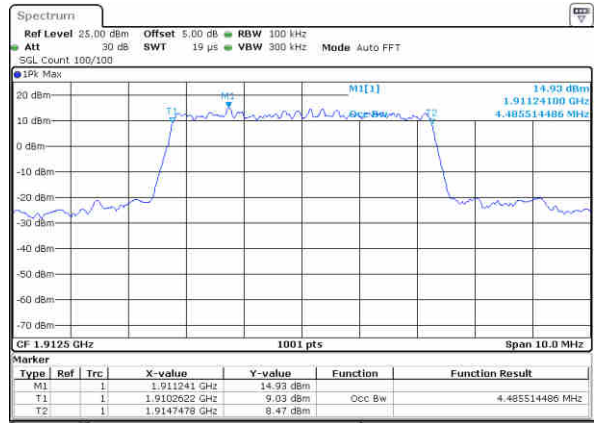

Highest Channel / 3MHz / QPSK

Date: 29 JUN 2017 12:16:52

Highest Channel / 3MHz / 16QAM

Date: 29 JUN 2017 12:16:21

LTE Band 25

Lowest Channel / 5MHz / QPSK

Date: 29 JUN 2017 14:06:05

Lowest Channel / 5MHz / 16QAM

Date: 29 JUN 2017 14:05:18

Middle Channel / 5MHz / QPSK

Date: 29 JUN 2017 14:06:46

Middle Channel / 5MHz / 16QAM

Date: 29 JUN 2017 14:07:25

Highest Channel / 5MHz / QPSK

Date: 29 JUN 2017 14:12:05

Highest Channel / 5MHz / 16QAM

Date: 29 JUN 2017 14:11:24

LTE Band 25

Lowest Channel / 10MHz / QPSK

Date: 29 JUN 2017 14:28:17

Lowest Channel / 10MHz / 16QAM

Date: 29 JUN 2017 14:28:42

Middle Channel / 10MHz / QPSK

Date: 29 JUN 2017 14:31:23