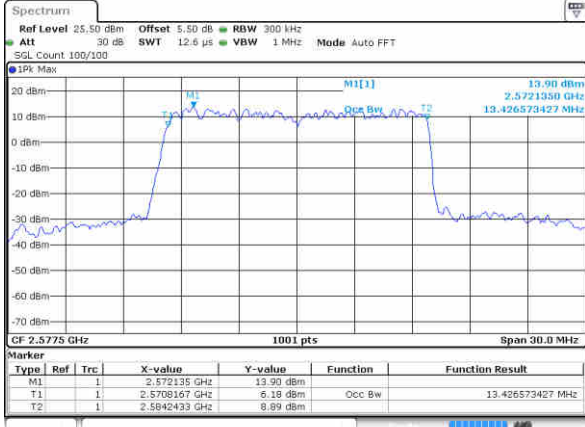

Lowest Channel / 10MHz / 64QAM

Date: 29 JUN 2017 21 04 15

Middle Channel / 5MHz / 64QAM

Date: 29 JUN 2017 21 03 32

Middle Channel / 10MHz / 64QAM

Date: 29 JUN 2017 21 04 50

Highest Channel / 5MHz / 64QAM

Date: 29 JUN 2017 21 03 52

Highest Channel / 10MHz / 64QAM

Date: 29 JUN 2017 21 05 10

LTE Band 38

Lowest Channel / 15MHz / 64QAM

Date: 29 JUN 2017 21 05:35

Lowest Channel / 20MHz / 64QAM

Date: 29 JUN 2017 21 02:02

Middle Channel / 15MHz / 64QAM

Date: 29 JUN 2017 21 06:08

Middle Channel / 20MHz / 64QAM

Date: 29 JUN 2017 21 02:29

Highest Channel / 15MHz / 64QAM

Date: 29 JUN 2017 21 06:28

Highest Channel / 20MHz / 64QAM

Date: 29 JUN 2017 21 02:49

LTE Band 41