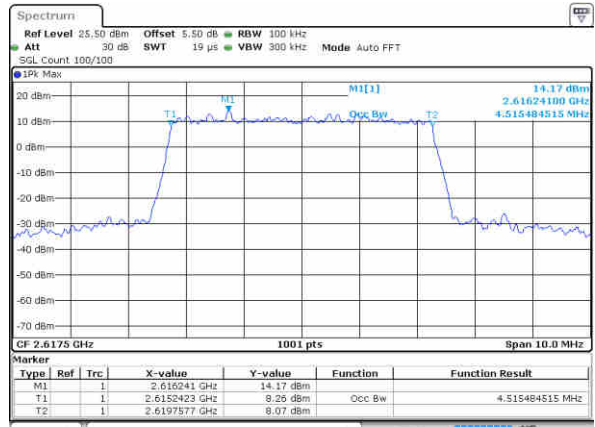

Middle Channel / 5MHz / 16QAM

Date: 29 JUN 2017 20:45:37

Highest Channel / 5MHz / QPSK

Date: 29 JUN 2017 20:46:07

Highest Channel / 5MHz / 16QAM

Date: 29 JUN 2017 20:46:17

LTE Band 38

Lowest Channel / 10MHz / QPSK