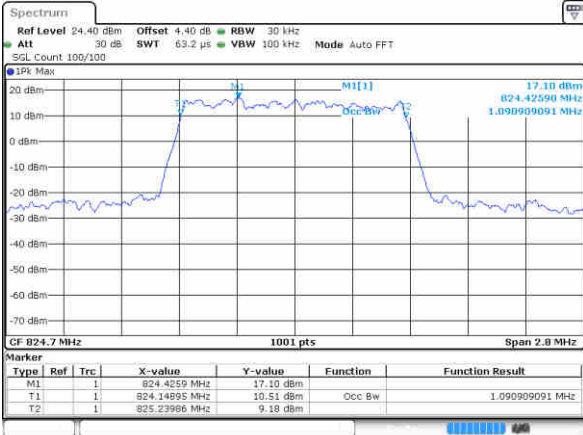

LTE Band 26

Lowest Channel / 1.4MHz / QPSK

Date: 27 JUN 2017 21:57:09