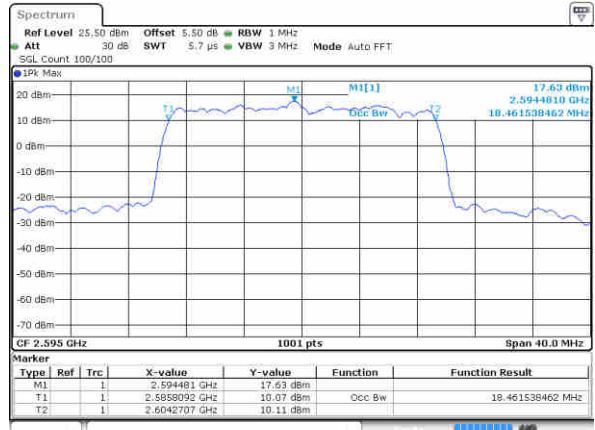

LTE Band 38

Lowest Channel / 20MHz / QPSK

Date: 29 JUN 2017 20:50:46

Lowest Channel / 20MHz / 16QAM

Date: 29 JUN 2017 20:50:56

Middle Channel / 20MHz / QPSK

Date: 29 JUN 2017 20:51:26

Middle Channel / 20MHz / 16QAM

Date: 29 JUN 2017 20:51:36

Highest Channel / 20MHz / QPSK

Date: 29 JUN 2017 20:52:06

Highest Channel / 20MHz / 16QAM

Date: 29 JUN 2017 20:52:15

LTE Band 38

Lowest Channel / 5MHz / 64QAM

Date: 29 JUN 2017 21 03 12