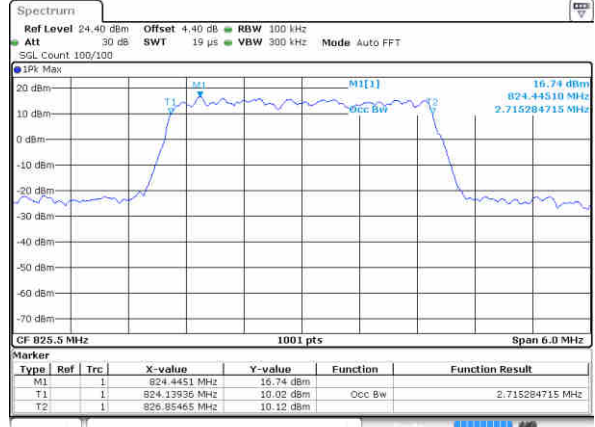

Lowest Channel / 3MHz / 16QAM

Date: 27 JUN 2017 22:36:46