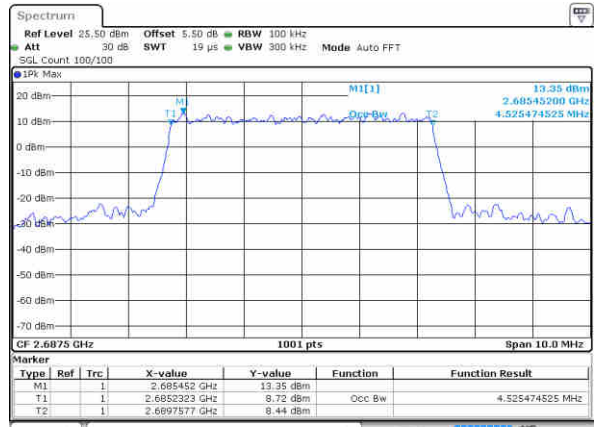

Date: 29 JUN 2017 21 06:08

Middle Channel / 20MHz / 64QAM

Date: 29 JUN 2017 21 02:29

Highest Channel / 15MHz / 64QAM

Date: 29 JUN 2017 21 06:28

Highest Channel / 20MHz / 64QAM

Date: 29 JUN 2017 21 02:49

LTE Band 41

Lowest Channel / 5MHz / QPSK

Date: 29 JUN 2017 21:12:51

Lowest Channel / 5MHz / 16QAM

Date: 29 JUN 2017 21:13:01

Middle Channel / 5MHz / QPSK

Date: 29 JUN 2017 21:13:31

Middle Channel / 5MHz / 16QAM

Date: 29 JUN 2017 21:13:41

Highest Channel / 5MHz / QPSK

Date: 29 JUN 2017 21:14:11

Highest Channel / 5MHz / 16QAM

Date: 29 JUN 2017 21:14:21