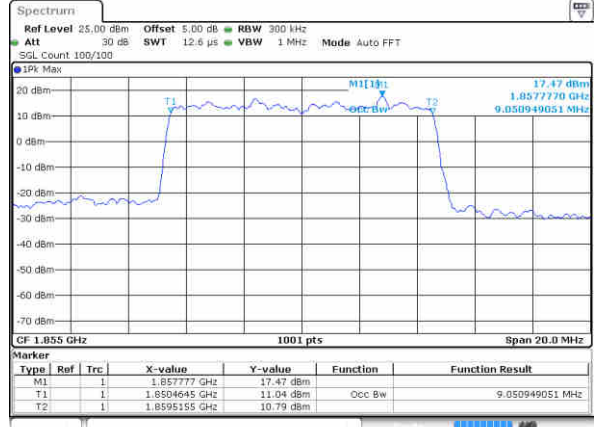

Date: 29 JUN 2017 14:11:24

LTE Band 25

Lowest Channel / 10MHz / QPSK

Date: 29 JUN 2017 14:28:17

Lowest Channel / 10MHz / 16QAM

Date: 29 JUN 2017 14:28:42

Middle Channel / 10MHz / QPSK

Date: 29 JUN 2017 14:31:23

Middle Channel / 10MHz / 16QAM

Date: 29 JUN 2017 14:30:48

Highest Channel / 10MHz / QPSK

Date: 29 JUN 2017 14:34:50

Highest Channel / 10MHz / 16QAM

Date: 29 JUN 2017 14:33:50

LTE Band 25

Lowest Channel / 15MHz / QPSK