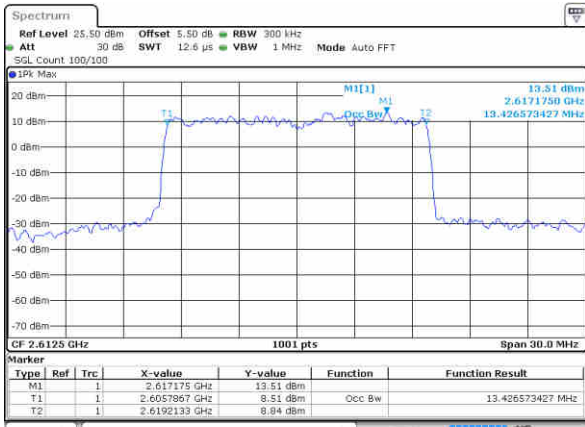

Highest Channel / 15MHz / 64QAM

Date: 29 JUN 2017 21 06:28