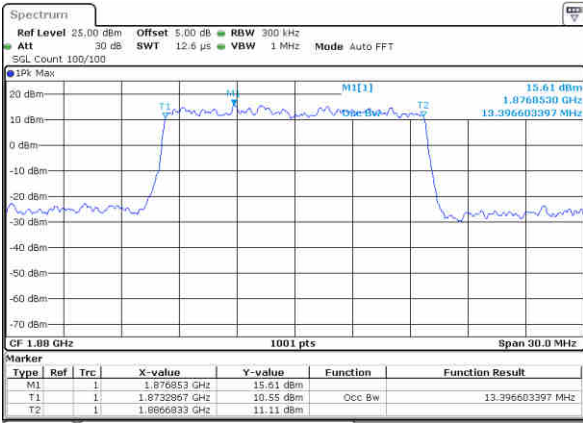

Middle Channel / 15MHz / QPSK

Date: 29 JUN 2017 14:51:32