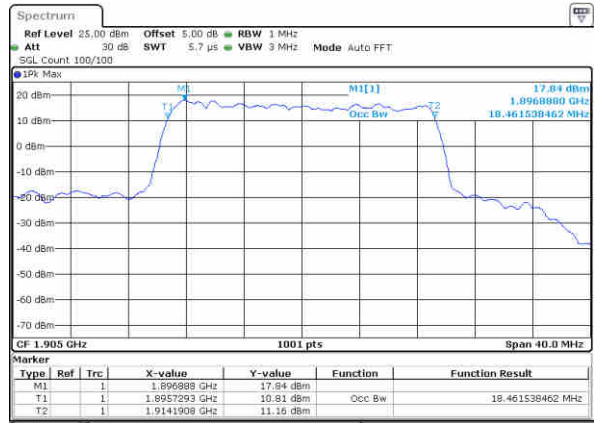

Date: 29 JUN 2017 14:53:32

Highest Channel / 15MHz / 16QAM

Date: 29 JUN 2017 14:54:13

LTE Band 25

Lowest Channel / 20MHz / QPSK

Date: 29 JUN 2017 15:19:32

Lowest Channel / 20MHz / 16QAM

Date: 29 JUN 2017 15:19:54

Middle Channel / 20MHz / QPSK

Date: 29 JUN 2017 15:24:19

Middle Channel / 20MHz / 16QAM

Date: 29 JUN 2017 15:23:52

Highest Channel / 20MHz / QPSK

Date: 29 JUN 2017 15:24:47

Highest Channel / 20MHz / 16QAM

Date: 29 JUN 2017 15:25:20

LTE Band 25

Lowest Channel / 1.4MHz / 64QAM

Date: 29 JUN 2017 11:28:28

Lowest Channel / 3MHz / 64QAM

Date: 29 JUN 2017 12:14:11

Middle Channel / 1.4MHz / 64QAM

Date: 29 JUN 2017 11:30:05

Middle Channel / 3MHz / 64QAM

Date: 29 JUN 2017 12:14:55

Highest Channel / 1.4MHz / 64QAM

Date: 29 JUN 2017 11:33:07

Highest Channel / 3MHz / 64QAM

Date: 29 JUN 2017 12:15:32

LTE Band 25

Lowest Channel / 5MHz / 64QAM

Date: 29 JUN 2017 14 04:27