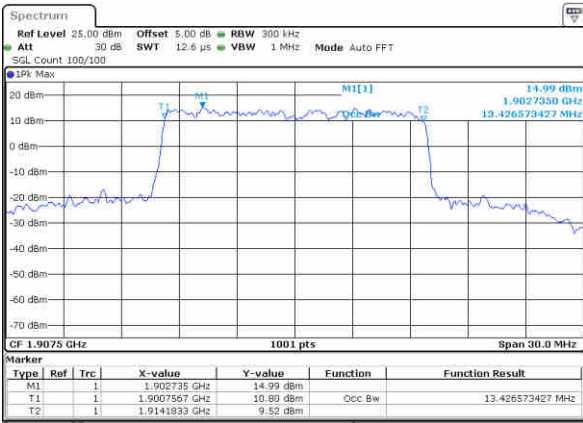

Middle Channel / 10MHz / 16QAM

Date: 29 JUN 2017 14:30:48

Highest Channel / 10MHz / QPSK

Date: 29 JUN 2017 14:34:50

Highest Channel / 10MHz / 16QAM

Date: 29 JUN 2017 14:33:50

LTE Band 25

Lowest Channel / 15MHz / QPSK

Date: 29 JUN 2017 14:48:10

Lowest Channel / 15MHz / 16QAM

Date: 29 JUN 2017 14:49:24

Middle Channel / 15MHz / QPSK

Date: 29 JUN 2017 14:51:32

Middle Channel / 15MHz / 16QAM

Date: 29 JUN 2017 14:51:15

Highest Channel / 15MHz / QPSK

Date: 29 JUN 2017 14:53:32

Highest Channel / 15MHz / 16QAM

Date: 29 JUN 2017 14:54:13

LTE Band 25

Lowest Channel / 20MHz / QPSK

Date: 29 JUN 2017 15:19:32

Lowest Channel / 20MHz / 16QAM

Date: 29 JUN 2017 15:19:54