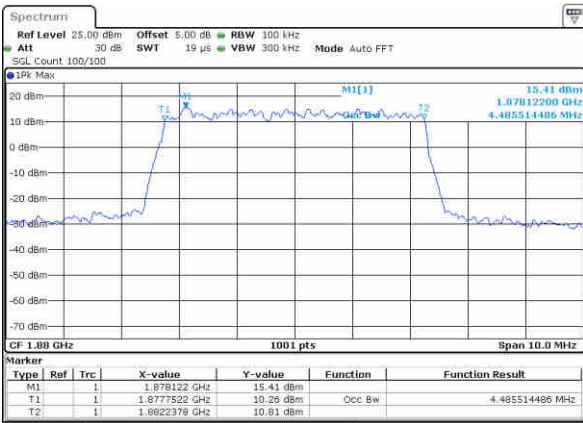

Middle Channel / 5MHz / QPSK

Date: 29 JUN 2017 14:06:46