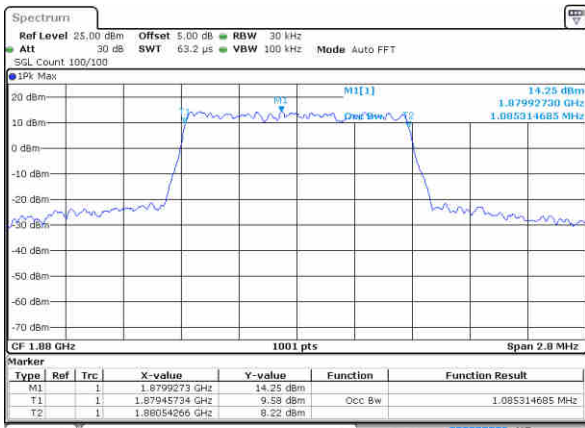

LTE Band 25

Lowest Channel / 1.4MHz / 64QAM

Date: 29 JUN 2017 11:28:28

Lowest Channel / 3MHz / 64QAM

Date: 29 JUN 2017 12:14:11

Middle Channel / 1.4MHz / 64QAM

Date: 29 JUN 2017 11:30:05

Middle Channel / 3MHz / 64QAM

Date: 29 JUN 2017 12:14:55

Highest Channel / 1.4MHz / 64QAM

Date: 29 JUN 2017 11:33:07

Highest Channel / 3MHz / 64QAM

Date: 29 JUN 2017 12:15:32

LTE Band 25

Lowest Channel / 5MHz / 64QAM

Date: 29 JUN 2017 14 04:27