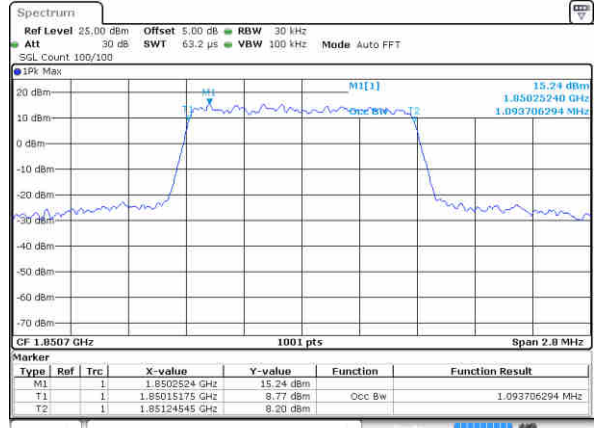

Highest Channel / 10MHz / 64QAM

Date: 27 JUN 2017 11:42:59

LTE Band 25

Lowest Channel / 1.4MHz / QPSK

Date: 29 JUN 2017 11:26:25

Lowest Channel / 1.4MHz / 16QAM

Date: 29 JUN 2017 11:27:47

Middle Channel / 1.4MHz / QPSK

Date: 29 JUN 2017 11:31:40

Middle Channel / 1.4MHz / 16QAM

Date: 29 JUN 2017 11:31:23

Highest Channel / 1.4MHz / QPSK

Date: 29 JUN 2017 11:32:19

Highest Channel / 1.4MHz / 16QAM

Date: 29 JUN 2017 11:32:44

LTE Band 25