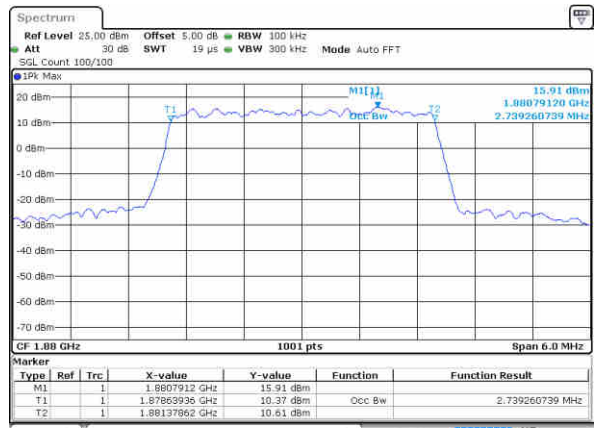

LTE Band 25

Lowest Channel / 1.4MHz / 64QAM

Date: 29 JUN 2017 11:28:28

Lowest Channel / 3MHz / 64QAM

Date: 29 JUN 2017 12:14:11

Middle Channel / 1.4MHz / 64QAM

Date: 29 JUN 2017 11:30:05

Middle Channel / 3MHz / 64QAM

Date: 29 JUN 2017 12:14:55

Highest Channel / 1.4MHz / 64QAM

Date: 29 JUN 2017 11:33:07

Highest Channel / 3MHz / 64QAM

Date: 29 JUN 2017 12:15:32

LTE Band 25

Lowest Channel / 5MHz / 64QAM

Date: 29 JUN 2017 14 04:27