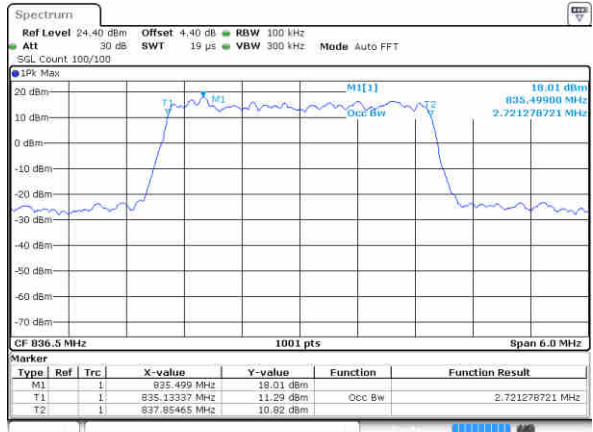

Date: 27 JUN 2017 21:57:50

Lowest Channel / 3MHz / 64QAM

Date: 27 JUN 2017 22:37:01

Middle Channel / 1.4MHz / 64QAM

Date: 27 JUN 2017 21:58:03

Middle Channel / 3MHz / 64QAM

Date: 27 JUN 2017 22:39:21

Highest Channel / 1.4MHz / 64QAM

Date: 27 JUN 2017 22:00:17

Highest Channel / 3MHz / 64QAM

Date: 27 JUN 2017 22:40:51

LTE Band 26

Lowest Channel / 5MHz / 64QAM

Date: 27 JUN 2017 23:05:29

Lowest Channel / 10MHz / 64QAM

Date: 27 JUN 2017 23:31:28