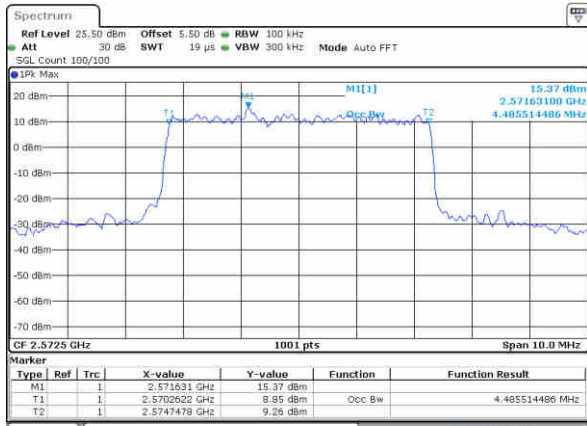

Date: 29 JUN 2017 20:51:36

Highest Channel / 20MHz / QPSK

Date: 29 JUN 2017 20:52:06

Highest Channel / 20MHz / 16QAM

Date: 29 JUN 2017 20:52:15

LTE Band 38

Lowest Channel / 5MHz / 64QAM

Date: 29 JUN 2017 21 03 12

Lowest Channel / 10MHz / 64QAM

Date: 29 JUN 2017 21 04 15

Middle Channel / 5MHz / 64QAM

Date: 29 JUN 2017 21 03 32

Middle Channel / 10MHz / 64QAM

Date: 29 JUN 2017 21 04 50

Highest Channel / 5MHz / 64QAM

Date: 29 JUN 2017 21 03 52