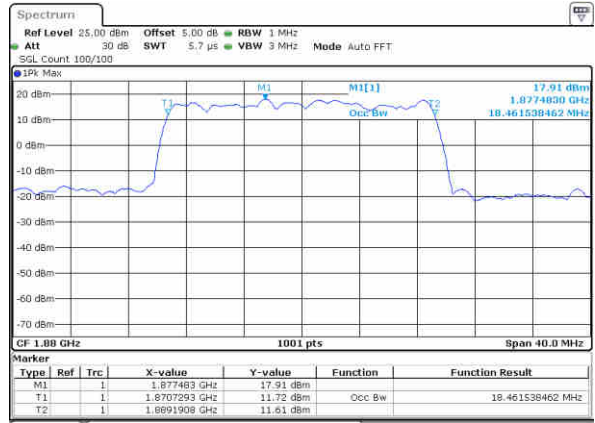

Middle Channel / 20MHz / 16QAM

Date: 29 JUN 2017 15:23:52