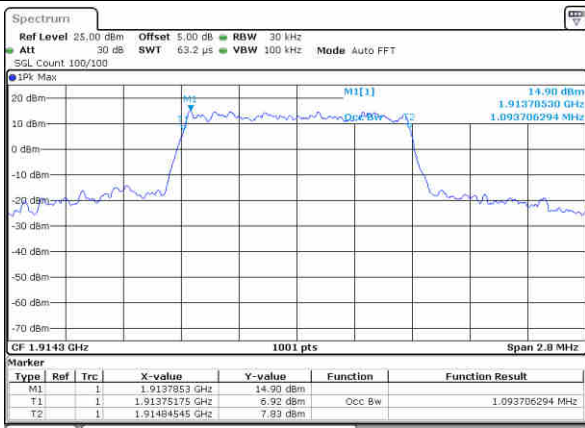

LTE Band 25

Lowest Channel / 1.4MHz / 64QAM

Date: 29 JUN 2017 11:28:28

Lowest Channel / 3MHz / 64QAM

Date: 29 JUN 2017 12:14:11

Middle Channel / 1.4MHz / 64QAM

Date: 29 JUN 2017 11:30:05

Middle Channel / 3MHz / 64QAM

Date: 29 JUN 2017 12:14:55

Highest Channel / 1.4MHz / 64QAM

Date: 29 JUN 2017 11:33:07

Highest Channel / 3MHz / 64QAM

Date: 29 JUN 2017 12:15:32

LTE Band 25

Lowest Channel / 5MHz / 64QAM

Date: 29 JUN 2017 14 04:27