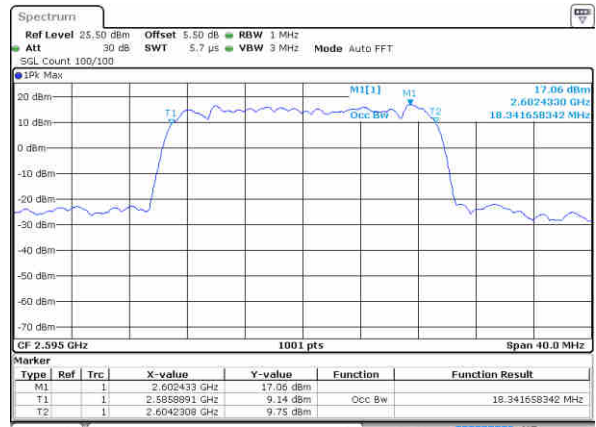

Date: 29 JUN 2017 20:51:36

Highest Channel / 20MHz / QPSK

Date: 29 JUN 2017 20:52:06

Highest Channel / 20MHz / 16QAM

Date: 29 JUN 2017 20:52:15

LTE Band 38

Lowest Channel / 5MHz / 64QAM

Date: 29 JUN 2017 21 03 12

Lowest Channel / 10MHz / 64QAM

Date: 29 JUN 2017 21 04 15

Middle Channel / 5MHz / 64QAM

Date: 29 JUN 2017 21 03 32

Middle Channel / 10MHz / 64QAM

Date: 29 JUN 2017 21 04 50

Highest Channel / 5MHz / 64QAM

Date: 29 JUN 2017 21 03 52

Highest Channel / 10MHz / 64QAM

Date: 29 JUN 2017 21 05 10

LTE Band 38

Lowest Channel / 15MHz / 64QAM

Date: 29 JUN 2017 21 05:35

Lowest Channel / 20MHz / 64QAM

Date: 29 JUN 2017 21 02:02

Middle Channel / 15MHz / 64QAM

Date: 29 JUN 2017 21 06:08

Middle Channel / 20MHz / 64QAM

Date: 29 JUN 2017 21 02:29

Highest Channel / 15MHz / 64QAM

Date: 29 JUN 2017 21 06:28

Highest Channel / 20MHz / 64QAM

Date: 29 JUN 2017 21 02:49

LTE Band 41