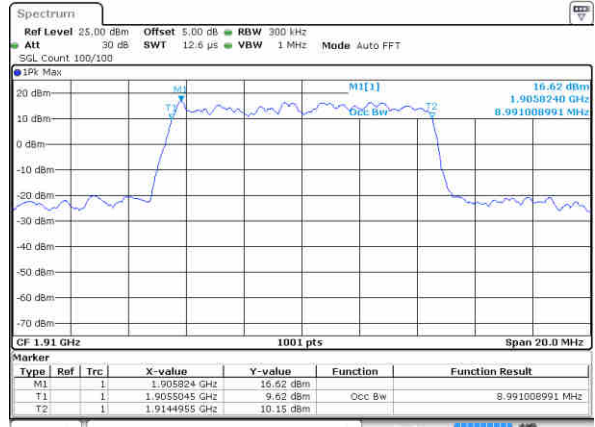

Middle Channel / 10MHz / 16QAM

Date: 29 JUN 2017 14:30:48

Highest Channel / 10MHz / QPSK

Date: 29 JUN 2017 14:34:50

Highest Channel / 10MHz / 16QAM

Date: 29 JUN 2017 14:33:50

LTE Band 25

Lowest Channel / 15MHz / QPSK

Date: 29 JUN 2017 14:48:10

Lowest Channel / 15MHz / 16QAM

Date: 29 JUN 2017 14:49:24

Middle Channel / 15MHz / QPSK

Date: 29 JUN 2017 14:51:32

Middle Channel / 15MHz / 16QAM

Date: 29 JUN 2017 14:51:15

Highest Channel / 15MHz / QPSK