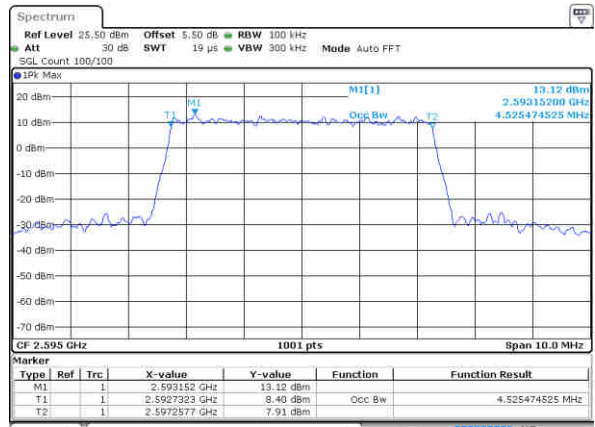

Date: 27 JUN 2017 23 54 29

LTE Band 38

Lowest Channel / 5MHz / QPSK

Date: 29 JUN 2017 20:44:47

Lowest Channel / 5MHz / 16QAM

Date: 29 JUN 2017 20:44:57

Middle Channel / 5MHz / QPSK

Date: 29 JUN 2017 20:45:27

Middle Channel / 5MHz / 16QAM

Date: 29 JUN 2017 20:45:37

Highest Channel / 5MHz / QPSK

Date: 29 JUN 2017 20:46:07

Highest Channel / 5MHz / 16QAM

Date: 29 JUN 2017 20:46:17

LTE Band 38

Lowest Channel / 10MHz / QPSK