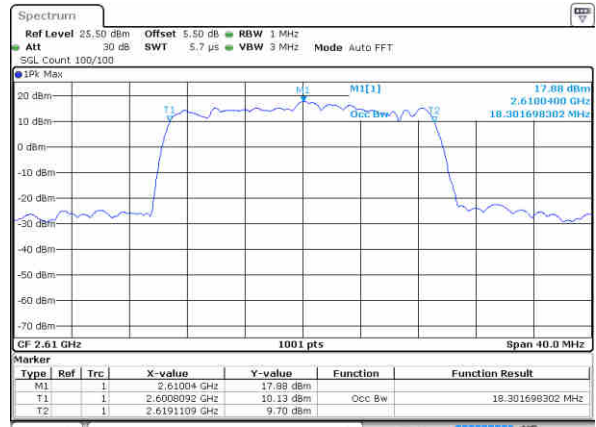

Highest Channel / 10MHz / 64QAM

Date: 29 JUN 2017 21 05 10

LTE Band 38

Lowest Channel / 15MHz / 64QAM

Date: 29 JUN 2017 21 05:35

Lowest Channel / 20MHz / 64QAM

Date: 29 JUN 2017 21 02:02

Middle Channel / 15MHz / 64QAM

Date: 29 JUN 2017 21 06:08

Middle Channel / 20MHz / 64QAM

Date: 29 JUN 2017 21 02:29

Highest Channel / 15MHz / 64QAM

Date: 29 JUN 2017 21 06:28

Highest Channel / 20MHz / 64QAM

Date: 29 JUN 2017 21 02:49

LTE Band 41