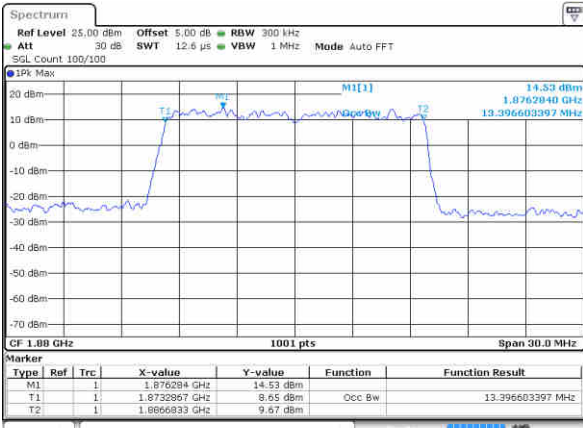

Highest Channel / 10MHz / 64QAM

Date: 29 JUN 2017 14 32:52

LTE Band 25

Lowest Channel / 15MHz / 64QAM

Date: 29 JUN 2017 14:50:19

Lowest Channel / 20MHz / 64QAM

Date: 29 JUN 2017 15:22:12

Middle Channel / 15MHz / 64QAM

Date: 29 JUN 2017 14:50:39

Middle Channel / 20MHz / 64QAM

Date: 29 JUN 2017 15:21:05

Highest Channel / 15MHz / 64QAM

Date: 29 JUN 2017 14:54:42

Highest Channel / 20MHz / 64QAM

Date: 29 JUN 2017 15:26:02

LTE Band 26