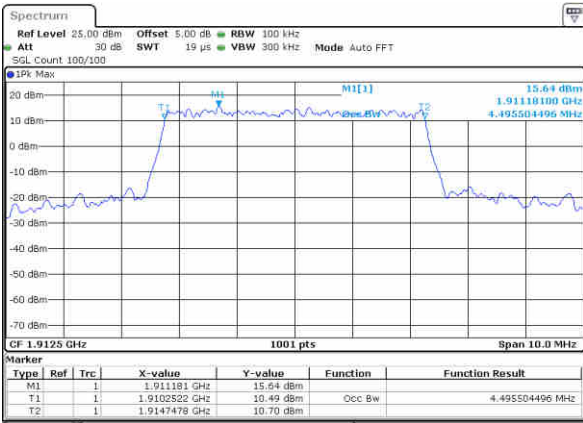

Date: 29 JUN 2017 14:05:18

Middle Channel / 5MHz / QPSK

Date: 29 JUN 2017 14:06:46

Middle Channel / 5MHz / 16QAM

Date: 29 JUN 2017 14:07:25

Highest Channel / 5MHz / QPSK

Date: 29 JUN 2017 14:12:05

Highest Channel / 5MHz / 16QAM