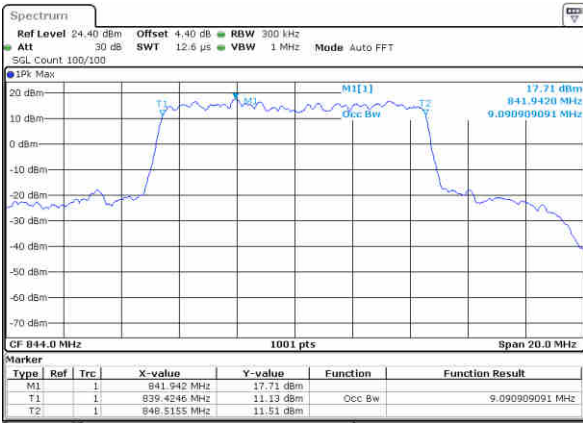

Date: 27 JUN 2017 23:05:50

Middle Channel / 5MHz / 16QAM

Date: 27 JUN 2017 23:06:08

Highest Channel / 5MHz / QPSK

Date: 27 JUN 2017 23:06:46

Highest Channel / 5MHz / 16QAM

Date: 27 JUN 2017 23:07:12

LTE Band 26

Lowest Channel / 10MHz / QPSK

Date: 27 JUN 2017 23:30:43

Lowest Channel / 10MHz / 16QAM

Date: 27 JUN 2017 23:31:06

Middle Channel / 10MHz / QPSK

Date: 27 JUN 2017 23:31:55

Middle Channel / 10MHz / 16QAM

Date: 27 JUN 2017 23:32:18

Highest Channel / 10MHz / QPSK

Date: 27 JUN 2017 23:33:13

Highest Channel / 10MHz / 16QAM

Date: 27 JUN 2017 23:33:43

LTE Band 26

Lowest Channel / 15MHz / QPSK

Date: 27 JUN 2017 23:51:17

Lowest Channel / 15MHz / 16QAM