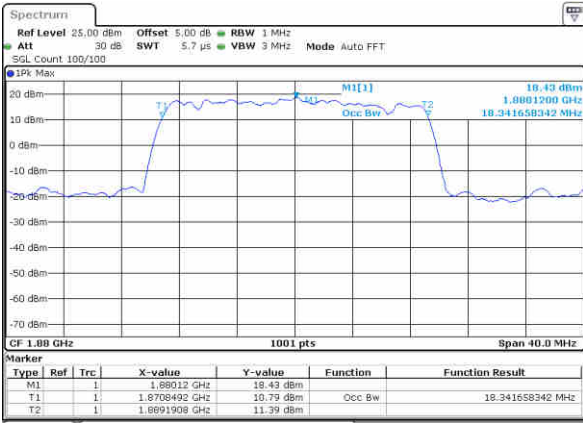

Date: 29 JUN 2017 14:53:32

Highest Channel / 15MHz / 16QAM

Date: 29 JUN 2017 14:54:13

LTE Band 25

Lowest Channel / 20MHz / QPSK

Date: 29 JUN 2017 15:19:32

Lowest Channel / 20MHz / 16QAM

Date: 29 JUN 2017 15:19:54

Middle Channel / 20MHz / QPSK

Date: 29 JUN 2017 15:24:19

Middle Channel / 20MHz / 16QAM

Date: 29 JUN 2017 15:23:52

Highest Channel / 20MHz / QPSK

Date: 29 JUN 2017 15:24:47

Highest Channel / 20MHz / 16QAM

Date: 29 JUN 2017 15:25:20