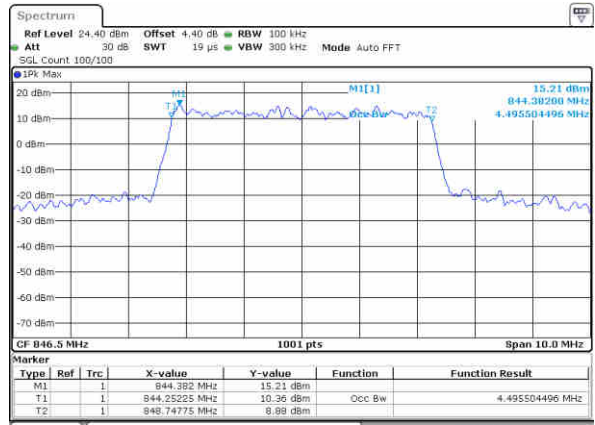

Highest Channel / 3MHz / 16QAM

Date: 27 JUN 2017 22:40:12

LTE Band 26

Lowest Channel / 5MHz / QPSK

Date: 27 JUN 2017 23:04:49

Lowest Channel / 5MHz / 16QAM

Date: 27 JUN 2017 23:05:07

Middle Channel / 5MHz / QPSK

Date: 27 JUN 2017 23:05:50

Middle Channel / 5MHz / 16QAM

Date: 27 JUN 2017 23:06:08

Highest Channel / 5MHz / QPSK

Date: 27 JUN 2017 23:06:46

Highest Channel / 5MHz / 16QAM

Date: 27 JUN 2017 23:07:12

LTE Band 26