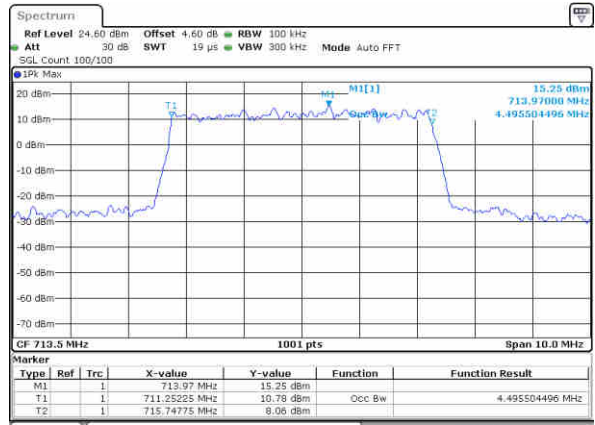

Highest Channel / 5MHz / 64QAM

Date: 26 JUN 2017 19:38:01

Highest Channel / 10MHz / 64QAM

LTE Band 17

Lowest Channel / 5MHz / QPSK

Date: 27 JUN 2017 09:59:10

Lowest Channel / 5MHz / 16QAM

Date: 27 JUN 2017 09:59:21

Middle Channel / 5MHz / QPSK

Date: 27 JUN 2017 10:06:16

Middle Channel / 5MHz / 16QAM

Date: 27 JUN 2017 10:06:27

Highest Channel / 5MHz / QPSK

Date: 27 JUN 2017 10:08:49

Highest Channel / 5MHz / 16QAM

Date: 27 JUN 2017 10:09:00

LTE Band 17

Lowest Channel / 10MHz / QPSK

Date: 27 JUN 2017 10:15:55

Lowest Channel / 10MHz / 16QAM

Date: 27 JUN 2017 10:16:05

Middle Channel / 10MHz / QPSK

Date: 27 JUN 2017 10:23:00

Middle Channel / 10MHz / 16QAM