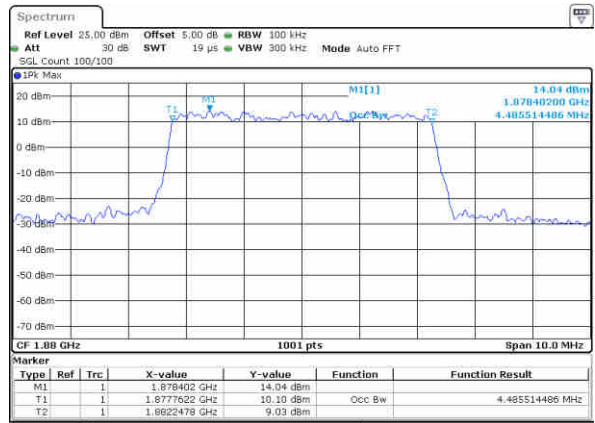

Middle Channel / 5MHz / 16QAM

Date: 29 JUN 2017 14:07:25