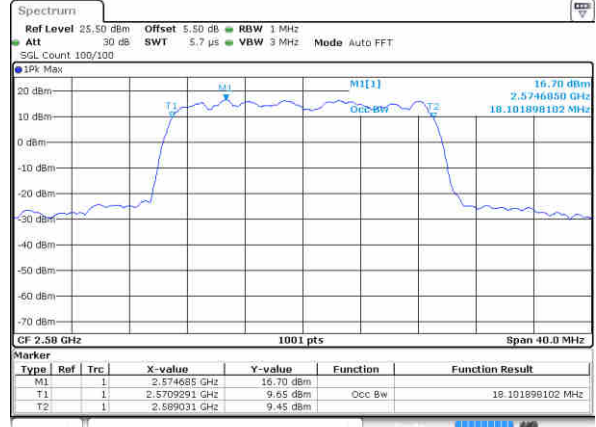

Lowest Channel / 10MHz / 64QAM

Date: 29 JUN 2017 21 04 15

Middle Channel / 5MHz / 64QAM

Date: 29 JUN 2017 21 03 32

Middle Channel / 10MHz / 64QAM

Date: 29 JUN 2017 21 04 50

Highest Channel / 5MHz / 64QAM

Date: 29 JUN 2017 21 03 52

Highest Channel / 10MHz / 64QAM

Date: 29 JUN 2017 21 05 10

LTE Band 38

Lowest Channel / 15MHz / 64QAM

Date: 29 JUN 2017 21 05:35

Lowest Channel / 20MHz / 64QAM

Date: 29 JUN 2017 21 02:02

Middle Channel / 15MHz / 64QAM

Date: 29 JUN 2017 21 06:08

Middle Channel / 20MHz / 64QAM

Date: 29 JUN 2017 21 02:29

Highest Channel / 15MHz / 64QAM

Date: 29 JUN 2017 21 06:28

Highest Channel / 20MHz / 64QAM

Date: 29 JUN 2017 21 02:49

LTE Band 41