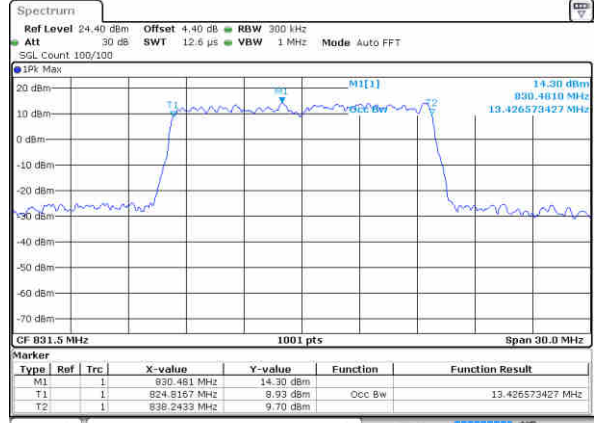

Highest Channel / 10MHz / QPSK

Date: 27 JUN 2017 23:33:13

Highest Channel / 10MHz / 16QAM

Date: 27 JUN 2017 23:33:43

LTE Band 26

Lowest Channel / 15MHz / QPSK

Date: 27 JUN 2017 23:51:17

Lowest Channel / 15MHz / 16QAM