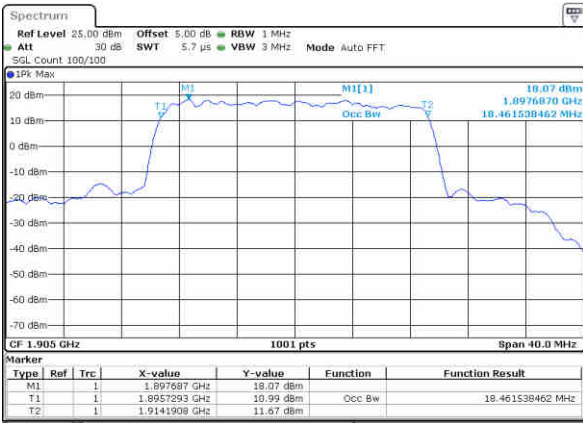

Date: 29 JUN 2017 14:53:32

Highest Channel / 15MHz / 16QAM

Date: 29 JUN 2017 14:54:13

LTE Band 25

Lowest Channel / 20MHz / QPSK

Date: 29 JUN 2017 15:19:32

Lowest Channel / 20MHz / 16QAM

Date: 29 JUN 2017 15:19:54

Middle Channel / 20MHz / QPSK

Date: 29 JUN 2017 15:24:19

Middle Channel / 20MHz / 16QAM

Date: 29 JUN 2017 15:23:52

Highest Channel / 20MHz / QPSK

Date: 29 JUN 2017 15:24:47

Highest Channel / 20MHz / 16QAM

Date: 29 JUN 2017 15:25:20

LTE Band 25

Lowest Channel / 1.4MHz / 64QAM

Date: 29 JUN 2017 11:28:28

Lowest Channel / 3MHz / 64QAM

Date: 29 JUN 2017 12:14:11

Middle Channel / 1.4MHz / 64QAM

Date: 29 JUN 2017 11:30:05

Middle Channel / 3MHz / 64QAM

Date: 29 JUN 2017 12:14:55

Highest Channel / 1.4MHz / 64QAM

Date: 29 JUN 2017 11:33:07

Highest Channel / 3MHz / 64QAM

Date: 29 JUN 2017 12:15:32

LTE Band 25

Lowest Channel / 5MHz / 64QAM

Date: 29 JUN 2017 14 04:27