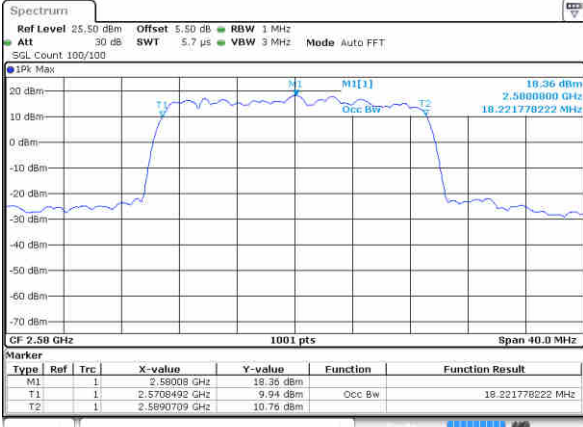

LTE Band 38

Lowest Channel / 20MHz / QPSK

Date: 29 JUN 2017 20:50:46