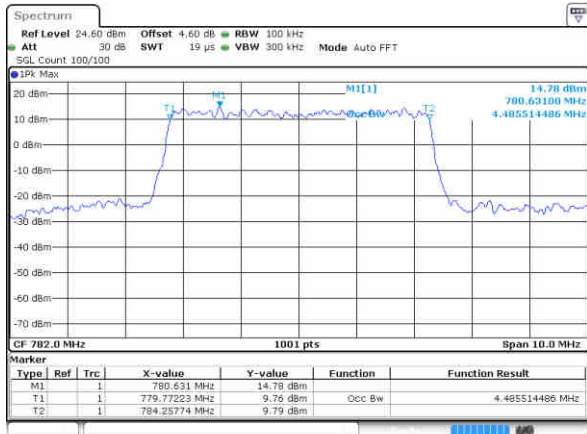

LTE Band 13

Lowest Channel / 5MHz / 64QAM

Date: 26 JUN 2017 19:37:00

Lowest Channel / 10MHz / 64QAM

Middle Channel / 5MHz / 64QAM

Date: 26 JUN 2017 19:37:23

Middle Channel / 10MHz / 64QAM

Date: 26 JUN 2017 19:52:00

Highest Channel / 5MHz / 64QAM

Date: 26 JUN 2017 19:38:01

Highest Channel / 10MHz / 64QAM

LTE Band 17

Lowest Channel / 5MHz / QPSK

Date: 27 JUN 2017 09:59:10

Lowest Channel / 5MHz / 16QAM

Date: 27 JUN 2017 09:59:21