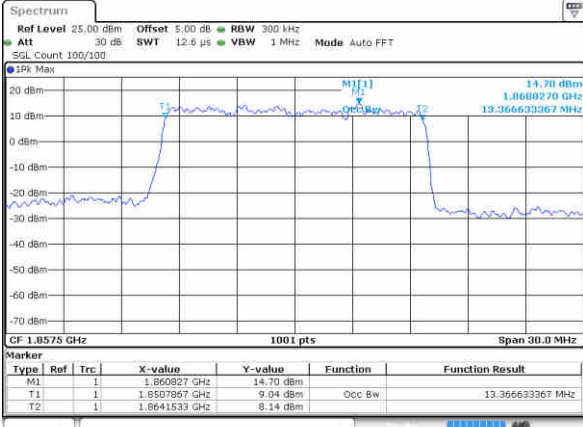

Highest Channel / 10MHz / 64QAM

Date: 29 JUN 2017 14 32:52

LTE Band 25

Lowest Channel / 15MHz / 64QAM

Date: 29 JUN 2017 14:50:19

Lowest Channel / 20MHz / 64QAM

Date: 29 JUN 2017 15:22:12

Middle Channel / 15MHz / 64QAM

Date: 29 JUN 2017 14:50:39

Middle Channel / 20MHz / 64QAM

Date: 29 JUN 2017 15:21:05

Highest Channel / 15MHz / 64QAM

Date: 29 JUN 2017 14:54:42

Highest Channel / 20MHz / 64QAM

Date: 29 JUN 2017 15:26:02

LTE Band 26