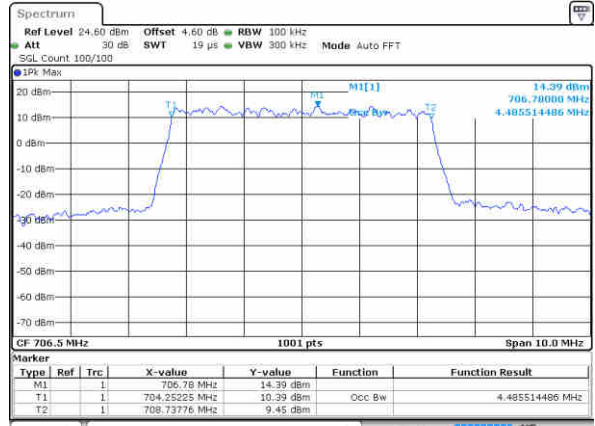

Highest Channel / 5MHz / 64QAM

Date: 26 JUN 2017 19:38:01

Highest Channel / 10MHz / 64QAM

LTE Band 17

Lowest Channel / 5MHz / QPSK

Date: 27 JUN 2017 09:59:10

Lowest Channel / 5MHz / 16QAM

Date: 27 JUN 2017 09:59:21