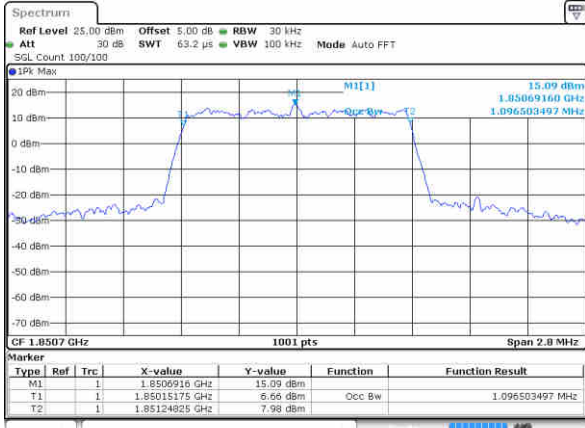

LTE Band 25

Lowest Channel / 1.4MHz / 64QAM

Date: 29 JUN 2017 11:28:28