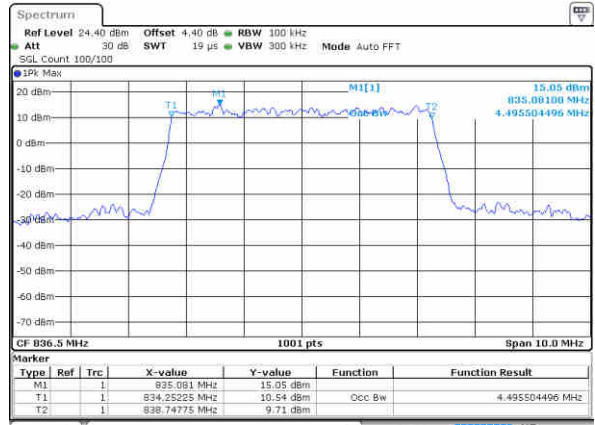

Highest Channel / 3MHz / 16QAM

Date: 27 JUN 2017 22:40:12

LTE Band 26

Lowest Channel / 5MHz / QPSK

Date: 27 JUN 2017 23:04:49

Lowest Channel / 5MHz / 16QAM

Date: 27 JUN 2017 23:05:07

Middle Channel / 5MHz / QPSK

Date: 27 JUN 2017 23:05:50

Middle Channel / 5MHz / 16QAM

Date: 27 JUN 2017 23:06:08

Highest Channel / 5MHz / QPSK

Date: 27 JUN 2017 23:06:46

Highest Channel / 5MHz / 16QAM

Date: 27 JUN 2017 23:07:12

LTE Band 26