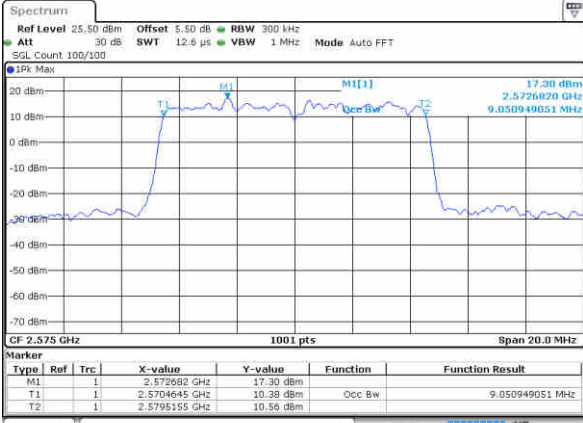

Date: 27 JUN 2017 23 54 29

LTE Band 38

Lowest Channel / 5MHz / QPSK

Date: 29 JUN 2017 20:44:47

Lowest Channel / 5MHz / 16QAM

Date: 29 JUN 2017 20:44:57

Middle Channel / 5MHz / QPSK

Date: 29 JUN 2017 20:45:27

Middle Channel / 5MHz / 16QAM

Date: 29 JUN 2017 20:45:37

Highest Channel / 5MHz / QPSK

Date: 29 JUN 2017 20:46:07

Highest Channel / 5MHz / 16QAM

Date: 29 JUN 2017 20:46:17

LTE Band 38

Lowest Channel / 10MHz / QPSK

Date: 29 JUN 2017 20:46:47

Lowest Channel / 10MHz / 16QAM

Date: 29 JUN 2017 20:46:57

Middle Channel / 10MHz / QPSK

Date: 29 JUN 2017 20:47:27

Middle Channel / 10MHz / 16QAM

Date: 29 JUN 2017 20:47:37

Highest Channel / 10MHz / QPSK