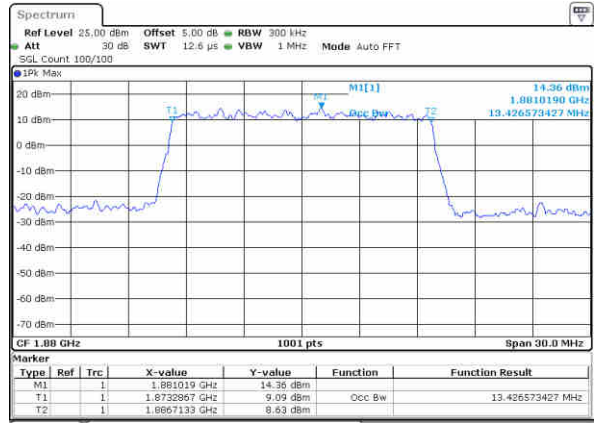

Middle Channel / 10MHz / 16QAM

Date: 29 JUN 2017 14:30:48

Highest Channel / 10MHz / QPSK

Date: 29 JUN 2017 14:34:50

Highest Channel / 10MHz / 16QAM

Date: 29 JUN 2017 14:33:50

LTE Band 25

Lowest Channel / 15MHz / QPSK

Date: 29 JUN 2017 14:48:10

Lowest Channel / 15MHz / 16QAM

Date: 29 JUN 2017 14:49:24

Middle Channel / 15MHz / QPSK

Date: 29 JUN 2017 14:51:32

Middle Channel / 15MHz / 16QAM

Date: 29 JUN 2017 14:51:15

Highest Channel / 15MHz / QPSK

Date: 29 JUN 2017 14:53:32

Highest Channel / 15MHz / 16QAM

Date: 29 JUN 2017 14:54:13

LTE Band 25

Lowest Channel / 20MHz / QPSK

Date: 29 JUN 2017 15:19:32

Lowest Channel / 20MHz / 16QAM

Date: 29 JUN 2017 15:19:54