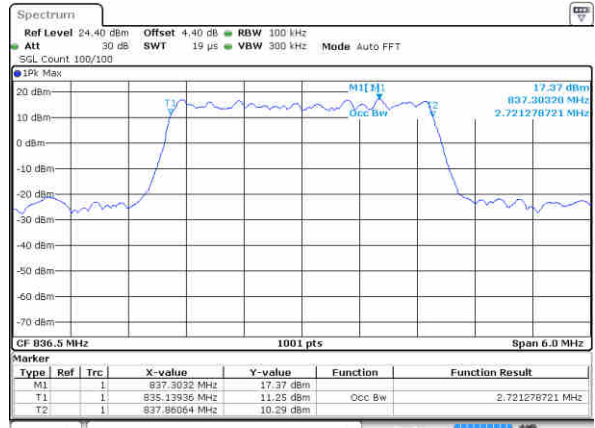

Date: 27 JUN 2017 21:58:38

Highest Channel / 1.4MHz / QPSK

Date: 27 JUN 2017 21:59:29

Highest Channel / 1.4MHz / 16QAM

Date: 27 JUN 2017 21:59:57

LTE Band 26

Lowest Channel / 3MHz / QPSK

Date: 27 JUN 2017 22:36:13

Lowest Channel / 3MHz / 16QAM

Date: 27 JUN 2017 22:36:46

Middle Channel / 3MHz / QPSK

Date: 27 JUN 2017 22:37:46

Middle Channel / 3MHz / 16QAM

Date: 27 JUN 2017 22:38:25

Highest Channel / 3MHz / QPSK

Date: 27 JUN 2017 22:39:48

Highest Channel / 3MHz / 16QAM

Date: 27 JUN 2017 22:40:12

LTE Band 26

Lowest Channel / 5MHz / QPSK

Date: 27 JUN 2017 23:04:49

Lowest Channel / 5MHz / 16QAM

Date: 27 JUN 2017 23:05:07

Middle Channel / 5MHz / QPSK