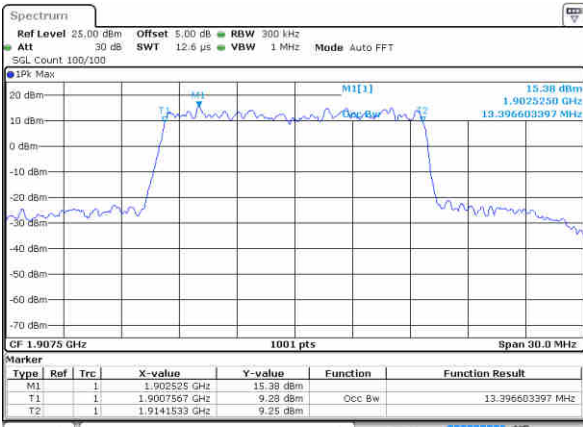

Highest Channel / 10MHz / 64QAM

Date: 29 JUN 2017 14 32:52

LTE Band 25

Lowest Channel / 15MHz / 64QAM

Date: 29 JUN 2017 14:50:19

Lowest Channel / 20MHz / 64QAM

Date: 29 JUN 2017 15:22:12

Middle Channel / 15MHz / 64QAM

Date: 29 JUN 2017 14:50:39

Middle Channel / 20MHz / 64QAM

Date: 29 JUN 2017 15:21:05

Highest Channel / 15MHz / 64QAM

Date: 29 JUN 2017 14:54:42

Highest Channel / 20MHz / 64QAM

Date: 29 JUN 2017 15:26:02

LTE Band 26