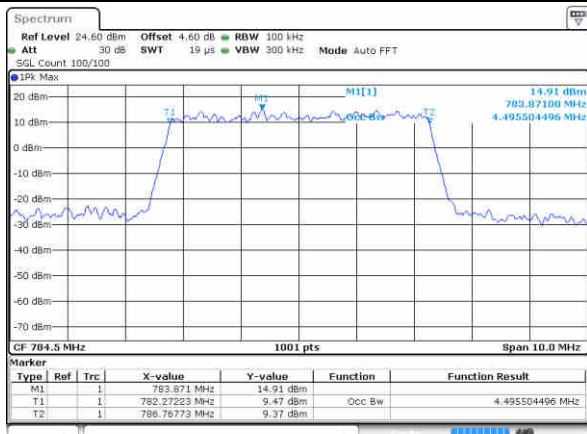

LTE Band 13

Lowest Channel / 5MHz / 64QAM

Date: 26 JUN 2017 19:37:00

Lowest Channel / 10MHz / 64QAM

Middle Channel / 5MHz / 64QAM

Date: 26 JUN 2017 19:37:23

Middle Channel / 10MHz / 64QAM

Date: 26 JUN 2017 19:52:00

Highest Channel / 5MHz / 64QAM

Date: 26 JUN 2017 19:38:01

Highest Channel / 10MHz / 64QAM

LTE Band 17

Lowest Channel / 5MHz / QPSK

Date: 27 JUN 2017 09:59:10

Lowest Channel / 5MHz / 16QAM

Date: 27 JUN 2017 09:59:21