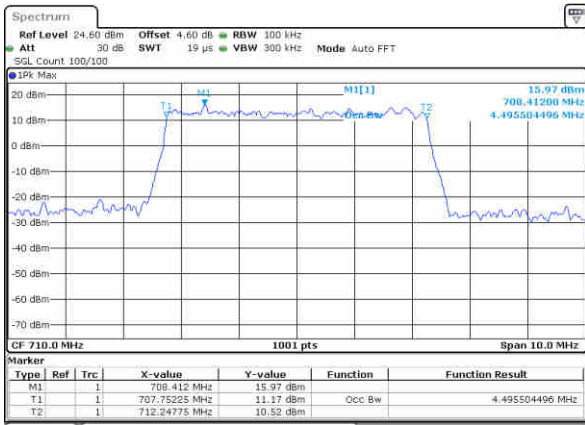

Middle Channel / 5MHz / QPSK

Date: 27 JUN 2017 10:06:16