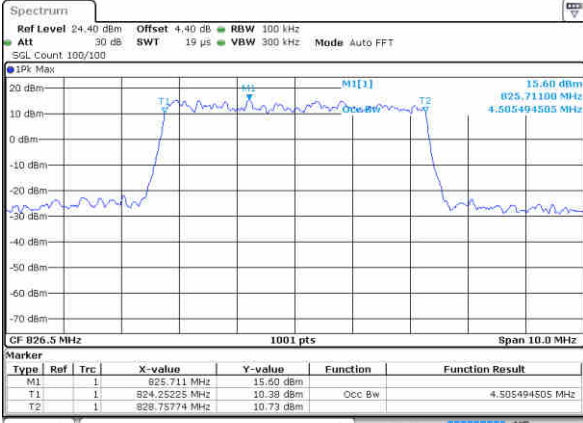

Date: 27 JUN 2017 21:57:50

Lowest Channel / 3MHz / 64QAM

Date: 27 JUN 2017 22:37:01

Middle Channel / 1.4MHz / 64QAM

Date: 27 JUN 2017 21:58:03

Middle Channel / 3MHz / 64QAM

Date: 27 JUN 2017 22:39:21

Highest Channel / 1.4MHz / 64QAM

Date: 27 JUN 2017 22:00:17

Highest Channel / 3MHz / 64QAM

Date: 27 JUN 2017 22:40:51

LTE Band 26

Lowest Channel / 5MHz / 64QAM

Date: 27 JUN 2017 23:05:29

Lowest Channel / 10MHz / 64QAM

Date: 27 JUN 2017 23:31:28

Middle Channel / 5MHz / 64QAM

Date: 27 JUN 2017 23:06:26

Middle Channel / 10MHz / 64QAM

Date: 27 JUN 2017 23:32:43

Highest Channel / 5MHz / 64QAM

Date: 27 JUN 2017 23:07:35

Highest Channel / 10MHz / 64QAM

Date: 27 JUN 2017 23:34:11