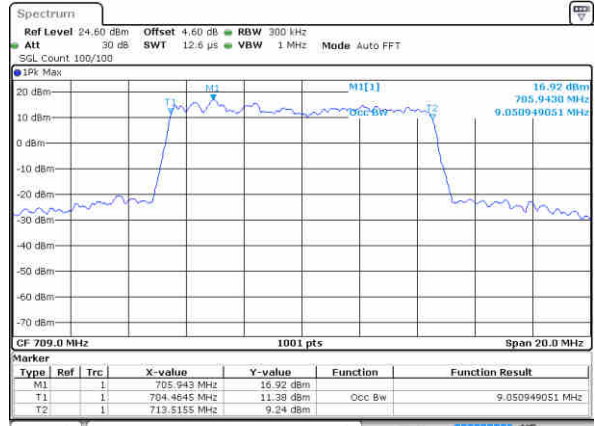

Lowest Channel / 10MHz / 16QAM

Date: 27 JUN 2017 10:16:05