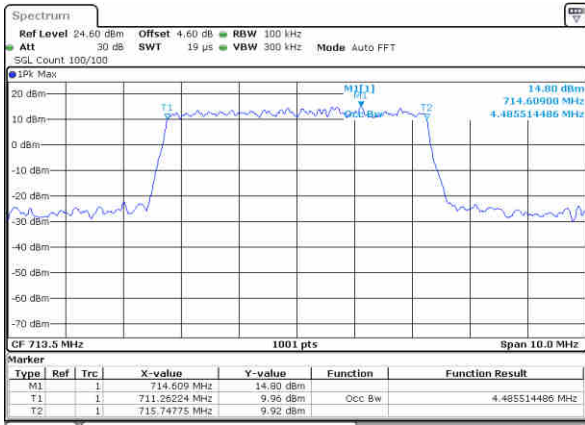

Middle Channel / 5MHz / QPSK

Date: 27 JUN 2017 10:06:16

Middle Channel / 5MHz / 16QAM

Date: 27 JUN 2017 10:06:27

Highest Channel / 5MHz / QPSK

Date: 27 JUN 2017 10:08:49

Highest Channel / 5MHz / 16QAM

Date: 27 JUN 2017 10:09:00

LTE Band 17

Lowest Channel / 10MHz / QPSK

Date: 27 JUN 2017 10:15:55

Lowest Channel / 10MHz / 16QAM

Date: 27 JUN 2017 10:16:05

Middle Channel / 10MHz / QPSK

Date: 27 JUN 2017 10:23:00

Middle Channel / 10MHz / 16QAM