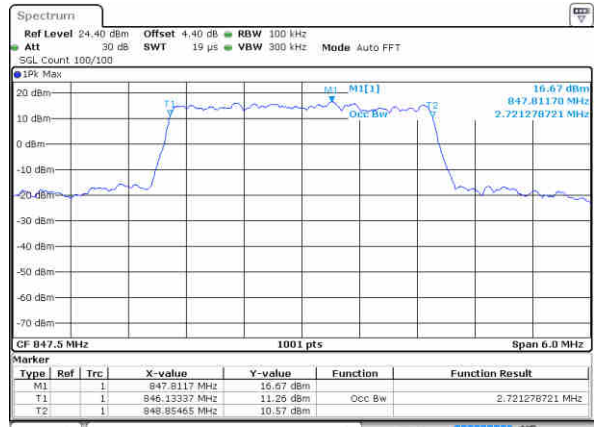

Date: 27 JUN 2017 21:58:38

Highest Channel / 1.4MHz / QPSK

Date: 27 JUN 2017 21:59:29

Highest Channel / 1.4MHz / 16QAM

Date: 27 JUN 2017 21:59:57

LTE Band 26

Lowest Channel / 3MHz / QPSK

Date: 27 JUN 2017 22:36:13

Lowest Channel / 3MHz / 16QAM

Date: 27 JUN 2017 22:36:46

Middle Channel / 3MHz / QPSK

Date: 27 JUN 2017 22:37:46

Middle Channel / 3MHz / 16QAM

Date: 27 JUN 2017 22:38:25

Highest Channel / 3MHz / QPSK

Date: 27 JUN 2017 22:39:48

Highest Channel / 3MHz / 16QAM

Date: 27 JUN 2017 22:40:12

LTE Band 26

Lowest Channel / 5MHz / QPSK

Date: 27 JUN 2017 23:04:49

Lowest Channel / 5MHz / 16QAM

Date: 27 JUN 2017 23:05:07

Middle Channel / 5MHz / QPSK