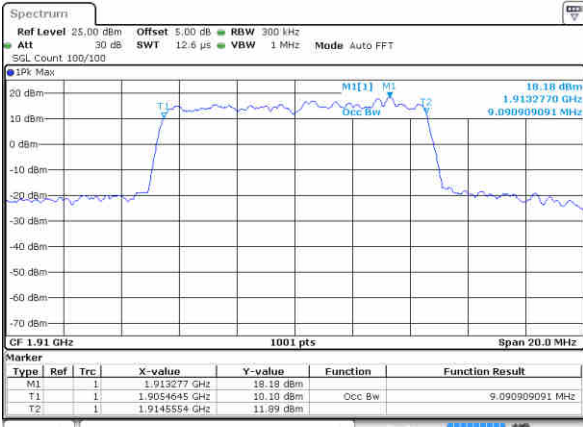

Date: 29 JUN 2017 14:11:24

LTE Band 25

Lowest Channel / 10MHz / QPSK

Date: 29 JUN 2017 14:28:17

Lowest Channel / 10MHz / 16QAM

Date: 29 JUN 2017 14:28:42

Middle Channel / 10MHz / QPSK

Date: 29 JUN 2017 14:31:23

Middle Channel / 10MHz / 16QAM

Date: 29 JUN 2017 14:30:48

Highest Channel / 10MHz / QPSK

Date: 29 JUN 2017 14:34:50

Highest Channel / 10MHz / 16QAM

Date: 29 JUN 2017 14:33:50

LTE Band 25

Lowest Channel / 15MHz / QPSK