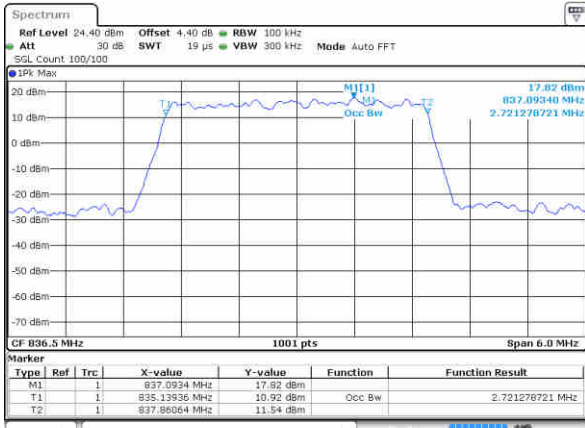

Middle Channel / 3MHz / QPSK

Date: 27 JUN 2017 22:37:46