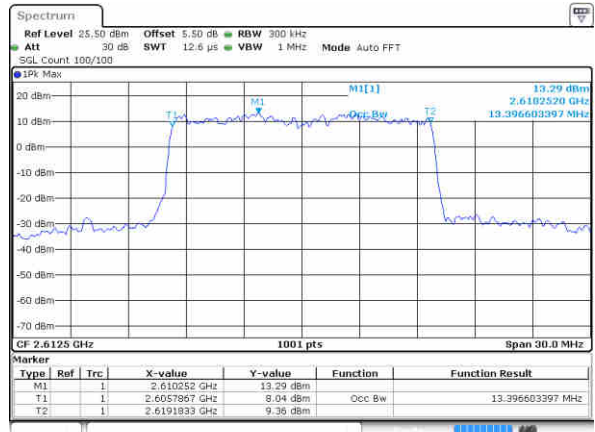

Date: 29 JUN 2017 20:48:06

Highest Channel / 10MHz / 16QAM

Date: 29 JUN 2017 20:48:16

LTE Band 38

Lowest Channel / 15MHz / QPSK

Date: 29 JUN 2017 20:48:46

Lowest Channel / 15MHz / 16QAM

Date: 29 JUN 2017 20:48:56

Middle Channel / 15MHz / QPSK

Date: 29 JUN 2017 20:49:26

Middle Channel / 15MHz / 16QAM

Date: 29 JUN 2017 20:49:36

Highest Channel / 15MHz / QPSK

Date: 29 JUN 2017 20:50:06

Highest Channel / 15MHz / 16QAM

Date: 29 JUN 2017 20:50:18