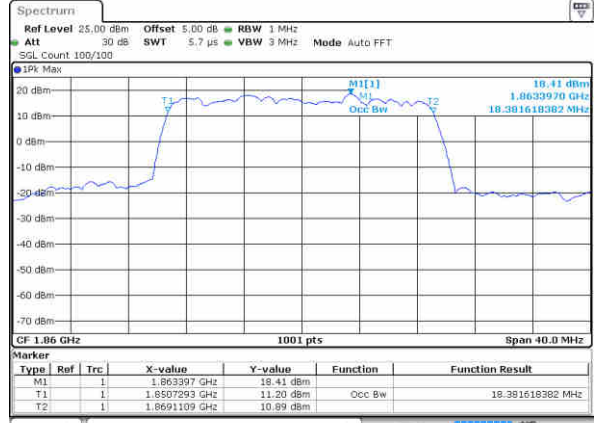

Date: 29 JUN 2017 14:53:32

Highest Channel / 15MHz / 16QAM

Date: 29 JUN 2017 14:54:13

LTE Band 25

Lowest Channel / 20MHz / QPSK

Date: 29 JUN 2017 15:19:32

Lowest Channel / 20MHz / 16QAM

Date: 29 JUN 2017 15:19:54