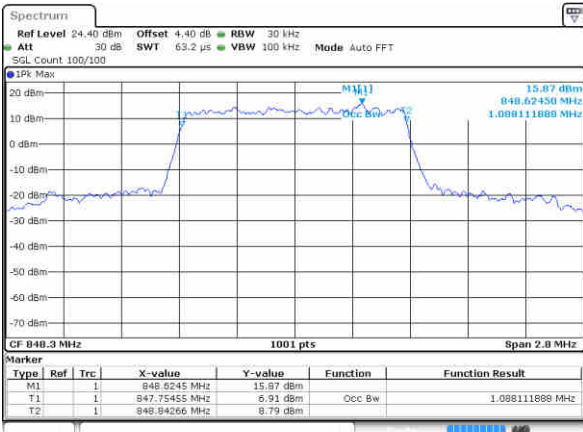

Date: 27 JUN 2017 21:57:50

Lowest Channel / 3MHz / 64QAM

Date: 27 JUN 2017 22:37:01

Middle Channel / 1.4MHz / 64QAM

Date: 27 JUN 2017 21:58:03

Middle Channel / 3MHz / 64QAM

Date: 27 JUN 2017 22:39:21

Highest Channel / 1.4MHz / 64QAM

Date: 27 JUN 2017 22:00:17

Highest Channel / 3MHz / 64QAM

Date: 27 JUN 2017 22:40:51

LTE Band 26

Lowest Channel / 5MHz / 64QAM

Date: 27 JUN 2017 23:05:29

Lowest Channel / 10MHz / 64QAM

Date: 27 JUN 2017 23:31:28