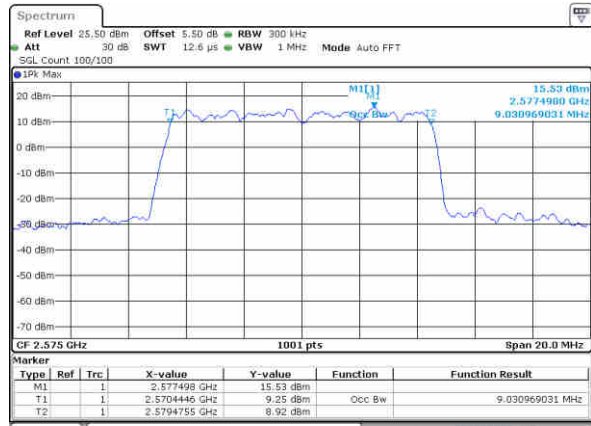

Date: 29 JUN 2017 20:51:36

Highest Channel / 20MHz / QPSK

Date: 29 JUN 2017 20:52:06

Highest Channel / 20MHz / 16QAM

Date: 29 JUN 2017 20:52:15

LTE Band 38

Lowest Channel / 5MHz / 64QAM

Date: 29 JUN 2017 21 03 12

Lowest Channel / 10MHz / 64QAM

Date: 29 JUN 2017 21 04 15

Middle Channel / 5MHz / 64QAM

Date: 29 JUN 2017 21 03 32

Middle Channel / 10MHz / 64QAM

Date: 29 JUN 2017 21 04 50

Highest Channel / 5MHz / 64QAM

Date: 29 JUN 2017 21 03 52