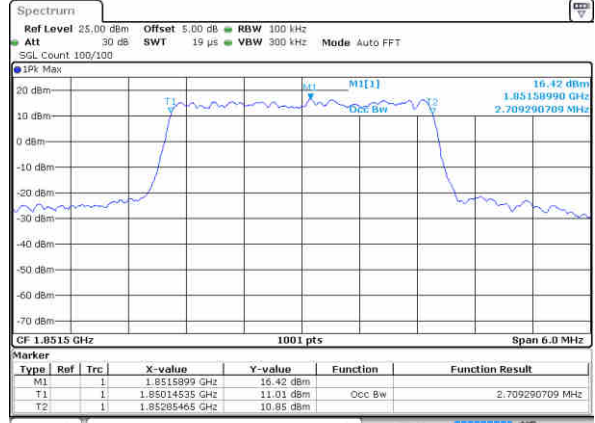

Lowest Channel / 3MHz / 16QAM

Date: 29 JUN 2017 12:13:44