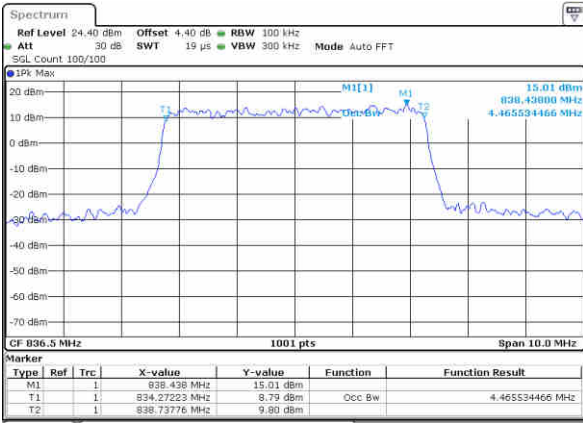

Date: 27 JUN 2017 21:57:50

Lowest Channel / 3MHz / 64QAM

Date: 27 JUN 2017 22:37:01

Middle Channel / 1.4MHz / 64QAM

Date: 27 JUN 2017 21:58:03

Middle Channel / 3MHz / 64QAM

Date: 27 JUN 2017 22:39:21

Highest Channel / 1.4MHz / 64QAM

Date: 27 JUN 2017 22:00:17

Highest Channel / 3MHz / 64QAM

Date: 27 JUN 2017 22:40:51

LTE Band 26

Lowest Channel / 5MHz / 64QAM

Date: 27 JUN 2017 23:05:29

Lowest Channel / 10MHz / 64QAM

Date: 27 JUN 2017 23:31:28

Middle Channel / 5MHz / 64QAM

Date: 27 JUN 2017 23:06:26

Middle Channel / 10MHz / 64QAM

Date: 27 JUN 2017 23:32:43

Highest Channel / 5MHz / 64QAM

Date: 27 JUN 2017 23:07:35

Highest Channel / 10MHz / 64QAM

Date: 27 JUN 2017 23:34:11