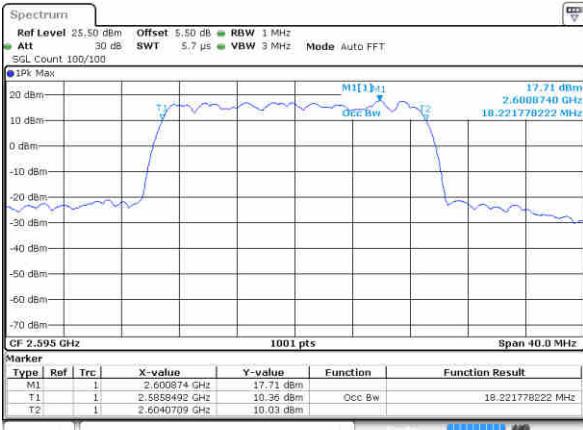

LTE Band 38

Lowest Channel / 20MHz / QPSK

Date: 29 JUN 2017 20:50:46

Lowest Channel / 20MHz / 16QAM

Date: 29 JUN 2017 20:50:56

Middle Channel / 20MHz / QPSK

Date: 29 JUN 2017 20:51:26

Middle Channel / 20MHz / 16QAM

Date: 29 JUN 2017 20:51:36

Highest Channel / 20MHz / QPSK

Date: 29 JUN 2017 20:52:06

Highest Channel / 20MHz / 16QAM

Date: 29 JUN 2017 20:52:15

LTE Band 38

Lowest Channel / 5MHz / 64QAM

Date: 29 JUN 2017 21 03 12