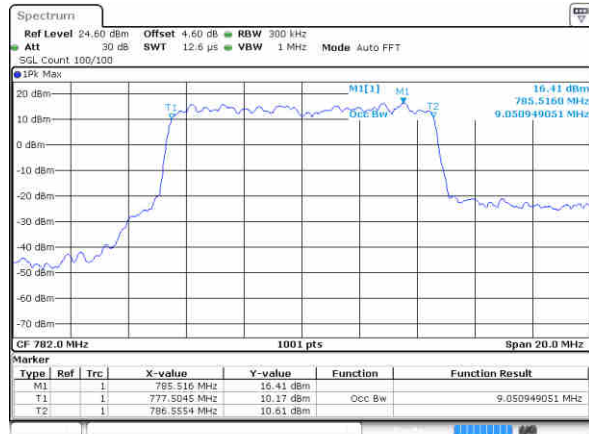

LTE Band 13

Lowest Channel / 5MHz / 64QAM

Date: 26 JUN 2017 19:37:00

Lowest Channel / 10MHz / 64QAM

Middle Channel / 5MHz / 64QAM

Date: 26 JUN 2017 19:37:23

Middle Channel / 10MHz / 64QAM

Date: 26 JUN 2017 19:52:00

Highest Channel / 5MHz / 64QAM

Date: 26 JUN 2017 19:38:01

Highest Channel / 10MHz / 64QAM

LTE Band 17

Lowest Channel / 5MHz / QPSK

Date: 27 JUN 2017 09:59:10

Lowest Channel / 5MHz / 16QAM

Date: 27 JUN 2017 09:59:21