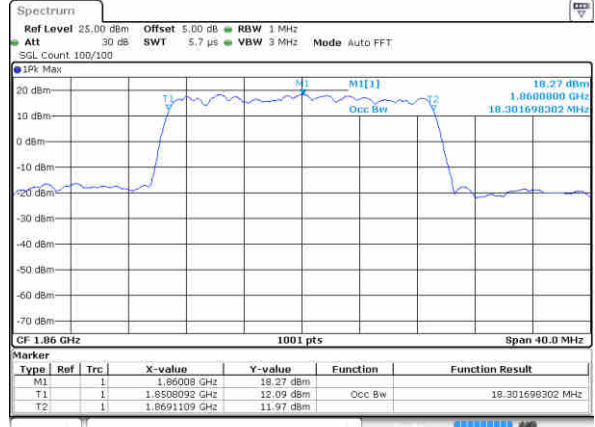

Lowest Channel / 10MHz / 64QAM

Date: 29 JUN 2017 14 29:59

Middle Channel / 5MHz / 64QAM

Date: 29 JUN 2017 14 08:04

Middle Channel / 10MHz / 64QAM

Date: 29 JUN 2017 14 32:07

Highest Channel / 5MHz / 64QAM

Date: 29 JUN 2017 14 08:50

Highest Channel / 10MHz / 64QAM

Date: 29 JUN 2017 14 32:52

LTE Band 25

Lowest Channel / 15MHz / 64QAM

Date: 29 JUN 2017 14:50:19

Lowest Channel / 20MHz / 64QAM

Date: 29 JUN 2017 15:22:12

Middle Channel / 15MHz / 64QAM

Date: 29 JUN 2017 14:50:39

Middle Channel / 20MHz / 64QAM

Date: 29 JUN 2017 15:21:05

Highest Channel / 15MHz / 64QAM

Date: 29 JUN 2017 14:54:42

Highest Channel / 20MHz / 64QAM

Date: 29 JUN 2017 15:26:02

LTE Band 26