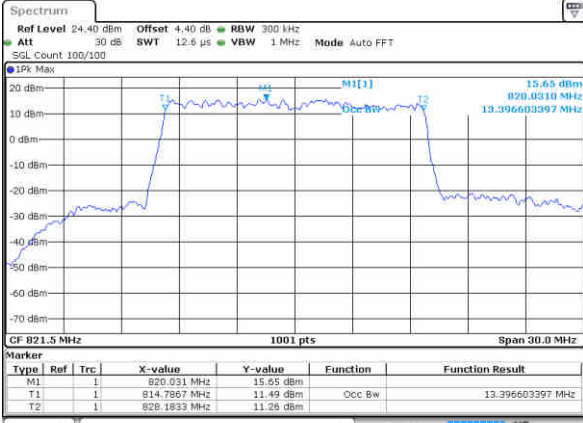

LTE Band 26

CH26765 / 15MHz / QPSK

Date: 29 JUN 2017 21 09 14