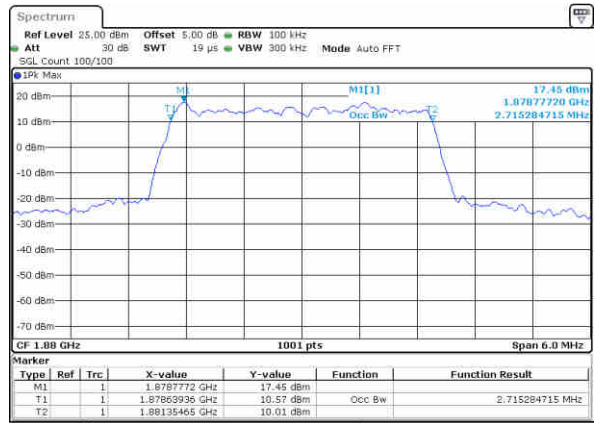

Date: 29 JUN 2017 11:31:40

Middle Channel / 1.4MHz / 16QAM

Date: 29 JUN 2017 11:31:23

Highest Channel / 1.4MHz / QPSK

Date: 29 JUN 2017 11:32:19

Highest Channel / 1.4MHz / 16QAM

Date: 29 JUN 2017 11:32:44

LTE Band 25

Lowest Channel / 3MHz / QPSK

Date: 29 JUN 2017 12:13:19

Lowest Channel / 3MHz / 16QAM

Date: 29 JUN 2017 12:13:44

Middle Channel / 3MHz / QPSK

Date: 29 JUN 2017 12:17:35

Middle Channel / 3MHz / 16QAM

Date: 29 JUN 2017 13:49:26

Highest Channel / 3MHz / QPSK

Date: 29 JUN 2017 12:16:52

Highest Channel / 3MHz / 16QAM

Date: 29 JUN 2017 12:16:21

LTE Band 25

Lowest Channel / 5MHz / QPSK

Date: 29 JUN 2017 14:06:05

Lowest Channel / 5MHz / 16QAM