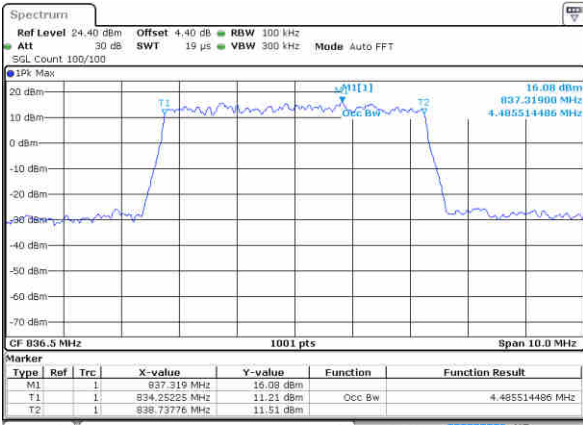

Highest Channel / 3MHz / 16QAM

Date: 27 JUN 2017 22:40:12

LTE Band 26

Lowest Channel / 5MHz / QPSK

Date: 27 JUN 2017 23:04:49

Lowest Channel / 5MHz / 16QAM

Date: 27 JUN 2017 23:05:07

Middle Channel / 5MHz / QPSK

Date: 27 JUN 2017 23:05:50

Middle Channel / 5MHz / 16QAM

Date: 27 JUN 2017 23:06:08

Highest Channel / 5MHz / QPSK

Date: 27 JUN 2017 23:06:46

Highest Channel / 5MHz / 16QAM

Date: 27 JUN 2017 23:07:12

LTE Band 26