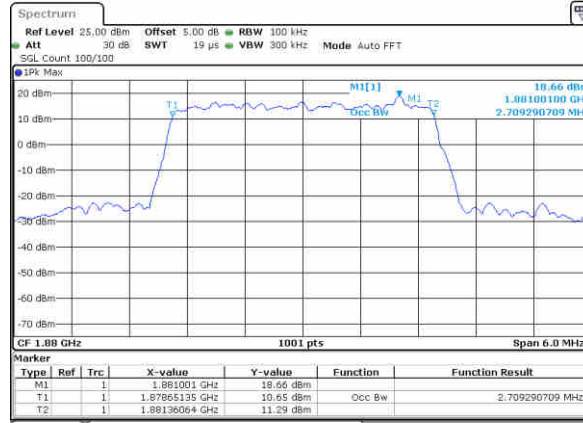

Lowest Channel / 3MHz / QPSK

Date: 29 JUN 2017 12:13:19

Lowest Channel / 3MHz / 16QAM

Date: 29 JUN 2017 12:13:44

Middle Channel / 3MHz / QPSK

Date: 29 JUN 2017 12:17:35

Middle Channel / 3MHz / 16QAM

Date: 29 JUN 2017 13:49:26

Highest Channel / 3MHz / QPSK

Date: 29 JUN 2017 12:16:52

Highest Channel / 3MHz / 16QAM

Date: 29 JUN 2017 12:16:21

LTE Band 25

Lowest Channel / 5MHz / QPSK

Date: 29 JUN 2017 14:06:05

Lowest Channel / 5MHz / 16QAM