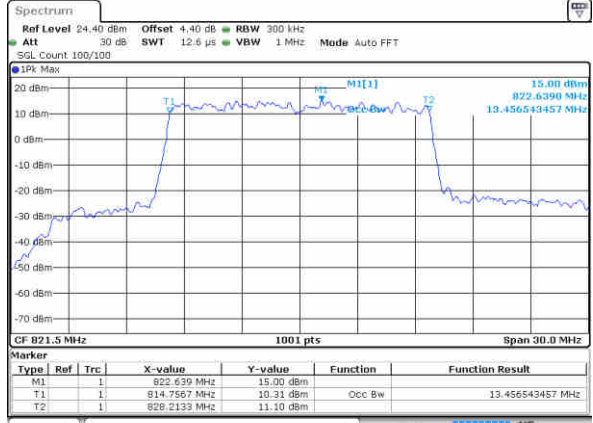

CH26765 / 15MHz / 64QAM

Date: 29 JUN 2017 21 09 57