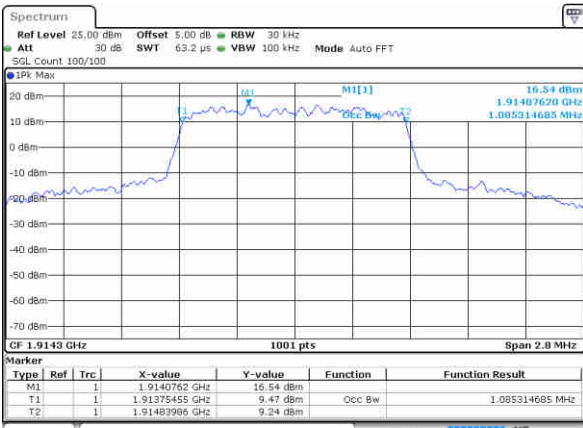

Highest Channel / 10MHz / 64QAM

Date: 27 JUN 2017 11:42:59

LTE Band 25

Lowest Channel / 1.4MHz / QPSK

Date: 29 JUN 2017 11:26:25

Lowest Channel / 1.4MHz / 16QAM

Date: 29 JUN 2017 11:27:47

Middle Channel / 1.4MHz / QPSK

Date: 29 JUN 2017 11:31:40

Middle Channel / 1.4MHz / 16QAM

Date: 29 JUN 2017 11:31:23

Highest Channel / 1.4MHz / QPSK

Date: 29 JUN 2017 11:32:19

Highest Channel / 1.4MHz / 16QAM

Date: 29 JUN 2017 11:32:44

LTE Band 25