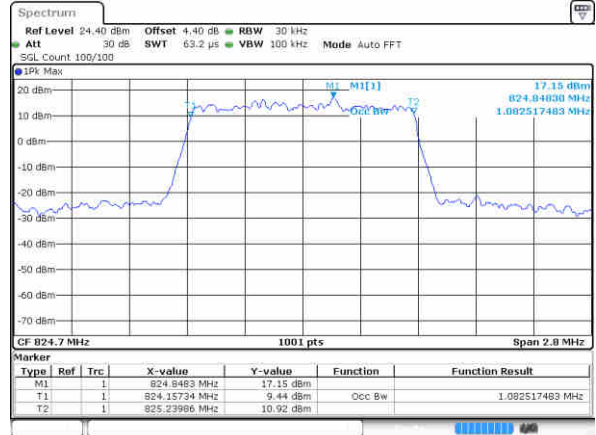

Lowest Channel / 1.4MHz / 16QAM

Date: 27 JUN 2017 21:57:29