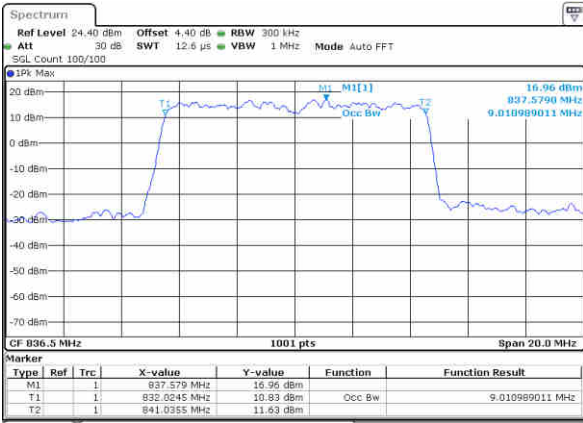

Date: 27 JUN 2017 23:05:50

Middle Channel / 5MHz / 16QAM

Date: 27 JUN 2017 23:06:08

Highest Channel / 5MHz / QPSK

Date: 27 JUN 2017 23:06:46

Highest Channel / 5MHz / 16QAM

Date: 27 JUN 2017 23:07:12

LTE Band 26

Lowest Channel / 10MHz / QPSK

Date: 27 JUN 2017 23:30:43

Lowest Channel / 10MHz / 16QAM

Date: 27 JUN 2017 23:31:06

Middle Channel / 10MHz / QPSK

Date: 27 JUN 2017 23:31:55

Middle Channel / 10MHz / 16QAM

Date: 27 JUN 2017 23:32:18

Highest Channel / 10MHz / QPSK

Date: 27 JUN 2017 23:33:13

Highest Channel / 10MHz / 16QAM

Date: 27 JUN 2017 23:33:43

LTE Band 26

Lowest Channel / 15MHz / QPSK

Date: 27 JUN 2017 23:51:17

Lowest Channel / 15MHz / 16QAM