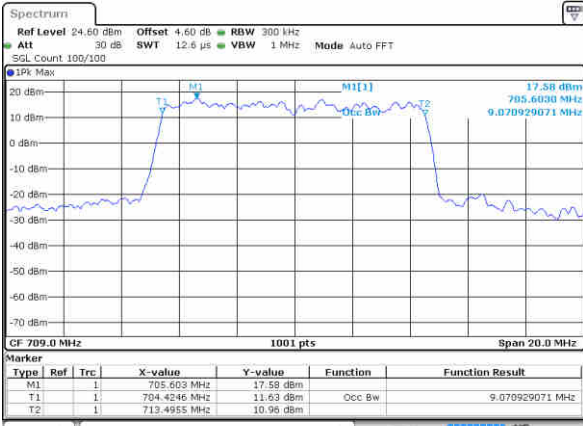

Highest Channel / 5MHz / 64QAM

Date: 26 JUN 2017 19:38:01

Highest Channel / 10MHz / 64QAM

LTE Band 17

Lowest Channel / 5MHz / QPSK

Date: 27 JUN 2017 09:59:10

Lowest Channel / 5MHz / 16QAM

Date: 27 JUN 2017 09:59:21

Middle Channel / 5MHz / QPSK

Date: 27 JUN 2017 10:06:16

Middle Channel / 5MHz / 16QAM

Date: 27 JUN 2017 10:06:27

Highest Channel / 5MHz / QPSK

Date: 27 JUN 2017 10:08:49

Highest Channel / 5MHz / 16QAM

Date: 27 JUN 2017 10:09:00

LTE Band 17

Lowest Channel / 10MHz / QPSK

Date: 27 JUN 2017 10:15:55

Lowest Channel / 10MHz / 16QAM

Date: 27 JUN 2017 10:16:05

Middle Channel / 10MHz / QPSK

Date: 27 JUN 2017 10:23:00

Middle Channel / 10MHz / 16QAM