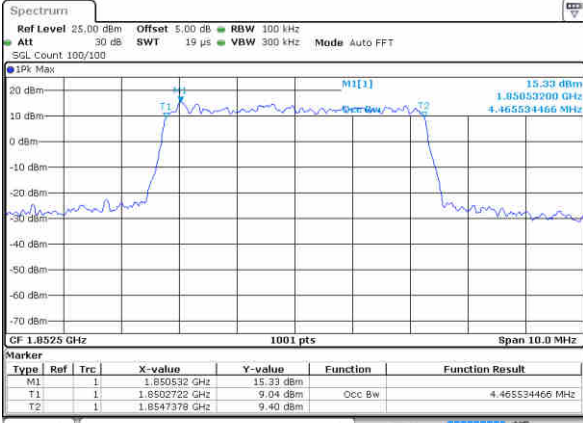

Date: 29 JUN 2017 12:14:55

Highest Channel / 1.4MHz / 64QAM

Date: 29 JUN 2017 11:33:07

Highest Channel / 3MHz / 64QAM

Date: 29 JUN 2017 12:15:32

LTE Band 25

Lowest Channel / 5MHz / 64QAM

Date: 29 JUN 2017 14 04:27

Lowest Channel / 10MHz / 64QAM

Date: 29 JUN 2017 14 29:59

Middle Channel / 5MHz / 64QAM

Date: 29 JUN 2017 14 08:04

Middle Channel / 10MHz / 64QAM

Date: 29 JUN 2017 14 32:07

Highest Channel / 5MHz / 64QAM

Date: 29 JUN 2017 14 08:50