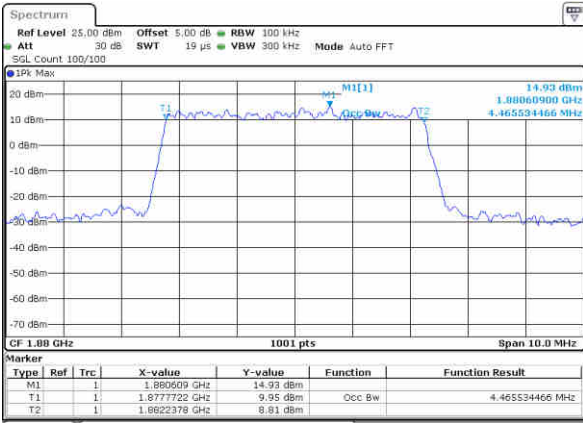

Date: 29 JUN 2017 12:14:55

Highest Channel / 1.4MHz / 64QAM

Date: 29 JUN 2017 11:33:07

Highest Channel / 3MHz / 64QAM

Date: 29 JUN 2017 12:15:32

LTE Band 25

Lowest Channel / 5MHz / 64QAM

Date: 29 JUN 2017 14 04:27

Lowest Channel / 10MHz / 64QAM

Date: 29 JUN 2017 14 29:59

Middle Channel / 5MHz / 64QAM

Date: 29 JUN 2017 14 08:04

Middle Channel / 10MHz / 64QAM

Date: 29 JUN 2017 14 32:07

Highest Channel / 5MHz / 64QAM

Date: 29 JUN 2017 14 08:50