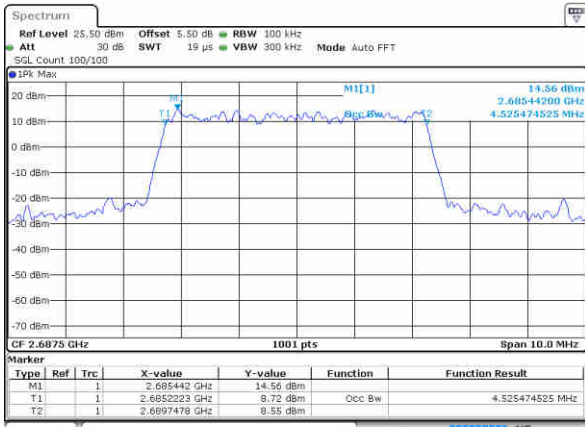

Date: 29 JUN 2017 21 06:08

Middle Channel / 20MHz / 64QAM

Date: 29 JUN 2017 21 02:29

Highest Channel / 15MHz / 64QAM

Date: 29 JUN 2017 21 06:28

Highest Channel / 20MHz / 64QAM

Date: 29 JUN 2017 21 02:49

LTE Band 41

Lowest Channel / 5MHz / QPSK

Date: 29 JUN 2017 21:12:51

Lowest Channel / 5MHz / 16QAM

Date: 29 JUN 2017 21:13:01

Middle Channel / 5MHz / QPSK

Date: 29 JUN 2017 21:13:31

Middle Channel / 5MHz / 16QAM

Date: 29 JUN 2017 21:13:41

Highest Channel / 5MHz / QPSK

Date: 29 JUN 2017 21:14:11

Highest Channel / 5MHz / 16QAM

Date: 29 JUN 2017 21:14:21