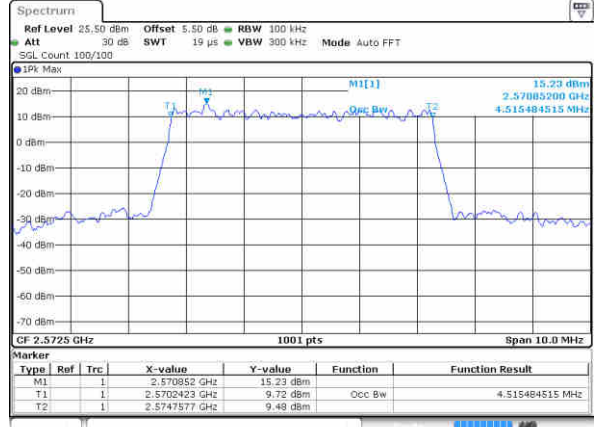

Date: 27 JUN 2017 23 54 29

LTE Band 38

Lowest Channel / 5MHz / QPSK

Date: 29 JUN 2017 20:44:47

Lowest Channel / 5MHz / 16QAM

Date: 29 JUN 2017 20:44:57

Middle Channel / 5MHz / QPSK

Date: 29 JUN 2017 20:45:27

Middle Channel / 5MHz / 16QAM

Date: 29 JUN 2017 20:45:37

Highest Channel / 5MHz / QPSK

Date: 29 JUN 2017 20:46:07

Highest Channel / 5MHz / 16QAM

Date: 29 JUN 2017 20:46:17

LTE Band 38

Lowest Channel / 10MHz / QPSK