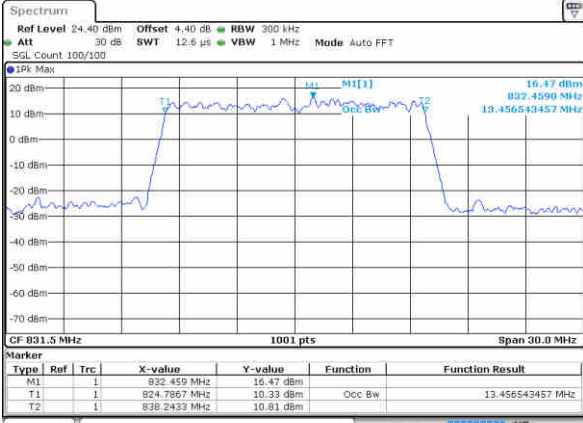

Highest Channel / 10MHz / QPSK

Date: 27 JUN 2017 23:33:13

Highest Channel / 10MHz / 16QAM

Date: 27 JUN 2017 23:33:43

LTE Band 26

Lowest Channel / 15MHz / QPSK

Date: 27 JUN 2017 23:51:17

Lowest Channel / 15MHz / 16QAM