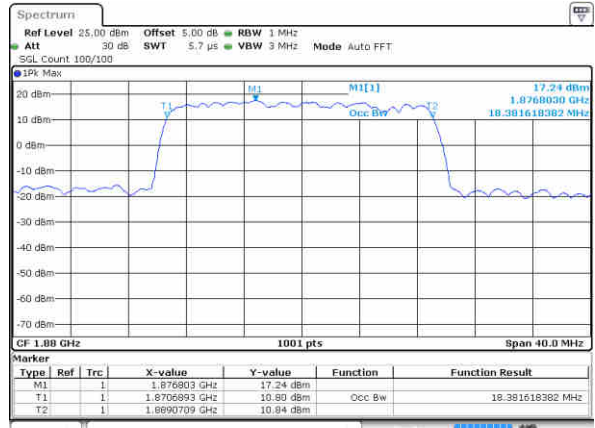

Lowest Channel / 10MHz / 64QAM

Date: 29 JUN 2017 14 29:59

Middle Channel / 5MHz / 64QAM

Date: 29 JUN 2017 14 08:04

Middle Channel / 10MHz / 64QAM

Date: 29 JUN 2017 14 32:07

Highest Channel / 5MHz / 64QAM

Date: 29 JUN 2017 14 08:50

Highest Channel / 10MHz / 64QAM

Date: 29 JUN 2017 14 32:52

LTE Band 25

Lowest Channel / 15MHz / 64QAM

Date: 29 JUN 2017 14:50:19

Lowest Channel / 20MHz / 64QAM

Date: 29 JUN 2017 15:22:12

Middle Channel / 15MHz / 64QAM

Date: 29 JUN 2017 14:50:39

Middle Channel / 20MHz / 64QAM

Date: 29 JUN 2017 15:21:05

Highest Channel / 15MHz / 64QAM

Date: 29 JUN 2017 14:54:42

Highest Channel / 20MHz / 64QAM

Date: 29 JUN 2017 15:26:02

LTE Band 26