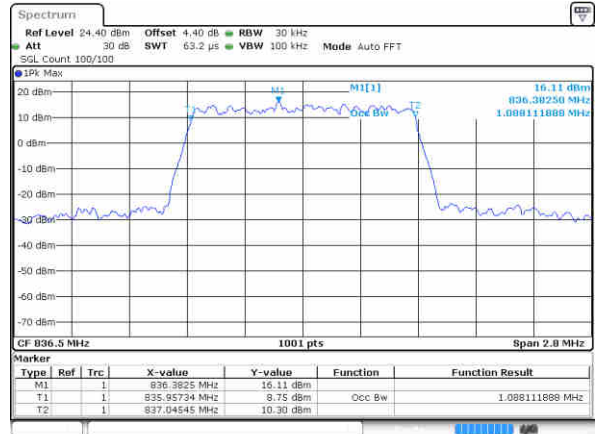

Date: 29 JUN 2017 14:50:39

Middle Channel / 20MHz / 64QAM

Date: 29 JUN 2017 15:21:05

Highest Channel / 15MHz / 64QAM

Date: 29 JUN 2017 14:54:42

Highest Channel / 20MHz / 64QAM

Date: 29 JUN 2017 15:26:02

LTE Band 26

Lowest Channel / 1.4MHz / QPSK

Date: 27 JUN 2017 21:57:09

Lowest Channel / 1.4MHz / 16QAM

Date: 27 JUN 2017 21:57:29

Middle Channel / 1.4MHz / QPSK

Date: 27 JUN 2017 21:58:15

Middle Channel / 1.4MHz / 16QAM

Date: 27 JUN 2017 21:58:38

Highest Channel / 1.4MHz / QPSK

Date: 27 JUN 2017 21:59:29

Highest Channel / 1.4MHz / 16QAM

Date: 27 JUN 2017 21:59:57

LTE Band 26

Lowest Channel / 3MHz / QPSK

Date: 27 JUN 2017 22:36:13