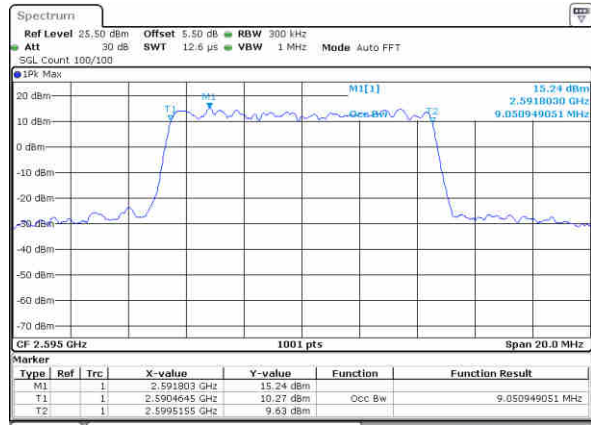

Date: 29 JUN 2017 20:51:36

Highest Channel / 20MHz / QPSK

Date: 29 JUN 2017 20:52:06

Highest Channel / 20MHz / 16QAM

Date: 29 JUN 2017 20:52:15

LTE Band 38

Lowest Channel / 5MHz / 64QAM

Date: 29 JUN 2017 21 03 12

Lowest Channel / 10MHz / 64QAM

Date: 29 JUN 2017 21 04 15

Middle Channel / 5MHz / 64QAM

Date: 29 JUN 2017 21 03 32

Middle Channel / 10MHz / 64QAM

Date: 29 JUN 2017 21 04 50

Highest Channel / 5MHz / 64QAM

Date: 29 JUN 2017 21 03 52

Highest Channel / 10MHz / 64QAM

Date: 29 JUN 2017 21 05 10

LTE Band 38

Lowest Channel / 15MHz / 64QAM

Date: 29 JUN 2017 21 05:35

Lowest Channel / 20MHz / 64QAM

Date: 29 JUN 2017 21 02:02

Middle Channel / 15MHz / 64QAM