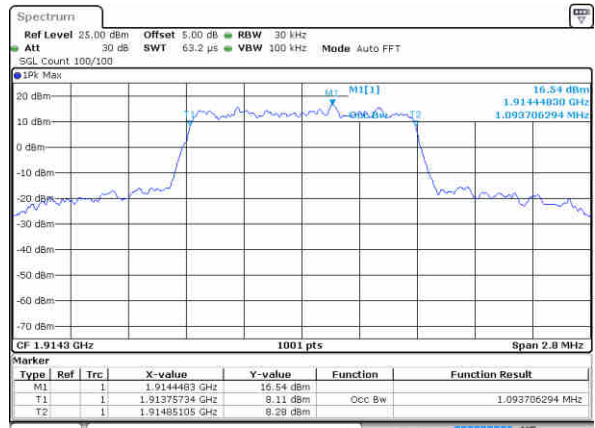

Highest Channel / 10MHz / 64QAM

Date: 27 JUN 2017 11:42:59

LTE Band 25

Lowest Channel / 1.4MHz / QPSK

Date: 29 JUN 2017 11:26:25

Lowest Channel / 1.4MHz / 16QAM

Date: 29 JUN 2017 11:27:47

Middle Channel / 1.4MHz / QPSK

Date: 29 JUN 2017 11:31:40

Middle Channel / 1.4MHz / 16QAM

Date: 29 JUN 2017 11:31:23

Highest Channel / 1.4MHz / QPSK

Date: 29 JUN 2017 11:32:19

Highest Channel / 1.4MHz / 16QAM

Date: 29 JUN 2017 11:32:44

LTE Band 25