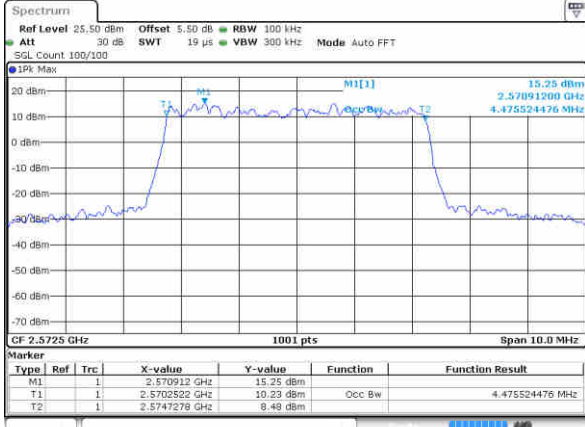

LTE Band 38

Lowest Channel / 5MHz / QPSK

Date: 29 JUN 2017 20:44:47