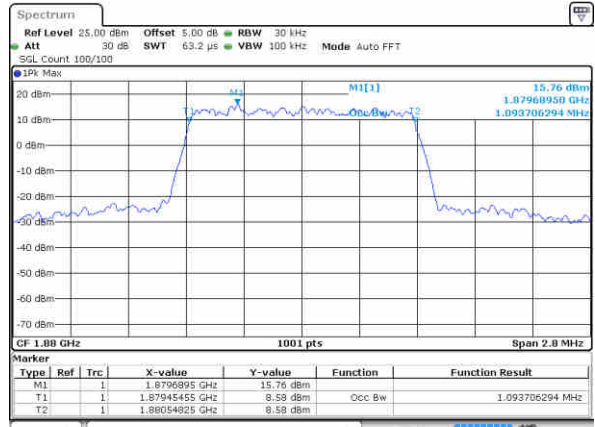

Highest Channel / 10MHz / 64QAM

Date: 27 JUN 2017 11:42:59

LTE Band 25

Lowest Channel / 1.4MHz / QPSK

Date: 29 JUN 2017 11:26:25

Lowest Channel / 1.4MHz / 16QAM

Date: 29 JUN 2017 11:27:47

Middle Channel / 1.4MHz / QPSK

Date: 29 JUN 2017 11:31:40

Middle Channel / 1.4MHz / 16QAM

Date: 29 JUN 2017 11:31:23

Highest Channel / 1.4MHz / QPSK

Date: 29 JUN 2017 11:32:19

Highest Channel / 1.4MHz / 16QAM

Date: 29 JUN 2017 11:32:44

LTE Band 25