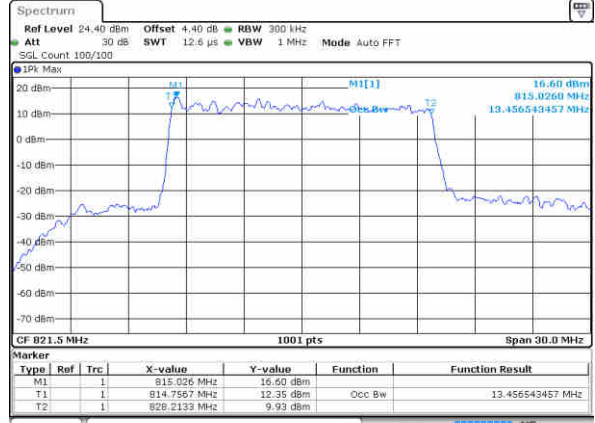

Date: 27 JUN 2017 23:54:07

LTE Band 26

CH26765 / 15MHz / QPSK

Date: 29 JUN 2017 21 09 14

CH26765 / 15MHz / 16QAM

Date: 29 JUN 2017 21 09 35

LTE Band 26

Lowest Channel / 1.4MHz / 64QAM

Date: 27 JUN 2017 21:57:50

Lowest Channel / 3MHz / 64QAM

Date: 27 JUN 2017 22:37:01

Middle Channel / 1.4MHz / 64QAM

Date: 27 JUN 2017 21:58:03

Middle Channel / 3MHz / 64QAM

Date: 27 JUN 2017 22:39:21

Highest Channel / 1.4MHz / 64QAM