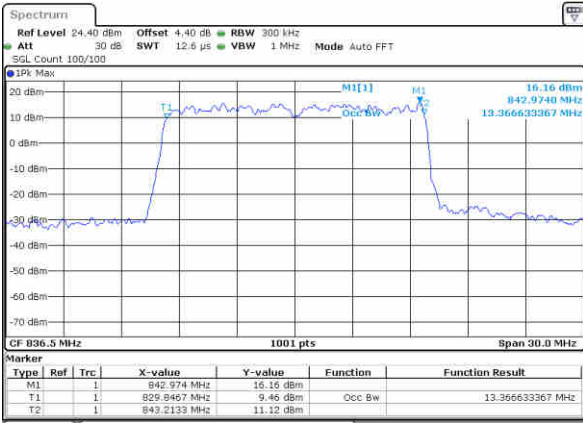

Highest Channel / 10MHz / QPSK

Date: 27 JUN 2017 23:33:13

Highest Channel / 10MHz / 16QAM

Date: 27 JUN 2017 23:33:43

LTE Band 26

Lowest Channel / 15MHz / QPSK

Date: 27 JUN 2017 23:51:17

Lowest Channel / 15MHz / 16QAM

Date: 27 JUN 2017 23:51:40

Middle Channel / 15MHz / QPSK

Date: 27 JUN 2017 23:52:25

Middle Channel / 15MHz / 16QAM

Date: 27 JUN 2017 23:52:47

Highest Channel / 15MHz / QPSK

Date: 27 JUN 2017 23:53:33

Highest Channel / 15MHz / 16QAM