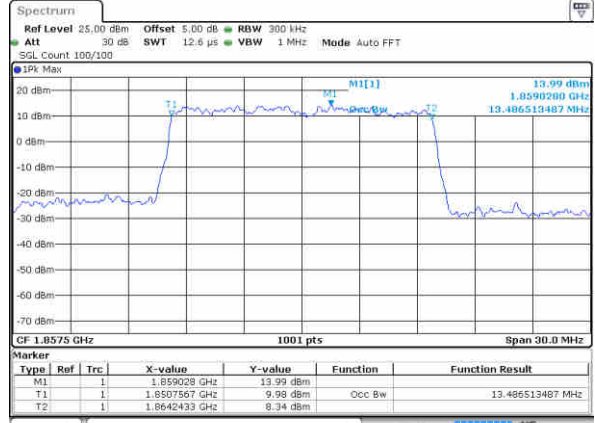

Lowest Channel / 15MHz / 16QAM

Date: 29 JUN 2017 14:49:24