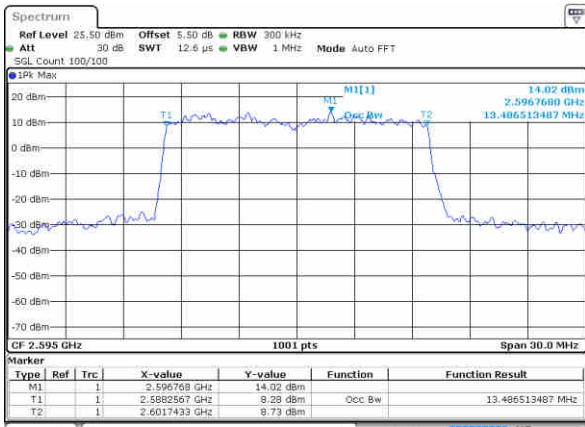

Highest Channel / 10MHz / 64QAM

Date: 29 JUN 2017 21 05 10

LTE Band 38

Lowest Channel / 15MHz / 64QAM

Date: 29 JUN 2017 21 05:35

Lowest Channel / 20MHz / 64QAM

Date: 29 JUN 2017 21 02:02

Middle Channel / 15MHz / 64QAM

Date: 29 JUN 2017 21 06:08

Middle Channel / 20MHz / 64QAM

Date: 29 JUN 2017 21 02:29

Highest Channel / 15MHz / 64QAM

Date: 29 JUN 2017 21 06:28

Highest Channel / 20MHz / 64QAM

Date: 29 JUN 2017 21 02:49

LTE Band 41