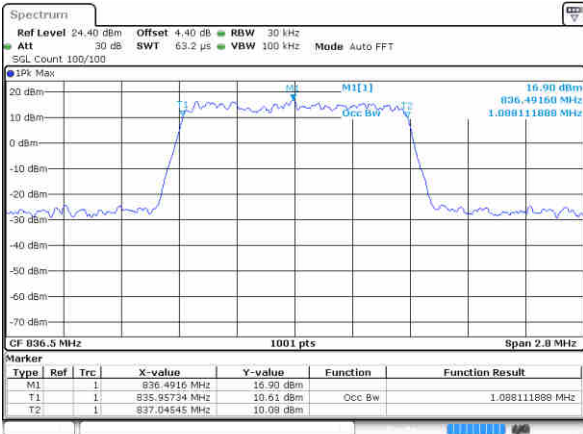

Date: 29 JUN 2017 14:50:39

Middle Channel / 20MHz / 64QAM

Date: 29 JUN 2017 15:21:05

Highest Channel / 15MHz / 64QAM

Date: 29 JUN 2017 14:54:42

Highest Channel / 20MHz / 64QAM

Date: 29 JUN 2017 15:26:02

LTE Band 26

Lowest Channel / 1.4MHz / QPSK

Date: 27 JUN 2017 21:57:09

Lowest Channel / 1.4MHz / 16QAM

Date: 27 JUN 2017 21:57:29

Middle Channel / 1.4MHz / QPSK

Date: 27 JUN 2017 21:58:15

Middle Channel / 1.4MHz / 16QAM

Date: 27 JUN 2017 21:58:38

Highest Channel / 1.4MHz / QPSK

Date: 27 JUN 2017 21:59:29

Highest Channel / 1.4MHz / 16QAM

Date: 27 JUN 2017 21:59:57

LTE Band 26

Lowest Channel / 3MHz / QPSK

Date: 27 JUN 2017 22:36:13