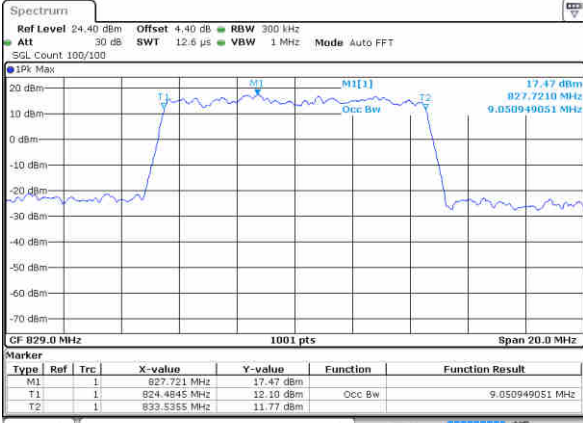

LTE Band 26

Lowest Channel / 10MHz / QPSK

Date: 27 JUN 2017 23:30:43