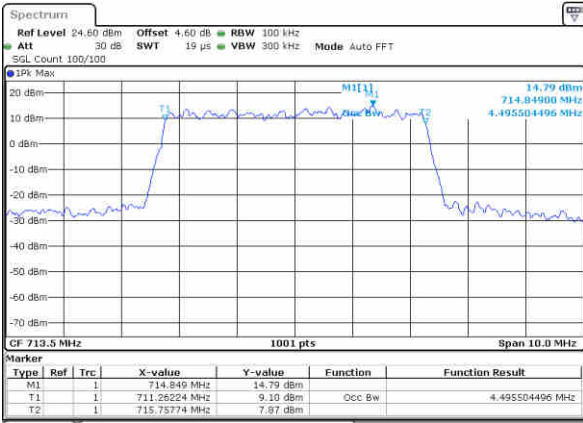

Date: 27 JUN 2017 10:23:11

Highest Channel / 10MHz / QPSK

Date: 27 JUN 2017 10:25:33

Highest Channel / 10MHz / 16QAM

Date: 27 JUN 2017 10:25:43

LTE Band 17

Lowest Channel / 5MHz / 64QAM

Date: 27 JUN 2017 11:23:59

Lowest Channel / 10MHz / 64QAM

Date: 27 JUN 2017 11:41:05

Middle Channel / 5MHz / 64QAM

Date: 27 JUN 2017 11:24:24

Middle Channel / 10MHz / 64QAM

Date: 27 JUN 2017 11:42:26

Highest Channel / 5MHz / 64QAM

Date: 27 JUN 2017 11:24:46

Highest Channel / 10MHz / 64QAM

Date: 27 JUN 2017 11:42:59

LTE Band 25

Lowest Channel / 1.4MHz / QPSK

Date: 29 JUN 2017 11:26:25

Lowest Channel / 1.4MHz / 16QAM

Date: 29 JUN 2017 11:27:47

Middle Channel / 1.4MHz / QPSK