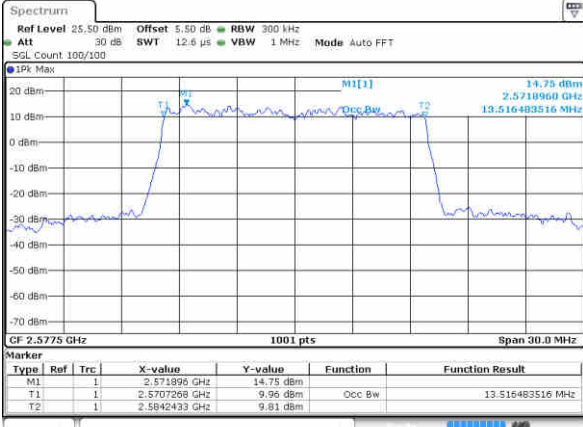

Date: 29 JUN 2017 20:48:06

Highest Channel / 10MHz / 16QAM

Date: 29 JUN 2017 20:48:16

LTE Band 38

Lowest Channel / 15MHz / QPSK

Date: 29 JUN 2017 20:48:46

Lowest Channel / 15MHz / 16QAM

Date: 29 JUN 2017 20:48:56