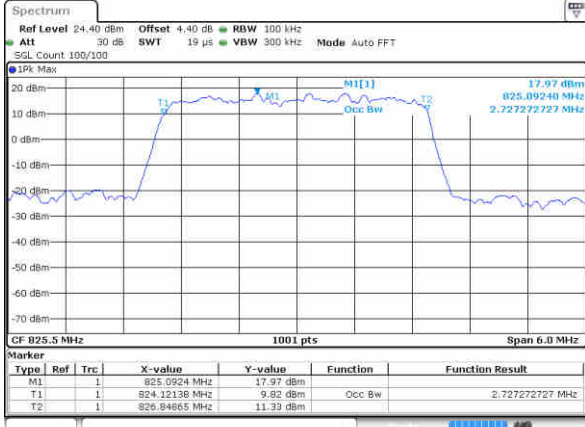

Date: 27 JUN 2017 21:58:38

Highest Channel / 1.4MHz / QPSK

Date: 27 JUN 2017 21:59:29

Highest Channel / 1.4MHz / 16QAM

Date: 27 JUN 2017 21:59:57

LTE Band 26

Lowest Channel / 3MHz / QPSK

Date: 27 JUN 2017 22:36:13