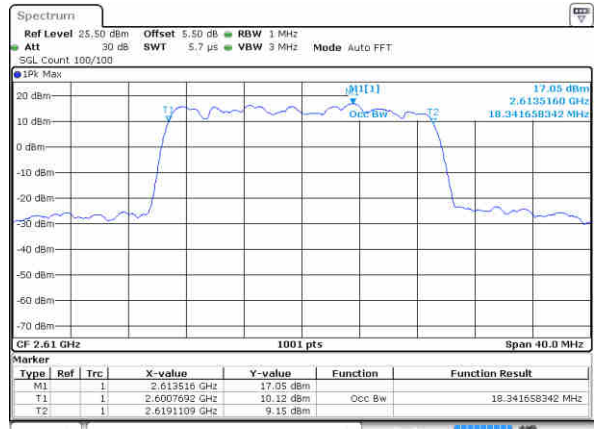

LTE Band 38

Lowest Channel / 20MHz / QPSK

Date: 29 JUN 2017 20:50:46

Lowest Channel / 20MHz / 16QAM

Date: 29 JUN 2017 20:50:56

Middle Channel / 20MHz / QPSK

Date: 29 JUN 2017 20:51:26

Middle Channel / 20MHz / 16QAM

Date: 29 JUN 2017 20:51:36

Highest Channel / 20MHz / QPSK

Date: 29 JUN 2017 20:52:06

Highest Channel / 20MHz / 16QAM

Date: 29 JUN 2017 20:52:15

LTE Band 38

Lowest Channel / 5MHz / 64QAM

Date: 29 JUN 2017 21 03 12