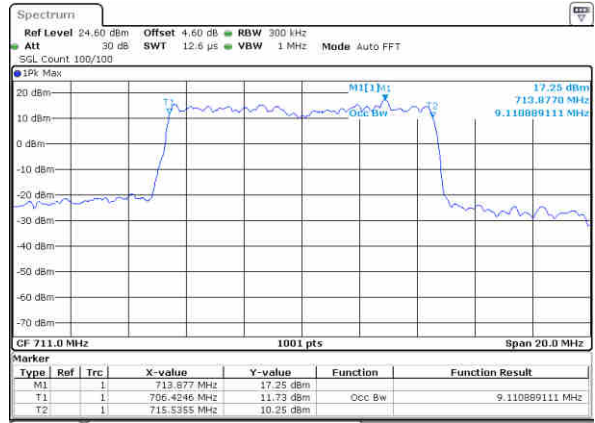

Date: 27 JUN 2017 10:23:11

Highest Channel / 10MHz / QPSK

Date: 27 JUN 2017 10:25:33

Highest Channel / 10MHz / 16QAM

Date: 27 JUN 2017 10:25:43

LTE Band 17

Lowest Channel / 5MHz / 64QAM

Date: 27 JUN 2017 11:23:59

Lowest Channel / 10MHz / 64QAM

Date: 27 JUN 2017 11:41:05

Middle Channel / 5MHz / 64QAM

Date: 27 JUN 2017 11:24:24

Middle Channel / 10MHz / 64QAM

Date: 27 JUN 2017 11:42:26

Highest Channel / 5MHz / 64QAM

Date: 27 JUN 2017 11:24:46

Highest Channel / 10MHz / 64QAM

Date: 27 JUN 2017 11:42:59

LTE Band 25

Lowest Channel / 1.4MHz / QPSK

Date: 29 JUN 2017 11:26:25

Lowest Channel / 1.4MHz / 16QAM

Date: 29 JUN 2017 11:27:47

Middle Channel / 1.4MHz / QPSK