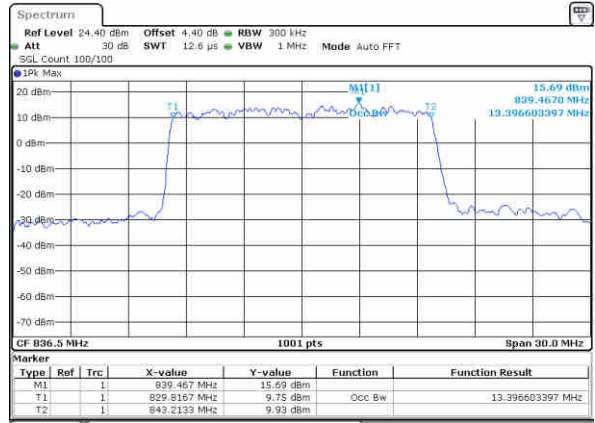

Middle Channel / 15MHz / 16QAM

Date: 27 JUN 2017 23:52:47