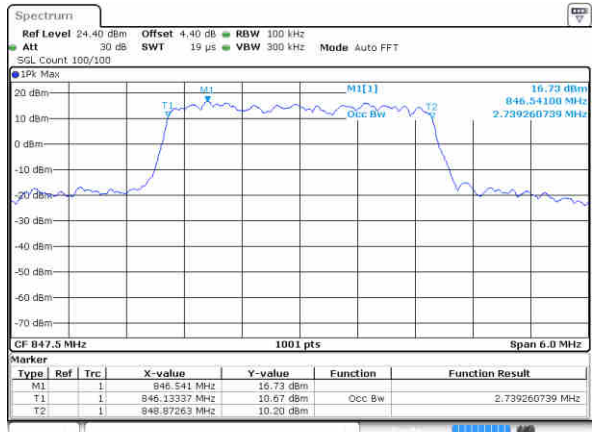

Date: 27 JUN 2017 21:57:50

Lowest Channel / 3MHz / 64QAM

Date: 27 JUN 2017 22:37:01

Middle Channel / 1.4MHz / 64QAM

Date: 27 JUN 2017 21:58:03

Middle Channel / 3MHz / 64QAM

Date: 27 JUN 2017 22:39:21

Highest Channel / 1.4MHz / 64QAM

Date: 27 JUN 2017 22:00:17

Highest Channel / 3MHz / 64QAM

Date: 27 JUN 2017 22:40:51

LTE Band 26

Lowest Channel / 5MHz / 64QAM

Date: 27 JUN 2017 23:05:29

Lowest Channel / 10MHz / 64QAM

Date: 27 JUN 2017 23:31:28