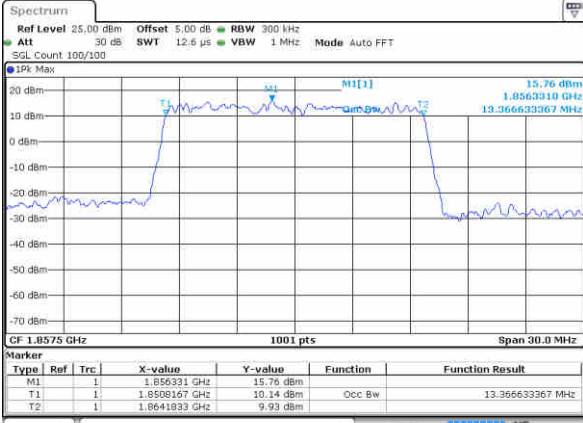

Middle Channel / 10MHz / 16QAM

Date: 29 JUN 2017 14:30:48

Highest Channel / 10MHz / QPSK

Date: 29 JUN 2017 14:34:50

Highest Channel / 10MHz / 16QAM

Date: 29 JUN 2017 14:33:50

LTE Band 25

Lowest Channel / 15MHz / QPSK