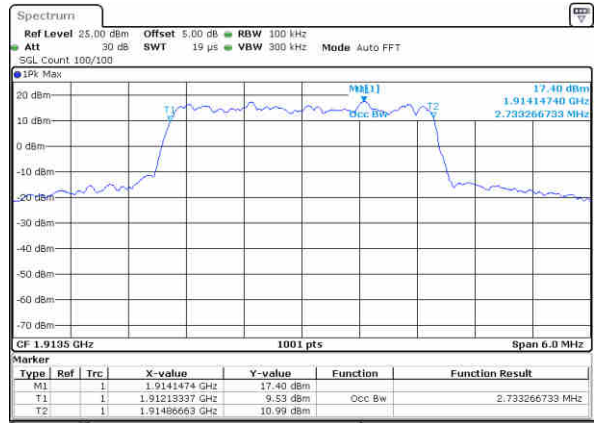

Date: 29 JUN 2017 11:31:40

Middle Channel / 1.4MHz / 16QAM

Date: 29 JUN 2017 11:31:23

Highest Channel / 1.4MHz / QPSK

Date: 29 JUN 2017 11:32:19

Highest Channel / 1.4MHz / 16QAM

Date: 29 JUN 2017 11:32:44

LTE Band 25

Lowest Channel / 3MHz / QPSK

Date: 29 JUN 2017 12:13:19

Lowest Channel / 3MHz / 16QAM

Date: 29 JUN 2017 12:13:44

Middle Channel / 3MHz / QPSK

Date: 29 JUN 2017 12:17:35

Middle Channel / 3MHz / 16QAM

Date: 29 JUN 2017 13:49:26

Highest Channel / 3MHz / QPSK

Date: 29 JUN 2017 12:16:52

Highest Channel / 3MHz / 16QAM

Date: 29 JUN 2017 12:16:21

LTE Band 25

Lowest Channel / 5MHz / QPSK

Date: 29 JUN 2017 14:06:05

Lowest Channel / 5MHz / 16QAM