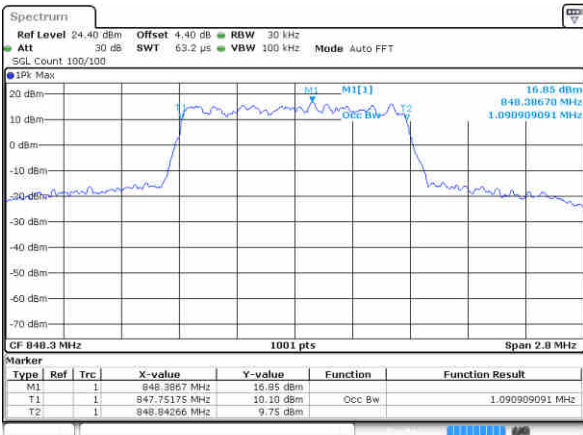

Date: 29 JUN 2017 14:50:39

Middle Channel / 20MHz / 64QAM

Date: 29 JUN 2017 15:21:05

Highest Channel / 15MHz / 64QAM

Date: 29 JUN 2017 14:54:42

Highest Channel / 20MHz / 64QAM

Date: 29 JUN 2017 15:26:02

LTE Band 26

Lowest Channel / 1.4MHz / QPSK

Date: 27 JUN 2017 21:57:09

Lowest Channel / 1.4MHz / 16QAM

Date: 27 JUN 2017 21:57:29

Middle Channel / 1.4MHz / QPSK

Date: 27 JUN 2017 21:58:15

Middle Channel / 1.4MHz / 16QAM

Date: 27 JUN 2017 21:58:38

Highest Channel / 1.4MHz / QPSK

Date: 27 JUN 2017 21:59:29

Highest Channel / 1.4MHz / 16QAM

Date: 27 JUN 2017 21:59:57

LTE Band 26

Lowest Channel / 3MHz / QPSK

Date: 27 JUN 2017 22:36:13