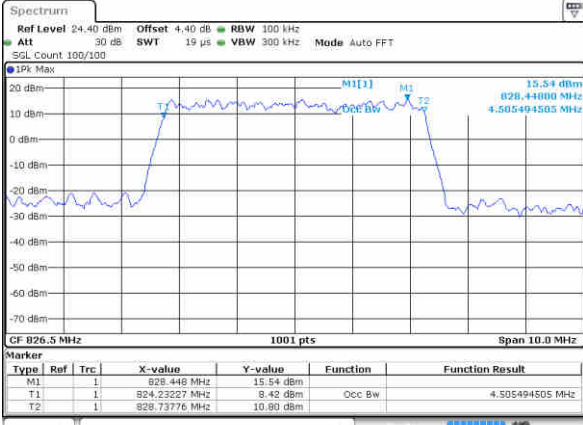

Highest Channel / 3MHz / 16QAM

Date: 27 JUN 2017 22:40:12

LTE Band 26

Lowest Channel / 5MHz / QPSK

Date: 27 JUN 2017 23:04:49

Lowest Channel / 5MHz / 16QAM

Date: 27 JUN 2017 23:05:07

Middle Channel / 5MHz / QPSK

Date: 27 JUN 2017 23:05:50

Middle Channel / 5MHz / 16QAM

Date: 27 JUN 2017 23:06:08

Highest Channel / 5MHz / QPSK

Date: 27 JUN 2017 23:06:46

Highest Channel / 5MHz / 16QAM

Date: 27 JUN 2017 23:07:12

LTE Band 26