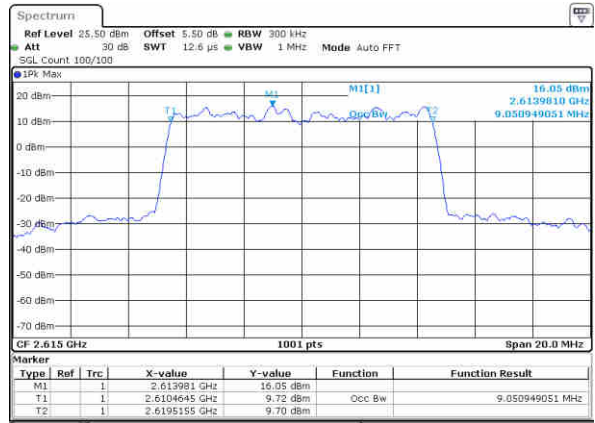

Middle Channel / 5MHz / 16QAM

Date: 29 JUN 2017 20:45:37

Highest Channel / 5MHz / QPSK

Date: 29 JUN 2017 20:46:07

Highest Channel / 5MHz / 16QAM

Date: 29 JUN 2017 20:46:17

LTE Band 38

Lowest Channel / 10MHz / QPSK

Date: 29 JUN 2017 20:46:47

Lowest Channel / 10MHz / 16QAM

Date: 29 JUN 2017 20:46:57

Middle Channel / 10MHz / QPSK

Date: 29 JUN 2017 20:47:27

Middle Channel / 10MHz / 16QAM

Date: 29 JUN 2017 20:47:37

Highest Channel / 10MHz / QPSK

Date: 29 JUN 2017 20:48:06

Highest Channel / 10MHz / 16QAM

Date: 29 JUN 2017 20:48:16

LTE Band 38

Lowest Channel / 15MHz / QPSK

Date: 29 JUN 2017 20:48:46

Lowest Channel / 15MHz / 16QAM

Date: 29 JUN 2017 20:48:56