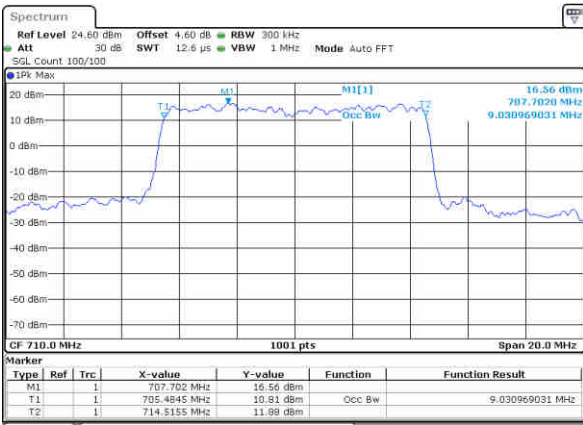

LTE Band 17

Lowest Channel / 10MHz / QPSK

Date: 27 JUN 2017 10:15:55

Lowest Channel / 10MHz / 16QAM

Date: 27 JUN 2017 10:16:05

Middle Channel / 10MHz / QPSK

Date: 27 JUN 2017 10:23:00

Middle Channel / 10MHz / 16QAM

Date: 27 JUN 2017 10:23:11

Highest Channel / 10MHz / QPSK

Date: 27 JUN 2017 10:25:33

Highest Channel / 10MHz / 16QAM

Date: 27 JUN 2017 10:25:43

LTE Band 17

Lowest Channel / 5MHz / 64QAM

Date: 27 JUN 2017 11:23:59