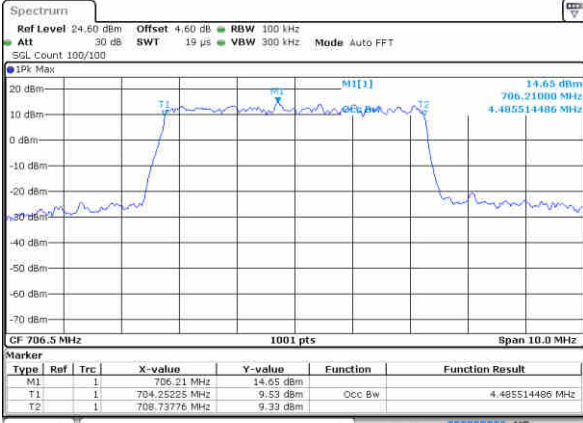

Date: 27 JUN 2017 10:23:11

Highest Channel / 10MHz / QPSK

Date: 27 JUN 2017 10:25:33

Highest Channel / 10MHz / 16QAM

Date: 27 JUN 2017 10:25:43

LTE Band 17

Lowest Channel / 5MHz / 64QAM

Date: 27 JUN 2017 11:23:59

Lowest Channel / 10MHz / 64QAM

Date: 27 JUN 2017 11:41:05

Middle Channel / 5MHz / 64QAM

Date: 27 JUN 2017 11:24:24

Middle Channel / 10MHz / 64QAM

Date: 27 JUN 2017 11:42:26

Highest Channel / 5MHz / 64QAM

Date: 27 JUN 2017 11:24:46