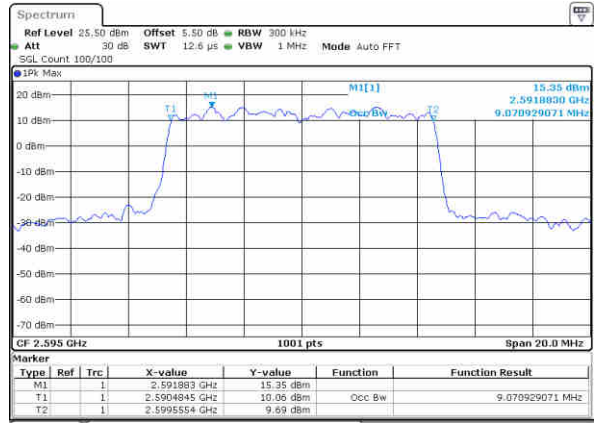

Middle Channel / 5MHz / 16QAM

Date: 29 JUN 2017 20:45:37

Highest Channel / 5MHz / QPSK

Date: 29 JUN 2017 20:46:07

Highest Channel / 5MHz / 16QAM

Date: 29 JUN 2017 20:46:17

LTE Band 38

Lowest Channel / 10MHz / QPSK

Date: 29 JUN 2017 20:46:47

Lowest Channel / 10MHz / 16QAM

Date: 29 JUN 2017 20:46:57

Middle Channel / 10MHz / QPSK

Date: 29 JUN 2017 20:47:27

Middle Channel / 10MHz / 16QAM

Date: 29 JUN 2017 20:47:37

Highest Channel / 10MHz / QPSK

Date: 29 JUN 2017 20:48:06

Highest Channel / 10MHz / 16QAM

Date: 29 JUN 2017 20:48:16

LTE Band 38

Lowest Channel / 15MHz / QPSK

Date: 29 JUN 2017 20:48:46

Lowest Channel / 15MHz / 16QAM

Date: 29 JUN 2017 20:48:56