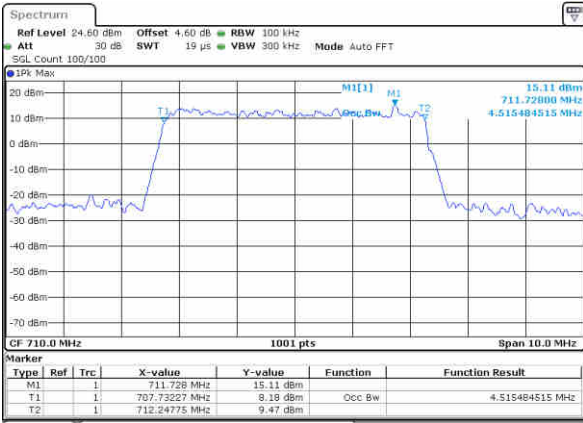

Date: 27 JUN 2017 10:23:11

Highest Channel / 10MHz / QPSK

Date: 27 JUN 2017 10:25:33

Highest Channel / 10MHz / 16QAM

Date: 27 JUN 2017 10:25:43

LTE Band 17

Lowest Channel / 5MHz / 64QAM

Date: 27 JUN 2017 11:23:59

Lowest Channel / 10MHz / 64QAM

Date: 27 JUN 2017 11:41:05

Middle Channel / 5MHz / 64QAM

Date: 27 JUN 2017 11:24:24

Middle Channel / 10MHz / 64QAM

Date: 27 JUN 2017 11:42:26

Highest Channel / 5MHz / 64QAM

Date: 27 JUN 2017 11:24:46