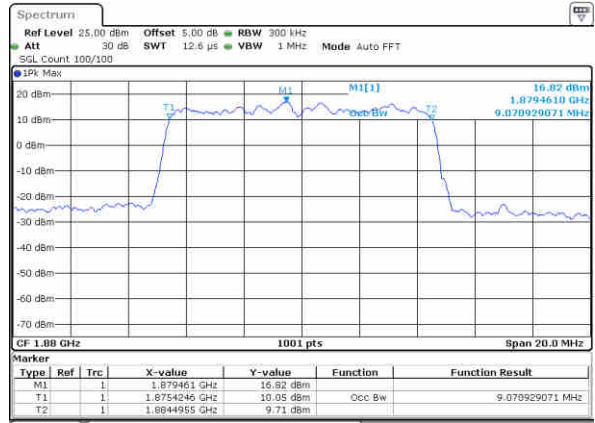

Date: 29 JUN 2017 12:14:55

Highest Channel / 1.4MHz / 64QAM

Date: 29 JUN 2017 11:33:07

Highest Channel / 3MHz / 64QAM

Date: 29 JUN 2017 12:15:32

LTE Band 25

Lowest Channel / 5MHz / 64QAM

Date: 29 JUN 2017 14 04:27

Lowest Channel / 10MHz / 64QAM

Date: 29 JUN 2017 14 29:59

Middle Channel / 5MHz / 64QAM

Date: 29 JUN 2017 14 08:04

Middle Channel / 10MHz / 64QAM

Date: 29 JUN 2017 14 32:07

Highest Channel / 5MHz / 64QAM

Date: 29 JUN 2017 14 08:50

Highest Channel / 10MHz / 64QAM

Date: 29 JUN 2017 14 32:52

LTE Band 25

Lowest Channel / 15MHz / 64QAM

Date: 29 JUN 2017 14:50:19

Lowest Channel / 20MHz / 64QAM

Date: 29 JUN 2017 15:22:12

Middle Channel / 15MHz / 64QAM