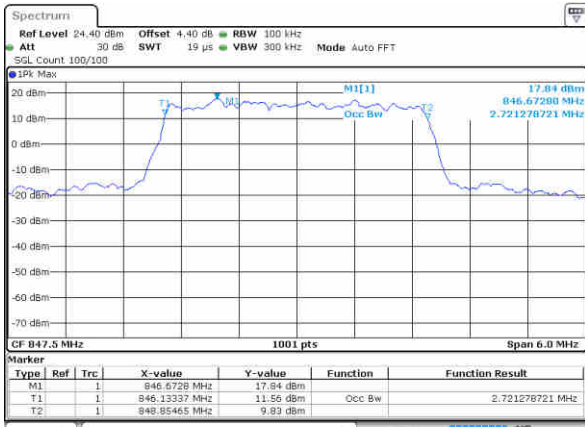

Date: 27 JUN 2017 21:58:38

Highest Channel / 1.4MHz / QPSK

Date: 27 JUN 2017 21:59:29

Highest Channel / 1.4MHz / 16QAM

Date: 27 JUN 2017 21:59:57

LTE Band 26

Lowest Channel / 3MHz / QPSK

Date: 27 JUN 2017 22:36:13

Lowest Channel / 3MHz / 16QAM

Date: 27 JUN 2017 22:36:46

Middle Channel / 3MHz / QPSK

Date: 27 JUN 2017 22:37:46

Middle Channel / 3MHz / 16QAM

Date: 27 JUN 2017 22:38:25

Highest Channel / 3MHz / QPSK

Date: 27 JUN 2017 22:39:48

Highest Channel / 3MHz / 16QAM

Date: 27 JUN 2017 22:40:12

LTE Band 26

Lowest Channel / 5MHz / QPSK

Date: 27 JUN 2017 23:04:49

Lowest Channel / 5MHz / 16QAM

Date: 27 JUN 2017 23:05:07

Middle Channel / 5MHz / QPSK