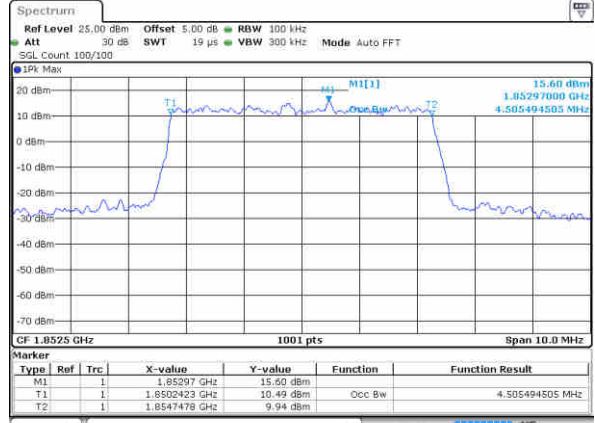

Highest Channel / 3MHz / QPSK

Date: 29 JUN 2017 12:16:52

Highest Channel / 3MHz / 16QAM

Date: 29 JUN 2017 12:16:21

LTE Band 25

Lowest Channel / 5MHz / QPSK

Date: 29 JUN 2017 14:06:05

Lowest Channel / 5MHz / 16QAM