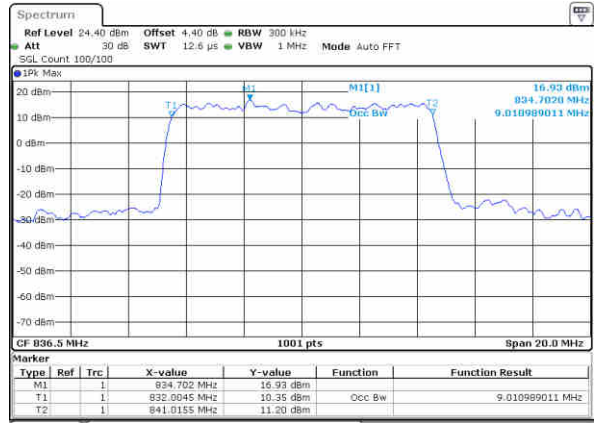

Date: 27 JUN 2017 23:05:50

Middle Channel / 5MHz / 16QAM

Date: 27 JUN 2017 23:06:08

Highest Channel / 5MHz / QPSK

Date: 27 JUN 2017 23:06:46

Highest Channel / 5MHz / 16QAM

Date: 27 JUN 2017 23:07:12

LTE Band 26

Lowest Channel / 10MHz / QPSK

Date: 27 JUN 2017 23:30:43

Lowest Channel / 10MHz / 16QAM

Date: 27 JUN 2017 23:31:06

Middle Channel / 10MHz / QPSK

Date: 27 JUN 2017 23:31:55

Middle Channel / 10MHz / 16QAM

Date: 27 JUN 2017 23:32:18

Highest Channel / 10MHz / QPSK

Date: 27 JUN 2017 23:33:13

Highest Channel / 10MHz / 16QAM

Date: 27 JUN 2017 23:33:43

LTE Band 26

Lowest Channel / 15MHz / QPSK

Date: 27 JUN 2017 23:51:17

Lowest Channel / 15MHz / 16QAM