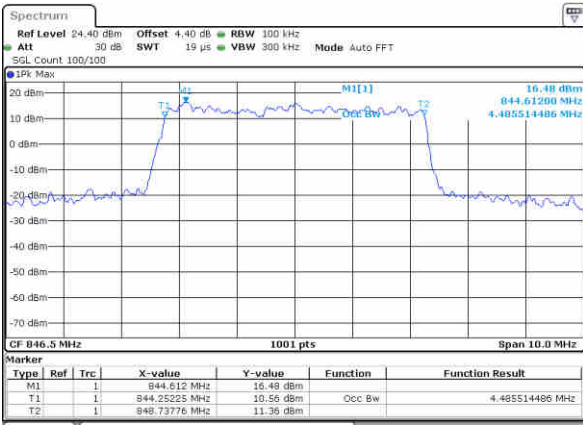

Highest Channel / 3MHz / 16QAM

Date: 27 JUN 2017 22:40:12

LTE Band 26

Lowest Channel / 5MHz / QPSK

Date: 27 JUN 2017 23:04:49

Lowest Channel / 5MHz / 16QAM

Date: 27 JUN 2017 23:05:07

Middle Channel / 5MHz / QPSK

Date: 27 JUN 2017 23:05:50

Middle Channel / 5MHz / 16QAM

Date: 27 JUN 2017 23:06:08

Highest Channel / 5MHz / QPSK

Date: 27 JUN 2017 23:06:46

Highest Channel / 5MHz / 16QAM

Date: 27 JUN 2017 23:07:12

LTE Band 26