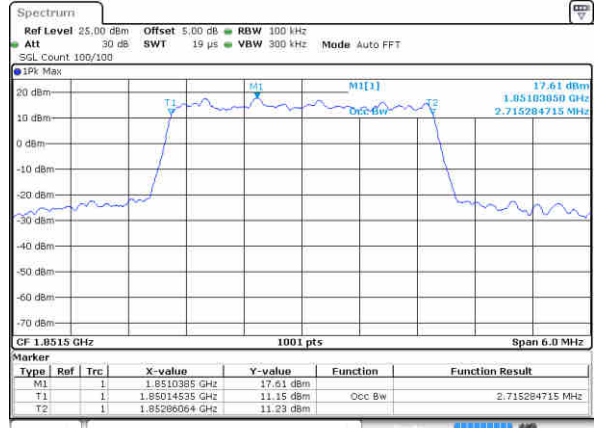

Lowest Channel / 3MHz / 64QAM

Date: 29 JUN 2017 12:14:11