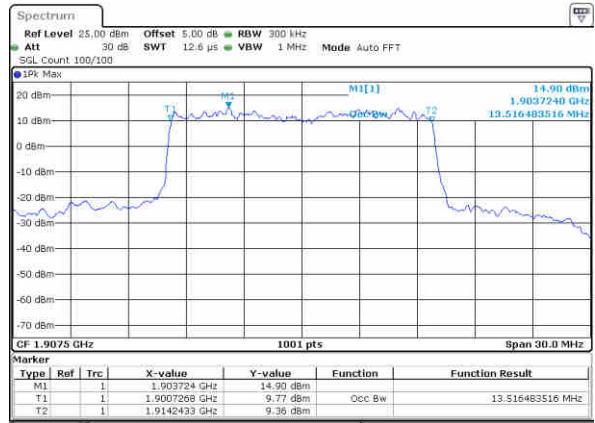

Middle Channel / 10MHz / 16QAM

Date: 29 JUN 2017 14:30:48

Highest Channel / 10MHz / QPSK

Date: 29 JUN 2017 14:34:50

Highest Channel / 10MHz / 16QAM

Date: 29 JUN 2017 14:33:50

LTE Band 25

Lowest Channel / 15MHz / QPSK

Date: 29 JUN 2017 14:48:10

Lowest Channel / 15MHz / 16QAM

Date: 29 JUN 2017 14:49:24

Middle Channel / 15MHz / QPSK

Date: 29 JUN 2017 14:51:32

Middle Channel / 15MHz / 16QAM

Date: 29 JUN 2017 14:51:15

Highest Channel / 15MHz / QPSK

Date: 29 JUN 2017 14:53:32

Highest Channel / 15MHz / 16QAM

Date: 29 JUN 2017 14:54:13

LTE Band 25

Lowest Channel / 20MHz / QPSK

Date: 29 JUN 2017 15:19:32

Lowest Channel / 20MHz / 16QAM

Date: 29 JUN 2017 15:19:54