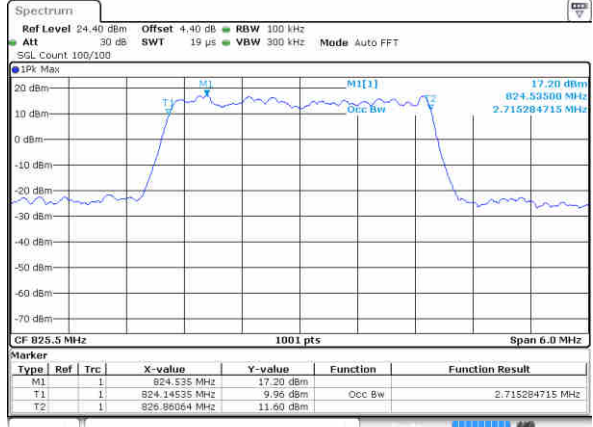

Date: 27 JUN 2017 23:54:07

LTE Band 26

CH26765 / 15MHz / QPSK

Date: 29 JUN 2017 21 09 14

CH26765 / 15MHz / 16QAM

Date: 29 JUN 2017 21 09 35

LTE Band 26

Lowest Channel / 1.4MHz / 64QAM

Date: 27 JUN 2017 21:57:50

Lowest Channel / 3MHz / 64QAM

Date: 27 JUN 2017 22:37:01

Middle Channel / 1.4MHz / 64QAM

Date: 27 JUN 2017 21:58:03

Middle Channel / 3MHz / 64QAM

Date: 27 JUN 2017 22:39:21

Highest Channel / 1.4MHz / 64QAM