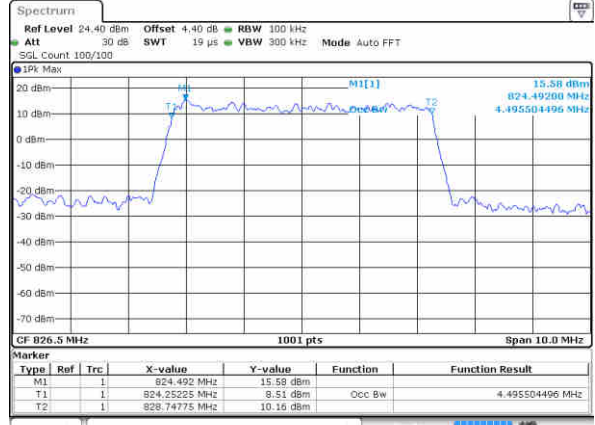

Highest Channel / 3MHz / 16QAM

Date: 27 JUN 2017 22:40:12

LTE Band 26

Lowest Channel / 5MHz / QPSK

Date: 27 JUN 2017 23:04:49

Lowest Channel / 5MHz / 16QAM

Date: 27 JUN 2017 23:05:07

Middle Channel / 5MHz / QPSK

Date: 27 JUN 2017 23:05:50

Middle Channel / 5MHz / 16QAM

Date: 27 JUN 2017 23:06:08

Highest Channel / 5MHz / QPSK

Date: 27 JUN 2017 23:06:46

Highest Channel / 5MHz / 16QAM

Date: 27 JUN 2017 23:07:12

LTE Band 26