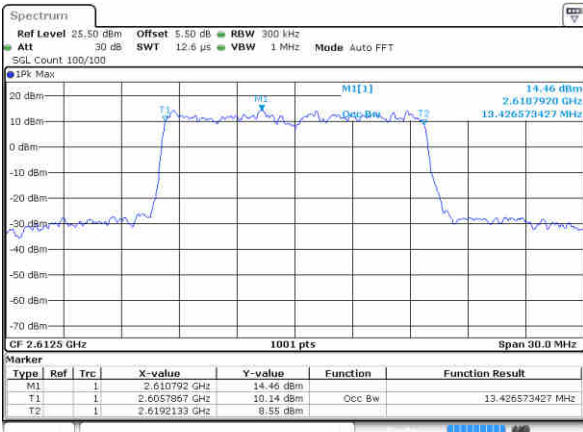

Date: 29 JUN 2017 20:48:06

Highest Channel / 10MHz / 16QAM

Date: 29 JUN 2017 20:48:16

LTE Band 38

Lowest Channel / 15MHz / QPSK

Date: 29 JUN 2017 20:48:46

Lowest Channel / 15MHz / 16QAM

Date: 29 JUN 2017 20:48:56

Middle Channel / 15MHz / QPSK

Date: 29 JUN 2017 20:49:26

Middle Channel / 15MHz / 16QAM

Date: 29 JUN 2017 20:49:36

Highest Channel / 15MHz / QPSK

Date: 29 JUN 2017 20:50:06

Highest Channel / 15MHz / 16QAM

Date: 29 JUN 2017 20:50:18