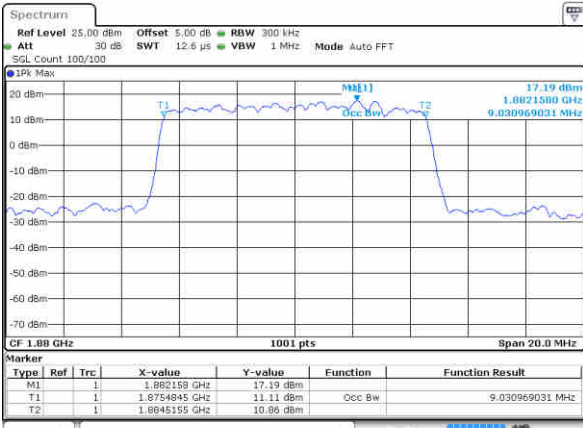

Date: 29 JUN 2017 14:11:24

LTE Band 25

Lowest Channel / 10MHz / QPSK

Date: 29 JUN 2017 14:28:17

Lowest Channel / 10MHz / 16QAM

Date: 29 JUN 2017 14:28:42

Middle Channel / 10MHz / QPSK

Date: 29 JUN 2017 14:31:23

Middle Channel / 10MHz / 16QAM

Date: 29 JUN 2017 14:30:48

Highest Channel / 10MHz / QPSK

Date: 29 JUN 2017 14:34:50

Highest Channel / 10MHz / 16QAM

Date: 29 JUN 2017 14:33:50

LTE Band 25

Lowest Channel / 15MHz / QPSK