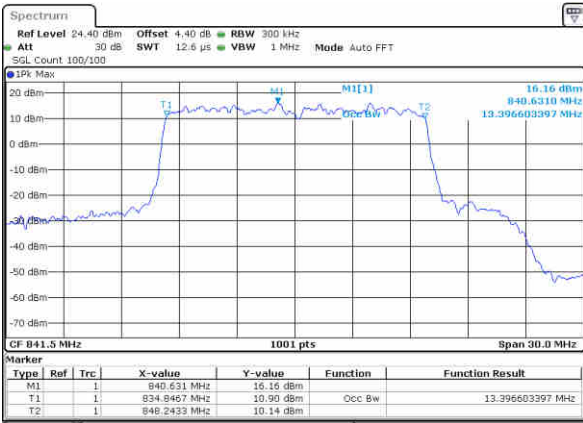

Highest Channel / 10MHz / QPSK

Date: 27 JUN 2017 23:33:13

Highest Channel / 10MHz / 16QAM

Date: 27 JUN 2017 23:33:43

LTE Band 26

Lowest Channel / 15MHz / QPSK

Date: 27 JUN 2017 23:51:17

Lowest Channel / 15MHz / 16QAM

Date: 27 JUN 2017 23:51:40

Middle Channel / 15MHz / QPSK

Date: 27 JUN 2017 23:52:25

Middle Channel / 15MHz / 16QAM

Date: 27 JUN 2017 23:52:47

Highest Channel / 15MHz / QPSK

Date: 27 JUN 2017 23:53:33

Highest Channel / 15MHz / 16QAM