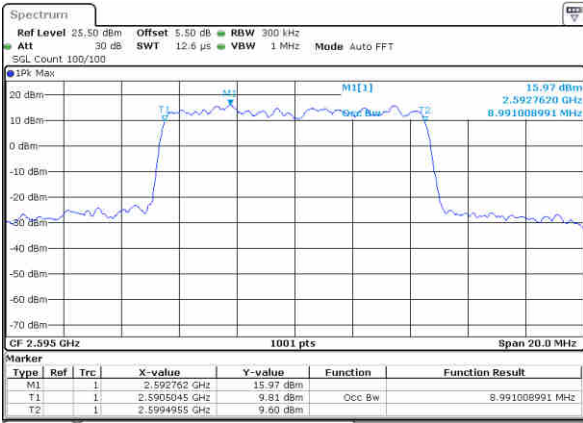

Middle Channel / 10MHz / QPSK

Date: 29 JUN 2017 20:47:27