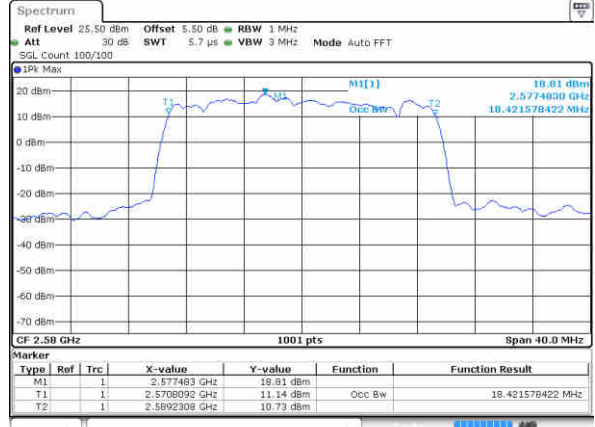

Date: 29 JUN 2017 20:48:06

Highest Channel / 10MHz / 16QAM

Date: 29 JUN 2017 20:48:16

LTE Band 38

Lowest Channel / 15MHz / QPSK

Date: 29 JUN 2017 20:48:46

Lowest Channel / 15MHz / 16QAM

Date: 29 JUN 2017 20:48:56

Middle Channel / 15MHz / QPSK

Date: 29 JUN 2017 20:49:26

Middle Channel / 15MHz / 16QAM

Date: 29 JUN 2017 20:49:36

Highest Channel / 15MHz / QPSK

Date: 29 JUN 2017 20:50:06

Highest Channel / 15MHz / 16QAM

Date: 29 JUN 2017 20:50:18

LTE Band 38

Lowest Channel / 20MHz / QPSK

Date: 29 JUN 2017 20:50:46

Lowest Channel / 20MHz / 16QAM

Date: 29 JUN 2017 20:50:56

Middle Channel / 20MHz / QPSK

Date: 29 JUN 2017 20:51:26

Middle Channel / 20MHz / 16QAM

Date: 29 JUN 2017 20:51:36

Highest Channel / 20MHz / QPSK

Date: 29 JUN 2017 20:52:06

Highest Channel / 20MHz / 16QAM

Date: 29 JUN 2017 20:52:15

LTE Band 38

Lowest Channel / 5MHz / 64QAM

Date: 29 JUN 2017 21 03 12