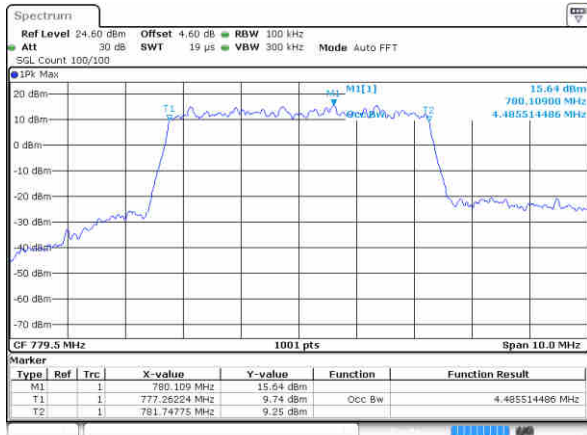

LTE Band 13

Lowest Channel / 5MHz / 64QAM

Date: 26 JUN 2017 19:37:00

Lowest Channel / 10MHz / 64QAM

Middle Channel / 5MHz / 64QAM

Date: 26 JUN 2017 19:37:23

Middle Channel / 10MHz / 64QAM

Date: 26 JUN 2017 19:52:00

Highest Channel / 5MHz / 64QAM

Date: 26 JUN 2017 19:38:01

Highest Channel / 10MHz / 64QAM

LTE Band 17

Lowest Channel / 5MHz / QPSK

Date: 27 JUN 2017 09:59:10

Lowest Channel / 5MHz / 16QAM

Date: 27 JUN 2017 09:59:21