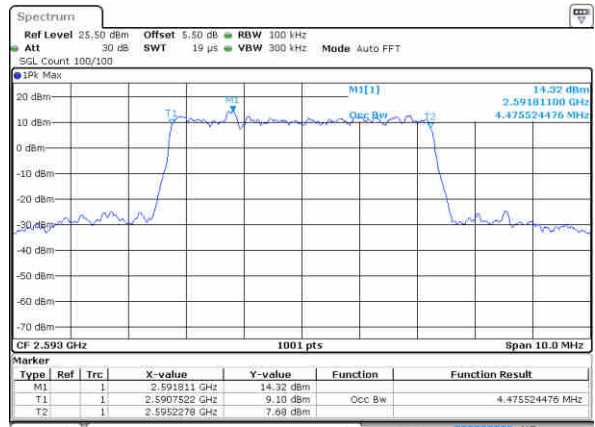

Date: 29 JUN 2017 21 06:08

Middle Channel / 20MHz / 64QAM

Date: 29 JUN 2017 21 02:29

Highest Channel / 15MHz / 64QAM

Date: 29 JUN 2017 21 06:28

Highest Channel / 20MHz / 64QAM

Date: 29 JUN 2017 21 02:49

LTE Band 41

Lowest Channel / 5MHz / QPSK

Date: 29 JUN 2017 21:12:51

Lowest Channel / 5MHz / 16QAM

Date: 29 JUN 2017 21:13:01

Middle Channel / 5MHz / QPSK

Date: 29 JUN 2017 21:13:31

Middle Channel / 5MHz / 16QAM

Date: 29 JUN 2017 21:13:41

Highest Channel / 5MHz / QPSK

Date: 29 JUN 2017 21:14:11

Highest Channel / 5MHz / 16QAM

Date: 29 JUN 2017 21:14:21