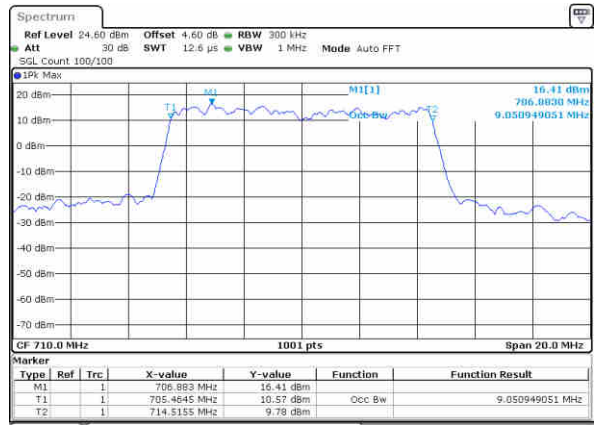

LTE Band 17

Lowest Channel / 10MHz / QPSK

Date: 27 JUN 2017 10:15:55

Lowest Channel / 10MHz / 16QAM

Date: 27 JUN 2017 10:16:05

Middle Channel / 10MHz / QPSK

Date: 27 JUN 2017 10:23:00

Middle Channel / 10MHz / 16QAM

Date: 27 JUN 2017 10:23:11

Highest Channel / 10MHz / QPSK

Date: 27 JUN 2017 10:25:33

Highest Channel / 10MHz / 16QAM

Date: 27 JUN 2017 10:25:43

LTE Band 17

Lowest Channel / 5MHz / 64QAM

Date: 27 JUN 2017 11:23:59