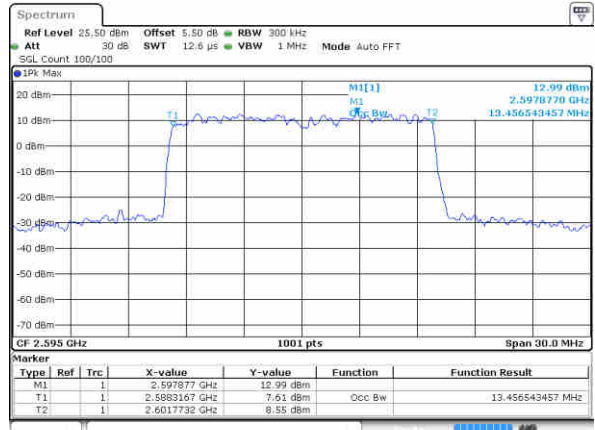

Middle Channel / 15MHz / 16QAM

Date: 29 JUN 2017 20:49:36