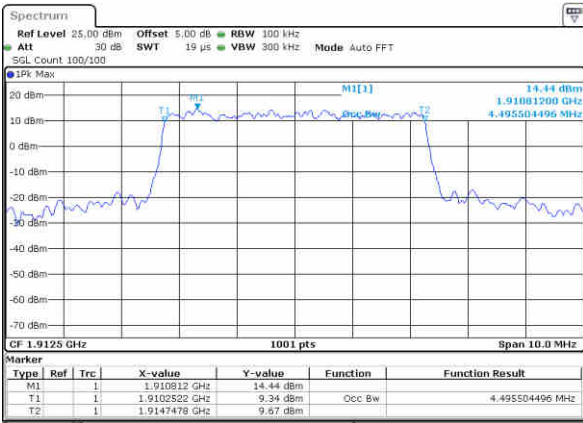

Date: 29 JUN 2017 12:14:55

Highest Channel / 1.4MHz / 64QAM

Date: 29 JUN 2017 11:33:07

Highest Channel / 3MHz / 64QAM

Date: 29 JUN 2017 12:15:32

LTE Band 25

Lowest Channel / 5MHz / 64QAM

Date: 29 JUN 2017 14 04:27

Lowest Channel / 10MHz / 64QAM

Date: 29 JUN 2017 14 29:59

Middle Channel / 5MHz / 64QAM

Date: 29 JUN 2017 14 08:04

Middle Channel / 10MHz / 64QAM

Date: 29 JUN 2017 14 32:07

Highest Channel / 5MHz / 64QAM

Date: 29 JUN 2017 14 08:50

Highest Channel / 10MHz / 64QAM

Date: 29 JUN 2017 14 32:52

LTE Band 25

Lowest Channel / 15MHz / 64QAM

Date: 29 JUN 2017 14:50:19

Lowest Channel / 20MHz / 64QAM

Date: 29 JUN 2017 15:22:12

Middle Channel / 15MHz / 64QAM