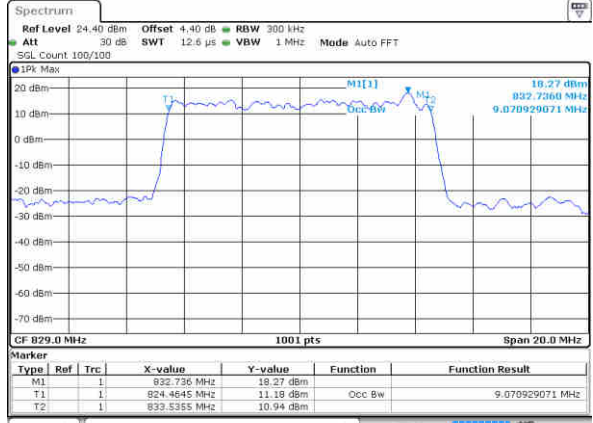

Date: 27 JUN 2017 21:57:50

Lowest Channel / 3MHz / 64QAM

Date: 27 JUN 2017 22:37:01

Middle Channel / 1.4MHz / 64QAM

Date: 27 JUN 2017 21:58:03

Middle Channel / 3MHz / 64QAM

Date: 27 JUN 2017 22:39:21

Highest Channel / 1.4MHz / 64QAM

Date: 27 JUN 2017 22:00:17

Highest Channel / 3MHz / 64QAM

Date: 27 JUN 2017 22:40:51

LTE Band 26

Lowest Channel / 5MHz / 64QAM

Date: 27 JUN 2017 23:05:29

Lowest Channel / 10MHz / 64QAM

Date: 27 JUN 2017 23:31:28

Middle Channel / 5MHz / 64QAM

Date: 27 JUN 2017 23:06:26

Middle Channel / 10MHz / 64QAM

Date: 27 JUN 2017 23:32:43

Highest Channel / 5MHz / 64QAM

Date: 27 JUN 2017 23:07:35

Highest Channel / 10MHz / 64QAM

Date: 27 JUN 2017 23:34:11