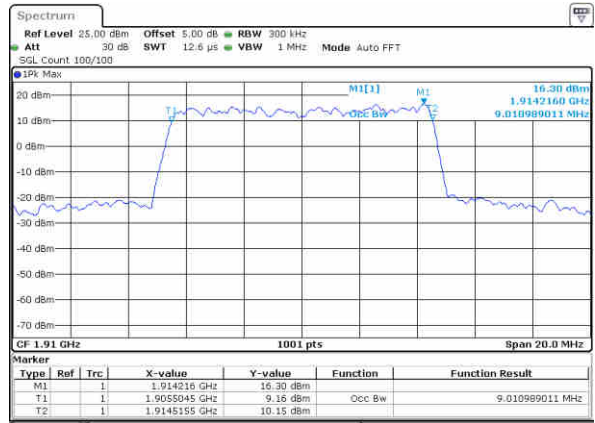

Date: 29 JUN 2017 12:14:55

Highest Channel / 1.4MHz / 64QAM

Date: 29 JUN 2017 11:33:07

Highest Channel / 3MHz / 64QAM

Date: 29 JUN 2017 12:15:32

LTE Band 25

Lowest Channel / 5MHz / 64QAM

Date: 29 JUN 2017 14 04:27

Lowest Channel / 10MHz / 64QAM

Date: 29 JUN 2017 14 29:59

Middle Channel / 5MHz / 64QAM

Date: 29 JUN 2017 14 08:04

Middle Channel / 10MHz / 64QAM

Date: 29 JUN 2017 14 32:07

Highest Channel / 5MHz / 64QAM

Date: 29 JUN 2017 14 08:50

Highest Channel / 10MHz / 64QAM

Date: 29 JUN 2017 14 32:52

LTE Band 25

Lowest Channel / 15MHz / 64QAM

Date: 29 JUN 2017 14:50:19

Lowest Channel / 20MHz / 64QAM

Date: 29 JUN 2017 15:22:12

Middle Channel / 15MHz / 64QAM