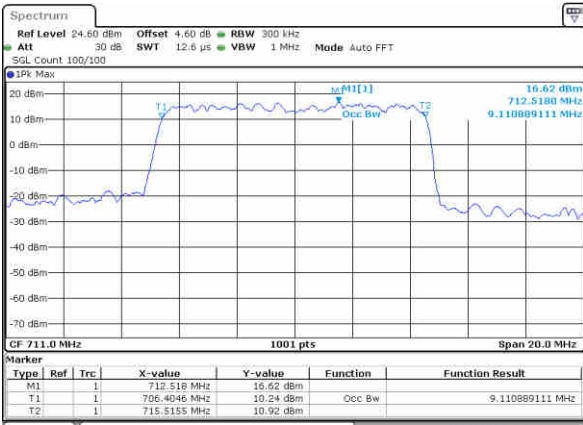

LTE Band 17

Lowest Channel / 10MHz / QPSK

Date: 27 JUN 2017 10:15:55

Lowest Channel / 10MHz / 16QAM

Date: 27 JUN 2017 10:16:05

Middle Channel / 10MHz / QPSK

Date: 27 JUN 2017 10:23:00

Middle Channel / 10MHz / 16QAM

Date: 27 JUN 2017 10:23:11

Highest Channel / 10MHz / QPSK

Date: 27 JUN 2017 10:25:33

Highest Channel / 10MHz / 16QAM

Date: 27 JUN 2017 10:25:43

LTE Band 17

Lowest Channel / 5MHz / 64QAM

Date: 27 JUN 2017 11:23:59