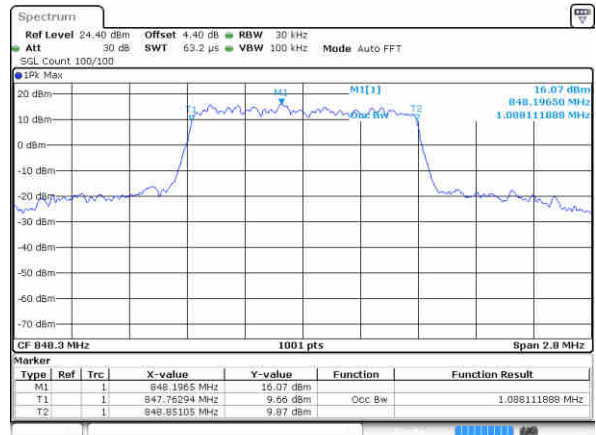

Date: 29 JUN 2017 14:50:39

Middle Channel / 20MHz / 64QAM

Date: 29 JUN 2017 15:21:05

Highest Channel / 15MHz / 64QAM

Date: 29 JUN 2017 14:54:42

Highest Channel / 20MHz / 64QAM

Date: 29 JUN 2017 15:26:02

LTE Band 26

Lowest Channel / 1.4MHz / QPSK

Date: 27 JUN 2017 21:57:09

Lowest Channel / 1.4MHz / 16QAM

Date: 27 JUN 2017 21:57:29

Middle Channel / 1.4MHz / QPSK

Date: 27 JUN 2017 21:58:15

Middle Channel / 1.4MHz / 16QAM

Date: 27 JUN 2017 21:58:38

Highest Channel / 1.4MHz / QPSK

Date: 27 JUN 2017 21:59:29

Highest Channel / 1.4MHz / 16QAM

Date: 27 JUN 2017 21:59:57

LTE Band 26

Lowest Channel / 3MHz / QPSK

Date: 27 JUN 2017 22:36:13