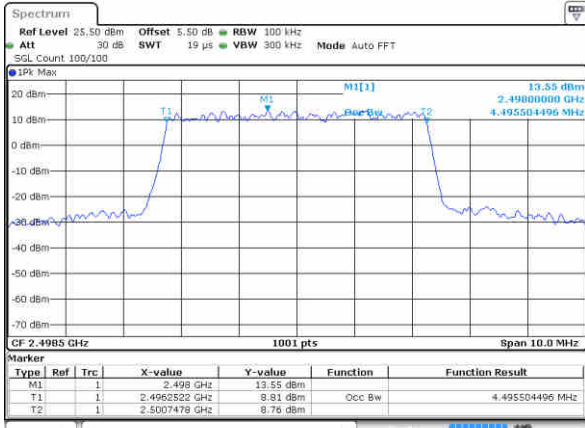

LTE Band 41

Lowest Channel / 5MHz / QPSK

Date: 29 JUN 2017 21:12:51