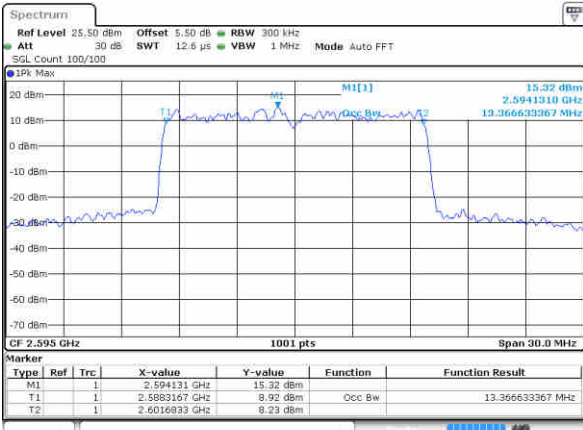

Middle Channel / 15MHz / QPSK

Date: 29 JUN 2017 20:49:26