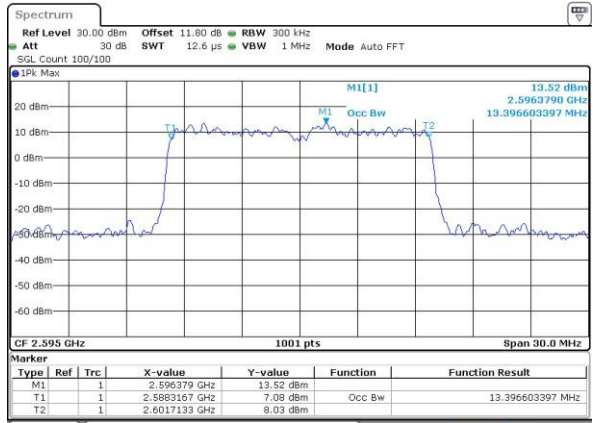

Highest Channel / 20MHz / QPSK

Date: 6 APR 2017 13:47:10

Highest Channel / 20MHz / 16QAM

Date: 6 APR 2017 13:47:20

LTE Band 38

Lowest Channel / 5MHz / 64QAM

Date: 27 APR 2017 19:47:30

Middle Channel / 5MHz / 64QAM

Date: 27 APR 2017 19:47:50

Highest Channel / 5MHz / 64QAM

Date: 27 APR 2017 19:48:11

LTE Band 38

Lowest Channel / 10MHz / 64QAM

Middle Channel / 10MHz / 64QAM

Highest Channel / 10MHz / 64QAM

LTE Band 38

Lowest Channel / 15MHz / 64QAM

Date: 27 APR 2017 19:49:34

Middle Channel / 15MHz / 64QAM

Date: 27 APR 2017 19:49:55

Highest Channel / 15MHz / 64QAM

Date: 27 APR 2017 19:50:16

LTE Band 38

Lowest Channel / 20MHz / 64QAM

Date: 27 APR 2017 19:53:13

Middle Channel / 20MHz / 64QAM

Date: 27 APR 2017 19:53:34

Highest Channel / 20MHz / 64QAM

Date: 27 APR 2017 19:53:55

Conducted Band Edge

LTE Band 38 / 5MHz / QPSK

Lowest Band Edge / 1 RB