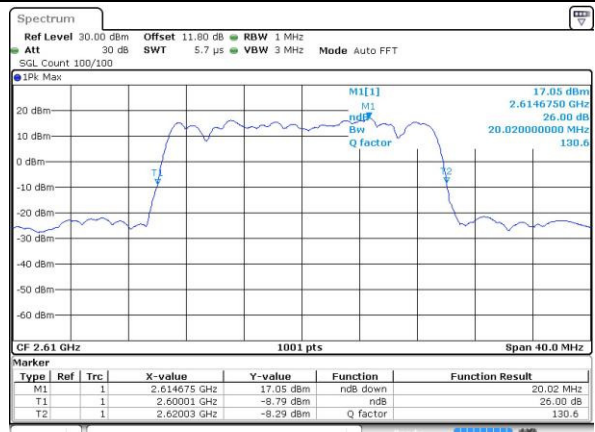

Date: 6 APR 2017 13:44:45

Middle Channel / 15MHz / 16QAM

Date: 6 APR 2017 13:44:55

Highest Channel / 15MHz / QPSK

Date: 6 APR 2017 13:45:26

Highest Channel / 15MHz / 16QAM

Date: 6 APR 2017 13:45:37

LTE Band 38

Lowest Channel / 20MHz / QPSK

Date: 6 APR 2017 13:46:08

Lowest Channel / 20MHz / 16QAM

Date: 6 APR 2017 13:46:18

Middle Channel / 20MHz / QPSK

Date: 6 APR 2017 13:46:49

Middle Channel / 20MHz / 16QAM

Date: 6 APR 2017 13:46:59

Highest Channel / 20MHz / QPSK

Date: 6 APR 2017 13:47:31

Highest Channel / 20MHz / 16QAM

Date: 6 APR 2017 13:47:41

LTE Band 38

Lowest Channel / 5MHz / 64QAM

Date: 27 APR 2017 19:47:40

Middle Channel / 5MHz / 64QAM