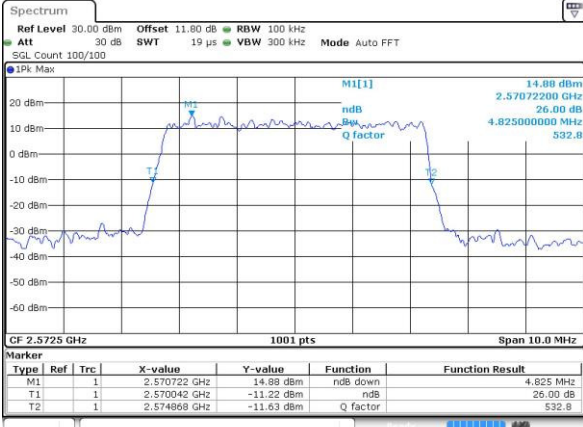

Lowest Channel / Full RB

Date: 27 APR 2017 19:54:39

Middle Channel / 1RB

Date: 27 APR 2017 19:54:59

Middle Channel / Full RB

Date: 27 APR 2017 19:55:14

Highest Channel / 1RB

Date: 27 APR 2017 19:55:31

Highest Channel / Full RB

Date: 27 APR 2017 19:55:47

26dB Bandwidth

| Mode | LTE Band 38 : 26dB BW(MHz) | | | | | | | | | | | |
|------------|----------------------------|-------|------|-------|------|-------|-------|-------|-------|-------|-------|-------|
| BW | 1.4MHz | | 3MHz | | 5MHz | | 10MHz | | 15MHz | | 20MHz | |
| Mod. | QPSK | 16QAM | QPSK | 16QAM | QPSK | 16QAM | QPSK | 16QAM | QPSK | 16QAM | QPSK | 16QAM |
| Lowest CH | - | - | - | - | 4.83 | 4.76 | 9.77 | 9.77 | 14.18 | 14.39 | 20.26 | 20.18 |
| Middle CH | - | - | - | - | 4.81 | 4.83 | 9.83 | 9.65 | 14.33 | 14.30 | 20.06 | 20.10 |
| Highest CH | - | - | - | - | 4.82 | 4.89 | 9.65 | 9.65 | 14.24 | 14.42 | 20.14 | 20.02 |
| BW | 1.4MHz | | 3MHz | | 5MHz | | 10MHz | | 15MHz | | 20MHz | |
| Mod. | - | 64QAM | - | 64QAM | - | 64QAM | - | 64QAM | - | 64QAM | - | 64QAM |
| Lowest CH | - | - | - | - | - | 4.81 | - | 9.63 | - | 14.18 | - | 20.02 |
| Middle CH | - | - | - | - | - | 4.77 | - | 9.85 | - | 14.33 | - | 20.14 |
| Highest CH | - | - | - | - | - | 4.84 | - | 9.67 | - | 14.15 | - | 20.18 |

LTE Band 38

Lowest Channel / 5MHz / QPSK

Date: 6 APR 2017 13:39:54

Lowest Channel / 5MHz / 16QAM

Date: 6 APR 2017 13:40:04

Middle Channel / 5MHz / QPSK

Date: 6 APR 2017 13:40:35

Middle Channel / 5MHz / 16QAM