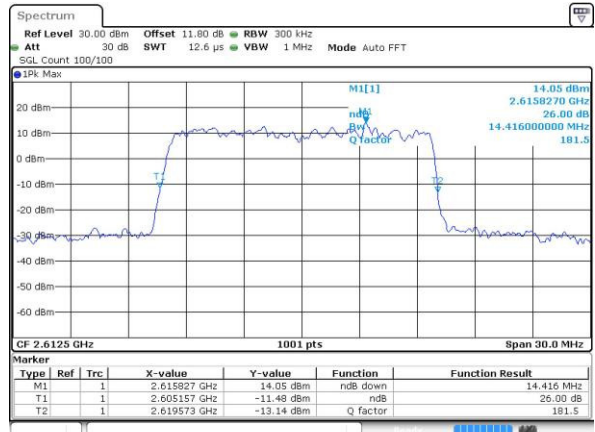

Date: 6 APR 2017 13:44:45

Middle Channel / 15MHz / 16QAM

Date: 6 APR 2017 13:44:55

Highest Channel / 15MHz / QPSK

Date: 6 APR 2017 13:45:26

Highest Channel / 15MHz / 16QAM

Date: 6 APR 2017 13:45:37

LTE Band 38