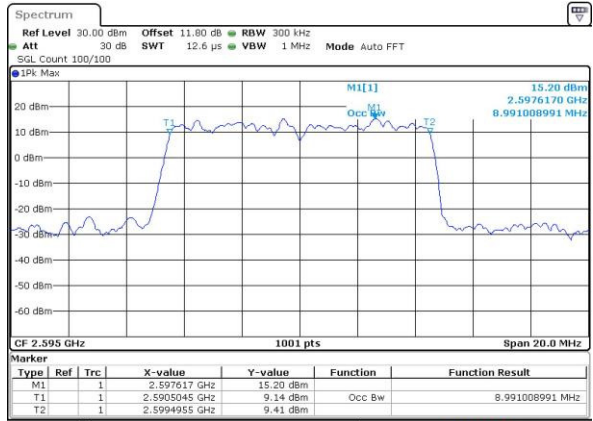

Date: 6 APR 2017 13:40:25

Highest Channel / 5MHz / QPSK

Date: 6 APR 2017 13:40:56

Highest Channel / 5MHz / 16QAM

Date: 6 APR 2017 13:41:07

LTE Band 38

Lowest Channel / 10MHz / QPSK

Date: 6 APR 2017 13:41:38

Lowest Channel / 10MHz / 16QAM

Date: 6 APR 2017 13:41:48

Middle Channel / 10MHz / QPSK

Date: 6 APR 2017 13:42:19

Middle Channel / 10MHz / 16QAM

Date: 6 APR 2017 13:42:30

Highest Channel / 10MHz / QPSK

Date: 6 APR 2017 13:43:01

Highest Channel / 10MHz / 16QAM

Date: 6 APR 2017 13:43:11

LTE Band 38

Lowest Channel / 15MHz / QPSK

Date: 6 APR 2017 13:43:42

Lowest Channel / 15MHz / 16QAM

Date: 6 APR 2017 13:43:53

Middle Channel / 15MHz / QPSK