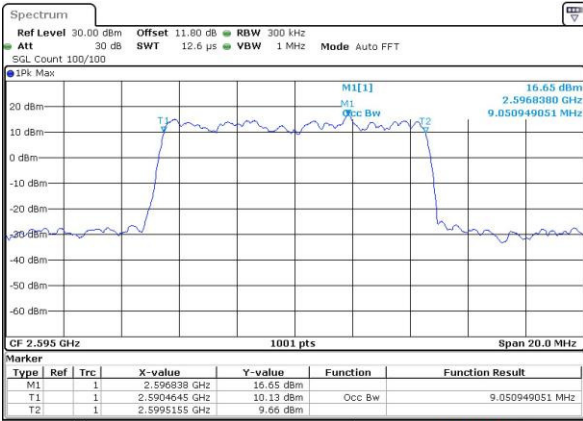

LTE Band 38

Lowest Channel / 5MHz / QPSK

Date: 6 APR 2017 13:38:31

Lowest Channel / 5MHz / 16QAM

Date: 6 APR 2017 13:38:42

Middle Channel / 5MHz / QPSK

Date: 6 APR 2017 13:40:15

Middle Channel / 5MHz / 16QAM

Date: 6 APR 2017 13:40:25

Highest Channel / 5MHz / QPSK

Date: 6 APR 2017 13:40:56

Highest Channel / 5MHz / 16QAM

Date: 6 APR 2017 13:41:07

LTE Band 38

Lowest Channel / 10MHz / QPSK

Date: 6 APR 2017 13:41:38

Lowest Channel / 10MHz / 16QAM

Date: 6 APR 2017 13:41:48

Middle Channel / 10MHz / QPSK

Date: 6 APR 2017 13:42:19

Middle Channel / 10MHz / 16QAM

Date: 6 APR 2017 13:42:30

Highest Channel / 10MHz / QPSK

Date: 6 APR 2017 13:43:01