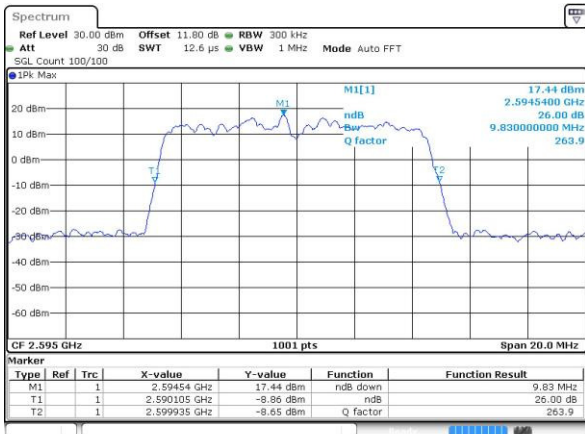

Middle Channel / 10MHz / QPSK

Date: 6 APR 2017 13:42:40