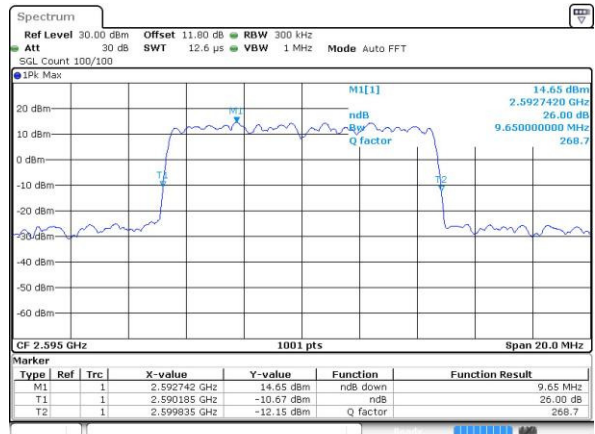

Date: 6 APR 2017 13:40:46

Highest Channel / 5MHz / QPSK

Date: 6 APR 2017 13:41:17

Highest Channel / 5MHz / 16QAM

Date: 6 APR 2017 13:41:27

LTE Band 38

Lowest Channel / 10MHz / QPSK

Date: 6 APR 2017 13:41:58

Lowest Channel / 10MHz / 16QAM

Date: 6 APR 2017 13:42:09

Middle Channel / 10MHz / QPSK

Date: 6 APR 2017 13:42:40

Middle Channel / 10MHz / 16QAM

Date: 6 APR 2017 13:42:50

Highest Channel / 10MHz / QPSK

Date: 6 APR 2017 13:43:21

Highest Channel / 10MHz / 16QAM

Date: 6 APR 2017 13:43:32

LTE Band 38

Lowest Channel / 15MHz / QPSK

Date: 6 APR 2017 13:44:03

Lowest Channel / 15MHz / 16QAM

Date: 6 APR 2017 13:44:14

Middle Channel / 15MHz / QPSK