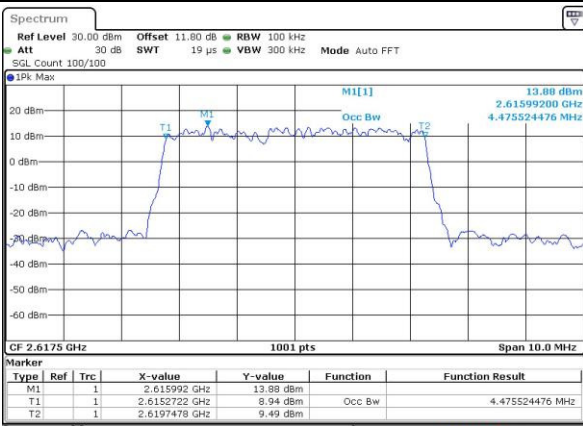

LTE Band 38

Lowest Channel / 5MHz / QPSK

Date: 6 APR 2017 13:38:31

Lowest Channel / 5MHz / 16QAM

Date: 6 APR 2017 13:38:42

Middle Channel / 5MHz / QPSK

Date: 6 APR 2017 13:40:15

Middle Channel / 5MHz / 16QAM

Date: 6 APR 2017 13:40:25

Highest Channel / 5MHz / QPSK

Date: 6 APR 2017 13:40:56

Highest Channel / 5MHz / 16QAM

Date: 6 APR 2017 13:41:07

LTE Band 38

Lowest Channel / 10MHz / QPSK

Date: 6 APR 2017 13:41:38