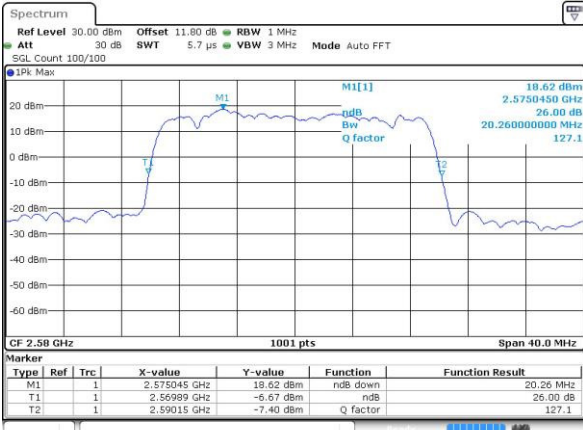

LTE Band 38

Lowest Channel / 20MHz / QPSK

Date: 6 APR 2017 13:46:08