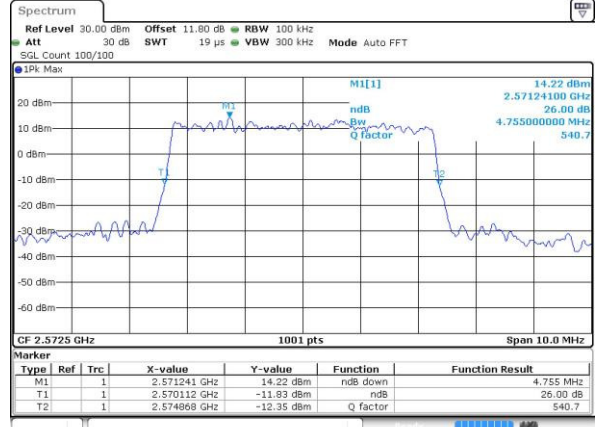

Lowest Channel / Full RB

Date: 27 APR 2017 19:54:39

Middle Channel / 1RB

Date: 27 APR 2017 19:54:59

Middle Channel / Full RB

Date: 27 APR 2017 19:55:14

Highest Channel / 1RB

Date: 27 APR 2017 19:55:31

Highest Channel / Full RB

Date: 27 APR 2017 19:55:47

26dB Bandwidth

| Mode | LTE Band 38 : 26dB BW(MHz) | | | | | | | | | | | |
|------------|----------------------------|-------|------|-------|------|-------|-------|-------|-------|-------|-------|-------|
| BW | 1.4MHz | | 3MHz | | 5MHz | | 10MHz | | 15MHz | | 20MHz | |
| Mod. | QPSK | 16QAM | QPSK | 16QAM | QPSK | 16QAM | QPSK | 16QAM | QPSK | 16QAM | QPSK | 16QAM |
| Lowest CH | - | - | - | - | 4.83 | 4.76 | 9.77 | 9.77 | 14.18 | 14.39 | 20.26 | 20.18 |
| Middle CH | - | - | - | - | 4.81 | 4.83 | 9.83 | 9.65 | 14.33 | 14.30 | 20.06 | 20.10 |
| Highest CH | - | - | - | - | 4.82 | 4.89 | 9.65 | 9.65 | 14.24 | 14.42 | 20.14 | 20.02 |
| BW | 1.4MHz | | 3MHz | | 5MHz | | 10MHz | | 15MHz | | 20MHz | |
| Mod. | - | 64QAM | - | 64QAM | - | 64QAM | - | 64QAM | - | 64QAM | - | 64QAM |
| Lowest CH | - | - | - | - | - | 4.81 | - | 9.63 | - | 14.18 | - | 20.02 |
| Middle CH | - | - | - | - | - | 4.77 | - | 9.85 | - | 14.33 | - | 20.14 |
| Highest CH | - | - | - | - | - | 4.84 | - | 9.67 | - | 14.15 | - | 20.18 |

LTE Band 38

Lowest Channel / 5MHz / QPSK

Date: 6 APR 2017 13:39:54

Lowest Channel / 5MHz / 16QAM

Date: 6 APR 2017 13:40:04

Middle Channel / 5MHz / QPSK

Date: 6 APR 2017 13:40:35

Middle Channel / 5MHz / 16QAM

Date: 6 APR 2017 13:40:46

Highest Channel / 5MHz / QPSK

Date: 6 APR 2017 13:41:17

Highest Channel / 5MHz / 16QAM

Date: 6 APR 2017 13:41:27

LTE Band 38

Lowest Channel / 10MHz / QPSK

Date: 6 APR 2017 13:41:58