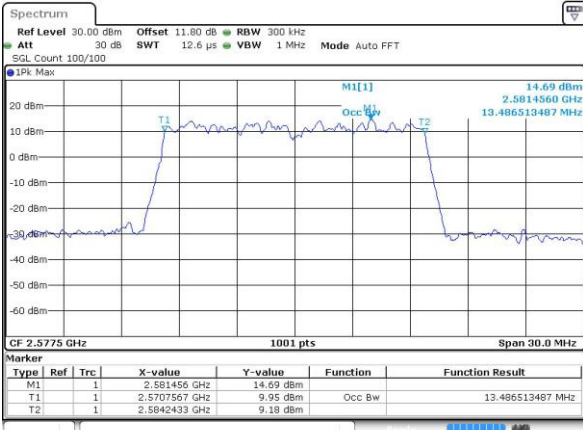

Lowest Channel / 10MHz / 16QAM

Date: 6 APR 2017 13:41:48

Middle Channel / 10MHz / QPSK

Date: 6 APR 2017 13:42:19

Middle Channel / 10MHz / 16QAM

Date: 6 APR 2017 13:42:30

Highest Channel / 10MHz / QPSK

Date: 6 APR 2017 13:43:01

Highest Channel / 10MHz / 16QAM

Date: 6 APR 2017 13:43:11

LTE Band 38

Lowest Channel / 15MHz / QPSK

Date: 6 APR 2017 13:43:42

Lowest Channel / 15MHz / 16QAM

Date: 6 APR 2017 13:43:53

Middle Channel / 15MHz / QPSK

Date: 6 APR 2017 13:44:24

Middle Channel / 15MHz / 16QAM

Date: 6 APR 2017 13:44:34

Highest Channel / 15MHz / QPSK

Date: 6 APR 2017 13:45:05

Highest Channel / 15MHz / 16QAM

Date: 6 APR 2017 13:45:16

LTE Band 38