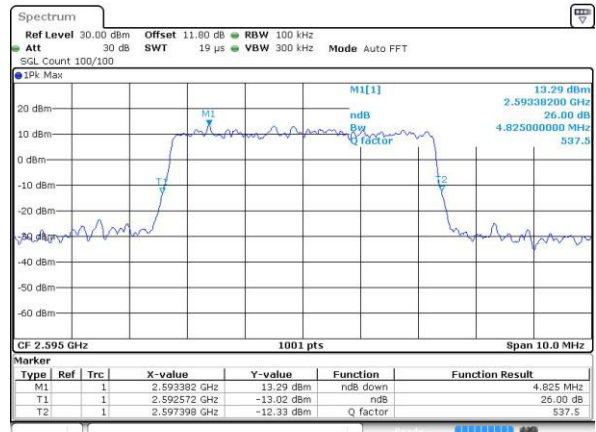

Highest Channel / Full RB

Date: 27 APR 2017 19:55:47

26dB Bandwidth

| Mode | LTE Band 38 : 26dB BW(MHz) | | | | | | | | | | | |
|------------|----------------------------|-------|------|-------|------|-------|-------|-------|-------|-------|-------|-------|
| BW | 1.4MHz | | 3MHz | | 5MHz | | 10MHz | | 15MHz | | 20MHz | |
| Mod. | QPSK | 16QAM | QPSK | 16QAM | QPSK | 16QAM | QPSK | 16QAM | QPSK | 16QAM | QPSK | 16QAM |
| Lowest CH | - | - | - | - | 4.83 | 4.76 | 9.77 | 9.77 | 14.18 | 14.39 | 20.26 | 20.18 |
| Middle CH | - | - | - | - | 4.81 | 4.83 | 9.83 | 9.65 | 14.33 | 14.30 | 20.06 | 20.10 |
| Highest CH | - | - | - | - | 4.82 | 4.89 | 9.65 | 9.65 | 14.24 | 14.42 | 20.14 | 20.02 |
| BW | 1.4MHz | | 3MHz | | 5MHz | | 10MHz | | 15MHz | | 20MHz | |
| Mod. | - | 64QAM | - | 64QAM | - | 64QAM | - | 64QAM | - | 64QAM | - | 64QAM |
| Lowest CH | - | - | - | - | - | 4.81 | - | 9.63 | - | 14.18 | - | 20.02 |
| Middle CH | - | - | - | - | - | 4.77 | - | 9.85 | - | 14.33 | - | 20.14 |
| Highest CH | - | - | - | - | - | 4.84 | - | 9.67 | - | 14.15 | - | 20.18 |

LTE Band 38

Lowest Channel / 5MHz / QPSK

Date: 6 APR 2017 13:39:54

Lowest Channel / 5MHz / 16QAM

Date: 6 APR 2017 13:40:04

Middle Channel / 5MHz / QPSK

Date: 6 APR 2017 13:40:35

Middle Channel / 5MHz / 16QAM

Date: 6 APR 2017 13:40:46

Highest Channel / 5MHz / QPSK

Date: 6 APR 2017 13:41:17

Highest Channel / 5MHz / 16QAM

Date: 6 APR 2017 13:41:27

LTE Band 38

Lowest Channel / 10MHz / QPSK

Date: 6 APR 2017 13:41:58