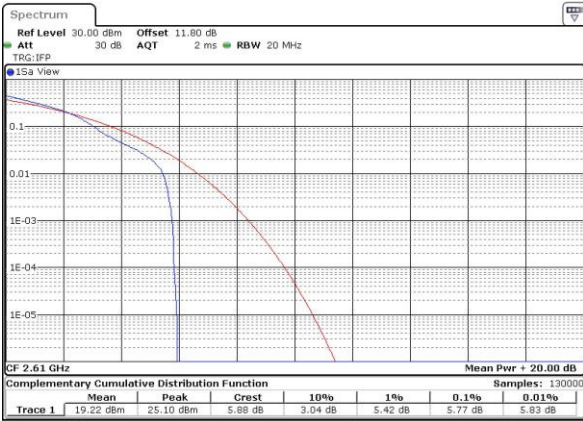

LTE Band 38 / 20MHz / 16QAM

Lowest Channel / 1RB

Date: 6 APR 2017 13:48:14

Lowest Channel / Full RB

Date: 6 APR 2017 13:48:28

Middle Channel / 1RB

Date: 6 APR 2017 13:48:46

Middle Channel / Full RB

Date: 6 APR 2017 13:48:59

Highest Channel / 1RB

Date: 6 APR 2017 13:49:26

Highest Channel / Full RB

Date: 6 APR 2017 13:49:39

LTE Band 38 / 20MHz / 64QAM

Lowest Channel / 1RB

Date: 27 APR 2017 19:54:23

Lowest Channel / Full RB

Date: 27 APR 2017 19:54:39

Middle Channel / 1RB

Date: 27 APR 2017 19:54:59

Middle Channel / Full RB

Date: 27 APR 2017 19:55:14

Highest Channel / 1RB

Date: 27 APR 2017 19:55:31

Highest Channel / Full RB

Date: 27 APR 2017 19:55:47

26dB Bandwidth

| Mode | LTE Band 38 : 26dB BW(MHz) | | | | | | | | | | | |
|------------|----------------------------|-------|------|-------|------|-------|-------|-------|-------|-------|-------|-------|
| BW | 1.4MHz | | 3MHz | | 5MHz | | 10MHz | | 15MHz | | 20MHz | |
| Mod. | QPSK | 16QAM | QPSK | 16QAM | QPSK | 16QAM | QPSK | 16QAM | QPSK | 16QAM | QPSK | 16QAM |
| Lowest CH | - | - | - | - | 4.83 | 4.76 | 9.77 | 9.77 | 14.18 | 14.39 | 20.26 | 20.18 |
| Middle CH | - | - | - | - | 4.81 | 4.83 | 9.83 | 9.65 | 14.33 | 14.30 | 20.06 | 20.10 |
| Highest CH | - | - | - | - | 4.82 | 4.89 | 9.65 | 9.65 | 14.24 | 14.42 | 20.14 | 20.02 |
| BW | 1.4MHz | | 3MHz | | 5MHz | | 10MHz | | 15MHz | | 20MHz | |
| Mod. | - | 64QAM | - | 64QAM | - | 64QAM | - | 64QAM | - | 64QAM | - | 64QAM |
| Lowest CH | - | - | - | - | - | 4.81 | - | 9.63 | - | 14.18 | - | 20.02 |
| Middle CH | - | - | - | - | - | 4.77 | - | 9.85 | - | 14.33 | - | 20.14 |
| Highest CH | - | - | - | - | - | 4.84 | - | 9.67 | - | 14.15 | - | 20.18 |