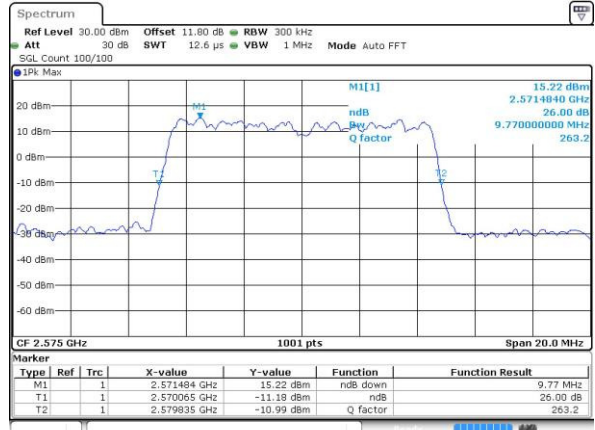

Lowest Channel / 10MHz / 16QAM

Date: 6 APR 2017 13:42:09