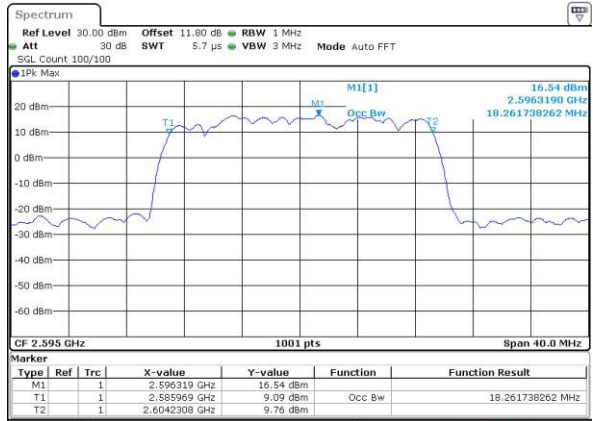

Date: 27 APR 2017 19:47:50

Highest Channel / 5MHz / 64QAM

Date: 27 APR 2017 19:48:11

LTE Band 38

Lowest Channel / 10MHz / 64QAM

Middle Channel / 10MHz / 64QAM

Highest Channel / 10MHz / 64QAM

LTE Band 38

Lowest Channel / 15MHz / 64QAM

Date: 27 APR 2017 19:49:34

Middle Channel / 15MHz / 64QAM

Date: 27 APR 2017 19:49:55

Highest Channel / 15MHz / 64QAM

Date: 27 APR 2017 19:50:16

LTE Band 38

Lowest Channel / 20MHz / 64QAM

Date: 27 APR 2017 19:53:13

Middle Channel / 20MHz / 64QAM

Date: 27 APR 2017 19:53:34

Highest Channel / 20MHz / 64QAM

Date: 27 APR 2017 19:53:55

Conducted Band Edge

LTE Band 38 / 5MHz / QPSK

Lowest Band Edge / 1 RB

Date: 6 APR 2017 13:56:46

Highest Band Edge / 1 RB

Date: 6 APR 2017 14:03:45

Lowest Band Edge / Full RB

Date: 6 APR 2017 13:59:05

Highest Band Edge / Full RB

Date: 6 APR 2017 14:01:25

LTE Band 38 / 5MHz / 16QAM