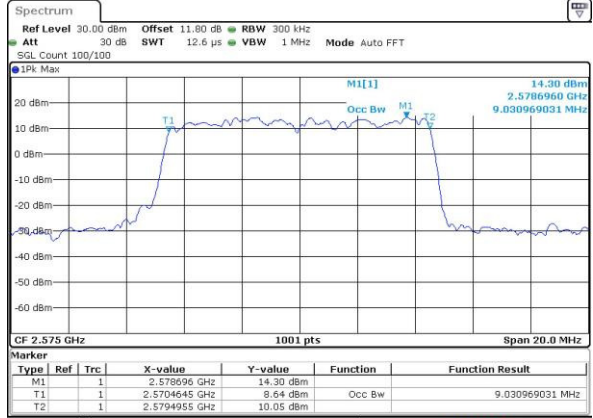

LTE Band 38

Lowest Channel / 5MHz / QPSK

Date: 6 APR 2017 13:38:31

Lowest Channel / 5MHz / 16QAM

Date: 6 APR 2017 13:38:42

Middle Channel / 5MHz / QPSK

Date: 6 APR 2017 13:40:15

Middle Channel / 5MHz / 16QAM

Date: 6 APR 2017 13:40:25

Highest Channel / 5MHz / QPSK

Date: 6 APR 2017 13:40:56

Highest Channel / 5MHz / 16QAM

Date: 6 APR 2017 13:41:07

LTE Band 38

Lowest Channel / 10MHz / QPSK

Date: 6 APR 2017 13:41:38

Lowest Channel / 10MHz / 16QAM

Date: 6 APR 2017 13:41:48

Middle Channel / 10MHz / QPSK

Date: 6 APR 2017 13:42:19

Middle Channel / 10MHz / 16QAM

Date: 6 APR 2017 13:42:30

Highest Channel / 10MHz / QPSK

Date: 6 APR 2017 13:43:01