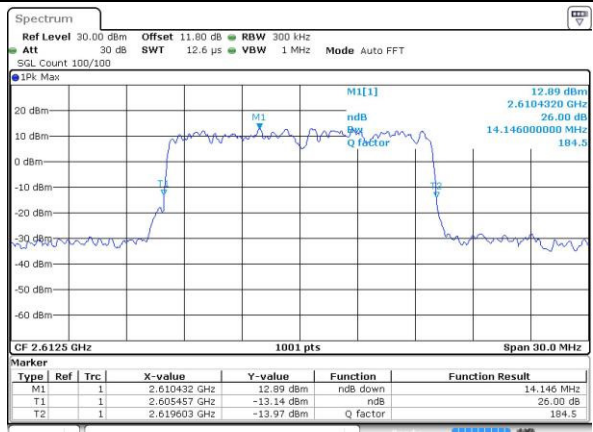

Date: 27 APR 2017 19:48:01

Highest Channel / 5MHz / 64QAM

Date: 27 APR 2017 19:48:21

LTE Band 38

Lowest Channel / 10MHz / 64QAM

Date: 27 APR 2017 19:48:42

Middle Channel / 10MHz / 64QAM

Date: 27 APR 2017 19:49:03

Highest Channel / 10MHz / 64QAM

Date: 27 APR 2017 19:49:24

LTE Band 38

Lowest Channel / 15MHz / 64QAM

Date: 27 APR 2017 19:49:45

Middle Channel / 15MHz / 64QAM

Date: 27 APR 2017 19:50:05

Highest Channel / 15MHz / 64QAM

Date: 27 APR 2017 19:50:26

LTE Band 38

Lowest Channel / 20MHz / 64QAM

Date: 27 APR 2017 19:53:24

Middle Channel / 20MHz / 64QAM

Date: 27 APR 2017 19:53:44

Highest Channel / 20MHz / 64QAM

Date: 27 APR 2017 19:54:05