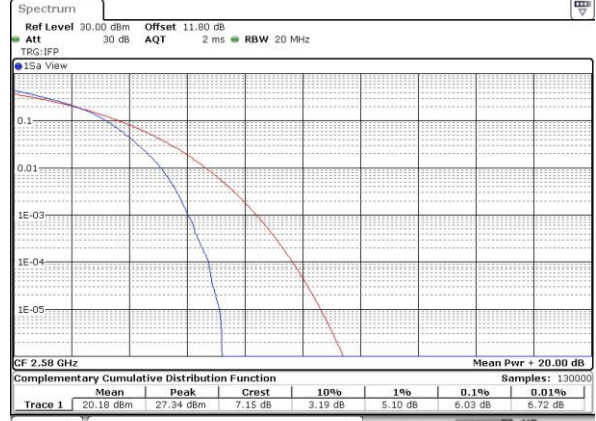

LTE Band 38 / 20MHz / 16QAM

Lowest Channel / 1RB

Date: 6 APR 2017 13:48:14

Lowest Channel / Full RB

Date: 6 APR 2017 13:48:28

Middle Channel / 1RB

Date: 6 APR 2017 13:48:46

Middle Channel / Full RB

Date: 6 APR 2017 13:48:59

Highest Channel / 1RB

Date: 6 APR 2017 13:49:26

Highest Channel / Full RB

Date: 6 APR 2017 13:49:39

LTE Band 38 / 20MHz / 64QAM

Lowest Channel / 1RB

Date: 27 APR 2017 19:54:23