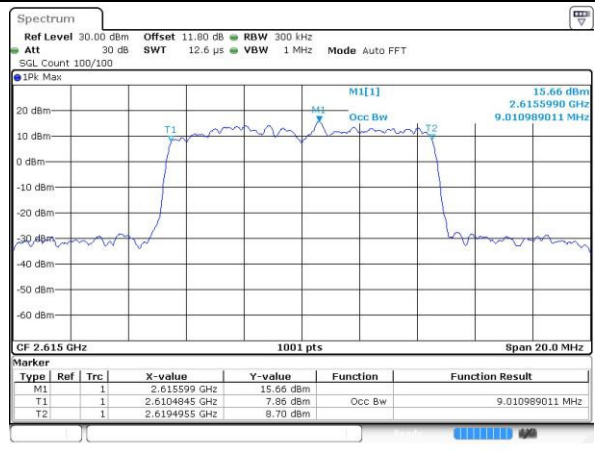

Highest Channel / 20MHz / QPSK

Date: 6 APR 2017 13:47:10

Highest Channel / 20MHz / 16QAM

Date: 6 APR 2017 13:47:20

LTE Band 38

Lowest Channel / 5MHz / 64QAM

Date: 27 APR 2017 19:47:30

Middle Channel / 5MHz / 64QAM

Date: 27 APR 2017 19:47:50

Highest Channel / 5MHz / 64QAM

Date: 27 APR 2017 19:48:11

LTE Band 38

Lowest Channel / 10MHz / 64QAM

Middle Channel / 10MHz / 64QAM

Highest Channel / 10MHz / 64QAM

LTE Band 38

Lowest Channel / 15MHz / 64QAM

Date: 27 APR 2017 19:49:34

Middle Channel / 15MHz / 64QAM

Date: 27 APR 2017 19:49:55

Highest Channel / 15MHz / 64QAM

Date: 27 APR 2017 19:50:16

LTE Band 38

Lowest Channel / 20MHz / 64QAM