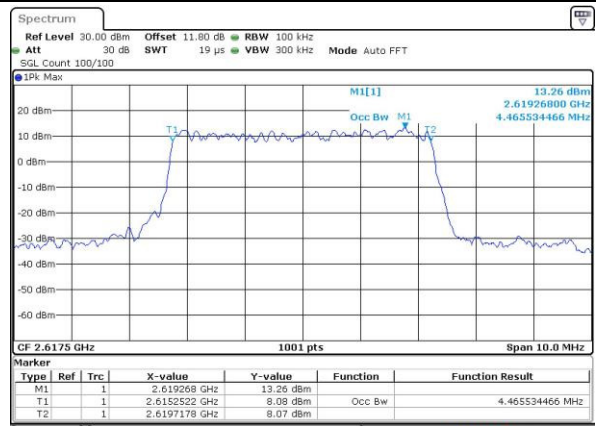

Occupied Bandwidth

| Mode | LTE Band 38 : 99%OBW(MHz) | | | | | | | | | | | |
|------------|---------------------------|-------|------|-------|------|-------|-------|-------|-------|-------|-------|-------|
| BW | 1.4MHz | | 3MHz | | 5MHz | | 10MHz | | 15MHz | | 20MHz | |
| Mod. | QPSK | 16QAM | QPSK | 16QAM | QPSK | 16QAM | QPSK | 16QAM | QPSK | 16QAM | QPSK | 16QAM |
| Lowest CH | - | - | - | - | 4.5 | 4.5 | 9.01 | 9.03 | 13.49 | 13.43 | 18.46 | 18.34 |
| Middle CH | - | - | - | - | 4.49 | 4.49 | 9.05 | 8.99 | 13.4 | 13.46 | 18.26 | 18.46 |
| Highest CH | - | - | - | - | 4.48 | 4.47 | 9.03 | 9.01 | 13.4 | 13.37 | 18.3 | 18.26 |
| BW | 1.4MHz | | 3MHz | | 5MHz | | 10MHz | | 15MHz | | 20MHz | |
| Mod. | - | 64QAM | - | 64QAM | - | 64QAM | - | 64QAM | - | 64QAM | - | 64QAM |
| Lowest CH | - | - | - | - | - | 4.45 | - | 9.01 | - | 13.46 | - | 18.26 |
| Middle CH | - | - | - | - | - | 4.48 | - | 9.05 | - | 13.4 | - | 18.26 |
| Highest CH | - | - | - | - | - | 4.49 | - | 9.01 | - | 13.46 | - | 18.34 |

LTE Band 38

Lowest Channel / 5MHz / QPSK

Date: 6 APR 2017 13:38:31

Lowest Channel / 5MHz / 16QAM

Date: 6 APR 2017 13:38:42

Middle Channel / 5MHz / QPSK

Date: 6 APR 2017 13:40:15

Middle Channel / 5MHz / 16QAM

Date: 6 APR 2017 13:40:25

Highest Channel / 5MHz / QPSK

Date: 6 APR 2017 13:40:56

Highest Channel / 5MHz / 16QAM

Date: 6 APR 2017 13:41:07

LTE Band 38

Lowest Channel / 10MHz / QPSK

Date: 6 APR 2017 13:41:38