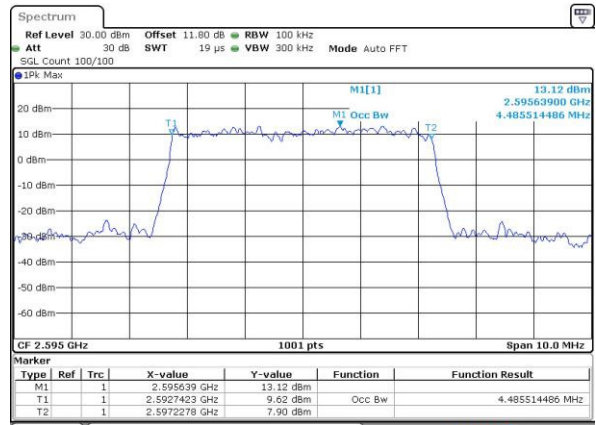

Occupied Bandwidth

| Mode | LTE Band 38 : 99%OBW(MHz) | | | | | | | | | | | |
|------------|---------------------------|-------|------|-------|------|-------|-------|-------|-------|-------|-------|-------|
| BW | 1.4MHz | | 3MHz | | 5MHz | | 10MHz | | 15MHz | | 20MHz | |
| Mod. | QPSK | 16QAM | QPSK | 16QAM | QPSK | 16QAM | QPSK | 16QAM | QPSK | 16QAM | QPSK | 16QAM |
| Lowest CH | - | - | - | - | 4.5 | 4.5 | 9.01 | 9.03 | 13.49 | 13.43 | 18.46 | 18.34 |
| Middle CH | - | - | - | - | 4.49 | 4.49 | 9.05 | 8.99 | 13.4 | 13.46 | 18.26 | 18.46 |
| Highest CH | - | - | - | - | 4.48 | 4.47 | 9.03 | 9.01 | 13.4 | 13.37 | 18.3 | 18.26 |
| BW | 1.4MHz | | 3MHz | | 5MHz | | 10MHz | | 15MHz | | 20MHz | |
| Mod. | - | 64QAM | - | 64QAM | - | 64QAM | - | 64QAM | - | 64QAM | - | 64QAM |
| Lowest CH | - | - | - | - | - | 4.45 | - | 9.01 | - | 13.46 | - | 18.26 |
| Middle CH | - | - | - | - | - | 4.48 | - | 9.05 | - | 13.4 | - | 18.26 |
| Highest CH | - | - | - | - | - | 4.49 | - | 9.01 | - | 13.46 | - | 18.34 |

LTE Band 38

Lowest Channel / 5MHz / QPSK

Date: 6 APR 2017 13:38:31

Lowest Channel / 5MHz / 16QAM

Date: 6 APR 2017 13:38:42

Middle Channel / 5MHz / QPSK

Date: 6 APR 2017 13:40:15

Middle Channel / 5MHz / 16QAM

Date: 6 APR 2017 13:40:25

Highest Channel / 5MHz / QPSK

Date: 6 APR 2017 13:40:56

Highest Channel / 5MHz / 16QAM

Date: 6 APR 2017 13:41:07

LTE Band 38

Lowest Channel / 10MHz / QPSK

Date: 6 APR 2017 13:41:38