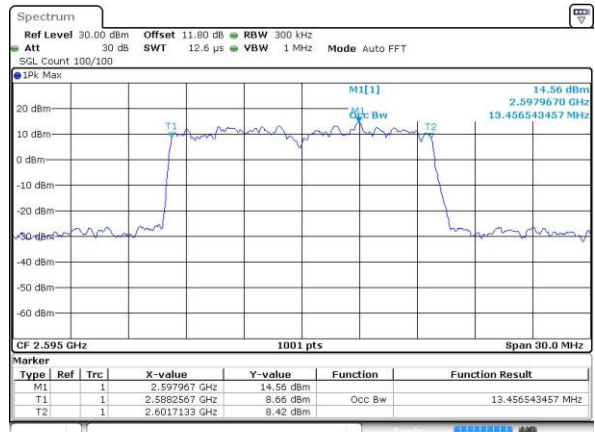

Highest Channel / 10MHz / 16QAM

Date: 6 APR 2017 13:43:11

LTE Band 38

Lowest Channel / 15MHz / QPSK

Date: 6 APR 2017 13:43:42

Lowest Channel / 15MHz / 16QAM

Date: 6 APR 2017 13:43:53

Middle Channel / 15MHz / QPSK

Date: 6 APR 2017 13:44:24

Middle Channel / 15MHz / 16QAM

Date: 6 APR 2017 13:44:34

Highest Channel / 15MHz / QPSK

Date: 6 APR 2017 13:45:05

Highest Channel / 15MHz / 16QAM

Date: 6 APR 2017 13:45:16

LTE Band 38