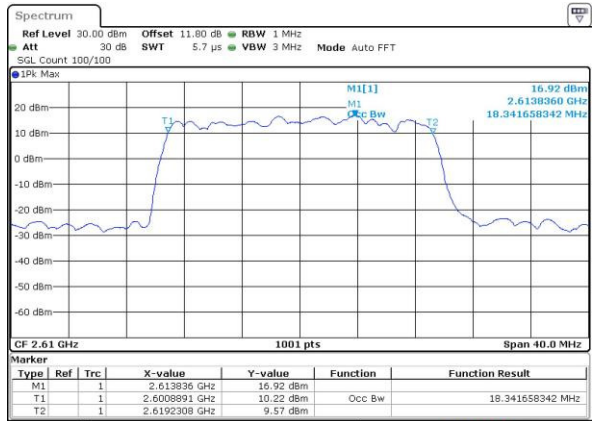

Date: 27 APR 2017 19:47:50

Highest Channel / 5MHz / 64QAM

Date: 27 APR 2017 19:48:11

LTE Band 38

Lowest Channel / 10MHz / 64QAM

Middle Channel / 10MHz / 64QAM

Highest Channel / 10MHz / 64QAM

LTE Band 38

Lowest Channel / 15MHz / 64QAM

Date: 27 APR 2017 19:49:34

Middle Channel / 15MHz / 64QAM

Date: 27 APR 2017 19:49:55

Highest Channel / 15MHz / 64QAM

Date: 27 APR 2017 19:50:16

LTE Band 38

Lowest Channel / 20MHz / 64QAM

Date: 27 APR 2017 19:53:13

Middle Channel / 20MHz / 64QAM

Date: 27 APR 2017 19:53:34

Highest Channel / 20MHz / 64QAM

Date: 27 APR 2017 19:53:55

Conducted Band Edge

LTE Band 38 / 5MHz / QPSK

Lowest Band Edge / 1 RB

Date: 6 APR 2017 13:56:46

Highest Band Edge / 1 RB

Date: 6 APR 2017 14:03:45

Lowest Band Edge / Full RB

Date: 6 APR 2017 13:59:05

Highest Band Edge / Full RB

Date: 6 APR 2017 14:01:25

LTE Band 38 / 5MHz / 16QAM