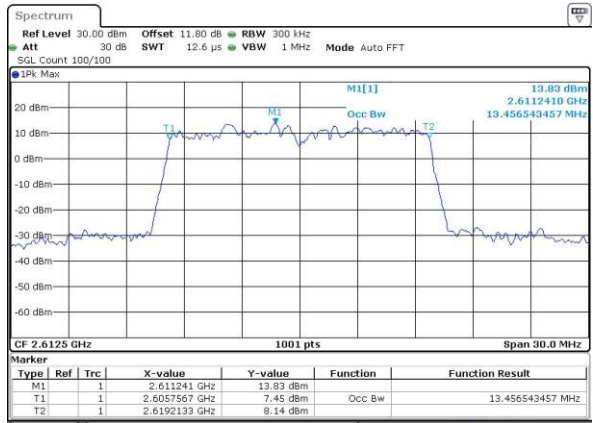

Date: 27 APR 2017 19:47:50

Highest Channel / 5MHz / 64QAM

Date: 27 APR 2017 19:48:11

LTE Band 38

Lowest Channel / 10MHz / 64QAM

Middle Channel / 10MHz / 64QAM

Highest Channel / 10MHz / 64QAM

LTE Band 38

Lowest Channel / 15MHz / 64QAM

Date: 27 APR 2017 19:49:34

Middle Channel / 15MHz / 64QAM

Date: 27 APR 2017 19:49:55

Highest Channel / 15MHz / 64QAM

Date: 27 APR 2017 19:50:16

LTE Band 38

Lowest Channel / 20MHz / 64QAM

Date: 27 APR 2017 19:53:13

Middle Channel / 20MHz / 64QAM

Date: 27 APR 2017 19:53:34

Highest Channel / 20MHz / 64QAM

Date: 27 APR 2017 19:53:55

Conducted Band Edge

LTE Band 38 / 5MHz / QPSK

Lowest Band Edge / 1 RB

Date: 6 APR 2017 13:56:46

Highest Band Edge / 1 RB

Date: 6 APR 2017 14:03:45

Lowest Band Edge / Full RB

Date: 6 APR 2017 13:59:05

Highest Band Edge / Full RB

Date: 6 APR 2017 14:01:25

LTE Band 38 / 5MHz / 16QAM