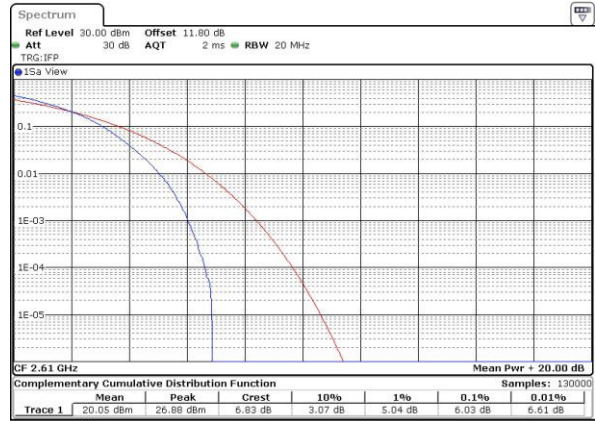

LTE Band 38 / 20MHz / 16QAM

Lowest Channel / 1RB

Date: 6 APR 2017 13:48:14

Lowest Channel / Full RB

Date: 6 APR 2017 13:48:28

Middle Channel / 1RB

Date: 6 APR 2017 13:48:46

Middle Channel / Full RB

Date: 6 APR 2017 13:48:59

Highest Channel / 1RB

Date: 6 APR 2017 13:49:26

Highest Channel / Full RB

Date: 6 APR 2017 13:49:39

LTE Band 38 / 20MHz / 64QAM

Lowest Channel / 1RB

Date: 27 APR 2017 19:54:23