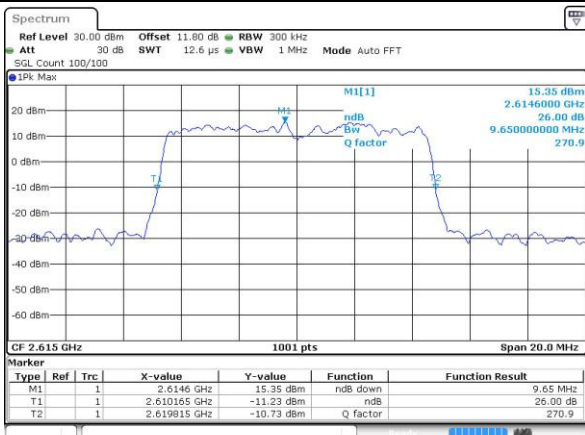

Date: 6 APR 2017 13:40:46

Highest Channel / 5MHz / QPSK

Date: 6 APR 2017 13:41:17

Highest Channel / 5MHz / 16QAM

Date: 6 APR 2017 13:41:27

LTE Band 38

Lowest Channel / 10MHz / QPSK

Date: 6 APR 2017 13:41:58

Lowest Channel / 10MHz / 16QAM

Date: 6 APR 2017 13:42:09

Middle Channel / 10MHz / QPSK

Date: 6 APR 2017 13:42:40

Middle Channel / 10MHz / 16QAM

Date: 6 APR 2017 13:42:50

Highest Channel / 10MHz / QPSK

Date: 6 APR 2017 13:43:21

Highest Channel / 10MHz / 16QAM

Date: 6 APR 2017 13:43:32

LTE Band 38

Lowest Channel / 15MHz / QPSK

Date: 6 APR 2017 13:44:03

Lowest Channel / 15MHz / 16QAM

Date: 6 APR 2017 13:44:14

Middle Channel / 15MHz / QPSK