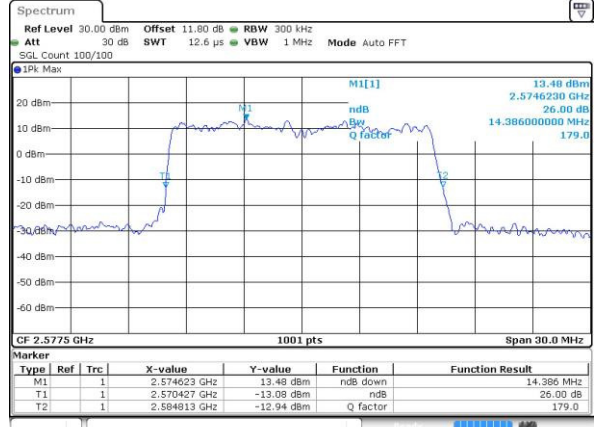

Highest Channel / 10MHz / 16QAM

Date: 6 APR 2017 13:43:32

LTE Band 38

Lowest Channel / 15MHz / QPSK

Date: 6 APR 2017 13:44:03

Lowest Channel / 15MHz / 16QAM

Date: 6 APR 2017 13:44:14

Middle Channel / 15MHz / QPSK

Date: 6 APR 2017 13:44:45

Middle Channel / 15MHz / 16QAM

Date: 6 APR 2017 13:44:55

Highest Channel / 15MHz / QPSK

Date: 6 APR 2017 13:45:26

Highest Channel / 15MHz / 16QAM

Date: 6 APR 2017 13:45:37

LTE Band 38