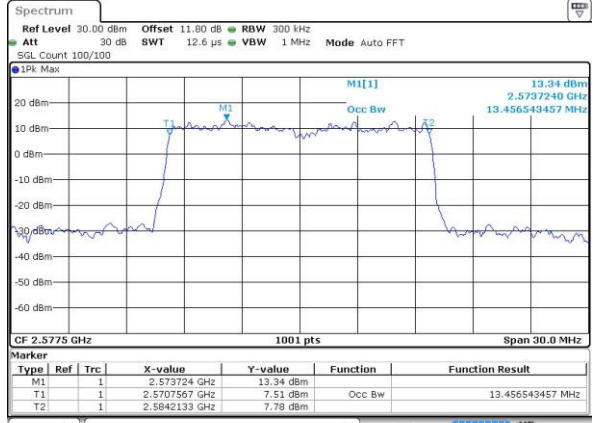

Highest Channel / 20MHz / QPSK

Date: 6 APR 2017 13:47:10

Highest Channel / 20MHz / 16QAM

Date: 6 APR 2017 13:47:20

LTE Band 38

Lowest Channel / 5MHz / 64QAM

Date: 27 APR 2017 19:47:30

Middle Channel / 5MHz / 64QAM

Date: 27 APR 2017 19:47:50

Highest Channel / 5MHz / 64QAM

Date: 27 APR 2017 19:48:11

LTE Band 38

Lowest Channel / 10MHz / 64QAM

Middle Channel / 10MHz / 64QAM

Highest Channel / 10MHz / 64QAM

LTE Band 38

Lowest Channel / 15MHz / 64QAM

Date: 27 APR 2017 19:49:34

Middle Channel / 15MHz / 64QAM

Date: 27 APR 2017 19:49:55

Highest Channel / 15MHz / 64QAM

Date: 27 APR 2017 19:50:16

LTE Band 38

Lowest Channel / 20MHz / 64QAM