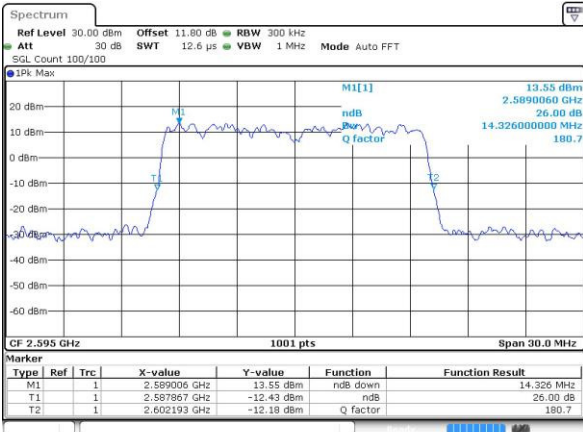

Highest Channel / 10MHz / 16QAM

Date: 6 APR 2017 13:43:32

LTE Band 38

Lowest Channel / 15MHz / QPSK

Date: 6 APR 2017 13:44:03

Lowest Channel / 15MHz / 16QAM

Date: 6 APR 2017 13:44:14

Middle Channel / 15MHz / QPSK

Date: 6 APR 2017 13:44:45

Middle Channel / 15MHz / 16QAM

Date: 6 APR 2017 13:44:55

Highest Channel / 15MHz / QPSK

Date: 6 APR 2017 13:45:26

Highest Channel / 15MHz / 16QAM

Date: 6 APR 2017 13:45:37

LTE Band 38