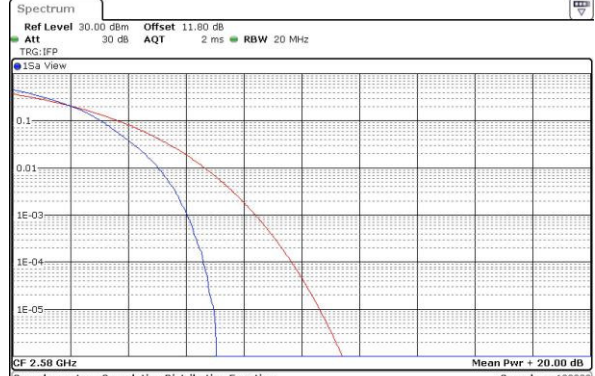

Date: 6 APR 2017 13:48:59

Highest Channel / 1RB

Date: 6 APR 2017 13:49:26

Highest Channel / Full RB

Date: 6 APR 2017 13:49:39

LTE Band 38 / 20MHz / 64QAM

Lowest Channel / 1RB

Date: 27 APR 2017 19:54:23

Lowest Channel / Full RB

Date: 27 APR 2017 19:54:39

Middle Channel / 1RB

Date: 27 APR 2017 19:54:59

Middle Channel / Full RB

Date: 27 APR 2017 19:55:14

Highest Channel / 1RB

Date: 27 APR 2017 19:55:31

Highest Channel / Full RB

Date: 27 APR 2017 19:55:47

26dB Bandwidth

| Mode | LTE Band 38 : 26dB BW(MHz) | | | | | | | | | | | |
|------------|----------------------------|-------|------|-------|------|-------|-------|-------|-------|-------|-------|-------|
| BW | 1.4MHz | | 3MHz | | 5MHz | | 10MHz | | 15MHz | | 20MHz | |
| Mod. | QPSK | 16QAM | QPSK | 16QAM | QPSK | 16QAM | QPSK | 16QAM | QPSK | 16QAM | QPSK | 16QAM |
| Lowest CH | - | - | - | - | 4.83 | 4.76 | 9.77 | 9.77 | 14.18 | 14.39 | 20.26 | 20.18 |
| Middle CH | - | - | - | - | 4.81 | 4.83 | 9.83 | 9.65 | 14.33 | 14.30 | 20.06 | 20.10 |
| Highest CH | - | - | - | - | 4.82 | 4.89 | 9.65 | 9.65 | 14.24 | 14.42 | 20.14 | 20.02 |
| BW | 1.4MHz | | 3MHz | | 5MHz | | 10MHz | | 15MHz | | 20MHz | |
| Mod. | - | 64QAM | - | 64QAM | - | 64QAM | - | 64QAM | - | 64QAM | - | 64QAM |
| Lowest CH | - | - | - | - | - | 4.81 | - | 9.63 | - | 14.18 | - | 20.02 |
| Middle CH | - | - | - | - | - | 4.77 | - | 9.85 | - | 14.33 | - | 20.14 |
| Highest CH | - | - | - | - | - | 4.84 | - | 9.67 | - | 14.15 | - | 20.18 |