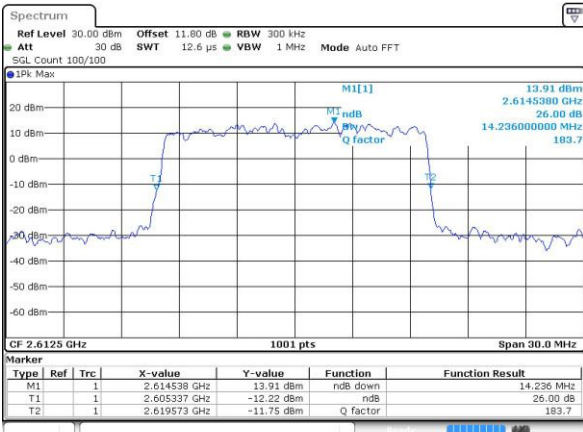

Highest Channel / 10MHz / 16QAM

Date: 6 APR 2017 13:43:32

LTE Band 38

Lowest Channel / 15MHz / QPSK

Date: 6 APR 2017 13:44:03

Lowest Channel / 15MHz / 16QAM

Date: 6 APR 2017 13:44:14

Middle Channel / 15MHz / QPSK

Date: 6 APR 2017 13:44:45

Middle Channel / 15MHz / 16QAM

Date: 6 APR 2017 13:44:55

Highest Channel / 15MHz / QPSK

Date: 6 APR 2017 13:45:26

Highest Channel / 15MHz / 16QAM

Date: 6 APR 2017 13:45:37

LTE Band 38