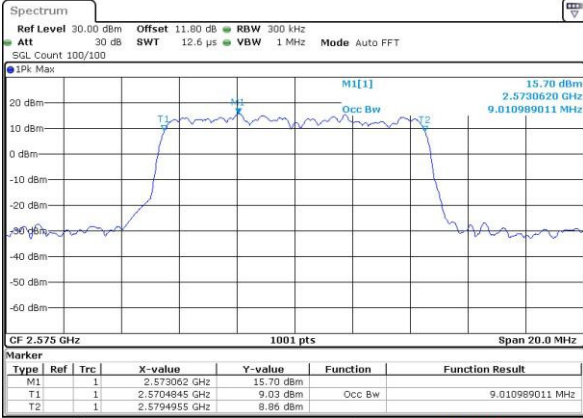

LTE Band 38

Lowest Channel / 5MHz / QPSK

Date: 6 APR 2017 13:38:31

Lowest Channel / 5MHz / 16QAM

Date: 6 APR 2017 13:38:42

Middle Channel / 5MHz / QPSK

Date: 6 APR 2017 13:40:15

Middle Channel / 5MHz / 16QAM

Date: 6 APR 2017 13:40:25

Highest Channel / 5MHz / QPSK

Date: 6 APR 2017 13:40:56

Highest Channel / 5MHz / 16QAM

Date: 6 APR 2017 13:41:07

LTE Band 38

Lowest Channel / 10MHz / QPSK

Date: 6 APR 2017 13:41:38

Lowest Channel / 10MHz / 16QAM

Date: 6 APR 2017 13:41:48

Middle Channel / 10MHz / QPSK

Date: 6 APR 2017 13:42:19

Middle Channel / 10MHz / 16QAM

Date: 6 APR 2017 13:42:30

Highest Channel / 10MHz / QPSK

Date: 6 APR 2017 13:43:01