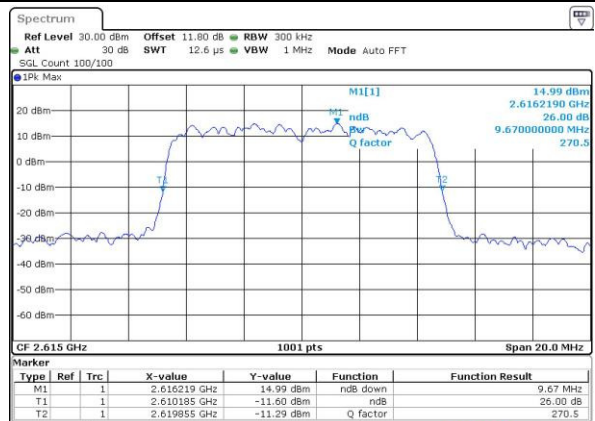

Highest Channel / 20MHz / QPSK

Date: 6 APR 2017 13:47:31

Highest Channel / 20MHz / 16QAM

Date: 6 APR 2017 13:47:41

LTE Band 38

Lowest Channel / 5MHz / 64QAM

Date: 27 APR 2017 19:47:40

Middle Channel / 5MHz / 64QAM

Date: 27 APR 2017 19:48:01

Highest Channel / 5MHz / 64QAM

Date: 27 APR 2017 19:48:21

LTE Band 38

Lowest Channel / 10MHz / 64QAM

Date: 27 APR 2017 19:48:42

Middle Channel / 10MHz / 64QAM

Date: 27 APR 2017 19:49:03

Highest Channel / 10MHz / 64QAM

Date: 27 APR 2017 19:49:24

LTE Band 38

Lowest Channel / 15MHz / 64QAM

Date: 27 APR 2017 19:49:45

Middle Channel / 15MHz / 64QAM

Date: 27 APR 2017 19:50:05

Highest Channel / 15MHz / 64QAM