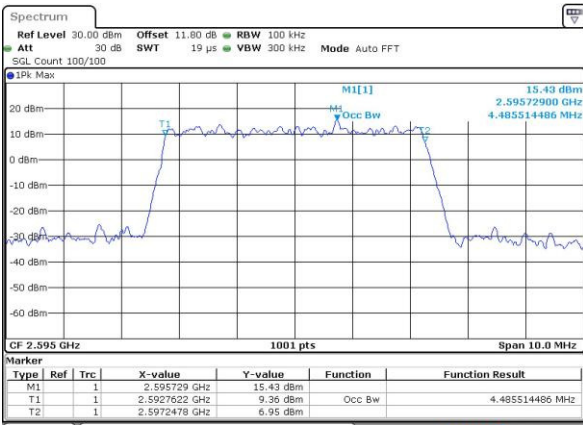

LTE Band 38

Lowest Channel / 5MHz / QPSK

Date: 6 APR 2017 13:38:31

Lowest Channel / 5MHz / 16QAM

Date: 6 APR 2017 13:38:42

Middle Channel / 5MHz / QPSK

Date: 6 APR 2017 13:40:15

Middle Channel / 5MHz / 16QAM

Date: 6 APR 2017 13:40:25

Highest Channel / 5MHz / QPSK

Date: 6 APR 2017 13:40:56

Highest Channel / 5MHz / 16QAM

Date: 6 APR 2017 13:41:07

LTE Band 38

Lowest Channel / 10MHz / QPSK

Date: 6 APR 2017 13:41:38