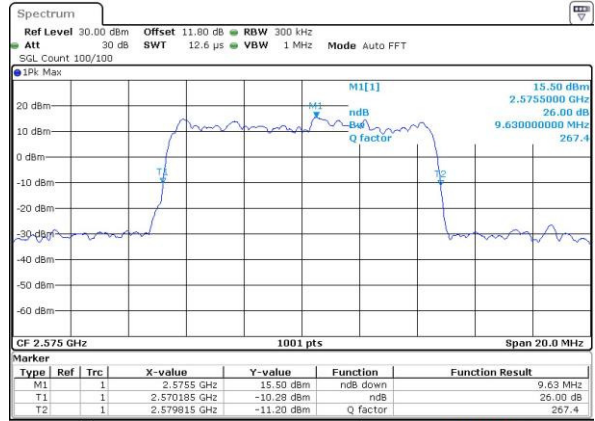

Highest Channel / 20MHz / QPSK

Date: 6 APR 2017 13:47:31

Highest Channel / 20MHz / 16QAM

Date: 6 APR 2017 13:47:41

LTE Band 38

Lowest Channel / 5MHz / 64QAM

Date: 27 APR 2017 19:47:40

Middle Channel / 5MHz / 64QAM

Date: 27 APR 2017 19:48:01

Highest Channel / 5MHz / 64QAM

Date: 27 APR 2017 19:48:21

LTE Band 38

Lowest Channel / 10MHz / 64QAM

Date: 27 APR 2017 19:48:42

Middle Channel / 10MHz / 64QAM

Date: 27 APR 2017 19:49:03

Highest Channel / 10MHz / 64QAM

Date: 27 APR 2017 19:49:24

LTE Band 38

Lowest Channel / 15MHz / 64QAM

Date: 27 APR 2017 19:49:45

Middle Channel / 15MHz / 64QAM

Date: 27 APR 2017 19:50:05

Highest Channel / 15MHz / 64QAM