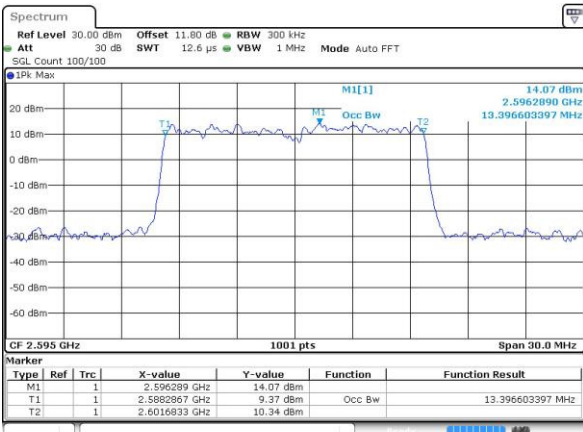

Highest Channel / 10MHz / 16QAM

Date: 6 APR 2017 13:43:11

LTE Band 38

Lowest Channel / 15MHz / QPSK

Date: 6 APR 2017 13:43:42

Lowest Channel / 15MHz / 16QAM

Date: 6 APR 2017 13:43:53

Middle Channel / 15MHz / QPSK

Date: 6 APR 2017 13:44:24

Middle Channel / 15MHz / 16QAM

Date: 6 APR 2017 13:44:34

Highest Channel / 15MHz / QPSK

Date: 6 APR 2017 13:45:05

Highest Channel / 15MHz / 16QAM

Date: 6 APR 2017 13:45:16

LTE Band 38