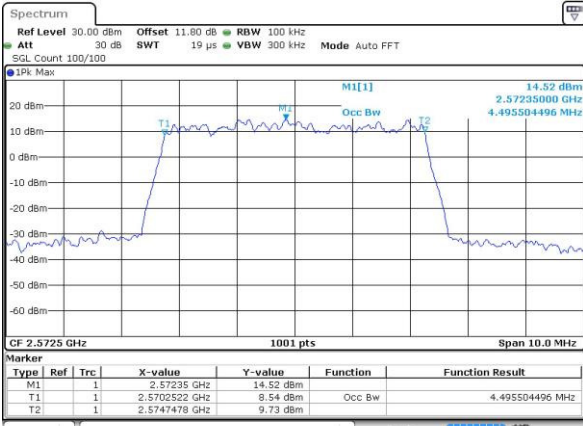

LTE Band 38

Lowest Channel / 5MHz / QPSK

Date: 6 APR 2017 13:38:31