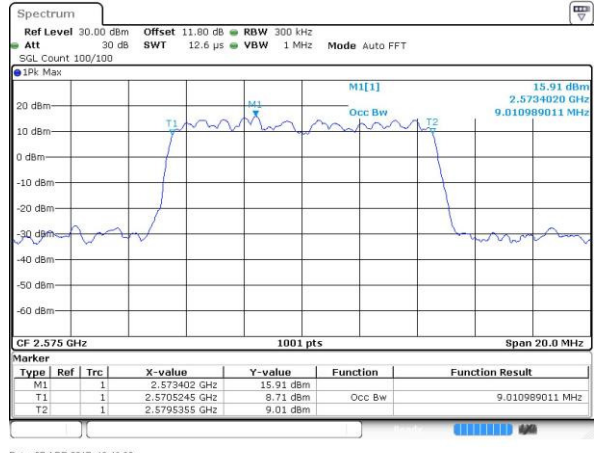

Highest Channel / 20MHz / QPSK

Date: 6 APR 2017 13:47:10

Highest Channel / 20MHz / 16QAM

Date: 6 APR 2017 13:47:20

LTE Band 38

Lowest Channel / 5MHz / 64QAM

Date: 27 APR 2017 19:47:30

Middle Channel / 5MHz / 64QAM

Date: 27 APR 2017 19:47:50

Highest Channel / 5MHz / 64QAM

Date: 27 APR 2017 19:48:11

LTE Band 38

Lowest Channel / 10MHz / 64QAM

Middle Channel / 10MHz / 64QAM

Highest Channel / 10MHz / 64QAM

LTE Band 38

Lowest Channel / 15MHz / 64QAM

Date: 27 APR 2017 19:49:34

Middle Channel / 15MHz / 64QAM

Date: 27 APR 2017 19:49:55

Highest Channel / 15MHz / 64QAM

Date: 27 APR 2017 19:50:16

LTE Band 38

Lowest Channel / 20MHz / 64QAM