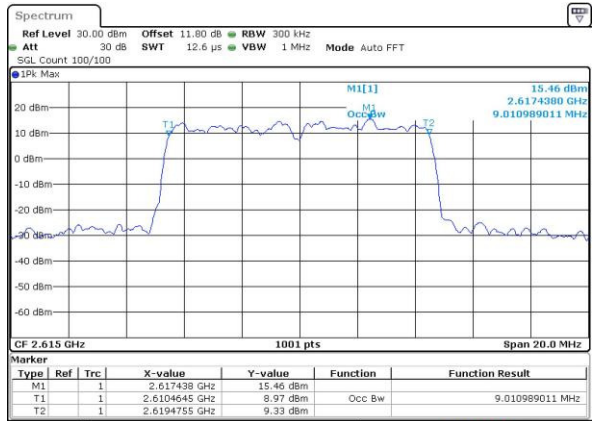

Date: 6 APR 2017 13:40:25

Highest Channel / 5MHz / QPSK

Date: 6 APR 2017 13:40:56

Highest Channel / 5MHz / 16QAM

Date: 6 APR 2017 13:41:07

LTE Band 38

Lowest Channel / 10MHz / QPSK

Date: 6 APR 2017 13:41:38

Lowest Channel / 10MHz / 16QAM

Date: 6 APR 2017 13:41:48

Middle Channel / 10MHz / QPSK

Date: 6 APR 2017 13:42:19

Middle Channel / 10MHz / 16QAM

Date: 6 APR 2017 13:42:30

Highest Channel / 10MHz / QPSK

Date: 6 APR 2017 13:43:01

Highest Channel / 10MHz / 16QAM

Date: 6 APR 2017 13:43:11

LTE Band 38

Lowest Channel / 15MHz / QPSK

Date: 6 APR 2017 13:43:42

Lowest Channel / 15MHz / 16QAM

Date: 6 APR 2017 13:43:53

Middle Channel / 15MHz / QPSK