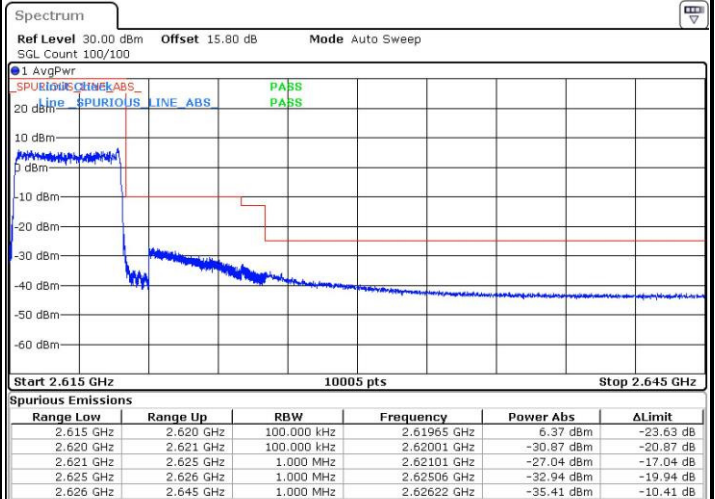

Date: 27 APR 2017 19:53:13

Middle Channel / 20MHz / 64QAM

Date: 27 APR 2017 19:53:34

Highest Channel / 20MHz / 64QAM

Date: 27 APR 2017 19:53:55

Conducted Band Edge

LTE Band 38 / 5MHz / QPSK

Lowest Band Edge / 1 RB

Date: 6 APR 2017 13:56:46

Highest Band Edge / 1 RB

Date: 6 APR 2017 14:03:45

Lowest Band Edge / Full RB

Date: 6 APR 2017 13:59:05

Highest Band Edge / Full RB

Date: 6 APR 2017 14:01:25

LTE Band 38 / 5MHz / 16QAM

Lowest Band Edge / 1RB

Date: 6 APR 2017 13:57:56

Highest Band Edge / 1 RB

Date: 6 APR 2017 14:04:55

Lowest Band Edge / Full RB

Date: 6 APR 2017 14:00:16

Highest Band Edge / Full RB

Date: 6 APR 2017 14:02:35

LTE Band 38 / 5MHz / 64QAM

Lowest Band Edge / 1RB

Date: 27.APR.2017 19:57:07

Highest Band Edge / 1 RB

Date: 27.APR.2017 20:00:36

Lowest Band Edge / Full RB

Date: 27.APR.2017 19:58:16

Highest Band Edge / Full RB