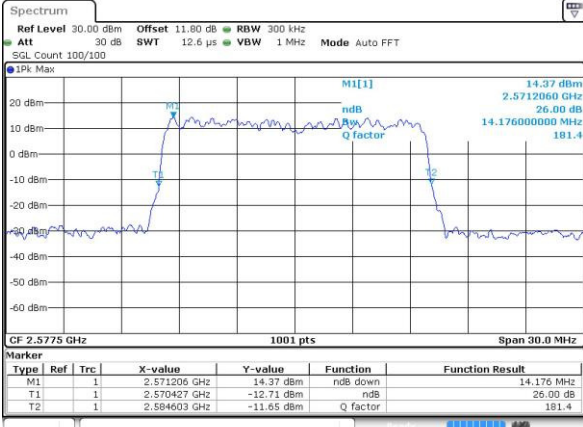

Highest Channel / 10MHz / 16QAM

Date: 6 APR 2017 13:43:32

LTE Band 38

Lowest Channel / 15MHz / QPSK

Date: 6 APR 2017 13:44:03

Lowest Channel / 15MHz / 16QAM

Date: 6 APR 2017 13:44:14

Middle Channel / 15MHz / QPSK

Date: 6 APR 2017 13:44:45

Middle Channel / 15MHz / 16QAM

Date: 6 APR 2017 13:44:55

Highest Channel / 15MHz / QPSK

Date: 6 APR 2017 13:45:26

Highest Channel / 15MHz / 16QAM

Date: 6 APR 2017 13:45:37

LTE Band 38