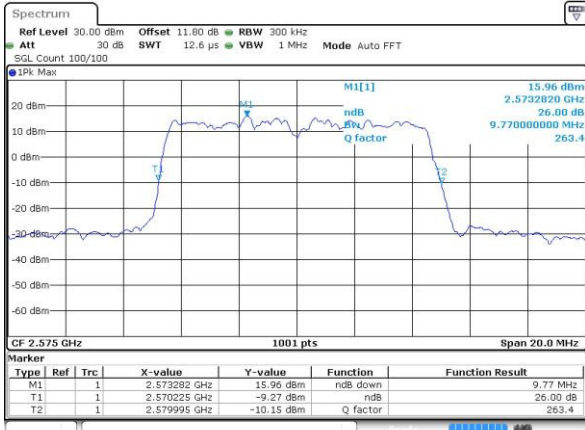

Date: 6 APR 2017 13:40:46

Highest Channel / 5MHz / QPSK

Date: 6 APR 2017 13:41:17

Highest Channel / 5MHz / 16QAM

Date: 6 APR 2017 13:41:27

LTE Band 38

Lowest Channel / 10MHz / QPSK

Date: 6 APR 2017 13:41:58