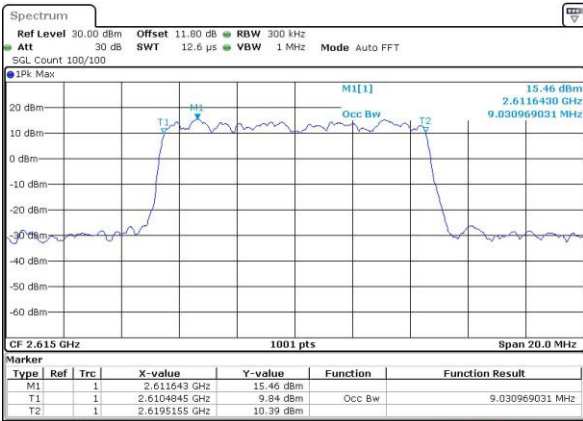

Date: 6 APR 2017 13:40:25

Highest Channel / 5MHz / QPSK

Date: 6 APR 2017 13:40:56

Highest Channel / 5MHz / 16QAM

Date: 6 APR 2017 13:41:07

LTE Band 38

Lowest Channel / 10MHz / QPSK

Date: 6 APR 2017 13:41:38

Lowest Channel / 10MHz / 16QAM

Date: 6 APR 2017 13:41:48

Middle Channel / 10MHz / QPSK

Date: 6 APR 2017 13:42:19

Middle Channel / 10MHz / 16QAM

Date: 6 APR 2017 13:42:30

Highest Channel / 10MHz / QPSK

Date: 6 APR 2017 13:43:01

Highest Channel / 10MHz / 16QAM

Date: 6 APR 2017 13:43:11

LTE Band 38

Lowest Channel / 15MHz / QPSK

Date: 6 APR 2017 13:43:42

Lowest Channel / 15MHz / 16QAM

Date: 6 APR 2017 13:43:53

Middle Channel / 15MHz / QPSK