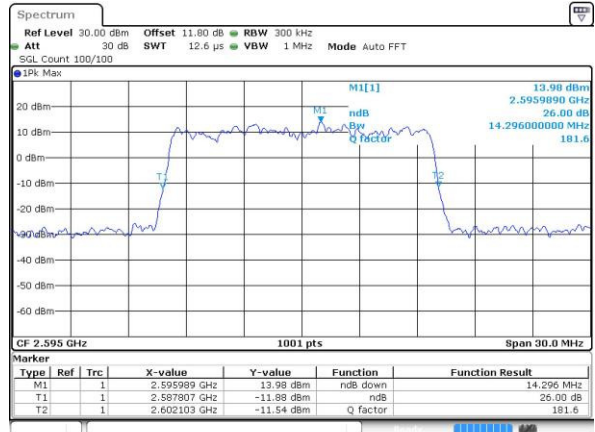

Highest Channel / 10MHz / 16QAM

Date: 6 APR 2017 13:43:32

LTE Band 38

Lowest Channel / 15MHz / QPSK

Date: 6 APR 2017 13:44:03

Lowest Channel / 15MHz / 16QAM

Date: 6 APR 2017 13:44:14

Middle Channel / 15MHz / QPSK

Date: 6 APR 2017 13:44:45

Middle Channel / 15MHz / 16QAM

Date: 6 APR 2017 13:44:55

Highest Channel / 15MHz / QPSK

Date: 6 APR 2017 13:45:26

Highest Channel / 15MHz / 16QAM

Date: 6 APR 2017 13:45:37

LTE Band 38