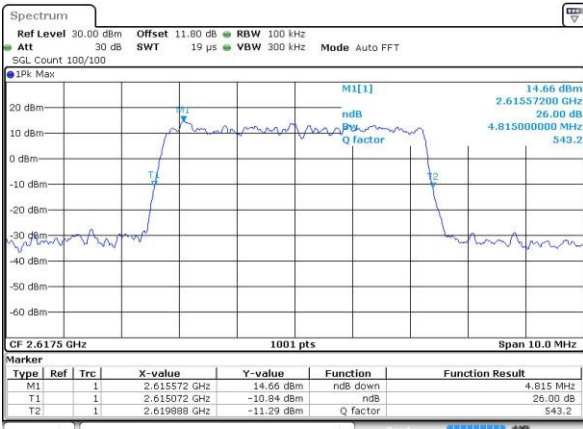

Highest Channel / Full RB

Date: 27 APR 2017 19:55:47

26dB Bandwidth

| Mode | LTE Band 38 : 26dB BW(MHz) | | | | | | | | | | | |
|------------|----------------------------|-------|------|-------|------|-------|-------|-------|-------|-------|-------|-------|
| BW | 1.4MHz | | 3MHz | | 5MHz | | 10MHz | | 15MHz | | 20MHz | |
| Mod. | QPSK | 16QAM | QPSK | 16QAM | QPSK | 16QAM | QPSK | 16QAM | QPSK | 16QAM | QPSK | 16QAM |
| Lowest CH | - | - | - | - | 4.83 | 4.76 | 9.77 | 9.77 | 14.18 | 14.39 | 20.26 | 20.18 |
| Middle CH | - | - | - | - | 4.81 | 4.83 | 9.83 | 9.65 | 14.33 | 14.30 | 20.06 | 20.10 |
| Highest CH | - | - | - | - | 4.82 | 4.89 | 9.65 | 9.65 | 14.24 | 14.42 | 20.14 | 20.02 |
| BW | 1.4MHz | | 3MHz | | 5MHz | | 10MHz | | 15MHz | | 20MHz | |
| Mod. | - | 64QAM | - | 64QAM | - | 64QAM | - | 64QAM | - | 64QAM | - | 64QAM |
| Lowest CH | - | - | - | - | - | 4.81 | - | 9.63 | - | 14.18 | - | 20.02 |
| Middle CH | - | - | - | - | - | 4.77 | - | 9.85 | - | 14.33 | - | 20.14 |
| Highest CH | - | - | - | - | - | 4.84 | - | 9.67 | - | 14.15 | - | 20.18 |

LTE Band 38

Lowest Channel / 5MHz / QPSK

Date: 6 APR 2017 13:39:54

Lowest Channel / 5MHz / 16QAM

Date: 6 APR 2017 13:40:04

Middle Channel / 5MHz / QPSK

Date: 6 APR 2017 13:40:35

Middle Channel / 5MHz / 16QAM

Date: 6 APR 2017 13:40:46

Highest Channel / 5MHz / QPSK

Date: 6 APR 2017 13:41:17

Highest Channel / 5MHz / 16QAM

Date: 6 APR 2017 13:41:27

LTE Band 38

Lowest Channel / 10MHz / QPSK

Date: 6 APR 2017 13:41:58