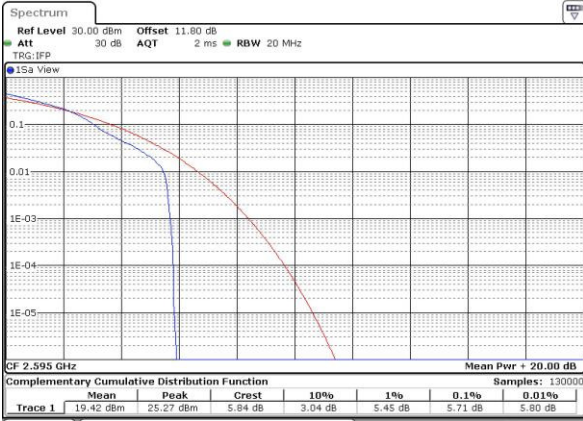

LTE Band 38 / 20MHz / 16QAM

Lowest Channel / 1RB

Date: 6 APR 2017 13:48:14

Lowest Channel / Full RB

Date: 6 APR 2017 13:48:28

Middle Channel / 1RB

Date: 6 APR 2017 13:48:46

Middle Channel / Full RB

Date: 6 APR 2017 13:48:59

Highest Channel / 1RB

Date: 6 APR 2017 13:49:26

Highest Channel / Full RB

Date: 6 APR 2017 13:49:39

LTE Band 38 / 20MHz / 64QAM

Lowest Channel / 1RB

Date: 27 APR 2017 19:54:23

Lowest Channel / Full RB

Date: 27 APR 2017 19:54:39

Middle Channel / 1RB

Date: 27 APR 2017 19:54:59

Middle Channel / Full RB

Date: 27 APR 2017 19:55:14

Highest Channel / 1RB

Date: 27 APR 2017 19:55:31