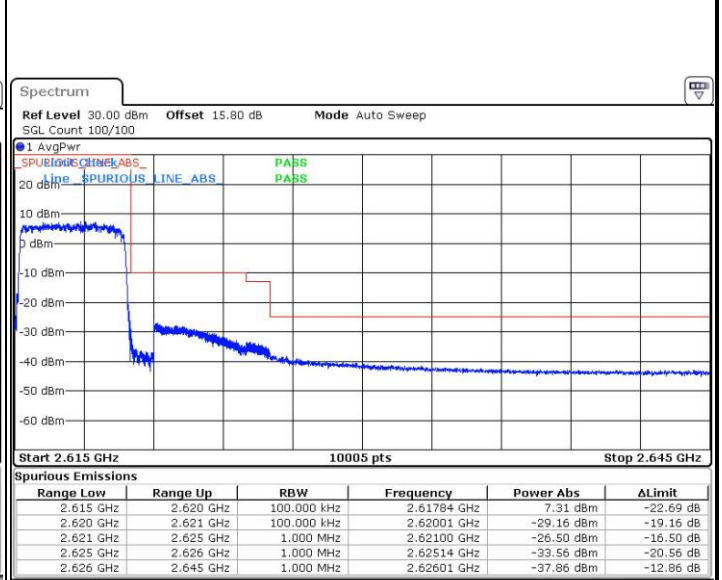

Date: 6 APR 2017 13:56:46

Highest Band Edge / 1 RB

Date: 6 APR 2017 14:03:45

Lowest Band Edge / Full RB

Date: 6 APR 2017 13:59:05

Highest Band Edge / Full RB

Date: 6 APR 2017 14:01:25

LTE Band 38 / 5MHz / 16QAM

Lowest Band Edge / 1RB

Date: 6 APR 2017 13:57:56

Highest Band Edge / 1 RB

Date: 6 APR 2017 14:04:55

Lowest Band Edge / Full RB

Date: 6 APR 2017 14:00:16

Highest Band Edge / Full RB

Date: 6 APR 2017 14:02:35

LTE Band 38 / 5MHz / 64QAM

Lowest Band Edge / 1RB

Date: 27.APR.2017 19:57:07

Highest Band Edge / 1 RB

Date: 27.APR.2017 20:00:36

Lowest Band Edge / Full RB

Date: 27.APR.2017 19:58:16

Highest Band Edge / Full RB