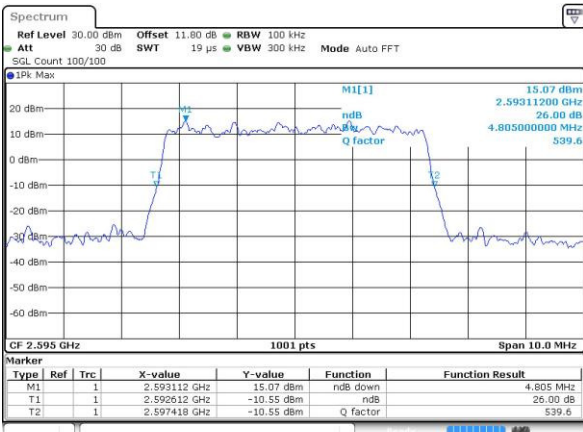

Highest Channel / Full RB

Date: 27 APR 2017 19:55:47

26dB Bandwidth

| Mode | LTE Band 38 : 26dB BW(MHz) | | | | | | | | | | | |
|------------|----------------------------|-------|------|-------|------|-------|-------|-------|-------|-------|-------|-------|
| BW | 1.4MHz | | 3MHz | | 5MHz | | 10MHz | | 15MHz | | 20MHz | |
| Mod. | QPSK | 16QAM | QPSK | 16QAM | QPSK | 16QAM | QPSK | 16QAM | QPSK | 16QAM | QPSK | 16QAM |
| Lowest CH | - | - | - | - | 4.83 | 4.76 | 9.77 | 9.77 | 14.18 | 14.39 | 20.26 | 20.18 |
| Middle CH | - | - | - | - | 4.81 | 4.83 | 9.83 | 9.65 | 14.33 | 14.30 | 20.06 | 20.10 |
| Highest CH | - | - | - | - | 4.82 | 4.89 | 9.65 | 9.65 | 14.24 | 14.42 | 20.14 | 20.02 |
| BW | 1.4MHz | | 3MHz | | 5MHz | | 10MHz | | 15MHz | | 20MHz | |
| Mod. | - | 64QAM | - | 64QAM | - | 64QAM | - | 64QAM | - | 64QAM | - | 64QAM |
| Lowest CH | - | - | - | - | - | 4.81 | - | 9.63 | - | 14.18 | - | 20.02 |
| Middle CH | - | - | - | - | - | 4.77 | - | 9.85 | - | 14.33 | - | 20.14 |
| Highest CH | - | - | - | - | - | 4.84 | - | 9.67 | - | 14.15 | - | 20.18 |

LTE Band 38

Lowest Channel / 5MHz / QPSK

Date: 6 APR 2017 13:39:54

Lowest Channel / 5MHz / 16QAM

Date: 6 APR 2017 13:40:04

Middle Channel / 5MHz / QPSK

Date: 6 APR 2017 13:40:35

Middle Channel / 5MHz / 16QAM

Date: 6 APR 2017 13:40:46

Highest Channel / 5MHz / QPSK

Date: 6 APR 2017 13:41:17

Highest Channel / 5MHz / 16QAM

Date: 6 APR 2017 13:41:27

LTE Band 38

Lowest Channel / 10MHz / QPSK

Date: 6 APR 2017 13:41:58