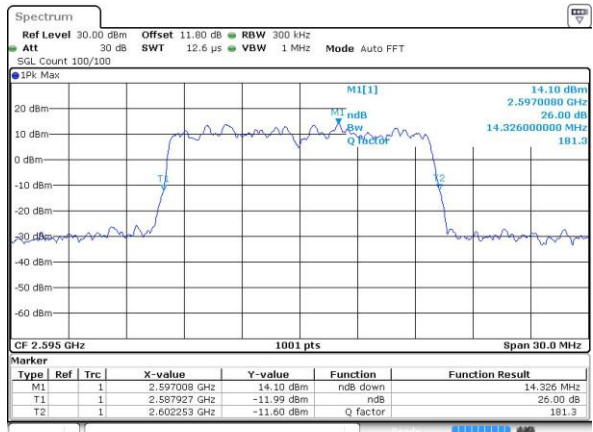

Date: 27 APR 2017 19:48:01

Highest Channel / 5MHz / 64QAM

Date: 27 APR 2017 19:48:21

LTE Band 38

Lowest Channel / 10MHz / 64QAM

Date: 27 APR 2017 19:48:42

Middle Channel / 10MHz / 64QAM

Date: 27 APR 2017 19:49:03

Highest Channel / 10MHz / 64QAM

Date: 27 APR 2017 19:49:24

LTE Band 38

Lowest Channel / 15MHz / 64QAM

Date: 27 APR 2017 19:49:45

Middle Channel / 15MHz / 64QAM

Date: 27 APR 2017 19:50:05

Highest Channel / 15MHz / 64QAM

Date: 27 APR 2017 19:50:26

LTE Band 38

Lowest Channel / 20MHz / 64QAM

Date: 27 APR 2017 19:53:24

Middle Channel / 20MHz / 64QAM

Date: 27 APR 2017 19:53:44

Highest Channel / 20MHz / 64QAM

Date: 27 APR 2017 19:54:05