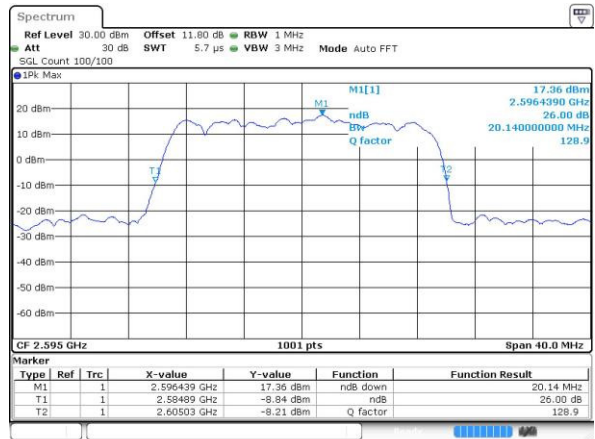

Highest Channel / 10MHz / 64QAM

Date: 27 APR 2017 19:49:24

LTE Band 38

Lowest Channel / 15MHz / 64QAM

Date: 27 APR 2017 19:49:45

Middle Channel / 15MHz / 64QAM

Date: 27 APR 2017 19:50:05

Highest Channel / 15MHz / 64QAM

Date: 27 APR 2017 19:50:26

LTE Band 38

Lowest Channel / 20MHz / 64QAM

Date: 27 APR 2017 19:53:24

Middle Channel / 20MHz / 64QAM

Date: 27 APR 2017 19:53:44

Highest Channel / 20MHz / 64QAM

Date: 27 APR 2017 19:54:05

Occupied Bandwidth

| Mode | LTE Band 38 : 99%OBW(MHz) | | | | | | | | | | | |
|------------|---------------------------|-------|------|-------|------|-------|-------|-------|-------|-------|-------|-------|
| BW | 1.4MHz | | 3MHz | | 5MHz | | 10MHz | | 15MHz | | 20MHz | |
| Mod. | QPSK | 16QAM | QPSK | 16QAM | QPSK | 16QAM | QPSK | 16QAM | QPSK | 16QAM | QPSK | 16QAM |
| Lowest CH | - | - | - | - | 4.5 | 4.5 | 9.01 | 9.03 | 13.49 | 13.43 | 18.46 | 18.34 |
| Middle CH | - | - | - | - | 4.49 | 4.49 | 9.05 | 8.99 | 13.4 | 13.46 | 18.26 | 18.46 |
| Highest CH | - | - | - | - | 4.48 | 4.47 | 9.03 | 9.01 | 13.4 | 13.37 | 18.3 | 18.26 |
| BW | 1.4MHz | | 3MHz | | 5MHz | | 10MHz | | 15MHz | | 20MHz | |
| Mod. | - | 64QAM | - | 64QAM | - | 64QAM | - | 64QAM | - | 64QAM | - | 64QAM |
| Lowest CH | - | - | - | - | - | 4.45 | - | 9.01 | - | 13.46 | - | 18.26 |
| Middle CH | - | - | - | - | - | 4.48 | - | 9.05 | - | 13.4 | - | 18.26 |
| Highest CH | - | - | - | - | - | 4.49 | - | 9.01 | - | 13.46 | - | 18.34 |