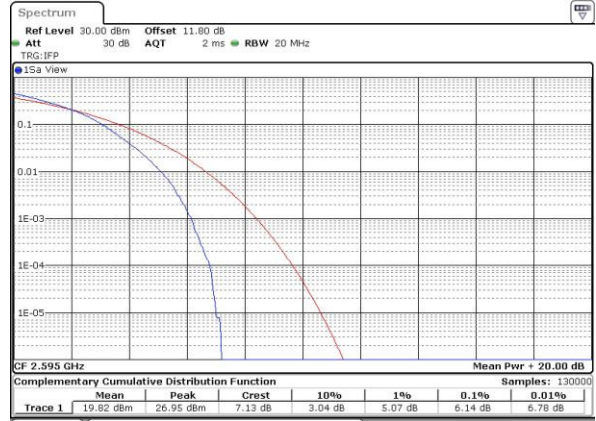

LTE Band 38 / 20MHz / 16QAM

Lowest Channel / 1RB

Date: 6 APR 2017 13:48:14

Lowest Channel / Full RB

Date: 6 APR 2017 13:48:28

Middle Channel / 1RB

Date: 6 APR 2017 13:48:46

Middle Channel / Full RB

Date: 6 APR 2017 13:48:59

Highest Channel / 1RB

Date: 6 APR 2017 13:49:26

Highest Channel / Full RB

Date: 6 APR 2017 13:49:39

LTE Band 38 / 20MHz / 64QAM

Lowest Channel / 1RB

Date: 27 APR 2017 19:54:23