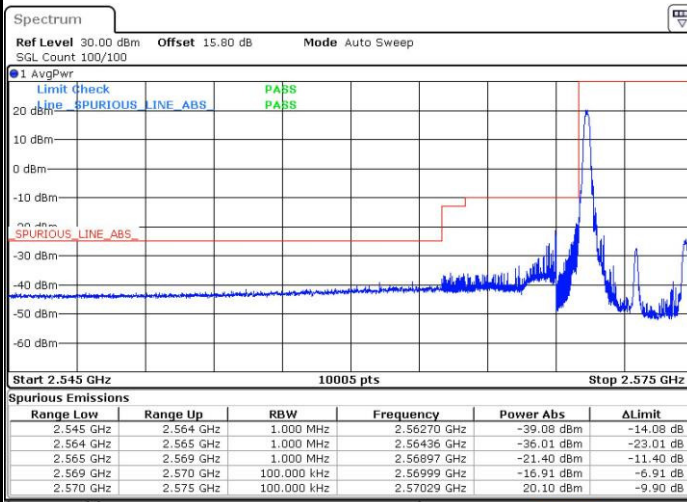

Date: 27 APR 2017 19:53:13

Middle Channel / 20MHz / 64QAM

Date: 27 APR 2017 19:53:34

Highest Channel / 20MHz / 64QAM

Date: 27 APR 2017 19:53:55

Conducted Band Edge

LTE Band 38 / 5MHz / QPSK

Lowest Band Edge / 1 RB

Date: 6 APR 2017 13:56:46

Highest Band Edge / 1 RB

Date: 6 APR 2017 14:03:45

Lowest Band Edge / Full RB

Date: 6 APR 2017 13:59:05

Highest Band Edge / Full RB

Date: 6 APR 2017 14:01:25

LTE Band 38 / 5MHz / 16QAM

Lowest Band Edge / 1RB

Date: 6 APR 2017 13:57:56

Highest Band Edge / 1 RB

Date: 6 APR 2017 14:04:55

Lowest Band Edge / Full RB

Date: 6 APR 2017 14:00:16

Highest Band Edge / Full RB

Date: 6 APR 2017 14:02:35

LTE Band 38 / 5MHz / 64QAM

Lowest Band Edge / 1RB

Date: 27.APR.2017 19:57:07

Highest Band Edge / 1 RB

Date: 27.APR.2017 20:00:36

Lowest Band Edge / Full RB

Date: 27.APR.2017 19:58:16

Highest Band Edge / Full RB