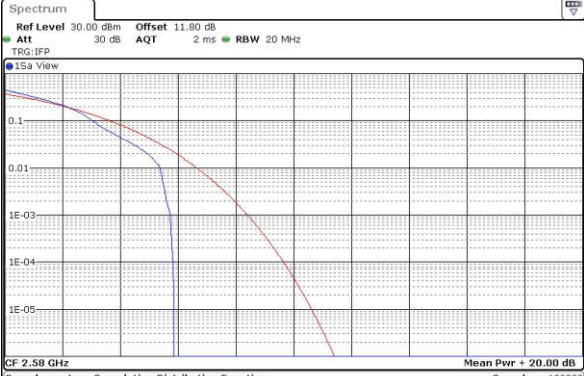

Date: 6 APR 2017 13:48:59

Highest Channel / 1RB

Date: 6 APR 2017 13:49:26

Highest Channel / Full RB

Date: 6 APR 2017 13:49:39

LTE Band 38 / 20MHz / 64QAM

Lowest Channel / 1RB

Date: 27 APR 2017 19:54:23

Lowest Channel / Full RB

Date: 27 APR 2017 19:54:39

Middle Channel / 1RB

Date: 27 APR 2017 19:54:59

Middle Channel / Full RB

Date: 27 APR 2017 19:55:14

Highest Channel / 1RB

Date: 27 APR 2017 19:55:31

Highest Channel / Full RB

Date: 27 APR 2017 19:55:47

26dB Bandwidth

| Mode | LTE Band 38 : 26dB BW(MHz) | | | | | | | | | | | |
|------------|----------------------------|-------|------|-------|------|-------|-------|-------|-------|-------|-------|-------|
| BW | 1.4MHz | | 3MHz | | 5MHz | | 10MHz | | 15MHz | | 20MHz | |
| Mod. | QPSK | 16QAM | QPSK | 16QAM | QPSK | 16QAM | QPSK | 16QAM | QPSK | 16QAM | QPSK | 16QAM |
| Lowest CH | - | - | - | - | 4.83 | 4.76 | 9.77 | 9.77 | 14.18 | 14.39 | 20.26 | 20.18 |
| Middle CH | - | - | - | - | 4.81 | 4.83 | 9.83 | 9.65 | 14.33 | 14.30 | 20.06 | 20.10 |
| Highest CH | - | - | - | - | 4.82 | 4.89 | 9.65 | 9.65 | 14.24 | 14.42 | 20.14 | 20.02 |
| BW | 1.4MHz | | 3MHz | | 5MHz | | 10MHz | | 15MHz | | 20MHz | |
| Mod. | - | 64QAM | - | 64QAM | - | 64QAM | - | 64QAM | - | 64QAM | - | 64QAM |
| Lowest CH | - | - | - | - | - | 4.81 | - | 9.63 | - | 14.18 | - | 20.02 |
| Middle CH | - | - | - | - | - | 4.77 | - | 9.85 | - | 14.33 | - | 20.14 |
| Highest CH | - | - | - | - | - | 4.84 | - | 9.67 | - | 14.15 | - | 20.18 |