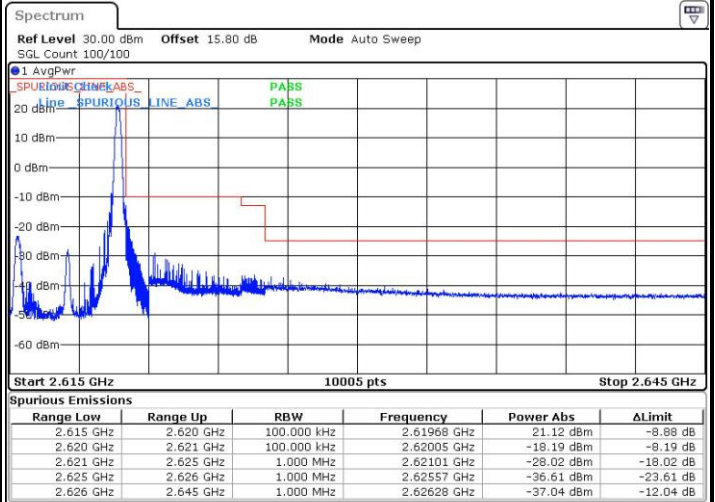

Date: 27 APR 2017 19:53:13

Middle Channel / 20MHz / 64QAM

Date: 27 APR 2017 19:53:34

Highest Channel / 20MHz / 64QAM

Date: 27 APR 2017 19:53:55

Conducted Band Edge

LTE Band 38 / 5MHz / QPSK

Lowest Band Edge / 1 RB

Date: 6 APR 2017 13:56:46

Highest Band Edge / 1 RB

Date: 6 APR 2017 14:03:45

Lowest Band Edge / Full RB

Date: 6 APR 2017 13:59:05

Highest Band Edge / Full RB

Date: 6 APR 2017 14:01:25

LTE Band 38 / 5MHz / 16QAM

Lowest Band Edge / 1RB

Date: 6 APR 2017 13:57:56

Highest Band Edge / 1 RB

Date: 6 APR 2017 14:04:55

Lowest Band Edge / Full RB

Date: 6 APR 2017 14:00:16

Highest Band Edge / Full RB

Date: 6 APR 2017 14:02:35

LTE Band 38 / 5MHz / 64QAM

Lowest Band Edge / 1RB

Date: 27.APR.2017 19:57:07

Highest Band Edge / 1 RB

Date: 27.APR.2017 20:00:36

Lowest Band Edge / Full RB

Date: 27.APR.2017 19:58:16

Highest Band Edge / Full RB