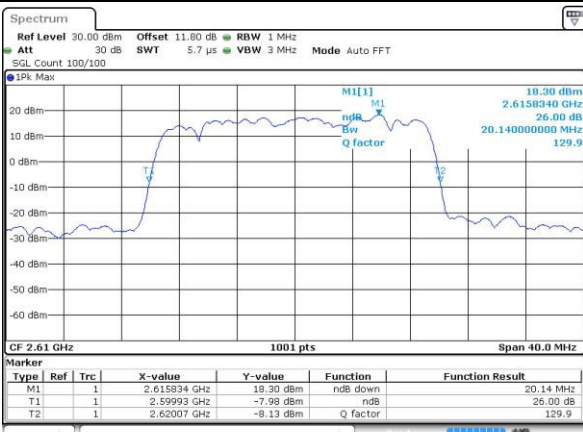

Date: 6 APR 2017 13:44:45

Middle Channel / 15MHz / 16QAM

Date: 6 APR 2017 13:44:55

Highest Channel / 15MHz / QPSK

Date: 6 APR 2017 13:45:26

Highest Channel / 15MHz / 16QAM

Date: 6 APR 2017 13:45:37

LTE Band 38

Lowest Channel / 20MHz / QPSK

Date: 6 APR 2017 13:46:08

Lowest Channel / 20MHz / 16QAM

Date: 6 APR 2017 13:46:18

Middle Channel / 20MHz / QPSK

Date: 6 APR 2017 13:46:49

Middle Channel / 20MHz / 16QAM

Date: 6 APR 2017 13:46:59

Highest Channel / 20MHz / QPSK

Date: 6 APR 2017 13:47:31

Highest Channel / 20MHz / 16QAM

Date: 6 APR 2017 13:47:41

LTE Band 38

Lowest Channel / 5MHz / 64QAM

Date: 27 APR 2017 19:47:40

Middle Channel / 5MHz / 64QAM