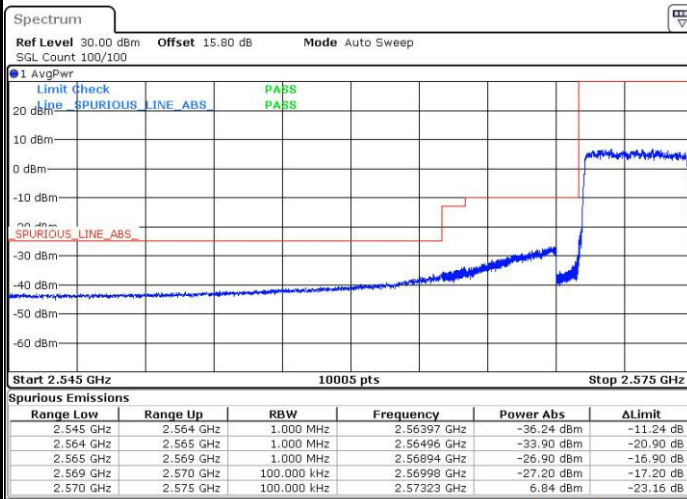

Date: 27 APR 2017 19:53:13

Middle Channel / 20MHz / 64QAM

Date: 27 APR 2017 19:53:34

Highest Channel / 20MHz / 64QAM

Date: 27 APR 2017 19:53:55

Conducted Band Edge

LTE Band 38 / 5MHz / QPSK

Lowest Band Edge / 1 RB

Date: 6 APR 2017 13:56:46

Highest Band Edge / 1 RB

Date: 6 APR 2017 14:03:45

Lowest Band Edge / Full RB

Date: 6 APR 2017 13:59:05

Highest Band Edge / Full RB

Date: 6 APR 2017 14:01:25

LTE Band 38 / 5MHz / 16QAM

Lowest Band Edge / 1RB

Date: 6 APR 2017 13:57:56

Highest Band Edge / 1 RB

Date: 6 APR 2017 14:04:55

Lowest Band Edge / Full RB

Date: 6 APR 2017 14:00:16

Highest Band Edge / Full RB

Date: 6 APR 2017 14:02:35

LTE Band 38 / 5MHz / 64QAM

Lowest Band Edge / 1RB

Date: 27.APR.2017 19:57:07

Highest Band Edge / 1 RB

Date: 27.APR.2017 20:00:36

Lowest Band Edge / Full RB

Date: 27.APR.2017 19:58:16

Highest Band Edge / Full RB