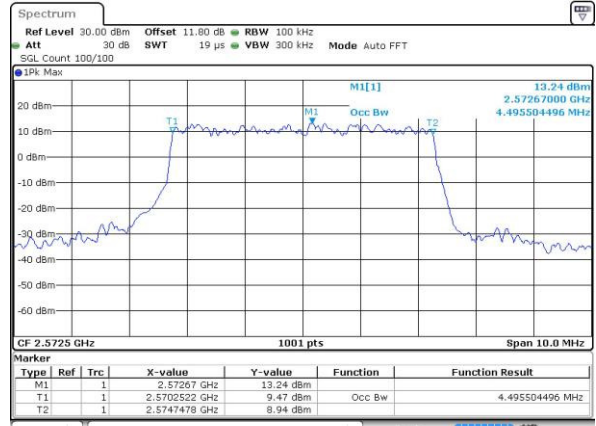

Date: 27 APR 2017 19:50:26

LTE Band 38

Lowest Channel / 20MHz / 64QAM

Date: 27 APR 2017 19:53:24

Middle Channel / 20MHz / 64QAM

Date: 27 APR 2017 19:53:44

Highest Channel / 20MHz / 64QAM

Date: 27 APR 2017 19:54:05

Occupied Bandwidth

| Mode | LTE Band 38 : 99%OBW(MHz) | | | | | | | | | | | |
|------------|---------------------------|-------|------|-------|------|-------|-------|-------|-------|-------|-------|-------|
| BW | 1.4MHz | | 3MHz | | 5MHz | | 10MHz | | 15MHz | | 20MHz | |
| Mod. | QPSK | 16QAM | QPSK | 16QAM | QPSK | 16QAM | QPSK | 16QAM | QPSK | 16QAM | QPSK | 16QAM |
| Lowest CH | - | - | - | - | 4.5 | 4.5 | 9.01 | 9.03 | 13.49 | 13.43 | 18.46 | 18.34 |
| Middle CH | - | - | - | - | 4.49 | 4.49 | 9.05 | 8.99 | 13.4 | 13.46 | 18.26 | 18.46 |
| Highest CH | - | - | - | - | 4.48 | 4.47 | 9.03 | 9.01 | 13.4 | 13.37 | 18.3 | 18.26 |
| BW | 1.4MHz | | 3MHz | | 5MHz | | 10MHz | | 15MHz | | 20MHz | |
| Mod. | - | 64QAM | - | 64QAM | - | 64QAM | - | 64QAM | - | 64QAM | - | 64QAM |
| Lowest CH | - | - | - | - | - | 4.45 | - | 9.01 | - | 13.46 | - | 18.26 |
| Middle CH | - | - | - | - | - | 4.48 | - | 9.05 | - | 13.4 | - | 18.26 |
| Highest CH | - | - | - | - | - | 4.49 | - | 9.01 | - | 13.46 | - | 18.34 |

LTE Band 38

Lowest Channel / 5MHz / QPSK

Date: 6 APR 2017 13:38:31

Lowest Channel / 5MHz / 16QAM

Date: 6 APR 2017 13:38:42

Middle Channel / 5MHz / QPSK

Date: 6 APR 2017 13:40:15

Middle Channel / 5MHz / 16QAM