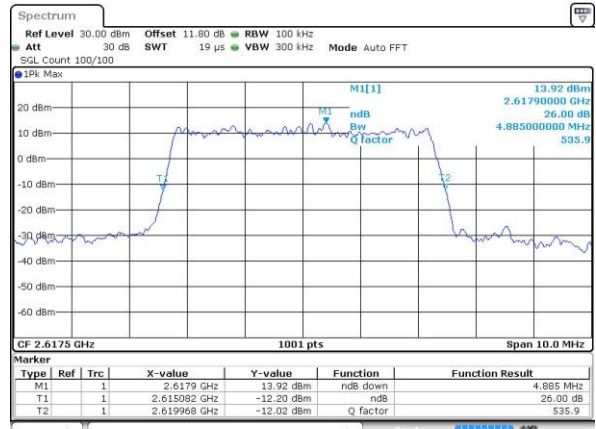

Highest Channel / Full RB

Date: 27 APR 2017 19:55:47

26dB Bandwidth

| Mode | LTE Band 38 : 26dB BW(MHz) | | | | | | | | | | | |
|------------|----------------------------|-------|------|-------|------|-------|-------|-------|-------|-------|-------|-------|
| BW | 1.4MHz | | 3MHz | | 5MHz | | 10MHz | | 15MHz | | 20MHz | |
| Mod. | QPSK | 16QAM | QPSK | 16QAM | QPSK | 16QAM | QPSK | 16QAM | QPSK | 16QAM | QPSK | 16QAM |
| Lowest CH | - | - | - | - | 4.83 | 4.76 | 9.77 | 9.77 | 14.18 | 14.39 | 20.26 | 20.18 |
| Middle CH | - | - | - | - | 4.81 | 4.83 | 9.83 | 9.65 | 14.33 | 14.30 | 20.06 | 20.10 |
| Highest CH | - | - | - | - | 4.82 | 4.89 | 9.65 | 9.65 | 14.24 | 14.42 | 20.14 | 20.02 |
| BW | 1.4MHz | | 3MHz | | 5MHz | | 10MHz | | 15MHz | | 20MHz | |
| Mod. | - | 64QAM | - | 64QAM | - | 64QAM | - | 64QAM | - | 64QAM | - | 64QAM |
| Lowest CH | - | - | - | - | - | 4.81 | - | 9.63 | - | 14.18 | - | 20.02 |
| Middle CH | - | - | - | - | - | 4.77 | - | 9.85 | - | 14.33 | - | 20.14 |
| Highest CH | - | - | - | - | - | 4.84 | - | 9.67 | - | 14.15 | - | 20.18 |

LTE Band 38

Lowest Channel / 5MHz / QPSK

Date: 6 APR 2017 13:39:54

Lowest Channel / 5MHz / 16QAM

Date: 6 APR 2017 13:40:04

Middle Channel / 5MHz / QPSK

Date: 6 APR 2017 13:40:35

Middle Channel / 5MHz / 16QAM

Date: 6 APR 2017 13:40:46

Highest Channel / 5MHz / QPSK

Date: 6 APR 2017 13:41:17

Highest Channel / 5MHz / 16QAM

Date: 6 APR 2017 13:41:27

LTE Band 38

Lowest Channel / 10MHz / QPSK

Date: 6 APR 2017 13:41:58