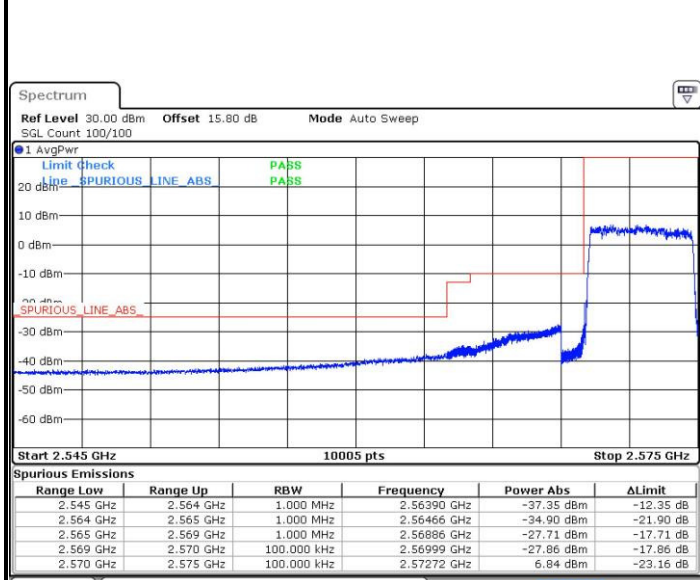

Date: 6 APR 2017 13:56:46

Highest Band Edge / 1 RB

Date: 6 APR 2017 14:03:45

Lowest Band Edge / Full RB

Date: 6 APR 2017 13:59:05

Highest Band Edge / Full RB

Date: 6 APR 2017 14:01:25

LTE Band 38 / 5MHz / 16QAM

Lowest Band Edge / 1RB

Date: 6 APR 2017 13:57:56

Highest Band Edge / 1 RB

Date: 6 APR 2017 14:04:55

Lowest Band Edge / Full RB

Date: 6 APR 2017 14:00:16

Highest Band Edge / Full RB

Date: 6 APR 2017 14:02:35

LTE Band 38 / 5MHz / 64QAM

Lowest Band Edge / 1RB

Date: 27.APR.2017 19:57:07

Highest Band Edge / 1 RB

Date: 27.APR.2017 20:00:36

Lowest Band Edge / Full RB

Date: 27.APR.2017 19:58:16

Highest Band Edge / Full RB