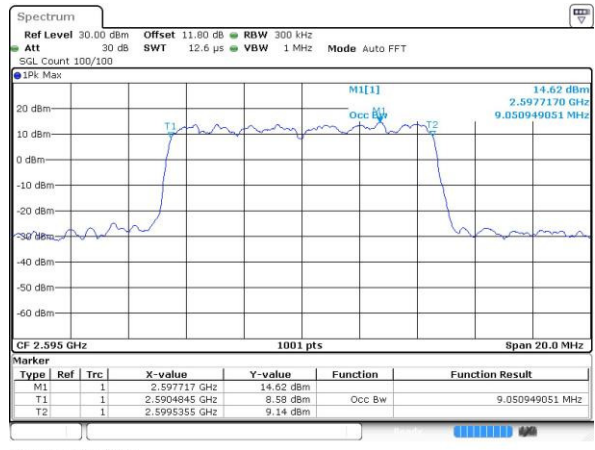

Highest Channel / 20MHz / QPSK

Date: 6 APR 2017 13:47:10

Highest Channel / 20MHz / 16QAM

Date: 6 APR 2017 13:47:20

LTE Band 38

Lowest Channel / 5MHz / 64QAM

Date: 27 APR 2017 19:47:30

Middle Channel / 5MHz / 64QAM

Date: 27 APR 2017 19:47:50

Highest Channel / 5MHz / 64QAM

Date: 27 APR 2017 19:48:11

LTE Band 38

Lowest Channel / 10MHz / 64QAM

Middle Channel / 10MHz / 64QAM

Highest Channel / 10MHz / 64QAM

LTE Band 38

Lowest Channel / 15MHz / 64QAM

Date: 27 APR 2017 19:49:34

Middle Channel / 15MHz / 64QAM

Date: 27 APR 2017 19:49:55

Highest Channel / 15MHz / 64QAM

Date: 27 APR 2017 19:50:16

LTE Band 38

Lowest Channel / 20MHz / 64QAM