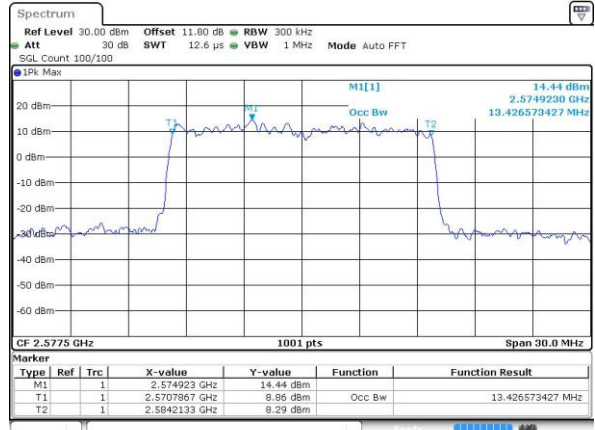

Highest Channel / 10MHz / 16QAM

Date: 6 APR 2017 13:43:11

LTE Band 38

Lowest Channel / 15MHz / QPSK

Date: 6 APR 2017 13:43:42

Lowest Channel / 15MHz / 16QAM

Date: 6 APR 2017 13:43:53

Middle Channel / 15MHz / QPSK

Date: 6 APR 2017 13:44:24

Middle Channel / 15MHz / 16QAM

Date: 6 APR 2017 13:44:34

Highest Channel / 15MHz / QPSK

Date: 6 APR 2017 13:45:05

Highest Channel / 15MHz / 16QAM

Date: 6 APR 2017 13:45:16

LTE Band 38