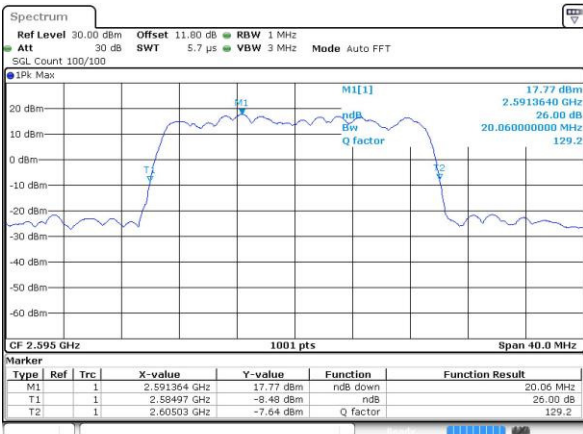

Date: 6 APR 2017 13:44:45

Middle Channel / 15MHz / 16QAM

Date: 6 APR 2017 13:44:55

Highest Channel / 15MHz / QPSK

Date: 6 APR 2017 13:45:26

Highest Channel / 15MHz / 16QAM

Date: 6 APR 2017 13:45:37

LTE Band 38

Lowest Channel / 20MHz / QPSK

Date: 6 APR 2017 13:46:08

Lowest Channel / 20MHz / 16QAM

Date: 6 APR 2017 13:46:18

Middle Channel / 20MHz / QPSK

Date: 6 APR 2017 13:46:49

Middle Channel / 20MHz / 16QAM

Date: 6 APR 2017 13:46:59

Highest Channel / 20MHz / QPSK

Date: 6 APR 2017 13:47:31

Highest Channel / 20MHz / 16QAM

Date: 6 APR 2017 13:47:41

LTE Band 38

Lowest Channel / 5MHz / 64QAM

Date: 27 APR 2017 19:47:40

Middle Channel / 5MHz / 64QAM