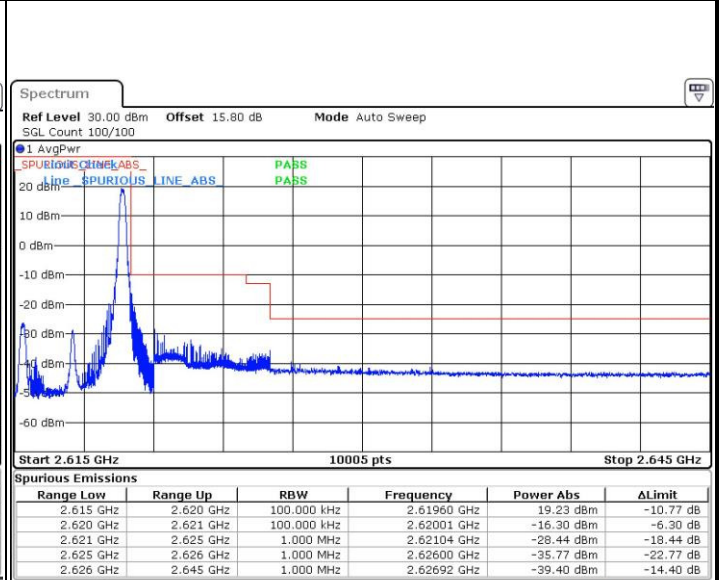

Date: 27 APR 2017 19:53:13

Middle Channel / 20MHz / 64QAM

Date: 27 APR 2017 19:53:34

Highest Channel / 20MHz / 64QAM

Date: 27 APR 2017 19:53:55

Conducted Band Edge

LTE Band 38 / 5MHz / QPSK

Lowest Band Edge / 1 RB

Date: 6 APR 2017 13:56:46

Highest Band Edge / 1 RB

Date: 6 APR 2017 14:03:45

Lowest Band Edge / Full RB

Date: 6 APR 2017 13:59:05

Highest Band Edge / Full RB

Date: 6 APR 2017 14:01:25

LTE Band 38 / 5MHz / 16QAM

Lowest Band Edge / 1RB

Date: 6 APR 2017 13:57:56

Highest Band Edge / 1 RB

Date: 6 APR 2017 14:04:55

Lowest Band Edge / Full RB

Date: 6 APR 2017 14:00:16

Highest Band Edge / Full RB

Date: 6 APR 2017 14:02:35

LTE Band 38 / 5MHz / 64QAM

Lowest Band Edge / 1RB

Date: 27.APR.2017 19:57:07

Highest Band Edge / 1 RB

Date: 27.APR.2017 20:00:36

Lowest Band Edge / Full RB

Date: 27.APR.2017 19:58:16

Highest Band Edge / Full RB