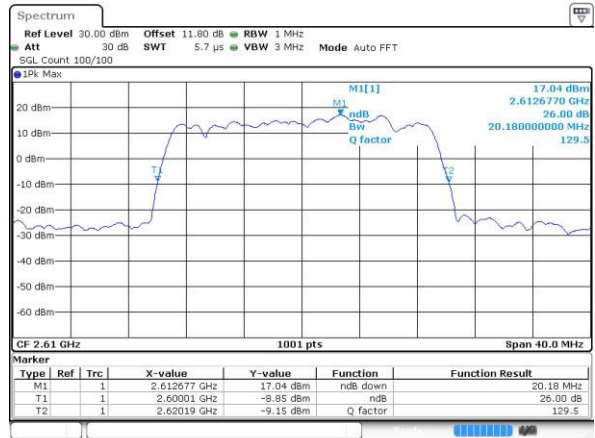

Highest Channel / 10MHz / 64QAM

Date: 27 APR 2017 19:49:24

LTE Band 38

Lowest Channel / 15MHz / 64QAM

Date: 27 APR 2017 19:49:45

Middle Channel / 15MHz / 64QAM

Date: 27 APR 2017 19:50:05

Highest Channel / 15MHz / 64QAM

Date: 27 APR 2017 19:50:26

LTE Band 38

Lowest Channel / 20MHz / 64QAM

Date: 27 APR 2017 19:53:24

Middle Channel / 20MHz / 64QAM

Date: 27 APR 2017 19:53:44

Highest Channel / 20MHz / 64QAM

Date: 27 APR 2017 19:54:05

Occupied Bandwidth

| Mode | LTE Band 38 : 99%OBW(MHz) | | | | | | | | | | | |
|------------|---------------------------|-------|------|-------|------|-------|-------|-------|-------|-------|-------|-------|
| BW | 1.4MHz | | 3MHz | | 5MHz | | 10MHz | | 15MHz | | 20MHz | |
| Mod. | QPSK | 16QAM | QPSK | 16QAM | QPSK | 16QAM | QPSK | 16QAM | QPSK | 16QAM | QPSK | 16QAM |
| Lowest CH | - | - | - | - | 4.5 | 4.5 | 9.01 | 9.03 | 13.49 | 13.43 | 18.46 | 18.34 |
| Middle CH | - | - | - | - | 4.49 | 4.49 | 9.05 | 8.99 | 13.4 | 13.46 | 18.26 | 18.46 |
| Highest CH | - | - | - | - | 4.48 | 4.47 | 9.03 | 9.01 | 13.4 | 13.37 | 18.3 | 18.26 |
| BW | 1.4MHz | | 3MHz | | 5MHz | | 10MHz | | 15MHz | | 20MHz | |
| Mod. | - | 64QAM | - | 64QAM | - | 64QAM | - | 64QAM | - | 64QAM | - | 64QAM |
| Lowest CH | - | - | - | - | - | 4.45 | - | 9.01 | - | 13.46 | - | 18.26 |
| Middle CH | - | - | - | - | - | 4.48 | - | 9.05 | - | 13.4 | - | 18.26 |
| Highest CH | - | - | - | - | - | 4.49 | - | 9.01 | - | 13.46 | - | 18.34 |