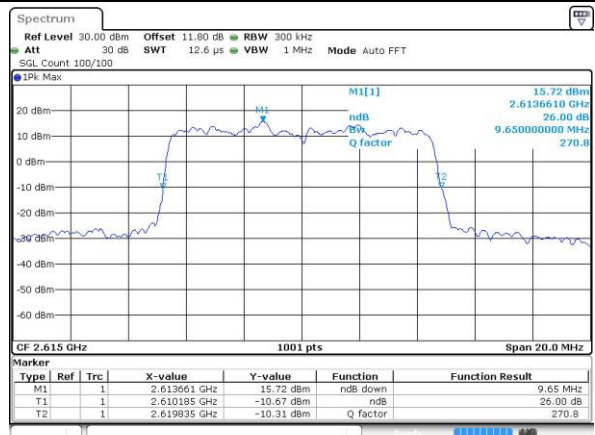

Date: 6 APR 2017 13:40:46

Highest Channel / 5MHz / QPSK

Date: 6 APR 2017 13:41:17

Highest Channel / 5MHz / 16QAM

Date: 6 APR 2017 13:41:27

LTE Band 38

Lowest Channel / 10MHz / QPSK

Date: 6 APR 2017 13:41:58

Lowest Channel / 10MHz / 16QAM

Date: 6 APR 2017 13:42:09

Middle Channel / 10MHz / QPSK

Date: 6 APR 2017 13:42:40

Middle Channel / 10MHz / 16QAM

Date: 6 APR 2017 13:42:50

Highest Channel / 10MHz / QPSK

Date: 6 APR 2017 13:43:21

Highest Channel / 10MHz / 16QAM

Date: 6 APR 2017 13:43:32

LTE Band 38

Lowest Channel / 15MHz / QPSK

Date: 6 APR 2017 13:44:03

Lowest Channel / 15MHz / 16QAM

Date: 6 APR 2017 13:44:14

Middle Channel / 15MHz / QPSK