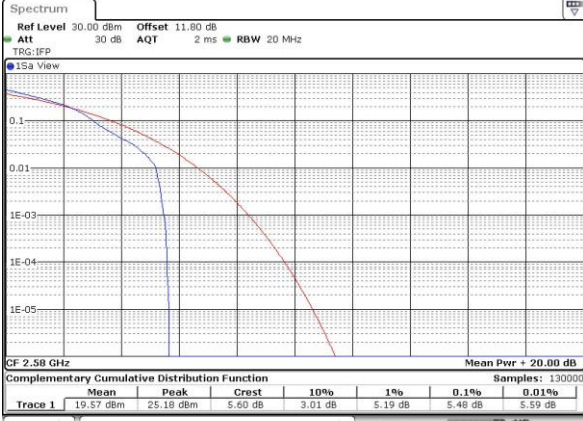

LTE Band 38 / 20MHz / 16QAM

Lowest Channel / 1RB

Date: 6 APR 2017 13:48:14

Lowest Channel / Full RB

Date: 6 APR 2017 13:48:28

Middle Channel / 1RB

Date: 6 APR 2017 13:48:46

Middle Channel / Full RB

Date: 6 APR 2017 13:48:59

Highest Channel / 1RB

Date: 6 APR 2017 13:49:26

Highest Channel / Full RB

Date: 6 APR 2017 13:49:39

LTE Band 38 / 20MHz / 64QAM

Lowest Channel / 1RB

Date: 27 APR 2017 19:54:23

Lowest Channel / Full RB

Date: 27 APR 2017 19:54:39

Middle Channel / 1RB

Date: 27 APR 2017 19:54:59

Middle Channel / Full RB

Date: 27 APR 2017 19:55:14

Highest Channel / 1RB

Date: 27 APR 2017 19:55:31

Highest Channel / Full RB

Date: 27 APR 2017 19:55:47

26dB Bandwidth

| Mode | LTE Band 38 : 26dB BW(MHz) | | | | | | | | | | | |
|------------|----------------------------|-------|------|-------|------|-------|-------|-------|-------|-------|-------|-------|
| BW | 1.4MHz | | 3MHz | | 5MHz | | 10MHz | | 15MHz | | 20MHz | |
| Mod. | QPSK | 16QAM | QPSK | 16QAM | QPSK | 16QAM | QPSK | 16QAM | QPSK | 16QAM | QPSK | 16QAM |
| Lowest CH | - | - | - | - | 4.83 | 4.76 | 9.77 | 9.77 | 14.18 | 14.39 | 20.26 | 20.18 |
| Middle CH | - | - | - | - | 4.81 | 4.83 | 9.83 | 9.65 | 14.33 | 14.30 | 20.06 | 20.10 |
| Highest CH | - | - | - | - | 4.82 | 4.89 | 9.65 | 9.65 | 14.24 | 14.42 | 20.14 | 20.02 |
| BW | 1.4MHz | | 3MHz | | 5MHz | | 10MHz | | 15MHz | | 20MHz | |
| Mod. | - | 64QAM | - | 64QAM | - | 64QAM | - | 64QAM | - | 64QAM | - | 64QAM |
| Lowest CH | - | - | - | - | - | 4.81 | - | 9.63 | - | 14.18 | - | 20.02 |
| Middle CH | - | - | - | - | - | 4.77 | - | 9.85 | - | 14.33 | - | 20.14 |
| Highest CH | - | - | - | - | - | 4.84 | - | 9.67 | - | 14.15 | - | 20.18 |