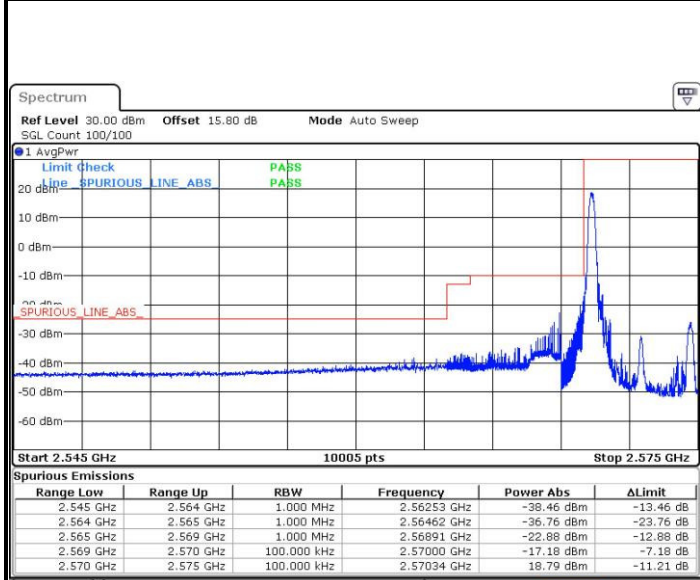

Date: 27 APR 2017 19:53:13

Middle Channel / 20MHz / 64QAM

Date: 27 APR 2017 19:53:34

Highest Channel / 20MHz / 64QAM

Date: 27 APR 2017 19:53:55

Conducted Band Edge

LTE Band 38 / 5MHz / QPSK

Lowest Band Edge / 1 RB

Date: 6 APR 2017 13:56:46

Highest Band Edge / 1 RB

Date: 6 APR 2017 14:03:45

Lowest Band Edge / Full RB

Date: 6 APR 2017 13:59:05

Highest Band Edge / Full RB

Date: 6 APR 2017 14:01:25

LTE Band 38 / 5MHz / 16QAM

Lowest Band Edge / 1RB

Date: 6 APR 2017 13:57:56

Highest Band Edge / 1 RB

Date: 6 APR 2017 14:04:55

Lowest Band Edge / Full RB

Date: 6 APR 2017 14:00:16

Highest Band Edge / Full RB

Date: 6 APR 2017 14:02:35

LTE Band 38 / 5MHz / 64QAM

Lowest Band Edge / 1RB

Date: 27.APR.2017 19:57:07

Highest Band Edge / 1 RB

Date: 27.APR.2017 20:00:36

Lowest Band Edge / Full RB

Date: 27.APR.2017 19:58:16

Highest Band Edge / Full RB