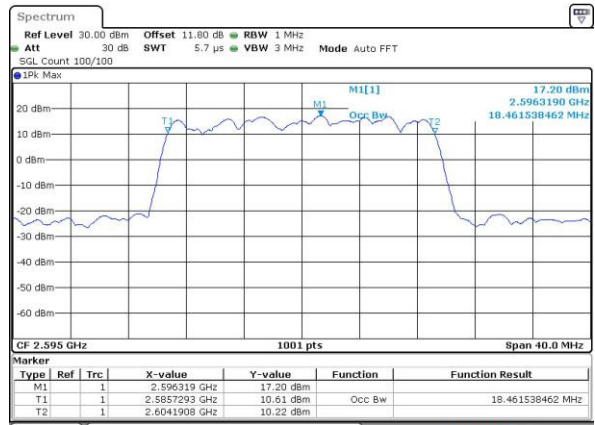

Date: 6 APR 2017 13:44:24

Middle Channel / 15MHz / 16QAM

Date: 6 APR 2017 13:44:34

Highest Channel / 15MHz / QPSK

Date: 6 APR 2017 13:45:05

Highest Channel / 15MHz / 16QAM

Date: 6 APR 2017 13:45:16

LTE Band 38

Lowest Channel / 20MHz / QPSK

Date: 6 APR 2017 13:45:47

Lowest Channel / 20MHz / 16QAM

Date: 6 APR 2017 13:45:57

Middle Channel / 20MHz / QPSK

Date: 6 APR 2017 13:46:28

Middle Channel / 20MHz / 16QAM

Date: 6 APR 2017 13:46:39

Highest Channel / 20MHz / QPSK

Date: 6 APR 2017 13:47:10

Highest Channel / 20MHz / 16QAM

Date: 6 APR 2017 13:47:20

LTE Band 38

Lowest Channel / 5MHz / 64QAM

Date: 27 APR 2017 19:47:30

Middle Channel / 5MHz / 64QAM

Date: 27 APR 2017 19:47:50

Highest Channel / 5MHz / 64QAM

Date: 27 APR 2017 19:48:11

LTE Band 38

Lowest Channel / 10MHz / 64QAM

Middle Channel / 10MHz / 64QAM

Highest Channel / 10MHz / 64QAM

LTE Band 38