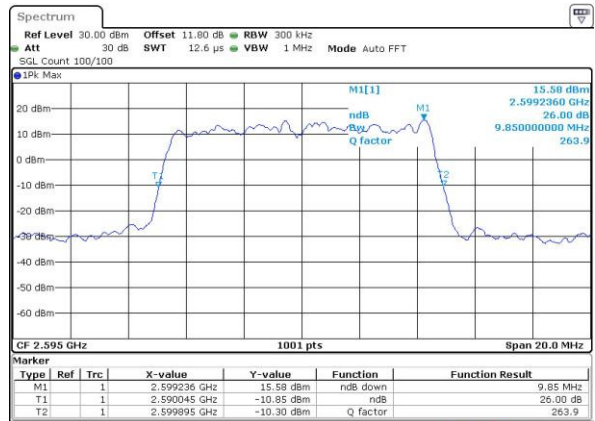

Highest Channel / 20MHz / QPSK

Date: 6 APR 2017 13:47:31

Highest Channel / 20MHz / 16QAM

Date: 6 APR 2017 13:47:41

LTE Band 38

Lowest Channel / 5MHz / 64QAM

Date: 27 APR 2017 19:47:40

Middle Channel / 5MHz / 64QAM

Date: 27 APR 2017 19:48:01

Highest Channel / 5MHz / 64QAM

Date: 27 APR 2017 19:48:21

LTE Band 38

Lowest Channel / 10MHz / 64QAM

Date: 27 APR 2017 19:48:42

Middle Channel / 10MHz / 64QAM

Date: 27 APR 2017 19:49:03

Highest Channel / 10MHz / 64QAM

Date: 27 APR 2017 19:49:24

LTE Band 38

Lowest Channel / 15MHz / 64QAM

Date: 27 APR 2017 19:49:45

Middle Channel / 15MHz / 64QAM

Date: 27 APR 2017 19:50:05

Highest Channel / 15MHz / 64QAM