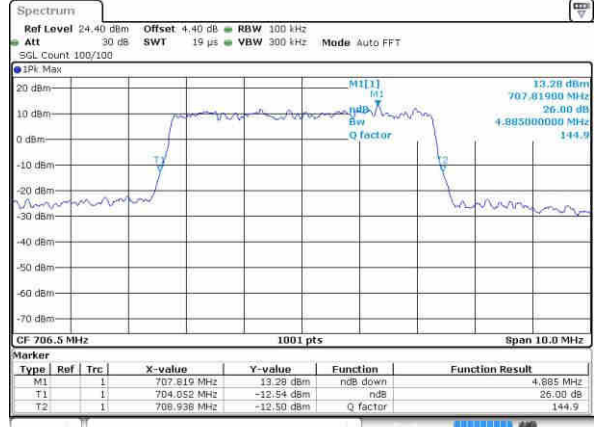

Date: 9.OCT.2016 05:14:54

LTE Band 17

Lowest Channel / 5MHz / QPSK

Date: 8.OCT.2016 17:35:58

Lowest Channel / 5MHz / 16QAM

Date: 8.OCT.2016 17:36:09

Middle Channel / 5MHz / QPSK

Date: 8.OCT.2016 17:43:09