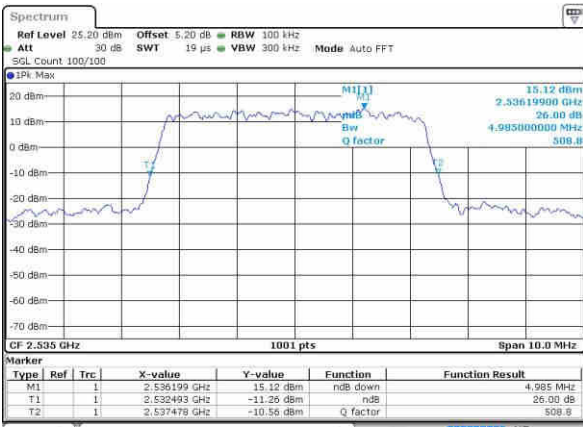

Date: 9/OCT/2016 02:56:45

LTE Band 7

Lowest Channel / 5MHz / QPSK

Date: 9.OCT.2016 15:33:31

Lowest Channel / 5MHz / 16QAM

Date: 9.OCT.2016 15:33:52

Middle Channel / 5MHz / QPSK

Date: 9.OCT.2016 15:34:33

Middle Channel / 5MHz / 16QAM

Date: 9.OCT.2016 15:34:12

Highest Channel / 5MHz / QPSK

Date: 9.OCT.2016 15:34:54

Highest Channel / 5MHz / 16QAM

Date: 9.OCT.2016 15:35:15

LTE Band 7

Lowest Channel / 10MHz / QPSK