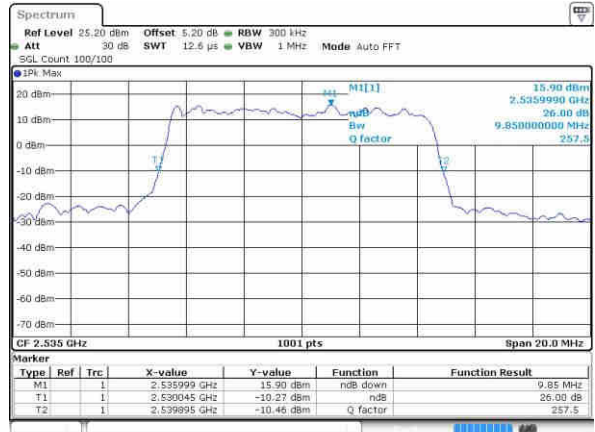

Middle Channel / 5MHz / 16QAM

Date: 9.OCT.2016 15:34:12

Highest Channel / 5MHz / QPSK

Date: 9.OCT.2016 15:34:54

Highest Channel / 5MHz / 16QAM

Date: 9.OCT.2016 15:35:15

LTE Band 7

Lowest Channel / 10MHz / QPSK

Date: 9.OCT.2016 15:50:12

Lowest Channel / 10MHz / 16QAM

Date: 9.OCT.2016 15:50:33

Middle Channel / 10MHz / QPSK

Date: 9.OCT.2016 15:51:15

Middle Channel / 10MHz / 16QAM

Date: 9.OCT.2016 15:50:54

Highest Channel / 10MHz / QPSK

Date: 9.OCT.2016 15:51:35

Highest Channel / 10MHz / 16QAM

Date: 9.OCT.2016 15:51:56

LTE Band 7

Lowest Channel / 15MHz / QPSK

Date: 9.OCT.2016 16:07:14

Lowest Channel / 15MHz / 16QAM

Date: 9.OCT.2016 16:06:53