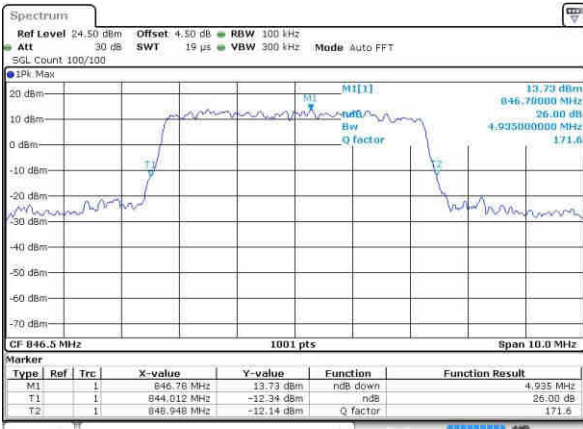

Highest Channel / 5MHz / QPSK

Date: 9/OCT/2016 02:35:55

Highest Channel / 5MHz / 16QAM

Date: 9/OCT/2016 02:36:05

LTE Band 5

Lowest Channel / 10MHz / QPSK

Date: 9/OCT/2016 02:44:59

Lowest Channel / 10MHz / 16QAM