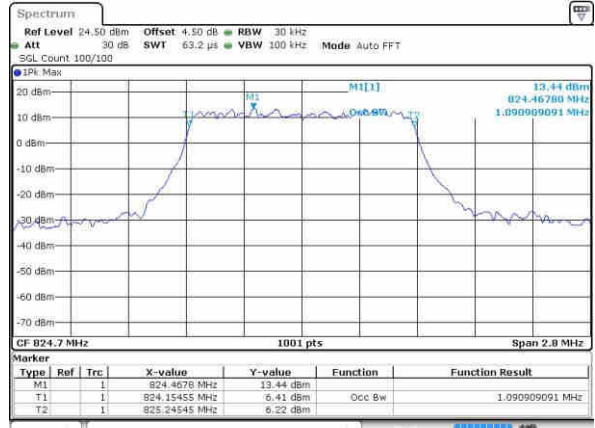

Lowest Channel / 1.4MHz / 16QAM

Date: 9 OCT 2016 01:42:44