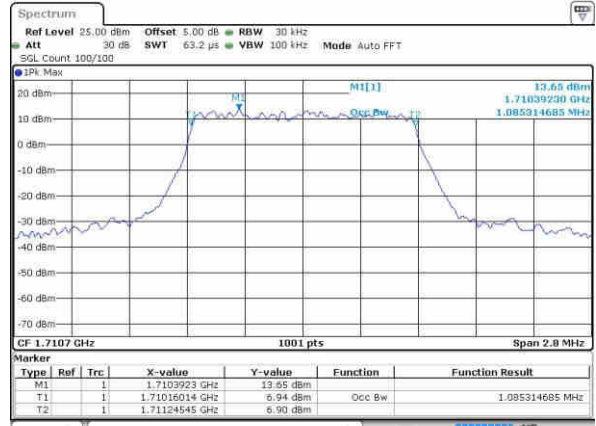

Lowest Channel / 1.4MHz / 16QAM

Date: 8/OCT/2016 22:47:55