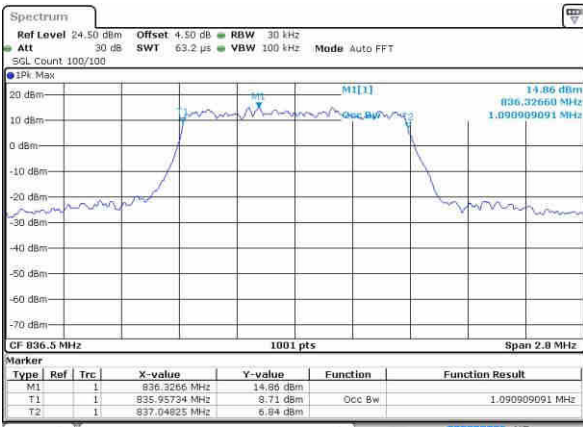

Middle Channel / 1.4MHz / QPSK

Date: 9 OCT 2016 01:51:39