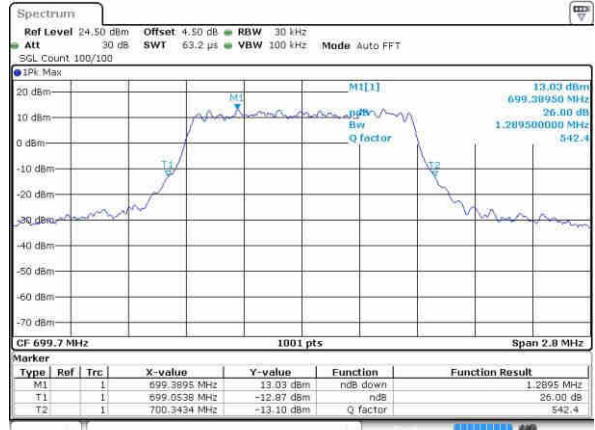

LTE Band 7

Lowest Channel / 20MHz / QPSK

Date: 9.OCT.2016 16:23:55

Lowest Channel / 20MHz / 16QAM

Date: 9.OCT.2016 16:23:34

Middle Channel / 20MHz / QPSK

Date: 9.OCT.2016 16:24:16

Middle Channel / 20MHz / 16QAM

Date: 9.OCT.2016 16:24:37

Highest Channel / 20MHz / QPSK

Date: 9.OCT.2016 16:25:19

Highest Channel / 20MHz / 16QAM

Date: 9.OCT.2016 16:24:58

LTE Band 12

Lowest Channel / 1.4MHz / QPSK

Date: 9/OCT/2016 04:24:26

Lowest Channel / 1.4MHz / 16QAM

Date: 9/OCT/2016 04:24:15

Middle Channel / 1.4MHz / QPSK

Date: 9/OCT/2016 04:23:53

Middle Channel / 1.4MHz / 16QAM

Date: 9/OCT/2016 04:24:04

Highest Channel / 1.4MHz / QPSK

Date: 9/OCT/2016 04:23:41