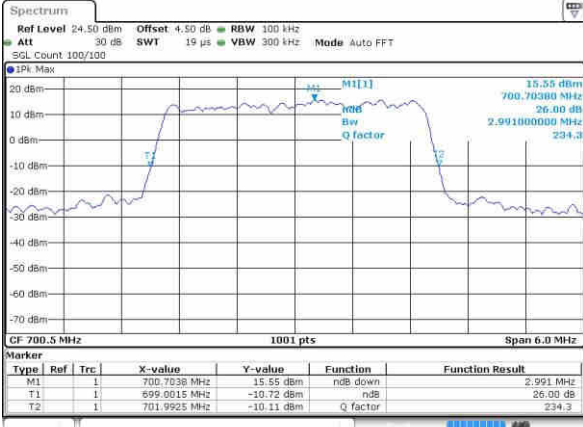

Highest Channel / 1.4MHz / 16QAM

Date: 9/OCT/2016 04:23:30

LTE Band 12

Lowest Channel / 3MHz / QPSK

Date: 9.OCT.2016 04:41:35

Lowest Channel / 3MHz / 16QAM

Date: 9.OCT.2016 04:41:24

Middle Channel / 3MHz / QPSK

Date: 9.OCT.2016 04:41:02

Middle Channel / 3MHz / 16QAM

Date: 9.OCT.2016 04:41:13

Highest Channel / 3MHz / QPSK

Date: 9.OCT.2016 04:40:51

Highest Channel / 3MHz / 16QAM

Date: 9.OCT.2016 04:40:40

LTE Band 12