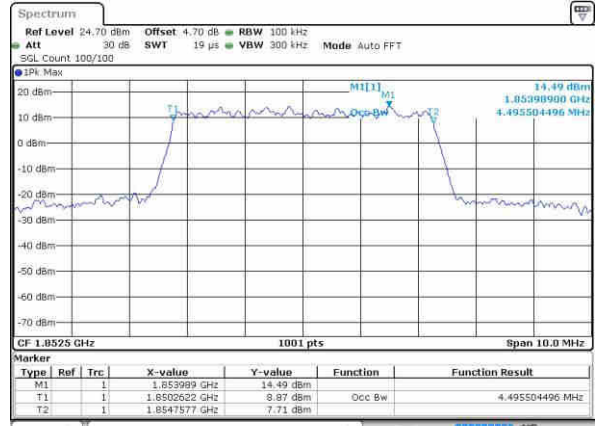

Highest Channel / 3MHz / QPSK

Date: 8 OCT 2016 15:34:27

Highest Channel / 3MHz / 16QAM

Date: 8 OCT 2016 15:34:38

LTE Band 2

Lowest Channel / 5MHz / QPSK

Date: 8 OCT 2016 15:41:40

Lowest Channel / 5MHz / 16QAM