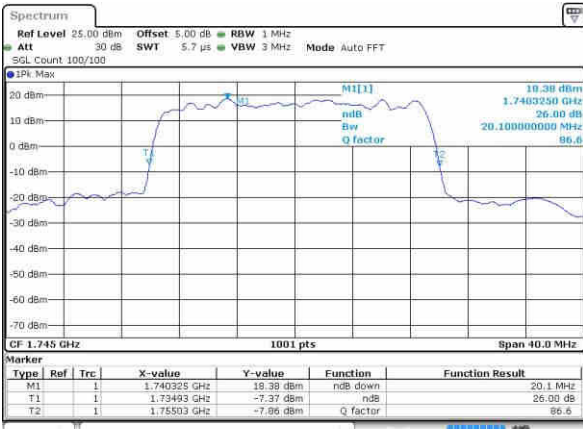

LTE Band 4

Lowest Channel / 20MHz / QPSK

Date: 9.OCT.2016 01:01:10

Lowest Channel / 20MHz / 16QAM

Date: 9.OCT.2016 01:01:25

Middle Channel / 20MHz / QPSK

Date: 9.OCT.2016 01:01:54

Middle Channel / 20MHz / 16QAM

Date: 9.OCT.2016 01:01:40

Highest Channel / 20MHz / QPSK

Date: 9.OCT.2016 01:00:51

Highest Channel / 20MHz / 16QAM

Date: 9.OCT.2016 01:00:29

LTE Band 5

Lowest Channel / 1.4MHz / QPSK

Date: 9.OCT.2016 01:43:05