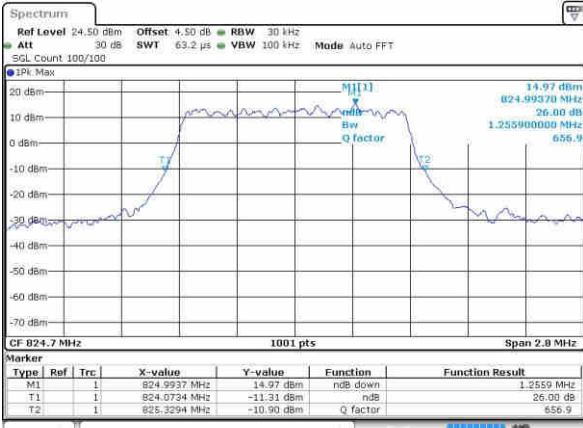

Date: 9.OCT.2016 01:01:40

Highest Channel / 20MHz / QPSK

Date: 9.OCT.2016 01:00:51

Highest Channel / 20MHz / 16QAM

Date: 9.OCT.2016 01:00:29

LTE Band 5

Lowest Channel / 1.4MHz / QPSK

Date: 9.OCT.2016 01:43:05