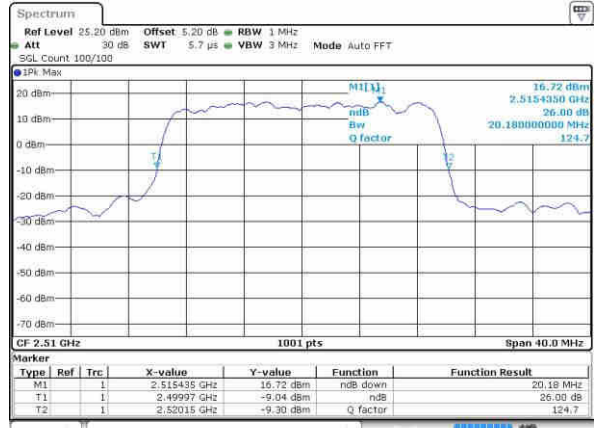

Date: 9.OCT.2016 15:51:35

Highest Channel / 10MHz / 16QAM

Date: 9.OCT.2016 15:51:56

LTE Band 7

Lowest Channel / 15MHz / QPSK

Date: 9.OCT.2016 16:07:14

Lowest Channel / 15MHz / 16QAM

Date: 9.OCT.2016 16:06:53

Middle Channel / 15MHz / QPSK

Date: 9.OCT.2016 16:07:35

Middle Channel / 15MHz / 16QAM

Date: 9.OCT.2016 16:07:56

Highest Channel / 15MHz / QPSK

Date: 9.OCT.2016 16:08:36

Highest Channel / 15MHz / 16QAM

Date: 9.OCT.2016 16:08:17

LTE Band 7

Lowest Channel / 20MHz / QPSK

Date: 9.OCT.2016 16:23:55

Lowest Channel / 20MHz / 16QAM

Date: 9.OCT.2016 16:23:34

Middle Channel / 20MHz / QPSK

Date: 9.OCT.2016 16:24:16

Middle Channel / 20MHz / 16QAM