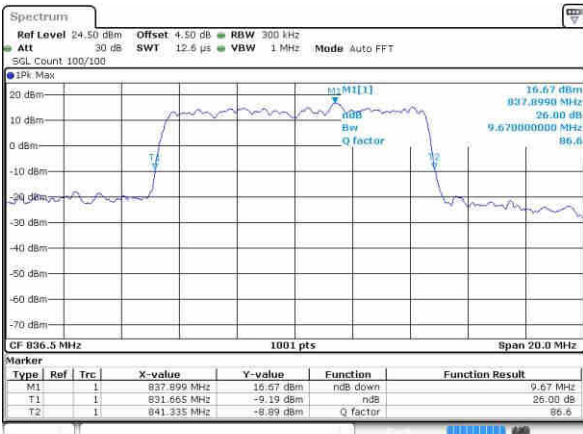

Middle Channel / 10MHz / QPSK

Date: 9/OCT/2016 02:54:03