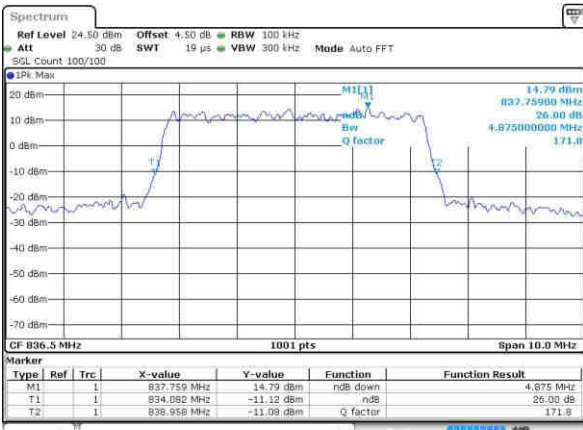

Middle Channel / 5MHz / QPSK

Date: 9/OCT/2016 02:33:21