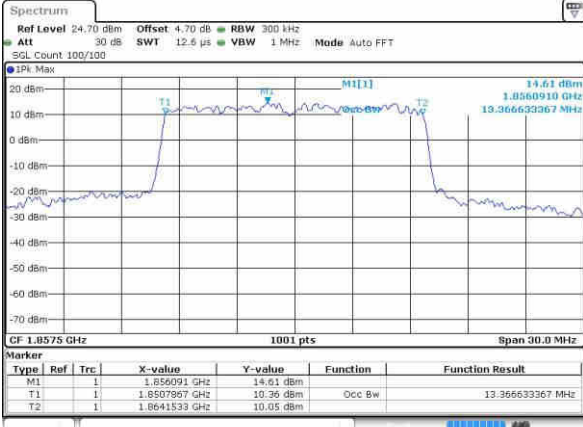

Middle Channel / 10MHz / 16QAM

Date: 8 OCT 2016 16:06:02

Highest Channel / 10MHz / QPSK

Date: 8 OCT 2016 16:08:26

Highest Channel / 10MHz / 16QAM

Date: 8 OCT 2016 16:08:39

LTE Band 2

Lowest Channel / 15MHz / QPSK