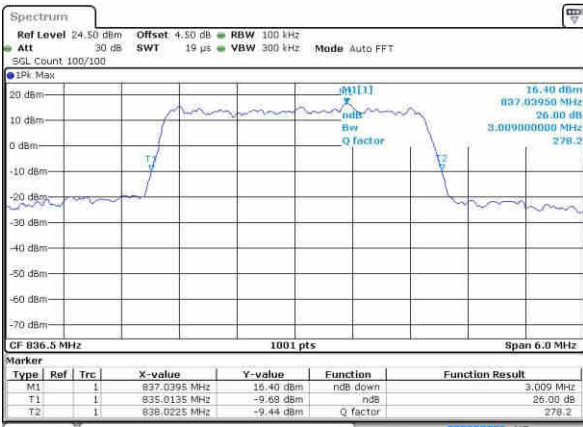

Highest Channel / 1.4MHz / 16QAM

Date: 9.OCT.2016 01:54:43

LTE Band 5

Lowest Channel / 3MHz / QPSK

Date: 9.OCT.2016 02:03:37

Lowest Channel / 3MHz / 16QAM

Date: 9.OCT.2016 02:03:47

Middle Channel / 3MHz / QPSK

Date: 9.OCT.2016 02:12:41

Middle Channel / 3MHz / 16QAM

Date: 9.OCT.2016 02:12:51

Highest Channel / 3MHz / QPSK

Date: 9.OCT.2016 02:15:13

Highest Channel / 3MHz / 16QAM

Date: 9.OCT.2016 02:15:24

LTE Band 5