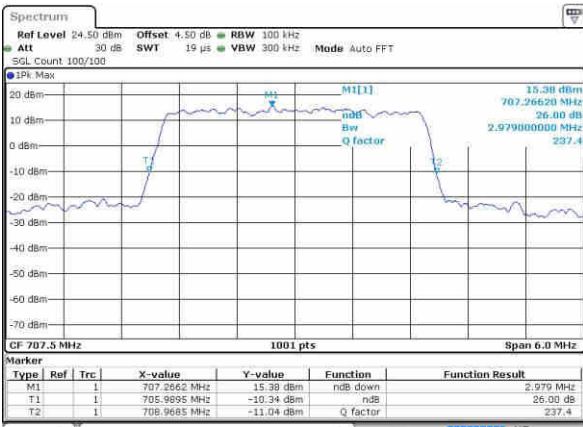

Highest Channel / 1.4MHz / 16QAM

Date: 9/OCT/2016 04:23:30

LTE Band 12

Lowest Channel / 3MHz / QPSK

Date: 9.OCT.2016 04:41:35

Lowest Channel / 3MHz / 16QAM

Date: 9.OCT.2016 04:41:24

Middle Channel / 3MHz / QPSK

Date: 9.OCT.2016 04:41:02

Middle Channel / 3MHz / 16QAM

Date: 9.OCT.2016 04:41:13

Highest Channel / 3MHz / QPSK

Date: 9.OCT.2016 04:40:51

Highest Channel / 3MHz / 16QAM

Date: 9.OCT.2016 04:40:40

LTE Band 12