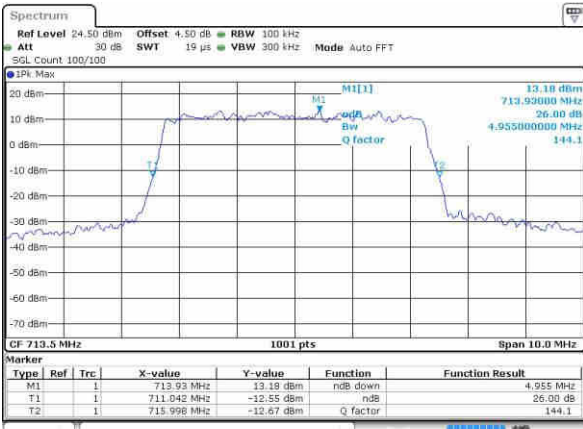

Highest Channel / 5MHz / QPSK

Date: 9/OCT/2016 04:57:56

Highest Channel / 5MHz / 16QAM

Date: 9/OCT/2016 04:57:47

LTE Band 12

Lowest Channel / 10MHz / QPSK

Date: 9.OCT.2016 05:15:50

Lowest Channel / 10MHz / 16QAM