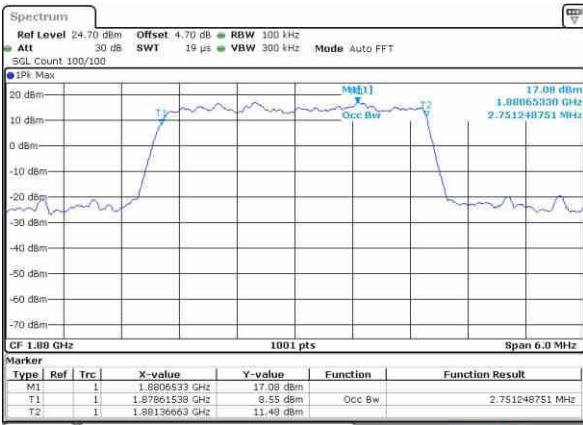

Lowest Channel / 3MHz / QPSK

Date: 8 OCT 2016 15:24:40

Lowest Channel / 3MHz / 16QAM

Date: 8 OCT 2016 15:24:51

Middle Channel / 3MHz / QPSK

Date: 8 OCT 2016 15:31:51

Middle Channel / 3MHz / 16QAM

Date: 8 OCT 2016 15:32:02

Highest Channel / 3MHz / QPSK

Date: 8 OCT 2016 15:34:27

Highest Channel / 3MHz / 16QAM

Date: 8 OCT 2016 15:34:38

LTE Band 2

Lowest Channel / 5MHz / QPSK

Date: 8 OCT 2016 15:41:40

Lowest Channel / 5MHz / 16QAM