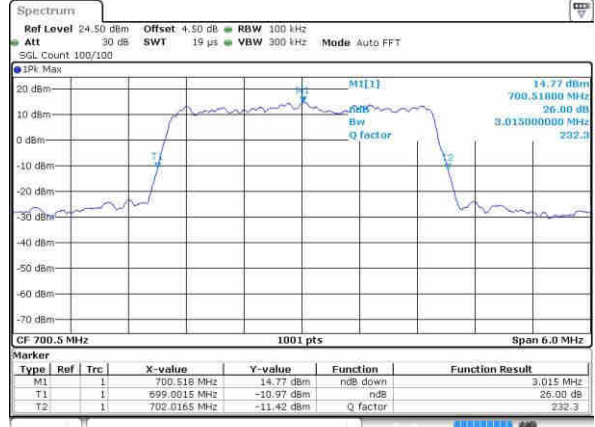

Lowest Channel / 1.4MHz / 16QAM

Date: 9/OCT/2016 04:24:15

Middle Channel / 1.4MHz / QPSK

Date: 9/OCT/2016 04:23:53

Middle Channel / 1.4MHz / 16QAM

Date: 9/OCT/2016 04:24:04

Highest Channel / 1.4MHz / QPSK

Date: 9/OCT/2016 04:23:41

Highest Channel / 1.4MHz / 16QAM

Date: 9/OCT/2016 04:23:30

LTE Band 12

Lowest Channel / 3MHz / QPSK

Date: 9.OCT.2016 04:41:35

Lowest Channel / 3MHz / 16QAM

Date: 9.OCT.2016 04:41:24

Middle Channel / 3MHz / QPSK

Date: 9.OCT.2016 04:41:02

Middle Channel / 3MHz / 16QAM

Date: 9.OCT.2016 04:41:13

Highest Channel / 3MHz / QPSK

Date: 9.OCT.2016 04:40:51

Highest Channel / 3MHz / 16QAM

Date: 9.OCT.2016 04:40:40

LTE Band 12