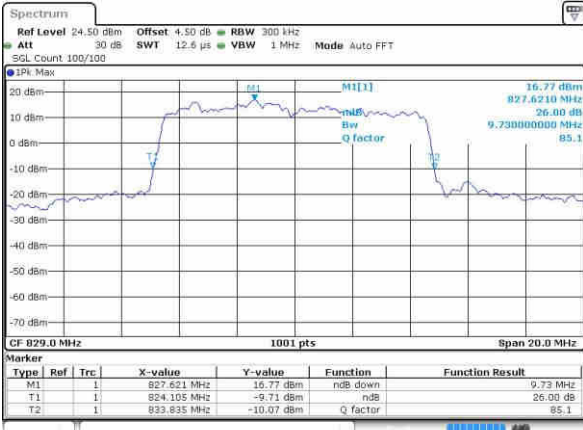

Highest Channel / 5MHz / QPSK

Date: 9/OCT/2016 02:35:55

Highest Channel / 5MHz / 16QAM

Date: 9/OCT/2016 02:36:05

LTE Band 5

Lowest Channel / 10MHz / QPSK

Date: 9/OCT/2016 02:44:59

Lowest Channel / 10MHz / 16QAM