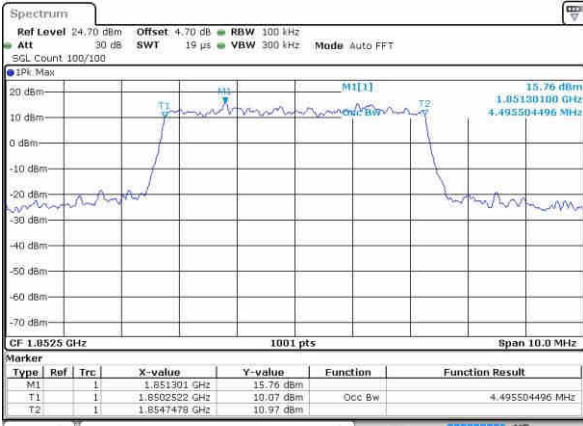

Highest Channel / 3MHz / QPSK

Date: 8 OCT 2016 15:34:27

Highest Channel / 3MHz / 16QAM

Date: 8 OCT 2016 15:34:38

LTE Band 2

Lowest Channel / 5MHz / QPSK

Date: 8 OCT 2016 15:41:40

Lowest Channel / 5MHz / 16QAM