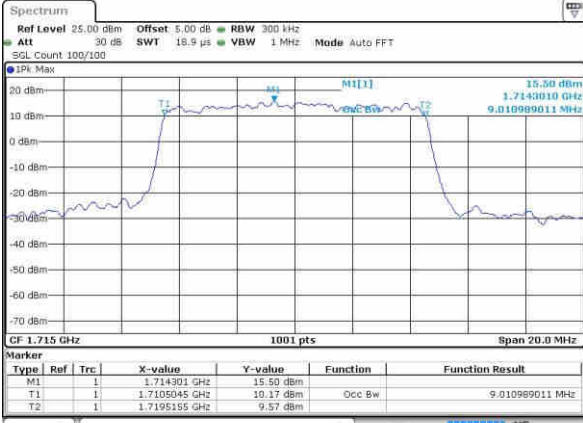

LTE Band 4

Lowest Channel / 10MHz / QPSK

Date: 8 OCT 2016 23:38:01