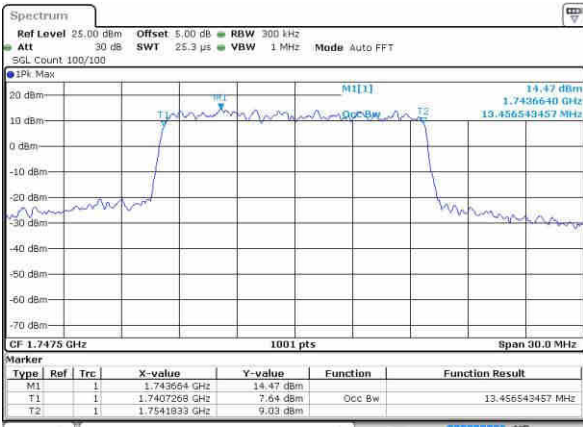

Date: 8 OCT 2016 23:54:55

Middle Channel / 15MHz / QPSK

Date: 9 OCT 2016 00:01:51

Middle Channel / 15MHz / 16QAM

Date: 9 OCT 2016 00:02:02

Highest Channel / 15MHz / QPSK

Date: 9 OCT 2016 00:04:22

Highest Channel / 15MHz / 16QAM