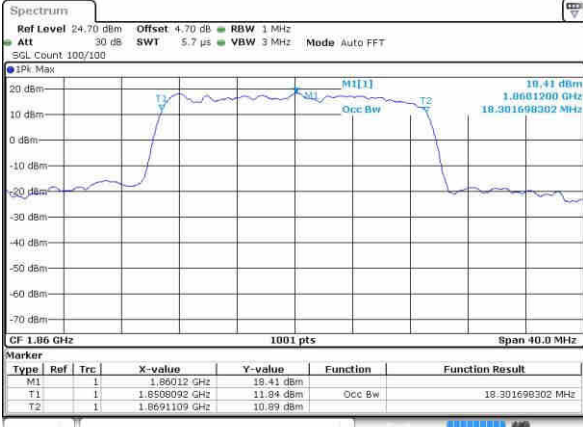

Date: 8 OCT 2016 16:25:27

Highest Channel / 15MHz / 16QAM

Date: 8 OCT 2016 16:25:38

LTE Band 2

Lowest Channel / 20MHz / QPSK

Date: 8 OCT 2016 16:32:38

Lowest Channel / 20MHz / 16QAM

Date: 8 OCT 2016 16:32:49