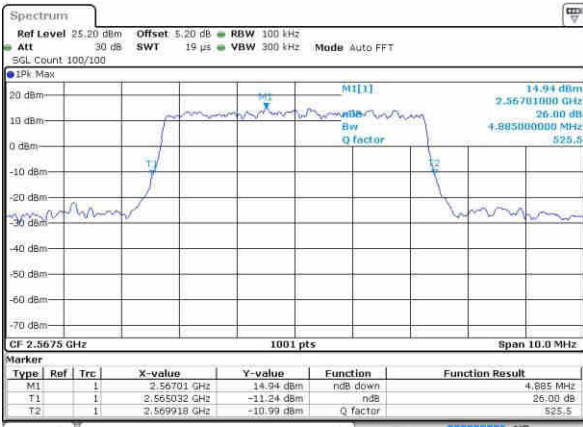

Date: 9/OCT/2016 02:56:45

LTE Band 7

Lowest Channel / 5MHz / QPSK

Date: 9.OCT.2016 15:33:31

Lowest Channel / 5MHz / 16QAM

Date: 9.OCT.2016 15:33:52

Middle Channel / 5MHz / QPSK

Date: 9.OCT.2016 15:34:33

Middle Channel / 5MHz / 16QAM

Date: 9.OCT.2016 15:34:12

Highest Channel / 5MHz / QPSK

Date: 9.OCT.2016 15:34:54

Highest Channel / 5MHz / 16QAM

Date: 9.OCT.2016 15:35:15

LTE Band 7

Lowest Channel / 10MHz / QPSK