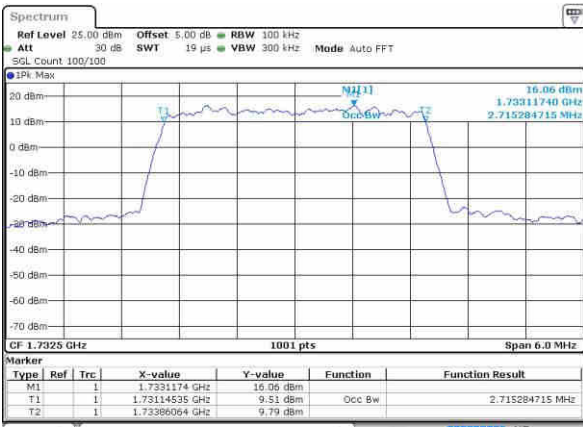

Middle Channel / 3MHz / QPSK

Date: 8 OCT 2016 23:11:39