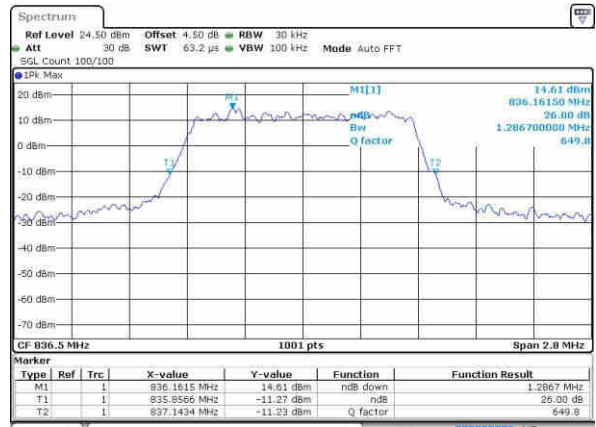

Date: 9.OCT.2016 01:01:40

Highest Channel / 20MHz / QPSK

Date: 9.OCT.2016 01:00:51

Highest Channel / 20MHz / 16QAM

Date: 9.OCT.2016 01:00:29

LTE Band 5

Lowest Channel / 1.4MHz / QPSK

Date: 9.OCT.2016 01:43:05

Lowest Channel / 1.4MHz / 16QAM

Date: 9.OCT.2016 01:42:55

Middle Channel / 1.4MHz / QPSK

Date: 9.OCT.2016 01:52:01

Middle Channel / 1.4MHz / 16QAM

Date: 9.OCT.2016 01:52:11

Highest Channel / 1.4MHz / QPSK

Date: 9.OCT.2016 01:54:33

Highest Channel / 1.4MHz / 16QAM

Date: 9.OCT.2016 01:54:43

LTE Band 5

Lowest Channel / 3MHz / QPSK

Date: 9.OCT.2016 02:03:37

Lowest Channel / 3MHz / 16QAM

Date: 9.OCT.2016 02:03:47

Middle Channel / 3MHz / QPSK

Date: 9.OCT.2016 02:12:41

Middle Channel / 3MHz / 16QAM

Date: 9.OCT.2016 02:12:51

Highest Channel / 3MHz / QPSK

Date: 9.OCT.2016 02:15:13

Highest Channel / 3MHz / 16QAM

Date: 9.OCT.2016 02:15:24

LTE Band 5