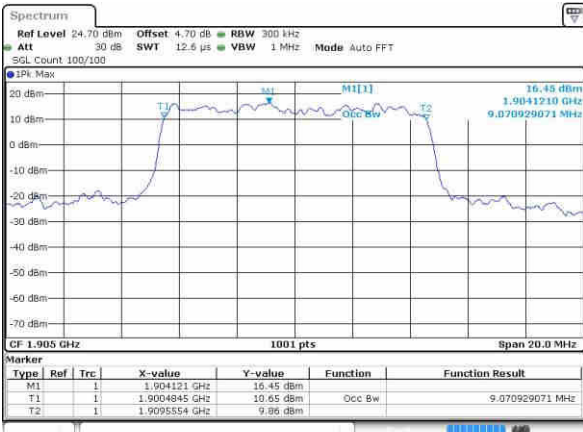

Date: 8 OCT 2016 15:51:39

LTE Band 2

Lowest Channel / 10MHz / QPSK

Date: 8 OCT 2016 15:58:39

Lowest Channel / 10MHz / 16QAM

Date: 8 OCT 2016 15:58:50

Middle Channel / 10MHz / QPSK

Date: 8 OCT 2016 16:05:51

Middle Channel / 10MHz / 16QAM

Date: 8 OCT 2016 16:06:02

Highest Channel / 10MHz / QPSK

Date: 8 OCT 2016 16:08:26

Highest Channel / 10MHz / 16QAM

Date: 8 OCT 2016 16:08:39

LTE Band 2

Lowest Channel / 15MHz / QPSK