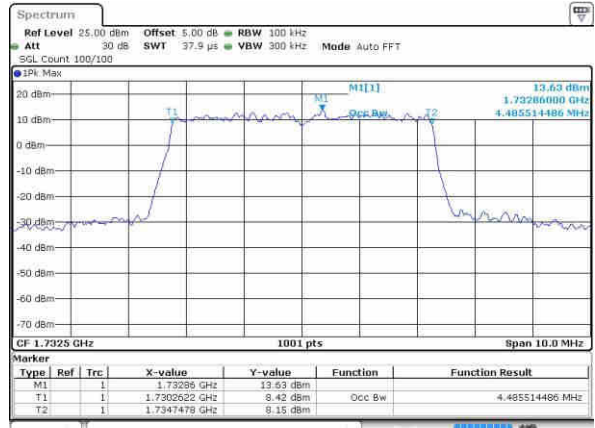

Highest Channel / 3MHz / 16QAM

Date: 8 OCT 2016 23:14:20

LTE Band 4

Lowest Channel / 5MHz / QPSK

Date: 8 OCT 2016 23:21:16

Lowest Channel / 5MHz / 16QAM

Date: 8 OCT 2016 23:21:27

Middle Channel / 5MHz / QPSK

Date: 8 OCT 2016 23:28:23

Middle Channel / 5MHz / 16QAM

Date: 8 OCT 2016 23:28:34

Highest Channel / 5MHz / QPSK

Date: 8 OCT 2016 23:30:54

Highest Channel / 5MHz / 16QAM

Date: 8 OCT 2016 23:31:04

LTE Band 4