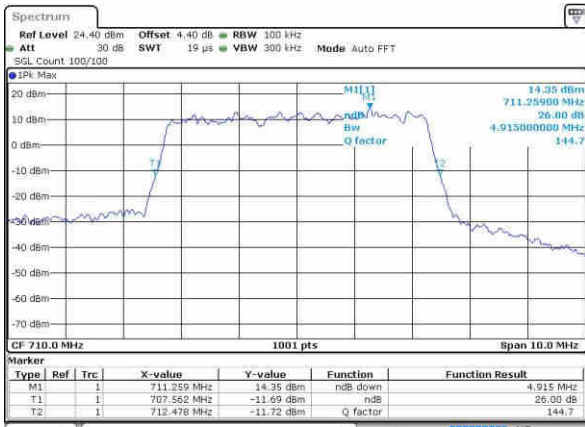

Date: 9.OCT.2016 05:14:54

LTE Band 17

Lowest Channel / 5MHz / QPSK

Date: 8.OCT.2016 17:35:58

Lowest Channel / 5MHz / 16QAM

Date: 8.OCT.2016 17:36:09

Middle Channel / 5MHz / QPSK

Date: 8.OCT.2016 17:43:09

Middle Channel / 5MHz / 16QAM

Date: 8.OCT.2016 17:43:20

Highest Channel / 5MHz / QPSK

Date: 8.OCT.2016 17:45:45

Highest Channel / 5MHz / 16QAM

Date: 8.OCT.2016 17:45:56

LTE Band 17

Lowest Channel / 10MHz / QPSK