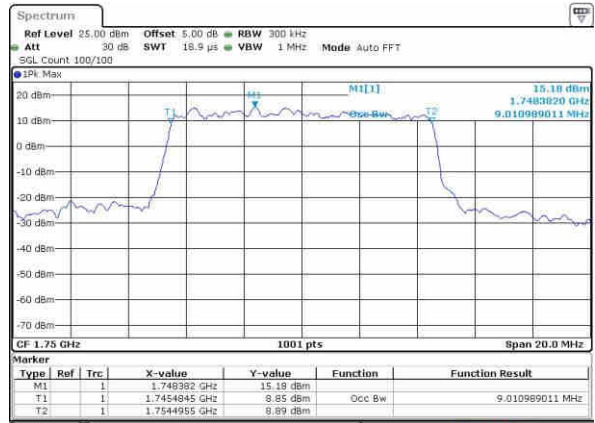

Date: 8 OCT 2016 23:28:23

Middle Channel / 5MHz / 16QAM

Date: 8 OCT 2016 23:28:34

Highest Channel / 5MHz / QPSK

Date: 8 OCT 2016 23:30:54

Highest Channel / 5MHz / 16QAM

Date: 8 OCT 2016 23:31:04

LTE Band 4

Lowest Channel / 10MHz / QPSK

Date: 8 OCT 2016 23:38:01

Lowest Channel / 10MHz / 16QAM

Date: 8 OCT 2016 23:38:11

Middle Channel / 10MHz / QPSK

Date: 8 OCT 2016 23:45:07

Middle Channel / 10MHz / 16QAM

Date: 8 OCT 2016 23:45:16

Highest Channel / 10MHz / QPSK

Date: 8 OCT 2016 23:47:38

Highest Channel / 10MHz / 16QAM

Date: 8 OCT 2016 23:47:48

LTE Band 4

Lowest Channel / 15MHz / QPSK

Date: 8 OCT 2016 23:54:45

Lowest Channel / 15MHz / 16QAM