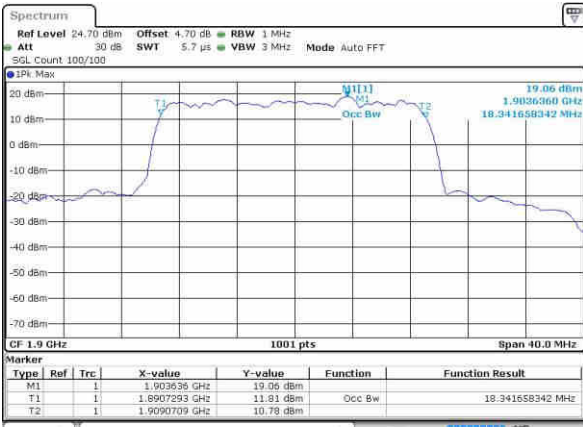

Middle Channel / 20MHz / QPSK

Date: 8 OCT 2016 16:39:51

Middle Channel / 20MHz / 16QAM

Date: 8 OCT 2016 16:40:02

Highest Channel / 20MHz / QPSK

Date: 8 OCT 2016 16:42:28

Highest Channel / 20MHz / 16QAM

Date: 8 OCT 2016 16:42:39