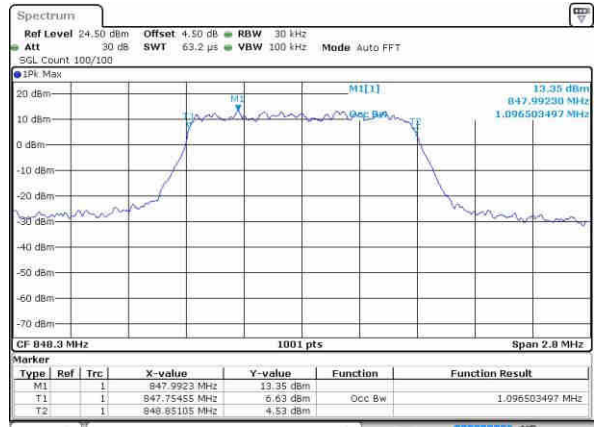

Highest Channel / 1.4MHz / 16QAM

Date: 9 OCT 2016 01:54:22