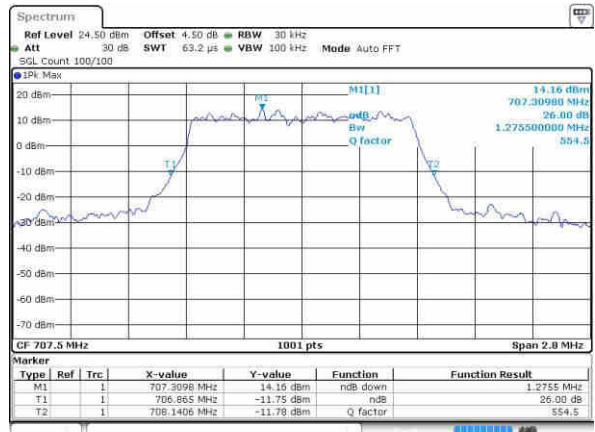

Date: 9.OCT.2016 16:24:37

Highest Channel / 20MHz / QPSK

Date: 9.OCT.2016 16:25:19

Highest Channel / 20MHz / 16QAM

Date: 9.OCT.2016 16:24:58

LTE Band 12

Lowest Channel / 1.4MHz / QPSK

Date: 9/OCT/2016 04:24:26

Lowest Channel / 1.4MHz / 16QAM

Date: 9/OCT/2016 04:24:15

Middle Channel / 1.4MHz / QPSK

Date: 9/OCT/2016 04:23:53

Middle Channel / 1.4MHz / 16QAM

Date: 9/OCT/2016 04:24:04

Highest Channel / 1.4MHz / QPSK

Date: 9/OCT/2016 04:23:41

Highest Channel / 1.4MHz / 16QAM

Date: 9/OCT/2016 04:23:30

LTE Band 12

Lowest Channel / 3MHz / QPSK

Date: 9.OCT.2016 04:41:35

Lowest Channel / 3MHz / 16QAM

Date: 9.OCT.2016 04:41:24

Middle Channel / 3MHz / QPSK