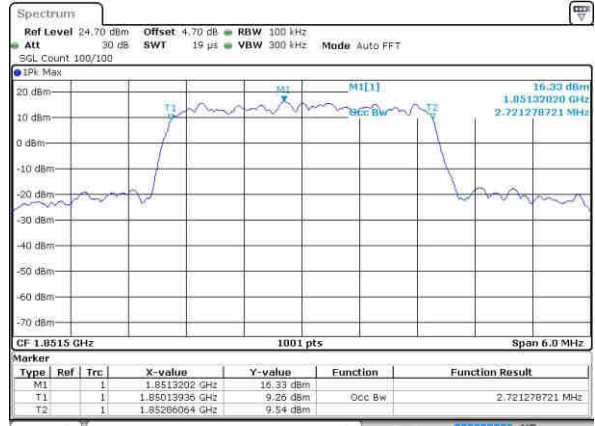

Lowest Channel / 3MHz / 16QAM

Date: 8 OCT 2016 15:24:51