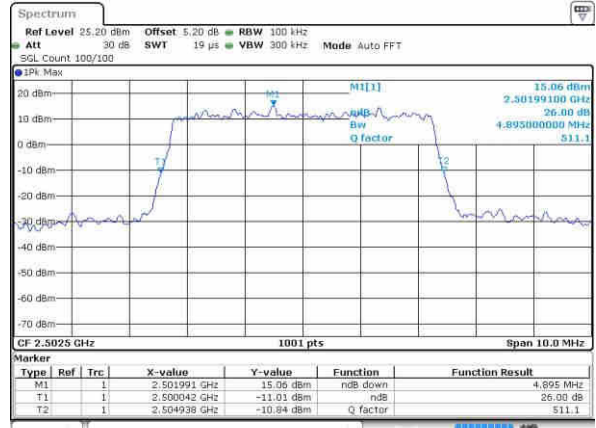

Date: 9/OCT/2016 02:56:45

LTE Band 7

Lowest Channel / 5MHz / QPSK

Date: 9.OCT.2016 15:33:31

Lowest Channel / 5MHz / 16QAM

Date: 9.OCT.2016 15:33:52

Middle Channel / 5MHz / QPSK

Date: 9.OCT.2016 15:34:33

Middle Channel / 5MHz / 16QAM

Date: 9.OCT.2016 15:34:12

Highest Channel / 5MHz / QPSK

Date: 9.OCT.2016 15:34:54

Highest Channel / 5MHz / 16QAM

Date: 9.OCT.2016 15:35:15

LTE Band 7

Lowest Channel / 10MHz / QPSK