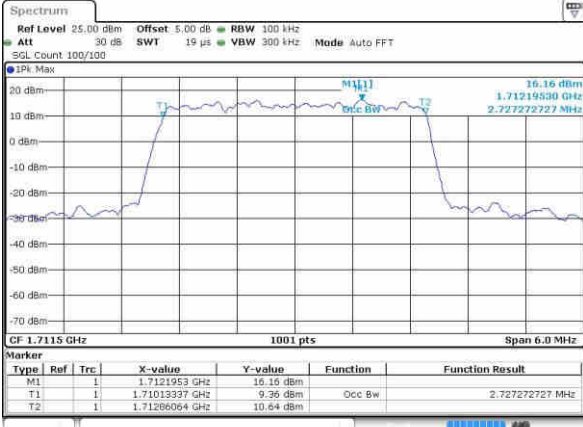

LTE Band 4

Lowest Channel / 1.4MHz / QPSK

Date: 8/OCT/2016 22:47:44

Lowest Channel / 1.4MHz / 16QAM

Date: 8/OCT/2016 22:47:55

Middle Channel / 1.4MHz / QPSK

Date: 8/OCT/2016 22:54:52

Middle Channel / 1.4MHz / 16QAM

Date: 8/OCT/2016 22:55:03

Highest Channel / 1.4MHz / QPSK

Date: 8/OCT/2016 22:57:23

Highest Channel / 1.4MHz / 16QAM

Date: 8/OCT/2016 22:57:34

LTE Band 4

Lowest Channel / 3MHz / QPSK

Date: 8 OCT 2016 23:04:31