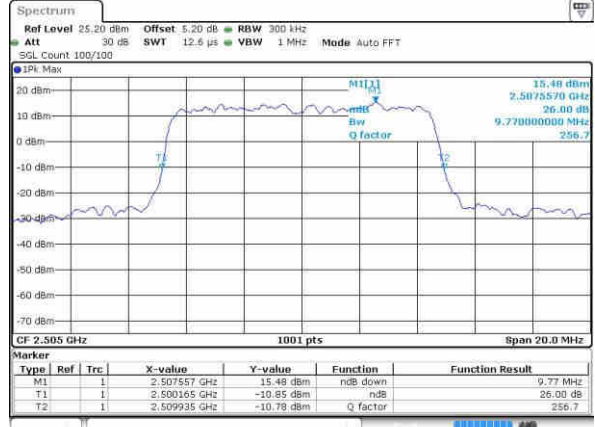

Lowest Channel / 10MHz / 16QAM

Date: 9.OCT.2016 15:50:33