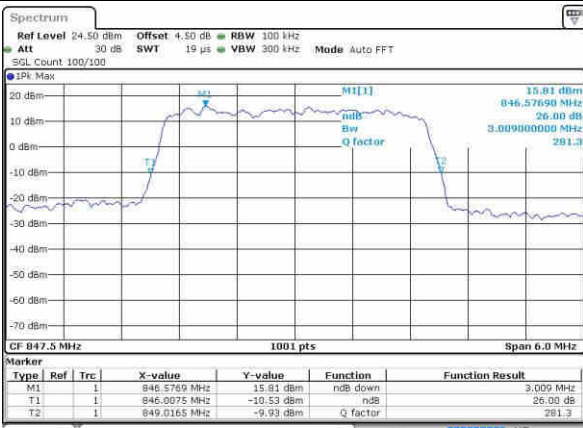

Highest Channel / 1.4MHz / 16QAM

Date: 9.OCT.2016 01:54:43

LTE Band 5

Lowest Channel / 3MHz / QPSK

Date: 9.OCT.2016 02:03:37

Lowest Channel / 3MHz / 16QAM

Date: 9.OCT.2016 02:03:47

Middle Channel / 3MHz / QPSK

Date: 9.OCT.2016 02:12:41

Middle Channel / 3MHz / 16QAM

Date: 9.OCT.2016 02:12:51

Highest Channel / 3MHz / QPSK

Date: 9.OCT.2016 02:15:13

Highest Channel / 3MHz / 16QAM

Date: 9.OCT.2016 02:15:24

LTE Band 5