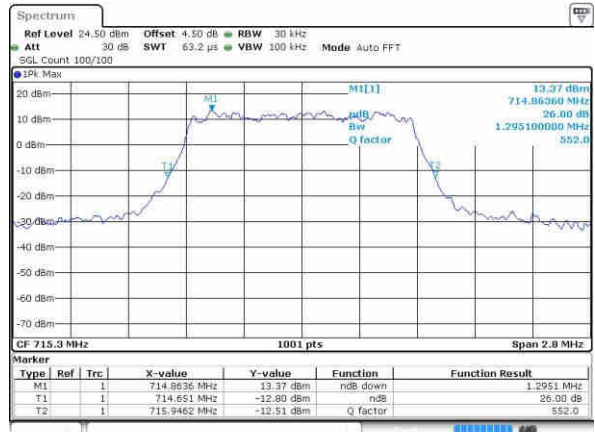

Date: 9.OCT.2016 16:24:37

Highest Channel / 20MHz / QPSK

Date: 9.OCT.2016 16:25:19

Highest Channel / 20MHz / 16QAM

Date: 9.OCT.2016 16:24:58

LTE Band 12

Lowest Channel / 1.4MHz / QPSK

Date: 9/OCT/2016 04:24:26

Lowest Channel / 1.4MHz / 16QAM

Date: 9/OCT/2016 04:24:15

Middle Channel / 1.4MHz / QPSK

Date: 9/OCT/2016 04:23:53

Middle Channel / 1.4MHz / 16QAM

Date: 9/OCT/2016 04:24:04

Highest Channel / 1.4MHz / QPSK

Date: 9/OCT/2016 04:23:41

Highest Channel / 1.4MHz / 16QAM

Date: 9/OCT/2016 04:23:30

LTE Band 12

Lowest Channel / 3MHz / QPSK

Date: 9.OCT.2016 04:41:35

Lowest Channel / 3MHz / 16QAM

Date: 9.OCT.2016 04:41:24

Middle Channel / 3MHz / QPSK