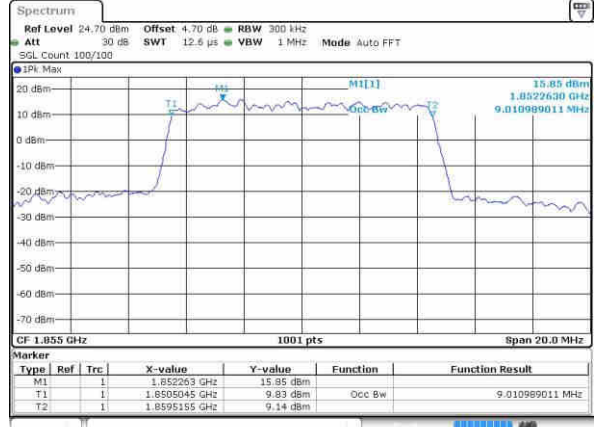

Date: 8 OCT 2016 15:51:39

LTE Band 2

Lowest Channel / 10MHz / QPSK

Date: 8 OCT 2016 15:58:39

Lowest Channel / 10MHz / 16QAM

Date: 8 OCT 2016 15:58:50

Middle Channel / 10MHz / QPSK

Date: 8 OCT 2016 16:05:51

Middle Channel / 10MHz / 16QAM

Date: 8 OCT 2016 16:06:02

Highest Channel / 10MHz / QPSK

Date: 8 OCT 2016 16:08:26

Highest Channel / 10MHz / 16QAM

Date: 8 OCT 2016 16:08:39

LTE Band 2

Lowest Channel / 15MHz / QPSK