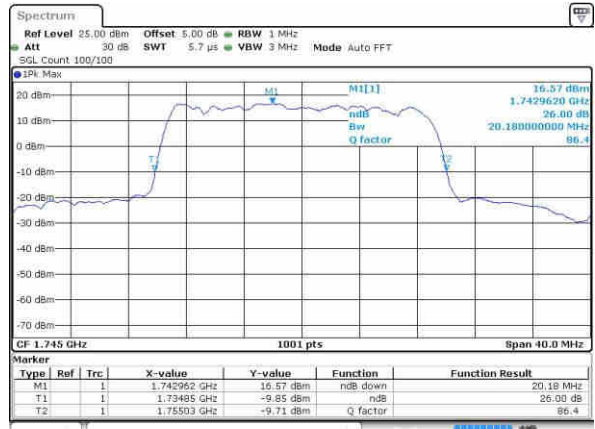

LTE Band 4

Lowest Channel / 20MHz / QPSK

Date: 9.OCT.2016 01:01:10

Lowest Channel / 20MHz / 16QAM

Date: 9.OCT.2016 01:01:25

Middle Channel / 20MHz / QPSK

Date: 9.OCT.2016 01:01:54

Middle Channel / 20MHz / 16QAM

Date: 9.OCT.2016 01:01:40

Highest Channel / 20MHz / QPSK

Date: 9.OCT.2016 01:00:51

Highest Channel / 20MHz / 16QAM

Date: 9.OCT.2016 01:00:29

LTE Band 5

Lowest Channel / 1.4MHz / QPSK

Date: 9.OCT.2016 01:43:05