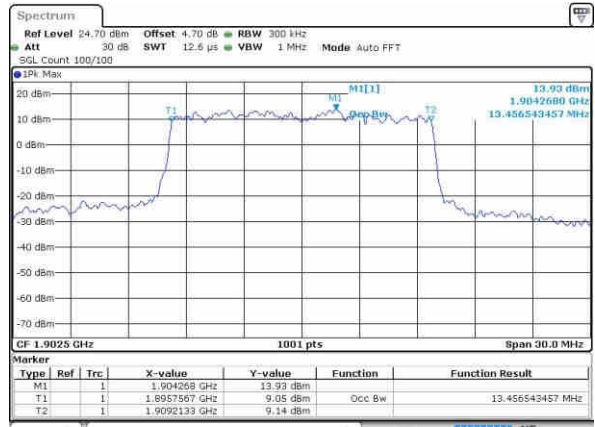

Middle Channel / 10MHz / 16QAM

Date: 8 OCT 2016 16:06:02

Highest Channel / 10MHz / QPSK

Date: 8 OCT 2016 16:08:26

Highest Channel / 10MHz / 16QAM

Date: 8 OCT 2016 16:08:39

LTE Band 2

Lowest Channel / 15MHz / QPSK

Date: 8 OCT 2016 16:15:39

Lowest Channel / 15MHz / 16QAM

Date: 9 OCT 2016 17:25:58

Middle Channel / 15MHz / QPSK

Date: 8 OCT 2016 16:22:50

Middle Channel / 15MHz / 16QAM

Date: 8 OCT 2016 16:23:01

Highest Channel / 15MHz / QPSK

Date: 8 OCT 2016 16:25:27

Highest Channel / 15MHz / 16QAM

Date: 8 OCT 2016 16:25:38

LTE Band 2

Lowest Channel / 20MHz / QPSK

Date: 8 OCT 2016 16:32:38

Lowest Channel / 20MHz / 16QAM

Date: 8 OCT 2016 16:32:49