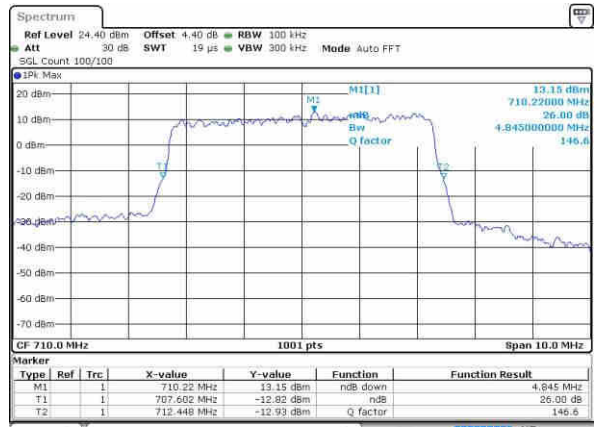

Date: 9.OCT.2016 05:14:54

LTE Band 17

Lowest Channel / 5MHz / QPSK

Date: 8.OCT.2016 17:35:58

Lowest Channel / 5MHz / 16QAM

Date: 8.OCT.2016 17:36:09

Middle Channel / 5MHz / QPSK

Date: 8.OCT.2016 17:43:09

Middle Channel / 5MHz / 16QAM

Date: 8.OCT.2016 17:43:20

Highest Channel / 5MHz / QPSK

Date: 8.OCT.2016 17:45:45

Highest Channel / 5MHz / 16QAM

Date: 8.OCT.2016 17:45:56

LTE Band 17

Lowest Channel / 10MHz / QPSK