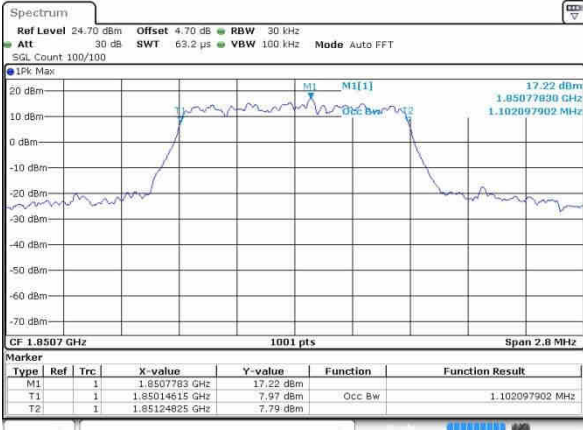

LTE Band 2

Lowest Channel / 1.4MHz / QPSK