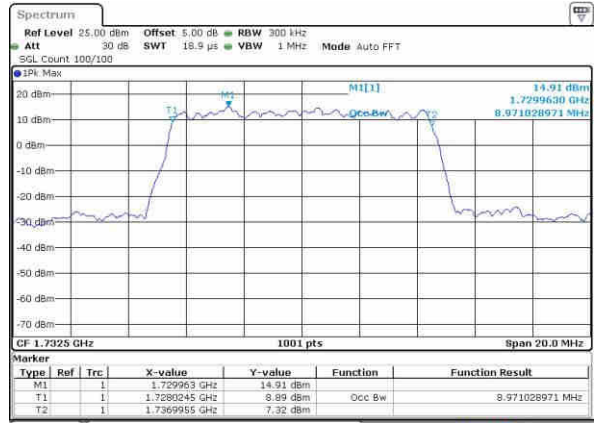

Date: 8 OCT 2016 23:28:23

Middle Channel / 5MHz / 16QAM

Date: 8 OCT 2016 23:28:34

Highest Channel / 5MHz / QPSK

Date: 8 OCT 2016 23:30:54

Highest Channel / 5MHz / 16QAM

Date: 8 OCT 2016 23:31:04

LTE Band 4

Lowest Channel / 10MHz / QPSK

Date: 8 OCT 2016 23:38:01

Lowest Channel / 10MHz / 16QAM

Date: 8 OCT 2016 23:38:11

Middle Channel / 10MHz / QPSK

Date: 8 OCT 2016 23:45:07

Middle Channel / 10MHz / 16QAM

Date: 8 OCT 2016 23:45:16

Highest Channel / 10MHz / QPSK

Date: 8 OCT 2016 23:47:38

Highest Channel / 10MHz / 16QAM

Date: 8 OCT 2016 23:47:48

LTE Band 4

Lowest Channel / 15MHz / QPSK

Date: 8 OCT 2016 23:54:45

Lowest Channel / 15MHz / 16QAM