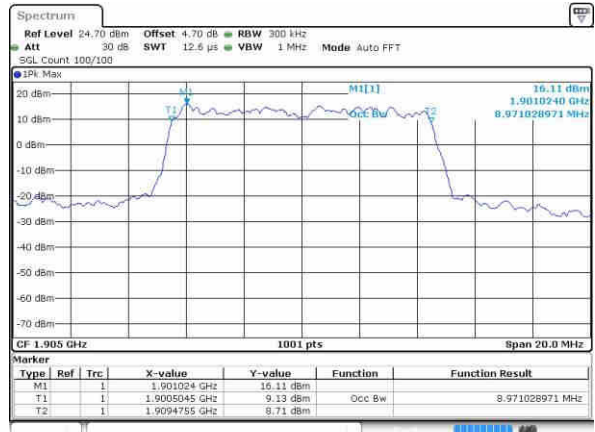

Middle Channel / 10MHz / 16QAM

Date: 8 OCT 2016 16:06:02

Highest Channel / 10MHz / QPSK

Date: 8 OCT 2016 16:08:26

Highest Channel / 10MHz / 16QAM

Date: 8 OCT 2016 16:08:39

LTE Band 2

Lowest Channel / 15MHz / QPSK