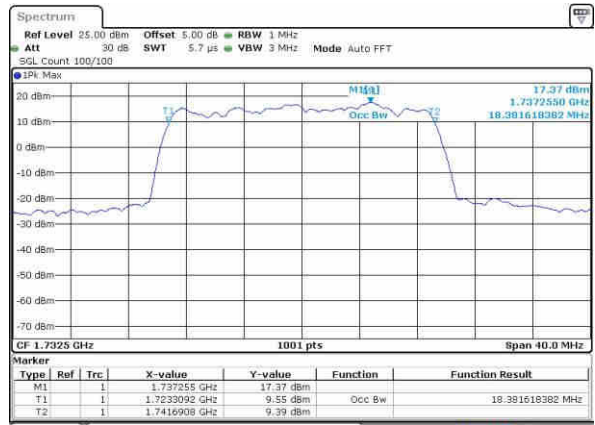

Date: 9 OCT 2016 00:04:32

LTE Band 4

Lowest Channel / 20MHz / QPSK

Date: 9/OCT/2016 01:02:19

Lowest Channel / 20MHz / 16QAM

Date: 9/OCT/2016 01:02:34

Middle Channel / 20MHz / QPSK

Date: 9/OCT/2016 01:03:04

Middle Channel / 20MHz / 16QAM

Date: 9/OCT/2016 01:02:51

Highest Channel / 20MHz / QPSK

Date: 9/OCT/2016 01:03:16

Highest Channel / 20MHz / 16QAM

Date: 9/OCT/2016 01:03:31

LTE Band 5

Lowest Channel / 1.4MHz / QPSK