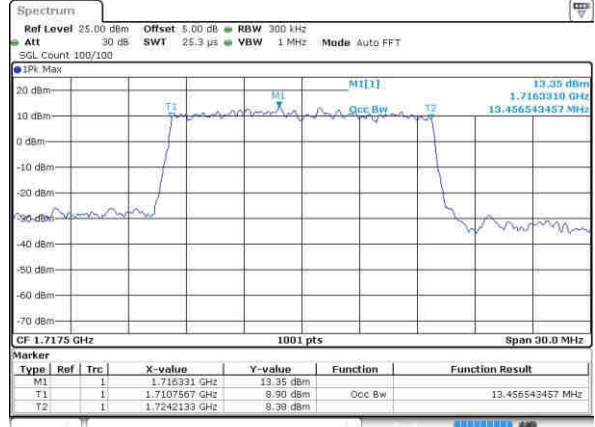

Highest Channel / 10MHz / QPSK

Date: 8 OCT 2016 23:47:38

Highest Channel / 10MHz / 16QAM

Date: 8 OCT 2016 23:47:48

LTE Band 4

Lowest Channel / 15MHz / QPSK

Date: 8 OCT 2016 23:54:45

Lowest Channel / 15MHz / 16QAM