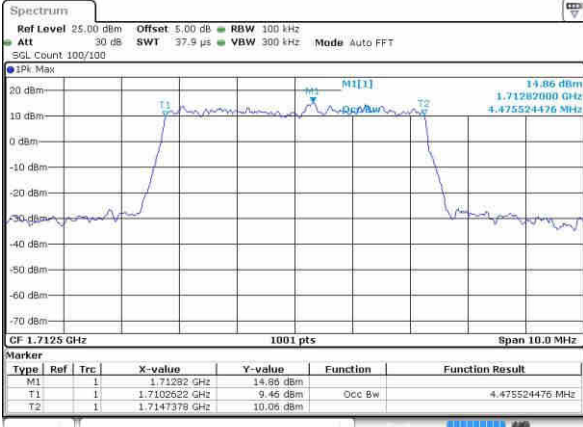

Highest Channel / 3MHz / 16QAM

Date: 8 OCT 2016 23:14:20

LTE Band 4

Lowest Channel / 5MHz / QPSK

Date: 8 OCT 2016 23:21:16

Lowest Channel / 5MHz / 16QAM

Date: 8 OCT 2016 23:21:27

Middle Channel / 5MHz / QPSK

Date: 8 OCT 2016 23:28:23

Middle Channel / 5MHz / 16QAM

Date: 8 OCT 2016 23:28:34

Highest Channel / 5MHz / QPSK

Date: 8 OCT 2016 23:30:54

Highest Channel / 5MHz / 16QAM

Date: 8 OCT 2016 23:31:04

LTE Band 4