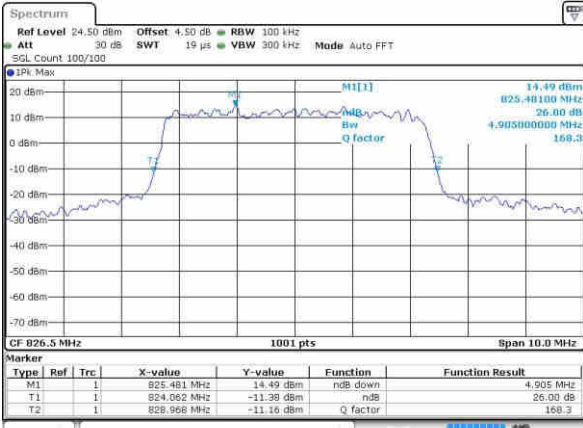

LTE Band 5

Lowest Channel / 5MHz / QPSK

Date: 9/OCT/2016 02:24:17