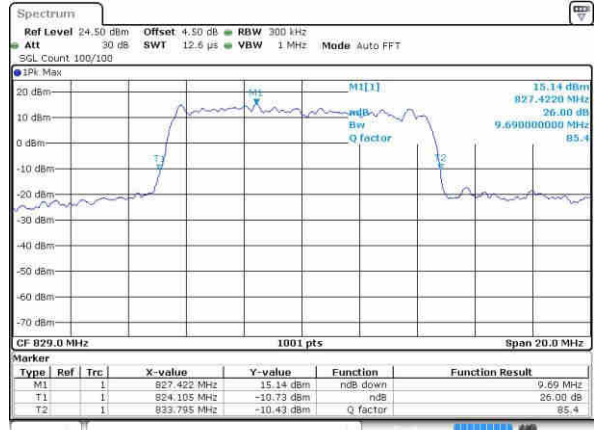

Highest Channel / 5MHz / QPSK

Date: 9/OCT/2016 02:35:55

Highest Channel / 5MHz / 16QAM

Date: 9/OCT/2016 02:36:05

LTE Band 5

Lowest Channel / 10MHz / QPSK

Date: 9/OCT/2016 02:44:59

Lowest Channel / 10MHz / 16QAM