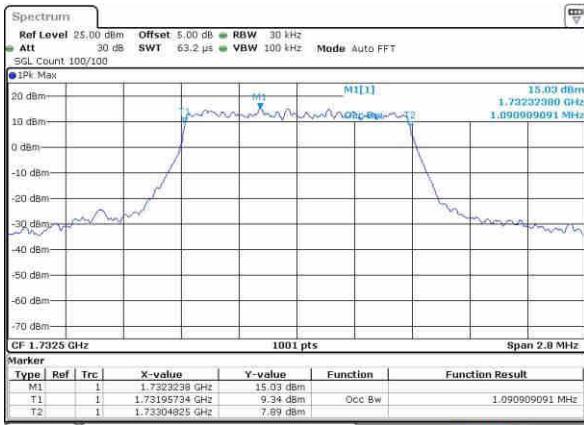

LTE Band 4

Lowest Channel / 1.4MHz / QPSK

Date: 8/OCT/2016 22:47:44

Lowest Channel / 1.4MHz / 16QAM

Date: 8/OCT/2016 22:47:55

Middle Channel / 1.4MHz / QPSK

Date: 8/OCT/2016 22:54:52

Middle Channel / 1.4MHz / 16QAM

Date: 8/OCT/2016 22:55:03

Highest Channel / 1.4MHz / QPSK

Date: 8/OCT/2016 22:57:23

Highest Channel / 1.4MHz / 16QAM

Date: 8/OCT/2016 22:57:34

LTE Band 4

Lowest Channel / 3MHz / QPSK

Date: 8 OCT 2016 23:04:31