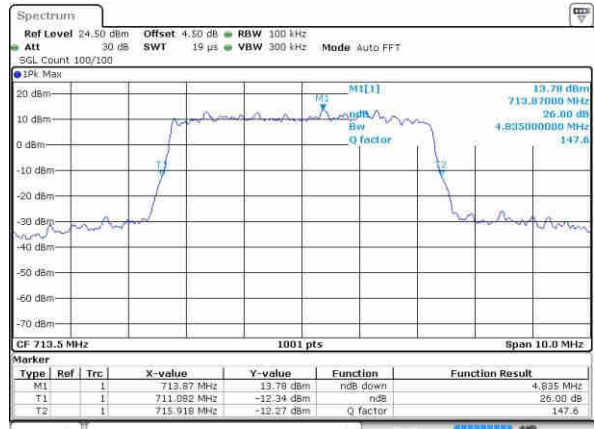

Date: 9.OCT.2016 04:41:02

Middle Channel / 3MHz / 16QAM

Date: 9.OCT.2016 04:41:13

Highest Channel / 3MHz / QPSK

Date: 9.OCT.2016 04:40:51

Highest Channel / 3MHz / 16QAM

Date: 9.OCT.2016 04:40:40

LTE Band 12

Highest Channel / 5MHz / QPSK

Date: 9/OCT/2016 04:57:56

Highest Channel / 5MHz / 16QAM

Date: 9/OCT/2016 04:57:47

LTE Band 12

Lowest Channel / 10MHz / QPSK

Date: 9.OCT.2016 05:15:50

Lowest Channel / 10MHz / 16QAM