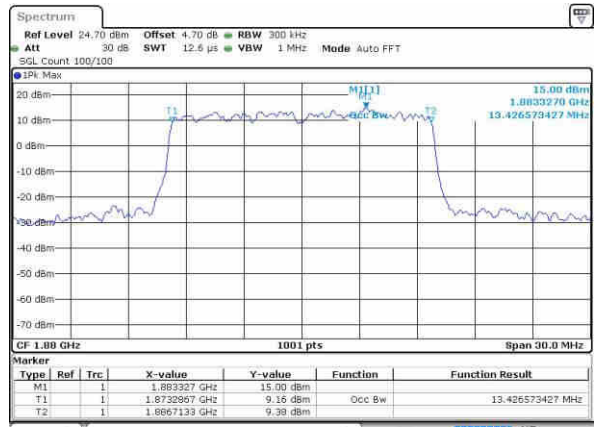

Middle Channel / 10MHz / 16QAM

Date: 8 OCT 2016 16:06:02

Highest Channel / 10MHz / QPSK

Date: 8 OCT 2016 16:08:26

Highest Channel / 10MHz / 16QAM

Date: 8 OCT 2016 16:08:39

LTE Band 2

Lowest Channel / 15MHz / QPSK

Date: 8 OCT 2016 16:15:39

Lowest Channel / 15MHz / 16QAM

Date: 9 OCT 2016 17:25:58

Middle Channel / 15MHz / QPSK

Date: 8 OCT 2016 16:22:50

Middle Channel / 15MHz / 16QAM

Date: 8 OCT 2016 16:23:01

Highest Channel / 15MHz / QPSK

Date: 8 OCT 2016 16:25:27

Highest Channel / 15MHz / 16QAM

Date: 8 OCT 2016 16:25:38

LTE Band 2

Lowest Channel / 20MHz / QPSK

Date: 8 OCT 2016 16:32:38

Lowest Channel / 20MHz / 16QAM

Date: 8 OCT 2016 16:32:49