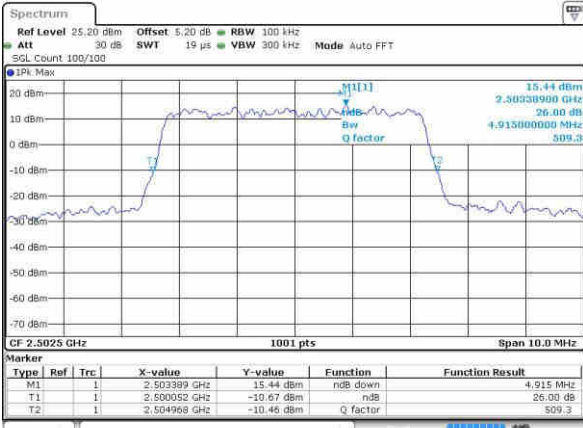

LTE Band 7

Lowest Channel / 5MHz / QPSK

Date: 9.OCT.2016 15:33:31