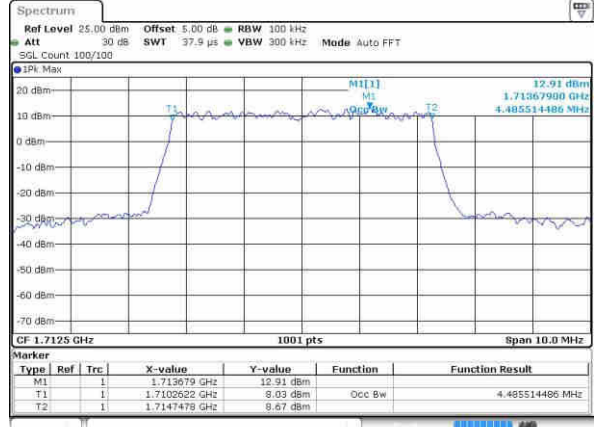

Highest Channel / 3MHz / 16QAM

Date: 8 OCT 2016 23:14:20

LTE Band 4

Lowest Channel / 5MHz / QPSK

Date: 8 OCT 2016 23:21:16

Lowest Channel / 5MHz / 16QAM

Date: 8 OCT 2016 23:21:27

Middle Channel / 5MHz / QPSK

Date: 8 OCT 2016 23:28:23

Middle Channel / 5MHz / 16QAM

Date: 8 OCT 2016 23:28:34

Highest Channel / 5MHz / QPSK

Date: 8 OCT 2016 23:30:54

Highest Channel / 5MHz / 16QAM

Date: 8 OCT 2016 23:31:04

LTE Band 4