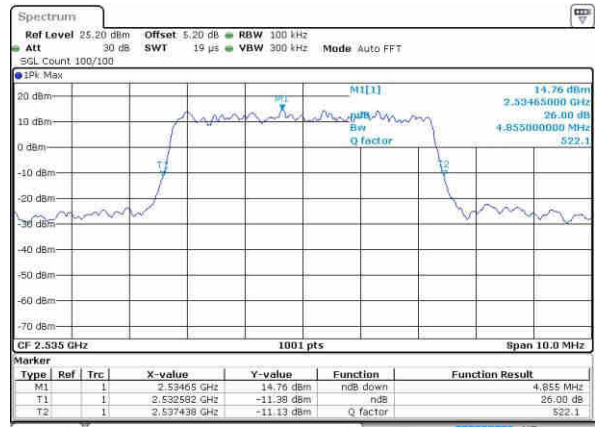

Date: 9/OCT/2016 02:56:45

LTE Band 7

Lowest Channel / 5MHz / QPSK

Date: 9.OCT.2016 15:33:31

Lowest Channel / 5MHz / 16QAM

Date: 9.OCT.2016 15:33:52

Middle Channel / 5MHz / QPSK

Date: 9.OCT.2016 15:34:33

Middle Channel / 5MHz / 16QAM

Date: 9.OCT.2016 15:34:12

Highest Channel / 5MHz / QPSK

Date: 9.OCT.2016 15:34:54

Highest Channel / 5MHz / 16QAM

Date: 9.OCT.2016 15:35:15

LTE Band 7

Lowest Channel / 10MHz / QPSK