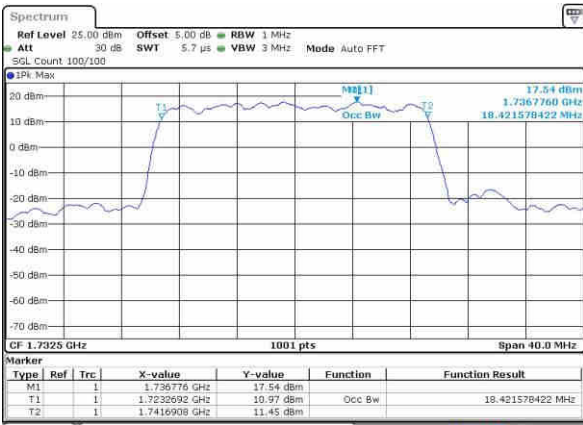

Date: 9 OCT 2016 00:04:32

LTE Band 4

Lowest Channel / 20MHz / QPSK

Date: 9/OCT/2016 01:02:19

Lowest Channel / 20MHz / 16QAM

Date: 9/OCT/2016 01:02:34

Middle Channel / 20MHz / QPSK

Date: 9/OCT/2016 01:03:04

Middle Channel / 20MHz / 16QAM

Date: 9/OCT/2016 01:02:51

Highest Channel / 20MHz / QPSK

Date: 9/OCT/2016 01:03:16

Highest Channel / 20MHz / 16QAM

Date: 9/OCT/2016 01:03:31

LTE Band 5

Lowest Channel / 1.4MHz / QPSK