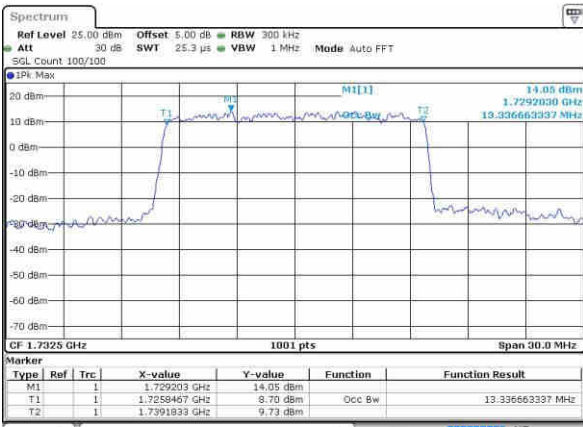

Middle Channel / 15MHz / QPSK

Date: 9 OCT 2016 00:01:51