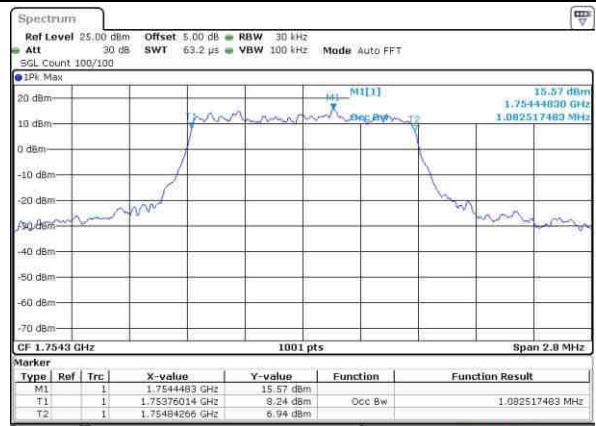

LTE Band 4

Lowest Channel / 1.4MHz / QPSK

Date: 8/OCT/2016 22:47:44

Lowest Channel / 1.4MHz / 16QAM

Date: 8/OCT/2016 22:47:55

Middle Channel / 1.4MHz / QPSK

Date: 8/OCT/2016 22:54:52

Middle Channel / 1.4MHz / 16QAM

Date: 8/OCT/2016 22:55:03

Highest Channel / 1.4MHz / QPSK

Date: 8/OCT/2016 22:57:23

Highest Channel / 1.4MHz / 16QAM

Date: 8/OCT/2016 22:57:34

LTE Band 4

Lowest Channel / 3MHz / QPSK

Date: 8 OCT 2016 23:04:31