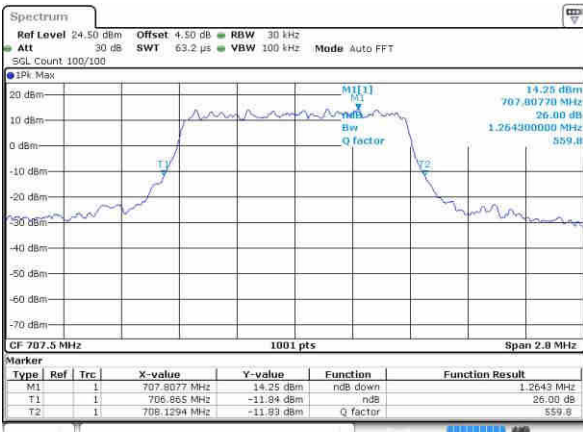

LTE Band 7

Lowest Channel / 20MHz / QPSK

Date: 9.OCT.2016 16:23:55

Lowest Channel / 20MHz / 16QAM

Date: 9.OCT.2016 16:23:34

Middle Channel / 20MHz / QPSK

Date: 9.OCT.2016 16:24:16

Middle Channel / 20MHz / 16QAM

Date: 9.OCT.2016 16:24:37

Highest Channel / 20MHz / QPSK

Date: 9.OCT.2016 16:25:19

Highest Channel / 20MHz / 16QAM

Date: 9.OCT.2016 16:24:58

LTE Band 12

Lowest Channel / 1.4MHz / QPSK

Date: 9/OCT/2016 04:24:26

Lowest Channel / 1.4MHz / 16QAM

Date: 9/OCT/2016 04:24:15

Middle Channel / 1.4MHz / QPSK

Date: 9/OCT/2016 04:23:53

Middle Channel / 1.4MHz / 16QAM

Date: 9/OCT/2016 04:24:04

Highest Channel / 1.4MHz / QPSK

Date: 9/OCT/2016 04:23:41