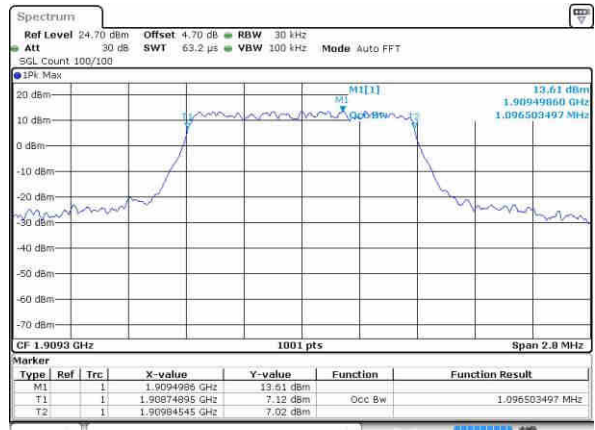

Mode	LTE Band 17 : 99%OBW(MHz)											
BW	1.4MHz		3MHz		5MHz		10MHz		15MHz		20MHz	
Mod.	QPSK	16QAM	QPSK	16QAM	QPSK	16QAM	QPSK	16QAM	QPSK	16QAM	QPSK	16QAM
Lowest CH	-	-	-	-	4.51	4.50	9.01	8.99	-	-	-	-
Middle CH	-	-	-	-	4.48	4.49	8.97	8.97	-	-	-	-
Highest CH	-	-	-	-	4.48	4.47	9.03	8.95	-	-	-	-

LTE Band 2

Lowest Channel / 1.4MHz / QPSK

Lowest Channel / 1.4MHz / 16QAM

Middle Channel / 1.4MHz / QPSK

Middle Channel / 1.4MHz / 16QAM

Highest Channel / 1.4MHz / QPSK

Highest Channel / 1.4MHz / 16QAM

LTE Band 2