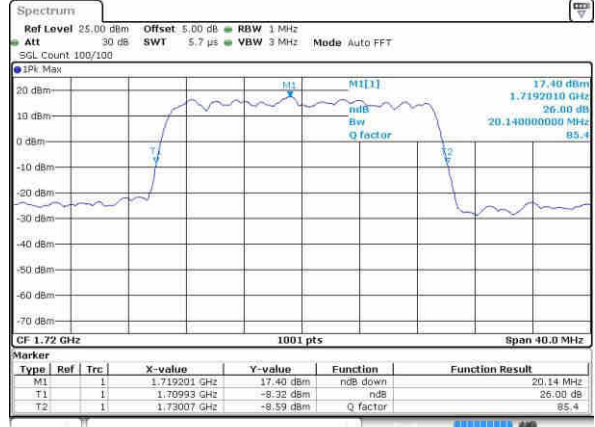

LTE Band 4

Lowest Channel / 20MHz / QPSK

Date: 9.OCT.2016 01:01:10

Lowest Channel / 20MHz / 16QAM

Date: 9.OCT.2016 01:01:25

Middle Channel / 20MHz / QPSK

Date: 9.OCT.2016 01:01:54

Middle Channel / 20MHz / 16QAM

Date: 9.OCT.2016 01:01:40

Highest Channel / 20MHz / QPSK

Date: 9.OCT.2016 01:00:51

Highest Channel / 20MHz / 16QAM

Date: 9.OCT.2016 01:00:29

LTE Band 5

Lowest Channel / 1.4MHz / QPSK

Date: 9.OCT.2016 01:43:05