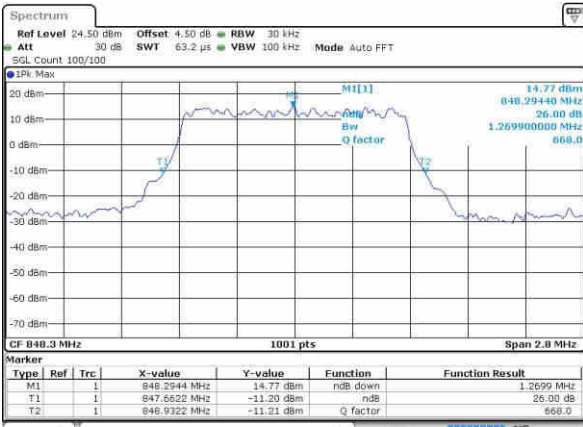

Date: 9.OCT.2016 01:01:40

Highest Channel / 20MHz / QPSK

Date: 9.OCT.2016 01:00:51

Highest Channel / 20MHz / 16QAM

Date: 9.OCT.2016 01:00:29

LTE Band 5

Lowest Channel / 1.4MHz / QPSK

Date: 9.OCT.2016 01:43:05

Lowest Channel / 1.4MHz / 16QAM

Date: 9.OCT.2016 01:42:55

Middle Channel / 1.4MHz / QPSK

Date: 9.OCT.2016 01:52:01

Middle Channel / 1.4MHz / 16QAM

Date: 9.OCT.2016 01:52:11

Highest Channel / 1.4MHz / QPSK

Date: 9.OCT.2016 01:54:33

Highest Channel / 1.4MHz / 16QAM

Date: 9.OCT.2016 01:54:43

LTE Band 5

Lowest Channel / 3MHz / QPSK

Date: 9.OCT.2016 02:03:37

Lowest Channel / 3MHz / 16QAM

Date: 9.OCT.2016 02:03:47

Middle Channel / 3MHz / QPSK