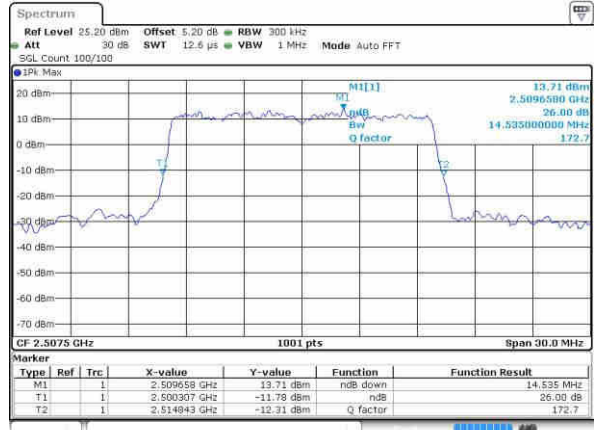

Date: 9.OCT.2016 15:51:35

Highest Channel / 10MHz / 16QAM

Date: 9.OCT.2016 15:51:56

LTE Band 7

Lowest Channel / 15MHz / QPSK

Date: 9.OCT.2016 16:07:14

Lowest Channel / 15MHz / 16QAM

Date: 9.OCT.2016 16:06:53