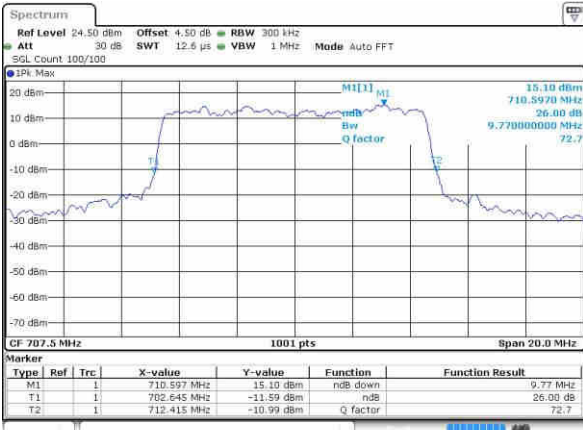

Middle Channel / 10MHz / QPSK

Date: 9.OCT.2016 05:15:16