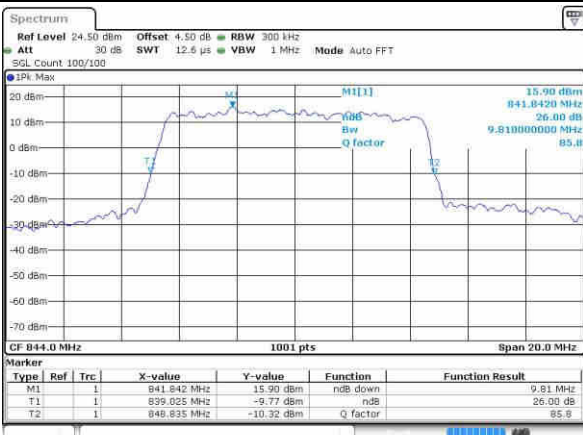

Highest Channel / 5MHz / QPSK

Date: 9/OCT/2016 02:35:55

Highest Channel / 5MHz / 16QAM

Date: 9/OCT/2016 02:36:05

LTE Band 5

Lowest Channel / 10MHz / QPSK

Date: 9/OCT/2016 02:44:59

Lowest Channel / 10MHz / 16QAM

Date: 9/OCT/2016 02:45:09

Middle Channel / 10MHz / QPSK

Date: 9/OCT/2016 02:54:03

Middle Channel / 10MHz / 16QAM

Date: 9/OCT/2016 02:54:13

Highest Channel / 10MHz / QPSK

Date: 9/OCT/2016 02:56:35

Highest Channel / 10MHz / 16QAM

Date: 9/OCT/2016 02:56:45

LTE Band 7

Lowest Channel / 5MHz / QPSK

Date: 9.OCT.2016 15:33:31

Lowest Channel / 5MHz / 16QAM

Date: 9.OCT.2016 15:33:52

Middle Channel / 5MHz / QPSK

Date: 9.OCT.2016 15:34:33