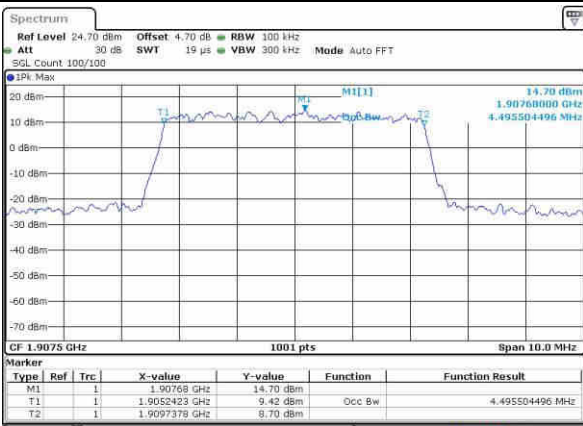

Highest Channel / 5MHz / QPSK

Date: 8 OCT 2016 15:51:28