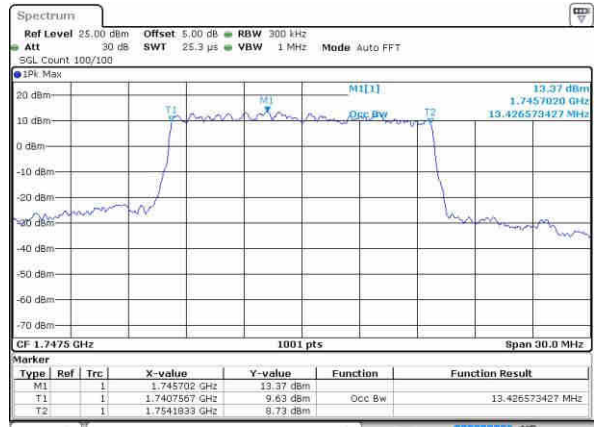

Highest Channel / 10MHz / QPSK

Date: 8 OCT 2016 23:47:38

Highest Channel / 10MHz / 16QAM

Date: 8 OCT 2016 23:47:48

LTE Band 4

Lowest Channel / 15MHz / QPSK

Date: 8 OCT 2016 23:54:45

Lowest Channel / 15MHz / 16QAM

Date: 8 OCT 2016 23:54:55

Middle Channel / 15MHz / QPSK

Date: 9 OCT 2016 00:01:51

Middle Channel / 15MHz / 16QAM

Date: 9 OCT 2016 00:02:02

Highest Channel / 15MHz / QPSK

Date: 9 OCT 2016 00:04:22

Highest Channel / 15MHz / 16QAM