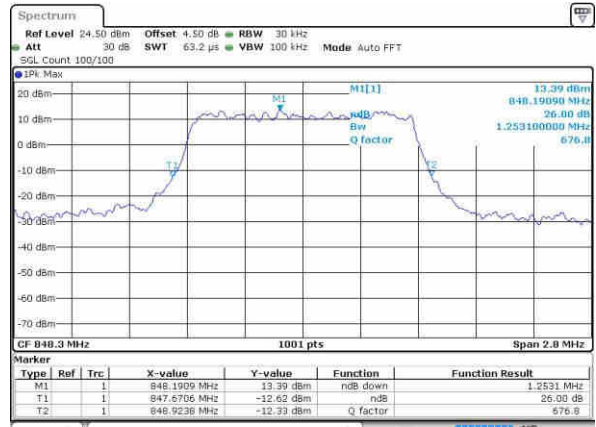

Date: 9.OCT.2016 01:01:40

Highest Channel / 20MHz / QPSK

Date: 9.OCT.2016 01:00:51

Highest Channel / 20MHz / 16QAM

Date: 9.OCT.2016 01:00:29

LTE Band 5

Lowest Channel / 1.4MHz / QPSK

Date: 9.OCT.2016 01:43:05

Lowest Channel / 1.4MHz / 16QAM

Date: 9.OCT.2016 01:42:55

Middle Channel / 1.4MHz / QPSK

Date: 9.OCT.2016 01:52:01

Middle Channel / 1.4MHz / 16QAM

Date: 9.OCT.2016 01:52:11

Highest Channel / 1.4MHz / QPSK

Date: 9.OCT.2016 01:54:33

Highest Channel / 1.4MHz / 16QAM

Date: 9.OCT.2016 01:54:43

LTE Band 5

Lowest Channel / 3MHz / QPSK

Date: 9.OCT.2016 02:03:37

Lowest Channel / 3MHz / 16QAM

Date: 9.OCT.2016 02:03:47

Middle Channel / 3MHz / QPSK

Date: 9.OCT.2016 02:12:41

Middle Channel / 3MHz / 16QAM

Date: 9.OCT.2016 02:12:51

Highest Channel / 3MHz / QPSK

Date: 9.OCT.2016 02:15:13

Highest Channel / 3MHz / 16QAM

Date: 9.OCT.2016 02:15:24

LTE Band 5