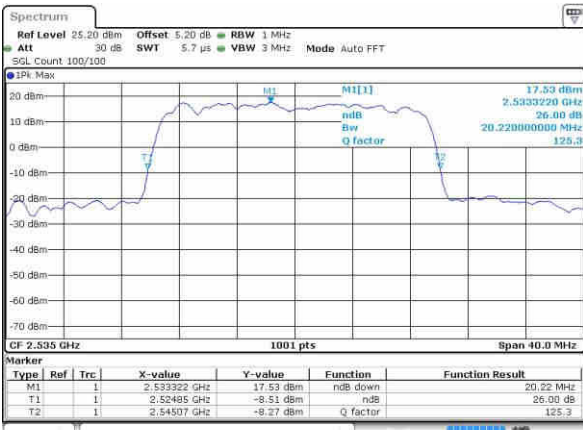

LTE Band 7

Lowest Channel / 20MHz / QPSK

Date: 9.OCT.2016 16:23:55

Lowest Channel / 20MHz / 16QAM

Date: 9.OCT.2016 16:23:34

Middle Channel / 20MHz / QPSK

Date: 9.OCT.2016 16:24:16

Middle Channel / 20MHz / 16QAM

Date: 9.OCT.2016 16:24:37

Highest Channel / 20MHz / QPSK

Date: 9.OCT.2016 16:25:19

Highest Channel / 20MHz / 16QAM

Date: 9.OCT.2016 16:24:58

LTE Band 12

Lowest Channel / 1.4MHz / QPSK

Date: 9/OCT/2016 04:24:26