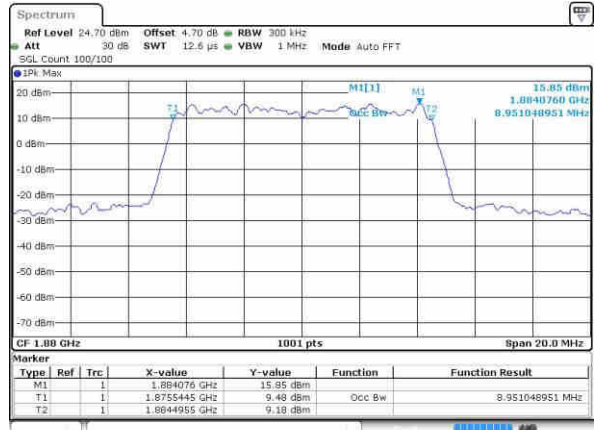

Date: 8 OCT 2016 15:51:39

LTE Band 2

Lowest Channel / 10MHz / QPSK

Date: 8 OCT 2016 15:58:39

Lowest Channel / 10MHz / 16QAM

Date: 8 OCT 2016 15:58:50

Middle Channel / 10MHz / QPSK

Date: 8 OCT 2016 16:05:51

Middle Channel / 10MHz / 16QAM

Date: 8 OCT 2016 16:06:02

Highest Channel / 10MHz / QPSK

Date: 8 OCT 2016 16:08:26

Highest Channel / 10MHz / 16QAM

Date: 8 OCT 2016 16:08:39

LTE Band 2

Lowest Channel / 15MHz / QPSK