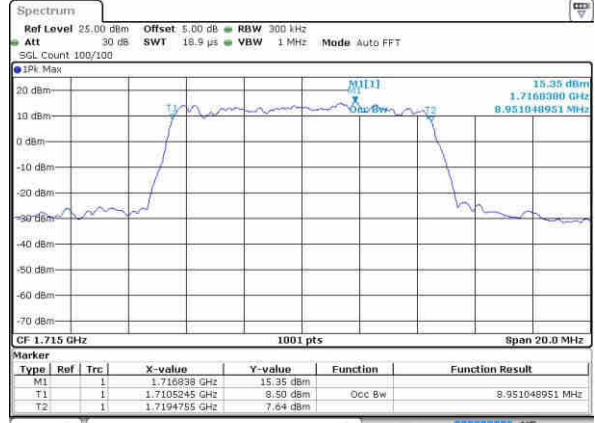

Lowest Channel / 10MHz / 16QAM

Date: 8 OCT 2016 23:38:11