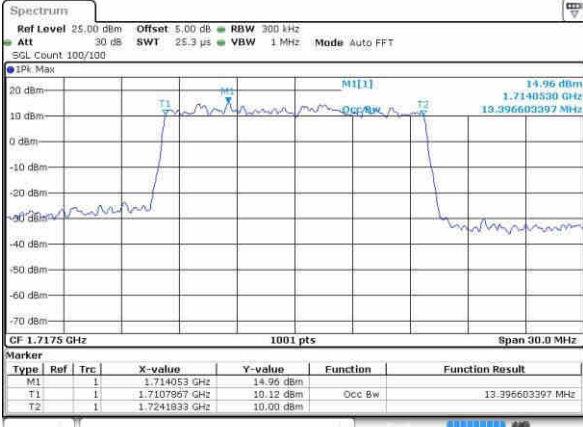

Highest Channel / 10MHz / QPSK

Date: 8 OCT 2016 23:47:38

Highest Channel / 10MHz / 16QAM

Date: 8 OCT 2016 23:47:48

LTE Band 4

Lowest Channel / 15MHz / QPSK

Date: 8 OCT 2016 23:54:45

Lowest Channel / 15MHz / 16QAM