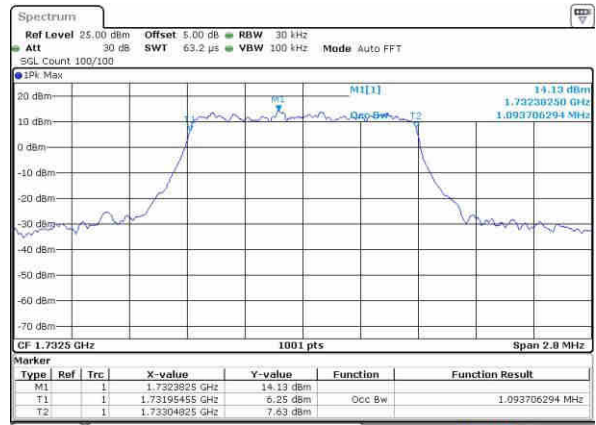

LTE Band 4

Lowest Channel / 1.4MHz / QPSK

Date: 8/OCT/2016 22:47:44

Lowest Channel / 1.4MHz / 16QAM

Date: 8/OCT/2016 22:47:55

Middle Channel / 1.4MHz / QPSK

Date: 8/OCT/2016 22:54:52

Middle Channel / 1.4MHz / 16QAM

Date: 8/OCT/2016 22:55:03

Highest Channel / 1.4MHz / QPSK

Date: 8/OCT/2016 22:57:23

Highest Channel / 1.4MHz / 16QAM

Date: 8/OCT/2016 22:57:34

LTE Band 4

Lowest Channel / 3MHz / QPSK

Date: 8 OCT 2016 23:04:31