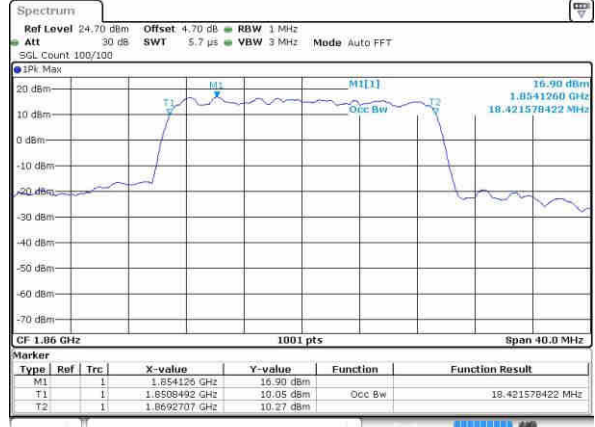

Date: 8 OCT 2016 16:25:27

Highest Channel / 15MHz / 16QAM

Date: 8 OCT 2016 16:25:38

LTE Band 2

Lowest Channel / 20MHz / QPSK

Date: 8 OCT 2016 16:32:38

Lowest Channel / 20MHz / 16QAM

Date: 8 OCT 2016 16:32:49