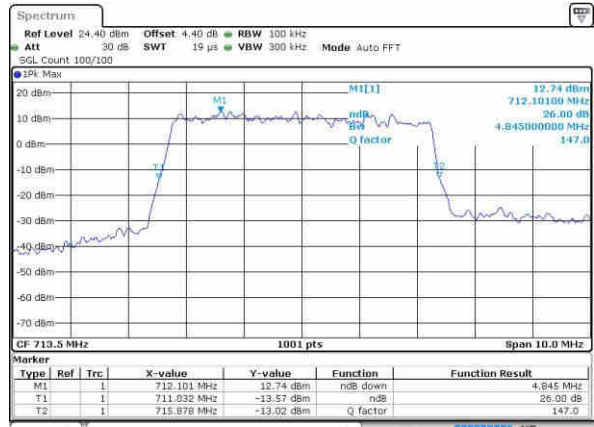

Middle Channel / 5MHz / 16QAM

Date: 8.OCT.2016 17:43:20

Highest Channel / 5MHz / QPSK

Date: 8.OCT.2016 17:45:45

Highest Channel / 5MHz / 16QAM

Date: 8.OCT.2016 17:45:56

LTE Band 17

Lowest Channel / 10MHz / QPSK