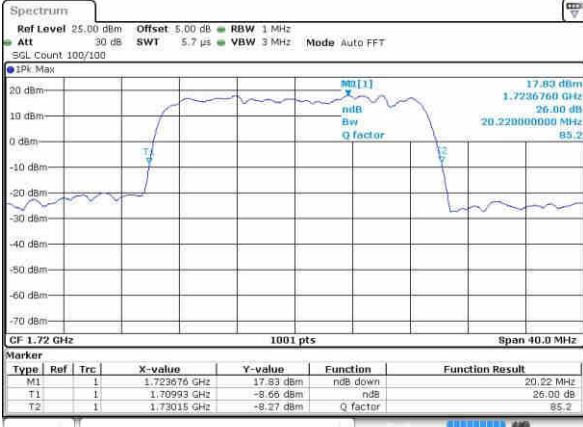

LTE Band 4

Lowest Channel / 20MHz / QPSK

Date: 9.OCT.2016 01:01:10

Lowest Channel / 20MHz / 16QAM

Date: 9.OCT.2016 01:01:25

Middle Channel / 20MHz / QPSK

Date: 9.OCT.2016 01:01:54

Middle Channel / 20MHz / 16QAM

Date: 9.OCT.2016 01:01:40

Highest Channel / 20MHz / QPSK

Date: 9.OCT.2016 01:00:51

Highest Channel / 20MHz / 16QAM

Date: 9.OCT.2016 01:00:29

LTE Band 5

Lowest Channel / 1.4MHz / QPSK

Date: 9.OCT.2016 01:43:05