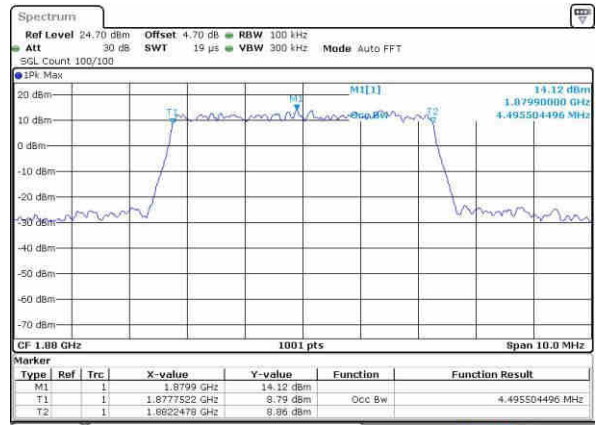

Middle Channel / 5MHz / 16QAM

Date: 8 OCT 2016 15:49:02