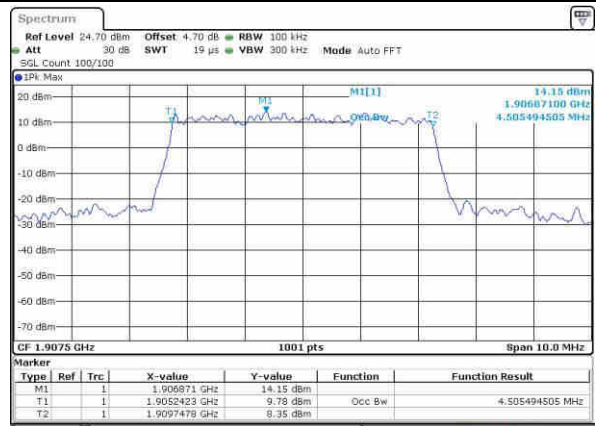

Highest Channel / 3MHz / QPSK

Date: 8 OCT 2016 15:34:27

Highest Channel / 3MHz / 16QAM

Date: 8 OCT 2016 15:34:38

LTE Band 2

Lowest Channel / 5MHz / QPSK

Date: 8 OCT 2016 15:41:40

Lowest Channel / 5MHz / 16QAM

Date: 8 OCT 2016 15:41:51

Middle Channel / 5MHz / QPSK

Date: 8 OCT 2016 15:48:51

Middle Channel / 5MHz / 16QAM

Date: 8 OCT 2016 15:49:02

Highest Channel / 5MHz / QPSK

Date: 8 OCT 2016 15:51:28

Highest Channel / 5MHz / 16QAM