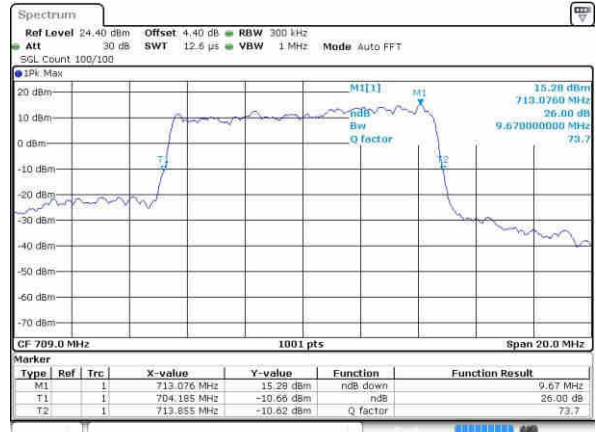

Lowest Channel / 10MHz / 16QAM

Date: 8.OCT.2016 17:53:07