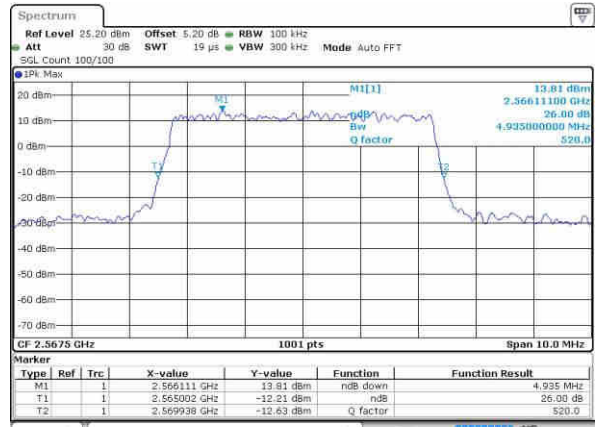

Middle Channel / 5MHz / 16QAM

Date: 9.OCT.2016 15:34:12

Highest Channel / 5MHz / QPSK

Date: 9.OCT.2016 15:34:54

Highest Channel / 5MHz / 16QAM

Date: 9.OCT.2016 15:35:15

LTE Band 7

Lowest Channel / 10MHz / QPSK