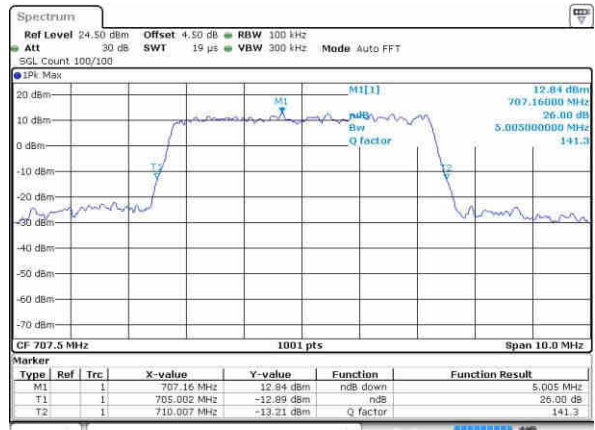

Lowest Channel / 5MHz / QPSK

Date: 9/OCT/2016 04:58:43

Lowest Channel / 5MHz / 16QAM

Date: 9/OCT/2016 04:58:32

Middle Channel / 5MHz / QPSK

Date: 9/OCT/2016 04:58:09

Middle Channel / 5MHz / 16QAM

Date: 9/OCT/2016 04:58:20

Highest Channel / 5MHz / QPSK

Date: 9/OCT/2016 04:57:56

Highest Channel / 5MHz / 16QAM

Date: 9/OCT/2016 04:57:47

LTE Band 12

Lowest Channel / 10MHz / QPSK

Date: 9.OCT.2016 05:15:50

Lowest Channel / 10MHz / 16QAM