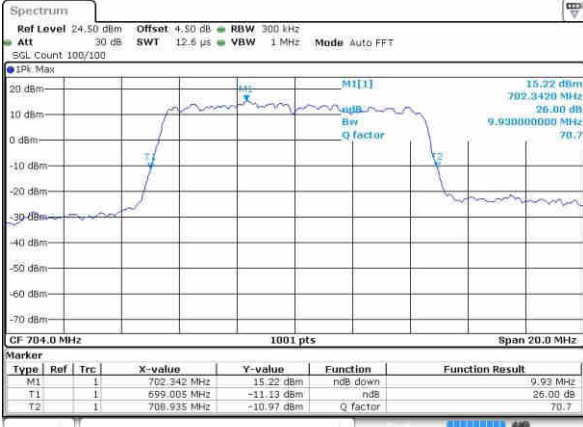

Highest Channel / 5MHz / QPSK

Date: 9/OCT/2016 04:57:56

Highest Channel / 5MHz / 16QAM

Date: 9/OCT/2016 04:57:47

LTE Band 12

Lowest Channel / 10MHz / QPSK

Date: 9.OCT.2016 05:15:50

Lowest Channel / 10MHz / 16QAM