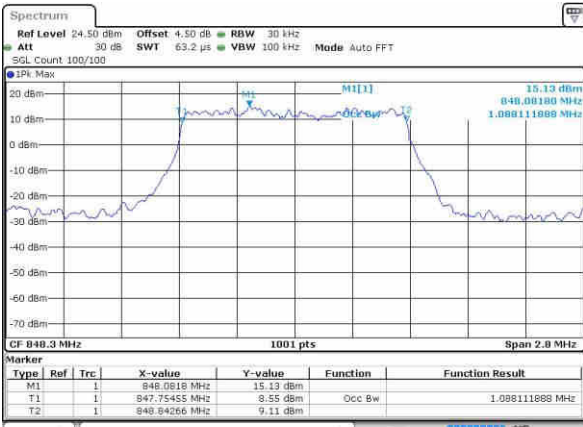

Date: 9 OCT 2016 01:42:33

Lowest Channel / 1.4MHz / 16QAM

Date: 9 OCT 2016 01:42:44

Middle Channel / 1.4MHz / QPSK

Date: 9 OCT 2016 01:51:39

Middle Channel / 1.4MHz / 16QAM

Date: 9 OCT 2016 01:51:50

Highest Channel / 1.4MHz / QPSK