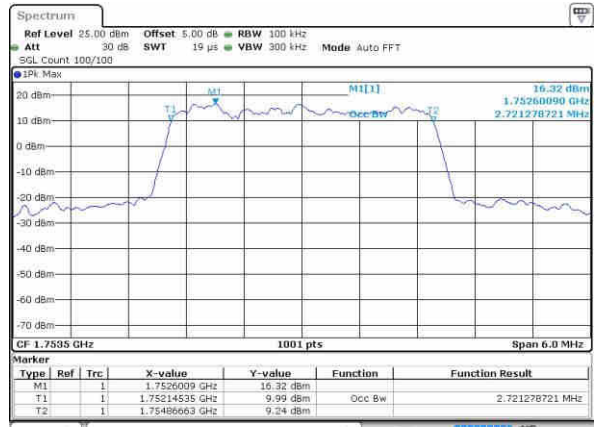

Date: 8/OCT/2016 22:55:03

Highest Channel / 1.4MHz / QPSK

Date: 8/OCT/2016 22:57:23

Highest Channel / 1.4MHz / 16QAM

Date: 8/OCT/2016 22:57:34

LTE Band 4

Lowest Channel / 3MHz / QPSK

Date: 8 OCT 2016 23:04:31

Lowest Channel / 3MHz / 16QAM

Date: 8 OCT 2016 23:04:42

Middle Channel / 3MHz / QPSK

Date: 8 OCT 2016 23:11:39

Middle Channel / 3MHz / 16QAM

Date: 8 OCT 2016 23:11:49

Highest Channel / 3MHz / QPSK

Date: 8 OCT 2016 23:14:10

Highest Channel / 3MHz / 16QAM

Date: 8 OCT 2016 23:14:20

LTE Band 4

Lowest Channel / 5MHz / QPSK

Date: 8 OCT 2016 23:21:16

Lowest Channel / 5MHz / 16QAM

Date: 8 OCT 2016 23:21:27

Middle Channel / 5MHz / QPSK