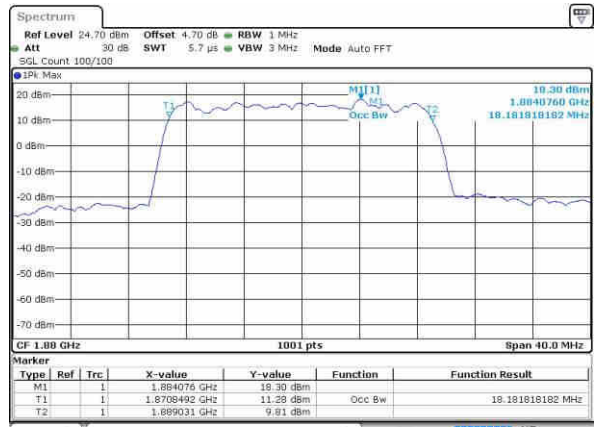

Middle Channel / 20MHz / 16QAM

Date: 8 OCT 2016 16:40:02