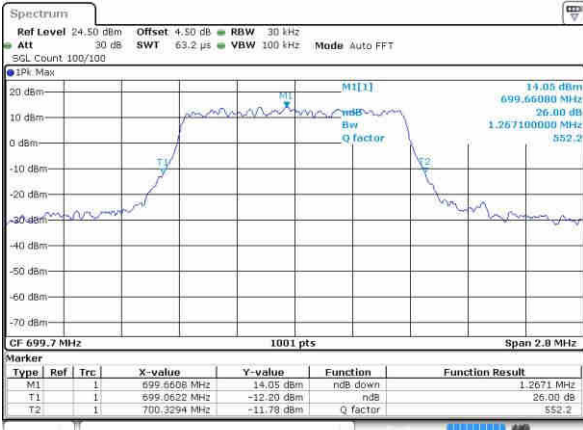

LTE Band 7

Lowest Channel / 20MHz / QPSK

Date: 9.OCT.2016 16:23:55

Lowest Channel / 20MHz / 16QAM

Date: 9.OCT.2016 16:23:34

Middle Channel / 20MHz / QPSK

Date: 9.OCT.2016 16:24:16

Middle Channel / 20MHz / 16QAM

Date: 9.OCT.2016 16:24:37

Highest Channel / 20MHz / QPSK

Date: 9.OCT.2016 16:25:19

Highest Channel / 20MHz / 16QAM

Date: 9.OCT.2016 16:24:58

LTE Band 12

Lowest Channel / 1.4MHz / QPSK

Date: 9/OCT/2016 04:24:26