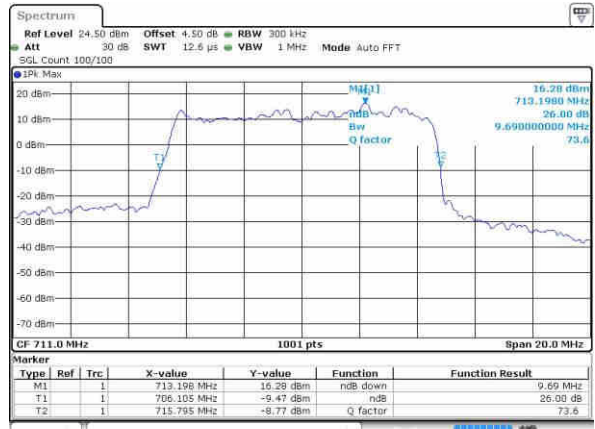

Highest Channel / 5MHz / QPSK

Date: 9/OCT/2016 04:57:56

Highest Channel / 5MHz / 16QAM

Date: 9/OCT/2016 04:57:47

LTE Band 12

Lowest Channel / 10MHz / QPSK

Date: 9.OCT.2016 05:15:50

Lowest Channel / 10MHz / 16QAM

Date: 9.OCT.2016 05:15:39

Middle Channel / 10MHz / QPSK

Date: 9.OCT.2016 05:15:16

Middle Channel / 10MHz / 16QAM

Date: 9.OCT.2016 05:15:25

Highest Channel / 10MHz / QPSK

Date: 9.OCT.2016 05:15:05

Highest Channel / 10MHz / 16QAM

Date: 9.OCT.2016 05:14:54

LTE Band 17

Lowest Channel / 5MHz / QPSK

Date: 8.OCT.2016 17:35:58

Lowest Channel / 5MHz / 16QAM

Date: 8.OCT.2016 17:36:09

Middle Channel / 5MHz / QPSK

Date: 8.OCT.2016 17:43:09