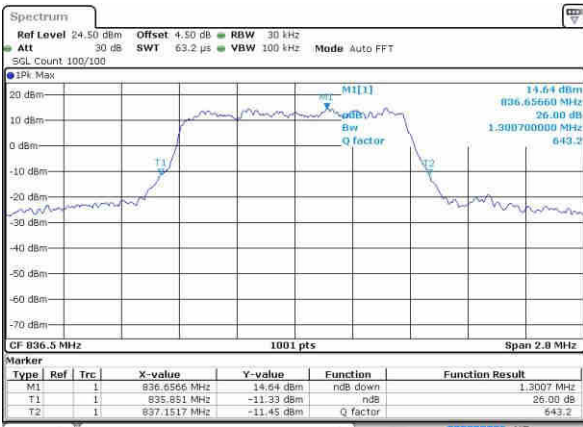

LTE Band 4

Lowest Channel / 20MHz / QPSK

Date: 9.OCT.2016 01:01:10

Lowest Channel / 20MHz / 16QAM

Date: 9.OCT.2016 01:01:25

Middle Channel / 20MHz / QPSK

Date: 9.OCT.2016 01:01:54

Middle Channel / 20MHz / 16QAM

Date: 9.OCT.2016 01:01:40

Highest Channel / 20MHz / QPSK

Date: 9.OCT.2016 01:00:51

Highest Channel / 20MHz / 16QAM

Date: 9.OCT.2016 01:00:29

LTE Band 5

Lowest Channel / 1.4MHz / QPSK

Date: 9.OCT.2016 01:43:05

Lowest Channel / 1.4MHz / 16QAM

Date: 9.OCT.2016 01:42:55

Middle Channel / 1.4MHz / QPSK

Date: 9.OCT.2016 01:52:01

Middle Channel / 1.4MHz / 16QAM

Date: 9.OCT.2016 01:52:11

Highest Channel / 1.4MHz / QPSK

Date: 9.OCT.2016 01:54:33

Highest Channel / 1.4MHz / 16QAM

Date: 9.OCT.2016 01:54:43

LTE Band 5

Lowest Channel / 3MHz / QPSK

Date: 9.OCT.2016 02:03:37

Lowest Channel / 3MHz / 16QAM

Date: 9.OCT.2016 02:03:47

Middle Channel / 3MHz / QPSK