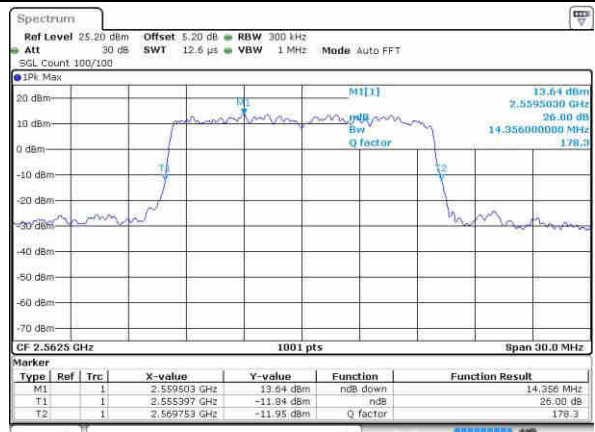

Date: 9.OCT.2016 15:51:35

Highest Channel / 10MHz / 16QAM

Date: 9.OCT.2016 15:51:56

LTE Band 7

Lowest Channel / 15MHz / QPSK

Date: 9.OCT.2016 16:07:14

Lowest Channel / 15MHz / 16QAM

Date: 9.OCT.2016 16:06:53

Middle Channel / 15MHz / QPSK

Date: 9.OCT.2016 16:07:35

Middle Channel / 15MHz / 16QAM

Date: 9.OCT.2016 16:07:56

Highest Channel / 15MHz / QPSK

Date: 9.OCT.2016 16:08:36

Highest Channel / 15MHz / 16QAM

Date: 9.OCT.2016 16:08:17

LTE Band 7

Lowest Channel / 20MHz / QPSK

Date: 9.OCT.2016 16:23:55

Lowest Channel / 20MHz / 16QAM

Date: 9.OCT.2016 16:23:34

Middle Channel / 20MHz / QPSK

Date: 9.OCT.2016 16:24:16

Middle Channel / 20MHz / 16QAM