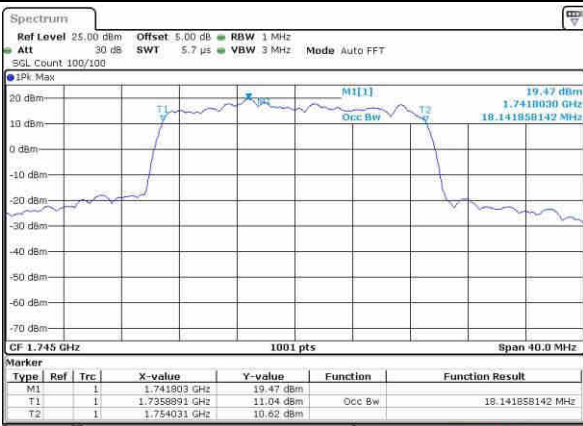

Highest Channel / 20MHz / QPSK

Date: 9/OCT/2016 01:03:16