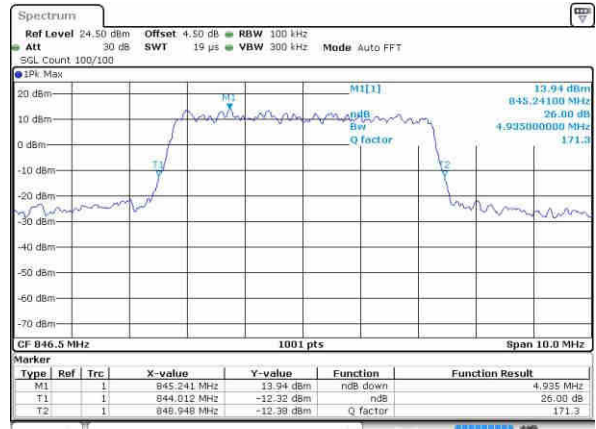

Date: 9.OCT.2016 02:12:41

Middle Channel / 3MHz / 16QAM

Date: 9.OCT.2016 02:12:51

Highest Channel / 3MHz / QPSK

Date: 9.OCT.2016 02:15:13

Highest Channel / 3MHz / 16QAM

Date: 9.OCT.2016 02:15:24

LTE Band 5

Lowest Channel / 5MHz / QPSK

Date: 9/OCT/2016 02:24:17

Lowest Channel / 5MHz / 16QAM

Date: 9/OCT/2016 02:24:28

Middle Channel / 5MHz / QPSK

Date: 9/OCT/2016 02:33:21

Middle Channel / 5MHz / 16QAM

Date: 9/OCT/2016 02:33:32

Highest Channel / 5MHz / QPSK

Date: 9/OCT/2016 02:35:55

Highest Channel / 5MHz / 16QAM

Date: 9/OCT/2016 02:36:05

LTE Band 5

Lowest Channel / 10MHz / QPSK

Date: 9/OCT/2016 02:44:59

Lowest Channel / 10MHz / 16QAM