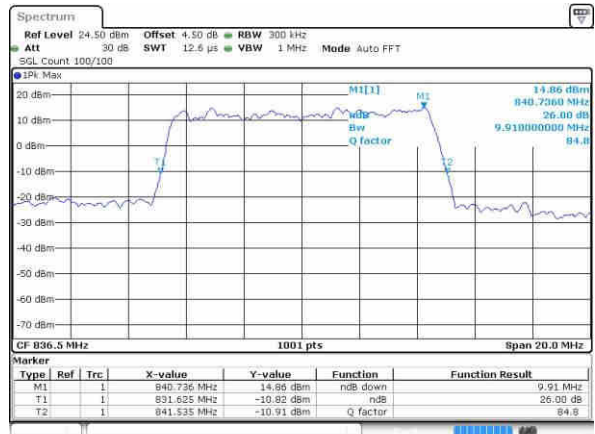

Middle Channel / 10MHz / 16QAM

Date: 9/OCT/2016 02:54:13