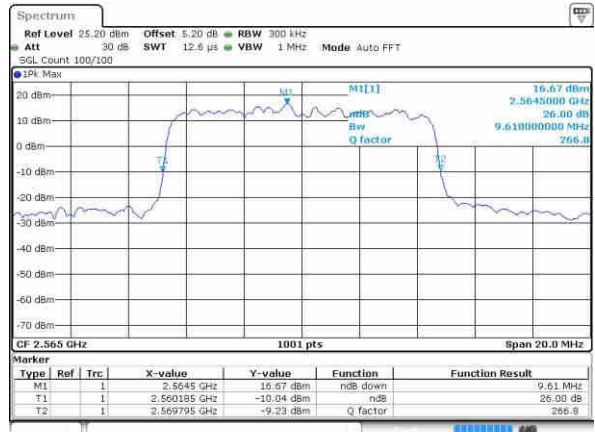

Middle Channel / 5MHz / 16QAM

Date: 9.OCT.2016 15:34:12

Highest Channel / 5MHz / QPSK

Date: 9.OCT.2016 15:34:54

Highest Channel / 5MHz / 16QAM

Date: 9.OCT.2016 15:35:15

LTE Band 7

Lowest Channel / 10MHz / QPSK

Date: 9.OCT.2016 15:50:12

Lowest Channel / 10MHz / 16QAM

Date: 9.OCT.2016 15:50:33

Middle Channel / 10MHz / QPSK

Date: 9.OCT.2016 15:51:15

Middle Channel / 10MHz / 16QAM

Date: 9.OCT.2016 15:50:54

Highest Channel / 10MHz / QPSK

Date: 9.OCT.2016 15:51:35

Highest Channel / 10MHz / 16QAM

Date: 9.OCT.2016 15:51:56

LTE Band 7

Lowest Channel / 15MHz / QPSK

Date: 9.OCT.2016 16:07:14

Lowest Channel / 15MHz / 16QAM

Date: 9.OCT.2016 16:06:53