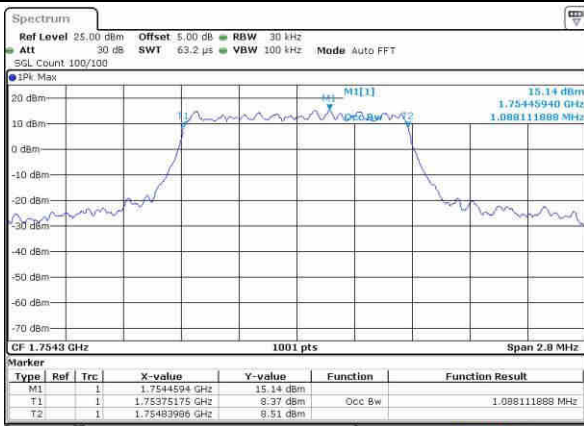

LTE Band 4

Lowest Channel / 1.4MHz / QPSK

Date: 8/OCT/2016 22:47:44

Lowest Channel / 1.4MHz / 16QAM

Date: 8/OCT/2016 22:47:55

Middle Channel / 1.4MHz / QPSK

Date: 8/OCT/2016 22:54:52

Middle Channel / 1.4MHz / 16QAM

Date: 8/OCT/2016 22:55:03

Highest Channel / 1.4MHz / QPSK

Date: 8/OCT/2016 22:57:23

Highest Channel / 1.4MHz / 16QAM

Date: 8/OCT/2016 22:57:34

LTE Band 4

Lowest Channel / 3MHz / QPSK

Date: 8 OCT 2016 23:04:31