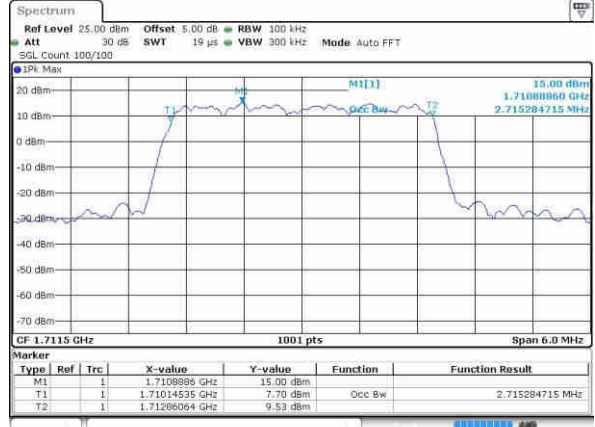

Lowest Channel / 3MHz / 16QAM

Date: 8 OCT 2016 23:04:42