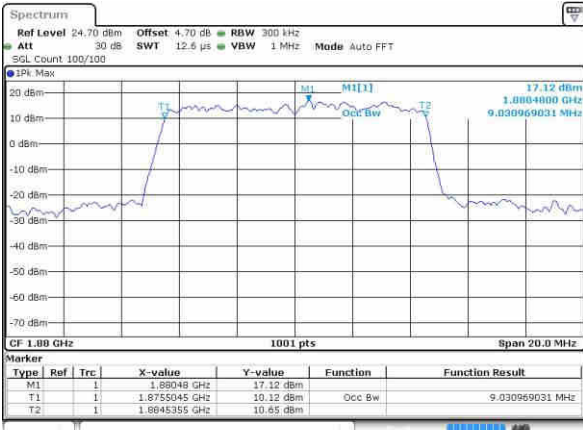

Date: 8 OCT 2016 15:51:39

LTE Band 2

Lowest Channel / 10MHz / QPSK

Date: 8 OCT 2016 15:58:39

Lowest Channel / 10MHz / 16QAM

Date: 8 OCT 2016 15:58:50

Middle Channel / 10MHz / QPSK

Date: 8 OCT 2016 16:05:51

Middle Channel / 10MHz / 16QAM

Date: 8 OCT 2016 16:06:02

Highest Channel / 10MHz / QPSK

Date: 8 OCT 2016 16:08:26

Highest Channel / 10MHz / 16QAM

Date: 8 OCT 2016 16:08:39

LTE Band 2

Lowest Channel / 15MHz / QPSK