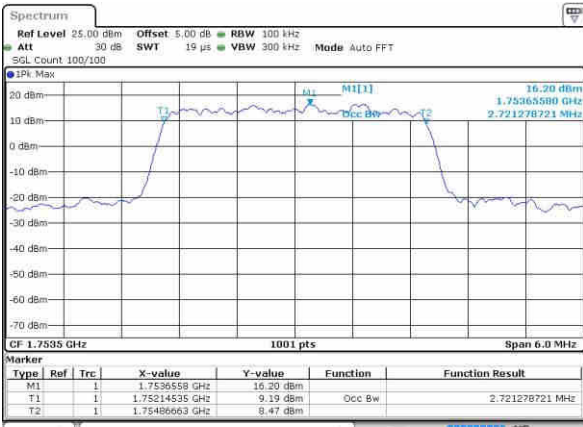

Date: 8/OCT/2016 22:55:03

Highest Channel / 1.4MHz / QPSK

Date: 8/OCT/2016 22:57:23

Highest Channel / 1.4MHz / 16QAM

Date: 8/OCT/2016 22:57:34

LTE Band 4

Lowest Channel / 3MHz / QPSK

Date: 8 OCT 2016 23:04:31

Lowest Channel / 3MHz / 16QAM

Date: 8 OCT 2016 23:04:42

Middle Channel / 3MHz / QPSK

Date: 8 OCT 2016 23:11:39

Middle Channel / 3MHz / 16QAM

Date: 8 OCT 2016 23:11:49

Highest Channel / 3MHz / QPSK

Date: 8 OCT 2016 23:14:10

Highest Channel / 3MHz / 16QAM

Date: 8 OCT 2016 23:14:20

LTE Band 4

Lowest Channel / 5MHz / QPSK

Date: 8 OCT 2016 23:21:16

Lowest Channel / 5MHz / 16QAM

Date: 8 OCT 2016 23:21:27

Middle Channel / 5MHz / QPSK