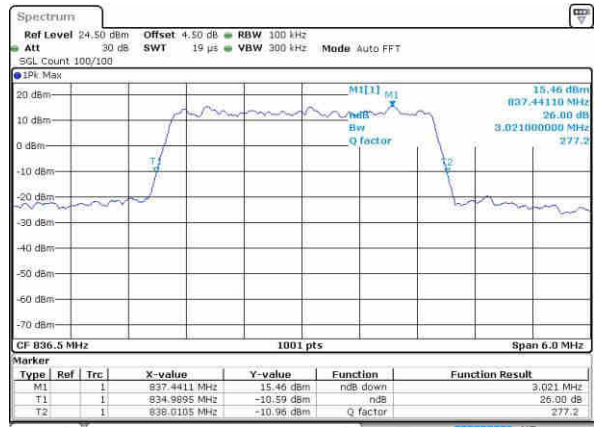

Date: 9.OCT.2016 01:01:40

Highest Channel / 20MHz / QPSK

Date: 9.OCT.2016 01:00:51

Highest Channel / 20MHz / 16QAM

Date: 9.OCT.2016 01:00:29

LTE Band 5

Lowest Channel / 1.4MHz / QPSK

Date: 9.OCT.2016 01:43:05

Lowest Channel / 1.4MHz / 16QAM

Date: 9.OCT.2016 01:42:55

Middle Channel / 1.4MHz / QPSK

Date: 9.OCT.2016 01:52:01

Middle Channel / 1.4MHz / 16QAM

Date: 9.OCT.2016 01:52:11

Highest Channel / 1.4MHz / QPSK

Date: 9.OCT.2016 01:54:33

Highest Channel / 1.4MHz / 16QAM

Date: 9.OCT.2016 01:54:43

LTE Band 5

Lowest Channel / 3MHz / QPSK

Date: 9.OCT.2016 02:03:37

Lowest Channel / 3MHz / 16QAM

Date: 9.OCT.2016 02:03:47

Middle Channel / 3MHz / QPSK

Date: 9.OCT.2016 02:12:41

Middle Channel / 3MHz / 16QAM

Date: 9.OCT.2016 02:12:51

Highest Channel / 3MHz / QPSK

Date: 9.OCT.2016 02:15:13

Highest Channel / 3MHz / 16QAM

Date: 9.OCT.2016 02:15:24

LTE Band 5