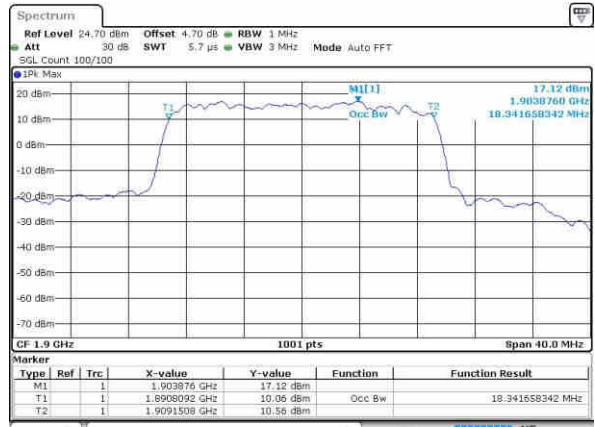

Date: 8 OCT 2016 16:25:27

Highest Channel / 15MHz / 16QAM

Date: 8 OCT 2016 16:25:38

LTE Band 2

Lowest Channel / 20MHz / QPSK

Date: 8 OCT 2016 16:32:38

Lowest Channel / 20MHz / 16QAM

Date: 8 OCT 2016 16:32:49

Middle Channel / 20MHz / QPSK

Date: 8 OCT 2016 16:39:51

Middle Channel / 20MHz / 16QAM

Date: 8 OCT 2016 16:40:02

Highest Channel / 20MHz / QPSK

Date: 8 OCT 2016 16:42:28

Highest Channel / 20MHz / 16QAM

Date: 8 OCT 2016 16:42:39

LTE Band 4

Lowest Channel / 1.4MHz / QPSK

Date: 8/OCT/2016 22:47:44

Lowest Channel / 1.4MHz / 16QAM

Date: 8/OCT/2016 22:47:55

Middle Channel / 1.4MHz / QPSK

Date: 8/OCT/2016 22:54:52

Middle Channel / 1.4MHz / 16QAM