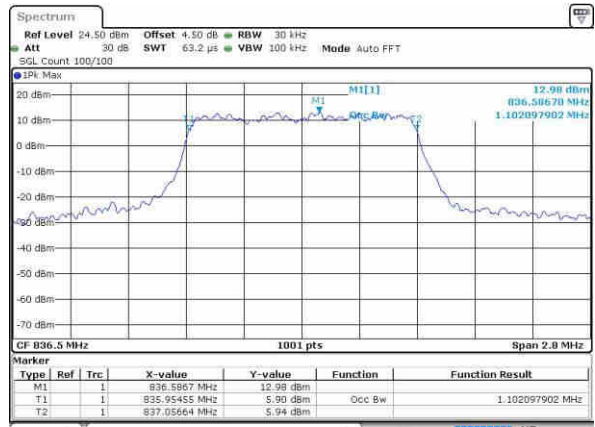

Middle Channel / 20MHz / 16QAM

Date: 9/OCT/2016 01:02:51

Highest Channel / 20MHz / QPSK

Date: 9/OCT/2016 01:03:16

Highest Channel / 20MHz / 16QAM

Date: 9/OCT/2016 01:03:31

LTE Band 5

Lowest Channel / 1.4MHz / QPSK

Date: 9 OCT 2016 01:42:33

Lowest Channel / 1.4MHz / 16QAM

Date: 9 OCT 2016 01:42:44

Middle Channel / 1.4MHz / QPSK

Date: 9 OCT 2016 01:51:39

Middle Channel / 1.4MHz / 16QAM

Date: 9 OCT 2016 01:51:50

Highest Channel / 1.4MHz / QPSK

Date: 9 OCT 2016 01:54:12

Highest Channel / 1.4MHz / 16QAM

Date: 9 OCT 2016 01:54:22