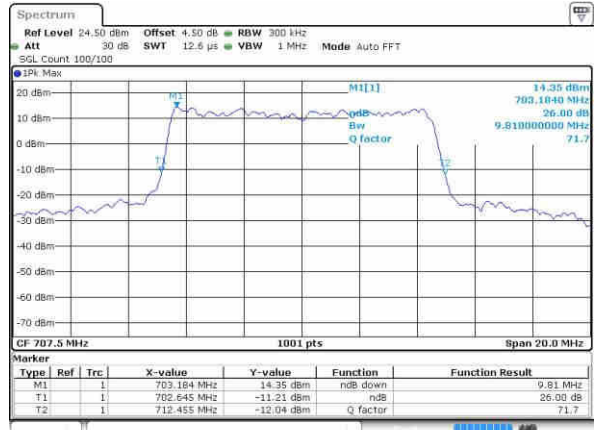

Middle Channel / 10MHz / 16QAM

Date: 9.OCT.2016 05:15:25