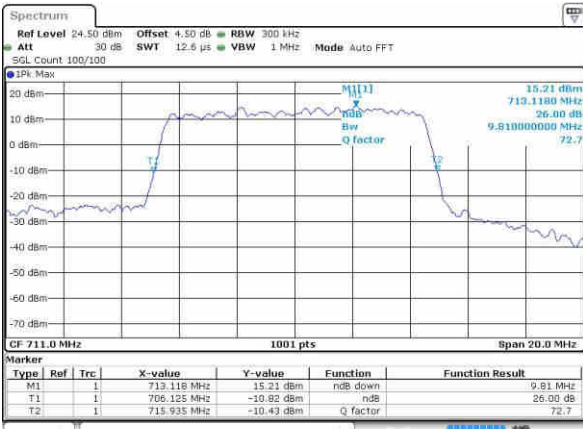

Highest Channel / 5MHz / QPSK

Date: 9/OCT/2016 04:57:56

Highest Channel / 5MHz / 16QAM

Date: 9/OCT/2016 04:57:47

LTE Band 12

Lowest Channel / 10MHz / QPSK

Date: 9.OCT.2016 05:15:50

Lowest Channel / 10MHz / 16QAM

Date: 9.OCT.2016 05:15:39

Middle Channel / 10MHz / QPSK

Date: 9.OCT.2016 05:15:16

Middle Channel / 10MHz / 16QAM

Date: 9.OCT.2016 05:15:25

Highest Channel / 10MHz / QPSK

Date: 9.OCT.2016 05:15:05

Highest Channel / 10MHz / 16QAM