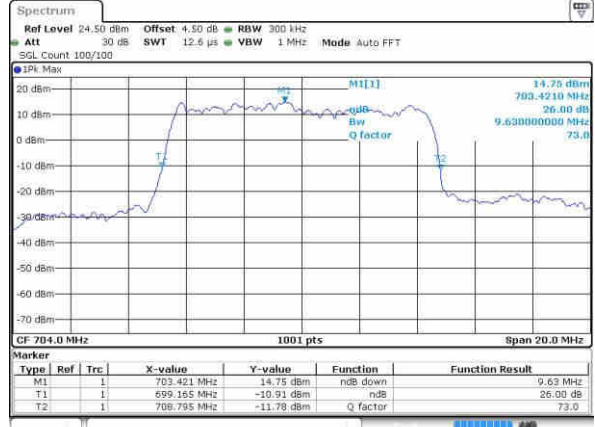

Highest Channel / 5MHz / QPSK

Date: 9/OCT/2016 04:57:56

Highest Channel / 5MHz / 16QAM

Date: 9/OCT/2016 04:57:47

LTE Band 12

Lowest Channel / 10MHz / QPSK

Date: 9.OCT.2016 05:15:50

Lowest Channel / 10MHz / 16QAM