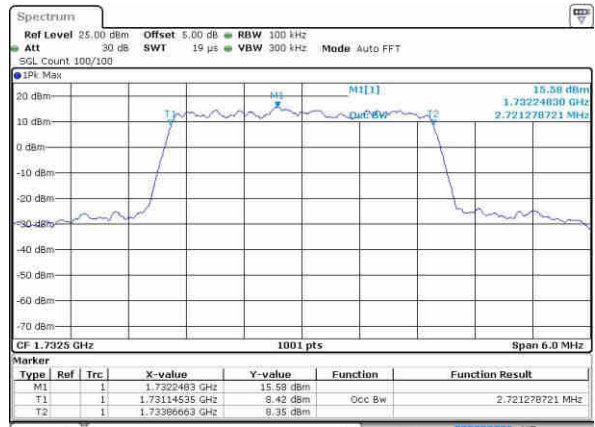

Date: 8/OCT/2016 22:55:03

Highest Channel / 1.4MHz / QPSK

Date: 8/OCT/2016 22:57:23

Highest Channel / 1.4MHz / 16QAM

Date: 8/OCT/2016 22:57:34

LTE Band 4

Lowest Channel / 3MHz / QPSK

Date: 8 OCT 2016 23:04:31

Lowest Channel / 3MHz / 16QAM

Date: 8 OCT 2016 23:04:42

Middle Channel / 3MHz / QPSK

Date: 8 OCT 2016 23:11:39

Middle Channel / 3MHz / 16QAM

Date: 8 OCT 2016 23:11:49

Highest Channel / 3MHz / QPSK

Date: 8 OCT 2016 23:14:10

Highest Channel / 3MHz / 16QAM

Date: 8 OCT 2016 23:14:20

LTE Band 4

Lowest Channel / 5MHz / QPSK

Date: 8 OCT 2016 23:21:16

Lowest Channel / 5MHz / 16QAM

Date: 8 OCT 2016 23:21:27

Middle Channel / 5MHz / QPSK