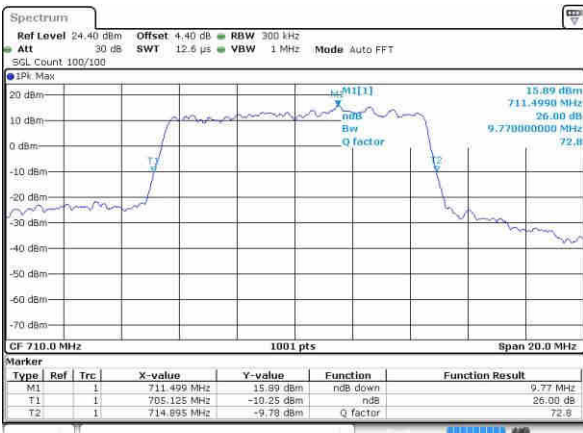

Middle Channel / 10MHz / QPSK

Date: 8.OCT.2016 18:00:07