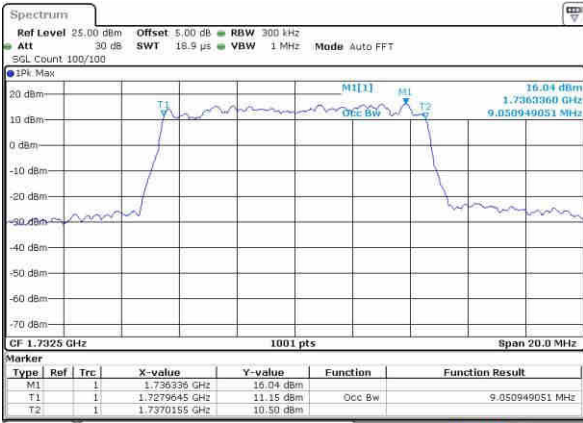

Date: 8 OCT 2016 23:28:23

Middle Channel / 5MHz / 16QAM

Date: 8 OCT 2016 23:28:34

Highest Channel / 5MHz / QPSK

Date: 8 OCT 2016 23:30:54

Highest Channel / 5MHz / 16QAM

Date: 8 OCT 2016 23:31:04

LTE Band 4

Lowest Channel / 10MHz / QPSK

Date: 8 OCT 2016 23:38:01

Lowest Channel / 10MHz / 16QAM

Date: 8 OCT 2016 23:38:11

Middle Channel / 10MHz / QPSK

Date: 8 OCT 2016 23:45:07

Middle Channel / 10MHz / 16QAM

Date: 8 OCT 2016 23:45:16

Highest Channel / 10MHz / QPSK

Date: 8 OCT 2016 23:47:38

Highest Channel / 10MHz / 16QAM

Date: 8 OCT 2016 23:47:48

LTE Band 4

Lowest Channel / 15MHz / QPSK

Date: 8 OCT 2016 23:54:45

Lowest Channel / 15MHz / 16QAM