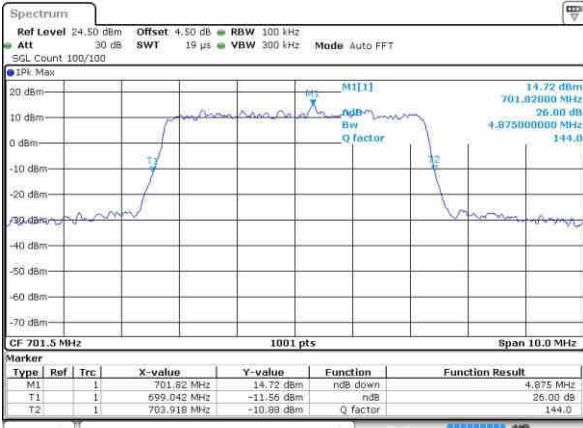

LTE Band 12

Lowest Channel / 5MHz / QPSK

Date: 9/OCT/2016 04:58:43