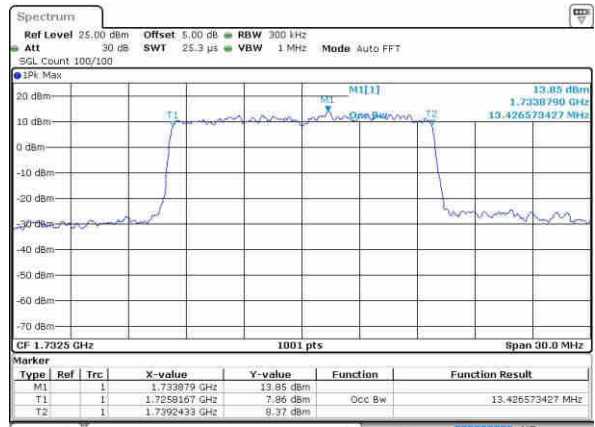

Middle Channel / 15MHz / 16QAM

Date: 9 OCT 2016 00:02:02