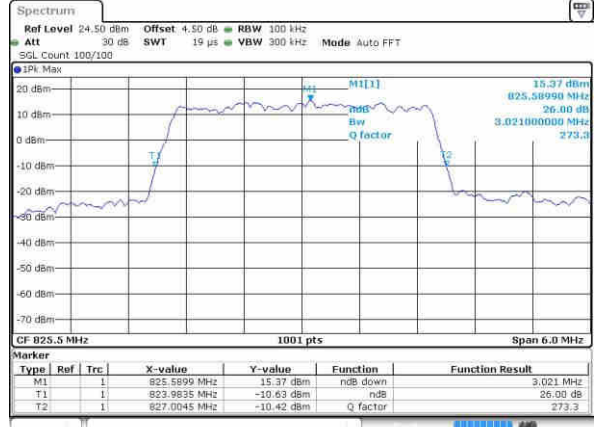

Highest Channel / 1.4MHz / 16QAM

Date: 9.OCT.2016 01:54:43

LTE Band 5

Lowest Channel / 3MHz / QPSK

Date: 9.OCT.2016 02:03:37

Lowest Channel / 3MHz / 16QAM

Date: 9.OCT.2016 02:03:47

Middle Channel / 3MHz / QPSK

Date: 9.OCT.2016 02:12:41

Middle Channel / 3MHz / 16QAM

Date: 9.OCT.2016 02:12:51

Highest Channel / 3MHz / QPSK

Date: 9.OCT.2016 02:15:13

Highest Channel / 3MHz / 16QAM

Date: 9.OCT.2016 02:15:24

LTE Band 5