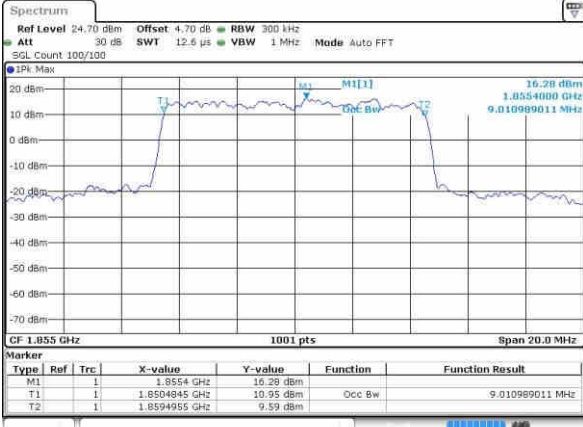

LTE Band 2

Lowest Channel / 10MHz / QPSK

Date: 8 OCT 2016 15:58:39