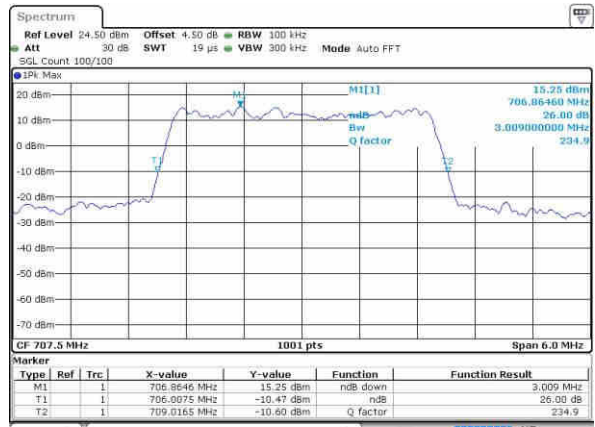

Date: 9.OCT.2016 16:24:37

Highest Channel / 20MHz / QPSK

Date: 9.OCT.2016 16:25:19

Highest Channel / 20MHz / 16QAM

Date: 9.OCT.2016 16:24:58

LTE Band 12

Lowest Channel / 1.4MHz / QPSK

Date: 9/OCT/2016 04:24:26

Lowest Channel / 1.4MHz / 16QAM

Date: 9/OCT/2016 04:24:15

Middle Channel / 1.4MHz / QPSK

Date: 9/OCT/2016 04:23:53

Middle Channel / 1.4MHz / 16QAM

Date: 9/OCT/2016 04:24:04

Highest Channel / 1.4MHz / QPSK

Date: 9/OCT/2016 04:23:41

Highest Channel / 1.4MHz / 16QAM

Date: 9/OCT/2016 04:23:30

LTE Band 12

Lowest Channel / 3MHz / QPSK

Date: 9.OCT.2016 04:41:35

Lowest Channel / 3MHz / 16QAM

Date: 9.OCT.2016 04:41:24

Middle Channel / 3MHz / QPSK

Date: 9.OCT.2016 04:41:02

Middle Channel / 3MHz / 16QAM

Date: 9.OCT.2016 04:41:13

Highest Channel / 3MHz / QPSK

Date: 9.OCT.2016 04:40:51

Highest Channel / 3MHz / 16QAM

Date: 9.OCT.2016 04:40:40

LTE Band 12