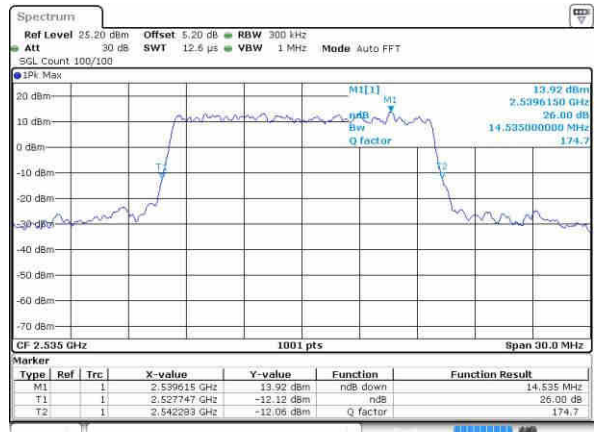

Middle Channel / 15MHz / 16QAM

Date: 9.OCT.2016 16:07:56