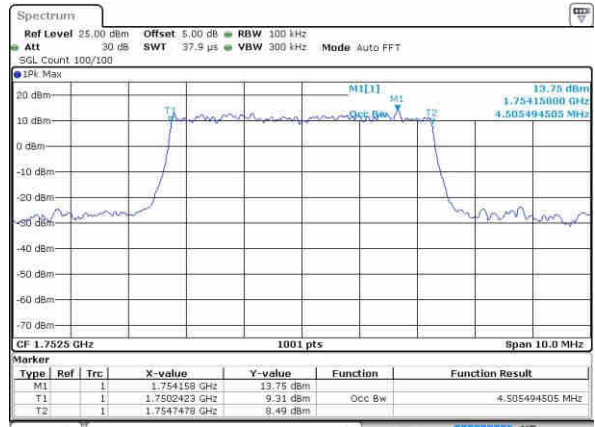

Highest Channel / 3MHz / 16QAM

Date: 8 OCT 2016 23:14:20

LTE Band 4

Lowest Channel / 5MHz / QPSK

Date: 8 OCT 2016 23:21:16

Lowest Channel / 5MHz / 16QAM

Date: 8 OCT 2016 23:21:27

Middle Channel / 5MHz / QPSK

Date: 8 OCT 2016 23:28:23

Middle Channel / 5MHz / 16QAM

Date: 8 OCT 2016 23:28:34

Highest Channel / 5MHz / QPSK

Date: 8 OCT 2016 23:30:54

Highest Channel / 5MHz / 16QAM

Date: 8 OCT 2016 23:31:04

LTE Band 4