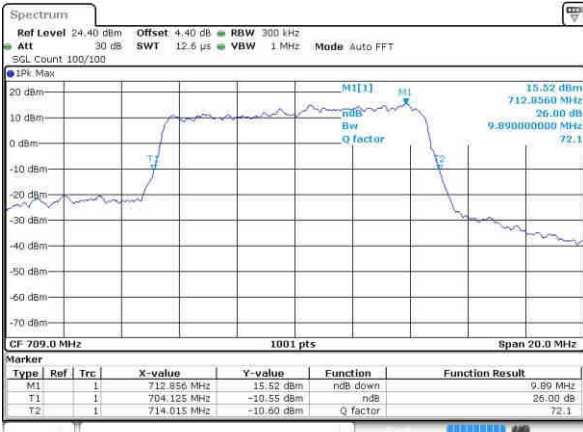

Middle Channel / 5MHz / 16QAM

Date: 8.OCT.2016 17:43:20

Highest Channel / 5MHz / QPSK

Date: 8.OCT.2016 17:45:45

Highest Channel / 5MHz / 16QAM

Date: 8.OCT.2016 17:45:56

LTE Band 17

Lowest Channel / 10MHz / QPSK