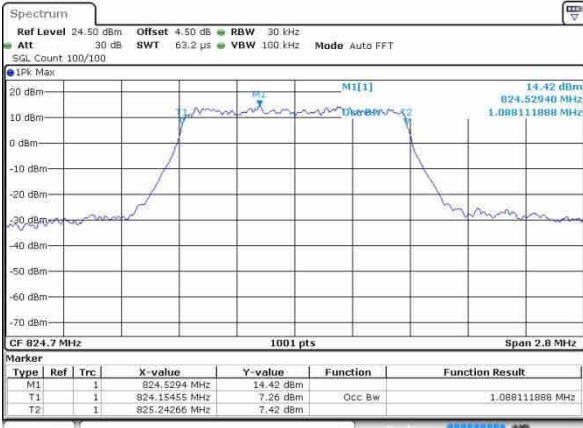

Middle Channel / 20MHz / 16QAM

Date: 9/OCT/2016 01:02:51

Highest Channel / 20MHz / QPSK

Date: 9/OCT/2016 01:03:16

Highest Channel / 20MHz / 16QAM

Date: 9/OCT/2016 01:03:31

LTE Band 5

Lowest Channel / 1.4MHz / QPSK