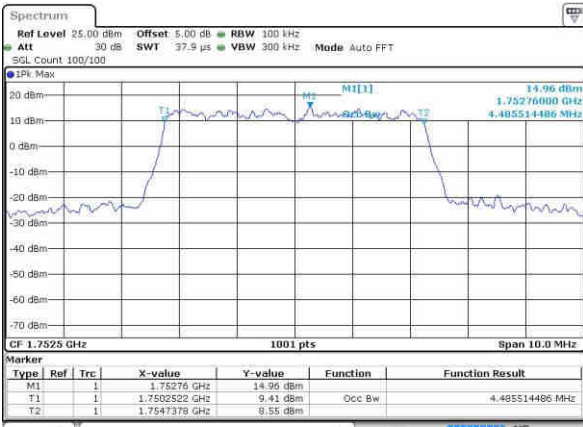

Highest Channel / 3MHz / 16QAM

Date: 8 OCT 2016 23:14:20

LTE Band 4

Lowest Channel / 5MHz / QPSK

Date: 8 OCT 2016 23:21:16

Lowest Channel / 5MHz / 16QAM

Date: 8 OCT 2016 23:21:27

Middle Channel / 5MHz / QPSK

Date: 8 OCT 2016 23:28:23

Middle Channel / 5MHz / 16QAM

Date: 8 OCT 2016 23:28:34

Highest Channel / 5MHz / QPSK

Date: 8 OCT 2016 23:30:54

Highest Channel / 5MHz / 16QAM

Date: 8 OCT 2016 23:31:04

LTE Band 4