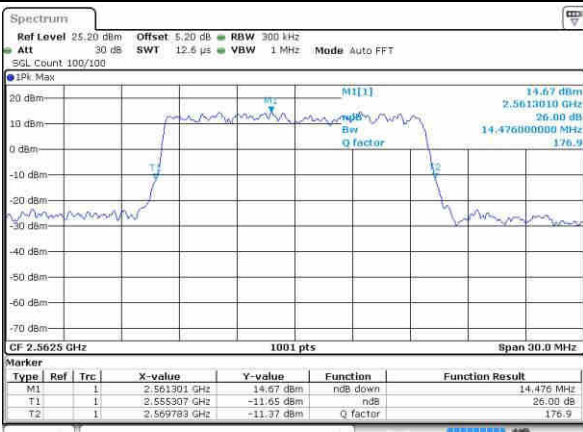

Date: 9.OCT.2016 15:51:35

Highest Channel / 10MHz / 16QAM

Date: 9.OCT.2016 15:51:56

LTE Band 7

Lowest Channel / 15MHz / QPSK

Date: 9.OCT.2016 16:07:14

Lowest Channel / 15MHz / 16QAM

Date: 9.OCT.2016 16:06:53

Middle Channel / 15MHz / QPSK

Date: 9.OCT.2016 16:07:35

Middle Channel / 15MHz / 16QAM

Date: 9.OCT.2016 16:07:56

Highest Channel / 15MHz / QPSK

Date: 9.OCT.2016 16:08:36

Highest Channel / 15MHz / 16QAM

Date: 9.OCT.2016 16:08:17

LTE Band 7

Lowest Channel / 20MHz / QPSK

Date: 9.OCT.2016 16:23:55

Lowest Channel / 20MHz / 16QAM

Date: 9.OCT.2016 16:23:34

Middle Channel / 20MHz / QPSK

Date: 9.OCT.2016 16:24:16

Middle Channel / 20MHz / 16QAM