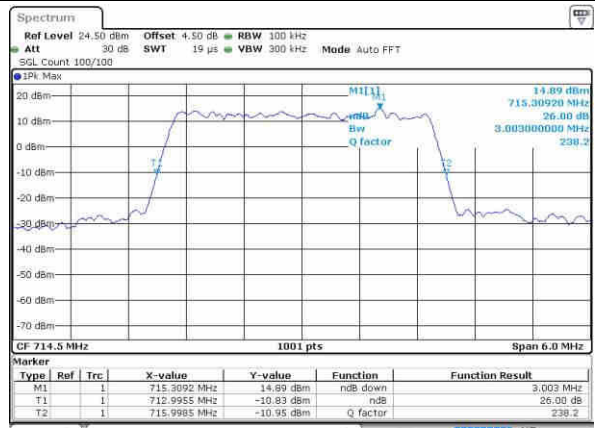

Highest Channel / 1.4MHz / 16QAM

Date: 9/OCT/2016 04:23:30

LTE Band 12

Lowest Channel / 3MHz / QPSK

Date: 9.OCT.2016 04:41:35

Lowest Channel / 3MHz / 16QAM

Date: 9.OCT.2016 04:41:24

Middle Channel / 3MHz / QPSK

Date: 9.OCT.2016 04:41:02

Middle Channel / 3MHz / 16QAM

Date: 9.OCT.2016 04:41:13

Highest Channel / 3MHz / QPSK

Date: 9.OCT.2016 04:40:51

Highest Channel / 3MHz / 16QAM

Date: 9.OCT.2016 04:40:40

LTE Band 12