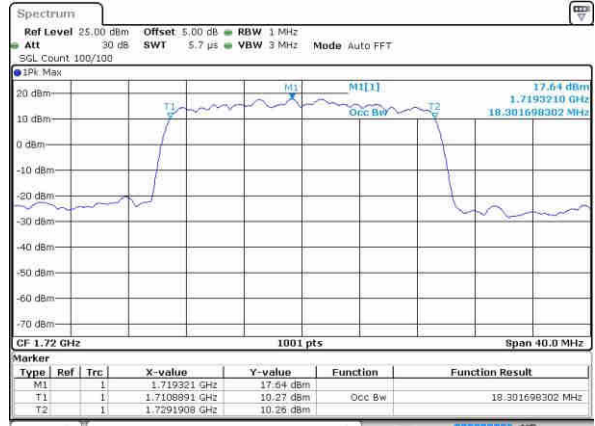

Date: 9 OCT 2016 00:04:32

LTE Band 4

Lowest Channel / 20MHz / QPSK

Date: 9/OCT/2016 01:02:19

Lowest Channel / 20MHz / 16QAM

Date: 9/OCT/2016 01:02:34

Middle Channel / 20MHz / QPSK

Date: 9/OCT/2016 01:03:04

Middle Channel / 20MHz / 16QAM

Date: 9/OCT/2016 01:02:51

Highest Channel / 20MHz / QPSK

Date: 9/OCT/2016 01:03:16

Highest Channel / 20MHz / 16QAM

Date: 9/OCT/2016 01:03:31

LTE Band 5

Lowest Channel / 1.4MHz / QPSK