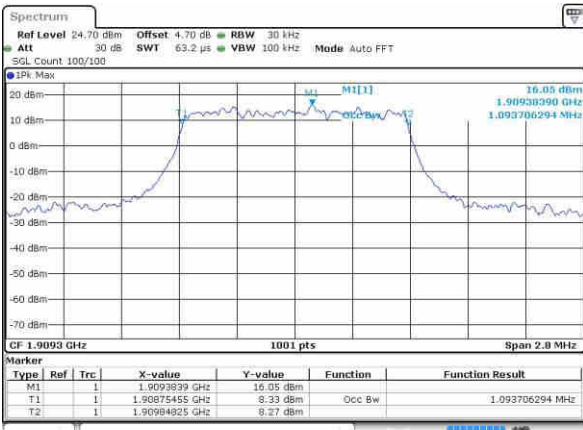

Mode	LTE Band 17 : 99%OBW(MHz)											
BW	1.4MHz		3MHz		5MHz		10MHz		15MHz		20MHz	
Mod.	QPSK	16QAM	QPSK	16QAM	QPSK	16QAM	QPSK	16QAM	QPSK	16QAM	QPSK	16QAM
Lowest CH	-	-	-	-	4.51	4.50	9.01	8.99	-	-	-	-
Middle CH	-	-	-	-	4.48	4.49	8.97	8.97	-	-	-	-
Highest CH	-	-	-	-	4.48	4.47	9.03	8.95	-	-	-	-

LTE Band 2

Lowest Channel / 1.4MHz / QPSK

Lowest Channel / 1.4MHz / 16QAM

Middle Channel / 1.4MHz / QPSK

Middle Channel / 1.4MHz / 16QAM

Highest Channel / 1.4MHz / QPSK

Highest Channel / 1.4MHz / 16QAM

LTE Band 2