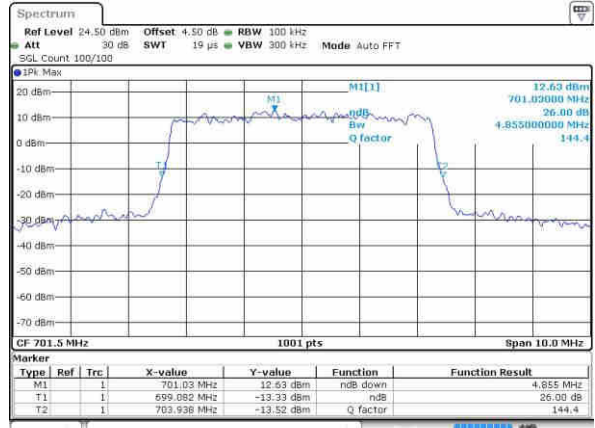

Lowest Channel / 5MHz / 16QAM

Date: 9/OCT/2016 04:58:32