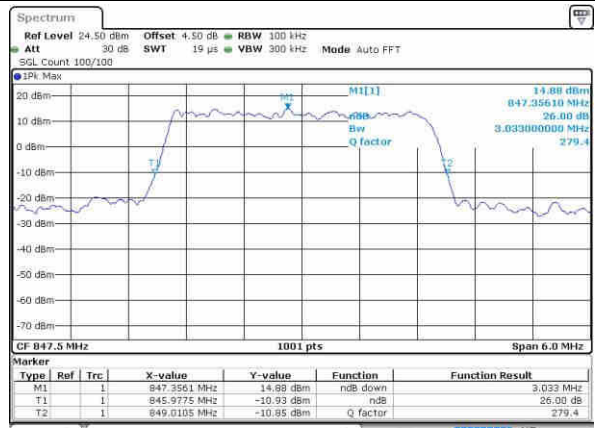

Highest Channel / 1.4MHz / 16QAM

Date: 9.OCT.2016 01:54:43

LTE Band 5

Lowest Channel / 3MHz / QPSK

Date: 9.OCT.2016 02:03:37

Lowest Channel / 3MHz / 16QAM

Date: 9.OCT.2016 02:03:47

Middle Channel / 3MHz / QPSK

Date: 9.OCT.2016 02:12:41

Middle Channel / 3MHz / 16QAM

Date: 9.OCT.2016 02:12:51

Highest Channel / 3MHz / QPSK

Date: 9.OCT.2016 02:15:13

Highest Channel / 3MHz / 16QAM

Date: 9.OCT.2016 02:15:24

LTE Band 5

Highest Channel / 5MHz / QPSK

Date: 9/OCT/2016 02:35:55

Highest Channel / 5MHz / 16QAM

Date: 9/OCT/2016 02:36:05

LTE Band 5

Lowest Channel / 10MHz / QPSK

Date: 9/OCT/2016 02:44:59

Lowest Channel / 10MHz / 16QAM