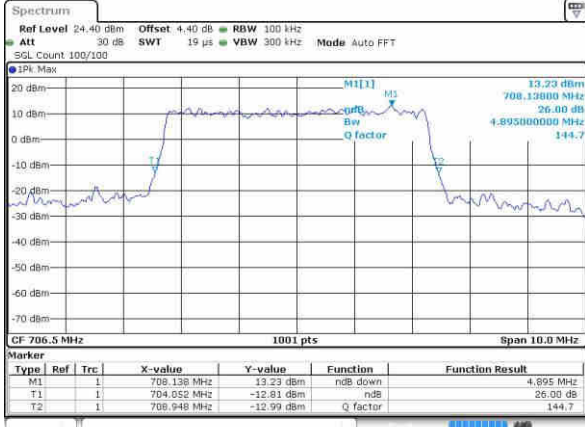

LTE Band 17

Lowest Channel / 5MHz / QPSK

Date: 8.OCT.2016 17:35:58