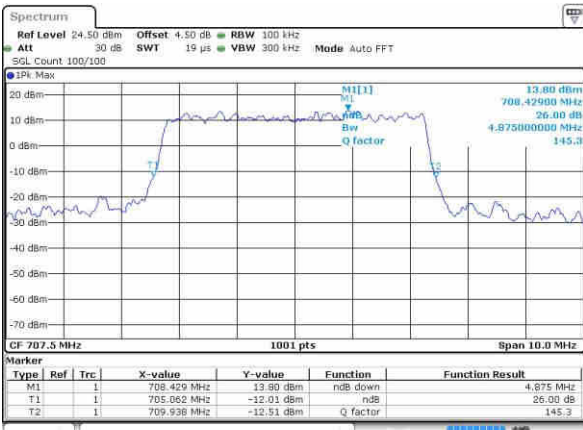

Middle Channel / 5MHz / QPSK

Date: 9/OCT/2016 04:58:09