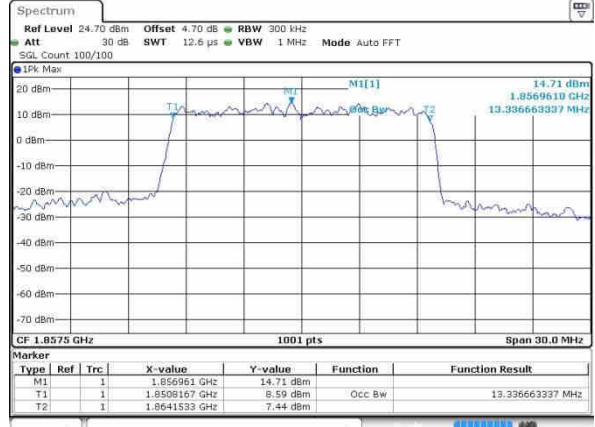

Lowest Channel / 15MHz / 16QAM

Date: 9 OCT 2016 17:25:58