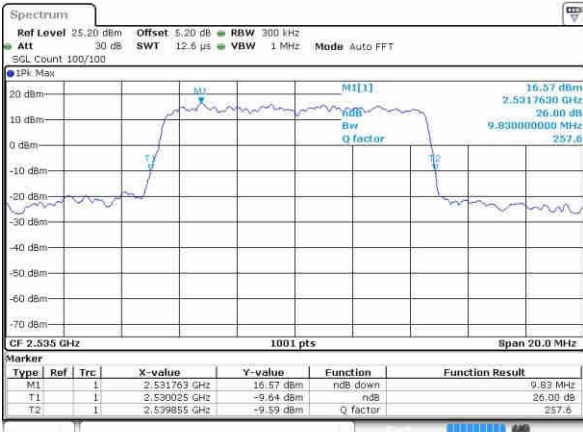

Middle Channel / 10MHz / QPSK

Date: 9.OCT.2016 15:51:15