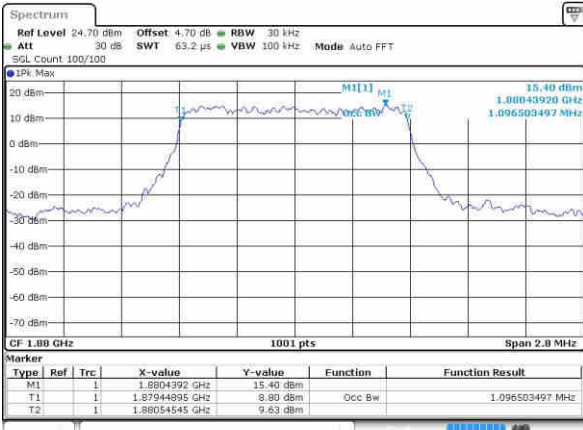

Mode	LTE Band 17 : 99%OBW(MHz)											
BW	1.4MHz		3MHz		5MHz		10MHz		15MHz		20MHz	
Mod.	QPSK	16QAM	QPSK	16QAM	QPSK	16QAM	QPSK	16QAM	QPSK	16QAM	QPSK	16QAM
Lowest CH	-	-	-	-	4.51	4.50	9.01	8.99	-	-	-	-
Middle CH	-	-	-	-	4.48	4.49	8.97	8.97	-	-	-	-
Highest CH	-	-	-	-	4.48	4.47	9.03	8.95	-	-	-	-

LTE Band 2

Lowest Channel / 1.4MHz / QPSK

Lowest Channel / 1.4MHz / 16QAM

Middle Channel / 1.4MHz / QPSK

Middle Channel / 1.4MHz / 16QAM

Highest Channel / 1.4MHz / QPSK

Highest Channel / 1.4MHz / 16QAM

LTE Band 2