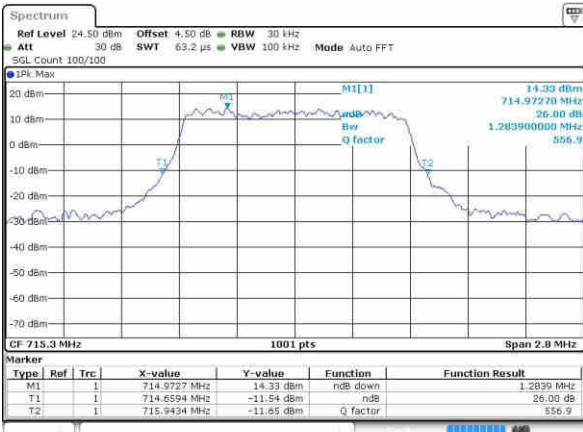

Date: 9.OCT.2016 16:24:37

Highest Channel / 20MHz / QPSK

Date: 9.OCT.2016 16:25:19

Highest Channel / 20MHz / 16QAM

Date: 9.OCT.2016 16:24:58

LTE Band 12

Lowest Channel / 1.4MHz / QPSK

Date: 9/OCT/2016 04:24:26

Lowest Channel / 1.4MHz / 16QAM

Date: 9/OCT/2016 04:24:15

Middle Channel / 1.4MHz / QPSK

Date: 9/OCT/2016 04:23:53

Middle Channel / 1.4MHz / 16QAM

Date: 9/OCT/2016 04:24:04

Highest Channel / 1.4MHz / QPSK

Date: 9/OCT/2016 04:23:41

Highest Channel / 1.4MHz / 16QAM

Date: 9/OCT/2016 04:23:30

LTE Band 12

Lowest Channel / 3MHz / QPSK

Date: 9.OCT.2016 04:41:35

Lowest Channel / 3MHz / 16QAM

Date: 9.OCT.2016 04:41:24

Middle Channel / 3MHz / QPSK