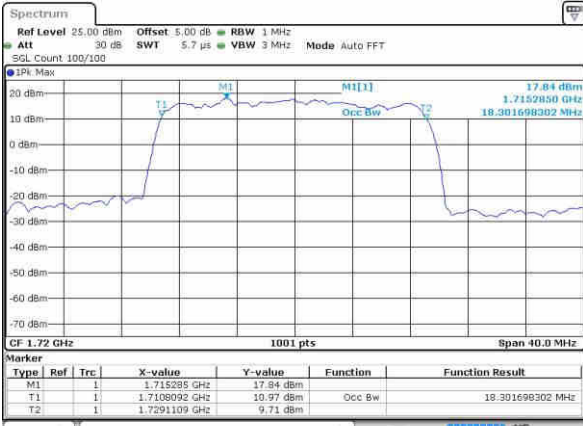

LTE Band 4

Lowest Channel / 20MHz / QPSK

Date: 9/OCT/2016 01:02:19