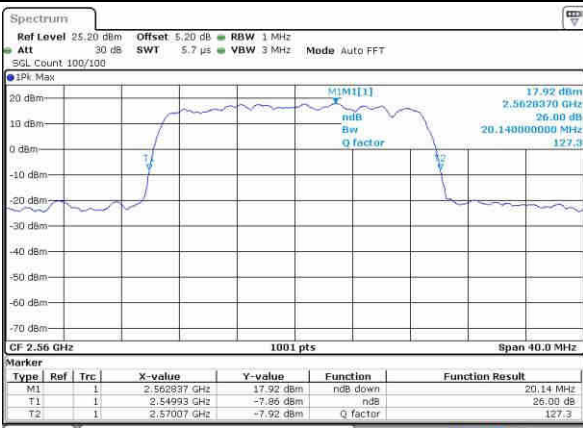

LTE Band 7

Lowest Channel / 20MHz / QPSK

Date: 9.OCT.2016 16:23:55

Lowest Channel / 20MHz / 16QAM

Date: 9.OCT.2016 16:23:34

Middle Channel / 20MHz / QPSK

Date: 9.OCT.2016 16:24:16

Middle Channel / 20MHz / 16QAM

Date: 9.OCT.2016 16:24:37

Highest Channel / 20MHz / QPSK

Date: 9.OCT.2016 16:25:19

Highest Channel / 20MHz / 16QAM

Date: 9.OCT.2016 16:24:58

LTE Band 12

Lowest Channel / 1.4MHz / QPSK

Date: 9/OCT/2016 04:24:26