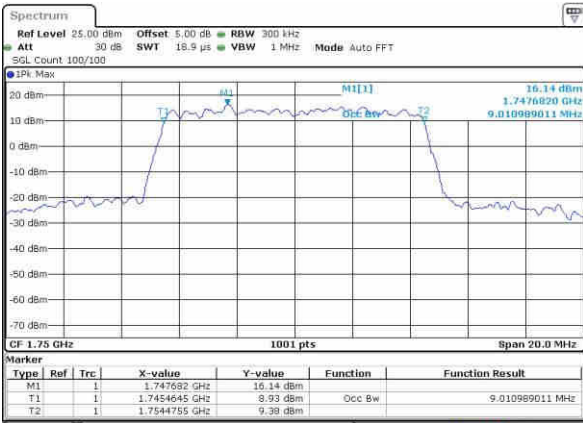

Date: 8 OCT 2016 23:28:23

Middle Channel / 5MHz / 16QAM

Date: 8 OCT 2016 23:28:34

Highest Channel / 5MHz / QPSK

Date: 8 OCT 2016 23:30:54

Highest Channel / 5MHz / 16QAM

Date: 8 OCT 2016 23:31:04

LTE Band 4

Lowest Channel / 10MHz / QPSK

Date: 8 OCT 2016 23:38:01

Lowest Channel / 10MHz / 16QAM

Date: 8 OCT 2016 23:38:11

Middle Channel / 10MHz / QPSK

Date: 8 OCT 2016 23:45:07

Middle Channel / 10MHz / 16QAM

Date: 8 OCT 2016 23:45:16

Highest Channel / 10MHz / QPSK

Date: 8 OCT 2016 23:47:38

Highest Channel / 10MHz / 16QAM

Date: 8 OCT 2016 23:47:48

LTE Band 4

Lowest Channel / 15MHz / QPSK

Date: 8 OCT 2016 23:54:45

Lowest Channel / 15MHz / 16QAM