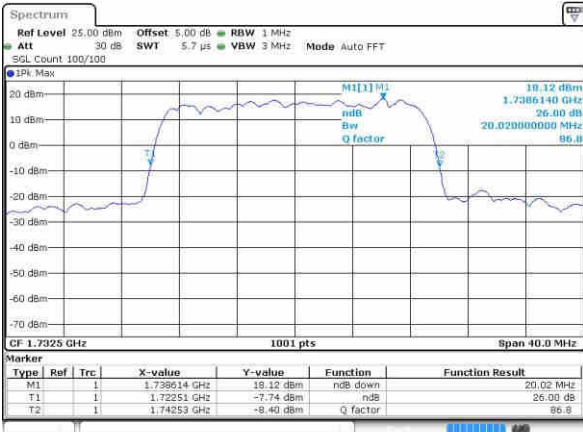

LTE Band 4

Lowest Channel / 20MHz / QPSK

Date: 9.OCT.2016 01:01:10

Lowest Channel / 20MHz / 16QAM

Date: 9.OCT.2016 01:01:25

Middle Channel / 20MHz / QPSK

Date: 9.OCT.2016 01:01:54

Middle Channel / 20MHz / 16QAM

Date: 9.OCT.2016 01:01:40

Highest Channel / 20MHz / QPSK

Date: 9.OCT.2016 01:00:51

Highest Channel / 20MHz / 16QAM

Date: 9.OCT.2016 01:00:29

LTE Band 5

Lowest Channel / 1.4MHz / QPSK

Date: 9.OCT.2016 01:43:05