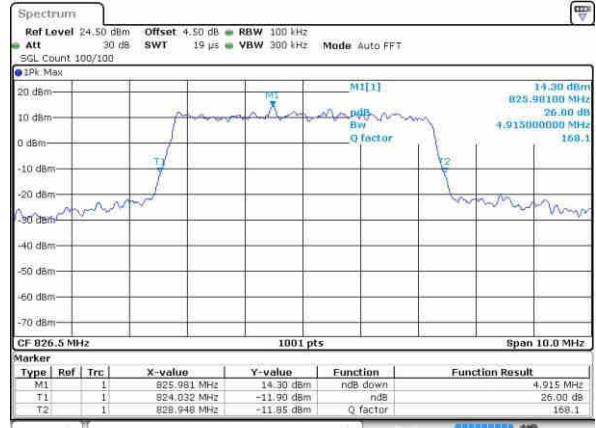

Lowest Channel / 5MHz / 16QAM

Date: 9/OCT/2016 02:24:28