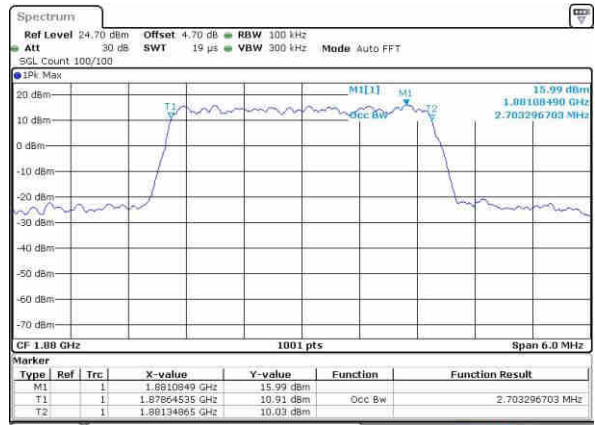

Mode	LTE Band 17 : 99%OBW(MHz)											
BW	1.4MHz		3MHz		5MHz		10MHz		15MHz		20MHz	
Mod.	QPSK	16QAM	QPSK	16QAM	QPSK	16QAM	QPSK	16QAM	QPSK	16QAM	QPSK	16QAM
Lowest CH	-	-	-	-	4.51	4.50	9.01	8.99	-	-	-	-
Middle CH	-	-	-	-	4.48	4.49	8.97	8.97	-	-	-	-
Highest CH	-	-	-	-	4.48	4.47	9.03	8.95	-	-	-	-

LTE Band 2

Lowest Channel / 1.4MHz / QPSK

Lowest Channel / 1.4MHz / 16QAM

Middle Channel / 1.4MHz / QPSK

Middle Channel / 1.4MHz / 16QAM

Highest Channel / 1.4MHz / QPSK

Highest Channel / 1.4MHz / 16QAM

LTE Band 2

Lowest Channel / 3MHz / QPSK

Date: 8 OCT 2016 15:24:40

Lowest Channel / 3MHz / 16QAM

Date: 8 OCT 2016 15:24:51

Middle Channel / 3MHz / QPSK

Date: 8 OCT 2016 15:31:51

Middle Channel / 3MHz / 16QAM

Date: 8 OCT 2016 15:32:02

Highest Channel / 3MHz / QPSK

Date: 8 OCT 2016 15:34:27

Highest Channel / 3MHz / 16QAM

Date: 8 OCT 2016 15:34:38

LTE Band 2

Lowest Channel / 5MHz / QPSK

Date: 8 OCT 2016 15:41:40

Lowest Channel / 5MHz / 16QAM