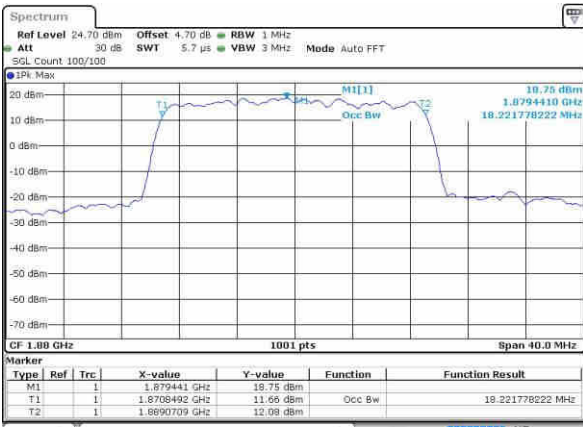

Middle Channel / 20MHz / QPSK

Date: 8 OCT 2016 16:39:51