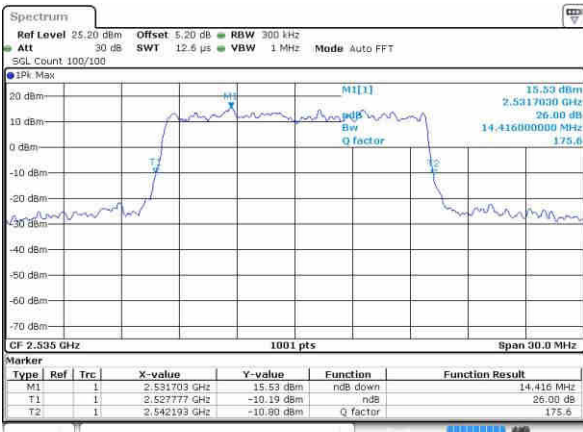

Middle Channel / 15MHz / QPSK

Date: 9.OCT.2016 16:07:35