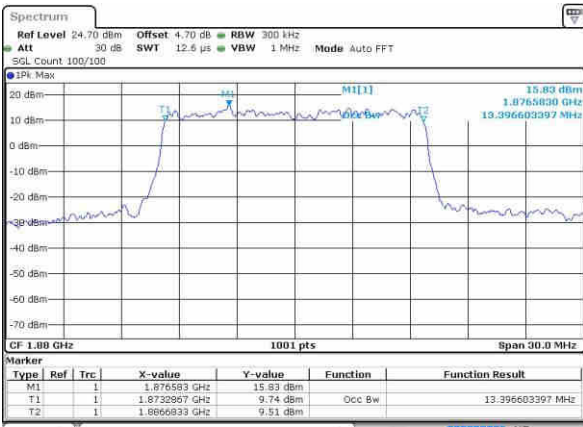

Middle Channel / 15MHz / QPSK

Date: 8 OCT 2016 16:22:50