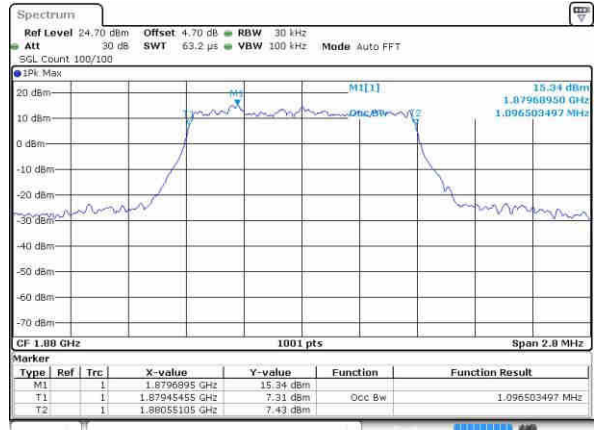

Mode	LTE Band 17 : 99%OBW(MHz)											
BW	1.4MHz		3MHz		5MHz		10MHz		15MHz		20MHz	
Mod.	QPSK	16QAM	QPSK	16QAM	QPSK	16QAM	QPSK	16QAM	QPSK	16QAM	QPSK	16QAM
Lowest CH	-	-	-	-	4.51	4.50	9.01	8.99	-	-	-	-
Middle CH	-	-	-	-	4.48	4.49	8.97	8.97	-	-	-	-
Highest CH	-	-	-	-	4.48	4.47	9.03	8.95	-	-	-	-

LTE Band 2

Lowest Channel / 1.4MHz / QPSK

Lowest Channel / 1.4MHz / 16QAM

Middle Channel / 1.4MHz / QPSK

Middle Channel / 1.4MHz / 16QAM

Highest Channel / 1.4MHz / QPSK

Highest Channel / 1.4MHz / 16QAM

LTE Band 2