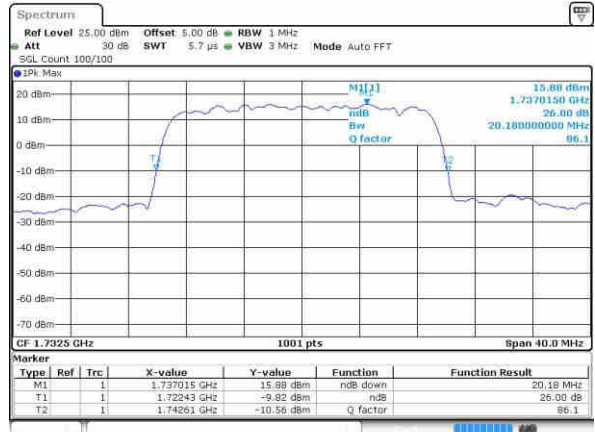

LTE Band 4

Lowest Channel / 20MHz / QPSK

Date: 9.OCT.2016 01:01:10

Lowest Channel / 20MHz / 16QAM

Date: 9.OCT.2016 01:01:25

Middle Channel / 20MHz / QPSK

Date: 9.OCT.2016 01:01:54

Middle Channel / 20MHz / 16QAM

Date: 9.OCT.2016 01:01:40

Highest Channel / 20MHz / QPSK

Date: 9.OCT.2016 01:00:51

Highest Channel / 20MHz / 16QAM

Date: 9.OCT.2016 01:00:29

LTE Band 5

Lowest Channel / 1.4MHz / QPSK

Date: 9.OCT.2016 01:43:05