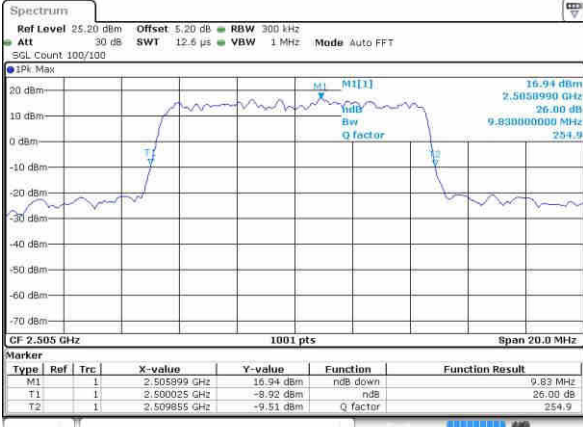

Date: 9/OCT/2016 02:56:45

LTE Band 7

Lowest Channel / 5MHz / QPSK

Date: 9.OCT.2016 15:33:31

Lowest Channel / 5MHz / 16QAM

Date: 9.OCT.2016 15:33:52

Middle Channel / 5MHz / QPSK

Date: 9.OCT.2016 15:34:33

Middle Channel / 5MHz / 16QAM

Date: 9.OCT.2016 15:34:12

Highest Channel / 5MHz / QPSK

Date: 9.OCT.2016 15:34:54

Highest Channel / 5MHz / 16QAM

Date: 9.OCT.2016 15:35:15

LTE Band 7

Lowest Channel / 10MHz / QPSK