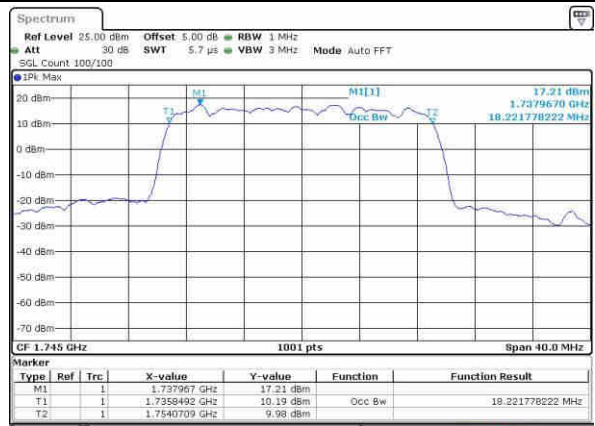

Middle Channel / 20MHz / 16QAM

Date: 9/OCT/2016 01:02:51

Highest Channel / 20MHz / QPSK

Date: 9/OCT/2016 01:03:16

Highest Channel / 20MHz / 16QAM

Date: 9/OCT/2016 01:03:31

LTE Band 5

Lowest Channel / 1.4MHz / QPSK