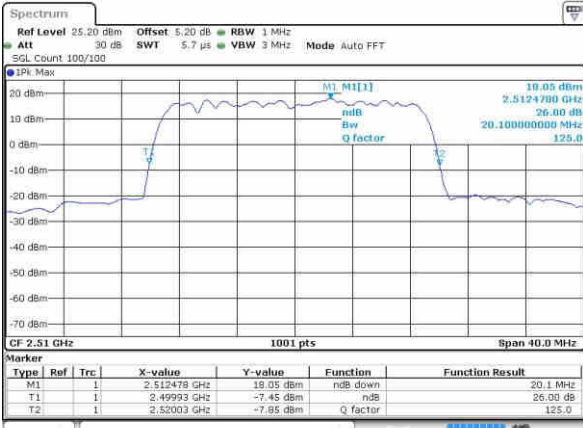

Date: 9.OCT.2016 15:51:35

Highest Channel / 10MHz / 16QAM

Date: 9.OCT.2016 15:51:56

LTE Band 7

Lowest Channel / 15MHz / QPSK

Date: 9.OCT.2016 16:07:14

Lowest Channel / 15MHz / 16QAM

Date: 9.OCT.2016 16:06:53

Middle Channel / 15MHz / QPSK

Date: 9.OCT.2016 16:07:35

Middle Channel / 15MHz / 16QAM

Date: 9.OCT.2016 16:07:56

Highest Channel / 15MHz / QPSK

Date: 9.OCT.2016 16:08:36

Highest Channel / 15MHz / 16QAM

Date: 9.OCT.2016 16:08:17

LTE Band 7

Lowest Channel / 20MHz / QPSK

Date: 9.OCT.2016 16:23:55

Lowest Channel / 20MHz / 16QAM

Date: 9.OCT.2016 16:23:34

Middle Channel / 20MHz / QPSK

Date: 9.OCT.2016 16:24:16

Middle Channel / 20MHz / 16QAM