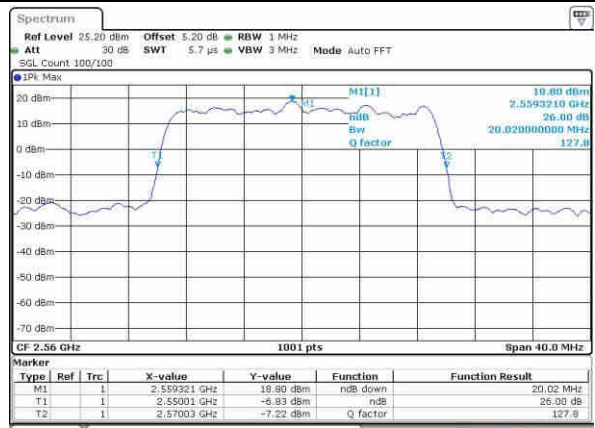

LTE Band 7

Lowest Channel / 20MHz / QPSK

Date: 9.OCT.2016 16:23:55

Lowest Channel / 20MHz / 16QAM

Date: 9.OCT.2016 16:23:34

Middle Channel / 20MHz / QPSK

Date: 9.OCT.2016 16:24:16

Middle Channel / 20MHz / 16QAM

Date: 9.OCT.2016 16:24:37

Highest Channel / 20MHz / QPSK

Date: 9.OCT.2016 16:25:19

Highest Channel / 20MHz / 16QAM

Date: 9.OCT.2016 16:24:58

LTE Band 12

Lowest Channel / 1.4MHz / QPSK

Date: 9/OCT/2016 04:24:26