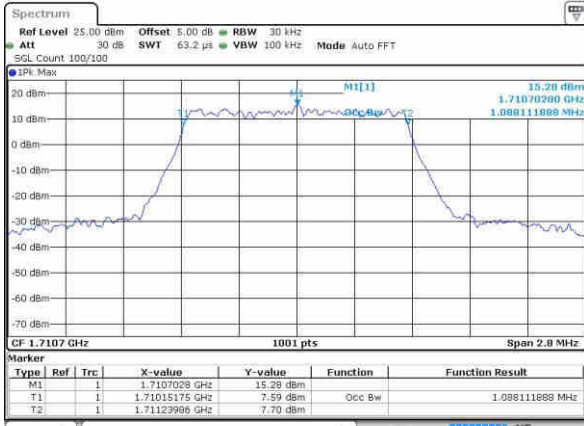

Date: 8 OCT 2016 16:25:27

Highest Channel / 15MHz / 16QAM

Date: 8 OCT 2016 16:25:38

LTE Band 2

Lowest Channel / 20MHz / QPSK

Date: 8 OCT 2016 16:32:38

Lowest Channel / 20MHz / 16QAM

Date: 8 OCT 2016 16:32:49

Middle Channel / 20MHz / QPSK

Date: 8 OCT 2016 16:39:51

Middle Channel / 20MHz / 16QAM

Date: 8 OCT 2016 16:40:02

Highest Channel / 20MHz / QPSK

Date: 8 OCT 2016 16:42:28

Highest Channel / 20MHz / 16QAM

Date: 8 OCT 2016 16:42:39

LTE Band 4

Lowest Channel / 1.4MHz / QPSK

Date: 8/OCT/2016 22:47:44

Lowest Channel / 1.4MHz / 16QAM

Date: 8/OCT/2016 22:47:55

Middle Channel / 1.4MHz / QPSK

Date: 8/OCT/2016 22:54:52

Middle Channel / 1.4MHz / 16QAM