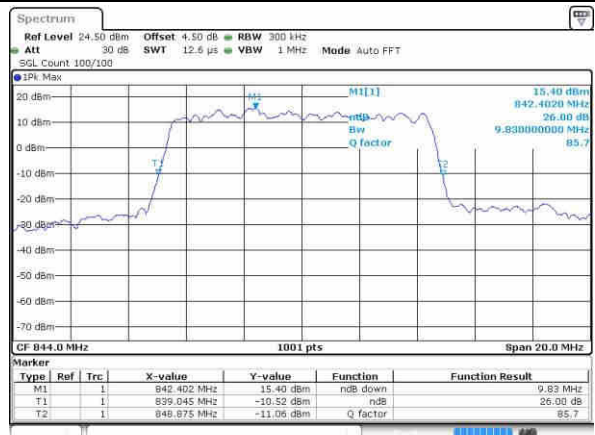

Date: 9/OCT/2016 02:45:09

Middle Channel / 10MHz / QPSK

Date: 9/OCT/2016 02:54:03

Middle Channel / 10MHz / 16QAM

Date: 9/OCT/2016 02:54:13

Highest Channel / 10MHz / QPSK

Date: 9/OCT/2016 02:56:35

Highest Channel / 10MHz / 16QAM