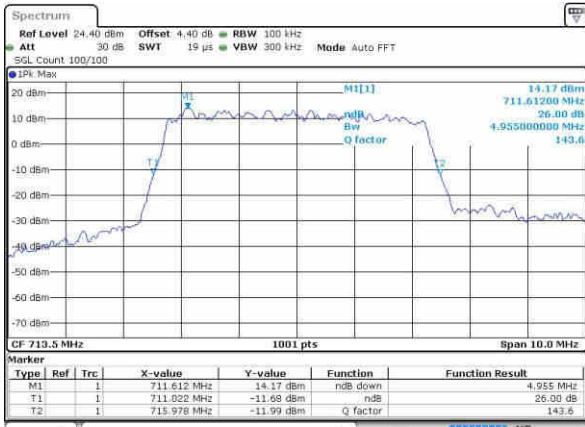

Date: 9.OCT.2016 05:14:54

LTE Band 17

Lowest Channel / 5MHz / QPSK

Date: 8.OCT.2016 17:35:58

Lowest Channel / 5MHz / 16QAM

Date: 8.OCT.2016 17:36:09

Middle Channel / 5MHz / QPSK

Date: 8.OCT.2016 17:43:09

Middle Channel / 5MHz / 16QAM

Date: 8.OCT.2016 17:43:20

Highest Channel / 5MHz / QPSK

Date: 8.OCT.2016 17:45:45

Highest Channel / 5MHz / 16QAM

Date: 8.OCT.2016 17:45:56

LTE Band 17

Lowest Channel / 10MHz / QPSK