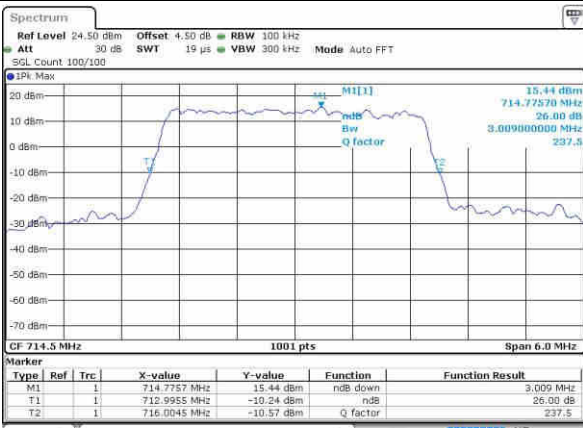

Highest Channel / 1.4MHz / 16QAM

Date: 9/OCT/2016 04:23:30

LTE Band 12

Lowest Channel / 3MHz / QPSK

Date: 9.OCT.2016 04:41:35

Lowest Channel / 3MHz / 16QAM

Date: 9.OCT.2016 04:41:24

Middle Channel / 3MHz / QPSK

Date: 9.OCT.2016 04:41:02

Middle Channel / 3MHz / 16QAM

Date: 9.OCT.2016 04:41:13

Highest Channel / 3MHz / QPSK

Date: 9.OCT.2016 04:40:51

Highest Channel / 3MHz / 16QAM

Date: 9.OCT.2016 04:40:40

LTE Band 12