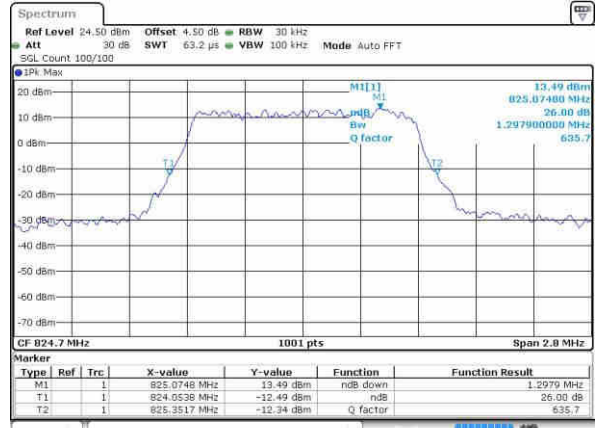

Lowest Channel / 1.4MHz / 16QAM

Date: 9.OCT.2016 01:42:55