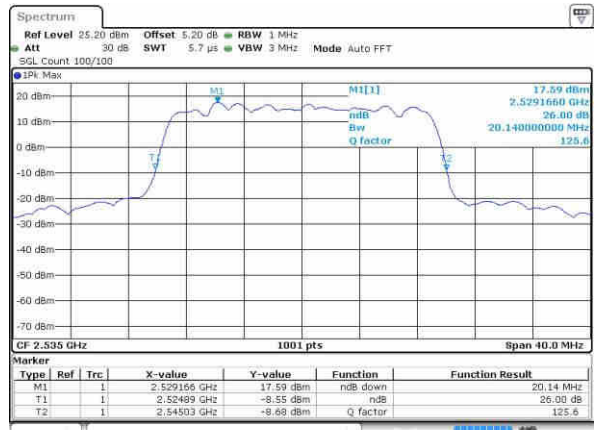

LTE Band 7

Lowest Channel / 20MHz / QPSK

Date: 9.OCT.2016 16:23:55

Lowest Channel / 20MHz / 16QAM

Date: 9.OCT.2016 16:23:34

Middle Channel / 20MHz / QPSK

Date: 9.OCT.2016 16:24:16

Middle Channel / 20MHz / 16QAM

Date: 9.OCT.2016 16:24:37

Highest Channel / 20MHz / QPSK

Date: 9.OCT.2016 16:25:19

Highest Channel / 20MHz / 16QAM

Date: 9.OCT.2016 16:24:58

LTE Band 12

Lowest Channel / 1.4MHz / QPSK

Date: 9/OCT/2016 04:24:26