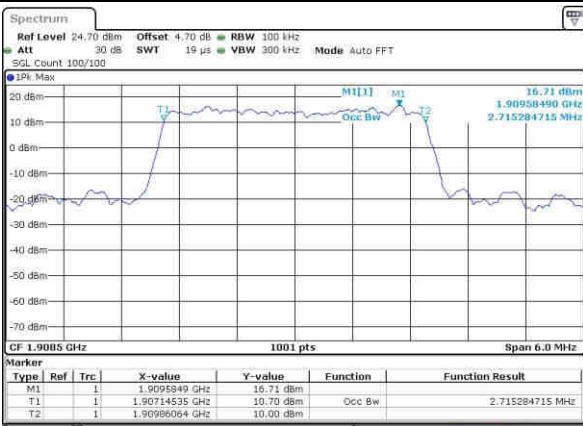

LTE Band 2

Lowest Channel / 1.4MHz / QPSK

Lowest Channel / 1.4MHz / 16QAM

Middle Channel / 1.4MHz / QPSK

Middle Channel / 1.4MHz / 16QAM

Highest Channel / 1.4MHz / QPSK

Highest Channel / 1.4MHz / 16QAM

LTE Band 2

Lowest Channel / 3MHz / QPSK

Date: 8 OCT 2016 15:24:40

Lowest Channel / 3MHz / 16QAM

Date: 8 OCT 2016 15:24:51

Middle Channel / 3MHz / QPSK

Date: 8 OCT 2016 15:31:51

Middle Channel / 3MHz / 16QAM

Date: 8 OCT 2016 15:32:02

Highest Channel / 3MHz / QPSK

Date: 8 OCT 2016 15:34:27

Highest Channel / 3MHz / 16QAM

Date: 8 OCT 2016 15:34:38

LTE Band 2

Lowest Channel / 5MHz / QPSK

Date: 8 OCT 2016 15:41:40

Lowest Channel / 5MHz / 16QAM