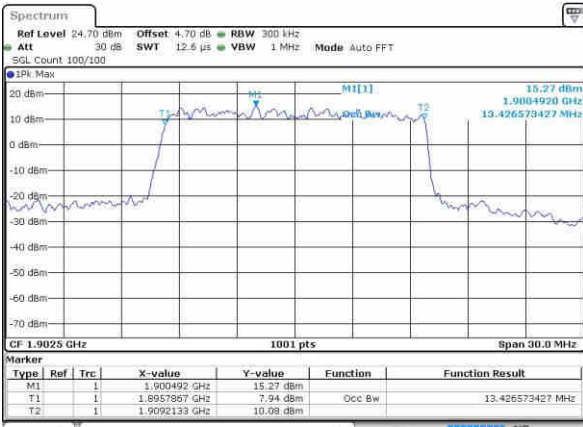

Date: 8 OCT 2016 16:15:39

Lowest Channel / 15MHz / 16QAM

Date: 9 OCT 2016 17:25:58

Middle Channel / 15MHz / QPSK

Date: 8 OCT 2016 16:22:50

Middle Channel / 15MHz / 16QAM

Date: 8 OCT 2016 16:23:01

Highest Channel / 15MHz / QPSK