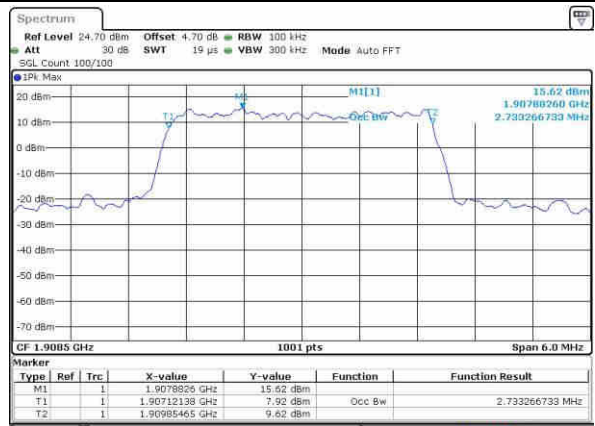

Lowest Channel / 3MHz / QPSK

Date: 8 OCT 2016 15:24:40

Lowest Channel / 3MHz / 16QAM

Date: 8 OCT 2016 15:24:51

Middle Channel / 3MHz / QPSK

Date: 8 OCT 2016 15:31:51

Middle Channel / 3MHz / 16QAM

Date: 8 OCT 2016 15:32:02

Highest Channel / 3MHz / QPSK

Date: 8 OCT 2016 15:34:27

Highest Channel / 3MHz / 16QAM

Date: 8 OCT 2016 15:34:38

LTE Band 2

Lowest Channel / 5MHz / QPSK

Date: 8 OCT 2016 15:41:40

Lowest Channel / 5MHz / 16QAM