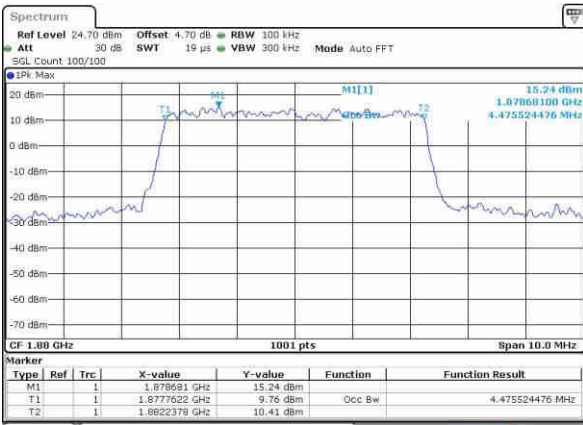

Middle Channel / 5MHz / QPSK

Date: 8 OCT 2016 15:48:51