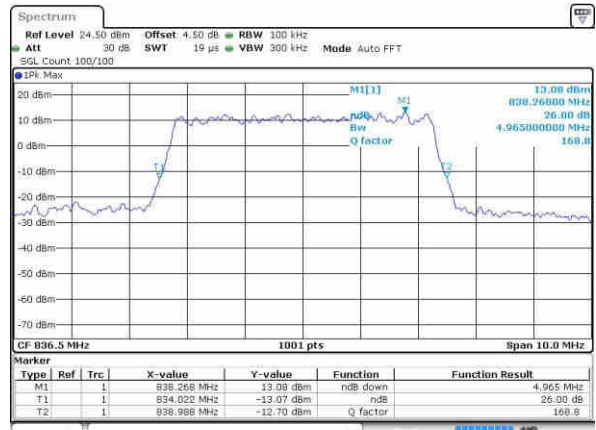

Date: 9.OCT.2016 02:12:41

Middle Channel / 3MHz / 16QAM

Date: 9.OCT.2016 02:12:51

Highest Channel / 3MHz / QPSK

Date: 9.OCT.2016 02:15:13

Highest Channel / 3MHz / 16QAM

Date: 9.OCT.2016 02:15:24

LTE Band 5

Lowest Channel / 5MHz / QPSK

Date: 9/OCT/2016 02:24:17

Lowest Channel / 5MHz / 16QAM

Date: 9/OCT/2016 02:24:28

Middle Channel / 5MHz / QPSK

Date: 9/OCT/2016 02:33:21

Middle Channel / 5MHz / 16QAM

Date: 9/OCT/2016 02:33:32

Highest Channel / 5MHz / QPSK

Date: 9/OCT/2016 02:35:55

Highest Channel / 5MHz / 16QAM

Date: 9/OCT/2016 02:36:05

LTE Band 5

Lowest Channel / 10MHz / QPSK

Date: 9/OCT/2016 02:44:59

Lowest Channel / 10MHz / 16QAM