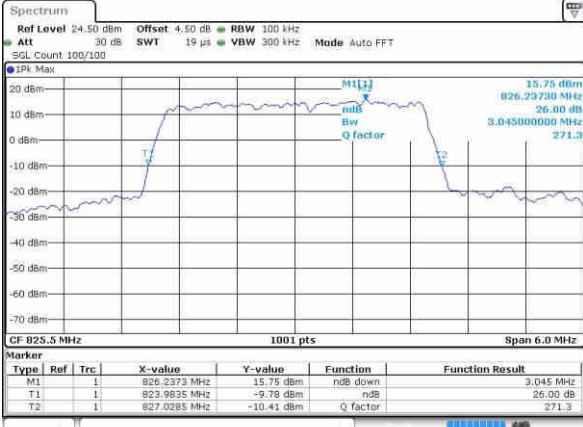

Lowest Channel / 1.4MHz / 16QAM

Date: 9.OCT.2016 01:42:55

Middle Channel / 1.4MHz / QPSK

Date: 9.OCT.2016 01:52:01

Middle Channel / 1.4MHz / 16QAM

Date: 9.OCT.2016 01:52:11

Highest Channel / 1.4MHz / QPSK

Date: 9.OCT.2016 01:54:33

Highest Channel / 1.4MHz / 16QAM

Date: 9.OCT.2016 01:54:43

LTE Band 5

Lowest Channel / 3MHz / QPSK

Date: 9.OCT.2016 02:03:37

Lowest Channel / 3MHz / 16QAM

Date: 9.OCT.2016 02:03:47

Middle Channel / 3MHz / QPSK

Date: 9.OCT.2016 02:12:41

Middle Channel / 3MHz / 16QAM

Date: 9.OCT.2016 02:12:51

Highest Channel / 3MHz / QPSK

Date: 9.OCT.2016 02:15:13

Highest Channel / 3MHz / 16QAM

Date: 9.OCT.2016 02:15:24

LTE Band 5