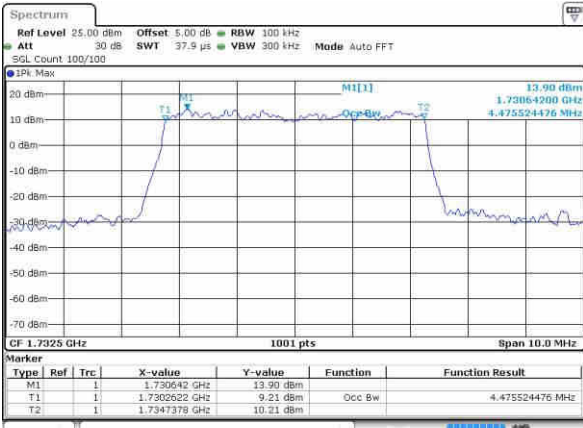

Highest Channel / 3MHz / 16QAM

Date: 8 OCT 2016 23:14:20

LTE Band 4

Lowest Channel / 5MHz / QPSK

Date: 8 OCT 2016 23:21:16

Lowest Channel / 5MHz / 16QAM

Date: 8 OCT 2016 23:21:27

Middle Channel / 5MHz / QPSK

Date: 8 OCT 2016 23:28:23

Middle Channel / 5MHz / 16QAM

Date: 8 OCT 2016 23:28:34

Highest Channel / 5MHz / QPSK

Date: 8 OCT 2016 23:30:54

Highest Channel / 5MHz / 16QAM

Date: 8 OCT 2016 23:31:04

LTE Band 4