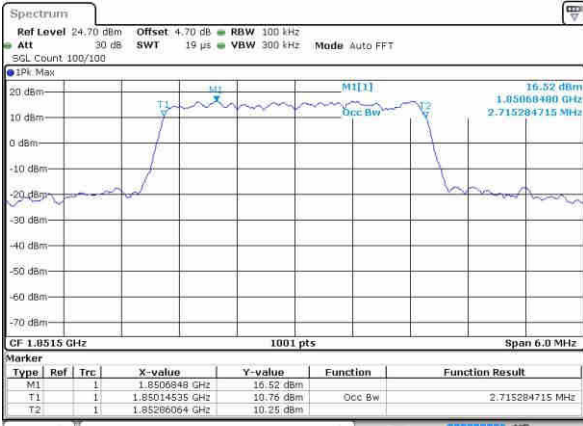

LTE Band 2

Lowest Channel / 3MHz / QPSK

Date: 8 OCT 2016 15:24:40