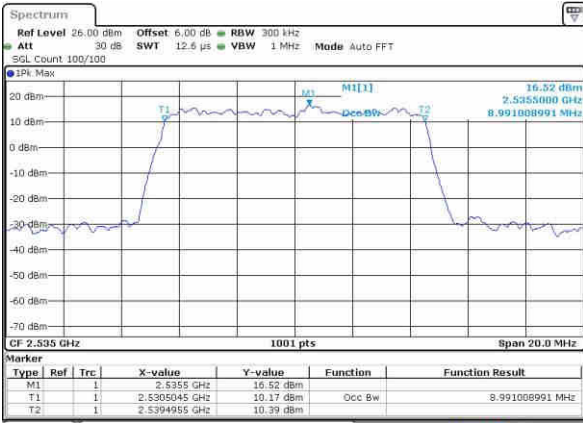

Date: 21.OCT.2016 02:49:35

Middle Channel / 5MHz / 16QAM

Date: 21.OCT.2016 02:49:14

Highest Channel / 5MHz / QPSK

Date: 21.OCT.2016 02:49:56

Highest Channel / 5MHz / 16QAM

Date: 21.OCT.2016 02:50:17

LTE Band 7

Lowest Channel / 10MHz / QPSK

Date: 21.OCT.2016 03:05:15

Lowest Channel / 10MHz / 16QAM

Date: 21.OCT.2016 03:05:36

Middle Channel / 10MHz / QPSK

Date: 21.OCT.2016 03:06:18

Middle Channel / 10MHz / 16QAM

Date: 21.OCT.2016 03:05:57

Highest Channel / 10MHz / QPSK

Date: 21.OCT.2016 03:06:39

Highest Channel / 10MHz / 16QAM

Date: 21.OCT.2016 03:07:00

LTE Band 7

Lowest Channel / 15MHz / QPSK

Date: 21.OCT.2016 03:22:18

Lowest Channel / 15MHz / 16QAM