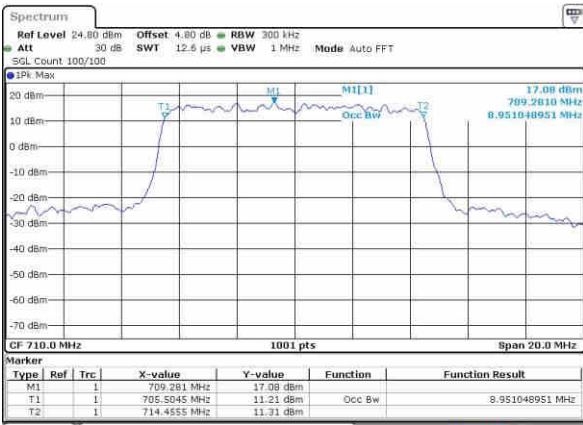

Date: 21.OCT.2016 16:07:44

LTE Band 17

Lowest Channel / 10MHz / QPSK

Date: 21.OCT.2016 16:14:37

Lowest Channel / 10MHz / 16QAM

Date: 21.OCT.2016 16:14:48

Middle Channel / 10MHz / QPSK

Date: 21.OCT.2016 16:21:42

Middle Channel / 10MHz / 16QAM

Date: 21.OCT.2016 16:21:52

Highest Channel / 10MHz / QPSK

Date: 21.OCT.2016 16:24:14

Highest Channel / 10MHz / 16QAM

Date: 21.OCT.2016 16:24:24

LTE Band 25

Highest Channel / 1.4MHz / QPSK