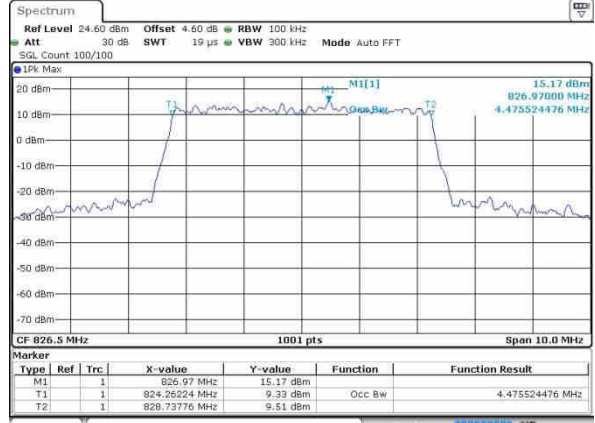

Lowest Channel / 5MHz / 16QAM

Date: 20 OCT 2016 04:22:06