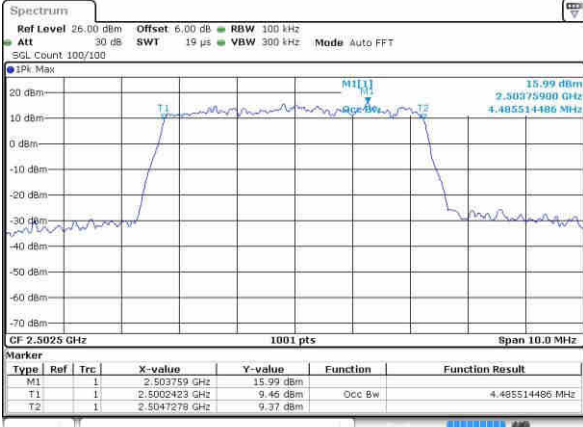

Highest Channel / 10MHz / 16QAM

Date: 20 OCT 2016 04:54:23

LTE Band 7

Lowest Channel / 5MHz / QPSK

Date: 21.OCT.2016 02:48:31

Lowest Channel / 5MHz / 16QAM

Date: 21.OCT.2016 02:48:53

Middle Channel / 5MHz / QPSK

Date: 21.OCT.2016 02:49:35

Middle Channel / 5MHz / 16QAM

Date: 21.OCT.2016 02:49:14

Highest Channel / 5MHz / QPSK

Date: 21.OCT.2016 02:49:56

Highest Channel / 5MHz / 16QAM

Date: 21.OCT.2016 02:50:17

LTE Band 7