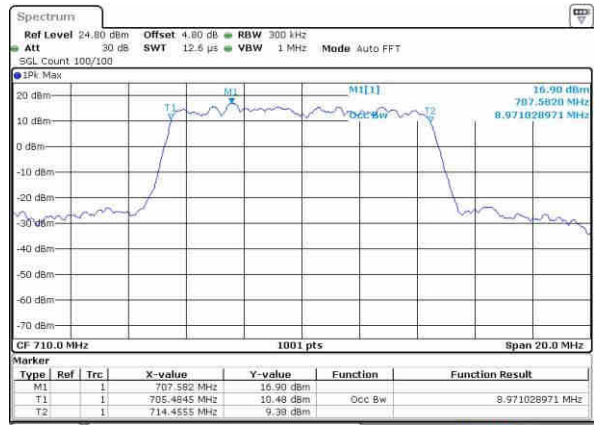

Date: 21.OCT.2016 16:07:44

LTE Band 17

Lowest Channel / 10MHz / QPSK

Date: 21.OCT.2016 16:14:37

Lowest Channel / 10MHz / 16QAM

Date: 21.OCT.2016 16:14:48

Middle Channel / 10MHz / QPSK

Date: 21.OCT.2016 16:21:42

Middle Channel / 10MHz / 16QAM

Date: 21.OCT.2016 16:21:52

Highest Channel / 10MHz / QPSK

Date: 21.OCT.2016 16:24:14

Highest Channel / 10MHz / 16QAM

Date: 21.OCT.2016 16:24:24

LTE Band 25

Highest Channel / 1.4MHz / QPSK