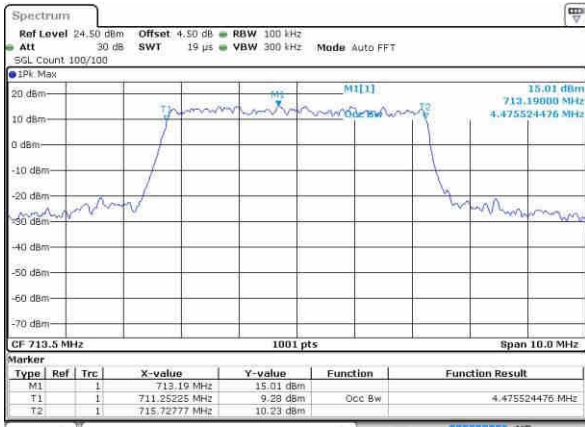

LTE Band 12

Lowest Channel / 5MHz / QPSK

Date: 21.OCT.2016 11:59:25

Lowest Channel / 5MHz / 16QAM

Date: 21.OCT.2016 11:59:38

Middle Channel / 5MHz / QPSK

Date: 21.OCT.2016 11:59:57

Middle Channel / 5MHz / 16QAM

Date: 21.OCT.2016 11:59:46

Highest Channel / 5MHz / QPSK

Date: 21.OCT.2016 12:00:07

Highest Channel / 5MHz / 16QAM

Date: 21.OCT.2016 12:00:18

LTE Band 12

Lowest Channel / 10MHz / QPSK

Date: 21.OCT.2016 12:16:05