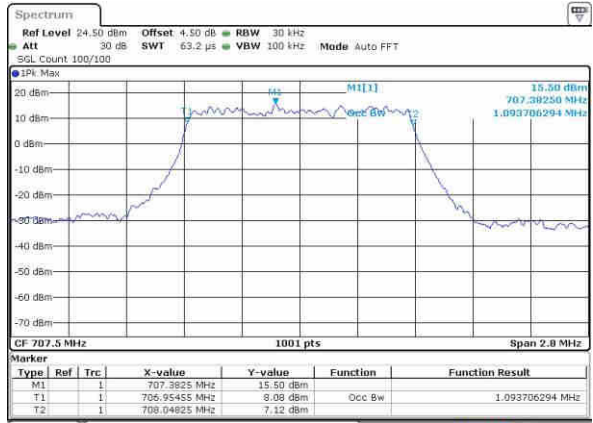

Middle Channel / 20MHz / 16QAM

Date: 21.OCT.2016 03:39:43

Highest Channel / 20MHz / QPSK

Date: 21.OCT.2016 03:40:28

Highest Channel / 20MHz / 16QAM

Date: 21.OCT.2016 03:40:05

LTE Band 12

Lowest Channel / 1.4MHz / QPSK

Date: 21.OCT.2016 11:26:04

Lowest Channel / 1.4MHz / 16QAM

Date: 21.OCT.2016 11:26:14

Middle Channel / 1.4MHz / QPSK

Date: 21.OCT.2016 11:26:36

Middle Channel / 1.4MHz / 16QAM

Date: 21.OCT.2016 11:26:25

Highest Channel / 1.4MHz / QPSK

Date: 21.OCT.2016 11:26:46

Highest Channel / 1.4MHz / 16QAM

Date: 21.OCT.2016 11:26:57

LTE Band 12

Lowest Channel / 3MHz / QPSK

Date: 21.OCT.2016 11:42:45

Lowest Channel / 3MHz / 16QAM

Date: 21.OCT.2016 11:42:55