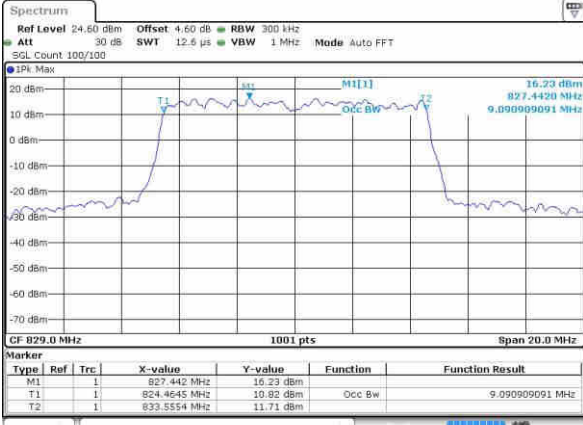

LTE Band 5

Lowest Channel / 5MHz / QPSK

Date: 20 OCT 2016 04:21:55

Lowest Channel / 5MHz / 16QAM

Date: 20 OCT 2016 04:22:06

Middle Channel / 5MHz / QPSK

Date: 20 OCT 2016 04:31:02

Middle Channel / 5MHz / 16QAM

Date: 20 OCT 2016 04:31:12

Highest Channel / 5MHz / QPSK

Date: 20 OCT 2016 04:33:33

Highest Channel / 5MHz / 16QAM

Date: 20 OCT 2016 04:33:44

LTE Band 5

Lowest Channel / 10MHz / QPSK

Date: 20 OCT 2016 04:42:37