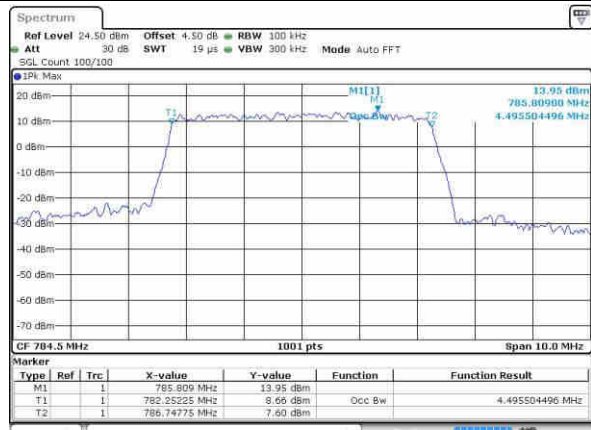

Date: 21.OCT.2016 12:44:56

Middle Channel / 5MHz / 16QAM

Date: 21.OCT.2016 12:44:45

Highest Channel / 5MHz / QPSK

Date: 21.OCT.2016 12:45:08

Highest Channel / 5MHz / 16QAM

Date: 21.OCT.2016 12:45:17

LTE Band 13