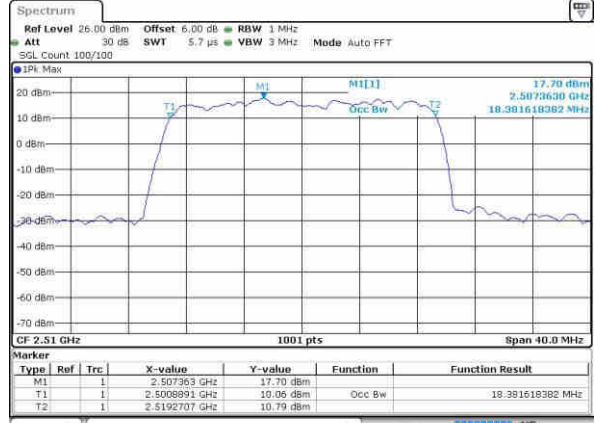

Date: 21.OCT.2016 03:23:21

LTE Band 7

Lowest Channel / 20MHz / QPSK

Date: 21.OCT.2016 03:39:01

Lowest Channel / 20MHz / 16QAM

Date: 21.OCT.2016 03:38:40

Middle Channel / 20MHz / QPSK

Date: 21.OCT.2016 03:39:22

Middle Channel / 20MHz / 16QAM

Date: 21.OCT.2016 03:39:43

Highest Channel / 20MHz / QPSK

Date: 21.OCT.2016 03:40:28

Highest Channel / 20MHz / 16QAM

Date: 21.OCT.2016 03:40:05

LTE Band 12

Lowest Channel / 1.4MHz / QPSK