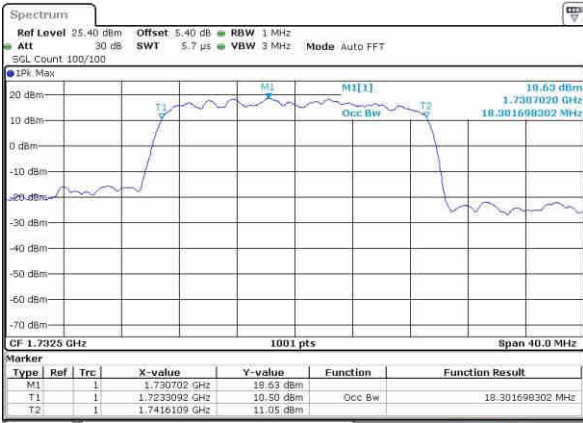

Date: 20 OCT 2016 02:51:32

LTE Band 4

Lowest Channel / 20MHz / QPSK

Date: 20 OCT 2016 02:58:26

Lowest Channel / 20MHz / 16QAM

Date: 20 OCT 2016 02:58:37

Middle Channel / 20MHz / QPSK

Date: 20 OCT 2016 03:05:30

Middle Channel / 20MHz / 16QAM

Date: 20 OCT 2016 03:05:41

Highest Channel / 20MHz / QPSK

Date: 20 OCT 2016 03:08:03

Highest Channel / 20MHz / 16QAM

Date: 20 OCT 2016 03:08:13

LTE Band 5

Lowest Channel / 1.4MHz / QPSK