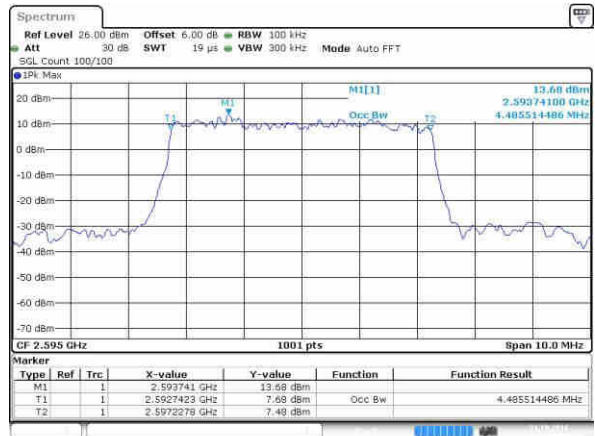

Middle Channel / 5MHz / 16QAM

Date: 21.OCT.2016 21:09:48