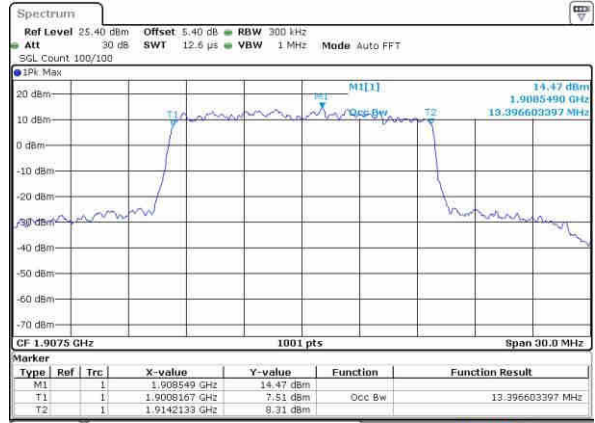

Date: 21.OCT.2016 17:02:24

Highest Channel / 5MHz / 16QAM

Date: 21.OCT.2016 17:02:35

LTE Band 25

Highest Channel / 10MHz / QPSK

Date: 21 OCT 2016 17:09:30

Highest Channel / 10MHz / 16QAM

Date: 21 OCT 2016 17:09:41

Highest Channel / 15MHz / QPSK

Date: 21 OCT 2016 17:16:36

Highest Channel / 15MHz / 16QAM

Date: 21 OCT 2016 17:16:47

Highest Channel / 20MHz / QPSK

Date: 21 OCT 2016 17:23:42

Highest Channel / 20MHz / 16QAM