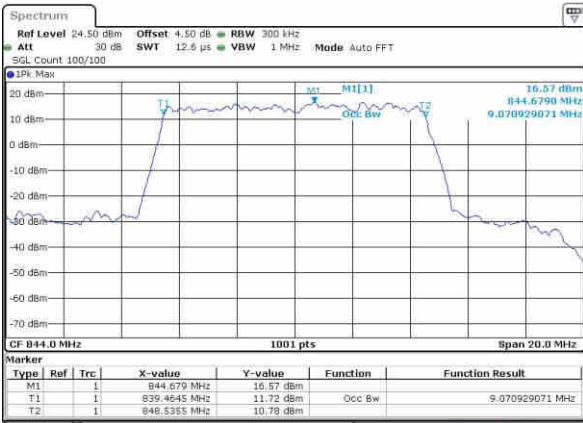

Highest Channel / 5MHz / 16QAM

Date: 22.OCT.2016 02:41:37

LTE Band 26

Lowest Channel / 10MHz / QPSK

Date: 22.OCT.2016 02:53:34

Lowest Channel / 10MHz / 16QAM

Date: 22.OCT.2016 02:54:34

Middle Channel / 10MHz / QPSK

Date: 22.OCT.2016 02:58:12

Middle Channel / 10MHz / 16QAM

Date: 22.OCT.2016 02:58:28

Highest Channel / 10MHz / QPSK

Date: 22.OCT.2016 02:57:35

Highest Channel / 10MHz / 16QAM

Date: 22.OCT.2016 02:58:21

LTE Band 26