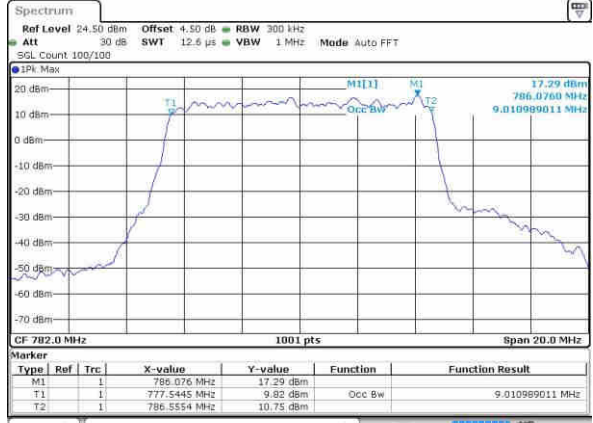

Middle Channel / 10MHz / 16QAM

Date: 21.OCT.2016 13:05:05