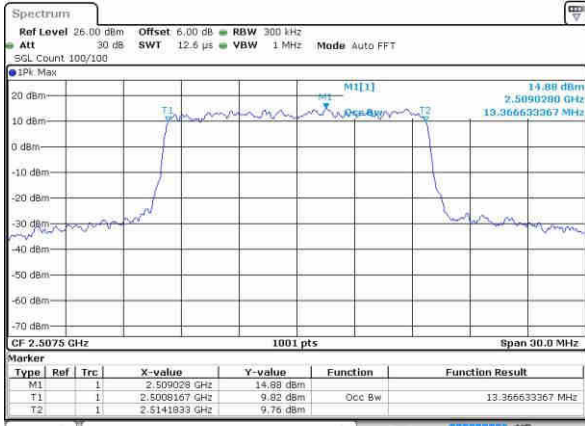

Highest Channel / 10MHz / QPSK

Date: 21.OCT.2016 03:06:39

Highest Channel / 10MHz / 16QAM

Date: 21.OCT.2016 03:07:00

LTE Band 7

Lowest Channel / 15MHz / QPSK

Date: 21.OCT.2016 03:22:18

Lowest Channel / 15MHz / 16QAM