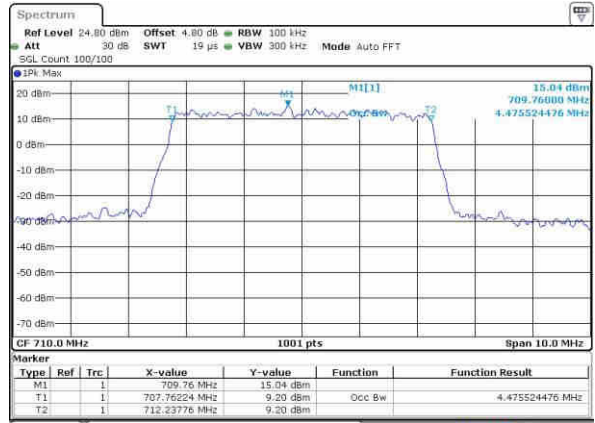

Middle Channel / 5MHz / 16QAM

Date: 21.OCT.2016 16:05:12