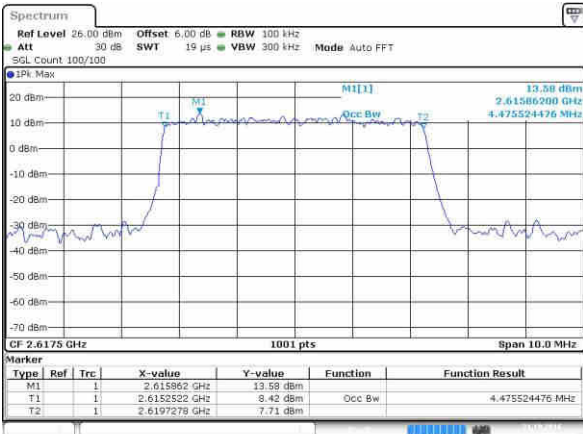

Date: 21.OCT.2016 21:09:26

Middle Channel / 5MHz / QPSK

Date: 21.OCT.2016 21:08:34

Middle Channel / 5MHz / 16QAM

Date: 21.OCT.2016 21:09:48

Highest Channel / 5MHz / QPSK

Date: 21.OCT.2016 21:08:57

Highest Channel / 5MHz / 16QAM