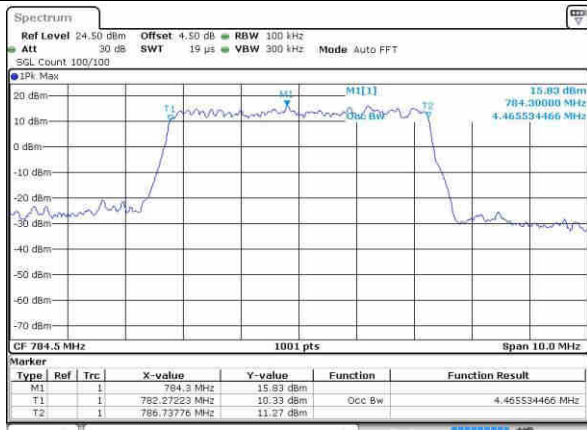

Highest Channel / 10MHz / 16QAM

Date: 21.OCT.2016 12:16:58

LTE Band 13

Lowest Channel / 5MHz / QPSK

Date: 21.OCT.2016 12:44:24

Lowest Channel / 5MHz / 16QAM

Date: 21.OCT.2016 12:44:34

Middle Channel / 5MHz / QPSK

Date: 21.OCT.2016 12:44:56

Middle Channel / 5MHz / 16QAM

Date: 21.OCT.2016 12:44:45

Highest Channel / 5MHz / QPSK

Date: 21.OCT.2016 12:45:08

Highest Channel / 5MHz / 16QAM

Date: 21.OCT.2016 12:45:17

LTE Band 13