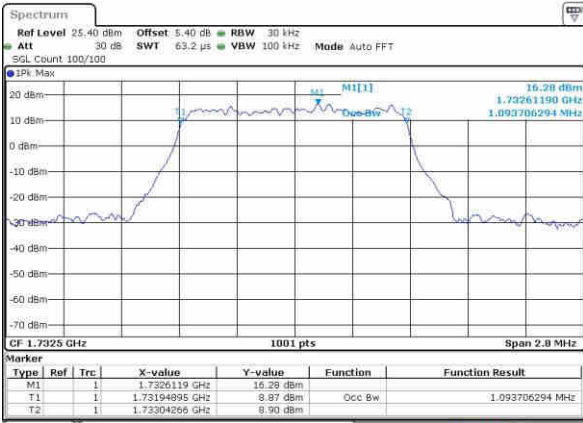

LTE Band 4

Lowest Channel / 1.4MHz / QPSK

Date: 20 OCT 2016 01:27:37

Lowest Channel / 1.4MHz / 16QAM

Date: 20 OCT 2016 01:27:49

Middle Channel / 1.4MHz / QPSK

Date: 20 OCT 2016 01:34:43

Middle Channel / 1.4MHz / 16QAM

Date: 20 OCT 2016 01:34:54

Highest Channel / 1.4MHz / QPSK

Date: 20 OCT 2016 01:37:16

Highest Channel / 1.4MHz / 16QAM

Date: 20 OCT 2016 01:37:27

LTE Band 4

Lowest Channel / 3MHz / QPSK

Date: 20 OCT 2016 01:44:21