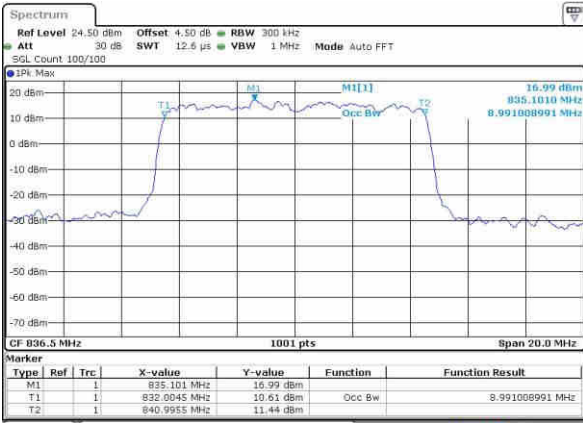

Highest Channel / 5MHz / 16QAM

Date: 22.OCT.2016 02:41:37

LTE Band 26

Lowest Channel / 10MHz / QPSK

Date: 22.OCT.2016 02:53:34

Lowest Channel / 10MHz / 16QAM

Date: 22.OCT.2016 02:54:34

Middle Channel / 10MHz / QPSK

Date: 22.OCT.2016 02:58:12

Middle Channel / 10MHz / 16QAM

Date: 22.OCT.2016 02:58:28

Highest Channel / 10MHz / QPSK

Date: 22.OCT.2016 02:57:35

Highest Channel / 10MHz / 16QAM

Date: 22.OCT.2016 02:58:21

LTE Band 26