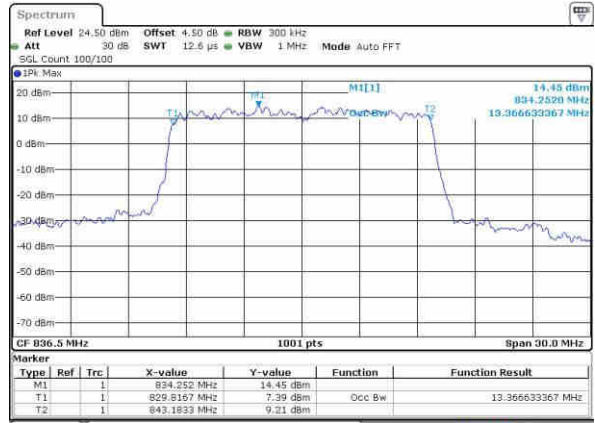

Date: 22.OCT.2016 02:58:12

Middle Channel / 10MHz / 16QAM

Date: 22.OCT.2016 02:58:28

Highest Channel / 10MHz / QPSK

Date: 22.OCT.2016 02:57:35

Highest Channel / 10MHz / 16QAM

Date: 22.OCT.2016 02:58:21

LTE Band 26

Lowest Channel / 15MHz / QPSK

Date: 22.OCT.2016 03:14:28

Lowest Channel / 15MHz / 16QAM

Date: 22.OCT.2016 03:16:10

Middle Channel / 15MHz / QPSK

Date: 22.OCT.2016 03:17:17

Middle Channel / 15MHz / 16QAM

Date: 22.OCT.2016 03:16:51

Highest Channel / 15MHz / QPSK

Date: 22.OCT.2016 03:18:11

Highest Channel / 15MHz / 16QAM

Date: 22.OCT.2016 03:18:35

LTE Band 38

Lowest Channel / 5MHz / QPSK

Date: 21.OCT.2016 21:08:18

Lowest Channel / 5MHz / 16QAM