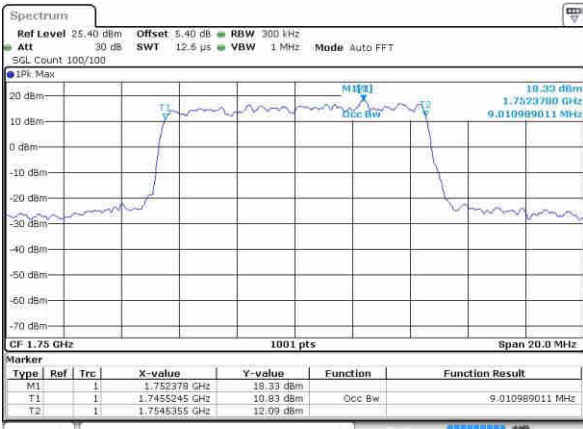

Date: 20 OCT 2016 02:08:07

Middle Channel / 5MHz / 16QAM

Date: 20 OCT 2016 02:08:17

Highest Channel / 5MHz / QPSK

Date: 20 OCT 2016 02:10:39

Highest Channel / 5MHz / 16QAM

Date: 20 OCT 2016 02:10:50

LTE Band 4

Highest Channel / 10MHz / QPSK

Date: 20 OCT 2016 02:34:40

Highest Channel / 10MHz / 16QAM

Date: 20 OCT 2016 02:34:51

LTE Band 4

Lowest Channel / 15MHz / QPSK

Date: 20 OCT 2016 02:41:45

Lowest Channel / 15MHz / 16QAM