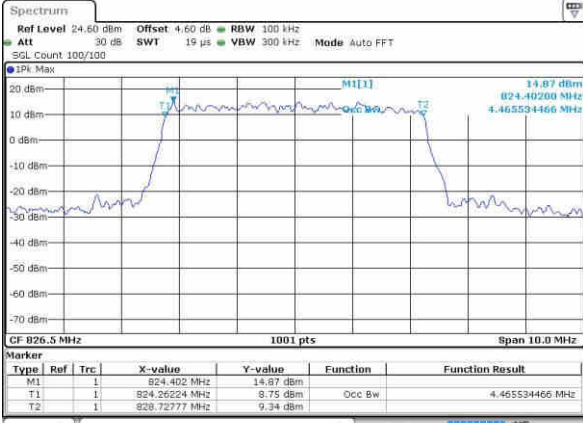

Date: 20 OCT 2016 03:52:07

Highest Channel / 1.4MHz / 16QAM

Date: 20 OCT 2016 03:52:18

LTE Band 5

Lowest Channel / 3MHz / QPSK

Date: 20.OCT.2016 04:01:11

Lowest Channel / 3MHz / 16QAM

Date: 20.OCT.2016 04:01:21

Middle Channel / 3MHz / QPSK

Date: 20.OCT.2016 04:10:14

Middle Channel / 3MHz / 16QAM

Date: 20.OCT.2016 04:10:25

Highest Channel / 3MHz / QPSK

Date: 20.OCT.2016 04:12:46

Highest Channel / 3MHz / 16QAM

Date: 20.OCT.2016 04:12:57

LTE Band 5

Lowest Channel / 5MHz / QPSK

Date: 20 OCT 2016 04:21:55

Lowest Channel / 5MHz / 16QAM

Date: 20 OCT 2016 04:22:06

Middle Channel / 5MHz / QPSK

Date: 20 OCT 2016 04:31:02

Middle Channel / 5MHz / 16QAM