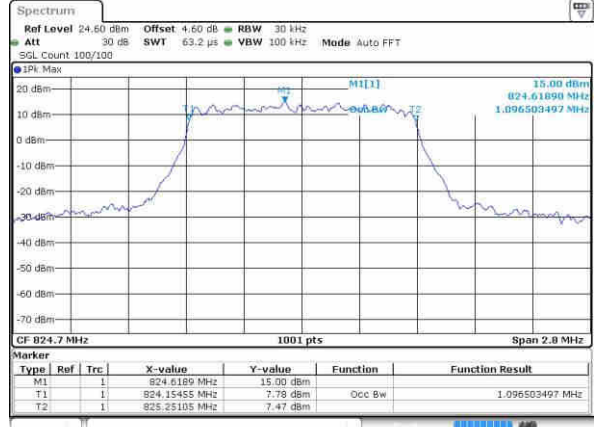

Lowest Channel / 1.4MHz / 16QAM

Date: 20 OCT 2016 03:40:42