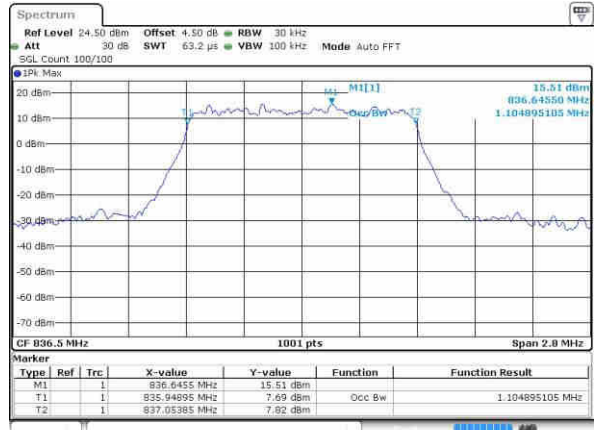

Date: 21 OCT 2016 17:23:52

LTE Band 26

Lowest Channel / 1.4MHz / QPSK

Lowest Channel / 1.4MHz / 16QAM

Middle Channel / 1.4MHz / QPSK

Middle Channel / 1.4MHz / 16QAM

Highest Channel / 1.4MHz / QPSK

Highest Channel / 1.4MHz / 16QAM