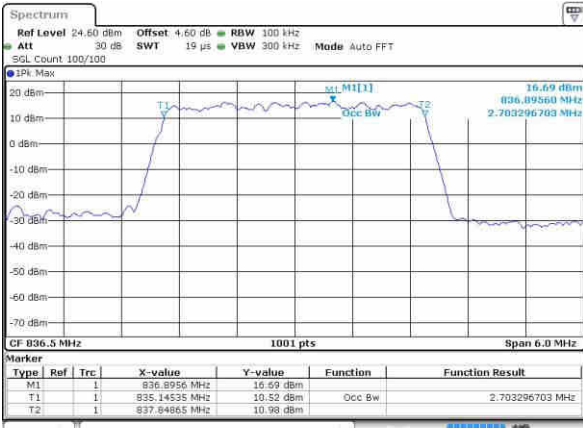

Middle Channel / 3MHz / QPSK

Date: 20.OCT.2016 04:10:14