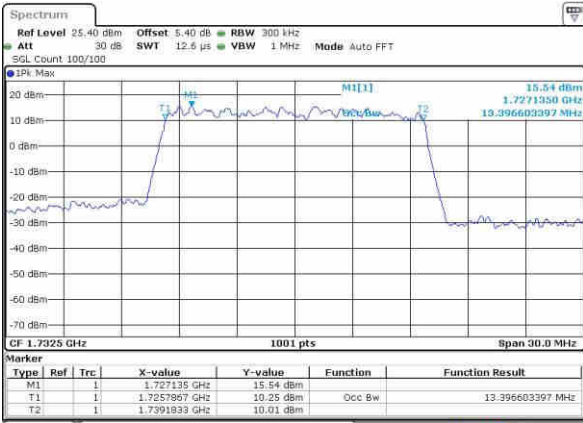

Middle Channel / 15MHz / QPSK

Date: 20 OCT 2016 02:48:49