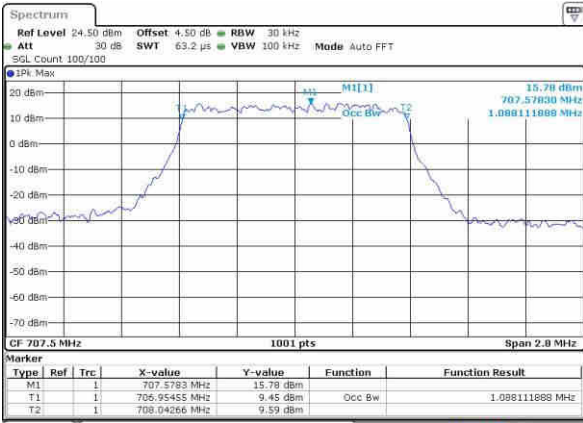

Date: 21.OCT.2016 03:23:21

LTE Band 7

Lowest Channel / 20MHz / QPSK

Date: 21.OCT.2016 03:39:01

Lowest Channel / 20MHz / 16QAM

Date: 21.OCT.2016 03:38:40

Middle Channel / 20MHz / QPSK

Date: 21.OCT.2016 03:39:22

Middle Channel / 20MHz / 16QAM

Date: 21.OCT.2016 03:39:43

Highest Channel / 20MHz / QPSK

Date: 21.OCT.2016 03:40:28

Highest Channel / 20MHz / 16QAM

Date: 21.OCT.2016 03:40:05

LTE Band 12

Lowest Channel / 1.4MHz / QPSK

Date: 21.OCT.2016 11:26:04

Lowest Channel / 1.4MHz / 16QAM

Date: 21.OCT.2016 11:26:14

Middle Channel / 1.4MHz / QPSK

Date: 21.OCT.2016 11:26:36

Middle Channel / 1.4MHz / 16QAM

Date: 21.OCT.2016 11:26:25

Highest Channel / 1.4MHz / QPSK