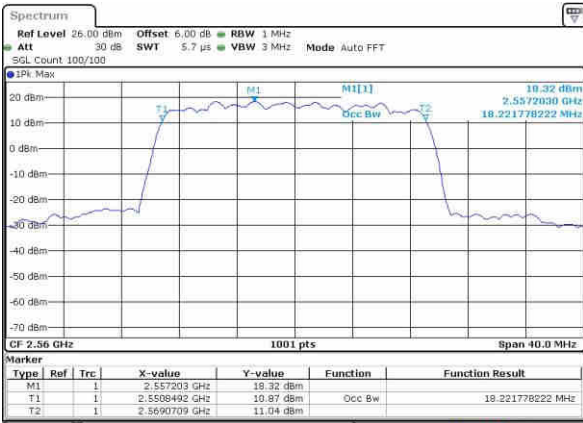

Date: 21.OCT.2016 03:23:21

LTE Band 7

Lowest Channel / 20MHz / QPSK

Date: 21.OCT.2016 03:39:01

Lowest Channel / 20MHz / 16QAM

Date: 21.OCT.2016 03:38:40

Middle Channel / 20MHz / QPSK

Date: 21.OCT.2016 03:39:22

Middle Channel / 20MHz / 16QAM

Date: 21.OCT.2016 03:39:43

Highest Channel / 20MHz / QPSK

Date: 21.OCT.2016 03:40:28

Highest Channel / 20MHz / 16QAM

Date: 21.OCT.2016 03:40:05

LTE Band 12

Lowest Channel / 1.4MHz / QPSK