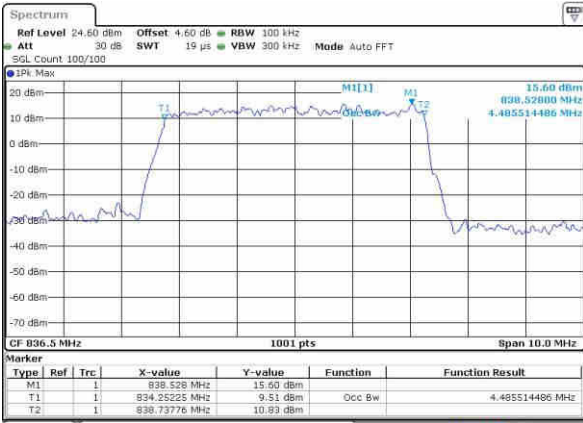

LTE Band 5

Lowest Channel / 5MHz / QPSK

Date: 20 OCT 2016 04:21:55

Lowest Channel / 5MHz / 16QAM

Date: 20 OCT 2016 04:22:06

Middle Channel / 5MHz / QPSK

Date: 20 OCT 2016 04:31:02

Middle Channel / 5MHz / 16QAM

Date: 20 OCT 2016 04:31:12

Highest Channel / 5MHz / QPSK

Date: 20 OCT 2016 04:33:33

Highest Channel / 5MHz / 16QAM

Date: 20 OCT 2016 04:33:44

LTE Band 5

Lowest Channel / 10MHz / QPSK

Date: 20 OCT 2016 04:42:37