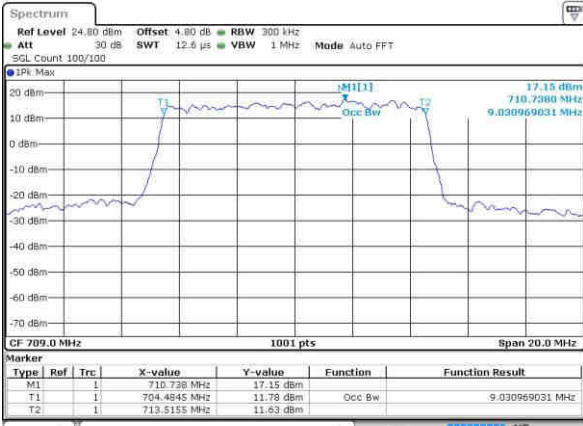

LTE Band 17

Lowest Channel / 10MHz / QPSK

Date: 21.OCT.2016 16:14:37