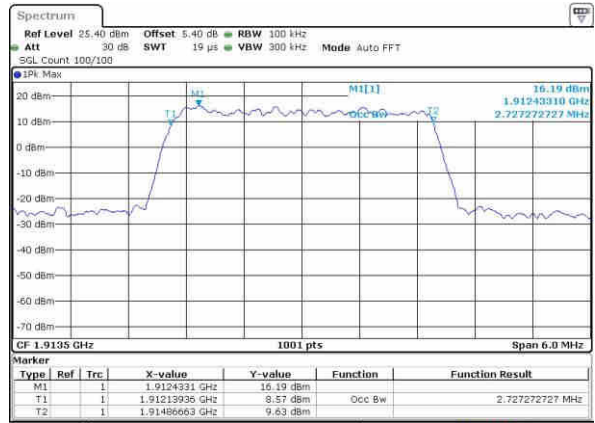

Middle Channel / 10MHz / 16QAM

Date: 21.OCT.2016 16:21:52

Highest Channel / 10MHz / QPSK

Date: 21.OCT.2016 16:24:14

Highest Channel / 10MHz / 16QAM

Date: 21.OCT.2016 16:24:24

LTE Band 25

Highest Channel / 1.4MHz / QPSK

Date: 21.OCT.2016 17:51:42

Highest Channel / 1.4MHz / 16QAM

Date: 21.OCT.2016 17:51:53

Highest Channel / 3MHz / QPSK

Date: 21.OCT.2016 16:55:19

Highest Channel / 3MHz / 16QAM

Date: 21.OCT.2016 16:55:29

Highest Channel / 5MHz / QPSK

Date: 21.OCT.2016 17:02:24

Highest Channel / 5MHz / 16QAM

Date: 21.OCT.2016 17:02:35

LTE Band 25

Highest Channel / 10MHz / QPSK

Date: 21 OCT 2016 17:09:30

Highest Channel / 10MHz / 16QAM

Date: 21 OCT 2016 17:09:41