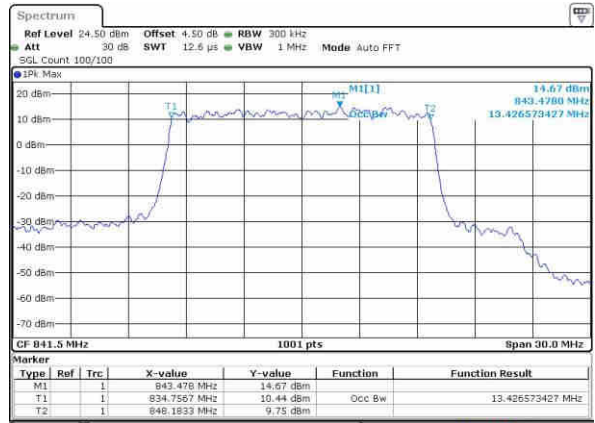

Date: 22.OCT.2016 02:58:12

Middle Channel / 10MHz / 16QAM

Date: 22.OCT.2016 02:58:28

Highest Channel / 10MHz / QPSK

Date: 22.OCT.2016 02:57:35

Highest Channel / 10MHz / 16QAM

Date: 22.OCT.2016 02:58:21

LTE Band 26

Lowest Channel / 15MHz / QPSK

Date: 22.OCT.2016 03:14:28

Lowest Channel / 15MHz / 16QAM

Date: 22.OCT.2016 03:16:10

Middle Channel / 15MHz / QPSK

Date: 22.OCT.2016 03:17:17

Middle Channel / 15MHz / 16QAM

Date: 22.OCT.2016 03:16:51

Highest Channel / 15MHz / QPSK

Date: 22.OCT.2016 03:18:11

Highest Channel / 15MHz / 16QAM

Date: 22.OCT.2016 03:18:35

LTE Band 38

Lowest Channel / 5MHz / QPSK

Date: 21.OCT.2016 21:08:18

Lowest Channel / 5MHz / 16QAM