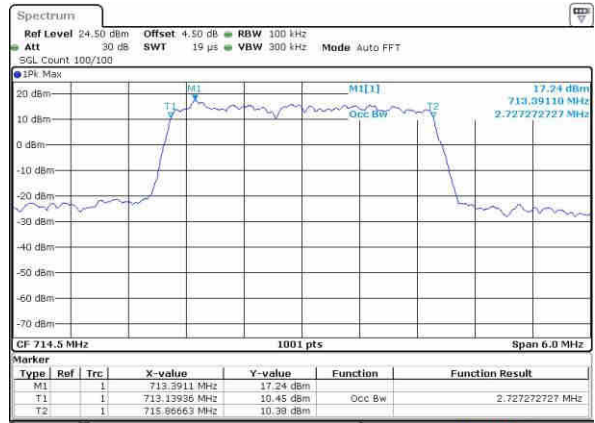

Date: 21.OCT.2016 11:26:46

Highest Channel / 1.4MHz / 16QAM

Date: 21.OCT.2016 11:26:57

LTE Band 12

Lowest Channel / 3MHz / QPSK

Date: 21.OCT.2016 11:42:45

Lowest Channel / 3MHz / 16QAM

Date: 21.OCT.2016 11:42:55

Middle Channel / 3MHz / QPSK

Date: 21.OCT.2016 11:43:17

Middle Channel / 3MHz / 16QAM

Date: 21.OCT.2016 11:43:08

Highest Channel / 3MHz / QPSK

Date: 21.OCT.2016 11:43:27

Highest Channel / 3MHz / 16QAM

Date: 21.OCT.2016 11:43:38

LTE Band 12

Lowest Channel / 5MHz / QPSK

Date: 21.OCT.2016 11:59:25

Lowest Channel / 5MHz / 16QAM

Date: 21.OCT.2016 11:59:38

Middle Channel / 5MHz / QPSK

Date: 21.OCT.2016 11:59:57

Middle Channel / 5MHz / 16QAM