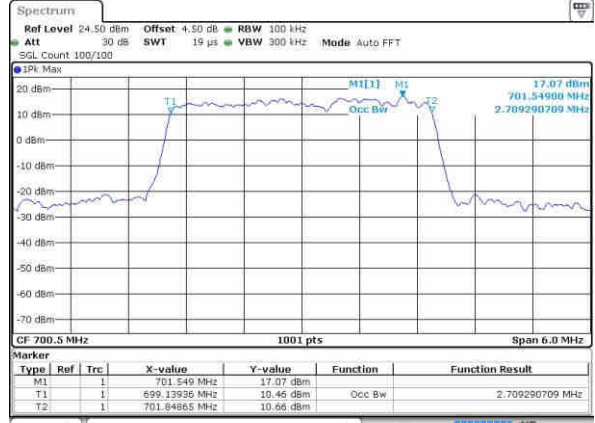

Date: 21.OCT.2016 11:26:04

Lowest Channel / 1.4MHz / 16QAM

Date: 21.OCT.2016 11:26:14

Middle Channel / 1.4MHz / QPSK

Date: 21.OCT.2016 11:26:36

Middle Channel / 1.4MHz / 16QAM

Date: 21.OCT.2016 11:26:25

Highest Channel / 1.4MHz / QPSK

Date: 21.OCT.2016 11:26:46

Highest Channel / 1.4MHz / 16QAM

Date: 21.OCT.2016 11:26:57

LTE Band 12

Lowest Channel / 3MHz / QPSK

Date: 21.OCT.2016 11:42:45

Lowest Channel / 3MHz / 16QAM

Date: 21.OCT.2016 11:42:55