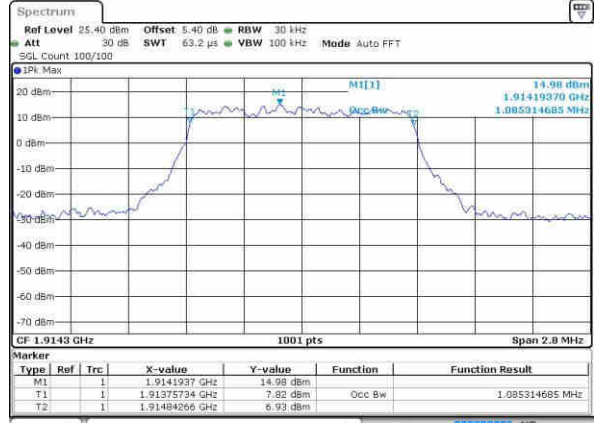

Middle Channel / 10MHz / 16QAM

Date: 21.OCT.2016 16:21:52

Highest Channel / 10MHz / QPSK

Date: 21.OCT.2016 16:24:14

Highest Channel / 10MHz / 16QAM

Date: 21.OCT.2016 16:24:24

LTE Band 25

Highest Channel / 1.4MHz / QPSK

Date: 21.OCT.2016 17:51:42

Highest Channel / 1.4MHz / 16QAM

Date: 21.OCT.2016 17:51:53

Highest Channel / 3MHz / QPSK

Date: 21.OCT.2016 16:55:19

Highest Channel / 3MHz / 16QAM

Date: 21.OCT.2016 16:55:29

Highest Channel / 5MHz / QPSK