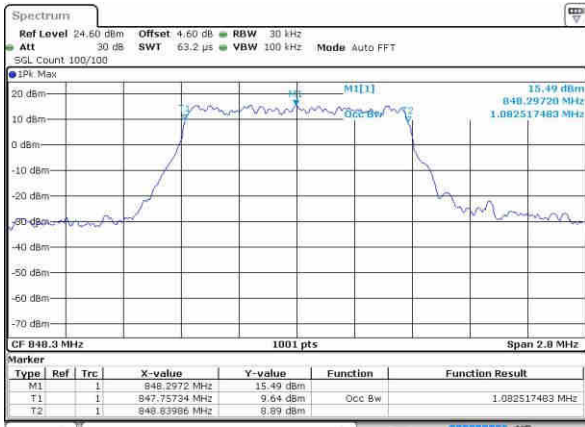

Middle Channel / 20MHz / 16QAM

Date: 20 OCT 2016 03:05:41

Highest Channel / 20MHz / QPSK

Date: 20 OCT 2016 03:08:03

Highest Channel / 20MHz / 16QAM

Date: 20 OCT 2016 03:08:13

LTE Band 5

Lowest Channel / 1.4MHz / QPSK

Date: 20 OCT 2016 03:40:32

Lowest Channel / 1.4MHz / 16QAM

Date: 20 OCT 2016 03:40:42

Middle Channel / 1.4MHz / QPSK

Date: 20 OCT 2016 03:49:35

Middle Channel / 1.4MHz / 16QAM

Date: 20 OCT 2016 03:49:46

Highest Channel / 1.4MHz / QPSK

Date: 20 OCT 2016 03:52:07

Highest Channel / 1.4MHz / 16QAM

Date: 20 OCT 2016 03:52:18

LTE Band 5

Lowest Channel / 3MHz / QPSK

Date: 20.OCT.2016 04:01:11

Lowest Channel / 3MHz / 16QAM

Date: 20.OCT.2016 04:01:21