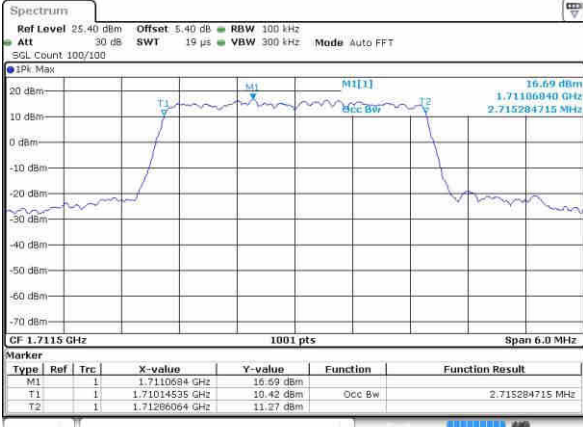

Date: 20 OCT 2016 01:34:54

Highest Channel / 1.4MHz / QPSK

Date: 20 OCT 2016 01:37:16

Highest Channel / 1.4MHz / 16QAM

Date: 20 OCT 2016 01:37:27

LTE Band 4

Lowest Channel / 3MHz / QPSK

Date: 20 OCT 2016 01:44:21