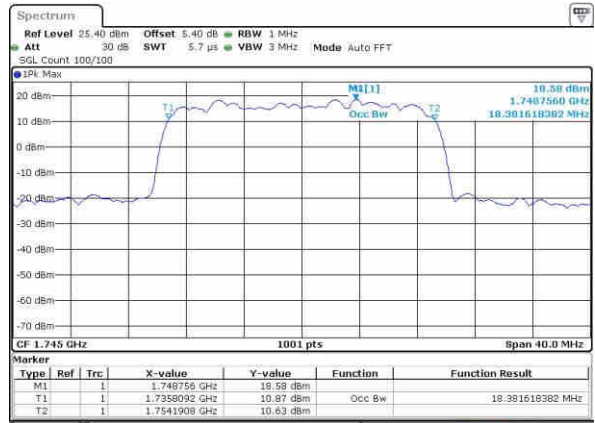

Date: 20 OCT 2016 02:51:32

LTE Band 4

Lowest Channel / 20MHz / QPSK

Date: 20 OCT 2016 02:58:26

Lowest Channel / 20MHz / 16QAM

Date: 20 OCT 2016 02:58:37

Middle Channel / 20MHz / QPSK

Date: 20 OCT 2016 03:05:30

Middle Channel / 20MHz / 16QAM

Date: 20 OCT 2016 03:05:41

Highest Channel / 20MHz / QPSK

Date: 20 OCT 2016 03:08:03

Highest Channel / 20MHz / 16QAM

Date: 20 OCT 2016 03:08:13

LTE Band 5

Lowest Channel / 1.4MHz / QPSK

Date: 20 OCT 2016 03:40:32

Lowest Channel / 1.4MHz / 16QAM

Date: 20 OCT 2016 03:40:42

Middle Channel / 1.4MHz / QPSK

Date: 20 OCT 2016 03:49:35

Middle Channel / 1.4MHz / 16QAM

Date: 20 OCT 2016 03:49:46

Highest Channel / 1.4MHz / QPSK