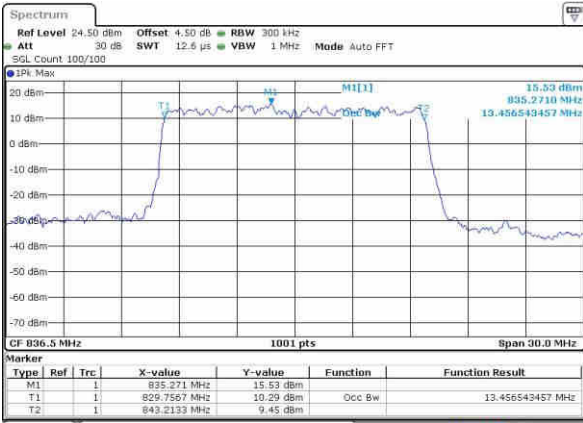

Date: 22.OCT.2016 02:58:12

Middle Channel / 10MHz / 16QAM

Date: 22.OCT.2016 02:58:28

Highest Channel / 10MHz / QPSK

Date: 22.OCT.2016 02:57:35

Highest Channel / 10MHz / 16QAM

Date: 22.OCT.2016 02:58:21

LTE Band 26

Lowest Channel / 15MHz / QPSK

Date: 22.OCT.2016 03:14:28

Lowest Channel / 15MHz / 16QAM

Date: 22.OCT.2016 03:16:10

Middle Channel / 15MHz / QPSK

Date: 22.OCT.2016 03:17:17

Middle Channel / 15MHz / 16QAM

Date: 22.OCT.2016 03:16:51

Highest Channel / 15MHz / QPSK

Date: 22.OCT.2016 03:18:11

Highest Channel / 15MHz / 16QAM

Date: 22.OCT.2016 03:18:35

LTE Band 38

Lowest Channel / 5MHz / QPSK

Date: 21.OCT.2016 21:08:18

Lowest Channel / 5MHz / 16QAM