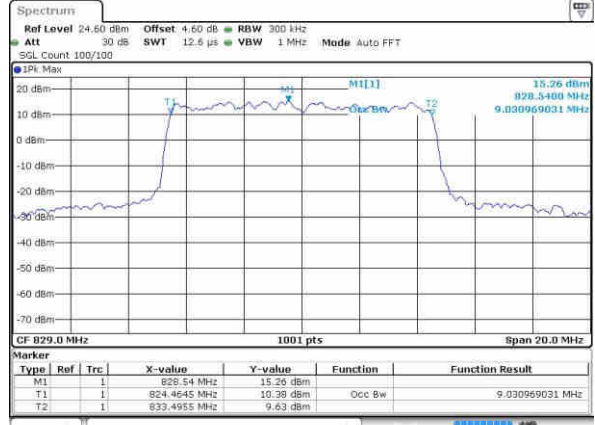

Lowest Channel / 10MHz / 16QAM

Date: 20 OCT 2016 04:42:48