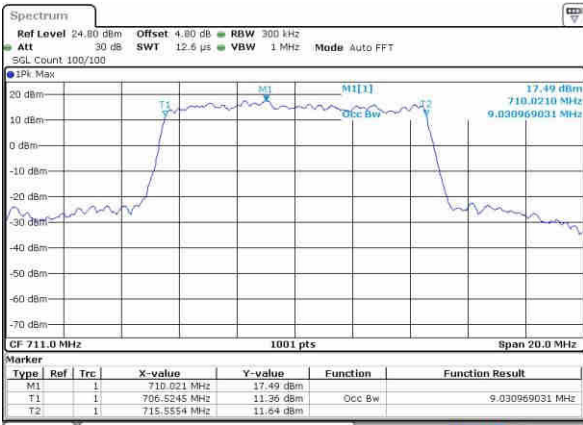

Date: 21.OCT.2016 16:07:44

LTE Band 17

Lowest Channel / 10MHz / QPSK

Date: 21.OCT.2016 16:14:37

Lowest Channel / 10MHz / 16QAM

Date: 21.OCT.2016 16:14:48

Middle Channel / 10MHz / QPSK

Date: 21.OCT.2016 16:21:42

Middle Channel / 10MHz / 16QAM

Date: 21.OCT.2016 16:21:52

Highest Channel / 10MHz / QPSK

Date: 21.OCT.2016 16:24:14

Highest Channel / 10MHz / 16QAM

Date: 21.OCT.2016 16:24:24

LTE Band 25

Highest Channel / 1.4MHz / QPSK