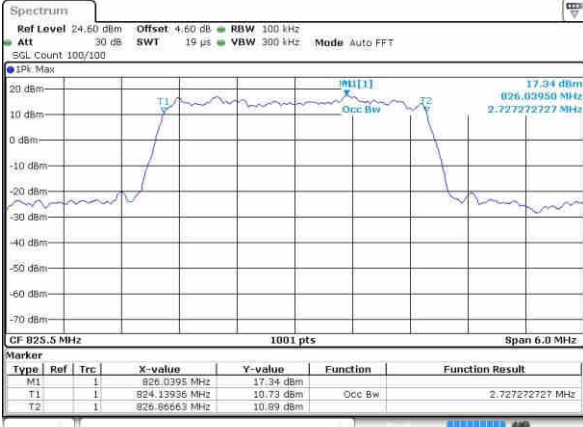

Date: 20 OCT 2016 03:52:07

Highest Channel / 1.4MHz / 16QAM

Date: 20 OCT 2016 03:52:18

LTE Band 5

Lowest Channel / 3MHz / QPSK

Date: 20.OCT.2016 04:01:11

Lowest Channel / 3MHz / 16QAM

Date: 20.OCT.2016 04:01:21