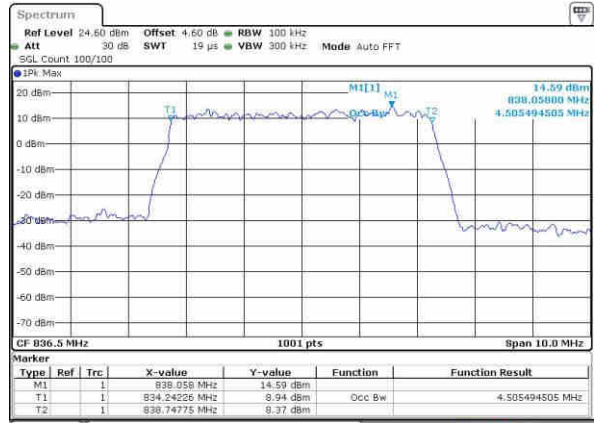

LTE Band 5

Lowest Channel / 5MHz / QPSK

Date: 20 OCT 2016 04:21:55

Lowest Channel / 5MHz / 16QAM

Date: 20 OCT 2016 04:22:06

Middle Channel / 5MHz / QPSK

Date: 20 OCT 2016 04:31:02

Middle Channel / 5MHz / 16QAM

Date: 20 OCT 2016 04:31:12

Highest Channel / 5MHz / QPSK

Date: 20 OCT 2016 04:33:33

Highest Channel / 5MHz / 16QAM

Date: 20 OCT 2016 04:33:44

LTE Band 5

Lowest Channel / 10MHz / QPSK

Date: 20 OCT 2016 04:42:37