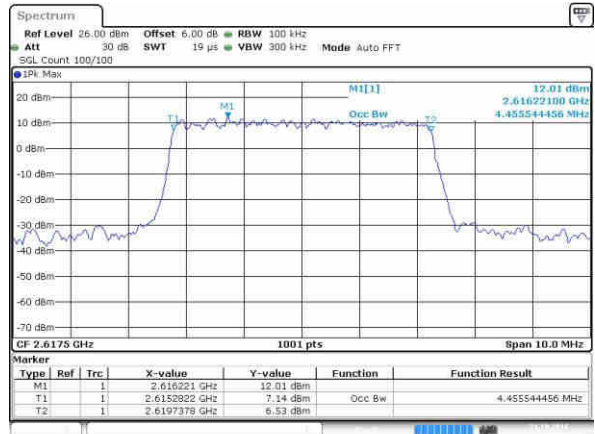

Highest Channel / 15MHz / QPSK

Date: 22.OCT.2016 03:18:11

Highest Channel / 15MHz / 16QAM

Date: 22.OCT.2016 03:18:35

LTE Band 38

Lowest Channel / 5MHz / QPSK

Date: 21.OCT.2016 21:08:18

Lowest Channel / 5MHz / 16QAM

Date: 21.OCT.2016 21:09:26

Middle Channel / 5MHz / QPSK

Date: 21.OCT.2016 21:08:34

Middle Channel / 5MHz / 16QAM

Date: 21.OCT.2016 21:09:48

Highest Channel / 5MHz / QPSK

Date: 21.OCT.2016 21:08:57

Highest Channel / 5MHz / 16QAM