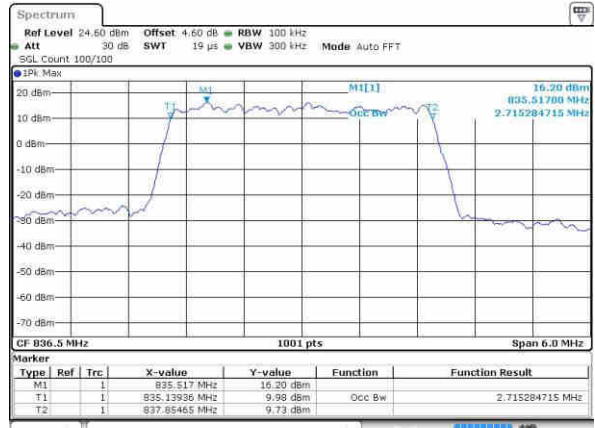

Middle Channel / 3MHz / 16QAM

Date: 20.OCT.2016 04:10:25