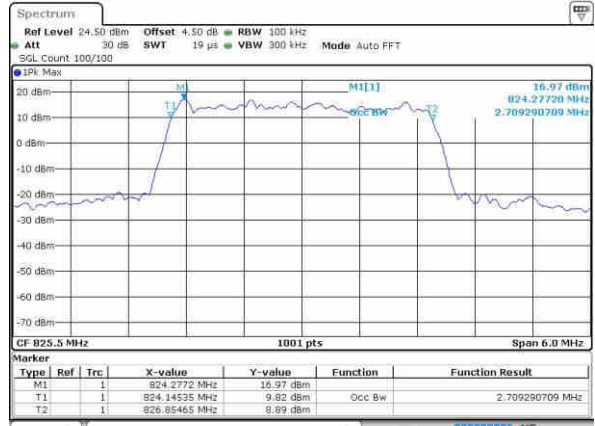

Lowest Channel / 3MHz / 16QAM

Date: 22.OCT.2016 02:07:39