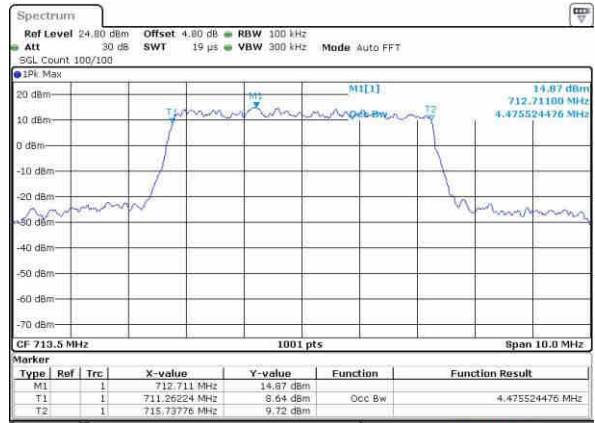

Middle Channel / 10MHz / QPSK

Date: 21.OCT.2016 13:05:16

Middle Channel / 10MHz / 16QAM

Date: 21.OCT.2016 13:05:05

LTE Band 17

Lowest Channel / 5MHz / QPSK

Date: 21.OCT.2016 15:57:57

Lowest Channel / 5MHz / 16QAM

Date: 21.OCT.2016 15:58:07

Middle Channel / 5MHz / QPSK

Date: 21.OCT.2016 16:05:01

Middle Channel / 5MHz / 16QAM

Date: 21.OCT.2016 16:05:12

Highest Channel / 5MHz / QPSK

Date: 21.OCT.2016 16:07:33

Highest Channel / 5MHz / 16QAM