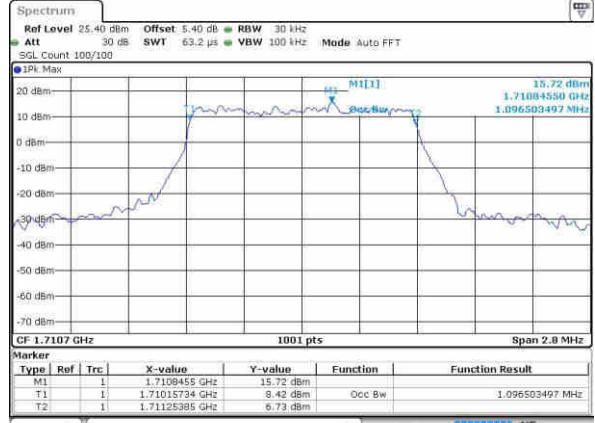

LTE Band 4

Lowest Channel / 1.4MHz / QPSK

Date: 20 OCT 2016 01:27:37

Lowest Channel / 1.4MHz / 16QAM

Date: 20 OCT 2016 01:27:49

Middle Channel / 1.4MHz / QPSK

Date: 20 OCT 2016 01:34:43

Middle Channel / 1.4MHz / 16QAM

Date: 20 OCT 2016 01:34:54

Highest Channel / 1.4MHz / QPSK

Date: 20 OCT 2016 01:37:16

Highest Channel / 1.4MHz / 16QAM

Date: 20 OCT 2016 01:37:27

LTE Band 4

Lowest Channel / 3MHz / QPSK

Date: 20 OCT 2016 01:44:21