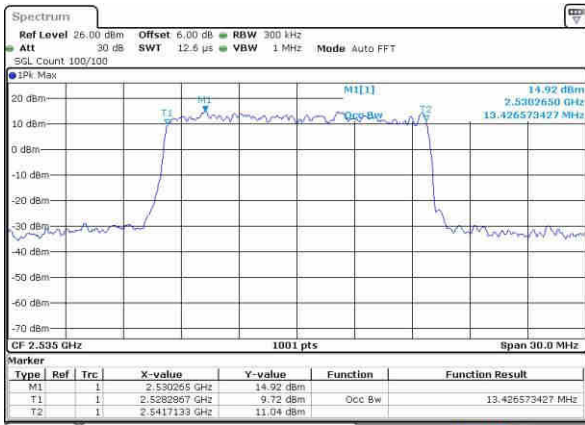

Middle Channel / 15MHz / QPSK

Date: 21.OCT.2016 03:22:39