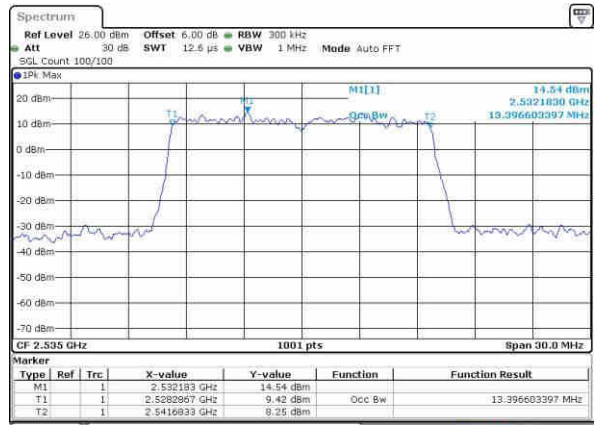

Middle Channel / 15MHz / 16QAM

Date: 21.OCT.2016 03:23:00