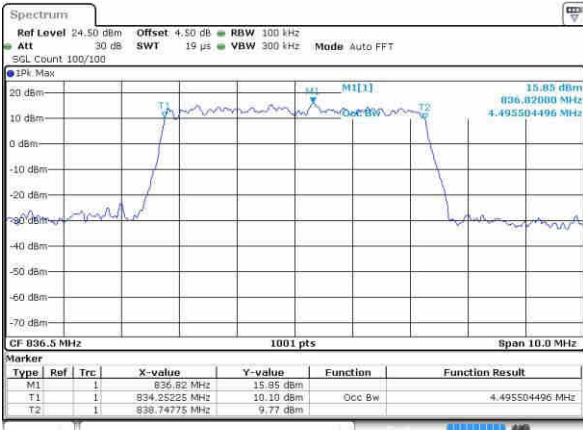

Middle Channel / 5MHz / QPSK

Date: 22.OCT.2016 02:40:52