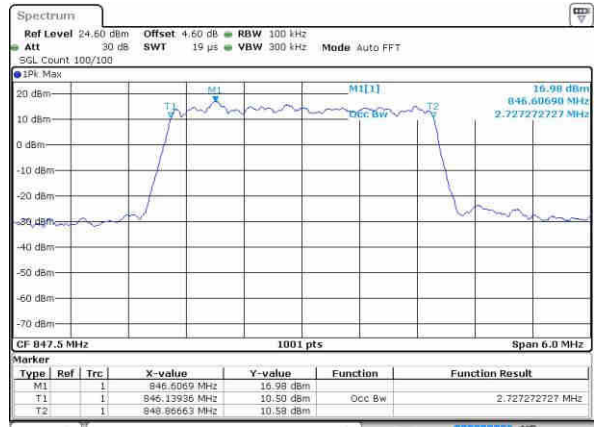

Date: 20 OCT 2016 03:52:07

Highest Channel / 1.4MHz / 16QAM

Date: 20 OCT 2016 03:52:18

LTE Band 5

Lowest Channel / 3MHz / QPSK

Date: 20.OCT.2016 04:01:11

Lowest Channel / 3MHz / 16QAM

Date: 20.OCT.2016 04:01:21

Middle Channel / 3MHz / QPSK

Date: 20.OCT.2016 04:10:14

Middle Channel / 3MHz / 16QAM

Date: 20.OCT.2016 04:10:25

Highest Channel / 3MHz / QPSK

Date: 20.OCT.2016 04:12:46

Highest Channel / 3MHz / 16QAM

Date: 20.OCT.2016 04:12:57

LTE Band 5

Lowest Channel / 5MHz / QPSK

Date: 20 OCT 2016 04:21:55

Lowest Channel / 5MHz / 16QAM

Date: 20 OCT 2016 04:22:06

Middle Channel / 5MHz / QPSK

Date: 20 OCT 2016 04:31:02

Middle Channel / 5MHz / 16QAM