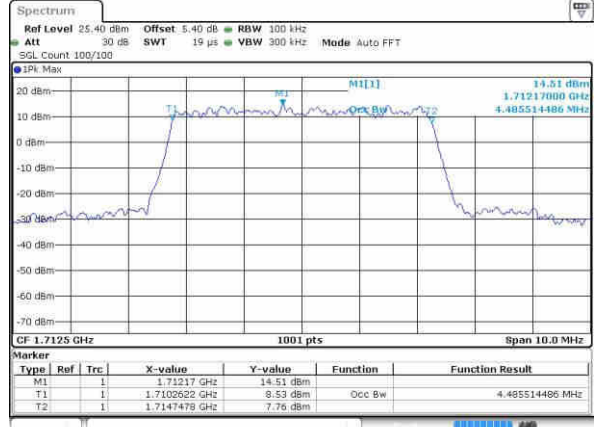

Highest Channel / 3MHz / 16QAM

Date: 20 OCT 2016 01:54:08

LTE Band 4

Lowest Channel / 5MHz / QPSK

Date: 20 OCT 2016 02:01:02

Lowest Channel / 5MHz / 16QAM

Date: 20 OCT 2016 02:01:13

Middle Channel / 5MHz / QPSK

Date: 20 OCT 2016 02:08:07

Middle Channel / 5MHz / 16QAM

Date: 20 OCT 2016 02:08:17

Highest Channel / 5MHz / QPSK

Date: 20 OCT 2016 02:10:39

Highest Channel / 5MHz / 16QAM

Date: 20 OCT 2016 02:10:50

LTE Band 4