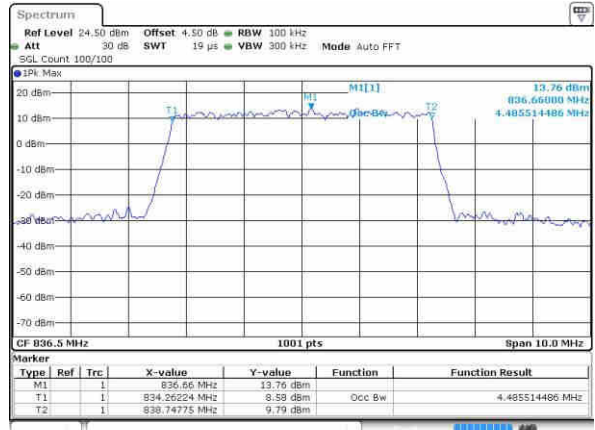

Date: 22.OCT.2016 02:08:58

Highest Channel / 3MHz / QPSK

Date: 22.OCT.2016 02:10:52

Highest Channel / 3MHz / 16QAM

Date: 22.OCT.2016 02:11:38

LTE Band 26

Lowest Channel / 5MHz / QPSK

Date: 22.OCT.2016 02:30:51

Lowest Channel / 5MHz / 16QAM

Date: 22.OCT.2016 02:33:48

Middle Channel / 5MHz / QPSK

Date: 22.OCT.2016 02:40:52

Middle Channel / 5MHz / 16QAM

Date: 22.OCT.2016 02:40:19

Highest Channel / 5MHz / QPSK

Date: 22.OCT.2016 02:41:16

Highest Channel / 5MHz / 16QAM

Date: 22.OCT.2016 02:41:37

LTE Band 26

Lowest Channel / 10MHz / QPSK

Date: 22.OCT.2016 02:53:34

Lowest Channel / 10MHz / 16QAM

Date: 22.OCT.2016 02:54:34

Middle Channel / 10MHz / QPSK