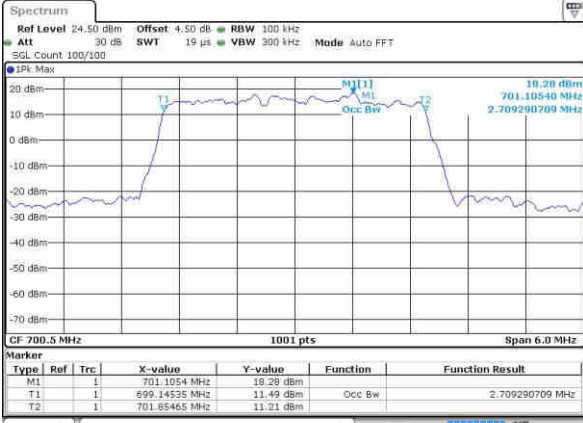

Date: 21.OCT.2016 11:26:04

Lowest Channel / 1.4MHz / 16QAM

Date: 21.OCT.2016 11:26:14

Middle Channel / 1.4MHz / QPSK

Date: 21.OCT.2016 11:26:36

Middle Channel / 1.4MHz / 16QAM

Date: 21.OCT.2016 11:26:25

Highest Channel / 1.4MHz / QPSK

Date: 21.OCT.2016 11:26:46

Highest Channel / 1.4MHz / 16QAM

Date: 21.OCT.2016 11:26:57

LTE Band 12

Lowest Channel / 3MHz / QPSK

Date: 21.OCT.2016 11:42:45

Lowest Channel / 3MHz / 16QAM

Date: 21.OCT.2016 11:42:55