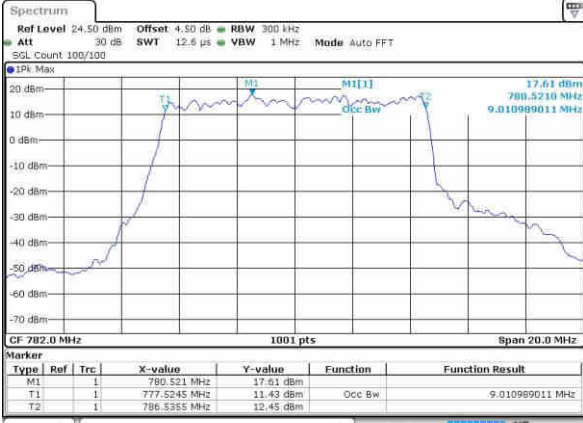

Highest Channel / 10MHz / 16QAM

Date: 21.OCT.2016 12:16:58

LTE Band 13

Lowest Channel / 5MHz / QPSK

Date: 21.OCT.2016 12:44:24

Lowest Channel / 5MHz / 16QAM

Date: 21.OCT.2016 12:44:34

Middle Channel / 5MHz / QPSK

Date: 21.OCT.2016 12:44:56

Middle Channel / 5MHz / 16QAM

Date: 21.OCT.2016 12:44:45

Highest Channel / 5MHz / QPSK

Date: 21.OCT.2016 12:45:08

Highest Channel / 5MHz / 16QAM

Date: 21.OCT.2016 12:45:17

LTE Band 13

Middle Channel / 10MHz / QPSK

Date: 21.OCT.2016 13:05:16

Middle Channel / 10MHz / 16QAM

Date: 21.OCT.2016 13:05:05

LTE Band 17

Lowest Channel / 5MHz / QPSK

Date: 21.OCT.2016 15:57:57

Lowest Channel / 5MHz / 16QAM