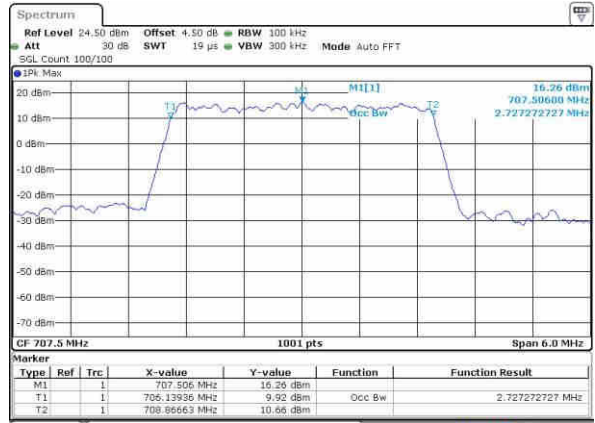

Middle Channel / 3MHz / 16QAM

Date: 21.OCT.2016 11:43:08