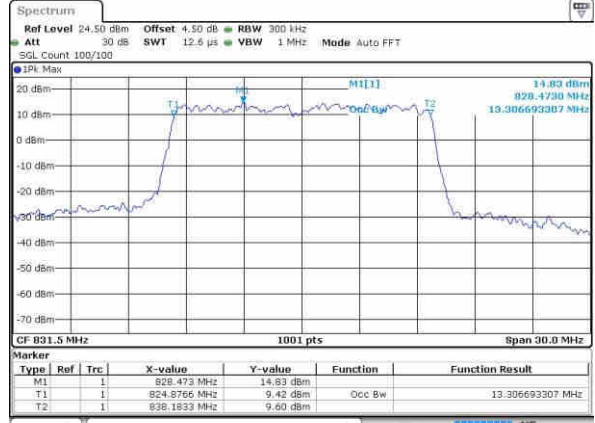

Lowest Channel / 15MHz / 16QAM

Date: 22.OCT.2016 03:16:10