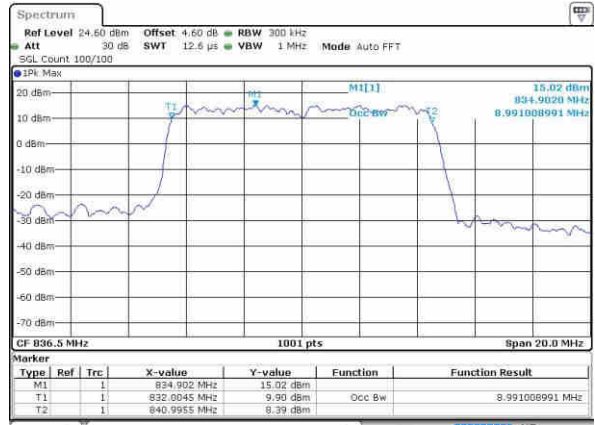

Date: 20 OCT 2016 04:31:12

Highest Channel / 5MHz / QPSK

Date: 20 OCT 2016 04:33:33

Highest Channel / 5MHz / 16QAM

Date: 20 OCT 2016 04:33:44

LTE Band 5

Lowest Channel / 10MHz / QPSK

Date: 20 OCT 2016 04:42:37

Lowest Channel / 10MHz / 16QAM

Date: 20 OCT 2016 04:42:48

Middle Channel / 10MHz / QPSK

Date: 20 OCT 2016 04:51:41

Middle Channel / 10MHz / 16QAM

Date: 20 OCT 2016 04:51:51

Highest Channel / 10MHz / QPSK

Date: 20 OCT 2016 04:54:13

Highest Channel / 10MHz / 16QAM

Date: 20 OCT 2016 04:54:23

LTE Band 7

Lowest Channel / 5MHz / QPSK

Date: 21.OCT.2016 02:48:31

Lowest Channel / 5MHz / 16QAM

Date: 21.OCT.2016 02:48:53

Middle Channel / 5MHz / QPSK