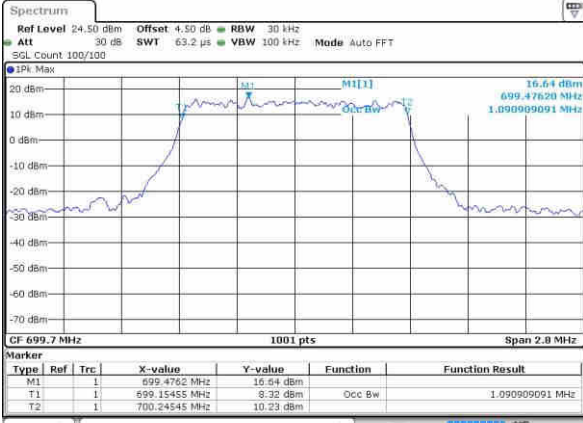

Date: 21.OCT.2016 03:23:21

LTE Band 7

Lowest Channel / 20MHz / QPSK

Date: 21.OCT.2016 03:39:01

Lowest Channel / 20MHz / 16QAM

Date: 21.OCT.2016 03:38:40

Middle Channel / 20MHz / QPSK

Date: 21.OCT.2016 03:39:22

Middle Channel / 20MHz / 16QAM

Date: 21.OCT.2016 03:39:43

Highest Channel / 20MHz / QPSK

Date: 21.OCT.2016 03:40:28

Highest Channel / 20MHz / 16QAM

Date: 21.OCT.2016 03:40:05

LTE Band 12

Lowest Channel / 1.4MHz / QPSK

Date: 21.OCT.2016 11:26:04

Lowest Channel / 1.4MHz / 16QAM

Date: 21.OCT.2016 11:26:14

Middle Channel / 1.4MHz / QPSK

Date: 21.OCT.2016 11:26:36

Middle Channel / 1.4MHz / 16QAM

Date: 21.OCT.2016 11:26:25

Highest Channel / 1.4MHz / QPSK