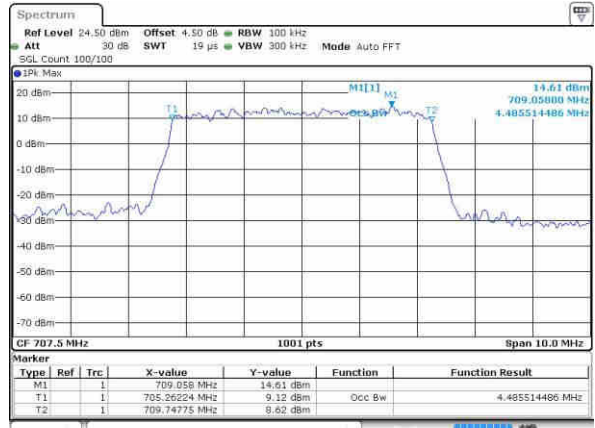

LTE Band 12

Lowest Channel / 5MHz / QPSK

Date: 21.OCT.2016 11:59:25

Lowest Channel / 5MHz / 16QAM

Date: 21.OCT.2016 11:59:38

Middle Channel / 5MHz / QPSK

Date: 21.OCT.2016 11:59:57

Middle Channel / 5MHz / 16QAM

Date: 21.OCT.2016 11:59:46

Highest Channel / 5MHz / QPSK

Date: 21.OCT.2016 12:00:07

Highest Channel / 5MHz / 16QAM

Date: 21.OCT.2016 12:00:18

LTE Band 12

Lowest Channel / 10MHz / QPSK

Date: 21.OCT.2016 12:16:05