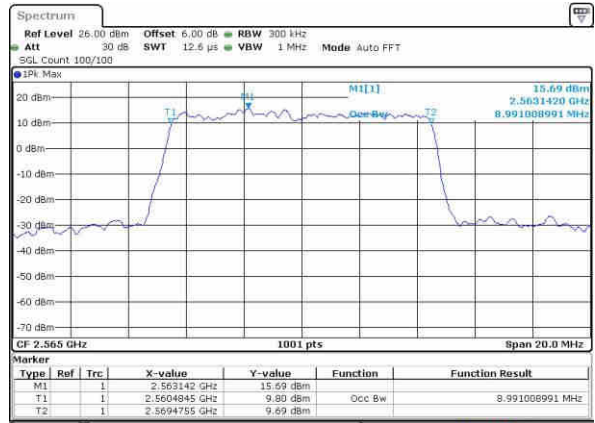

Date: 21.OCT.2016 02:49:35

Middle Channel / 5MHz / 16QAM

Date: 21.OCT.2016 02:49:14

Highest Channel / 5MHz / QPSK

Date: 21.OCT.2016 02:49:56

Highest Channel / 5MHz / 16QAM

Date: 21.OCT.2016 02:50:17

LTE Band 7

Lowest Channel / 10MHz / QPSK

Date: 21.OCT.2016 03:05:15

Lowest Channel / 10MHz / 16QAM

Date: 21.OCT.2016 03:05:36

Middle Channel / 10MHz / QPSK

Date: 21.OCT.2016 03:06:18

Middle Channel / 10MHz / 16QAM

Date: 21.OCT.2016 03:05:57

Highest Channel / 10MHz / QPSK

Date: 21.OCT.2016 03:06:39

Highest Channel / 10MHz / 16QAM

Date: 21.OCT.2016 03:07:00

LTE Band 7

Lowest Channel / 15MHz / QPSK

Date: 21.OCT.2016 03:22:18

Lowest Channel / 15MHz / 16QAM