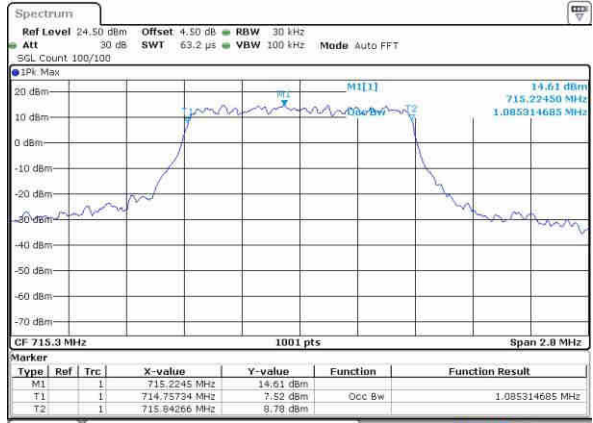

Middle Channel / 20MHz / 16QAM

Date: 21.OCT.2016 03:39:43

Highest Channel / 20MHz / QPSK

Date: 21.OCT.2016 03:40:28

Highest Channel / 20MHz / 16QAM

Date: 21.OCT.2016 03:40:05

LTE Band 12

Lowest Channel / 1.4MHz / QPSK

Date: 21.OCT.2016 11:26:04

Lowest Channel / 1.4MHz / 16QAM

Date: 21.OCT.2016 11:26:14

Middle Channel / 1.4MHz / QPSK

Date: 21.OCT.2016 11:26:36

Middle Channel / 1.4MHz / 16QAM

Date: 21.OCT.2016 11:26:25

Highest Channel / 1.4MHz / QPSK

Date: 21.OCT.2016 11:26:46

Highest Channel / 1.4MHz / 16QAM

Date: 21.OCT.2016 11:26:57

LTE Band 12

Lowest Channel / 3MHz / QPSK

Date: 21.OCT.2016 11:42:45

Lowest Channel / 3MHz / 16QAM

Date: 21.OCT.2016 11:42:55