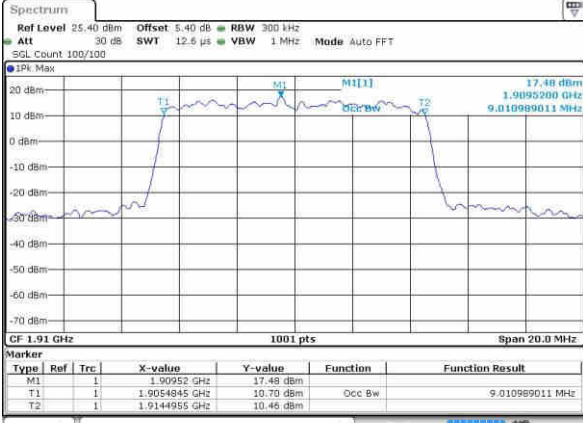

Date: 21.OCT.2016 17:02:24

Highest Channel / 5MHz / 16QAM

Date: 21.OCT.2016 17:02:35

LTE Band 25

Highest Channel / 10MHz / QPSK

Date: 21 OCT 2016 17:09:30

Highest Channel / 10MHz / 16QAM

Date: 21 OCT 2016 17:09:41

Highest Channel / 15MHz / QPSK

Date: 21 OCT 2016 17:16:36

Highest Channel / 15MHz / 16QAM

Date: 21 OCT 2016 17:16:47

Highest Channel / 20MHz / QPSK

Date: 21 OCT 2016 17:23:42

Highest Channel / 20MHz / 16QAM