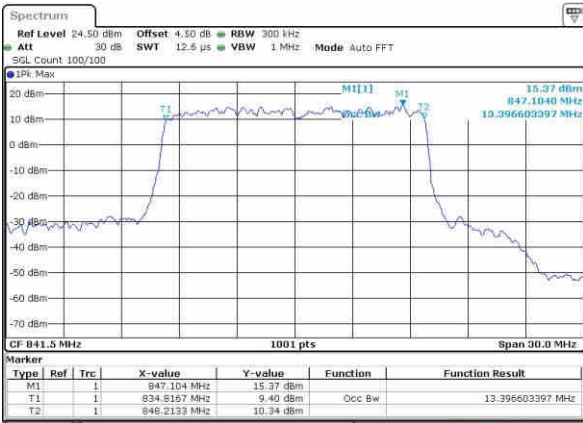

Date: 22.OCT.2016 02:58:12

Middle Channel / 10MHz / 16QAM

Date: 22.OCT.2016 02:58:28

Highest Channel / 10MHz / QPSK

Date: 22.OCT.2016 02:57:35

Highest Channel / 10MHz / 16QAM

Date: 22.OCT.2016 02:58:21

LTE Band 26

Lowest Channel / 15MHz / QPSK

Date: 22.OCT.2016 03:14:28

Lowest Channel / 15MHz / 16QAM

Date: 22.OCT.2016 03:16:10

Middle Channel / 15MHz / QPSK

Date: 22.OCT.2016 03:17:17

Middle Channel / 15MHz / 16QAM

Date: 22.OCT.2016 03:16:51

Highest Channel / 15MHz / QPSK

Date: 22.OCT.2016 03:18:11

Highest Channel / 15MHz / 16QAM

Date: 22.OCT.2016 03:18:35

LTE Band 38

Lowest Channel / 5MHz / QPSK

Date: 21.OCT.2016 21:08:18

Lowest Channel / 5MHz / 16QAM