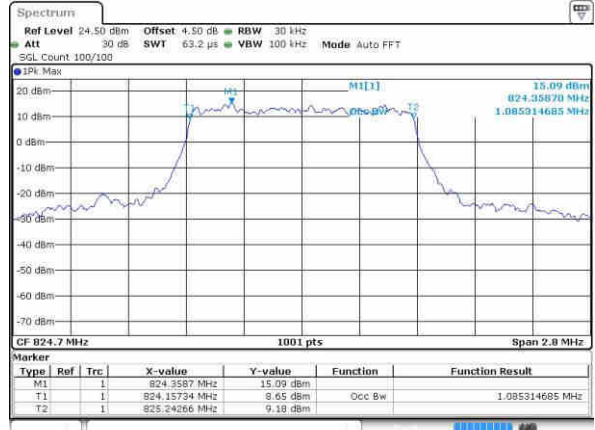

Date: 21 OCT 2016 17:23:52

LTE Band 26

Lowest Channel / 1.4MHz / QPSK

Lowest Channel / 1.4MHz / 16QAM

Middle Channel / 1.4MHz / QPSK

Middle Channel / 1.4MHz / 16QAM

Highest Channel / 1.4MHz / QPSK

Highest Channel / 1.4MHz / 16QAM