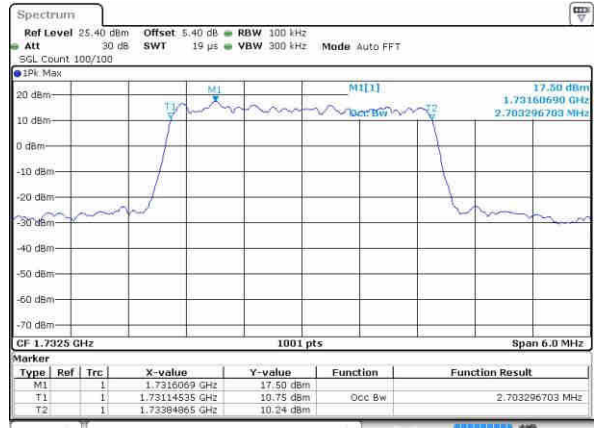

Date: 20 OCT 2016 01:34:54

Highest Channel / 1.4MHz / QPSK

Date: 20 OCT 2016 01:37:16

Highest Channel / 1.4MHz / 16QAM

Date: 20 OCT 2016 01:37:27

LTE Band 4

Lowest Channel / 3MHz / QPSK

Date: 20 OCT 2016 01:44:21

Lowest Channel / 3MHz / 16QAM

Date: 20 OCT 2016 01:44:31

Middle Channel / 3MHz / QPSK

Date: 20 OCT 2016 01:51:25

Middle Channel / 3MHz / 16QAM

Date: 20 OCT 2016 01:51:38

Highest Channel / 3MHz / QPSK

Date: 20 OCT 2016 01:53:58

Highest Channel / 3MHz / 16QAM

Date: 20 OCT 2016 01:54:08

LTE Band 4

Lowest Channel / 5MHz / QPSK

Date: 20 OCT 2016 02:01:02

Lowest Channel / 5MHz / 16QAM

Date: 20 OCT 2016 02:01:13

Middle Channel / 5MHz / QPSK