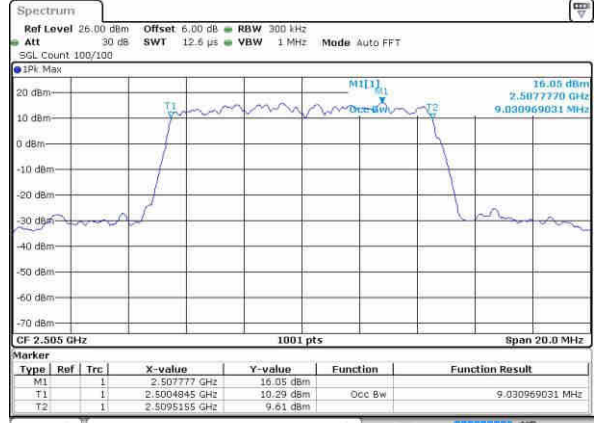

Lowest Channel / 10MHz / 16QAM

Date: 21.OCT.2016 03:05:36