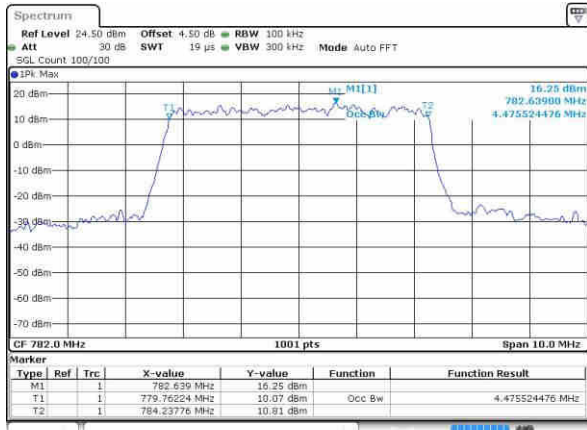

Highest Channel / 10MHz / 16QAM

Date: 21.OCT.2016 12:16:58

LTE Band 13

Lowest Channel / 5MHz / QPSK

Date: 21.OCT.2016 12:44:24

Lowest Channel / 5MHz / 16QAM

Date: 21.OCT.2016 12:44:34

Middle Channel / 5MHz / QPSK

Date: 21.OCT.2016 12:44:56

Middle Channel / 5MHz / 16QAM

Date: 21.OCT.2016 12:44:45

Highest Channel / 5MHz / QPSK

Date: 21.OCT.2016 12:45:08

Highest Channel / 5MHz / 16QAM

Date: 21.OCT.2016 12:45:17

LTE Band 13