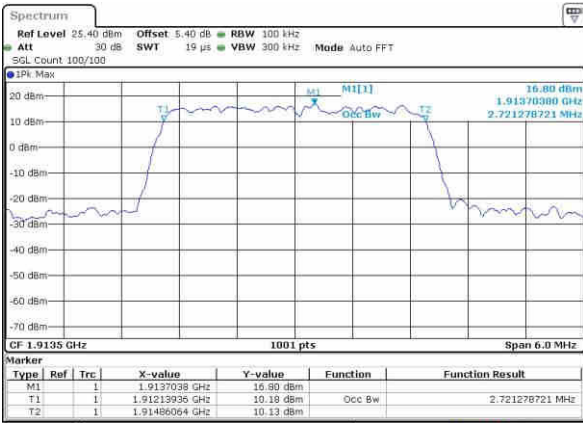

Date: 21.OCT.2016 16:07:44

LTE Band 17

Lowest Channel / 10MHz / QPSK

Date: 21.OCT.2016 16:14:37

Lowest Channel / 10MHz / 16QAM

Date: 21.OCT.2016 16:14:48

Middle Channel / 10MHz / QPSK

Date: 21.OCT.2016 16:21:42

Middle Channel / 10MHz / 16QAM

Date: 21.OCT.2016 16:21:52

Highest Channel / 10MHz / QPSK

Date: 21.OCT.2016 16:24:14

Highest Channel / 10MHz / 16QAM

Date: 21.OCT.2016 16:24:24

LTE Band 25

Highest Channel / 1.4MHz / QPSK

Date: 21.OCT.2016 17:51:42

Highest Channel / 1.4MHz / 16QAM

Date: 21.OCT.2016 17:51:53

Highest Channel / 3MHz / QPSK

Date: 21.OCT.2016 16:55:19

Highest Channel / 3MHz / 16QAM

Date: 21.OCT.2016 16:55:29

Highest Channel / 5MHz / QPSK