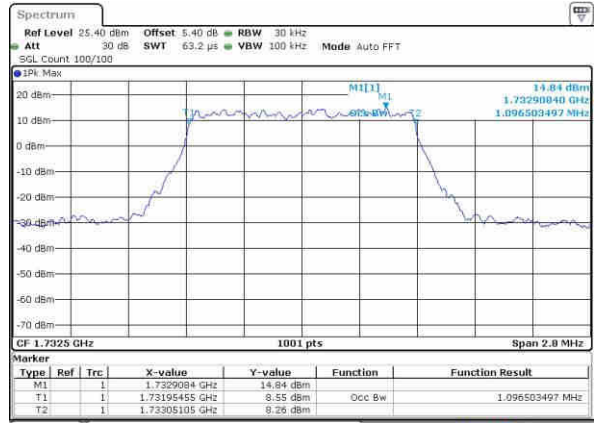

LTE Band 4

Lowest Channel / 1.4MHz / QPSK

Date: 20 OCT 2016 01:27:37

Lowest Channel / 1.4MHz / 16QAM

Date: 20 OCT 2016 01:27:49

Middle Channel / 1.4MHz / QPSK

Date: 20 OCT 2016 01:34:43

Middle Channel / 1.4MHz / 16QAM

Date: 20 OCT 2016 01:34:54

Highest Channel / 1.4MHz / QPSK

Date: 20 OCT 2016 01:37:16

Highest Channel / 1.4MHz / 16QAM

Date: 20 OCT 2016 01:37:27

LTE Band 4

Lowest Channel / 3MHz / QPSK

Date: 20 OCT 2016 01:44:21