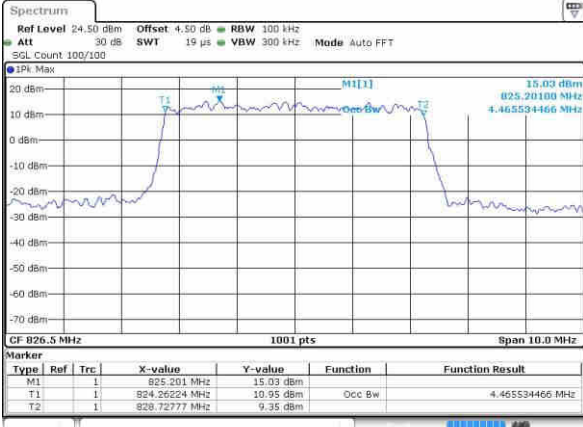

Date: 22.OCT.2016 02:08:58

Highest Channel / 3MHz / QPSK

Date: 22.OCT.2016 02:10:52

Highest Channel / 3MHz / 16QAM

Date: 22.OCT.2016 02:11:38

LTE Band 26

Lowest Channel / 5MHz / QPSK

Date: 22.OCT.2016 02:30:51