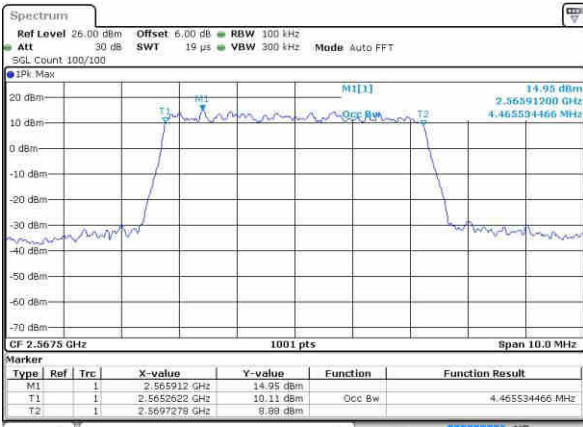

Highest Channel / 5MHz / QPSK

Date: 21.OCT.2016 02:49:56