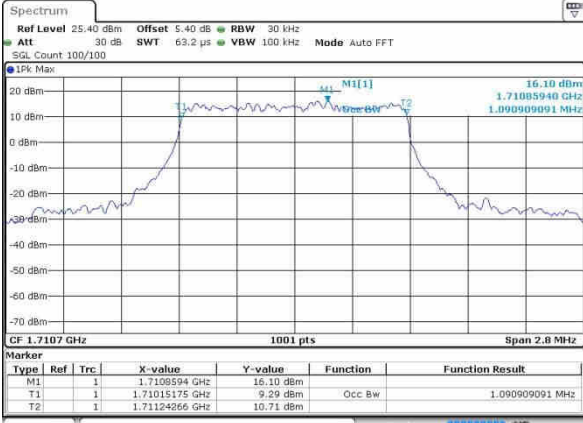

LTE Band 4

Lowest Channel / 1.4MHz / QPSK

Date: 20 OCT 2016 01:27:37

Lowest Channel / 1.4MHz / 16QAM

Date: 20 OCT 2016 01:27:49

Middle Channel / 1.4MHz / QPSK

Date: 20 OCT 2016 01:34:43

Middle Channel / 1.4MHz / 16QAM

Date: 20 OCT 2016 01:34:54

Highest Channel / 1.4MHz / QPSK

Date: 20 OCT 2016 01:37:16

Highest Channel / 1.4MHz / 16QAM

Date: 20 OCT 2016 01:37:27

LTE Band 4

Lowest Channel / 3MHz / QPSK

Date: 20 OCT 2016 01:44:21