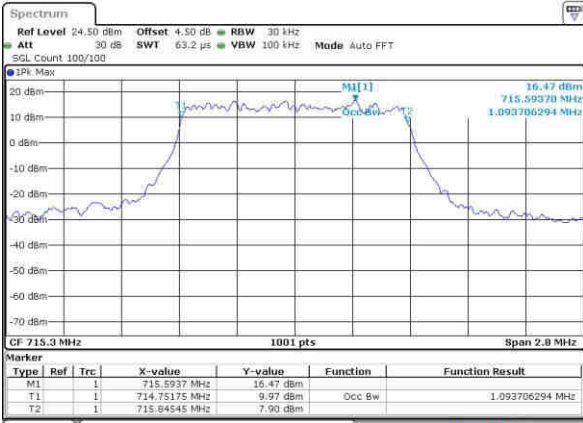

Middle Channel / 20MHz / 16QAM

Date: 21.OCT.2016 03:39:43

Highest Channel / 20MHz / QPSK

Date: 21.OCT.2016 03:40:28

Highest Channel / 20MHz / 16QAM

Date: 21.OCT.2016 03:40:05

LTE Band 12

Lowest Channel / 1.4MHz / QPSK

Date: 21.OCT.2016 11:26:04

Lowest Channel / 1.4MHz / 16QAM

Date: 21.OCT.2016 11:26:14

Middle Channel / 1.4MHz / QPSK

Date: 21.OCT.2016 11:26:36

Middle Channel / 1.4MHz / 16QAM

Date: 21.OCT.2016 11:26:25

Highest Channel / 1.4MHz / QPSK

Date: 21.OCT.2016 11:26:46

Highest Channel / 1.4MHz / 16QAM

Date: 21.OCT.2016 11:26:57

LTE Band 12

Lowest Channel / 3MHz / QPSK

Date: 21.OCT.2016 11:42:45

Lowest Channel / 3MHz / 16QAM

Date: 21.OCT.2016 11:42:55