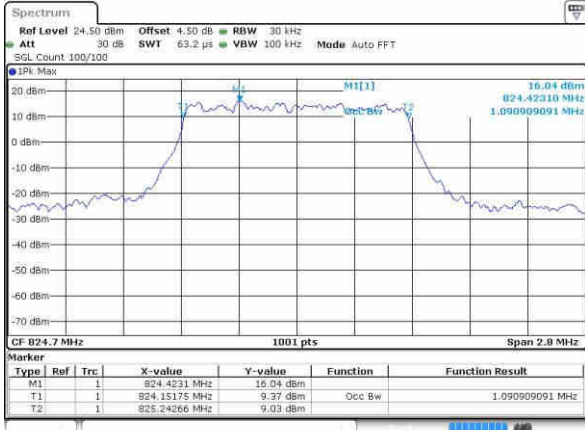

LTE Band 26

Lowest Channel / 1.4MHz / QPSK