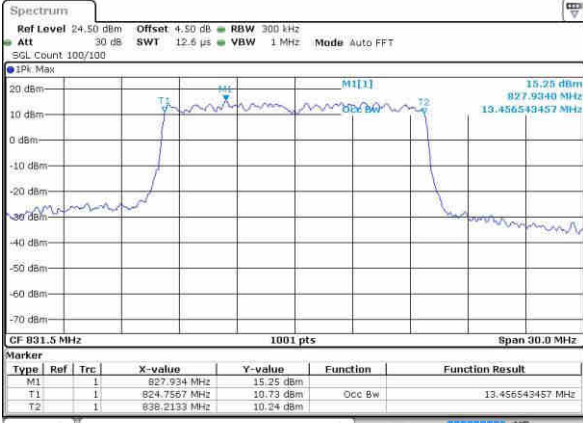

LTE Band 26

Lowest Channel / 15MHz / QPSK

Date: 22.OCT.2016 03:14:28