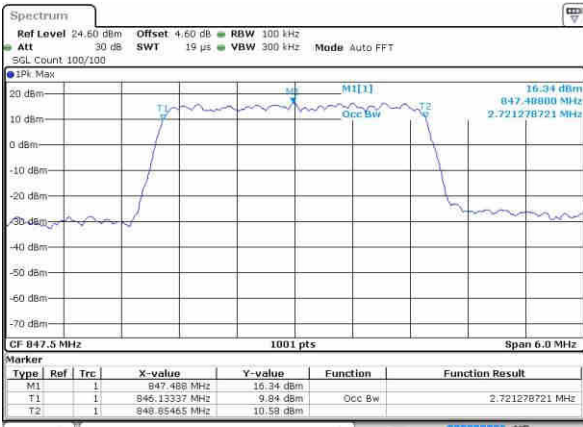

Date: 20 OCT 2016 03:52:07

Highest Channel / 1.4MHz / 16QAM

Date: 20 OCT 2016 03:52:18

LTE Band 5

Lowest Channel / 3MHz / QPSK

Date: 20.OCT.2016 04:01:11

Lowest Channel / 3MHz / 16QAM

Date: 20.OCT.2016 04:01:21

Middle Channel / 3MHz / QPSK

Date: 20.OCT.2016 04:10:14

Middle Channel / 3MHz / 16QAM

Date: 20.OCT.2016 04:10:25

Highest Channel / 3MHz / QPSK

Date: 20.OCT.2016 04:12:46

Highest Channel / 3MHz / 16QAM

Date: 20.OCT.2016 04:12:57