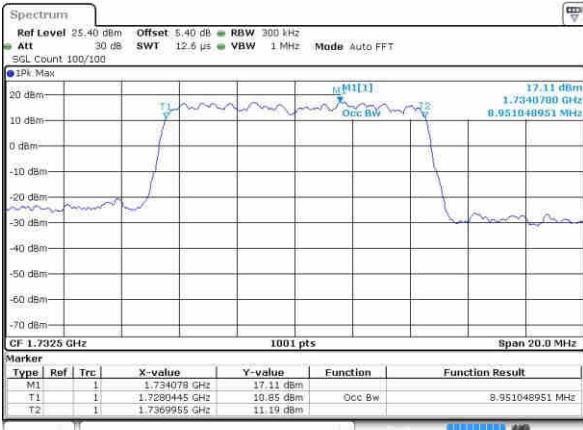

Middle Channel / 10MHz / QPSK

Date: 20 OCT 2016 02:32:08