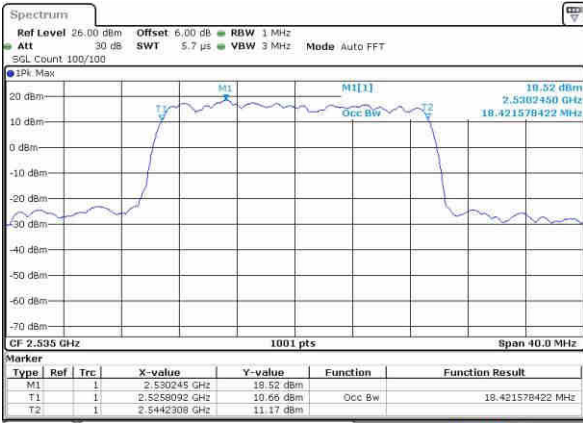

Date: 21.OCT.2016 03:23:21

LTE Band 7

Lowest Channel / 20MHz / QPSK

Date: 21.OCT.2016 03:39:01

Lowest Channel / 20MHz / 16QAM

Date: 21.OCT.2016 03:38:40

Middle Channel / 20MHz / QPSK

Date: 21.OCT.2016 03:39:22

Middle Channel / 20MHz / 16QAM

Date: 21.OCT.2016 03:39:43

Highest Channel / 20MHz / QPSK

Date: 21.OCT.2016 03:40:28

Highest Channel / 20MHz / 16QAM

Date: 21.OCT.2016 03:40:05

LTE Band 12

Lowest Channel / 1.4MHz / QPSK