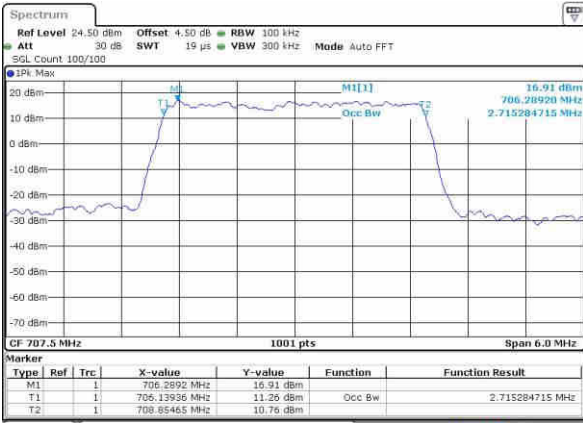

Date: 21.OCT.2016 11:26:04

Lowest Channel / 1.4MHz / 16QAM

Date: 21.OCT.2016 11:26:14

Middle Channel / 1.4MHz / QPSK

Date: 21.OCT.2016 11:26:36

Middle Channel / 1.4MHz / 16QAM

Date: 21.OCT.2016 11:26:25

Highest Channel / 1.4MHz / QPSK

Date: 21.OCT.2016 11:26:46

Highest Channel / 1.4MHz / 16QAM

Date: 21.OCT.2016 11:26:57

LTE Band 12

Lowest Channel / 3MHz / QPSK

Date: 21.OCT.2016 11:42:45

Lowest Channel / 3MHz / 16QAM

Date: 21.OCT.2016 11:42:55

Middle Channel / 3MHz / QPSK

Date: 21.OCT.2016 11:43:17

Middle Channel / 3MHz / 16QAM

Date: 21.OCT.2016 11:43:08

Highest Channel / 3MHz / QPSK

Date: 21.OCT.2016 11:43:27

Highest Channel / 3MHz / 16QAM

Date: 21.OCT.2016 11:43:38