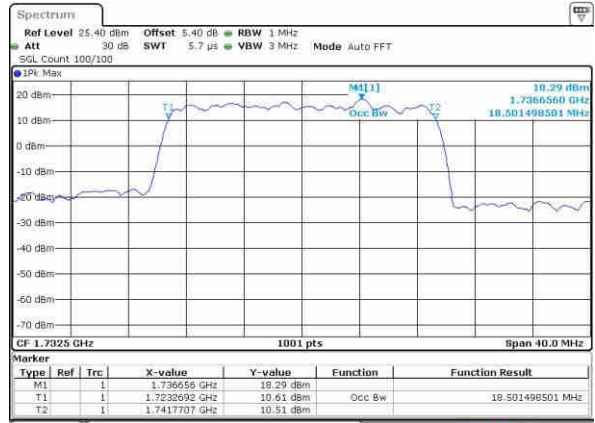

Date: 20 OCT 2016 02:51:32

LTE Band 4

Lowest Channel / 20MHz / QPSK

Date: 20 OCT 2016 02:58:26

Lowest Channel / 20MHz / 16QAM

Date: 20 OCT 2016 02:58:37

Middle Channel / 20MHz / QPSK

Date: 20 OCT 2016 03:05:30

Middle Channel / 20MHz / 16QAM

Date: 20 OCT 2016 03:05:41

Highest Channel / 20MHz / QPSK

Date: 20 OCT 2016 03:08:03

Highest Channel / 20MHz / 16QAM

Date: 20 OCT 2016 03:08:13

LTE Band 5

Lowest Channel / 1.4MHz / QPSK