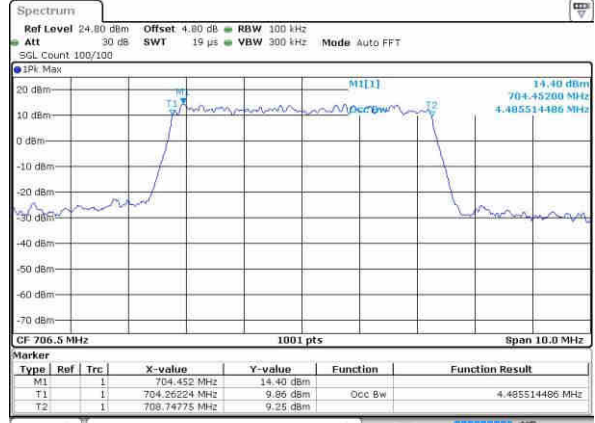

Middle Channel / 10MHz / QPSK

Date: 21.OCT.2016 13:05:16

Middle Channel / 10MHz / 16QAM

Date: 21.OCT.2016 13:05:05

LTE Band 17

Lowest Channel / 5MHz / QPSK

Date: 21.OCT.2016 15:57:57

Lowest Channel / 5MHz / 16QAM