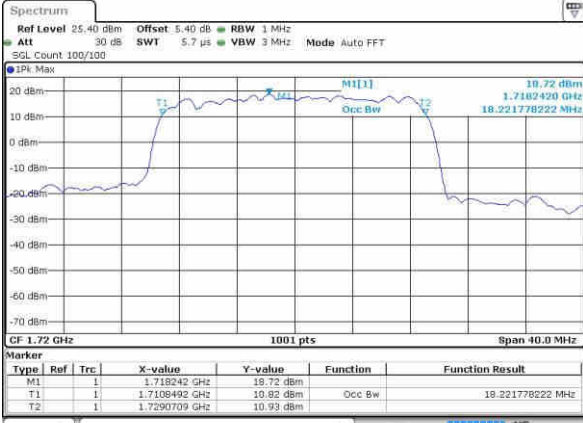

Highest Channel / 10MHz / QPSK

Date: 20 OCT 2016 02:34:40

Highest Channel / 10MHz / 16QAM

Date: 20 OCT 2016 02:34:51

LTE Band 4

Lowest Channel / 15MHz / QPSK

Date: 20 OCT 2016 02:41:45

Lowest Channel / 15MHz / 16QAM

Date: 20 OCT 2016 02:41:55

Middle Channel / 15MHz / QPSK

Date: 20 OCT 2016 02:48:49

Middle Channel / 15MHz / 16QAM

Date: 20 OCT 2016 02:49:00

Highest Channel / 15MHz / QPSK

Date: 20 OCT 2016 02:51:22

Highest Channel / 15MHz / 16QAM

Date: 20 OCT 2016 02:51:32

LTE Band 4

Lowest Channel / 20MHz / QPSK

Date: 20 OCT 2016 02:58:26

Lowest Channel / 20MHz / 16QAM

Date: 20 OCT 2016 02:58:37

Middle Channel / 20MHz / QPSK

Date: 20 OCT 2016 03:05:30

Middle Channel / 20MHz / 16QAM

Date: 20 OCT 2016 03:05:41

Highest Channel / 20MHz / QPSK

Date: 20 OCT 2016 03:08:03

Highest Channel / 20MHz / 16QAM

Date: 20 OCT 2016 03:08:13

LTE Band 5

Lowest Channel / 1.4MHz / QPSK