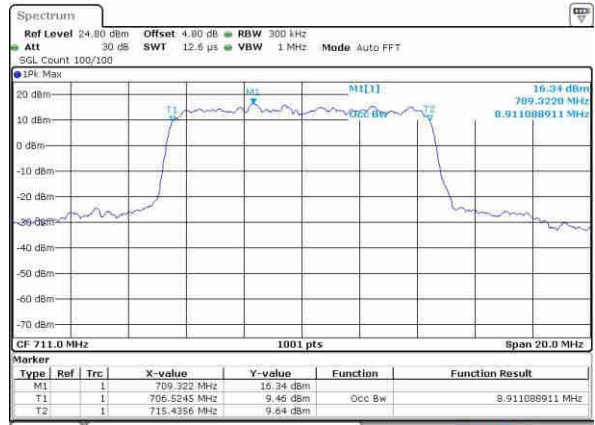

Middle Channel / 10MHz / 16QAM

Date: 21.OCT.2016 16:21:52

Highest Channel / 10MHz / QPSK

Date: 21.OCT.2016 16:24:14

Highest Channel / 10MHz / 16QAM

Date: 21.OCT.2016 16:24:24

LTE Band 25

Highest Channel / 1.4MHz / QPSK

Date: 21.OCT.2016 17:51:42

Highest Channel / 1.4MHz / 16QAM

Date: 21.OCT.2016 17:51:53

Highest Channel / 3MHz / QPSK

Date: 21.OCT.2016 16:55:19

Highest Channel / 3MHz / 16QAM

Date: 21.OCT.2016 16:55:29

Highest Channel / 5MHz / QPSK