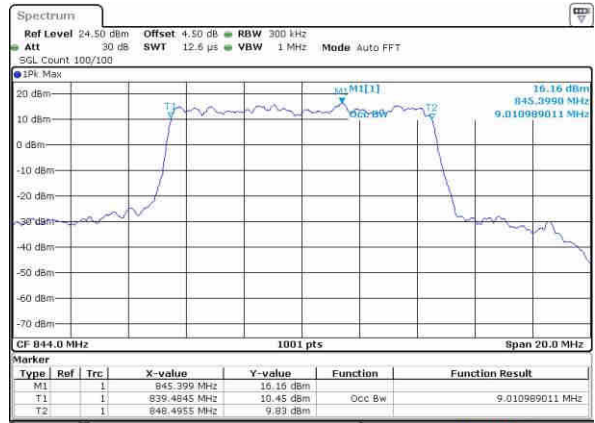

Highest Channel / 5MHz / 16QAM

Date: 22.OCT.2016 02:41:37

LTE Band 26

Lowest Channel / 10MHz / QPSK

Date: 22.OCT.2016 02:53:34

Lowest Channel / 10MHz / 16QAM

Date: 22.OCT.2016 02:54:34

Middle Channel / 10MHz / QPSK

Date: 22.OCT.2016 02:58:12

Middle Channel / 10MHz / 16QAM

Date: 22.OCT.2016 02:58:28

Highest Channel / 10MHz / QPSK

Date: 22.OCT.2016 02:57:35

Highest Channel / 10MHz / 16QAM

Date: 22.OCT.2016 02:58:21

LTE Band 26