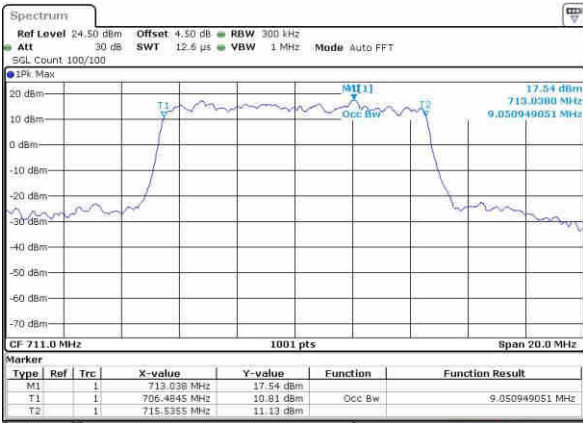

Date: 21.OCT.2016 11:59:46

Highest Channel / 5MHz / QPSK

Date: 21.OCT.2016 12:00:07

Highest Channel / 5MHz / 16QAM

Date: 21.OCT.2016 12:00:18

LTE Band 12

Lowest Channel / 10MHz / QPSK

Date: 21.OCT.2016 12:16:05

Lowest Channel / 10MHz / 16QAM

Date: 21.OCT.2016 12:16:16

Middle Channel / 10MHz / QPSK

Date: 21.OCT.2016 12:16:37

Middle Channel / 10MHz / 16QAM

Date: 21.OCT.2016 12:16:26

Highest Channel / 10MHz / QPSK

Date: 21.OCT.2016 12:16:48

Highest Channel / 10MHz / 16QAM

Date: 21.OCT.2016 12:16:58

LTE Band 13

Lowest Channel / 5MHz / QPSK

Date: 21.OCT.2016 12:44:24

Lowest Channel / 5MHz / 16QAM

Date: 21.OCT.2016 12:44:34

Middle Channel / 5MHz / QPSK