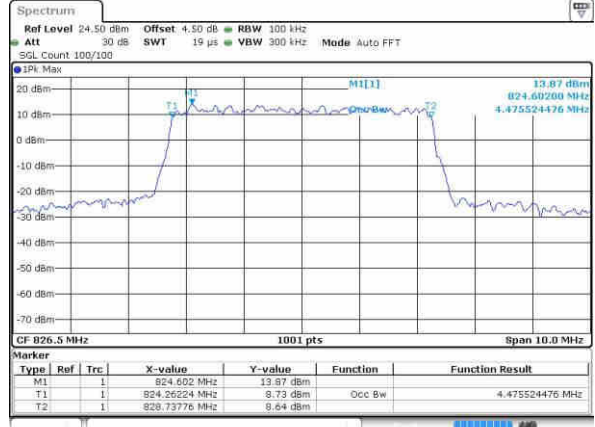

Lowest Channel / 5MHz / 16QAM

Date: 22.OCT.2016 02:33:48