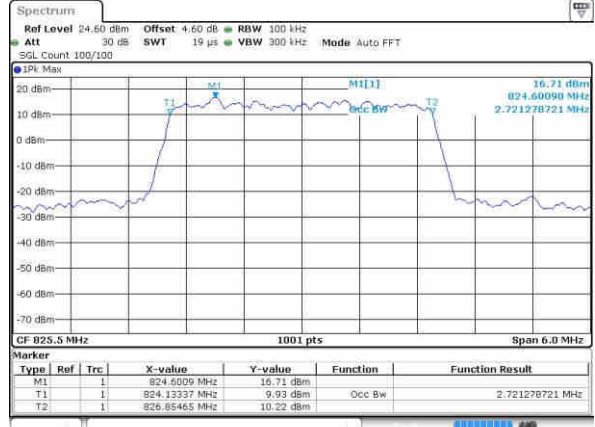

Date: 20 OCT 2016 03:52:07

Highest Channel / 1.4MHz / 16QAM

Date: 20 OCT 2016 03:52:18

LTE Band 5

Lowest Channel / 3MHz / QPSK

Date: 20.OCT.2016 04:01:11

Lowest Channel / 3MHz / 16QAM

Date: 20.OCT.2016 04:01:21