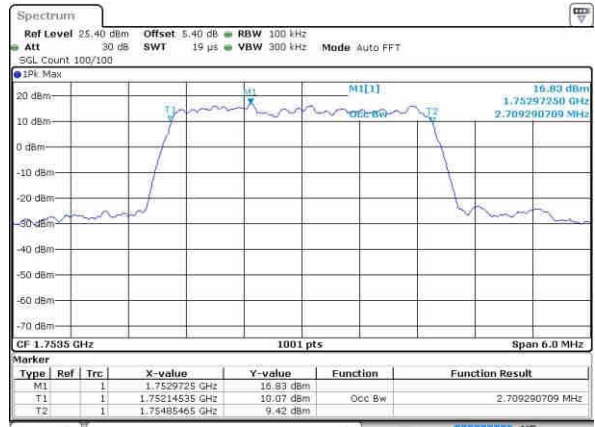

Date: 20 OCT 2016 01:34:54

Highest Channel / 1.4MHz / QPSK

Date: 20 OCT 2016 01:37:16

Highest Channel / 1.4MHz / 16QAM

Date: 20 OCT 2016 01:37:27

LTE Band 4

Lowest Channel / 3MHz / QPSK

Date: 20 OCT 2016 01:44:21

Lowest Channel / 3MHz / 16QAM

Date: 20 OCT 2016 01:44:31

Middle Channel / 3MHz / QPSK

Date: 20 OCT 2016 01:51:25

Middle Channel / 3MHz / 16QAM

Date: 20 OCT 2016 01:51:38

Highest Channel / 3MHz / QPSK

Date: 20 OCT 2016 01:53:58

Highest Channel / 3MHz / 16QAM

Date: 20 OCT 2016 01:54:08

LTE Band 4

Lowest Channel / 5MHz / QPSK

Date: 20 OCT 2016 02:01:02

Lowest Channel / 5MHz / 16QAM

Date: 20 OCT 2016 02:01:13

Middle Channel / 5MHz / QPSK