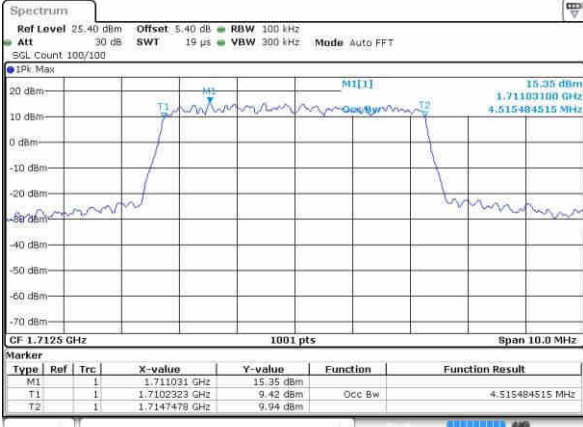

Highest Channel / 3MHz / 16QAM

Date: 20 OCT 2016 01:54:08

LTE Band 4

Lowest Channel / 5MHz / QPSK

Date: 20 OCT 2016 02:01:02

Lowest Channel / 5MHz / 16QAM

Date: 20 OCT 2016 02:01:13

Middle Channel / 5MHz / QPSK

Date: 20 OCT 2016 02:08:07

Middle Channel / 5MHz / 16QAM

Date: 20 OCT 2016 02:08:17

Highest Channel / 5MHz / QPSK

Date: 20 OCT 2016 02:10:39

Highest Channel / 5MHz / 16QAM

Date: 20 OCT 2016 02:10:50

LTE Band 4