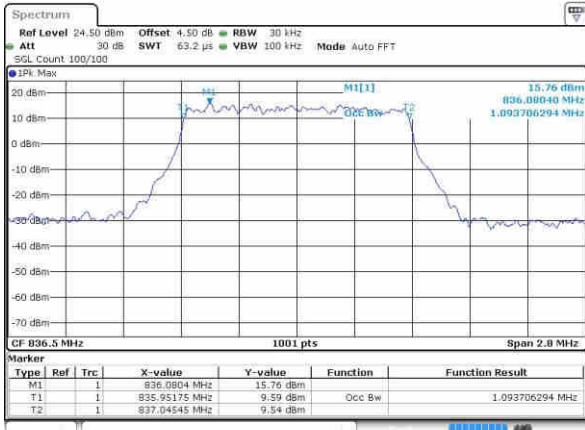

Date: 21 OCT 2016 17:23:52

LTE Band 26

Lowest Channel / 1.4MHz / QPSK

Lowest Channel / 1.4MHz / 16QAM

Middle Channel / 1.4MHz / QPSK

Middle Channel / 1.4MHz / 16QAM

Highest Channel / 1.4MHz / QPSK

Highest Channel / 1.4MHz / 16QAM