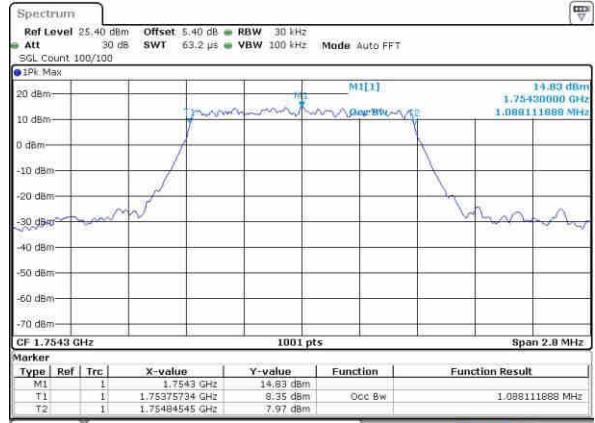

LTE Band 4

Lowest Channel / 1.4MHz / QPSK

Date: 20 OCT 2016 01:27:37

Lowest Channel / 1.4MHz / 16QAM

Date: 20 OCT 2016 01:27:49

Middle Channel / 1.4MHz / QPSK

Date: 20 OCT 2016 01:34:43

Middle Channel / 1.4MHz / 16QAM

Date: 20 OCT 2016 01:34:54

Highest Channel / 1.4MHz / QPSK

Date: 20 OCT 2016 01:37:16

Highest Channel / 1.4MHz / 16QAM

Date: 20 OCT 2016 01:37:27

LTE Band 4

Lowest Channel / 3MHz / QPSK

Date: 20 OCT 2016 01:44:21