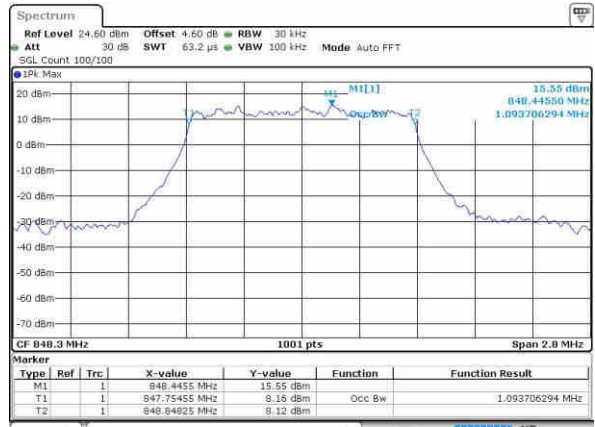

Middle Channel / 20MHz / 16QAM

Date: 20 OCT 2016 03:05:41

Highest Channel / 20MHz / QPSK

Date: 20 OCT 2016 03:08:03

Highest Channel / 20MHz / 16QAM

Date: 20 OCT 2016 03:08:13

LTE Band 5

Lowest Channel / 1.4MHz / QPSK

Date: 20 OCT 2016 03:40:32

Lowest Channel / 1.4MHz / 16QAM

Date: 20 OCT 2016 03:40:42

Middle Channel / 1.4MHz / QPSK

Date: 20 OCT 2016 03:49:35

Middle Channel / 1.4MHz / 16QAM

Date: 20 OCT 2016 03:49:46

Highest Channel / 1.4MHz / QPSK

Date: 20 OCT 2016 03:52:07

Highest Channel / 1.4MHz / 16QAM

Date: 20 OCT 2016 03:52:18

LTE Band 5

Lowest Channel / 3MHz / QPSK

Date: 20.OCT.2016 04:01:11

Lowest Channel / 3MHz / 16QAM

Date: 20.OCT.2016 04:01:21