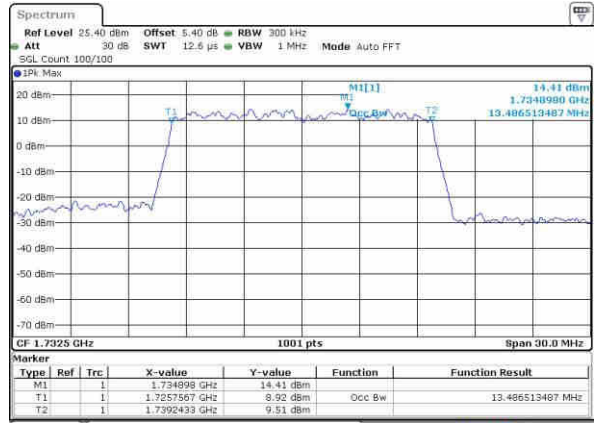

Middle Channel / 15MHz / 16QAM

Date: 20 OCT 2016 02:49:00