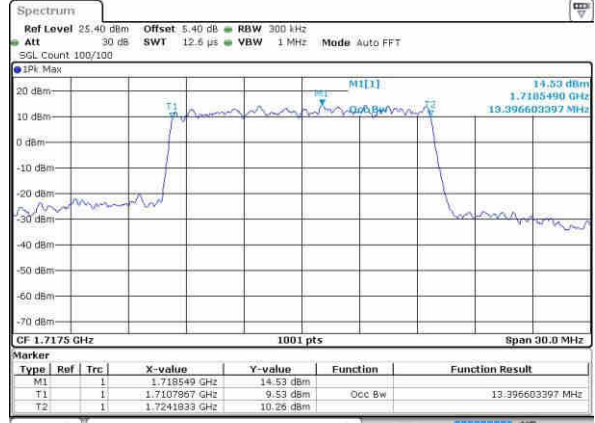

Highest Channel / 10MHz / QPSK

Date: 20 OCT 2016 02:34:40

Highest Channel / 10MHz / 16QAM

Date: 20 OCT 2016 02:34:51

LTE Band 4

Lowest Channel / 15MHz / QPSK

Date: 20 OCT 2016 02:41:45

Lowest Channel / 15MHz / 16QAM