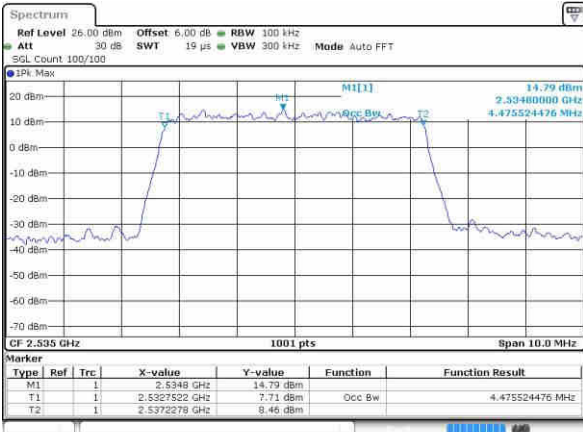

Highest Channel / 10MHz / 16QAM

Date: 20 OCT 2016 04:54:23

LTE Band 7

Lowest Channel / 5MHz / QPSK

Date: 21.OCT.2016 02:48:31

Lowest Channel / 5MHz / 16QAM

Date: 21.OCT.2016 02:48:53

Middle Channel / 5MHz / QPSK

Date: 21.OCT.2016 02:49:35

Middle Channel / 5MHz / 16QAM

Date: 21.OCT.2016 02:49:14

Highest Channel / 5MHz / QPSK

Date: 21.OCT.2016 02:49:56

Highest Channel / 5MHz / 16QAM

Date: 21.OCT.2016 02:50:17

LTE Band 7