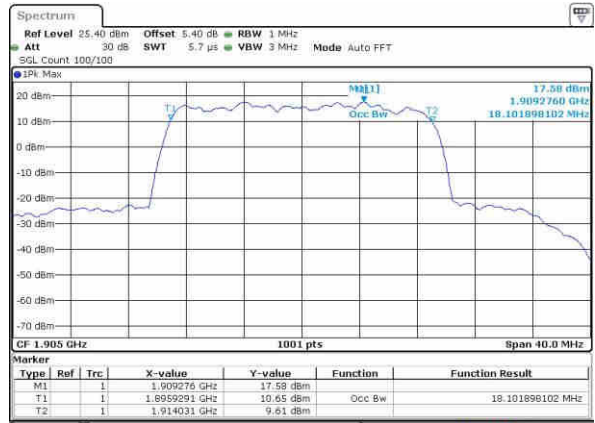

Date: 21.OCT.2016 17:02:24

Highest Channel / 5MHz / 16QAM

Date: 21.OCT.2016 17:02:35

LTE Band 25

Highest Channel / 10MHz / QPSK

Date: 21 OCT 2016 17:09:30

Highest Channel / 10MHz / 16QAM

Date: 21 OCT 2016 17:09:41

Highest Channel / 15MHz / QPSK

Date: 21 OCT 2016 17:16:36

Highest Channel / 15MHz / 16QAM

Date: 21 OCT 2016 17:16:47

Highest Channel / 20MHz / QPSK

Date: 21 OCT 2016 17:23:42

Highest Channel / 20MHz / 16QAM

Date: 21 OCT 2016 17:23:52

LTE Band 26

Lowest Channel / 1.4MHz / QPSK

Lowest Channel / 1.4MHz / 16QAM

Middle Channel / 1.4MHz / QPSK

Middle Channel / 1.4MHz / 16QAM

Highest Channel / 1.4MHz / QPSK

Highest Channel / 1.4MHz / 16QAM