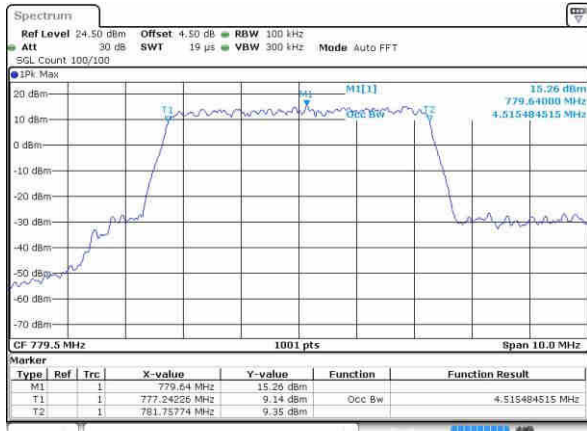

Highest Channel / 10MHz / 16QAM

Date: 21.OCT.2016 12:16:58

LTE Band 13

Lowest Channel / 5MHz / QPSK

Date: 21.OCT.2016 12:44:24

Lowest Channel / 5MHz / 16QAM

Date: 21.OCT.2016 12:44:34

Middle Channel / 5MHz / QPSK

Date: 21.OCT.2016 12:44:56

Middle Channel / 5MHz / 16QAM

Date: 21.OCT.2016 12:44:45

Highest Channel / 5MHz / QPSK

Date: 21.OCT.2016 12:45:08

Highest Channel / 5MHz / 16QAM

Date: 21.OCT.2016 12:45:17

LTE Band 13