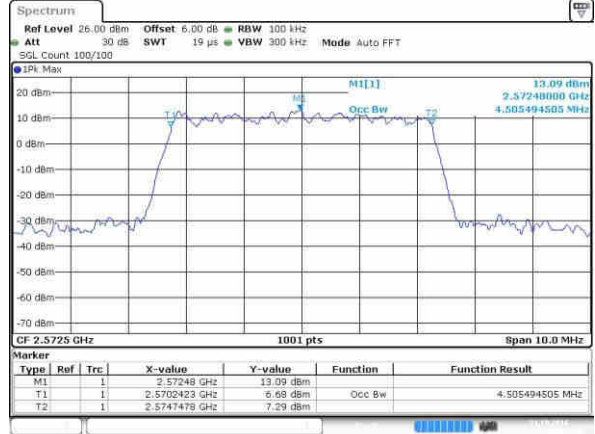

Highest Channel / 15MHz / QPSK

Date: 22.OCT.2016 03:18:11

Highest Channel / 15MHz / 16QAM

Date: 22.OCT.2016 03:18:35

LTE Band 38

Lowest Channel / 5MHz / QPSK

Date: 21.OCT.2016 21:08:18

Lowest Channel / 5MHz / 16QAM