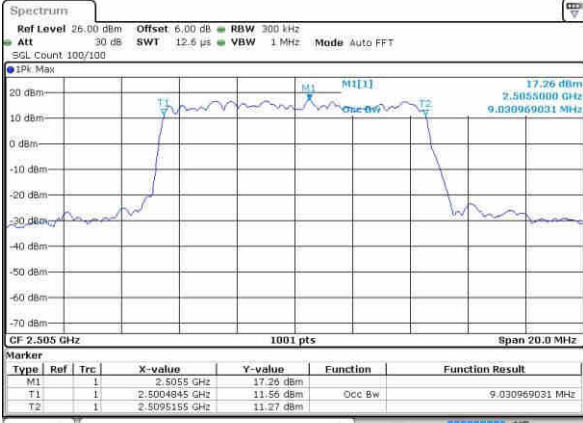

LTE Band 7

Lowest Channel / 10MHz / QPSK

Date: 21.OCT.2016 03:05:15