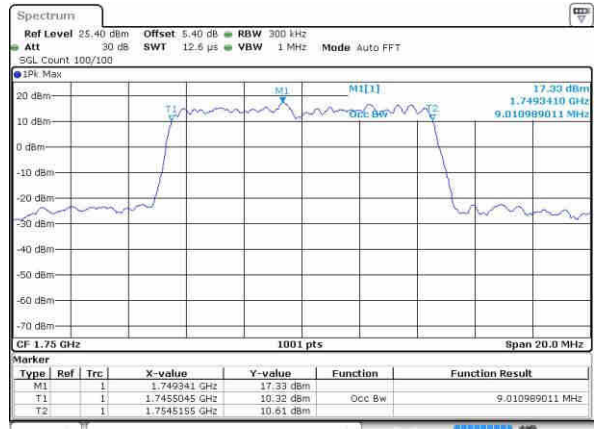

Highest Channel / 10MHz / QPSK

Date: 20 OCT 2016 02:34:40

Highest Channel / 10MHz / 16QAM

Date: 20 OCT 2016 02:34:51

LTE Band 4

Lowest Channel / 15MHz / QPSK

Date: 20 OCT 2016 02:41:45

Lowest Channel / 15MHz / 16QAM