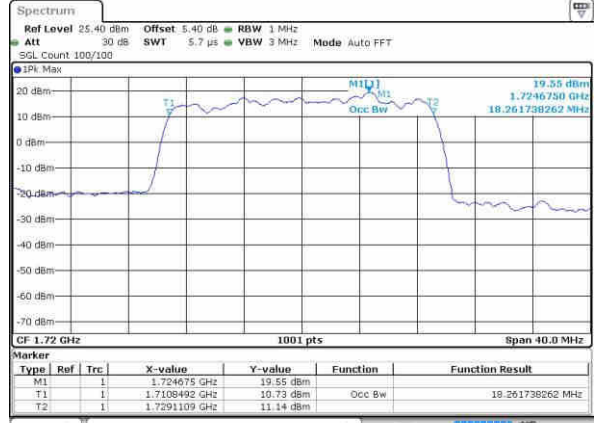

Date: 20 OCT 2016 02:51:32

LTE Band 4

Lowest Channel / 20MHz / QPSK

Date: 20 OCT 2016 02:58:26

Lowest Channel / 20MHz / 16QAM

Date: 20 OCT 2016 02:58:37

Middle Channel / 20MHz / QPSK

Date: 20 OCT 2016 03:05:30

Middle Channel / 20MHz / 16QAM

Date: 20 OCT 2016 03:05:41

Highest Channel / 20MHz / QPSK

Date: 20 OCT 2016 03:08:03

Highest Channel / 20MHz / 16QAM

Date: 20 OCT 2016 03:08:13

LTE Band 5

Lowest Channel / 1.4MHz / QPSK