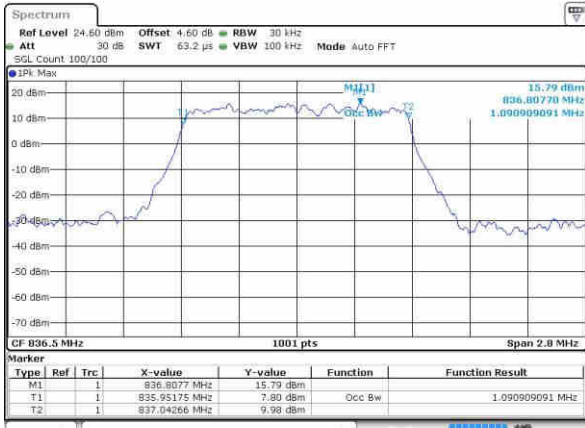

Middle Channel / 1.4MHz / QPSK

Date: 20 OCT 2016 03:49:35