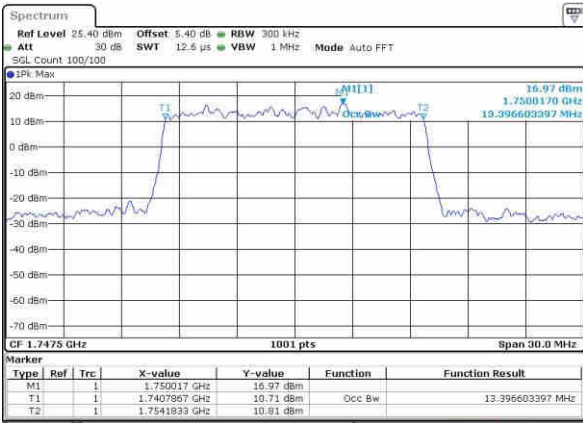

Highest Channel / 10MHz / QPSK

Date: 20 OCT 2016 02:34:40

Highest Channel / 10MHz / 16QAM

Date: 20 OCT 2016 02:34:51

LTE Band 4

Lowest Channel / 15MHz / QPSK

Date: 20 OCT 2016 02:41:45

Lowest Channel / 15MHz / 16QAM

Date: 20 OCT 2016 02:41:55

Middle Channel / 15MHz / QPSK

Date: 20 OCT 2016 02:48:49

Middle Channel / 15MHz / 16QAM

Date: 20 OCT 2016 02:49:00

Highest Channel / 15MHz / QPSK

Date: 20 OCT 2016 02:51:22

Highest Channel / 15MHz / 16QAM

Date: 20 OCT 2016 02:51:32

LTE Band 4

Lowest Channel / 20MHz / QPSK

Date: 20 OCT 2016 02:58:26

Lowest Channel / 20MHz / 16QAM

Date: 20 OCT 2016 02:58:37

Middle Channel / 20MHz / QPSK

Date: 20 OCT 2016 03:05:30