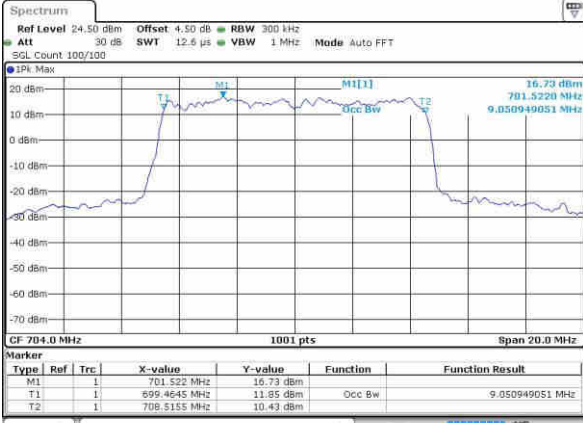

LTE Band 12

Lowest Channel / 5MHz / QPSK

Date: 21.OCT.2016 11:59:25

Lowest Channel / 5MHz / 16QAM

Date: 21.OCT.2016 11:59:38

Middle Channel / 5MHz / QPSK

Date: 21.OCT.2016 11:59:57

Middle Channel / 5MHz / 16QAM

Date: 21.OCT.2016 11:59:46

Highest Channel / 5MHz / QPSK

Date: 21.OCT.2016 12:00:07

Highest Channel / 5MHz / 16QAM

Date: 21.OCT.2016 12:00:18

LTE Band 12

Lowest Channel / 10MHz / QPSK

Date: 21.OCT.2016 12:16:05

Lowest Channel / 10MHz / 16QAM

Date: 21.OCT.2016 12:16:16

Middle Channel / 10MHz / QPSK

Date: 21.OCT.2016 12:16:37

Middle Channel / 10MHz / 16QAM

Date: 21.OCT.2016 12:16:26

Highest Channel / 10MHz / QPSK

Date: 21.OCT.2016 12:16:48