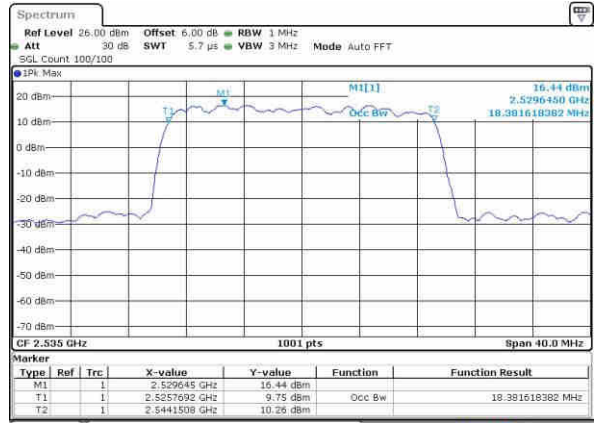

Date: 21.OCT.2016 03:23:21

LTE Band 7

Lowest Channel / 20MHz / QPSK

Date: 21.OCT.2016 03:39:01

Lowest Channel / 20MHz / 16QAM

Date: 21.OCT.2016 03:38:40

Middle Channel / 20MHz / QPSK

Date: 21.OCT.2016 03:39:22

Middle Channel / 20MHz / 16QAM

Date: 21.OCT.2016 03:39:43

Highest Channel / 20MHz / QPSK

Date: 21.OCT.2016 03:40:28

Highest Channel / 20MHz / 16QAM

Date: 21.OCT.2016 03:40:05

LTE Band 12

Lowest Channel / 1.4MHz / QPSK