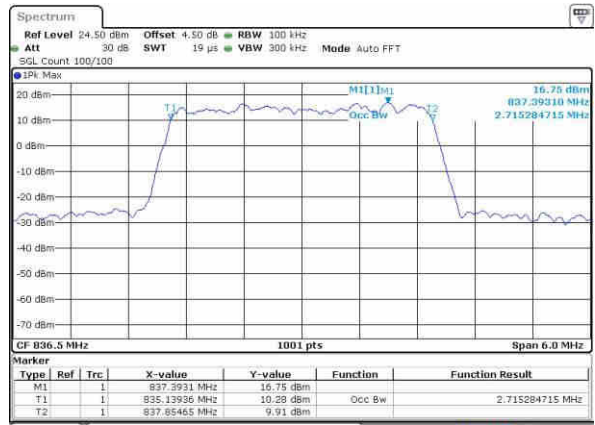

Date: 21 OCT 2016 17:23:52

LTE Band 26

Lowest Channel / 1.4MHz / QPSK

Lowest Channel / 1.4MHz / 16QAM

Middle Channel / 1.4MHz / QPSK

Middle Channel / 1.4MHz / 16QAM

Highest Channel / 1.4MHz / QPSK

Highest Channel / 1.4MHz / 16QAM

LTE Band 26

Lowest Channel / 3MHz / QPSK

Date: 22.OCT.2016 02:07:03

Lowest Channel / 3MHz / 16QAM

Date: 22.OCT.2016 02:07:39

Middle Channel / 3MHz / QPSK

Date: 22.OCT.2016 02:09:34

Middle Channel / 3MHz / 16QAM

Date: 22.OCT.2016 02:08:58

Highest Channel / 3MHz / QPSK

Date: 22.OCT.2016 02:10:52

Highest Channel / 3MHz / 16QAM

Date: 22.OCT.2016 02:11:38

LTE Band 26

Lowest Channel / 5MHz / QPSK

Date: 22.OCT.2016 02:30:51