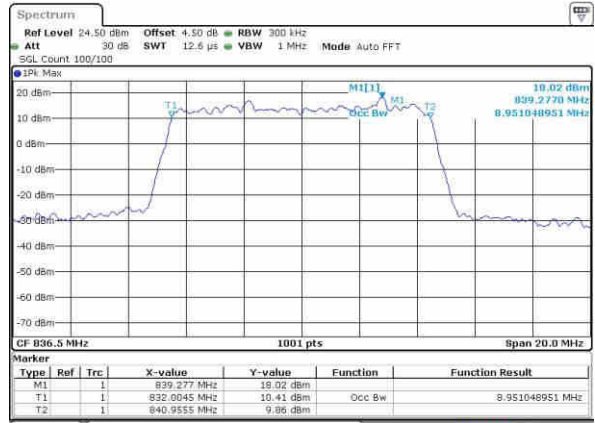

Highest Channel / 5MHz / 16QAM

Date: 22.OCT.2016 02:41:37

LTE Band 26

Lowest Channel / 10MHz / QPSK

Date: 22.OCT.2016 02:53:34

Lowest Channel / 10MHz / 16QAM

Date: 22.OCT.2016 02:54:34

Middle Channel / 10MHz / QPSK

Date: 22.OCT.2016 02:58:12

Middle Channel / 10MHz / 16QAM

Date: 22.OCT.2016 02:58:28

Highest Channel / 10MHz / QPSK

Date: 22.OCT.2016 02:57:35

Highest Channel / 10MHz / 16QAM

Date: 22.OCT.2016 02:58:21

LTE Band 26