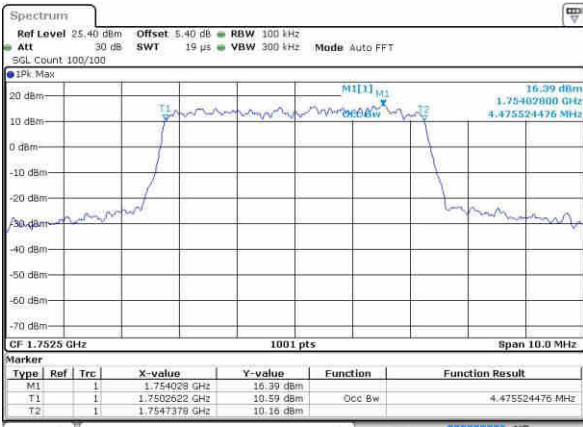

Highest Channel / 3MHz / 16QAM

Date: 20 OCT 2016 01:54:08

LTE Band 4

Lowest Channel / 5MHz / QPSK

Date: 20 OCT 2016 02:01:02

Lowest Channel / 5MHz / 16QAM

Date: 20 OCT 2016 02:01:13

Middle Channel / 5MHz / QPSK

Date: 20 OCT 2016 02:08:07

Middle Channel / 5MHz / 16QAM

Date: 20 OCT 2016 02:08:17

Highest Channel / 5MHz / QPSK

Date: 20 OCT 2016 02:10:39

Highest Channel / 5MHz / 16QAM

Date: 20 OCT 2016 02:10:50

LTE Band 4