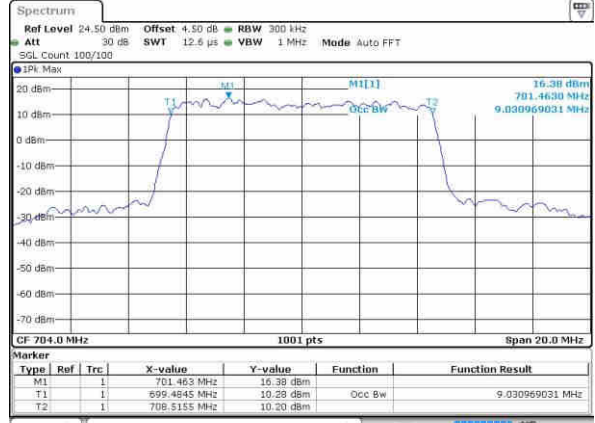

Lowest Channel / 10MHz / 16QAM

Date: 21.OCT.2016 12:16:16