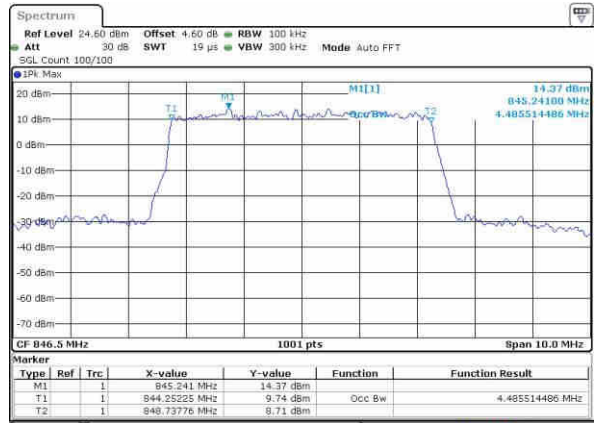

LTE Band 5

Lowest Channel / 5MHz / QPSK

Date: 20 OCT 2016 04:21:55

Lowest Channel / 5MHz / 16QAM

Date: 20 OCT 2016 04:22:06

Middle Channel / 5MHz / QPSK

Date: 20 OCT 2016 04:31:02

Middle Channel / 5MHz / 16QAM

Date: 20 OCT 2016 04:31:12

Highest Channel / 5MHz / QPSK

Date: 20 OCT 2016 04:33:33

Highest Channel / 5MHz / 16QAM

Date: 20 OCT 2016 04:33:44

LTE Band 5

Lowest Channel / 10MHz / QPSK

Date: 20 OCT 2016 04:42:37