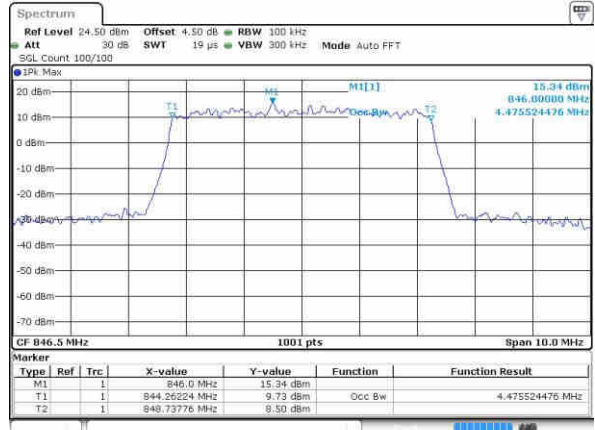

Highest Channel / 5MHz / 16QAM

Date: 22.OCT.2016 02:41:37