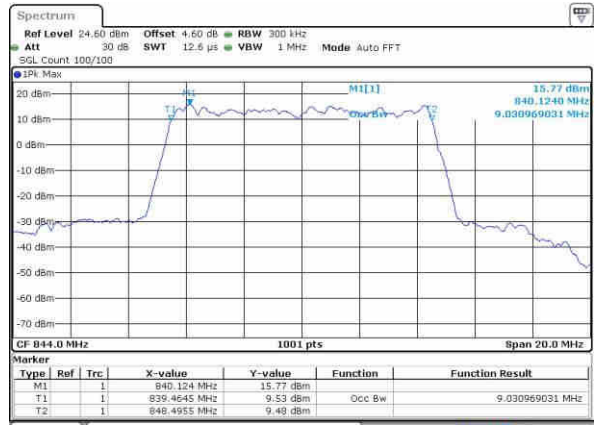

Date: 20 OCT 2016 04:31:12

Highest Channel / 5MHz / QPSK

Date: 20 OCT 2016 04:33:33

Highest Channel / 5MHz / 16QAM

Date: 20 OCT 2016 04:33:44

LTE Band 5

Lowest Channel / 10MHz / QPSK

Date: 20 OCT 2016 04:42:37

Lowest Channel / 10MHz / 16QAM

Date: 20 OCT 2016 04:42:48

Middle Channel / 10MHz / QPSK

Date: 20 OCT 2016 04:51:41

Middle Channel / 10MHz / 16QAM

Date: 20 OCT 2016 04:51:51

Highest Channel / 10MHz / QPSK

Date: 20 OCT 2016 04:54:13

Highest Channel / 10MHz / 16QAM

Date: 20 OCT 2016 04:54:23

LTE Band 7

Lowest Channel / 5MHz / QPSK

Date: 21.OCT.2016 02:48:31

Lowest Channel / 5MHz / 16QAM

Date: 21.OCT.2016 02:48:53

Middle Channel / 5MHz / QPSK