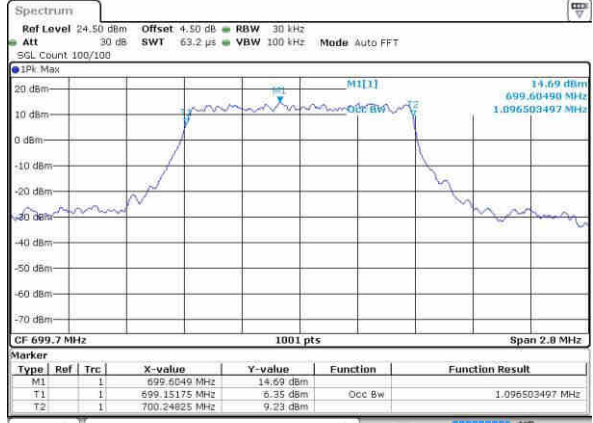

Middle Channel / 20MHz / 16QAM

Date: 21.OCT.2016 03:39:43

Highest Channel / 20MHz / QPSK

Date: 21.OCT.2016 03:40:28

Highest Channel / 20MHz / 16QAM

Date: 21.OCT.2016 03:40:05

LTE Band 12

Lowest Channel / 1.4MHz / QPSK

Date: 21.OCT.2016 11:26:04

Lowest Channel / 1.4MHz / 16QAM

Date: 21.OCT.2016 11:26:14

Middle Channel / 1.4MHz / QPSK

Date: 21.OCT.2016 11:26:36

Middle Channel / 1.4MHz / 16QAM

Date: 21.OCT.2016 11:26:25

Highest Channel / 1.4MHz / QPSK