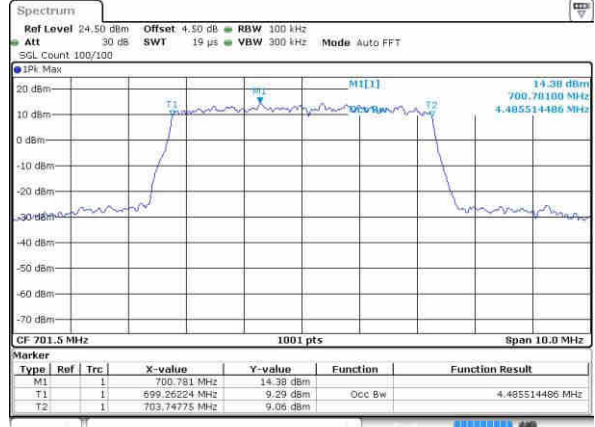

Lowest Channel / 5MHz / 16QAM

Date: 21.OCT.2016 11:59:38