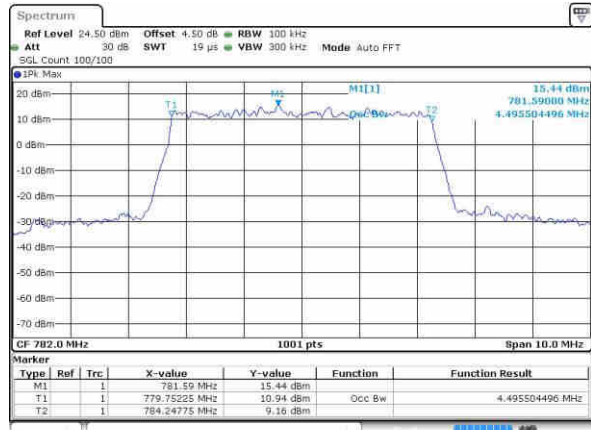

Middle Channel / 5MHz / 16QAM

Date: 21.OCT.2016 12:44:45