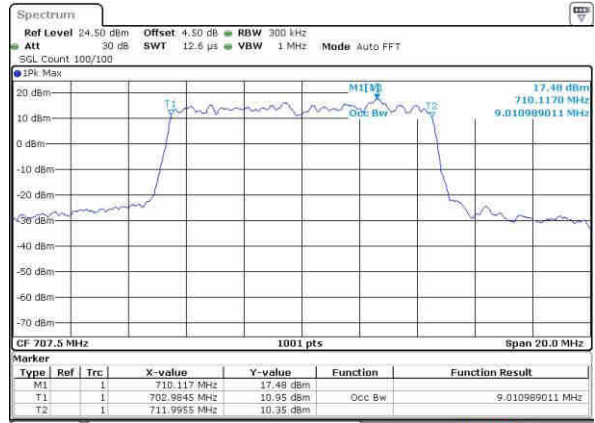

Date: 21.OCT.2016 11:59:46

Highest Channel / 5MHz / QPSK

Date: 21.OCT.2016 12:00:07

Highest Channel / 5MHz / 16QAM

Date: 21.OCT.2016 12:00:18

LTE Band 12

Lowest Channel / 10MHz / QPSK

Date: 21.OCT.2016 12:16:05

Lowest Channel / 10MHz / 16QAM

Date: 21.OCT.2016 12:16:16

Middle Channel / 10MHz / QPSK

Date: 21.OCT.2016 12:16:37

Middle Channel / 10MHz / 16QAM

Date: 21.OCT.2016 12:16:26

Highest Channel / 10MHz / QPSK

Date: 21.OCT.2016 12:16:48

Highest Channel / 10MHz / 16QAM

Date: 21.OCT.2016 12:16:58

LTE Band 13

Lowest Channel / 5MHz / QPSK

Date: 21.OCT.2016 12:44:24

Lowest Channel / 5MHz / 16QAM

Date: 21.OCT.2016 12:44:34

Middle Channel / 5MHz / QPSK