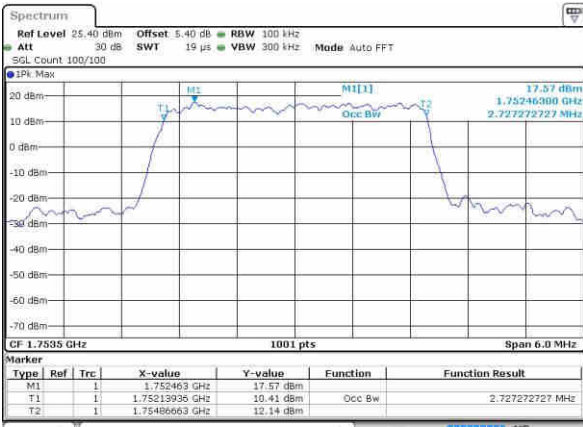

Date: 20 OCT 2016 01:34:54

Highest Channel / 1.4MHz / QPSK

Date: 20 OCT 2016 01:37:16

Highest Channel / 1.4MHz / 16QAM

Date: 20 OCT 2016 01:37:27

LTE Band 4

Lowest Channel / 3MHz / QPSK

Date: 20 OCT 2016 01:44:21

Lowest Channel / 3MHz / 16QAM

Date: 20 OCT 2016 01:44:31

Middle Channel / 3MHz / QPSK

Date: 20 OCT 2016 01:51:25

Middle Channel / 3MHz / 16QAM

Date: 20 OCT 2016 01:51:38

Highest Channel / 3MHz / QPSK

Date: 20 OCT 2016 01:53:58

Highest Channel / 3MHz / 16QAM

Date: 20 OCT 2016 01:54:08

LTE Band 4

Lowest Channel / 5MHz / QPSK

Date: 20 OCT 2016 02:01:02

Lowest Channel / 5MHz / 16QAM

Date: 20 OCT 2016 02:01:13

Middle Channel / 5MHz / QPSK