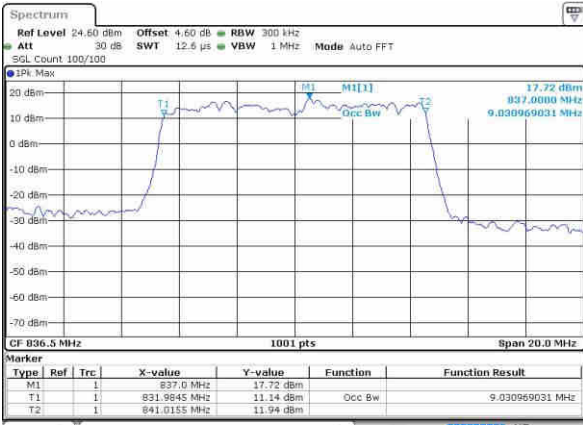

Middle Channel / 10MHz / QPSK

Date: 20 OCT 2016 04:51:41