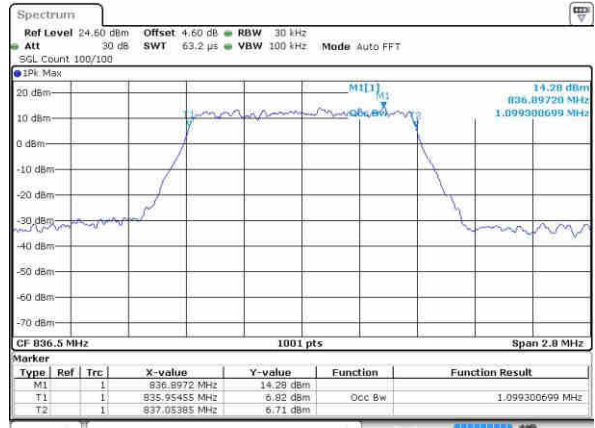

Middle Channel / 20MHz / 16QAM

Date: 20 OCT 2016 03:05:41

Highest Channel / 20MHz / QPSK

Date: 20 OCT 2016 03:08:03

Highest Channel / 20MHz / 16QAM

Date: 20 OCT 2016 03:08:13

LTE Band 5

Lowest Channel / 1.4MHz / QPSK

Date: 20 OCT 2016 03:40:32

Lowest Channel / 1.4MHz / 16QAM

Date: 20 OCT 2016 03:40:42

Middle Channel / 1.4MHz / QPSK

Date: 20 OCT 2016 03:49:35

Middle Channel / 1.4MHz / 16QAM

Date: 20 OCT 2016 03:49:46

Highest Channel / 1.4MHz / QPSK

Date: 20 OCT 2016 03:52:07

Highest Channel / 1.4MHz / 16QAM

Date: 20 OCT 2016 03:52:18

LTE Band 5

Lowest Channel / 3MHz / QPSK

Date: 20.OCT.2016 04:01:11

Lowest Channel / 3MHz / 16QAM

Date: 20.OCT.2016 04:01:21