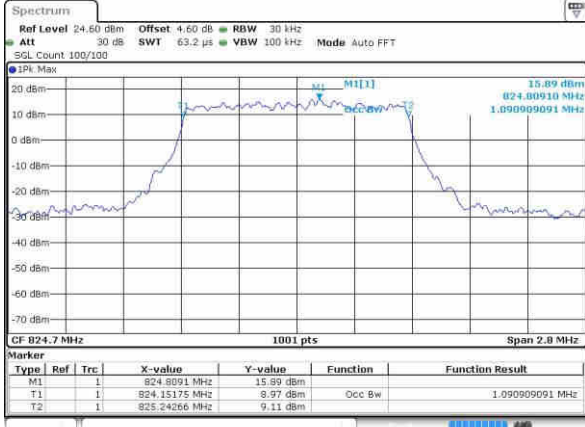

Middle Channel / 20MHz / 16QAM

Date: 20 OCT 2016 03:05:41

Highest Channel / 20MHz / QPSK

Date: 20 OCT 2016 03:08:03

Highest Channel / 20MHz / 16QAM

Date: 20 OCT 2016 03:08:13

LTE Band 5

Lowest Channel / 1.4MHz / QPSK