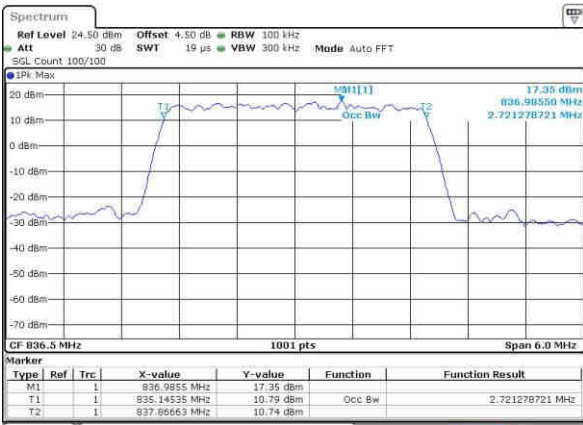

LTE Band 26

Lowest Channel / 3MHz / QPSK

Date: 22.OCT.2016 02:07:03

Lowest Channel / 3MHz / 16QAM

Date: 22.OCT.2016 02:07:39

Middle Channel / 3MHz / QPSK

Date: 22.OCT.2016 02:09:34

Middle Channel / 3MHz / 16QAM

Date: 22.OCT.2016 02:08:58

Highest Channel / 3MHz / QPSK

Date: 22.OCT.2016 02:10:52

Highest Channel / 3MHz / 16QAM

Date: 22.OCT.2016 02:11:38

LTE Band 26

Lowest Channel / 5MHz / QPSK

Date: 22.OCT.2016 02:30:51