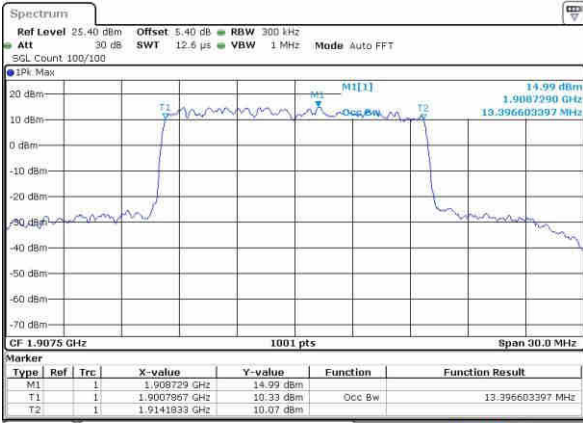

Highest Channel / 15MHz / QPSK

Date: 21 OCT 2016 17:16:36