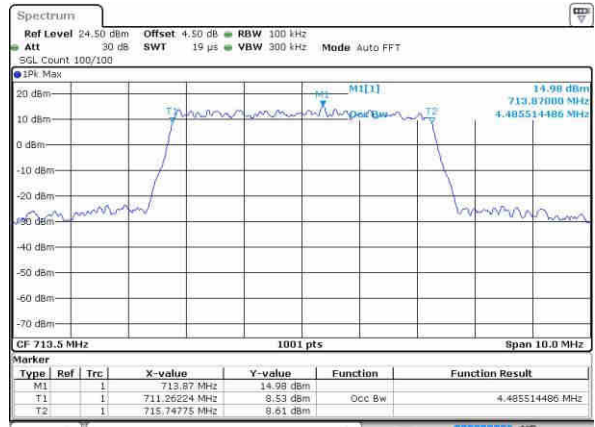

Highest Channel / 5MHz / 16QAM

Date: 21.OCT.2016 12:00:18