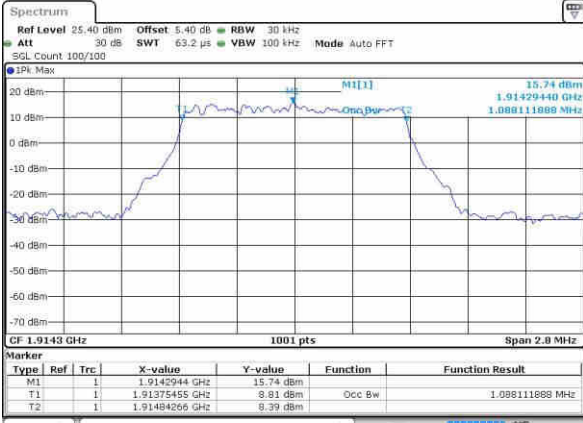

Date: 21.OCT.2016 16:07:44

LTE Band 17

Lowest Channel / 10MHz / QPSK

Date: 21.OCT.2016 16:14:37

Lowest Channel / 10MHz / 16QAM

Date: 21.OCT.2016 16:14:48

Middle Channel / 10MHz / QPSK

Date: 21.OCT.2016 16:21:42

Middle Channel / 10MHz / 16QAM

Date: 21.OCT.2016 16:21:52

Highest Channel / 10MHz / QPSK

Date: 21.OCT.2016 16:24:14

Highest Channel / 10MHz / 16QAM

Date: 21.OCT.2016 16:24:24

LTE Band 25

Highest Channel / 1.4MHz / QPSK