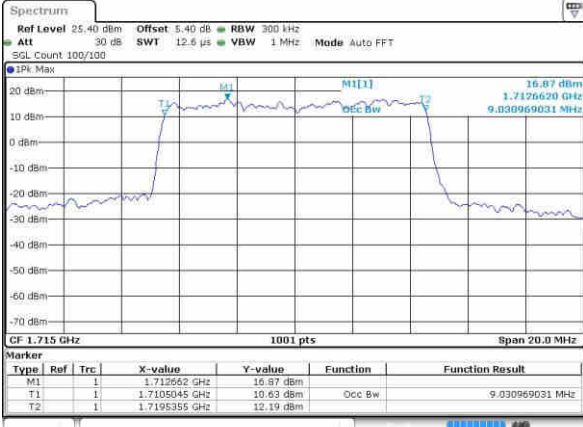

LTE Band 4

Lowest Channel / 10MHz / QPSK

Date: 20 OCT 2016 02:25:04