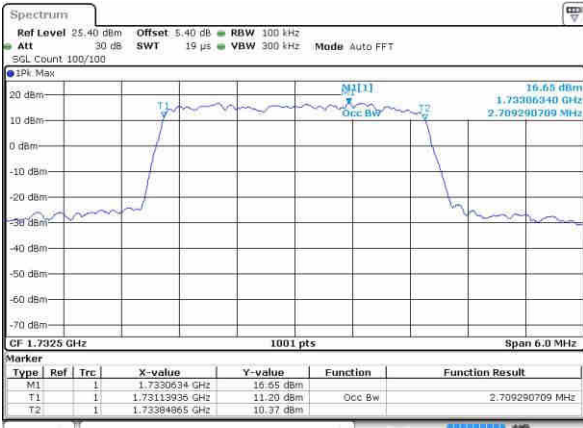

Middle Channel / 3MHz / QPSK

Date: 20 OCT 2016 01:51:25