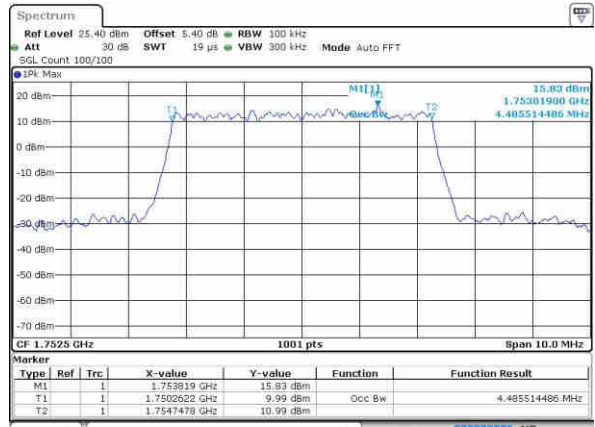

Date: 20 OCT 2016 02:08:07

Middle Channel / 5MHz / 16QAM

Date: 20 OCT 2016 02:08:17

Highest Channel / 5MHz / QPSK

Date: 20 OCT 2016 02:10:39

Highest Channel / 5MHz / 16QAM

Date: 20 OCT 2016 02:10:50

LTE Band 4