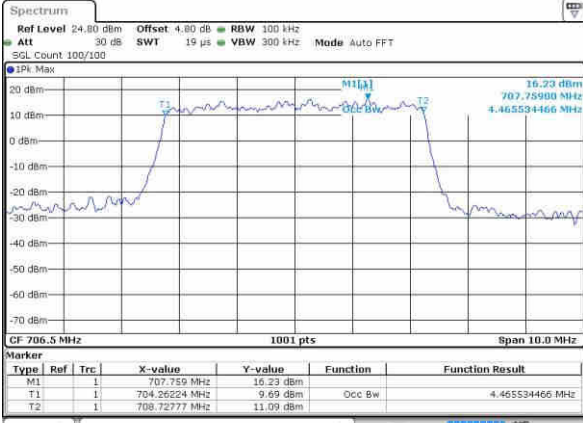

Date: 21.OCT.2016 12:44:56

Middle Channel / 5MHz / 16QAM

Date: 21.OCT.2016 12:44:45

Highest Channel / 5MHz / QPSK

Date: 21.OCT.2016 12:45:08

Highest Channel / 5MHz / 16QAM

Date: 21.OCT.2016 12:45:17

LTE Band 13

Middle Channel / 10MHz / QPSK

Date: 21.OCT.2016 13:05:16

Middle Channel / 10MHz / 16QAM

Date: 21.OCT.2016 13:05:05

LTE Band 17

Lowest Channel / 5MHz / QPSK

Date: 21.OCT.2016 15:57:57

Lowest Channel / 5MHz / 16QAM