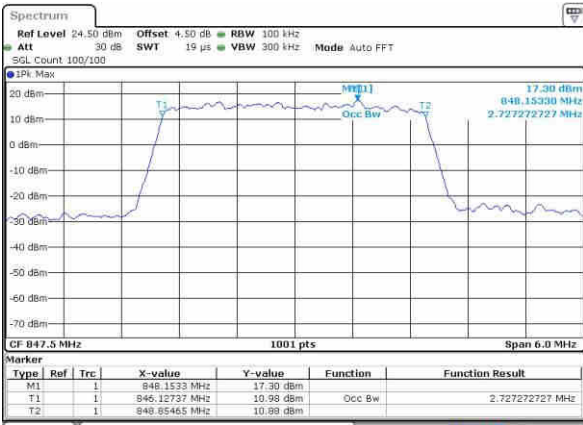

LTE Band 26

Lowest Channel / 3MHz / QPSK

Date: 22.OCT.2016 02:07:03

Lowest Channel / 3MHz / 16QAM

Date: 22.OCT.2016 02:07:39

Middle Channel / 3MHz / QPSK

Date: 22.OCT.2016 02:09:34

Middle Channel / 3MHz / 16QAM

Date: 22.OCT.2016 02:08:58

Highest Channel / 3MHz / QPSK

Date: 22.OCT.2016 02:10:52

Highest Channel / 3MHz / 16QAM

Date: 22.OCT.2016 02:11:38

LTE Band 26

Lowest Channel / 5MHz / QPSK

Date: 22.OCT.2016 02:30:51