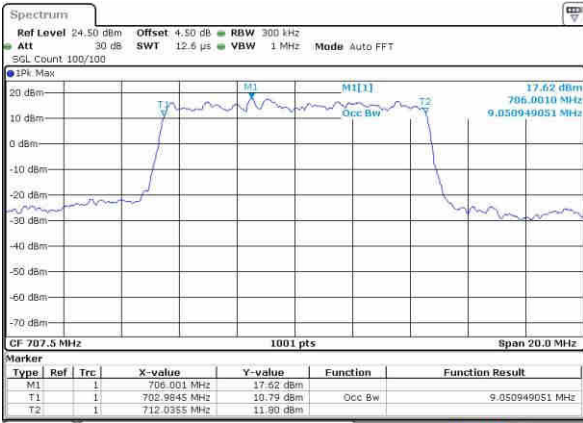

LTE Band 12

Lowest Channel / 5MHz / QPSK

Date: 21.OCT.2016 11:59:25

Lowest Channel / 5MHz / 16QAM

Date: 21.OCT.2016 11:59:38

Middle Channel / 5MHz / QPSK

Date: 21.OCT.2016 11:59:57

Middle Channel / 5MHz / 16QAM

Date: 21.OCT.2016 11:59:46

Highest Channel / 5MHz / QPSK

Date: 21.OCT.2016 12:00:07

Highest Channel / 5MHz / 16QAM

Date: 21.OCT.2016 12:00:18

LTE Band 12

Lowest Channel / 10MHz / QPSK

Date: 21.OCT.2016 12:16:05

Lowest Channel / 10MHz / 16QAM

Date: 21.OCT.2016 12:16:16

Middle Channel / 10MHz / QPSK

Date: 21.OCT.2016 12:16:37

Middle Channel / 10MHz / 16QAM

Date: 21.OCT.2016 12:16:26

Highest Channel / 10MHz / QPSK

Date: 21.OCT.2016 12:16:48