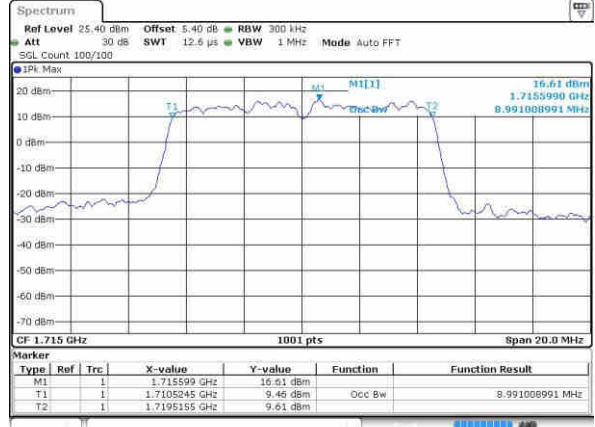

Lowest Channel / 10MHz / 16QAM

Date: 20 OCT 2016 02:25:14