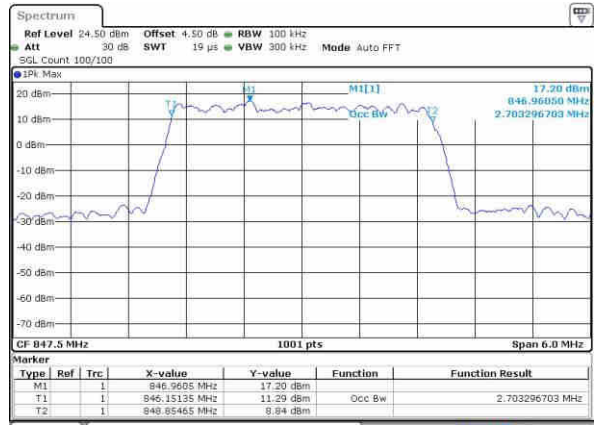

LTE Band 26

Lowest Channel / 3MHz / QPSK

Date: 22.OCT.2016 02:07:03

Lowest Channel / 3MHz / 16QAM

Date: 22.OCT.2016 02:07:39

Middle Channel / 3MHz / QPSK

Date: 22.OCT.2016 02:09:34

Middle Channel / 3MHz / 16QAM

Date: 22.OCT.2016 02:08:58

Highest Channel / 3MHz / QPSK

Date: 22.OCT.2016 02:10:52

Highest Channel / 3MHz / 16QAM

Date: 22.OCT.2016 02:11:38

LTE Band 26

Lowest Channel / 5MHz / QPSK

Date: 22.OCT.2016 02:30:51