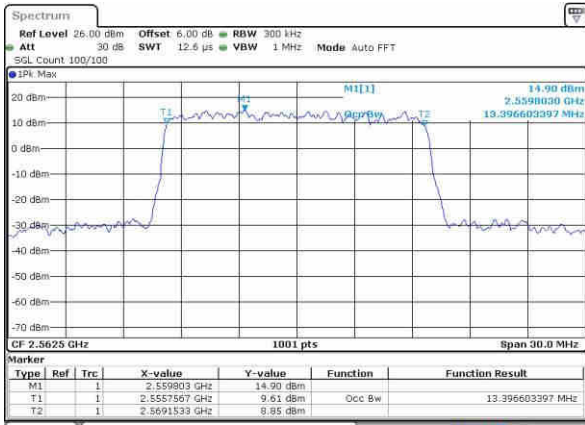

Date: 21.OCT.2016 03:21:57

Middle Channel / 15MHz / QPSK

Date: 21.OCT.2016 03:22:39

Middle Channel / 15MHz / 16QAM

Date: 21.OCT.2016 03:23:00

Highest Channel / 15MHz / QPSK

Date: 21.OCT.2016 03:23:43

Highest Channel / 15MHz / 16QAM