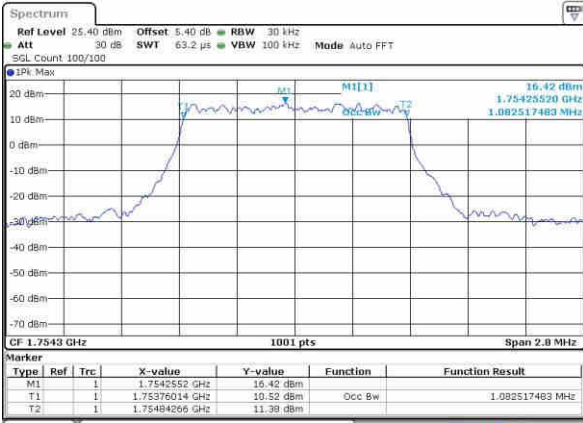

LTE Band 4

Lowest Channel / 1.4MHz / QPSK

Date: 20 OCT 2016 01:27:37

Lowest Channel / 1.4MHz / 16QAM

Date: 20 OCT 2016 01:27:49

Middle Channel / 1.4MHz / QPSK

Date: 20 OCT 2016 01:34:43

Middle Channel / 1.4MHz / 16QAM

Date: 20 OCT 2016 01:34:54

Highest Channel / 1.4MHz / QPSK

Date: 20 OCT 2016 01:37:16

Highest Channel / 1.4MHz / 16QAM

Date: 20 OCT 2016 01:37:27

LTE Band 4

Lowest Channel / 3MHz / QPSK

Date: 20 OCT 2016 01:44:21