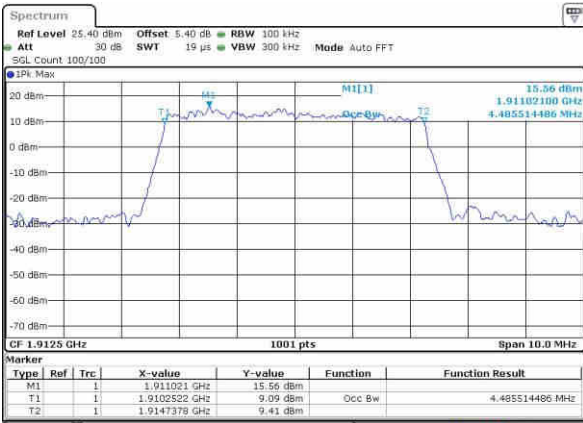

Middle Channel / 10MHz / 16QAM

Date: 21.OCT.2016 16:21:52

Highest Channel / 10MHz / QPSK

Date: 21.OCT.2016 16:24:14

Highest Channel / 10MHz / 16QAM

Date: 21.OCT.2016 16:24:24

LTE Band 25

Highest Channel / 1.4MHz / QPSK

Date: 21.OCT.2016 17:51:42

Highest Channel / 1.4MHz / 16QAM

Date: 21.OCT.2016 17:51:53

Highest Channel / 3MHz / QPSK

Date: 21.OCT.2016 16:55:19

Highest Channel / 3MHz / 16QAM

Date: 21.OCT.2016 16:55:29

Highest Channel / 5MHz / QPSK

Date: 21.OCT.2016 17:02:24

Highest Channel / 5MHz / 16QAM

Date: 21.OCT.2016 17:02:35

LTE Band 25

Highest Channel / 10MHz / QPSK

Date: 21 OCT 2016 17:09:30

Highest Channel / 10MHz / 16QAM

Date: 21 OCT 2016 17:09:41