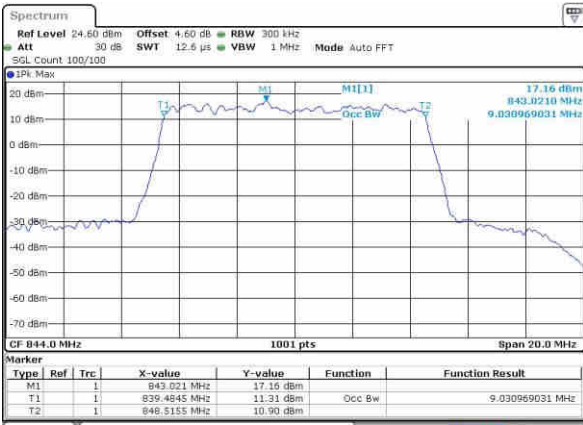

Date: 20 OCT 2016 04:31:12

Highest Channel / 5MHz / QPSK

Date: 20 OCT 2016 04:33:33

Highest Channel / 5MHz / 16QAM

Date: 20 OCT 2016 04:33:44

LTE Band 5

Lowest Channel / 10MHz / QPSK

Date: 20 OCT 2016 04:42:37

Lowest Channel / 10MHz / 16QAM

Date: 20 OCT 2016 04:42:48

Middle Channel / 10MHz / QPSK

Date: 20 OCT 2016 04:51:41

Middle Channel / 10MHz / 16QAM

Date: 20 OCT 2016 04:51:51

Highest Channel / 10MHz / QPSK

Date: 20 OCT 2016 04:54:13

Highest Channel / 10MHz / 16QAM

Date: 20 OCT 2016 04:54:23

LTE Band 7

Lowest Channel / 5MHz / QPSK

Date: 21.OCT.2016 02:48:31

Lowest Channel / 5MHz / 16QAM

Date: 21.OCT.2016 02:48:53

Middle Channel / 5MHz / QPSK