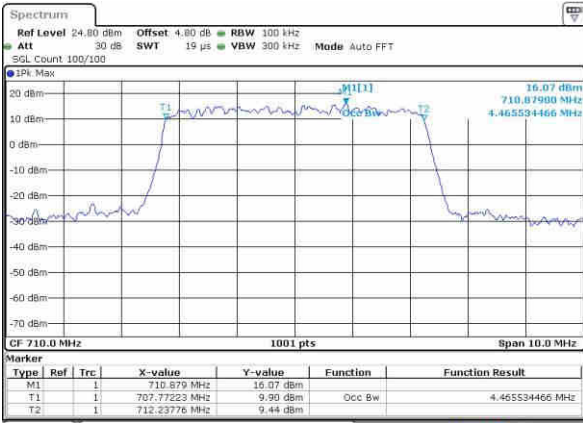

Middle Channel / 5MHz / QPSK

Date: 21.OCT.2016 16:05:01