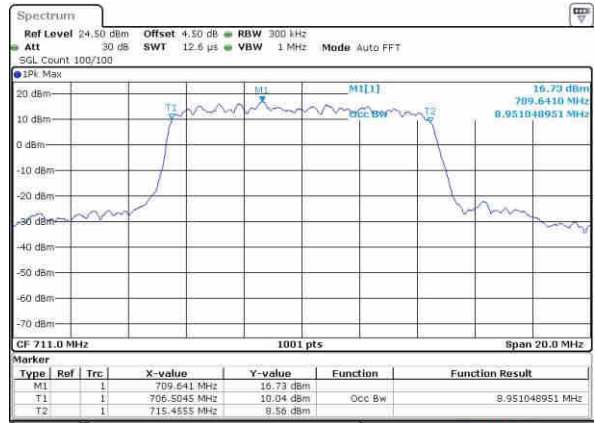

Date: 21.OCT.2016 11:59:46

Highest Channel / 5MHz / QPSK

Date: 21.OCT.2016 12:00:07

Highest Channel / 5MHz / 16QAM

Date: 21.OCT.2016 12:00:18

LTE Band 12

Lowest Channel / 10MHz / QPSK

Date: 21.OCT.2016 12:16:05

Lowest Channel / 10MHz / 16QAM

Date: 21.OCT.2016 12:16:16

Middle Channel / 10MHz / QPSK

Date: 21.OCT.2016 12:16:37

Middle Channel / 10MHz / 16QAM

Date: 21.OCT.2016 12:16:26

Highest Channel / 10MHz / QPSK

Date: 21.OCT.2016 12:16:48

Highest Channel / 10MHz / 16QAM

Date: 21.OCT.2016 12:16:58

LTE Band 13

Lowest Channel / 5MHz / QPSK

Date: 21.OCT.2016 12:44:24

Lowest Channel / 5MHz / 16QAM

Date: 21.OCT.2016 12:44:34

Middle Channel / 5MHz / QPSK