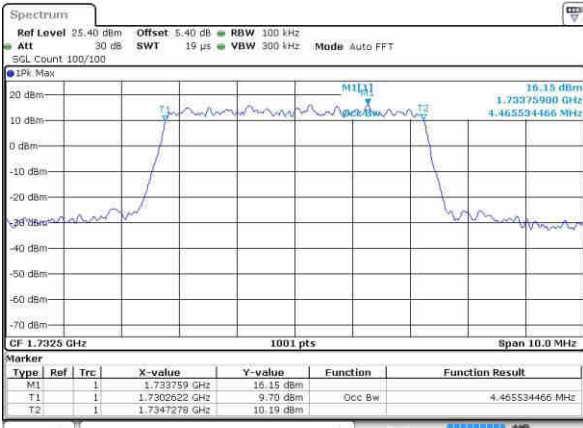

Highest Channel / 3MHz / 16QAM

Date: 20 OCT 2016 01:54:08

LTE Band 4

Lowest Channel / 5MHz / QPSK

Date: 20 OCT 2016 02:01:02

Lowest Channel / 5MHz / 16QAM

Date: 20 OCT 2016 02:01:13

Middle Channel / 5MHz / QPSK

Date: 20 OCT 2016 02:08:07

Middle Channel / 5MHz / 16QAM

Date: 20 OCT 2016 02:08:17

Highest Channel / 5MHz / QPSK

Date: 20 OCT 2016 02:10:39

Highest Channel / 5MHz / 16QAM

Date: 20 OCT 2016 02:10:50

LTE Band 4