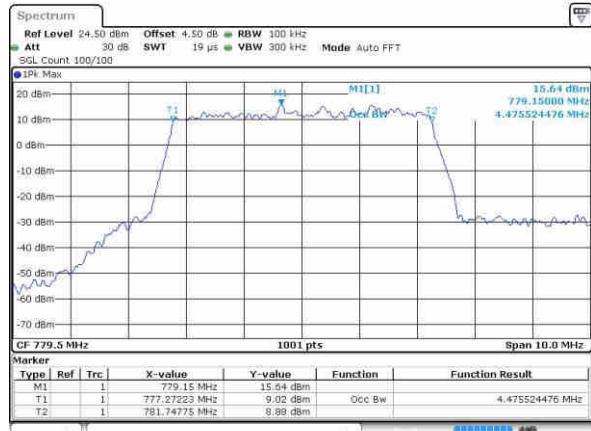

Highest Channel / 10MHz / 16QAM

Date: 21.OCT.2016 12:16:58

LTE Band 13

Lowest Channel / 5MHz / QPSK

Date: 21.OCT.2016 12:44:24

Lowest Channel / 5MHz / 16QAM

Date: 21.OCT.2016 12:44:34

Middle Channel / 5MHz / QPSK

Date: 21.OCT.2016 12:44:56

Middle Channel / 5MHz / 16QAM

Date: 21.OCT.2016 12:44:45

Highest Channel / 5MHz / QPSK

Date: 21.OCT.2016 12:45:08

Highest Channel / 5MHz / 16QAM

Date: 21.OCT.2016 12:45:17

LTE Band 13