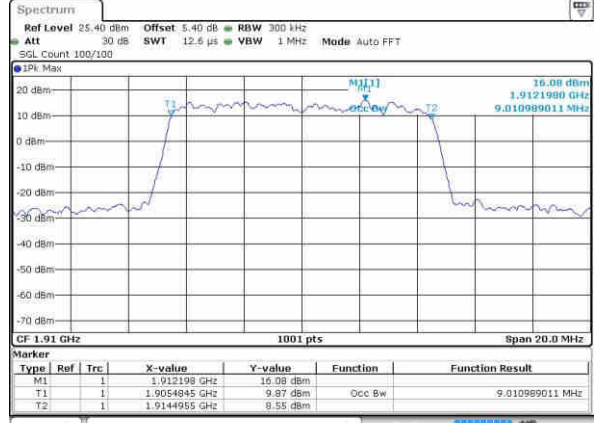

Date: 21.OCT.2016 17:02:24

Highest Channel / 5MHz / 16QAM

Date: 21.OCT.2016 17:02:35

LTE Band 25

Highest Channel / 10MHz / QPSK

Date: 21 OCT 2016 17:09:30

Highest Channel / 10MHz / 16QAM

Date: 21 OCT 2016 17:09:41