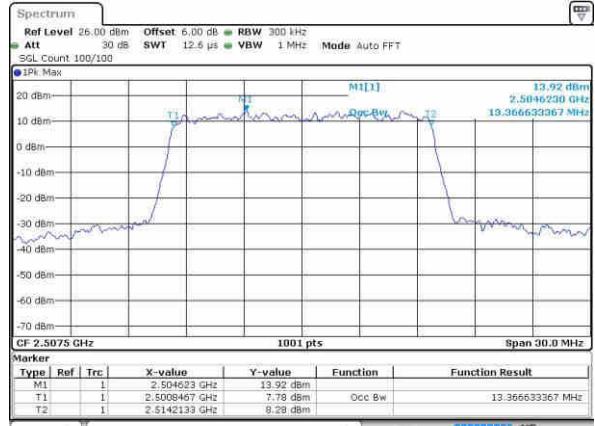

Highest Channel / 10MHz / QPSK

Date: 21.OCT.2016 03:06:39

Highest Channel / 10MHz / 16QAM

Date: 21.OCT.2016 03:07:00

LTE Band 7

Lowest Channel / 15MHz / QPSK

Date: 21.OCT.2016 03:22:18

Lowest Channel / 15MHz / 16QAM