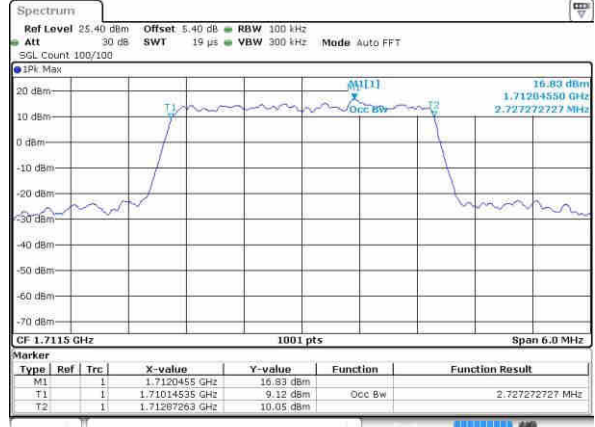

Lowest Channel / 3MHz / 16QAM

Date: 20 OCT 2016 01:44:31