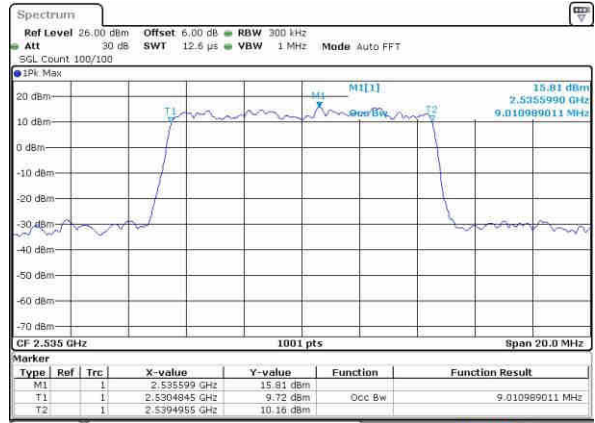

Date: 21.OCT.2016 02:49:35

Middle Channel / 5MHz / 16QAM

Date: 21.OCT.2016 02:49:14

Highest Channel / 5MHz / QPSK

Date: 21.OCT.2016 02:49:56

Highest Channel / 5MHz / 16QAM

Date: 21.OCT.2016 02:50:17

LTE Band 7

Lowest Channel / 10MHz / QPSK

Date: 21.OCT.2016 03:05:15

Lowest Channel / 10MHz / 16QAM

Date: 21.OCT.2016 03:05:36

Middle Channel / 10MHz / QPSK

Date: 21.OCT.2016 03:06:18

Middle Channel / 10MHz / 16QAM

Date: 21.OCT.2016 03:05:57

Highest Channel / 10MHz / QPSK

Date: 21.OCT.2016 03:06:39

Highest Channel / 10MHz / 16QAM

Date: 21.OCT.2016 03:07:00

LTE Band 7

Lowest Channel / 15MHz / QPSK

Date: 21.OCT.2016 03:22:18

Lowest Channel / 15MHz / 16QAM