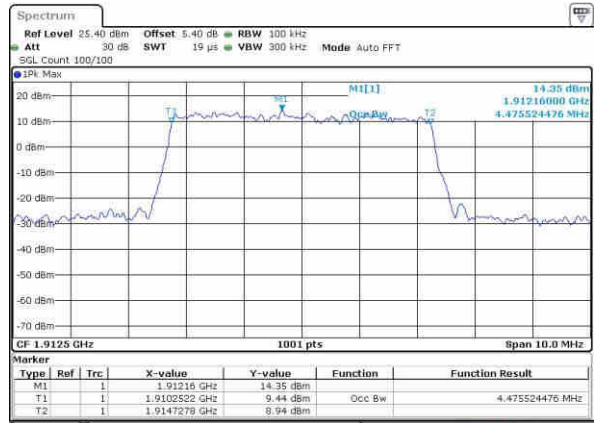

Middle Channel / 10MHz / 16QAM

Date: 21.OCT.2016 16:21:52

Highest Channel / 10MHz / QPSK

Date: 21.OCT.2016 16:24:14

Highest Channel / 10MHz / 16QAM

Date: 21.OCT.2016 16:24:24

LTE Band 25

Highest Channel / 1.4MHz / QPSK

Date: 21.OCT.2016 17:51:42

Highest Channel / 1.4MHz / 16QAM

Date: 21.OCT.2016 17:51:53

Highest Channel / 3MHz / QPSK

Date: 21.OCT.2016 16:55:19

Highest Channel / 3MHz / 16QAM

Date: 21.OCT.2016 16:55:29

Highest Channel / 5MHz / QPSK

Date: 21.OCT.2016 17:02:24

Highest Channel / 5MHz / 16QAM

Date: 21.OCT.2016 17:02:35

LTE Band 25

Highest Channel / 10MHz / QPSK

Date: 21 OCT 2016 17:09:30

Highest Channel / 10MHz / 16QAM

Date: 21 OCT 2016 17:09:41