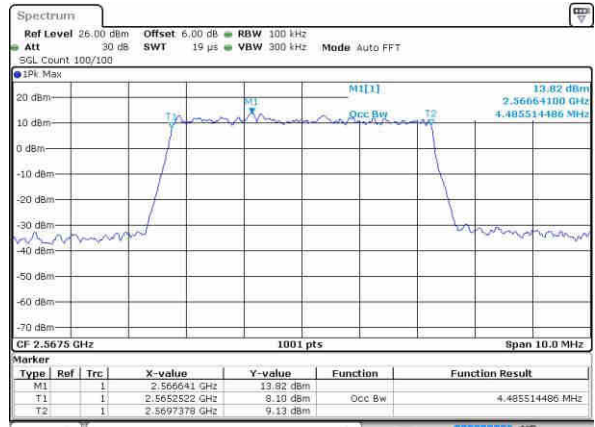

Highest Channel / 10MHz / 16QAM

Date: 20 OCT 2016 04:54:23

LTE Band 7

Lowest Channel / 5MHz / QPSK

Date: 21.OCT.2016 02:48:31

Lowest Channel / 5MHz / 16QAM

Date: 21.OCT.2016 02:48:53

Middle Channel / 5MHz / QPSK

Date: 21.OCT.2016 02:49:35

Middle Channel / 5MHz / 16QAM

Date: 21.OCT.2016 02:49:14

Highest Channel / 5MHz / QPSK

Date: 21.OCT.2016 02:49:56

Highest Channel / 5MHz / 16QAM

Date: 21.OCT.2016 02:50:17

LTE Band 7