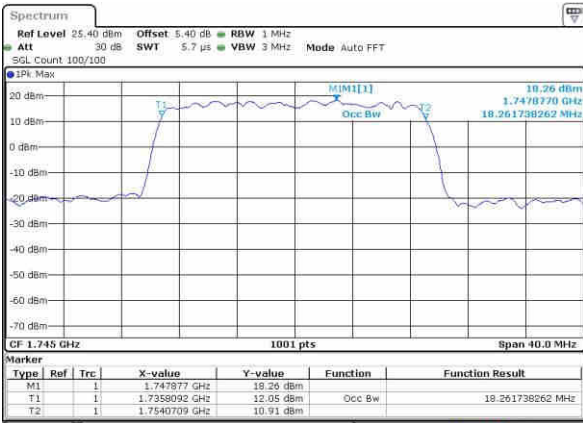

Date: 20 OCT 2016 02:51:32

LTE Band 4

Lowest Channel / 20MHz / QPSK

Date: 20 OCT 2016 02:58:26

Lowest Channel / 20MHz / 16QAM

Date: 20 OCT 2016 02:58:37

Middle Channel / 20MHz / QPSK

Date: 20 OCT 2016 03:05:30

Middle Channel / 20MHz / 16QAM

Date: 20 OCT 2016 03:05:41

Highest Channel / 20MHz / QPSK

Date: 20 OCT 2016 03:08:03

Highest Channel / 20MHz / 16QAM

Date: 20 OCT 2016 03:08:13

LTE Band 5

Lowest Channel / 1.4MHz / QPSK