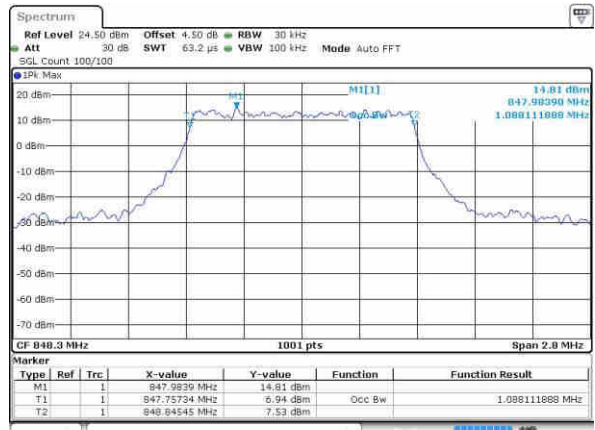

Date: 21 OCT 2016 17:23:52

LTE Band 26

Lowest Channel / 1.4MHz / QPSK

Lowest Channel / 1.4MHz / 16QAM

Middle Channel / 1.4MHz / QPSK

Middle Channel / 1.4MHz / 16QAM

Highest Channel / 1.4MHz / QPSK

Highest Channel / 1.4MHz / 16QAM