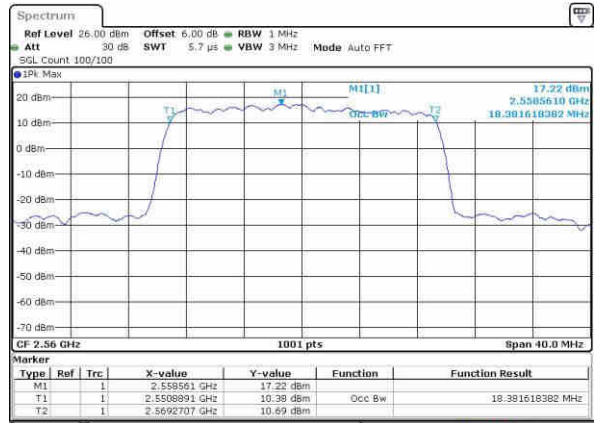

Date: 21.OCT.2016 03:23:21

LTE Band 7

Lowest Channel / 20MHz / QPSK

Date: 21.OCT.2016 03:39:01

Lowest Channel / 20MHz / 16QAM

Date: 21.OCT.2016 03:38:40

Middle Channel / 20MHz / QPSK

Date: 21.OCT.2016 03:39:22

Middle Channel / 20MHz / 16QAM

Date: 21.OCT.2016 03:39:43

Highest Channel / 20MHz / QPSK

Date: 21.OCT.2016 03:40:28

Highest Channel / 20MHz / 16QAM

Date: 21.OCT.2016 03:40:05

LTE Band 12

Lowest Channel / 1.4MHz / QPSK

Date: 21.OCT.2016 11:26:04

Lowest Channel / 1.4MHz / 16QAM

Date: 21.OCT.2016 11:26:14

Middle Channel / 1.4MHz / QPSK

Date: 21.OCT.2016 11:26:36

Middle Channel / 1.4MHz / 16QAM

Date: 21.OCT.2016 11:26:25

Highest Channel / 1.4MHz / QPSK