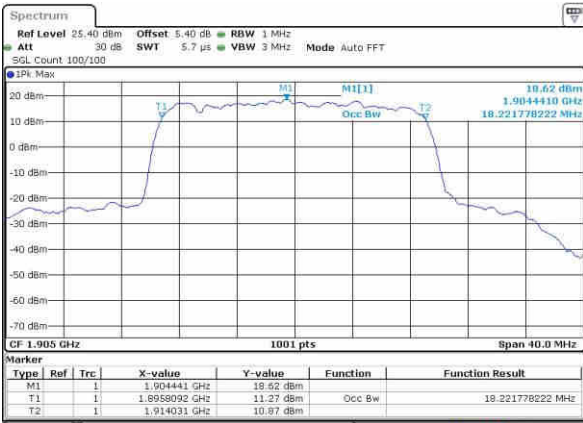

Date: 21.OCT.2016 17:02:24

Highest Channel / 5MHz / 16QAM

Date: 21.OCT.2016 17:02:35

LTE Band 25

Highest Channel / 10MHz / QPSK

Date: 21 OCT 2016 17:09:30

Highest Channel / 10MHz / 16QAM

Date: 21 OCT 2016 17:09:41

Highest Channel / 15MHz / QPSK

Date: 21 OCT 2016 17:16:36

Highest Channel / 15MHz / 16QAM

Date: 21 OCT 2016 17:16:47

Highest Channel / 20MHz / QPSK

Date: 21 OCT 2016 17:23:42

Highest Channel / 20MHz / 16QAM