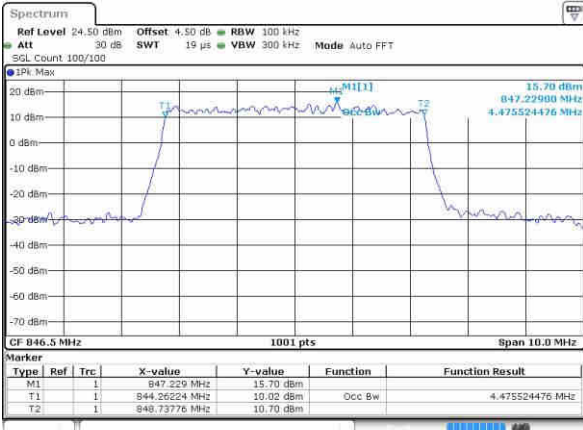

Date: 22.OCT.2016 02:08:58

Highest Channel / 3MHz / QPSK

Date: 22.OCT.2016 02:10:52

Highest Channel / 3MHz / 16QAM

Date: 22.OCT.2016 02:11:38

LTE Band 26

Lowest Channel / 5MHz / QPSK

Date: 22.OCT.2016 02:30:51

Lowest Channel / 5MHz / 16QAM

Date: 22.OCT.2016 02:33:48

Middle Channel / 5MHz / QPSK

Date: 22.OCT.2016 02:40:52

Middle Channel / 5MHz / 16QAM

Date: 22.OCT.2016 02:40:19

Highest Channel / 5MHz / QPSK

Date: 22.OCT.2016 02:41:16

Highest Channel / 5MHz / 16QAM

Date: 22.OCT.2016 02:41:37

LTE Band 26

Lowest Channel / 10MHz / QPSK

Date: 22.OCT.2016 02:53:34

Lowest Channel / 10MHz / 16QAM

Date: 22.OCT.2016 02:54:34

Middle Channel / 10MHz / QPSK