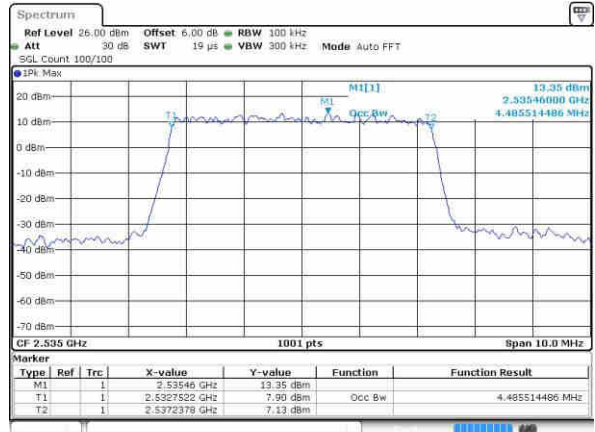

Highest Channel / 10MHz / 16QAM

Date: 20 OCT 2016 04:54:23

LTE Band 7

Lowest Channel / 5MHz / QPSK

Date: 21.OCT.2016 02:48:31

Lowest Channel / 5MHz / 16QAM

Date: 21.OCT.2016 02:48:53

Middle Channel / 5MHz / QPSK

Date: 21.OCT.2016 02:49:35

Middle Channel / 5MHz / 16QAM

Date: 21.OCT.2016 02:49:14

Highest Channel / 5MHz / QPSK

Date: 21.OCT.2016 02:49:56

Highest Channel / 5MHz / 16QAM

Date: 21.OCT.2016 02:50:17

LTE Band 7