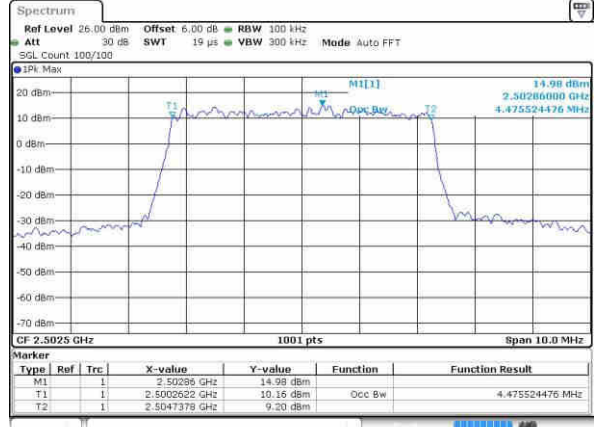

Highest Channel / 10MHz / 16QAM

Date: 20 OCT 2016 04:54:23

LTE Band 7

Lowest Channel / 5MHz / QPSK

Date: 21.OCT.2016 02:48:31

Lowest Channel / 5MHz / 16QAM

Date: 21.OCT.2016 02:48:53

Middle Channel / 5MHz / QPSK

Date: 21.OCT.2016 02:49:35

Middle Channel / 5MHz / 16QAM

Date: 21.OCT.2016 02:49:14

Highest Channel / 5MHz / QPSK

Date: 21.OCT.2016 02:49:56

Highest Channel / 5MHz / 16QAM

Date: 21.OCT.2016 02:50:17

LTE Band 7