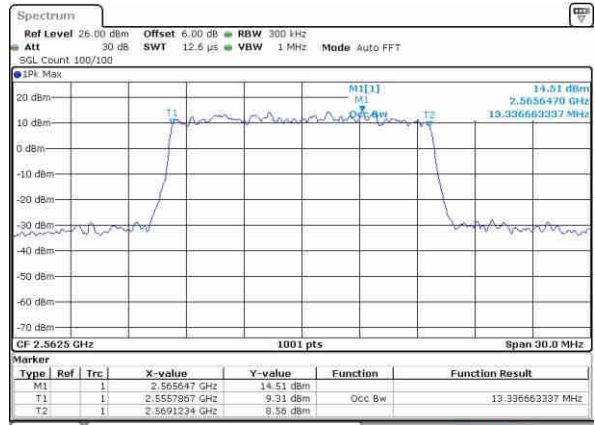

Highest Channel / 10MHz / QPSK

Date: 21.OCT.2016 03:06:39

Highest Channel / 10MHz / 16QAM

Date: 21.OCT.2016 03:07:00

LTE Band 7

Lowest Channel / 15MHz / QPSK

Date: 21.OCT.2016 03:22:18

Lowest Channel / 15MHz / 16QAM

Date: 21.OCT.2016 03:21:57

Middle Channel / 15MHz / QPSK

Date: 21.OCT.2016 03:22:39

Middle Channel / 15MHz / 16QAM

Date: 21.OCT.2016 03:23:00

Highest Channel / 15MHz / QPSK

Date: 21.OCT.2016 03:23:43

Highest Channel / 15MHz / 16QAM

Date: 21.OCT.2016 03:23:21

LTE Band 7

Lowest Channel / 20MHz / QPSK

Date: 21.OCT.2016 03:39:01

Lowest Channel / 20MHz / 16QAM

Date: 21.OCT.2016 03:38:40

Middle Channel / 20MHz / QPSK

Date: 21.OCT.2016 03:39:22