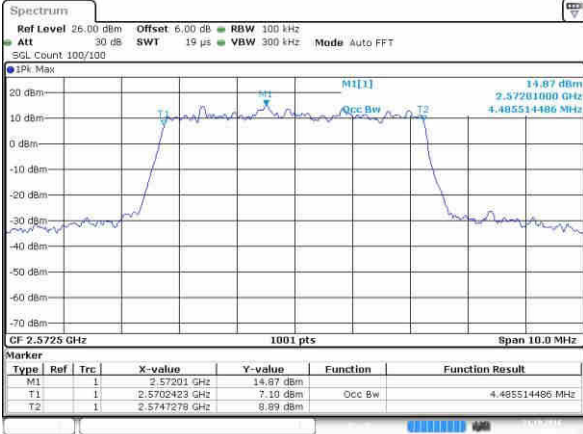

Highest Channel / 15MHz / QPSK

Date: 22.OCT.2016 03:18:11

Highest Channel / 15MHz / 16QAM

Date: 22.OCT.2016 03:18:35

LTE Band 38

Lowest Channel / 5MHz / QPSK

Date: 21.OCT.2016 21:08:18

Lowest Channel / 5MHz / 16QAM