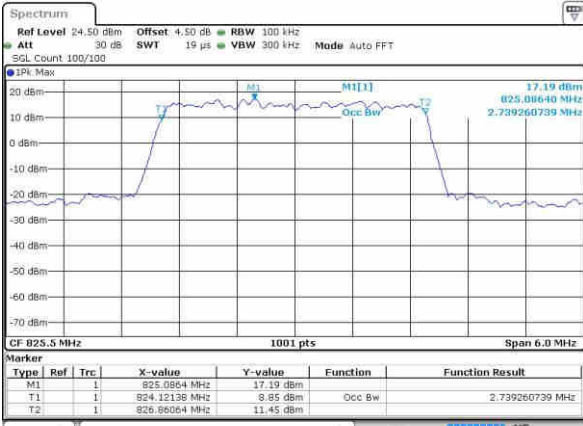

LTE Band 26

Lowest Channel / 3MHz / QPSK

Date: 22.OCT.2016 02:07:03