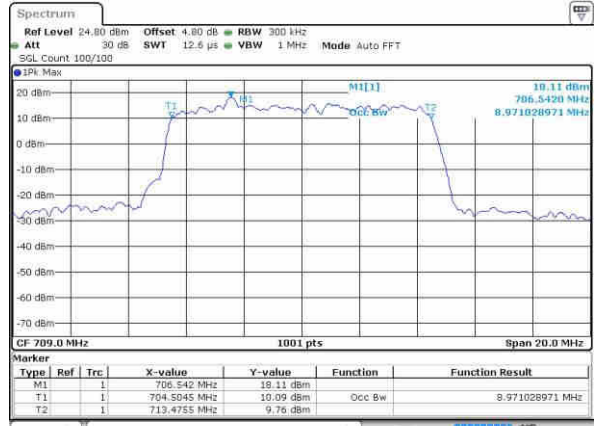

Date: 21.OCT.2016 16:07:44

LTE Band 17

Lowest Channel / 10MHz / QPSK

Date: 21.OCT.2016 16:14:37

Lowest Channel / 10MHz / 16QAM

Date: 21.OCT.2016 16:14:48

Middle Channel / 10MHz / QPSK

Date: 21.OCT.2016 16:21:42

Middle Channel / 10MHz / 16QAM

Date: 21.OCT.2016 16:21:52

Highest Channel / 10MHz / QPSK

Date: 21.OCT.2016 16:24:14

Highest Channel / 10MHz / 16QAM

Date: 21.OCT.2016 16:24:24

LTE Band 25

Highest Channel / 1.4MHz / QPSK