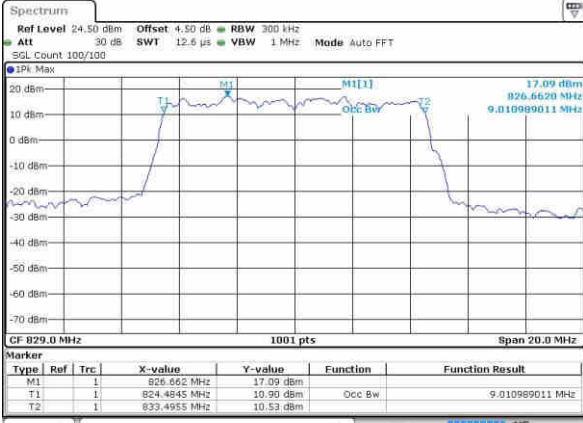

Lowest Channel / 5MHz / 16QAM

Date: 22.OCT.2016 02:33:48

Middle Channel / 5MHz / QPSK

Date: 22.OCT.2016 02:40:52

Middle Channel / 5MHz / 16QAM

Date: 22.OCT.2016 02:40:19

Highest Channel / 5MHz / QPSK

Date: 22.OCT.2016 02:41:16

Highest Channel / 5MHz / 16QAM

Date: 22.OCT.2016 02:41:37

LTE Band 26

Lowest Channel / 10MHz / QPSK

Date: 22.OCT.2016 02:53:34

Lowest Channel / 10MHz / 16QAM

Date: 22.OCT.2016 02:54:34

Middle Channel / 10MHz / QPSK

Date: 22.OCT.2016 02:58:12

Middle Channel / 10MHz / 16QAM

Date: 22.OCT.2016 02:58:28

Highest Channel / 10MHz / QPSK

Date: 22.OCT.2016 02:57:35

Highest Channel / 10MHz / 16QAM

Date: 22.OCT.2016 02:58:21

LTE Band 26