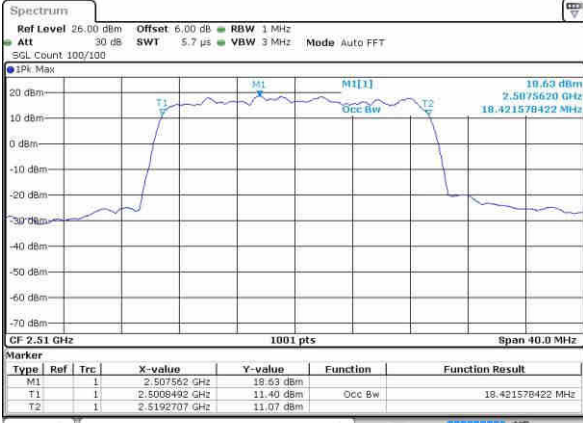

Highest Channel / 10MHz / QPSK

Date: 21.OCT.2016 03:06:39

Highest Channel / 10MHz / 16QAM

Date: 21.OCT.2016 03:07:00

LTE Band 7

Lowest Channel / 15MHz / QPSK

Date: 21.OCT.2016 03:22:18

Lowest Channel / 15MHz / 16QAM

Date: 21.OCT.2016 03:21:57

Middle Channel / 15MHz / QPSK

Date: 21.OCT.2016 03:22:39

Middle Channel / 15MHz / 16QAM

Date: 21.OCT.2016 03:23:00

Highest Channel / 15MHz / QPSK

Date: 21.OCT.2016 03:23:43

Highest Channel / 15MHz / 16QAM

Date: 21.OCT.2016 03:23:21

LTE Band 7

Lowest Channel / 20MHz / QPSK

Date: 21.OCT.2016 03:39:01

Lowest Channel / 20MHz / 16QAM

Date: 21.OCT.2016 03:38:40

Middle Channel / 20MHz / QPSK

Date: 21.OCT.2016 03:39:22