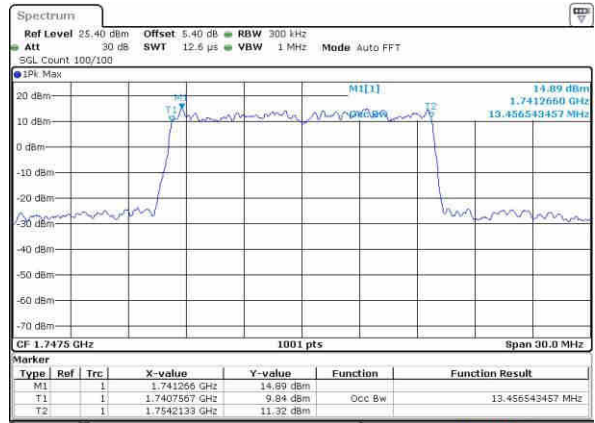

Highest Channel / 10MHz / QPSK

Date: 20 OCT 2016 02:34:40

Highest Channel / 10MHz / 16QAM

Date: 20 OCT 2016 02:34:51

LTE Band 4

Lowest Channel / 15MHz / QPSK

Date: 20 OCT 2016 02:41:45

Lowest Channel / 15MHz / 16QAM

Date: 20 OCT 2016 02:41:55

Middle Channel / 15MHz / QPSK

Date: 20 OCT 2016 02:48:49

Middle Channel / 15MHz / 16QAM

Date: 20 OCT 2016 02:49:00

Highest Channel / 15MHz / QPSK

Date: 20 OCT 2016 02:51:22

Highest Channel / 15MHz / 16QAM