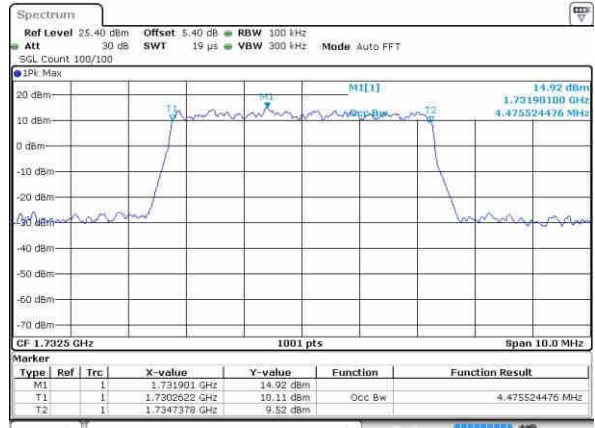

Highest Channel / 3MHz / 16QAM

Date: 20 OCT 2016 01:54:08

LTE Band 4

Lowest Channel / 5MHz / QPSK

Date: 20 OCT 2016 02:01:02

Lowest Channel / 5MHz / 16QAM

Date: 20 OCT 2016 02:01:13

Middle Channel / 5MHz / QPSK

Date: 20 OCT 2016 02:08:07

Middle Channel / 5MHz / 16QAM

Date: 20 OCT 2016 02:08:17

Highest Channel / 5MHz / QPSK

Date: 20 OCT 2016 02:10:39

Highest Channel / 5MHz / 16QAM

Date: 20 OCT 2016 02:10:50

LTE Band 4