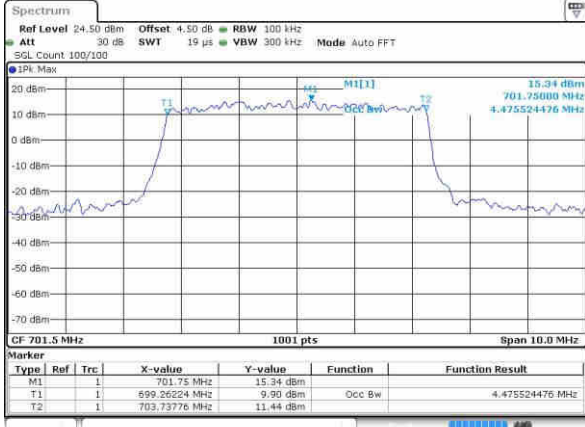

LTE Band 12

Lowest Channel / 5MHz / QPSK

Date: 21.OCT.2016 11:59:25