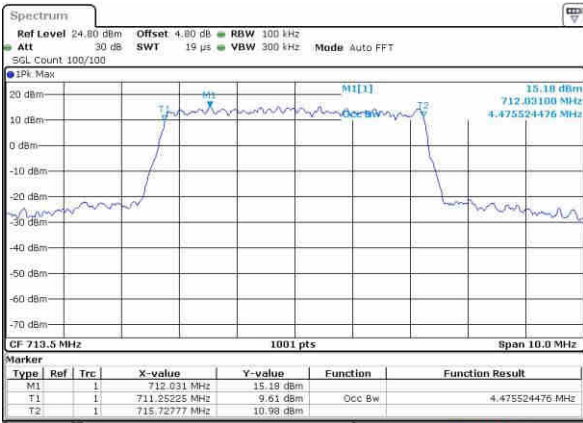

Date: 21.OCT.2016 15:58:07

Middle Channel / 5MHz / QPSK

Date: 21.OCT.2016 16:05:01

Middle Channel / 5MHz / 16QAM

Date: 21.OCT.2016 16:05:12

Highest Channel / 5MHz / QPSK

Date: 21.OCT.2016 16:07:33

Highest Channel / 5MHz / 16QAM