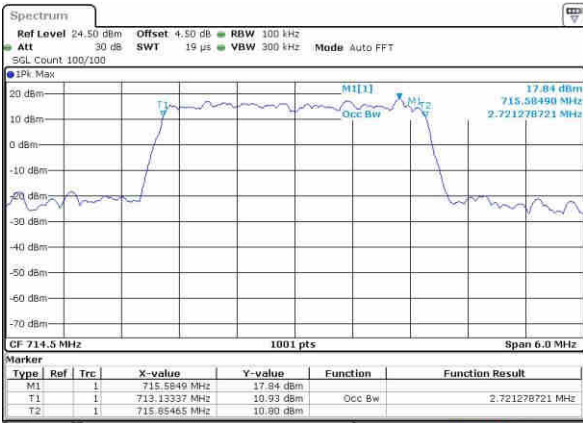

Date: 21.OCT.2016 11:26:46

Highest Channel / 1.4MHz / 16QAM

Date: 21.OCT.2016 11:26:57

LTE Band 12

Lowest Channel / 3MHz / QPSK

Date: 21.OCT.2016 11:42:45

Lowest Channel / 3MHz / 16QAM

Date: 21.OCT.2016 11:42:55

Middle Channel / 3MHz / QPSK

Date: 21.OCT.2016 11:43:17

Middle Channel / 3MHz / 16QAM

Date: 21.OCT.2016 11:43:08

Highest Channel / 3MHz / QPSK

Date: 21.OCT.2016 11:43:27

Highest Channel / 3MHz / 16QAM

Date: 21.OCT.2016 11:43:38

LTE Band 12

Lowest Channel / 5MHz / QPSK

Date: 21.OCT.2016 11:59:25

Lowest Channel / 5MHz / 16QAM

Date: 21.OCT.2016 11:59:38

Middle Channel / 5MHz / QPSK

Date: 21.OCT.2016 11:59:57

Middle Channel / 5MHz / 16QAM