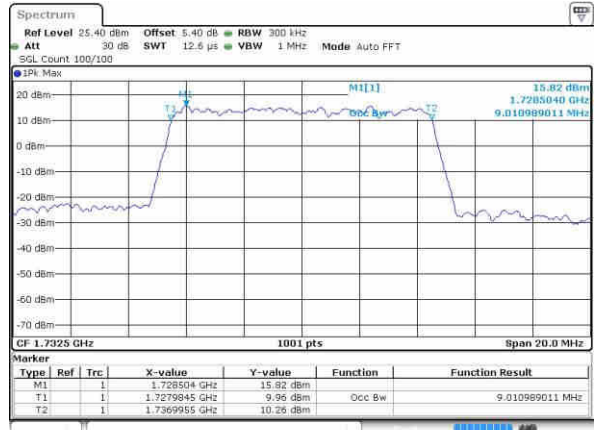

Date: 20 OCT 2016 02:08:07

Middle Channel / 5MHz / 16QAM

Date: 20 OCT 2016 02:08:17

Highest Channel / 5MHz / QPSK

Date: 20 OCT 2016 02:10:39

Highest Channel / 5MHz / 16QAM

Date: 20 OCT 2016 02:10:50

LTE Band 4

Lowest Channel / 10MHz / QPSK

Date: 20 OCT 2016 02:25:04

Lowest Channel / 10MHz / 16QAM

Date: 20 OCT 2016 02:25:14

Middle Channel / 10MHz / QPSK

Date: 20 OCT 2016 02:32:08

Middle Channel / 10MHz / 16QAM

Date: 20 OCT 2016 02:32:18

Highest Channel / 10MHz / QPSK

Date: 20 OCT 2016 02:34:40

Highest Channel / 10MHz / 16QAM

Date: 20 OCT 2016 02:34:51

LTE Band 4

Lowest Channel / 15MHz / QPSK

Date: 20 OCT 2016 02:41:45

Lowest Channel / 15MHz / 16QAM