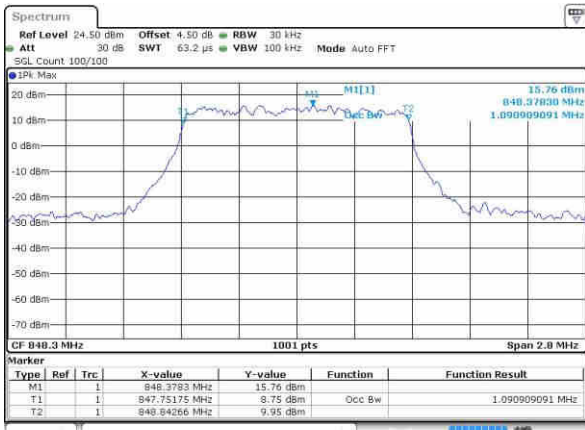

Date: 21 OCT 2016 17:23:52

LTE Band 26

Lowest Channel / 1.4MHz / QPSK

Lowest Channel / 1.4MHz / 16QAM

Middle Channel / 1.4MHz / QPSK

Middle Channel / 1.4MHz / 16QAM

Highest Channel / 1.4MHz / QPSK

Highest Channel / 1.4MHz / 16QAM