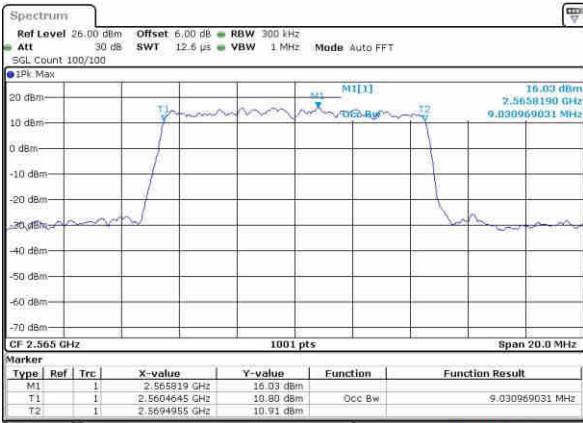

Date: 21.OCT.2016 02:49:35

Middle Channel / 5MHz / 16QAM

Date: 21.OCT.2016 02:49:14

Highest Channel / 5MHz / QPSK

Date: 21.OCT.2016 02:49:56

Highest Channel / 5MHz / 16QAM

Date: 21.OCT.2016 02:50:17

LTE Band 7

Lowest Channel / 10MHz / QPSK

Date: 21.OCT.2016 03:05:15

Lowest Channel / 10MHz / 16QAM

Date: 21.OCT.2016 03:05:36

Middle Channel / 10MHz / QPSK

Date: 21.OCT.2016 03:06:18

Middle Channel / 10MHz / 16QAM

Date: 21.OCT.2016 03:05:57

Highest Channel / 10MHz / QPSK

Date: 21.OCT.2016 03:06:39

Highest Channel / 10MHz / 16QAM

Date: 21.OCT.2016 03:07:00

LTE Band 7

Lowest Channel / 15MHz / QPSK

Date: 21.OCT.2016 03:22:18

Lowest Channel / 15MHz / 16QAM