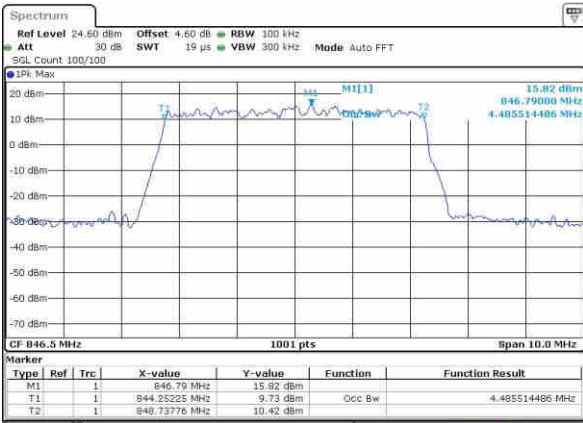

LTE Band 5

Lowest Channel / 5MHz / QPSK

Date: 20 OCT 2016 04:21:55

Lowest Channel / 5MHz / 16QAM

Date: 20 OCT 2016 04:22:06

Middle Channel / 5MHz / QPSK

Date: 20 OCT 2016 04:31:02

Middle Channel / 5MHz / 16QAM

Date: 20 OCT 2016 04:31:12

Highest Channel / 5MHz / QPSK

Date: 20 OCT 2016 04:33:33

Highest Channel / 5MHz / 16QAM

Date: 20 OCT 2016 04:33:44

LTE Band 5

Lowest Channel / 10MHz / QPSK

Date: 20 OCT 2016 04:42:37