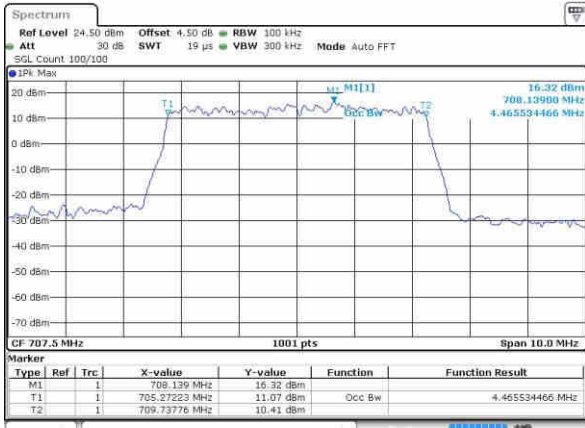

LTE Band 12

Lowest Channel / 5MHz / QPSK

Date: 21.OCT.2016 11:59:25

Lowest Channel / 5MHz / 16QAM

Date: 21.OCT.2016 11:59:38

Middle Channel / 5MHz / QPSK

Date: 21.OCT.2016 11:59:57

Middle Channel / 5MHz / 16QAM

Date: 21.OCT.2016 11:59:46

Highest Channel / 5MHz / QPSK

Date: 21.OCT.2016 12:00:07

Highest Channel / 5MHz / 16QAM

Date: 21.OCT.2016 12:00:18

LTE Band 12

Lowest Channel / 10MHz / QPSK

Date: 21.OCT.2016 12:16:05