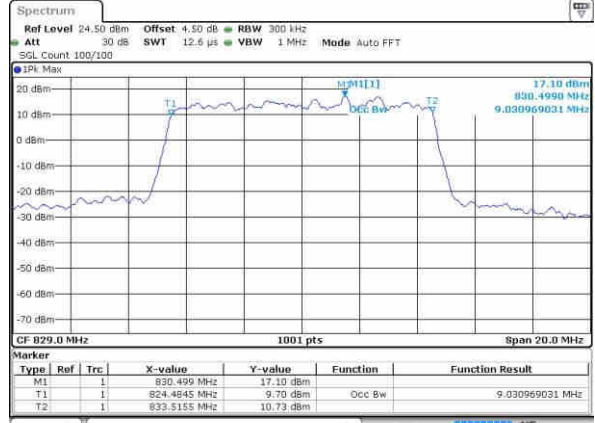

Highest Channel / 5MHz / 16QAM

Date: 22.OCT.2016 02:41:37

LTE Band 26

Lowest Channel / 10MHz / QPSK

Date: 22.OCT.2016 02:53:34

Lowest Channel / 10MHz / 16QAM

Date: 22.OCT.2016 02:54:34

Middle Channel / 10MHz / QPSK

Date: 22.OCT.2016 02:58:12

Middle Channel / 10MHz / 16QAM

Date: 22.OCT.2016 02:58:28

Highest Channel / 10MHz / QPSK

Date: 22.OCT.2016 02:57:35

Highest Channel / 10MHz / 16QAM

Date: 22.OCT.2016 02:58:21

LTE Band 26