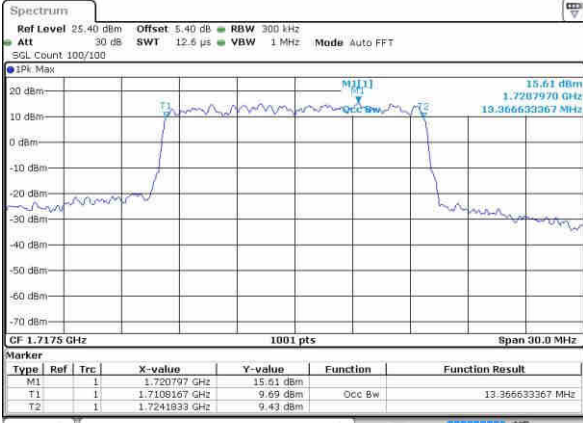

Highest Channel / 10MHz / QPSK

Date: 20 OCT 2016 02:34:40

Highest Channel / 10MHz / 16QAM

Date: 20 OCT 2016 02:34:51

LTE Band 4

Lowest Channel / 15MHz / QPSK

Date: 20 OCT 2016 02:41:45

Lowest Channel / 15MHz / 16QAM