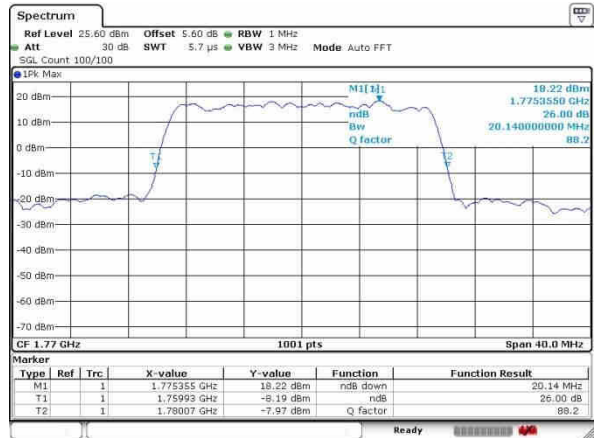

Date: 24.OCT.2016 15:16:08

Middle Channel / 15MHz / 16QAM

Date: 24.OCT.2016 15:16:53

Highest Channel / 15MHz / QPSK

Date: 24.OCT.2016 15:31:46

Highest Channel / 15MHz / 16QAM

Date: 24.OCT.2016 15:29:38

LTE Band 66

Highest Channel / 20MHz / QPSK

Date: 24.OCT.2016 16:09:22

Highest Channel / 20MHz / 16QAM

Date: 24.OCT.2016 16:10:14