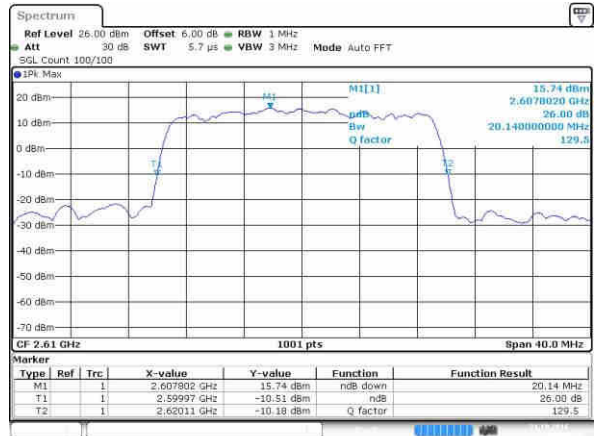

Lowest Channel / 20MHz / 16QAM

Date: 21.OCT.2016 21:17:58

Middle Channel / 20MHz / QPSK

Date: 21.OCT.2016 21:16:48

Middle Channel / 20MHz / 16QAM

Date: 21.OCT.2016 21:18:19

Highest Channel / 20MHz / QPSK

Date: 21.OCT.2016 21:17:28

Highest Channel / 20MHz / 16QAM

Date: 21.OCT.2016 21:18:40

LTE Band 41

Lowest Channel / 5MHz / QPSK

Date: 23.OCT.2016 22:57:49

Lowest Channel / 5MHz / 16QAM

Date: 23.OCT.2016 22:58:14

Middle Channel / 5MHz / QPSK