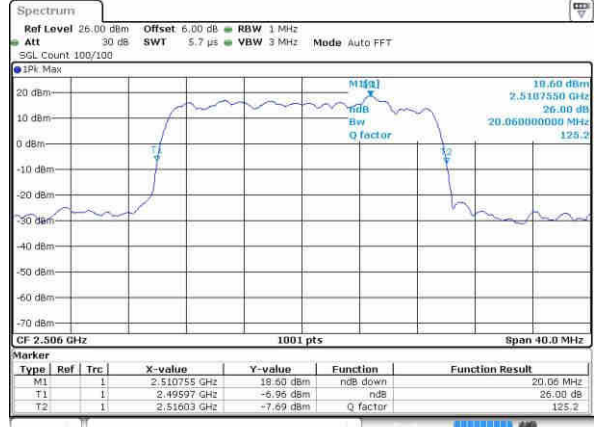

Date: 23 OCT 2016 23:09:26

LTE Band 41

Lowest Channel / 20MHz / QPSK

Date: 23.OCT.2016 23:12:41

Lowest Channel / 20MHz / 16QAM

Date: 23.OCT.2016 23:11:12

Middle Channel / 20MHz / QPSK

Date: 23.OCT.2016 23:13:32

Middle Channel / 20MHz / 16QAM

Date: 23.OCT.2016 23:14:35

Highest Channel / 20MHz / QPSK

Date: 23.OCT.2016 23:16:04

Highest Channel / 20MHz / 16QAM

Date: 23.OCT.2016 23:15:30

LTE Band 66

Lowest Channel / 1.4MHz / QPSK