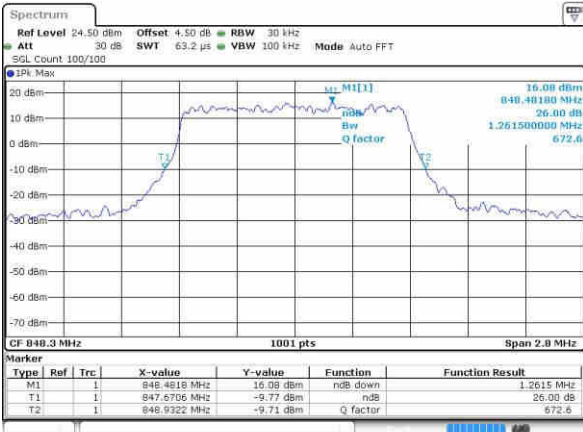

Date: 21 OCT 2016 17:24:13

Highest Channel / 20MHz / 16QAM

Date: 21 OCT 2016 17:24:03

LTE Band 26

Lowest Channel / 1.4MHz / QPSK

Lowest Channel / 1.4MHz / 16QAM

Middle Channel / 1.4MHz / QPSK

Middle Channel / 1.4MHz / 16QAM

Highest Channel / 1.4MHz / QPSK

Highest Channel / 1.4MHz / 16QAM

LTE Band 26

Lowest Channel / 3MHz / QPSK

Date: 22.OCT.2016 02:07:16

Lowest Channel / 3MHz / 16QAM

Date: 22.OCT.2016 02:08:20

Middle Channel / 3MHz / QPSK