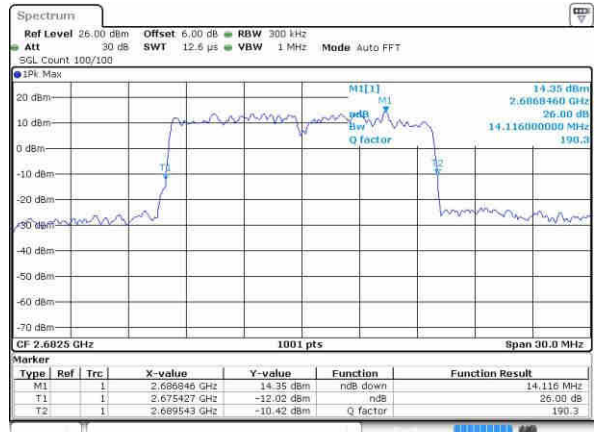

Date: 23 OCT 2016 23:05:45

Middle Channel / 15MHz / QPSK

Date: 23 OCT 2016 23:08:16

Middle Channel / 15MHz / 16QAM

Date: 23 OCT 2016 23:07:02

Highest Channel / 15MHz / QPSK

Date: 23 OCT 2016 23:09:00

Highest Channel / 15MHz / 16QAM