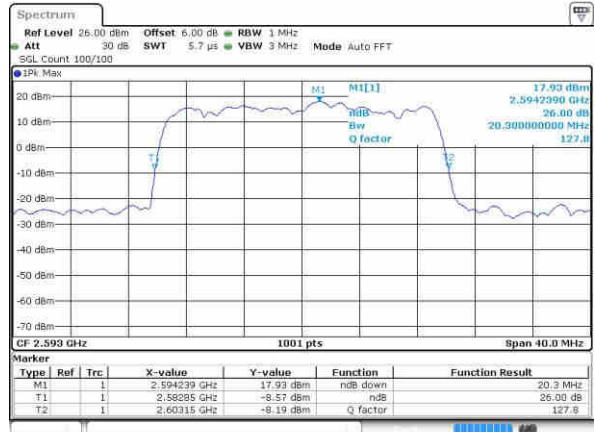

Date: 23 OCT 2016 23:09:26

LTE Band 41

Lowest Channel / 20MHz / QPSK

Date: 23.OCT.2016 23:12:41

Lowest Channel / 20MHz / 16QAM

Date: 23.OCT.2016 23:11:12

Middle Channel / 20MHz / QPSK

Date: 23.OCT.2016 23:13:32

Middle Channel / 20MHz / 16QAM

Date: 23.OCT.2016 23:14:35

Highest Channel / 20MHz / QPSK

Date: 23.OCT.2016 23:16:04

Highest Channel / 20MHz / 16QAM

Date: 23.OCT.2016 23:15:30

LTE Band 66

Lowest Channel / 1.4MHz / QPSK