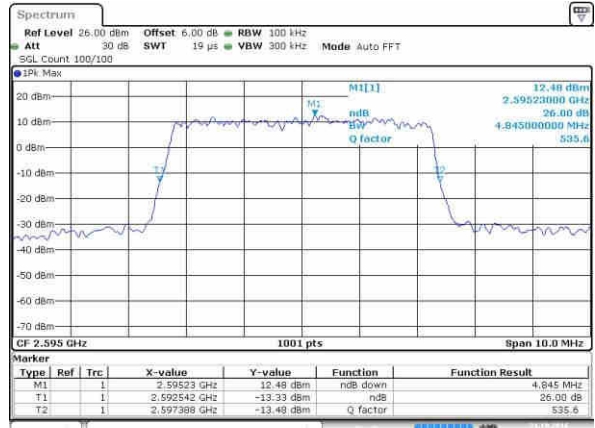

Middle Channel / 15MHz / 16QAM

Date: 22.OCT.2016 03:17:01

Highest Channel / 15MHz / QPSK

Date: 22.OCT.2016 03:18:21

Highest Channel / 15MHz / 16QAM

Date: 22.OCT.2016 03:18:47

LTE Band 38

Lowest Channel / 5MHz / QPSK

Date: 21.OCT.2016 21:07:58

Lowest Channel / 5MHz / 16QAM

Date: 21.OCT.2016 21:09:38

Middle Channel / 5MHz / QPSK

Date: 21.OCT.2016 21:08:45

Middle Channel / 5MHz / 16QAM

Date: 21.OCT.2016 21:09:58

Highest Channel / 5MHz / QPSK

Date: 21.OCT.2016 21:09:08

Highest Channel / 5MHz / 16QAM

Date: 21.OCT.2016 21:10:18

LTE Band 38

Lowest Channel / 10MHz / QPSK

Date: 21.OCT.2016 21:11:37

Lowest Channel / 10MHz / 16QAM

Date: 21.OCT.2016 21:12:41