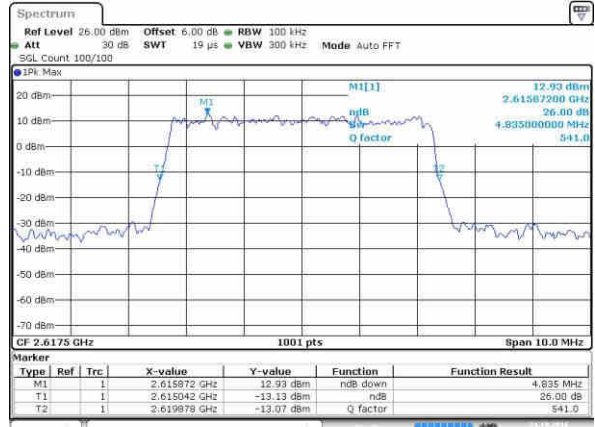

Middle Channel / 15MHz / 16QAM

Date: 22.OCT.2016 03:17:01

Highest Channel / 15MHz / QPSK

Date: 22.OCT.2016 03:18:21

Highest Channel / 15MHz / 16QAM

Date: 22.OCT.2016 03:18:47

LTE Band 38

Lowest Channel / 5MHz / QPSK

Date: 21.OCT.2016 21:07:58

Lowest Channel / 5MHz / 16QAM

Date: 21.OCT.2016 21:09:38

Middle Channel / 5MHz / QPSK

Date: 21.OCT.2016 21:08:45

Middle Channel / 5MHz / 16QAM

Date: 21.OCT.2016 21:09:58

Highest Channel / 5MHz / QPSK

Date: 21.OCT.2016 21:09:08

Highest Channel / 5MHz / 16QAM

Date: 21.OCT.2016 21:10:18

LTE Band 38

Lowest Channel / 10MHz / QPSK

Date: 21.OCT.2016 21:11:37

Lowest Channel / 10MHz / 16QAM

Date: 21.OCT.2016 21:12:41