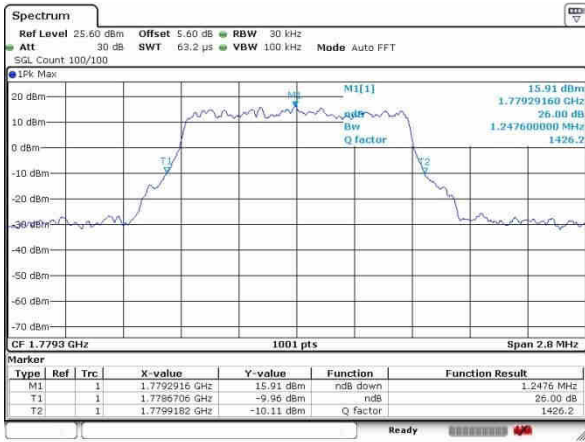

Middle Channel / 20MHz / 16QAM

Date: 23.OCT.2016 23:14:35

Highest Channel / 20MHz / QPSK

Date: 23.OCT.2016 23:16:04

Highest Channel / 20MHz / 16QAM

Date: 23.OCT.2016 23:15:30

LTE Band 66

Lowest Channel / 1.4MHz / QPSK

Date: 3.NOV.2016 10:00:32

Lowest Channel / 1.4MHz / 16QAM

Date: 3.NOV.2016 10:01:12

Middle Channel / 1.4MHz / QPSK

Date: 3.NOV.2016 10:01:37

Middle Channel / 1.4MHz / 16QAM

Date: 3.NOV.2016 10:01:54

Highest Channel / 1.4MHz / QPSK

Date: 3.NOV.2016 10:03:54

Highest Channel / 1.4MHz / 16QAM

Date: 3.NOV.2016 10:04:17

LTE Band 66

Lowest Channel / 3MHz / QPSK

Date: 3.NOV.2016 10:43:17

Lowest Channel / 3MHz / 16QAM

Date: 3.NOV.2016 10:42:54