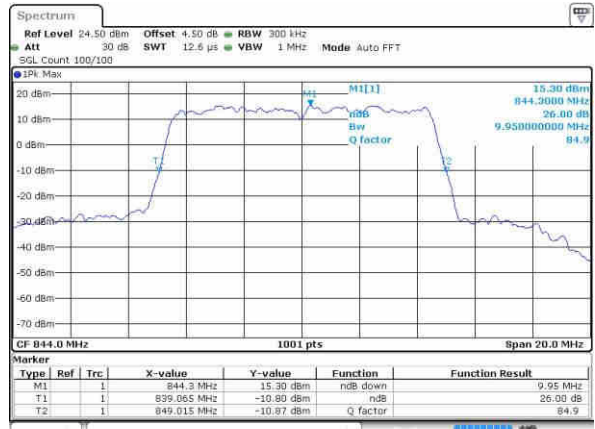

Highest Channel / 5MHz / QPSK

Date: 22.OCT.2016 02:41:25

Highest Channel / 5MHz / 16QAM

Date: 22.OCT.2016 02:41:47

LTE Band 26

Lowest Channel / 10MHz / QPSK

Date: 22.OCT.2016 02:53:48

Lowest Channel / 10MHz / 16QAM

Date: 22.OCT.2016 02:54:48

Middle Channel / 10MHz / QPSK

Date: 22.OCT.2016 02:58:45

Middle Channel / 10MHz / 16QAM

Date: 22.OCT.2016 02:58:59

Highest Channel / 10MHz / QPSK

Date: 22.OCT.2016 02:57:59

Highest Channel / 10MHz / 16QAM

Date: 22.OCT.2016 02:58:32

LTE Band 26

Lowest Channel / 15MHz / QPSK

Date: 22.OCT.2016 03:15:58

Lowest Channel / 15MHz / 16QAM

Date: 22.OCT.2016 03:16:22

Middle Channel / 15MHz / QPSK

Date: 22.OCT.2016 03:17:28