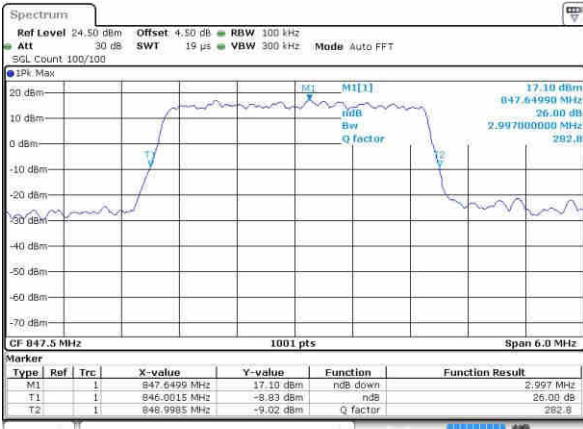

Date: 21 OCT 2016 17:24:13

Highest Channel / 20MHz / 16QAM

Date: 21 OCT 2016 17:24:03

LTE Band 26

Lowest Channel / 1.4MHz / QPSK

Lowest Channel / 1.4MHz / 16QAM

Middle Channel / 1.4MHz / QPSK

Middle Channel / 1.4MHz / 16QAM

Highest Channel / 1.4MHz / QPSK

Highest Channel / 1.4MHz / 16QAM

LTE Band 26

Lowest Channel / 3MHz / QPSK

Date: 22.OCT.2016 02:07:16

Lowest Channel / 3MHz / 16QAM

Date: 22.OCT.2016 02:08:20

Middle Channel / 3MHz / QPSK

Date: 22.OCT.2016 02:10:33

Middle Channel / 3MHz / 16QAM

Date: 22.OCT.2016 02:09:14

Highest Channel / 3MHz / QPSK

Date: 22.OCT.2016 02:11:05

Highest Channel / 3MHz / 16QAM

Date: 22.OCT.2016 02:12:01

LTE Band 26