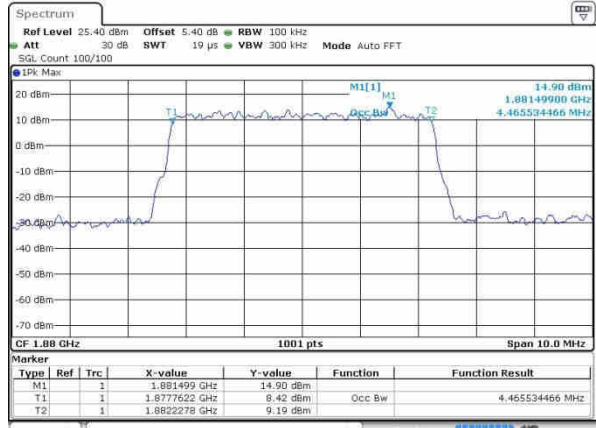

Middle Channel / 5MHz / 16QAM

Date: 20 OCT 2016 00:00:12