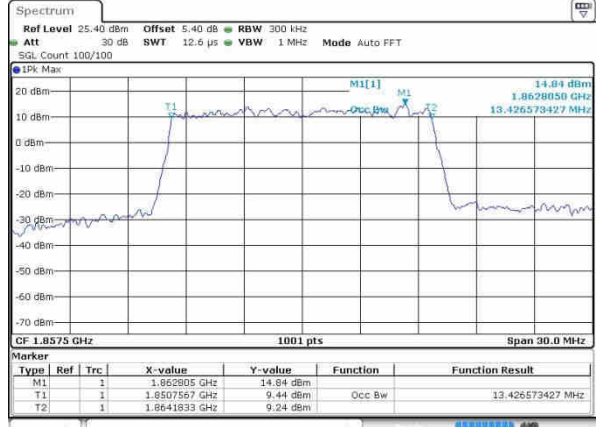

Highest Channel / 10MHz / QPSK

Date: 20 OCT 2016 00:19:12

Highest Channel / 10MHz / 16QAM

Date: 20 OCT 2016 00:19:22

LTE Band 2

Lowest Channel / 15MHz / QPSK

Date: 20 OCT 2016 00:28:16

Lowest Channel / 15MHz / 16QAM