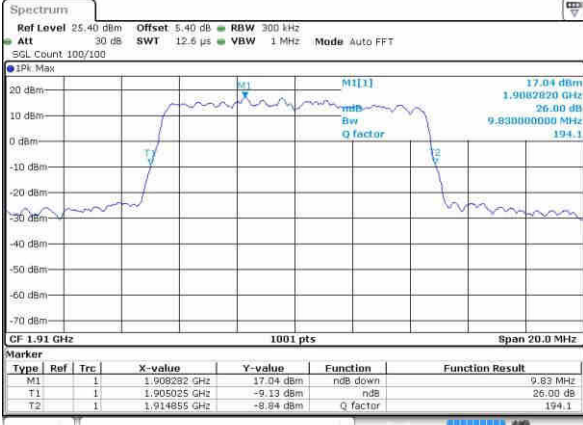

Date: 21 OCT 2016 16:55:40

Highest Channel / 5MHz / QPSK

Date: 21 OCT 2016 17:02:58

Highest Channel / 5MHz / 16QAM

Date: 21 OCT 2016 17:02:45

LTE Band 25

Highest Channel / 10MHz / QPSK

Date: 21 OCT 2016 17:10:02