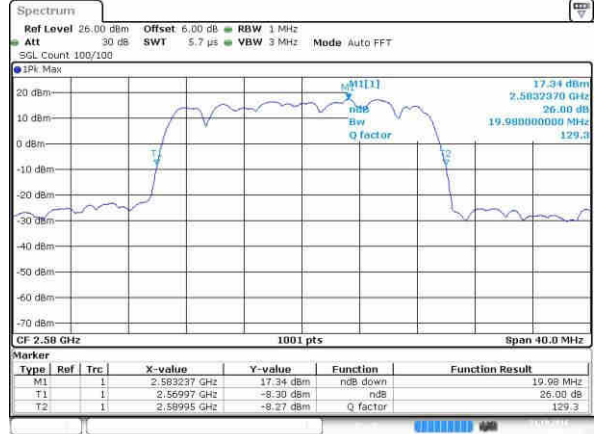

Lowest Channel / 20MHz / 16QAM

Date: 21.OCT.2016 21:17:58