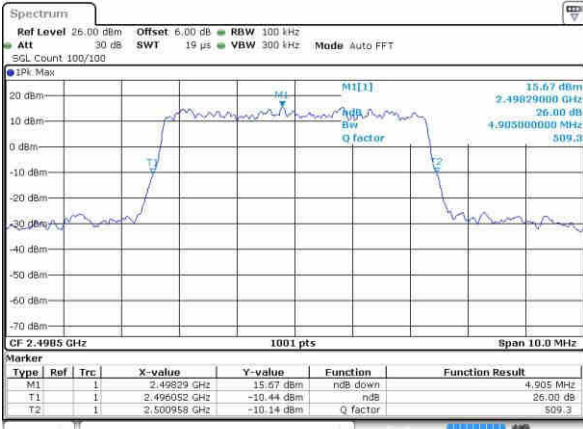

Highest Channel / 20MHz / 16QAM

Date: 21.OCT.2016 21:18:40

LTE Band 41

Lowest Channel / 5MHz / QPSK

Date: 23.OCT.2016 22:57:49

Lowest Channel / 5MHz / 16QAM

Date: 23.OCT.2016 22:58:14

Middle Channel / 5MHz / QPSK

Date: 23.OCT.2016 22:58:15

Middle Channel / 5MHz / 16QAM

Date: 23.OCT.2016 22:58:53

Highest Channel / 5MHz / QPSK

Date: 23.OCT.2016 22:58:48

Highest Channel / 5MHz / 16QAM

Date: 23.OCT.2016 23:00:13

LTE Band 41