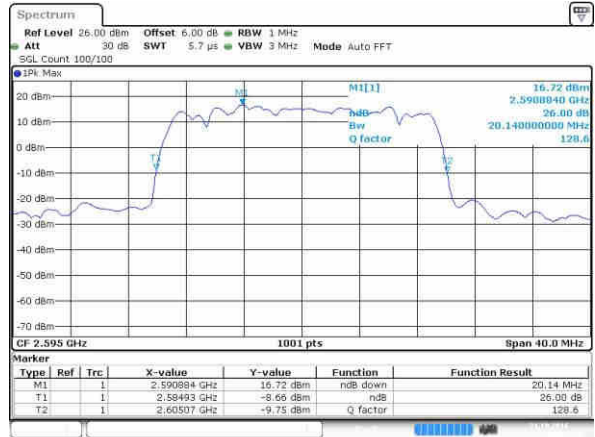

Date: 21.OCT.2016 21:15:30

Highest Channel / 15MHz / QPSK

Date: 21.OCT.2016 21:14:43

Highest Channel / 15MHz / 16QAM

Date: 21.OCT.2016 21:15:51

LTE Band 38

Lowest Channel / 20MHz / QPSK

Date: 21.OCT.2016 21:16:22

Lowest Channel / 20MHz / 16QAM

Date: 21.OCT.2016 21:17:58

Middle Channel / 20MHz / QPSK

Date: 21.OCT.2016 21:16:48

Middle Channel / 20MHz / 16QAM

Date: 21.OCT.2016 21:18:19

Highest Channel / 20MHz / QPSK

Date: 21.OCT.2016 21:17:28

Highest Channel / 20MHz / 16QAM

Date: 21.OCT.2016 21:18:40

LTE Band 41

Lowest Channel / 5MHz / QPSK

Date: 23.OCT.2016 22:57:49

Lowest Channel / 5MHz / 16QAM

Date: 23.OCT.2016 22:58:14

Middle Channel / 5MHz / QPSK