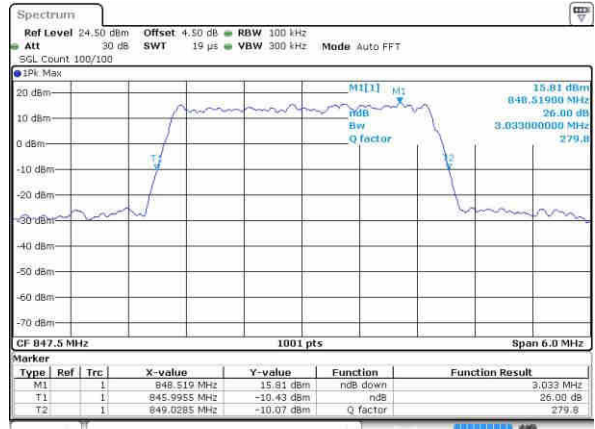

Highest Channel / 1.4MHz / QPSK

Highest Channel / 1.4MHz / 16QAM

LTE Band 26

Lowest Channel / 3MHz / QPSK

Date: 22.OCT.2016 02:07:16

Lowest Channel / 3MHz / 16QAM

Date: 22.OCT.2016 02:08:20

Middle Channel / 3MHz / QPSK

Date: 22.OCT.2016 02:10:33

Middle Channel / 3MHz / 16QAM

Date: 22.OCT.2016 02:09:14

Highest Channel / 3MHz / QPSK

Date: 22.OCT.2016 02:11:05

Highest Channel / 3MHz / 16QAM

Date: 22.OCT.2016 02:12:01

LTE Band 26

Highest Channel / 5MHz / QPSK

Date: 22.OCT.2016 02:41:25

Highest Channel / 5MHz / 16QAM

Date: 22.OCT.2016 02:41:47

LTE Band 26

Lowest Channel / 10MHz / QPSK

Date: 22.OCT.2016 02:53:48

Lowest Channel / 10MHz / 16QAM