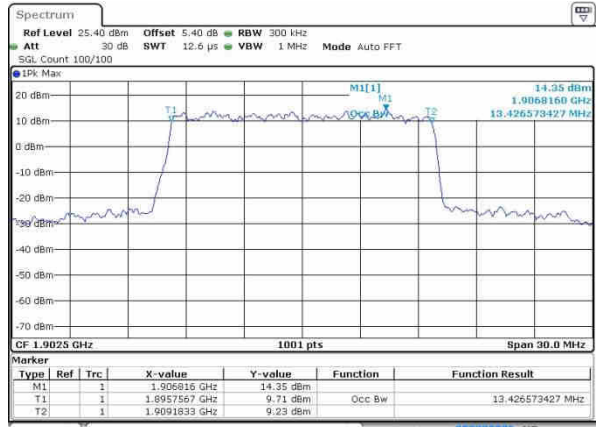

Highest Channel / 10MHz / QPSK

Date: 20 OCT 2016 00:19:12

Highest Channel / 10MHz / 16QAM

Date: 20 OCT 2016 00:19:22

LTE Band 2

Lowest Channel / 15MHz / QPSK

Date: 20 OCT 2016 00:28:16

Lowest Channel / 15MHz / 16QAM

Date: 20 OCT 2016 00:28:26

Middle Channel / 15MHz / QPSK

Date: 20 OCT 2016 00:33:20

Middle Channel / 15MHz / 16QAM

Date: 20 OCT 2016 00:33:30

Highest Channel / 15MHz / QPSK

Date: 20 OCT 2016 00:35:52

Highest Channel / 15MHz / 16QAM