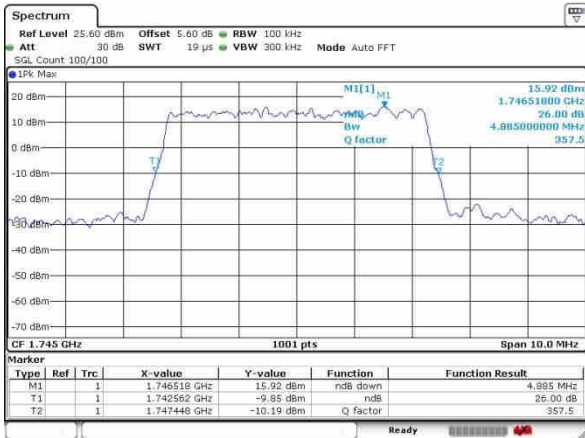

LTE Band 66

Lowest Channel / 5MHz / QPSK

Date: 24.OCT.2016 12:00:01

Lowest Channel / 5MHz / 16QAM

Date: 24.OCT.2016 11:59:32

Middle Channel / 5MHz / QPSK

Date: 24.OCT.2016 13:50:20

Middle Channel / 5MHz / 16QAM

Date: 24.OCT.2016 13:51:01

Highest Channel / 5MHz / QPSK

Date: 24.OCT.2016 14:09:51

Highest Channel / 5MHz / 16QAM

Date: 24.OCT.2016 14:10:17

LTE Band 66

Lowest Channel / 10MHz / QPSK

Date: 24.OCT.2016 14:17:36