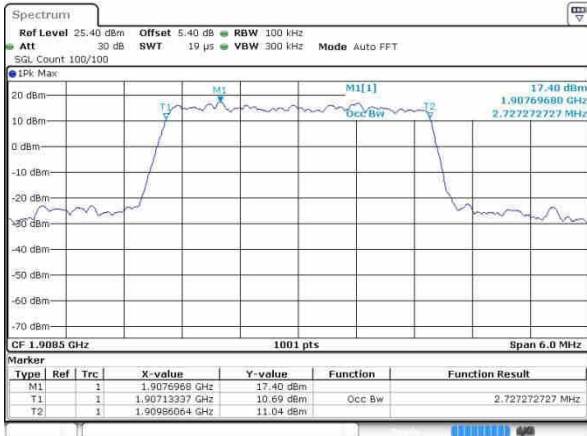

Lowest Channel / 3MHz / 16QAM

Date: 19.OCT.2016 23:36:28

Middle Channel / 3MHz / QPSK

Date: 19.OCT.2016 23:43:22

Middle Channel / 3MHz / 16QAM

Date: 19.OCT.2016 23:43:32

Highest Channel / 3MHz / QPSK

Date: 19.OCT.2016 23:45:54