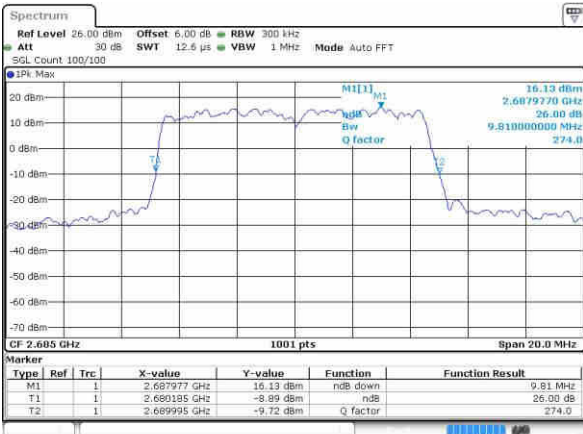

Date: 23.OCT.2016 22:58:15

Middle Channel / 5MHz / 16QAM

Date: 23.OCT.2016 22:58:53

Highest Channel / 5MHz / QPSK

Date: 23.OCT.2016 22:58:48

Highest Channel / 5MHz / 16QAM

Date: 23.OCT.2016 23:00:13

LTE Band 41

Lowest Channel / 10MHz / QPSK

Date: 23.OCT.2016 23.01.40

Lowest Channel / 10MHz / 16QAM

Date: 23.OCT.2016 23.00.57

Middle Channel / 10MHz / QPSK

Date: 23.OCT.2016 23.02.13

Middle Channel / 10MHz / 16QAM

Date: 23.OCT.2016 23.02.46

Highest Channel / 10MHz / QPSK

Date: 23.OCT.2016 23.03.42

Highest Channel / 10MHz / 16QAM

Date: 23.OCT.2016 23.03.20

LTE Band 41

Lowest Channel / 15MHz / QPSK

Date: 23 OCT 2016 23:05:23

Lowest Channel / 15MHz / 16QAM