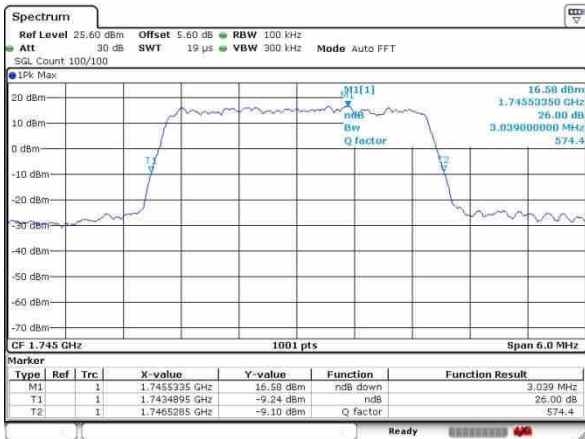

Middle Channel / 3MHz / QPSK

Date: 3.NOV.2016 10:50:45