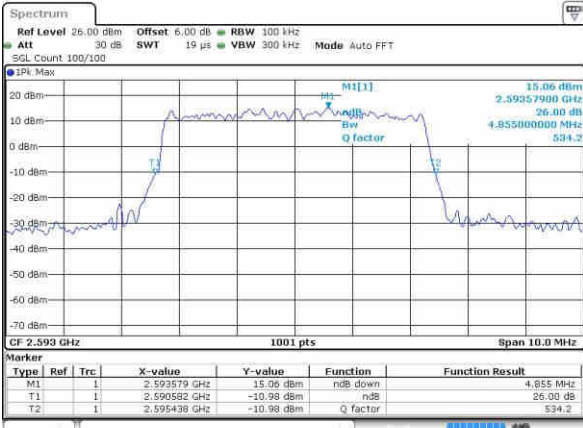

Highest Channel / 20MHz / 16QAM

Date: 21.OCT.2016 21:18:40

LTE Band 41

Lowest Channel / 5MHz / QPSK

Date: 23.OCT.2016 22:57:49

Lowest Channel / 5MHz / 16QAM

Date: 23.OCT.2016 22:58:14

Middle Channel / 5MHz / QPSK

Date: 23.OCT.2016 22:58:15

Middle Channel / 5MHz / 16QAM

Date: 23.OCT.2016 22:58:53

Highest Channel / 5MHz / QPSK

Date: 23.OCT.2016 22:58:48

Highest Channel / 5MHz / 16QAM

Date: 23.OCT.2016 23:00:13

LTE Band 41