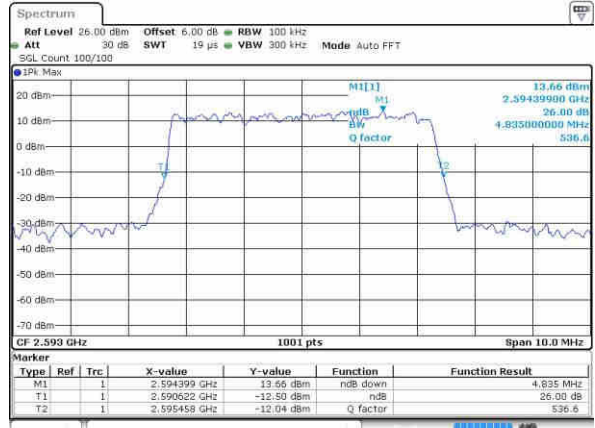

Highest Channel / 20MHz / 16QAM

Date: 21.OCT.2016 21:18:40

LTE Band 41

Lowest Channel / 5MHz / QPSK

Date: 23.OCT.2016 22:57:49

Lowest Channel / 5MHz / 16QAM

Date: 23.OCT.2016 22:58:14

Middle Channel / 5MHz / QPSK

Date: 23.OCT.2016 22:58:15

Middle Channel / 5MHz / 16QAM

Date: 23.OCT.2016 22:58:53

Highest Channel / 5MHz / QPSK

Date: 23.OCT.2016 22:58:48

Highest Channel / 5MHz / 16QAM

Date: 23.OCT.2016 23:00:13

LTE Band 41