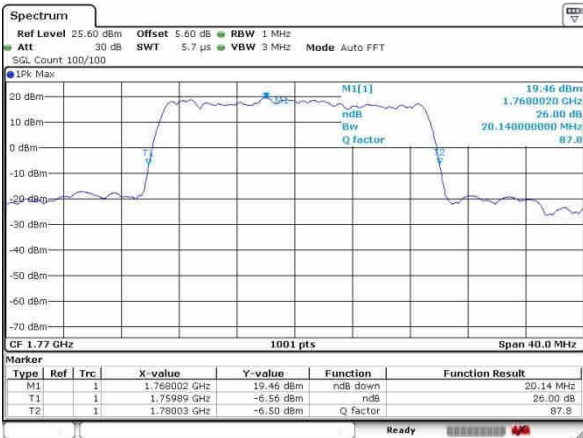

Highest Channel / 20MHz / QPSK

Date: 24.OCT.2016 16:09:22