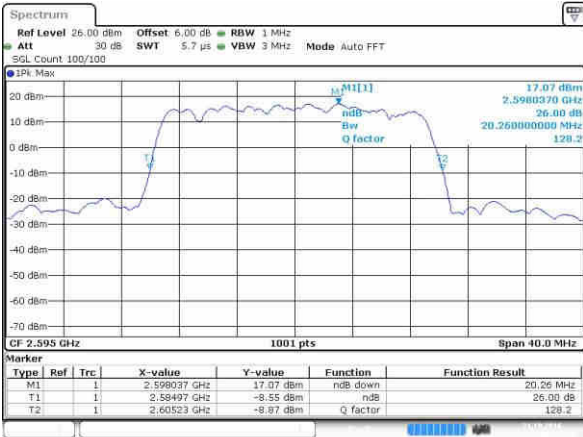

Middle Channel / 20MHz / QPSK

Date: 21.OCT.2016 21:16:48