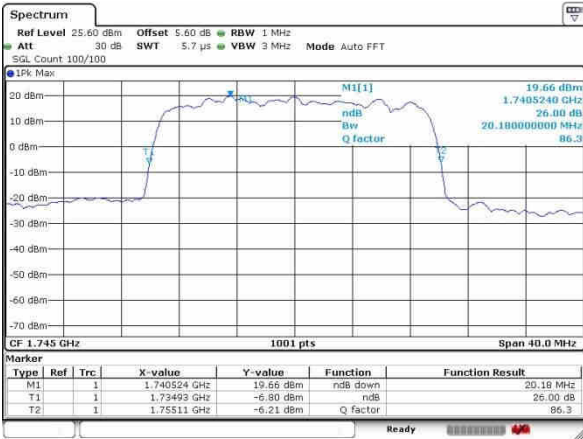

Date: 24.OCT.2016 15:16:08

Middle Channel / 15MHz / 16QAM

Date: 24.OCT.2016 15:16:53

Highest Channel / 15MHz / QPSK

Date: 24.OCT.2016 15:31:46

Highest Channel / 15MHz / 16QAM

Date: 24.OCT.2016 15:29:38

LTE Band 66

Lowest Channel / 20MHz / QPSK

Date: 24.OCT.2016 15:43:03

Lowest Channel / 20MHz / 16QAM

Date: 24.OCT.2016 15:43:27

Middle Channel / 20MHz / QPSK

Date: 24.OCT.2016 15:52:58

Middle Channel / 20MHz / 16QAM

Date: 24.OCT.2016 15:52:18

Highest Channel / 20MHz / QPSK

Date: 24.OCT.2016 16:09:22

Highest Channel / 20MHz / 16QAM

Date: 24.OCT.2016 16:10:14