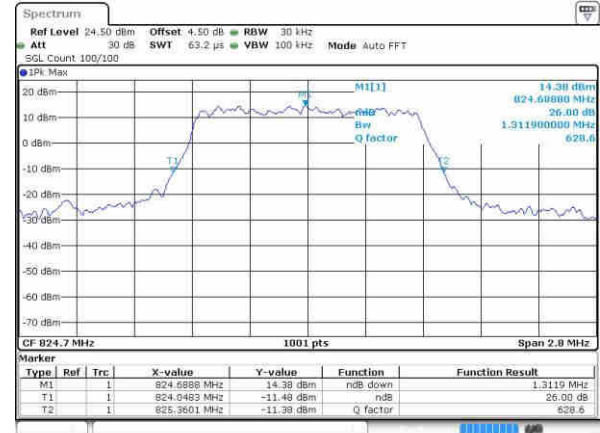

Date: 21 OCT 2016 17:24:13

Highest Channel / 20MHz / 16QAM

Date: 21 OCT 2016 17:24:03

LTE Band 26

Lowest Channel / 1.4MHz / QPSK

Lowest Channel / 1.4MHz / 16QAM

Middle Channel / 1.4MHz / QPSK

Middle Channel / 1.4MHz / 16QAM

Highest Channel / 1.4MHz / QPSK

Highest Channel / 1.4MHz / 16QAM

LTE Band 26

Lowest Channel / 3MHz / QPSK

Date: 22.OCT.2016 02:07:16

Lowest Channel / 3MHz / 16QAM

Date: 22.OCT.2016 02:08:20

Middle Channel / 3MHz / QPSK