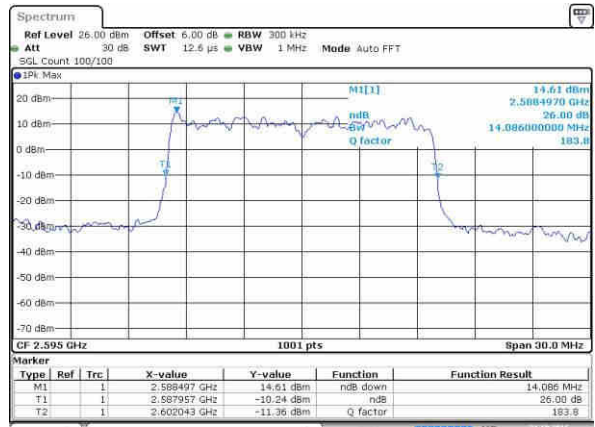

Middle Channel / 10MHz / QPSK

Date: 21.OCT.2016 21:11:58

Middle Channel / 10MHz / 16QAM

Date: 21.OCT.2016 21:13:02

Highest Channel / 10MHz / QPSK

Date: 21.OCT.2016 21:12:18

Highest Channel / 10MHz / 16QAM

Date: 21.OCT.2016 21:13:21

LTE Band 38

Lowest Channel / 15MHz / QPSK

Date: 21.OCT.2016 21:13:56

Lowest Channel / 15MHz / 16QAM

Date: 21.OCT.2016 21:15:09

Middle Channel / 15MHz / QPSK

Date: 21.OCT.2016 21:14:21

Middle Channel / 15MHz / 16QAM

Date: 21.OCT.2016 21:15:30

Highest Channel / 15MHz / QPSK

Date: 21.OCT.2016 21:14:43

Highest Channel / 15MHz / 16QAM

Date: 21.OCT.2016 21:15:51

LTE Band 38

Lowest Channel / 20MHz / QPSK

Date: 21.OCT.2016 21:16:22