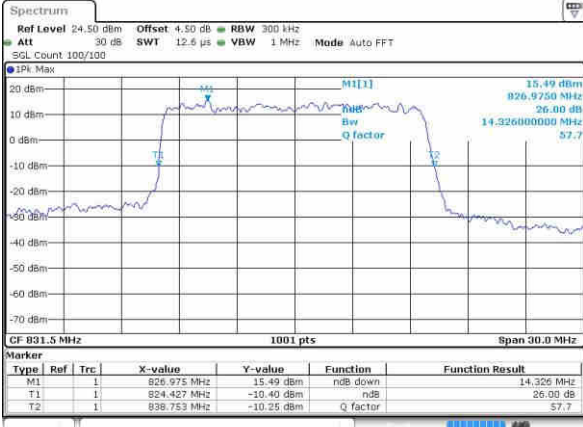

Highest Channel / 5MHz / QPSK

Date: 22.OCT.2016 02:41:25

Highest Channel / 5MHz / 16QAM

Date: 22.OCT.2016 02:41:47

LTE Band 26

Lowest Channel / 10MHz / QPSK

Date: 22.OCT.2016 02:53:48

Lowest Channel / 10MHz / 16QAM

Date: 22.OCT.2016 02:54:48

Middle Channel / 10MHz / QPSK

Date: 22.OCT.2016 02:58:45

Middle Channel / 10MHz / 16QAM

Date: 22.OCT.2016 02:58:59

Highest Channel / 10MHz / QPSK

Date: 22.OCT.2016 02:57:59

Highest Channel / 10MHz / 16QAM

Date: 22.OCT.2016 02:58:32

LTE Band 26

Lowest Channel / 15MHz / QPSK

Date: 22.OCT.2016 03:15:58

Lowest Channel / 15MHz / 16QAM

Date: 22.OCT.2016 03:16:22

Middle Channel / 15MHz / QPSK

Date: 22.OCT.2016 03:17:28