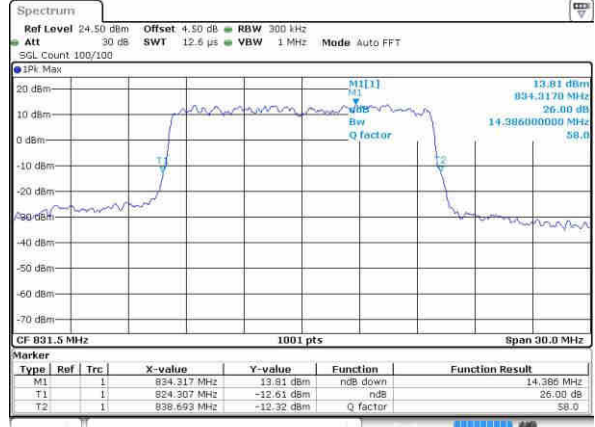

Date: 22.OCT.2016 02:58:32

LTE Band 26

Lowest Channel / 15MHz / QPSK

Date: 22.OCT.2016 03:15:58

Lowest Channel / 15MHz / 16QAM

Date: 22.OCT.2016 03:16:22

Middle Channel / 15MHz / QPSK

Date: 22.OCT.2016 03:17:28

Middle Channel / 15MHz / 16QAM

Date: 22.OCT.2016 03:17:01

Highest Channel / 15MHz / QPSK

Date: 22.OCT.2016 03:18:21

Highest Channel / 15MHz / 16QAM

Date: 22.OCT.2016 03:18:47

LTE Band 38

Lowest Channel / 5MHz / QPSK