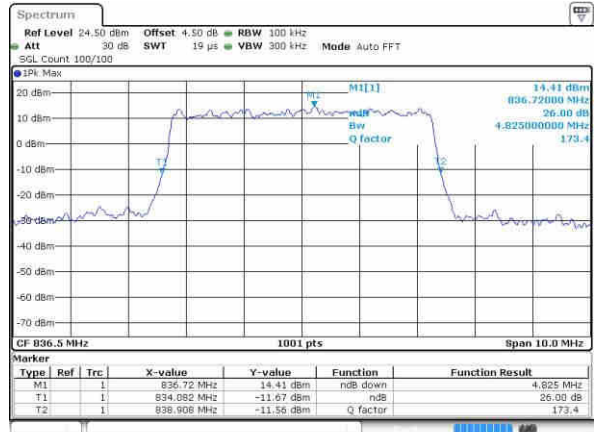

Date: 22.OCT.2016 02:10:33

Middle Channel / 3MHz / 16QAM

Date: 22.OCT.2016 02:09:14

Highest Channel / 3MHz / QPSK

Date: 22.OCT.2016 02:11:05

Highest Channel / 3MHz / 16QAM

Date: 22.OCT.2016 02:12:01

LTE Band 26

Lowest Channel / 5MHz / QPSK

Date: 22.OCT.2016 02:33:00

Lowest Channel / 5MHz / 16QAM

Date: 22.OCT.2016 02:34:16

Middle Channel / 5MHz / QPSK

Date: 22.OCT.2016 02:41:02

Middle Channel / 5MHz / 16QAM

Date: 22.OCT.2016 02:40:29

Highest Channel / 5MHz / QPSK

Date: 22.OCT.2016 02:41:25

Highest Channel / 5MHz / 16QAM

Date: 22.OCT.2016 02:41:47

LTE Band 26

Lowest Channel / 10MHz / QPSK

Date: 22.OCT.2016 02:53:48

Lowest Channel / 10MHz / 16QAM