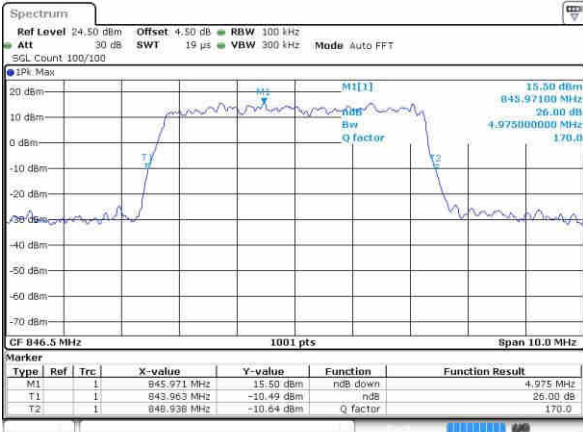

Highest Channel / 5MHz / QPSK

Date: 22.OCT.2016 02:41:25

Highest Channel / 5MHz / 16QAM

Date: 22.OCT.2016 02:41:47

LTE Band 26

Lowest Channel / 10MHz / QPSK

Date: 22.OCT.2016 02:53:48

Lowest Channel / 10MHz / 16QAM