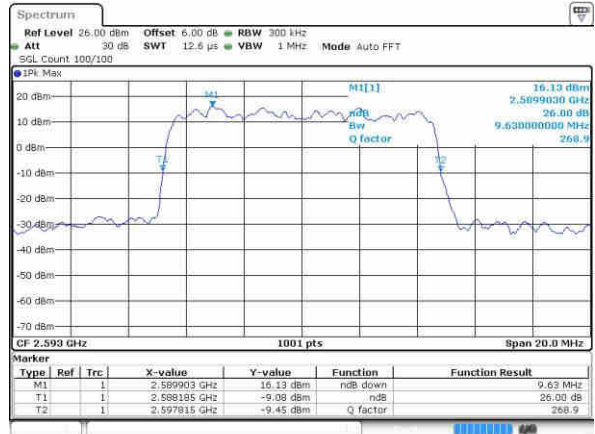

Middle Channel / 10MHz / 16QAM

Date: 23.OCT.2016 23.02.46