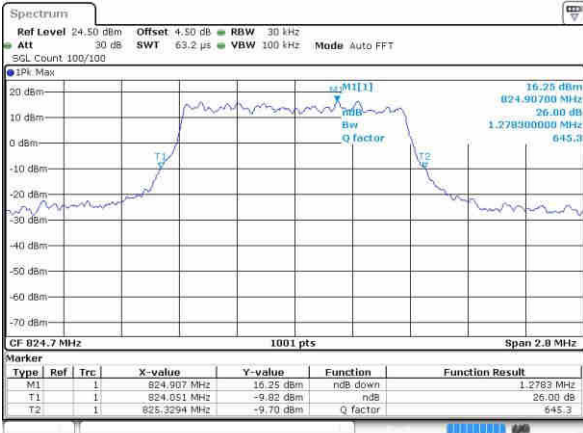

Date: 21 OCT 2016 17:24:13

Highest Channel / 20MHz / 16QAM

Date: 21 OCT 2016 17:24:03

LTE Band 26

Lowest Channel / 1.4MHz / QPSK

Lowest Channel / 1.4MHz / 16QAM

Middle Channel / 1.4MHz / QPSK

Middle Channel / 1.4MHz / 16QAM

Highest Channel / 1.4MHz / QPSK

Highest Channel / 1.4MHz / 16QAM

LTE Band 26

Lowest Channel / 3MHz / QPSK

Date: 22.OCT.2016 02:07:16

Lowest Channel / 3MHz / 16QAM

Date: 22.OCT.2016 02:08:20

Middle Channel / 3MHz / QPSK