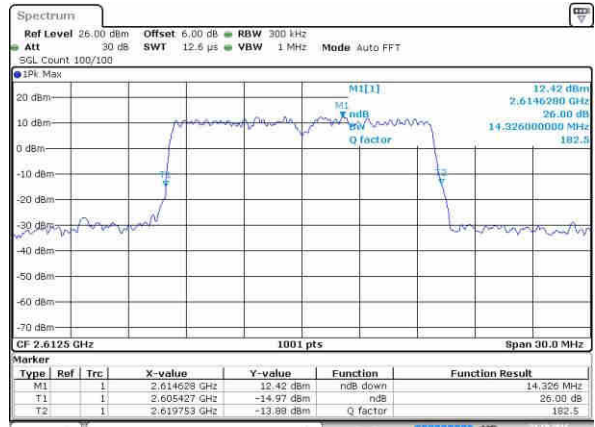

LTE Band 38

Lowest Channel / 15MHz / QPSK

Date: 21.OCT.2016 21:13:56

Lowest Channel / 15MHz / 16QAM

Date: 21.OCT.2016 21:15:09

Middle Channel / 15MHz / QPSK

Date: 21.OCT.2016 21:14:21

Middle Channel / 15MHz / 16QAM

Date: 21.OCT.2016 21:15:30

Highest Channel / 15MHz / QPSK

Date: 21.OCT.2016 21:14:43

Highest Channel / 15MHz / 16QAM

Date: 21.OCT.2016 21:15:51

LTE Band 38

Lowest Channel / 20MHz / QPSK

Date: 21.OCT.2016 21:16:22