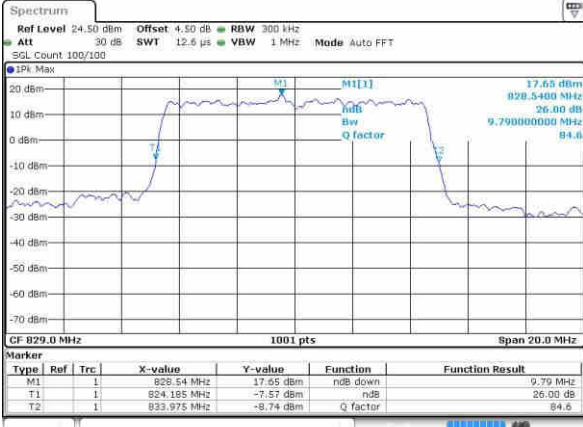

Highest Channel / 5MHz / QPSK

Date: 22.OCT.2016 02:41:25

Highest Channel / 5MHz / 16QAM

Date: 22.OCT.2016 02:41:47

LTE Band 26

Lowest Channel / 10MHz / QPSK

Date: 22.OCT.2016 02:53:48

Lowest Channel / 10MHz / 16QAM