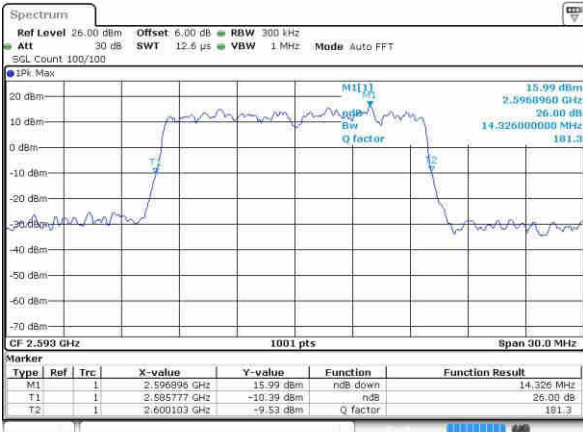

Middle Channel / 15MHz / QPSK

Date: 23 OCT 2016 23:08:16