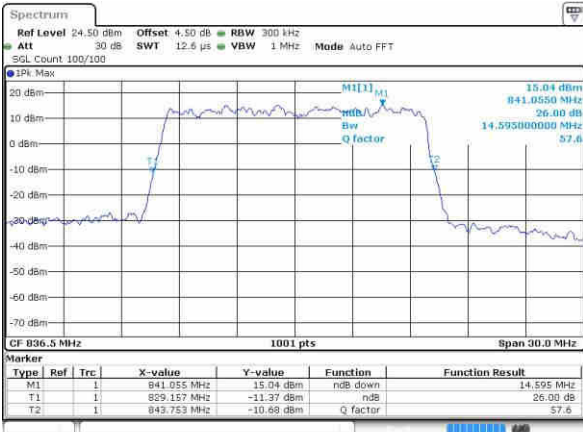

Date: 22.OCT.2016 02:58:32

LTE Band 26

Lowest Channel / 15MHz / QPSK

Date: 22.OCT.2016 03:15:58

Lowest Channel / 15MHz / 16QAM

Date: 22.OCT.2016 03:16:22

Middle Channel / 15MHz / QPSK

Date: 22.OCT.2016 03:17:28

Middle Channel / 15MHz / 16QAM

Date: 22.OCT.2016 03:17:01

Highest Channel / 15MHz / QPSK

Date: 22.OCT.2016 03:18:21

Highest Channel / 15MHz / 16QAM

Date: 22.OCT.2016 03:18:47

LTE Band 38

Lowest Channel / 5MHz / QPSK