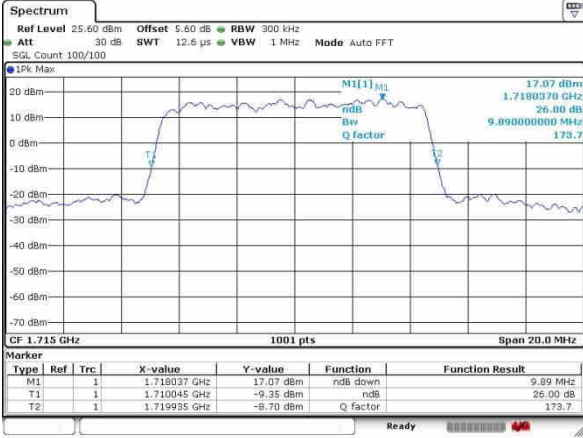

LTE Band 66

Lowest Channel / 5MHz / QPSK

Date: 24.OCT.2016 12:00:01

Lowest Channel / 5MHz / 16QAM

Date: 24.OCT.2016 11:59:32

Middle Channel / 5MHz / QPSK

Date: 24.OCT.2016 13:50:20

Middle Channel / 5MHz / 16QAM

Date: 24.OCT.2016 13:51:01

Highest Channel / 5MHz / QPSK

Date: 24.OCT.2016 14:09:51

Highest Channel / 5MHz / 16QAM

Date: 24.OCT.2016 14:10:17

LTE Band 66

Lowest Channel / 10MHz / QPSK

Date: 24.OCT.2016 14:17:36

Highest Channel / 10MHz / 16QAM

Date: 24.OCT.2016 14:43:48

LTE Band 66

Lowest Channel / 15MHz / QPSK

Date: 24.OCT.2016 15:02:21

Lowest Channel / 15MHz / 16QAM

Date: 24.OCT.2016 15:01:39

Middle Channel / 15MHz / QPSK