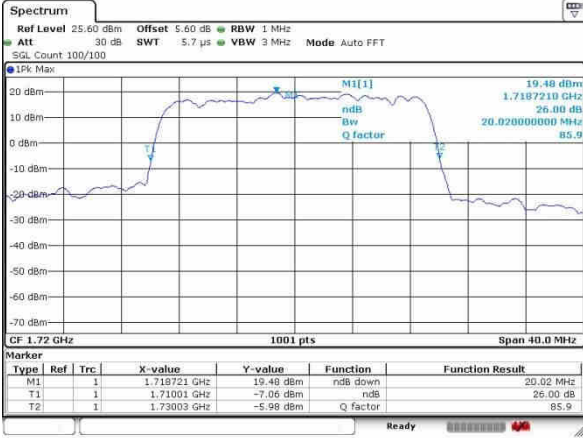

LTE Band 66

Lowest Channel / 20MHz / QPSK

Date: 24.OCT.2016 15:43:03