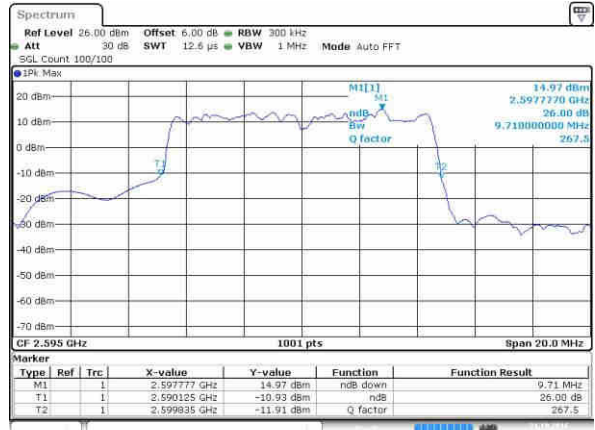

Middle Channel / 10MHz / 16QAM

Date: 21.OCT.2016 21:13:02