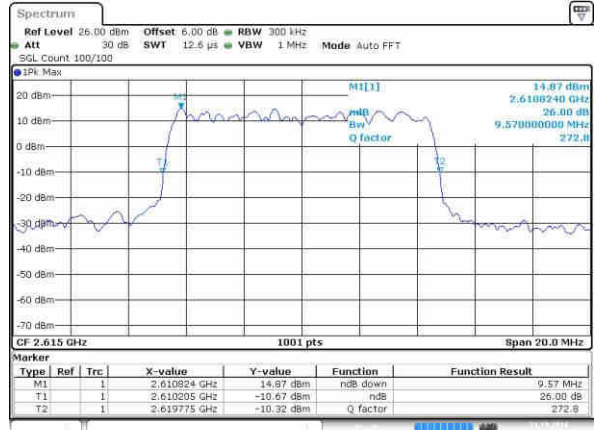

Middle Channel / 10MHz / QPSK

Date: 21.OCT.2016 21:11:58

Middle Channel / 10MHz / 16QAM

Date: 21.OCT.2016 21:13:02

Highest Channel / 10MHz / QPSK

Date: 21.OCT.2016 21:12:18

Highest Channel / 10MHz / 16QAM

Date: 21.OCT.2016 21:13:21

LTE Band 38

Lowest Channel / 15MHz / QPSK

Date: 21.OCT.2016 21:13:56

Lowest Channel / 15MHz / 16QAM

Date: 21.OCT.2016 21:15:09

Middle Channel / 15MHz / QPSK

Date: 21.OCT.2016 21:14:21

Middle Channel / 15MHz / 16QAM