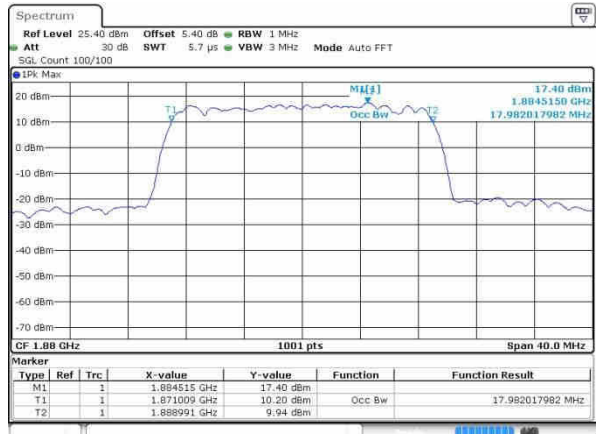

Middle Channel / 20MHz / 16QAM

Date: 20 OCT 2016 00:50:10