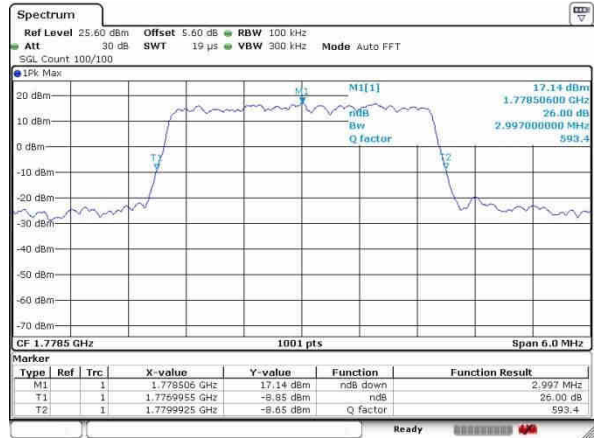

Date: 3.NOV.2016 10:03:54

Highest Channel / 1.4MHz / 16QAM

Date: 3.NOV.2016 10:04:17

LTE Band 66

Lowest Channel / 3MHz / QPSK

Date: 3.NOV.2016 10:43:17

Lowest Channel / 3MHz / 16QAM

Date: 3.NOV.2016 10:42:54

Middle Channel / 3MHz / QPSK

Date: 3.NOV.2016 10:50:45

Middle Channel / 3MHz / 16QAM

Date: 3.NOV.2016 10:51:04

Highest Channel / 3MHz / QPSK

Date: 3.NOV.2016 10:58:39

Highest Channel / 3MHz / 16QAM

Date: 3.NOV.2016 10:58:19

LTE Band 66

Lowest Channel / 5MHz / QPSK

Date: 24.OCT.2016 12:00:01

Lowest Channel / 5MHz / 16QAM

Date: 24.OCT.2016 11:59:32

Middle Channel / 5MHz / QPSK

Date: 24.OCT.2016 13:50:20

Middle Channel / 5MHz / 16QAM