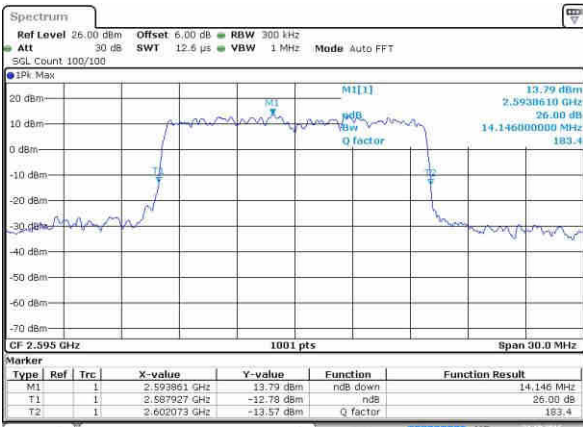

LTE Band 38

Lowest Channel / 15MHz / QPSK

Date: 21.OCT.2016 21:13:56

Lowest Channel / 15MHz / 16QAM

Date: 21.OCT.2016 21:15:09

Middle Channel / 15MHz / QPSK

Date: 21.OCT.2016 21:14:21

Middle Channel / 15MHz / 16QAM

Date: 21.OCT.2016 21:15:30

Highest Channel / 15MHz / QPSK

Date: 21.OCT.2016 21:14:43

Highest Channel / 15MHz / 16QAM

Date: 21.OCT.2016 21:15:51

LTE Band 38

Lowest Channel / 20MHz / QPSK

Date: 21.OCT.2016 21:16:22