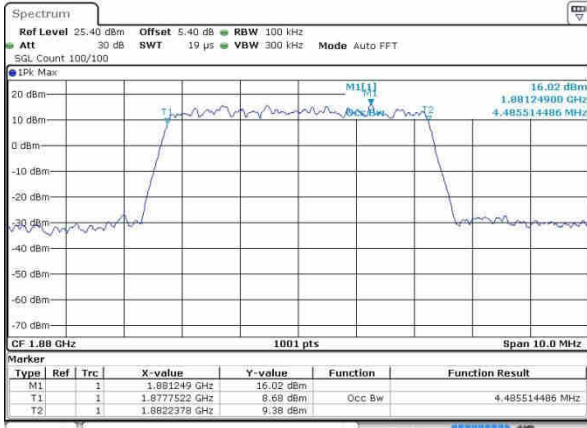

Highest Channel / 3MHz / 16QAM

Date: 19.OCT.2016 23:46:04

LTE Band 2

Lowest Channel / 5MHz / QPSK

Date: 19 OCT 2016 23:52:58

Lowest Channel / 5MHz / 16QAM

Date: 19 OCT 2016 23:53:08

Middle Channel / 5MHz / QPSK