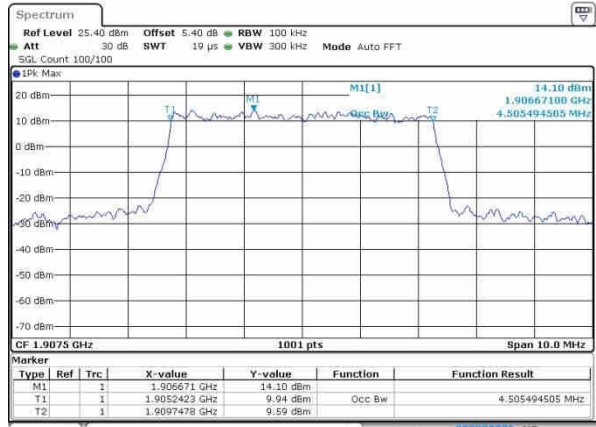

Date: 20 OCT 2016 00:00:01

Middle Channel / 5MHz / 16QAM

Date: 20 OCT 2016 00:00:12

Highest Channel / 5MHz / QPSK

Date: 20 OCT 2016 00:02:33

Highest Channel / 5MHz / 16QAM

Date: 20 OCT 2016 00:02:44

LTE Band 2