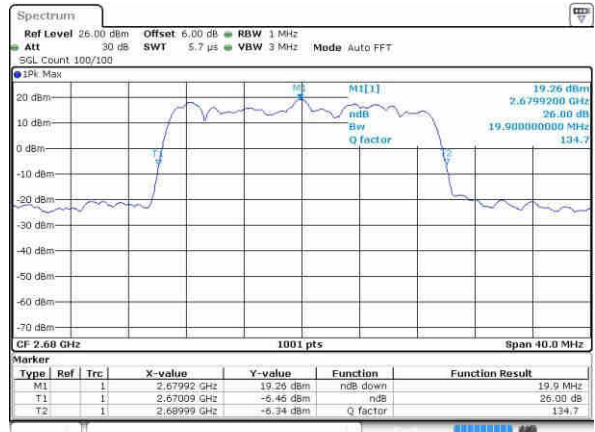

Middle Channel / 20MHz / 16QAM

Date: 23.OCT.2016 23:14:35

Highest Channel / 20MHz / QPSK

Date: 23.OCT.2016 23:16:04

Highest Channel / 20MHz / 16QAM

Date: 23.OCT.2016 23:15:30

LTE Band 66

Lowest Channel / 1.4MHz / QPSK