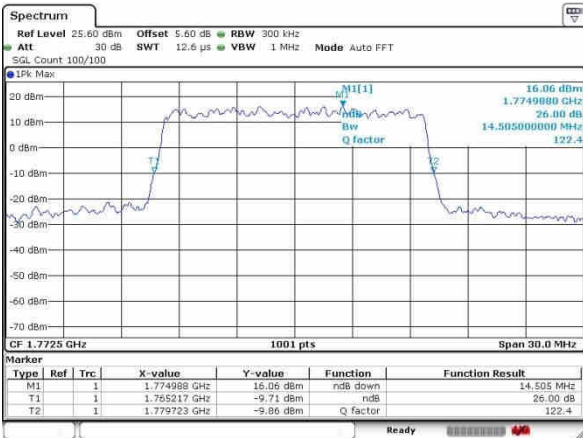

Highest Channel / 10MHz / 16QAM

Date: 24.OCT.2016 14:43:48

LTE Band 66

Lowest Channel / 15MHz / QPSK

Date: 24.OCT.2016 15:02:21

Lowest Channel / 15MHz / 16QAM

Date: 24.OCT.2016 15:01:39

Middle Channel / 15MHz / QPSK

Date: 24.OCT.2016 15:16:08

Middle Channel / 15MHz / 16QAM

Date: 24.OCT.2016 15:16:53

Highest Channel / 15MHz / QPSK

Date: 24.OCT.2016 15:31:46

Highest Channel / 15MHz / 16QAM

Date: 24.OCT.2016 15:29:38

LTE Band 66