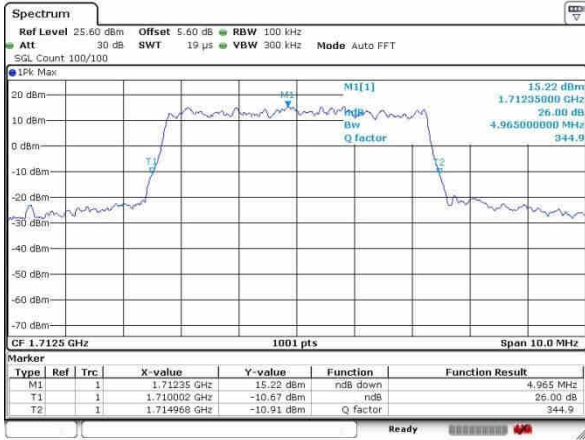

Date: 3.NOV.2016 10:03:54

Highest Channel / 1.4MHz / 16QAM

Date: 3.NOV.2016 10:04:17

LTE Band 66

Lowest Channel / 3MHz / QPSK

Date: 3.NOV.2016 10:43:17

Lowest Channel / 3MHz / 16QAM

Date: 3.NOV.2016 10:42:54

Middle Channel / 3MHz / QPSK

Date: 3.NOV.2016 10:50:45

Middle Channel / 3MHz / 16QAM

Date: 3.NOV.2016 10:51:04

Highest Channel / 3MHz / QPSK

Date: 3.NOV.2016 10:58:39

Highest Channel / 3MHz / 16QAM

Date: 3.NOV.2016 10:58:19

LTE Band 66

Lowest Channel / 5MHz / QPSK

Date: 24.OCT.2016 12:00:01

Lowest Channel / 5MHz / 16QAM

Date: 24.OCT.2016 11:59:32

Middle Channel / 5MHz / QPSK

Date: 24.OCT.2016 13:50:20

Middle Channel / 5MHz / 16QAM