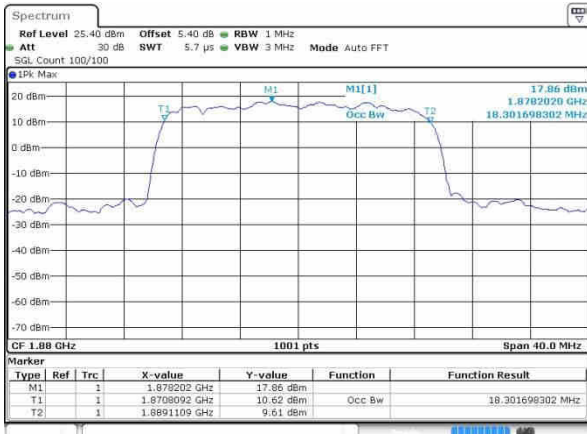

Date: 20 OCT 2016 00:36:02

LTE Band 2

Lowest Channel / 20MHz / QPSK

Date: 20 OCT 2016 00:42:55

Lowest Channel / 20MHz / 16QAM

Date: 20 OCT 2016 00:43:06

Middle Channel / 20MHz / QPSK

Date: 20 OCT 2016 00:49:59