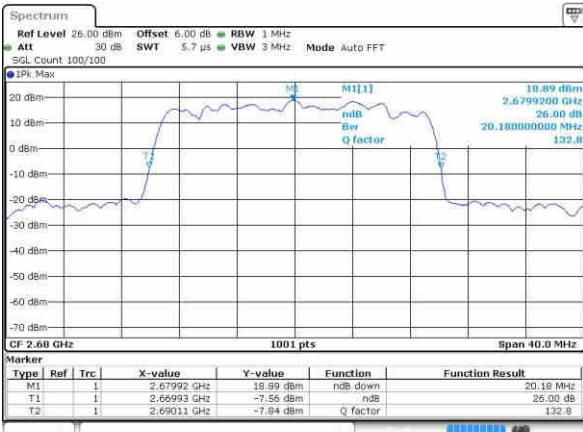

Date: 23 OCT 2016 23:09:26

LTE Band 41

Lowest Channel / 20MHz / QPSK

Date: 23.OCT.2016 23:12:41

Lowest Channel / 20MHz / 16QAM

Date: 23.OCT.2016 23:11:12

Middle Channel / 20MHz / QPSK

Date: 23.OCT.2016 23:13:32

Middle Channel / 20MHz / 16QAM

Date: 23.OCT.2016 23:14:35

Highest Channel / 20MHz / QPSK

Date: 23.OCT.2016 23:16:04

Highest Channel / 20MHz / 16QAM

Date: 23.OCT.2016 23:15:30

LTE Band 66

Lowest Channel / 1.4MHz / QPSK