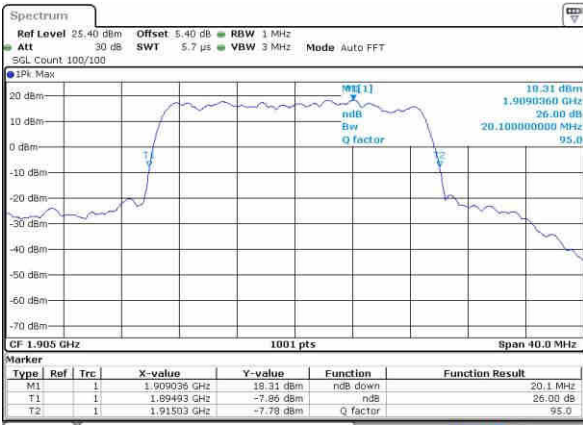

Highest Channel / 10MHz / 16QAM

Date: 21 OCT 2016 17:09:51

Highest Channel / 15MHz / QPSK

Date: 21 OCT 2016 17:17:08

Highest Channel / 15MHz / 16QAM

Date: 21 OCT 2016 17:18:57

Highest Channel / 20MHz / QPSK

Date: 21 OCT 2016 17:24:13

Highest Channel / 20MHz / 16QAM

Date: 21 OCT 2016 17:24:03

LTE Band 26

Lowest Channel / 1.4MHz / QPSK

Lowest Channel / 1.4MHz / 16QAM

Middle Channel / 1.4MHz / QPSK

Middle Channel / 1.4MHz / 16QAM