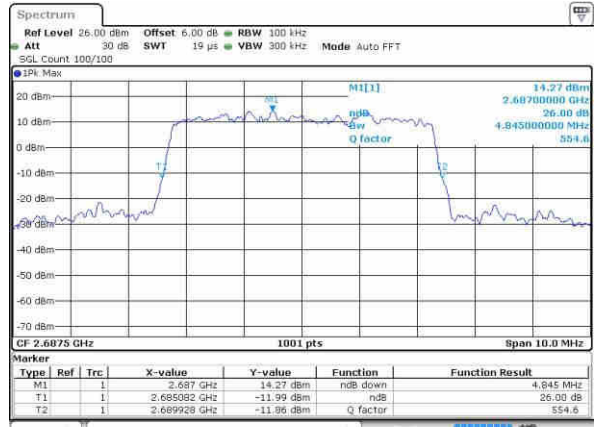

Highest Channel / 20MHz / 16QAM

Date: 21.OCT.2016 21:18:40

LTE Band 41

Lowest Channel / 5MHz / QPSK

Date: 23.OCT.2016 22:57:49

Lowest Channel / 5MHz / 16QAM

Date: 23.OCT.2016 22:58:14

Middle Channel / 5MHz / QPSK

Date: 23.OCT.2016 22:58:15

Middle Channel / 5MHz / 16QAM

Date: 23.OCT.2016 22:58:53

Highest Channel / 5MHz / QPSK

Date: 23.OCT.2016 22:58:48

Highest Channel / 5MHz / 16QAM

Date: 23.OCT.2016 23:00:13

LTE Band 41