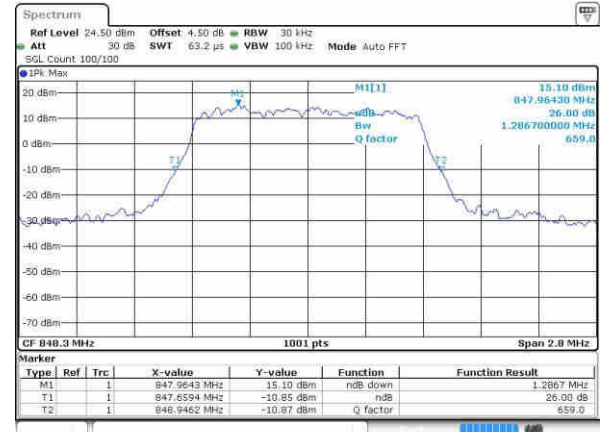

Highest Channel / 10MHz / 16QAM

Date: 21 OCT 2016 17:09:51

Highest Channel / 15MHz / QPSK

Date: 21 OCT 2016 17:17:08

Highest Channel / 15MHz / 16QAM

Date: 21 OCT 2016 17:18:57

Highest Channel / 20MHz / QPSK

Date: 21 OCT 2016 17:24:13

Highest Channel / 20MHz / 16QAM

Date: 21 OCT 2016 17:24:03

LTE Band 26

Lowest Channel / 1.4MHz / QPSK

Lowest Channel / 1.4MHz / 16QAM

Middle Channel / 1.4MHz / QPSK

Middle Channel / 1.4MHz / 16QAM

Highest Channel / 1.4MHz / QPSK

Highest Channel / 1.4MHz / 16QAM

LTE Band 26

Lowest Channel / 3MHz / QPSK

Date: 22.OCT.2016 02:07:16

Lowest Channel / 3MHz / 16QAM

Date: 22.OCT.2016 02:08:20

Middle Channel / 3MHz / QPSK

Date: 22.OCT.2016 02:10:33

Middle Channel / 3MHz / 16QAM

Date: 22.OCT.2016 02:09:14

Highest Channel / 3MHz / QPSK

Date: 22.OCT.2016 02:11:05

Highest Channel / 3MHz / 16QAM

Date: 22.OCT.2016 02:12:01

LTE Band 26