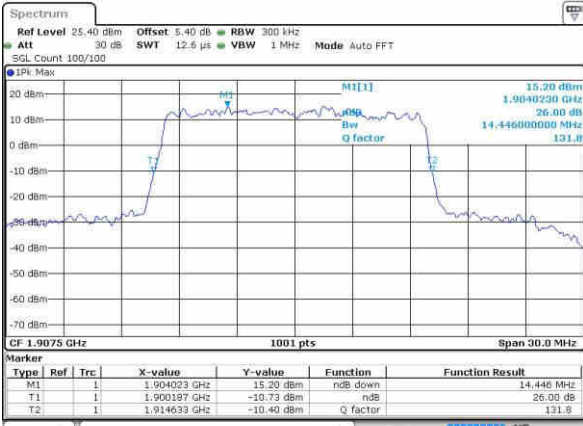

Highest Channel / 15MHz / QPSK

Date: 21 OCT 2016 17:17:08