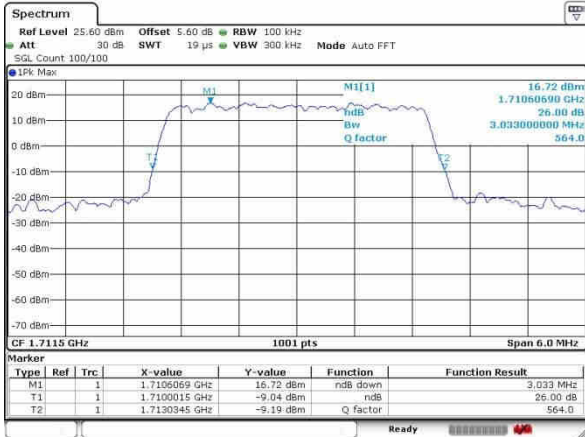

Date: 3.NOV.2016 10:03:54

Highest Channel / 1.4MHz / 16QAM

Date: 3.NOV.2016 10:04:17

LTE Band 66

Lowest Channel / 3MHz / QPSK

Date: 3.NOV.2016 10:43:17

Lowest Channel / 3MHz / 16QAM

Date: 3.NOV.2016 10:42:54