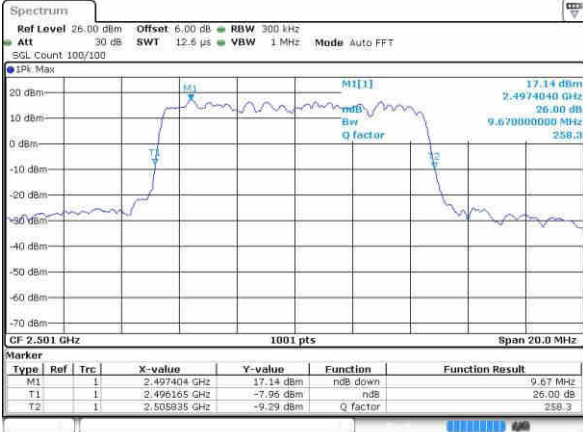

LTE Band 41

Lowest Channel / 10MHz / QPSK

Date: 23.OCT.2016 23.01.40