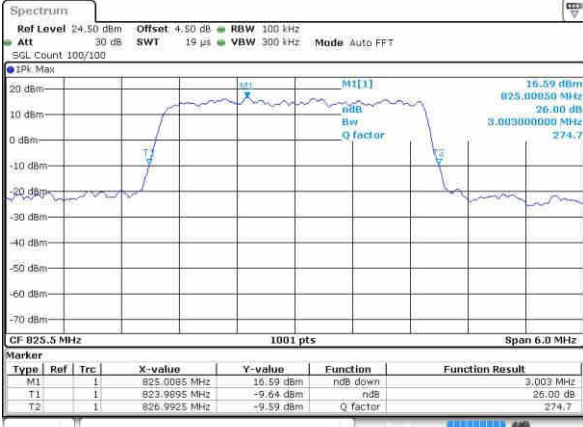

Date: 21 OCT 2016 17:24:13

Highest Channel / 20MHz / 16QAM

Date: 21 OCT 2016 17:24:03

LTE Band 26

Lowest Channel / 1.4MHz / QPSK

Lowest Channel / 1.4MHz / 16QAM

Middle Channel / 1.4MHz / QPSK

Middle Channel / 1.4MHz / 16QAM

Highest Channel / 1.4MHz / QPSK

Highest Channel / 1.4MHz / 16QAM

LTE Band 26

Lowest Channel / 3MHz / QPSK

Date: 22.OCT.2016 02:07:16

Lowest Channel / 3MHz / 16QAM

Date: 22.OCT.2016 02:08:20

Middle Channel / 3MHz / QPSK

Date: 22.OCT.2016 02:10:33

Middle Channel / 3MHz / 16QAM

Date: 22.OCT.2016 02:09:14

Highest Channel / 3MHz / QPSK

Date: 22.OCT.2016 02:11:05

Highest Channel / 3MHz / 16QAM

Date: 22.OCT.2016 02:12:01

LTE Band 26