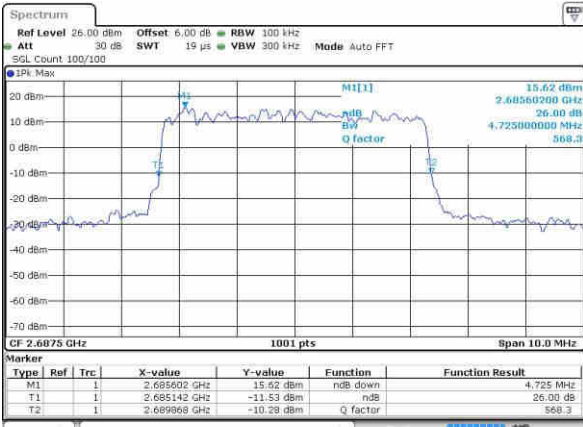

Highest Channel / 20MHz / 16QAM

Date: 21.OCT.2016 21:18:40

LTE Band 41

Lowest Channel / 5MHz / QPSK

Date: 23.OCT.2016 22:57:49

Lowest Channel / 5MHz / 16QAM

Date: 23.OCT.2016 22:58:14

Middle Channel / 5MHz / QPSK

Date: 23.OCT.2016 22:58:15

Middle Channel / 5MHz / 16QAM

Date: 23.OCT.2016 22:58:53

Highest Channel / 5MHz / QPSK

Date: 23.OCT.2016 22:58:48

Highest Channel / 5MHz / 16QAM

Date: 23.OCT.2016 23:00:13

LTE Band 41