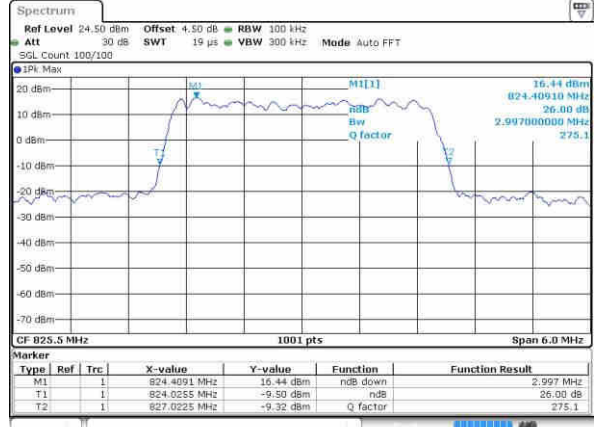

Date: 21 OCT 2016 17:24:13

Highest Channel / 20MHz / 16QAM

Date: 21 OCT 2016 17:24:03

LTE Band 26

Lowest Channel / 1.4MHz / QPSK

Lowest Channel / 1.4MHz / 16QAM

Middle Channel / 1.4MHz / QPSK

Middle Channel / 1.4MHz / 16QAM

Highest Channel / 1.4MHz / QPSK

Highest Channel / 1.4MHz / 16QAM

LTE Band 26

Lowest Channel / 3MHz / QPSK

Date: 22.OCT.2016 02:07:16

Lowest Channel / 3MHz / 16QAM

Date: 22.OCT.2016 02:08:20

Middle Channel / 3MHz / QPSK

Date: 22.OCT.2016 02:10:33

Middle Channel / 3MHz / 16QAM

Date: 22.OCT.2016 02:09:14

Highest Channel / 3MHz / QPSK

Date: 22.OCT.2016 02:11:05

Highest Channel / 3MHz / 16QAM

Date: 22.OCT.2016 02:12:01

LTE Band 26