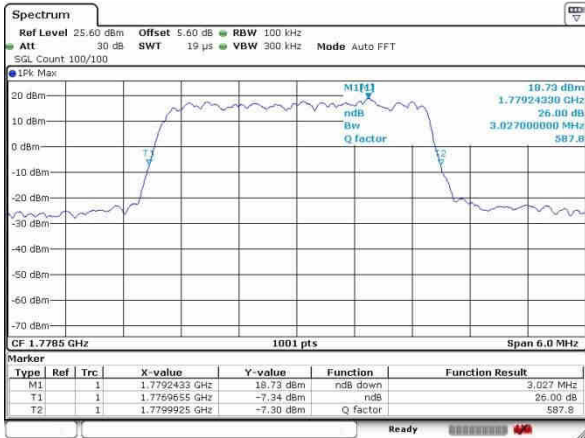

Date: 3.NOV.2016 10:03:54

Highest Channel / 1.4MHz / 16QAM

Date: 3.NOV.2016 10:04:17

LTE Band 66

Lowest Channel / 3MHz / QPSK

Date: 3.NOV.2016 10:43:17

Lowest Channel / 3MHz / 16QAM

Date: 3.NOV.2016 10:42:54

Middle Channel / 3MHz / QPSK

Date: 3.NOV.2016 10:50:45

Middle Channel / 3MHz / 16QAM

Date: 3.NOV.2016 10:51:04

Highest Channel / 3MHz / QPSK

Date: 3.NOV.2016 10:58:39

Highest Channel / 3MHz / 16QAM

Date: 3.NOV.2016 10:58:19

LTE Band 66

Lowest Channel / 5MHz / QPSK

Date: 24.OCT.2016 12:00:01

Lowest Channel / 5MHz / 16QAM

Date: 24.OCT.2016 11:59:32

Middle Channel / 5MHz / QPSK

Date: 24.OCT.2016 13:50:20

Middle Channel / 5MHz / 16QAM