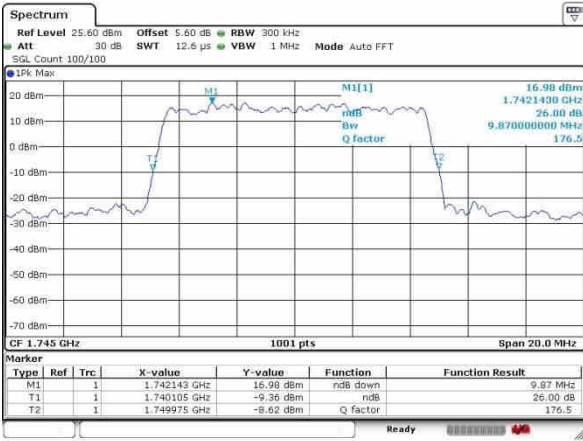

LTE Band 66

Lowest Channel / 5MHz / QPSK

Date: 24.OCT.2016 12:00:01

Lowest Channel / 5MHz / 16QAM

Date: 24.OCT.2016 11:59:32

Middle Channel / 5MHz / QPSK

Date: 24.OCT.2016 13:50:20

Middle Channel / 5MHz / 16QAM

Date: 24.OCT.2016 13:51:01

Highest Channel / 5MHz / QPSK

Date: 24.OCT.2016 14:09:51

Highest Channel / 5MHz / 16QAM

Date: 24.OCT.2016 14:10:17

LTE Band 66

Lowest Channel / 10MHz / QPSK

Date: 24.OCT.2016 14:17:36

Lowest Channel / 10MHz / 16QAM

Date: 24.OCT.2016 14:16:38

Middle Channel / 10MHz / QPSK

Date: 24.OCT.2016 14:40:48

Middle Channel / 10MHz / 16QAM

Date: 24.OCT.2016 14:38:38

Highest Channel / 10MHz / QPSK

Date: 24.OCT.2016 14:42:57

Highest Channel / 10MHz / 16QAM

Date: 24.OCT.2016 14:43:48

LTE Band 66

Lowest Channel / 15MHz / QPSK

Date: 24.OCT.2016 15:02:21

Lowest Channel / 15MHz / 16QAM

Date: 24.OCT.2016 15:01:39

Middle Channel / 15MHz / QPSK