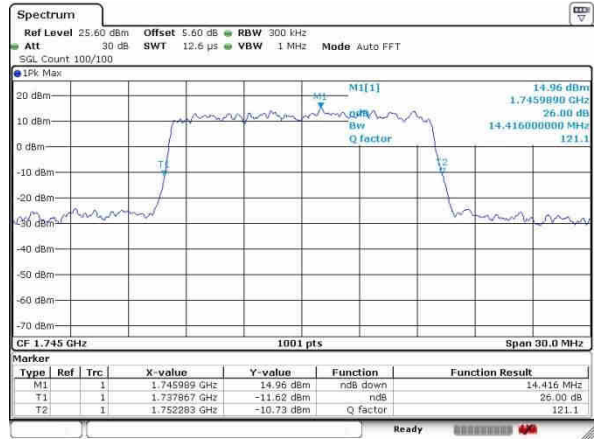

Highest Channel / 10MHz / 16QAM

Date: 24.OCT.2016 14:43:48

LTE Band 66

Lowest Channel / 15MHz / QPSK

Date: 24.OCT.2016 15:02:21

Lowest Channel / 15MHz / 16QAM

Date: 24.OCT.2016 15:01:39

Middle Channel / 15MHz / QPSK

Date: 24.OCT.2016 15:16:08

Middle Channel / 15MHz / 16QAM

Date: 24.OCT.2016 15:16:53

Highest Channel / 15MHz / QPSK

Date: 24.OCT.2016 15:31:46

Highest Channel / 15MHz / 16QAM

Date: 24.OCT.2016 15:29:38

LTE Band 66