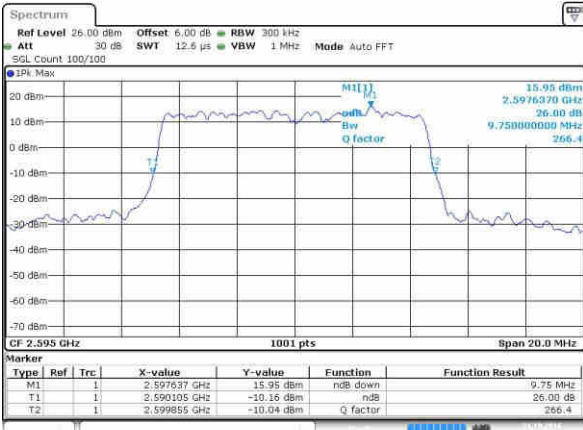

Middle Channel / 10MHz / QPSK

Date: 21.OCT.2016 21:11:58