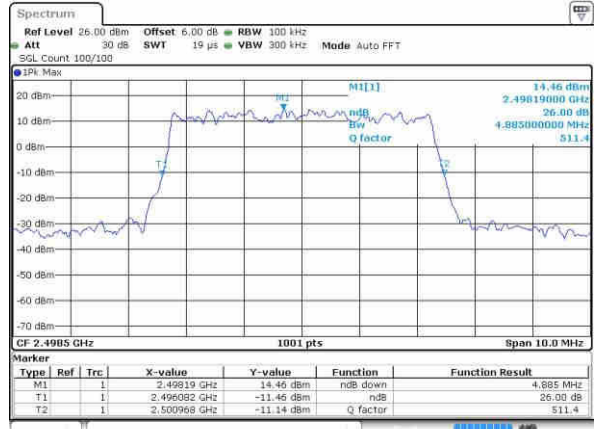

Highest Channel / 20MHz / 16QAM

Date: 21.OCT.2016 21:18:40

LTE Band 41

Lowest Channel / 5MHz / QPSK

Date: 23.OCT.2016 22:57:49

Lowest Channel / 5MHz / 16QAM

Date: 23.OCT.2016 22:58:14

Middle Channel / 5MHz / QPSK

Date: 23.OCT.2016 22:58:15

Middle Channel / 5MHz / 16QAM

Date: 23.OCT.2016 22:58:53

Highest Channel / 5MHz / QPSK

Date: 23.OCT.2016 22:58:48

Highest Channel / 5MHz / 16QAM

Date: 23.OCT.2016 23:00:13

LTE Band 41