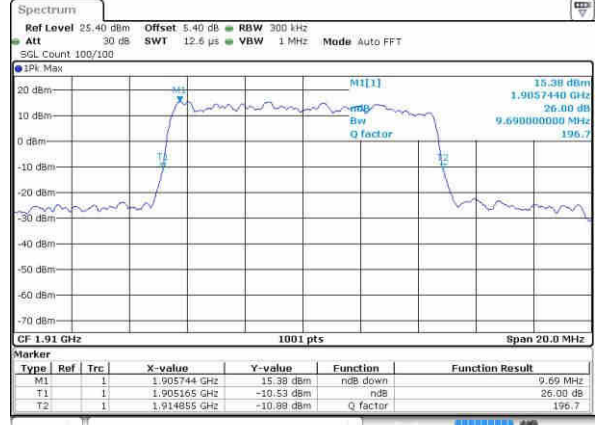

LTE Band 25

Highest Channel / 1.4MHz / QPSK

Date: 21 OCT 2016 17:52:14

Highest Channel / 1.4MHz / 16QAM

Date: 21 OCT 2016 17:52:03

Highest Channel / 3MHz / QPSK

Date: 21 OCT 2016 16:55:50

Highest Channel / 3MHz / 16QAM

Date: 21 OCT 2016 16:55:40

Highest Channel / 5MHz / QPSK

Date: 21 OCT 2016 17:02:58

Highest Channel / 5MHz / 16QAM

Date: 21 OCT 2016 17:02:45

LTE Band 25

Highest Channel / 10MHz / QPSK

Date: 21 OCT 2016 17:10:02

Highest Channel / 10MHz / 16QAM

Date: 21 OCT 2016 17:09:51

Highest Channel / 15MHz / QPSK

Date: 21 OCT 2016 17:17:08

Highest Channel / 15MHz / 16QAM

Date: 21 OCT 2016 17:18:57

Highest Channel / 20MHz / QPSK

Date: 21 OCT 2016 17:24:13

Highest Channel / 20MHz / 16QAM

Date: 21 OCT 2016 17:24:03

LTE Band 26

Lowest Channel / 1.4MHz / QPSK

Lowest Channel / 1.4MHz / 16QAM

Middle Channel / 1.4MHz / QPSK

Middle Channel / 1.4MHz / 16QAM