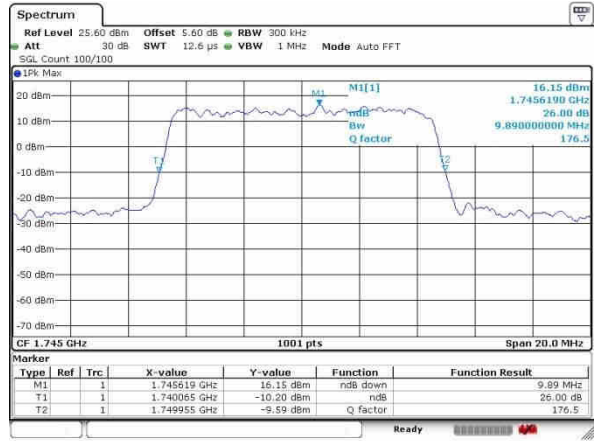

Date: 24.OCT.2016 13:51:01

Highest Channel / 5MHz / QPSK

Date: 24.OCT.2016 14:09:51

Highest Channel / 5MHz / 16QAM

Date: 24.OCT.2016 14:10:17

LTE Band 66

Lowest Channel / 10MHz / QPSK

Date: 24.OCT.2016 14:17:36

Lowest Channel / 10MHz / 16QAM

Date: 24.OCT.2016 14:16:38

Middle Channel / 10MHz / QPSK

Date: 24.OCT.2016 14:40:48

Middle Channel / 10MHz / 16QAM

Date: 24.OCT.2016 14:38:38

Highest Channel / 10MHz / QPSK

Date: 24.OCT.2016 14:42:57

Highest Channel / 10MHz / 16QAM

Date: 24.OCT.2016 14:43:48

LTE Band 66

Lowest Channel / 15MHz / QPSK

Date: 24.OCT.2016 15:02:21

Lowest Channel / 15MHz / 16QAM

Date: 24.OCT.2016 15:01:39

Middle Channel / 15MHz / QPSK