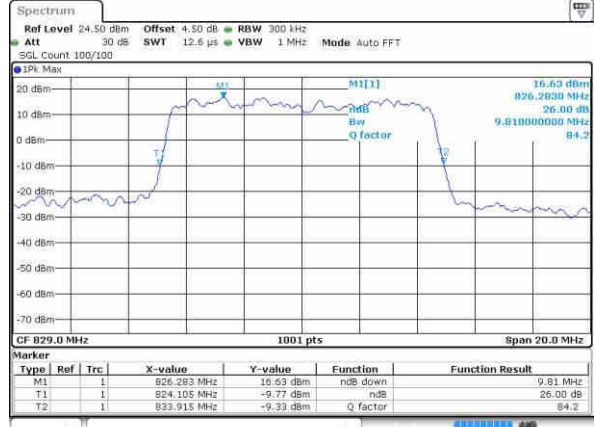

Highest Channel / 5MHz / QPSK

Date: 22.OCT.2016 02:41:25

Highest Channel / 5MHz / 16QAM

Date: 22.OCT.2016 02:41:47

LTE Band 26

Lowest Channel / 10MHz / QPSK

Date: 22.OCT.2016 02:53:48

Lowest Channel / 10MHz / 16QAM