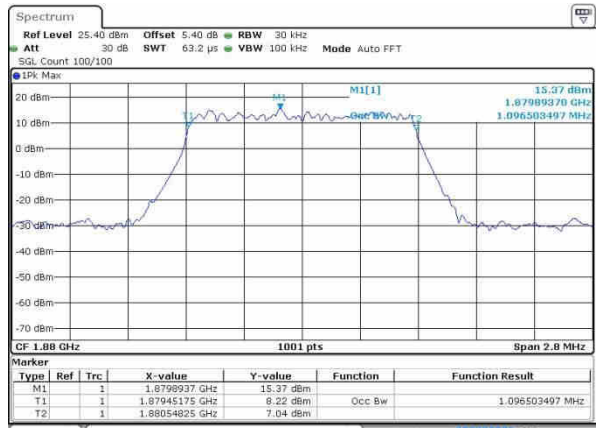

Mode	LTE Band 66 : 99%OBW(MHz)											
BW	1.4MHz		3MHz		5MHz		10MHz		15MHz		20MHz	
Mod.	QPSK	16QAM	QPSK	16QAM	QPSK	16QAM	QPSK	16QAM	QPSK	16QAM	QPSK	16QAM
Lowest CH	1.09	1.09	2.72	2.73	4.50	4.50	9.05	9.01	13.46	13.40	18.22	18.22
Middle CH	1.10	1.10	2.71	2.71	4.48	4.49	8.99	8.97	13.49	13.43	18.14	18.42
Highest CH	1.08	1.09	2.73	2.74	4.51	4.49	8.95	9.05	13.43	13.37	18.34	18.30

LTE Band 2

Lowest Channel / 1.4MHz / QPSK

Date: 19.OCT.2016 23:19:37

Lowest Channel / 1.4MHz / 16QAM

Date: 19.OCT.2016 23:19:48

Middle Channel / 1.4MHz / QPSK

Date: 19.OCT.2016 23:28:42

Middle Channel / 1.4MHz / 16QAM

Date: 19.OCT.2016 23:28:52

Highest Channel / 1.4MHz / QPSK

Date: 19.OCT.2016 23:28:14

Highest Channel / 1.4MHz / 16QAM

Date: 19.OCT.2016 23:28:24

LTE Band 2

Lowest Channel / 3MHz / QPSK

Date: 19.OCT.2016 23:36:18