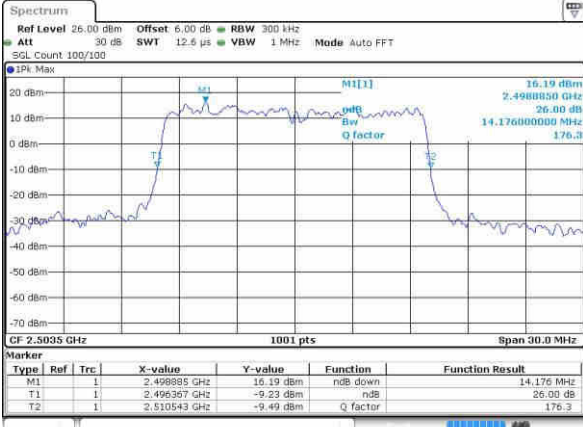

Highest Channel / 10MHz / QPSK

Date: 23.OCT.2016 23.03.42

Highest Channel / 10MHz / 16QAM

Date: 23.OCT.2016 23.03.20

LTE Band 41

Lowest Channel / 15MHz / QPSK

Date: 23 OCT 2016 23:05:23

Lowest Channel / 15MHz / 16QAM