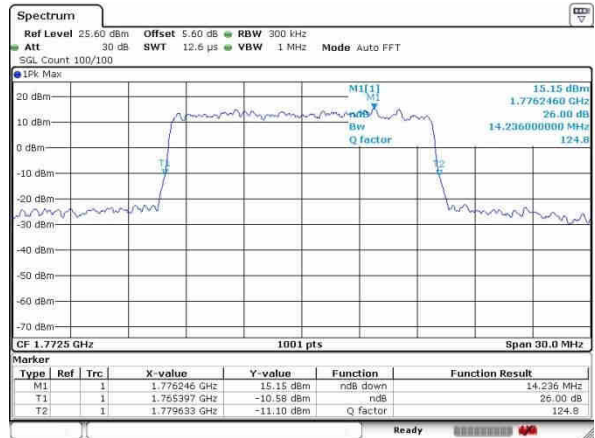

Highest Channel / 10MHz / 16QAM

Date: 24.OCT.2016 14:43:48

LTE Band 66

Lowest Channel / 15MHz / QPSK

Date: 24.OCT.2016 15:02:21

Lowest Channel / 15MHz / 16QAM

Date: 24.OCT.2016 15:01:39

Middle Channel / 15MHz / QPSK

Date: 24.OCT.2016 15:16:08

Middle Channel / 15MHz / 16QAM

Date: 24.OCT.2016 15:16:53

Highest Channel / 15MHz / QPSK

Date: 24.OCT.2016 15:31:46

Highest Channel / 15MHz / 16QAM

Date: 24.OCT.2016 15:29:38

LTE Band 66