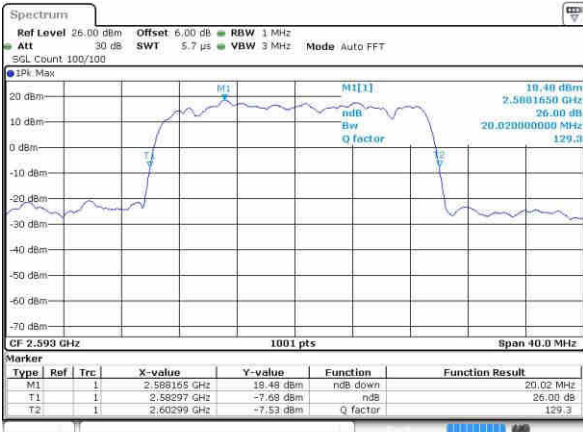

Date: 23 OCT 2016 23:09:26

LTE Band 41

Lowest Channel / 20MHz / QPSK

Date: 23.OCT.2016 23:12:41

Lowest Channel / 20MHz / 16QAM

Date: 23.OCT.2016 23:11:12

Middle Channel / 20MHz / QPSK

Date: 23.OCT.2016 23:13:32

Middle Channel / 20MHz / 16QAM

Date: 23.OCT.2016 23:14:35

Highest Channel / 20MHz / QPSK

Date: 23.OCT.2016 23:16:04

Highest Channel / 20MHz / 16QAM

Date: 23.OCT.2016 23:15:30

LTE Band 66

Lowest Channel / 1.4MHz / QPSK