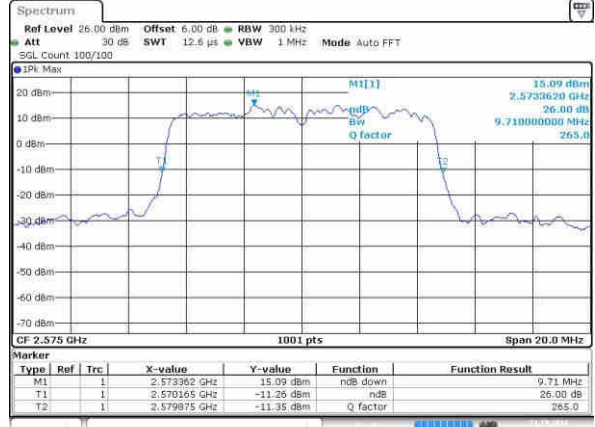

Date: 21.OCT.2016 21:07:58

Lowest Channel / 5MHz / 16QAM

Date: 21.OCT.2016 21:09:38

Middle Channel / 5MHz / QPSK

Date: 21.OCT.2016 21:08:45

Middle Channel / 5MHz / 16QAM

Date: 21.OCT.2016 21:09:58

Highest Channel / 5MHz / QPSK

Date: 21.OCT.2016 21:09:08

Highest Channel / 5MHz / 16QAM

Date: 21.OCT.2016 21:10:18

LTE Band 38

Lowest Channel / 10MHz / QPSK

Date: 21.OCT.2016 21:11:37

Lowest Channel / 10MHz / 16QAM

Date: 21.OCT.2016 21:12:41

Middle Channel / 10MHz / QPSK

Date: 21.OCT.2016 21:11:58

Middle Channel / 10MHz / 16QAM

Date: 21.OCT.2016 21:13:02

Highest Channel / 10MHz / QPSK

Date: 21.OCT.2016 21:12:18

Highest Channel / 10MHz / 16QAM

Date: 21.OCT.2016 21:13:21