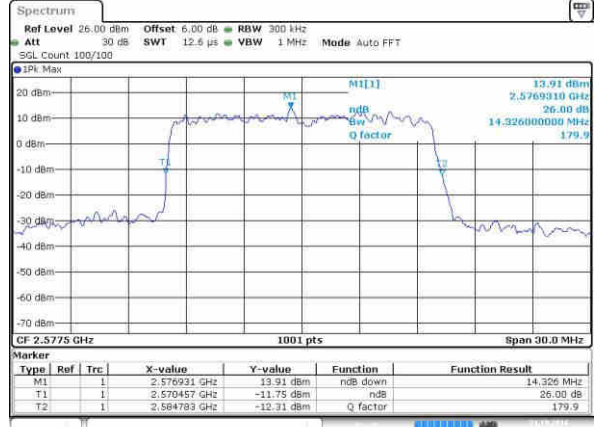

Date: 21.OCT.2016 21:09:08

Highest Channel / 5MHz / 16QAM

Date: 21.OCT.2016 21:10:18

LTE Band 38

Lowest Channel / 10MHz / QPSK

Date: 21.OCT.2016 21:11:37

Lowest Channel / 10MHz / 16QAM

Date: 21.OCT.2016 21:12:41

Middle Channel / 10MHz / QPSK

Date: 21.OCT.2016 21:11:58

Middle Channel / 10MHz / 16QAM

Date: 21.OCT.2016 21:13:02

Highest Channel / 10MHz / QPSK

Date: 21.OCT.2016 21:12:18

Highest Channel / 10MHz / 16QAM

Date: 21.OCT.2016 21:13:21

LTE Band 38

Lowest Channel / 15MHz / QPSK

Date: 21.OCT.2016 21:13:56

Lowest Channel / 15MHz / 16QAM

Date: 21.OCT.2016 21:15:09

Middle Channel / 15MHz / QPSK

Date: 21.OCT.2016 21:14:21

Middle Channel / 15MHz / 16QAM