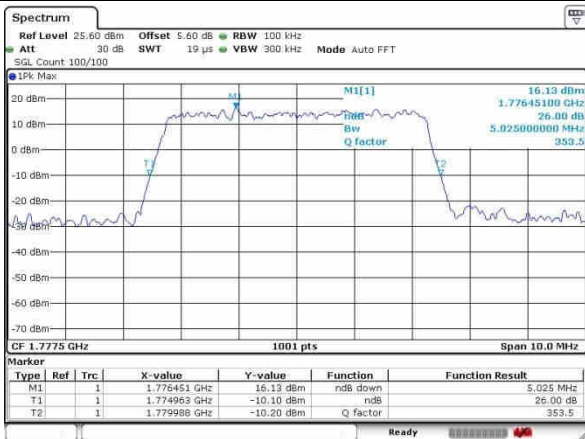

LTE Band 66

Lowest Channel / 5MHz / QPSK

Date: 24.OCT.2016 12:00:01

Lowest Channel / 5MHz / 16QAM

Date: 24.OCT.2016 11:59:32

Middle Channel / 5MHz / QPSK

Date: 24.OCT.2016 13:50:20

Middle Channel / 5MHz / 16QAM

Date: 24.OCT.2016 13:51:01

Highest Channel / 5MHz / QPSK

Date: 24.OCT.2016 14:09:51

Highest Channel / 5MHz / 16QAM

Date: 24.OCT.2016 14:10:17

LTE Band 66

Lowest Channel / 10MHz / QPSK

Date: 24.OCT.2016 14:17:36