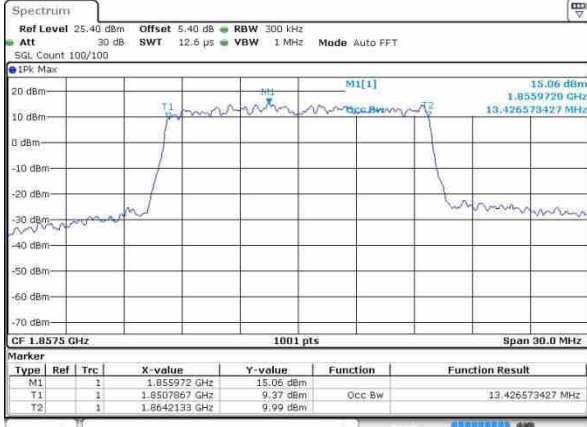

Highest Channel / 10MHz / QPSK

Date: 20 OCT 2016 00:19:12

Highest Channel / 10MHz / 16QAM

Date: 20 OCT 2016 00:19:22

LTE Band 2

Lowest Channel / 15MHz / QPSK

Date: 20 OCT 2016 00:28:16

Lowest Channel / 15MHz / 16QAM