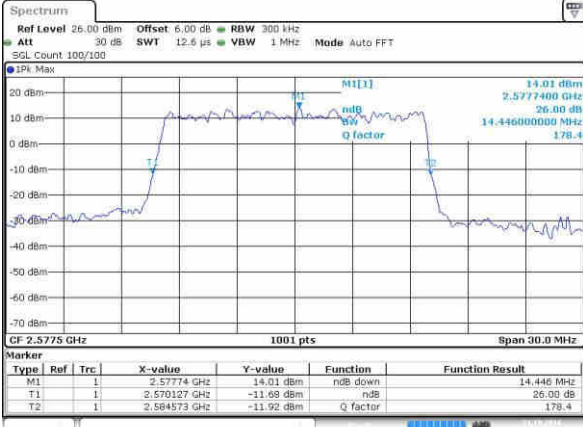

Date: 21.OCT.2016 21:09:08

Highest Channel / 5MHz / 16QAM

Date: 21.OCT.2016 21:10:18

LTE Band 38

Lowest Channel / 10MHz / QPSK

Date: 21.OCT.2016 21:11:37

Lowest Channel / 10MHz / 16QAM

Date: 21.OCT.2016 21:12:41

Middle Channel / 10MHz / QPSK

Date: 21.OCT.2016 21:11:58

Middle Channel / 10MHz / 16QAM

Date: 21.OCT.2016 21:13:02

Highest Channel / 10MHz / QPSK

Date: 21.OCT.2016 21:12:18

Highest Channel / 10MHz / 16QAM

Date: 21.OCT.2016 21:13:21

LTE Band 38

Lowest Channel / 15MHz / QPSK

Date: 21.OCT.2016 21:13:56

Lowest Channel / 15MHz / 16QAM

Date: 21.OCT.2016 21:15:09

Middle Channel / 15MHz / QPSK

Date: 21.OCT.2016 21:14:21

Middle Channel / 15MHz / 16QAM