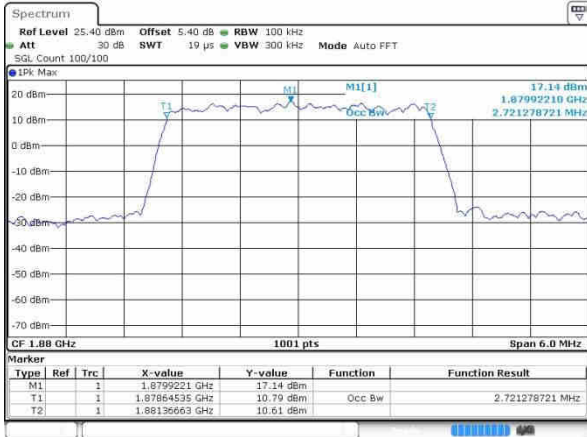

Middle Channel / 3MHz / QPSK

Date: 19.OCT.2016 23:43:22