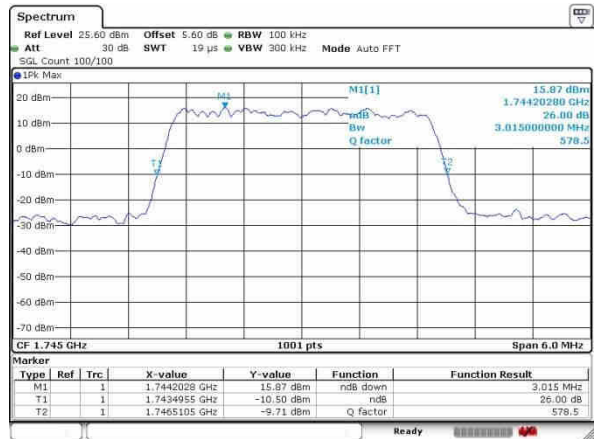

Middle Channel / 3MHz / 16QAM

Date: 3.NOV.2016 10:51:04