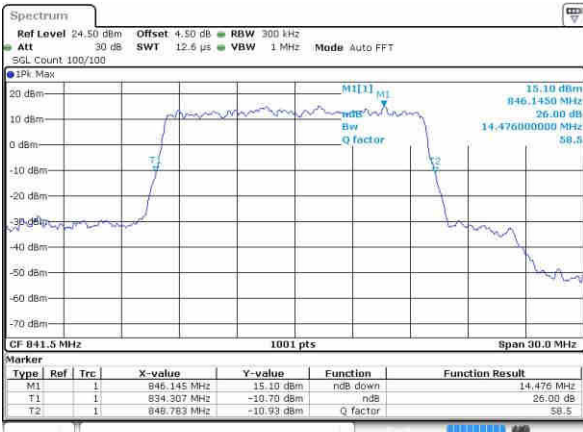

Date: 22.OCT.2016 02:58:32

LTE Band 26

Lowest Channel / 15MHz / QPSK

Date: 22.OCT.2016 03:15:58

Lowest Channel / 15MHz / 16QAM

Date: 22.OCT.2016 03:16:22

Middle Channel / 15MHz / QPSK

Date: 22.OCT.2016 03:17:28

Middle Channel / 15MHz / 16QAM

Date: 22.OCT.2016 03:17:01

Highest Channel / 15MHz / QPSK

Date: 22.OCT.2016 03:18:21

Highest Channel / 15MHz / 16QAM

Date: 22.OCT.2016 03:18:47

LTE Band 38

Lowest Channel / 5MHz / QPSK