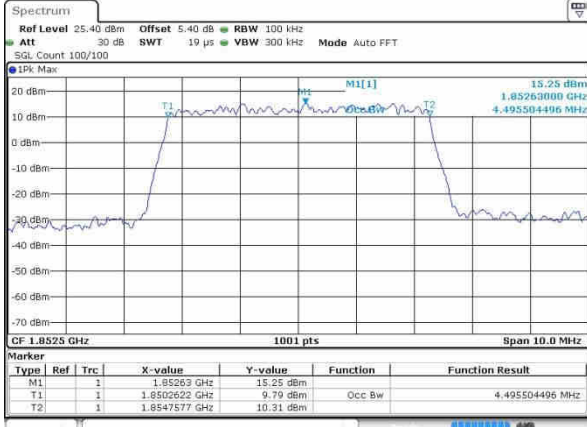

Highest Channel / 3MHz / 16QAM

Date: 19.OCT.2016 23:46:04

LTE Band 2

Lowest Channel / 5MHz / QPSK

Date: 19 OCT 2016 23:52:58

Lowest Channel / 5MHz / 16QAM

Date: 19 OCT 2016 23:53:08

Middle Channel / 5MHz / QPSK

Date: 20 OCT 2016 00:00:01

Middle Channel / 5MHz / 16QAM

Date: 20 OCT 2016 00:00:12

Highest Channel / 5MHz / QPSK

Date: 20 OCT 2016 00:02:33

Highest Channel / 5MHz / 16QAM

Date: 20 OCT 2016 00:02:44

LTE Band 2