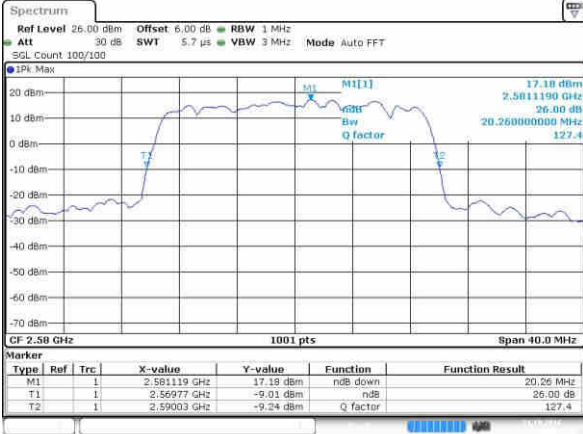

Date: 21.OCT.2016 21:15:30

Highest Channel / 15MHz / QPSK

Date: 21.OCT.2016 21:14:43

Highest Channel / 15MHz / 16QAM

Date: 21.OCT.2016 21:15:51

LTE Band 38

Lowest Channel / 20MHz / QPSK

Date: 21.OCT.2016 21:16:22