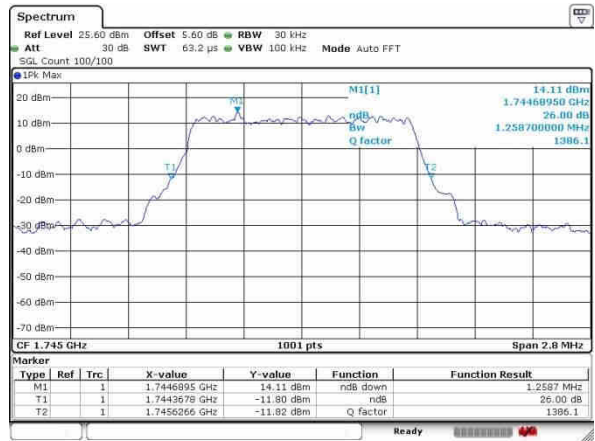

Middle Channel / 20MHz / 16QAM

Date: 23.OCT.2016 23:14:35

Highest Channel / 20MHz / QPSK

Date: 23.OCT.2016 23:16:04

Highest Channel / 20MHz / 16QAM

Date: 23.OCT.2016 23:15:30

LTE Band 66

Lowest Channel / 1.4MHz / QPSK

Date: 3.NOV.2016 10:00:32

Lowest Channel / 1.4MHz / 16QAM

Date: 3.NOV.2016 10:01:12

Middle Channel / 1.4MHz / QPSK

Date: 3.NOV.2016 10:01:37

Middle Channel / 1.4MHz / 16QAM

Date: 3.NOV.2016 10:01:54

Highest Channel / 1.4MHz / QPSK

Date: 3.NOV.2016 10:03:54

Highest Channel / 1.4MHz / 16QAM

Date: 3.NOV.2016 10:04:17

LTE Band 66

Lowest Channel / 3MHz / QPSK

Date: 3.NOV.2016 10:43:17

Lowest Channel / 3MHz / 16QAM

Date: 3.NOV.2016 10:42:54