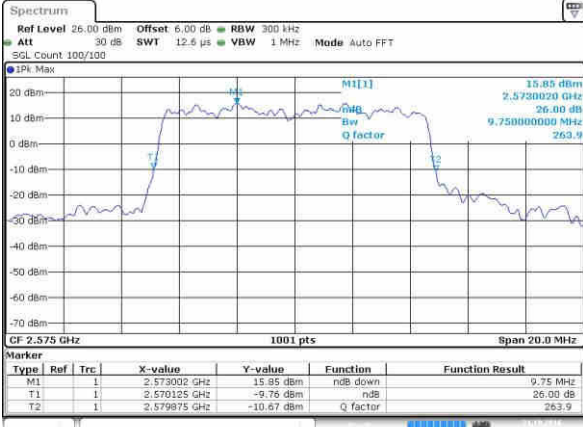

Date: 21.OCT.2016 21:09:08

Highest Channel / 5MHz / 16QAM

Date: 21.OCT.2016 21:10:18

LTE Band 38

Lowest Channel / 10MHz / QPSK

Date: 21.OCT.2016 21:11:37

Lowest Channel / 10MHz / 16QAM

Date: 21.OCT.2016 21:12:41

Middle Channel / 10MHz / QPSK

Date: 21.OCT.2016 21:11:58

Middle Channel / 10MHz / 16QAM

Date: 21.OCT.2016 21:13:02

Highest Channel / 10MHz / QPSK

Date: 21.OCT.2016 21:12:18

Highest Channel / 10MHz / 16QAM

Date: 21.OCT.2016 21:13:21