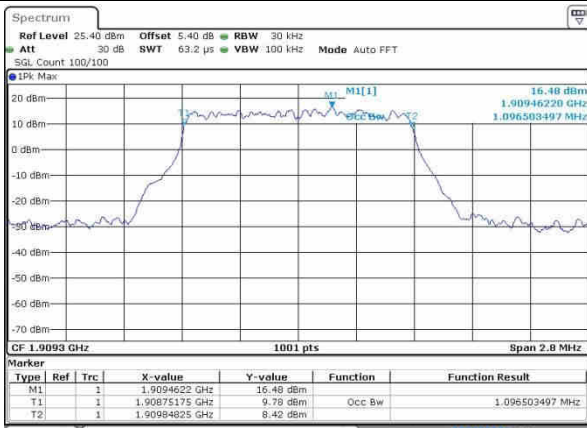

Mode	LTE Band 66 : 99%OBW(MHz)											
BW	1.4MHz		3MHz		5MHz		10MHz		15MHz		20MHz	
Mod.	QPSK	16QAM	QPSK	16QAM	QPSK	16QAM	QPSK	16QAM	QPSK	16QAM	QPSK	16QAM
Lowest CH	1.09	1.09	2.72	2.73	4.50	4.50	9.05	9.01	13.46	13.40	18.22	18.22
Middle CH	1.10	1.10	2.71	2.71	4.48	4.49	8.99	8.97	13.49	13.43	18.14	18.42
Highest CH	1.08	1.09	2.73	2.74	4.51	4.49	8.95	9.05	13.43	13.37	18.34	18.30

LTE Band 2

Lowest Channel / 1.4MHz / QPSK

Date: 19.OCT.2016 23:19:37

Lowest Channel / 1.4MHz / 16QAM

Date: 19.OCT.2016 23:19:48

Middle Channel / 1.4MHz / QPSK

Date: 19.OCT.2016 23:28:42

Middle Channel / 1.4MHz / 16QAM

Date: 19.OCT.2016 23:28:52

Highest Channel / 1.4MHz / QPSK

Date: 19.OCT.2016 23:28:14

Highest Channel / 1.4MHz / 16QAM

Date: 19.OCT.2016 23:28:24

LTE Band 2

Lowest Channel / 3MHz / QPSK

Date: 19.OCT.2016 23:36:18