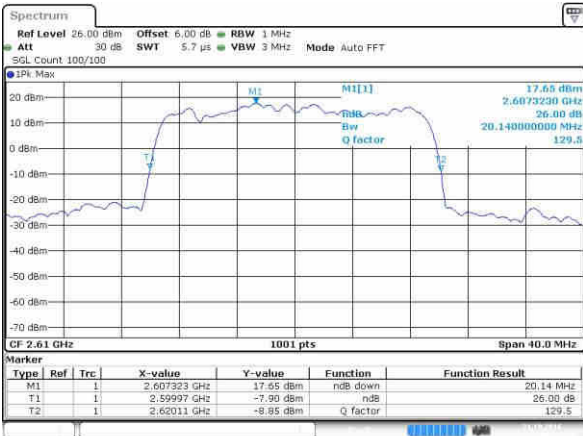

Date: 21.OCT.2016 21:15:30

Highest Channel / 15MHz / QPSK

Date: 21.OCT.2016 21:14:43

Highest Channel / 15MHz / 16QAM

Date: 21.OCT.2016 21:15:51

LTE Band 38

Lowest Channel / 20MHz / QPSK

Date: 21.OCT.2016 21:16:22

Lowest Channel / 20MHz / 16QAM

Date: 21.OCT.2016 21:17:58

Middle Channel / 20MHz / QPSK

Date: 21.OCT.2016 21:16:48

Middle Channel / 20MHz / 16QAM

Date: 21.OCT.2016 21:18:19

Highest Channel / 20MHz / QPSK

Date: 21.OCT.2016 21:17:28

Highest Channel / 20MHz / 16QAM

Date: 21.OCT.2016 21:18:40

LTE Band 41

Lowest Channel / 5MHz / QPSK

Date: 23.OCT.2016 22:57:49

Lowest Channel / 5MHz / 16QAM

Date: 23.OCT.2016 22:58:14

Middle Channel / 5MHz / QPSK