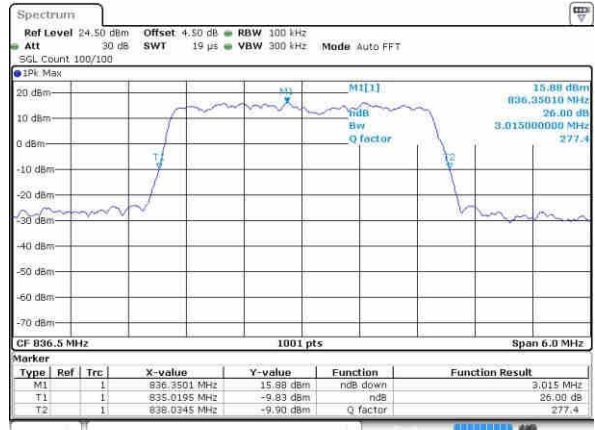

Date: 21 OCT 2016 17:24:13

Highest Channel / 20MHz / 16QAM

Date: 21 OCT 2016 17:24:03

LTE Band 26

Lowest Channel / 1.4MHz / QPSK

Lowest Channel / 1.4MHz / 16QAM

Middle Channel / 1.4MHz / QPSK

Middle Channel / 1.4MHz / 16QAM

Highest Channel / 1.4MHz / QPSK

Highest Channel / 1.4MHz / 16QAM

LTE Band 26

Lowest Channel / 3MHz / QPSK

Date: 22.OCT.2016 02:07:16

Lowest Channel / 3MHz / 16QAM

Date: 22.OCT.2016 02:08:20

Middle Channel / 3MHz / QPSK

Date: 22.OCT.2016 02:10:33

Middle Channel / 3MHz / 16QAM

Date: 22.OCT.2016 02:09:14

Highest Channel / 3MHz / QPSK

Date: 22.OCT.2016 02:11:05

Highest Channel / 3MHz / 16QAM

Date: 22.OCT.2016 02:12:01

LTE Band 26