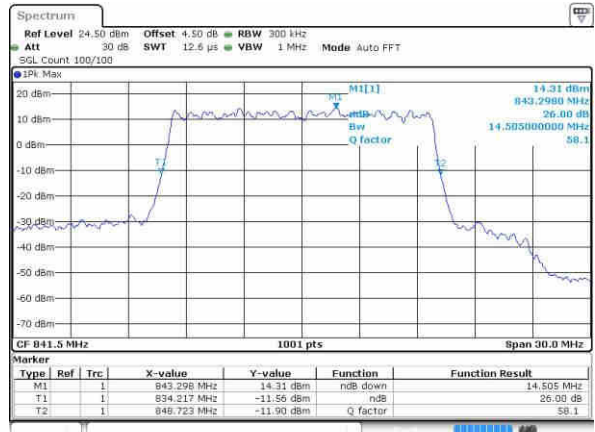

Middle Channel / 15MHz / 16QAM

Date: 22.OCT.2016 03:17:01

Highest Channel / 15MHz / QPSK

Date: 22.OCT.2016 03:18:21

Highest Channel / 15MHz / 16QAM

Date: 22.OCT.2016 03:18:47

LTE Band 38

Lowest Channel / 5MHz / QPSK