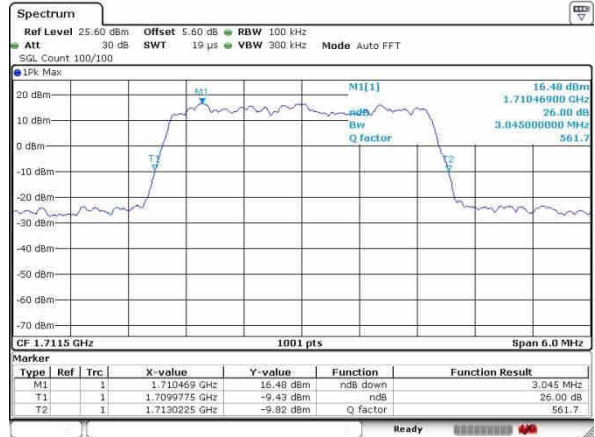

Date: 3.NOV.2016 10:03:54

Highest Channel / 1.4MHz / 16QAM

Date: 3.NOV.2016 10:04:17

LTE Band 66

Lowest Channel / 3MHz / QPSK

Date: 3.NOV.2016 10:43:17

Lowest Channel / 3MHz / 16QAM

Date: 3.NOV.2016 10:42:54