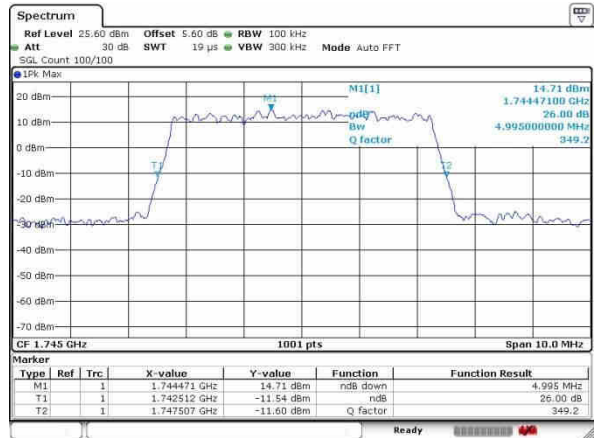

LTE Band 66

Lowest Channel / 5MHz / QPSK

Date: 24.OCT.2016 12:00:01

Lowest Channel / 5MHz / 16QAM

Date: 24.OCT.2016 11:59:32

Middle Channel / 5MHz / QPSK

Date: 24.OCT.2016 13:50:20

Middle Channel / 5MHz / 16QAM

Date: 24.OCT.2016 13:51:01

Highest Channel / 5MHz / QPSK

Date: 24.OCT.2016 14:09:51

Highest Channel / 5MHz / 16QAM

Date: 24.OCT.2016 14:10:17

LTE Band 66

Lowest Channel / 10MHz / QPSK

Date: 24.OCT.2016 14:17:36