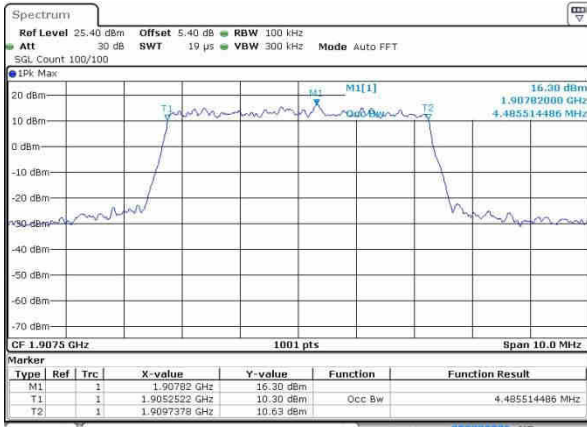

Highest Channel / 3MHz / 16QAM

Date: 19.OCT.2016 23:46:04

LTE Band 2

Lowest Channel / 5MHz / QPSK

Date: 19 OCT 2016 23:52:58

Lowest Channel / 5MHz / 16QAM

Date: 19 OCT 2016 23:53:08

Middle Channel / 5MHz / QPSK

Date: 20 OCT 2016 00:00:01

Middle Channel / 5MHz / 16QAM

Date: 20 OCT 2016 00:00:12

Highest Channel / 5MHz / QPSK

Date: 20 OCT 2016 00:02:33

Highest Channel / 5MHz / 16QAM

Date: 20 OCT 2016 00:02:44

LTE Band 2