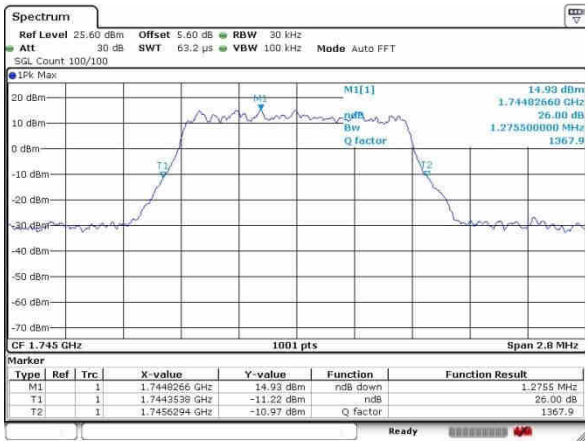

Middle Channel / 1.4MHz / QPSK

Date: 3.NOV.2016 10:01:37