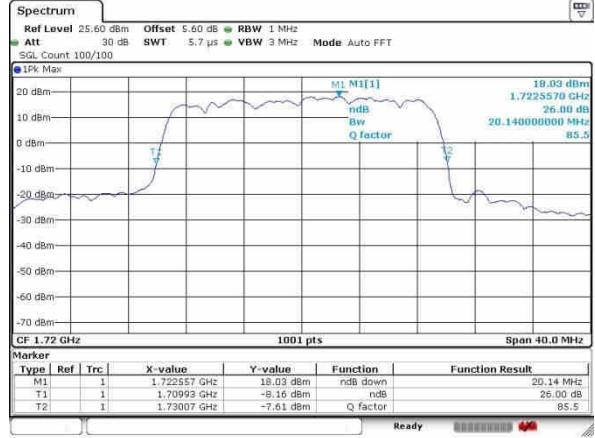

Lowest Channel / 20MHz / 16QAM

Date: 24.OCT.2016 15:43:27