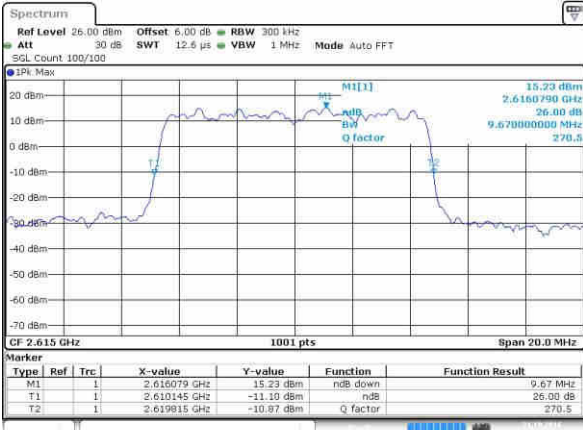

Middle Channel / 10MHz / QPSK

Date: 21.OCT.2016 21:11:58

Middle Channel / 10MHz / 16QAM

Date: 21.OCT.2016 21:13:02

Highest Channel / 10MHz / QPSK

Date: 21.OCT.2016 21:12:18

Highest Channel / 10MHz / 16QAM

Date: 21.OCT.2016 21:13:21