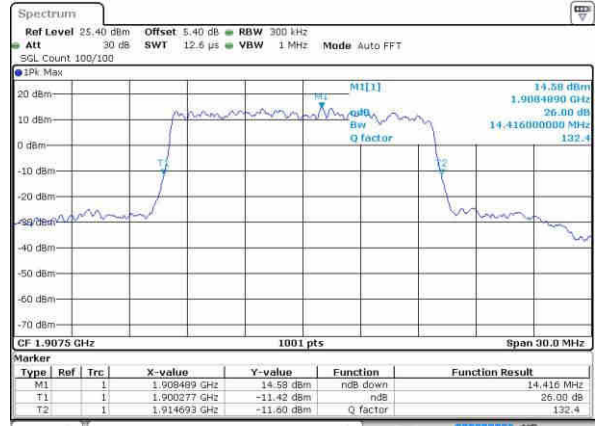

Date: 21 OCT 2016 16:55:40

Highest Channel / 5MHz / QPSK

Date: 21 OCT 2016 17:02:58

Highest Channel / 5MHz / 16QAM

Date: 21 OCT 2016 17:02:45

LTE Band 25

Highest Channel / 10MHz / QPSK

Date: 21 OCT 2016 17:10:02

Highest Channel / 10MHz / 16QAM

Date: 21 OCT 2016 17:09:51

Highest Channel / 15MHz / QPSK

Date: 21 OCT 2016 17:17:08

Highest Channel / 15MHz / 16QAM

Date: 21 OCT 2016 17:18:57

Highest Channel / 20MHz / QPSK

Date: 21 OCT 2016 17:24:13

Highest Channel / 20MHz / 16QAM

Date: 21 OCT 2016 17:24:03

LTE Band 26

Lowest Channel / 1.4MHz / QPSK

Lowest Channel / 1.4MHz / 16QAM

Middle Channel / 1.4MHz / QPSK

Middle Channel / 1.4MHz / 16QAM