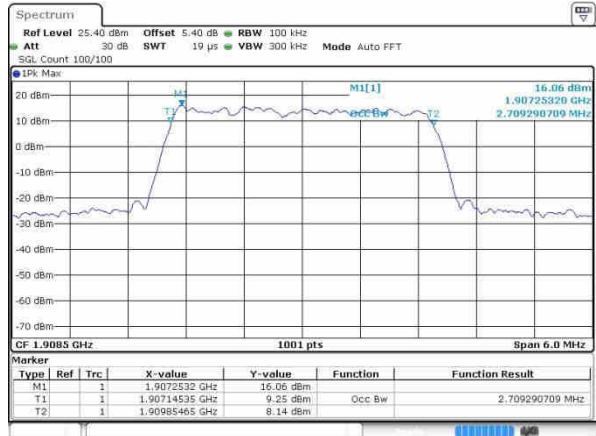

Highest Channel / 3MHz / 16QAM

Date: 19.OCT.2016 23:46:04