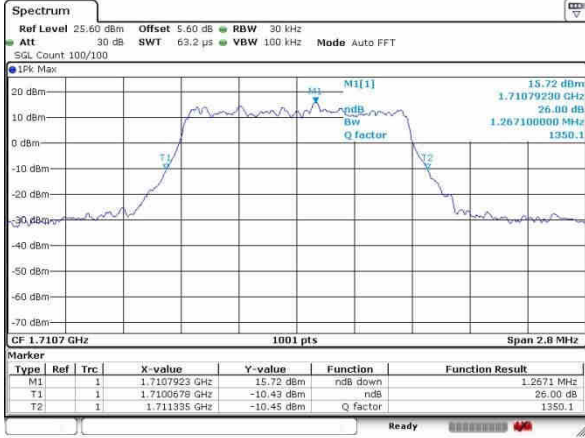

Date: 23 OCT 2016 23:09:26

LTE Band 41

Lowest Channel / 20MHz / QPSK

Date: 23.OCT.2016 23:12:41

Lowest Channel / 20MHz / 16QAM

Date: 23.OCT.2016 23:11:12

Middle Channel / 20MHz / QPSK

Date: 23.OCT.2016 23:13:32

Middle Channel / 20MHz / 16QAM

Date: 23.OCT.2016 23:14:35

Highest Channel / 20MHz / QPSK

Date: 23.OCT.2016 23:16:04

Highest Channel / 20MHz / 16QAM

Date: 23.OCT.2016 23:15:30

LTE Band 66

Lowest Channel / 1.4MHz / QPSK

Date: 3.NOV.2016 10:00:32

Lowest Channel / 1.4MHz / 16QAM

Date: 3.NOV.2016 10:01:12

Middle Channel / 1.4MHz / QPSK

Date: 3.NOV.2016 10:01:37

Middle Channel / 1.4MHz / 16QAM

Date: 3.NOV.2016 10:01:54

Highest Channel / 1.4MHz / QPSK