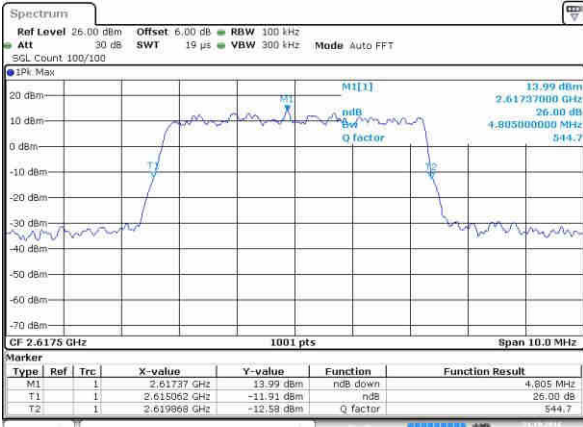

Middle Channel / 15MHz / 16QAM

Date: 22.OCT.2016 03:17:01

Highest Channel / 15MHz / QPSK

Date: 22.OCT.2016 03:18:21

Highest Channel / 15MHz / 16QAM

Date: 22.OCT.2016 03:18:47

LTE Band 38

Lowest Channel / 5MHz / QPSK

Date: 21.OCT.2016 21:07:58

Lowest Channel / 5MHz / 16QAM

Date: 21.OCT.2016 21:09:38

Middle Channel / 5MHz / QPSK

Date: 21.OCT.2016 21:08:45

Middle Channel / 5MHz / 16QAM

Date: 21.OCT.2016 21:09:58

Highest Channel / 5MHz / QPSK

Date: 21.OCT.2016 21:09:08

Highest Channel / 5MHz / 16QAM

Date: 21.OCT.2016 21:10:18

LTE Band 38

Lowest Channel / 10MHz / QPSK

Date: 21.OCT.2016 21:11:37

Lowest Channel / 10MHz / 16QAM

Date: 21.OCT.2016 21:12:41