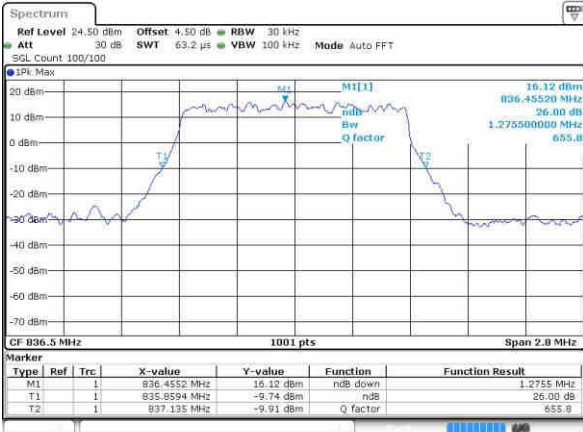

Date: 21 OCT 2016 17:24:13

Highest Channel / 20MHz / 16QAM

Date: 21 OCT 2016 17:24:03

LTE Band 26

Lowest Channel / 1.4MHz / QPSK

Lowest Channel / 1.4MHz / 16QAM

Middle Channel / 1.4MHz / QPSK

Middle Channel / 1.4MHz / 16QAM

Highest Channel / 1.4MHz / QPSK

Highest Channel / 1.4MHz / 16QAM

LTE Band 26

Lowest Channel / 3MHz / QPSK

Date: 22.OCT.2016 02:07:16

Lowest Channel / 3MHz / 16QAM

Date: 22.OCT.2016 02:08:20

Middle Channel / 3MHz / QPSK