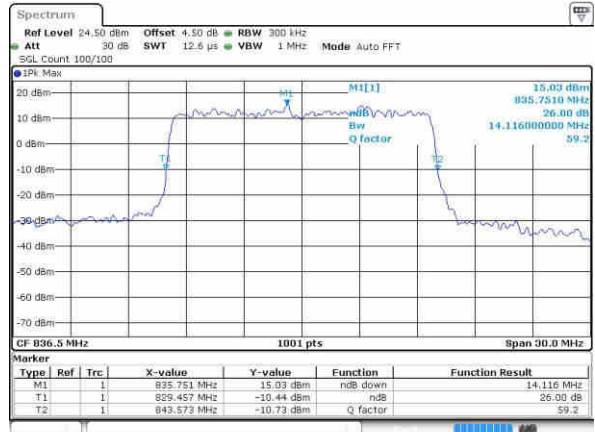

Date: 22.OCT.2016 02:58:32

LTE Band 26

Lowest Channel / 15MHz / QPSK

Date: 22.OCT.2016 03:15:58

Lowest Channel / 15MHz / 16QAM

Date: 22.OCT.2016 03:16:22

Middle Channel / 15MHz / QPSK

Date: 22.OCT.2016 03:17:28

Middle Channel / 15MHz / 16QAM

Date: 22.OCT.2016 03:17:01

Highest Channel / 15MHz / QPSK

Date: 22.OCT.2016 03:18:21

Highest Channel / 15MHz / 16QAM

Date: 22.OCT.2016 03:18:47

LTE Band 38

Lowest Channel / 5MHz / QPSK