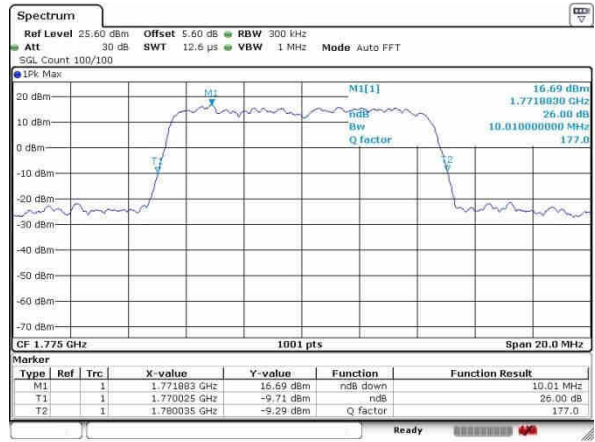

Date: 24.OCT.2016 13:51:01

Highest Channel / 5MHz / QPSK

Date: 24.OCT.2016 14:09:51

Highest Channel / 5MHz / 16QAM

Date: 24.OCT.2016 14:10:17

LTE Band 66

Lowest Channel / 10MHz / QPSK

Date: 24.OCT.2016 14:17:36

Lowest Channel / 10MHz / 16QAM

Date: 24.OCT.2016 14:16:38

Middle Channel / 10MHz / QPSK

Date: 24.OCT.2016 14:40:48

Middle Channel / 10MHz / 16QAM

Date: 24.OCT.2016 14:38:38

Highest Channel / 10MHz / QPSK

Date: 24.OCT.2016 14:42:57

Highest Channel / 10MHz / 16QAM

Date: 24.OCT.2016 14:43:48

LTE Band 66

Lowest Channel / 15MHz / QPSK

Date: 24.OCT.2016 15:02:21

Lowest Channel / 15MHz / 16QAM

Date: 24.OCT.2016 15:01:39

Middle Channel / 15MHz / QPSK