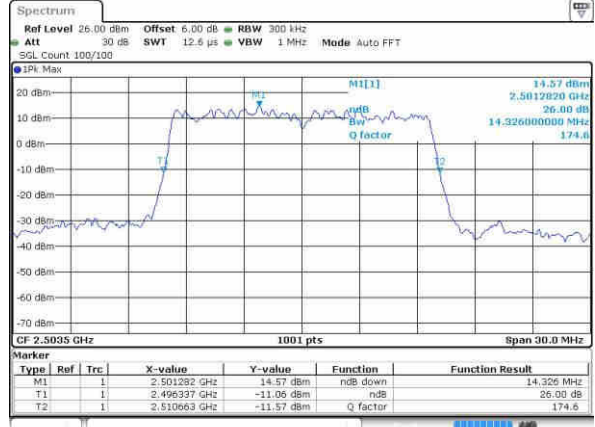

Highest Channel / 10MHz / QPSK

Date: 23.OCT.2016 23.03.42

Highest Channel / 10MHz / 16QAM

Date: 23.OCT.2016 23.03.20

LTE Band 41

Lowest Channel / 15MHz / QPSK

Date: 23 OCT 2016 23:05:23

Lowest Channel / 15MHz / 16QAM