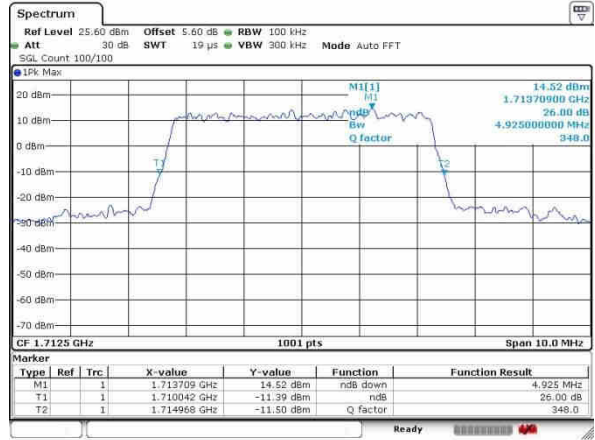

Date: 3.NOV.2016 10:03:54

Highest Channel / 1.4MHz / 16QAM

Date: 3.NOV.2016 10:04:17

LTE Band 66

Lowest Channel / 3MHz / QPSK

Date: 3.NOV.2016 10:43:17

Lowest Channel / 3MHz / 16QAM

Date: 3.NOV.2016 10:42:54

Middle Channel / 3MHz / QPSK

Date: 3.NOV.2016 10:50:45

Middle Channel / 3MHz / 16QAM

Date: 3.NOV.2016 10:51:04

Highest Channel / 3MHz / QPSK

Date: 3.NOV.2016 10:58:39

Highest Channel / 3MHz / 16QAM

Date: 3.NOV.2016 10:58:19

LTE Band 66

Lowest Channel / 5MHz / QPSK

Date: 24.OCT.2016 12:00:01

Lowest Channel / 5MHz / 16QAM

Date: 24.OCT.2016 11:59:32

Middle Channel / 5MHz / QPSK

Date: 24.OCT.2016 13:50:20

Middle Channel / 5MHz / 16QAM