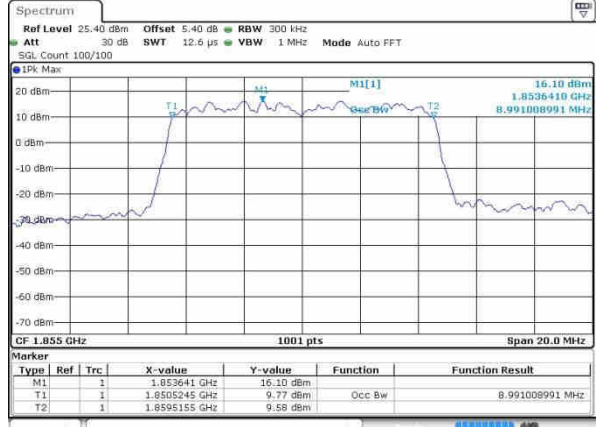

Lowest Channel / 10MHz / 16QAM

Date: 20 OCT 2016 00:09:47