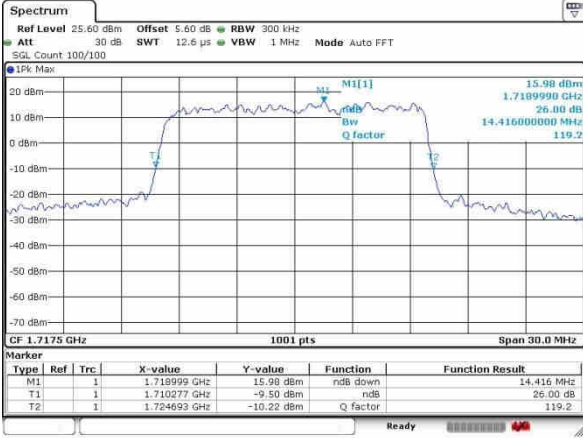

Highest Channel / 10MHz / 16QAM

Date: 24.OCT.2016 14:43:48

LTE Band 66

Lowest Channel / 15MHz / QPSK

Date: 24.OCT.2016 15:02:21

Lowest Channel / 15MHz / 16QAM

Date: 24.OCT.2016 15:01:39

Middle Channel / 15MHz / QPSK

Date: 24.OCT.2016 15:16:08

Middle Channel / 15MHz / 16QAM

Date: 24.OCT.2016 15:16:53

Highest Channel / 15MHz / QPSK

Date: 24.OCT.2016 15:31:46

Highest Channel / 15MHz / 16QAM

Date: 24.OCT.2016 15:29:38

LTE Band 66