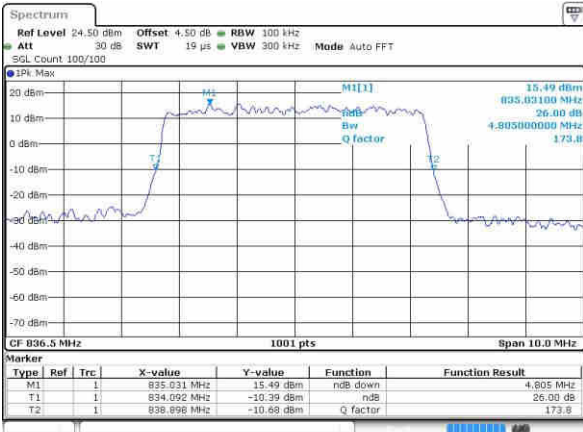

Lowest Channel / 5MHz / QPSK

Date: 22.OCT.2016 02:33:00

Lowest Channel / 5MHz / 16QAM

Date: 22.OCT.2016 02:34:16

Middle Channel / 5MHz / QPSK

Date: 22.OCT.2016 02:41:02

Middle Channel / 5MHz / 16QAM

Date: 22.OCT.2016 02:40:29

Highest Channel / 5MHz / QPSK

Date: 22.OCT.2016 02:41:25

Highest Channel / 5MHz / 16QAM

Date: 22.OCT.2016 02:41:47

LTE Band 26

Lowest Channel / 10MHz / QPSK

Date: 22.OCT.2016 02:53:48

Lowest Channel / 10MHz / 16QAM