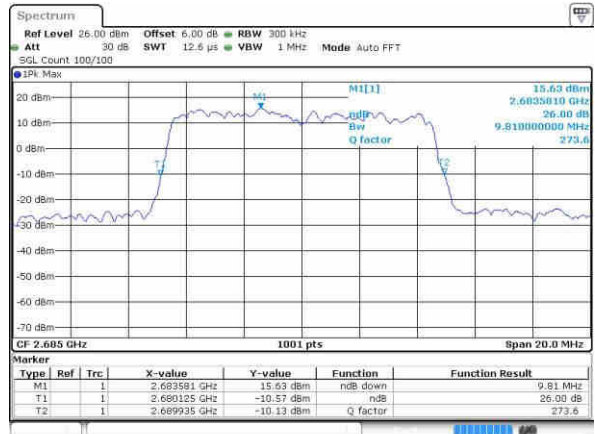

Highest Channel / 10MHz / QPSK

Date: 23.OCT.2016 23.03.42

Highest Channel / 10MHz / 16QAM

Date: 23.OCT.2016 23.03.20

LTE Band 41

Lowest Channel / 15MHz / QPSK

Date: 23 OCT 2016 23:05:23

Lowest Channel / 15MHz / 16QAM