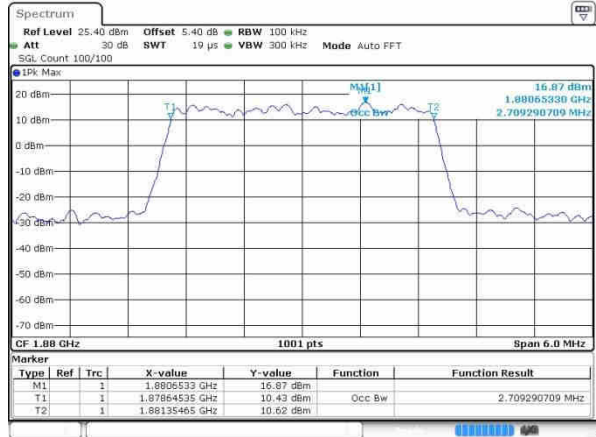

Lowest Channel / 3MHz / 16QAM

Date: 19.OCT.2016 23:36:28

Middle Channel / 3MHz / QPSK

Date: 19.OCT.2016 23:43:22

Middle Channel / 3MHz / 16QAM

Date: 19.OCT.2016 23:43:32

Highest Channel / 3MHz / QPSK

Date: 19.OCT.2016 23:45:54