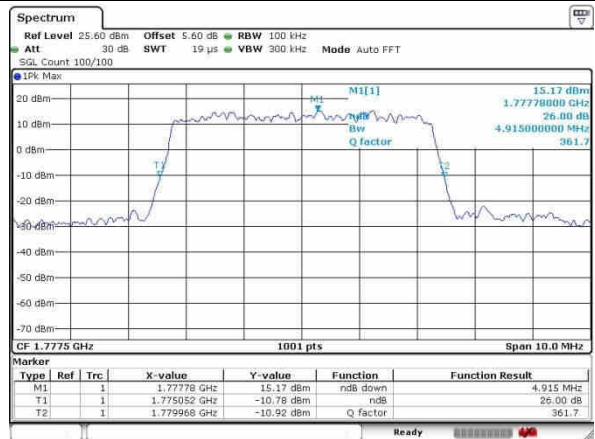

LTE Band 66

Lowest Channel / 5MHz / QPSK

Date: 24.OCT.2016 12:00:01

Lowest Channel / 5MHz / 16QAM

Date: 24.OCT.2016 11:59:32

Middle Channel / 5MHz / QPSK

Date: 24.OCT.2016 13:50:20

Middle Channel / 5MHz / 16QAM

Date: 24.OCT.2016 13:51:01

Highest Channel / 5MHz / QPSK

Date: 24.OCT.2016 14:09:51

Highest Channel / 5MHz / 16QAM

Date: 24.OCT.2016 14:10:17

LTE Band 66

Lowest Channel / 10MHz / QPSK

Date: 24.OCT.2016 14:17:36