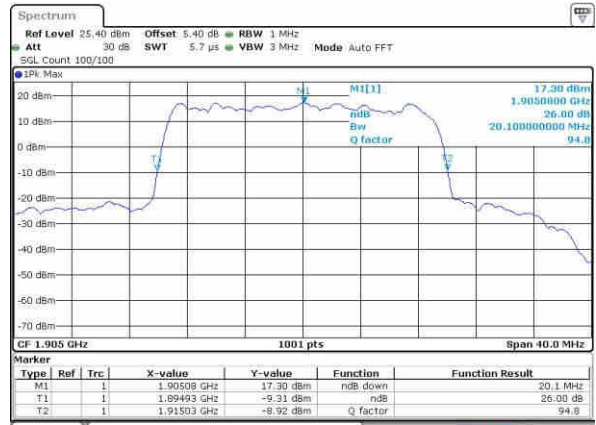

Date: 21 OCT 2016 16:55:40

Highest Channel / 5MHz / QPSK

Date: 21 OCT 2016 17:02:58

Highest Channel / 5MHz / 16QAM

Date: 21 OCT 2016 17:02:45

LTE Band 25

Highest Channel / 10MHz / QPSK

Date: 21 OCT 2016 17:10:02

Highest Channel / 10MHz / 16QAM

Date: 21 OCT 2016 17:09:51

Highest Channel / 15MHz / QPSK

Date: 21 OCT 2016 17:17:08

Highest Channel / 15MHz / 16QAM

Date: 21 OCT 2016 17:18:57

Highest Channel / 20MHz / QPSK

Date: 21 OCT 2016 17:24:13

Highest Channel / 20MHz / 16QAM

Date: 21 OCT 2016 17:24:03

LTE Band 26

Lowest Channel / 1.4MHz / QPSK

Lowest Channel / 1.4MHz / 16QAM

Middle Channel / 1.4MHz / QPSK

Middle Channel / 1.4MHz / 16QAM

Highest Channel / 1.4MHz / QPSK

Highest Channel / 1.4MHz / 16QAM

LTE Band 26

Lowest Channel / 3MHz / QPSK

Date: 22.OCT.2016 02:07:16

Lowest Channel / 3MHz / 16QAM

Date: 22.OCT.2016 02:08:20

Middle Channel / 3MHz / QPSK