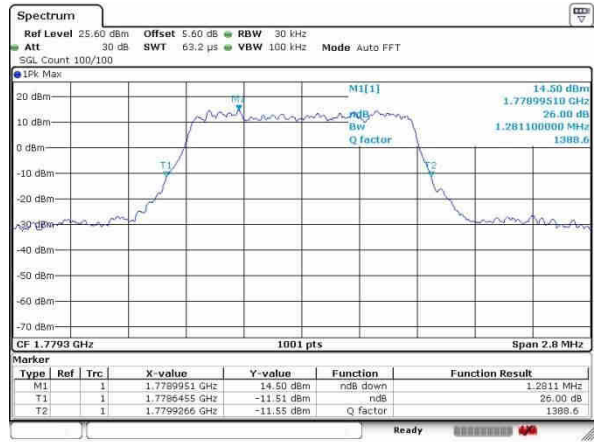

Middle Channel / 20MHz / 16QAM

Date: 23.OCT.2016 23:14:35

Highest Channel / 20MHz / QPSK

Date: 23.OCT.2016 23:16:04

Highest Channel / 20MHz / 16QAM

Date: 23.OCT.2016 23:15:30

LTE Band 66

Lowest Channel / 1.4MHz / QPSK

Date: 3.NOV.2016 10:00:32

Lowest Channel / 1.4MHz / 16QAM

Date: 3.NOV.2016 10:01:12

Middle Channel / 1.4MHz / QPSK

Date: 3.NOV.2016 10:01:37

Middle Channel / 1.4MHz / 16QAM

Date: 3.NOV.2016 10:01:54

Highest Channel / 1.4MHz / QPSK

Date: 3.NOV.2016 10:03:54

Highest Channel / 1.4MHz / 16QAM

Date: 3.NOV.2016 10:04:17

LTE Band 66

Lowest Channel / 3MHz / QPSK

Date: 3.NOV.2016 10:43:17

Lowest Channel / 3MHz / 16QAM

Date: 3.NOV.2016 10:42:54