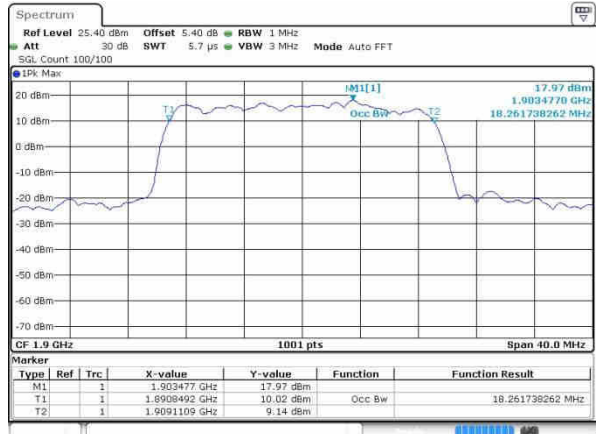

Middle Channel / 20MHz / 16QAM

Date: 20 OCT 2016 00:50:10

Highest Channel / 20MHz / QPSK

Date: 20 OCT 2016 00:52:31

Highest Channel / 20MHz / 16QAM

Date: 20 OCT 2016 00:52:42