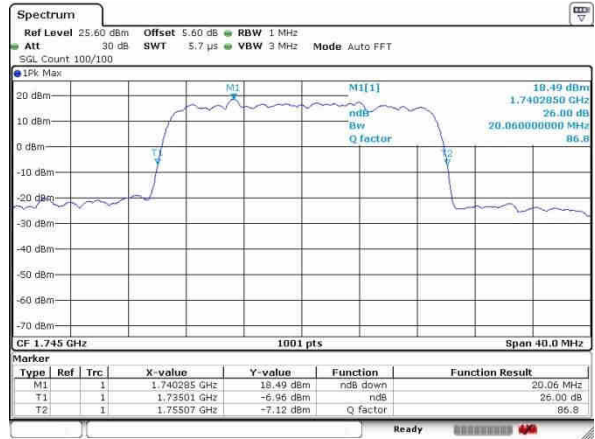

Middle Channel / 20MHz / 16QAM

Date: 24.OCT.2016 15:52:18