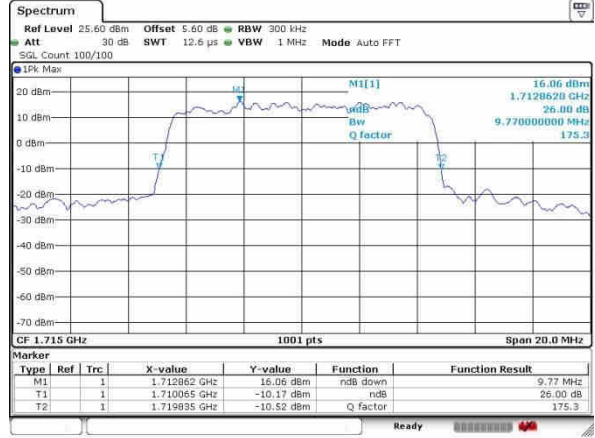

Lowest Channel / 10MHz / 16QAM

Date: 24.OCT.2016 14:16:38