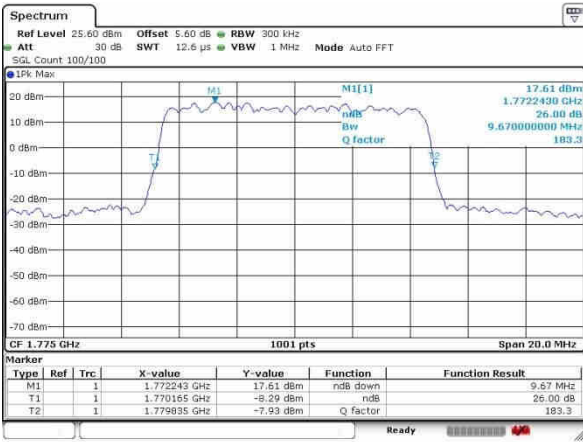

Date: 24.OCT.2016 13:51:01

Highest Channel / 5MHz / QPSK

Date: 24.OCT.2016 14:09:51

Highest Channel / 5MHz / 16QAM

Date: 24.OCT.2016 14:10:17

LTE Band 66

Lowest Channel / 10MHz / QPSK

Date: 24.OCT.2016 14:17:36

Lowest Channel / 10MHz / 16QAM

Date: 24.OCT.2016 14:16:38

Middle Channel / 10MHz / QPSK

Date: 24.OCT.2016 14:40:48

Middle Channel / 10MHz / 16QAM

Date: 24.OCT.2016 14:38:38

Highest Channel / 10MHz / QPSK

Date: 24.OCT.2016 14:42:57

Highest Channel / 10MHz / 16QAM

Date: 24.OCT.2016 14:43:48

LTE Band 66

Lowest Channel / 15MHz / QPSK

Date: 24.OCT.2016 15:02:21

Lowest Channel / 15MHz / 16QAM

Date: 24.OCT.2016 15:01:39

Middle Channel / 15MHz / QPSK