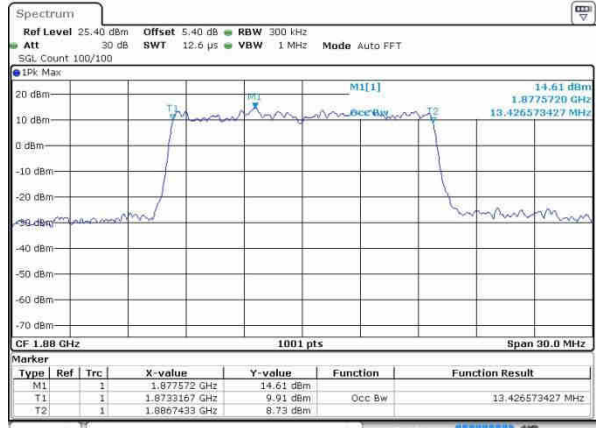

Middle Channel / 15MHz / 16QAM

Date: 20 OCT 2016 00:33:30