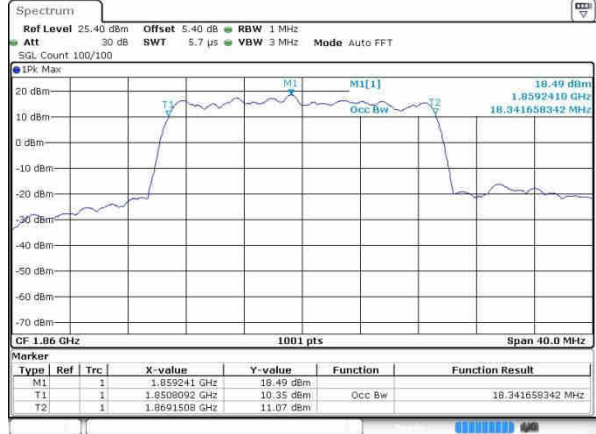

Date: 20 OCT 2016 00:36:02

LTE Band 2

Lowest Channel / 20MHz / QPSK

Date: 20 OCT 2016 00:42:55

Lowest Channel / 20MHz / 16QAM

Date: 20 OCT 2016 00:43:06

Middle Channel / 20MHz / QPSK

Date: 20 OCT 2016 00:49:59