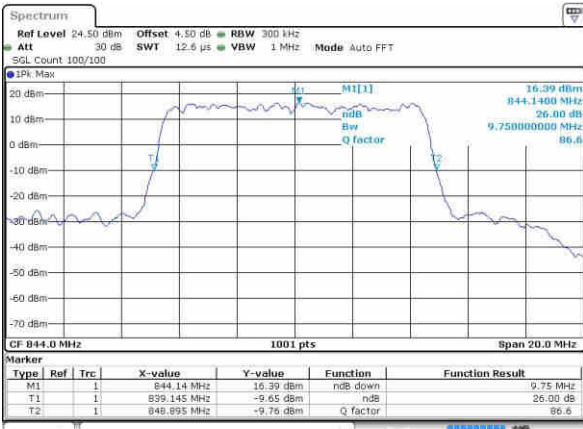

Highest Channel / 5MHz / QPSK

Date: 22.OCT.2016 02:41:25

Highest Channel / 5MHz / 16QAM

Date: 22.OCT.2016 02:41:47

LTE Band 26

Lowest Channel / 10MHz / QPSK

Date: 22.OCT.2016 02:53:48

Lowest Channel / 10MHz / 16QAM

Date: 22.OCT.2016 02:54:48

Middle Channel / 10MHz / QPSK

Date: 22.OCT.2016 02:58:45

Middle Channel / 10MHz / 16QAM

Date: 22.OCT.2016 02:58:59

Highest Channel / 10MHz / QPSK

Date: 22.OCT.2016 02:57:59

Highest Channel / 10MHz / 16QAM

Date: 22.OCT.2016 02:58:32

LTE Band 26

Lowest Channel / 15MHz / QPSK

Date: 22.OCT.2016 03:15:58

Lowest Channel / 15MHz / 16QAM

Date: 22.OCT.2016 03:16:22

Middle Channel / 15MHz / QPSK

Date: 22.OCT.2016 03:17:28