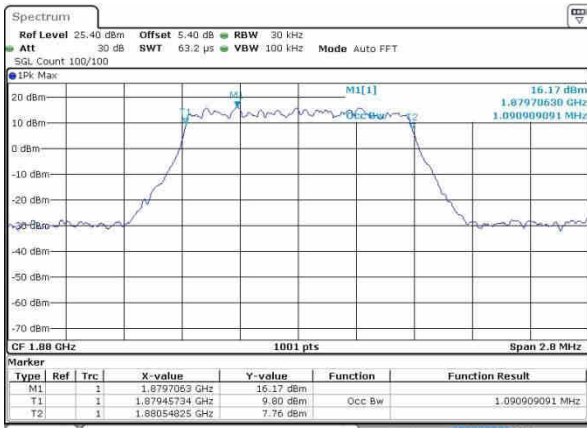

Mode	LTE Band 66 : 99%OBW(MHz)											
BW	1.4MHz		3MHz		5MHz		10MHz		15MHz		20MHz	
Mod.	QPSK	16QAM	QPSK	16QAM	QPSK	16QAM	QPSK	16QAM	QPSK	16QAM	QPSK	16QAM
Lowest CH	1.09	1.09	2.72	2.73	4.50	4.50	9.05	9.01	13.46	13.40	18.22	18.22
Middle CH	1.10	1.10	2.71	2.71	4.48	4.49	8.99	8.97	13.49	13.43	18.14	18.42
Highest CH	1.08	1.09	2.73	2.74	4.51	4.49	8.95	9.05	13.43	13.37	18.34	18.30

LTE Band 2

Lowest Channel / 1.4MHz / QPSK

Date: 19.OCT.2016 23:19:37

Lowest Channel / 1.4MHz / 16QAM

Date: 19.OCT.2016 23:19:48

Middle Channel / 1.4MHz / QPSK

Date: 19.OCT.2016 23:28:42

Middle Channel / 1.4MHz / 16QAM

Date: 19.OCT.2016 23:28:52

Highest Channel / 1.4MHz / QPSK

Date: 19.OCT.2016 23:28:14

Highest Channel / 1.4MHz / 16QAM

Date: 19.OCT.2016 23:28:24

LTE Band 2

Lowest Channel / 3MHz / QPSK

Date: 19.OCT.2016 23:36:18