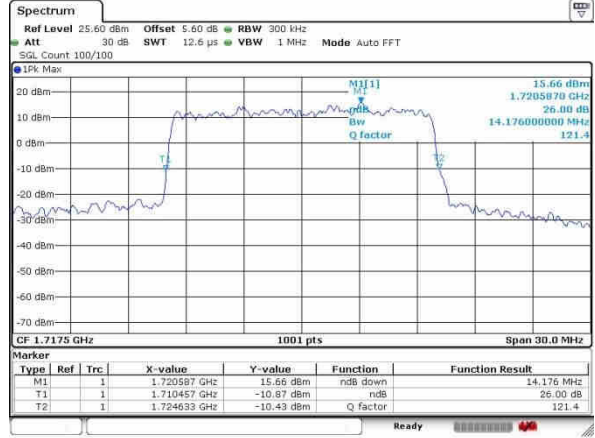

Highest Channel / 10MHz / 16QAM

Date: 24.OCT.2016 14:43:48

LTE Band 66

Lowest Channel / 15MHz / QPSK

Date: 24.OCT.2016 15:02:21

Lowest Channel / 15MHz / 16QAM

Date: 24.OCT.2016 15:01:39

Middle Channel / 15MHz / QPSK

Date: 24.OCT.2016 15:16:08

Middle Channel / 15MHz / 16QAM

Date: 24.OCT.2016 15:16:53

Highest Channel / 15MHz / QPSK

Date: 24.OCT.2016 15:31:46

Highest Channel / 15MHz / 16QAM

Date: 24.OCT.2016 15:29:38

LTE Band 66