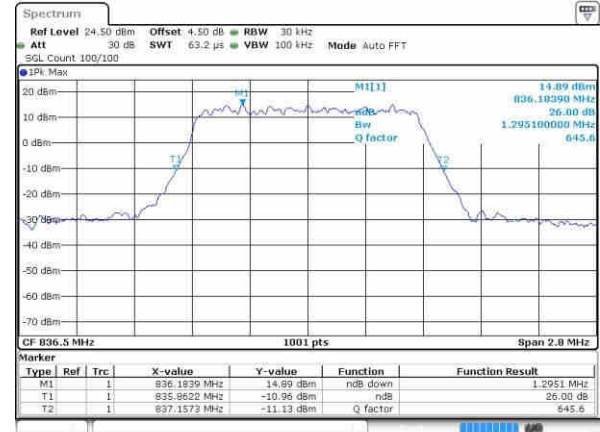

Date: 21 OCT 2016 17:24:13

Highest Channel / 20MHz / 16QAM

Date: 21 OCT 2016 17:24:03

LTE Band 26

Lowest Channel / 1.4MHz / QPSK

Lowest Channel / 1.4MHz / 16QAM

Middle Channel / 1.4MHz / QPSK

Middle Channel / 1.4MHz / 16QAM

Highest Channel / 1.4MHz / QPSK

Highest Channel / 1.4MHz / 16QAM

LTE Band 26

Lowest Channel / 3MHz / QPSK

Date: 22.OCT.2016 02:07:16

Lowest Channel / 3MHz / 16QAM

Date: 22.OCT.2016 02:08:20

Middle Channel / 3MHz / QPSK