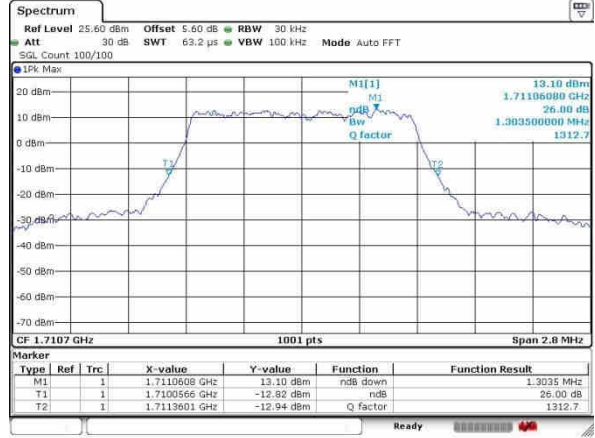

Date: 23 OCT 2016 23:09:26

LTE Band 41

Lowest Channel / 20MHz / QPSK

Date: 23.OCT.2016 23:12:41

Lowest Channel / 20MHz / 16QAM

Date: 23.OCT.2016 23:11:12

Middle Channel / 20MHz / QPSK

Date: 23.OCT.2016 23:13:32

Middle Channel / 20MHz / 16QAM

Date: 23.OCT.2016 23:14:35

Highest Channel / 20MHz / QPSK

Date: 23.OCT.2016 23:16:04

Highest Channel / 20MHz / 16QAM

Date: 23.OCT.2016 23:15:30

LTE Band 66

Lowest Channel / 1.4MHz / QPSK

Date: 3.NOV.2016 10:00:32

Lowest Channel / 1.4MHz / 16QAM

Date: 3.NOV.2016 10:01:12

Middle Channel / 1.4MHz / QPSK

Date: 3.NOV.2016 10:01:37

Middle Channel / 1.4MHz / 16QAM

Date: 3.NOV.2016 10:01:54

Highest Channel / 1.4MHz / QPSK