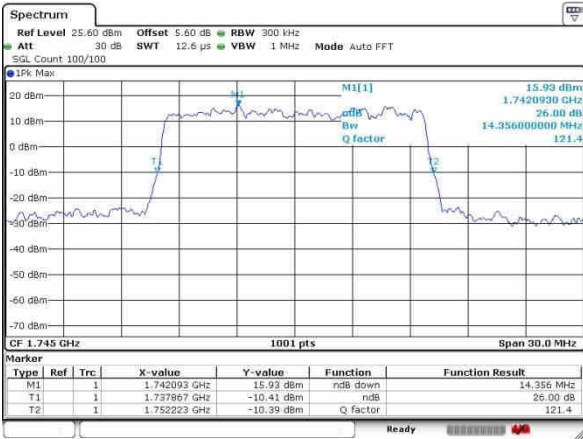

Highest Channel / 10MHz / 16QAM

Date: 24.OCT.2016 14:43:48

LTE Band 66

Lowest Channel / 15MHz / QPSK

Date: 24.OCT.2016 15:02:21

Lowest Channel / 15MHz / 16QAM

Date: 24.OCT.2016 15:01:39

Middle Channel / 15MHz / QPSK

Date: 24.OCT.2016 15:16:08

Middle Channel / 15MHz / 16QAM

Date: 24.OCT.2016 15:16:53

Highest Channel / 15MHz / QPSK

Date: 24.OCT.2016 15:31:46

Highest Channel / 15MHz / 16QAM

Date: 24.OCT.2016 15:29:38

LTE Band 66