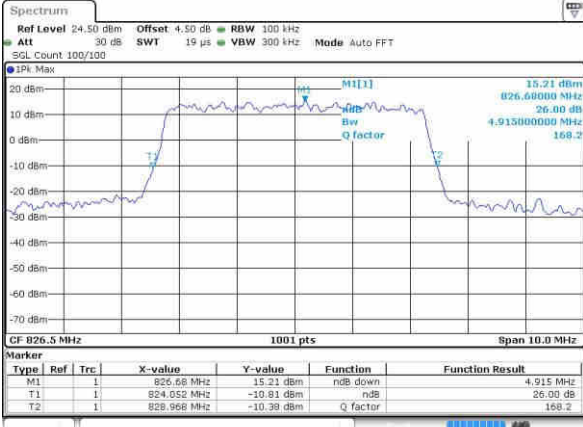

LTE Band 26

Lowest Channel / 5MHz / QPSK

Date: 22.OCT.2016 02:33:00