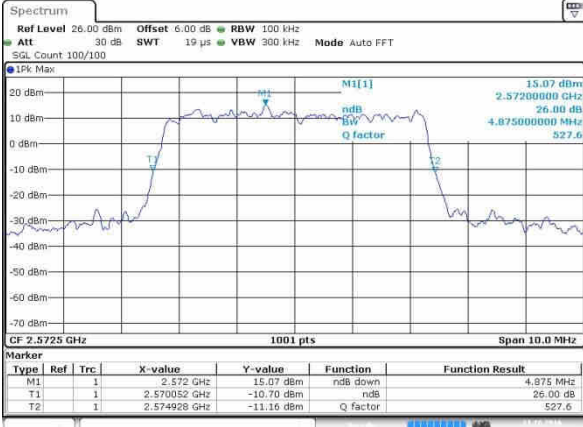

Middle Channel / 15MHz / 16QAM

Date: 22.OCT.2016 03:17:01

Highest Channel / 15MHz / QPSK

Date: 22.OCT.2016 03:18:21

Highest Channel / 15MHz / 16QAM

Date: 22.OCT.2016 03:18:47

LTE Band 38

Lowest Channel / 5MHz / QPSK