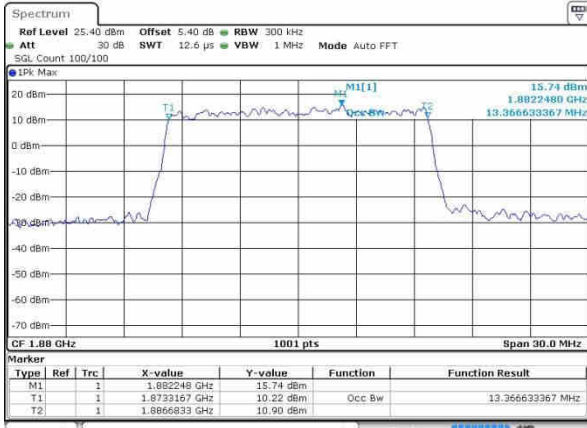

Middle Channel / 15MHz / QPSK

Date: 20 OCT 2016 00:33:20