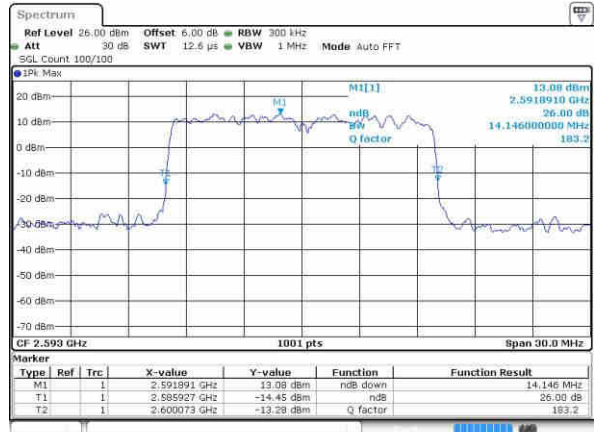

Middle Channel / 15MHz / 16QAM

Date: 23 OCT 2016 23:07:02