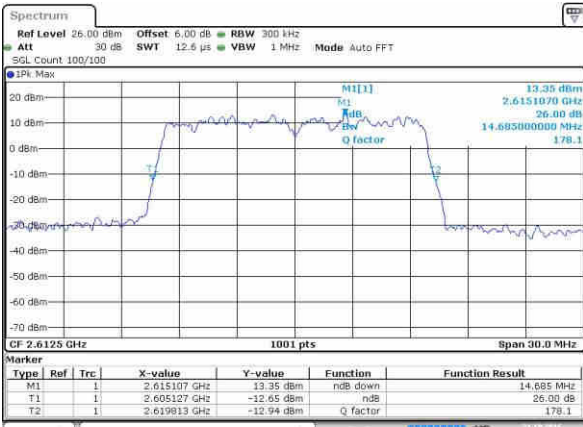

LTE Band 38

Lowest Channel / 15MHz / QPSK

Date: 21.OCT.2016 21:13:56

Lowest Channel / 15MHz / 16QAM

Date: 21.OCT.2016 21:15:09

Middle Channel / 15MHz / QPSK

Date: 21.OCT.2016 21:14:21

Middle Channel / 15MHz / 16QAM

Date: 21.OCT.2016 21:15:30

Highest Channel / 15MHz / QPSK

Date: 21.OCT.2016 21:14:43

Highest Channel / 15MHz / 16QAM

Date: 21.OCT.2016 21:15:51

LTE Band 38

Lowest Channel / 20MHz / QPSK

Date: 21.OCT.2016 21:16:22