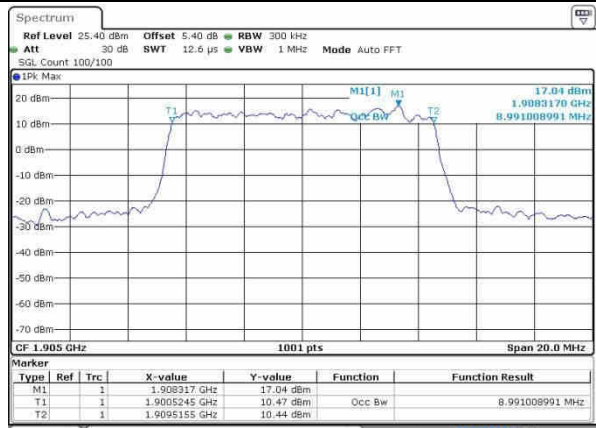

Highest Channel / 10MHz / 16QAM

Date: 20 OCT 2016 00:19:22