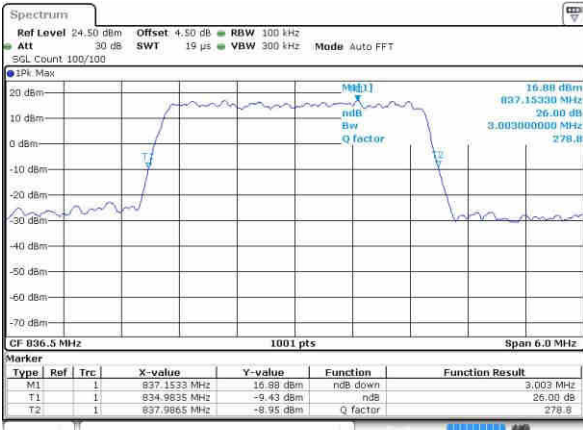

Date: 21 OCT 2016 17:24:13

Highest Channel / 20MHz / 16QAM

Date: 21 OCT 2016 17:24:03

LTE Band 26

Lowest Channel / 1.4MHz / QPSK

Lowest Channel / 1.4MHz / 16QAM

Middle Channel / 1.4MHz / QPSK

Middle Channel / 1.4MHz / 16QAM

Highest Channel / 1.4MHz / QPSK

Highest Channel / 1.4MHz / 16QAM

LTE Band 26

Lowest Channel / 3MHz / QPSK

Date: 22.OCT.2016 02:07:16

Lowest Channel / 3MHz / 16QAM

Date: 22.OCT.2016 02:08:20

Middle Channel / 3MHz / QPSK

Date: 22.OCT.2016 02:10:33

Middle Channel / 3MHz / 16QAM

Date: 22.OCT.2016 02:09:14

Highest Channel / 3MHz / QPSK

Date: 22.OCT.2016 02:11:05

Highest Channel / 3MHz / 16QAM

Date: 22.OCT.2016 02:12:01

LTE Band 26