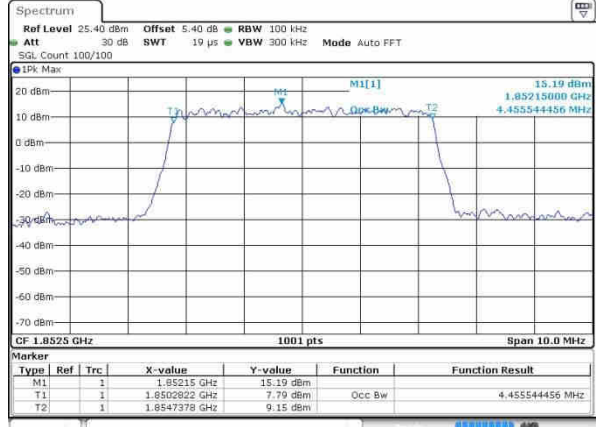

Highest Channel / 3MHz / 16QAM

Date: 19.OCT.2016 23:46:04

LTE Band 2

Lowest Channel / 5MHz / QPSK

Date: 19 OCT 2016 23:52:58

Lowest Channel / 5MHz / 16QAM

Date: 19 OCT 2016 23:53:08

Middle Channel / 5MHz / QPSK