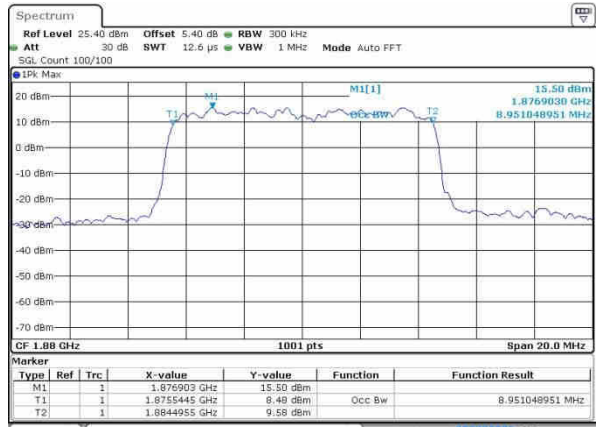

Date: 20 OCT 2016 00:00:01

Middle Channel / 5MHz / 16QAM

Date: 20 OCT 2016 00:00:12

Highest Channel / 5MHz / QPSK

Date: 20 OCT 2016 00:02:33

Highest Channel / 5MHz / 16QAM

Date: 20 OCT 2016 00:02:44

LTE Band 2

Lowest Channel / 10MHz / QPSK

Date: 20 OCT 2016 00:09:37

Lowest Channel / 10MHz / 16QAM

Date: 20 OCT 2016 00:09:47

Middle Channel / 10MHz / QPSK

Date: 20 OCT 2016 00:16:40

Middle Channel / 10MHz / 16QAM

Date: 20 OCT 2016 00:16:50