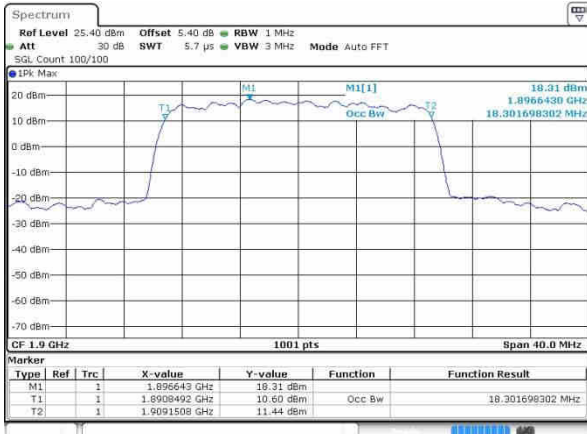

Highest Channel / 20MHz / QPSK

Date: 20 OCT 2016 00:52:31