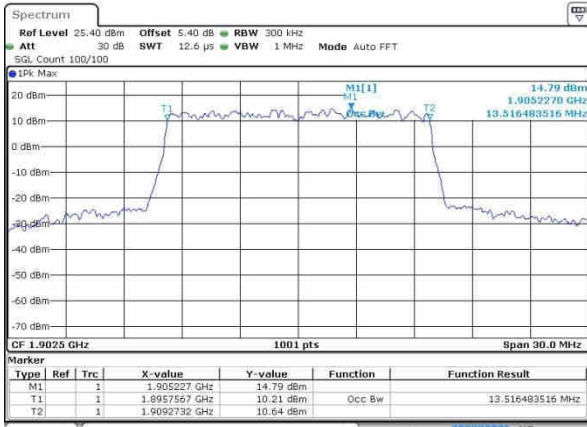

Highest Channel / 10MHz / QPSK

Date: 20 OCT 2016 00:19:12

Highest Channel / 10MHz / 16QAM

Date: 20 OCT 2016 00:19:22

LTE Band 2

Lowest Channel / 15MHz / QPSK

Date: 20 OCT 2016 00:28:16

Lowest Channel / 15MHz / 16QAM

Date: 20 OCT 2016 00:28:26

Middle Channel / 15MHz / QPSK

Date: 20 OCT 2016 00:33:20

Middle Channel / 15MHz / 16QAM

Date: 20 OCT 2016 00:33:30

Highest Channel / 15MHz / QPSK

Date: 20 OCT 2016 00:35:52

Highest Channel / 15MHz / 16QAM