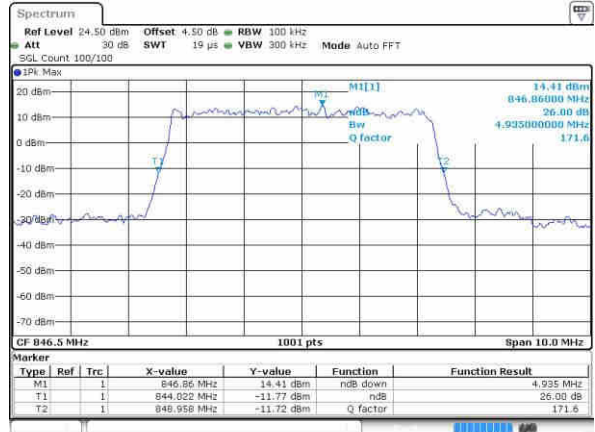

Date: 22.OCT.2016 02:10:33

Middle Channel / 3MHz / 16QAM

Date: 22.OCT.2016 02:09:14

Highest Channel / 3MHz / QPSK

Date: 22.OCT.2016 02:11:05

Highest Channel / 3MHz / 16QAM

Date: 22.OCT.2016 02:12:01

LTE Band 26

Lowest Channel / 5MHz / QPSK

Date: 22.OCT.2016 02:33:00

Lowest Channel / 5MHz / 16QAM

Date: 22.OCT.2016 02:34:16

Middle Channel / 5MHz / QPSK

Date: 22.OCT.2016 02:41:02

Middle Channel / 5MHz / 16QAM

Date: 22.OCT.2016 02:40:29

Highest Channel / 5MHz / QPSK

Date: 22.OCT.2016 02:41:25

Highest Channel / 5MHz / 16QAM

Date: 22.OCT.2016 02:41:47

LTE Band 26

Lowest Channel / 10MHz / QPSK

Date: 22.OCT.2016 02:53:48

Lowest Channel / 10MHz / 16QAM