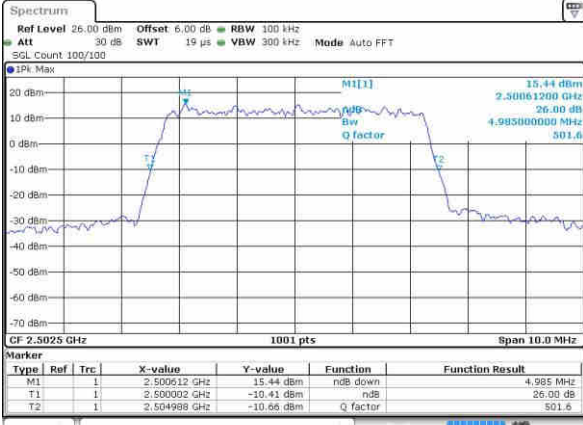

Date: 20 OCT 2016 04:33:54

Highest Channel / 5MHz / 16QAM

Date: 20 OCT 2016 04:34:05

LTE Band 5

Lowest Channel / 10MHz / QPSK

Date: 20 OCT 2016 04:42:58

Lowest Channel / 10MHz / 16QAM

Date: 20 OCT 2016 04:43:09

Middle Channel / 10MHz / QPSK

Date: 20 OCT 2016 04:52:02

Middle Channel / 10MHz / 16QAM

Date: 20 OCT 2016 04:52:12

Highest Channel / 10MHz / QPSK

Date: 20 OCT 2016 04:54:34

Highest Channel / 10MHz / 16QAM

Date: 20 OCT 2016 04:54:44

LTE Band 7

Lowest Channel / 5MHz / QPSK

Date: 21.OCT.2016 02:48:42

Lowest Channel / 5MHz / 16QAM

Date: 21.OCT.2016 02:49:03

Middle Channel / 5MHz / QPSK

Date: 21.OCT.2016 02:49:46

Middle Channel / 5MHz / 16QAM