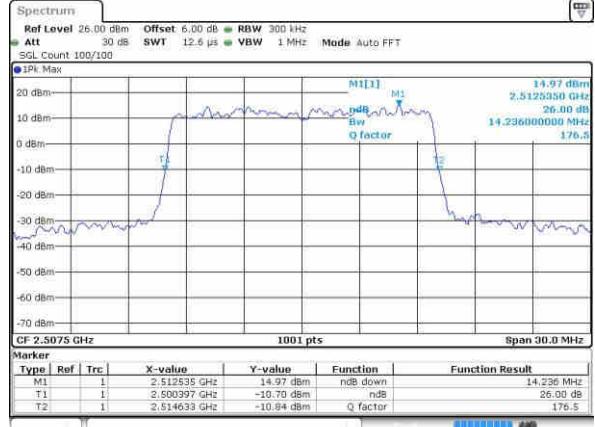

Highest Channel / 10MHz / 16QAM

Date: 21.OCT.2016 03:07:11

LTE Band 7

Lowest Channel / 15MHz / QPSK

Date: 21.OCT.2016 03:22:29

Lowest Channel / 15MHz / 16QAM

Date: 21.OCT.2016 03:22:08

Middle Channel / 15MHz / QPSK

Date: 21.OCT.2016 03:22:50

Middle Channel / 15MHz / 16QAM

Date: 21.OCT.2016 03:23:11

Highest Channel / 15MHz / QPSK

Date: 21.OCT.2016 03:23:53

Highest Channel / 15MHz / 16QAM

Date: 21.OCT.2016 03:23:32

LTE Band 7