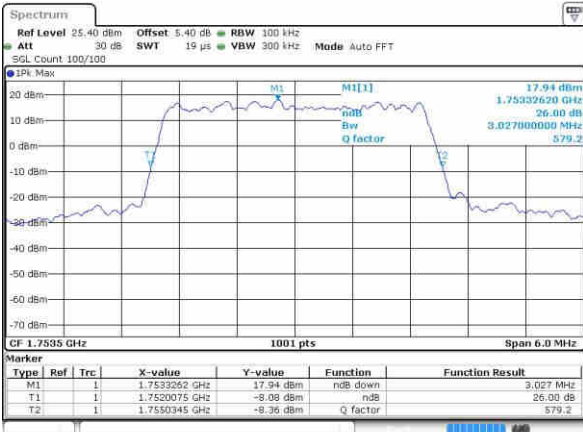

Date: 20.OCT.2016 01:37:37

Highest Channel / 1.4MHz / 16QAM

Date: 20.OCT.2016 01:37:48

LTE Band 4

Lowest Channel / 3MHz / QPSK

Date: 20 OCT 2016 01:44:42

Lowest Channel / 3MHz / 16QAM

Date: 20 OCT 2016 01:44:52

Middle Channel / 3MHz / QPSK

Date: 20 OCT 2016 01:51:48

Middle Channel / 3MHz / 16QAM

Date: 20 OCT 2016 01:51:57

Highest Channel / 3MHz / QPSK

Date: 20 OCT 2016 01:54:19

Highest Channel / 3MHz / 16QAM

Date: 20 OCT 2016 01:54:29

LTE Band 4

Lowest Channel / 5MHz / QPSK

Date: 20.OCT.2016 02:01:23

Lowest Channel / 5MHz / 16QAM

Date: 20.OCT.2016 02:01:34

Middle Channel / 5MHz / QPSK

Date: 20.OCT.2016 02:08:28

Middle Channel / 5MHz / 16QAM