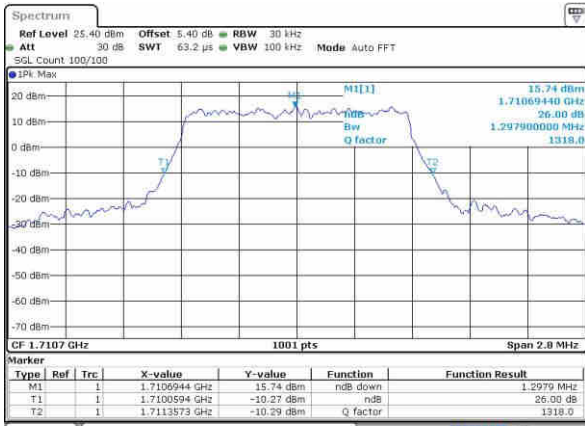

Date: 20 OCT 2016 00:36:23

LTE Band 2

Lowest Channel / 20MHz / QPSK

Date: 20 OCT 2016 00:43:16

Lowest Channel / 20MHz / 16QAM

Date: 20 OCT 2016 00:43:27

Middle Channel / 20MHz / QPSK

Date: 20 OCT 2016 00:50:20

Middle Channel / 20MHz / 16QAM

Date: 20 OCT 2016 00:50:30

Highest Channel / 20MHz / QPSK

Date: 20 OCT 2016 00:52:52

Highest Channel / 20MHz / 16QAM

Date: 20 OCT 2016 00:53:02

LTE Band 4

Lowest Channel / 1.4MHz / QPSK

Date: 20.OCT.2016 01:28:00

Lowest Channel / 1.4MHz / 16QAM

Date: 20.OCT.2016 01:28:10

Middle Channel / 1.4MHz / QPSK

Date: 20.OCT.2016 01:35:04

Middle Channel / 1.4MHz / 16QAM

Date: 20.OCT.2016 01:35:15

Highest Channel / 1.4MHz / QPSK

Date: 20.OCT.2016 01:37:37

Highest Channel / 1.4MHz / 16QAM

Date: 20.OCT.2016 01:37:48

LTE Band 4

Lowest Channel / 3MHz / QPSK

Date: 20 OCT 2016 01:44:42

Lowest Channel / 3MHz / 16QAM

Date: 20 OCT 2016 01:44:52