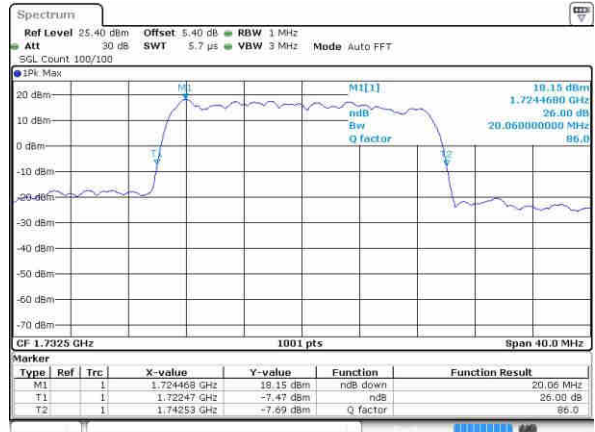

Date: 20 OCT 2016 02:49:10

Middle Channel / 15MHz / 16QAM

Date: 20 OCT 2016 02:49:21

Highest Channel / 15MHz / QPSK

Date: 20 OCT 2016 02:51:43

Highest Channel / 15MHz / 16QAM

Date: 20 OCT 2016 02:51:53

LTE Band 4

Lowest Channel / 20MHz / QPSK

Date: 20 OCT 2016 02:58:47

Lowest Channel / 20MHz / 16QAM

Date: 20 OCT 2016 02:58:57

Middle Channel / 20MHz / QPSK

Date: 20 OCT 2016 03:05:51

Middle Channel / 20MHz / 16QAM

Date: 20 OCT 2016 03:06:01

Highest Channel / 20MHz / QPSK

Date: 20 OCT 2016 03:08:24

Highest Channel / 20MHz / 16QAM

Date: 20 OCT 2016 03:08:34

LTE Band 5

Lowest Channel / 1.4MHz / QPSK

Date: 20 OCT 2016 03:41:03

Lowest Channel / 1.4MHz / 16QAM