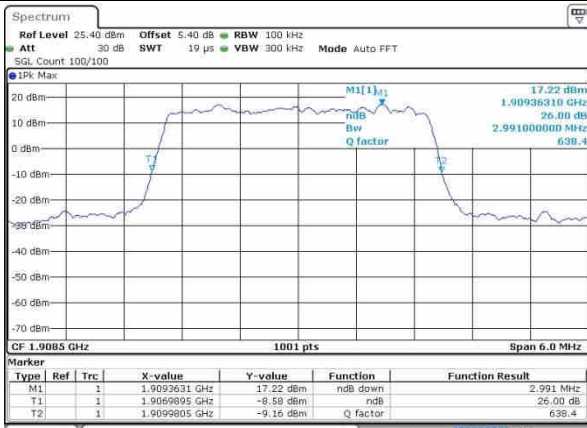

Date: 19.OCT.2016 23:27:13

Highest Channel / 1.4MHz / QPSK

Date: 19.OCT.2016 23:29:35

Highest Channel / 1.4MHz / 16QAM

Date: 19.OCT.2016 23:29:45

LTE Band 2

Lowest Channel / 3MHz / QPSK

Date: 19.OCT.2016 23:38:39

Lowest Channel / 3MHz / 16QAM

Date: 19.OCT.2016 23:38:49

Middle Channel / 3MHz / QPSK

Date: 19.OCT.2016 23:43:43

Middle Channel / 3MHz / 16QAM

Date: 19.OCT.2016 23:43:53

Highest Channel / 3MHz / QPSK

Date: 19.OCT.2016 23:46:15

Highest Channel / 3MHz / 16QAM

Date: 19.OCT.2016 23:46:25

LTE Band 2

Lowest Channel / 5MHz / QPSK

Date: 19.OCT.2016 23:53:18

Lowest Channel / 5MHz / 16QAM

Date: 19.OCT.2016 23:53:28

Middle Channel / 5MHz / QPSK

Date: 20.OCT.2016 00:00:22

Middle Channel / 5MHz / 16QAM

Date: 20.OCT.2016 00:00:32

Highest Channel / 5MHz / QPSK

Date: 20.OCT.2016 00:02:54

Highest Channel / 5MHz / 16QAM

Date: 20.OCT.2016 00:03:05

LTE Band 2