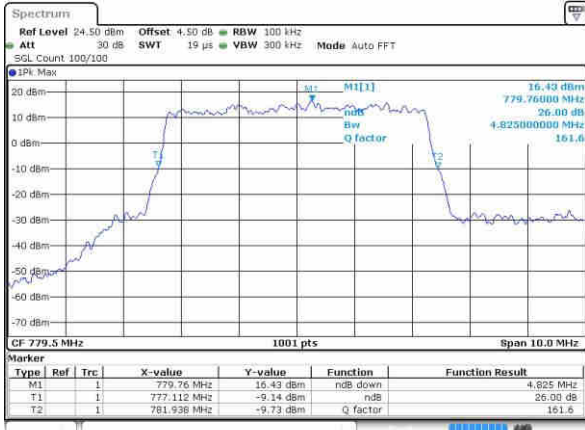

LTE Band 13

Lowest Channel / 5MHz / QPSK

Date: 21.OCT.2016 12:46:20