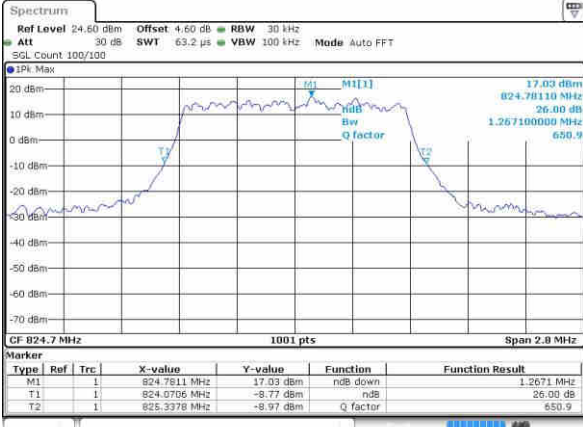

Highest Channel / 20MHz / QPSK

Date: 20 OCT 2016 03:08:24

Highest Channel / 20MHz / 16QAM

Date: 20 OCT 2016 03:08:34

LTE Band 5

Lowest Channel / 1.4MHz / QPSK

Date: 20 OCT 2016 03:41:03

Lowest Channel / 1.4MHz / 16QAM

Date: 20 OCT 2016 03:40:52

Middle Channel / 1.4MHz / QPSK

Date: 20 OCT 2016 03:49:56

Middle Channel / 1.4MHz / 16QAM

Date: 20 OCT 2016 03:50:07

Highest Channel / 1.4MHz / QPSK

Date: 20 OCT 2016 03:52:28

Highest Channel / 1.4MHz / 16QAM