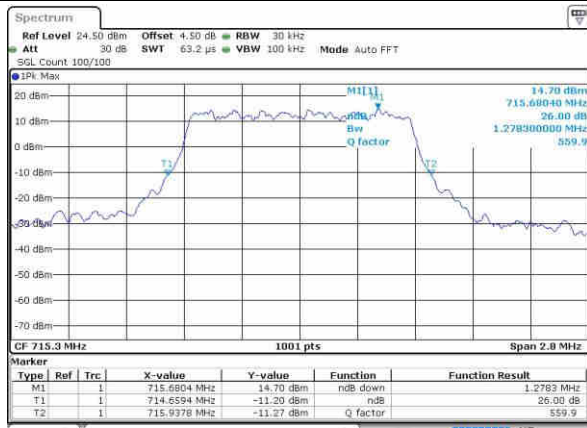

Highest Channel / 20MHz / QPSK

Date: 21.OCT.2016 03:40:36

Highest Channel / 20MHz / 16QAM

Date: 21.OCT.2016 03:40:15

LTE Band 12

Lowest Channel / 1.4MHz / QPSK

Date: 21.OCT.2016 11:28:00

Lowest Channel / 1.4MHz / 16QAM

Date: 21.OCT.2016 11:27:50

Middle Channel / 1.4MHz / QPSK

Date: 21.OCT.2016 11:27:28

Middle Channel / 1.4MHz / 16QAM

Date: 21.OCT.2016 11:27:39

Highest Channel / 1.4MHz / QPSK

Date: 21.OCT.2016 11:27:18

Highest Channel / 1.4MHz / 16QAM