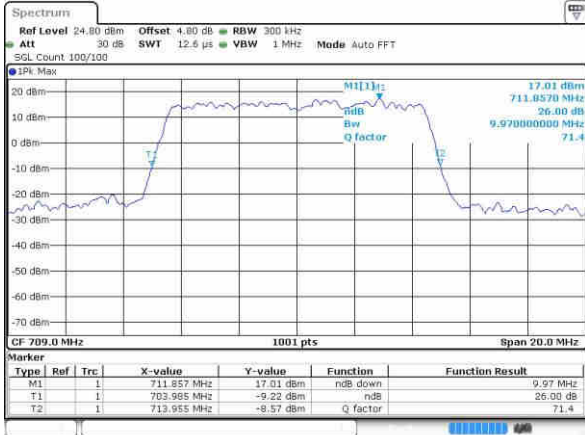

LTE Band 17

Lowest Channel / 10MHz / QPSK

Date: 21.OCT.2016 16:14:58