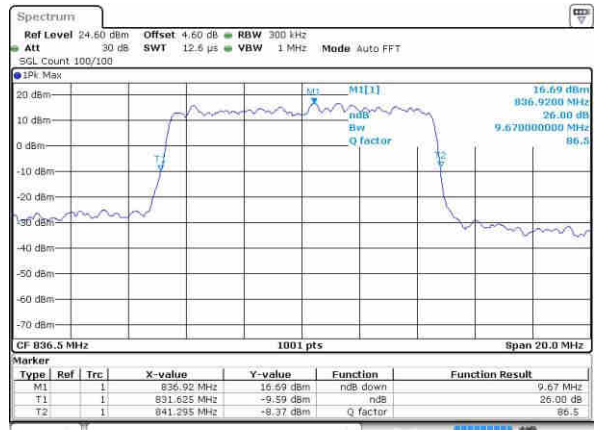

Middle Channel / 10MHz / 16QAM

Date: 20 OCT 2016 04:52:12