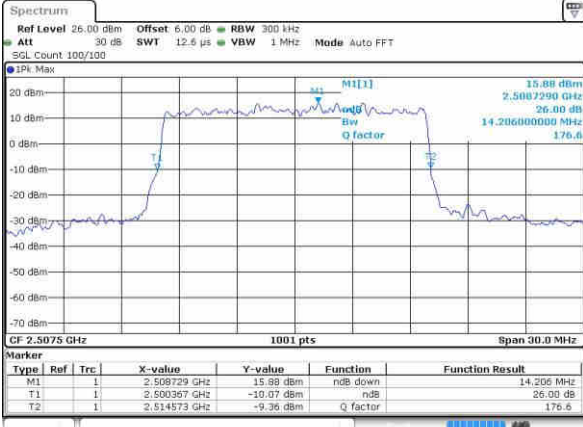

Highest Channel / 10MHz / 16QAM

Date: 21.OCT.2016 03:07:11

LTE Band 7

Lowest Channel / 15MHz / QPSK

Date: 21.OCT.2016 03:22:29

Lowest Channel / 15MHz / 16QAM

Date: 21.OCT.2016 03:22:08

Middle Channel / 15MHz / QPSK