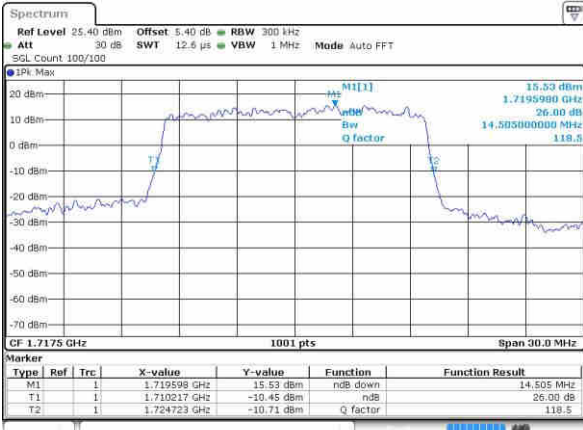

Highest Channel / 10MHz / 16QAM

Date: 20 OCT 2016 02:35:12

LTE Band 4

Lowest Channel / 15MHz / QPSK

Date: 20 OCT 2016 02:42:08

Lowest Channel / 15MHz / 16QAM

Date: 20 OCT 2016 02:42:16

Middle Channel / 15MHz / QPSK

Date: 20 OCT 2016 02:49:10

Middle Channel / 15MHz / 16QAM

Date: 20 OCT 2016 02:49:21

Highest Channel / 15MHz / QPSK

Date: 20 OCT 2016 02:51:43

Highest Channel / 15MHz / 16QAM

Date: 20 OCT 2016 02:51:53

LTE Band 4