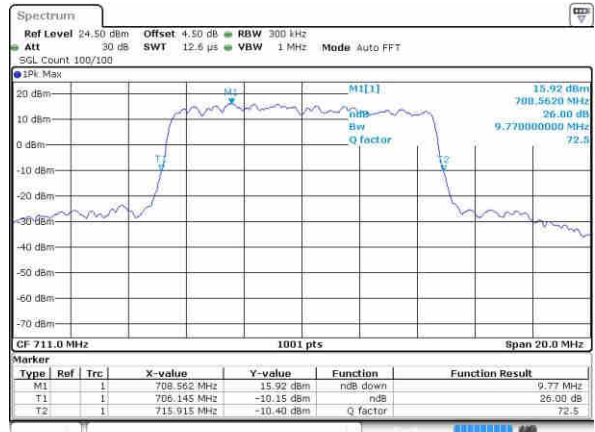

Date: 21.OCT.2016 12:00:39

Highest Channel / 5MHz / 16QAM

Date: 21.OCT.2016 12:00:29

LTE Band 12

Lowest Channel / 10MHz / QPSK

Date: 21.OCT.2016 12:18:01

Lowest Channel / 10MHz / 16QAM

Date: 21.OCT.2016 12:17:51

Middle Channel / 10MHz / QPSK

Date: 21.OCT.2016 12:17:30

Middle Channel / 10MHz / 16QAM

Date: 21.OCT.2016 12:17:40

Highest Channel / 10MHz / QPSK

Date: 21.OCT.2016 12:17:19

Highest Channel / 10MHz / 16QAM

Date: 21.OCT.2016 12:17:09

LTE Band 13

Lowest Channel / 5MHz / QPSK

Date: 21.OCT.2016 12:46:20

Lowest Channel / 5MHz / 16QAM

Date: 21.OCT.2016 12:46:09

Middle Channel / 5MHz / QPSK

Date: 21.OCT.2016 12:45:48

Middle Channel / 5MHz / 16QAM