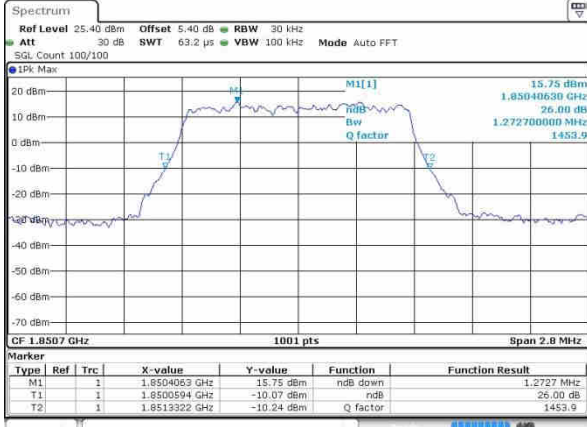

LTE Band 2

Lowest Channel / 1.4MHz / QPSK

Date: 19.OCT.2016 23:19:58