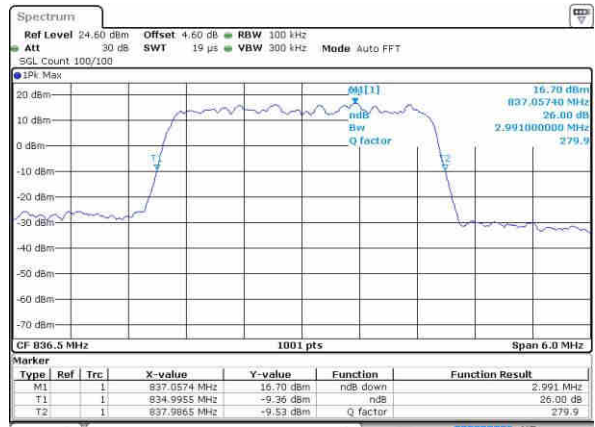

Highest Channel / 20MHz / QPSK

Date: 20 OCT 2016 03:08:24

Highest Channel / 20MHz / 16QAM

Date: 20 OCT 2016 03:08:34

LTE Band 5

Lowest Channel / 1.4MHz / QPSK

Date: 20 OCT 2016 03:41:03

Lowest Channel / 1.4MHz / 16QAM

Date: 20 OCT 2016 03:52:39

LTE Band 5

Lowest Channel / 3MHz / QPSK

Date: 20.OCT.2016 04:01:32

Lowest Channel / 3MHz / 16QAM

Date: 20.OCT.2016 04:01:42

Middle Channel / 3MHz / QPSK

Date: 20.OCT.2016 04:10:35

Middle Channel / 3MHz / 16QAM

Date: 20.OCT.2016 04:10:46

Highest Channel / 3MHz / QPSK

Date: 20.OCT.2016 04:13:08

Highest Channel / 3MHz / 16QAM

Date: 20.OCT.2016 04:13:19

LTE Band 5

Lowest Channel / 5MHz / QPSK