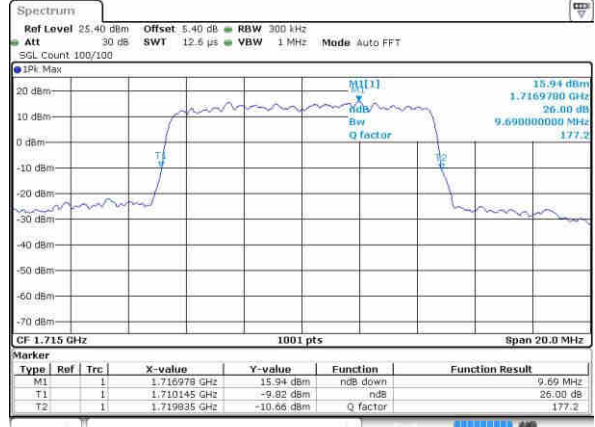

Lowest Channel / 10MHz / 16QAM

Date: 20 OCT 2016 02:25:35