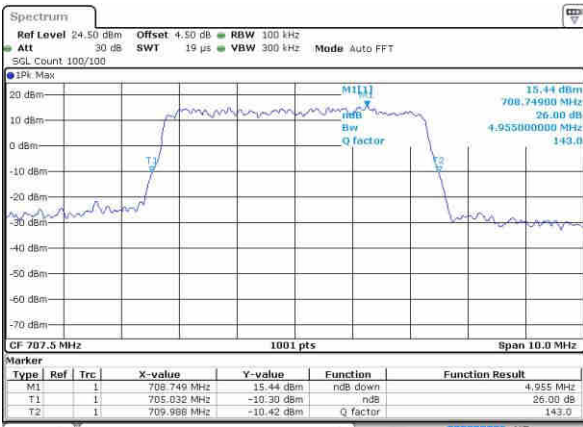

Middle Channel / 5MHz / QPSK

Date: 21.OCT.2016 12:00:49