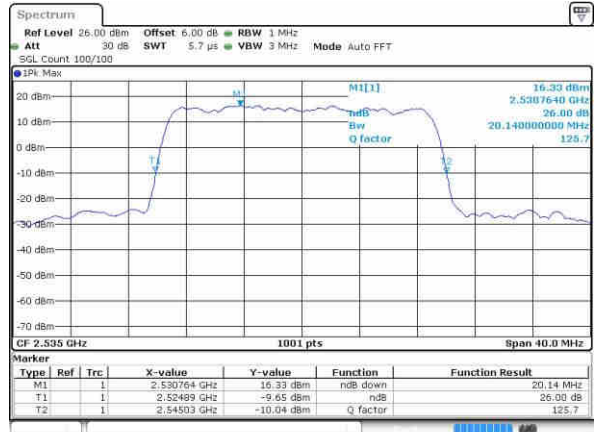

Lowest Channel / 20MHz / QPSK

Date: 21.OCT.2016 03:39:12

Lowest Channel / 20MHz / 16QAM

Date: 21.OCT.2016 03:38:51

Middle Channel / 20MHz / QPSK

Date: 21.OCT.2016 03:39:33

Middle Channel / 20MHz / 16QAM

Date: 21.OCT.2016 03:39:54

Highest Channel / 20MHz / QPSK

Date: 21.OCT.2016 03:40:36

Highest Channel / 20MHz / 16QAM

Date: 21.OCT.2016 03:40:15

LTE Band 12

Lowest Channel / 1.4MHz / QPSK

Date: 21.OCT.2016 11:28:00

Lowest Channel / 1.4MHz / 16QAM