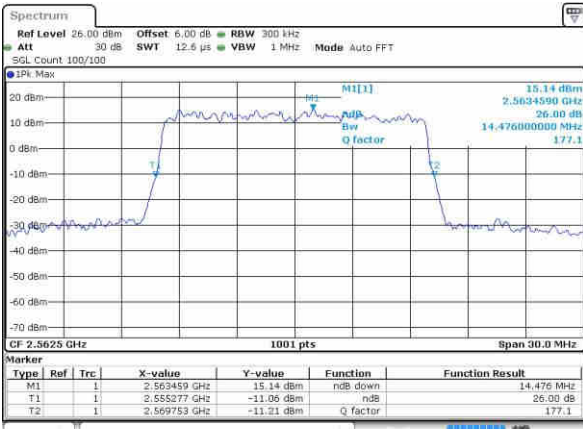

Highest Channel / 15MHz / QPSK

Date: 21.OCT.2016 03:23:53