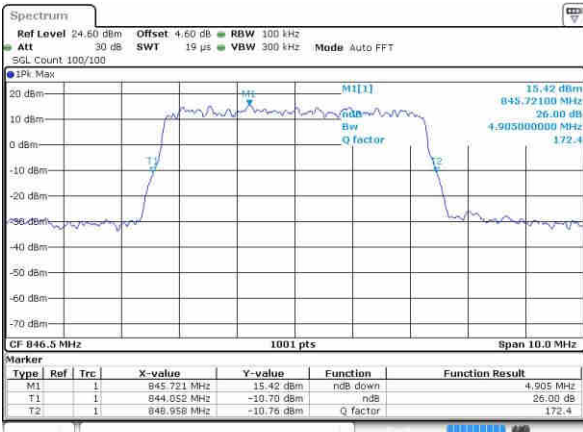

Middle Channel / 3MHz / 16QAM

Date: 20.OCT.2016 04:10:46

Highest Channel / 3MHz / QPSK

Date: 20.OCT.2016 04:13:08

Highest Channel / 3MHz / 16QAM

Date: 20.OCT.2016 04:13:19

LTE Band 5

Lowest Channel / 5MHz / QPSK

Date: 20 OCT 2016 04:22:17

Lowest Channel / 5MHz / 16QAM

Date: 20 OCT 2016 04:22:28

Middle Channel / 5MHz / QPSK

Date: 20 OCT 2016 04:31:23

Middle Channel / 5MHz / 16QAM

Date: 20 OCT 2016 04:31:33

Highest Channel / 5MHz / QPSK

Date: 20 OCT 2016 04:33:54

Highest Channel / 5MHz / 16QAM

Date: 20 OCT 2016 04:34:05

LTE Band 5

Lowest Channel / 10MHz / QPSK

Date: 20 OCT 2016 04:42:58

Lowest Channel / 10MHz / 16QAM

Date: 20 OCT 2016 04:43:09