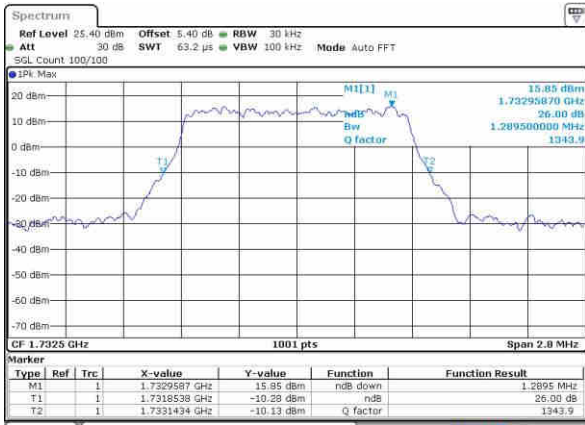

Date: 20 OCT 2016 00:36:23

LTE Band 2

Lowest Channel / 20MHz / QPSK

Date: 20 OCT 2016 00:43:16

Lowest Channel / 20MHz / 16QAM

Date: 20 OCT 2016 00:43:27

Middle Channel / 20MHz / QPSK

Date: 20 OCT 2016 00:50:20

Middle Channel / 20MHz / 16QAM

Date: 20 OCT 2016 00:50:30

Highest Channel / 20MHz / QPSK

Date: 20 OCT 2016 00:52:52

Highest Channel / 20MHz / 16QAM

Date: 20 OCT 2016 00:53:02

LTE Band 4

Lowest Channel / 1.4MHz / QPSK

Date: 20.OCT.2016 01:28:00

Lowest Channel / 1.4MHz / 16QAM

Date: 20.OCT.2016 01:28:10

Middle Channel / 1.4MHz / QPSK

Date: 20.OCT.2016 01:35:04

Middle Channel / 1.4MHz / 16QAM

Date: 20.OCT.2016 01:35:15

Highest Channel / 1.4MHz / QPSK

Date: 20.OCT.2016 01:37:37

Highest Channel / 1.4MHz / 16QAM

Date: 20.OCT.2016 01:37:48

LTE Band 4

Lowest Channel / 3MHz / QPSK

Date: 20 OCT 2016 01:44:42

Lowest Channel / 3MHz / 16QAM

Date: 20 OCT 2016 01:44:52