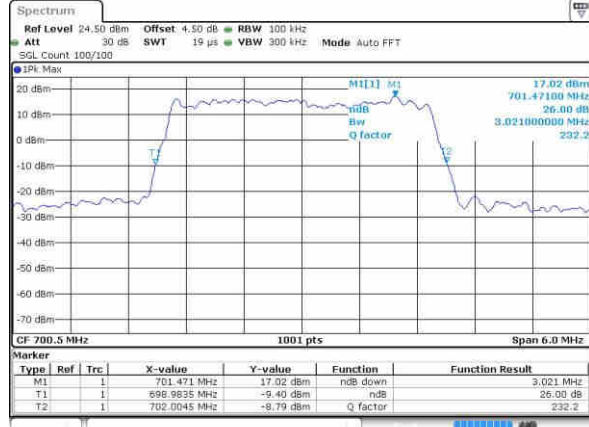

Date: 21.OCT.2016 11:27:07

LTE Band 12

Lowest Channel / 3MHz / QPSK

Date: 21.OCT.2016 11:44:41

Lowest Channel / 3MHz / 16QAM

Date: 21.OCT.2016 11:44:30

Middle Channel / 3MHz / QPSK

Date: 21.OCT.2016 11:44:09