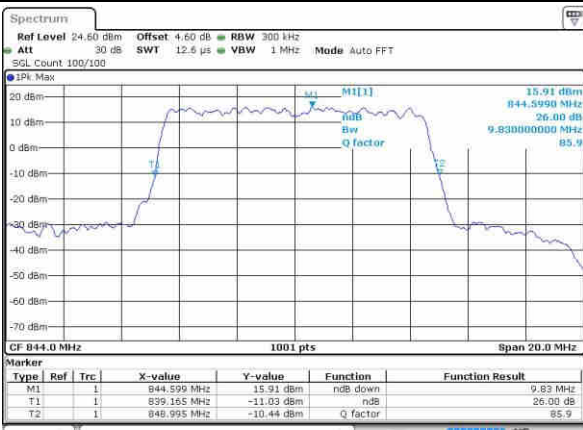

Date: 20 OCT 2016 04:33:54

Highest Channel / 5MHz / 16QAM

Date: 20 OCT 2016 04:34:05

LTE Band 5

Lowest Channel / 10MHz / QPSK

Date: 20 OCT 2016 04:42:58

Lowest Channel / 10MHz / 16QAM

Date: 20 OCT 2016 04:43:09

Middle Channel / 10MHz / QPSK

Date: 20 OCT 2016 04:52:02

Middle Channel / 10MHz / 16QAM

Date: 20 OCT 2016 04:52:12

Highest Channel / 10MHz / QPSK

Date: 20 OCT 2016 04:54:34

Highest Channel / 10MHz / 16QAM

Date: 20 OCT 2016 04:54:44

LTE Band 7

Lowest Channel / 5MHz / QPSK

Date: 21.OCT.2016 02:48:42

Lowest Channel / 5MHz / 16QAM

Date: 21.OCT.2016 02:49:03

Middle Channel / 5MHz / QPSK

Date: 21.OCT.2016 02:49:46

Middle Channel / 5MHz / 16QAM