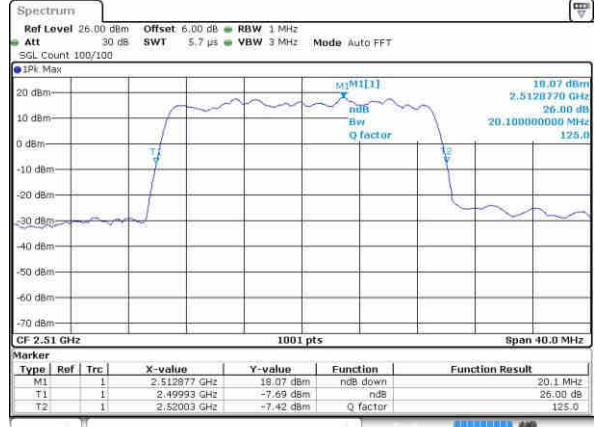

Lowest Channel / 20MHz / 16QAM

Date: 21.OCT.2016 03:38:51