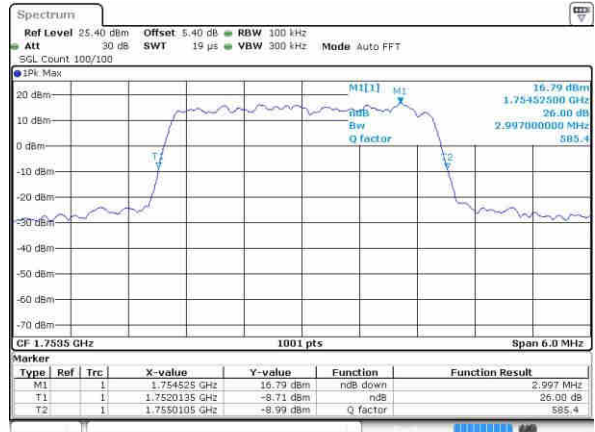

Date: 20.OCT.2016 01:37:37

Highest Channel / 1.4MHz / 16QAM

Date: 20.OCT.2016 01:37:48

LTE Band 4

Lowest Channel / 3MHz / QPSK

Date: 20 OCT 2016 01:44:42

Lowest Channel / 3MHz / 16QAM

Date: 20 OCT 2016 01:44:52

Middle Channel / 3MHz / QPSK

Date: 20 OCT 2016 01:51:48

Middle Channel / 3MHz / 16QAM

Date: 20 OCT 2016 01:51:57

Highest Channel / 3MHz / QPSK

Date: 20 OCT 2016 01:54:19

Highest Channel / 3MHz / 16QAM

Date: 20 OCT 2016 01:54:29

LTE Band 4

Lowest Channel / 5MHz / QPSK

Date: 20.OCT.2016 02:01:23

Lowest Channel / 5MHz / 16QAM

Date: 20.OCT.2016 02:01:34

Middle Channel / 5MHz / QPSK

Date: 20.OCT.2016 02:08:28

Middle Channel / 5MHz / 16QAM