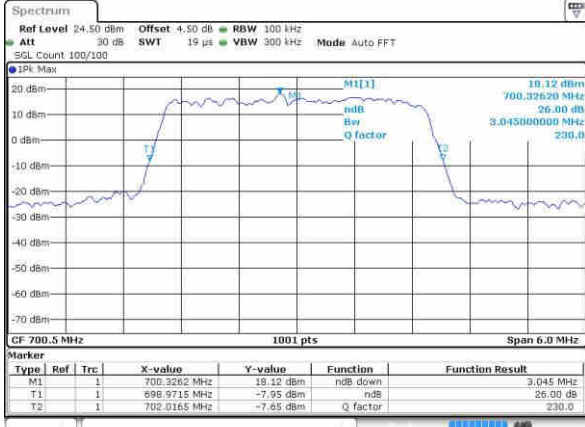

LTE Band 12

Lowest Channel / 3MHz / QPSK

Date: 21.OCT.2016 11:44:41