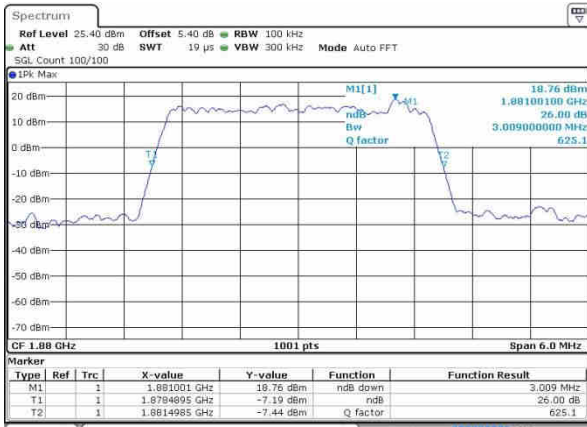

Middle Channel / 3MHz / QPSK

Date: 19.OCT.2016 23:43:43