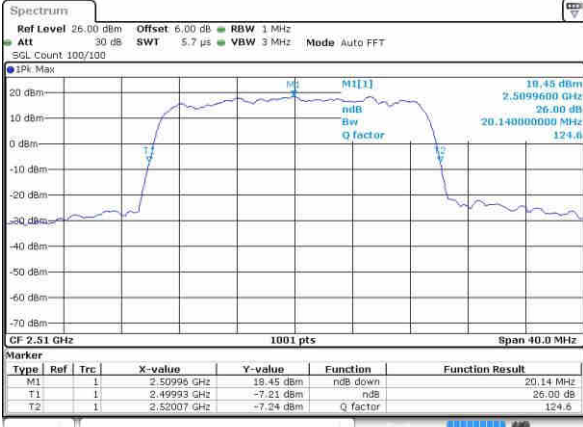

LTE Band 7

Lowest Channel / 20MHz / QPSK

Date: 21.OCT.2016 03:39:12