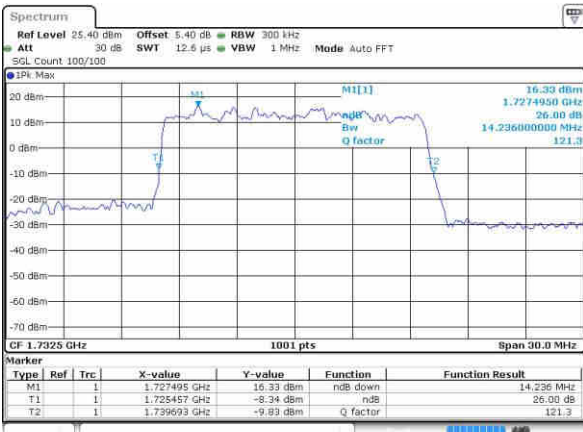

Highest Channel / 10MHz / 16QAM

Date: 20 OCT 2016 02:35:12

LTE Band 4

Lowest Channel / 15MHz / QPSK

Date: 20 OCT 2016 02:42:08

Lowest Channel / 15MHz / 16QAM

Date: 20 OCT 2016 02:42:16

Middle Channel / 15MHz / QPSK

Date: 20 OCT 2016 02:49:10

Middle Channel / 15MHz / 16QAM

Date: 20 OCT 2016 02:49:21

Highest Channel / 15MHz / QPSK

Date: 20 OCT 2016 02:51:43

Highest Channel / 15MHz / 16QAM

Date: 20 OCT 2016 02:51:53

LTE Band 4