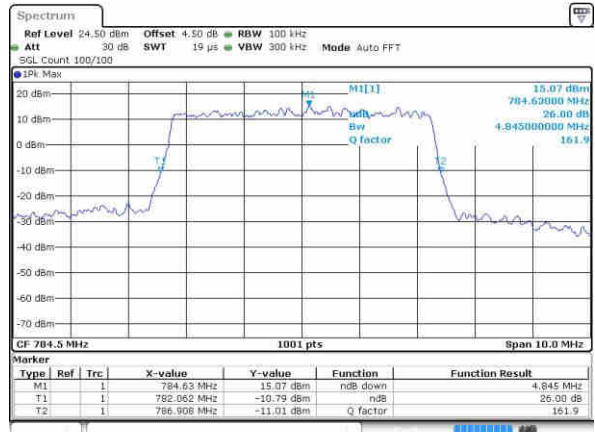

Highest Channel / 5MHz / 16QAM

Date: 21.OCT.2016 12:45:27