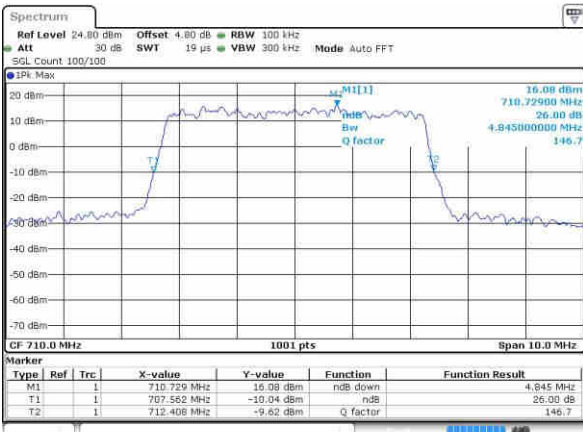

Date: 21.OCT.2016 12:45:59

Highest Channel / 5MHz / QPSK

Date: 21.OCT.2016 12:45:38

Highest Channel / 5MHz / 16QAM

Date: 21.OCT.2016 12:45:27

LTE Band 13

Middle Channel / 10MHz / QPSK

Date: 21.OCT.2016 13:05:26

Middle Channel / 10MHz / 16QAM

Date: 21.OCT.2016 13:05:37

LTE Band 17

Lowest Channel / 5MHz / QPSK

Date: 21.OCT.2016 15:58:18

Lowest Channel / 5MHz / 16QAM

Date: 21.OCT.2016 15:58:28

Middle Channel / 5MHz / QPSK