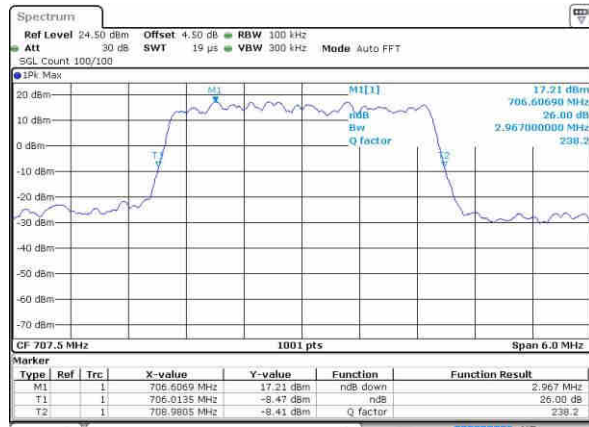

Date: 21.OCT.2016 11:27:07

LTE Band 12

Lowest Channel / 3MHz / QPSK

Date: 21.OCT.2016 11:44:41

Lowest Channel / 3MHz / 16QAM

Date: 21.OCT.2016 11:44:30

Middle Channel / 3MHz / QPSK

Date: 21.OCT.2016 11:44:09

Middle Channel / 3MHz / 16QAM

Date: 21.OCT.2016 11:44:20

Highest Channel / 3MHz / QPSK

Date: 21.OCT.2016 11:43:59

Highest Channel / 3MHz / 16QAM

Date: 21.OCT.2016 11:43:48

LTE Band 12

Lowest Channel / 5MHz / QPSK