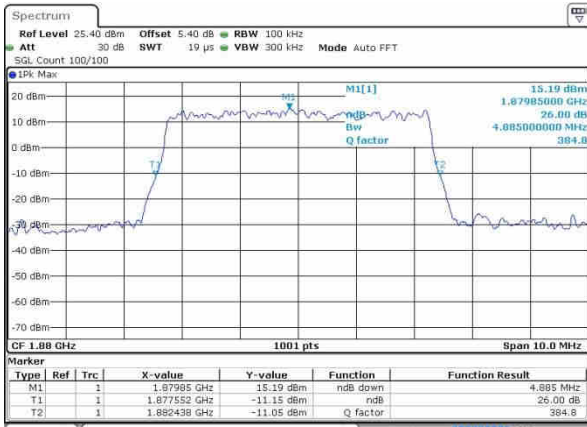

Highest Channel / 3MHz / 16QAM

Date: 19.OCT.2016 23:46:25

LTE Band 2

Lowest Channel / 5MHz / QPSK

Date: 19.OCT.2016 23:53:18

Lowest Channel / 5MHz / 16QAM

Date: 19.OCT.2016 23:53:28

Middle Channel / 5MHz / QPSK

Date: 20.OCT.2016 00:00:22

Middle Channel / 5MHz / 16QAM

Date: 20.OCT.2016 00:00:32

Highest Channel / 5MHz / QPSK

Date: 20.OCT.2016 00:02:54

Highest Channel / 5MHz / 16QAM

Date: 20.OCT.2016 00:03:05

LTE Band 2