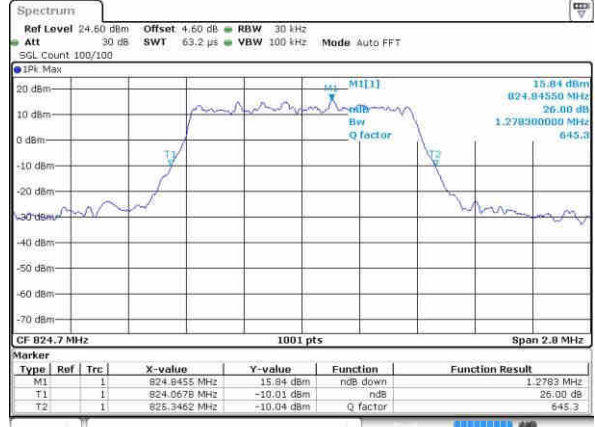

Highest Channel / 20MHz / QPSK

Date: 20 OCT 2016 03:08:24

Highest Channel / 20MHz / 16QAM

Date: 20 OCT 2016 03:08:34

LTE Band 5

Lowest Channel / 1.4MHz / QPSK

Date: 20 OCT 2016 03:41:03

Lowest Channel / 1.4MHz / 16QAM