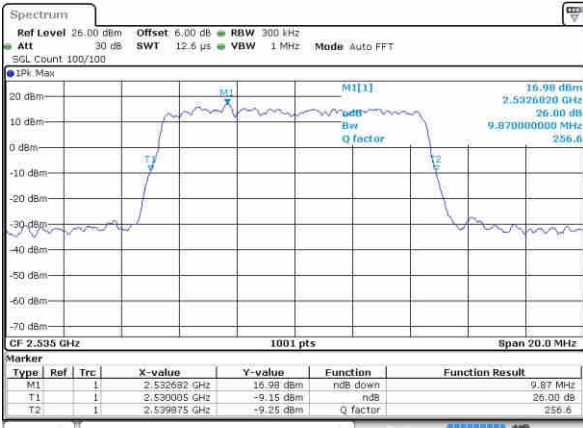

Middle Channel / 10MHz / QPSK

Date: 21.OCT.2016 03:06:29