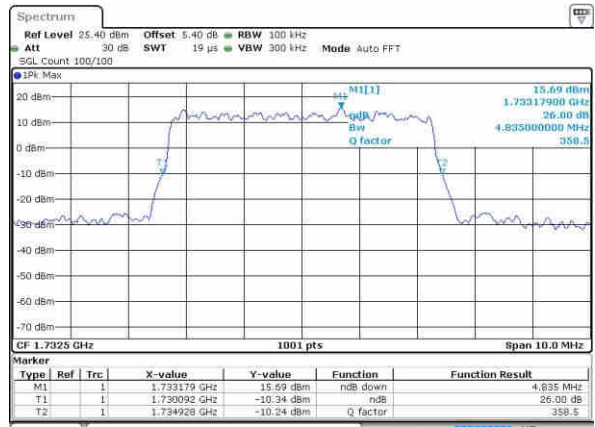

LTE Band 4

Lowest Channel / 5MHz / QPSK

Date: 20.OCT.2016 02:01:23

Lowest Channel / 5MHz / 16QAM

Date: 20.OCT.2016 02:01:34

Middle Channel / 5MHz / QPSK

Date: 20.OCT.2016 02:08:28

Middle Channel / 5MHz / 16QAM

Date: 20.OCT.2016 02:08:38

Highest Channel / 5MHz / QPSK

Date: 20.OCT.2016 02:11:00

Highest Channel / 5MHz / 16QAM

Date: 20.OCT.2016 02:11:11

LTE Band 4

Lowest Channel / 10MHz / QPSK

Date: 20 OCT 2016 02:25:24