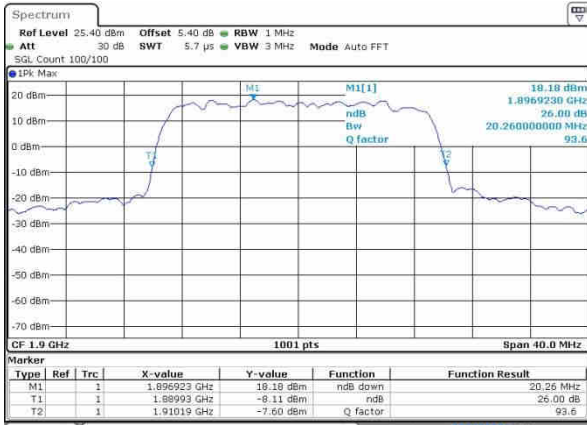

Date: 20 OCT 2016 00:36:23

LTE Band 2

Lowest Channel / 20MHz / QPSK

Date: 20 OCT 2016 00:43:16

Lowest Channel / 20MHz / 16QAM

Date: 20 OCT 2016 00:43:27

Middle Channel / 20MHz / QPSK

Date: 20 OCT 2016 00:50:20

Middle Channel / 20MHz / 16QAM

Date: 20 OCT 2016 00:50:30

Highest Channel / 20MHz / QPSK

Date: 20 OCT 2016 00:52:52

Highest Channel / 20MHz / 16QAM

Date: 20 OCT 2016 00:53:02

LTE Band 4

Lowest Channel / 1.4MHz / QPSK