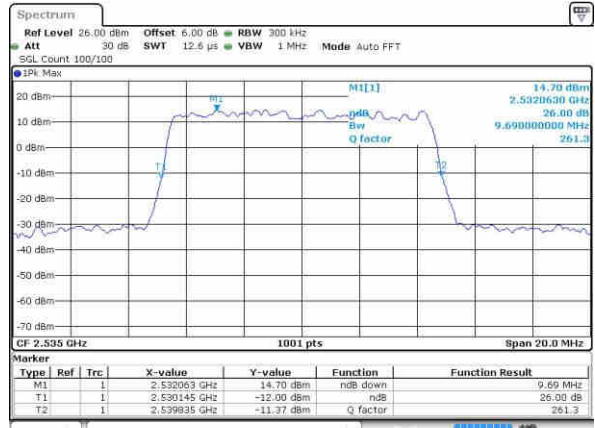

Date: 21.OCT.2016 02:49:24

Highest Channel / 5MHz / QPSK

Date: 21.OCT.2016 02:50:07

Highest Channel / 5MHz / 16QAM

Date: 21.OCT.2016 02:50:28

LTE Band 7

Lowest Channel / 10MHz / QPSK

Date: 21.OCT.2016 03:05:25

Lowest Channel / 10MHz / 16QAM

Date: 21.OCT.2016 03:05:47

Middle Channel / 10MHz / QPSK

Date: 21.OCT.2016 03:06:29

Middle Channel / 10MHz / 16QAM

Date: 21.OCT.2016 03:06:08

Highest Channel / 10MHz / QPSK

Date: 21.OCT.2016 03:06:50

Highest Channel / 10MHz / 16QAM

Date: 21.OCT.2016 03:07:11

LTE Band 7

Lowest Channel / 15MHz / QPSK

Date: 21.OCT.2016 03:22:29

Lowest Channel / 15MHz / 16QAM

Date: 21.OCT.2016 03:22:08

Middle Channel / 15MHz / QPSK