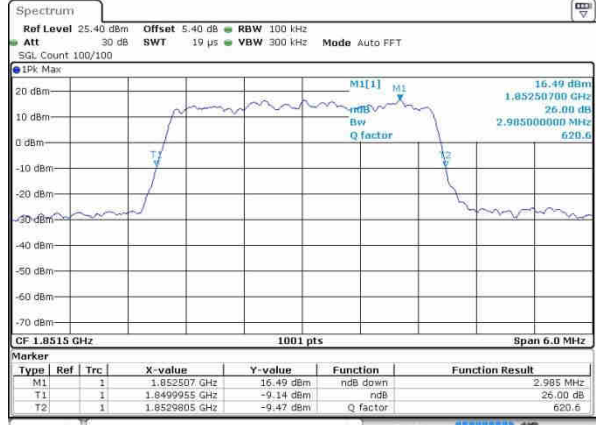

Lowest Channel / 3MHz / 16QAM

Date: 19.OCT.2016 23:38:49