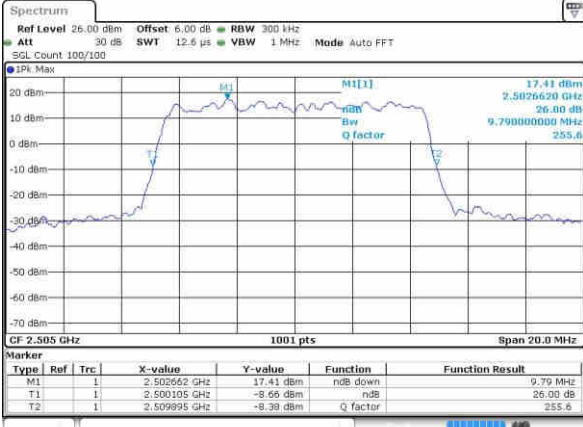

LTE Band 7

Lowest Channel / 5MHz / QPSK

Date: 21.OCT.2016 02:48:42

Lowest Channel / 5MHz / 16QAM

Date: 21.OCT.2016 02:49:03

Middle Channel / 5MHz / QPSK

Date: 21.OCT.2016 02:49:46

Middle Channel / 5MHz / 16QAM

Date: 21.OCT.2016 02:49:24

Highest Channel / 5MHz / QPSK

Date: 21.OCT.2016 02:50:07

Highest Channel / 5MHz / 16QAM

Date: 21.OCT.2016 02:50:28

LTE Band 7

Lowest Channel / 10MHz / QPSK

Date: 21.OCT.2016 03:05:25