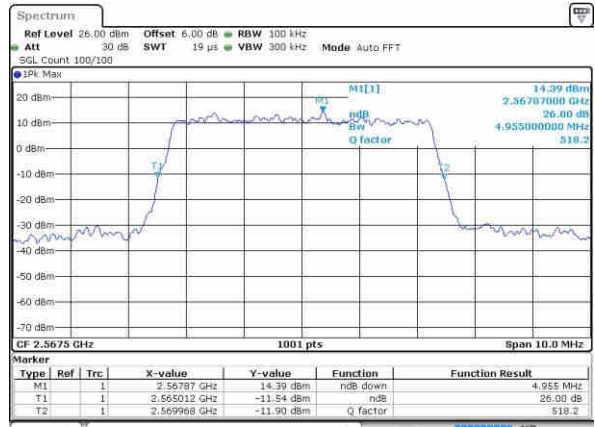

LTE Band 7

Lowest Channel / 5MHz / QPSK

Date: 21.OCT.2016 02:48:42

Lowest Channel / 5MHz / 16QAM

Date: 21.OCT.2016 02:49:03

Middle Channel / 5MHz / QPSK

Date: 21.OCT.2016 02:49:46

Middle Channel / 5MHz / 16QAM

Date: 21.OCT.2016 02:49:24

Highest Channel / 5MHz / QPSK

Date: 21.OCT.2016 02:50:07

Highest Channel / 5MHz / 16QAM

Date: 21.OCT.2016 02:50:28

LTE Band 7

Lowest Channel / 10MHz / QPSK

Date: 21.OCT.2016 03:05:25