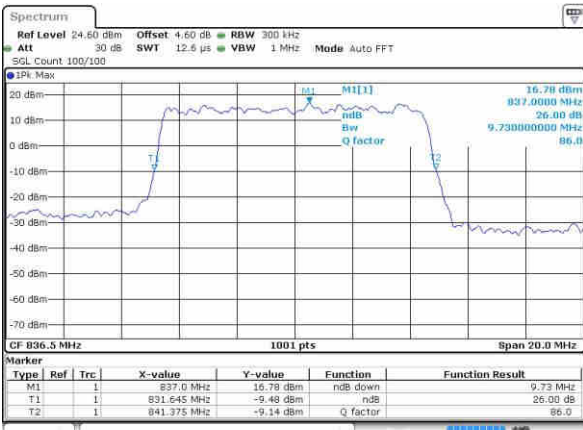

Middle Channel / 10MHz / QPSK

Date: 20 OCT 2016 04:52:02