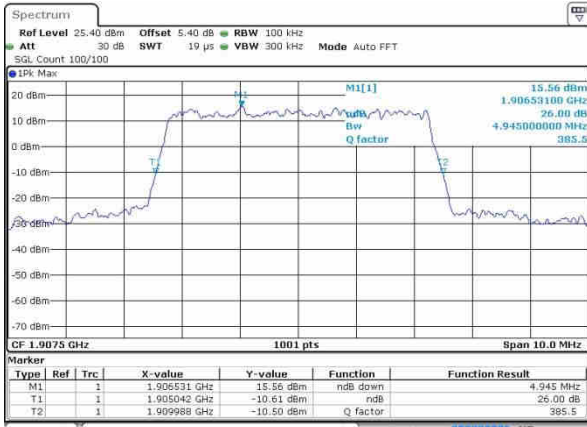

Highest Channel / 3MHz / 16QAM

Date: 19.OCT.2016 23:46:25

LTE Band 2

Lowest Channel / 5MHz / QPSK

Date: 19.OCT.2016 23:53:18

Lowest Channel / 5MHz / 16QAM

Date: 19.OCT.2016 23:53:28

Middle Channel / 5MHz / QPSK

Date: 20.OCT.2016 00:00:22

Middle Channel / 5MHz / 16QAM

Date: 20.OCT.2016 00:00:32

Highest Channel / 5MHz / QPSK

Date: 20.OCT.2016 00:02:54

Highest Channel / 5MHz / 16QAM

Date: 20.OCT.2016 00:03:05

LTE Band 2