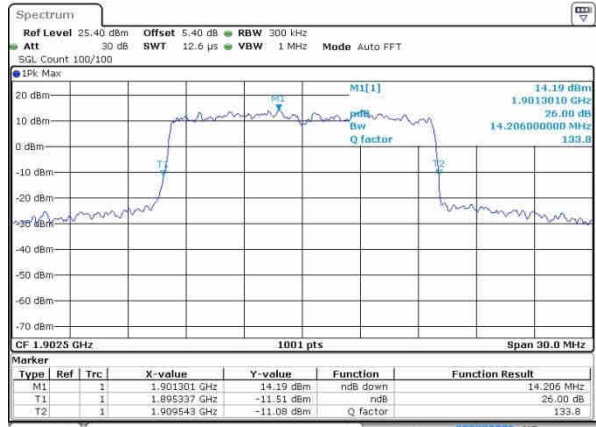

Highest Channel / 10MHz / QPSK

Date: 20 OCT 2016 00:19:33

Highest Channel / 10MHz / 16QAM

Date: 20 OCT 2016 00:19:43

LTE Band 2

Lowest Channel / 15MHz / QPSK

Date: 20 OCT 2016 00:28:38

Lowest Channel / 15MHz / 16QAM

Date: 20 OCT 2016 00:28:47

Middle Channel / 15MHz / QPSK

Date: 20 OCT 2016 00:33:41

Middle Channel / 15MHz / 16QAM

Date: 20 OCT 2016 00:33:51

Highest Channel / 15MHz / QPSK

Date: 20 OCT 2016 00:36:13

Highest Channel / 15MHz / 16QAM

Date: 20 OCT 2016 00:36:23

LTE Band 2

Lowest Channel / 20MHz / QPSK

Date: 20 OCT 2016 00:43:16

Lowest Channel / 20MHz / 16QAM

Date: 20 OCT 2016 00:43:27

Middle Channel / 20MHz / QPSK

Date: 20 OCT 2016 00:50:20

Middle Channel / 20MHz / 16QAM

Date: 20 OCT 2016 00:50:30

Highest Channel / 20MHz / QPSK

Date: 20 OCT 2016 00:52:52

Highest Channel / 20MHz / 16QAM

Date: 20 OCT 2016 00:53:02

LTE Band 4

Lowest Channel / 1.4MHz / QPSK