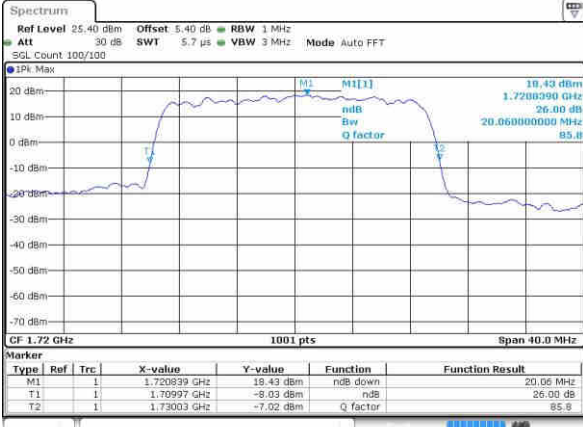

LTE Band 4

Lowest Channel / 20MHz / QPSK

Date: 20 OCT 2016 02:58:47