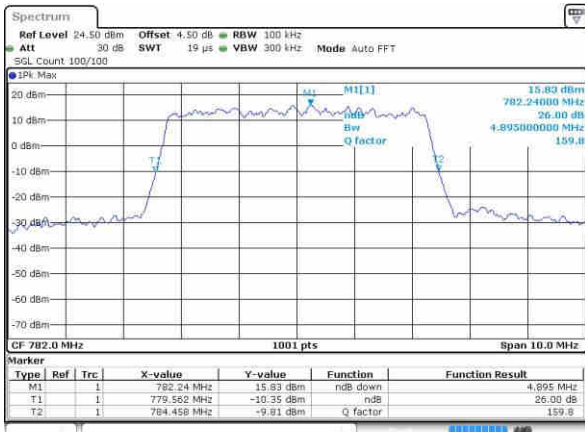

LTE Band 13

Lowest Channel / 5MHz / QPSK

Date: 21.OCT.2016 12:46:20

Lowest Channel / 5MHz / 16QAM

Date: 21.OCT.2016 12:46:09

Middle Channel / 5MHz / QPSK

Date: 21.OCT.2016 12:45:48

Middle Channel / 5MHz / 16QAM

Date: 21.OCT.2016 12:45:59

Highest Channel / 5MHz / QPSK

Date: 21.OCT.2016 12:45:38

Highest Channel / 5MHz / 16QAM

Date: 21.OCT.2016 12:45:27

LTE Band 13

Middle Channel / 10MHz / QPSK

Date: 21.OCT.2016 13:05:26