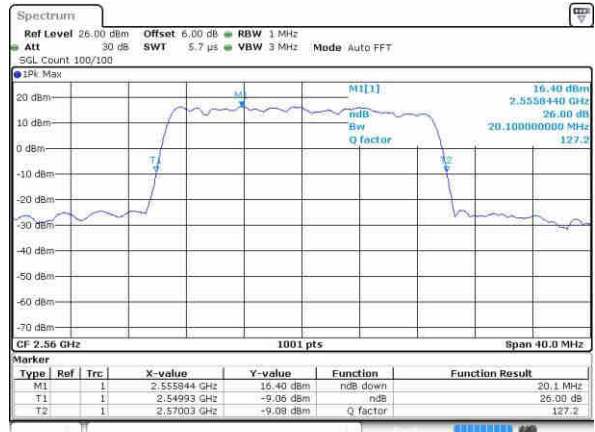

Lowest Channel / 20MHz / QPSK

Date: 21.OCT.2016 03:39:12

Lowest Channel / 20MHz / 16QAM

Date: 21.OCT.2016 03:38:51

Middle Channel / 20MHz / QPSK

Date: 21.OCT.2016 03:39:33

Middle Channel / 20MHz / 16QAM

Date: 21.OCT.2016 03:39:54

Highest Channel / 20MHz / QPSK

Date: 21.OCT.2016 03:40:36

Highest Channel / 20MHz / 16QAM

Date: 21.OCT.2016 03:40:15

LTE Band 12

Lowest Channel / 1.4MHz / QPSK

Date: 21.OCT.2016 11:28:00

Lowest Channel / 1.4MHz / 16QAM