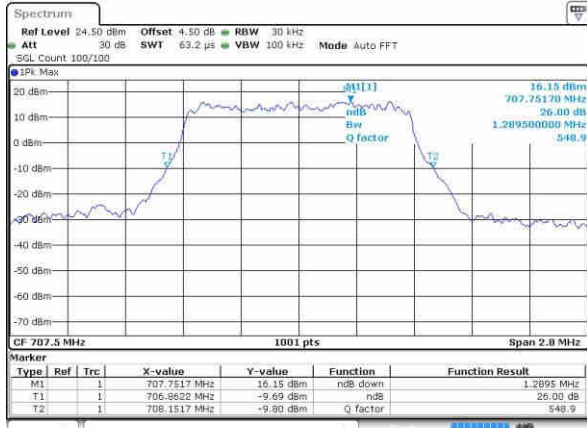

Highest Channel / 20MHz / QPSK

Date: 21.OCT.2016 03:40:36

Highest Channel / 20MHz / 16QAM

Date: 21.OCT.2016 03:40:15

LTE Band 12

Lowest Channel / 1.4MHz / QPSK

Date: 21.OCT.2016 11:28:00

Lowest Channel / 1.4MHz / 16QAM

Date: 21.OCT.2016 11:27:50

Middle Channel / 1.4MHz / QPSK

Date: 21.OCT.2016 11:27:28

Middle Channel / 1.4MHz / 16QAM

Date: 21.OCT.2016 11:27:39

Highest Channel / 1.4MHz / QPSK

Date: 21.OCT.2016 11:27:18

Highest Channel / 1.4MHz / 16QAM