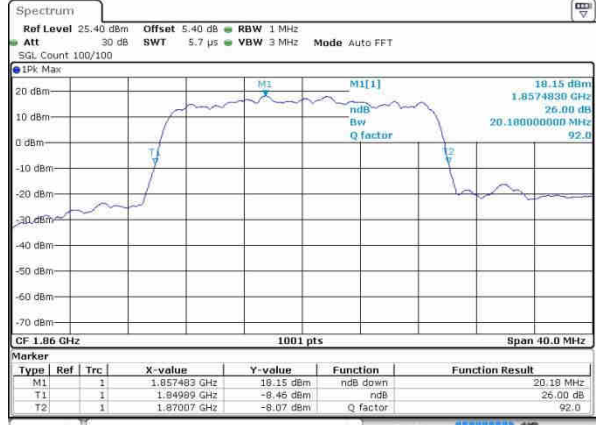

Date: 20 OCT 2016 00:36:23

LTE Band 2

Lowest Channel / 20MHz / QPSK

Date: 20 OCT 2016 00:43:16

Lowest Channel / 20MHz / 16QAM

Date: 20 OCT 2016 00:43:27

Middle Channel / 20MHz / QPSK

Date: 20 OCT 2016 00:50:20

Middle Channel / 20MHz / 16QAM

Date: 20 OCT 2016 00:50:30

Highest Channel / 20MHz / QPSK

Date: 20 OCT 2016 00:52:52

Highest Channel / 20MHz / 16QAM

Date: 20 OCT 2016 00:53:02

LTE Band 4

Lowest Channel / 1.4MHz / QPSK