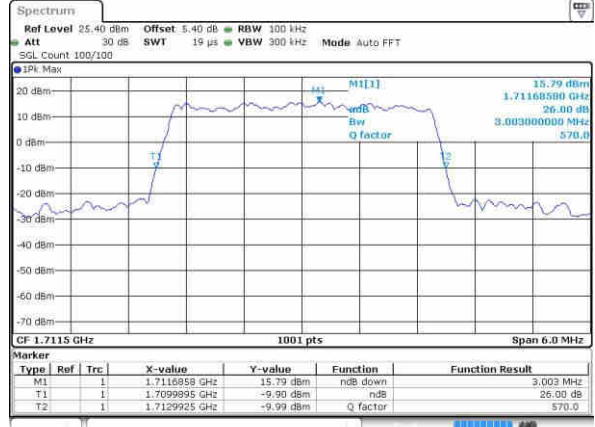

Date: 20.OCT.2016 01:37:37

Highest Channel / 1.4MHz / 16QAM

Date: 20.OCT.2016 01:37:48

LTE Band 4

Lowest Channel / 3MHz / QPSK

Date: 20 OCT 2016 01:44:42

Lowest Channel / 3MHz / 16QAM

Date: 20 OCT 2016 01:44:52