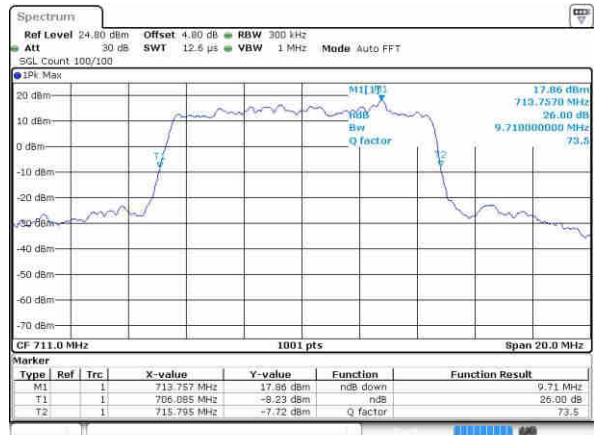

Date: 21.OCT.2016 16:05:22

Middle Channel / 5MHz / 16QAM

Date: 21.OCT.2016 16:05:33

Highest Channel / 5MHz / QPSK

Date: 21.OCT.2016 16:07:54

Highest Channel / 5MHz / 16QAM

Date: 21.OCT.2016 16:08:05

LTE Band 17

Lowest Channel / 10MHz / QPSK

Date: 21.OCT.2016 16:14:58

Lowest Channel / 10MHz / 16QAM

Date: 21.OCT.2016 16:15:09

Middle Channel / 10MHz / QPSK

Date: 21.OCT.2016 16:22:03

Middle Channel / 10MHz / 16QAM

Date: 21.OCT.2016 16:22:13

Highest Channel / 10MHz / QPSK

Date: 21.OCT.2016 16:24:35

Highest Channel / 10MHz / 16QAM

Date: 21.OCT.2016 16:24:45