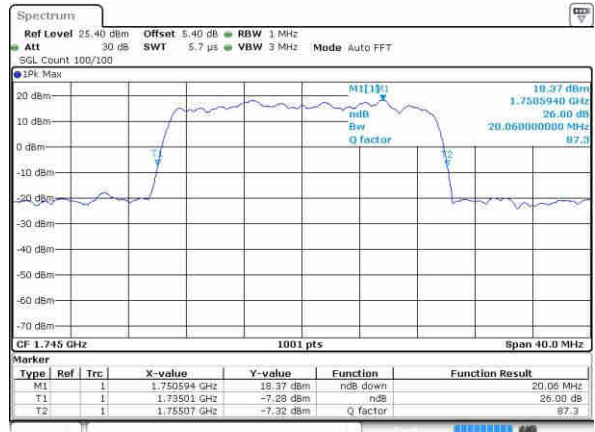

Date: 20 OCT 2016 02:49:10

Middle Channel / 15MHz / 16QAM

Date: 20 OCT 2016 02:49:21

Highest Channel / 15MHz / QPSK

Date: 20 OCT 2016 02:51:43

Highest Channel / 15MHz / 16QAM

Date: 20 OCT 2016 02:51:53

LTE Band 4

Lowest Channel / 20MHz / QPSK

Date: 20 OCT 2016 02:58:47

Lowest Channel / 20MHz / 16QAM

Date: 20 OCT 2016 02:58:57

Middle Channel / 20MHz / QPSK

Date: 20 OCT 2016 03:05:51

Middle Channel / 20MHz / 16QAM

Date: 20 OCT 2016 03:06:01

Highest Channel / 20MHz / QPSK

Date: 20 OCT 2016 03:08:24

Highest Channel / 20MHz / 16QAM

Date: 20 OCT 2016 03:08:34

LTE Band 5

Lowest Channel / 1.4MHz / QPSK

Date: 20 OCT 2016 03:41:03

Lowest Channel / 1.4MHz / 16QAM