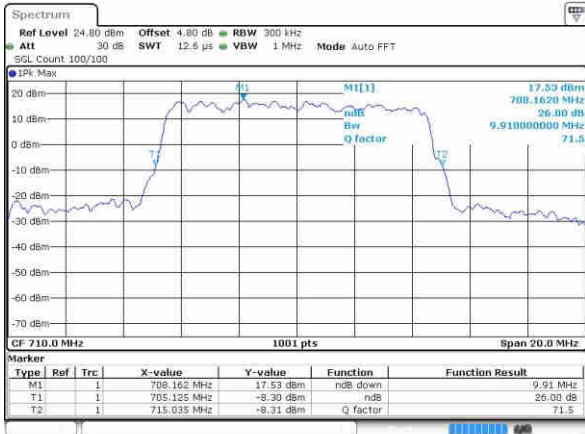

Lowest Channel / 10MHz / QPSK

Date: 21.OCT.2016 16:14:58

Lowest Channel / 10MHz / 16QAM

Date: 21.OCT.2016 16:15:09

Middle Channel / 10MHz / QPSK

Date: 21.OCT.2016 16:22:03

Middle Channel / 10MHz / 16QAM

Date: 21.OCT.2016 16:22:13

Highest Channel / 10MHz / QPSK

Date: 21.OCT.2016 16:24:35

Highest Channel / 10MHz / 16QAM

Date: 21.OCT.2016 16:24:45