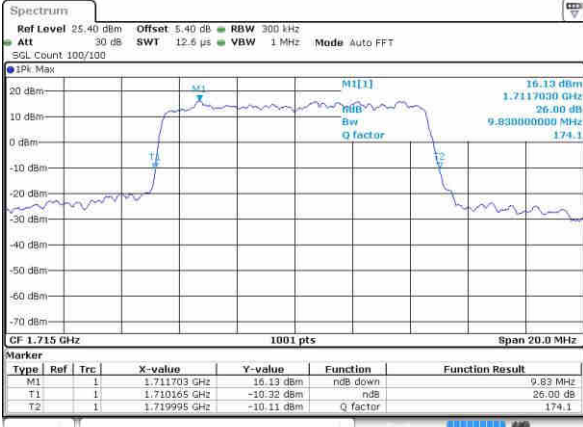

Date: 20.OCT.2016 02:08:38

Highest Channel / 5MHz / QPSK

Date: 20.OCT.2016 02:11:00

Highest Channel / 5MHz / 16QAM

Date: 20.OCT.2016 02:11:11

LTE Band 4

Lowest Channel / 10MHz / QPSK

Date: 20 OCT 2016 02:25:24