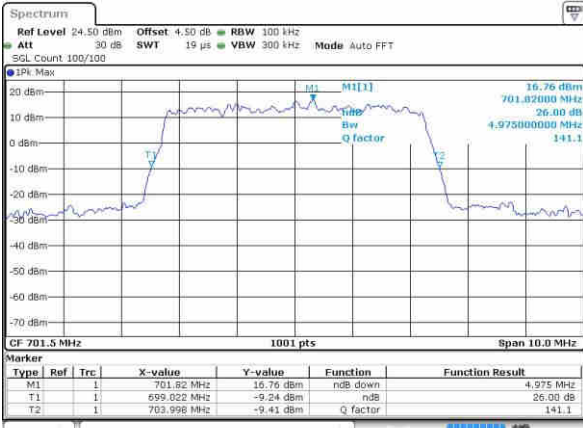

Middle Channel / 3MHz / 16QAM

Date: 21.OCT.2016 11:44:20

Highest Channel / 3MHz / QPSK

Date: 21.OCT.2016 11:43:59

Highest Channel / 3MHz / 16QAM

Date: 21.OCT.2016 11:43:48

LTE Band 12

Lowest Channel / 5MHz / QPSK