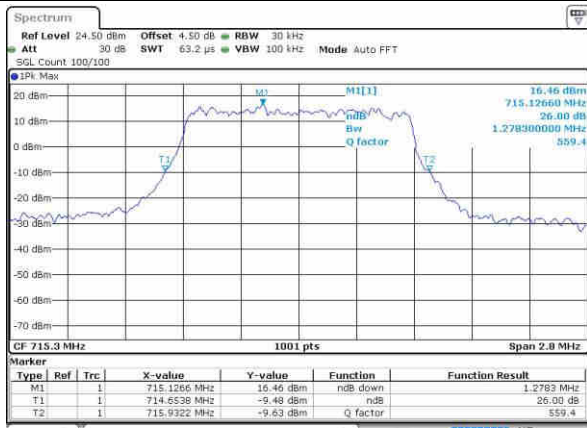

Highest Channel / 20MHz / QPSK

Date: 21.OCT.2016 03:40:36

Highest Channel / 20MHz / 16QAM

Date: 21.OCT.2016 03:40:15

LTE Band 12

Lowest Channel / 1.4MHz / QPSK

Date: 21.OCT.2016 11:28:00

Lowest Channel / 1.4MHz / 16QAM

Date: 21.OCT.2016 11:27:50

Middle Channel / 1.4MHz / QPSK

Date: 21.OCT.2016 11:27:28

Middle Channel / 1.4MHz / 16QAM

Date: 21.OCT.2016 11:27:39

Highest Channel / 1.4MHz / QPSK

Date: 21.OCT.2016 11:27:18

Highest Channel / 1.4MHz / 16QAM

Date: 21.OCT.2016 11:27:07

LTE Band 12

Lowest Channel / 3MHz / QPSK

Date: 21.OCT.2016 11:44:41

Lowest Channel / 3MHz / 16QAM

Date: 21.OCT.2016 11:44:30

Middle Channel / 3MHz / QPSK

Date: 21.OCT.2016 11:44:09