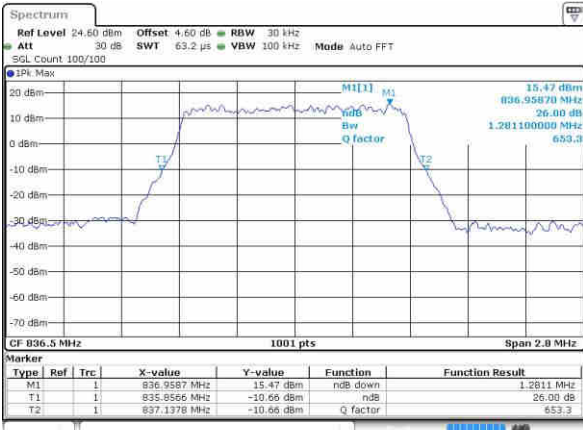

Middle Channel / 1.4MHz / QPSK

Date: 20 OCT 2016 03:49:56