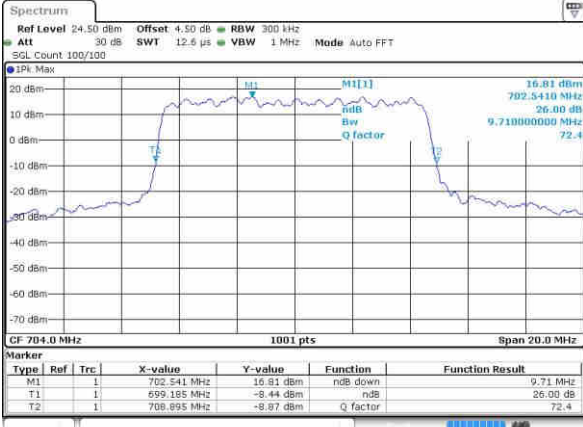

Date: 21.OCT.2016 12:00:39

Highest Channel / 5MHz / 16QAM

Date: 21.OCT.2016 12:00:29

LTE Band 12

Lowest Channel / 10MHz / QPSK

Date: 21.OCT.2016 12:18:01

Lowest Channel / 10MHz / 16QAM

Date: 21.OCT.2016 12:17:51