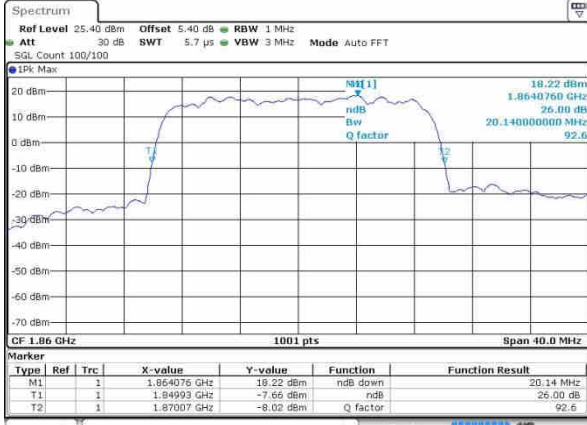

Highest Channel / 10MHz / QPSK

Date: 20 OCT 2016 00:19:33

Highest Channel / 10MHz / 16QAM

Date: 20 OCT 2016 00:19:43

LTE Band 2

Lowest Channel / 15MHz / QPSK

Date: 20 OCT 2016 00:28:38

Lowest Channel / 15MHz / 16QAM

Date: 20 OCT 2016 00:28:47

Middle Channel / 15MHz / QPSK

Date: 20 OCT 2016 00:33:41

Middle Channel / 15MHz / 16QAM

Date: 20 OCT 2016 00:33:51

Highest Channel / 15MHz / QPSK

Date: 20 OCT 2016 00:36:13

Highest Channel / 15MHz / 16QAM

Date: 20 OCT 2016 00:36:23

LTE Band 2

Lowest Channel / 20MHz / QPSK

Date: 20 OCT 2016 00:43:16

Lowest Channel / 20MHz / 16QAM

Date: 20 OCT 2016 00:43:27

Middle Channel / 20MHz / QPSK

Date: 20 OCT 2016 00:50:20

Middle Channel / 20MHz / 16QAM

Date: 20 OCT 2016 00:50:30

Highest Channel / 20MHz / QPSK

Date: 20 OCT 2016 00:52:52

Highest Channel / 20MHz / 16QAM

Date: 20 OCT 2016 00:53:02

LTE Band 4

Lowest Channel / 1.4MHz / QPSK