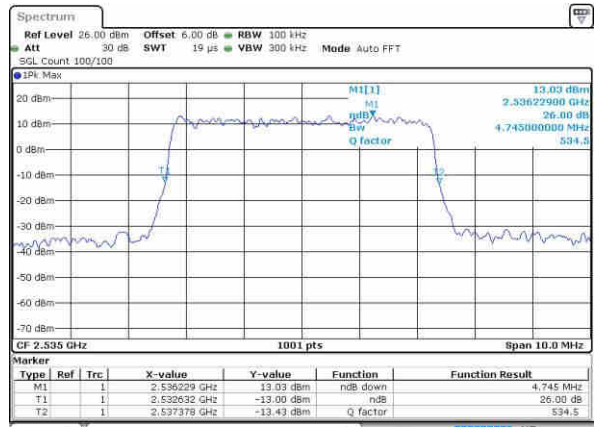

LTE Band 7

Lowest Channel / 5MHz / QPSK

Date: 21.OCT.2016 02:48:42

Lowest Channel / 5MHz / 16QAM

Date: 21.OCT.2016 02:49:03

Middle Channel / 5MHz / QPSK

Date: 21.OCT.2016 02:49:46

Middle Channel / 5MHz / 16QAM

Date: 21.OCT.2016 02:49:24

Highest Channel / 5MHz / QPSK

Date: 21.OCT.2016 02:50:07

Highest Channel / 5MHz / 16QAM

Date: 21.OCT.2016 02:50:28

LTE Band 7

Lowest Channel / 10MHz / QPSK

Date: 21.OCT.2016 03:05:25