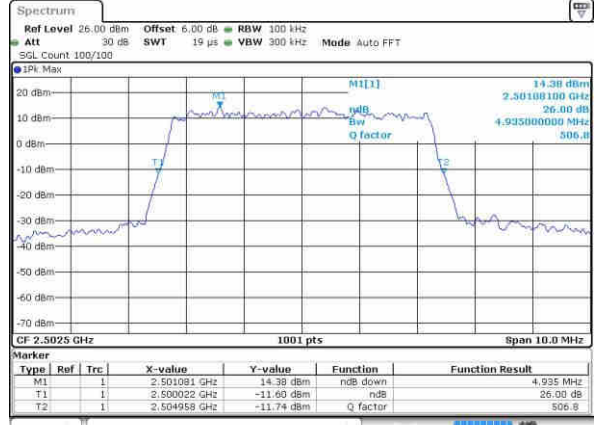

Date: 20 OCT 2016 04:33:54

Highest Channel / 5MHz / 16QAM

Date: 20 OCT 2016 04:34:05

LTE Band 5

Lowest Channel / 10MHz / QPSK

Date: 20 OCT 2016 04:42:58

Lowest Channel / 10MHz / 16QAM

Date: 20 OCT 2016 04:43:09

Middle Channel / 10MHz / QPSK

Date: 20 OCT 2016 04:52:02

Middle Channel / 10MHz / 16QAM

Date: 20 OCT 2016 04:52:12

Highest Channel / 10MHz / QPSK

Date: 20 OCT 2016 04:54:34

Highest Channel / 10MHz / 16QAM

Date: 20 OCT 2016 04:54:44

LTE Band 7

Lowest Channel / 5MHz / QPSK

Date: 21.OCT.2016 02:48:42

Lowest Channel / 5MHz / 16QAM

Date: 21.OCT.2016 02:49:03

Middle Channel / 5MHz / QPSK

Date: 21.OCT.2016 02:49:46

Middle Channel / 5MHz / 16QAM