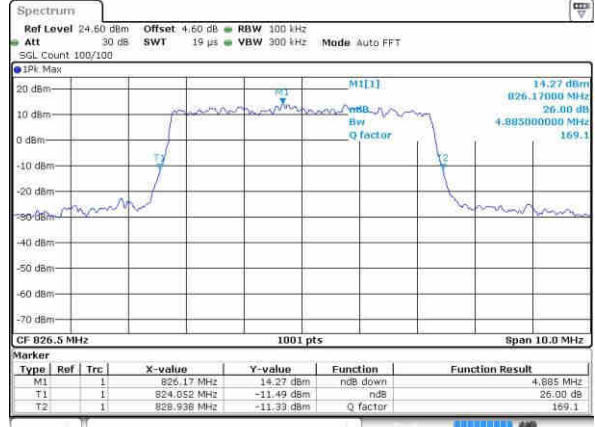

Lowest Channel / 5MHz / 16QAM

Date: 20 OCT 2016 04:22:28