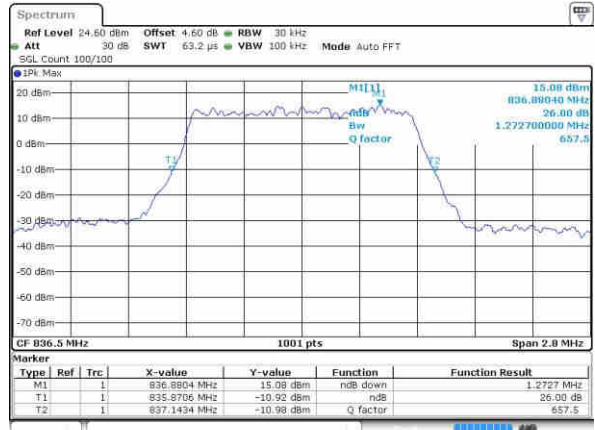

Middle Channel / 1.4MHz / 16QAM

Date: 20 OCT 2016 03:50:07