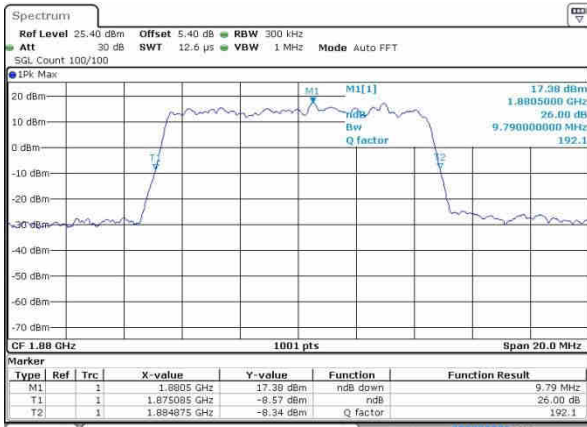

Date: 20.OCT.2016 00:00:22

Middle Channel / 5MHz / 16QAM

Date: 20.OCT.2016 00:00:32

Highest Channel / 5MHz / QPSK

Date: 20.OCT.2016 00:02:54

Highest Channel / 5MHz / 16QAM

Date: 20.OCT.2016 00:03:05

LTE Band 2

Lowest Channel / 10MHz / QPSK

Date: 20 OCT 2016 00:09:58

Lowest Channel / 10MHz / 16QAM

Date: 20 OCT 2016 00:10:08

Middle Channel / 10MHz / QPSK

Date: 20 OCT 2016 00:17:01

Middle Channel / 10MHz / 16QAM

Date: 20 OCT 2016 00:17:11

Highest Channel / 10MHz / QPSK

Date: 20 OCT 2016 00:19:33

Highest Channel / 10MHz / 16QAM

Date: 20 OCT 2016 00:19:43

LTE Band 2

Lowest Channel / 15MHz / QPSK

Date: 20 OCT 2016 00:28:38

Lowest Channel / 15MHz / 16QAM