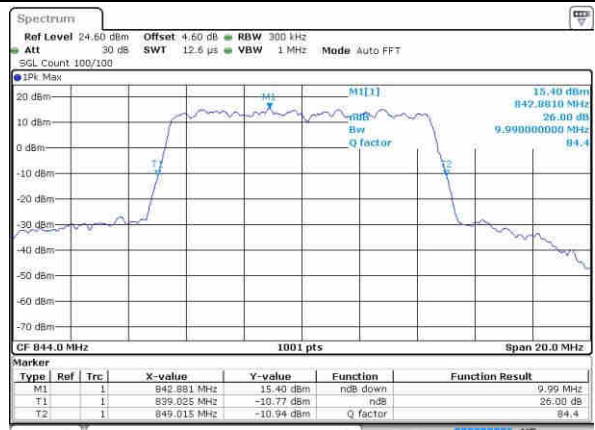

Date: 20 OCT 2016 04:33:54

Highest Channel / 5MHz / 16QAM

Date: 20 OCT 2016 04:34:05

LTE Band 5

Lowest Channel / 10MHz / QPSK

Date: 20 OCT 2016 04:42:58

Lowest Channel / 10MHz / 16QAM

Date: 20 OCT 2016 04:43:09

Middle Channel / 10MHz / QPSK

Date: 20 OCT 2016 04:52:02

Middle Channel / 10MHz / 16QAM

Date: 20 OCT 2016 04:52:12

Highest Channel / 10MHz / QPSK

Date: 20 OCT 2016 04:54:34

Highest Channel / 10MHz / 16QAM

Date: 20 OCT 2016 04:54:44

LTE Band 7

Lowest Channel / 5MHz / QPSK

Date: 21.OCT.2016 02:48:42

Lowest Channel / 5MHz / 16QAM

Date: 21.OCT.2016 02:49:03

Middle Channel / 5MHz / QPSK

Date: 21.OCT.2016 02:49:46

Middle Channel / 5MHz / 16QAM