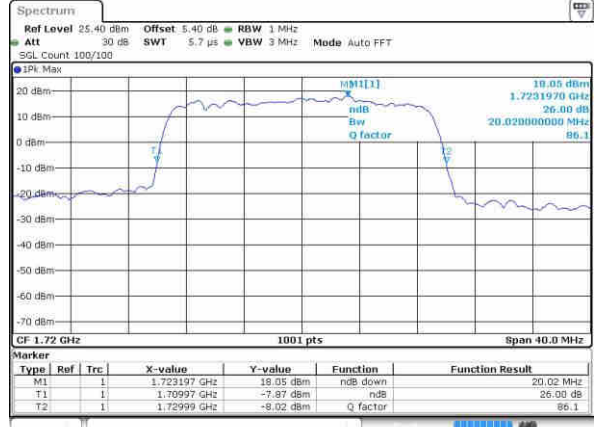

Lowest Channel / 20MHz / 16QAM

Date: 20 OCT 2016 02:58:57