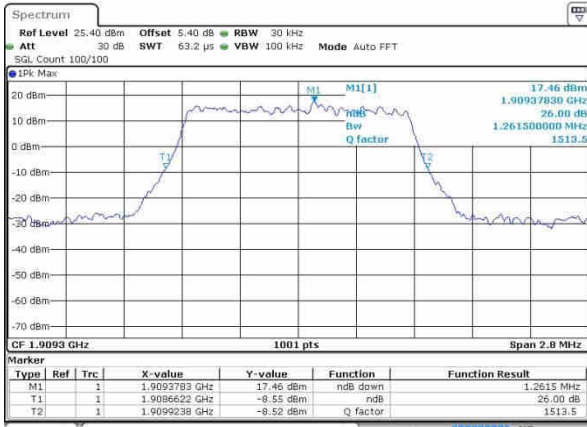

Mode	LTE Band 66 : 26dB BW(MHz)											
	1.4MHz		3MHz		5MHz		10MHz		15MHz		20MHz	
Mod.	QPSK	16QAM	QPSK	16QAM	QPSK	16QAM	QPSK	16QAM	QPSK	16QAM	QPSK	16QAM
Lowest CH	1.27	1.30	3.03	3.05	4.97	4.9	9.89	9.77	14.42	14.18	20.02	20.14
Middle CH	1.28	1.26	3.04	3.02	4.89	5.00	9.87	9.89	14.36	14.42	20.18	20.06
Highest CH	1.25	1.28	3.03	3.00	5.03	4.92	9.67	10.01	14.51	14.24	20.14	20.14

LTE Band 2

Lowest Channel / 1.4MHz / QPSK

Date: 19.OCT.2016 23:19:58

Lowest Channel / 1.4MHz / 16QAM

Date: 19.OCT.2016 23:20:08

Middle Channel / 1.4MHz / QPSK

Date: 19.OCT.2016 23:27:02

Middle Channel / 1.4MHz / 16QAM

Date: 19.OCT.2016 23:27:13

Highest Channel / 1.4MHz / QPSK

Date: 19.OCT.2016 23:29:35

Highest Channel / 1.4MHz / 16QAM

Date: 19.OCT.2016 23:29:45

LTE Band 2

Lowest Channel / 3MHz / QPSK

Date: 19.OCT.2016 23:38:39