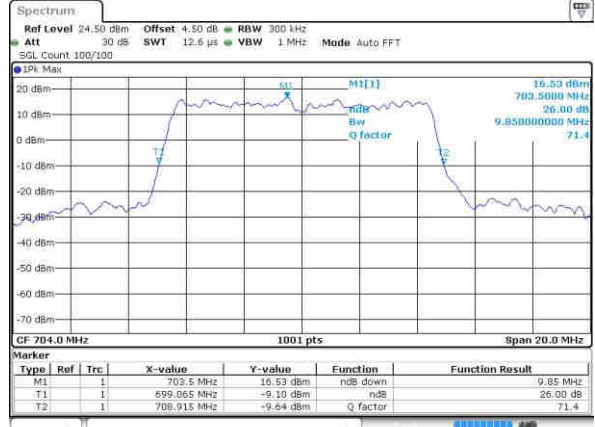

Date: 21.OCT.2016 12:00:39

Highest Channel / 5MHz / 16QAM

Date: 21.OCT.2016 12:00:29

LTE Band 12

Lowest Channel / 10MHz / QPSK

Date: 21.OCT.2016 12:18:01

Lowest Channel / 10MHz / 16QAM

Date: 21.OCT.2016 12:17:51