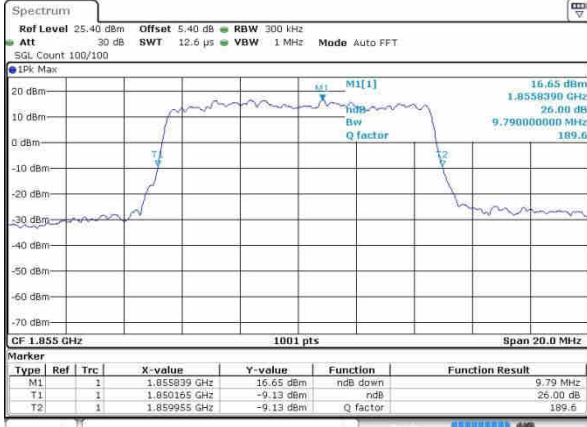

LTE Band 2

Lowest Channel / 10MHz / QPSK

Date: 20 OCT 2016 00:09:58