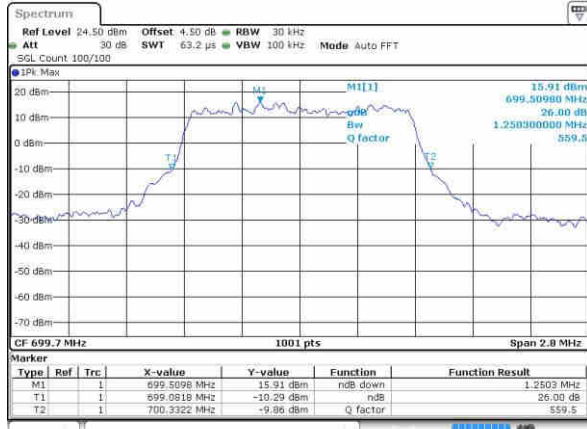

Highest Channel / 20MHz / QPSK

Date: 21.OCT.2016 03:40:36

Highest Channel / 20MHz / 16QAM

Date: 21.OCT.2016 03:40:15

LTE Band 12

Lowest Channel / 1.4MHz / QPSK

Date: 21.OCT.2016 11:28:00

Lowest Channel / 1.4MHz / 16QAM