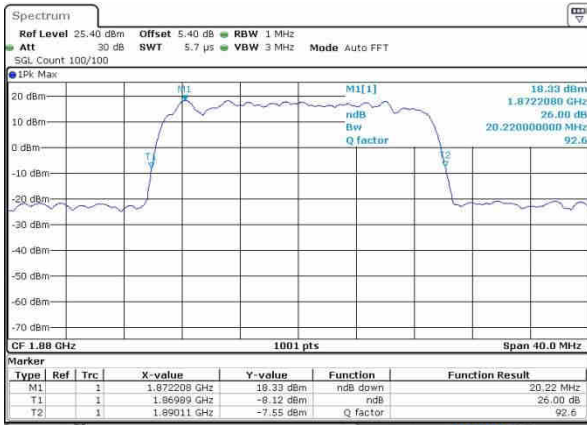

Date: 20 OCT 2016 00:36:23

LTE Band 2

Lowest Channel / 20MHz / QPSK

Date: 20 OCT 2016 00:43:16

Lowest Channel / 20MHz / 16QAM

Date: 20 OCT 2016 00:43:27

Middle Channel / 20MHz / QPSK

Date: 20 OCT 2016 00:50:20

Middle Channel / 20MHz / 16QAM

Date: 20 OCT 2016 00:50:30

Highest Channel / 20MHz / QPSK

Date: 20 OCT 2016 00:52:52

Highest Channel / 20MHz / 16QAM

Date: 20 OCT 2016 00:53:02

LTE Band 4

Lowest Channel / 1.4MHz / QPSK