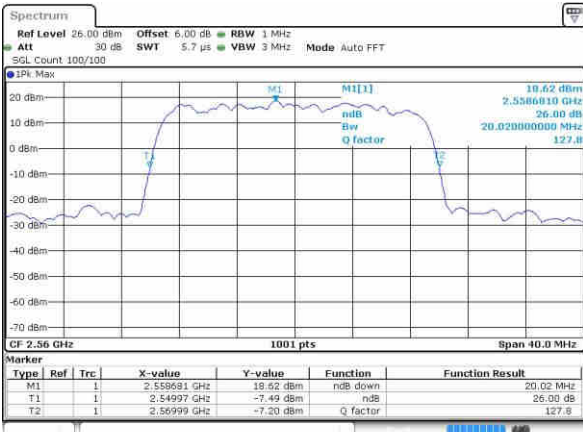

Date: 21.OCT.2016 03:22:50

Middle Channel / 15MHz / 16QAM

Date: 21.OCT.2016 03:23:11

Highest Channel / 15MHz / QPSK

Date: 21.OCT.2016 03:23:53

Highest Channel / 15MHz / 16QAM

Date: 21.OCT.2016 03:23:32

LTE Band 7

Lowest Channel / 20MHz / QPSK

Date: 21.OCT.2016 03:39:12

Lowest Channel / 20MHz / 16QAM

Date: 21.OCT.2016 03:38:51

Middle Channel / 20MHz / QPSK

Date: 21.OCT.2016 03:39:33

Middle Channel / 20MHz / 16QAM

Date: 21.OCT.2016 03:39:54

Highest Channel / 20MHz / QPSK

Date: 21.OCT.2016 03:40:36

Highest Channel / 20MHz / 16QAM

Date: 21.OCT.2016 03:40:15

LTE Band 12

Lowest Channel / 1.4MHz / QPSK

Date: 21.OCT.2016 11:28:00

Lowest Channel / 1.4MHz / 16QAM