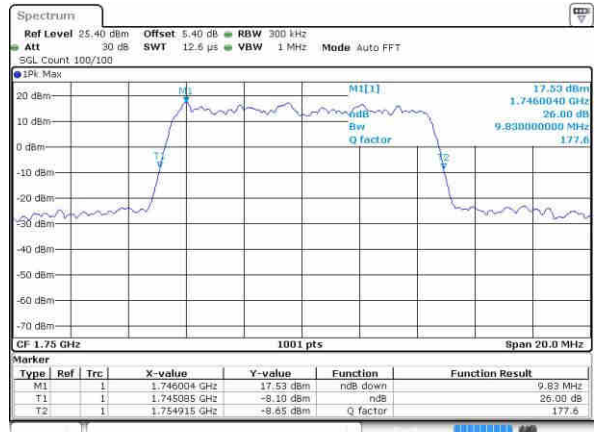

Date: 20.OCT.2016 02:08:38

Highest Channel / 5MHz / QPSK

Date: 20.OCT.2016 02:11:00

Highest Channel / 5MHz / 16QAM

Date: 20.OCT.2016 02:11:11

LTE Band 4

Lowest Channel / 10MHz / QPSK

Date: 20 OCT 2016 02:25:24

Lowest Channel / 10MHz / 16QAM

Date: 20 OCT 2016 02:25:35

Middle Channel / 10MHz / QPSK

Date: 20 OCT 2016 02:32:29

Middle Channel / 10MHz / 16QAM

Date: 20 OCT 2016 02:32:39

Highest Channel / 10MHz / QPSK

Date: 20 OCT 2016 02:35:01

Highest Channel / 10MHz / 16QAM

Date: 20 OCT 2016 02:35:12

LTE Band 4

Lowest Channel / 15MHz / QPSK

Date: 20 OCT 2016 02:42:08

Lowest Channel / 15MHz / 16QAM

Date: 20 OCT 2016 02:42:16

Middle Channel / 15MHz / QPSK