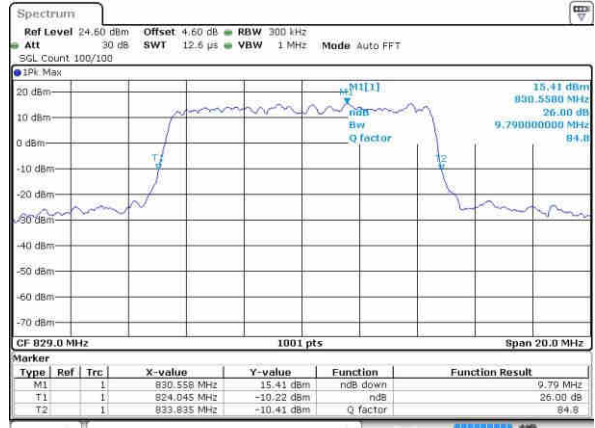

Date: 20 OCT 2016 04:33:54

Highest Channel / 5MHz / 16QAM

Date: 20 OCT 2016 04:34:05

LTE Band 5

Lowest Channel / 10MHz / QPSK

Date: 20 OCT 2016 04:42:58

Lowest Channel / 10MHz / 16QAM

Date: 20 OCT 2016 04:43:09