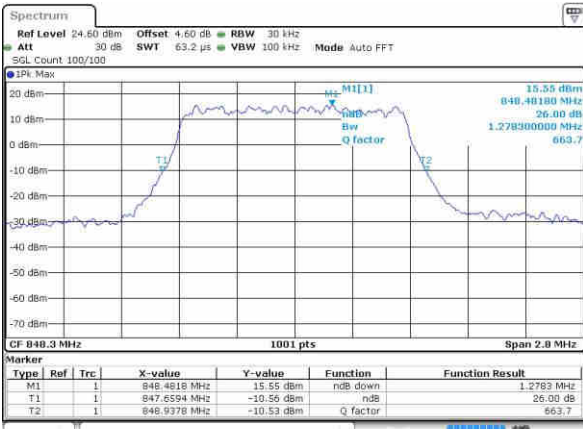

Highest Channel / 20MHz / QPSK

Date: 20 OCT 2016 03:08:24

Highest Channel / 20MHz / 16QAM

Date: 20 OCT 2016 03:08:34

LTE Band 5

Lowest Channel / 1.4MHz / QPSK

Date: 20 OCT 2016 03:41:03

Lowest Channel / 1.4MHz / 16QAM

Date: 20 OCT 2016 03:40:52

Middle Channel / 1.4MHz / QPSK

Date: 20 OCT 2016 03:49:56

Middle Channel / 1.4MHz / 16QAM

Date: 20 OCT 2016 03:50:07

Highest Channel / 1.4MHz / QPSK

Date: 20 OCT 2016 03:52:28

Highest Channel / 1.4MHz / 16QAM

Date: 20 OCT 2016 03:52:39

LTE Band 5

Lowest Channel / 3MHz / QPSK

Date: 20.OCT.2016 04:01:32

Lowest Channel / 3MHz / 16QAM

Date: 20.OCT.2016 04:01:42

Middle Channel / 3MHz / QPSK

Date: 20.OCT.2016 04:10:35