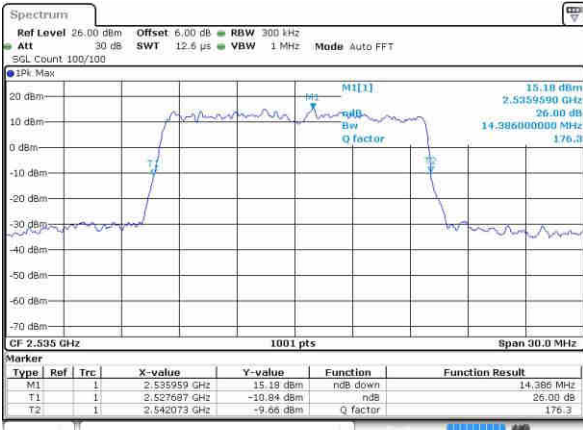

Highest Channel / 10MHz / 16QAM

Date: 21.OCT.2016 03:07:11

LTE Band 7

Lowest Channel / 15MHz / QPSK

Date: 21.OCT.2016 03:22:29

Lowest Channel / 15MHz / 16QAM

Date: 21.OCT.2016 03:22:08

Middle Channel / 15MHz / QPSK