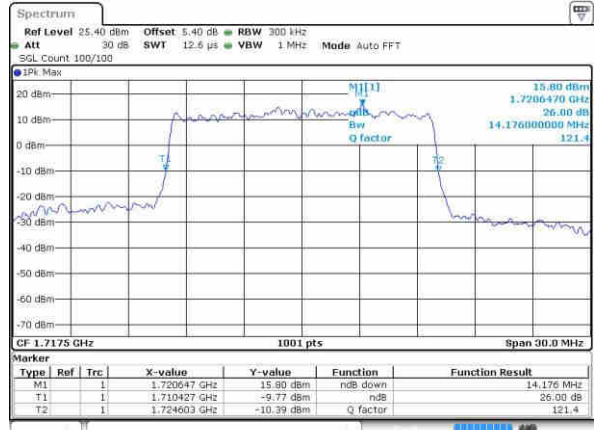

Highest Channel / 10MHz / 16QAM

Date: 20 OCT 2016 02:35:12

LTE Band 4

Lowest Channel / 15MHz / QPSK

Date: 20 OCT 2016 02:42:08

Lowest Channel / 15MHz / 16QAM

Date: 20 OCT 2016 02:42:16

Middle Channel / 15MHz / QPSK

Date: 20 OCT 2016 02:49:10

Middle Channel / 15MHz / 16QAM

Date: 20 OCT 2016 02:49:21

Highest Channel / 15MHz / QPSK

Date: 20 OCT 2016 02:51:43

Highest Channel / 15MHz / 16QAM

Date: 20 OCT 2016 02:51:53

LTE Band 4