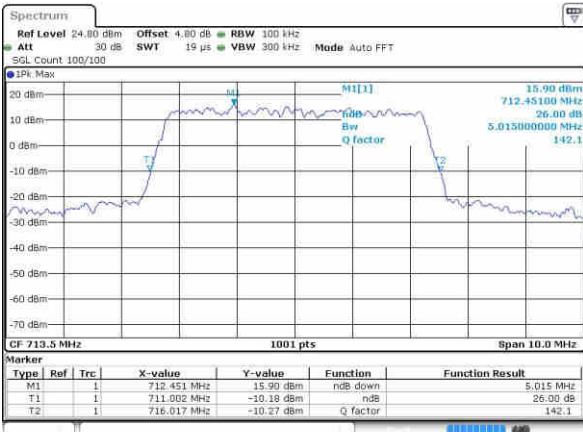

Date: 21.OCT.2016 12:45:59

Highest Channel / 5MHz / QPSK

Date: 21.OCT.2016 12:45:38

Highest Channel / 5MHz / 16QAM

Date: 21.OCT.2016 12:45:27

LTE Band 13

Middle Channel / 10MHz / QPSK

Date: 21.OCT.2016 13:05:26

Middle Channel / 10MHz / 16QAM

Date: 21.OCT.2016 13:05:37

LTE Band 17

Lowest Channel / 5MHz / QPSK

Date: 21.OCT.2016 15:58:18

Lowest Channel / 5MHz / 16QAM

Date: 21.OCT.2016 15:58:28

Middle Channel / 5MHz / QPSK

Date: 21.OCT.2016 16:05:22

Middle Channel / 5MHz / 16QAM

Date: 21.OCT.2016 16:05:33

Highest Channel / 5MHz / QPSK

Date: 21.OCT.2016 16:07:54

Highest Channel / 5MHz / 16QAM

Date: 21.OCT.2016 16:08:05

LTE Band 17