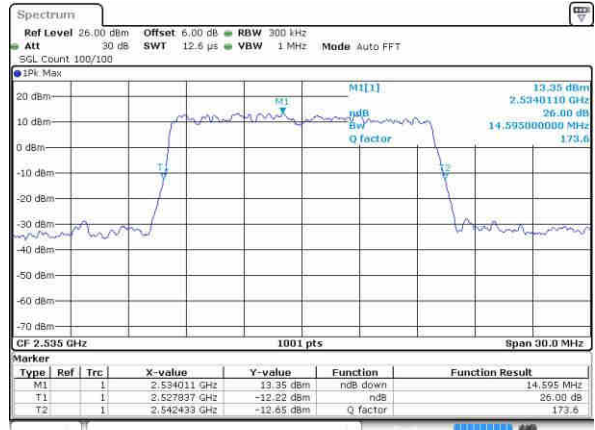

Highest Channel / 10MHz / 16QAM

Date: 21.OCT.2016 03:07:11

LTE Band 7

Lowest Channel / 15MHz / QPSK

Date: 21.OCT.2016 03:22:29

Lowest Channel / 15MHz / 16QAM

Date: 21.OCT.2016 03:22:08

Middle Channel / 15MHz / QPSK

Date: 21.OCT.2016 03:22:50

Middle Channel / 15MHz / 16QAM

Date: 21.OCT.2016 03:23:11

Highest Channel / 15MHz / QPSK

Date: 21.OCT.2016 03:23:53

Highest Channel / 15MHz / 16QAM

Date: 21.OCT.2016 03:23:32

LTE Band 7