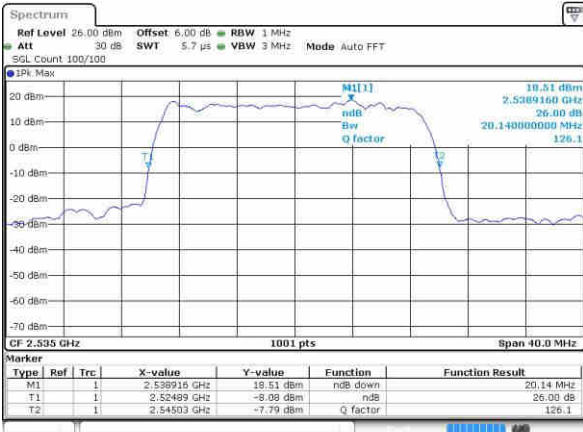

Lowest Channel / 20MHz / QPSK

Date: 21.OCT.2016 03:39:12

Lowest Channel / 20MHz / 16QAM

Date: 21.OCT.2016 03:38:51

Middle Channel / 20MHz / QPSK

Date: 21.OCT.2016 03:39:33

Middle Channel / 20MHz / 16QAM

Date: 21.OCT.2016 03:39:54