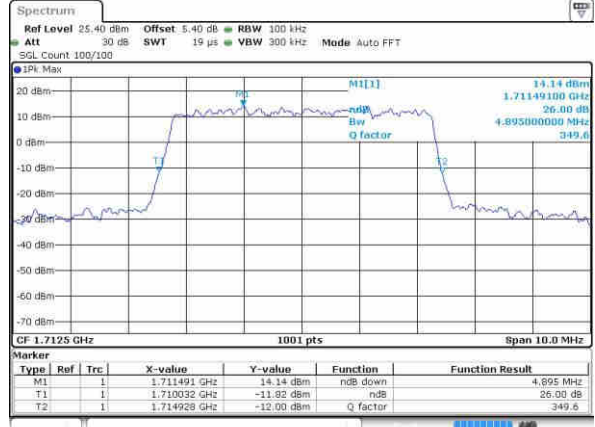

Date: 20.OCT.2016 01:37:37

Highest Channel / 1.4MHz / 16QAM

Date: 20.OCT.2016 01:37:48

LTE Band 4

Lowest Channel / 3MHz / QPSK

Date: 20 OCT 2016 01:44:42

Lowest Channel / 3MHz / 16QAM

Date: 20 OCT 2016 01:44:52

Middle Channel / 3MHz / QPSK

Date: 20 OCT 2016 01:51:48

Middle Channel / 3MHz / 16QAM

Date: 20 OCT 2016 01:51:57

Highest Channel / 3MHz / QPSK

Date: 20 OCT 2016 01:54:19

Highest Channel / 3MHz / 16QAM

Date: 20 OCT 2016 01:54:29

LTE Band 4

Lowest Channel / 5MHz / QPSK

Date: 20.OCT.2016 02:01:23

Lowest Channel / 5MHz / 16QAM

Date: 20.OCT.2016 02:01:34

Middle Channel / 5MHz / QPSK

Date: 20.OCT.2016 02:08:28

Middle Channel / 5MHz / 16QAM