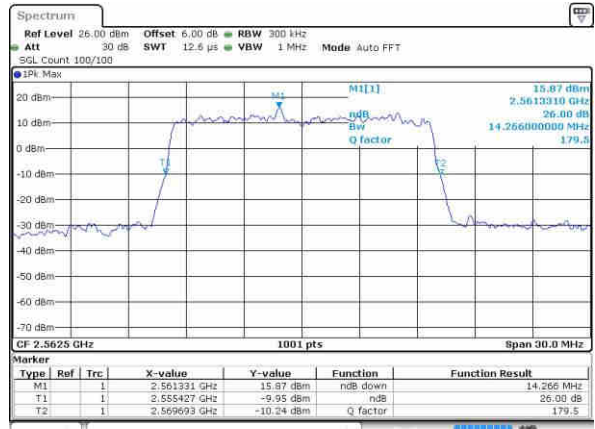

Highest Channel / 10MHz / 16QAM

Date: 21.OCT.2016 03:07:11

LTE Band 7

Lowest Channel / 15MHz / QPSK

Date: 21.OCT.2016 03:22:29

Lowest Channel / 15MHz / 16QAM

Date: 21.OCT.2016 03:22:08

Middle Channel / 15MHz / QPSK

Date: 21.OCT.2016 03:22:50

Middle Channel / 15MHz / 16QAM

Date: 21.OCT.2016 03:23:11

Highest Channel / 15MHz / QPSK

Date: 21.OCT.2016 03:23:53

Highest Channel / 15MHz / 16QAM

Date: 21.OCT.2016 03:23:32

LTE Band 7