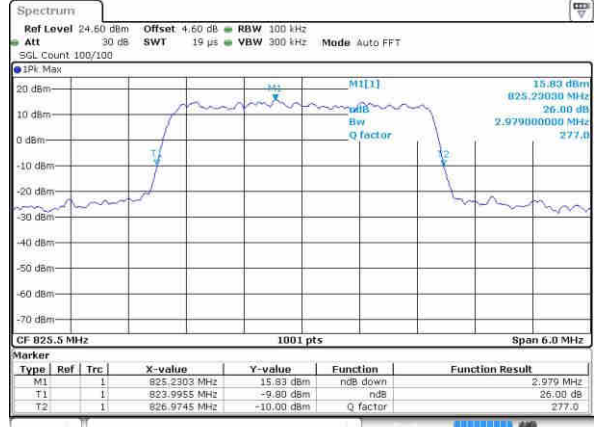

Date: 20 OCT 2016 03:52:39

LTE Band 5

Lowest Channel / 3MHz / QPSK

Date: 20.OCT.2016 04:01:32

Lowest Channel / 3MHz / 16QAM

Date: 20.OCT.2016 04:01:42

Middle Channel / 3MHz / QPSK

Date: 20.OCT.2016 04:10:35

Middle Channel / 3MHz / 16QAM

Date: 20.OCT.2016 04:10:46

Highest Channel / 3MHz / QPSK

Date: 20.OCT.2016 04:13:08

Highest Channel / 3MHz / 16QAM

Date: 20.OCT.2016 04:13:19

LTE Band 5

Lowest Channel / 5MHz / QPSK