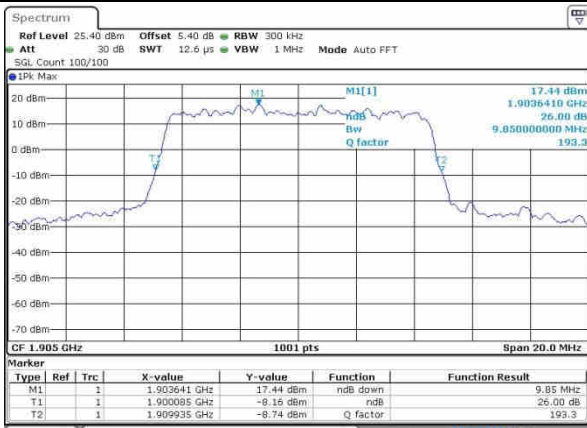

Date: 20.OCT.2016 00:00:22

Middle Channel / 5MHz / 16QAM

Date: 20.OCT.2016 00:00:32

Highest Channel / 5MHz / QPSK

Date: 20.OCT.2016 00:02:54

Highest Channel / 5MHz / 16QAM

Date: 20.OCT.2016 00:03:05

LTE Band 2

Lowest Channel / 10MHz / QPSK

Date: 20 OCT 2016 00:09:58

Lowest Channel / 10MHz / 16QAM

Date: 20 OCT 2016 00:10:08

Middle Channel / 10MHz / QPSK

Date: 20 OCT 2016 00:17:01

Middle Channel / 10MHz / 16QAM

Date: 20 OCT 2016 00:17:11

Highest Channel / 10MHz / QPSK

Date: 20 OCT 2016 00:19:33

Highest Channel / 10MHz / 16QAM

Date: 20 OCT 2016 00:19:43

LTE Band 2

Lowest Channel / 15MHz / QPSK

Date: 20 OCT 2016 00:28:38

Lowest Channel / 15MHz / 16QAM