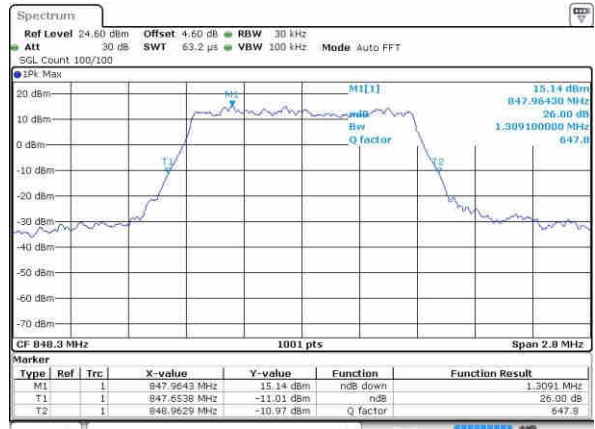

Highest Channel / 20MHz / QPSK

Date: 20 OCT 2016 03:08:24

Highest Channel / 20MHz / 16QAM

Date: 20 OCT 2016 03:08:34

LTE Band 5

Lowest Channel / 1.4MHz / QPSK

Date: 20 OCT 2016 03:41:03

Lowest Channel / 1.4MHz / 16QAM

Date: 20 OCT 2016 03:40:52

Middle Channel / 1.4MHz / QPSK

Date: 20 OCT 2016 03:49:56

Middle Channel / 1.4MHz / 16QAM

Date: 20 OCT 2016 03:50:07

Highest Channel / 1.4MHz / QPSK

Date: 20 OCT 2016 03:52:28

Highest Channel / 1.4MHz / 16QAM

Date: 20 OCT 2016 03:52:39

LTE Band 5

Lowest Channel / 3MHz / QPSK

Date: 20.OCT.2016 04:01:32

Lowest Channel / 3MHz / 16QAM

Date: 20.OCT.2016 04:01:42

Middle Channel / 3MHz / QPSK

Date: 20.OCT.2016 04:10:35