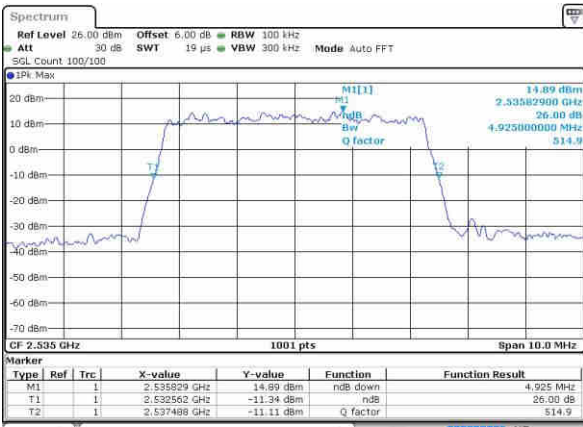

LTE Band 7

Lowest Channel / 5MHz / QPSK

Date: 21.OCT.2016 02:48:42

Lowest Channel / 5MHz / 16QAM

Date: 21.OCT.2016 02:49:03

Middle Channel / 5MHz / QPSK

Date: 21.OCT.2016 02:49:46

Middle Channel / 5MHz / 16QAM