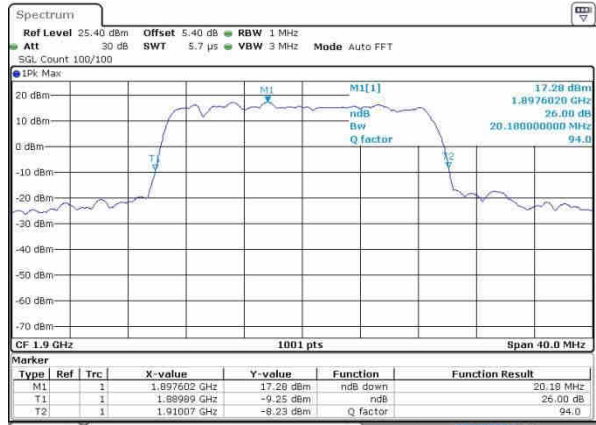

Date: 20 OCT 2016 00:36:23

LTE Band 2

Lowest Channel / 20MHz / QPSK

Date: 20 OCT 2016 00:43:16

Lowest Channel / 20MHz / 16QAM

Date: 20 OCT 2016 00:43:27

Middle Channel / 20MHz / QPSK

Date: 20 OCT 2016 00:50:20

Middle Channel / 20MHz / 16QAM

Date: 20 OCT 2016 00:50:30

Highest Channel / 20MHz / QPSK

Date: 20 OCT 2016 00:52:52

Highest Channel / 20MHz / 16QAM

Date: 20 OCT 2016 00:53:02

LTE Band 4

Lowest Channel / 1.4MHz / QPSK

Date: 20.OCT.2016 01:28:00

Lowest Channel / 1.4MHz / 16QAM

Date: 20.OCT.2016 01:28:10

Middle Channel / 1.4MHz / QPSK

Date: 20.OCT.2016 01:35:04

Middle Channel / 1.4MHz / 16QAM

Date: 20.OCT.2016 01:35:15

Highest Channel / 1.4MHz / QPSK

Date: 20.OCT.2016 01:37:37

Highest Channel / 1.4MHz / 16QAM

Date: 20.OCT.2016 01:37:48

LTE Band 4

Lowest Channel / 3MHz / QPSK

Date: 20 OCT 2016 01:44:42

Lowest Channel / 3MHz / 16QAM

Date: 20 OCT 2016 01:44:52