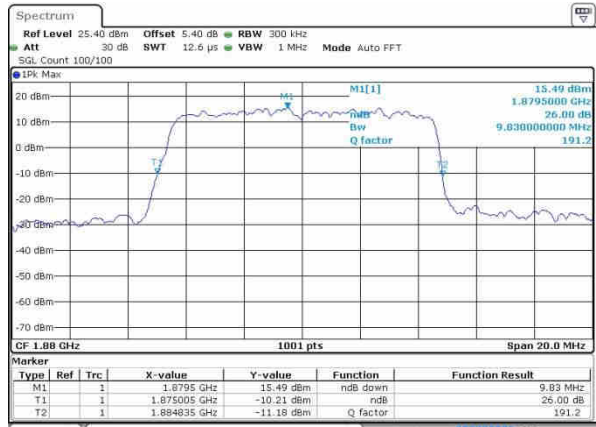

Date: 20.OCT.2016 00:00:22

Middle Channel / 5MHz / 16QAM

Date: 20.OCT.2016 00:00:32

Highest Channel / 5MHz / QPSK

Date: 20.OCT.2016 00:02:54

Highest Channel / 5MHz / 16QAM

Date: 20.OCT.2016 00:03:05

LTE Band 2

Lowest Channel / 10MHz / QPSK

Date: 20 OCT 2016 00:09:58

Lowest Channel / 10MHz / 16QAM

Date: 20 OCT 2016 00:10:08

Middle Channel / 10MHz / QPSK

Date: 20 OCT 2016 00:17:01

Middle Channel / 10MHz / 16QAM

Date: 20 OCT 2016 00:17:11

Highest Channel / 10MHz / QPSK

Date: 20 OCT 2016 00:19:33

Highest Channel / 10MHz / 16QAM

Date: 20 OCT 2016 00:19:43

LTE Band 2

Lowest Channel / 15MHz / QPSK

Date: 20 OCT 2016 00:28:38

Lowest Channel / 15MHz / 16QAM