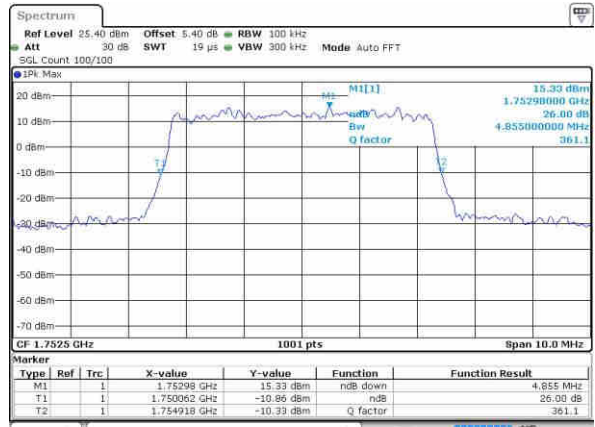

LTE Band 4

Lowest Channel / 5MHz / QPSK

Date: 20.OCT.2016 02:01:23

Lowest Channel / 5MHz / 16QAM

Date: 20.OCT.2016 02:01:34

Middle Channel / 5MHz / QPSK

Date: 20.OCT.2016 02:08:28

Middle Channel / 5MHz / 16QAM

Date: 20.OCT.2016 02:08:38

Highest Channel / 5MHz / QPSK

Date: 20.OCT.2016 02:11:00

Highest Channel / 5MHz / 16QAM

Date: 20.OCT.2016 02:11:11

LTE Band 4

Lowest Channel / 10MHz / QPSK

Date: 20 OCT 2016 02:25:24