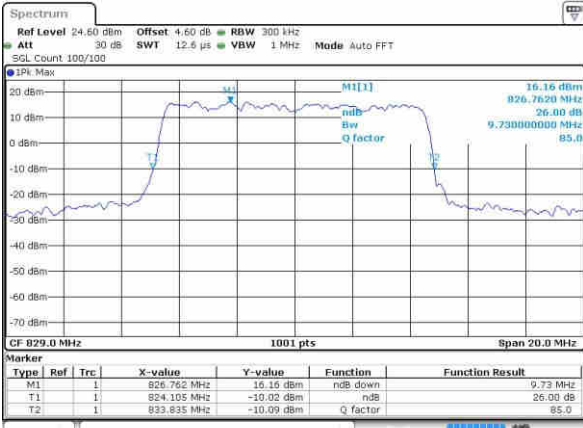

Date: 20 OCT 2016 04:33:54

Highest Channel / 5MHz / 16QAM

Date: 20 OCT 2016 04:34:05

LTE Band 5

Lowest Channel / 10MHz / QPSK

Date: 20 OCT 2016 04:42:58

Lowest Channel / 10MHz / 16QAM

Date: 20 OCT 2016 04:43:09