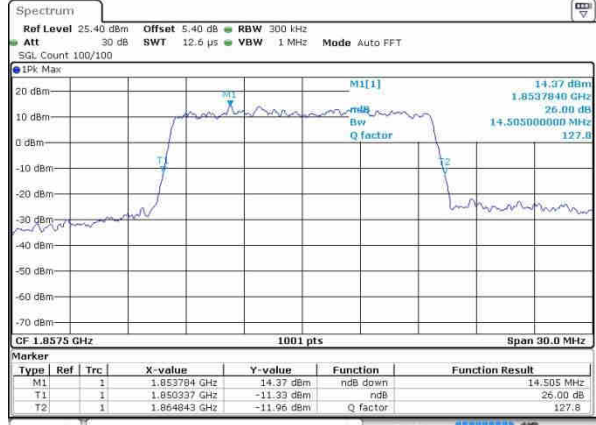

Highest Channel / 10MHz / QPSK

Date: 20 OCT 2016 00:19:33

Highest Channel / 10MHz / 16QAM

Date: 20 OCT 2016 00:19:43

LTE Band 2

Lowest Channel / 15MHz / QPSK

Date: 20 OCT 2016 00:28:38

Lowest Channel / 15MHz / 16QAM