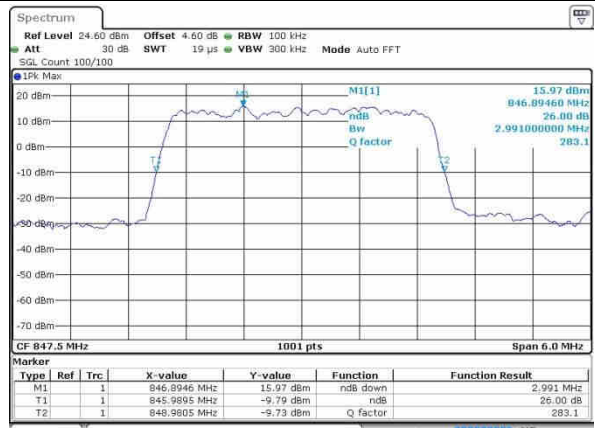

Date: 20 OCT 2016 03:52:39

LTE Band 5

Lowest Channel / 3MHz / QPSK

Date: 20.OCT.2016 04:01:32

Lowest Channel / 3MHz / 16QAM

Date: 20.OCT.2016 04:01:42

Middle Channel / 3MHz / QPSK

Date: 20.OCT.2016 04:10:35

Middle Channel / 3MHz / 16QAM

Date: 20.OCT.2016 04:10:46

Highest Channel / 3MHz / QPSK

Date: 20.OCT.2016 04:13:08

Highest Channel / 3MHz / 16QAM

Date: 20.OCT.2016 04:13:19

LTE Band 5

Lowest Channel / 5MHz / QPSK