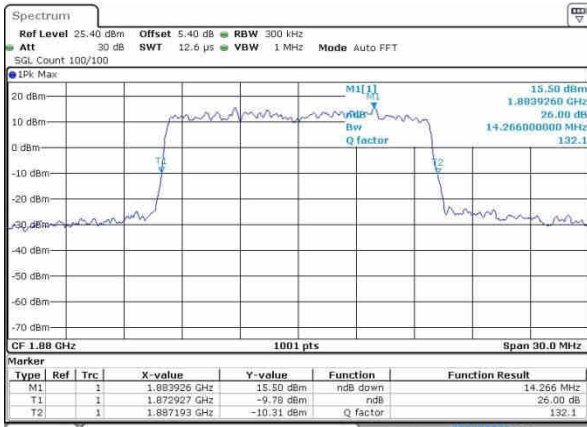

Middle Channel / 15MHz / QPSK

Date: 20 OCT 2016 00:33:41