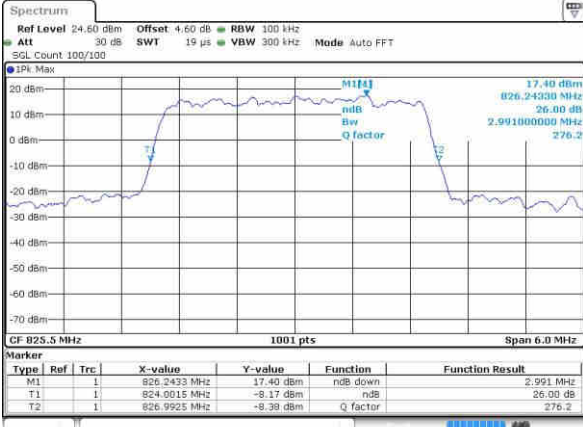

Highest Channel / 20MHz / QPSK

Date: 20 OCT 2016 03:08:24

Highest Channel / 20MHz / 16QAM

Date: 20 OCT 2016 03:08:34

LTE Band 5

Lowest Channel / 1.4MHz / QPSK

Date: 20 OCT 2016 03:41:03

Lowest Channel / 1.4MHz / 16QAM

Date: 20 OCT 2016 03:40:52

Middle Channel / 1.4MHz / QPSK

Date: 20 OCT 2016 03:49:56

Middle Channel / 1.4MHz / 16QAM

Date: 20 OCT 2016 03:50:07

Highest Channel / 1.4MHz / QPSK

Date: 20 OCT 2016 03:52:28

Highest Channel / 1.4MHz / 16QAM

Date: 20 OCT 2016 03:52:39

LTE Band 5

Lowest Channel / 3MHz / QPSK

Date: 20.OCT.2016 04:01:32

Lowest Channel / 3MHz / 16QAM

Date: 20.OCT.2016 04:01:42

Middle Channel / 3MHz / QPSK

Date: 20.OCT.2016 04:10:35