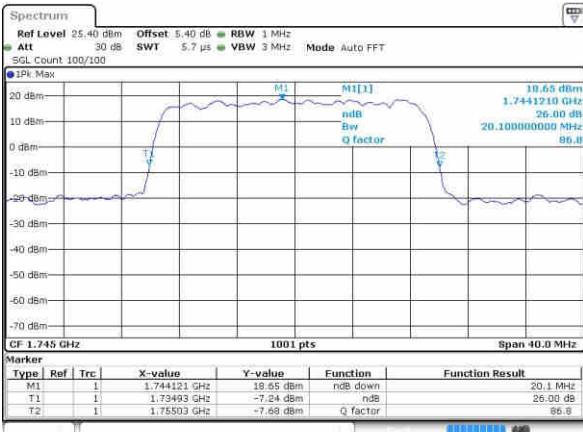

Date: 20 OCT 2016 02:49:10

Middle Channel / 15MHz / 16QAM

Date: 20 OCT 2016 02:49:21

Highest Channel / 15MHz / QPSK

Date: 20 OCT 2016 02:51:43

Highest Channel / 15MHz / 16QAM

Date: 20 OCT 2016 02:51:53

LTE Band 4

Highest Channel / 20MHz / QPSK

Date: 20 OCT 2016 03:08:24

Highest Channel / 20MHz / 16QAM

Date: 20 OCT 2016 03:08:34

LTE Band 5

Lowest Channel / 1.4MHz / QPSK

Date: 20 OCT 2016 03:41:03

Lowest Channel / 1.4MHz / 16QAM