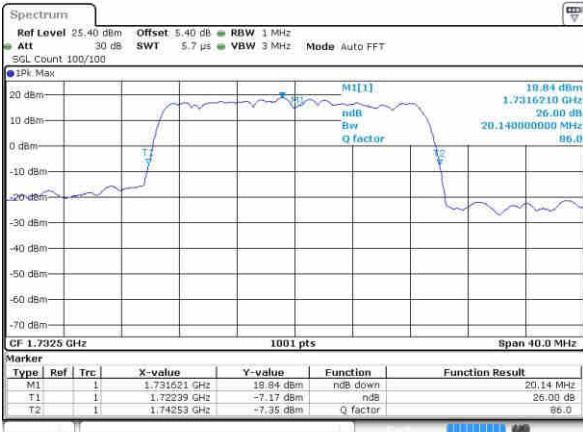

Middle Channel / 20MHz / QPSK

Date: 20 OCT 2016 03:05:51