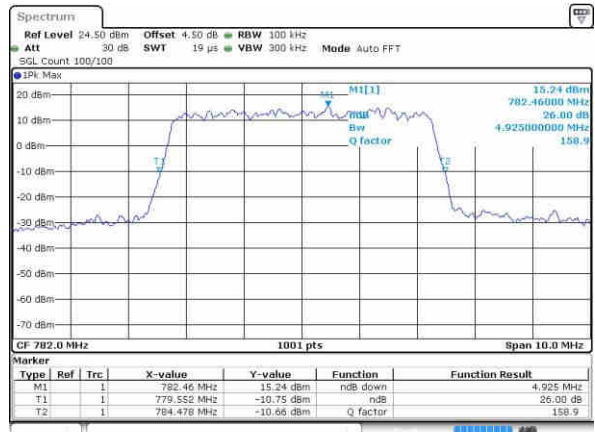

LTE Band 13

Lowest Channel / 5MHz / QPSK

Date: 21.OCT.2016 12:46:20

Lowest Channel / 5MHz / 16QAM

Date: 21.OCT.2016 12:46:09

Middle Channel / 5MHz / QPSK

Date: 21.OCT.2016 12:45:48

Middle Channel / 5MHz / 16QAM

Date: 21.OCT.2016 12:45:59

Highest Channel / 5MHz / QPSK

Date: 21.OCT.2016 12:45:38

Highest Channel / 5MHz / 16QAM

Date: 21.OCT.2016 12:45:27

LTE Band 13

Middle Channel / 10MHz / QPSK

Date: 21.OCT.2016 13:05:26