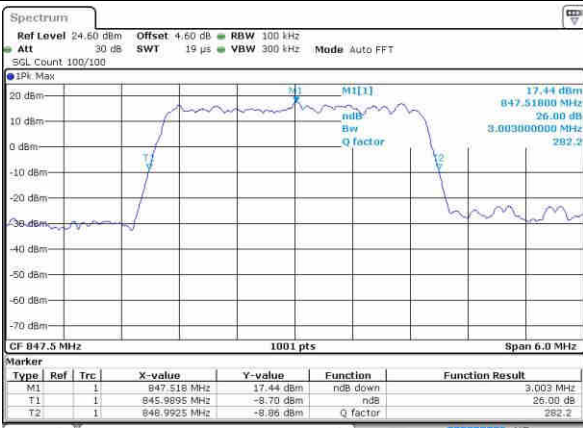

Date: 20 OCT 2016 03:52:39

LTE Band 5

Lowest Channel / 3MHz / QPSK

Date: 20.OCT.2016 04:01:32

Lowest Channel / 3MHz / 16QAM

Date: 20.OCT.2016 04:01:42

Middle Channel / 3MHz / QPSK

Date: 20.OCT.2016 04:10:35

Middle Channel / 3MHz / 16QAM

Date: 20.OCT.2016 04:10:46

Highest Channel / 3MHz / QPSK

Date: 20.OCT.2016 04:13:08

Highest Channel / 3MHz / 16QAM

Date: 20.OCT.2016 04:13:19

LTE Band 5

Lowest Channel / 5MHz / QPSK