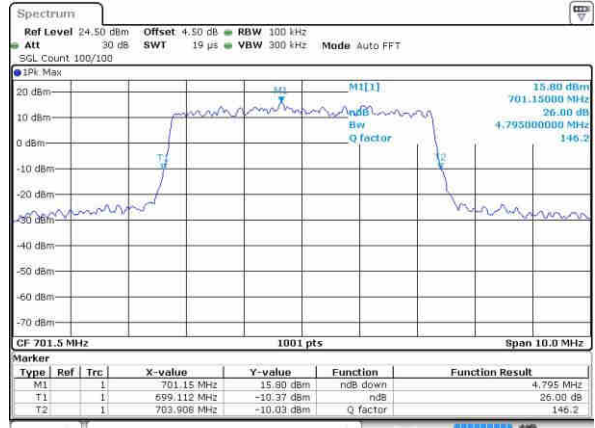

Lowest Channel / 5MHz / 16QAM

Date: 21.OCT.2016 12:01:11