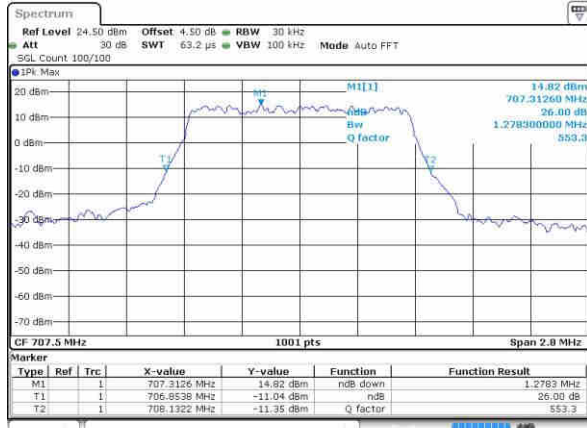

Middle Channel / 1.4MHz / 16QAM

Date: 21.OCT.2016 11:27:39