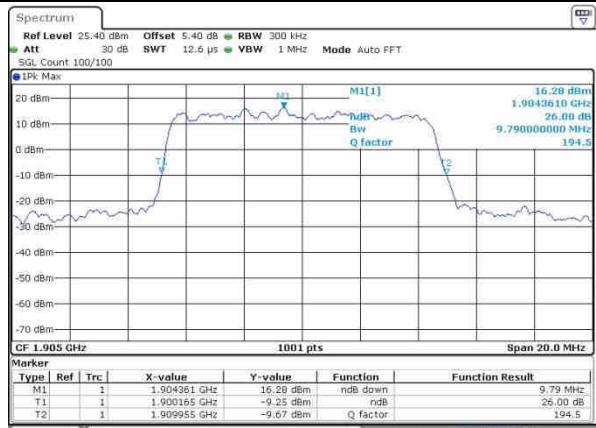

Date: 20.OCT.2016 00:00:22

Middle Channel / 5MHz / 16QAM

Date: 20.OCT.2016 00:00:32

Highest Channel / 5MHz / QPSK

Date: 20.OCT.2016 00:02:54

Highest Channel / 5MHz / 16QAM

Date: 20.OCT.2016 00:03:05

LTE Band 2

Lowest Channel / 10MHz / QPSK

Date: 20 OCT 2016 00:09:58

Lowest Channel / 10MHz / 16QAM

Date: 20 OCT 2016 00:10:08

Middle Channel / 10MHz / QPSK

Date: 20 OCT 2016 00:17:01

Middle Channel / 10MHz / 16QAM

Date: 20 OCT 2016 00:17:11

Highest Channel / 10MHz / QPSK

Date: 20 OCT 2016 00:19:33

Highest Channel / 10MHz / 16QAM

Date: 20 OCT 2016 00:19:43

LTE Band 2

Lowest Channel / 15MHz / QPSK

Date: 20 OCT 2016 00:28:38

Lowest Channel / 15MHz / 16QAM