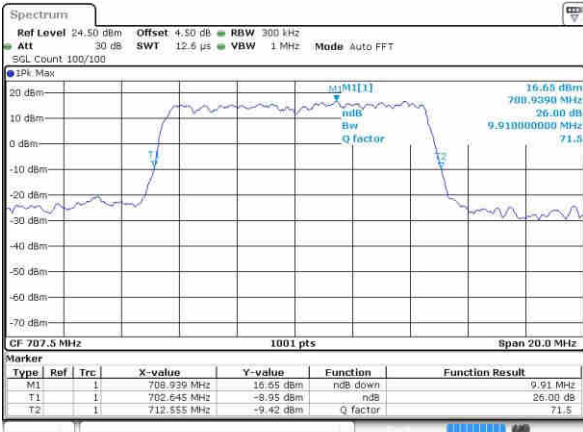

Middle Channel / 10MHz / QPSK

Date: 21.OCT.2016 12:17:30