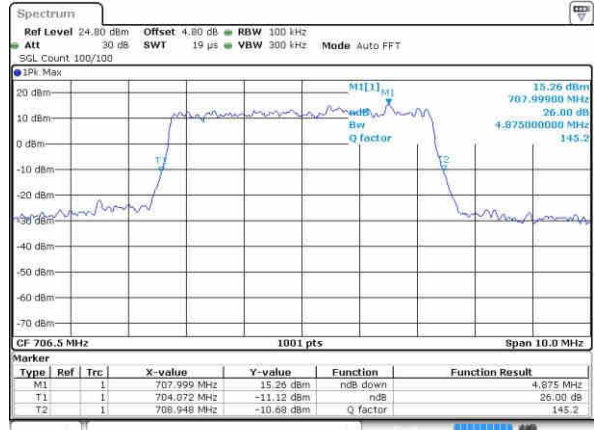

Middle Channel / 10MHz / 16QAM

Date: 21.OCT.2016 13:05:37

LTE Band 17

Lowest Channel / 5MHz / QPSK

Date: 21.OCT.2016 15:58:18

Lowest Channel / 5MHz / 16QAM

Date: 21.OCT.2016 15:58:28

Middle Channel / 5MHz / QPSK