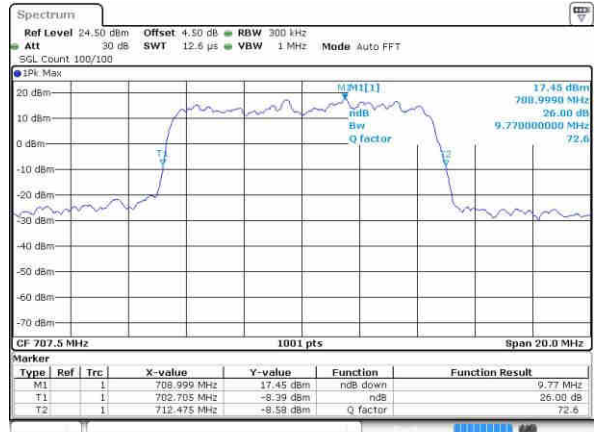

Middle Channel / 10MHz / 16QAM

Date: 21.OCT.2016 12:17:40