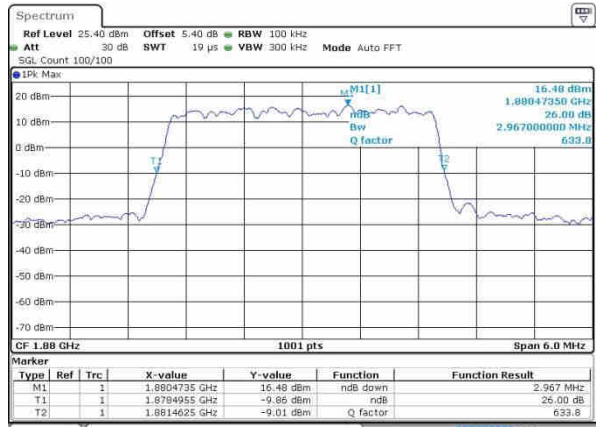

Date: 19.OCT.2016 23:27:13

Highest Channel / 1.4MHz / QPSK

Date: 19.OCT.2016 23:29:35

Highest Channel / 1.4MHz / 16QAM

Date: 19.OCT.2016 23:29:45

LTE Band 2

Lowest Channel / 3MHz / QPSK

Date: 19.OCT.2016 23:38:39

Lowest Channel / 3MHz / 16QAM

Date: 19.OCT.2016 23:38:49

Middle Channel / 3MHz / QPSK

Date: 19.OCT.2016 23:43:43

Middle Channel / 3MHz / 16QAM

Date: 19.OCT.2016 23:43:53

Highest Channel / 3MHz / QPSK

Date: 19.OCT.2016 23:46:15

Highest Channel / 3MHz / 16QAM

Date: 19.OCT.2016 23:46:25

LTE Band 2

Lowest Channel / 5MHz / QPSK

Date: 19.OCT.2016 23:53:18

Lowest Channel / 5MHz / 16QAM

Date: 19.OCT.2016 23:53:28

Middle Channel / 5MHz / QPSK