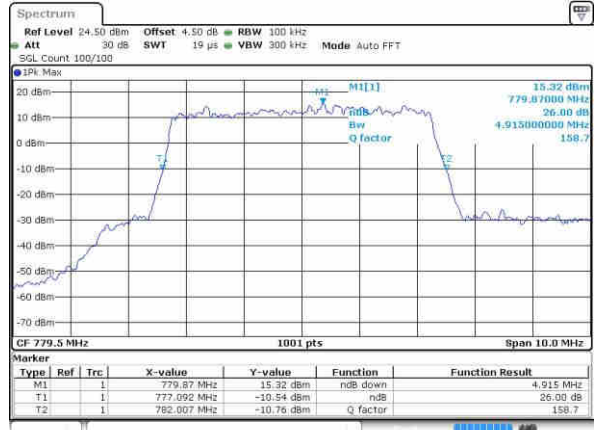

Lowest Channel / 5MHz / 16QAM

Date: 21.OCT.2016 12:46:09