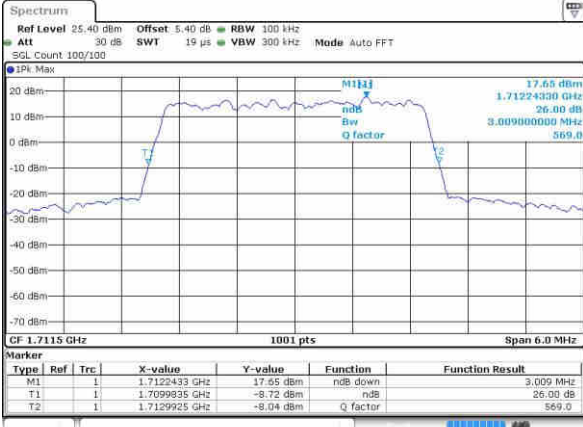

Date: 20.OCT.2016 01:37:37

Highest Channel / 1.4MHz / 16QAM

Date: 20.OCT.2016 01:37:48

LTE Band 4

Lowest Channel / 3MHz / QPSK

Date: 20 OCT 2016 01:44:42

Lowest Channel / 3MHz / 16QAM

Date: 20 OCT 2016 01:44:52