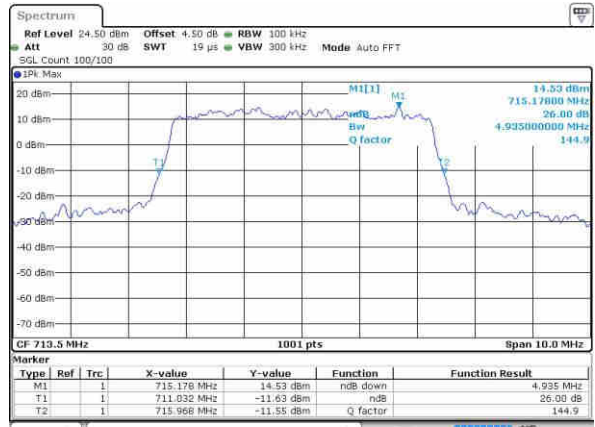

Date: 21.OCT.2016 12:01:21

Lowest Channel / 5MHz / 16QAM

Date: 21.OCT.2016 12:01:11

Middle Channel / 5MHz / QPSK

Date: 21.OCT.2016 12:00:49

Middle Channel / 5MHz / 16QAM

Date: 21.OCT.2016 12:01:00

Highest Channel / 5MHz / QPSK

Date: 21.OCT.2016 12:00:39

Highest Channel / 5MHz / 16QAM

Date: 21.OCT.2016 12:00:29

LTE Band 12

Lowest Channel / 10MHz / QPSK

Date: 21.OCT.2016 12:18:01

Lowest Channel / 10MHz / 16QAM

Date: 21.OCT.2016 12:17:51