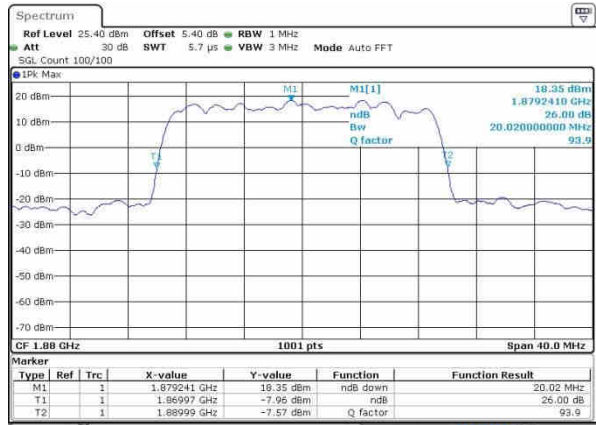

Date: 20 OCT 2016 00:36:23

LTE Band 2

Lowest Channel / 20MHz / QPSK

Date: 20 OCT 2016 00:43:16

Lowest Channel / 20MHz / 16QAM

Date: 20 OCT 2016 00:43:27

Middle Channel / 20MHz / QPSK

Date: 20 OCT 2016 00:50:20

Middle Channel / 20MHz / 16QAM

Date: 20 OCT 2016 00:50:30

Highest Channel / 20MHz / QPSK

Date: 20 OCT 2016 00:52:52

Highest Channel / 20MHz / 16QAM

Date: 20 OCT 2016 00:53:02

LTE Band 4

Lowest Channel / 1.4MHz / QPSK