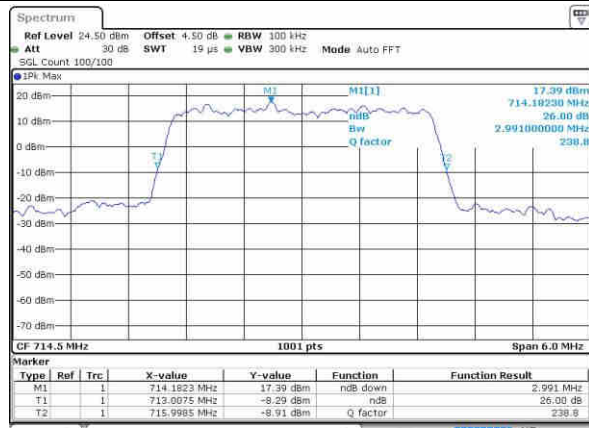

Middle Channel / 3MHz / 16QAM

Date: 21.OCT.2016 11:44:20

Highest Channel / 3MHz / QPSK

Date: 21.OCT.2016 11:43:59

Highest Channel / 3MHz / 16QAM

Date: 21.OCT.2016 11:43:48

LTE Band 12

Lowest Channel / 5MHz / QPSK