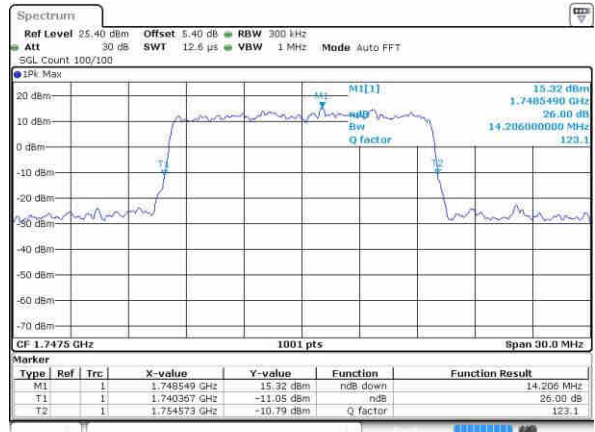

Highest Channel / 10MHz / 16QAM

Date: 20 OCT 2016 02:35:12

LTE Band 4

Lowest Channel / 15MHz / QPSK

Date: 20 OCT 2016 02:42:08

Lowest Channel / 15MHz / 16QAM

Date: 20 OCT 2016 02:42:16

Middle Channel / 15MHz / QPSK

Date: 20 OCT 2016 02:49:10

Middle Channel / 15MHz / 16QAM

Date: 20 OCT 2016 02:49:21

Highest Channel / 15MHz / QPSK

Date: 20 OCT 2016 02:51:43

Highest Channel / 15MHz / 16QAM

Date: 20 OCT 2016 02:51:53

LTE Band 4