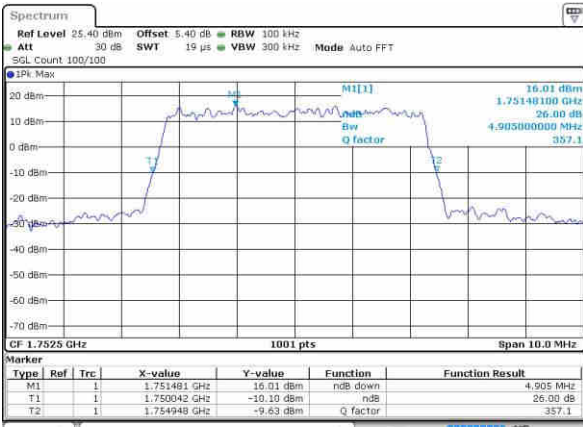

LTE Band 4

Lowest Channel / 5MHz / QPSK

Date: 20.OCT.2016 02:01:23

Lowest Channel / 5MHz / 16QAM

Date: 20.OCT.2016 02:01:34

Middle Channel / 5MHz / QPSK

Date: 20.OCT.2016 02:08:28

Middle Channel / 5MHz / 16QAM

Date: 20.OCT.2016 02:08:38

Highest Channel / 5MHz / QPSK

Date: 20.OCT.2016 02:11:00

Highest Channel / 5MHz / 16QAM

Date: 20.OCT.2016 02:11:11

LTE Band 4

Lowest Channel / 10MHz / QPSK

Date: 20 OCT 2016 02:25:24