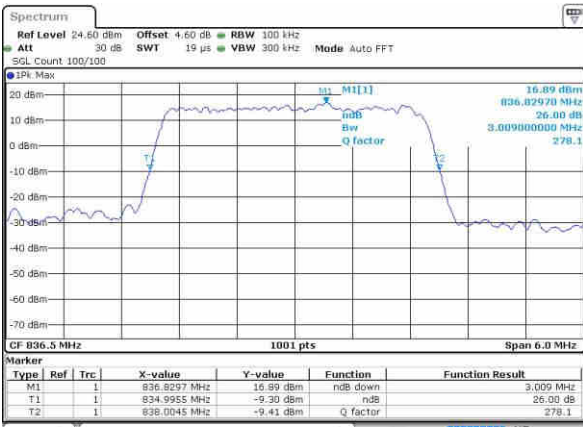

Date: 20 OCT 2016 03:52:39

LTE Band 5

Lowest Channel / 3MHz / QPSK

Date: 20.OCT.2016 04:01:32

Lowest Channel / 3MHz / 16QAM

Date: 20.OCT.2016 04:01:42

Middle Channel / 3MHz / QPSK

Date: 20.OCT.2016 04:10:35

Middle Channel / 3MHz / 16QAM

Date: 20.OCT.2016 04:10:46

Highest Channel / 3MHz / QPSK

Date: 20.OCT.2016 04:13:08

Highest Channel / 3MHz / 16QAM

Date: 20.OCT.2016 04:13:19

LTE Band 5

Lowest Channel / 5MHz / QPSK