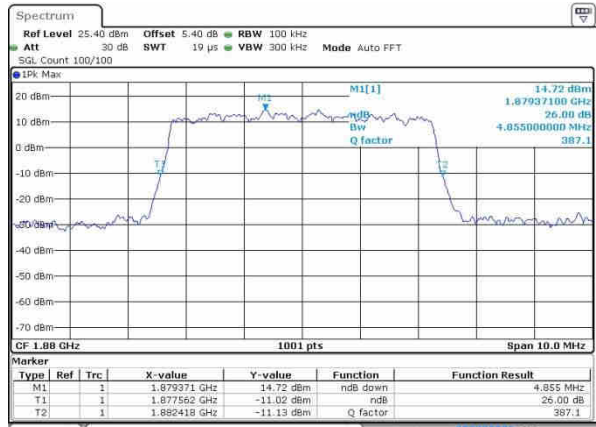

Highest Channel / 3MHz / 16QAM

Date: 19.OCT.2016 23:46:25

LTE Band 2

Lowest Channel / 5MHz / QPSK

Date: 19.OCT.2016 23:53:18

Lowest Channel / 5MHz / 16QAM

Date: 19.OCT.2016 23:53:28

Middle Channel / 5MHz / QPSK

Date: 20.OCT.2016 00:00:22

Middle Channel / 5MHz / 16QAM

Date: 20.OCT.2016 00:00:32

Highest Channel / 5MHz / QPSK

Date: 20.OCT.2016 00:02:54

Highest Channel / 5MHz / 16QAM

Date: 20.OCT.2016 00:03:05

LTE Band 2