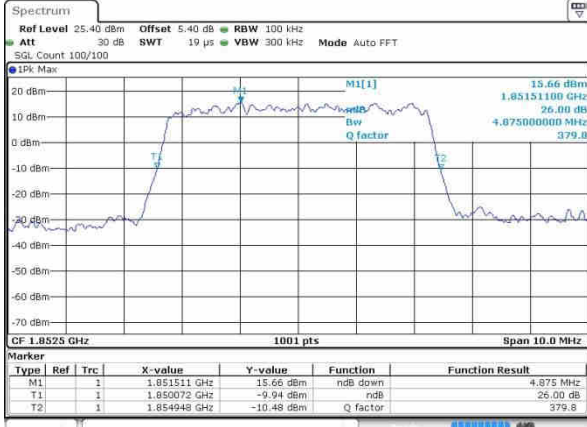

Date: 19.OCT.2016 23:27:13

Highest Channel / 1.4MHz / QPSK

Date: 19.OCT.2016 23:29:35

Highest Channel / 1.4MHz / 16QAM

Date: 19.OCT.2016 23:29:45

LTE Band 2

Lowest Channel / 3MHz / QPSK

Date: 19.OCT.2016 23:38:39

Highest Channel / 3MHz / 16QAM

Date: 19.OCT.2016 23:46:25

LTE Band 2

Lowest Channel / 5MHz / QPSK

Date: 19.OCT.2016 23:53:18

Lowest Channel / 5MHz / 16QAM

Date: 19.OCT.2016 23:53:28

Middle Channel / 5MHz / QPSK

Date: 20.OCT.2016 00:00:22

Middle Channel / 5MHz / 16QAM

Date: 20.OCT.2016 00:00:32

Highest Channel / 5MHz / QPSK

Date: 20.OCT.2016 00:02:54

Highest Channel / 5MHz / 16QAM

Date: 20.OCT.2016 00:03:05

LTE Band 2