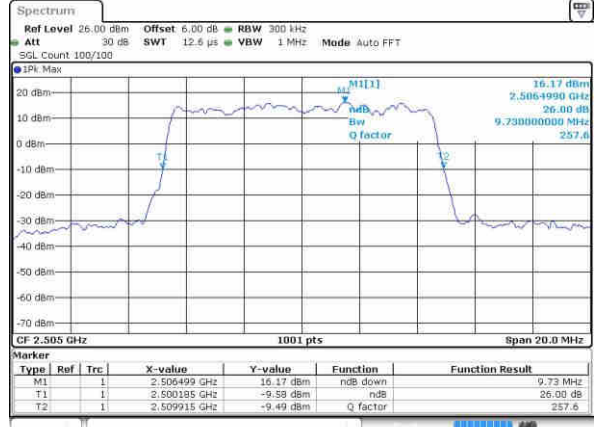

Lowest Channel / 10MHz / 16QAM

Date: 21.OCT.2016 03:05:47