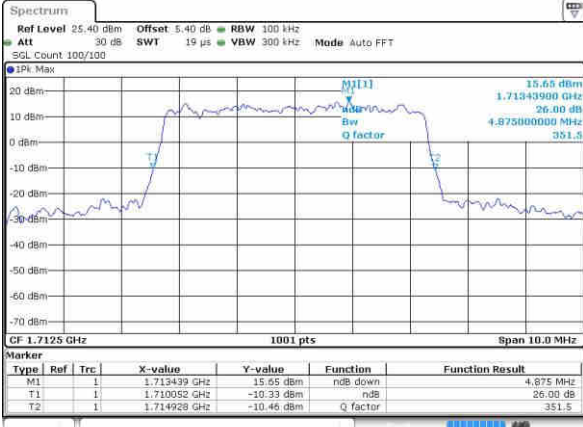

Date: 20.OCT.2016 01:37:37

Highest Channel / 1.4MHz / 16QAM

Date: 20.OCT.2016 01:37:48

LTE Band 4

Lowest Channel / 3MHz / QPSK

Date: 20 OCT 2016 01:44:42

Lowest Channel / 3MHz / 16QAM

Date: 20 OCT 2016 01:44:52

Middle Channel / 3MHz / QPSK

Date: 20 OCT 2016 01:51:48

Middle Channel / 3MHz / 16QAM

Date: 20 OCT 2016 01:51:57

Highest Channel / 3MHz / QPSK

Date: 20 OCT 2016 01:54:19

Highest Channel / 3MHz / 16QAM

Date: 20 OCT 2016 01:54:29

LTE Band 4

Lowest Channel / 5MHz / QPSK

Date: 20.OCT.2016 02:01:23

Lowest Channel / 5MHz / 16QAM

Date: 20.OCT.2016 02:01:34

Middle Channel / 5MHz / QPSK

Date: 20.OCT.2016 02:08:28

Middle Channel / 5MHz / 16QAM