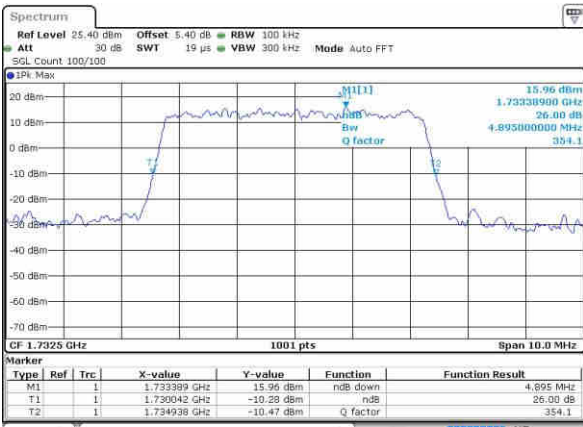

LTE Band 4

Lowest Channel / 5MHz / QPSK

Date: 20.OCT.2016 02:01:23

Lowest Channel / 5MHz / 16QAM

Date: 20.OCT.2016 02:01:34

Middle Channel / 5MHz / QPSK

Date: 20.OCT.2016 02:08:28

Middle Channel / 5MHz / 16QAM

Date: 20.OCT.2016 02:08:38

Highest Channel / 5MHz / QPSK

Date: 20.OCT.2016 02:11:00

Highest Channel / 5MHz / 16QAM

Date: 20.OCT.2016 02:11:11

LTE Band 4

Lowest Channel / 10MHz / QPSK

Date: 20 OCT 2016 02:25:24