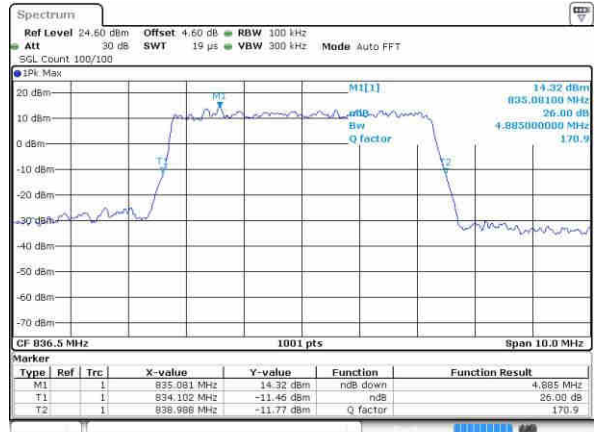

Middle Channel / 3MHz / 16QAM

Date: 20.OCT.2016 04:10:46

Highest Channel / 3MHz / QPSK

Date: 20.OCT.2016 04:13:08

Highest Channel / 3MHz / 16QAM

Date: 20.OCT.2016 04:13:19

LTE Band 5

Lowest Channel / 5MHz / QPSK

Date: 20 OCT 2016 04:22:17

Lowest Channel / 5MHz / 16QAM

Date: 20 OCT 2016 04:22:28

Middle Channel / 5MHz / QPSK

Date: 20 OCT 2016 04:31:23

Middle Channel / 5MHz / 16QAM

Date: 20 OCT 2016 04:31:33

Highest Channel / 5MHz / QPSK

Date: 20 OCT 2016 04:33:54

Highest Channel / 5MHz / 16QAM

Date: 20 OCT 2016 04:34:05

LTE Band 5

Lowest Channel / 10MHz / QPSK

Date: 20 OCT 2016 04:42:58

Lowest Channel / 10MHz / 16QAM

Date: 20 OCT 2016 04:43:09