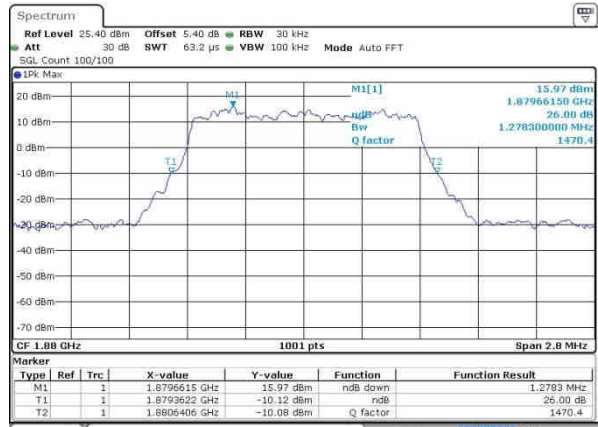

Mode	LTE Band 66 : 26dB BW(MHz)											
	1.4MHz		3MHz		5MHz		10MHz		15MHz		20MHz	
Mod.	QPSK	16QAM	QPSK	16QAM	QPSK	16QAM	QPSK	16QAM	QPSK	16QAM	QPSK	16QAM
Lowest CH	1.27	1.30	3.03	3.05	4.97	4.9	9.89	9.77	14.42	14.18	20.02	20.14
Middle CH	1.28	1.26	3.04	3.02	4.89	5.00	9.87	9.89	14.36	14.42	20.18	20.06
Highest CH	1.25	1.28	3.03	3.00	5.03	4.92	9.67	10.01	14.51	14.24	20.14	20.14

LTE Band 2

Lowest Channel / 1.4MHz / QPSK

Date: 19.OCT.2016 23:19:58

Lowest Channel / 1.4MHz / 16QAM

Date: 19.OCT.2016 23:20:08

Middle Channel / 1.4MHz / QPSK

Date: 19.OCT.2016 23:27:02

Middle Channel / 1.4MHz / 16QAM

Date: 19.OCT.2016 23:27:13

Highest Channel / 1.4MHz / QPSK

Date: 19.OCT.2016 23:29:35

Highest Channel / 1.4MHz / 16QAM

Date: 19.OCT.2016 23:29:45

LTE Band 2

Lowest Channel / 3MHz / QPSK

Date: 19.OCT.2016 23:38:39