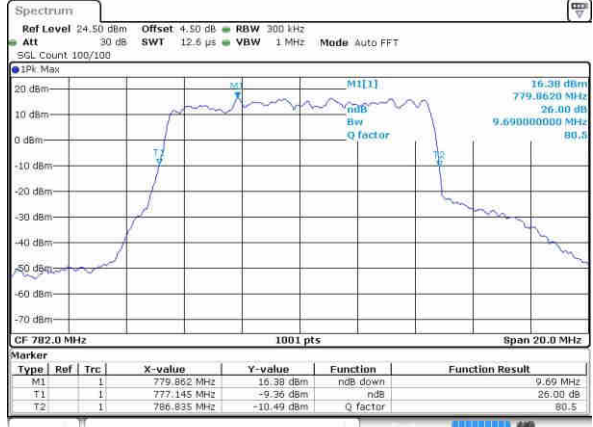

Middle Channel / 10MHz / 16QAM

Date: 21.OCT.2016 13:05:37