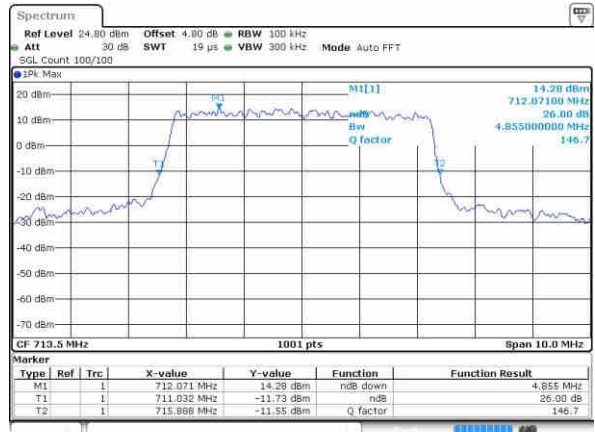

Date: 21.OCT.2016 16:05:22

Middle Channel / 5MHz / 16QAM

Date: 21.OCT.2016 16:05:33

Highest Channel / 5MHz / QPSK

Date: 21.OCT.2016 16:07:54

Highest Channel / 5MHz / 16QAM

Date: 21.OCT.2016 16:08:05

LTE Band 17