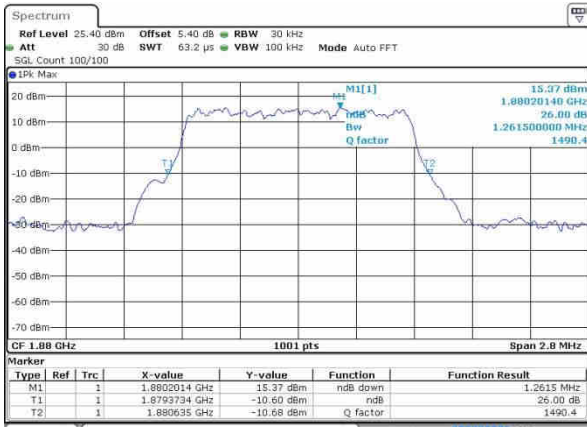

Mode	LTE Band 66 : 26dB BW(MHz)											
	1.4MHz		3MHz		5MHz		10MHz		15MHz		20MHz	
Mod.	QPSK	16QAM	QPSK	16QAM	QPSK	16QAM	QPSK	16QAM	QPSK	16QAM	QPSK	16QAM
Lowest CH	1.27	1.30	3.03	3.05	4.97	4.9	9.89	9.77	14.42	14.18	20.02	20.14
Middle CH	1.28	1.26	3.04	3.02	4.89	5.00	9.87	9.89	14.36	14.42	20.18	20.06
Highest CH	1.25	1.28	3.03	3.00	5.03	4.92	9.67	10.01	14.51	14.24	20.14	20.14

LTE Band 2

Lowest Channel / 1.4MHz / QPSK

Date: 19.OCT.2016 23:19:58

Lowest Channel / 1.4MHz / 16QAM

Date: 19.OCT.2016 23:20:08

Middle Channel / 1.4MHz / QPSK

Date: 19.OCT.2016 23:27:02

Middle Channel / 1.4MHz / 16QAM

Date: 19.OCT.2016 23:27:13

Highest Channel / 1.4MHz / QPSK

Date: 19.OCT.2016 23:29:35

Highest Channel / 1.4MHz / 16QAM

Date: 19.OCT.2016 23:29:45

LTE Band 2

Lowest Channel / 3MHz / QPSK

Date: 19.OCT.2016 23:38:39