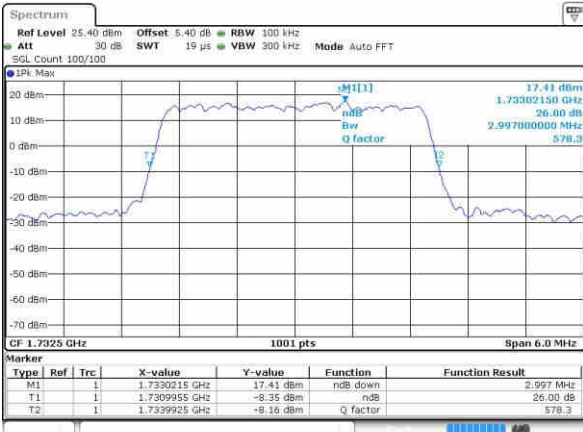

Middle Channel / 3MHz / QPSK

Date: 20 OCT 2016 01:51:48