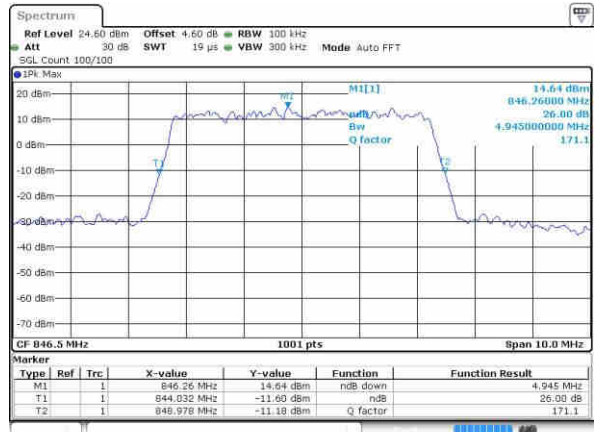

Date: 20 OCT 2016 04:22:17

Lowest Channel / 5MHz / 16QAM

Date: 20 OCT 2016 04:22:28

Middle Channel / 5MHz / QPSK

Date: 20 OCT 2016 04:31:23

Middle Channel / 5MHz / 16QAM

Date: 20 OCT 2016 04:31:33

Highest Channel / 5MHz / QPSK

Date: 20 OCT 2016 04:33:54

Highest Channel / 5MHz / 16QAM

Date: 20 OCT 2016 04:34:05

LTE Band 5

Lowest Channel / 10MHz / QPSK

Date: 20 OCT 2016 04:42:58

Lowest Channel / 10MHz / 16QAM

Date: 20 OCT 2016 04:43:09