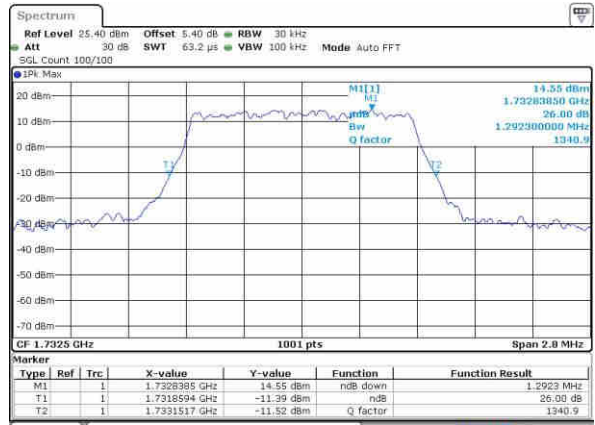

Middle Channel / 20MHz / 16QAM

Date: 20 OCT 2016 00:50:30

Highest Channel / 20MHz / QPSK

Date: 20 OCT 2016 00:52:52

Highest Channel / 20MHz / 16QAM

Date: 20 OCT 2016 00:53:02

LTE Band 4

Lowest Channel / 1.4MHz / QPSK

Date: 20.OCT.2016 01:28:00

Lowest Channel / 1.4MHz / 16QAM

Date: 20.OCT.2016 01:28:10

Middle Channel / 1.4MHz / QPSK

Date: 20.OCT.2016 01:35:04

Middle Channel / 1.4MHz / 16QAM

Date: 20.OCT.2016 01:35:15

Highest Channel / 1.4MHz / QPSK

Date: 20.OCT.2016 01:37:37

Highest Channel / 1.4MHz / 16QAM

Date: 20.OCT.2016 01:37:48

LTE Band 4

Lowest Channel / 3MHz / QPSK

Date: 20 OCT 2016 01:44:42

Lowest Channel / 3MHz / 16QAM

Date: 20 OCT 2016 01:44:52