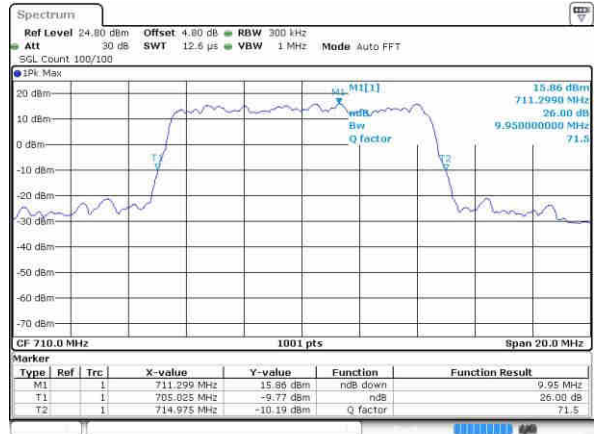

Lowest Channel / 10MHz / QPSK

Date: 21.OCT.2016 16:14:58

Lowest Channel / 10MHz / 16QAM

Date: 21.OCT.2016 16:15:09

Middle Channel / 10MHz / QPSK

Date: 21.OCT.2016 16:22:03

Middle Channel / 10MHz / 16QAM

Date: 21.OCT.2016 16:22:13