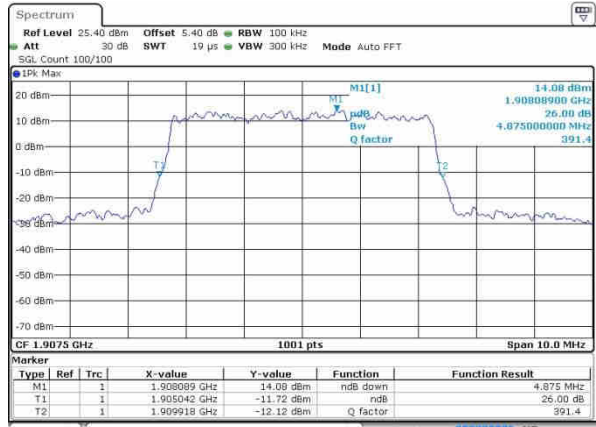

Highest Channel / 3MHz / 16QAM

Date: 19.OCT.2016 23:46:25

LTE Band 2

Lowest Channel / 5MHz / QPSK

Date: 19.OCT.2016 23:53:18

Lowest Channel / 5MHz / 16QAM

Date: 19.OCT.2016 23:53:28

Middle Channel / 5MHz / QPSK

Date: 20.OCT.2016 00:00:22

Middle Channel / 5MHz / 16QAM

Date: 20.OCT.2016 00:00:32

Highest Channel / 5MHz / QPSK

Date: 20.OCT.2016 00:02:54

Highest Channel / 5MHz / 16QAM

Date: 20.OCT.2016 00:03:05

LTE Band 2