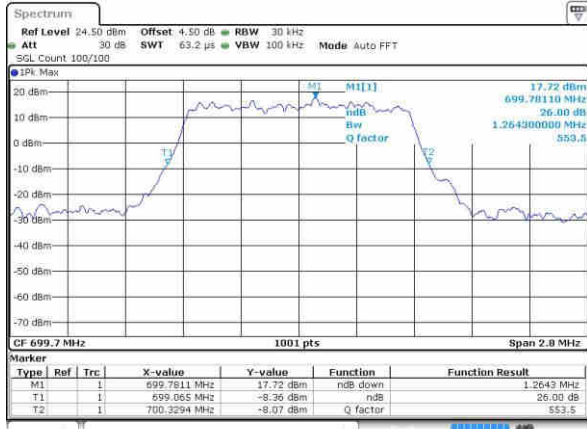

Highest Channel / 20MHz / QPSK

Date: 21.OCT.2016 03:40:36

Highest Channel / 20MHz / 16QAM

Date: 21.OCT.2016 03:40:15

LTE Band 12

Lowest Channel / 1.4MHz / QPSK

Date: 21.OCT.2016 11:28:00

Lowest Channel / 1.4MHz / 16QAM

Date: 21.OCT.2016 11:27:50

Middle Channel / 1.4MHz / QPSK

Date: 21.OCT.2016 11:27:28

Middle Channel / 1.4MHz / 16QAM

Date: 21.OCT.2016 11:27:39

Highest Channel / 1.4MHz / QPSK

Date: 21.OCT.2016 11:27:18

Highest Channel / 1.4MHz / 16QAM