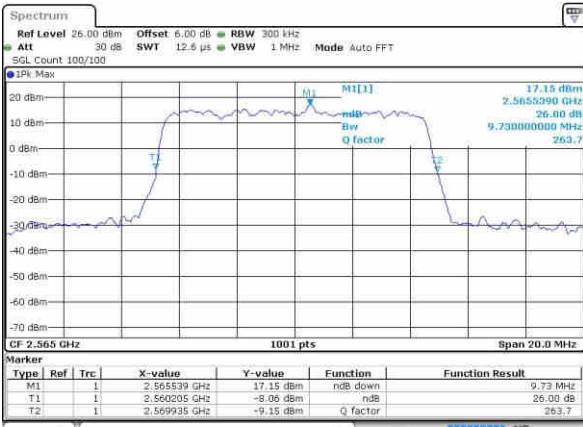

Lowest Channel / 10MHz / 16QAM

Date: 21.OCT.2016 03:05:47

Middle Channel / 10MHz / QPSK

Date: 21.OCT.2016 03:06:29

Middle Channel / 10MHz / 16QAM

Date: 21.OCT.2016 03:06:08

Highest Channel / 10MHz / QPSK

Date: 21.OCT.2016 03:06:50