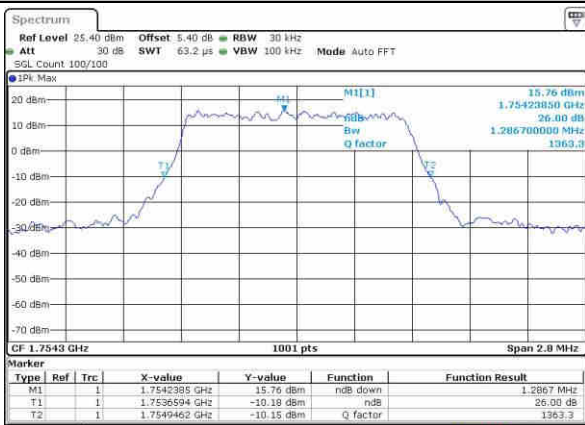

Middle Channel / 20MHz / 16QAM

Date: 20 OCT 2016 00:50:30

Highest Channel / 20MHz / QPSK

Date: 20 OCT 2016 00:52:52

Highest Channel / 20MHz / 16QAM

Date: 20 OCT 2016 00:53:02

LTE Band 4

Lowest Channel / 1.4MHz / QPSK

Date: 20.OCT.2016 01:28:00

Lowest Channel / 1.4MHz / 16QAM

Date: 20.OCT.2016 01:28:10

Middle Channel / 1.4MHz / QPSK

Date: 20.OCT.2016 01:35:04

Middle Channel / 1.4MHz / 16QAM

Date: 20.OCT.2016 01:35:15

Highest Channel / 1.4MHz / QPSK

Date: 20.OCT.2016 01:37:37

Highest Channel / 1.4MHz / 16QAM

Date: 20.OCT.2016 01:37:48

LTE Band 4

Lowest Channel / 3MHz / QPSK

Date: 20 OCT 2016 01:44:42

Lowest Channel / 3MHz / 16QAM

Date: 20 OCT 2016 01:44:52