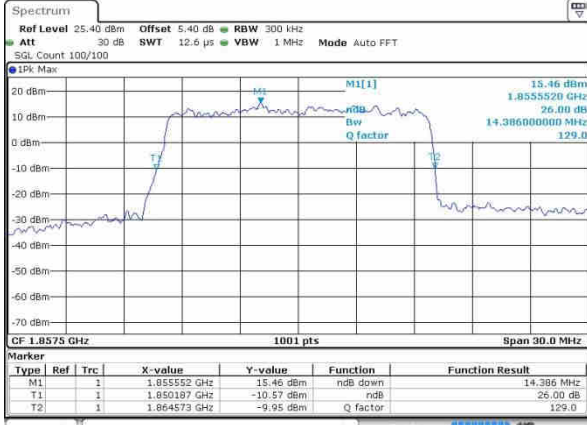

Highest Channel / 10MHz / QPSK

Date: 20 OCT 2016 00:19:33

Highest Channel / 10MHz / 16QAM

Date: 20 OCT 2016 00:19:43

LTE Band 2

Lowest Channel / 15MHz / QPSK

Date: 20 OCT 2016 00:28:38

Lowest Channel / 15MHz / 16QAM