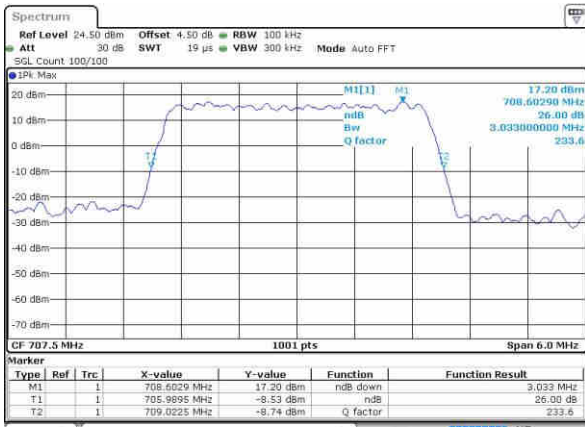

Date: 21.OCT.2016 11:27:07

LTE Band 12

Lowest Channel / 3MHz / QPSK

Date: 21.OCT.2016 11:44:41

Lowest Channel / 3MHz / 16QAM

Date: 21.OCT.2016 11:44:30

Middle Channel / 3MHz / QPSK

Date: 21.OCT.2016 11:44:09