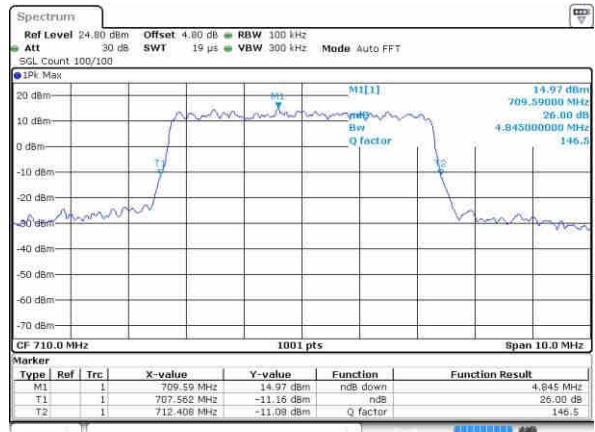

Middle Channel / 5MHz / 16QAM

Date: 21.OCT.2016 16:05:33