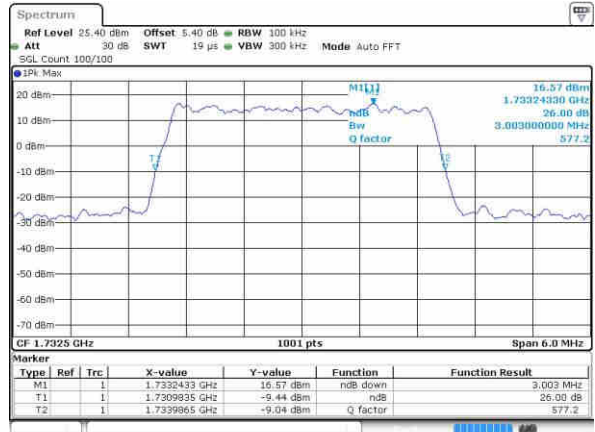

Middle Channel / 3MHz / 16QAM

Date: 20 OCT 2016 01:51:57