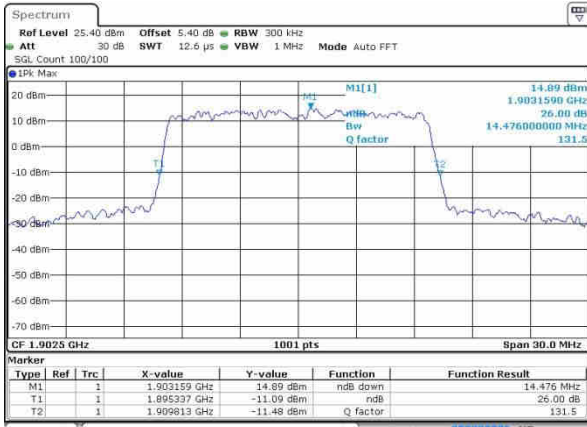

Highest Channel / 10MHz / QPSK

Date: 20 OCT 2016 00:19:33

Highest Channel / 10MHz / 16QAM

Date: 20 OCT 2016 00:19:43

LTE Band 2

Lowest Channel / 15MHz / QPSK

Date: 20 OCT 2016 00:28:38

Lowest Channel / 15MHz / 16QAM

Date: 20 OCT 2016 00:28:47

Middle Channel / 15MHz / QPSK

Date: 20 OCT 2016 00:33:41

Middle Channel / 15MHz / 16QAM

Date: 20 OCT 2016 00:33:51

Highest Channel / 15MHz / QPSK

Date: 20 OCT 2016 00:36:13

Highest Channel / 15MHz / 16QAM

Date: 20 OCT 2016 00:36:23

LTE Band 2

Lowest Channel / 20MHz / QPSK

Date: 20 OCT 2016 00:43:16

Lowest Channel / 20MHz / 16QAM

Date: 20 OCT 2016 00:43:27

Middle Channel / 20MHz / QPSK

Date: 20 OCT 2016 00:50:20