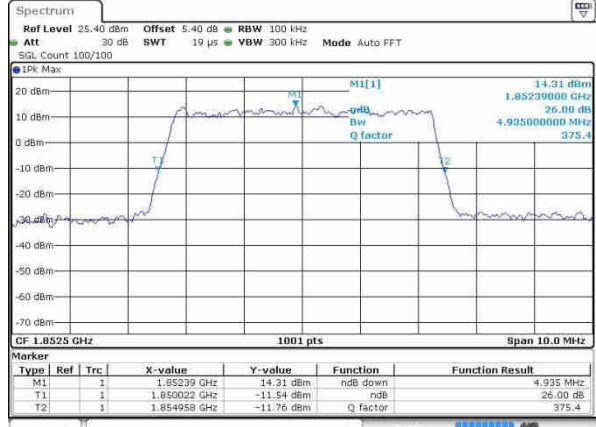

Highest Channel / 3MHz / 16QAM

Date: 19.OCT.2016 23:46:25

LTE Band 2

Lowest Channel / 5MHz / QPSK

Date: 19.OCT.2016 23:53:18

Lowest Channel / 5MHz / 16QAM

Date: 19.OCT.2016 23:53:28

Middle Channel / 5MHz / QPSK

Date: 20.OCT.2016 00:00:22

Middle Channel / 5MHz / 16QAM

Date: 20.OCT.2016 00:00:32

Highest Channel / 5MHz / QPSK

Date: 20.OCT.2016 00:02:54

Highest Channel / 5MHz / 16QAM

Date: 20.OCT.2016 00:03:05

LTE Band 2