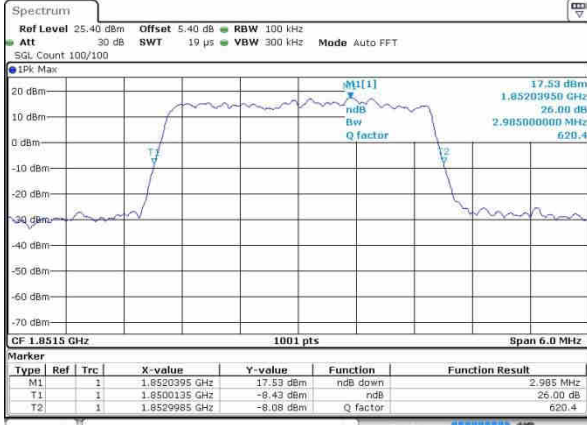

LTE Band 2

Lowest Channel / 1.4MHz / QPSK

Date: 19.OCT.2016 23:19:58

Lowest Channel / 1.4MHz / 16QAM

Date: 19.OCT.2016 23:20:08

Middle Channel / 1.4MHz / QPSK

Date: 19.OCT.2016 23:27:02

Middle Channel / 1.4MHz / 16QAM

Date: 19.OCT.2016 23:27:13

Highest Channel / 1.4MHz / QPSK

Date: 19.OCT.2016 23:29:35

Highest Channel / 1.4MHz / 16QAM

Date: 19.OCT.2016 23:29:45

LTE Band 2

Lowest Channel / 3MHz / QPSK

Date: 19.OCT.2016 23:38:39