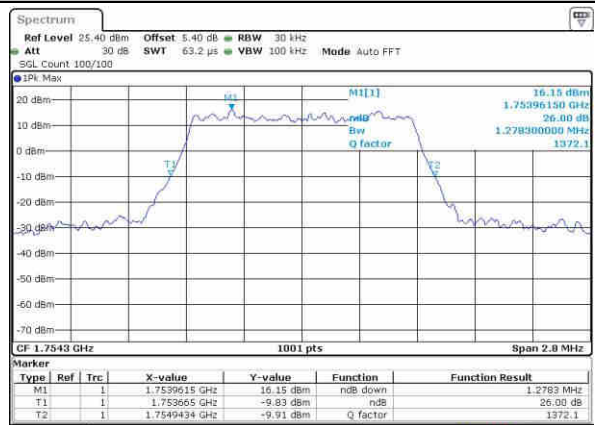

Middle Channel / 20MHz / 16QAM

Date: 20 OCT 2016 00:50:30

Highest Channel / 20MHz / QPSK

Date: 20 OCT 2016 00:52:52

Highest Channel / 20MHz / 16QAM

Date: 20 OCT 2016 00:53:02

LTE Band 4

Lowest Channel / 1.4MHz / QPSK

Date: 20.OCT.2016 01:28:00

Lowest Channel / 1.4MHz / 16QAM

Date: 20.OCT.2016 01:28:10

Middle Channel / 1.4MHz / QPSK

Date: 20.OCT.2016 01:35:04

Middle Channel / 1.4MHz / 16QAM

Date: 20.OCT.2016 01:35:15

Highest Channel / 1.4MHz / QPSK

Date: 20.OCT.2016 01:37:37

Highest Channel / 1.4MHz / 16QAM

Date: 20.OCT.2016 01:37:48

LTE Band 4

Lowest Channel / 3MHz / QPSK

Date: 20 OCT 2016 01:44:42

Lowest Channel / 3MHz / 16QAM

Date: 20 OCT 2016 01:44:52