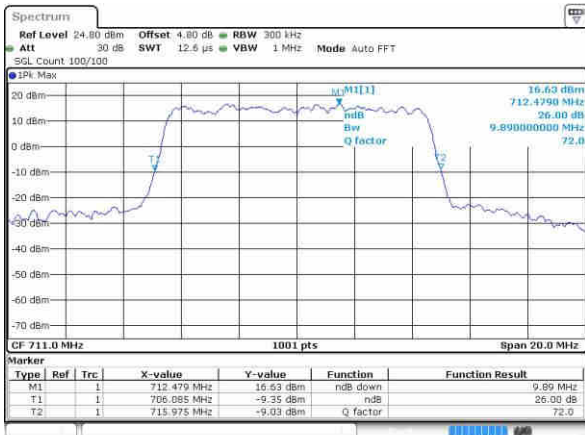

Lowest Channel / 10MHz / QPSK

Date: 21.OCT.2016 16:14:58

Lowest Channel / 10MHz / 16QAM

Date: 21.OCT.2016 16:15:09

Middle Channel / 10MHz / QPSK

Date: 21.OCT.2016 16:22:03

Middle Channel / 10MHz / 16QAM

Date: 21.OCT.2016 16:22:13

Highest Channel / 10MHz / QPSK

Date: 21.OCT.2016 16:24:35

Highest Channel / 10MHz / 16QAM

Date: 21.OCT.2016 16:24:45