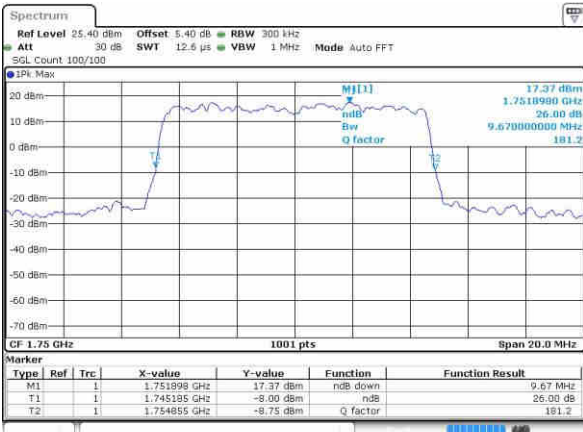

Date: 20.OCT.2016 02:08:38

Highest Channel / 5MHz / QPSK

Date: 20.OCT.2016 02:11:00

Highest Channel / 5MHz / 16QAM

Date: 20.OCT.2016 02:11:11

LTE Band 4

Lowest Channel / 10MHz / QPSK

Date: 20 OCT 2016 02:25:24

Lowest Channel / 10MHz / 16QAM

Date: 20 OCT 2016 02:25:35

Middle Channel / 10MHz / QPSK

Date: 20 OCT 2016 02:32:29

Middle Channel / 10MHz / 16QAM

Date: 20 OCT 2016 02:32:39

Highest Channel / 10MHz / QPSK

Date: 20 OCT 2016 02:35:01

Highest Channel / 10MHz / 16QAM

Date: 20 OCT 2016 02:35:12

LTE Band 4

Lowest Channel / 15MHz / QPSK

Date: 20 OCT 2016 02:42:08

Lowest Channel / 15MHz / 16QAM

Date: 20 OCT 2016 02:42:16

Middle Channel / 15MHz / QPSK