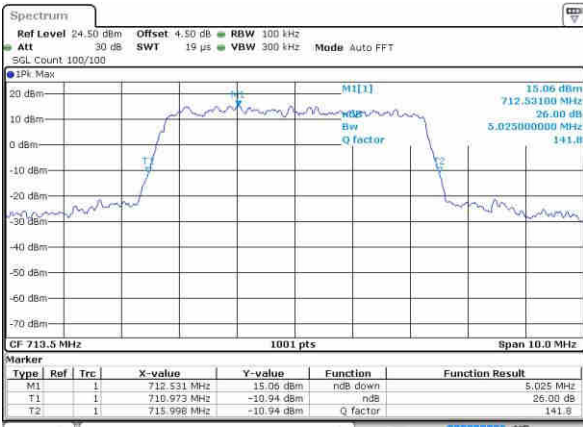

Date: 21.OCT.2016 12:01:21

Lowest Channel / 5MHz / 16QAM

Date: 21.OCT.2016 12:01:11

Middle Channel / 5MHz / QPSK

Date: 21.OCT.2016 12:00:49

Middle Channel / 5MHz / 16QAM

Date: 21.OCT.2016 12:01:00

Highest Channel / 5MHz / QPSK