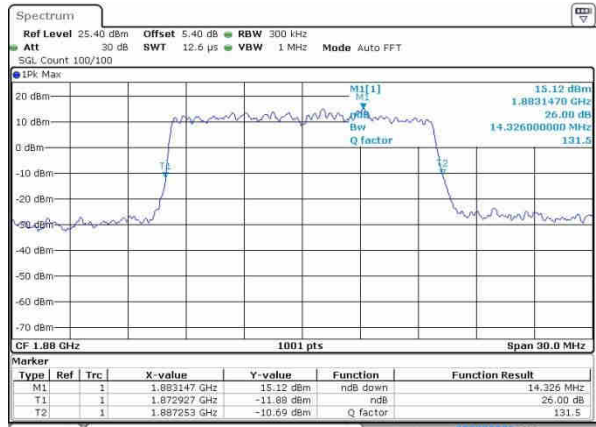

Middle Channel / 15MHz / 16QAM

Date: 20 OCT 2016 00:33:51