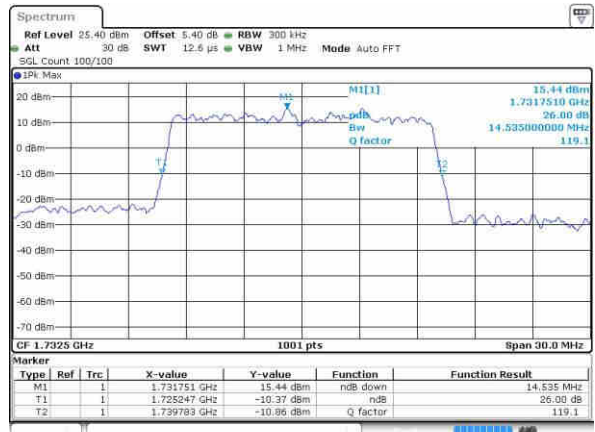

Highest Channel / 10MHz / 16QAM

Date: 20 OCT 2016 02:35:12

LTE Band 4

Lowest Channel / 15MHz / QPSK

Date: 20 OCT 2016 02:42:08

Lowest Channel / 15MHz / 16QAM

Date: 20 OCT 2016 02:42:16

Middle Channel / 15MHz / QPSK

Date: 20 OCT 2016 02:49:10

Middle Channel / 15MHz / 16QAM

Date: 20 OCT 2016 02:49:21

Highest Channel / 15MHz / QPSK

Date: 20 OCT 2016 02:51:43

Highest Channel / 15MHz / 16QAM

Date: 20 OCT 2016 02:51:53

LTE Band 4