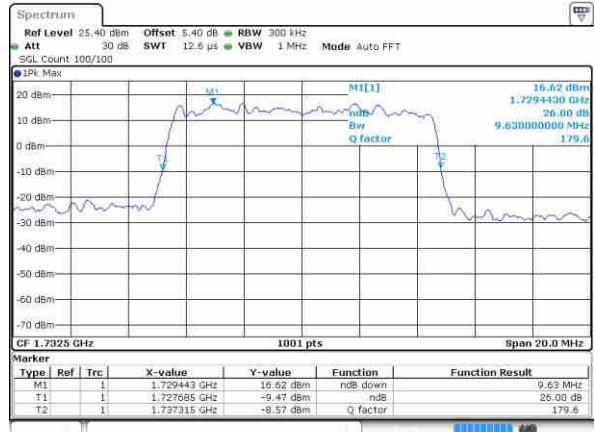

Date: 20.OCT.2016 02:08:38

Highest Channel / 5MHz / QPSK

Date: 20.OCT.2016 02:11:00

Highest Channel / 5MHz / 16QAM

Date: 20.OCT.2016 02:11:11

LTE Band 4

Lowest Channel / 10MHz / QPSK

Date: 20 OCT 2016 02:25:24

Lowest Channel / 10MHz / 16QAM

Date: 20 OCT 2016 02:25:35

Middle Channel / 10MHz / QPSK

Date: 20 OCT 2016 02:32:29

Middle Channel / 10MHz / 16QAM

Date: 20 OCT 2016 02:32:39

Highest Channel / 10MHz / QPSK

Date: 20 OCT 2016 02:35:01

Highest Channel / 10MHz / 16QAM

Date: 20 OCT 2016 02:35:12

LTE Band 4

Lowest Channel / 15MHz / QPSK

Date: 20 OCT 2016 02:42:08

Lowest Channel / 15MHz / 16QAM

Date: 20 OCT 2016 02:42:16

Middle Channel / 15MHz / QPSK