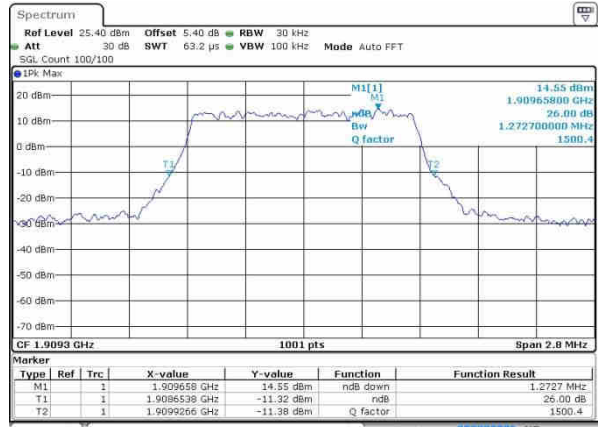

Mode	LTE Band 66 : 26dB BW(MHz)											
	1.4MHz		3MHz		5MHz		10MHz		15MHz		20MHz	
Mod.	QPSK	16QAM	QPSK	16QAM	QPSK	16QAM	QPSK	16QAM	QPSK	16QAM	QPSK	16QAM
Lowest CH	1.27	1.30	3.03	3.05	4.97	4.9	9.89	9.77	14.42	14.18	20.02	20.14
Middle CH	1.28	1.26	3.04	3.02	4.89	5.00	9.87	9.89	14.36	14.42	20.18	20.06
Highest CH	1.25	1.28	3.03	3.00	5.03	4.92	9.67	10.01	14.51	14.24	20.14	20.14

LTE Band 2

Lowest Channel / 1.4MHz / QPSK

Date: 19.OCT.2016 23:19:58

Lowest Channel / 1.4MHz / 16QAM

Date: 19.OCT.2016 23:20:08

Middle Channel / 1.4MHz / QPSK

Date: 19.OCT.2016 23:27:02

Middle Channel / 1.4MHz / 16QAM

Date: 19.OCT.2016 23:27:13

Highest Channel / 1.4MHz / QPSK

Date: 19.OCT.2016 23:29:35

Highest Channel / 1.4MHz / 16QAM

Date: 19.OCT.2016 23:29:45

LTE Band 2

Lowest Channel / 3MHz / QPSK

Date: 19.OCT.2016 23:38:39