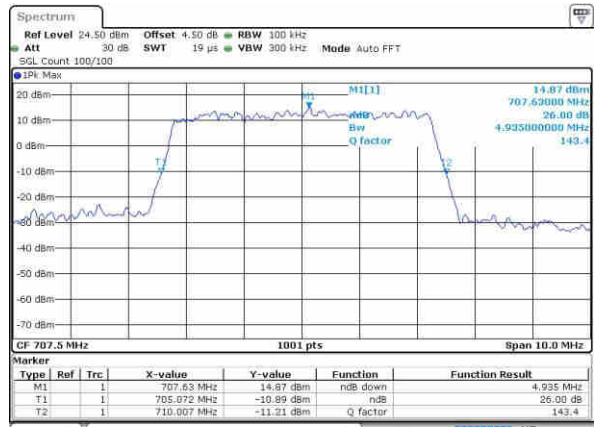

Date: 21.OCT.2016 12:01:21

Lowest Channel / 5MHz / 16QAM

Date: 21.OCT.2016 12:01:11

Middle Channel / 5MHz / QPSK

Date: 21.OCT.2016 12:00:49

Middle Channel / 5MHz / 16QAM

Date: 21.OCT.2016 12:01:00

Highest Channel / 5MHz / QPSK

Date: 21.OCT.2016 12:00:39

Highest Channel / 5MHz / 16QAM

Date: 21.OCT.2016 12:00:29

LTE Band 12

Lowest Channel / 10MHz / QPSK

Date: 21.OCT.2016 12:18:01

Lowest Channel / 10MHz / 16QAM

Date: 21.OCT.2016 12:17:51