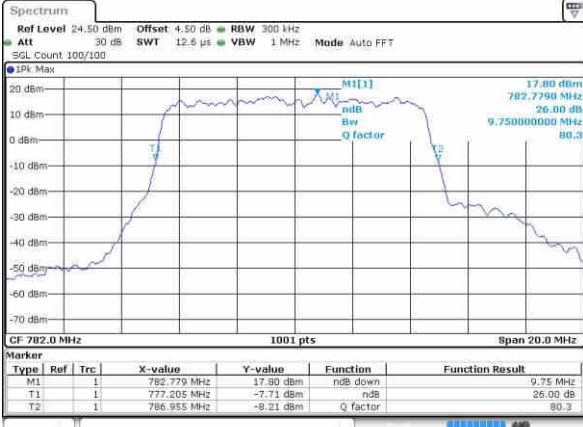

Date: 21.OCT.2016 12:45:59

Highest Channel / 5MHz / QPSK

Date: 21.OCT.2016 12:45:38

Highest Channel / 5MHz / 16QAM

Date: 21.OCT.2016 12:45:27

LTE Band 13

Middle Channel / 10MHz / QPSK

Date: 21.OCT.2016 13:05:26