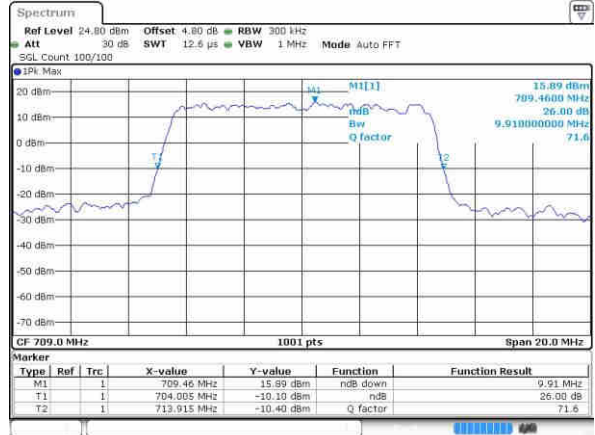

Lowest Channel / 10MHz / 16QAM

Date: 21.OCT.2016 16:15:09