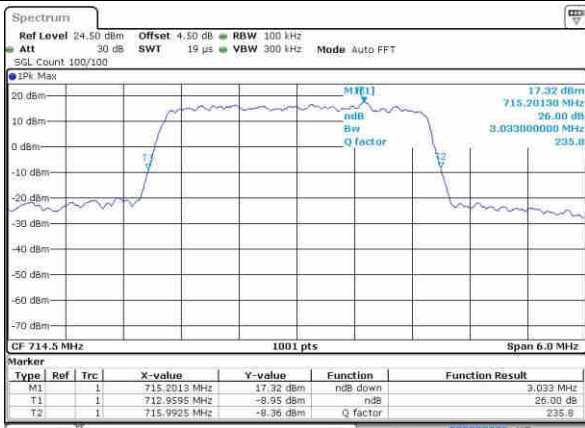

Highest Channel / 3MHz / QPSK

Date: 21.OCT.2016 11:43:59