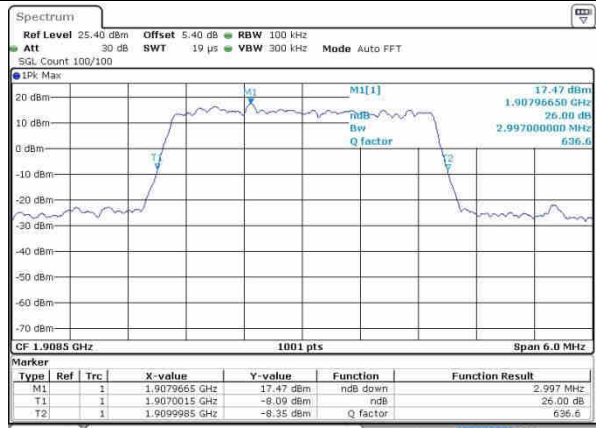

Date: 19.OCT.2016 23:27:13

Highest Channel / 1.4MHz / QPSK

Date: 19.OCT.2016 23:29:35

Highest Channel / 1.4MHz / 16QAM

Date: 19.OCT.2016 23:29:45

LTE Band 2

Lowest Channel / 3MHz / QPSK

Date: 19.OCT.2016 23:38:39

Lowest Channel / 3MHz / 16QAM

Date: 19.OCT.2016 23:38:49

Middle Channel / 3MHz / QPSK

Date: 19.OCT.2016 23:43:43

Middle Channel / 3MHz / 16QAM

Date: 19.OCT.2016 23:43:53

Highest Channel / 3MHz / QPSK

Date: 19.OCT.2016 23:46:15

Highest Channel / 3MHz / 16QAM

Date: 19.OCT.2016 23:46:25

LTE Band 2

Lowest Channel / 5MHz / QPSK

Date: 19.OCT.2016 23:53:18

Lowest Channel / 5MHz / 16QAM

Date: 19.OCT.2016 23:53:28

Middle Channel / 5MHz / QPSK