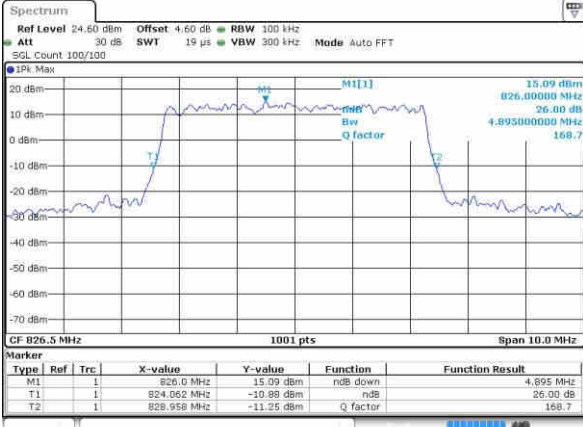

Date: 20 OCT 2016 03:52:39

LTE Band 5

Lowest Channel / 3MHz / QPSK

Date: 20.OCT.2016 04:01:32

Lowest Channel / 3MHz / 16QAM

Date: 20.OCT.2016 04:01:42

Middle Channel / 3MHz / QPSK

Date: 20.OCT.2016 04:10:35

Middle Channel / 3MHz / 16QAM

Date: 20.OCT.2016 04:10:46

Highest Channel / 3MHz / QPSK

Date: 20.OCT.2016 04:13:08

Highest Channel / 3MHz / 16QAM

Date: 20.OCT.2016 04:13:19

LTE Band 5

Lowest Channel / 5MHz / QPSK