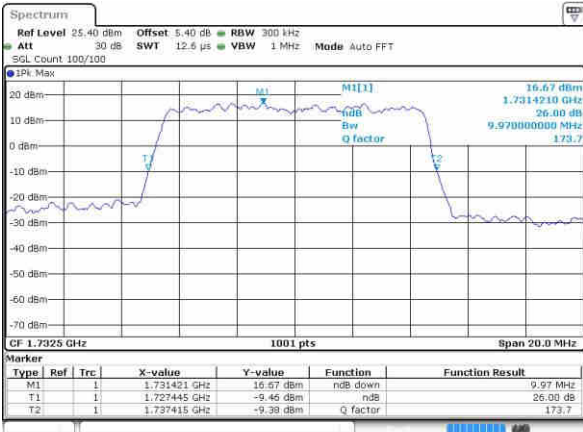

Middle Channel / 10MHz / QPSK

Date: 20 OCT 2016 02:32:29