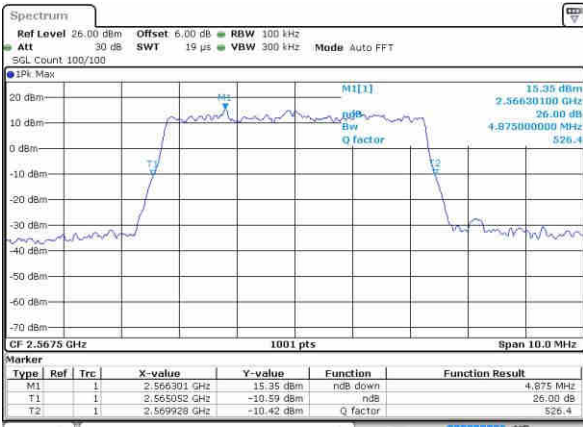

Highest Channel / 5MHz / QPSK

Date: 21.OCT.2016 02:50:07