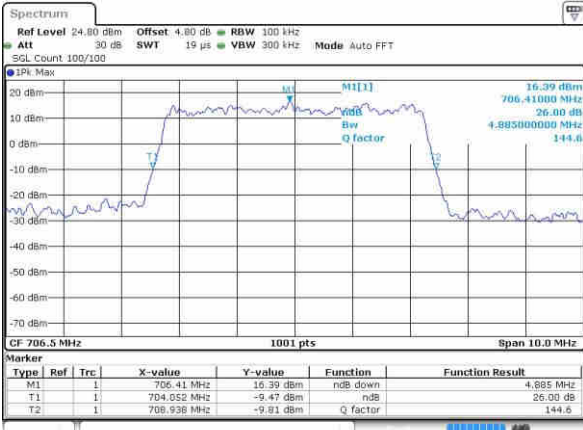

Middle Channel / 10MHz / 16QAM

Date: 21.OCT.2016 13:05:37

LTE Band 17

Lowest Channel / 5MHz / QPSK

Date: 21.OCT.2016 15:58:18

Lowest Channel / 5MHz / 16QAM

Date: 21.OCT.2016 15:58:28

Middle Channel / 5MHz / QPSK