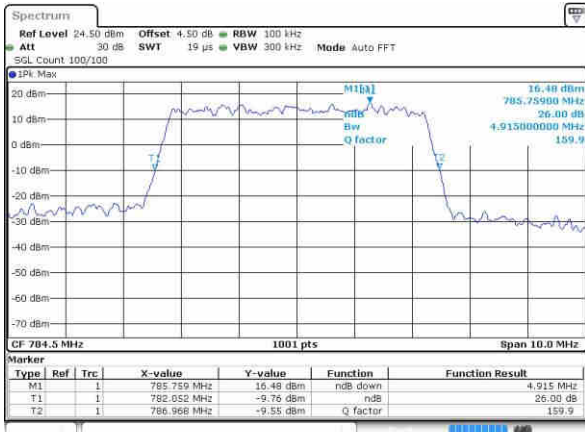

LTE Band 13

Lowest Channel / 5MHz / QPSK

Date: 21.OCT.2016 12:46:20

Lowest Channel / 5MHz / 16QAM

Date: 21.OCT.2016 12:46:09

Middle Channel / 5MHz / QPSK

Date: 21.OCT.2016 12:45:48

Middle Channel / 5MHz / 16QAM

Date: 21.OCT.2016 12:45:59

Highest Channel / 5MHz / QPSK

Date: 21.OCT.2016 12:45:38

Highest Channel / 5MHz / 16QAM

Date: 21.OCT.2016 12:45:27

LTE Band 13

Middle Channel / 10MHz / QPSK

Date: 21.OCT.2016 13:05:26