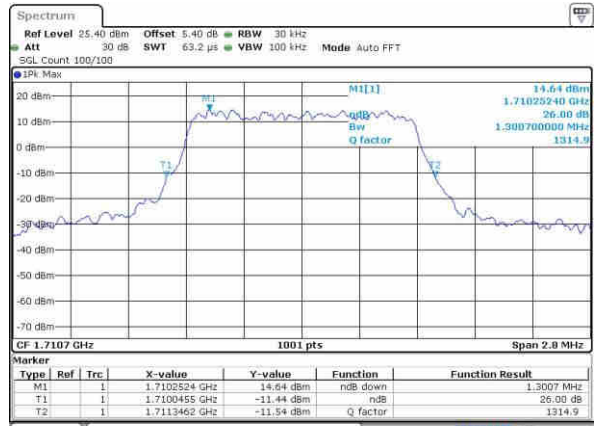

Date: 20 OCT 2016 00:36:23

LTE Band 2

Lowest Channel / 20MHz / QPSK

Date: 20 OCT 2016 00:43:16

Lowest Channel / 20MHz / 16QAM

Date: 20 OCT 2016 00:43:27

Middle Channel / 20MHz / QPSK

Date: 20 OCT 2016 00:50:20

Middle Channel / 20MHz / 16QAM

Date: 20 OCT 2016 00:50:30

Highest Channel / 20MHz / QPSK

Date: 20 OCT 2016 00:52:52

Highest Channel / 20MHz / 16QAM

Date: 20 OCT 2016 00:53:02

LTE Band 4

Lowest Channel / 1.4MHz / QPSK

Date: 20.OCT.2016 01:28:00

Lowest Channel / 1.4MHz / 16QAM

Date: 20.OCT.2016 01:28:10

Middle Channel / 1.4MHz / QPSK

Date: 20.OCT.2016 01:35:04

Middle Channel / 1.4MHz / 16QAM

Date: 20.OCT.2016 01:35:15

Highest Channel / 1.4MHz / QPSK

Date: 20.OCT.2016 01:37:37

Highest Channel / 1.4MHz / 16QAM

Date: 20.OCT.2016 01:37:48

LTE Band 4

Lowest Channel / 3MHz / QPSK

Date: 20 OCT 2016 01:44:42

Lowest Channel / 3MHz / 16QAM

Date: 20 OCT 2016 01:44:52