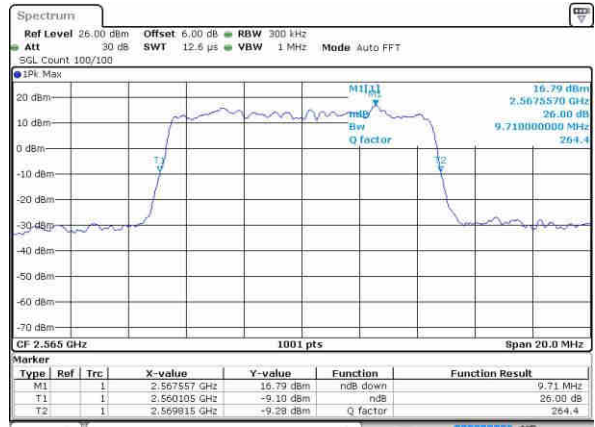

Date: 21.OCT.2016 02:49:24

Highest Channel / 5MHz / QPSK

Date: 21.OCT.2016 02:50:07

Highest Channel / 5MHz / 16QAM

Date: 21.OCT.2016 02:50:28

LTE Band 7

Lowest Channel / 10MHz / QPSK

Date: 21.OCT.2016 03:05:25

Lowest Channel / 10MHz / 16QAM

Date: 21.OCT.2016 03:05:47

Middle Channel / 10MHz / QPSK

Date: 21.OCT.2016 03:06:29

Middle Channel / 10MHz / 16QAM

Date: 21.OCT.2016 03:06:08

Highest Channel / 10MHz / QPSK

Date: 21.OCT.2016 03:06:50

Highest Channel / 10MHz / 16QAM

Date: 21.OCT.2016 03:07:11

LTE Band 7

Lowest Channel / 15MHz / QPSK

Date: 21.OCT.2016 03:22:29

Lowest Channel / 15MHz / 16QAM

Date: 21.OCT.2016 03:22:08

Middle Channel / 15MHz / QPSK