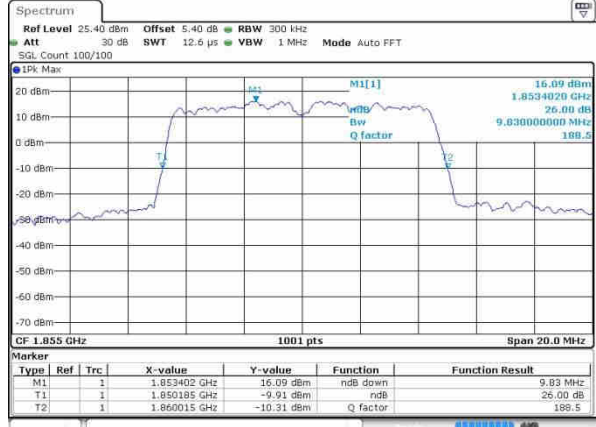

Lowest Channel / 10MHz / 16QAM

Date: 20 OCT 2016 00:10:08