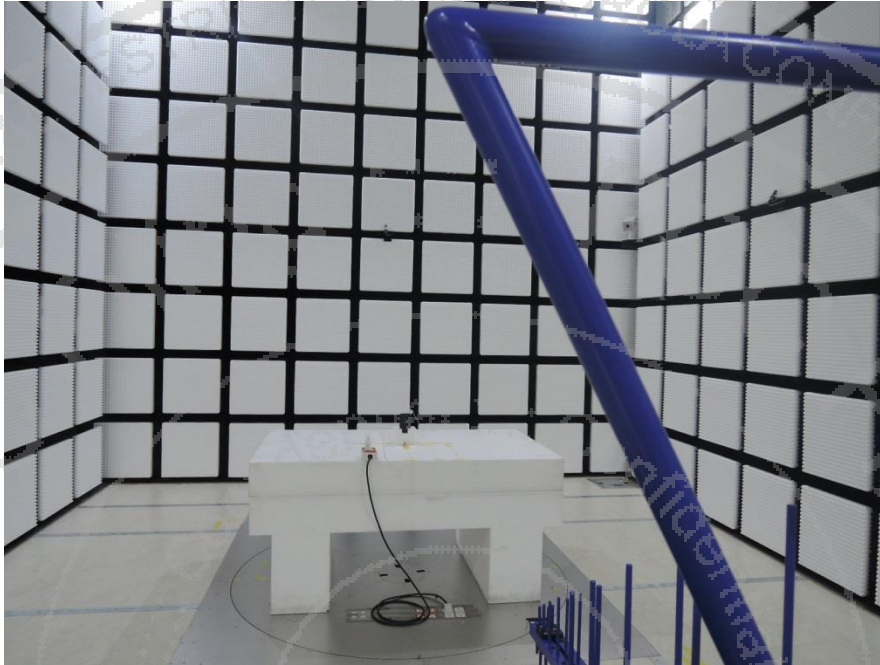

## Short-Term Confidentiality Requested RF LTE Test Setup Photos

<Radiated Emission>

X Plane for LTE Band 5

LF

HF

**Note:** The FG651022-01B reuses setup photo from the FG651006B report.

Y Plane for LTE Band 7

LF

HF

Note: The FG651022-01B reuses setup photo from the FG651006B report.