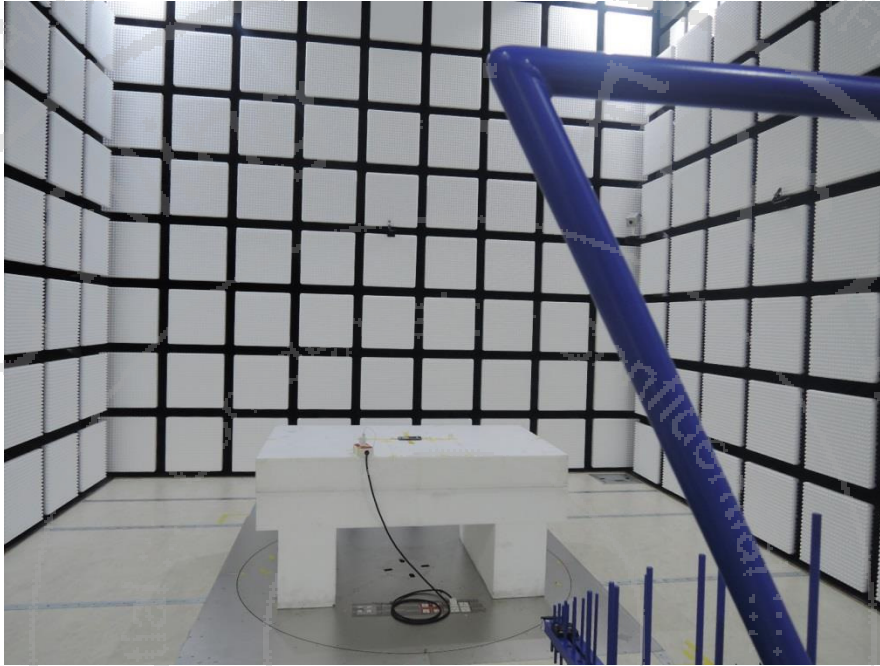

## Short-Term Confidentiality Requested RF LTE Test Setup Photos

<Radiated Emission>

X Plane for LTE Band 5

LF

HF

**Note:** The FG651022-01B reuses setup photo from the FG651006B report.

Y Plane for LTE Band 7

LF

HF

Note: The FG651022-01B reuses setup photo from the FG651006B report.