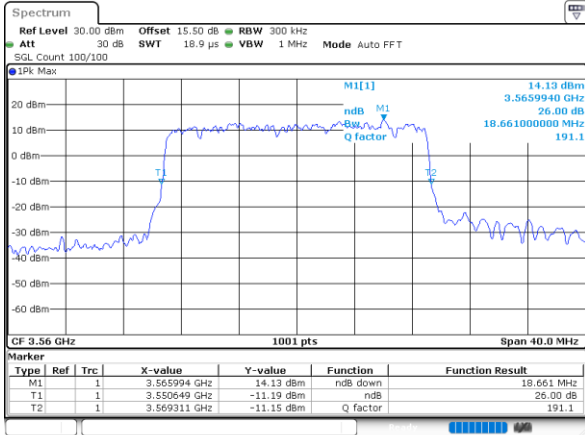

Date: 20, DEC, 2021 10:44:02

Highest Channel / 10MHz / 16QAM

Date: 20, DEC, 2021 10:44:27

LTE Band 48

Lowest Channel / 15MHz / QPSK

Date: 24, DEC, 2021 14:31:52

Lowest Channel / 15MHz / 16QAM

Date: 24, DEC, 2021 14:32:16

Middle Channel / 15MHz / QPSK

Date: 20, DEC, 2021 10:47:20

Middle Channel / 15MHz / 16QAM

Date: 20, DEC, 2021 10:47:45

Highest Channel / 15MHz / QPSK

Date: 20, DEC, 2021 10:49:00

Highest Channel / 15MHz / 16QAM

Date: 20, DEC, 2021 10:49:24

LTE Band 48

Lowest Channel / 20MHz / QPSK

Date: 20, DEC, 2021 10:50:40

Lowest Channel / 20MHz / 16QAM

Date: 20, DEC, 2021 10:51:05

Middle Channel / 20MHz / QPSK

Date: 20, DEC, 2021 10:52:18