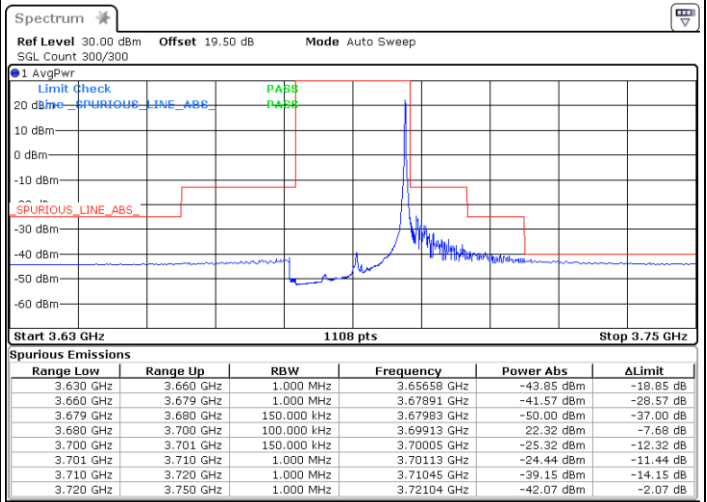

Date: 20.DEC.2021 03:20:53

Date: 20.DEC.2021 04:00:48

Lowest Channel / Full RB

N/A

Date: 20.DEC.2021 03:40:50

Blank

LTE Band 48 / 15MHz

QPSK

Middle Channel / 1RB0

Middle Channel / 1RBmax

Date: 20.DEC.2021 03:31:58

Date: 20.DEC.2021 04:11:53

Middle Channel / Full RB

N/A

Date: 20.DEC.2021 03:51:55

Blank

LTE Band 48 / 15MHz

QPSK

Highest Channel / 1RB0

Highest Channel / 1RBmax

Date: 20.DEC.2021 03:34:11

Date: 20.DEC.2021 10:28:51

Highest Channel / Full RB

N/A

Date: 20.DEC.2021 03:54:08

Blank

LTE Band 48 / 20MHz

QPSK

Lowest Channel / 1RB0

Lowest Channel / 1RBmax

Date: 24.DEC.2021 14:44:28

Date: 20.DEC.2021 05:05:13