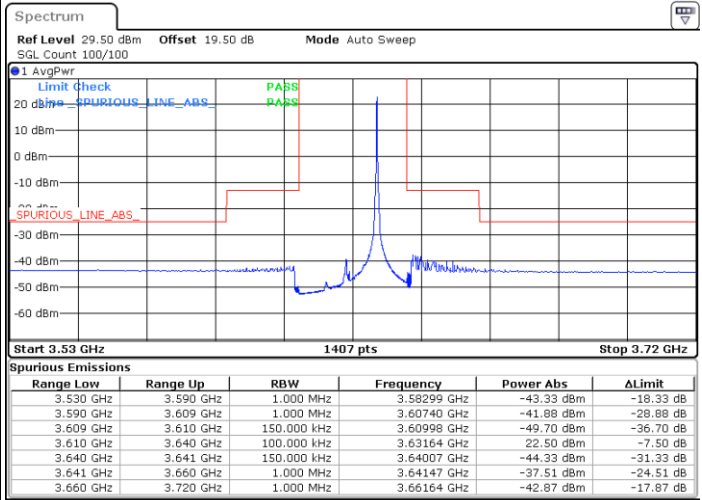

LTE Band 48 / 15MHz

QPSK

Middle Channel / 1RB0

Middle Channel / 1RBmax

Date: 20.DEC.2021 03:31:58

Date: 20.DEC.2021 04:11:53