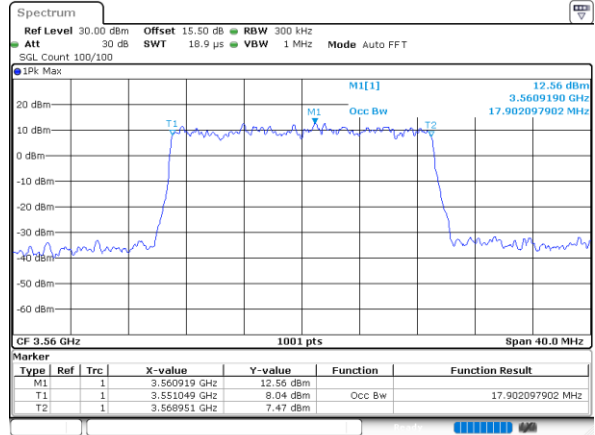

Date: 24, DEC, 2021 14:35:02

LTE Band 48

Lowest Channel / 20MHz / QPSK

Date: 20, DEC, 2021 10:49:50

Lowest Channel / 20MHz / 16QAM

Date: 20, DEC, 2021 10:50:15

Middle Channel / 20MHz / QPSK

Date: 20, DEC, 2021 10:51:30

Middle Channel / 20MHz / 16QAM

Date: 20, DEC, 2021 10:51:54

Highest Channel / 20MHz / QPSK

Date: 20, DEC, 2021 10:53:07

Highest Channel / 20MHz / 16QAM

Date: 24, DEC, 2021 14:47:21

LTE Band 48

Lowest Channel / 5MHz / 64QAM