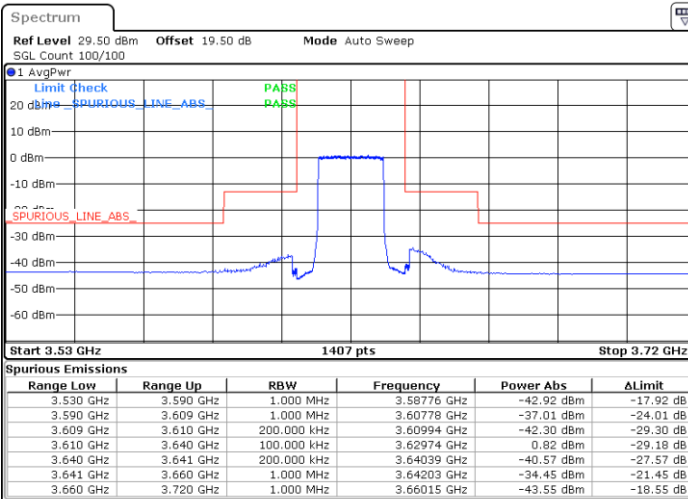

Middle Channel / Full RB

N/A

Date: 20.DEC.2021 04:27:28

Blank