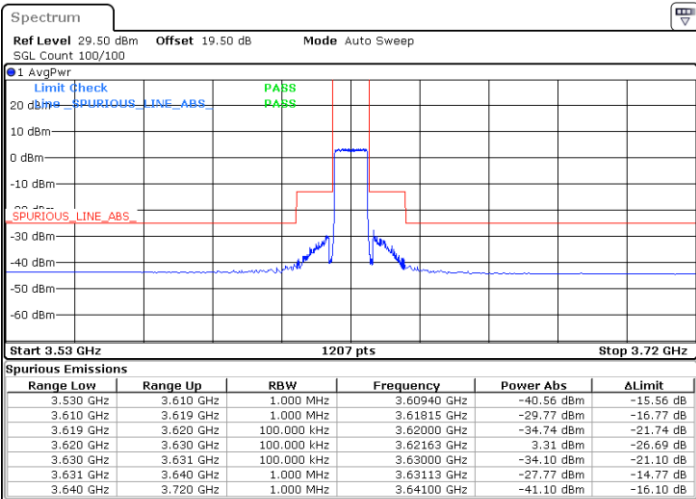

Date: 20.DEC.2021 01:34:14

Date: 20.DEC.2021 02:14:12

Highest Channel / Full RB

N/A

Blank

Date: 20.DEC.2021 01:54:14

LTE Band 48 / 10MHz

QPSK

Lowest Channel / 1RB0

Lowest Channel / 1RBmax

Date: 20.DEC.2021 02:25:20

Date: 20.DEC.2021 03:05:21

Lowest Channel / Full RB

N/A

Date: 20.DEC.2021 02:45:22

Blank

LTE Band 48 / 10MHz

QPSK

MiddleChannel / 1RB0

Middle Channel / 1RBmax

Date: 20.DEC.2021 02:27:33

Date: 20.DEC.2021 03:07:34

Middle Channel / Full RB

N/A

Date: 20.DEC.2021 02:47:36

Blank

LTE Band 48 / 10MHz

QPSK

Highest Channel / 1RB0

Highest Channel / 1RBmax

Date: 20.DEC.2021 02:38:43

Date: 20.DEC.2021 03:18:39