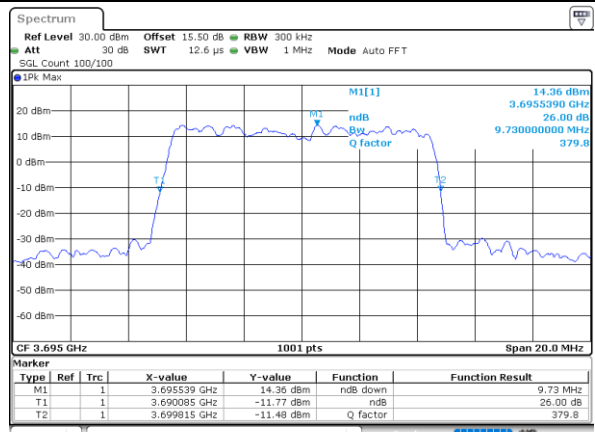

Middle Channel / 20MHz / 16QAM

Date: 20, DEC, 2021 10:52:43

Highest Channel / 20MHz / QPSK

Date: 20, DEC, 2021 10:53:57

Highest Channel / 20MHz / 16QAM

Date: 20, DEC, 2021 10:54:22

LTE Band 48

Lowest Channel / 5MHz / 64QAM

Date: 20, DEC, 2021 10:55:03

Lowest Channel / 10MHz / 64QAM

Date: 20, DEC, 2021 10:57:03

Middle Channel / 5MHz / 64QAM

Date: 20, DEC, 2021 10:55:43

Middle Channel / 10MHz / 64QAM

Date: 20, DEC, 2021 10:57:43

Highest Channel / 5MHz / 64QAM

Date: 20, DEC, 2021 10:56:22

Highest Channel / 10MHz / 64QAM

Date: 20, DEC, 2021 10:58:23

LTE Band 48

Lowest Channel / 15MHz / 64QAM

Date: 24, DEC, 2021 14:32:30

Lowest Channel / 20MHz / 64QAM