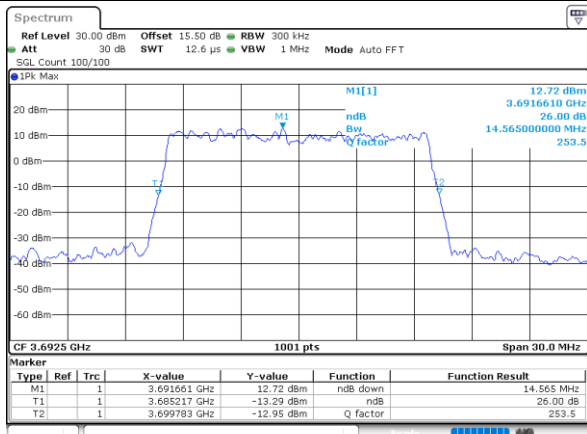

Highest Channel / 5MHz / 64QAM

Date: 20, DEC, 2021 10:56:22

Highest Channel / 10MHz / 64QAM

Date: 20, DEC, 2021 10:58:23

LTE Band 48

Lowest Channel / 15MHz / 64QAM

Date: 24, DEC, 2021 14:32:30

Lowest Channel / 20MHz / 64QAM

Date: 20, DEC, 2021 11:01:06

Middle Channel / 15MHz / 64QAM

Date: 20, DEC, 2021 10:59:45

Middle Channel / 20MHz / 64QAM

Date: 20, DEC, 2021 11:01:46

Highest Channel / 15MHz / 64QAM

Date: 20, DEC, 2021 11:00:25

Highest Channel / 20MHz / 64QAM

Date: 20, DEC, 2021 11:02:26

Occupied Bandwidth

Mode	LTE Band 48 : 99%OBW(MHz)											
BW	1.4MHz		3MHz		5MHz		10MHz		15MHz		20MHz	
Mod.	QPSK	16QAM	QPSK	16QAM	QPSK	16QAM	QPSK	16QAM	QPSK	16QAM	QPSK	16QAM
Lowest CH	-	-	-	-	4.47	4.47	8.99	9.09	13.49	13.37	17.94	17.90
Middle CH	-	-	-	-	4.47	4.50	9.09	9.01	13.46	13.46	17.74	17.86
Highest CH	-	-	-	-	4.51	4.48	9.05	8.99	13.46	13.40	17.86	17.98
Mode	LTE Band 48 : 99%OBW(MHz)											
BW	1.4MHz		3MHz		5MHz		10MHz		15MHz		20MHz	
Mod.	64QAM		64QAM		64QAM		64QAM		64QAM		64QAM	
Lowest CH	-	-	-	-	4.49	-	9.05	-	13.40	-	17.86	-
Middle CH	-	-	-	-	4.46	-	9.01	-	13.43	-	17.82	-
Highest CH	-	-	-	-	4.46	-	9.01	-	13.43	-	17.82	-