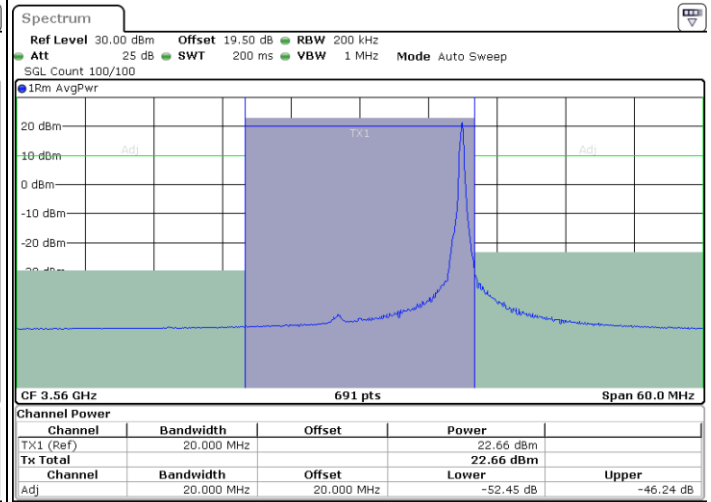

Date: 20.DEC.2021 09:54:57

Blank

LTE Band 48 / 20MHz

64QAM

Lowest Channel / 1RB0

Lowest Channel / 1RBmax

Date: 20.DEC.2021 10:07:49

Date: 20.DEC.2021 10:13:50

Lowest Channel / Full RB

N/A

Date: 20.DEC.2021 10:01:48

Blank

LTE Band 48 / 20MHz

64QAM

Middle Channel / 1RB0

Middle Channel / 1RBmax