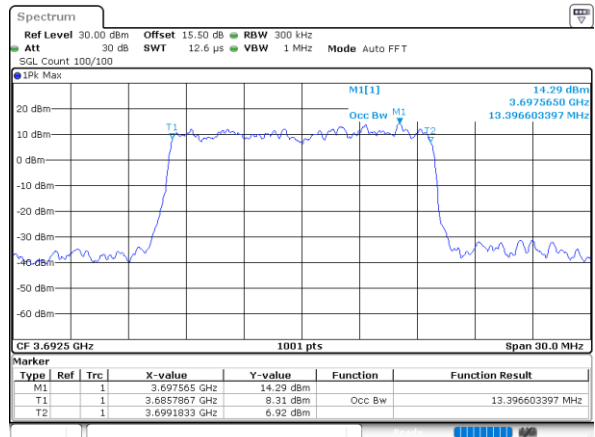

Date: 20, DEC, 2021 10:43:12

Highest Channel / 10MHz / 16QAM

Date: 24, DEC, 2021 14:24:36

LTE Band 48

Lowest Channel / 15MHz / QPSK

Date: 20, DEC, 2021 10:44:52

Lowest Channel / 15MHz / 16QAM

Date: 20, DEC, 2021 10:45:17

Middle Channel / 15MHz / QPSK

Date: 20, DEC, 2021 10:46:31

Middle Channel / 15MHz / 16QAM

Date: 24, DEC, 2021 14:34:31

Highest Channel / 15MHz / QPSK

Date: 20, DEC, 2021 10:48:10

Highest Channel / 15MHz / 16QAM

Date: 24, DEC, 2021 14:35:02

LTE Band 48

Lowest Channel / 20MHz / QPSK

Date: 20, DEC, 2021 10:49:50

Lowest Channel / 20MHz / 16QAM

Date: 20, DEC, 2021 10:50:15

Middle Channel / 20MHz / QPSK

Date: 20, DEC, 2021 10:51:30