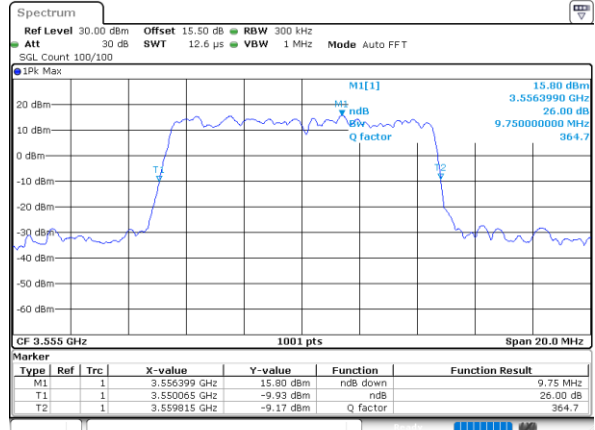

Lowest Channel / 10MHz / 16QAM

Date: 20, DEC, 2021 10:39:33