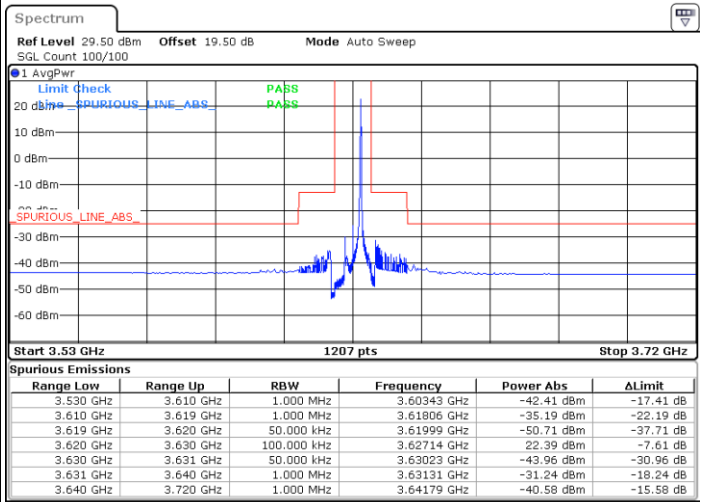

#### Lowest Channel / Full RB

Date: 20. DEC. 2021 01:40:54

#### N/A

Blank

LTE Band 48 / 5MHz

QPSK

Middle Channel / 1RB0

Middle Channel / 1RBmax

Date: 20.DEC.2021 01:32:01

Date: 20.DEC.2021 02:11:59

Middle Channel / Full RB

N/A

Date: 20.DEC.2021 01:52:01

Blank

LTE Band 48 / 5MHz

QPSK

Highest Channel / 1RB0

Highest Channel / 1RBmax

Date: 20.DEC.2021 01:34:14

Date: 20.DEC.2021 02:14:12

Highest Channel / Full RB

N/A

Blank

Date: 20.DEC.2021 01:54:14

LTE Band 48 / 10MHz

QPSK