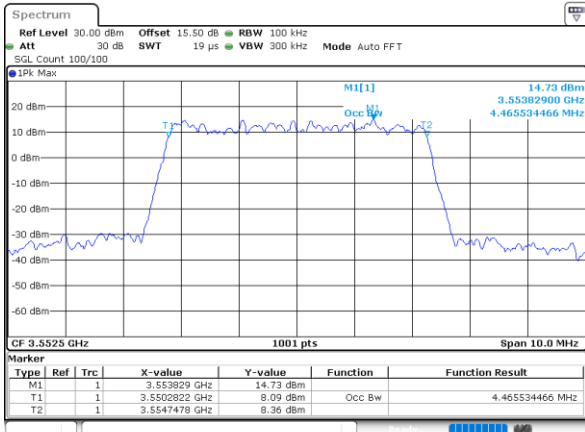

Highest Channel / 20MHz / 64QAM

Date: 20, DEC, 2021 11:02:26

Occupied Bandwidth

Mode	LTE Band 48 : 99%OBW(MHz)											
BW	1.4MHz		3MHz		5MHz		10MHz		15MHz		20MHz	
Mod.	QPSK	16QAM	QPSK	16QAM	QPSK	16QAM	QPSK	16QAM	QPSK	16QAM	QPSK	16QAM
Lowest CH	-	-	-	-	4.47	4.47	8.99	9.09	13.49	13.37	17.94	17.90
Middle CH	-	-	-	-	4.47	4.50	9.09	9.01	13.46	13.46	17.74	17.86
Highest CH	-	-	-	-	4.51	4.48	9.05	8.99	13.46	13.40	17.86	17.98
Mode	LTE Band 48 : 99%OBW(MHz)											
BW	1.4MHz		3MHz		5MHz		10MHz		15MHz		20MHz	
Mod.	64QAM		64QAM		64QAM		64QAM		64QAM		64QAM	
Lowest CH	-	-	-	-	4.49	-	9.05	-	13.40	-	17.86	-
Middle CH	-	-	-	-	4.46	-	9.01	-	13.43	-	17.82	-
Highest CH	-	-	-	-	4.46	-	9.01	-	13.43	-	17.82	-

LTE Band 48

Lowest Channel / 5MHz / QPSK

Date: 24, DEC, 2021 14:10:56

Lowest Channel / 5MHz / 16QAM

Date: 24, DEC, 2021 14:11:29

Middle Channel / 5MHz / QPSK

Date: 24, DEC, 2021 14:13:48

Middle Channel / 5MHz / 16QAM