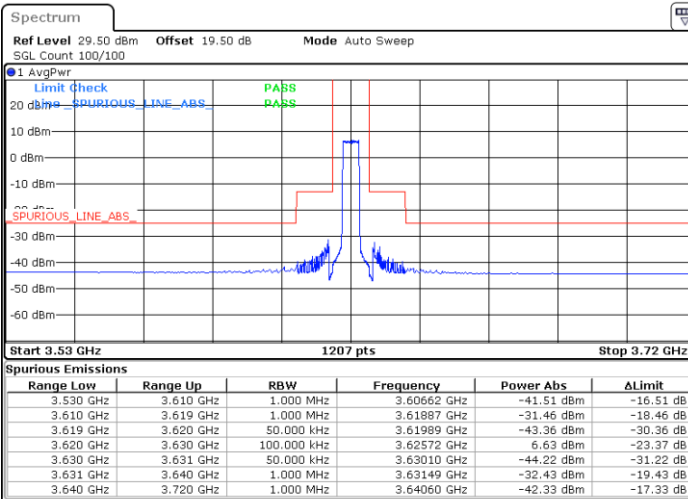

#### Lowest Channel / Full RB

Date: 20. DEC. 2021 01:40:54

#### N/A

Blank

LTE Band 48 / 5MHz

QPSK

Middle Channel / 1RB0

Middle Channel / 1RBmax

Date: 20.DEC.2021 01:32:01

Date: 20.DEC.2021 02:11:59

Middle Channel / Full RB

N/A

Date: 20.DEC.2021 01:52:01

Blank

LTE Band 48 / 5MHz

QPSK

Highest Channel / 1RB0

Highest Channel / 1RBmax

Date: 20.DEC.2021 01:34:14

Date: 20.DEC.2021 02:14:12

Highest Channel / Full RB

N/A

Blank

Date: 20.DEC.2021 01:54:14

LTE Band 48 / 10MHz

QPSK