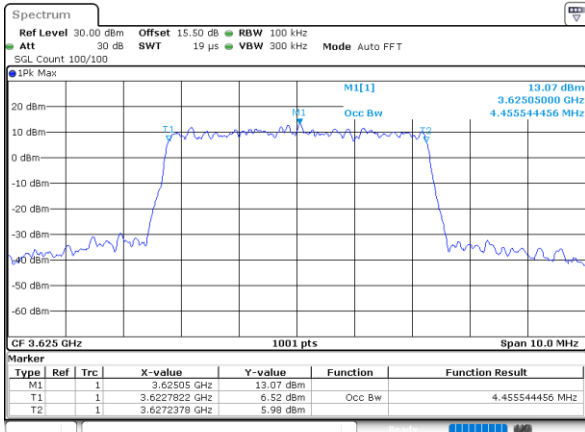

Date: 24, DEC, 2021 14:35:02

LTE Band 48

Lowest Channel / 20MHz / QPSK

Date: 20, DEC, 2021 10:49:50

Lowest Channel / 20MHz / 16QAM

Date: 20, DEC, 2021 10:50:15

Middle Channel / 20MHz / QPSK

Date: 20, DEC, 2021 10:51:30

Middle Channel / 20MHz / 16QAM

Date: 20, DEC, 2021 10:51:54

Highest Channel / 20MHz / QPSK

Date: 20, DEC, 2021 10:53:07

Highest Channel / 20MHz / 16QAM

Date: 24, DEC, 2021 14:47:21

LTE Band 48

Lowest Channel / 5MHz / 64QAM

Lowest Channel / 10MHz / 64QAM

Middle Channel / 5MHz / 64QAM

Middle Channel / 10MHz / 64QAM

Highest Channel / 5MHz / 64QAM

Highest Channel / 10MHz / 64QAM

LTE Band 48

Lowest Channel / 15MHz / 64QAM

Date: 20, DEC, 2021 10:58:49