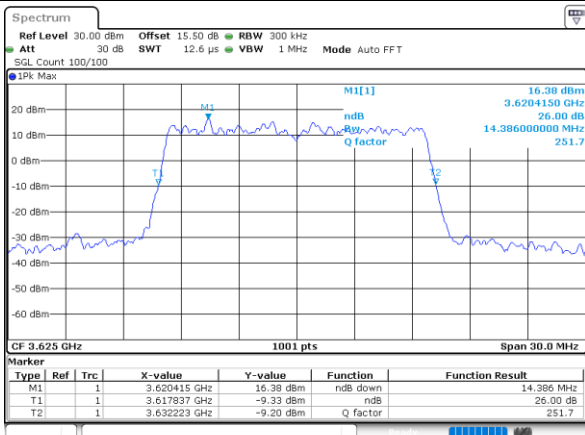

Middle Channel / 15MHz / QPSK

Date: 20, DEC, 2021 10:47:20