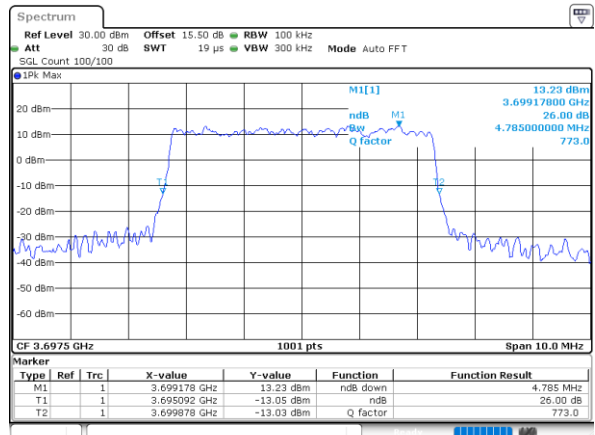

**Highest Channel / 1RB0**

**Highest Channel / 1RBmax**

**Highest Channel / Full RB**

**N/A**

**Blank**

26dB Bandwidth

Mode	LTE Band 48 : 26dB BW(MHz)											
BW	1.4MHz		3MHz		5MHz		10MHz		15MHz		20MHz	
Mod.	QPSK	16QAM	QPSK	16QAM	QPSK	16QAM	QPSK	16QAM	QPSK	16QAM	QPSK	16QAM
Lowest CH	-	-	-	-	4.95	4.86	9.63	9.75	14.36	14.39	18.66	19.18
Middle CH	-	-	-	-	4.97	4.85	9.67	9.77	14.39	14.12	18.70	19.14
Highest CH	-	-	-	-	4.84	4.79	9.61	9.67	14.63	14.30	18.82	18.90
Mode	LTE Band 48 : 26dB BW(MHz)											
BW	1.4MHz		3MHz		5MHz		10MHz		15MHz		20MHz	
Mod.	64QAM		64QAM		64QAM		64QAM		64QAM		64QAM	
Lowest CH	-	-	-	-	4.82	-	9.61	-	14.27	-	18.86	-
Middle CH	-	-	-	-	4.99	-	9.75	-	14.30	-	18.70	-
Highest CH	-	-	-	-	4.78	-	9.73	-	14.57	-	18.86	-

LTE Band 48

Lowest Channel / 5MHz / QPSK

Date: 20, DEC, 2021 10:34:11

Lowest Channel / 5MHz / 16QAM

Date: 20, DEC, 2021 10:34:36

Middle Channel / 5MHz / QPSK

Date: 20, DEC, 2021 10:35:50

Middle Channel / 5MHz / 16QAM

Date: 20, DEC, 2021 10:36:14

Highest Channel / 5MHz / QPSK

Date: 20, DEC, 2021 10:37:28

Highest Channel / 5MHz / 16QAM

Date: 20, DEC, 2021 10:37:53

LTE Band 48

Lowest Channel / 10MHz / QPSK

Date: 20, DEC, 2021 10:39:08