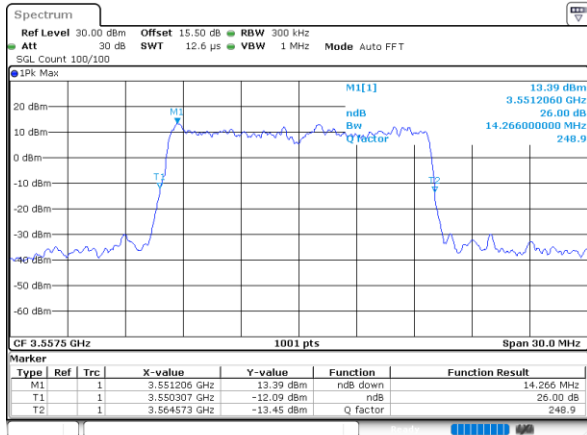

Highest Channel / 5MHz / 64QAM

Date: 20, DEC, 2021 10:56:22

Highest Channel / 10MHz / 64QAM

Date: 20, DEC, 2021 10:58:23

LTE Band 48

Lowest Channel / 15MHz / 64QAM

Date: 24, DEC, 2021 14:32:30

Lowest Channel / 20MHz / 64QAM

Date: 20, DEC, 2021 11:01:06

Middle Channel / 15MHz / 64QAM

Date: 20, DEC, 2021 10:59:45

Middle Channel / 20MHz / 64QAM

Date: 20, DEC, 2021 11:01:46

Highest Channel / 15MHz / 64QAM

Date: 20, DEC, 2021 11:00:25