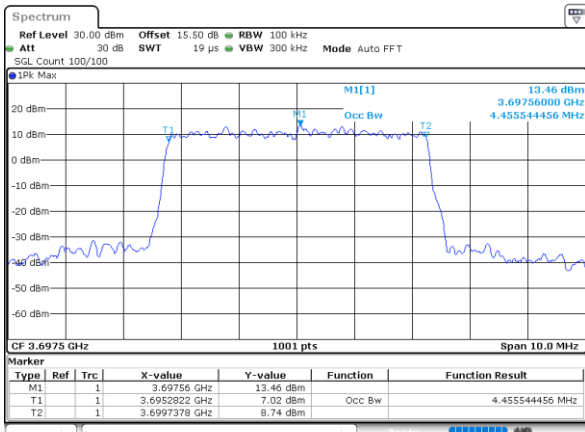

Middle Channel / 20MHz / 16QAM

Date: 20, DEC, 2021 10:51:54

Highest Channel / 20MHz / QPSK

Date: 20, DEC, 2021 10:53:07

Highest Channel / 20MHz / 16QAM

Date: 24, DEC, 2021 14:47:21

LTE Band 48

Lowest Channel / 5MHz / 64QAM

Lowest Channel / 10MHz / 64QAM

Middle Channel / 5MHz / 64QAM

Middle Channel / 10MHz / 64QAM

Highest Channel / 5MHz / 64QAM

Highest Channel / 10MHz / 64QAM

LTE Band 48

Lowest Channel / 15MHz / 64QAM

Date: 20, DEC, 2021 10:58:49

Lowest Channel / 20MHz / 64QAM

Date: 20, DEC, 2021 11:00:50

Middle Channel / 15MHz / 64QAM

Date: 20, DEC, 2021 10:59:29

Middle Channel / 20MHz / 64QAM

Date: 24, DEC, 2021 14:46:34

Highest Channel / 15MHz / 64QAM