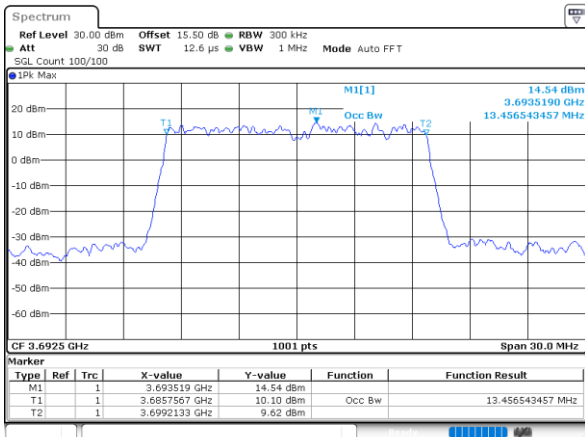

Date: 20, DEC, 2021 10:43:12

Highest Channel / 10MHz / 16QAM

Date: 24, DEC, 2021 14:24:36

LTE Band 48

Lowest Channel / 15MHz / QPSK

Date: 20, DEC, 2021 10:44:52

Lowest Channel / 15MHz / 16QAM

Date: 20, DEC, 2021 10:45:17

Middle Channel / 15MHz / QPSK

Date: 20, DEC, 2021 10:46:31

Middle Channel / 15MHz / 16QAM

Date: 24, DEC, 2021 14:34:31

Highest Channel / 15MHz / QPSK

Date: 20, DEC, 2021 10:48:10

Highest Channel / 15MHz / 16QAM

Date: 24, DEC, 2021 14:35:02

LTE Band 48

Lowest Channel / 20MHz / QPSK

Date: 20, DEC, 2021 10:49:50

Lowest Channel / 20MHz / 16QAM

Date: 20, DEC, 2021 10:50:15

Middle Channel / 20MHz / QPSK

Date: 20, DEC, 2021 10:51:30