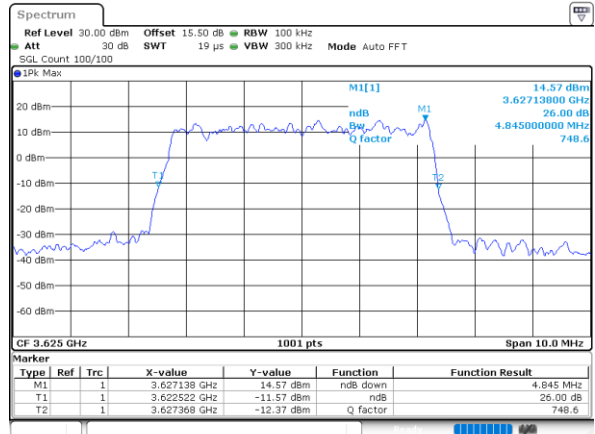

**Highest Channel / 1RB0**

**Highest Channel / 1RBmax**

**Highest Channel / Full RB**

**N/A**

**Blank**

26dB Bandwidth

Mode	LTE Band 48 : 26dB BW(MHz)											
BW	1.4MHz		3MHz		5MHz		10MHz		15MHz		20MHz	
Mod.	QPSK	16QAM	QPSK	16QAM	QPSK	16QAM	QPSK	16QAM	QPSK	16QAM	QPSK	16QAM
Lowest CH	-	-	-	-	4.95	4.86	9.63	9.75	14.36	14.39	18.66	19.18
Middle CH	-	-	-	-	4.97	4.85	9.67	9.77	14.39	14.12	18.70	19.14
Highest CH	-	-	-	-	4.84	4.79	9.61	9.67	14.63	14.30	18.82	18.90
Mode	LTE Band 48 : 26dB BW(MHz)											
BW	1.4MHz		3MHz		5MHz		10MHz		15MHz		20MHz	
Mod.	64QAM		64QAM		64QAM		64QAM		64QAM		64QAM	
Lowest CH	-	-	-	-	4.82	-	9.61	-	14.27	-	18.86	-
Middle CH	-	-	-	-	4.99	-	9.75	-	14.30	-	18.70	-
Highest CH	-	-	-	-	4.78	-	9.73	-	14.57	-	18.86	-

LTE Band 48

Lowest Channel / 5MHz / QPSK

Date: 20, DEC, 2021 10:34:11

Lowest Channel / 5MHz / 16QAM

Date: 20, DEC, 2021 10:34:36

Middle Channel / 5MHz / QPSK

Date: 20, DEC, 2021 10:35:50

Middle Channel / 5MHz / 16QAM

Date: 20, DEC, 2021 10:36:14

Highest Channel / 5MHz / QPSK

Date: 20, DEC, 2021 10:37:28

Highest Channel / 5MHz / 16QAM

Date: 20, DEC, 2021 10:37:53

LTE Band 48

Lowest Channel / 10MHz / QPSK

Date: 20, DEC, 2021 10:39:08