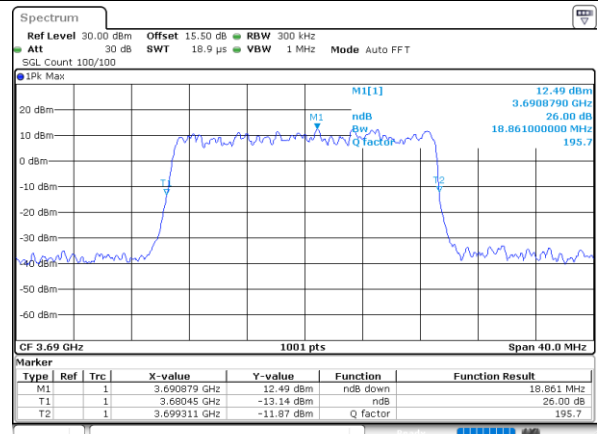

Highest Channel / 5MHz / 64QAM

Date: 20, DEC, 2021 10:56:22

Highest Channel / 10MHz / 64QAM

Date: 20, DEC, 2021 10:58:23

LTE Band 48

Lowest Channel / 15MHz / 64QAM

Date: 24, DEC, 2021 14:32:30

Lowest Channel / 20MHz / 64QAM

Date: 20, DEC, 2021 11:01:06

Middle Channel / 15MHz / 64QAM

Date: 20, DEC, 2021 10:59:45

Middle Channel / 20MHz / 64QAM

Date: 20, DEC, 2021 11:01:46

Highest Channel / 15MHz / 64QAM

Date: 20, DEC, 2021 11:00:25

Highest Channel / 20MHz / 64QAM

Date: 20, DEC, 2021 11:02:26

Occupied Bandwidth

Mode	LTE Band 48 : 99%OBW(MHz)											
BW	1.4MHz		3MHz		5MHz		10MHz		15MHz		20MHz	
Mod.	QPSK	16QAM	QPSK	16QAM	QPSK	16QAM	QPSK	16QAM	QPSK	16QAM	QPSK	16QAM
Lowest CH	-	-	-	-	4.47	4.47	8.99	9.09	13.49	13.37	17.94	17.90
Middle CH	-	-	-	-	4.47	4.50	9.09	9.01	13.46	13.46	17.74	17.86
Highest CH	-	-	-	-	4.51	4.48	9.05	8.99	13.46	13.40	17.86	17.98
Mode	LTE Band 48 : 99%OBW(MHz)											
BW	1.4MHz		3MHz		5MHz		10MHz		15MHz		20MHz	
Mod.	64QAM		64QAM		64QAM		64QAM		64QAM		64QAM	
Lowest CH	-	-	-	-	4.49	-	9.05	-	13.40	-	17.86	-
Middle CH	-	-	-	-	4.46	-	9.01	-	13.43	-	17.82	-
Highest CH	-	-	-	-	4.46	-	9.01	-	13.43	-	17.82	-