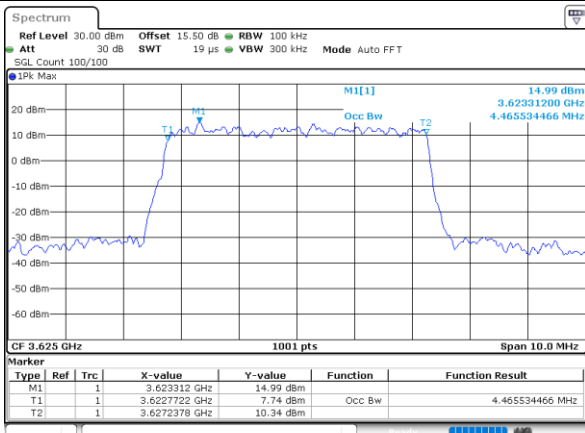

Highest Channel / 20MHz / 64QAM

Date: 20, DEC, 2021 11:02:26

Occupied Bandwidth

Mode	LTE Band 48 : 99%OBW(MHz)											
BW	1.4MHz		3MHz		5MHz		10MHz		15MHz		20MHz	
Mod.	QPSK	16QAM	QPSK	16QAM	QPSK	16QAM	QPSK	16QAM	QPSK	16QAM	QPSK	16QAM
Lowest CH	-	-	-	-	4.47	4.47	8.99	9.09	13.49	13.37	17.94	17.90
Middle CH	-	-	-	-	4.47	4.50	9.09	9.01	13.46	13.46	17.74	17.86
Highest CH	-	-	-	-	4.51	4.48	9.05	8.99	13.46	13.40	17.86	17.98
Mode	LTE Band 48 : 99%OBW(MHz)											
BW	1.4MHz		3MHz		5MHz		10MHz		15MHz		20MHz	
Mod.	64QAM		64QAM		64QAM		64QAM		64QAM		64QAM	
Lowest CH	-	-	-	-	4.49	-	9.05	-	13.40	-	17.86	-
Middle CH	-	-	-	-	4.46	-	9.01	-	13.43	-	17.82	-
Highest CH	-	-	-	-	4.46	-	9.01	-	13.43	-	17.82	-

LTE Band 48

Lowest Channel / 5MHz / QPSK

Date: 24, DEC, 2021 14:10:56

Lowest Channel / 5MHz / 16QAM

Date: 24, DEC, 2021 14:11:29

Middle Channel / 5MHz / QPSK

Date: 24, DEC, 2021 14:13:48

Middle Channel / 5MHz / 16QAM

Date: 24, DEC, 2021 14:13:25

Highest Channel / 5MHz / QPSK

Date: 20, DEC, 2021 10:36:39

Highest Channel / 5MHz / 16QAM

Date: 24, DEC, 2021 14:11:08

LTE Band 48

Lowest Channel / 10MHz / QPSK

Date: 24, DEC, 2021 14:26:00