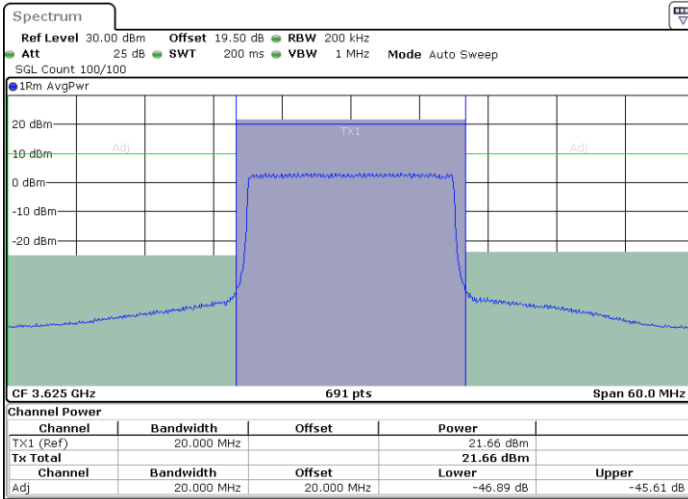

Middle Channel / Full RB

N/A

Date: 20.DEC.2021 10:05:08

Blank