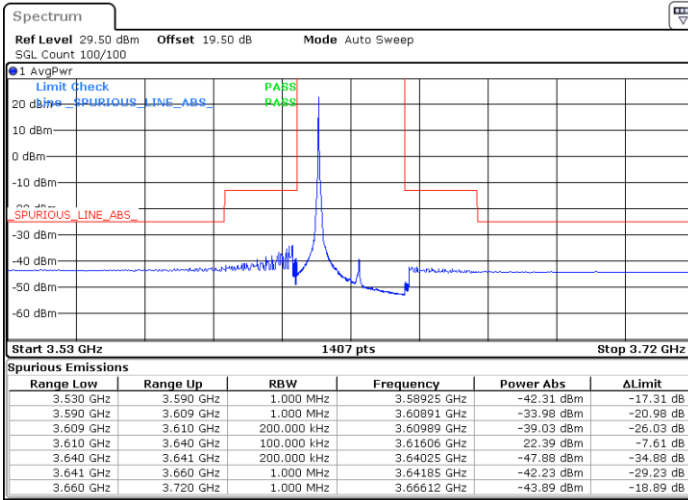

Date: 20.DEC.2021 03:54:08

Blank

LTE Band 48 / 20MHz

QPSK

Lowest Channel / 1RB0

Lowest Channel / 1RBmax

Date: 24.DEC.2021 14:44:28

Date: 20.DEC.2021 05:05:13

Lowest Channel / Full RB

N/A

Date: 20.DEC.2021 04:25:15

Blank

LTE Band 48 / 20MHz

QPSK

Middle Channel / 1RB0

Middle Channel / 1RBmax