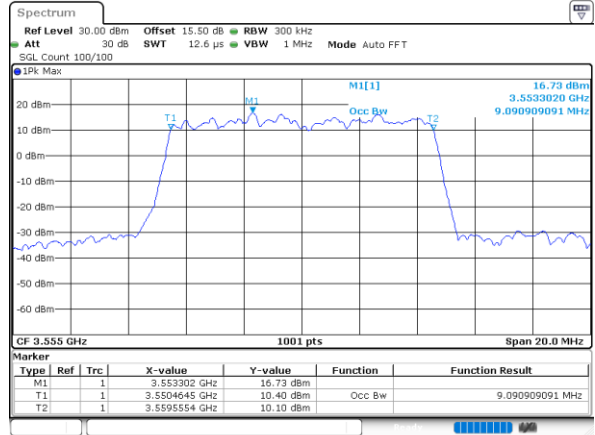

LTE Band 48

Lowest Channel / 5MHz / QPSK

Date: 24, DEC, 2021 14:10:56

Lowest Channel / 5MHz / 16QAM

Date: 24, DEC, 2021 14:11:29

Middle Channel / 5MHz / QPSK

Date: 24, DEC, 2021 14:13:48

Middle Channel / 5MHz / 16QAM

Date: 24, DEC, 2021 14:13:25

Highest Channel / 5MHz / QPSK

Date: 20, DEC, 2021 10:36:39

Highest Channel / 5MHz / 16QAM

Date: 24, DEC, 2021 14:11:08

LTE Band 48

Lowest Channel / 10MHz / QPSK

Date: 24, DEC, 2021 14:26:00

Lowest Channel / 10MHz / 16QAM

Date: 20, DEC, 2021 10:38:43

Middle Channel / 10MHz / QPSK

Date: 20, DEC, 2021 10:39:58

Middle Channel / 10MHz / 16QAM

Date: 20, DEC, 2021 10:40:22

Highest Channel / 10MHz / QPSK