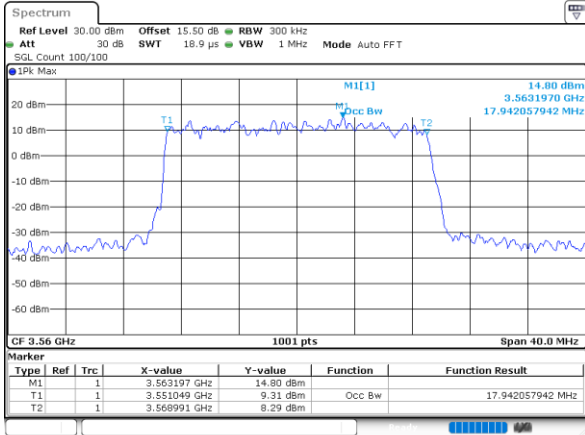

Date: 20, DEC, 2021 10:43:12

Highest Channel / 10MHz / 16QAM

Date: 24, DEC, 2021 14:24:36

LTE Band 48

Lowest Channel / 15MHz / QPSK

Date: 20, DEC, 2021 10:44:52

Lowest Channel / 15MHz / 16QAM

Date: 20, DEC, 2021 10:45:17

Middle Channel / 15MHz / QPSK

Date: 20, DEC, 2021 10:46:31

Middle Channel / 15MHz / 16QAM

Date: 24, DEC, 2021 14:34:31

Highest Channel / 15MHz / QPSK

Date: 20, DEC, 2021 10:48:10

Highest Channel / 15MHz / 16QAM

Date: 24, DEC, 2021 14:35:02

LTE Band 48

Lowest Channel / 20MHz / QPSK

Date: 20, DEC, 2021 10:49:50

Lowest Channel / 20MHz / 16QAM

Date: 20, DEC, 2021 10:50:15

Middle Channel / 20MHz / QPSK

Date: 20, DEC, 2021 10:51:30