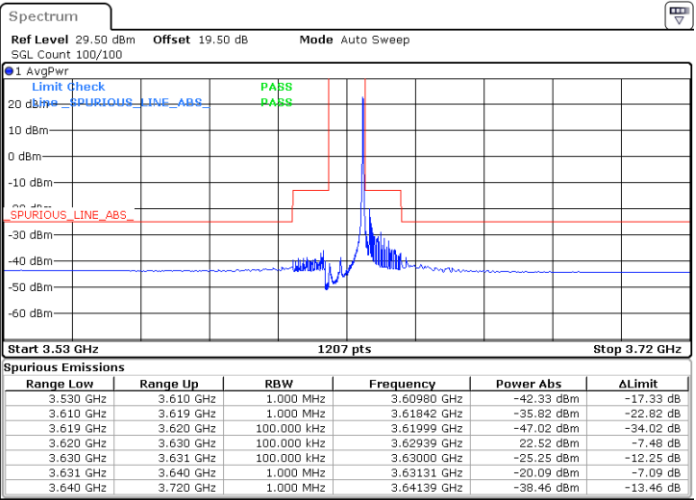

Date: 20.DEC.2021 01:34:14

Date: 20.DEC.2021 02:14:12

Highest Channel / Full RB

N/A

Blank

Date: 20.DEC.2021 01:54:14

LTE Band 48 / 10MHz

QPSK

Lowest Channel / 1RB0

Lowest Channel / 1RBmax

Date: 20.DEC.2021 02:25:20

Date: 20.DEC.2021 03:05:21

Lowest Channel / Full RB

N/A

Date: 20.DEC.2021 02:45:22

Blank

LTE Band 48 / 10MHz

QPSK

MiddleChannel / 1RB0

Middle Channel / 1RBmax

Date: 20.DEC.2021 02:27:33

Date: 20.DEC.2021 03:07:34

Middle Channel / Full RB

N/A

Date: 20.DEC.2021 02:47:36

Blank

LTE Band 48 / 10MHz

QPSK

Highest Channel / 1RB0

Highest Channel / 1RBmax

Date: 20.DEC.2021 02:38:43

Date: 20.DEC.2021 03:18:39