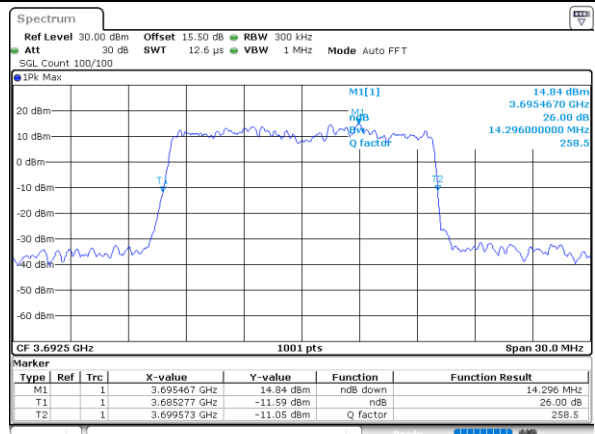

Date: 20, DEC, 2021 10:44:02

Highest Channel / 10MHz / 16QAM

Date: 20, DEC, 2021 10:44:27

LTE Band 48

Lowest Channel / 15MHz / QPSK

Date: 24, DEC, 2021 14:31:52

Lowest Channel / 15MHz / 16QAM

Date: 24, DEC, 2021 14:32:16

Middle Channel / 15MHz / QPSK

Date: 20, DEC, 2021 10:47:20

Middle Channel / 15MHz / 16QAM

Date: 20, DEC, 2021 10:47:45

Highest Channel / 15MHz / QPSK

Date: 20, DEC, 2021 10:49:00

Highest Channel / 15MHz / 16QAM

Date: 20, DEC, 2021 10:49:24

LTE Band 48

Lowest Channel / 20MHz / QPSK

Date: 20, DEC, 2021 10:50:40

Lowest Channel / 20MHz / 16QAM

Date: 20, DEC, 2021 10:51:05

Middle Channel / 20MHz / QPSK

Date: 20, DEC, 2021 10:52:18