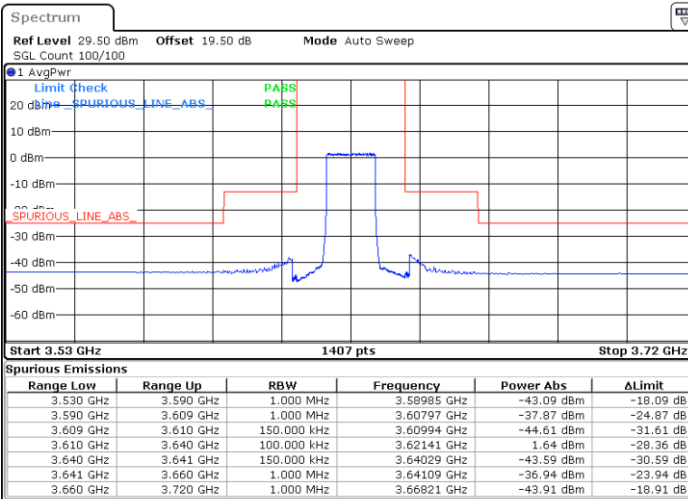

Date: 20.DEC.2021 03:20:53

Date: 20.DEC.2021 04:00:48

Lowest Channel / Full RB

N/A

Date: 20.DEC.2021 03:40:50

Blank

LTE Band 48 / 15MHz

QPSK

Middle Channel / 1RB0

Middle Channel / 1RBmax

Date: 20.DEC.2021 03:31:58

Date: 20.DEC.2021 04:11:53

Middle Channel / Full RB

N/A

Date: 20.DEC.2021 03:51:55

Blank

LTE Band 48 / 15MHz

QPSK

Highest Channel / 1RB0

Highest Channel / 1RBmax

Date: 20.DEC.2021 03:34:11

Date: 20.DEC.2021 10:28:51

Highest Channel / Full RB

N/A

Date: 20.DEC.2021 03:54:08

Blank

LTE Band 48 / 20MHz

QPSK

Lowest Channel / 1RB0

Lowest Channel / 1RBmax

Date: 24.DEC.2021 14:44:28

Date: 20.DEC.2021 05:05:13