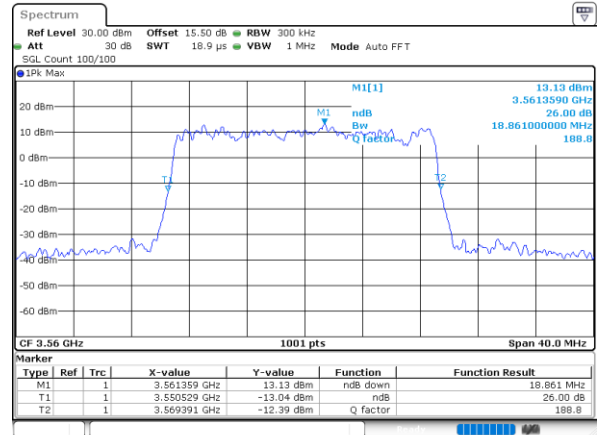

Highest Channel / 5MHz / 64QAM

Date: 20, DEC, 2021 10:56:22

Highest Channel / 10MHz / 64QAM

Date: 20, DEC, 2021 10:58:23

LTE Band 48

Lowest Channel / 15MHz / 64QAM

Date: 24, DEC, 2021 14:32:30

Lowest Channel / 20MHz / 64QAM

Date: 20, DEC, 2021 11:01:06

Middle Channel / 15MHz / 64QAM

Date: 20, DEC, 2021 10:59:45

Middle Channel / 20MHz / 64QAM

Date: 20, DEC, 2021 11:01:46

Highest Channel / 15MHz / 64QAM

Date: 20, DEC, 2021 11:00:25