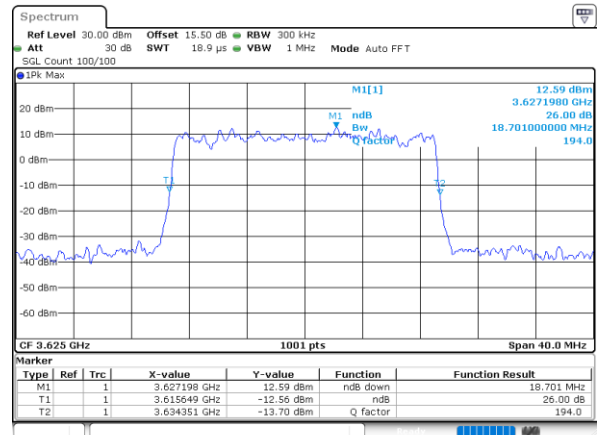

Middle Channel / 20MHz / 64QAM

Date: 20, DEC, 2021 11:01:46