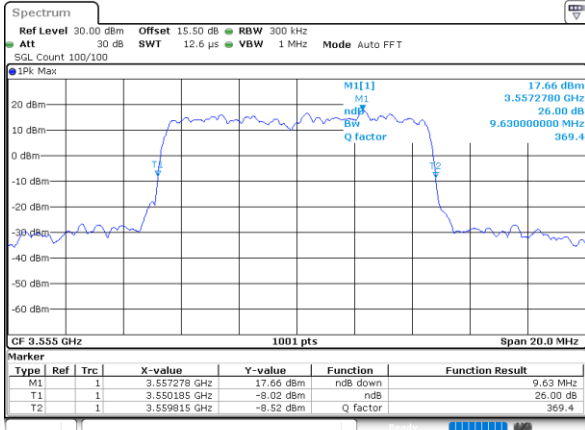

Date: 20, DEC, 2021 10:36:14

Highest Channel / 5MHz / QPSK

Date: 20, DEC, 2021 10:37:28

Highest Channel / 5MHz / 16QAM

Date: 20, DEC, 2021 10:37:53

LTE Band 48

Lowest Channel / 10MHz / QPSK

Date: 20, DEC, 2021 10:39:08