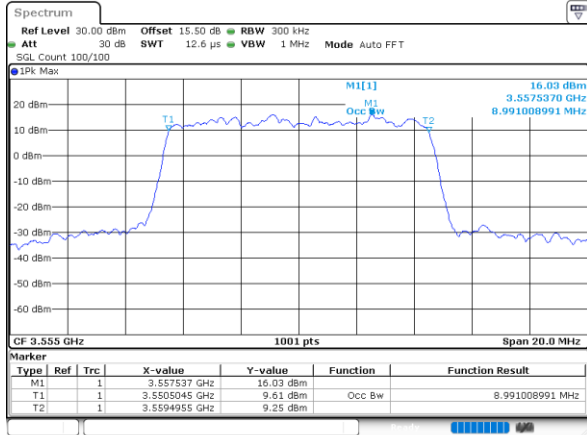

LTE Band 48

Lowest Channel / 5MHz / QPSK

Date: 24, DEC, 2021 14:10:56

Lowest Channel / 5MHz / 16QAM

Date: 24, DEC, 2021 14:11:29

Middle Channel / 5MHz / QPSK

Date: 24, DEC, 2021 14:13:48

Middle Channel / 5MHz / 16QAM

Date: 24, DEC, 2021 14:13:25

Highest Channel / 5MHz / QPSK

Date: 20, DEC, 2021 10:36:39

Highest Channel / 5MHz / 16QAM

Date: 24, DEC, 2021 14:11:08

LTE Band 48

Lowest Channel / 10MHz / QPSK

Date: 24, DEC, 2021 14:26:00