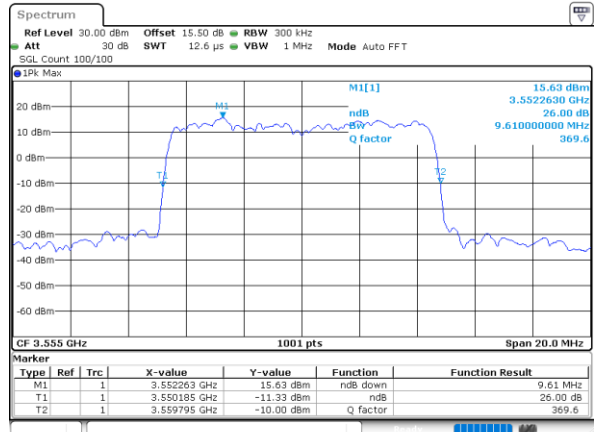

Lowest Channel / 10MHz / 64QAM

Date: 20, DEC, 2021 10:57:03