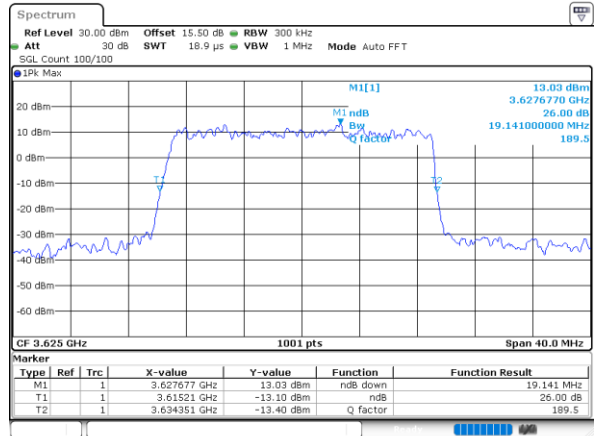

Date: 20, DEC, 2021 10:49:24

LTE Band 48

Lowest Channel / 20MHz / QPSK

Date: 20, DEC, 2021 10:50:40

Lowest Channel / 20MHz / 16QAM

Date: 20, DEC, 2021 10:51:05

Middle Channel / 20MHz / QPSK

Date: 20, DEC, 2021 10:52:18

Middle Channel / 20MHz / 16QAM

Date: 20, DEC, 2021 10:52:43

Highest Channel / 20MHz / QPSK

Date: 20, DEC, 2021 10:53:57

Highest Channel / 20MHz / 16QAM

Date: 20, DEC, 2021 10:54:22

LTE Band 48

Lowest Channel / 5MHz / 64QAM