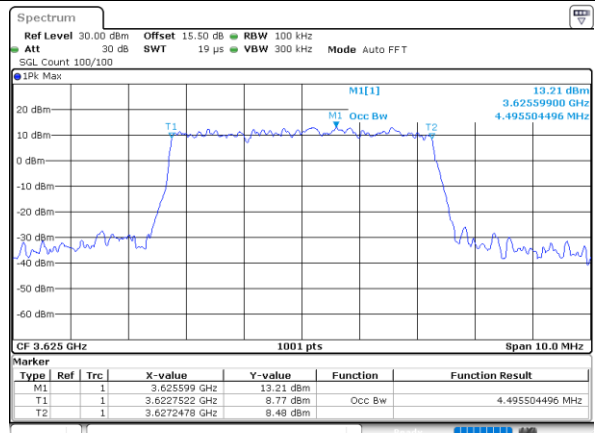

Highest Channel / 20MHz / 64QAM

Date: 20, DEC, 2021 11:02:26

Occupied Bandwidth

Mode	LTE Band 48 : 99%OBW(MHz)											
BW	1.4MHz		3MHz		5MHz		10MHz		15MHz		20MHz	
Mod.	QPSK	16QAM	QPSK	16QAM	QPSK	16QAM	QPSK	16QAM	QPSK	16QAM	QPSK	16QAM
Lowest CH	-	-	-	-	4.47	4.47	8.99	9.09	13.49	13.37	17.94	17.90
Middle CH	-	-	-	-	4.47	4.50	9.09	9.01	13.46	13.46	17.74	17.86
Highest CH	-	-	-	-	4.51	4.48	9.05	8.99	13.46	13.40	17.86	17.98
Mode	LTE Band 48 : 99%OBW(MHz)											
BW	1.4MHz		3MHz		5MHz		10MHz		15MHz		20MHz	
Mod.	64QAM		64QAM		64QAM		64QAM		64QAM		64QAM	
Lowest CH	-	-	-	-	4.49	-	9.05	-	13.40	-	17.86	-
Middle CH	-	-	-	-	4.46	-	9.01	-	13.43	-	17.82	-
Highest CH	-	-	-	-	4.46	-	9.01	-	13.43	-	17.82	-

LTE Band 48

Lowest Channel / 5MHz / QPSK

Date: 24, DEC, 2021 14:10:56

Lowest Channel / 5MHz / 16QAM

Date: 24, DEC, 2021 14:11:29

Middle Channel / 5MHz / QPSK

Date: 24, DEC, 2021 14:13:48

Middle Channel / 5MHz / 16QAM

Date: 24, DEC, 2021 14:13:25

Highest Channel / 5MHz / QPSK

Date: 20, DEC, 2021 10:36:39

Highest Channel / 5MHz / 16QAM

Date: 24, DEC, 2021 14:11:08

LTE Band 48

Lowest Channel / 10MHz / QPSK

Date: 24, DEC, 2021 14:26:00