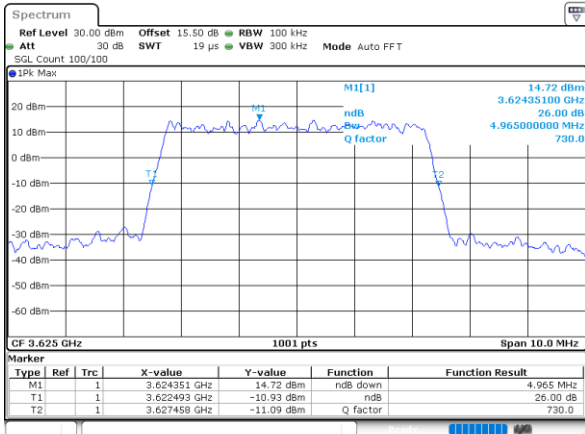

**Highest Channel / 1RB0**

**Highest Channel / 1RBmax**

**Highest Channel / Full RB**

**N/A**

**Blank**

26dB Bandwidth

Mode	LTE Band 48 : 26dB BW(MHz)											
BW	1.4MHz		3MHz		5MHz		10MHz		15MHz		20MHz	
Mod.	QPSK	16QAM	QPSK	16QAM	QPSK	16QAM	QPSK	16QAM	QPSK	16QAM	QPSK	16QAM
Lowest CH	-	-	-	-	4.95	4.86	9.63	9.75	14.36	14.39	18.66	19.18
Middle CH	-	-	-	-	4.97	4.85	9.67	9.77	14.39	14.12	18.70	19.14
Highest CH	-	-	-	-	4.84	4.79	9.61	9.67	14.63	14.30	18.82	18.90
Mode	LTE Band 48 : 26dB BW(MHz)											
BW	1.4MHz		3MHz		5MHz		10MHz		15MHz		20MHz	
Mod.	64QAM		64QAM		64QAM		64QAM		64QAM		64QAM	
Lowest CH	-	-	-	-	4.82	-	9.61	-	14.27	-	18.86	-
Middle CH	-	-	-	-	4.99	-	9.75	-	14.30	-	18.70	-
Highest CH	-	-	-	-	4.78	-	9.73	-	14.57	-	18.86	-

LTE Band 48

Lowest Channel / 5MHz / QPSK

Date: 20, DEC, 2021 10:34:11

Lowest Channel / 5MHz / 16QAM

Date: 20, DEC, 2021 10:34:36

Middle Channel / 5MHz / QPSK

Date: 20, DEC, 2021 10:35:50

Middle Channel / 5MHz / 16QAM

Date: 20, DEC, 2021 10:36:14

Highest Channel / 5MHz / QPSK

Date: 20, DEC, 2021 10:37:28

Highest Channel / 5MHz / 16QAM

Date: 20, DEC, 2021 10:37:53

LTE Band 48

Lowest Channel / 10MHz / QPSK

Date: 20, DEC, 2021 10:39:08