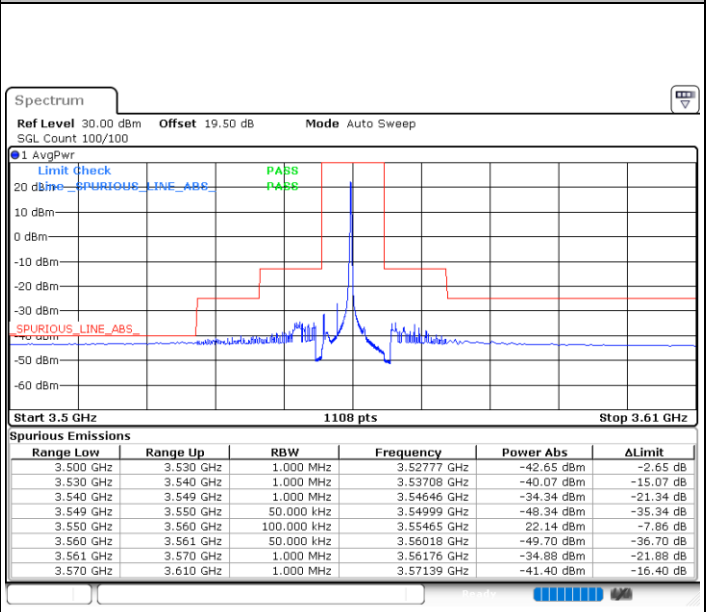

Lowest Channel / 1RBmax

Date: 20. DEC. 2021 02:00:54