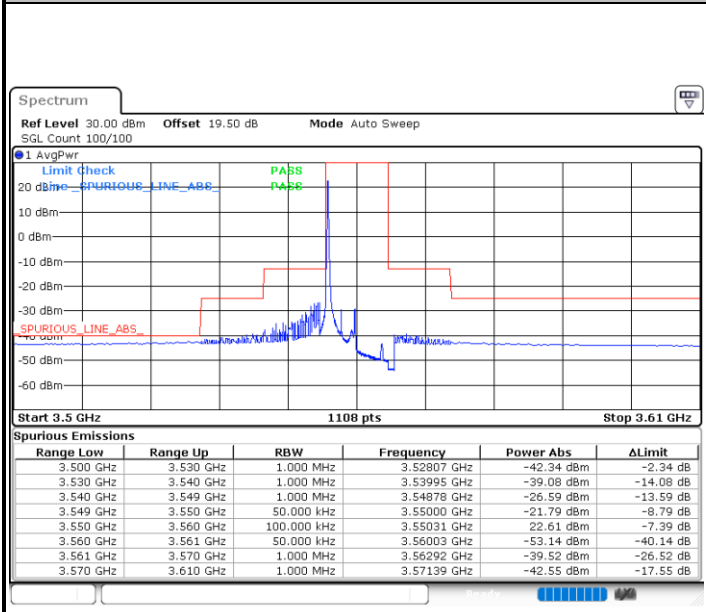

Conducted Band Edge

LTE Band 48 / 5MHz

QPSK

Lowest Channel / 1RB0

Date: 20. DEC. 2021 01:20:54