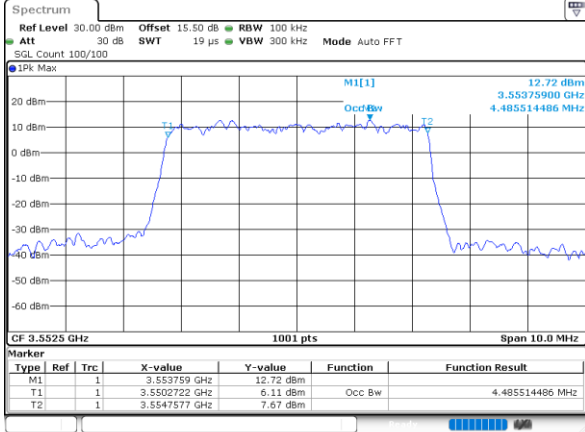

Middle Channel / 20MHz / 16QAM

Date: 20, DEC, 2021 10:51:54

Highest Channel / 20MHz / QPSK

Date: 20, DEC, 2021 10:53:07

Highest Channel / 20MHz / 16QAM

Date: 24, DEC, 2021 14:47:21

LTE Band 48

Lowest Channel / 5MHz / 64QAM

Lowest Channel / 10MHz / 64QAM

Middle Channel / 5MHz / 64QAM

Middle Channel / 10MHz / 64QAM

Highest Channel / 5MHz / 64QAM

Highest Channel / 10MHz / 64QAM

LTE Band 48

Lowest Channel / 15MHz / 64QAM

Date: 20, DEC, 2021 10:58:49