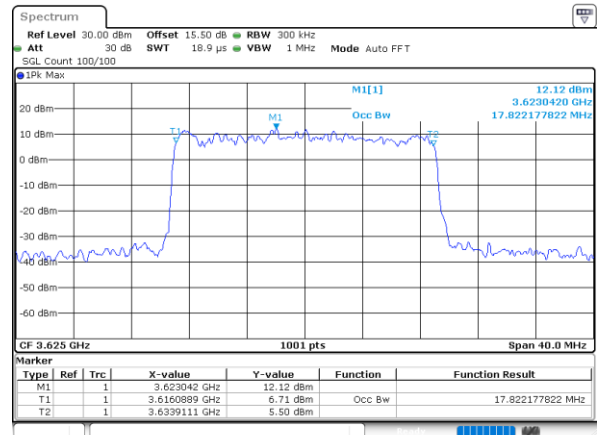

Lowest Channel / 20MHz / 64QAM

Date: 20, DEC, 2021 11:00:50

Middle Channel / 15MHz / 64QAM

Date: 20, DEC, 2021 10:59:29

Middle Channel / 20MHz / 64QAM

Date: 24, DEC, 2021 14:46:34

Highest Channel / 15MHz / 64QAM

Date: 20, DEC, 2021 11:00:10

Highest Channel / 20MHz / 64QAM

Date: 20, DEC, 2021 11:02:11