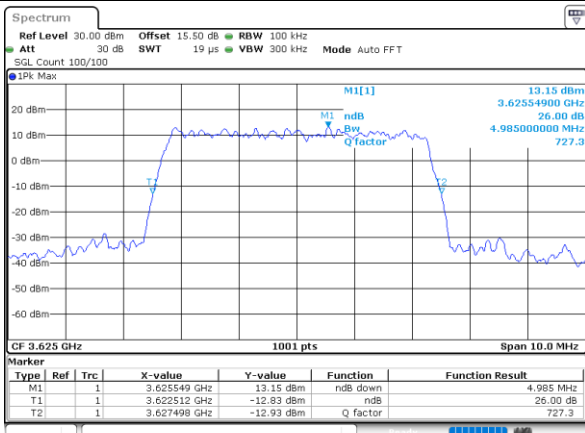

Date: 20, DEC, 2021 10:49:24

LTE Band 48

Lowest Channel / 20MHz / QPSK

Date: 20, DEC, 2021 10:50:40

Lowest Channel / 20MHz / 16QAM

Date: 20, DEC, 2021 10:51:05

Middle Channel / 20MHz / QPSK

Date: 20, DEC, 2021 10:52:18

Middle Channel / 20MHz / 16QAM

Date: 20, DEC, 2021 10:52:43

Highest Channel / 20MHz / QPSK

Date: 20, DEC, 2021 10:53:57

Highest Channel / 20MHz / 16QAM

Date: 20, DEC, 2021 10:54:22

LTE Band 48

Lowest Channel / 5MHz / 64QAM

Date: 20, DEC, 2021 10:55:03

Lowest Channel / 10MHz / 64QAM

Date: 20, DEC, 2021 10:57:03

Middle Channel / 5MHz / 64QAM

Date: 20, DEC, 2021 10:55:43

Middle Channel / 10MHz / 64QAM

Date: 20, DEC, 2021 10:57:43

Highest Channel / 5MHz / 64QAM

Date: 20, DEC, 2021 10:56:22

Highest Channel / 10MHz / 64QAM

Date: 20, DEC, 2021 10:58:23

LTE Band 48

Lowest Channel / 15MHz / 64QAM

Date: 24, DEC, 2021 14:32:30

Lowest Channel / 20MHz / 64QAM