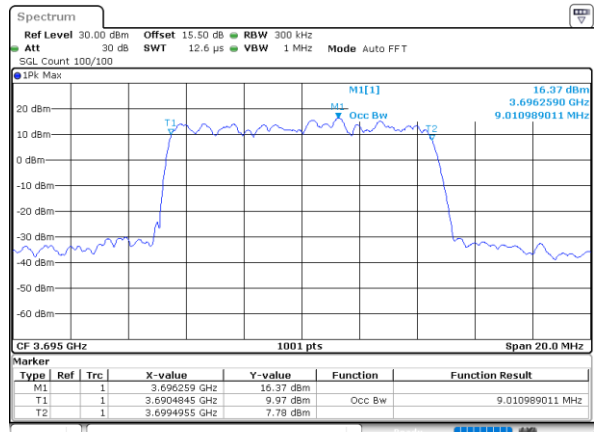

Middle Channel / 20MHz / 16QAM

Date: 20, DEC, 2021 10:51:54

Highest Channel / 20MHz / QPSK

Date: 20, DEC, 2021 10:53:07

Highest Channel / 20MHz / 16QAM

Date: 24, DEC, 2021 14:47:21

LTE Band 48

Lowest Channel / 5MHz / 64QAM

Lowest Channel / 10MHz / 64QAM

Middle Channel / 5MHz / 64QAM

Middle Channel / 10MHz / 64QAM

Highest Channel / 5MHz / 64QAM

Highest Channel / 10MHz / 64QAM

LTE Band 48

Lowest Channel / 15MHz / 64QAM

Date: 20, DEC, 2021 10:58:49

Lowest Channel / 20MHz / 64QAM

Date: 20, DEC, 2021 11:00:50

Middle Channel / 15MHz / 64QAM

Date: 20, DEC, 2021 10:59:29

Middle Channel / 20MHz / 64QAM

Date: 24, DEC, 2021 14:46:34

Highest Channel / 15MHz / 64QAM