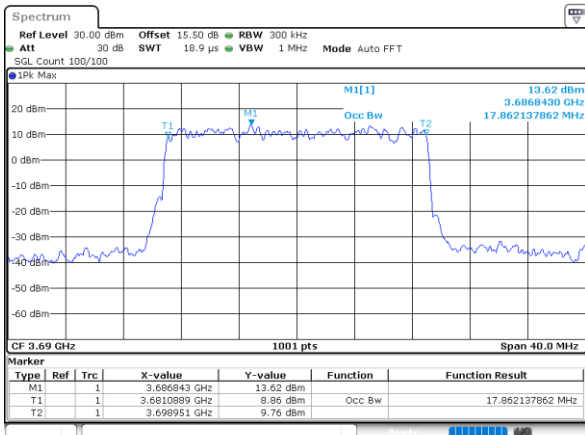

Date: 24, DEC, 2021 14:35:02

LTE Band 48

Lowest Channel / 20MHz / QPSK

Date: 20, DEC, 2021 10:49:50

Lowest Channel / 20MHz / 16QAM

Date: 20, DEC, 2021 10:50:15

Middle Channel / 20MHz / QPSK

Date: 20, DEC, 2021 10:51:30

Middle Channel / 20MHz / 16QAM

Date: 20, DEC, 2021 10:51:54

Highest Channel / 20MHz / QPSK

Date: 20, DEC, 2021 10:53:07

Highest Channel / 20MHz / 16QAM

Date: 24, DEC, 2021 14:47:21

LTE Band 48

Lowest Channel / 5MHz / 64QAM