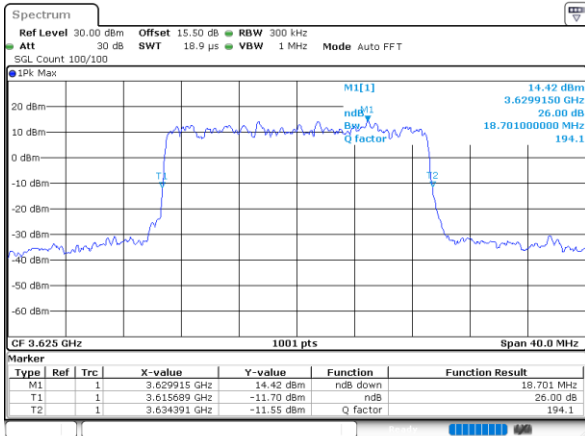

Date: 20, DEC, 2021 10:49:24

LTE Band 48

Lowest Channel / 20MHz / QPSK

Date: 20, DEC, 2021 10:50:40

Lowest Channel / 20MHz / 16QAM

Date: 20, DEC, 2021 10:51:05

Middle Channel / 20MHz / QPSK

Date: 20, DEC, 2021 10:52:18

Middle Channel / 20MHz / 16QAM

Date: 20, DEC, 2021 10:52:43

Highest Channel / 20MHz / QPSK

Date: 20, DEC, 2021 10:53:57

Highest Channel / 20MHz / 16QAM

Date: 20, DEC, 2021 10:54:22

LTE Band 48

Lowest Channel / 5MHz / 64QAM