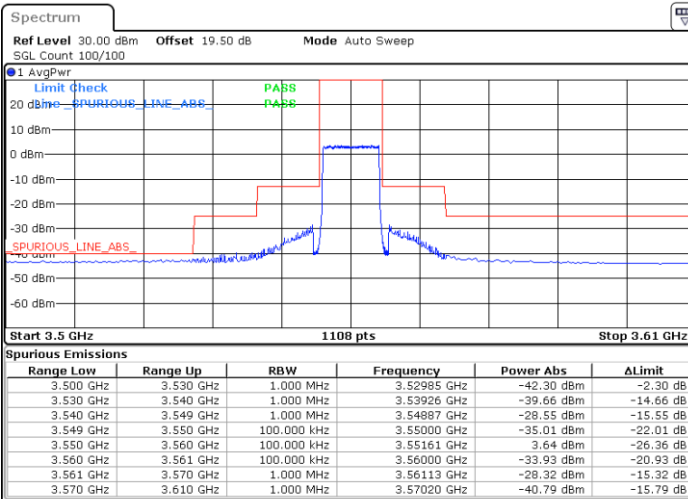

Date: 20.DEC.2021 01:34:14

Date: 20.DEC.2021 02:14:12

Highest Channel / Full RB

N/A

Blank

Date: 20.DEC.2021 01:54:14

LTE Band 48 / 10MHz

QPSK

Lowest Channel / 1RB0

Lowest Channel / 1RBmax

Date: 20.DEC.2021 02:25:20

Date: 20.DEC.2021 03:05:21

Lowest Channel / Full RB

N/A

Date: 20.DEC.2021 02:45:22

Blank

LTE Band 48 / 10MHz

QPSK

MiddleChannel / 1RB0

Middle Channel / 1RBmax

Date: 20.DEC.2021 02:27:33

Date: 20.DEC.2021 03:07:34

Middle Channel / Full RB

N/A

Date: 20.DEC.2021 02:47:36

Blank

LTE Band 48 / 10MHz

QPSK

Highest Channel / 1RB0

Highest Channel / 1RBmax

Date: 20.DEC.2021 02:38:43

Date: 20.DEC.2021 03:18:39