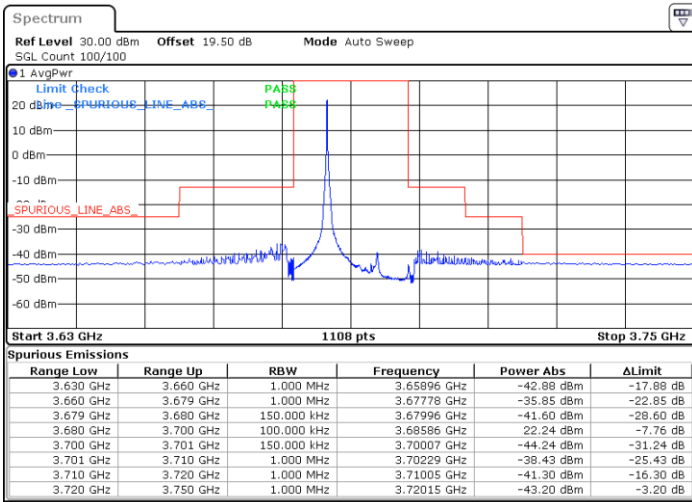

Date: 20.DEC.2021 03:20:53

Date: 20.DEC.2021 04:00:48

Lowest Channel / Full RB

N/A

Date: 20.DEC.2021 03:40:50

Blank

LTE Band 48 / 15MHz

QPSK

Middle Channel / 1RB0

Middle Channel / 1RBmax

Date: 20.DEC.2021 03:31:58

Date: 20.DEC.2021 04:11:53

Middle Channel / Full RB

N/A

Date: 20.DEC.2021 03:51:55

Blank

LTE Band 48 / 15MHz

QPSK

Highest Channel / 1RB0

Highest Channel / 1RBmax

Date: 20.DEC.2021 03:34:11

Date: 20.DEC.2021 10:28:51

Highest Channel / Full RB

N/A

Date: 20.DEC.2021 03:54:08

Blank

LTE Band 48 / 20MHz

QPSK

Lowest Channel / 1RB0

Lowest Channel / 1RBmax

Date: 24.DEC.2021 14:44:28

Date: 20.DEC.2021 05:05:13