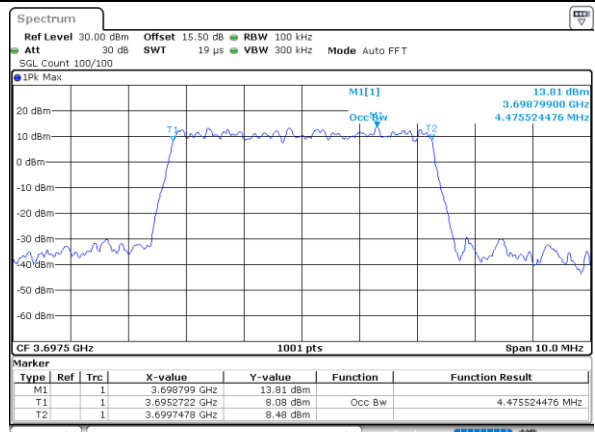

LTE Band 48

Lowest Channel / 5MHz / QPSK

Date: 24, DEC, 2021 14:10:56

Lowest Channel / 5MHz / 16QAM

Date: 24, DEC, 2021 14:11:29

Middle Channel / 5MHz / QPSK

Date: 24, DEC, 2021 14:13:48

Middle Channel / 5MHz / 16QAM

Date: 24, DEC, 2021 14:13:25

Highest Channel / 5MHz / QPSK

Date: 20, DEC, 2021 10:36:39

Highest Channel / 5MHz / 16QAM

Date: 24, DEC, 2021 14:11:08

LTE Band 48

Lowest Channel / 10MHz / QPSK

Date: 24, DEC, 2021 14:26:00