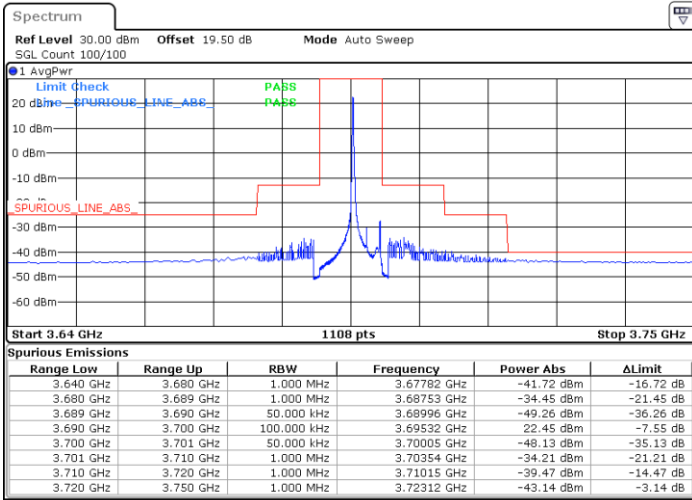

#### N/A

Blank

LTE Band 48 / 5MHz

QPSK

Middle Channel / 1RB0

Middle Channel / 1RBmax

Date: 20.DEC.2021 01:32:01

Date: 20.DEC.2021 02:11:59

Middle Channel / Full RB

N/A

Date: 20.DEC.2021 01:52:01

Blank

LTE Band 48 / 5MHz

QPSK

Highest Channel / 1RB0

Highest Channel / 1RBmax

Date: 20.DEC.2021 01:34:14

Date: 20.DEC.2021 02:14:12

Highest Channel / Full RB

N/A

Blank

Date: 20.DEC.2021 01:54:14

LTE Band 48 / 10MHz

QPSK