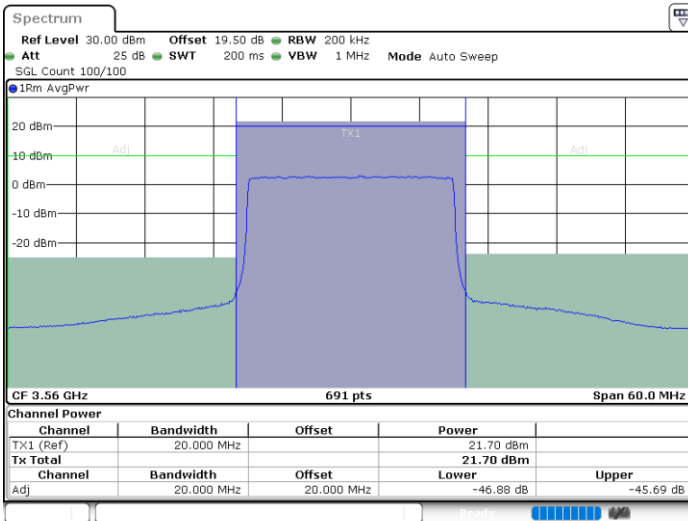

Lowest Channel / Full RB

N/A

Date: 20.DEC.2021 10:01:48

Blank