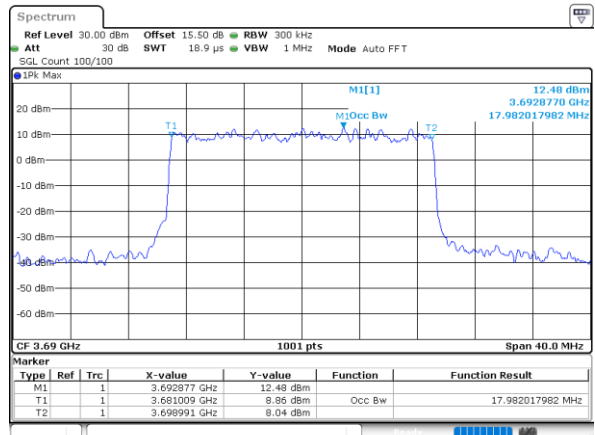

Date: 24, DEC, 2021 14:35:02

LTE Band 48

Lowest Channel / 20MHz / QPSK

Date: 20, DEC, 2021 10:49:50

Lowest Channel / 20MHz / 16QAM

Date: 20, DEC, 2021 10:50:15

Middle Channel / 20MHz / QPSK

Date: 20, DEC, 2021 10:51:30

Middle Channel / 20MHz / 16QAM

Date: 20, DEC, 2021 10:51:54

Highest Channel / 20MHz / QPSK

Date: 20, DEC, 2021 10:53:07

Highest Channel / 20MHz / 16QAM

Date: 24, DEC, 2021 14:47:21

LTE Band 48

Lowest Channel / 5MHz / 64QAM

Lowest Channel / 10MHz / 64QAM

Middle Channel / 5MHz / 64QAM

Middle Channel / 10MHz / 64QAM

Highest Channel / 5MHz / 64QAM

Highest Channel / 10MHz / 64QAM

LTE Band 48

Lowest Channel / 15MHz / 64QAM

Date: 20, DEC, 2021 10:58:49