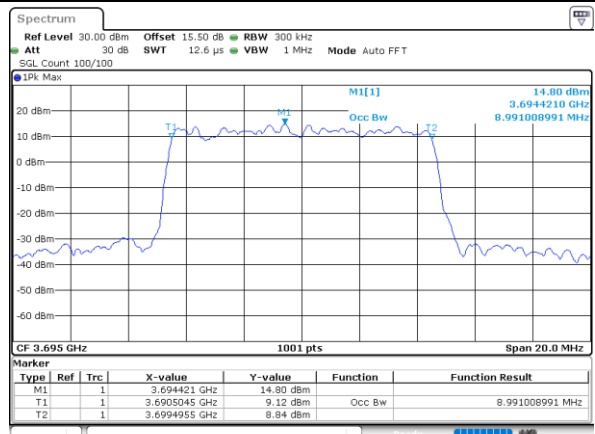

Date: 24, DEC, 2021 14:13:25

Highest Channel / 5MHz / QPSK

Date: 20, DEC, 2021 10:36:39

Highest Channel / 5MHz / 16QAM

Date: 24, DEC, 2021 14:11:08

LTE Band 48

Lowest Channel / 10MHz / QPSK

Date: 24, DEC, 2021 14:26:00

Lowest Channel / 10MHz / 16QAM

Date: 20, DEC, 2021 10:38:43

Middle Channel / 10MHz / QPSK

Date: 20, DEC, 2021 10:39:58

Middle Channel / 10MHz / 16QAM

Date: 20, DEC, 2021 10:40:22

Highest Channel / 10MHz / QPSK

Date: 20, DEC, 2021 10:43:12

Highest Channel / 10MHz / 16QAM

Date: 24, DEC, 2021 14:24:36

LTE Band 48

Lowest Channel / 15MHz / QPSK

Date: 20, DEC, 2021 10:44:52

Lowest Channel / 15MHz / 16QAM

Date: 20, DEC, 2021 10:45:17