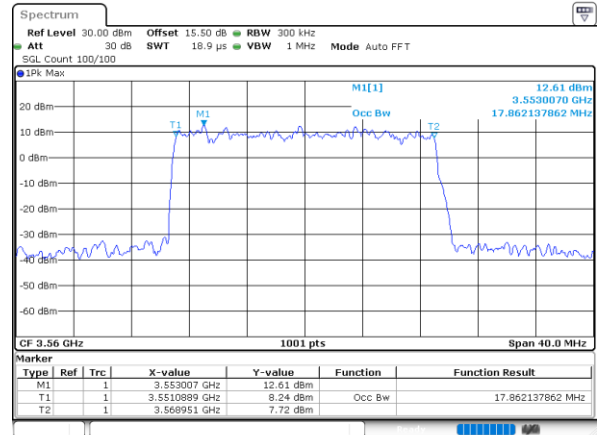

Middle Channel / 20MHz / 16QAM

Date: 20, DEC, 2021 10:51:54

Highest Channel / 20MHz / QPSK

Date: 20, DEC, 2021 10:53:07

Highest Channel / 20MHz / 16QAM

Date: 24, DEC, 2021 14:47:21

LTE Band 48

Lowest Channel / 5MHz / 64QAM

Lowest Channel / 10MHz / 64QAM

Middle Channel / 5MHz / 64QAM

Middle Channel / 10MHz / 64QAM

Highest Channel / 5MHz / 64QAM

Highest Channel / 10MHz / 64QAM

LTE Band 48

Lowest Channel / 15MHz / 64QAM

Date: 20, DEC, 2021 10:58:49

Lowest Channel / 20MHz / 64QAM

Date: 20, DEC, 2021 11:00:50

Middle Channel / 15MHz / 64QAM

Date: 20, DEC, 2021 10:59:29

Middle Channel / 20MHz / 64QAM

Date: 24, DEC, 2021 14:46:34

Highest Channel / 15MHz / 64QAM