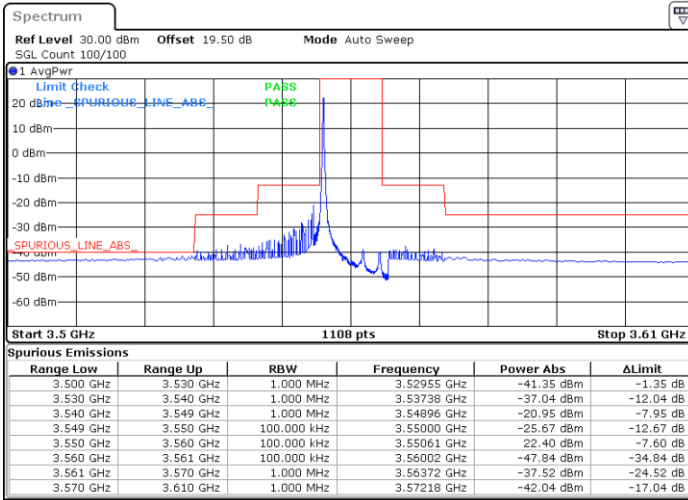

Middle Channel / Full RB

N/A

Date: 20.DEC.2021 01:52:01

Blank

LTE Band 48 / 5MHz

QPSK

Highest Channel / 1RB0

Highest Channel / 1RBmax

Date: 20.DEC.2021 01:34:14

Date: 20.DEC.2021 02:14:12

Highest Channel / Full RB

N/A

Blank

Date: 20.DEC.2021 01:54:14

LTE Band 48 / 10MHz

QPSK

Lowest Channel / 1RB0

Lowest Channel / 1RBmax

Date: 20.DEC.2021 02:25:20

Date: 20.DEC.2021 03:05:21

Lowest Channel / Full RB

N/A

Date: 20.DEC.2021 02:45:22

Blank