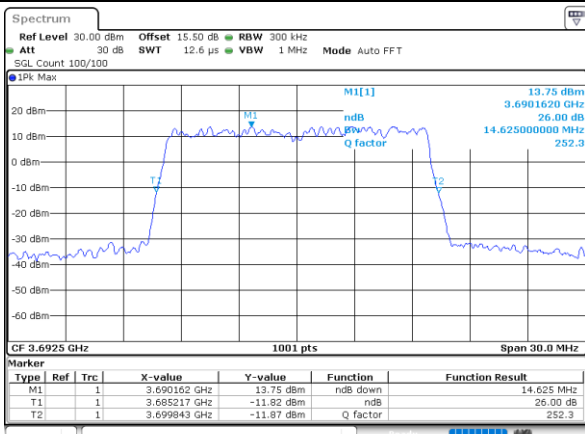

Date: 20, DEC, 2021 10:44:02

Highest Channel / 10MHz / 16QAM

Date: 20, DEC, 2021 10:44:27

LTE Band 48

Lowest Channel / 15MHz / QPSK

Date: 24, DEC, 2021 14:31:52

Lowest Channel / 15MHz / 16QAM

Date: 24, DEC, 2021 14:32:16

Middle Channel / 15MHz / QPSK

Date: 20, DEC, 2021 10:47:20

Middle Channel / 15MHz / 16QAM

Date: 20, DEC, 2021 10:47:45

Highest Channel / 15MHz / QPSK

Date: 20, DEC, 2021 10:49:00

Highest Channel / 15MHz / 16QAM

Date: 20, DEC, 2021 10:49:24

LTE Band 48

Lowest Channel / 20MHz / QPSK

Date: 20, DEC, 2021 10:50:40

Lowest Channel / 20MHz / 16QAM

Date: 20, DEC, 2021 10:51:05

Middle Channel / 20MHz / QPSK

Date: 20, DEC, 2021 10:52:18