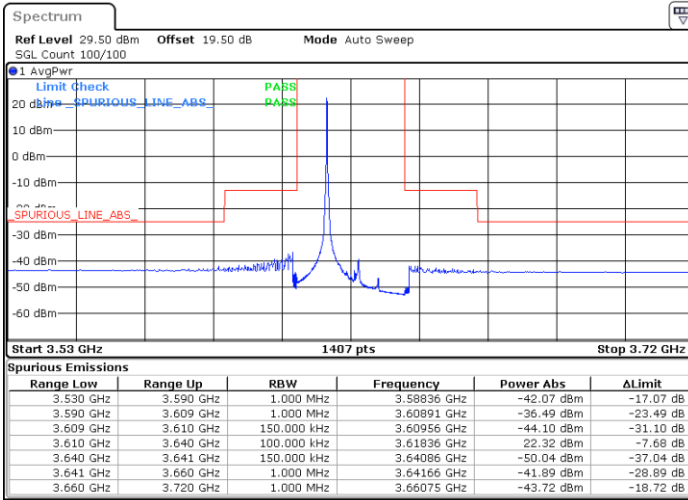

LTE Band 48 / 15MHz

QPSK

Middle Channel / 1RB0

Middle Channel / 1RBmax

Date: 20.DEC.2021 03:31:58

Date: 20.DEC.2021 04:11:53