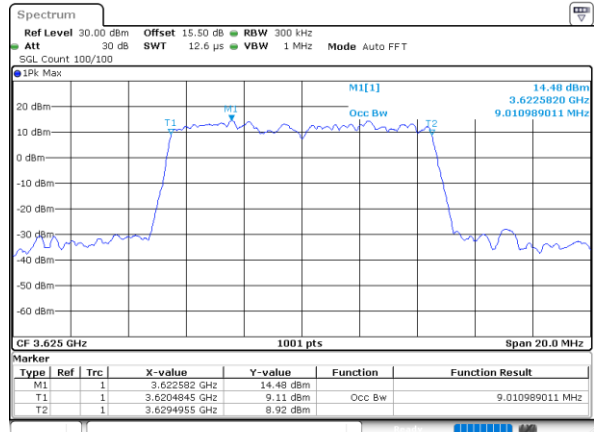

Date: 24, DEC, 2021 14:35:02

LTE Band 48

Lowest Channel / 20MHz / QPSK

Date: 20, DEC, 2021 10:49:50

Lowest Channel / 20MHz / 16QAM

Date: 20, DEC, 2021 10:50:15

Middle Channel / 20MHz / QPSK

Date: 20, DEC, 2021 10:51:30

Middle Channel / 20MHz / 16QAM

Date: 20, DEC, 2021 10:51:54

Highest Channel / 20MHz / QPSK

Date: 20, DEC, 2021 10:53:07

Highest Channel / 20MHz / 16QAM

Date: 24, DEC, 2021 14:47:21

LTE Band 48

Lowest Channel / 5MHz / 64QAM

Lowest Channel / 10MHz / 64QAM

Middle Channel / 5MHz / 64QAM

Middle Channel / 10MHz / 64QAM

Highest Channel / 5MHz / 64QAM

Highest Channel / 10MHz / 64QAM

LTE Band 48

Lowest Channel / 15MHz / 64QAM

Date: 20, DEC, 2021 10:58:49