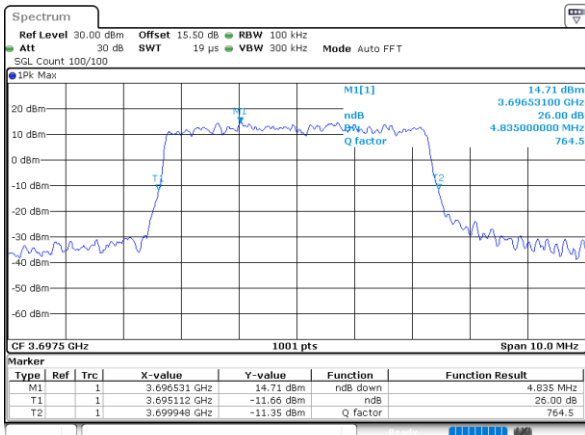

**Highest Channel / 1RB0**

**Highest Channel / 1RBmax**

**Highest Channel / Full RB**

**N/A**

**Blank**

26dB Bandwidth

Mode	LTE Band 48 : 26dB BW(MHz)											
BW	1.4MHz		3MHz		5MHz		10MHz		15MHz		20MHz	
Mod.	QPSK	16QAM	QPSK	16QAM	QPSK	16QAM	QPSK	16QAM	QPSK	16QAM	QPSK	16QAM
Lowest CH	-	-	-	-	4.95	4.86	9.63	9.75	14.36	14.39	18.66	19.18
Middle CH	-	-	-	-	4.97	4.85	9.67	9.77	14.39	14.12	18.70	19.14
Highest CH	-	-	-	-	4.84	4.79	9.61	9.67	14.63	14.30	18.82	18.90
Mode	LTE Band 48 : 26dB BW(MHz)											
BW	1.4MHz		3MHz		5MHz		10MHz		15MHz		20MHz	
Mod.	64QAM		64QAM		64QAM		64QAM		64QAM		64QAM	
Lowest CH	-	-	-	-	4.82	-	9.61	-	14.27	-	18.86	-
Middle CH	-	-	-	-	4.99	-	9.75	-	14.30	-	18.70	-
Highest CH	-	-	-	-	4.78	-	9.73	-	14.57	-	18.86	-

LTE Band 48

Lowest Channel / 5MHz / QPSK

Date: 20, DEC, 2021 10:34:11

Lowest Channel / 5MHz / 16QAM

Date: 20, DEC, 2021 10:34:36

Middle Channel / 5MHz / QPSK

Date: 20, DEC, 2021 10:35:50

Middle Channel / 5MHz / 16QAM

Date: 20, DEC, 2021 10:36:14

Highest Channel / 5MHz / QPSK

Date: 20, DEC, 2021 10:37:28

Highest Channel / 5MHz / 16QAM

Date: 20, DEC, 2021 10:37:53

LTE Band 48

Lowest Channel / 10MHz / QPSK

Date: 20, DEC, 2021 10:39:08