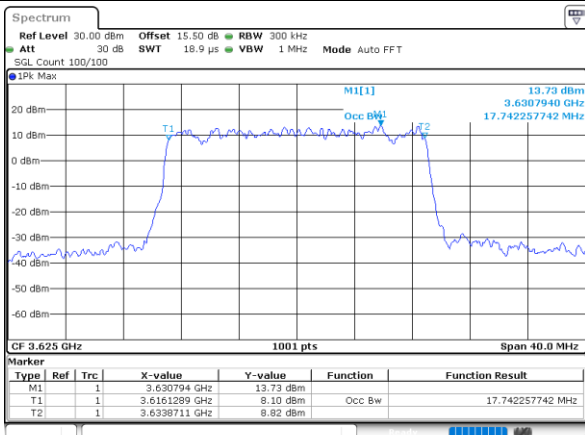

Date: 24, DEC, 2021 14:35:02

LTE Band 48

Lowest Channel / 20MHz / QPSK

Date: 20, DEC, 2021 10:49:50

Lowest Channel / 20MHz / 16QAM

Date: 20, DEC, 2021 10:50:15

Middle Channel / 20MHz / QPSK

Date: 20, DEC, 2021 10:51:30

Middle Channel / 20MHz / 16QAM

Date: 20, DEC, 2021 10:51:54

Highest Channel / 20MHz / QPSK

Date: 20, DEC, 2021 10:53:07

Highest Channel / 20MHz / 16QAM

Date: 24, DEC, 2021 14:47:21

LTE Band 48

Lowest Channel / 5MHz / 64QAM