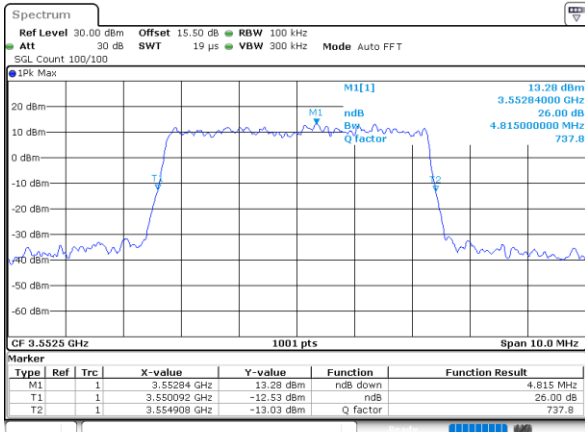

Middle Channel / 20MHz / 16QAM

Date: 20, DEC, 2021 10:52:43

Highest Channel / 20MHz / QPSK

Date: 20, DEC, 2021 10:53:57

Highest Channel / 20MHz / 16QAM

Date: 20, DEC, 2021 10:54:22

LTE Band 48

Lowest Channel / 5MHz / 64QAM