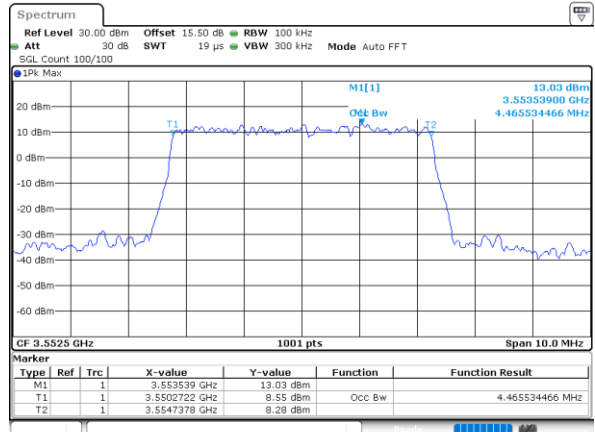

Highest Channel / 20MHz / 64QAM

Date: 20, DEC, 2021 11:02:26

Occupied Bandwidth

Mode	LTE Band 48 : 99%OBW(MHz)											
BW	1.4MHz		3MHz		5MHz		10MHz		15MHz		20MHz	
Mod.	QPSK	16QAM	QPSK	16QAM	QPSK	16QAM	QPSK	16QAM	QPSK	16QAM	QPSK	16QAM
Lowest CH	-	-	-	-	4.47	4.47	8.99	9.09	13.49	13.37	17.94	17.90
Middle CH	-	-	-	-	4.47	4.50	9.09	9.01	13.46	13.46	17.74	17.86
Highest CH	-	-	-	-	4.51	4.48	9.05	8.99	13.46	13.40	17.86	17.98
Mode	LTE Band 48 : 99%OBW(MHz)											
BW	1.4MHz		3MHz		5MHz		10MHz		15MHz		20MHz	
Mod.	64QAM		64QAM		64QAM		64QAM		64QAM		64QAM	
Lowest CH	-	-	-	-	4.49	-	9.05	-	13.40	-	17.86	-
Middle CH	-	-	-	-	4.46	-	9.01	-	13.43	-	17.82	-
Highest CH	-	-	-	-	4.46	-	9.01	-	13.43	-	17.82	-

LTE Band 48

Lowest Channel / 5MHz / QPSK

Date: 24, DEC, 2021 14:10:56

Lowest Channel / 5MHz / 16QAM

Date: 24, DEC, 2021 14:11:29

Middle Channel / 5MHz / QPSK

Date: 24, DEC, 2021 14:13:48

Middle Channel / 5MHz / 16QAM

Date: 24, DEC, 2021 14:13:25

Highest Channel / 5MHz / QPSK

Date: 20, DEC, 2021 10:36:39

Highest Channel / 5MHz / 16QAM

Date: 24, DEC, 2021 14:11:08

LTE Band 48

Lowest Channel / 10MHz / QPSK

Date: 24, DEC, 2021 14:26:00