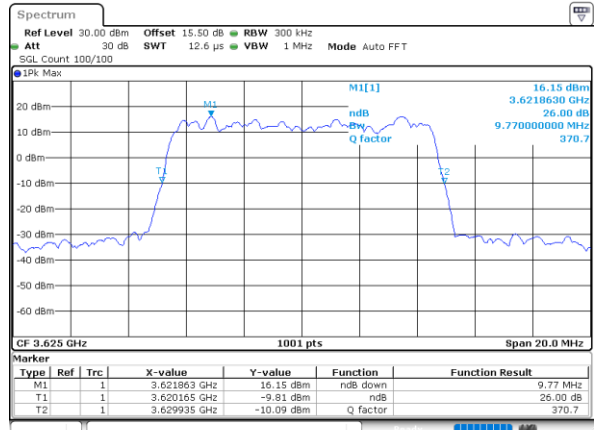

Date: 20, DEC, 2021 10:36:14

Highest Channel / 5MHz / QPSK

Date: 20, DEC, 2021 10:37:28

Highest Channel / 5MHz / 16QAM

Date: 20, DEC, 2021 10:37:53

LTE Band 48

Lowest Channel / 10MHz / QPSK

Date: 20, DEC, 2021 10:39:08

Lowest Channel / 10MHz / 16QAM

Date: 20, DEC, 2021 10:39:33

Middle Channel / 10MHz / QPSK

Date: 20, DEC, 2021 10:41:36

Middle Channel / 10MHz / 16QAM

Date: 20, DEC, 2021 10:42:48

Highest Channel / 10MHz / QPSK

Date: 20, DEC, 2021 10:44:02

Highest Channel / 10MHz / 16QAM

Date: 20, DEC, 2021 10:44:27

LTE Band 48

Lowest Channel / 15MHz / QPSK

Date: 24, DEC, 2021 14:31:52

Lowest Channel / 15MHz / 16QAM

Date: 24, DEC, 2021 14:32:16