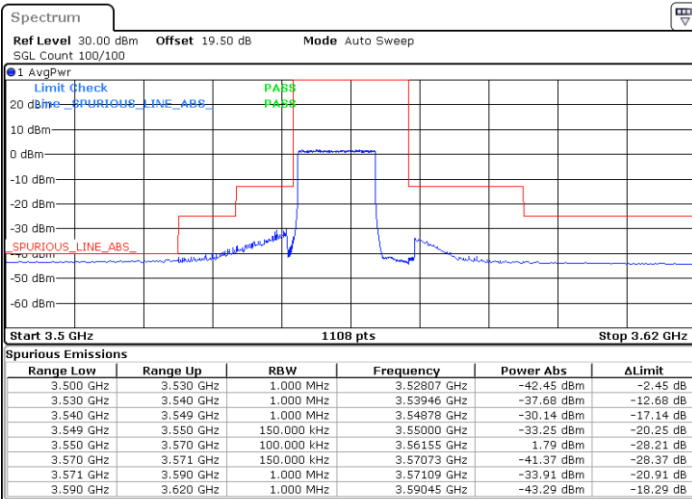

Date: 20.DEC.2021 02:47:36

Blank

LTE Band 48 / 10MHz

QPSK

Highest Channel / 1RB0

Highest Channel / 1RBmax

Date: 20.DEC.2021 02:38:43

Date: 20.DEC.2021 03:18:39

Highest Channel / Full RB

N/A

Date: 20.DEC.2021 02:58:41

Blank

LTE Band 48 / 15MHz

QPSK

Lowest Channel / 1RB0

Lowest Channel / 1RBmax

Date: 20.DEC.2021 03:20:53

Date: 20.DEC.2021 04:00:48

Lowest Channel / Full RB

N/A

Date: 20.DEC.2021 03:40:50

Blank

LTE Band 48 / 15MHz

QPSK