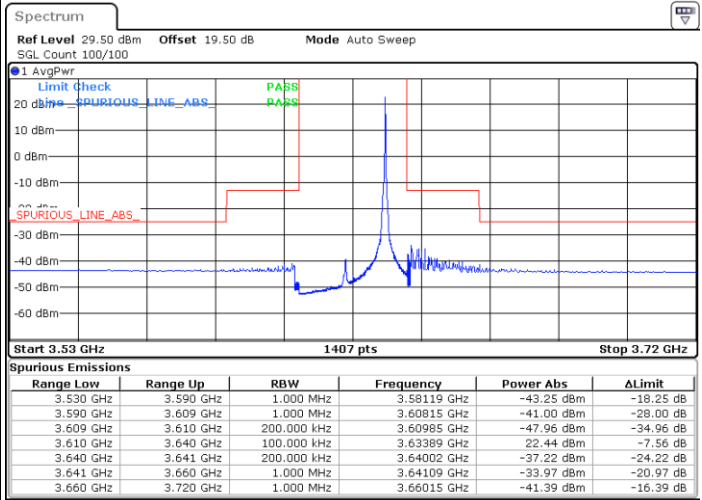

Date: 20.DEC.2021 03:54:08

Blank

LTE Band 48 / 20MHz

QPSK

Lowest Channel / 1RB0

Lowest Channel / 1RBmax

Date: 24.DEC.2021 14:44:28

Date: 20.DEC.2021 05:05:13

Lowest Channel / Full RB

N/A

Date: 20.DEC.2021 04:25:15

Blank

LTE Band 48 / 20MHz

QPSK

Middle Channel / 1RB0

Middle Channel / 1RBmax