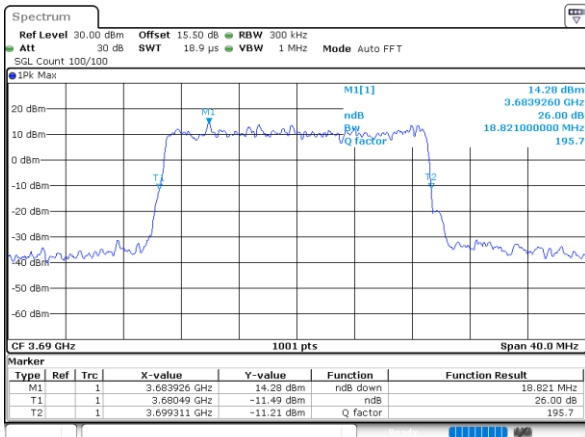

Date: 20, DEC, 2021 10:49:24

LTE Band 48

Lowest Channel / 20MHz / QPSK

Date: 20, DEC, 2021 10:50:40

Lowest Channel / 20MHz / 16QAM

Date: 20, DEC, 2021 10:51:05

Middle Channel / 20MHz / QPSK

Date: 20, DEC, 2021 10:52:18

Middle Channel / 20MHz / 16QAM

Date: 20, DEC, 2021 10:52:43

Highest Channel / 20MHz / QPSK

Date: 20, DEC, 2021 10:53:57

Highest Channel / 20MHz / 16QAM

Date: 20, DEC, 2021 10:54:22

LTE Band 48

Lowest Channel / 5MHz / 64QAM