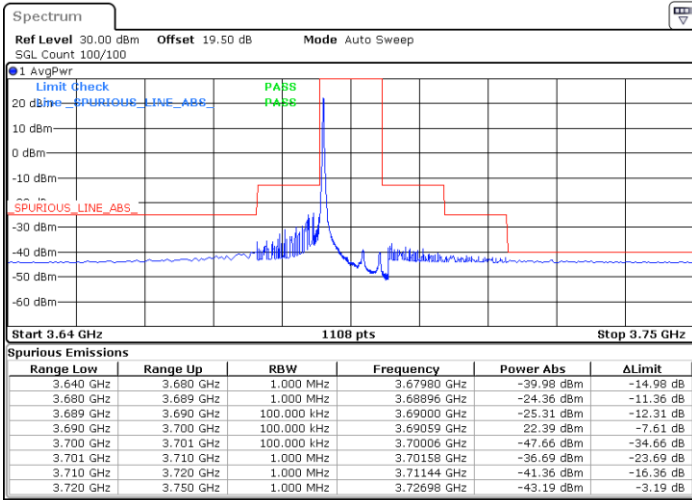

LTE Band 48 / 10MHz

QPSK

MiddleChannel / 1RB0

Middle Channel / 1RBmax

Date: 20.DEC.2021 02:27:33

Date: 20.DEC.2021 03:07:34

Middle Channel / Full RB

N/A

Date: 20.DEC.2021 02:47:36

Blank

LTE Band 48 / 10MHz

QPSK

Highest Channel / 1RB0

Highest Channel / 1RBmax

Date: 20.DEC.2021 02:38:43

Date: 20.DEC.2021 03:18:39

Highest Channel / Full RB

N/A

Date: 20.DEC.2021 02:58:41

Blank

LTE Band 48 / 15MHz

QPSK

Lowest Channel / 1RB0

Lowest Channel / 1RBmax

Date: 20.DEC.2021 03:20:53

Date: 20.DEC.2021 04:00:48

Lowest Channel / Full RB

N/A

Date: 20.DEC.2021 03:40:50

Blank

LTE Band 48 / 15MHz

QPSK