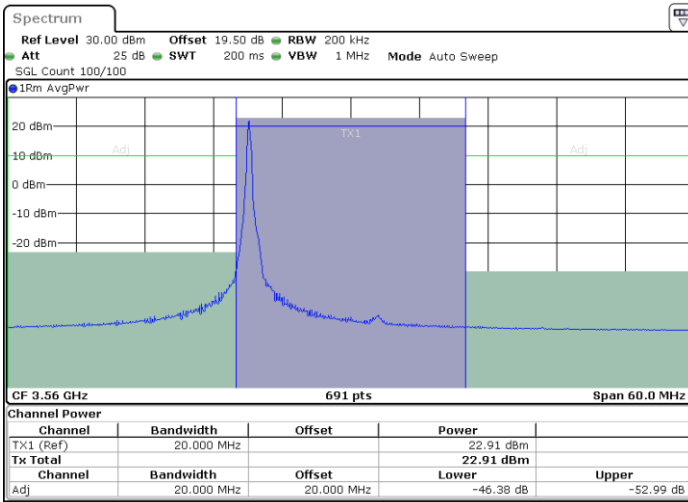

Date: 20.DEC.2021 09:54:57

Blank

LTE Band 48 / 20MHz

64QAM

Lowest Channel / 1RB0

Lowest Channel / 1RBmax

Date: 20.DEC.2021 10:07:49

Date: 20.DEC.2021 10:13:50

Lowest Channel / Full RB

N/A

Date: 20.DEC.2021 10:01:48

Blank

LTE Band 48 / 20MHz

64QAM

Middle Channel / 1RB0

Middle Channel / 1RBmax