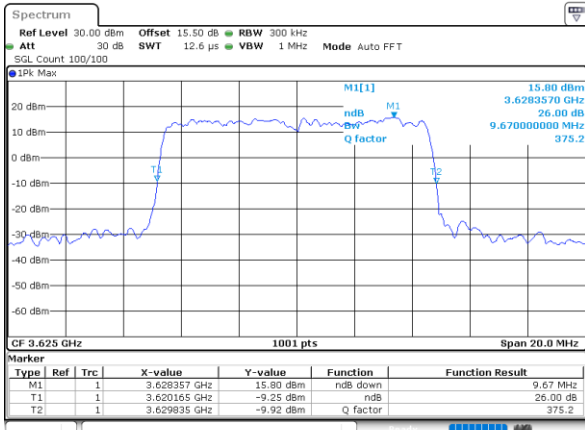

LTE Band 48

Lowest Channel / 5MHz / QPSK

Date: 20, DEC, 2021 10:34:11

Lowest Channel / 5MHz / 16QAM

Date: 20, DEC, 2021 10:34:36

Middle Channel / 5MHz / QPSK

Date: 20, DEC, 2021 10:35:50

Middle Channel / 5MHz / 16QAM

Date: 20, DEC, 2021 10:36:14

Highest Channel / 5MHz / QPSK

Date: 20, DEC, 2021 10:37:28

Highest Channel / 5MHz / 16QAM

Date: 20, DEC, 2021 10:37:53

LTE Band 48

Lowest Channel / 10MHz / QPSK

Date: 20, DEC, 2021 10:39:08

Lowest Channel / 10MHz / 16QAM

Date: 20, DEC, 2021 10:39:33

Middle Channel / 10MHz / QPSK

Date: 20, DEC, 2021 10:41:36

Middle Channel / 10MHz / 16QAM

Date: 20, DEC, 2021 10:42:48

Highest Channel / 10MHz / QPSK