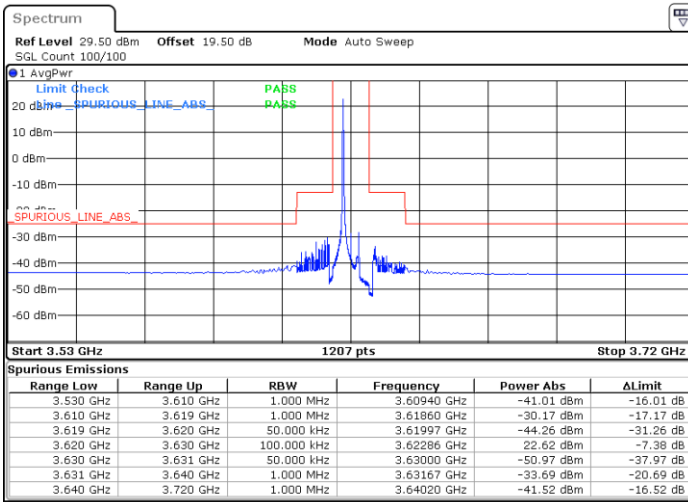

#### Lowest Channel / Full RB

Date: 20. DEC. 2021 01:40:54

#### N/A

Blank

LTE Band 48 / 5MHz

QPSK

Middle Channel / 1RB0

Middle Channel / 1RBmax

Date: 20.DEC.2021 01:32:01

Date: 20.DEC.2021 02:11:59

Middle Channel / Full RB

N/A

Date: 20.DEC.2021 01:52:01

Blank

LTE Band 48 / 5MHz

QPSK

Highest Channel / 1RB0

Highest Channel / 1RBmax

Date: 20.DEC.2021 01:34:14

Date: 20.DEC.2021 02:14:12

Highest Channel / Full RB

N/A

Blank

Date: 20.DEC.2021 01:54:14

LTE Band 48 / 10MHz

QPSK