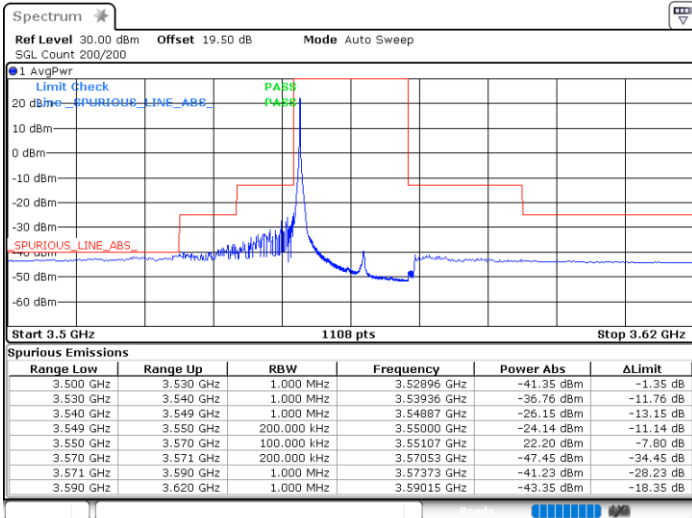

LTE Band 48 / 15MHz

QPSK

Highest Channel / 1RB0

Highest Channel / 1RBmax

Date: 20.DEC.2021 03:34:11

Date: 20.DEC.2021 10:28:51

Highest Channel / Full RB

N/A

Date: 20.DEC.2021 03:54:08

Blank

LTE Band 48 / 20MHz

QPSK

Lowest Channel / 1RB0

Lowest Channel / 1RBmax

Date: 24.DEC.2021 14:44:28

Date: 20.DEC.2021 05:05:13

Lowest Channel / Full RB

N/A

Date: 20.DEC.2021 04:25:15

Blank

LTE Band 48 / 20MHz

QPSK

Middle Channel / 1RB0

Middle Channel / 1RBmax