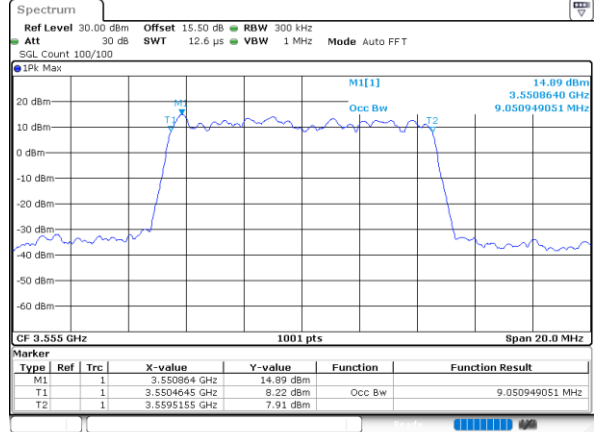

Date: 24, DEC, 2021 14:35:02

LTE Band 48

Lowest Channel / 20MHz / QPSK

Date: 20, DEC, 2021 10:49:50

Lowest Channel / 20MHz / 16QAM

Date: 20, DEC, 2021 10:50:15

Middle Channel / 20MHz / QPSK

Date: 20, DEC, 2021 10:51:30

Middle Channel / 20MHz / 16QAM

Date: 20, DEC, 2021 10:51:54

Highest Channel / 20MHz / QPSK

Date: 20, DEC, 2021 10:53:07

Highest Channel / 20MHz / 16QAM

Date: 24, DEC, 2021 14:47:21

LTE Band 48

Lowest Channel / 5MHz / 64QAM

Lowest Channel / 10MHz / 64QAM

Middle Channel / 5MHz / 64QAM

Middle Channel / 10MHz / 64QAM

Highest Channel / 5MHz / 64QAM

Highest Channel / 10MHz / 64QAM

LTE Band 48

Lowest Channel / 15MHz / 64QAM

Date: 20, DEC, 2021 10:58:49