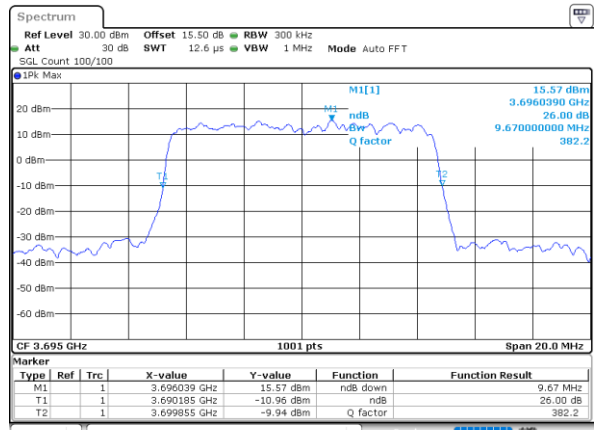

Date: 20, DEC, 2021 10:36:14

Highest Channel / 5MHz / QPSK

Date: 20, DEC, 2021 10:37:28

Highest Channel / 5MHz / 16QAM

Date: 20, DEC, 2021 10:37:53

LTE Band 48

Lowest Channel / 10MHz / QPSK

Date: 20, DEC, 2021 10:39:08

Lowest Channel / 10MHz / 16QAM

Date: 20, DEC, 2021 10:39:33

Middle Channel / 10MHz / QPSK

Date: 20, DEC, 2021 10:41:36

Middle Channel / 10MHz / 16QAM

Date: 20, DEC, 2021 10:42:48

Highest Channel / 10MHz / QPSK

Date: 20, DEC, 2021 10:44:02

Highest Channel / 10MHz / 16QAM

Date: 20, DEC, 2021 10:44:27

LTE Band 48

Lowest Channel / 15MHz / QPSK

Date: 24, DEC, 2021 14:31:52

Lowest Channel / 15MHz / 16QAM

Date: 24, DEC, 2021 14:32:16