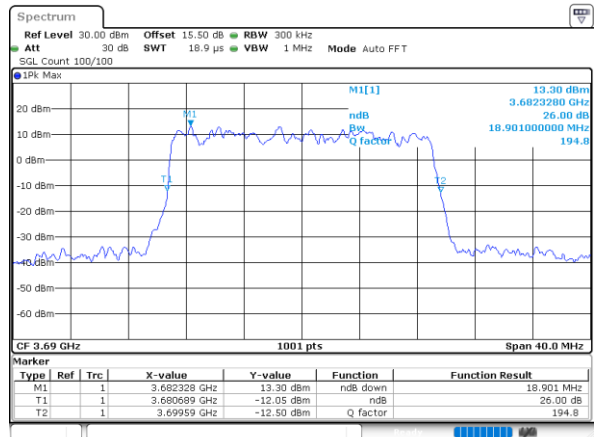

Middle Channel / 20MHz / 16QAM

Date: 20, DEC, 2021 10:52:43

Highest Channel / 20MHz / QPSK

Date: 20, DEC, 2021 10:53:57

Highest Channel / 20MHz / 16QAM

Date: 20, DEC, 2021 10:54:22

LTE Band 48

Lowest Channel / 5MHz / 64QAM