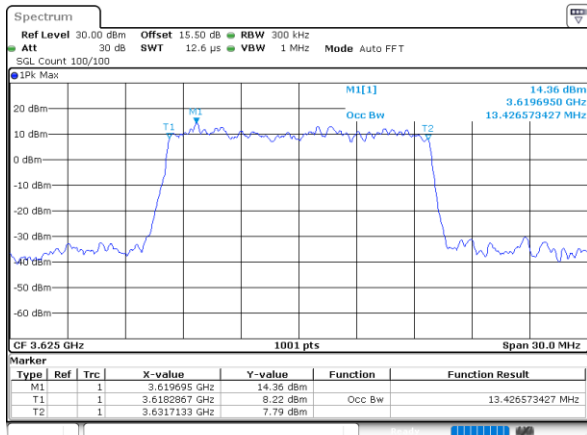

Middle Channel / 20MHz / 16QAM

Date: 20, DEC, 2021 10:51:54

Highest Channel / 20MHz / QPSK

Date: 20, DEC, 2021 10:53:07

Highest Channel / 20MHz / 16QAM

Date: 24, DEC, 2021 14:47:21

LTE Band 48

Lowest Channel / 5MHz / 64QAM

Lowest Channel / 10MHz / 64QAM

Middle Channel / 5MHz / 64QAM

Middle Channel / 10MHz / 64QAM

Highest Channel / 5MHz / 64QAM

Highest Channel / 10MHz / 64QAM

LTE Band 48

Lowest Channel / 15MHz / 64QAM

Date: 20, DEC, 2021 10:58:49

Lowest Channel / 20MHz / 64QAM

Date: 20, DEC, 2021 11:00:50

Middle Channel / 15MHz / 64QAM

Date: 20, DEC, 2021 10:59:29

Middle Channel / 20MHz / 64QAM

Date: 24, DEC, 2021 14:46:34

Highest Channel / 15MHz / 64QAM

Date: 20, DEC, 2021 11:00:10

Highest Channel / 20MHz / 64QAM

Date: 20, DEC, 2021 11:02:11