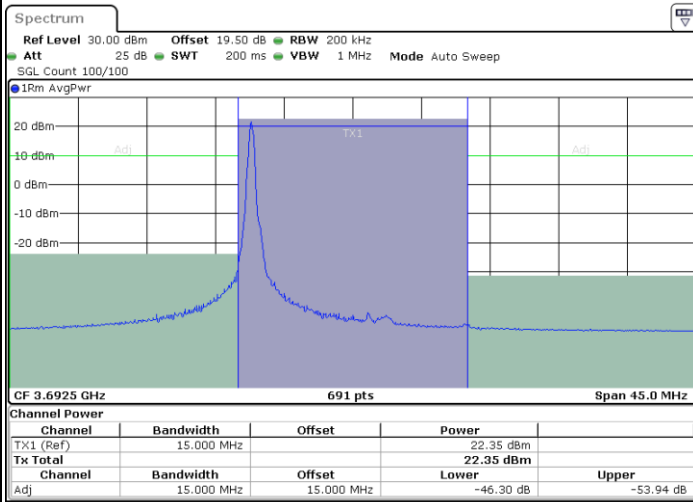

LTE Band 48 / 15MHz

64QAM

Highest Channel / 1RB0

Highest Channel / 1RBmax

Date: 20.DEC.2021 08:39:53

Date: 20.DEC.2021 10:01:07

Highest Channel / Full RB

N/A

Date: 20.DEC.2021 09:54:57

Blank

LTE Band 48 / 20MHz

64QAM

Lowest Channel / 1RB0

Lowest Channel / 1RBmax

Date: 20.DEC.2021 10:07:49

Date: 20.DEC.2021 10:13:50