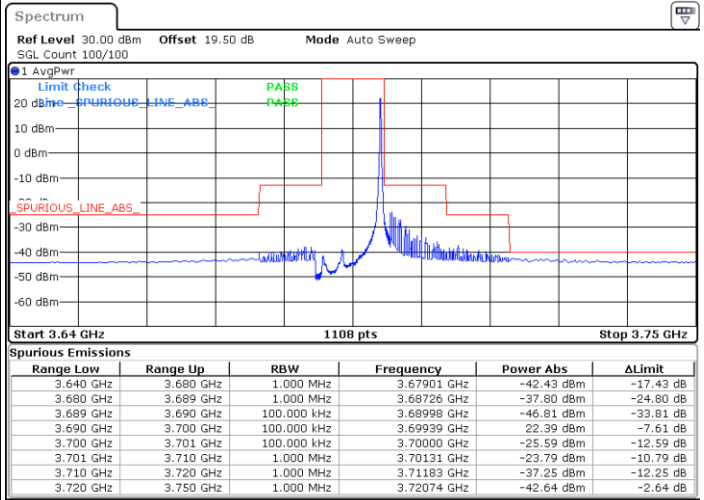

LTE Band 48 / 10MHz

QPSK

MiddleChannel / 1RB0

Middle Channel / 1RBmax

Date: 20.DEC.2021 02:27:33

Date: 20.DEC.2021 03:07:34

Middle Channel / Full RB

N/A

Date: 20.DEC.2021 02:47:36

Blank

LTE Band 48 / 10MHz

QPSK

Highest Channel / 1RB0

Highest Channel / 1RBmax

Date: 20.DEC.2021 02:38:43

Date: 20.DEC.2021 03:18:39

Highest Channel / Full RB

N/A

Date: 20.DEC.2021 02:58:41

Blank

LTE Band 48 / 15MHz

QPSK

Lowest Channel / 1RB0

Lowest Channel / 1RBmax

Date: 20.DEC.2021 03:20:53

Date: 20.DEC.2021 04:00:48

Lowest Channel / Full RB

N/A

Date: 20.DEC.2021 03:40:50

Blank

LTE Band 48 / 15MHz

QPSK