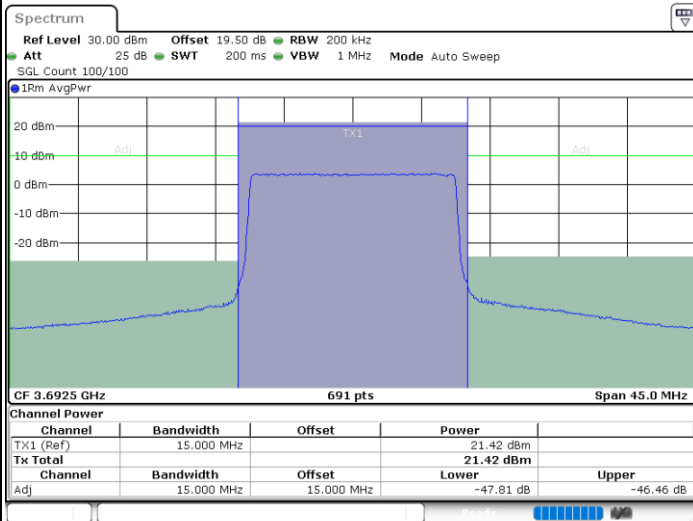

LTE Band 48 / 15MHz

64QAM

Highest Channel / 1RB0

Highest Channel / 1RBmax

Date: 20.DEC.2021 08:39:53

Date: 20.DEC.2021 10:01:07

Highest Channel / Full RB

N/A

Date: 20.DEC.2021 09:54:57

Blank

LTE Band 48 / 20MHz

64QAM

Lowest Channel / 1RB0

Lowest Channel / 1RBmax

Date: 20.DEC.2021 10:07:49

Date: 20.DEC.2021 10:13:50