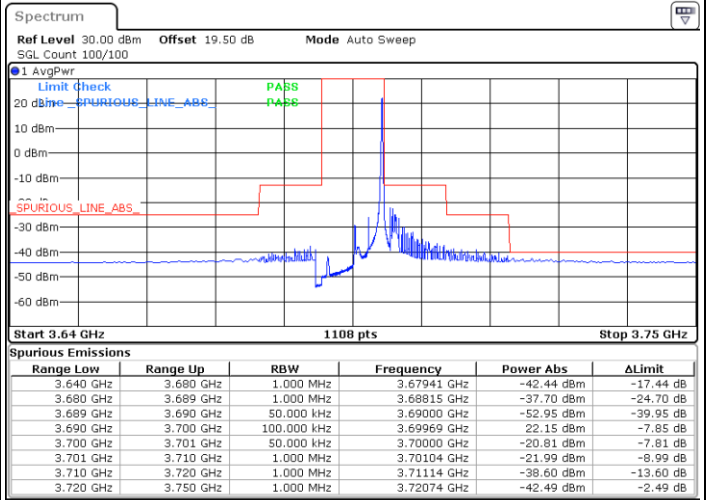

#### N/A

Blank

LTE Band 48 / 5MHz

QPSK

Middle Channel / 1RB0

Middle Channel / 1RBmax

Date: 20.DEC.2021 01:32:01

Date: 20.DEC.2021 02:11:59

Middle Channel / Full RB

N/A

Date: 20.DEC.2021 01:52:01

Blank

LTE Band 48 / 5MHz

QPSK

Highest Channel / 1RB0

Highest Channel / 1RBmax

Date: 20.DEC.2021 01:34:14

Date: 20.DEC.2021 02:14:12

Highest Channel / Full RB

N/A

Blank

Date: 20.DEC.2021 01:54:14

LTE Band 48 / 10MHz

QPSK