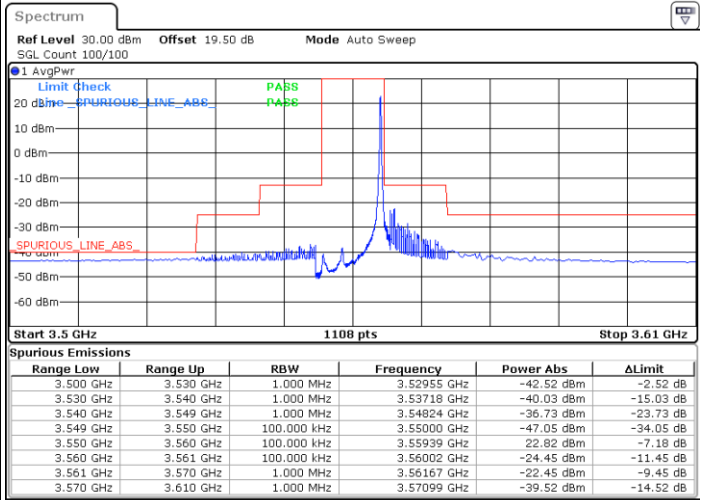

Middle Channel / Full RB

N/A

Date: 20.DEC.2021 01:52:01

Blank

LTE Band 48 / 5MHz

QPSK

Highest Channel / 1RB0

Highest Channel / 1RBmax

Date: 20.DEC.2021 01:34:14

Date: 20.DEC.2021 02:14:12

Highest Channel / Full RB

N/A

Blank

Date: 20.DEC.2021 01:54:14

LTE Band 48 / 10MHz

QPSK

Lowest Channel / 1RB0

Lowest Channel / 1RBmax

Date: 20.DEC.2021 02:25:20

Date: 20.DEC.2021 03:05:21

Lowest Channel / Full RB

N/A

Date: 20.DEC.2021 02:45:22

Blank