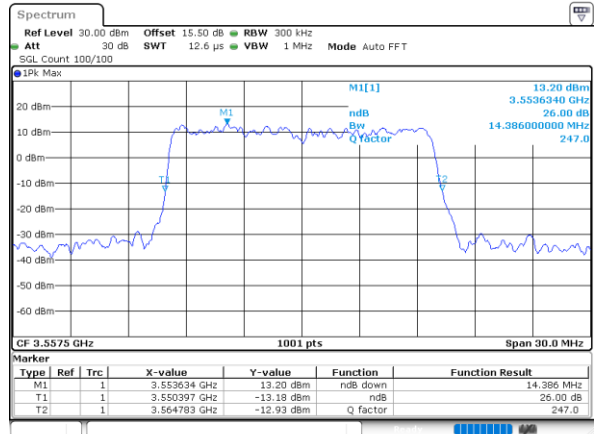

Date: 20, DEC, 2021 10:44:02

Highest Channel / 10MHz / 16QAM

Date: 20, DEC, 2021 10:44:27

LTE Band 48

Lowest Channel / 15MHz / QPSK

Date: 24, DEC, 2021 14:31:52

Lowest Channel / 15MHz / 16QAM

Date: 24, DEC, 2021 14:32:16