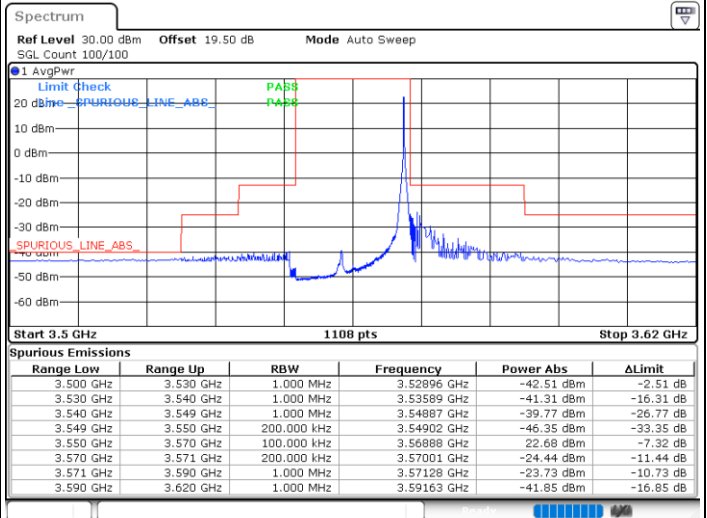

LTE Band 48 / 15MHz

QPSK

Highest Channel / 1RB0

Highest Channel / 1RBmax

Date: 20.DEC.2021 03:34:11

Date: 20.DEC.2021 10:28:51

Highest Channel / Full RB

N/A

Date: 20.DEC.2021 03:54:08

Blank

LTE Band 48 / 20MHz

QPSK

Lowest Channel / 1RB0

Lowest Channel / 1RBmax

Date: 24.DEC.2021 14:44:28

Date: 20.DEC.2021 05:05:13

Lowest Channel / Full RB

N/A

Date: 20.DEC.2021 04:25:15

Blank

LTE Band 48 / 20MHz

QPSK

Middle Channel / 1RB0

Middle Channel / 1RBmax