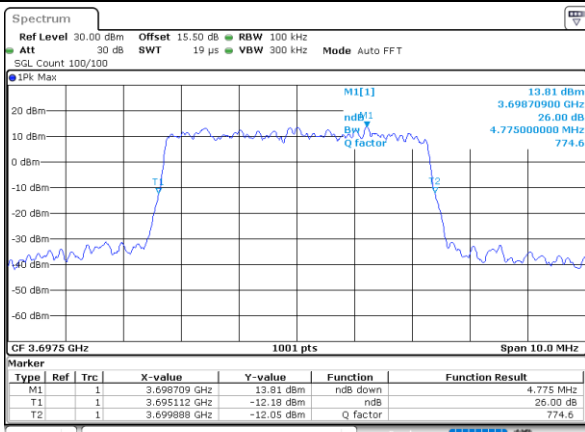

Middle Channel / 20MHz / 16QAM

Date: 20, DEC, 2021 10:52:43

Highest Channel / 20MHz / QPSK

Date: 20, DEC, 2021 10:53:57

Highest Channel / 20MHz / 16QAM

Date: 20, DEC, 2021 10:54:22

LTE Band 48

Lowest Channel / 5MHz / 64QAM

Date: 20, DEC, 2021 10:55:03

Lowest Channel / 10MHz / 64QAM

Date: 20, DEC, 2021 10:57:03

Middle Channel / 5MHz / 64QAM

Date: 20, DEC, 2021 10:55:43

Middle Channel / 10MHz / 64QAM

Date: 20, DEC, 2021 10:57:43

Highest Channel / 5MHz / 64QAM

Date: 20, DEC, 2021 10:56:22

Highest Channel / 10MHz / 64QAM

Date: 20, DEC, 2021 10:58:23

LTE Band 48

Lowest Channel / 15MHz / 64QAM

Date: 24, DEC, 2021 14:32:30

Lowest Channel / 20MHz / 64QAM