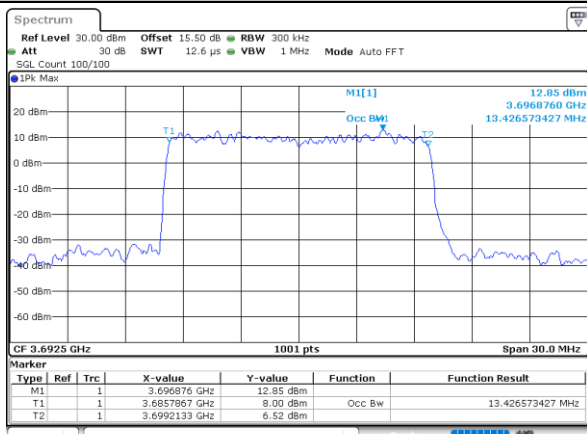

Lowest Channel / 20MHz / 64QAM

Date: 20, DEC, 2021 11:00:50

Middle Channel / 15MHz / 64QAM

Date: 20, DEC, 2021 10:59:29

Middle Channel / 20MHz / 64QAM

Date: 24, DEC, 2021 14:46:34

Highest Channel / 15MHz / 64QAM

Date: 20, DEC, 2021 11:00:10

Highest Channel / 20MHz / 64QAM

Date: 20, DEC, 2021 11:02:11