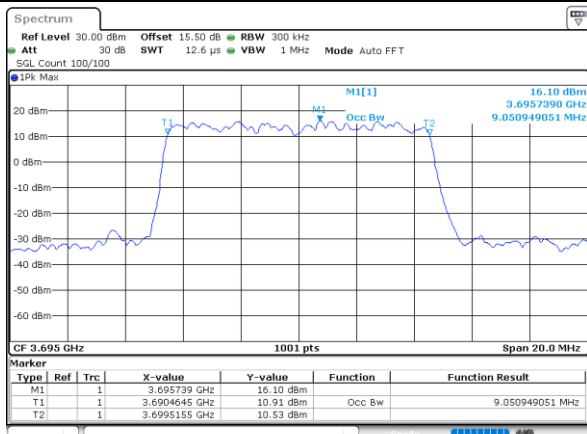

Date: 24, DEC, 2021 14:13:25

Highest Channel / 5MHz / QPSK

Date: 20, DEC, 2021 10:36:39

Highest Channel / 5MHz / 16QAM

Date: 24, DEC, 2021 14:11:08

LTE Band 48

Lowest Channel / 10MHz / QPSK

Date: 24, DEC, 2021 14:26:00

Lowest Channel / 10MHz / 16QAM

Date: 20, DEC, 2021 10:38:43

Middle Channel / 10MHz / QPSK

Date: 20, DEC, 2021 10:39:58

Middle Channel / 10MHz / 16QAM

Date: 20, DEC, 2021 10:40:22

Highest Channel / 10MHz / QPSK

Date: 20, DEC, 2021 10:43:12

Highest Channel / 10MHz / 16QAM

Date: 24, DEC, 2021 14:24:36

LTE Band 48

Lowest Channel / 15MHz / QPSK

Date: 20, DEC, 2021 10:44:52

Lowest Channel / 15MHz / 16QAM

Date: 20, DEC, 2021 10:45:17