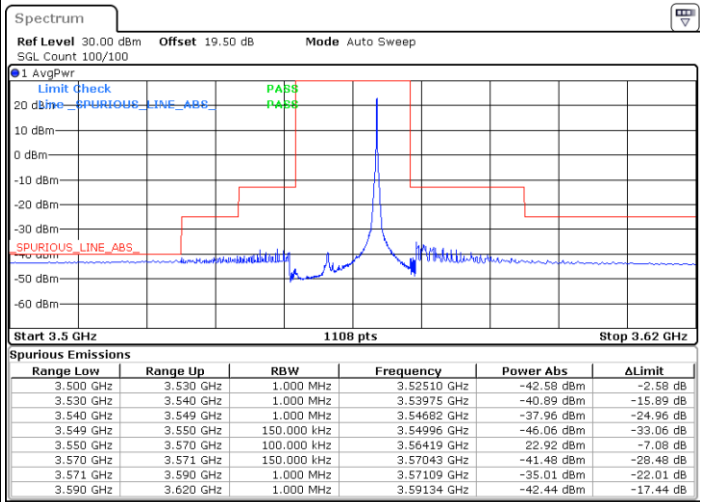

Date: 20.DEC.2021 02:47:36

Blank

LTE Band 48 / 10MHz

QPSK

Highest Channel / 1RB0

Highest Channel / 1RBmax

Date: 20.DEC.2021 02:38:43

Date: 20.DEC.2021 03:18:39

Highest Channel / Full RB

N/A

Date: 20.DEC.2021 02:58:41

Blank

LTE Band 48 / 15MHz

QPSK

Lowest Channel / 1RB0

Lowest Channel / 1RBmax

Date: 20.DEC.2021 03:20:53

Date: 20.DEC.2021 04:00:48

Lowest Channel / Full RB

N/A

Date: 20.DEC.2021 03:40:50

Blank

LTE Band 48 / 15MHz

QPSK