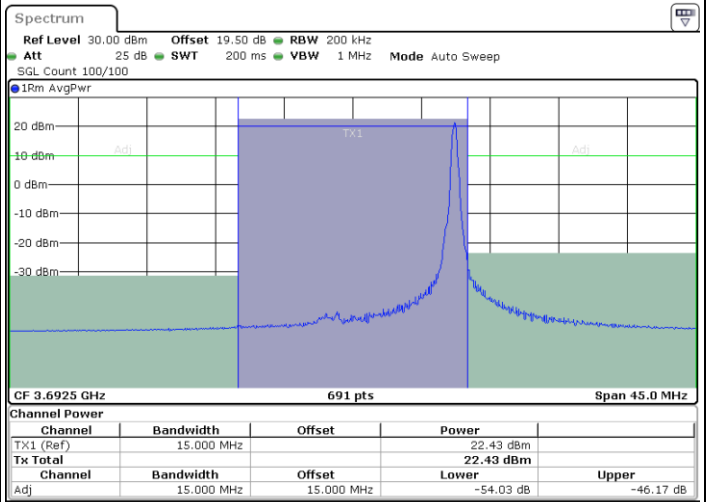

LTE Band 48 / 15MHz

64QAM

Highest Channel / 1RB0

Highest Channel / 1RBmax

Date: 20.DEC.2021 08:39:53

Date: 20.DEC.2021 10:01:07

Highest Channel / Full RB

N/A

Date: 20.DEC.2021 09:54:57

Blank

LTE Band 48 / 20MHz

64QAM

Lowest Channel / 1RB0

Lowest Channel / 1RBmax

Date: 20.DEC.2021 10:07:49

Date: 20.DEC.2021 10:13:50