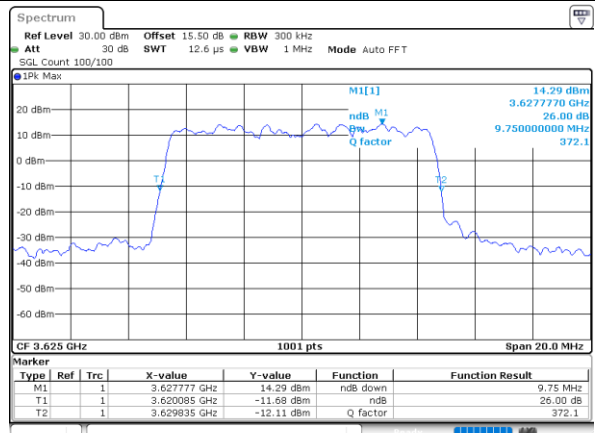

Middle Channel / 20MHz / 16QAM

Date: 20, DEC, 2021 10:52:43

Highest Channel / 20MHz / QPSK

Date: 20, DEC, 2021 10:53:57

Highest Channel / 20MHz / 16QAM

Date: 20, DEC, 2021 10:54:22

LTE Band 48

Lowest Channel / 5MHz / 64QAM

Date: 20, DEC, 2021 10:55:03

Lowest Channel / 10MHz / 64QAM

Date: 20, DEC, 2021 10:57:03

Middle Channel / 5MHz / 64QAM

Date: 20, DEC, 2021 10:55:43

Middle Channel / 10MHz / 64QAM

Date: 20, DEC, 2021 10:57:43

Highest Channel / 5MHz / 64QAM

Date: 20, DEC, 2021 10:56:22

Highest Channel / 10MHz / 64QAM

Date: 20, DEC, 2021 10:58:23

LTE Band 48

Lowest Channel / 15MHz / 64QAM

Date: 24, DEC, 2021 14:32:30

Lowest Channel / 20MHz / 64QAM