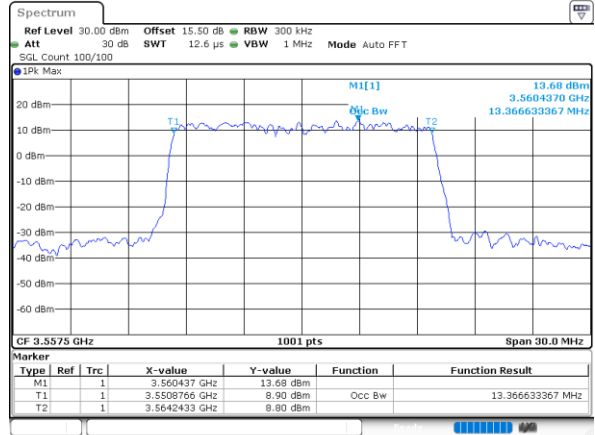

Date: 20, DEC, 2021 10:43:12

Highest Channel / 10MHz / 16QAM

Date: 24, DEC, 2021 14:24:36

LTE Band 48

Lowest Channel / 15MHz / QPSK

Date: 20, DEC, 2021 10:44:52

Lowest Channel / 15MHz / 16QAM

Date: 20, DEC, 2021 10:45:17