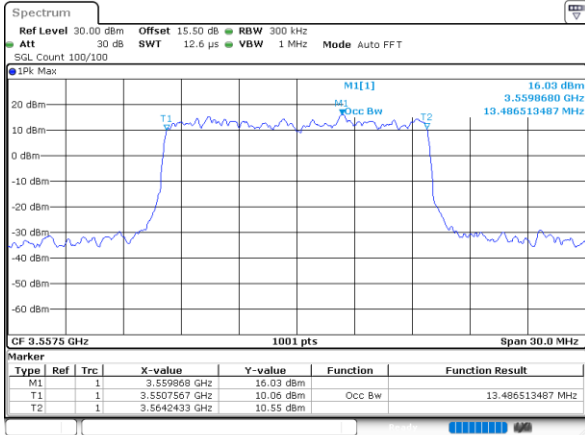

Date: 20, DEC, 2021 10:43:12

Highest Channel / 10MHz / 16QAM

Date: 24, DEC, 2021 14:24:36

LTE Band 48

Lowest Channel / 15MHz / QPSK

Date: 20, DEC, 2021 10:44:52

Lowest Channel / 15MHz / 16QAM

Date: 20, DEC, 2021 10:45:17