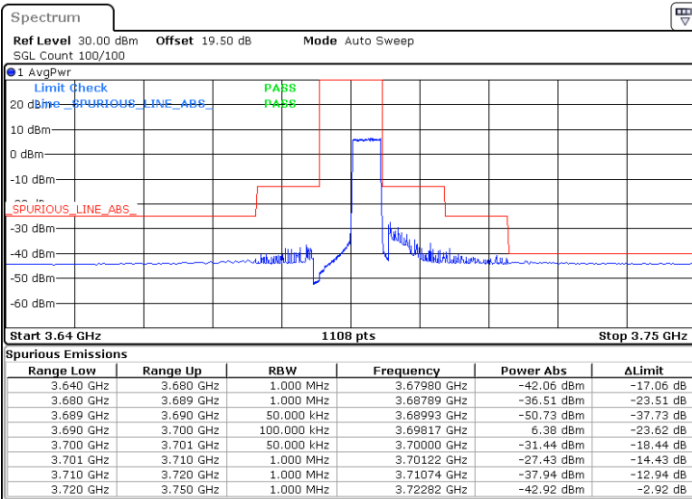

#### N/A

Blank

LTE Band 48 / 5MHz

QPSK

Middle Channel / 1RB0

Middle Channel / 1RBmax

Date: 20.DEC.2021 01:32:01

Date: 20.DEC.2021 02:11:59

Middle Channel / Full RB

N/A

Date: 20.DEC.2021 01:52:01

Blank

LTE Band 48 / 5MHz

QPSK

Highest Channel / 1RB0

Highest Channel / 1RBmax

Date: 20.DEC.2021 01:34:14

Date: 20.DEC.2021 02:14:12

Highest Channel / Full RB

N/A

Blank

Date: 20.DEC.2021 01:54:14

LTE Band 48 / 10MHz

QPSK