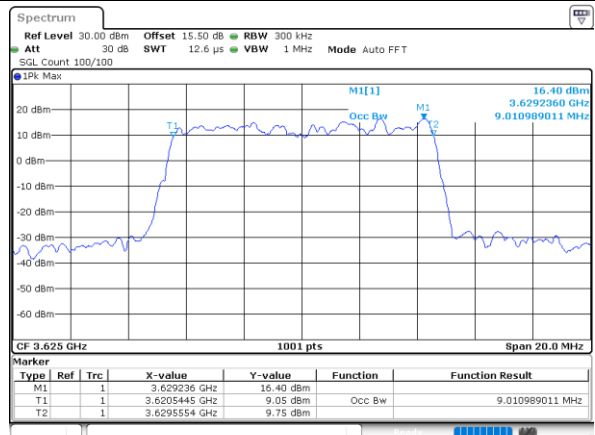

Date: 24, DEC, 2021 14:13:25

Highest Channel / 5MHz / QPSK

Date: 20, DEC, 2021 10:36:39

Highest Channel / 5MHz / 16QAM

Date: 24, DEC, 2021 14:11:08

LTE Band 48

Lowest Channel / 10MHz / QPSK

Date: 24, DEC, 2021 14:26:00

Lowest Channel / 10MHz / 16QAM

Date: 20, DEC, 2021 10:38:43

Middle Channel / 10MHz / QPSK

Date: 20, DEC, 2021 10:39:58

Middle Channel / 10MHz / 16QAM

Date: 20, DEC, 2021 10:40:22

Highest Channel / 10MHz / QPSK

Date: 20, DEC, 2021 10:43:12

Highest Channel / 10MHz / 16QAM

Date: 24, DEC, 2021 14:24:36

LTE Band 48

Lowest Channel / 15MHz / QPSK

Date: 20, DEC, 2021 10:44:52

Lowest Channel / 15MHz / 16QAM

Date: 20, DEC, 2021 10:45:17