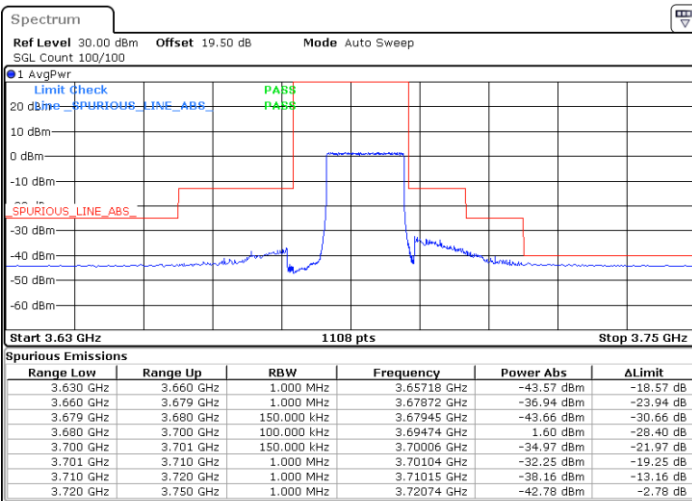

Date: 20.DEC.2021 03:20:53

Date: 20.DEC.2021 04:00:48

Lowest Channel / Full RB

N/A

Date: 20.DEC.2021 03:40:50

Blank

LTE Band 48 / 15MHz

QPSK

LTE Band 48 / 15MHz

QPSK

Highest Channel / 1RB0

Highest Channel / 1RBmax

Date: 20.DEC.2021 03:34:11

Date: 20.DEC.2021 10:28:51

Highest Channel / Full RB

N/A

Date: 20.DEC.2021 03:54:08

Blank

LTE Band 48 / 20MHz

QPSK

Lowest Channel / 1RB0

Lowest Channel / 1RBmax

Date: 24.DEC.2021 14:44:28

Date: 20.DEC.2021 05:05:13