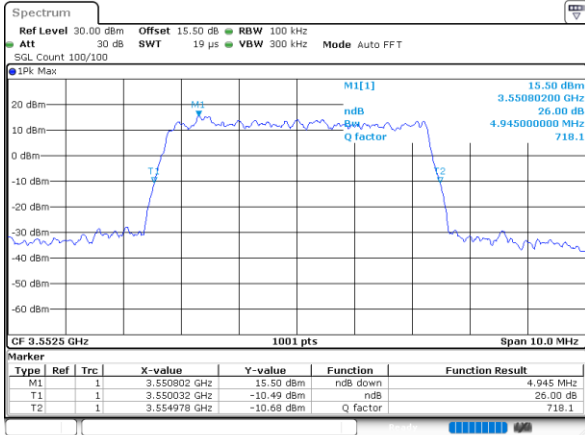

**Highest Channel / 1RB0**

**Highest Channel / 1RBmax**

**Highest Channel / Full RB**

**N/A**

**Blank**

26dB Bandwidth

Mode	LTE Band 48 : 26dB BW(MHz)											
BW	1.4MHz		3MHz		5MHz		10MHz		15MHz		20MHz	
Mod.	QPSK	16QAM	QPSK	16QAM	QPSK	16QAM	QPSK	16QAM	QPSK	16QAM	QPSK	16QAM
Lowest CH	-	-	-	-	4.95	4.86	9.63	9.75	14.36	14.39	18.66	19.18
Middle CH	-	-	-	-	4.97	4.85	9.67	9.77	14.39	14.12	18.70	19.14
Highest CH	-	-	-	-	4.84	4.79	9.61	9.67	14.63	14.30	18.82	18.90
Mode	LTE Band 48 : 26dB BW(MHz)											
BW	1.4MHz		3MHz		5MHz		10MHz		15MHz		20MHz	
Mod.	64QAM		64QAM		64QAM		64QAM		64QAM		64QAM	
Lowest CH	-	-	-	-	4.82	-	9.61	-	14.27	-	18.86	-
Middle CH	-	-	-	-	4.99	-	9.75	-	14.30	-	18.70	-
Highest CH	-	-	-	-	4.78	-	9.73	-	14.57	-	18.86	-

LTE Band 48

Lowest Channel / 5MHz / QPSK

Date: 20, DEC, 2021 10:34:11

Lowest Channel / 5MHz / 16QAM

Date: 20, DEC, 2021 10:34:36

Middle Channel / 5MHz / QPSK

Date: 20, DEC, 2021 10:35:50

Middle Channel / 5MHz / 16QAM