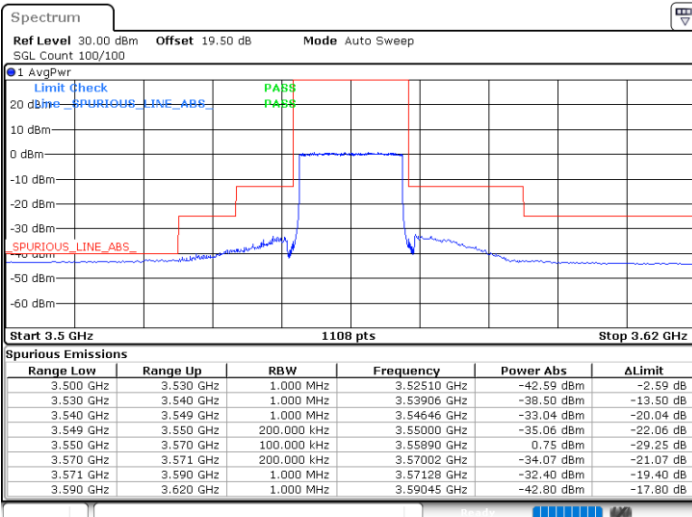

LTE Band 48 / 15MHz

QPSK

Highest Channel / 1RB0

Highest Channel / 1RBmax

Date: 20.DEC.2021 03:34:11

Date: 20.DEC.2021 10:28:51

Highest Channel / Full RB

N/A

Date: 20.DEC.2021 03:54:08

Blank

LTE Band 48 / 20MHz

QPSK

Lowest Channel / 1RB0

Lowest Channel / 1RBmax

Date: 24.DEC.2021 14:44:28

Date: 20.DEC.2021 05:05:13

Lowest Channel / Full RB

N/A

Date: 20.DEC.2021 04:25:15

Blank

LTE Band 48 / 20MHz

QPSK

Middle Channel / 1RB0

Middle Channel / 1RBmax