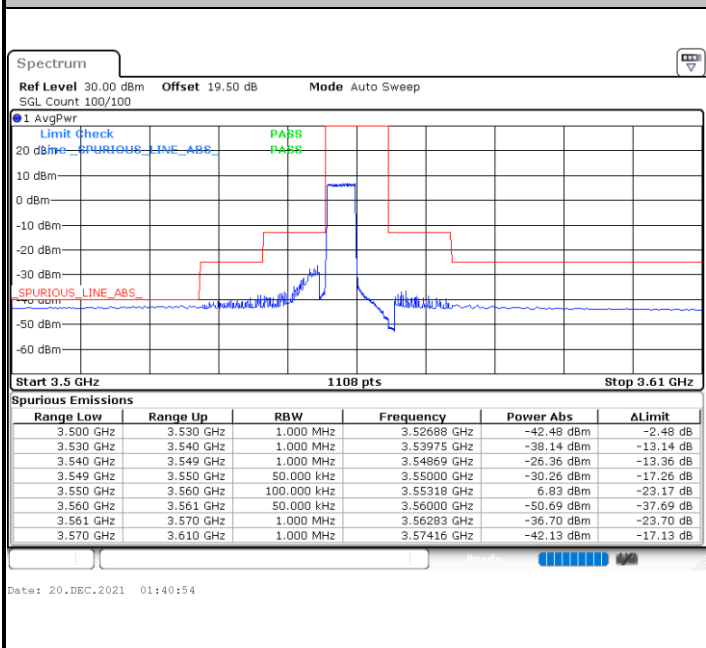

### QPSK

#### Lowest Channel / 1RB0

Date: 20. DEC. 2021 01:20:54

#### Lowest Channel / 1RBmax

Date: 20. DEC. 2021 02:00:54

#### Lowest Channel / Full RB

Date: 20. DEC. 2021 01:40:54