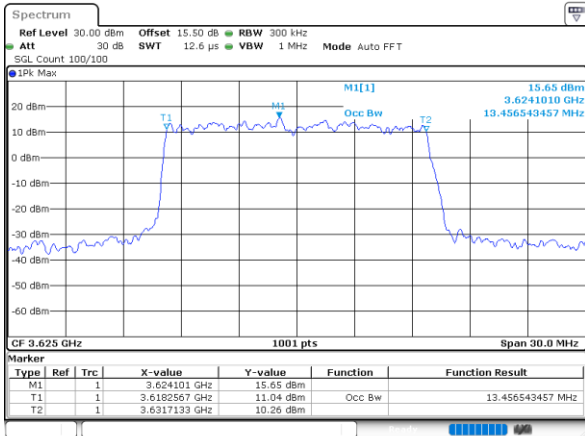

Middle Channel / 15MHz / QPSK

Date: 20, DEC, 2021 10:46:31