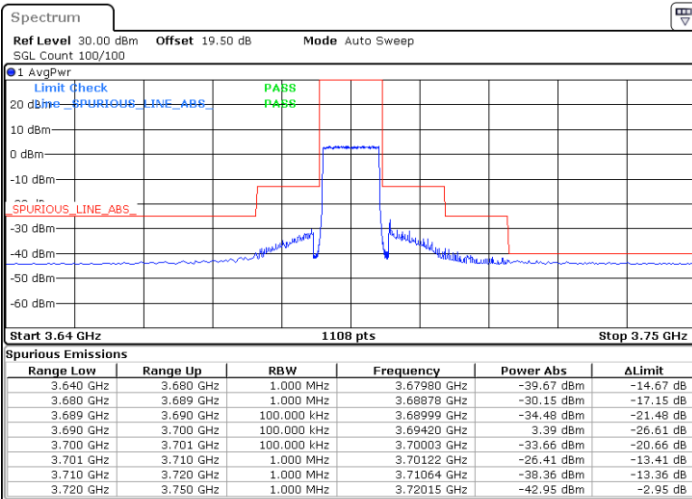

LTE Band 48 / 10MHz

QPSK

MiddleChannel / 1RB0

Middle Channel / 1RBmax

Date: 20.DEC.2021 02:27:33

Date: 20.DEC.2021 03:07:34

Middle Channel / Full RB

N/A

Date: 20.DEC.2021 02:47:36

Blank

LTE Band 48 / 10MHz

QPSK

Highest Channel / 1RB0

Highest Channel / 1RBmax

Date: 20.DEC.2021 02:38:43

Date: 20.DEC.2021 03:18:39

Highest Channel / Full RB

N/A

Date: 20.DEC.2021 02:58:41

Blank

LTE Band 48 / 15MHz

QPSK

Lowest Channel / 1RB0

Lowest Channel / 1RBmax

Date: 20.DEC.2021 03:20:53

Date: 20.DEC.2021 04:00:48

Lowest Channel / Full RB

N/A

Date: 20.DEC.2021 03:40:50

Blank

LTE Band 48 / 15MHz

QPSK