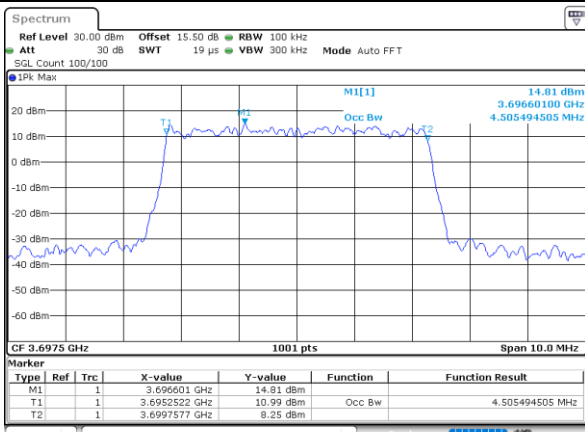

LTE Band 48

Lowest Channel / 5MHz / QPSK

Date: 24, DEC, 2021 14:10:56

Lowest Channel / 5MHz / 16QAM

Date: 24, DEC, 2021 14:11:29

Middle Channel / 5MHz / QPSK

Date: 24, DEC, 2021 14:13:48

Middle Channel / 5MHz / 16QAM

Date: 24, DEC, 2021 14:13:25

Highest Channel / 5MHz / QPSK

Date: 20, DEC, 2021 10:36:39

Highest Channel / 5MHz / 16QAM

Date: 24, DEC, 2021 14:11:08

LTE Band 48

Lowest Channel / 10MHz / QPSK

Date: 24, DEC, 2021 14:26:00