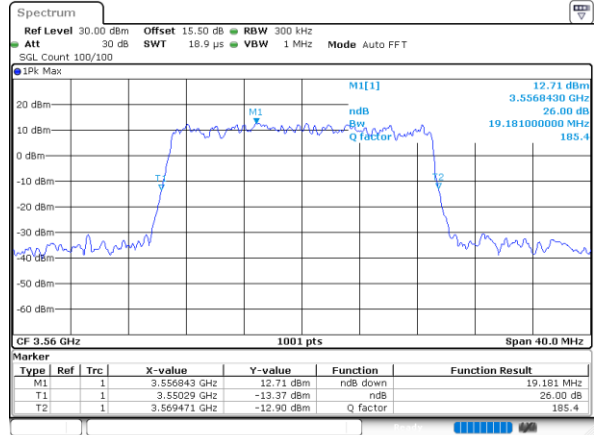

Date: 20, DEC, 2021 10:49:24

LTE Band 48

Lowest Channel / 20MHz / QPSK

Date: 20, DEC, 2021 10:50:40

Lowest Channel / 20MHz / 16QAM

Date: 20, DEC, 2021 10:51:05

Middle Channel / 20MHz / QPSK

Date: 20, DEC, 2021 10:52:18

Middle Channel / 20MHz / 16QAM

Date: 20, DEC, 2021 10:52:43

Highest Channel / 20MHz / QPSK

Date: 20, DEC, 2021 10:53:57

Highest Channel / 20MHz / 16QAM

Date: 20, DEC, 2021 10:54:22

LTE Band 48

Lowest Channel / 5MHz / 64QAM