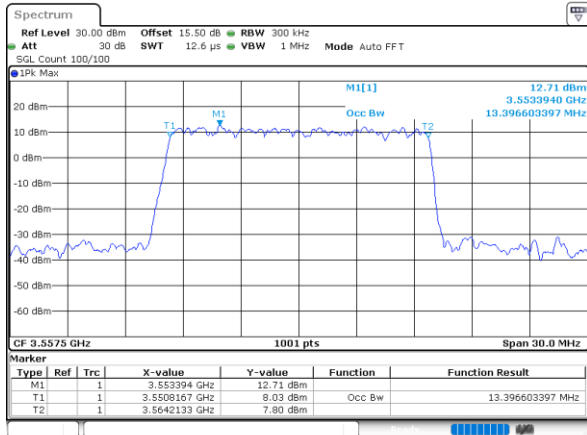

Middle Channel / 20MHz / 16QAM

Date: 20, DEC, 2021 10:51:54

Highest Channel / 20MHz / QPSK

Date: 20, DEC, 2021 10:53:07

Highest Channel / 20MHz / 16QAM

Date: 24, DEC, 2021 14:47:21

LTE Band 48

Lowest Channel / 5MHz / 64QAM

Lowest Channel / 10MHz / 64QAM

Middle Channel / 5MHz / 64QAM

Middle Channel / 10MHz / 64QAM

Highest Channel / 5MHz / 64QAM

Highest Channel / 10MHz / 64QAM

LTE Band 48

Lowest Channel / 15MHz / 64QAM

Date: 20, DEC, 2021 10:58:49

Lowest Channel / 20MHz / 64QAM

Date: 20, DEC, 2021 11:00:50

Middle Channel / 15MHz / 64QAM

Date: 20, DEC, 2021 10:59:29

Middle Channel / 20MHz / 64QAM

Date: 24, DEC, 2021 14:46:34

Highest Channel / 15MHz / 64QAM