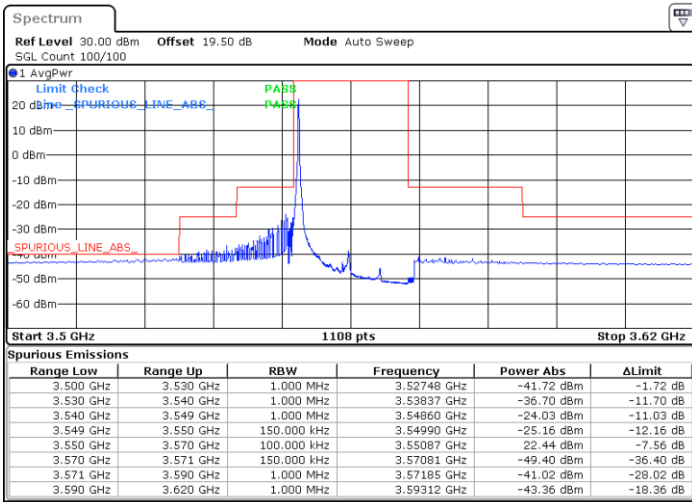

Date: 20.DEC.2021 02:47:36

Blank

LTE Band 48 / 10MHz

QPSK

Highest Channel / 1RB0

Highest Channel / 1RBmax

Date: 20.DEC.2021 02:38:43

Date: 20.DEC.2021 03:18:39

Highest Channel / Full RB

N/A

Date: 20.DEC.2021 02:58:41

Blank

LTE Band 48 / 15MHz

QPSK

Lowest Channel / 1RB0

Lowest Channel / 1RBmax

Date: 20.DEC.2021 03:20:53

Date: 20.DEC.2021 04:00:48

Lowest Channel / Full RB

N/A

Date: 20.DEC.2021 03:40:50

Blank

LTE Band 48 / 15MHz

QPSK