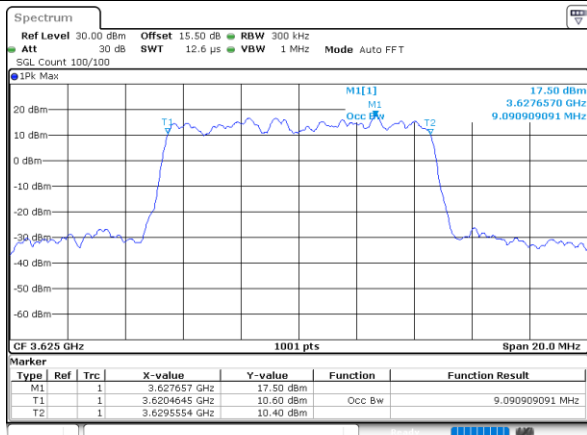

LTE Band 48

Lowest Channel / 5MHz / QPSK

Date: 24, DEC, 2021 14:10:56

Lowest Channel / 5MHz / 16QAM

Date: 24, DEC, 2021 14:11:29

Middle Channel / 5MHz / QPSK

Date: 24, DEC, 2021 14:13:48

Middle Channel / 5MHz / 16QAM

Date: 24, DEC, 2021 14:13:25

Highest Channel / 5MHz / QPSK

Date: 20, DEC, 2021 10:36:39

Highest Channel / 5MHz / 16QAM

Date: 24, DEC, 2021 14:11:08

LTE Band 48

Lowest Channel / 10MHz / QPSK

Date: 24, DEC, 2021 14:26:00

Lowest Channel / 10MHz / 16QAM

Date: 20, DEC, 2021 10:38:43

Middle Channel / 10MHz / QPSK

Date: 20, DEC, 2021 10:39:58

Middle Channel / 10MHz / 16QAM

Date: 20, DEC, 2021 10:40:22

Highest Channel / 10MHz / QPSK