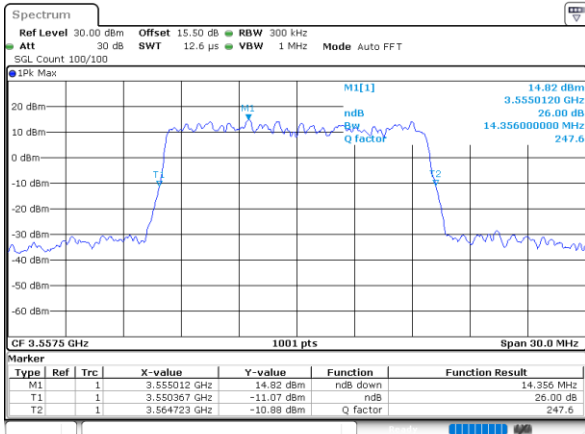

Date: 20, DEC, 2021 10:44:02

Highest Channel / 10MHz / 16QAM

Date: 20, DEC, 2021 10:44:27

LTE Band 48

Lowest Channel / 15MHz / QPSK

Date: 24, DEC, 2021 14:31:52

Lowest Channel / 15MHz / 16QAM

Date: 24, DEC, 2021 14:32:16