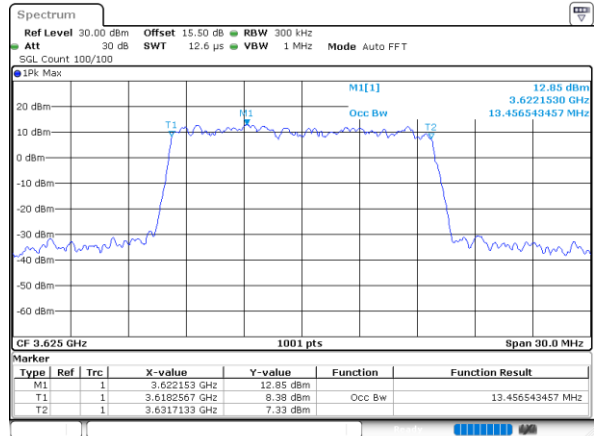

Date: 20, DEC, 2021 10:43:12

Highest Channel / 10MHz / 16QAM

Date: 24, DEC, 2021 14:24:36

LTE Band 48

Lowest Channel / 15MHz / QPSK

Date: 20, DEC, 2021 10:44:52

Lowest Channel / 15MHz / 16QAM

Date: 20, DEC, 2021 10:45:17

Middle Channel / 15MHz / QPSK

Date: 20, DEC, 2021 10:46:31

Middle Channel / 15MHz / 16QAM

Date: 24, DEC, 2021 14:34:31

Highest Channel / 15MHz / QPSK

Date: 20, DEC, 2021 10:48:10

Highest Channel / 15MHz / 16QAM