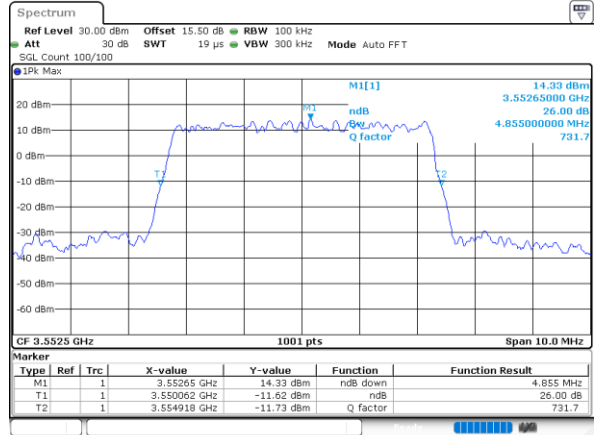

**Highest Channel / 1RB0**

**Highest Channel / 1RBmax**

**Highest Channel / Full RB**

**N/A**

**Blank**

26dB Bandwidth

Mode	LTE Band 48 : 26dB BW(MHz)											
BW	1.4MHz		3MHz		5MHz		10MHz		15MHz		20MHz	
Mod.	QPSK	16QAM	QPSK	16QAM	QPSK	16QAM	QPSK	16QAM	QPSK	16QAM	QPSK	16QAM
Lowest CH	-	-	-	-	4.95	4.86	9.63	9.75	14.36	14.39	18.66	19.18
Middle CH	-	-	-	-	4.97	4.85	9.67	9.77	14.39	14.12	18.70	19.14
Highest CH	-	-	-	-	4.84	4.79	9.61	9.67	14.63	14.30	18.82	18.90
Mode	LTE Band 48 : 26dB BW(MHz)											
BW	1.4MHz		3MHz		5MHz		10MHz		15MHz		20MHz	
Mod.	64QAM		64QAM		64QAM		64QAM		64QAM		64QAM	
Lowest CH	-	-	-	-	4.82	-	9.61	-	14.27	-	18.86	-
Middle CH	-	-	-	-	4.99	-	9.75	-	14.30	-	18.70	-
Highest CH	-	-	-	-	4.78	-	9.73	-	14.57	-	18.86	-

LTE Band 48

Lowest Channel / 5MHz / QPSK

Date: 20, DEC, 2021 10:34:11

Lowest Channel / 5MHz / 16QAM

Date: 20, DEC, 2021 10:34:36

Middle Channel / 5MHz / QPSK

Date: 20, DEC, 2021 10:35:50

Middle Channel / 5MHz / 16QAM