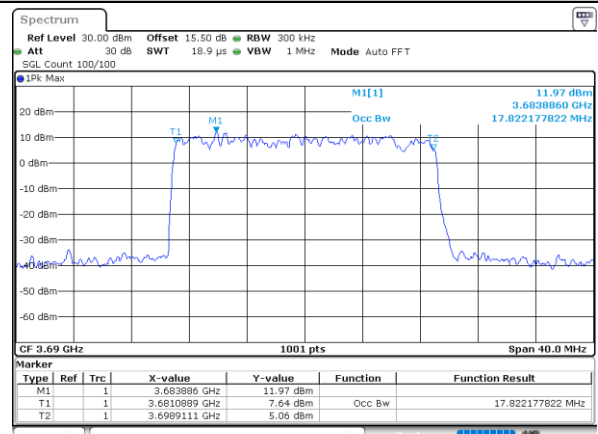

Lowest Channel / 20MHz / 64QAM

Date: 20, DEC, 2021 11:00:50

Middle Channel / 15MHz / 64QAM

Date: 20, DEC, 2021 10:59:29

Middle Channel / 20MHz / 64QAM

Date: 24, DEC, 2021 14:46:34

Highest Channel / 15MHz / 64QAM

Date: 20, DEC, 2021 11:00:10

Highest Channel / 20MHz / 64QAM

Date: 20, DEC, 2021 11:02:11