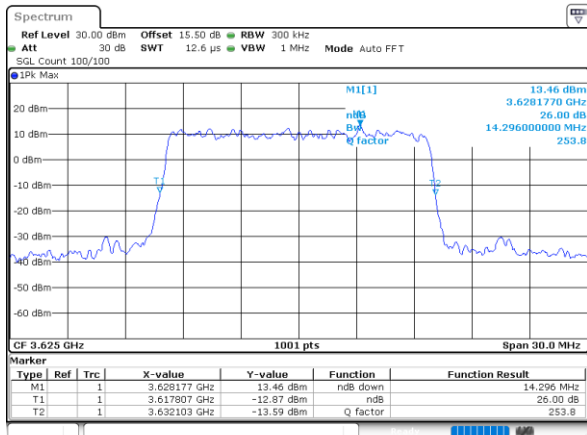

Highest Channel / 5MHz / 64QAM

Date: 20, DEC, 2021 10:56:22

Highest Channel / 10MHz / 64QAM

Date: 20, DEC, 2021 10:58:23

LTE Band 48

Lowest Channel / 15MHz / 64QAM

Date: 24, DEC, 2021 14:32:30

Lowest Channel / 20MHz / 64QAM

Date: 20, DEC, 2021 11:01:06

Middle Channel / 15MHz / 64QAM

Date: 20, DEC, 2021 10:59:45

Middle Channel / 20MHz / 64QAM

Date: 20, DEC, 2021 11:01:46

Highest Channel / 15MHz / 64QAM

Date: 20, DEC, 2021 11:00:25