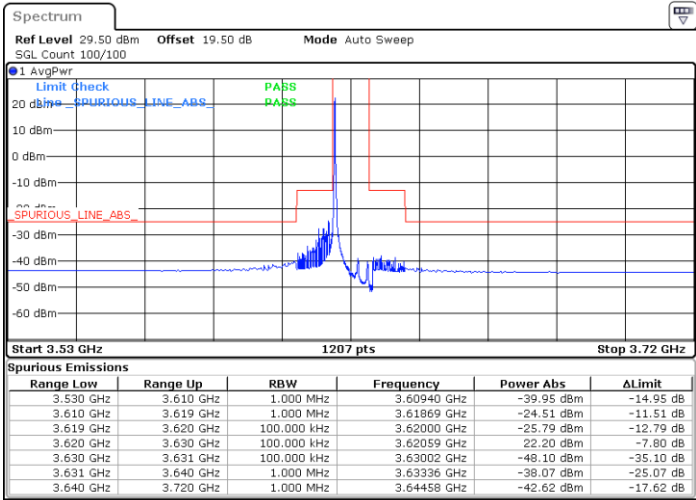

Date: 20.DEC.2021 01:34:14

Date: 20.DEC.2021 02:14:12

Highest Channel / Full RB

N/A

Blank

Date: 20.DEC.2021 01:54:14

LTE Band 48 / 10MHz

QPSK

Lowest Channel / 1RB0

Lowest Channel / 1RBmax

Date: 20.DEC.2021 02:25:20

Date: 20.DEC.2021 03:05:21

Lowest Channel / Full RB

N/A

Date: 20.DEC.2021 02:45:22

Blank

LTE Band 48 / 10MHz

QPSK

MiddleChannel / 1RB0

Middle Channel / 1RBmax

Date: 20.DEC.2021 02:27:33

Date: 20.DEC.2021 03:07:34

Middle Channel / Full RB

N/A

Date: 20.DEC.2021 02:47:36

Blank

LTE Band 48 / 10MHz

QPSK

Highest Channel / 1RB0

Highest Channel / 1RBmax

Date: 20.DEC.2021 02:38:43

Date: 20.DEC.2021 03:18:39