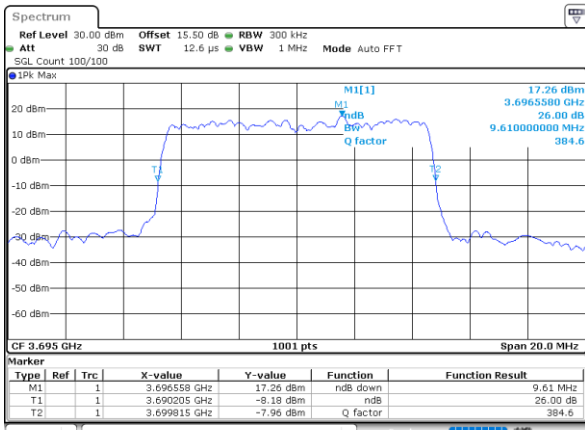

Date: 20, DEC, 2021 10:36:14

Highest Channel / 5MHz / QPSK

Date: 20, DEC, 2021 10:37:28

Highest Channel / 5MHz / 16QAM

Date: 20, DEC, 2021 10:37:53

LTE Band 48

Lowest Channel / 10MHz / QPSK

Date: 20, DEC, 2021 10:39:08

Lowest Channel / 10MHz / 16QAM

Date: 20, DEC, 2021 10:39:33

Middle Channel / 10MHz / QPSK

Date: 20, DEC, 2021 10:41:36

Middle Channel / 10MHz / 16QAM

Date: 20, DEC, 2021 10:42:48

Highest Channel / 10MHz / QPSK

Date: 20, DEC, 2021 10:44:02

Highest Channel / 10MHz / 16QAM

Date: 20, DEC, 2021 10:44:27

LTE Band 48

Lowest Channel / 15MHz / QPSK

Date: 24, DEC, 2021 14:31:52

Lowest Channel / 15MHz / 16QAM

Date: 24, DEC, 2021 14:32:16