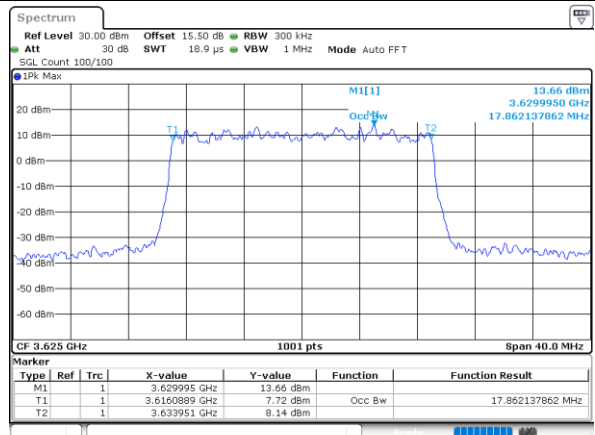

Date: 24, DEC, 2021 14:35:02

LTE Band 48

Lowest Channel / 20MHz / QPSK

Date: 20, DEC, 2021 10:49:50

Lowest Channel / 20MHz / 16QAM

Date: 20, DEC, 2021 10:50:15

Middle Channel / 20MHz / QPSK

Date: 20, DEC, 2021 10:51:30

Middle Channel / 20MHz / 16QAM

Date: 20, DEC, 2021 10:51:54

Highest Channel / 20MHz / QPSK

Date: 20, DEC, 2021 10:53:07

Highest Channel / 20MHz / 16QAM

Date: 24, DEC, 2021 14:47:21

LTE Band 48

Lowest Channel / 5MHz / 64QAM