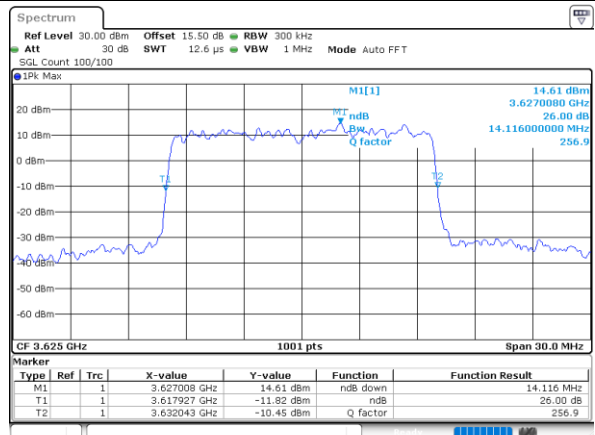

Middle Channel / 15MHz / 16QAM

Date: 20, DEC, 2021 10:47:45