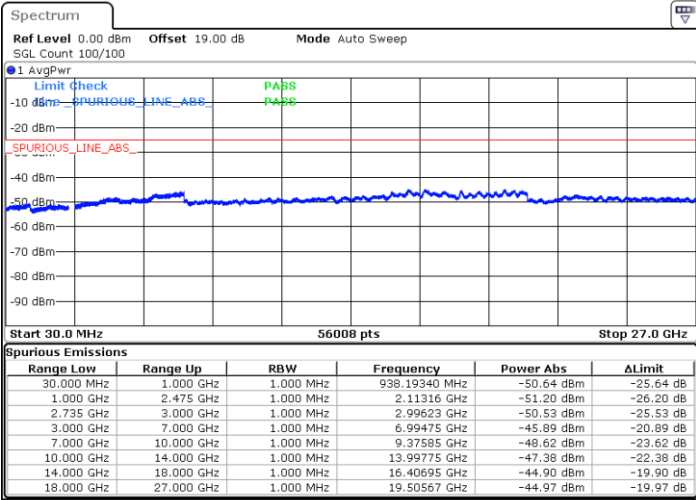

Date: 17.DEC.2021 01:29:09

Blank

LTE Band 41C / 20MHz+5MHz

16QAM

Lowest Channel / 1RB0 and 1RB24

Lowest Channel / 1RB99 and 1RB0

Date: 15.DEC.2021 22:41:32

Date: 15.DEC.2021 22:38:35

Lowest Channel / FullIRB

N/A

Date: 15.DEC.2021 22:44:29

Blank

LTE Band 41C / 20MHz+5MHz

16QAM

Middle Channel / 1RB0 and 1RB24

Middle Channel / 1RB99 and 1RB0

Date: 15.DEC.2021 22:59:42

Date: 15.DEC.2021 23:03:21

Middle Channel / FullIRB

N/A

Date: 15.DEC.2021 22:55:14

Blank

LTE Band 41C / 20MHz+5MHz

16QAM

Highest Channel / 1RB0 and 1RB24

Highest Channel / 1RB99 and 1RB0

Date: 15.DEC.2021 23:20:26

Date: 15.DEC.2021 23:24:40

Highest Channel / FullIRB

N/A

Date: 15.DEC.2021 23:12:55

Blank