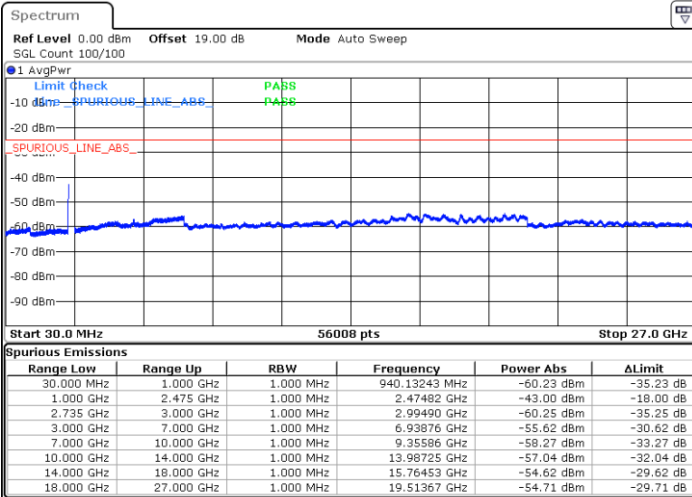

Highest Channel / 1RB0 and 1RB74

Highest Channel / 1RB99 and 1RB0

Date: 17.DEC.2021 02:45:50

Date: 17.DEC.2021 02:40:25

Highest Channel / FullIRB

N/A

Date: 17.DEC.2021 02:46:55

Blank

LTE Band 41C / 20MHz+20MHz

QPSK

Lowest Channel / 1RB0 and 1RB99

Lowest Channel / 1RB99 and 1RB0

Date: 17.DEC.2021 03:12:00

Date: 17.DEC.2021 03:10:54

Lowest Channel / FullIRB

N/A

Date: 17.DEC.2021 03:17:25

Blank

LTE Band 41C / 20MHz+20MHz

QPSK

MiddleChannel / 1RB0 and 1RB99

Middle Channel / 1RB99 and 1RB0

Date: 17.DEC.2021 03:27:43

Date: 17.DEC.2021 03:28:47

Middle Channel / FullIRB

N/A

Date: 17.DEC.2021 03:22:17

Blank

LTE Band 41C / 20MHz+20MHz

QPSK

Highest Channel / 1RB0 and 1RB99

Highest Channel / 1RB99 and 1RB0