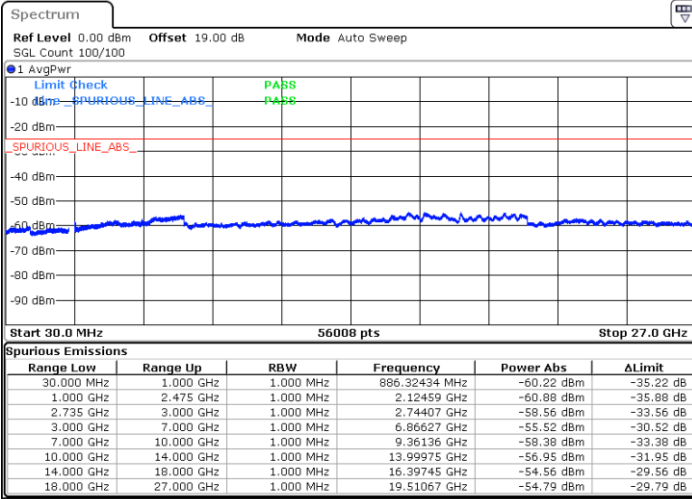

LTE Band 41C / 20MHz+10MHz

QPSK

Highest Channel / 1RB0 and 1RB49

Highest Channel / 1RB99 and 1RB0

Date: 16.DEC.2021 21:54:10

Date: 16.DEC.2021 21:48:45

Highest Channel / FullIRB

N/A

Date: 16.DEC.2021 21:55:15

Blank

LTE Band 41C / 20MHz+15MHz

QPSK

Lowest Channel / 1RB0 and 1RB74

Lowest Channel / 1RB99 and 1RB0

Date: 17.DEC.2021 01:54:58

Date: 17.DEC.2021 01:53:53

Lowest Channel / FullRB

N/A

Date: 17.DEC.2021 02:00:24

Blank

LTE Band 41C / 20MHz+15MHz

QPSK

Middle Channel / 1RB0 and 1RB74

Middle Channel / 1RB99 and 1RB0