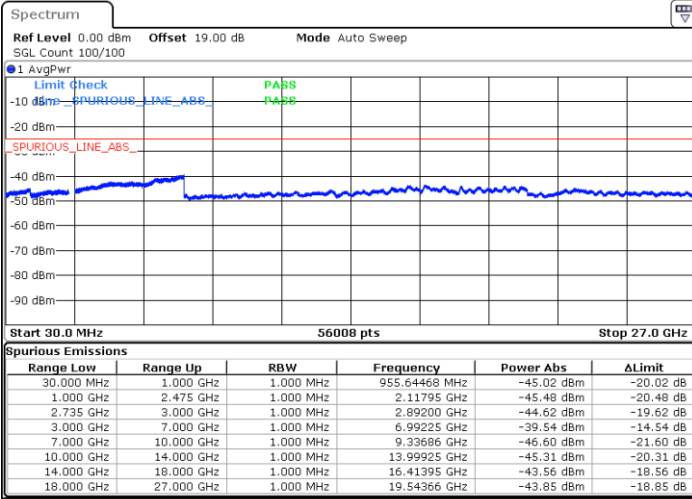

Blank

Date: 16.DEC.2021 01:08:14

LTE Band 41C / 15MHz+10MHz

16QAM

Middle Channel / 1RB0 and 1RB49

Middle Channel / 1RB74 and 1RB0

Date: 16.DEC.2021 01:22:43

Date: 16.DEC.2021 01:25:40

Middle Channel / FullIRB

N/A

Date: 16.DEC.2021 01:19:47

Blank

LTE Band 41C / 15MHz+10MHz

16QAM

Highest Channel / 1RB0 and 1RB49

Highest Channel / 1RB74 and 1RB0

Date: 16.DEC.2021 01:43:37

Date: 16.DEC.2021 01:40:41

Highest Channel / FullIRB

N/A

Date: 16.DEC.2021 01:46:34

Blank

LTE Band 41C / 15MHz+15MHz

16QAM

Lowest Channel / 1RB0 and 1RB74

Lowest Channel / 1RB74 and 1RB0

Date: 16.DEC.2021 22:43:27

Date: 16.DEC.2021 22:40:12

Lowest Channel / FullIRB

N/A

Blank

Date: 16.DEC.2021 22:46:42