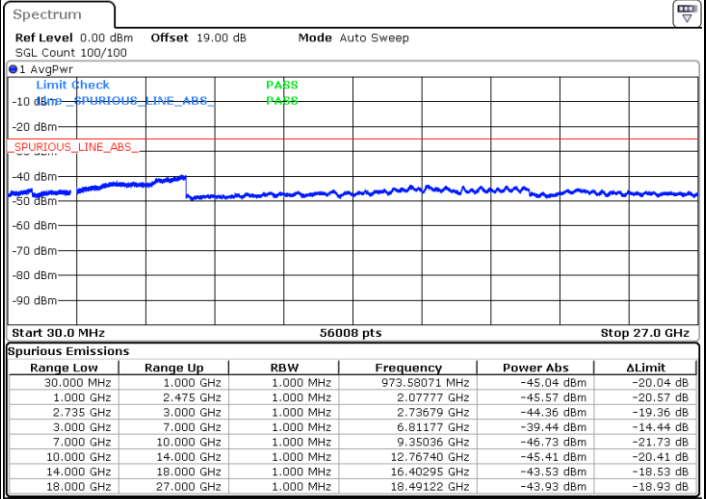

Blank

Date: 16.DEC.2021 01:08:14

LTE Band 41C / 15MHz+10MHz

16QAM

Middle Channel / 1RB0 and 1RB49

Middle Channel / 1RB74 and 1RB0

Date: 16.DEC.2021 01:22:43

Date: 16.DEC.2021 01:25:40

Middle Channel / FullIRB

N/A

Date: 16.DEC.2021 01:19:47

Blank

LTE Band 41C / 15MHz+10MHz

16QAM

Highest Channel / 1RB0 and 1RB49

Highest Channel / 1RB74 and 1RB0

Date: 16.DEC.2021 01:43:37

Date: 16.DEC.2021 01:40:41

Highest Channel / FullIRB

N/A

Date: 16.DEC.2021 01:46:34

Blank

LTE Band 41C / 15MHz+15MHz

16QAM

Lowest Channel / 1RB0 and 1RB74

Lowest Channel / 1RB74 and 1RB0

Date: 16.DEC.2021 22:43:27

Date: 16.DEC.2021 22:40:12

Lowest Channel / FullIRB

N/A

Blank

Date: 16.DEC.2021 22:46:42