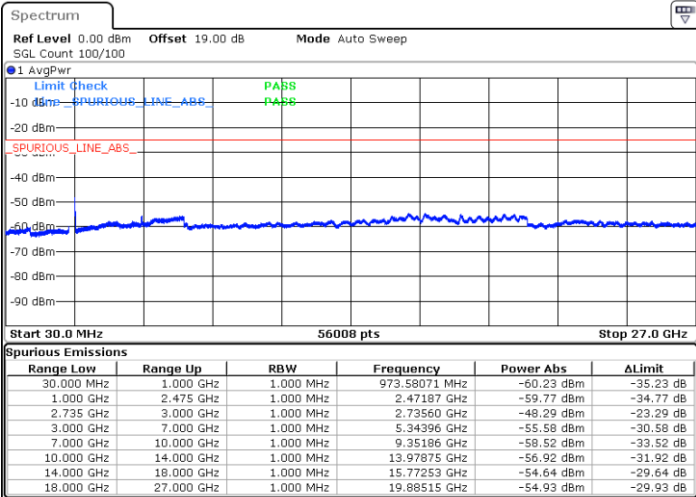

Date: 17.DEC.2021 02:15:53

Date: 17.DEC.2021 02:16:58

Middle Channel / FullRB

N/A

Date: 17.DEC.2021 02:10:28

Blank

LTE Band 41C / 20MHz+15MHz

QPSK

Highest Channel / 1RB0 and 1RB74

Highest Channel / 1RB99 and 1RB0

Date: 17.DEC.2021 02:45:50

Date: 17.DEC.2021 02:40:25

Highest Channel / FullIRB

N/A

Date: 17.DEC.2021 02:46:55

Blank

LTE Band 41C / 20MHz+20MHz

QPSK

Lowest Channel / 1RB0 and 1RB99

Lowest Channel / 1RB99 and 1RB0

Date: 17.DEC.2021 03:12:00

Date: 17.DEC.2021 03:10:54

Lowest Channel / FullIRB

N/A