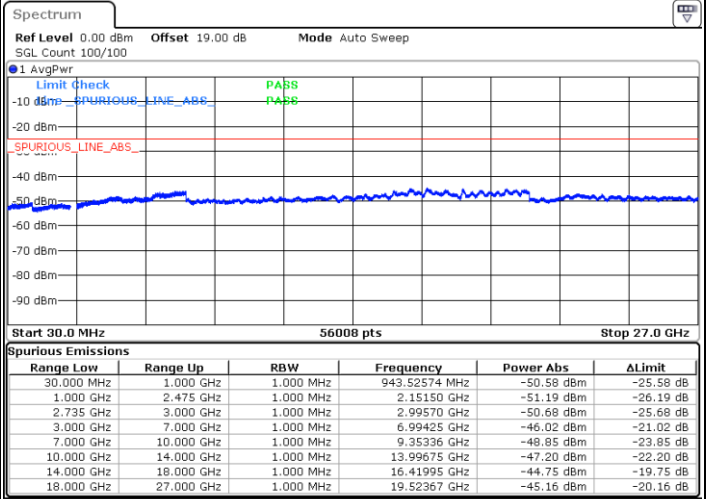

LTE Band 41C / 15MHz+20MHz

16QAM

Highest Channel / 1RB0 and 1RB99

Highest Channel / 1RB74 and 1RB0

Date: 17.DEC.2021 01:25:53

Date: 17.DEC.2021 01:22:37

Highest Channel / FullIRB

N/A

Date: 17.DEC.2021 01:29:09

Blank

LTE Band 41C / 20MHz+5MHz

16QAM

Lowest Channel / 1RB0 and 1RB24

Lowest Channel / 1RB99 and 1RB0

Date: 15.DEC.2021 22:41:32

Date: 15.DEC.2021 22:38:35

Lowest Channel / FullIRB

N/A

Date: 15.DEC.2021 22:44:29

Blank

LTE Band 41C / 20MHz+5MHz

16QAM

Middle Channel / 1RB0 and 1RB24

Middle Channel / 1RB99 and 1RB0

Date: 15.DEC.2021 22:59:42

Date: 15.DEC.2021 23:03:21

Middle Channel / FullIRB

N/A

Date: 15.DEC.2021 22:55:14

Blank

LTE Band 41C / 20MHz+5MHz

16QAM