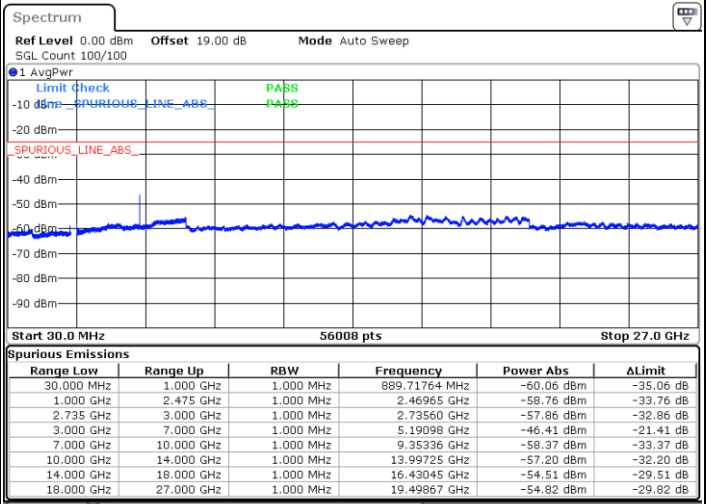

Date: 16.DEC.2021 21:55:15

Blank

LTE Band 41C / 20MHz+15MHz

QPSK

Lowest Channel / 1RB0 and 1RB74

Lowest Channel / 1RB99 and 1RB0

Date: 17.DEC.2021 01:54:58

Date: 17.DEC.2021 01:53:53

Lowest Channel / FullRB

N/A

Date: 17.DEC.2021 02:00:24

Blank

LTE Band 41C / 20MHz+15MHz

QPSK

Middle Channel / 1RB0 and 1RB74

Middle Channel / 1RB99 and 1RB0

Date: 17.DEC.2021 02:15:53

Date: 17.DEC.2021 02:16:58

Middle Channel / FullRB

N/A

Date: 17.DEC.2021 02:10:28

Blank

LTE Band 41C / 20MHz+15MHz

QPSK

Highest Channel / 1RB0 and 1RB74

Highest Channel / 1RB99 and 1RB0

Date: 17.DEC.2021 02:45:50

Date: 17.DEC.2021 02:40:25

Highest Channel / FullIRB

N/A

Date: 17.DEC.2021 02:46:55

Blank