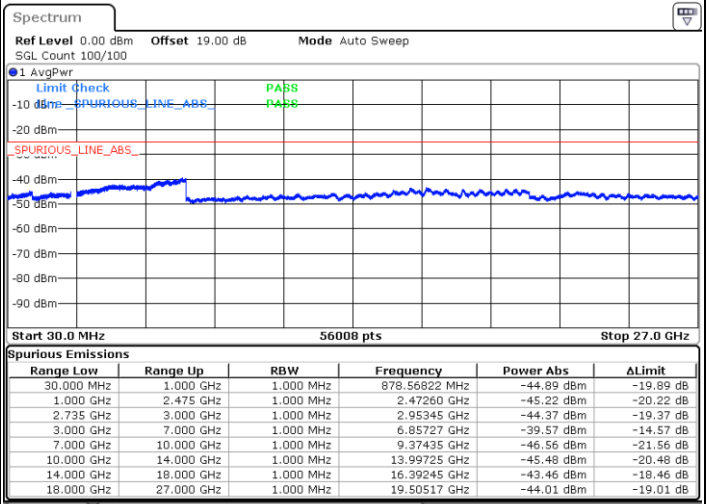

Blank

Date: 15.DEC.2021 21:59:15

LTE Band 41C / 5MHz+20MHz

16QAM

Highest Channel / 1RB0 and 1RB99

Highest Channel / 1RB24 and 1RB0

Date: 15.DEC.2021 22:18:18

Date: 15.DEC.2021 22:21:59

Highest Channel / FullIRB

N/A

Date: 15.DEC.2021 22:14:22

Blank

LTE Band 41C / 10MHz+15MHz

16QAM

Lowest Channel / 1RB0 and 1RB74

Lowest Channel / 1RB49 and 1RB0

Date: 15.DEC.2021 23:43:22

Date: 15.DEC.2021 23:40:26

Lowest Channel / FullIRB

N/A

Date: 15.DEC.2021 23:46:19

Blank

LTE Band 41C / 10MHz+15MHz

16QAM