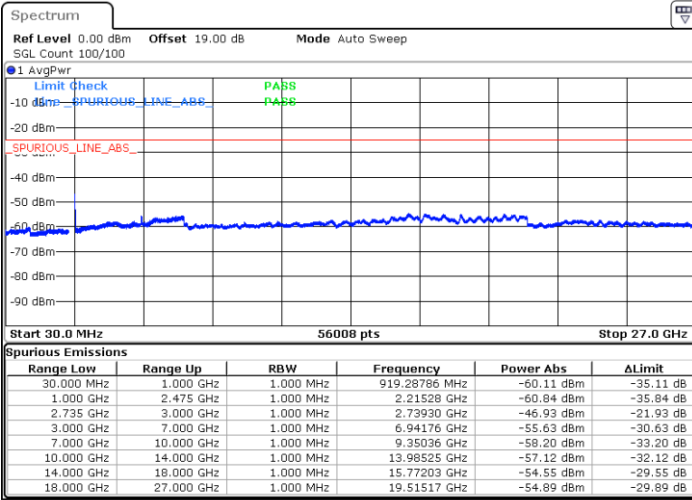

Date: 17.DEC.2021 03:17:25

Blank

LTE Band 41C / 20MHz+20MHz

QPSK

MiddleChannel / 1RB0 and 1RB99

Middle Channel / 1RB99 and 1RB0

Date: 17.DEC.2021 03:27:43

Date: 17.DEC.2021 03:28:47

Middle Channel / FullIRB

N/A

Date: 17.DEC.2021 03:22:17

Blank

LTE Band 41C / 20MHz+20MHz

QPSK

Highest Channel / 1RB0 and 1RB99

Highest Channel / 1RB99 and 1RB0

Date: 17.DEC.2021 04:02:51

Date: 17.DEC.2021 03:57:26

Highest Channel / FullIRB

N/A

Date: 17.DEC.2021 04:03:56

Blank

LTE Band 41C / 5MHz+20MHz

16QAM

Lowest Channel / 1RB0 and 1RB99

Lowest Channel / 1RB24 and 1RB0

Date: 15.DEC.2021 21:03:08

Date: 15.DEC.2021 21:48:41

Lowest Channel / FullIRB

N/A

Blank

Date: 15.DEC.2021 20:29:11