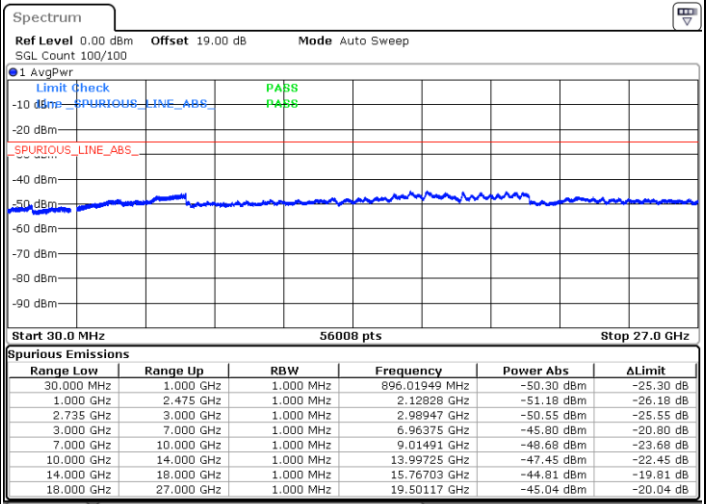

Date: 17.DEC.2021 01:29:09

Blank

LTE Band 41C / 20MHz+5MHz

16QAM

Lowest Channel / 1RB0 and 1RB24

Lowest Channel / 1RB99 and 1RB0

Date: 15.DEC.2021 22:41:32

Date: 15.DEC.2021 22:38:35

Lowest Channel / FullIRB

N/A

Date: 15.DEC.2021 22:44:29

Blank

LTE Band 41C / 20MHz+5MHz

16QAM

Middle Channel / 1RB0 and 1RB24

Middle Channel / 1RB99 and 1RB0

Date: 15.DEC.2021 22:59:42

Date: 15.DEC.2021 23:03:21

Middle Channel / FullIRB

N/A

Date: 15.DEC.2021 22:55:14

Blank

LTE Band 41C / 20MHz+5MHz

16QAM

Highest Channel / 1RB0 and 1RB24

Highest Channel / 1RB99 and 1RB0

Date: 15.DEC.2021 23:20:26

Date: 15.DEC.2021 23:24:40

Highest Channel / FullIRB

N/A

Date: 15.DEC.2021 23:12:55

Blank