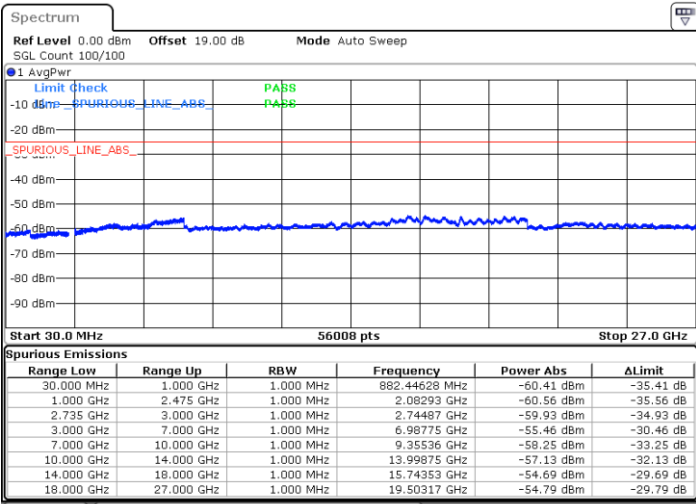

LTE Band 41C / 20MHz+20MHz

QPSK

Lowest Channel / 1RB0 and 1RB99

Lowest Channel / 1RB99 and 1RB0

Date: 17.DEC.2021 03:12:00

Date: 17.DEC.2021 03:10:54

Lowest Channel / FullIRB

N/A

Date: 17.DEC.2021 03:17:25

Blank

LTE Band 41C / 20MHz+20MHz

QPSK

MiddleChannel / 1RB0 and 1RB99

Middle Channel / 1RB99 and 1RB0

Date: 17.DEC.2021 03:27:43

Date: 17.DEC.2021 03:28:47

Middle Channel / FullIRB

N/A

Date: 17.DEC.2021 03:22:17

Blank

LTE Band 41C / 20MHz+20MHz

QPSK

Highest Channel / 1RB0 and 1RB99

Highest Channel / 1RB99 and 1RB0

Date: 17.DEC.2021 04:02:51

Date: 17.DEC.2021 03:57:26

Highest Channel / FullIRB

N/A

Date: 17.DEC.2021 04:03:56

Blank

LTE Band 41C / 5MHz+20MHz

16QAM