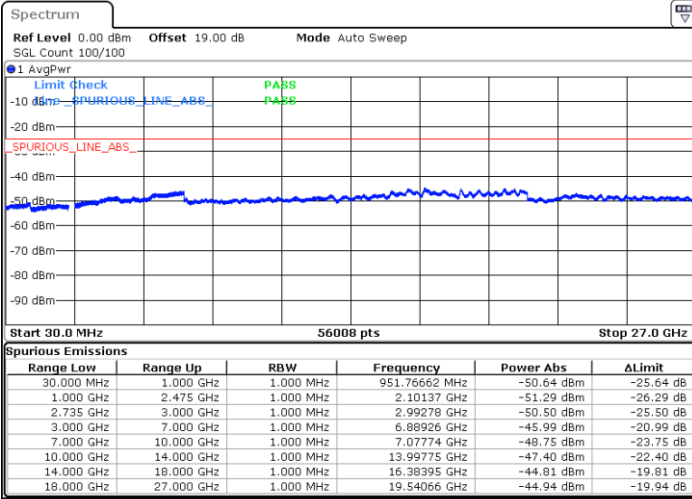

Lowest Channel / FullIRB

N/A

Date: 15.DEC.2021 22:44:29

Blank

LTE Band 41C / 20MHz+5MHz

16QAM

Middle Channel / 1RB0 and 1RB24

Middle Channel / 1RB99 and 1RB0

Date: 15.DEC.2021 22:59:42

Date: 15.DEC.2021 23:03:21

Middle Channel / FullIRB

N/A

Date: 15.DEC.2021 22:55:14

Blank

LTE Band 41C / 20MHz+5MHz

16QAM

Highest Channel / 1RB0 and 1RB24

Highest Channel / 1RB99 and 1RB0

Date: 15.DEC.2021 23:20:26

Date: 15.DEC.2021 23:24:40

Highest Channel / FullIRB

N/A

Date: 15.DEC.2021 23:12:55

Blank