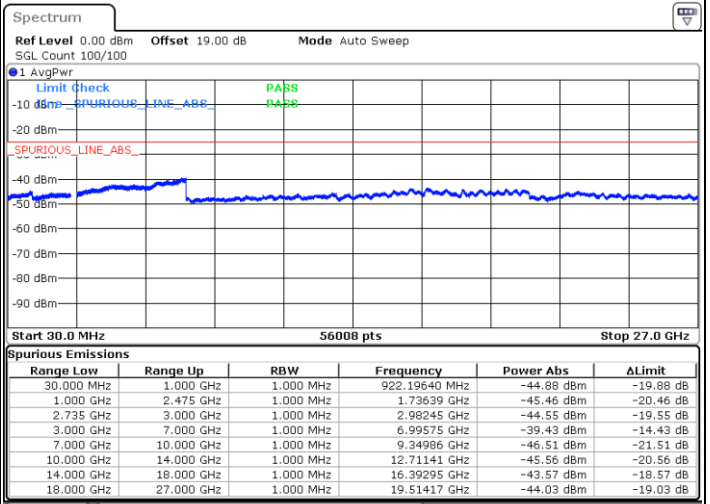

LTE Band 41C / 15MHz+10MHz

16QAM

Lowest Channel / 1RB0 and 1RB49

Lowest Channel / 1RB74 and 1RB0

Date: 16.DEC.2021 01:05:17

Date: 16.DEC.2021 01:02:21

Lowest Channel / FullIRB

N/A

Blank

Date: 16.DEC.2021 01:08:14

LTE Band 41C / 15MHz+10MHz

16QAM

Middle Channel / 1RB0 and 1RB49

Middle Channel / 1RB74 and 1RB0

Date: 16.DEC.2021 01:22:43

Date: 16.DEC.2021 01:25:40

Middle Channel / FullIRB

N/A

Date: 16.DEC.2021 01:19:47

Blank

LTE Band 41C / 15MHz+10MHz

16QAM

Highest Channel / 1RB0 and 1RB49

Highest Channel / 1RB74 and 1RB0

Date: 16.DEC.2021 01:43:37

Date: 16.DEC.2021 01:40:41

Highest Channel / FullIRB

N/A

Date: 16.DEC.2021 01:46:34

Blank

LTE Band 41C / 15MHz+15MHz

16QAM