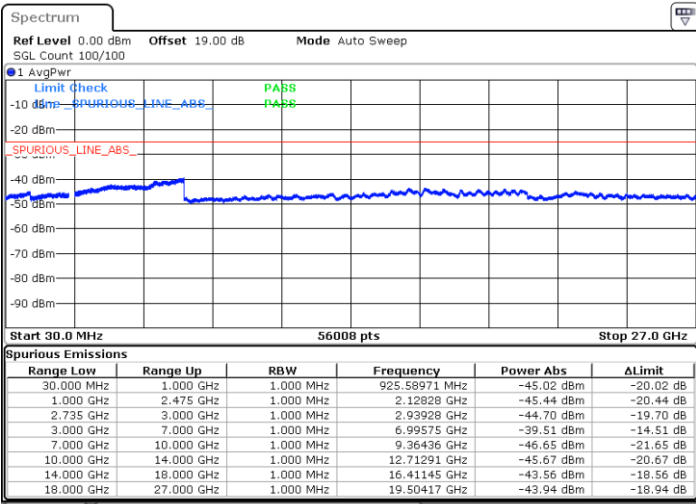

Highest Channel / 1RB0 and 1RB99

Highest Channel / 1RB49 and 1RB0

Date: 16.DEC.2021 05:02:37

Date: 16.DEC.2021 04:59:40

Highest Channel / FullIRB

N/A

Date: 16.DEC.2021 05:05:35

Blank

LTE Band 41C / 15MHz+10MHz

16QAM

Lowest Channel / 1RB0 and 1RB49

Lowest Channel / 1RB74 and 1RB0

Date: 16.DEC.2021 01:05:17

Date: 16.DEC.2021 01:02:21

Lowest Channel / FullIRB

N/A

Blank

Date: 16.DEC.2021 01:08:14

LTE Band 41C / 15MHz+10MHz

16QAM

Middle Channel / 1RB0 and 1RB49

Middle Channel / 1RB74 and 1RB0

Date: 16.DEC.2021 01:22:43

Date: 16.DEC.2021 01:25:40

Middle Channel / FullIRB

N/A

Date: 16.DEC.2021 01:19:47

Blank

LTE Band 41C / 15MHz+10MHz

16QAM

Highest Channel / 1RB0 and 1RB49

Highest Channel / 1RB74 and 1RB0