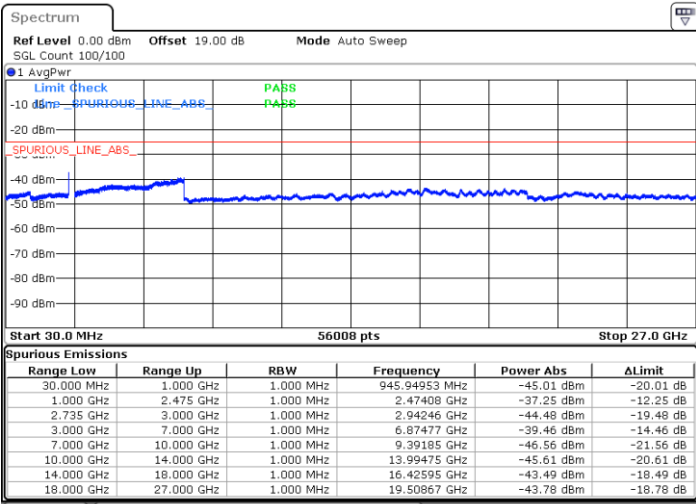

Blank

Date: 15.DEC.2021 21:59:15

LTE Band 41C / 5MHz+20MHz

16QAM

Highest Channel / 1RB0 and 1RB99

Highest Channel / 1RB24 and 1RB0

Date: 15.DEC.2021 22:18:18

Date: 15.DEC.2021 22:21:59

Highest Channel / FullIRB

N/A

Date: 15.DEC.2021 22:14:22

Blank

LTE Band 41C / 10MHz+15MHz

16QAM

Lowest Channel / 1RB0 and 1RB74

Lowest Channel / 1RB49 and 1RB0

Date: 15.DEC.2021 23:43:22

Date: 15.DEC.2021 23:40:26

Lowest Channel / FullIRB

N/A

Date: 15.DEC.2021 23:46:19

Blank

LTE Band 41C / 10MHz+15MHz

16QAM