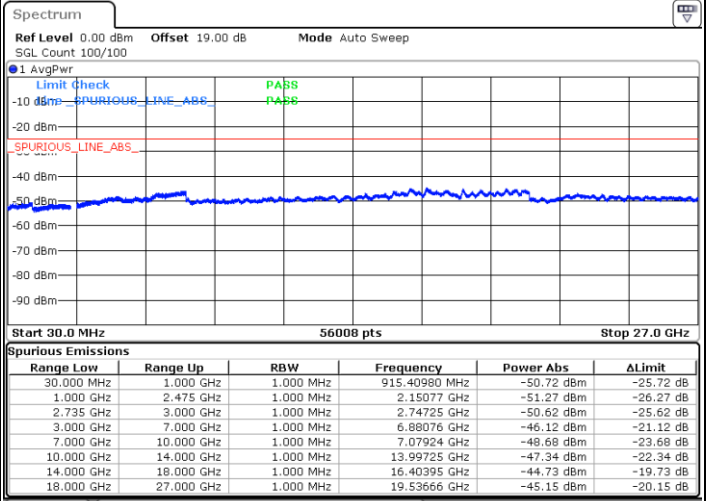

Lowest Channel / FullIRB

N/A

Blank

Date: 16.DEC.2021 03:39:44

LTE Band 41C / 10MHz+20MHz

16QAM

Middle Channel / 1RB0 and 1RB99

Middle Channel / 1RB49 and 1RB0

Date: 16.DEC.2021 03:48:08

Date: 16.DEC.2021 03:50:56

Middle Channel / FullIRB

N/A

Date: 16.DEC.2021 03:45:20

Blank

LTE Band 41C / 10MHz+20MHz

16QAM

Highest Channel / 1RB0 and 1RB99

Highest Channel / 1RB49 and 1RB0

Date: 16.DEC.2021 05:02:37

Date: 16.DEC.2021 04:59:40

Highest Channel / FullIRB

N/A

Date: 16.DEC.2021 05:05:35

Blank

LTE Band 41C / 15MHz+10MHz

16QAM

Lowest Channel / 1RB0 and 1RB49

Lowest Channel / 1RB74 and 1RB0

Date: 16.DEC.2021 01:05:17

Date: 16.DEC.2021 01:02:21

Lowest Channel / FullIRB

N/A