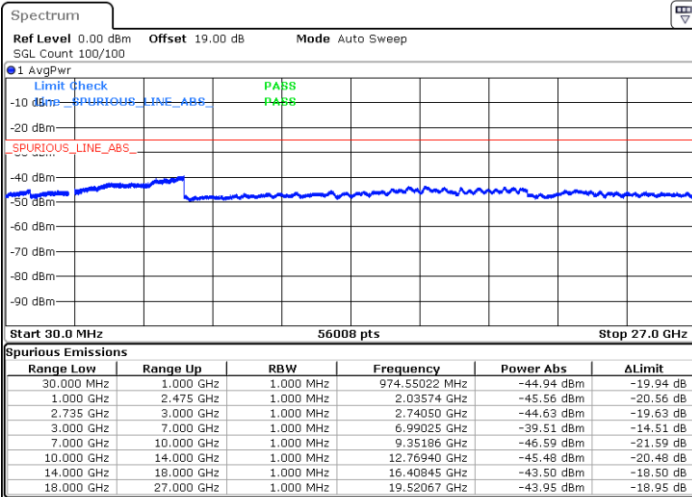

Blank

Date: 16.DEC.2021 01:08:14

LTE Band 41C / 15MHz+10MHz

16QAM

Middle Channel / 1RB0 and 1RB49

Middle Channel / 1RB74 and 1RB0

Date: 16.DEC.2021 01:22:43

Date: 16.DEC.2021 01:25:40

Middle Channel / FullIRB

N/A

Date: 16.DEC.2021 01:19:47

Blank

LTE Band 41C / 15MHz+10MHz

16QAM

Highest Channel / 1RB0 and 1RB49

Highest Channel / 1RB74 and 1RB0

Date: 16.DEC.2021 01:43:37

Date: 16.DEC.2021 01:40:41

Highest Channel / FullIRB

N/A

Date: 16.DEC.2021 01:46:34

Blank

LTE Band 41C / 15MHz+15MHz

16QAM

Lowest Channel / 1RB0 and 1RB74

Lowest Channel / 1RB74 and 1RB0

Date: 16.DEC.2021 22:43:27

Date: 16.DEC.2021 22:40:12

Lowest Channel / FullIRB

N/A

Blank

Date: 16.DEC.2021 22:46:42