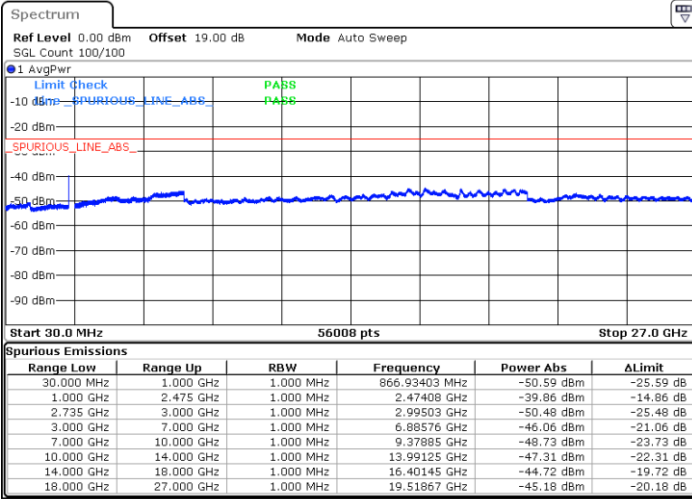

LTE Band 41C / 15MHz+20MHz

16QAM

Highest Channel / 1RB0 and 1RB99

Highest Channel / 1RB74 and 1RB0

Date: 17.DEC.2021 01:25:53

Date: 17.DEC.2021 01:22:37

Highest Channel / FullIRB

N/A

Date: 17.DEC.2021 01:29:09

Blank

LTE Band 41C / 20MHz+5MHz

16QAM

Lowest Channel / 1RB0 and 1RB24

Lowest Channel / 1RB99 and 1RB0

Date: 15.DEC.2021 22:41:32

Date: 15.DEC.2021 22:38:35

Lowest Channel / FullIRB

N/A

Date: 15.DEC.2021 22:44:29

Blank

LTE Band 41C / 20MHz+5MHz

16QAM

Middle Channel / 1RB0 and 1RB24

Middle Channel / 1RB99 and 1RB0

Date: 15.DEC.2021 22:59:42

Date: 15.DEC.2021 23:03:21

Middle Channel / FullIRB

N/A

Date: 15.DEC.2021 22:55:14

Blank

LTE Band 41C / 20MHz+5MHz

16QAM