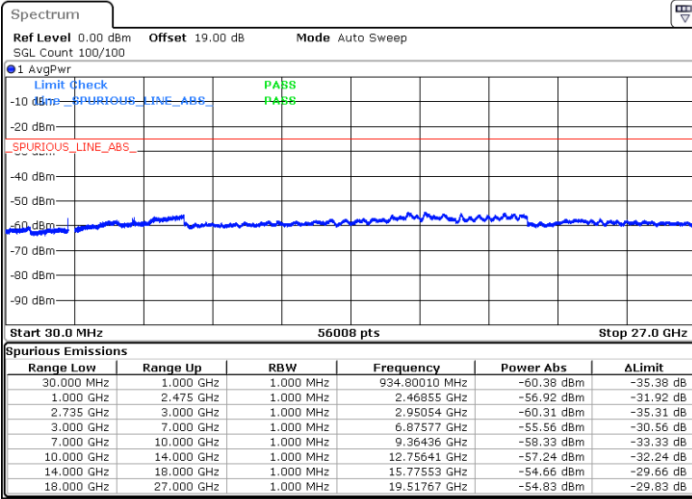

Date: 17.DEC.2021 02:15:53

Date: 17.DEC.2021 02:16:58

Middle Channel / FullRB

N/A

Date: 17.DEC.2021 02:10:28

Blank

LTE Band 41C / 20MHz+15MHz

QPSK

Highest Channel / 1RB0 and 1RB74

Highest Channel / 1RB99 and 1RB0

Date: 17.DEC.2021 02:45:50

Date: 17.DEC.2021 02:40:25

Highest Channel / FullIRB

N/A

Date: 17.DEC.2021 02:46:55

Blank

LTE Band 41C / 20MHz+20MHz

QPSK

Lowest Channel / 1RB0 and 1RB99

Lowest Channel / 1RB99 and 1RB0

Date: 17.DEC.2021 03:12:00

Date: 17.DEC.2021 03:10:54

Lowest Channel / FullIRB

N/A