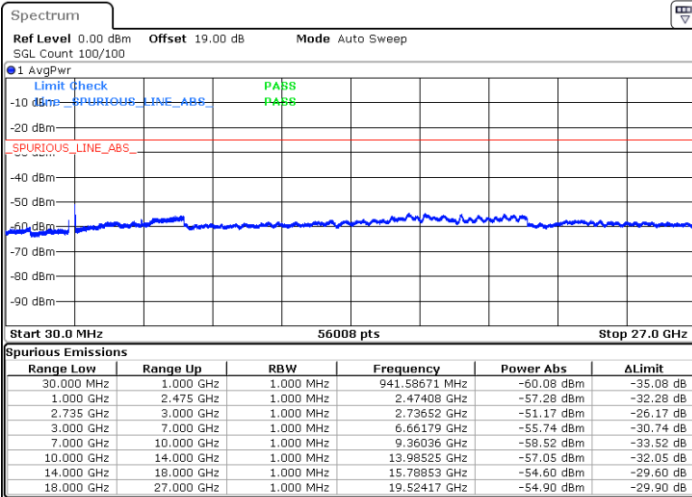

Middle Channel / 1RB0 and 1RB9

Middle Channel / 1RB74 and 1RB0

Date: 17.DEC.2021 00:59:11

Date: 17.DEC.2021 01:02:25

Middle Channel / FullIRB

N/A

Date: 17.DEC.2021 00:55:55

Blank

LTE Band 41C / 15MHz+20MHz

16QAM

Highest Channel / 1RB0 and 1RB99

Highest Channel / 1RB74 and 1RB0

Date: 17.DEC.2021 01:25:53

Date: 17.DEC.2021 01:22:37

Highest Channel / FullIRB

N/A

Date: 17.DEC.2021 01:29:09

Blank

LTE Band 41C / 20MHz+5MHz

16QAM

Lowest Channel / 1RB0 and 1RB24

Lowest Channel / 1RB99 and 1RB0

Date: 15.DEC.2021 22:41:32

Date: 15.DEC.2021 22:38:35

Lowest Channel / FullIRB

N/A

Date: 15.DEC.2021 22:44:29

Blank

LTE Band 41C / 20MHz+5MHz

16QAM

Middle Channel / 1RB0 and 1RB24

Middle Channel / 1RB99 and 1RB0