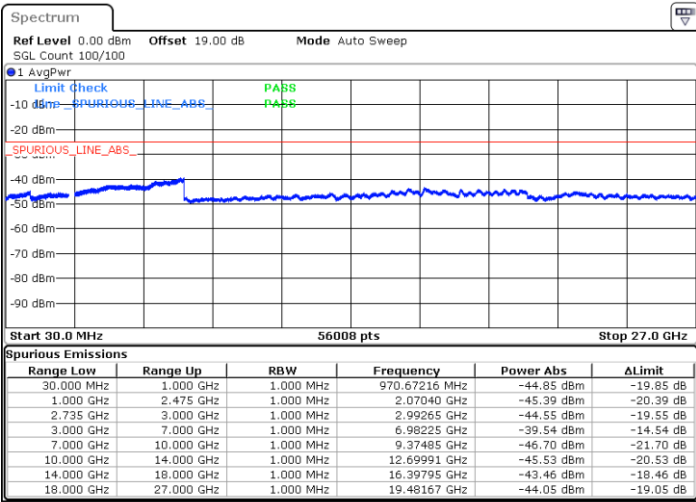

Date: 15.DEC.2021 23:43:22

Date: 15.DEC.2021 23:40:26

Lowest Channel / FullIRB

N/A

Date: 15.DEC.2021 23:46:19

Blank

LTE Band 41C / 10MHz+15MHz

16QAM

MiddleChannel / 1RB0 and 1RB74

Middle Channel / 1RB49 and 1RB0

Date: 16.DEC.2021 00:14:40

Date: 16.DEC.2021 00:17:37

Middle Channel / FullIRB

N/A

Date: 16.DEC.2021 00:11:43

Blank

LTE Band 41C / 10MHz+15MHz

16QAM

Highest Channel / 1RB0 and 1RB74

Highest Channel / 1RB49 and 1RB0

Date: 16.DEC.2021 00:37:52

Date: 16.DEC.2021 00:34:55

Highest Channel / FullIRB

N/A

Date: 16.DEC.2021 00:40:49

Blank

LTE Band 41C / 10MHz+20MHz

16QAM

Lowest Channel / 1RB0 and 1RB99

Lowest Channel / 1RB49 and 1RB0

Date: 17.DEC.2021 04:45:46

Date: 16.DEC.2021 03:06:02