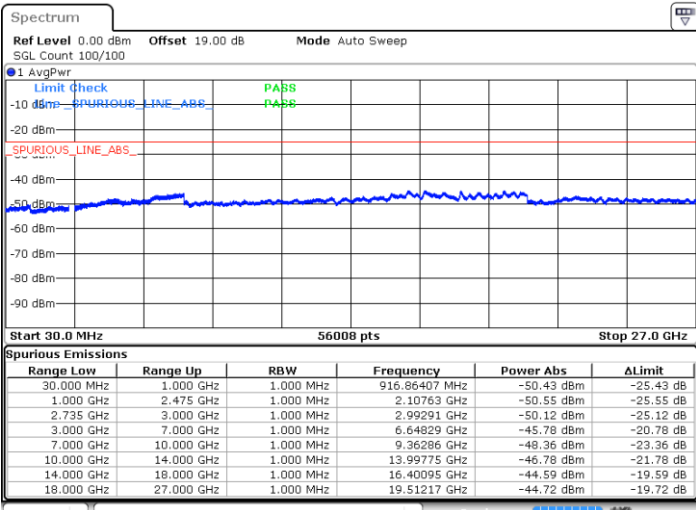

Lowest Channel / 1RB0 and 1RB74

Lowest Channel / 1RB74 and 1RB0

Date: 16.DEC.2021 22:43:27

Date: 16.DEC.2021 22:40:12

Lowest Channel / FullIRB

N/A

Blank

Date: 16.DEC.2021 22:46:42

LTE Band 41C / 15MHz+15MHz

16QAM

Middle Channel / 1RB0 and 1RB74

Middle Channel / 1RB74 and 1RB0

Date: 16 DEC 2021 23:42:54

Date: 16 DEC 2021 23:46:09

Middle Channel / FullIRB

N/A

Date: 16 DEC 2021 23:39:38

Blank

LTE Band 41C / 15MHz+15MHz

16QAM

Highest Channel / 1RB0 and 1RB74

Highest Channel / 1RB74 and 1RB0

Date: 17.DEC.2021 00:14:08

Date: 17.DEC.2021 00:10:52

Highest Channel / FullIRB

N/A

Date: 17.DEC.2021 00:17:23

Blank

LTE Band 41C / 15MHz+20MHz

16QAM

Lowest Channel / 1RB0 and 1RB99

Lowest Channel / 1RB74 and 1RB0