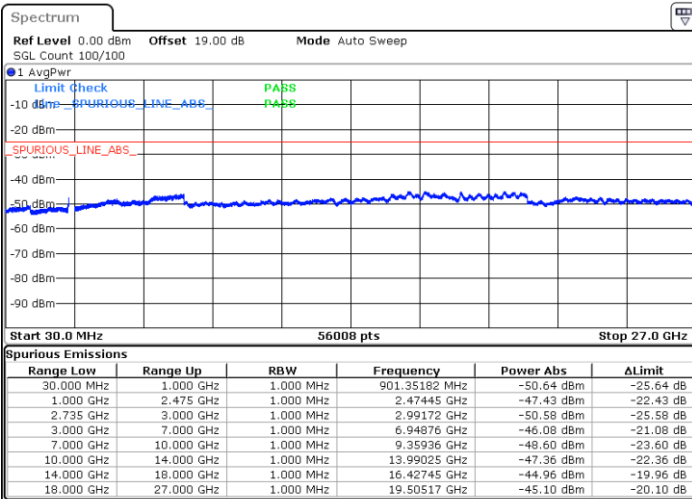

LTE Band 41C / 15MHz+20MHz

16QAM

Highest Channel / 1RB0 and 1RB99

Highest Channel / 1RB74 and 1RB0

Date: 17.DEC.2021 01:25:53

Date: 17.DEC.2021 01:22:37

Highest Channel / FullIRB

N/A

Date: 17.DEC.2021 01:29:09

Blank

LTE Band 41C / 20MHz+5MHz

16QAM

Lowest Channel / 1RB0 and 1RB24

Lowest Channel / 1RB99 and 1RB0

Date: 15.DEC.2021 22:41:32

Date: 15.DEC.2021 22:38:35

Lowest Channel / FullIRB

N/A

Date: 15.DEC.2021 22:44:29

Blank

LTE Band 41C / 20MHz+5MHz

16QAM

Middle Channel / 1RB0 and 1RB24

Middle Channel / 1RB99 and 1RB0

Date: 15.DEC.2021 22:59:42

Date: 15.DEC.2021 23:03:21

Middle Channel / FullIRB

N/A

Date: 15.DEC.2021 22:55:14

Blank

LTE Band 41C / 20MHz+5MHz

16QAM