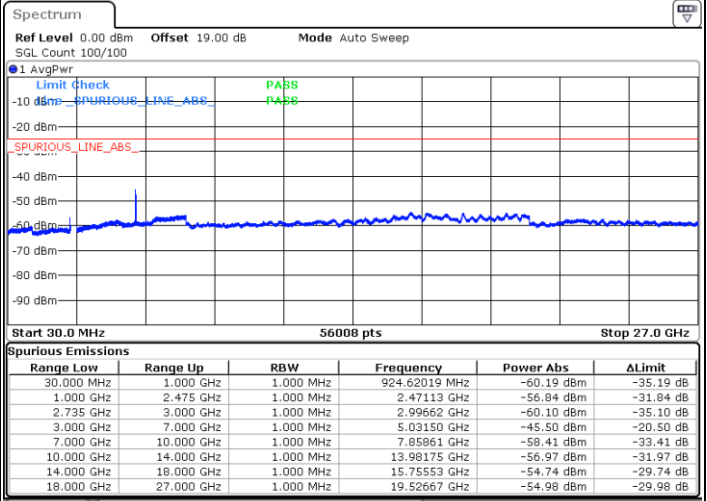

LTE Band 41C / 20MHz+10MHz

QPSK

Highest Channel / 1RB0 and 1RB49

Highest Channel / 1RB99 and 1RB0

Date: 16.DEC.2021 21:54:10

Date: 16.DEC.2021 21:48:45

Highest Channel / FullIRB

N/A

Date: 16.DEC.2021 21:55:15

Blank

LTE Band 41C / 20MHz+15MHz

QPSK

Lowest Channel / 1RB0 and 1RB74

Lowest Channel / 1RB99 and 1RB0

Date: 17.DEC.2021 01:54:58

Date: 17.DEC.2021 01:53:53

Lowest Channel / FullRB

N/A

Date: 17.DEC.2021 02:00:24

Blank

LTE Band 41C / 20MHz+15MHz

QPSK

Middle Channel / 1RB0 and 1RB74

Middle Channel / 1RB99 and 1RB0

Date: 17.DEC.2021 02:15:53

Date: 17.DEC.2021 02:16:58

Middle Channel / FullRB

N/A

Date: 17.DEC.2021 02:10:28

Blank

LTE Band 41C / 20MHz+15MHz

QPSK