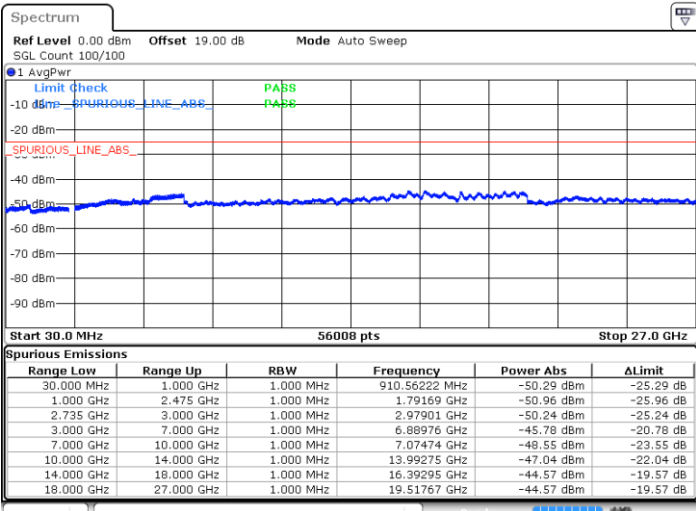

Date: 16.DEC.2021 01:43:37

Date: 16.DEC.2021 01:40:41

Highest Channel / FullIRB

N/A

Date: 16.DEC.2021 01:46:34

Blank

LTE Band 41C / 15MHz+15MHz

16QAM

Lowest Channel / 1RB0 and 1RB74

Lowest Channel / 1RB74 and 1RB0

Date: 16.DEC.2021 22:43:27

Date: 16.DEC.2021 22:40:12

Lowest Channel / FullIRB

N/A

Blank

Date: 16.DEC.2021 22:46:42

LTE Band 41C / 15MHz+15MHz

16QAM

Middle Channel / 1RB0 and 1RB74

Middle Channel / 1RB74 and 1RB0

Date: 16 DEC 2021 23:42:54

Date: 16 DEC 2021 23:46:09

Middle Channel / FullIRB

N/A

Date: 16 DEC 2021 23:39:38

Blank

LTE Band 41C / 15MHz+15MHz

16QAM

Highest Channel / 1RB0 and 1RB74

Highest Channel / 1RB74 and 1RB0

Date: 17.DEC.2021 00:14:08

Date: 17.DEC.2021 00:10:52