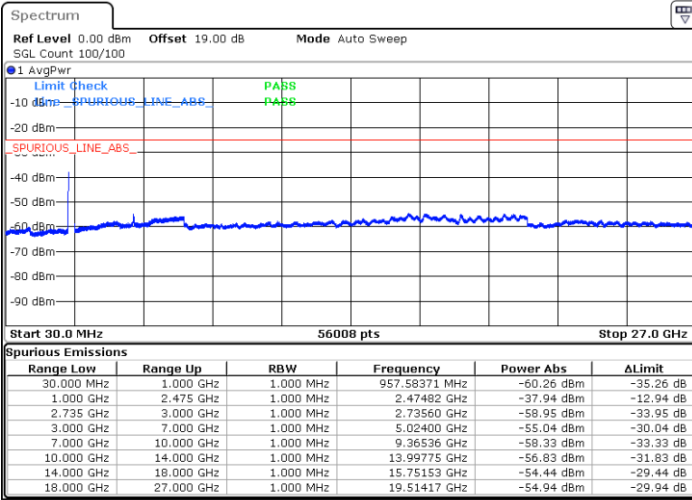

LTE Band 41C / 20MHz+10MHz

QPSK

Highest Channel / 1RB0 and 1RB49

Highest Channel / 1RB99 and 1RB0

Date: 16.DEC.2021 21:54:10

Date: 16.DEC.2021 21:48:45

Highest Channel / FullIRB

N/A

Date: 16.DEC.2021 21:55:15

Blank

LTE Band 41C / 20MHz+15MHz

QPSK

Lowest Channel / 1RB0 and 1RB74

Lowest Channel / 1RB99 and 1RB0

Date: 17.DEC.2021 01:54:58

Date: 17.DEC.2021 01:53:53

Lowest Channel / FullRB

N/A

Date: 17.DEC.2021 02:00:24

Blank

LTE Band 41C / 20MHz+15MHz

QPSK

Middle Channel / 1RB0 and 1RB74

Middle Channel / 1RB99 and 1RB0