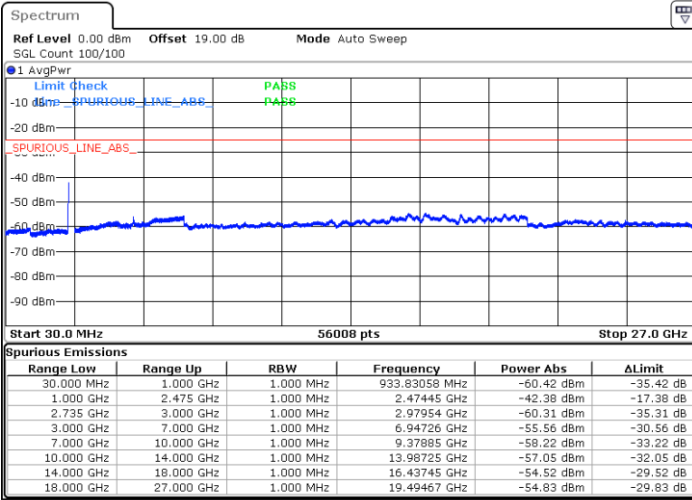

Highest Channel / 1RB0 and 1RB24

Highest Channel / 1RB99 and 1RB0

Date: 15.DEC.2021 23:20:26

Date: 15.DEC.2021 23:24:40

Highest Channel / FullIRB

N/A

Date: 15.DEC.2021 23:12:55

Blank

LTE Band 41C / 20MHz+10MHz

16QAM

Lowest Channel / 1RB0 and 1RB49

Lowest Channel / 1RB99 and 1RB0

Date: 16.DEC.2021 20:58:25

Date: 16.DEC.2021 20:55:10

Lowest Channel / FullIRB

N/A