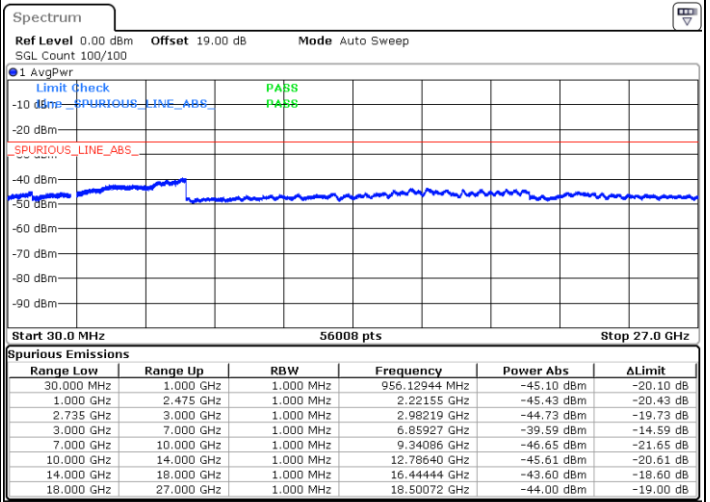

Date: 16.DEC.2021 03:48:08

Date: 16.DEC.2021 03:50:56

Middle Channel / FullIRB

N/A

Date: 16.DEC.2021 03:45:20

Blank

LTE Band 41C / 10MHz+20MHz

16QAM

Highest Channel / 1RB0 and 1RB99

Highest Channel / 1RB49 and 1RB0

Date: 16.DEC.2021 05:02:37

Date: 16.DEC.2021 04:59:40

Highest Channel / FullIRB

N/A

Date: 16.DEC.2021 05:05:35

Blank

LTE Band 41C / 15MHz+10MHz

16QAM

Lowest Channel / 1RB0 and 1RB49

Lowest Channel / 1RB74 and 1RB0

Date: 16.DEC.2021 01:05:17

Date: 16.DEC.2021 01:02:21

Lowest Channel / FullIRB

N/A