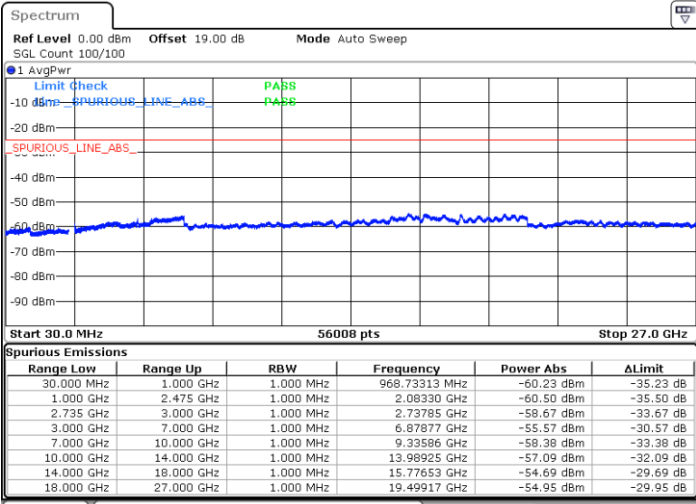

LTE Band 41C / 20MHz+20MHz

QPSK

Lowest Channel / 1RB0 and 1RB99

Lowest Channel / 1RB99 and 1RB0

Date: 17.DEC.2021 03:12:00

Date: 17.DEC.2021 03:10:54

Lowest Channel / FullIRB

N/A

Date: 17.DEC.2021 03:17:25

Blank

LTE Band 41C / 20MHz+20MHz

QPSK

MiddleChannel / 1RB0 and 1RB99

Middle Channel / 1RB99 and 1RB0

Date: 17.DEC.2021 03:27:43

Date: 17.DEC.2021 03:28:47

Middle Channel / FullIRB

N/A

Date: 17.DEC.2021 03:22:17

Blank

LTE Band 41C / 20MHz+20MHz

QPSK

Highest Channel / 1RB0 and 1RB99

Highest Channel / 1RB99 and 1RB0

Date: 17.DEC.2021 04:02:51

Date: 17.DEC.2021 03:57:26

Highest Channel / FullIRB

N/A

Date: 17.DEC.2021 04:03:56

Blank

LTE Band 41C / 5MHz+20MHz

16QAM