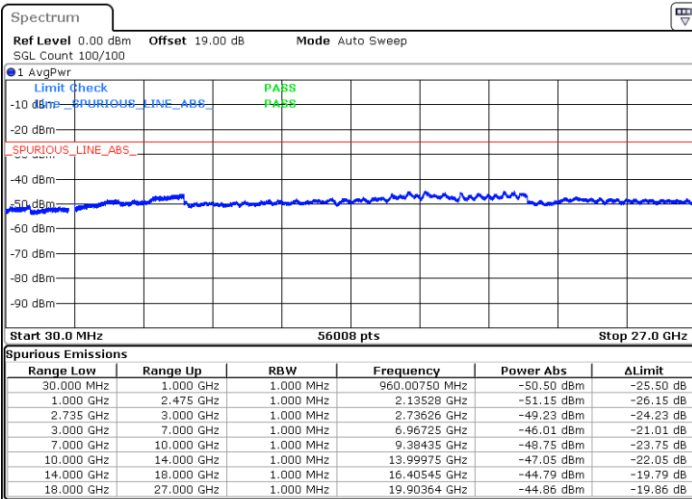

LTE Band 41C / 5MHz+20MHz

16QAM

Middle Channel / 1RB0 and 1RB9

Middle Channel / 1RB24 and 1RB0

Date: 15.DEC.2021 22:02:55

Date: 15.DEC.2021 22:06:57

Middle Channel / FullIRB

N/A

Blank

Date: 15.DEC.2021 21:59:15

LTE Band 41C / 5MHz+20MHz

16QAM

Highest Channel / 1RB0 and 1RB99

Highest Channel / 1RB24 and 1RB0

Date: 15.DEC.2021 22:18:18

Date: 15.DEC.2021 22:21:59

Highest Channel / FullIRB

N/A

Date: 15.DEC.2021 22:14:22

Blank

LTE Band 41C / 10MHz+15MHz

16QAM

Lowest Channel / 1RB0 and 1RB74

Lowest Channel / 1RB49 and 1RB0

Date: 15.DEC.2021 23:43:22

Date: 15.DEC.2021 23:40:26

Lowest Channel / FullIRB

N/A

Date: 15.DEC.2021 23:46:19

Blank

LTE Band 41C / 10MHz+15MHz

16QAM