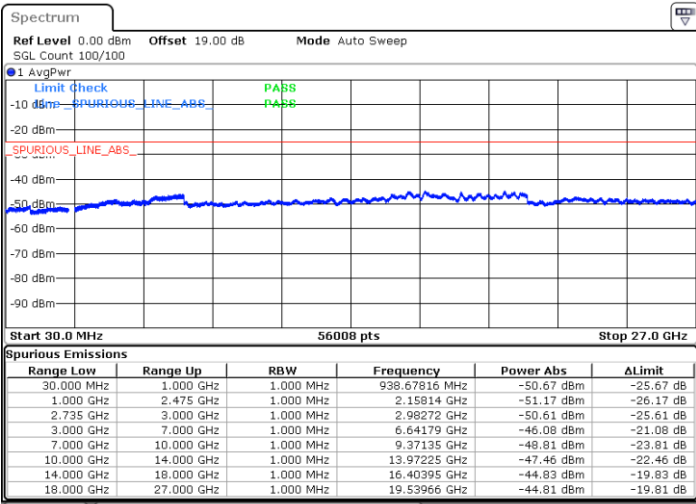

Date: 17.DEC.2021 01:29:09

Blank

LTE Band 41C / 20MHz+5MHz

16QAM

Lowest Channel / 1RB0 and 1RB24

Lowest Channel / 1RB99 and 1RB0

Date: 15.DEC.2021 22:41:32

Date: 15.DEC.2021 22:38:35

Lowest Channel / FullIRB

N/A

Date: 15.DEC.2021 22:44:29

Blank

LTE Band 41C / 20MHz+5MHz

16QAM

Middle Channel / 1RB0 and 1RB24

Middle Channel / 1RB99 and 1RB0

Date: 15.DEC.2021 22:59:42

Date: 15.DEC.2021 23:03:21

Middle Channel / FullIRB

N/A

Date: 15.DEC.2021 22:55:14

Blank

LTE Band 41C / 20MHz+5MHz

16QAM

Highest Channel / 1RB0 and 1RB24

Highest Channel / 1RB99 and 1RB0

Date: 15.DEC.2021 23:20:26

Date: 15.DEC.2021 23:24:40

Highest Channel / FullIRB

N/A

Date: 15.DEC.2021 23:12:55

Blank