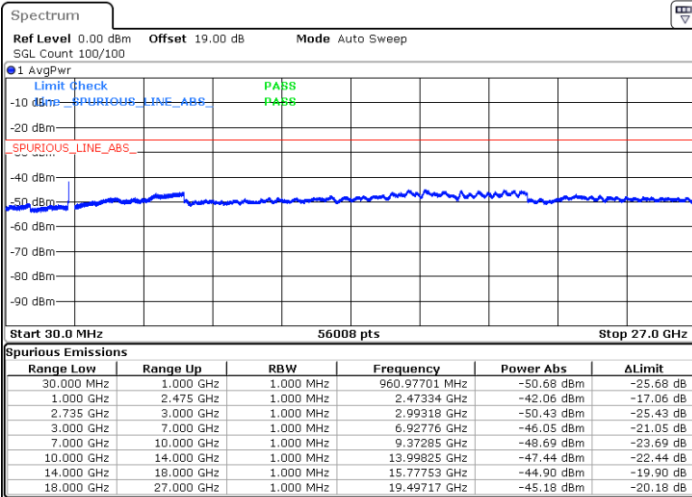

Date: 17.DEC.2021 04:02:51

Date: 17.DEC.2021 03:57:26

Highest Channel / FullIRB

N/A

Date: 17.DEC.2021 04:03:56

Blank

LTE Band 41C / 5MHz+20MHz

16QAM

Lowest Channel / 1RB0 and 1RB99

Lowest Channel / 1RB24 and 1RB0

Date: 15.DEC.2021 21:03:08

Date: 15.DEC.2021 21:48:41

Lowest Channel / FullIRB

N/A

Blank

Date: 15.DEC.2021 20:29:11

LTE Band 41C / 5MHz+20MHz

16QAM

Middle Channel / 1RB0 and 1RB9

Middle Channel / 1RB24 and 1RB0

Date: 15.DEC.2021 22:02:55

Date: 15.DEC.2021 22:06:57

Middle Channel / FullIRB

N/A

Blank

Date: 15.DEC.2021 21:59:15

LTE Band 41C / 5MHz+20MHz

16QAM

Highest Channel / 1RB0 and 1RB99

Highest Channel / 1RB24 and 1RB0

Date: 15.DEC.2021 22:18:18

Date: 15.DEC.2021 22:21:59