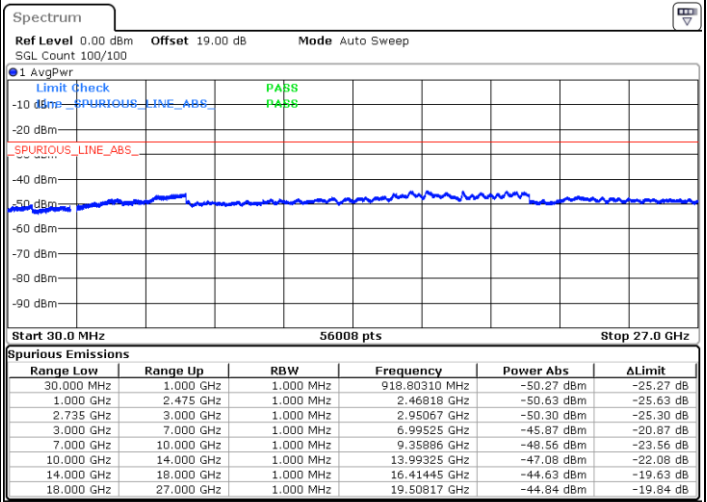

Middle Channel / FullIRB

N/A

Date: 16.DEC.2021 01:19:47

Blank

LTE Band 41C / 15MHz+10MHz

16QAM

Highest Channel / 1RB0 and 1RB49

Highest Channel / 1RB74 and 1RB0

Date: 16.DEC.2021 01:43:37

Date: 16.DEC.2021 01:40:41

Highest Channel / FullIRB

N/A

Date: 16.DEC.2021 01:46:34

Blank

LTE Band 41C / 15MHz+15MHz

16QAM

Lowest Channel / 1RB0 and 1RB74

Lowest Channel / 1RB74 and 1RB0

Date: 16.DEC.2021 22:43:27

Date: 16.DEC.2021 22:40:12

Lowest Channel / FullIRB

N/A

Blank

Date: 16.DEC.2021 22:46:42