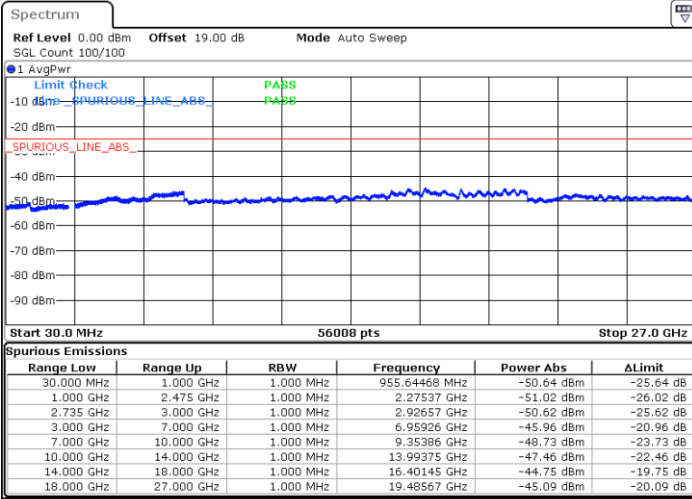

Date: 16.DEC.2021 00:40:49

Blank

LTE Band 41C / 10MHz+20MHz

16QAM

Lowest Channel / 1RB0 and 1RB99

Lowest Channel / 1RB49 and 1RB0

Date: 17.DEC.2021 04:45:46

Date: 16.DEC.2021 03:06:02

Lowest Channel / FullIRB

N/A

Blank

Date: 16.DEC.2021 03:39:44

LTE Band 41C / 10MHz+20MHz

16QAM

Middle Channel / 1RB0 and 1RB99

Middle Channel / 1RB49 and 1RB0

Date: 16.DEC.2021 03:48:08

Date: 16.DEC.2021 03:50:56

Middle Channel / FullIRB

N/A

Date: 16.DEC.2021 03:45:20

Blank

LTE Band 41C / 10MHz+20MHz

16QAM

Highest Channel / 1RB0 and 1RB99

Highest Channel / 1RB49 and 1RB0

Date: 16.DEC.2021 05:02:37

Date: 16.DEC.2021 04:59:40

Highest Channel / FullIRB

N/A

Date: 16.DEC.2021 05:05:35

Blank