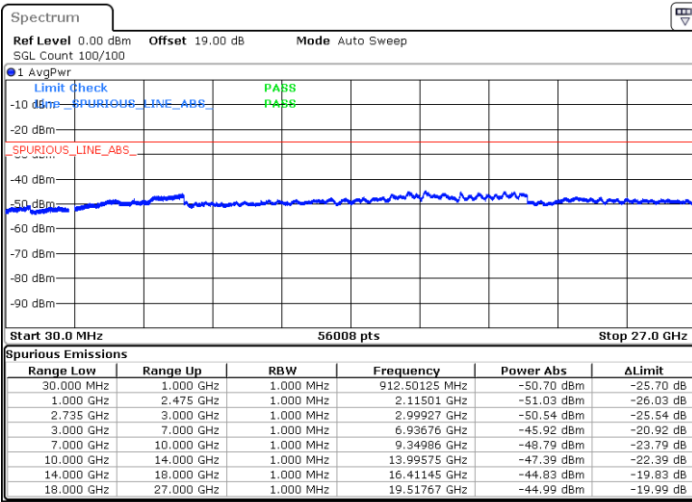

LTE Band 41C / 5MHz+20MHz

16QAM

Middle Channel / 1RB0 and 1RB9

Middle Channel / 1RB24 and 1RB0

Date: 15.DEC.2021 22:02:55

Date: 15.DEC.2021 22:06:57

Middle Channel / FullIRB

N/A

Blank

Date: 15.DEC.2021 21:59:15

LTE Band 41C / 5MHz+20MHz

16QAM

Highest Channel / 1RB0 and 1RB99

Highest Channel / 1RB24 and 1RB0

Date: 15.DEC.2021 22:18:18

Date: 15.DEC.2021 22:21:59

Highest Channel / FullIRB

N/A

Date: 15.DEC.2021 22:14:22

Blank

LTE Band 41C / 10MHz+15MHz

16QAM

Lowest Channel / 1RB0 and 1RB74

Lowest Channel / 1RB49 and 1RB0

Date: 15.DEC.2021 23:43:22

Date: 15.DEC.2021 23:40:26

Lowest Channel / FullIRB

N/A

Date: 15.DEC.2021 23:46:19

Blank

LTE Band 41C / 10MHz+15MHz

16QAM