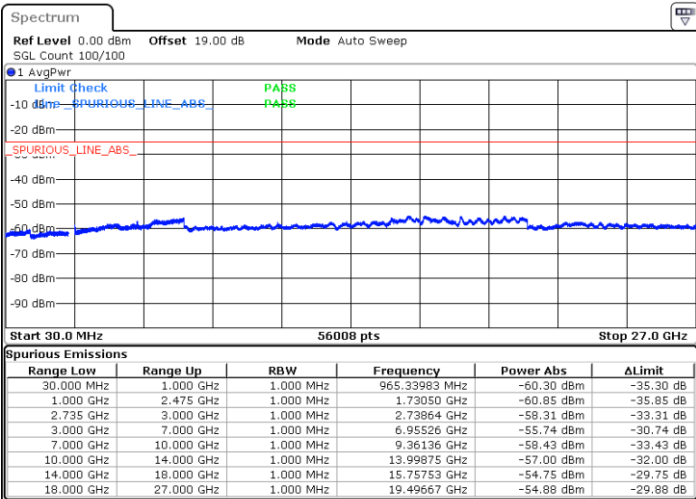

Date: 17.DEC.2021 00:41:10

Date: 17.DEC.2021 00:37:55

Lowest Channel / FullIRB

N/A

Date: 17.DEC.2021 00:44:26

Blank

LTE Band 41C / 15MHz+20MHz

16QAM

Middle Channel / 1RB0 and 1RB9

Middle Channel / 1RB74 and 1RB0

Date: 17.DEC.2021 00:59:11

Date: 17.DEC.2021 01:02:25

Middle Channel / FullIRB

N/A

Date: 17.DEC.2021 00:55:55

Blank

LTE Band 41C / 15MHz+20MHz

16QAM

Highest Channel / 1RB0 and 1RB99

Highest Channel / 1RB74 and 1RB0

Date: 17.DEC.2021 01:25:53

Date: 17.DEC.2021 01:22:37

Highest Channel / FullIRB

N/A

Date: 17.DEC.2021 01:29:09

Blank

LTE Band 41C / 20MHz+5MHz

16QAM

Lowest Channel / 1RB0 and 1RB24

Lowest Channel / 1RB99 and 1RB0

Date: 15.DEC.2021 22:41:32

Date: 15.DEC.2021 22:38:35