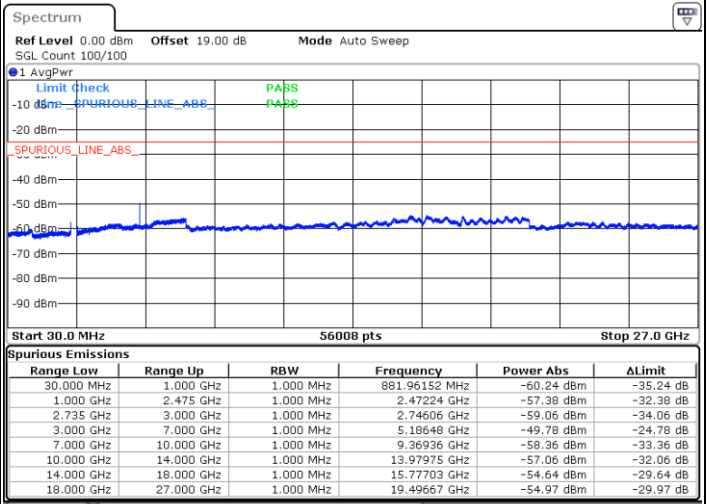

LTE Band 41C / 20MHz+20MHz

QPSK

Lowest Channel / 1RB0 and 1RB99

Lowest Channel / 1RB99 and 1RB0

Date: 17.DEC.2021 03:12:00

Date: 17.DEC.2021 03:10:54

Lowest Channel / FullIRB

N/A

Date: 17.DEC.2021 03:17:25

Blank

LTE Band 41C / 20MHz+20MHz

QPSK

MiddleChannel / 1RB0 and 1RB99

Middle Channel / 1RB99 and 1RB0

Date: 17.DEC.2021 03:27:43

Date: 17.DEC.2021 03:28:47

Middle Channel / FullIRB

N/A

Date: 17.DEC.2021 03:22:17

Blank

LTE Band 41C / 20MHz+20MHz

QPSK

Highest Channel / 1RB0 and 1RB99

Highest Channel / 1RB99 and 1RB0

Date: 17.DEC.2021 04:02:51

Date: 17.DEC.2021 03:57:26

Highest Channel / FullIRB

N/A

Date: 17.DEC.2021 04:03:56

Blank

LTE Band 41C / 5MHz+20MHz

16QAM