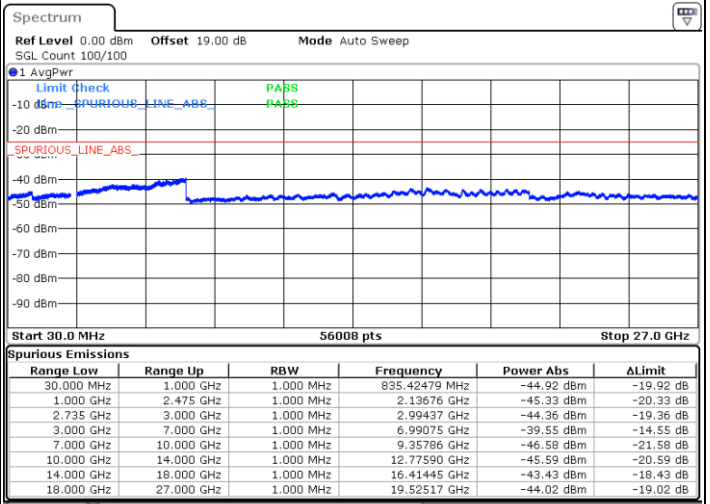

LTE Band 41C / 10MHz+15MHz

16QAM

Highest Channel / 1RB0 and 1RB74

Highest Channel / 1RB49 and 1RB0

Date: 16.DEC.2021 00:37:52

Date: 16.DEC.2021 00:34:55

Highest Channel / FullIRB

N/A

Date: 16.DEC.2021 00:40:49

Blank

LTE Band 41C / 10MHz+20MHz

16QAM

Lowest Channel / 1RB0 and 1RB99

Lowest Channel / 1RB49 and 1RB0

Date: 17.DEC.2021 04:45:46

Date: 16.DEC.2021 03:06:02

Lowest Channel / FullIRB

N/A

Blank

Date: 16.DEC.2021 03:39:44

LTE Band 41C / 10MHz+20MHz

16QAM

Middle Channel / 1RB0 and 1RB99

Middle Channel / 1RB49 and 1RB0