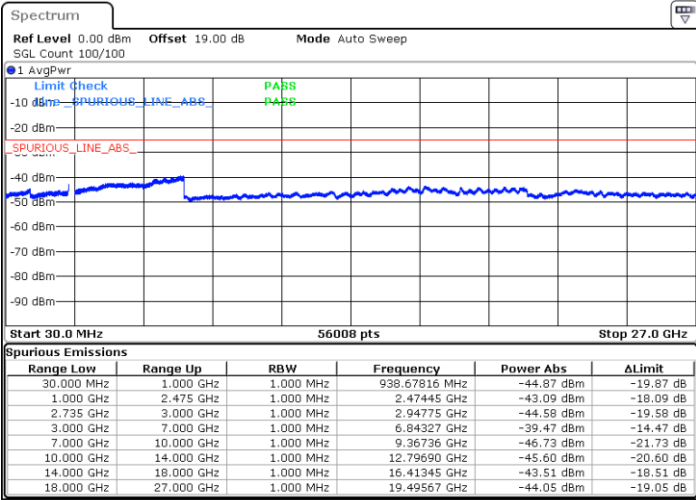

Blank

Date: 15.DEC.2021 21:59:15

LTE Band 41C / 5MHz+20MHz

16QAM

Highest Channel / 1RB0 and 1RB99

Highest Channel / 1RB24 and 1RB0

Date: 15.DEC.2021 22:18:18

Date: 15.DEC.2021 22:21:59

Highest Channel / FullIRB

N/A

Date: 15.DEC.2021 22:14:22

Blank

LTE Band 41C / 10MHz+15MHz

16QAM

Lowest Channel / 1RB0 and 1RB74

Lowest Channel / 1RB49 and 1RB0

Date: 15.DEC.2021 23:43:22

Date: 15.DEC.2021 23:40:26

Lowest Channel / FullIRB

N/A

Date: 15.DEC.2021 23:46:19

Blank

LTE Band 41C / 10MHz+15MHz

16QAM