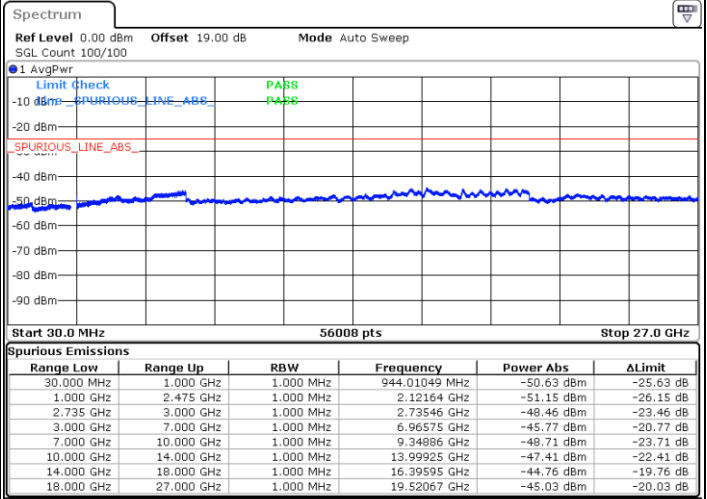

Date: 17.DEC.2021 01:29:09

Blank

LTE Band 41C / 20MHz+5MHz

16QAM

Lowest Channel / 1RB0 and 1RB24

Lowest Channel / 1RB99 and 1RB0

Date: 15.DEC.2021 22:41:32

Date: 15.DEC.2021 22:38:35

Lowest Channel / FullIRB

N/A

Date: 15.DEC.2021 22:44:29

Blank

LTE Band 41C / 20MHz+5MHz

16QAM

Middle Channel / 1RB0 and 1RB24

Middle Channel / 1RB99 and 1RB0

Date: 15.DEC.2021 22:59:42

Date: 15.DEC.2021 23:03:21

Middle Channel / FullIRB

N/A

Date: 15.DEC.2021 22:55:14

Blank

LTE Band 41C / 20MHz+5MHz

16QAM

Highest Channel / 1RB0 and 1RB24

Highest Channel / 1RB99 and 1RB0

Date: 15.DEC.2021 23:20:26

Date: 15.DEC.2021 23:24:40

Highest Channel / FullIRB

N/A

Date: 15.DEC.2021 23:12:55

Blank