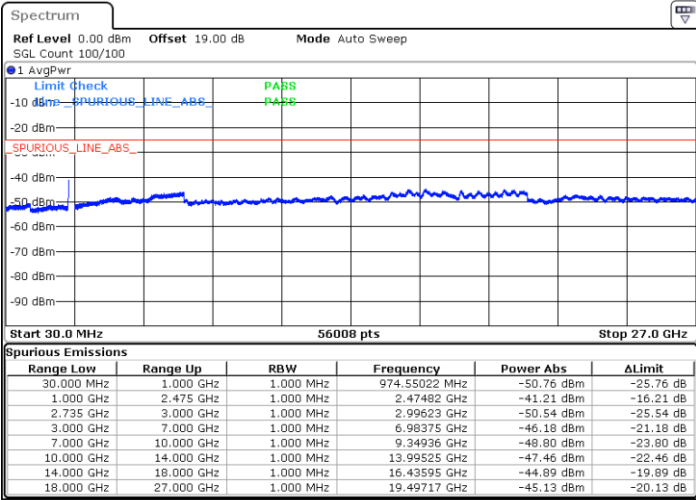

LTE Band 41C / 10MHz+15MHz

16QAM

Highest Channel / 1RB0 and 1RB74

Highest Channel / 1RB49 and 1RB0

Date: 16.DEC.2021 00:37:52

Date: 16.DEC.2021 00:34:55

Highest Channel / FullIRB

N/A

Date: 16.DEC.2021 00:40:49

Blank

LTE Band 41C / 10MHz+20MHz

16QAM

Lowest Channel / 1RB0 and 1RB99

Lowest Channel / 1RB49 and 1RB0

Date: 17.DEC.2021 04:45:46

Date: 16.DEC.2021 03:06:02

Lowest Channel / FullIRB

N/A

Blank

Date: 16.DEC.2021 03:39:44

LTE Band 41C / 10MHz+20MHz

16QAM

Middle Channel / 1RB0 and 1RB99

Middle Channel / 1RB49 and 1RB0