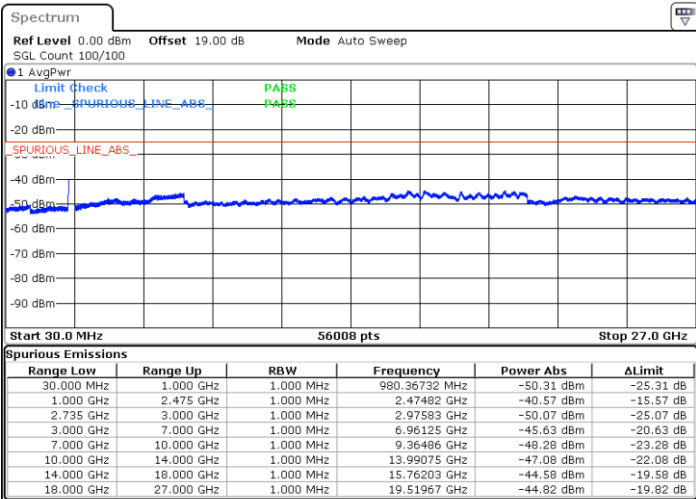

Date: 16.DEC.2021 01:43:37

Date: 16.DEC.2021 01:40:41

Highest Channel / FullIRB

N/A

Date: 16.DEC.2021 01:46:34

Blank

LTE Band 41C / 15MHz+15MHz

16QAM

Lowest Channel / 1RB0 and 1RB74

Lowest Channel / 1RB74 and 1RB0

Date: 16.DEC.2021 22:43:27

Date: 16.DEC.2021 22:40:12

Lowest Channel / FullIRB

N/A

Blank

Date: 16.DEC.2021 22:46:42

LTE Band 41C / 15MHz+15MHz

16QAM

Middle Channel / 1RB0 and 1RB74

Middle Channel / 1RB74 and 1RB0

Date: 16 DEC 2021 23:42:54

Date: 16 DEC 2021 23:46:09

Middle Channel / FullIRB

N/A

Date: 16 DEC 2021 23:39:38

Blank

LTE Band 41C / 15MHz+15MHz

16QAM

Highest Channel / 1RB0 and 1RB74

Highest Channel / 1RB74 and 1RB0

Date: 17.DEC.2021 00:14:08

Date: 17.DEC.2021 00:10:52