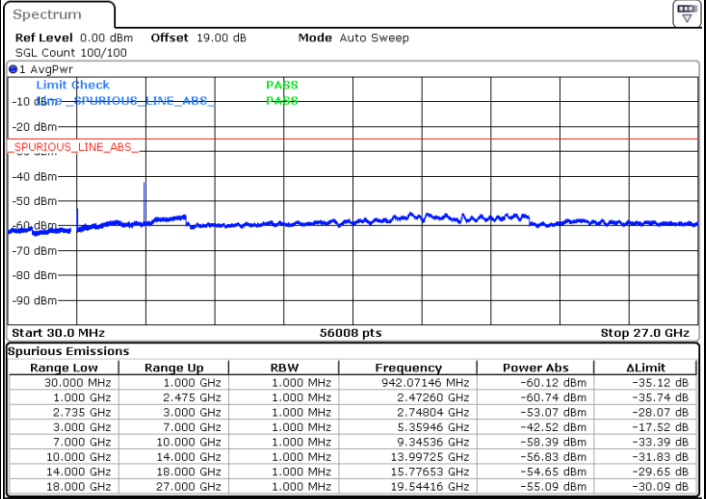

LTE Band 41C / 20MHz+10MHz

QPSK

Highest Channel / 1RB0 and 1RB49

Highest Channel / 1RB99 and 1RB0

Date: 16.DEC.2021 21:54:10

Date: 16.DEC.2021 21:48:45

Highest Channel / FullIRB

N/A

Date: 16.DEC.2021 21:55:15

Blank

LTE Band 41C / 20MHz+15MHz

QPSK

Lowest Channel / 1RB0 and 1RB74

Lowest Channel / 1RB99 and 1RB0

Date: 17.DEC.2021 01:54:58

Date: 17.DEC.2021 01:53:53

Lowest Channel / FullRB

N/A

Date: 17.DEC.2021 02:00:24

Blank

LTE Band 41C / 20MHz+15MHz

QPSK

Middle Channel / 1RB0 and 1RB74

Middle Channel / 1RB99 and 1RB0