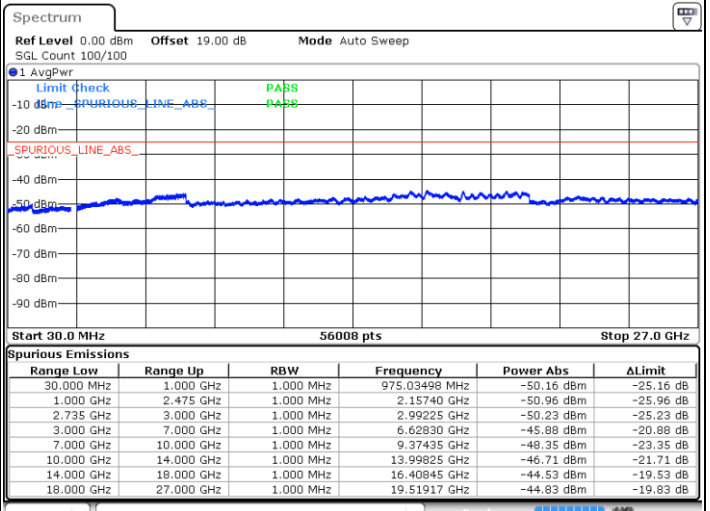

Lowest Channel / 1RB0 and 1RB74

Lowest Channel / 1RB74 and 1RB0

Date: 16.DEC.2021 22:43:27

Date: 16.DEC.2021 22:40:12

Lowest Channel / FullIRB

N/A

Blank

Date: 16.DEC.2021 22:46:42

LTE Band 41C / 15MHz+15MHz

16QAM

Middle Channel / 1RB0 and 1RB74

Middle Channel / 1RB74 and 1RB0

Date: 16 DEC 2021 23:42:54

Date: 16 DEC 2021 23:46:09

Middle Channel / FullIRB

N/A

Date: 16 DEC 2021 23:39:38

Blank

LTE Band 41C / 15MHz+15MHz

16QAM

Highest Channel / 1RB0 and 1RB74

Highest Channel / 1RB74 and 1RB0

Date: 17.DEC.2021 00:14:08

Date: 17.DEC.2021 00:10:52

Highest Channel / FullIRB

N/A

Date: 17.DEC.2021 00:17:23

Blank

LTE Band 41C / 15MHz+20MHz

16QAM

Lowest Channel / 1RB0 and 1RB99

Lowest Channel / 1RB74 and 1RB0