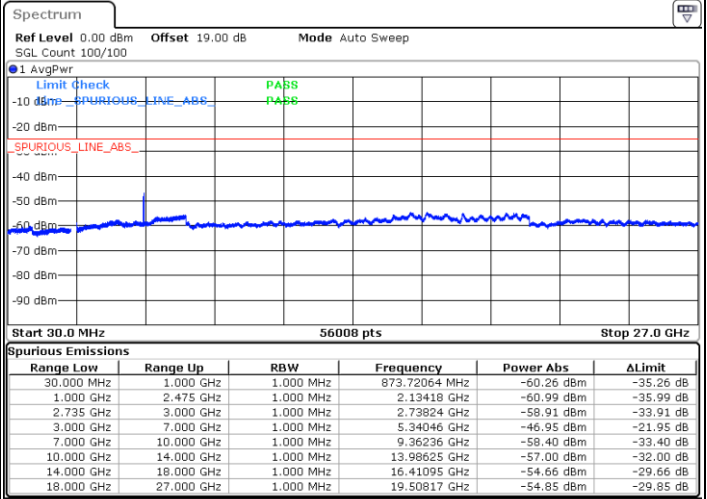

Date: 17.DEC.2021 03:17:25

Blank

LTE Band 41C / 20MHz+20MHz

QPSK

MiddleChannel / 1RB0 and 1RB99

Middle Channel / 1RB99 and 1RB0

Date: 17.DEC.2021 03:27:43

Date: 17.DEC.2021 03:28:47

Middle Channel / FullIRB

N/A

Date: 17.DEC.2021 03:22:17

Blank

LTE Band 41C / 20MHz+20MHz

QPSK

Highest Channel / 1RB0 and 1RB99

Highest Channel / 1RB99 and 1RB0

Date: 17.DEC.2021 04:02:51

Date: 17.DEC.2021 03:57:26

Highest Channel / FullIRB

N/A

Date: 17.DEC.2021 04:03:56

Blank

LTE Band 41C / 5MHz+20MHz

16QAM

Lowest Channel / 1RB0 and 1RB99

Lowest Channel / 1RB24 and 1RB0

Date: 15.DEC.2021 21:03:08

Date: 15.DEC.2021 21:48:41

Lowest Channel / FullIRB

N/A

Blank

Date: 15.DEC.2021 20:29:11