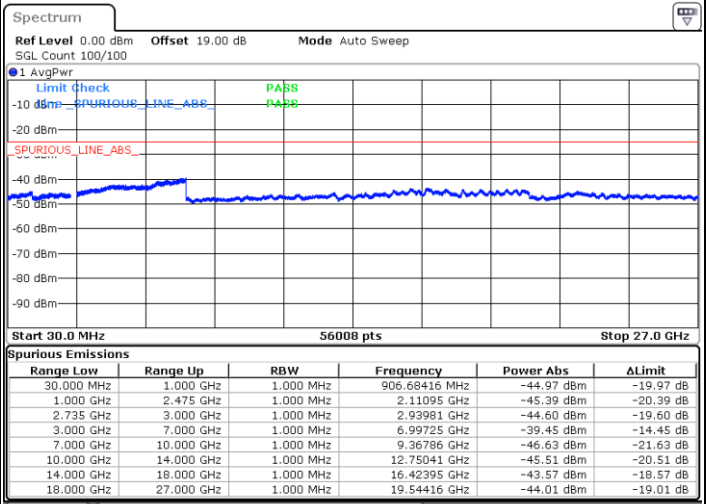

LTE Band 41C / 10MHz+15MHz

16QAM

MiddleChannel / 1RB0 and 1RB74

Middle Channel / 1RB49 and 1RB0

Date: 16.DEC.2021 00:14:40

Date: 16.DEC.2021 00:17:37