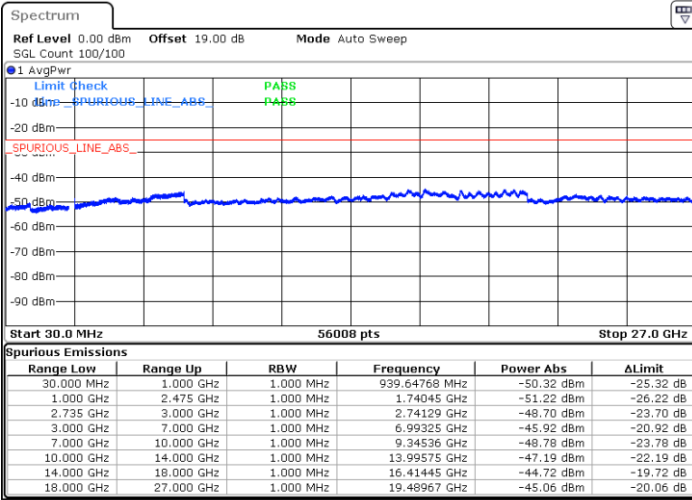

Date: 16.DEC.2021 03:48:08

Date: 16.DEC.2021 03:50:56

Middle Channel / FullIRB

N/A

Date: 16.DEC.2021 03:45:20

Blank

LTE Band 41C / 10MHz+20MHz

16QAM

Highest Channel / 1RB0 and 1RB99

Highest Channel / 1RB49 and 1RB0

Date: 16.DEC.2021 05:02:37

Date: 16.DEC.2021 04:59:40

Highest Channel / FullIRB

N/A

Date: 16.DEC.2021 05:05:35

Blank

LTE Band 41C / 15MHz+10MHz

16QAM

Lowest Channel / 1RB0 and 1RB49

Lowest Channel / 1RB74 and 1RB0

Date: 16.DEC.2021 01:05:17

Date: 16.DEC.2021 01:02:21

Lowest Channel / FullIRB

N/A