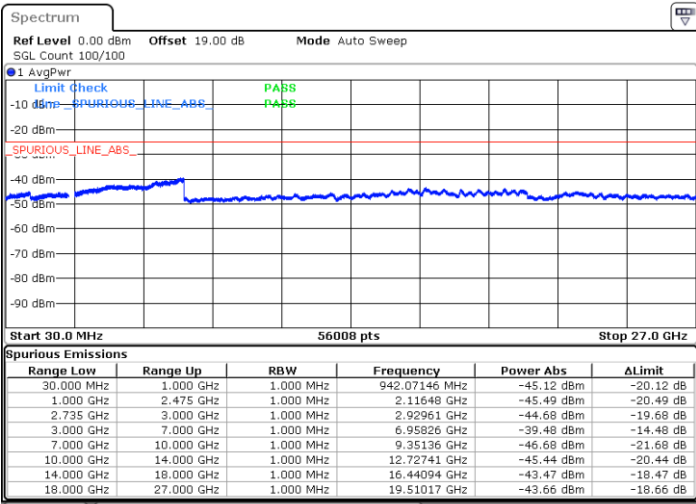

LTE Band 41C / 10MHz+15MHz

16QAM

MiddleChannel / 1RB0 and 1RB74

Middle Channel / 1RB49 and 1RB0

Date: 16.DEC.2021 00:14:40

Date: 16.DEC.2021 00:17:37