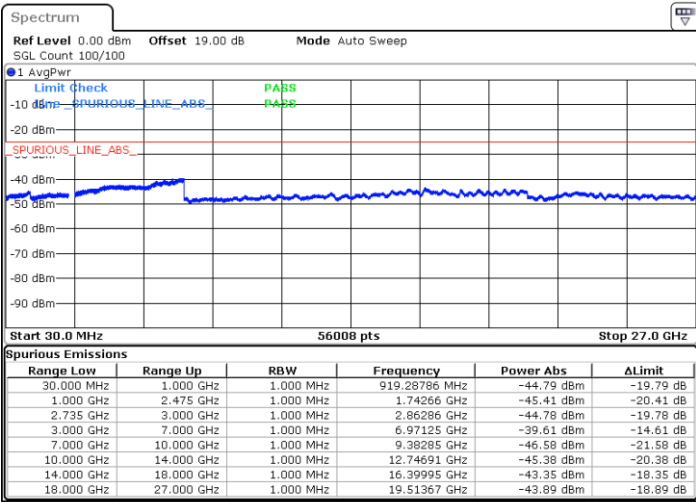

LTE Band 41C / 10MHz+15MHz

16QAM

Highest Channel / 1RB0 and 1RB74

Highest Channel / 1RB49 and 1RB0

Date: 16.DEC.2021 00:37:52

Date: 16.DEC.2021 00:34:55

Highest Channel / FullIRB

N/A

Date: 16.DEC.2021 00:40:49

Blank

LTE Band 41C / 10MHz+20MHz

16QAM

Lowest Channel / 1RB0 and 1RB99

Lowest Channel / 1RB49 and 1RB0

Date: 17.DEC.2021 04:45:46

Date: 16.DEC.2021 03:06:02