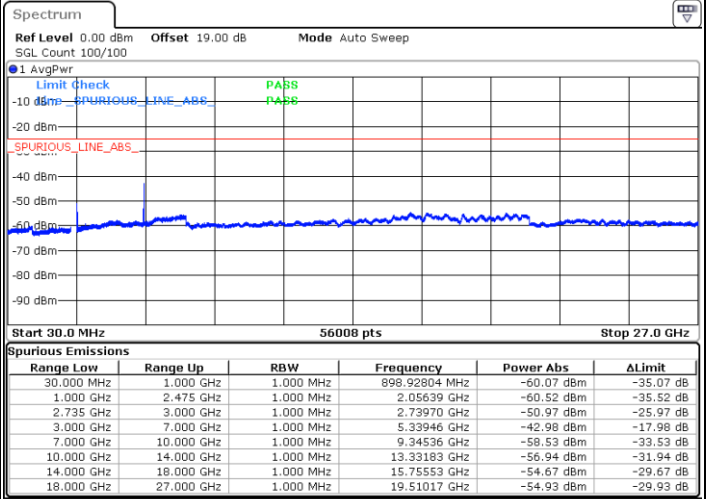

Highest Channel / FullIRB

N/A

Date: 17.DEC.2021 00:17:23

Blank

LTE Band 41C / 15MHz+20MHz

16QAM

Lowest Channel / 1RB0 and 1RB99

Lowest Channel / 1RB74 and 1RB0

Date: 17.DEC.2021 00:41:10

Date: 17.DEC.2021 00:37:55

Lowest Channel / FullIRB

N/A

Date: 17.DEC.2021 00:44:26

Blank

LTE Band 41C / 15MHz+20MHz

16QAM

Middle Channel / 1RB0 and 1RB9

Middle Channel / 1RB74 and 1RB0

Date: 17.DEC.2021 00:59:11

Date: 17.DEC.2021 01:02:25

Middle Channel / FullIRB

N/A

Date: 17.DEC.2021 00:55:55

Blank

LTE Band 41C / 15MHz+20MHz

16QAM

Highest Channel / 1RB0 and 1RB99

Highest Channel / 1RB74 and 1RB0

Date: 17.DEC.2021 01:25:53

Date: 17.DEC.2021 01:22:37

Highest Channel / FullIRB

N/A