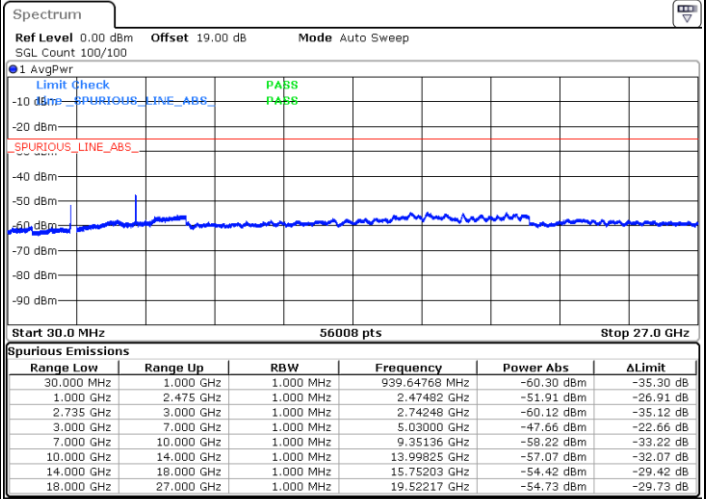

Date: 17.DEC.2021 02:15:53

Date: 17.DEC.2021 02:16:58

Middle Channel / FullRB

N/A

Date: 17.DEC.2021 02:10:28

Blank

LTE Band 41C / 20MHz+15MHz

QPSK

Highest Channel / 1RB0 and 1RB74

Highest Channel / 1RB99 and 1RB0

Date: 17.DEC.2021 02:45:50

Date: 17.DEC.2021 02:40:25

Highest Channel / FullIRB

N/A

Date: 17.DEC.2021 02:46:55

Blank

LTE Band 41C / 20MHz+20MHz

QPSK

Lowest Channel / 1RB0 and 1RB99

Lowest Channel / 1RB99 and 1RB0

Date: 17.DEC.2021 03:12:00

Date: 17.DEC.2021 03:10:54

Lowest Channel / FullIRB

N/A