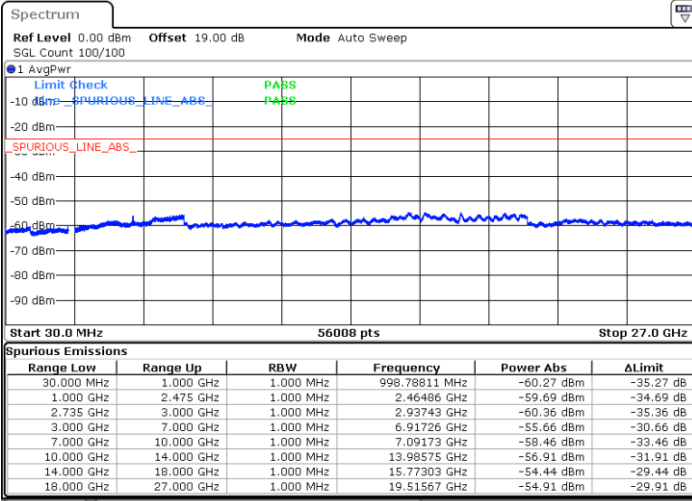

LTE Band 41C / 20MHz+10MHz

QPSK

Highest Channel / 1RB0 and 1RB49

Highest Channel / 1RB99 and 1RB0

Date: 16.DEC.2021 21:54:10

Date: 16.DEC.2021 21:48:45

Highest Channel / FullIRB

N/A

Date: 16.DEC.2021 21:55:15

Blank

LTE Band 41C / 20MHz+15MHz

QPSK

Lowest Channel / 1RB0 and 1RB74

Lowest Channel / 1RB99 and 1RB0

Date: 17.DEC.2021 01:54:58

Date: 17.DEC.2021 01:53:53

Lowest Channel / FullRB

N/A

Date: 17.DEC.2021 02:00:24

Blank

LTE Band 41C / 20MHz+15MHz

QPSK

Middle Channel / 1RB0 and 1RB74

Middle Channel / 1RB99 and 1RB0