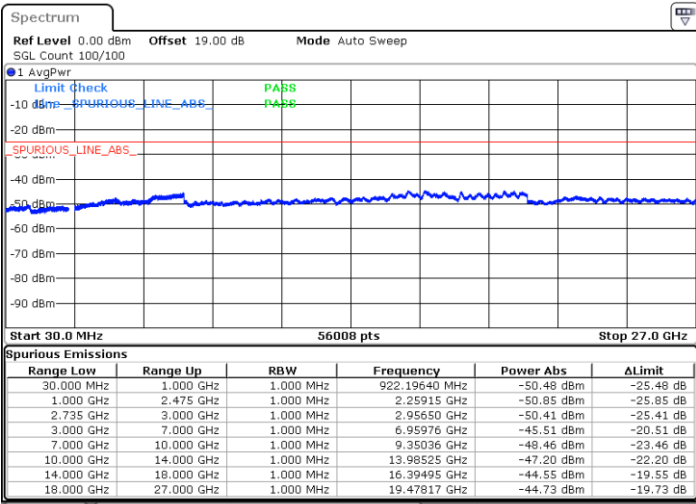

Lowest Channel / 1RB0 and 1RB74

Lowest Channel / 1RB74 and 1RB0

Date: 16.DEC.2021 22:43:27

Date: 16.DEC.2021 22:40:12

Lowest Channel / FullIRB

N/A

Blank

Date: 16.DEC.2021 22:46:42

LTE Band 41C / 15MHz+15MHz

16QAM

Middle Channel / 1RB0 and 1RB74

Middle Channel / 1RB74 and 1RB0

Date: 16 DEC 2021 23:42:54

Date: 16 DEC 2021 23:46:09

Middle Channel / FullIRB

N/A

Date: 16 DEC 2021 23:39:38

Blank

LTE Band 41C / 15MHz+15MHz

16QAM

Highest Channel / 1RB0 and 1RB74

Highest Channel / 1RB74 and 1RB0

Date: 17.DEC.2021 00:14:08

Date: 17.DEC.2021 00:10:52

Highest Channel / FullIRB

N/A

Date: 17.DEC.2021 00:17:23

Blank

LTE Band 41C / 15MHz+20MHz

16QAM

Lowest Channel / 1RB0 and 1RB99

Lowest Channel / 1RB74 and 1RB0