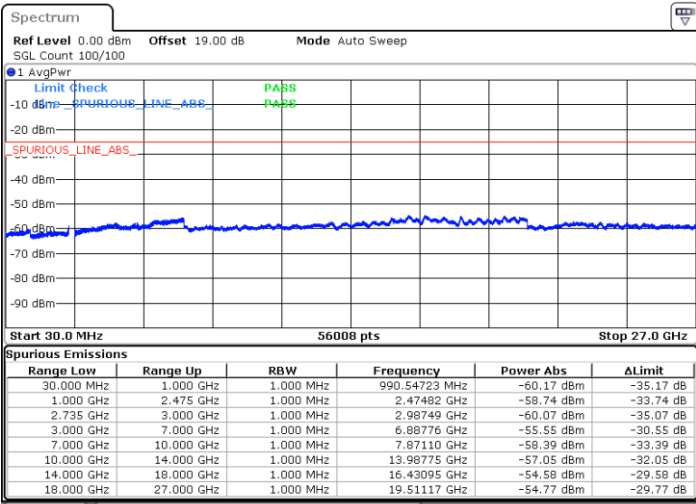

Date: 16.DEC.2021 21:55:15

Blank

LTE Band 41C / 20MHz+15MHz

QPSK

Lowest Channel / 1RB0 and 1RB74

Lowest Channel / 1RB99 and 1RB0

Date: 17.DEC.2021 01:54:58

Date: 17.DEC.2021 01:53:53

Lowest Channel / FullRB

N/A

Date: 17.DEC.2021 02:00:24

Blank

LTE Band 41C / 20MHz+15MHz

QPSK

Middle Channel / 1RB0 and 1RB74

Middle Channel / 1RB99 and 1RB0

Date: 17.DEC.2021 02:15:53

Date: 17.DEC.2021 02:16:58

Middle Channel / FullRB

N/A

Date: 17.DEC.2021 02:10:28

Blank

LTE Band 41C / 20MHz+15MHz

QPSK

Highest Channel / 1RB0 and 1RB74

Highest Channel / 1RB99 and 1RB0

Date: 17.DEC.2021 02:45:50

Date: 17.DEC.2021 02:40:25

Highest Channel / FullIRB

N/A

Date: 17.DEC.2021 02:46:55

Blank