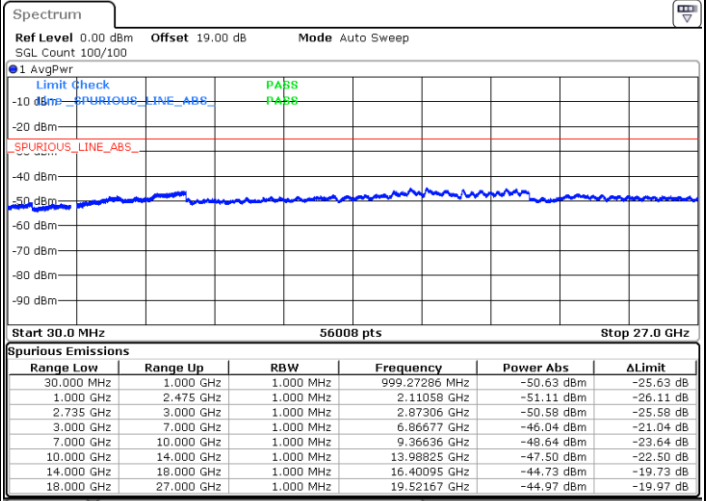

Date: 17.DEC.2021 04:02:51

Date: 17.DEC.2021 03:57:26

Highest Channel / FullIRB

N/A

Date: 17.DEC.2021 04:03:56

Blank

LTE Band 41C / 5MHz+20MHz

16QAM

Lowest Channel / 1RB0 and 1RB99

Lowest Channel / 1RB24 and 1RB0

Date: 15.DEC.2021 21:03:08

Date: 15.DEC.2021 21:48:41

Lowest Channel / FullIRB

N/A

Blank

Date: 15.DEC.2021 20:29:11

LTE Band 41C / 5MHz+20MHz

16QAM

Middle Channel / 1RB0 and 1RB9

Middle Channel / 1RB24 and 1RB0

Date: 15.DEC.2021 22:02:55

Date: 15.DEC.2021 22:06:57

Middle Channel / FullIRB

N/A

Blank

Date: 15.DEC.2021 21:59:15

LTE Band 41C / 5MHz+20MHz

16QAM

Highest Channel / 1RB0 and 1RB99

Highest Channel / 1RB24 and 1RB0

Date: 15.DEC.2021 22:18:18

Date: 15.DEC.2021 22:21:59