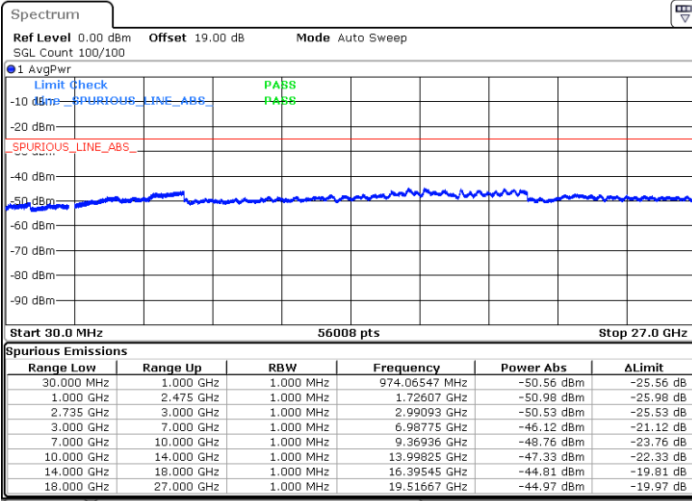

Lowest Channel / FullIRB

N/A

Blank

Date: 16.DEC.2021 03:39:44

LTE Band 41C / 10MHz+20MHz

16QAM

Middle Channel / 1RB0 and 1RB99

Middle Channel / 1RB49 and 1RB0

Date: 16.DEC.2021 03:48:08

Date: 16.DEC.2021 03:50:56

Middle Channel / FullIRB

N/A

Date: 16.DEC.2021 03:45:20

Blank

LTE Band 41C / 10MHz+20MHz

16QAM

Highest Channel / 1RB0 and 1RB99

Highest Channel / 1RB49 and 1RB0

Date: 16.DEC.2021 05:02:37

Date: 16.DEC.2021 04:59:40

Highest Channel / FullIRB

N/A

Date: 16.DEC.2021 05:05:35

Blank

LTE Band 41C / 15MHz+10MHz

16QAM

Lowest Channel / 1RB0 and 1RB49

Lowest Channel / 1RB74 and 1RB0

Date: 16.DEC.2021 01:05:17

Date: 16.DEC.2021 01:02:21

Lowest Channel / FullIRB

N/A