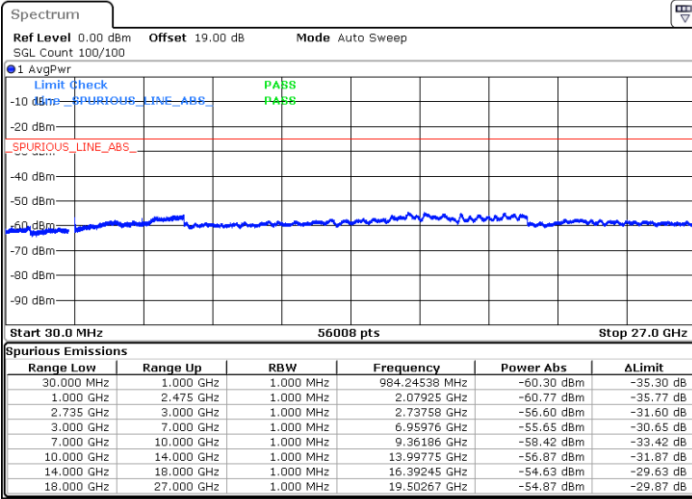

Date: 17.DEC.2021 03:17:25

Blank

LTE Band 41C / 20MHz+20MHz

QPSK

MiddleChannel / 1RB0 and 1RB99

Middle Channel / 1RB99 and 1RB0

Date: 17.DEC.2021 03:27:43

Date: 17.DEC.2021 03:28:47

Middle Channel / FullIRB

N/A

Date: 17.DEC.2021 03:22:17

Blank

LTE Band 41C / 20MHz+20MHz

QPSK

Highest Channel / 1RB0 and 1RB99

Highest Channel / 1RB99 and 1RB0

Date: 17.DEC.2021 04:02:51

Date: 17.DEC.2021 03:57:26

Highest Channel / FullIRB

N/A

Date: 17.DEC.2021 04:03:56

Blank

LTE Band 41C / 5MHz+20MHz

16QAM

Lowest Channel / 1RB0 and 1RB99

Lowest Channel / 1RB24 and 1RB0

Date: 15.DEC.2021 21:03:08

Date: 15.DEC.2021 21:48:41

Lowest Channel / FullIRB

N/A

Blank

Date: 15.DEC.2021 20:29:11