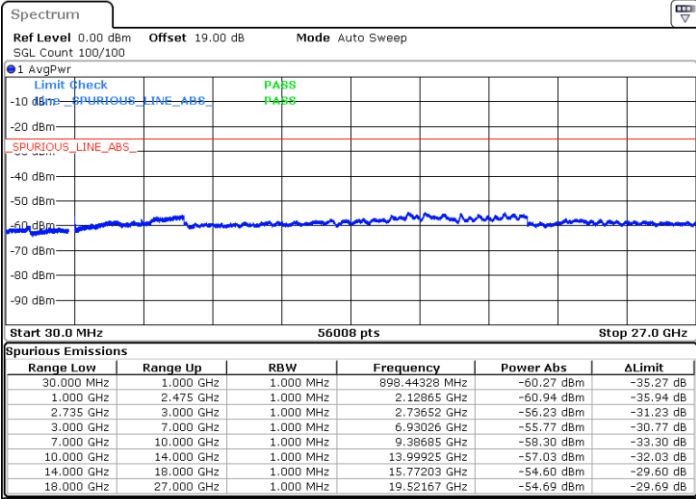

Lowest Channel / FullRB

N/A

Date: 17.DEC.2021 02:00:24

Blank

LTE Band 41C / 20MHz+15MHz

QPSK

Middle Channel / 1RB0 and 1RB74

Middle Channel / 1RB99 and 1RB0

Date: 17.DEC.2021 02:15:53

Date: 17.DEC.2021 02:16:58

Middle Channel / FullRB

N/A

Date: 17.DEC.2021 02:10:28

Blank

LTE Band 41C / 20MHz+15MHz

QPSK

Highest Channel / 1RB0 and 1RB74

Highest Channel / 1RB99 and 1RB0

Date: 17.DEC.2021 02:45:50

Date: 17.DEC.2021 02:40:25

Highest Channel / FullIRB

N/A

Date: 17.DEC.2021 02:46:55

Blank

LTE Band 41C / 20MHz+20MHz

QPSK

Lowest Channel / 1RB0 and 1RB99

Lowest Channel / 1RB99 and 1RB0

Date: 17.DEC.2021 03:12:00

Date: 17.DEC.2021 03:10:54

Lowest Channel / FullIRB

N/A