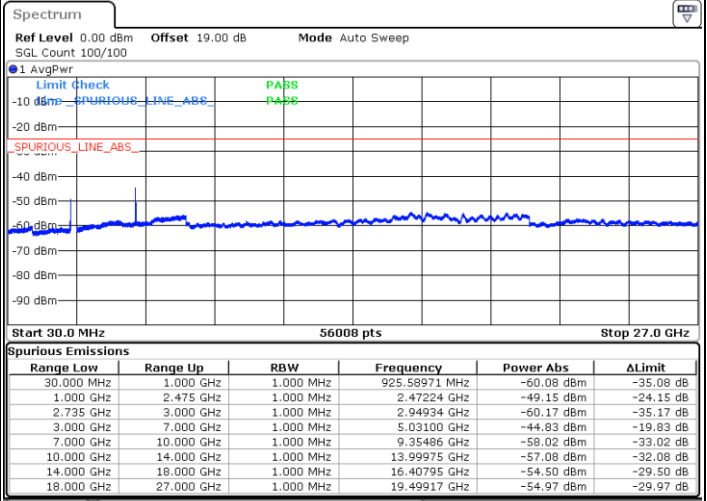

Lowest Channel / FullIRB

N/A

Date: 15.DEC.2021 22:44:29

Blank

LTE Band 41C / 20MHz+5MHz

16QAM

Middle Channel / 1RB0 and 1RB24

Middle Channel / 1RB99 and 1RB0

Date: 15.DEC.2021 22:59:42

Date: 15.DEC.2021 23:03:21

Middle Channel / FullIRB

N/A

Date: 15.DEC.2021 22:55:14

Blank

LTE Band 41C / 20MHz+5MHz

16QAM

Highest Channel / 1RB0 and 1RB24

Highest Channel / 1RB99 and 1RB0

Date: 15.DEC.2021 23:20:26

Date: 15.DEC.2021 23:24:40

Highest Channel / FullIRB

N/A

Date: 15.DEC.2021 23:12:55

Blank

LTE Band 41C / 20MHz+10MHz

16QAM

Lowest Channel / 1RB0 and 1RB49

Lowest Channel / 1RB99 and 1RB0

Date: 16.DEC.2021 20:58:25

Date: 16.DEC.2021 20:55:10

Lowest Channel / FullIRB

N/A