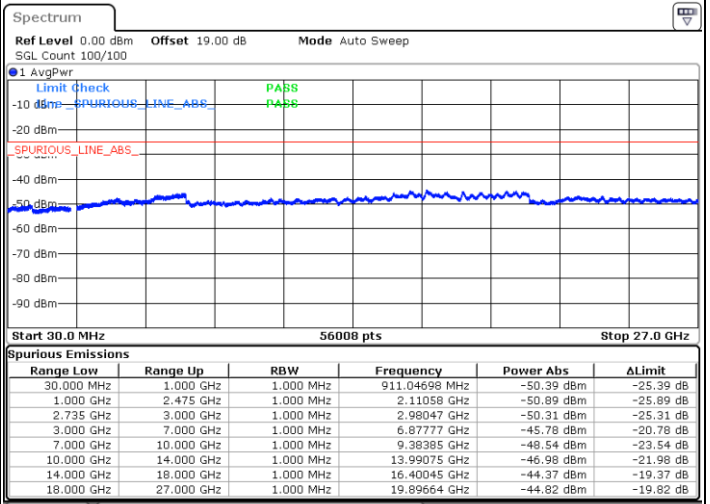

LTE Band 41C / 15MHz+15MHz

16QAM

Middle Channel / 1RB0 and 1RB74

Middle Channel / 1RB74 and 1RB0

Date: 16 DEC 2021 23:42:54

Date: 16 DEC 2021 23:46:09

Middle Channel / FullIRB

N/A

Date: 16 DEC 2021 23:39:38

Blank

LTE Band 41C / 15MHz+15MHz

16QAM

Highest Channel / 1RB0 and 1RB74

Highest Channel / 1RB74 and 1RB0

Date: 17.DEC.2021 00:14:08

Date: 17.DEC.2021 00:10:52

Highest Channel / FullIRB

N/A

Date: 17.DEC.2021 00:17:23

Blank

LTE Band 41C / 15MHz+20MHz

16QAM

Lowest Channel / 1RB0 and 1RB99

Lowest Channel / 1RB74 and 1RB0

Date: 17.DEC.2021 00:41:10

Date: 17.DEC.2021 00:37:55

Lowest Channel / FullIRB

N/A

Date: 17.DEC.2021 00:44:26

Blank

LTE Band 41C / 15MHz+20MHz

16QAM