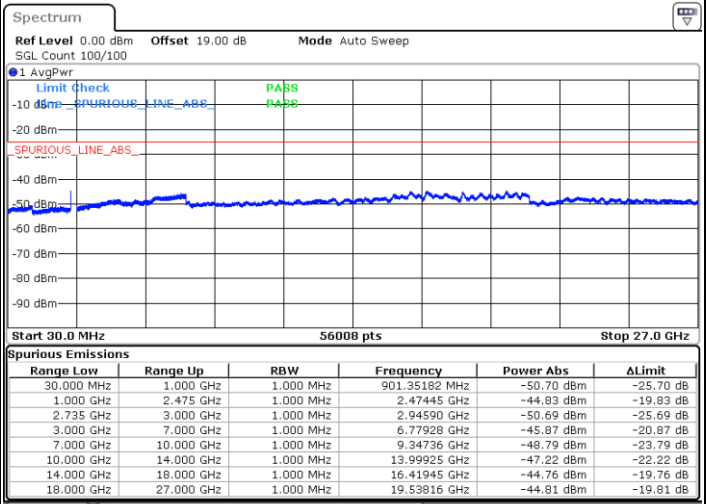

Middle Channel / FullIRB

N/A

Date: 17.DEC.2021 03:22:17

Blank

LTE Band 41C / 20MHz+20MHz

QPSK

Highest Channel / 1RB0 and 1RB99

Highest Channel / 1RB99 and 1RB0

Date: 17.DEC.2021 04:02:51

Date: 17.DEC.2021 03:57:26

Highest Channel / FullIRB

N/A

Date: 17.DEC.2021 04:03:56

Blank

LTE Band 41C / 5MHz+20MHz

16QAM

Lowest Channel / 1RB0 and 1RB99

Lowest Channel / 1RB24 and 1RB0

Date: 15.DEC.2021 21:03:08

Date: 15.DEC.2021 21:48:41

Lowest Channel / FullIRB

N/A

Blank

Date: 15.DEC.2021 20:29:11