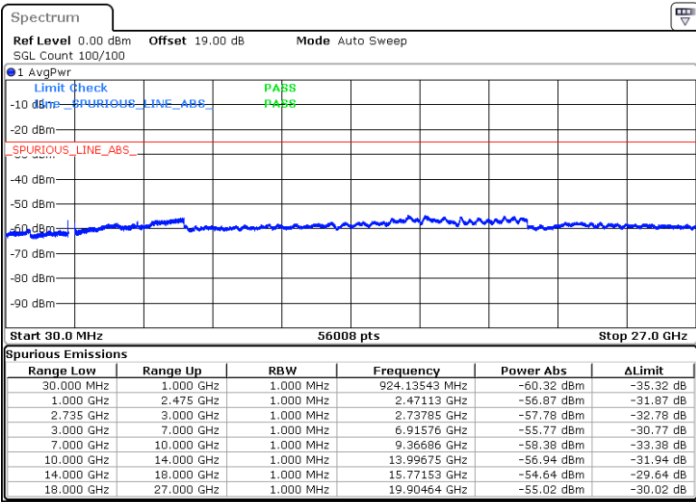

Date: 16.DEC.2021 21:55:15

Blank

LTE Band 41C / 20MHz+15MHz

QPSK

Lowest Channel / 1RB0 and 1RB74

Lowest Channel / 1RB99 and 1RB0

Date: 17.DEC.2021 01:54:58

Date: 17.DEC.2021 01:53:53

Lowest Channel / FullRB

N/A

Date: 17.DEC.2021 02:00:24

Blank

LTE Band 41C / 20MHz+15MHz

QPSK

Middle Channel / 1RB0 and 1RB74

Middle Channel / 1RB99 and 1RB0

Date: 17.DEC.2021 02:15:53

Date: 17.DEC.2021 02:16:58

Middle Channel / FullRB

N/A

Date: 17.DEC.2021 02:10:28

Blank

LTE Band 41C / 20MHz+15MHz

QPSK

Highest Channel / 1RB0 and 1RB74

Highest Channel / 1RB99 and 1RB0

Date: 17.DEC.2021 02:45:50

Date: 17.DEC.2021 02:40:25

Highest Channel / FullIRB

N/A

Date: 17.DEC.2021 02:46:55

Blank