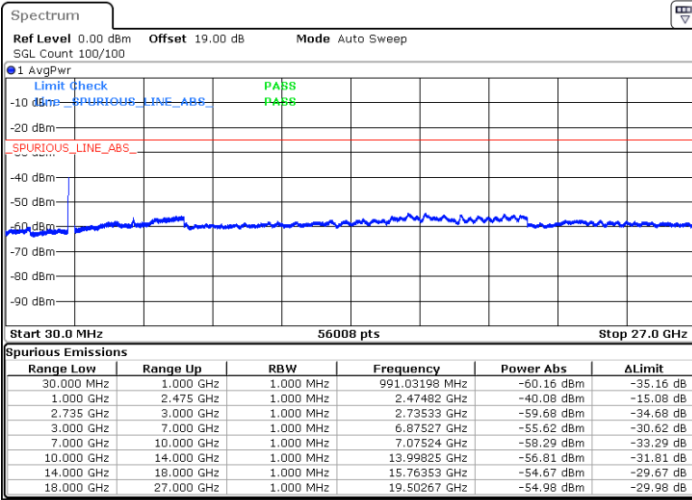

Date: 16 DEC 2021 23:39:38

Blank

LTE Band 41C / 15MHz+15MHz

16QAM

Highest Channel / 1RB0 and 1RB74

Highest Channel / 1RB74 and 1RB0

Date: 17.DEC.2021 00:14:08

Date: 17.DEC.2021 00:10:52

Highest Channel / FullIRB

N/A

Date: 17.DEC.2021 00:17:23

Blank

LTE Band 41C / 15MHz+20MHz

16QAM

Lowest Channel / 1RB0 and 1RB99

Lowest Channel / 1RB74 and 1RB0

Date: 17.DEC.2021 00:41:10

Date: 17.DEC.2021 00:37:55

Lowest Channel / FullIRB

N/A

Date: 17.DEC.2021 00:44:26

Blank

LTE Band 41C / 15MHz+20MHz

16QAM