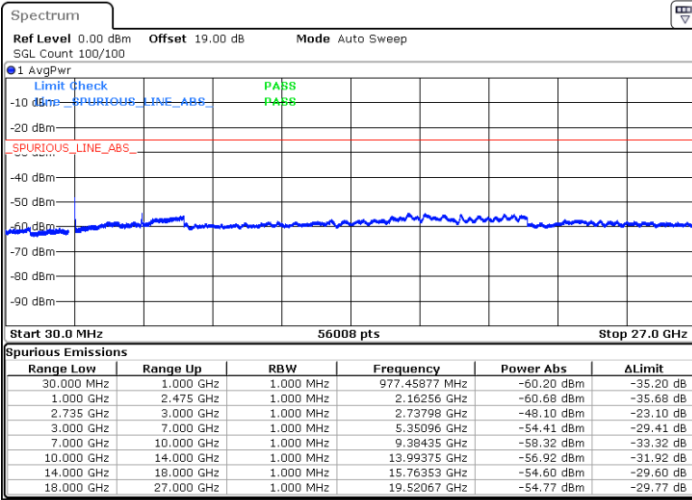

LTE Band 41C / 20MHz+10MHz

QPSK

Highest Channel / 1RB0 and 1RB49

Highest Channel / 1RB99 and 1RB0

Date: 16.DEC.2021 21:54:10

Date: 16.DEC.2021 21:48:45

Highest Channel / FullIRB

N/A

Date: 16.DEC.2021 21:55:15

Blank

LTE Band 41C / 20MHz+15MHz

QPSK

Lowest Channel / 1RB0 and 1RB74

Lowest Channel / 1RB99 and 1RB0

Date: 17.DEC.2021 01:54:58

Date: 17.DEC.2021 01:53:53

Lowest Channel / FullRB

N/A

Date: 17.DEC.2021 02:00:24

Blank

LTE Band 41C / 20MHz+15MHz

QPSK

Middle Channel / 1RB0 and 1RB74

Middle Channel / 1RB99 and 1RB0