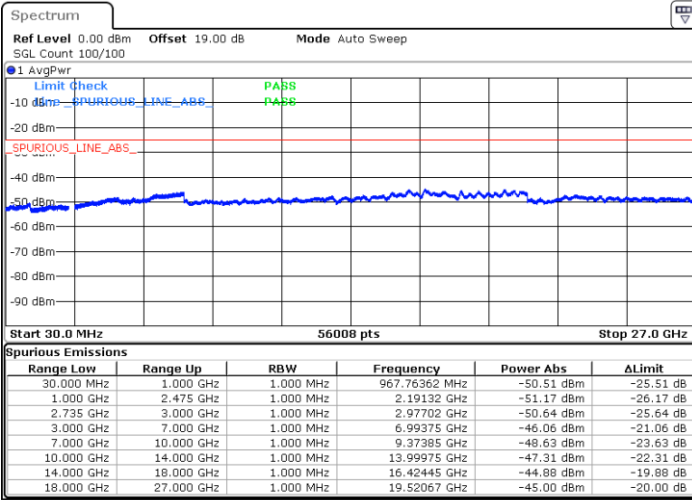

Lowest Channel / 1RB0 and 1RB99

Lowest Channel / 1RB24 and 1RB0

Date: 15.DEC.2021 21:03:08

Date: 15.DEC.2021 21:48:41

Lowest Channel / FullIRB

N/A

Blank

Date: 15.DEC.2021 20:29:11

LTE Band 41C / 5MHz+20MHz

16QAM

Middle Channel / 1RB0 and 1RB9

Middle Channel / 1RB24 and 1RB0

Date: 15.DEC.2021 22:02:55

Date: 15.DEC.2021 22:06:57

Middle Channel / FullIRB

N/A

Blank

Date: 15.DEC.2021 21:59:15

LTE Band 41C / 5MHz+20MHz

16QAM

Highest Channel / 1RB0 and 1RB99

Highest Channel / 1RB24 and 1RB0

Date: 15.DEC.2021 22:18:18

Date: 15.DEC.2021 22:21:59

Highest Channel / FullIRB

N/A

Date: 15.DEC.2021 22:14:22

Blank

LTE Band 41C / 10MHz+15MHz

16QAM

Lowest Channel / 1RB0 and 1RB74

Lowest Channel / 1RB49 and 1RB0