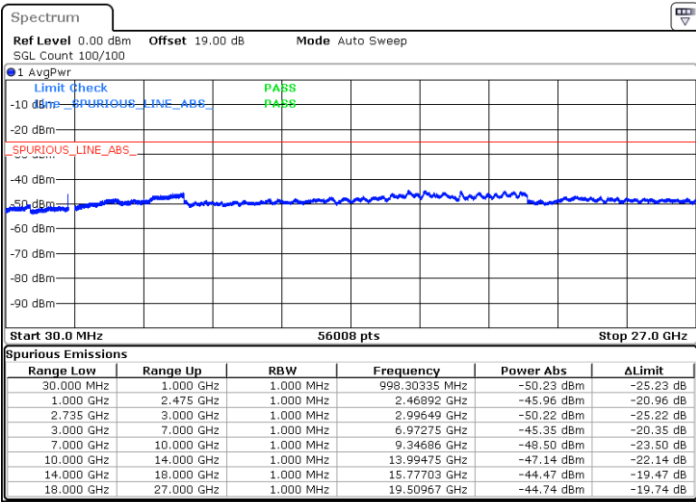

Middle Channel / FullIRB

N/A

Date: 16.DEC.2021 01:19:47

Blank

LTE Band 41C / 15MHz+10MHz

16QAM

Highest Channel / 1RB0 and 1RB49

Highest Channel / 1RB74 and 1RB0

Date: 16.DEC.2021 01:43:37

Date: 16.DEC.2021 01:40:41

Highest Channel / FullIRB

N/A

Date: 16.DEC.2021 01:46:34

Blank

LTE Band 41C / 15MHz+15MHz

16QAM

Lowest Channel / 1RB0 and 1RB74

Lowest Channel / 1RB74 and 1RB0

Date: 16.DEC.2021 22:43:27

Date: 16.DEC.2021 22:40:12

Lowest Channel / FullIRB

N/A

Blank

Date: 16.DEC.2021 22:46:42