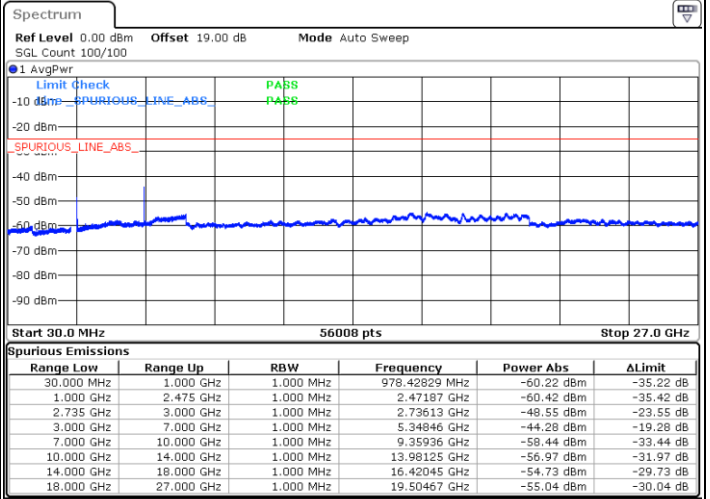

Lowest Channel / FullRB

N/A

Date: 17.DEC.2021 02:00:24

Blank

LTE Band 41C / 20MHz+15MHz

QPSK

Middle Channel / 1RB0 and 1RB74

Middle Channel / 1RB99 and 1RB0

Date: 17.DEC.2021 02:15:53

Date: 17.DEC.2021 02:16:58

Middle Channel / FullRB

N/A

Date: 17.DEC.2021 02:10:28

Blank

LTE Band 41C / 20MHz+15MHz

QPSK

Highest Channel / 1RB0 and 1RB74

Highest Channel / 1RB99 and 1RB0

Date: 17.DEC.2021 02:45:50

Date: 17.DEC.2021 02:40:25

Highest Channel / FullIRB

N/A

Date: 17.DEC.2021 02:46:55

Blank

LTE Band 41C / 20MHz+20MHz

QPSK

Lowest Channel / 1RB0 and 1RB99

Lowest Channel / 1RB99 and 1RB0

Date: 17.DEC.2021 03:12:00

Date: 17.DEC.2021 03:10:54

Lowest Channel / FullIRB

N/A