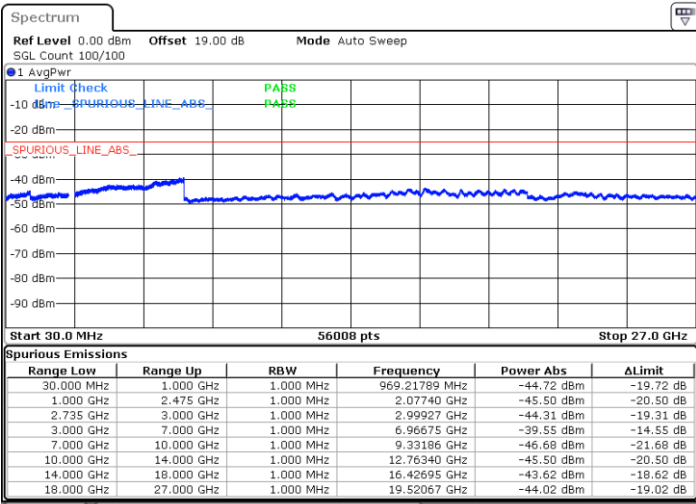

Date: 15.DEC.2021 23:43:22

Date: 15.DEC.2021 23:40:26

Lowest Channel / FullIRB

N/A

Date: 15.DEC.2021 23:46:19

Blank

LTE Band 41C / 10MHz+15MHz

16QAM

MiddleChannel / 1RB0 and 1RB74

Middle Channel / 1RB49 and 1RB0

Date: 16.DEC.2021 00:14:40

Date: 16.DEC.2021 00:17:37

Middle Channel / FullIRB

N/A

Date: 16.DEC.2021 00:11:43

Blank

LTE Band 41C / 10MHz+15MHz

16QAM

Highest Channel / 1RB0 and 1RB74

Highest Channel / 1RB49 and 1RB0

Date: 16.DEC.2021 00:37:52

Date: 16.DEC.2021 00:34:55

Highest Channel / FullIRB

N/A