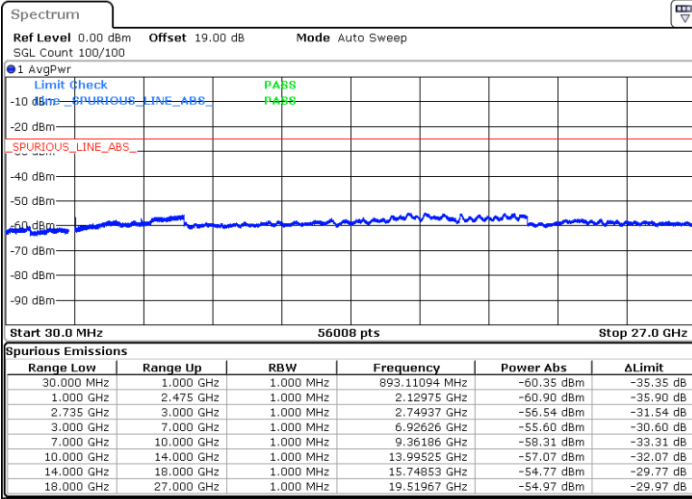

Highest Channel / FullIRB

N/A

Date: 17.DEC.2021 00:17:23

Blank

LTE Band 41C / 15MHz+20MHz

16QAM

Lowest Channel / 1RB0 and 1RB99

Lowest Channel / 1RB74 and 1RB0

Date: 17.DEC.2021 00:41:10

Date: 17.DEC.2021 00:37:55

Lowest Channel / FullIRB

N/A

Date: 17.DEC.2021 00:44:26

Blank

LTE Band 41C / 15MHz+20MHz

16QAM

Middle Channel / 1RB0 and 1RB9

Middle Channel / 1RB74 and 1RB0

Date: 17.DEC.2021 00:59:11

Date: 17.DEC.2021 01:02:25

Middle Channel / FullIRB

N/A

Date: 17.DEC.2021 00:55:55

Blank

LTE Band 41C / 15MHz+20MHz

16QAM

Highest Channel / 1RB0 and 1RB99

Highest Channel / 1RB74 and 1RB0

Date: 17.DEC.2021 01:25:53

Date: 17.DEC.2021 01:22:37

Highest Channel / FullIRB

N/A