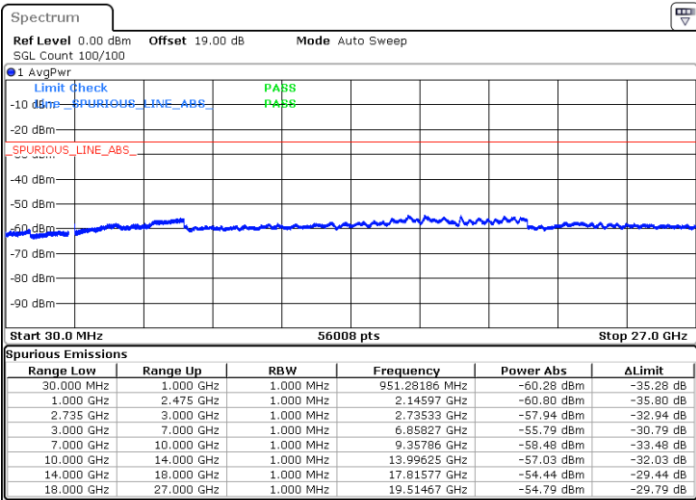

Highest Channel / FullIRB

N/A

Date: 17.DEC.2021 00:17:23

Blank

LTE Band 41C / 15MHz+20MHz

16QAM

Lowest Channel / 1RB0 and 1RB99

Lowest Channel / 1RB74 and 1RB0

Date: 17.DEC.2021 00:41:10

Date: 17.DEC.2021 00:37:55

Lowest Channel / FullIRB

N/A

Date: 17.DEC.2021 00:44:26

Blank

LTE Band 41C / 15MHz+20MHz

16QAM

Middle Channel / 1RB0 and 1RB9

Middle Channel / 1RB74 and 1RB0

Date: 17.DEC.2021 00:59:11

Date: 17.DEC.2021 01:02:25

Middle Channel / FullIRB

N/A

Date: 17.DEC.2021 00:55:55

Blank

LTE Band 41C / 15MHz+20MHz

16QAM

Highest Channel / 1RB0 and 1RB99

Highest Channel / 1RB74 and 1RB0

Date: 17.DEC.2021 01:25:53

Date: 17.DEC.2021 01:22:37

Highest Channel / FullIRB

N/A