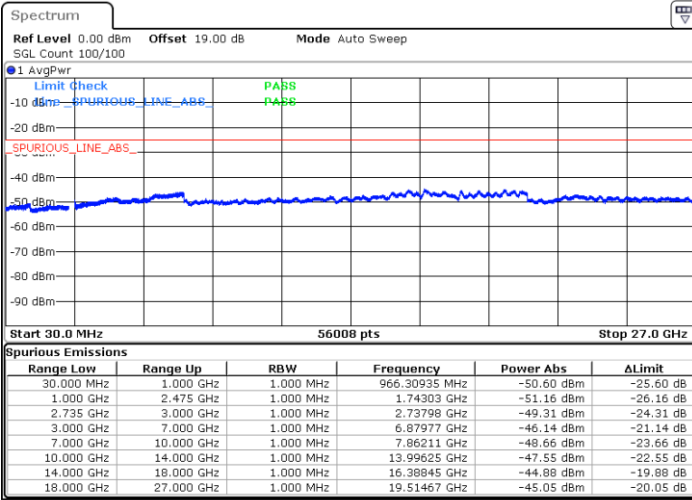

Lowest Channel / FullIRB

N/A

Date: 15.DEC.2021 22:44:29

Blank

LTE Band 41C / 20MHz+5MHz

16QAM

Middle Channel / 1RB0 and 1RB24

Middle Channel / 1RB99 and 1RB0

Date: 15.DEC.2021 22:59:42

Date: 15.DEC.2021 23:03:21

Middle Channel / FullIRB

N/A

Date: 15.DEC.2021 22:55:14

Blank

LTE Band 41C / 20MHz+5MHz

16QAM

Highest Channel / 1RB0 and 1RB24

Highest Channel / 1RB99 and 1RB0

Date: 15.DEC.2021 23:20:26

Date: 15.DEC.2021 23:24:40

Highest Channel / FullIRB

N/A

Date: 15.DEC.2021 23:12:55

Blank

LTE Band 41C / 20MHz+10MHz

16QAM

Lowest Channel / 1RB0 and 1RB49

Lowest Channel / 1RB99 and 1RB0

Date: 16.DEC.2021 20:58:25

Date: 16.DEC.2021 20:55:10

Lowest Channel / FullIRB

N/A