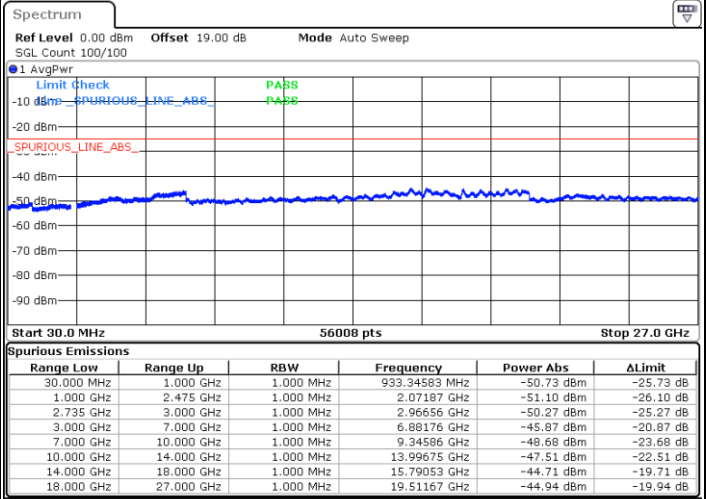

Date: 16.DEC.2021 00:40:49

Blank

LTE Band 41C / 10MHz+20MHz

16QAM

Lowest Channel / 1RB0 and 1RB99

Lowest Channel / 1RB49 and 1RB0

Date: 17.DEC.2021 04:45:46

Date: 16.DEC.2021 03:06:02

Lowest Channel / FullIRB

N/A

Blank

Date: 16.DEC.2021 03:39:44

LTE Band 41C / 10MHz+20MHz

16QAM

Middle Channel / 1RB0 and 1RB99

Middle Channel / 1RB49 and 1RB0

Date: 16.DEC.2021 03:48:08

Date: 16.DEC.2021 03:50:56

Middle Channel / FullIRB

N/A

Date: 16.DEC.2021 03:45:20

Blank

LTE Band 41C / 10MHz+20MHz

16QAM

Highest Channel / 1RB0 and 1RB99

Highest Channel / 1RB49 and 1RB0

Date: 16.DEC.2021 05:02:37

Date: 16.DEC.2021 04:59:40

Highest Channel / FullIRB

N/A

Date: 16.DEC.2021 05:05:35

Blank