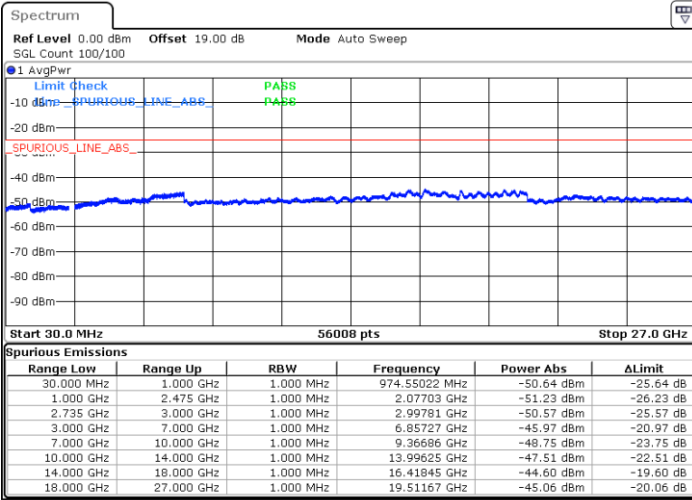

Date: 16.DEC.2021 00:40:49

Blank

LTE Band 41C / 10MHz+20MHz

16QAM

Lowest Channel / 1RB0 and 1RB99

Lowest Channel / 1RB49 and 1RB0

Date: 17.DEC.2021 04:45:46

Date: 16.DEC.2021 03:06:02

Lowest Channel / FullIRB

N/A

Blank

Date: 16.DEC.2021 03:39:44

LTE Band 41C / 10MHz+20MHz

16QAM

Middle Channel / 1RB0 and 1RB99

Middle Channel / 1RB49 and 1RB0

Date: 16.DEC.2021 03:48:08

Date: 16.DEC.2021 03:50:56

Middle Channel / FullIRB

N/A

Date: 16.DEC.2021 03:45:20

Blank

LTE Band 41C / 10MHz+20MHz

16QAM

Highest Channel / 1RB0 and 1RB99

Highest Channel / 1RB49 and 1RB0

Date: 16.DEC.2021 05:02:37

Date: 16.DEC.2021 04:59:40

Highest Channel / FullIRB

N/A

Date: 16.DEC.2021 05:05:35

Blank