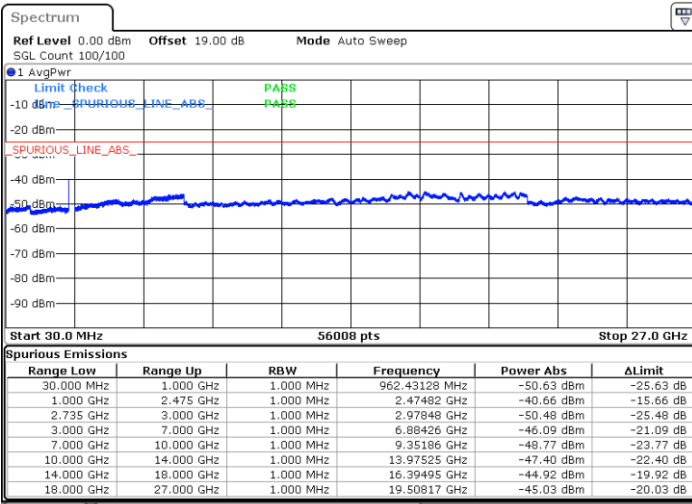

Middle Channel / FullIRB

N/A

Date: 17.DEC.2021 03:22:17

Blank

LTE Band 41C / 20MHz+20MHz

QPSK

Highest Channel / 1RB0 and 1RB99

Highest Channel / 1RB99 and 1RB0

Date: 17.DEC.2021 04:02:51

Date: 17.DEC.2021 03:57:26

Highest Channel / FullIRB

N/A

Date: 17.DEC.2021 04:03:56

Blank

LTE Band 41C / 5MHz+20MHz

16QAM

Lowest Channel / 1RB0 and 1RB99

Lowest Channel / 1RB24 and 1RB0

Date: 15.DEC.2021 21:03:08

Date: 15.DEC.2021 21:48:41

Lowest Channel / FullIRB

N/A

Blank

Date: 15.DEC.2021 20:29:11