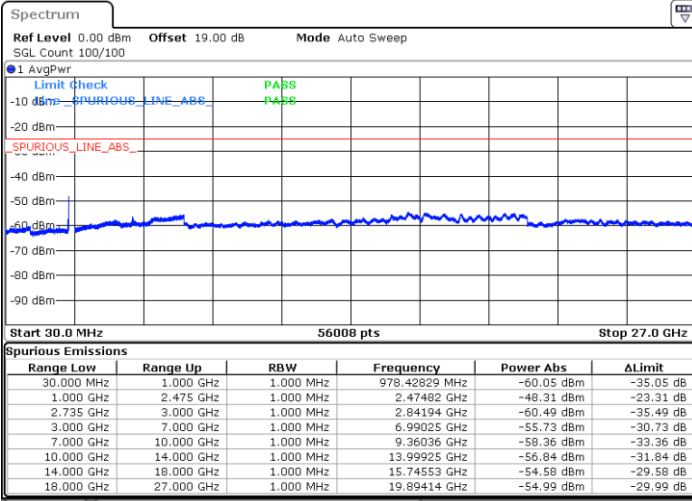

Date: 16 DEC 2021 23:39:38

Blank

LTE Band 41C / 15MHz+15MHz

16QAM

Highest Channel / 1RB0 and 1RB74

Highest Channel / 1RB74 and 1RB0

Date: 17.DEC.2021 00:14:08

Date: 17.DEC.2021 00:10:52

Highest Channel / FullIRB

N/A

Date: 17.DEC.2021 00:17:23

Blank

LTE Band 41C / 15MHz+20MHz

16QAM

Lowest Channel / 1RB0 and 1RB99

Lowest Channel / 1RB74 and 1RB0

Date: 17.DEC.2021 00:41:10

Date: 17.DEC.2021 00:37:55

Lowest Channel / FullIRB

N/A

Date: 17.DEC.2021 00:44:26

Blank

LTE Band 41C / 15MHz+20MHz

16QAM