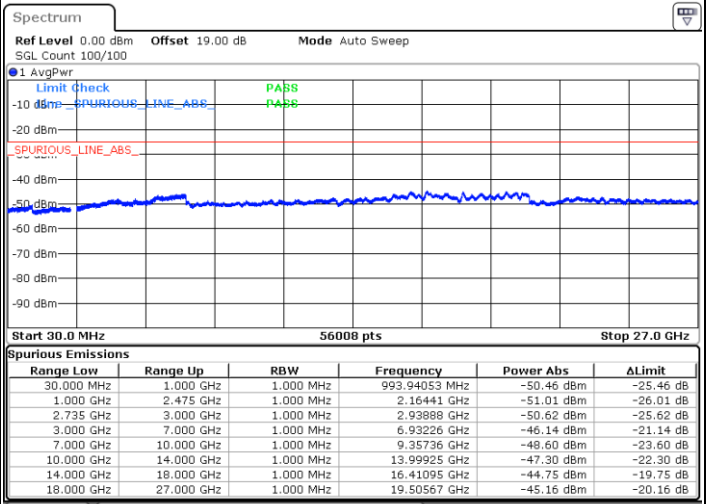

LTE Band 41C / 10MHz+15MHz

16QAM

Highest Channel / 1RB0 and 1RB74

Highest Channel / 1RB49 and 1RB0

Date: 16.DEC.2021 00:37:52

Date: 16.DEC.2021 00:34:55

Highest Channel / FullIRB

N/A

Date: 16.DEC.2021 00:40:49

Blank

LTE Band 41C / 10MHz+20MHz

16QAM

Lowest Channel / 1RB0 and 1RB99

Lowest Channel / 1RB49 and 1RB0

Date: 17.DEC.2021 04:45:46

Date: 16.DEC.2021 03:06:02

Lowest Channel / FullIRB

N/A

Blank

Date: 16.DEC.2021 03:39:44

LTE Band 41C / 10MHz+20MHz

16QAM

Middle Channel / 1RB0 and 1RB99

Middle Channel / 1RB49 and 1RB0