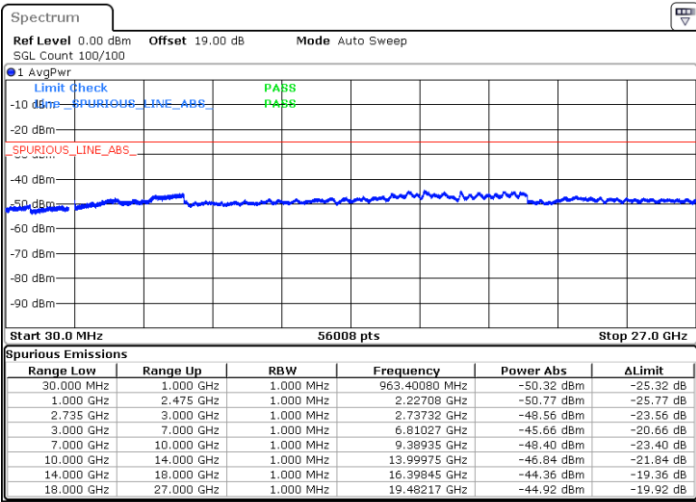

LTE Band 41C / 15MHz+15MHz

16QAM

Middle Channel / 1RB0 and 1RB74

Middle Channel / 1RB74 and 1RB0

Date: 16 DEC 2021 23:42:54

Date: 16 DEC 2021 23:46:09

Middle Channel / FullIRB

N/A

Date: 16 DEC 2021 23:39:38

Blank

LTE Band 41C / 15MHz+15MHz

16QAM

Highest Channel / 1RB0 and 1RB74

Highest Channel / 1RB74 and 1RB0

Date: 17.DEC.2021 00:14:08

Date: 17.DEC.2021 00:10:52

Highest Channel / FullIRB

N/A

Date: 17.DEC.2021 00:17:23

Blank

LTE Band 41C / 15MHz+20MHz

16QAM

Lowest Channel / 1RB0 and 1RB99

Lowest Channel / 1RB74 and 1RB0

Date: 17.DEC.2021 00:41:10

Date: 17.DEC.2021 00:37:55

Lowest Channel / FullIRB

N/A

Date: 17.DEC.2021 00:44:26

Blank

LTE Band 41C / 15MHz+20MHz

16QAM