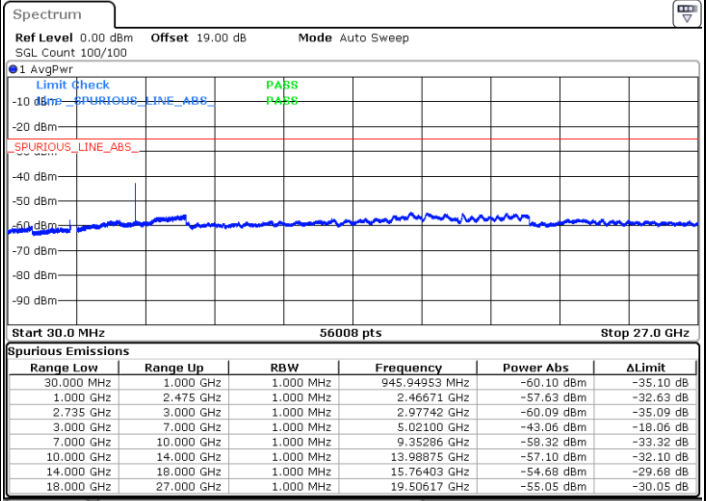

Date: 16 DEC 2021 23:39:38

Blank

LTE Band 41C / 15MHz+15MHz

16QAM

Highest Channel / 1RB0 and 1RB74

Highest Channel / 1RB74 and 1RB0

Date: 17.DEC.2021 00:14:08

Date: 17.DEC.2021 00:10:52

Highest Channel / FullIRB

N/A

Date: 17.DEC.2021 00:17:23

Blank

LTE Band 41C / 15MHz+20MHz

16QAM

Lowest Channel / 1RB0 and 1RB99

Lowest Channel / 1RB74 and 1RB0

Date: 17.DEC.2021 00:41:10

Date: 17.DEC.2021 00:37:55

Lowest Channel / FullIRB

N/A

Date: 17.DEC.2021 00:44:26

Blank

LTE Band 41C / 15MHz+20MHz

16QAM