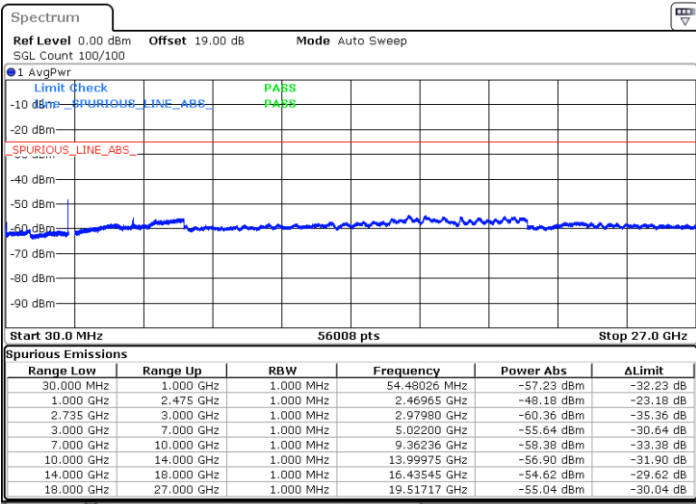

LTE Band 41C / 10MHz+15MHz

16QAM

Highest Channel / 1RB0 and 1RB74

Highest Channel / 1RB49 and 1RB0

Date: 16.DEC.2021 00:37:52

Date: 16.DEC.2021 00:34:55

Highest Channel / FullIRB

N/A

Date: 16.DEC.2021 00:40:49

Blank

LTE Band 41C / 10MHz+20MHz

16QAM

Lowest Channel / 1RB0 and 1RB99

Lowest Channel / 1RB49 and 1RB0

Date: 17.DEC.2021 04:45:46

Date: 16.DEC.2021 03:06:02

Lowest Channel / FullIRB

N/A

Blank

Date: 16.DEC.2021 03:39:44

LTE Band 41C / 10MHz+20MHz

16QAM

Middle Channel / 1RB0 and 1RB99

Middle Channel / 1RB49 and 1RB0