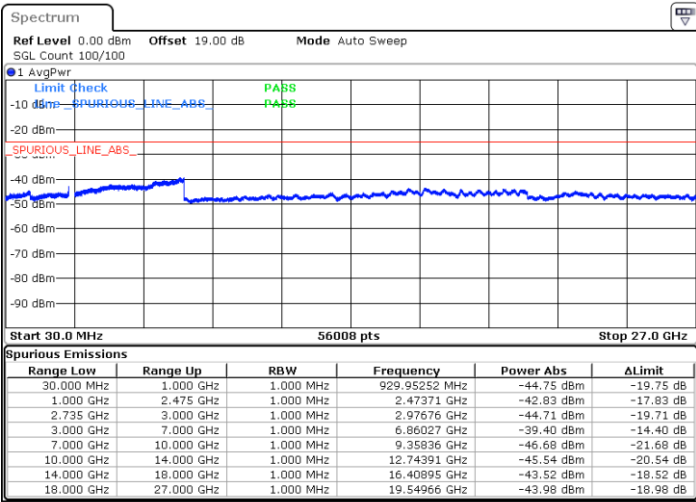

Date: 16.DEC.2021 03:48:08

Date: 16.DEC.2021 03:50:56

Middle Channel / FullIRB

N/A

Date: 16.DEC.2021 03:45:20

Blank

LTE Band 41C / 10MHz+20MHz

16QAM

Highest Channel / 1RB0 and 1RB99

Highest Channel / 1RB49 and 1RB0

Date: 16.DEC.2021 05:02:37

Date: 16.DEC.2021 04:59:40

Highest Channel / FullIRB

N/A

Date: 16.DEC.2021 05:05:35

Blank

LTE Band 41C / 15MHz+10MHz

16QAM

Lowest Channel / 1RB0 and 1RB49

Lowest Channel / 1RB74 and 1RB0

Date: 16.DEC.2021 01:05:17

Date: 16.DEC.2021 01:02:21

Lowest Channel / FullIRB

N/A