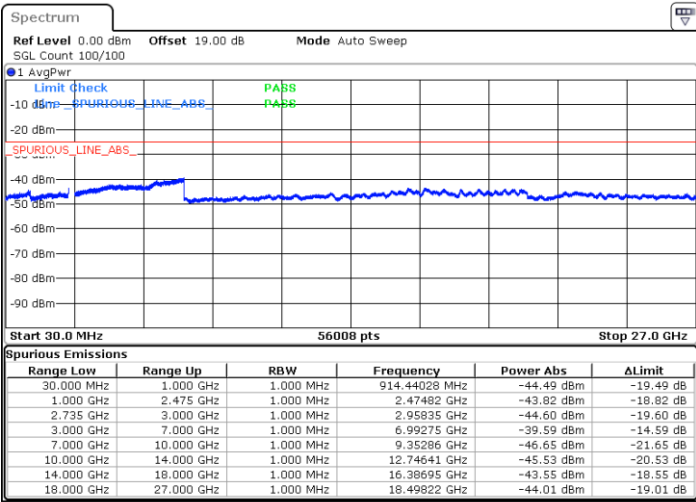

Highest Channel / 1RB0 and 1RB99

Highest Channel / 1RB49 and 1RB0

Date: 16.DEC.2021 05:02:37

Date: 16.DEC.2021 04:59:40

Highest Channel / FullIRB

N/A

Date: 16.DEC.2021 05:05:35

Blank

LTE Band 41C / 15MHz+10MHz

16QAM

Lowest Channel / 1RB0 and 1RB49

Lowest Channel / 1RB74 and 1RB0

Date: 16.DEC.2021 01:05:17

Date: 16.DEC.2021 01:02:21

Lowest Channel / FullIRB

N/A

Blank

Date: 16.DEC.2021 01:08:14

LTE Band 41C / 15MHz+10MHz

16QAM

Middle Channel / 1RB0 and 1RB49

Middle Channel / 1RB74 and 1RB0

Date: 16.DEC.2021 01:22:43

Date: 16.DEC.2021 01:25:40

Middle Channel / FullIRB

N/A

Date: 16.DEC.2021 01:19:47

Blank

LTE Band 41C / 15MHz+10MHz

16QAM

Highest Channel / 1RB0 and 1RB49

Highest Channel / 1RB74 and 1RB0