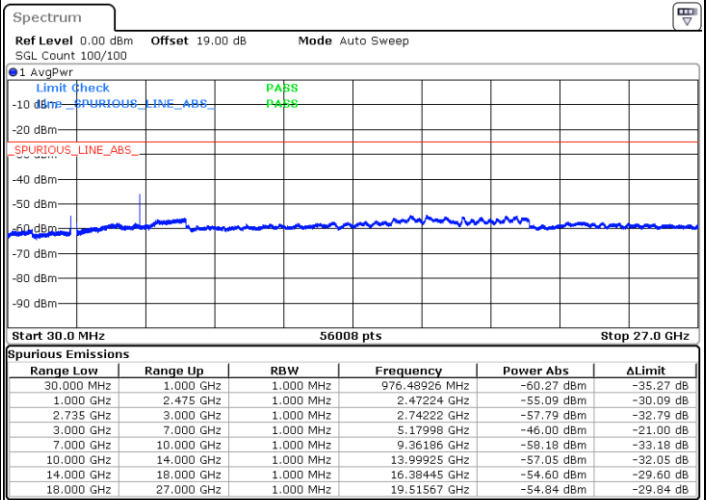

Highest Channel / FullIRB

N/A

Date: 17.DEC.2021 00:17:23

Blank

LTE Band 41C / 15MHz+20MHz

16QAM

Lowest Channel / 1RB0 and 1RB99

Lowest Channel / 1RB74 and 1RB0

Date: 17.DEC.2021 00:41:10

Date: 17.DEC.2021 00:37:55

Lowest Channel / FullIRB

N/A

Date: 17.DEC.2021 00:44:26

Blank

LTE Band 41C / 15MHz+20MHz

16QAM

Middle Channel / 1RB0 and 1RB9

Middle Channel / 1RB74 and 1RB0

Date: 17.DEC.2021 00:59:11

Date: 17.DEC.2021 01:02:25

Middle Channel / FullIRB

N/A

Date: 17.DEC.2021 00:55:55

Blank

LTE Band 41C / 15MHz+20MHz

16QAM

Highest Channel / 1RB0 and 1RB99

Highest Channel / 1RB74 and 1RB0

Date: 17.DEC.2021 01:25:53

Date: 17.DEC.2021 01:22:37

Highest Channel / FullIRB

N/A