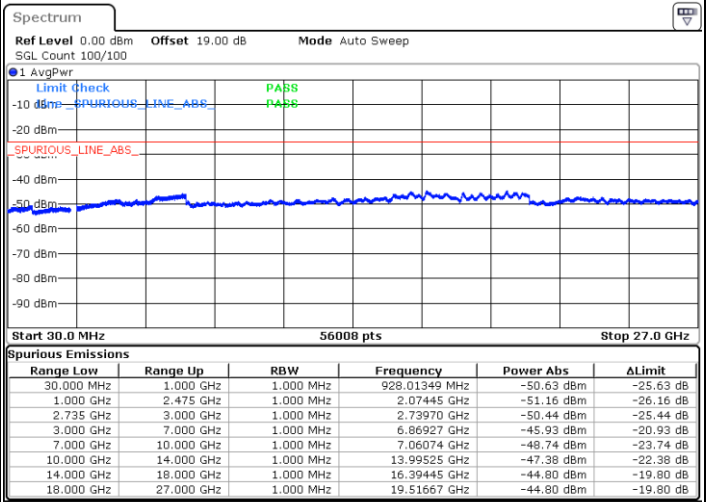

LTE Band 41C / 5MHz+20MHz

16QAM

Middle Channel / 1RB0 and 1RB9

Middle Channel / 1RB24 and 1RB0

Date: 15.DEC.2021 22:02:55

Date: 15.DEC.2021 22:06:57

Middle Channel / FullIRB

N/A

Blank

Date: 15.DEC.2021 21:59:15

LTE Band 41C / 5MHz+20MHz

16QAM

Highest Channel / 1RB0 and 1RB99

Highest Channel / 1RB24 and 1RB0

Date: 15.DEC.2021 22:18:18

Date: 15.DEC.2021 22:21:59

Highest Channel / FullIRB

N/A

Date: 15.DEC.2021 22:14:22

Blank

LTE Band 41C / 10MHz+15MHz

16QAM

Lowest Channel / 1RB0 and 1RB74

Lowest Channel / 1RB49 and 1RB0

Date: 15.DEC.2021 23:43:22

Date: 15.DEC.2021 23:40:26

Lowest Channel / FullIRB

N/A

Date: 15.DEC.2021 23:46:19

Blank

LTE Band 41C / 10MHz+15MHz

16QAM