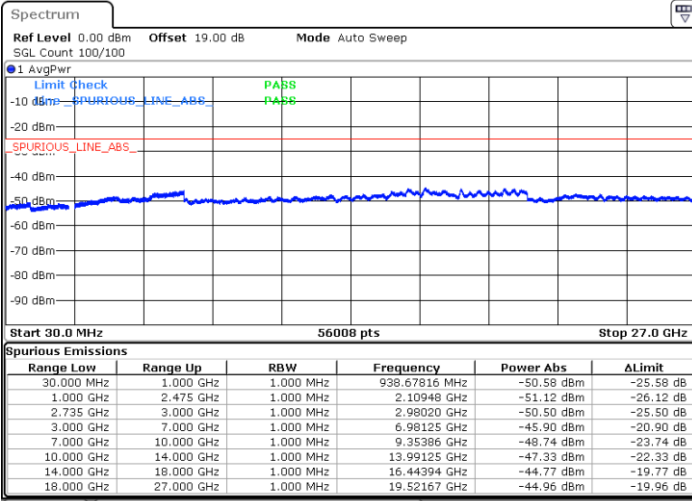

Date: 17.DEC.2021 04:02:51

Date: 17.DEC.2021 03:57:26

Highest Channel / FullIRB

N/A

Date: 17.DEC.2021 04:03:56

Blank

LTE Band 41C / 5MHz+20MHz

16QAM

Lowest Channel / 1RB0 and 1RB99

Lowest Channel / 1RB24 and 1RB0

Date: 15.DEC.2021 21:03:08

Date: 15.DEC.2021 21:48:41

Lowest Channel / FullIRB

N/A

Blank

Date: 15.DEC.2021 20:29:11

LTE Band 41C / 5MHz+20MHz

16QAM

Middle Channel / 1RB0 and 1RB9

Middle Channel / 1RB24 and 1RB0

Date: 15.DEC.2021 22:02:55

Date: 15.DEC.2021 22:06:57

Middle Channel / FullIRB

N/A

Blank

Date: 15.DEC.2021 21:59:15

LTE Band 41C / 5MHz+20MHz

16QAM

Highest Channel / 1RB0 and 1RB99

Highest Channel / 1RB24 and 1RB0

Date: 15.DEC.2021 22:18:18

Date: 15.DEC.2021 22:21:59