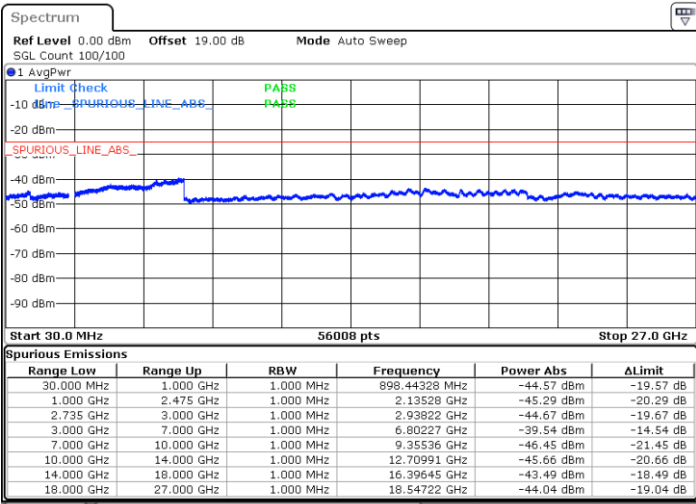

Highest Channel / 1RB0 and 1RB99

Highest Channel / 1RB49 and 1RB0

Date: 16.DEC.2021 05:02:37

Date: 16.DEC.2021 04:59:40

Highest Channel / FullIRB

N/A

Date: 16.DEC.2021 05:05:35

Blank

LTE Band 41C / 15MHz+10MHz

16QAM

Lowest Channel / 1RB0 and 1RB49

Lowest Channel / 1RB74 and 1RB0

Date: 16.DEC.2021 01:05:17

Date: 16.DEC.2021 01:02:21

Lowest Channel / FullIRB

N/A

Blank

Date: 16.DEC.2021 01:08:14

LTE Band 41C / 15MHz+10MHz

16QAM

Middle Channel / 1RB0 and 1RB49

Middle Channel / 1RB74 and 1RB0

Date: 16.DEC.2021 01:22:43

Date: 16.DEC.2021 01:25:40

Middle Channel / FullIRB

N/A

Date: 16.DEC.2021 01:19:47

Blank

LTE Band 41C / 15MHz+10MHz

16QAM

Highest Channel / 1RB0 and 1RB49

Highest Channel / 1RB74 and 1RB0