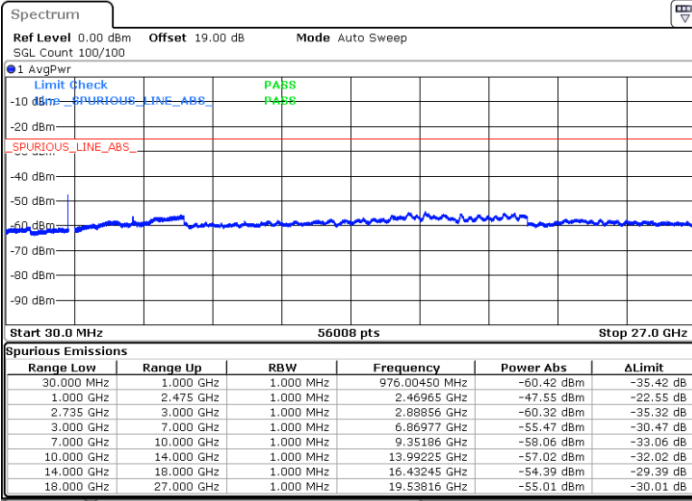

Lowest Channel / FullIRB

N/A

Date: 15.DEC.2021 22:44:29

Blank

LTE Band 41C / 20MHz+5MHz

16QAM

Middle Channel / 1RB0 and 1RB24

Middle Channel / 1RB99 and 1RB0

Date: 15.DEC.2021 22:59:42

Date: 15.DEC.2021 23:03:21

Middle Channel / FullIRB

N/A

Date: 15.DEC.2021 22:55:14

Blank

LTE Band 41C / 20MHz+5MHz

16QAM

Highest Channel / 1RB0 and 1RB24

Highest Channel / 1RB99 and 1RB0

Date: 15.DEC.2021 23:20:26

Date: 15.DEC.2021 23:24:40

Highest Channel / FullIRB

N/A

Date: 15.DEC.2021 23:12:55

Blank

LTE Band 41C / 20MHz+10MHz

16QAM

Lowest Channel / 1RB0 and 1RB49

Lowest Channel / 1RB99 and 1RB0

Date: 16.DEC.2021 20:58:25

Date: 16.DEC.2021 20:55:10

Lowest Channel / FullIRB

N/A