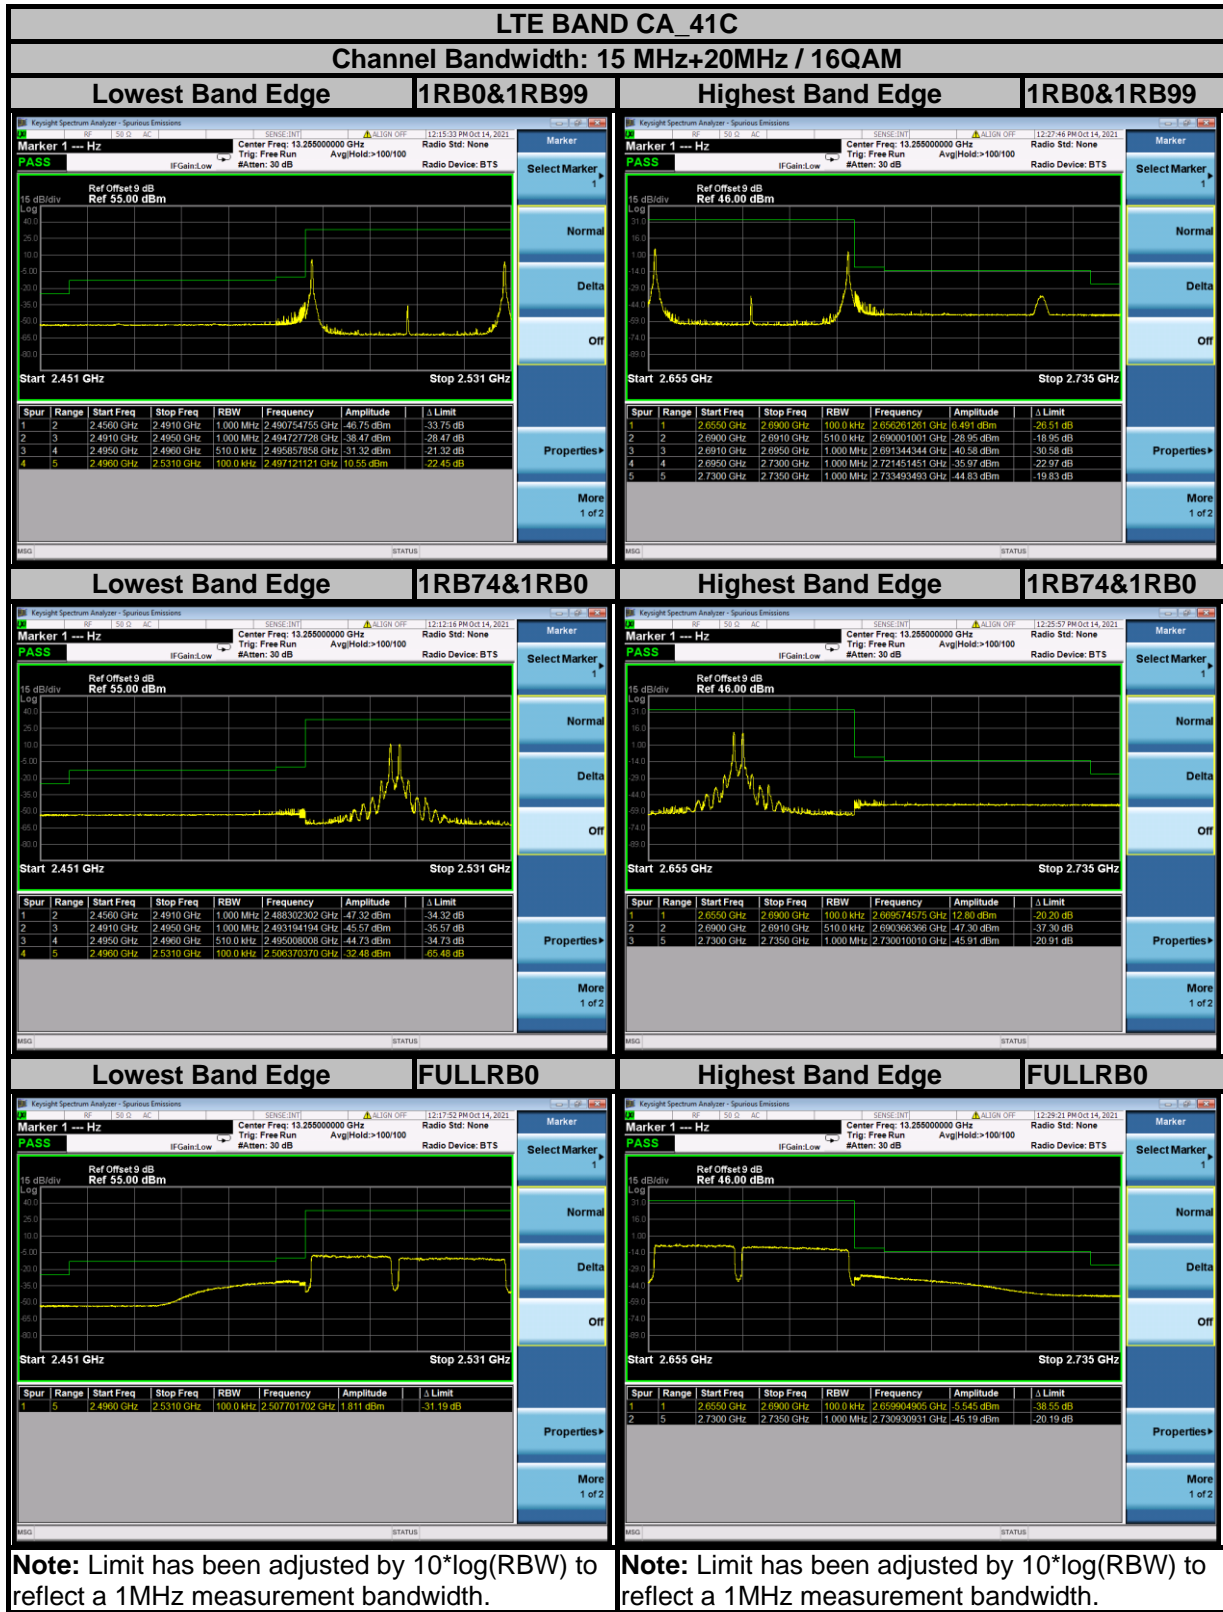

BUREAU VERITAS

Test Report No.: W7L-P21110008RF17

BUREAU VERITAS

Test Report No.: W7L-P21110008RF17

BUREAU VERITAS

Test Report No.: W7L-P21110008RF17

BUREAU VERITAS

Test Report No.: W7L-P21110008RF17

BUREAU VERITAS

Test Report No.: W7L-P21110008RF17