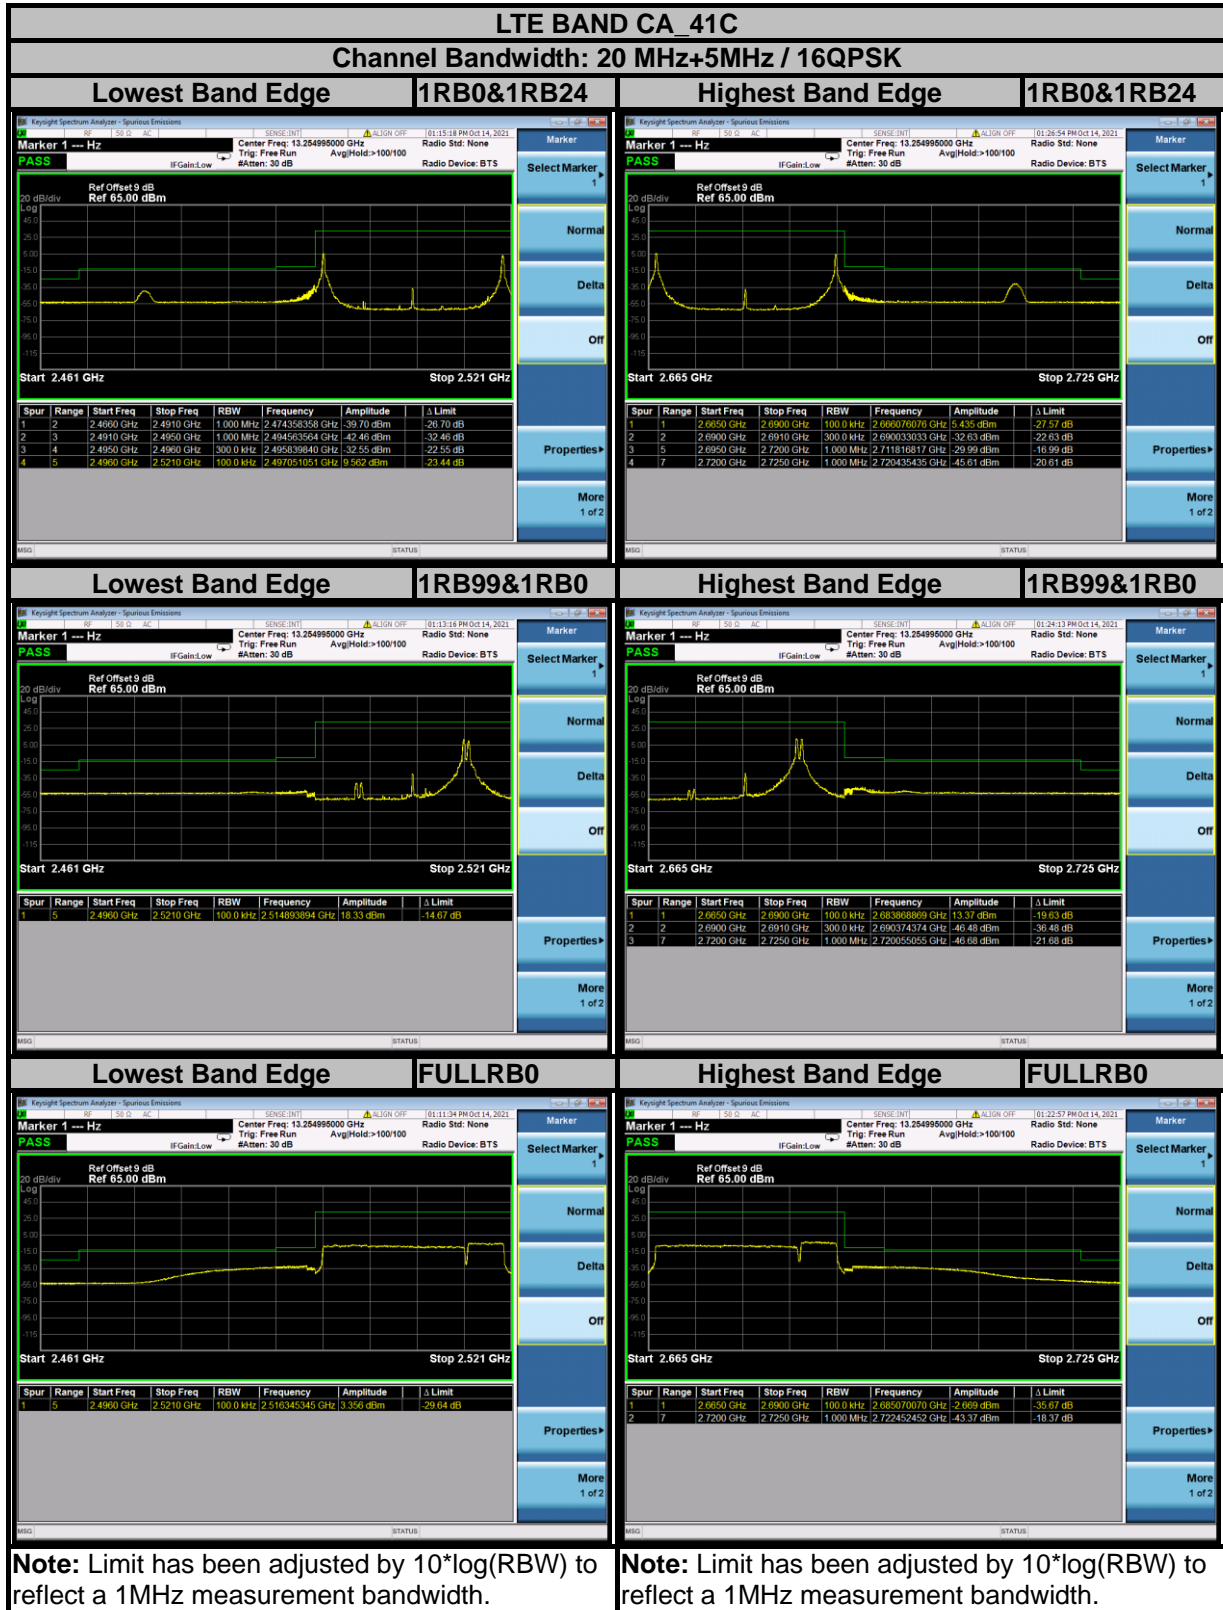

BUREAU VERITAS

Test Report No.: W7L-P21110008RF17

BUREAU VERITAS

Test Report No.: W7L-P21110008RF17

BUREAU VERITAS

Test Report No.: W7L-P21110008RF17

BUREAU VERITAS

Test Report No.: W7L-P21110008RF17

BUREAU VERITAS

Test Report No.: W7L-P21110008RF17