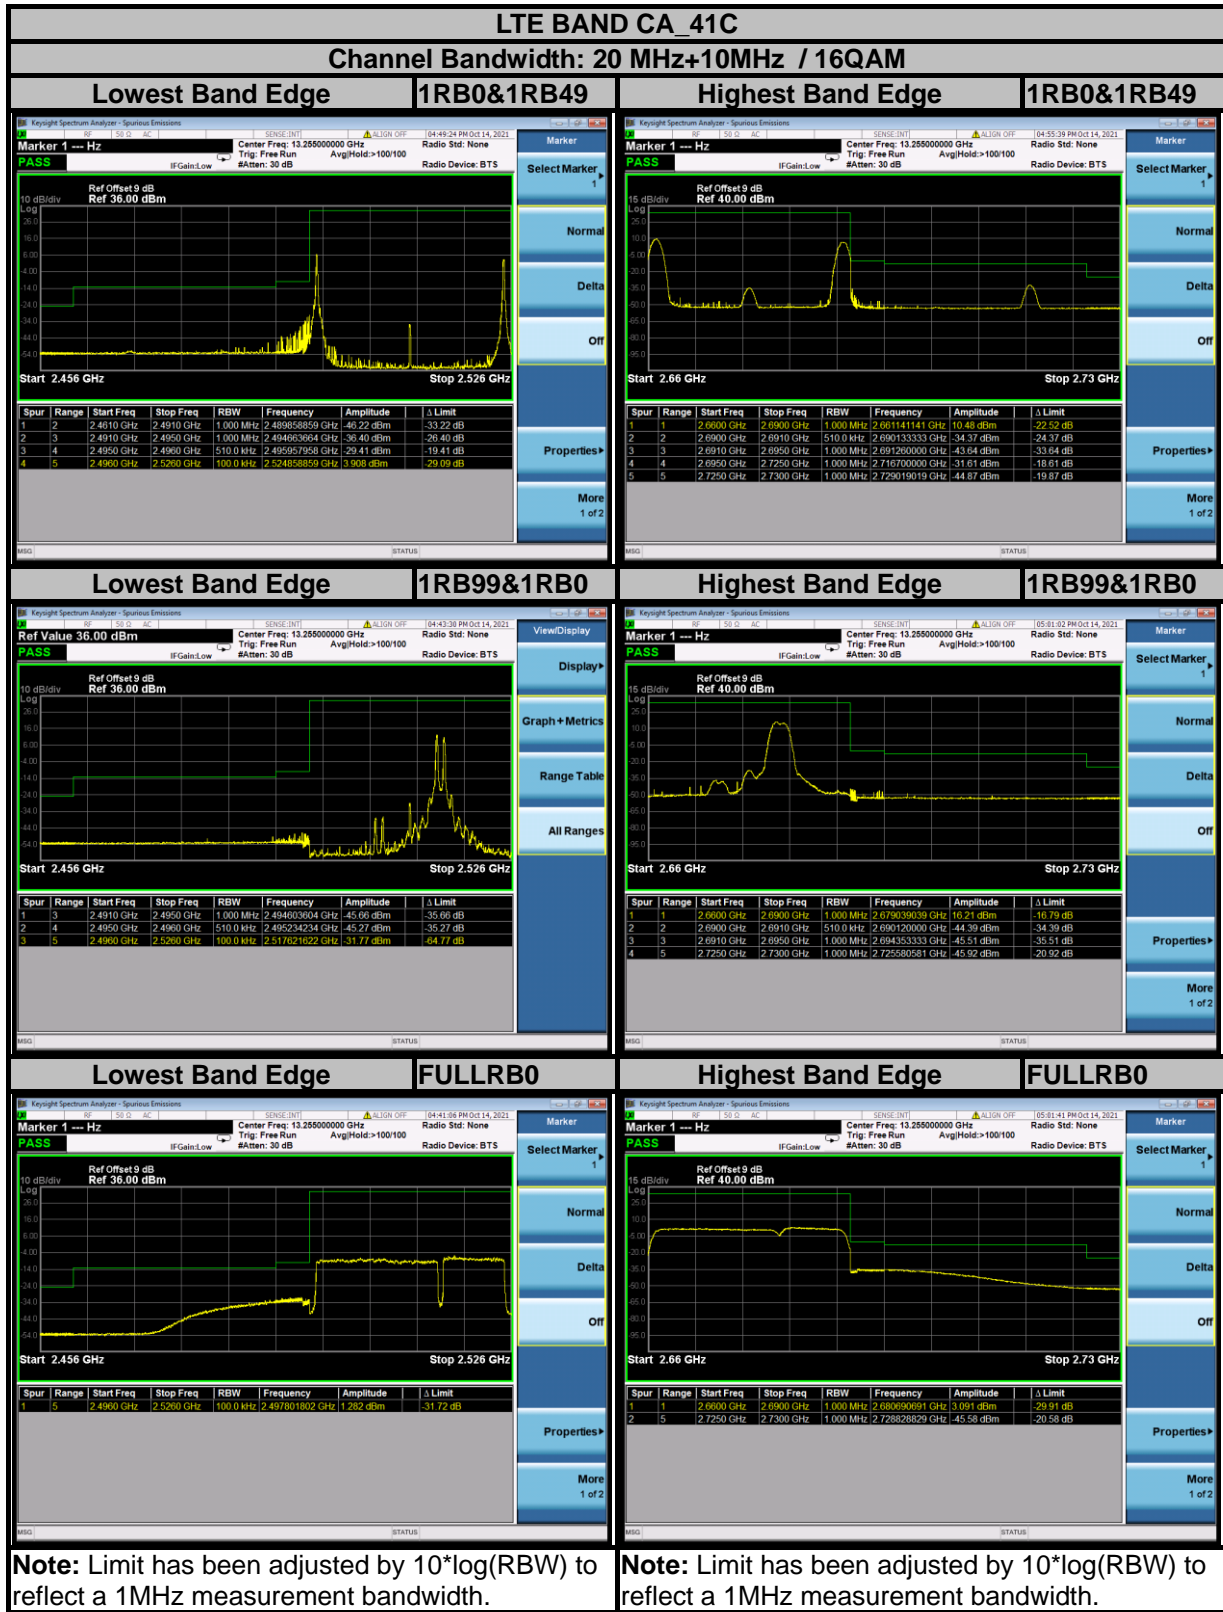

BUREAU VERITAS

Test Report No.: W7L-P21110008RF17

BUREAU VERITAS

Test Report No.: W7L-P21110008RF17

BUREAU VERITAS

Test Report No.: W7L-P21110008RF17

BUREAU VERITAS

Test Report No.: W7L-P21110008RF17

BUREAU VERITAS

Test Report No.: W7L-P21110008RF17