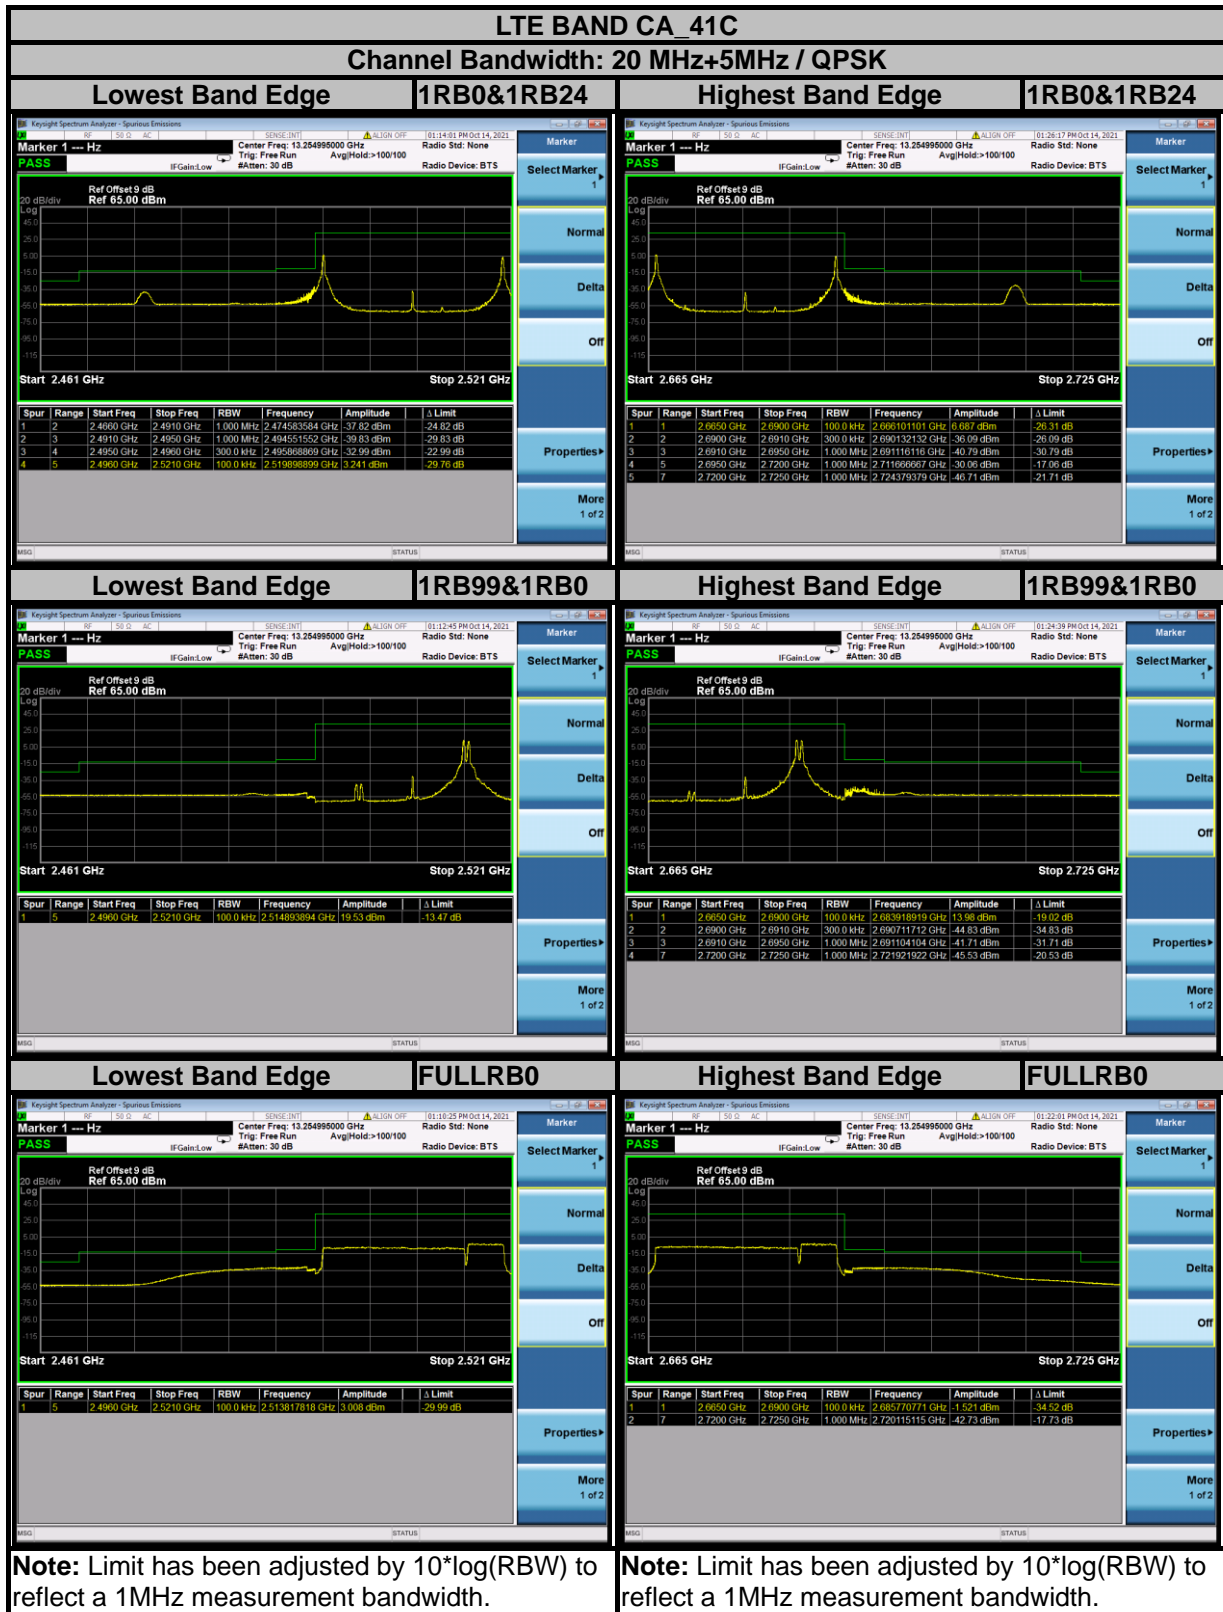

BUREAU VERITAS

Test Report No.: W7L-P21110008RF17

BUREAU VERITAS

Test Report No.: W7L-P21110008RF17

BUREAU VERITAS

Test Report No.: W7L-P21110008RF17

BUREAU VERITAS

Test Report No.: W7L-P21110008RF17

BUREAU VERITAS

Test Report No.: W7L-P21110008RF17