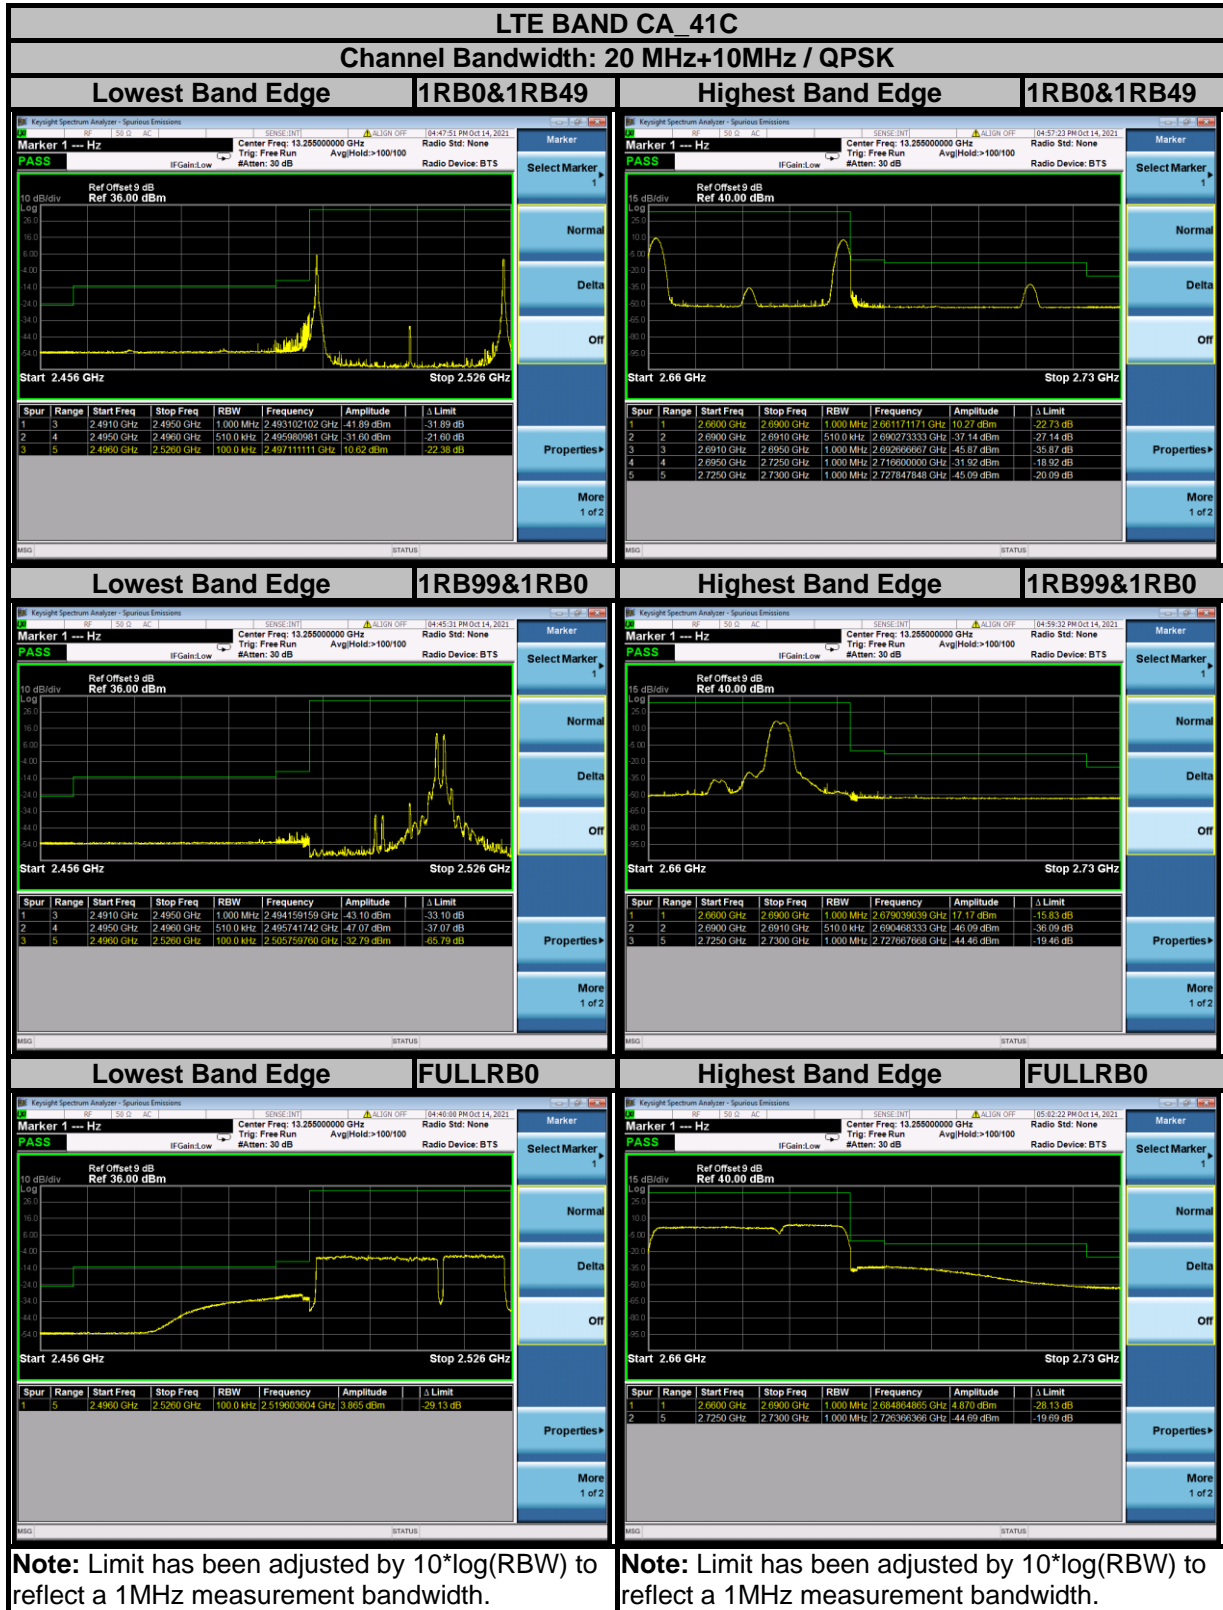

BUREAU VERITAS

Test Report No.: W7L-P21110008RF17

BUREAU VERITAS

Test Report No.: W7L-P21110008RF17

BUREAU VERITAS

Test Report No.: W7L-P21110008RF17

BUREAU VERITAS

Test Report No.: W7L-P21110008RF17

BUREAU VERITAS

Test Report No.: W7L-P21110008RF17