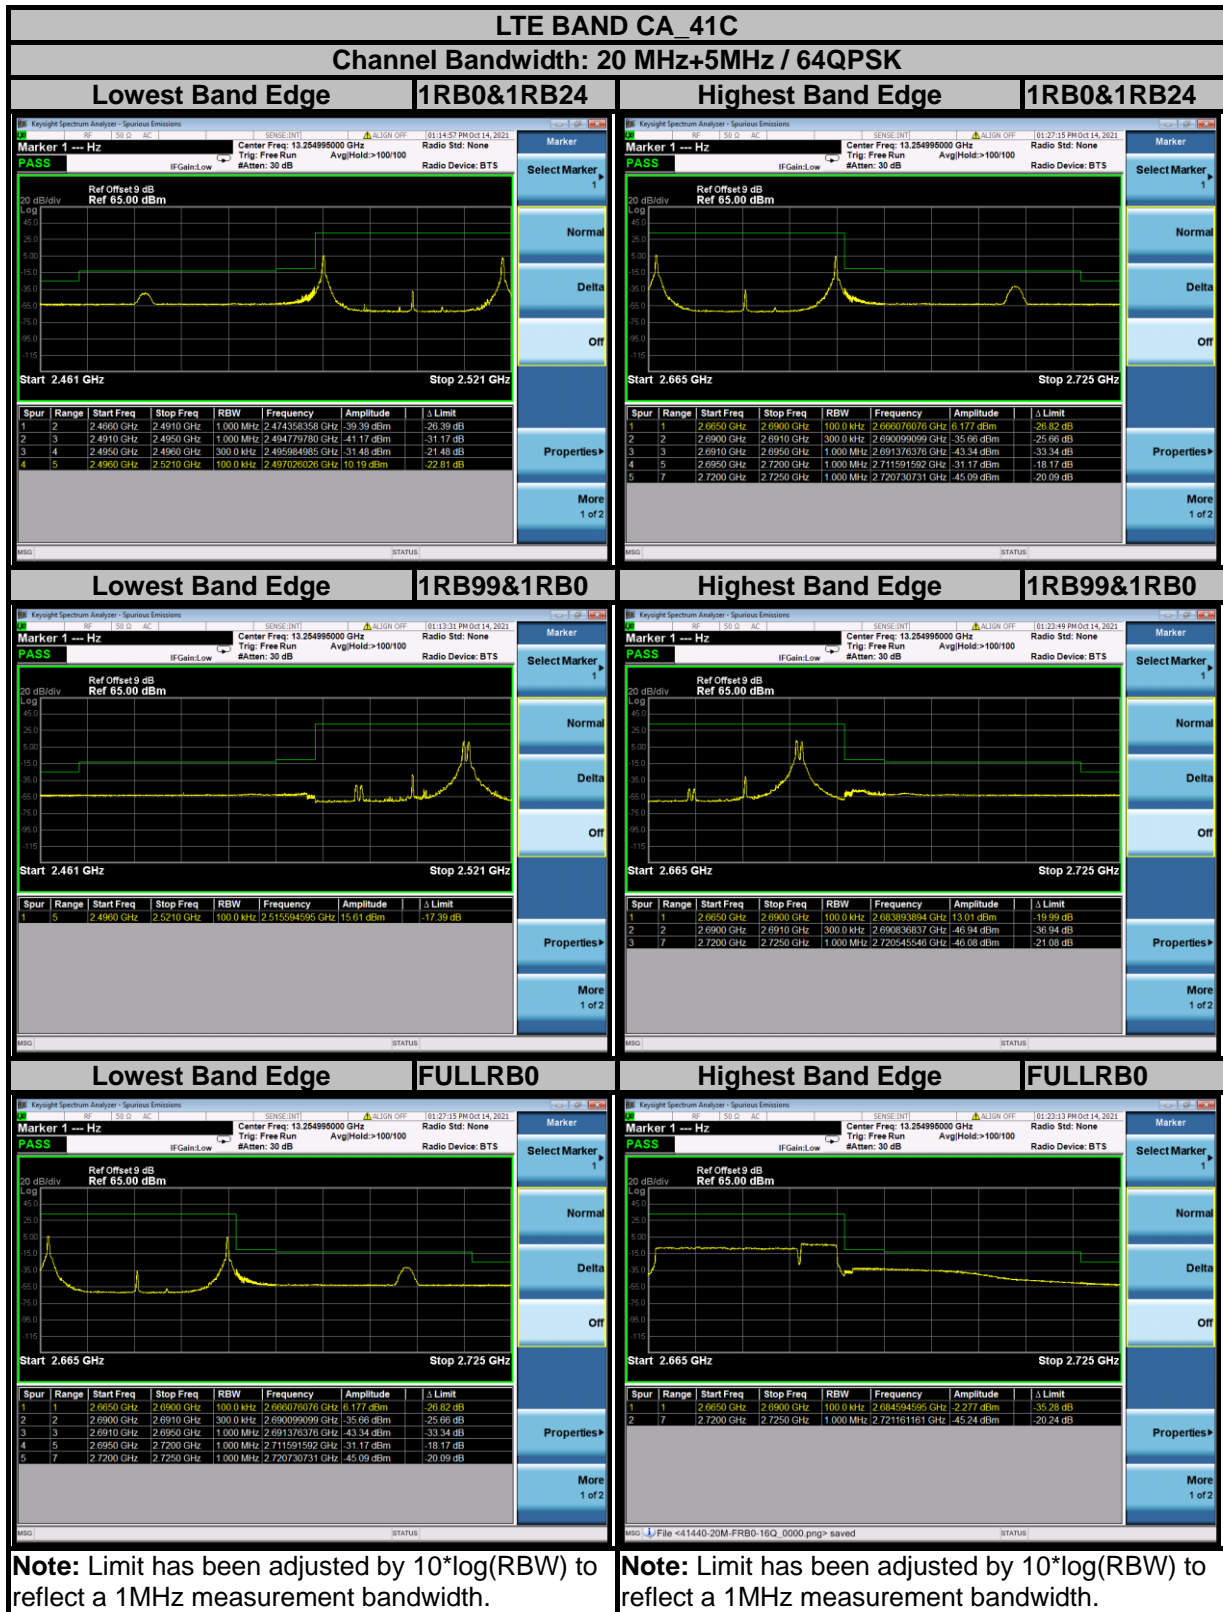

BUREAU VERITAS

Test Report No.: W7L-P21110008RF17

BUREAU VERITAS

Test Report No.: W7L-P21110008RF17

BUREAU VERITAS

Test Report No.: W7L-P21110008RF17

BUREAU VERITAS

Test Report No.: W7L-P21110008RF17