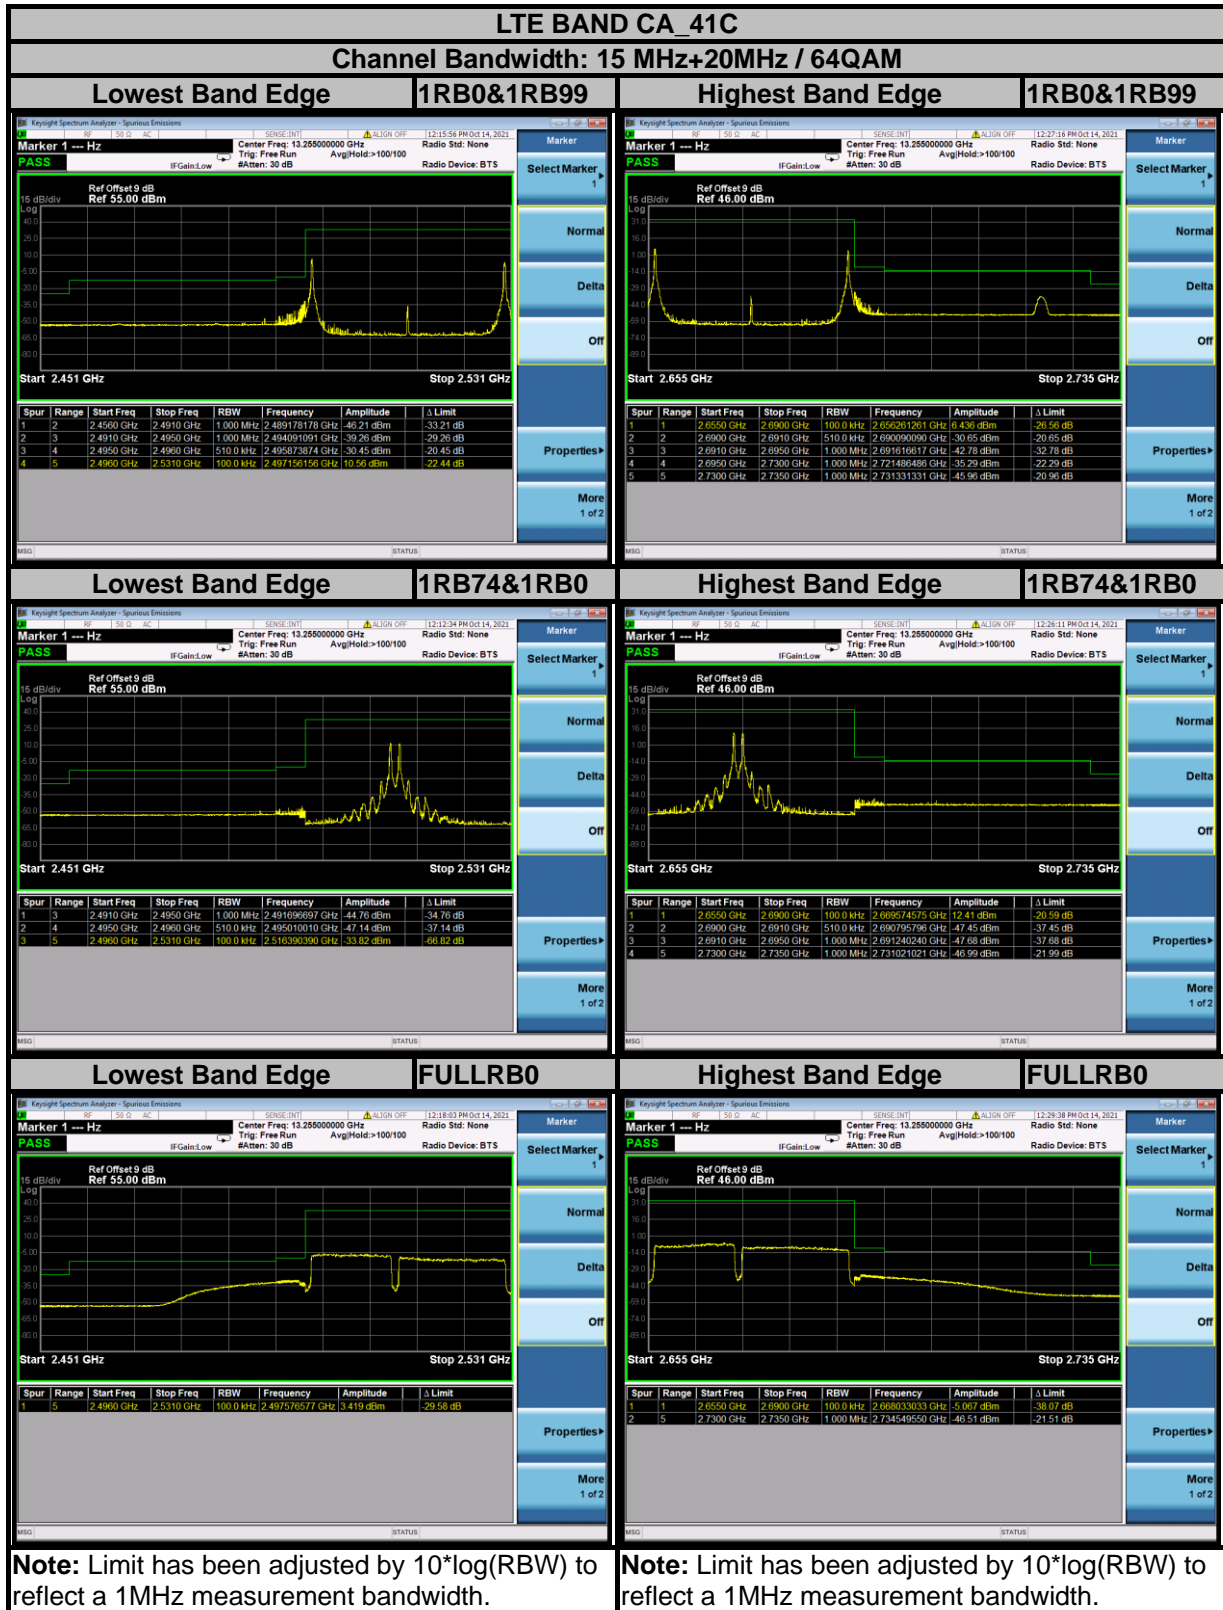

BUREAU VERITAS

Test Report No.: W7L-P21110008RF17

BUREAU VERITAS

Test Report No.: W7L-P21110008RF17

BUREAU VERITAS

Test Report No.: W7L-P21110008RF17

BUREAU VERITAS

Test Report No.: W7L-P21110008RF17

BUREAU VERITAS

Test Report No.: W7L-P21110008RF17