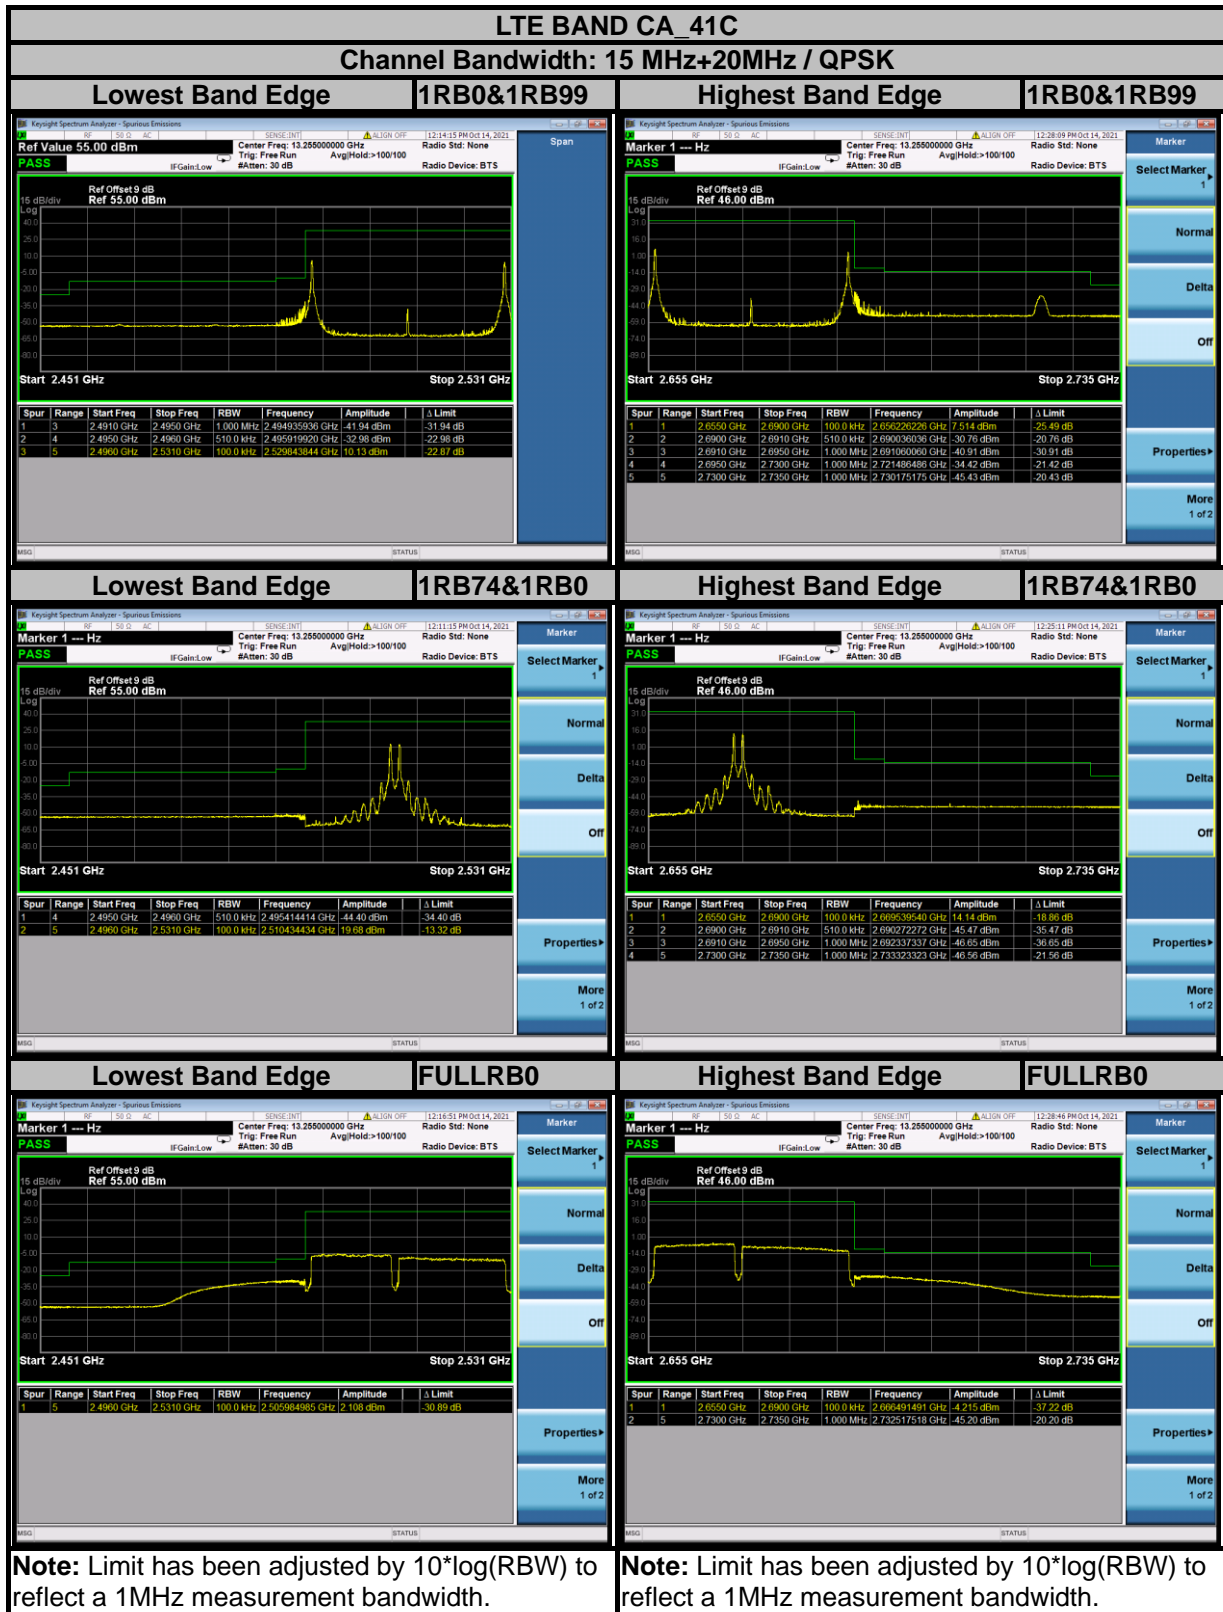

BUREAU VERITAS

Test Report No.: W7L-P21110008RF17

BUREAU VERITAS

Test Report No.: W7L-P21110008RF17

BUREAU VERITAS

Test Report No.: W7L-P21110008RF17

BUREAU VERITAS

Test Report No.: W7L-P21110008RF17

BUREAU VERITAS

Test Report No.: W7L-P21110008RF17