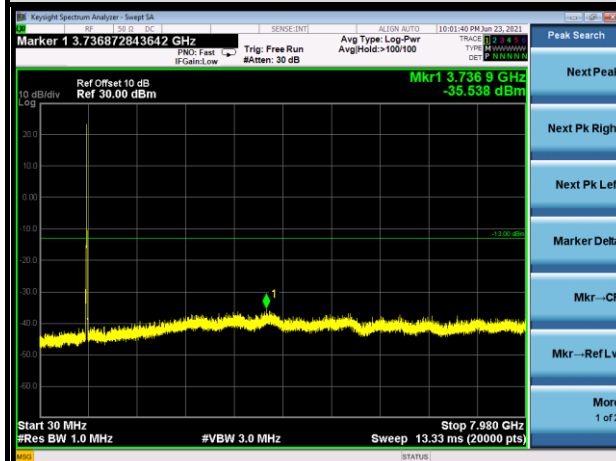

Test Report No.: W7L-P21080006RF18

LTE BAND 14

5MHz / QPSK

CHANNEL 23305

FREQUENCY RANGE : 30MHz~7.980GHz

CHANNEL 23330

FREQUENCY RANGE : 30MHz~7.980GHz

CHANNEL 23355

FREQUENCY RANGE : 30MHz~7.980GHz

BUREAU  
VERITAS

Test Report No.: W7L-P21080006RF18

LTE BAND 17

BUREAU VERITAS

Test Report No.: W7L-P21080006RF18

Test Report No.: W7L-P21080006RF18

LTE BAND 30