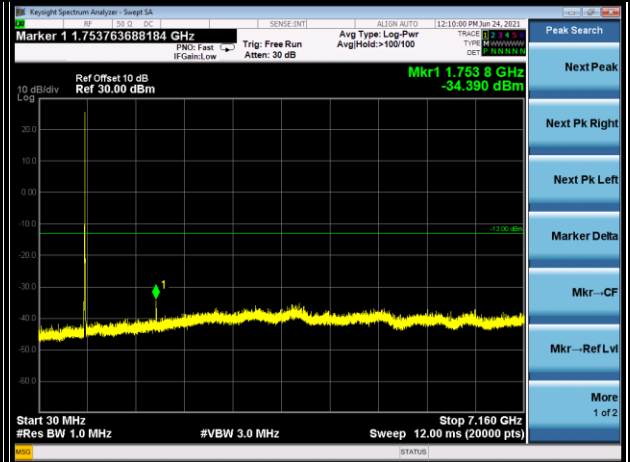

CHANNEL 23095

FREQUENCY RANGE : 30MHz~7.16GHz