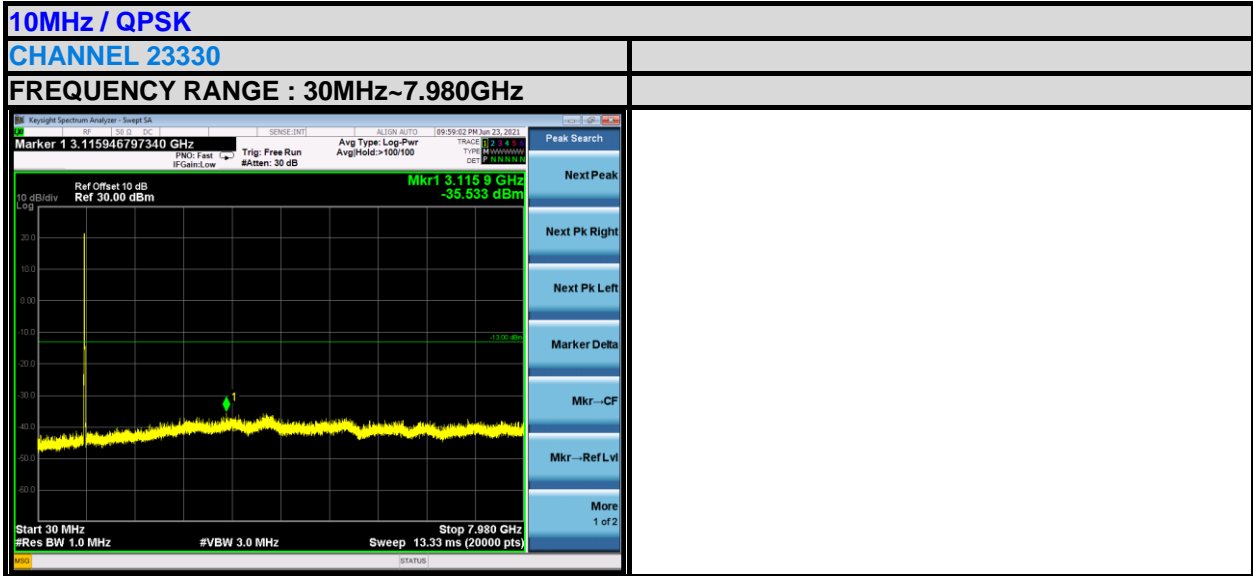

BUREAU
VERITAS

Test Report No.: W7L-P21080006RF18