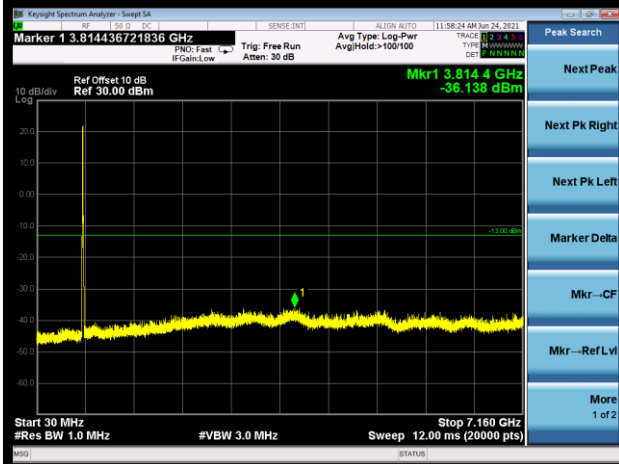

10MHz / QPSK

CHANNEL 23060

FREQUENCY RANGE : 30MHz~7.16GHz