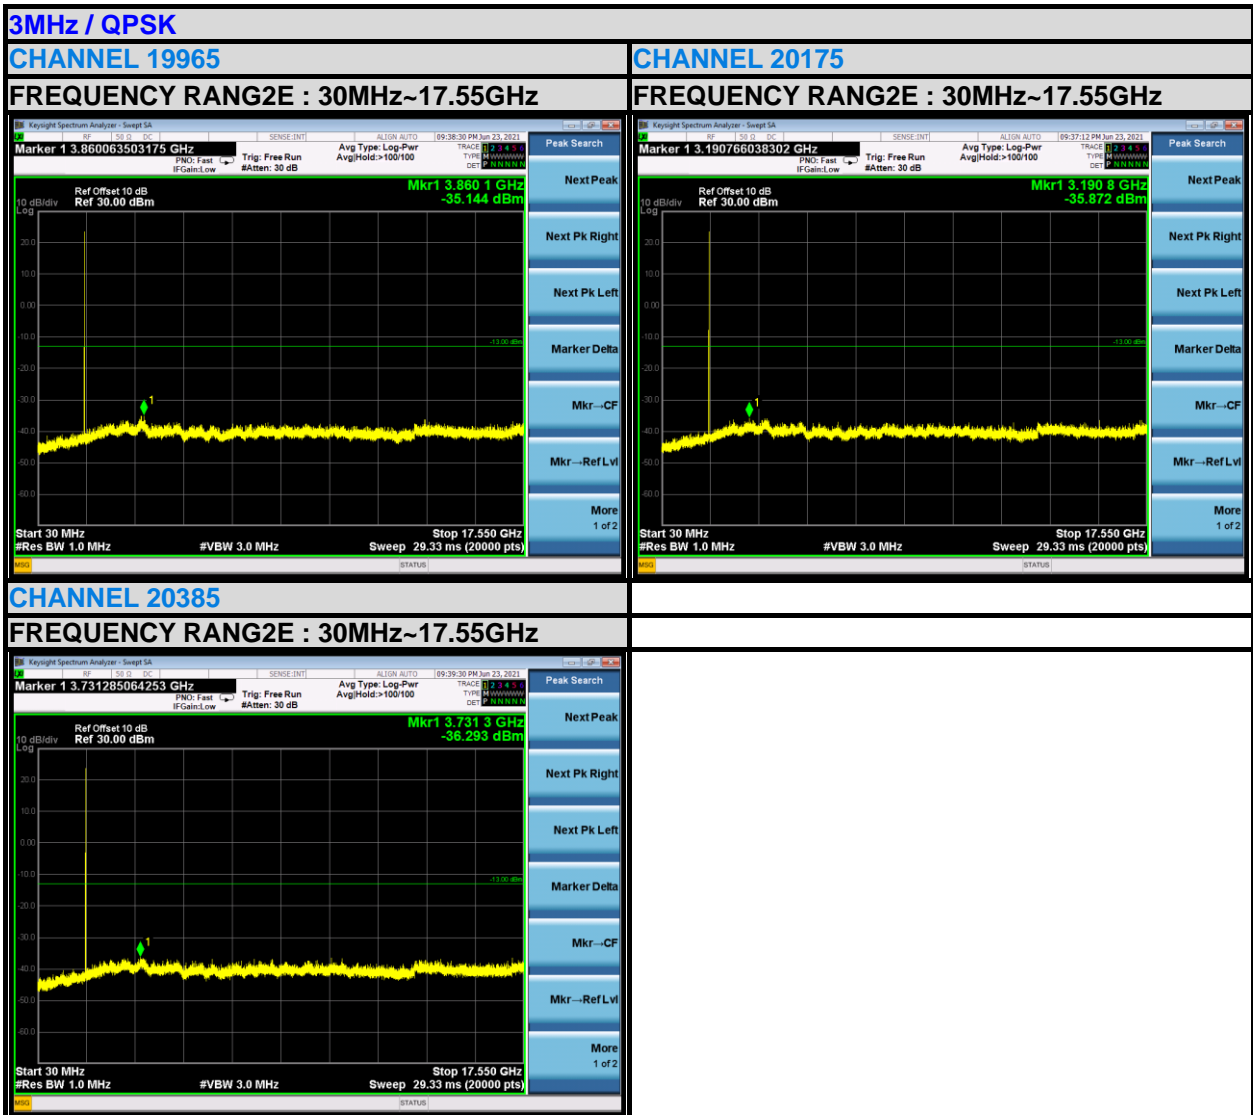

#### LTE BAND 4

BUREAU VERITAS

Test Report No.: W7L-P21080006RF18

BUREAU VERITAS

Test Report No.: W7L-P21080006RF18

BUREAU VERITAS

Test Report No.: W7L-P21080006RF18

BUREAU VERITAS

Test Report No.: W7L-P21080006RF18

BUREAU VERITAS

Test Report No.: W7L-P21080006RF18

BUREAU VERITAS

Test Report No.: W7L-P21080006RF18

LTE BAND 12

3MHz / QPSK

CHANNEL 23025