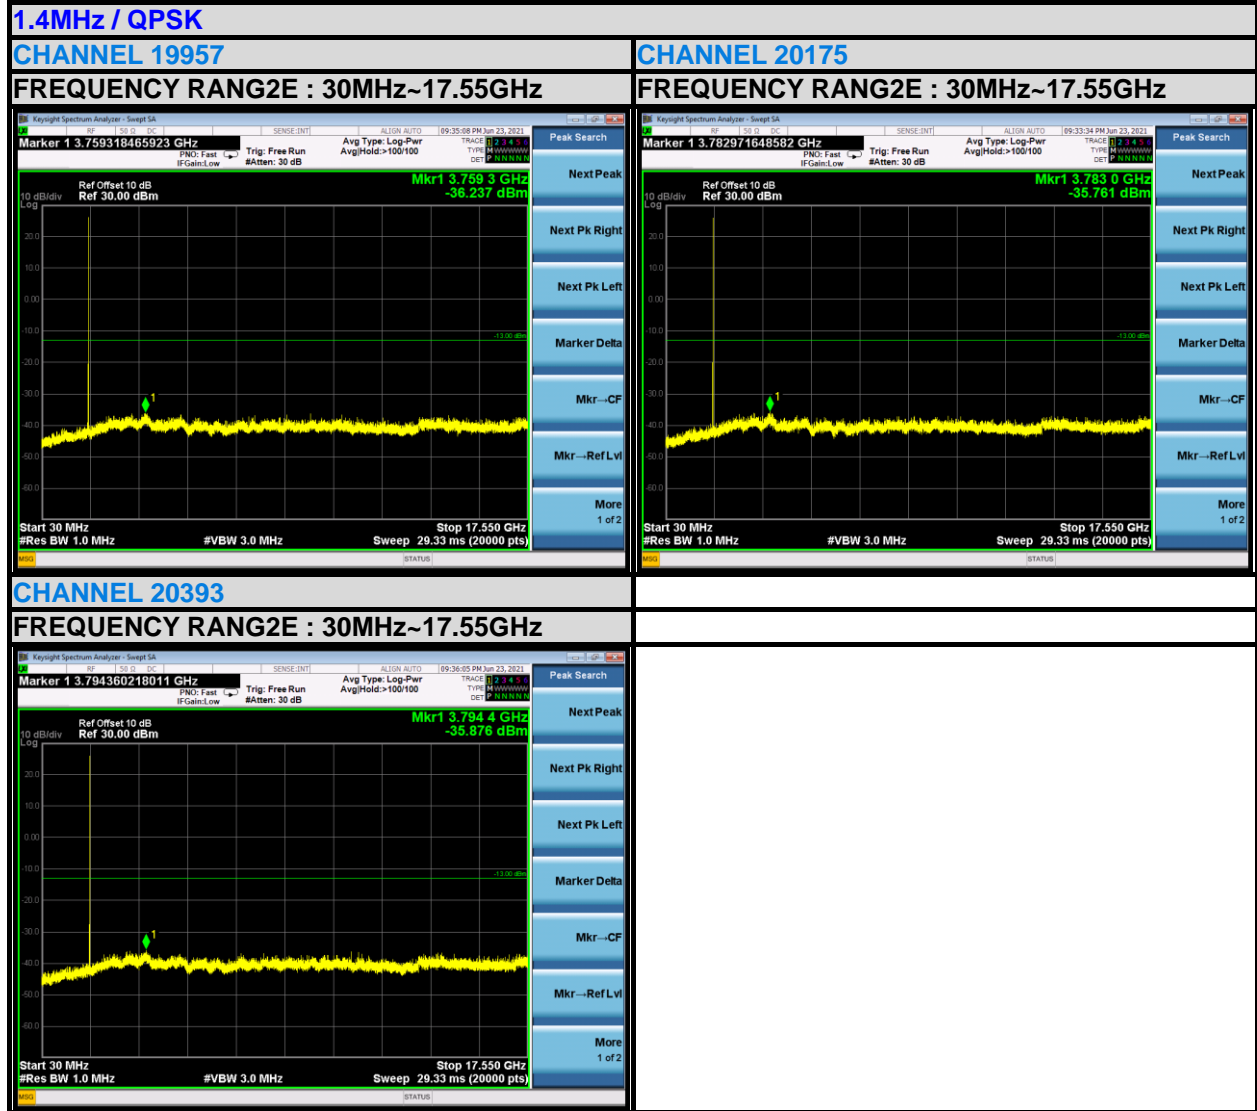

#### LTE BAND 4

BUREAU VERITAS

Test Report No.: W7L-P21080006RF18

BUREAU VERITAS

Test Report No.: W7L-P21080006RF18

BUREAU VERITAS

Test Report No.: W7L-P21080006RF18

BUREAU VERITAS

Test Report No.: W7L-P21080006RF18

BUREAU VERITAS

Test Report No.: W7L-P21080006RF18

BUREAU VERITAS

Test Report No.: W7L-P21080006RF18

LTE BAND 12

3MHz / QPSK

CHANNEL 23025