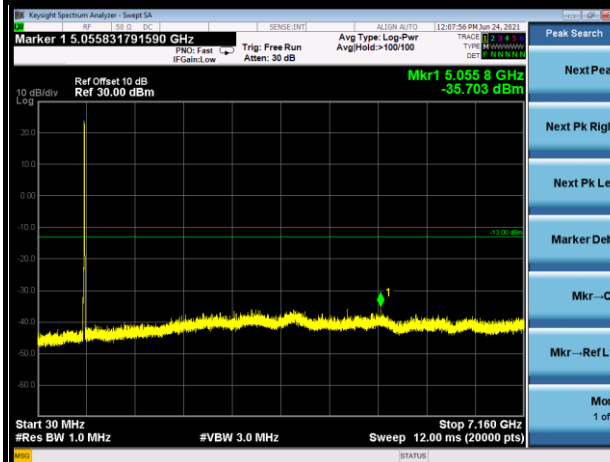

CHANNEL 23155

FREQUENCY RANGE : 30MHz~7.16GHz