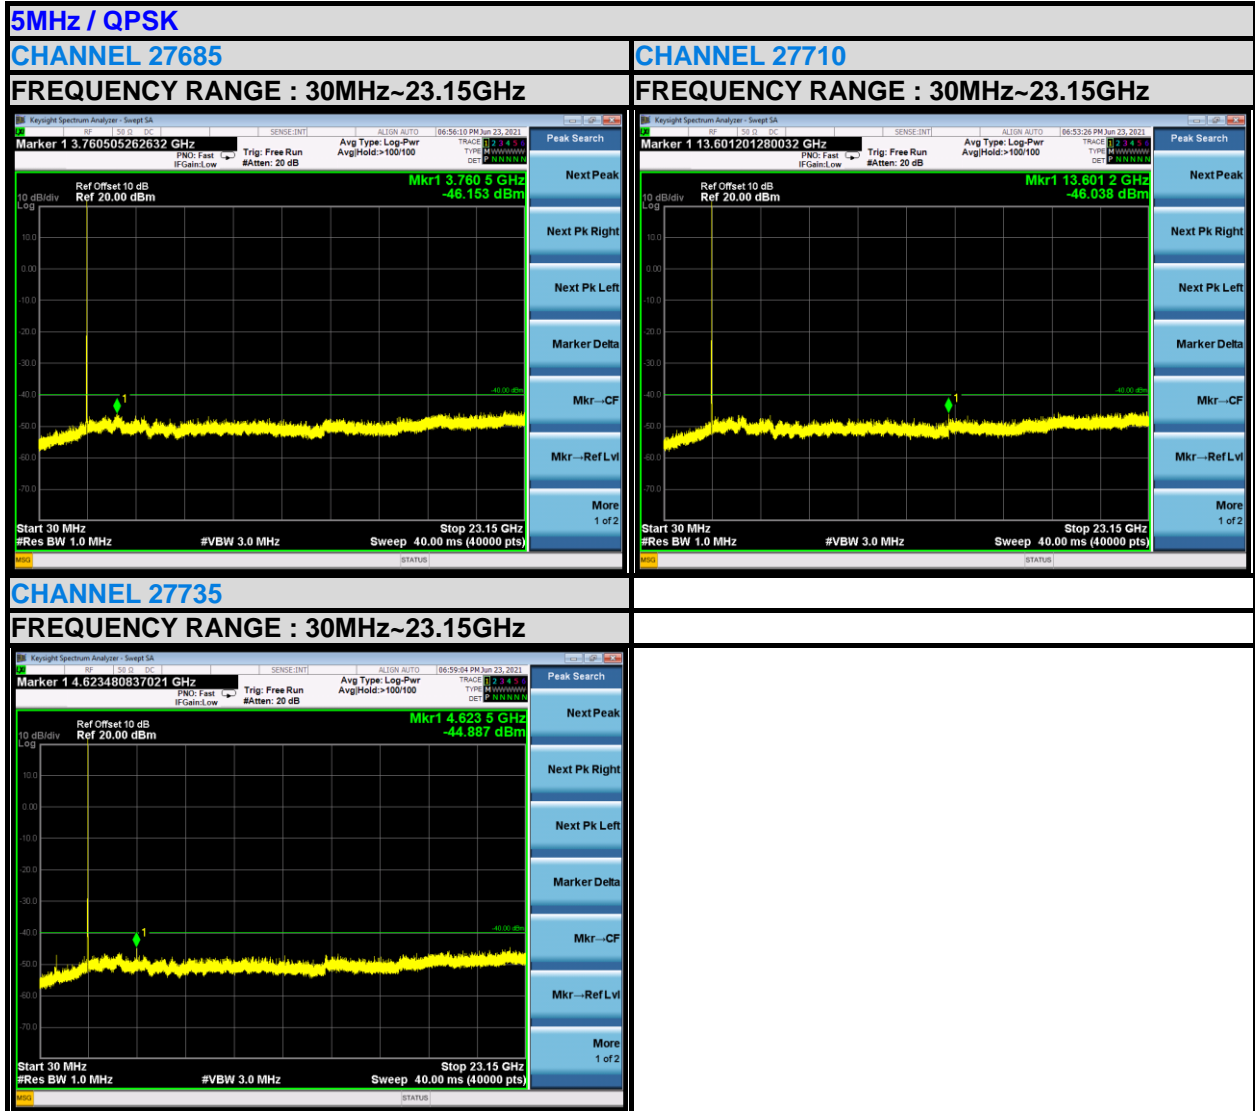

Test Report No.: W7L-P21080006RF18

LTE BAND 14

5MHz / QPSK

CHANNEL 23305

FREQUENCY RANGE : 30MHz~7.980GHz

CHANNEL 23330

FREQUENCY RANGE : 30MHz~7.980GHz

CHANNEL 23355

FREQUENCY RANGE : 30MHz~7.980GHz

BUREAU  
VERITAS

Test Report No.: W7L-P21080006RF18

LTE BAND 17

BUREAU VERITAS

Test Report No.: W7L-P21080006RF18

Test Report No.: W7L-P21080006RF18

LTE BAND 30

Test Report No.: W7L-P21080006RF18

10MHz / QPSK

CHANNEL 27710

FREQUENCY RANGE : 30MHz~23.15GHz

Peak Search

Next Peak

Next Pk Right

Next Pk Left