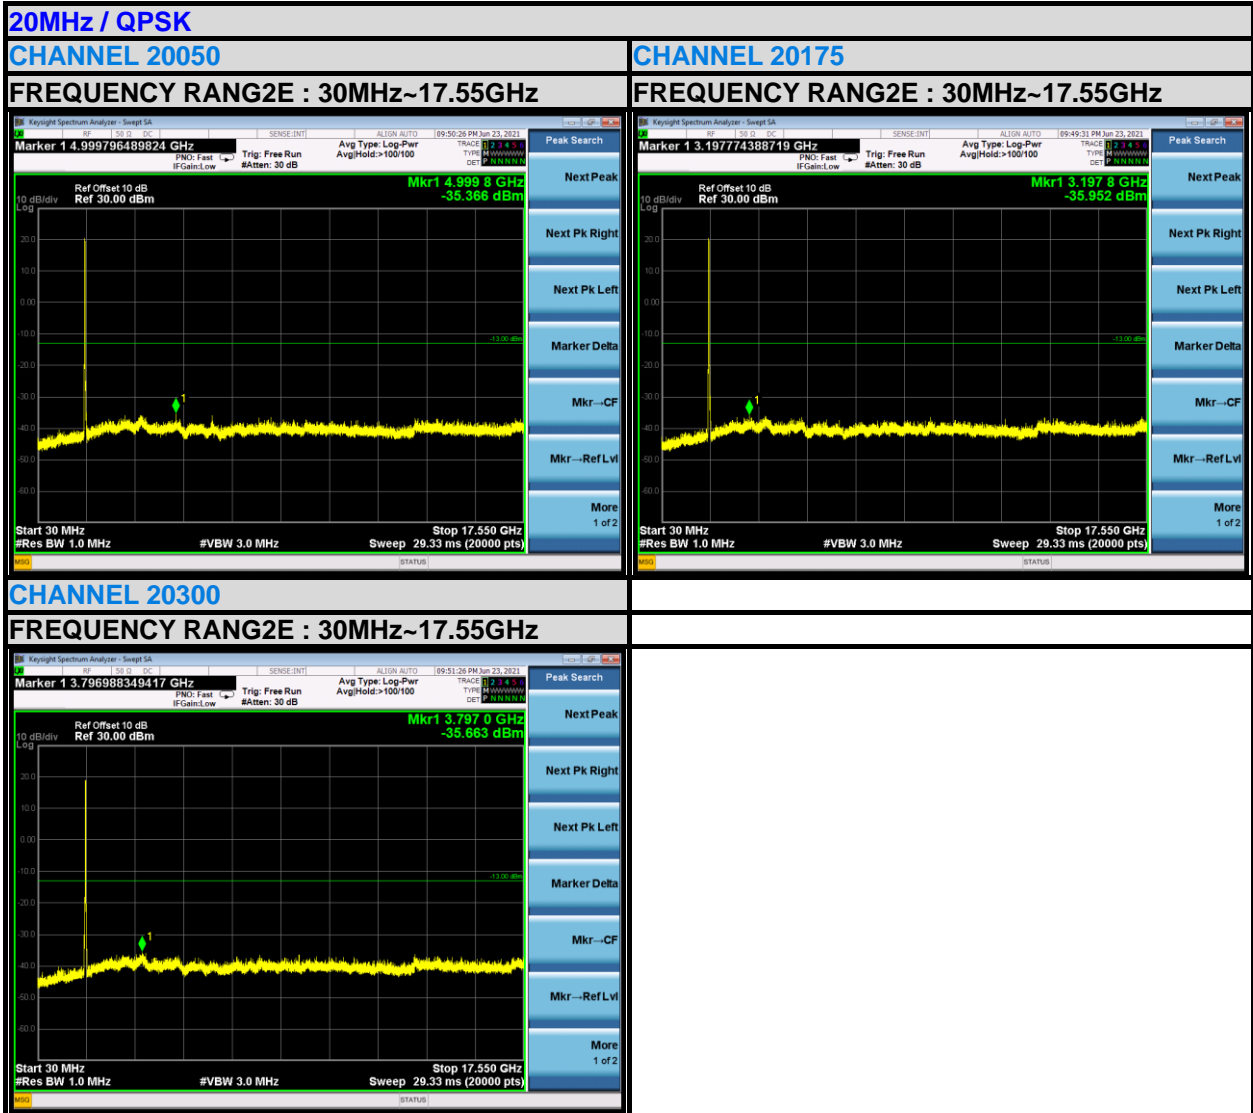

#### LTE BAND 4

BUREAU VERITAS

Test Report No.: W7L-P21080006RF18

BUREAU VERITAS

Test Report No.: W7L-P21080006RF18

BUREAU VERITAS

Test Report No.: W7L-P21080006RF18

BUREAU VERITAS

Test Report No.: W7L-P21080006RF18

BUREAU VERITAS

Test Report No.: W7L-P21080006RF18

BUREAU VERITAS

Test Report No.: W7L-P21080006RF18

LTE BAND 12

3MHz / QPSK

CHANNEL 23025