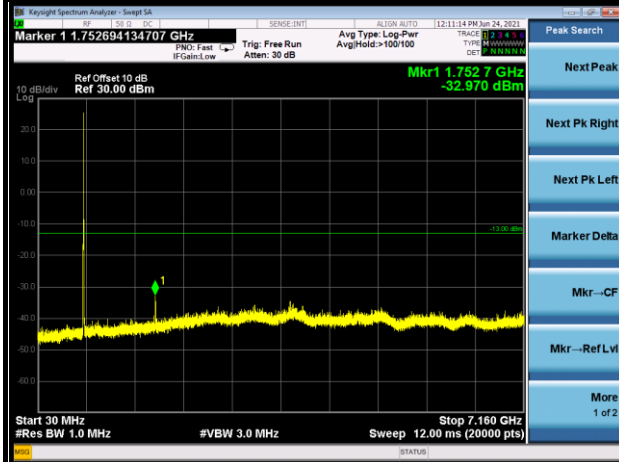

3MHz / QPSK

CHANNEL 23025

FREQUENCY RANGE : 30MHz~7.16GHz