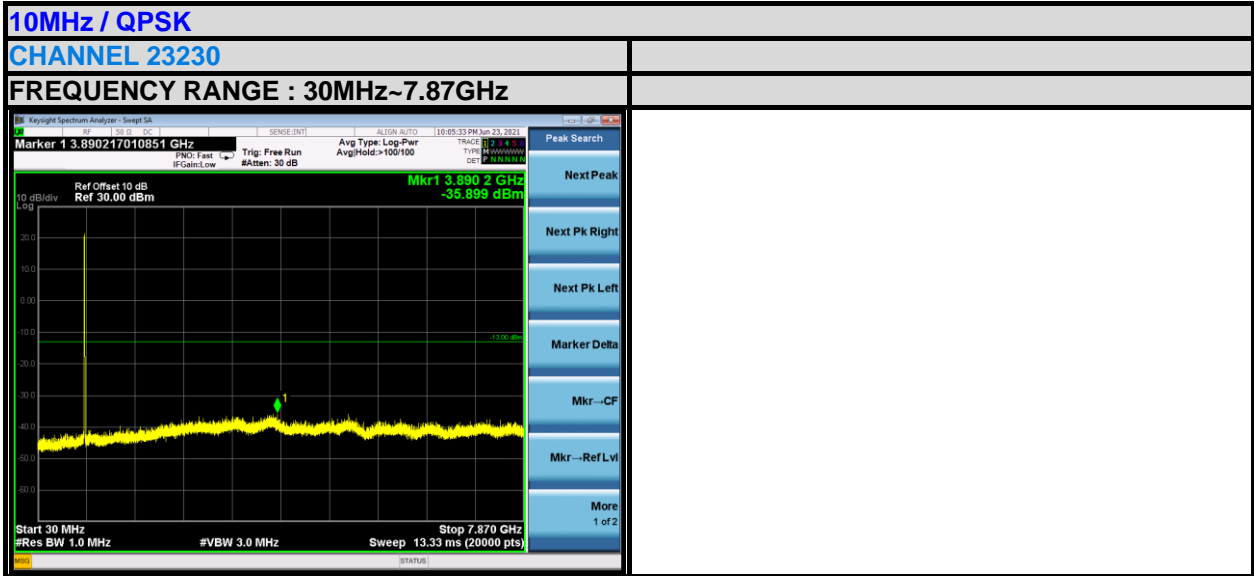

BUREAU VERITAS

Test Report No.: W7L-P21080006RF18