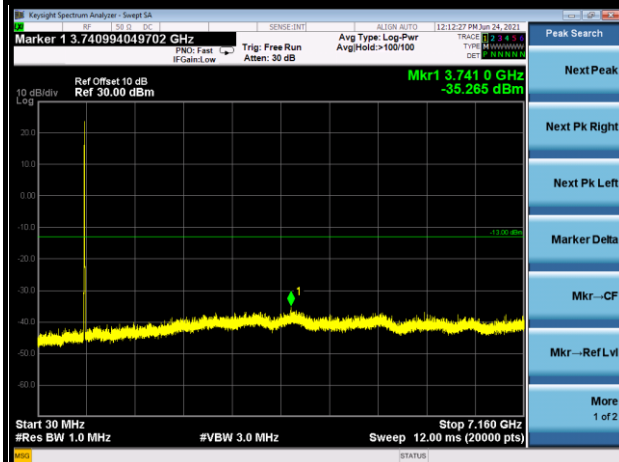

CHANNEL 23165

FREQUENCY RANGE : 30MHz~7.16GHz