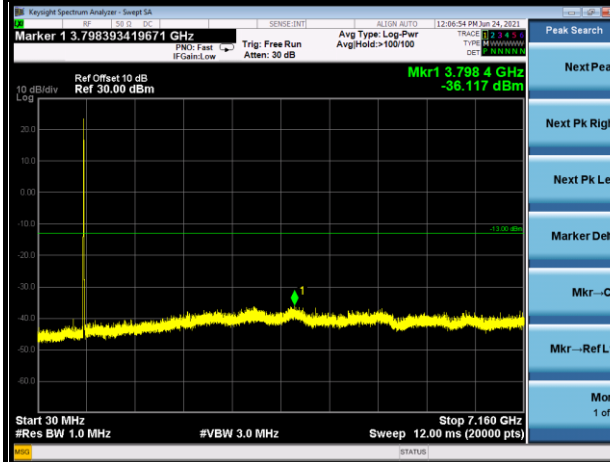

5MHz / QPSK

CHANNEL 23035

FREQUENCY RANGE : 30MHz~7.16GHz