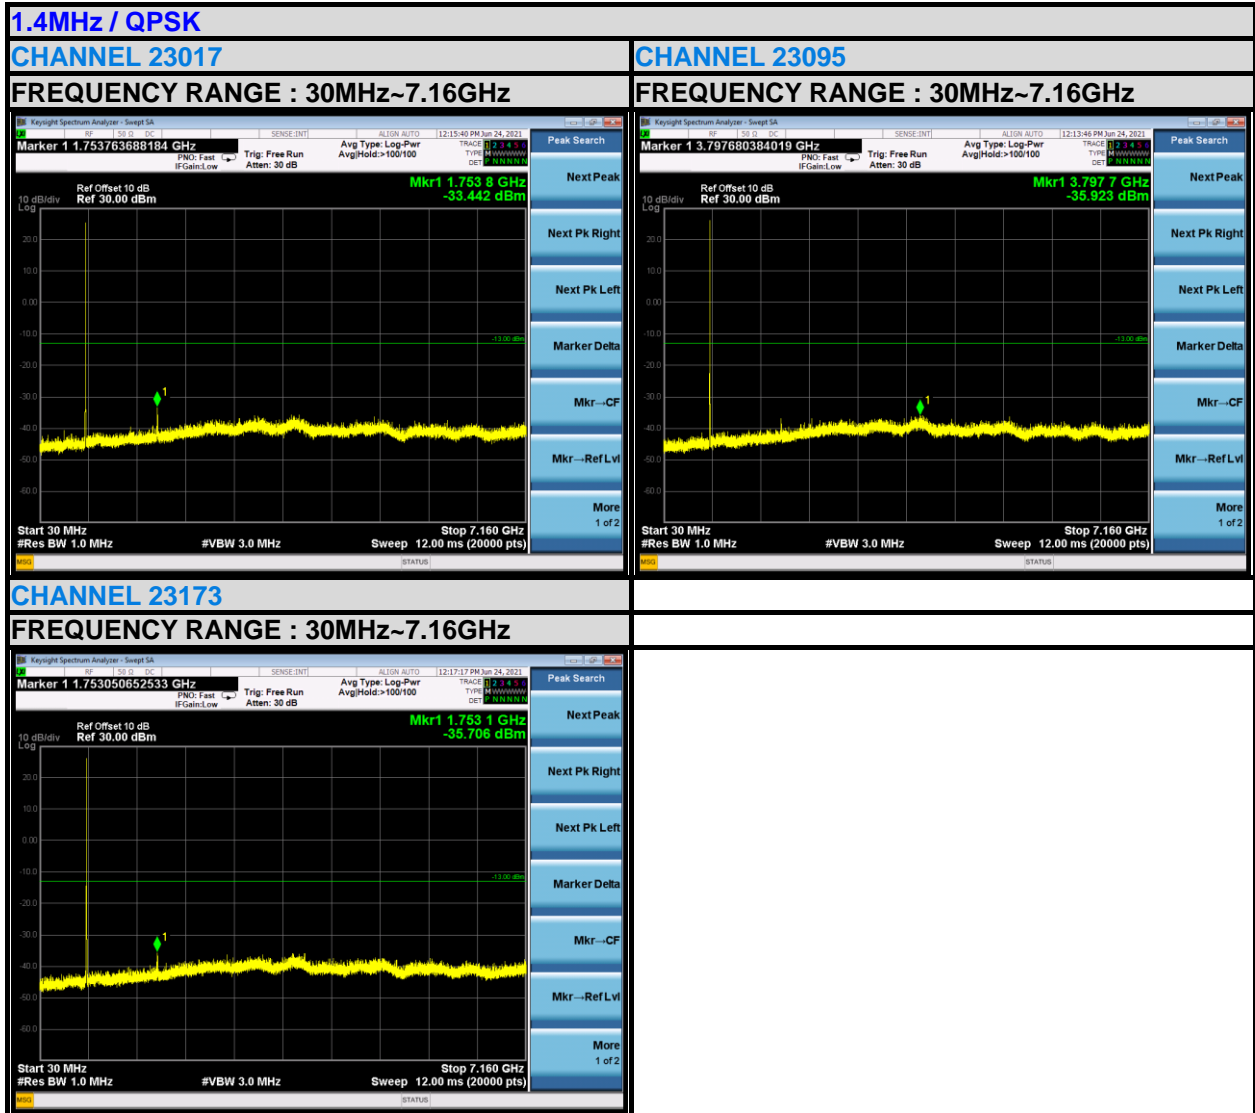

Test Report No.: W7L-P21080006RF18

BUREAU VERITAS

Test Report No.: W7L-P21080006RF18

BUREAU VERITAS

Test Report No.: W7L-P21080006RF18

LTE BAND 12

3MHz / QPSK

CHANNEL 23025

FREQUENCY RANGE : 30MHz~7.16GHz

CHANNEL 23095

FREQUENCY RANGE : 30MHz~7.16GHz

CHANNEL 23165

FREQUENCY RANGE : 30MHz~7.16GHz

5MHz / QPSK

CHANNEL 23035

FREQUENCY RANGE : 30MHz~7.16GHz