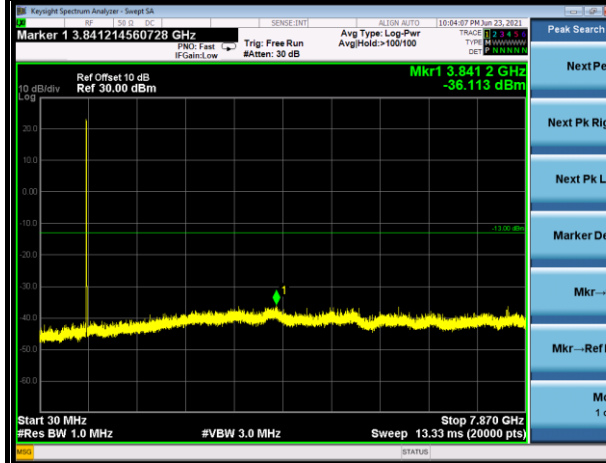

FREQUENCY RANGE : 30MHz~7.16GHz

CHANNEL 23130

FREQUENCY RANGE : 30MHz~7.16GHz

BUREAU VERITAS

Test Report No.: W7L-P21080006RF18

LTE BAND 13

5MHz / QPSK

CHANNEL 23205

FREQUENCY RANGE : 30MHz~7.16GHz

CHANNEL 23230

FREQUENCY RANGE : 30MHz~7.87GHz

CHANNEL 23255

FREQUENCY RANGE : 30MHz~7.87GHz

BUREAU VERITAS

Test Report No.: W7L-P21080006RF18

BUREAU VERITAS