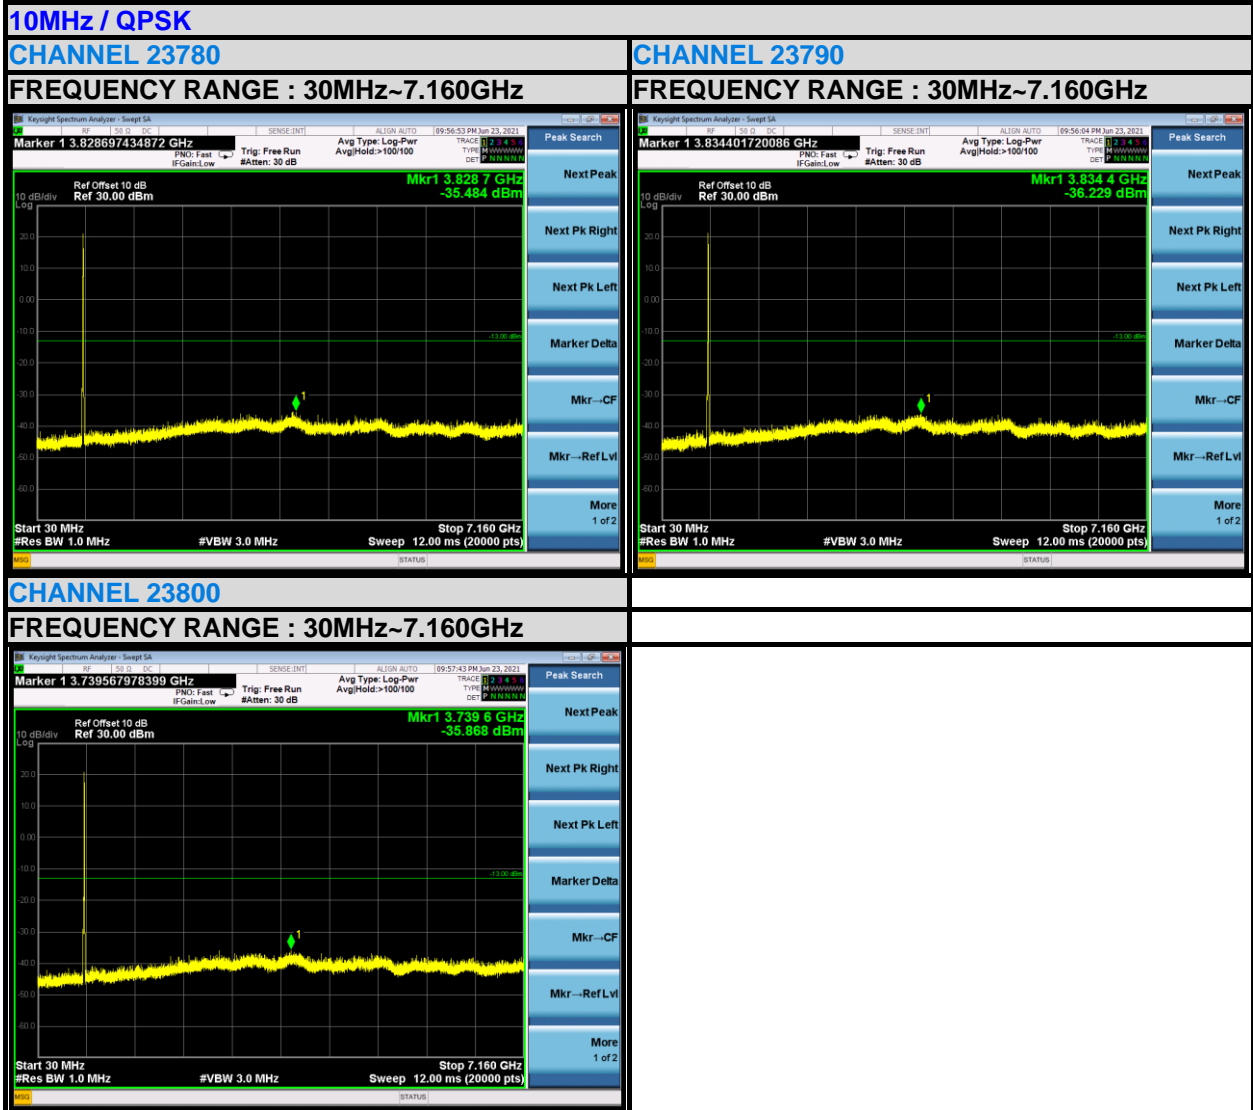

Test Report No.: W7L-P21080006RF18

LTE BAND 14

5MHz / QPSK

CHANNEL 23305

FREQUENCY RANGE : 30MHz~7.980GHz

CHANNEL 23330

FREQUENCY RANGE : 30MHz~7.980GHz

CHANNEL 23355

FREQUENCY RANGE : 30MHz~7.980GHz

BUREAU  
VERITAS

Test Report No.: W7L-P21080006RF18

LTE BAND 17

BUREAU VERITAS

Test Report No.: W7L-P21080006RF18

Test Report No.: W7L-P21080006RF18

LTE BAND 30

Test Report No.: W7L-P21080006RF18

10MHz / QPSK

CHANNEL 27710

FREQUENCY RANGE : 30MHz~23.15GHz

Peak Search

Next Peak

Next Pk Right

Next Pk Left