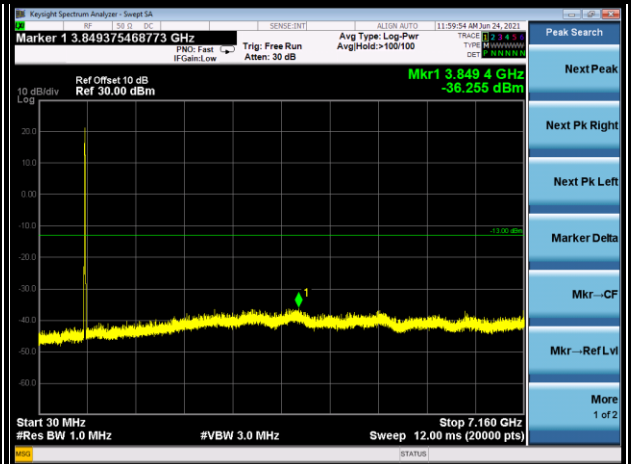

FREQUENCY RANGE : 30MHz~7.16GHz

CHANNEL 23130

FREQUENCY RANGE : 30MHz~7.16GHz

BUREAU VERITAS

Test Report No.: W7L-P21080006RF18

LTE BAND 13

5MHz / QPSK

CHANNEL 23205