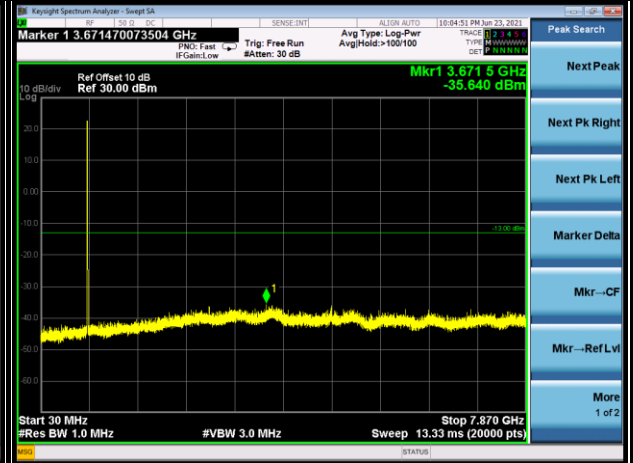

CHANNEL 23230

FREQUENCY RANGE : 30MHz~7.87GHz