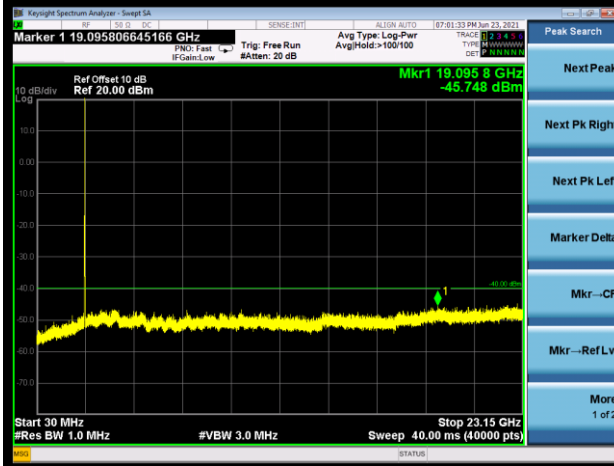

Test Report No.: W7L-P21080006RF18

LTE BAND 14

5MHz / QPSK

CHANNEL 23305

FREQUENCY RANGE : 30MHz~7.980GHz

CHANNEL 23330

FREQUENCY RANGE : 30MHz~7.980GHz

CHANNEL 23355

FREQUENCY RANGE : 30MHz~7.980GHz

BUREAU  
VERITAS

Test Report No.: W7L-P21080006RF18

LTE BAND 17

BUREAU VERITAS

Test Report No.: W7L-P21080006RF18

Test Report No.: W7L-P21080006RF18

LTE BAND 30

Test Report No.: W7L-P21080006RF18

10MHz / QPSK

CHANNEL 27710

FREQUENCY RANGE : 30MHz~23.15GHz

Peak Search

Next Peak

Next Pk Right

Next Pk Left