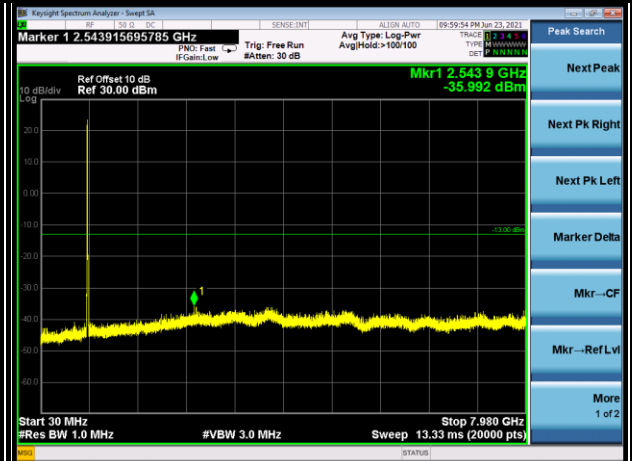

Test Report No.: W7L-P21080006RF18

LTE BAND 14

5MHz / QPSK

CHANNEL 23305

FREQUENCY RANGE : 30MHz~7.980GHz

CHANNEL 23330

FREQUENCY RANGE : 30MHz~7.980GHz

CHANNEL 23355

FREQUENCY RANGE : 30MHz~7.980GHz

BUREAU  
VERITAS

Test Report No.: W7L-P21080006RF18

LTE BAND 17

BUREAU VERITAS

Test Report No.: W7L-P21080006RF18

Test Report No.: W7L-P21080006RF18

LTE BAND 30