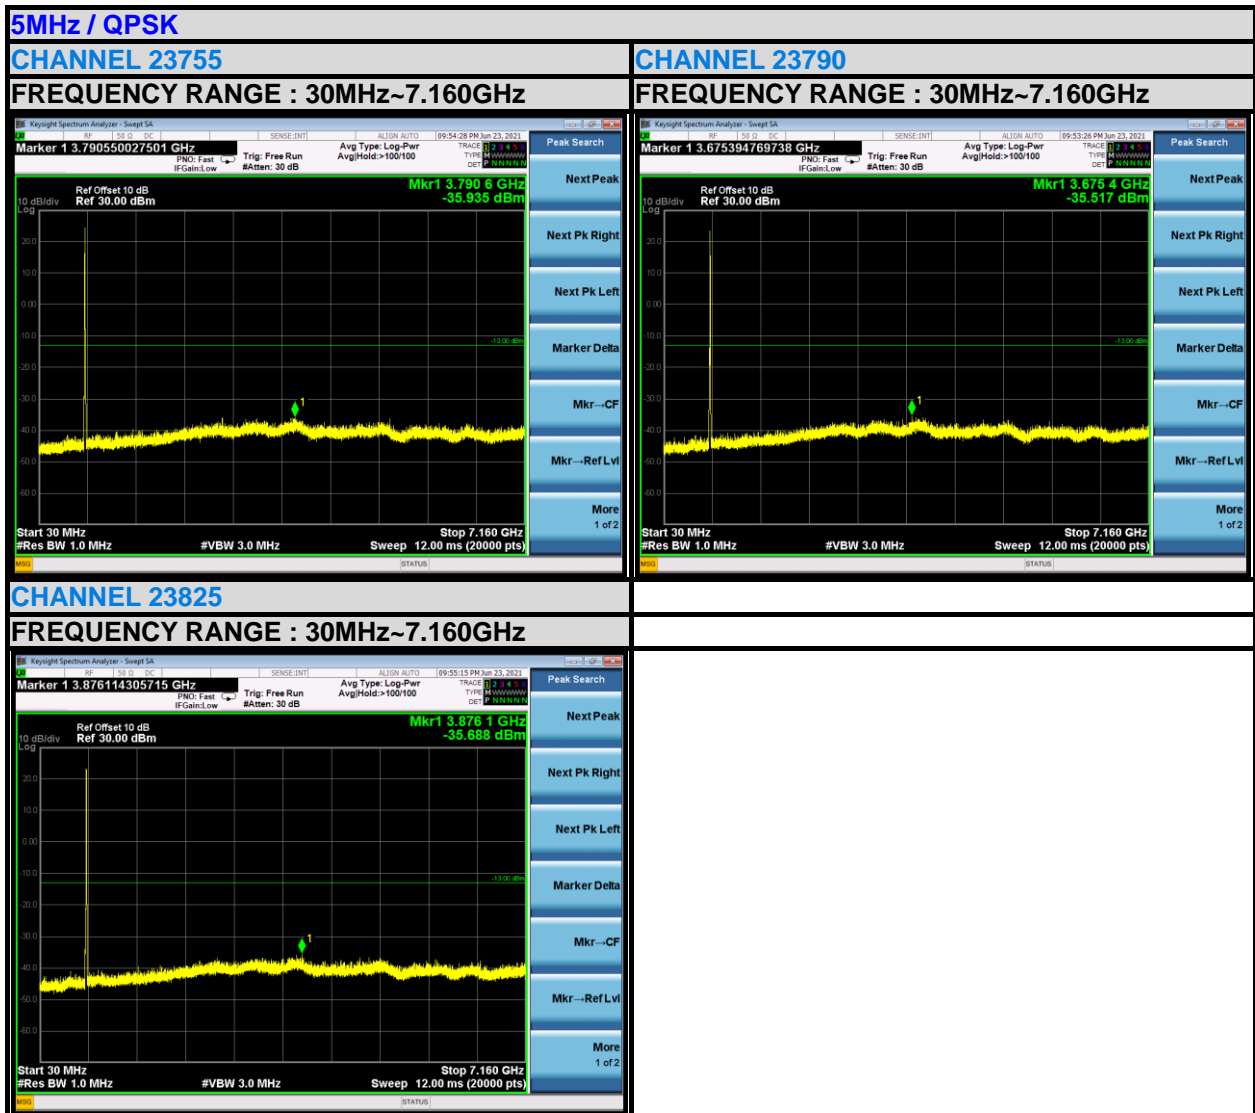

Test Report No.: W7L-P21080006RF18

LTE BAND 14

5MHz / QPSK

CHANNEL 23305

FREQUENCY RANGE : 30MHz~7.980GHz

CHANNEL 23330

FREQUENCY RANGE : 30MHz~7.980GHz

CHANNEL 23355

FREQUENCY RANGE : 30MHz~7.980GHz

BUREAU  
VERITAS

Test Report No.: W7L-P21080006RF18

LTE BAND 17

BUREAU VERITAS

Test Report No.: W7L-P21080006RF18

Test Report No.: W7L-P21080006RF18

LTE BAND 30

Test Report No.: W7L-P21080006RF18

10MHz / QPSK

CHANNEL 27710

FREQUENCY RANGE : 30MHz~23.15GHz

Peak Search

Next Peak

Next Pk Right

Next Pk Left