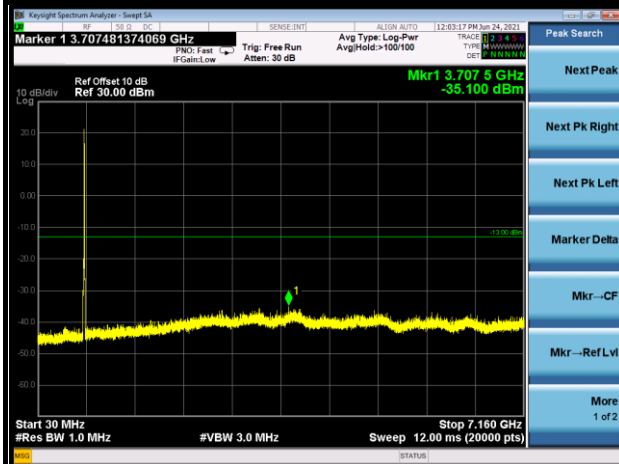

FREQUENCY RANGE : 30MHz~7.16GHz

CHANNEL 23130

FREQUENCY RANGE : 30MHz~7.16GHz

BUREAU VERITAS

Test Report No.: W7L-P21080006RF18

LTE BAND 13

5MHz / QPSK

CHANNEL 23205