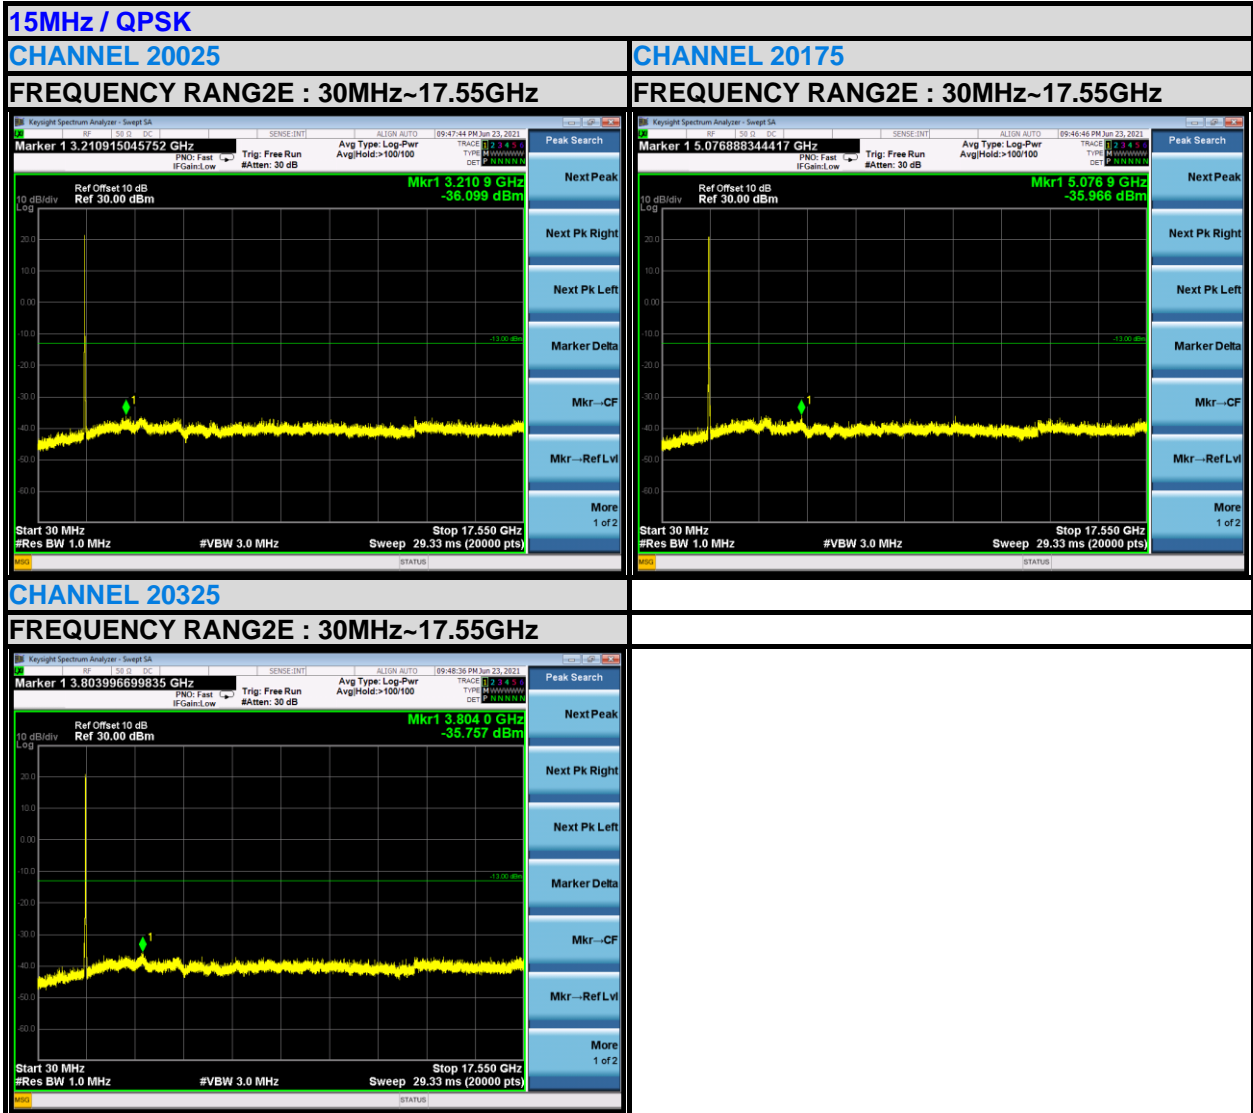

#### LTE BAND 4

BUREAU VERITAS

Test Report No.: W7L-P21080006RF18

BUREAU VERITAS

Test Report No.: W7L-P21080006RF18

BUREAU VERITAS

Test Report No.: W7L-P21080006RF18

BUREAU VERITAS

Test Report No.: W7L-P21080006RF18

BUREAU VERITAS

Test Report No.: W7L-P21080006RF18

BUREAU VERITAS

Test Report No.: W7L-P21080006RF18

LTE BAND 12

3MHz / QPSK

CHANNEL 23025