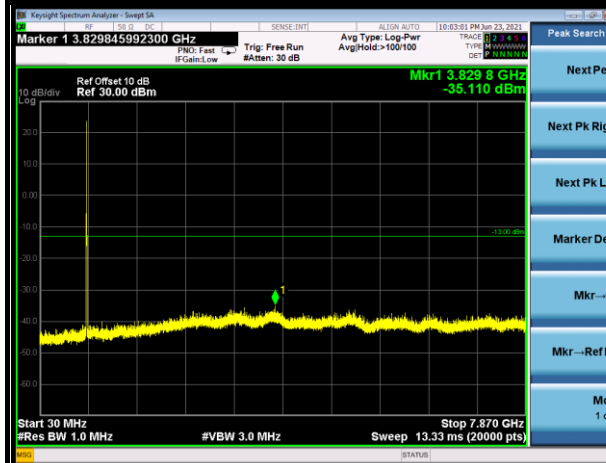

FREQUENCY RANGE : 30MHz~7.16GHz

CHANNEL 23230

FREQUENCY RANGE : 30MHz~7.87GHz

CHANNEL 23255

FREQUENCY RANGE : 30MHz~7.87GHz

BUREAU VERITAS

Test Report No.: W7L-P21080006RF18

BUREAU VERITAS

Test Report No.: W7L-P21080006RF18

LTE BAND 14

5MHz / QPSK

CHANNEL 23305

FREQUENCY RANGE : 30MHz~7.980GHz

CHANNEL 23330

FREQUENCY RANGE : 30MHz~7.980GHz

CHANNEL 23355