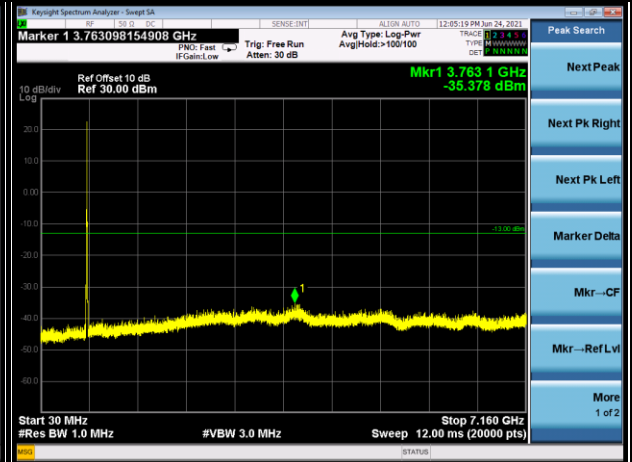

CHANNEL 23095

FREQUENCY RANGE : 30MHz~7.16GHz