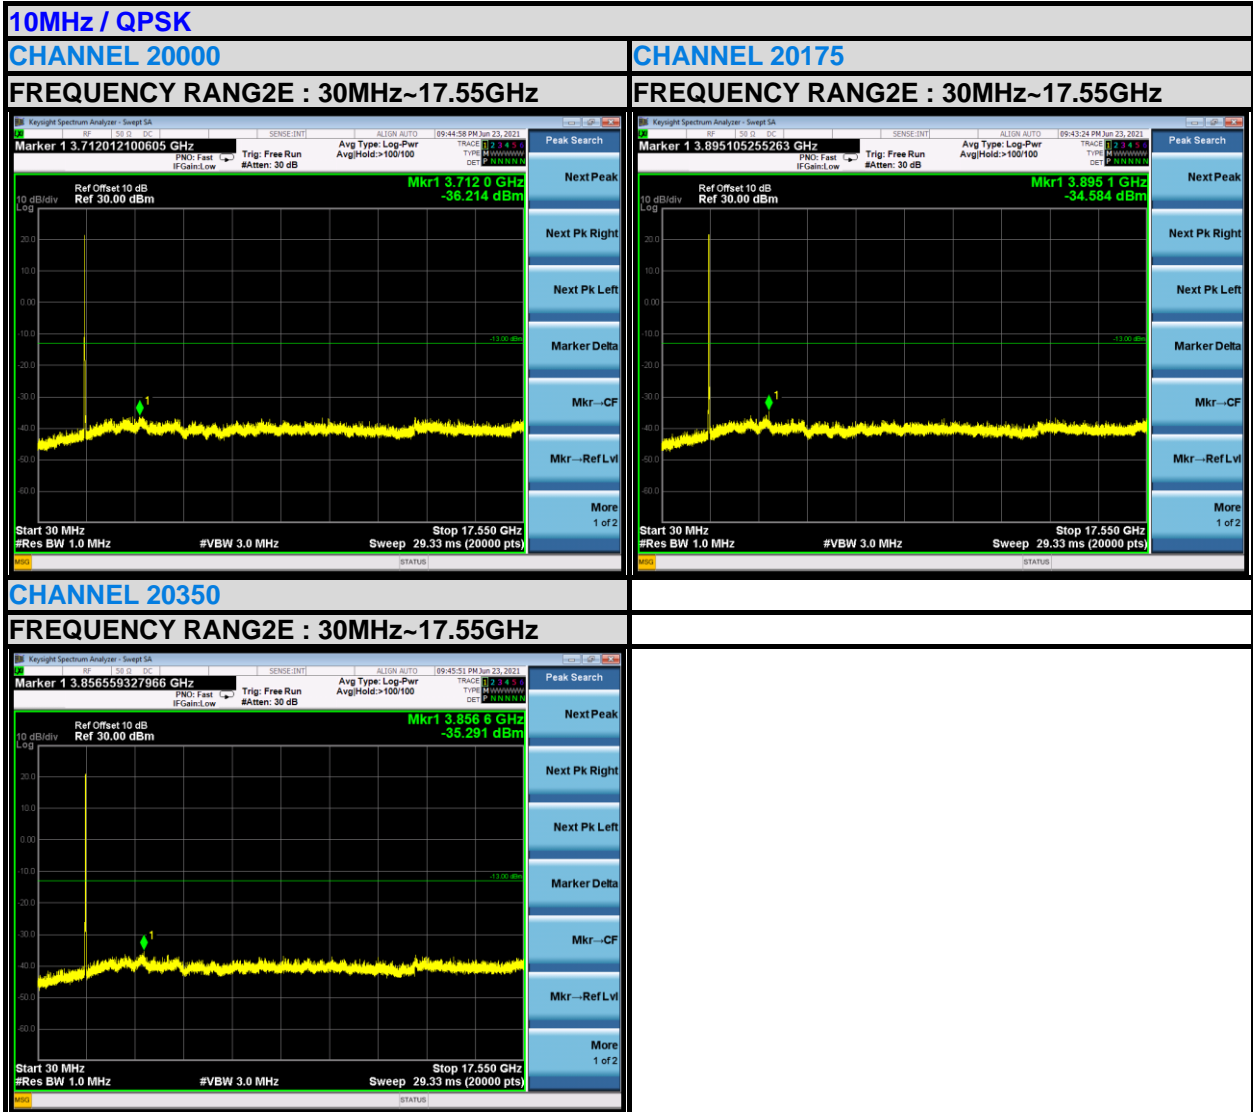

#### LTE BAND 4

BUREAU VERITAS

Test Report No.: W7L-P21080006RF18

BUREAU VERITAS

Test Report No.: W7L-P21080006RF18

BUREAU VERITAS

Test Report No.: W7L-P21080006RF18

BUREAU VERITAS

Test Report No.: W7L-P21080006RF18

BUREAU VERITAS

Test Report No.: W7L-P21080006RF18

BUREAU VERITAS

Test Report No.: W7L-P21080006RF18

LTE BAND 12

3MHz / QPSK

CHANNEL 23025