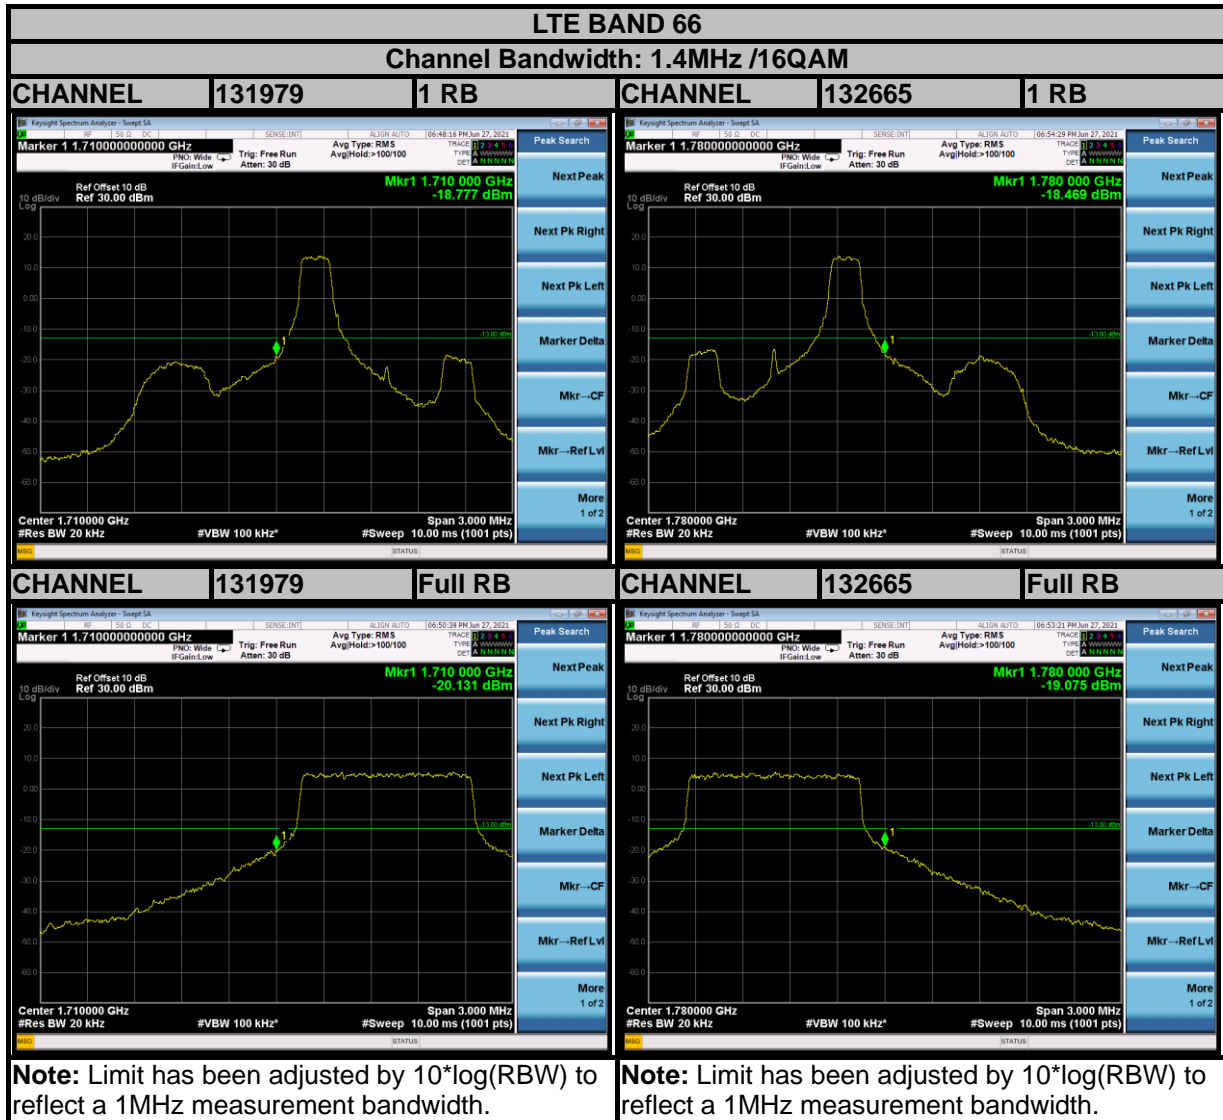

Note: Limit has been adjusted by $10 \cdot \log(\text{RBW})$ to reflect a 1MHz measurement bandwidth.

Note: Limit has been adjusted by $10 \cdot \log(\text{RBW})$ to reflect a 1MHz measurement bandwidth.

BUREAU VERITAS

Test Report No.: W7L-P21080006RF18

BUREAU VERITAS

Test Report No.: W7L-P21080006RF18

BUREAU VERITAS

Test Report No.: W7L-P21080006RF18

BUREAU VERITAS

Test Report No.: W7L-P21080006RF18