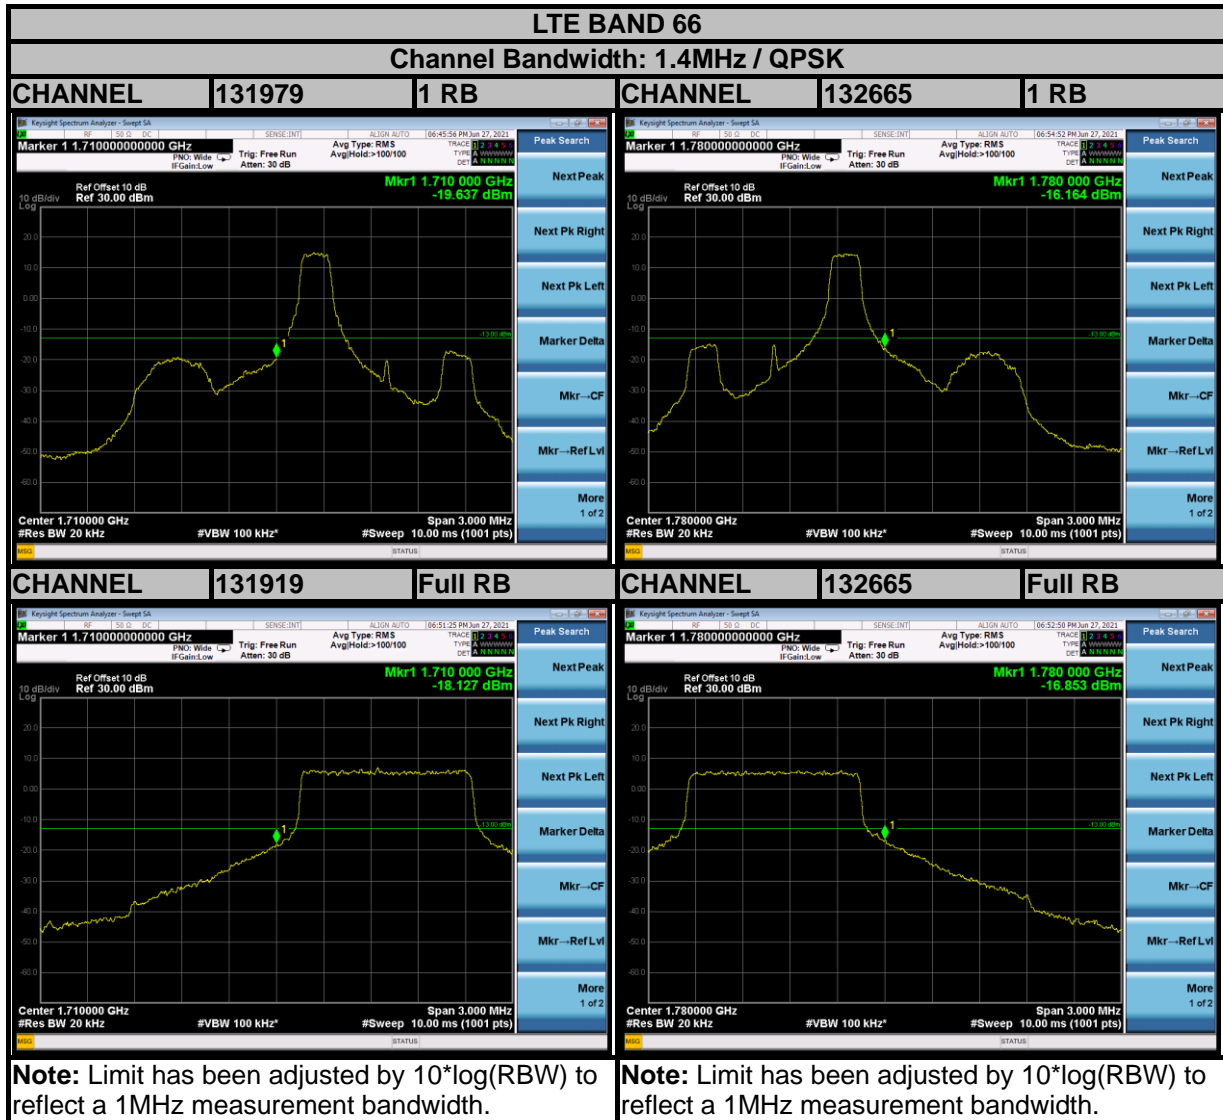

BUREAU VERITAS

Test Report No.: W7L-P21080006RF18