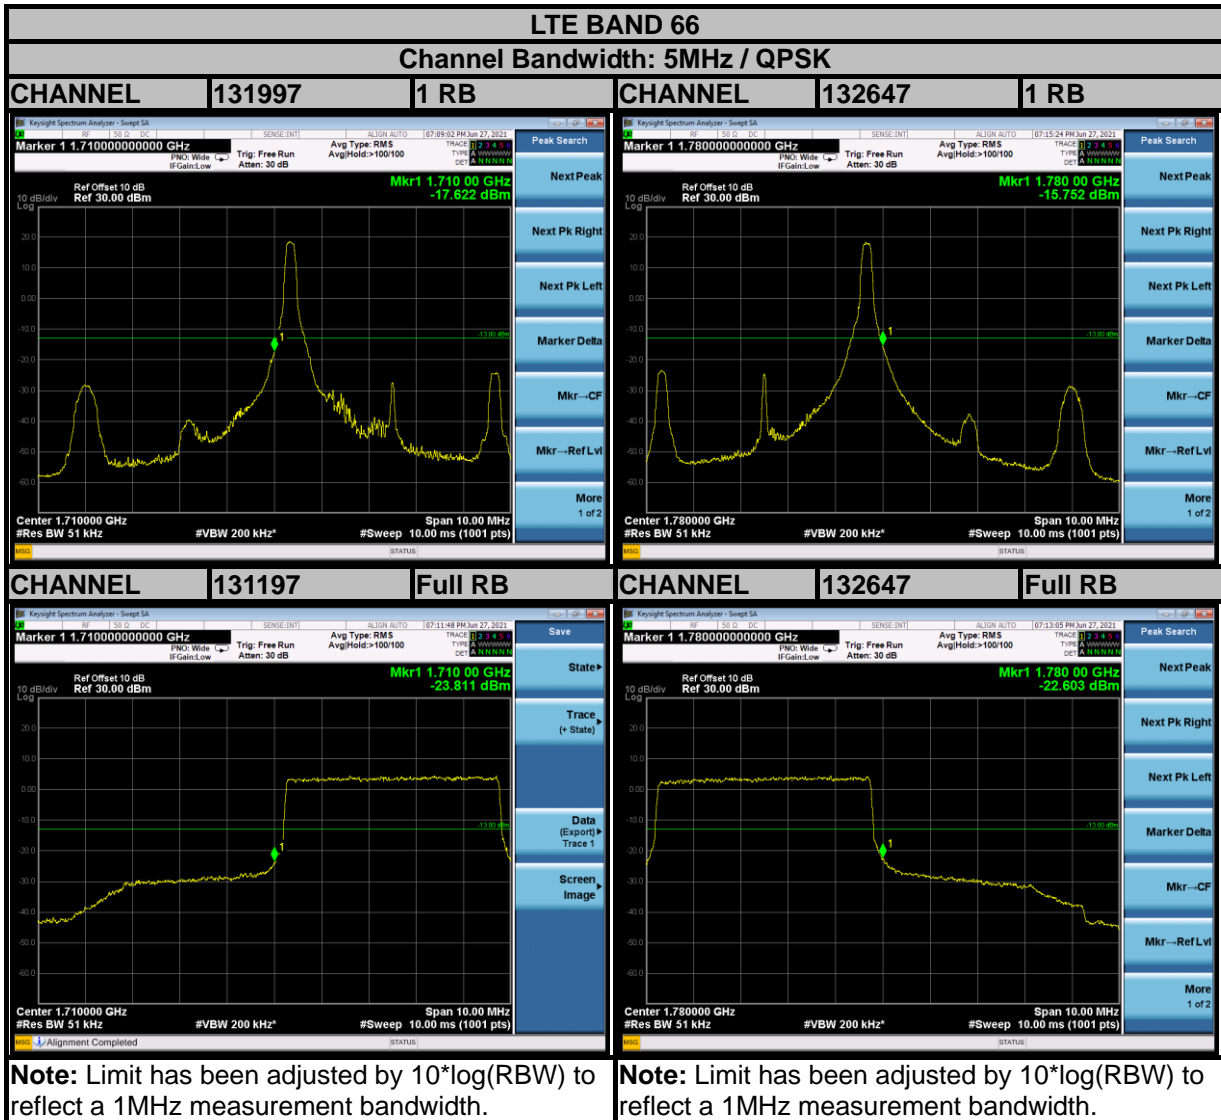

Note: Limit has been adjusted by $10 \cdot \log(\text{RBW})$ to reflect a 1MHz measurement bandwidth.

Note: Limit has been adjusted by $10 \cdot \log(\text{RBW})$ to reflect a 1MHz measurement bandwidth.

BUREAU VERITAS

Test Report No.: W7L-P21080006RF18

BUREAU VERITAS

Test Report No.: W7L-P21080006RF18

BUREAU VERITAS

Test Report No.: W7L-P21080006RF18

BUREAU VERITAS

Test Report No.: W7L-P21080006RF18