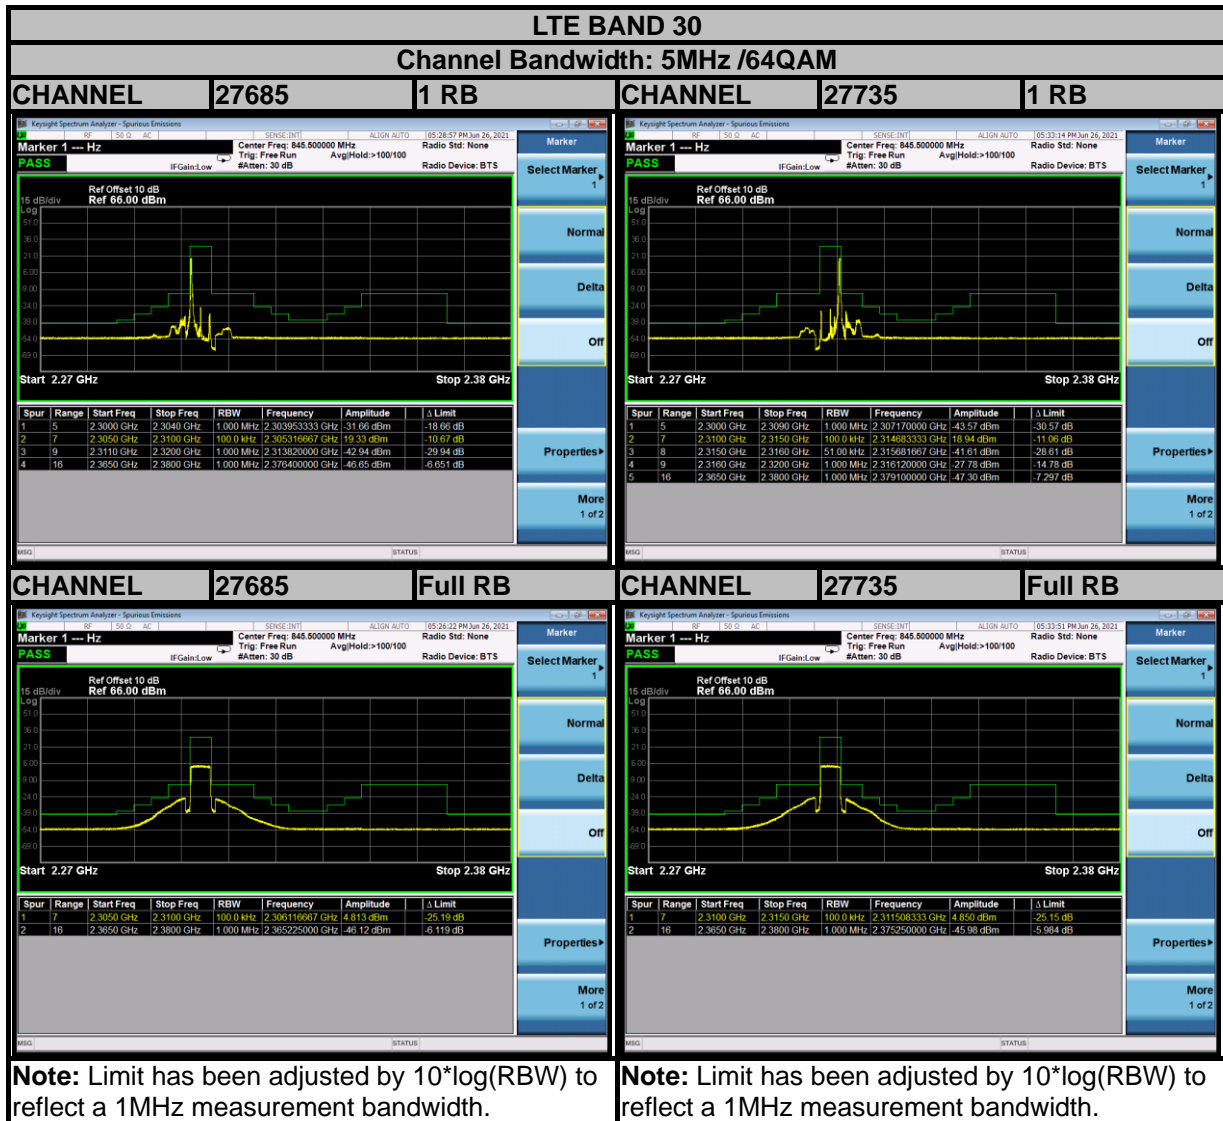

BUREAU VERITAS

Test Report No.: W7L-P21080006RF18

**BUREAU
VERITAS**

Test Report No.: W7L-P21080006RF18

**BUREAU
VERITAS**

Test Report No.: W7L-P21080006RF18

**BUREAU
VERITAS**

Test Report No.: W7L-P21080006RF18

Note: Limit has been adjusted by $10 \cdot \log(\text{RBW})$ to reflect a 1MHz measurement bandwidth.

Note: Limit has been adjusted by $10 \cdot \log(\text{RBW})$ to reflect a 1MHz measurement bandwidth.