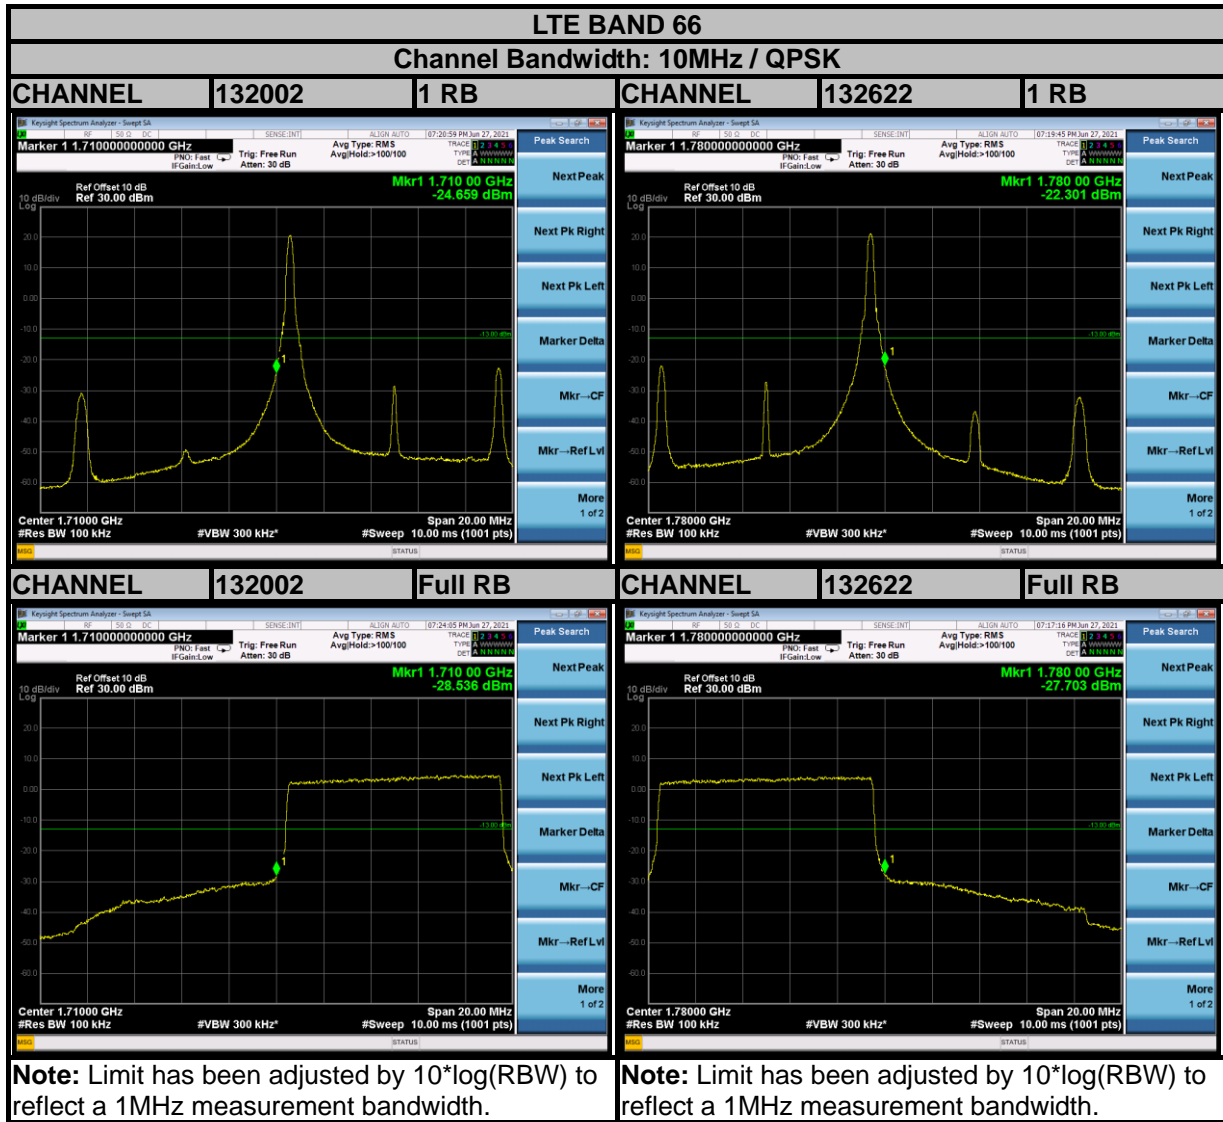

Note: Limit has been adjusted by $10 \cdot \log(\text{RBW})$ to reflect a 1MHz measurement bandwidth.

Note: Limit has been adjusted by $10 \cdot \log(\text{RBW})$ to reflect a 1MHz measurement bandwidth.

BUREAU VERITAS

Test Report No.: W7L-P21080006RF18

BUREAU VERITAS

Test Report No.: W7L-P21080006RF18

Test Report No.: W7L-P21080006RF18

BUREAU VERITAS

Test Report No.: W7L-P21080006RF18

Test Report No.: W7L-P21080006RF18