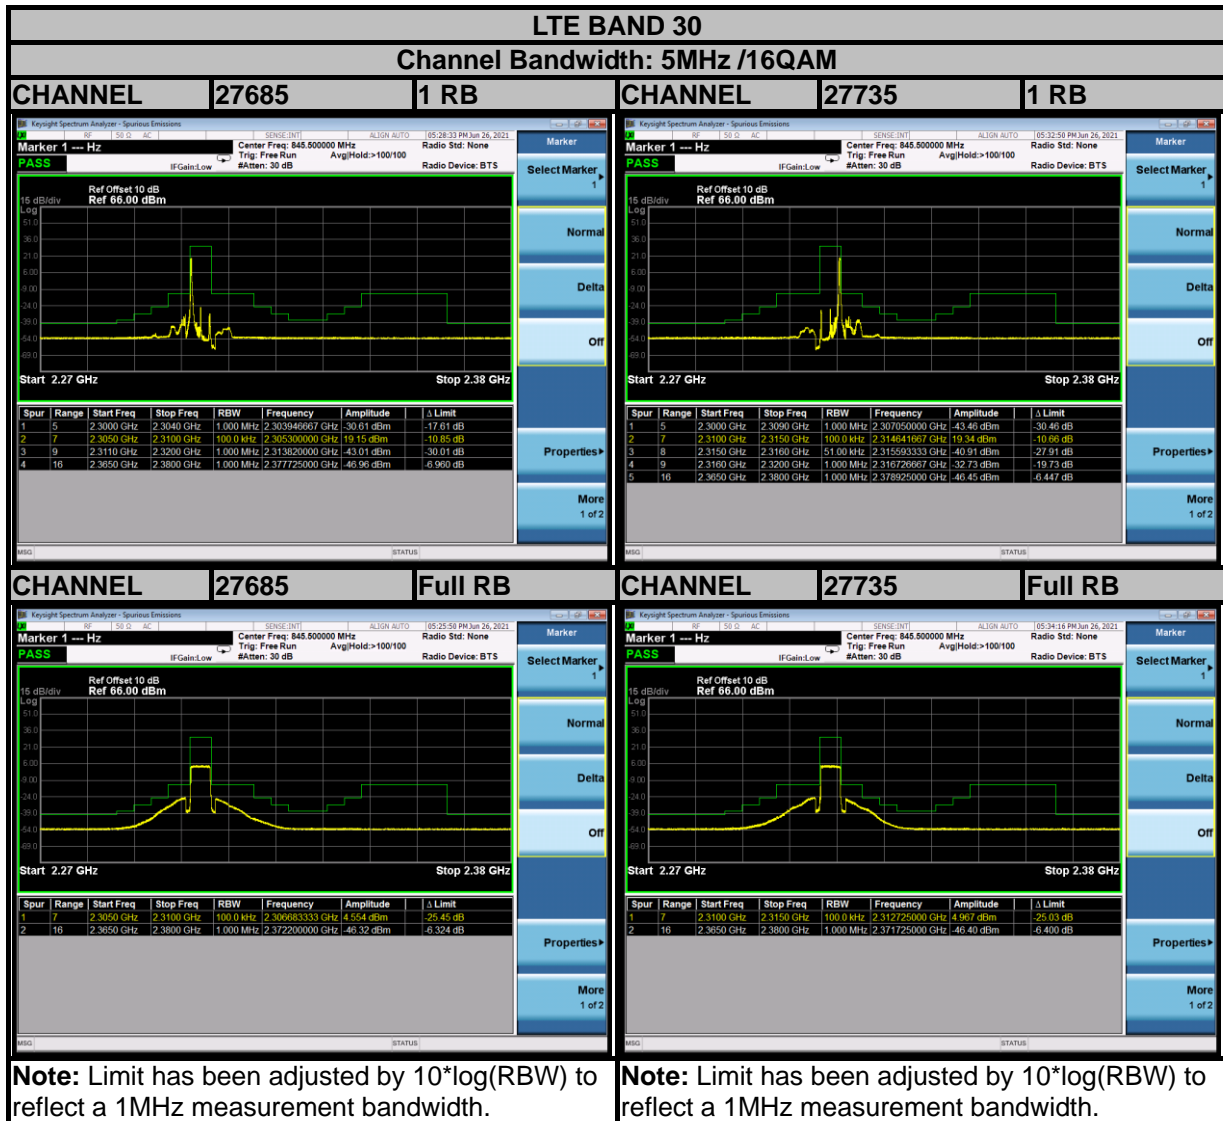

BUREAU VERITAS

Test Report No.: W7L-P21080006RF18

**BUREAU
VERITAS**

Test Report No.: W7L-P21080006RF18

**BUREAU
VERITAS**

Test Report No.: W7L-P21080006RF18

**BUREAU
VERITAS**

Test Report No.: W7L-P21080006RF18

Note: Limit has been adjusted by $10 \cdot \log(\text{RBW})$ to reflect a 1MHz measurement bandwidth.

Note: Limit has been adjusted by $10 \cdot \log(\text{RBW})$ to reflect a 1MHz measurement bandwidth.