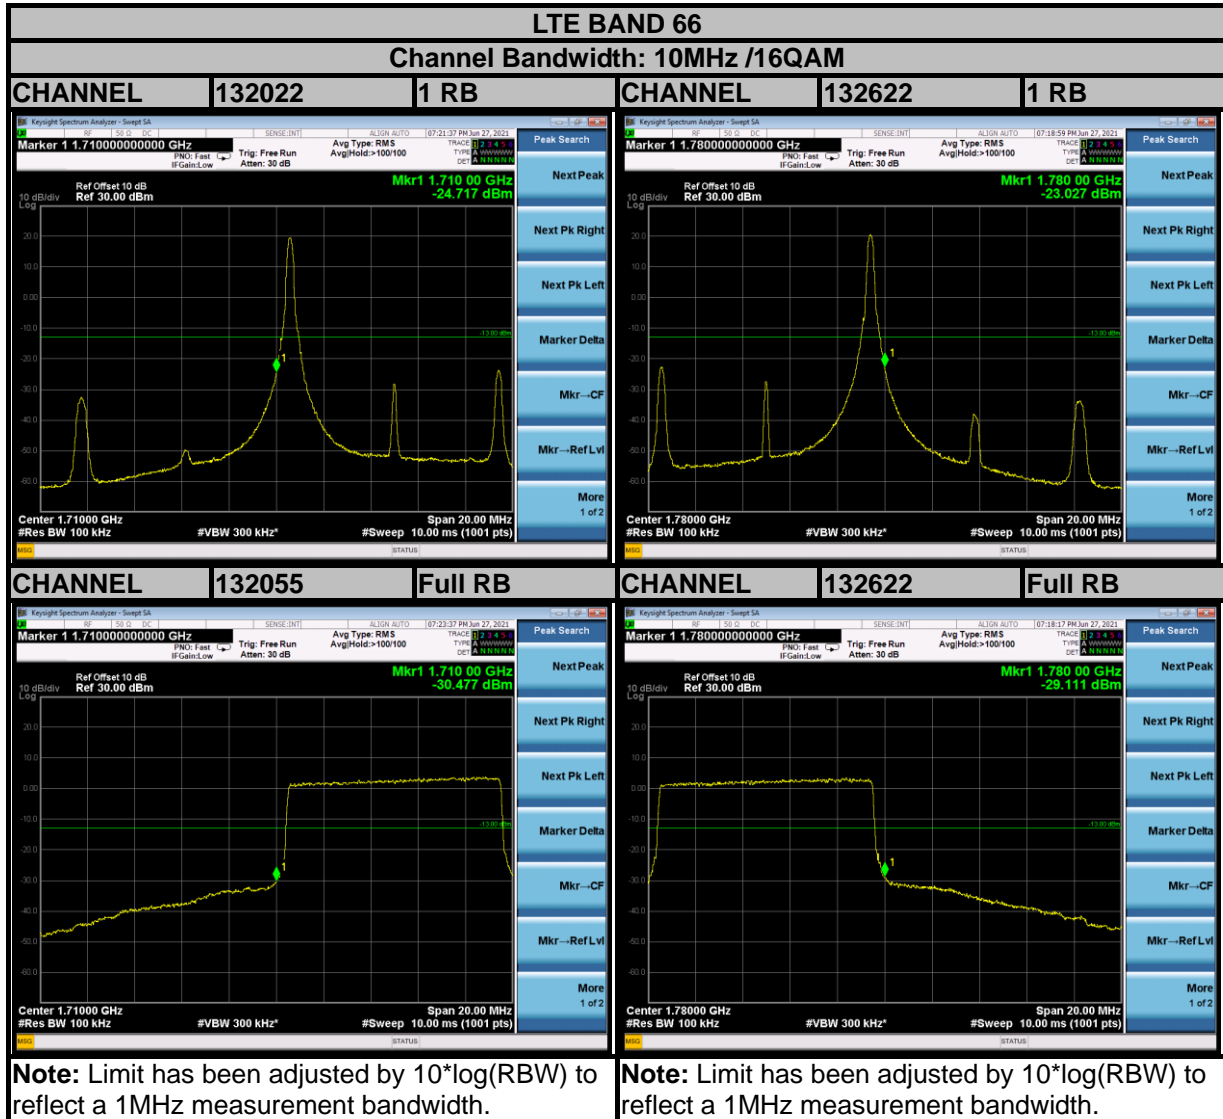

Note: Limit has been adjusted by $10 \cdot \log(\text{RBW})$ to reflect a 1MHz measurement bandwidth.

Note: Limit has been adjusted by $10 \cdot \log(\text{RBW})$ to reflect a 1MHz measurement bandwidth.

BUREAU VERITAS

Test Report No.: W7L-P21080006RF18

BUREAU VERITAS

Test Report No.: W7L-P21080006RF18

Test Report No.: W7L-P21080006RF18

BUREAU VERITAS

Test Report No.: W7L-P21080006RF18

Test Report No.: W7L-P21080006RF18