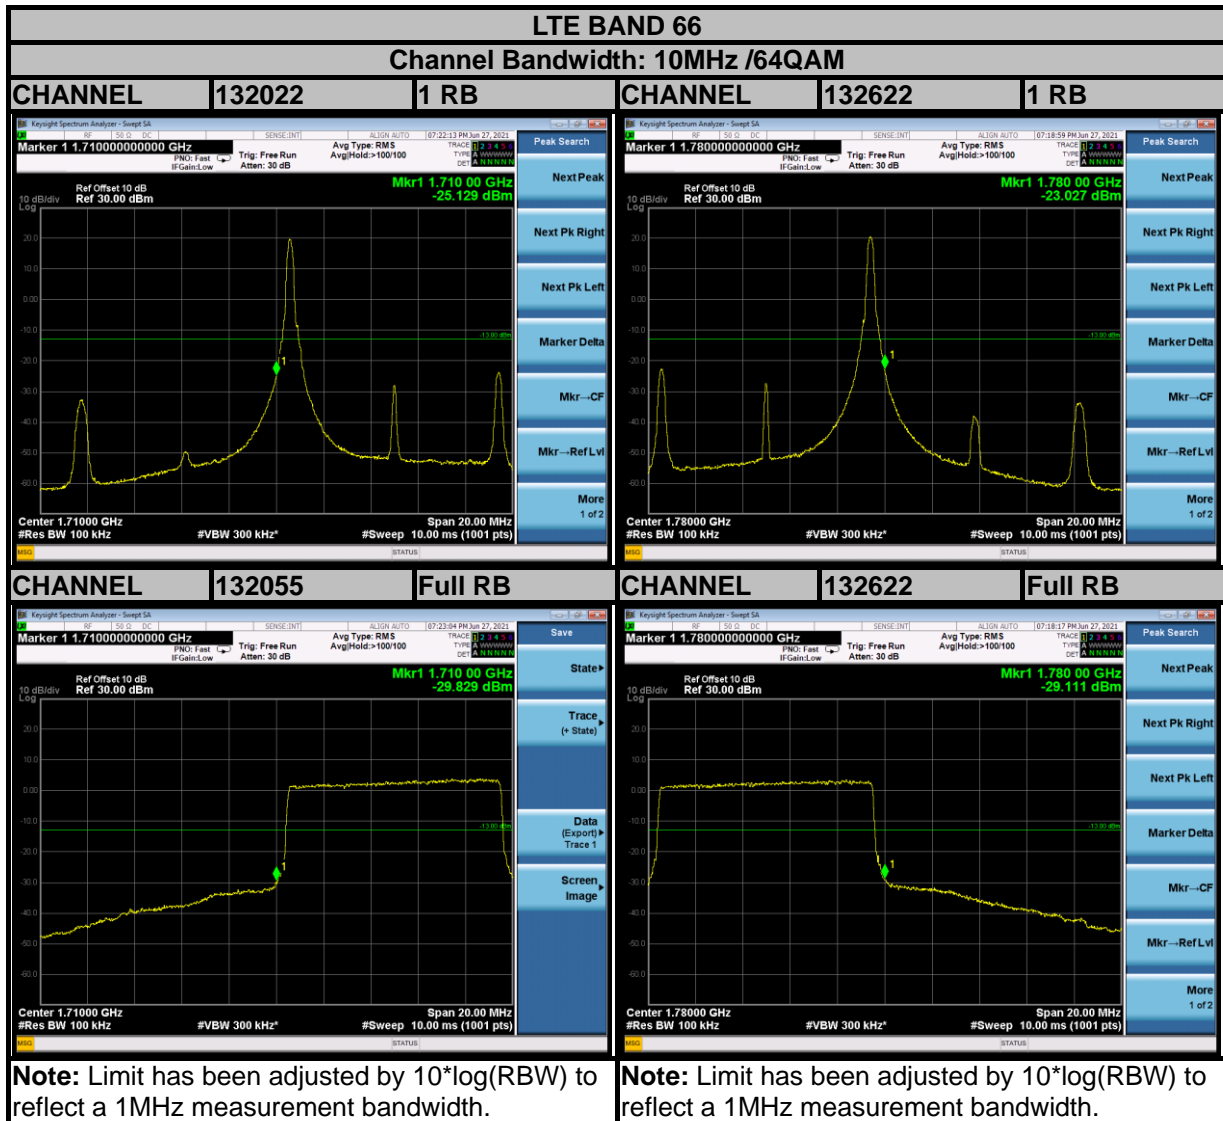

Note: Limit has been adjusted by $10 \cdot \log(\text{RBW})$ to reflect a 1MHz measurement bandwidth.

Note: Limit has been adjusted by $10 \cdot \log(\text{RBW})$ to reflect a 1MHz measurement bandwidth.

BUREAU VERITAS

Test Report No.: W7L-P21080006RF18

BUREAU VERITAS

Test Report No.: W7L-P21080006RF18

Test Report No.: W7L-P21080006RF18

BUREAU VERITAS

Test Report No.: W7L-P21080006RF18

Test Report No.: W7L-P21080006RF18