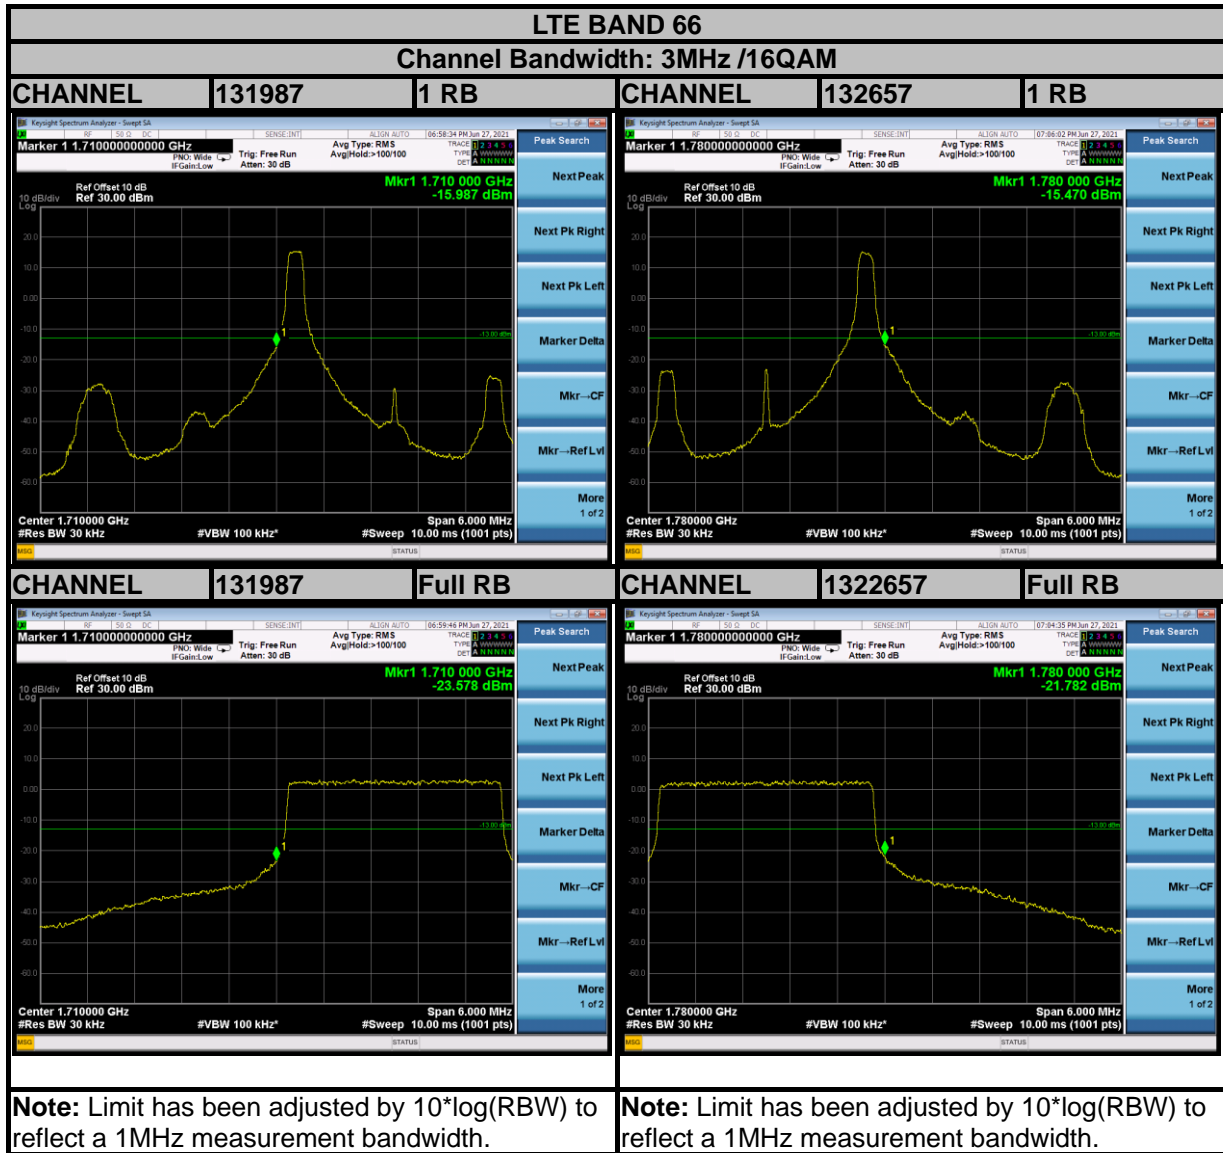

Note: Limit has been adjusted by $10 \cdot \log(\text{RBW})$ to reflect a 1MHz measurement bandwidth.

Note: Limit has been adjusted by $10 \cdot \log(\text{RBW})$ to reflect a 1MHz measurement bandwidth.

BUREAU VERITAS

Test Report No.: W7L-P21080006RF18

BUREAU VERITAS

Test Report No.: W7L-P21080006RF18

BUREAU VERITAS

Test Report No.: W7L-P21080006RF18

BUREAU VERITAS

Test Report No.: W7L-P21080006RF18