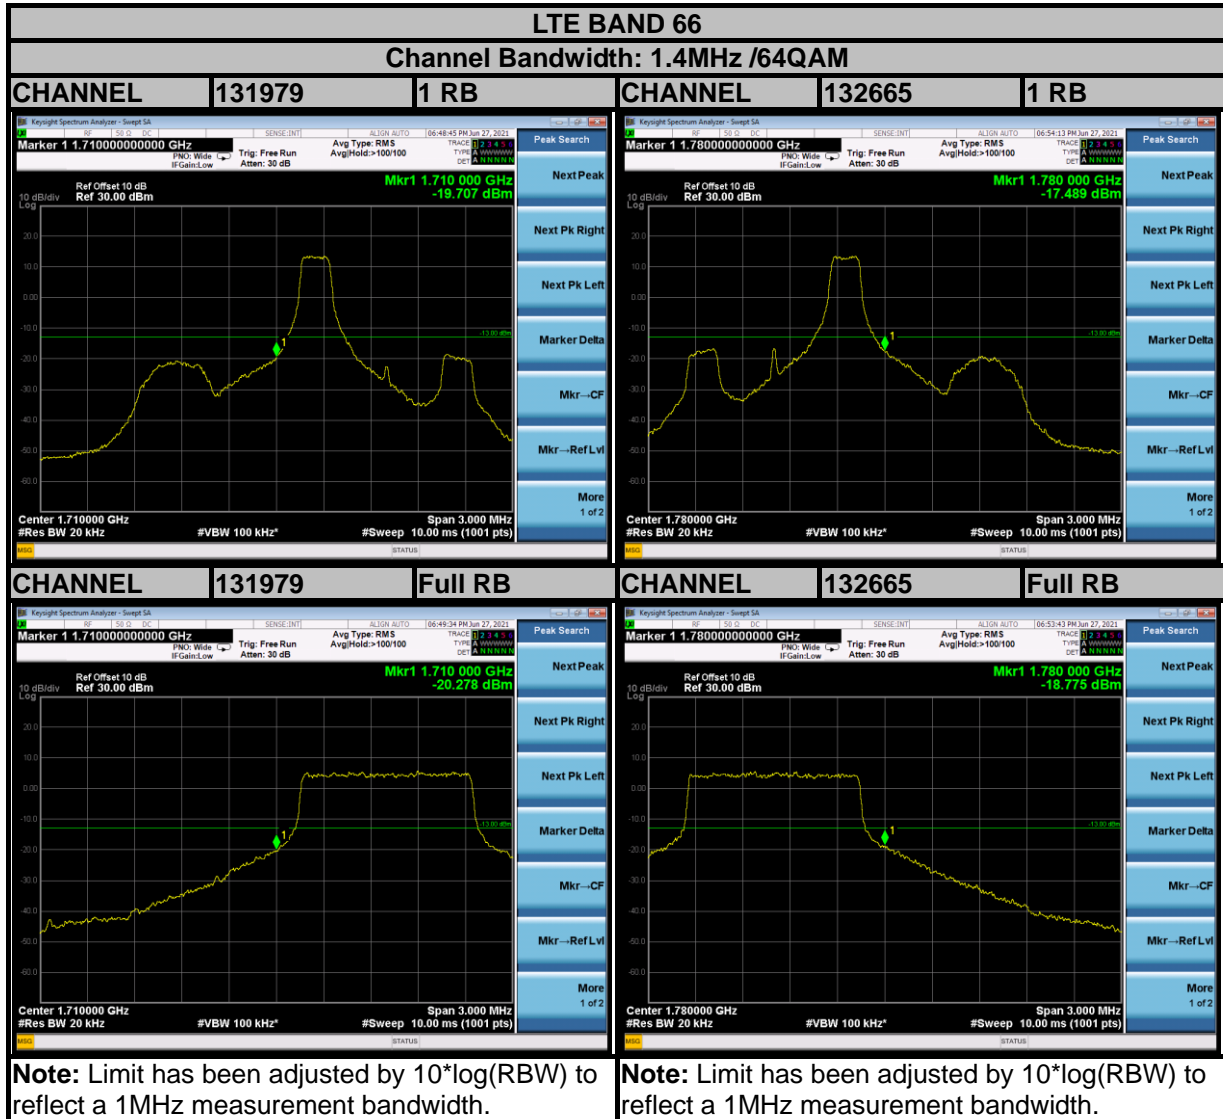

Note: Limit has been adjusted by $10 \cdot \log(\text{RBW})$ to reflect a 1MHz measurement bandwidth.

Note: Limit has been adjusted by $10 \cdot \log(\text{RBW})$ to reflect a 1MHz measurement bandwidth.

BUREAU VERITAS

Test Report No.: W7L-P21080006RF18

BUREAU VERITAS

Test Report No.: W7L-P21080006RF18

BUREAU VERITAS

Test Report No.: W7L-P21080006RF18

BUREAU VERITAS

Test Report No.: W7L-P21080006RF18