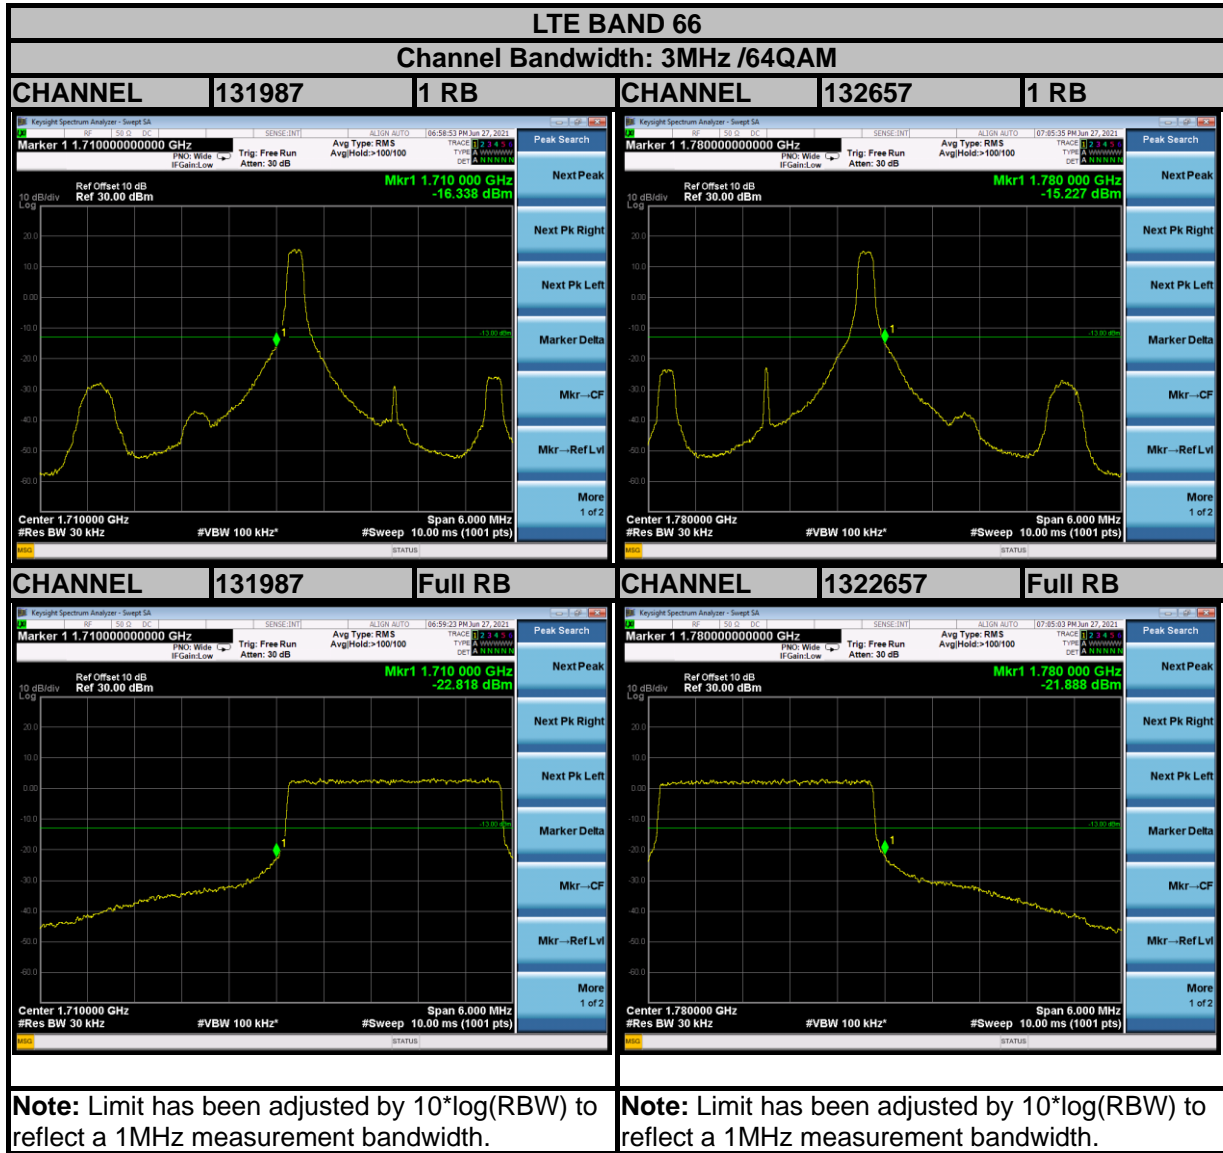

Note: Limit has been adjusted by $10 \cdot \log(\text{RBW})$ to reflect a 1MHz measurement bandwidth.

Note: Limit has been adjusted by $10 \cdot \log(\text{RBW})$ to reflect a 1MHz measurement bandwidth.

BUREAU VERITAS

Test Report No.: W7L-P21080006RF18

BUREAU VERITAS

Test Report No.: W7L-P21080006RF18

BUREAU VERITAS

Test Report No.: W7L-P21080006RF18

BUREAU VERITAS

Test Report No.: W7L-P21080006RF18