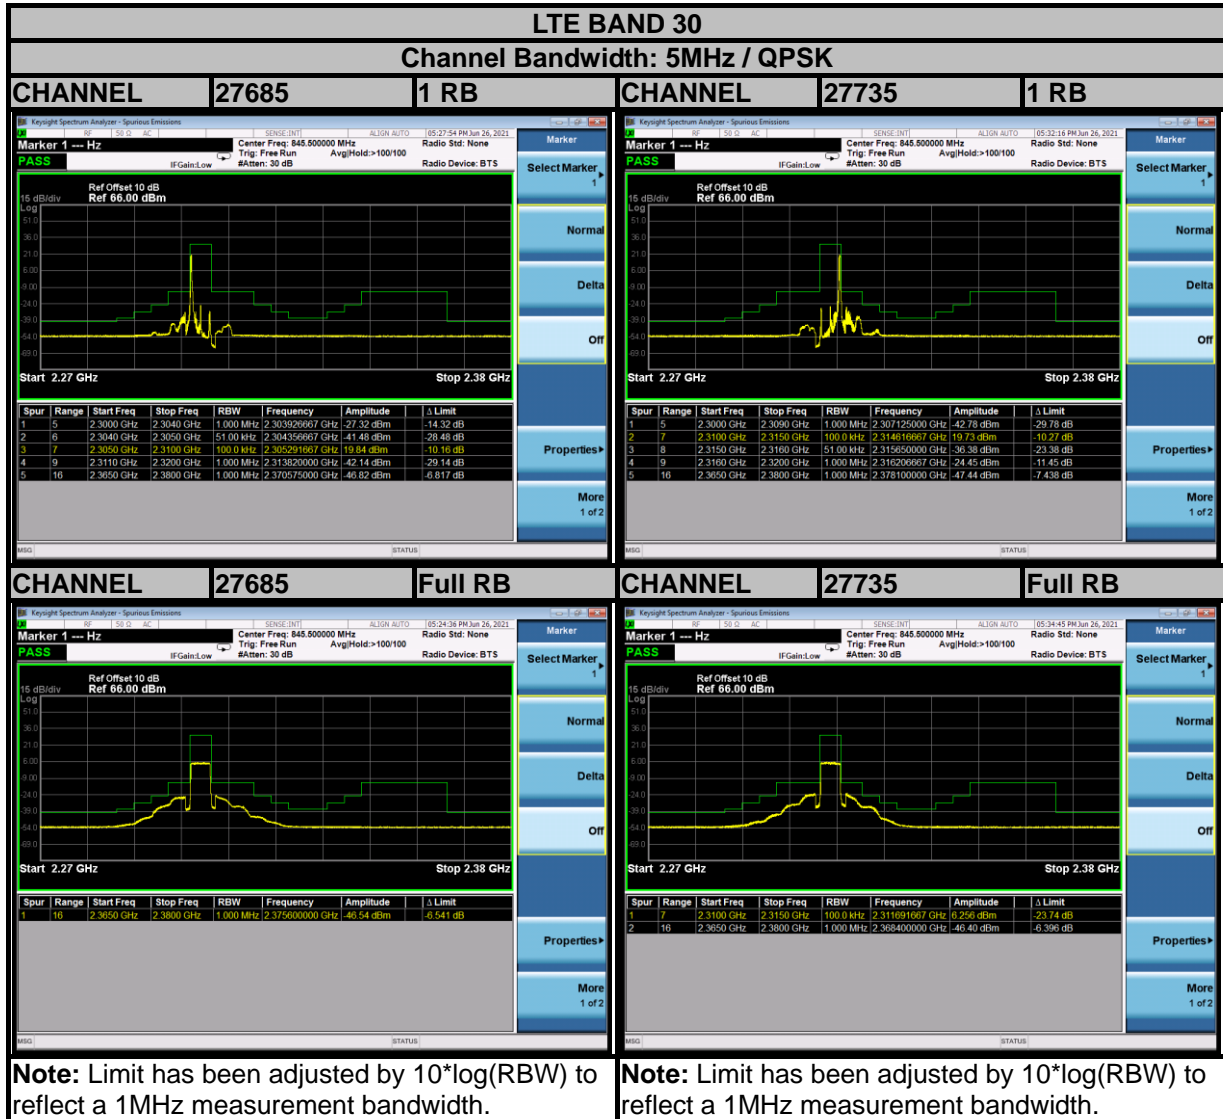

BUREAU VERITAS

Test Report No.: W7L-P21080006RF18

**BUREAU
VERITAS**

Test Report No.: W7L-P21080006RF18

**BUREAU
VERITAS**

Test Report No.: W7L-P21080006RF18

**BUREAU
VERITAS**

Test Report No.: W7L-P21080006RF18

Note: Limit has been adjusted by $10 \cdot \log(\text{RBW})$ to reflect a 1MHz measurement bandwidth.

Note: Limit has been adjusted by $10 \cdot \log(\text{RBW})$ to reflect a 1MHz measurement bandwidth.