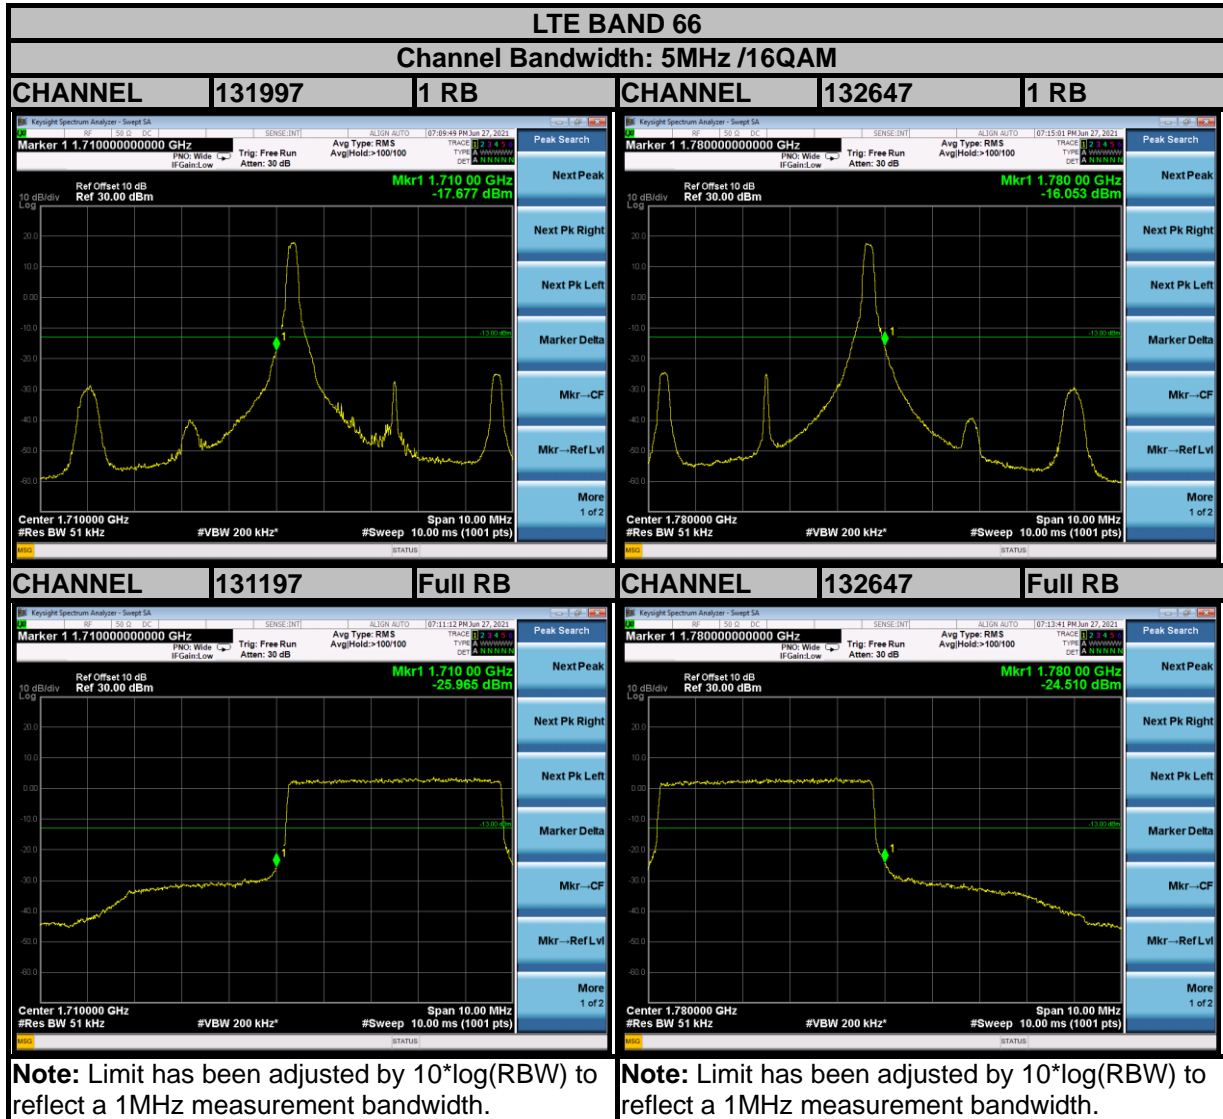

BUREAU VERITAS

Test Report No.: W7L-P21080006RF18