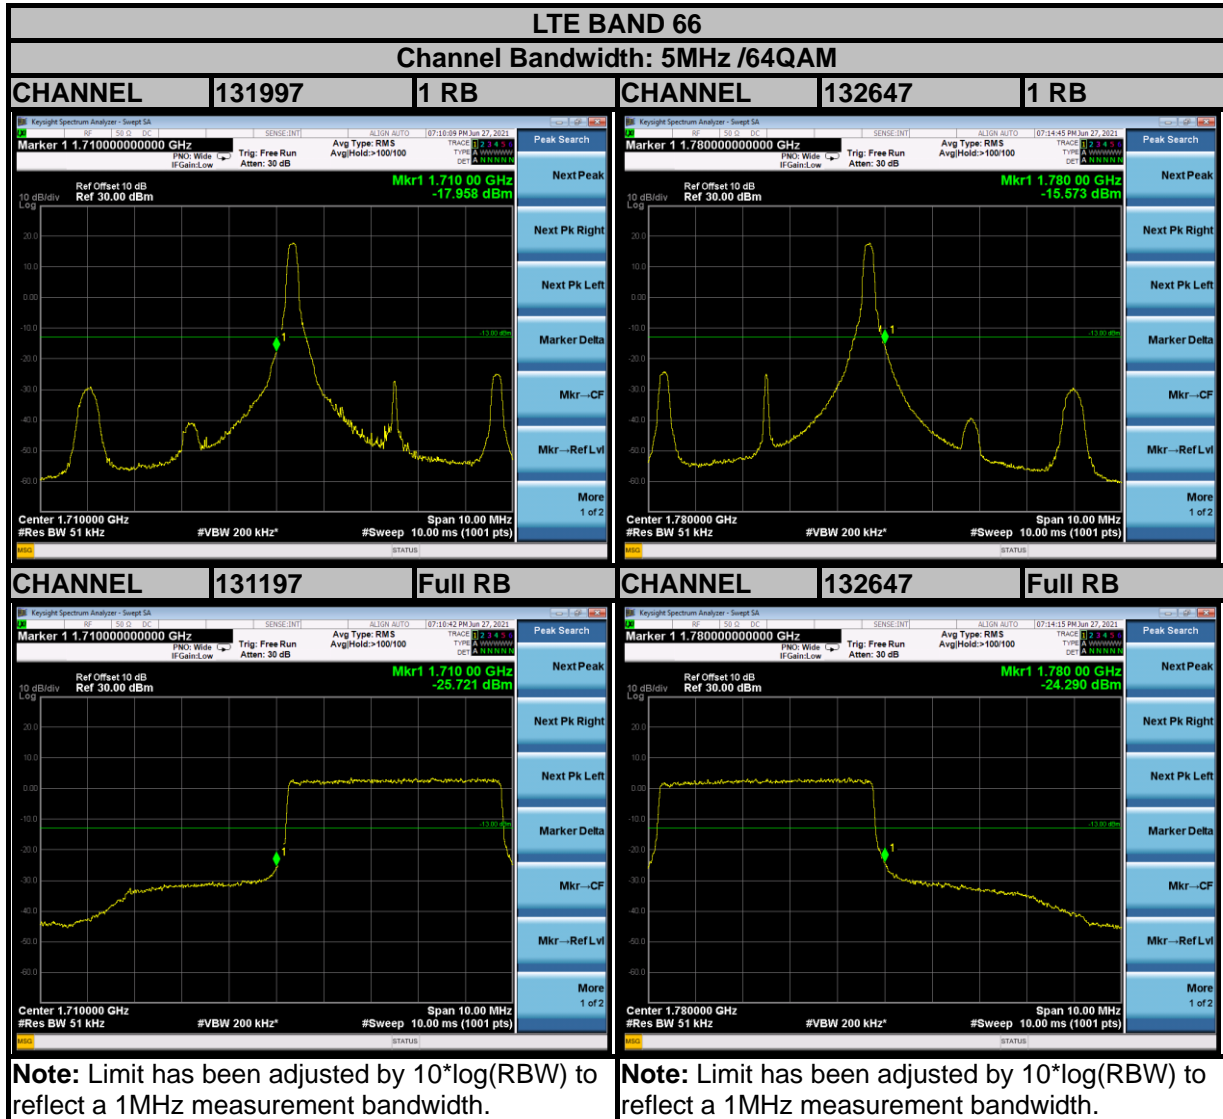

Note: Limit has been adjusted by $10 \cdot \log(\text{RBW})$ to reflect a 1MHz measurement bandwidth.

Note: Limit has been adjusted by $10 \cdot \log(\text{RBW})$ to reflect a 1MHz measurement bandwidth.

BUREAU VERITAS

Test Report No.: W7L-P21080006RF18

BUREAU VERITAS

Test Report No.: W7L-P21080006RF18

Test Report No.: W7L-P21080006RF18

BUREAU VERITAS

Test Report No.: W7L-P21080006RF18

Test Report No.: W7L-P21080006RF18