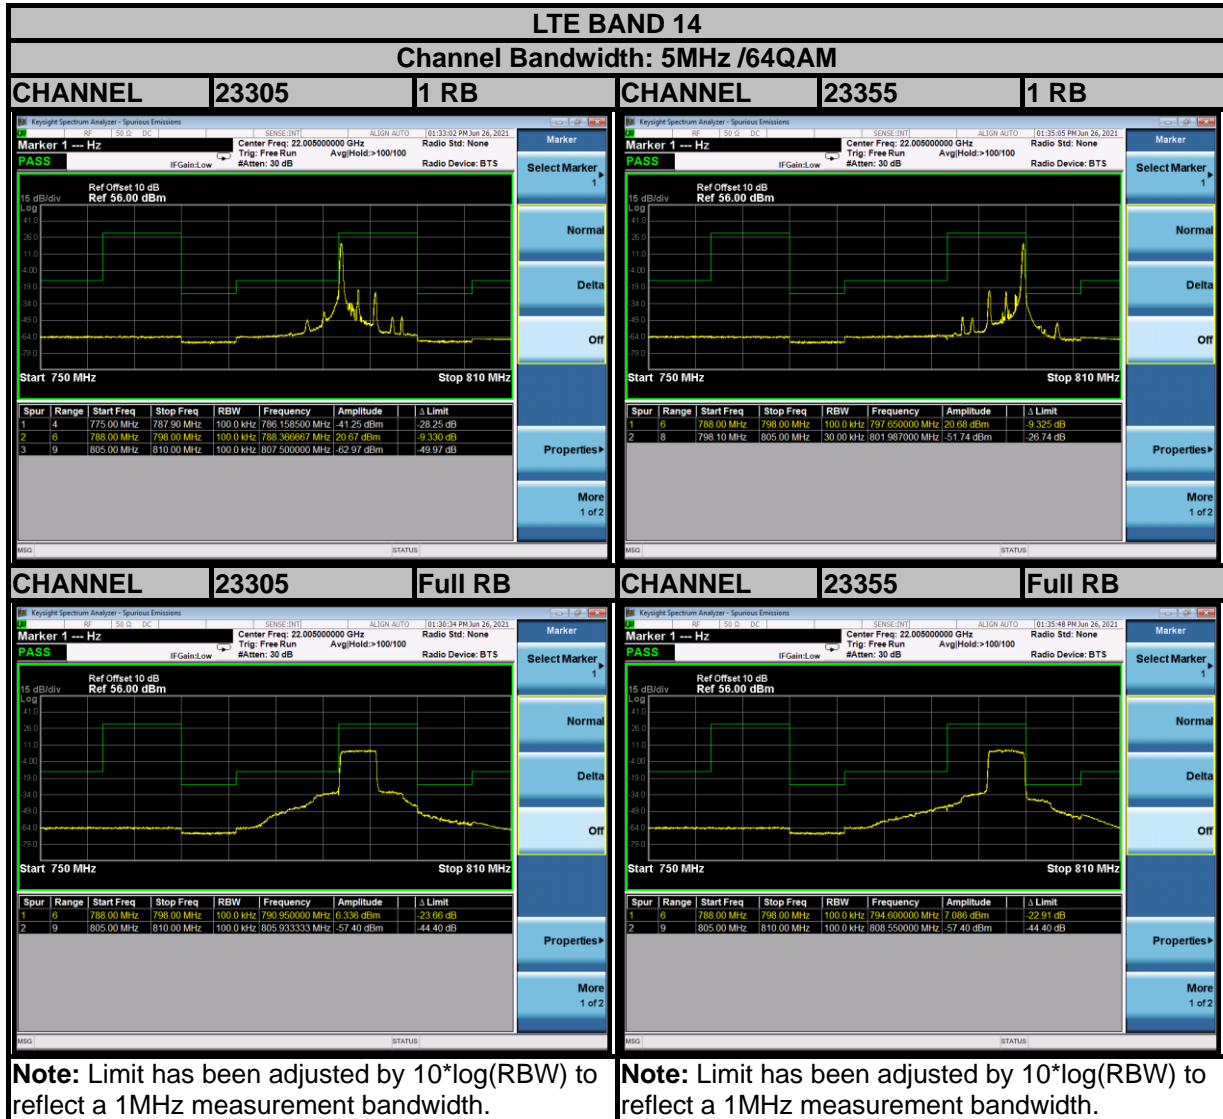

**BUREAU
VERITAS**

Test Report No.: W7L-P21080006RF18

BUREAU
VERITAS

Test Report No.: W7L-P21080006RF18

**BUREAU
VERITAS**

Test Report No.: W7L-P21080006RF18

BUREAU
VERITAS

Test Report No.: W7L-P21080006RF18

**BUREAU
VERITAS**

Test Report No.: W7L-P21080006RF18

BUREAU
VERITAS

Test Report No.: W7L-P21080006RF18

Test Report No.: W7L-P21080006RF18

BUREAU VERITAS

Test Report No.: W7L-P21080006RF18

Test Report No.: W7L-P21080006RF18