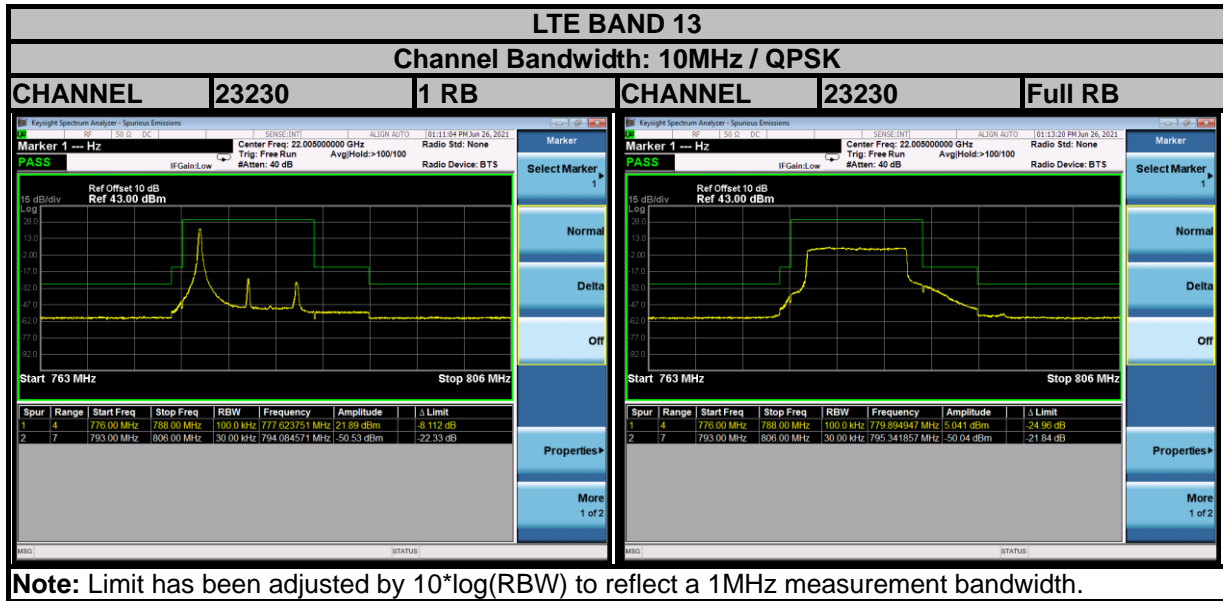

BUREAU VERITAS

Test Report No.: W7L-P21080006RF18

**BUREAU
VERITAS**

Test Report No.: W7L-P21080006RF18

BUREAU VERITAS

Test Report No.: W7L-P21080006RF18

BUREAU VERITAS

Test Report No.: W7L-P21080006RF18