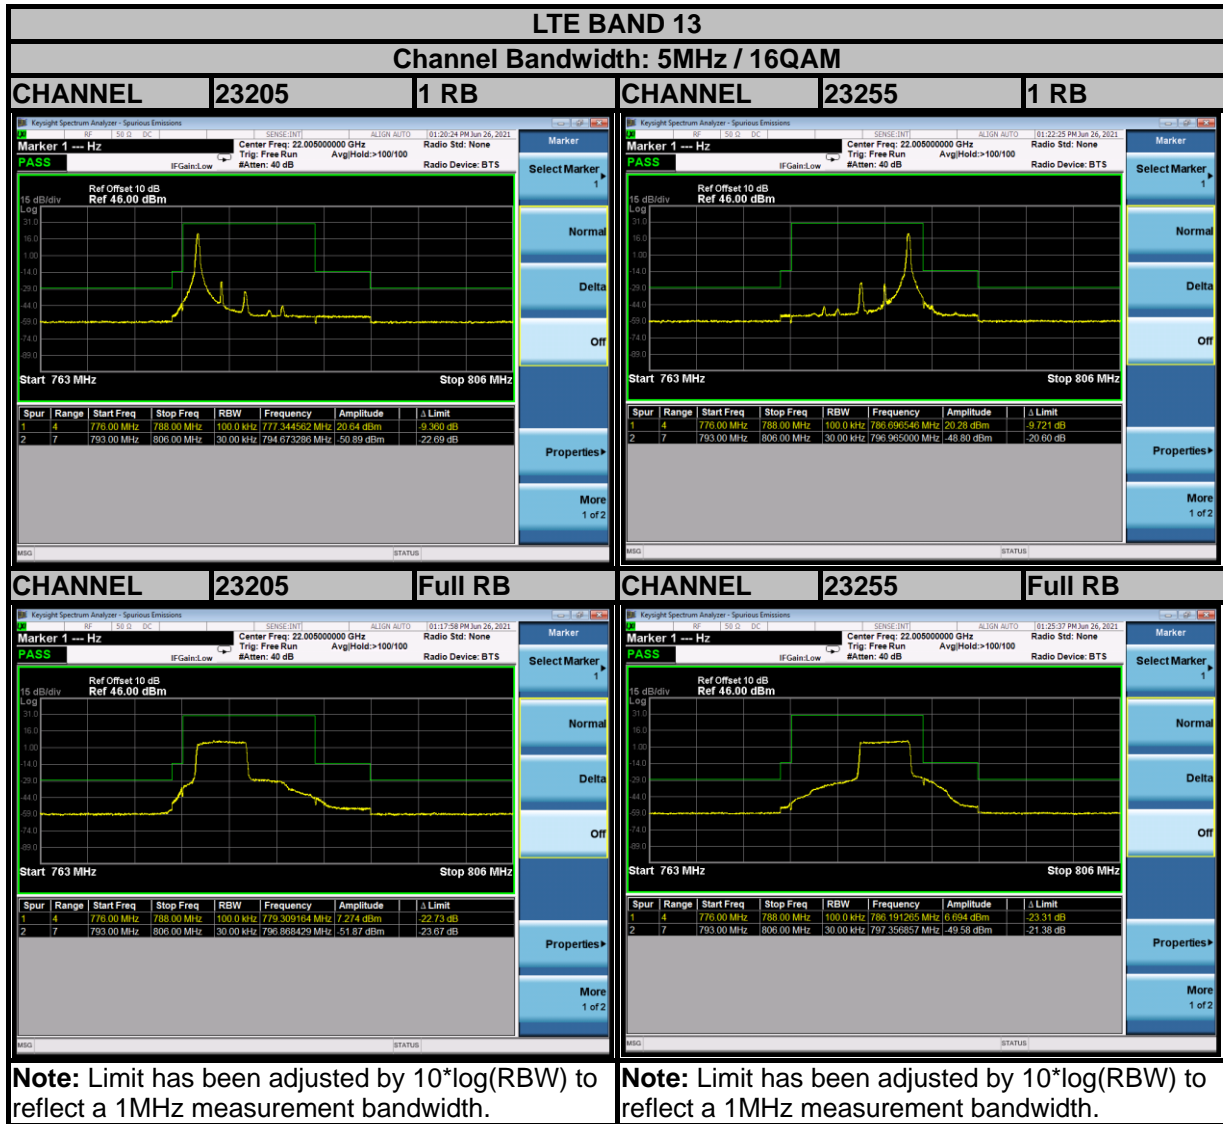

BUREAU VERITAS

Test Report No.: W7L-P21080006RF18

**BUREAU
VERITAS**

Test Report No.: W7L-P21080006RF18

BUREAU VERITAS

Test Report No.: W7L-P21080006RF18

BUREAU VERITAS

Test Report No.: W7L-P21080006RF18

**BUREAU
VERITAS**

Test Report No.: W7L-P21080006RF18

BUREAU
VERITAS

Test Report No.: W7L-P21080006RF18

**BUREAU
VERITAS**

Test Report No.: W7L-P21080006RF18

BUREAU
VERITAS

Test Report No.: W7L-P21080006RF18