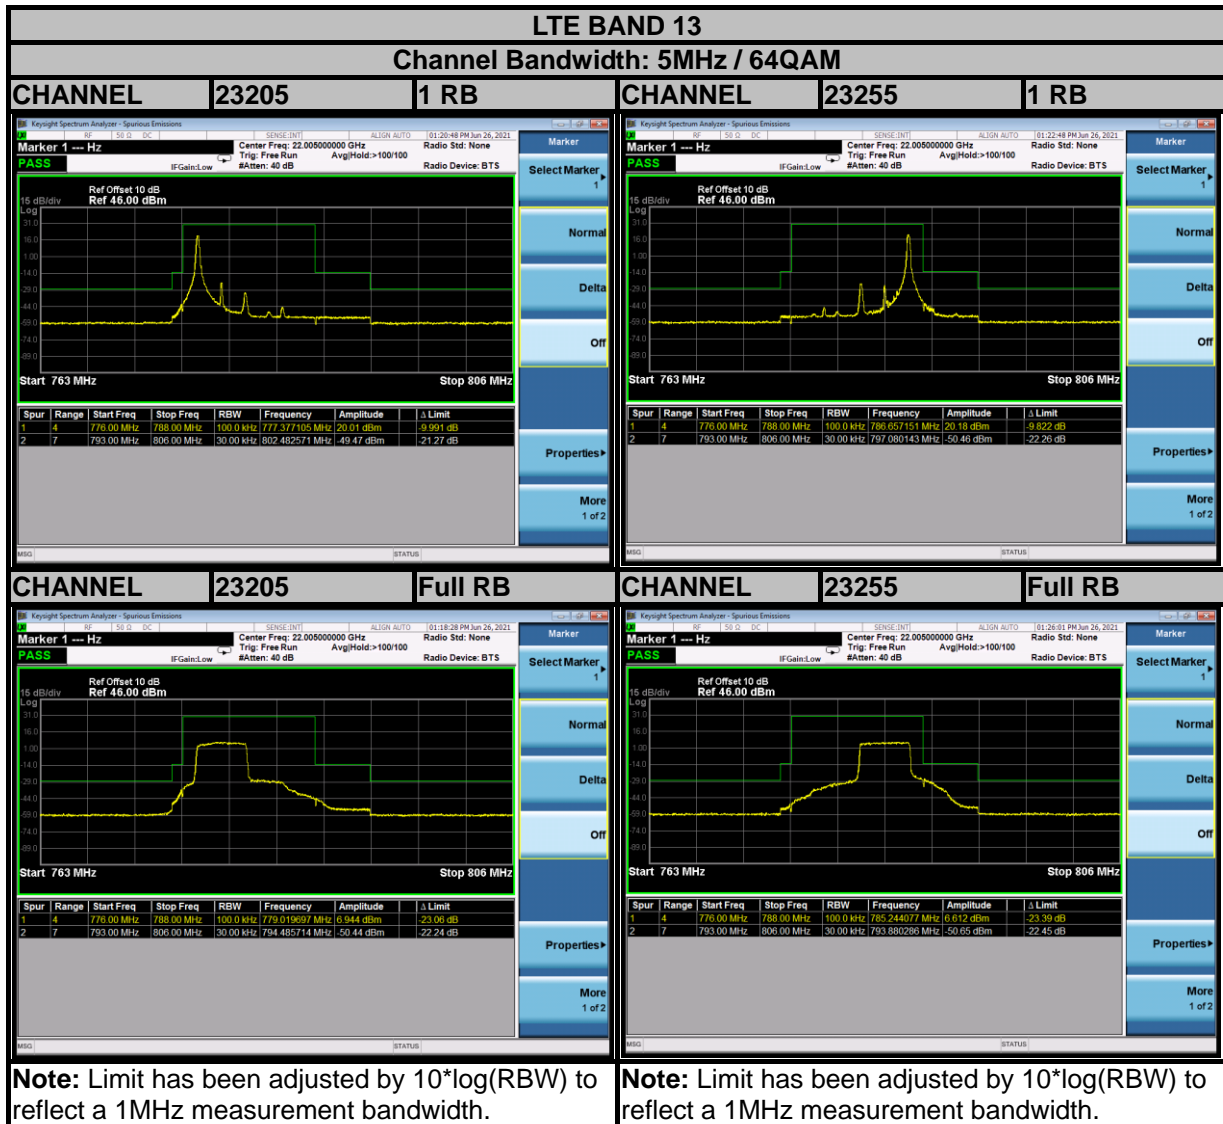

BUREAU VERITAS

Test Report No.: W7L-P21080006RF18

**BUREAU
VERITAS**

Test Report No.: W7L-P21080006RF18

BUREAU VERITAS

Test Report No.: W7L-P21080006RF18

BUREAU VERITAS

Test Report No.: W7L-P21080006RF18

**BUREAU
VERITAS**

Test Report No.: W7L-P21080006RF18

BUREAU
VERITAS

Test Report No.: W7L-P21080006RF18

**BUREAU
VERITAS**

Test Report No.: W7L-P21080006RF18

BUREAU
VERITAS

Test Report No.: W7L-P21080006RF18