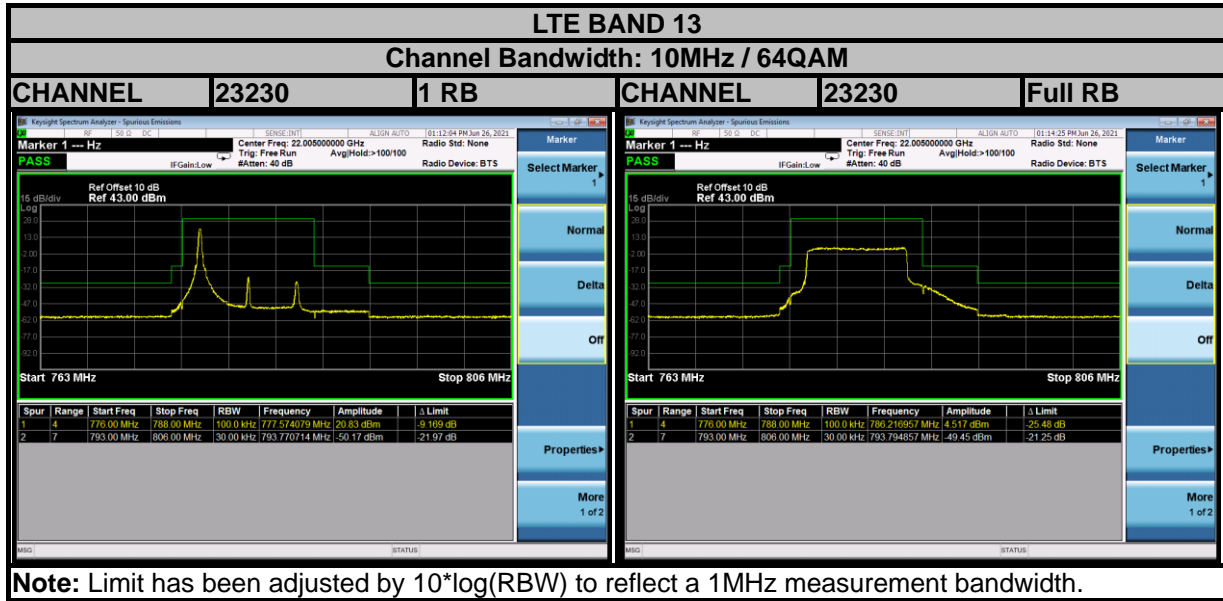

**BUREAU
VERITAS**

Test Report No.: W7L-P21080006RF18