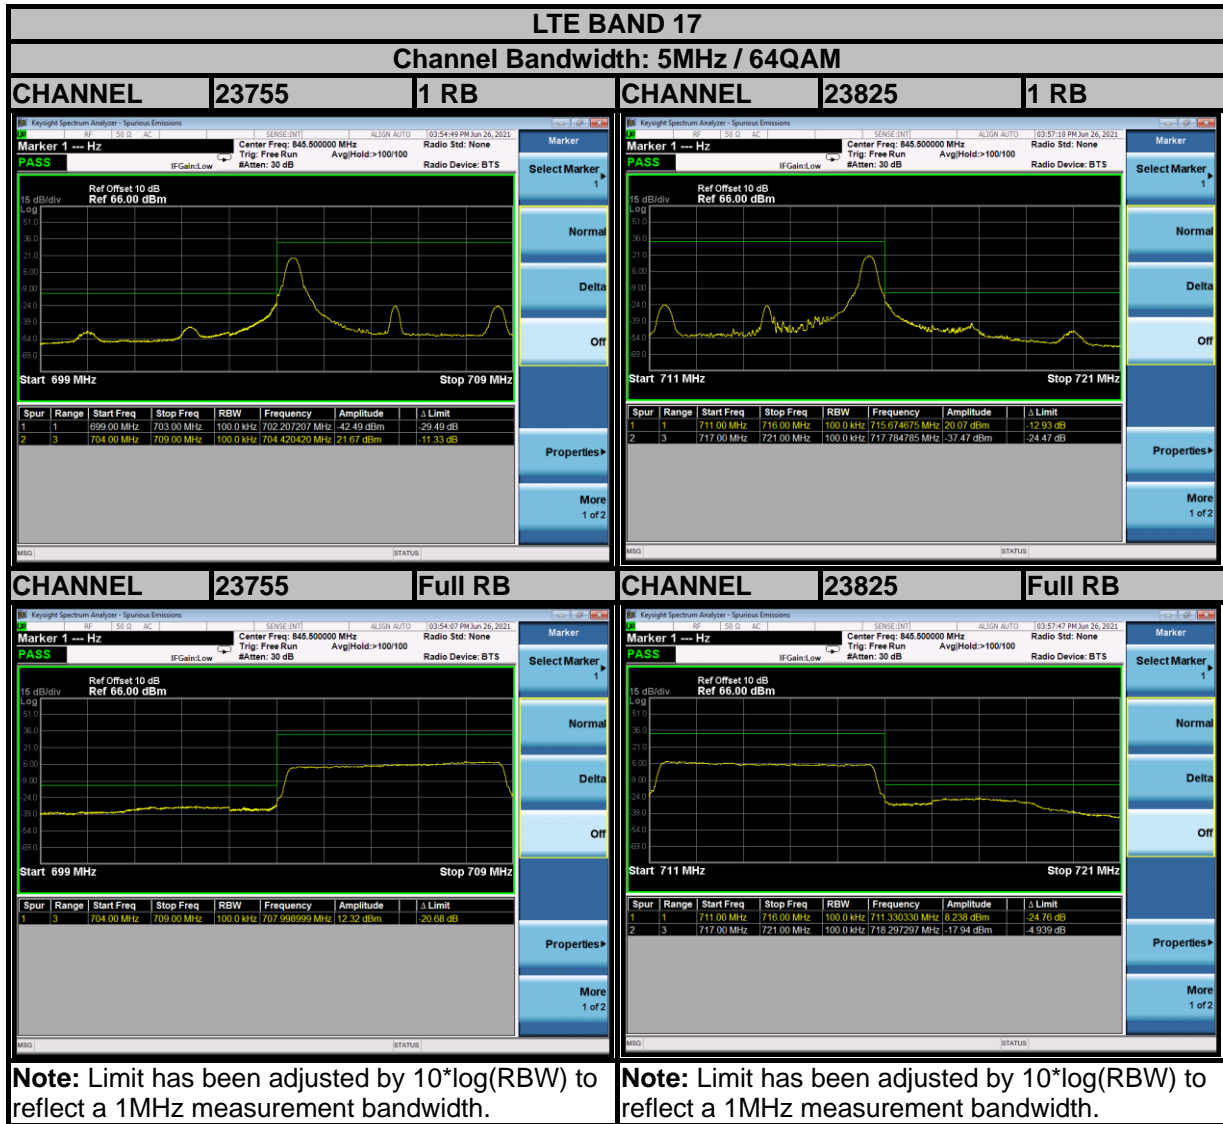

**BUREAU
VERITAS**

Test Report No.: W7L-P21080006RF18

BUREAU
VERITAS

Test Report No.: W7L-P21080006RF18

Test Report No.: W7L-P21080006RF18

BUREAU VERITAS

Test Report No.: W7L-P21080006RF18

Test Report No.: W7L-P21080006RF18

Test Report No.: W7L-P21080006RF18