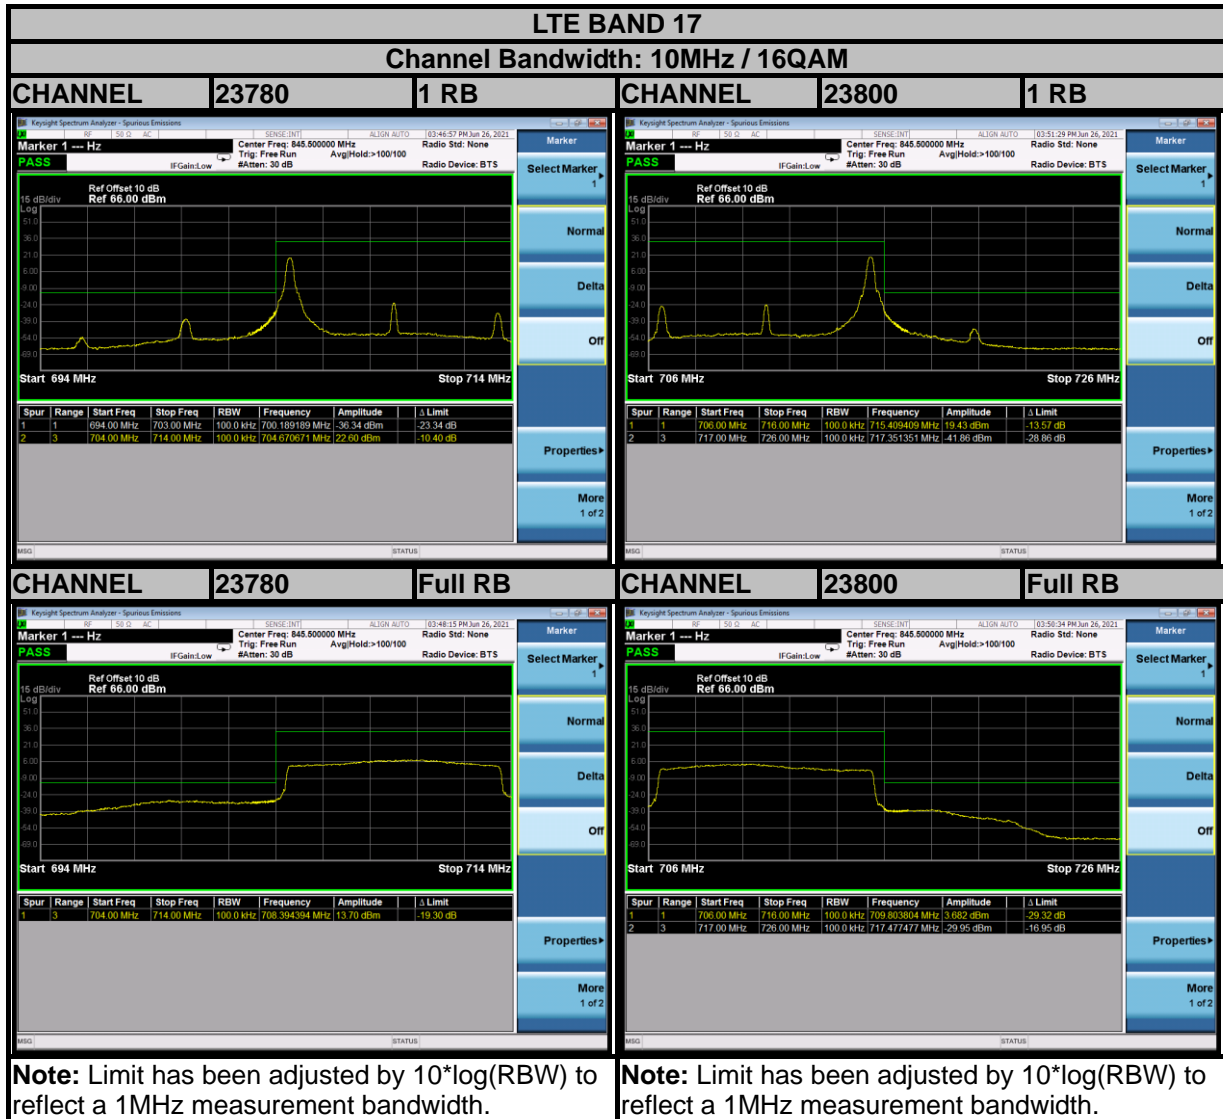

**BUREAU
VERITAS**

Test Report No.: W7L-P21080006RF18

BUREAU
VERITAS

Test Report No.: W7L-P21080006RF18

Test Report No.: W7L-P21080006RF18

BUREAU VERITAS

Test Report No.: W7L-P21080006RF18

Test Report No.: W7L-P21080006RF18