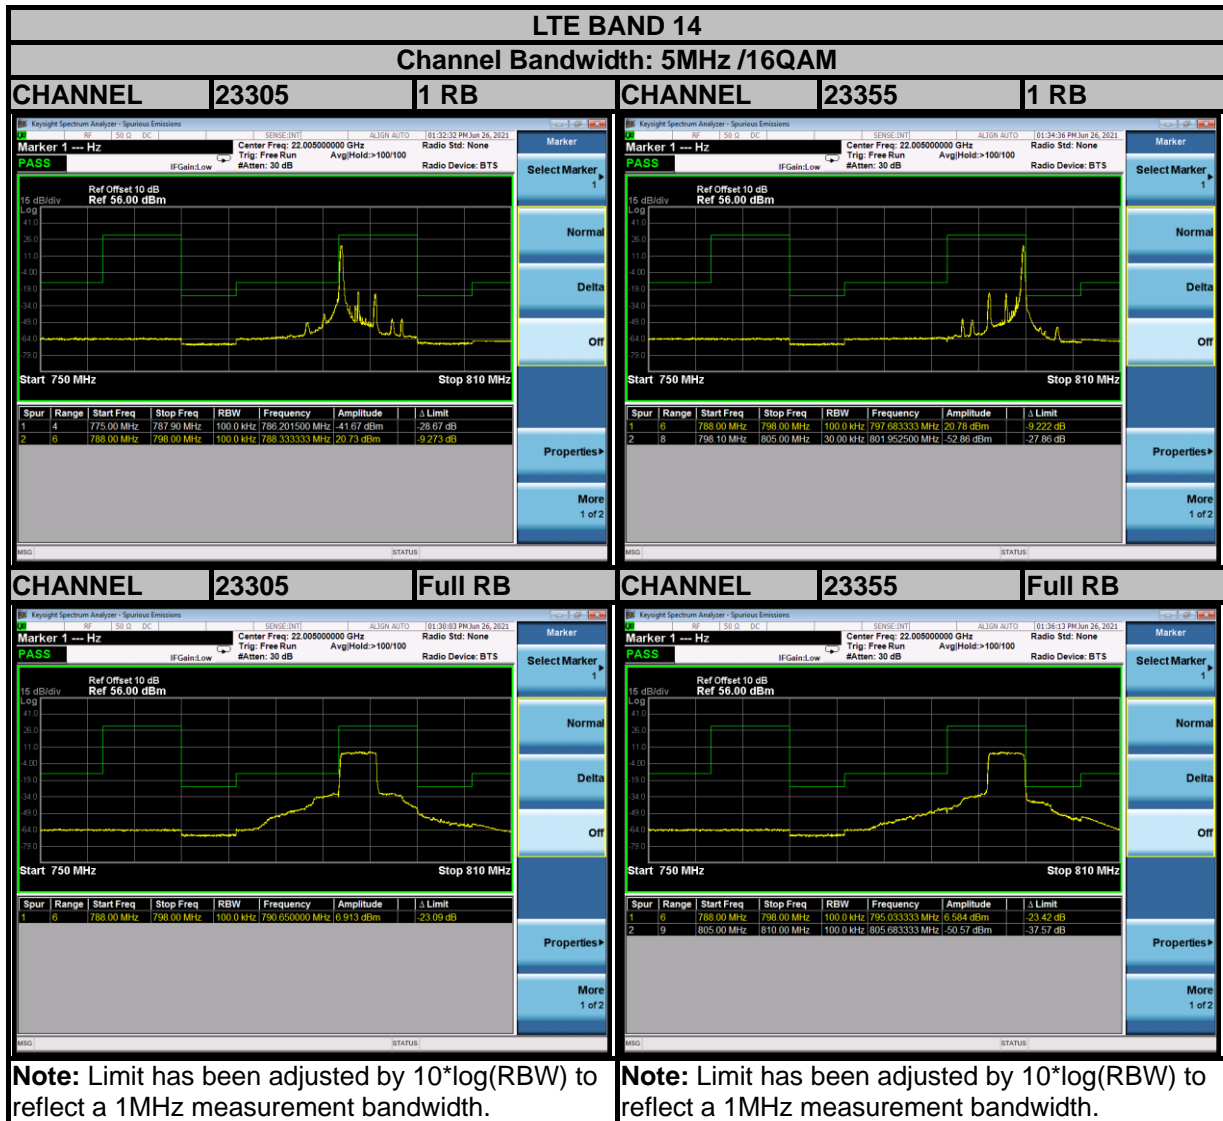

**BUREAU
VERITAS**

Test Report No.: W7L-P21080006RF18

BUREAU
VERITAS

Test Report No.: W7L-P21080006RF18

**BUREAU
VERITAS**

Test Report No.: W7L-P21080006RF18

BUREAU
VERITAS

Test Report No.: W7L-P21080006RF18

**BUREAU
VERITAS**

Test Report No.: W7L-P21080006RF18

BUREAU
VERITAS

Test Report No.: W7L-P21080006RF18

Test Report No.: W7L-P21080006RF18

BUREAU VERITAS

Test Report No.: W7L-P21080006RF18

Test Report No.: W7L-P21080006RF18