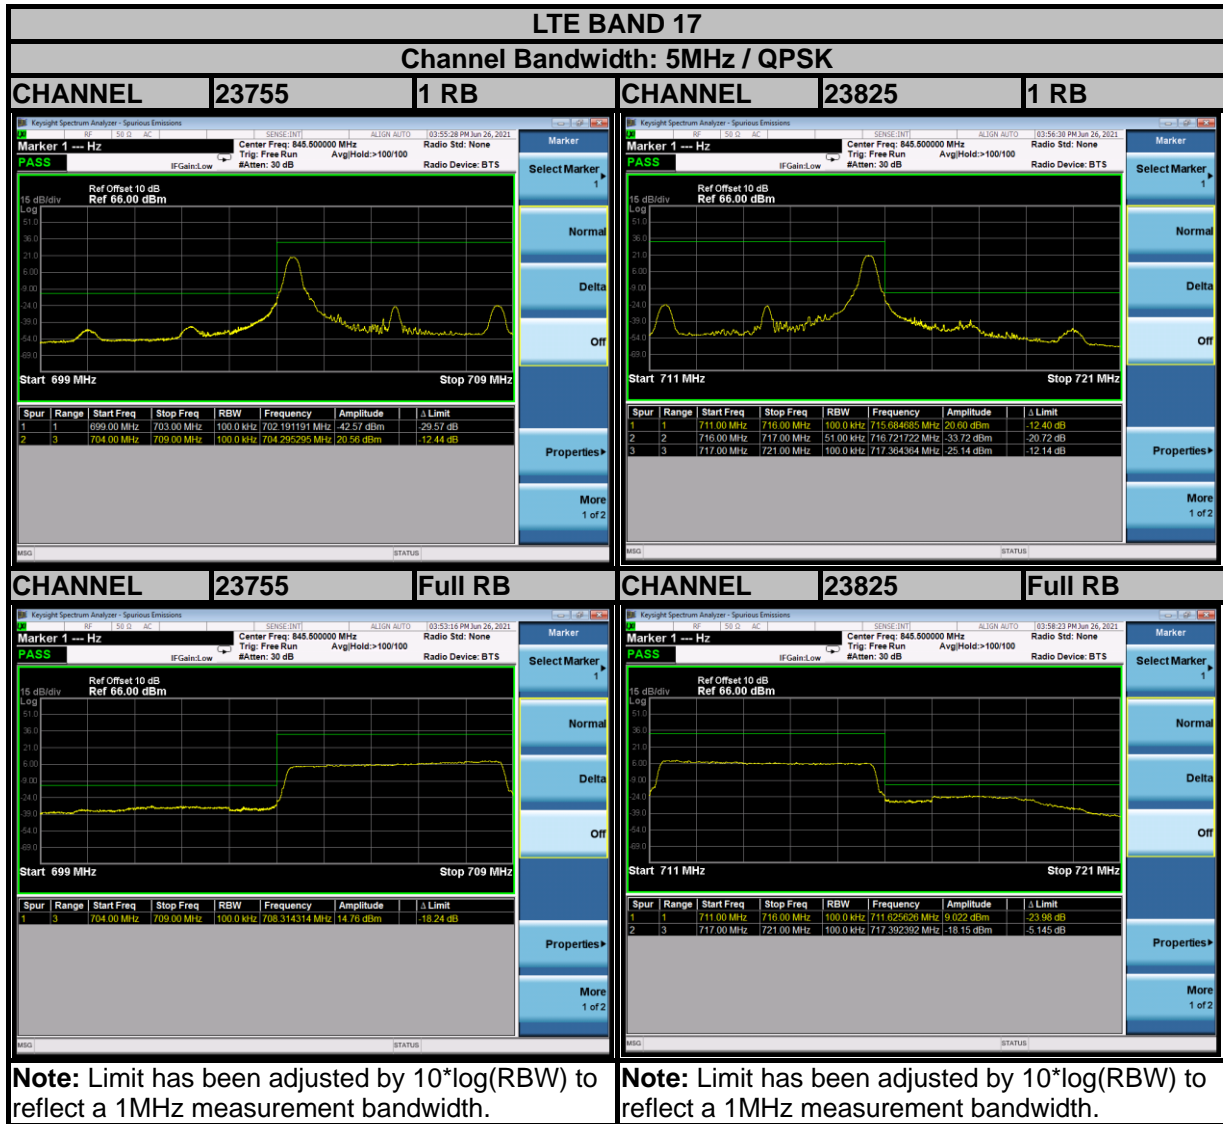

**BUREAU
VERITAS**

Test Report No.: W7L-P21080006RF18

BUREAU
VERITAS

Test Report No.: W7L-P21080006RF18

Test Report No.: W7L-P21080006RF18

BUREAU VERITAS

Test Report No.: W7L-P21080006RF18

Test Report No.: W7L-P21080006RF18