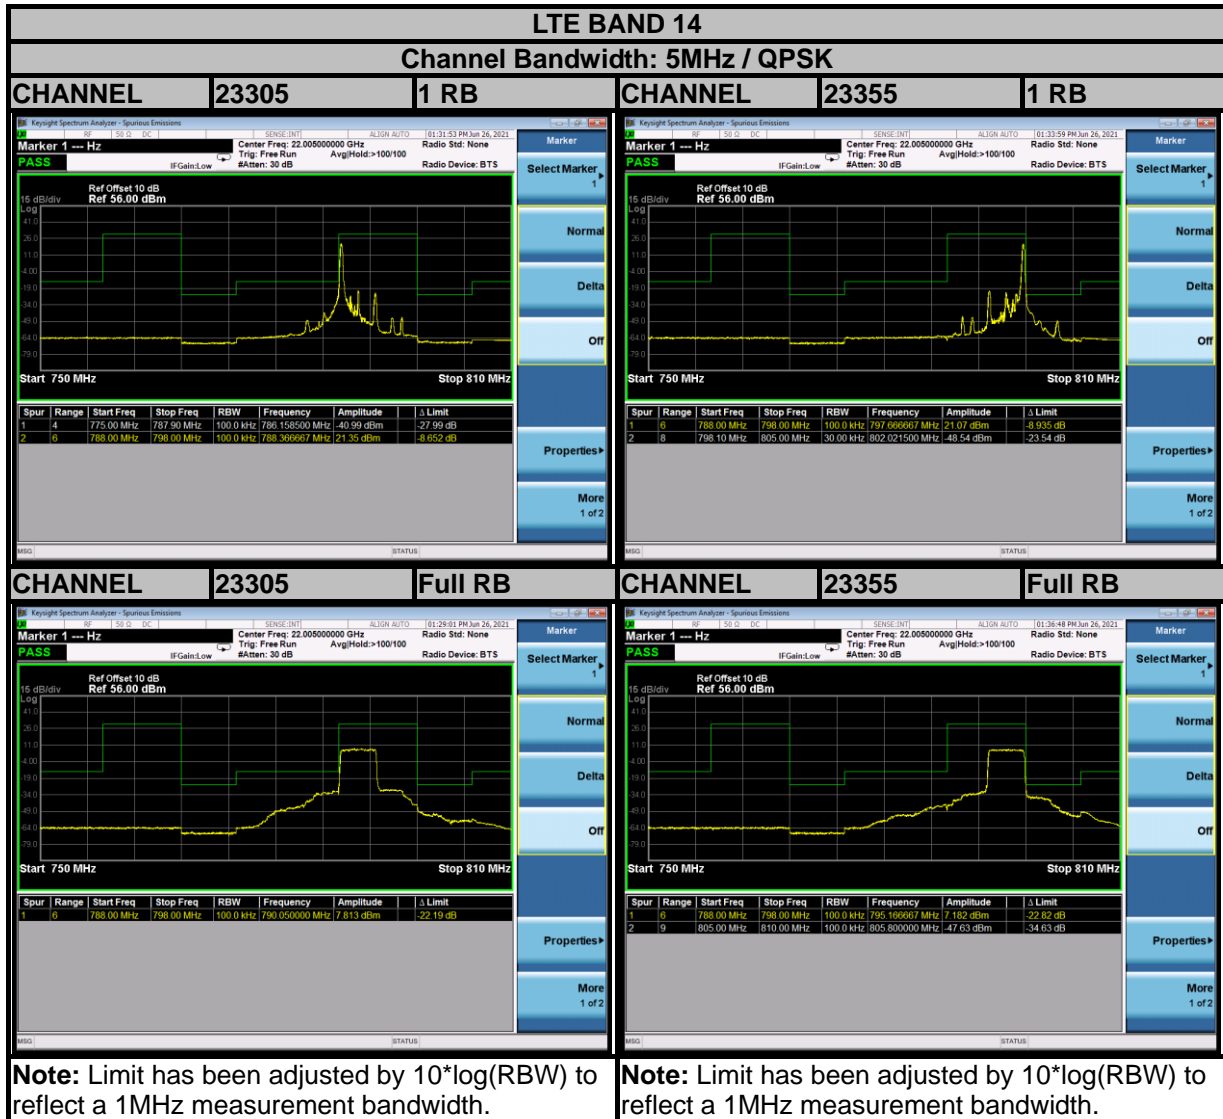

BUREAU VERITAS

Test Report No.: W7L-P21080006RF18

**BUREAU
VERITAS**

Test Report No.: W7L-P21080006RF18

BUREAU VERITAS

Test Report No.: W7L-P21080006RF18

BUREAU VERITAS

Test Report No.: W7L-P21080006RF18

**BUREAU
VERITAS**

Test Report No.: W7L-P21080006RF18

BUREAU
VERITAS

Test Report No.: W7L-P21080006RF18

**BUREAU
VERITAS**

Test Report No.: W7L-P21080006RF18

BUREAU
VERITAS

Test Report No.: W7L-P21080006RF18