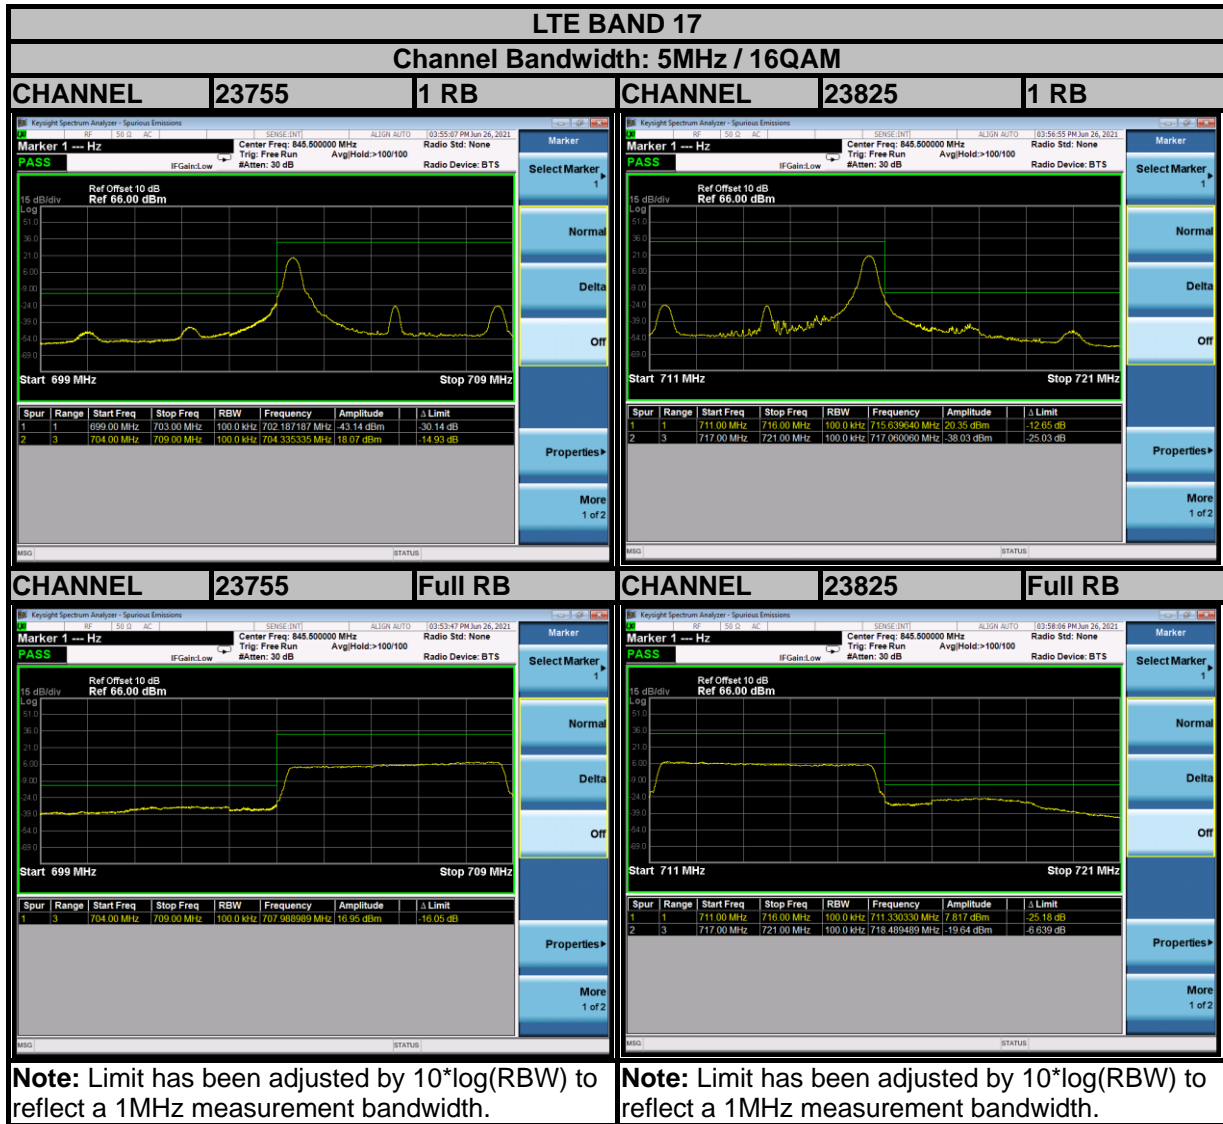

**BUREAU
VERITAS**

Test Report No.: W7L-P21080006RF18

BUREAU
VERITAS

Test Report No.: W7L-P21080006RF18

Test Report No.: W7L-P21080006RF18

BUREAU VERITAS

Test Report No.: W7L-P21080006RF18

Test Report No.: W7L-P21080006RF18

Test Report No.: W7L-P21080006RF18