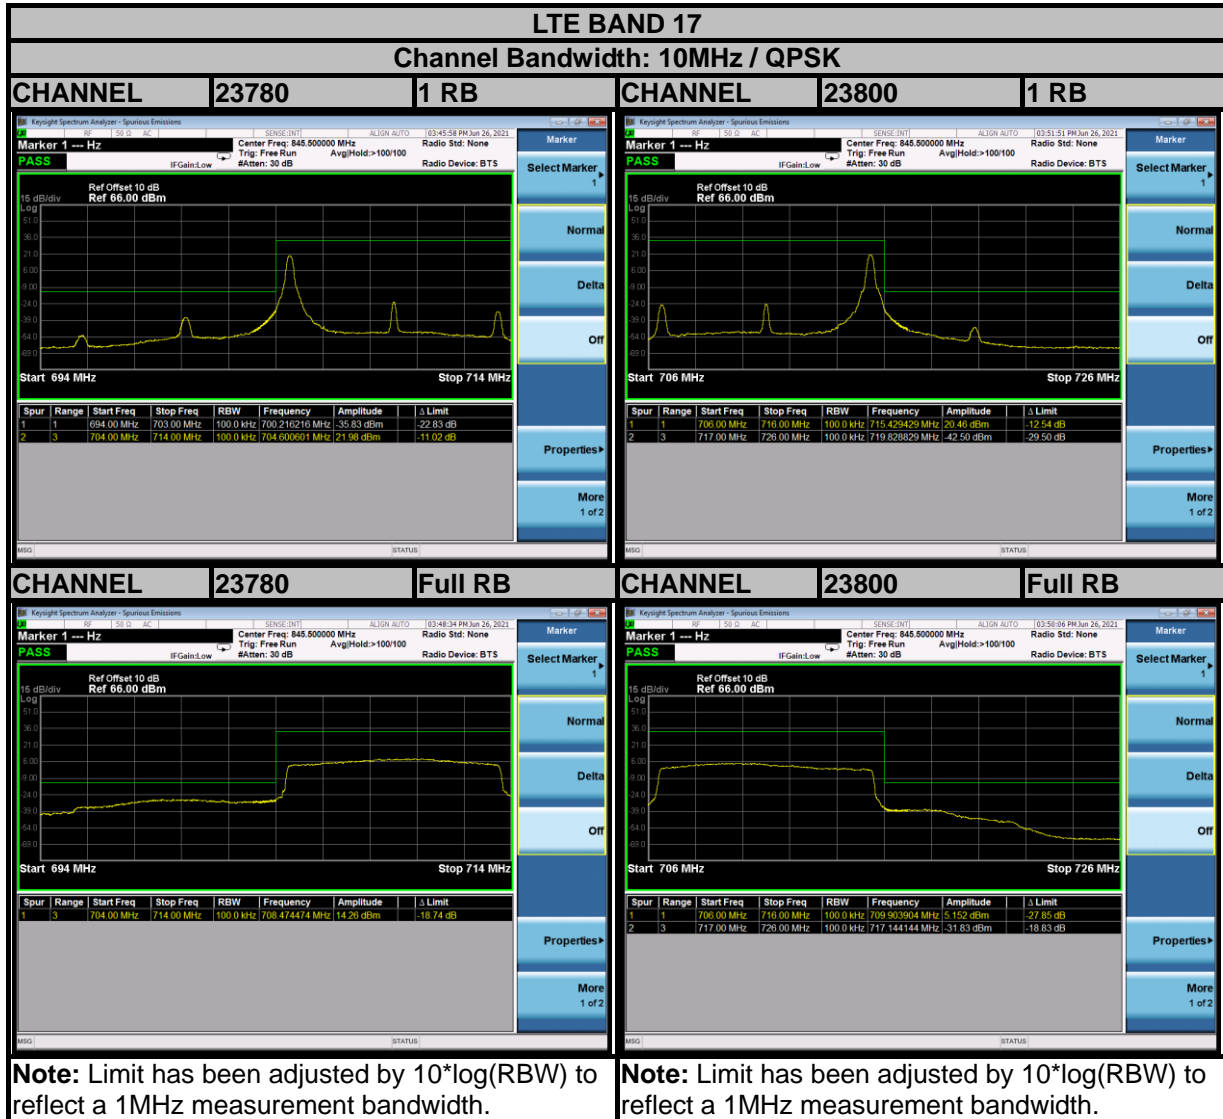

**BUREAU
VERITAS**

Test Report No.: W7L-P21080006RF18

BUREAU
VERITAS

Test Report No.: W7L-P21080006RF18

Test Report No.: W7L-P21080006RF18

BUREAU VERITAS

Test Report No.: W7L-P21080006RF18

Test Report No.: W7L-P21080006RF18