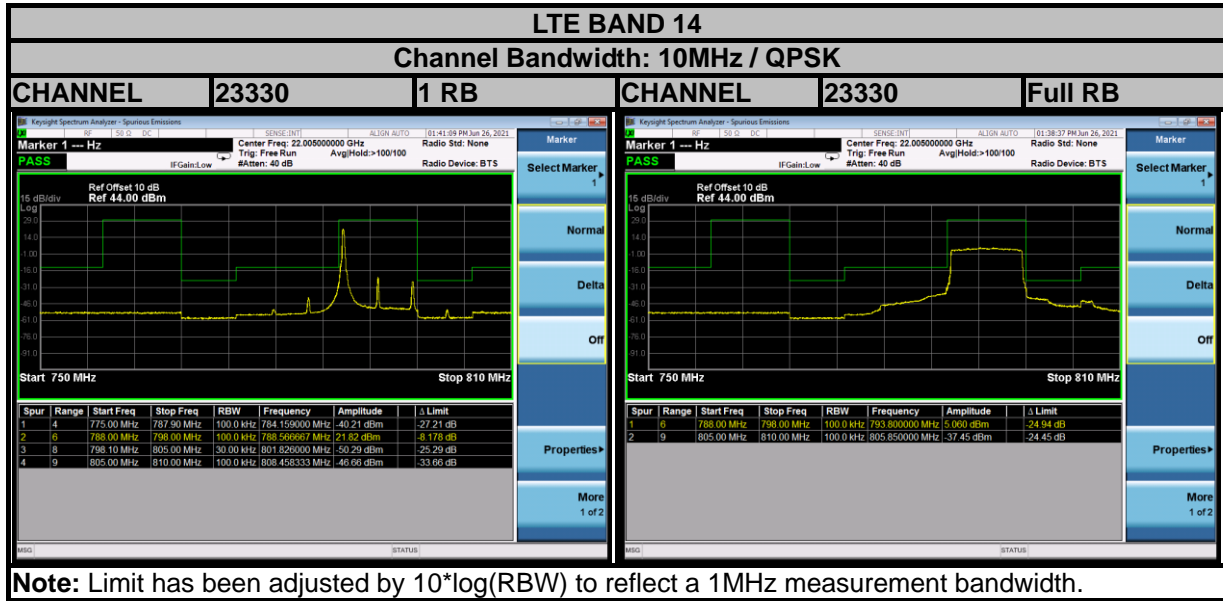

**BUREAU
VERITAS**

Test Report No.: W7L-P21080006RF18

BUREAU
VERITAS

Test Report No.: W7L-P21080006RF18

**BUREAU
VERITAS**

Test Report No.: W7L-P21080006RF18

BUREAU
VERITAS

Test Report No.: W7L-P21080006RF18