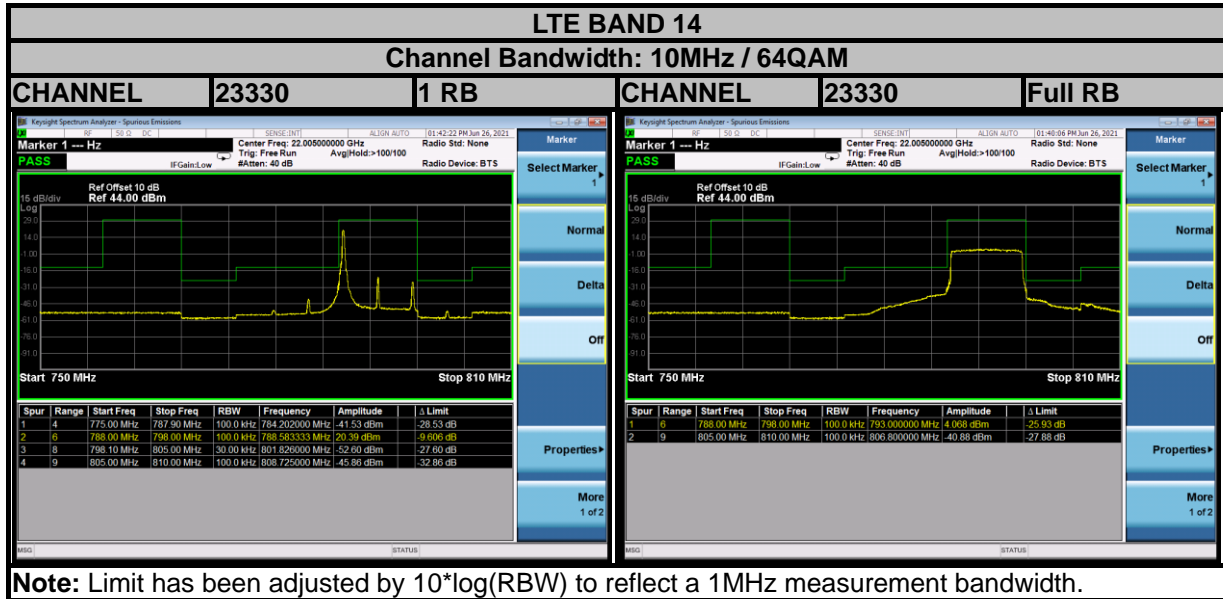

**BUREAU
VERITAS**

Test Report No.: W7L-P21080006RF18

BUREAU
VERITAS

Test Report No.: W7L-P21080006RF18

Test Report No.: W7L-P21080006RF18

BUREAU VERITAS

Test Report No.: W7L-P21080006RF18

Test Report No.: W7L-P21080006RF18

Test Report No.: W7L-P21080006RF18