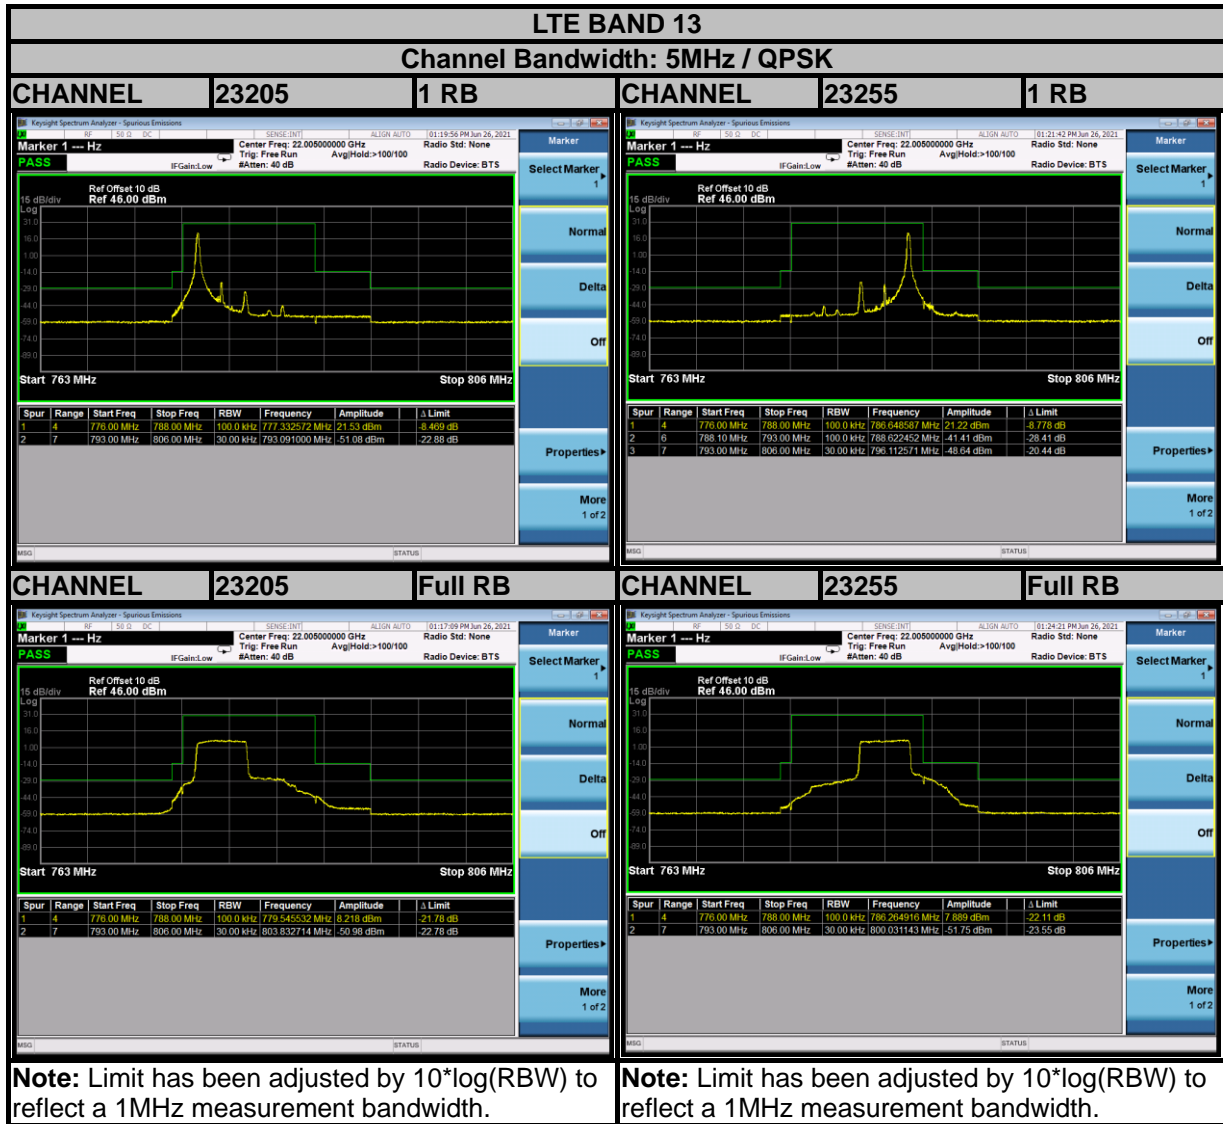

BUREAU VERITAS

Test Report No.: W7L-P21080006RF18

**BUREAU
VERITAS**

Test Report No.: W7L-P21080006RF18

BUREAU VERITAS

Test Report No.: W7L-P21080006RF18

BUREAU VERITAS

Test Report No.: W7L-P21080006RF18

**BUREAU
VERITAS**

Test Report No.: W7L-P21080006RF18

BUREAU
VERITAS

Test Report No.: W7L-P21080006RF18

**BUREAU
VERITAS**

Test Report No.: W7L-P21080006RF18

BUREAU
VERITAS

Test Report No.: W7L-P21080006RF18