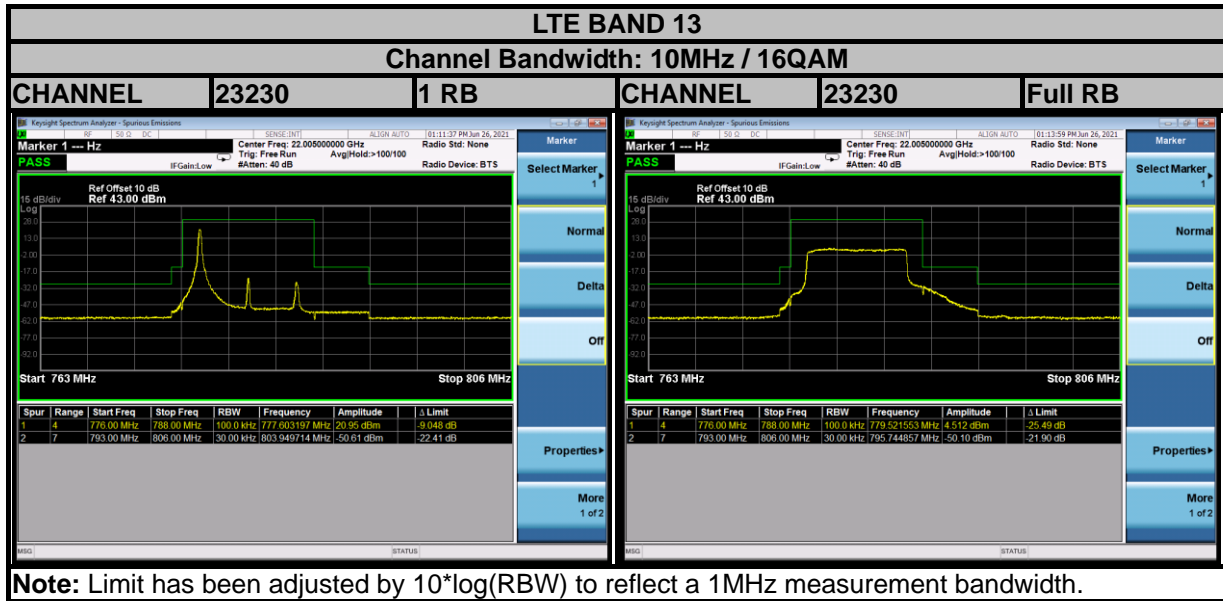

BUREAU VERITAS

Test Report No.: W7L-P21080006RF18

**BUREAU
VERITAS**

Test Report No.: W7L-P21080006RF18

BUREAU VERITAS

Test Report No.: W7L-P21080006RF18

BUREAU VERITAS

Test Report No.: W7L-P21080006RF18