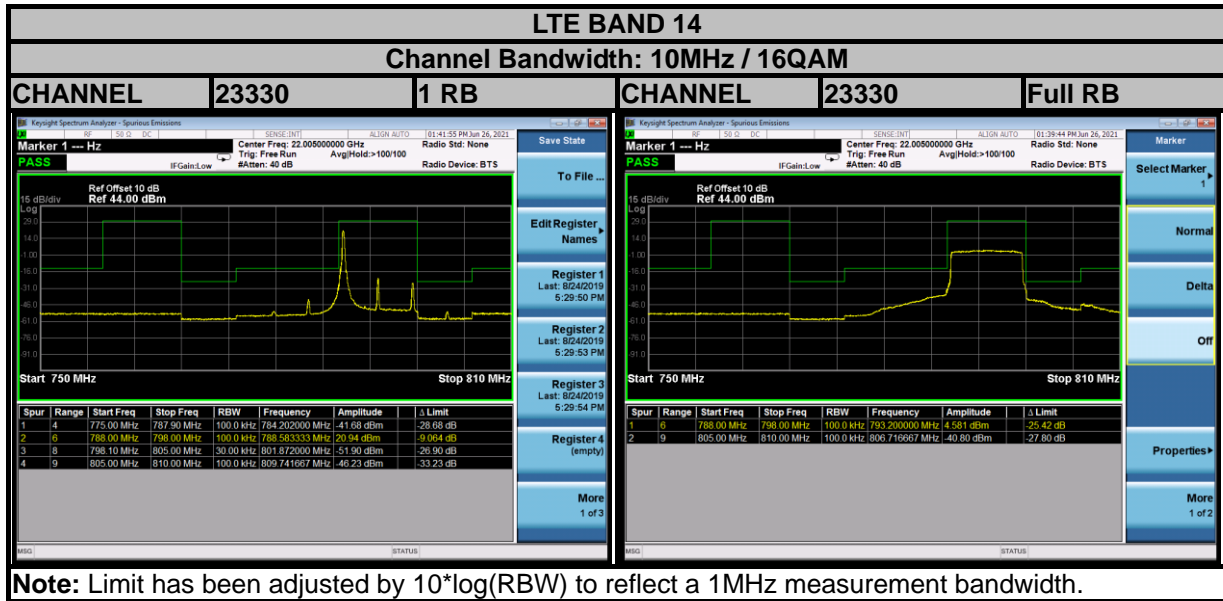

**BUREAU
VERITAS**

Test Report No.: W7L-P21080006RF18